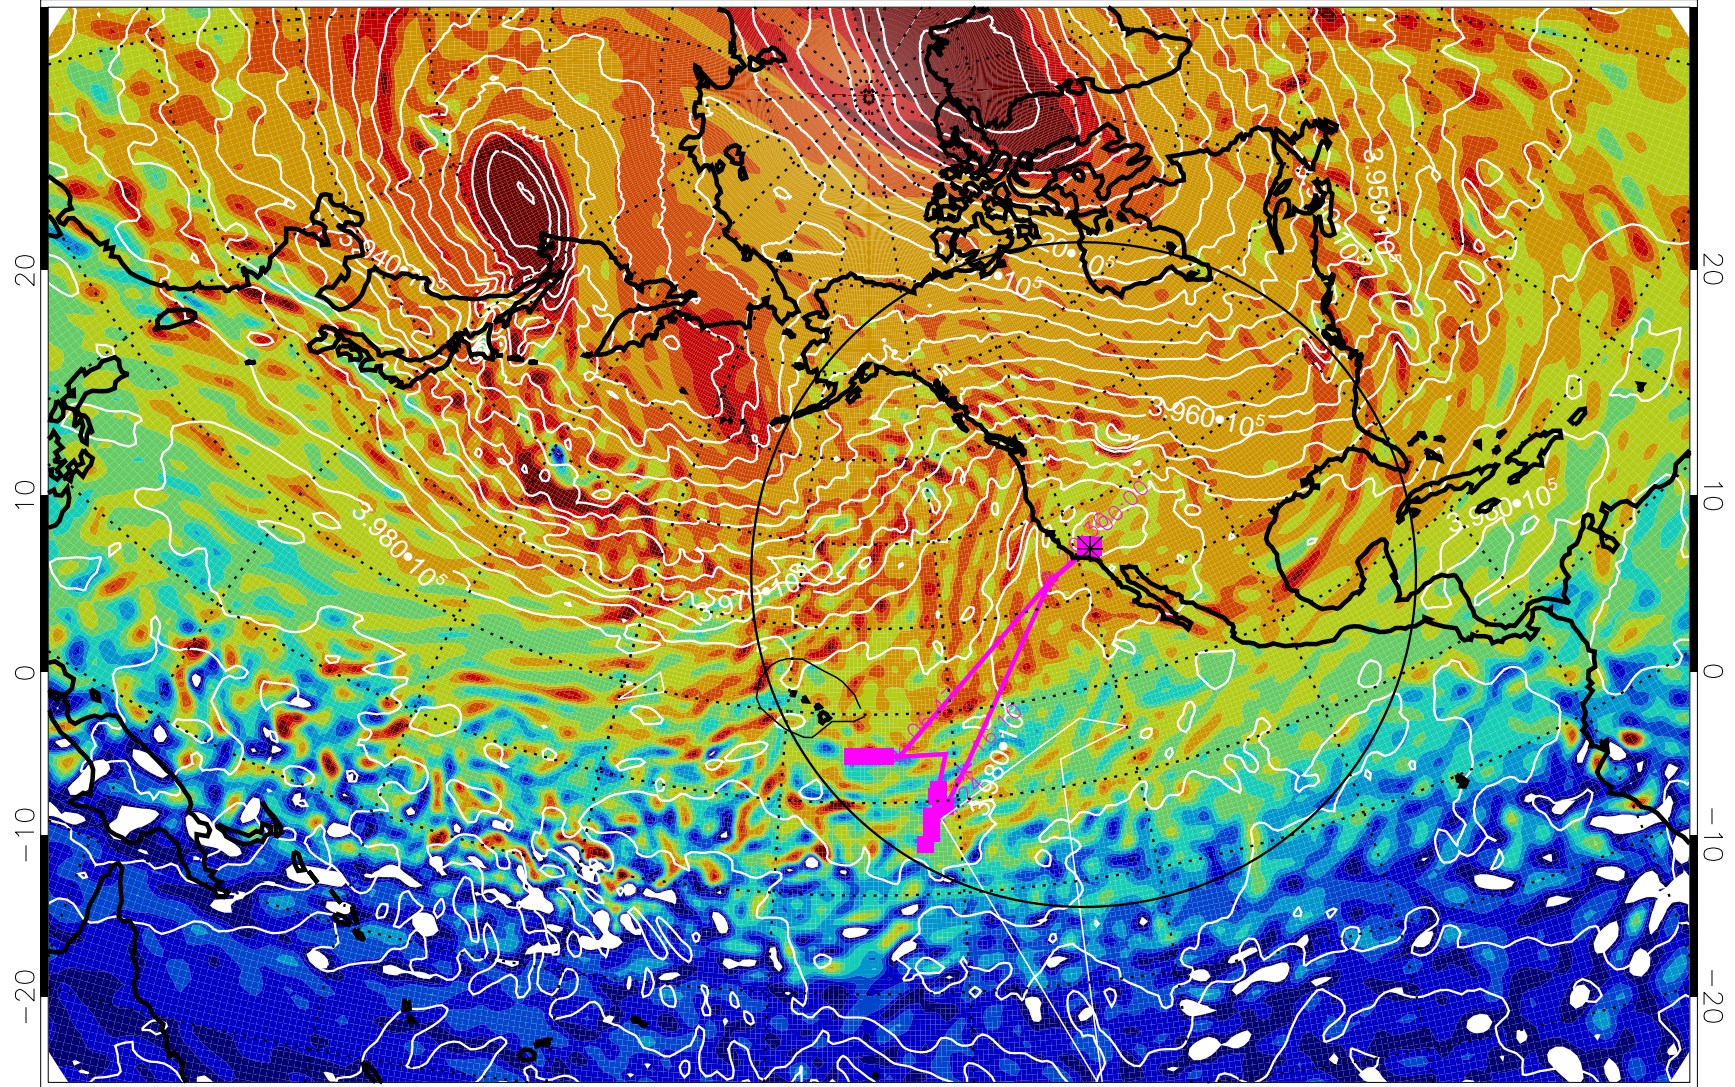

13020306, 90 hour forecast for 460K EPV

460K Montgomery Streamfunction, white

Range ring of 4055 km -- 13 hours GH round trip

13020312, 96 hour forecast for 460K EPV

460K Montgomery Streamfunction, white

Range ring of 4055 km -- 13 hours GH round trip

13020318, 102 hour forecast for 460K EPV

460K Montgomery Streamfunction, white

Range ring of 4055 km -- 13 hours GH round trip

13020400, 108 hour forecast for 460K EPV

460K Montgomery Streamfunction, white

Range ring of 4055 km -- 13 hours GH round trip

13020406, 114 hour forecast for 460K EPV

460K Montgomery Streamfunction, white

Range ring of 4055 km -- 13 hours GH round trip

13020412, 120 hour forecast for 460K EPV

460K Montgomery Streamfunction, white

Range ring of 4055 km -- 13 hours GH round trip