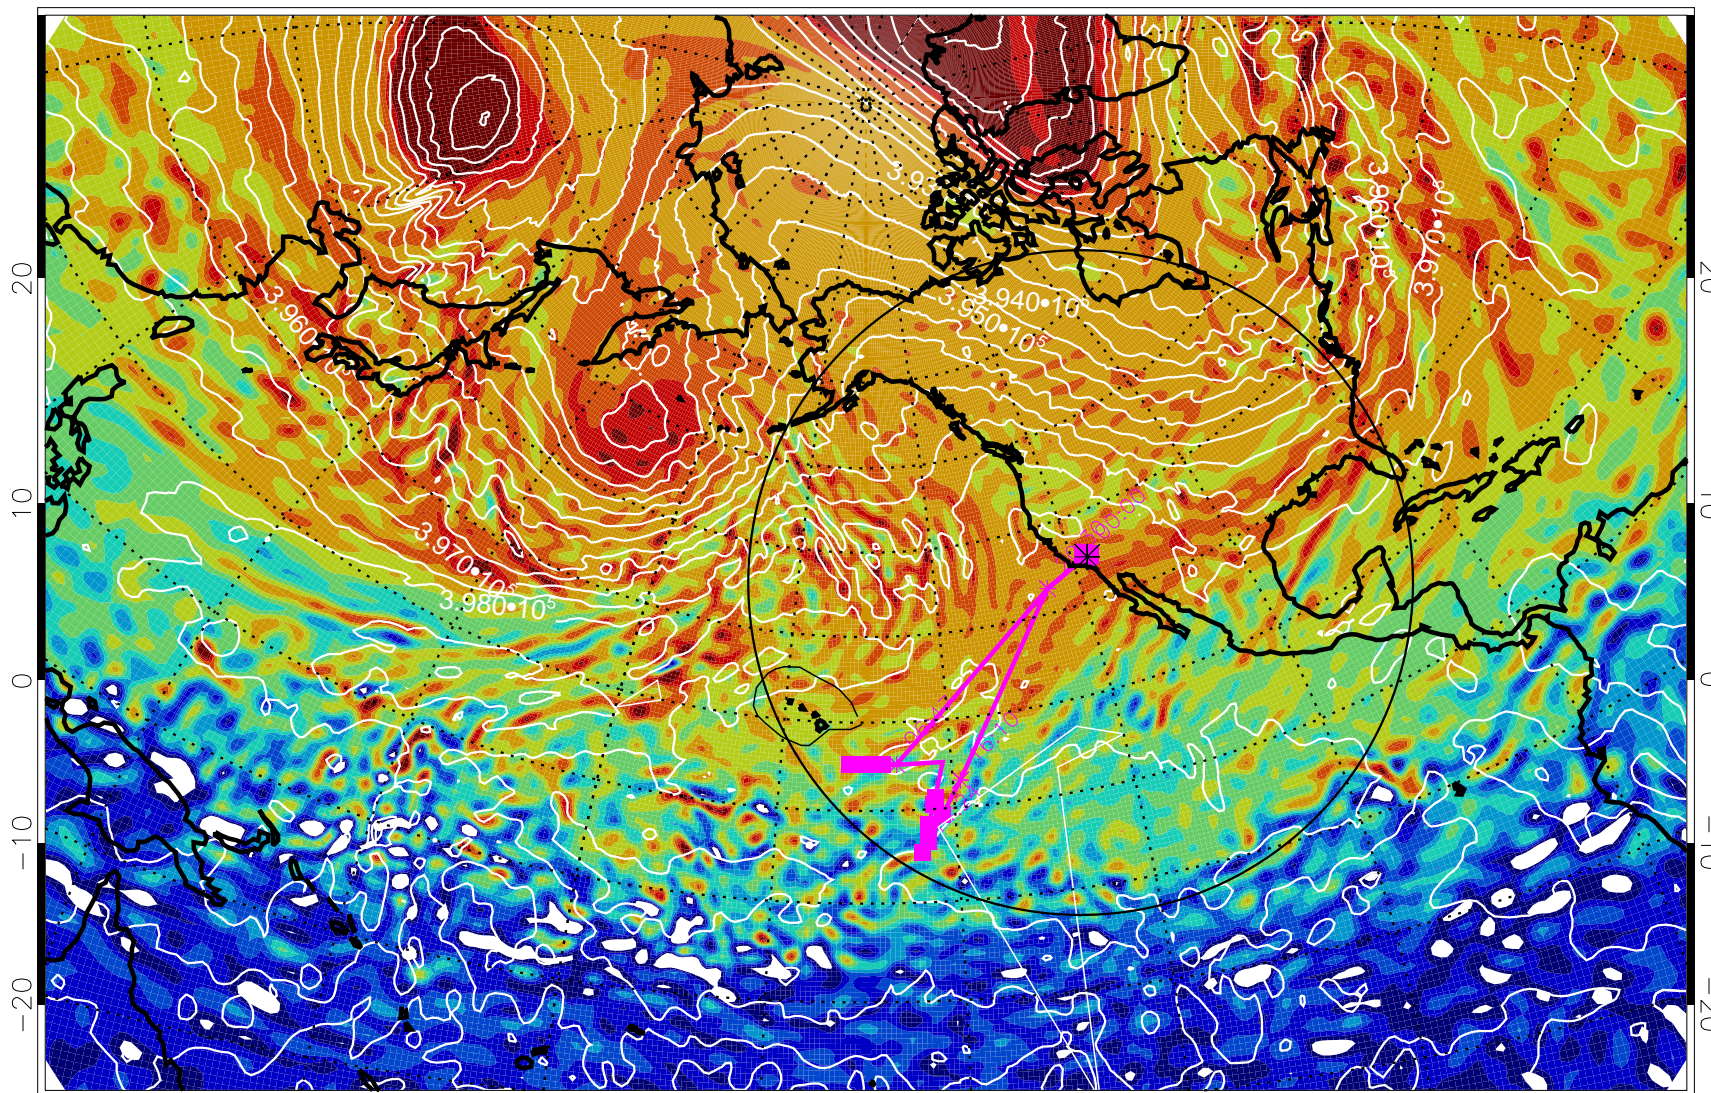

13020106, 42 hour forecast for 460K EPV

460K Montgomery Streamfunction, white

Range ring of 4055 km -- 13 hours GH round trip

13020112, 48 hour forecast for 460K EPV

460K Montgomery Streamfunction, white

Range ring of 4055 km -- 13 hours GH round trip

13020118, 54 hour forecast for 460K EPV

460K Montgomery Streamfunction, white

Range ring of 4055 km -- 13 hours GH round trip

13020200, 60 hour forecast for 460K EPV

460K Montgomery Streamfunction, white

Range ring of 4055 km -- 13 hours GH round trip

13020206, 66 hour forecast for 460K EPV

460K Montgomery Streamfunction, white

Range ring of 4055 km -- 13 hours GH round trip

13020212, 72 hour forecast for 460K EPV

460K Montgomery Streamfunction, white

Range ring of 4055 km -- 13 hours GH round trip

13020218, 78 hour forecast for 460K EPV

460K Montgomery Streamfunction, white

Range ring of 4055 km -- 13 hours GH round trip

13020300, 84 hour forecast for 460K EPV

460K Montgomery Streamfunction, white

Range ring of 4055 km -- 13 hours GH round trip