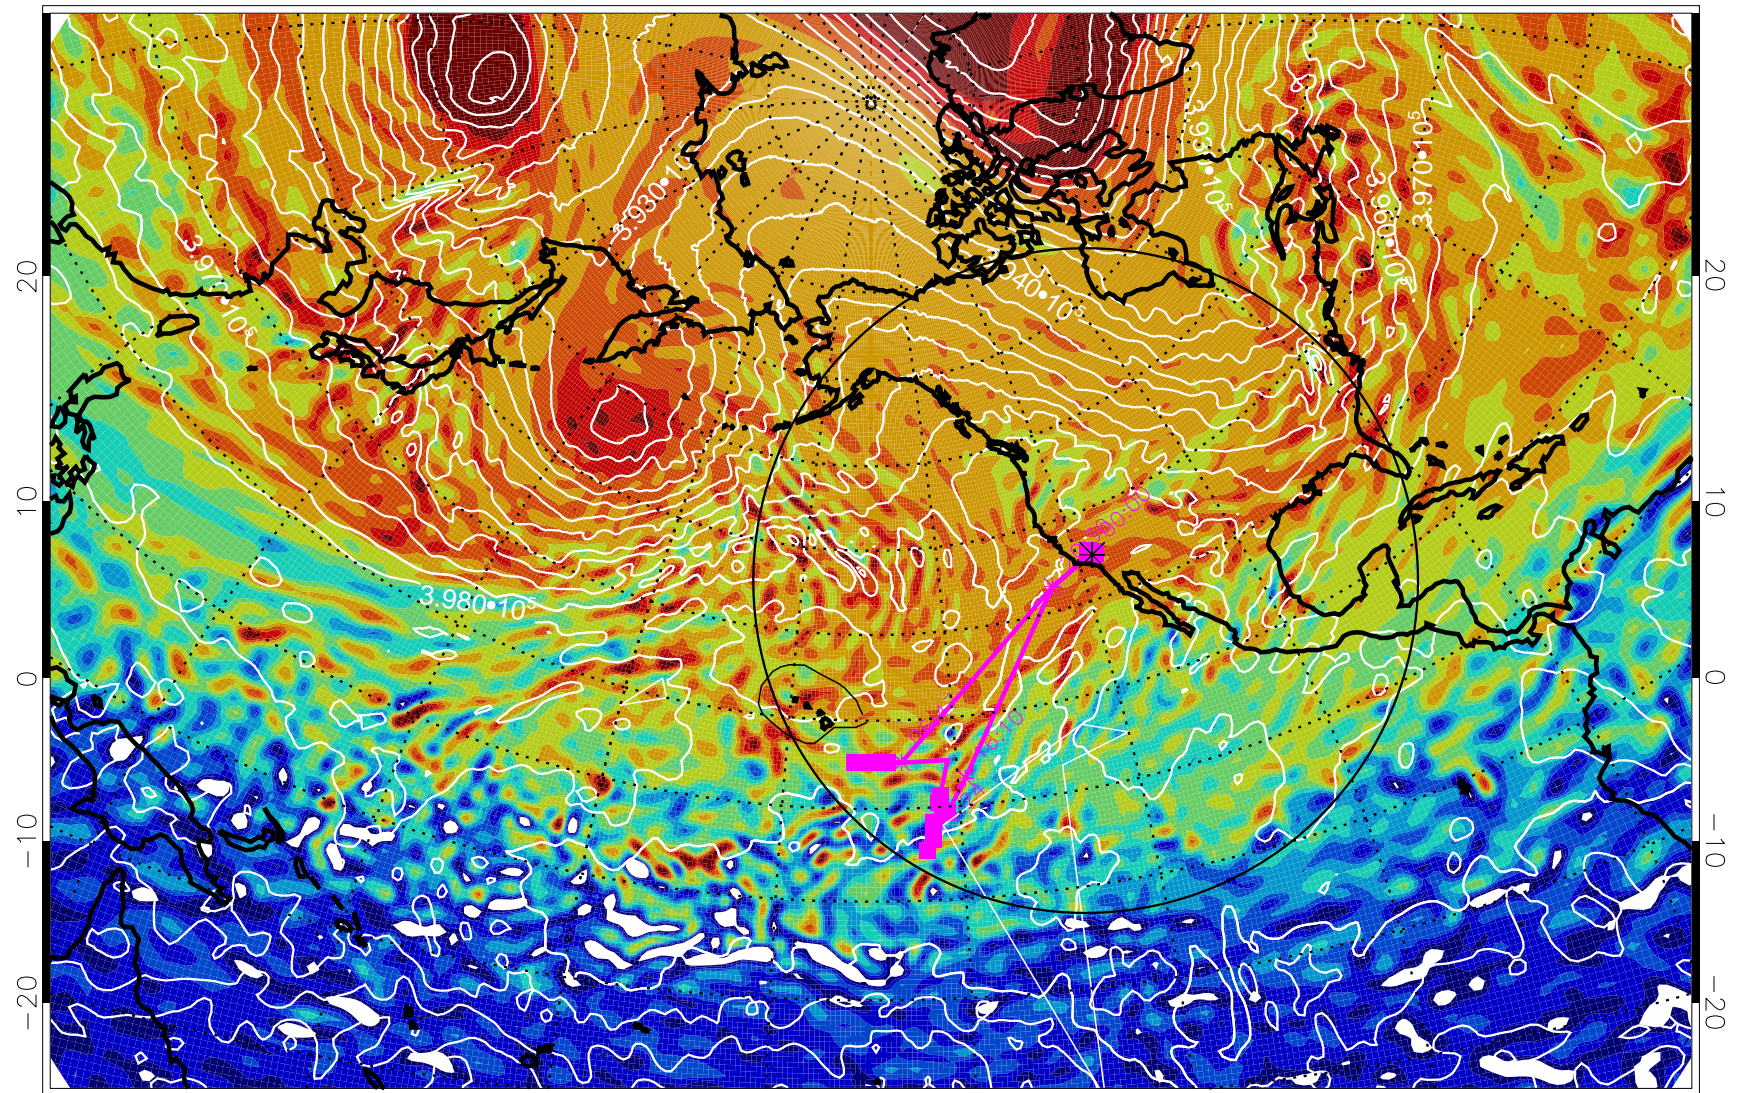

13013118, 30 hour forecast for 460K EPV

460K Montgomery Streamfunction, white

Range ring of 4055 km -- 13 hours GH round trip

13020100, 36 hour forecast for 460K EPV

460K Montgomery Streamfunction, white

Range ring of 4055 km -- 13 hours GH round trip

13020106, 42 hour forecast for 460K EPV

460K Montgomery Streamfunction, white

Range ring of 4055 km -- 13 hours GH round trip

13020112, 48 hour forecast for 460K EPV

460K Montgomery Streamfunction, white

Range ring of 4055 km -- 13 hours GH round trip

13020118, 54 hour forecast for 460K EPV

460K Montgomery Streamfunction, white

Range ring of 4055 km -- 13 hours GH round trip

13020200, 60 hour forecast for 460K EPV

460K Montgomery Streamfunction, white

Range ring of 4055 km -- 13 hours GH round trip

13020206, 66 hour forecast for 460K EPV

460K Montgomery Streamfunction, white

Range ring of 4055 km -- 13 hours GH round trip

13020212, 72 hour forecast for 460K EPV

460K Montgomery Streamfunction, white

Range ring of 4055 km -- 13 hours GH round trip