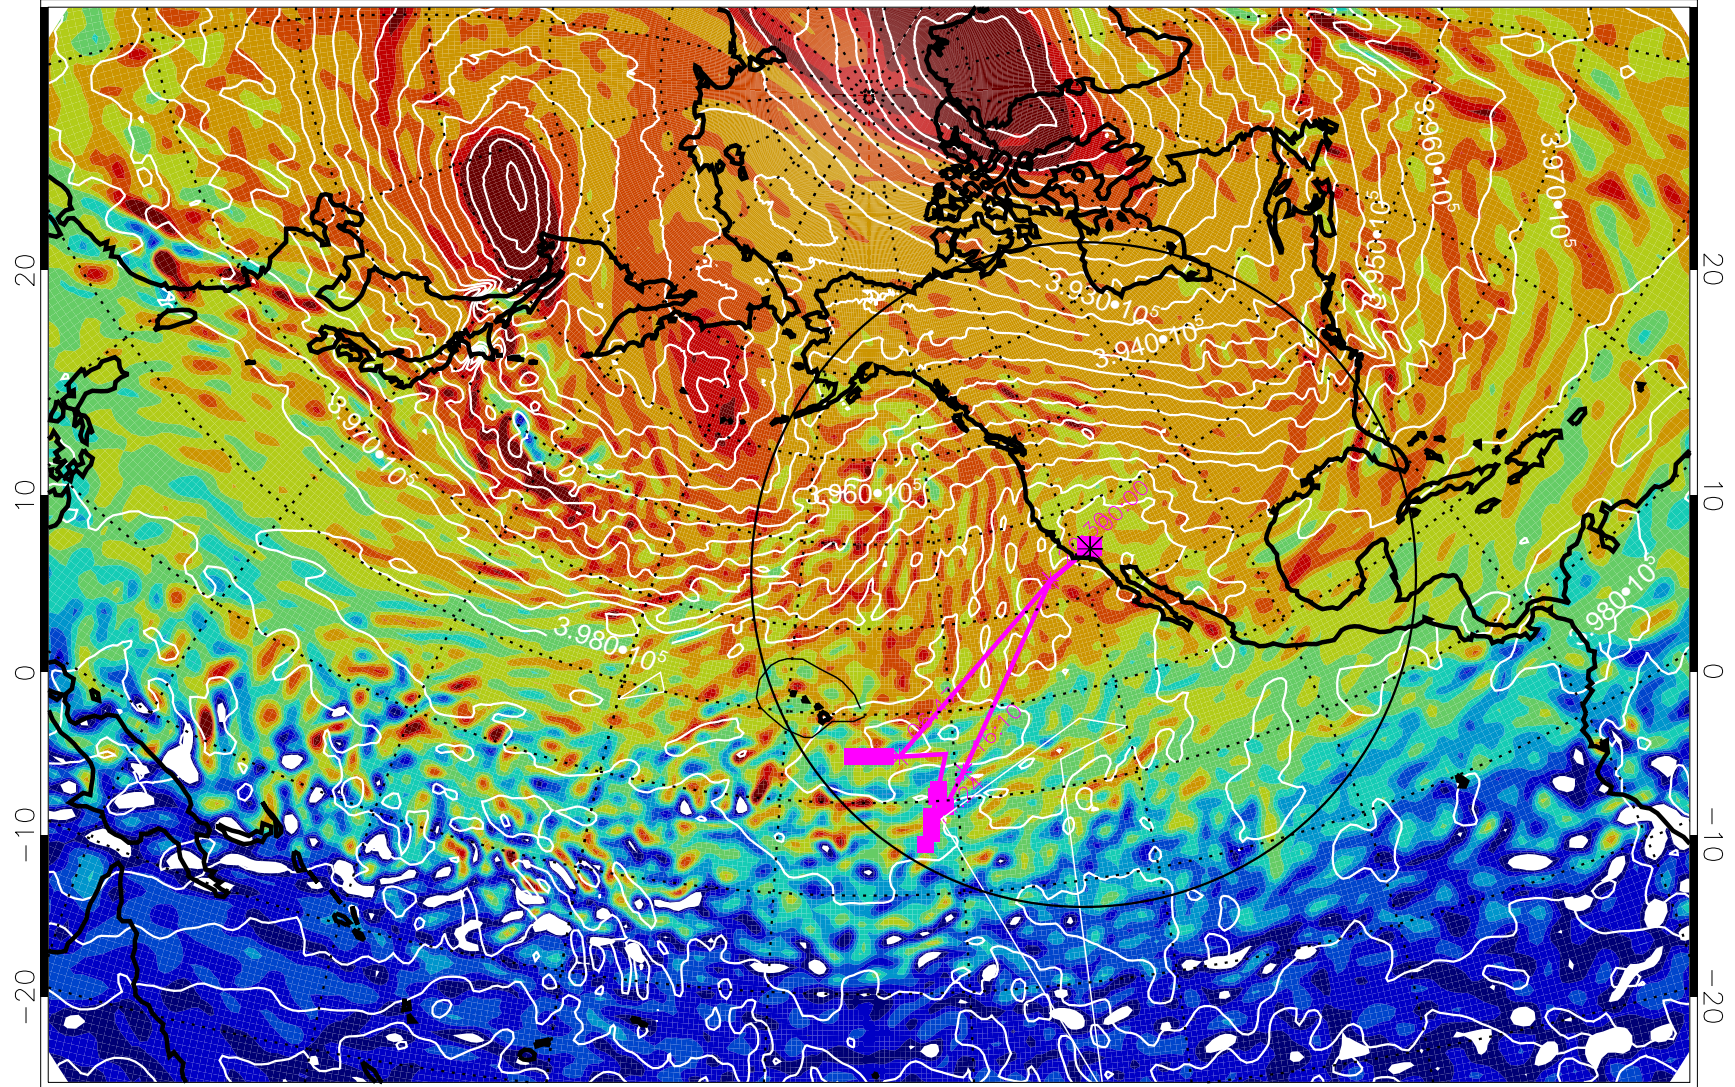

13020218, 78 hour forecast for 460K EPV

460K Montgomery Streamfunction, white

Range ring of 4055 km -- 13 hours GH round trip

13020300, 84 hour forecast for 460K EPV

460K Montgomery Streamfunction, white

Range ring of 4055 km -- 13 hours GH round trip

13020306, 90 hour forecast for 460K EPV

460K Montgomery Streamfunction, white

Range ring of 4055 km -- 13 hours GH round trip

13020312, 96 hour forecast for 460K EPV

460K Montgomery Streamfunction, white

Range ring of 4055 km -- 13 hours GH round trip

13020318, 102 hour forecast for 460K EPV

460K Montgomery Streamfunction, white

Range ring of 4055 km -- 13 hours GH round trip

13020400, 108 hour forecast for 460K EPV

460K Montgomery Streamfunction, white

Range ring of 4055 km -- 13 hours GH round trip

13020406, 114 hour forecast for 460K EPV

460K Montgomery Streamfunction, white

Range ring of 4055 km -- 13 hours GH round trip

13020412, 120 hour forecast for 460K EPV