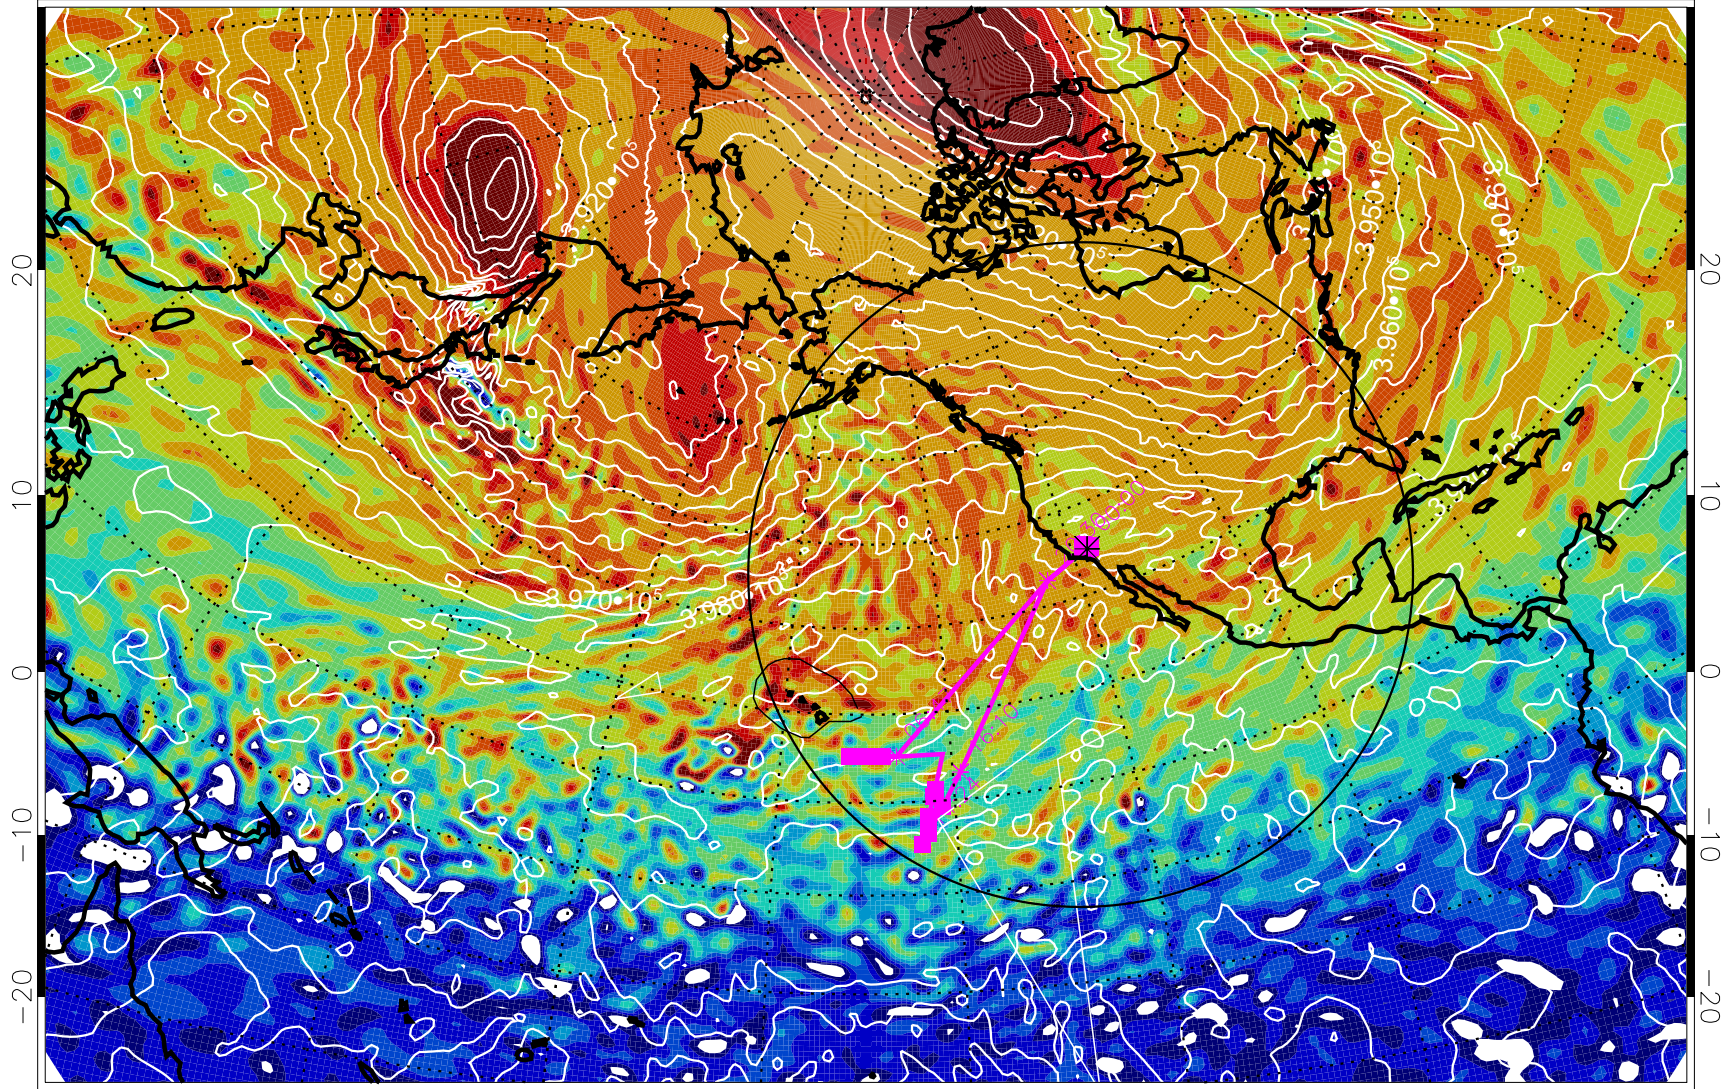

13020206, 66 hour forecast for 460K EPV

460K Montgomery Streamfunction, white

Range ring of 4055 km -- 13 hours GH round trip

13020212, 72 hour forecast for 460K EPV

460K Montgomery Streamfunction, white

Range ring of 4055 km -- 13 hours GH round trip

13020218, 78 hour forecast for 460K EPV

460K Montgomery Streamfunction, white

Range ring of 4055 km -- 13 hours GH round trip

13020300, 84 hour forecast for 460K EPV

460K Montgomery Streamfunction, white

Range ring of 4055 km -- 13 hours GH round trip

13020306, 90 hour forecast for 460K EPV

460K Montgomery Streamfunction, white

Range ring of 4055 km -- 13 hours GH round trip

13020312, 96 hour forecast for 460K EPV

460K Montgomery Streamfunction, white

Range ring of 4055 km -- 13 hours GH round trip

13020318, 102 hour forecast for 460K EPV

460K Montgomery Streamfunction, white

Range ring of 4055 km -- 13 hours GH round trip

13020400, 108 hour forecast for 460K EPV

460K Montgomery Streamfunction, white