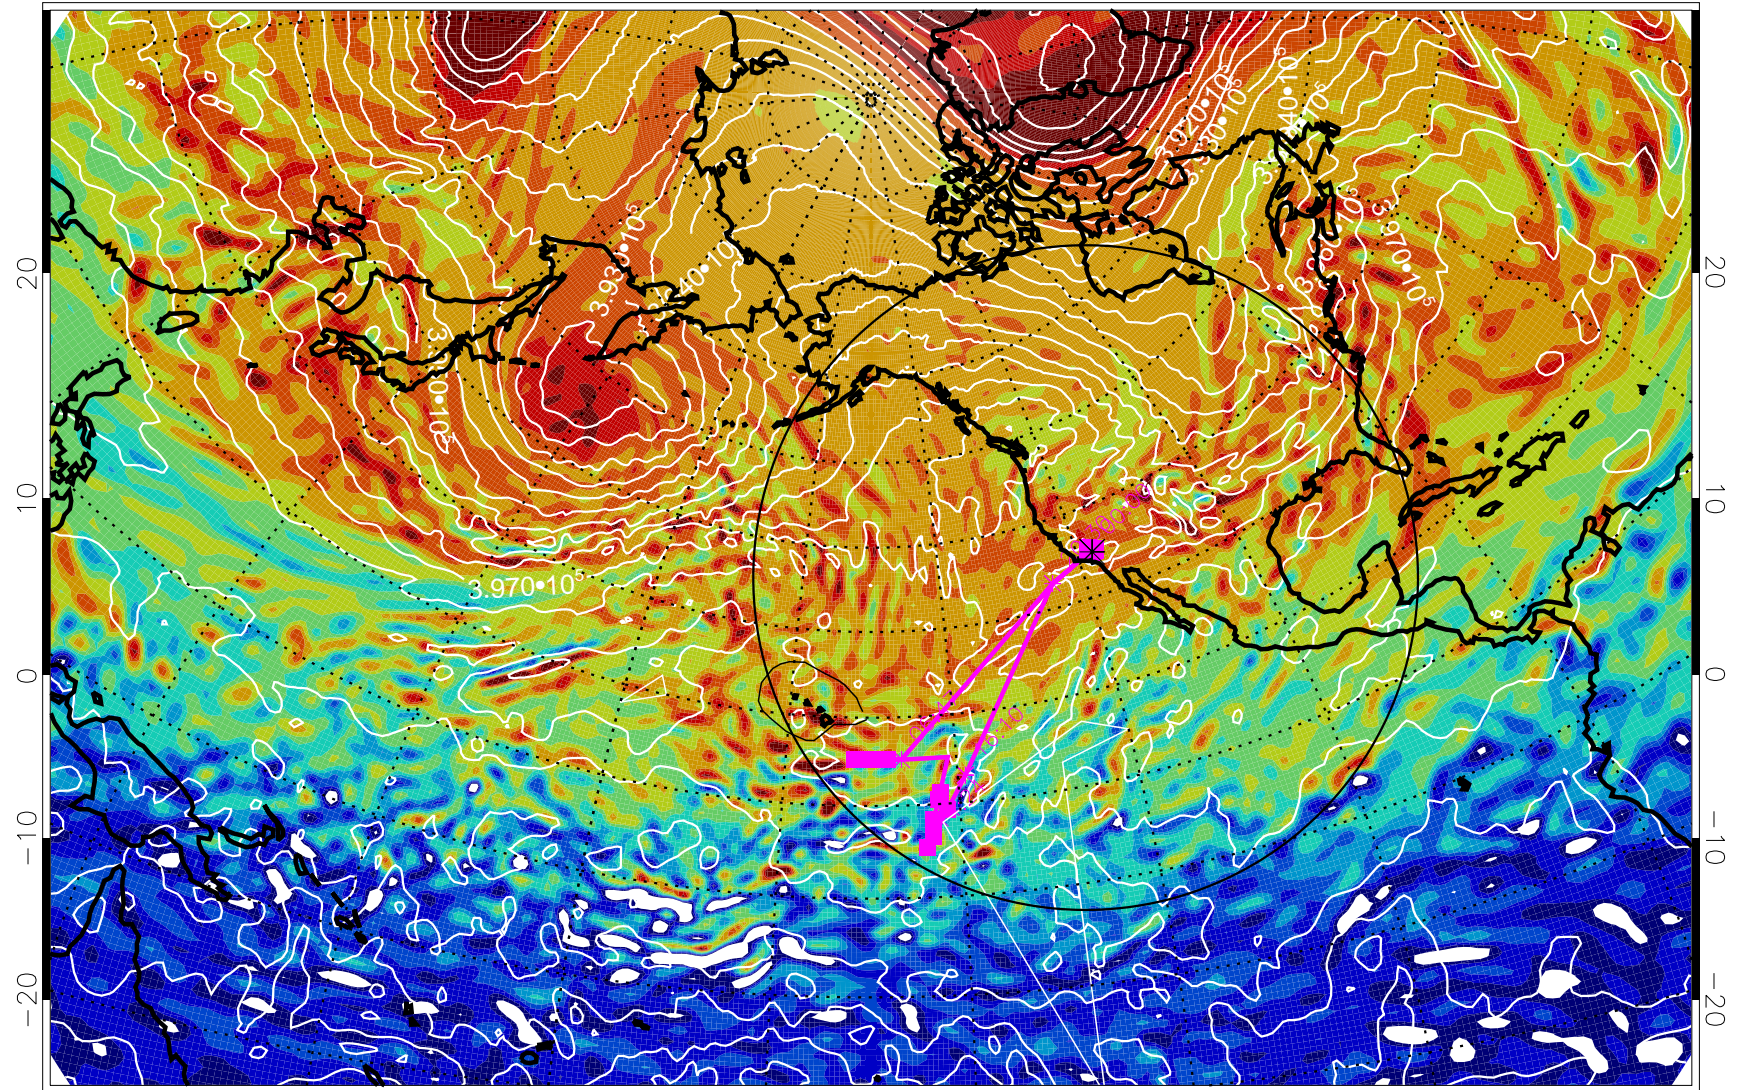

13013018, 6 hour forecast for 460K EPV

460K Montgomery Streamfunction, white

Range ring of 4055 km -- 13 hours GH round trip

13013100, 12 hour forecast for 460K EPV

460K Montgomery Streamfunction, white

Range ring of 4055 km -- 13 hours GH round trip

13013106, 18 hour forecast for 460K EPV

460K Montgomery Streamfunction, white

Range ring of 4055 km -- 13 hours GH round trip

13013112, 24 hour forecast for 460K EPV

460K Montgomery Streamfunction, white

Range ring of 4055 km -- 13 hours GH round trip

13013118, 30 hour forecast for 460K EPV

460K Montgomery Streamfunction, white

Range ring of 4055 km -- 13 hours GH round trip

13020100, 36 hour forecast for 460K EPV

460K Montgomery Streamfunction, white

Range ring of 4055 km -- 13 hours GH round trip

13020106, 42 hour forecast for 460K EPV

460K Montgomery Streamfunction, white

Range ring of 4055 km -- 13 hours GH round trip

13020112, 48 hour forecast for 460K EPV

460K Montgomery Streamfunction, white

Range ring of 4055 km -- 13 hours GH round trip