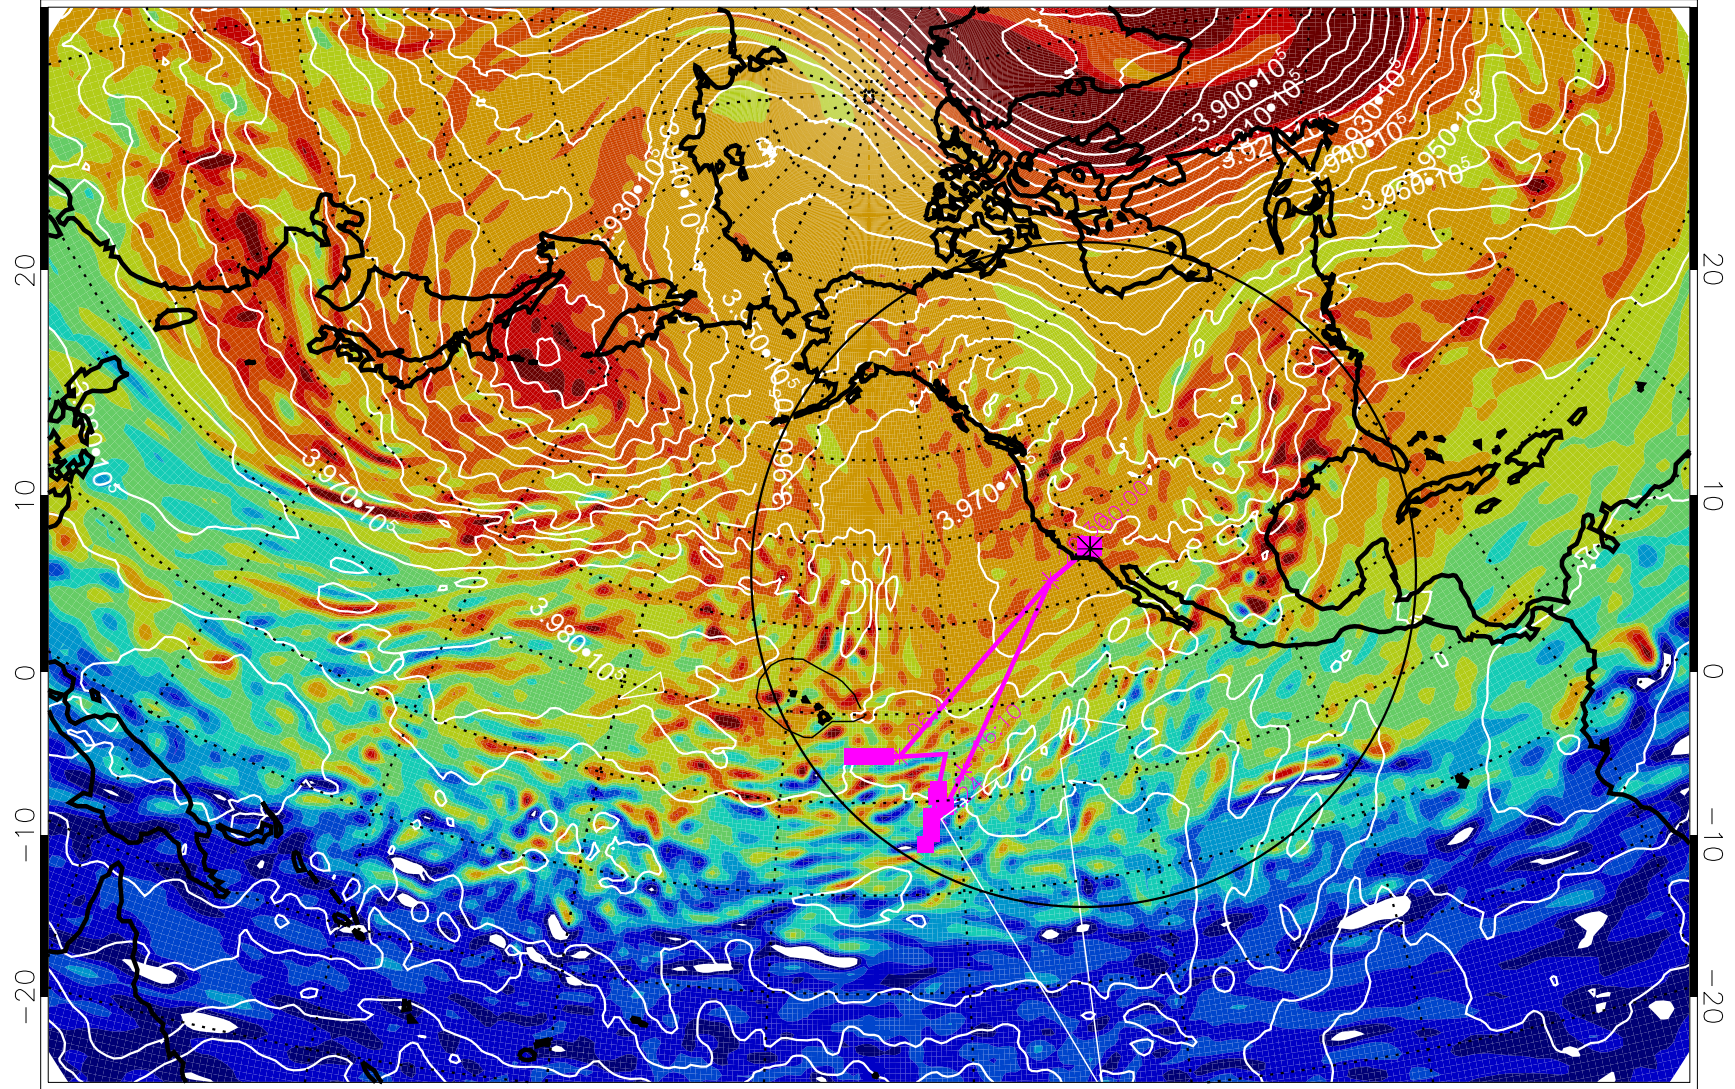

13013018, 6 hour forecast for 460K EPV

460K Montgomery Streamfunction, white

Range ring of 4055 km -- 13 hours GH round trip

13013100, 12 hour forecast for 460K EPV

460K Montgomery Streamfunction, white

Range ring of 4055 km -- 13 hours GH round trip

13013106, 18 hour forecast for 460K EPV

460K Montgomery Streamfunction, white

Range ring of 4055 km -- 13 hours GH round trip

13013112, 24 hour forecast for 460K EPV

460K Montgomery Streamfunction, white

Range ring of 4055 km -- 13 hours GH round trip

13013118, 30 hour forecast for 460K EPV

460K Montgomery Streamfunction, white

Range ring of 4055 km -- 13 hours GH round trip

13020100, 36 hour forecast for 460K EPV

460K Montgomery Streamfunction, white

Range ring of 4055 km -- 13 hours GH round trip

13020106, 42 hour forecast for 460K EPV

460K Montgomery Streamfunction, white

Range ring of 4055 km -- 13 hours GH round trip

13020112, 48 hour forecast for 460K EPV

460K Montgomery Streamfunction, white

Range ring of 4055 km -- 13 hours GH round trip