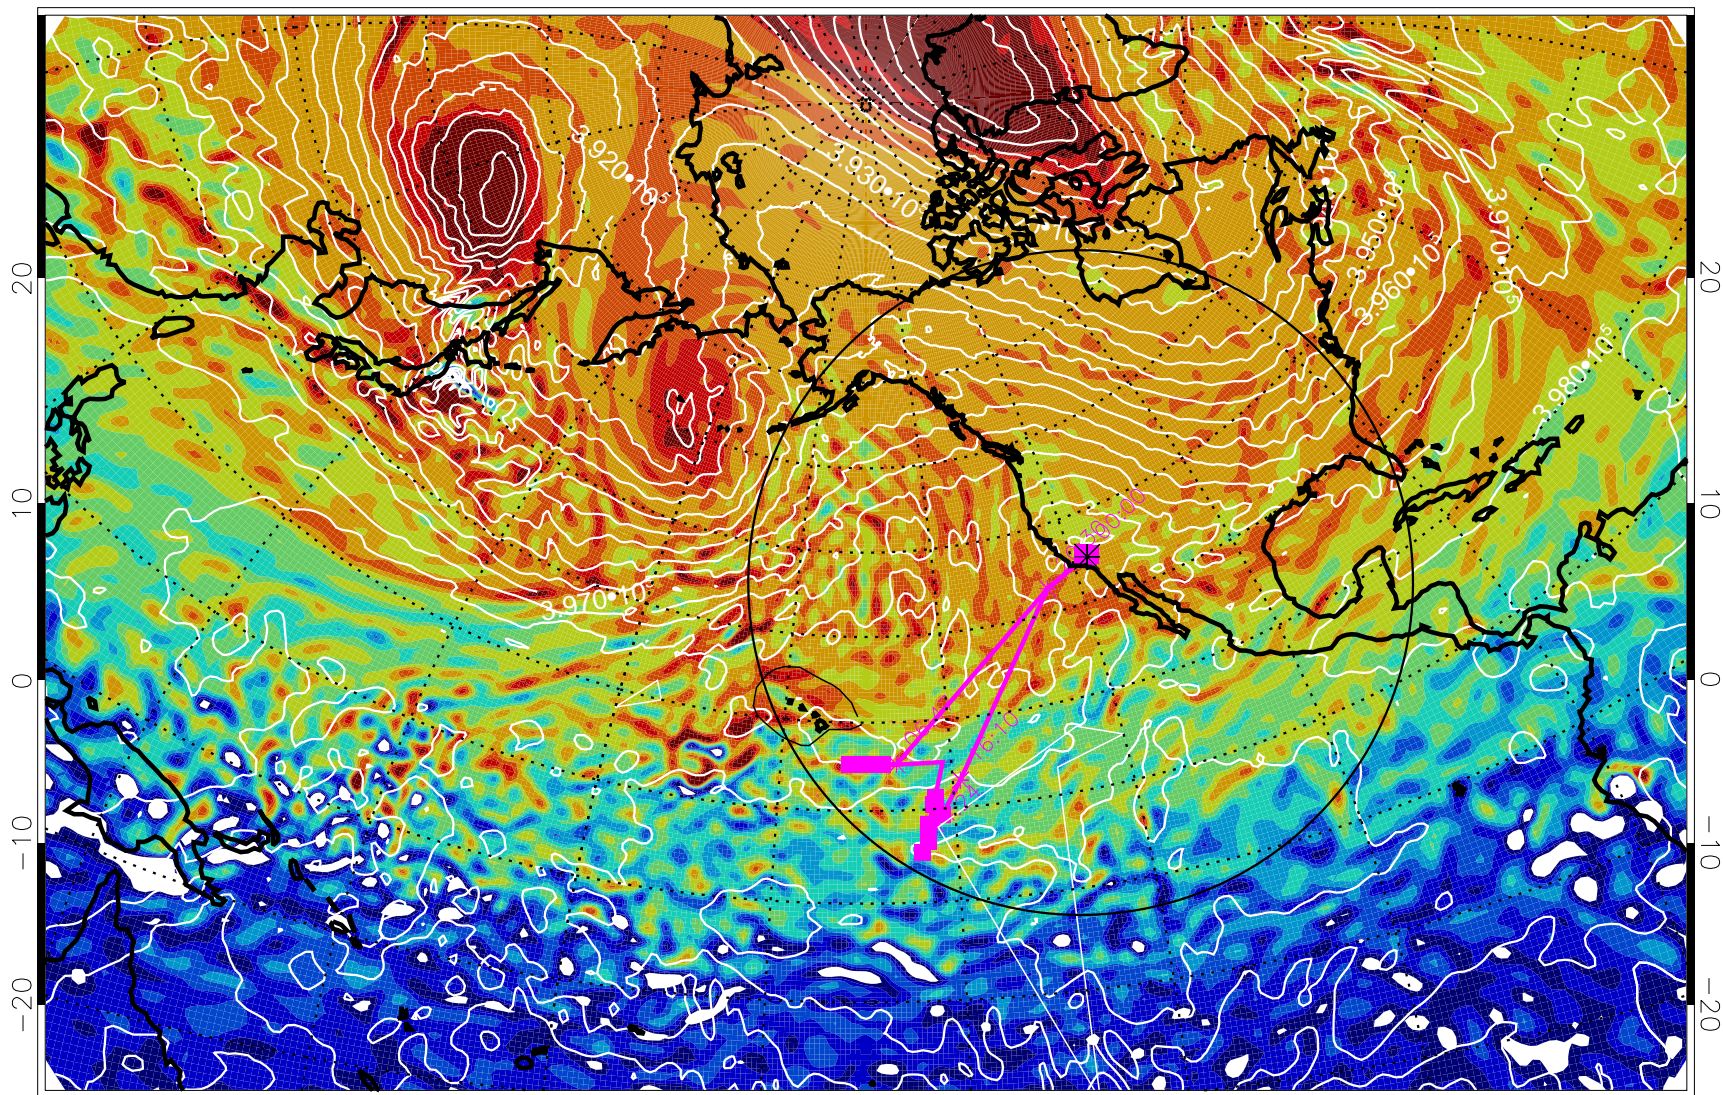

13020206, 66 hour forecast for 460K EPV

460K Montgomery Streamfunction, white

Range ring of 4055 km -- 13 hours GH round trip

13020212, 72 hour forecast for 460K EPV

460K Montgomery Streamfunction, white

Range ring of 4055 km -- 13 hours GH round trip

13020218, 78 hour forecast for 460K EPV

460K Montgomery Streamfunction, white

Range ring of 4055 km -- 13 hours GH round trip

13020300, 84 hour forecast for 460K EPV

460K Montgomery Streamfunction, white

Range ring of 4055 km -- 13 hours GH round trip

13020306, 90 hour forecast for 460K EPV

460K Montgomery Streamfunction, white

Range ring of 4055 km -- 13 hours GH round trip

13020312, 96 hour forecast for 460K EPV

460K Montgomery Streamfunction, white

Range ring of 4055 km -- 13 hours GH round trip

13020318, 102 hour forecast for 460K EPV

460K Montgomery Streamfunction, white

Range ring of 4055 km -- 13 hours GH round trip

13020400, 108 hour forecast for 460K EPV

460K Montgomery Streamfunction, white