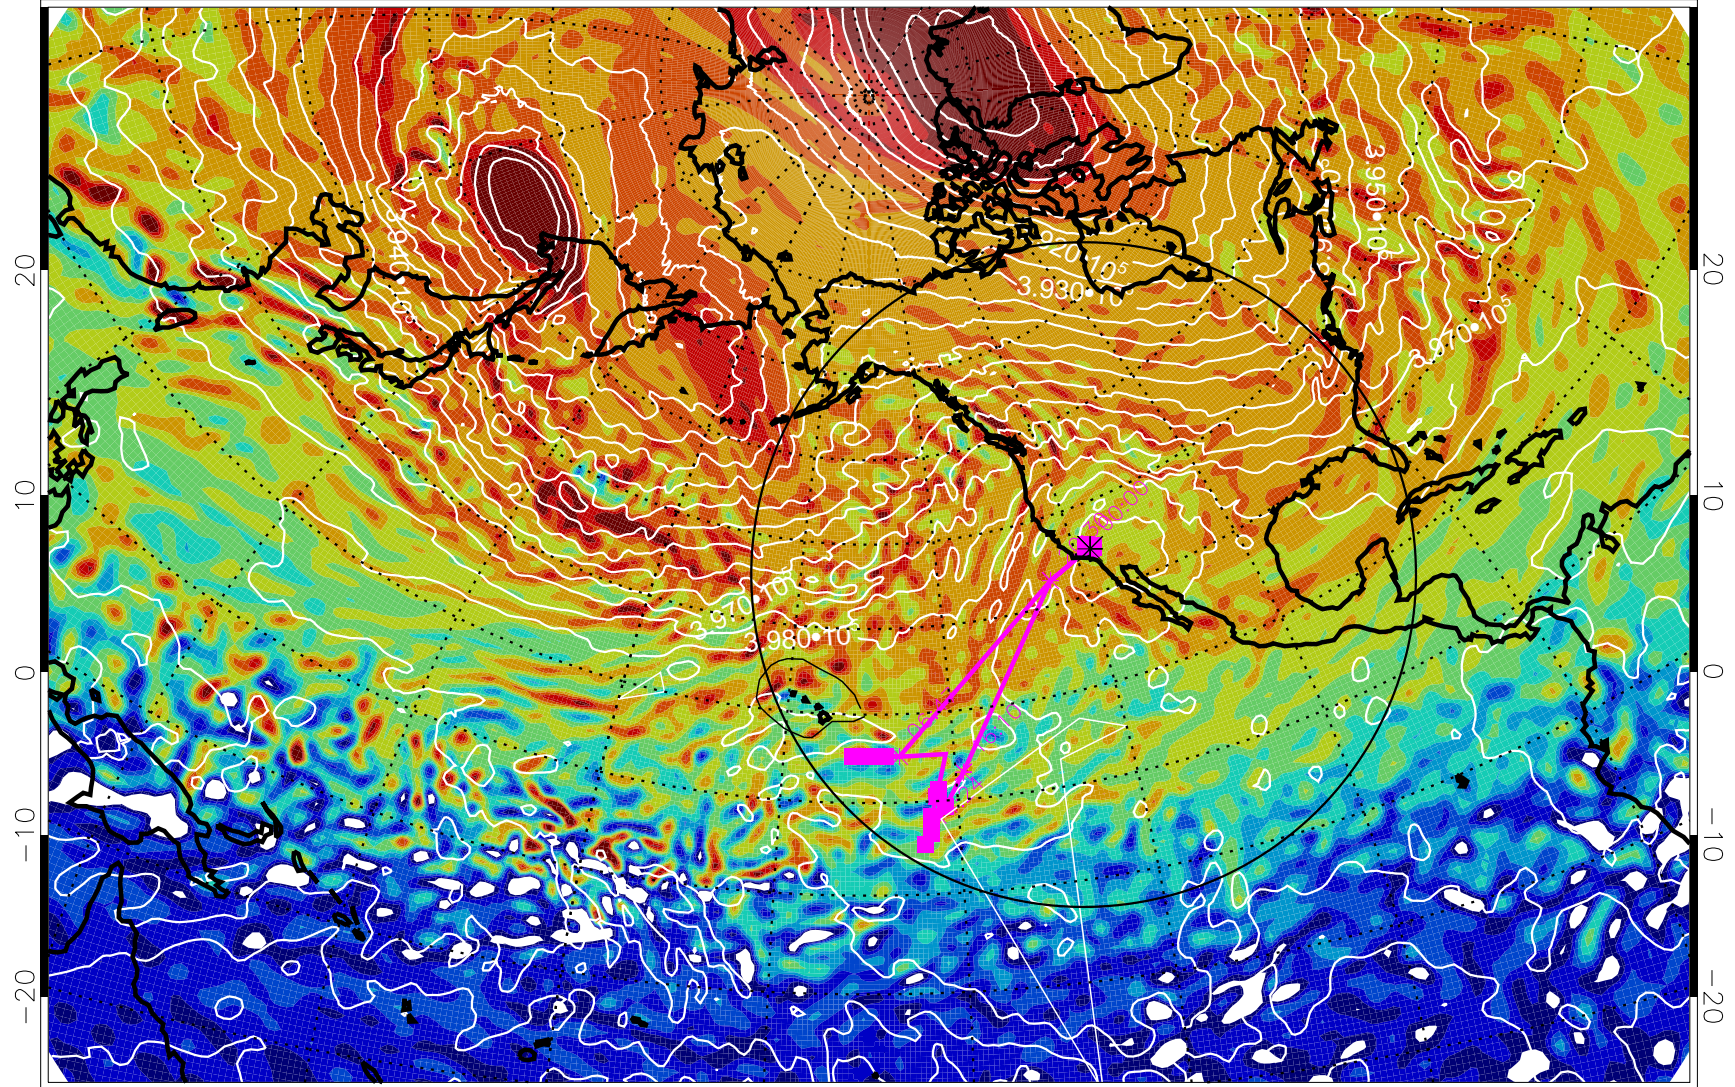

13020306, 90 hour forecast for 460K EPV

460K Montgomery Streamfunction, white

Range ring of 4055 km -- 13 hours GH round trip

13020312, 96 hour forecast for 460K EPV

460K Montgomery Streamfunction, white

Range ring of 4055 km -- 13 hours GH round trip

13020318, 102 hour forecast for 460K EPV

460K Montgomery Streamfunction, white

Range ring of 4055 km -- 13 hours GH round trip

13020400, 108 hour forecast for 460K EPV

460K Montgomery Streamfunction, white

Range ring of 4055 km -- 13 hours GH round trip

13020406, 114 hour forecast for 460K EPV

460K Montgomery Streamfunction, white

Range ring of 4055 km -- 13 hours GH round trip

13020412, 120 hour forecast for 460K EPV

460K Montgomery Streamfunction, white

Range ring of 4055 km -- 13 hours GH round trip