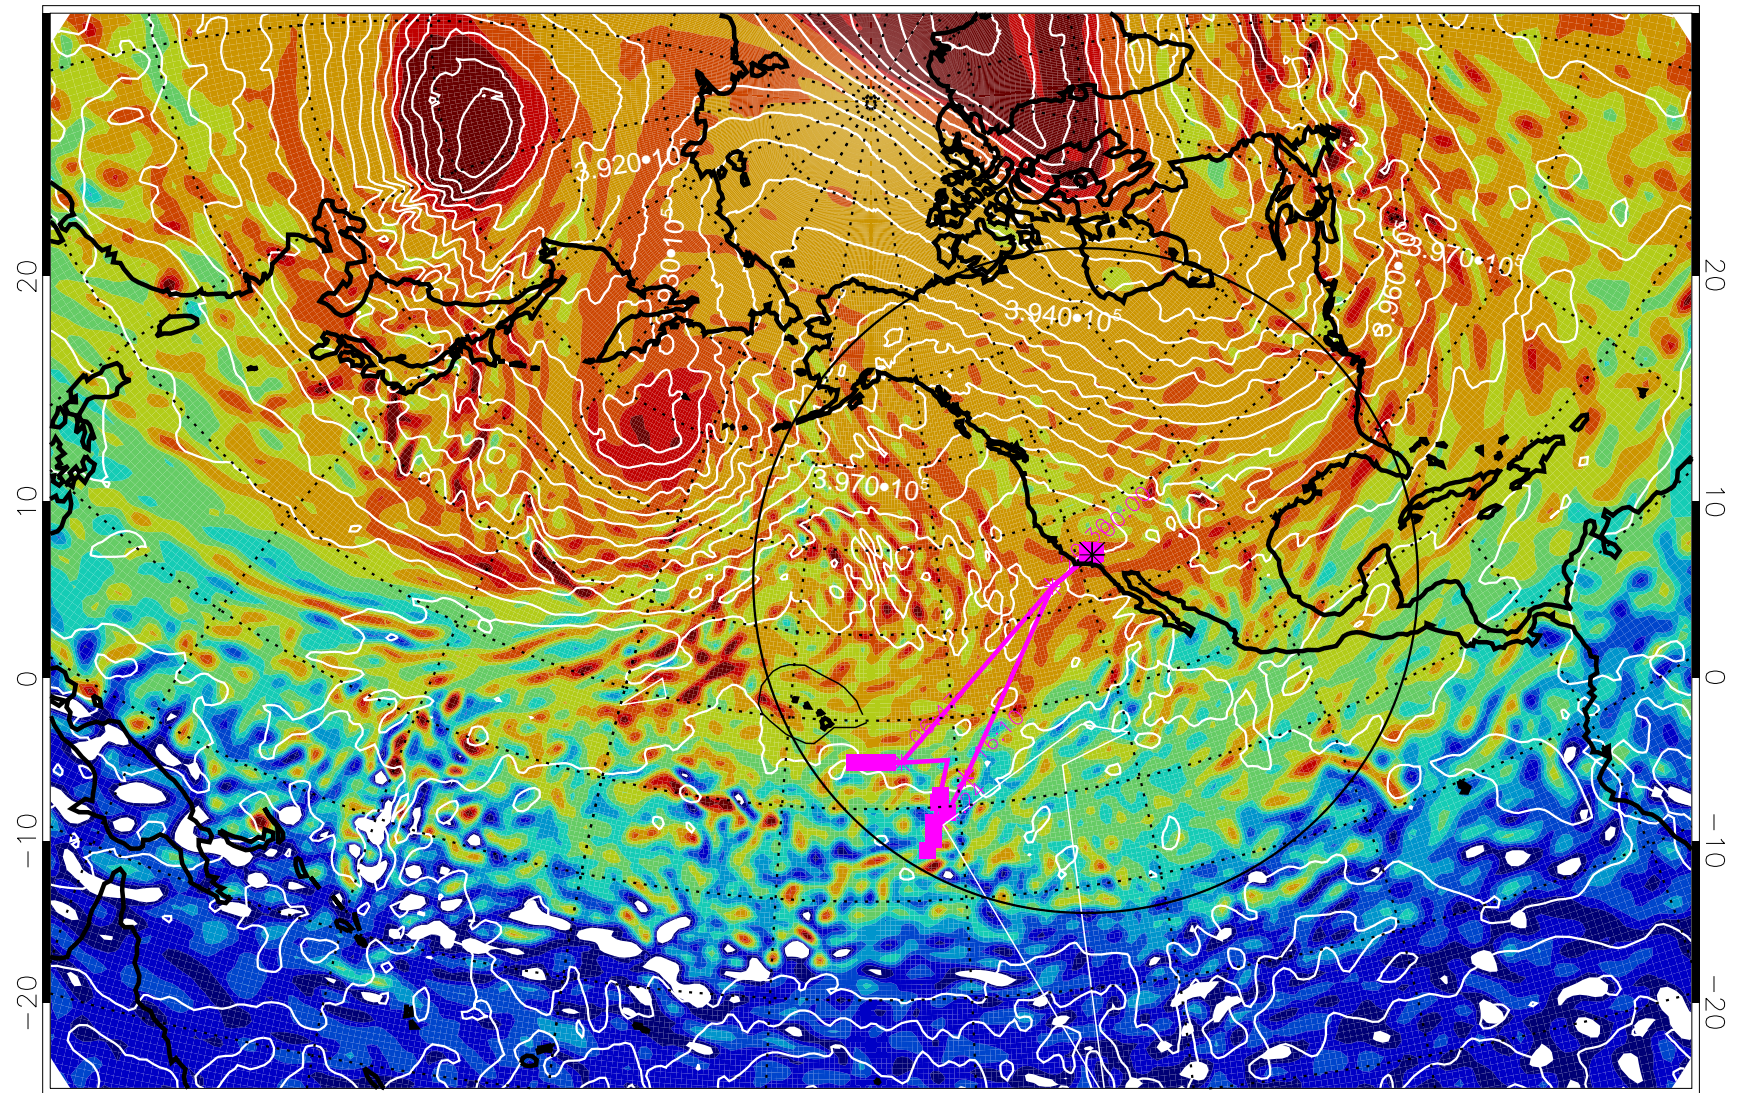

13020106, 42 hour forecast for 460K EPV

460K Montgomery Streamfunction, white

Range ring of 4055 km -- 13 hours GH round trip

13020112, 48 hour forecast for 460K EPV

460K Montgomery Streamfunction, white

Range ring of 4055 km -- 13 hours GH round trip

13020118, 54 hour forecast for 460K EPV

460K Montgomery Streamfunction, white

Range ring of 4055 km -- 13 hours GH round trip

13020200, 60 hour forecast for 460K EPV

460K Montgomery Streamfunction, white

Range ring of 4055 km -- 13 hours GH round trip

13020206, 66 hour forecast for 460K EPV

460K Montgomery Streamfunction, white

Range ring of 4055 km -- 13 hours GH round trip

13020212, 72 hour forecast for 460K EPV

460K Montgomery Streamfunction, white

Range ring of 4055 km -- 13 hours GH round trip

13020218, 78 hour forecast for 460K EPV

460K Montgomery Streamfunction, white

Range ring of 4055 km -- 13 hours GH round trip

13020300, 84 hour forecast for 460K EPV

460K Montgomery Streamfunction, white

Range ring of 4055 km -- 13 hours GH round trip