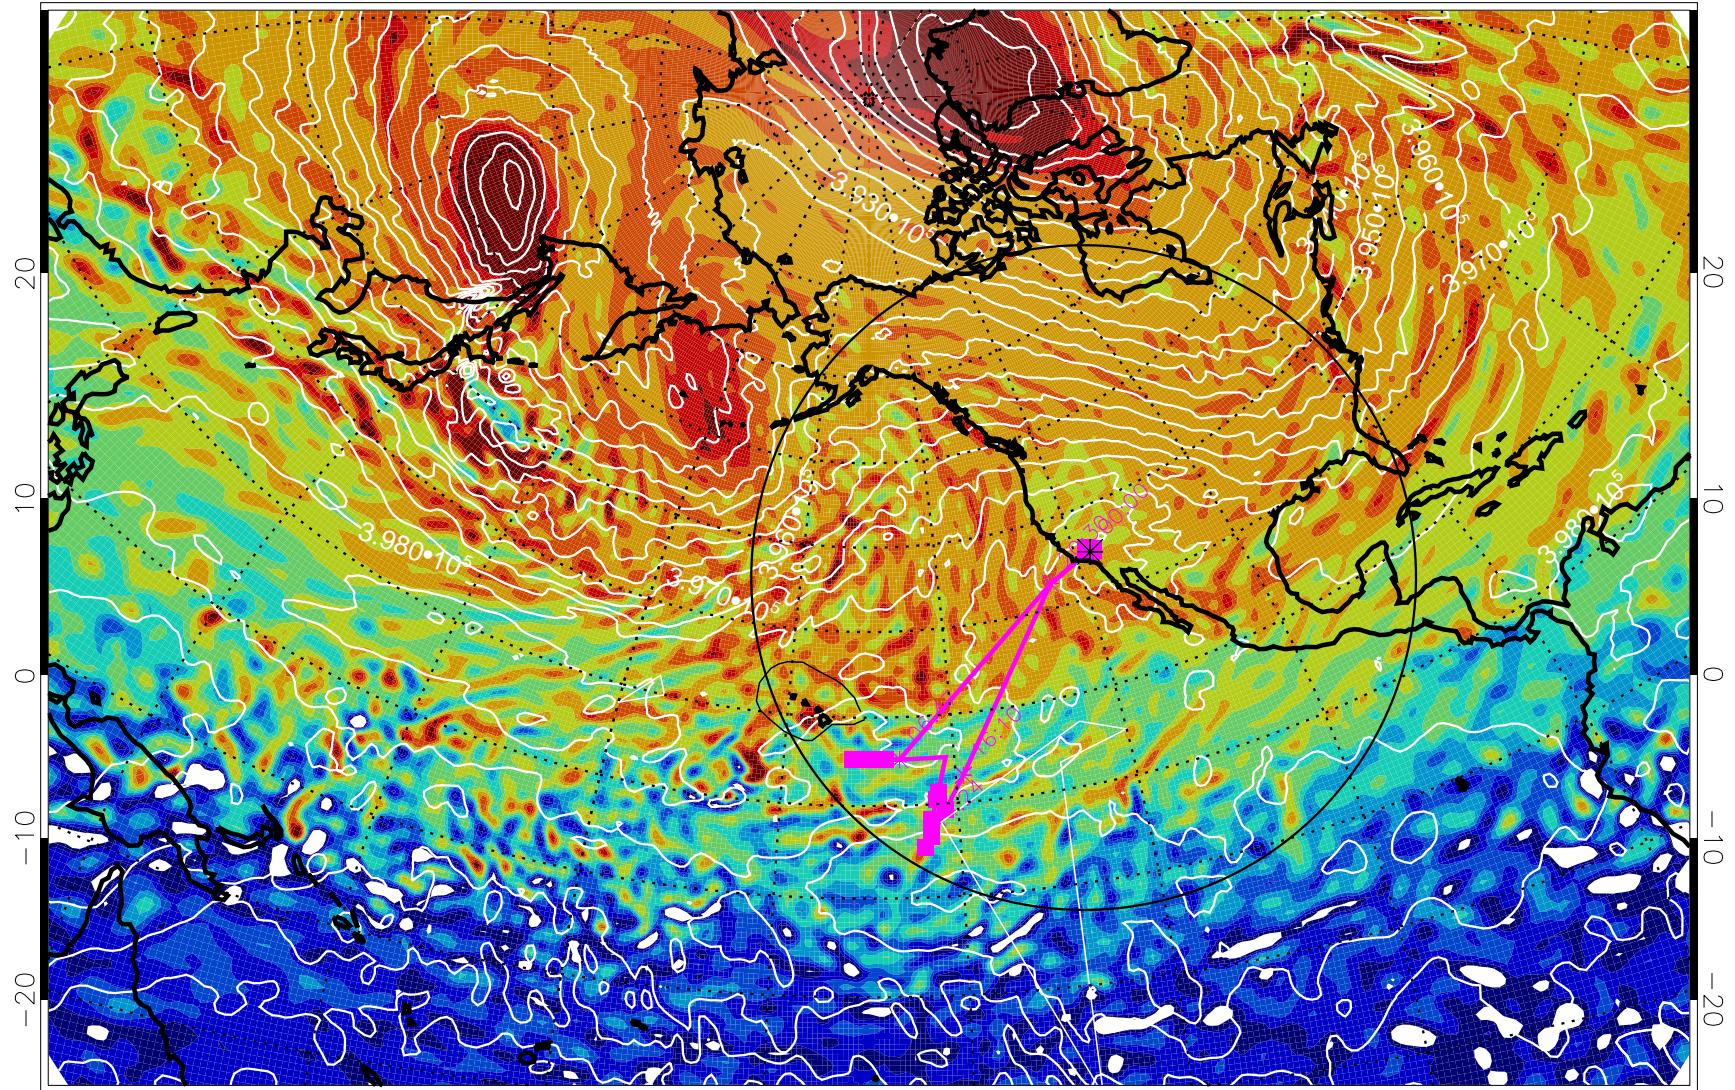

13020218, 78 hour forecast for 460K EPV

460K Montgomery Streamfunction, white

Range ring of 4055 km -- 13 hours GH round trip

13020300, 84 hour forecast for 460K EPV

460K Montgomery Streamfunction, white

Range ring of 4055 km -- 13 hours GH round trip

13020306, 90 hour forecast for 460K EPV

460K Montgomery Streamfunction, white

Range ring of 4055 km -- 13 hours GH round trip

13020312, 96 hour forecast for 460K EPV

460K Montgomery Streamfunction, white

Range ring of 4055 km -- 13 hours GH round trip

13020318, 102 hour forecast for 460K EPV

460K Montgomery Streamfunction, white

Range ring of 4055 km -- 13 hours GH round trip

13020400, 108 hour forecast for 460K EPV

460K Montgomery Streamfunction, white

Range ring of 4055 km -- 13 hours GH round trip

13020406, 114 hour forecast for 460K EPV

460K Montgomery Streamfunction, white

Range ring of 4055 km -- 13 hours GH round trip

13020412, 120 hour forecast for 460K EPV