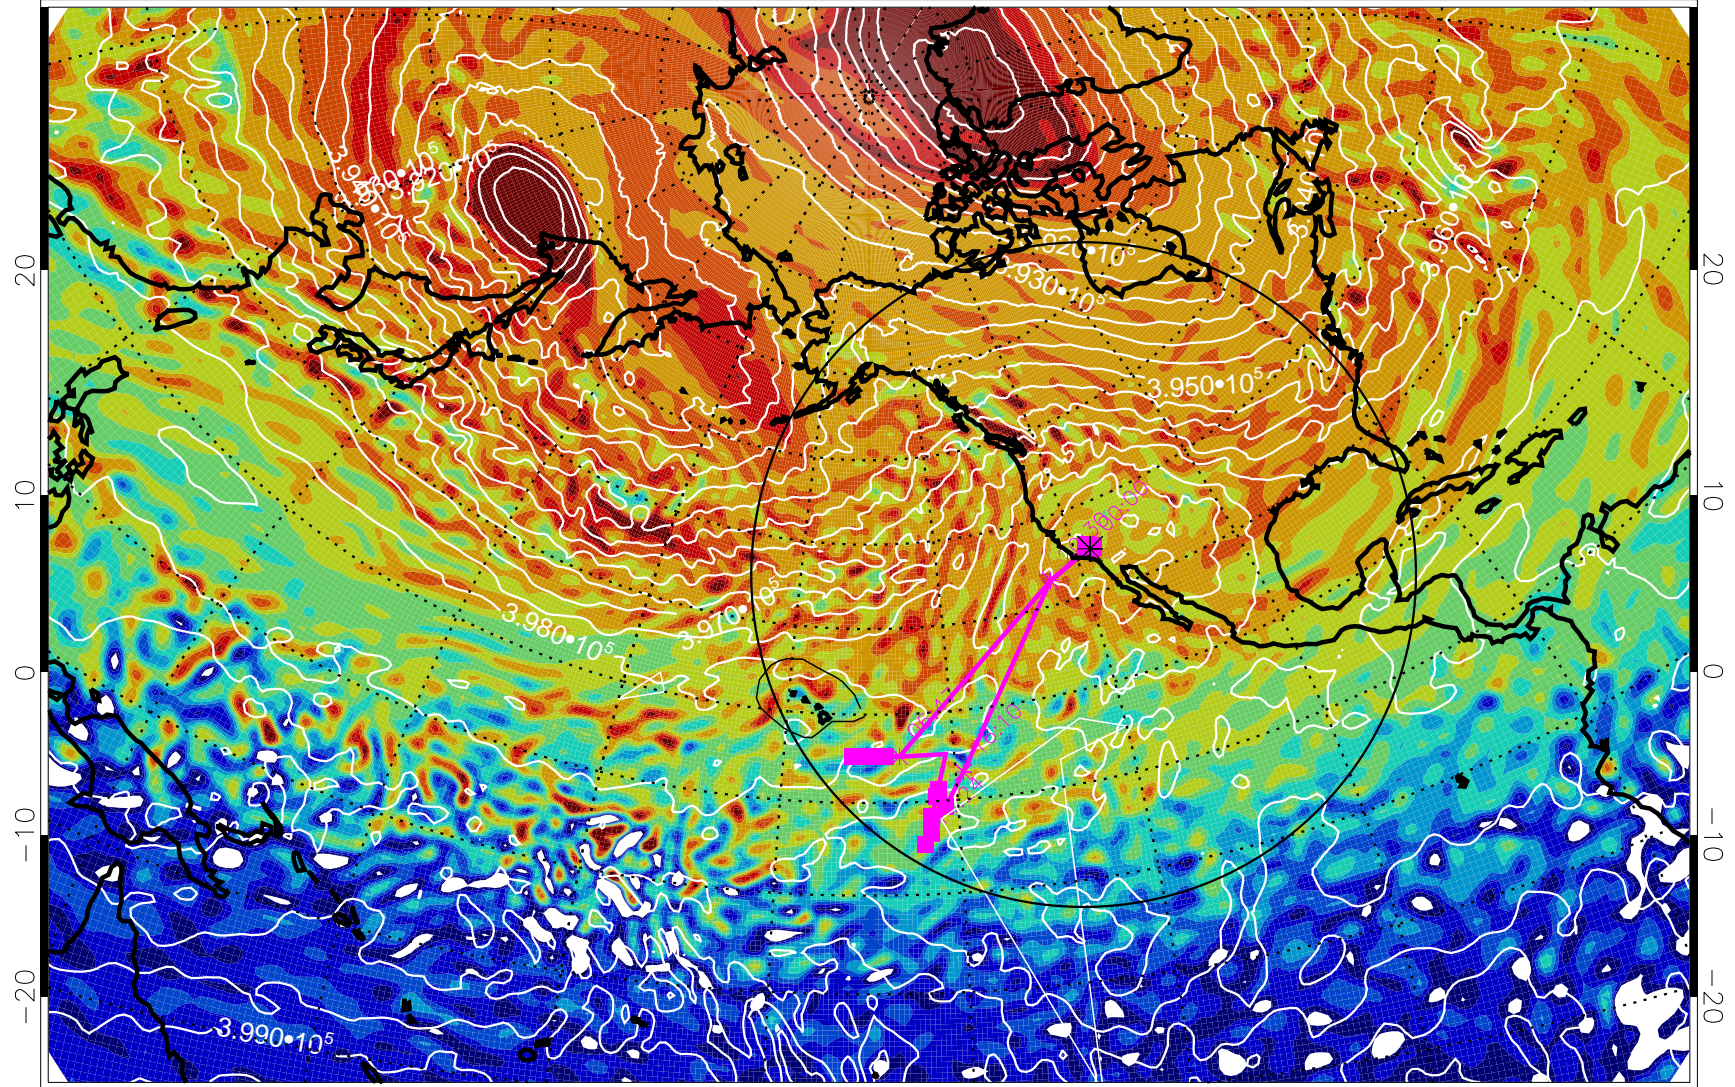

13020318, 102 hour forecast for 460K EPV

460K Montgomery Streamfunction, white

Range ring of 4055 km -- 13 hours GH round trip

13020400, 108 hour forecast for 460K EPV

460K Montgomery Streamfunction, white

Range ring of 4055 km -- 13 hours GH round trip

13020406, 114 hour forecast for 460K EPV

460K Montgomery Streamfunction, white

Range ring of 4055 km -- 13 hours GH round trip

13020412, 120 hour forecast for 460K EPV

460K Montgomery Streamfunction, white

Range ring of 4055 km -- 13 hours GH round trip