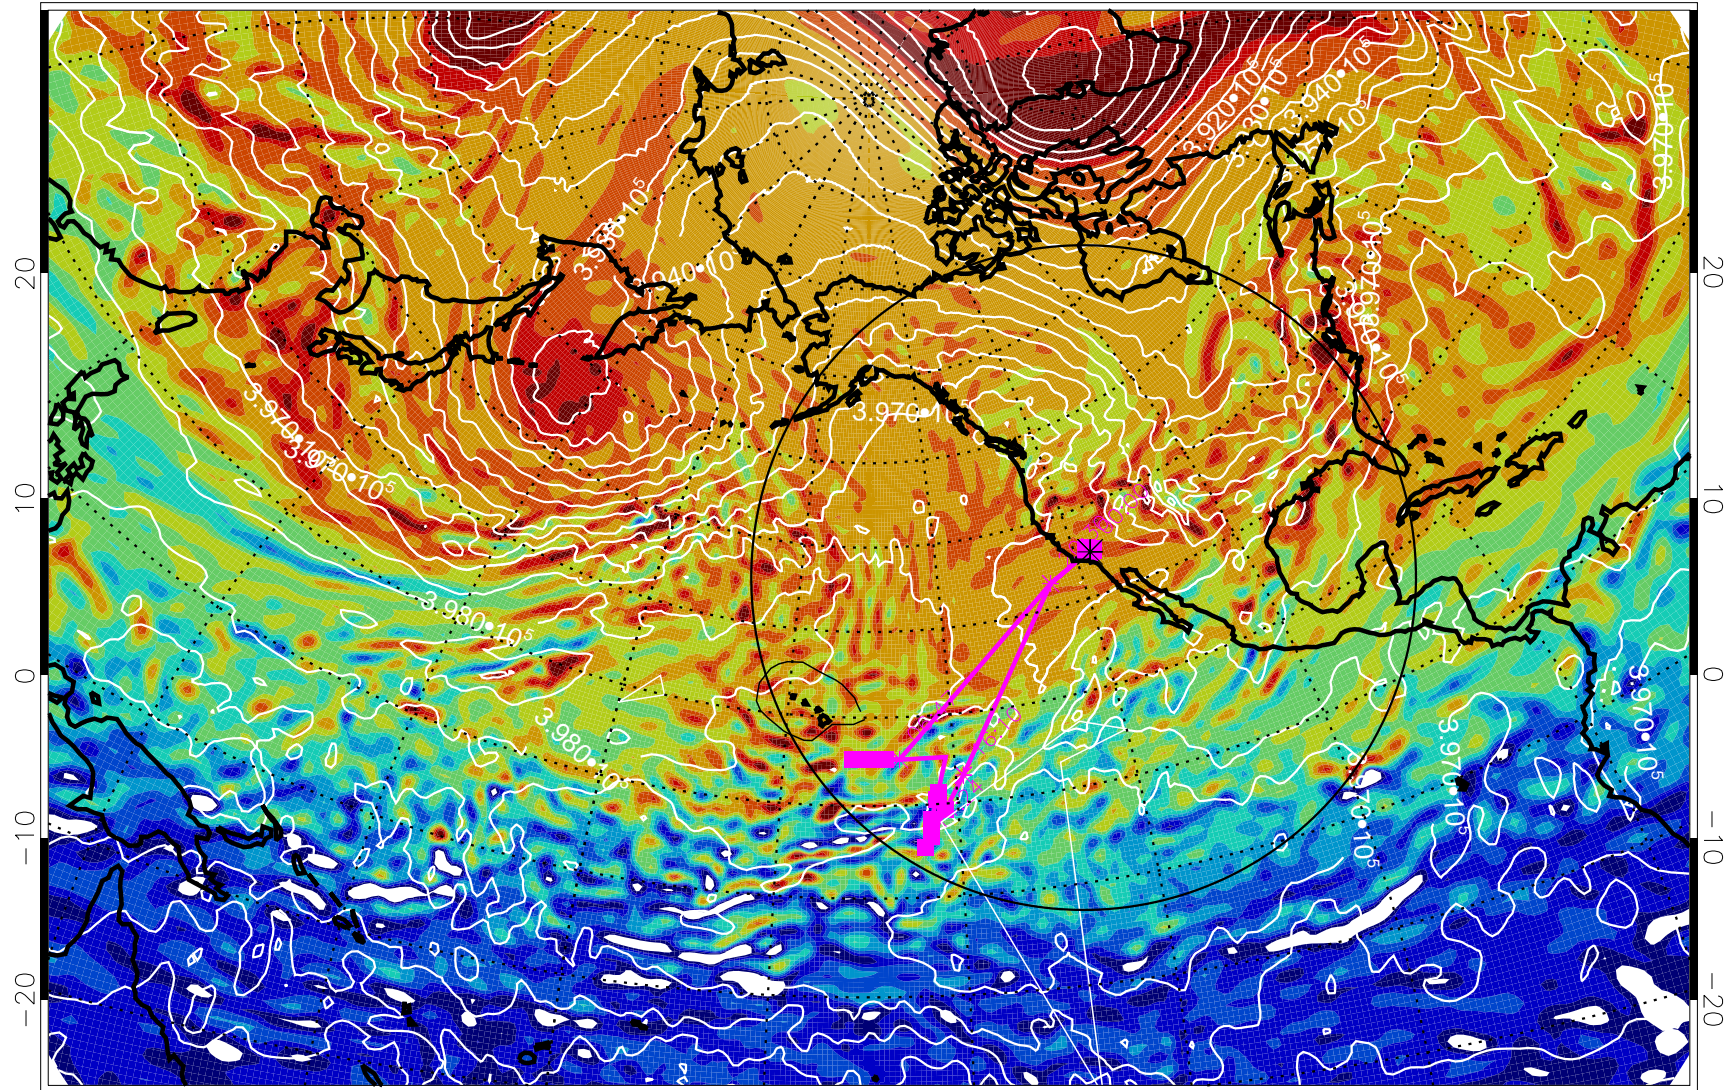

13013106, 18 hour forecast for 460K EPV

460K Montgomery Streamfunction, white

Range ring of 4055 km -- 13 hours GH round trip

13013112, 24 hour forecast for 460K EPV

460K Montgomery Streamfunction, white

Range ring of 4055 km -- 13 hours GH round trip

13013118, 30 hour forecast for 460K EPV

460K Montgomery Streamfunction, white

Range ring of 4055 km -- 13 hours GH round trip

13020100, 36 hour forecast for 460K EPV

460K Montgomery Streamfunction, white

Range ring of 4055 km -- 13 hours GH round trip

13020106, 42 hour forecast for 460K EPV

460K Montgomery Streamfunction, white

Range ring of 4055 km -- 13 hours GH round trip

13020112, 48 hour forecast for 460K EPV

460K Montgomery Streamfunction, white

Range ring of 4055 km -- 13 hours GH round trip