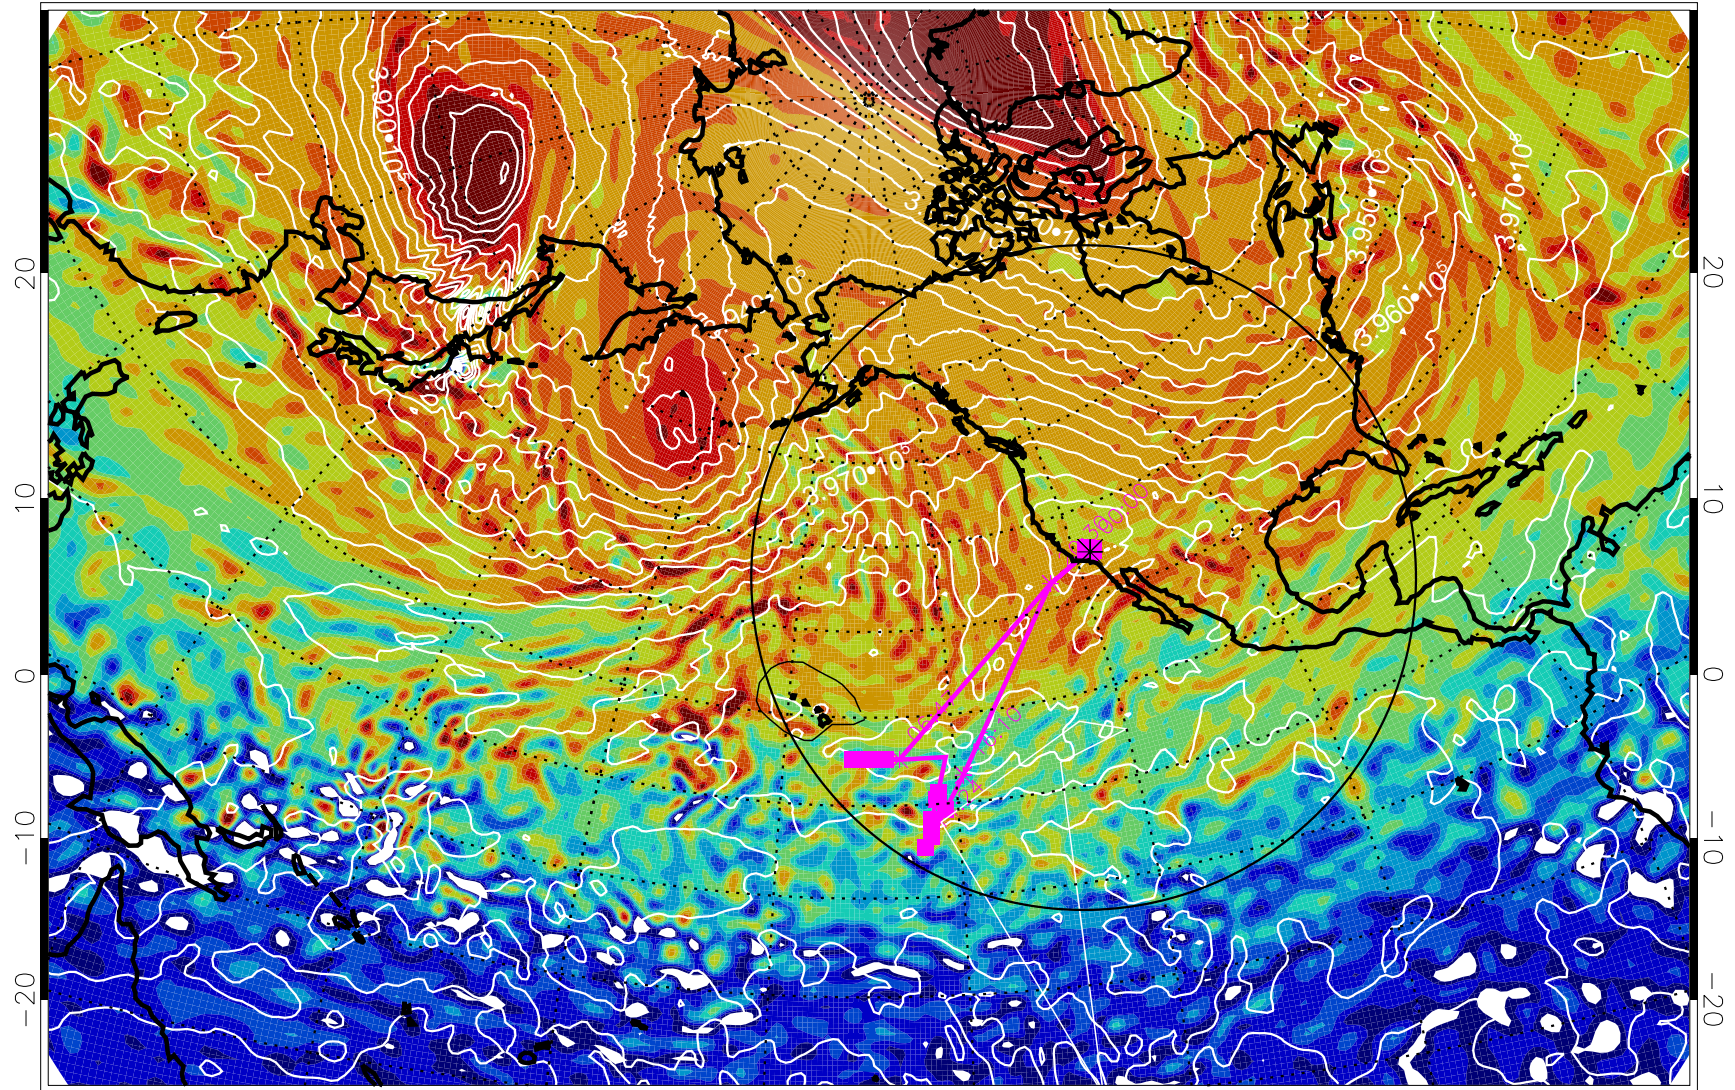

13020118, 54 hour forecast for 460K EPV

460K Montgomery Streamfunction, white

Range ring of 4055 km -- 13 hours GH round trip

13020200, 60 hour forecast for 460K EPV

460K Montgomery Streamfunction, white

Range ring of 4055 km -- 13 hours GH round trip

13020206, 66 hour forecast for 460K EPV

460K Montgomery Streamfunction, white

Range ring of 4055 km -- 13 hours GH round trip

13020212, 72 hour forecast for 460K EPV

460K Montgomery Streamfunction, white

Range ring of 4055 km -- 13 hours GH round trip

13020218, 78 hour forecast for 460K EPV

460K Montgomery Streamfunction, white

Range ring of 4055 km -- 13 hours GH round trip

13020300, 84 hour forecast for 460K EPV

460K Montgomery Streamfunction, white

Range ring of 4055 km -- 13 hours GH round trip

13020306, 90 hour forecast for 460K EPV

460K Montgomery Streamfunction, white

Range ring of 4055 km -- 13 hours GH round trip

13020312, 96 hour forecast for 460K EPV

460K Montgomery Streamfunction, white

Range ring of 4055 km -- 13 hours GH round trip