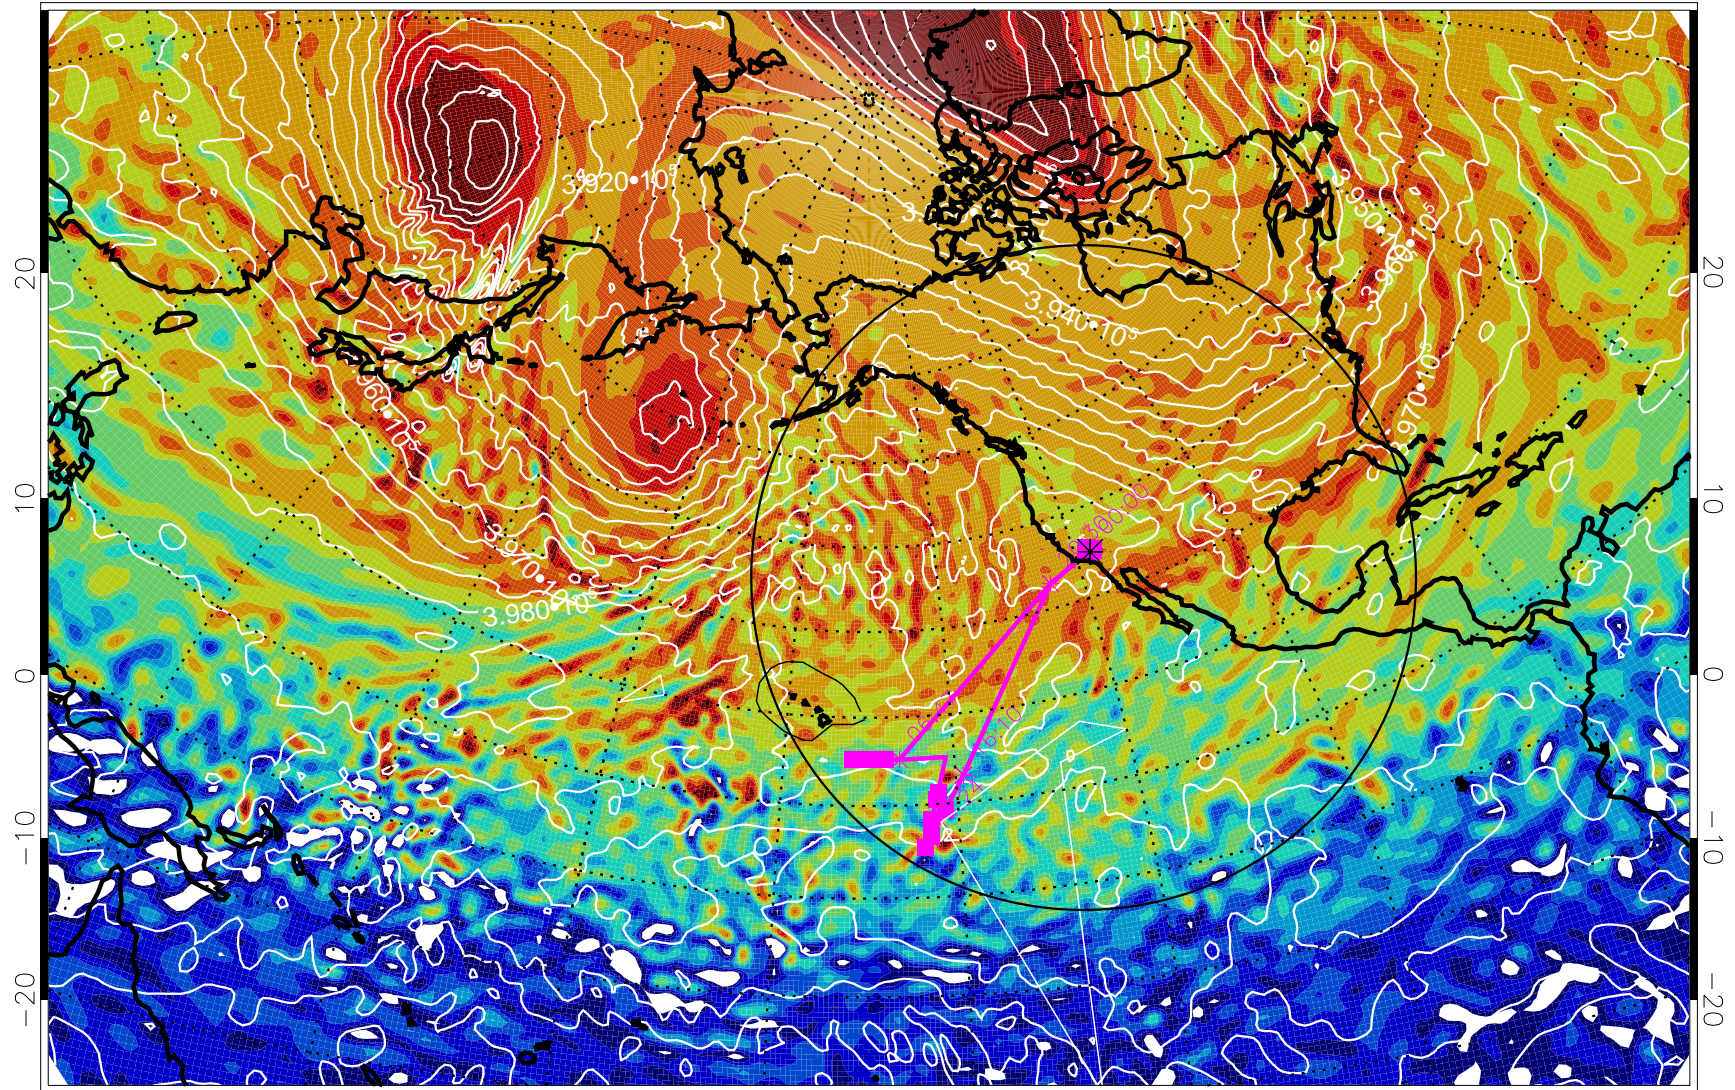

13020118, 54 hour forecast for 460K EPV

460K Montgomery Streamfunction, white

Range ring of 4055 km -- 13 hours GH round trip

13020200, 60 hour forecast for 460K EPV

460K Montgomery Streamfunction, white

Range ring of 4055 km -- 13 hours GH round trip

13020206, 66 hour forecast for 460K EPV

460K Montgomery Streamfunction, white

Range ring of 4055 km -- 13 hours GH round trip

13020212, 72 hour forecast for 460K EPV

460K Montgomery Streamfunction, white

Range ring of 4055 km -- 13 hours GH round trip

13020218, 78 hour forecast for 460K EPV

460K Montgomery Streamfunction, white

Range ring of 4055 km -- 13 hours GH round trip

13020300, 84 hour forecast for 460K EPV

460K Montgomery Streamfunction, white

Range ring of 4055 km -- 13 hours GH round trip

13020306, 90 hour forecast for 460K EPV

460K Montgomery Streamfunction, white

Range ring of 4055 km -- 13 hours GH round trip

13020312, 96 hour forecast for 460K EPV

460K Montgomery Streamfunction, white

Range ring of 4055 km -- 13 hours GH round trip