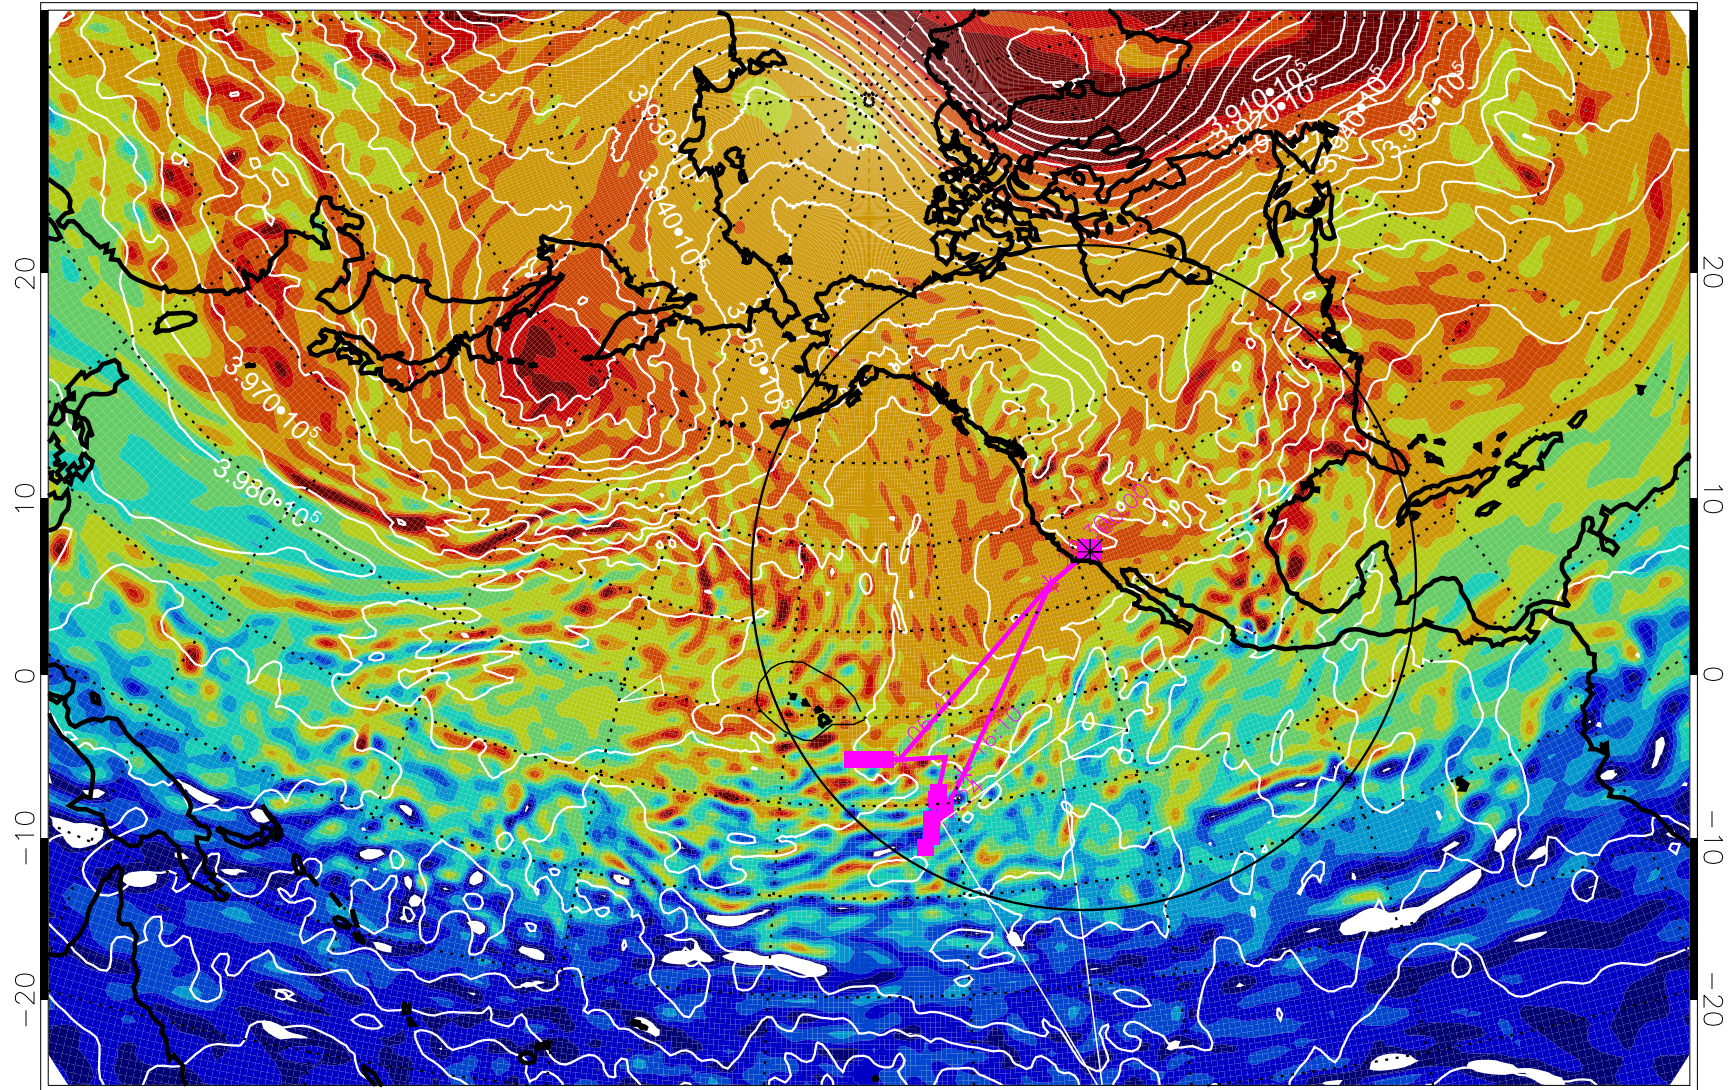

13013018, 6 hour forecast for 460K EPV

460K Montgomery Streamfunction, white

Range ring of 4055 km -- 13 hours GH round trip

13013100, 12 hour forecast for 460K EPV

460K Montgomery Streamfunction, white

Range ring of 4055 km -- 13 hours GH round trip

13013106, 18 hour forecast for 460K EPV

460K Montgomery Streamfunction, white

Range ring of 4055 km -- 13 hours GH round trip

13013112, 24 hour forecast for 460K EPV

460K Montgomery Streamfunction, white

Range ring of 4055 km -- 13 hours GH round trip

13013118, 30 hour forecast for 460K EPV

460K Montgomery Streamfunction, white

Range ring of 4055 km -- 13 hours GH round trip

13020100, 36 hour forecast for 460K EPV

460K Montgomery Streamfunction, white

Range ring of 4055 km -- 13 hours GH round trip

13020106, 42 hour forecast for 460K EPV

460K Montgomery Streamfunction, white

Range ring of 4055 km -- 13 hours GH round trip

13020112, 48 hour forecast for 460K EPV

460K Montgomery Streamfunction, white

Range ring of 4055 km -- 13 hours GH round trip