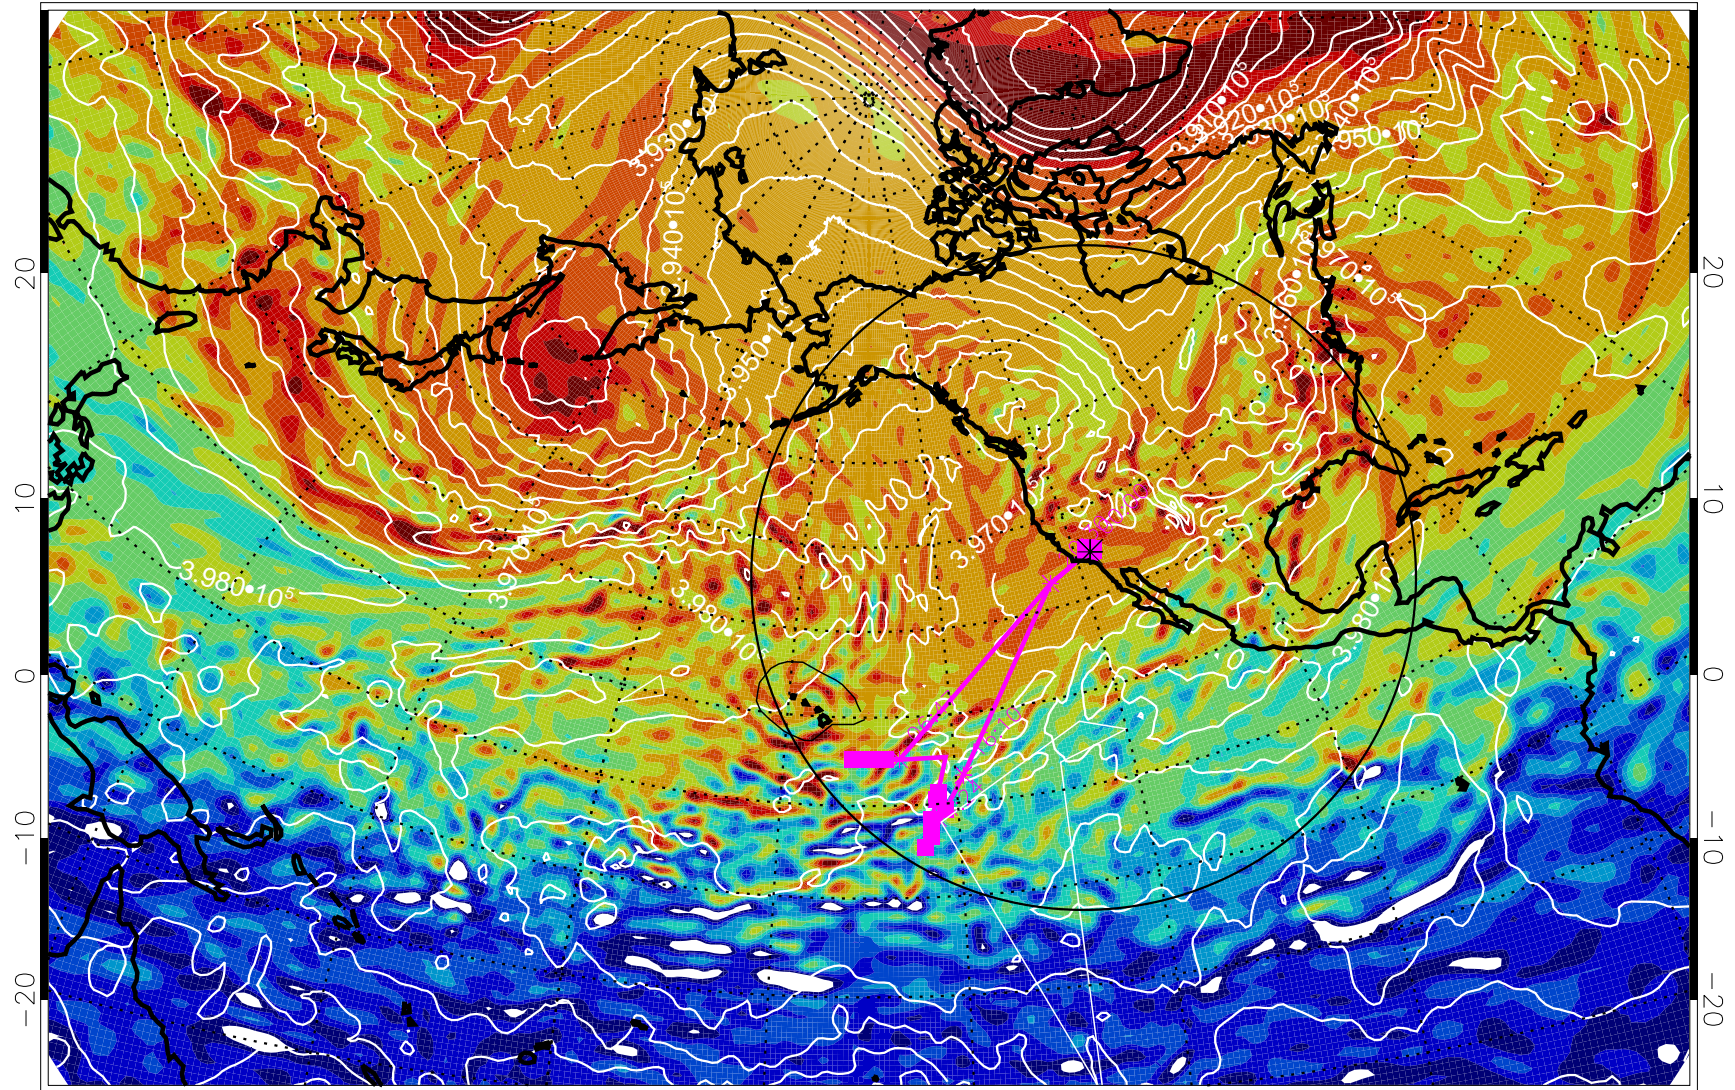

13013018, 6 hour forecast for 460K EPV

460K Montgomery Streamfunction, white

Range ring of 4055 km -- 13 hours GH round trip

13013100, 12 hour forecast for 460K EPV

460K Montgomery Streamfunction, white

Range ring of 4055 km -- 13 hours GH round trip

13013106, 18 hour forecast for 460K EPV

460K Montgomery Streamfunction, white

Range ring of 4055 km -- 13 hours GH round trip

13013112, 24 hour forecast for 460K EPV

460K Montgomery Streamfunction, white

Range ring of 4055 km -- 13 hours GH round trip

13013118, 30 hour forecast for 460K EPV

460K Montgomery Streamfunction, white

Range ring of 4055 km -- 13 hours GH round trip

13020100, 36 hour forecast for 460K EPV

460K Montgomery Streamfunction, white

Range ring of 4055 km -- 13 hours GH round trip

13020106, 42 hour forecast for 460K EPV

460K Montgomery Streamfunction, white

Range ring of 4055 km -- 13 hours GH round trip

13020112, 48 hour forecast for 460K EPV

460K Montgomery Streamfunction, white

Range ring of 4055 km -- 13 hours GH round trip