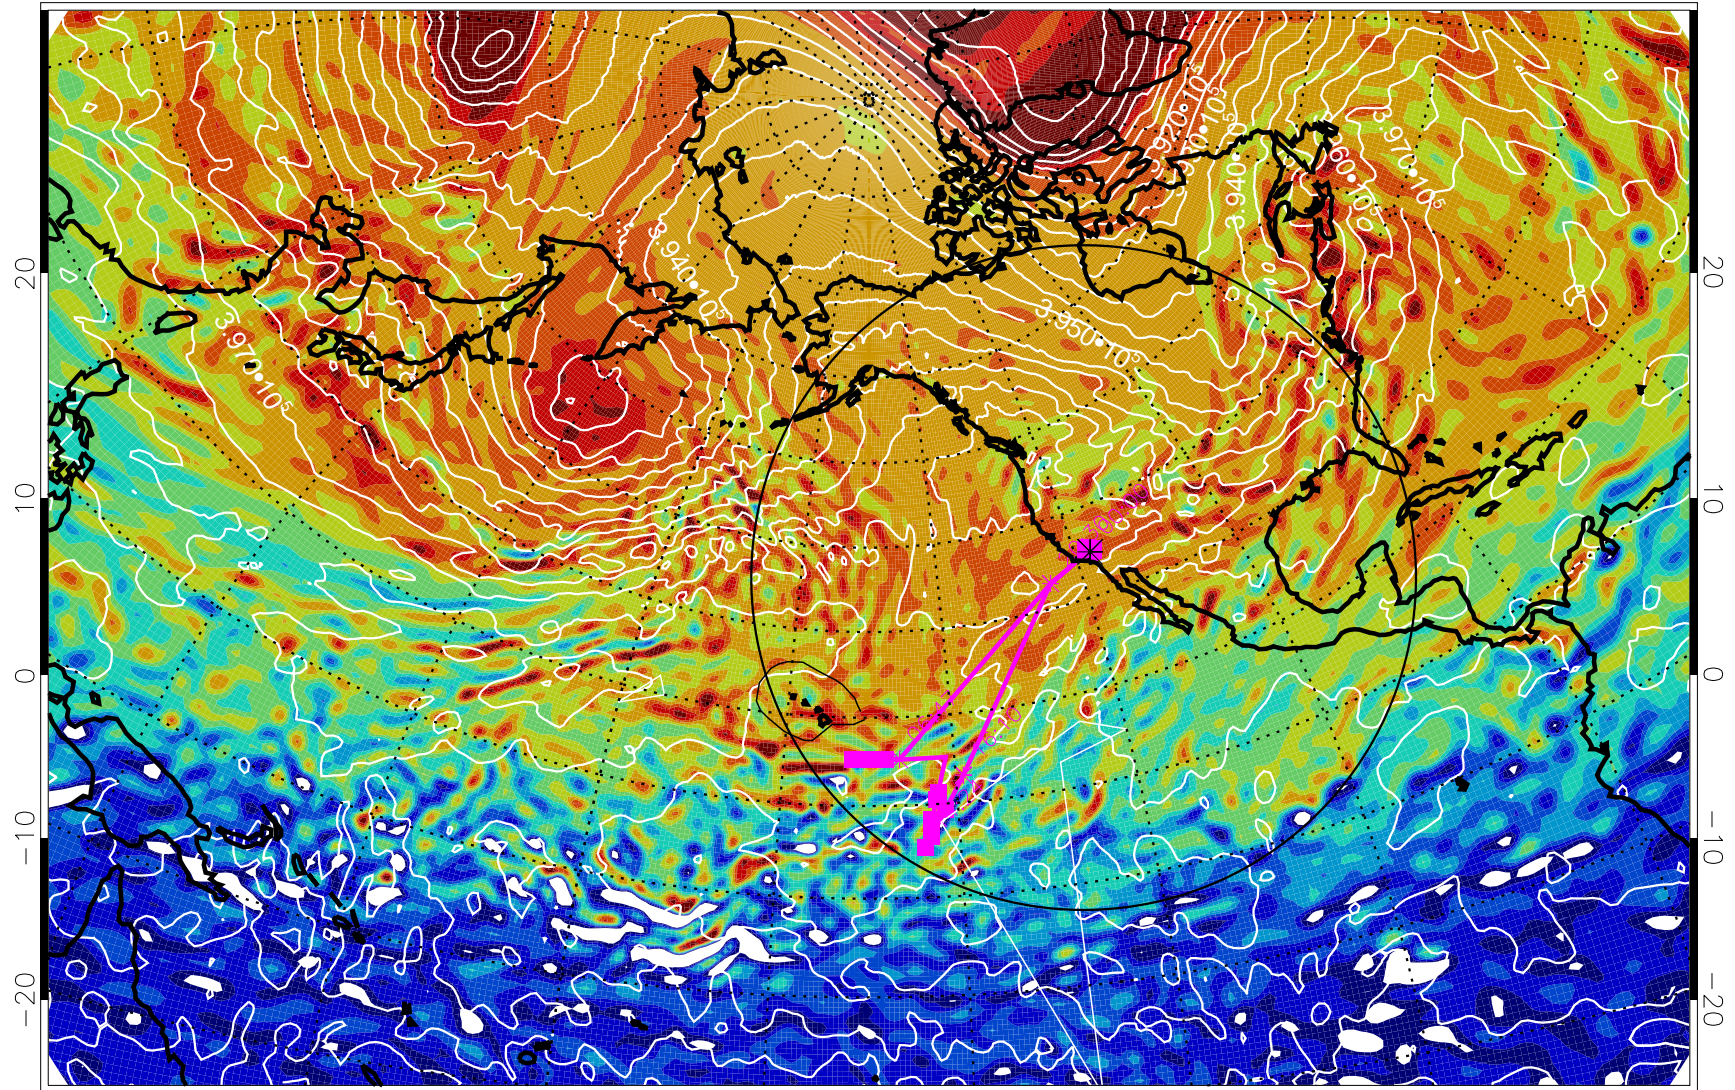

13013118, 30 hour forecast for 460K EPV

460K Montgomery Streamfunction, white

Range ring of 4055 km -- 13 hours GH round trip

13020100, 36 hour forecast for 460K EPV

460K Montgomery Streamfunction, white

Range ring of 4055 km -- 13 hours GH round trip

13020106, 42 hour forecast for 460K EPV

460K Montgomery Streamfunction, white

Range ring of 4055 km -- 13 hours GH round trip

13020112, 48 hour forecast for 460K EPV

460K Montgomery Streamfunction, white

Range ring of 4055 km -- 13 hours GH round trip

13020118, 54 hour forecast for 460K EPV

460K Montgomery Streamfunction, white

Range ring of 4055 km -- 13 hours GH round trip

13020200, 60 hour forecast for 460K EPV

460K Montgomery Streamfunction, white

Range ring of 4055 km -- 13 hours GH round trip

13020206, 66 hour forecast for 460K EPV

460K Montgomery Streamfunction, white

Range ring of 4055 km -- 13 hours GH round trip

13020212, 72 hour forecast for 460K EPV

460K Montgomery Streamfunction, white

Range ring of 4055 km -- 13 hours GH round trip