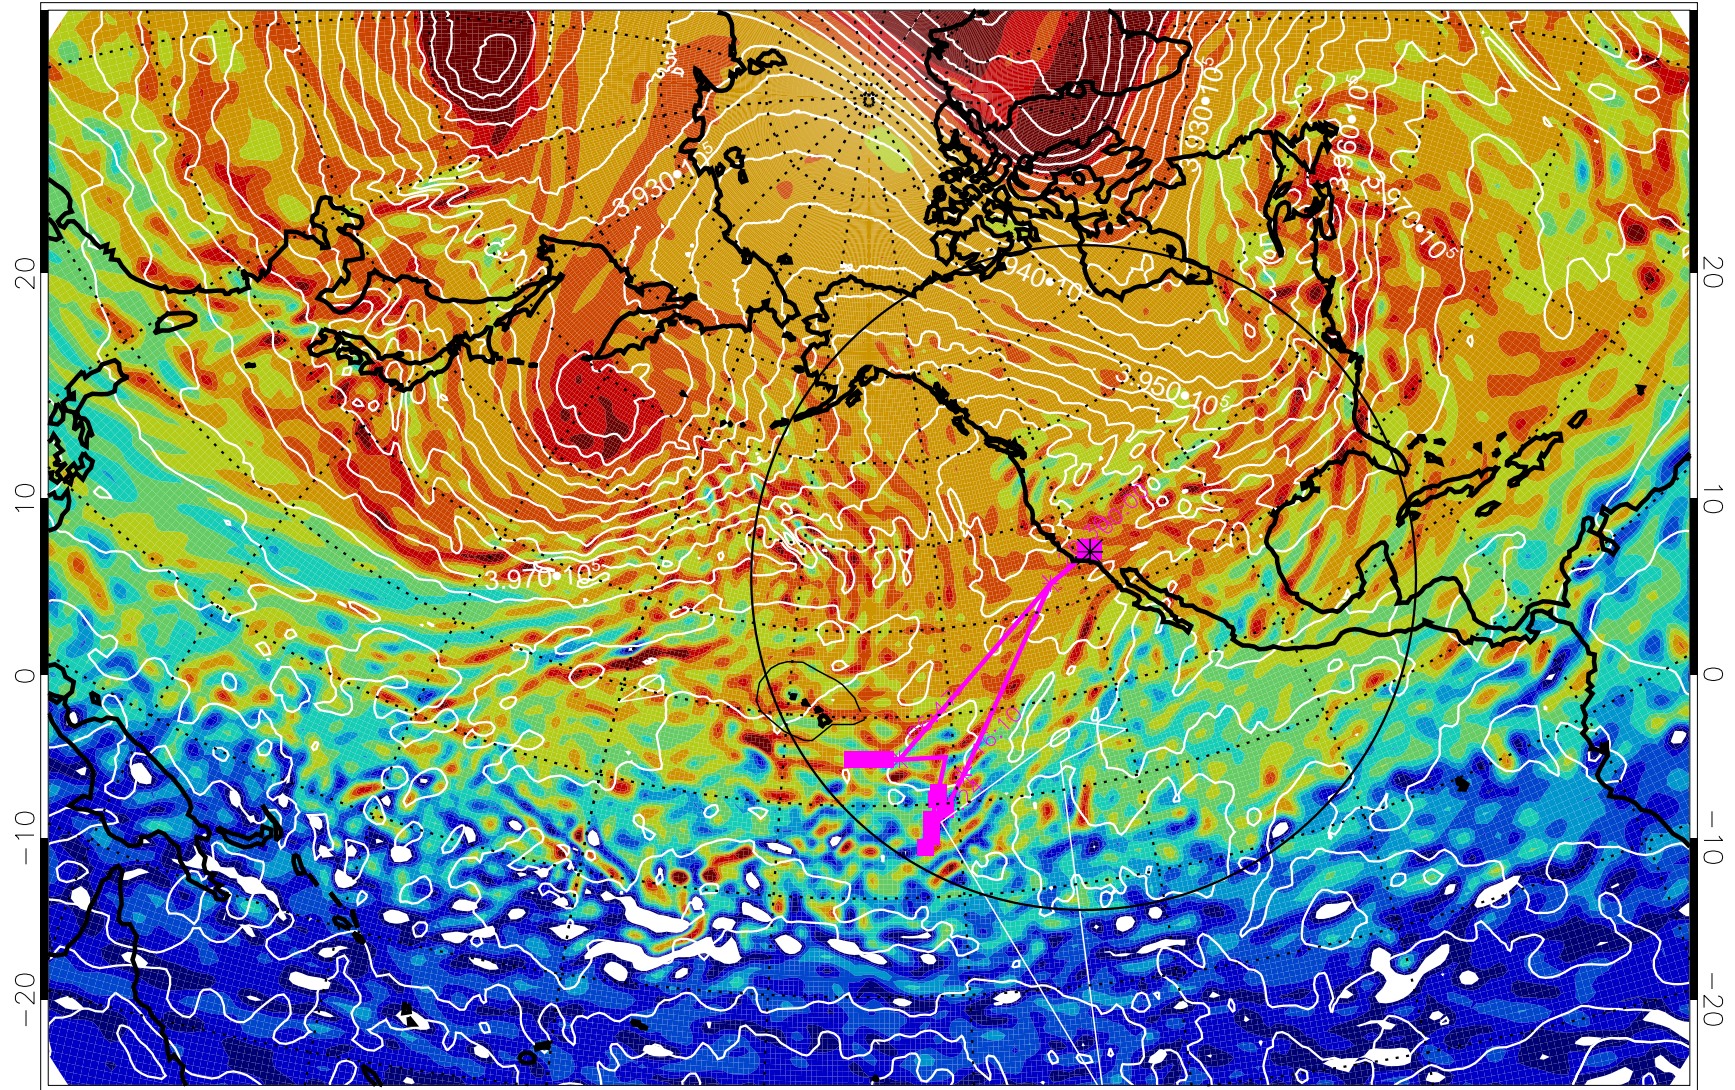

13013118, 30 hour forecast for 460K EPV

460K Montgomery Streamfunction, white

Range ring of 4055 km -- 13 hours GH round trip

13020100, 36 hour forecast for 460K EPV

460K Montgomery Streamfunction, white

Range ring of 4055 km -- 13 hours GH round trip

13020106, 42 hour forecast for 460K EPV

460K Montgomery Streamfunction, white

Range ring of 4055 km -- 13 hours GH round trip

13020112, 48 hour forecast for 460K EPV

460K Montgomery Streamfunction, white

Range ring of 4055 km -- 13 hours GH round trip

13020118, 54 hour forecast for 460K EPV

460K Montgomery Streamfunction, white

Range ring of 4055 km -- 13 hours GH round trip

13020200, 60 hour forecast for 460K EPV

460K Montgomery Streamfunction, white

Range ring of 4055 km -- 13 hours GH round trip

13020206, 66 hour forecast for 460K EPV

460K Montgomery Streamfunction, white

Range ring of 4055 km -- 13 hours GH round trip

13020212, 72 hour forecast for 460K EPV

460K Montgomery Streamfunction, white

Range ring of 4055 km -- 13 hours GH round trip