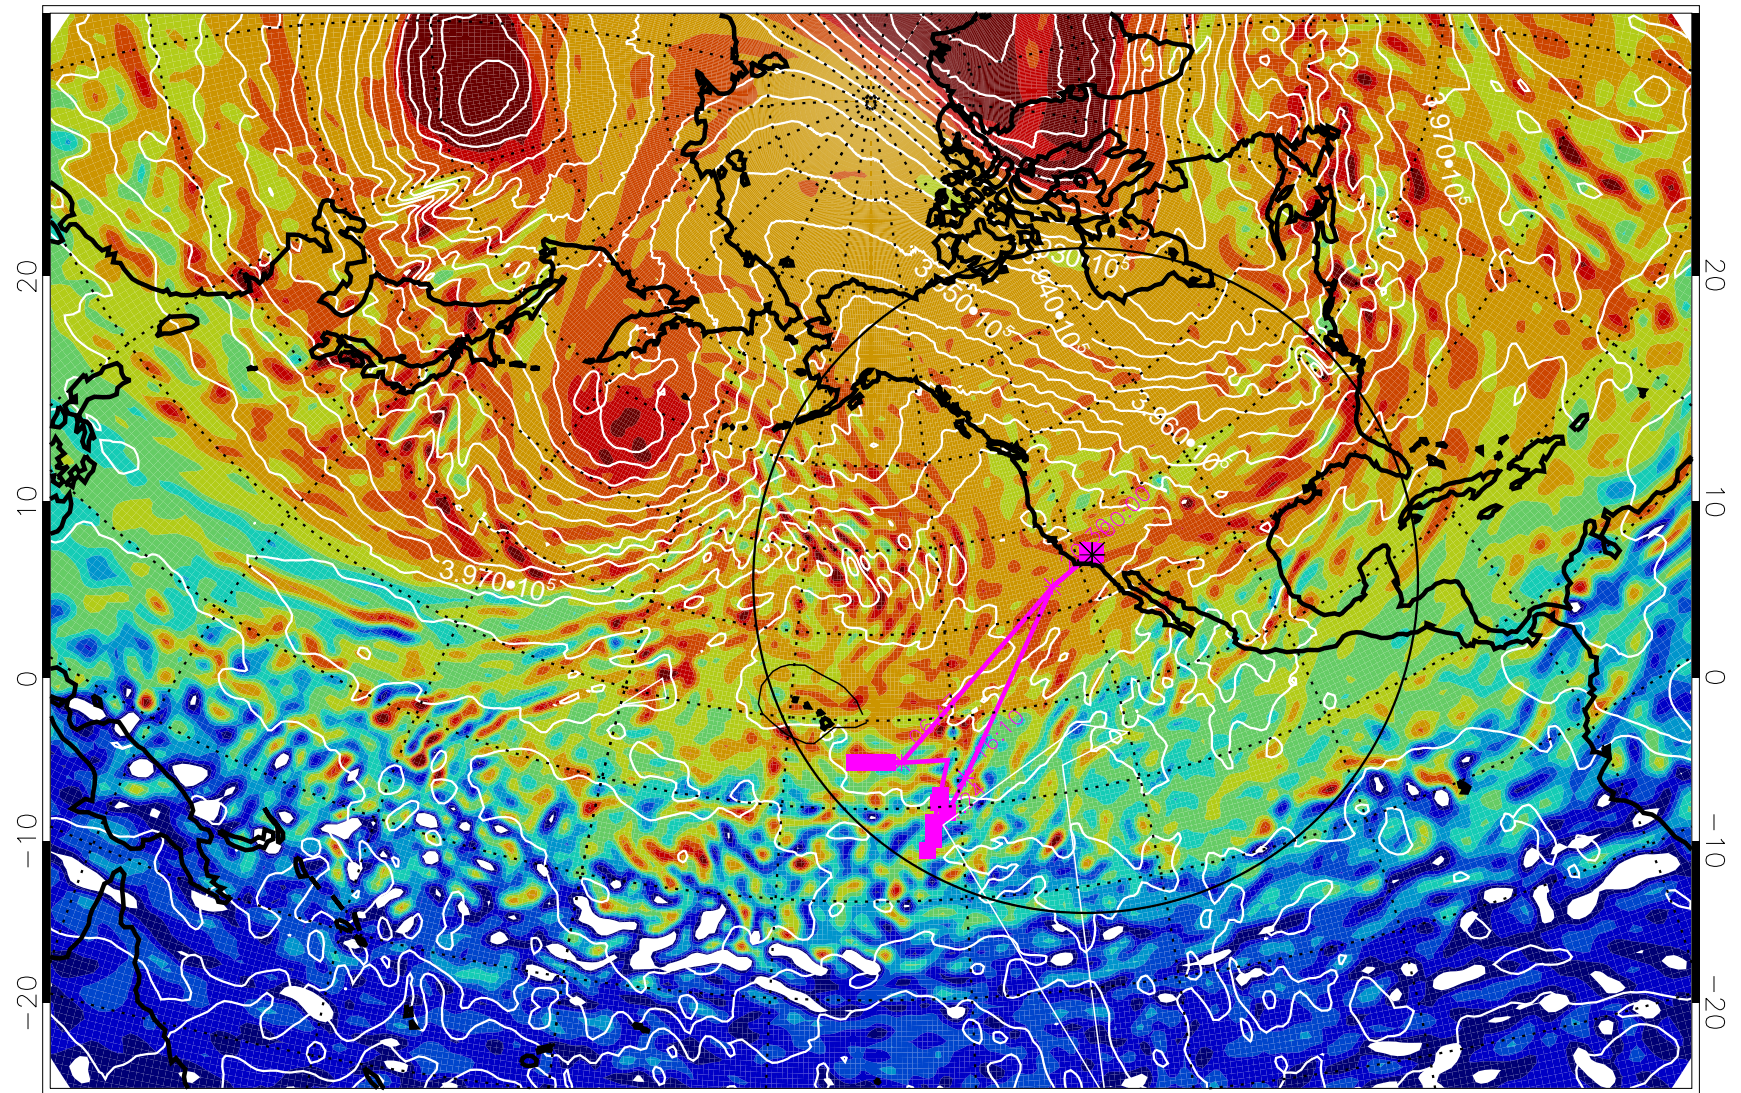

13013118, 30 hour forecast for 460K EPV

460K Montgomery Streamfunction, white

Range ring of 4055 km -- 13 hours GH round trip

13020100, 36 hour forecast for 460K EPV

460K Montgomery Streamfunction, white

Range ring of 4055 km -- 13 hours GH round trip

13020106, 42 hour forecast for 460K EPV

460K Montgomery Streamfunction, white

Range ring of 4055 km -- 13 hours GH round trip

13020112, 48 hour forecast for 460K EPV

460K Montgomery Streamfunction, white

Range ring of 4055 km -- 13 hours GH round trip

13020118, 54 hour forecast for 460K EPV

460K Montgomery Streamfunction, white

Range ring of 4055 km -- 13 hours GH round trip

13020200, 60 hour forecast for 460K EPV

460K Montgomery Streamfunction, white

Range ring of 4055 km -- 13 hours GH round trip

13020206, 66 hour forecast for 460K EPV

460K Montgomery Streamfunction, white

Range ring of 4055 km -- 13 hours GH round trip

13020212, 72 hour forecast for 460K EPV

460K Montgomery Streamfunction, white

Range ring of 4055 km -- 13 hours GH round trip