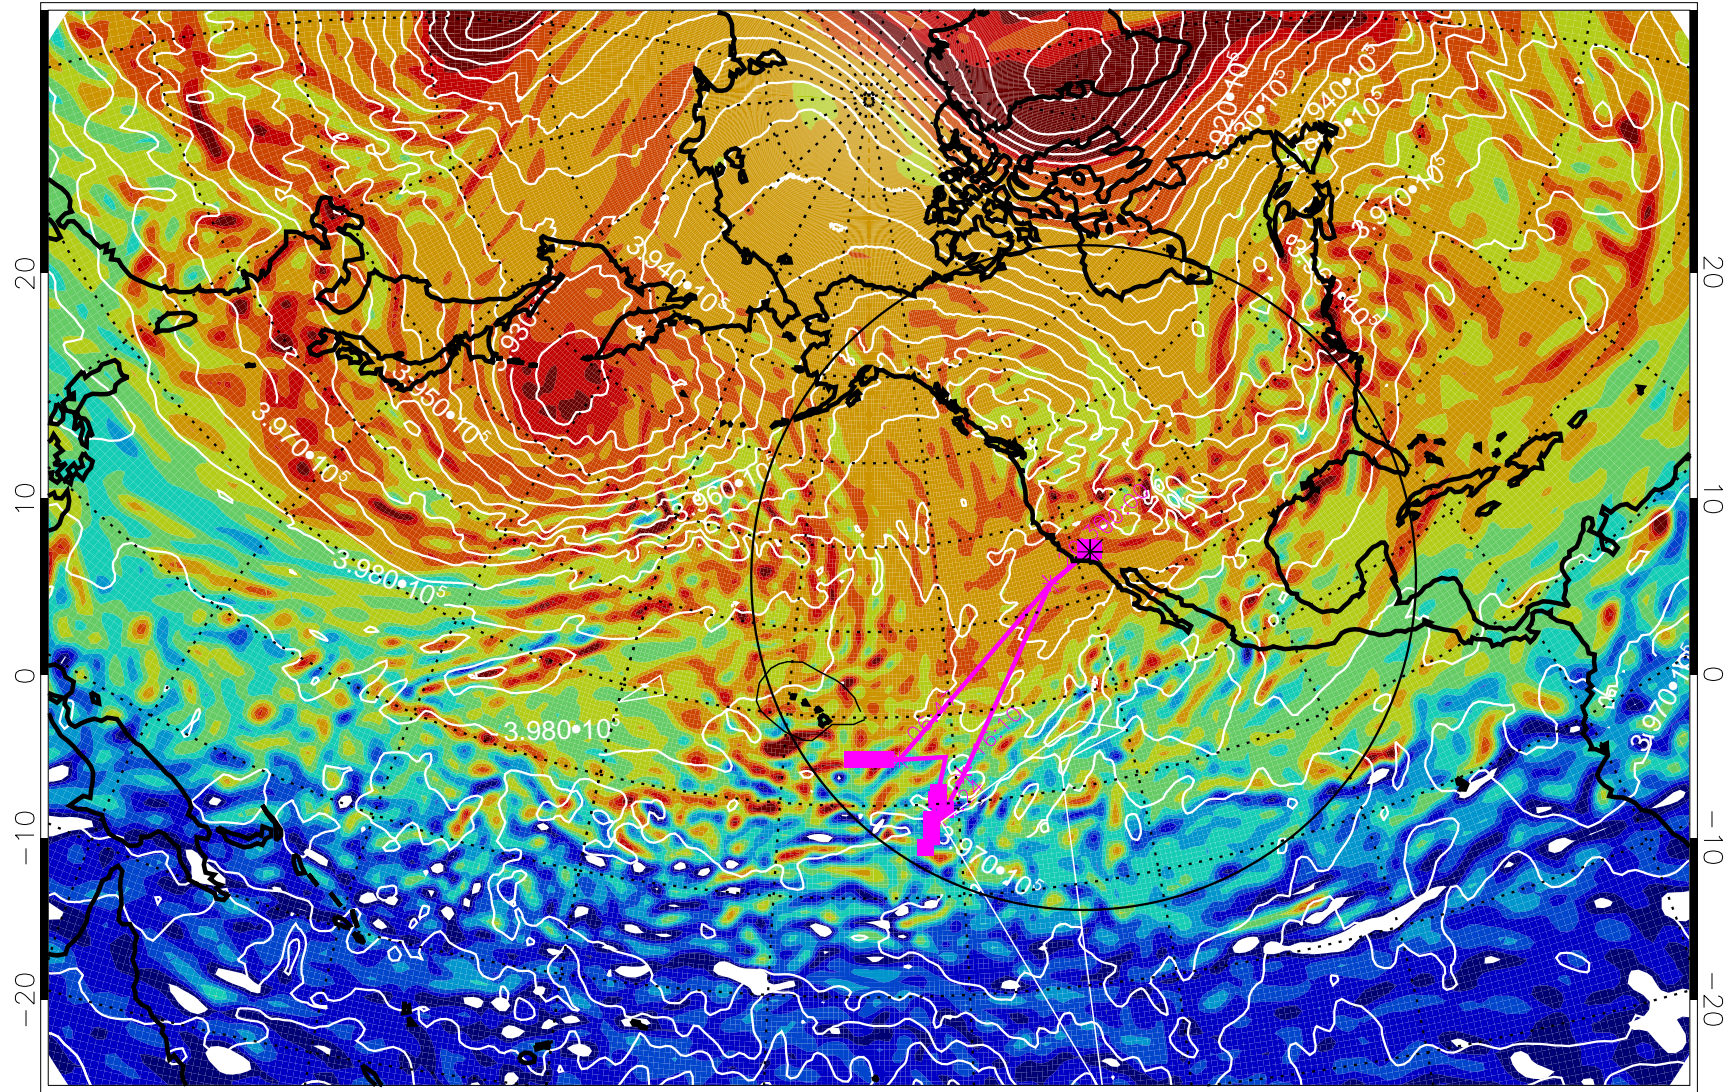

13013100, 24 hour forecast for 460K EPV

460K Montgomery Streamfunction, white

Range ring of 4055 km -- 13 hours GH round trip

13013106, 30 hour forecast for 460K EPV

460K Montgomery Streamfunction, white

Range ring of 4055 km -- 13 hours GH round trip

13013112, 36 hour forecast for 460K EPV

460K Montgomery Streamfunction, white

Range ring of 4055 km -- 13 hours GH round trip

13013118, 42 hour forecast for 460K EPV

460K Montgomery Streamfunction, white

Range ring of 4055 km -- 13 hours GH round trip

13020100, 48 hour forecast for 460K EPV

460K Montgomery Streamfunction, white

Range ring of 4055 km -- 13 hours GH round trip

13020106, 54 hour forecast for 460K EPV

460K Montgomery Streamfunction, white

Range ring of 4055 km -- 13 hours GH round trip

13020200, 72 hour forecast for 460K EPV

460K Montgomery Streamfunction, white

Range ring of 4055 km -- 13 hours GH round trip

13020206, 78 hour forecast for 460K EPV

460K Montgomery Streamfunction, white

Range ring of 4055 km -- 13 hours GH round trip