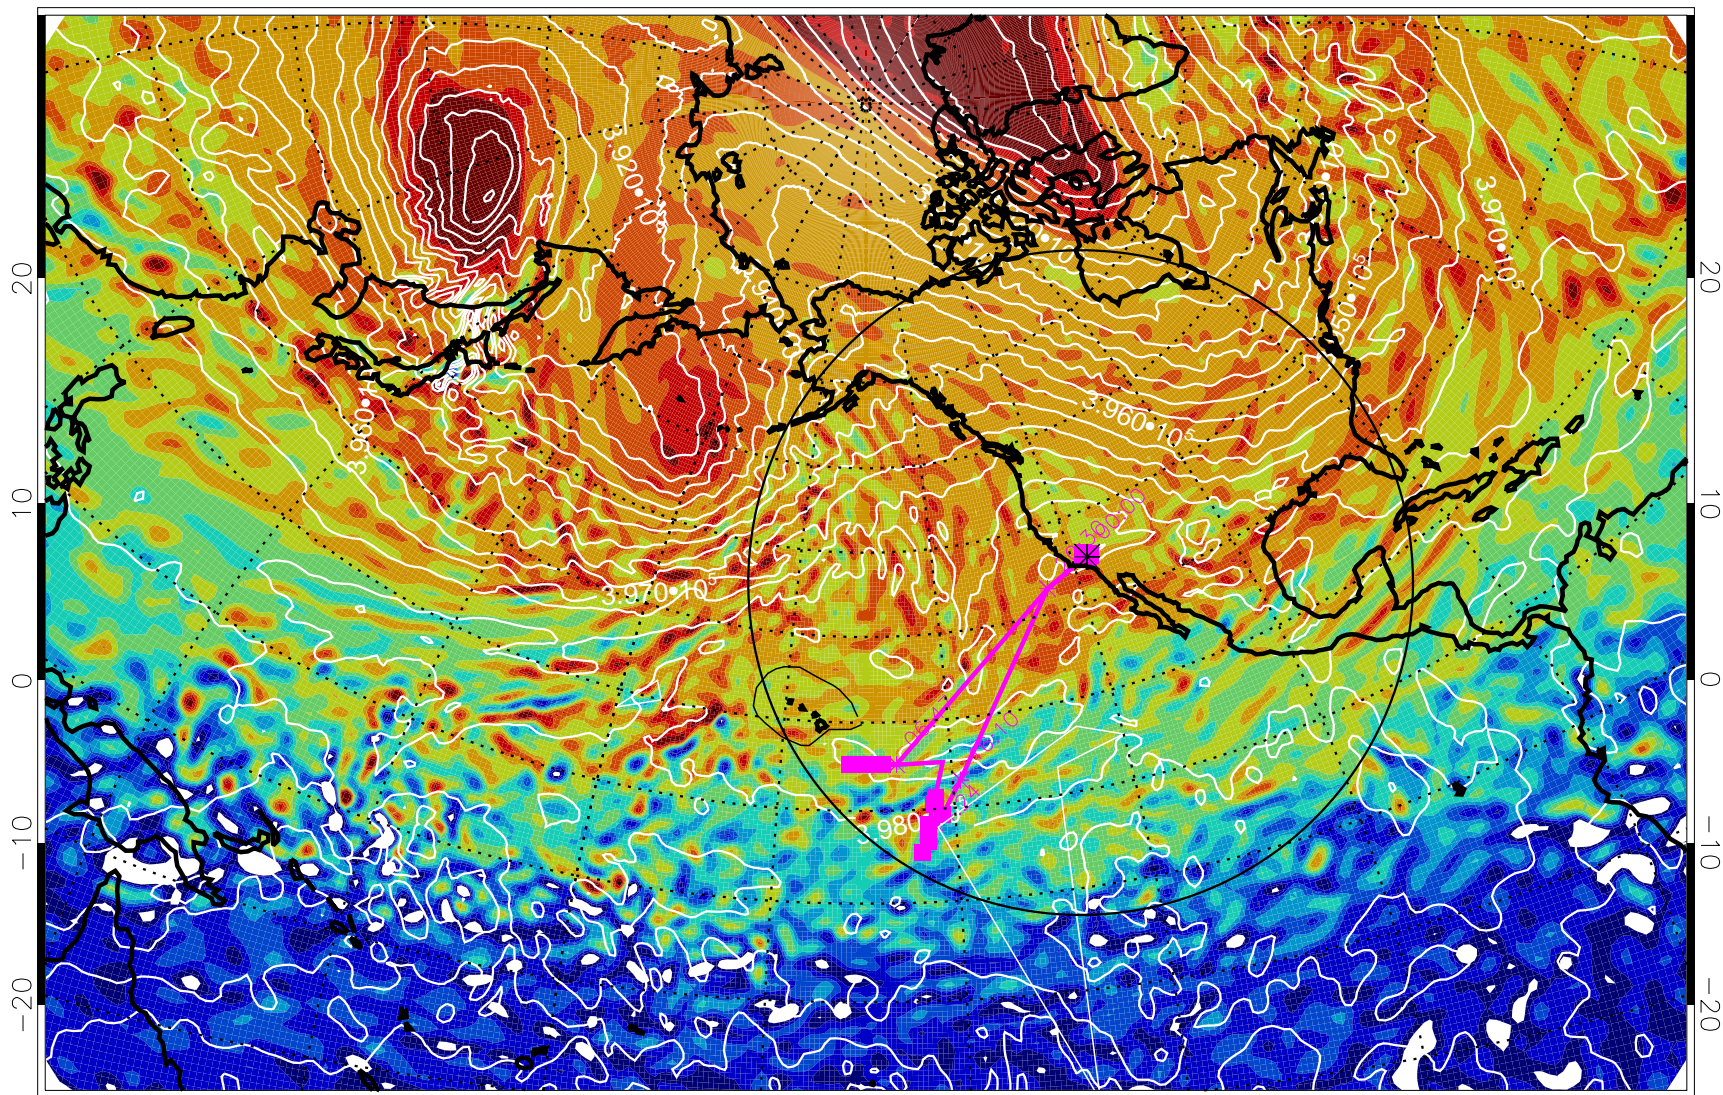

13020112, 60 hour forecast for 460K EPV

460K Montgomery Streamfunction, white

Range ring of 4055 km -- 13 hours GH round trip

13020118, 66 hour forecast for 460K EPV

460K Montgomery Streamfunction, white

Range ring of 4055 km -- 13 hours GH round trip

13020200, 72 hour forecast for 460K EPV

460K Montgomery Streamfunction, white

Range ring of 4055 km -- 13 hours GH round trip

13020206, 78 hour forecast for 460K EPV

460K Montgomery Streamfunction, white

Range ring of 4055 km -- 13 hours GH round trip

13020212, 84 hour forecast for 460K EPV

460K Montgomery Streamfunction, white

Range ring of 4055 km -- 13 hours GH round trip

13020218, 90 hour forecast for 460K EPV

460K Montgomery Streamfunction, white

Range ring of 4055 km -- 13 hours GH round trip

13020300, 96 hour forecast for 460K EPV

460K Montgomery Streamfunction, white

Range ring of 4055 km -- 13 hours GH round trip

13020306, 102 hour forecast for 460K EPV

460K Montgomery Streamfunction, white