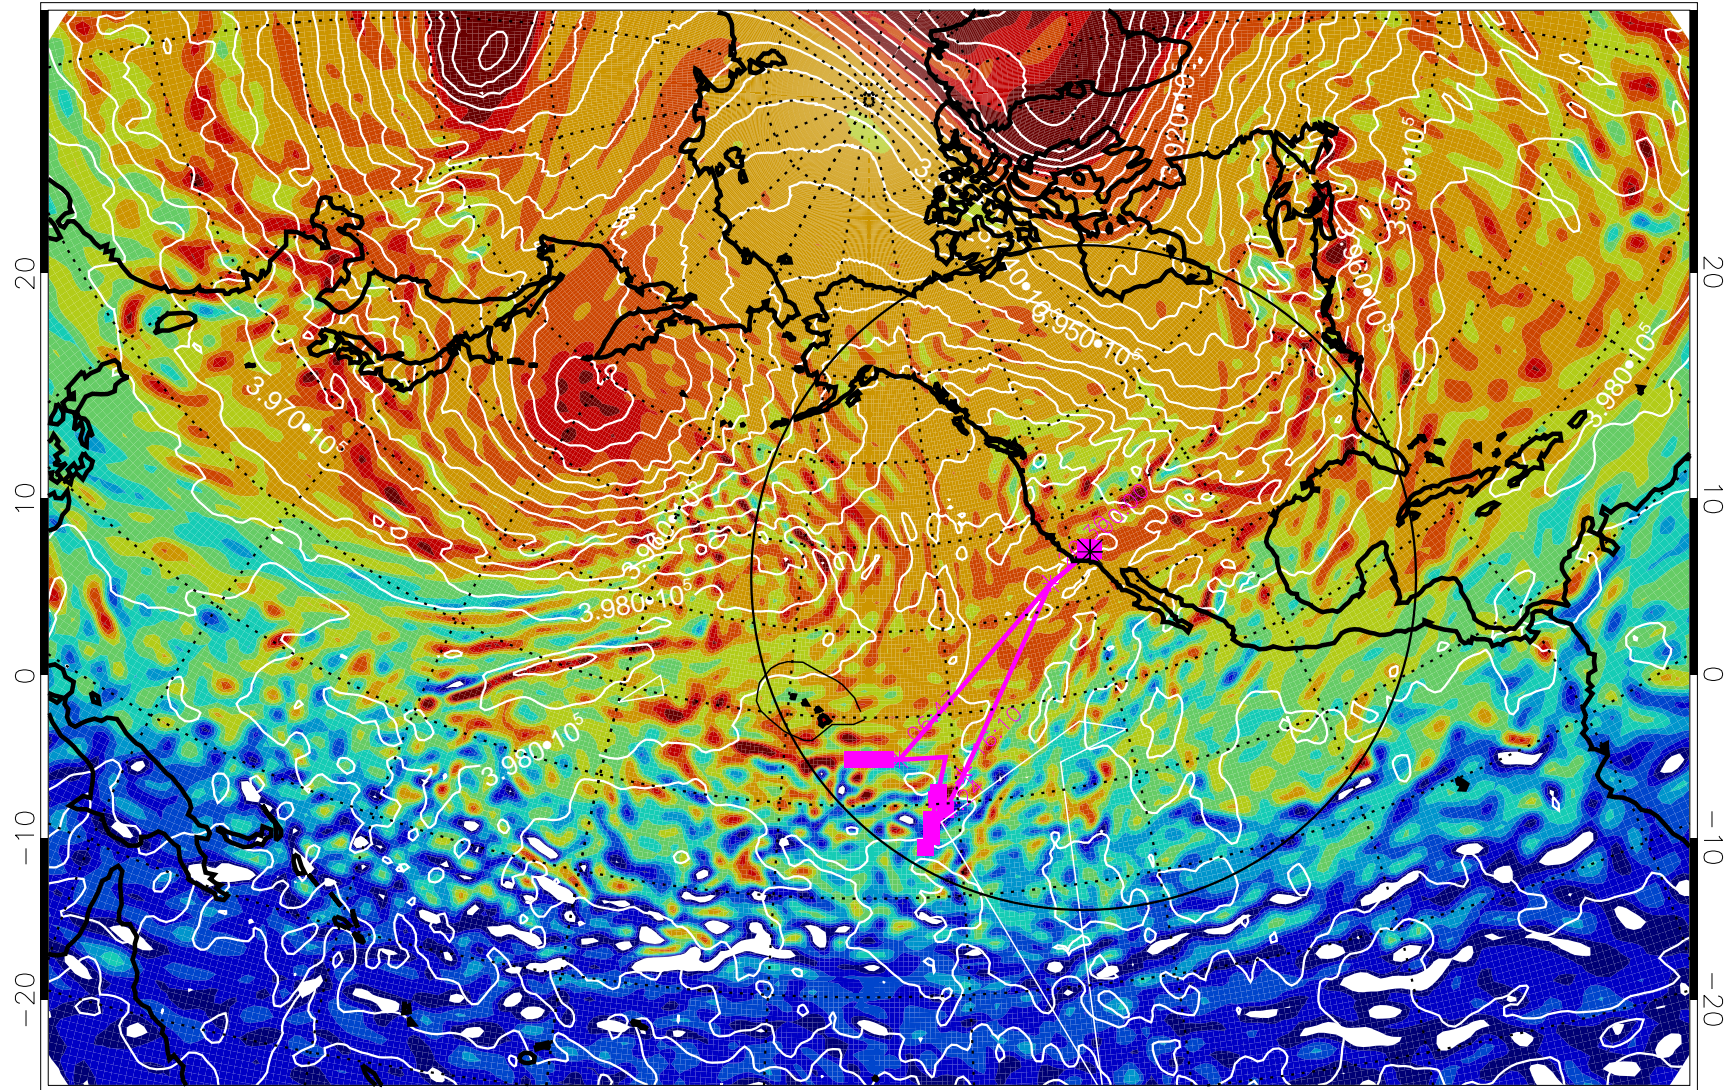

13013112, 36 hour forecast for 460K EPV

460K Montgomery Streamfunction, white

Range ring of 4055 km -- 13 hours GH round trip

13013118, 42 hour forecast for 460K EPV

460K Montgomery Streamfunction, white

Range ring of 4055 km -- 13 hours GH round trip

13020100, 48 hour forecast for 460K EPV

460K Montgomery Streamfunction, white

Range ring of 4055 km -- 13 hours GH round trip

13020106, 54 hour forecast for 460K EPV

460K Montgomery Streamfunction, white

Range ring of 4055 km -- 13 hours GH round trip

13020112, 60 hour forecast for 460K EPV

460K Montgomery Streamfunction, white

Range ring of 4055 km -- 13 hours GH round trip

13020118, 66 hour forecast for 460K EPV

460K Montgomery Streamfunction, white

Range ring of 4055 km -- 13 hours GH round trip

13020200, 72 hour forecast for 460K EPV

460K Montgomery Streamfunction, white

Range ring of 4055 km -- 13 hours GH round trip

13020206, 78 hour forecast for 460K EPV

460K Montgomery Streamfunction, white

Range ring of 4055 km -- 13 hours GH round trip