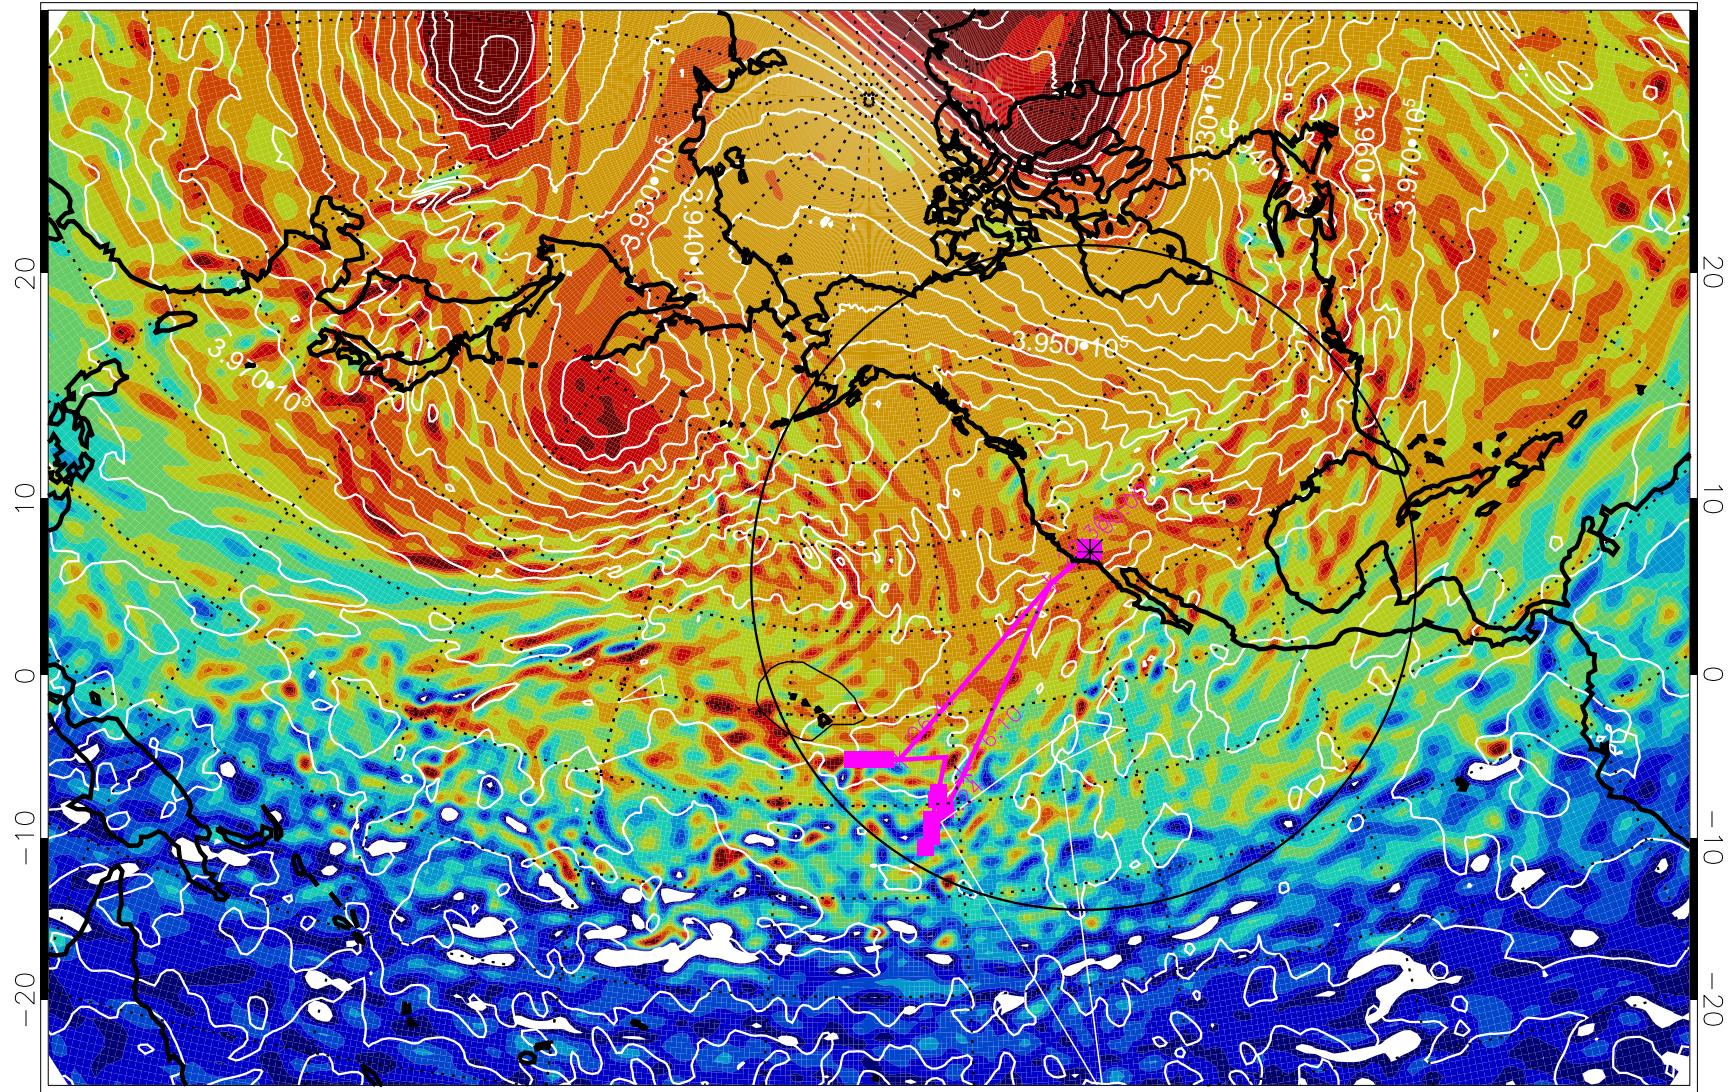

13013112, 36 hour forecast for 460K EPV

460K Montgomery Streamfunction, white

Range ring of 4055 km -- 13 hours GH round trip

13013118, 42 hour forecast for 460K EPV

460K Montgomery Streamfunction, white

Range ring of 4055 km -- 13 hours GH round trip

13020100, 48 hour forecast for 460K EPV

460K Montgomery Streamfunction, white

Range ring of 4055 km -- 13 hours GH round trip

13020106, 54 hour forecast for 460K EPV

460K Montgomery Streamfunction, white

Range ring of 4055 km -- 13 hours GH round trip

13020112, 60 hour forecast for 460K EPV

460K Montgomery Streamfunction, white

Range ring of 4055 km -- 13 hours GH round trip

13020118, 66 hour forecast for 460K EPV

460K Montgomery Streamfunction, white

Range ring of 4055 km -- 13 hours GH round trip

13020200, 72 hour forecast for 460K EPV

460K Montgomery Streamfunction, white

Range ring of 4055 km -- 13 hours GH round trip

13020206, 78 hour forecast for 460K EPV

460K Montgomery Streamfunction, white

Range ring of 4055 km -- 13 hours GH round trip