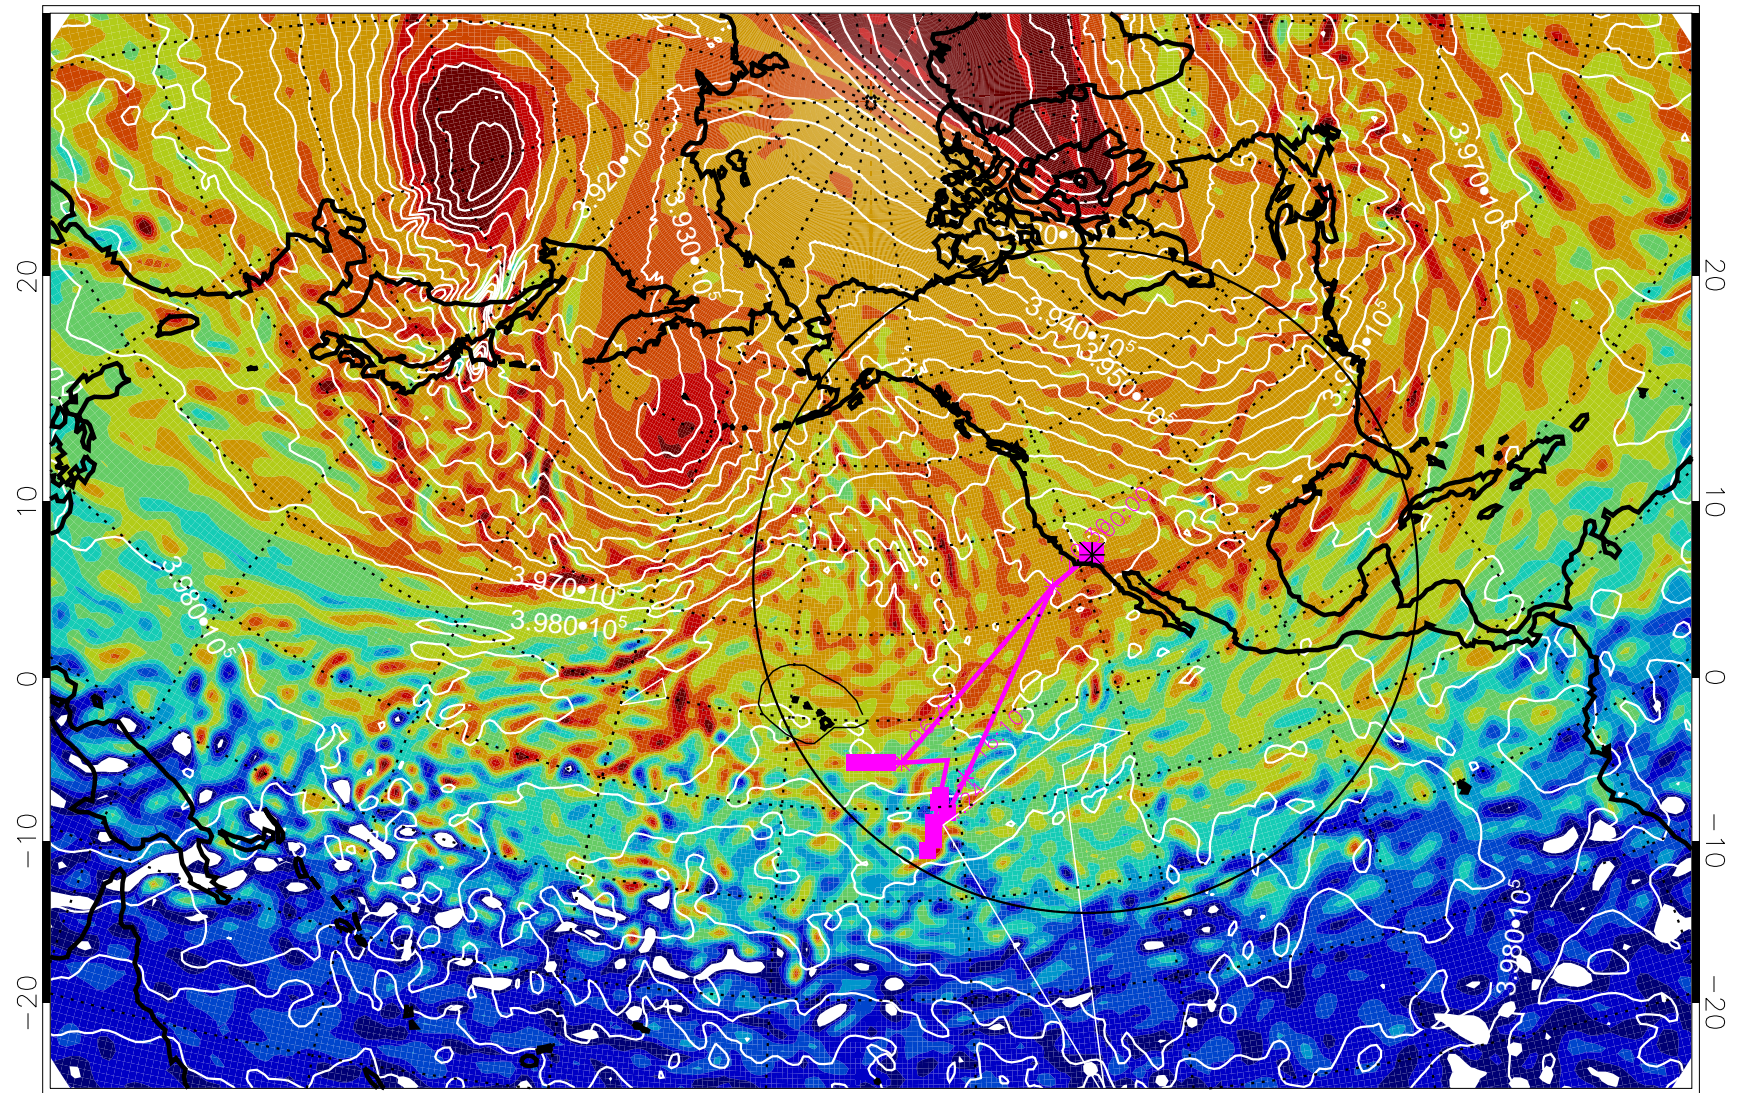

13020112, 60 hour forecast for 460K EPV

460K Montgomery Streamfunction, white

Range ring of 4055 km -- 13 hours GH round trip

13020118, 66 hour forecast for 460K EPV

460K Montgomery Streamfunction, white

Range ring of 4055 km -- 13 hours GH round trip

13020200, 72 hour forecast for 460K EPV

460K Montgomery Streamfunction, white

Range ring of 4055 km -- 13 hours GH round trip

13020206, 78 hour forecast for 460K EPV

460K Montgomery Streamfunction, white

Range ring of 4055 km -- 13 hours GH round trip

13020212, 84 hour forecast for 460K EPV

460K Montgomery Streamfunction, white

Range ring of 4055 km -- 13 hours GH round trip

13020218, 90 hour forecast for 460K EPV

460K Montgomery Streamfunction, white

Range ring of 4055 km -- 13 hours GH round trip

13020300, 96 hour forecast for 460K EPV

460K Montgomery Streamfunction, white

Range ring of 4055 km -- 13 hours GH round trip

13020306, 102 hour forecast for 460K EPV

460K Montgomery Streamfunction, white