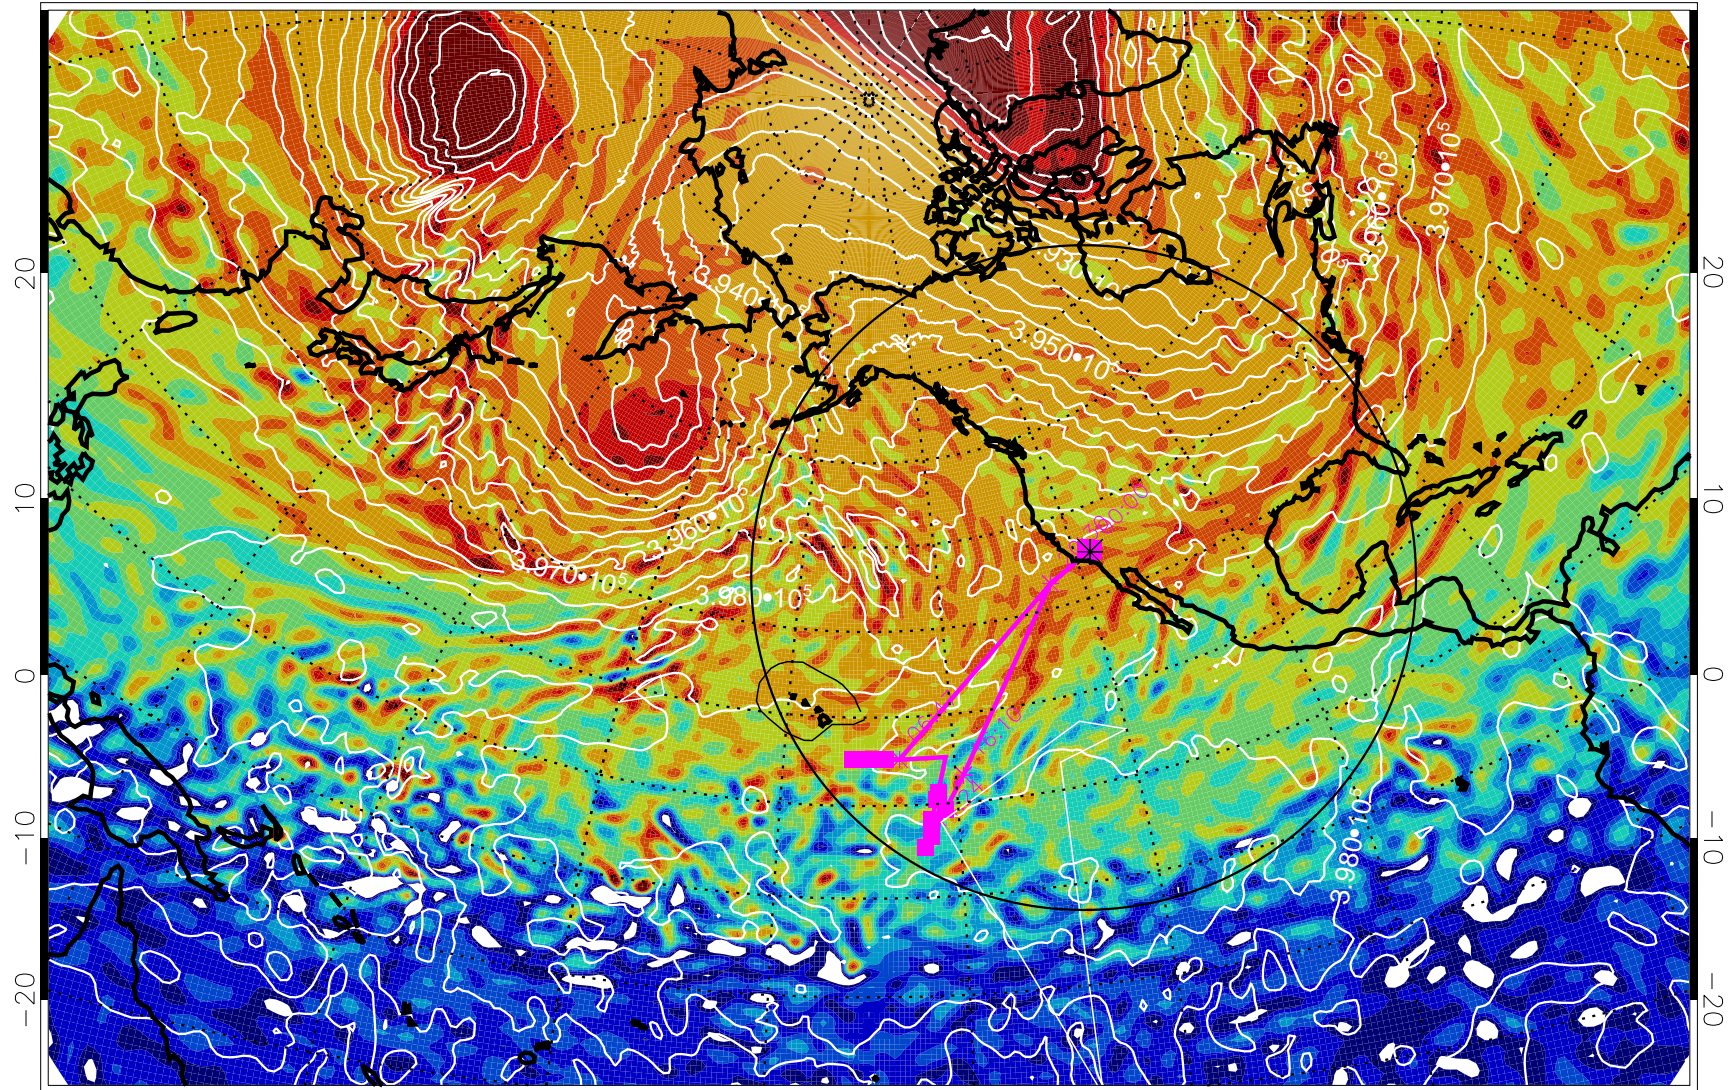

13020112, 60 hour forecast for 460K EPV

460K Montgomery Streamfunction, white

Range ring of 4055 km -- 13 hours GH round trip

13020118, 66 hour forecast for 460K EPV

460K Montgomery Streamfunction, white

Range ring of 4055 km -- 13 hours GH round trip

13020200, 72 hour forecast for 460K EPV

460K Montgomery Streamfunction, white

Range ring of 4055 km -- 13 hours GH round trip

13020206, 78 hour forecast for 460K EPV

460K Montgomery Streamfunction, white

Range ring of 4055 km -- 13 hours GH round trip

13020212, 84 hour forecast for 460K EPV

460K Montgomery Streamfunction, white

Range ring of 4055 km -- 13 hours GH round trip

13020218, 90 hour forecast for 460K EPV

460K Montgomery Streamfunction, white

Range ring of 4055 km -- 13 hours GH round trip

13020300, 96 hour forecast for 460K EPV

460K Montgomery Streamfunction, white

Range ring of 4055 km -- 13 hours GH round trip

13020306, 102 hour forecast for 460K EPV

460K Montgomery Streamfunction, white