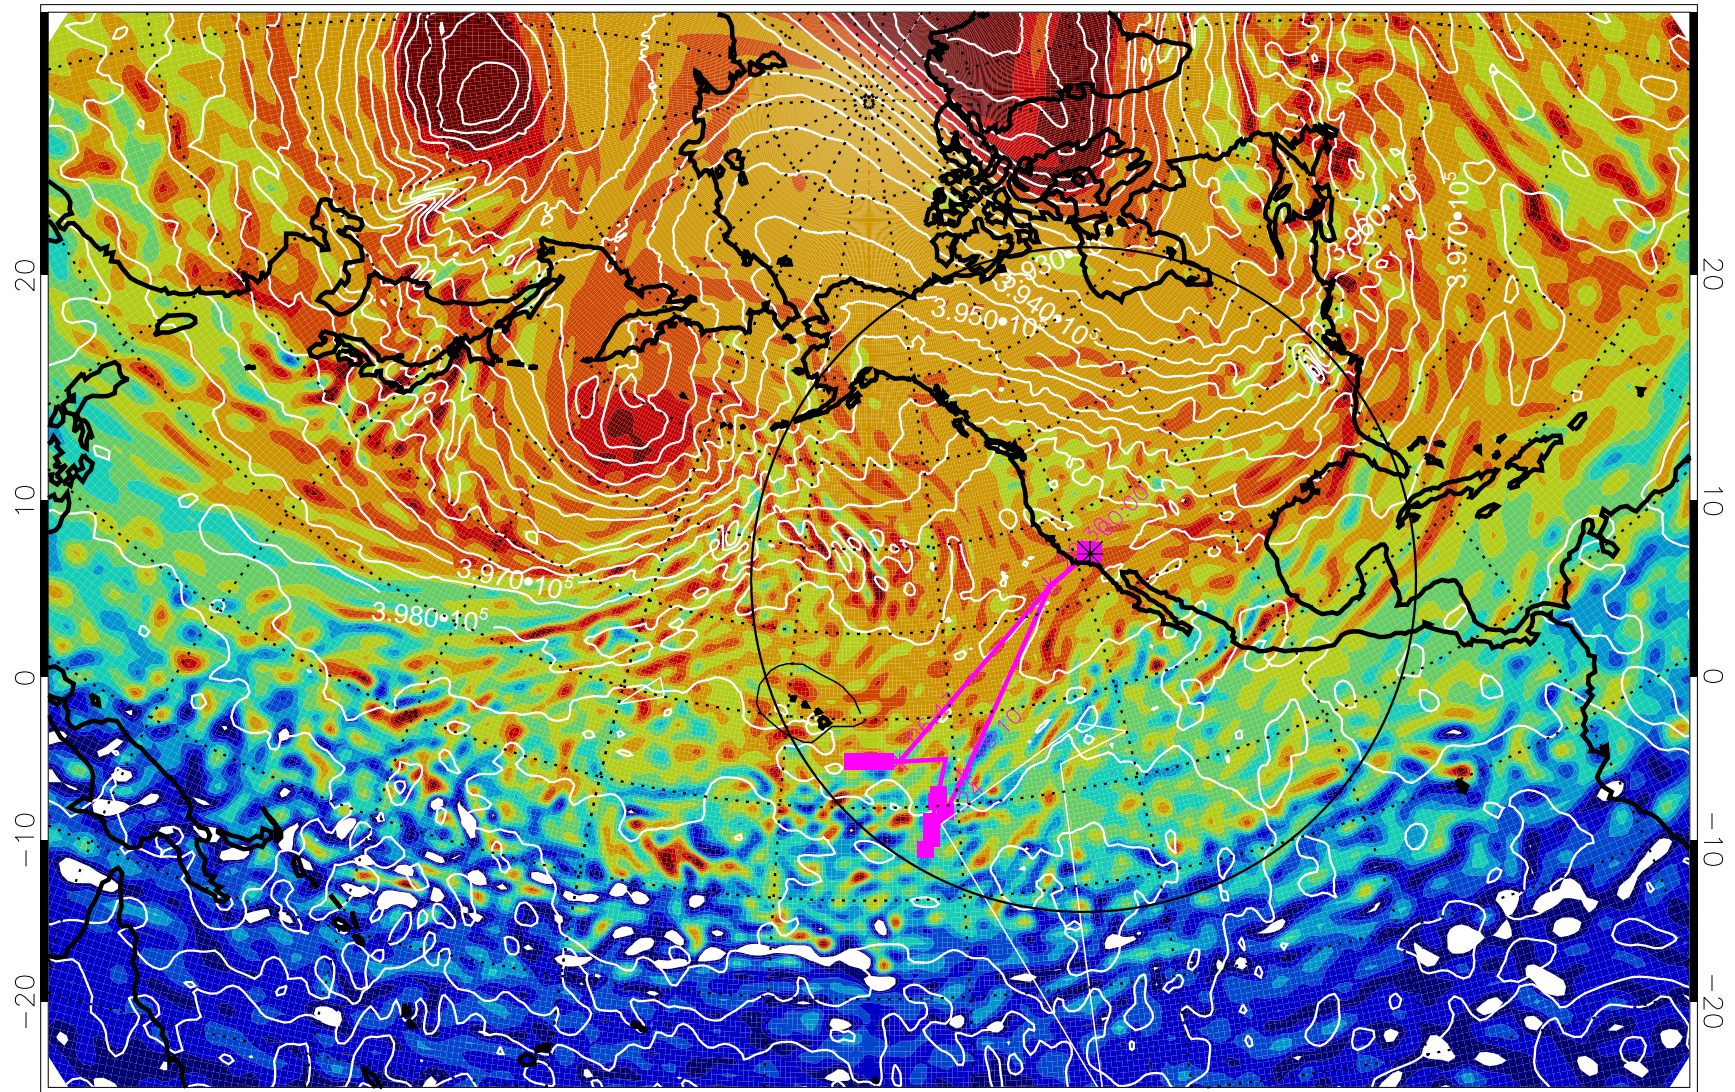

13020100, 48 hour forecast for 460K EPV

460K Montgomery Streamfunction, white

Range ring of 4055 km -- 13 hours GH round trip

13020106, 54 hour forecast for 460K EPV

460K Montgomery Streamfunction, white

Range ring of 4055 km -- 13 hours GH round trip

13020112, 60 hour forecast for 460K EPV

460K Montgomery Streamfunction, white

Range ring of 4055 km -- 13 hours GH round trip

13020118, 66 hour forecast for 460K EPV

460K Montgomery Streamfunction, white

Range ring of 4055 km -- 13 hours GH round trip

13020200, 72 hour forecast for 460K EPV

460K Montgomery Streamfunction, white

Range ring of 4055 km -- 13 hours GH round trip

13020206, 78 hour forecast for 460K EPV

460K Montgomery Streamfunction, white

Range ring of 4055 km -- 13 hours GH round trip

13020212, 84 hour forecast for 460K EPV

460K Montgomery Streamfunction, white

Range ring of 4055 km -- 13 hours GH round trip

13020218, 90 hour forecast for 460K EPV

460K Montgomery Streamfunction, white

Range ring of 4055 km -- 13 hours GH round trip