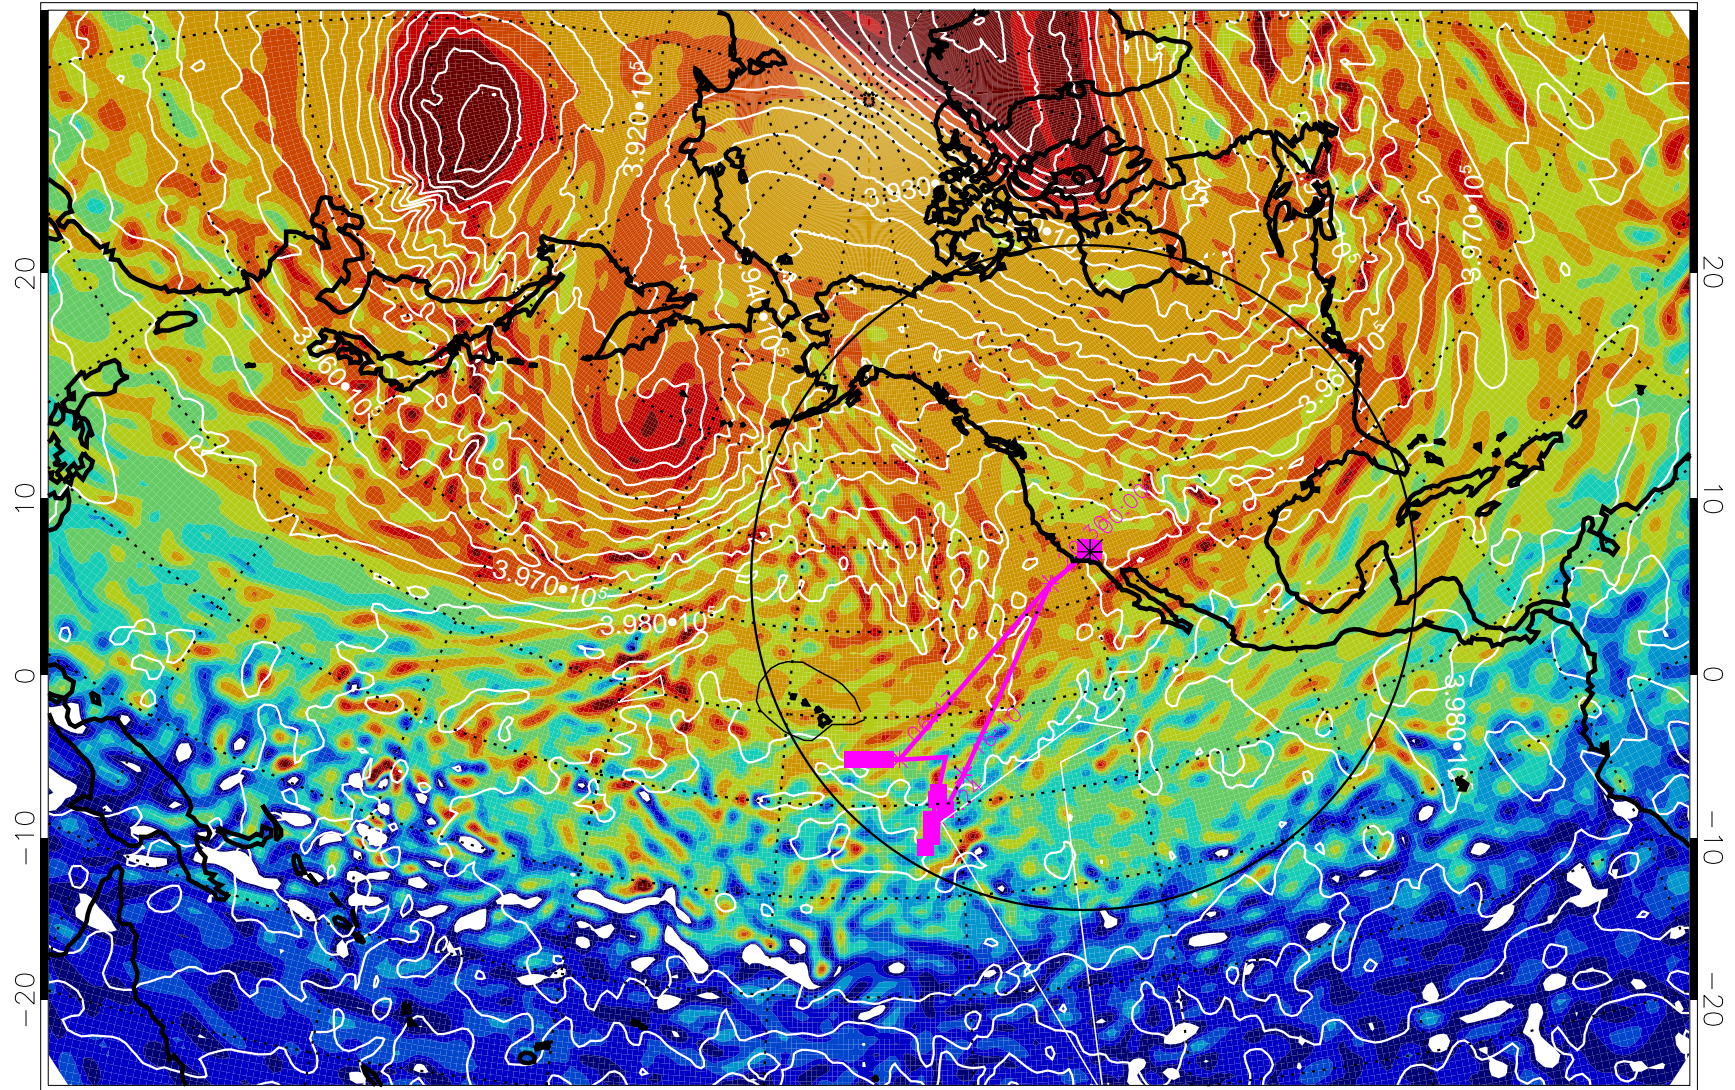

13020112, 60 hour forecast for 460K EPV

460K Montgomery Streamfunction, white

Range ring of 4055 km -- 13 hours GH round trip

13020118, 66 hour forecast for 460K EPV

460K Montgomery Streamfunction, white

Range ring of 4055 km -- 13 hours GH round trip

13020200, 72 hour forecast for 460K EPV

460K Montgomery Streamfunction, white

Range ring of 4055 km -- 13 hours GH round trip

13020206, 78 hour forecast for 460K EPV

460K Montgomery Streamfunction, white

Range ring of 4055 km -- 13 hours GH round trip

13020212, 84 hour forecast for 460K EPV

460K Montgomery Streamfunction, white

Range ring of 4055 km -- 13 hours GH round trip

13020218, 90 hour forecast for 460K EPV

460K Montgomery Streamfunction, white

Range ring of 4055 km -- 13 hours GH round trip

13020300, 96 hour forecast for 460K EPV

460K Montgomery Streamfunction, white

Range ring of 4055 km -- 13 hours GH round trip

13020306, 102 hour forecast for 460K EPV

460K Montgomery Streamfunction, white