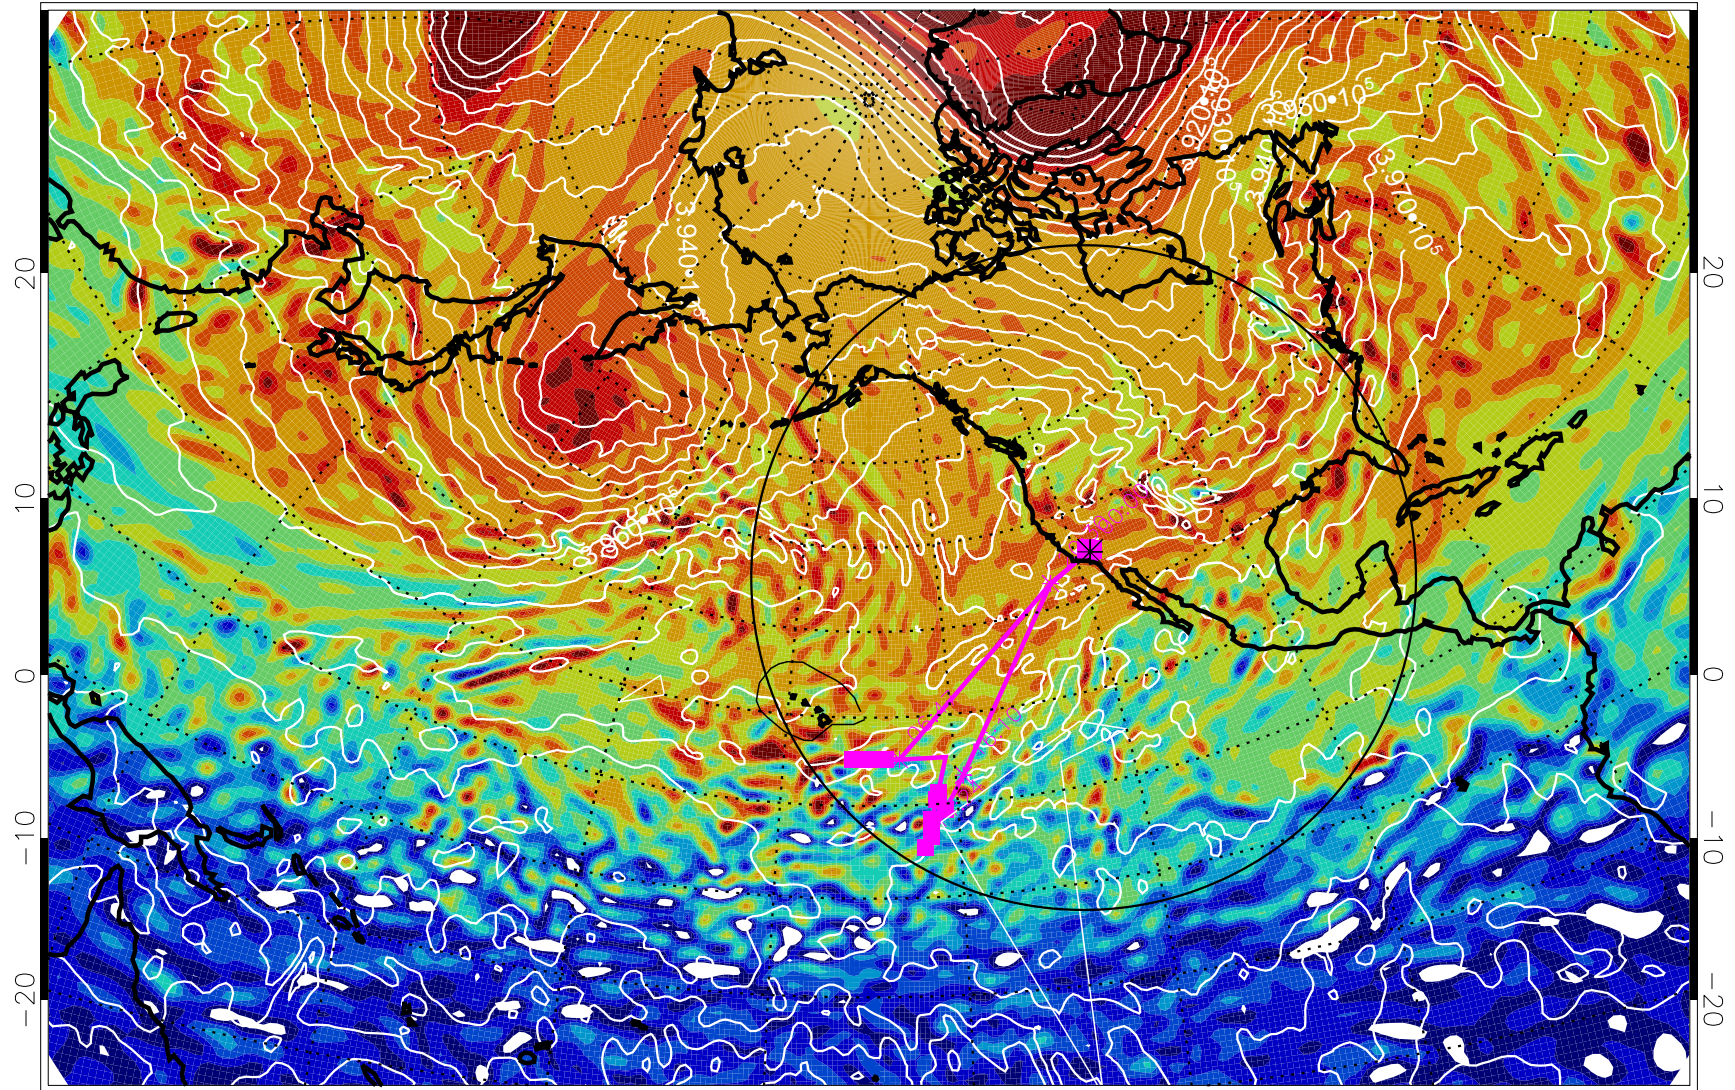

13013100, 24 hour forecast for 460K EPV

460K Montgomery Streamfunction, white

Range ring of 4055 km -- 13 hours GH round trip

13013106, 30 hour forecast for 460K EPV

460K Montgomery Streamfunction, white

Range ring of 4055 km -- 13 hours GH round trip

13013112, 36 hour forecast for 460K EPV

460K Montgomery Streamfunction, white

Range ring of 4055 km -- 13 hours GH round trip

13013118, 42 hour forecast for 460K EPV

460K Montgomery Streamfunction, white

Range ring of 4055 km -- 13 hours GH round trip

13020100, 48 hour forecast for 460K EPV

460K Montgomery Streamfunction, white

Range ring of 4055 km -- 13 hours GH round trip

13020106, 54 hour forecast for 460K EPV

460K Montgomery Streamfunction, white

Range ring of 4055 km -- 13 hours GH round trip

13020200, 72 hour forecast for 460K EPV

460K Montgomery Streamfunction, white

Range ring of 4055 km -- 13 hours GH round trip

13020206, 78 hour forecast for 460K EPV

460K Montgomery Streamfunction, white

Range ring of 4055 km -- 13 hours GH round trip