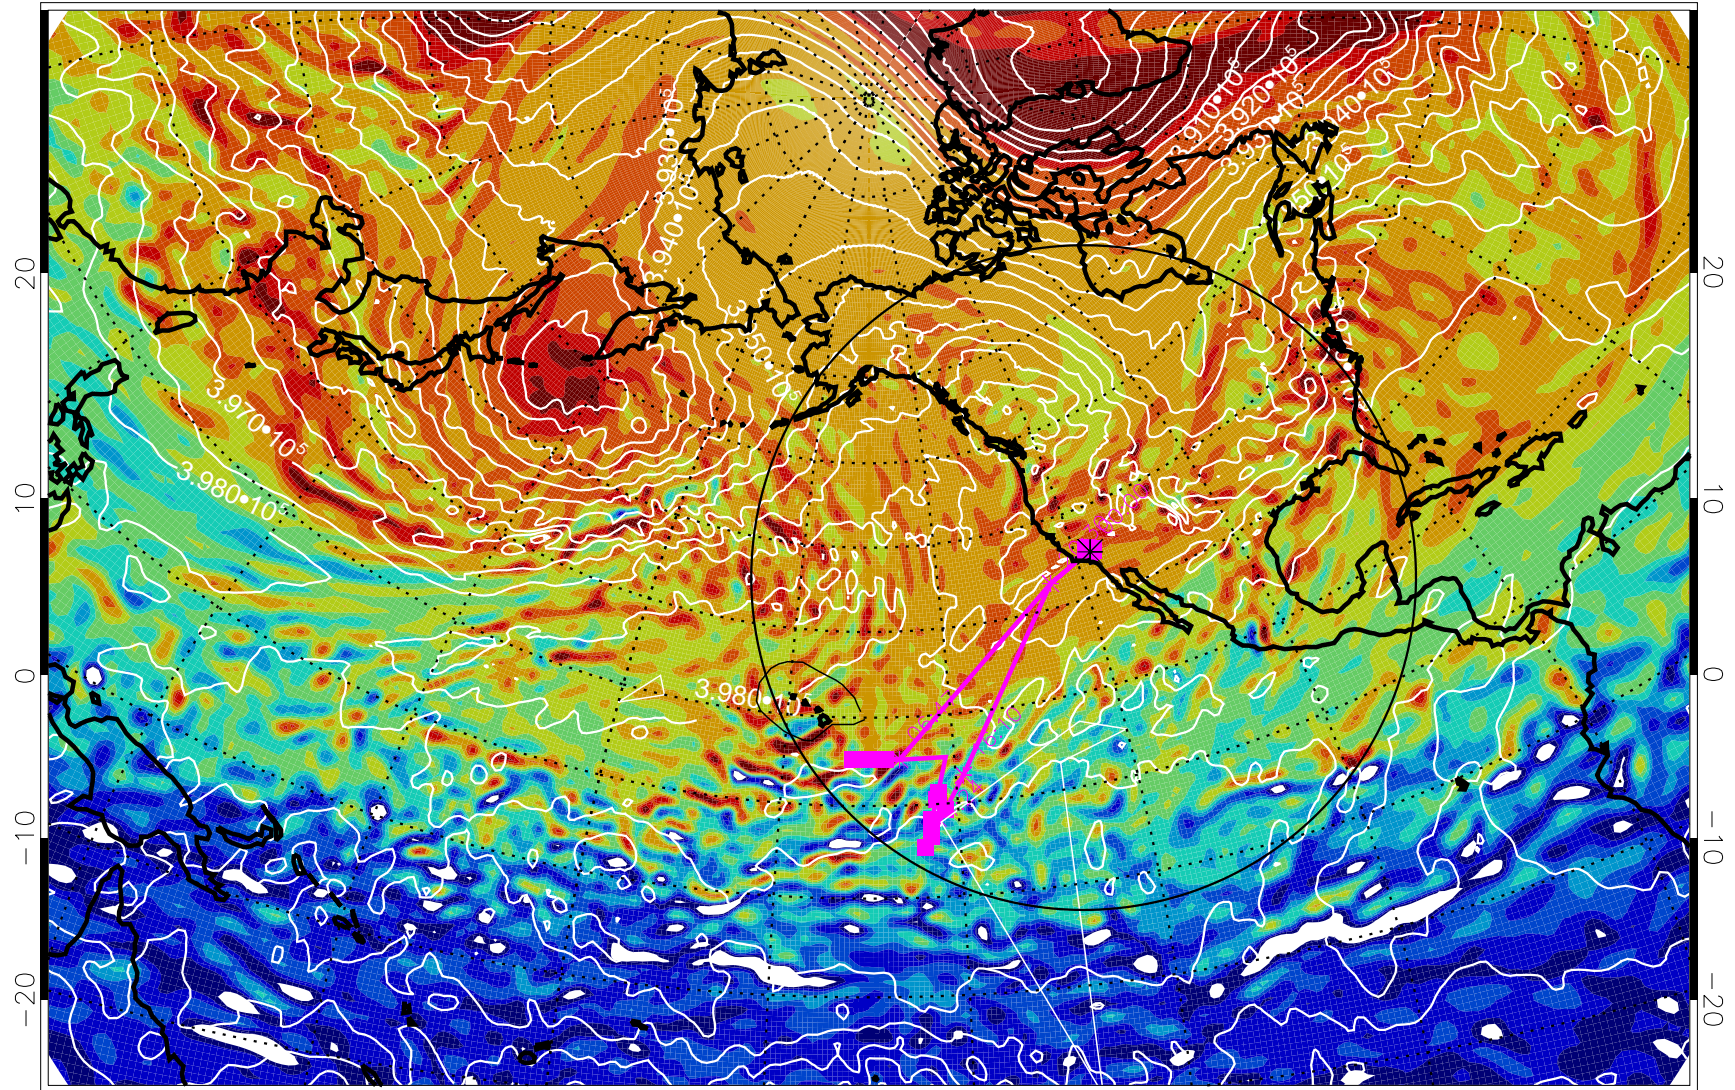

13013012, 12 hour forecast for 460K EPV

460K Montgomery Streamfunction, white

Range ring of 4055 km -- 13 hours GH round trip

13013018, 18 hour forecast for 460K EPV

460K Montgomery Streamfunction, white

Range ring of 4055 km -- 13 hours GH round trip

13013100, 24 hour forecast for 460K EPV

460K Montgomery Streamfunction, white

Range ring of 4055 km -- 13 hours GH round trip

13013106, 30 hour forecast for 460K EPV

460K Montgomery Streamfunction, white

Range ring of 4055 km -- 13 hours GH round trip

13013112, 36 hour forecast for 460K EPV

460K Montgomery Streamfunction, white

Range ring of 4055 km -- 13 hours GH round trip

13013118, 42 hour forecast for 460K EPV

460K Montgomery Streamfunction, white

Range ring of 4055 km -- 13 hours GH round trip

13020100, 48 hour forecast for 460K EPV

460K Montgomery Streamfunction, white

Range ring of 4055 km -- 13 hours GH round trip

13020106, 54 hour forecast for 460K EPV

460K Montgomery Streamfunction, white

Range ring of 4055 km -- 13 hours GH round trip