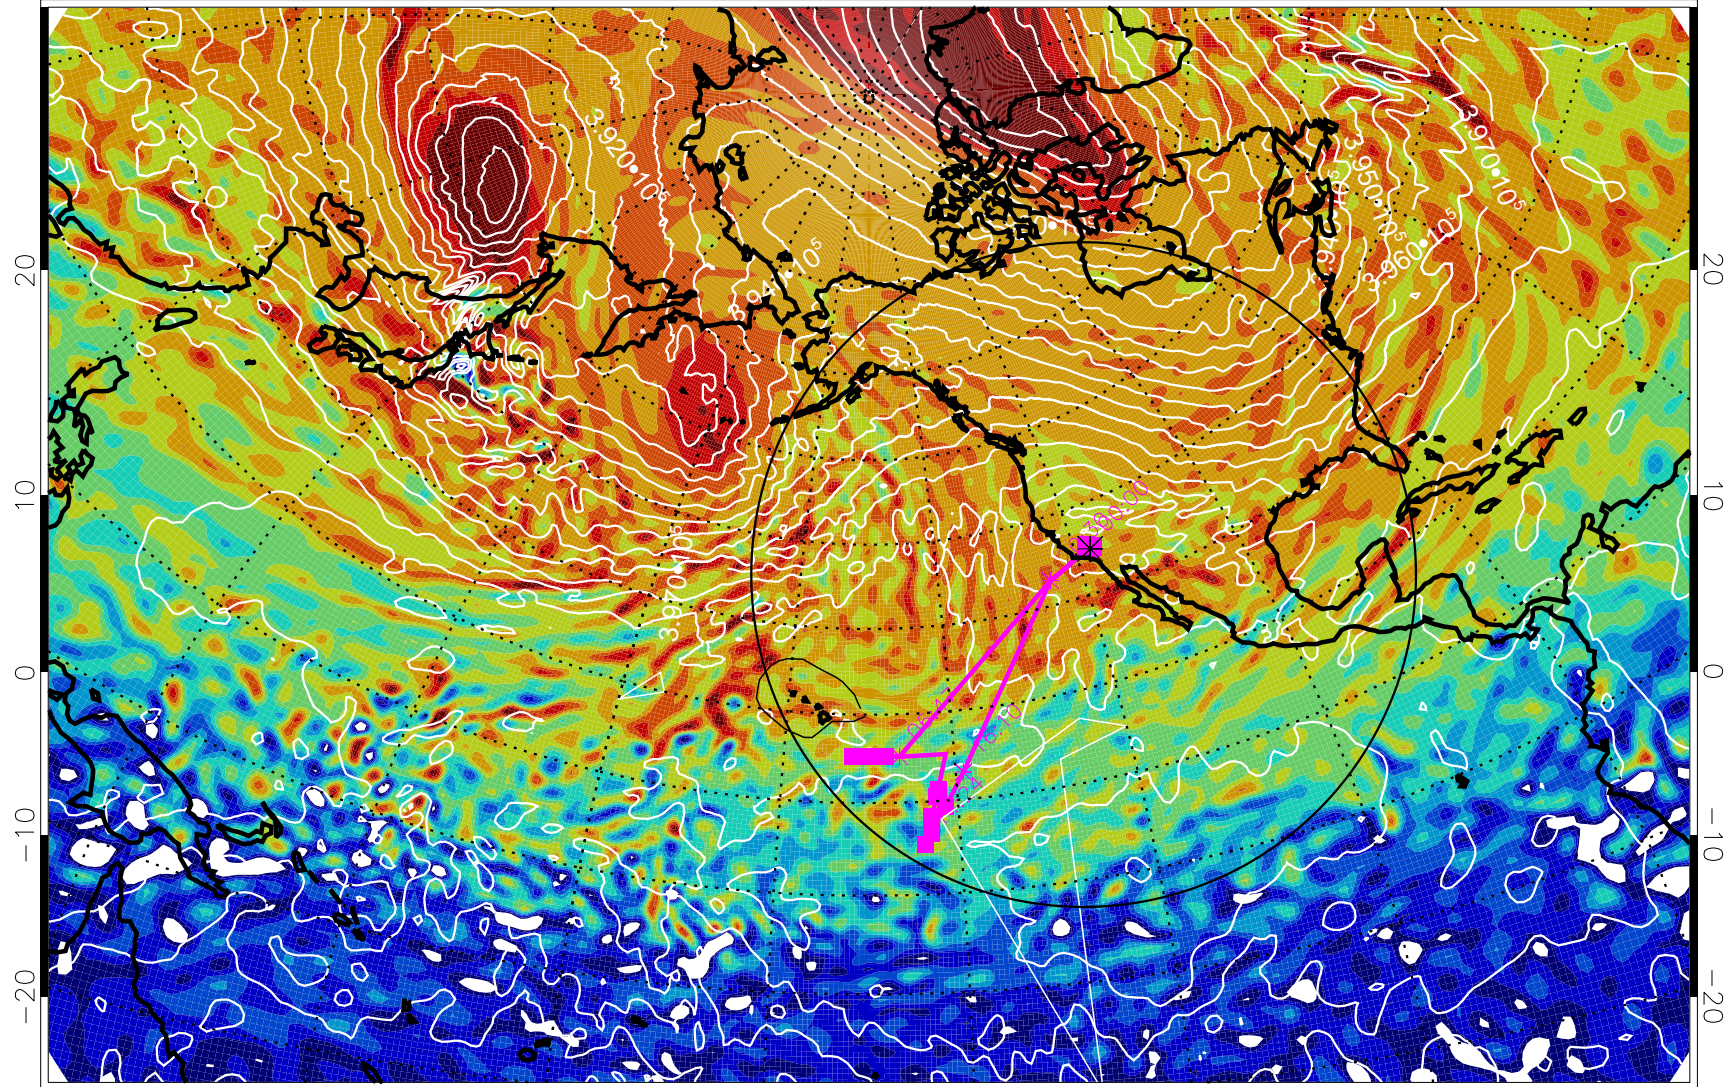

13020200, 72 hour forecast for 460K EPV

460K Montgomery Streamfunction, white

Range ring of 4055 km -- 13 hours GH round trip

13020206, 78 hour forecast for 460K EPV

460K Montgomery Streamfunction, white

Range ring of 4055 km -- 13 hours GH round trip

13020212, 84 hour forecast for 460K EPV

460K Montgomery Streamfunction, white

Range ring of 4055 km -- 13 hours GH round trip

13020218, 90 hour forecast for 460K EPV

460K Montgomery Streamfunction, white

Range ring of 4055 km -- 13 hours GH round trip

13020300, 96 hour forecast for 460K EPV

460K Montgomery Streamfunction, white

Range ring of 4055 km -- 13 hours GH round trip

13020306, 102 hour forecast for 460K EPV

460K Montgomery Streamfunction, white

Range ring of 4055 km -- 13 hours GH round trip

13020312, 108 hour forecast for 460K EPV

460K Montgomery Streamfunction, white

Range ring of 4055 km -- 13 hours GH round trip

13020318, 114 hour forecast for 460K EPV