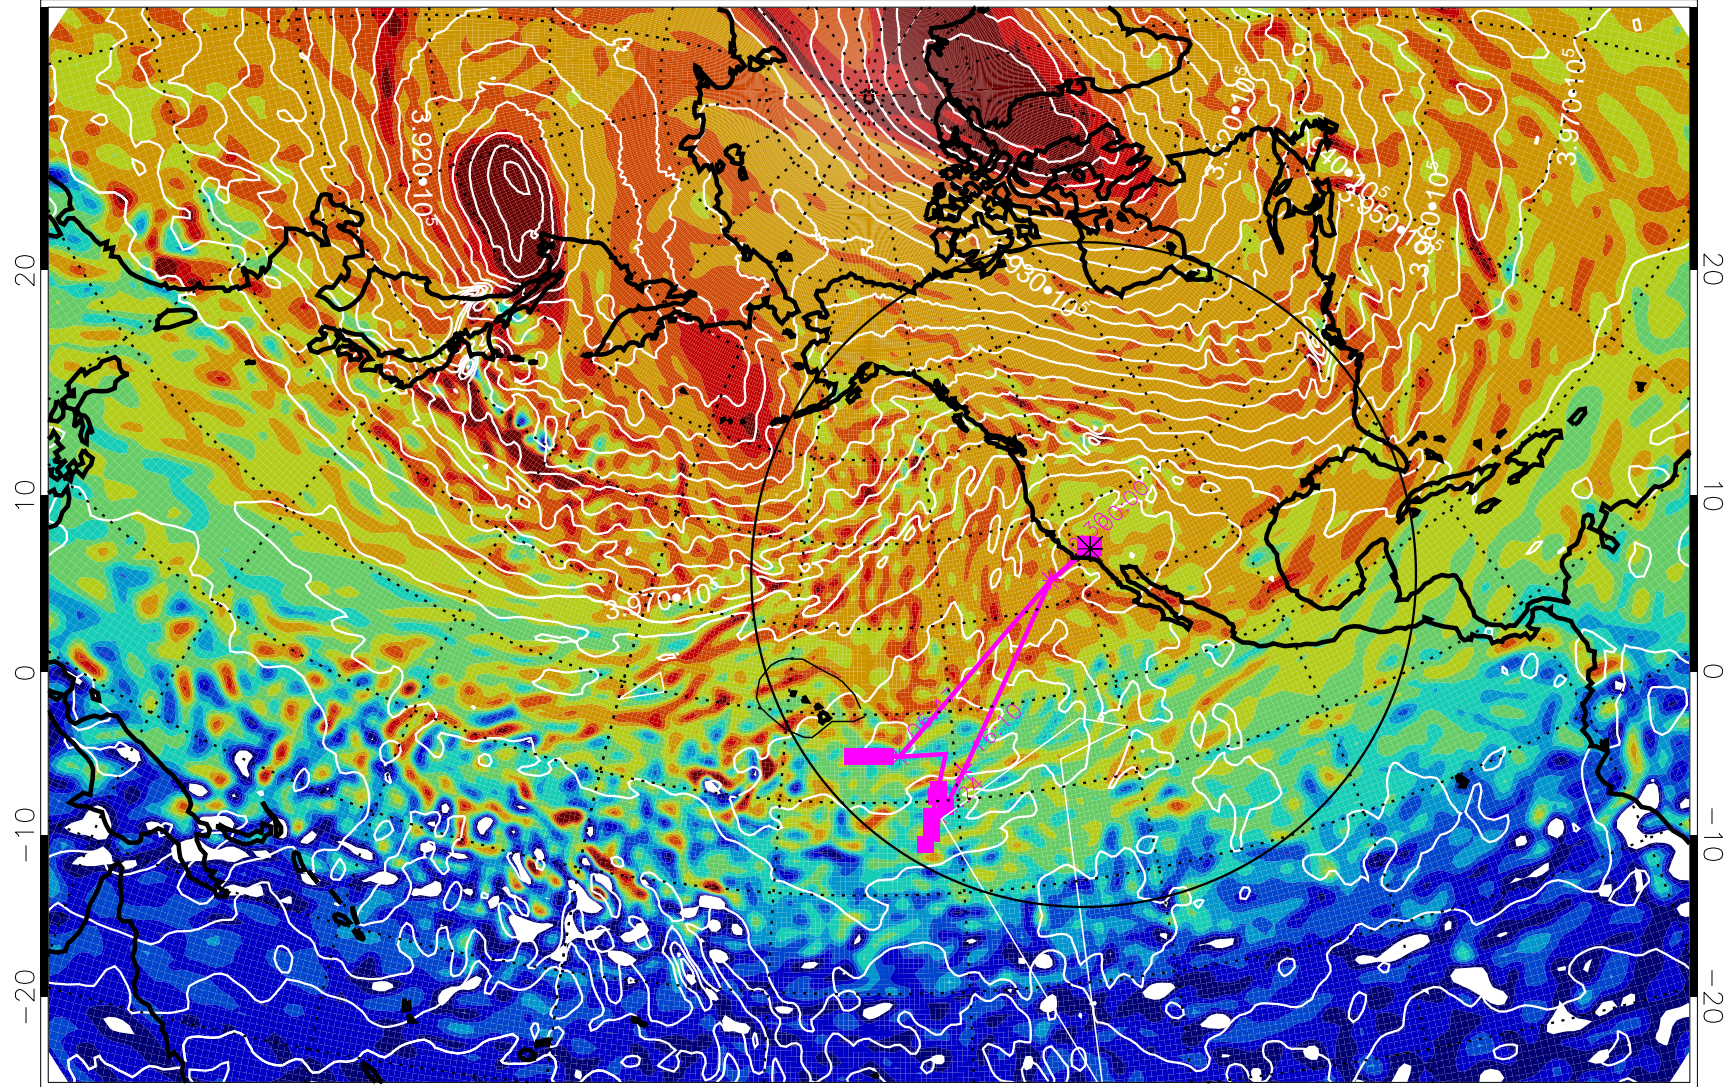

13020300, 96 hour forecast for 460K EPV

460K Montgomery Streamfunction, white

Range ring of 4055 km -- 13 hours GH round trip

13020306, 102 hour forecast for 460K EPV

460K Montgomery Streamfunction, white

Range ring of 4055 km -- 13 hours GH round trip

13020312, 108 hour forecast for 460K EPV

460K Montgomery Streamfunction, white

Range ring of 4055 km -- 13 hours GH round trip

13020318, 114 hour forecast for 460K EPV

460K Montgomery Streamfunction, white

Range ring of 4055 km -- 13 hours GH round trip

13020400, 120 hour forecast for 460K EPV

460K Montgomery Streamfunction, white

Range ring of 4055 km -- 13 hours GH round trip