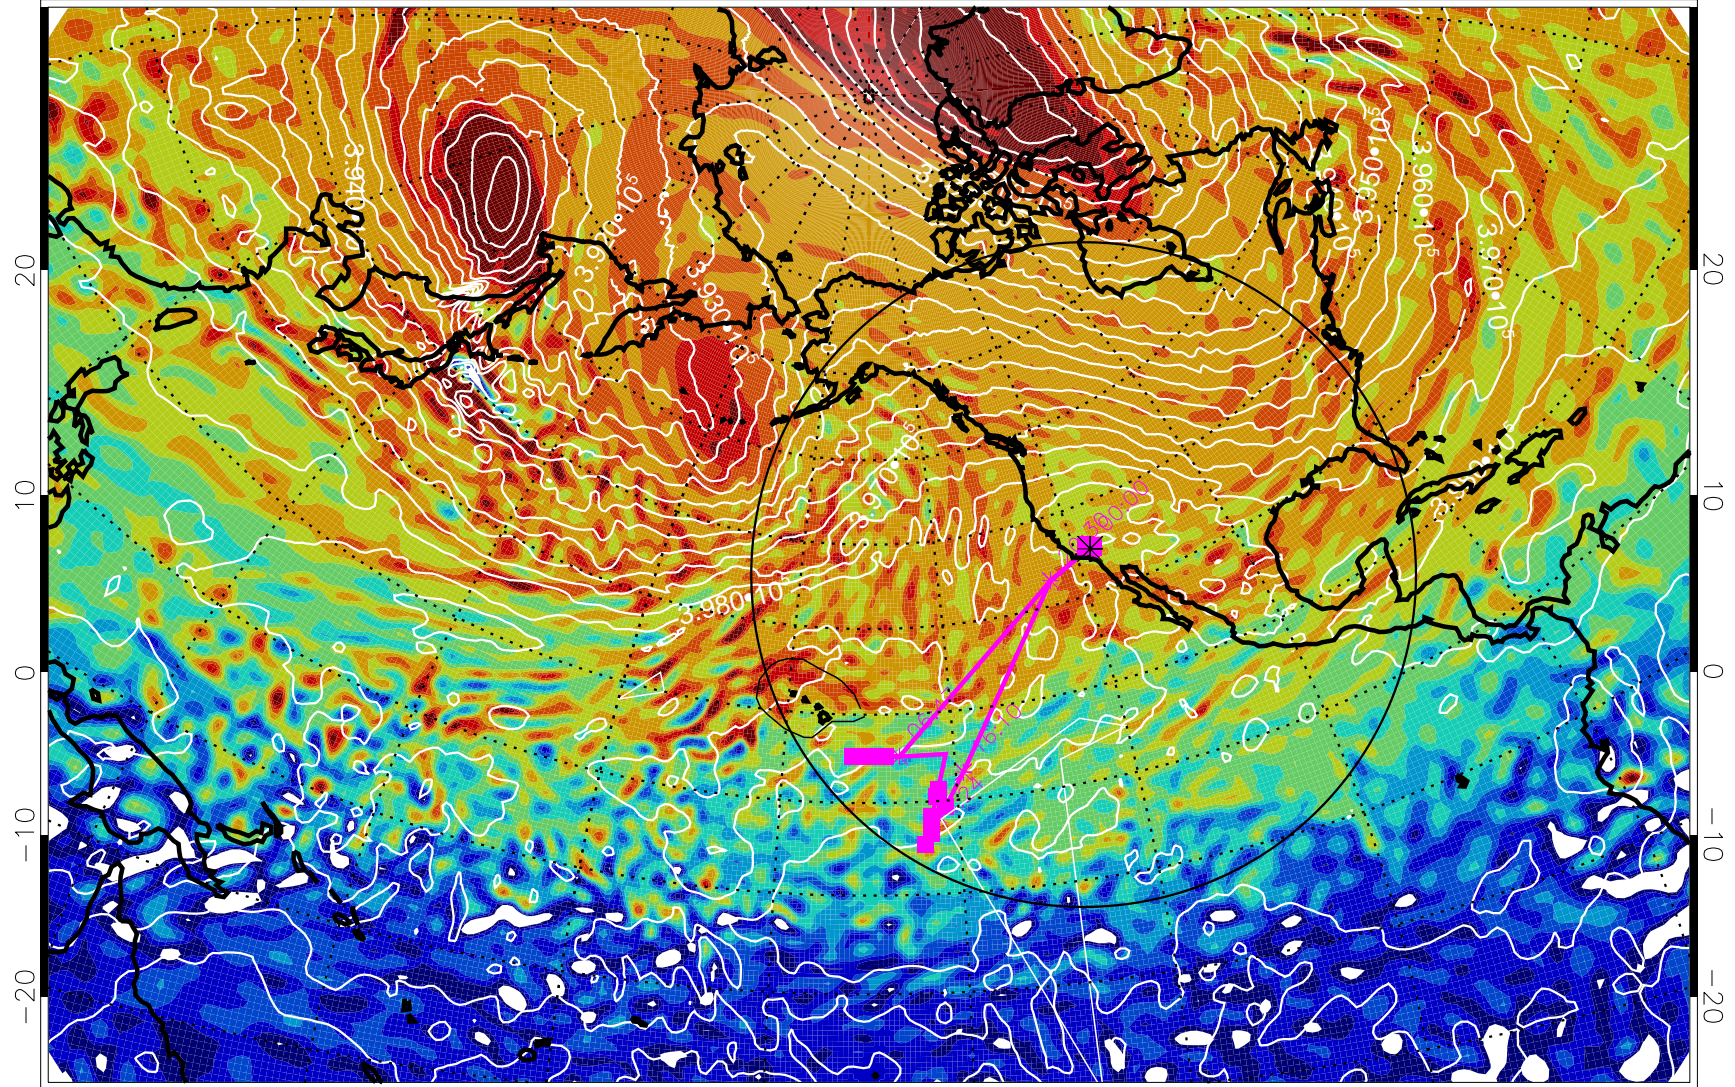

13020200, 72 hour forecast for 460K EPV

460K Montgomery Streamfunction, white

Range ring of 4055 km -- 13 hours GH round trip

13020206, 78 hour forecast for 460K EPV

460K Montgomery Streamfunction, white

Range ring of 4055 km -- 13 hours GH round trip

13020212, 84 hour forecast for 460K EPV

460K Montgomery Streamfunction, white

Range ring of 4055 km -- 13 hours GH round trip

13020218, 90 hour forecast for 460K EPV

460K Montgomery Streamfunction, white

Range ring of 4055 km -- 13 hours GH round trip

13020300, 96 hour forecast for 460K EPV

460K Montgomery Streamfunction, white

Range ring of 4055 km -- 13 hours GH round trip

13020306, 102 hour forecast for 460K EPV

460K Montgomery Streamfunction, white

Range ring of 4055 km -- 13 hours GH round trip

13020312, 108 hour forecast for 460K EPV

460K Montgomery Streamfunction, white

Range ring of 4055 km -- 13 hours GH round trip

13020318, 114 hour forecast for 460K EPV