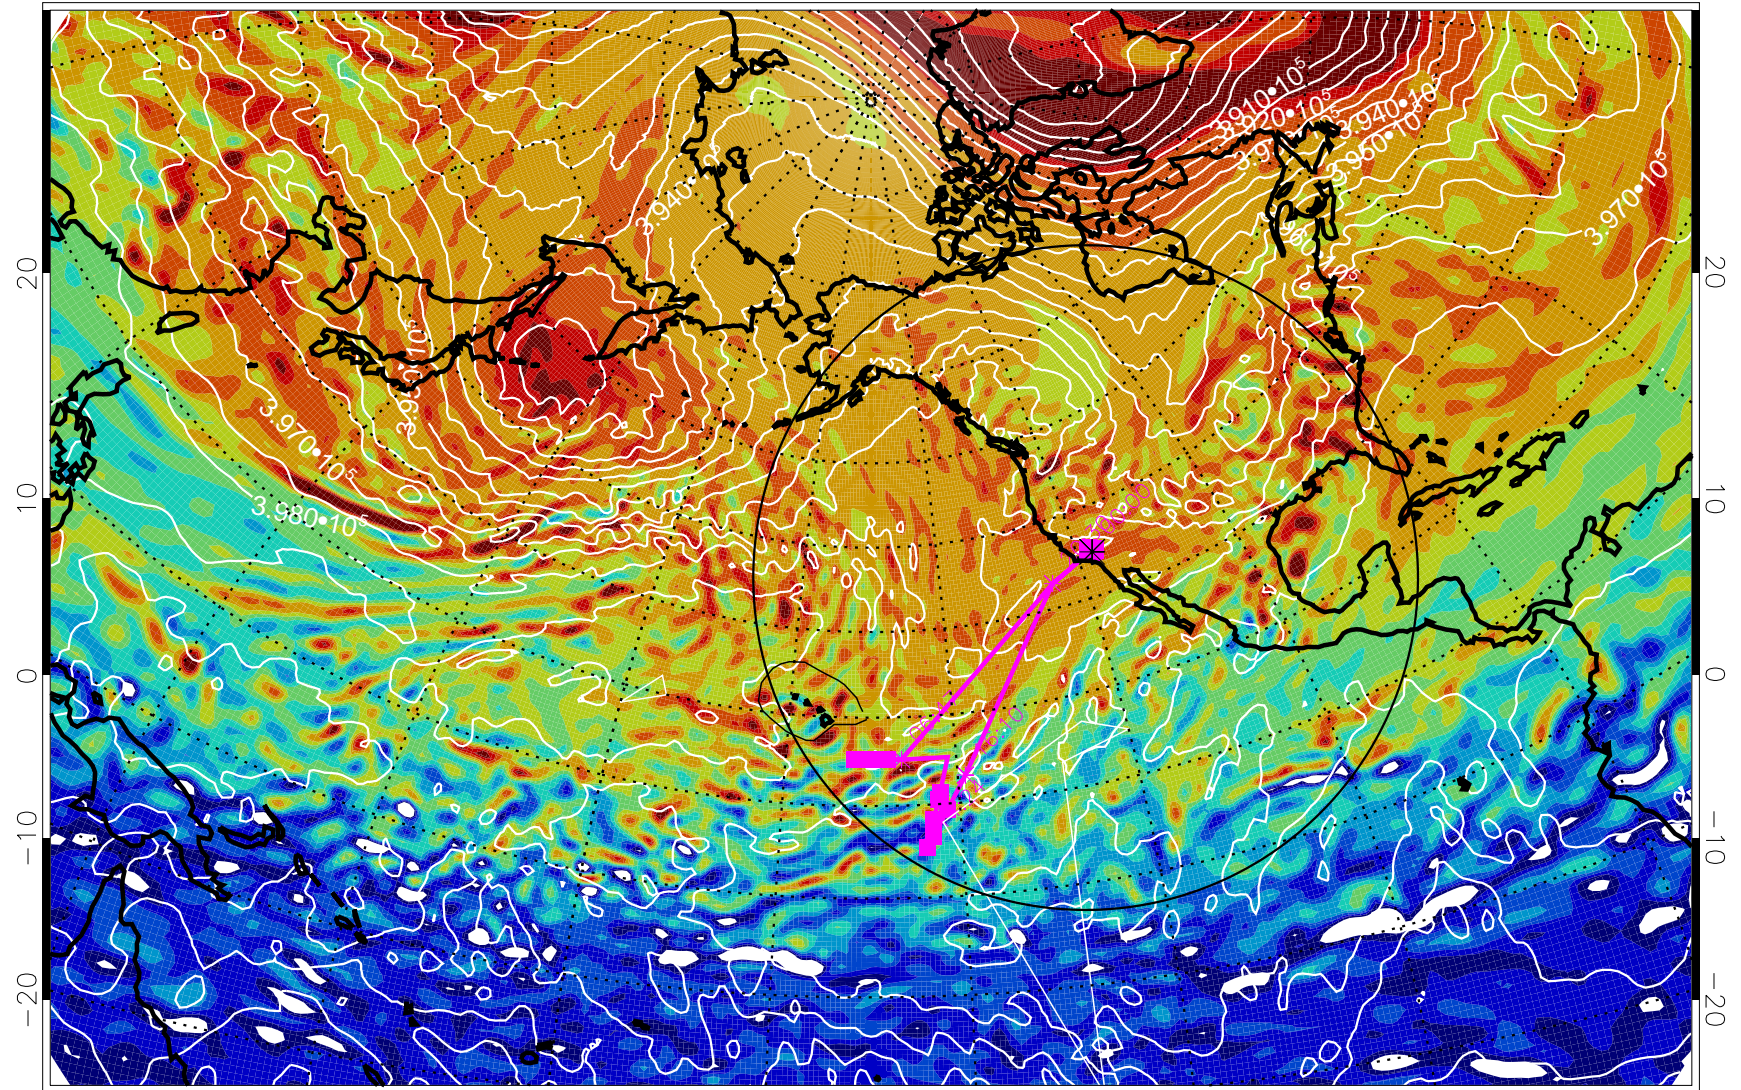

13013012, 12 hour forecast for 460K EPV

460K Montgomery Streamfunction, white

Range ring of 4055 km -- 13 hours GH round trip

13013018, 18 hour forecast for 460K EPV

460K Montgomery Streamfunction, white

Range ring of 4055 km -- 13 hours GH round trip

13013100, 24 hour forecast for 460K EPV

460K Montgomery Streamfunction, white

Range ring of 4055 km -- 13 hours GH round trip

13013106, 30 hour forecast for 460K EPV

460K Montgomery Streamfunction, white

Range ring of 4055 km -- 13 hours GH round trip

13013112, 36 hour forecast for 460K EPV

460K Montgomery Streamfunction, white

Range ring of 4055 km -- 13 hours GH round trip

13013118, 42 hour forecast for 460K EPV

460K Montgomery Streamfunction, white

Range ring of 4055 km -- 13 hours GH round trip

13020100, 48 hour forecast for 460K EPV

460K Montgomery Streamfunction, white

Range ring of 4055 km -- 13 hours GH round trip

13020106, 54 hour forecast for 460K EPV

460K Montgomery Streamfunction, white

Range ring of 4055 km -- 13 hours GH round trip