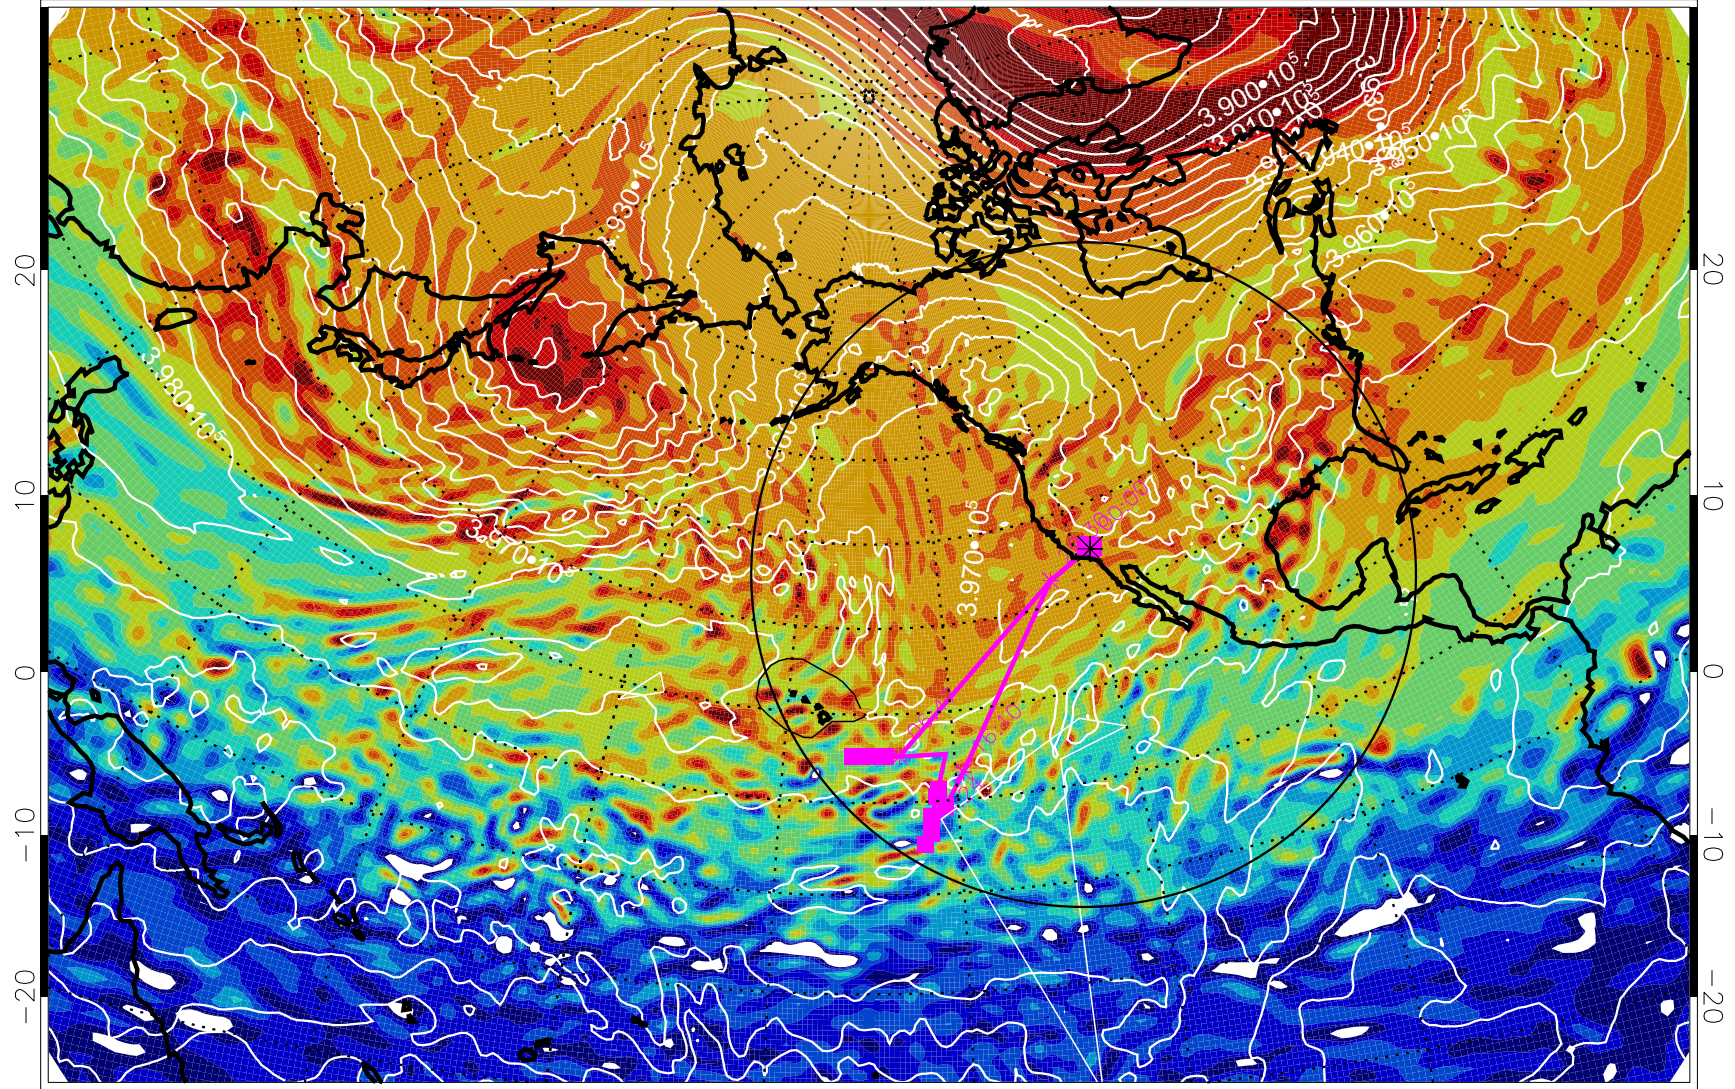

13013012, 12 hour forecast for 460K EPV

460K Montgomery Streamfunction, white

Range ring of 4055 km -- 13 hours GH round trip

13013018, 18 hour forecast for 460K EPV

460K Montgomery Streamfunction, white

Range ring of 4055 km -- 13 hours GH round trip

13013100, 24 hour forecast for 460K EPV

460K Montgomery Streamfunction, white

Range ring of 4055 km -- 13 hours GH round trip

13013106, 30 hour forecast for 460K EPV

460K Montgomery Streamfunction, white

Range ring of 4055 km -- 13 hours GH round trip

13013112, 36 hour forecast for 460K EPV

460K Montgomery Streamfunction, white

Range ring of 4055 km -- 13 hours GH round trip

13013118, 42 hour forecast for 460K EPV

460K Montgomery Streamfunction, white

Range ring of 4055 km -- 13 hours GH round trip

13020100, 48 hour forecast for 460K EPV

460K Montgomery Streamfunction, white

Range ring of 4055 km -- 13 hours GH round trip

13020106, 54 hour forecast for 460K EPV

460K Montgomery Streamfunction, white

Range ring of 4055 km -- 13 hours GH round trip