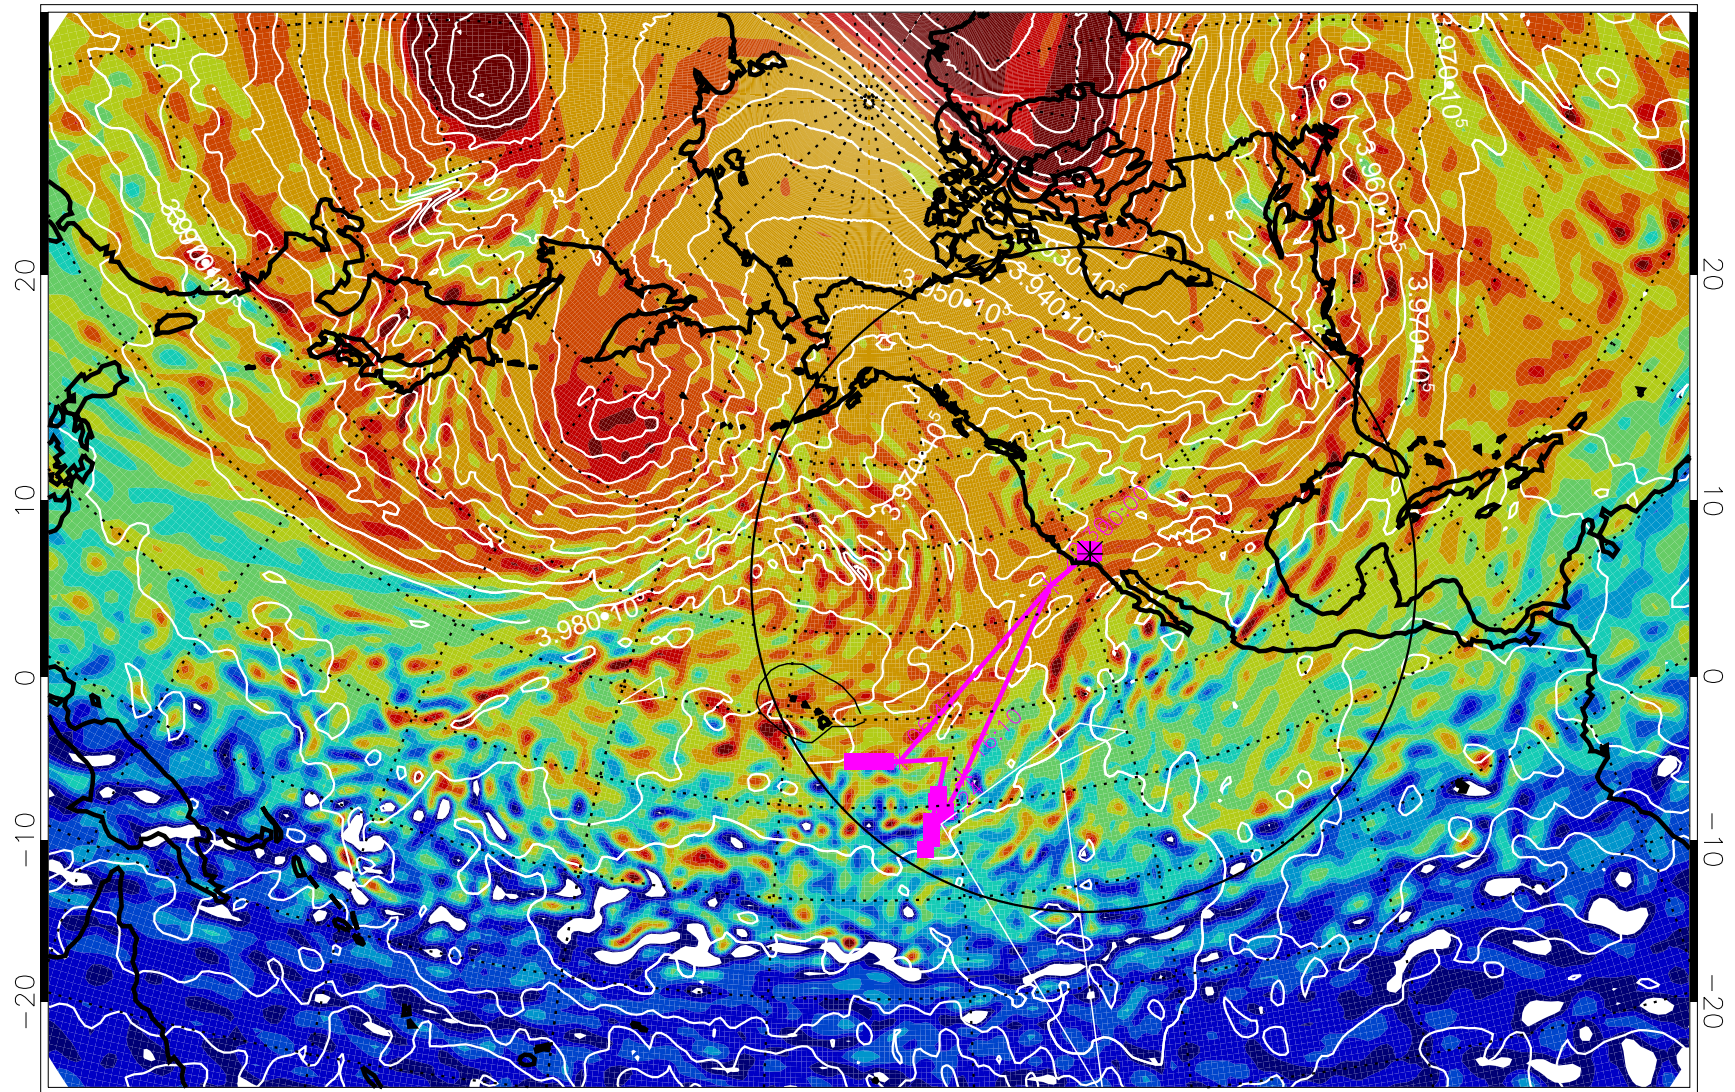

13020100, 48 hour forecast for 460K EPV

460K Montgomery Streamfunction, white

Range ring of 4055 km -- 13 hours GH round trip

13020106, 54 hour forecast for 460K EPV

460K Montgomery Streamfunction, white

Range ring of 4055 km -- 13 hours GH round trip

13020112, 60 hour forecast for 460K EPV

460K Montgomery Streamfunction, white

Range ring of 4055 km -- 13 hours GH round trip

13020118, 66 hour forecast for 460K EPV

460K Montgomery Streamfunction, white

Range ring of 4055 km -- 13 hours GH round trip

13020200, 72 hour forecast for 460K EPV

460K Montgomery Streamfunction, white

Range ring of 4055 km -- 13 hours GH round trip

13020206, 78 hour forecast for 460K EPV

460K Montgomery Streamfunction, white

Range ring of 4055 km -- 13 hours GH round trip

13020212, 84 hour forecast for 460K EPV

460K Montgomery Streamfunction, white

Range ring of 4055 km -- 13 hours GH round trip

13020218, 90 hour forecast for 460K EPV

460K Montgomery Streamfunction, white

Range ring of 4055 km -- 13 hours GH round trip