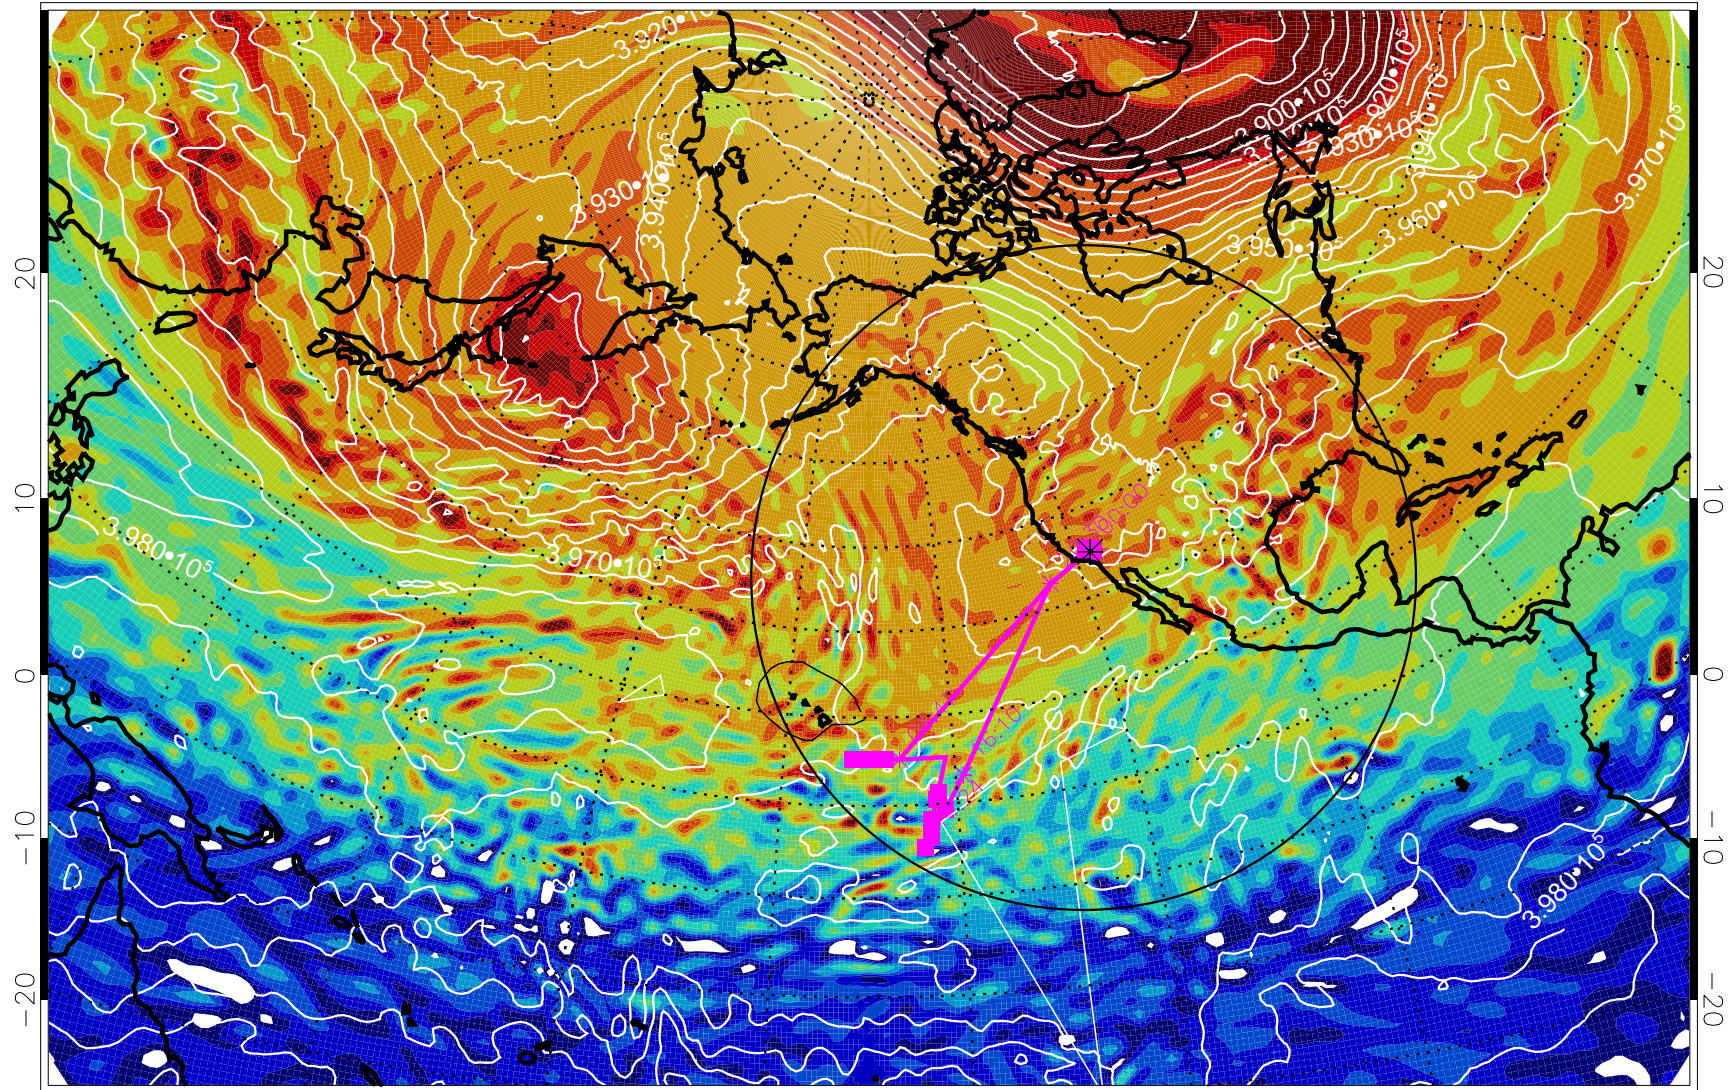

13013012, 12 hour forecast for 460K EPV

460K Montgomery Streamfunction, white

Range ring of 4055 km -- 13 hours GH round trip

13013018, 18 hour forecast for 460K EPV

460K Montgomery Streamfunction, white

Range ring of 4055 km -- 13 hours GH round trip

13013100, 24 hour forecast for 460K EPV

460K Montgomery Streamfunction, white

Range ring of 4055 km -- 13 hours GH round trip

13013106, 30 hour forecast for 460K EPV

460K Montgomery Streamfunction, white

Range ring of 4055 km -- 13 hours GH round trip

13013112, 36 hour forecast for 460K EPV

460K Montgomery Streamfunction, white

Range ring of 4055 km -- 13 hours GH round trip

13013118, 42 hour forecast for 460K EPV

460K Montgomery Streamfunction, white

Range ring of 4055 km -- 13 hours GH round trip

13020100, 48 hour forecast for 460K EPV

460K Montgomery Streamfunction, white

Range ring of 4055 km -- 13 hours GH round trip

13020106, 54 hour forecast for 460K EPV

460K Montgomery Streamfunction, white

Range ring of 4055 km -- 13 hours GH round trip