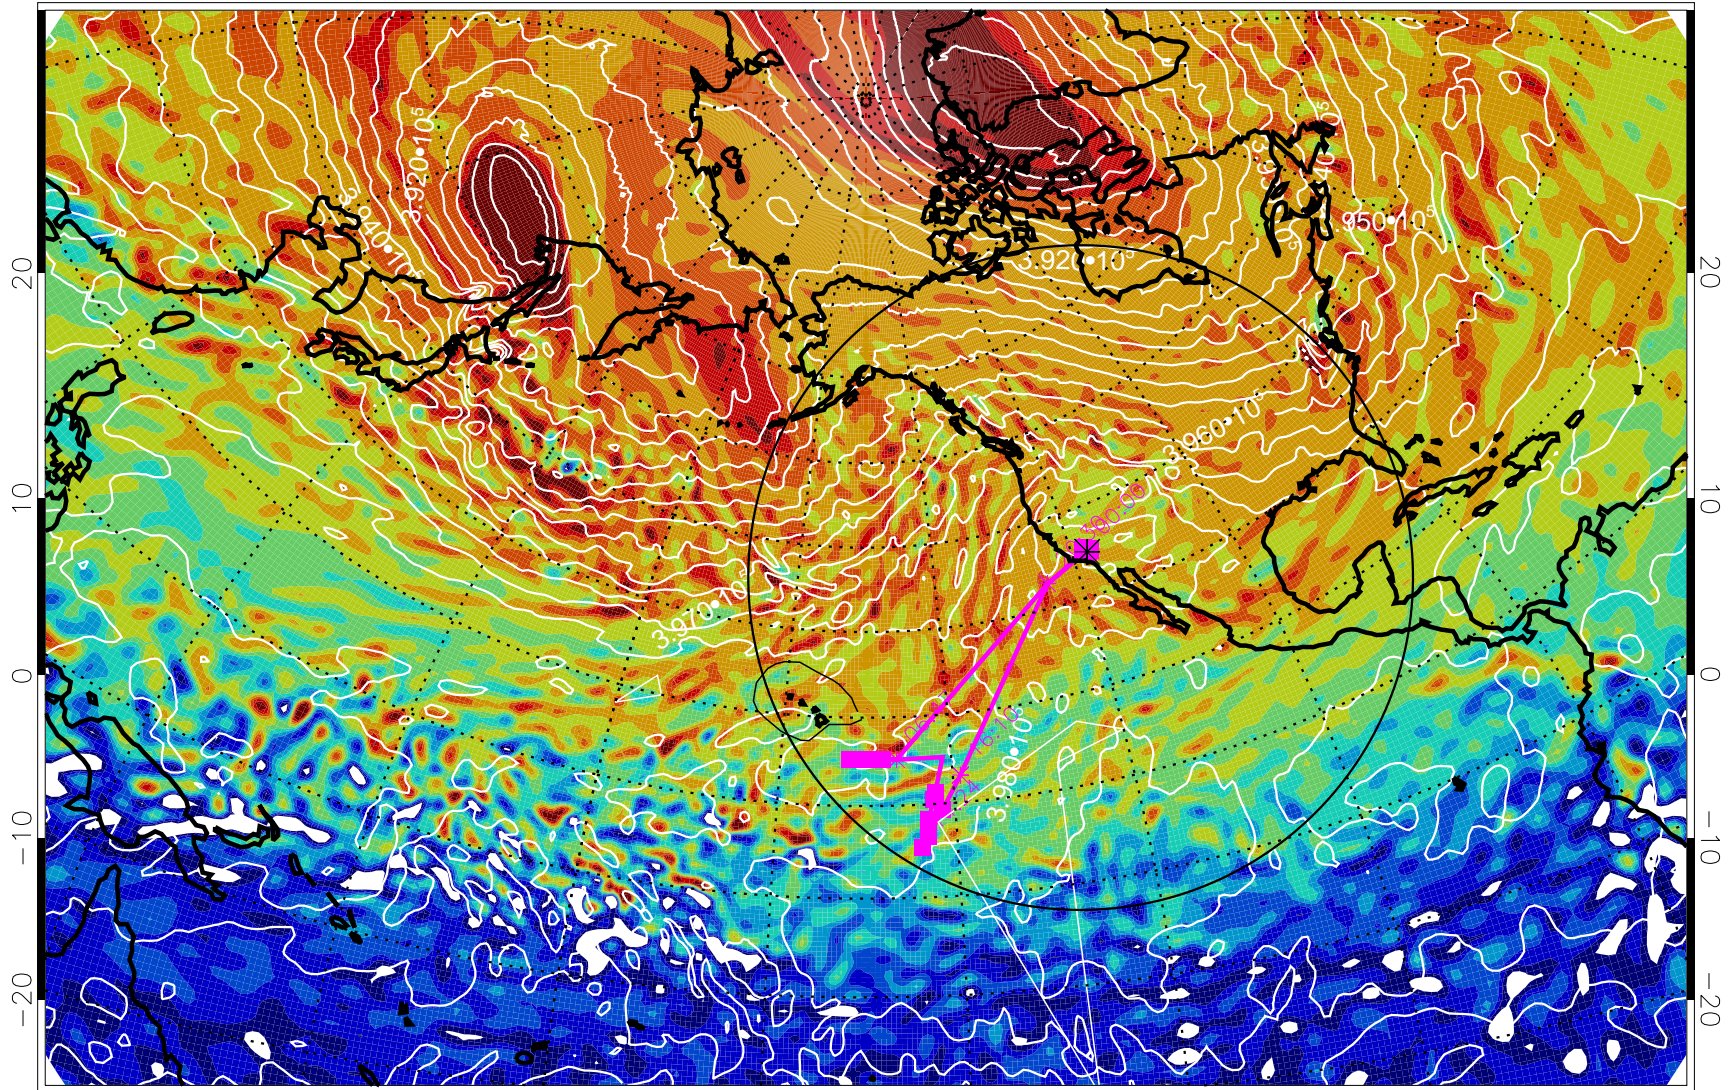

13020300, 96 hour forecast for 460K EPV

460K Montgomery Streamfunction, white

Range ring of 4055 km -- 13 hours GH round trip

13020306, 102 hour forecast for 460K EPV

460K Montgomery Streamfunction, white

Range ring of 4055 km -- 13 hours GH round trip

13020312, 108 hour forecast for 460K EPV

460K Montgomery Streamfunction, white

Range ring of 4055 km -- 13 hours GH round trip

13020318, 114 hour forecast for 460K EPV

460K Montgomery Streamfunction, white

Range ring of 4055 km -- 13 hours GH round trip

13020400, 120 hour forecast for 460K EPV

460K Montgomery Streamfunction, white

Range ring of 4055 km -- 13 hours GH round trip