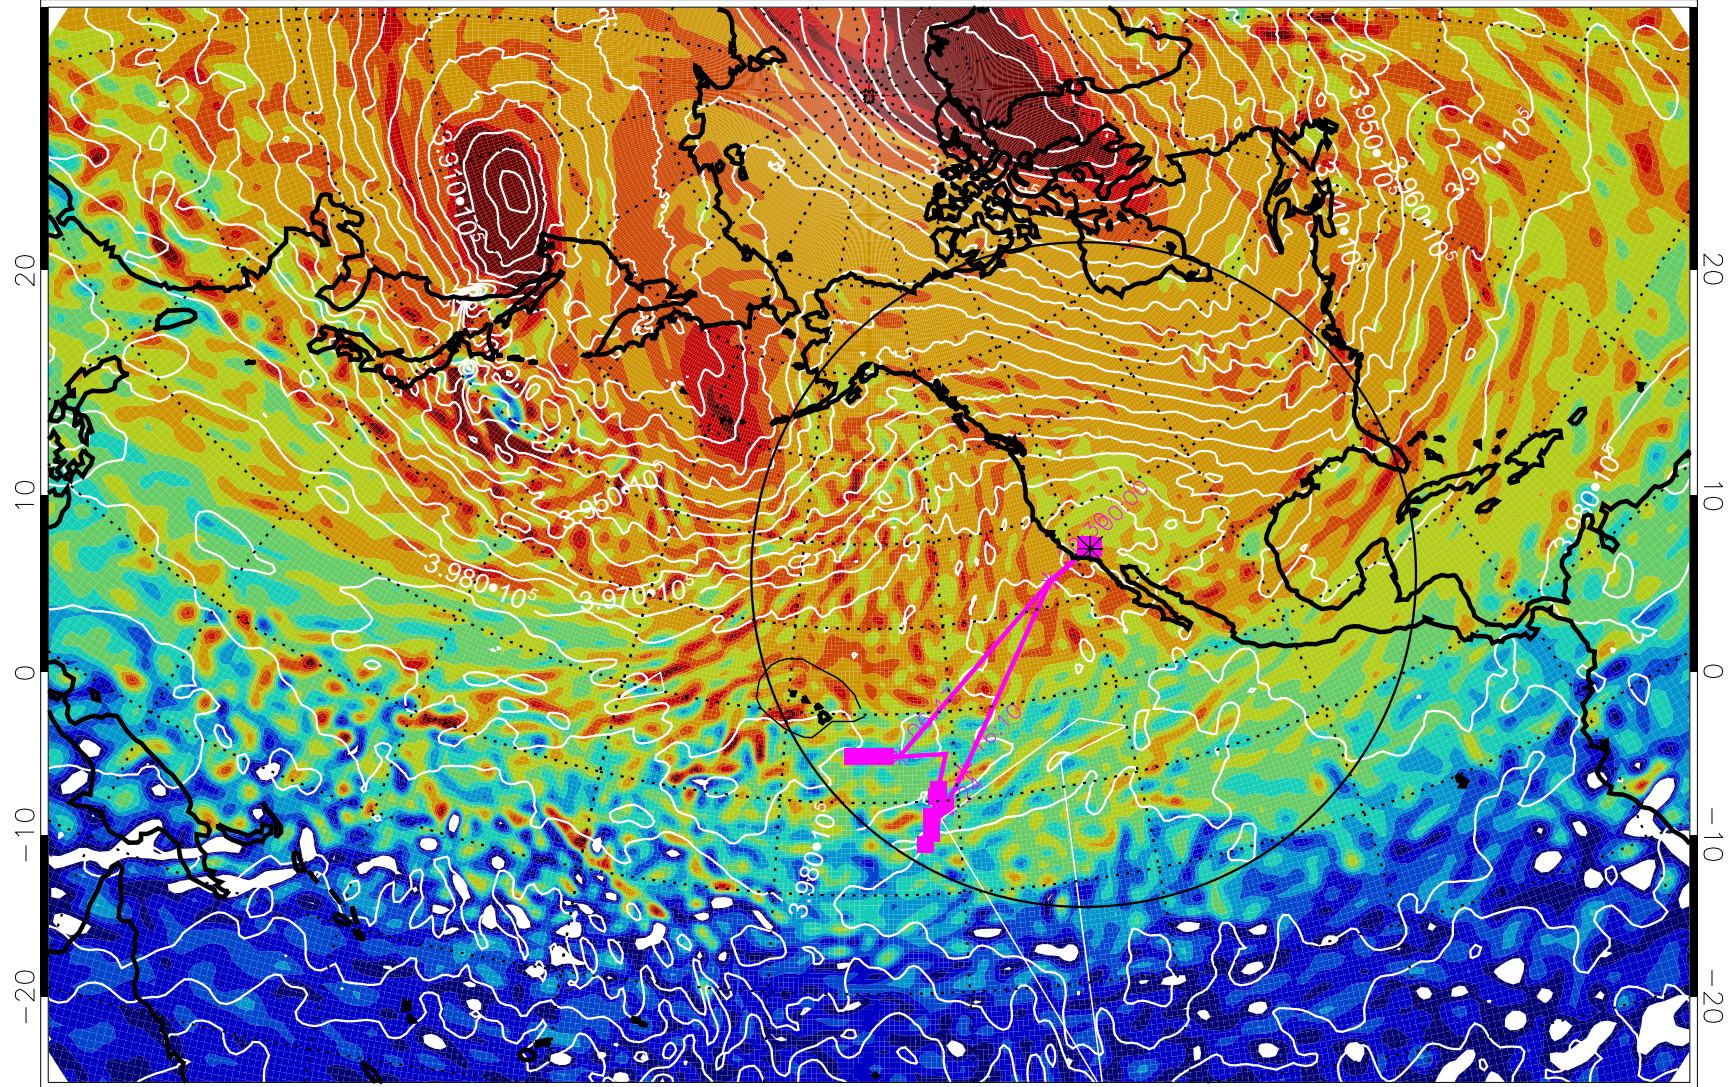

13020212, 84 hour forecast for 460K EPV

460K Montgomery Streamfunction, white

Range ring of 4055 km -- 13 hours GH round trip

13020218, 90 hour forecast for 460K EPV

460K Montgomery Streamfunction, white

Range ring of 4055 km -- 13 hours GH round trip

13020300, 96 hour forecast for 460K EPV

460K Montgomery Streamfunction, white

Range ring of 4055 km -- 13 hours GH round trip

13020306, 102 hour forecast for 460K EPV

460K Montgomery Streamfunction, white

Range ring of 4055 km -- 13 hours GH round trip

13020312, 108 hour forecast for 460K EPV

460K Montgomery Streamfunction, white

Range ring of 4055 km -- 13 hours GH round trip

13020318, 114 hour forecast for 460K EPV

460K Montgomery Streamfunction, white

Range ring of 4055 km -- 13 hours GH round trip

13020400, 120 hour forecast for 460K EPV

460K Montgomery Streamfunction, white

Range ring of 4055 km -- 13 hours GH round trip