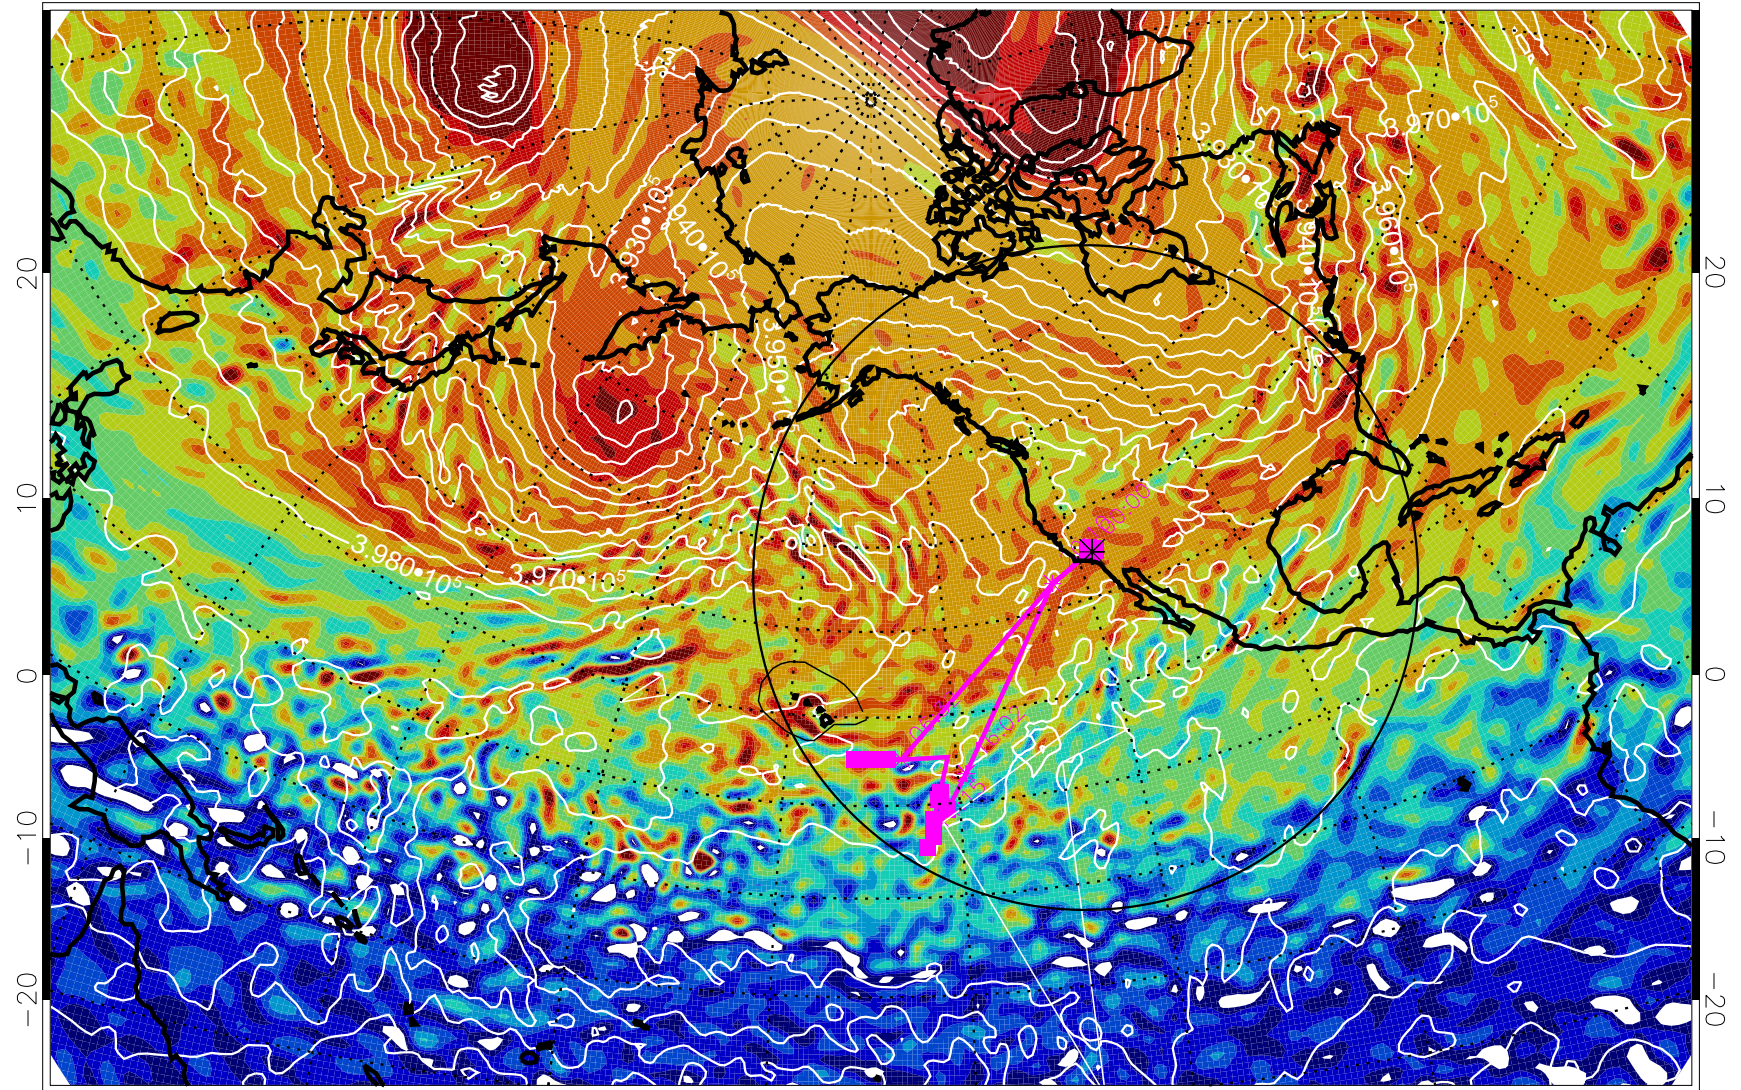

13020106, 66 hour forecast for 460K EPV

460K Montgomery Streamfunction, white

Range ring of 4055 km -- 13 hours GH round trip

13020112, 72 hour forecast for 460K EPV

460K Montgomery Streamfunction, white

Range ring of 4055 km -- 13 hours GH round trip

13020118, 78 hour forecast for 460K EPV

460K Montgomery Streamfunction, white

Range ring of 4055 km -- 13 hours GH round trip

13020200, 84 hour forecast for 460K EPV

460K Montgomery Streamfunction, white

Range ring of 4055 km -- 13 hours GH round trip

13020206, 90 hour forecast for 460K EPV

460K Montgomery Streamfunction, white

Range ring of 4055 km -- 13 hours GH round trip

13020212, 96 hour forecast for 460K EPV

460K Montgomery Streamfunction, white

Range ring of 4055 km -- 13 hours GH round trip

13020218, 102 hour forecast for 460K EPV

460K Montgomery Streamfunction, white

Range ring of 4055 km -- 13 hours GH round trip

13020300, 108 hour forecast for 460K EPV

460K Montgomery Streamfunction, white