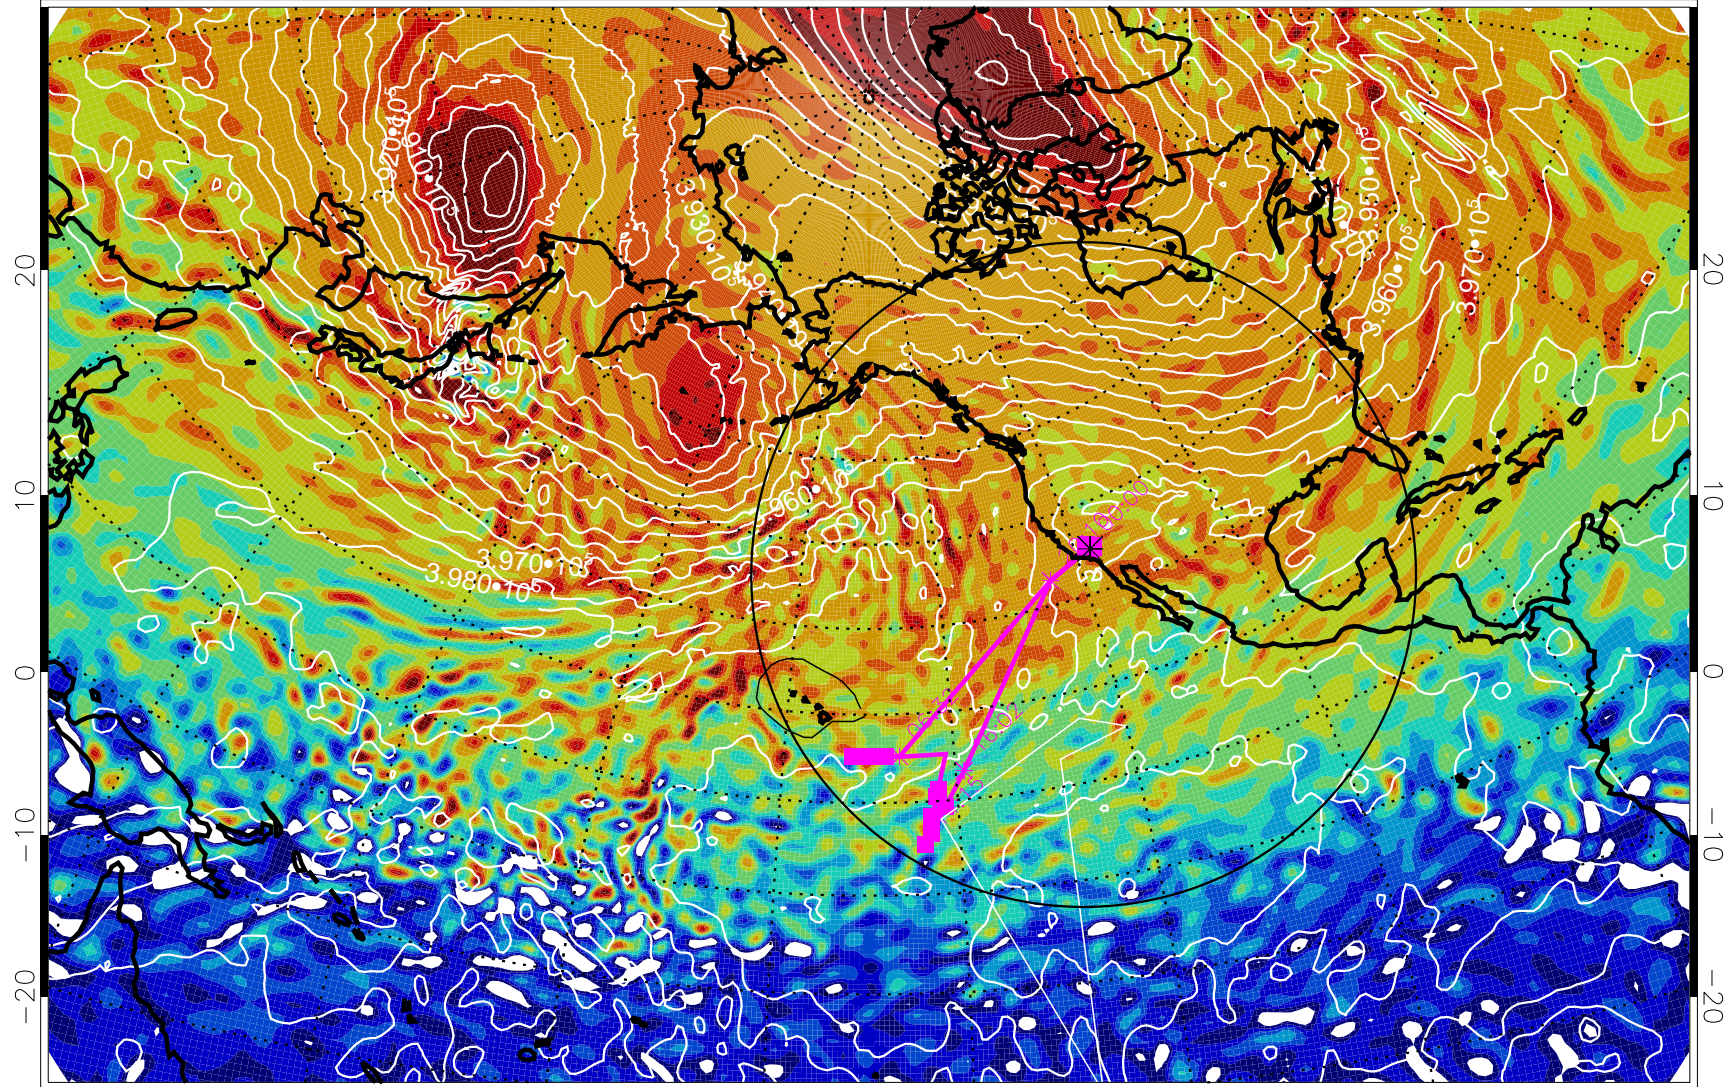

13020206, 90 hour forecast for 460K EPV

460K Montgomery Streamfunction, white

Range ring of 4055 km -- 13 hours GH round trip

13020212, 96 hour forecast for 460K EPV

460K Montgomery Streamfunction, white

Range ring of 4055 km -- 13 hours GH round trip

13020218, 102 hour forecast for 460K EPV

460K Montgomery Streamfunction, white

Range ring of 4055 km -- 13 hours GH round trip

13020300, 108 hour forecast for 460K EPV

460K Montgomery Streamfunction, white

Range ring of 4055 km -- 13 hours GH round trip

13020306, 114 hour forecast for 460K EPV

460K Montgomery Streamfunction, white

Range ring of 4055 km -- 13 hours GH round trip

13020312, 120 hour forecast for 460K EPV

460K Montgomery Streamfunction, white

Range ring of 4055 km -- 13 hours GH round trip