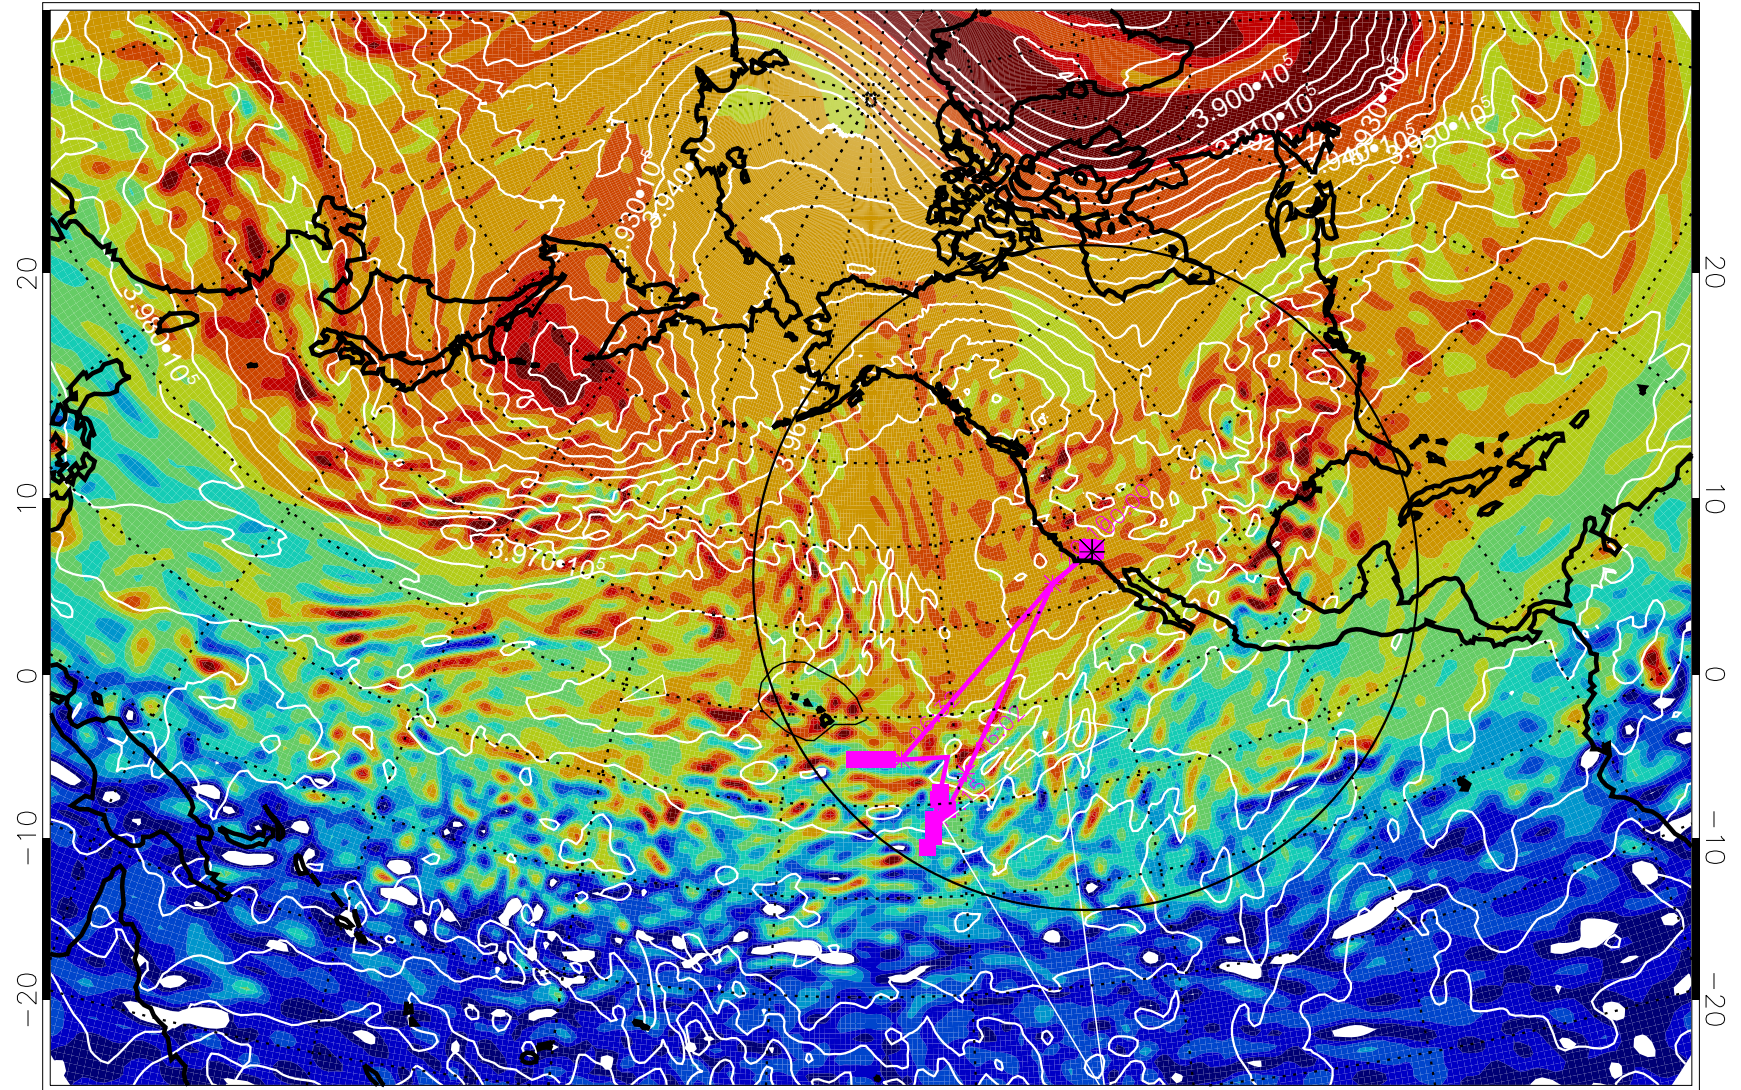

13013006, 18 hour forecast for 460K EPV

460K Montgomery Streamfunction, white

Range ring of 4055 km -- 13 hours GH round trip

13013012, 24 hour forecast for 460K EPV

460K Montgomery Streamfunction, white

Range ring of 4055 km -- 13 hours GH round trip

13013018, 30 hour forecast for 460K EPV

460K Montgomery Streamfunction, white

Range ring of 4055 km -- 13 hours GH round trip

13013100, 36 hour forecast for 460K EPV

460K Montgomery Streamfunction, white

Range ring of 4055 km -- 13 hours GH round trip

13013106, 42 hour forecast for 460K EPV

460K Montgomery Streamfunction, white

Range ring of 4055 km -- 13 hours GH round trip

13013112, 48 hour forecast for 460K EPV

460K Montgomery Streamfunction, white

Range ring of 4055 km -- 13 hours GH round trip

13013118, 54 hour forecast for 460K EPV

460K Montgomery Streamfunction, white

Range ring of 4055 km -- 13 hours GH round trip

13020100, 60 hour forecast for 460K EPV

460K Montgomery Streamfunction, white

Range ring of 4055 km -- 13 hours GH round trip