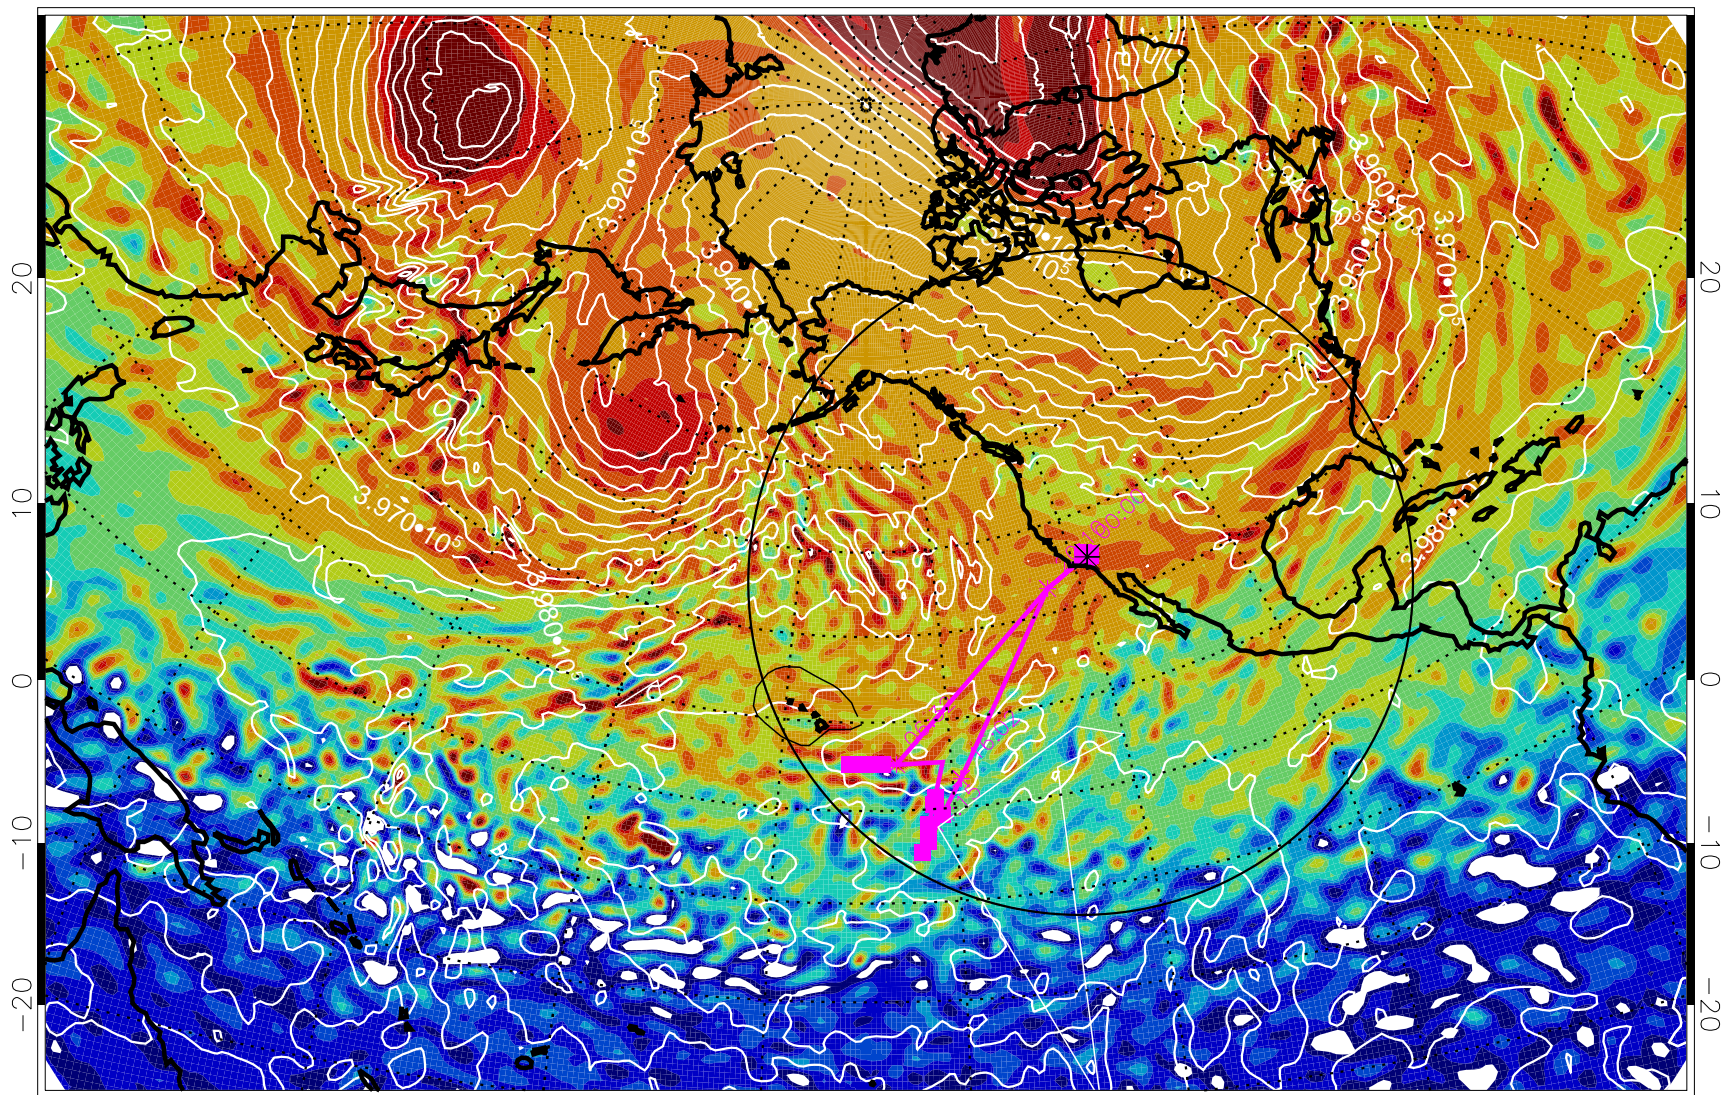

13020106, 66 hour forecast for 460K EPV

460K Montgomery Streamfunction, white

Range ring of 4055 km -- 13 hours GH round trip

13020112, 72 hour forecast for 460K EPV

460K Montgomery Streamfunction, white

Range ring of 4055 km -- 13 hours GH round trip

13020118, 78 hour forecast for 460K EPV

460K Montgomery Streamfunction, white

Range ring of 4055 km -- 13 hours GH round trip

13020200, 84 hour forecast for 460K EPV

460K Montgomery Streamfunction, white

Range ring of 4055 km -- 13 hours GH round trip

13020206, 90 hour forecast for 460K EPV

460K Montgomery Streamfunction, white

Range ring of 4055 km -- 13 hours GH round trip

13020212, 96 hour forecast for 460K EPV

460K Montgomery Streamfunction, white

Range ring of 4055 km -- 13 hours GH round trip

13020218, 102 hour forecast for 460K EPV

460K Montgomery Streamfunction, white

Range ring of 4055 km -- 13 hours GH round trip

13020300, 108 hour forecast for 460K EPV

460K Montgomery Streamfunction, white