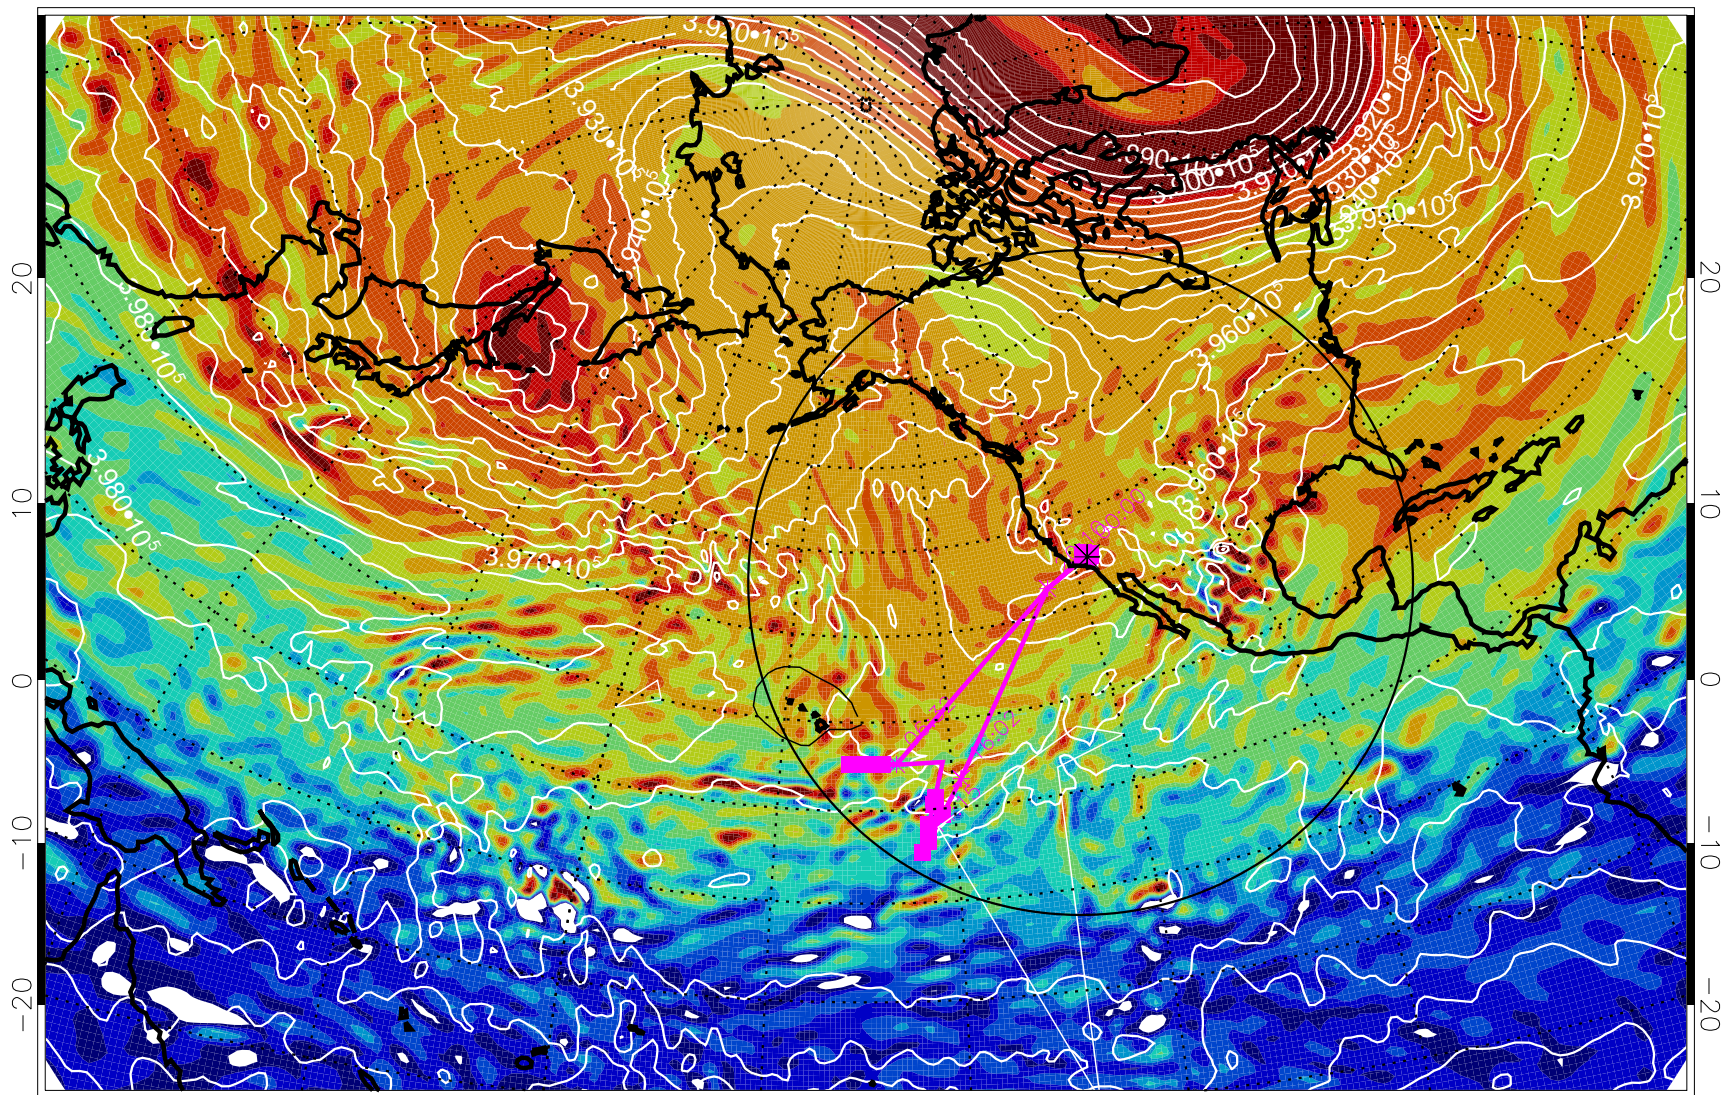

13012918, 6 hour forecast for 460K EPV

460K Montgomery Streamfunction, white

Range ring of 4055 km -- 13 hours GH round trip

13013000, 12 hour forecast for 460K EPV

460K Montgomery Streamfunction, white

Range ring of 4055 km -- 13 hours GH round trip

13013006, 18 hour forecast for 460K EPV

460K Montgomery Streamfunction, white

Range ring of 4055 km -- 13 hours GH round trip

13013012, 24 hour forecast for 460K EPV

460K Montgomery Streamfunction, white

Range ring of 4055 km -- 13 hours GH round trip

13013018, 30 hour forecast for 460K EPV

460K Montgomery Streamfunction, white

Range ring of 4055 km -- 13 hours GH round trip

13013100, 36 hour forecast for 460K EPV

460K Montgomery Streamfunction, white

Range ring of 4055 km -- 13 hours GH round trip

13013106, 42 hour forecast for 460K EPV

460K Montgomery Streamfunction, white

Range ring of 4055 km -- 13 hours GH round trip

13013112, 48 hour forecast for 460K EPV

460K Montgomery Streamfunction, white

Range ring of 4055 km -- 13 hours GH round trip