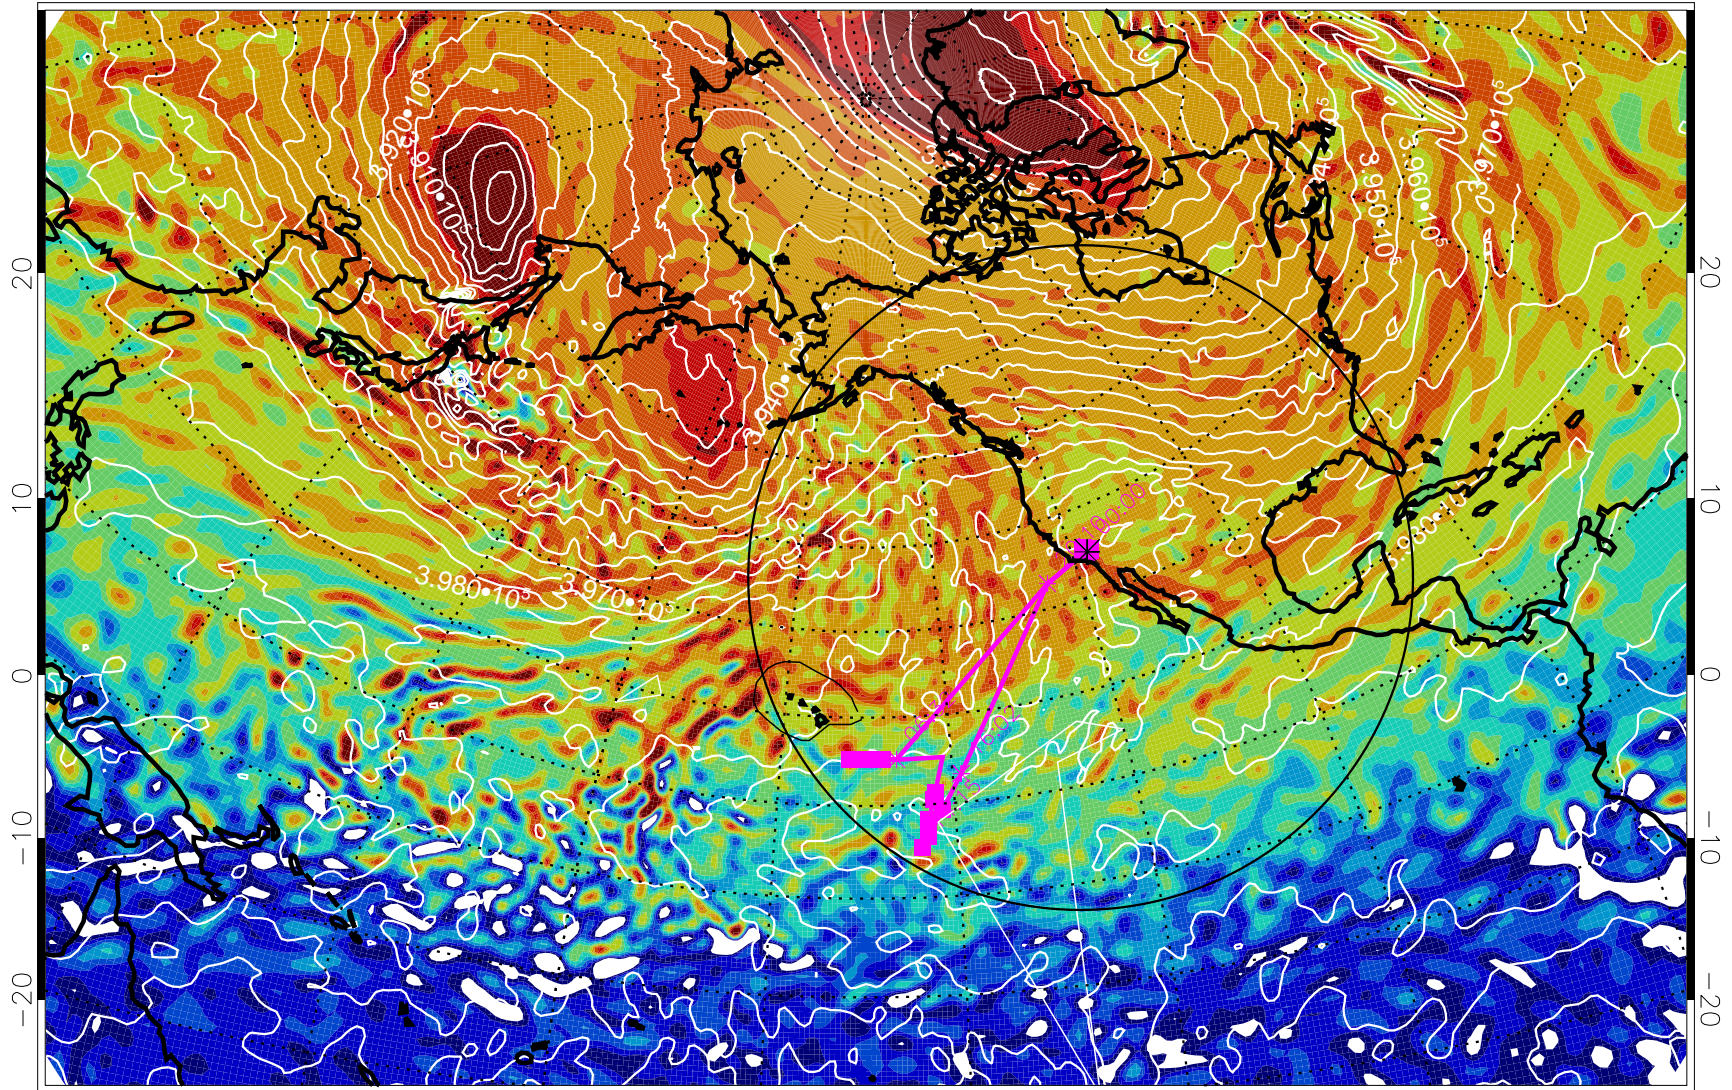

13020206, 90 hour forecast for 460K EPV

460K Montgomery Streamfunction, white

Range ring of 4055 km -- 13 hours GH round trip

13020212, 96 hour forecast for 460K EPV

460K Montgomery Streamfunction, white

Range ring of 4055 km -- 13 hours GH round trip

13020218, 102 hour forecast for 460K EPV

460K Montgomery Streamfunction, white

Range ring of 4055 km -- 13 hours GH round trip

13020300, 108 hour forecast for 460K EPV

460K Montgomery Streamfunction, white

Range ring of 4055 km -- 13 hours GH round trip

13020306, 114 hour forecast for 460K EPV

460K Montgomery Streamfunction, white

Range ring of 4055 km -- 13 hours GH round trip

13020312, 120 hour forecast for 460K EPV

460K Montgomery Streamfunction, white

Range ring of 4055 km -- 13 hours GH round trip