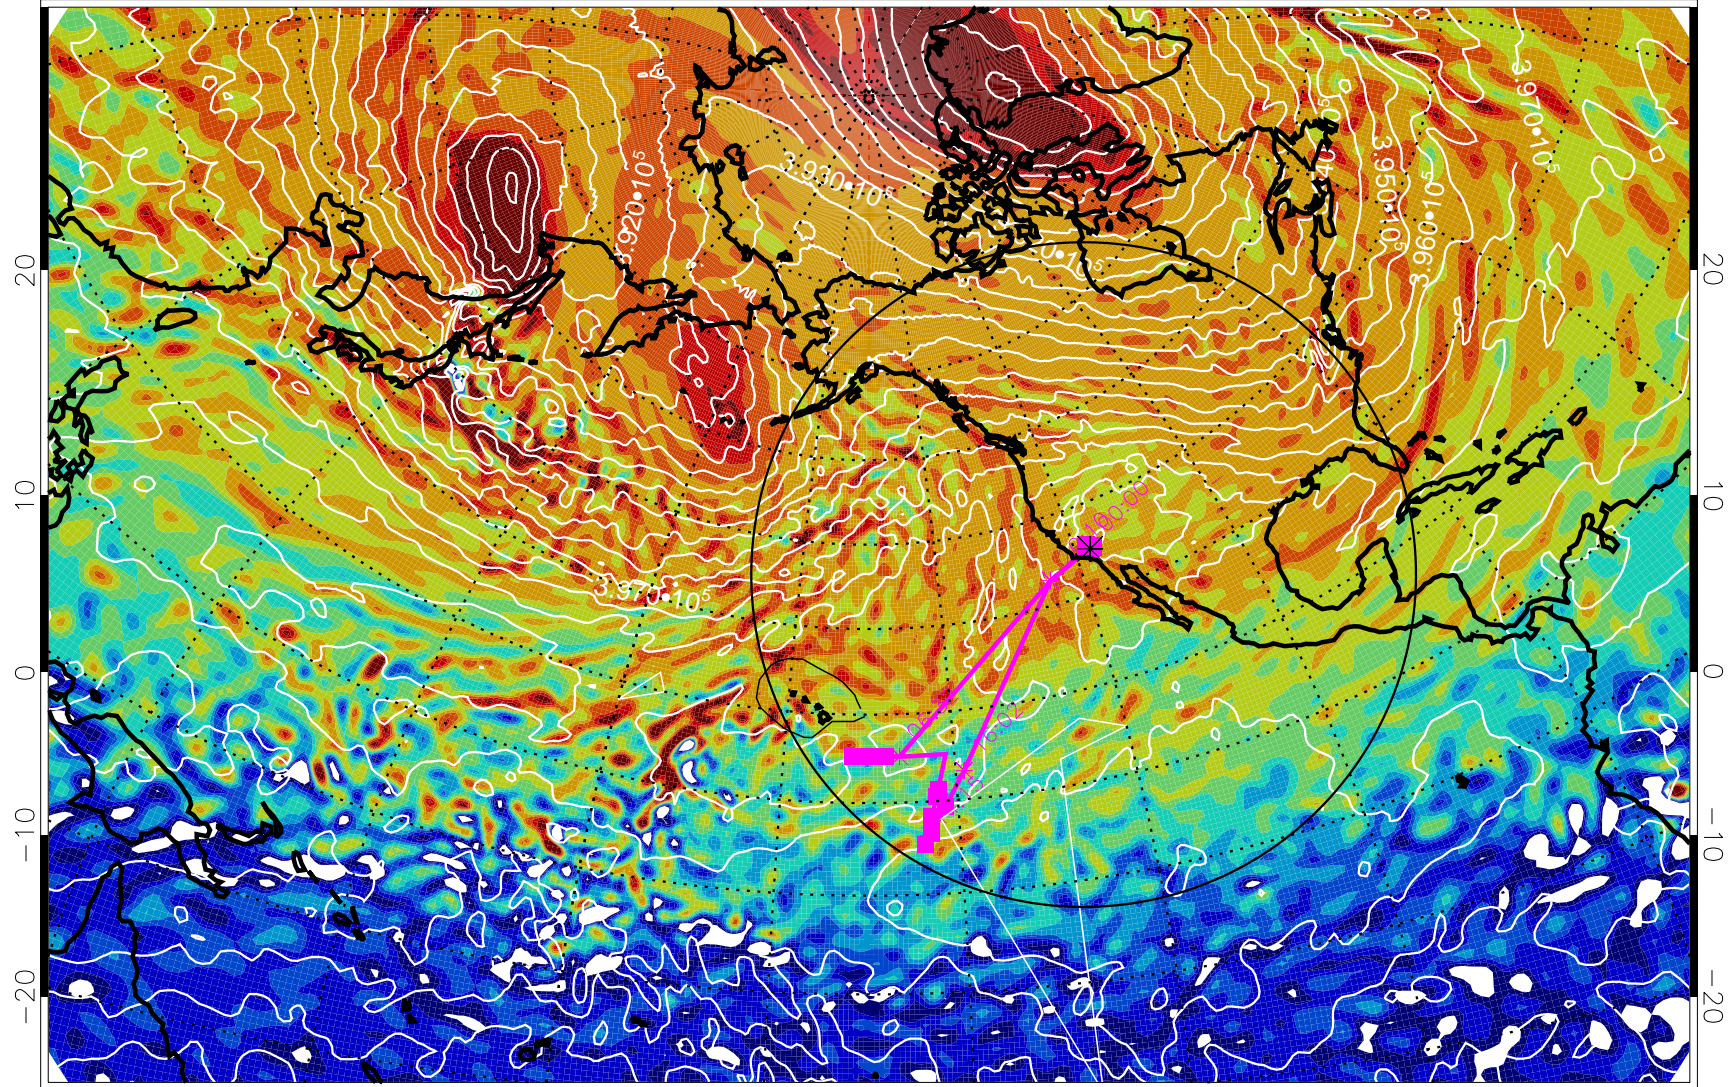

13020218, 102 hour forecast for 460K EPV

460K Montgomery Streamfunction, white

Range ring of 4055 km -- 13 hours GH round trip

13020300, 108 hour forecast for 460K EPV

460K Montgomery Streamfunction, white

Range ring of 4055 km -- 13 hours GH round trip

13020306, 114 hour forecast for 460K EPV

460K Montgomery Streamfunction, white

Range ring of 4055 km -- 13 hours GH round trip

13020312, 120 hour forecast for 460K EPV

460K Montgomery Streamfunction, white

Range ring of 4055 km -- 13 hours GH round trip