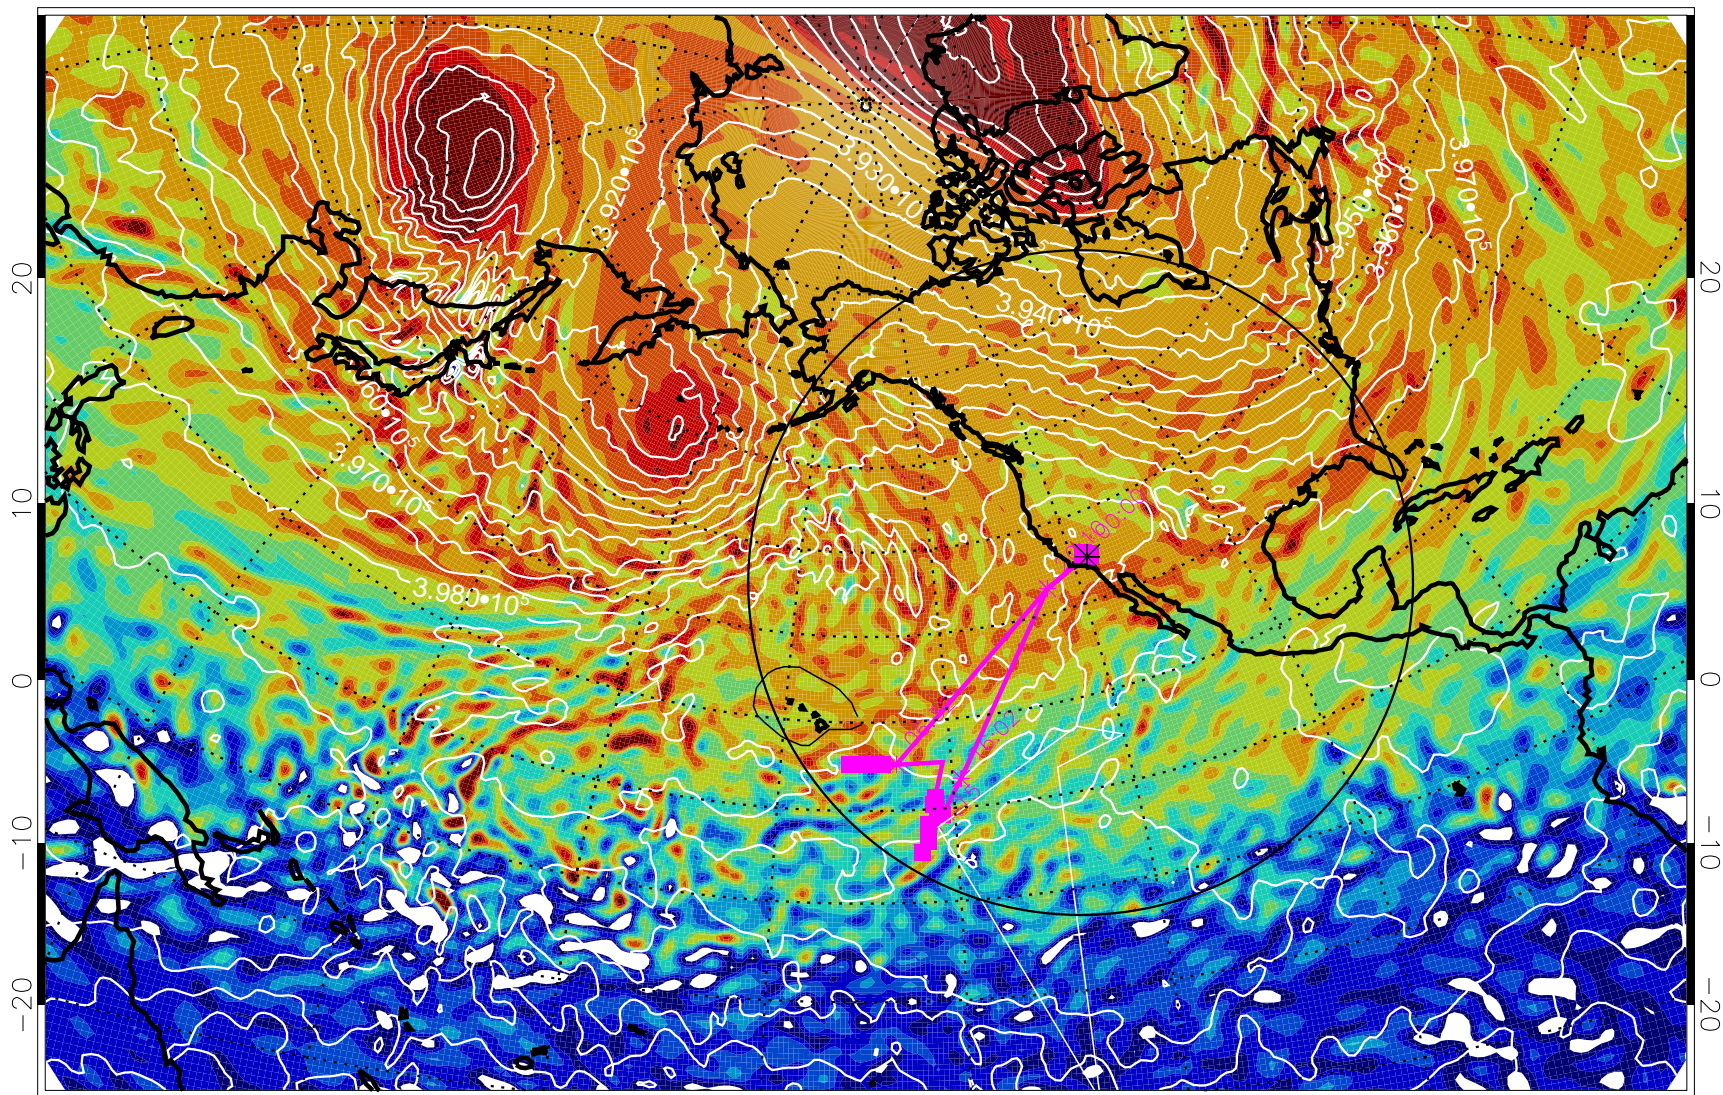

13020118, 78 hour forecast for 460K EPV

460K Montgomery Streamfunction, white

Range ring of 4055 km -- 13 hours GH round trip

13020200, 84 hour forecast for 460K EPV

460K Montgomery Streamfunction, white

Range ring of 4055 km -- 13 hours GH round trip

13020206, 90 hour forecast for 460K EPV

460K Montgomery Streamfunction, white

Range ring of 4055 km -- 13 hours GH round trip

13020212, 96 hour forecast for 460K EPV

460K Montgomery Streamfunction, white

Range ring of 4055 km -- 13 hours GH round trip

13020218, 102 hour forecast for 460K EPV

460K Montgomery Streamfunction, white

Range ring of 4055 km -- 13 hours GH round trip

13020300, 108 hour forecast for 460K EPV

460K Montgomery Streamfunction, white

Range ring of 4055 km -- 13 hours GH round trip

13020306, 114 hour forecast for 460K EPV

460K Montgomery Streamfunction, white

Range ring of 4055 km -- 13 hours GH round trip

13020312, 120 hour forecast for 460K EPV