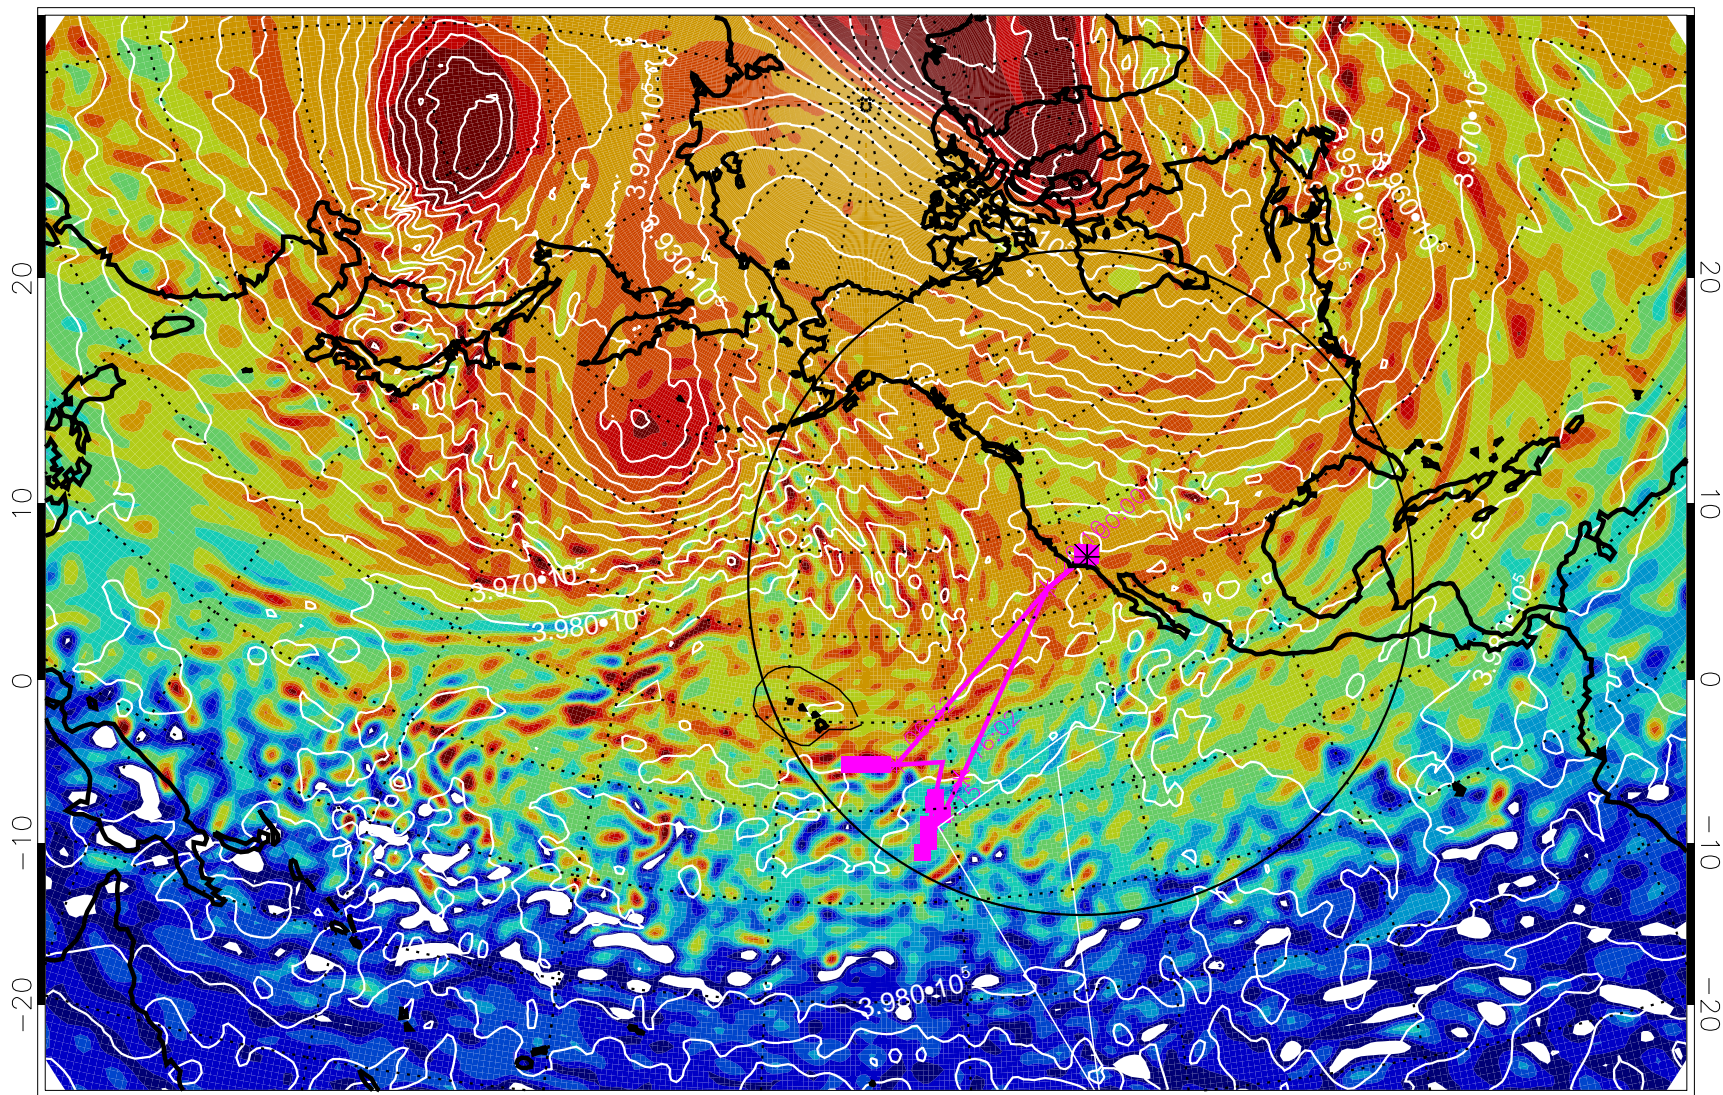

13020106, 66 hour forecast for 460K EPV

460K Montgomery Streamfunction, white

Range ring of 4055 km -- 13 hours GH round trip

13020112, 72 hour forecast for 460K EPV

460K Montgomery Streamfunction, white

Range ring of 4055 km -- 13 hours GH round trip

13020118, 78 hour forecast for 460K EPV

460K Montgomery Streamfunction, white

Range ring of 4055 km -- 13 hours GH round trip

13020200, 84 hour forecast for 460K EPV

460K Montgomery Streamfunction, white

Range ring of 4055 km -- 13 hours GH round trip

13020206, 90 hour forecast for 460K EPV

460K Montgomery Streamfunction, white

Range ring of 4055 km -- 13 hours GH round trip

13020212, 96 hour forecast for 460K EPV

460K Montgomery Streamfunction, white

Range ring of 4055 km -- 13 hours GH round trip

13020218, 102 hour forecast for 460K EPV

460K Montgomery Streamfunction, white

Range ring of 4055 km -- 13 hours GH round trip

13020300, 108 hour forecast for 460K EPV

460K Montgomery Streamfunction, white