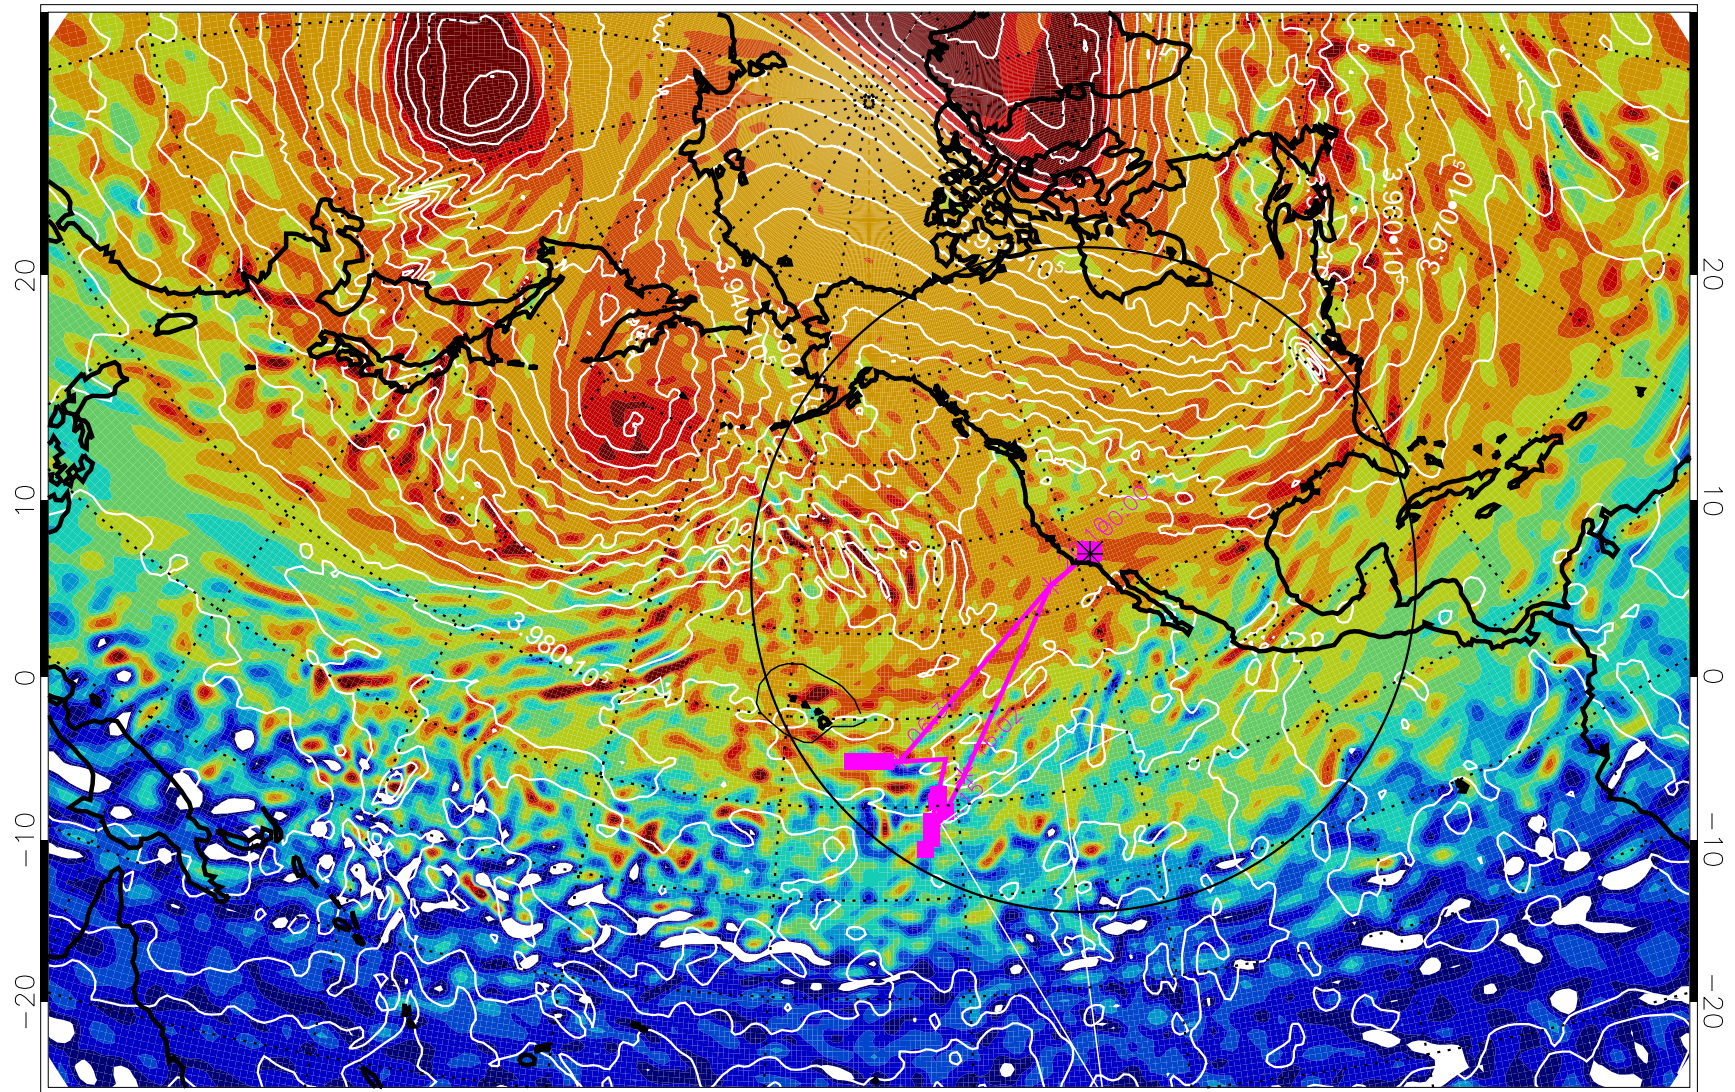

13020106, 66 hour forecast for 460K EPV

460K Montgomery Streamfunction, white

Range ring of 4055 km -- 13 hours GH round trip

13020112, 72 hour forecast for 460K EPV

460K Montgomery Streamfunction, white

Range ring of 4055 km -- 13 hours GH round trip

13020118, 78 hour forecast for 460K EPV

460K Montgomery Streamfunction, white

Range ring of 4055 km -- 13 hours GH round trip

13020200, 84 hour forecast for 460K EPV

460K Montgomery Streamfunction, white

Range ring of 4055 km -- 13 hours GH round trip

13020206, 90 hour forecast for 460K EPV

460K Montgomery Streamfunction, white

Range ring of 4055 km -- 13 hours GH round trip

13020212, 96 hour forecast for 460K EPV

460K Montgomery Streamfunction, white

Range ring of 4055 km -- 13 hours GH round trip

13020218, 102 hour forecast for 460K EPV

460K Montgomery Streamfunction, white

Range ring of 4055 km -- 13 hours GH round trip

13020300, 108 hour forecast for 460K EPV

460K Montgomery Streamfunction, white