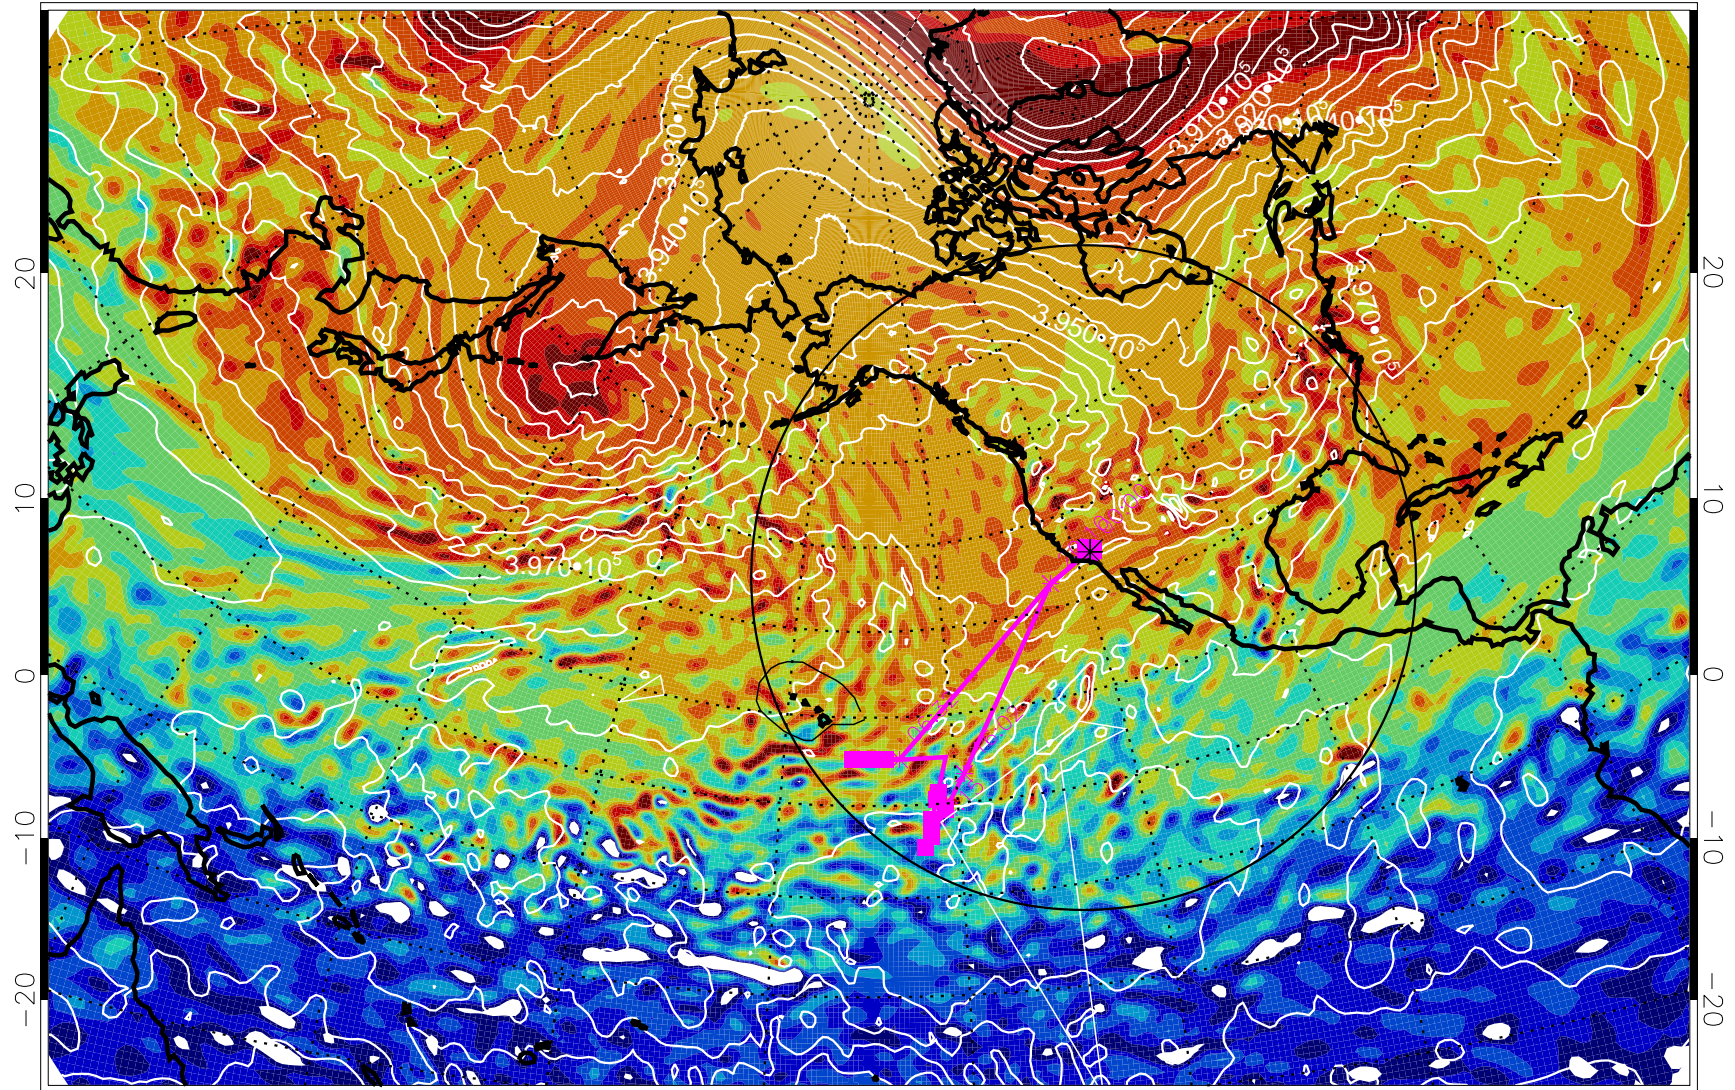

13013018, 30 hour forecast for 460K EPV

460K Montgomery Streamfunction, white

Range ring of 4055 km -- 13 hours GH round trip

13013100, 36 hour forecast for 460K EPV

460K Montgomery Streamfunction, white

Range ring of 4055 km -- 13 hours GH round trip

13013106, 42 hour forecast for 460K EPV

460K Montgomery Streamfunction, white

Range ring of 4055 km -- 13 hours GH round trip

13013112, 48 hour forecast for 460K EPV

460K Montgomery Streamfunction, white

Range ring of 4055 km -- 13 hours GH round trip

13013118, 54 hour forecast for 460K EPV

460K Montgomery Streamfunction, white

Range ring of 4055 km -- 13 hours GH round trip

13020100, 60 hour forecast for 460K EPV

460K Montgomery Streamfunction, white

Range ring of 4055 km -- 13 hours GH round trip

13020106, 66 hour forecast for 460K EPV

460K Montgomery Streamfunction, white

Range ring of 4055 km -- 13 hours GH round trip

13020112, 72 hour forecast for 460K EPV

460K Montgomery Streamfunction, white

Range ring of 4055 km -- 13 hours GH round trip