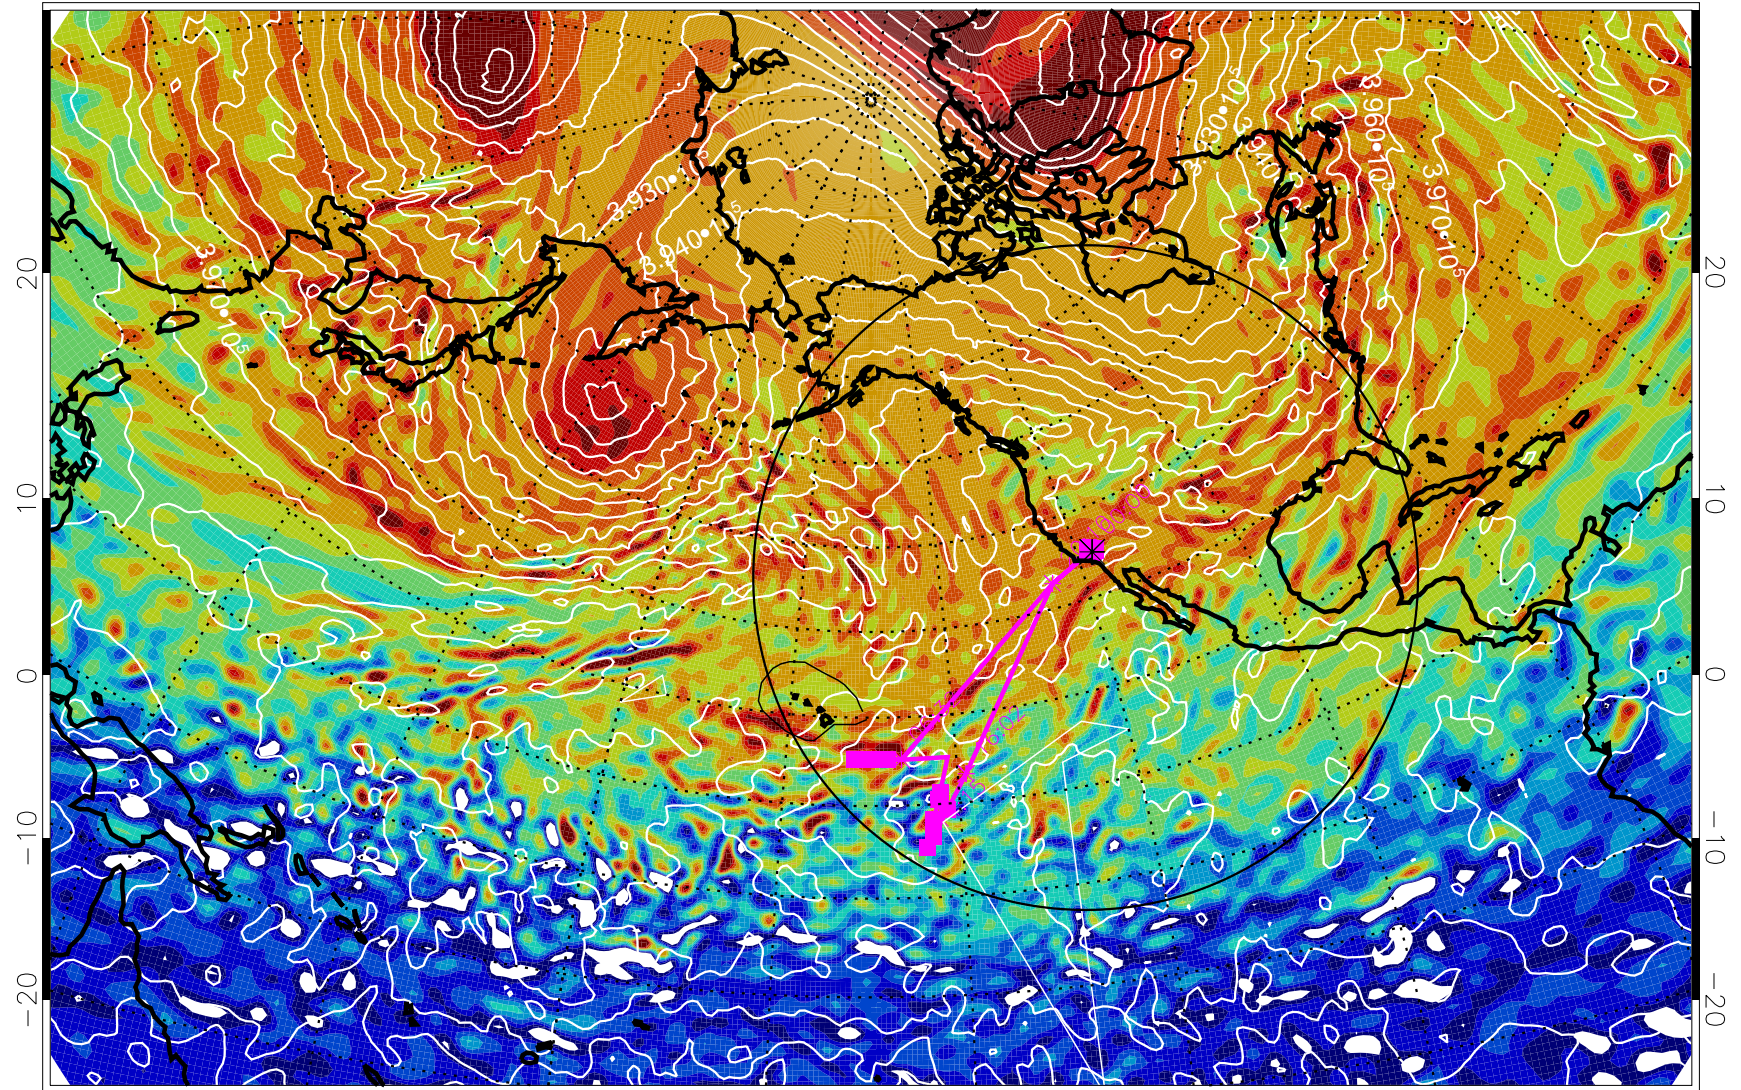

13013118, 54 hour forecast for 460K EPV

460K Montgomery Streamfunction, white

Range ring of 4055 km -- 13 hours GH round trip

13020100, 60 hour forecast for 460K EPV

460K Montgomery Streamfunction, white

Range ring of 4055 km -- 13 hours GH round trip

13020106, 66 hour forecast for 460K EPV

460K Montgomery Streamfunction, white

Range ring of 4055 km -- 13 hours GH round trip

13020112, 72 hour forecast for 460K EPV

460K Montgomery Streamfunction, white

Range ring of 4055 km -- 13 hours GH round trip

13020118, 78 hour forecast for 460K EPV

460K Montgomery Streamfunction, white

Range ring of 4055 km -- 13 hours GH round trip

13020200, 84 hour forecast for 460K EPV

460K Montgomery Streamfunction, white

Range ring of 4055 km -- 13 hours GH round trip

13020206, 90 hour forecast for 460K EPV

460K Montgomery Streamfunction, white

Range ring of 4055 km -- 13 hours GH round trip

13020212, 96 hour forecast for 460K EPV

460K Montgomery Streamfunction, white

Range ring of 4055 km -- 13 hours GH round trip