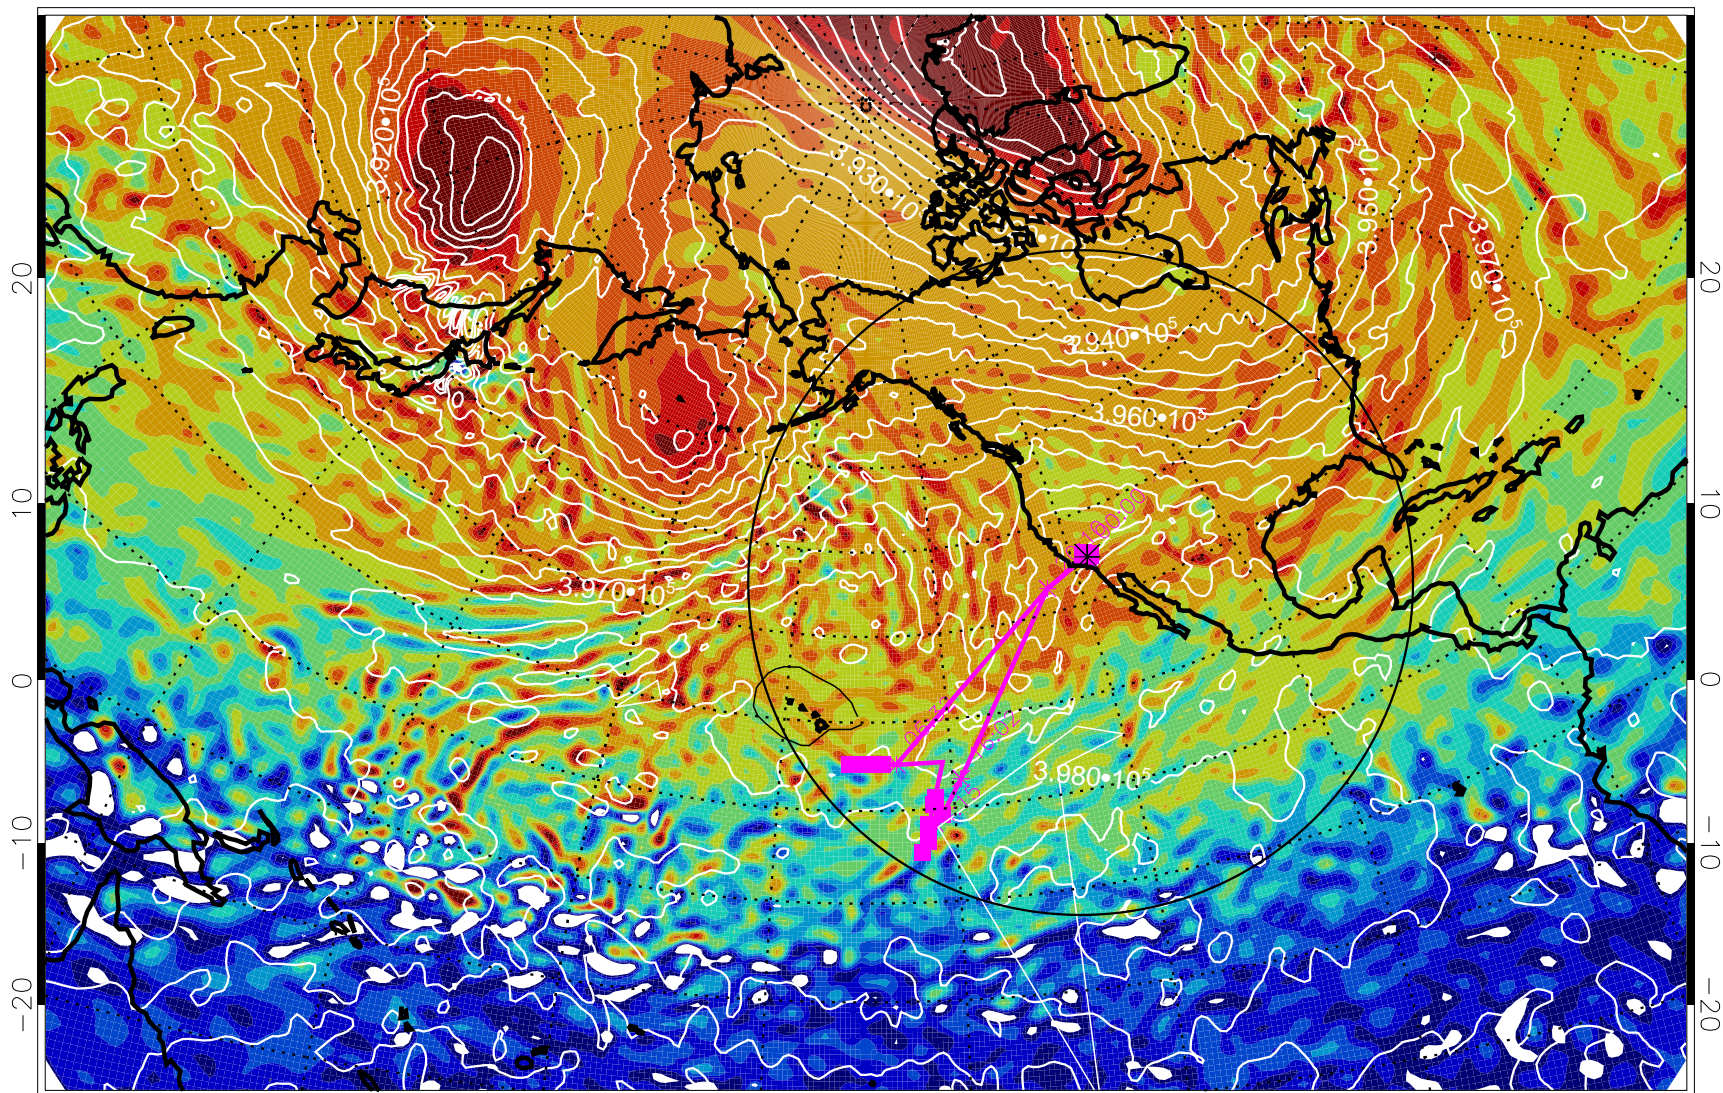

13020118, 78 hour forecast for 460K EPV

460K Montgomery Streamfunction, white

Range ring of 4055 km -- 13 hours GH round trip

13020200, 84 hour forecast for 460K EPV

460K Montgomery Streamfunction, white

Range ring of 4055 km -- 13 hours GH round trip

13020206, 90 hour forecast for 460K EPV

460K Montgomery Streamfunction, white

Range ring of 4055 km -- 13 hours GH round trip

13020212, 96 hour forecast for 460K EPV

460K Montgomery Streamfunction, white

Range ring of 4055 km -- 13 hours GH round trip

13020218, 102 hour forecast for 460K EPV

460K Montgomery Streamfunction, white

Range ring of 4055 km -- 13 hours GH round trip

13020300, 108 hour forecast for 460K EPV

460K Montgomery Streamfunction, white

Range ring of 4055 km -- 13 hours GH round trip

13020306, 114 hour forecast for 460K EPV

460K Montgomery Streamfunction, white

Range ring of 4055 km -- 13 hours GH round trip

13020312, 120 hour forecast for 460K EPV