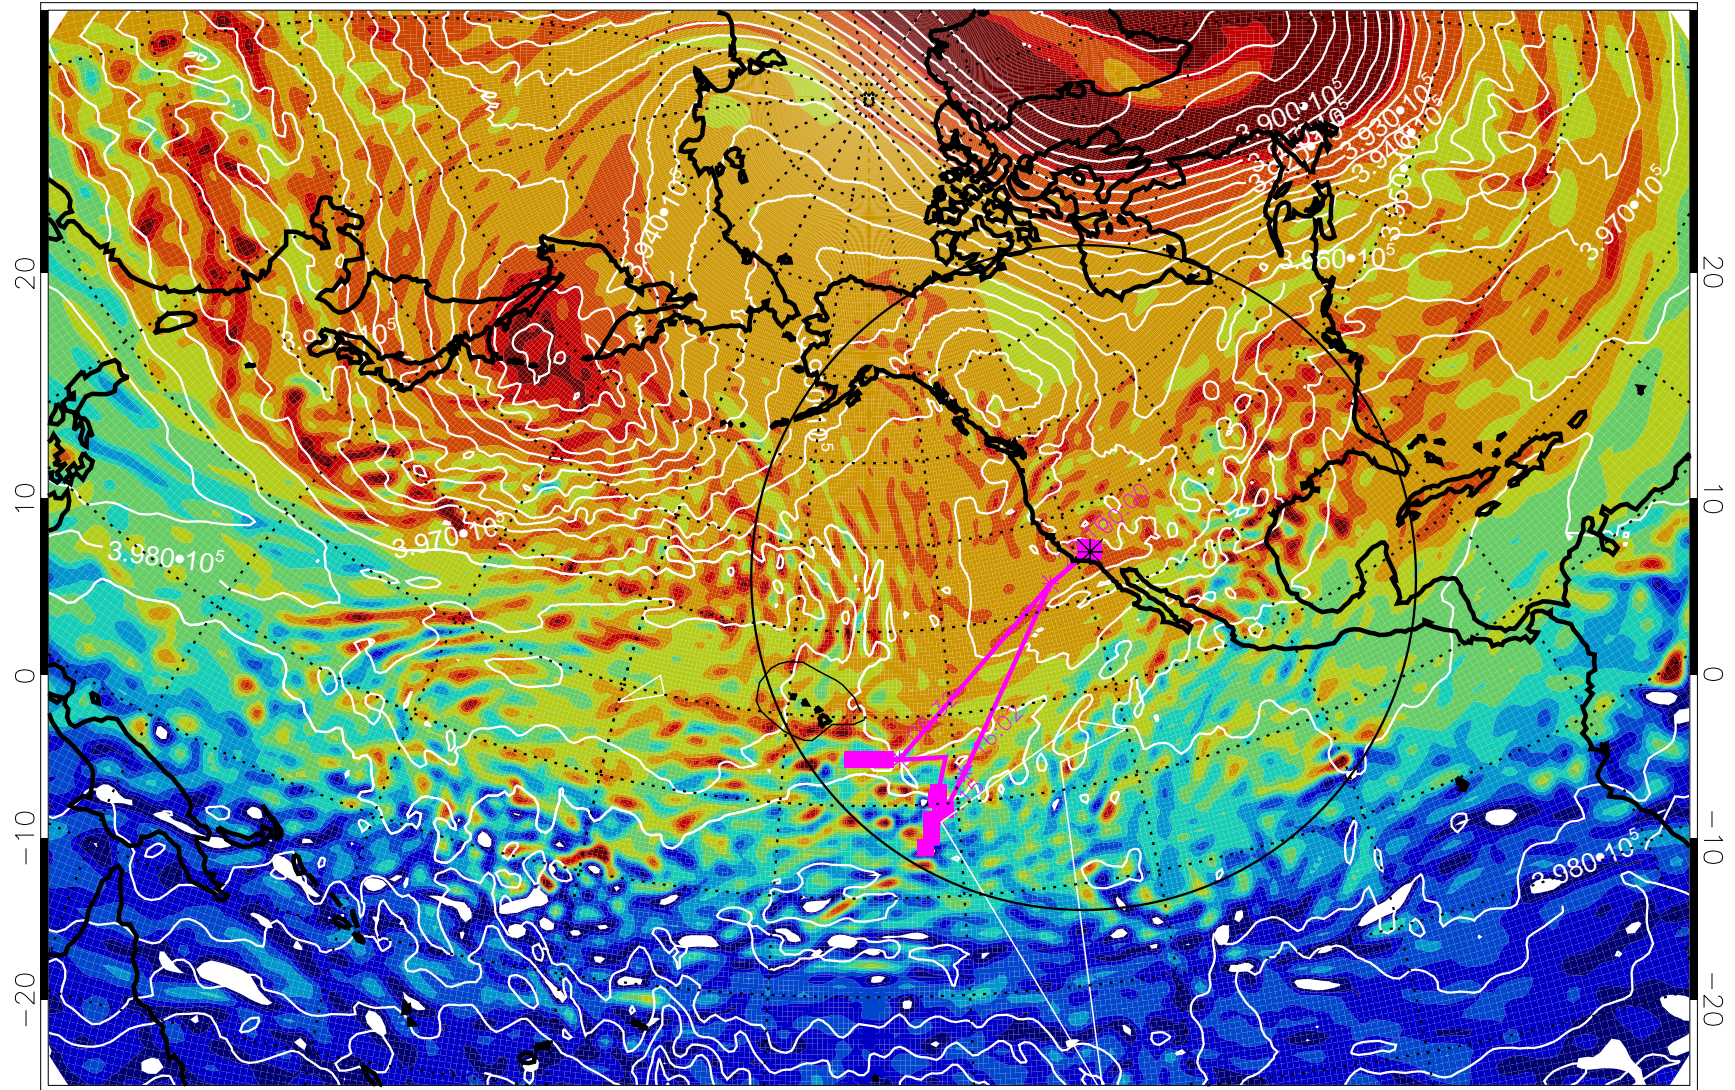

13012918, 6 hour forecast for 460K EPV

460K Montgomery Streamfunction, white

Range ring of 4055 km -- 13 hours GH round trip

13013000, 12 hour forecast for 460K EPV

460K Montgomery Streamfunction, white

Range ring of 4055 km -- 13 hours GH round trip

13013006, 18 hour forecast for 460K EPV

460K Montgomery Streamfunction, white

Range ring of 4055 km -- 13 hours GH round trip

13013012, 24 hour forecast for 460K EPV

460K Montgomery Streamfunction, white

Range ring of 4055 km -- 13 hours GH round trip

13013018, 30 hour forecast for 460K EPV

460K Montgomery Streamfunction, white

Range ring of 4055 km -- 13 hours GH round trip

13013100, 36 hour forecast for 460K EPV

460K Montgomery Streamfunction, white

Range ring of 4055 km -- 13 hours GH round trip

13013106, 42 hour forecast for 460K EPV

460K Montgomery Streamfunction, white

Range ring of 4055 km -- 13 hours GH round trip

13013112, 48 hour forecast for 460K EPV

460K Montgomery Streamfunction, white

Range ring of 4055 km -- 13 hours GH round trip