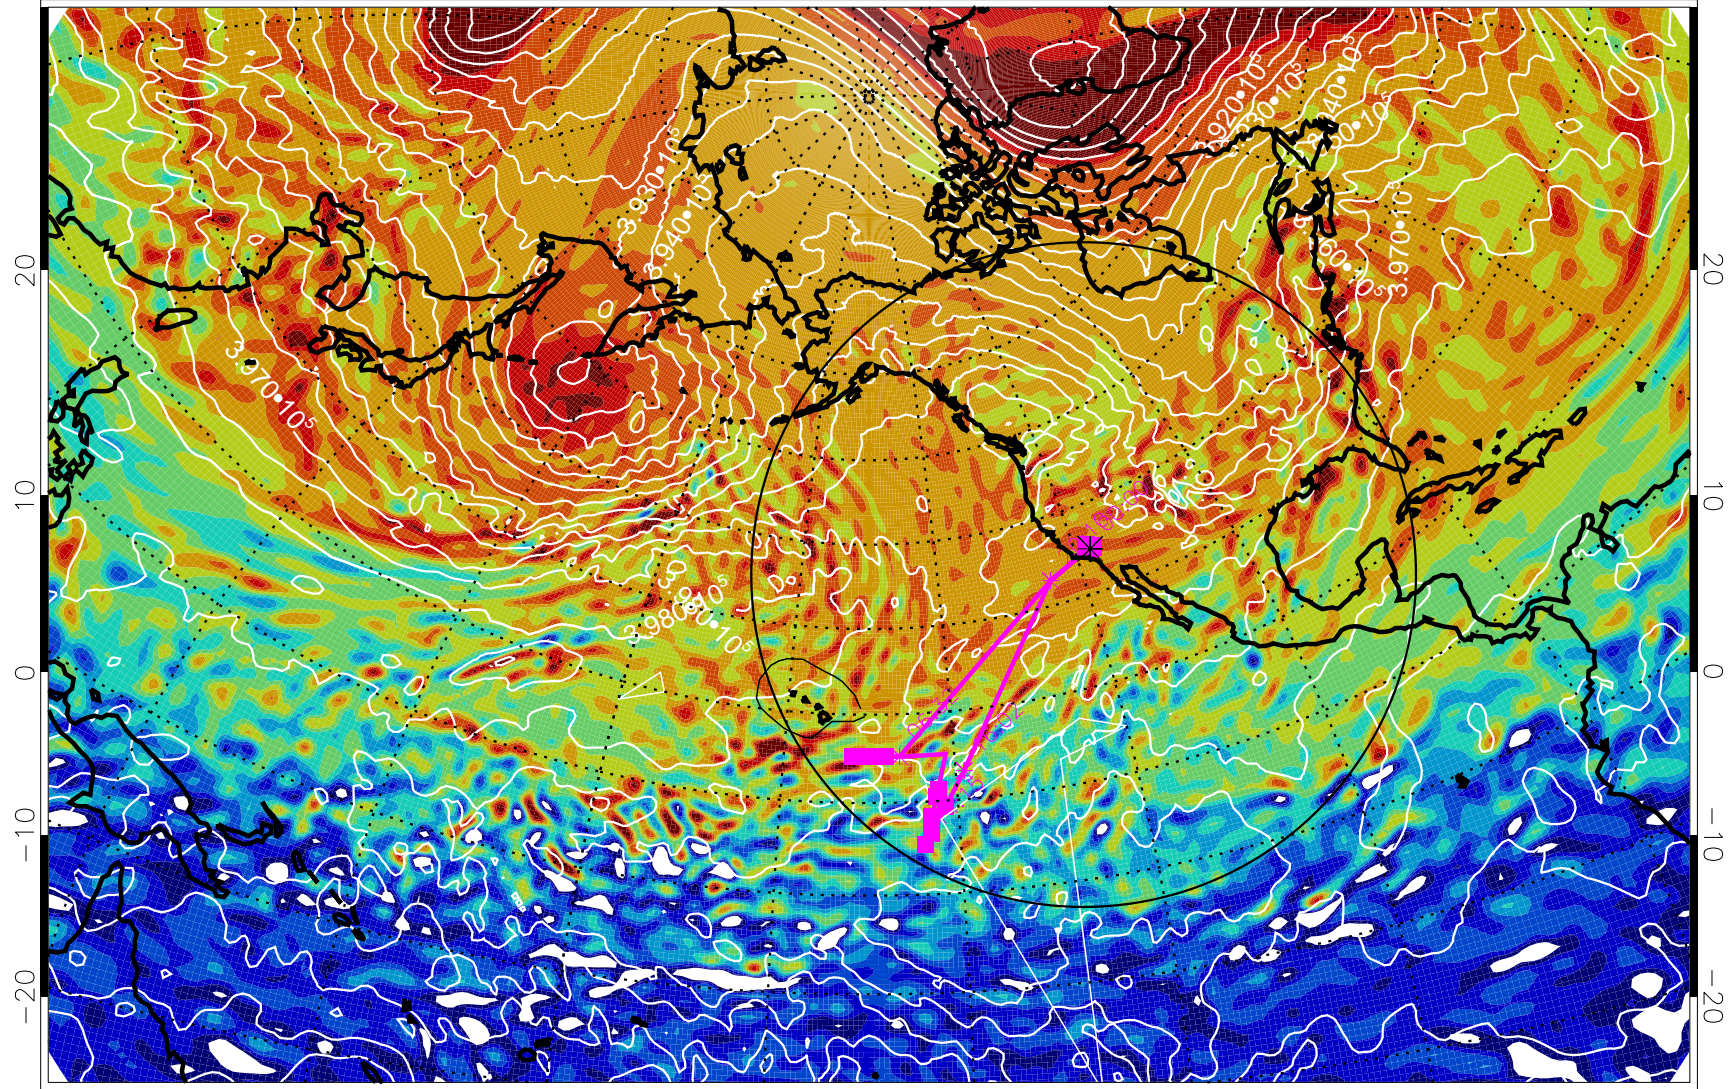

13013018, 30 hour forecast for 460K EPV

460K Montgomery Streamfunction, white

Range ring of 4055 km -- 13 hours GH round trip

13013100, 36 hour forecast for 460K EPV

460K Montgomery Streamfunction, white

Range ring of 4055 km -- 13 hours GH round trip

13013106, 42 hour forecast for 460K EPV

460K Montgomery Streamfunction, white

Range ring of 4055 km -- 13 hours GH round trip

13013112, 48 hour forecast for 460K EPV

460K Montgomery Streamfunction, white

Range ring of 4055 km -- 13 hours GH round trip

13013118, 54 hour forecast for 460K EPV

460K Montgomery Streamfunction, white

Range ring of 4055 km -- 13 hours GH round trip

13020100, 60 hour forecast for 460K EPV

460K Montgomery Streamfunction, white

Range ring of 4055 km -- 13 hours GH round trip

13020106, 66 hour forecast for 460K EPV

460K Montgomery Streamfunction, white

Range ring of 4055 km -- 13 hours GH round trip

13020112, 72 hour forecast for 460K EPV

460K Montgomery Streamfunction, white

Range ring of 4055 km -- 13 hours GH round trip