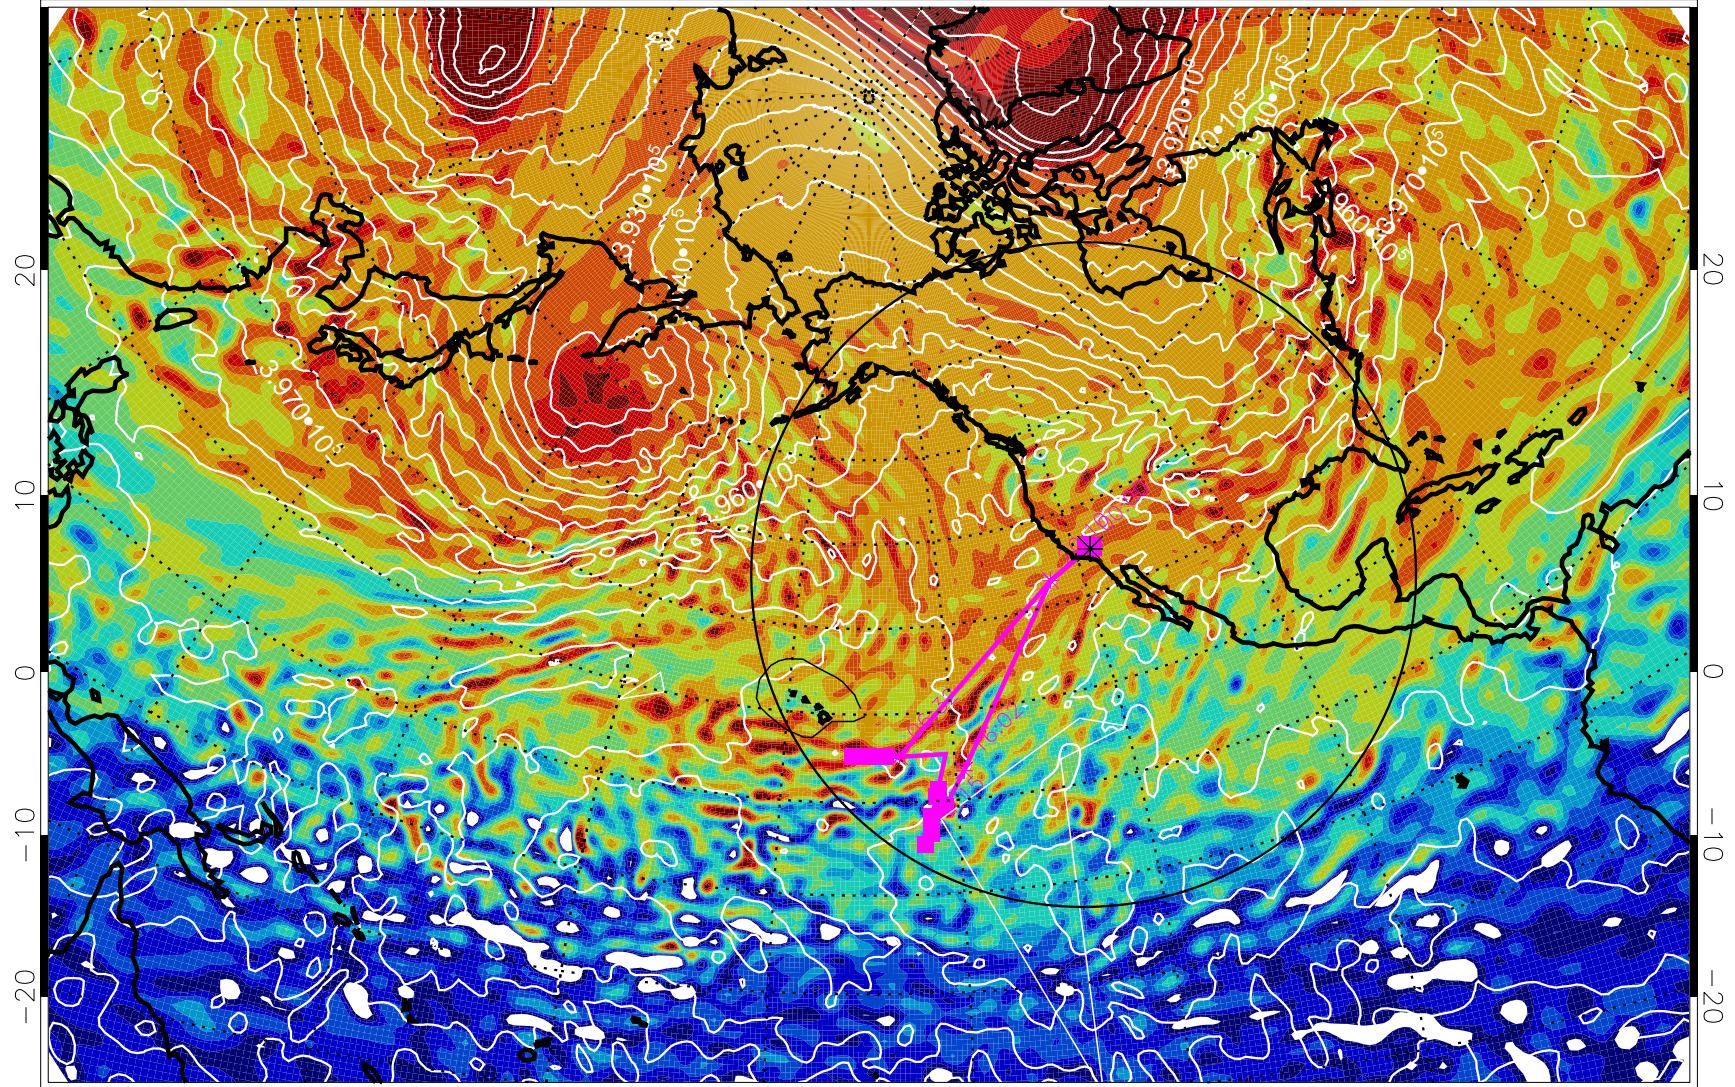

13013118, 54 hour forecast for 460K EPV

460K Montgomery Streamfunction, white

Range ring of 4055 km -- 13 hours GH round trip

13020100, 60 hour forecast for 460K EPV

460K Montgomery Streamfunction, white

Range ring of 4055 km -- 13 hours GH round trip

13020106, 66 hour forecast for 460K EPV

460K Montgomery Streamfunction, white

Range ring of 4055 km -- 13 hours GH round trip

13020112, 72 hour forecast for 460K EPV

460K Montgomery Streamfunction, white

Range ring of 4055 km -- 13 hours GH round trip

13020118, 78 hour forecast for 460K EPV

460K Montgomery Streamfunction, white

Range ring of 4055 km -- 13 hours GH round trip

13020200, 84 hour forecast for 460K EPV

460K Montgomery Streamfunction, white

Range ring of 4055 km -- 13 hours GH round trip

13020206, 90 hour forecast for 460K EPV

460K Montgomery Streamfunction, white

Range ring of 4055 km -- 13 hours GH round trip

13020212, 96 hour forecast for 460K EPV

460K Montgomery Streamfunction, white

Range ring of 4055 km -- 13 hours GH round trip