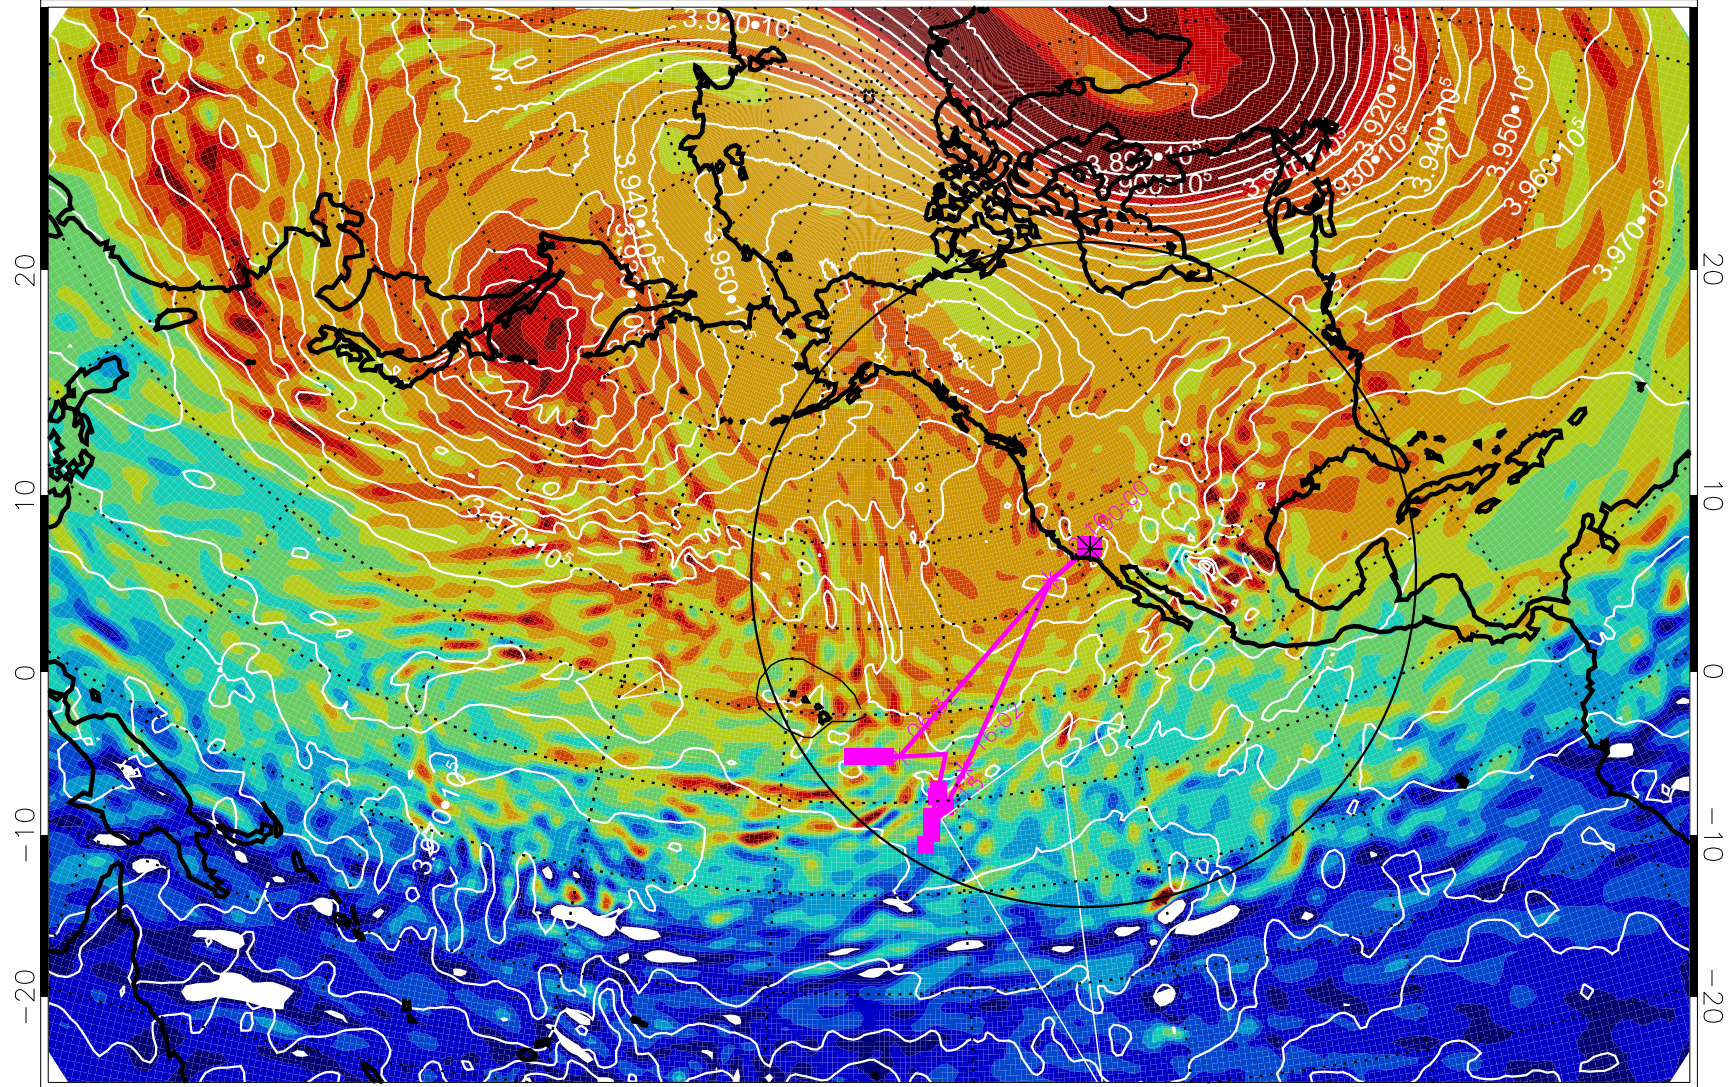

13012918, 6 hour forecast for 460K EPV

460K Montgomery Streamfunction, white

Range ring of 4055 km -- 13 hours GH round trip

13013000, 12 hour forecast for 460K EPV

460K Montgomery Streamfunction, white

Range ring of 4055 km -- 13 hours GH round trip

13013006, 18 hour forecast for 460K EPV

460K Montgomery Streamfunction, white

Range ring of 4055 km -- 13 hours GH round trip

13013012, 24 hour forecast for 460K EPV

460K Montgomery Streamfunction, white

Range ring of 4055 km -- 13 hours GH round trip

13013018, 30 hour forecast for 460K EPV

460K Montgomery Streamfunction, white

Range ring of 4055 km -- 13 hours GH round trip

13013100, 36 hour forecast for 460K EPV

460K Montgomery Streamfunction, white

Range ring of 4055 km -- 13 hours GH round trip

13013106, 42 hour forecast for 460K EPV

460K Montgomery Streamfunction, white

Range ring of 4055 km -- 13 hours GH round trip

13013112, 48 hour forecast for 460K EPV

460K Montgomery Streamfunction, white

Range ring of 4055 km -- 13 hours GH round trip