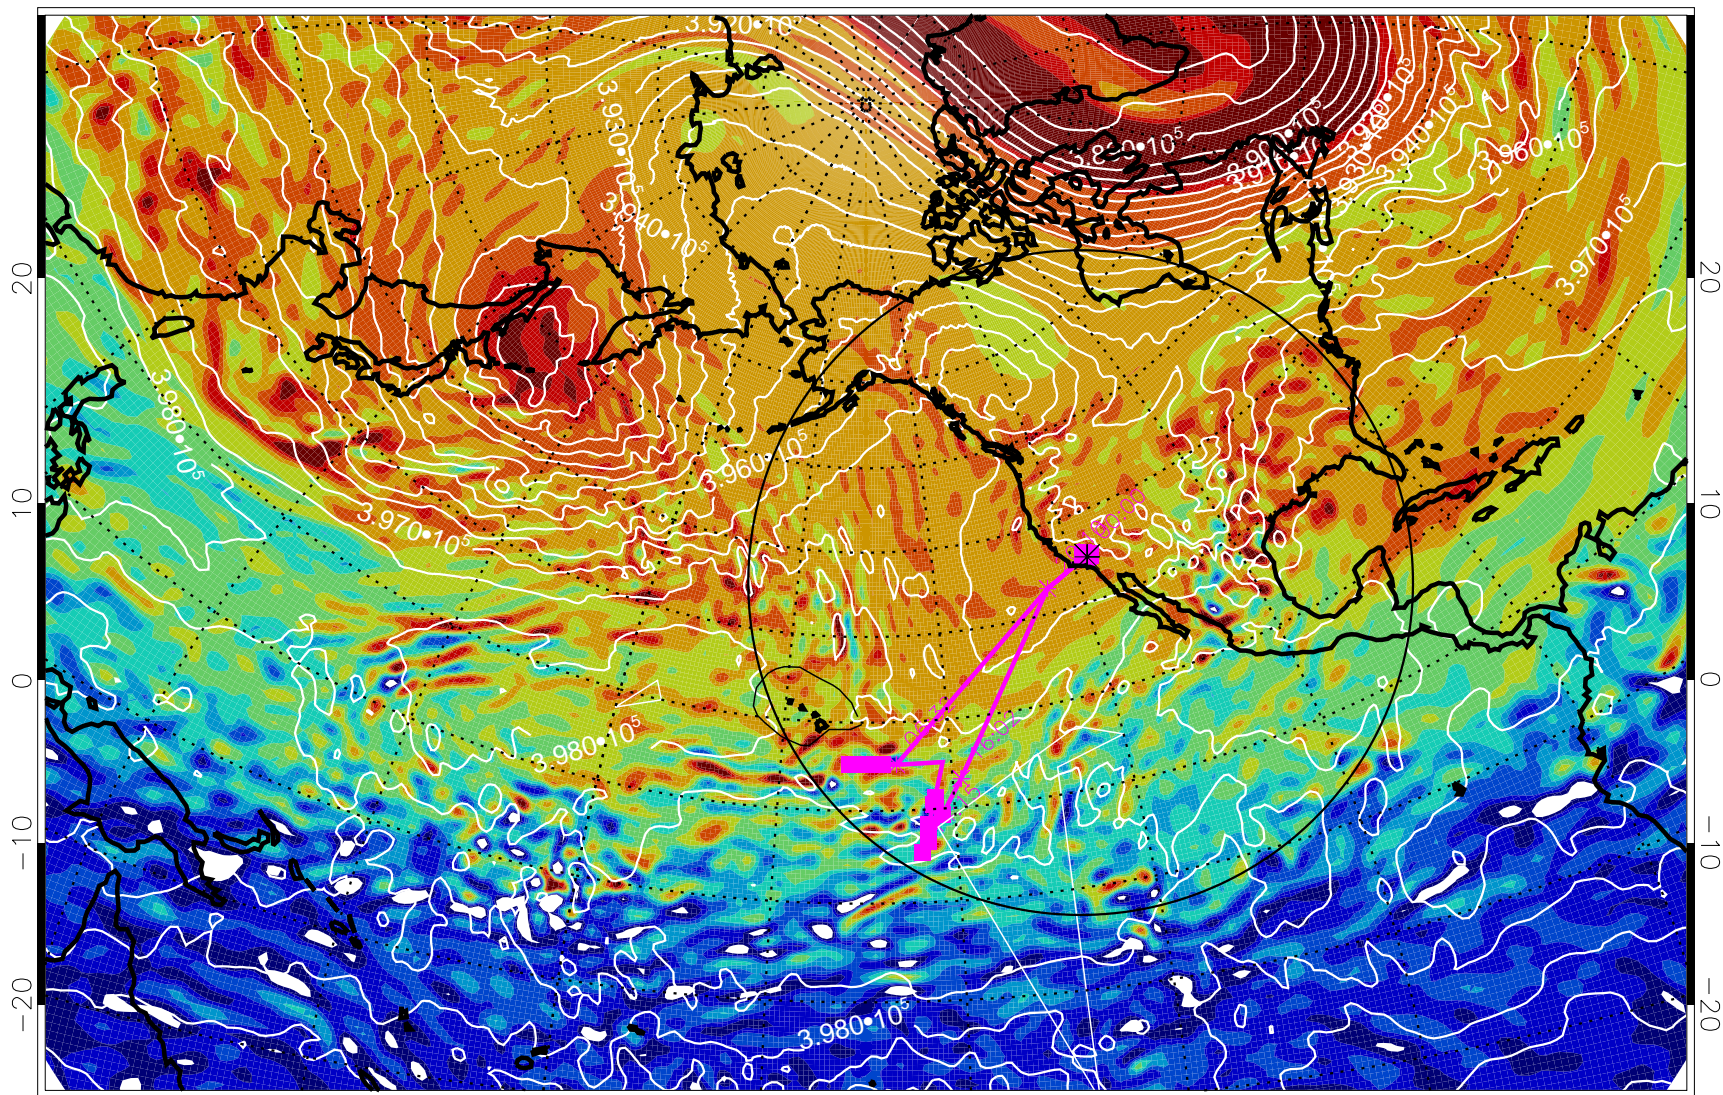

13012918, 6 hour forecast for 460K EPV

460K Montgomery Streamfunction, white

Range ring of 4055 km -- 13 hours GH round trip

13013000, 12 hour forecast for 460K EPV

460K Montgomery Streamfunction, white

Range ring of 4055 km -- 13 hours GH round trip

13013006, 18 hour forecast for 460K EPV

460K Montgomery Streamfunction, white

Range ring of 4055 km -- 13 hours GH round trip

13013012, 24 hour forecast for 460K EPV

460K Montgomery Streamfunction, white

Range ring of 4055 km -- 13 hours GH round trip

13013018, 30 hour forecast for 460K EPV

460K Montgomery Streamfunction, white

Range ring of 4055 km -- 13 hours GH round trip

13013100, 36 hour forecast for 460K EPV

460K Montgomery Streamfunction, white

Range ring of 4055 km -- 13 hours GH round trip

13013106, 42 hour forecast for 460K EPV

460K Montgomery Streamfunction, white

Range ring of 4055 km -- 13 hours GH round trip

13013112, 48 hour forecast for 460K EPV

460K Montgomery Streamfunction, white

Range ring of 4055 km -- 13 hours GH round trip