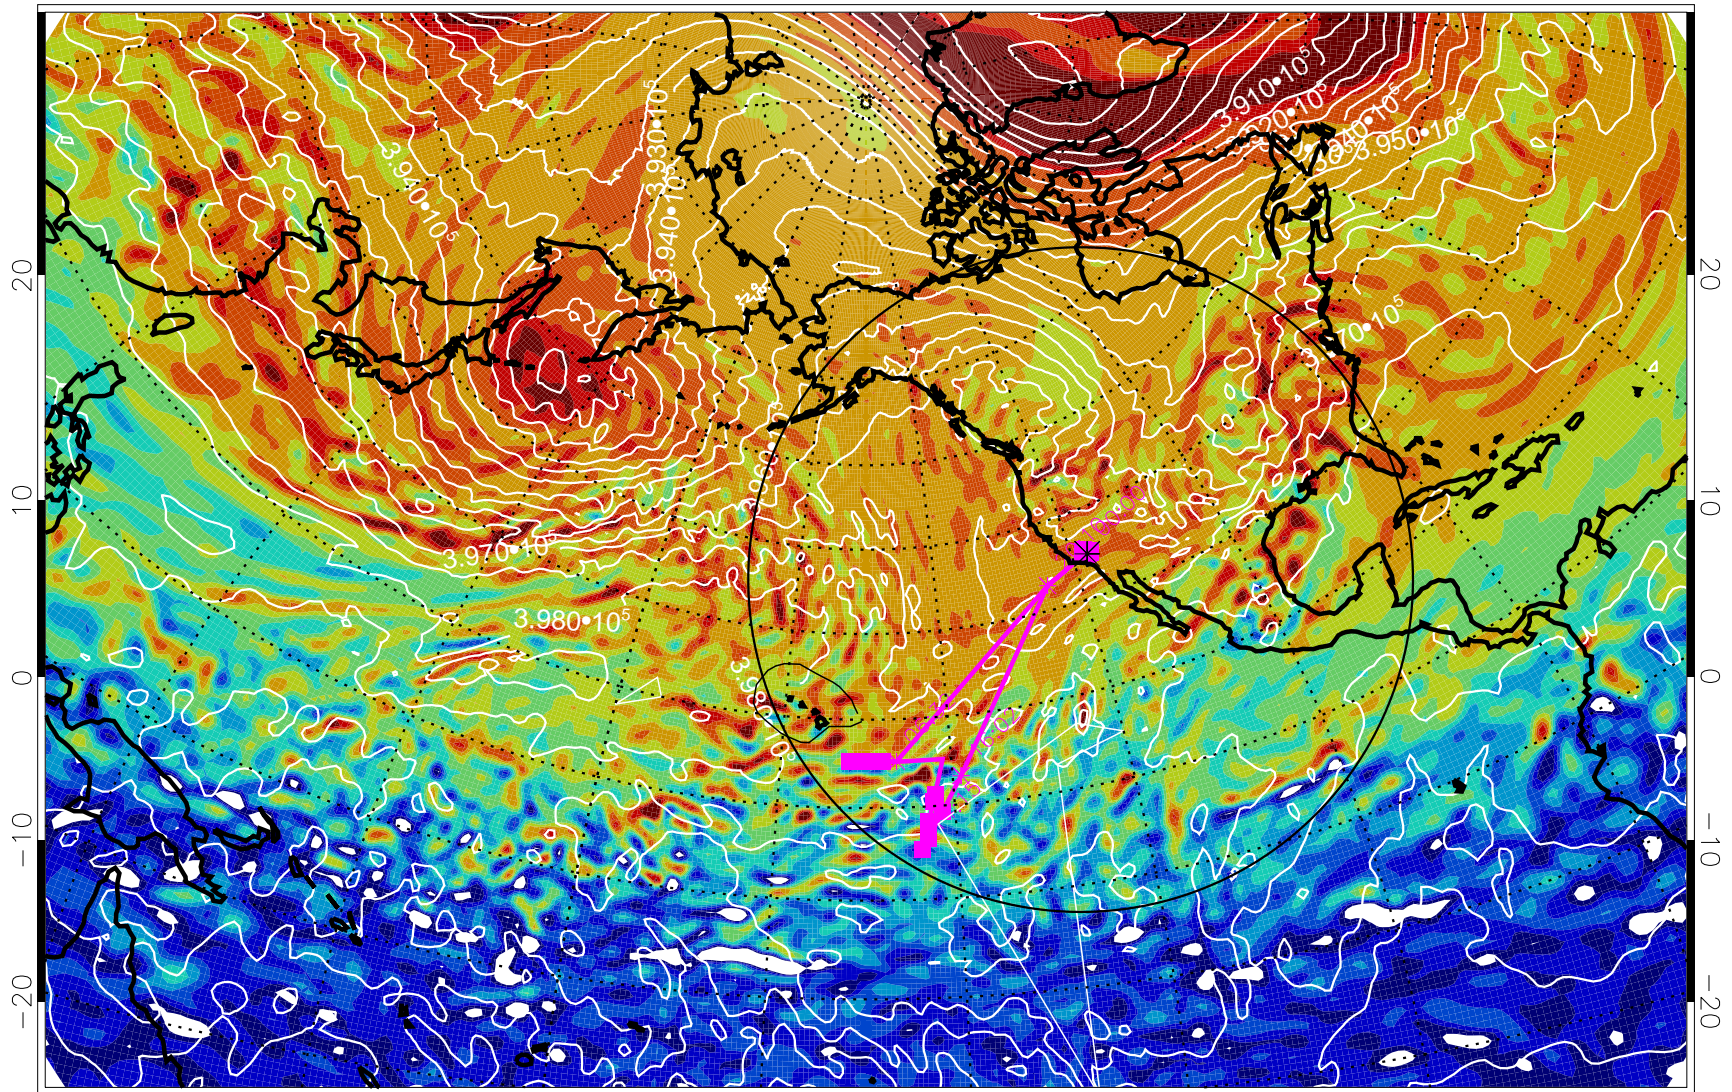

13013018, 30 hour forecast for 460K EPV

460K Montgomery Streamfunction, white

Range ring of 4055 km -- 13 hours GH round trip

13013100, 36 hour forecast for 460K EPV

460K Montgomery Streamfunction, white

Range ring of 4055 km -- 13 hours GH round trip

13013106, 42 hour forecast for 460K EPV

460K Montgomery Streamfunction, white

Range ring of 4055 km -- 13 hours GH round trip

13013112, 48 hour forecast for 460K EPV

460K Montgomery Streamfunction, white

Range ring of 4055 km -- 13 hours GH round trip

13013118, 54 hour forecast for 460K EPV

460K Montgomery Streamfunction, white

Range ring of 4055 km -- 13 hours GH round trip

13020100, 60 hour forecast for 460K EPV

460K Montgomery Streamfunction, white

Range ring of 4055 km -- 13 hours GH round trip

13020106, 66 hour forecast for 460K EPV

460K Montgomery Streamfunction, white

Range ring of 4055 km -- 13 hours GH round trip

13020112, 72 hour forecast for 460K EPV

460K Montgomery Streamfunction, white

Range ring of 4055 km -- 13 hours GH round trip