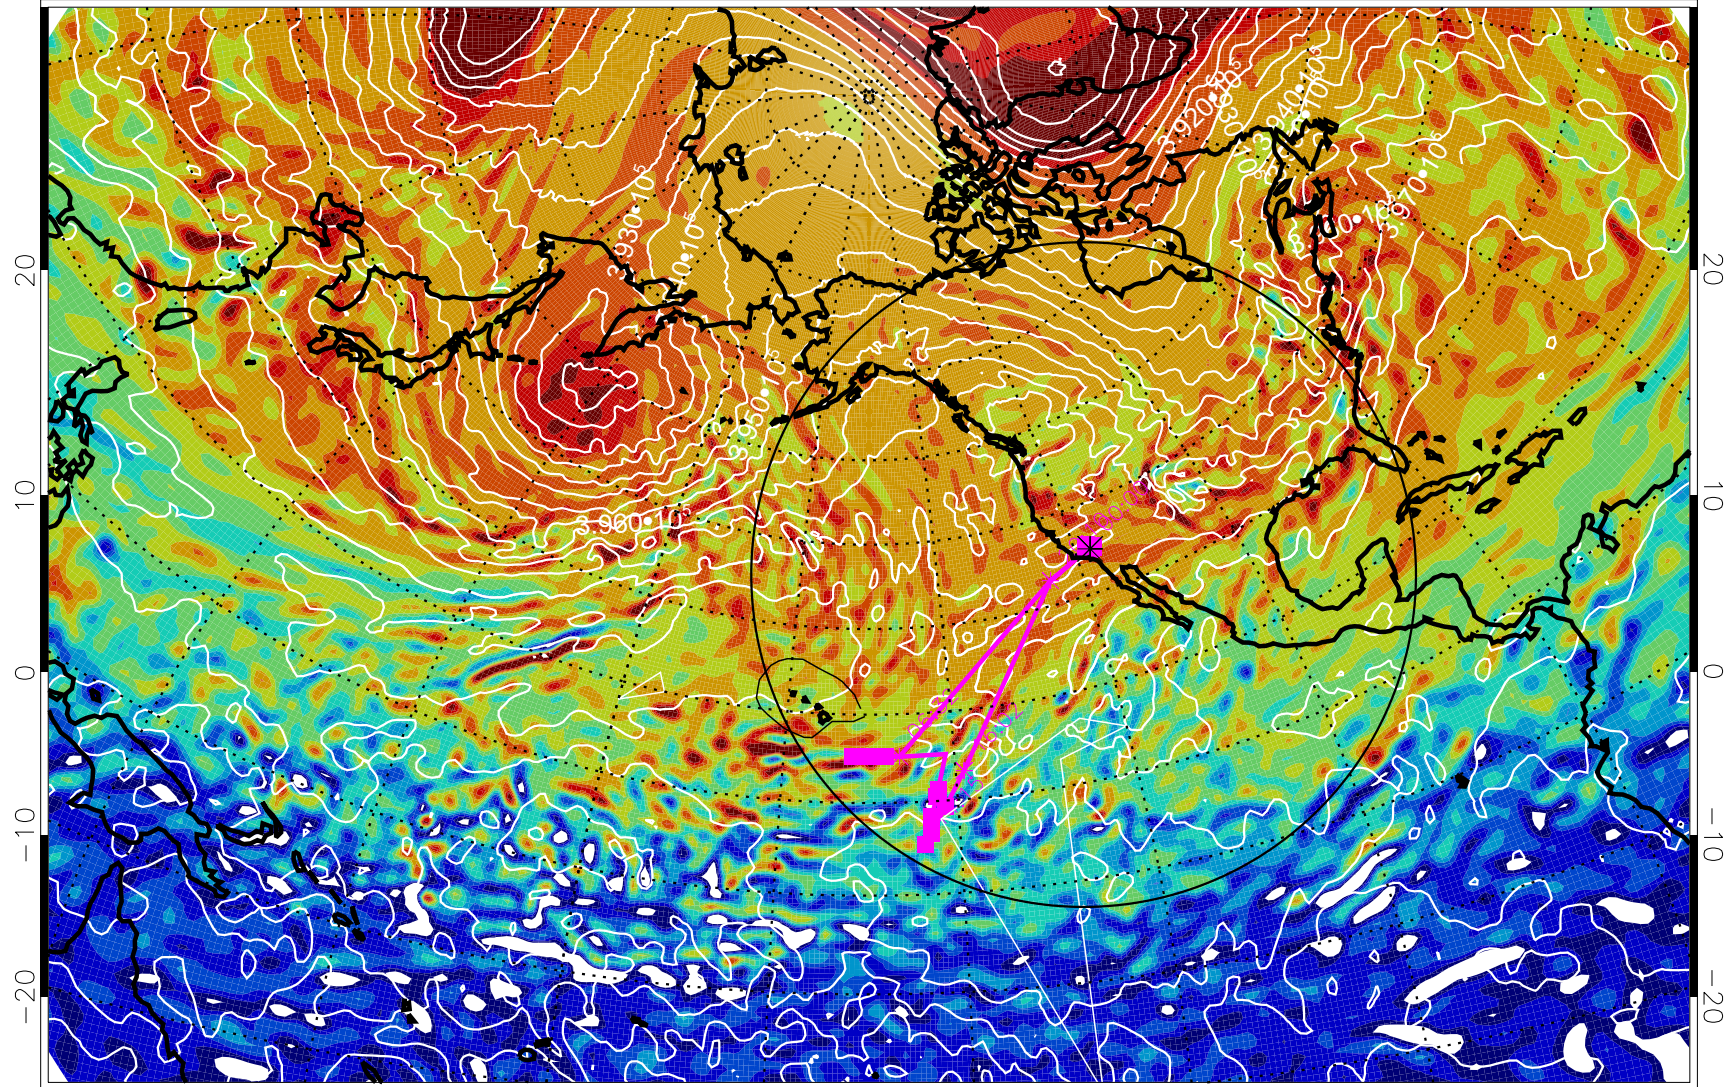

13013018, 30 hour forecast for 460K EPV

460K Montgomery Streamfunction, white

Range ring of 4055 km -- 13 hours GH round trip

13013100, 36 hour forecast for 460K EPV

460K Montgomery Streamfunction, white

Range ring of 4055 km -- 13 hours GH round trip

13013106, 42 hour forecast for 460K EPV

460K Montgomery Streamfunction, white

Range ring of 4055 km -- 13 hours GH round trip

13013112, 48 hour forecast for 460K EPV

460K Montgomery Streamfunction, white

Range ring of 4055 km -- 13 hours GH round trip

13013118, 54 hour forecast for 460K EPV

460K Montgomery Streamfunction, white

Range ring of 4055 km -- 13 hours GH round trip

13020100, 60 hour forecast for 460K EPV

460K Montgomery Streamfunction, white

Range ring of 4055 km -- 13 hours GH round trip

13020106, 66 hour forecast for 460K EPV

460K Montgomery Streamfunction, white

Range ring of 4055 km -- 13 hours GH round trip

13020112, 72 hour forecast for 460K EPV

460K Montgomery Streamfunction, white

Range ring of 4055 km -- 13 hours GH round trip