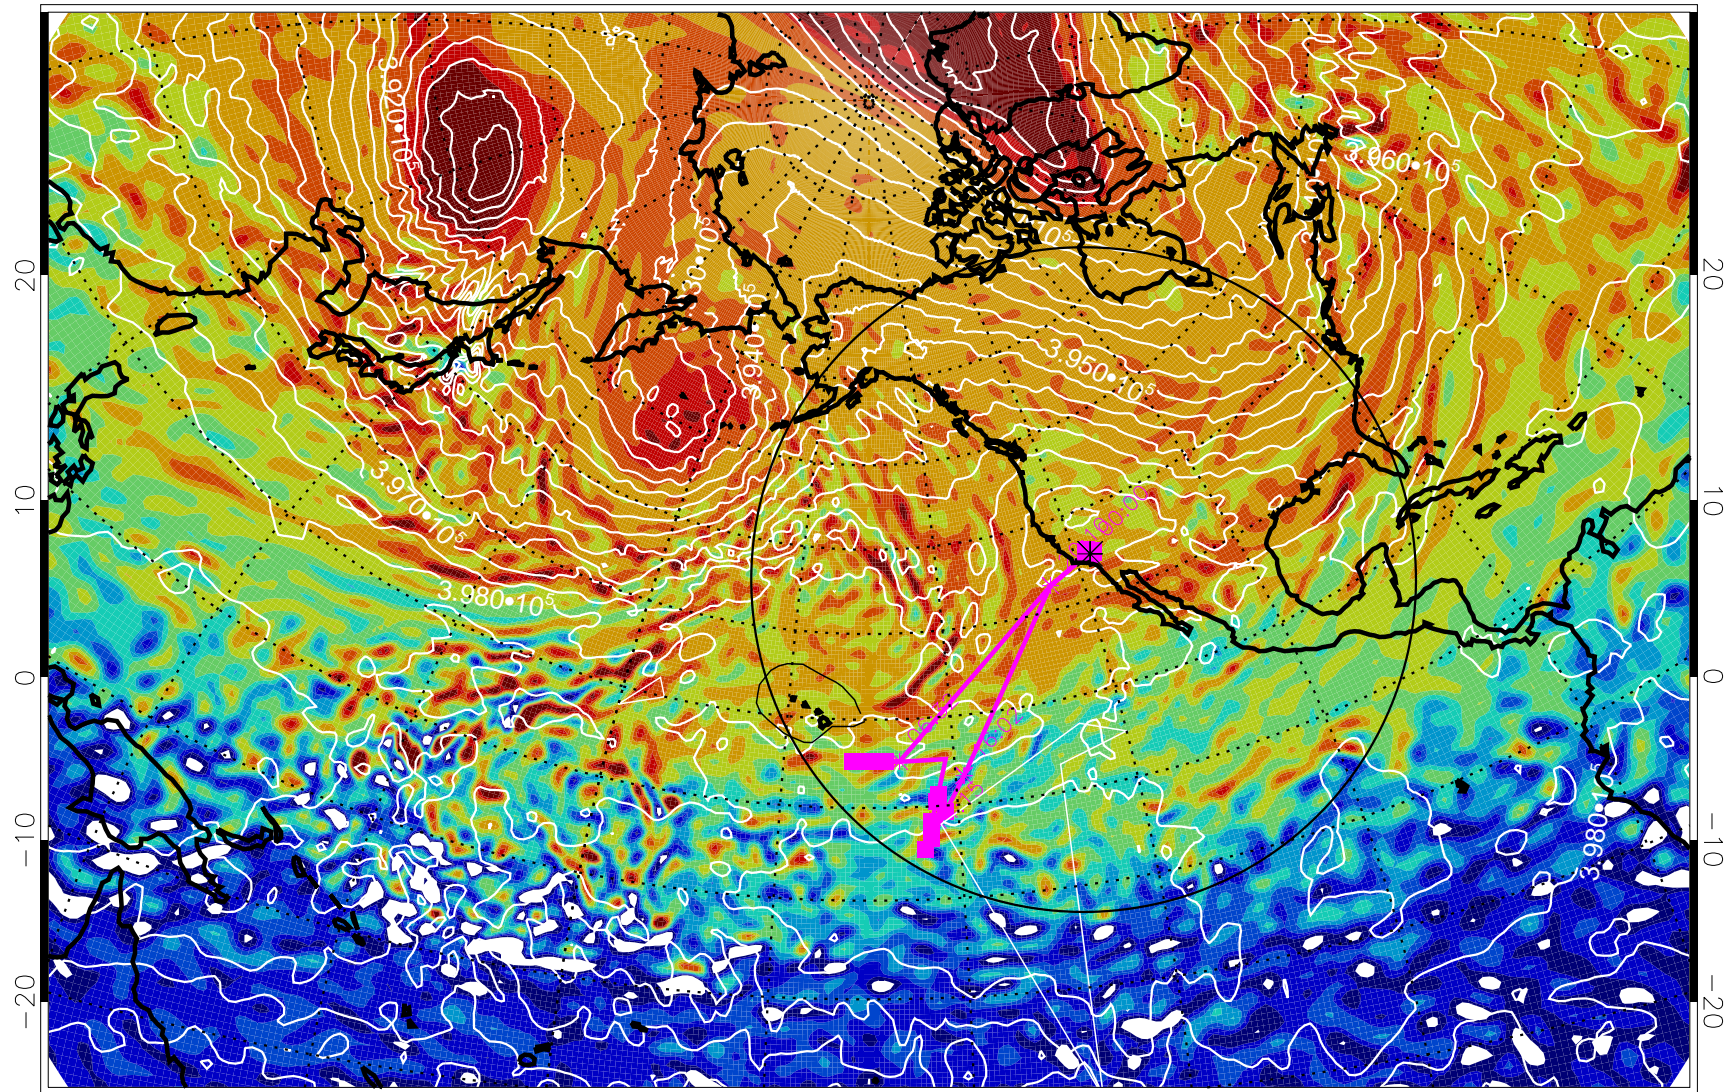

13020112, 84 hour forecast for 460K EPV

460K Montgomery Streamfunction, white

Range ring of 4055 km -- 13 hours GH round trip

13020118, 90 hour forecast for 460K EPV

460K Montgomery Streamfunction, white

Range ring of 4055 km -- 13 hours GH round trip

13020200, 96 hour forecast for 460K EPV

460K Montgomery Streamfunction, white

Range ring of 4055 km -- 13 hours GH round trip

13020206, 102 hour forecast for 460K EPV

460K Montgomery Streamfunction, white

Range ring of 4055 km -- 13 hours GH round trip

13020212, 108 hour forecast for 460K EPV

460K Montgomery Streamfunction, white

Range ring of 4055 km -- 13 hours GH round trip

13020218, 114 hour forecast for 460K EPV

460K Montgomery Streamfunction, white

Range ring of 4055 km -- 13 hours GH round trip

13020300, 120 hour forecast for 460K EPV

460K Montgomery Streamfunction, white

Range ring of 4055 km -- 13 hours GH round trip