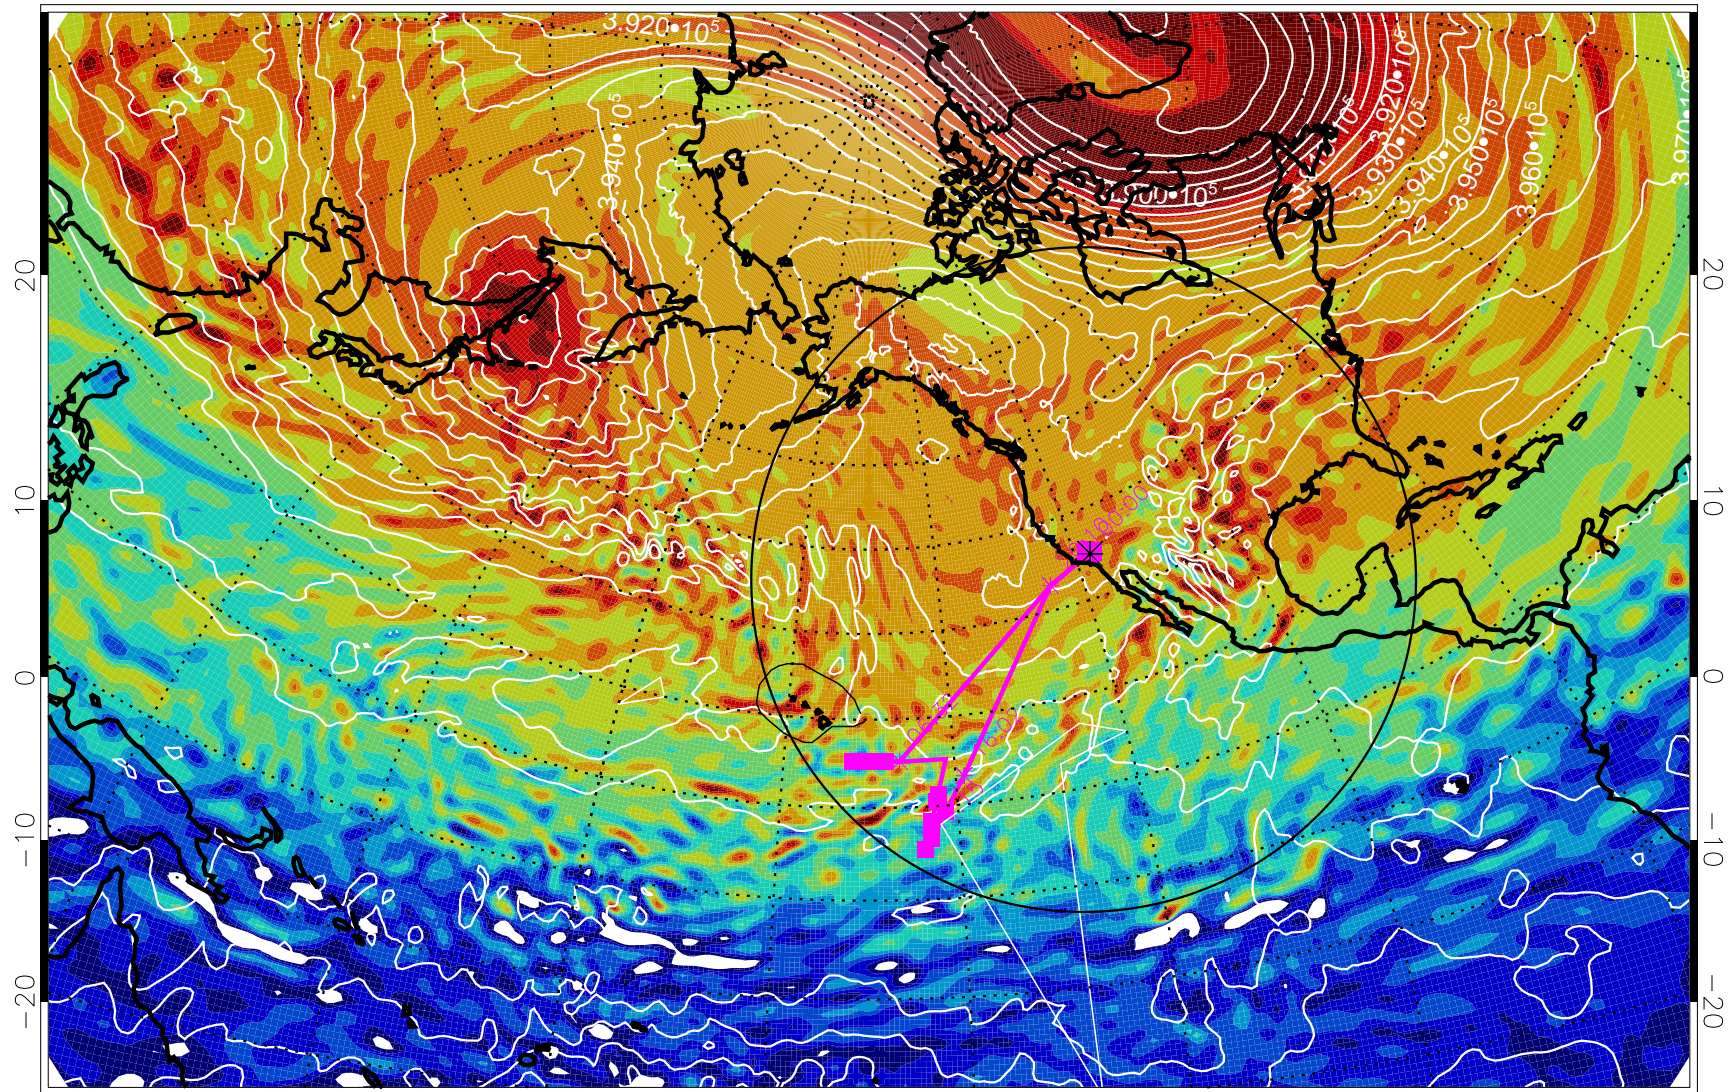

13012912, 12 hour forecast for 460K EPV

460K Montgomery Streamfunction, white

Range ring of 4055 km -- 13 hours GH round trip

13012918, 18 hour forecast for 460K EPV

460K Montgomery Streamfunction, white

Range ring of 4055 km -- 13 hours GH round trip

13013000, 24 hour forecast for 460K EPV

460K Montgomery Streamfunction, white

Range ring of 4055 km -- 13 hours GH round trip

13013006, 30 hour forecast for 460K EPV

460K Montgomery Streamfunction, white

Range ring of 4055 km -- 13 hours GH round trip

13013012, 36 hour forecast for 460K EPV

460K Montgomery Streamfunction, white

Range ring of 4055 km -- 13 hours GH round trip

13013018, 42 hour forecast for 460K EPV

460K Montgomery Streamfunction, white

Range ring of 4055 km -- 13 hours GH round trip

13020200, 96 hour forecast for 460K EPV

460K Montgomery Streamfunction, white

Range ring of 4055 km -- 13 hours GH round trip

13020206, 102 hour forecast for 460K EPV

460K Montgomery Streamfunction, white