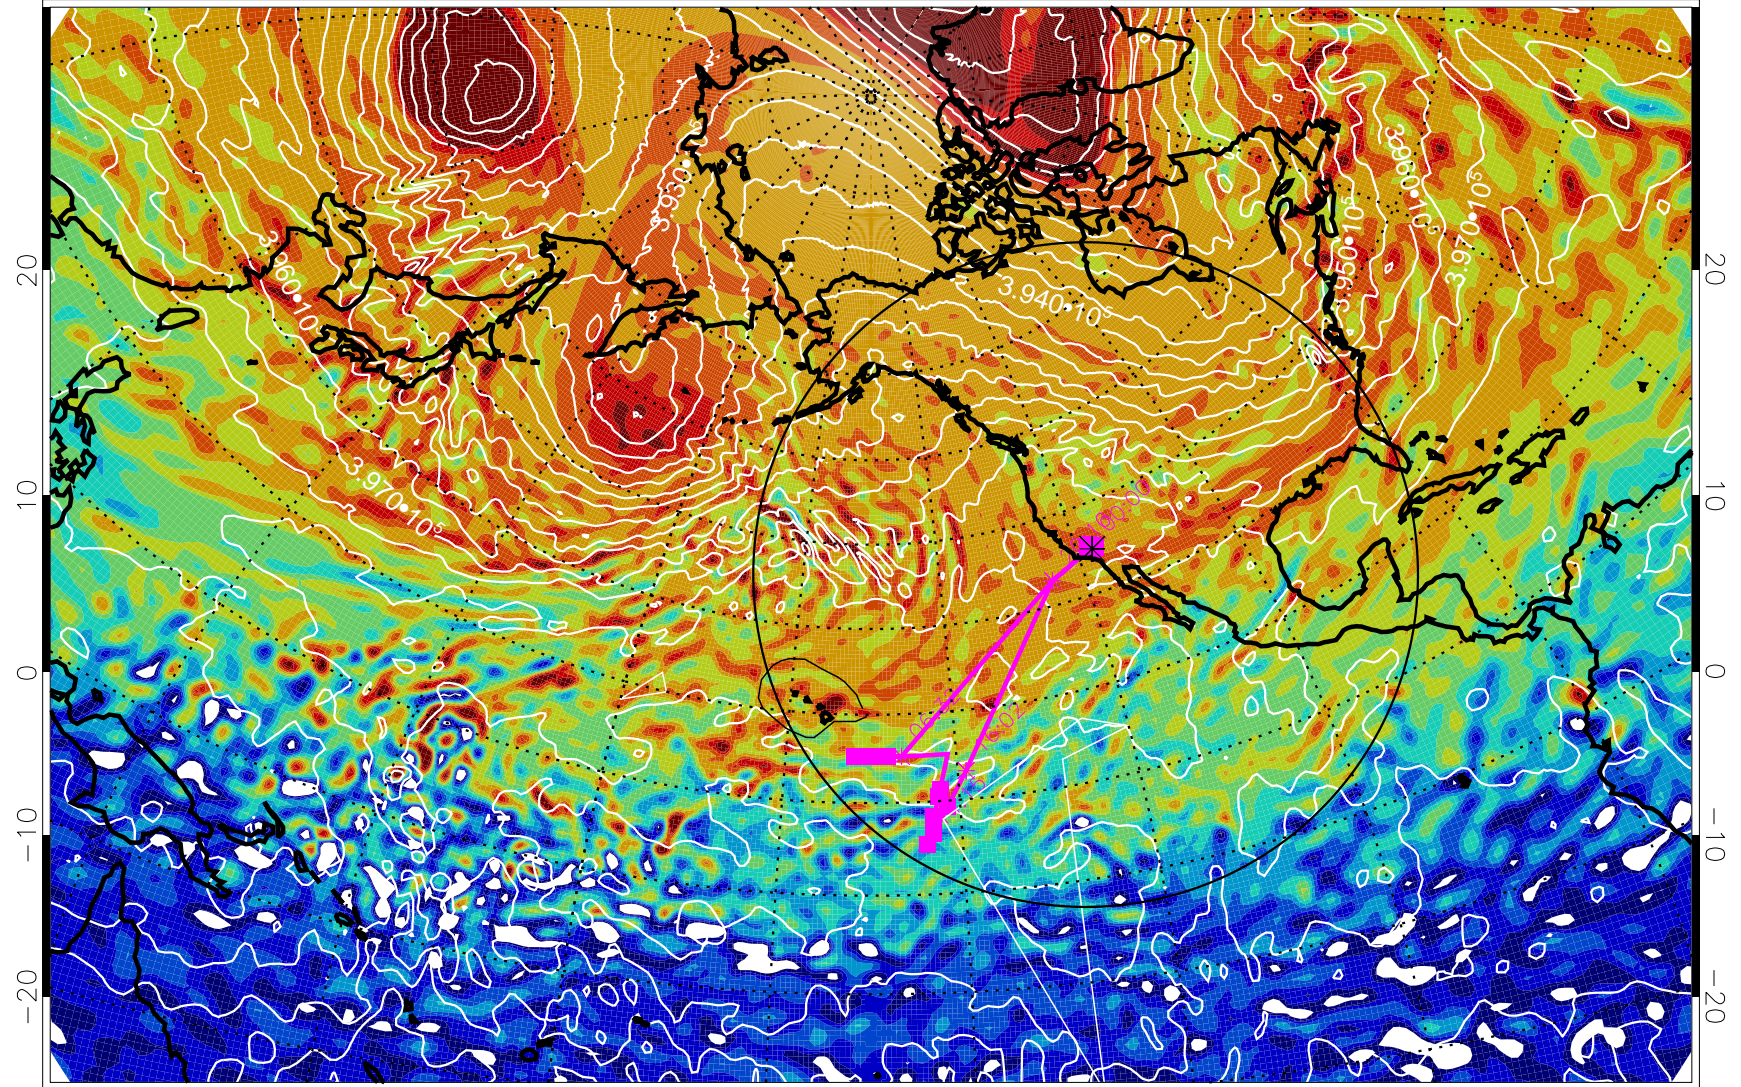

13020100, 72 hour forecast for 460K EPV

460K Montgomery Streamfunction, white

Range ring of 4055 km -- 13 hours GH round trip

13020106, 78 hour forecast for 460K EPV

460K Montgomery Streamfunction, white

Range ring of 4055 km -- 13 hours GH round trip

13020112, 84 hour forecast for 460K EPV

460K Montgomery Streamfunction, white

Range ring of 4055 km -- 13 hours GH round trip

13020118, 90 hour forecast for 460K EPV

460K Montgomery Streamfunction, white

Range ring of 4055 km -- 13 hours GH round trip

13020200, 96 hour forecast for 460K EPV

460K Montgomery Streamfunction, white

Range ring of 4055 km -- 13 hours GH round trip

13020206, 102 hour forecast for 460K EPV

460K Montgomery Streamfunction, white

Range ring of 4055 km -- 13 hours GH round trip

13020212, 108 hour forecast for 460K EPV

460K Montgomery Streamfunction, white

Range ring of 4055 km -- 13 hours GH round trip

13020218, 114 hour forecast for 460K EPV