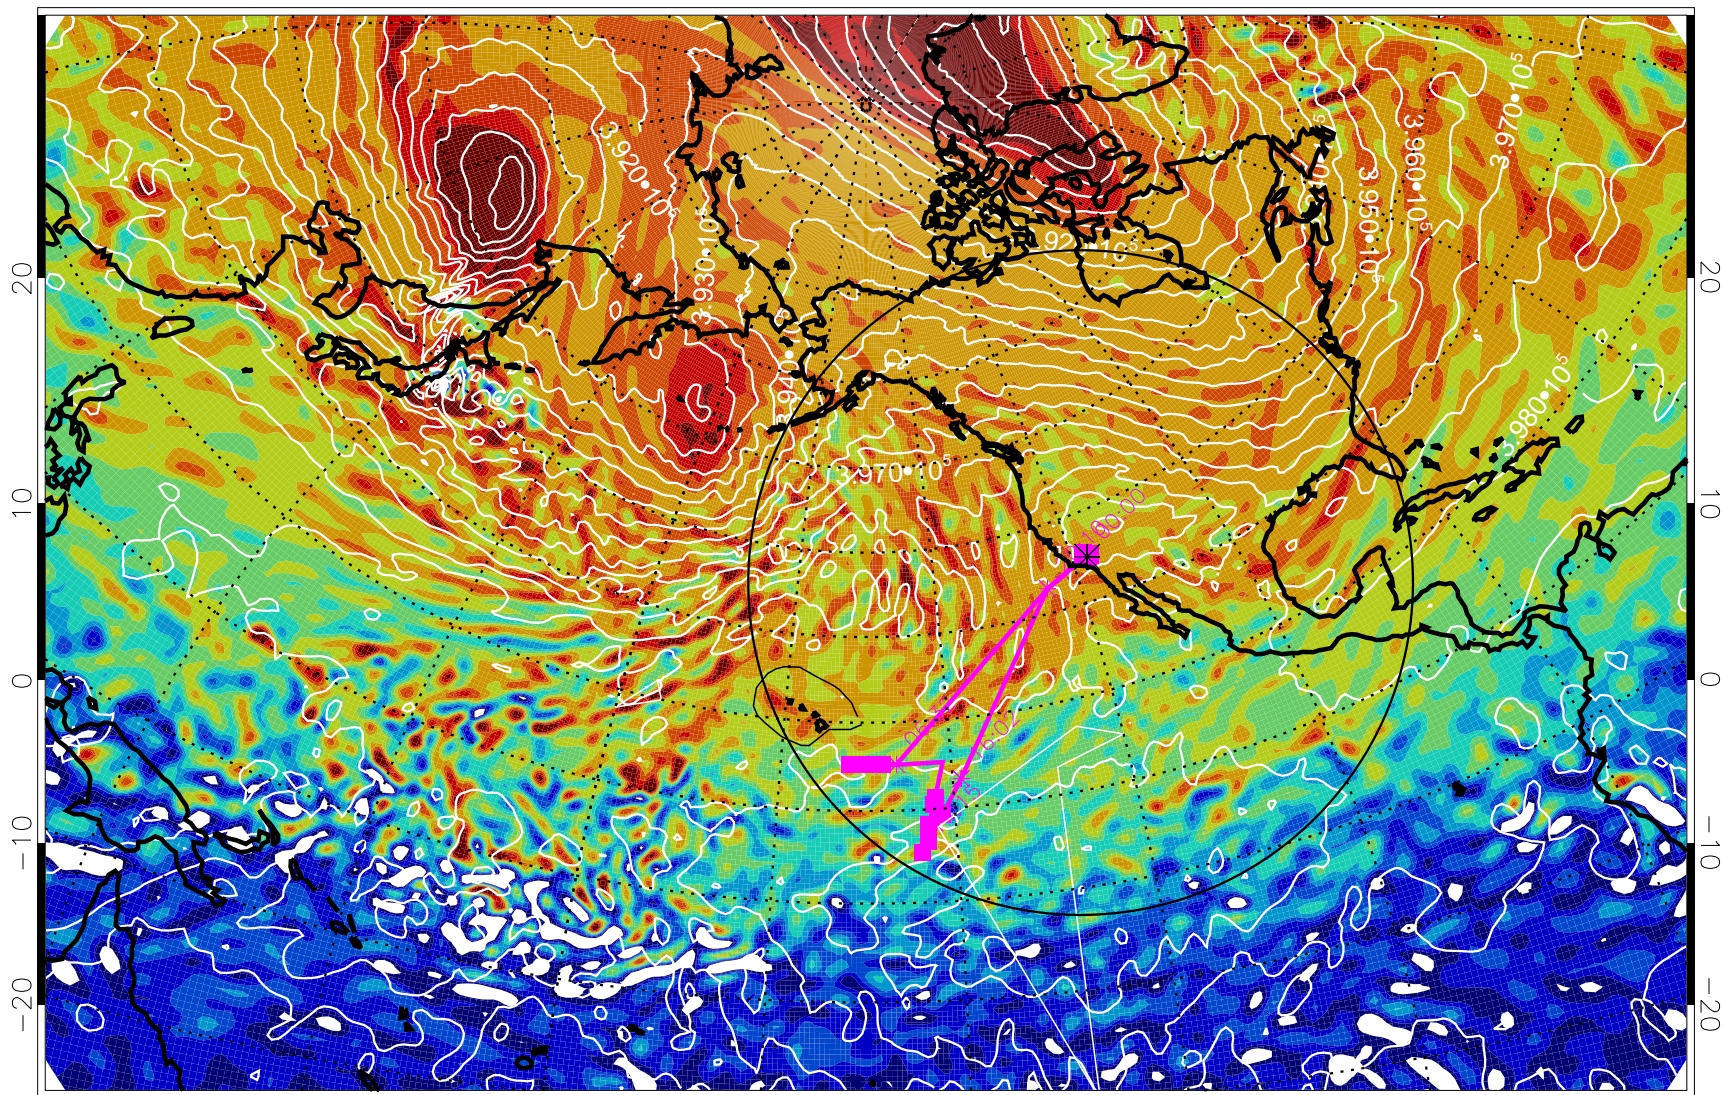

13020200, 96 hour forecast for 460K EPV

460K Montgomery Streamfunction, white

Range ring of 4055 km -- 13 hours GH round trip

13020206, 102 hour forecast for 460K EPV

460K Montgomery Streamfunction, white

Range ring of 4055 km -- 13 hours GH round trip

13020212, 108 hour forecast for 460K EPV

460K Montgomery Streamfunction, white

Range ring of 4055 km -- 13 hours GH round trip

13020218, 114 hour forecast for 460K EPV

460K Montgomery Streamfunction, white

Range ring of 4055 km -- 13 hours GH round trip

13020300, 120 hour forecast for 460K EPV

460K Montgomery Streamfunction, white

Range ring of 4055 km -- 13 hours GH round trip