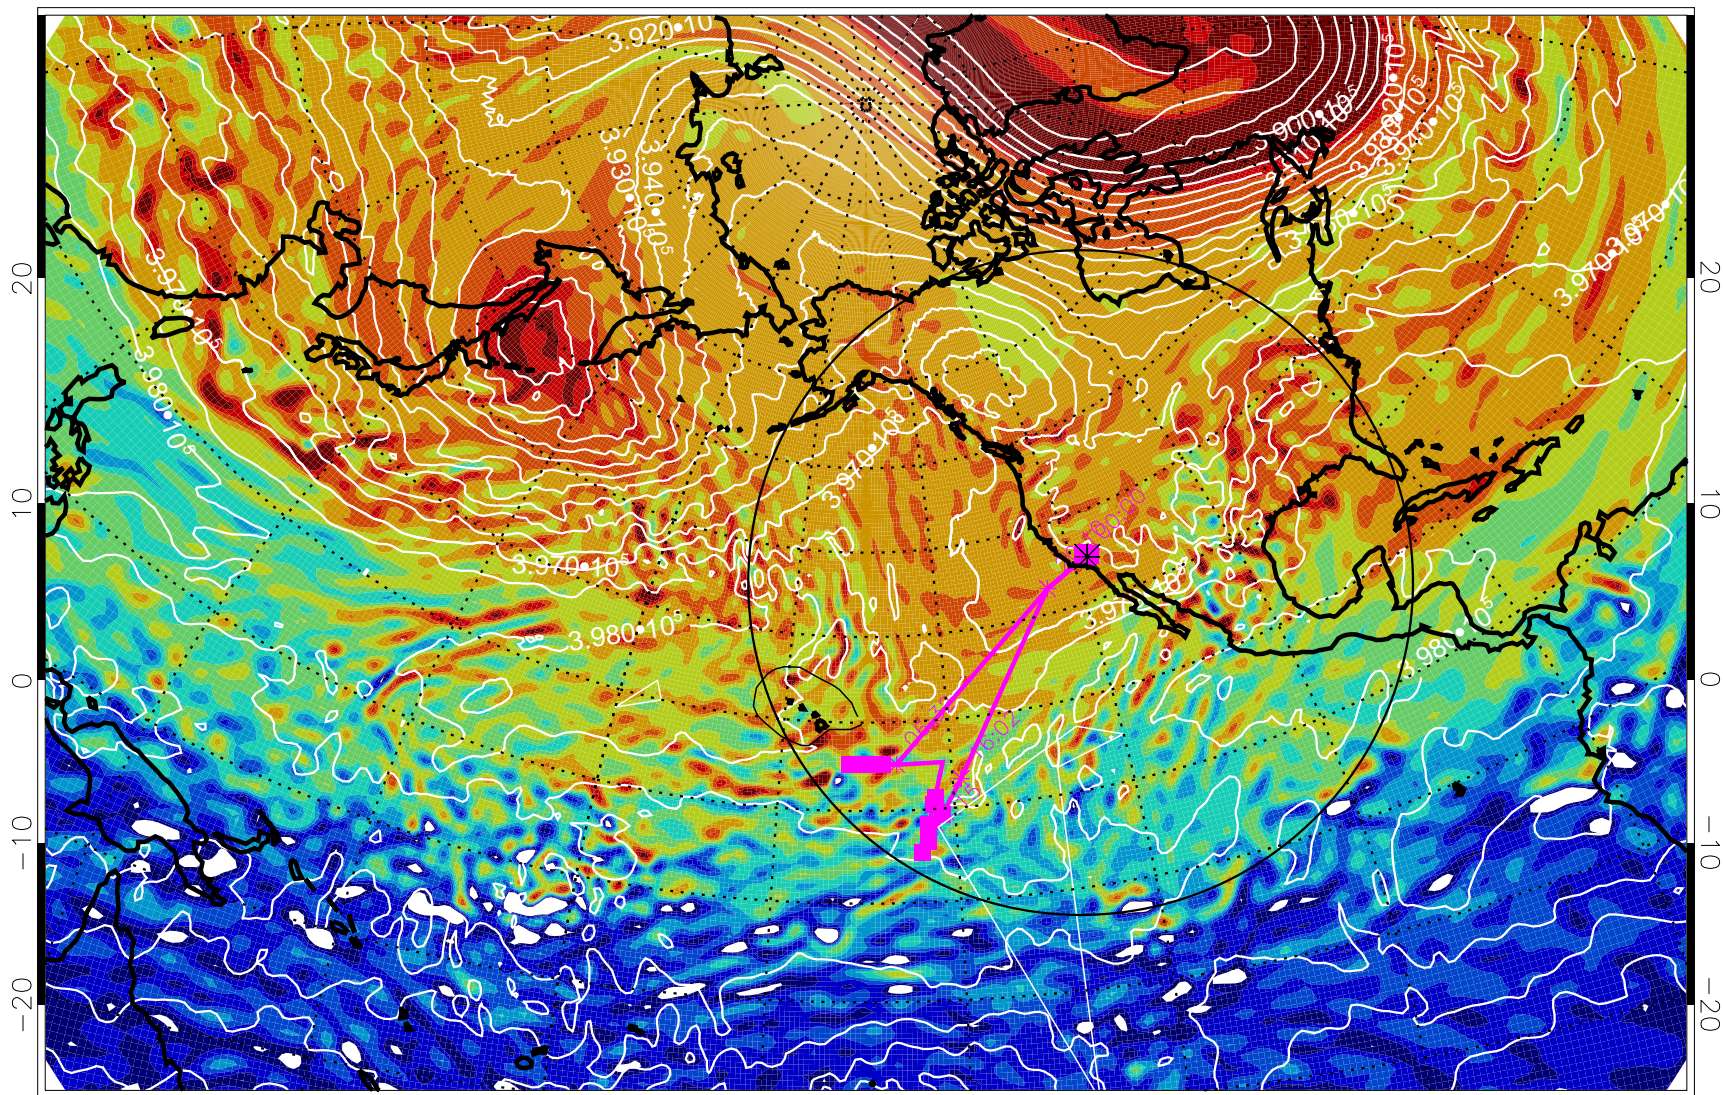

13013000, 24 hour forecast for 460K EPV

460K Montgomery Streamfunction, white

Range ring of 4055 km -- 13 hours GH round trip

13013006, 30 hour forecast for 460K EPV

460K Montgomery Streamfunction, white

Range ring of 4055 km -- 13 hours GH round trip

13013012, 36 hour forecast for 460K EPV

460K Montgomery Streamfunction, white

Range ring of 4055 km -- 13 hours GH round trip

13013018, 42 hour forecast for 460K EPV

460K Montgomery Streamfunction, white

Range ring of 4055 km -- 13 hours GH round trip

13013100, 48 hour forecast for 460K EPV

460K Montgomery Streamfunction, white

Range ring of 4055 km -- 13 hours GH round trip

13013106, 54 hour forecast for 460K EPV

460K Montgomery Streamfunction, white

Range ring of 4055 km -- 13 hours GH round trip

13020200, 96 hour forecast for 460K EPV

460K Montgomery Streamfunction, white

Range ring of 4055 km -- 13 hours GH round trip

13020206, 102 hour forecast for 460K EPV

460K Montgomery Streamfunction, white