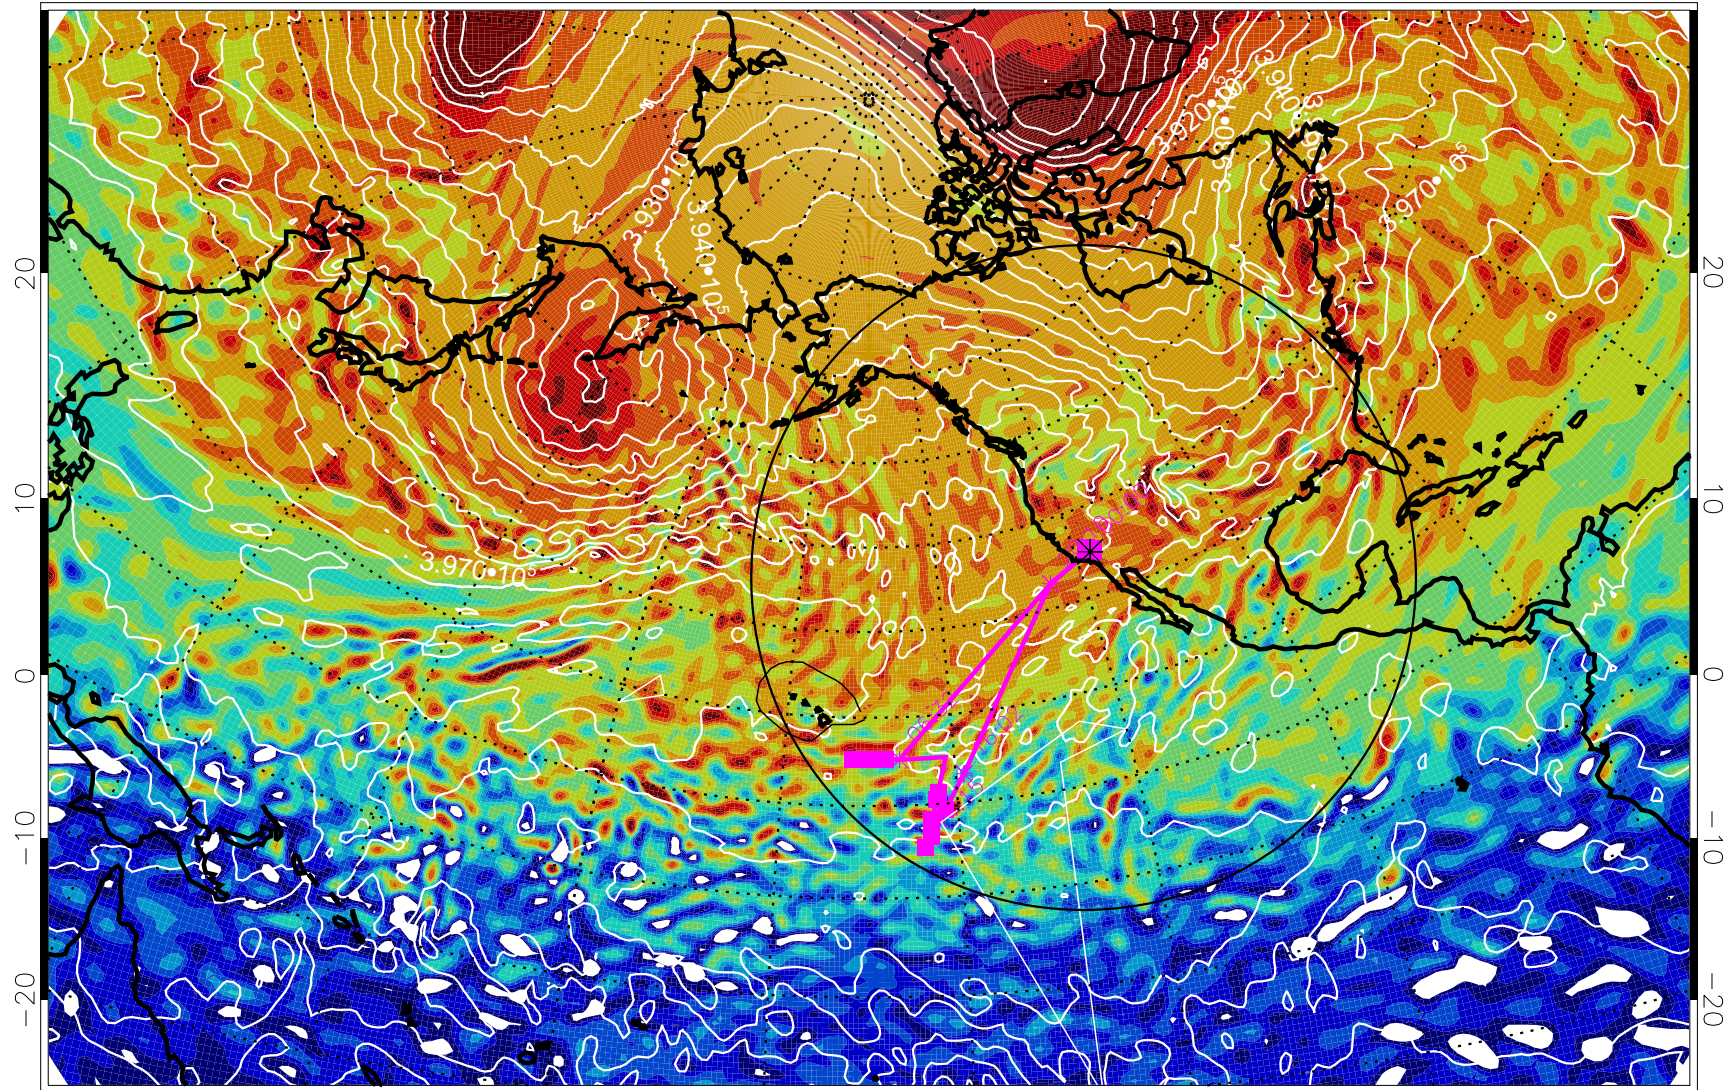

13013112, 60 hour forecast for 460K EPV

460K Montgomery Streamfunction, white

Range ring of 4055 km -- 13 hours GH round trip

13013118, 66 hour forecast for 460K EPV

460K Montgomery Streamfunction, white

Range ring of 4055 km -- 13 hours GH round trip

13020100, 72 hour forecast for 460K EPV

460K Montgomery Streamfunction, white

Range ring of 4055 km -- 13 hours GH round trip

13020106, 78 hour forecast for 460K EPV

460K Montgomery Streamfunction, white

Range ring of 4055 km -- 13 hours GH round trip

13020112, 84 hour forecast for 460K EPV

460K Montgomery Streamfunction, white

Range ring of 4055 km -- 13 hours GH round trip

13020118, 90 hour forecast for 460K EPV

460K Montgomery Streamfunction, white

Range ring of 4055 km -- 13 hours GH round trip

13020200, 96 hour forecast for 460K EPV

460K Montgomery Streamfunction, white

Range ring of 4055 km -- 13 hours GH round trip

13020206, 102 hour forecast for 460K EPV

460K Montgomery Streamfunction, white