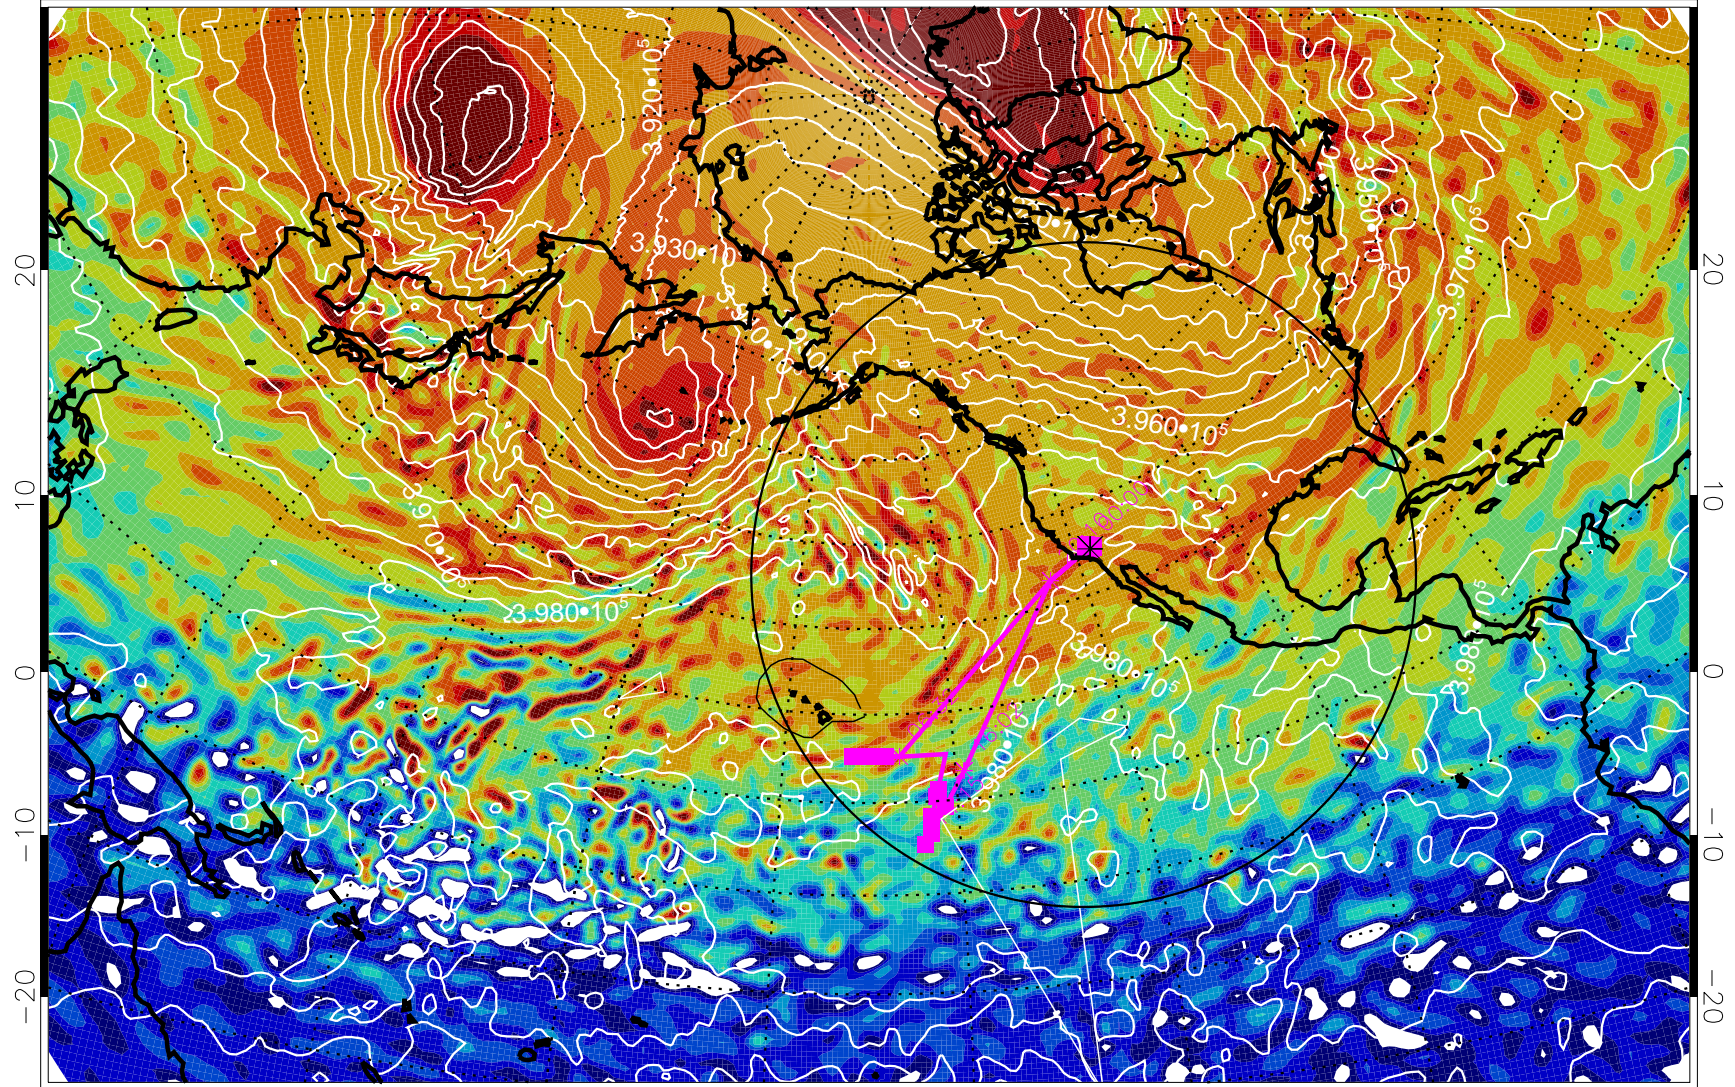

13020112, 84 hour forecast for 460K EPV

460K Montgomery Streamfunction, white

Range ring of 4055 km -- 13 hours GH round trip

13020118, 90 hour forecast for 460K EPV

460K Montgomery Streamfunction, white

Range ring of 4055 km -- 13 hours GH round trip

13020200, 96 hour forecast for 460K EPV

460K Montgomery Streamfunction, white

Range ring of 4055 km -- 13 hours GH round trip

13020206, 102 hour forecast for 460K EPV

460K Montgomery Streamfunction, white

Range ring of 4055 km -- 13 hours GH round trip

13020212, 108 hour forecast for 460K EPV

460K Montgomery Streamfunction, white

Range ring of 4055 km -- 13 hours GH round trip

13020218, 114 hour forecast for 460K EPV

460K Montgomery Streamfunction, white

Range ring of 4055 km -- 13 hours GH round trip

13020300, 120 hour forecast for 460K EPV

460K Montgomery Streamfunction, white

Range ring of 4055 km -- 13 hours GH round trip