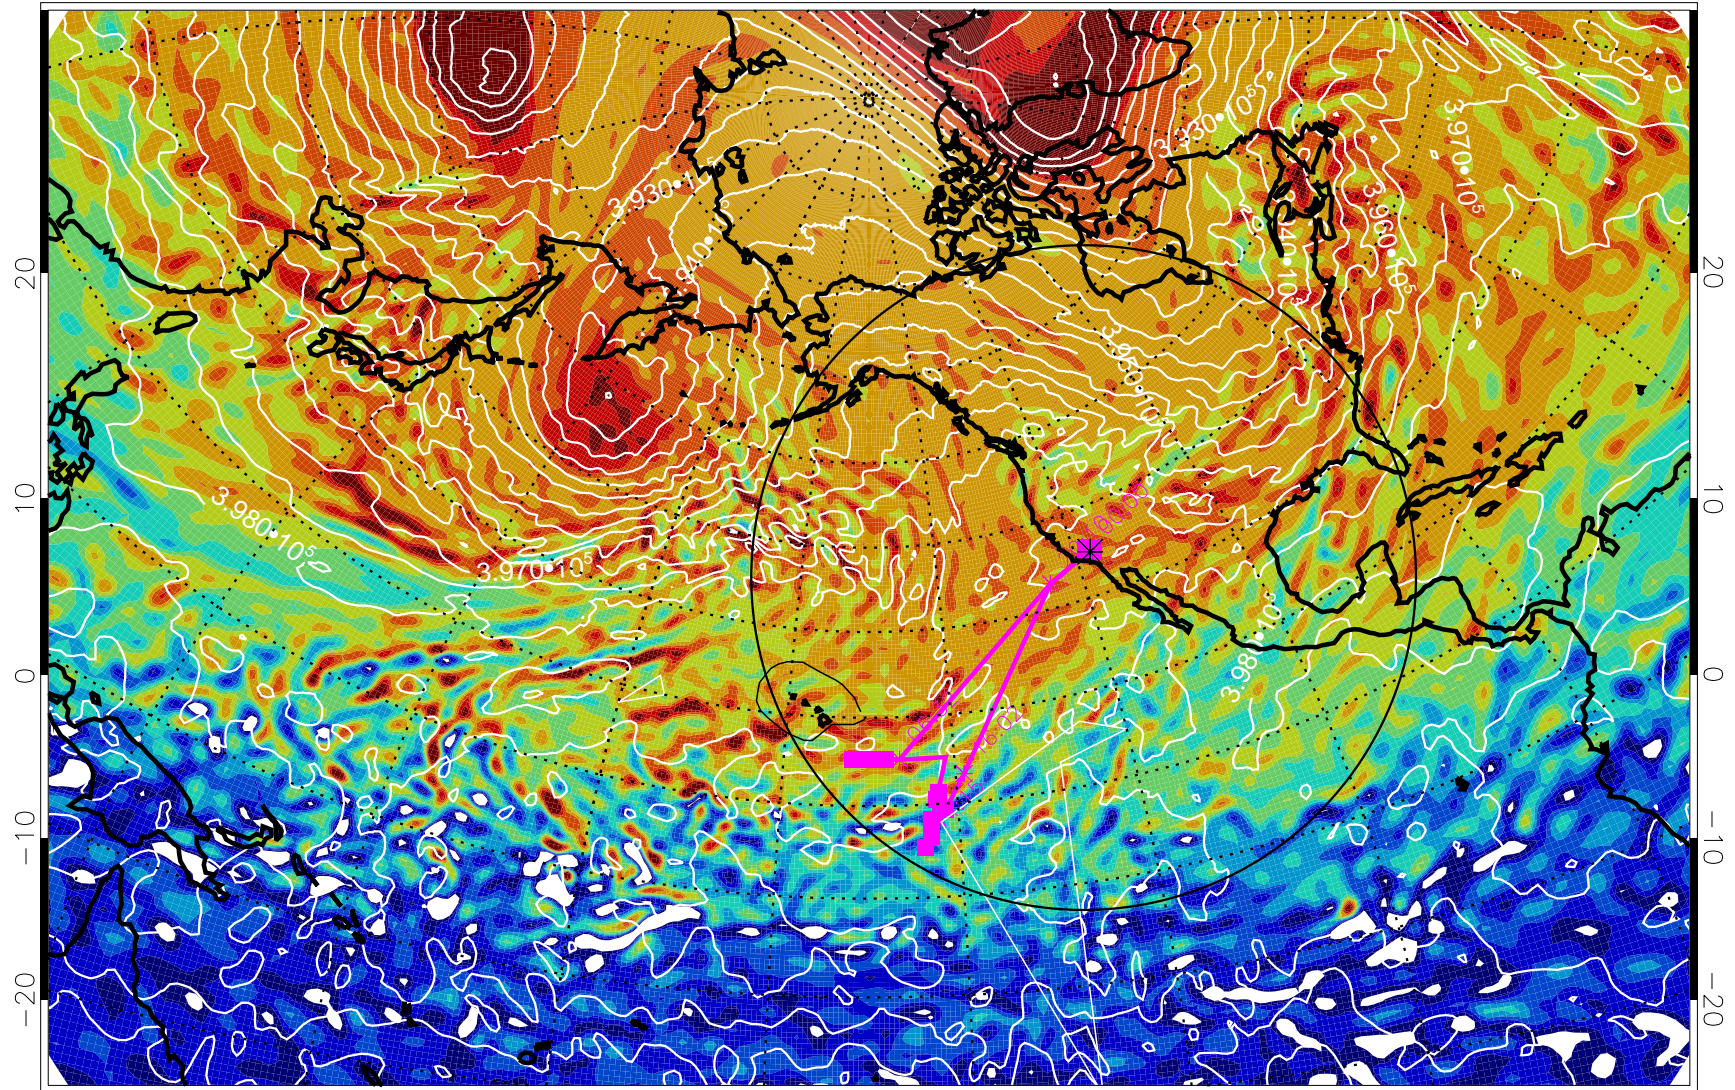

13013112, 60 hour forecast for 460K EPV

460K Montgomery Streamfunction, white

Range ring of 4055 km -- 13 hours GH round trip

13013118, 66 hour forecast for 460K EPV

460K Montgomery Streamfunction, white

Range ring of 4055 km -- 13 hours GH round trip

13020100, 72 hour forecast for 460K EPV

460K Montgomery Streamfunction, white

Range ring of 4055 km -- 13 hours GH round trip

13020106, 78 hour forecast for 460K EPV

460K Montgomery Streamfunction, white

Range ring of 4055 km -- 13 hours GH round trip

13020112, 84 hour forecast for 460K EPV

460K Montgomery Streamfunction, white

Range ring of 4055 km -- 13 hours GH round trip

13020118, 90 hour forecast for 460K EPV

460K Montgomery Streamfunction, white

Range ring of 4055 km -- 13 hours GH round trip

13020200, 96 hour forecast for 460K EPV

460K Montgomery Streamfunction, white

Range ring of 4055 km -- 13 hours GH round trip

13020206, 102 hour forecast for 460K EPV

460K Montgomery Streamfunction, white