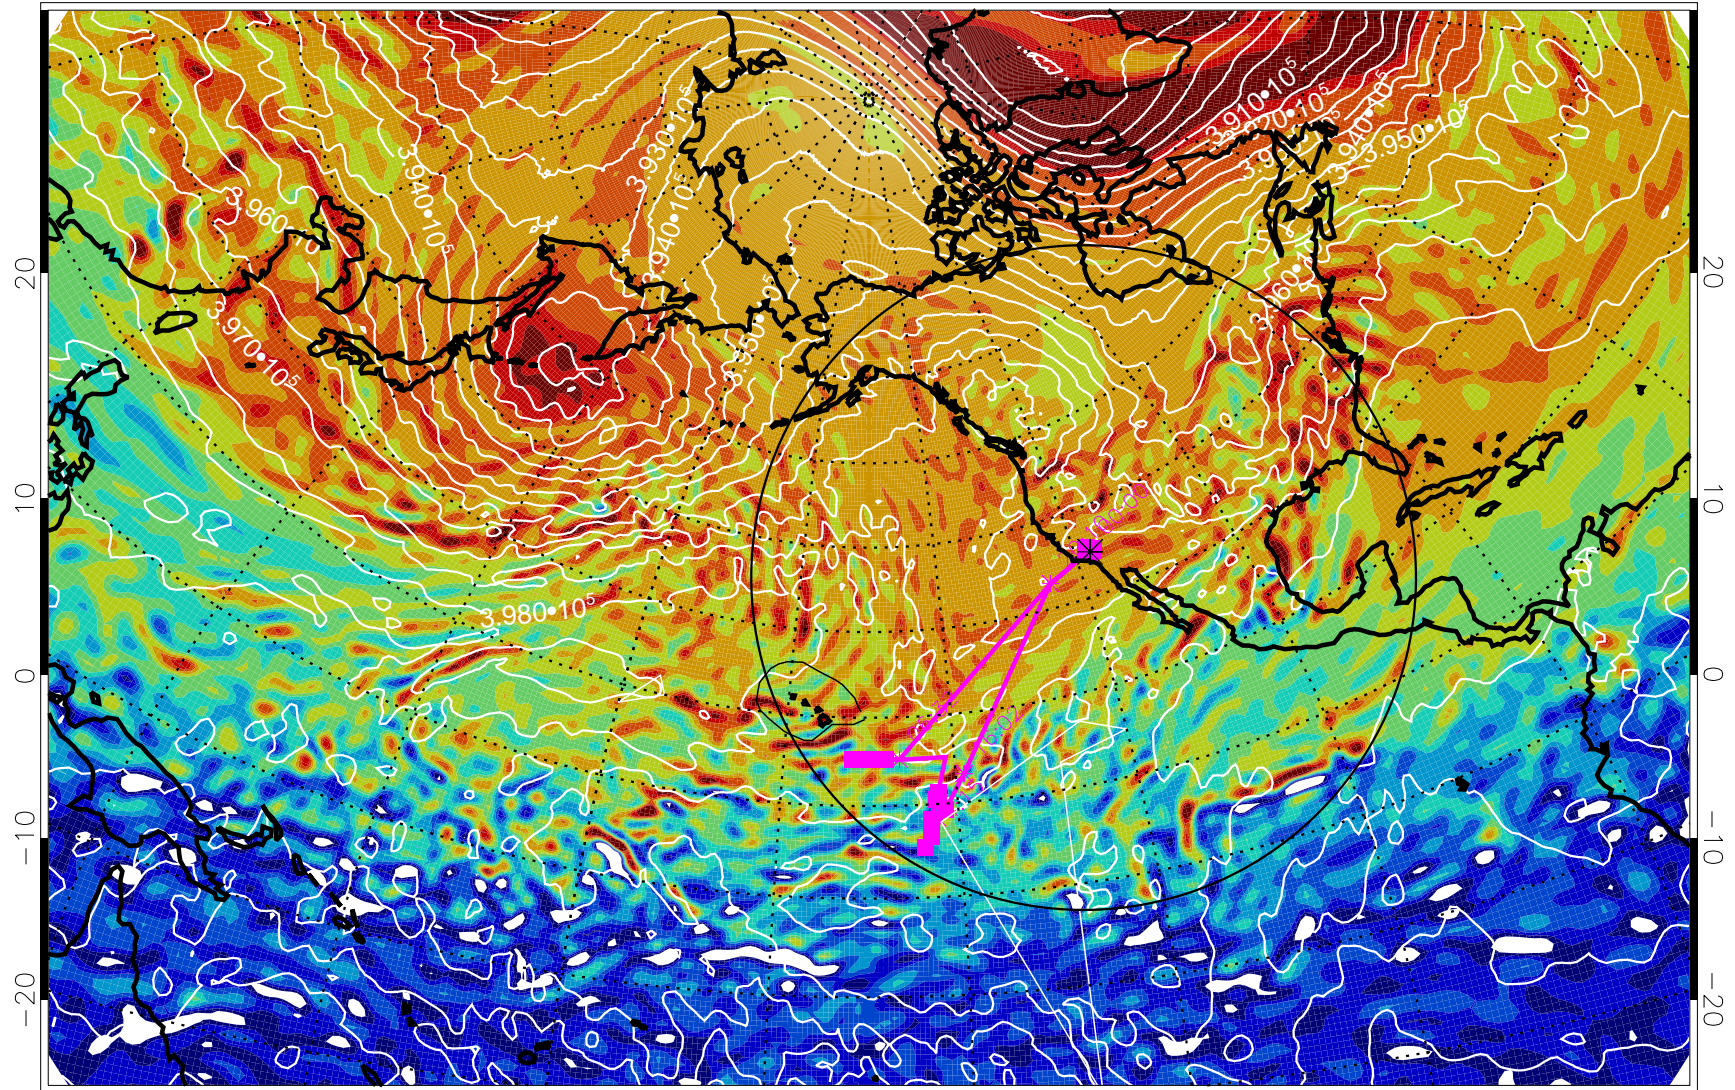

13013012, 36 hour forecast for 460K EPV

460K Montgomery Streamfunction, white

Range ring of 4055 km -- 13 hours GH round trip

13013018, 42 hour forecast for 460K EPV

460K Montgomery Streamfunction, white

Range ring of 4055 km -- 13 hours GH round trip

13013100, 48 hour forecast for 460K EPV

460K Montgomery Streamfunction, white

Range ring of 4055 km -- 13 hours GH round trip

13013106, 54 hour forecast for 460K EPV

460K Montgomery Streamfunction, white

Range ring of 4055 km -- 13 hours GH round trip

13013112, 60 hour forecast for 460K EPV

460K Montgomery Streamfunction, white

Range ring of 4055 km -- 13 hours GH round trip

13013118, 66 hour forecast for 460K EPV

460K Montgomery Streamfunction, white

Range ring of 4055 km -- 13 hours GH round trip

13020200, 96 hour forecast for 460K EPV

460K Montgomery Streamfunction, white

Range ring of 4055 km -- 13 hours GH round trip

13020206, 102 hour forecast for 460K EPV

460K Montgomery Streamfunction, white