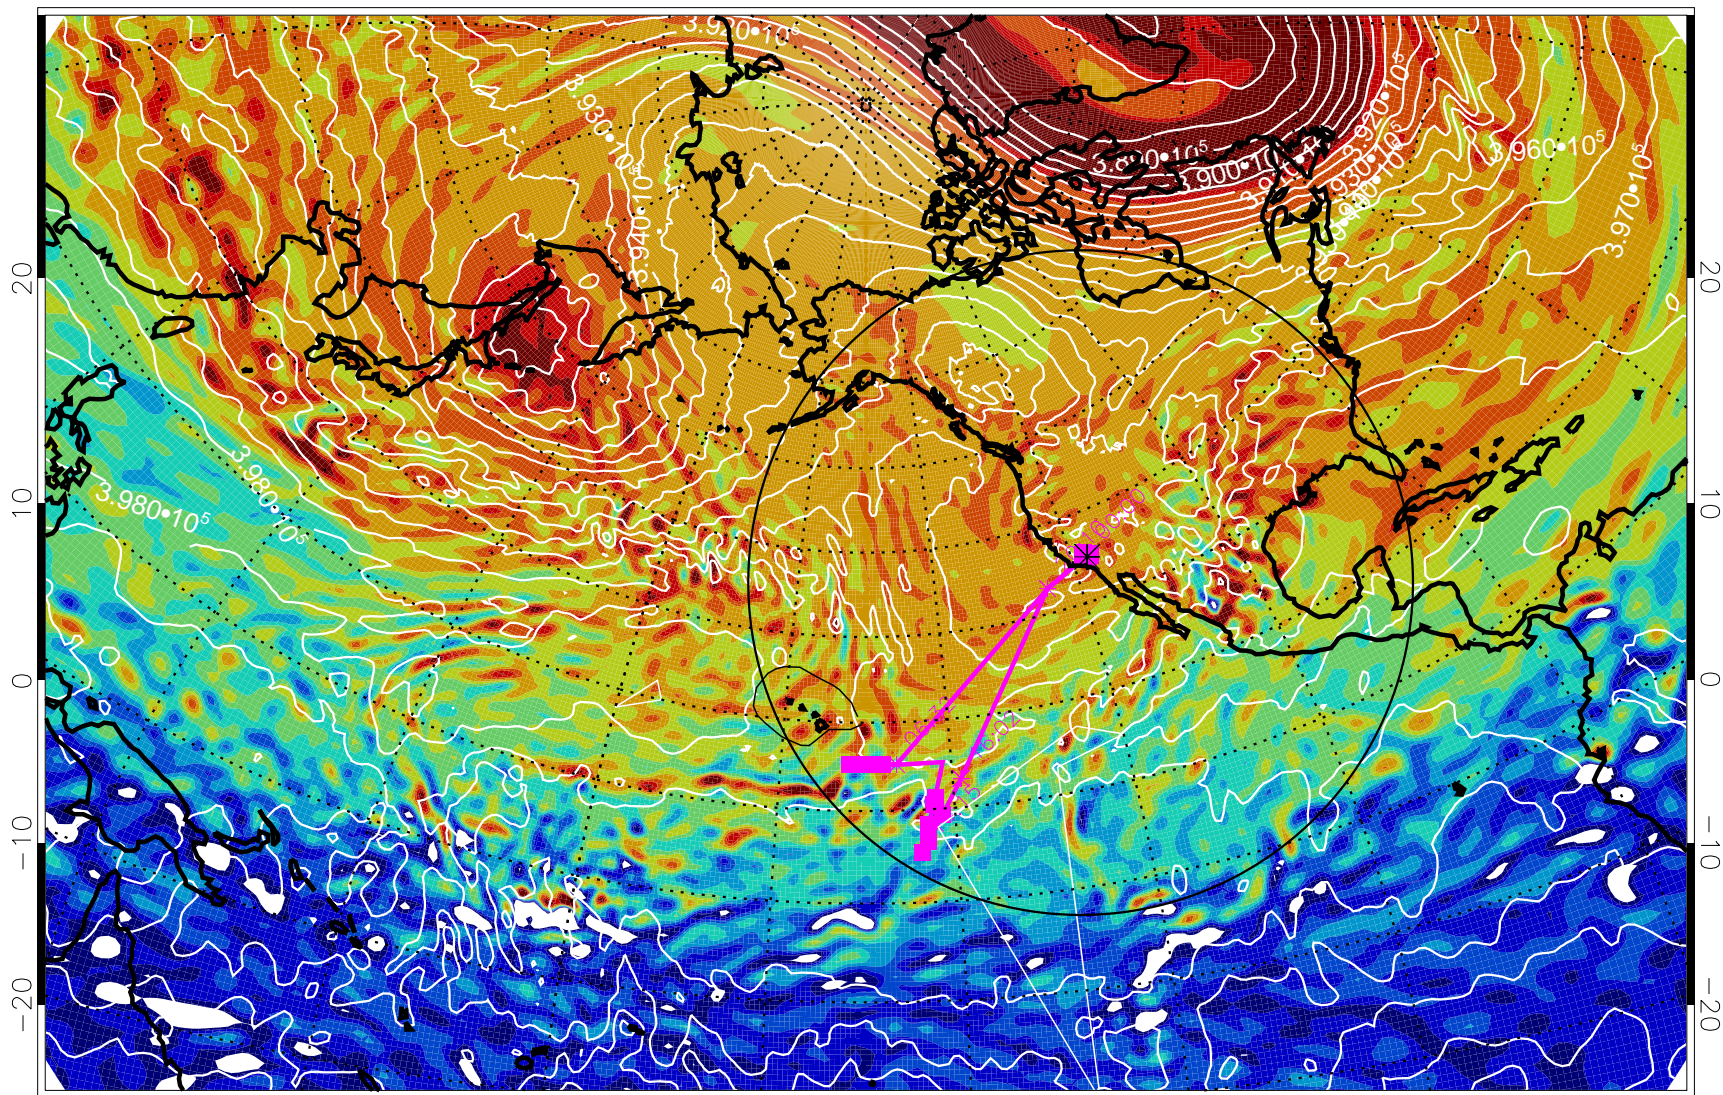

13012912, 12 hour forecast for 460K EPV

460K Montgomery Streamfunction, white

Range ring of 4055 km -- 13 hours GH round trip

13012918, 18 hour forecast for 460K EPV

460K Montgomery Streamfunction, white

Range ring of 4055 km -- 13 hours GH round trip

13013000, 24 hour forecast for 460K EPV

460K Montgomery Streamfunction, white

Range ring of 4055 km -- 13 hours GH round trip

13013006, 30 hour forecast for 460K EPV

460K Montgomery Streamfunction, white

Range ring of 4055 km -- 13 hours GH round trip

13013012, 36 hour forecast for 460K EPV

460K Montgomery Streamfunction, white

Range ring of 4055 km -- 13 hours GH round trip

13013018, 42 hour forecast for 460K EPV

460K Montgomery Streamfunction, white

Range ring of 4055 km -- 13 hours GH round trip

13020200, 96 hour forecast for 460K EPV

460K Montgomery Streamfunction, white

Range ring of 4055 km -- 13 hours GH round trip

13020206, 102 hour forecast for 460K EPV

460K Montgomery Streamfunction, white