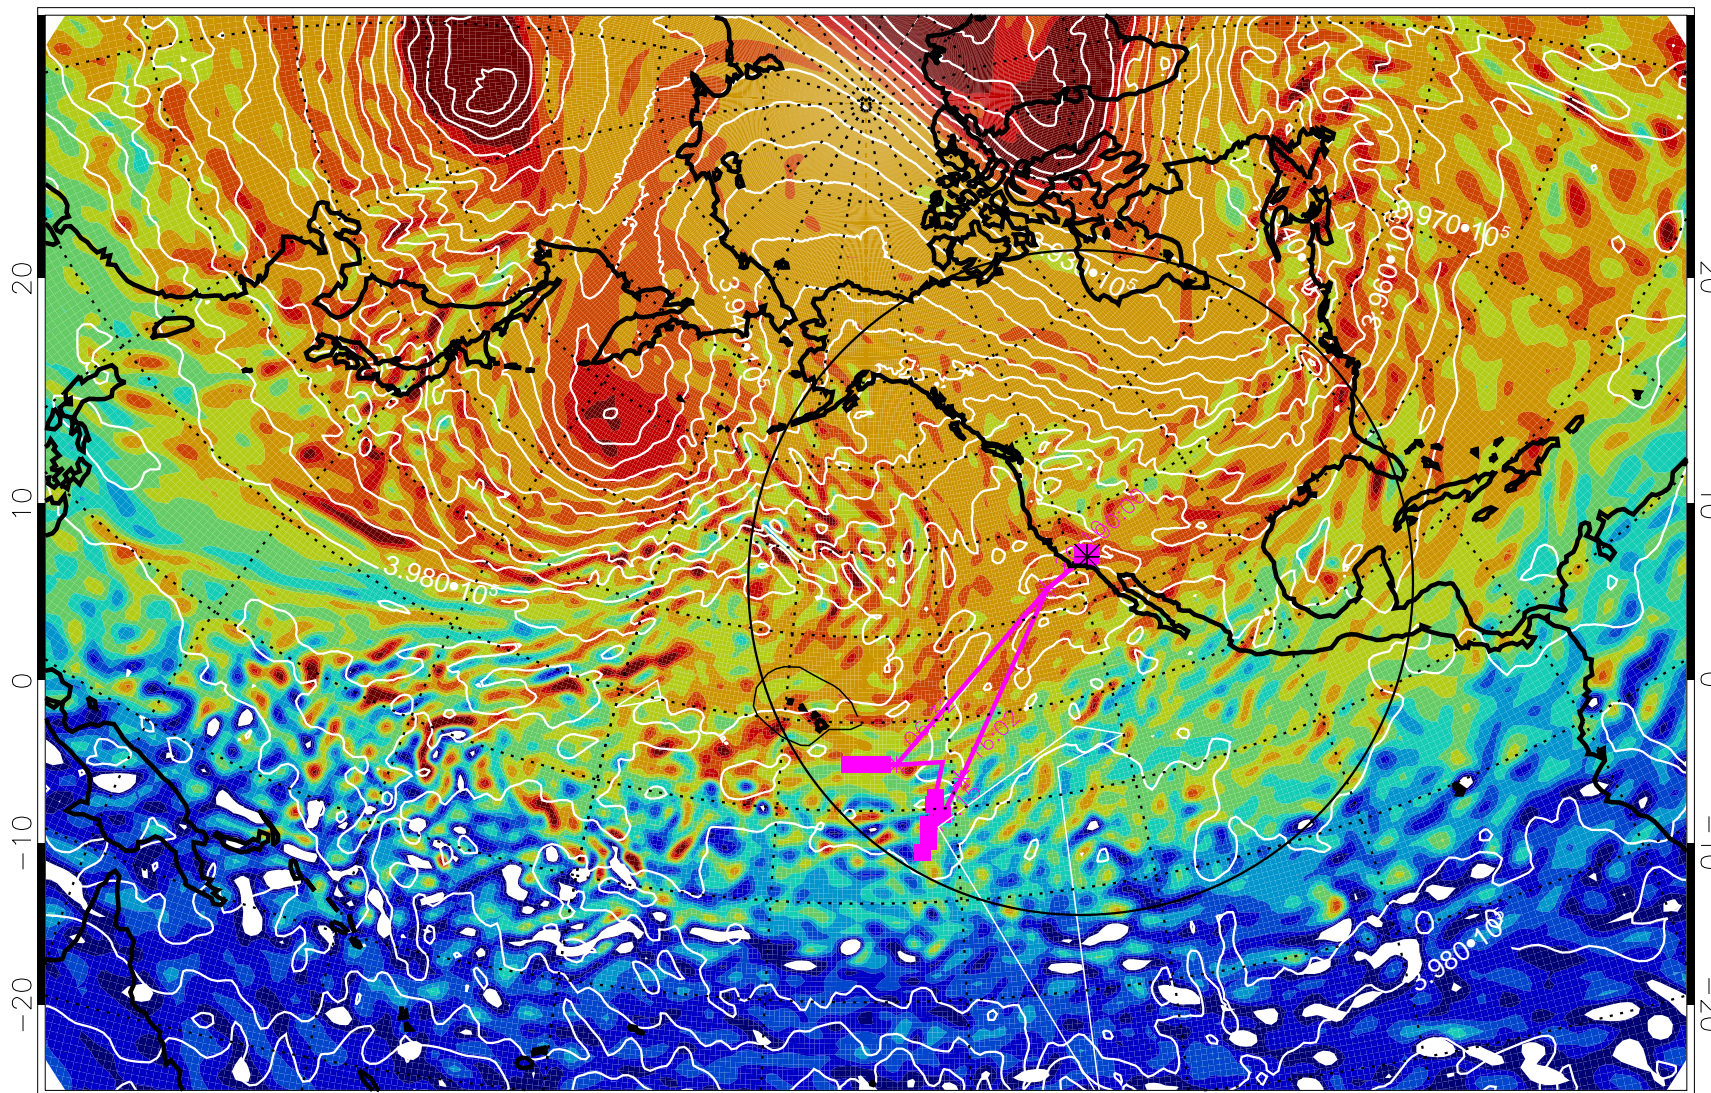

13013112, 60 hour forecast for 460K EPV

460K Montgomery Streamfunction, white

Range ring of 4055 km -- 13 hours GH round trip

13013118, 66 hour forecast for 460K EPV

460K Montgomery Streamfunction, white

Range ring of 4055 km -- 13 hours GH round trip

13020100, 72 hour forecast for 460K EPV

460K Montgomery Streamfunction, white

Range ring of 4055 km -- 13 hours GH round trip

13020106, 78 hour forecast for 460K EPV

460K Montgomery Streamfunction, white

Range ring of 4055 km -- 13 hours GH round trip

13020112, 84 hour forecast for 460K EPV

460K Montgomery Streamfunction, white

Range ring of 4055 km -- 13 hours GH round trip

13020118, 90 hour forecast for 460K EPV

460K Montgomery Streamfunction, white

Range ring of 4055 km -- 13 hours GH round trip

13020200, 96 hour forecast for 460K EPV

460K Montgomery Streamfunction, white

Range ring of 4055 km -- 13 hours GH round trip

13020206, 102 hour forecast for 460K EPV

460K Montgomery Streamfunction, white