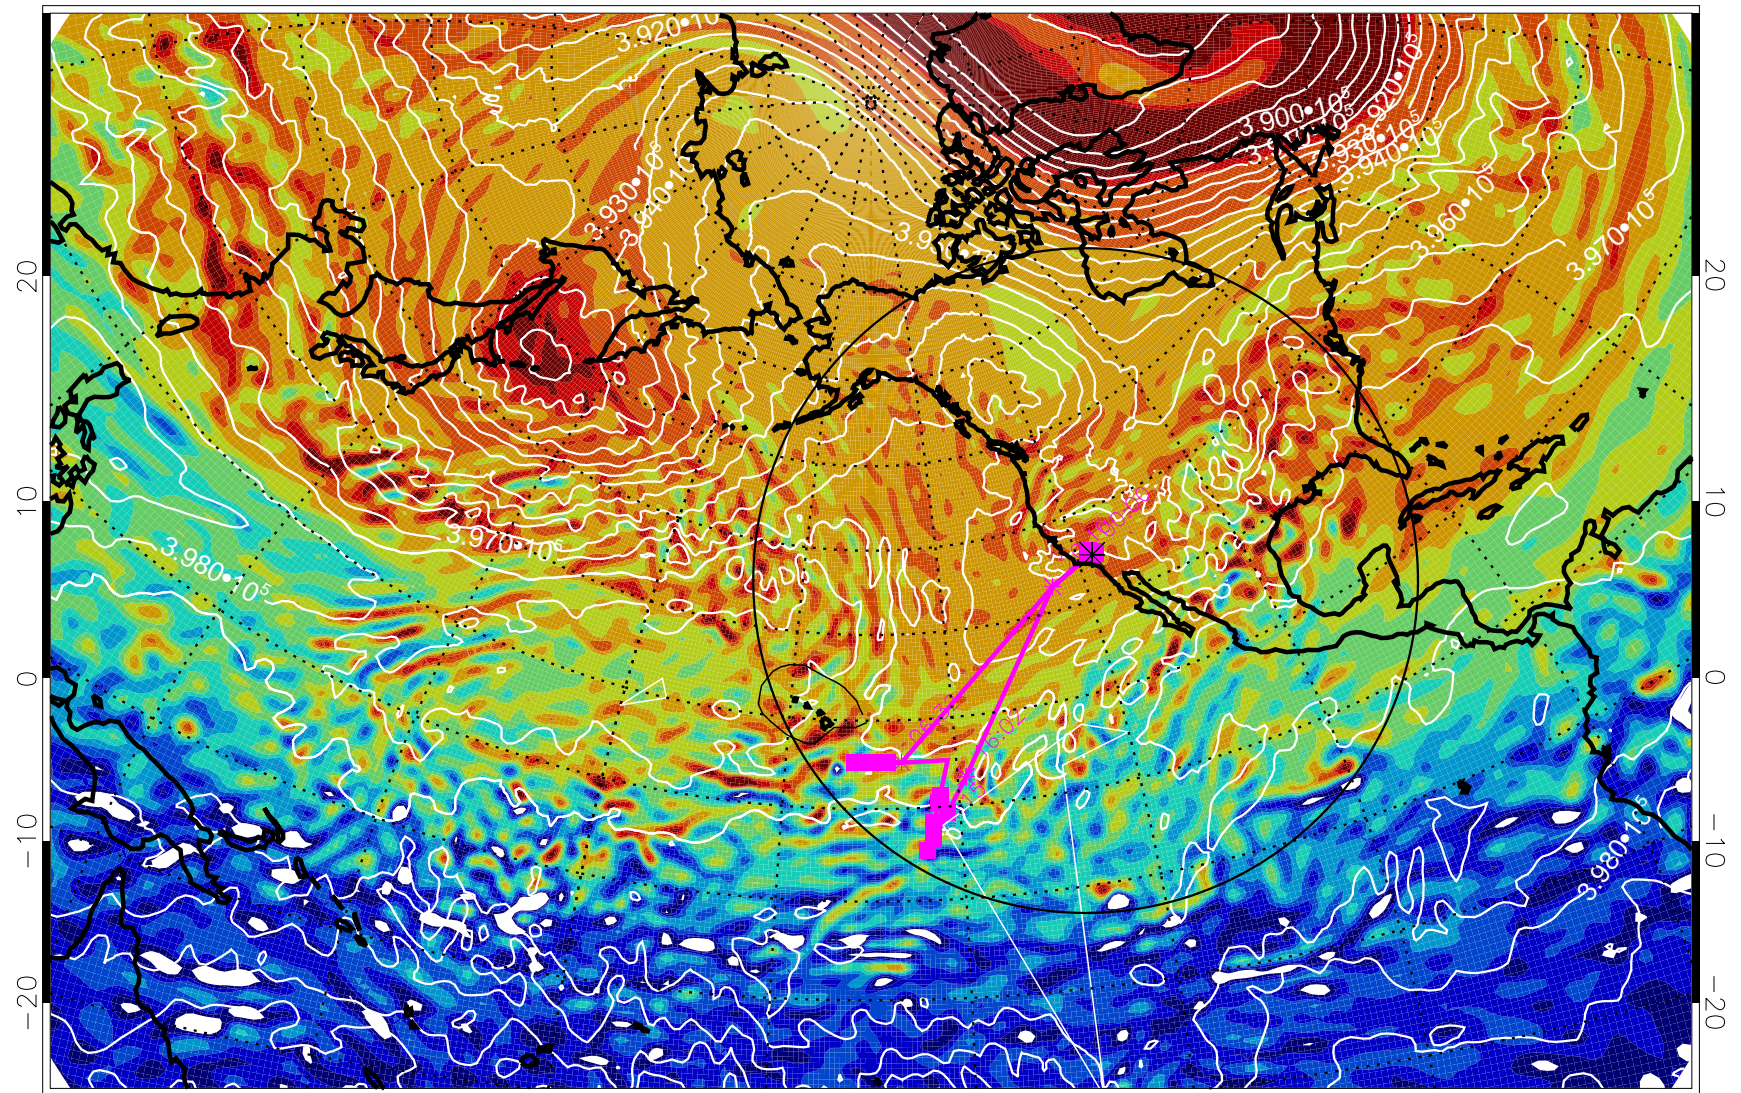

13012912, 12 hour forecast for 460K EPV

460K Montgomery Streamfunction, white

Range ring of 4055 km -- 13 hours GH round trip

13012918, 18 hour forecast for 460K EPV

460K Montgomery Streamfunction, white

Range ring of 4055 km -- 13 hours GH round trip

13013000, 24 hour forecast for 460K EPV

460K Montgomery Streamfunction, white

Range ring of 4055 km -- 13 hours GH round trip

13013006, 30 hour forecast for 460K EPV

460K Montgomery Streamfunction, white

Range ring of 4055 km -- 13 hours GH round trip

13013012, 36 hour forecast for 460K EPV

460K Montgomery Streamfunction, white

Range ring of 4055 km -- 13 hours GH round trip

13013018, 42 hour forecast for 460K EPV

460K Montgomery Streamfunction, white

Range ring of 4055 km -- 13 hours GH round trip

13013100, 48 hour forecast for 460K EPV

460K Montgomery Streamfunction, white

Range ring of 4055 km -- 13 hours GH round trip

13013106, 54 hour forecast for 460K EPV

460K Montgomery Streamfunction, white

Range ring of 4055 km -- 13 hours GH round trip