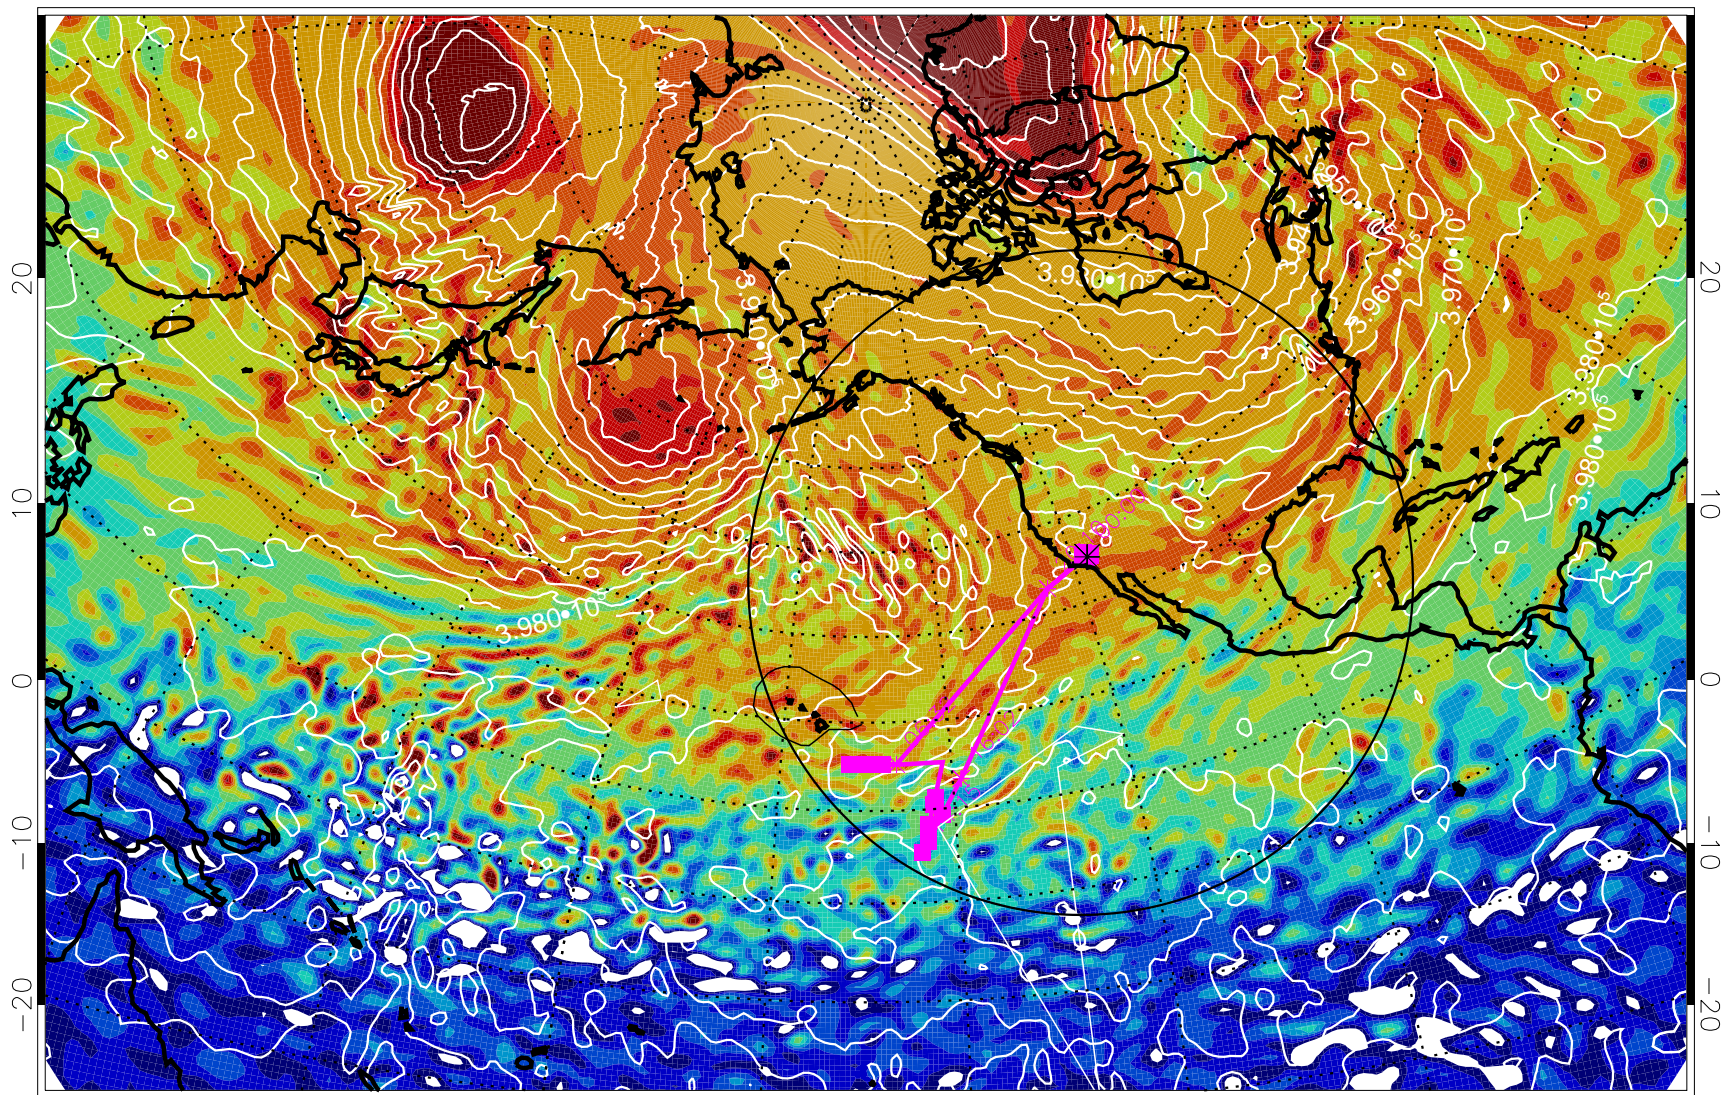

13020100, 72 hour forecast for 460K EPV

460K Montgomery Streamfunction, white

Range ring of 4055 km -- 13 hours GH round trip

13020106, 78 hour forecast for 460K EPV

460K Montgomery Streamfunction, white

Range ring of 4055 km -- 13 hours GH round trip

13020112, 84 hour forecast for 460K EPV

460K Montgomery Streamfunction, white

Range ring of 4055 km -- 13 hours GH round trip

13020118, 90 hour forecast for 460K EPV

460K Montgomery Streamfunction, white

Range ring of 4055 km -- 13 hours GH round trip

13020200, 96 hour forecast for 460K EPV

460K Montgomery Streamfunction, white

Range ring of 4055 km -- 13 hours GH round trip

13020206, 102 hour forecast for 460K EPV

460K Montgomery Streamfunction, white

Range ring of 4055 km -- 13 hours GH round trip

13020212, 108 hour forecast for 460K EPV

460K Montgomery Streamfunction, white

Range ring of 4055 km -- 13 hours GH round trip

13020218, 114 hour forecast for 460K EPV