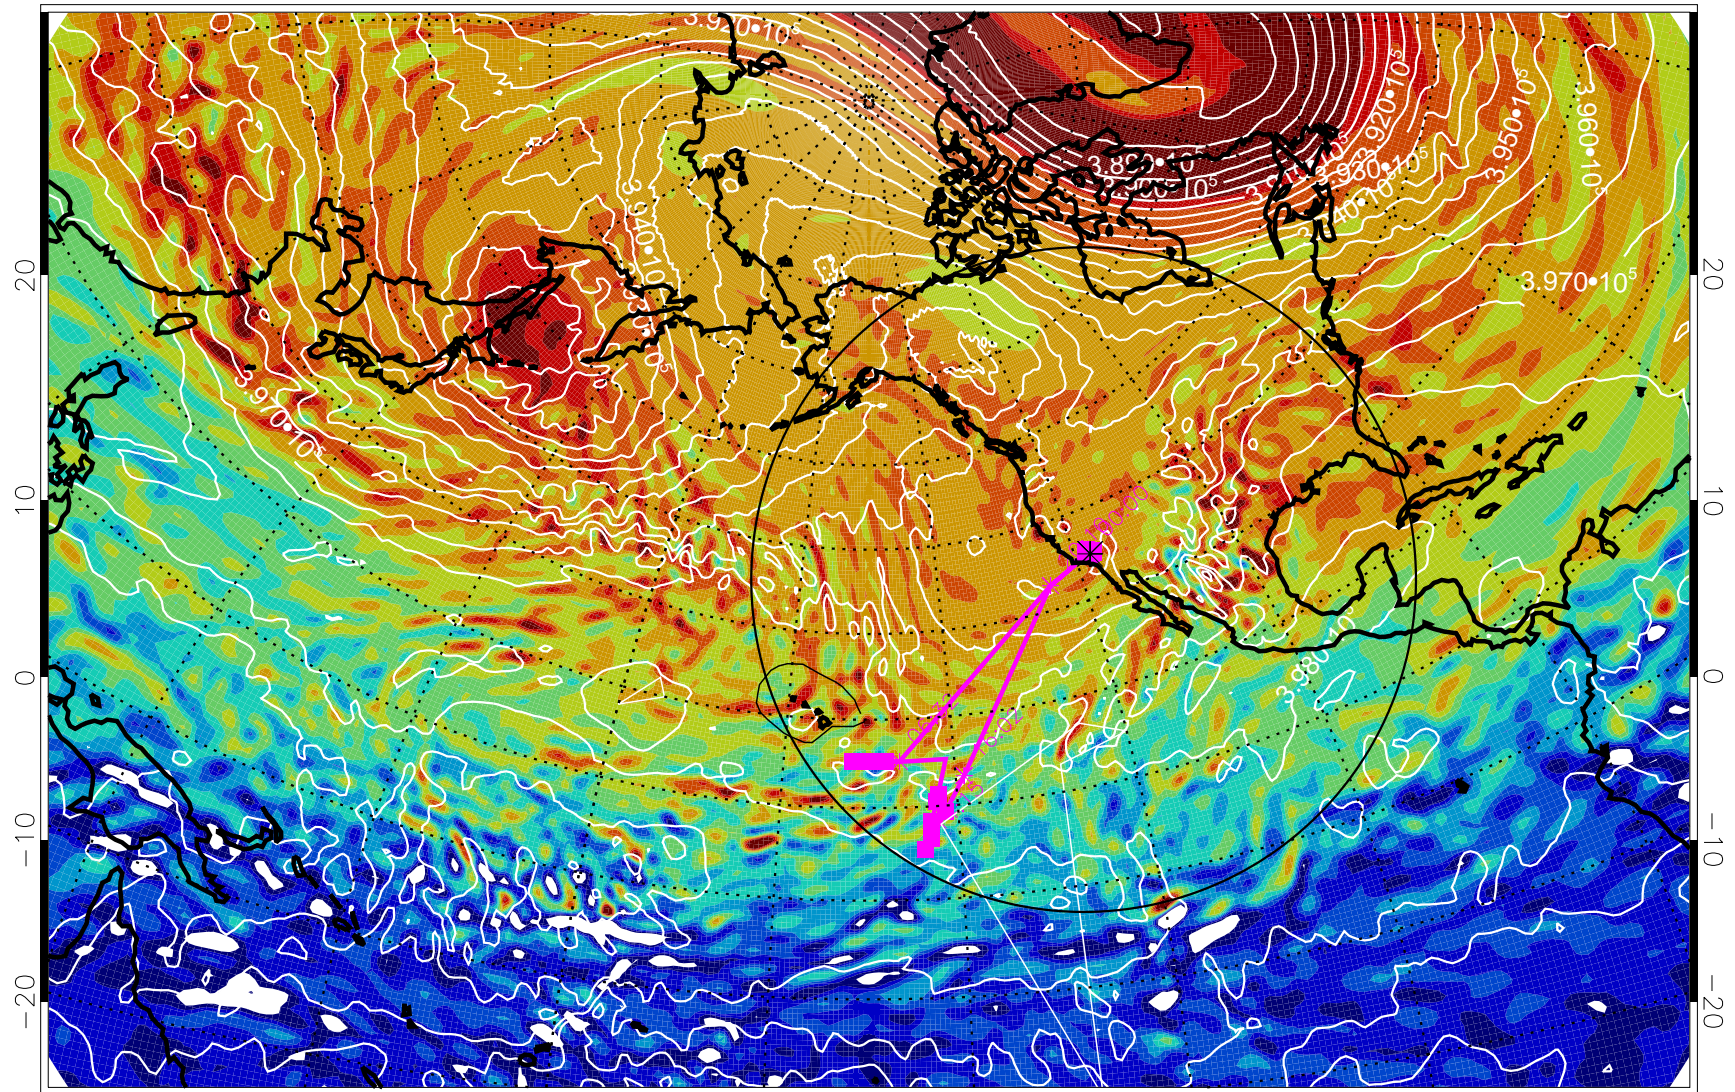

13012912, 12 hour forecast for 460K EPV

460K Montgomery Streamfunction, white

Range ring of 4055 km -- 13 hours GH round trip

13012918, 18 hour forecast for 460K EPV

460K Montgomery Streamfunction, white

Range ring of 4055 km -- 13 hours GH round trip

13013000, 24 hour forecast for 460K EPV

460K Montgomery Streamfunction, white

Range ring of 4055 km -- 13 hours GH round trip

13013006, 30 hour forecast for 460K EPV

460K Montgomery Streamfunction, white

Range ring of 4055 km -- 13 hours GH round trip

13013012, 36 hour forecast for 460K EPV

460K Montgomery Streamfunction, white

Range ring of 4055 km -- 13 hours GH round trip

13013018, 42 hour forecast for 460K EPV

460K Montgomery Streamfunction, white

Range ring of 4055 km -- 13 hours GH round trip

13013100, 48 hour forecast for 460K EPV

460K Montgomery Streamfunction, white

Range ring of 4055 km -- 13 hours GH round trip

13013106, 54 hour forecast for 460K EPV

460K Montgomery Streamfunction, white

Range ring of 4055 km -- 13 hours GH round trip