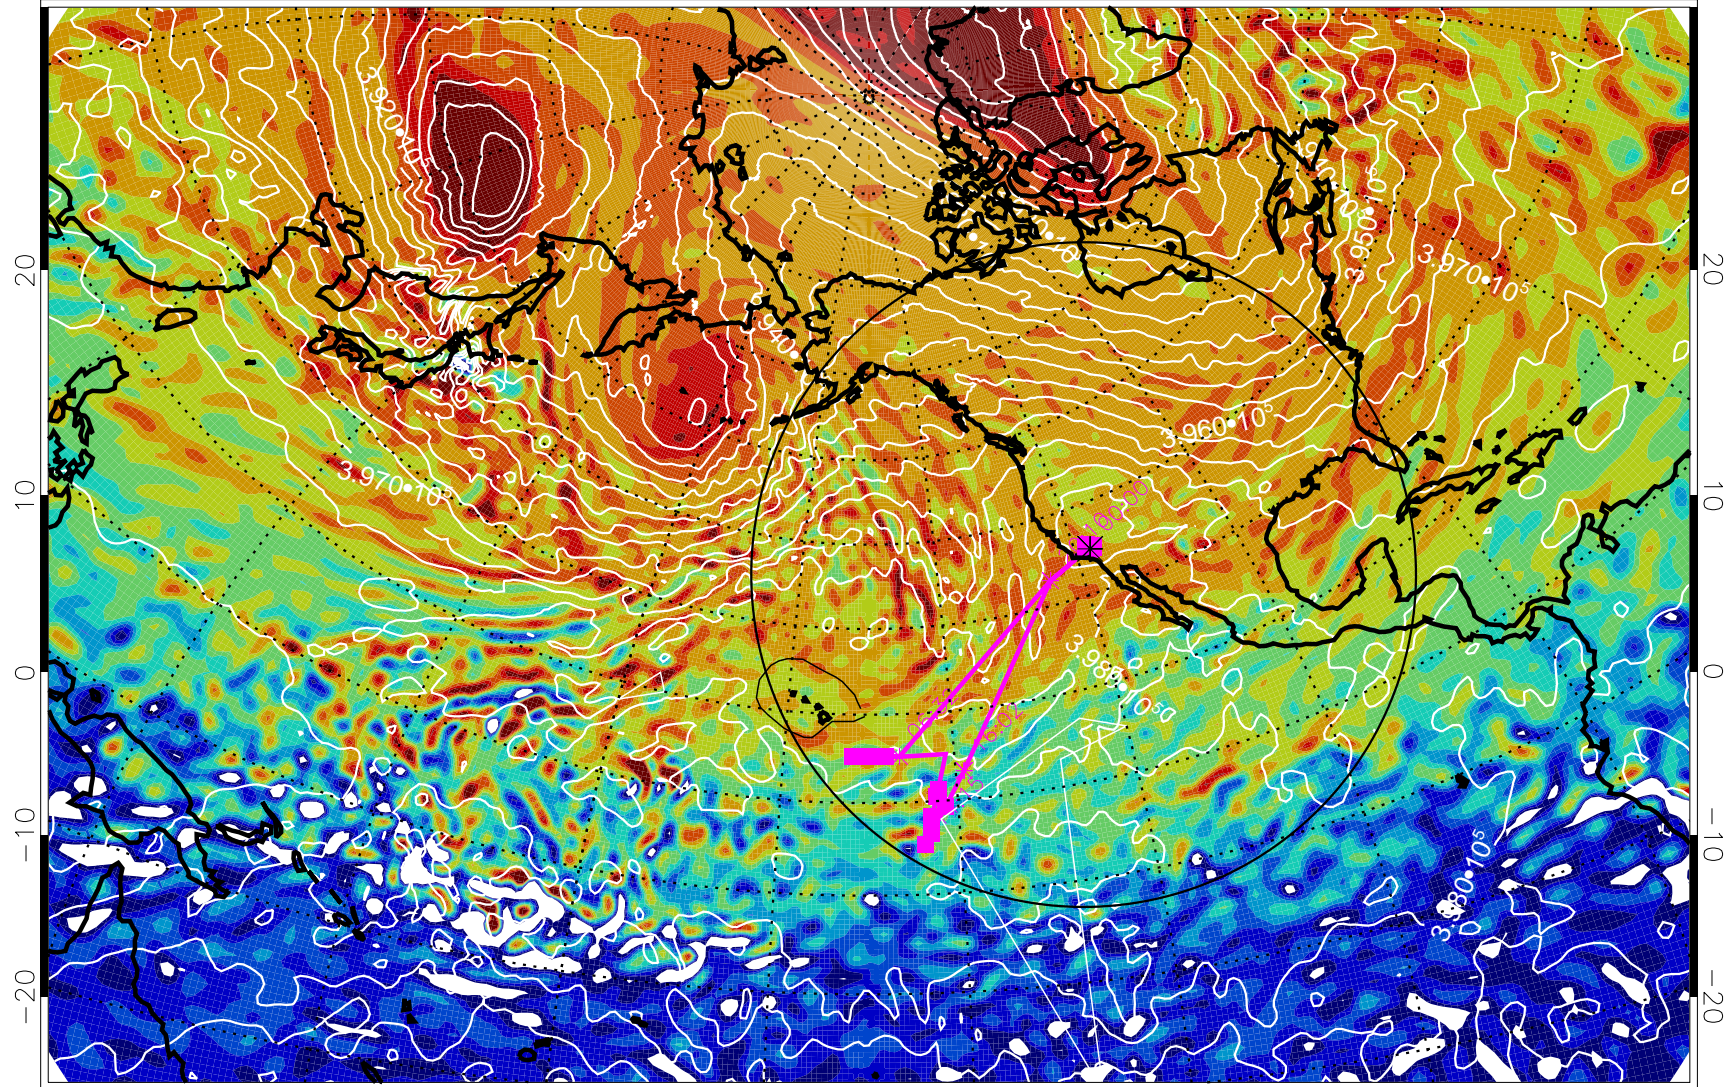

13020200, 96 hour forecast for 460K EPV

460K Montgomery Streamfunction, white

Range ring of 4055 km -- 13 hours GH round trip

13020206, 102 hour forecast for 460K EPV

460K Montgomery Streamfunction, white

Range ring of 4055 km -- 13 hours GH round trip

13020212, 108 hour forecast for 460K EPV

460K Montgomery Streamfunction, white

Range ring of 4055 km -- 13 hours GH round trip

13020218, 114 hour forecast for 460K EPV

460K Montgomery Streamfunction, white

Range ring of 4055 km -- 13 hours GH round trip

13020300, 120 hour forecast for 460K EPV

460K Montgomery Streamfunction, white

Range ring of 4055 km -- 13 hours GH round trip