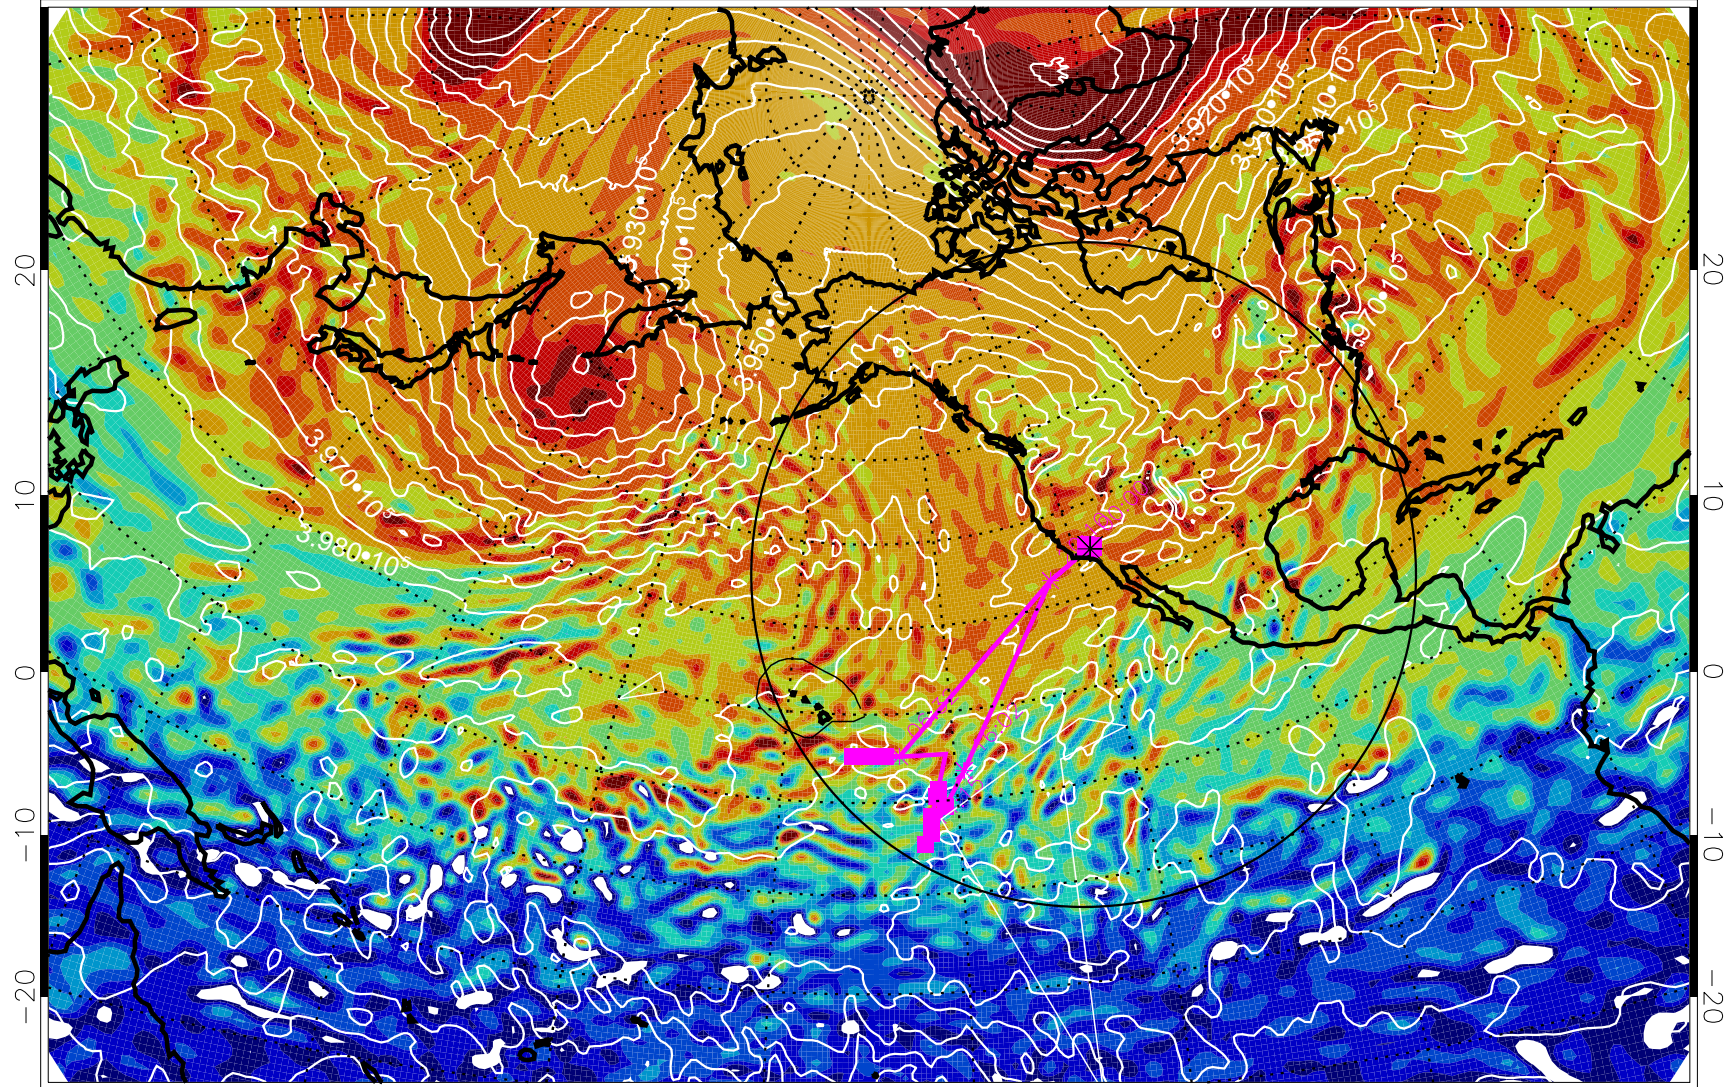

13013100, 48 hour forecast for 460K EPV

460K Montgomery Streamfunction, white

Range ring of 4055 km -- 13 hours GH round trip

13013106, 54 hour forecast for 460K EPV

460K Montgomery Streamfunction, white

Range ring of 4055 km -- 13 hours GH round trip

13013112, 60 hour forecast for 460K EPV

460K Montgomery Streamfunction, white

Range ring of 4055 km -- 13 hours GH round trip

13013118, 66 hour forecast for 460K EPV

460K Montgomery Streamfunction, white

Range ring of 4055 km -- 13 hours GH round trip

13020100, 72 hour forecast for 460K EPV

460K Montgomery Streamfunction, white

Range ring of 4055 km -- 13 hours GH round trip

13020106, 78 hour forecast for 460K EPV

460K Montgomery Streamfunction, white

Range ring of 4055 km -- 13 hours GH round trip

13020200, 96 hour forecast for 460K EPV

460K Montgomery Streamfunction, white

Range ring of 4055 km -- 13 hours GH round trip

13020206, 102 hour forecast for 460K EPV

460K Montgomery Streamfunction, white