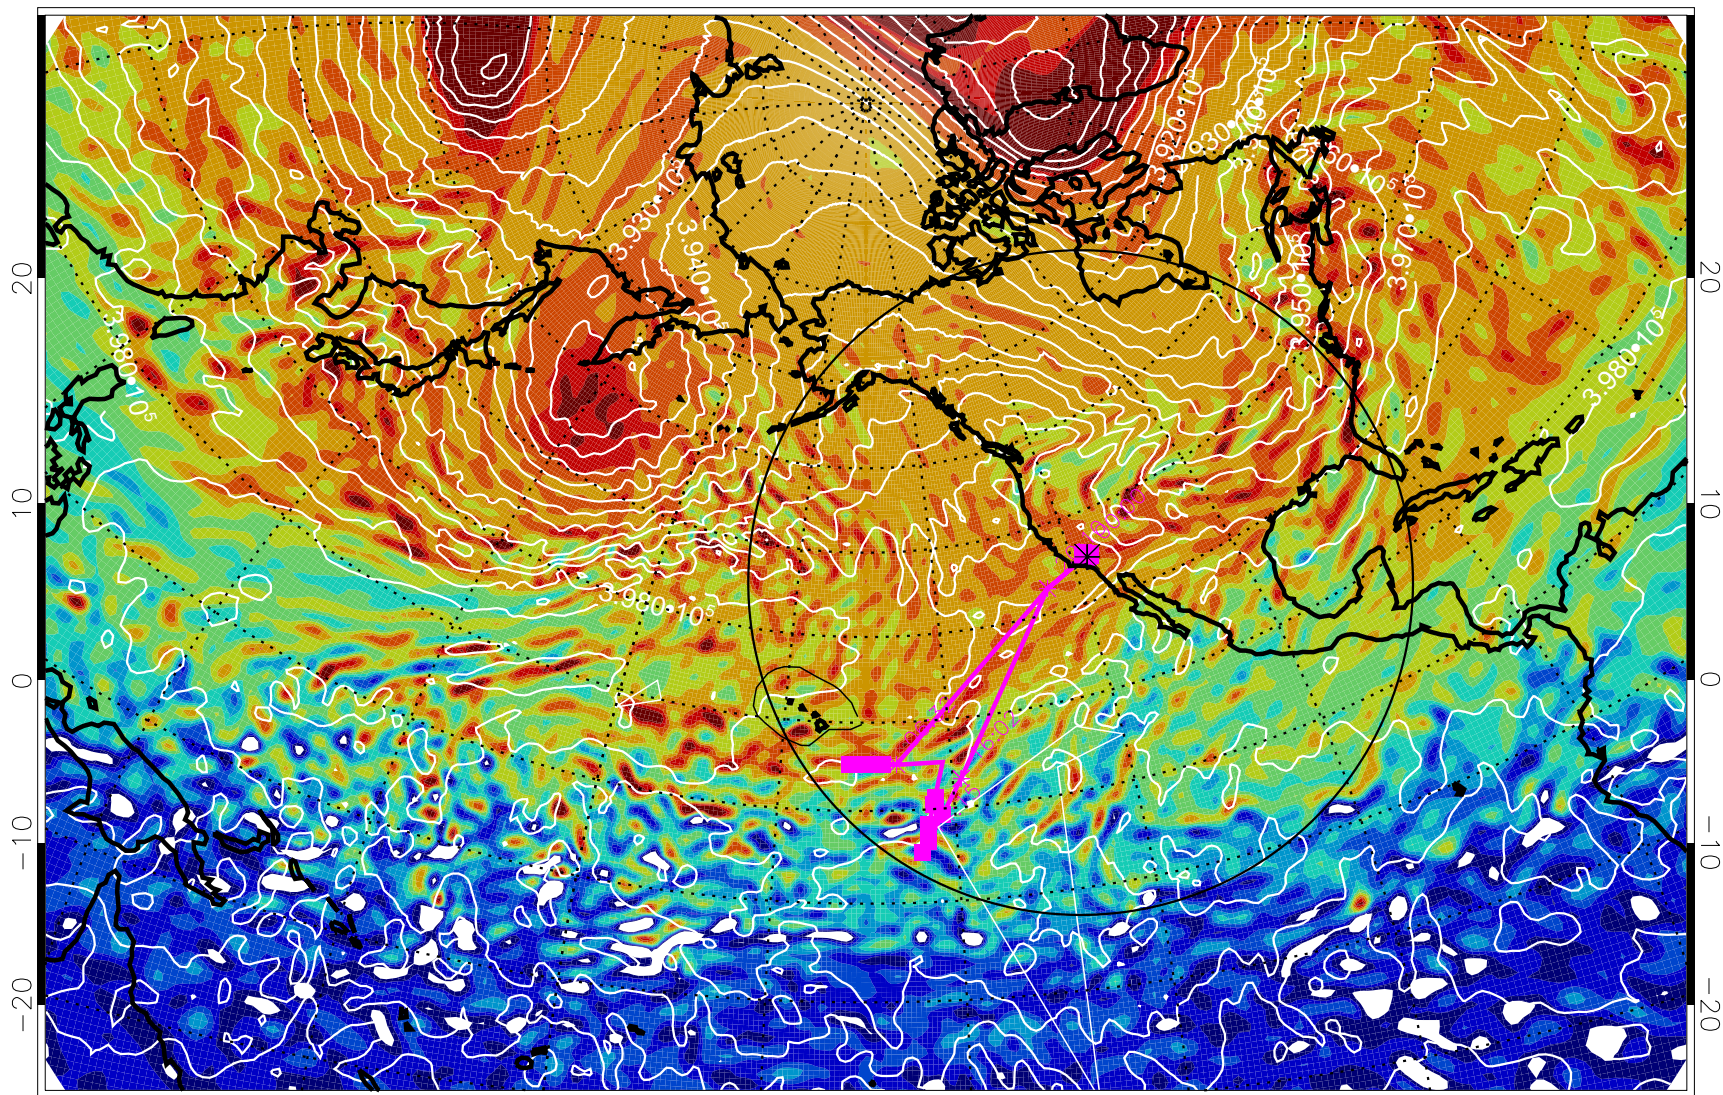

13013112, 60 hour forecast for 460K EPV

460K Montgomery Streamfunction, white

Range ring of 4055 km -- 13 hours GH round trip

13013118, 66 hour forecast for 460K EPV

460K Montgomery Streamfunction, white

Range ring of 4055 km -- 13 hours GH round trip

13020100, 72 hour forecast for 460K EPV

460K Montgomery Streamfunction, white

Range ring of 4055 km -- 13 hours GH round trip

13020106, 78 hour forecast for 460K EPV

460K Montgomery Streamfunction, white

Range ring of 4055 km -- 13 hours GH round trip

13020112, 84 hour forecast for 460K EPV

460K Montgomery Streamfunction, white

Range ring of 4055 km -- 13 hours GH round trip

13020118, 90 hour forecast for 460K EPV

460K Montgomery Streamfunction, white

Range ring of 4055 km -- 13 hours GH round trip

13020200, 96 hour forecast for 460K EPV

460K Montgomery Streamfunction, white

Range ring of 4055 km -- 13 hours GH round trip

13020206, 102 hour forecast for 460K EPV

460K Montgomery Streamfunction, white