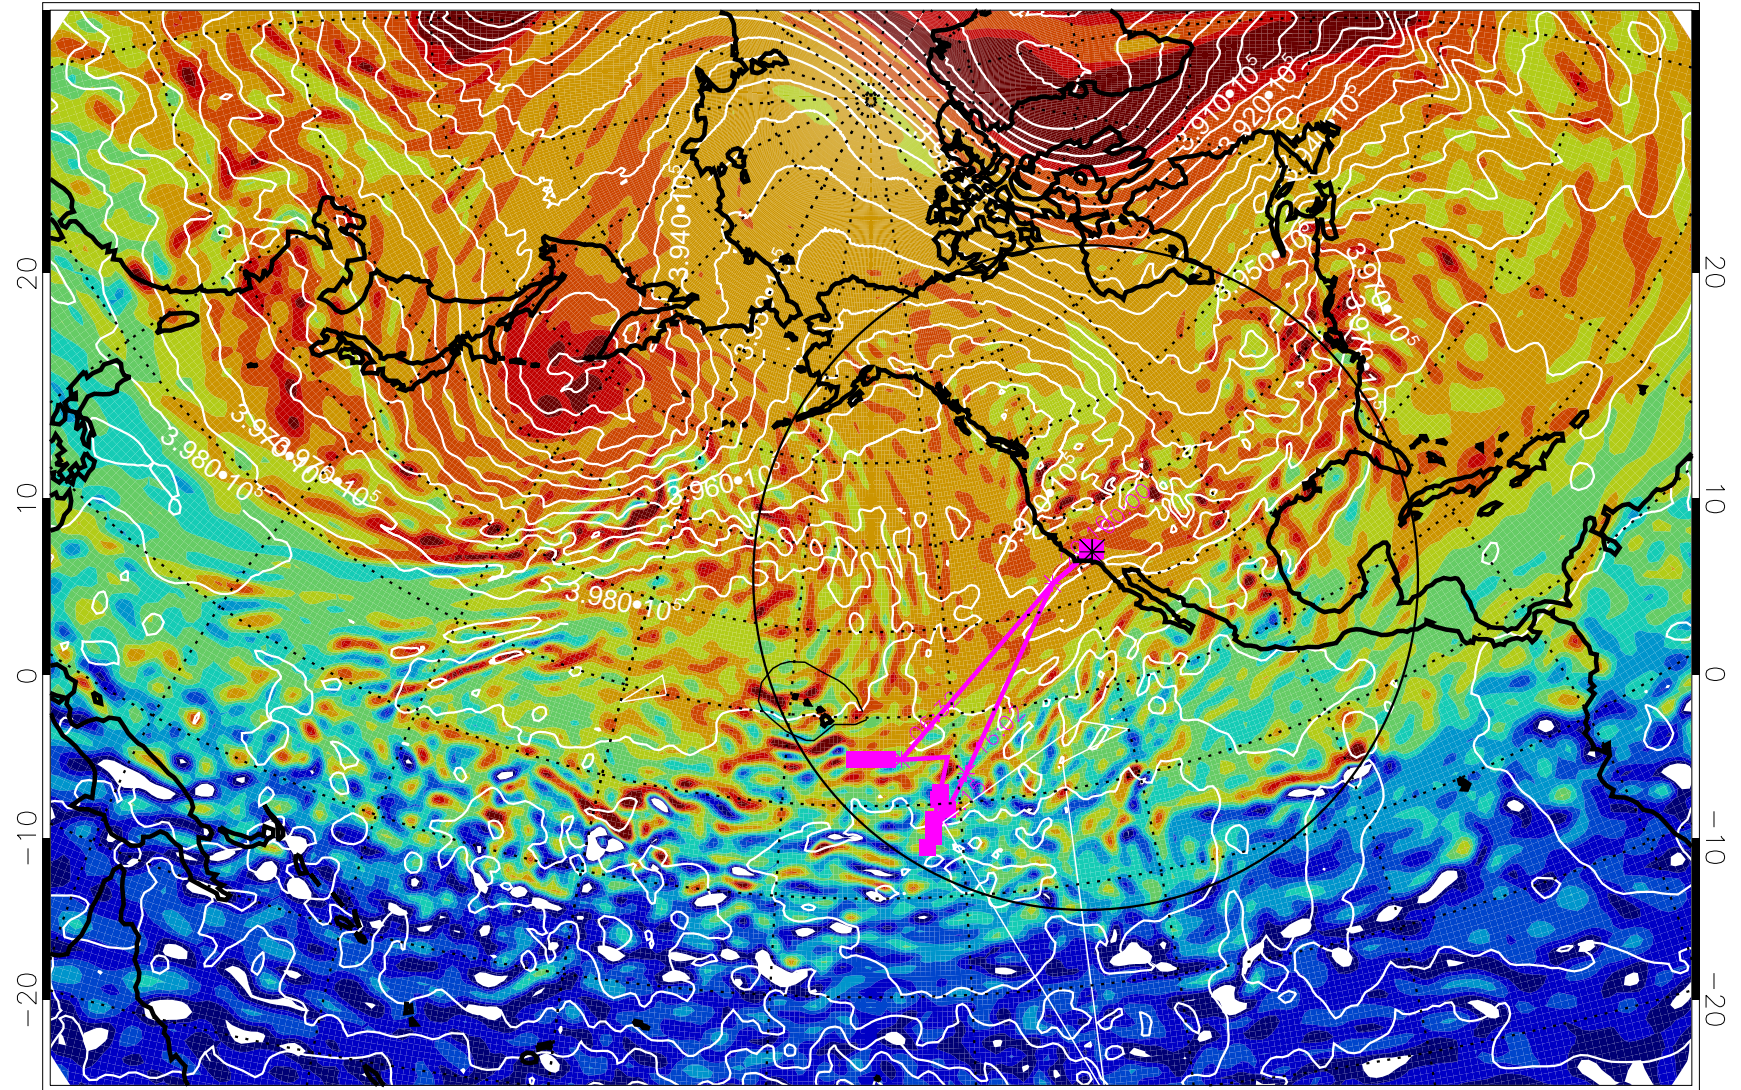

13013100, 48 hour forecast for 460K EPV

460K Montgomery Streamfunction, white

Range ring of 4055 km -- 13 hours GH round trip

13013106, 54 hour forecast for 460K EPV

460K Montgomery Streamfunction, white

Range ring of 4055 km -- 13 hours GH round trip

13013112, 60 hour forecast for 460K EPV

460K Montgomery Streamfunction, white

Range ring of 4055 km -- 13 hours GH round trip

13013118, 66 hour forecast for 460K EPV

460K Montgomery Streamfunction, white

Range ring of 4055 km -- 13 hours GH round trip

13020100, 72 hour forecast for 460K EPV

460K Montgomery Streamfunction, white

Range ring of 4055 km -- 13 hours GH round trip

13020106, 78 hour forecast for 460K EPV

460K Montgomery Streamfunction, white

Range ring of 4055 km -- 13 hours GH round trip

13020200, 96 hour forecast for 460K EPV

460K Montgomery Streamfunction, white

Range ring of 4055 km -- 13 hours GH round trip

13020206, 102 hour forecast for 460K EPV

460K Montgomery Streamfunction, white