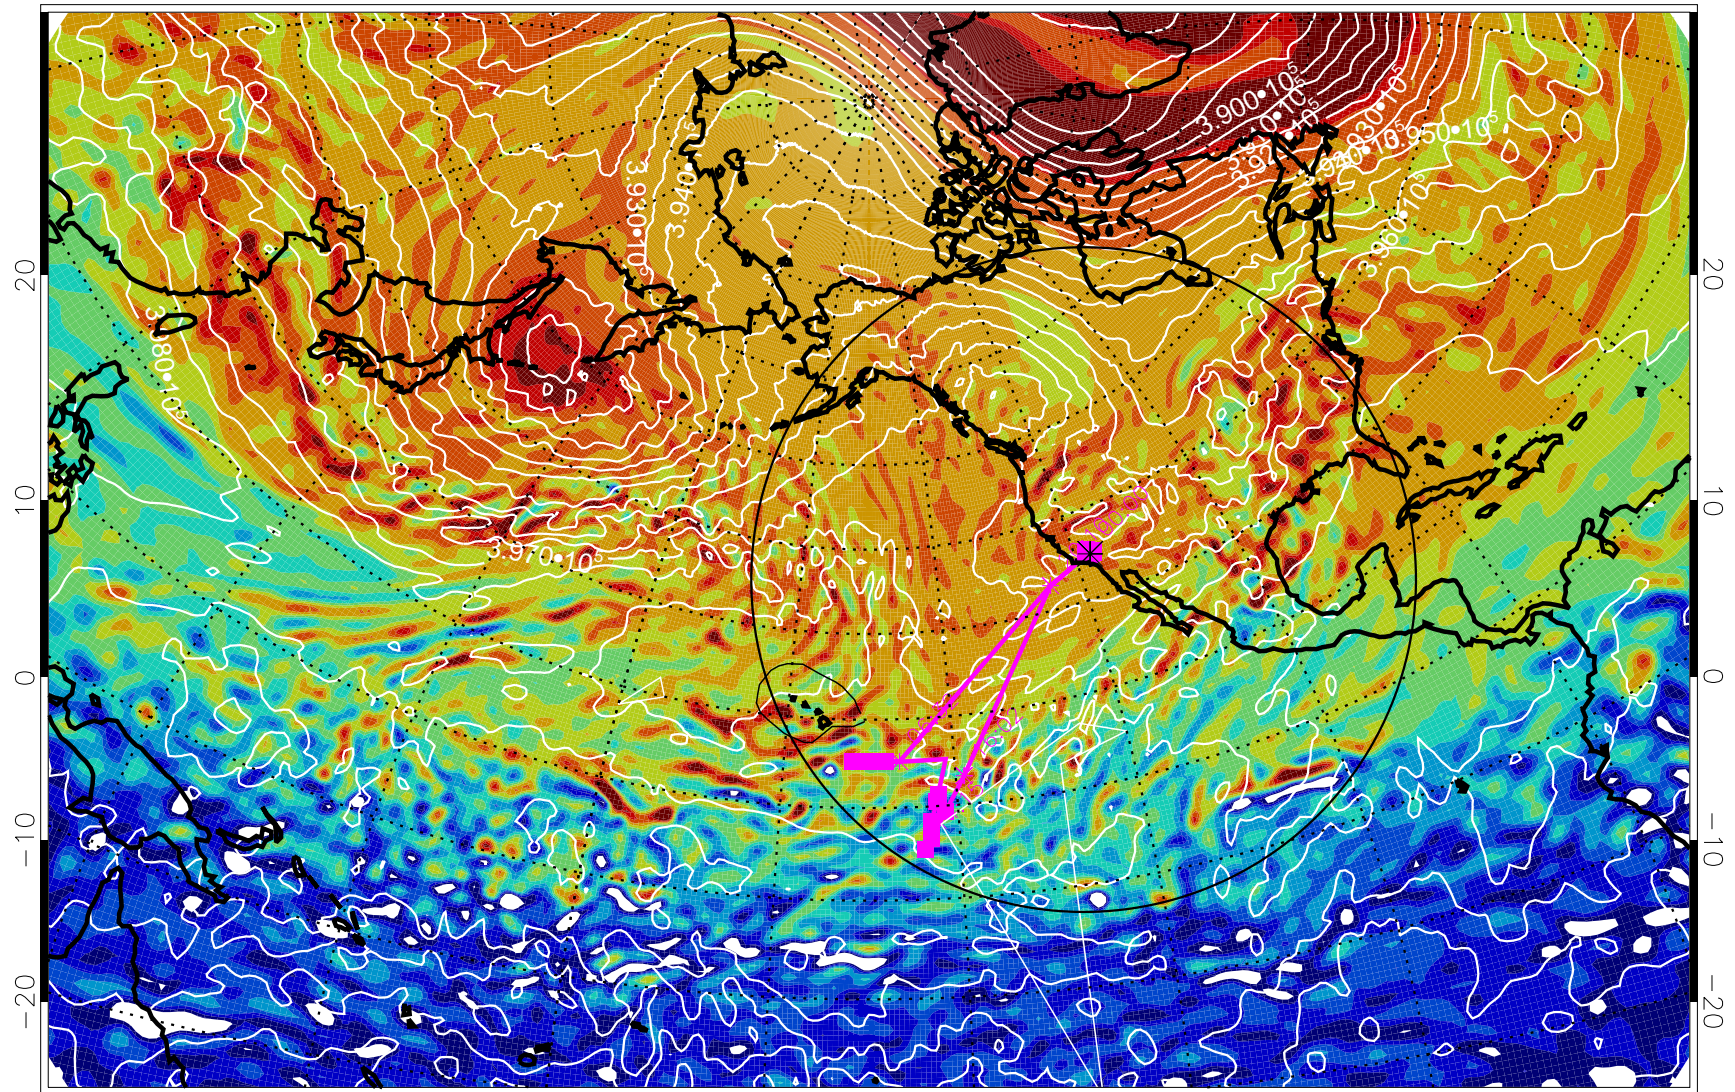

13013012, 36 hour forecast for 460K EPV

460K Montgomery Streamfunction, white

Range ring of 4055 km -- 13 hours GH round trip

13013018, 42 hour forecast for 460K EPV

460K Montgomery Streamfunction, white

Range ring of 4055 km -- 13 hours GH round trip

13013100, 48 hour forecast for 460K EPV

460K Montgomery Streamfunction, white

Range ring of 4055 km -- 13 hours GH round trip

13013106, 54 hour forecast for 460K EPV

460K Montgomery Streamfunction, white

Range ring of 4055 km -- 13 hours GH round trip

13013112, 60 hour forecast for 460K EPV

460K Montgomery Streamfunction, white

Range ring of 4055 km -- 13 hours GH round trip

13013118, 66 hour forecast for 460K EPV

460K Montgomery Streamfunction, white

Range ring of 4055 km -- 13 hours GH round trip

13020200, 96 hour forecast for 460K EPV

460K Montgomery Streamfunction, white

Range ring of 4055 km -- 13 hours GH round trip

13020206, 102 hour forecast for 460K EPV

460K Montgomery Streamfunction, white