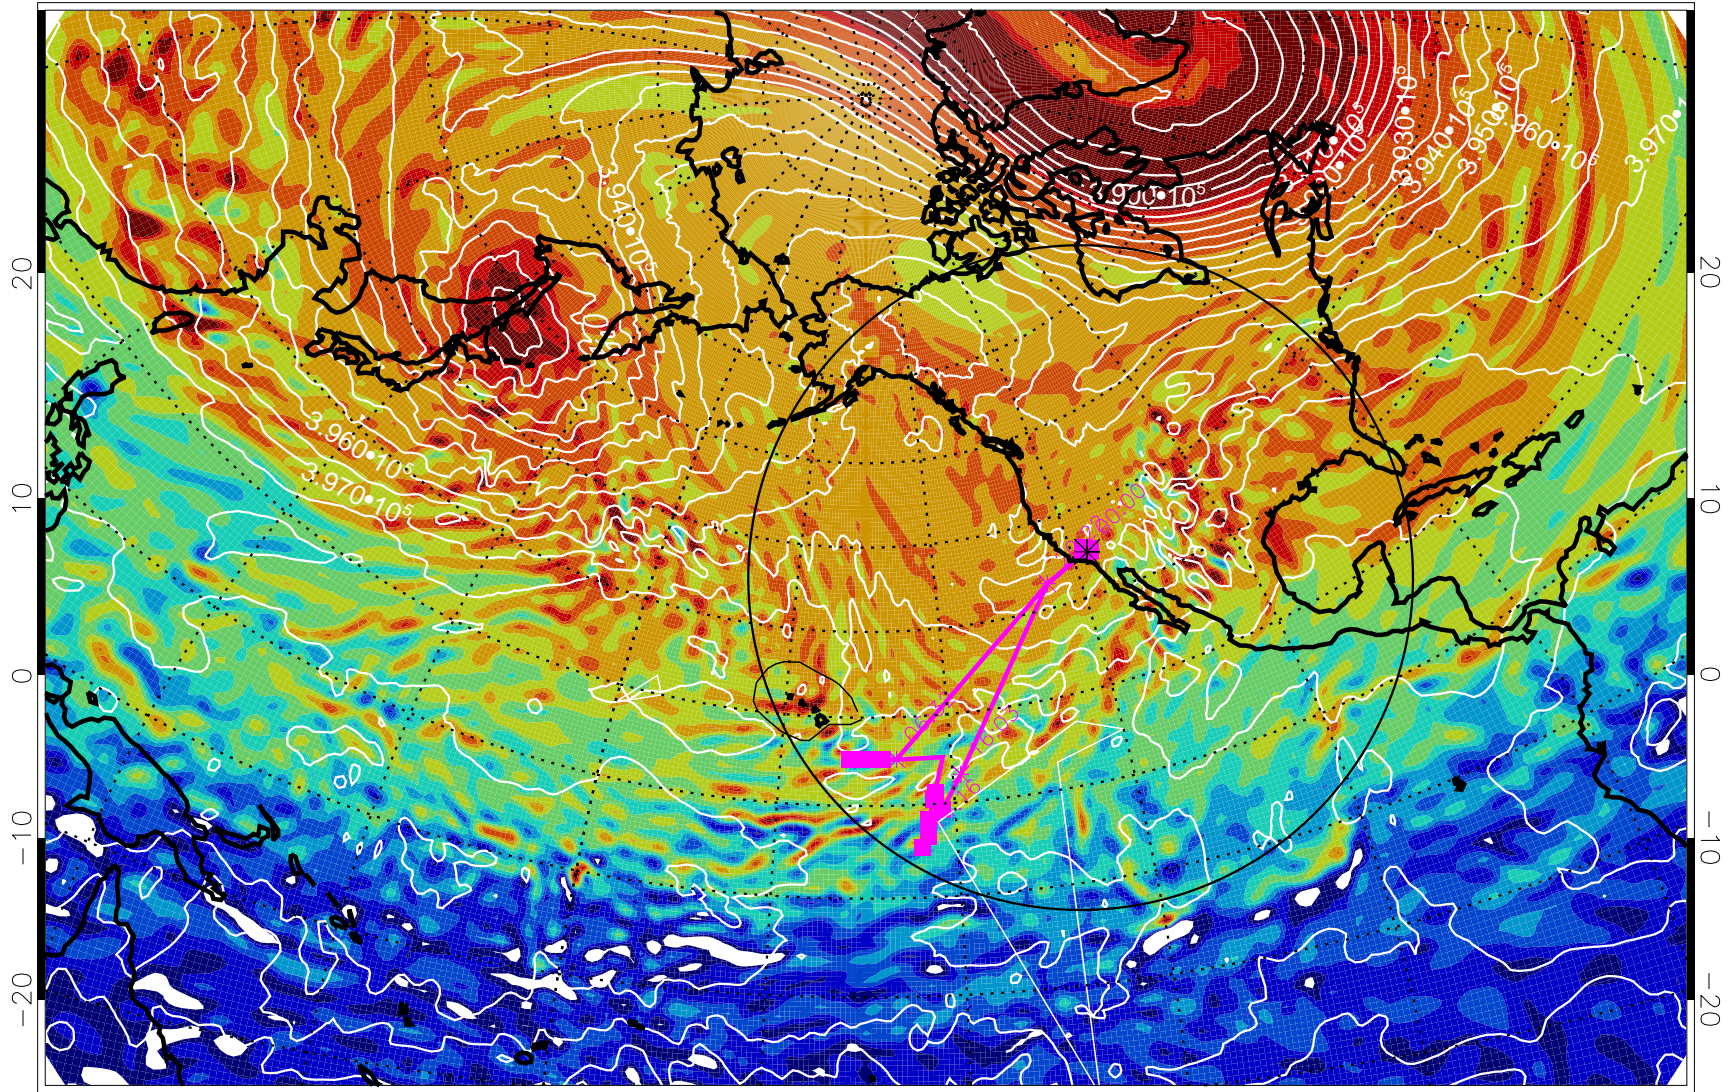

13012818, 6 hour forecast for 460K EPV

460K Montgomery Streamfunction, white

Range ring of 4055 km -- 13 hours GH round trip

13012900, 12 hour forecast for 460K EPV

460K Montgomery Streamfunction, white

Range ring of 4055 km -- 13 hours GH round trip

13012906, 18 hour forecast for 460K EPV

460K Montgomery Streamfunction, white

Range ring of 4055 km -- 13 hours GH round trip

13012912, 24 hour forecast for 460K EPV

460K Montgomery Streamfunction, white

Range ring of 4055 km -- 13 hours GH round trip

13012918, 30 hour forecast for 460K EPV

460K Montgomery Streamfunction, white

Range ring of 4055 km -- 13 hours GH round trip

13013000, 36 hour forecast for 460K EPV

460K Montgomery Streamfunction, white

Range ring of 4055 km -- 13 hours GH round trip

13013006, 42 hour forecast for 460K EPV

460K Montgomery Streamfunction, white

Range ring of 4055 km -- 13 hours GH round trip

13013012, 48 hour forecast for 460K EPV

460K Montgomery Streamfunction, white

Range ring of 4055 km -- 13 hours GH round trip