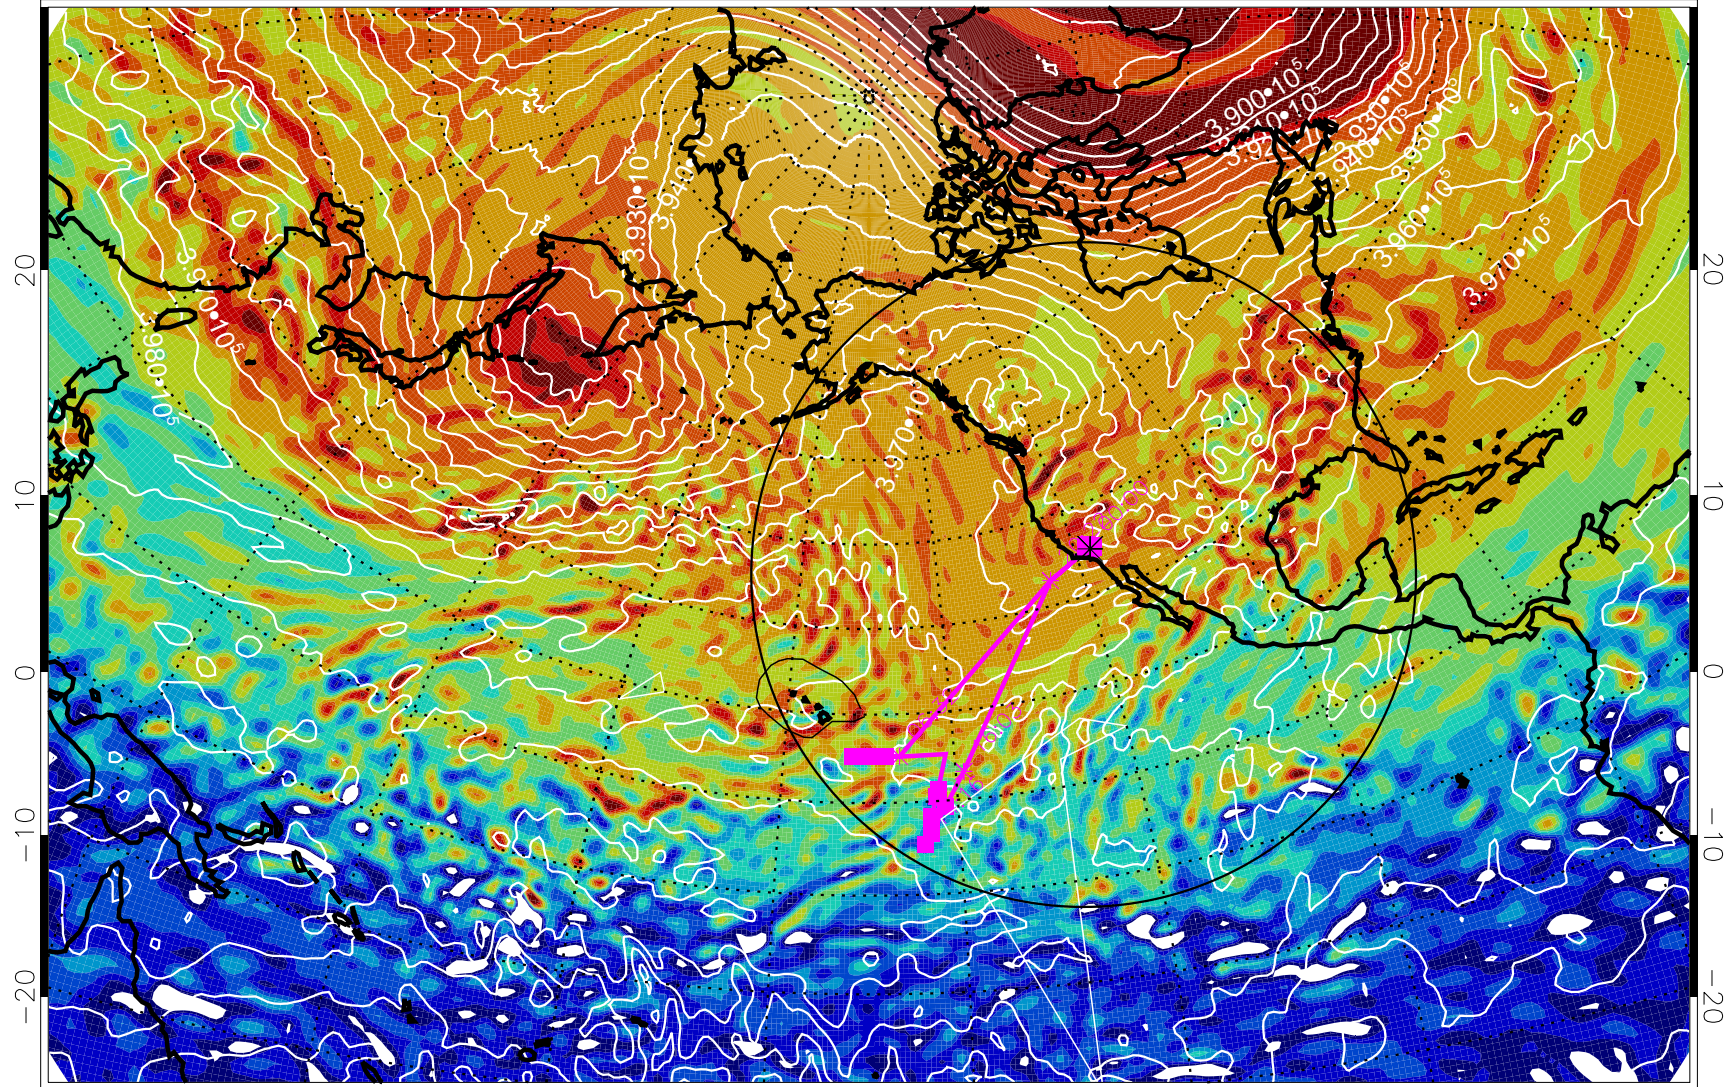

13012918, 30 hour forecast for 460K EPV

460K Montgomery Streamfunction, white

Range ring of 4055 km -- 13 hours GH round trip

13013000, 36 hour forecast for 460K EPV

460K Montgomery Streamfunction, white

Range ring of 4055 km -- 13 hours GH round trip

13013006, 42 hour forecast for 460K EPV

460K Montgomery Streamfunction, white

Range ring of 4055 km -- 13 hours GH round trip

13013012, 48 hour forecast for 460K EPV

460K Montgomery Streamfunction, white

Range ring of 4055 km -- 13 hours GH round trip

13013018, 54 hour forecast for 460K EPV

460K Montgomery Streamfunction, white

Range ring of 4055 km -- 13 hours GH round trip

13013100, 60 hour forecast for 460K EPV

460K Montgomery Streamfunction, white

Range ring of 4055 km -- 13 hours GH round trip

13013106, 66 hour forecast for 460K EPV

460K Montgomery Streamfunction, white

Range ring of 4055 km -- 13 hours GH round trip

13013112, 72 hour forecast for 460K EPV

460K Montgomery Streamfunction, white

Range ring of 4055 km -- 13 hours GH round trip