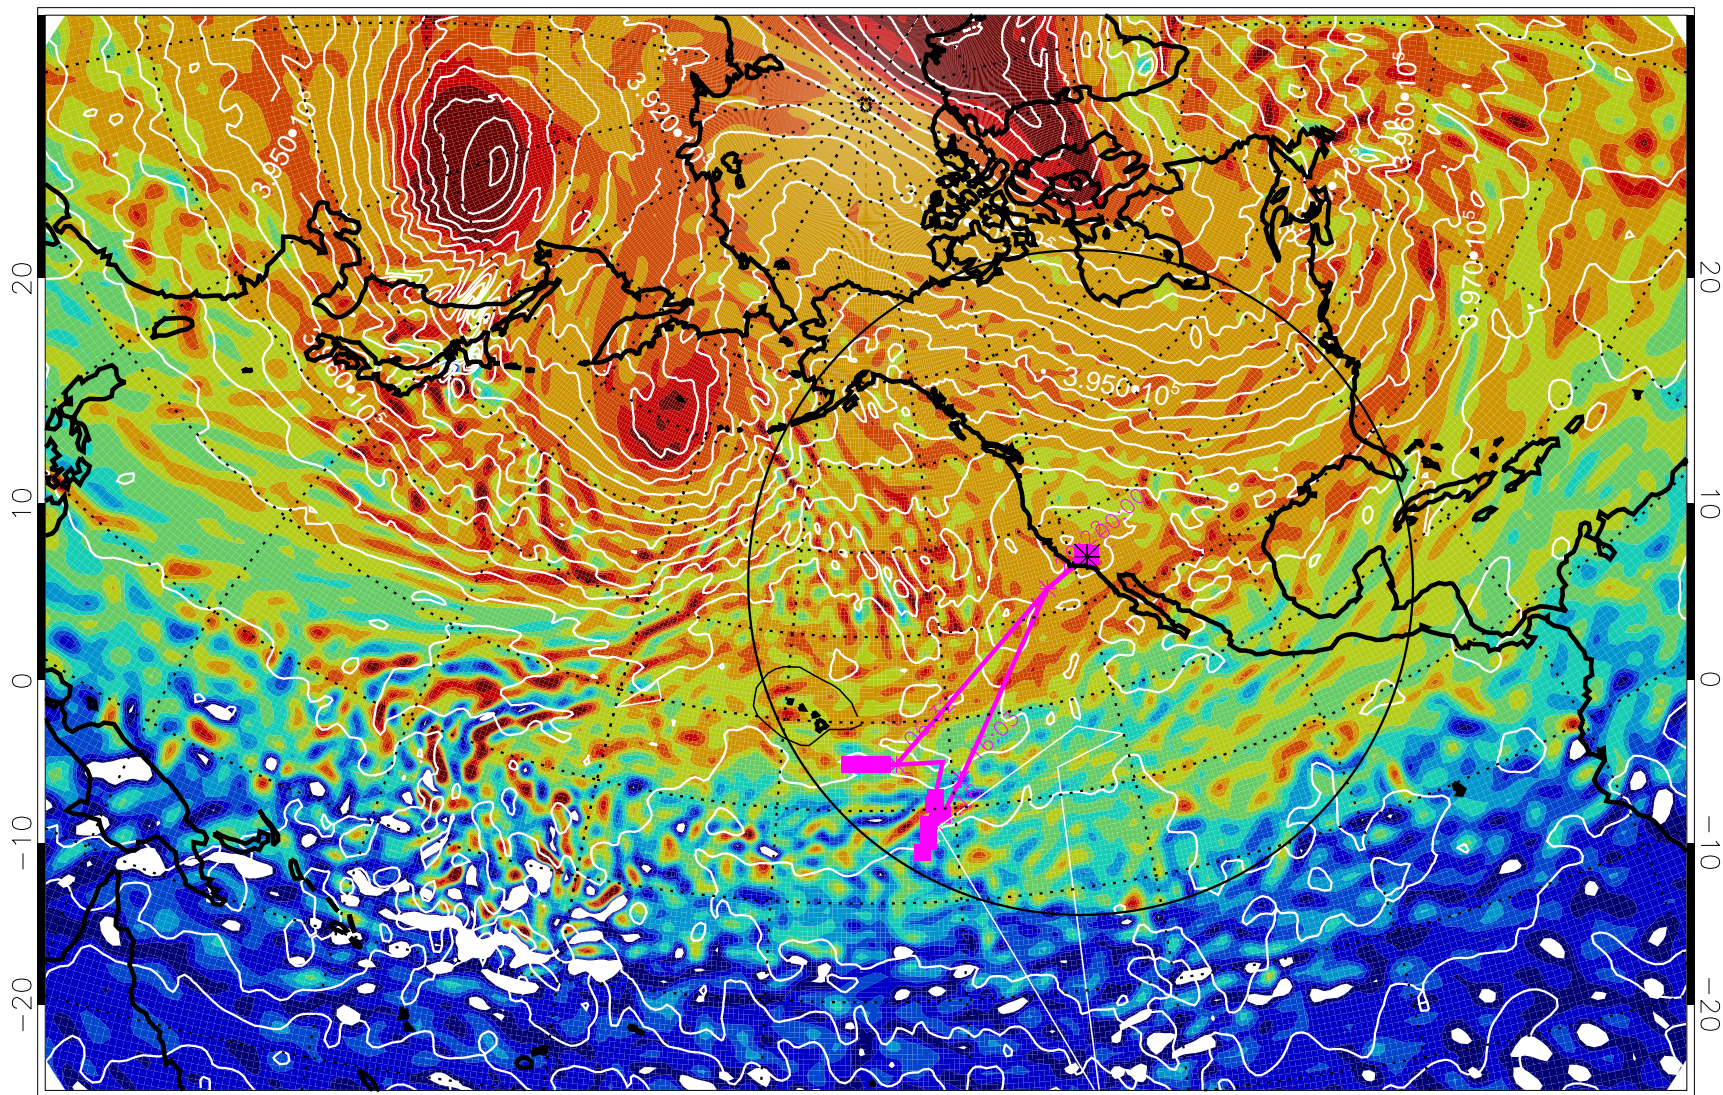

13020118, 102 hour forecast for 460K EPV

460K Montgomery Streamfunction, white

Range ring of 4055 km -- 13 hours GH round trip

13020200, 108 hour forecast for 460K EPV

460K Montgomery Streamfunction, white

Range ring of 4055 km -- 13 hours GH round trip

13020206, 114 hour forecast for 460K EPV

460K Montgomery Streamfunction, white

Range ring of 4055 km -- 13 hours GH round trip

13020212, 120 hour forecast for 460K EPV

460K Montgomery Streamfunction, white

Range ring of 4055 km -- 13 hours GH round trip