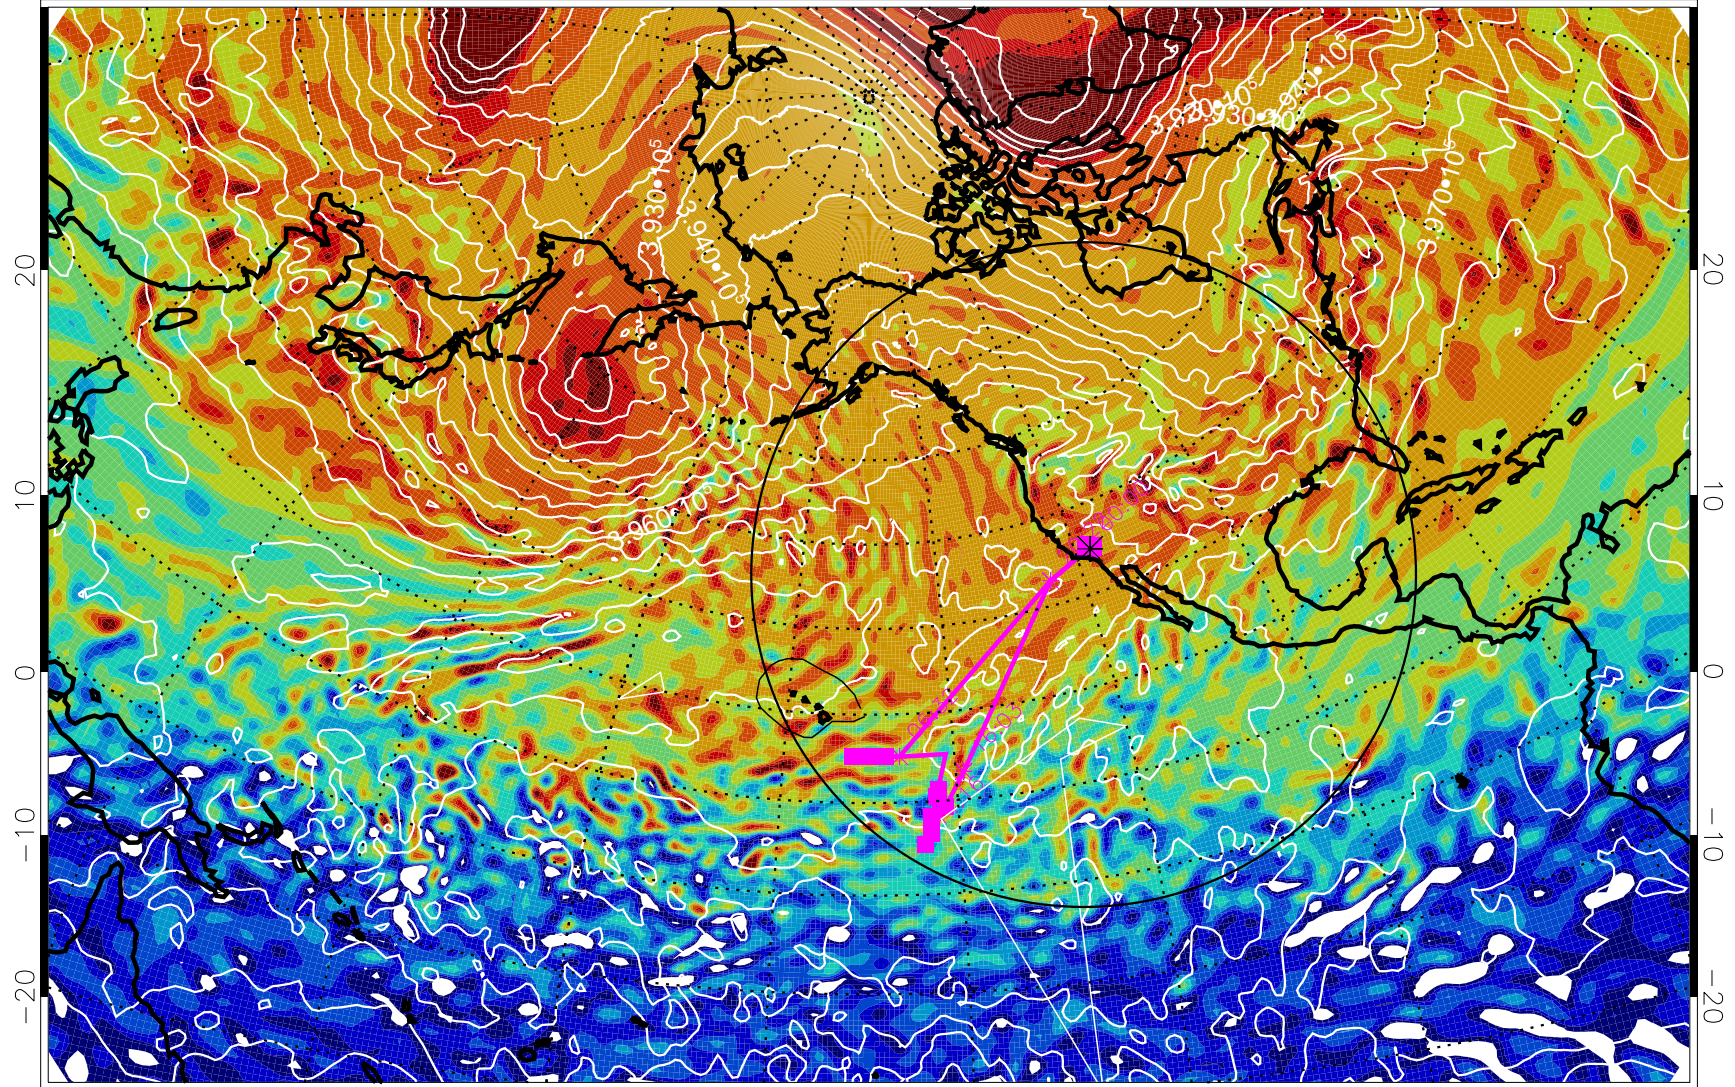

13013018, 54 hour forecast for 460K EPV

460K Montgomery Streamfunction, white

Range ring of 4055 km -- 13 hours GH round trip

13013100, 60 hour forecast for 460K EPV

460K Montgomery Streamfunction, white

Range ring of 4055 km -- 13 hours GH round trip

13013106, 66 hour forecast for 460K EPV

460K Montgomery Streamfunction, white

Range ring of 4055 km -- 13 hours GH round trip

13013112, 72 hour forecast for 460K EPV

460K Montgomery Streamfunction, white

Range ring of 4055 km -- 13 hours GH round trip

13013118, 78 hour forecast for 460K EPV

460K Montgomery Streamfunction, white

Range ring of 4055 km -- 13 hours GH round trip

13020100, 84 hour forecast for 460K EPV

460K Montgomery Streamfunction, white

Range ring of 4055 km -- 13 hours GH round trip

13020106, 90 hour forecast for 460K EPV

460K Montgomery Streamfunction, white

Range ring of 4055 km -- 13 hours GH round trip

13020112, 96 hour forecast for 460K EPV

460K Montgomery Streamfunction, white

Range ring of 4055 km -- 13 hours GH round trip