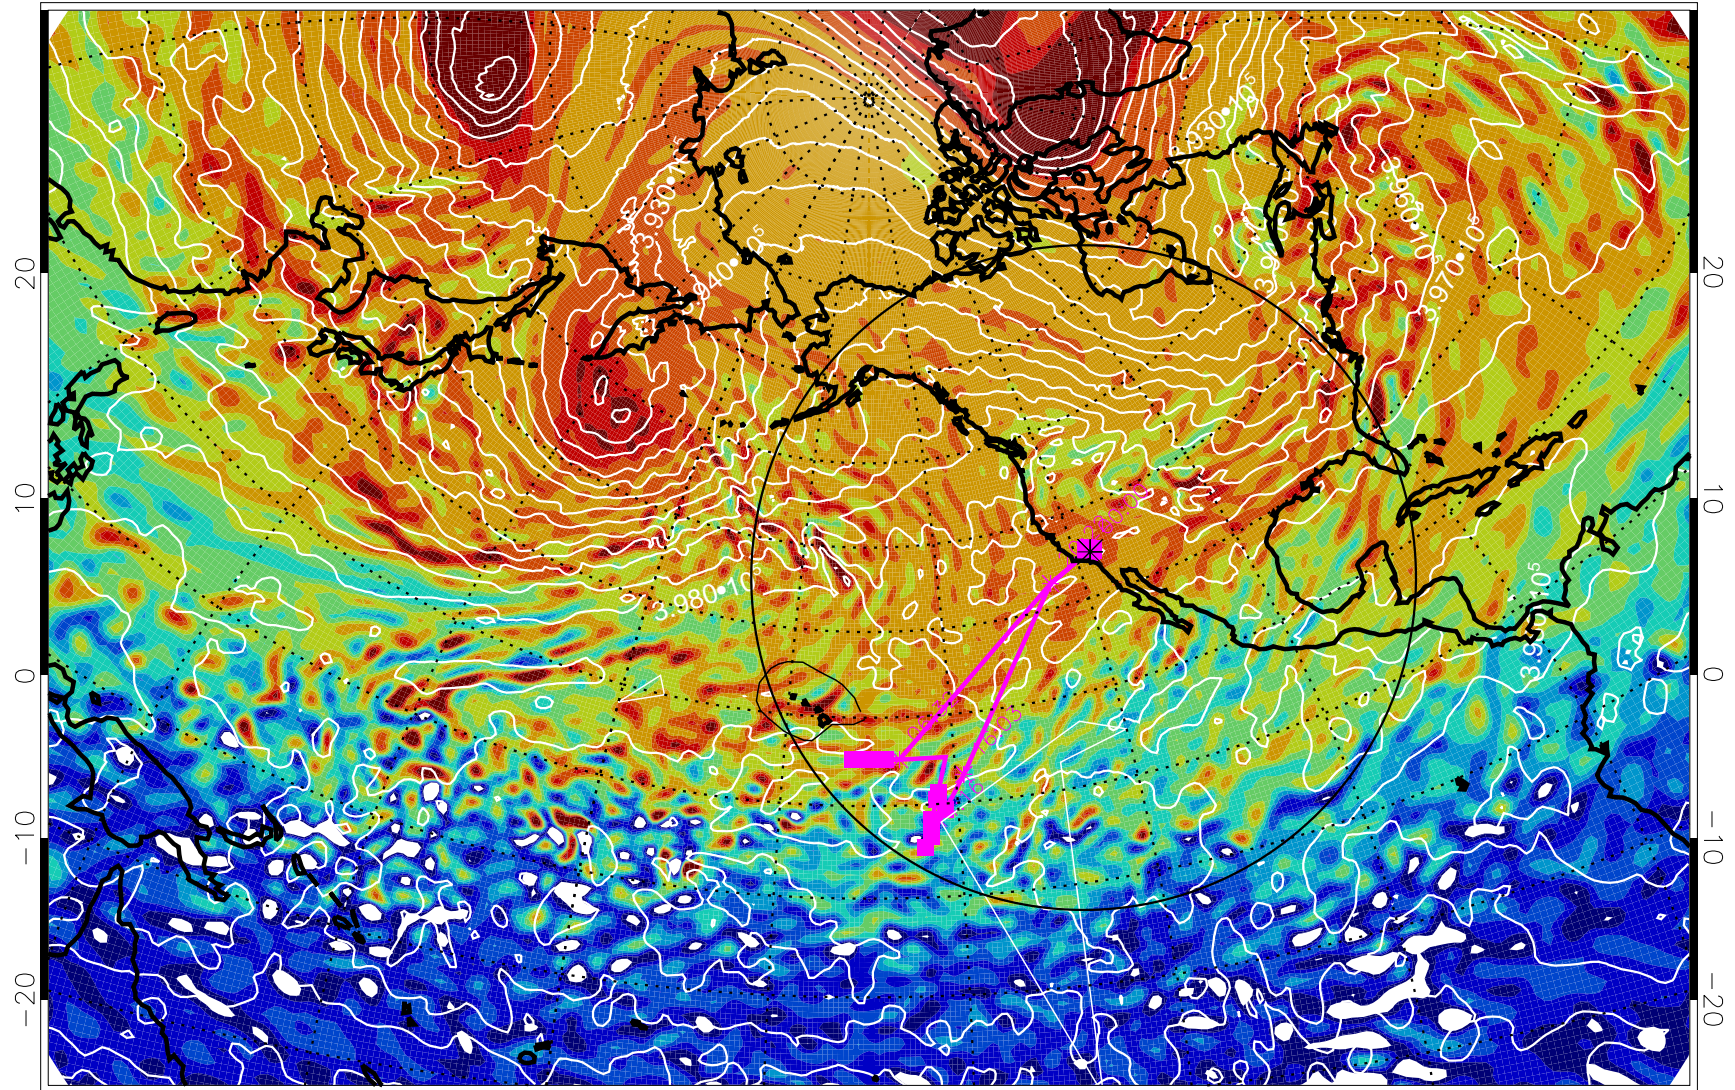

13013106, 66 hour forecast for 460K EPV

460K Montgomery Streamfunction, white

Range ring of 4055 km -- 13 hours GH round trip

13013112, 72 hour forecast for 460K EPV

460K Montgomery Streamfunction, white

Range ring of 4055 km -- 13 hours GH round trip

13013118, 78 hour forecast for 460K EPV

460K Montgomery Streamfunction, white

Range ring of 4055 km -- 13 hours GH round trip

13020100, 84 hour forecast for 460K EPV

460K Montgomery Streamfunction, white

Range ring of 4055 km -- 13 hours GH round trip

13020106, 90 hour forecast for 460K EPV

460K Montgomery Streamfunction, white

Range ring of 4055 km -- 13 hours GH round trip

13020112, 96 hour forecast for 460K EPV

460K Montgomery Streamfunction, white

Range ring of 4055 km -- 13 hours GH round trip

13020118, 102 hour forecast for 460K EPV

460K Montgomery Streamfunction, white

Range ring of 4055 km -- 13 hours GH round trip

13020200, 108 hour forecast for 460K EPV

460K Montgomery Streamfunction, white