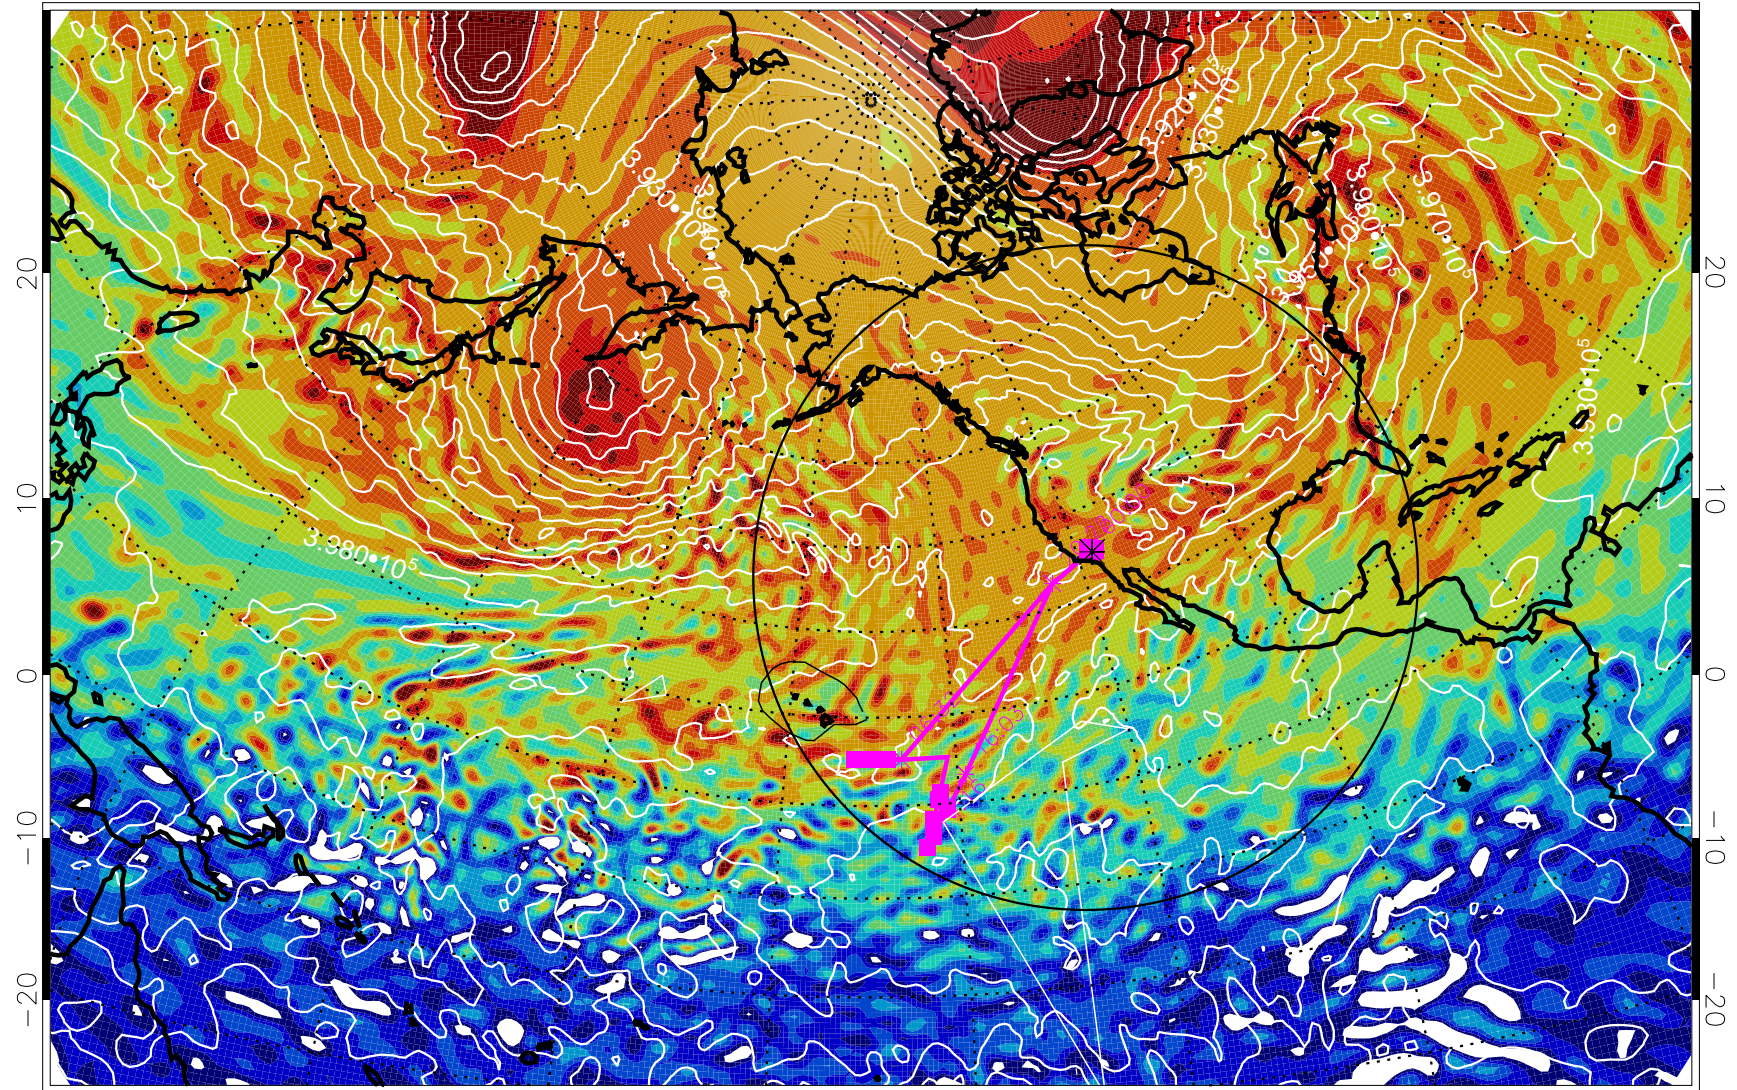

13013106, 66 hour forecast for 460K EPV

460K Montgomery Streamfunction, white

Range ring of 4055 km -- 13 hours GH round trip

13013112, 72 hour forecast for 460K EPV

460K Montgomery Streamfunction, white

Range ring of 4055 km -- 13 hours GH round trip

13013118, 78 hour forecast for 460K EPV

460K Montgomery Streamfunction, white

Range ring of 4055 km -- 13 hours GH round trip

13020100, 84 hour forecast for 460K EPV

460K Montgomery Streamfunction, white

Range ring of 4055 km -- 13 hours GH round trip

13020106, 90 hour forecast for 460K EPV

460K Montgomery Streamfunction, white

Range ring of 4055 km -- 13 hours GH round trip

13020112, 96 hour forecast for 460K EPV

460K Montgomery Streamfunction, white

Range ring of 4055 km -- 13 hours GH round trip

13020118, 102 hour forecast for 460K EPV

460K Montgomery Streamfunction, white

Range ring of 4055 km -- 13 hours GH round trip

13020200, 108 hour forecast for 460K EPV

460K Montgomery Streamfunction, white