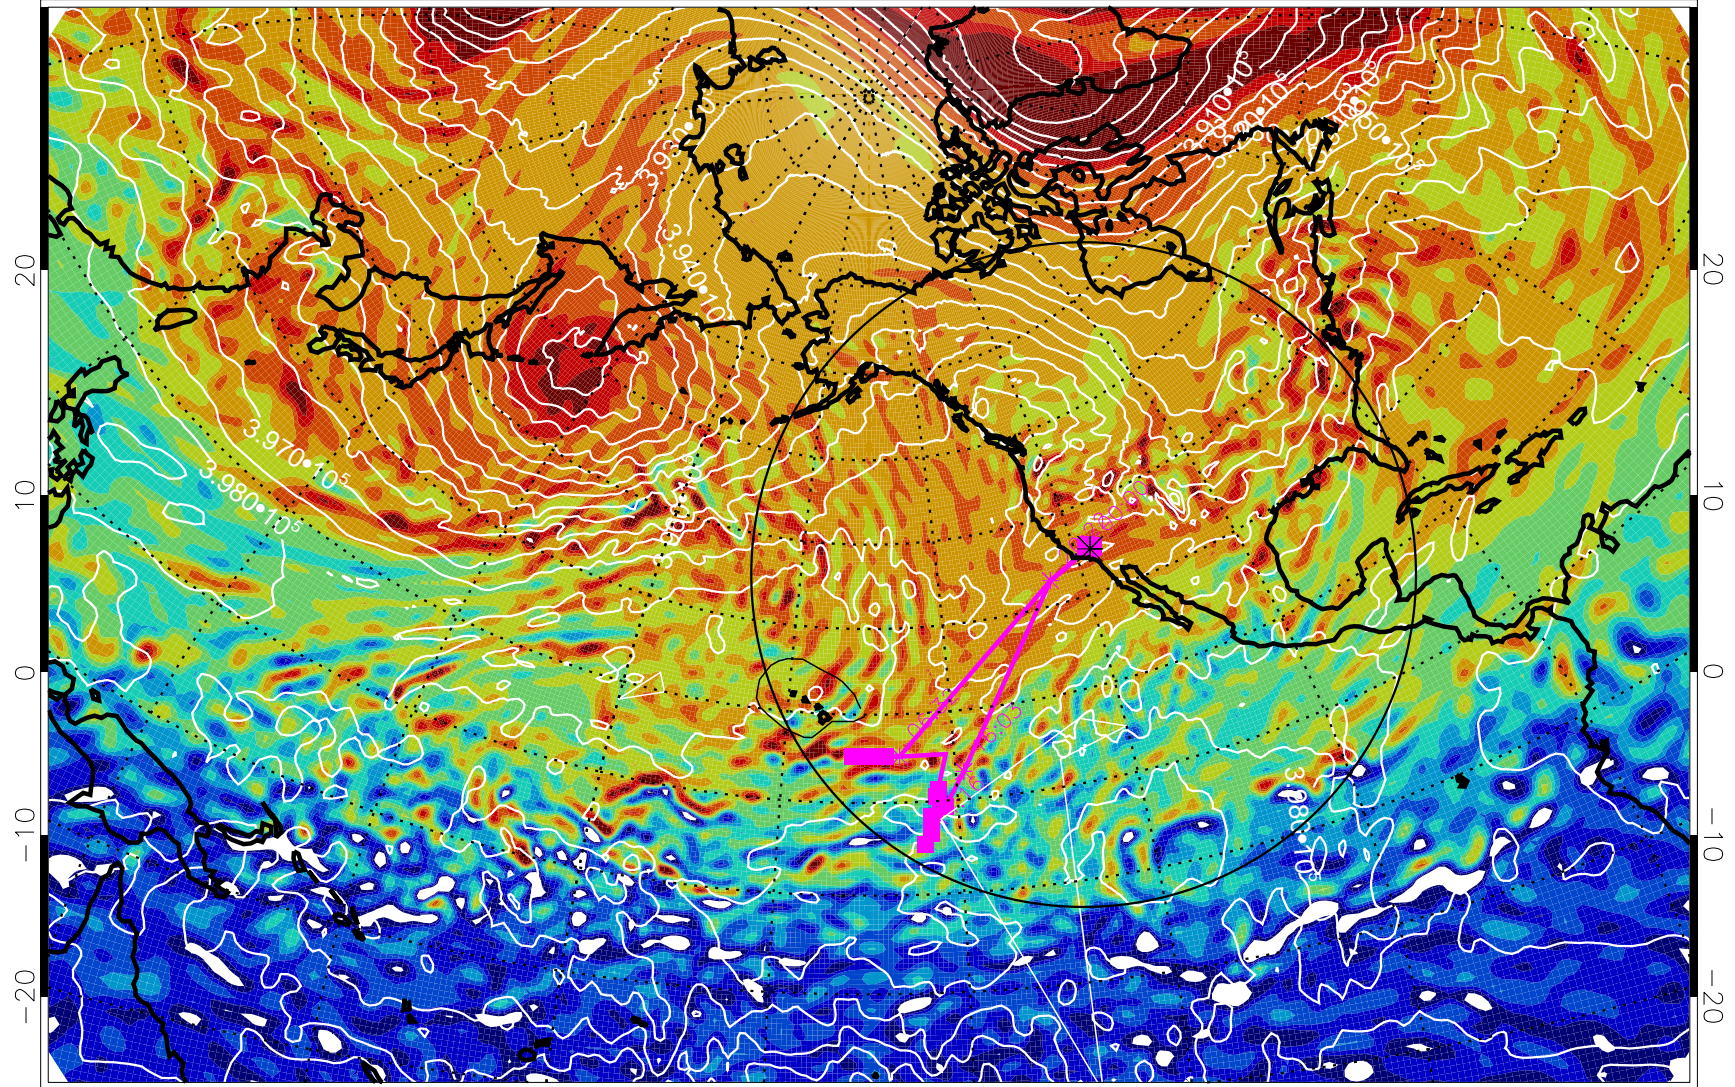

13013006, 42 hour forecast for 460K EPV

460K Montgomery Streamfunction, white

Range ring of 4055 km -- 13 hours GH round trip

13013012, 48 hour forecast for 460K EPV

460K Montgomery Streamfunction, white

Range ring of 4055 km -- 13 hours GH round trip

13013018, 54 hour forecast for 460K EPV

460K Montgomery Streamfunction, white

Range ring of 4055 km -- 13 hours GH round trip

13013100, 60 hour forecast for 460K EPV

460K Montgomery Streamfunction, white

Range ring of 4055 km -- 13 hours GH round trip

13013106, 66 hour forecast for 460K EPV

460K Montgomery Streamfunction, white

Range ring of 4055 km -- 13 hours GH round trip

13013112, 72 hour forecast for 460K EPV

460K Montgomery Streamfunction, white

Range ring of 4055 km -- 13 hours GH round trip

13013118, 78 hour forecast for 460K EPV

460K Montgomery Streamfunction, white

Range ring of 4055 km -- 13 hours GH round trip

13020100, 84 hour forecast for 460K EPV

460K Montgomery Streamfunction, white

Range ring of 4055 km -- 13 hours GH round trip