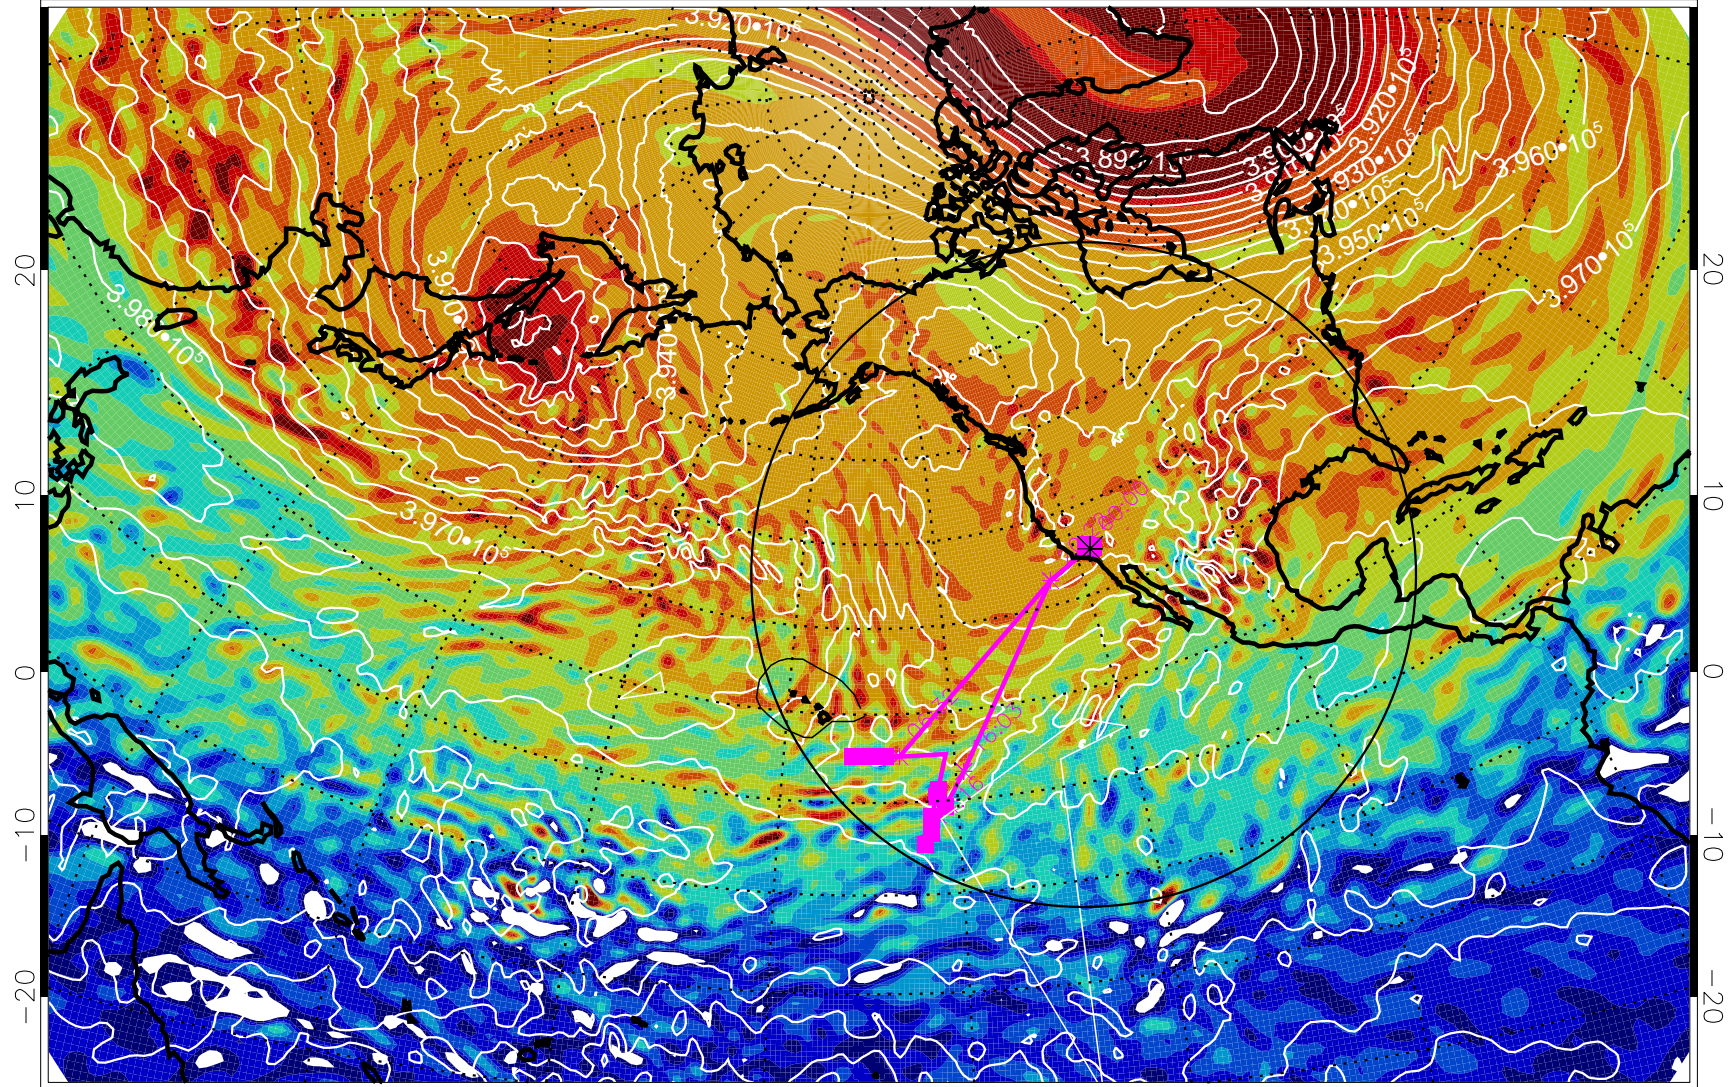

13012906, 18 hour forecast for 460K EPV

460K Montgomery Streamfunction, white

Range ring of 4055 km -- 13 hours GH round trip

13012912, 24 hour forecast for 460K EPV

460K Montgomery Streamfunction, white

Range ring of 4055 km -- 13 hours GH round trip

13012918, 30 hour forecast for 460K EPV

460K Montgomery Streamfunction, white

Range ring of 4055 km -- 13 hours GH round trip

13013000, 36 hour forecast for 460K EPV

460K Montgomery Streamfunction, white

Range ring of 4055 km -- 13 hours GH round trip

13013006, 42 hour forecast for 460K EPV

460K Montgomery Streamfunction, white

Range ring of 4055 km -- 13 hours GH round trip

13013012, 48 hour forecast for 460K EPV

460K Montgomery Streamfunction, white

Range ring of 4055 km -- 13 hours GH round trip

13013018, 54 hour forecast for 460K EPV

460K Montgomery Streamfunction, white

Range ring of 4055 km -- 13 hours GH round trip

13013100, 60 hour forecast for 460K EPV

460K Montgomery Streamfunction, white

Range ring of 4055 km -- 13 hours GH round trip