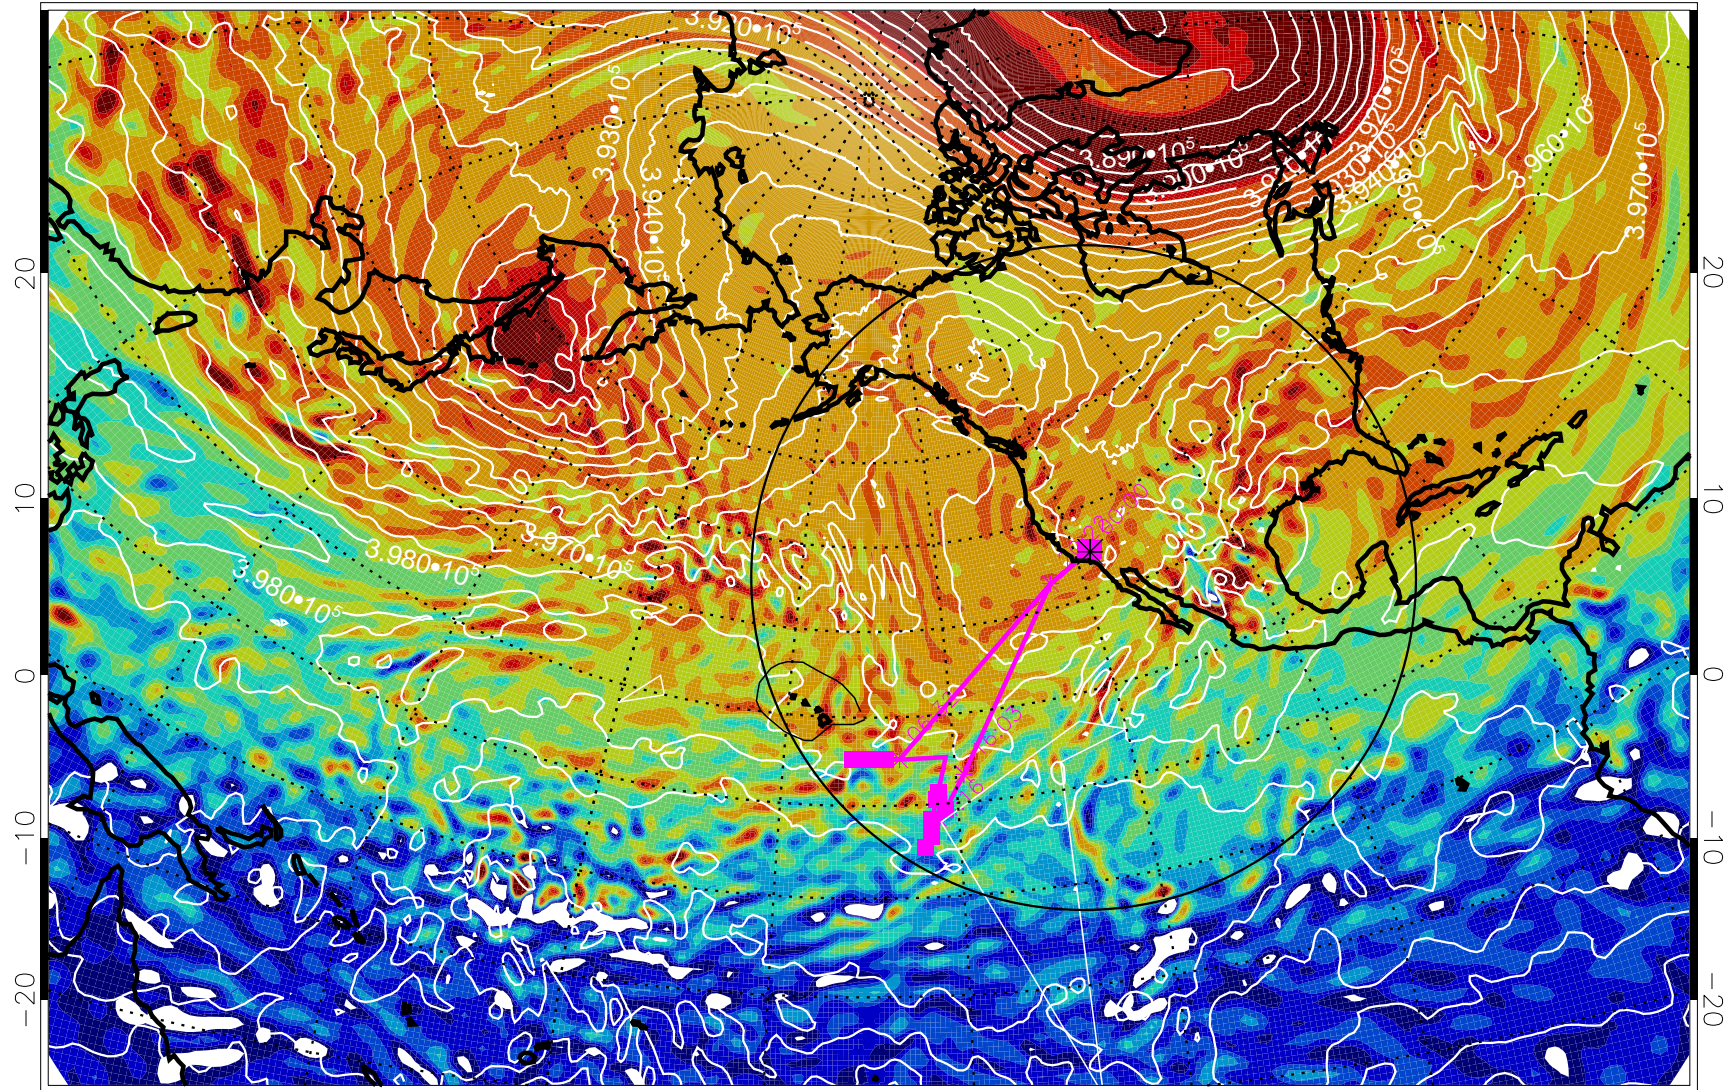

13012818, 6 hour forecast for 460K EPV

460K Montgomery Streamfunction, white

Range ring of 4055 km -- 13 hours GH round trip

13012900, 12 hour forecast for 460K EPV

460K Montgomery Streamfunction, white

Range ring of 4055 km -- 13 hours GH round trip

13012906, 18 hour forecast for 460K EPV

460K Montgomery Streamfunction, white

Range ring of 4055 km -- 13 hours GH round trip

13012912, 24 hour forecast for 460K EPV

460K Montgomery Streamfunction, white

Range ring of 4055 km -- 13 hours GH round trip

13012918, 30 hour forecast for 460K EPV

460K Montgomery Streamfunction, white

Range ring of 4055 km -- 13 hours GH round trip

13013000, 36 hour forecast for 460K EPV

460K Montgomery Streamfunction, white

Range ring of 4055 km -- 13 hours GH round trip

13013006, 42 hour forecast for 460K EPV

460K Montgomery Streamfunction, white

Range ring of 4055 km -- 13 hours GH round trip

13013012, 48 hour forecast for 460K EPV

460K Montgomery Streamfunction, white

Range ring of 4055 km -- 13 hours GH round trip