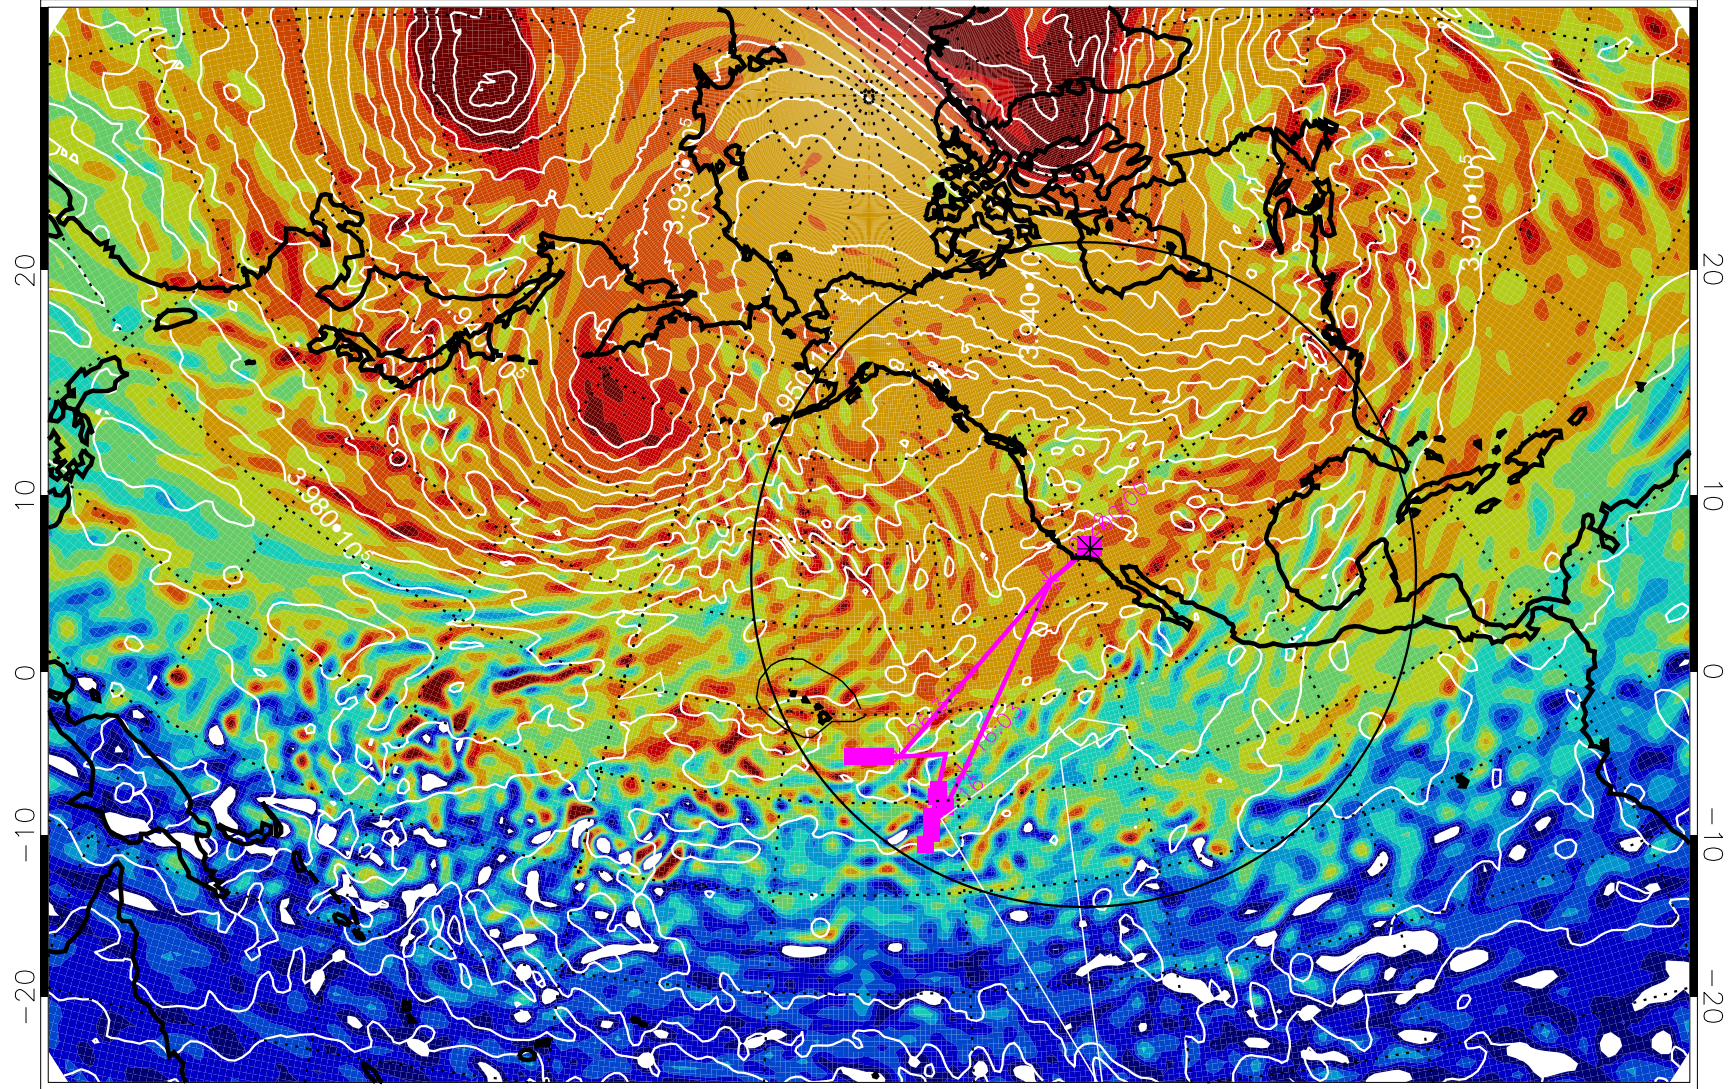

13013118, 78 hour forecast for 460K EPV

460K Montgomery Streamfunction, white

Range ring of 4055 km -- 13 hours GH round trip

13020100, 84 hour forecast for 460K EPV

460K Montgomery Streamfunction, white

Range ring of 4055 km -- 13 hours GH round trip

13020106, 90 hour forecast for 460K EPV

460K Montgomery Streamfunction, white

Range ring of 4055 km -- 13 hours GH round trip

13020112, 96 hour forecast for 460K EPV

460K Montgomery Streamfunction, white

Range ring of 4055 km -- 13 hours GH round trip

13020118, 102 hour forecast for 460K EPV

460K Montgomery Streamfunction, white

Range ring of 4055 km -- 13 hours GH round trip

13020200, 108 hour forecast for 460K EPV

460K Montgomery Streamfunction, white

Range ring of 4055 km -- 13 hours GH round trip

13020206, 114 hour forecast for 460K EPV

460K Montgomery Streamfunction, white

Range ring of 4055 km -- 13 hours GH round trip

13020212, 120 hour forecast for 460K EPV