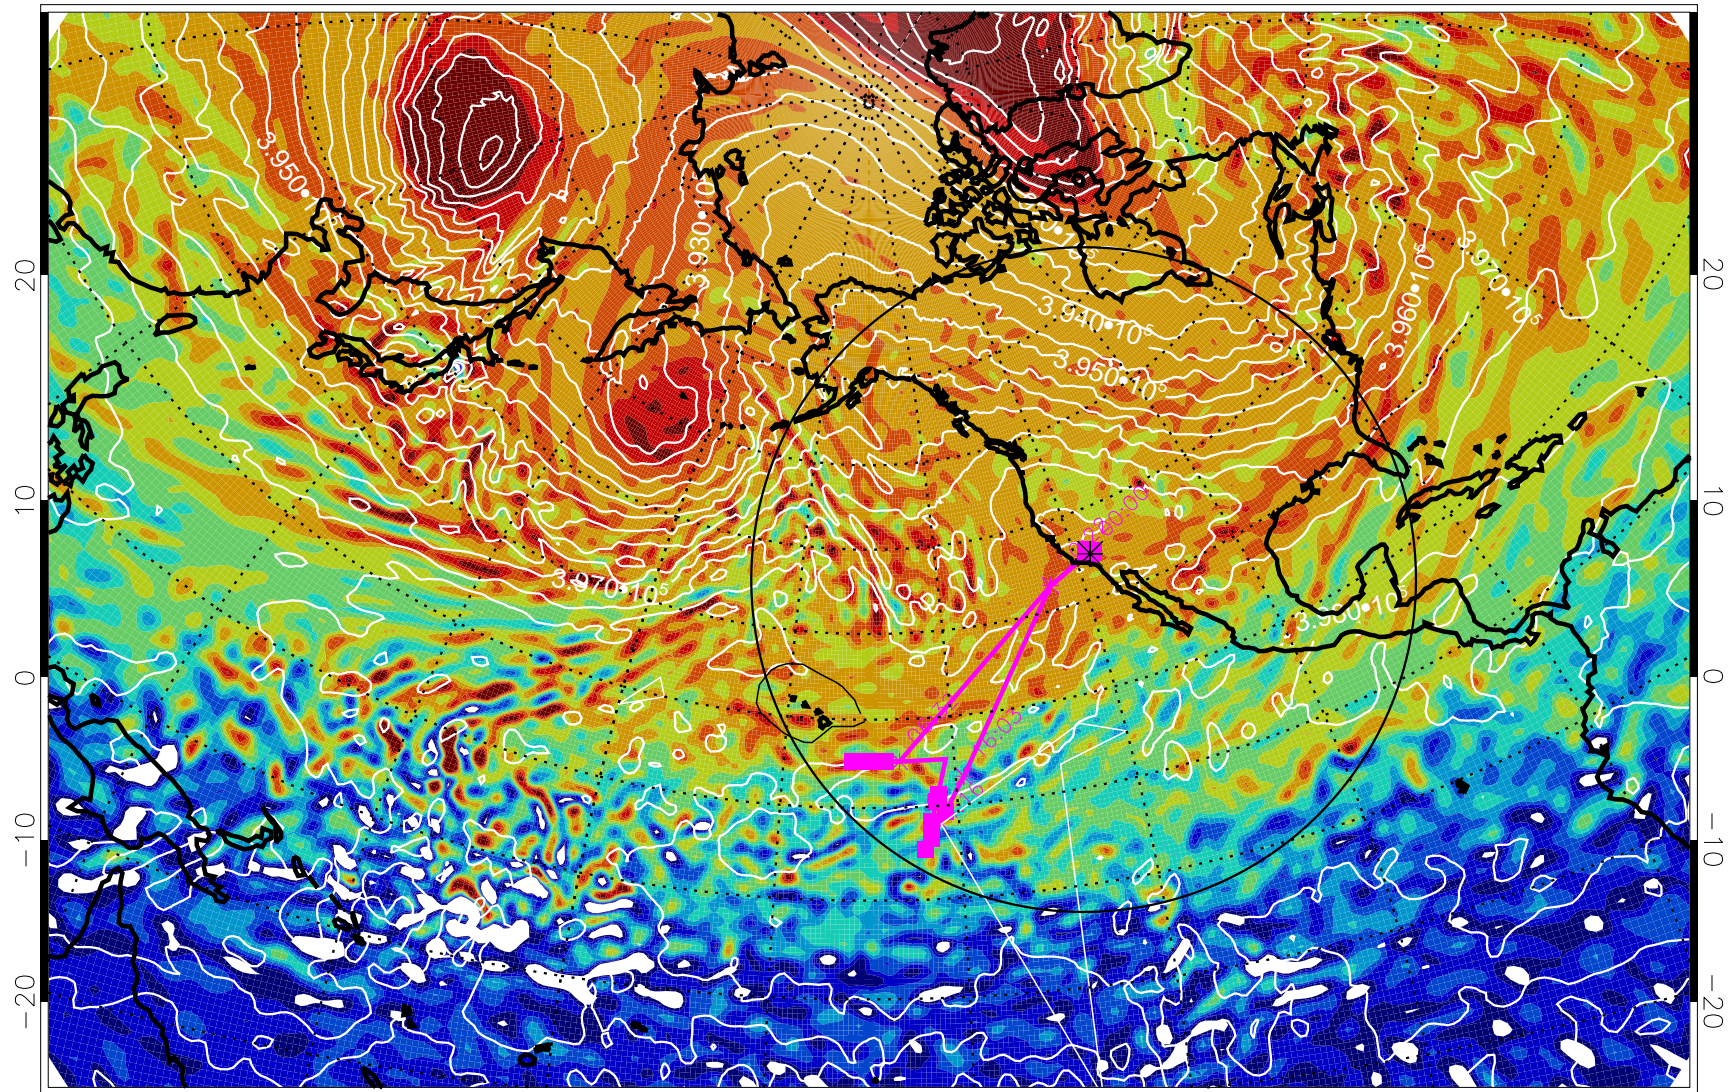

13020106, 90 hour forecast for 460K EPV

460K Montgomery Streamfunction, white

Range ring of 4055 km -- 13 hours GH round trip

13020112, 96 hour forecast for 460K EPV

460K Montgomery Streamfunction, white

Range ring of 4055 km -- 13 hours GH round trip

13020118, 102 hour forecast for 460K EPV

460K Montgomery Streamfunction, white

Range ring of 4055 km -- 13 hours GH round trip

13020200, 108 hour forecast for 460K EPV

460K Montgomery Streamfunction, white

Range ring of 4055 km -- 13 hours GH round trip

13020206, 114 hour forecast for 460K EPV

460K Montgomery Streamfunction, white

Range ring of 4055 km -- 13 hours GH round trip

13020212, 120 hour forecast for 460K EPV

460K Montgomery Streamfunction, white

Range ring of 4055 km -- 13 hours GH round trip