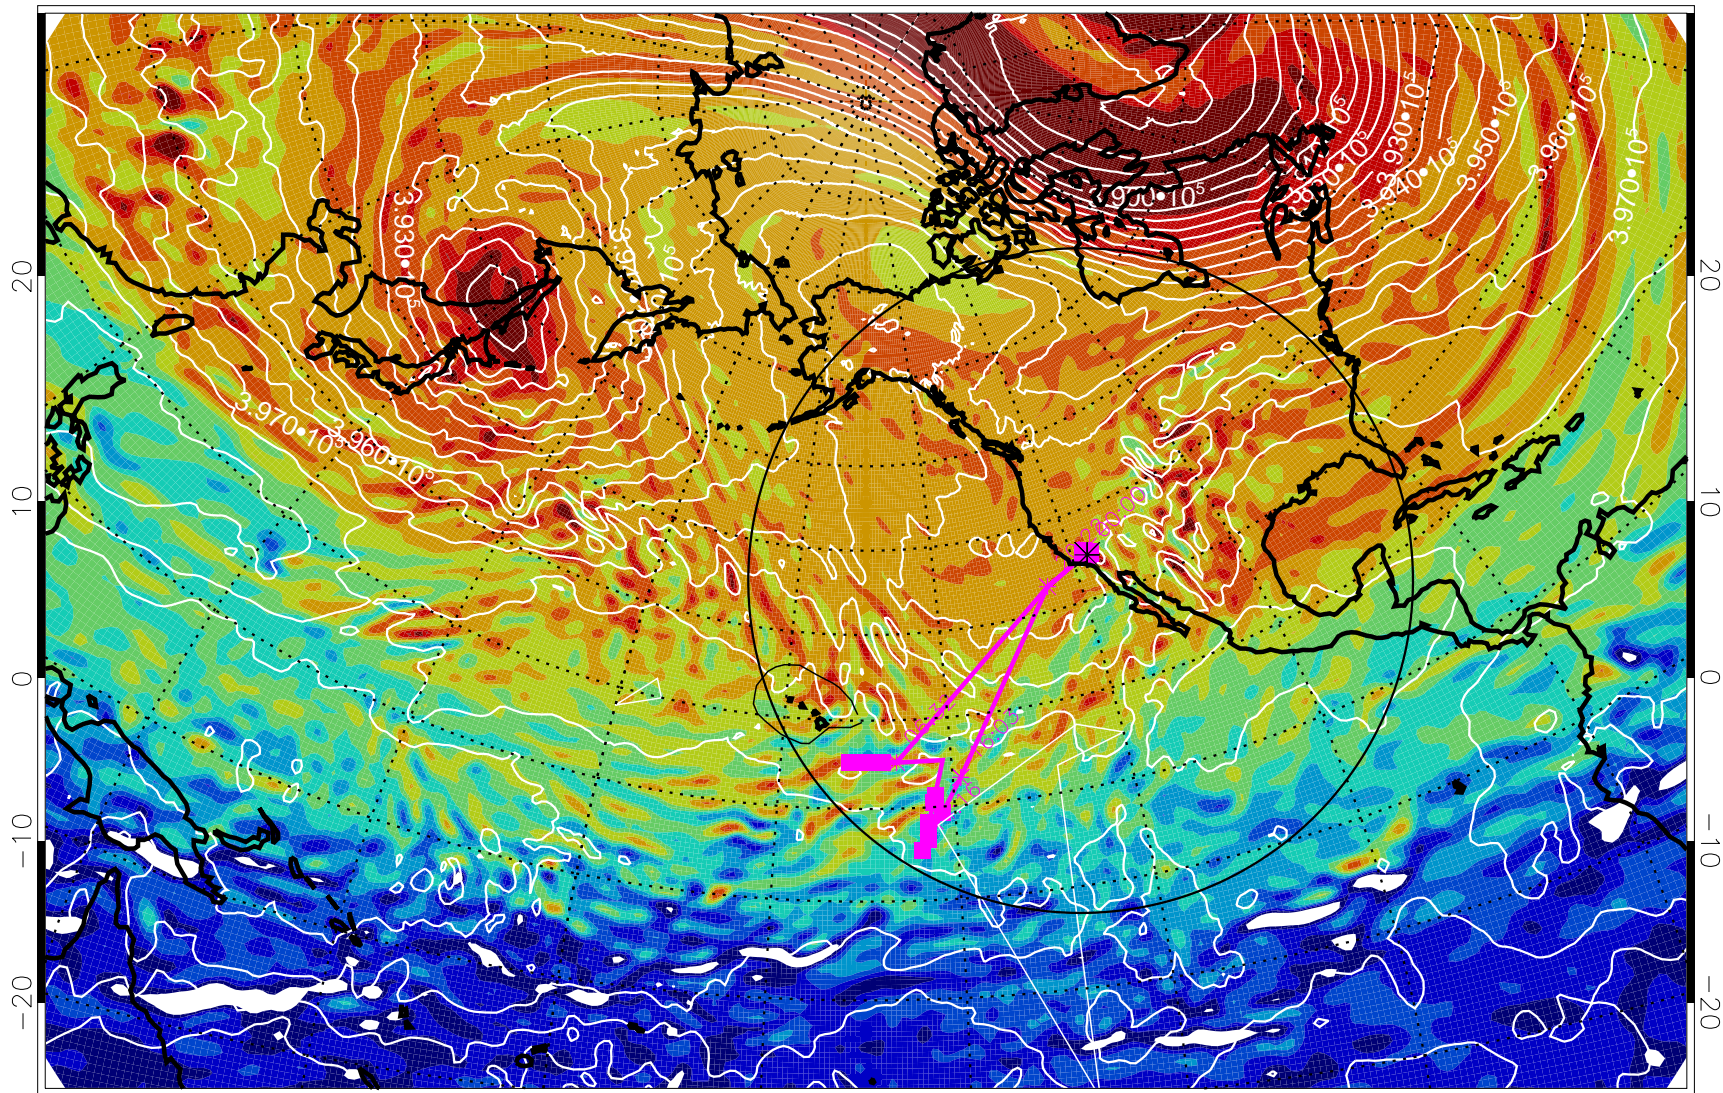

13012818, 6 hour forecast for 460K EPV

460K Montgomery Streamfunction, white

Range ring of 4055 km -- 13 hours GH round trip

13012900, 12 hour forecast for 460K EPV

460K Montgomery Streamfunction, white

Range ring of 4055 km -- 13 hours GH round trip

13012906, 18 hour forecast for 460K EPV

460K Montgomery Streamfunction, white

Range ring of 4055 km -- 13 hours GH round trip

13012912, 24 hour forecast for 460K EPV

460K Montgomery Streamfunction, white

Range ring of 4055 km -- 13 hours GH round trip

13012918, 30 hour forecast for 460K EPV

460K Montgomery Streamfunction, white

Range ring of 4055 km -- 13 hours GH round trip

13013000, 36 hour forecast for 460K EPV

460K Montgomery Streamfunction, white

Range ring of 4055 km -- 13 hours GH round trip

13013006, 42 hour forecast for 460K EPV

460K Montgomery Streamfunction, white

Range ring of 4055 km -- 13 hours GH round trip

13013012, 48 hour forecast for 460K EPV

460K Montgomery Streamfunction, white

Range ring of 4055 km -- 13 hours GH round trip