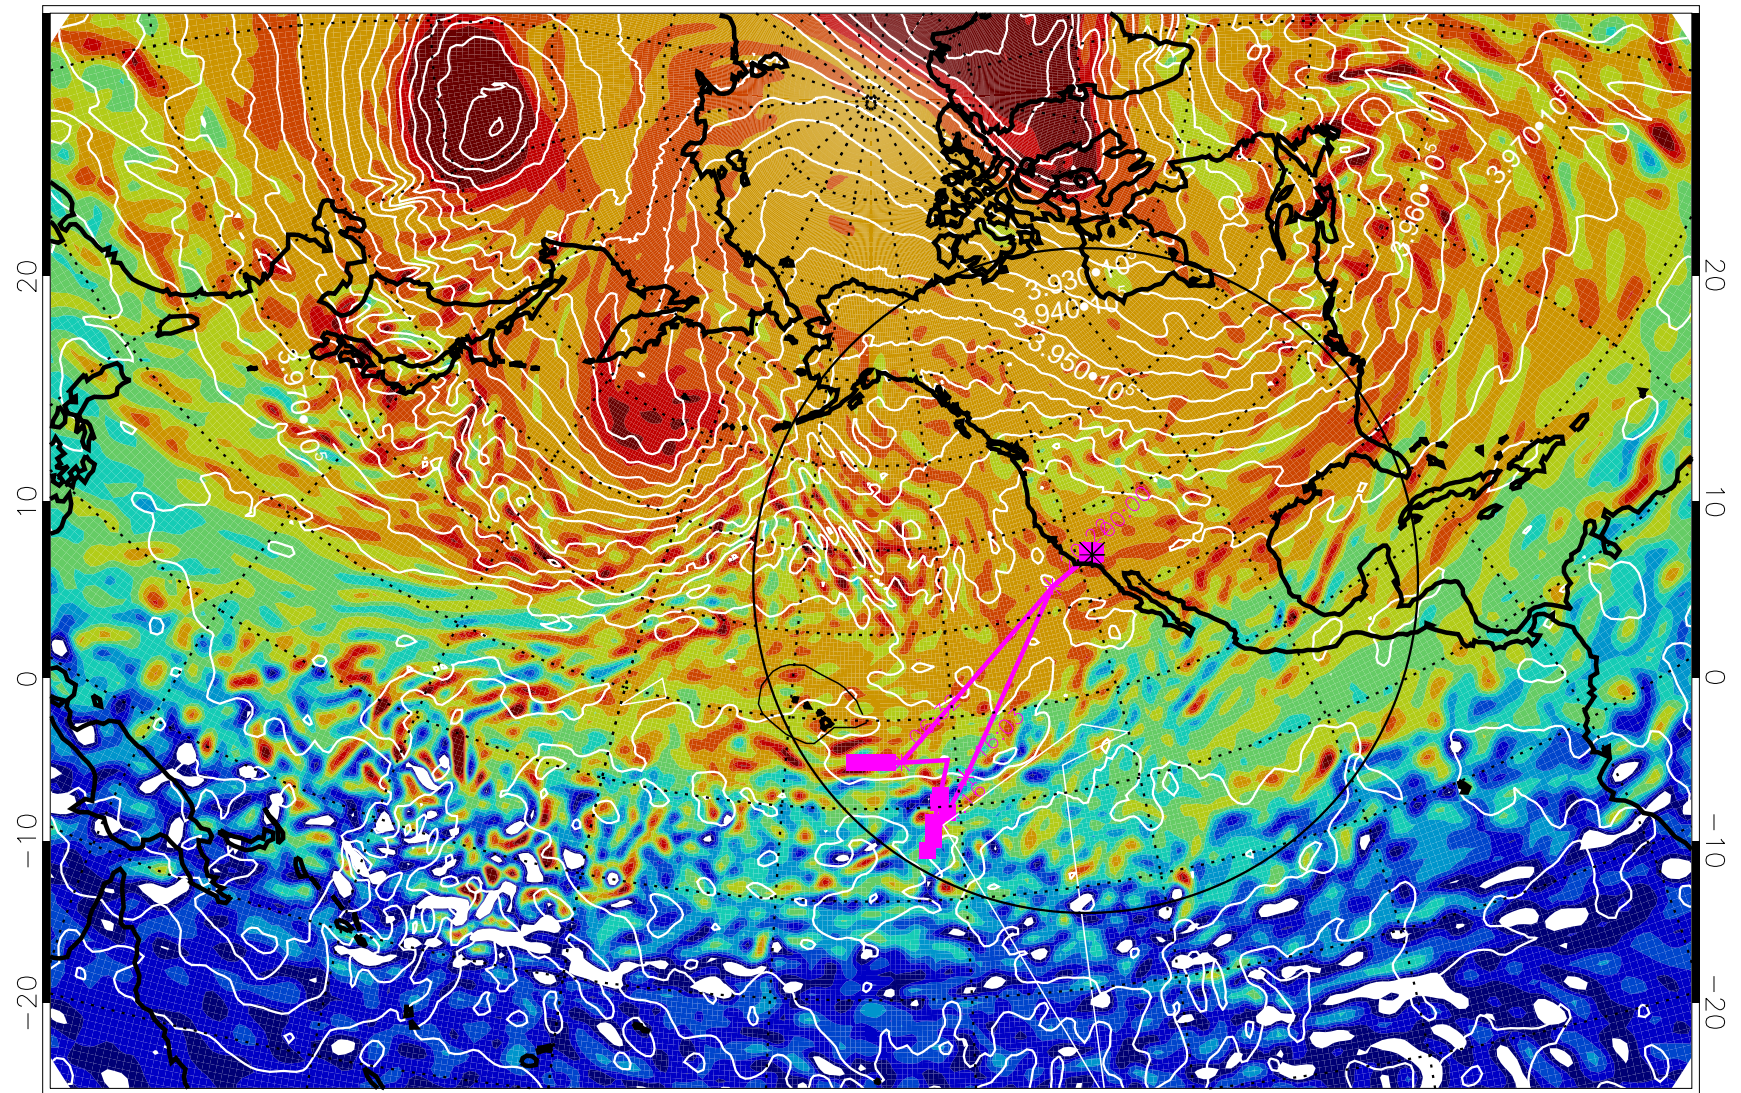

13013118, 78 hour forecast for 460K EPV

460K Montgomery Streamfunction, white

Range ring of 4055 km -- 13 hours GH round trip

13020100, 84 hour forecast for 460K EPV

460K Montgomery Streamfunction, white

Range ring of 4055 km -- 13 hours GH round trip

13020106, 90 hour forecast for 460K EPV

460K Montgomery Streamfunction, white

Range ring of 4055 km -- 13 hours GH round trip

13020112, 96 hour forecast for 460K EPV

460K Montgomery Streamfunction, white

Range ring of 4055 km -- 13 hours GH round trip

13020118, 102 hour forecast for 460K EPV

460K Montgomery Streamfunction, white

Range ring of 4055 km -- 13 hours GH round trip

13020200, 108 hour forecast for 460K EPV

460K Montgomery Streamfunction, white

Range ring of 4055 km -- 13 hours GH round trip

13020206, 114 hour forecast for 460K EPV

460K Montgomery Streamfunction, white

Range ring of 4055 km -- 13 hours GH round trip

13020212, 120 hour forecast for 460K EPV