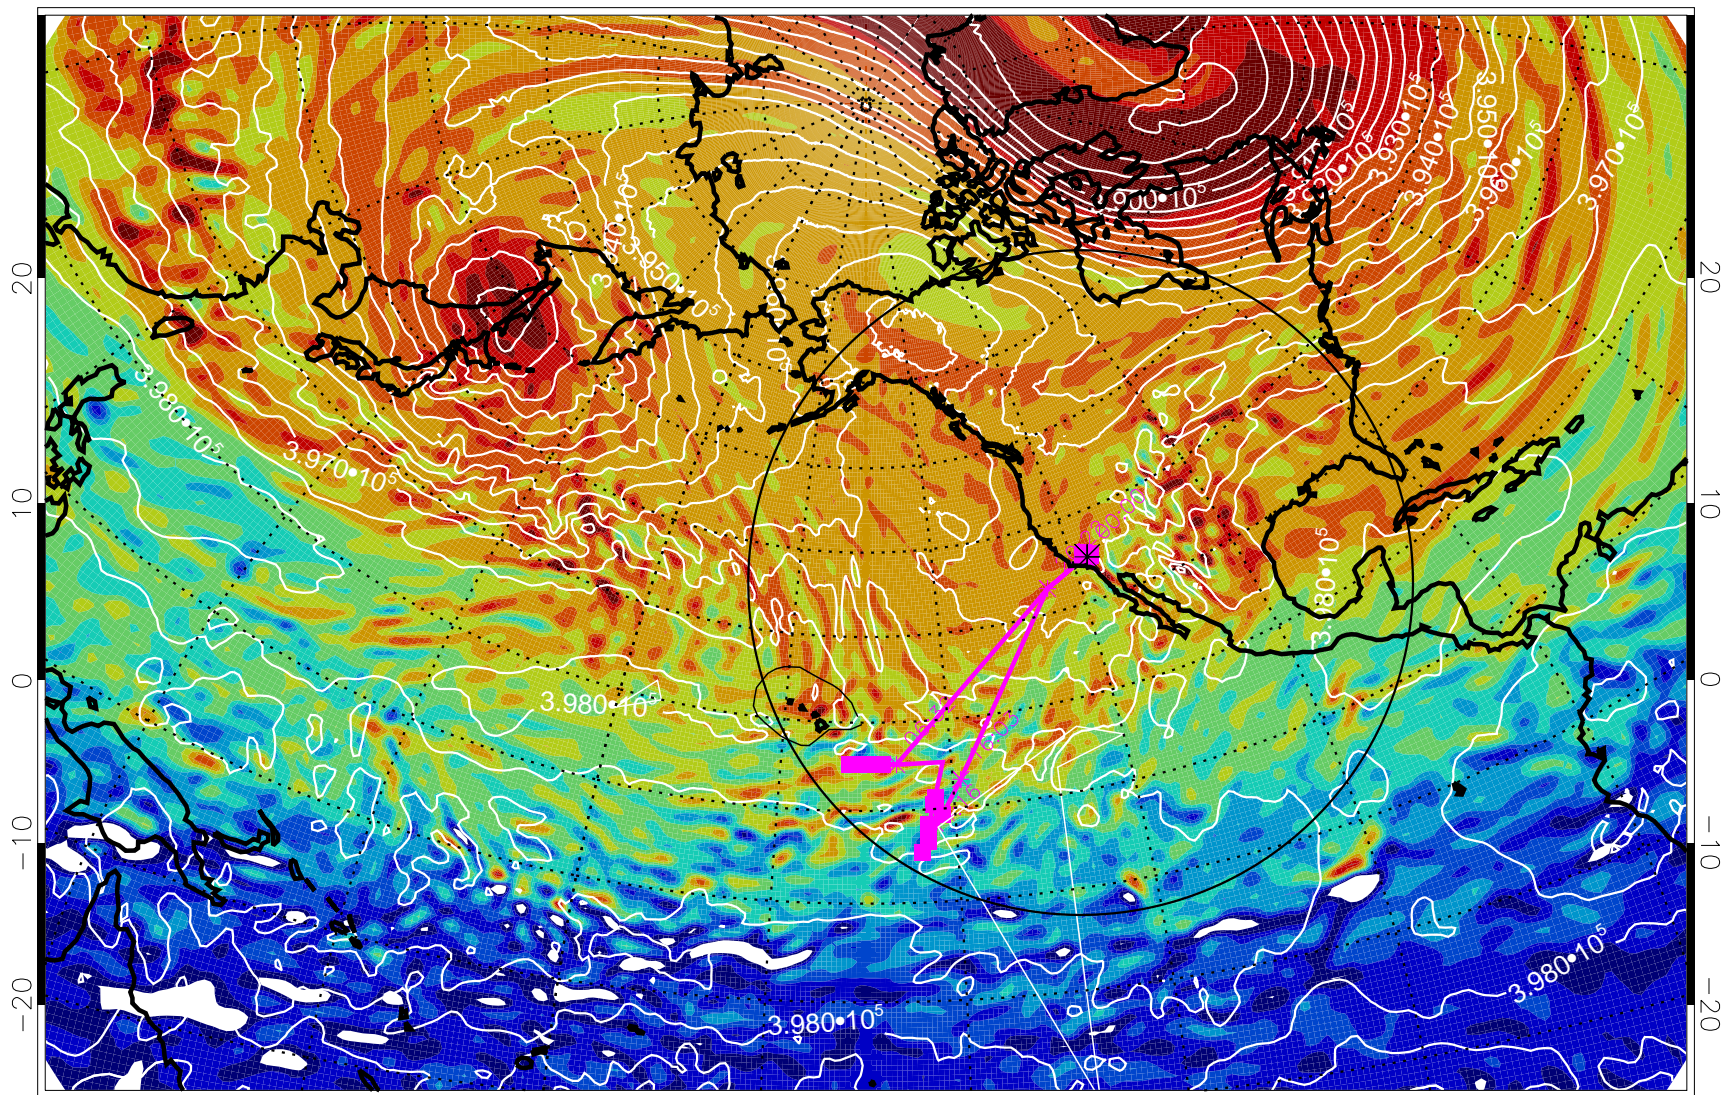

13012818, 6 hour forecast for 460K EPV

460K Montgomery Streamfunction, white

Range ring of 4055 km -- 13 hours GH round trip

13012900, 12 hour forecast for 460K EPV

460K Montgomery Streamfunction, white

Range ring of 4055 km -- 13 hours GH round trip

13012906, 18 hour forecast for 460K EPV

460K Montgomery Streamfunction, white

Range ring of 4055 km -- 13 hours GH round trip

13012912, 24 hour forecast for 460K EPV

460K Montgomery Streamfunction, white

Range ring of 4055 km -- 13 hours GH round trip

13012918, 30 hour forecast for 460K EPV

460K Montgomery Streamfunction, white

Range ring of 4055 km -- 13 hours GH round trip

13013000, 36 hour forecast for 460K EPV

460K Montgomery Streamfunction, white

Range ring of 4055 km -- 13 hours GH round trip

13013006, 42 hour forecast for 460K EPV

460K Montgomery Streamfunction, white

Range ring of 4055 km -- 13 hours GH round trip

13013012, 48 hour forecast for 460K EPV

460K Montgomery Streamfunction, white

Range ring of 4055 km -- 13 hours GH round trip