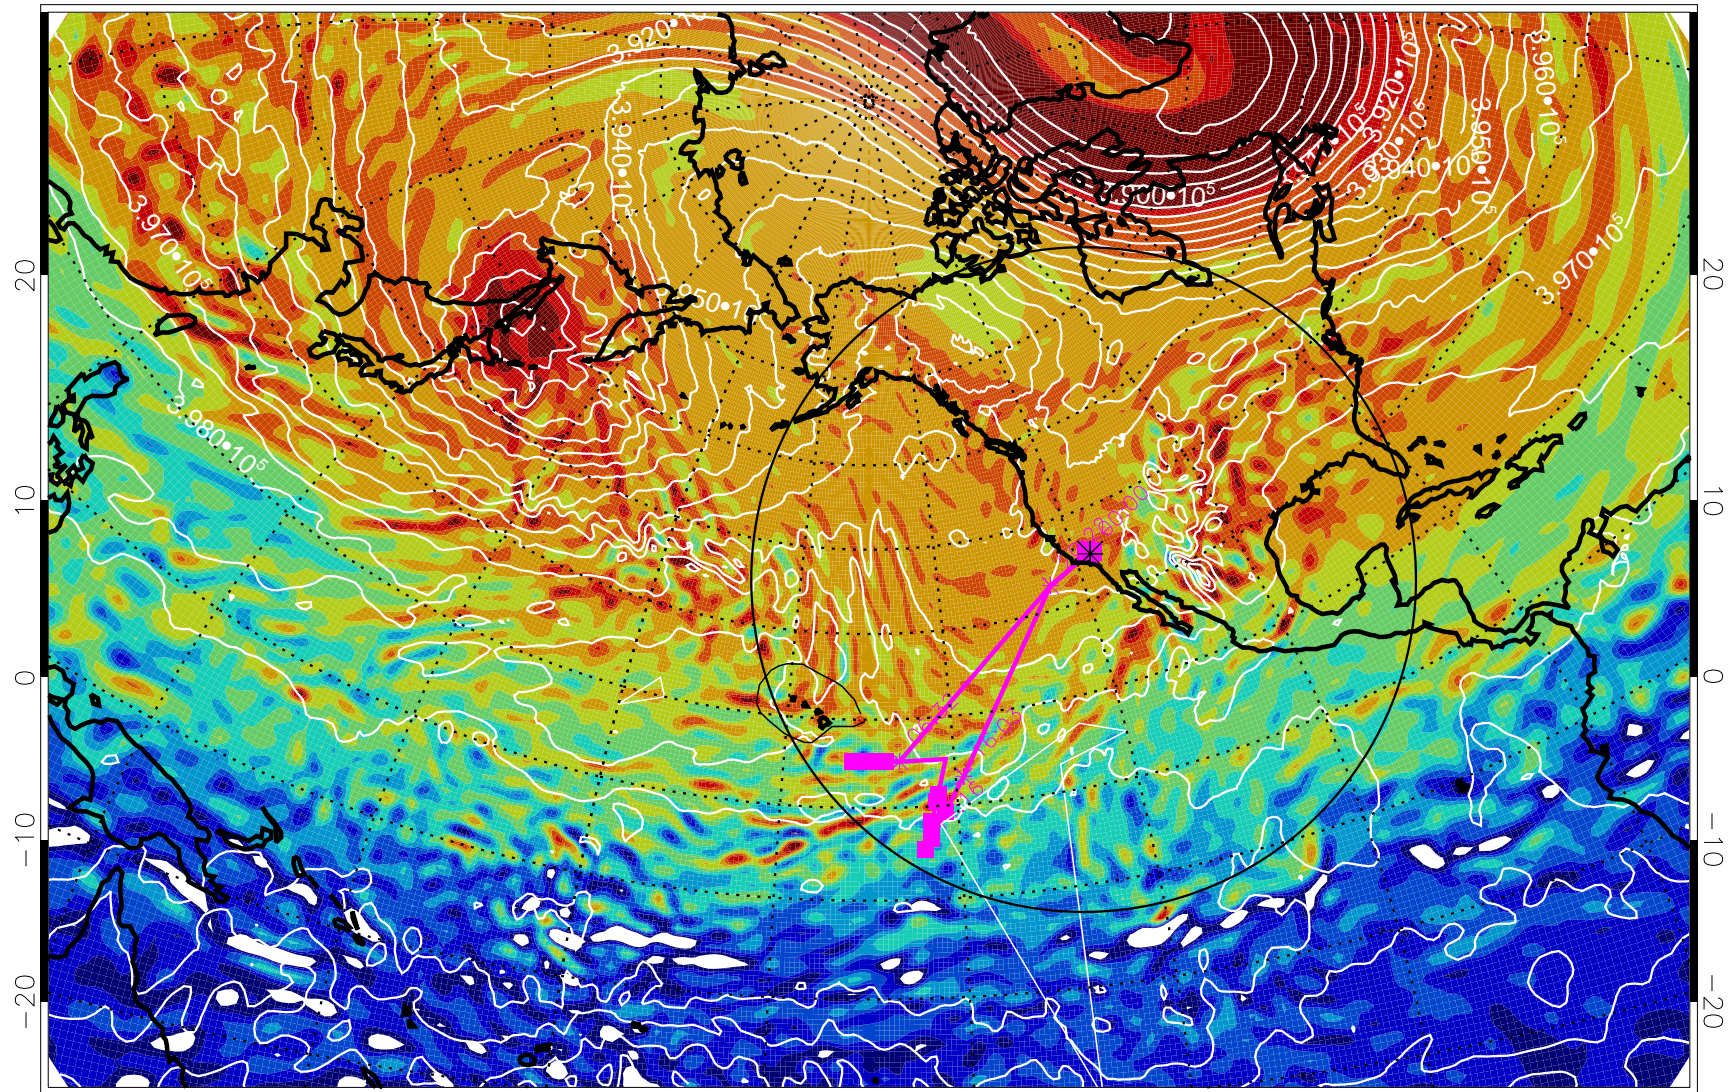

13012818, 6 hour forecast for 460K EPV

460K Montgomery Streamfunction, white

Range ring of 4055 km -- 13 hours GH round trip

13012900, 12 hour forecast for 460K EPV

460K Montgomery Streamfunction, white

Range ring of 4055 km -- 13 hours GH round trip

13012906, 18 hour forecast for 460K EPV

460K Montgomery Streamfunction, white

Range ring of 4055 km -- 13 hours GH round trip

13012912, 24 hour forecast for 460K EPV

460K Montgomery Streamfunction, white

Range ring of 4055 km -- 13 hours GH round trip

13012918, 30 hour forecast for 460K EPV

460K Montgomery Streamfunction, white

Range ring of 4055 km -- 13 hours GH round trip

13013000, 36 hour forecast for 460K EPV

460K Montgomery Streamfunction, white

Range ring of 4055 km -- 13 hours GH round trip