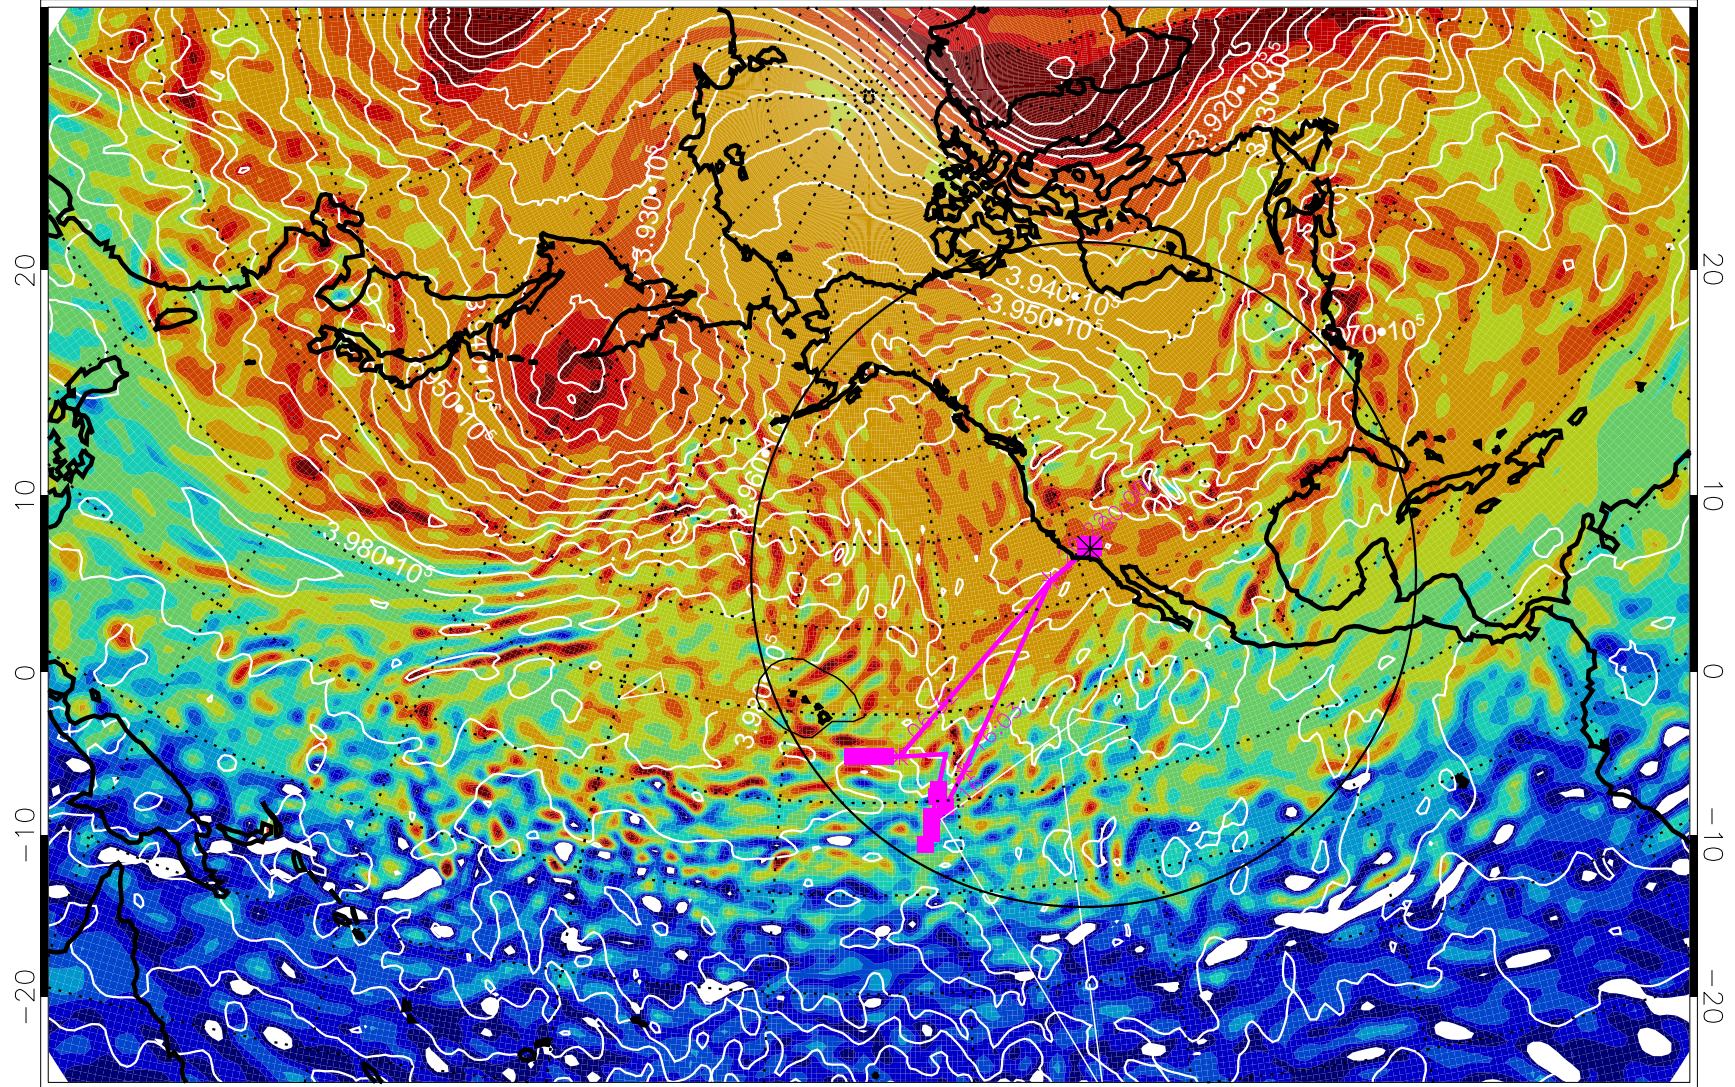

13013006, 42 hour forecast for 460K EPV

460K Montgomery Streamfunction, white

Range ring of 4055 km -- 13 hours GH round trip

13013012, 48 hour forecast for 460K EPV

460K Montgomery Streamfunction, white

Range ring of 4055 km -- 13 hours GH round trip

13013018, 54 hour forecast for 460K EPV

460K Montgomery Streamfunction, white

Range ring of 4055 km -- 13 hours GH round trip

13013100, 60 hour forecast for 460K EPV

460K Montgomery Streamfunction, white

Range ring of 4055 km -- 13 hours GH round trip

13013106, 66 hour forecast for 460K EPV

460K Montgomery Streamfunction, white

Range ring of 4055 km -- 13 hours GH round trip

13013112, 72 hour forecast for 460K EPV

460K Montgomery Streamfunction, white

Range ring of 4055 km -- 13 hours GH round trip

13013118, 78 hour forecast for 460K EPV

460K Montgomery Streamfunction, white

Range ring of 4055 km -- 13 hours GH round trip

13020100, 84 hour forecast for 460K EPV

460K Montgomery Streamfunction, white

Range ring of 4055 km -- 13 hours GH round trip