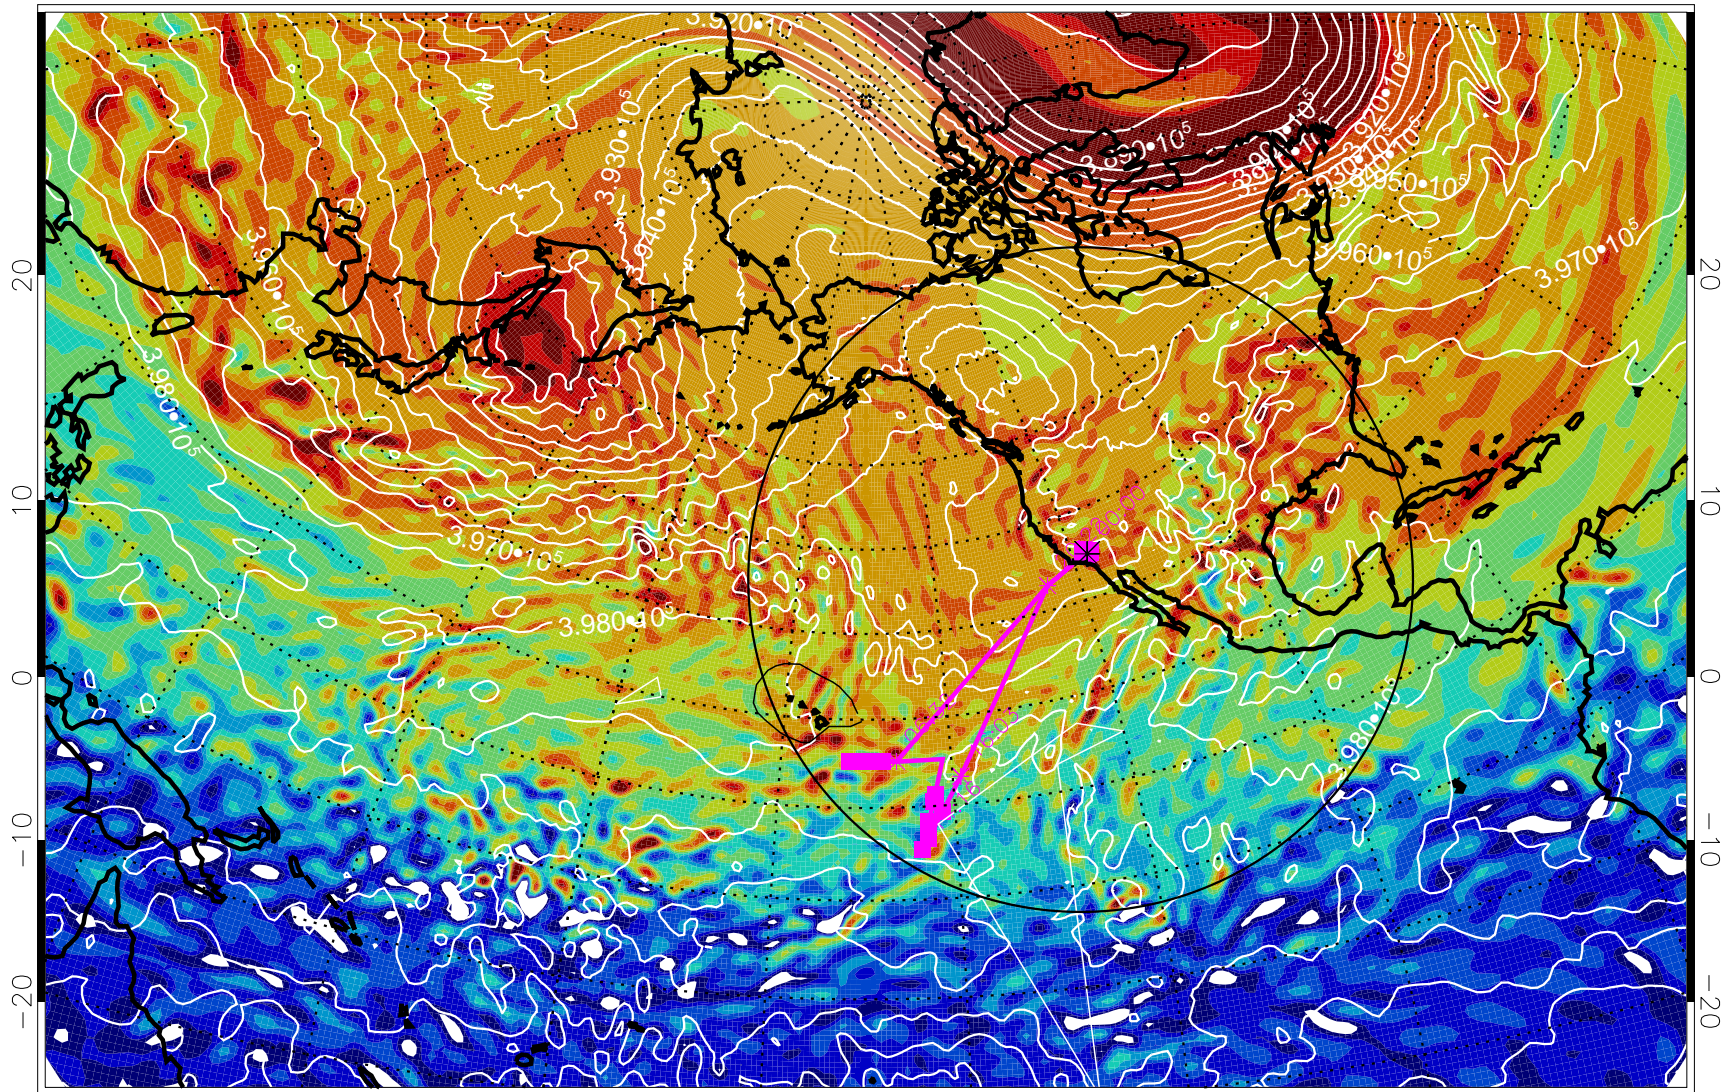

13012906, 18 hour forecast for 460K EPV

460K Montgomery Streamfunction, white

Range ring of 4055 km -- 13 hours GH round trip

13012912, 24 hour forecast for 460K EPV

460K Montgomery Streamfunction, white

Range ring of 4055 km -- 13 hours GH round trip

13012918, 30 hour forecast for 460K EPV

460K Montgomery Streamfunction, white

Range ring of 4055 km -- 13 hours GH round trip

13013000, 36 hour forecast for 460K EPV

460K Montgomery Streamfunction, white

Range ring of 4055 km -- 13 hours GH round trip

13013006, 42 hour forecast for 460K EPV

460K Montgomery Streamfunction, white

Range ring of 4055 km -- 13 hours GH round trip

13013012, 48 hour forecast for 460K EPV

460K Montgomery Streamfunction, white

Range ring of 4055 km -- 13 hours GH round trip

13013018, 54 hour forecast for 460K EPV

460K Montgomery Streamfunction, white

Range ring of 4055 km -- 13 hours GH round trip

13013100, 60 hour forecast for 460K EPV

460K Montgomery Streamfunction, white

Range ring of 4055 km -- 13 hours GH round trip