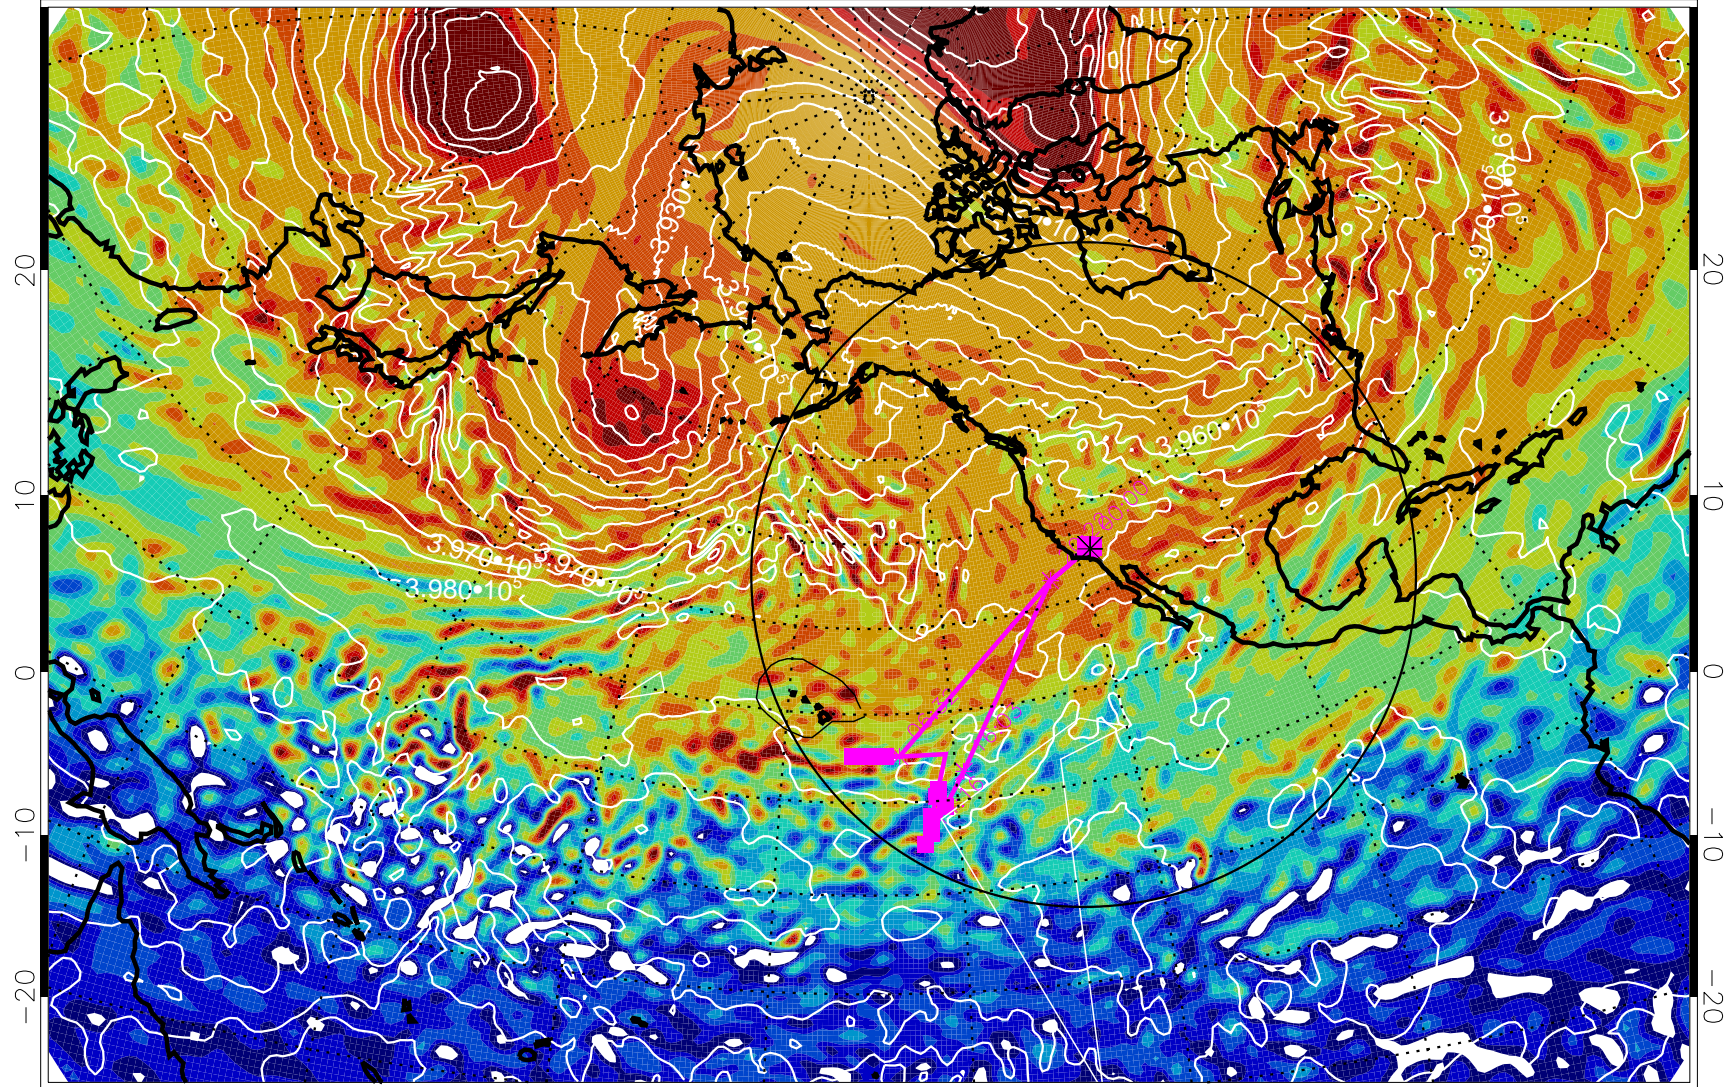

13013118, 78 hour forecast for 460K EPV

460K Montgomery Streamfunction, white

Range ring of 4055 km -- 13 hours GH round trip

13020100, 84 hour forecast for 460K EPV

460K Montgomery Streamfunction, white

Range ring of 4055 km -- 13 hours GH round trip

13020106, 90 hour forecast for 460K EPV

460K Montgomery Streamfunction, white

Range ring of 4055 km -- 13 hours GH round trip

13020112, 96 hour forecast for 460K EPV

460K Montgomery Streamfunction, white

Range ring of 4055 km -- 13 hours GH round trip

13020118, 102 hour forecast for 460K EPV

460K Montgomery Streamfunction, white

Range ring of 4055 km -- 13 hours GH round trip

13020200, 108 hour forecast for 460K EPV

460K Montgomery Streamfunction, white

Range ring of 4055 km -- 13 hours GH round trip

13020206, 114 hour forecast for 460K EPV

460K Montgomery Streamfunction, white

Range ring of 4055 km -- 13 hours GH round trip

13020212, 120 hour forecast for 460K EPV