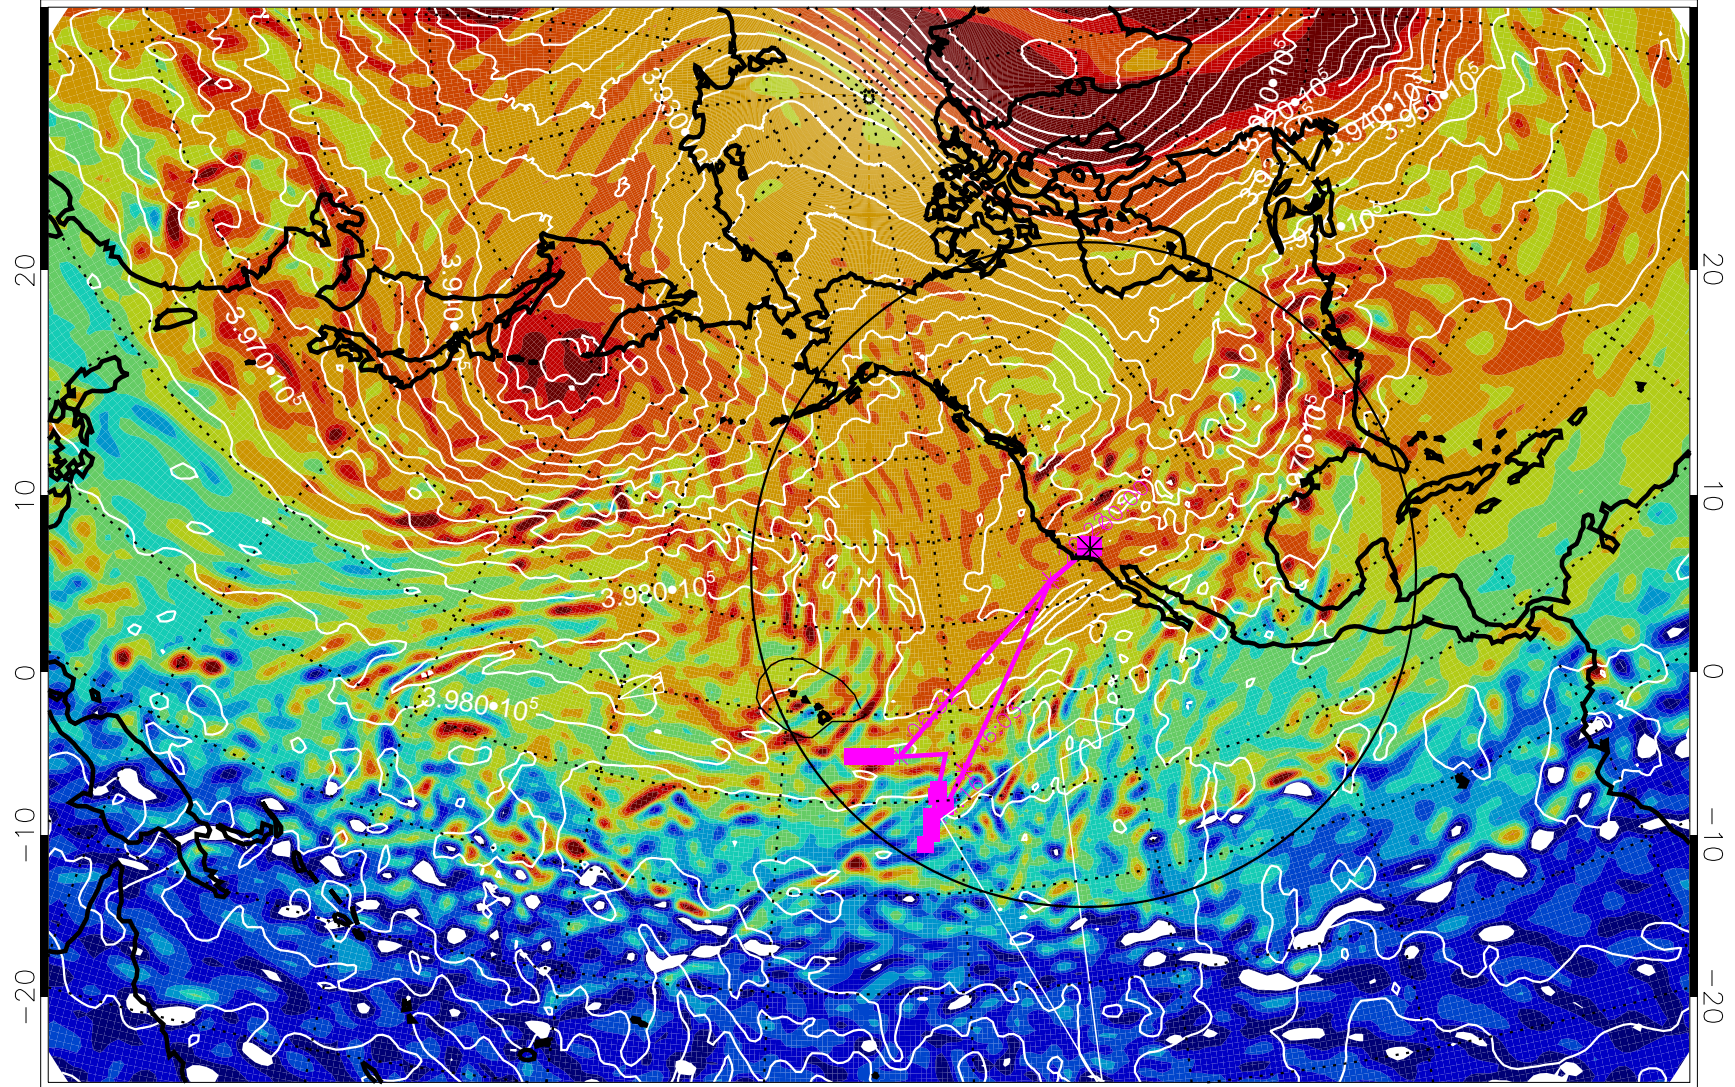

13012918, 30 hour forecast for 460K EPV

460K Montgomery Streamfunction, white

Range ring of 4055 km -- 13 hours GH round trip

13013000, 36 hour forecast for 460K EPV

460K Montgomery Streamfunction, white

Range ring of 4055 km -- 13 hours GH round trip

13013006, 42 hour forecast for 460K EPV

460K Montgomery Streamfunction, white

Range ring of 4055 km -- 13 hours GH round trip

13013012, 48 hour forecast for 460K EPV

460K Montgomery Streamfunction, white

Range ring of 4055 km -- 13 hours GH round trip

13013018, 54 hour forecast for 460K EPV

460K Montgomery Streamfunction, white

Range ring of 4055 km -- 13 hours GH round trip

13013100, 60 hour forecast for 460K EPV

460K Montgomery Streamfunction, white

Range ring of 4055 km -- 13 hours GH round trip

13013106, 66 hour forecast for 460K EPV

460K Montgomery Streamfunction, white

Range ring of 4055 km -- 13 hours GH round trip

13013112, 72 hour forecast for 460K EPV

460K Montgomery Streamfunction, white

Range ring of 4055 km -- 13 hours GH round trip