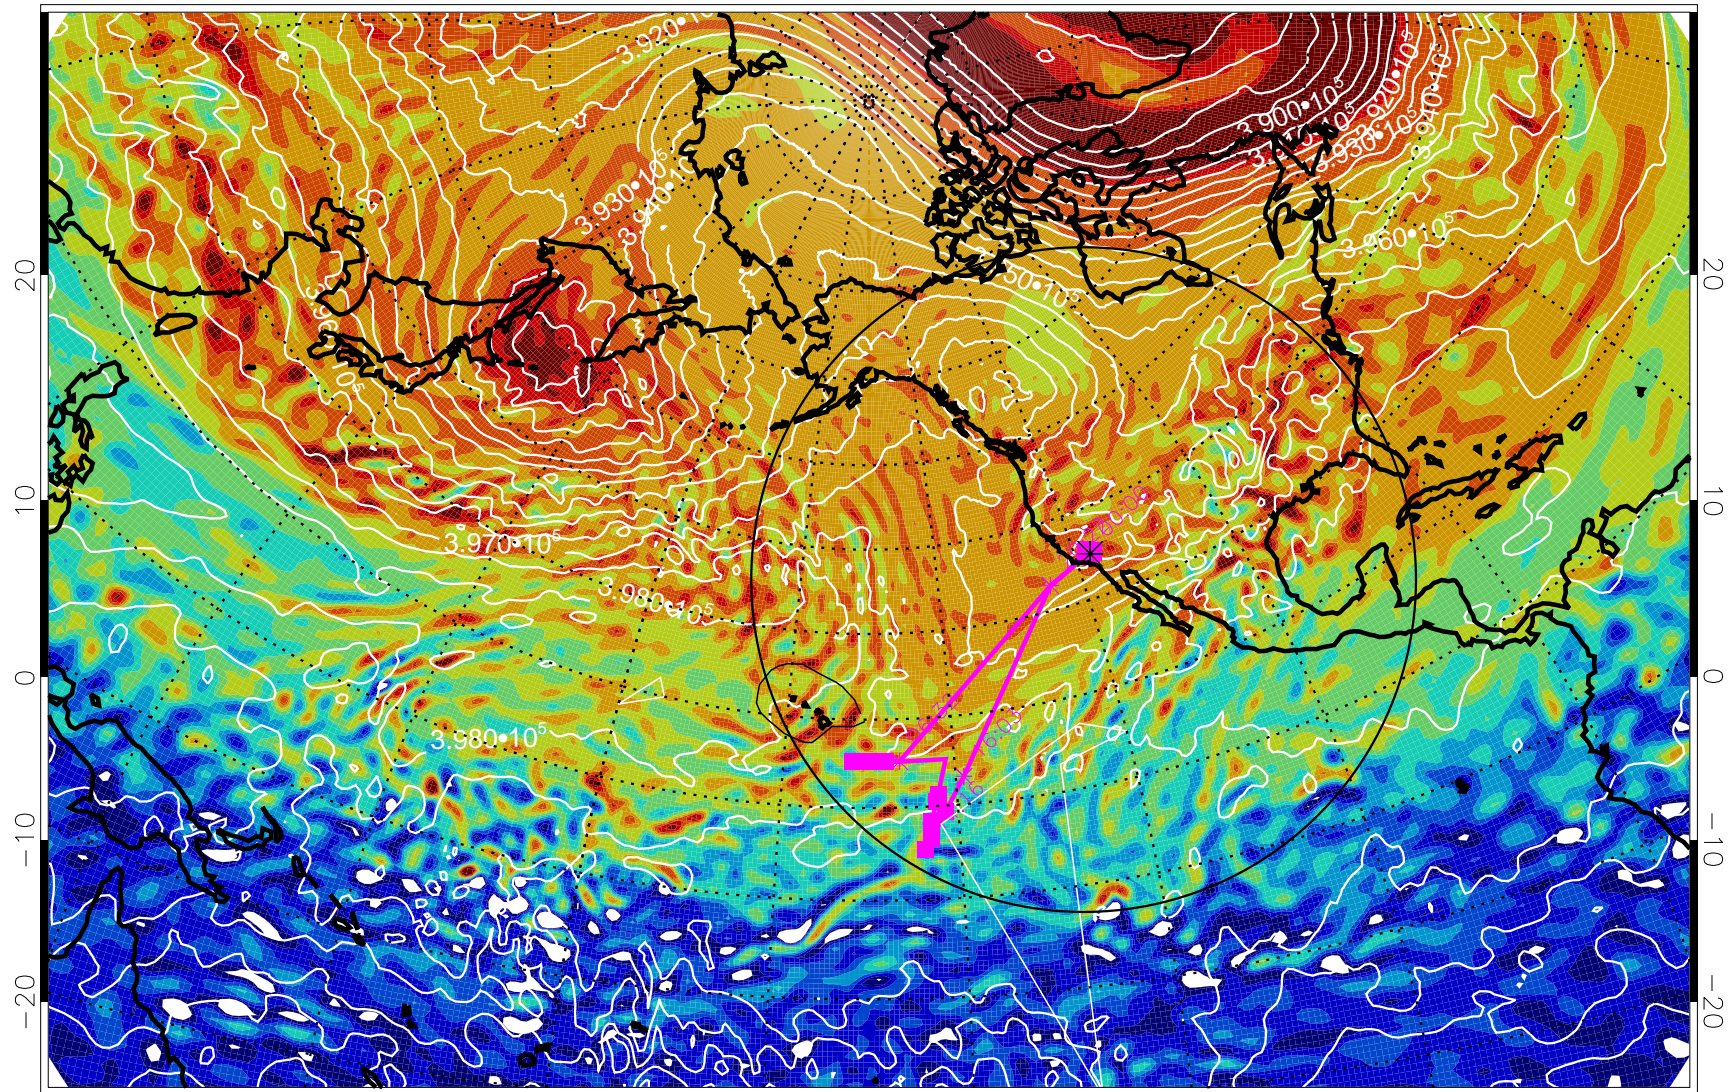

13012906, 18 hour forecast for 460K EPV

460K Montgomery Streamfunction, white

Range ring of 4055 km -- 13 hours GH round trip

13012912, 24 hour forecast for 460K EPV

460K Montgomery Streamfunction, white

Range ring of 4055 km -- 13 hours GH round trip

13012918, 30 hour forecast for 460K EPV

460K Montgomery Streamfunction, white

Range ring of 4055 km -- 13 hours GH round trip

13013000, 36 hour forecast for 460K EPV

460K Montgomery Streamfunction, white

Range ring of 4055 km -- 13 hours GH round trip

13013006, 42 hour forecast for 460K EPV

460K Montgomery Streamfunction, white

Range ring of 4055 km -- 13 hours GH round trip

13013012, 48 hour forecast for 460K EPV

460K Montgomery Streamfunction, white

Range ring of 4055 km -- 13 hours GH round trip

13013018, 54 hour forecast for 460K EPV

460K Montgomery Streamfunction, white

Range ring of 4055 km -- 13 hours GH round trip

13013100, 60 hour forecast for 460K EPV

460K Montgomery Streamfunction, white

Range ring of 4055 km -- 13 hours GH round trip