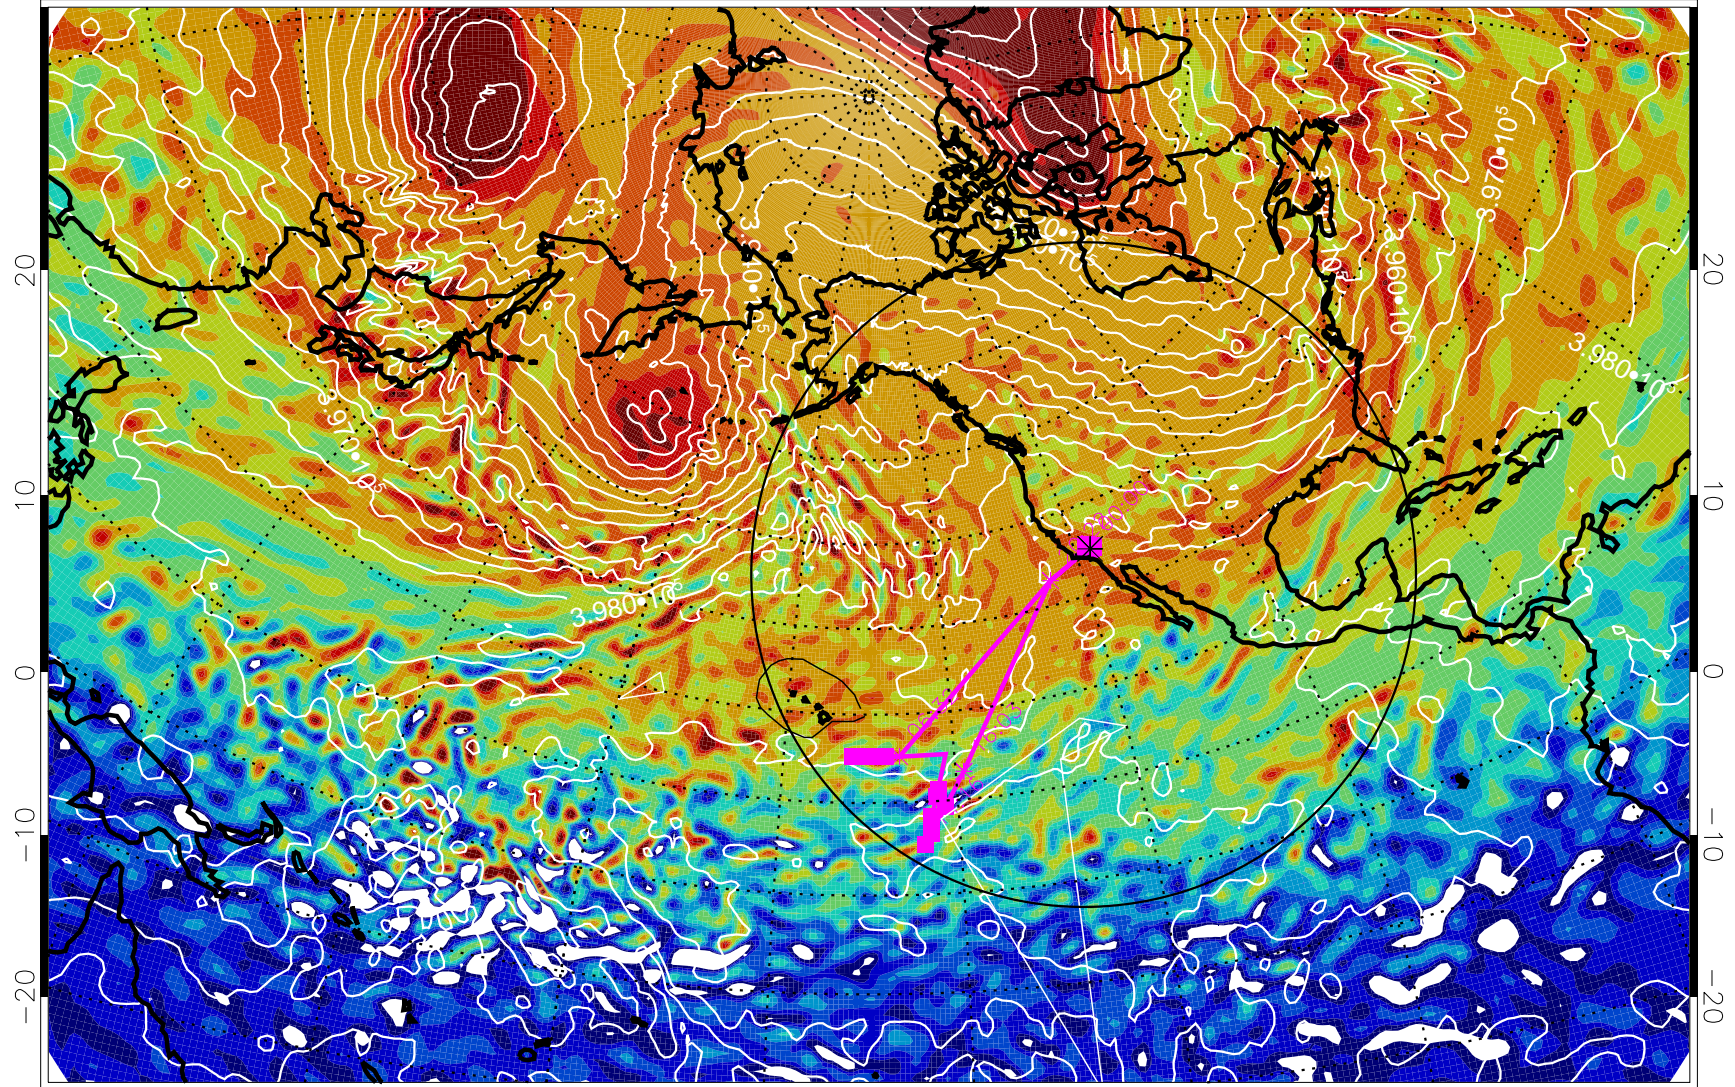

13020100, 96 hour forecast for 460K EPV

460K Montgomery Streamfunction, white

Range ring of 4055 km -- 13 hours GH round trip

13020106, 102 hour forecast for 460K EPV

460K Montgomery Streamfunction, white

Range ring of 4055 km -- 13 hours GH round trip

13020112, 108 hour forecast for 460K EPV

460K Montgomery Streamfunction, white

Range ring of 4055 km -- 13 hours GH round trip

13020118, 114 hour forecast for 460K EPV

460K Montgomery Streamfunction, white

Range ring of 4055 km -- 13 hours GH round trip

13020200, 120 hour forecast for 460K EPV

460K Montgomery Streamfunction, white

Range ring of 4055 km -- 13 hours GH round trip