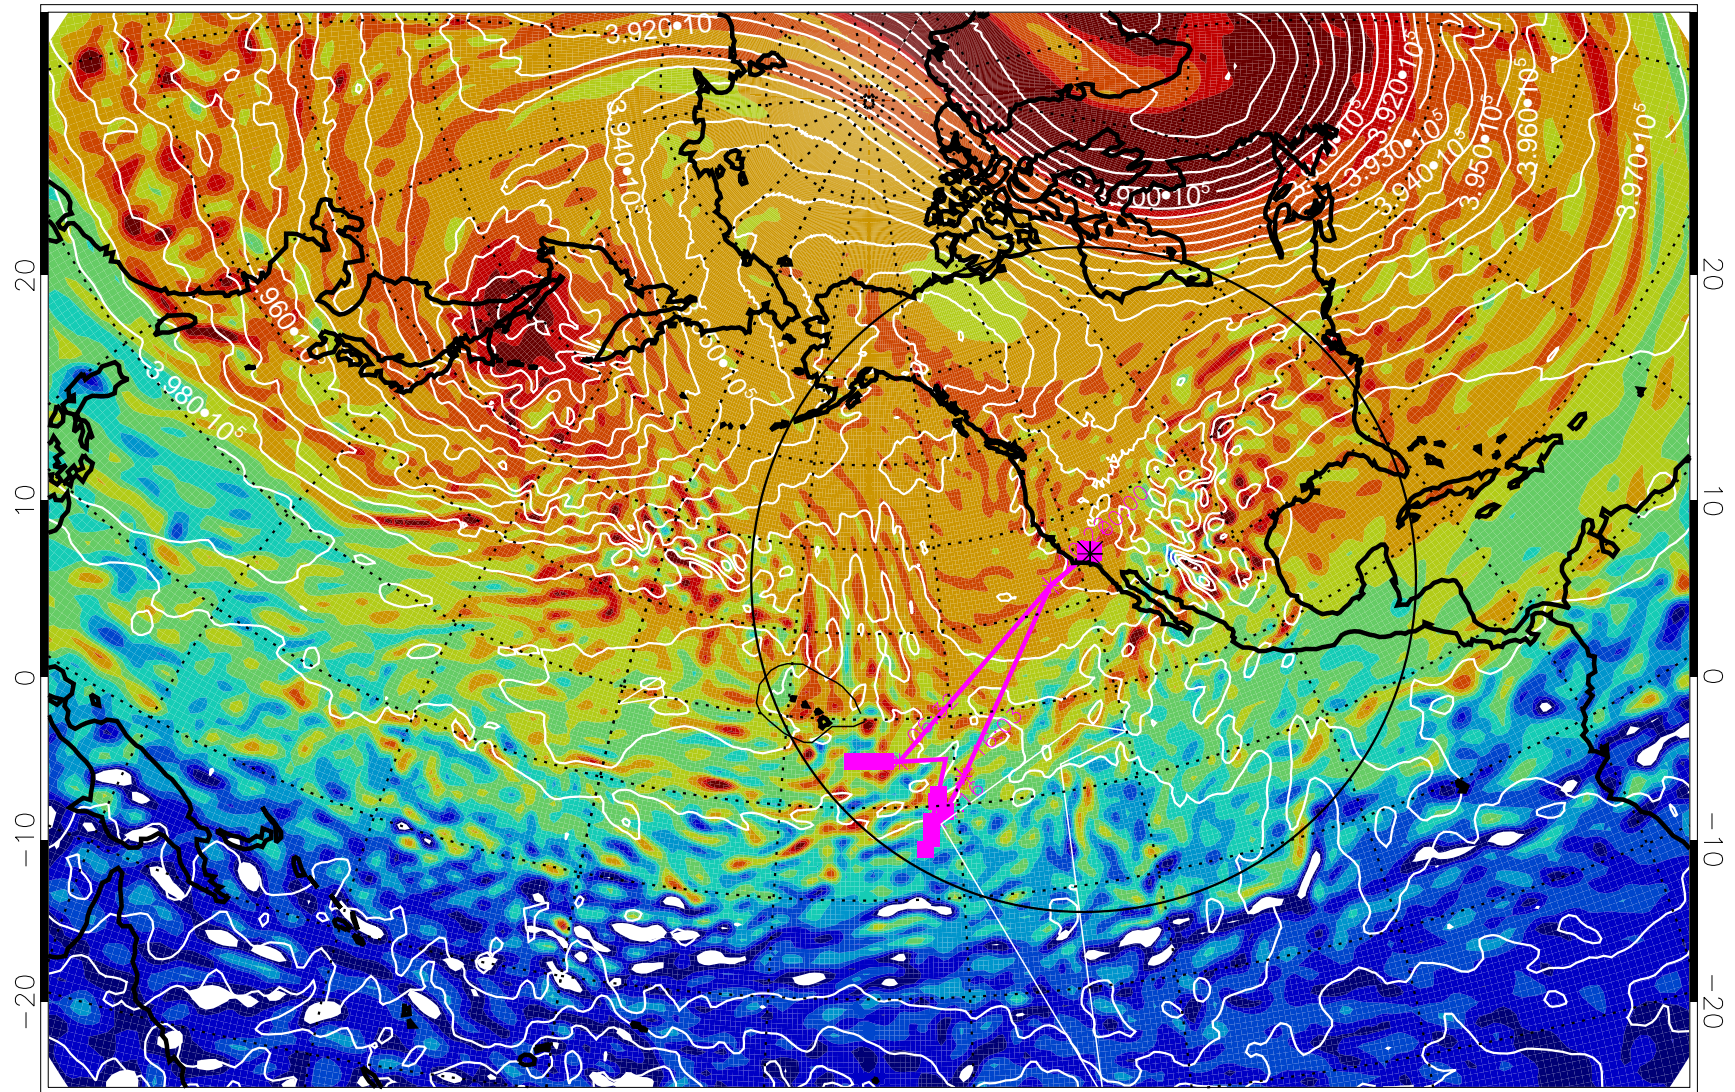

13012900, 24 hour forecast for 460K EPV

460K Montgomery Streamfunction, white

Range ring of 4055 km -- 13 hours GH round trip

13012906, 30 hour forecast for 460K EPV

460K Montgomery Streamfunction, white

Range ring of 4055 km -- 13 hours GH round trip

13012912, 36 hour forecast for 460K EPV

460K Montgomery Streamfunction, white

Range ring of 4055 km -- 13 hours GH round trip

13012918, 42 hour forecast for 460K EPV

460K Montgomery Streamfunction, white

Range ring of 4055 km -- 13 hours GH round trip

13013000, 48 hour forecast for 460K EPV

460K Montgomery Streamfunction, white

Range ring of 4055 km -- 13 hours GH round trip

13013006, 54 hour forecast for 460K EPV

460K Montgomery Streamfunction, white

Range ring of 4055 km -- 13 hours GH round trip

13013012, 60 hour forecast for 460K EPV

460K Montgomery Streamfunction, white

Range ring of 4055 km -- 13 hours GH round trip

13013018, 66 hour forecast for 460K EPV

460K Montgomery Streamfunction, white

Range ring of 4055 km -- 13 hours GH round trip