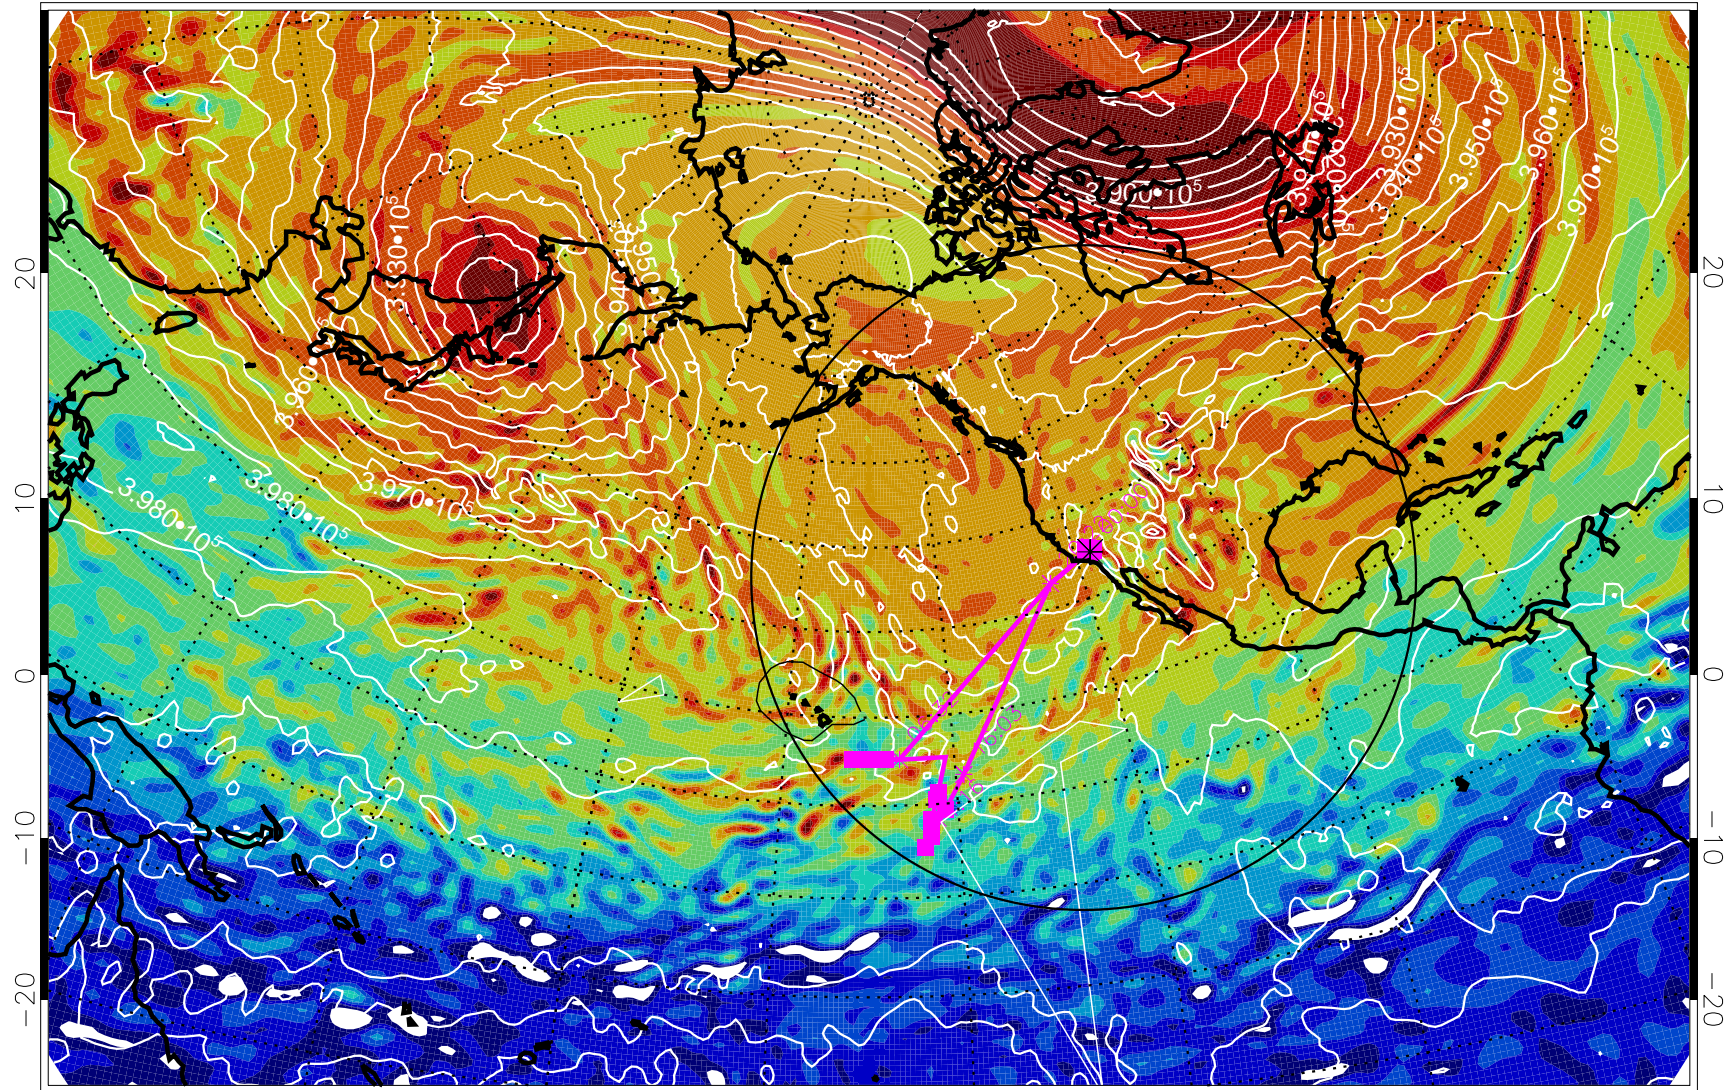

13012812, 12 hour forecast for 460K EPV

460K Montgomery Streamfunction, white

Range ring of 4055 km -- 13 hours GH round trip

13012818, 18 hour forecast for 460K EPV

460K Montgomery Streamfunction, white

Range ring of 4055 km -- 13 hours GH round trip

13012900, 24 hour forecast for 460K EPV

460K Montgomery Streamfunction, white

Range ring of 4055 km -- 13 hours GH round trip

13012906, 30 hour forecast for 460K EPV

460K Montgomery Streamfunction, white

Range ring of 4055 km -- 13 hours GH round trip

13012912, 36 hour forecast for 460K EPV

460K Montgomery Streamfunction, white

Range ring of 4055 km -- 13 hours GH round trip

13012918, 42 hour forecast for 460K EPV

460K Montgomery Streamfunction, white

Range ring of 4055 km -- 13 hours GH round trip

13013000, 48 hour forecast for 460K EPV

460K Montgomery Streamfunction, white

Range ring of 4055 km -- 13 hours GH round trip

13013006, 54 hour forecast for 460K EPV

460K Montgomery Streamfunction, white

Range ring of 4055 km -- 13 hours GH round trip