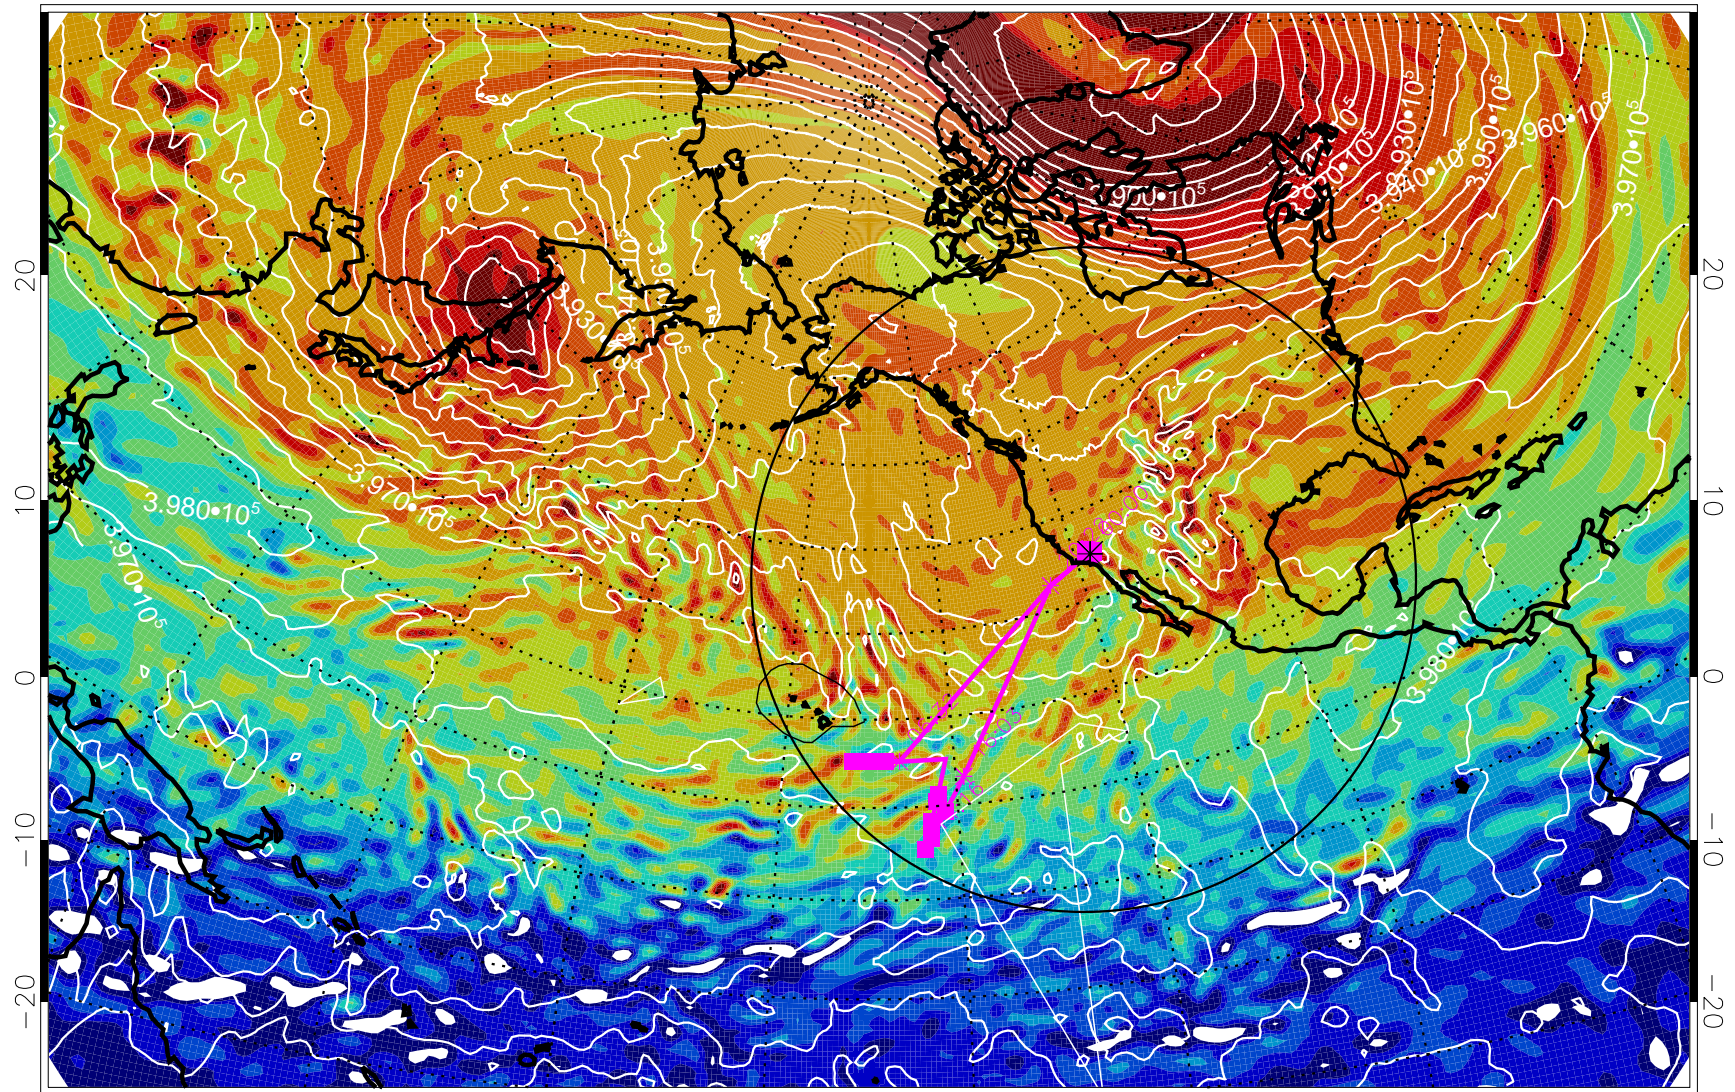

13012812, 12 hour forecast for 460K EPV

460K Montgomery Streamfunction, white

Range ring of 4055 km -- 13 hours GH round trip

13012818, 18 hour forecast for 460K EPV

460K Montgomery Streamfunction, white

Range ring of 4055 km -- 13 hours GH round trip

13012900, 24 hour forecast for 460K EPV

460K Montgomery Streamfunction, white

Range ring of 4055 km -- 13 hours GH round trip

13012906, 30 hour forecast for 460K EPV

460K Montgomery Streamfunction, white

Range ring of 4055 km -- 13 hours GH round trip

13012912, 36 hour forecast for 460K EPV

460K Montgomery Streamfunction, white

Range ring of 4055 km -- 13 hours GH round trip

13012918, 42 hour forecast for 460K EPV

460K Montgomery Streamfunction, white

Range ring of 4055 km -- 13 hours GH round trip

13020100, 96 hour forecast for 460K EPV

460K Montgomery Streamfunction, white

Range ring of 4055 km -- 13 hours GH round trip

13020106, 102 hour forecast for 460K EPV

460K Montgomery Streamfunction, white