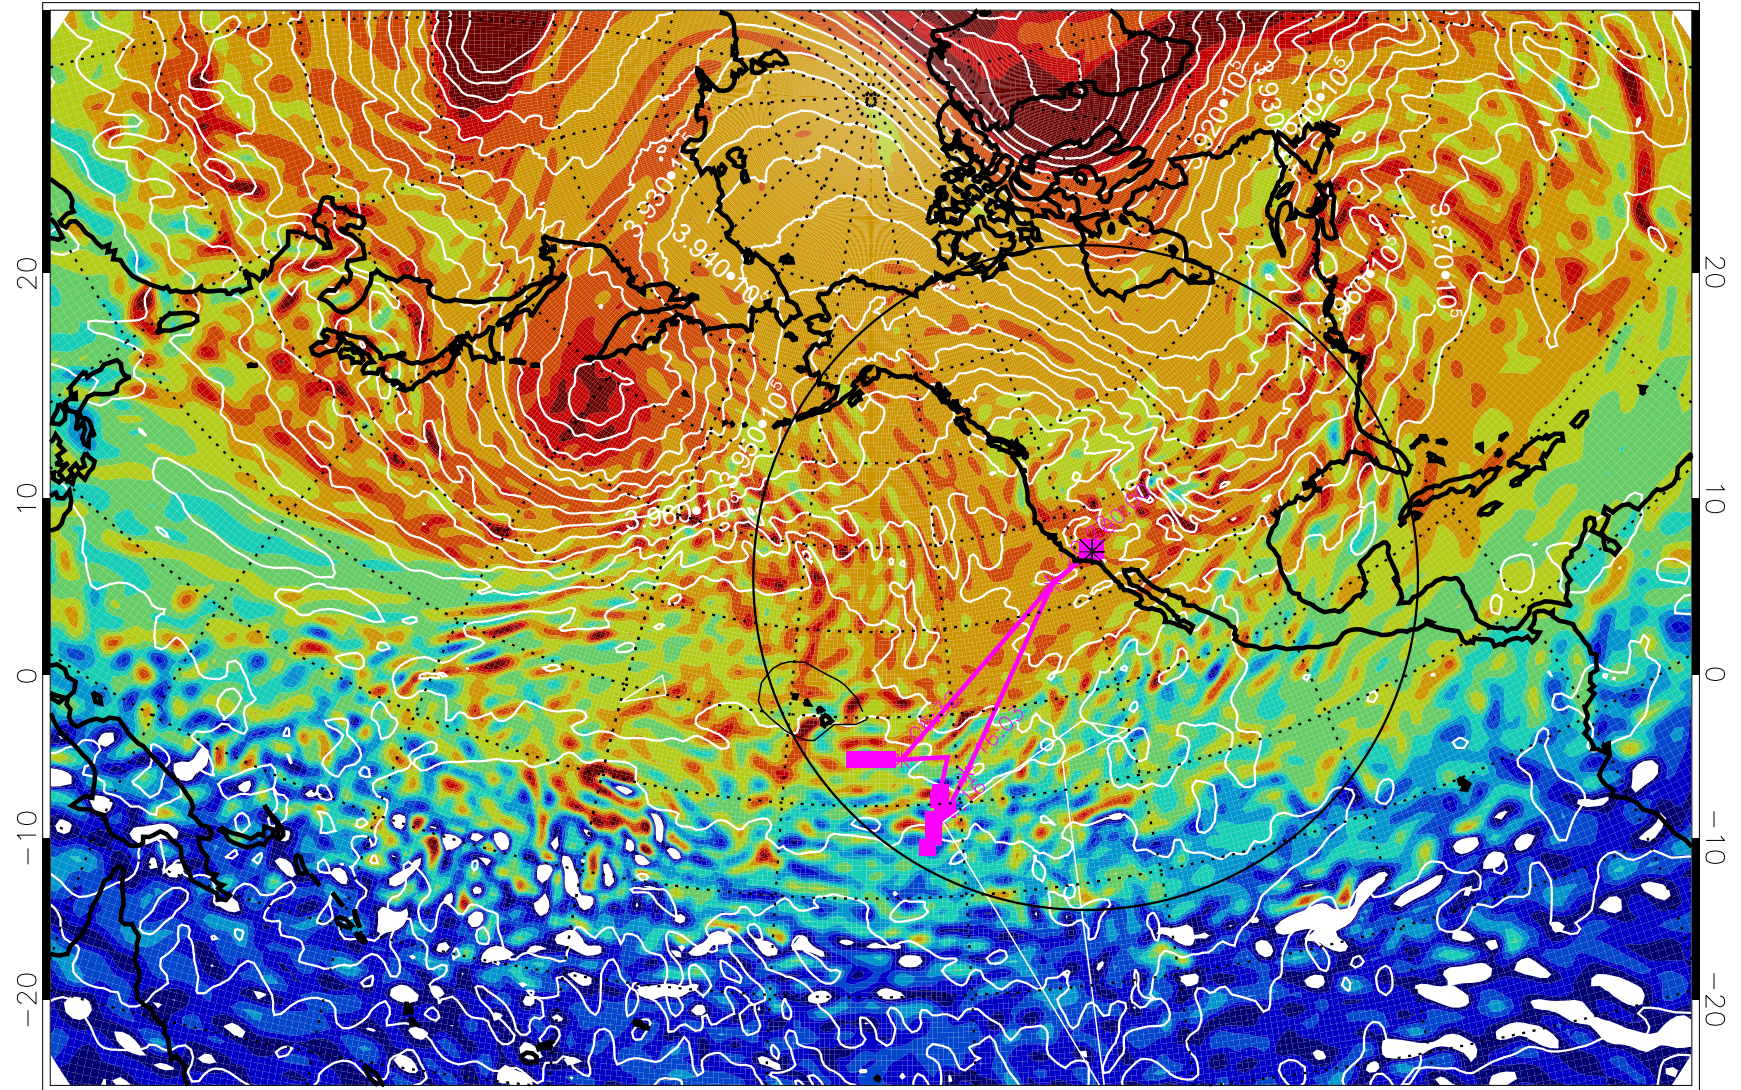

13013012, 60 hour forecast for 460K EPV

460K Montgomery Streamfunction, white

Range ring of 4055 km -- 13 hours GH round trip

13013018, 66 hour forecast for 460K EPV

460K Montgomery Streamfunction, white

Range ring of 4055 km -- 13 hours GH round trip

13013100, 72 hour forecast for 460K EPV

460K Montgomery Streamfunction, white

Range ring of 4055 km -- 13 hours GH round trip

13013106, 78 hour forecast for 460K EPV

460K Montgomery Streamfunction, white

Range ring of 4055 km -- 13 hours GH round trip

13013112, 84 hour forecast for 460K EPV

460K Montgomery Streamfunction, white

Range ring of 4055 km -- 13 hours GH round trip

13013118, 90 hour forecast for 460K EPV

460K Montgomery Streamfunction, white

Range ring of 4055 km -- 13 hours GH round trip

13020100, 96 hour forecast for 460K EPV

460K Montgomery Streamfunction, white

Range ring of 4055 km -- 13 hours GH round trip

13020106, 102 hour forecast for 460K EPV

460K Montgomery Streamfunction, white