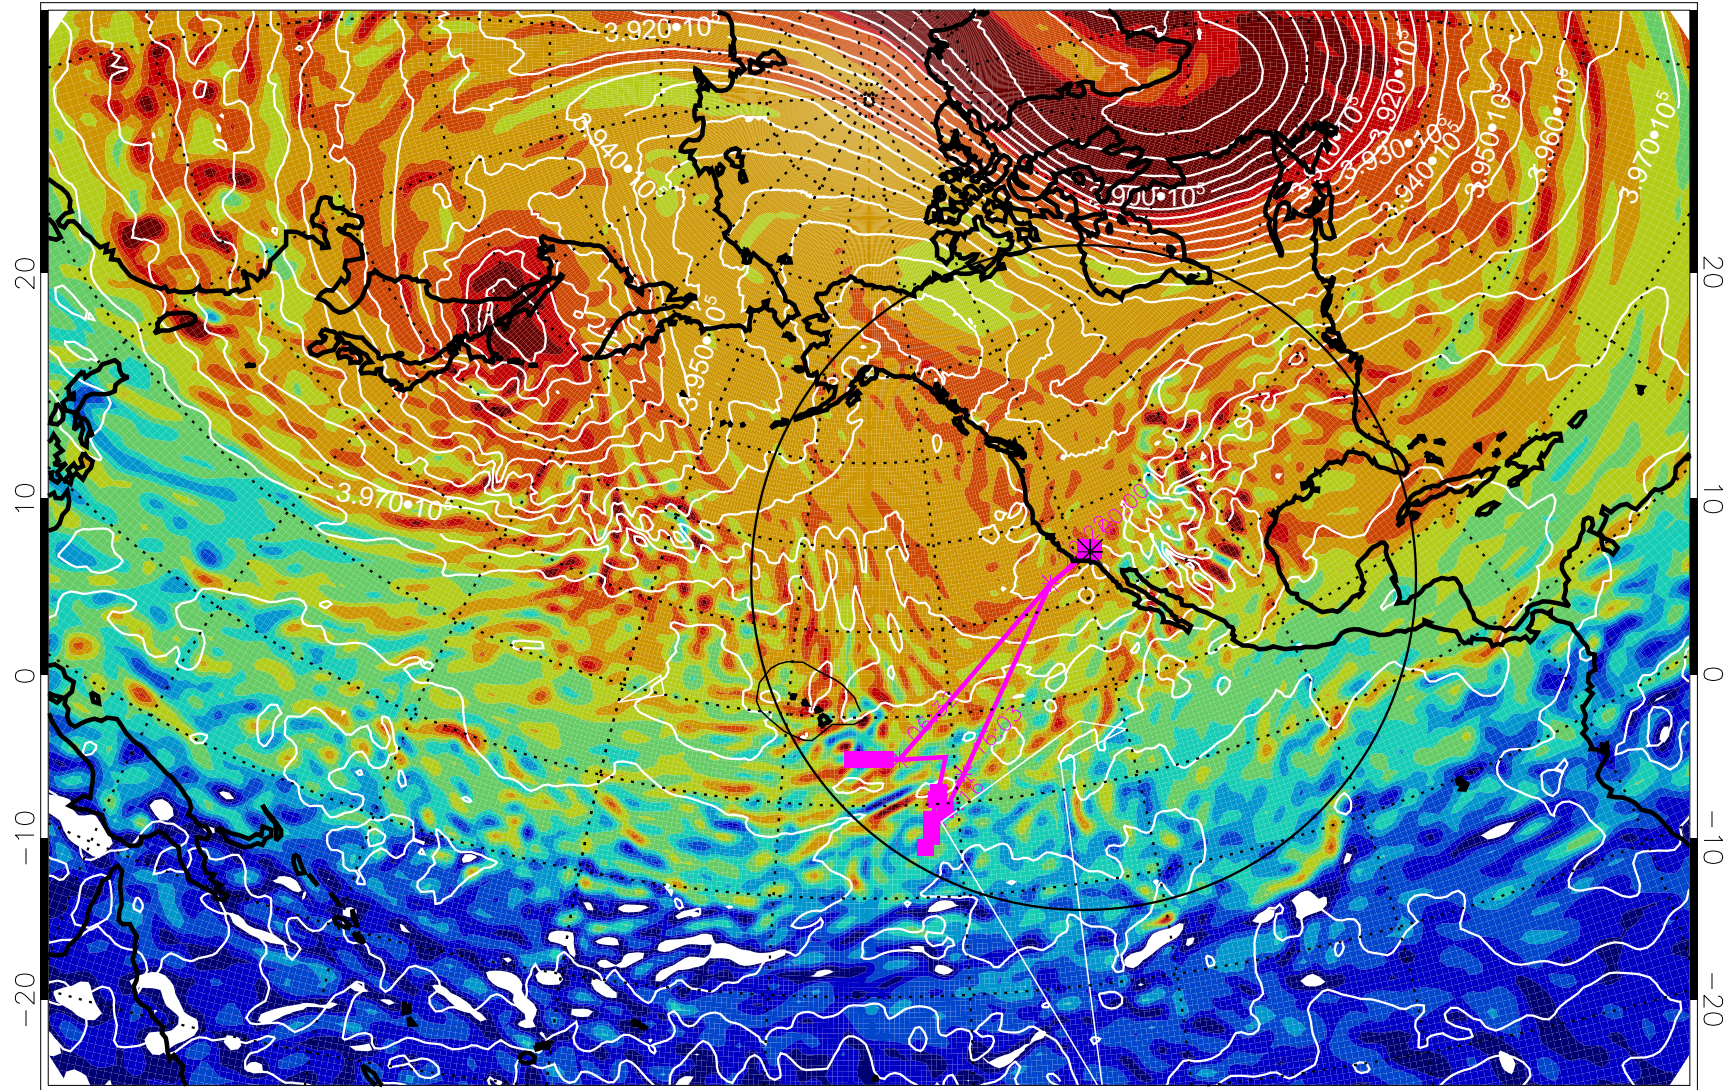

13012812, 12 hour forecast for 460K EPV

460K Montgomery Streamfunction, white

Range ring of 4055 km -- 13 hours GH round trip

13012818, 18 hour forecast for 460K EPV

460K Montgomery Streamfunction, white

Range ring of 4055 km -- 13 hours GH round trip

13012900, 24 hour forecast for 460K EPV

460K Montgomery Streamfunction, white

Range ring of 4055 km -- 13 hours GH round trip

13012906, 30 hour forecast for 460K EPV

460K Montgomery Streamfunction, white

Range ring of 4055 km -- 13 hours GH round trip

13012912, 36 hour forecast for 460K EPV

460K Montgomery Streamfunction, white

Range ring of 4055 km -- 13 hours GH round trip

13012918, 42 hour forecast for 460K EPV

460K Montgomery Streamfunction, white

Range ring of 4055 km -- 13 hours GH round trip

13013000, 48 hour forecast for 460K EPV

460K Montgomery Streamfunction, white

Range ring of 4055 km -- 13 hours GH round trip

13013006, 54 hour forecast for 460K EPV

460K Montgomery Streamfunction, white

Range ring of 4055 km -- 13 hours GH round trip