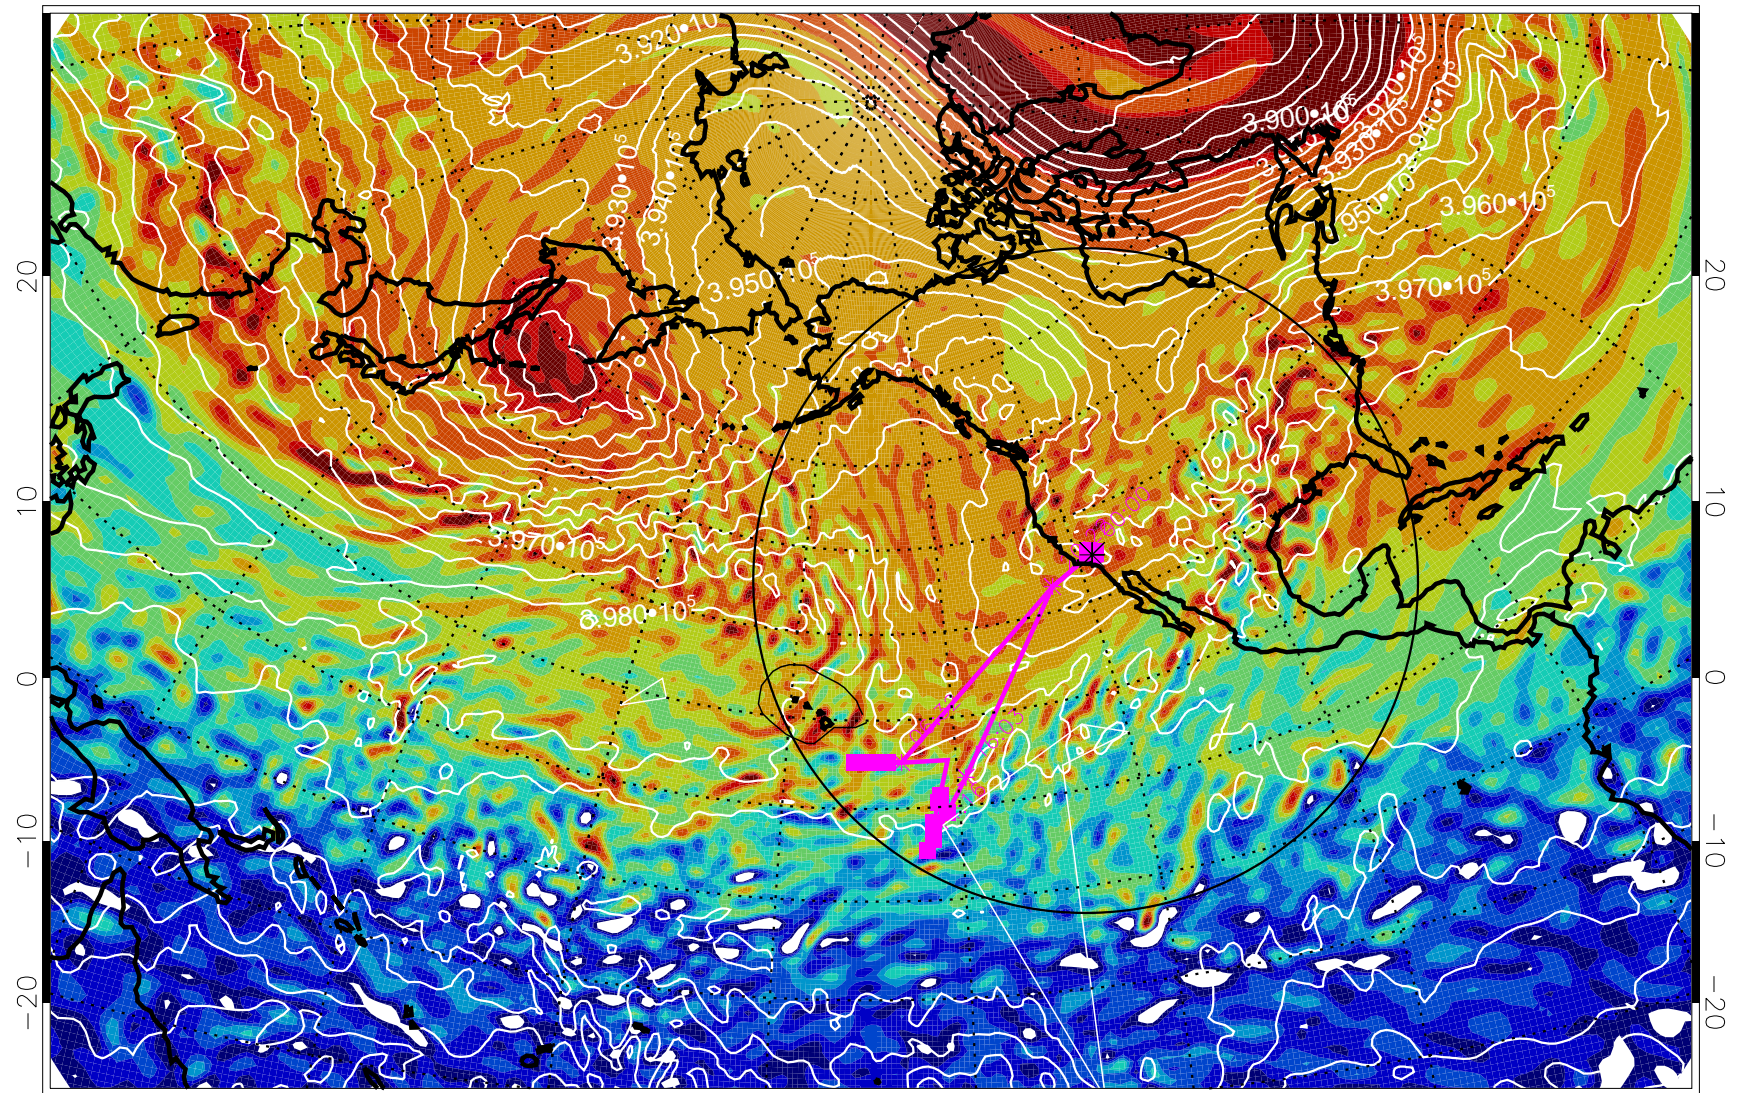

13013000, 48 hour forecast for 460K EPV

460K Montgomery Streamfunction, white

Range ring of 4055 km -- 13 hours GH round trip

13013006, 54 hour forecast for 460K EPV

460K Montgomery Streamfunction, white

Range ring of 4055 km -- 13 hours GH round trip

13013012, 60 hour forecast for 460K EPV

460K Montgomery Streamfunction, white

Range ring of 4055 km -- 13 hours GH round trip

13013018, 66 hour forecast for 460K EPV

460K Montgomery Streamfunction, white

Range ring of 4055 km -- 13 hours GH round trip

13013100, 72 hour forecast for 460K EPV

460K Montgomery Streamfunction, white

Range ring of 4055 km -- 13 hours GH round trip

13013106, 78 hour forecast for 460K EPV

460K Montgomery Streamfunction, white

Range ring of 4055 km -- 13 hours GH round trip

13020100, 96 hour forecast for 460K EPV

460K Montgomery Streamfunction, white

Range ring of 4055 km -- 13 hours GH round trip

13020106, 102 hour forecast for 460K EPV

460K Montgomery Streamfunction, white