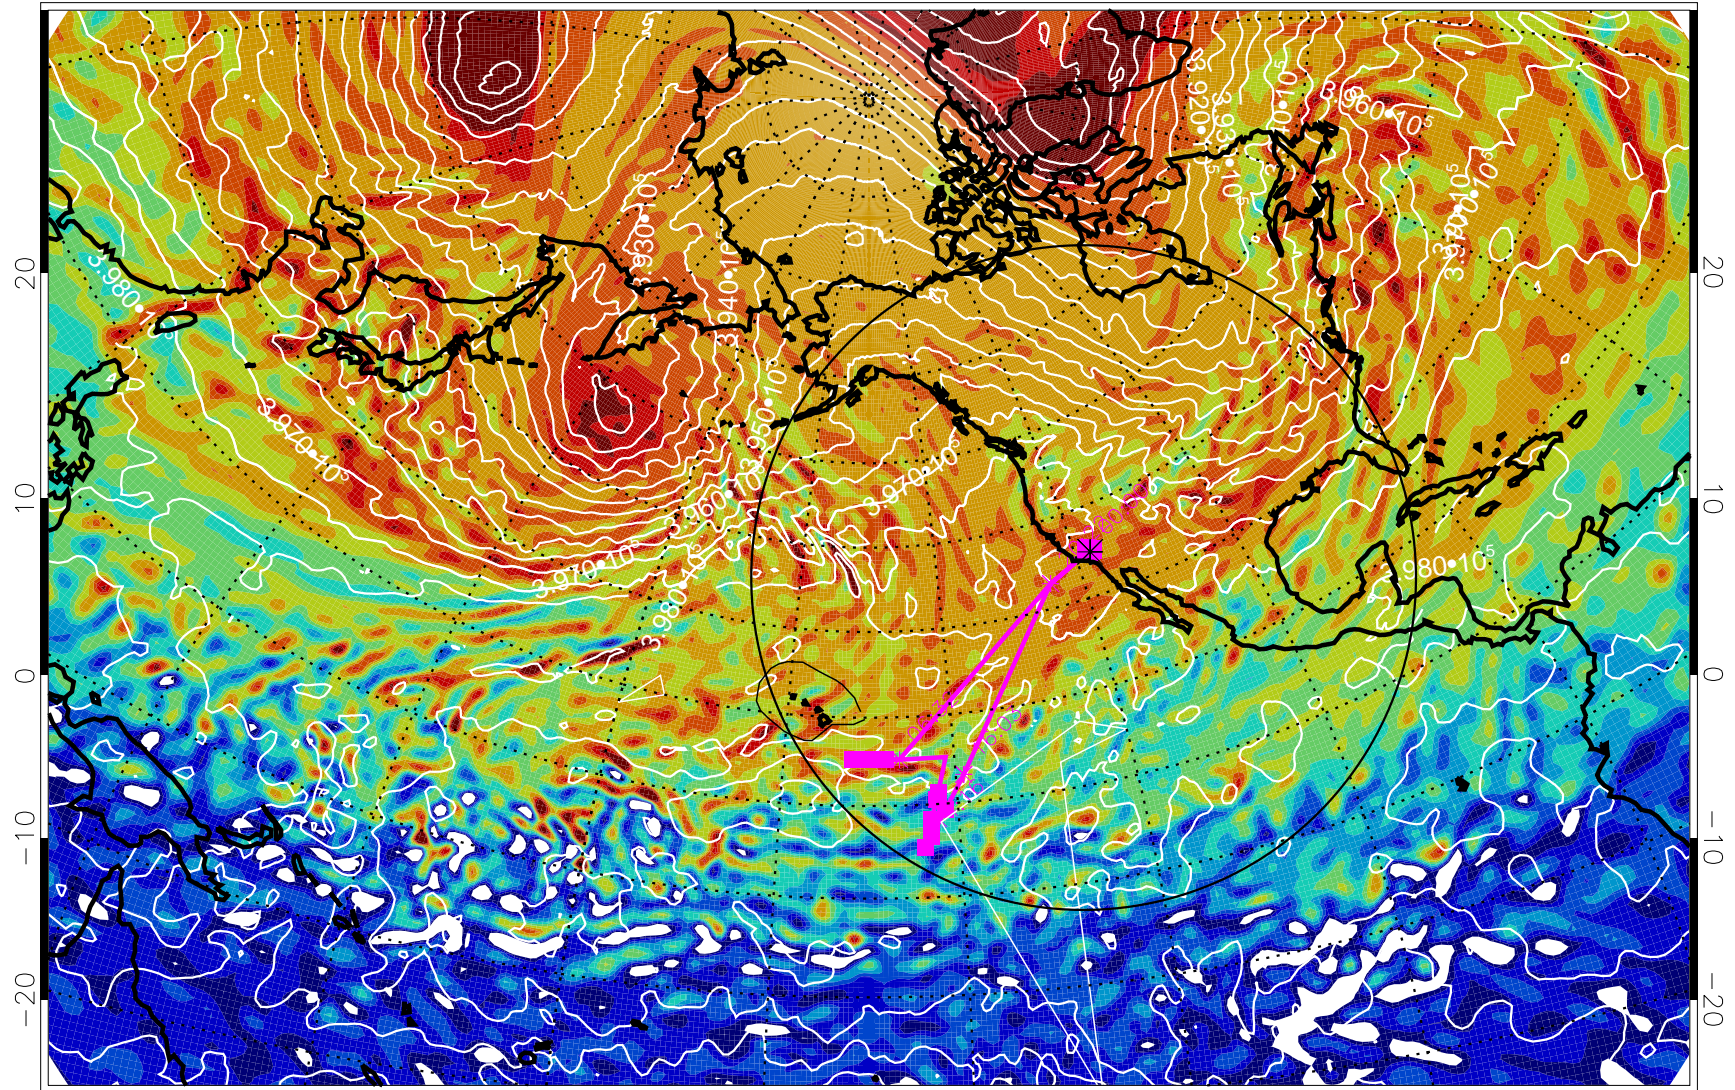

13013100, 72 hour forecast for 460K EPV

460K Montgomery Streamfunction, white

Range ring of 4055 km -- 13 hours GH round trip

13013106, 78 hour forecast for 460K EPV

460K Montgomery Streamfunction, white

Range ring of 4055 km -- 13 hours GH round trip

13013112, 84 hour forecast for 460K EPV

460K Montgomery Streamfunction, white

Range ring of 4055 km -- 13 hours GH round trip

13013118, 90 hour forecast for 460K EPV

460K Montgomery Streamfunction, white

Range ring of 4055 km -- 13 hours GH round trip

13020100, 96 hour forecast for 460K EPV

460K Montgomery Streamfunction, white

Range ring of 4055 km -- 13 hours GH round trip

13020106, 102 hour forecast for 460K EPV

460K Montgomery Streamfunction, white

Range ring of 4055 km -- 13 hours GH round trip

13020112, 108 hour forecast for 460K EPV

460K Montgomery Streamfunction, white

Range ring of 4055 km -- 13 hours GH round trip

13020118, 114 hour forecast for 460K EPV