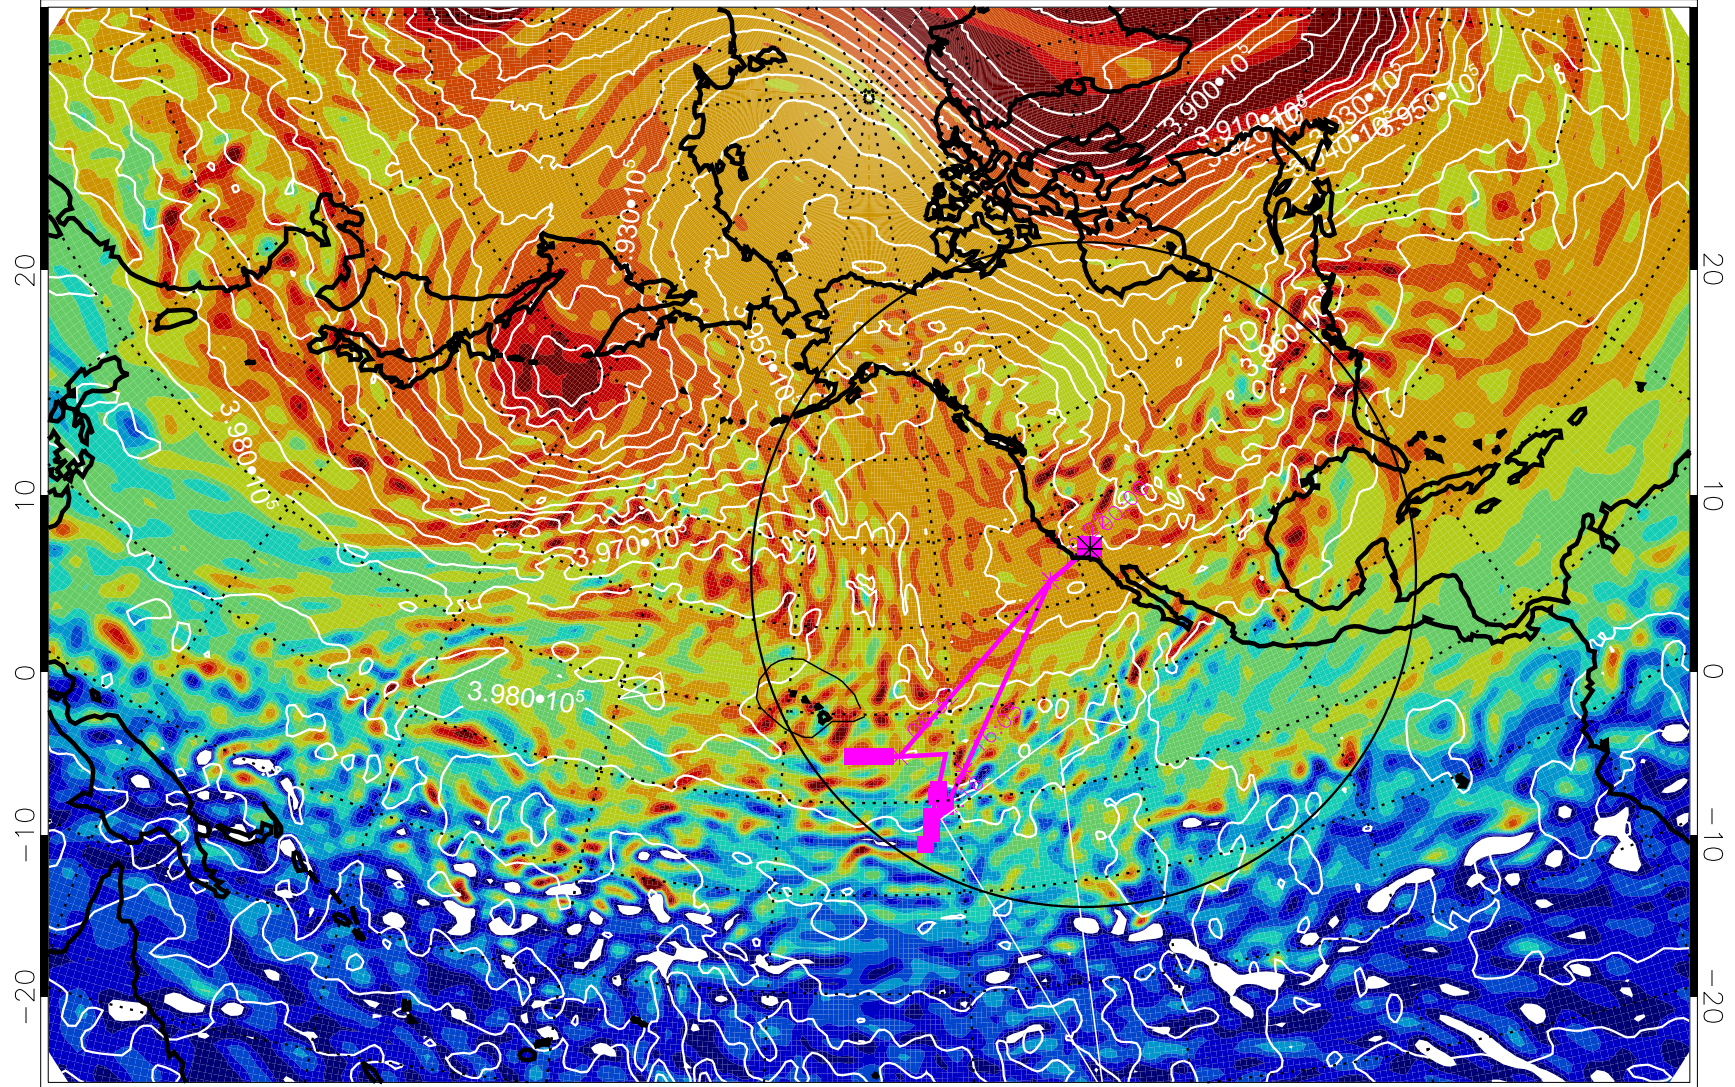

13013012, 60 hour forecast for 460K EPV

460K Montgomery Streamfunction, white

Range ring of 4055 km -- 13 hours GH round trip

13013018, 66 hour forecast for 460K EPV

460K Montgomery Streamfunction, white

Range ring of 4055 km -- 13 hours GH round trip

13013100, 72 hour forecast for 460K EPV

460K Montgomery Streamfunction, white

Range ring of 4055 km -- 13 hours GH round trip

13013106, 78 hour forecast for 460K EPV

460K Montgomery Streamfunction, white

Range ring of 4055 km -- 13 hours GH round trip

13013112, 84 hour forecast for 460K EPV

460K Montgomery Streamfunction, white

Range ring of 4055 km -- 13 hours GH round trip

13013118, 90 hour forecast for 460K EPV

460K Montgomery Streamfunction, white

Range ring of 4055 km -- 13 hours GH round trip

13020100, 96 hour forecast for 460K EPV

460K Montgomery Streamfunction, white

Range ring of 4055 km -- 13 hours GH round trip

13020106, 102 hour forecast for 460K EPV

460K Montgomery Streamfunction, white