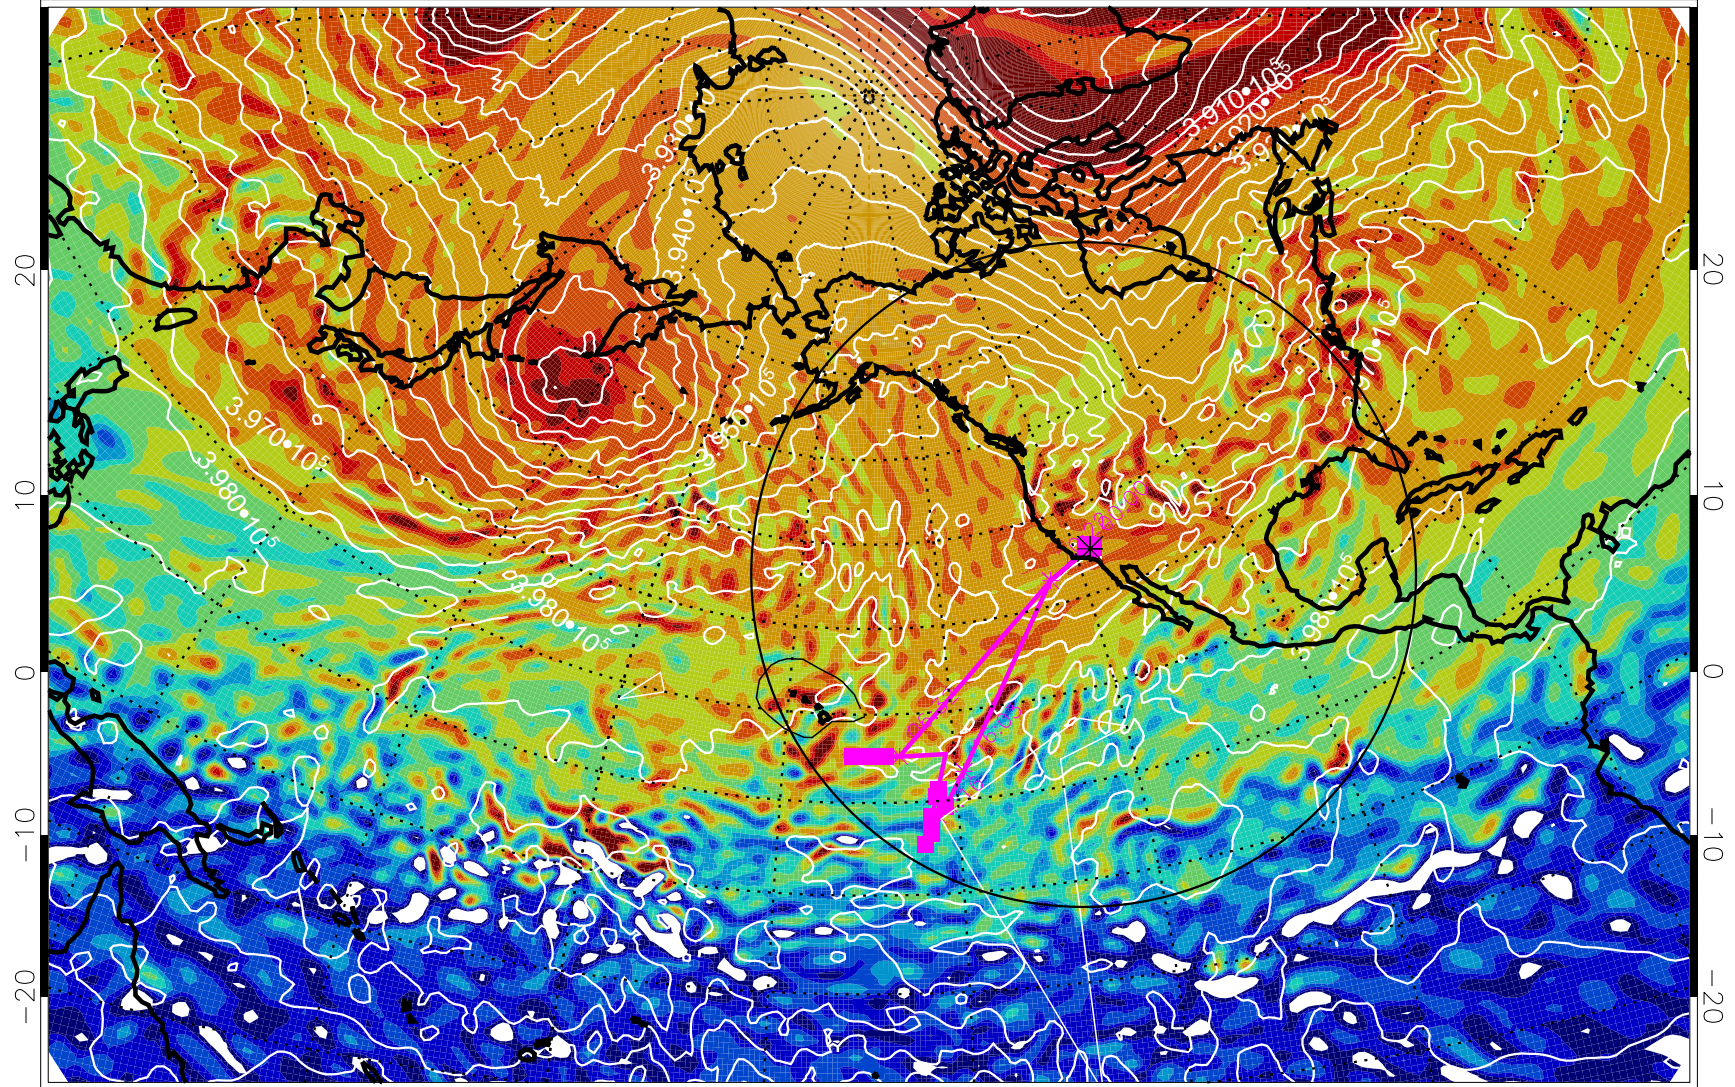

13013012, 60 hour forecast for 460K EPV

460K Montgomery Streamfunction, white

Range ring of 4055 km -- 13 hours GH round trip

13013018, 66 hour forecast for 460K EPV

460K Montgomery Streamfunction, white

Range ring of 4055 km -- 13 hours GH round trip

13013100, 72 hour forecast for 460K EPV

460K Montgomery Streamfunction, white

Range ring of 4055 km -- 13 hours GH round trip

13013106, 78 hour forecast for 460K EPV

460K Montgomery Streamfunction, white

Range ring of 4055 km -- 13 hours GH round trip

13013112, 84 hour forecast for 460K EPV

460K Montgomery Streamfunction, white

Range ring of 4055 km -- 13 hours GH round trip

13013118, 90 hour forecast for 460K EPV

460K Montgomery Streamfunction, white

Range ring of 4055 km -- 13 hours GH round trip

13020100, 96 hour forecast for 460K EPV

460K Montgomery Streamfunction, white

Range ring of 4055 km -- 13 hours GH round trip

13020106, 102 hour forecast for 460K EPV

460K Montgomery Streamfunction, white