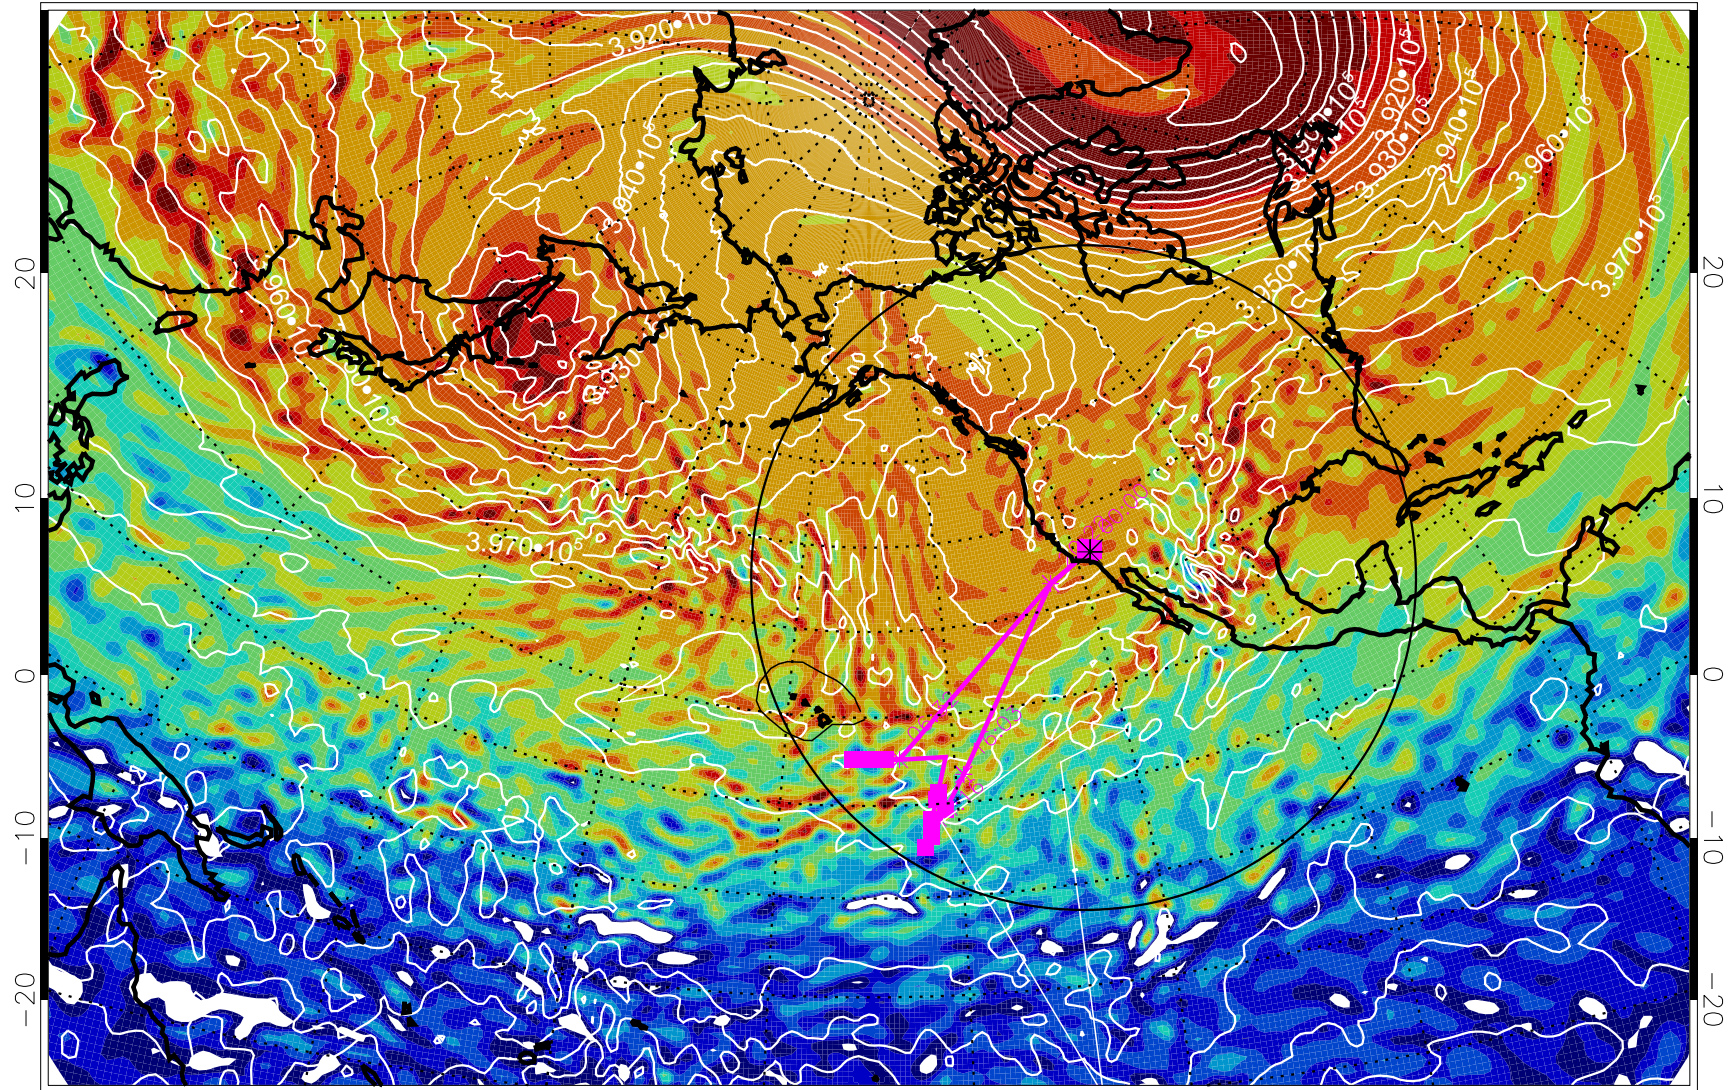

13012900, 24 hour forecast for 460K EPV

460K Montgomery Streamfunction, white

Range ring of 4055 km -- 13 hours GH round trip

13012906, 30 hour forecast for 460K EPV

460K Montgomery Streamfunction, white

Range ring of 4055 km -- 13 hours GH round trip

13012912, 36 hour forecast for 460K EPV

460K Montgomery Streamfunction, white

Range ring of 4055 km -- 13 hours GH round trip

13012918, 42 hour forecast for 460K EPV

460K Montgomery Streamfunction, white

Range ring of 4055 km -- 13 hours GH round trip

13013000, 48 hour forecast for 460K EPV

460K Montgomery Streamfunction, white

Range ring of 4055 km -- 13 hours GH round trip

13013006, 54 hour forecast for 460K EPV

460K Montgomery Streamfunction, white

Range ring of 4055 km -- 13 hours GH round trip

13013012, 60 hour forecast for 460K EPV

460K Montgomery Streamfunction, white

Range ring of 4055 km -- 13 hours GH round trip

13013018, 66 hour forecast for 460K EPV

460K Montgomery Streamfunction, white

Range ring of 4055 km -- 13 hours GH round trip