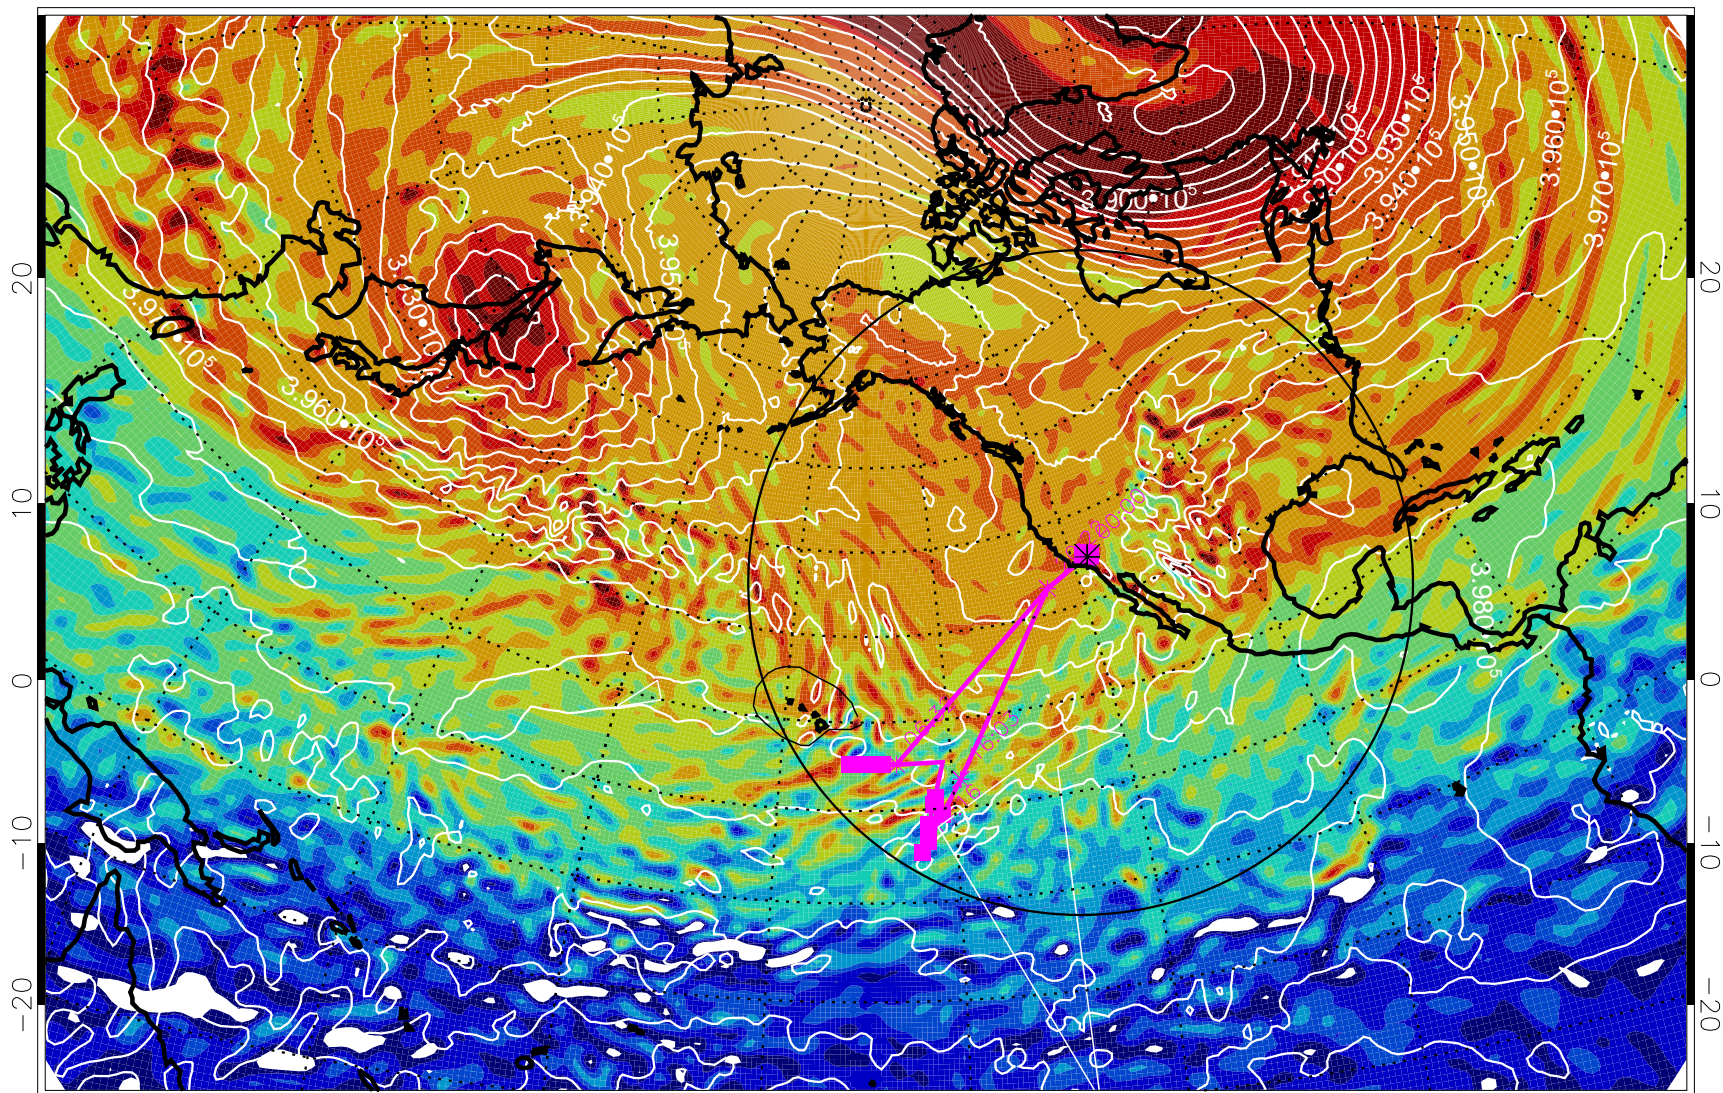

13012812, 12 hour forecast for 460K EPV

460K Montgomery Streamfunction, white

Range ring of 4055 km -- 13 hours GH round trip

13012818, 18 hour forecast for 460K EPV

460K Montgomery Streamfunction, white

Range ring of 4055 km -- 13 hours GH round trip

13012900, 24 hour forecast for 460K EPV

460K Montgomery Streamfunction, white

Range ring of 4055 km -- 13 hours GH round trip

13012906, 30 hour forecast for 460K EPV

460K Montgomery Streamfunction, white

Range ring of 4055 km -- 13 hours GH round trip

13012912, 36 hour forecast for 460K EPV

460K Montgomery Streamfunction, white

Range ring of 4055 km -- 13 hours GH round trip

13012918, 42 hour forecast for 460K EPV

460K Montgomery Streamfunction, white

Range ring of 4055 km -- 13 hours GH round trip

13013000, 48 hour forecast for 460K EPV

460K Montgomery Streamfunction, white

Range ring of 4055 km -- 13 hours GH round trip

13013006, 54 hour forecast for 460K EPV

460K Montgomery Streamfunction, white

Range ring of 4055 km -- 13 hours GH round trip