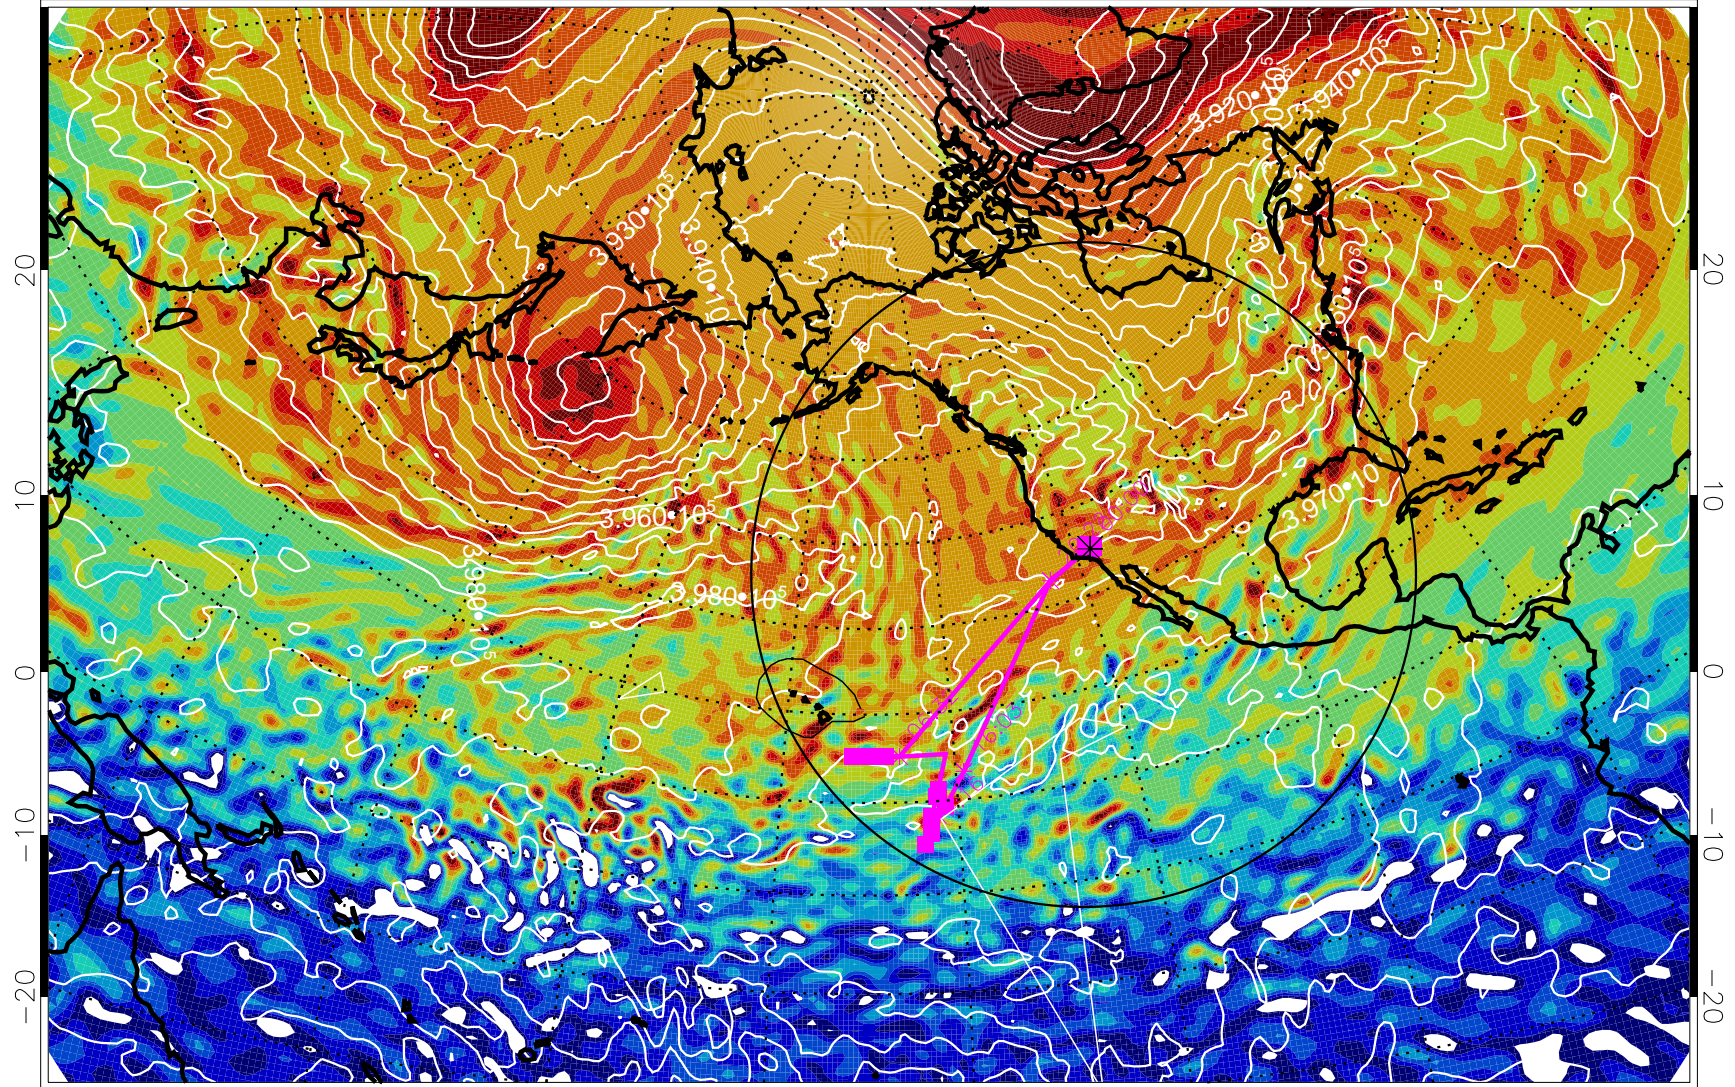

13013012, 60 hour forecast for 460K EPV

460K Montgomery Streamfunction, white

Range ring of 4055 km -- 13 hours GH round trip

13013018, 66 hour forecast for 460K EPV

460K Montgomery Streamfunction, white

Range ring of 4055 km -- 13 hours GH round trip

13013100, 72 hour forecast for 460K EPV

460K Montgomery Streamfunction, white

Range ring of 4055 km -- 13 hours GH round trip

13013106, 78 hour forecast for 460K EPV

460K Montgomery Streamfunction, white

Range ring of 4055 km -- 13 hours GH round trip

13013112, 84 hour forecast for 460K EPV

460K Montgomery Streamfunction, white

Range ring of 4055 km -- 13 hours GH round trip

13013118, 90 hour forecast for 460K EPV

460K Montgomery Streamfunction, white

Range ring of 4055 km -- 13 hours GH round trip

13020100, 96 hour forecast for 460K EPV

460K Montgomery Streamfunction, white

Range ring of 4055 km -- 13 hours GH round trip

13020106, 102 hour forecast for 460K EPV

460K Montgomery Streamfunction, white