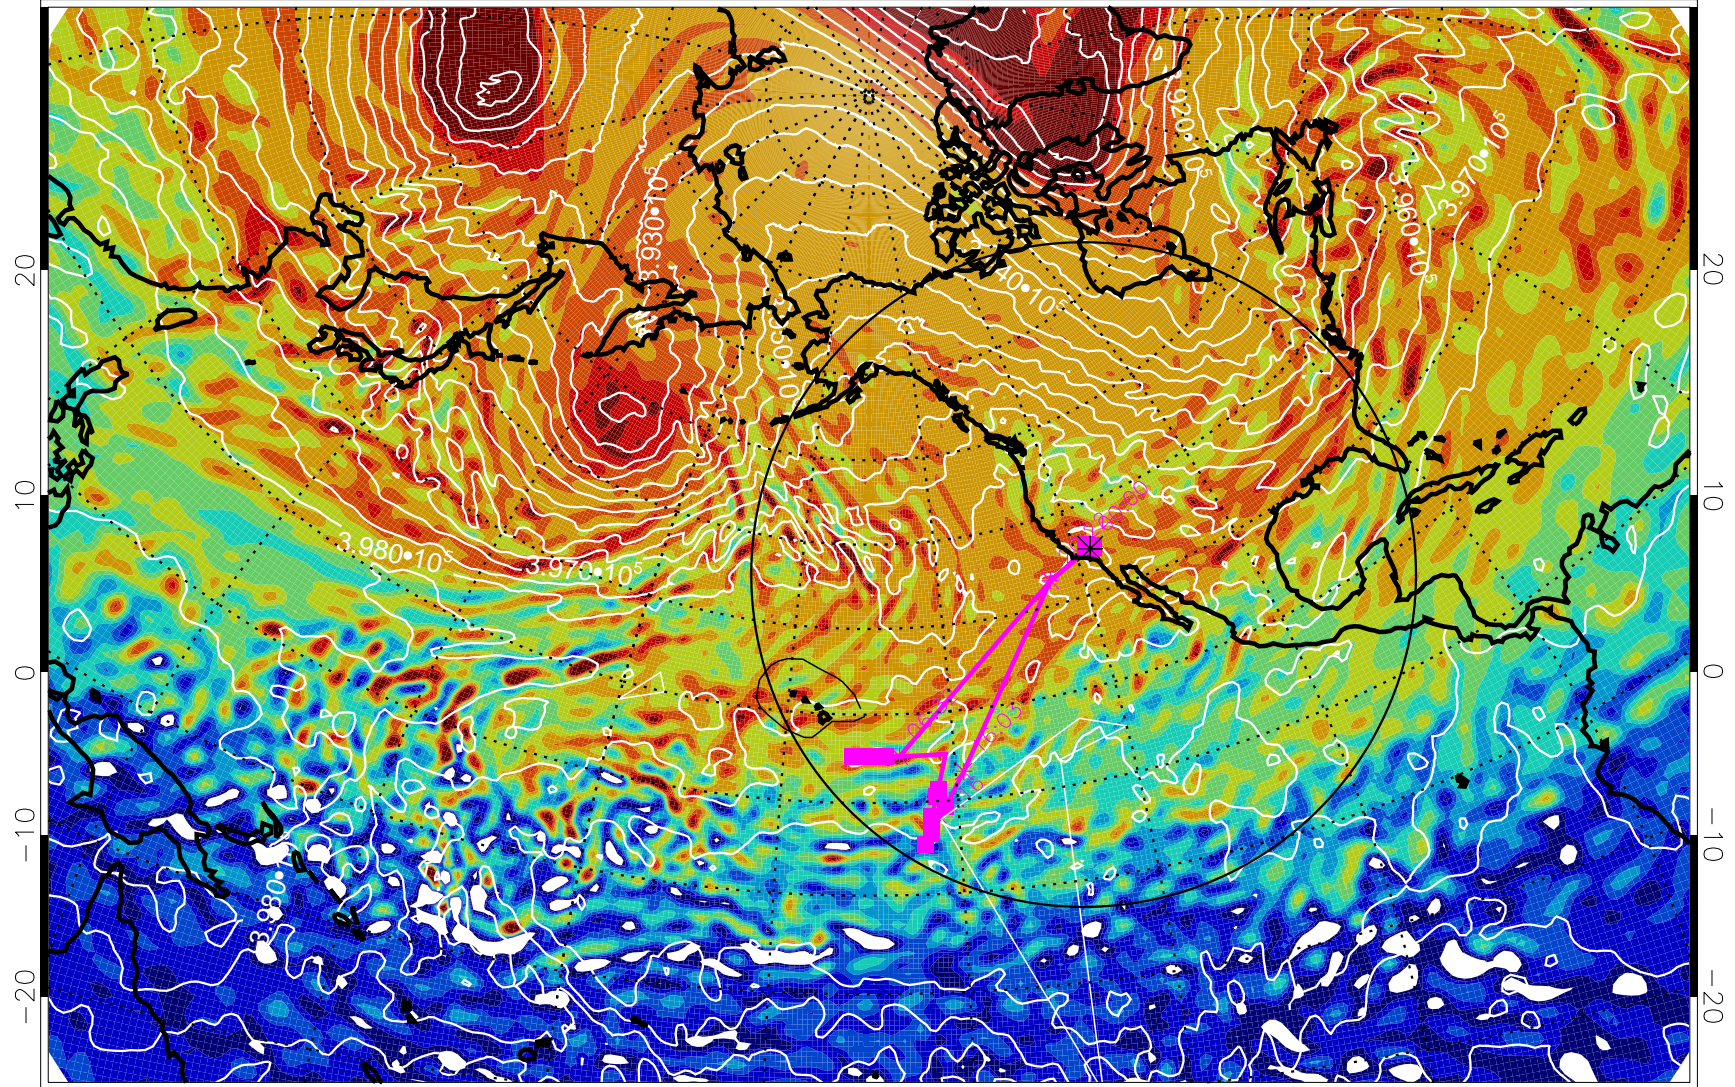

13013112, 84 hour forecast for 460K EPV

460K Montgomery Streamfunction, white

Range ring of 4055 km -- 13 hours GH round trip

13013118, 90 hour forecast for 460K EPV

460K Montgomery Streamfunction, white

Range ring of 4055 km -- 13 hours GH round trip

13020100, 96 hour forecast for 460K EPV

460K Montgomery Streamfunction, white

Range ring of 4055 km -- 13 hours GH round trip

13020106, 102 hour forecast for 460K EPV

460K Montgomery Streamfunction, white

Range ring of 4055 km -- 13 hours GH round trip

13020112, 108 hour forecast for 460K EPV

460K Montgomery Streamfunction, white

Range ring of 4055 km -- 13 hours GH round trip

13020118, 114 hour forecast for 460K EPV

460K Montgomery Streamfunction, white

Range ring of 4055 km -- 13 hours GH round trip

13020200, 120 hour forecast for 460K EPV

460K Montgomery Streamfunction, white

Range ring of 4055 km -- 13 hours GH round trip