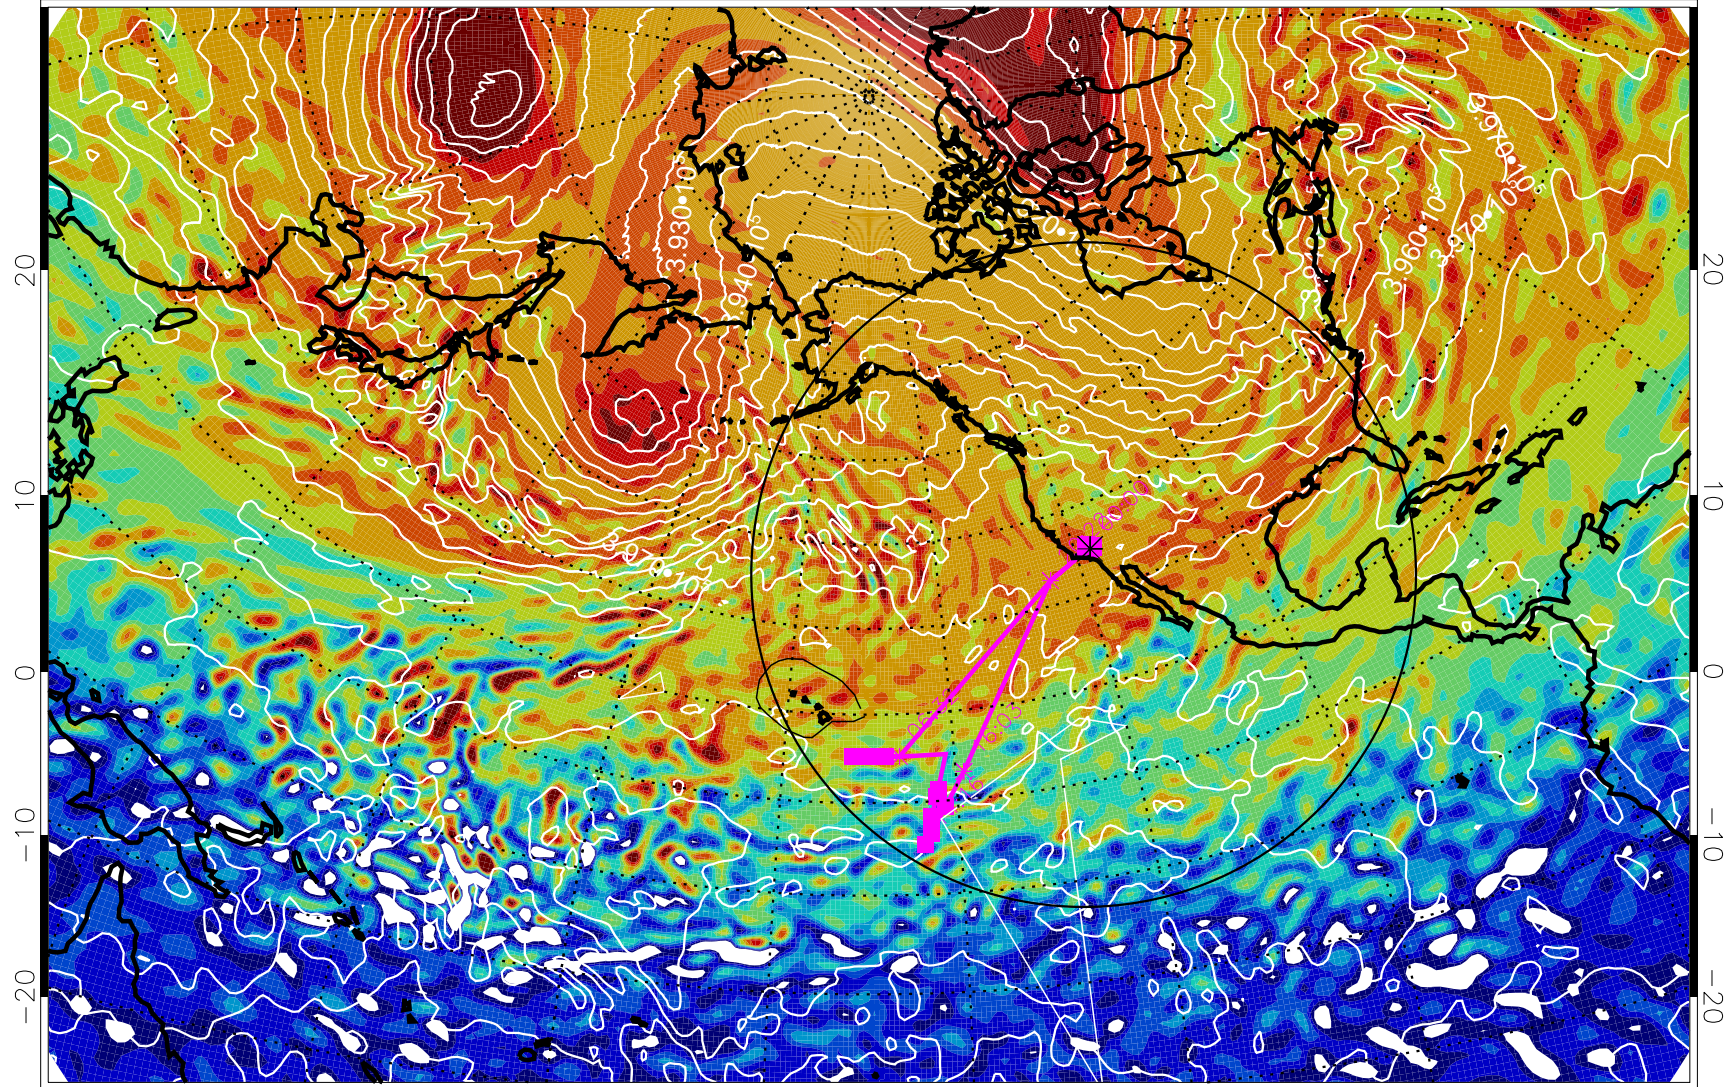

13020100, 96 hour forecast for 460K EPV

460K Montgomery Streamfunction, white

Range ring of 4055 km -- 13 hours GH round trip

13020106, 102 hour forecast for 460K EPV

460K Montgomery Streamfunction, white

Range ring of 4055 km -- 13 hours GH round trip

13020112, 108 hour forecast for 460K EPV

460K Montgomery Streamfunction, white

Range ring of 4055 km -- 13 hours GH round trip

13020118, 114 hour forecast for 460K EPV

460K Montgomery Streamfunction, white

Range ring of 4055 km -- 13 hours GH round trip

13020200, 120 hour forecast for 460K EPV

460K Montgomery Streamfunction, white

Range ring of 4055 km -- 13 hours GH round trip