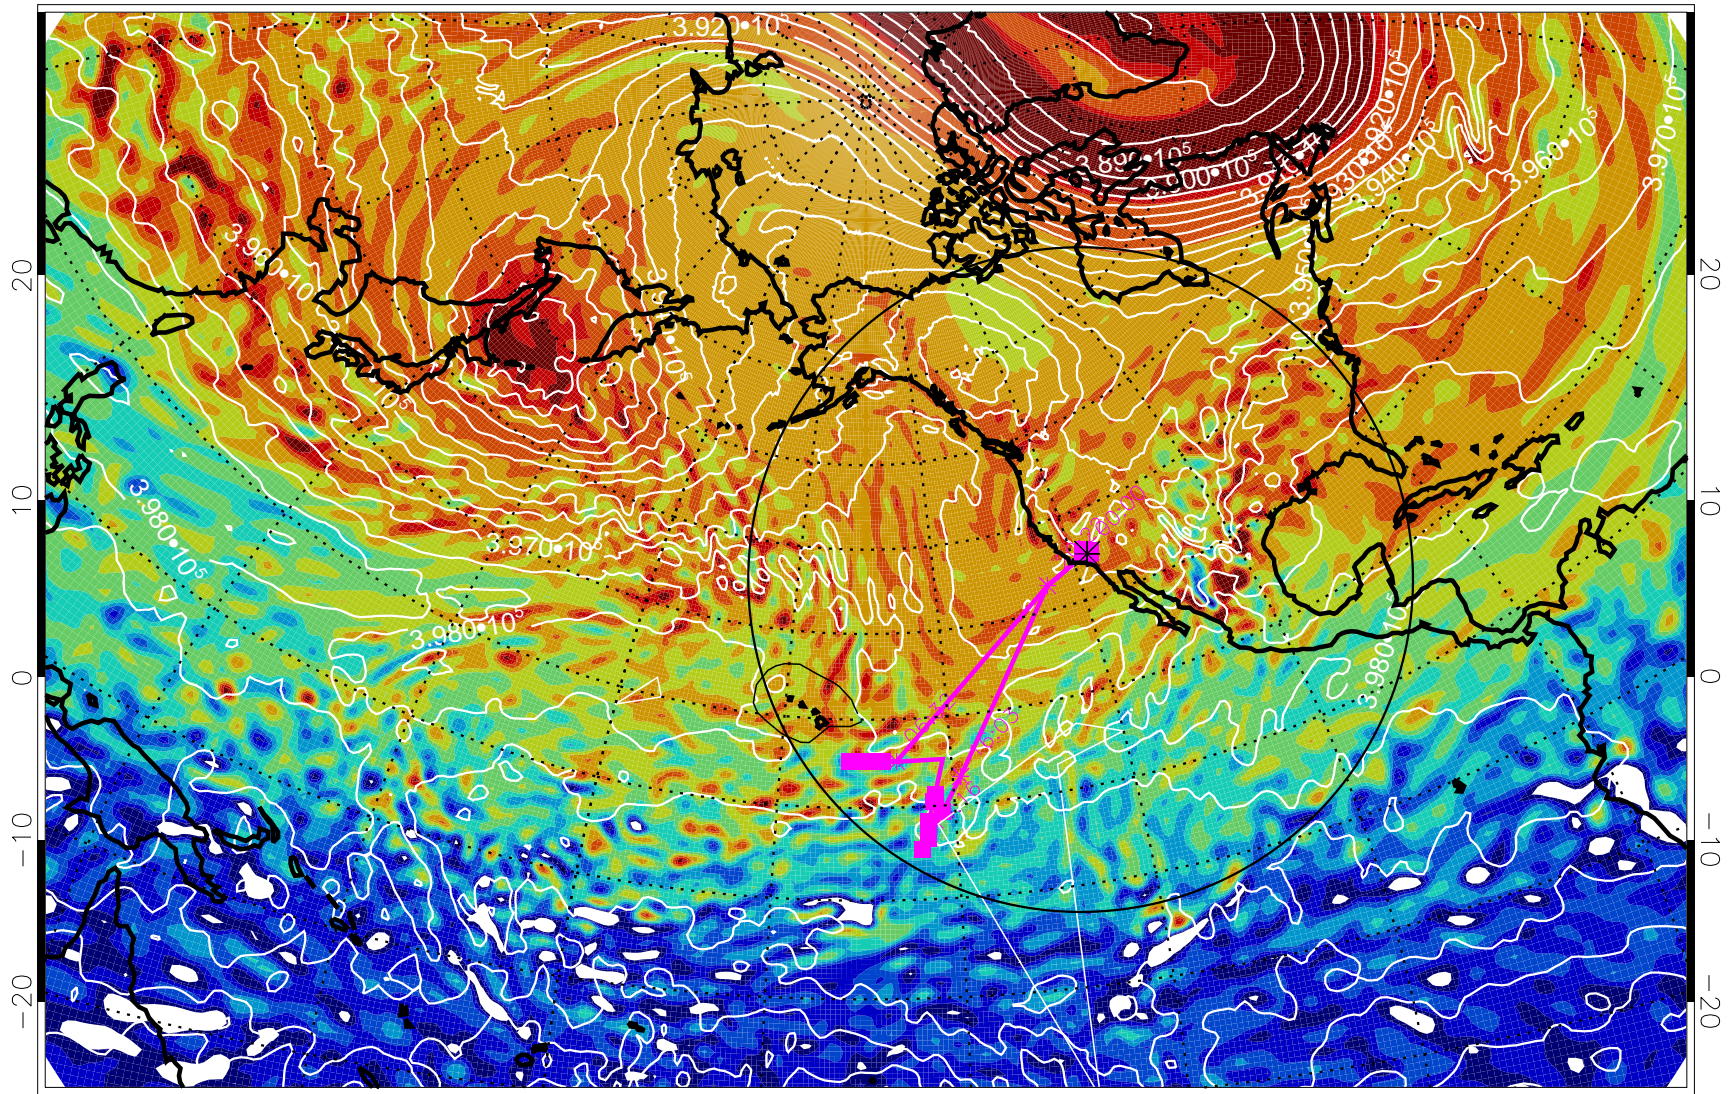

13012900, 24 hour forecast for 460K EPV

460K Montgomery Streamfunction, white

Range ring of 4055 km -- 13 hours GH round trip

13012906, 30 hour forecast for 460K EPV

460K Montgomery Streamfunction, white

Range ring of 4055 km -- 13 hours GH round trip

13012912, 36 hour forecast for 460K EPV

460K Montgomery Streamfunction, white

Range ring of 4055 km -- 13 hours GH round trip

13012918, 42 hour forecast for 460K EPV

460K Montgomery Streamfunction, white

Range ring of 4055 km -- 13 hours GH round trip

13013000, 48 hour forecast for 460K EPV

460K Montgomery Streamfunction, white

Range ring of 4055 km -- 13 hours GH round trip

13013006, 54 hour forecast for 460K EPV

460K Montgomery Streamfunction, white

Range ring of 4055 km -- 13 hours GH round trip

13013012, 60 hour forecast for 460K EPV

460K Montgomery Streamfunction, white

Range ring of 4055 km -- 13 hours GH round trip

13013018, 66 hour forecast for 460K EPV

460K Montgomery Streamfunction, white

Range ring of 4055 km -- 13 hours GH round trip