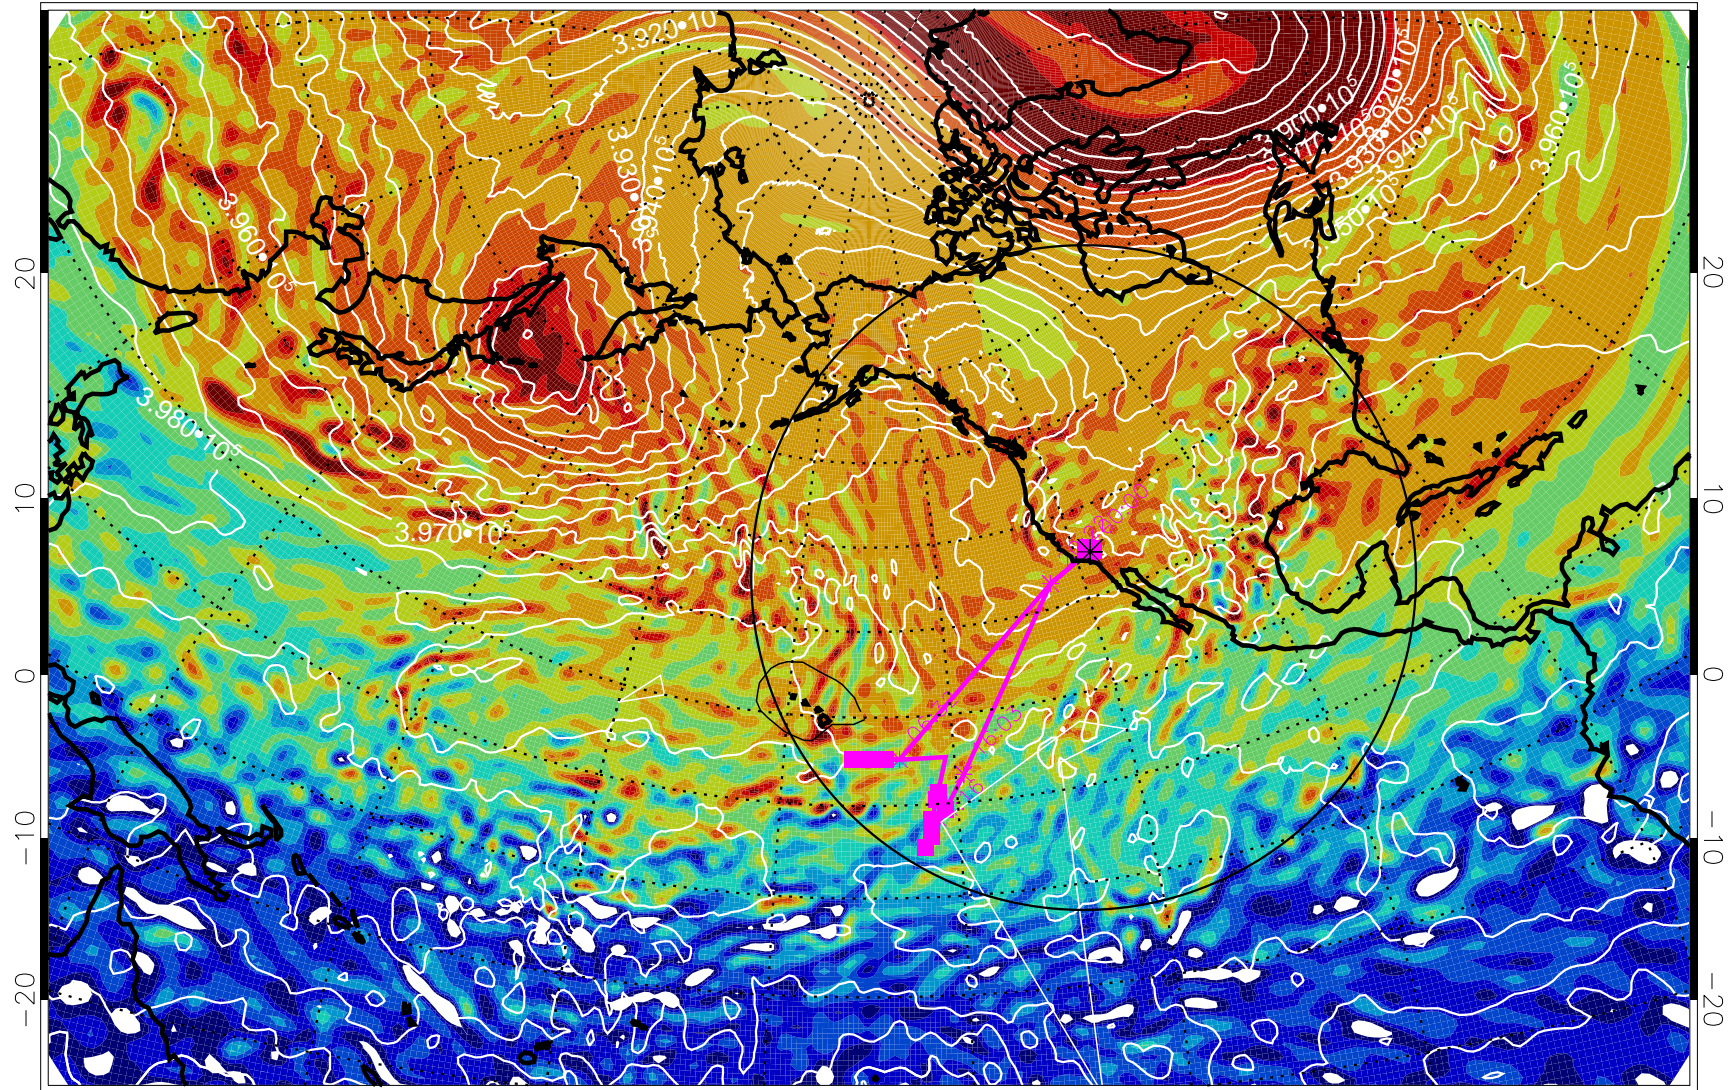

13012900, 24 hour forecast for 460K EPV

460K Montgomery Streamfunction, white

Range ring of 4055 km -- 13 hours GH round trip

13012906, 30 hour forecast for 460K EPV

460K Montgomery Streamfunction, white

Range ring of 4055 km -- 13 hours GH round trip

13012912, 36 hour forecast for 460K EPV

460K Montgomery Streamfunction, white

Range ring of 4055 km -- 13 hours GH round trip

13012918, 42 hour forecast for 460K EPV

460K Montgomery Streamfunction, white

Range ring of 4055 km -- 13 hours GH round trip

13013000, 48 hour forecast for 460K EPV

460K Montgomery Streamfunction, white

Range ring of 4055 km -- 13 hours GH round trip

13013006, 54 hour forecast for 460K EPV

460K Montgomery Streamfunction, white

Range ring of 4055 km -- 13 hours GH round trip

13013012, 60 hour forecast for 460K EPV

460K Montgomery Streamfunction, white

Range ring of 4055 km -- 13 hours GH round trip

13013018, 66 hour forecast for 460K EPV

460K Montgomery Streamfunction, white

Range ring of 4055 km -- 13 hours GH round trip