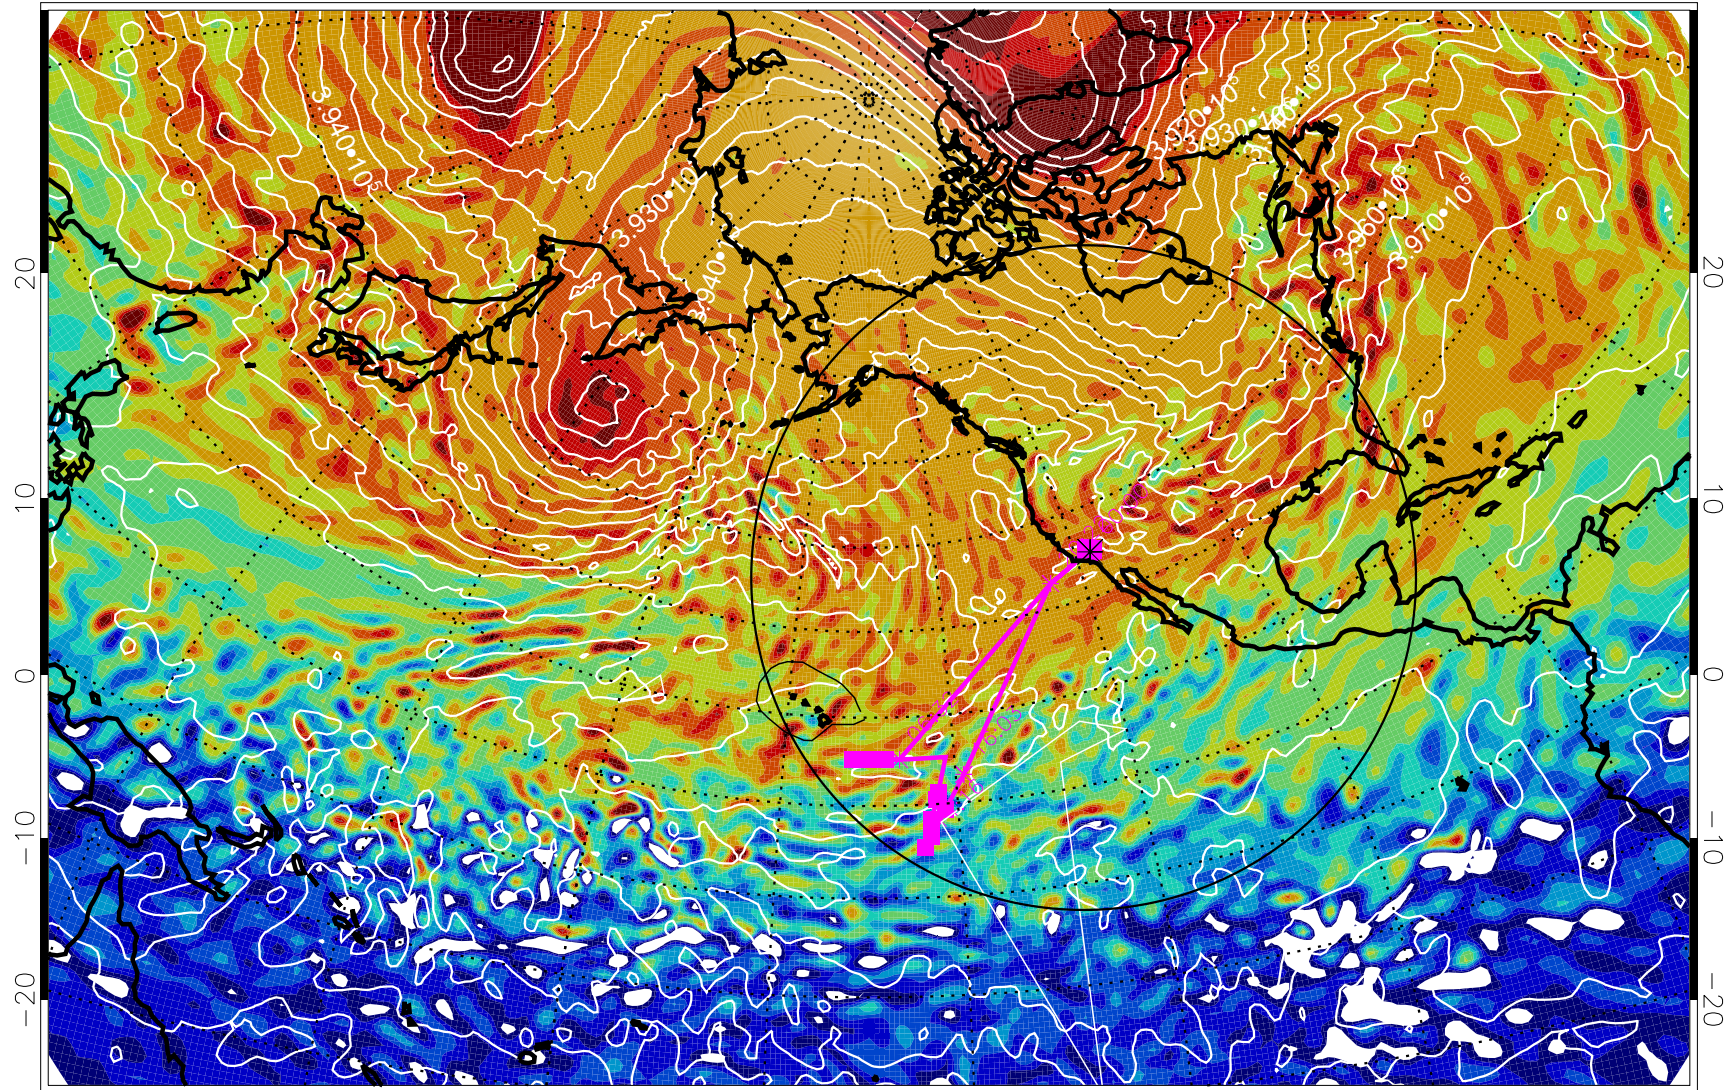

13013100, 72 hour forecast for 460K EPV

460K Montgomery Streamfunction, white

Range ring of 4055 km -- 13 hours GH round trip

13013106, 78 hour forecast for 460K EPV

460K Montgomery Streamfunction, white

Range ring of 4055 km -- 13 hours GH round trip

13013112, 84 hour forecast for 460K EPV

460K Montgomery Streamfunction, white

Range ring of 4055 km -- 13 hours GH round trip

13013118, 90 hour forecast for 460K EPV

460K Montgomery Streamfunction, white

Range ring of 4055 km -- 13 hours GH round trip

13020100, 96 hour forecast for 460K EPV

460K Montgomery Streamfunction, white

Range ring of 4055 km -- 13 hours GH round trip

13020106, 102 hour forecast for 460K EPV

460K Montgomery Streamfunction, white

Range ring of 4055 km -- 13 hours GH round trip

13020112, 108 hour forecast for 460K EPV

460K Montgomery Streamfunction, white

Range ring of 4055 km -- 13 hours GH round trip

13020118, 114 hour forecast for 460K EPV