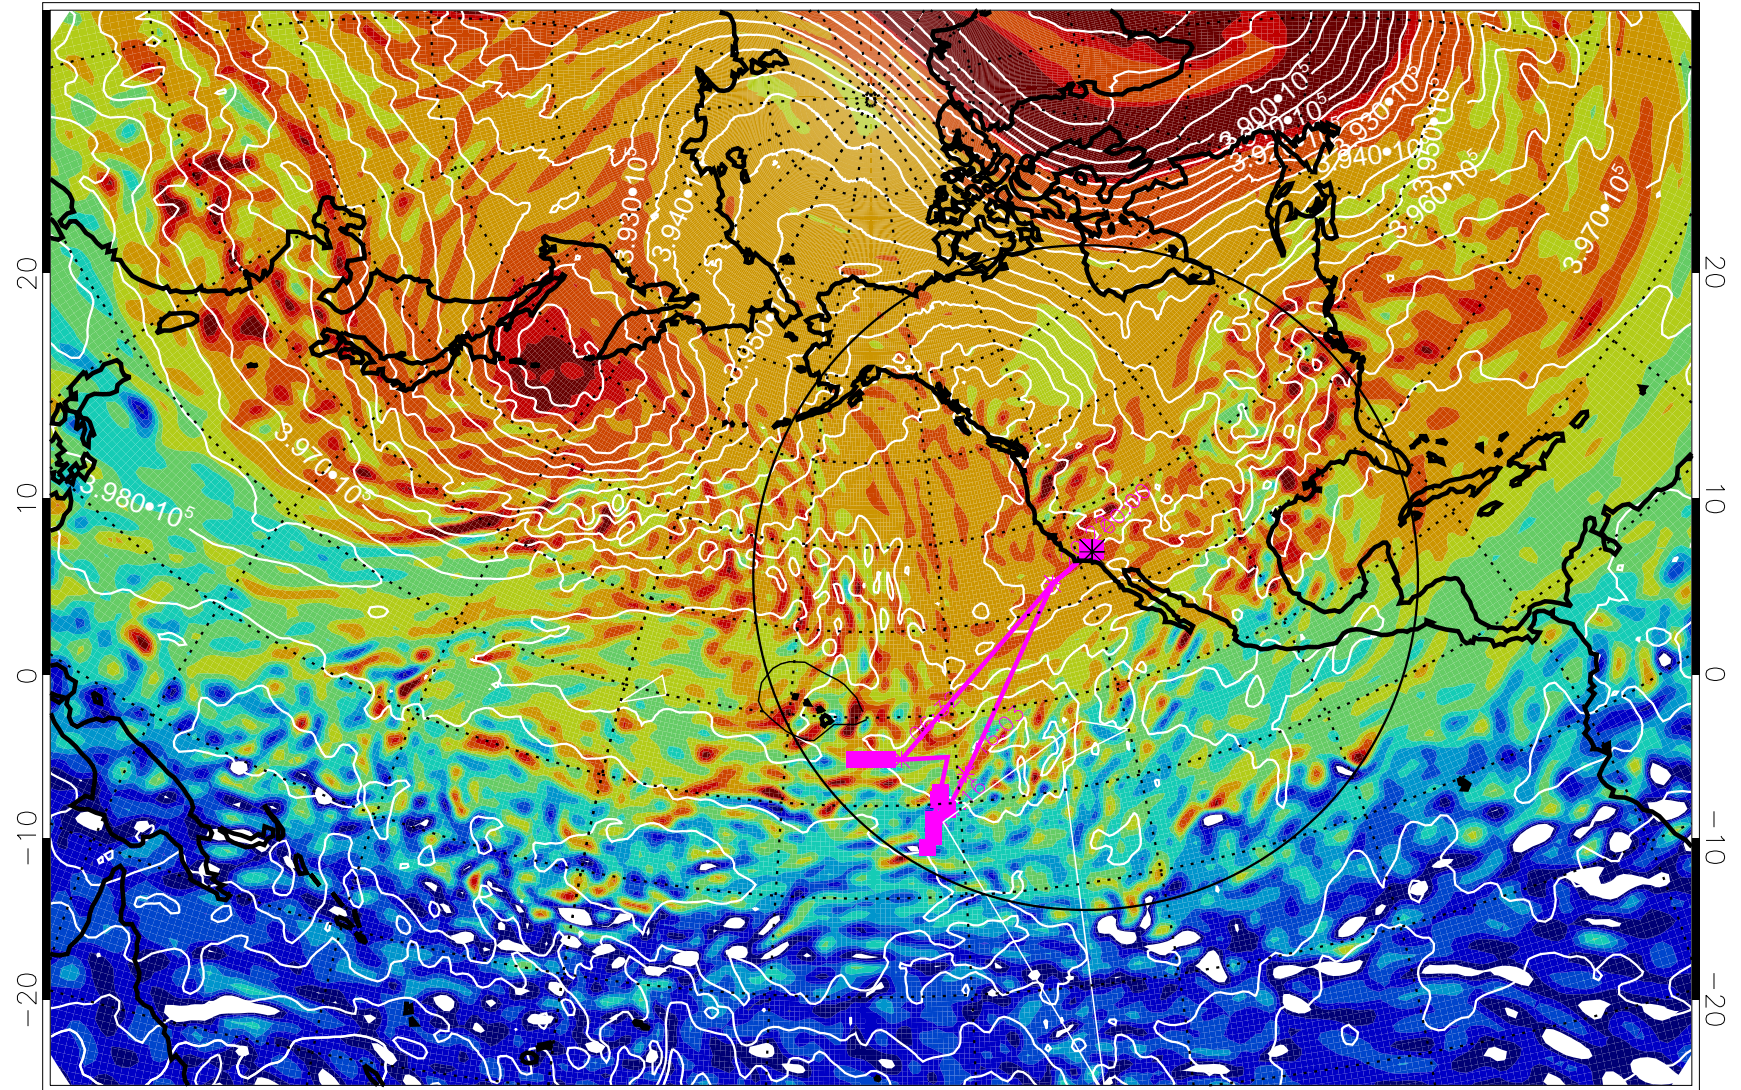

13012912, 36 hour forecast for 460K EPV

460K Montgomery Streamfunction, white

Range ring of 4055 km -- 13 hours GH round trip

13012918, 42 hour forecast for 460K EPV

460K Montgomery Streamfunction, white

Range ring of 4055 km -- 13 hours GH round trip

13013000, 48 hour forecast for 460K EPV

460K Montgomery Streamfunction, white

Range ring of 4055 km -- 13 hours GH round trip

13013006, 54 hour forecast for 460K EPV

460K Montgomery Streamfunction, white

Range ring of 4055 km -- 13 hours GH round trip

13013012, 60 hour forecast for 460K EPV

460K Montgomery Streamfunction, white

Range ring of 4055 km -- 13 hours GH round trip

13013018, 66 hour forecast for 460K EPV

460K Montgomery Streamfunction, white

Range ring of 4055 km -- 13 hours GH round trip

13013100, 72 hour forecast for 460K EPV

460K Montgomery Streamfunction, white

Range ring of 4055 km -- 13 hours GH round trip

13013106, 78 hour forecast for 460K EPV

460K Montgomery Streamfunction, white

Range ring of 4055 km -- 13 hours GH round trip