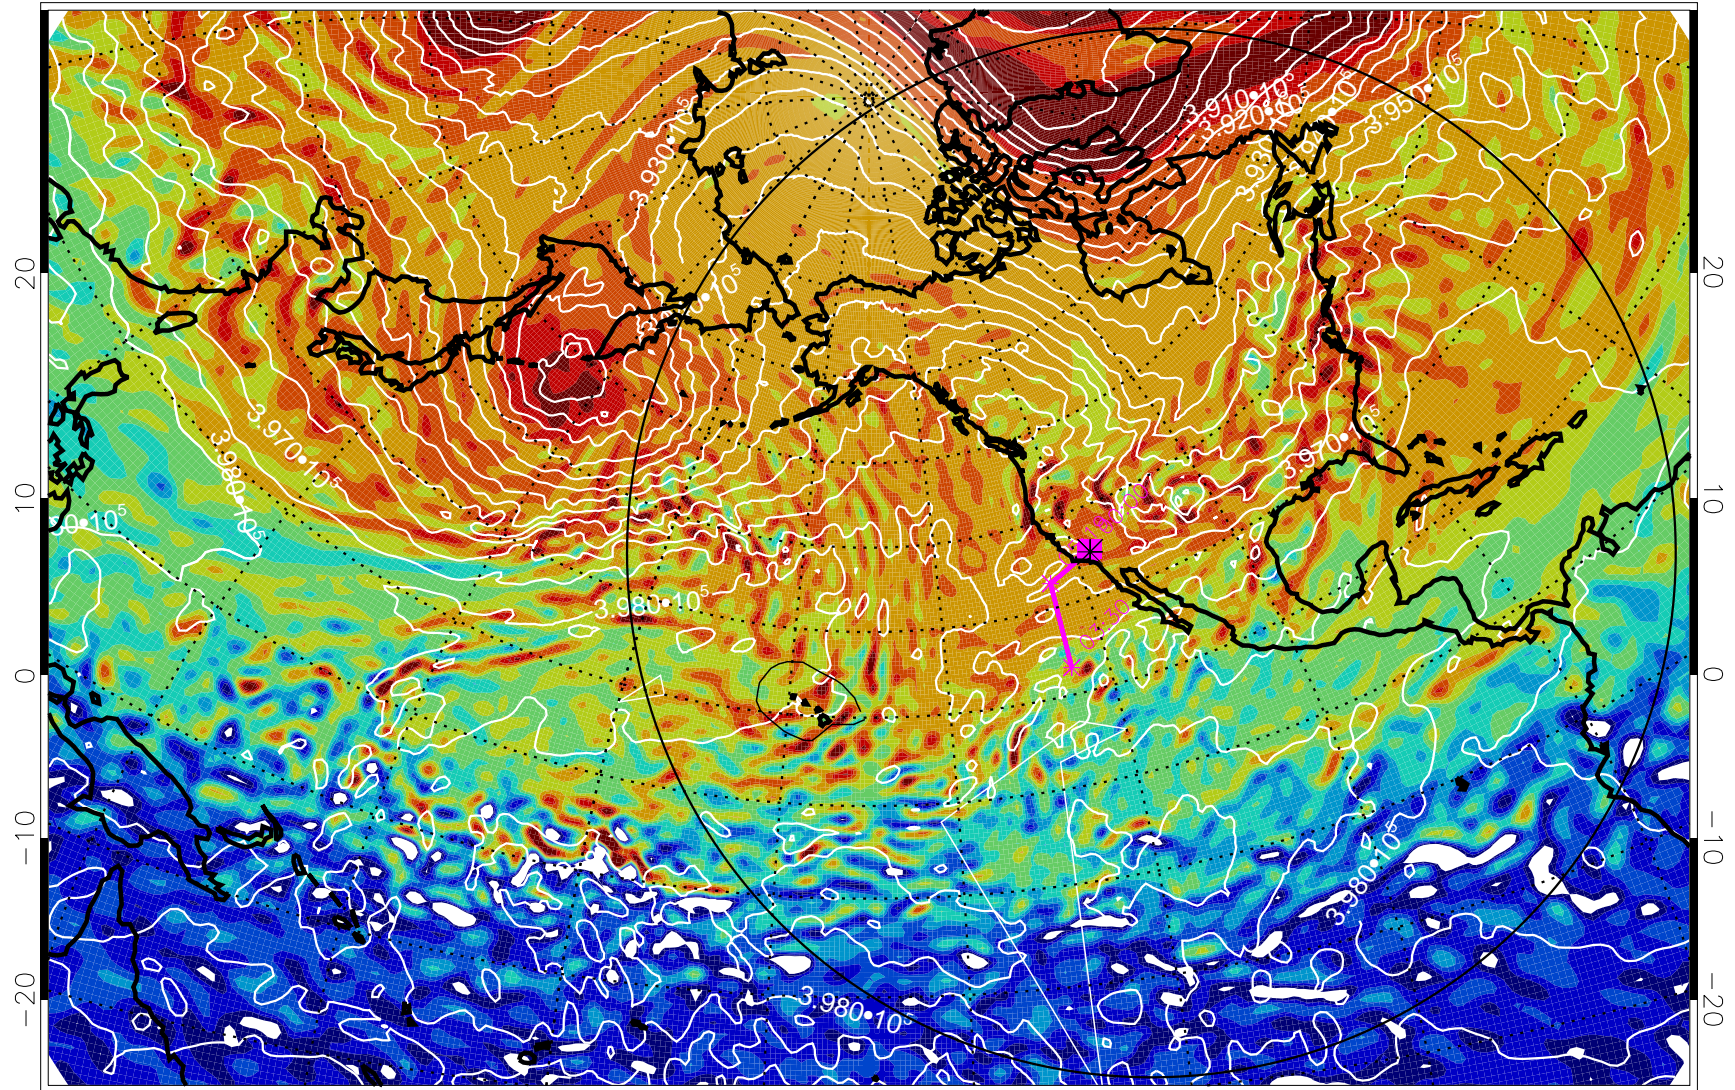

13013018, 78 hour forecast for 460K EPV

460K Montgomery Streamfunction, white

Range ring of 6000 km -- 19 hours GH round trip

13013100, 84 hour forecast for 460K EPV

460K Montgomery Streamfunction, white

Range ring of 6000 km -- 19 hours GH round trip

13013106, 90 hour forecast for 460K EPV

460K Montgomery Streamfunction, white

Range ring of 6000 km -- 19 hours GH round trip

13013112, 96 hour forecast for 460K EPV

460K Montgomery Streamfunction, white

Range ring of 6000 km -- 19 hours GH round trip

13013118, 102 hour forecast for 460K EPV

460K Montgomery Streamfunction, white

Range ring of 6000 km -- 19 hours GH round trip

13020100, 108 hour forecast for 460K EPV

460K Montgomery Streamfunction, white

Range ring of 6000 km -- 19 hours GH round trip

13020106, 114 hour forecast for 460K EPV

460K Montgomery Streamfunction, white

Range ring of 6000 km -- 19 hours GH round trip

13020112, 120 hour forecast for 460K EPV