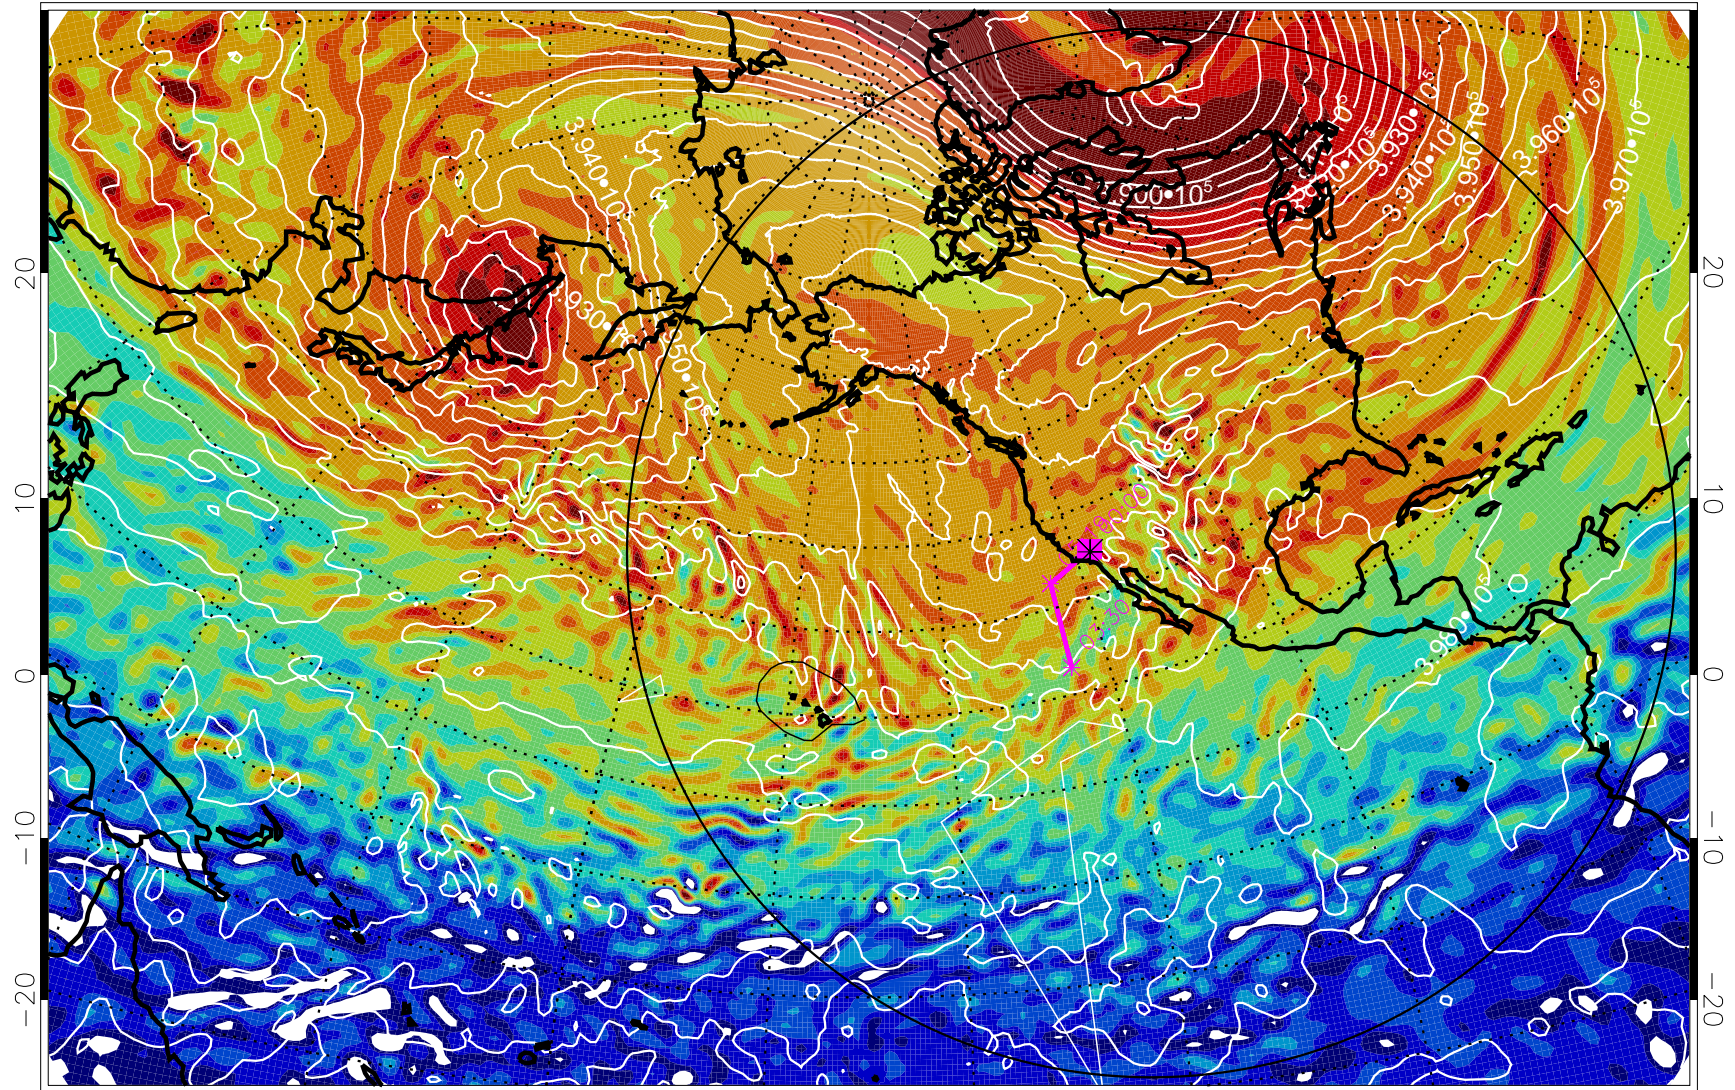

13012806, 18 hour forecast for 460K EPV

460K Montgomery Streamfunction, white

Range ring of 6000 km -- 19 hours GH round trip

13012812, 24 hour forecast for 460K EPV

460K Montgomery Streamfunction, white

Range ring of 6000 km -- 19 hours GH round trip

13012818, 30 hour forecast for 460K EPV

460K Montgomery Streamfunction, white

Range ring of 6000 km -- 19 hours GH round trip

13012900, 36 hour forecast for 460K EPV

460K Montgomery Streamfunction, white

Range ring of 6000 km -- 19 hours GH round trip

13012906, 42 hour forecast for 460K EPV

460K Montgomery Streamfunction, white

Range ring of 6000 km -- 19 hours GH round trip

13012912, 48 hour forecast for 460K EPV

460K Montgomery Streamfunction, white

Range ring of 6000 km -- 19 hours GH round trip

13012918, 54 hour forecast for 460K EPV

460K Montgomery Streamfunction, white

Range ring of 6000 km -- 19 hours GH round trip

13013000, 60 hour forecast for 460K EPV

460K Montgomery Streamfunction, white

Range ring of 6000 km -- 19 hours GH round trip