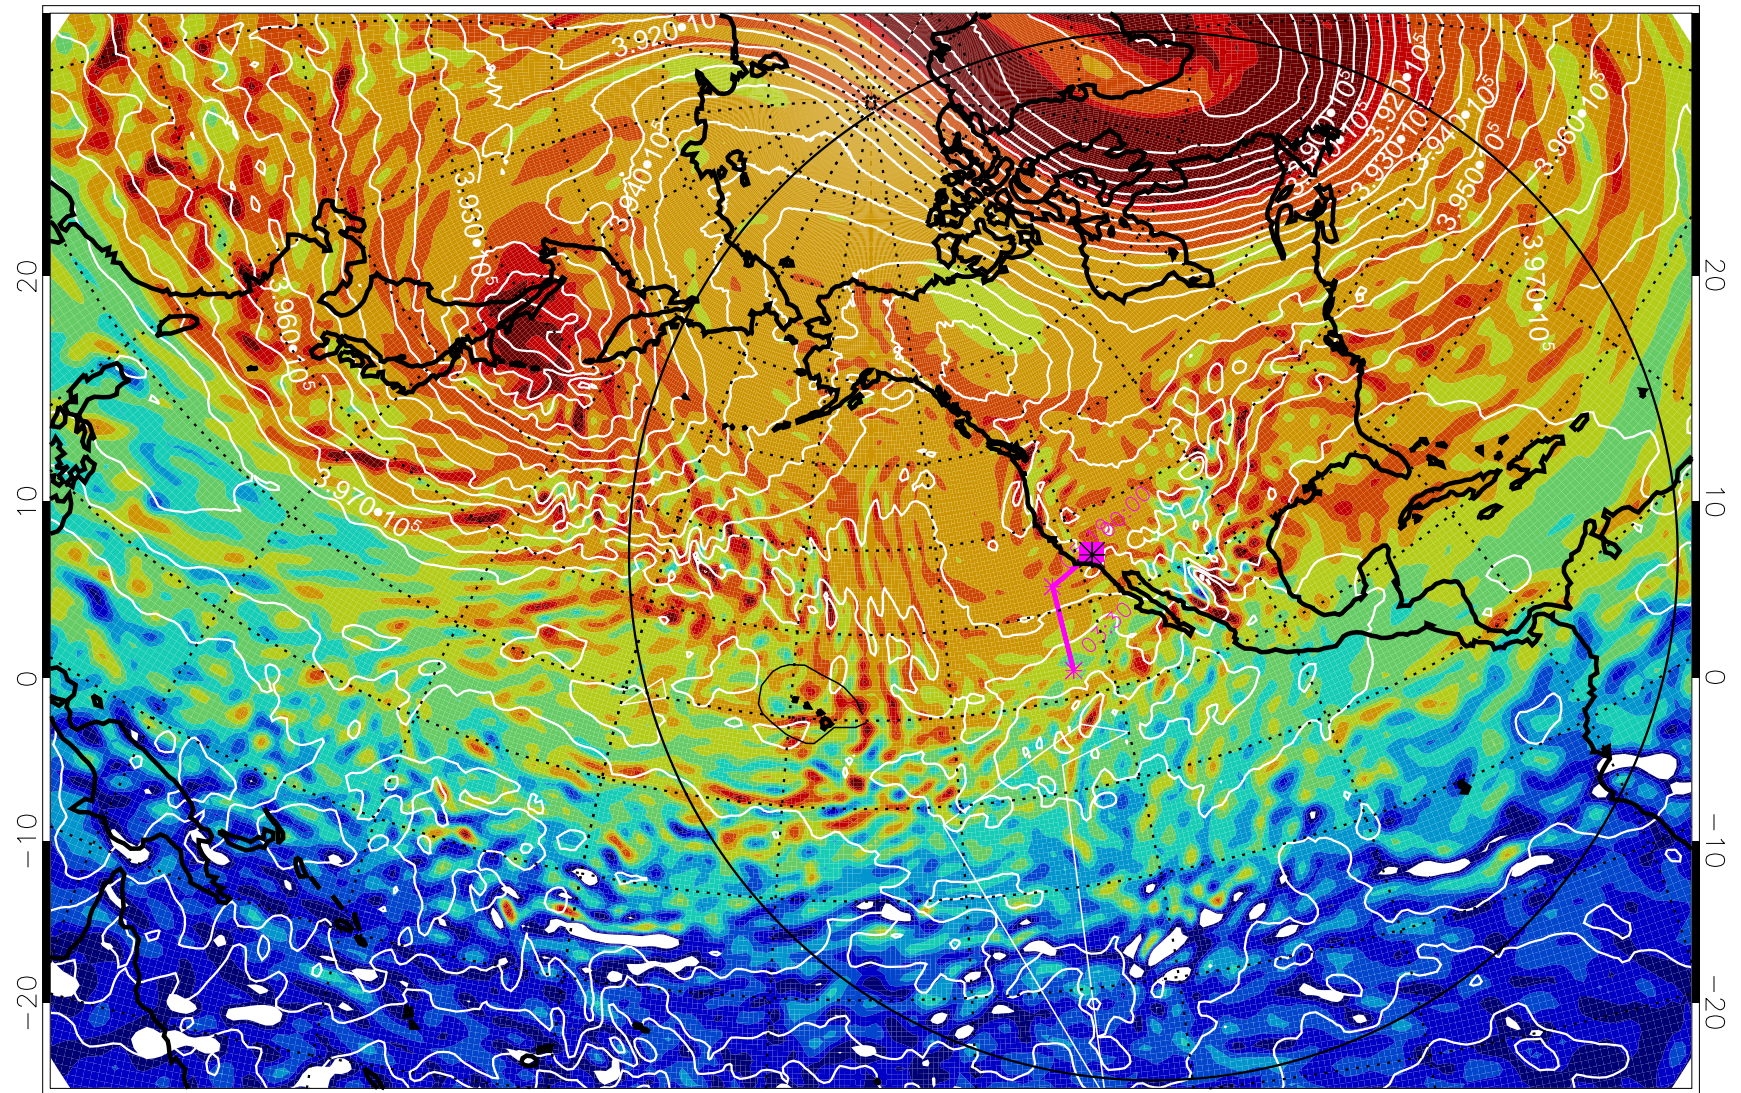

13012906, 42 hour forecast for 460K EPV

460K Montgomery Streamfunction, white

Range ring of 6000 km -- 19 hours GH round trip

13012912, 48 hour forecast for 460K EPV

460K Montgomery Streamfunction, white

Range ring of 6000 km -- 19 hours GH round trip

13012918, 54 hour forecast for 460K EPV

460K Montgomery Streamfunction, white

Range ring of 6000 km -- 19 hours GH round trip

13013000, 60 hour forecast for 460K EPV

460K Montgomery Streamfunction, white

Range ring of 6000 km -- 19 hours GH round trip

13013006, 66 hour forecast for 460K EPV

460K Montgomery Streamfunction, white

Range ring of 6000 km -- 19 hours GH round trip

13013012, 72 hour forecast for 460K EPV

460K Montgomery Streamfunction, white

Range ring of 6000 km -- 19 hours GH round trip

13013018, 78 hour forecast for 460K EPV

460K Montgomery Streamfunction, white

Range ring of 6000 km -- 19 hours GH round trip

13013100, 84 hour forecast for 460K EPV

460K Montgomery Streamfunction, white

Range ring of 6000 km -- 19 hours GH round trip