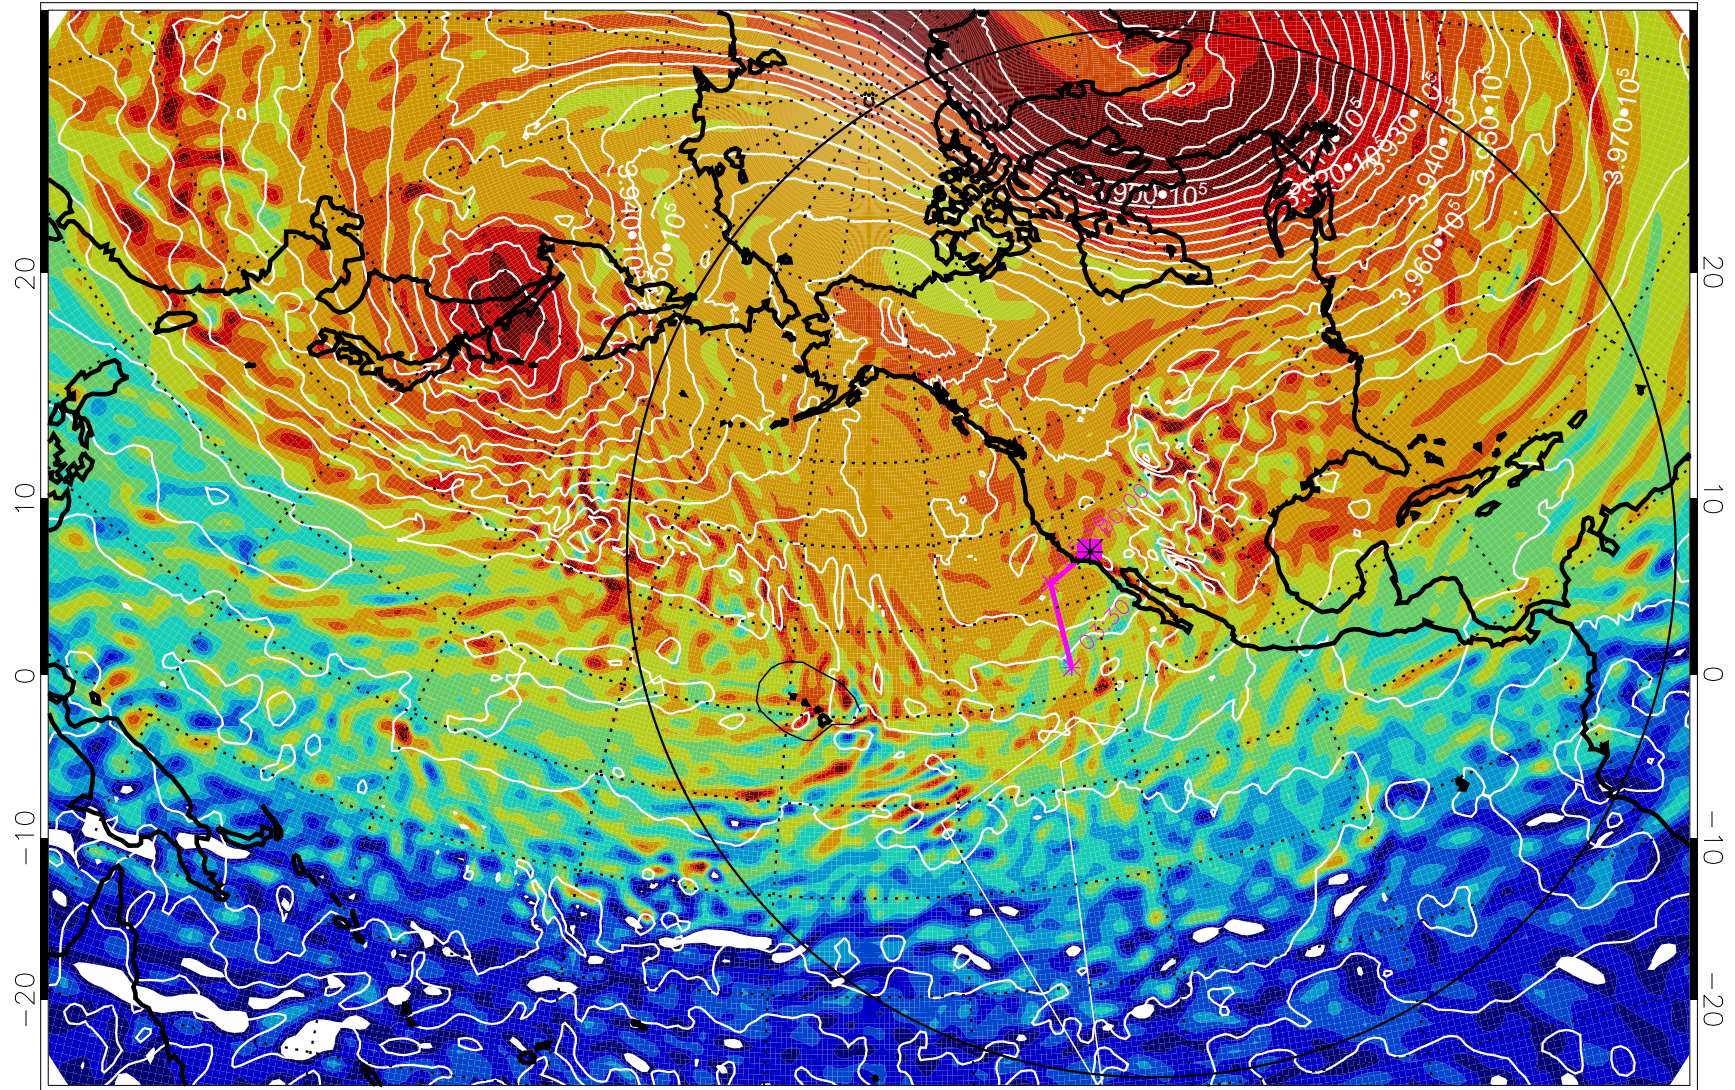

13012818, 30 hour forecast for 460K EPV

460K Montgomery Streamfunction, white

Range ring of 6000 km -- 19 hours GH round trip

13012900, 36 hour forecast for 460K EPV

460K Montgomery Streamfunction, white

Range ring of 6000 km -- 19 hours GH round trip

13012906, 42 hour forecast for 460K EPV

460K Montgomery Streamfunction, white

Range ring of 6000 km -- 19 hours GH round trip

13012912, 48 hour forecast for 460K EPV

460K Montgomery Streamfunction, white

Range ring of 6000 km -- 19 hours GH round trip

13012918, 54 hour forecast for 460K EPV

460K Montgomery Streamfunction, white

Range ring of 6000 km -- 19 hours GH round trip

13013000, 60 hour forecast for 460K EPV

460K Montgomery Streamfunction, white

Range ring of 6000 km -- 19 hours GH round trip

13013006, 66 hour forecast for 460K EPV

460K Montgomery Streamfunction, white

Range ring of 6000 km -- 19 hours GH round trip

13013012, 72 hour forecast for 460K EPV

460K Montgomery Streamfunction, white

Range ring of 6000 km -- 19 hours GH round trip