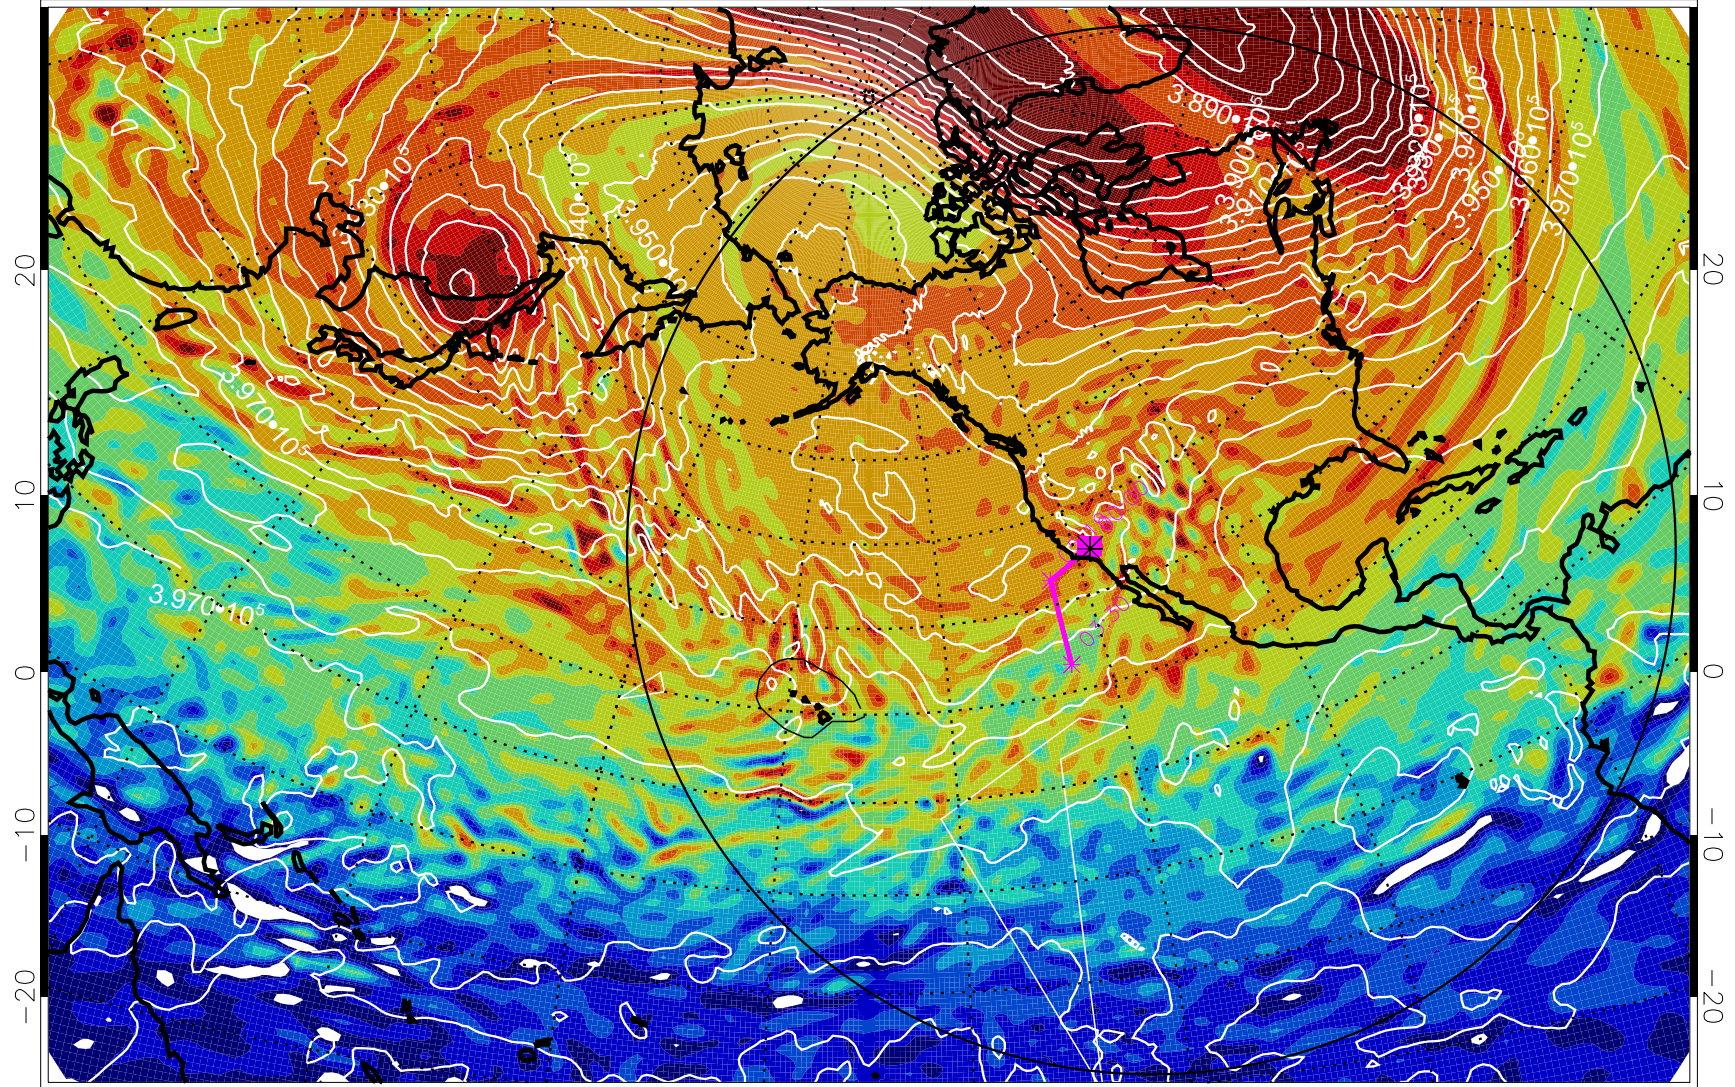

13012718, 6 hour forecast for 460K EPV

460K Montgomery Streamfunction, white

Range ring of 6000 km -- 19 hours GH round trip

13012800, 12 hour forecast for 460K EPV

460K Montgomery Streamfunction, white

Range ring of 6000 km -- 19 hours GH round trip

13012806, 18 hour forecast for 460K EPV

460K Montgomery Streamfunction, white

Range ring of 6000 km -- 19 hours GH round trip

13012812, 24 hour forecast for 460K EPV

460K Montgomery Streamfunction, white

Range ring of 6000 km -- 19 hours GH round trip

13012818, 30 hour forecast for 460K EPV

460K Montgomery Streamfunction, white

Range ring of 6000 km -- 19 hours GH round trip

13012900, 36 hour forecast for 460K EPV

460K Montgomery Streamfunction, white

Range ring of 6000 km -- 19 hours GH round trip

13012906, 42 hour forecast for 460K EPV

460K Montgomery Streamfunction, white

Range ring of 6000 km -- 19 hours GH round trip

13012912, 48 hour forecast for 460K EPV

460K Montgomery Streamfunction, white

Range ring of 6000 km -- 19 hours GH round trip