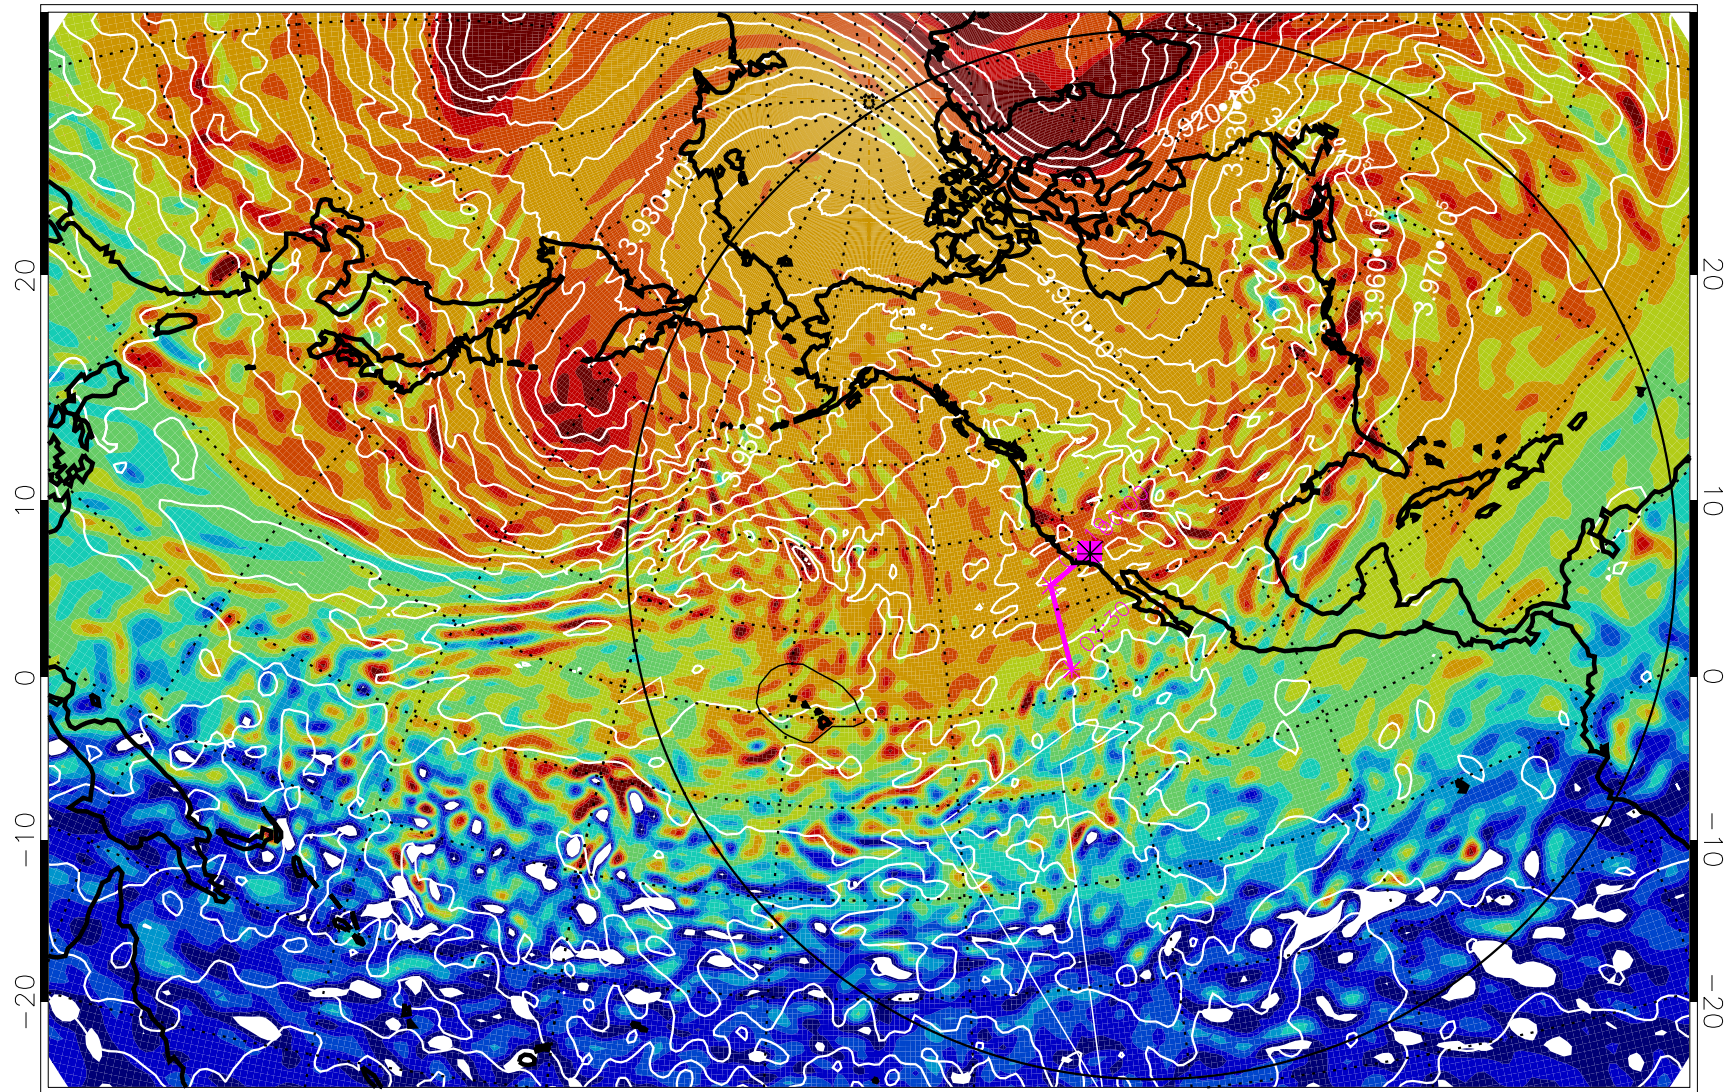

13013018, 78 hour forecast for 460K EPV

460K Montgomery Streamfunction, white

Range ring of 6000 km -- 19 hours GH round trip

13013100, 84 hour forecast for 460K EPV

460K Montgomery Streamfunction, white

Range ring of 6000 km -- 19 hours GH round trip

13013106, 90 hour forecast for 460K EPV

460K Montgomery Streamfunction, white

Range ring of 6000 km -- 19 hours GH round trip

13013112, 96 hour forecast for 460K EPV

460K Montgomery Streamfunction, white

Range ring of 6000 km -- 19 hours GH round trip

13013118, 102 hour forecast for 460K EPV

460K Montgomery Streamfunction, white

Range ring of 6000 km -- 19 hours GH round trip

13020100, 108 hour forecast for 460K EPV

460K Montgomery Streamfunction, white

Range ring of 6000 km -- 19 hours GH round trip

13020106, 114 hour forecast for 460K EPV

460K Montgomery Streamfunction, white

Range ring of 6000 km -- 19 hours GH round trip

13020112, 120 hour forecast for 460K EPV