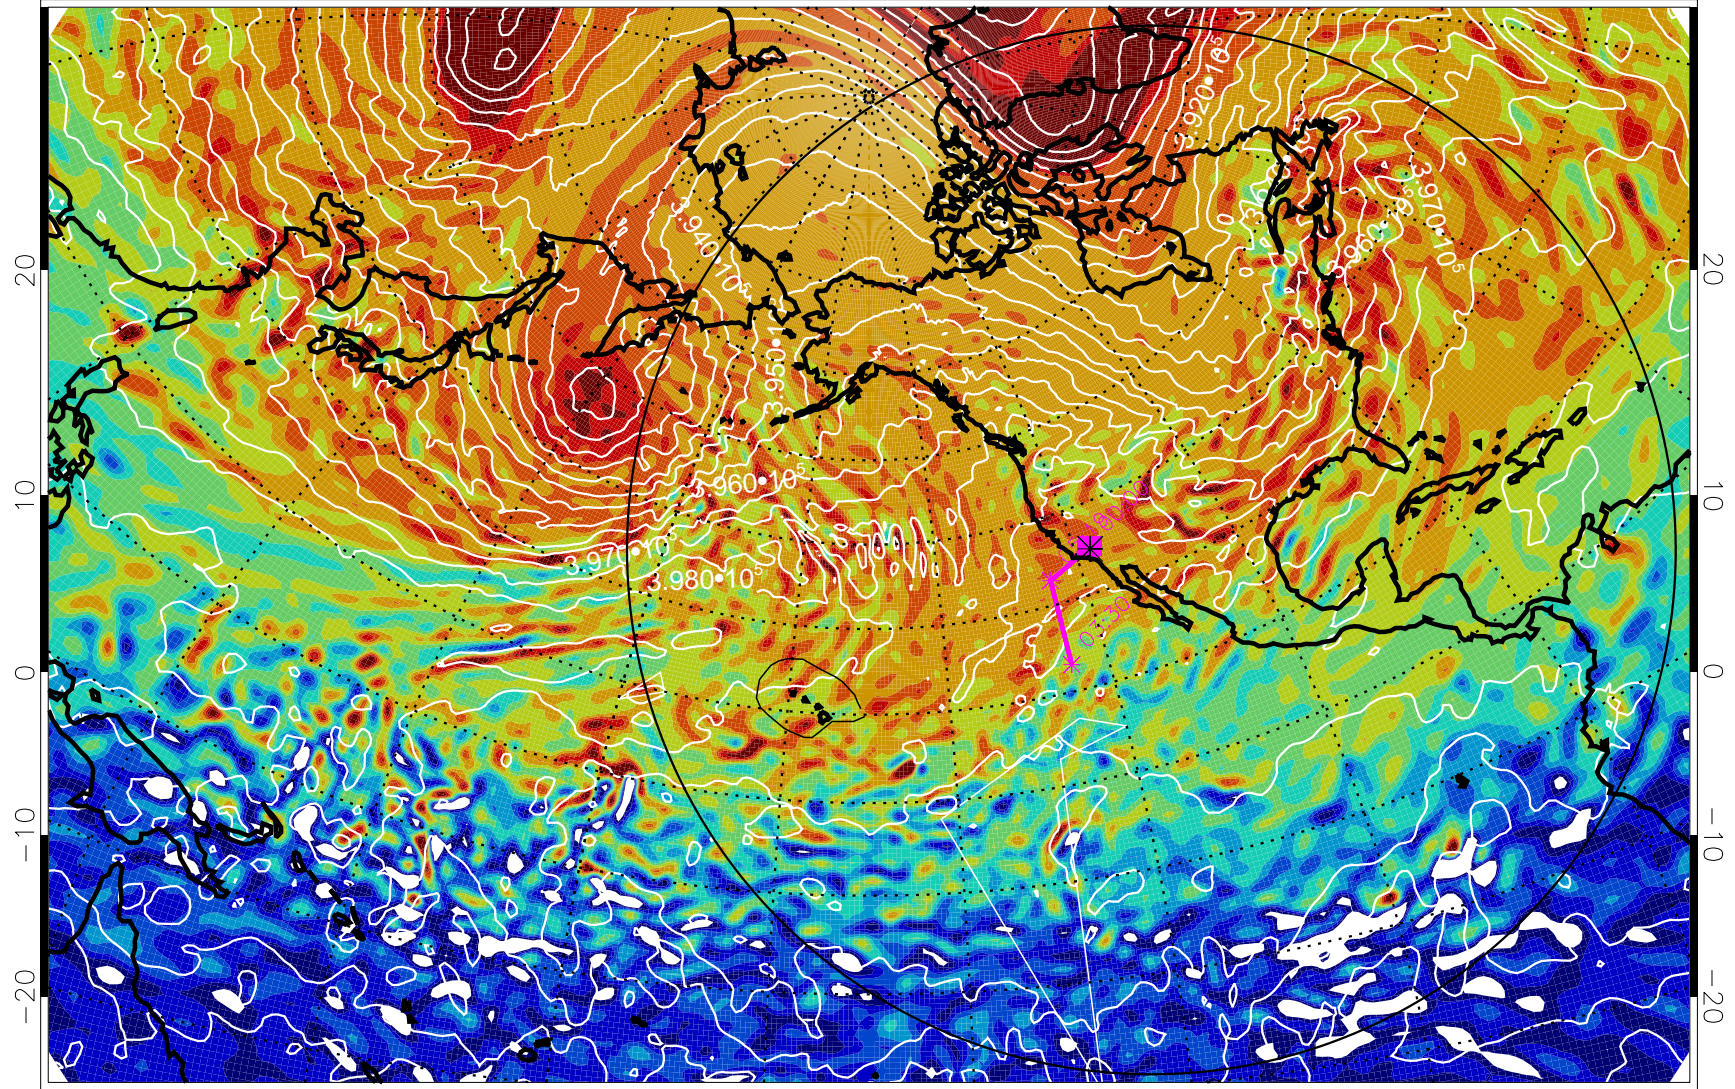

13013106, 90 hour forecast for 460K EPV

460K Montgomery Streamfunction, white

Range ring of 6000 km -- 19 hours GH round trip

13013112, 96 hour forecast for 460K EPV

460K Montgomery Streamfunction, white

Range ring of 6000 km -- 19 hours GH round trip

13013118, 102 hour forecast for 460K EPV

460K Montgomery Streamfunction, white

Range ring of 6000 km -- 19 hours GH round trip

13020100, 108 hour forecast for 460K EPV

460K Montgomery Streamfunction, white

Range ring of 6000 km -- 19 hours GH round trip

13020106, 114 hour forecast for 460K EPV

460K Montgomery Streamfunction, white

Range ring of 6000 km -- 19 hours GH round trip

13020112, 120 hour forecast for 460K EPV

460K Montgomery Streamfunction, white

Range ring of 6000 km -- 19 hours GH round trip