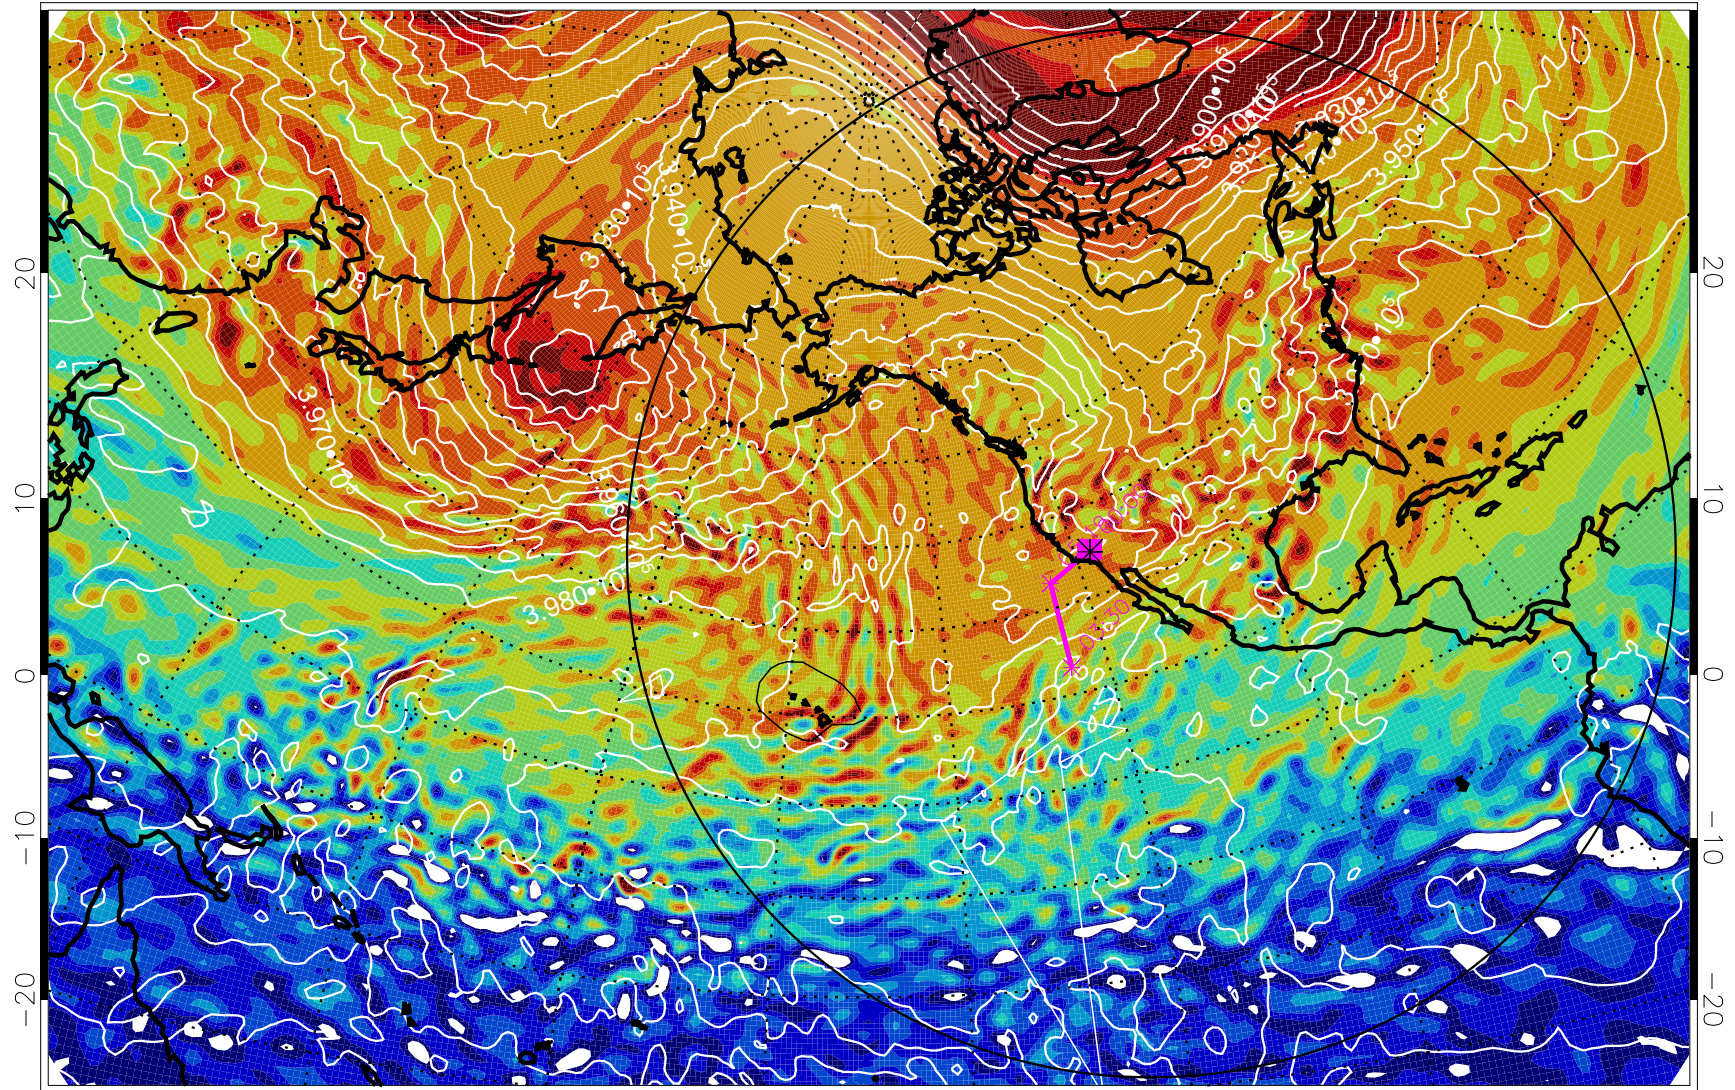

13013006, 66 hour forecast for 460K EPV

460K Montgomery Streamfunction, white

Range ring of 6000 km -- 19 hours GH round trip

13013012, 72 hour forecast for 460K EPV

460K Montgomery Streamfunction, white

Range ring of 6000 km -- 19 hours GH round trip

13013018, 78 hour forecast for 460K EPV

460K Montgomery Streamfunction, white

Range ring of 6000 km -- 19 hours GH round trip

13013100, 84 hour forecast for 460K EPV

460K Montgomery Streamfunction, white

Range ring of 6000 km -- 19 hours GH round trip

13013106, 90 hour forecast for 460K EPV

460K Montgomery Streamfunction, white

Range ring of 6000 km -- 19 hours GH round trip

13013112, 96 hour forecast for 460K EPV

460K Montgomery Streamfunction, white

Range ring of 6000 km -- 19 hours GH round trip

13013118, 102 hour forecast for 460K EPV

460K Montgomery Streamfunction, white

Range ring of 6000 km -- 19 hours GH round trip

13020100, 108 hour forecast for 460K EPV

460K Montgomery Streamfunction, white