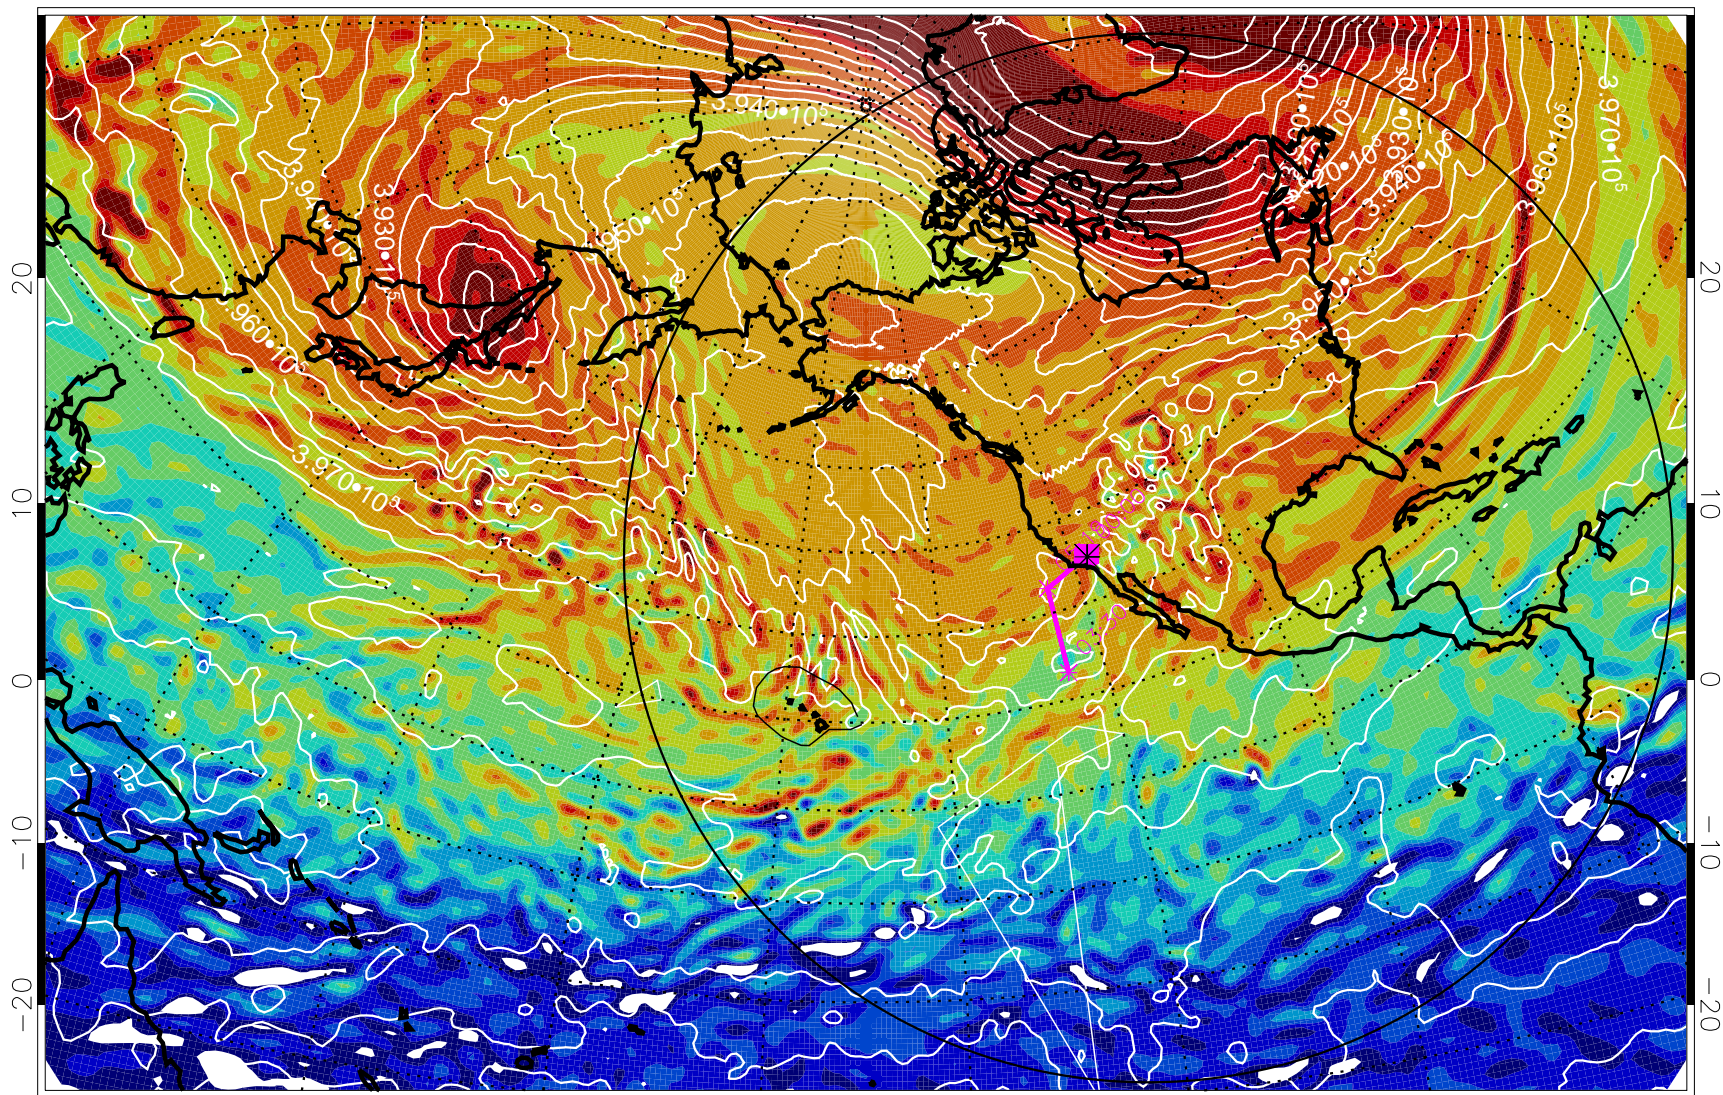

13012718, 6 hour forecast for 460K EPV

460K Montgomery Streamfunction, white

Range ring of 6000 km -- 19 hours GH round trip

13012800, 12 hour forecast for 460K EPV

460K Montgomery Streamfunction, white

Range ring of 6000 km -- 19 hours GH round trip

13012806, 18 hour forecast for 460K EPV

460K Montgomery Streamfunction, white

Range ring of 6000 km -- 19 hours GH round trip

13012812, 24 hour forecast for 460K EPV

460K Montgomery Streamfunction, white

Range ring of 6000 km -- 19 hours GH round trip

13012818, 30 hour forecast for 460K EPV

460K Montgomery Streamfunction, white

Range ring of 6000 km -- 19 hours GH round trip

13012900, 36 hour forecast for 460K EPV

460K Montgomery Streamfunction, white

Range ring of 6000 km -- 19 hours GH round trip

13012906, 42 hour forecast for 460K EPV

460K Montgomery Streamfunction, white

Range ring of 6000 km -- 19 hours GH round trip

13012912, 48 hour forecast for 460K EPV

460K Montgomery Streamfunction, white

Range ring of 6000 km -- 19 hours GH round trip