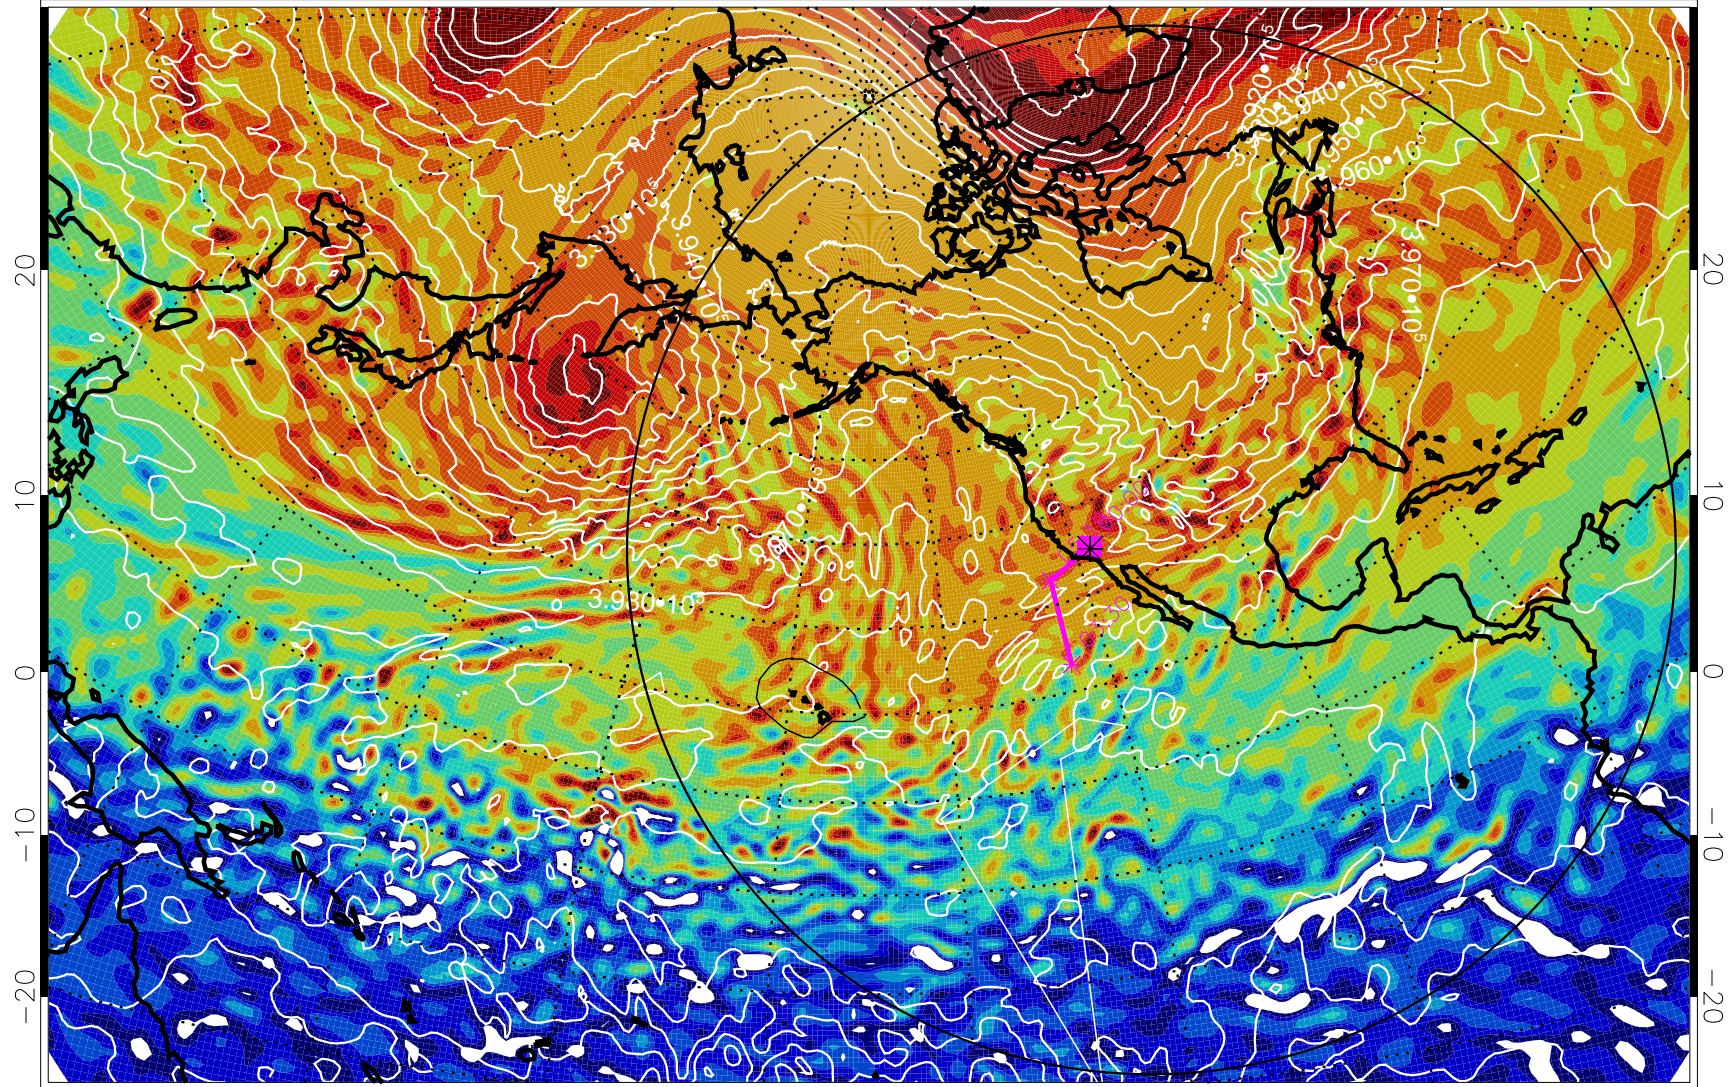

13013018, 78 hour forecast for 460K EPV

460K Montgomery Streamfunction, white

Range ring of 6000 km -- 19 hours GH round trip

13013100, 84 hour forecast for 460K EPV

460K Montgomery Streamfunction, white

Range ring of 6000 km -- 19 hours GH round trip

13013106, 90 hour forecast for 460K EPV

460K Montgomery Streamfunction, white

Range ring of 6000 km -- 19 hours GH round trip

13013112, 96 hour forecast for 460K EPV

460K Montgomery Streamfunction, white

Range ring of 6000 km -- 19 hours GH round trip

13013118, 102 hour forecast for 460K EPV

460K Montgomery Streamfunction, white

Range ring of 6000 km -- 19 hours GH round trip

13020100, 108 hour forecast for 460K EPV

460K Montgomery Streamfunction, white

Range ring of 6000 km -- 19 hours GH round trip

13020106, 114 hour forecast for 460K EPV

460K Montgomery Streamfunction, white

Range ring of 6000 km -- 19 hours GH round trip

13020112, 120 hour forecast for 460K EPV