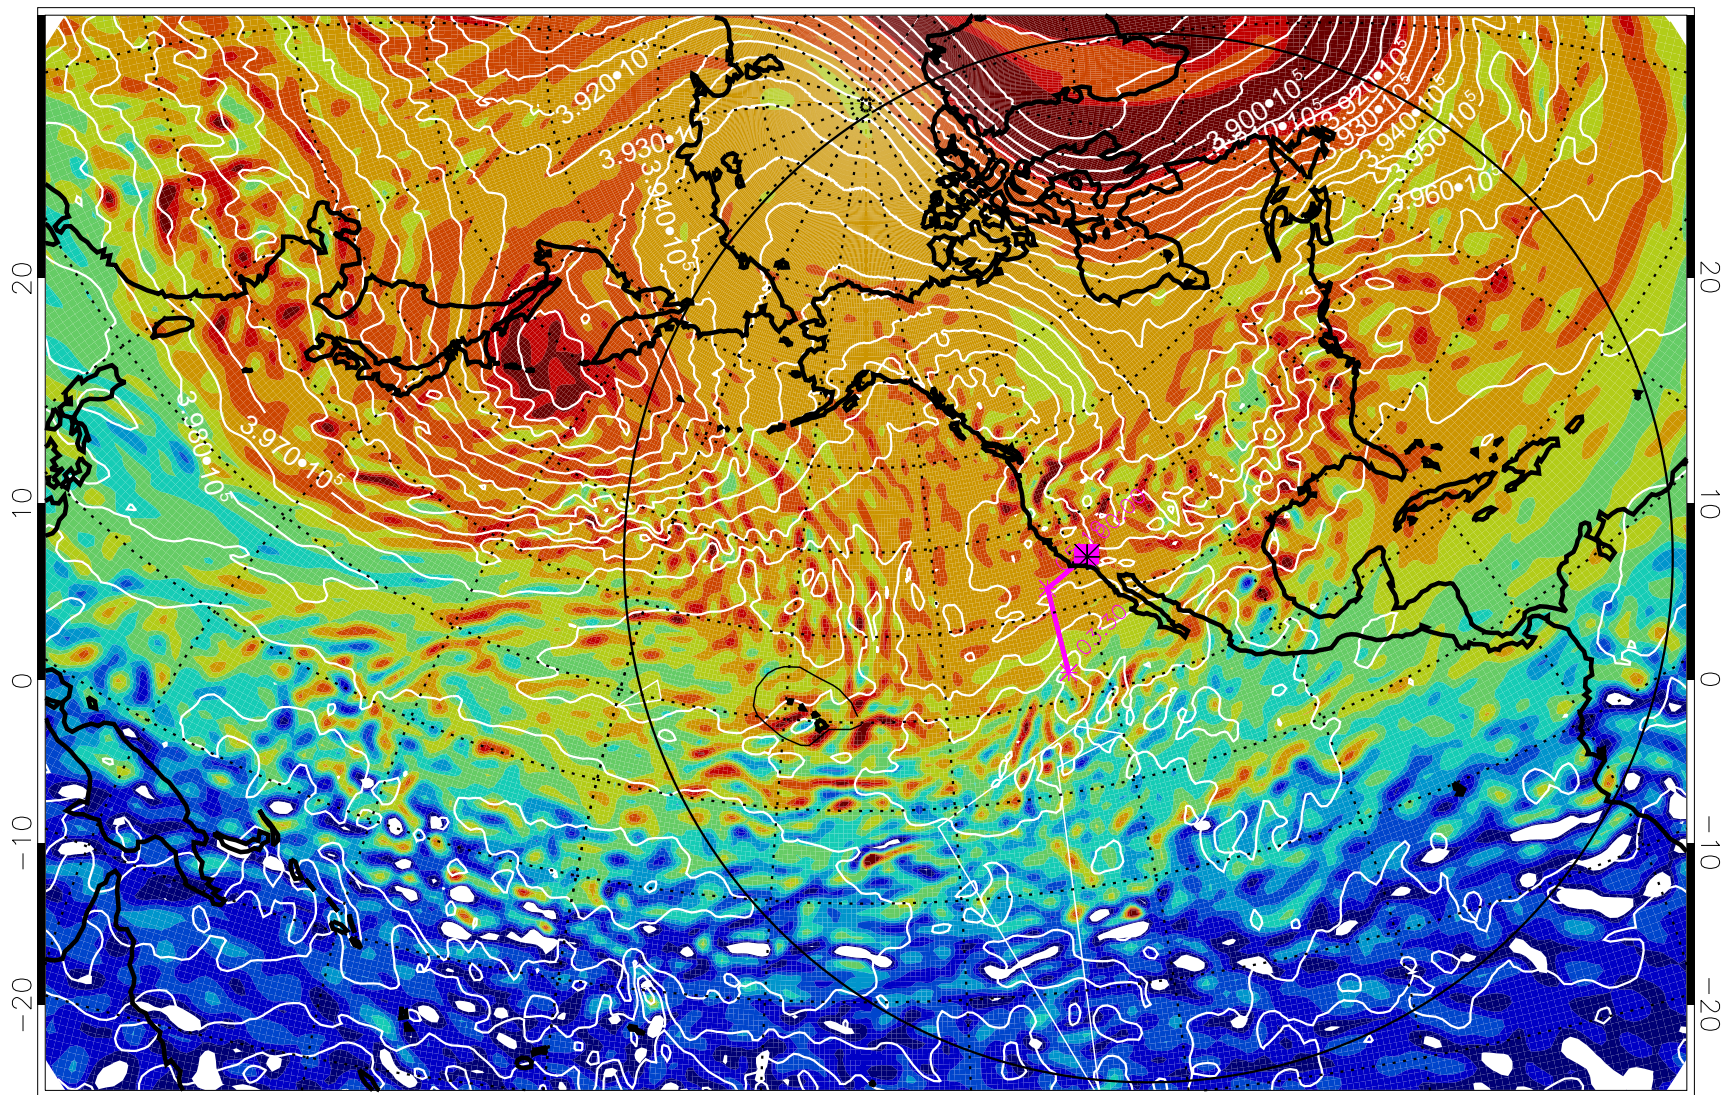

13013006, 66 hour forecast for 460K EPV

460K Montgomery Streamfunction, white

Range ring of 6000 km -- 19 hours GH round trip

13013012, 72 hour forecast for 460K EPV

460K Montgomery Streamfunction, white

Range ring of 6000 km -- 19 hours GH round trip

13013018, 78 hour forecast for 460K EPV

460K Montgomery Streamfunction, white

Range ring of 6000 km -- 19 hours GH round trip

13013100, 84 hour forecast for 460K EPV

460K Montgomery Streamfunction, white

Range ring of 6000 km -- 19 hours GH round trip

13013106, 90 hour forecast for 460K EPV

460K Montgomery Streamfunction, white

Range ring of 6000 km -- 19 hours GH round trip

13013112, 96 hour forecast for 460K EPV

460K Montgomery Streamfunction, white

Range ring of 6000 km -- 19 hours GH round trip

13013118, 102 hour forecast for 460K EPV

460K Montgomery Streamfunction, white

Range ring of 6000 km -- 19 hours GH round trip

13020100, 108 hour forecast for 460K EPV

460K Montgomery Streamfunction, white