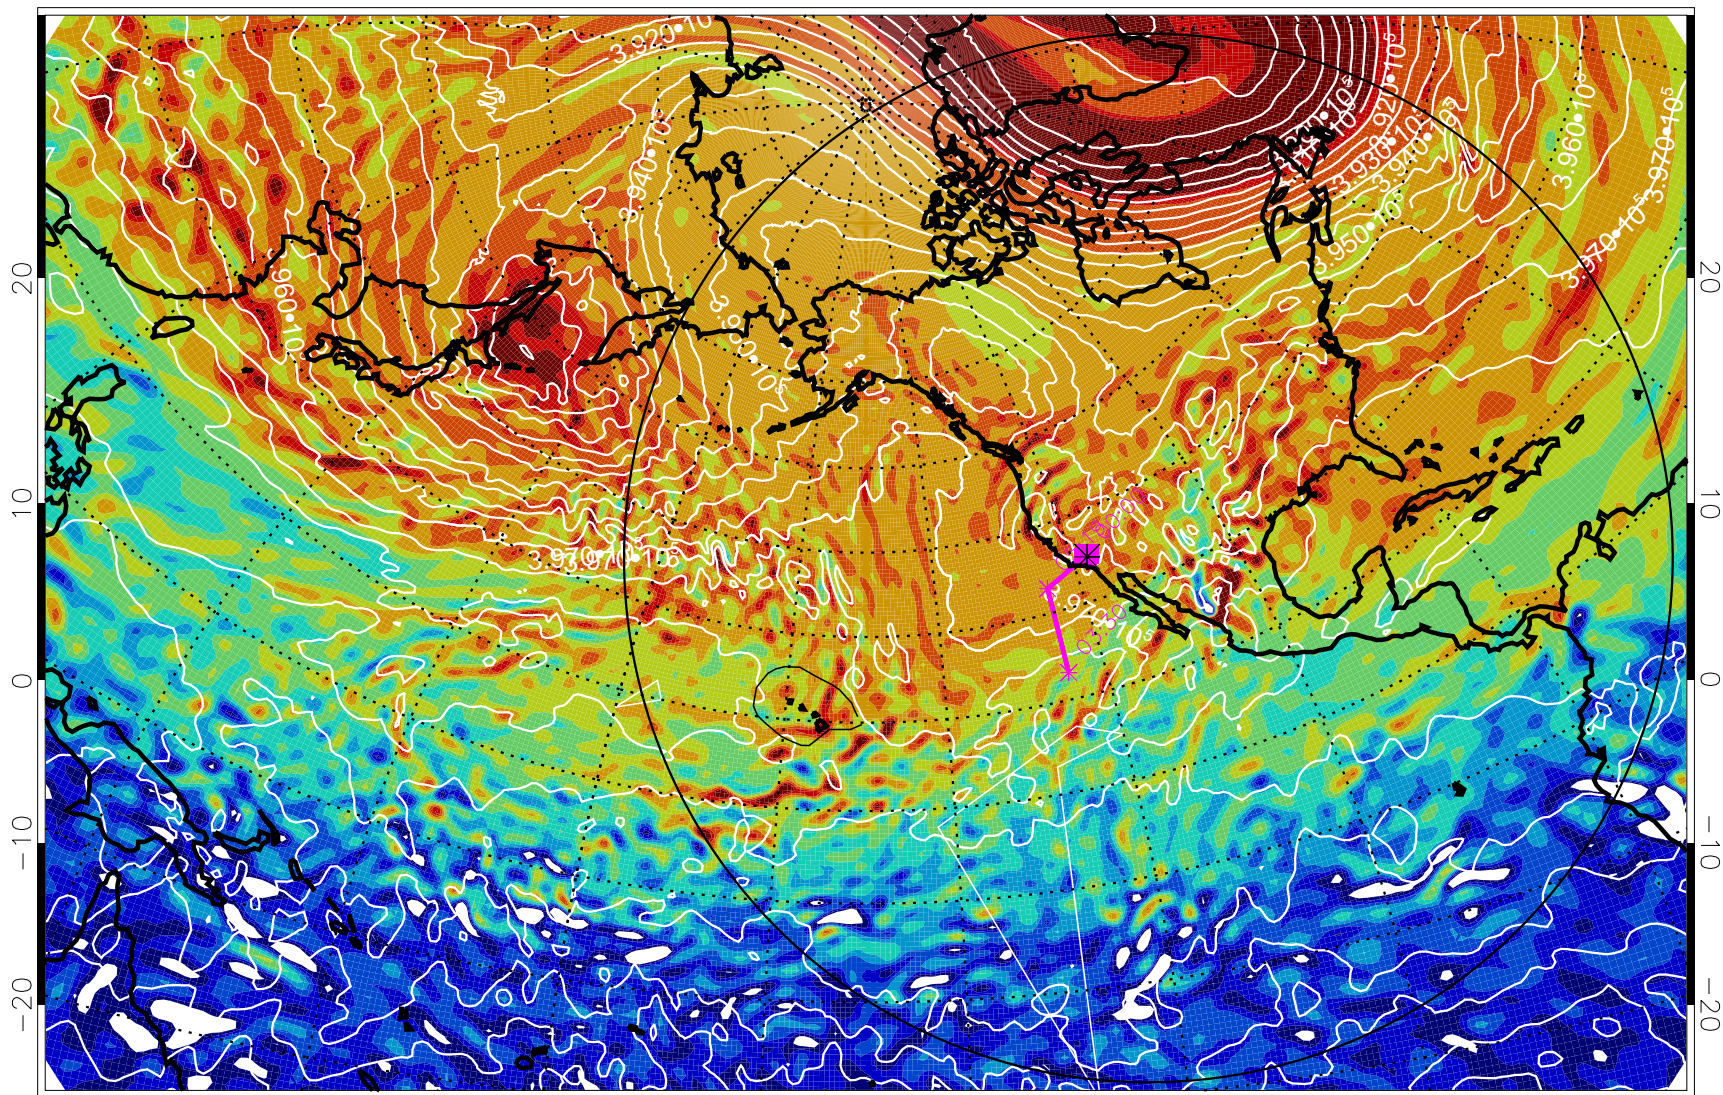

13012906, 42 hour forecast for 460K EPV

460K Montgomery Streamfunction, white

Range ring of 6000 km -- 19 hours GH round trip

13012912, 48 hour forecast for 460K EPV

460K Montgomery Streamfunction, white

Range ring of 6000 km -- 19 hours GH round trip

13012918, 54 hour forecast for 460K EPV

460K Montgomery Streamfunction, white

Range ring of 6000 km -- 19 hours GH round trip

13013000, 60 hour forecast for 460K EPV

460K Montgomery Streamfunction, white

Range ring of 6000 km -- 19 hours GH round trip

13013006, 66 hour forecast for 460K EPV

460K Montgomery Streamfunction, white

Range ring of 6000 km -- 19 hours GH round trip

13013012, 72 hour forecast for 460K EPV

460K Montgomery Streamfunction, white

Range ring of 6000 km -- 19 hours GH round trip

13013018, 78 hour forecast for 460K EPV

460K Montgomery Streamfunction, white

Range ring of 6000 km -- 19 hours GH round trip

13013100, 84 hour forecast for 460K EPV

460K Montgomery Streamfunction, white

Range ring of 6000 km -- 19 hours GH round trip