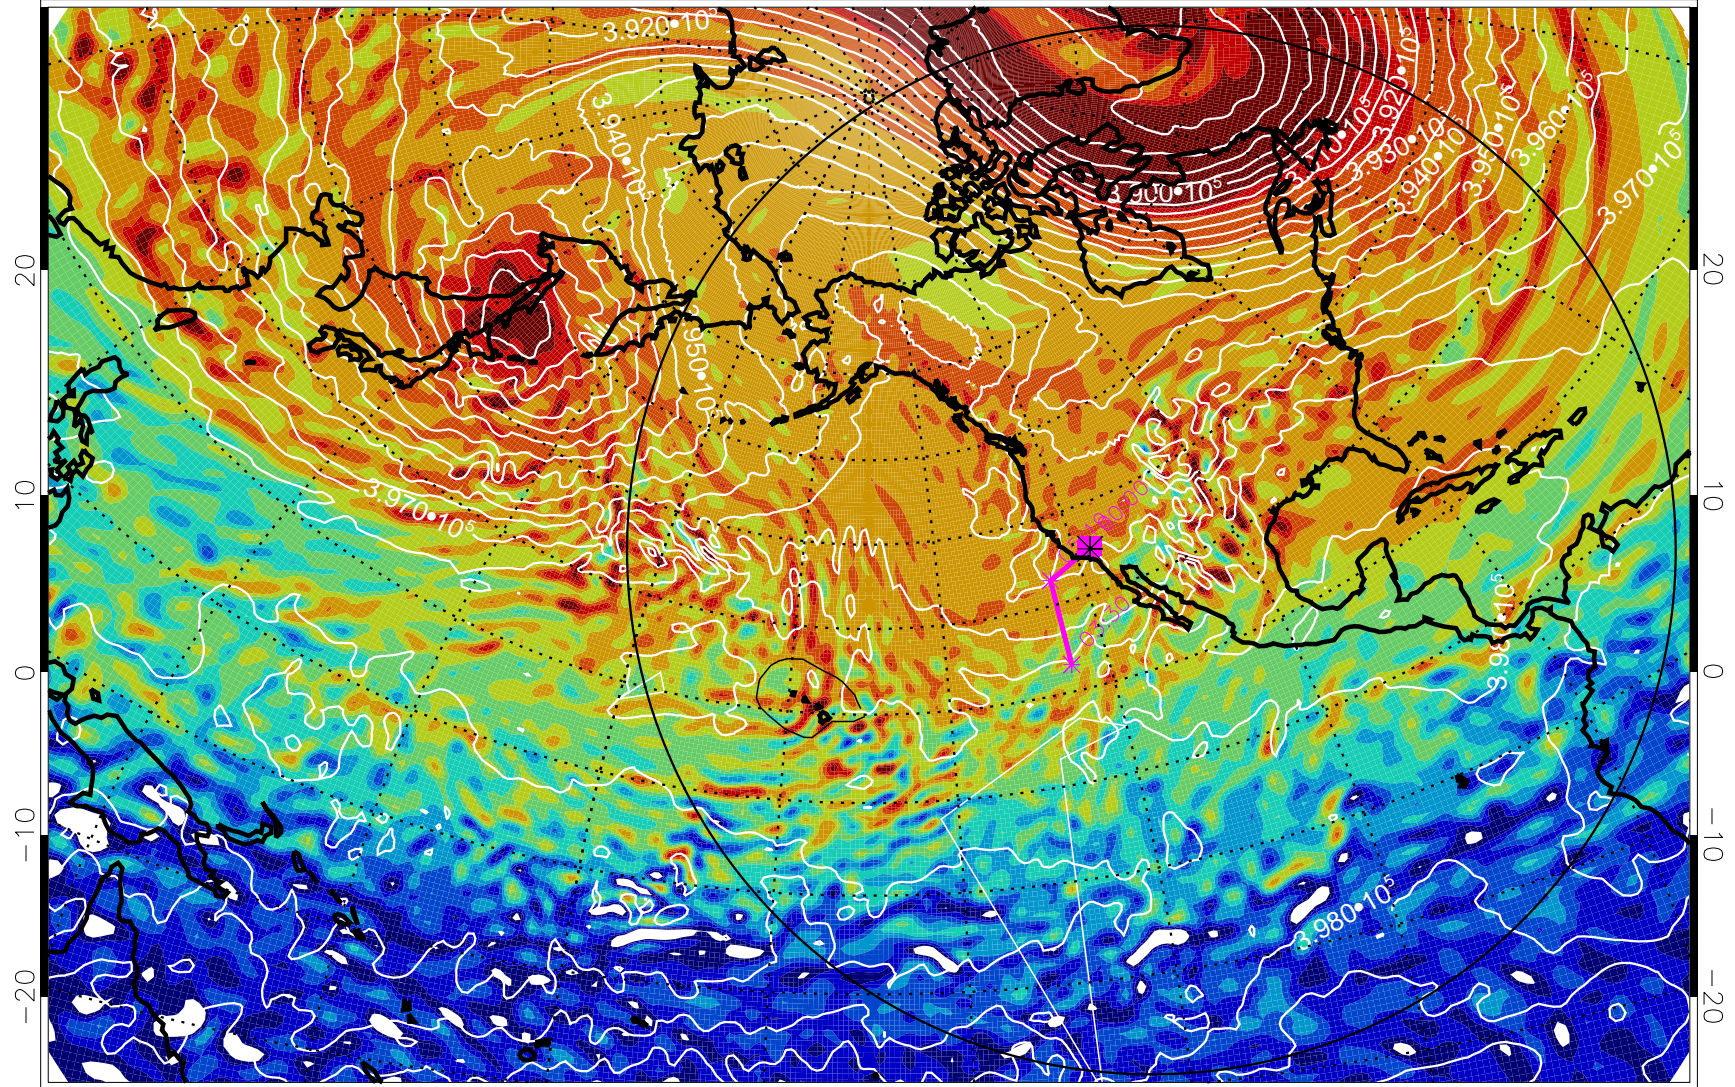

13012818, 30 hour forecast for 460K EPV

460K Montgomery Streamfunction, white

Range ring of 6000 km -- 19 hours GH round trip

13012900, 36 hour forecast for 460K EPV

460K Montgomery Streamfunction, white

Range ring of 6000 km -- 19 hours GH round trip

13012906, 42 hour forecast for 460K EPV

460K Montgomery Streamfunction, white

Range ring of 6000 km -- 19 hours GH round trip

13012912, 48 hour forecast for 460K EPV

460K Montgomery Streamfunction, white

Range ring of 6000 km -- 19 hours GH round trip

13012918, 54 hour forecast for 460K EPV

460K Montgomery Streamfunction, white

Range ring of 6000 km -- 19 hours GH round trip

13013000, 60 hour forecast for 460K EPV

460K Montgomery Streamfunction, white

Range ring of 6000 km -- 19 hours GH round trip

13013006, 66 hour forecast for 460K EPV

460K Montgomery Streamfunction, white

Range ring of 6000 km -- 19 hours GH round trip

13013012, 72 hour forecast for 460K EPV

460K Montgomery Streamfunction, white

Range ring of 6000 km -- 19 hours GH round trip