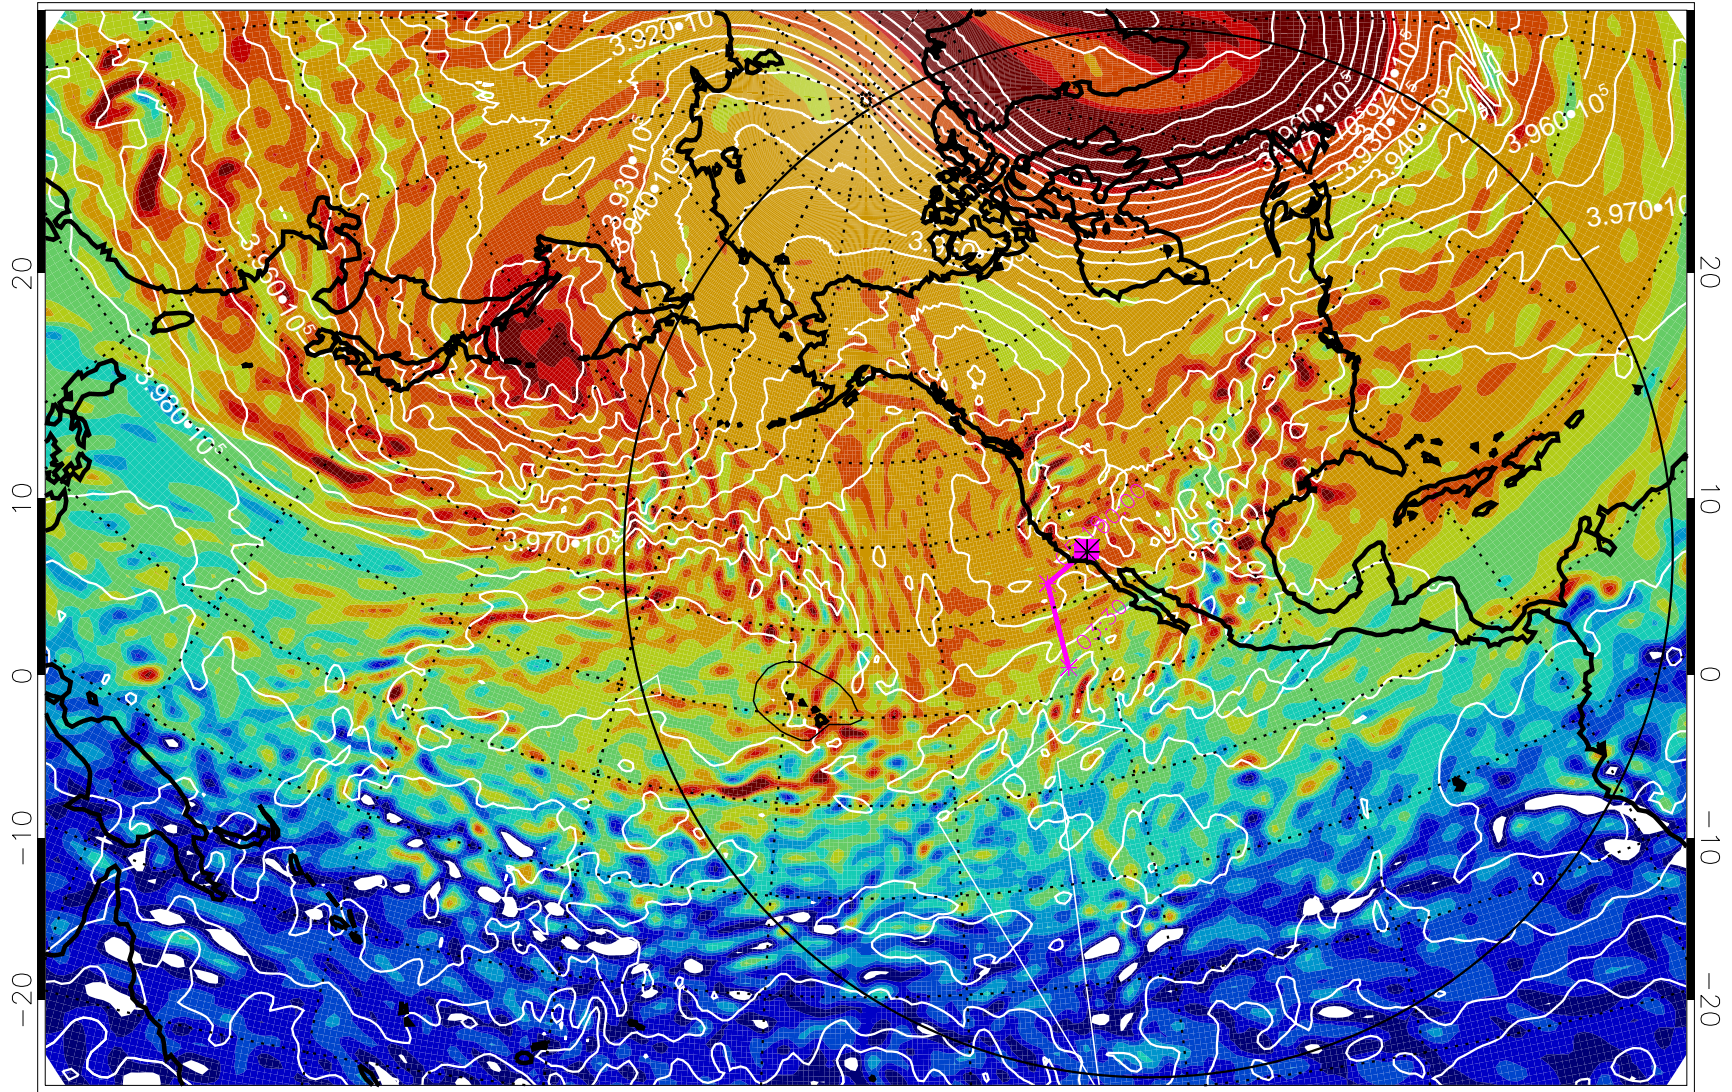

13012906, 42 hour forecast for 460K EPV

460K Montgomery Streamfunction, white

Range ring of 6000 km -- 19 hours GH round trip

13012912, 48 hour forecast for 460K EPV

460K Montgomery Streamfunction, white

Range ring of 6000 km -- 19 hours GH round trip

13012918, 54 hour forecast for 460K EPV

460K Montgomery Streamfunction, white

Range ring of 6000 km -- 19 hours GH round trip

13013000, 60 hour forecast for 460K EPV

460K Montgomery Streamfunction, white

Range ring of 6000 km -- 19 hours GH round trip

13013006, 66 hour forecast for 460K EPV

460K Montgomery Streamfunction, white

Range ring of 6000 km -- 19 hours GH round trip

13013012, 72 hour forecast for 460K EPV

460K Montgomery Streamfunction, white

Range ring of 6000 km -- 19 hours GH round trip

13013018, 78 hour forecast for 460K EPV

460K Montgomery Streamfunction, white

Range ring of 6000 km -- 19 hours GH round trip

13013100, 84 hour forecast for 460K EPV

460K Montgomery Streamfunction, white

Range ring of 6000 km -- 19 hours GH round trip