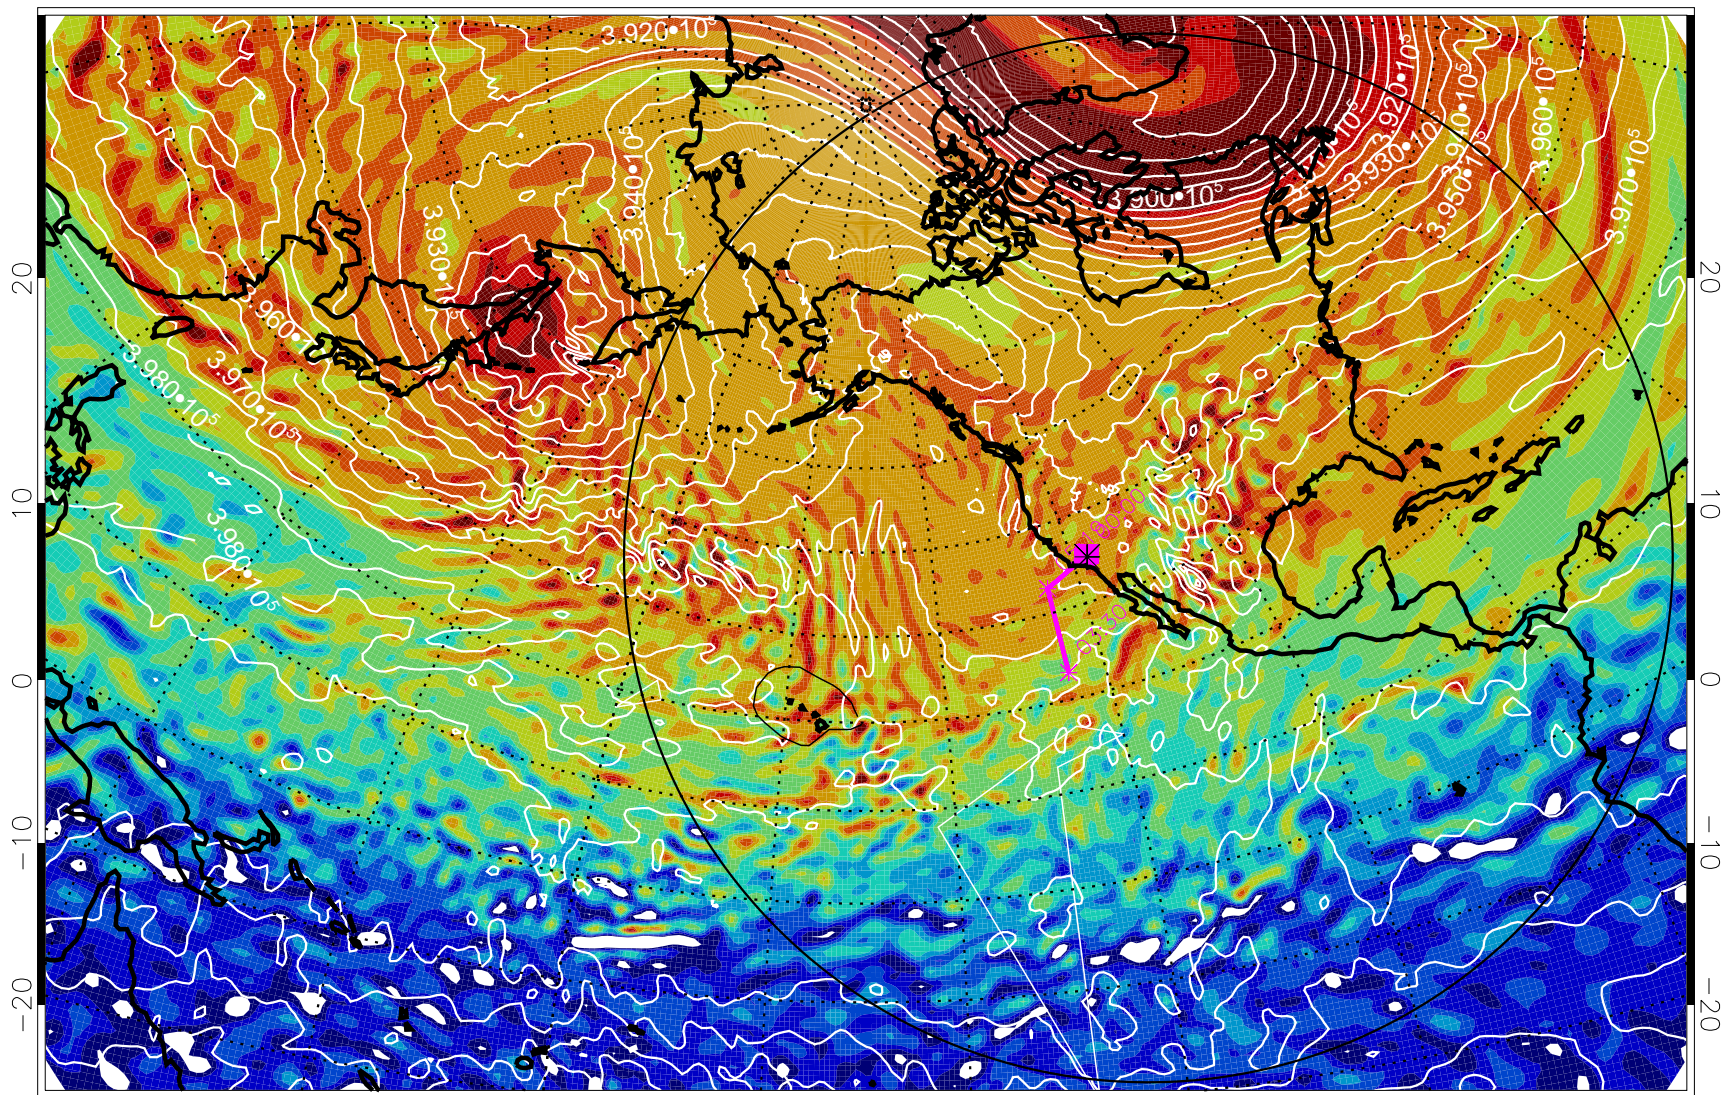

13012906, 42 hour forecast for 460K EPV

460K Montgomery Streamfunction, white

Range ring of 6000 km -- 19 hours GH round trip

13012912, 48 hour forecast for 460K EPV

460K Montgomery Streamfunction, white

Range ring of 6000 km -- 19 hours GH round trip

13012918, 54 hour forecast for 460K EPV

460K Montgomery Streamfunction, white

Range ring of 6000 km -- 19 hours GH round trip

13013000, 60 hour forecast for 460K EPV

460K Montgomery Streamfunction, white

Range ring of 6000 km -- 19 hours GH round trip

13013006, 66 hour forecast for 460K EPV

460K Montgomery Streamfunction, white

Range ring of 6000 km -- 19 hours GH round trip

13013012, 72 hour forecast for 460K EPV

460K Montgomery Streamfunction, white

Range ring of 6000 km -- 19 hours GH round trip

13013018, 78 hour forecast for 460K EPV

460K Montgomery Streamfunction, white

Range ring of 6000 km -- 19 hours GH round trip

13013100, 84 hour forecast for 460K EPV

460K Montgomery Streamfunction, white

Range ring of 6000 km -- 19 hours GH round trip