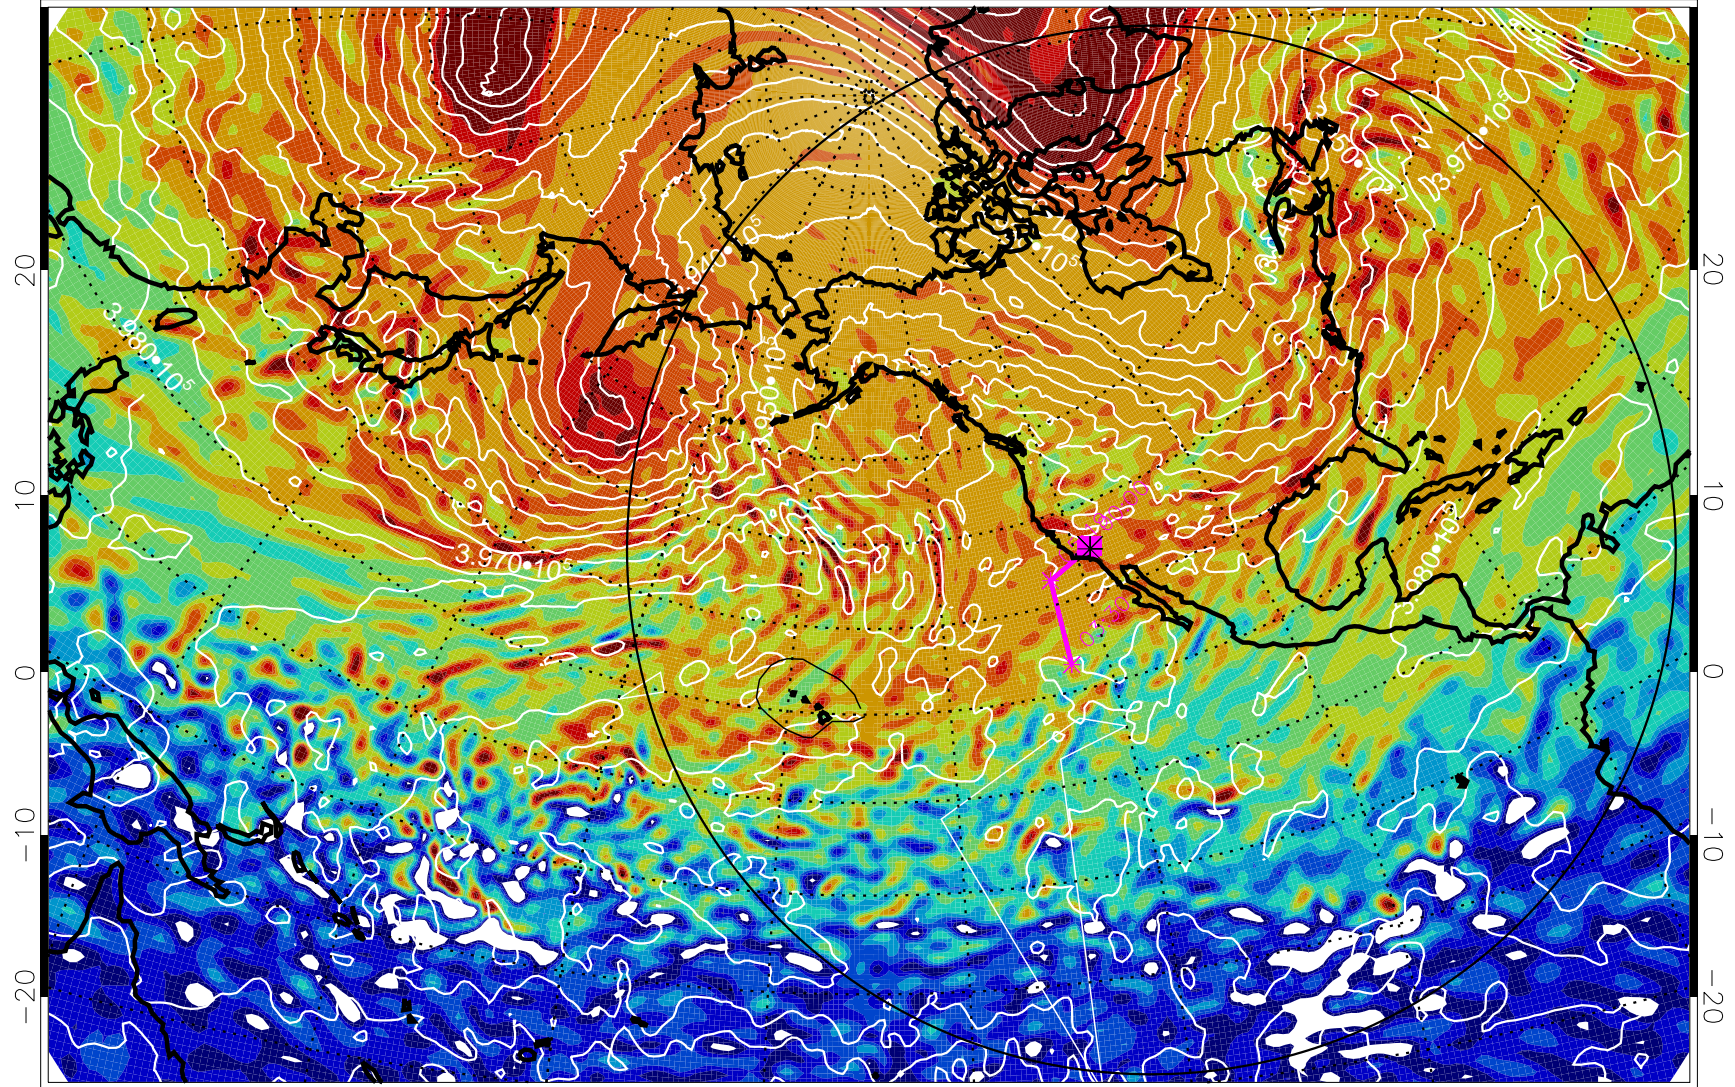

13013106, 90 hour forecast for 460K EPV

460K Montgomery Streamfunction, white

Range ring of 6000 km -- 19 hours GH round trip

13013112, 96 hour forecast for 460K EPV

460K Montgomery Streamfunction, white

Range ring of 6000 km -- 19 hours GH round trip

13013118, 102 hour forecast for 460K EPV

460K Montgomery Streamfunction, white

Range ring of 6000 km -- 19 hours GH round trip

13020100, 108 hour forecast for 460K EPV

460K Montgomery Streamfunction, white

Range ring of 6000 km -- 19 hours GH round trip

13020106, 114 hour forecast for 460K EPV

460K Montgomery Streamfunction, white

Range ring of 6000 km -- 19 hours GH round trip

13020112, 120 hour forecast for 460K EPV

460K Montgomery Streamfunction, white

Range ring of 6000 km -- 19 hours GH round trip