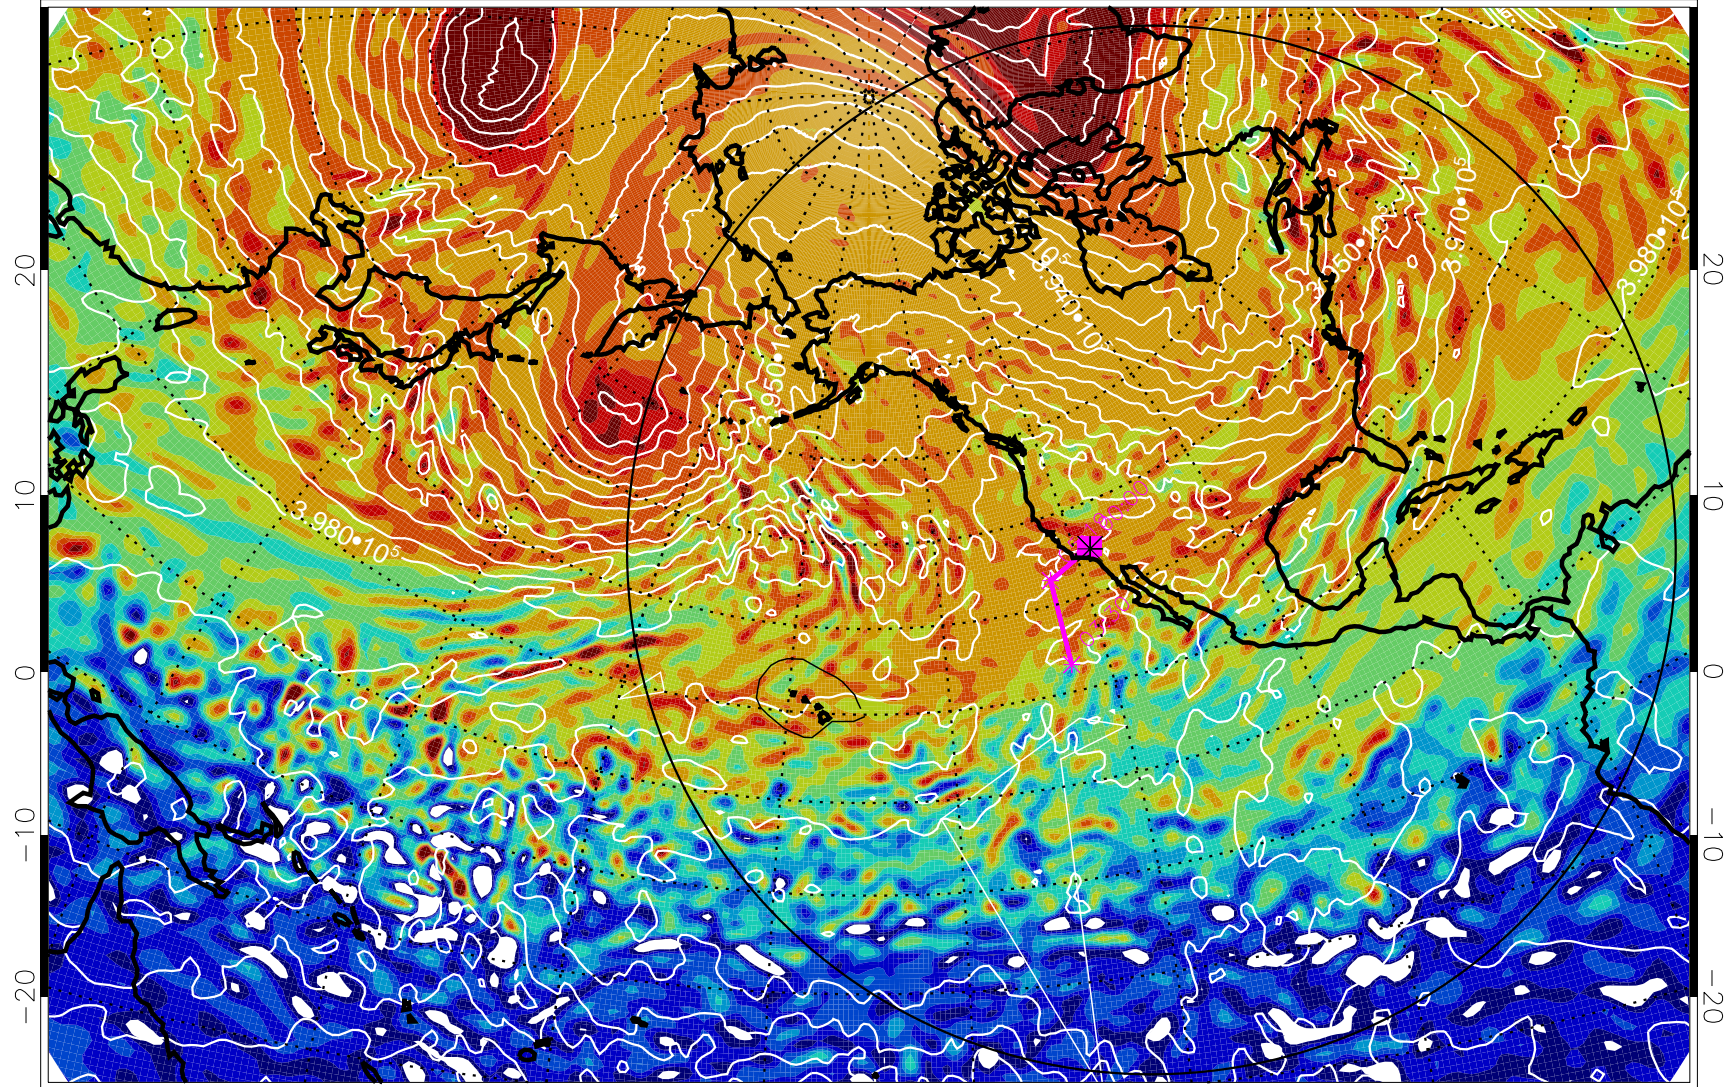

13013118, 102 hour forecast for 460K EPV

460K Montgomery Streamfunction, white

Range ring of 6000 km -- 19 hours GH round trip

13020100, 108 hour forecast for 460K EPV

460K Montgomery Streamfunction, white

Range ring of 6000 km -- 19 hours GH round trip

13020106, 114 hour forecast for 460K EPV

460K Montgomery Streamfunction, white

Range ring of 6000 km -- 19 hours GH round trip

13020112, 120 hour forecast for 460K EPV

460K Montgomery Streamfunction, white

Range ring of 6000 km -- 19 hours GH round trip