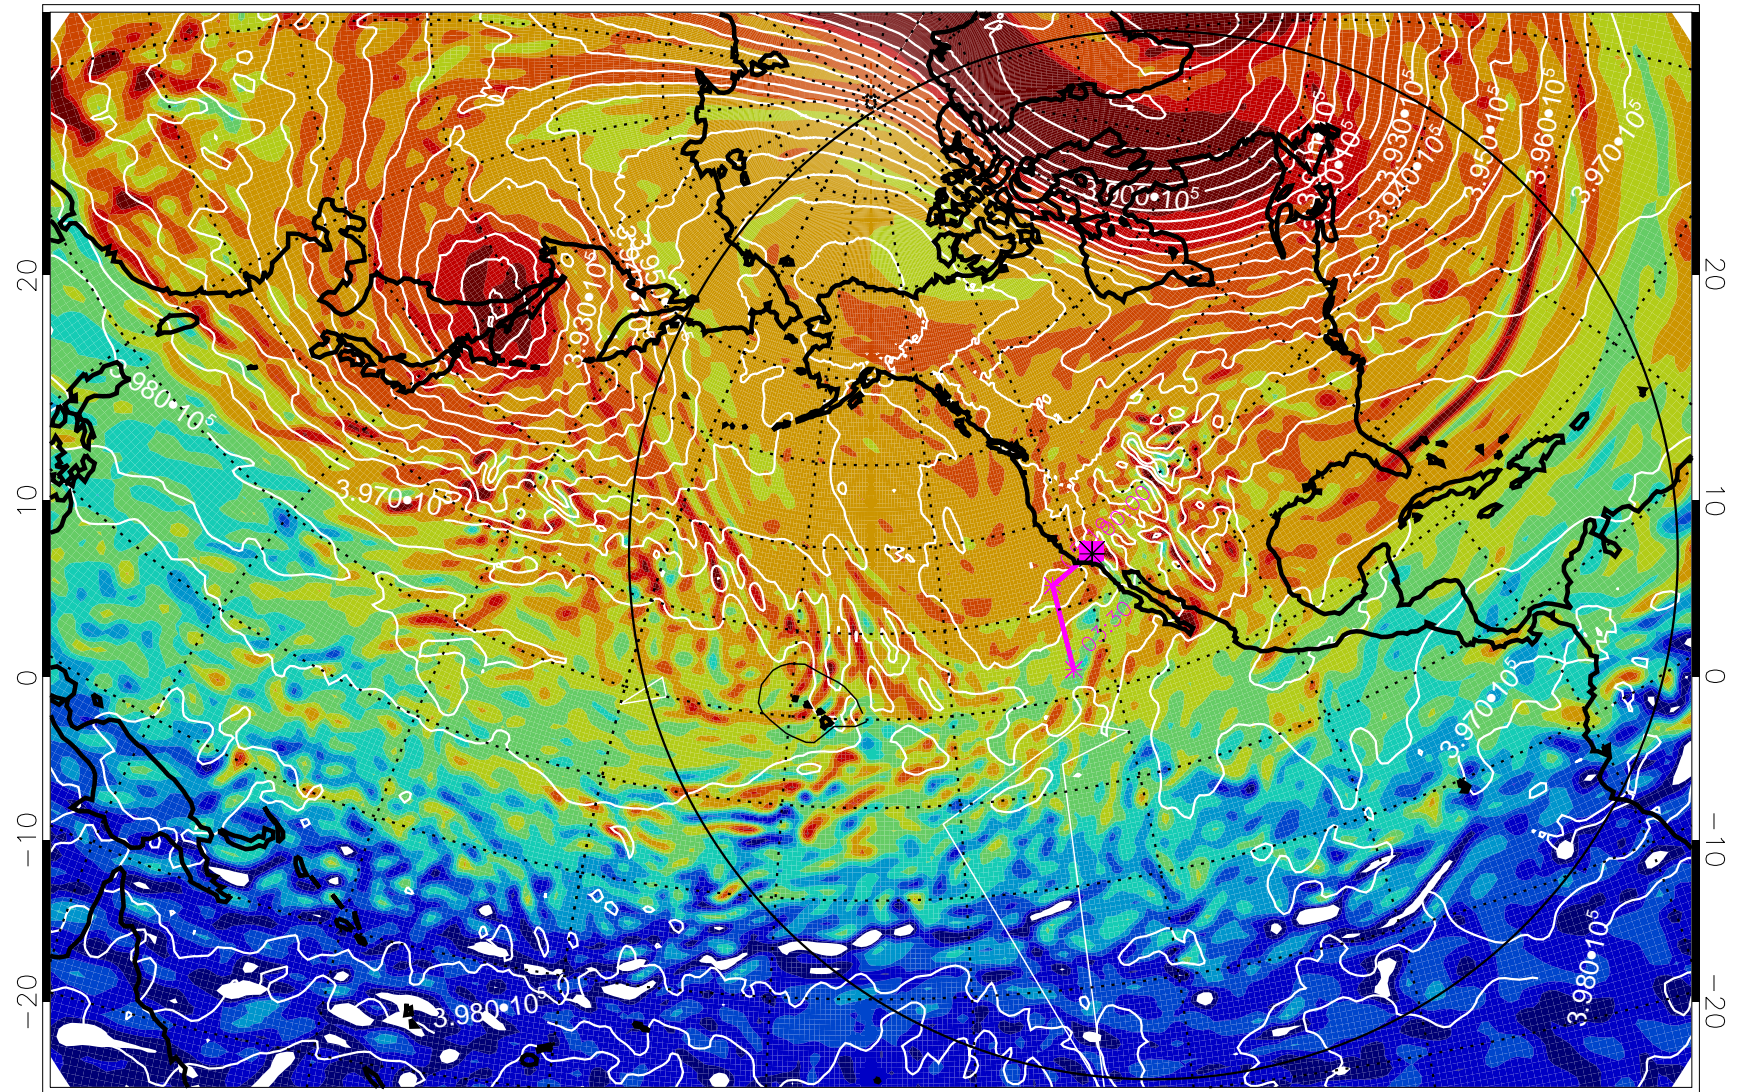

13012718, 6 hour forecast for 460K EPV

460K Montgomery Streamfunction, white

Range ring of 6000 km -- 19 hours GH round trip

13012800, 12 hour forecast for 460K EPV

460K Montgomery Streamfunction, white

Range ring of 6000 km -- 19 hours GH round trip

13012806, 18 hour forecast for 460K EPV

460K Montgomery Streamfunction, white

Range ring of 6000 km -- 19 hours GH round trip

13012812, 24 hour forecast for 460K EPV

460K Montgomery Streamfunction, white

Range ring of 6000 km -- 19 hours GH round trip

13012818, 30 hour forecast for 460K EPV

460K Montgomery Streamfunction, white

Range ring of 6000 km -- 19 hours GH round trip

13012900, 36 hour forecast for 460K EPV

460K Montgomery Streamfunction, white

Range ring of 6000 km -- 19 hours GH round trip

13012906, 42 hour forecast for 460K EPV

460K Montgomery Streamfunction, white

Range ring of 6000 km -- 19 hours GH round trip

13012912, 48 hour forecast for 460K EPV

460K Montgomery Streamfunction, white

Range ring of 6000 km -- 19 hours GH round trip