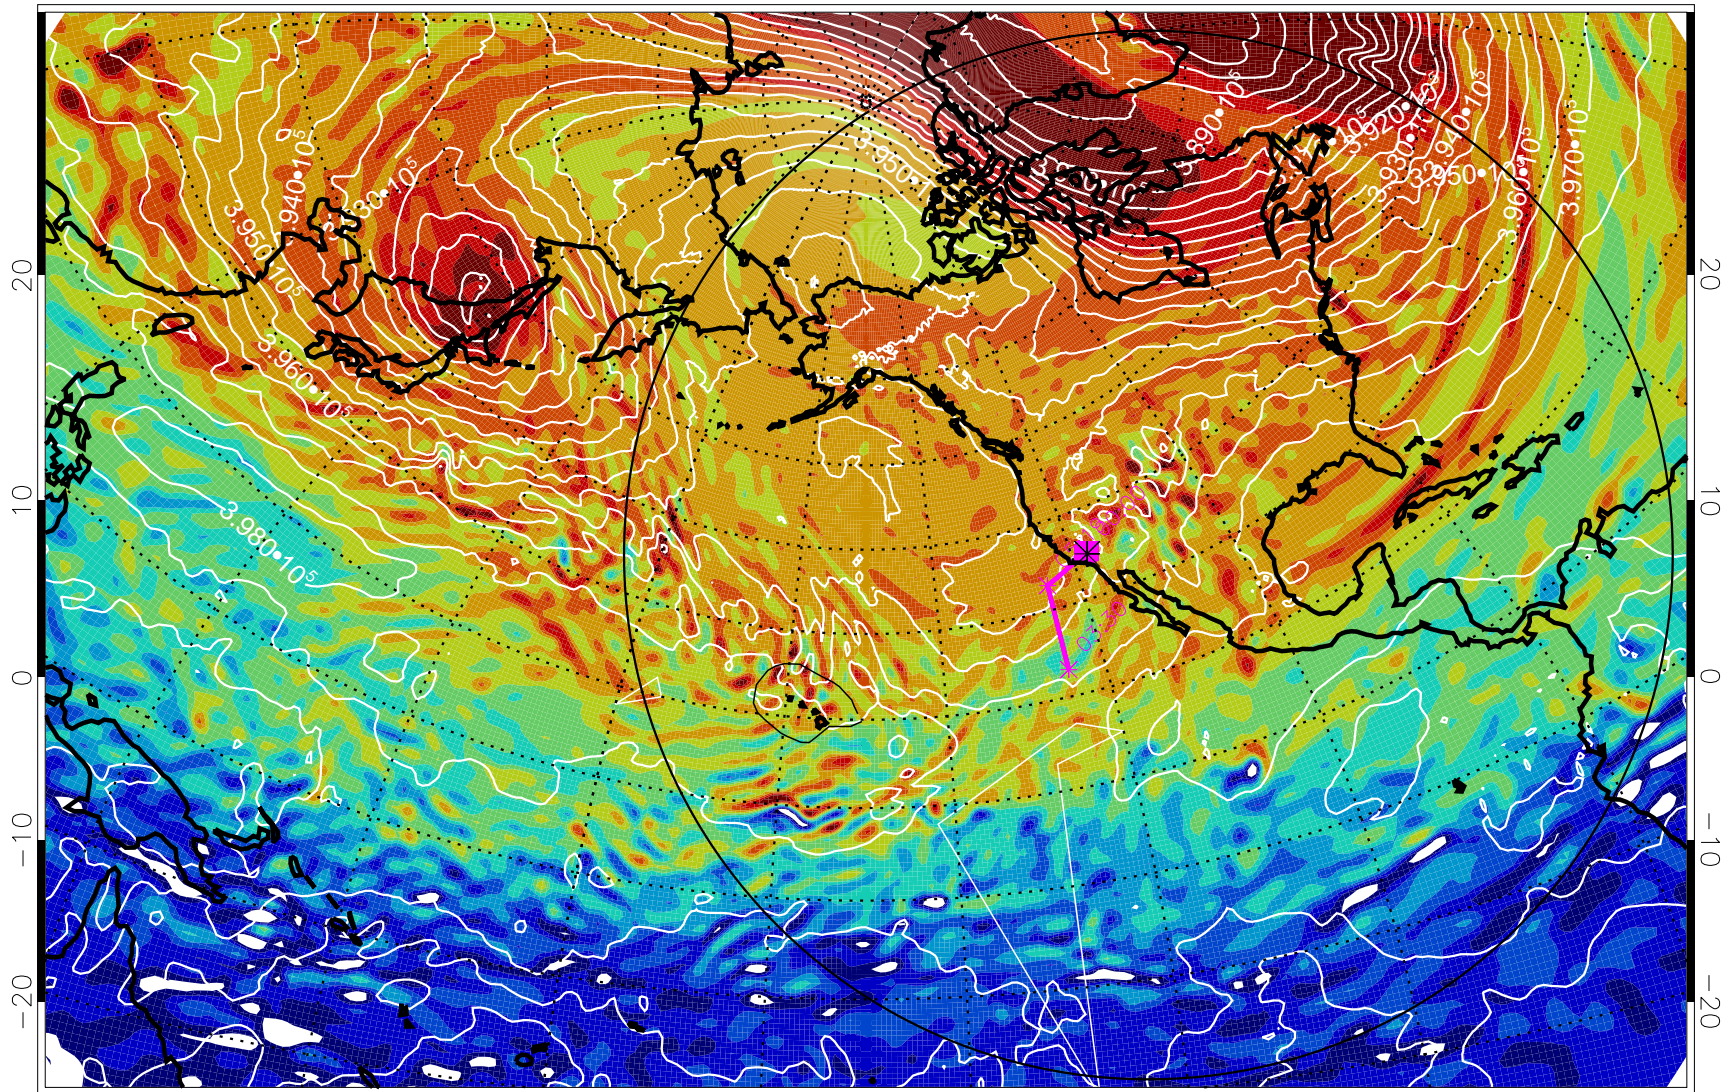

13012718, 6 hour forecast for 460K EPV

460K Montgomery Streamfunction, white

Range ring of 6000 km -- 19 hours GH round trip

13012800, 12 hour forecast for 460K EPV

460K Montgomery Streamfunction, white

Range ring of 6000 km -- 19 hours GH round trip

13012806, 18 hour forecast for 460K EPV

460K Montgomery Streamfunction, white

Range ring of 6000 km -- 19 hours GH round trip

13012812, 24 hour forecast for 460K EPV

460K Montgomery Streamfunction, white

Range ring of 6000 km -- 19 hours GH round trip

13012818, 30 hour forecast for 460K EPV

460K Montgomery Streamfunction, white

Range ring of 6000 km -- 19 hours GH round trip

13012900, 36 hour forecast for 460K EPV

460K Montgomery Streamfunction, white

Range ring of 6000 km -- 19 hours GH round trip

13012906, 42 hour forecast for 460K EPV

460K Montgomery Streamfunction, white

Range ring of 6000 km -- 19 hours GH round trip

13012912, 48 hour forecast for 460K EPV

460K Montgomery Streamfunction, white

Range ring of 6000 km -- 19 hours GH round trip