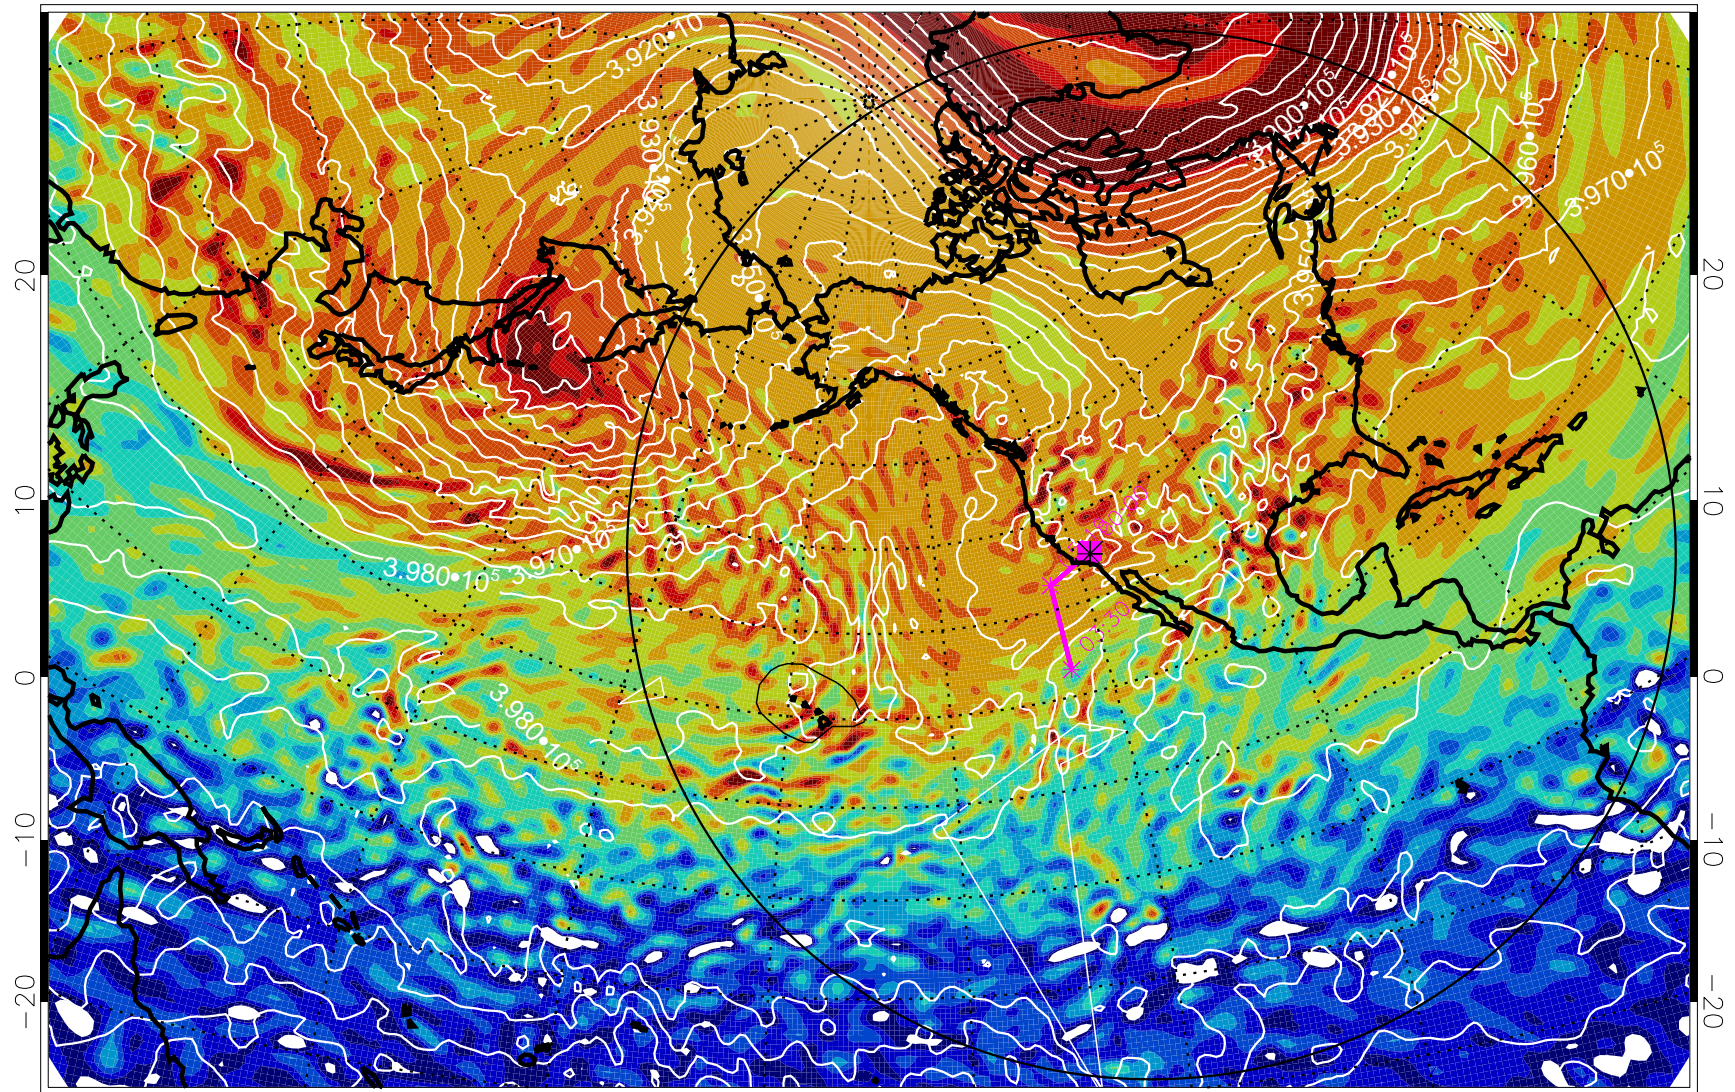

13013006, 66 hour forecast for 460K EPV

460K Montgomery Streamfunction, white

Range ring of 6000 km -- 19 hours GH round trip

13013012, 72 hour forecast for 460K EPV

460K Montgomery Streamfunction, white

Range ring of 6000 km -- 19 hours GH round trip

13013018, 78 hour forecast for 460K EPV

460K Montgomery Streamfunction, white

Range ring of 6000 km -- 19 hours GH round trip

13013100, 84 hour forecast for 460K EPV

460K Montgomery Streamfunction, white

Range ring of 6000 km -- 19 hours GH round trip

13013106, 90 hour forecast for 460K EPV

460K Montgomery Streamfunction, white

Range ring of 6000 km -- 19 hours GH round trip

13013112, 96 hour forecast for 460K EPV

460K Montgomery Streamfunction, white

Range ring of 6000 km -- 19 hours GH round trip

13013118, 102 hour forecast for 460K EPV

460K Montgomery Streamfunction, white

Range ring of 6000 km -- 19 hours GH round trip

13020100, 108 hour forecast for 460K EPV

460K Montgomery Streamfunction, white