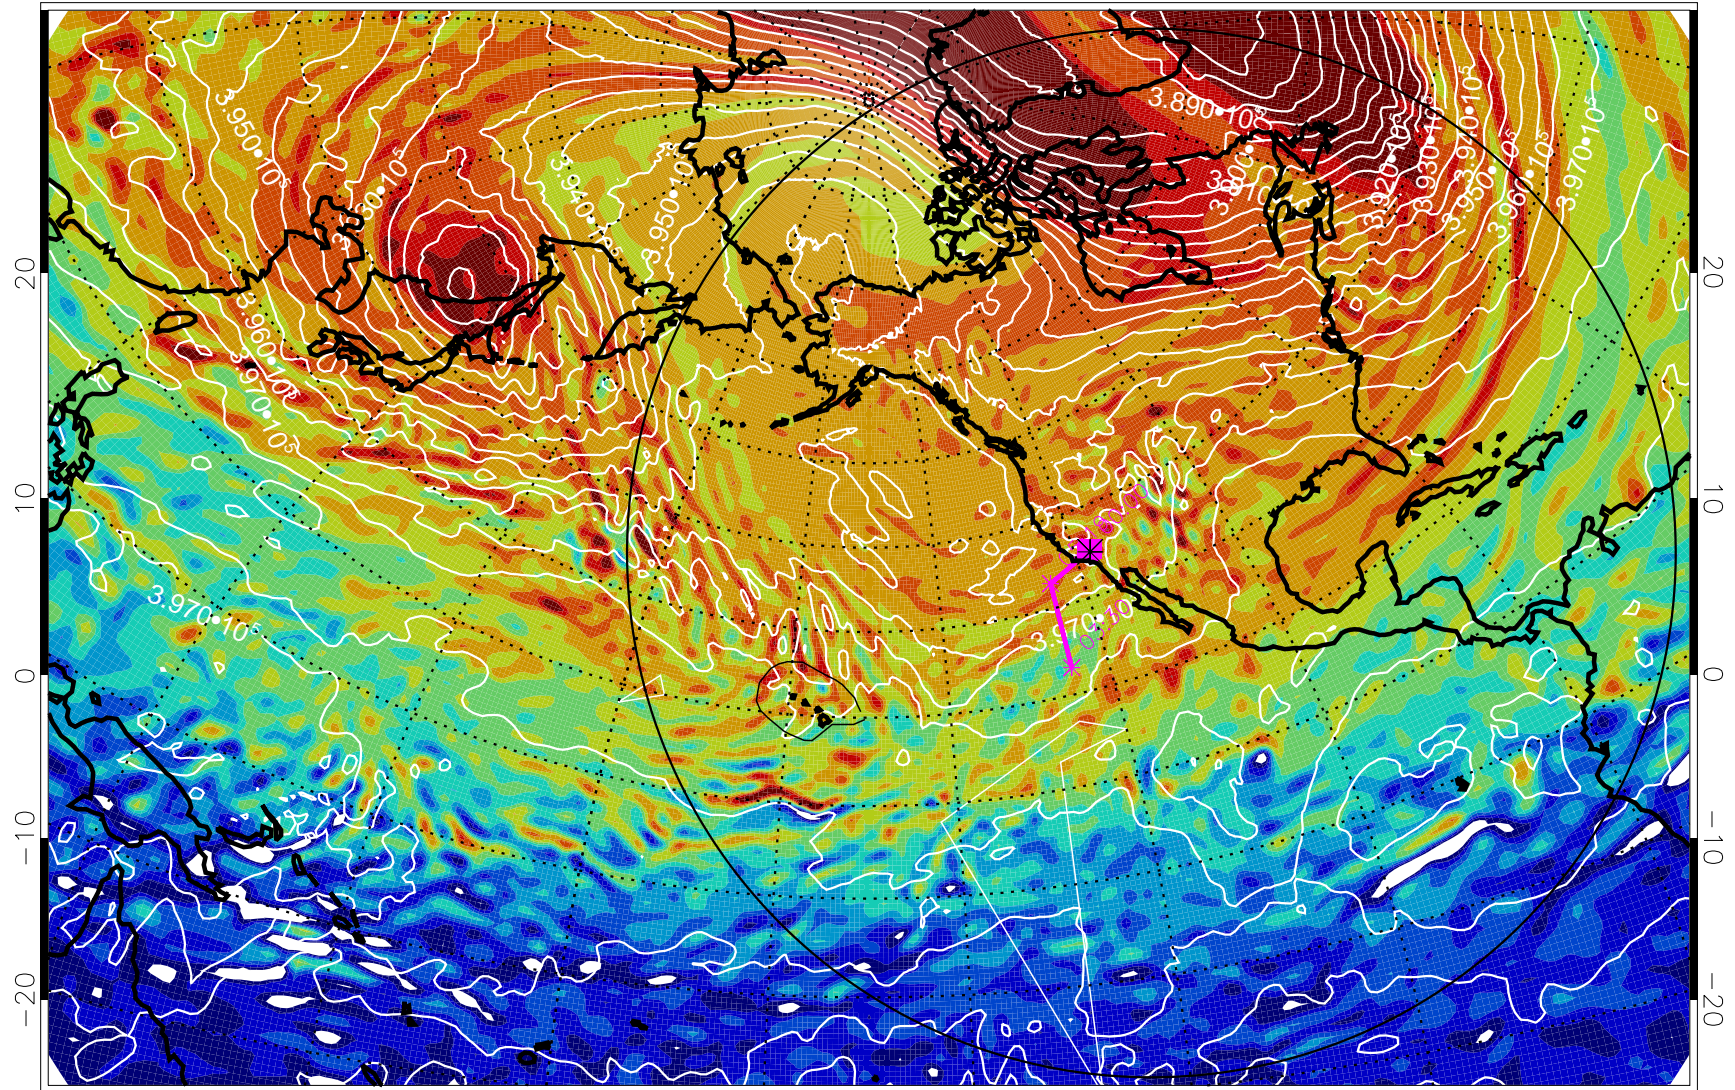

13012712, 12 hour forecast for 460K EPV

460K Montgomery Streamfunction, white

Range ring of 6000 km -- 19 hours GH round trip

13012718, 18 hour forecast for 460K EPV

460K Montgomery Streamfunction, white

Range ring of 6000 km -- 19 hours GH round trip

13012800, 24 hour forecast for 460K EPV

460K Montgomery Streamfunction, white

Range ring of 6000 km -- 19 hours GH round trip

13012806, 30 hour forecast for 460K EPV

460K Montgomery Streamfunction, white

Range ring of 6000 km -- 19 hours GH round trip

13012812, 36 hour forecast for 460K EPV

460K Montgomery Streamfunction, white

Range ring of 6000 km -- 19 hours GH round trip

13012818, 42 hour forecast for 460K EPV

460K Montgomery Streamfunction, white

Range ring of 6000 km -- 19 hours GH round trip

13012912, 60 hour forecast for 460K EPV

460K Montgomery Streamfunction, white

Range ring of 6000 km -- 19 hours GH round trip

13012918, 66 hour forecast for 460K EPV

460K Montgomery Streamfunction, white

Range ring of 6000 km -- 19 hours GH round trip