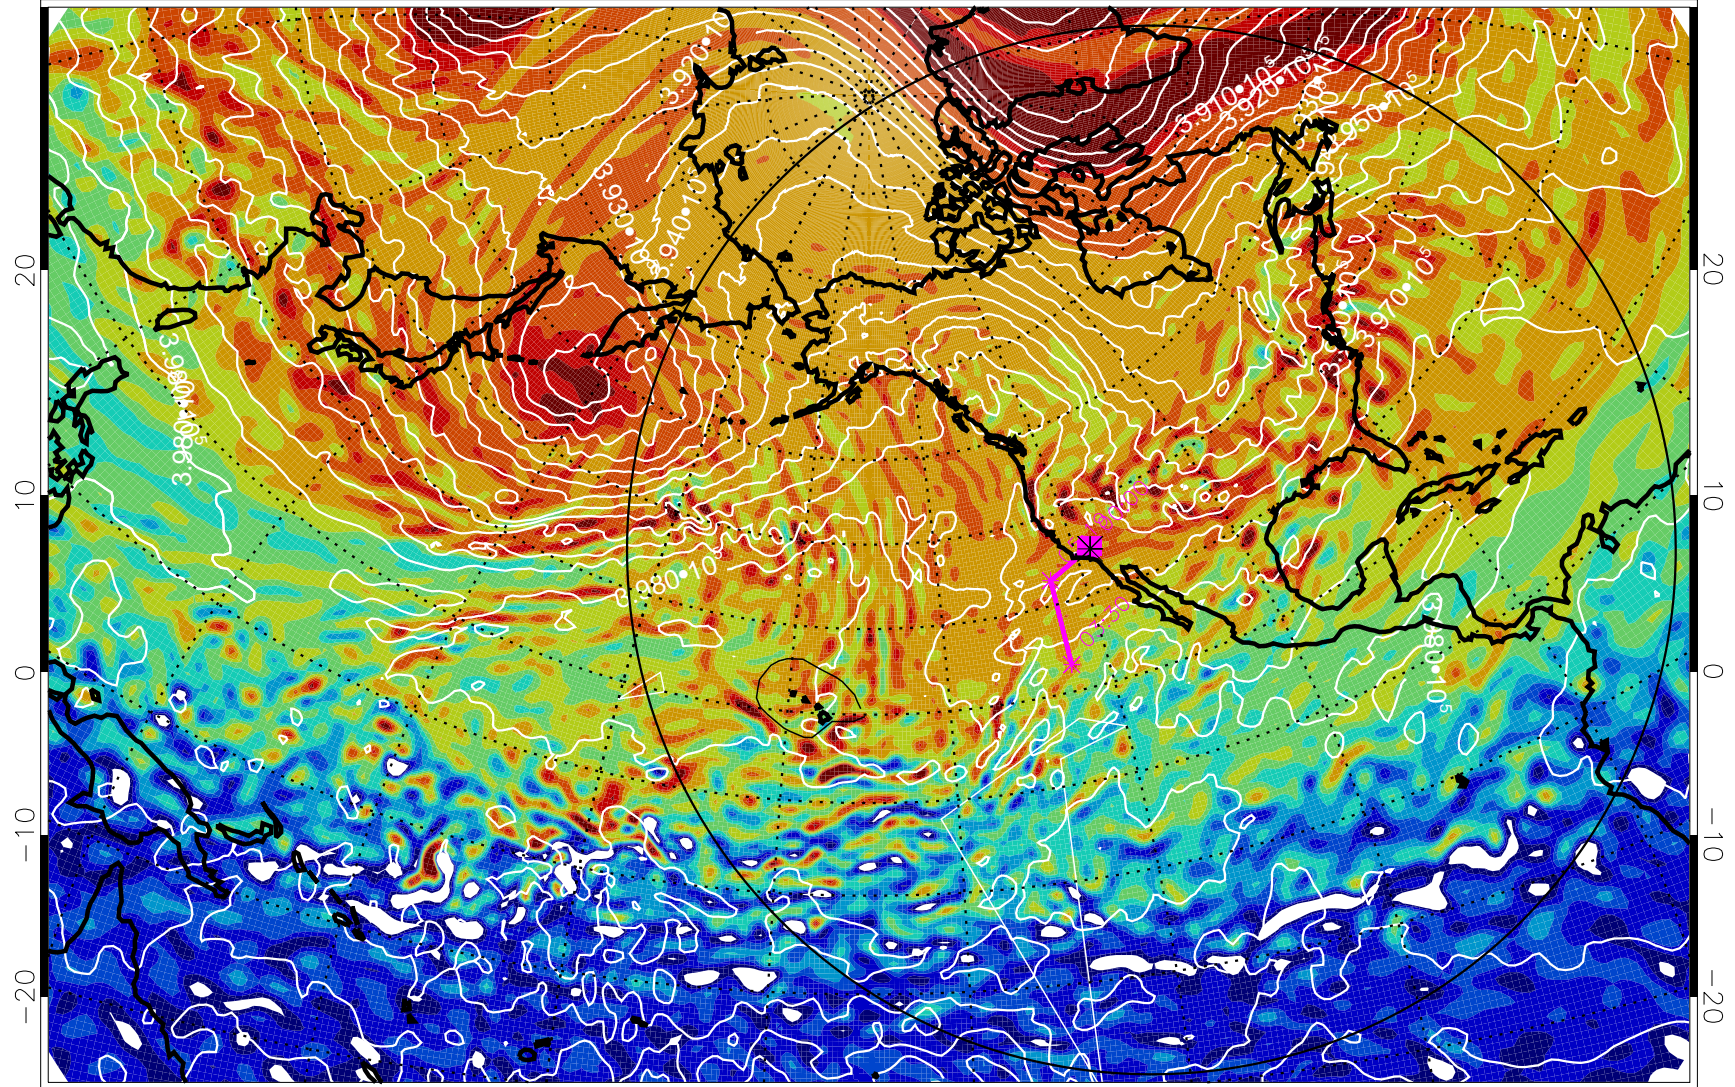

13013000, 72 hour forecast for 460K EPV

460K Montgomery Streamfunction, white

Range ring of 6000 km -- 19 hours GH round trip

13013006, 78 hour forecast for 460K EPV

460K Montgomery Streamfunction, white

Range ring of 6000 km -- 19 hours GH round trip

13013018, 90 hour forecast for 460K EPV

460K Montgomery Streamfunction, white

Range ring of 6000 km -- 19 hours GH round trip

13013100, 96 hour forecast for 460K EPV

460K Montgomery Streamfunction, white

Range ring of 6000 km -- 19 hours GH round trip

13013106, 102 hour forecast for 460K EPV

460K Montgomery Streamfunction, white

Range ring of 6000 km -- 19 hours GH round trip

13013112, 108 hour forecast for 460K EPV

460K Montgomery Streamfunction, white

Range ring of 6000 km -- 19 hours GH round trip

13013118, 114 hour forecast for 460K EPV

460K Montgomery Streamfunction, white

Range ring of 6000 km -- 19 hours GH round trip

13020100, 120 hour forecast for 460K EPV