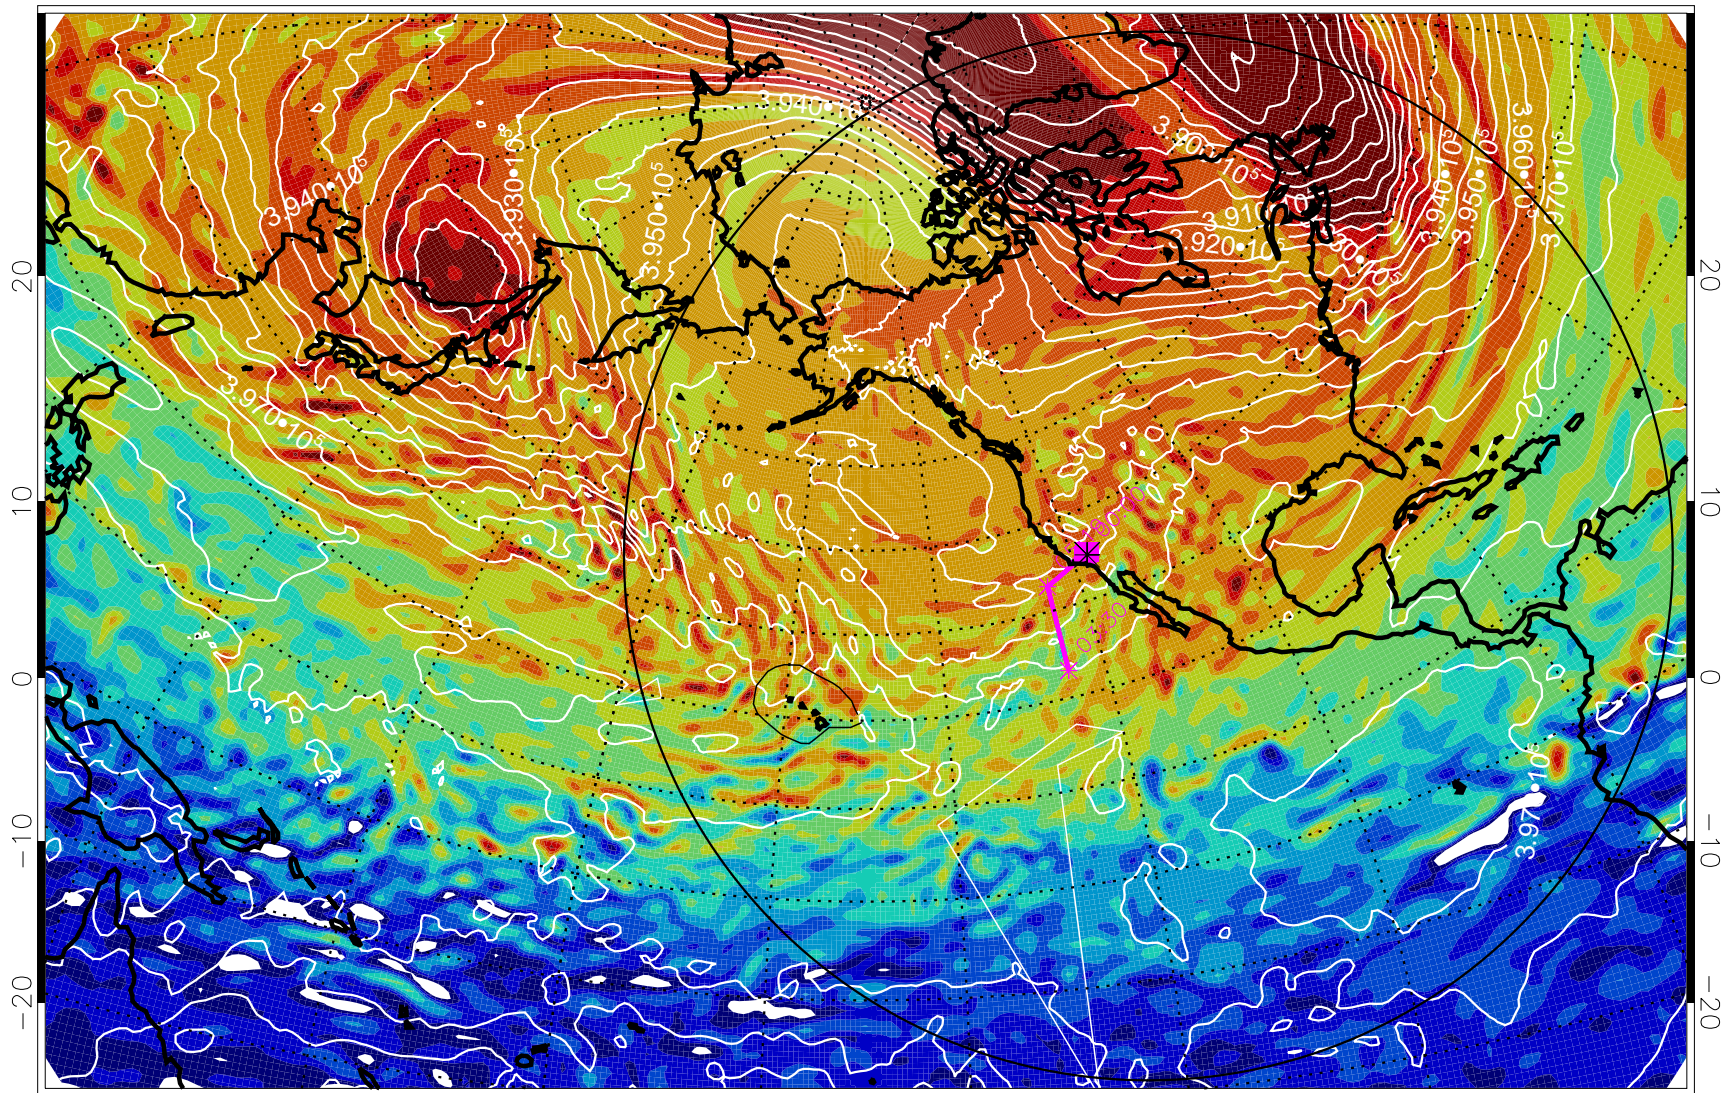

13012712, 12 hour forecast for 460K EPV

460K Montgomery Streamfunction, white

Range ring of 6000 km -- 19 hours GH round trip

13012718, 18 hour forecast for 460K EPV

460K Montgomery Streamfunction, white

Range ring of 6000 km -- 19 hours GH round trip

13012800, 24 hour forecast for 460K EPV

460K Montgomery Streamfunction, white

Range ring of 6000 km -- 19 hours GH round trip

13012806, 30 hour forecast for 460K EPV

460K Montgomery Streamfunction, white

Range ring of 6000 km -- 19 hours GH round trip

13012812, 36 hour forecast for 460K EPV

460K Montgomery Streamfunction, white

Range ring of 6000 km -- 19 hours GH round trip

13012818, 42 hour forecast for 460K EPV

460K Montgomery Streamfunction, white

Range ring of 6000 km -- 19 hours GH round trip

13012900, 48 hour forecast for 460K EPV

460K Montgomery Streamfunction, white

Range ring of 6000 km -- 19 hours GH round trip

13012906, 54 hour forecast for 460K EPV

460K Montgomery Streamfunction, white

Range ring of 6000 km -- 19 hours GH round trip