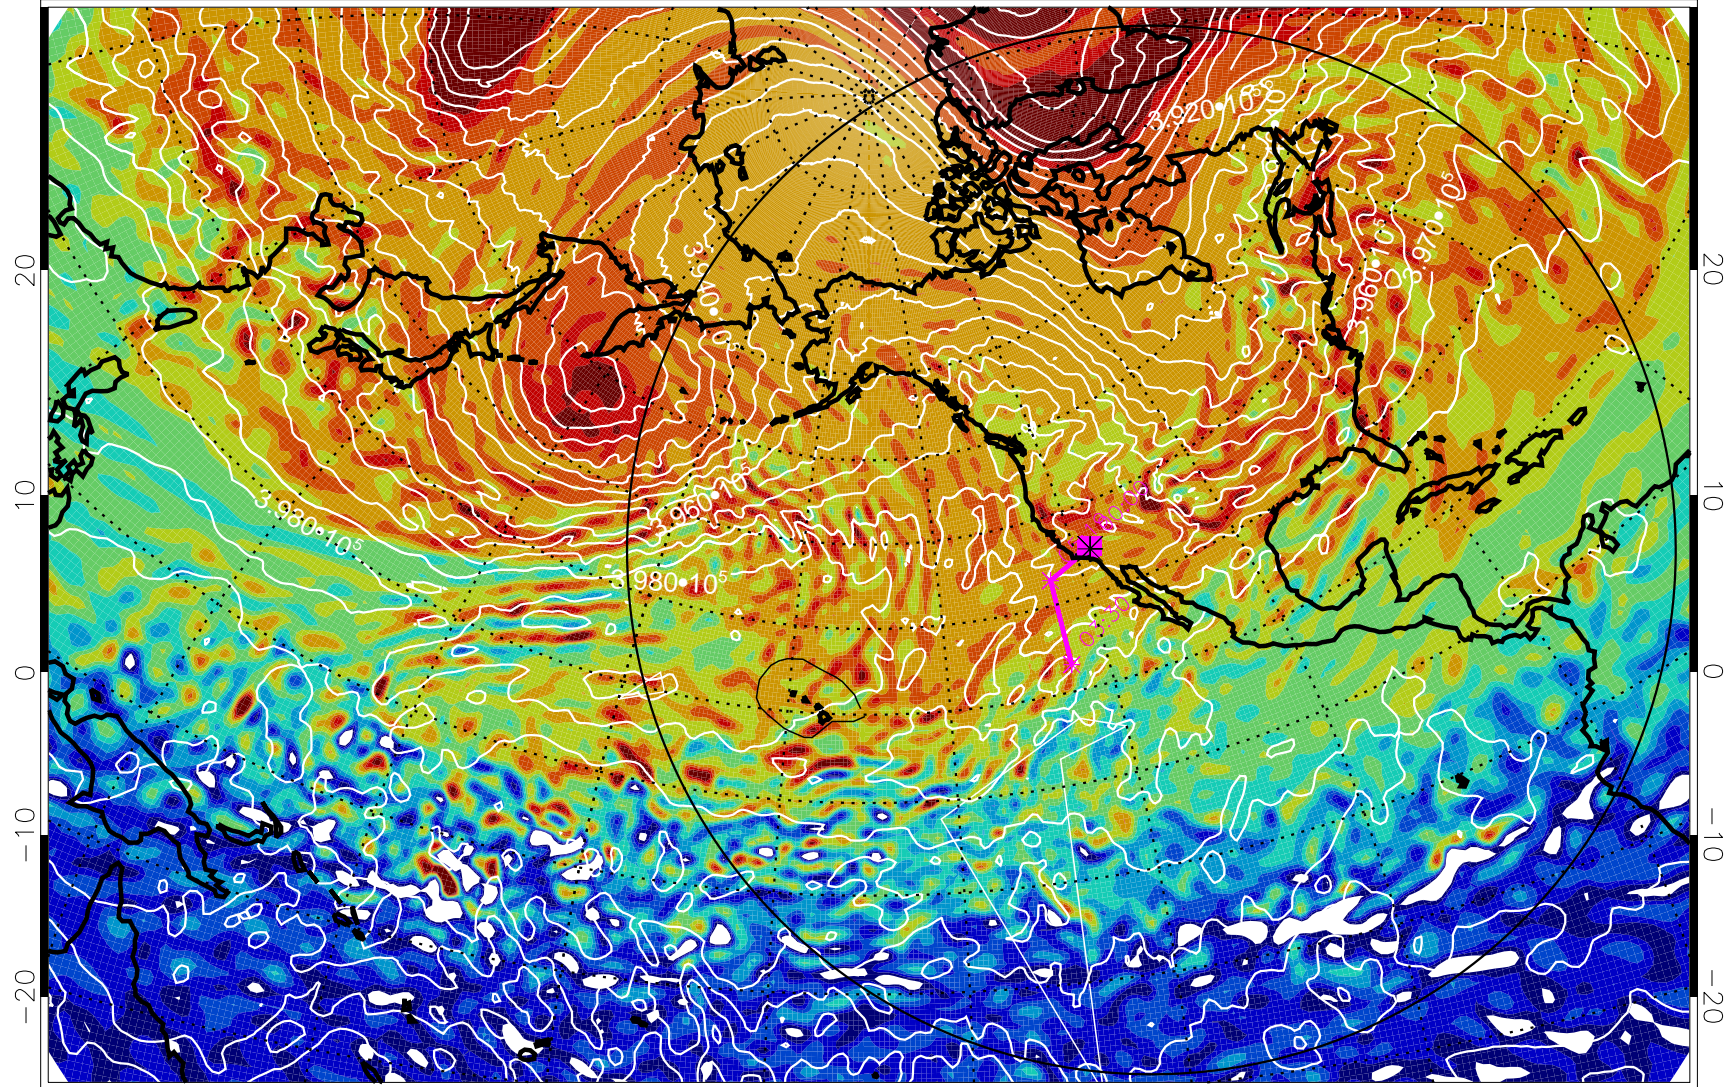

13013018, 90 hour forecast for 460K EPV

460K Montgomery Streamfunction, white

Range ring of 6000 km -- 19 hours GH round trip

13013100, 96 hour forecast for 460K EPV

460K Montgomery Streamfunction, white

Range ring of 6000 km -- 19 hours GH round trip

13013106, 102 hour forecast for 460K EPV

460K Montgomery Streamfunction, white

Range ring of 6000 km -- 19 hours GH round trip

13013112, 108 hour forecast for 460K EPV

460K Montgomery Streamfunction, white

Range ring of 6000 km -- 19 hours GH round trip

13013118, 114 hour forecast for 460K EPV

460K Montgomery Streamfunction, white

Range ring of 6000 km -- 19 hours GH round trip

13020100, 120 hour forecast for 460K EPV

460K Montgomery Streamfunction, white

Range ring of 6000 km -- 19 hours GH round trip