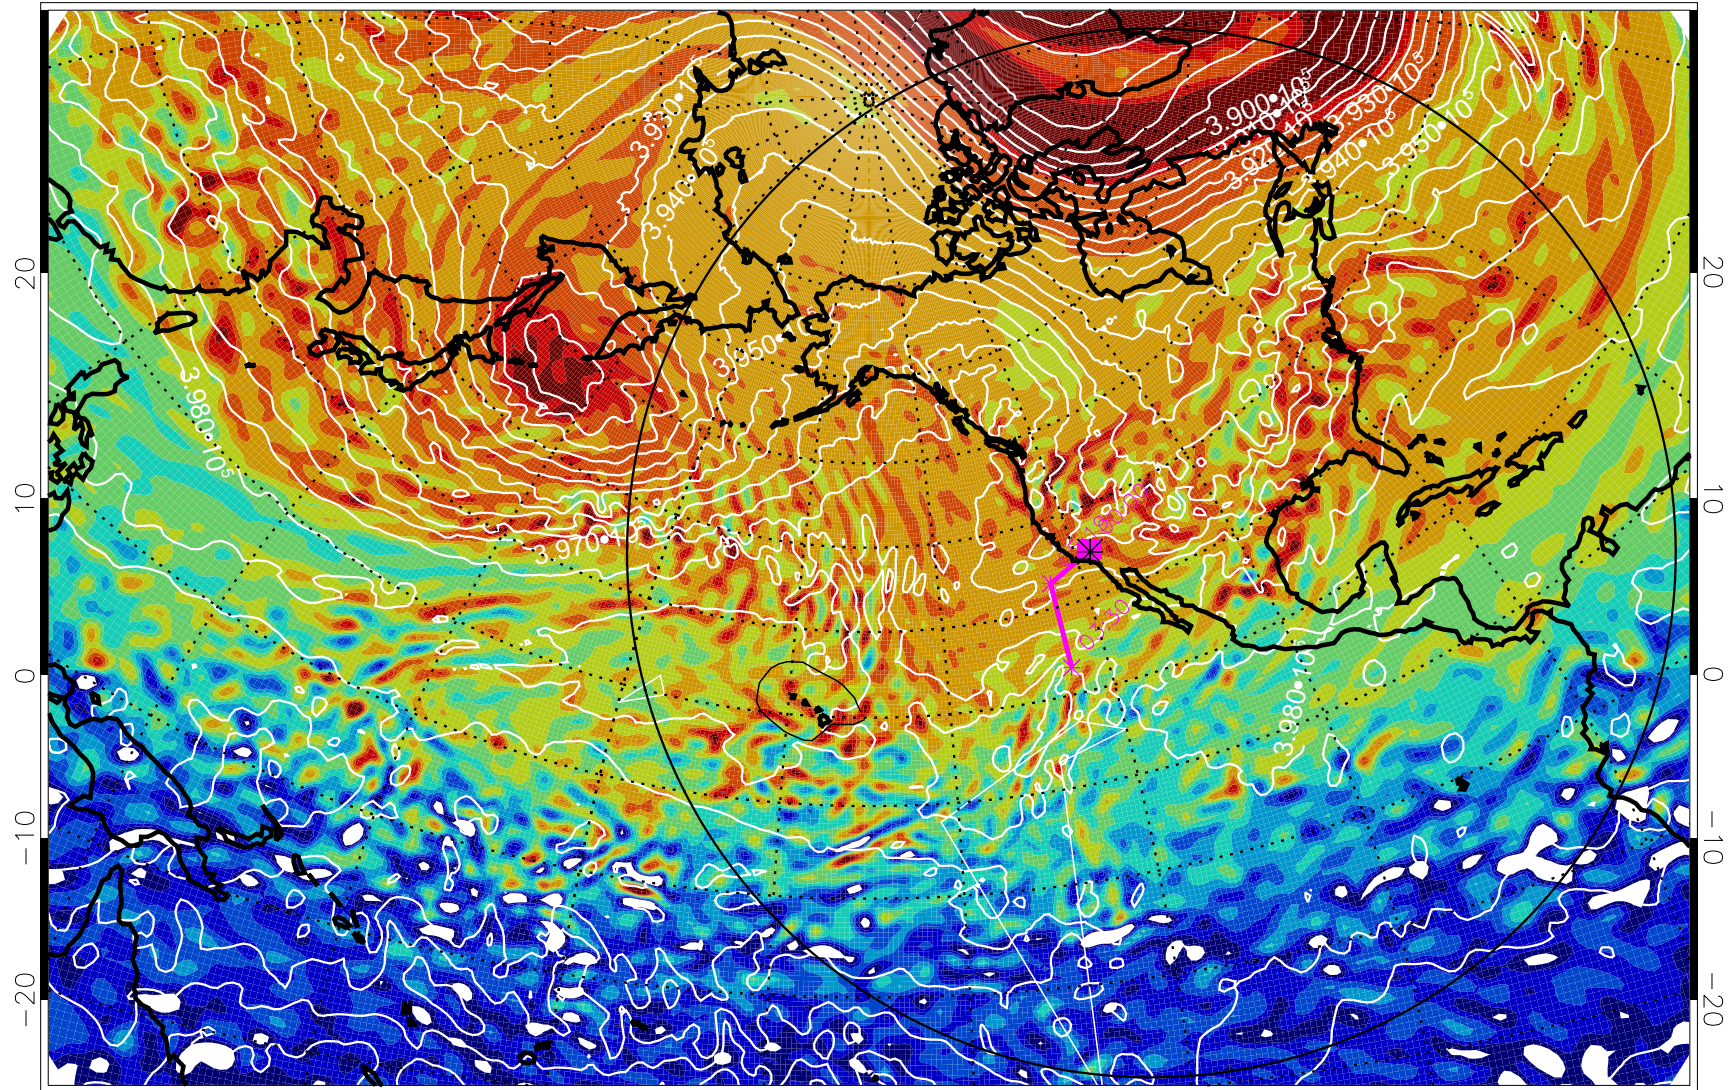

13013000, 72 hour forecast for 460K EPV

460K Montgomery Streamfunction, white

Range ring of 6000 km -- 19 hours GH round trip

13013006, 78 hour forecast for 460K EPV

460K Montgomery Streamfunction, white

Range ring of 6000 km -- 19 hours GH round trip

13013018, 90 hour forecast for 460K EPV

460K Montgomery Streamfunction, white

Range ring of 6000 km -- 19 hours GH round trip

13013100, 96 hour forecast for 460K EPV

460K Montgomery Streamfunction, white

Range ring of 6000 km -- 19 hours GH round trip

13013106, 102 hour forecast for 460K EPV

460K Montgomery Streamfunction, white

Range ring of 6000 km -- 19 hours GH round trip

13013112, 108 hour forecast for 460K EPV

460K Montgomery Streamfunction, white

Range ring of 6000 km -- 19 hours GH round trip

13013118, 114 hour forecast for 460K EPV

460K Montgomery Streamfunction, white

Range ring of 6000 km -- 19 hours GH round trip

13020100, 120 hour forecast for 460K EPV