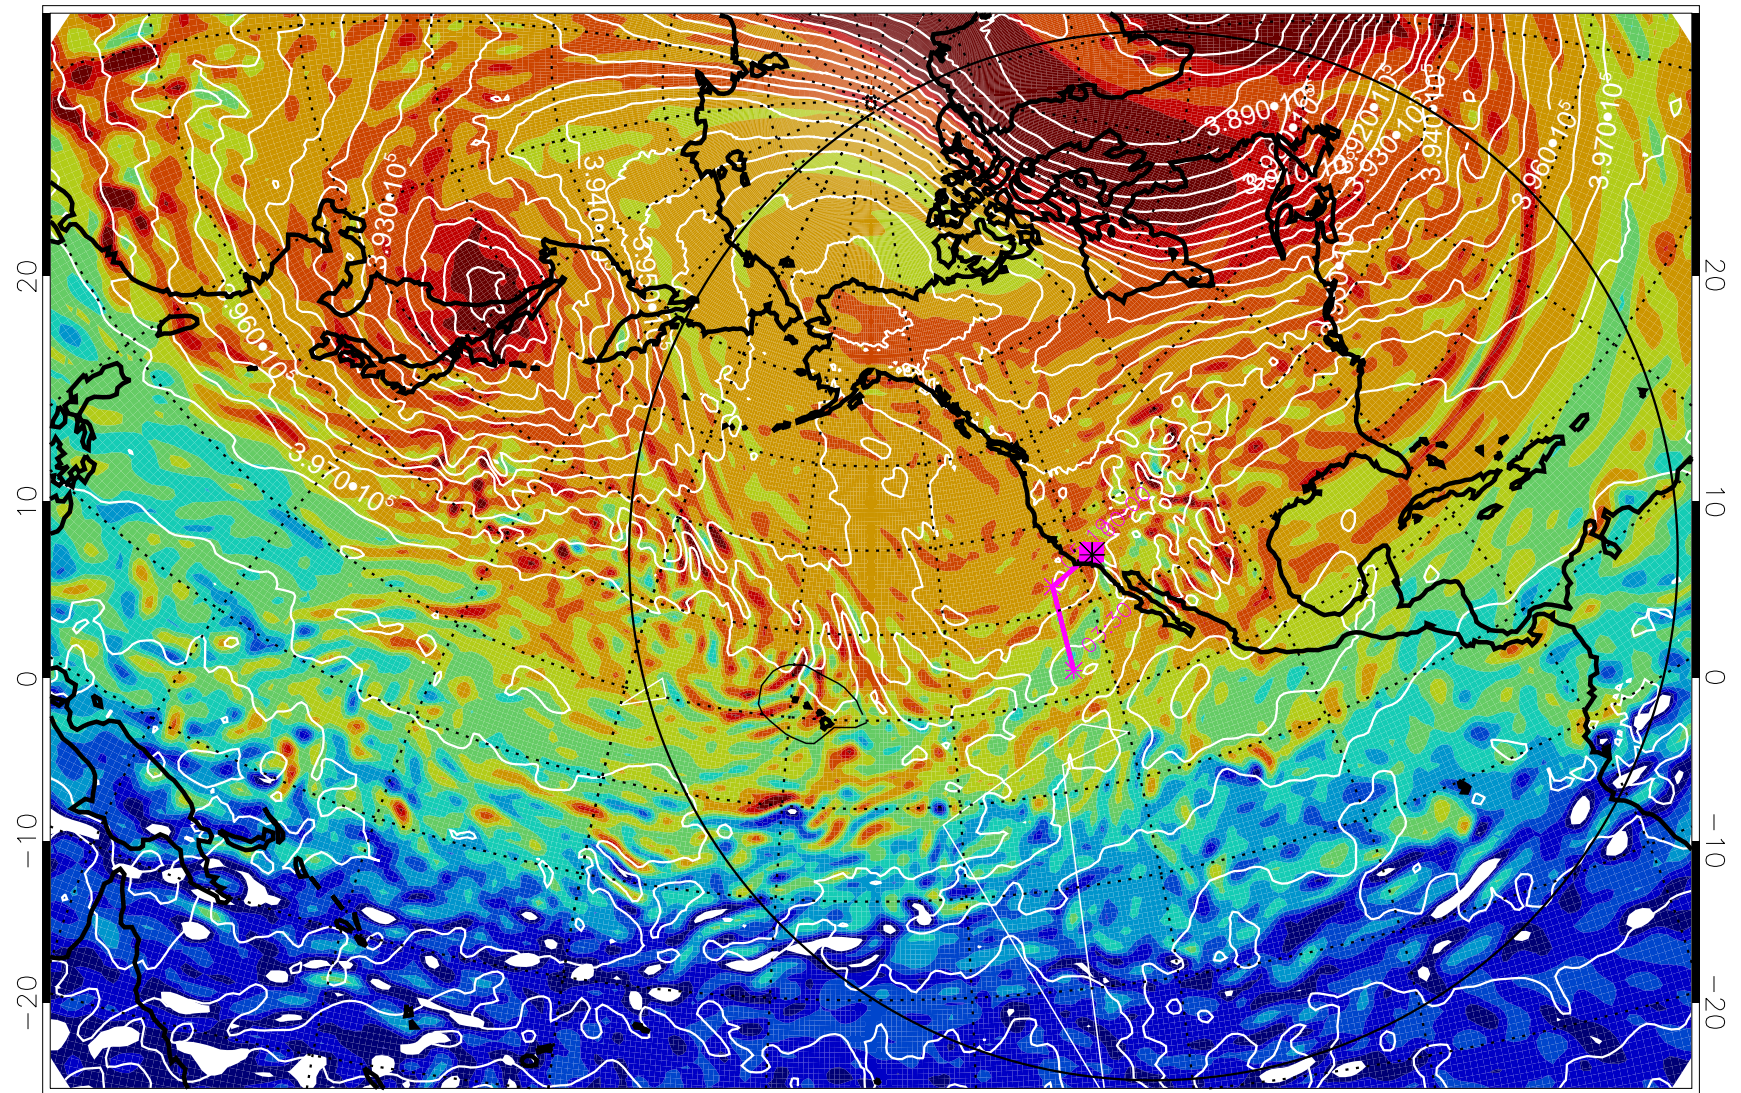

13012712, 12 hour forecast for 460K EPV

460K Montgomery Streamfunction, white

Range ring of 6000 km -- 19 hours GH round trip

13012718, 18 hour forecast for 460K EPV

460K Montgomery Streamfunction, white

Range ring of 6000 km -- 19 hours GH round trip

13012800, 24 hour forecast for 460K EPV

460K Montgomery Streamfunction, white

Range ring of 6000 km -- 19 hours GH round trip

13012806, 30 hour forecast for 460K EPV

460K Montgomery Streamfunction, white

Range ring of 6000 km -- 19 hours GH round trip

13012812, 36 hour forecast for 460K EPV

460K Montgomery Streamfunction, white

Range ring of 6000 km -- 19 hours GH round trip

13012818, 42 hour forecast for 460K EPV

460K Montgomery Streamfunction, white

Range ring of 6000 km -- 19 hours GH round trip

13012912, 60 hour forecast for 460K EPV

460K Montgomery Streamfunction, white

Range ring of 6000 km -- 19 hours GH round trip

13012918, 66 hour forecast for 460K EPV

460K Montgomery Streamfunction, white

Range ring of 6000 km -- 19 hours GH round trip