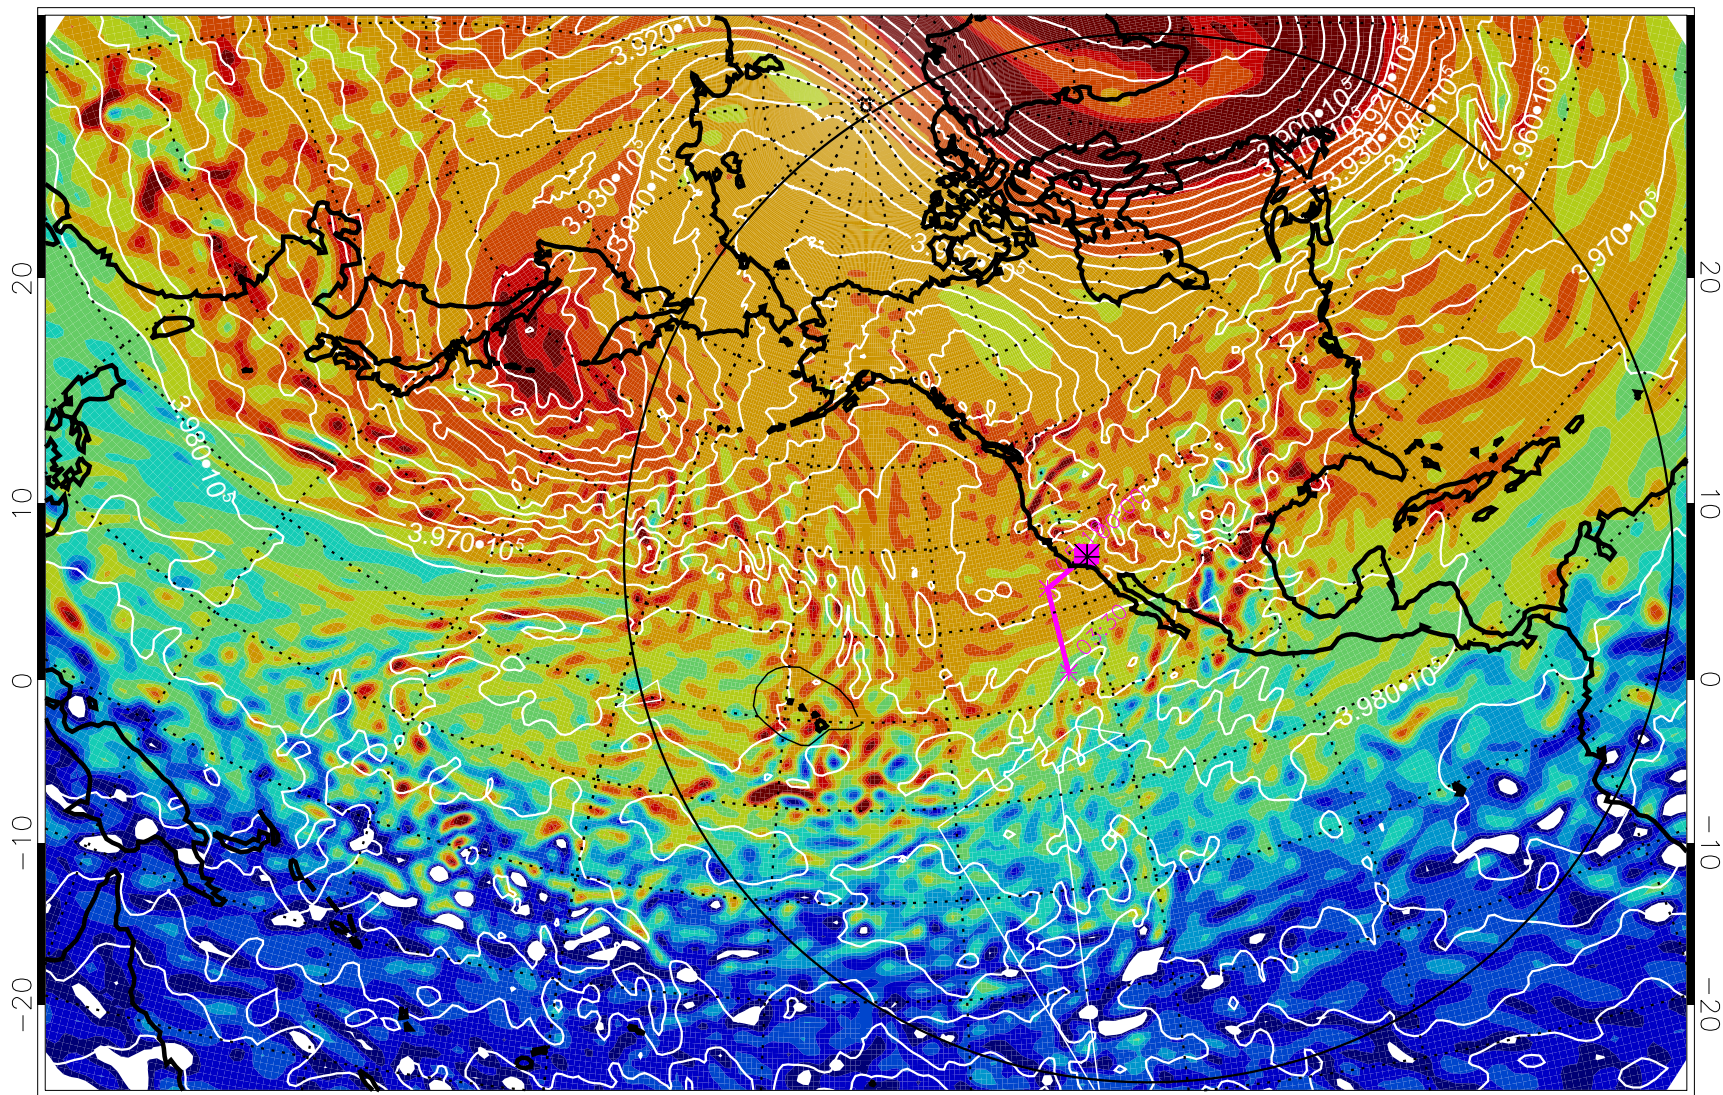

13012912, 60 hour forecast for 460K EPV

460K Montgomery Streamfunction, white

Range ring of 6000 km -- 19 hours GH round trip

13012918, 66 hour forecast for 460K EPV

460K Montgomery Streamfunction, white

Range ring of 6000 km -- 19 hours GH round trip

13013000, 72 hour forecast for 460K EPV

460K Montgomery Streamfunction, white

Range ring of 6000 km -- 19 hours GH round trip

13013006, 78 hour forecast for 460K EPV

460K Montgomery Streamfunction, white

Range ring of 6000 km -- 19 hours GH round trip

13013018, 90 hour forecast for 460K EPV

460K Montgomery Streamfunction, white

Range ring of 6000 km -- 19 hours GH round trip

13013100, 96 hour forecast for 460K EPV

460K Montgomery Streamfunction, white

Range ring of 6000 km -- 19 hours GH round trip

13013106, 102 hour forecast for 460K EPV

460K Montgomery Streamfunction, white

Range ring of 6000 km -- 19 hours GH round trip

13013112, 108 hour forecast for 460K EPV

460K Montgomery Streamfunction, white