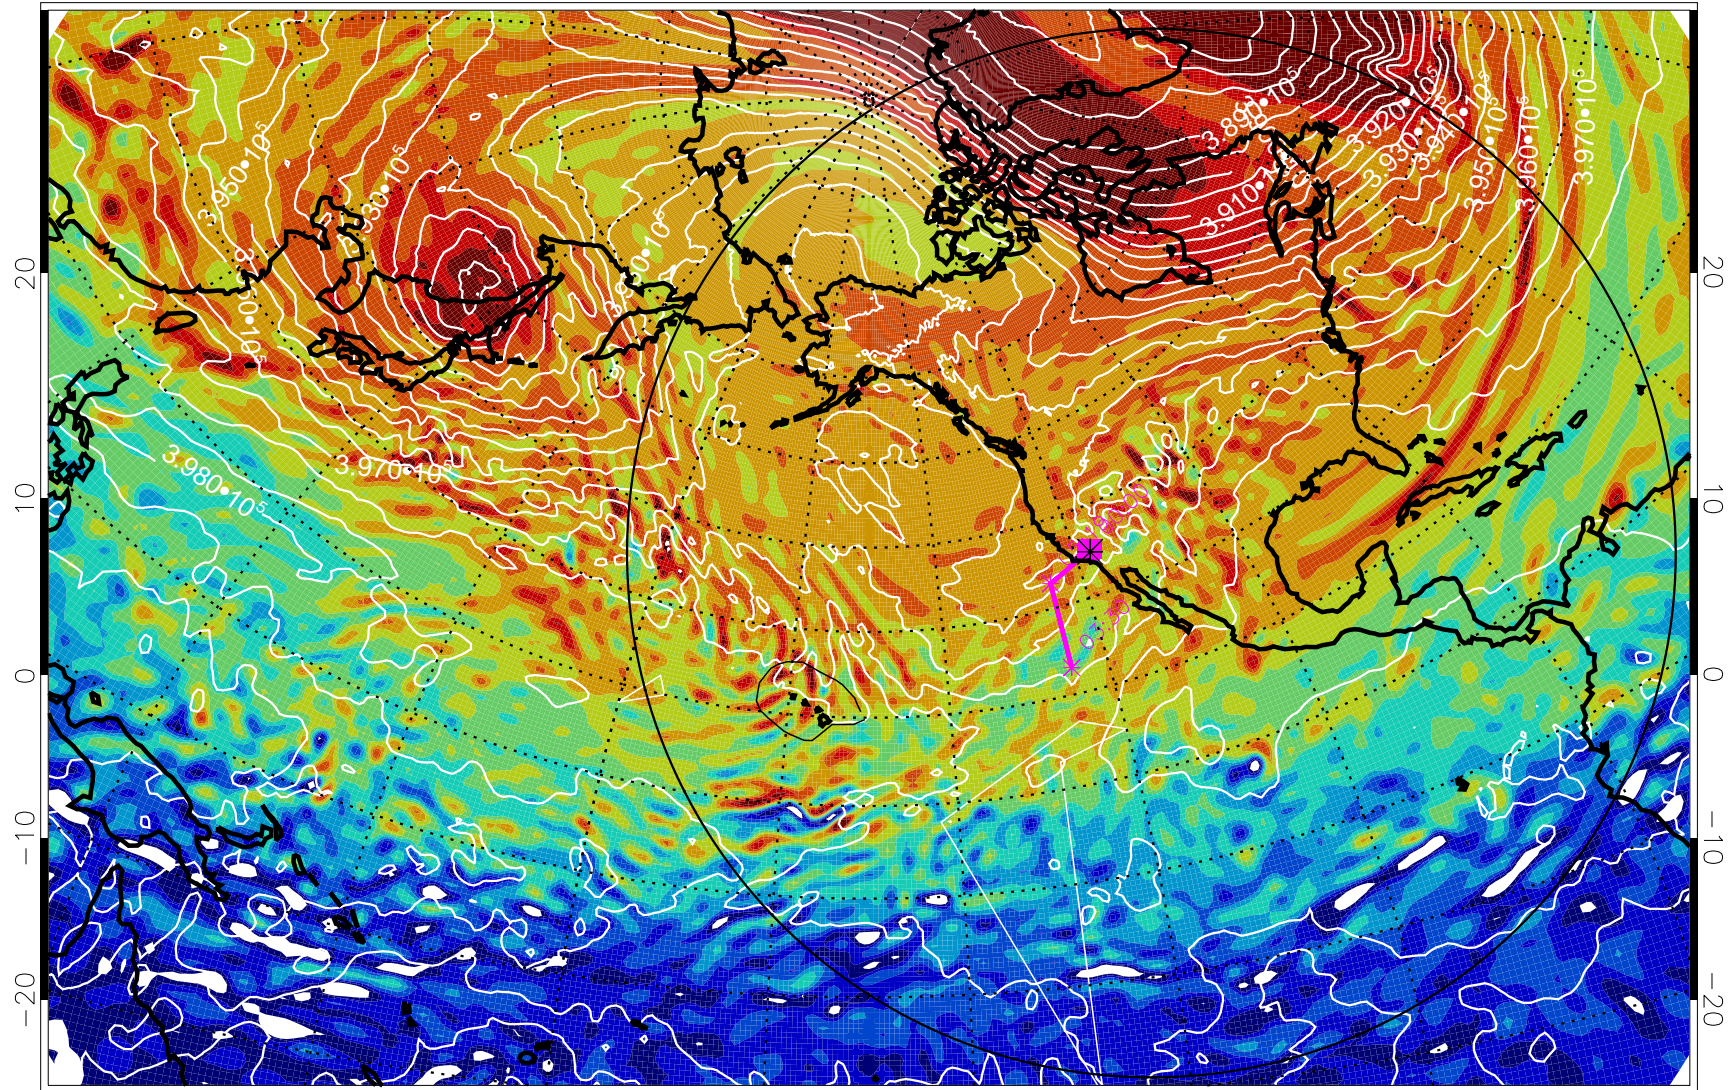

13012712, 12 hour forecast for 460K EPV

460K Montgomery Streamfunction, white

Range ring of 6000 km -- 19 hours GH round trip

13012718, 18 hour forecast for 460K EPV

460K Montgomery Streamfunction, white

Range ring of 6000 km -- 19 hours GH round trip

13012800, 24 hour forecast for 460K EPV

460K Montgomery Streamfunction, white

Range ring of 6000 km -- 19 hours GH round trip

13012806, 30 hour forecast for 460K EPV

460K Montgomery Streamfunction, white

Range ring of 6000 km -- 19 hours GH round trip

13012812, 36 hour forecast for 460K EPV

460K Montgomery Streamfunction, white

Range ring of 6000 km -- 19 hours GH round trip

13012818, 42 hour forecast for 460K EPV

460K Montgomery Streamfunction, white

Range ring of 6000 km -- 19 hours GH round trip

13012900, 48 hour forecast for 460K EPV

460K Montgomery Streamfunction, white

Range ring of 6000 km -- 19 hours GH round trip

13012906, 54 hour forecast for 460K EPV

460K Montgomery Streamfunction, white

Range ring of 6000 km -- 19 hours GH round trip