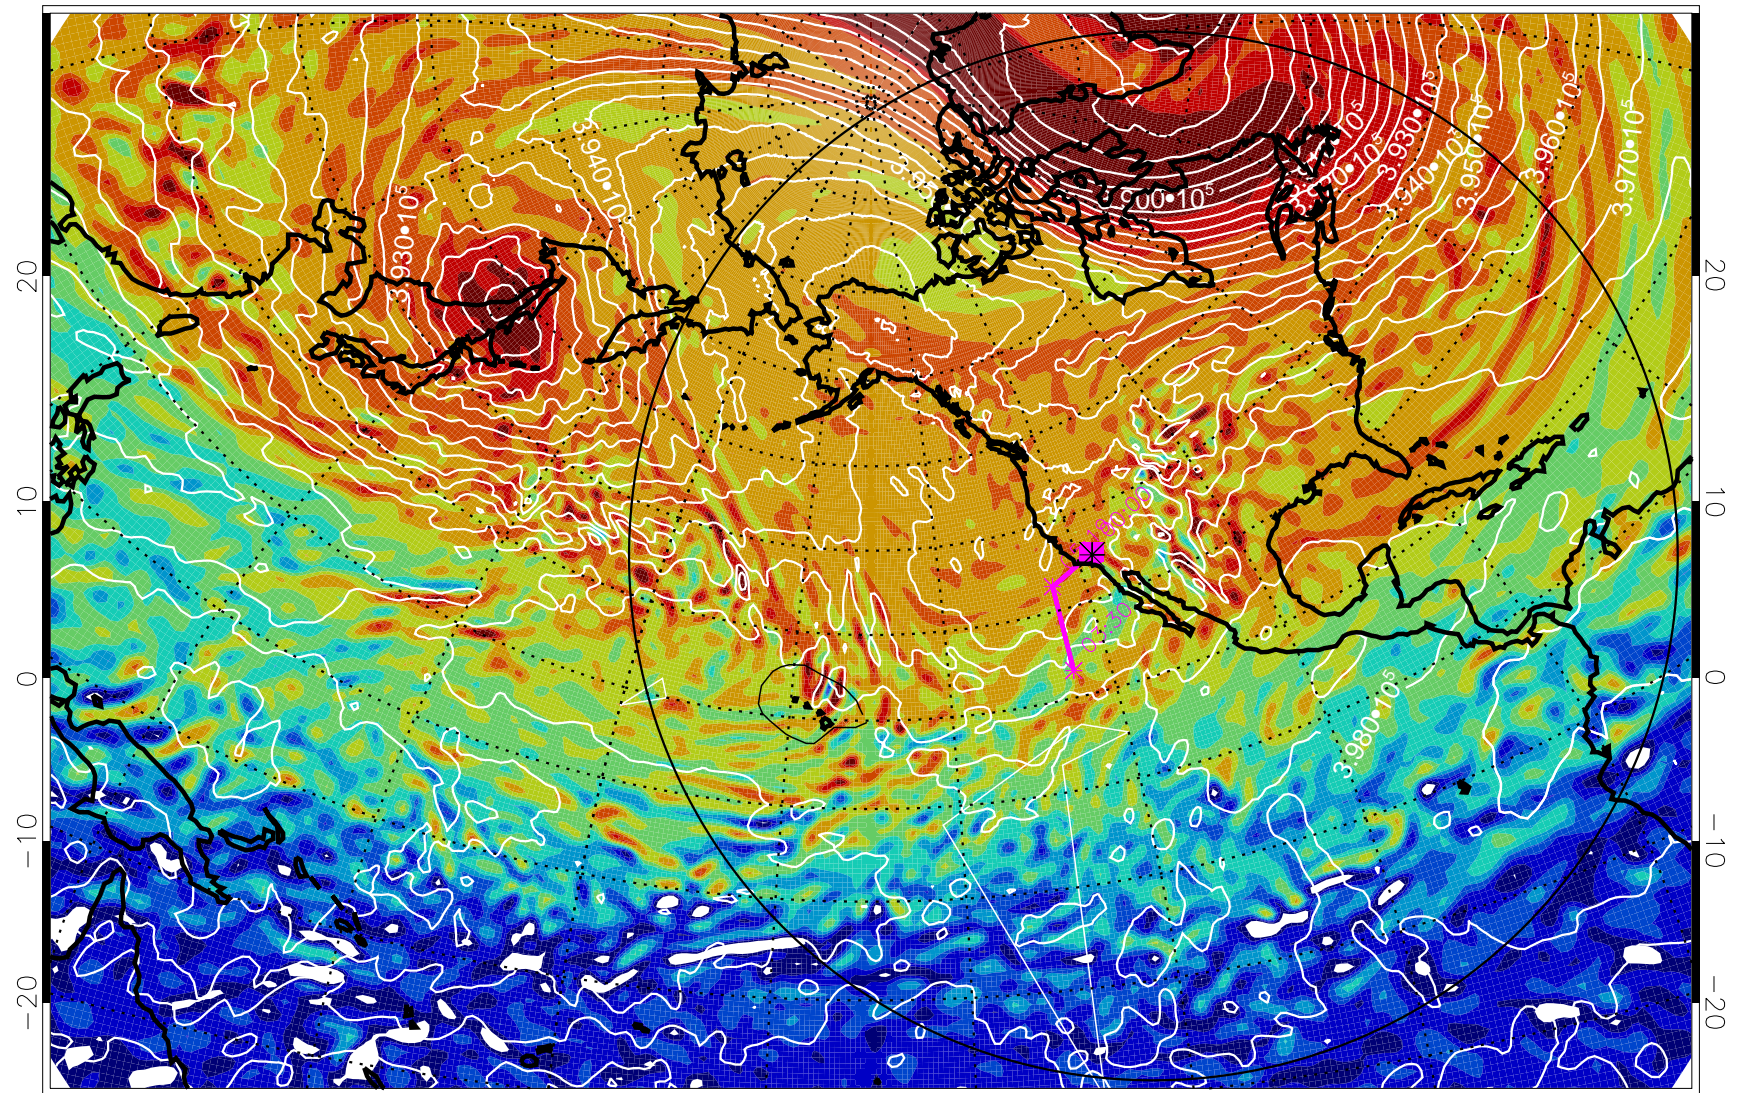

13012800, 24 hour forecast for 460K EPV

460K Montgomery Streamfunction, white

Range ring of 6000 km -- 19 hours GH round trip

13012806, 30 hour forecast for 460K EPV

460K Montgomery Streamfunction, white

Range ring of 6000 km -- 19 hours GH round trip

13012812, 36 hour forecast for 460K EPV

460K Montgomery Streamfunction, white

Range ring of 6000 km -- 19 hours GH round trip

13012818, 42 hour forecast for 460K EPV

460K Montgomery Streamfunction, white

Range ring of 6000 km -- 19 hours GH round trip

13012900, 48 hour forecast for 460K EPV

460K Montgomery Streamfunction, white

Range ring of 6000 km -- 19 hours GH round trip

13012906, 54 hour forecast for 460K EPV

460K Montgomery Streamfunction, white

Range ring of 6000 km -- 19 hours GH round trip

13012912, 60 hour forecast for 460K EPV

460K Montgomery Streamfunction, white

Range ring of 6000 km -- 19 hours GH round trip

13012918, 66 hour forecast for 460K EPV

460K Montgomery Streamfunction, white

Range ring of 6000 km -- 19 hours GH round trip