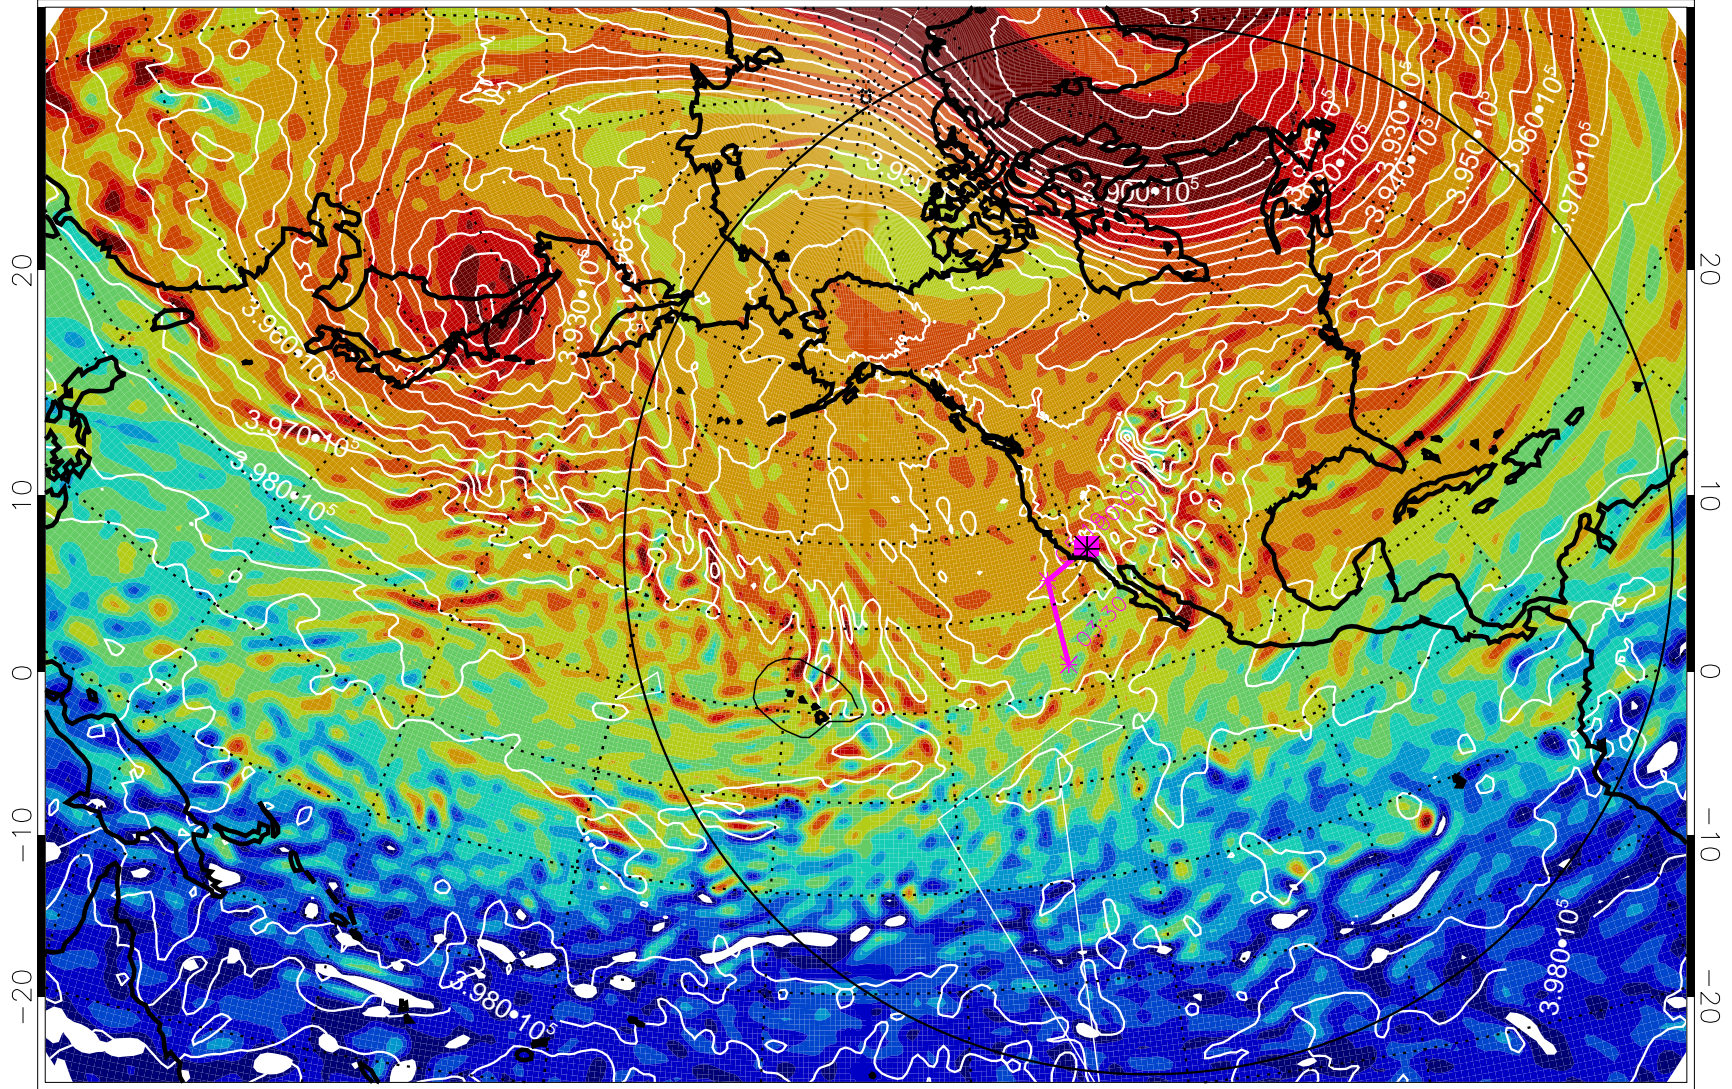

13012800, 24 hour forecast for 460K EPV

460K Montgomery Streamfunction, white

Range ring of 6000 km -- 19 hours GH round trip

13012806, 30 hour forecast for 460K EPV

460K Montgomery Streamfunction, white

Range ring of 6000 km -- 19 hours GH round trip

13012812, 36 hour forecast for 460K EPV

460K Montgomery Streamfunction, white

Range ring of 6000 km -- 19 hours GH round trip

13012818, 42 hour forecast for 460K EPV

460K Montgomery Streamfunction, white

Range ring of 6000 km -- 19 hours GH round trip

13012900, 48 hour forecast for 460K EPV

460K Montgomery Streamfunction, white

Range ring of 6000 km -- 19 hours GH round trip

13012906, 54 hour forecast for 460K EPV

460K Montgomery Streamfunction, white

Range ring of 6000 km -- 19 hours GH round trip

13012912, 60 hour forecast for 460K EPV

460K Montgomery Streamfunction, white

Range ring of 6000 km -- 19 hours GH round trip

13012918, 66 hour forecast for 460K EPV

460K Montgomery Streamfunction, white

Range ring of 6000 km -- 19 hours GH round trip