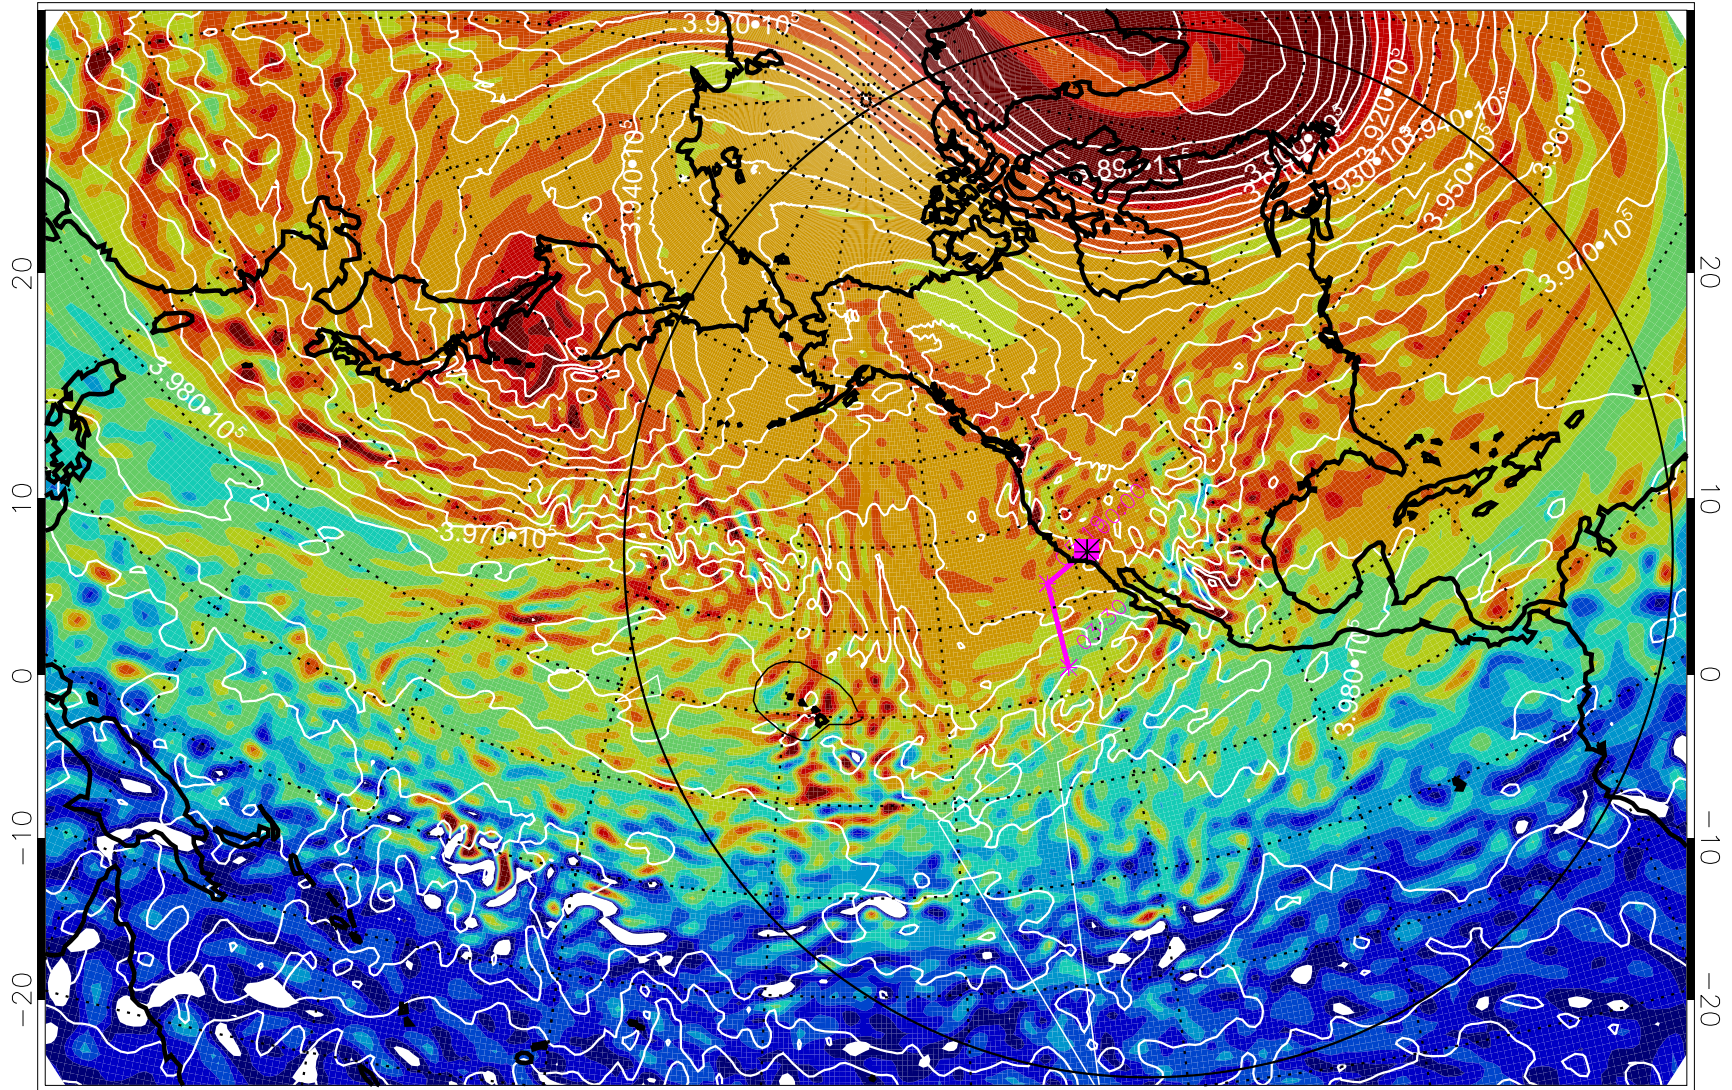

13012900, 48 hour forecast for 460K EPV

460K Montgomery Streamfunction, white

Range ring of 6000 km -- 19 hours GH round trip

13012906, 54 hour forecast for 460K EPV

460K Montgomery Streamfunction, white

Range ring of 6000 km -- 19 hours GH round trip

13012912, 60 hour forecast for 460K EPV

460K Montgomery Streamfunction, white

Range ring of 6000 km -- 19 hours GH round trip

13012918, 66 hour forecast for 460K EPV

460K Montgomery Streamfunction, white

Range ring of 6000 km -- 19 hours GH round trip

13013000, 72 hour forecast for 460K EPV

460K Montgomery Streamfunction, white

Range ring of 6000 km -- 19 hours GH round trip

13013006, 78 hour forecast for 460K EPV

460K Montgomery Streamfunction, white

Range ring of 6000 km -- 19 hours GH round trip

13013018, 90 hour forecast for 460K EPV

460K Montgomery Streamfunction, white

Range ring of 6000 km -- 19 hours GH round trip

13013100, 96 hour forecast for 460K EPV

460K Montgomery Streamfunction, white

Range ring of 6000 km -- 19 hours GH round trip