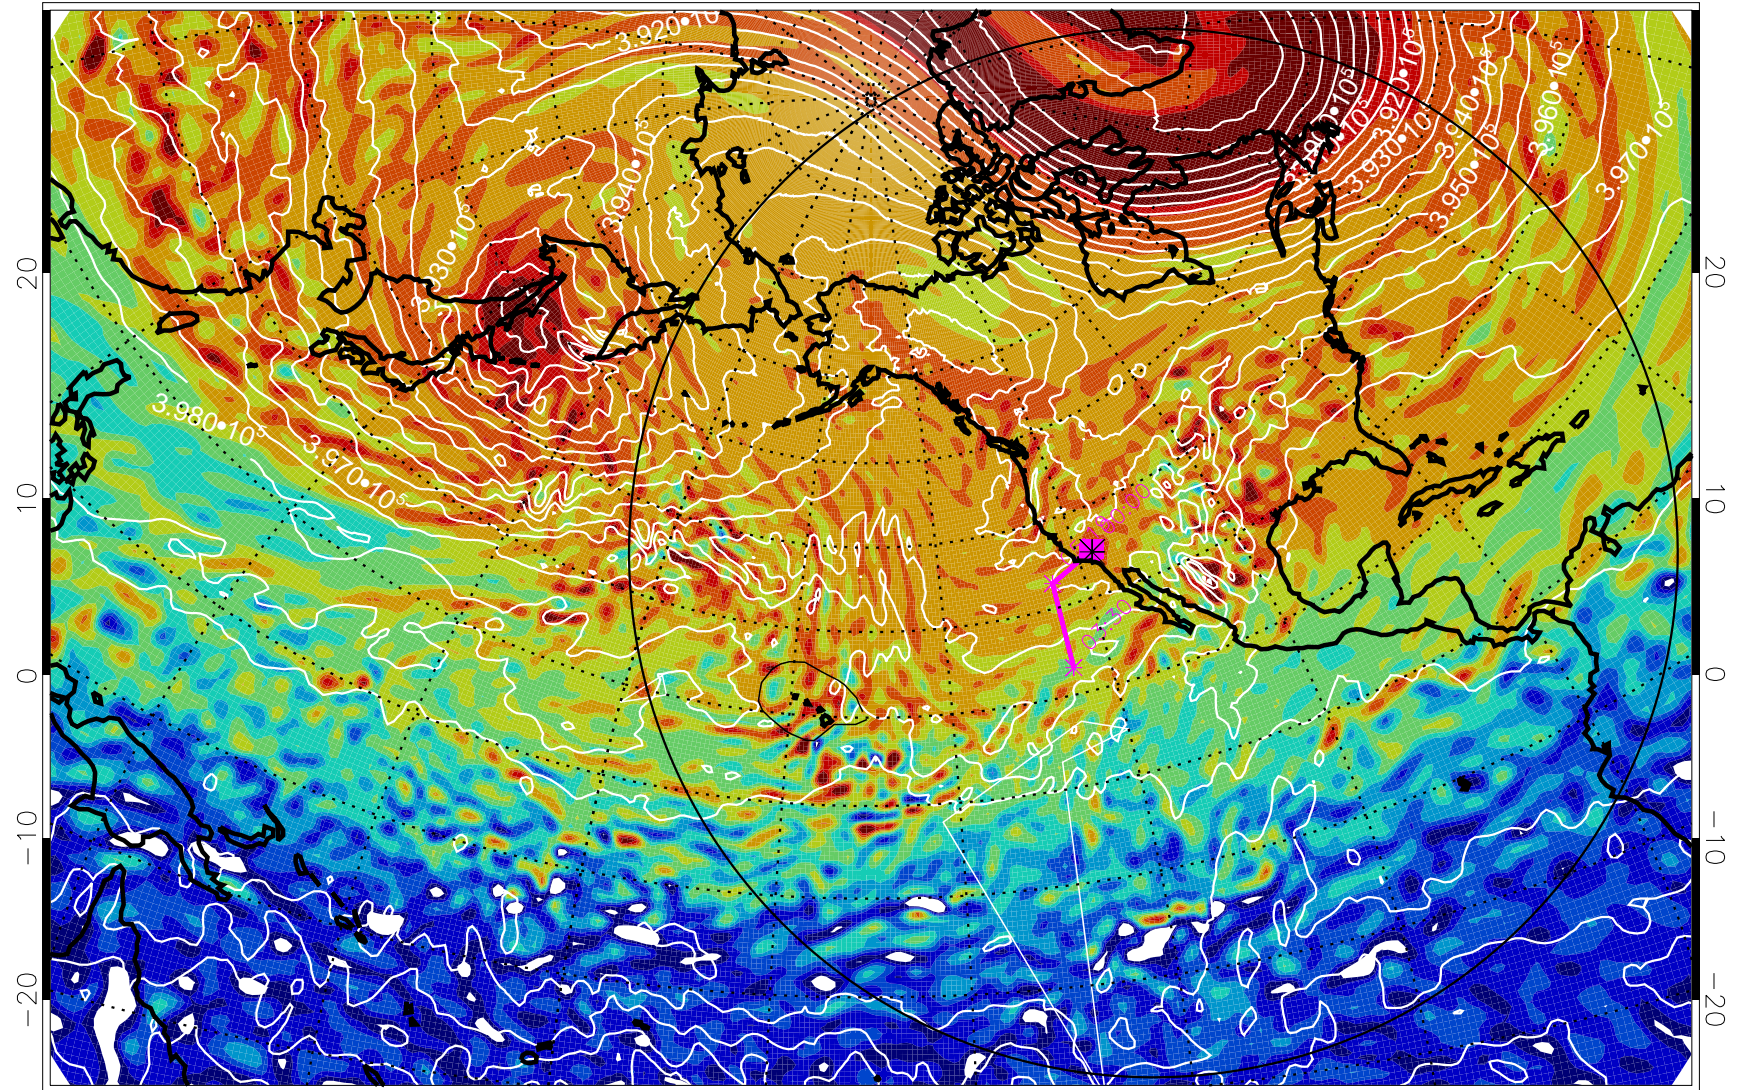

13012900, 48 hour forecast for 460K EPV

460K Montgomery Streamfunction, white

Range ring of 6000 km -- 19 hours GH round trip

13012906, 54 hour forecast for 460K EPV

460K Montgomery Streamfunction, white

Range ring of 6000 km -- 19 hours GH round trip

13012912, 60 hour forecast for 460K EPV

460K Montgomery Streamfunction, white

Range ring of 6000 km -- 19 hours GH round trip

13012918, 66 hour forecast for 460K EPV

460K Montgomery Streamfunction, white

Range ring of 6000 km -- 19 hours GH round trip

13013000, 72 hour forecast for 460K EPV

460K Montgomery Streamfunction, white

Range ring of 6000 km -- 19 hours GH round trip

13013006, 78 hour forecast for 460K EPV

460K Montgomery Streamfunction, white

Range ring of 6000 km -- 19 hours GH round trip

13013018, 90 hour forecast for 460K EPV

460K Montgomery Streamfunction, white

Range ring of 6000 km -- 19 hours GH round trip

13013100, 96 hour forecast for 460K EPV

460K Montgomery Streamfunction, white

Range ring of 6000 km -- 19 hours GH round trip