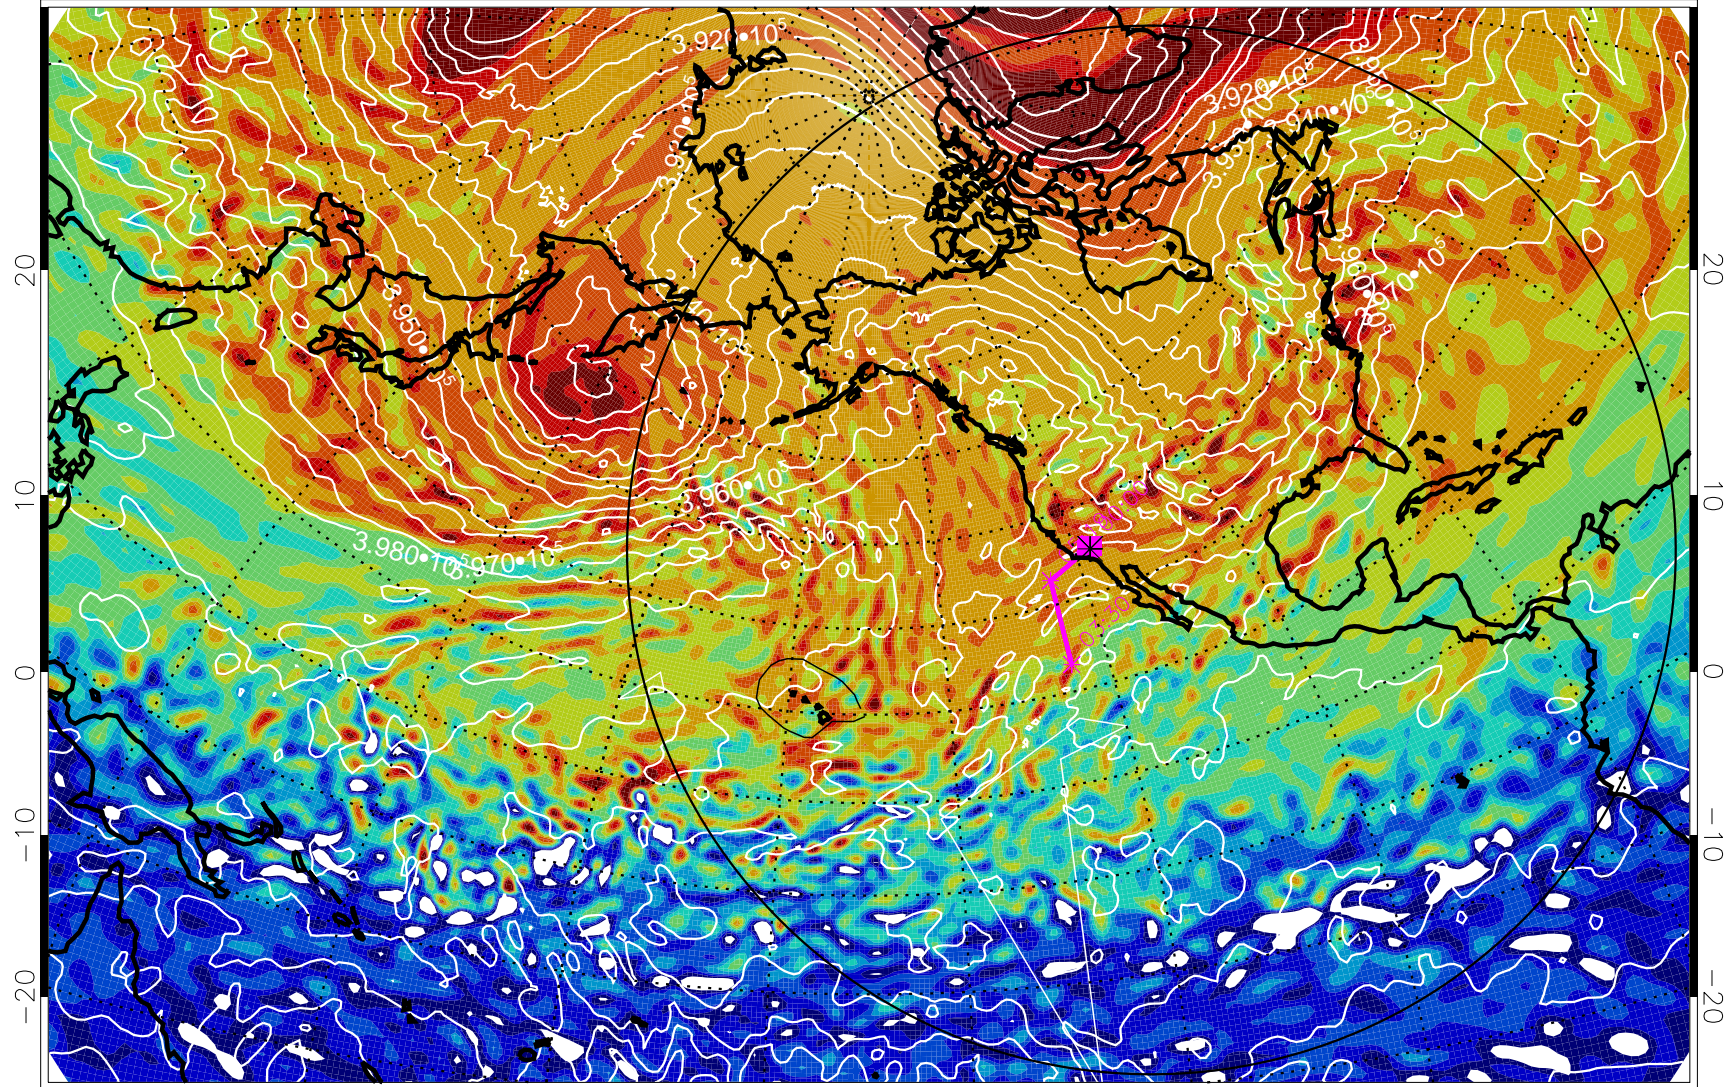

13013018, 90 hour forecast for 460K EPV

460K Montgomery Streamfunction, white

Range ring of 6000 km -- 19 hours GH round trip

13013100, 96 hour forecast for 460K EPV

460K Montgomery Streamfunction, white

Range ring of 6000 km -- 19 hours GH round trip

13013106, 102 hour forecast for 460K EPV

460K Montgomery Streamfunction, white

Range ring of 6000 km -- 19 hours GH round trip

13013112, 108 hour forecast for 460K EPV

460K Montgomery Streamfunction, white

Range ring of 6000 km -- 19 hours GH round trip

13013118, 114 hour forecast for 460K EPV

460K Montgomery Streamfunction, white

Range ring of 6000 km -- 19 hours GH round trip

13020100, 120 hour forecast for 460K EPV

460K Montgomery Streamfunction, white

Range ring of 6000 km -- 19 hours GH round trip