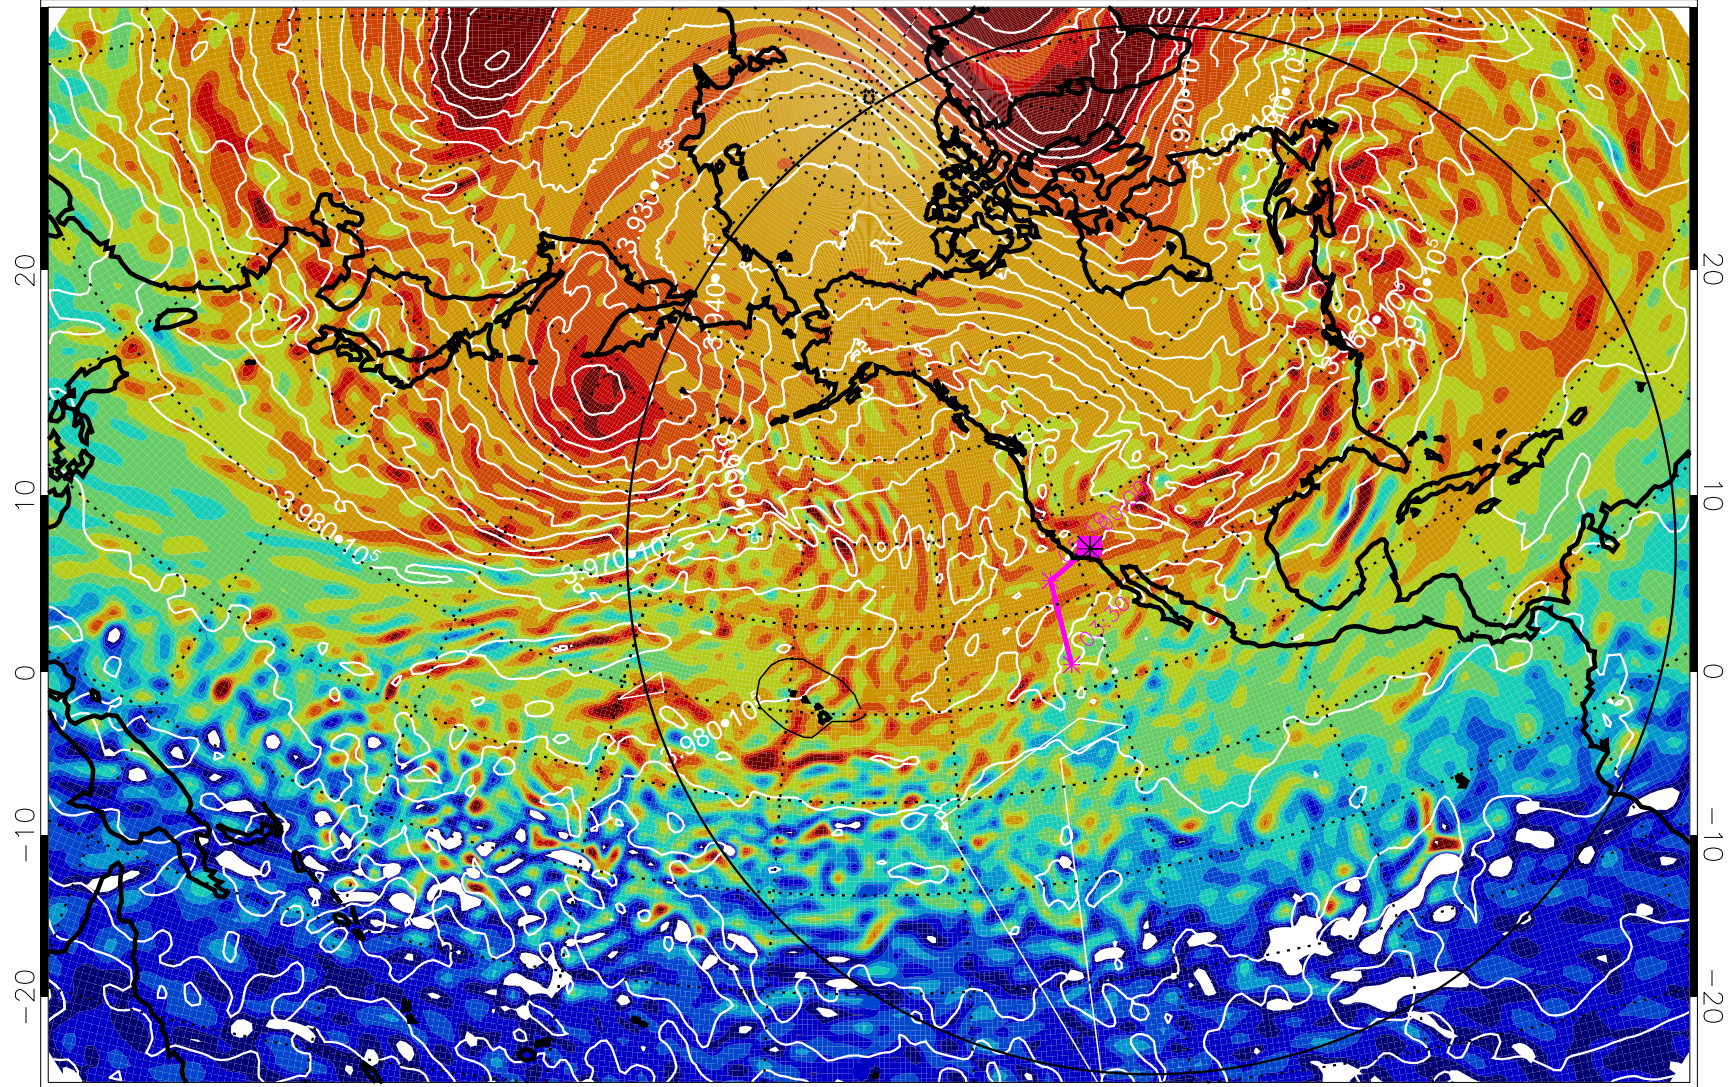

13013106, 102 hour forecast for 460K EPV

460K Montgomery Streamfunction, white

Range ring of 6000 km -- 19 hours GH round trip

13013112, 108 hour forecast for 460K EPV

460K Montgomery Streamfunction, white

Range ring of 6000 km -- 19 hours GH round trip

13013118, 114 hour forecast for 460K EPV

460K Montgomery Streamfunction, white

Range ring of 6000 km -- 19 hours GH round trip

13020100, 120 hour forecast for 460K EPV

460K Montgomery Streamfunction, white

Range ring of 6000 km -- 19 hours GH round trip