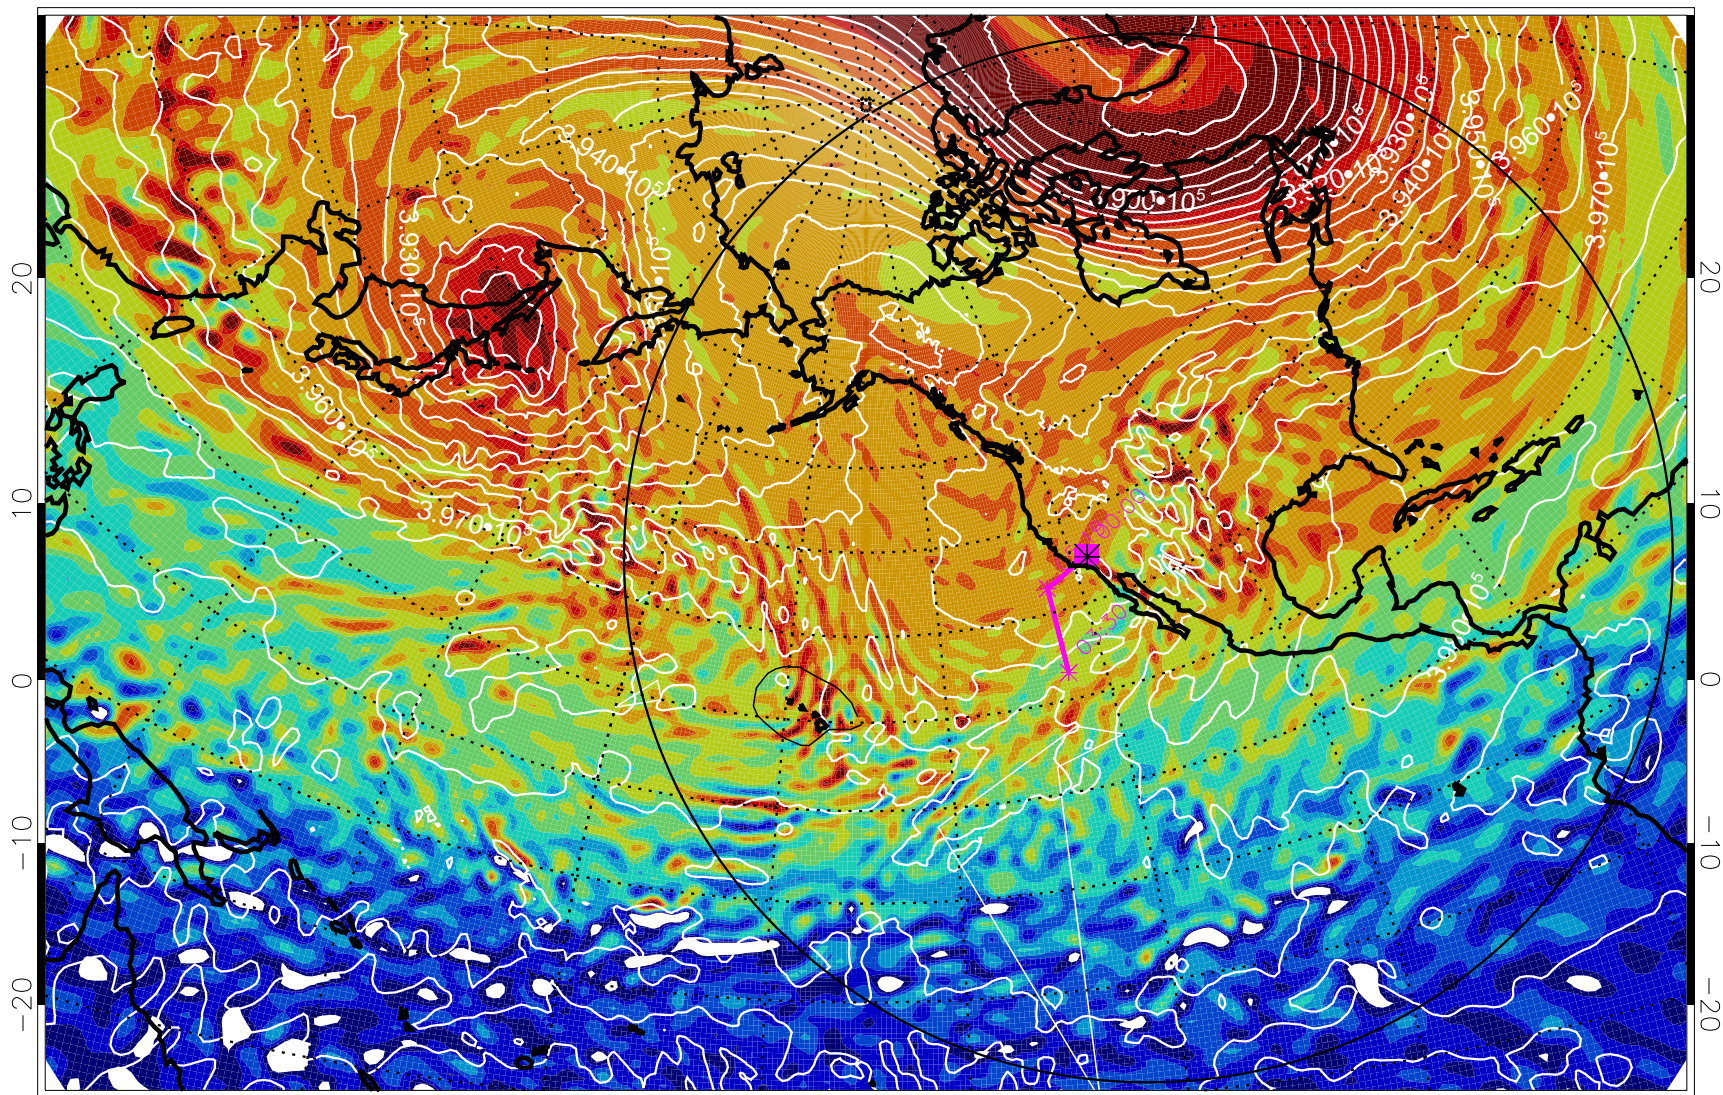

13012812, 36 hour forecast for 460K EPV

460K Montgomery Streamfunction, white

Range ring of 6000 km -- 19 hours GH round trip

13012818, 42 hour forecast for 460K EPV

460K Montgomery Streamfunction, white

Range ring of 6000 km -- 19 hours GH round trip

13012900, 48 hour forecast for 460K EPV

460K Montgomery Streamfunction, white

Range ring of 6000 km -- 19 hours GH round trip

13012906, 54 hour forecast for 460K EPV

460K Montgomery Streamfunction, white

Range ring of 6000 km -- 19 hours GH round trip

13012912, 60 hour forecast for 460K EPV

460K Montgomery Streamfunction, white

Range ring of 6000 km -- 19 hours GH round trip

13012918, 66 hour forecast for 460K EPV

460K Montgomery Streamfunction, white

Range ring of 6000 km -- 19 hours GH round trip

13013000, 72 hour forecast for 460K EPV

460K Montgomery Streamfunction, white

Range ring of 6000 km -- 19 hours GH round trip

13013006, 78 hour forecast for 460K EPV

460K Montgomery Streamfunction, white

Range ring of 6000 km -- 19 hours GH round trip