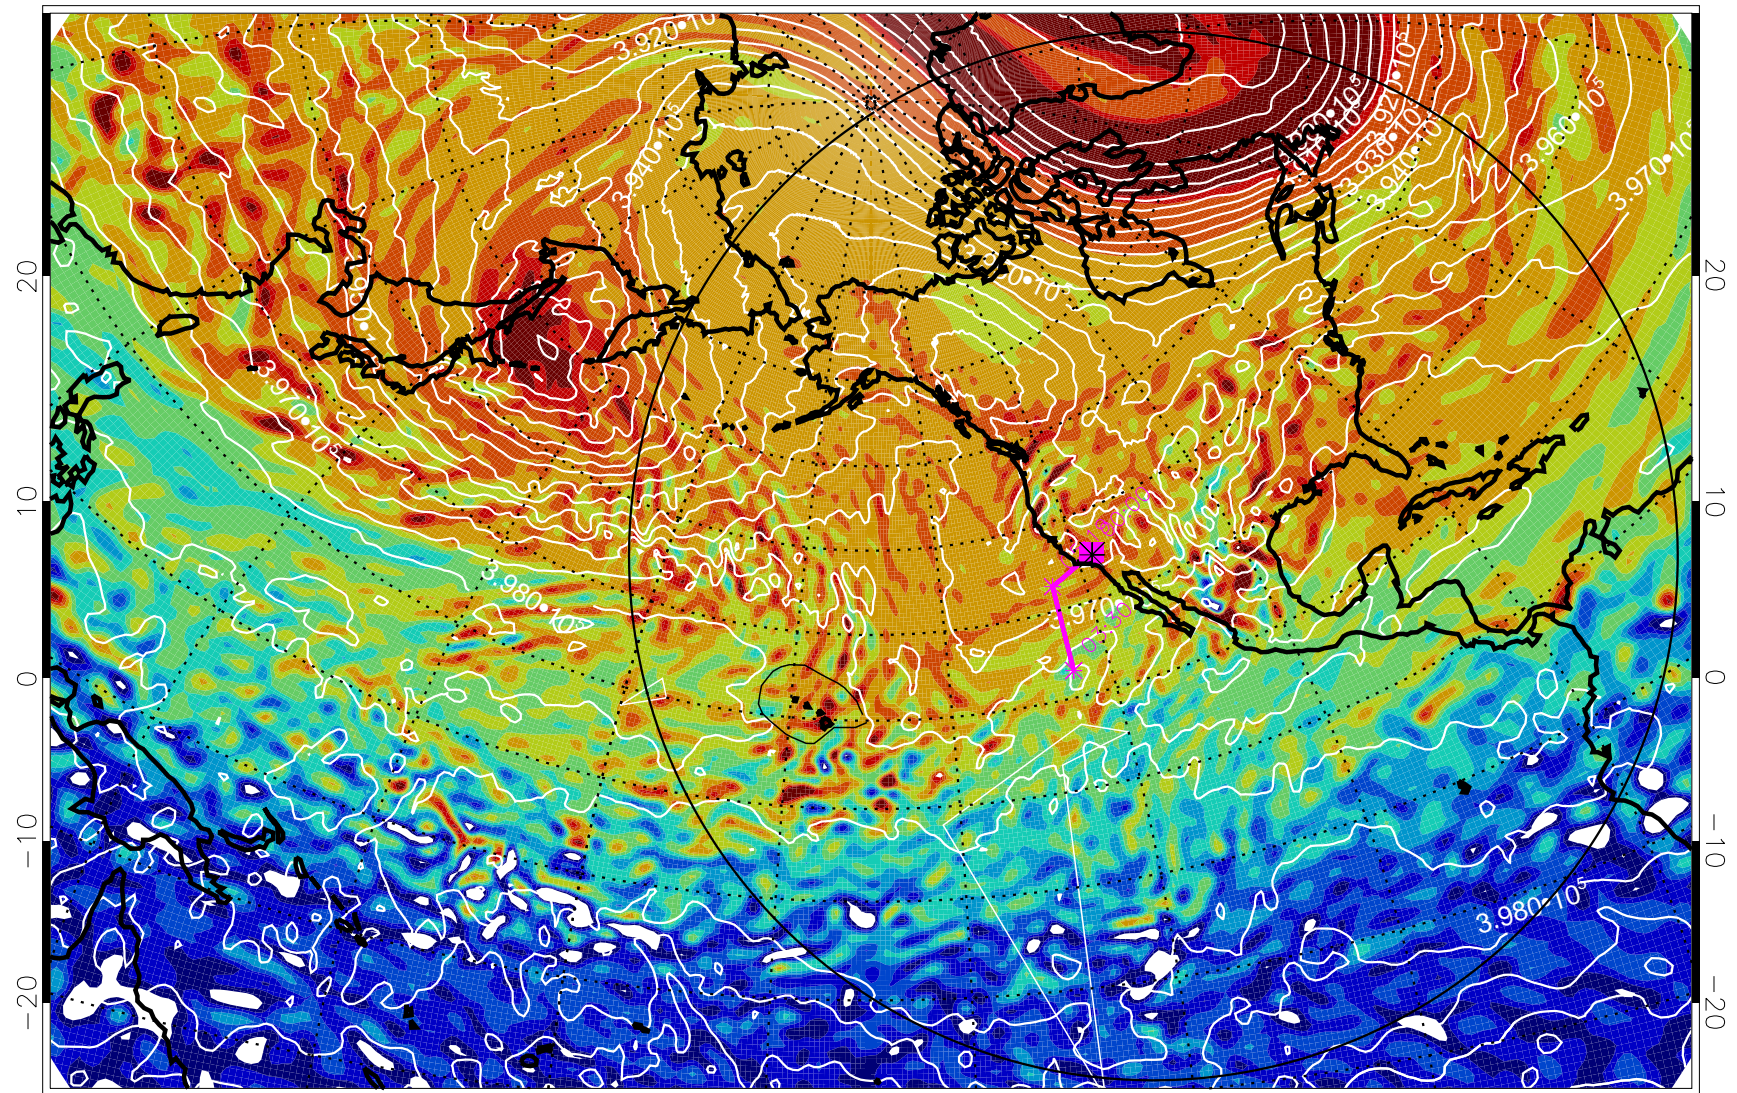

13012912, 60 hour forecast for 460K EPV

460K Montgomery Streamfunction, white

Range ring of 6000 km -- 19 hours GH round trip

13012918, 66 hour forecast for 460K EPV

460K Montgomery Streamfunction, white

Range ring of 6000 km -- 19 hours GH round trip

13013000, 72 hour forecast for 460K EPV

460K Montgomery Streamfunction, white

Range ring of 6000 km -- 19 hours GH round trip

13013006, 78 hour forecast for 460K EPV

460K Montgomery Streamfunction, white

Range ring of 6000 km -- 19 hours GH round trip

13013018, 90 hour forecast for 460K EPV

460K Montgomery Streamfunction, white

Range ring of 6000 km -- 19 hours GH round trip

13013100, 96 hour forecast for 460K EPV

460K Montgomery Streamfunction, white

Range ring of 6000 km -- 19 hours GH round trip

13013106, 102 hour forecast for 460K EPV

460K Montgomery Streamfunction, white

Range ring of 6000 km -- 19 hours GH round trip

13013112, 108 hour forecast for 460K EPV

460K Montgomery Streamfunction, white