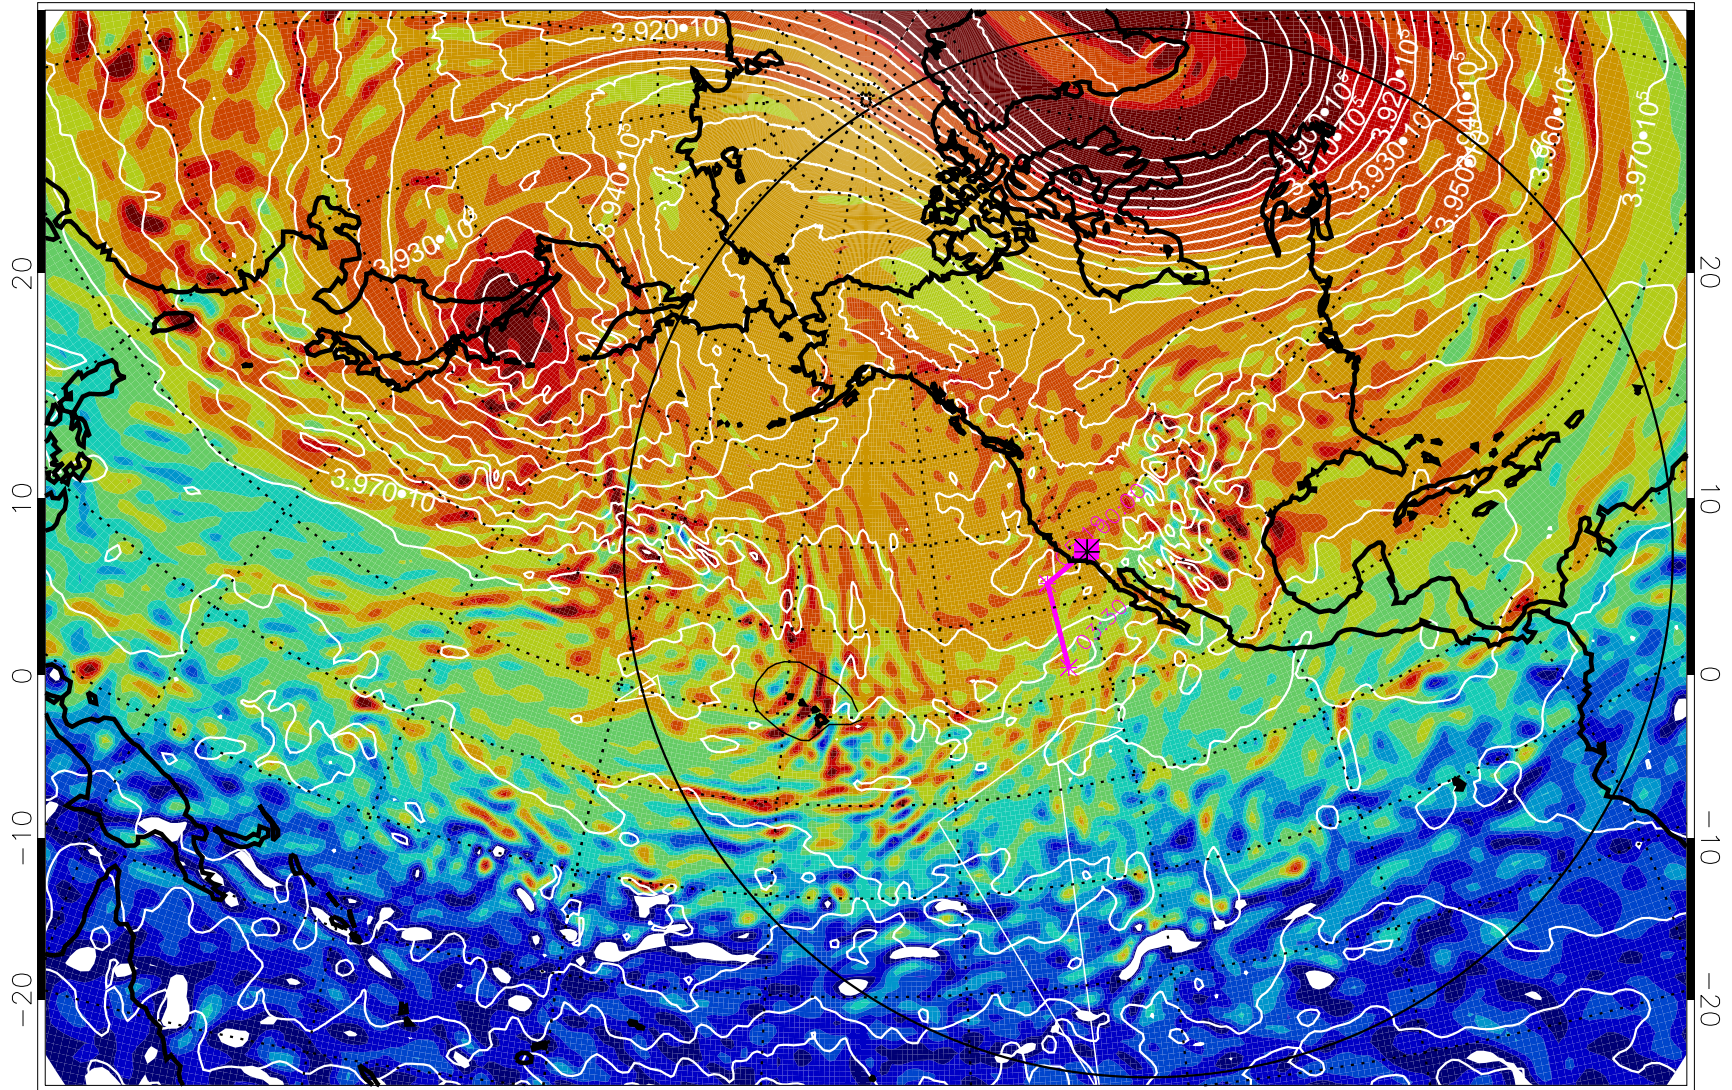

13012812, 36 hour forecast for 460K EPV

460K Montgomery Streamfunction, white

Range ring of 6000 km -- 19 hours GH round trip

13012818, 42 hour forecast for 460K EPV

460K Montgomery Streamfunction, white

Range ring of 6000 km -- 19 hours GH round trip

13012900, 48 hour forecast for 460K EPV

460K Montgomery Streamfunction, white

Range ring of 6000 km -- 19 hours GH round trip

13012906, 54 hour forecast for 460K EPV

460K Montgomery Streamfunction, white

Range ring of 6000 km -- 19 hours GH round trip

13012912, 60 hour forecast for 460K EPV

460K Montgomery Streamfunction, white

Range ring of 6000 km -- 19 hours GH round trip

13012918, 66 hour forecast for 460K EPV

460K Montgomery Streamfunction, white

Range ring of 6000 km -- 19 hours GH round trip

13013000, 72 hour forecast for 460K EPV

460K Montgomery Streamfunction, white

Range ring of 6000 km -- 19 hours GH round trip

13013006, 78 hour forecast for 460K EPV

460K Montgomery Streamfunction, white

Range ring of 6000 km -- 19 hours GH round trip