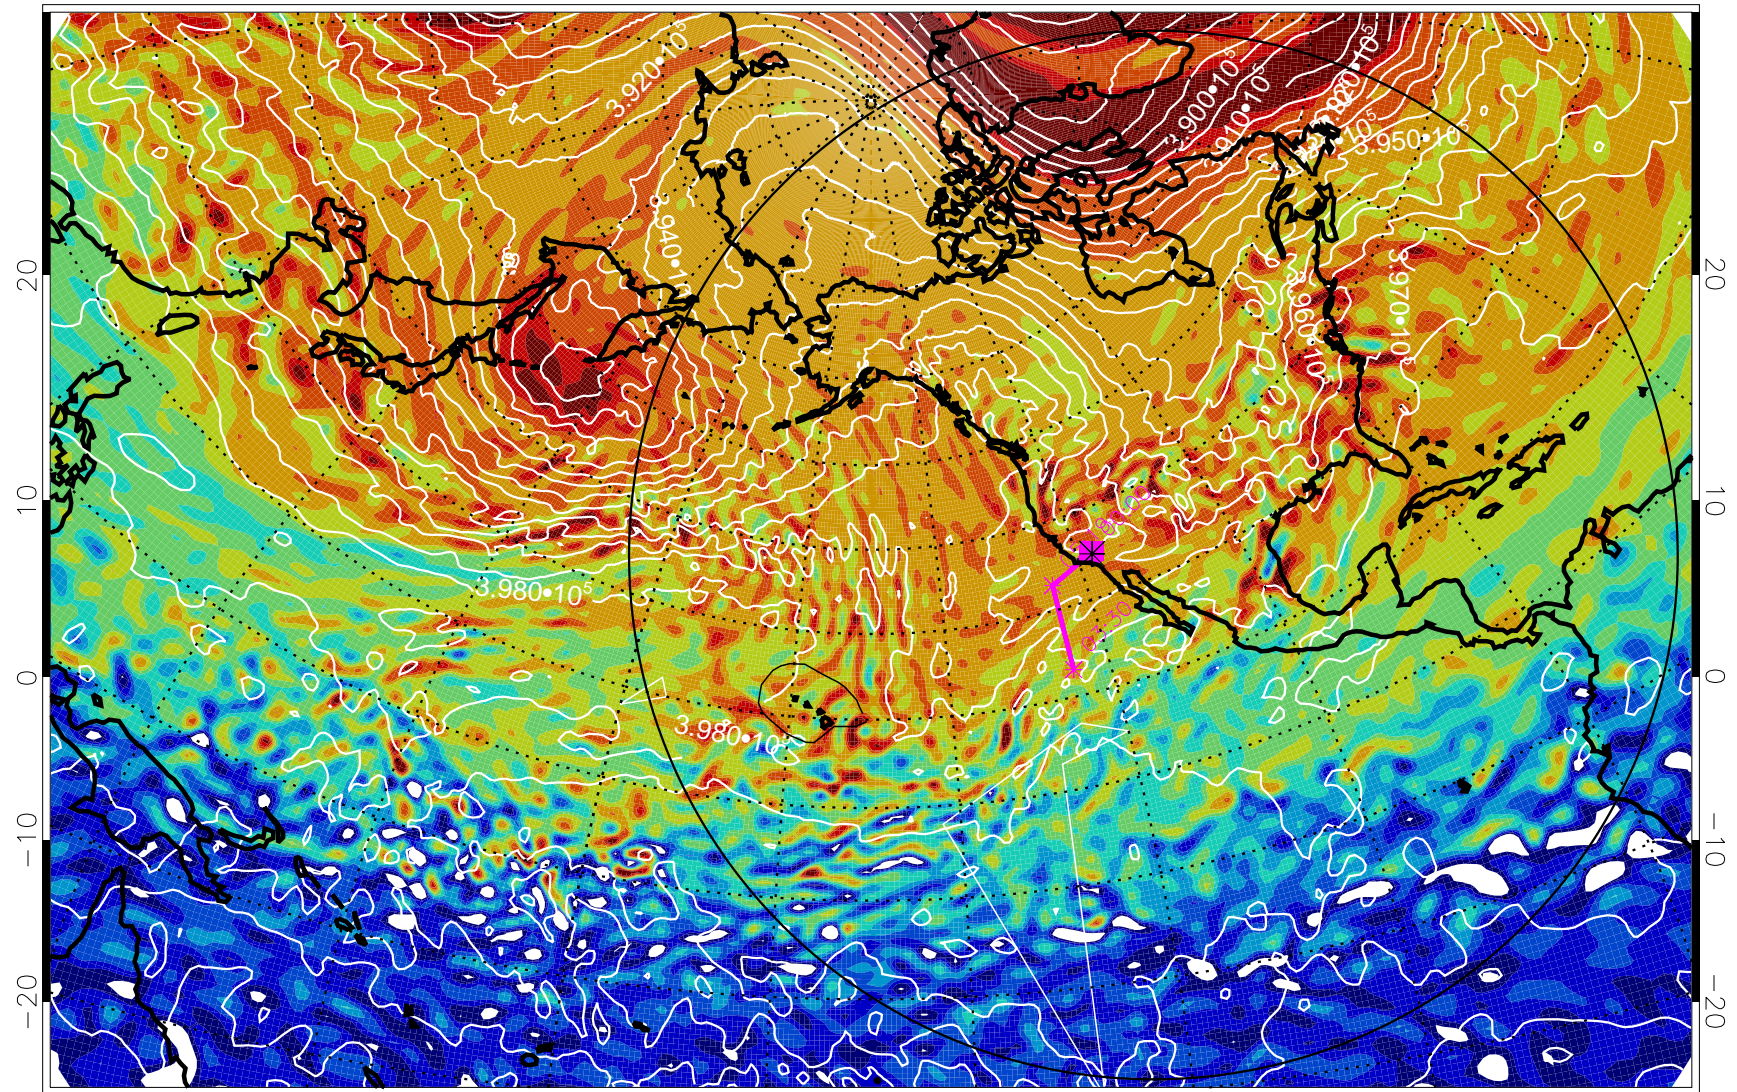

13013000, 72 hour forecast for 460K EPV

460K Montgomery Streamfunction, white

Range ring of 6000 km -- 19 hours GH round trip

13013006, 78 hour forecast for 460K EPV

460K Montgomery Streamfunction, white

Range ring of 6000 km -- 19 hours GH round trip

13013018, 90 hour forecast for 460K EPV

460K Montgomery Streamfunction, white

Range ring of 6000 km -- 19 hours GH round trip

13013100, 96 hour forecast for 460K EPV

460K Montgomery Streamfunction, white

Range ring of 6000 km -- 19 hours GH round trip

13013106, 102 hour forecast for 460K EPV

460K Montgomery Streamfunction, white

Range ring of 6000 km -- 19 hours GH round trip

13013112, 108 hour forecast for 460K EPV

460K Montgomery Streamfunction, white

Range ring of 6000 km -- 19 hours GH round trip

13013118, 114 hour forecast for 460K EPV

460K Montgomery Streamfunction, white

Range ring of 6000 km -- 19 hours GH round trip

13020100, 120 hour forecast for 460K EPV