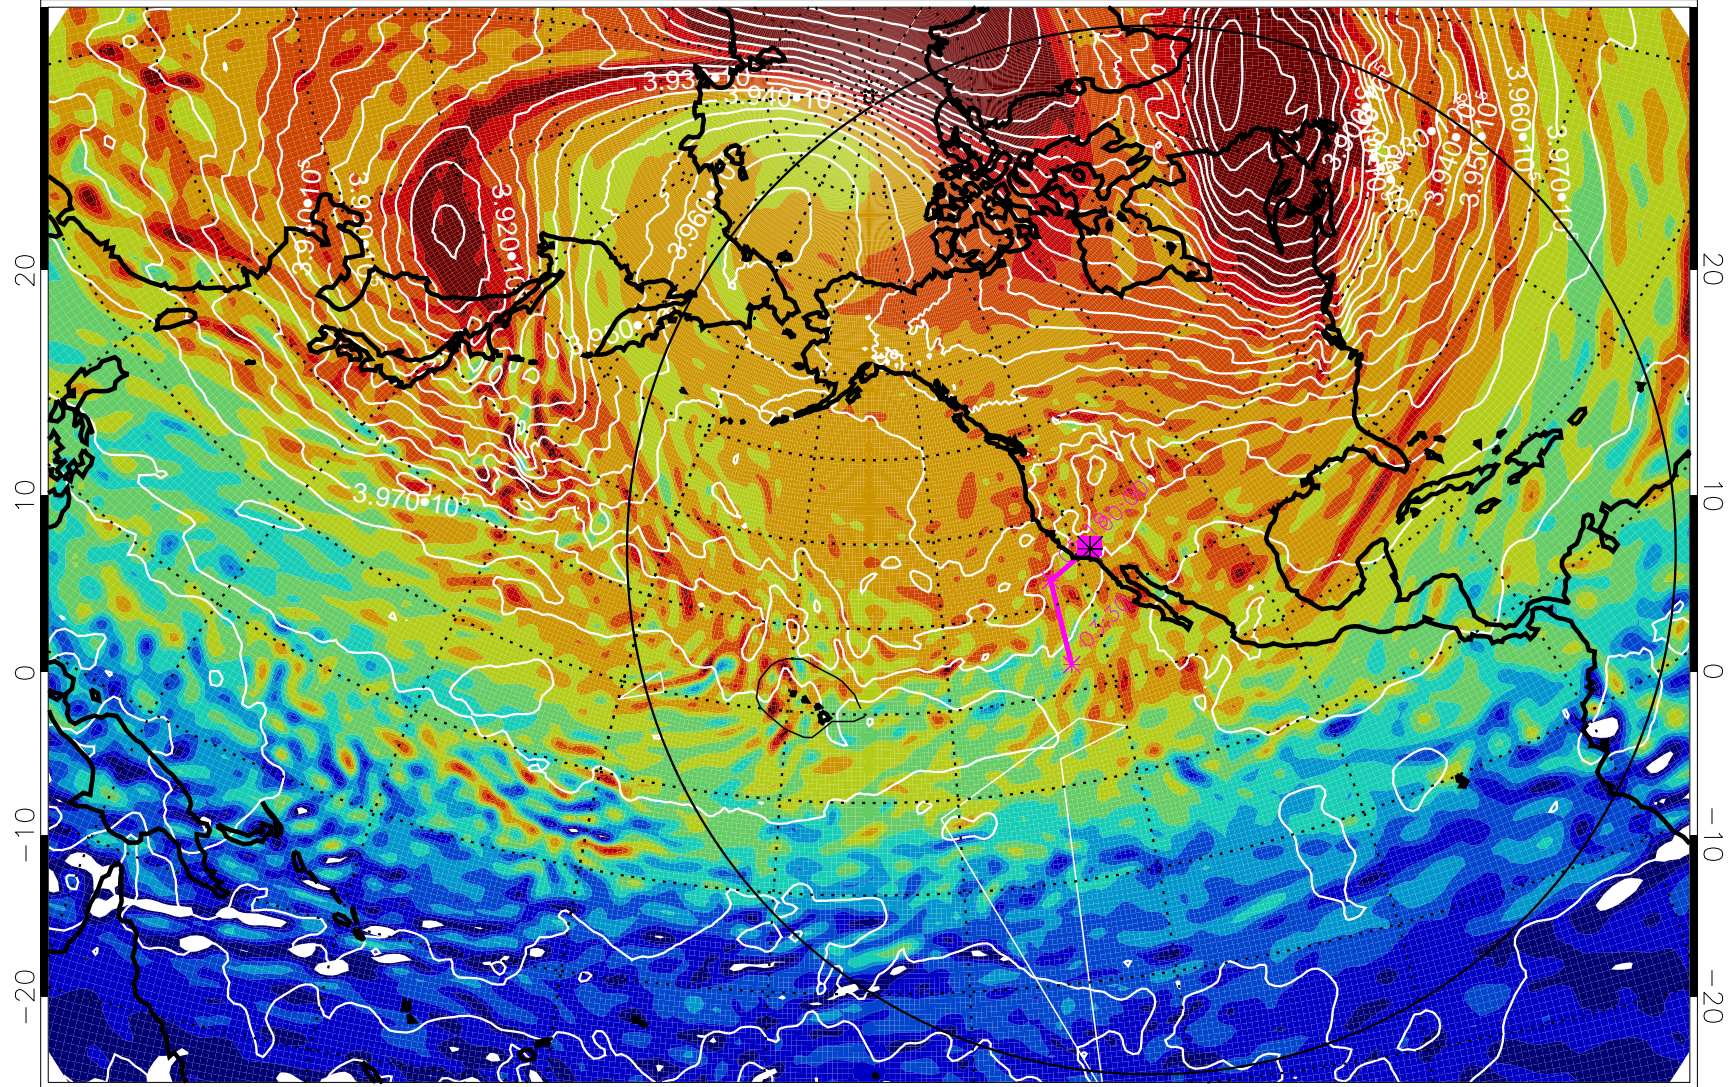

13012618, 6 hour forecast for 460K EPV

460K Montgomery Streamfunction, white

Range ring of 6000 km -- 19 hours GH round trip

13012700, 12 hour forecast for 460K EPV

460K Montgomery Streamfunction, white

Range ring of 6000 km -- 19 hours GH round trip

13012706, 18 hour forecast for 460K EPV

460K Montgomery Streamfunction, white

Range ring of 6000 km -- 19 hours GH round trip

13012712, 24 hour forecast for 460K EPV

460K Montgomery Streamfunction, white

Range ring of 6000 km -- 19 hours GH round trip

13012718, 30 hour forecast for 460K EPV

460K Montgomery Streamfunction, white

Range ring of 6000 km -- 19 hours GH round trip

13012800, 36 hour forecast for 460K EPV

460K Montgomery Streamfunction, white

Range ring of 6000 km -- 19 hours GH round trip

13012806, 42 hour forecast for 460K EPV

460K Montgomery Streamfunction, white

Range ring of 6000 km -- 19 hours GH round trip

13012812, 48 hour forecast for 460K EPV

460K Montgomery Streamfunction, white

Range ring of 6000 km -- 19 hours GH round trip