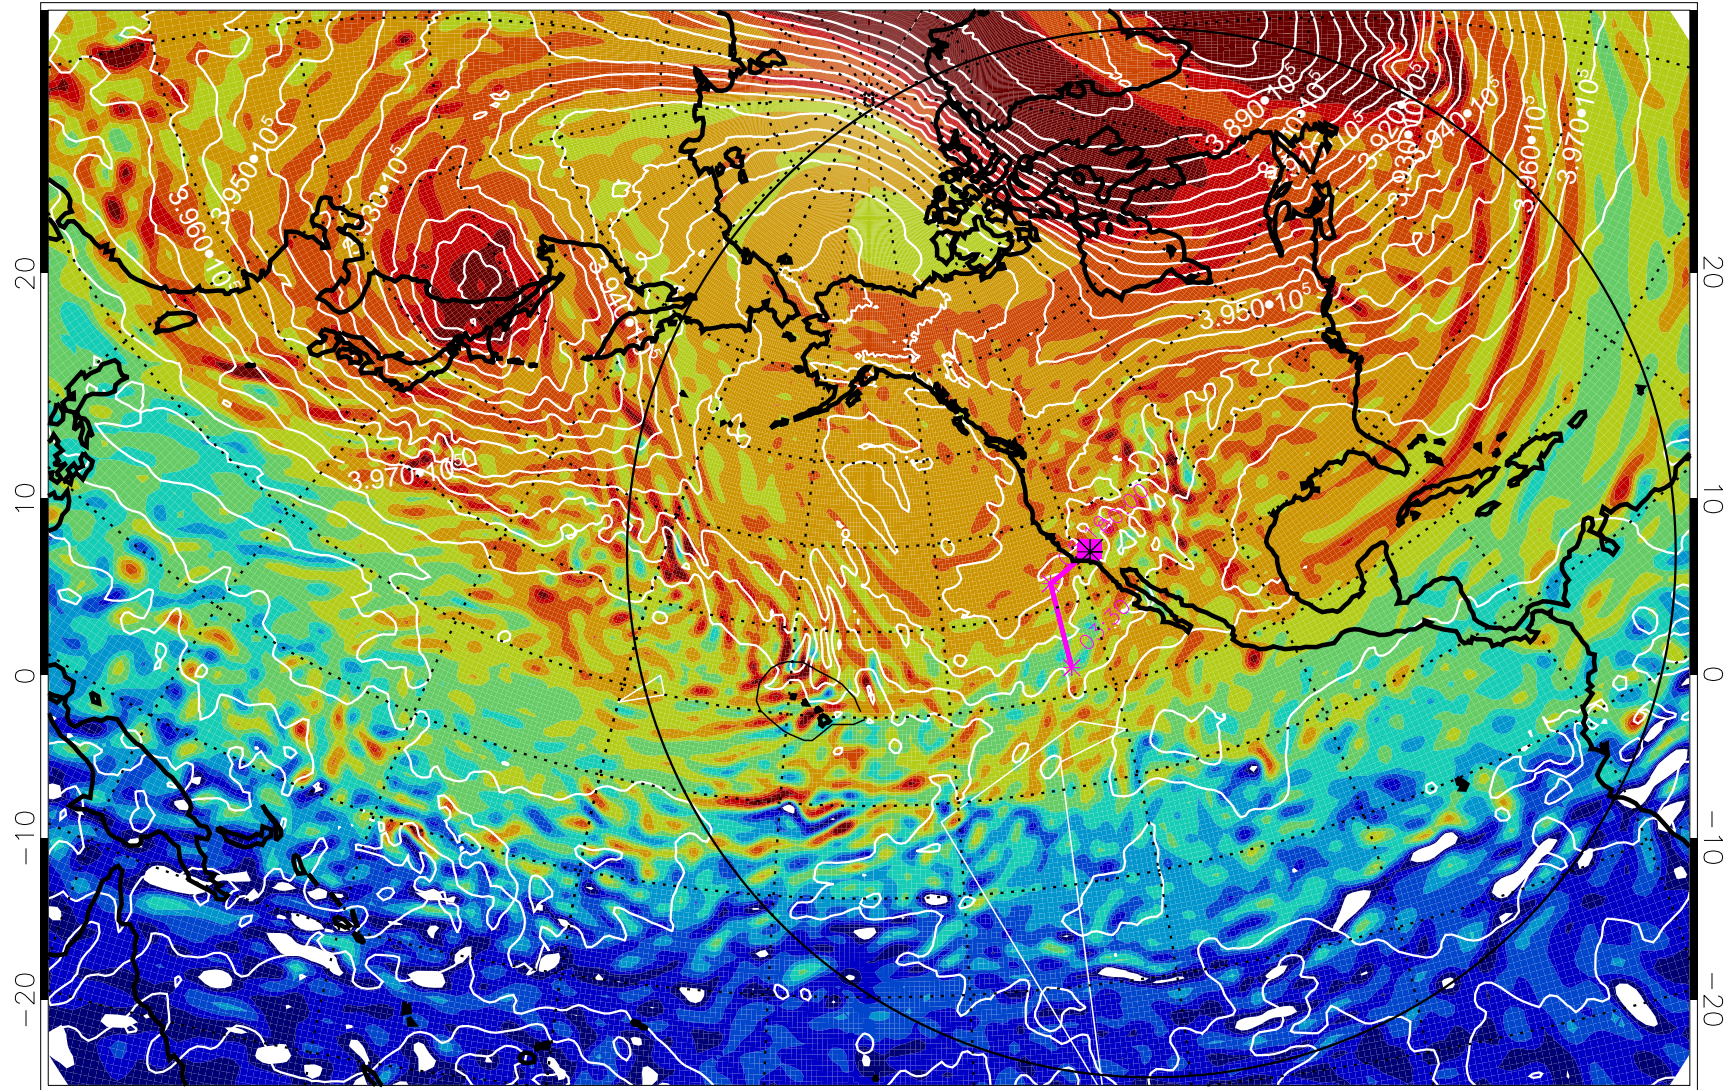

13012706, 18 hour forecast for 460K EPV

460K Montgomery Streamfunction, white

Range ring of 6000 km -- 19 hours GH round trip

13012712, 24 hour forecast for 460K EPV

460K Montgomery Streamfunction, white

Range ring of 6000 km -- 19 hours GH round trip

13012718, 30 hour forecast for 460K EPV

460K Montgomery Streamfunction, white

Range ring of 6000 km -- 19 hours GH round trip

13012800, 36 hour forecast for 460K EPV

460K Montgomery Streamfunction, white

Range ring of 6000 km -- 19 hours GH round trip

13012806, 42 hour forecast for 460K EPV

460K Montgomery Streamfunction, white

Range ring of 6000 km -- 19 hours GH round trip

13012812, 48 hour forecast for 460K EPV

460K Montgomery Streamfunction, white

Range ring of 6000 km -- 19 hours GH round trip

13012818, 54 hour forecast for 460K EPV

460K Montgomery Streamfunction, white

Range ring of 6000 km -- 19 hours GH round trip

13012900, 60 hour forecast for 460K EPV

460K Montgomery Streamfunction, white

Range ring of 6000 km -- 19 hours GH round trip