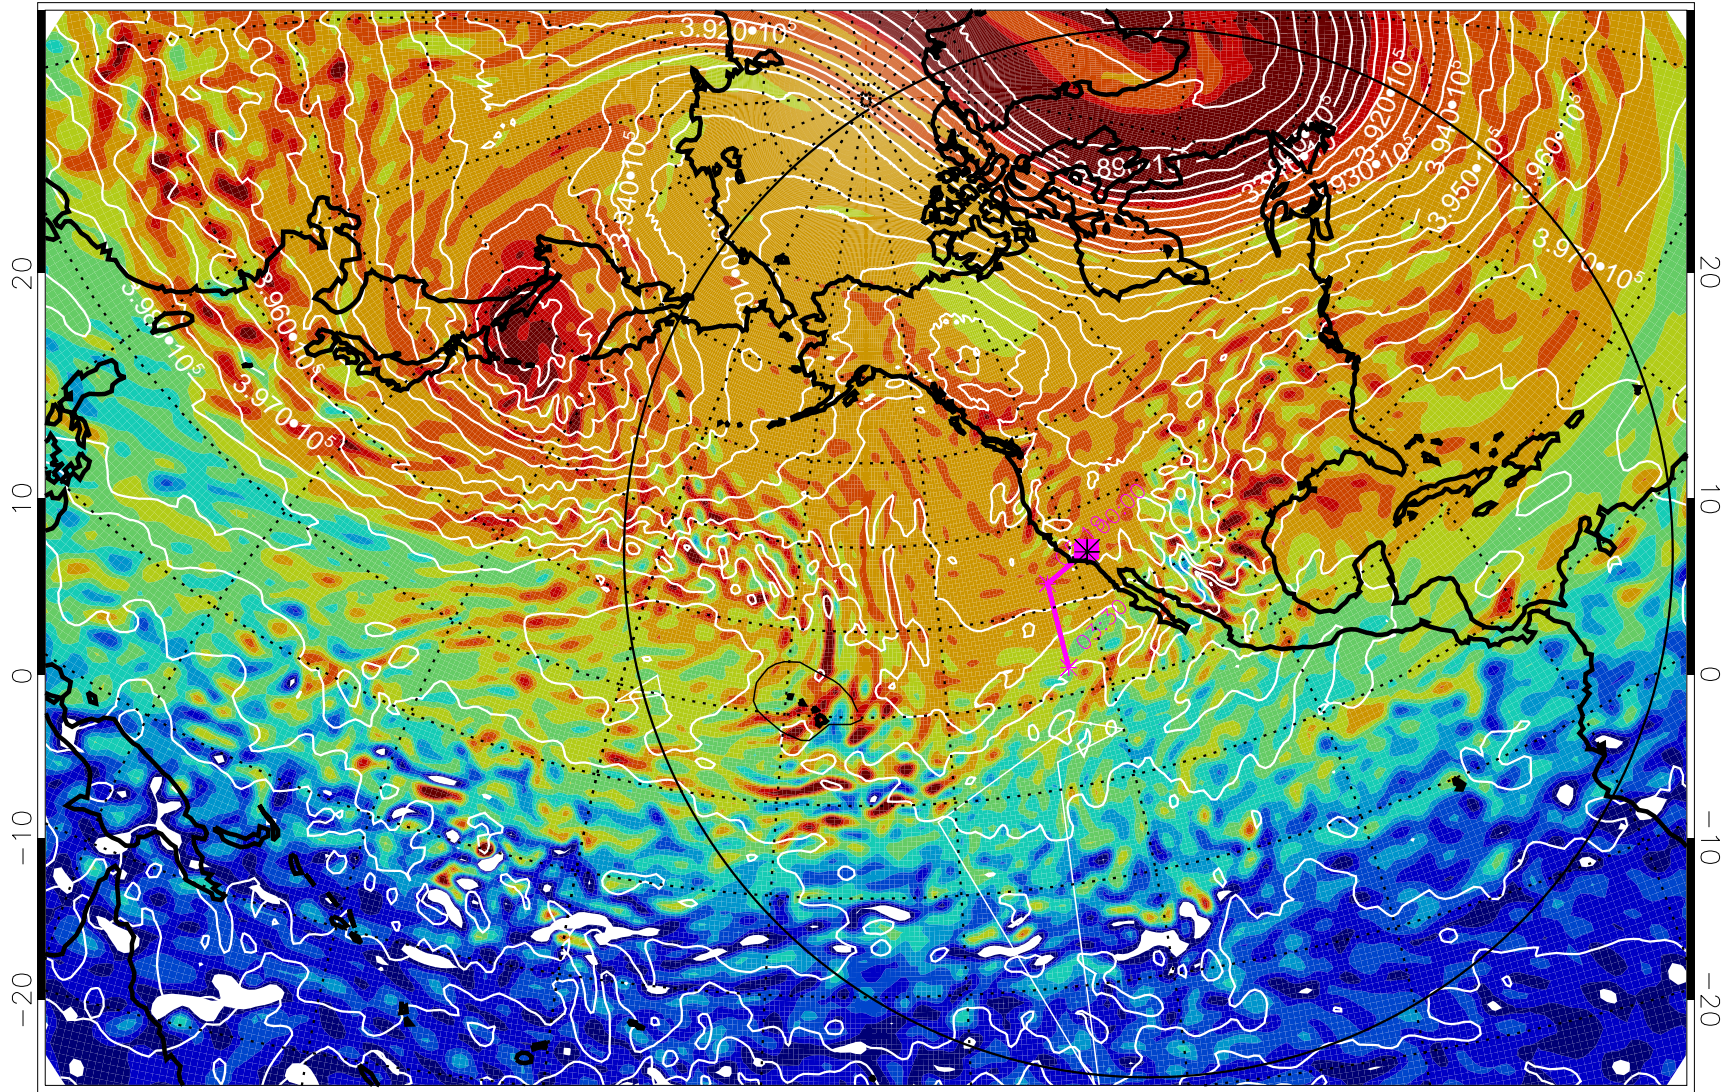

13012906, 66 hour forecast for 460K EPV

460K Montgomery Streamfunction, white

Range ring of 6000 km -- 19 hours GH round trip

13012912, 72 hour forecast for 460K EPV

460K Montgomery Streamfunction, white

Range ring of 6000 km -- 19 hours GH round trip

13012918, 78 hour forecast for 460K EPV

460K Montgomery Streamfunction, white

Range ring of 6000 km -- 19 hours GH round trip

13013000, 84 hour forecast for 460K EPV

460K Montgomery Streamfunction, white

Range ring of 6000 km -- 19 hours GH round trip

13013006, 90 hour forecast for 460K EPV

460K Montgomery Streamfunction, white

Range ring of 6000 km -- 19 hours GH round trip

13013012, 96 hour forecast for 460K EPV

460K Montgomery Streamfunction, white

Range ring of 6000 km -- 19 hours GH round trip

13013018, 102 hour forecast for 460K EPV

460K Montgomery Streamfunction, white

Range ring of 6000 km -- 19 hours GH round trip

13013100, 108 hour forecast for 460K EPV

460K Montgomery Streamfunction, white