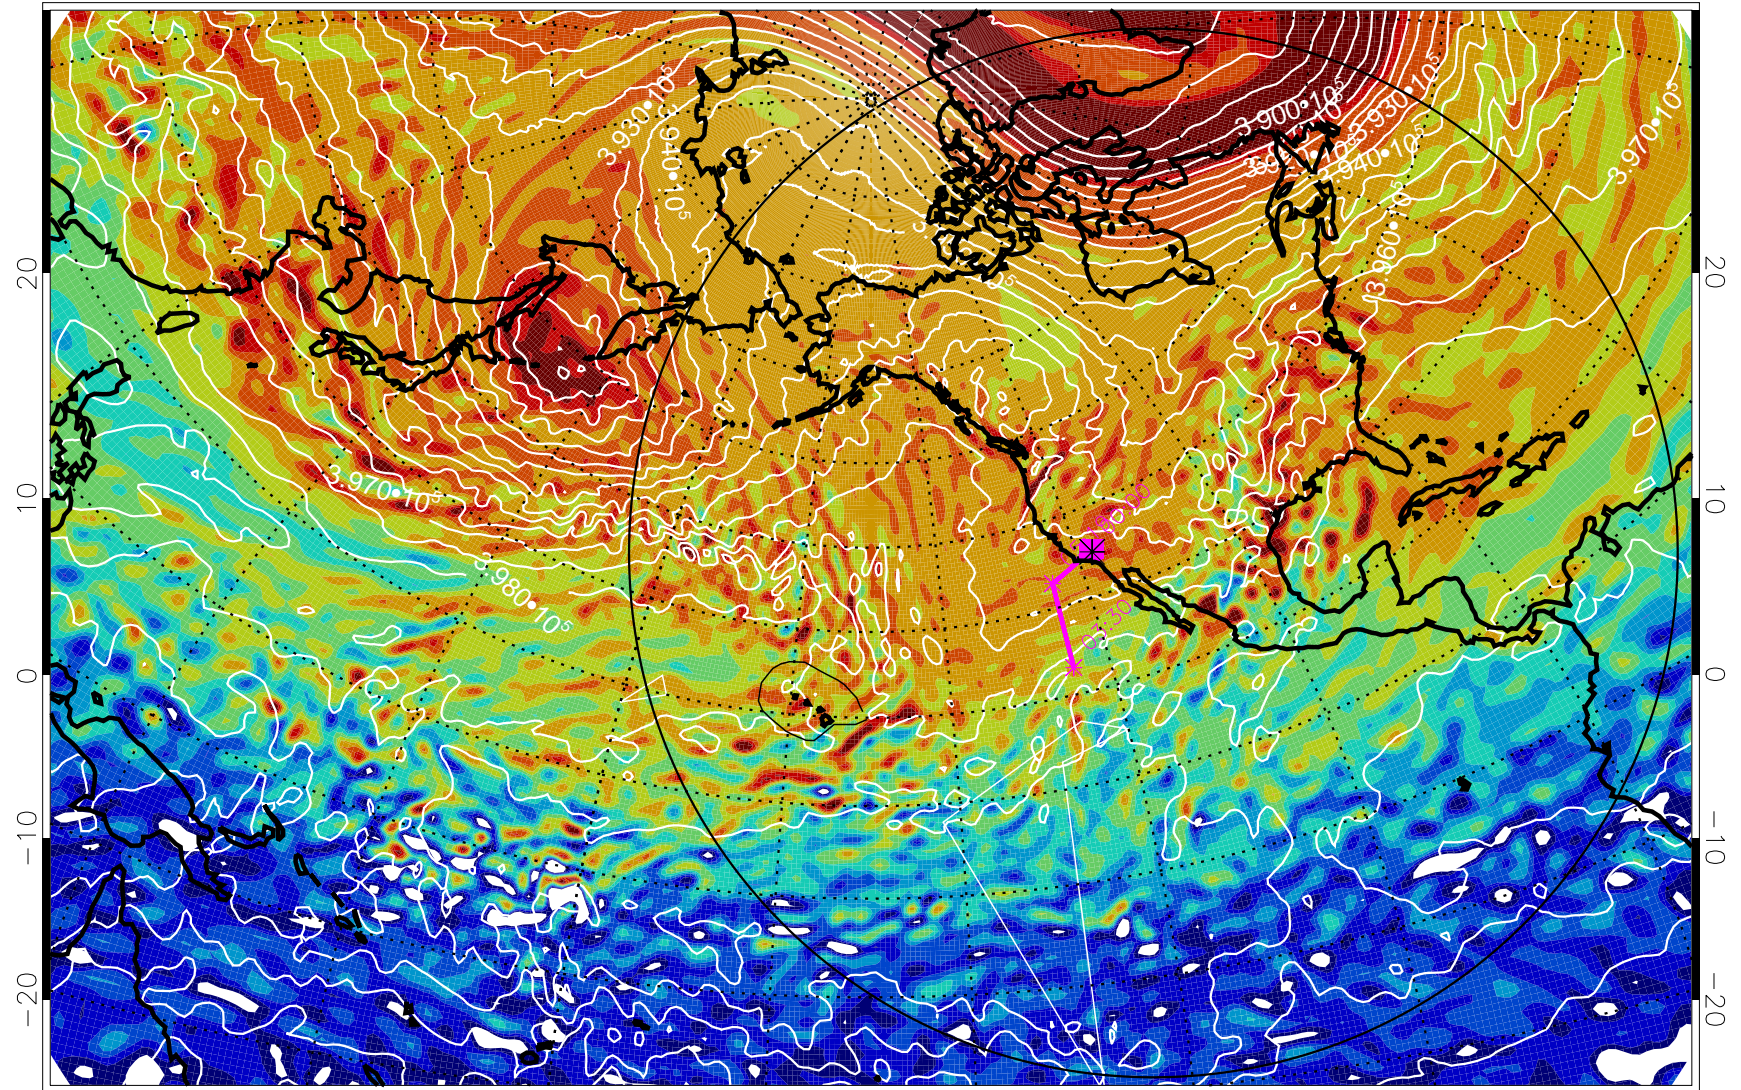

13012906, 66 hour forecast for 460K EPV

460K Montgomery Streamfunction, white

Range ring of 6000 km -- 19 hours GH round trip

13012912, 72 hour forecast for 460K EPV

460K Montgomery Streamfunction, white

Range ring of 6000 km -- 19 hours GH round trip

13012918, 78 hour forecast for 460K EPV

460K Montgomery Streamfunction, white

Range ring of 6000 km -- 19 hours GH round trip

13013000, 84 hour forecast for 460K EPV

460K Montgomery Streamfunction, white

Range ring of 6000 km -- 19 hours GH round trip

13013006, 90 hour forecast for 460K EPV

460K Montgomery Streamfunction, white

Range ring of 6000 km -- 19 hours GH round trip

13013012, 96 hour forecast for 460K EPV

460K Montgomery Streamfunction, white

Range ring of 6000 km -- 19 hours GH round trip

13013018, 102 hour forecast for 460K EPV

460K Montgomery Streamfunction, white

Range ring of 6000 km -- 19 hours GH round trip

13013100, 108 hour forecast for 460K EPV

460K Montgomery Streamfunction, white