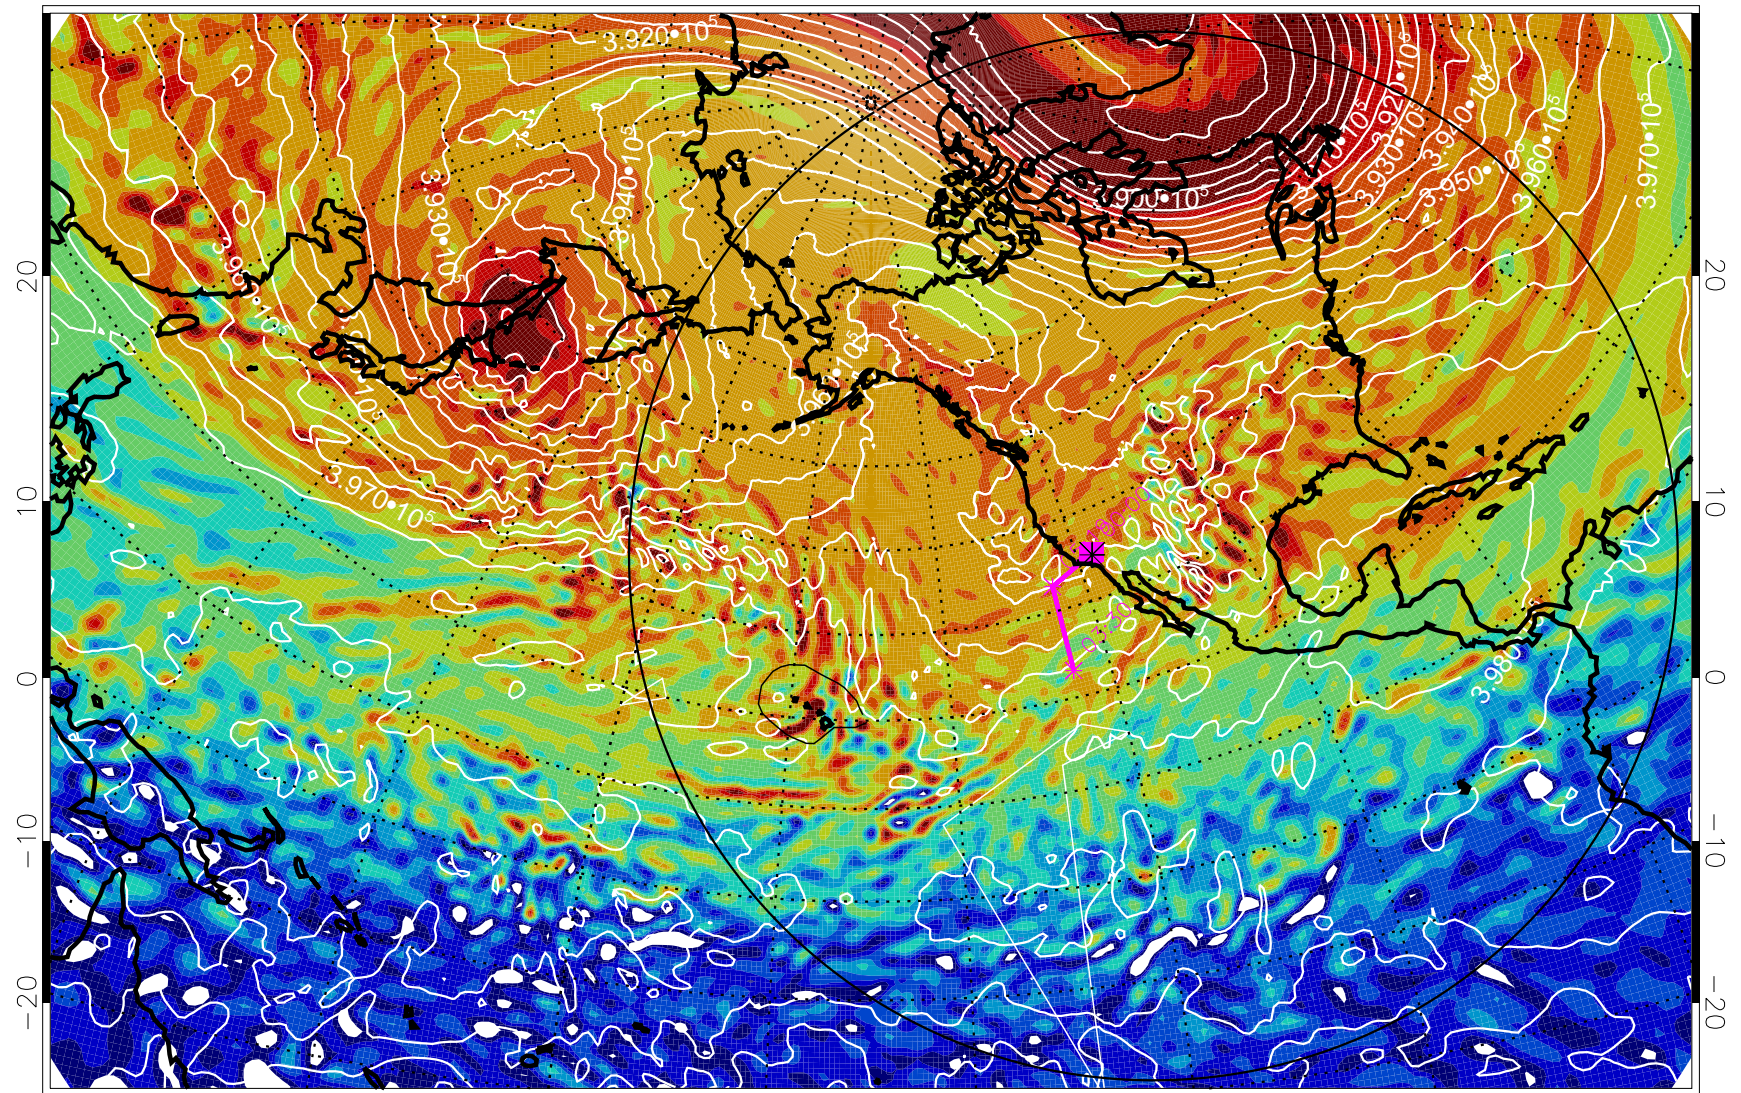

13012818, 54 hour forecast for 460K EPV

460K Montgomery Streamfunction, white

Range ring of 6000 km -- 19 hours GH round trip

13012900, 60 hour forecast for 460K EPV

460K Montgomery Streamfunction, white

Range ring of 6000 km -- 19 hours GH round trip

13012906, 66 hour forecast for 460K EPV

460K Montgomery Streamfunction, white

Range ring of 6000 km -- 19 hours GH round trip

13012912, 72 hour forecast for 460K EPV

460K Montgomery Streamfunction, white

Range ring of 6000 km -- 19 hours GH round trip

13012918, 78 hour forecast for 460K EPV

460K Montgomery Streamfunction, white

Range ring of 6000 km -- 19 hours GH round trip

13013000, 84 hour forecast for 460K EPV

460K Montgomery Streamfunction, white

Range ring of 6000 km -- 19 hours GH round trip

13013006, 90 hour forecast for 460K EPV

460K Montgomery Streamfunction, white

Range ring of 6000 km -- 19 hours GH round trip

13013012, 96 hour forecast for 460K EPV

460K Montgomery Streamfunction, white

Range ring of 6000 km -- 19 hours GH round trip