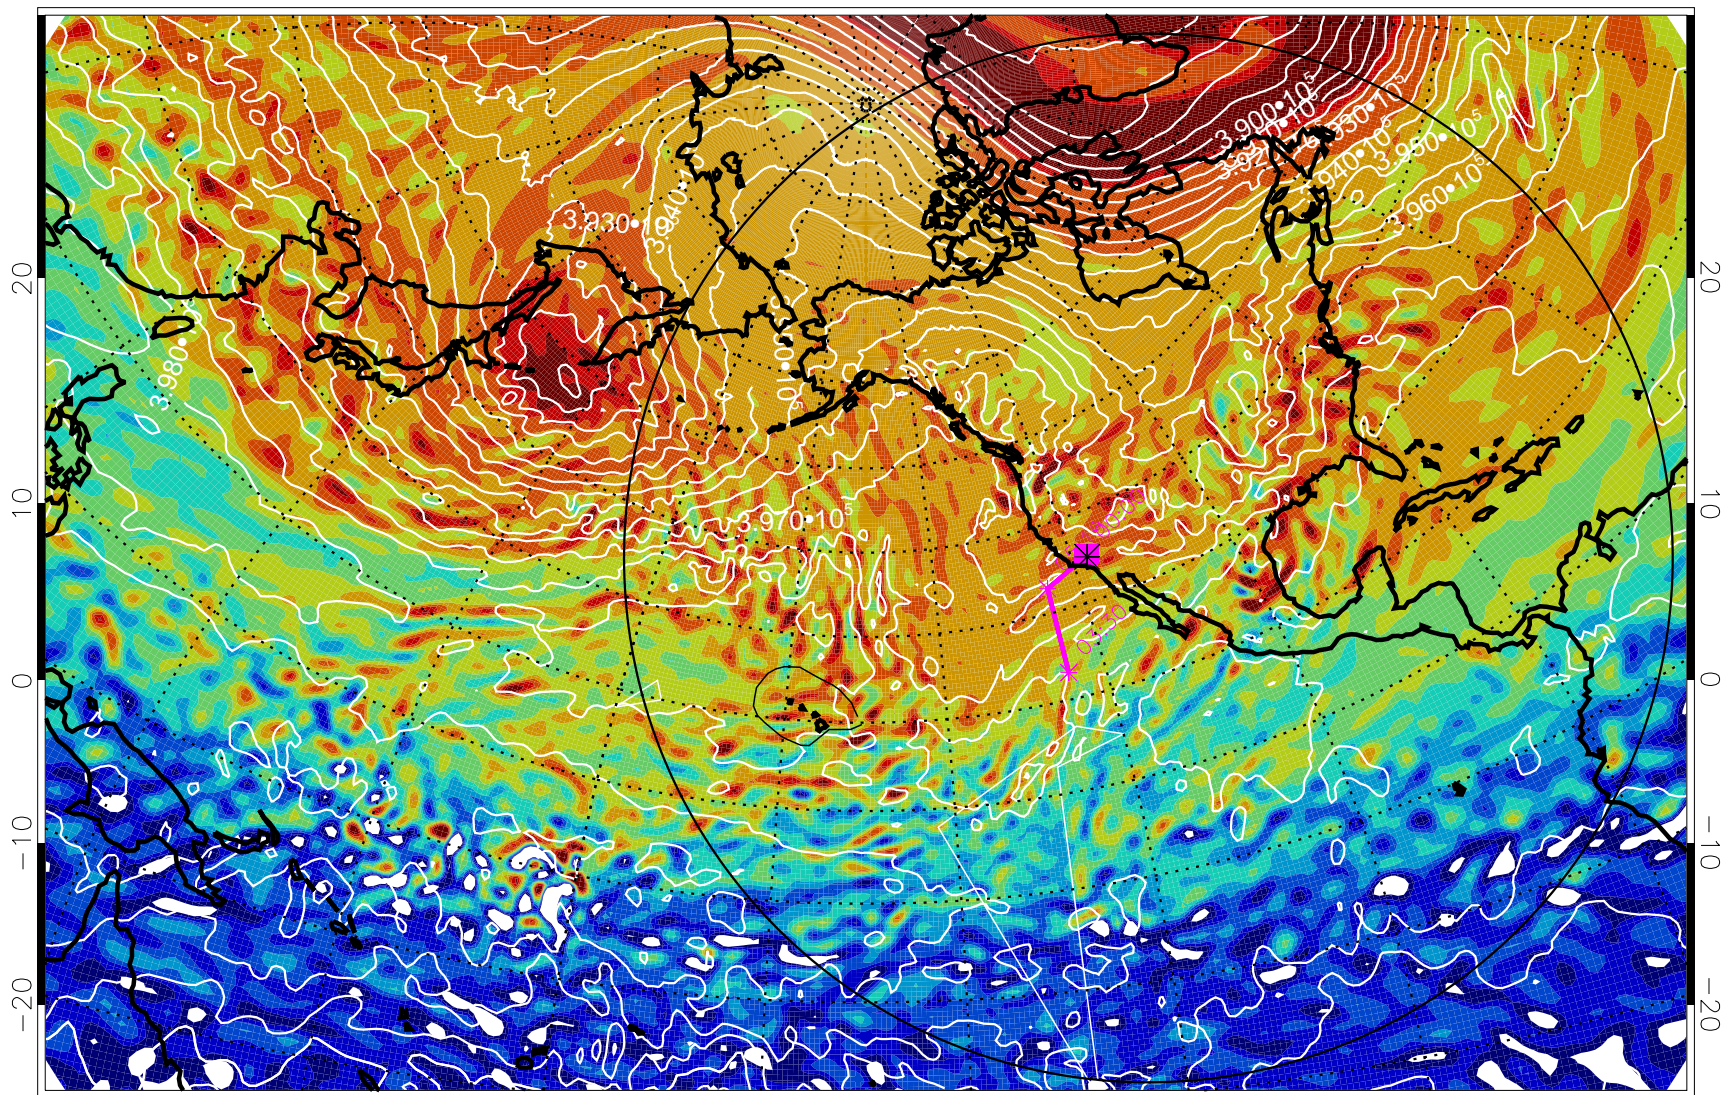

13012918, 78 hour forecast for 460K EPV

460K Montgomery Streamfunction, white

Range ring of 6000 km -- 19 hours GH round trip

13013000, 84 hour forecast for 460K EPV

460K Montgomery Streamfunction, white

Range ring of 6000 km -- 19 hours GH round trip

13013006, 90 hour forecast for 460K EPV

460K Montgomery Streamfunction, white

Range ring of 6000 km -- 19 hours GH round trip

13013012, 96 hour forecast for 460K EPV

460K Montgomery Streamfunction, white

Range ring of 6000 km -- 19 hours GH round trip

13013018, 102 hour forecast for 460K EPV

460K Montgomery Streamfunction, white

Range ring of 6000 km -- 19 hours GH round trip

13013100, 108 hour forecast for 460K EPV

460K Montgomery Streamfunction, white

Range ring of 6000 km -- 19 hours GH round trip

13013106, 114 hour forecast for 460K EPV

460K Montgomery Streamfunction, white

Range ring of 6000 km -- 19 hours GH round trip

13013112, 120 hour forecast for 460K EPV