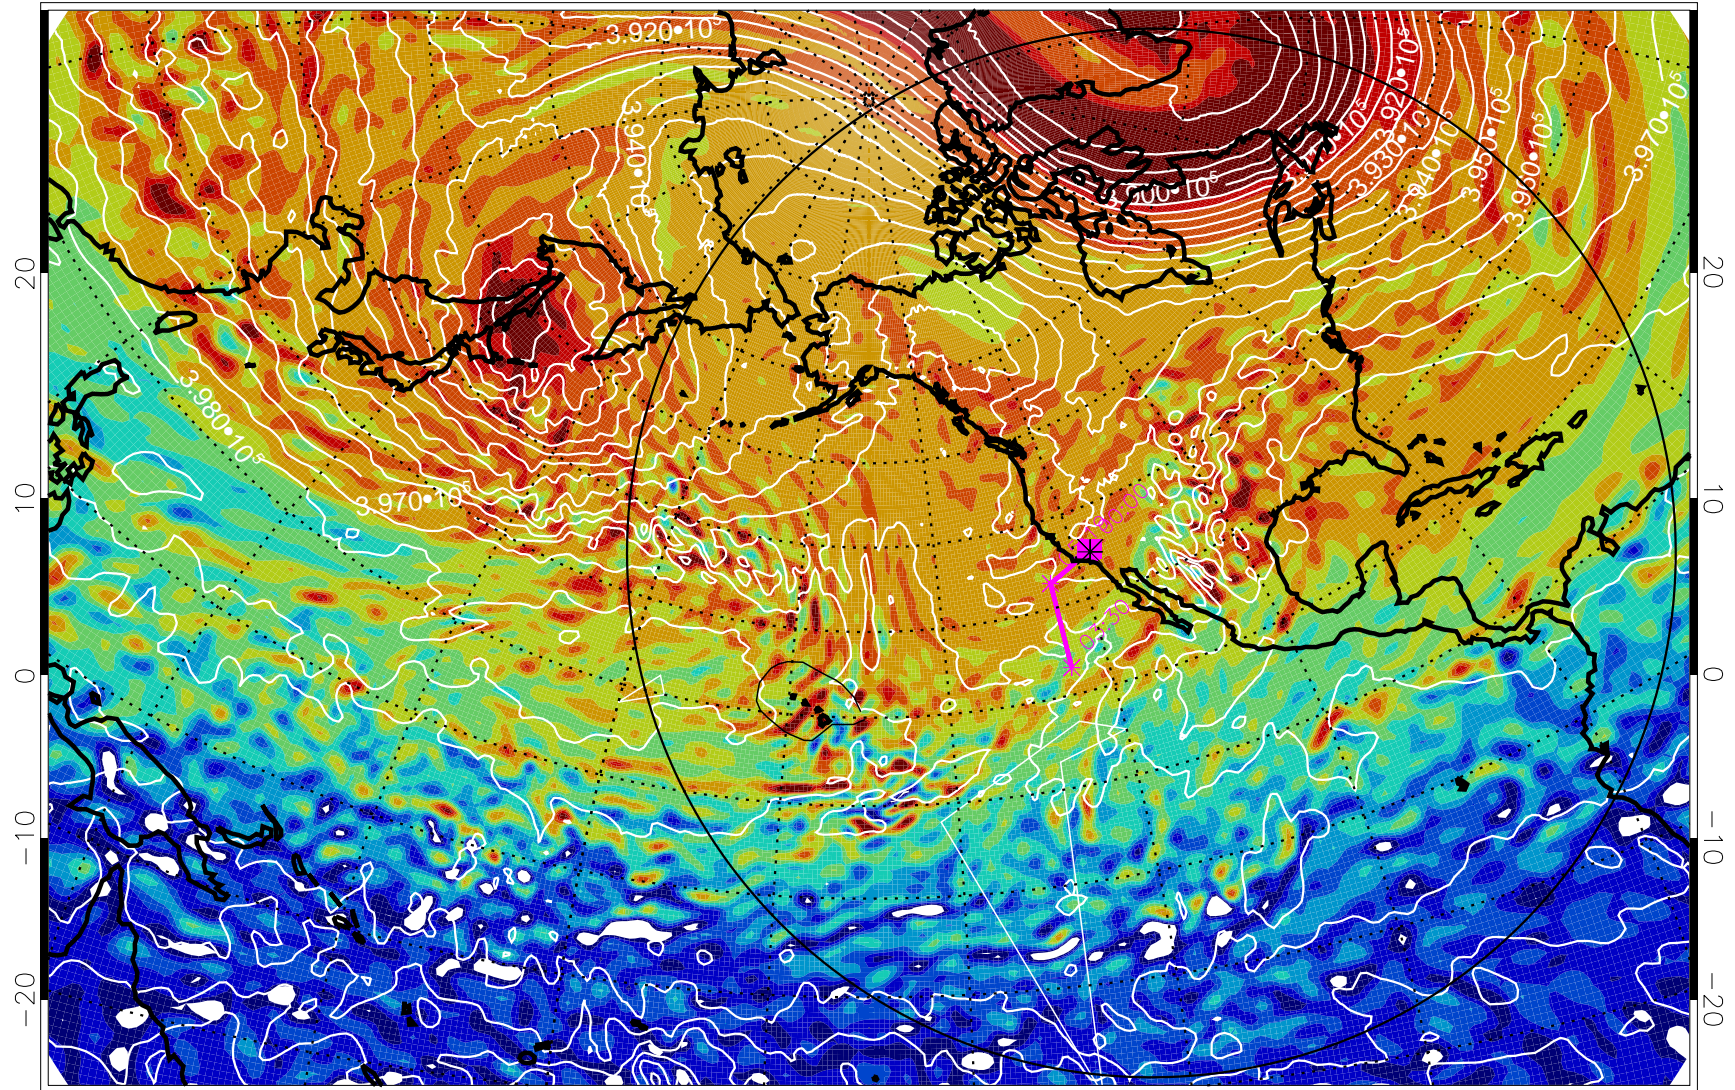

13012818, 54 hour forecast for 460K EPV

460K Montgomery Streamfunction, white

Range ring of 6000 km -- 19 hours GH round trip

13012900, 60 hour forecast for 460K EPV

460K Montgomery Streamfunction, white

Range ring of 6000 km -- 19 hours GH round trip

13012906, 66 hour forecast for 460K EPV

460K Montgomery Streamfunction, white

Range ring of 6000 km -- 19 hours GH round trip

13012912, 72 hour forecast for 460K EPV

460K Montgomery Streamfunction, white

Range ring of 6000 km -- 19 hours GH round trip

13012918, 78 hour forecast for 460K EPV

460K Montgomery Streamfunction, white

Range ring of 6000 km -- 19 hours GH round trip

13013000, 84 hour forecast for 460K EPV

460K Montgomery Streamfunction, white

Range ring of 6000 km -- 19 hours GH round trip

13013006, 90 hour forecast for 460K EPV

460K Montgomery Streamfunction, white

Range ring of 6000 km -- 19 hours GH round trip

13013012, 96 hour forecast for 460K EPV

460K Montgomery Streamfunction, white

Range ring of 6000 km -- 19 hours GH round trip