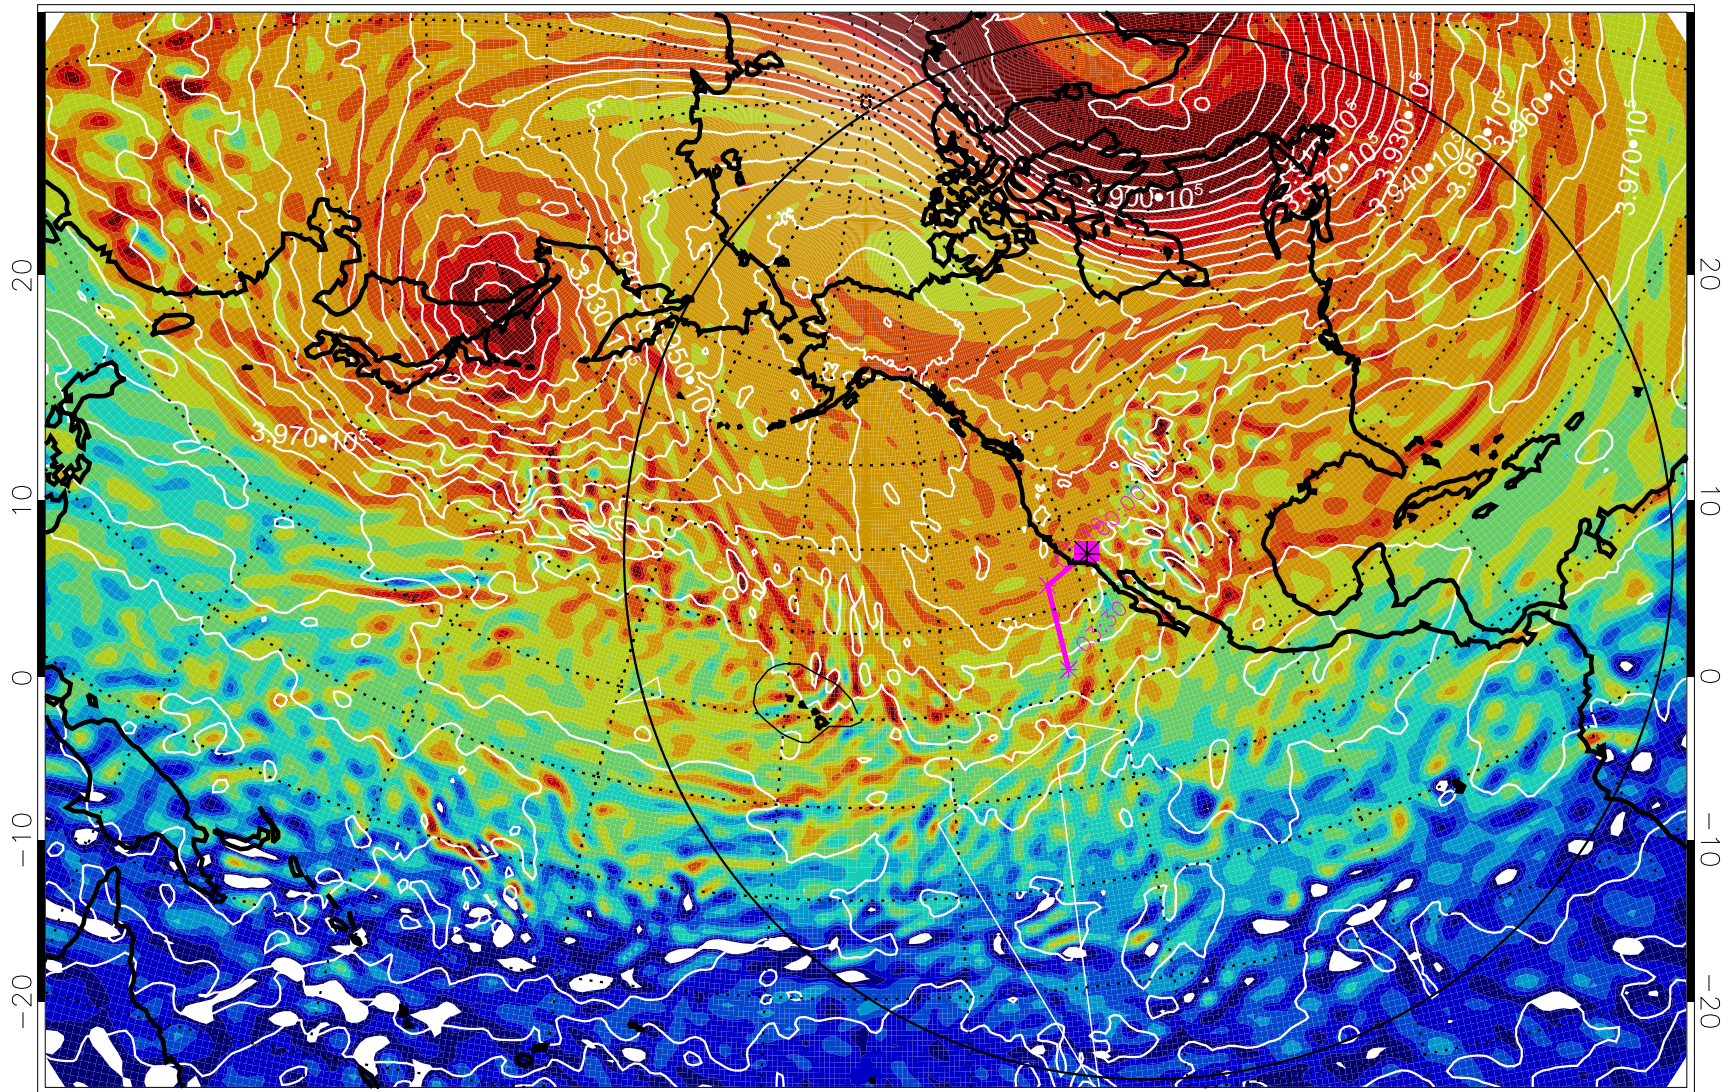

13012718, 30 hour forecast for 460K EPV

460K Montgomery Streamfunction, white

Range ring of 6000 km -- 19 hours GH round trip

13012800, 36 hour forecast for 460K EPV

460K Montgomery Streamfunction, white

Range ring of 6000 km -- 19 hours GH round trip

13012806, 42 hour forecast for 460K EPV

460K Montgomery Streamfunction, white

Range ring of 6000 km -- 19 hours GH round trip

13012812, 48 hour forecast for 460K EPV

460K Montgomery Streamfunction, white

Range ring of 6000 km -- 19 hours GH round trip

13012818, 54 hour forecast for 460K EPV

460K Montgomery Streamfunction, white

Range ring of 6000 km -- 19 hours GH round trip

13012900, 60 hour forecast for 460K EPV

460K Montgomery Streamfunction, white

Range ring of 6000 km -- 19 hours GH round trip

13012906, 66 hour forecast for 460K EPV

460K Montgomery Streamfunction, white

Range ring of 6000 km -- 19 hours GH round trip

13012912, 72 hour forecast for 460K EPV

460K Montgomery Streamfunction, white

Range ring of 6000 km -- 19 hours GH round trip