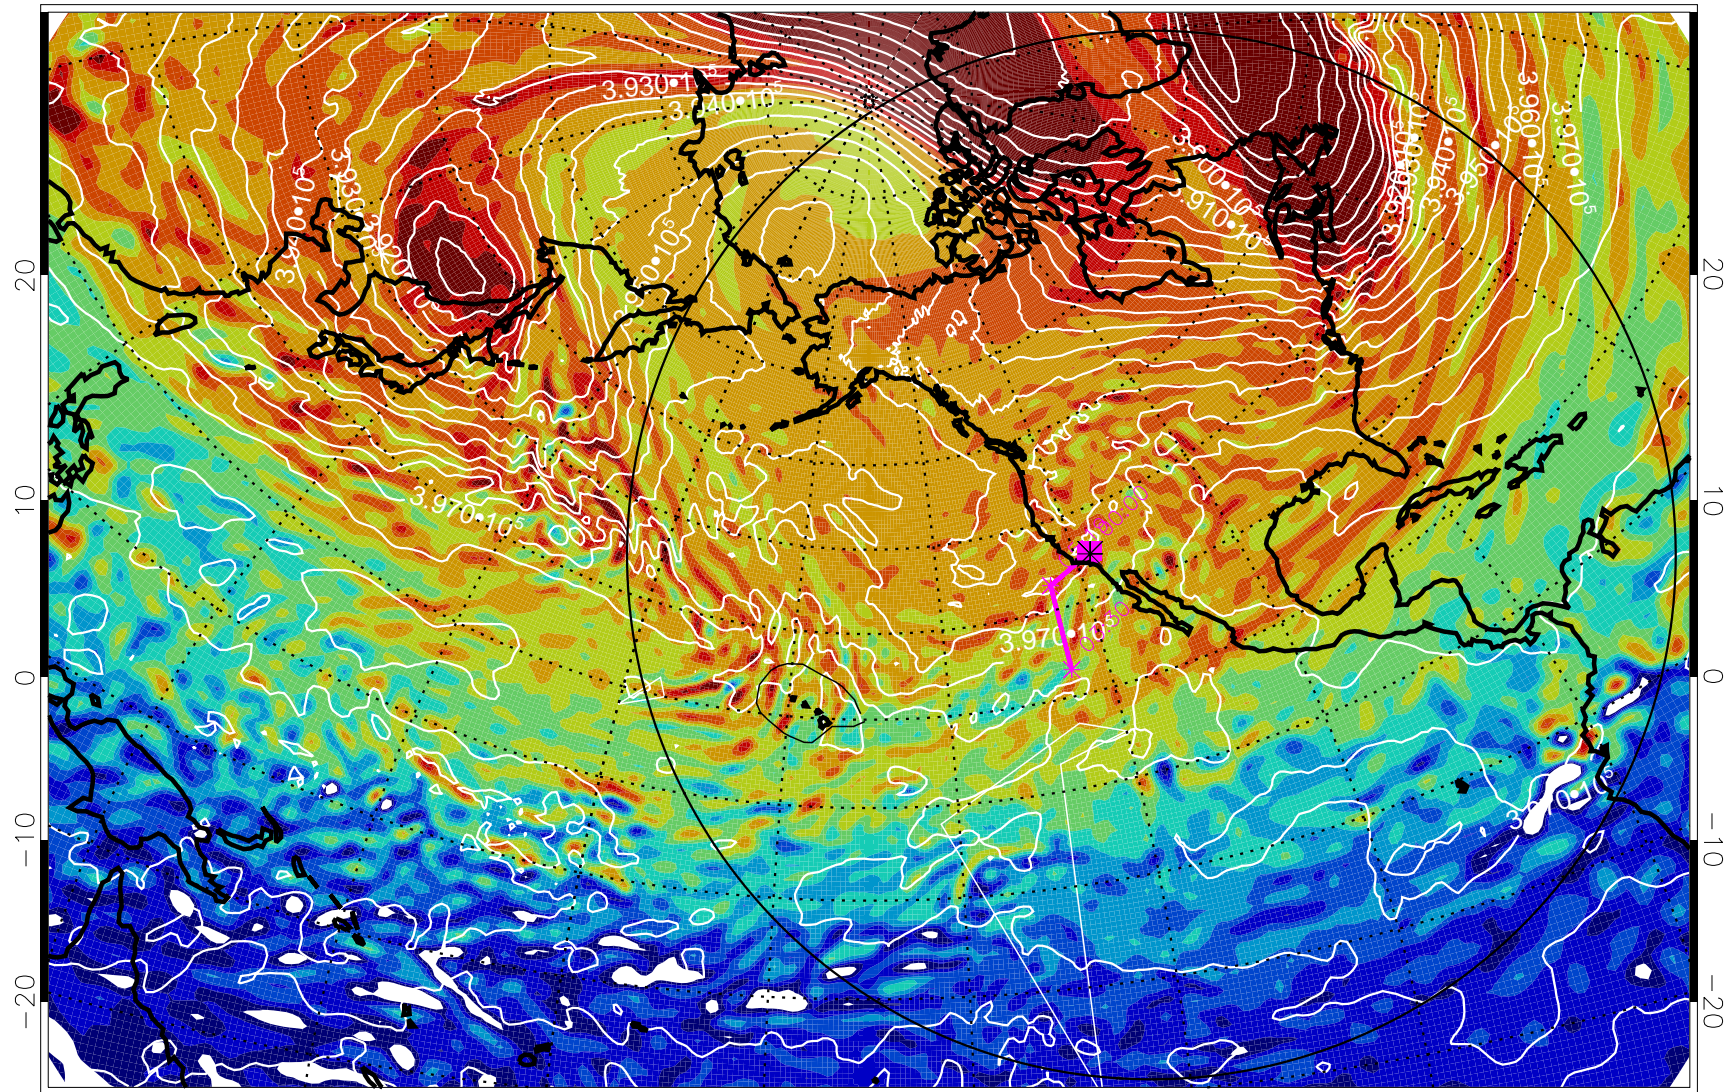

13012618, 6 hour forecast for 460K EPV

460K Montgomery Streamfunction, white

Range ring of 6000 km -- 19 hours GH round trip

13012700, 12 hour forecast for 460K EPV

460K Montgomery Streamfunction, white

Range ring of 6000 km -- 19 hours GH round trip

13012706, 18 hour forecast for 460K EPV

460K Montgomery Streamfunction, white

Range ring of 6000 km -- 19 hours GH round trip

13012712, 24 hour forecast for 460K EPV

460K Montgomery Streamfunction, white

Range ring of 6000 km -- 19 hours GH round trip

13012718, 30 hour forecast for 460K EPV

460K Montgomery Streamfunction, white

Range ring of 6000 km -- 19 hours GH round trip

13012800, 36 hour forecast for 460K EPV

460K Montgomery Streamfunction, white

Range ring of 6000 km -- 19 hours GH round trip

13012806, 42 hour forecast for 460K EPV

460K Montgomery Streamfunction, white

Range ring of 6000 km -- 19 hours GH round trip

13012812, 48 hour forecast for 460K EPV

460K Montgomery Streamfunction, white

Range ring of 6000 km -- 19 hours GH round trip