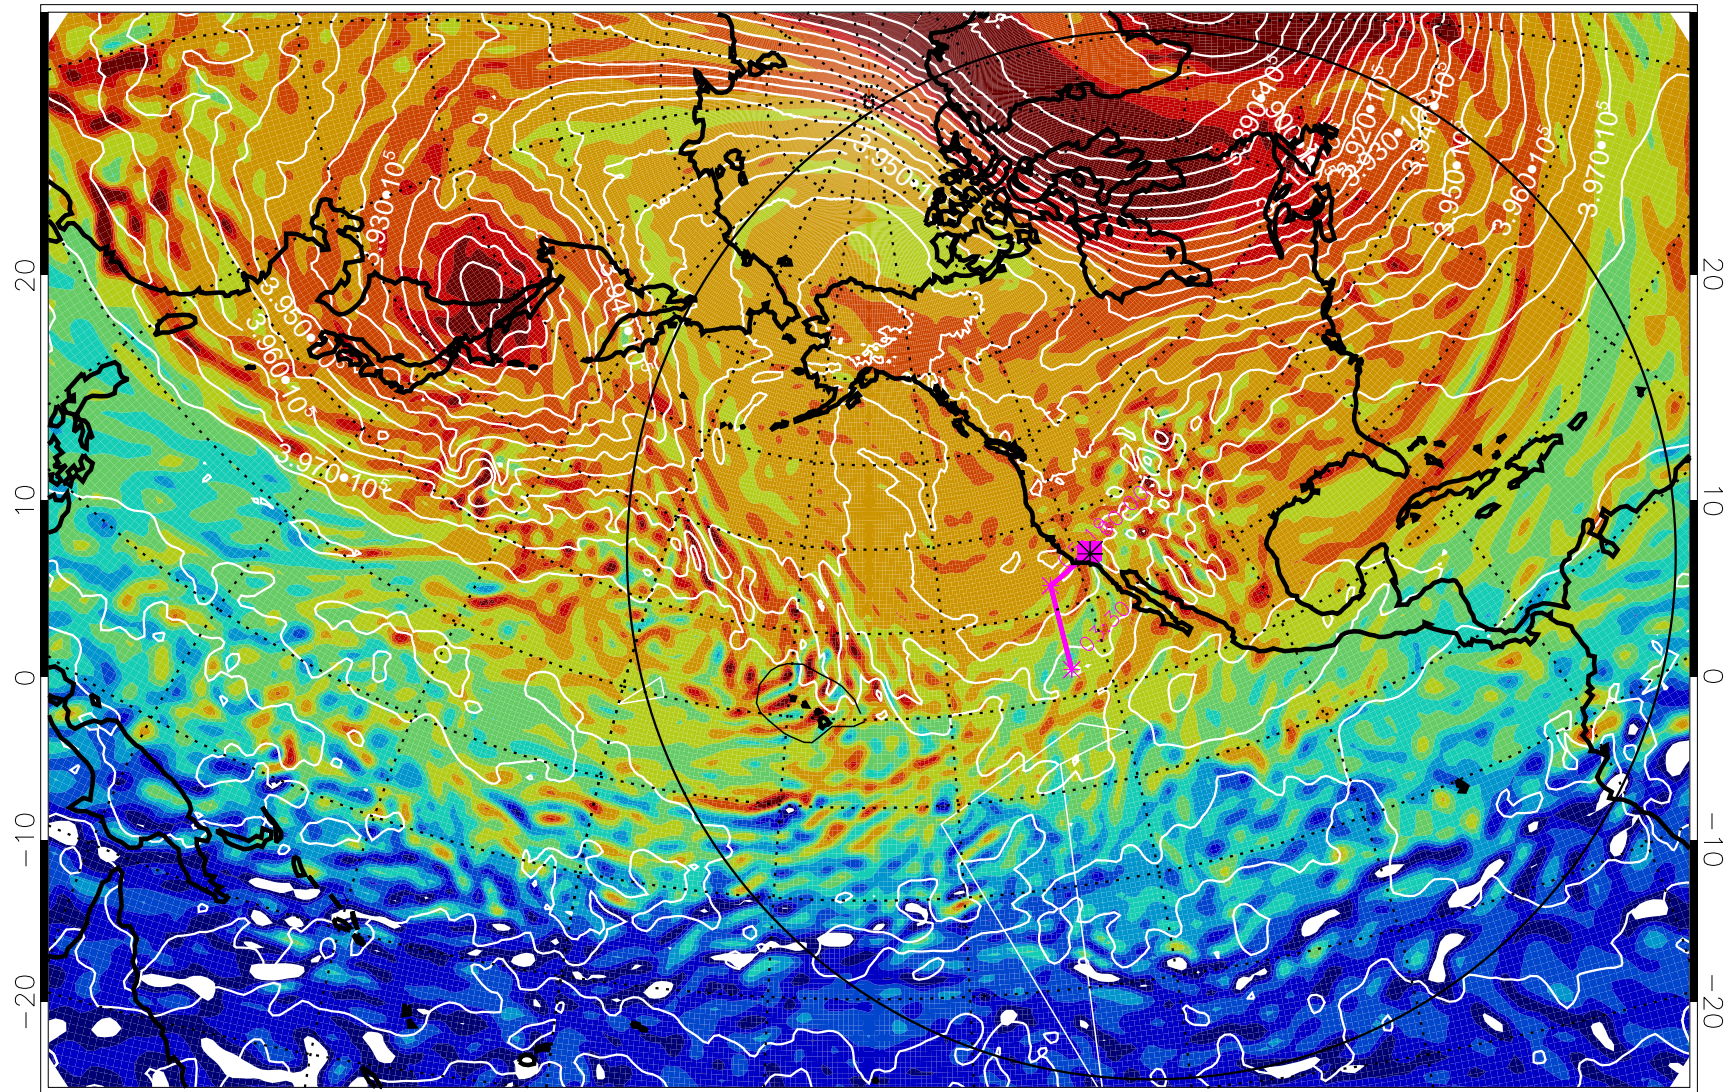

13012718, 30 hour forecast for 460K EPV

460K Montgomery Streamfunction, white

Range ring of 6000 km -- 19 hours GH round trip

13012800, 36 hour forecast for 460K EPV

460K Montgomery Streamfunction, white

Range ring of 6000 km -- 19 hours GH round trip

13012806, 42 hour forecast for 460K EPV

460K Montgomery Streamfunction, white

Range ring of 6000 km -- 19 hours GH round trip

13012812, 48 hour forecast for 460K EPV

460K Montgomery Streamfunction, white

Range ring of 6000 km -- 19 hours GH round trip

13012818, 54 hour forecast for 460K EPV

460K Montgomery Streamfunction, white

Range ring of 6000 km -- 19 hours GH round trip

13012900, 60 hour forecast for 460K EPV

460K Montgomery Streamfunction, white

Range ring of 6000 km -- 19 hours GH round trip

13012906, 66 hour forecast for 460K EPV

460K Montgomery Streamfunction, white

Range ring of 6000 km -- 19 hours GH round trip

13012912, 72 hour forecast for 460K EPV

460K Montgomery Streamfunction, white

Range ring of 6000 km -- 19 hours GH round trip