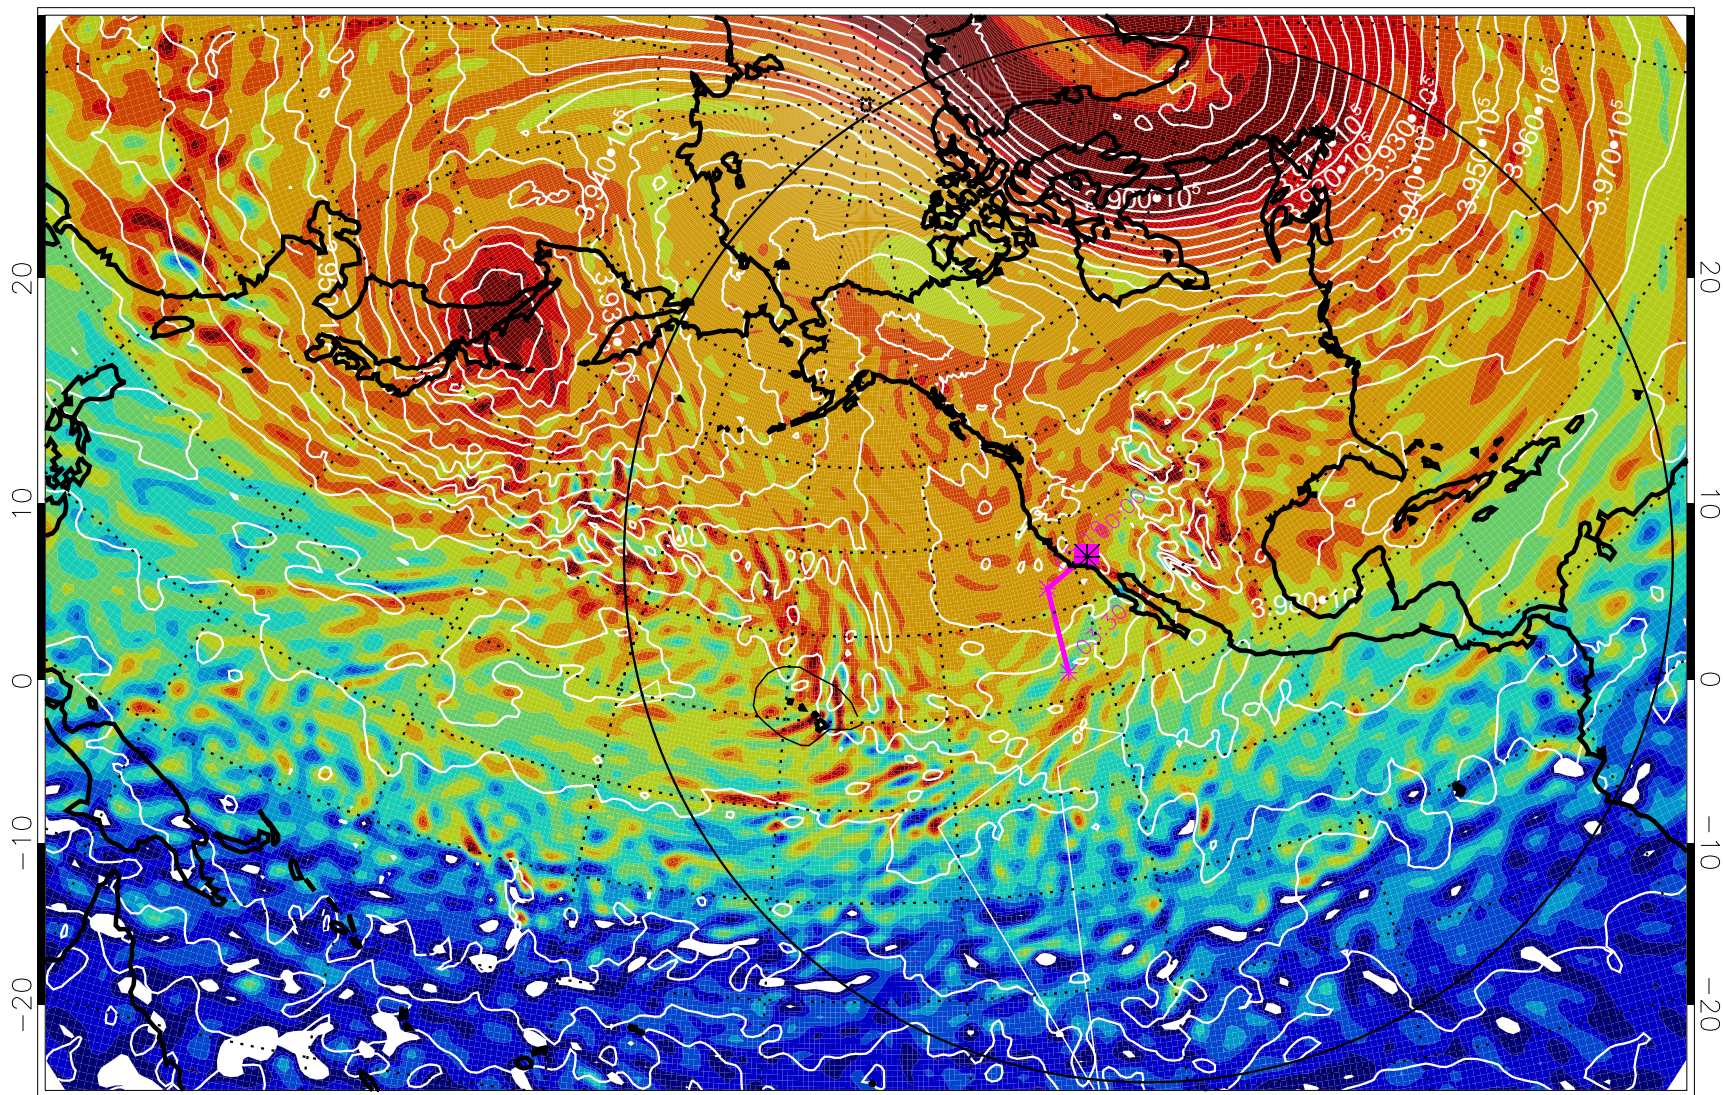

13012718, 30 hour forecast for 460K EPV

460K Montgomery Streamfunction, white

Range ring of 6000 km -- 19 hours GH round trip

13012800, 36 hour forecast for 460K EPV

460K Montgomery Streamfunction, white

Range ring of 6000 km -- 19 hours GH round trip

13012806, 42 hour forecast for 460K EPV

460K Montgomery Streamfunction, white

Range ring of 6000 km -- 19 hours GH round trip

13012812, 48 hour forecast for 460K EPV

460K Montgomery Streamfunction, white

Range ring of 6000 km -- 19 hours GH round trip

13012818, 54 hour forecast for 460K EPV

460K Montgomery Streamfunction, white

Range ring of 6000 km -- 19 hours GH round trip

13012900, 60 hour forecast for 460K EPV

460K Montgomery Streamfunction, white

Range ring of 6000 km -- 19 hours GH round trip

13012906, 66 hour forecast for 460K EPV

460K Montgomery Streamfunction, white

Range ring of 6000 km -- 19 hours GH round trip

13012912, 72 hour forecast for 460K EPV

460K Montgomery Streamfunction, white

Range ring of 6000 km -- 19 hours GH round trip