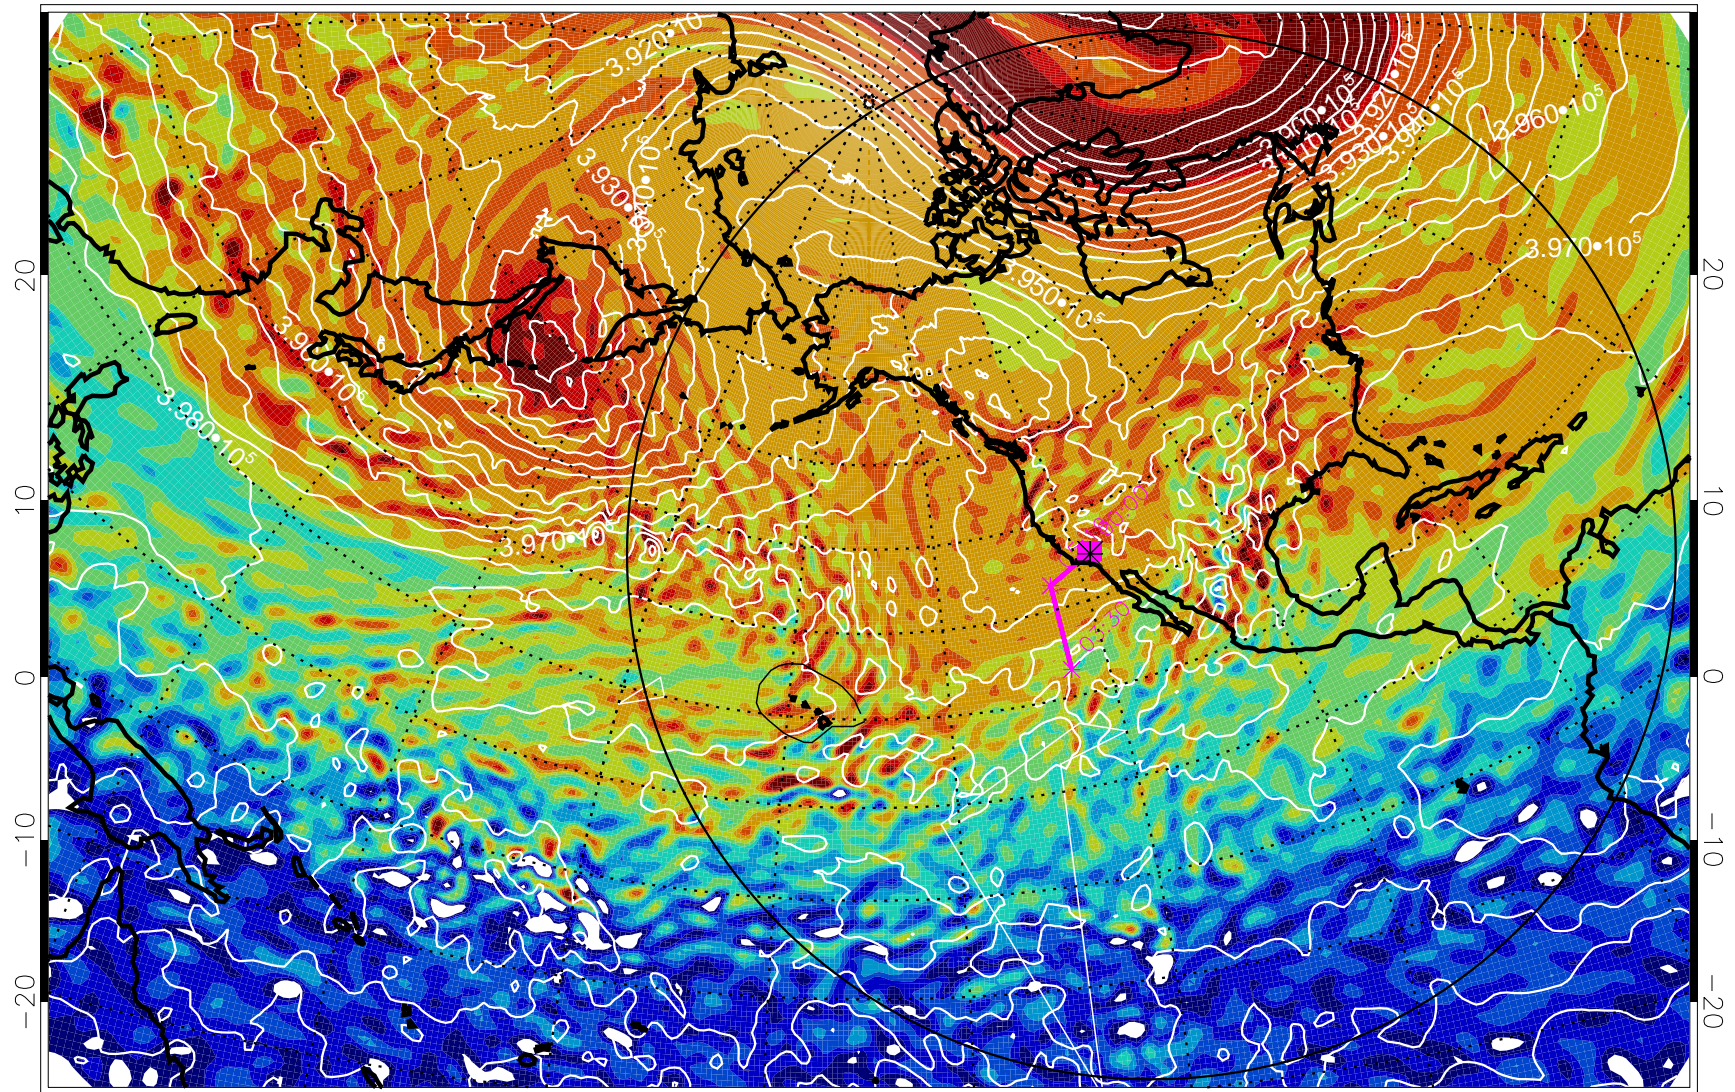

13012918, 78 hour forecast for 460K EPV

460K Montgomery Streamfunction, white

Range ring of 6000 km -- 19 hours GH round trip

13013000, 84 hour forecast for 460K EPV

460K Montgomery Streamfunction, white

Range ring of 6000 km -- 19 hours GH round trip

13013006, 90 hour forecast for 460K EPV

460K Montgomery Streamfunction, white

Range ring of 6000 km -- 19 hours GH round trip

13013012, 96 hour forecast for 460K EPV

460K Montgomery Streamfunction, white

Range ring of 6000 km -- 19 hours GH round trip

13013018, 102 hour forecast for 460K EPV

460K Montgomery Streamfunction, white

Range ring of 6000 km -- 19 hours GH round trip

13013100, 108 hour forecast for 460K EPV

460K Montgomery Streamfunction, white

Range ring of 6000 km -- 19 hours GH round trip

13013106, 114 hour forecast for 460K EPV

460K Montgomery Streamfunction, white

Range ring of 6000 km -- 19 hours GH round trip

13013112, 120 hour forecast for 460K EPV