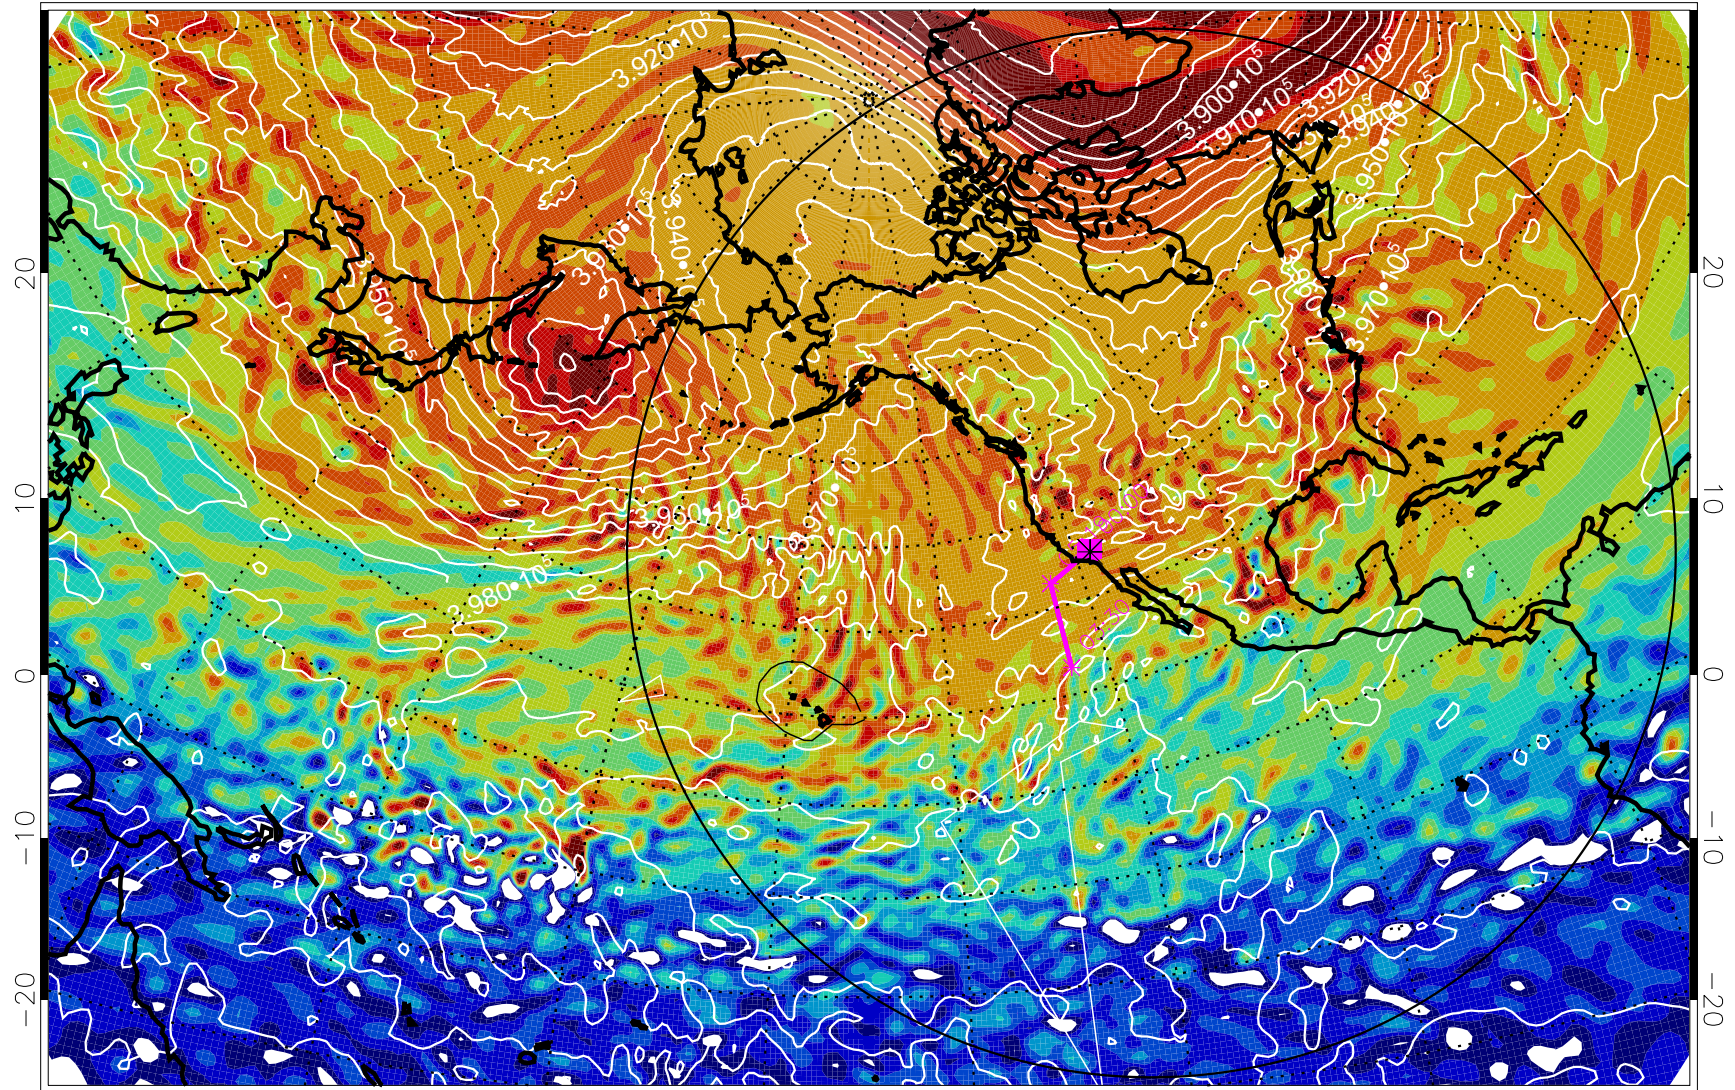

13012918, 78 hour forecast for 460K EPV

460K Montgomery Streamfunction, white

Range ring of 6000 km -- 19 hours GH round trip

13013000, 84 hour forecast for 460K EPV

460K Montgomery Streamfunction, white

Range ring of 6000 km -- 19 hours GH round trip

13013006, 90 hour forecast for 460K EPV

460K Montgomery Streamfunction, white

Range ring of 6000 km -- 19 hours GH round trip

13013012, 96 hour forecast for 460K EPV

460K Montgomery Streamfunction, white

Range ring of 6000 km -- 19 hours GH round trip

13013018, 102 hour forecast for 460K EPV

460K Montgomery Streamfunction, white

Range ring of 6000 km -- 19 hours GH round trip

13013100, 108 hour forecast for 460K EPV

460K Montgomery Streamfunction, white

Range ring of 6000 km -- 19 hours GH round trip

13013106, 114 hour forecast for 460K EPV

460K Montgomery Streamfunction, white

Range ring of 6000 km -- 19 hours GH round trip

13013112, 120 hour forecast for 460K EPV