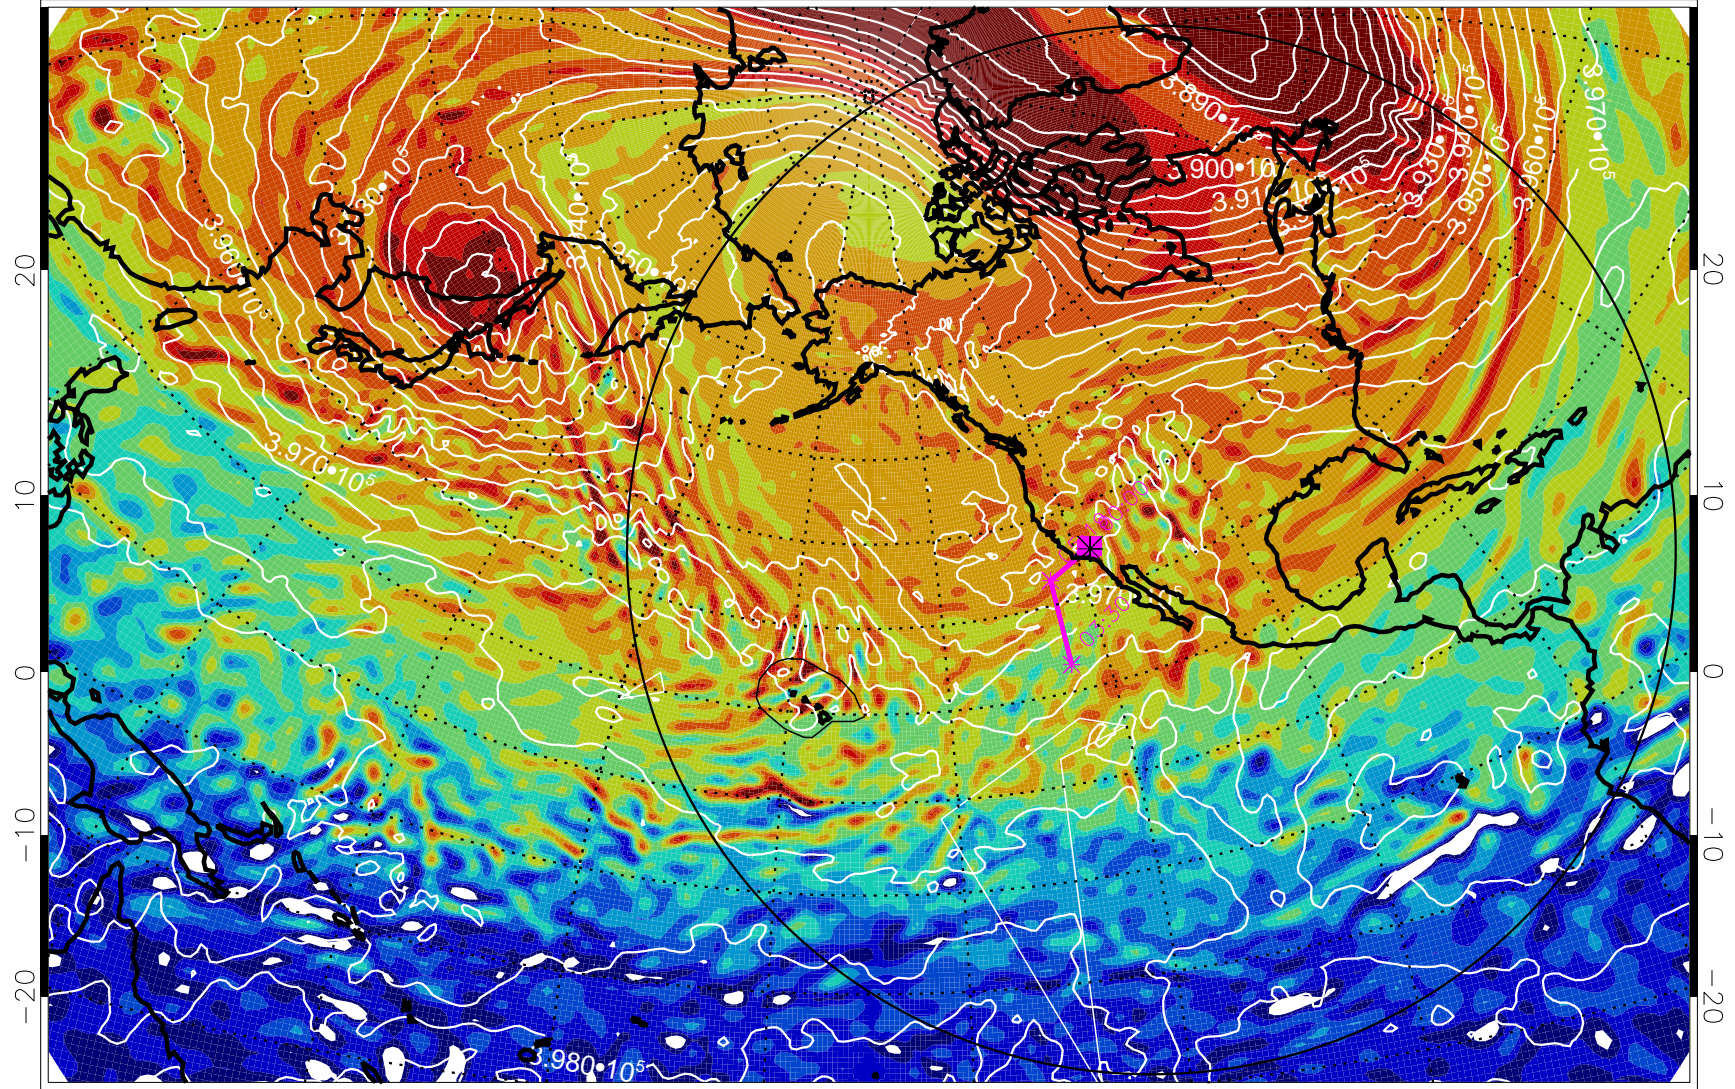

13012706, 18 hour forecast for 460K EPV

460K Montgomery Streamfunction, white

Range ring of 6000 km -- 19 hours GH round trip

13012712, 24 hour forecast for 460K EPV

460K Montgomery Streamfunction, white

Range ring of 6000 km -- 19 hours GH round trip

13012718, 30 hour forecast for 460K EPV

460K Montgomery Streamfunction, white

Range ring of 6000 km -- 19 hours GH round trip

13012800, 36 hour forecast for 460K EPV

460K Montgomery Streamfunction, white

Range ring of 6000 km -- 19 hours GH round trip

13012806, 42 hour forecast for 460K EPV

460K Montgomery Streamfunction, white

Range ring of 6000 km -- 19 hours GH round trip

13012812, 48 hour forecast for 460K EPV

460K Montgomery Streamfunction, white

Range ring of 6000 km -- 19 hours GH round trip

13012818, 54 hour forecast for 460K EPV

460K Montgomery Streamfunction, white

Range ring of 6000 km -- 19 hours GH round trip

13012900, 60 hour forecast for 460K EPV

460K Montgomery Streamfunction, white

Range ring of 6000 km -- 19 hours GH round trip