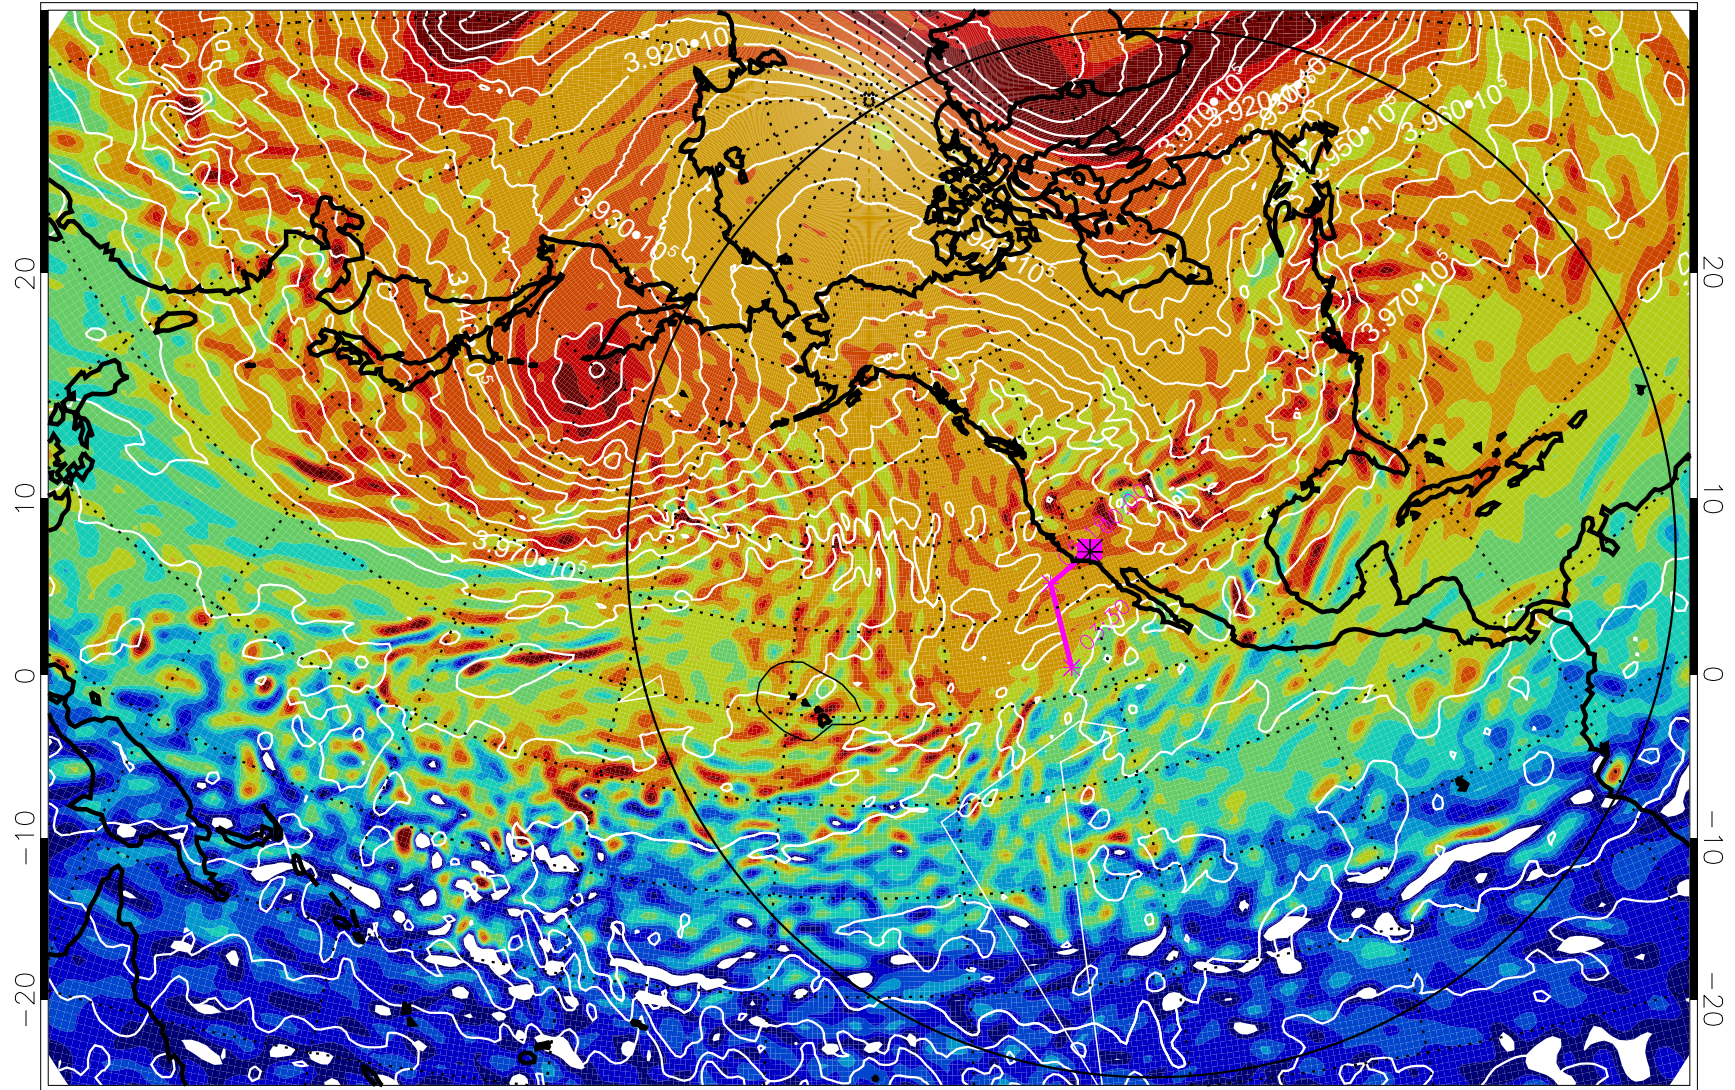

13013018, 102 hour forecast for 460K EPV

460K Montgomery Streamfunction, white

Range ring of 6000 km -- 19 hours GH round trip

13013100, 108 hour forecast for 460K EPV

460K Montgomery Streamfunction, white

Range ring of 6000 km -- 19 hours GH round trip

13013106, 114 hour forecast for 460K EPV

460K Montgomery Streamfunction, white

Range ring of 6000 km -- 19 hours GH round trip

13013112, 120 hour forecast for 460K EPV

460K Montgomery Streamfunction, white

Range ring of 6000 km -- 19 hours GH round trip