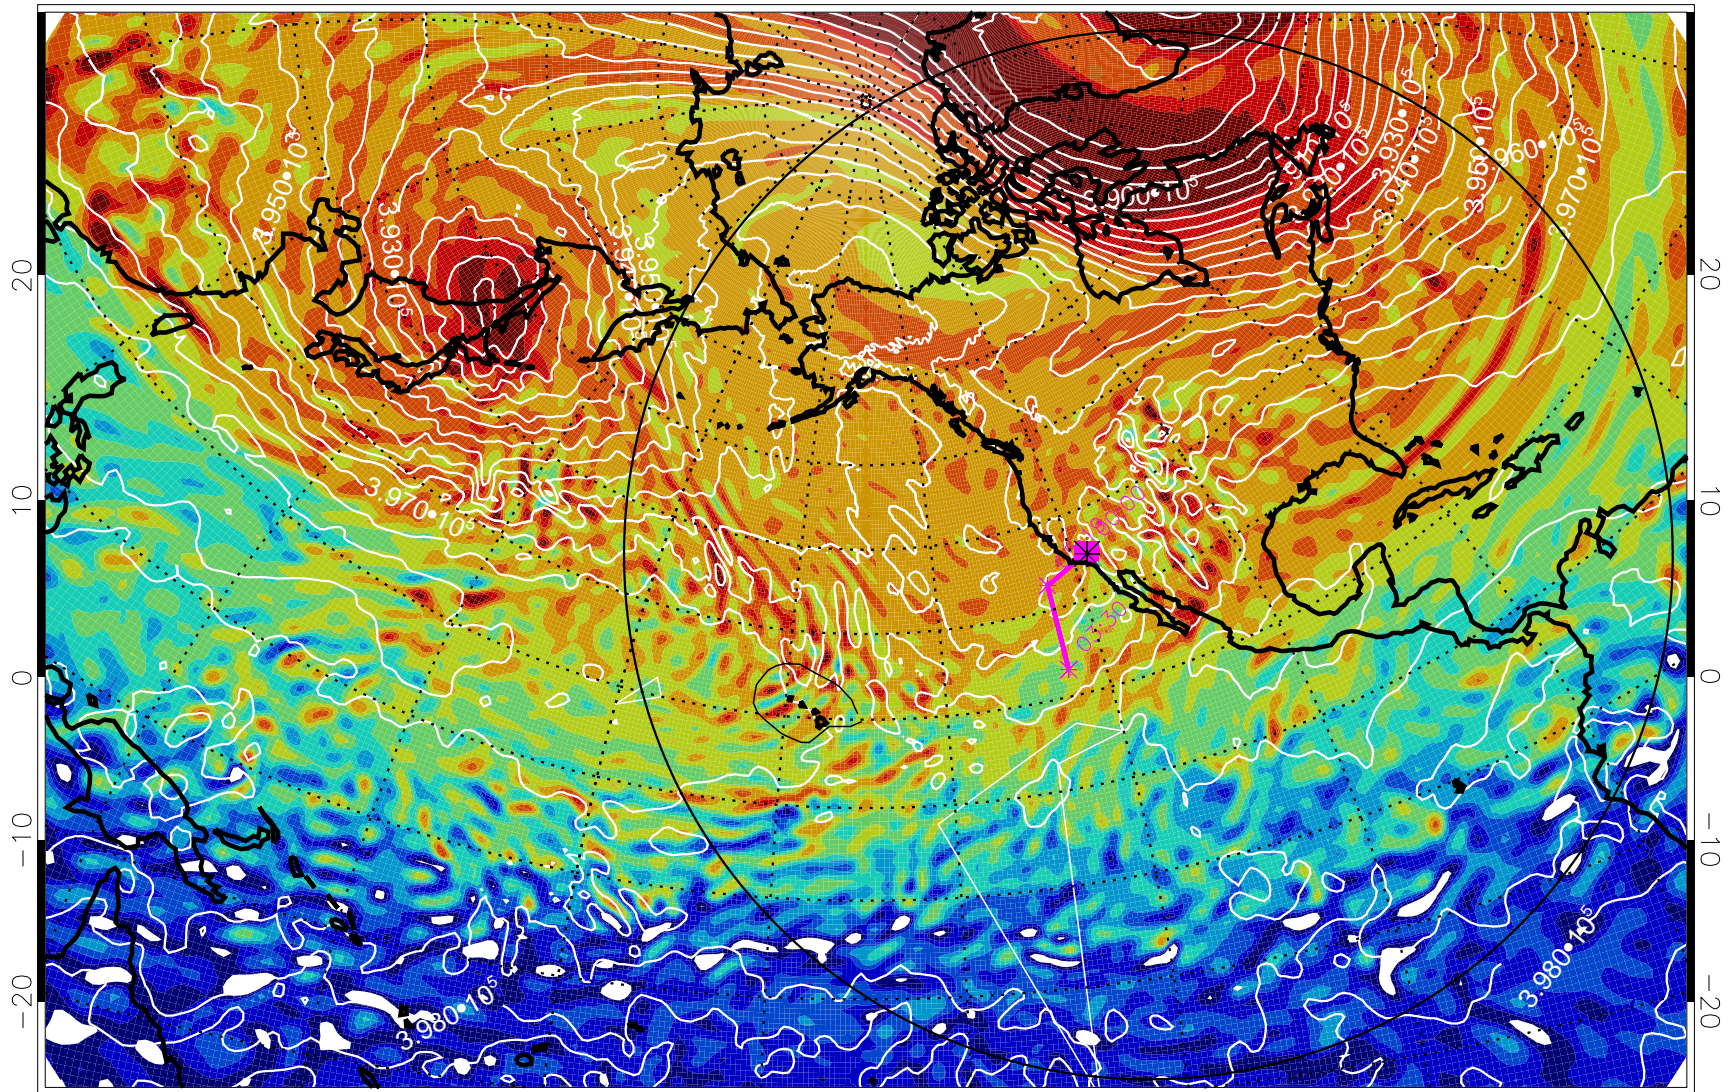

13012718, 30 hour forecast for 460K EPV

460K Montgomery Streamfunction, white

Range ring of 6000 km -- 19 hours GH round trip

13012800, 36 hour forecast for 460K EPV

460K Montgomery Streamfunction, white

Range ring of 6000 km -- 19 hours GH round trip

13012806, 42 hour forecast for 460K EPV

460K Montgomery Streamfunction, white

Range ring of 6000 km -- 19 hours GH round trip

13012812, 48 hour forecast for 460K EPV

460K Montgomery Streamfunction, white

Range ring of 6000 km -- 19 hours GH round trip

13012818, 54 hour forecast for 460K EPV

460K Montgomery Streamfunction, white

Range ring of 6000 km -- 19 hours GH round trip

13012900, 60 hour forecast for 460K EPV

460K Montgomery Streamfunction, white

Range ring of 6000 km -- 19 hours GH round trip

13012906, 66 hour forecast for 460K EPV

460K Montgomery Streamfunction, white

Range ring of 6000 km -- 19 hours GH round trip

13012912, 72 hour forecast for 460K EPV

460K Montgomery Streamfunction, white

Range ring of 6000 km -- 19 hours GH round trip