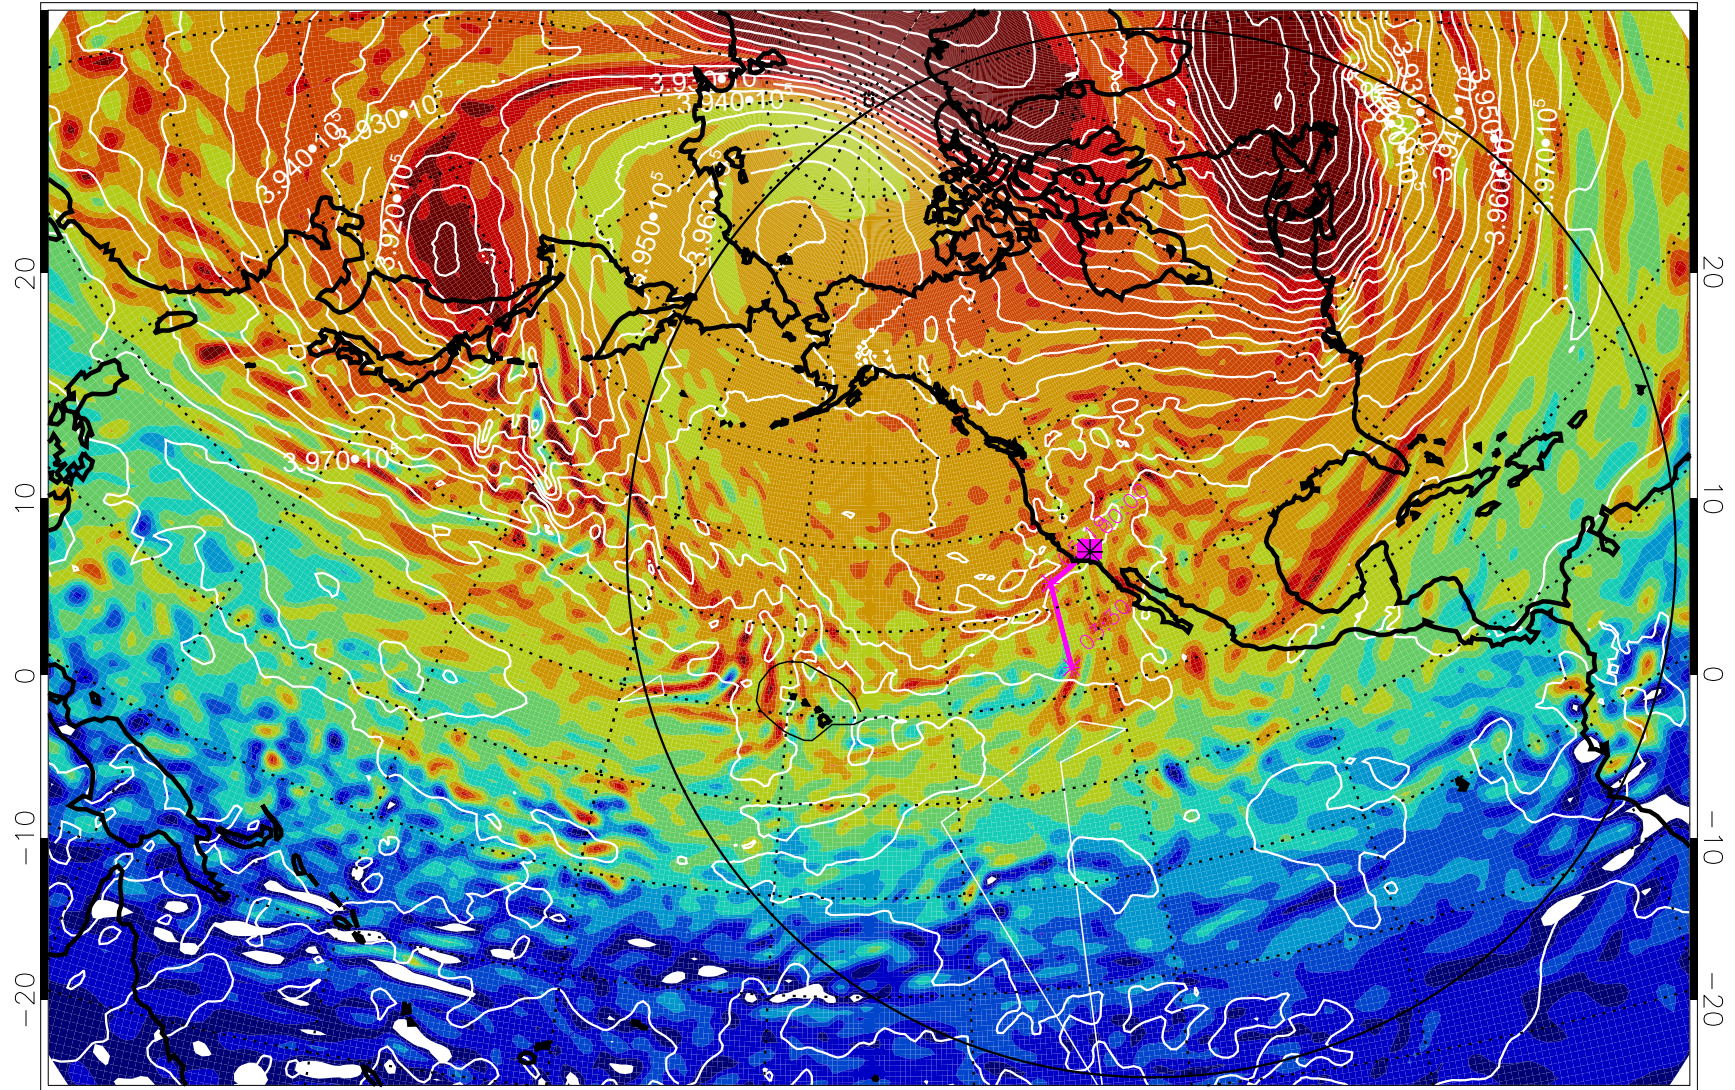

13012618, 6 hour forecast for 460K EPV

460K Montgomery Streamfunction, white

Range ring of 6000 km -- 19 hours GH round trip

13012700, 12 hour forecast for 460K EPV

460K Montgomery Streamfunction, white

Range ring of 6000 km -- 19 hours GH round trip

13012706, 18 hour forecast for 460K EPV

460K Montgomery Streamfunction, white

Range ring of 6000 km -- 19 hours GH round trip

13012712, 24 hour forecast for 460K EPV

460K Montgomery Streamfunction, white

Range ring of 6000 km -- 19 hours GH round trip

13012718, 30 hour forecast for 460K EPV

460K Montgomery Streamfunction, white

Range ring of 6000 km -- 19 hours GH round trip

13012800, 36 hour forecast for 460K EPV

460K Montgomery Streamfunction, white

Range ring of 6000 km -- 19 hours GH round trip

13012806, 42 hour forecast for 460K EPV

460K Montgomery Streamfunction, white

Range ring of 6000 km -- 19 hours GH round trip

13012812, 48 hour forecast for 460K EPV

460K Montgomery Streamfunction, white

Range ring of 6000 km -- 19 hours GH round trip