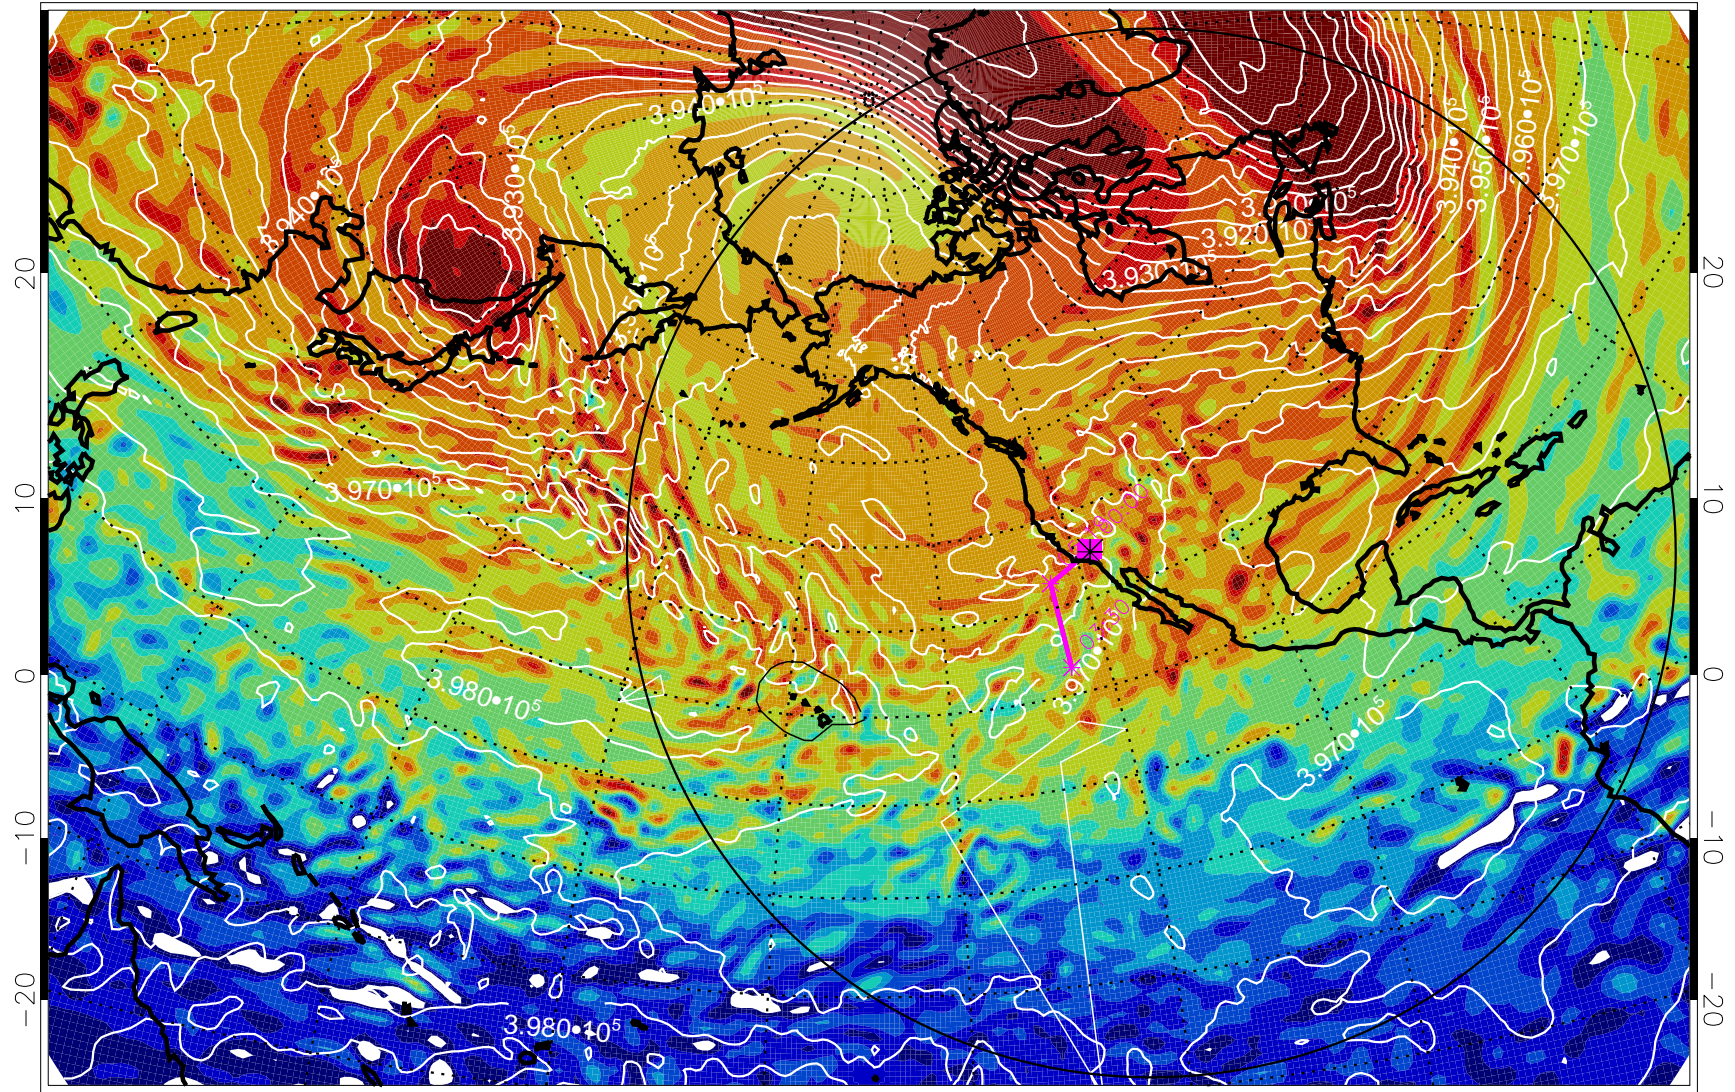

13012618, 6 hour forecast for 460K EPV

460K Montgomery Streamfunction, white

Range ring of 6000 km -- 19 hours GH round trip

13012700, 12 hour forecast for 460K EPV

460K Montgomery Streamfunction, white

Range ring of 6000 km -- 19 hours GH round trip

13012706, 18 hour forecast for 460K EPV

460K Montgomery Streamfunction, white

Range ring of 6000 km -- 19 hours GH round trip

13012712, 24 hour forecast for 460K EPV

460K Montgomery Streamfunction, white

Range ring of 6000 km -- 19 hours GH round trip

13012718, 30 hour forecast for 460K EPV

460K Montgomery Streamfunction, white

Range ring of 6000 km -- 19 hours GH round trip

13012800, 36 hour forecast for 460K EPV

460K Montgomery Streamfunction, white

Range ring of 6000 km -- 19 hours GH round trip

13012806, 42 hour forecast for 460K EPV

460K Montgomery Streamfunction, white

Range ring of 6000 km -- 19 hours GH round trip

13012812, 48 hour forecast for 460K EPV

460K Montgomery Streamfunction, white

Range ring of 6000 km -- 19 hours GH round trip