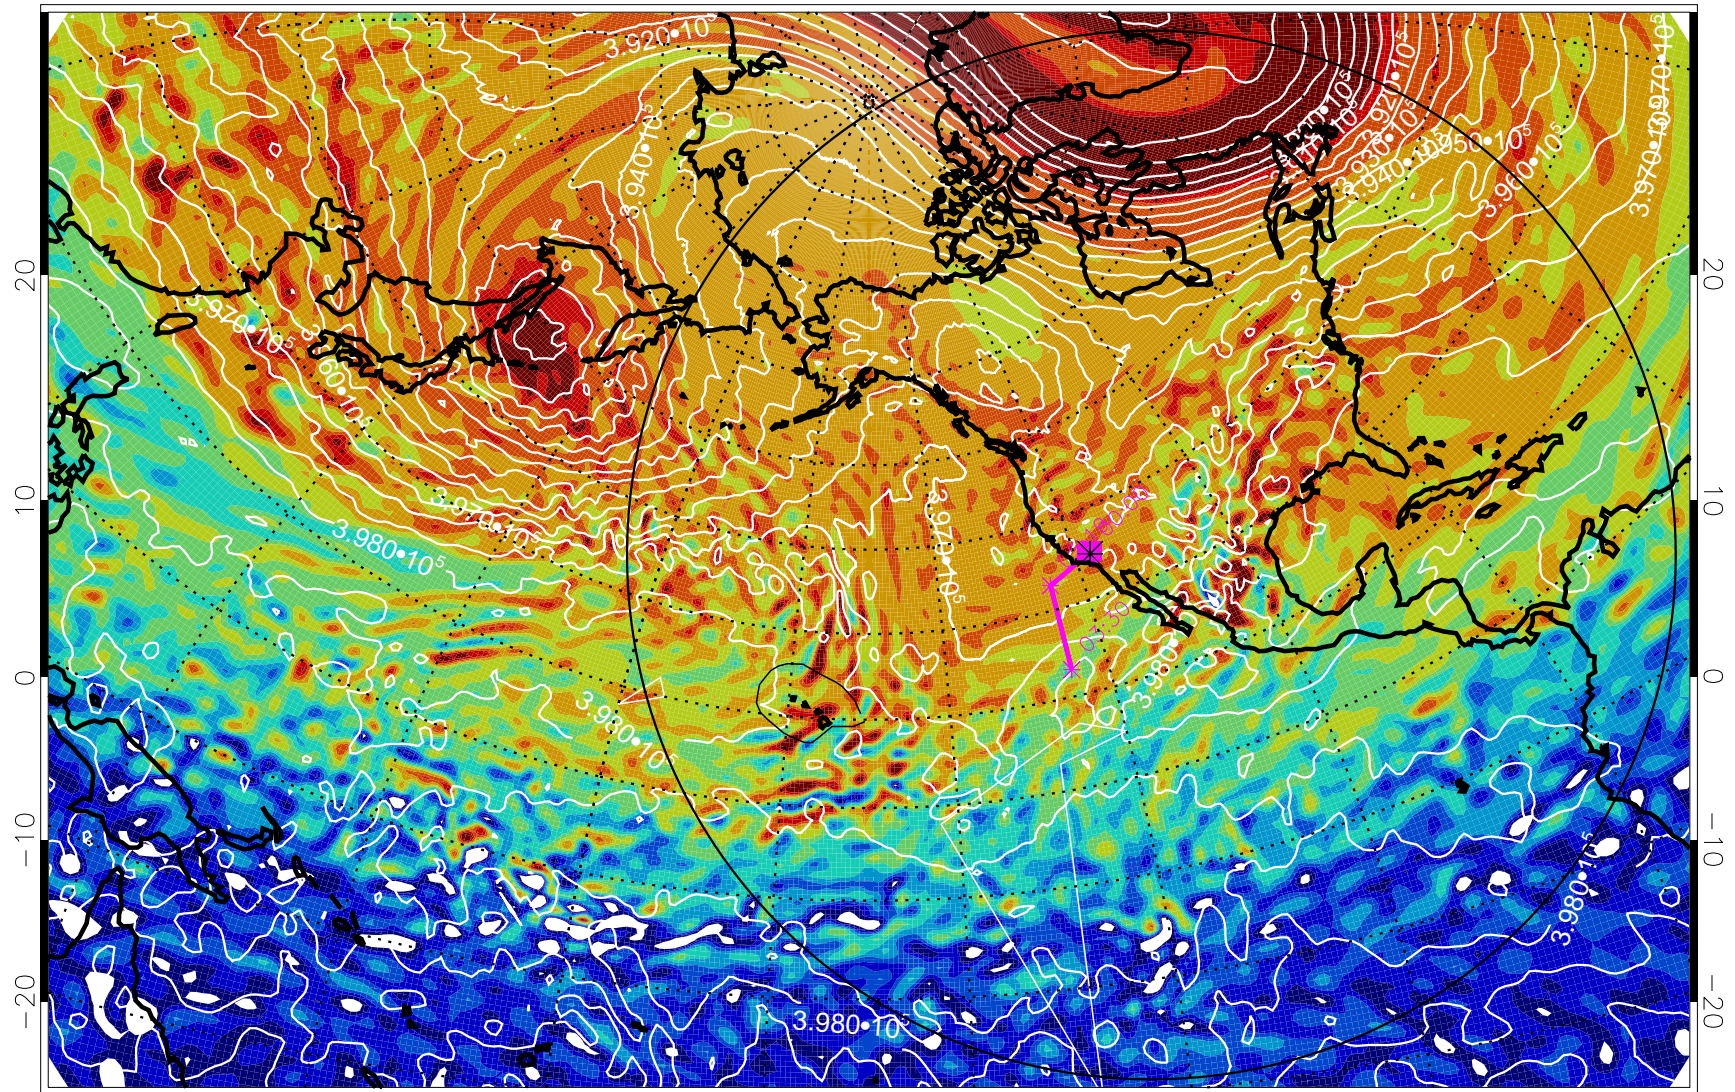

13012906, 66 hour forecast for 460K EPV

460K Montgomery Streamfunction, white

Range ring of 6000 km -- 19 hours GH round trip

13012912, 72 hour forecast for 460K EPV

460K Montgomery Streamfunction, white

Range ring of 6000 km -- 19 hours GH round trip

13012918, 78 hour forecast for 460K EPV

460K Montgomery Streamfunction, white

Range ring of 6000 km -- 19 hours GH round trip

13013000, 84 hour forecast for 460K EPV

460K Montgomery Streamfunction, white

Range ring of 6000 km -- 19 hours GH round trip

13013006, 90 hour forecast for 460K EPV

460K Montgomery Streamfunction, white

Range ring of 6000 km -- 19 hours GH round trip

13013012, 96 hour forecast for 460K EPV

460K Montgomery Streamfunction, white

Range ring of 6000 km -- 19 hours GH round trip

13013018, 102 hour forecast for 460K EPV

460K Montgomery Streamfunction, white

Range ring of 6000 km -- 19 hours GH round trip

13013100, 108 hour forecast for 460K EPV

460K Montgomery Streamfunction, white