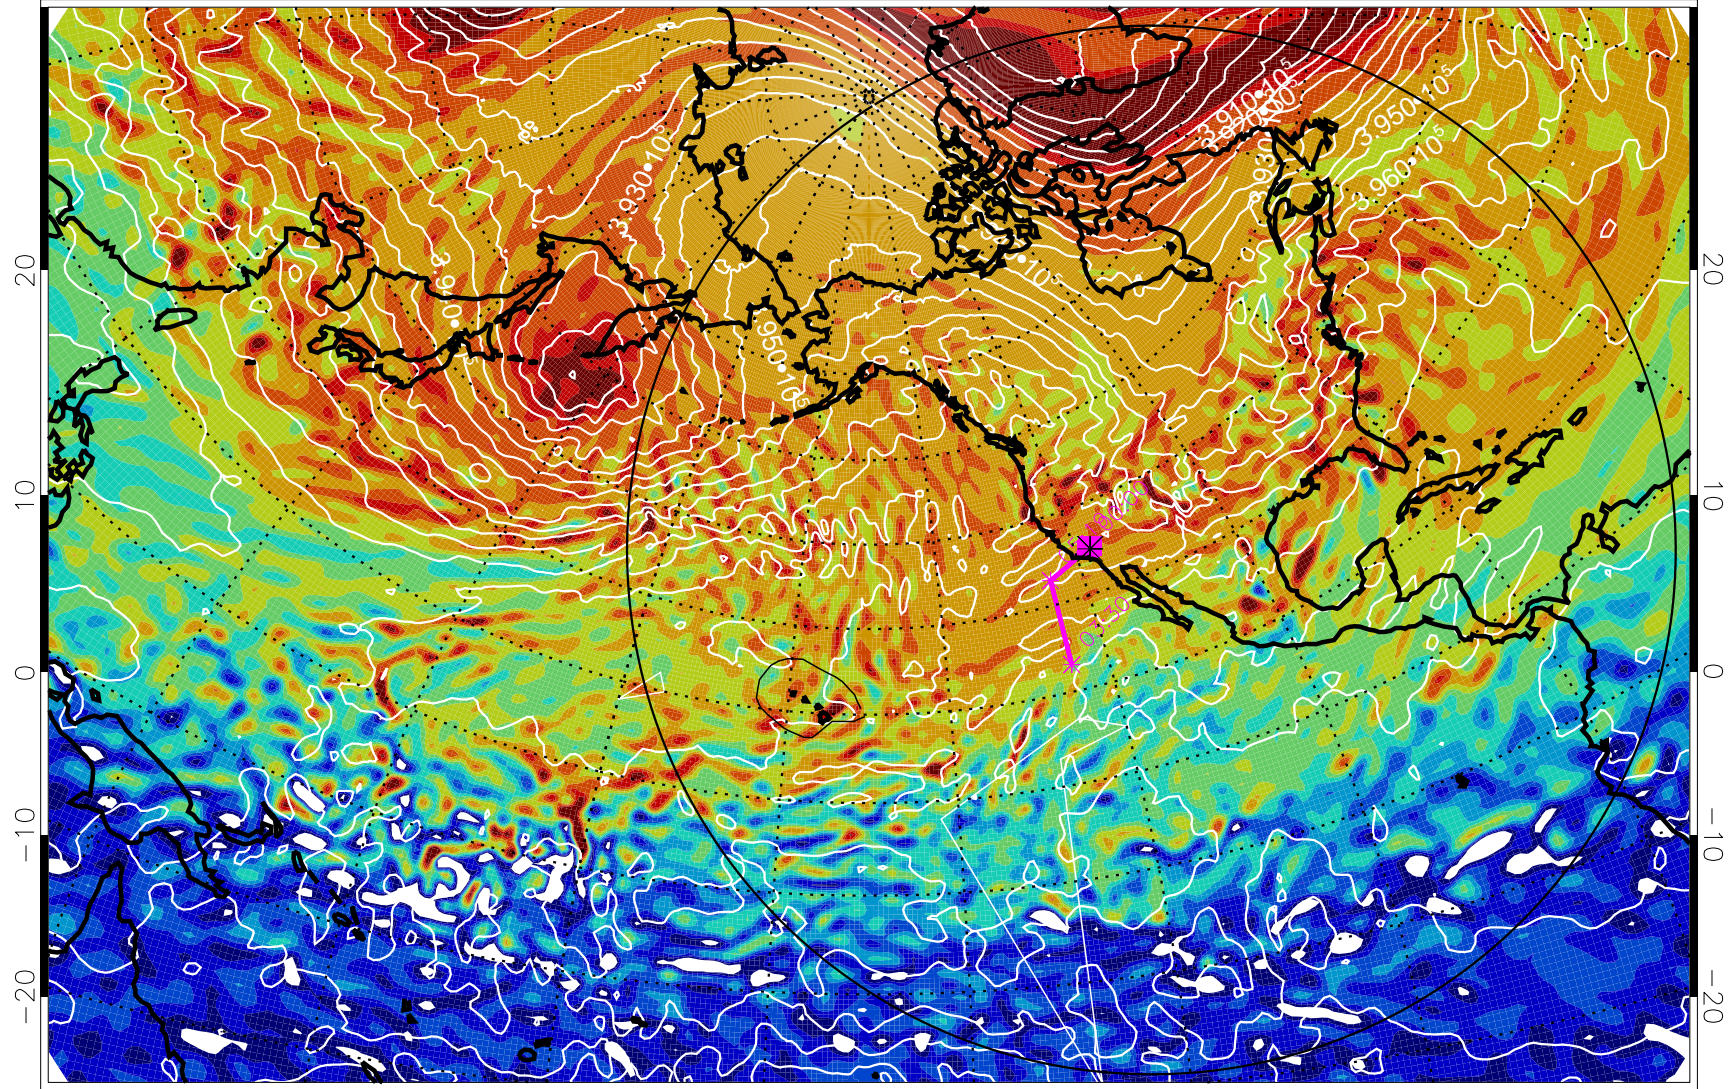

13013006, 90 hour forecast for 460K EPV

460K Montgomery Streamfunction, white

Range ring of 6000 km -- 19 hours GH round trip

13013012, 96 hour forecast for 460K EPV

460K Montgomery Streamfunction, white

Range ring of 6000 km -- 19 hours GH round trip

13013018, 102 hour forecast for 460K EPV

460K Montgomery Streamfunction, white

Range ring of 6000 km -- 19 hours GH round trip

13013100, 108 hour forecast for 460K EPV

460K Montgomery Streamfunction, white

Range ring of 6000 km -- 19 hours GH round trip

13013106, 114 hour forecast for 460K EPV

460K Montgomery Streamfunction, white

Range ring of 6000 km -- 19 hours GH round trip

13013112, 120 hour forecast for 460K EPV

460K Montgomery Streamfunction, white

Range ring of 6000 km -- 19 hours GH round trip