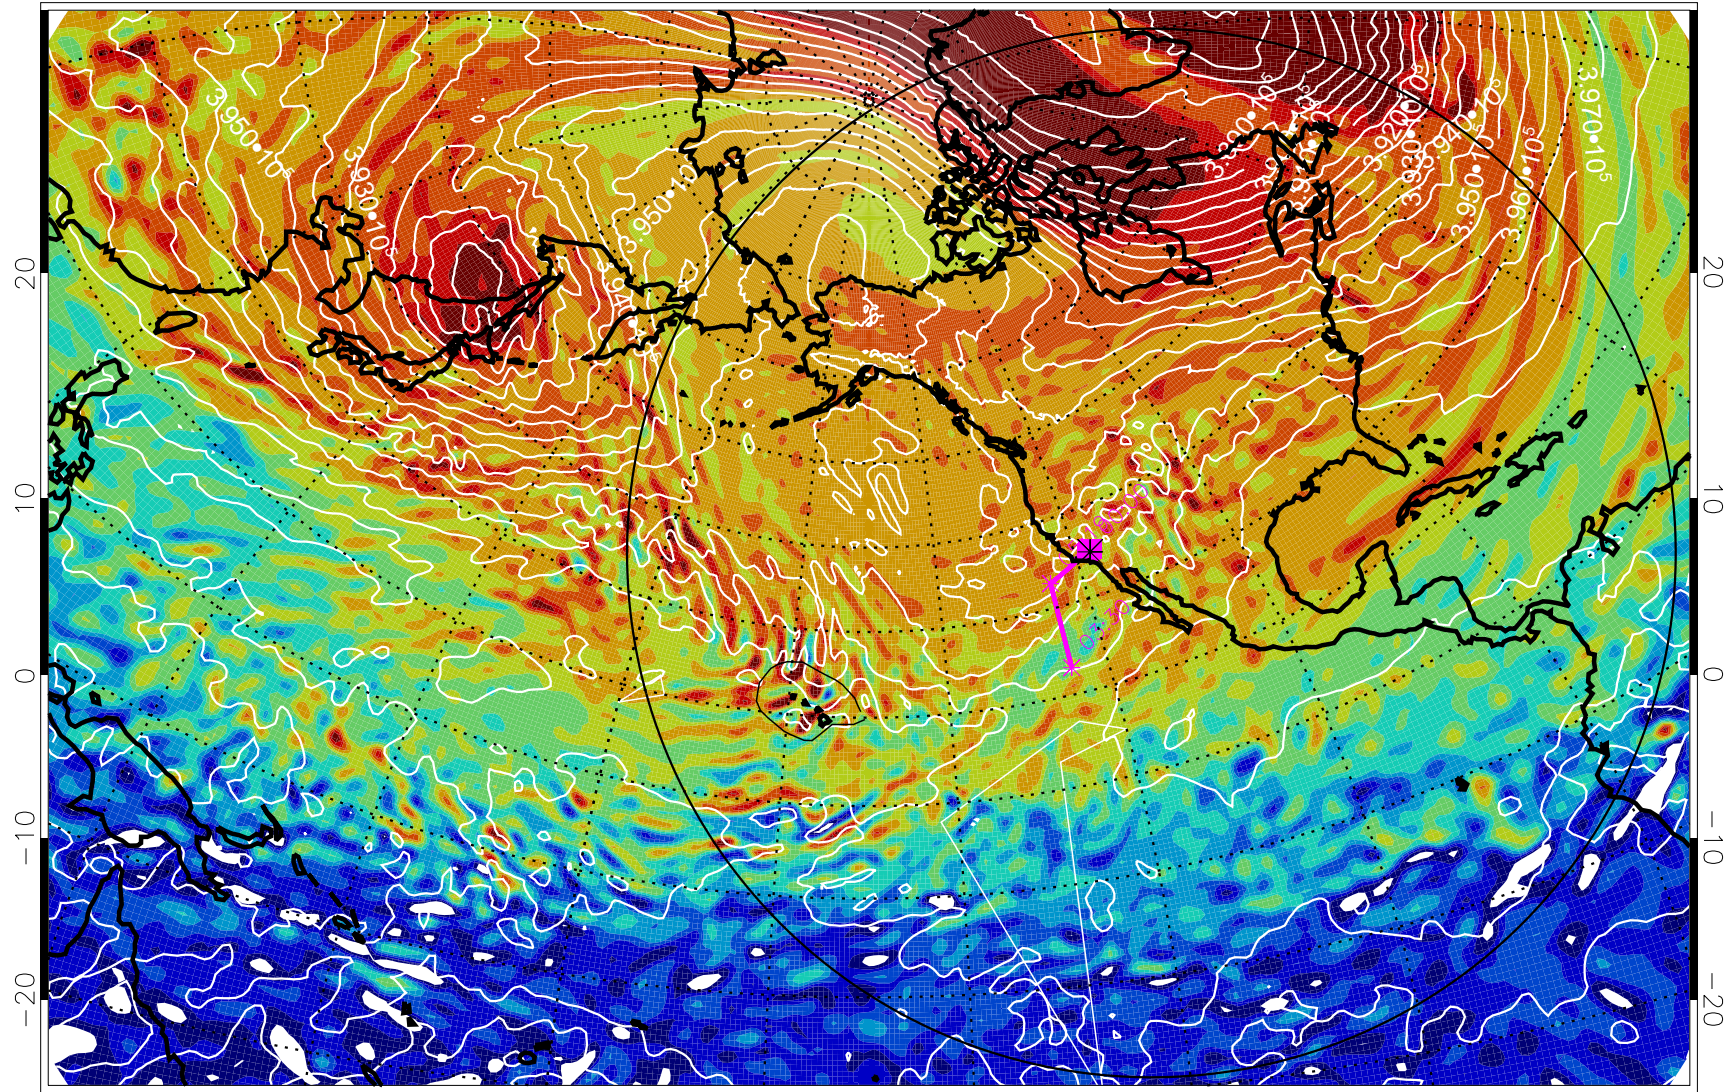

13012712, 36 hour forecast for 460K EPV

460K Montgomery Streamfunction, white

Range ring of 6000 km -- 19 hours GH round trip

13012718, 42 hour forecast for 460K EPV

460K Montgomery Streamfunction, white

Range ring of 6000 km -- 19 hours GH round trip

13012800, 48 hour forecast for 460K EPV

460K Montgomery Streamfunction, white

Range ring of 6000 km -- 19 hours GH round trip

13012806, 54 hour forecast for 460K EPV

460K Montgomery Streamfunction, white

Range ring of 6000 km -- 19 hours GH round trip

13012812, 60 hour forecast for 460K EPV

460K Montgomery Streamfunction, white

Range ring of 6000 km -- 19 hours GH round trip

13012818, 66 hour forecast for 460K EPV

460K Montgomery Streamfunction, white

Range ring of 6000 km -- 19 hours GH round trip

13012900, 72 hour forecast for 460K EPV

460K Montgomery Streamfunction, white

Range ring of 6000 km -- 19 hours GH round trip

13012906, 78 hour forecast for 460K EPV

460K Montgomery Streamfunction, white

Range ring of 6000 km -- 19 hours GH round trip