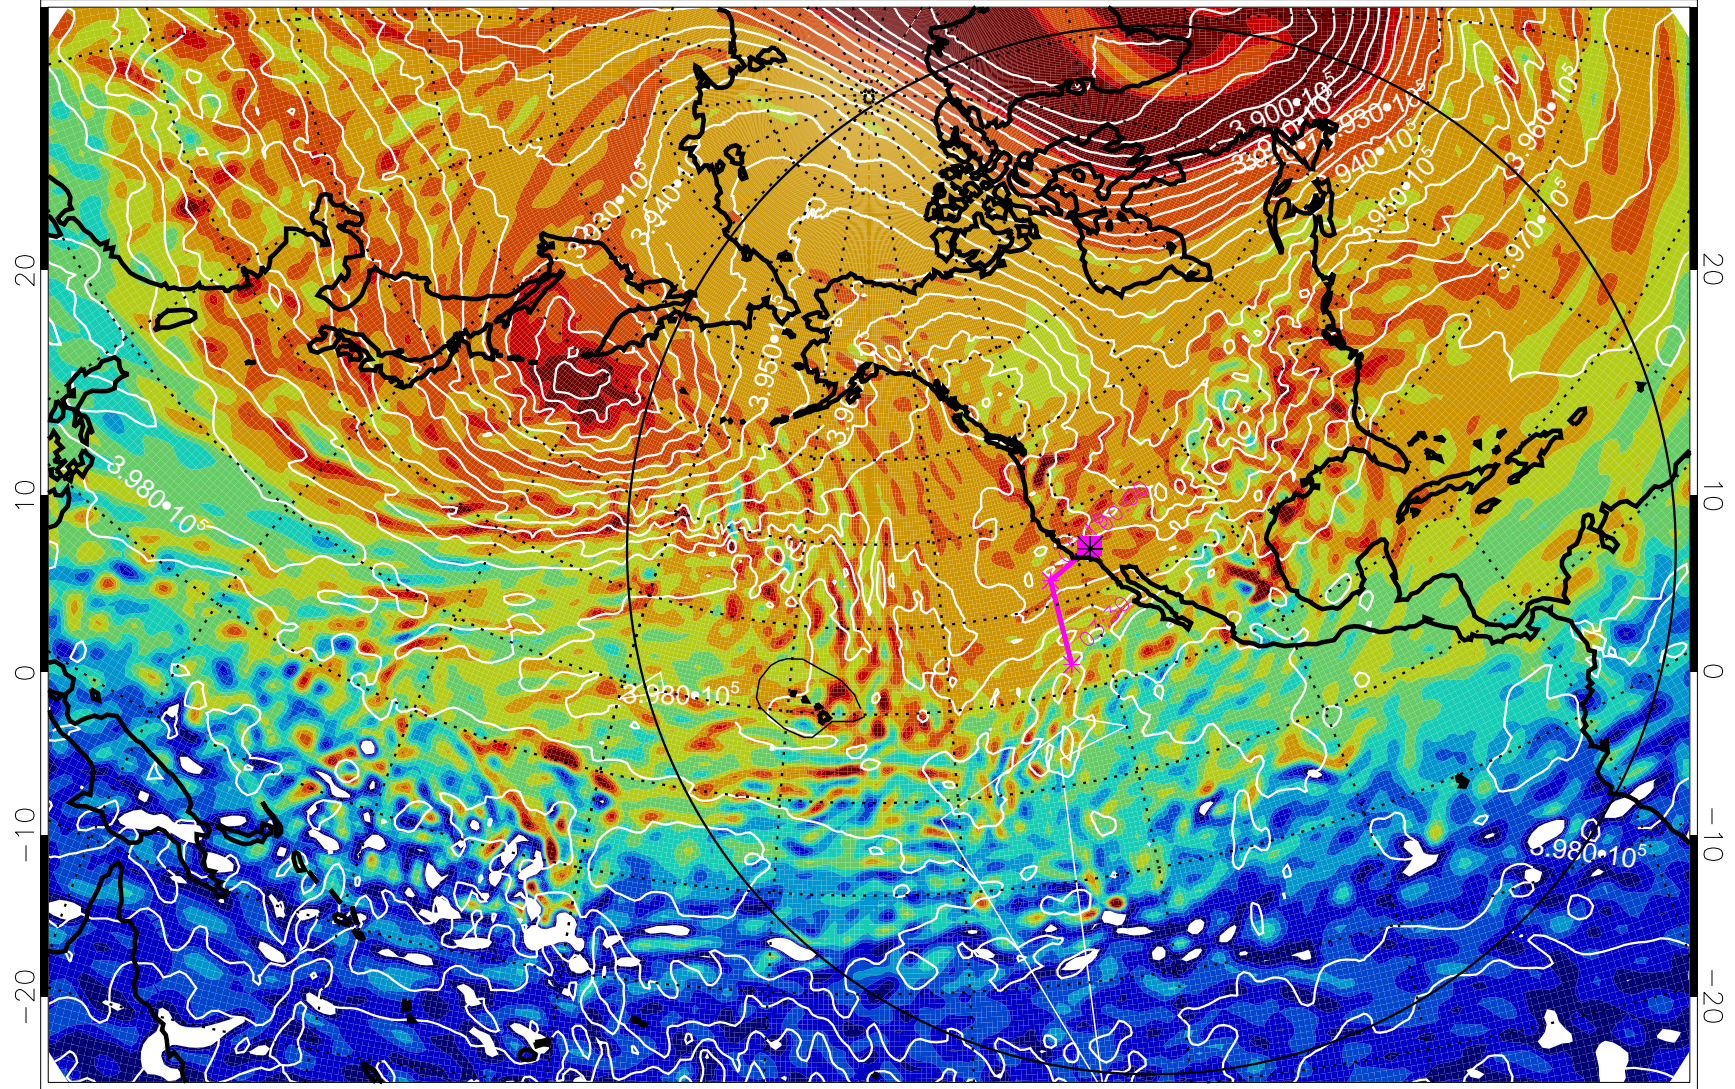

13013000, 96 hour forecast for 460K EPV

460K Montgomery Streamfunction, white

Range ring of 6000 km -- 19 hours GH round trip

13013006, 102 hour forecast for 460K EPV

460K Montgomery Streamfunction, white

Range ring of 6000 km -- 19 hours GH round trip

13013012, 108 hour forecast for 460K EPV

460K Montgomery Streamfunction, white

Range ring of 6000 km -- 19 hours GH round trip

13013018, 114 hour forecast for 460K EPV

460K Montgomery Streamfunction, white

Range ring of 6000 km -- 19 hours GH round trip

13013100, 120 hour forecast for 460K EPV

460K Montgomery Streamfunction, white

Range ring of 6000 km -- 19 hours GH round trip