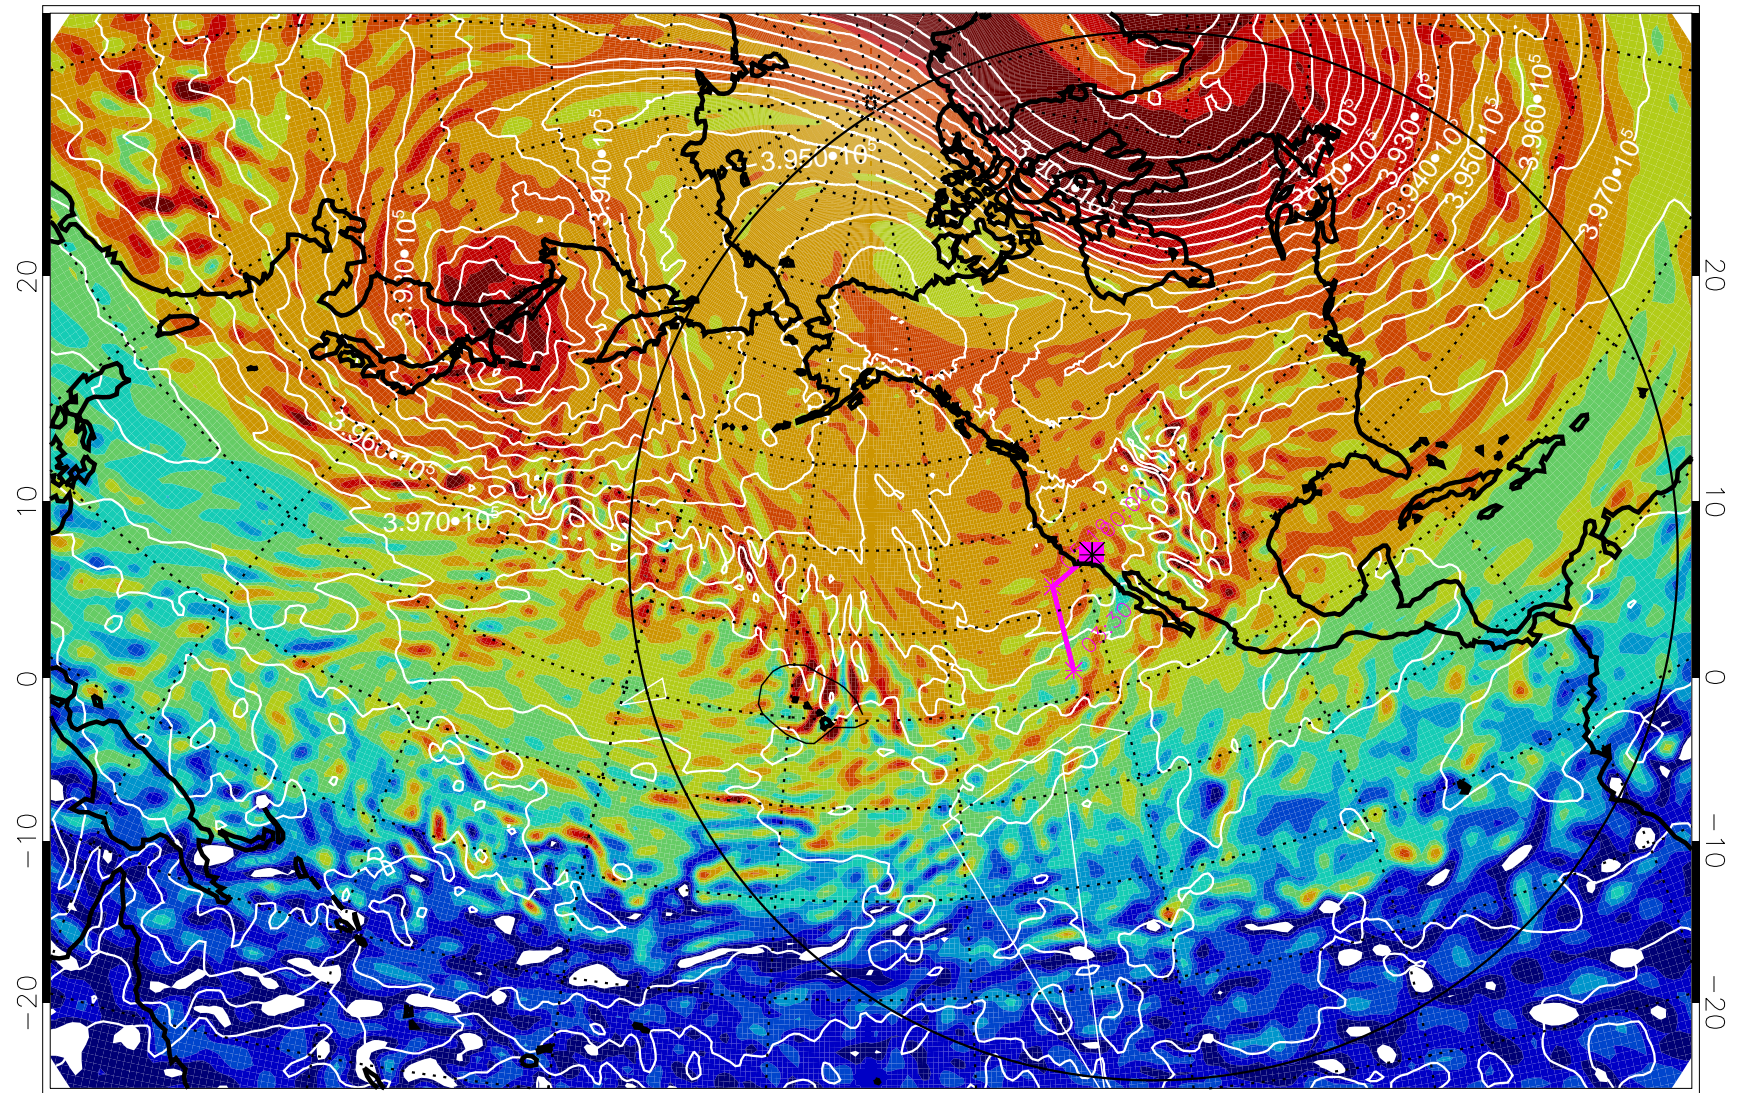

13012800, 48 hour forecast for 460K EPV

460K Montgomery Streamfunction, white

Range ring of 6000 km -- 19 hours GH round trip

13012806, 54 hour forecast for 460K EPV

460K Montgomery Streamfunction, white

Range ring of 6000 km -- 19 hours GH round trip

13012812, 60 hour forecast for 460K EPV

460K Montgomery Streamfunction, white

Range ring of 6000 km -- 19 hours GH round trip

13012818, 66 hour forecast for 460K EPV

460K Montgomery Streamfunction, white

Range ring of 6000 km -- 19 hours GH round trip

13012900, 72 hour forecast for 460K EPV

460K Montgomery Streamfunction, white

Range ring of 6000 km -- 19 hours GH round trip

13012906, 78 hour forecast for 460K EPV

460K Montgomery Streamfunction, white

Range ring of 6000 km -- 19 hours GH round trip

13012912, 84 hour forecast for 460K EPV

460K Montgomery Streamfunction, white

Range ring of 6000 km -- 19 hours GH round trip

13012918, 90 hour forecast for 460K EPV

460K Montgomery Streamfunction, white

Range ring of 6000 km -- 19 hours GH round trip