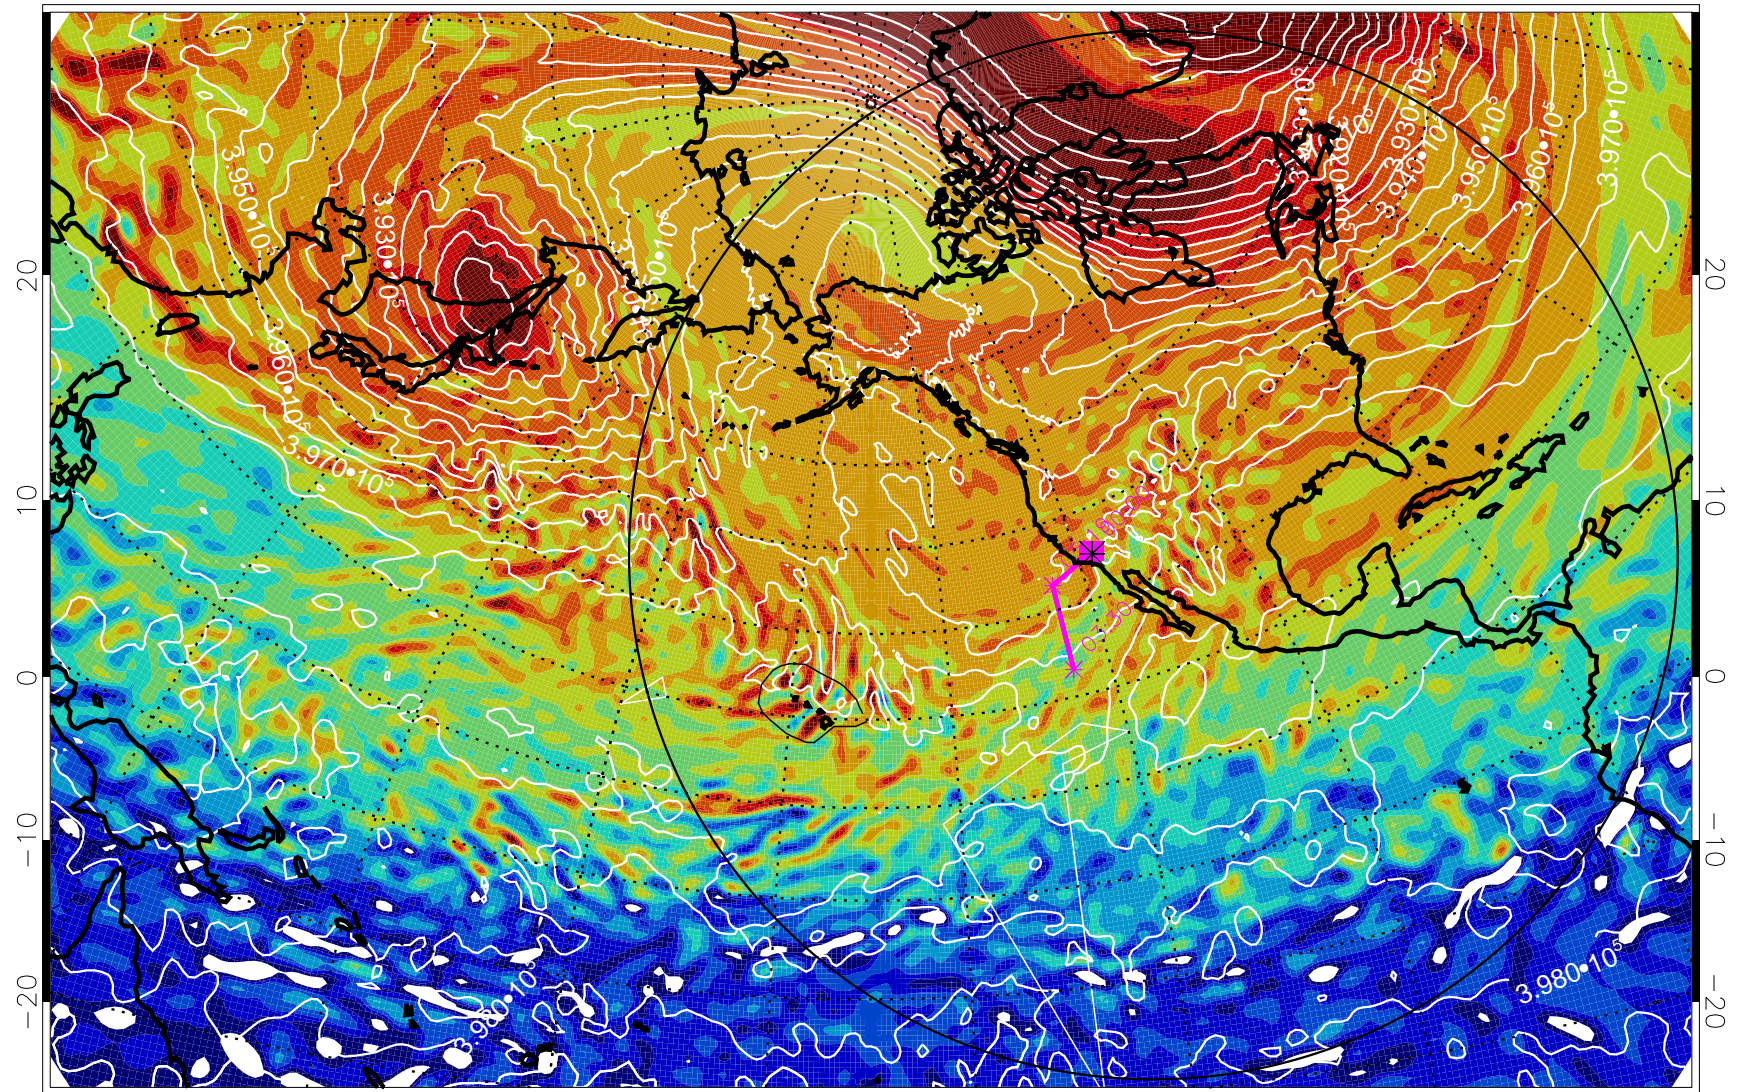

13012712, 36 hour forecast for 460K EPV

460K Montgomery Streamfunction, white

Range ring of 6000 km -- 19 hours GH round trip

13012718, 42 hour forecast for 460K EPV

460K Montgomery Streamfunction, white

Range ring of 6000 km -- 19 hours GH round trip

13012800, 48 hour forecast for 460K EPV

460K Montgomery Streamfunction, white

Range ring of 6000 km -- 19 hours GH round trip

13012806, 54 hour forecast for 460K EPV

460K Montgomery Streamfunction, white

Range ring of 6000 km -- 19 hours GH round trip

13012812, 60 hour forecast for 460K EPV

460K Montgomery Streamfunction, white

Range ring of 6000 km -- 19 hours GH round trip

13012818, 66 hour forecast for 460K EPV

460K Montgomery Streamfunction, white

Range ring of 6000 km -- 19 hours GH round trip

13012900, 72 hour forecast for 460K EPV

460K Montgomery Streamfunction, white

Range ring of 6000 km -- 19 hours GH round trip

13012906, 78 hour forecast for 460K EPV

460K Montgomery Streamfunction, white

Range ring of 6000 km -- 19 hours GH round trip