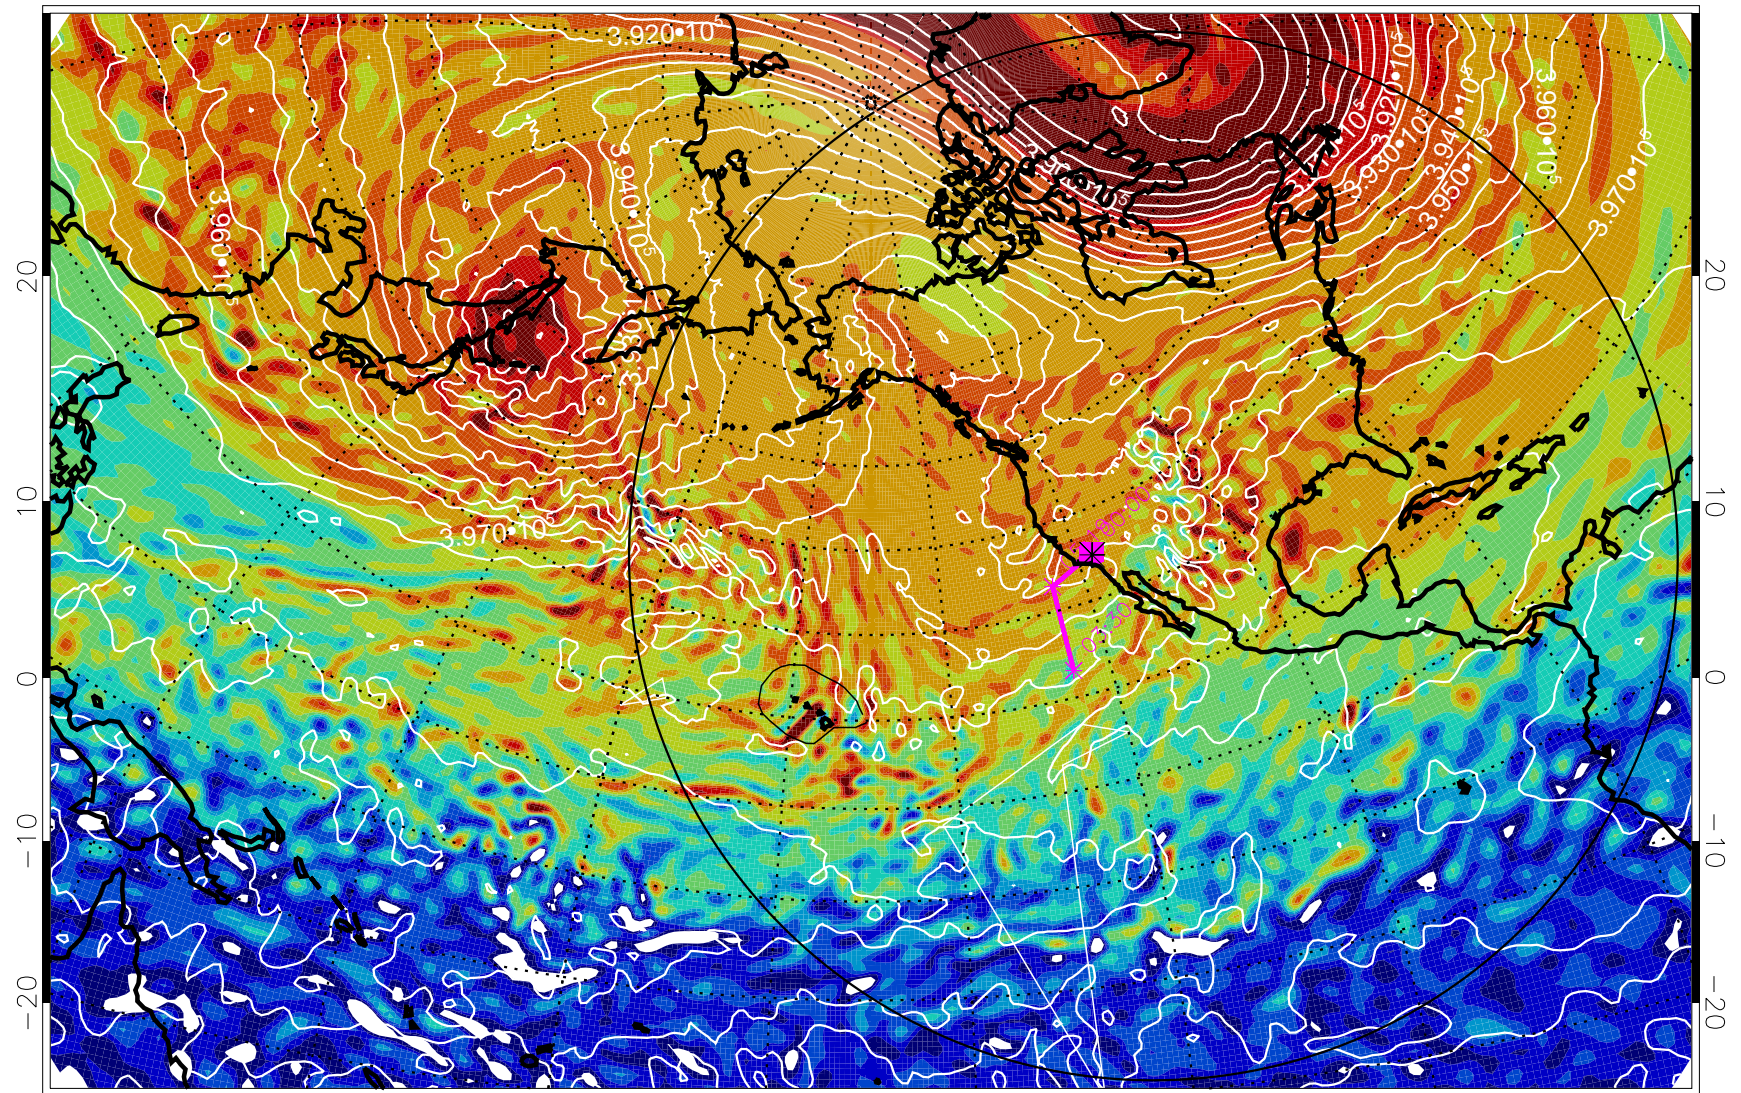

13012812, 60 hour forecast for 460K EPV

460K Montgomery Streamfunction, white

Range ring of 6000 km -- 19 hours GH round trip

13012818, 66 hour forecast for 460K EPV

460K Montgomery Streamfunction, white

Range ring of 6000 km -- 19 hours GH round trip

13012900, 72 hour forecast for 460K EPV

460K Montgomery Streamfunction, white

Range ring of 6000 km -- 19 hours GH round trip

13012906, 78 hour forecast for 460K EPV

460K Montgomery Streamfunction, white

Range ring of 6000 km -- 19 hours GH round trip

13012912, 84 hour forecast for 460K EPV

460K Montgomery Streamfunction, white

Range ring of 6000 km -- 19 hours GH round trip

13012918, 90 hour forecast for 460K EPV

460K Montgomery Streamfunction, white

Range ring of 6000 km -- 19 hours GH round trip

13013000, 96 hour forecast for 460K EPV

460K Montgomery Streamfunction, white

Range ring of 6000 km -- 19 hours GH round trip

13013006, 102 hour forecast for 460K EPV

460K Montgomery Streamfunction, white