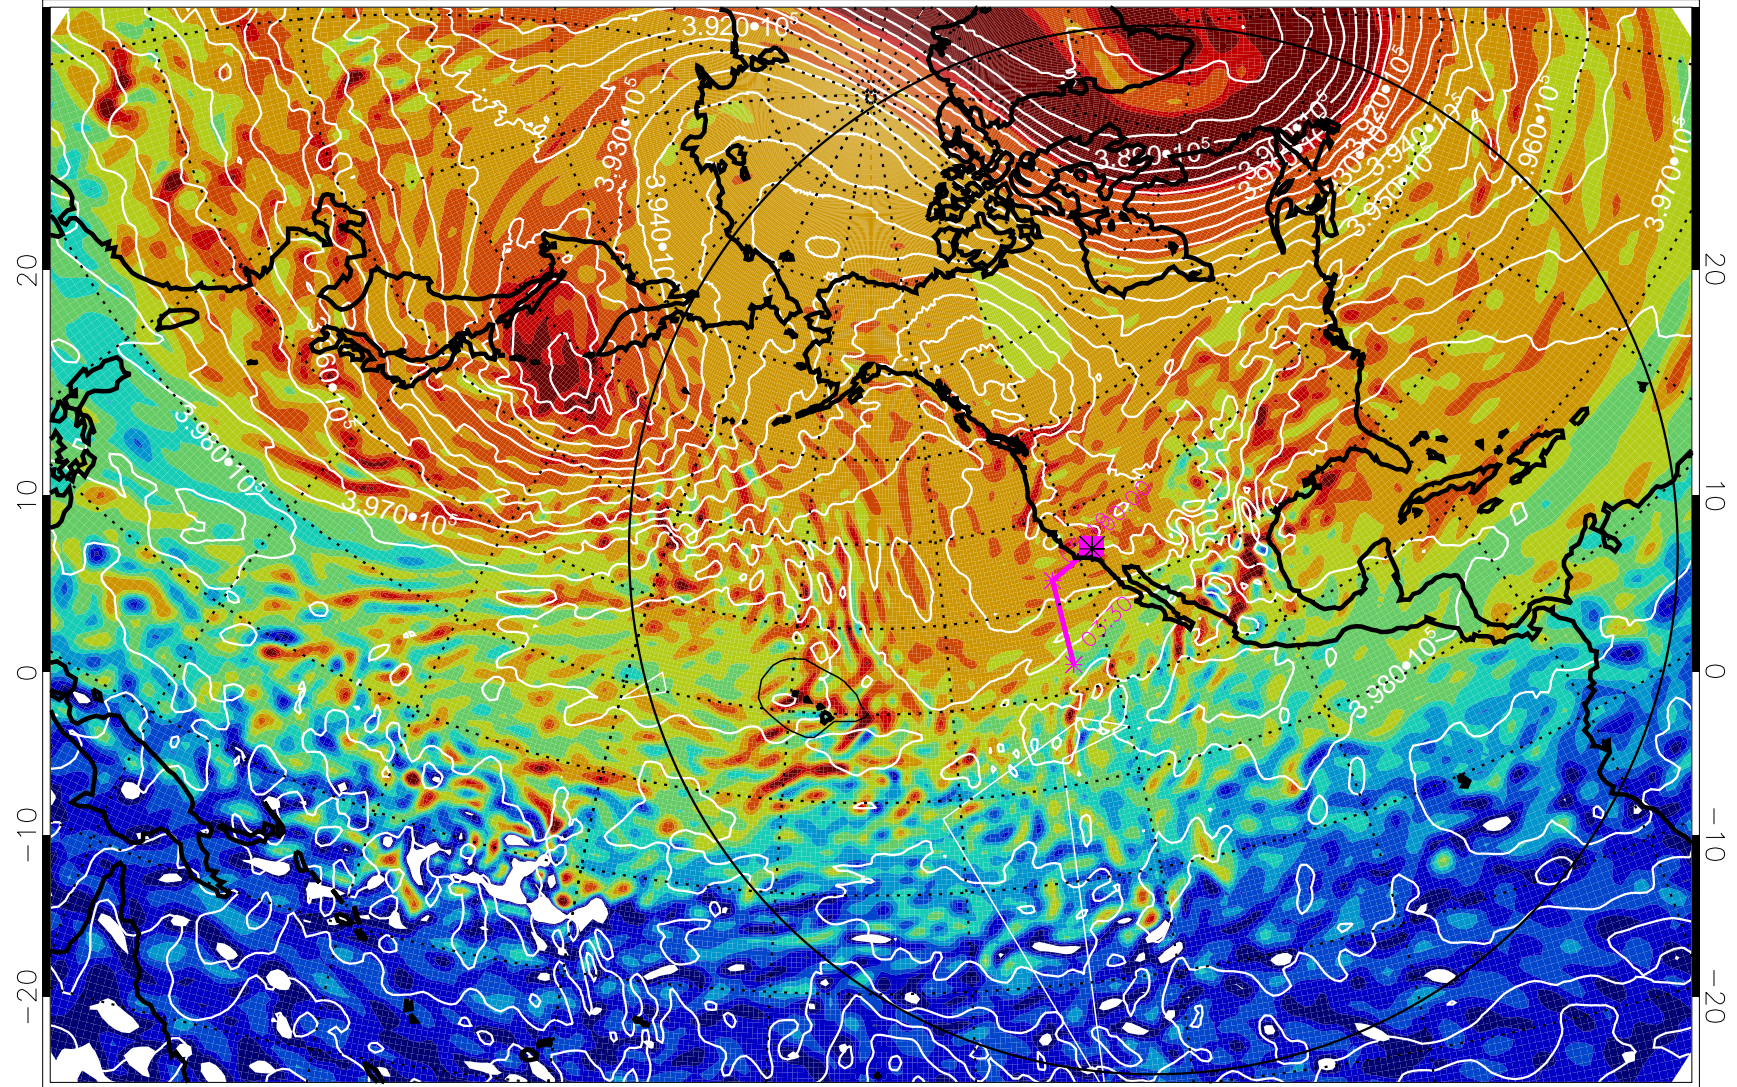

13012900, 72 hour forecast for 460K EPV

460K Montgomery Streamfunction, white

Range ring of 6000 km -- 19 hours GH round trip

13012906, 78 hour forecast for 460K EPV

460K Montgomery Streamfunction, white

Range ring of 6000 km -- 19 hours GH round trip

13012912, 84 hour forecast for 460K EPV

460K Montgomery Streamfunction, white

Range ring of 6000 km -- 19 hours GH round trip

13012918, 90 hour forecast for 460K EPV

460K Montgomery Streamfunction, white

Range ring of 6000 km -- 19 hours GH round trip

13013000, 96 hour forecast for 460K EPV

460K Montgomery Streamfunction, white

Range ring of 6000 km -- 19 hours GH round trip

13013006, 102 hour forecast for 460K EPV

460K Montgomery Streamfunction, white

Range ring of 6000 km -- 19 hours GH round trip

13013012, 108 hour forecast for 460K EPV

460K Montgomery Streamfunction, white

Range ring of 6000 km -- 19 hours GH round trip

13013018, 114 hour forecast for 460K EPV