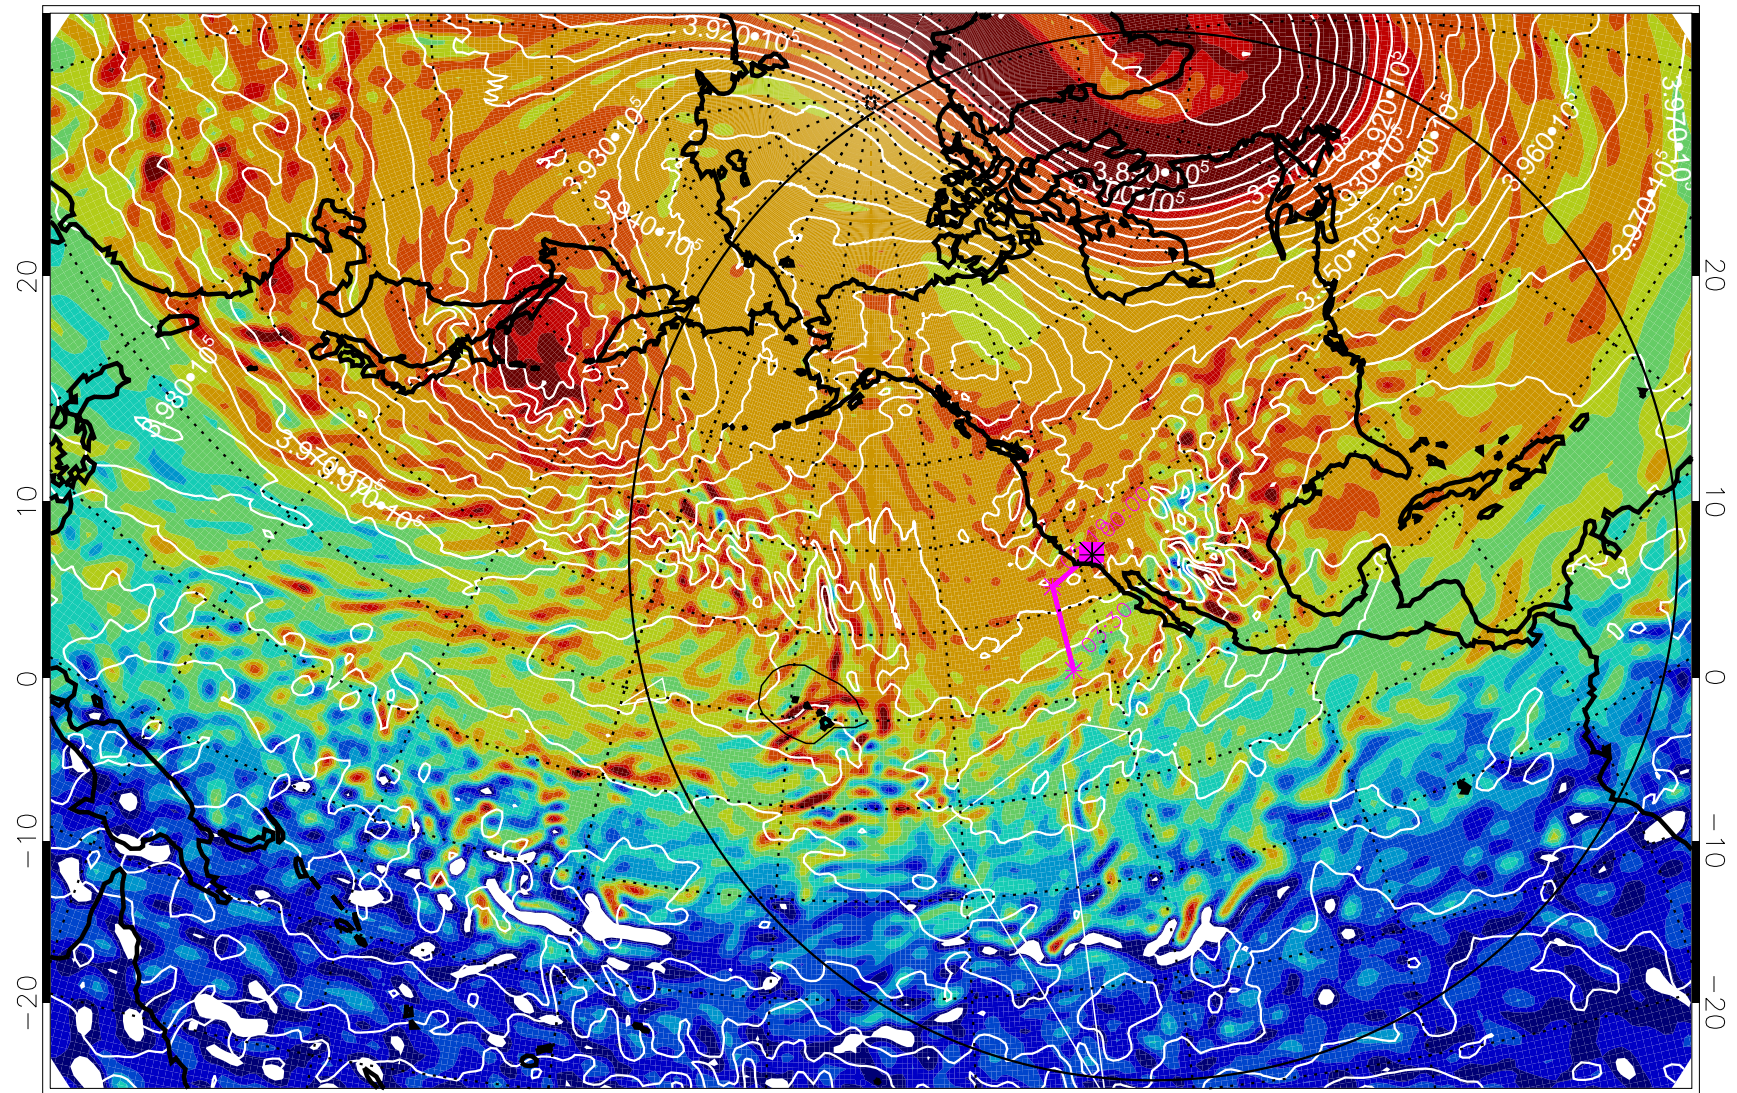

13012900, 72 hour forecast for 460K EPV

460K Montgomery Streamfunction, white

Range ring of 6000 km -- 19 hours GH round trip

13012906, 78 hour forecast for 460K EPV

460K Montgomery Streamfunction, white

Range ring of 6000 km -- 19 hours GH round trip

13012912, 84 hour forecast for 460K EPV

460K Montgomery Streamfunction, white

Range ring of 6000 km -- 19 hours GH round trip

13012918, 90 hour forecast for 460K EPV

460K Montgomery Streamfunction, white

Range ring of 6000 km -- 19 hours GH round trip

13013000, 96 hour forecast for 460K EPV

460K Montgomery Streamfunction, white

Range ring of 6000 km -- 19 hours GH round trip

13013006, 102 hour forecast for 460K EPV

460K Montgomery Streamfunction, white

Range ring of 6000 km -- 19 hours GH round trip

13013012, 108 hour forecast for 460K EPV

460K Montgomery Streamfunction, white

Range ring of 6000 km -- 19 hours GH round trip

13013018, 114 hour forecast for 460K EPV