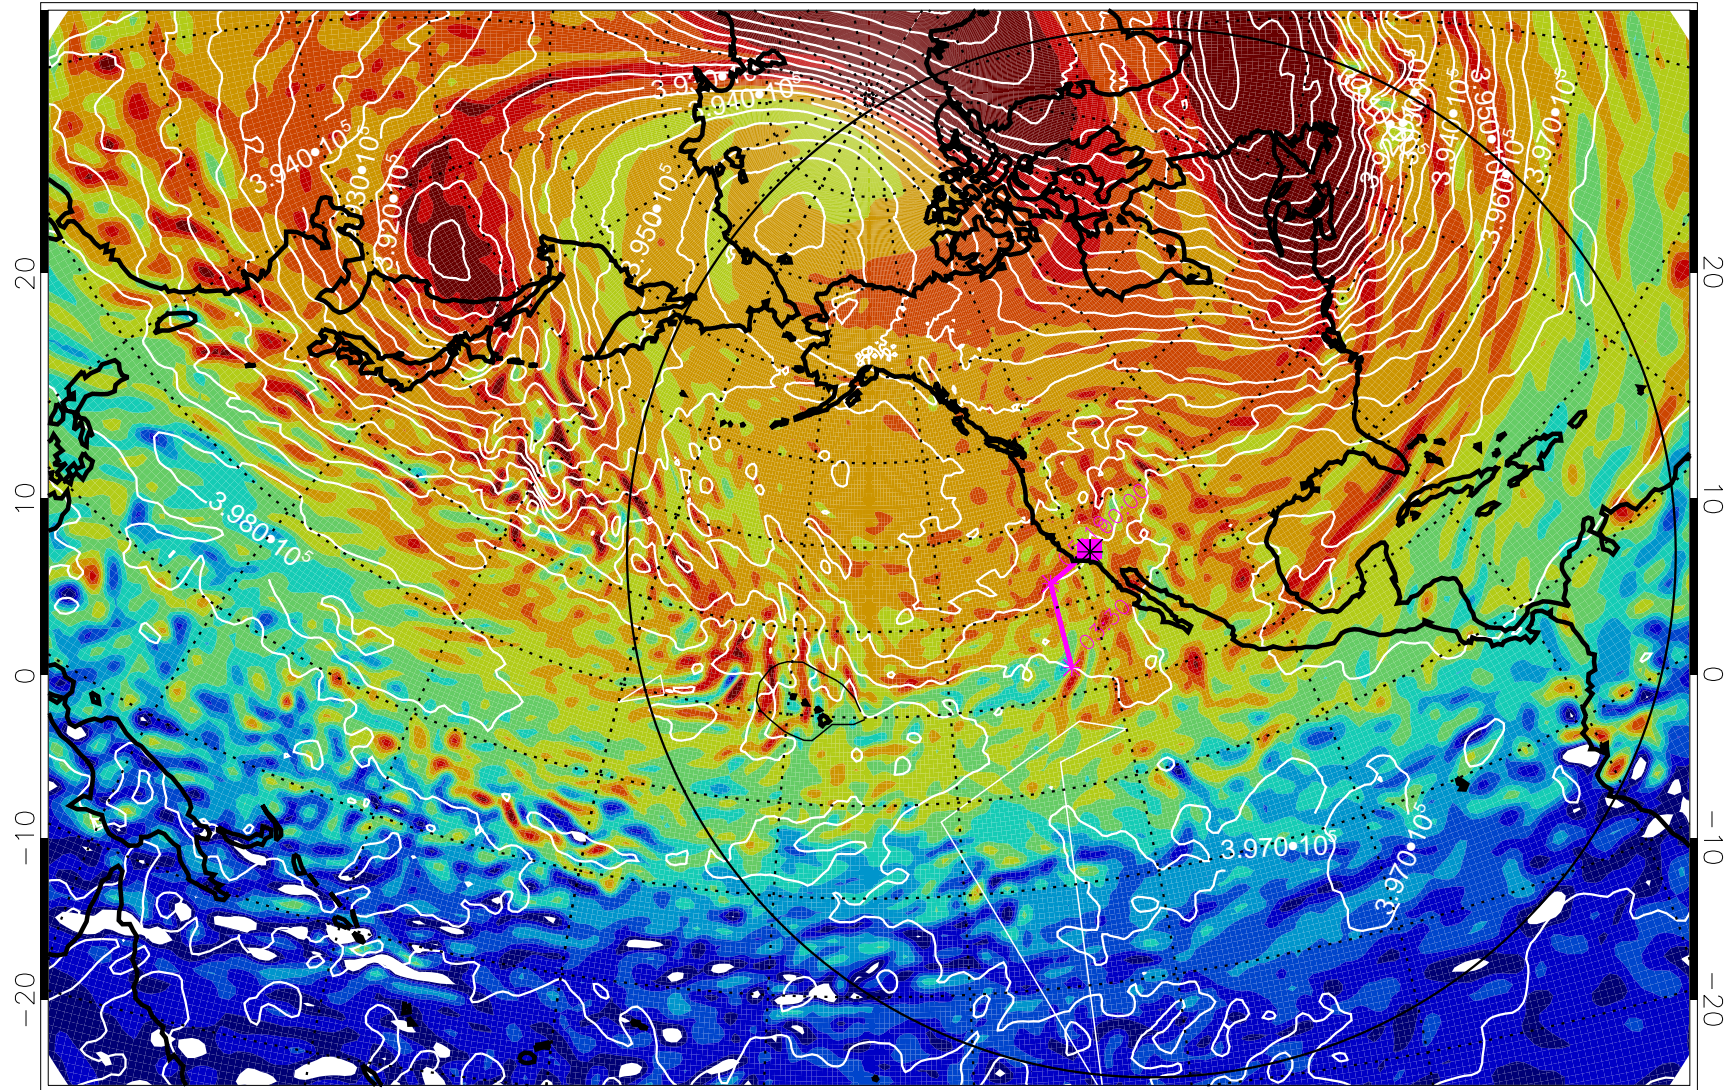

13012612, 12 hour forecast for 460K EPV

460K Montgomery Streamfunction, white

Range ring of 6000 km -- 19 hours GH round trip

13012618, 18 hour forecast for 460K EPV

460K Montgomery Streamfunction, white

Range ring of 6000 km -- 19 hours GH round trip

13012700, 24 hour forecast for 460K EPV

460K Montgomery Streamfunction, white

Range ring of 6000 km -- 19 hours GH round trip

13012706, 30 hour forecast for 460K EPV

460K Montgomery Streamfunction, white

Range ring of 6000 km -- 19 hours GH round trip

13012712, 36 hour forecast for 460K EPV

460K Montgomery Streamfunction, white

Range ring of 6000 km -- 19 hours GH round trip

13012718, 42 hour forecast for 460K EPV

460K Montgomery Streamfunction, white

Range ring of 6000 km -- 19 hours GH round trip

13012800, 48 hour forecast for 460K EPV

460K Montgomery Streamfunction, white

Range ring of 6000 km -- 19 hours GH round trip

13012806, 54 hour forecast for 460K EPV

460K Montgomery Streamfunction, white

Range ring of 6000 km -- 19 hours GH round trip