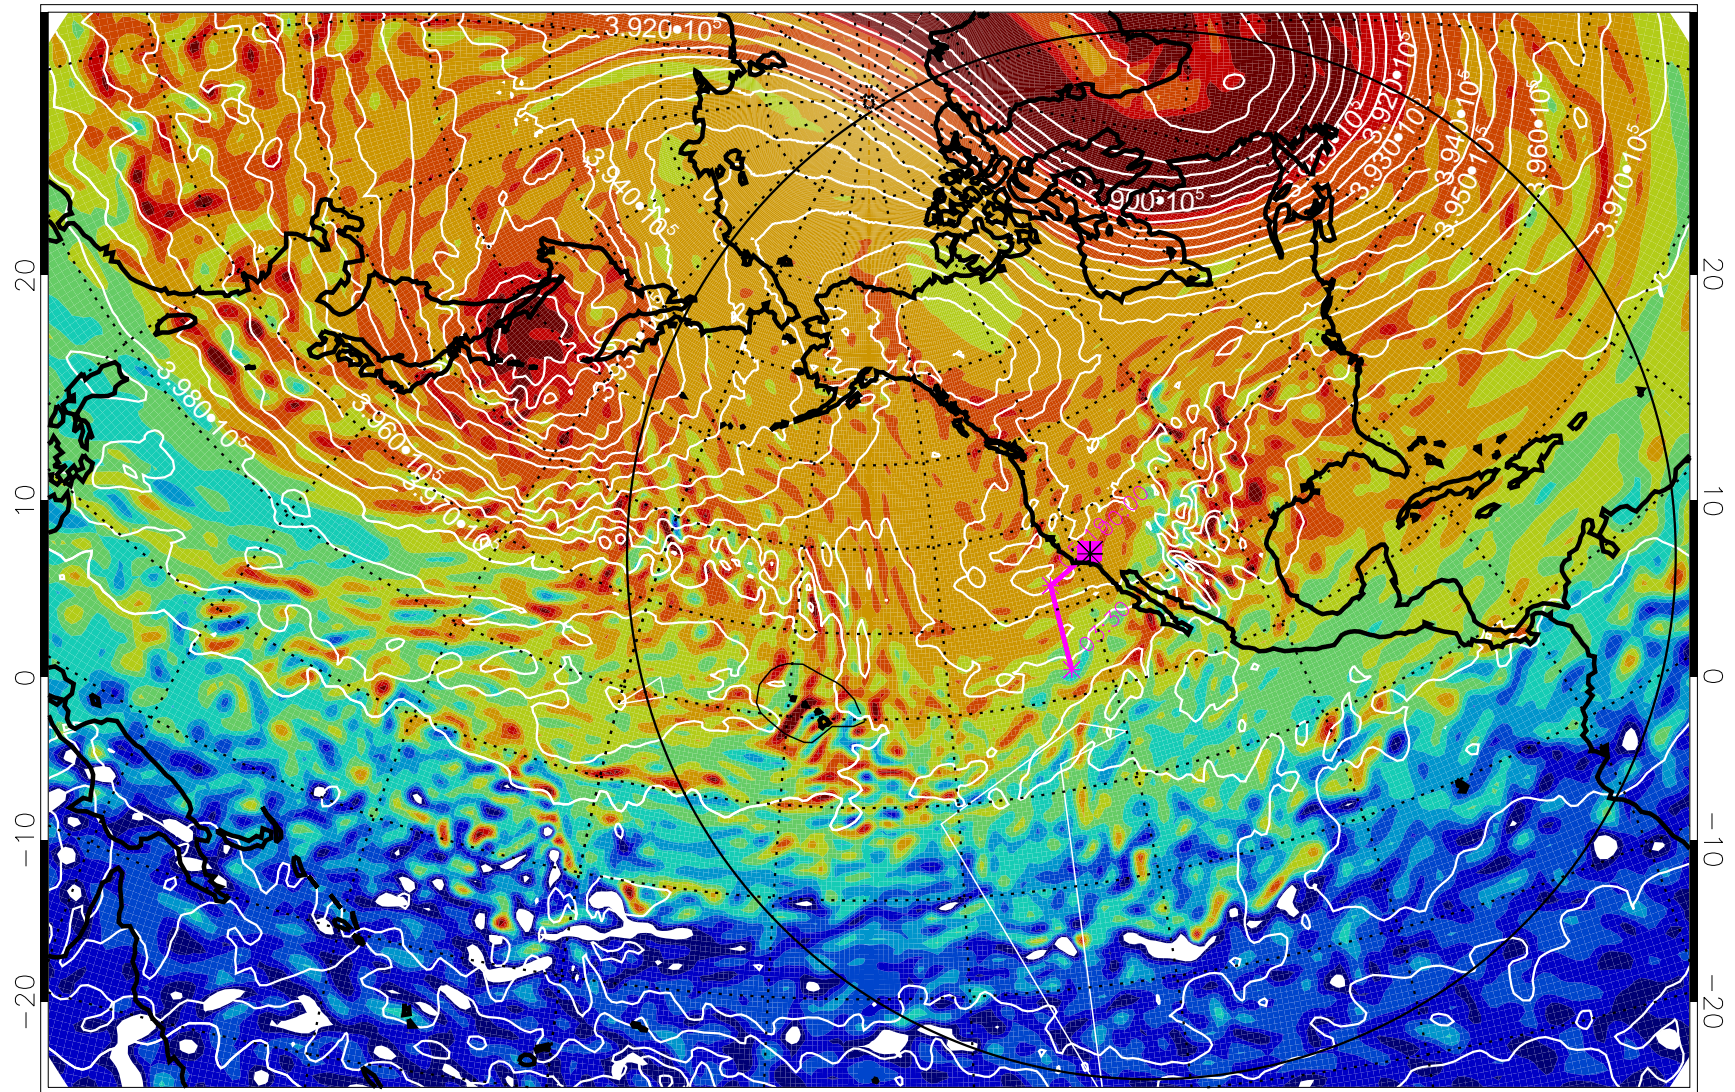

13012900, 72 hour forecast for 460K EPV

460K Montgomery Streamfunction, white

Range ring of 6000 km -- 19 hours GH round trip

13012906, 78 hour forecast for 460K EPV

460K Montgomery Streamfunction, white

Range ring of 6000 km -- 19 hours GH round trip

13012912, 84 hour forecast for 460K EPV

460K Montgomery Streamfunction, white

Range ring of 6000 km -- 19 hours GH round trip

13012918, 90 hour forecast for 460K EPV

460K Montgomery Streamfunction, white

Range ring of 6000 km -- 19 hours GH round trip

13013000, 96 hour forecast for 460K EPV

460K Montgomery Streamfunction, white

Range ring of 6000 km -- 19 hours GH round trip

13013006, 102 hour forecast for 460K EPV

460K Montgomery Streamfunction, white

Range ring of 6000 km -- 19 hours GH round trip

13013012, 108 hour forecast for 460K EPV

460K Montgomery Streamfunction, white

Range ring of 6000 km -- 19 hours GH round trip

13013018, 114 hour forecast for 460K EPV