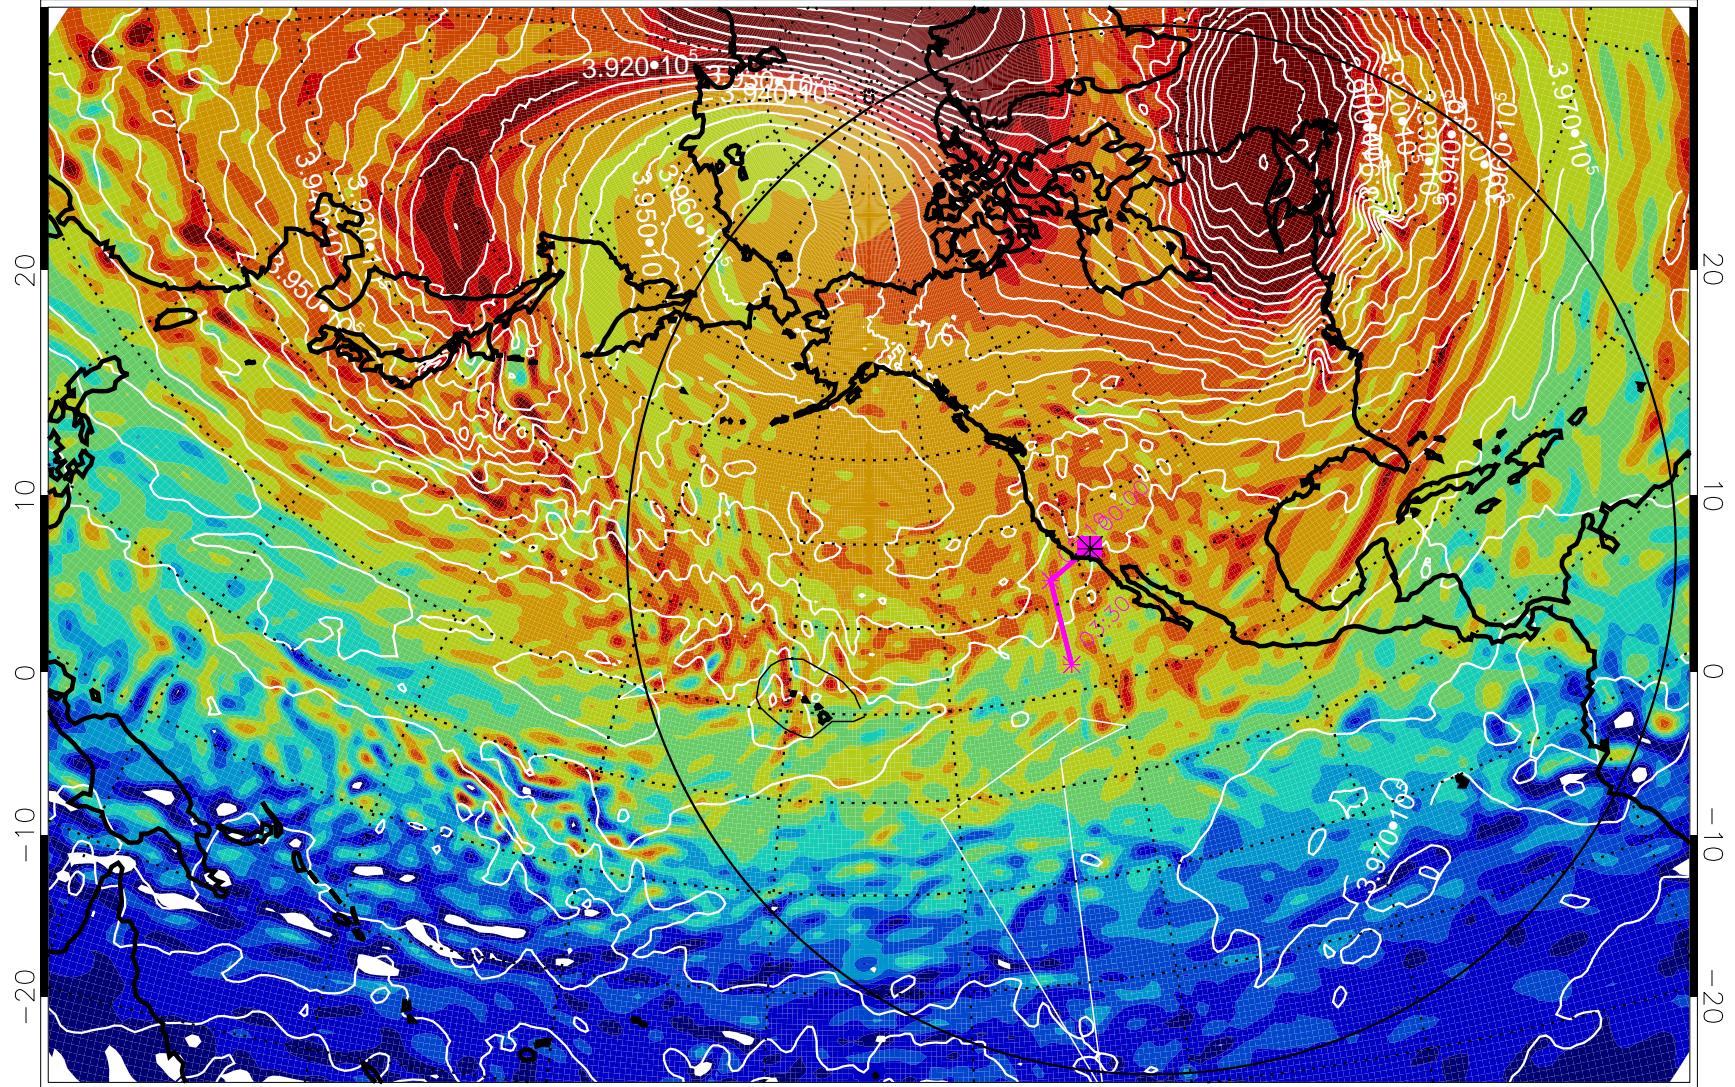

13012612, 12 hour forecast for 460K EPV

460K Montgomery Streamfunction, white

Range ring of 6000 km -- 19 hours GH round trip

13012618, 18 hour forecast for 460K EPV

460K Montgomery Streamfunction, white

Range ring of 6000 km -- 19 hours GH round trip

13012700, 24 hour forecast for 460K EPV

460K Montgomery Streamfunction, white

Range ring of 6000 km -- 19 hours GH round trip

13012706, 30 hour forecast for 460K EPV

460K Montgomery Streamfunction, white

Range ring of 6000 km -- 19 hours GH round trip

13012712, 36 hour forecast for 460K EPV

460K Montgomery Streamfunction, white

Range ring of 6000 km -- 19 hours GH round trip

13012718, 42 hour forecast for 460K EPV

460K Montgomery Streamfunction, white

Range ring of 6000 km -- 19 hours GH round trip

13012800, 48 hour forecast for 460K EPV

460K Montgomery Streamfunction, white

Range ring of 6000 km -- 19 hours GH round trip

13012806, 54 hour forecast for 460K EPV

460K Montgomery Streamfunction, white

Range ring of 6000 km -- 19 hours GH round trip