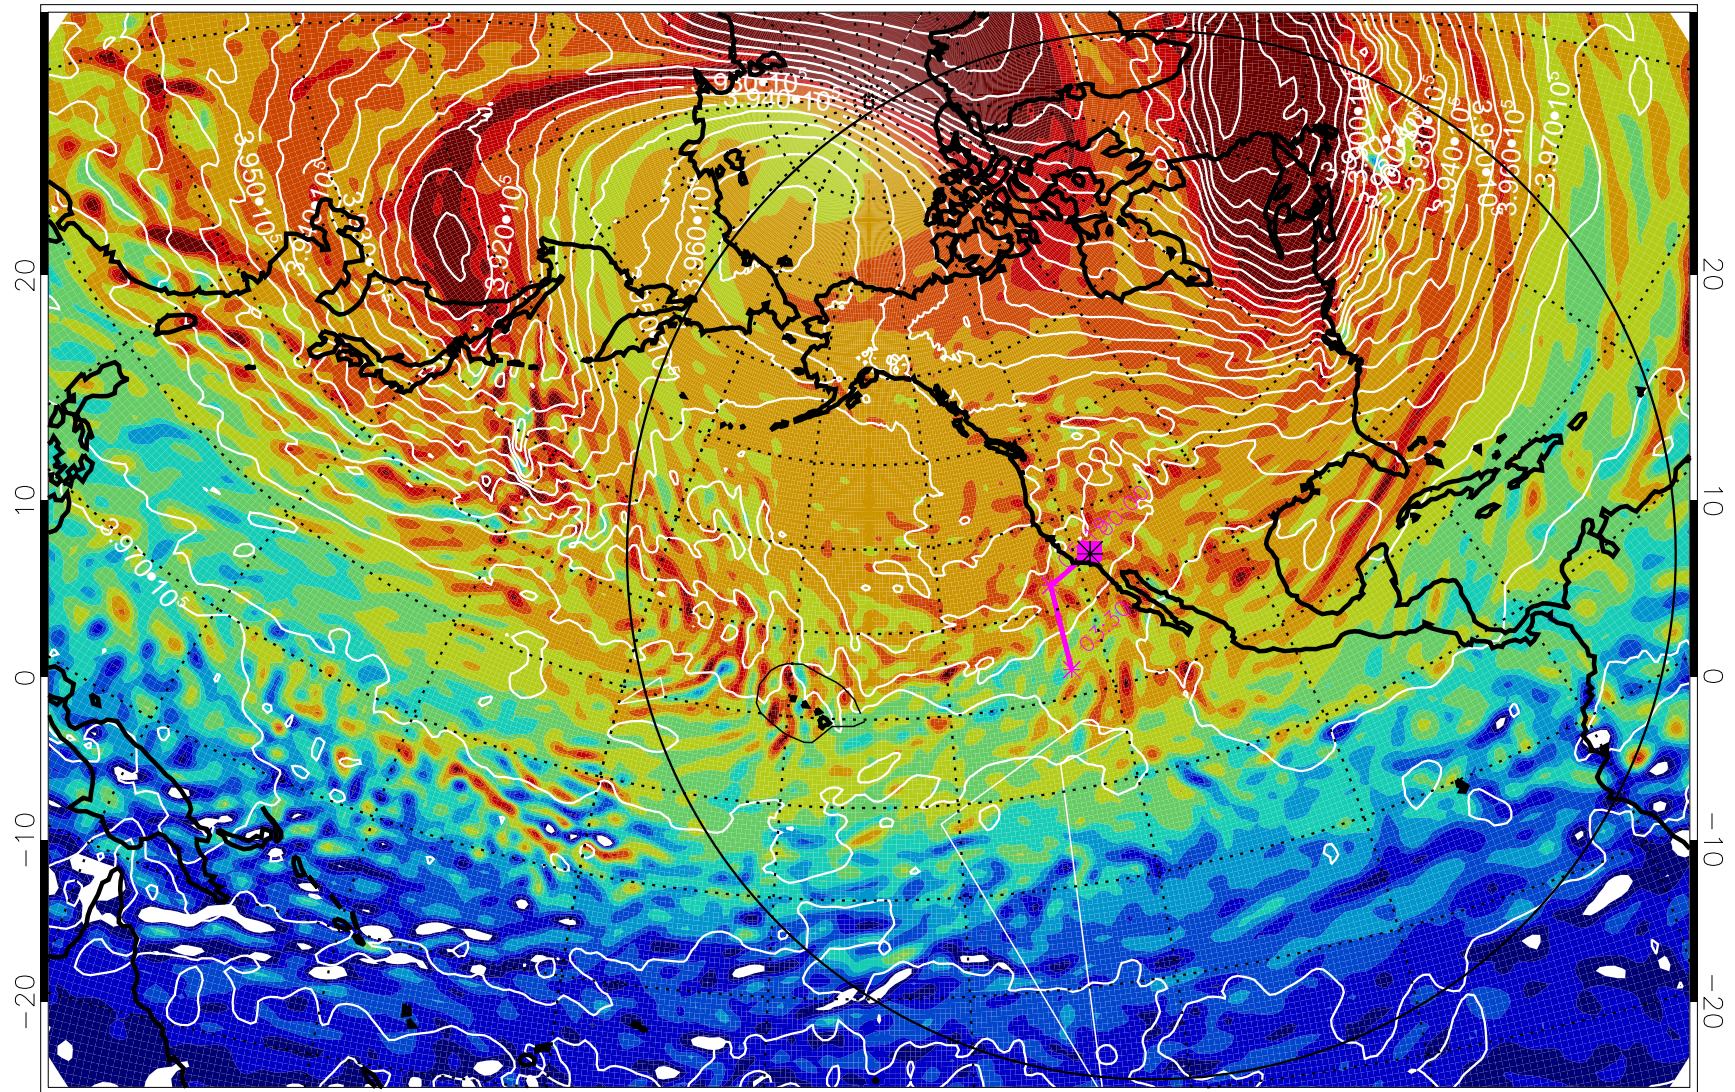

13012612, 12 hour forecast for 460K EPV

460K Montgomery Streamfunction, white

Range ring of 6000 km -- 19 hours GH round trip

13012618, 18 hour forecast for 460K EPV

460K Montgomery Streamfunction, white

Range ring of 6000 km -- 19 hours GH round trip

13012700, 24 hour forecast for 460K EPV

460K Montgomery Streamfunction, white

Range ring of 6000 km -- 19 hours GH round trip

13012706, 30 hour forecast for 460K EPV

460K Montgomery Streamfunction, white

Range ring of 6000 km -- 19 hours GH round trip

13012712, 36 hour forecast for 460K EPV

460K Montgomery Streamfunction, white

Range ring of 6000 km -- 19 hours GH round trip

13012718, 42 hour forecast for 460K EPV

460K Montgomery Streamfunction, white

Range ring of 6000 km -- 19 hours GH round trip

13012812, 60 hour forecast for 460K EPV

460K Montgomery Streamfunction, white

Range ring of 6000 km -- 19 hours GH round trip

13012818, 66 hour forecast for 460K EPV

460K Montgomery Streamfunction, white

Range ring of 6000 km -- 19 hours GH round trip