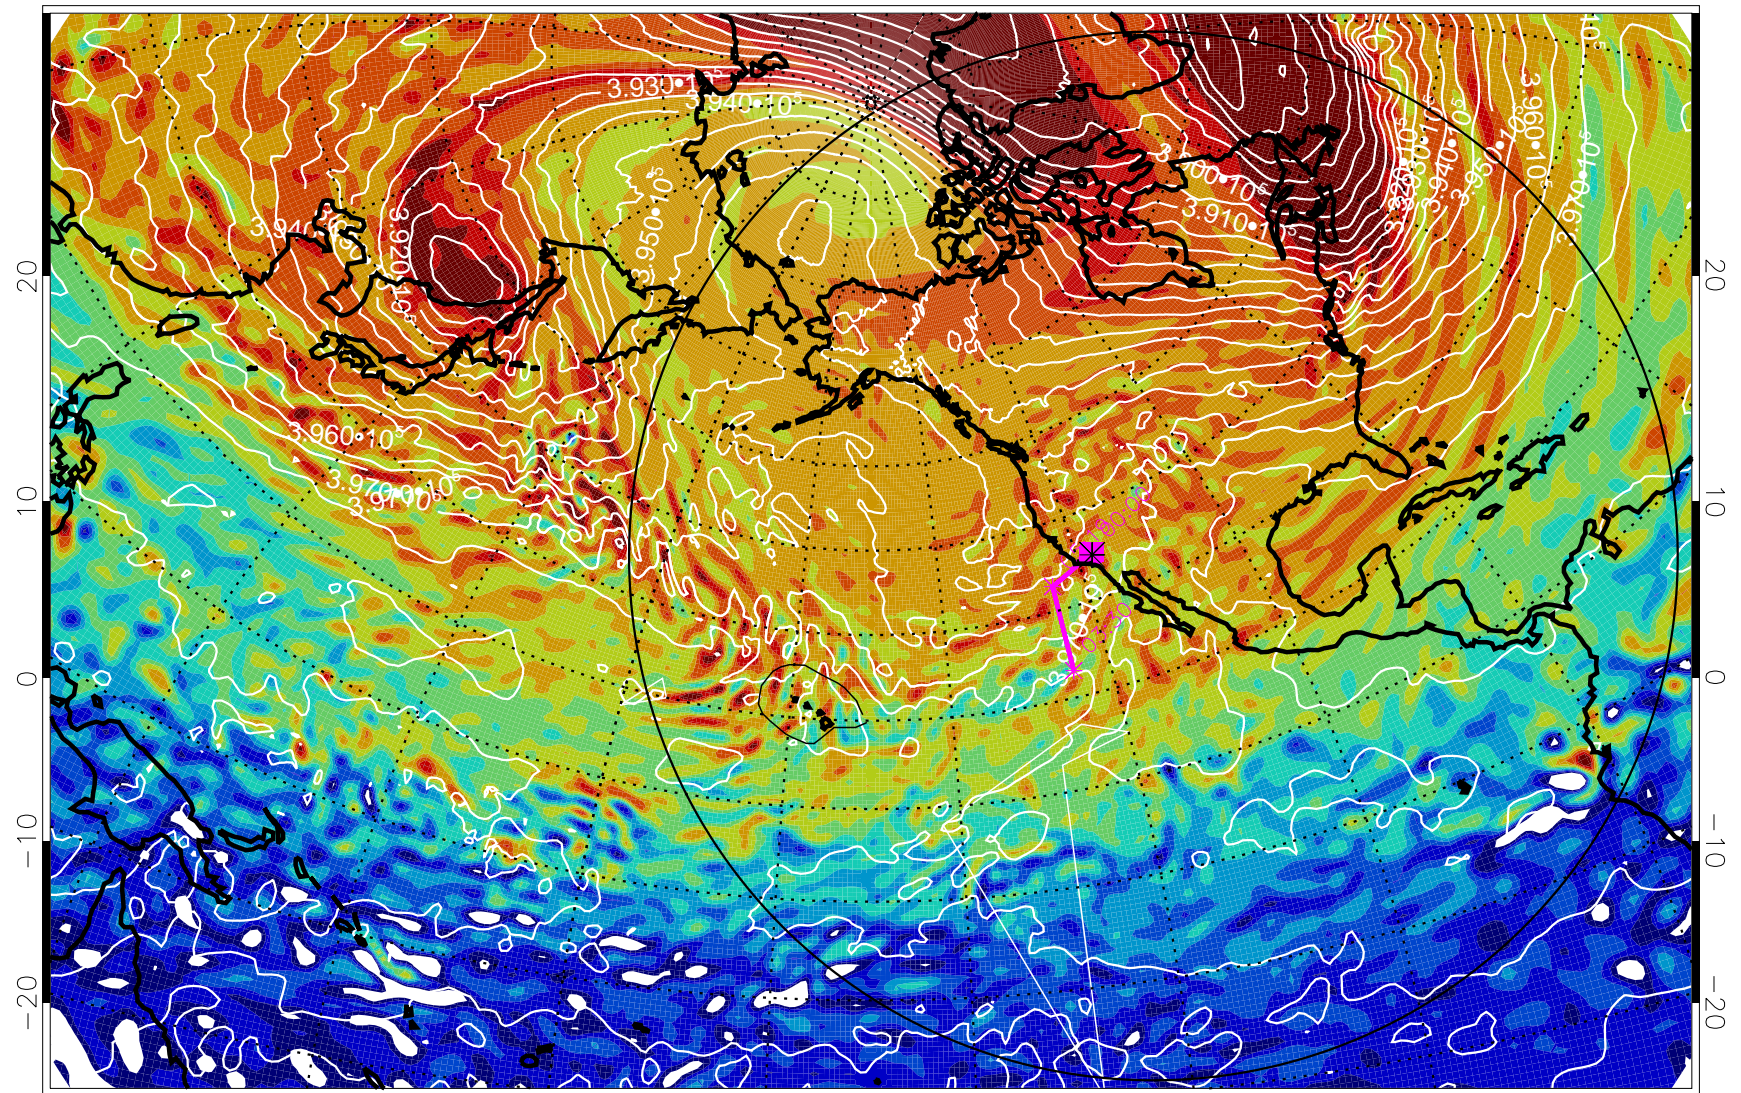

13012612, 12 hour forecast for 460K EPV

460K Montgomery Streamfunction, white

Range ring of 6000 km -- 19 hours GH round trip

13012618, 18 hour forecast for 460K EPV

460K Montgomery Streamfunction, white

Range ring of 6000 km -- 19 hours GH round trip

13012700, 24 hour forecast for 460K EPV

460K Montgomery Streamfunction, white

Range ring of 6000 km -- 19 hours GH round trip

13012706, 30 hour forecast for 460K EPV

460K Montgomery Streamfunction, white

Range ring of 6000 km -- 19 hours GH round trip

13012712, 36 hour forecast for 460K EPV

460K Montgomery Streamfunction, white

Range ring of 6000 km -- 19 hours GH round trip

13012718, 42 hour forecast for 460K EPV

460K Montgomery Streamfunction, white

Range ring of 6000 km -- 19 hours GH round trip

13012800, 48 hour forecast for 460K EPV

460K Montgomery Streamfunction, white

Range ring of 6000 km -- 19 hours GH round trip

13012806, 54 hour forecast for 460K EPV

460K Montgomery Streamfunction, white

Range ring of 6000 km -- 19 hours GH round trip