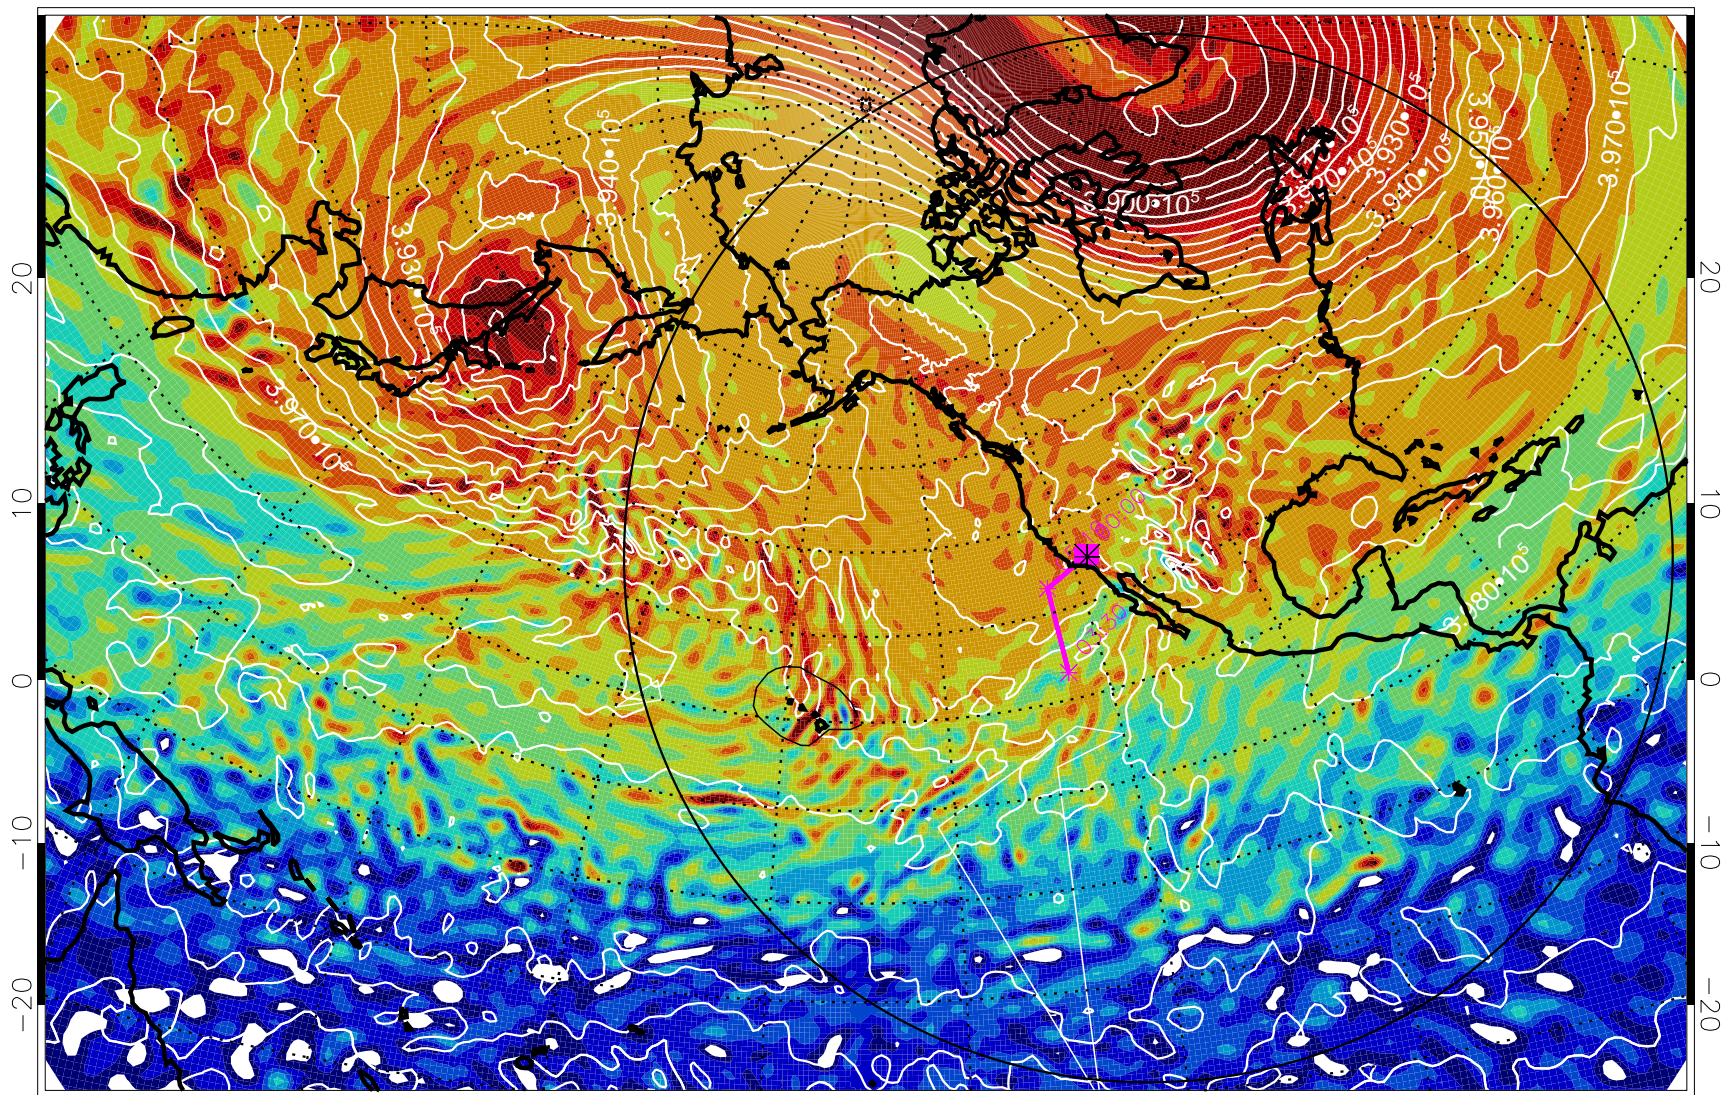

13012812, 60 hour forecast for 460K EPV

460K Montgomery Streamfunction, white

Range ring of 6000 km -- 19 hours GH round trip

13012818, 66 hour forecast for 460K EPV

460K Montgomery Streamfunction, white

Range ring of 6000 km -- 19 hours GH round trip

13012900, 72 hour forecast for 460K EPV

460K Montgomery Streamfunction, white

Range ring of 6000 km -- 19 hours GH round trip

13012906, 78 hour forecast for 460K EPV

460K Montgomery Streamfunction, white

Range ring of 6000 km -- 19 hours GH round trip

13012912, 84 hour forecast for 460K EPV

460K Montgomery Streamfunction, white

Range ring of 6000 km -- 19 hours GH round trip

13012918, 90 hour forecast for 460K EPV

460K Montgomery Streamfunction, white

Range ring of 6000 km -- 19 hours GH round trip

13013000, 96 hour forecast for 460K EPV

460K Montgomery Streamfunction, white

Range ring of 6000 km -- 19 hours GH round trip

13013006, 102 hour forecast for 460K EPV

460K Montgomery Streamfunction, white