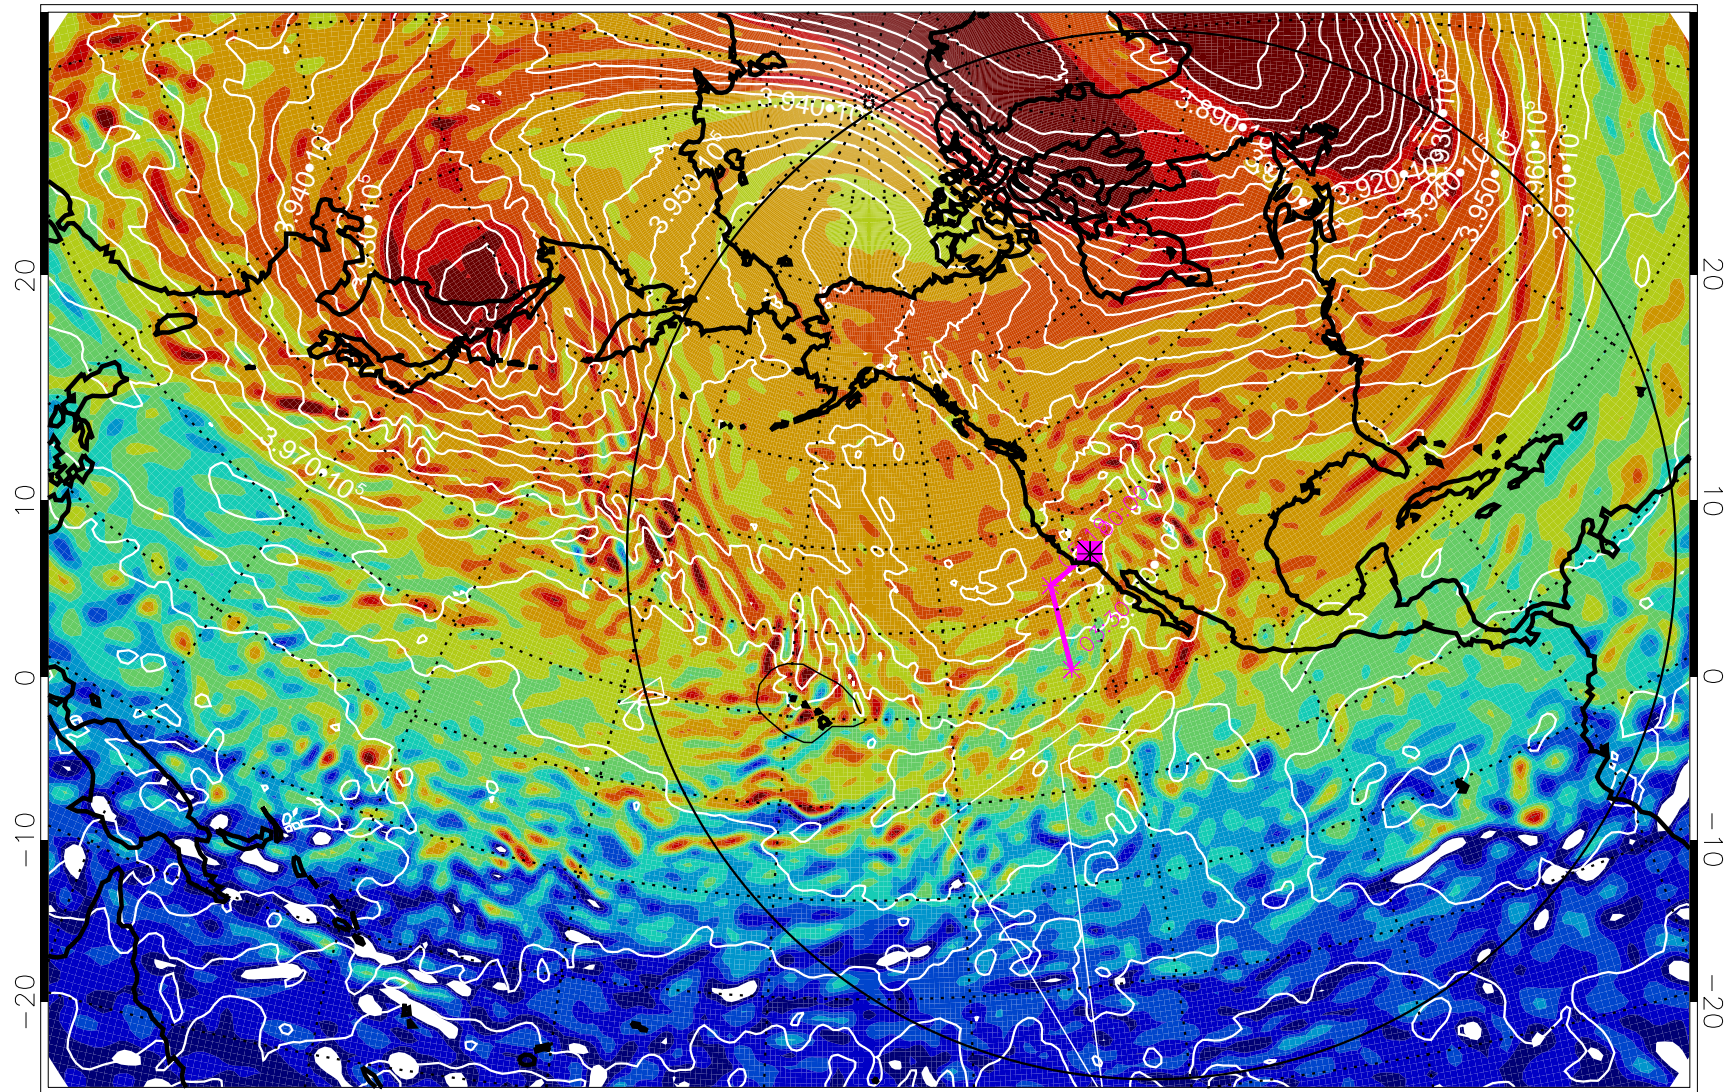

13012700, 24 hour forecast for 460K EPV

460K Montgomery Streamfunction, white

Range ring of 6000 km -- 19 hours GH round trip

13012706, 30 hour forecast for 460K EPV

460K Montgomery Streamfunction, white

Range ring of 6000 km -- 19 hours GH round trip

13012712, 36 hour forecast for 460K EPV

460K Montgomery Streamfunction, white

Range ring of 6000 km -- 19 hours GH round trip

13012718, 42 hour forecast for 460K EPV

460K Montgomery Streamfunction, white

Range ring of 6000 km -- 19 hours GH round trip

13012800, 48 hour forecast for 460K EPV

460K Montgomery Streamfunction, white

Range ring of 6000 km -- 19 hours GH round trip

13012806, 54 hour forecast for 460K EPV

460K Montgomery Streamfunction, white

Range ring of 6000 km -- 19 hours GH round trip

13012812, 60 hour forecast for 460K EPV

460K Montgomery Streamfunction, white

Range ring of 6000 km -- 19 hours GH round trip

13012818, 66 hour forecast for 460K EPV

460K Montgomery Streamfunction, white

Range ring of 6000 km -- 19 hours GH round trip