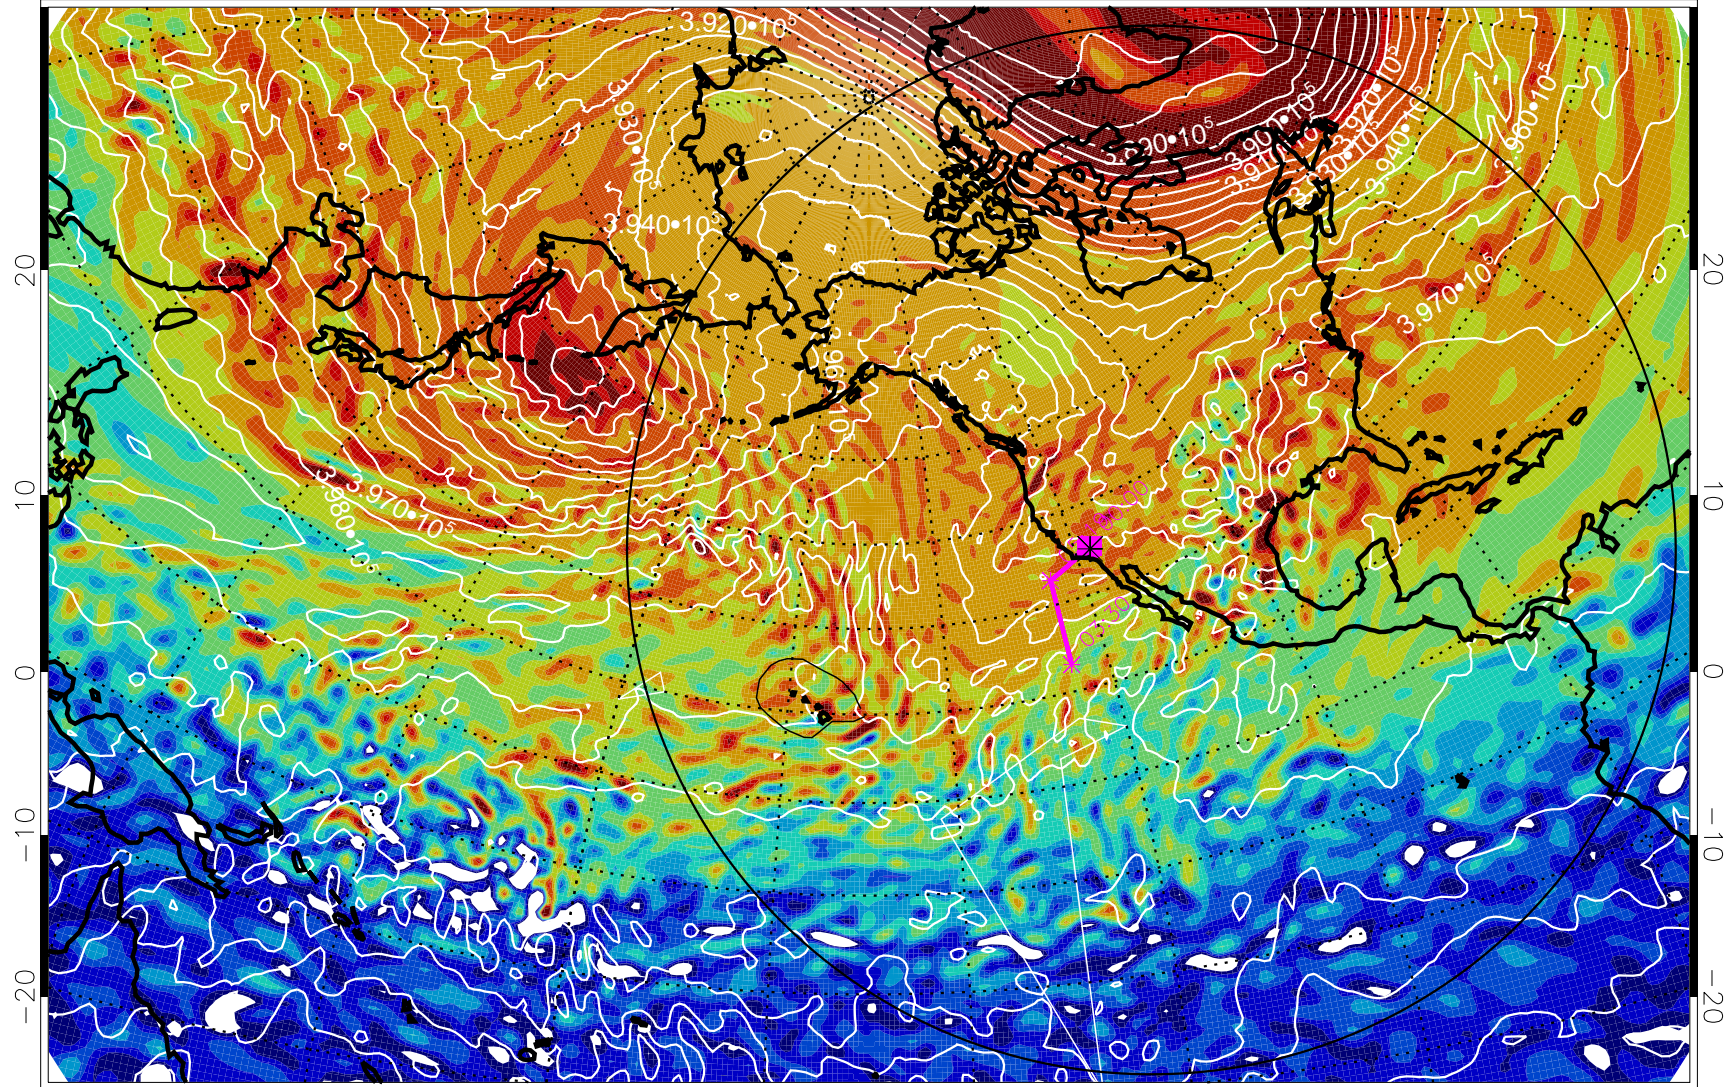

13012912, 84 hour forecast for 460K EPV

460K Montgomery Streamfunction, white

Range ring of 6000 km -- 19 hours GH round trip

13012918, 90 hour forecast for 460K EPV

460K Montgomery Streamfunction, white

Range ring of 6000 km -- 19 hours GH round trip

13013000, 96 hour forecast for 460K EPV

460K Montgomery Streamfunction, white

Range ring of 6000 km -- 19 hours GH round trip

13013006, 102 hour forecast for 460K EPV

460K Montgomery Streamfunction, white

Range ring of 6000 km -- 19 hours GH round trip

13013012, 108 hour forecast for 460K EPV

460K Montgomery Streamfunction, white

Range ring of 6000 km -- 19 hours GH round trip

13013018, 114 hour forecast for 460K EPV

460K Montgomery Streamfunction, white

Range ring of 6000 km -- 19 hours GH round trip

13013100, 120 hour forecast for 460K EPV

460K Montgomery Streamfunction, white

Range ring of 6000 km -- 19 hours GH round trip