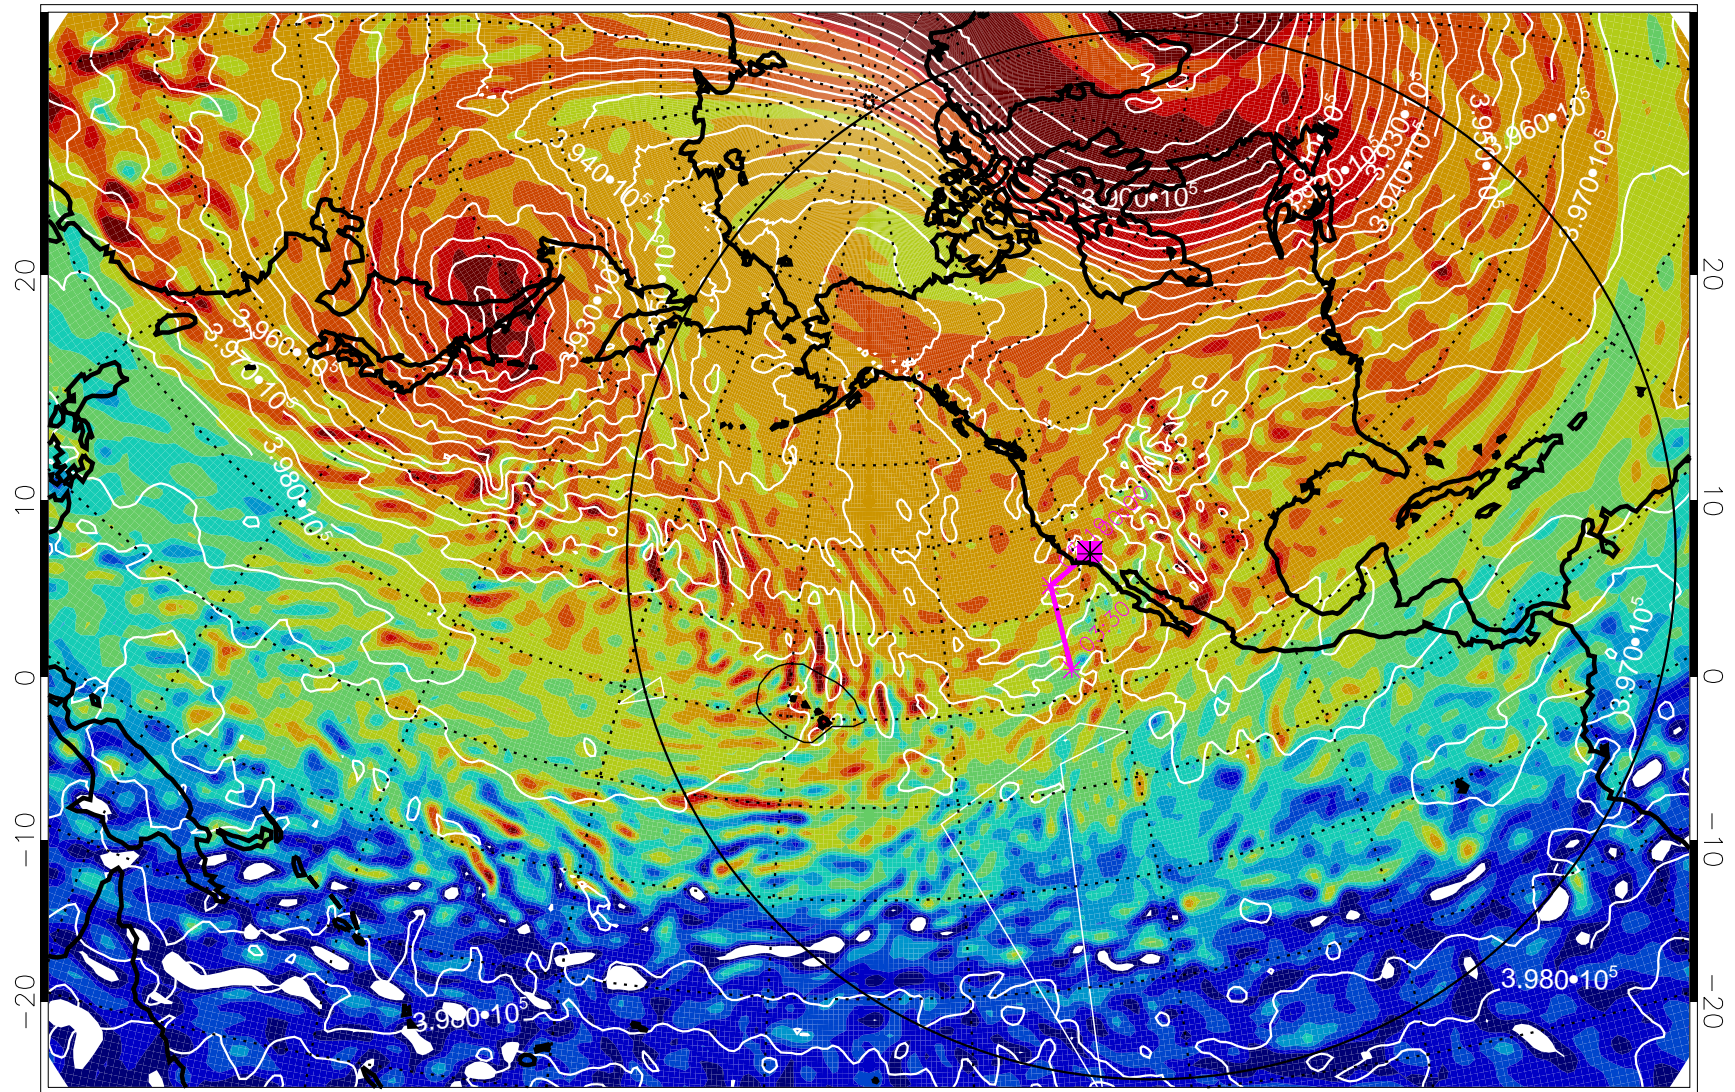

13012800, 48 hour forecast for 460K EPV

460K Montgomery Streamfunction, white

Range ring of 6000 km -- 19 hours GH round trip

13012806, 54 hour forecast for 460K EPV

460K Montgomery Streamfunction, white

Range ring of 6000 km -- 19 hours GH round trip

13012812, 60 hour forecast for 460K EPV

460K Montgomery Streamfunction, white

Range ring of 6000 km -- 19 hours GH round trip

13012818, 66 hour forecast for 460K EPV

460K Montgomery Streamfunction, white

Range ring of 6000 km -- 19 hours GH round trip

13012900, 72 hour forecast for 460K EPV

460K Montgomery Streamfunction, white

Range ring of 6000 km -- 19 hours GH round trip

13012906, 78 hour forecast for 460K EPV

460K Montgomery Streamfunction, white

Range ring of 6000 km -- 19 hours GH round trip

13012912, 84 hour forecast for 460K EPV

460K Montgomery Streamfunction, white

Range ring of 6000 km -- 19 hours GH round trip

13012918, 90 hour forecast for 460K EPV

460K Montgomery Streamfunction, white

Range ring of 6000 km -- 19 hours GH round trip