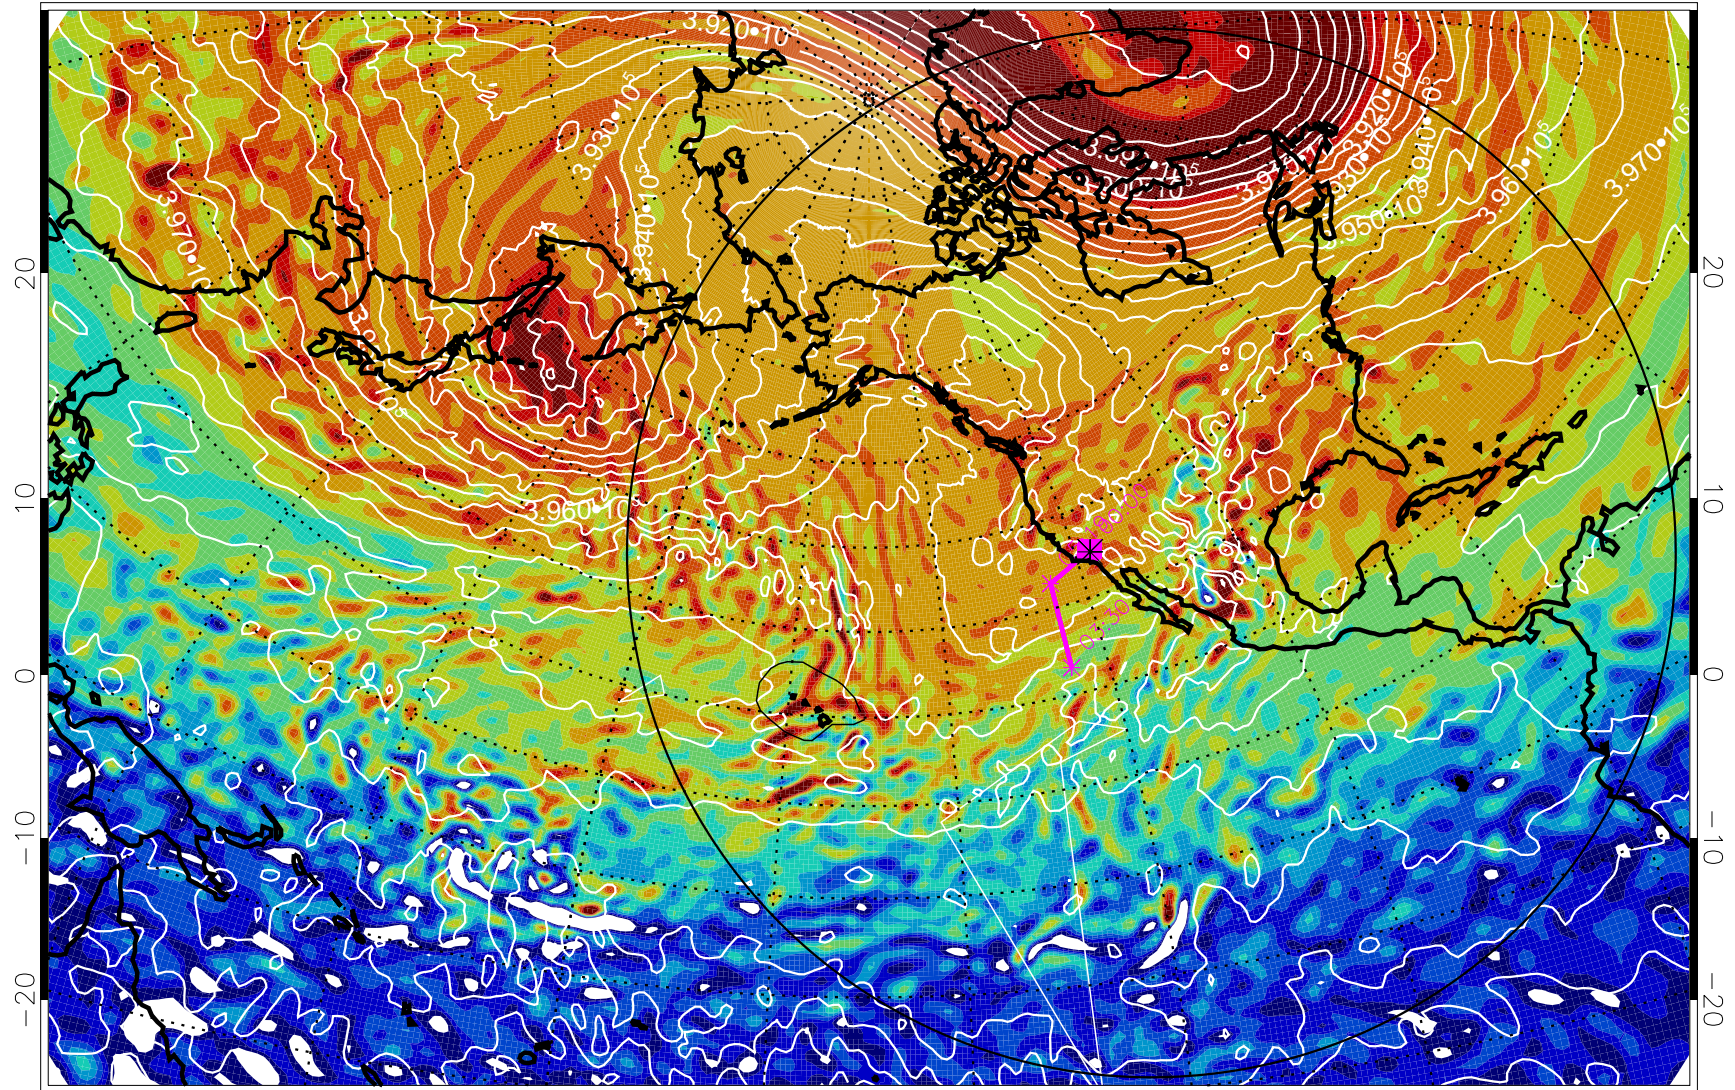

13012900, 72 hour forecast for 460K EPV

460K Montgomery Streamfunction, white

Range ring of 6000 km -- 19 hours GH round trip

13012906, 78 hour forecast for 460K EPV

460K Montgomery Streamfunction, white

Range ring of 6000 km -- 19 hours GH round trip

13012912, 84 hour forecast for 460K EPV

460K Montgomery Streamfunction, white

Range ring of 6000 km -- 19 hours GH round trip

13012918, 90 hour forecast for 460K EPV

460K Montgomery Streamfunction, white

Range ring of 6000 km -- 19 hours GH round trip

13013000, 96 hour forecast for 460K EPV

460K Montgomery Streamfunction, white

Range ring of 6000 km -- 19 hours GH round trip

13013006, 102 hour forecast for 460K EPV

460K Montgomery Streamfunction, white

Range ring of 6000 km -- 19 hours GH round trip

13013012, 108 hour forecast for 460K EPV

460K Montgomery Streamfunction, white

Range ring of 6000 km -- 19 hours GH round trip

13013018, 114 hour forecast for 460K EPV