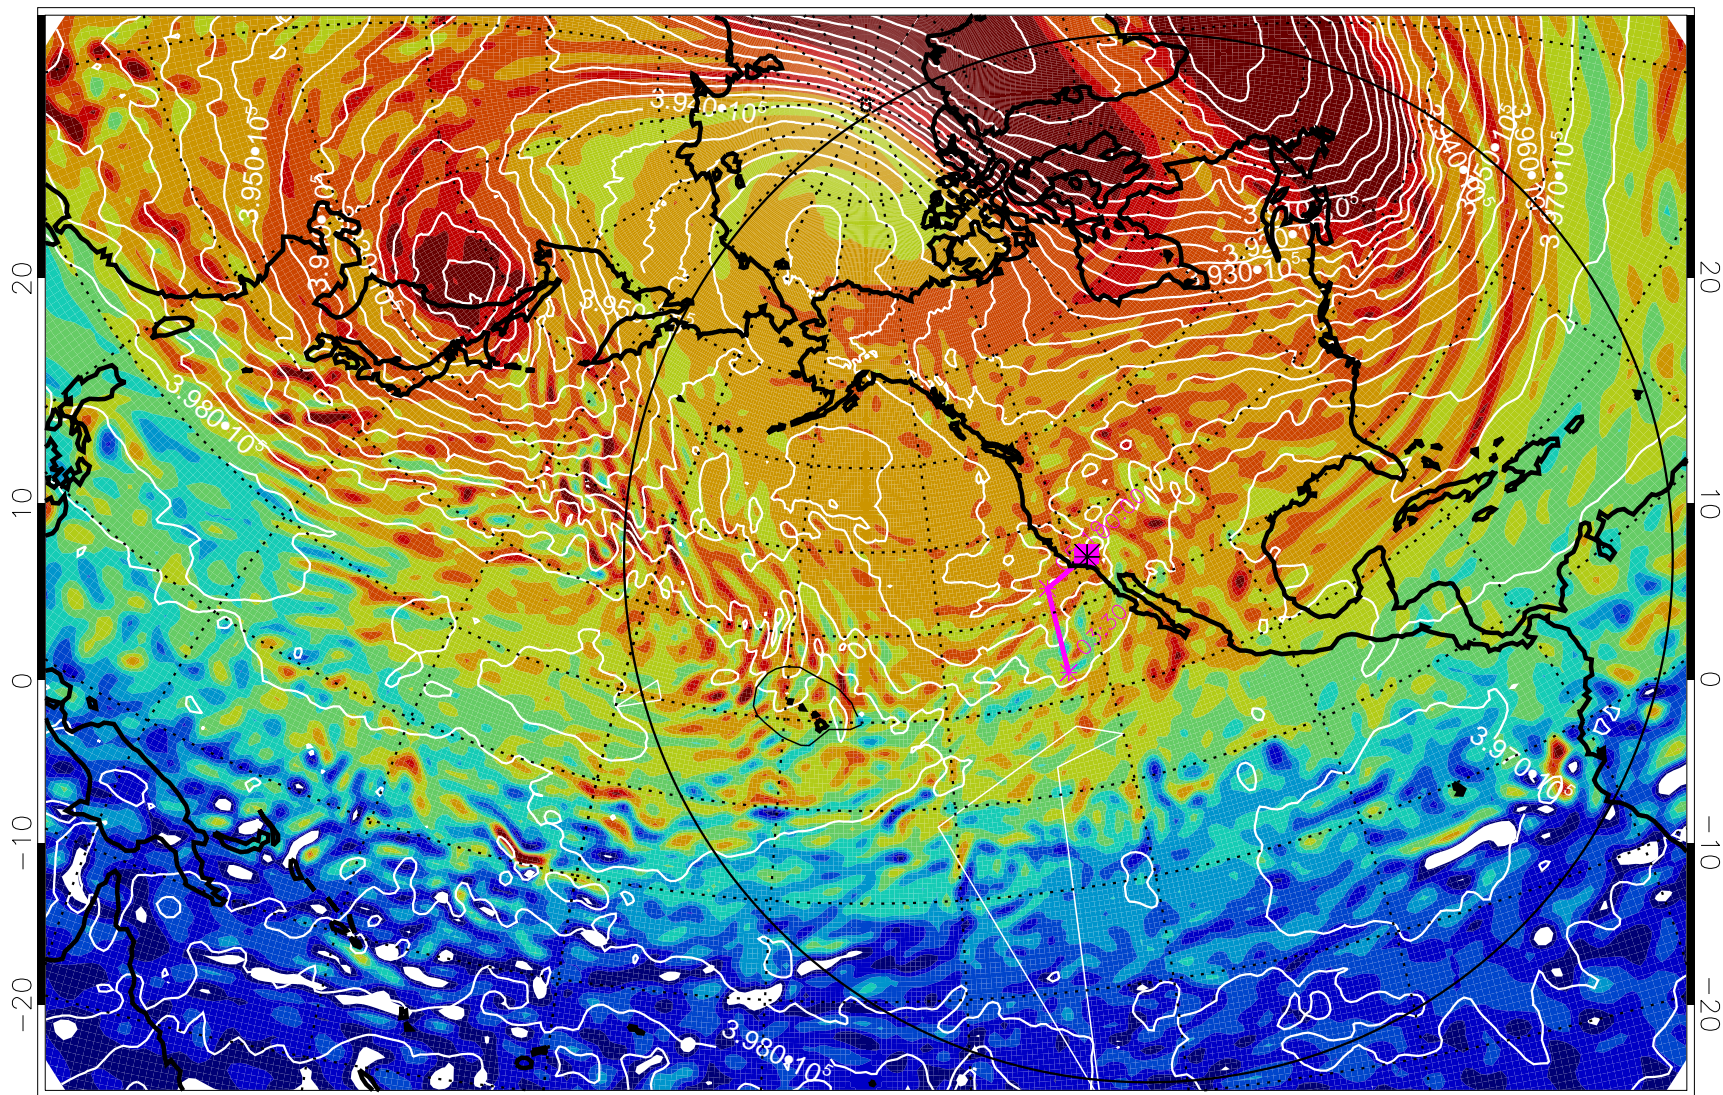

13012700, 24 hour forecast for 460K EPV

460K Montgomery Streamfunction, white

Range ring of 6000 km -- 19 hours GH round trip

13012706, 30 hour forecast for 460K EPV

460K Montgomery Streamfunction, white

Range ring of 6000 km -- 19 hours GH round trip

13012712, 36 hour forecast for 460K EPV

460K Montgomery Streamfunction, white

Range ring of 6000 km -- 19 hours GH round trip

13012718, 42 hour forecast for 460K EPV

460K Montgomery Streamfunction, white

Range ring of 6000 km -- 19 hours GH round trip

13012800, 48 hour forecast for 460K EPV

460K Montgomery Streamfunction, white

Range ring of 6000 km -- 19 hours GH round trip

13012806, 54 hour forecast for 460K EPV

460K Montgomery Streamfunction, white

Range ring of 6000 km -- 19 hours GH round trip

13012812, 60 hour forecast for 460K EPV

460K Montgomery Streamfunction, white

Range ring of 6000 km -- 19 hours GH round trip

13012818, 66 hour forecast for 460K EPV

460K Montgomery Streamfunction, white

Range ring of 6000 km -- 19 hours GH round trip