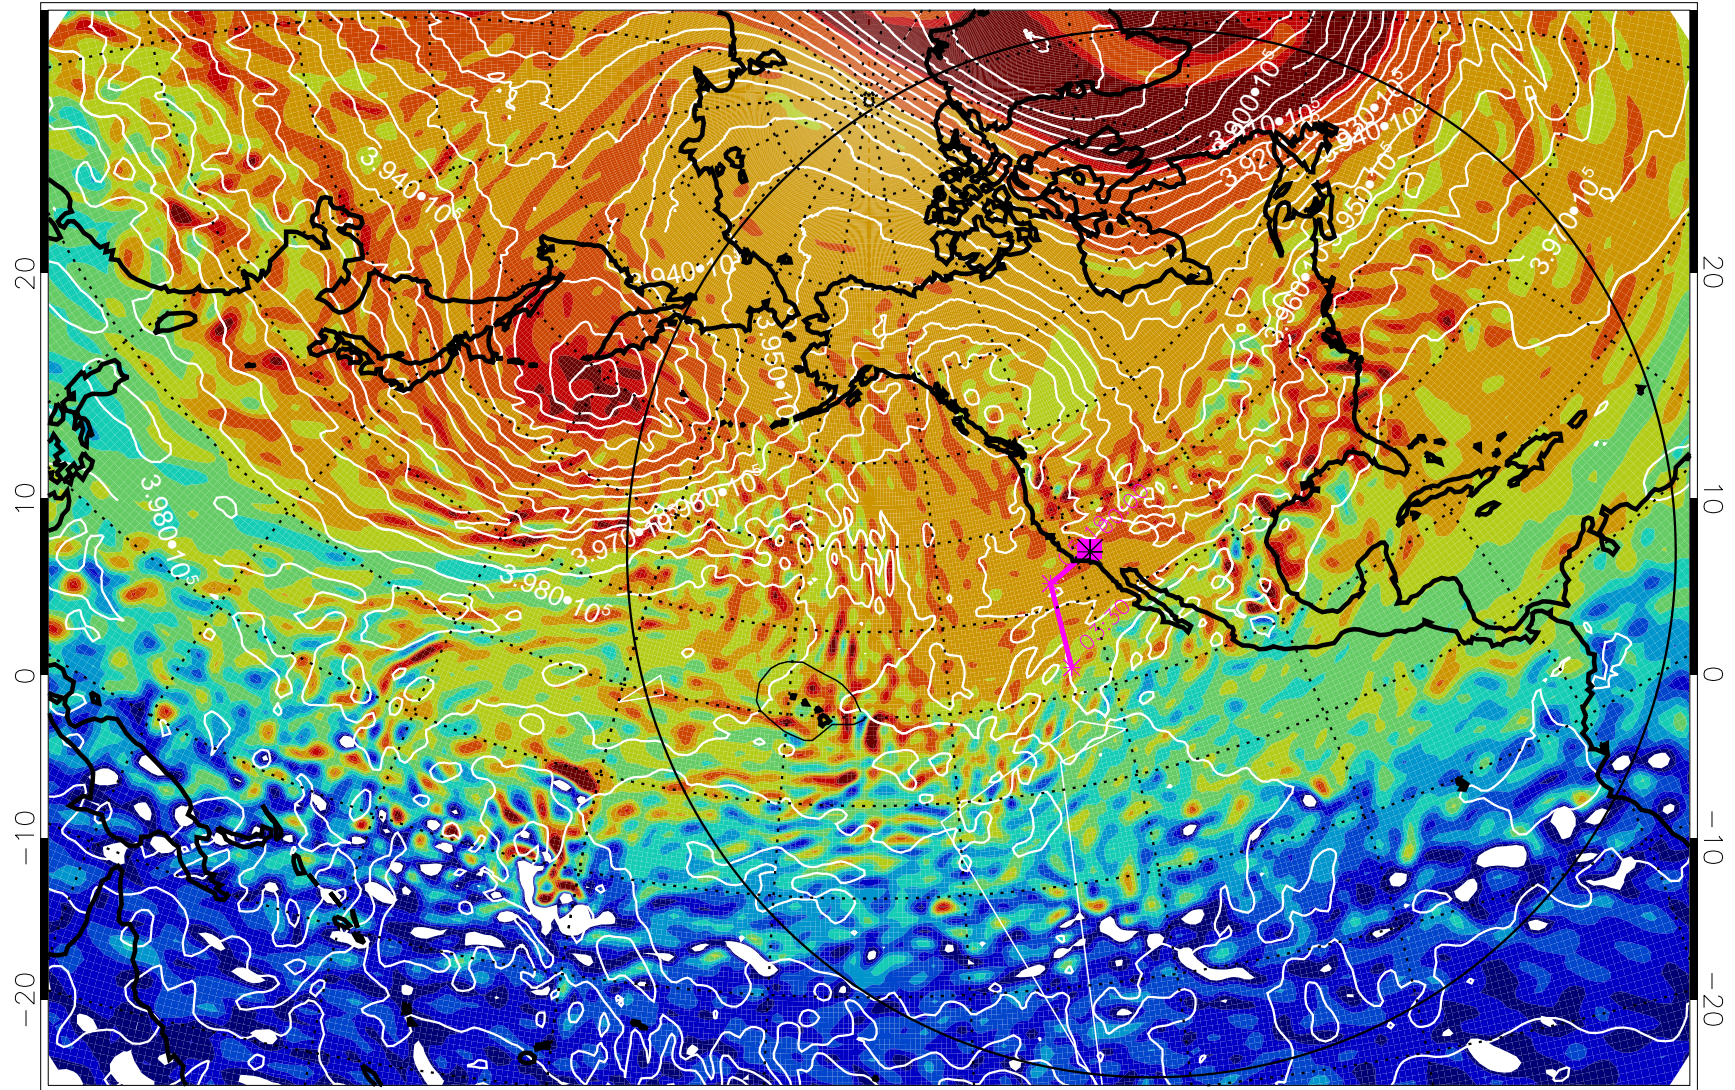

13013000, 96 hour forecast for 460K EPV

460K Montgomery Streamfunction, white

Range ring of 6000 km -- 19 hours GH round trip

13013006, 102 hour forecast for 460K EPV

460K Montgomery Streamfunction, white

Range ring of 6000 km -- 19 hours GH round trip

13013012, 108 hour forecast for 460K EPV

460K Montgomery Streamfunction, white

Range ring of 6000 km -- 19 hours GH round trip

13013018, 114 hour forecast for 460K EPV

460K Montgomery Streamfunction, white

Range ring of 6000 km -- 19 hours GH round trip

13013100, 120 hour forecast for 460K EPV

460K Montgomery Streamfunction, white

Range ring of 6000 km -- 19 hours GH round trip