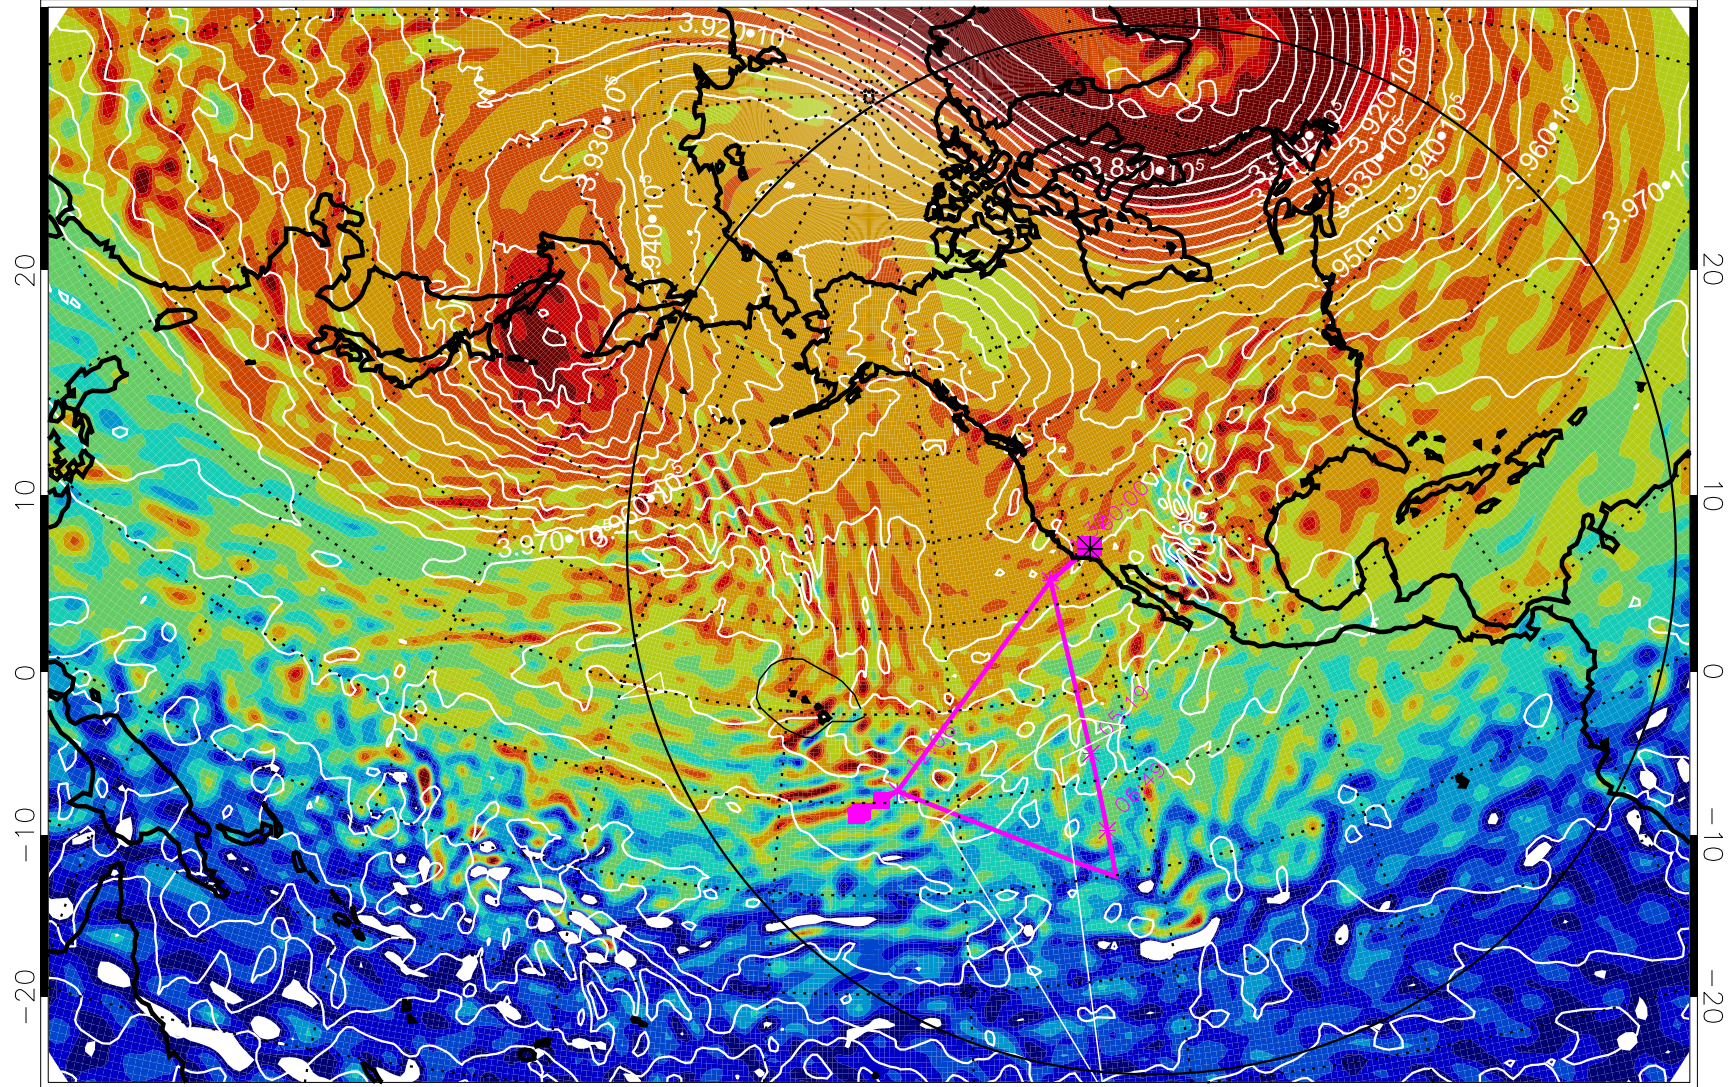

13012818, 78 hour forecast for 460K EPV

460K Montgomery Streamfunction, white

Range ring of 6000 km -- 19 hours GH round trip

13012900, 84 hour forecast for 460K EPV

460K Montgomery Streamfunction, white

Range ring of 6000 km -- 19 hours GH round trip

13012906, 90 hour forecast for 460K EPV

460K Montgomery Streamfunction, white

Range ring of 6000 km -- 19 hours GH round trip

13012912, 96 hour forecast for 460K EPV

460K Montgomery Streamfunction, white

Range ring of 6000 km -- 19 hours GH round trip

13012918, 102 hour forecast for 460K EPV

460K Montgomery Streamfunction, white

Range ring of 6000 km -- 19 hours GH round trip

13013000, 108 hour forecast for 460K EPV

460K Montgomery Streamfunction, white

Range ring of 6000 km -- 19 hours GH round trip

13013006, 114 hour forecast for 460K EPV

460K Montgomery Streamfunction, white

Range ring of 6000 km -- 19 hours GH round trip

13013012, 120 hour forecast for 460K EPV