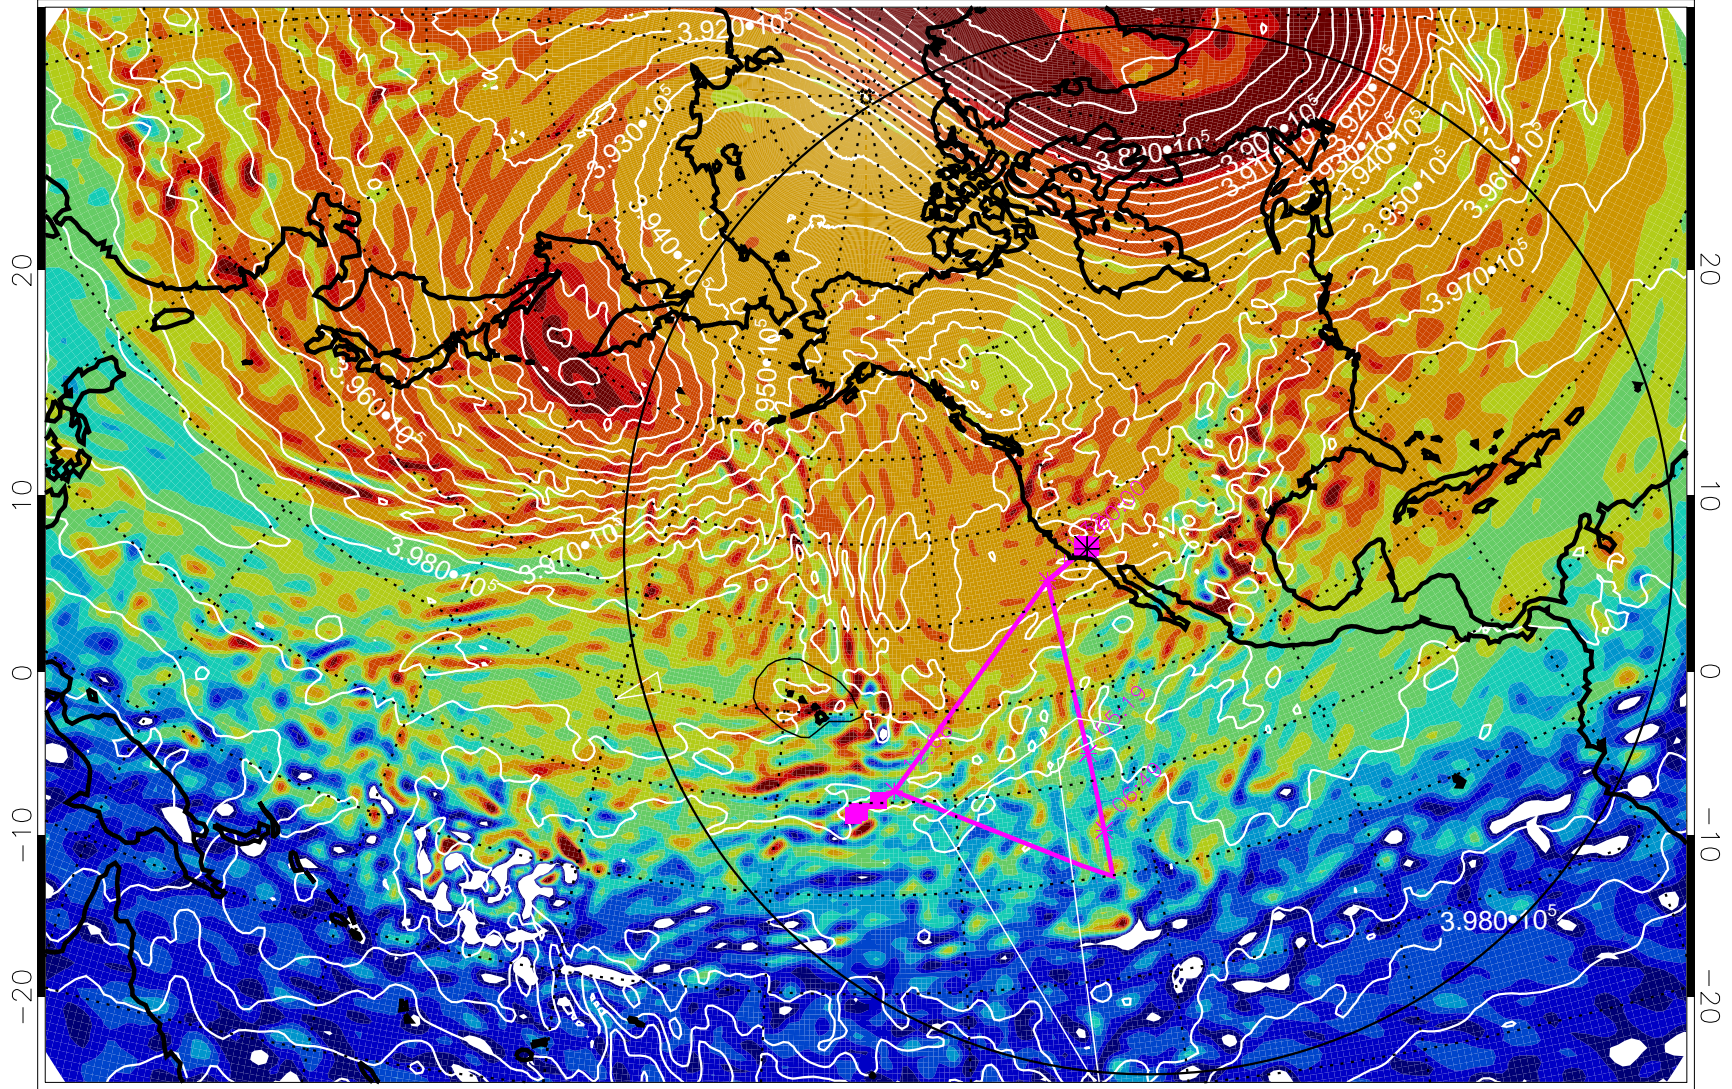

13012918, 102 hour forecast for 460K EPV

460K Montgomery Streamfunction, white

Range ring of 6000 km -- 19 hours GH round trip

13013000, 108 hour forecast for 460K EPV

460K Montgomery Streamfunction, white

Range ring of 6000 km -- 19 hours GH round trip

13013006, 114 hour forecast for 460K EPV

460K Montgomery Streamfunction, white

Range ring of 6000 km -- 19 hours GH round trip

13013012, 120 hour forecast for 460K EPV

460K Montgomery Streamfunction, white

Range ring of 6000 km -- 19 hours GH round trip