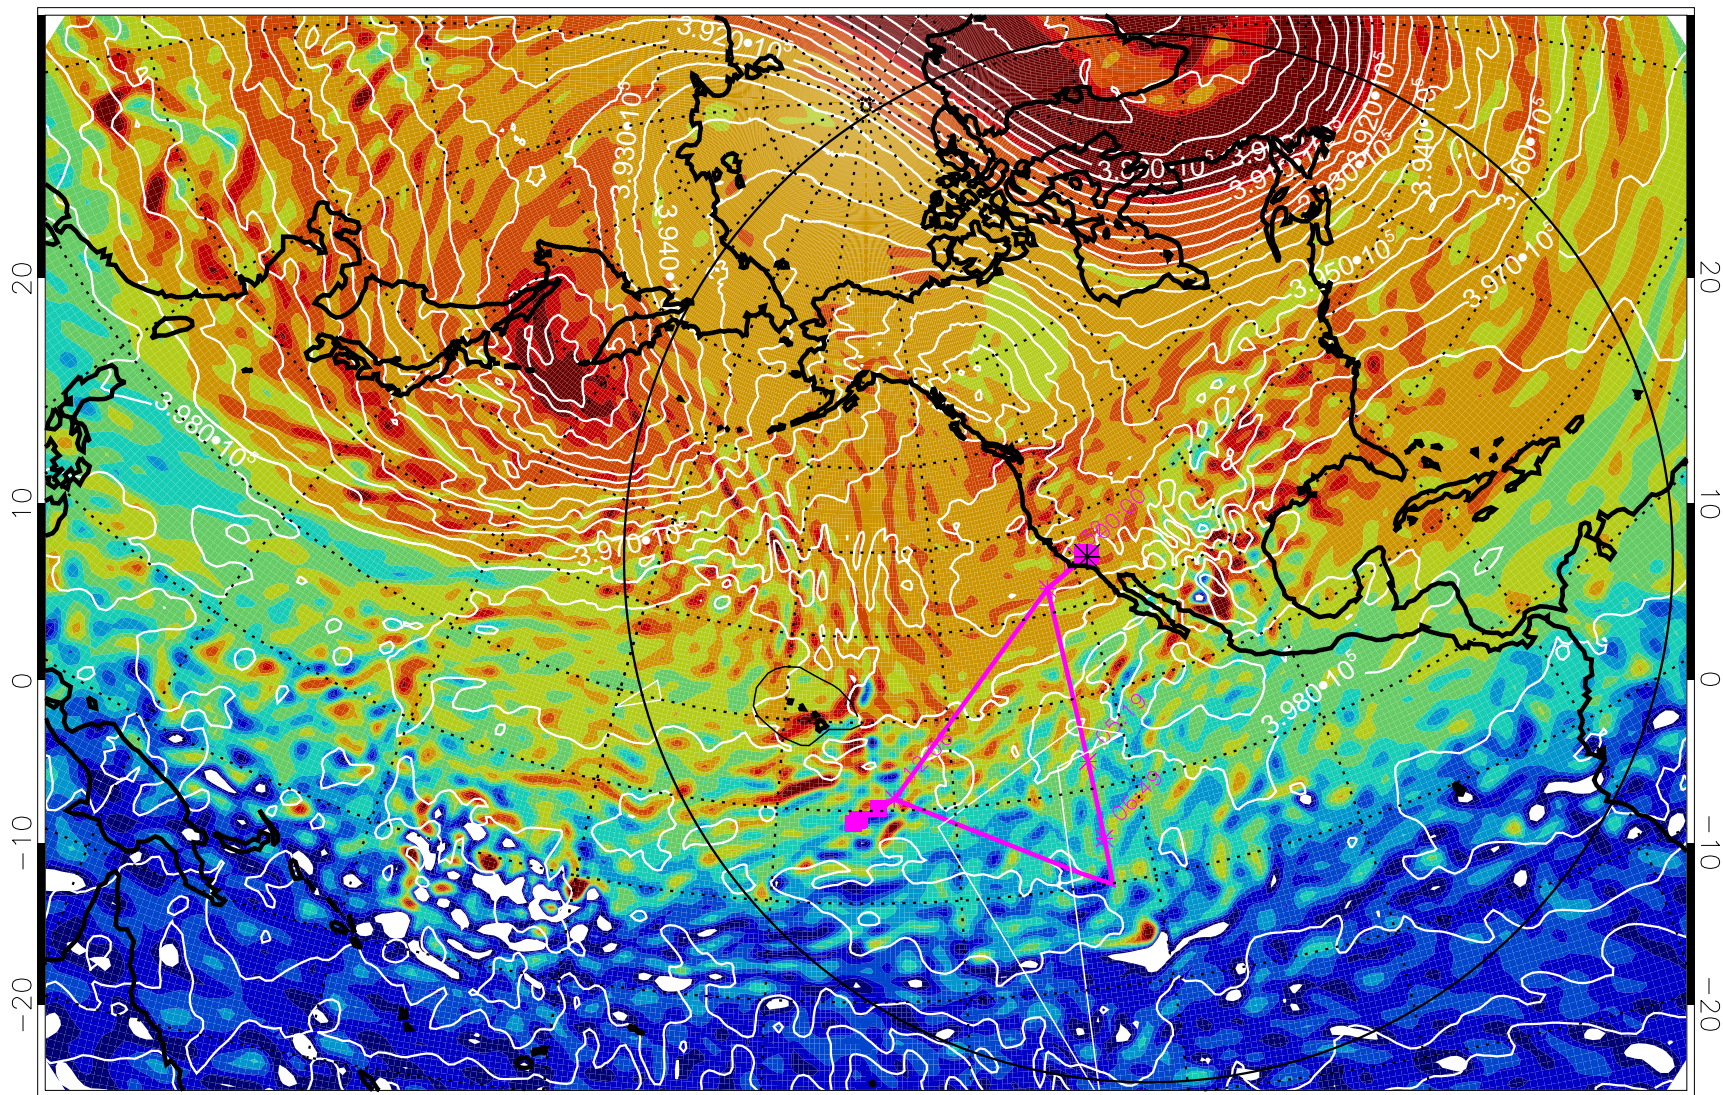

13012906, 90 hour forecast for 460K EPV

460K Montgomery Streamfunction, white

Range ring of 6000 km -- 19 hours GH round trip

13012912, 96 hour forecast for 460K EPV

460K Montgomery Streamfunction, white

Range ring of 6000 km -- 19 hours GH round trip

13012918, 102 hour forecast for 460K EPV

460K Montgomery Streamfunction, white

Range ring of 6000 km -- 19 hours GH round trip

13013000, 108 hour forecast for 460K EPV

460K Montgomery Streamfunction, white

Range ring of 6000 km -- 19 hours GH round trip

13013006, 114 hour forecast for 460K EPV

460K Montgomery Streamfunction, white

Range ring of 6000 km -- 19 hours GH round trip

13013012, 120 hour forecast for 460K EPV

460K Montgomery Streamfunction, white

Range ring of 6000 km -- 19 hours GH round trip