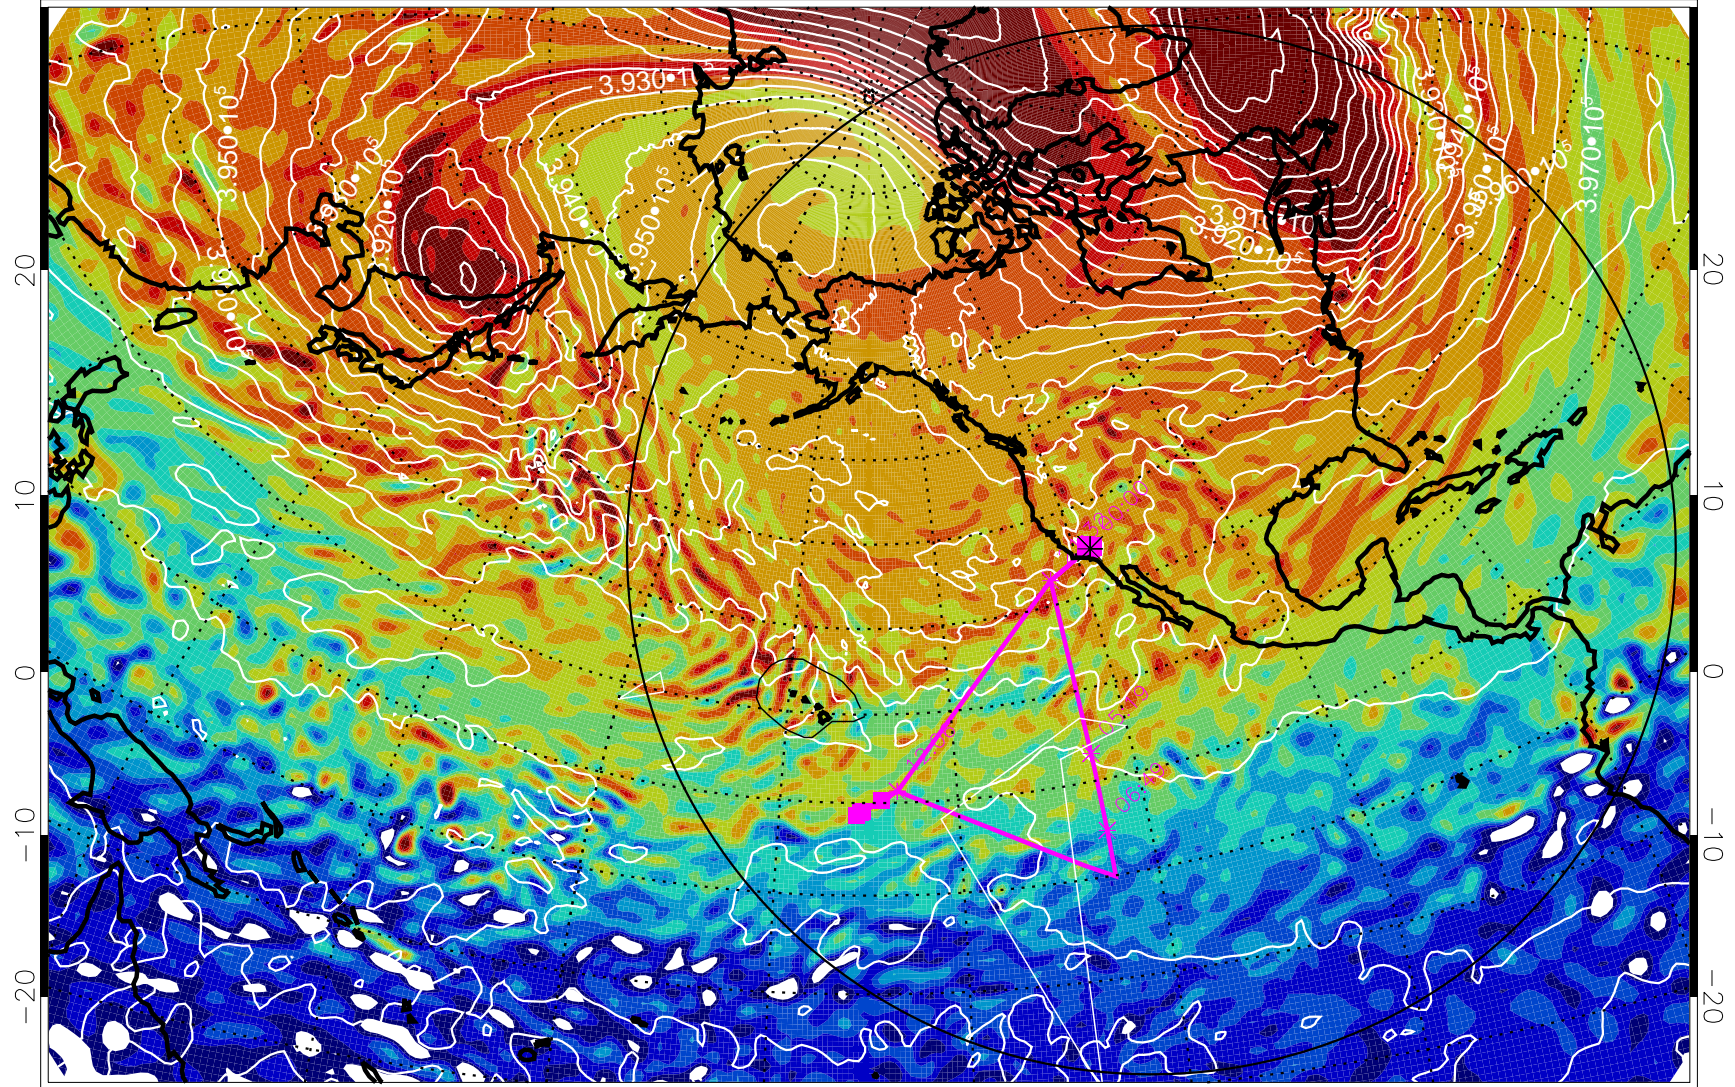

13012618, 30 hour forecast for 460K EPV

460K Montgomery Streamfunction, white

Range ring of 6000 km -- 19 hours GH round trip

13012700, 36 hour forecast for 460K EPV

460K Montgomery Streamfunction, white

Range ring of 6000 km -- 19 hours GH round trip

13012706, 42 hour forecast for 460K EPV

460K Montgomery Streamfunction, white

Range ring of 6000 km -- 19 hours GH round trip

13012712, 48 hour forecast for 460K EPV

460K Montgomery Streamfunction, white

Range ring of 6000 km -- 19 hours GH round trip

13012718, 54 hour forecast for 460K EPV

460K Montgomery Streamfunction, white

Range ring of 6000 km -- 19 hours GH round trip

13012800, 60 hour forecast for 460K EPV

460K Montgomery Streamfunction, white

Range ring of 6000 km -- 19 hours GH round trip

13012806, 66 hour forecast for 460K EPV

460K Montgomery Streamfunction, white

Range ring of 6000 km -- 19 hours GH round trip

13012812, 72 hour forecast for 460K EPV

460K Montgomery Streamfunction, white

Range ring of 6000 km -- 19 hours GH round trip