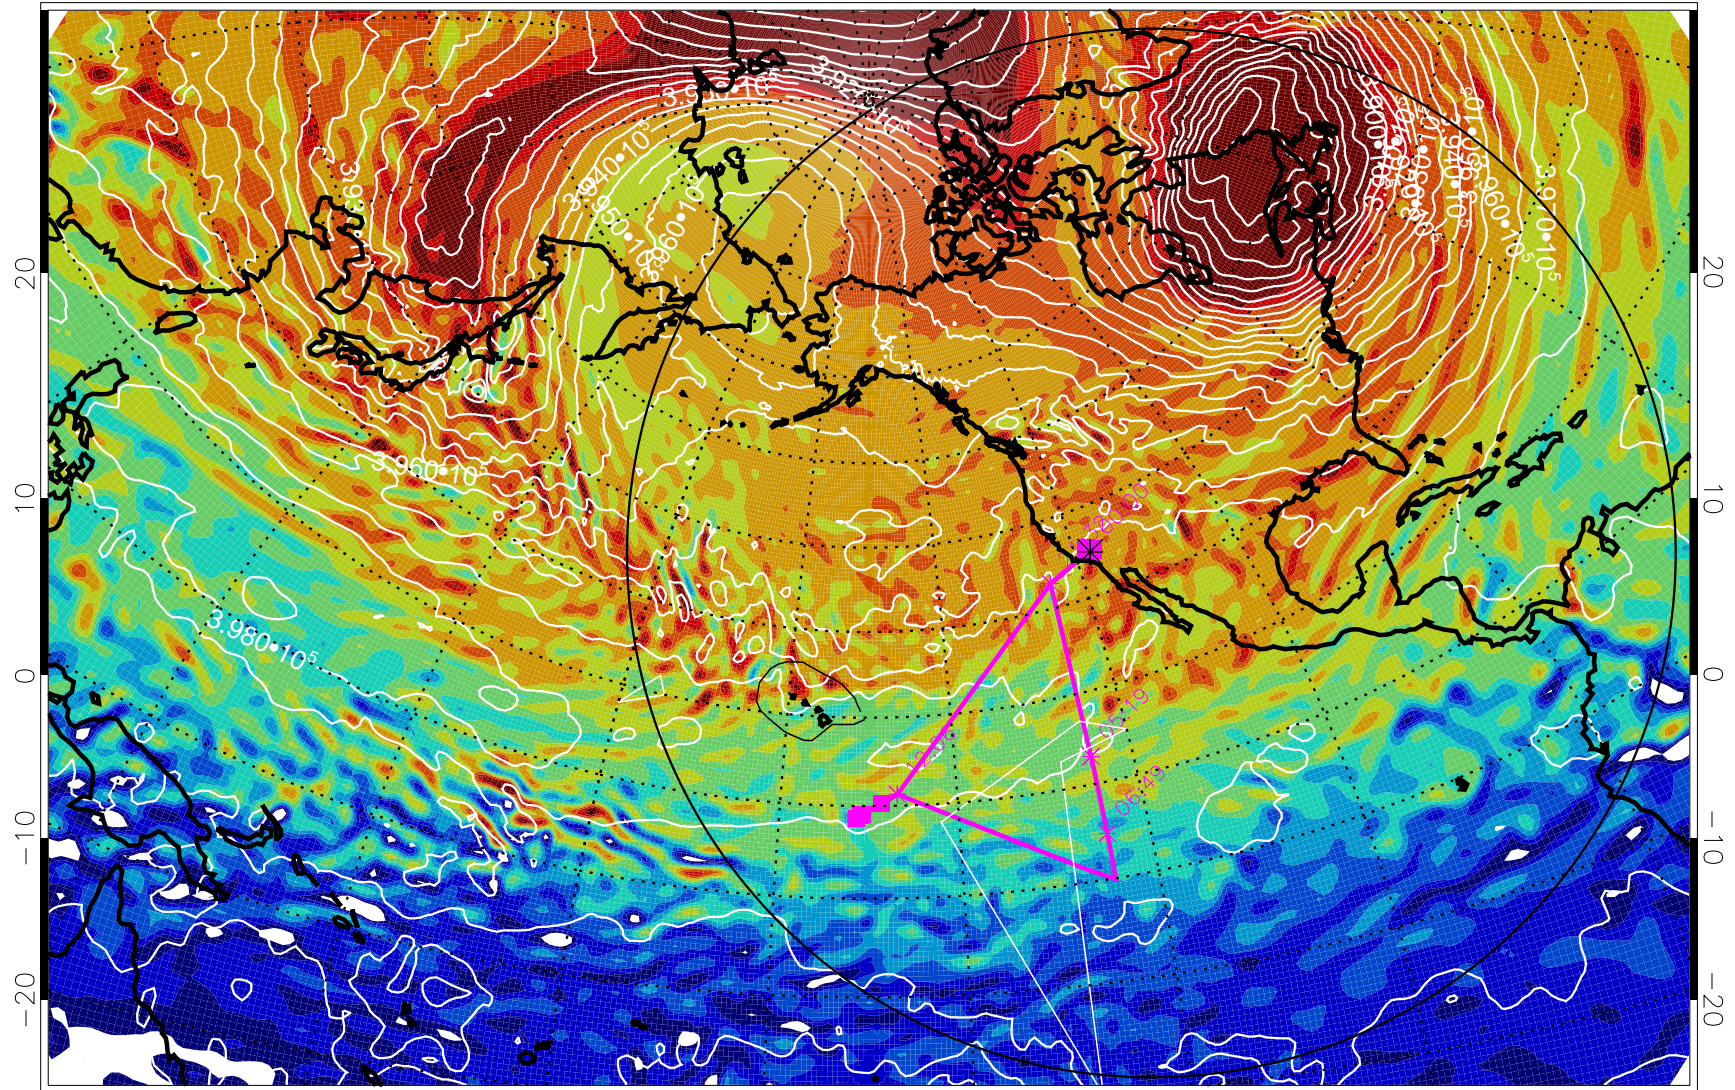

13012518, 6 hour forecast for 460K EPV

460K Montgomery Streamfunction, white

Range ring of 6000 km -- 19 hours GH round trip

13012600, 12 hour forecast for 460K EPV

460K Montgomery Streamfunction, white

Range ring of 6000 km -- 19 hours GH round trip

13012606, 18 hour forecast for 460K EPV

460K Montgomery Streamfunction, white

Range ring of 6000 km -- 19 hours GH round trip

13012612, 24 hour forecast for 460K EPV

460K Montgomery Streamfunction, white

Range ring of 6000 km -- 19 hours GH round trip

13012618, 30 hour forecast for 460K EPV

460K Montgomery Streamfunction, white

Range ring of 6000 km -- 19 hours GH round trip

13012700, 36 hour forecast for 460K EPV

460K Montgomery Streamfunction, white

Range ring of 6000 km -- 19 hours GH round trip

13012706, 42 hour forecast for 460K EPV

460K Montgomery Streamfunction, white

Range ring of 6000 km -- 19 hours GH round trip

13012712, 48 hour forecast for 460K EPV

460K Montgomery Streamfunction, white

Range ring of 6000 km -- 19 hours GH round trip