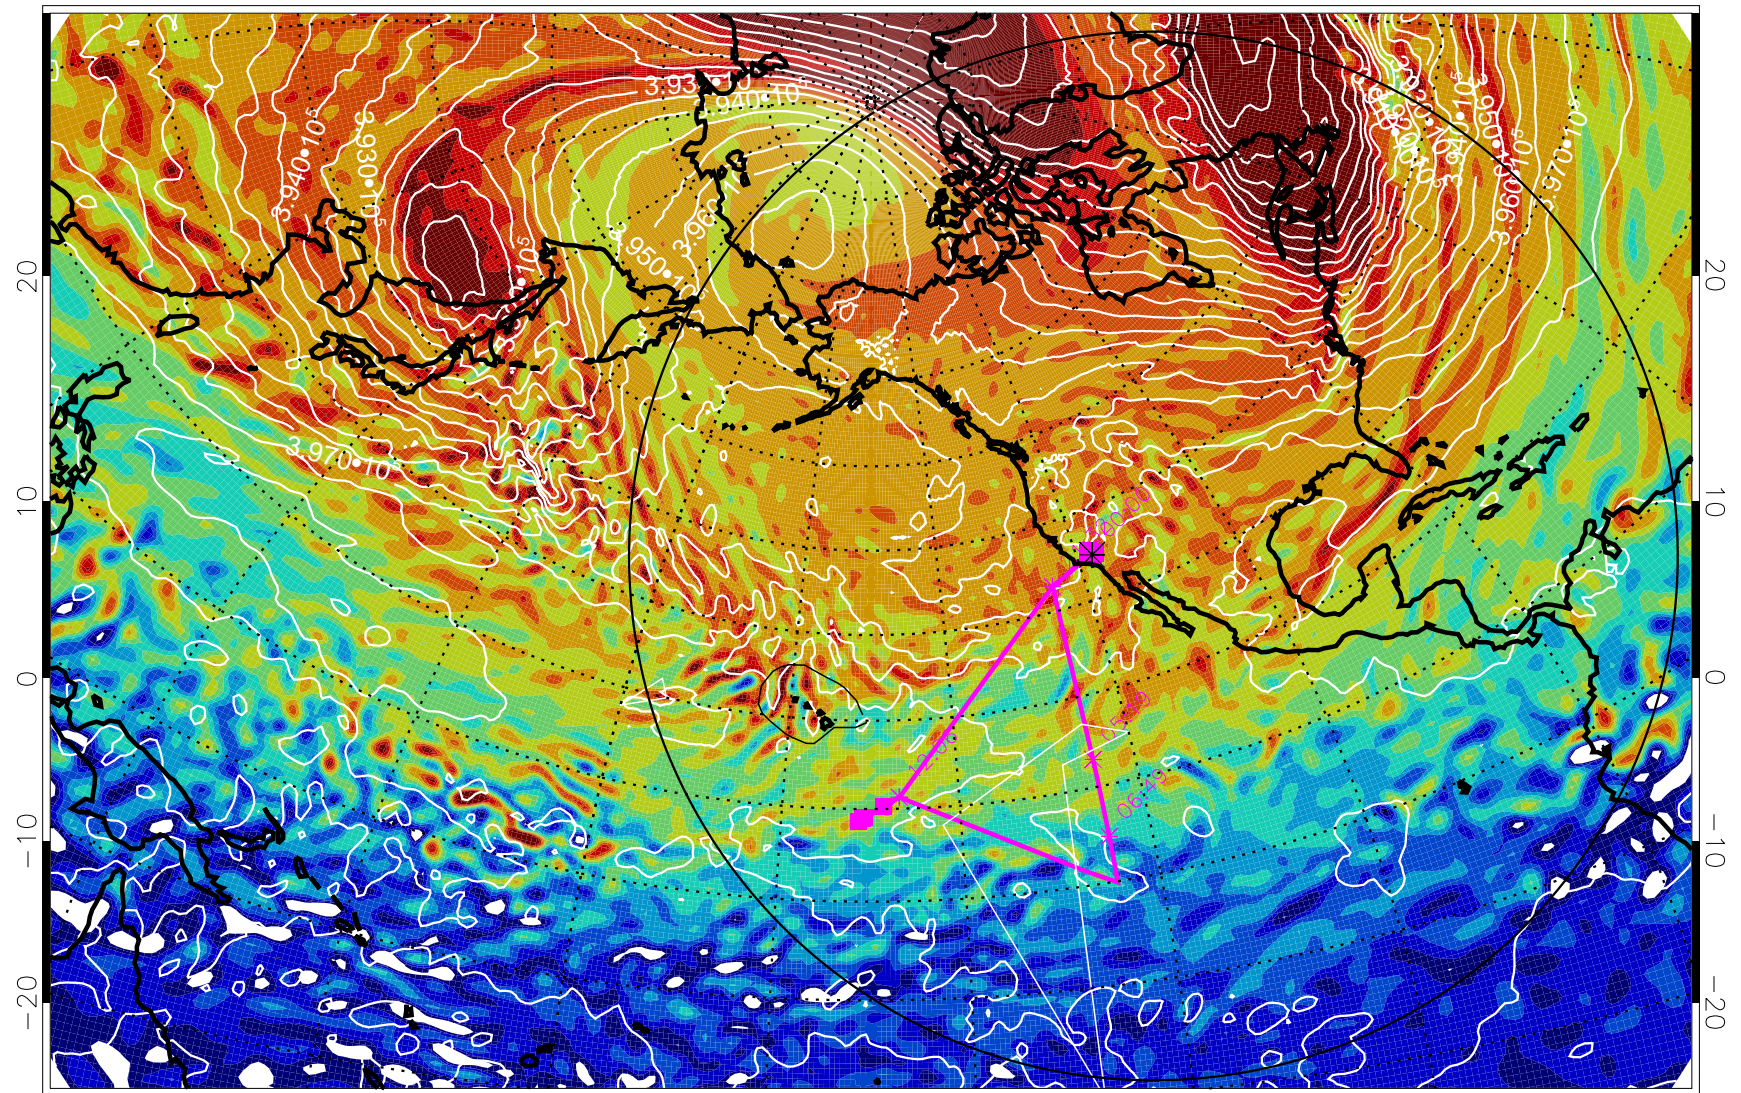

13012518, 6 hour forecast for 460K EPV

460K Montgomery Streamfunction, white

Range ring of 6000 km -- 19 hours GH round trip

13012600, 12 hour forecast for 460K EPV

460K Montgomery Streamfunction, white

Range ring of 6000 km -- 19 hours GH round trip

13012606, 18 hour forecast for 460K EPV

460K Montgomery Streamfunction, white

Range ring of 6000 km -- 19 hours GH round trip

13012612, 24 hour forecast for 460K EPV

460K Montgomery Streamfunction, white

Range ring of 6000 km -- 19 hours GH round trip

13012618, 30 hour forecast for 460K EPV

460K Montgomery Streamfunction, white

Range ring of 6000 km -- 19 hours GH round trip

13012700, 36 hour forecast for 460K EPV

460K Montgomery Streamfunction, white

Range ring of 6000 km -- 19 hours GH round trip

13012706, 42 hour forecast for 460K EPV

460K Montgomery Streamfunction, white

Range ring of 6000 km -- 19 hours GH round trip

13012712, 48 hour forecast for 460K EPV

460K Montgomery Streamfunction, white

Range ring of 6000 km -- 19 hours GH round trip