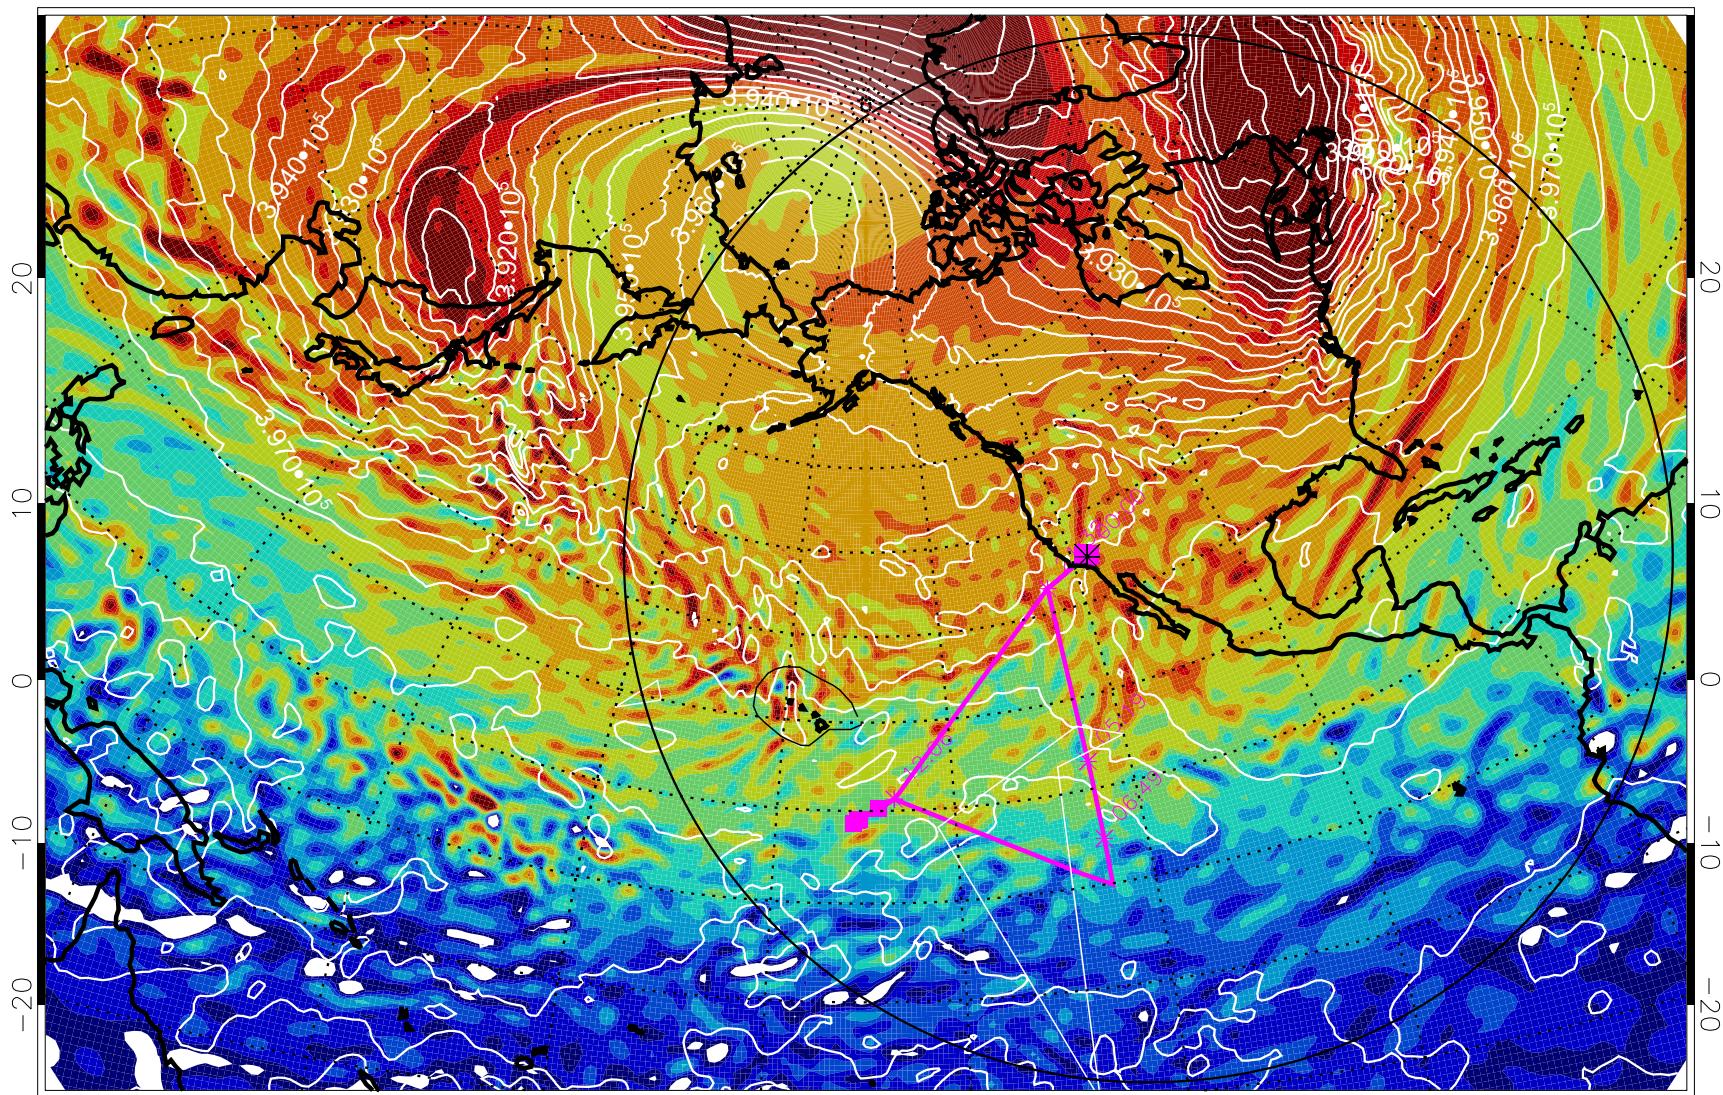

13012606, 18 hour forecast for 460K EPV

460K Montgomery Streamfunction, white

Range ring of 6000 km -- 19 hours GH round trip

13012612, 24 hour forecast for 460K EPV

460K Montgomery Streamfunction, white

Range ring of 6000 km -- 19 hours GH round trip

13012618, 30 hour forecast for 460K EPV

460K Montgomery Streamfunction, white

Range ring of 6000 km -- 19 hours GH round trip

13012700, 36 hour forecast for 460K EPV

460K Montgomery Streamfunction, white

Range ring of 6000 km -- 19 hours GH round trip

13012706, 42 hour forecast for 460K EPV

460K Montgomery Streamfunction, white

Range ring of 6000 km -- 19 hours GH round trip

13012712, 48 hour forecast for 460K EPV

460K Montgomery Streamfunction, white

Range ring of 6000 km -- 19 hours GH round trip

13012718, 54 hour forecast for 460K EPV

460K Montgomery Streamfunction, white

Range ring of 6000 km -- 19 hours GH round trip

13012800, 60 hour forecast for 460K EPV

460K Montgomery Streamfunction, white

Range ring of 6000 km -- 19 hours GH round trip