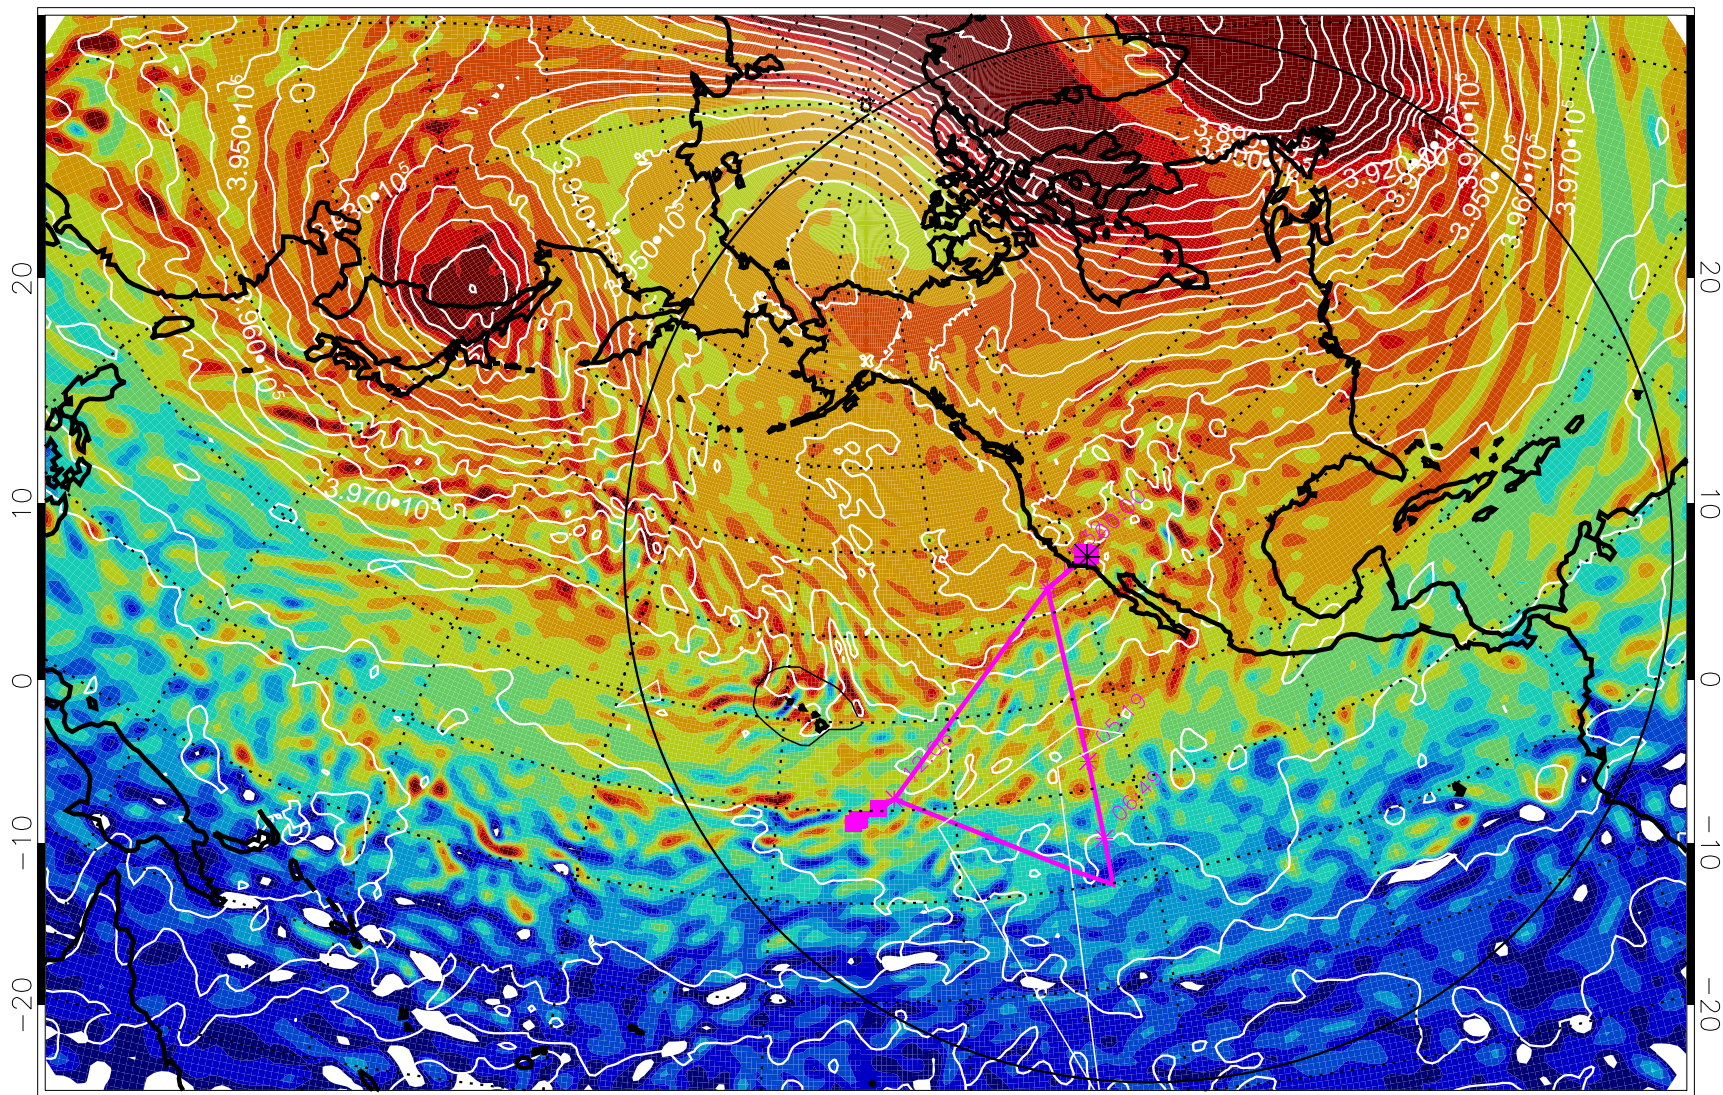

13012618, 30 hour forecast for 460K EPV

460K Montgomery Streamfunction, white

Range ring of 6000 km -- 19 hours GH round trip

13012700, 36 hour forecast for 460K EPV

460K Montgomery Streamfunction, white

Range ring of 6000 km -- 19 hours GH round trip

13012706, 42 hour forecast for 460K EPV

460K Montgomery Streamfunction, white

Range ring of 6000 km -- 19 hours GH round trip

13012712, 48 hour forecast for 460K EPV

460K Montgomery Streamfunction, white

Range ring of 6000 km -- 19 hours GH round trip

13012718, 54 hour forecast for 460K EPV

460K Montgomery Streamfunction, white

Range ring of 6000 km -- 19 hours GH round trip

13012800, 60 hour forecast for 460K EPV

460K Montgomery Streamfunction, white

Range ring of 6000 km -- 19 hours GH round trip

13012806, 66 hour forecast for 460K EPV

460K Montgomery Streamfunction, white

Range ring of 6000 km -- 19 hours GH round trip

13012812, 72 hour forecast for 460K EPV

460K Montgomery Streamfunction, white

Range ring of 6000 km -- 19 hours GH round trip