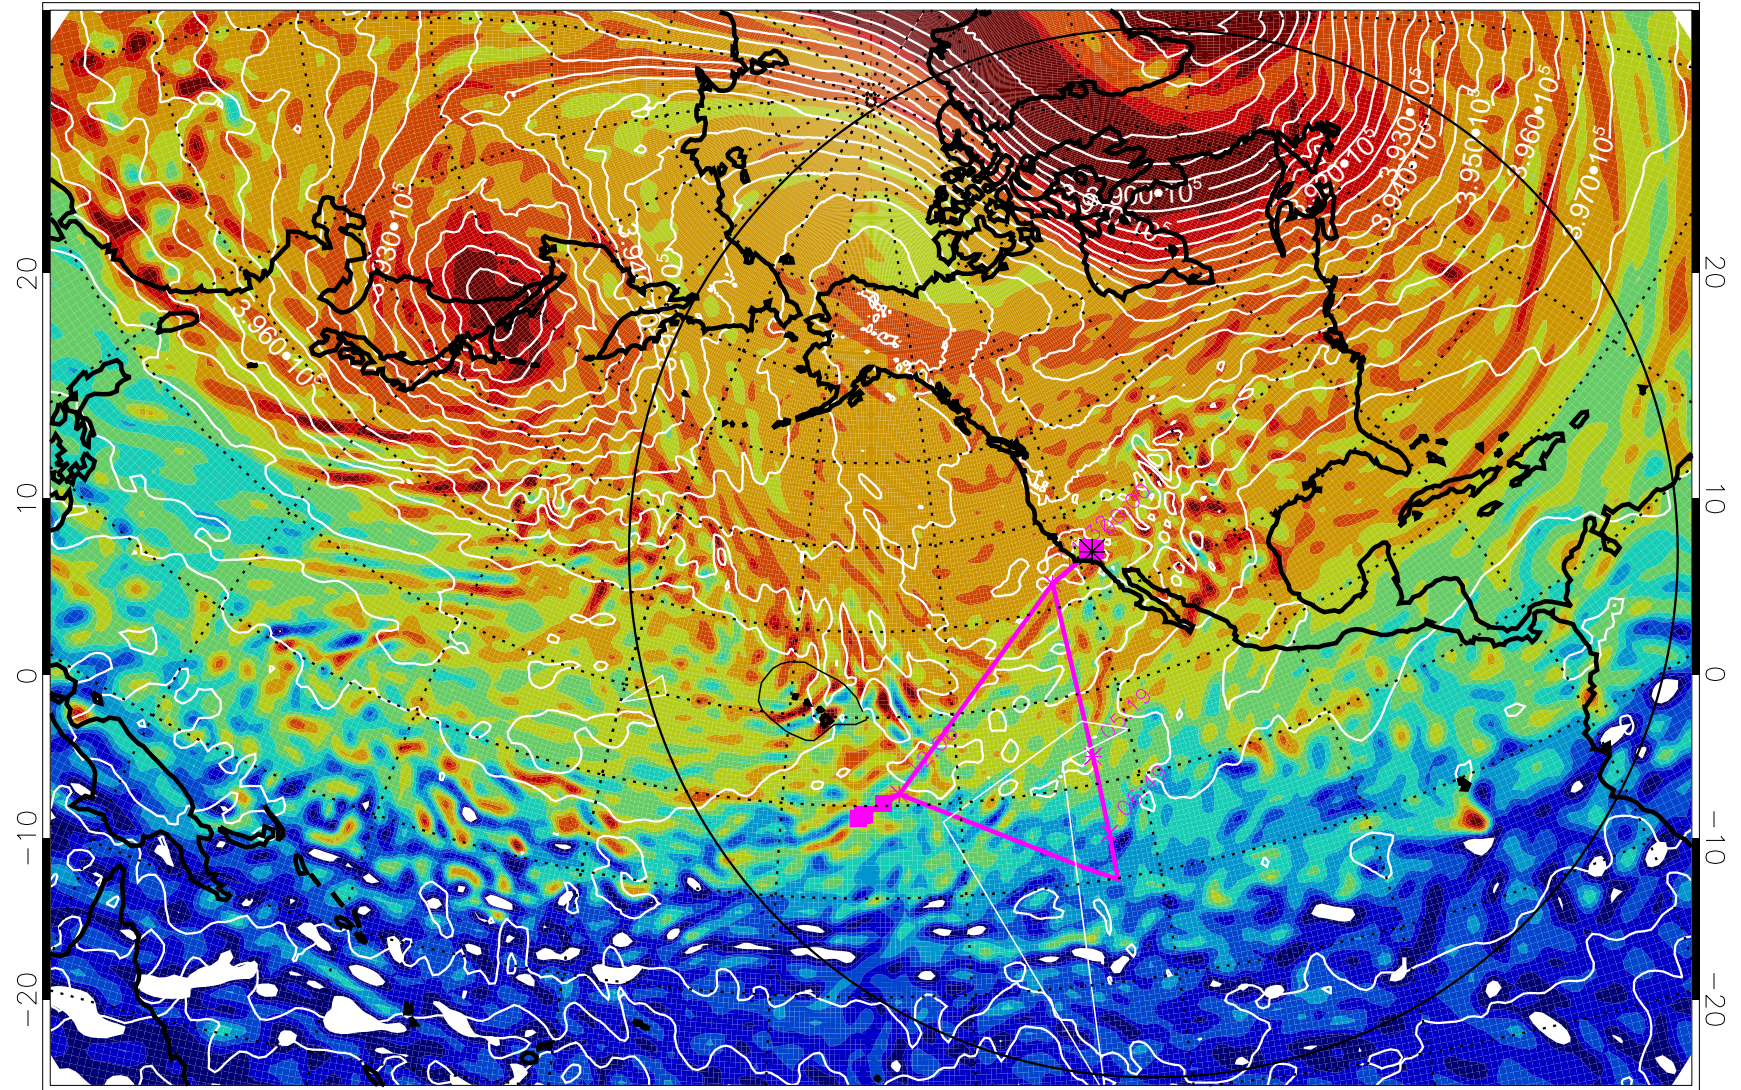

13012718, 54 hour forecast for 460K EPV

460K Montgomery Streamfunction, white

Range ring of 6000 km -- 19 hours GH round trip

13012800, 60 hour forecast for 460K EPV

460K Montgomery Streamfunction, white

Range ring of 6000 km -- 19 hours GH round trip

13012806, 66 hour forecast for 460K EPV

460K Montgomery Streamfunction, white

Range ring of 6000 km -- 19 hours GH round trip

13012812, 72 hour forecast for 460K EPV

460K Montgomery Streamfunction, white

Range ring of 6000 km -- 19 hours GH round trip

13012818, 78 hour forecast for 460K EPV

460K Montgomery Streamfunction, white

Range ring of 6000 km -- 19 hours GH round trip

13012900, 84 hour forecast for 460K EPV

460K Montgomery Streamfunction, white

Range ring of 6000 km -- 19 hours GH round trip

13012906, 90 hour forecast for 460K EPV

460K Montgomery Streamfunction, white

Range ring of 6000 km -- 19 hours GH round trip

13012912, 96 hour forecast for 460K EPV

460K Montgomery Streamfunction, white

Range ring of 6000 km -- 19 hours GH round trip