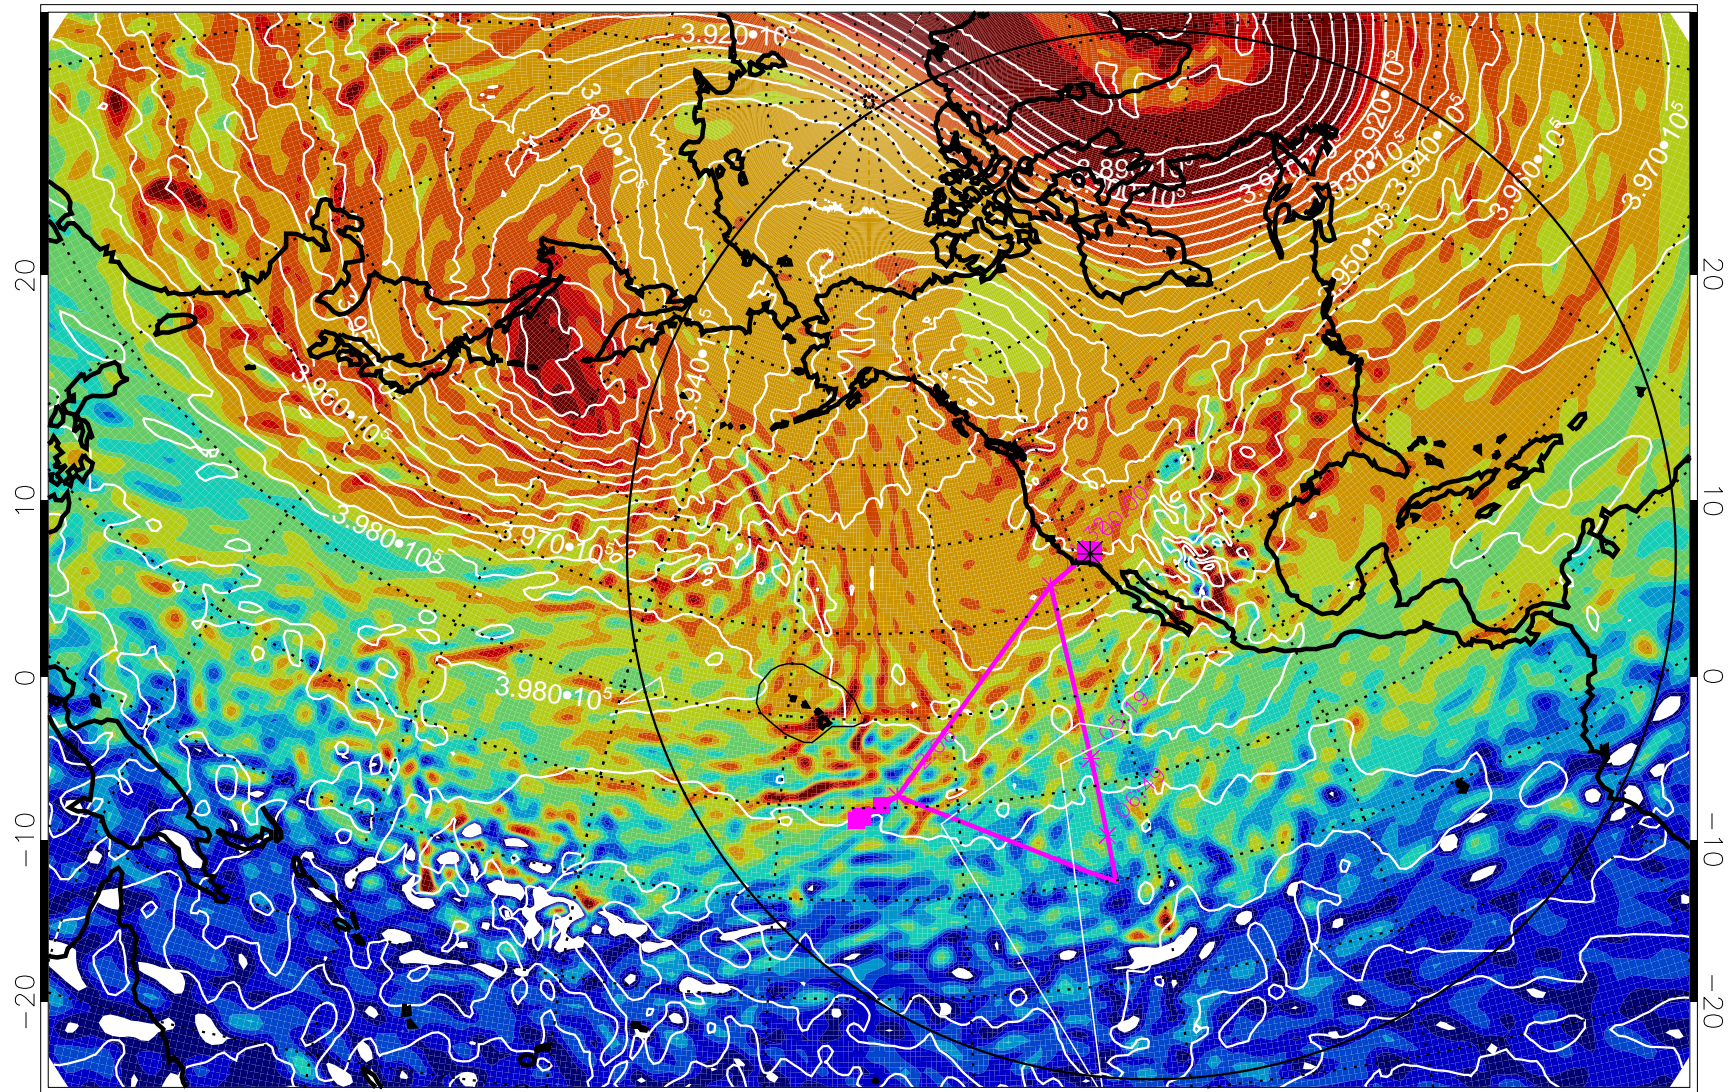

13012818, 78 hour forecast for 460K EPV

460K Montgomery Streamfunction, white

Range ring of 6000 km -- 19 hours GH round trip

13012900, 84 hour forecast for 460K EPV

460K Montgomery Streamfunction, white

Range ring of 6000 km -- 19 hours GH round trip

13012906, 90 hour forecast for 460K EPV

460K Montgomery Streamfunction, white

Range ring of 6000 km -- 19 hours GH round trip

13012912, 96 hour forecast for 460K EPV

460K Montgomery Streamfunction, white

Range ring of 6000 km -- 19 hours GH round trip

13012918, 102 hour forecast for 460K EPV

460K Montgomery Streamfunction, white

Range ring of 6000 km -- 19 hours GH round trip

13013000, 108 hour forecast for 460K EPV

460K Montgomery Streamfunction, white

Range ring of 6000 km -- 19 hours GH round trip

13013006, 114 hour forecast for 460K EPV

460K Montgomery Streamfunction, white

Range ring of 6000 km -- 19 hours GH round trip

13013012, 120 hour forecast for 460K EPV