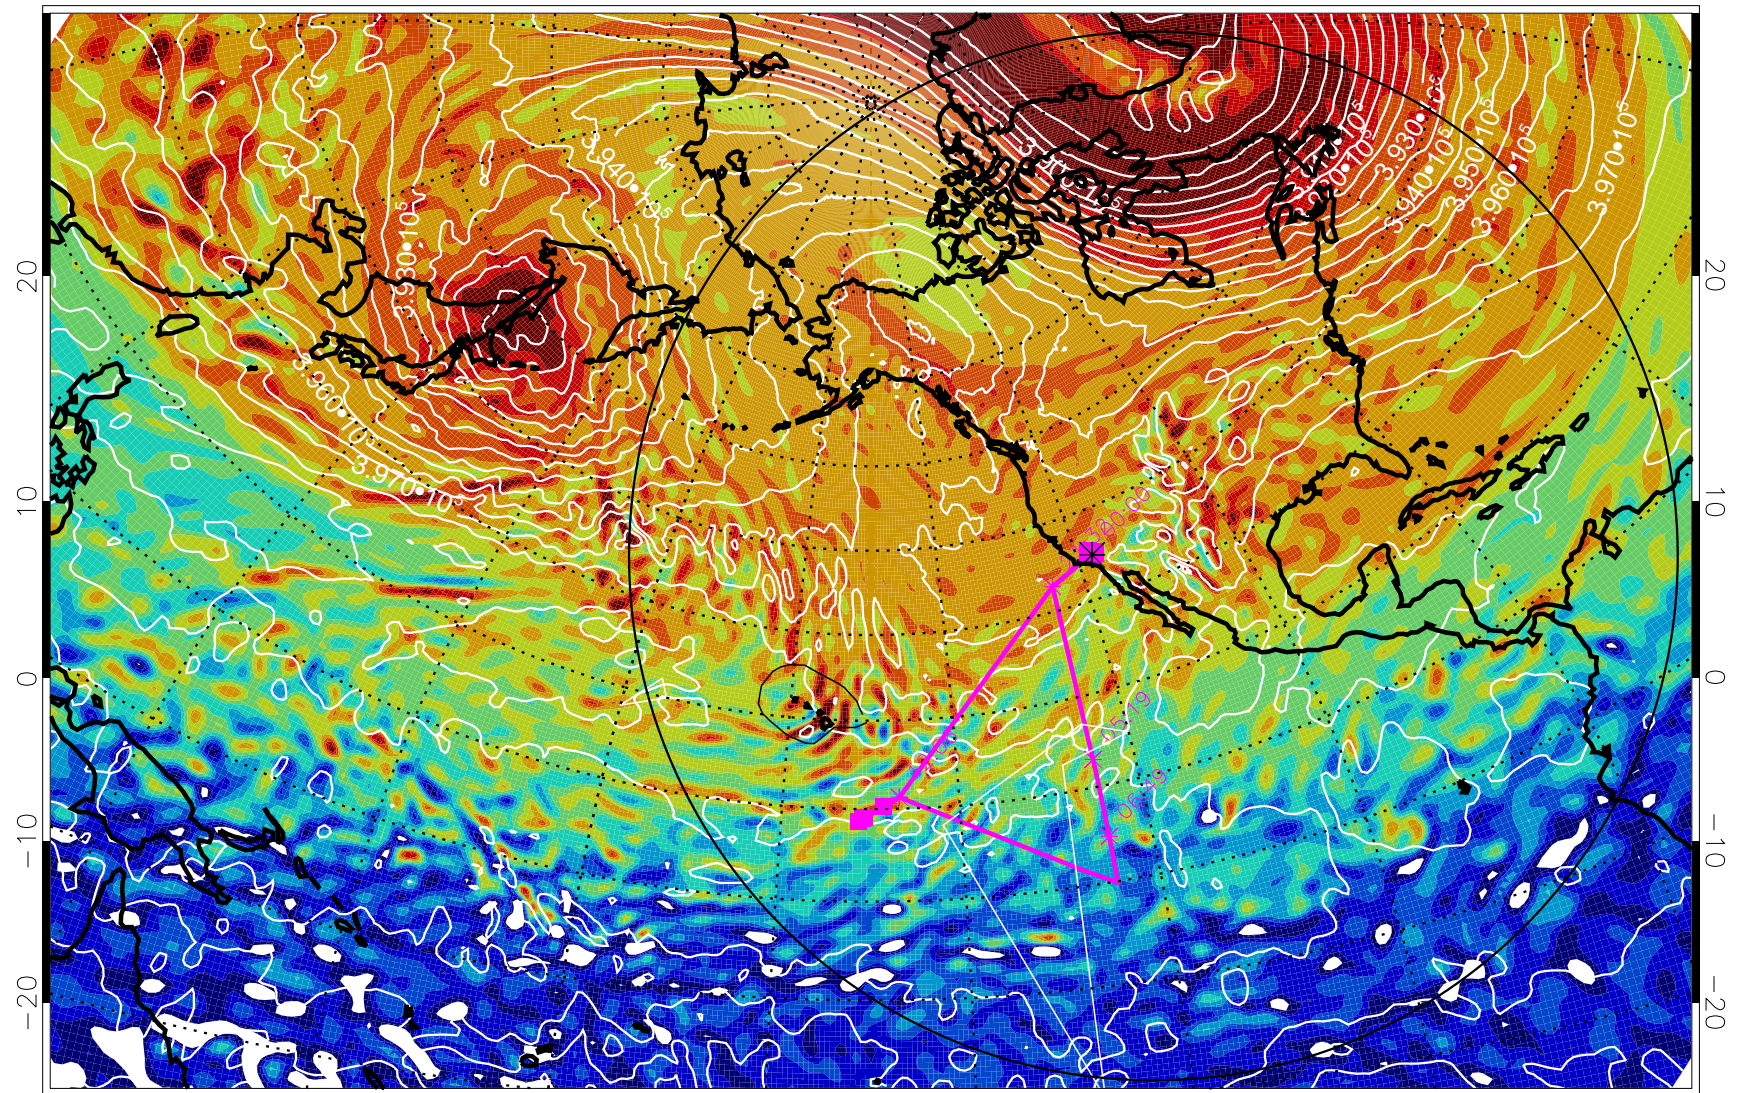

13012806, 66 hour forecast for 460K EPV

460K Montgomery Streamfunction, white

Range ring of 6000 km -- 19 hours GH round trip

13012812, 72 hour forecast for 460K EPV

460K Montgomery Streamfunction, white

Range ring of 6000 km -- 19 hours GH round trip

13012818, 78 hour forecast for 460K EPV

460K Montgomery Streamfunction, white

Range ring of 6000 km -- 19 hours GH round trip

13012900, 84 hour forecast for 460K EPV

460K Montgomery Streamfunction, white

Range ring of 6000 km -- 19 hours GH round trip

13012906, 90 hour forecast for 460K EPV

460K Montgomery Streamfunction, white

Range ring of 6000 km -- 19 hours GH round trip

13012912, 96 hour forecast for 460K EPV

460K Montgomery Streamfunction, white

Range ring of 6000 km -- 19 hours GH round trip

13012918, 102 hour forecast for 460K EPV

460K Montgomery Streamfunction, white

Range ring of 6000 km -- 19 hours GH round trip

13013000, 108 hour forecast for 460K EPV

460K Montgomery Streamfunction, white