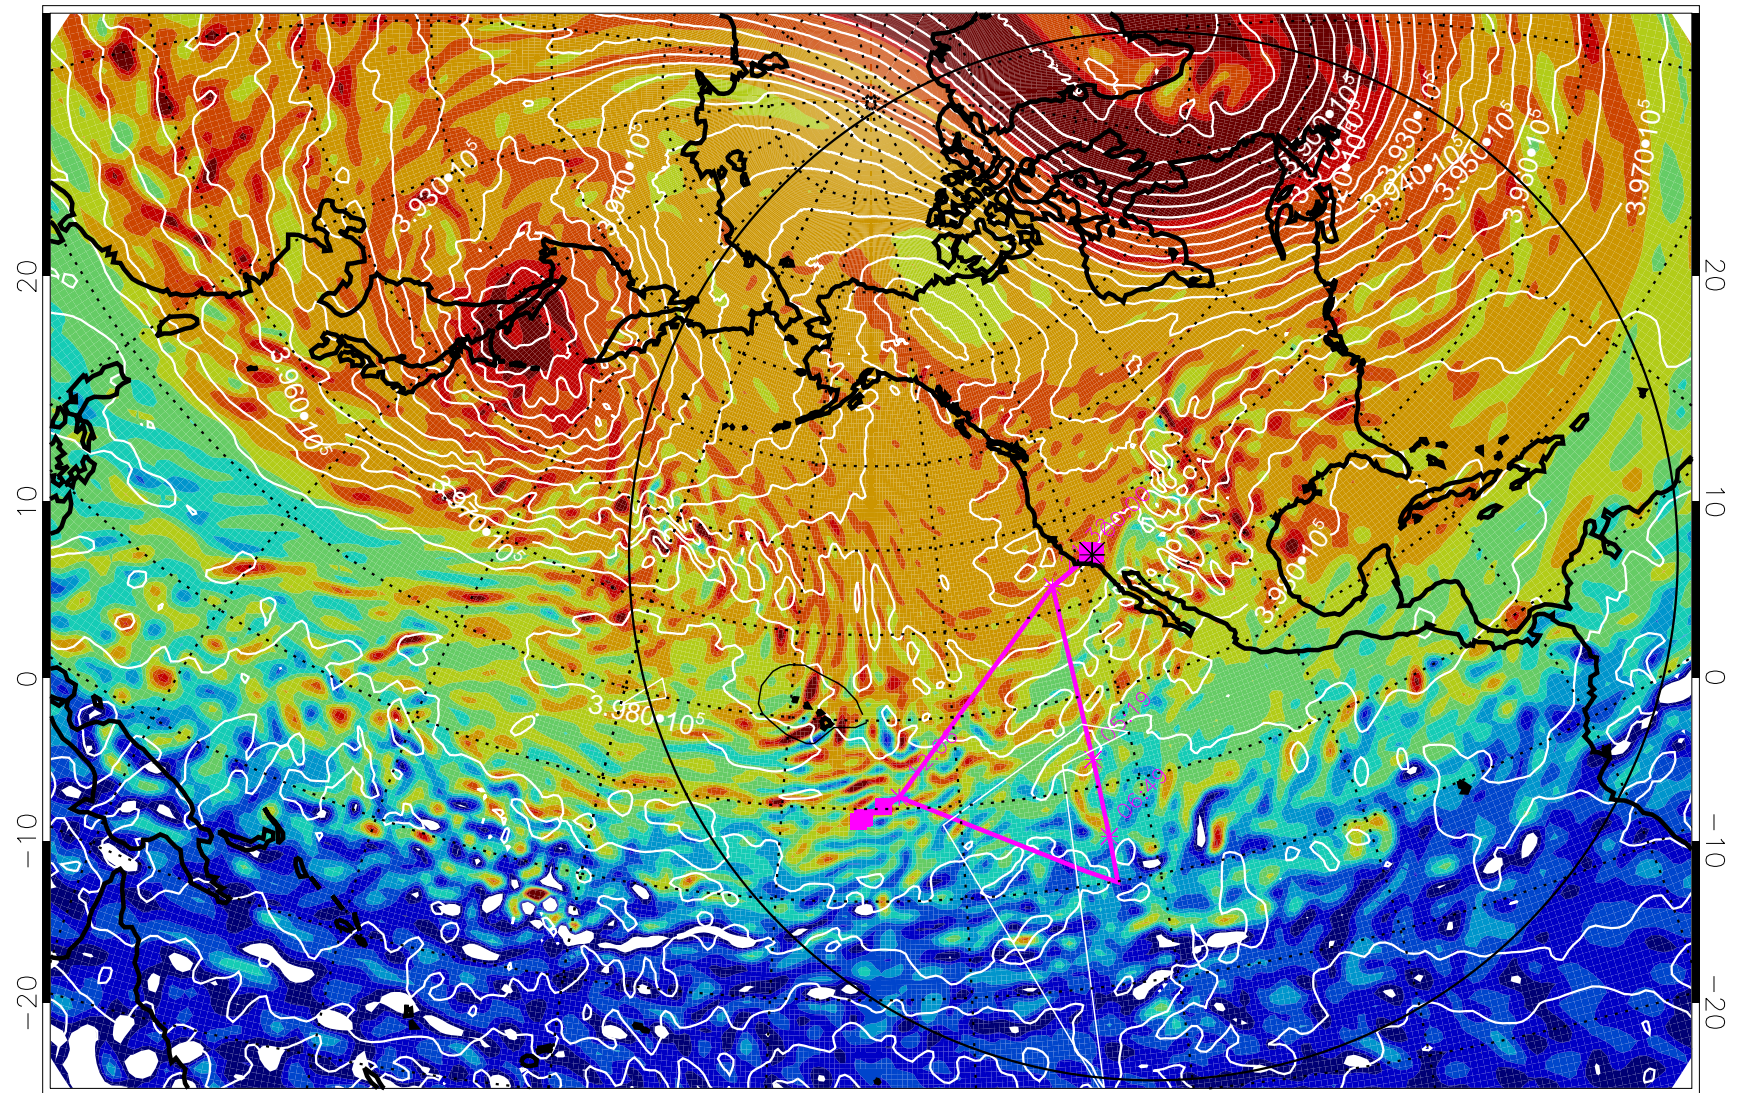

13012818, 78 hour forecast for 460K EPV

460K Montgomery Streamfunction, white

Range ring of 6000 km -- 19 hours GH round trip

13012900, 84 hour forecast for 460K EPV

460K Montgomery Streamfunction, white

Range ring of 6000 km -- 19 hours GH round trip

13012906, 90 hour forecast for 460K EPV

460K Montgomery Streamfunction, white

Range ring of 6000 km -- 19 hours GH round trip

13012912, 96 hour forecast for 460K EPV

460K Montgomery Streamfunction, white

Range ring of 6000 km -- 19 hours GH round trip

13012918, 102 hour forecast for 460K EPV

460K Montgomery Streamfunction, white

Range ring of 6000 km -- 19 hours GH round trip

13013000, 108 hour forecast for 460K EPV

460K Montgomery Streamfunction, white

Range ring of 6000 km -- 19 hours GH round trip

13013006, 114 hour forecast for 460K EPV

460K Montgomery Streamfunction, white

Range ring of 6000 km -- 19 hours GH round trip

13013012, 120 hour forecast for 460K EPV