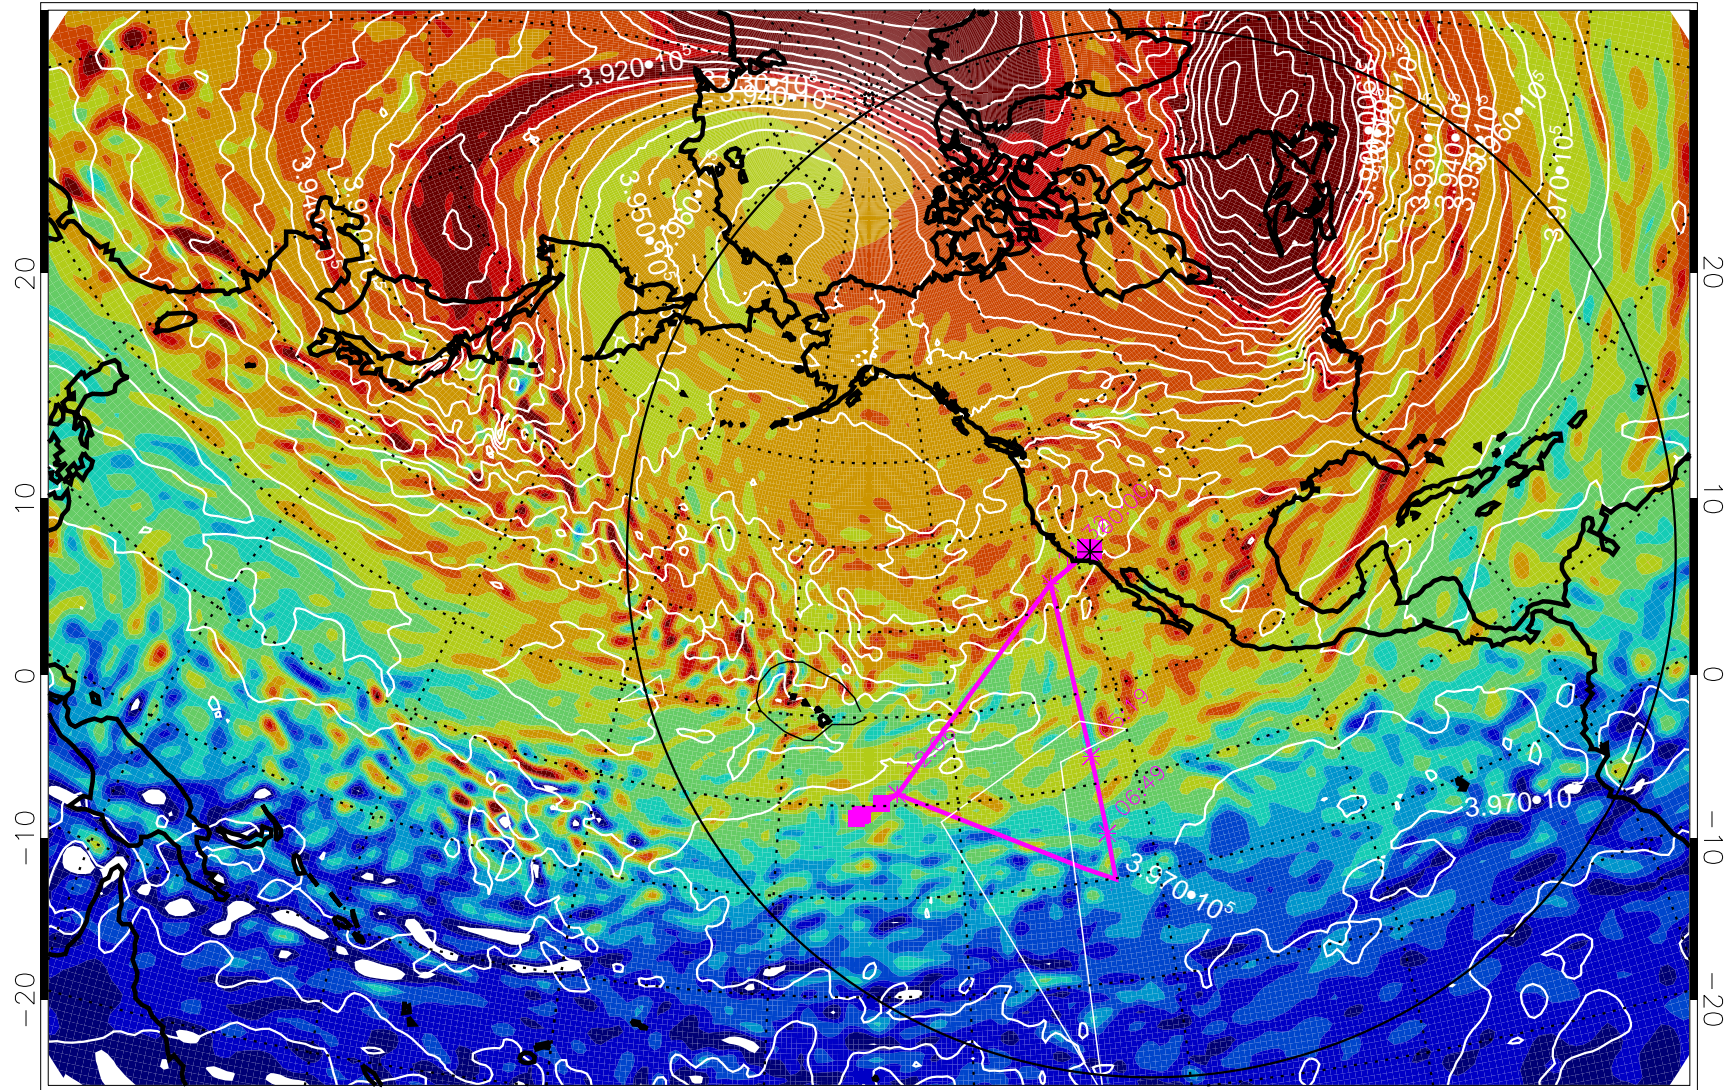

13012518, 6 hour forecast for 460K EPV

460K Montgomery Streamfunction, white

Range ring of 6000 km -- 19 hours GH round trip

13012600, 12 hour forecast for 460K EPV

460K Montgomery Streamfunction, white

Range ring of 6000 km -- 19 hours GH round trip

13012606, 18 hour forecast for 460K EPV

460K Montgomery Streamfunction, white

Range ring of 6000 km -- 19 hours GH round trip

13012612, 24 hour forecast for 460K EPV

460K Montgomery Streamfunction, white

Range ring of 6000 km -- 19 hours GH round trip

13012618, 30 hour forecast for 460K EPV

460K Montgomery Streamfunction, white

Range ring of 6000 km -- 19 hours GH round trip

13012700, 36 hour forecast for 460K EPV

460K Montgomery Streamfunction, white

Range ring of 6000 km -- 19 hours GH round trip

13012706, 42 hour forecast for 460K EPV

460K Montgomery Streamfunction, white

Range ring of 6000 km -- 19 hours GH round trip

13012712, 48 hour forecast for 460K EPV

460K Montgomery Streamfunction, white

Range ring of 6000 km -- 19 hours GH round trip