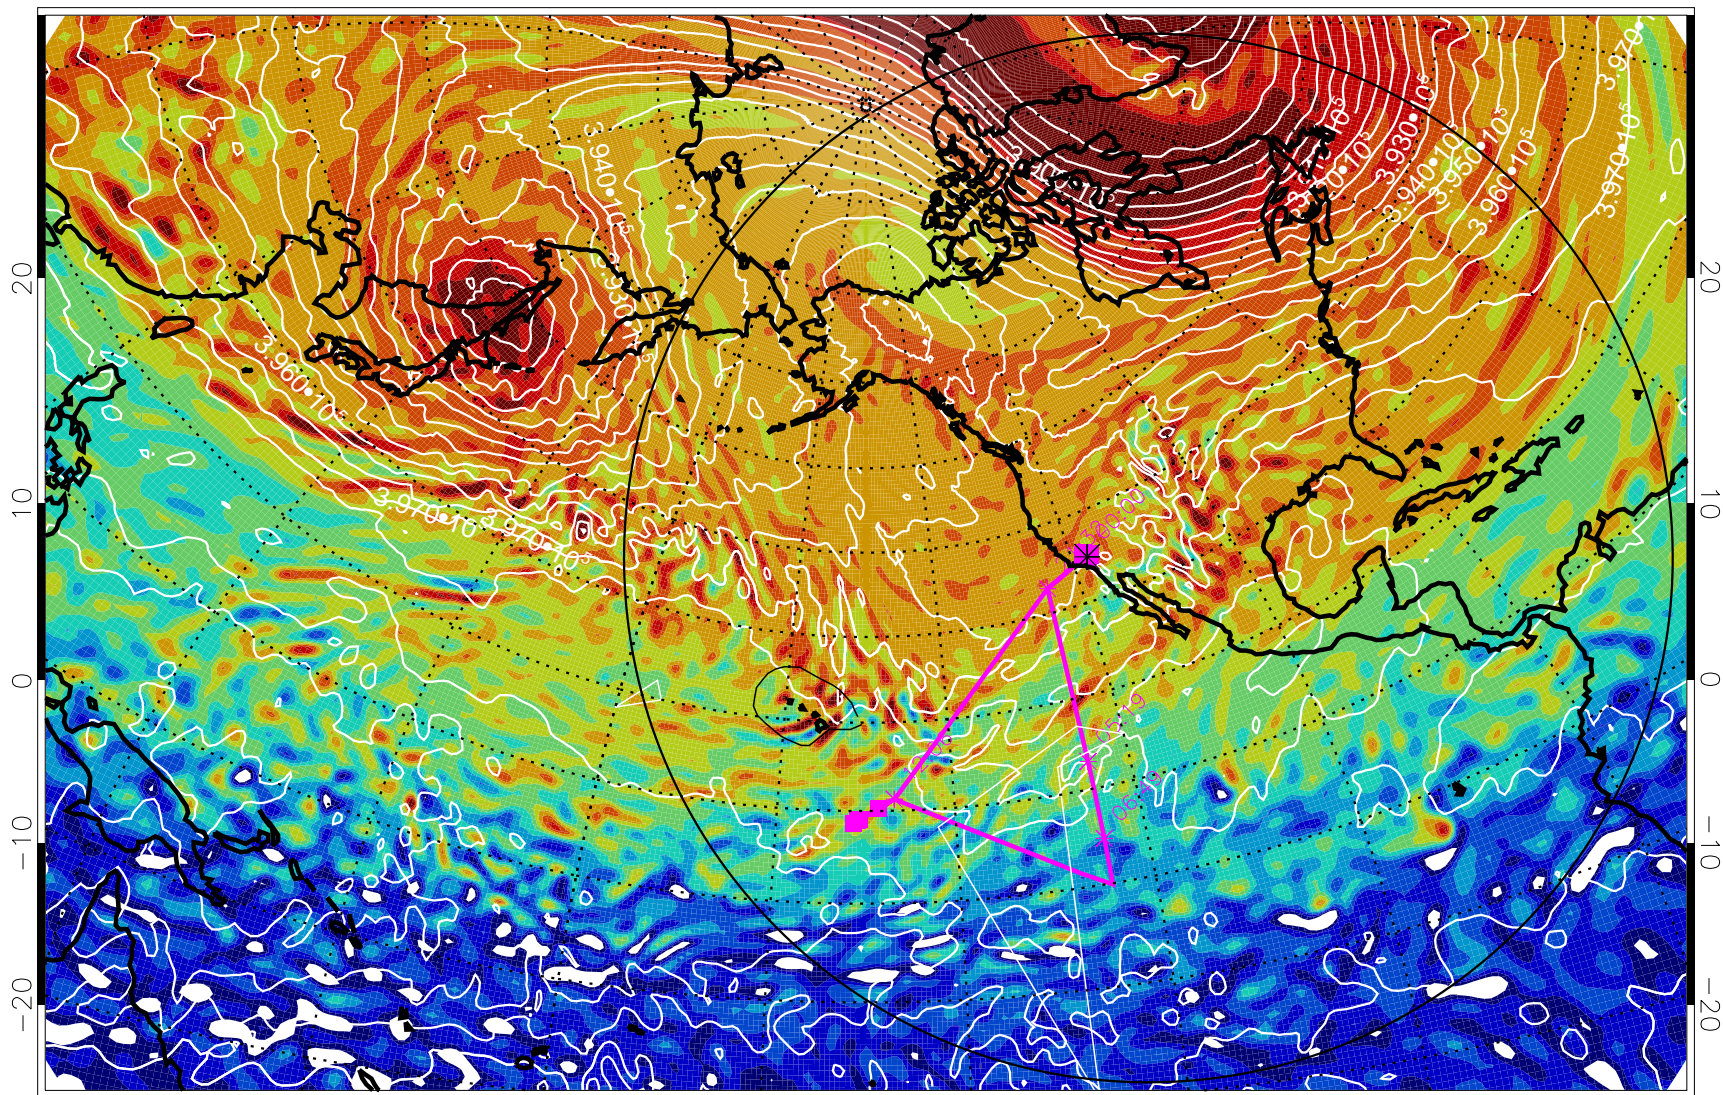

13012806, 66 hour forecast for 460K EPV

460K Montgomery Streamfunction, white

Range ring of 6000 km -- 19 hours GH round trip

13012812, 72 hour forecast for 460K EPV

460K Montgomery Streamfunction, white

Range ring of 6000 km -- 19 hours GH round trip

13012818, 78 hour forecast for 460K EPV

460K Montgomery Streamfunction, white

Range ring of 6000 km -- 19 hours GH round trip

13012900, 84 hour forecast for 460K EPV

460K Montgomery Streamfunction, white

Range ring of 6000 km -- 19 hours GH round trip

13012906, 90 hour forecast for 460K EPV

460K Montgomery Streamfunction, white

Range ring of 6000 km -- 19 hours GH round trip

13012912, 96 hour forecast for 460K EPV

460K Montgomery Streamfunction, white

Range ring of 6000 km -- 19 hours GH round trip

13012918, 102 hour forecast for 460K EPV

460K Montgomery Streamfunction, white

Range ring of 6000 km -- 19 hours GH round trip

13013000, 108 hour forecast for 460K EPV

460K Montgomery Streamfunction, white