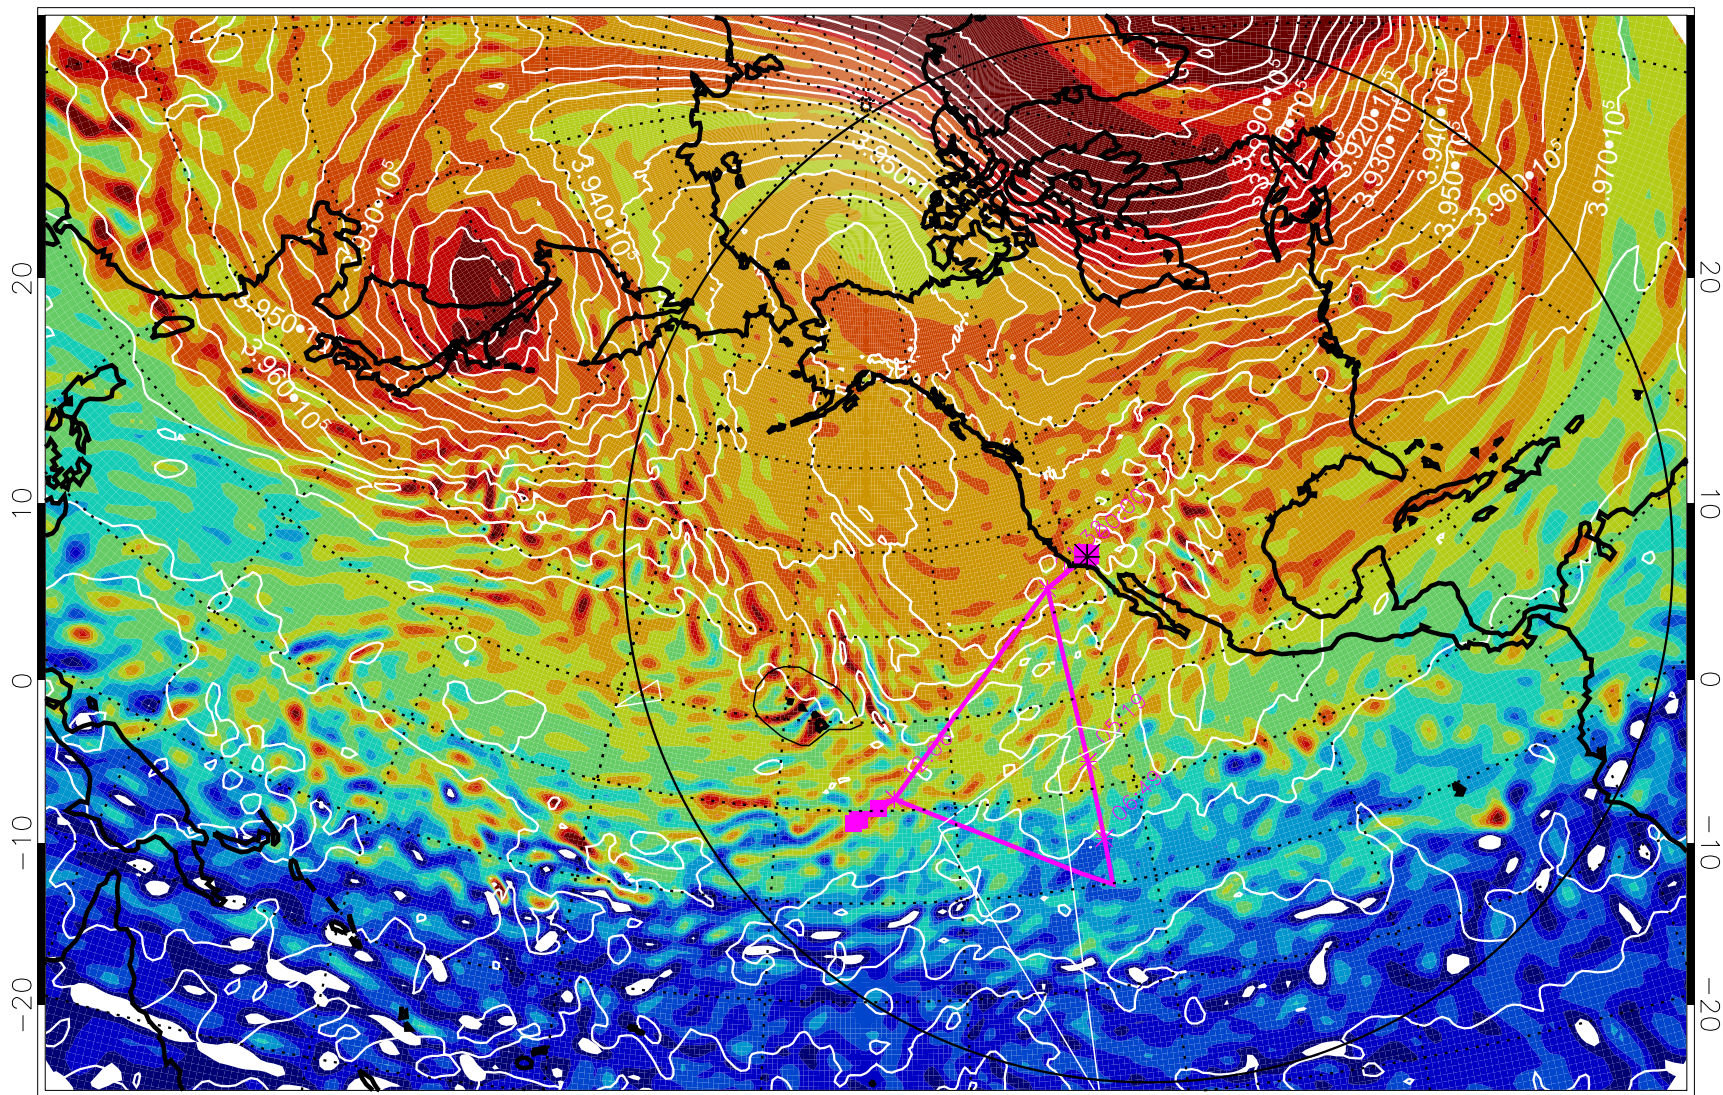

13012718, 54 hour forecast for 460K EPV

460K Montgomery Streamfunction, white

Range ring of 6000 km -- 19 hours GH round trip

13012800, 60 hour forecast for 460K EPV

460K Montgomery Streamfunction, white

Range ring of 6000 km -- 19 hours GH round trip

13012806, 66 hour forecast for 460K EPV

460K Montgomery Streamfunction, white

Range ring of 6000 km -- 19 hours GH round trip

13012812, 72 hour forecast for 460K EPV

460K Montgomery Streamfunction, white

Range ring of 6000 km -- 19 hours GH round trip

13012818, 78 hour forecast for 460K EPV

460K Montgomery Streamfunction, white

Range ring of 6000 km -- 19 hours GH round trip

13012900, 84 hour forecast for 460K EPV

460K Montgomery Streamfunction, white

Range ring of 6000 km -- 19 hours GH round trip

13012906, 90 hour forecast for 460K EPV

460K Montgomery Streamfunction, white

Range ring of 6000 km -- 19 hours GH round trip

13012912, 96 hour forecast for 460K EPV

460K Montgomery Streamfunction, white

Range ring of 6000 km -- 19 hours GH round trip