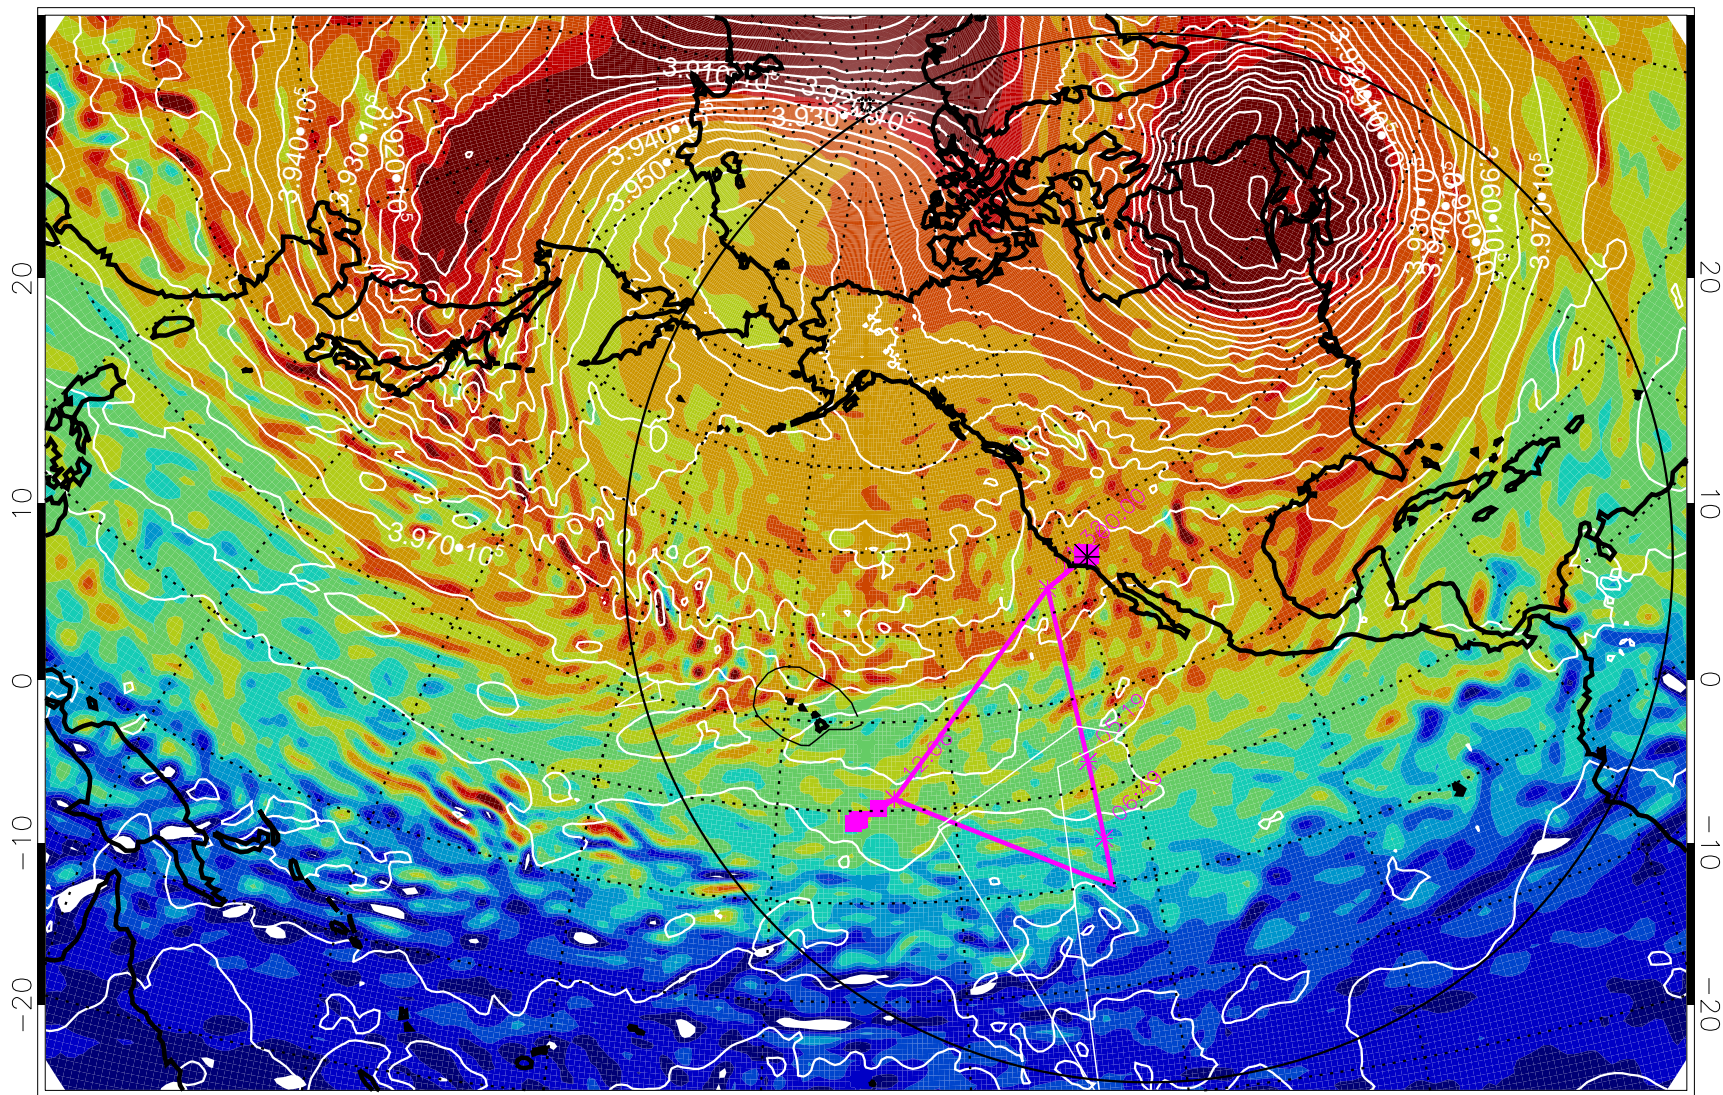

13012518, 6 hour forecast for 460K EPV

460K Montgomery Streamfunction, white

Range ring of 6000 km -- 19 hours GH round trip

13012600, 12 hour forecast for 460K EPV

460K Montgomery Streamfunction, white

Range ring of 6000 km -- 19 hours GH round trip

13012606, 18 hour forecast for 460K EPV

460K Montgomery Streamfunction, white

Range ring of 6000 km -- 19 hours GH round trip

13012612, 24 hour forecast for 460K EPV

460K Montgomery Streamfunction, white

Range ring of 6000 km -- 19 hours GH round trip

13012618, 30 hour forecast for 460K EPV

460K Montgomery Streamfunction, white

Range ring of 6000 km -- 19 hours GH round trip

13012700, 36 hour forecast for 460K EPV

460K Montgomery Streamfunction, white

Range ring of 6000 km -- 19 hours GH round trip

13012706, 42 hour forecast for 460K EPV

460K Montgomery Streamfunction, white

Range ring of 6000 km -- 19 hours GH round trip

13012712, 48 hour forecast for 460K EPV

460K Montgomery Streamfunction, white

Range ring of 6000 km -- 19 hours GH round trip