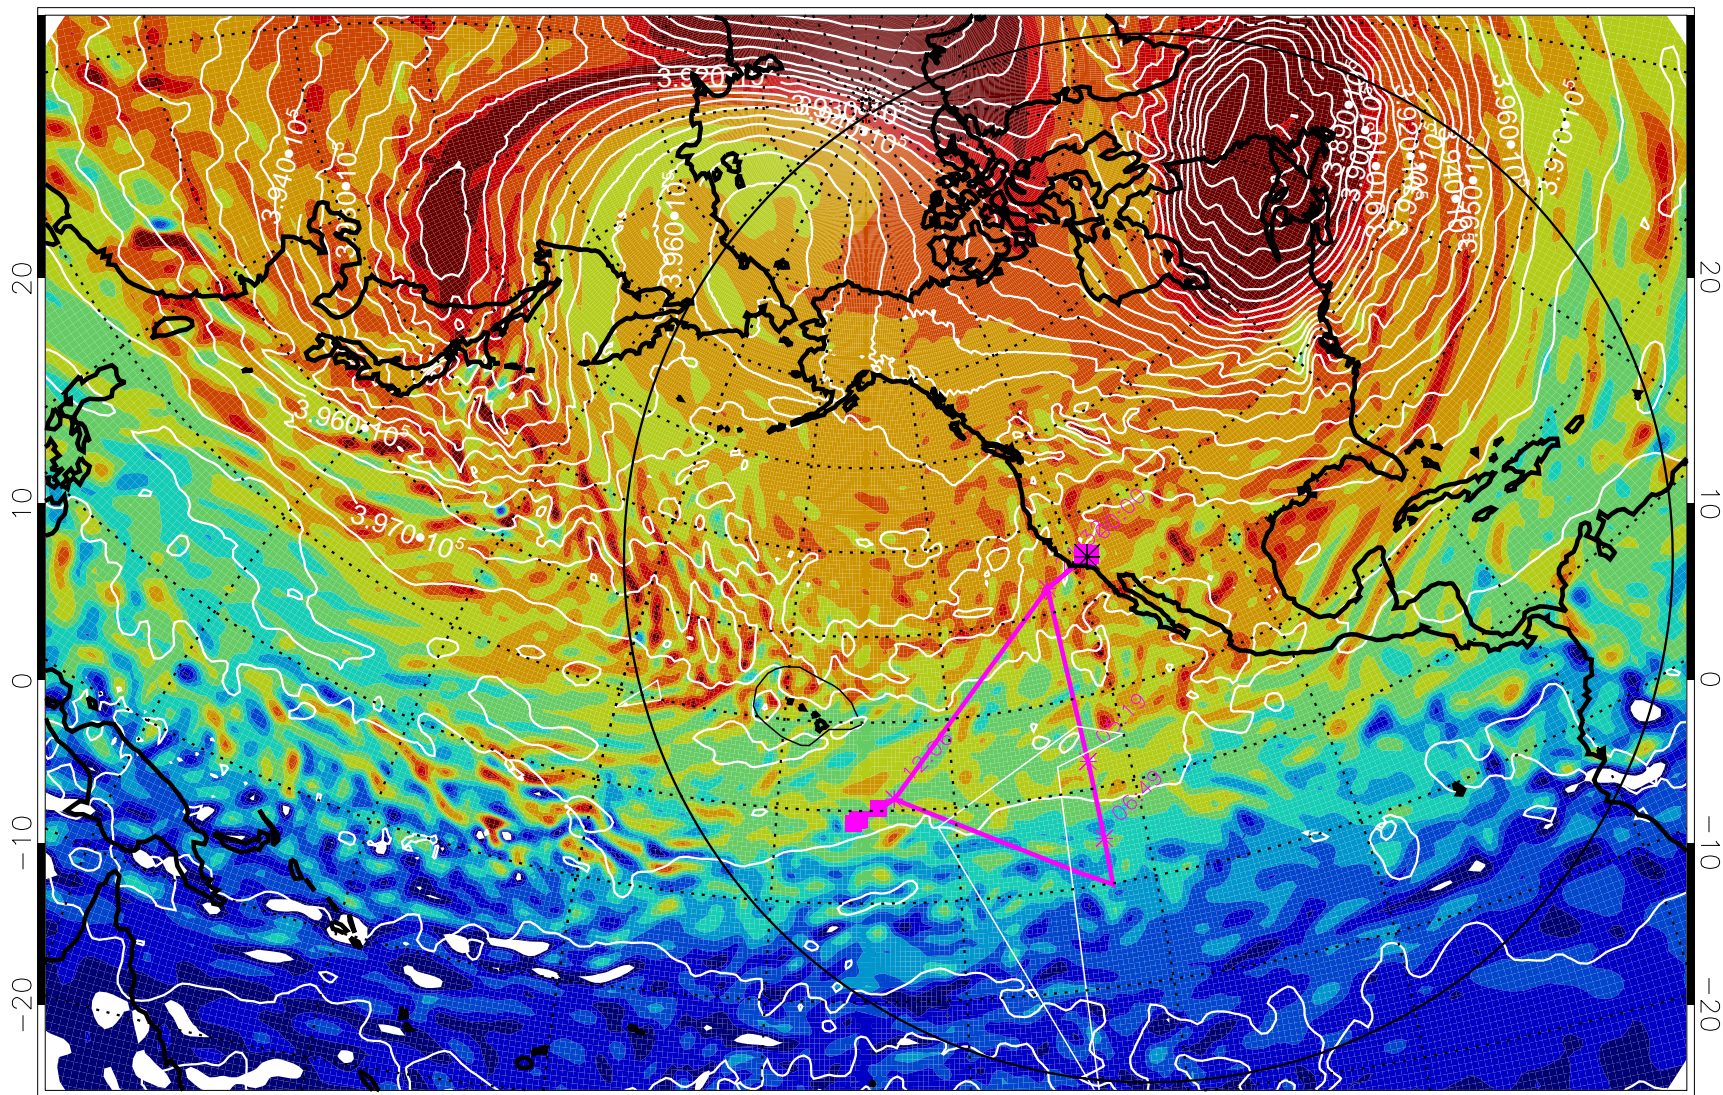

13012518, 6 hour forecast for 460K EPV

460K Montgomery Streamfunction, white

Range ring of 6000 km -- 19 hours GH round trip

13012600, 12 hour forecast for 460K EPV

460K Montgomery Streamfunction, white

Range ring of 6000 km -- 19 hours GH round trip

13012606, 18 hour forecast for 460K EPV

460K Montgomery Streamfunction, white

Range ring of 6000 km -- 19 hours GH round trip

13012612, 24 hour forecast for 460K EPV

460K Montgomery Streamfunction, white

Range ring of 6000 km -- 19 hours GH round trip

13012618, 30 hour forecast for 460K EPV

460K Montgomery Streamfunction, white

Range ring of 6000 km -- 19 hours GH round trip

13012700, 36 hour forecast for 460K EPV

460K Montgomery Streamfunction, white

Range ring of 6000 km -- 19 hours GH round trip

13012706, 42 hour forecast for 460K EPV

460K Montgomery Streamfunction, white

Range ring of 6000 km -- 19 hours GH round trip

13012712, 48 hour forecast for 460K EPV

460K Montgomery Streamfunction, white

Range ring of 6000 km -- 19 hours GH round trip