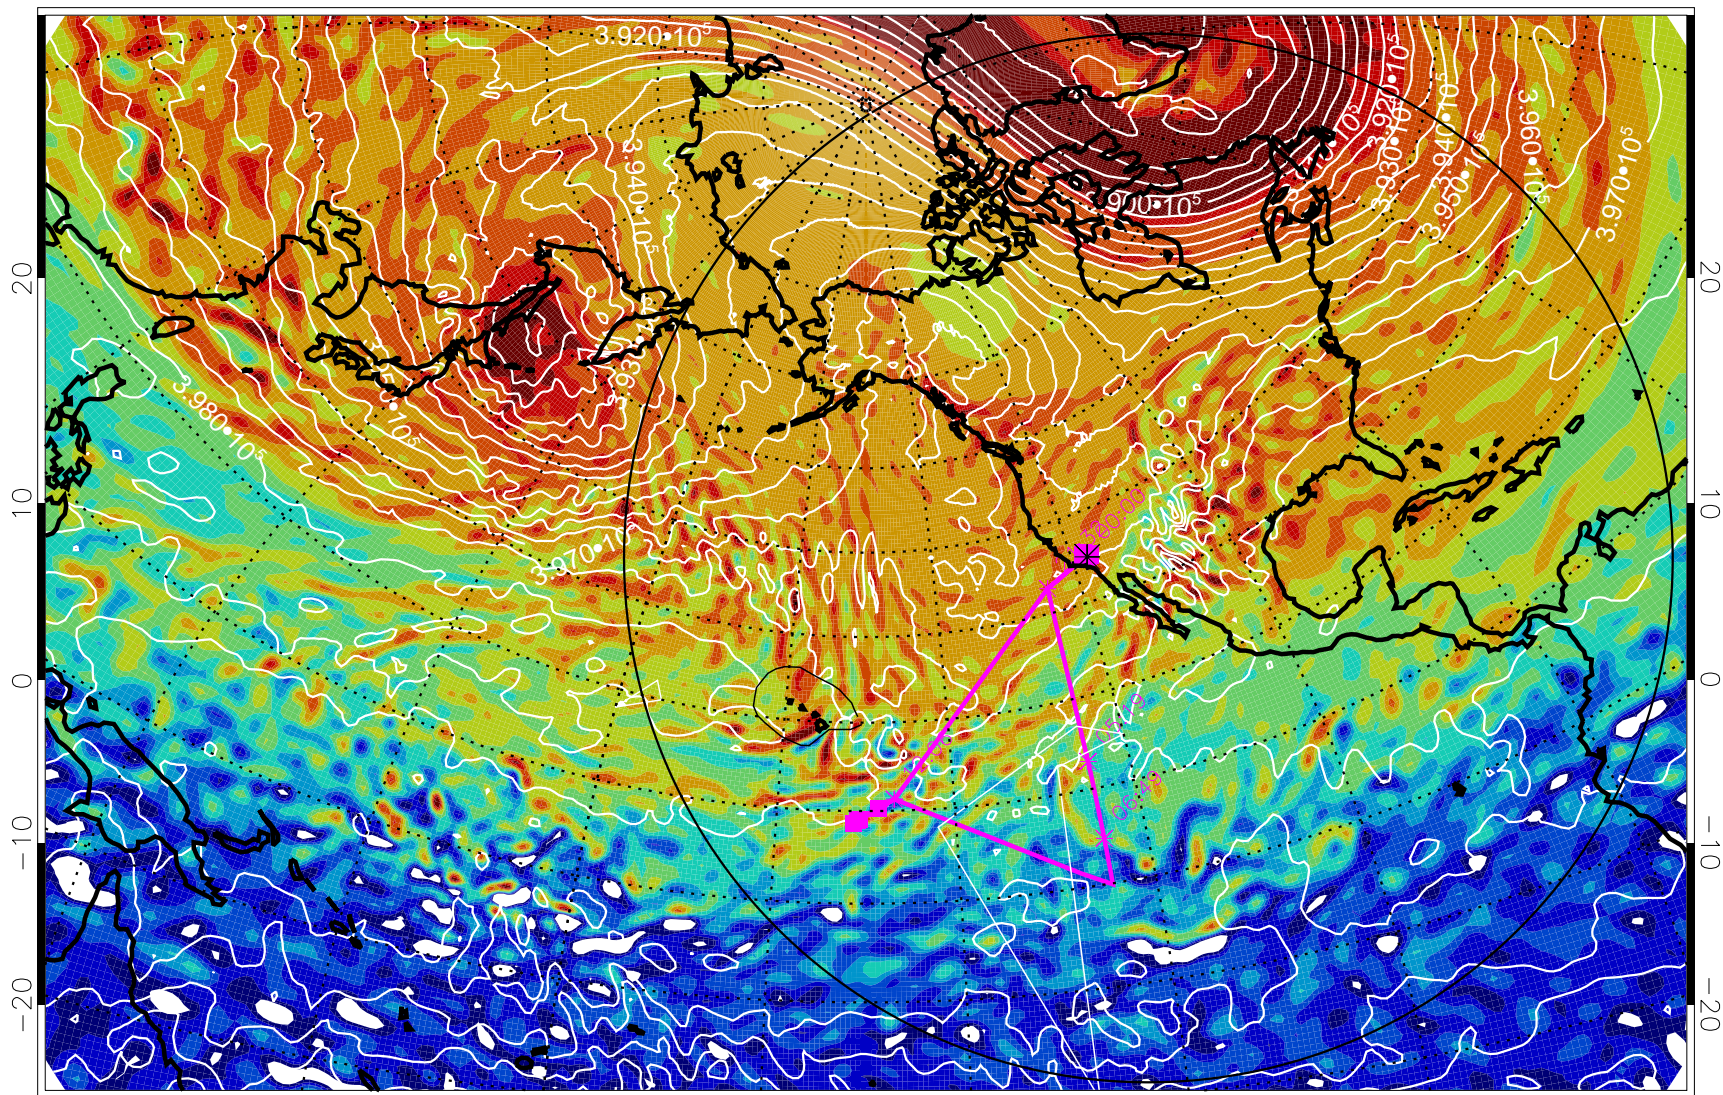

13012818, 78 hour forecast for 460K EPV

460K Montgomery Streamfunction, white

Range ring of 6000 km -- 19 hours GH round trip

13012900, 84 hour forecast for 460K EPV

460K Montgomery Streamfunction, white

Range ring of 6000 km -- 19 hours GH round trip

13012906, 90 hour forecast for 460K EPV

460K Montgomery Streamfunction, white

Range ring of 6000 km -- 19 hours GH round trip

13012912, 96 hour forecast for 460K EPV

460K Montgomery Streamfunction, white

Range ring of 6000 km -- 19 hours GH round trip

13012918, 102 hour forecast for 460K EPV

460K Montgomery Streamfunction, white

Range ring of 6000 km -- 19 hours GH round trip

13013000, 108 hour forecast for 460K EPV

460K Montgomery Streamfunction, white

Range ring of 6000 km -- 19 hours GH round trip

13013006, 114 hour forecast for 460K EPV

460K Montgomery Streamfunction, white

Range ring of 6000 km -- 19 hours GH round trip

13013012, 120 hour forecast for 460K EPV