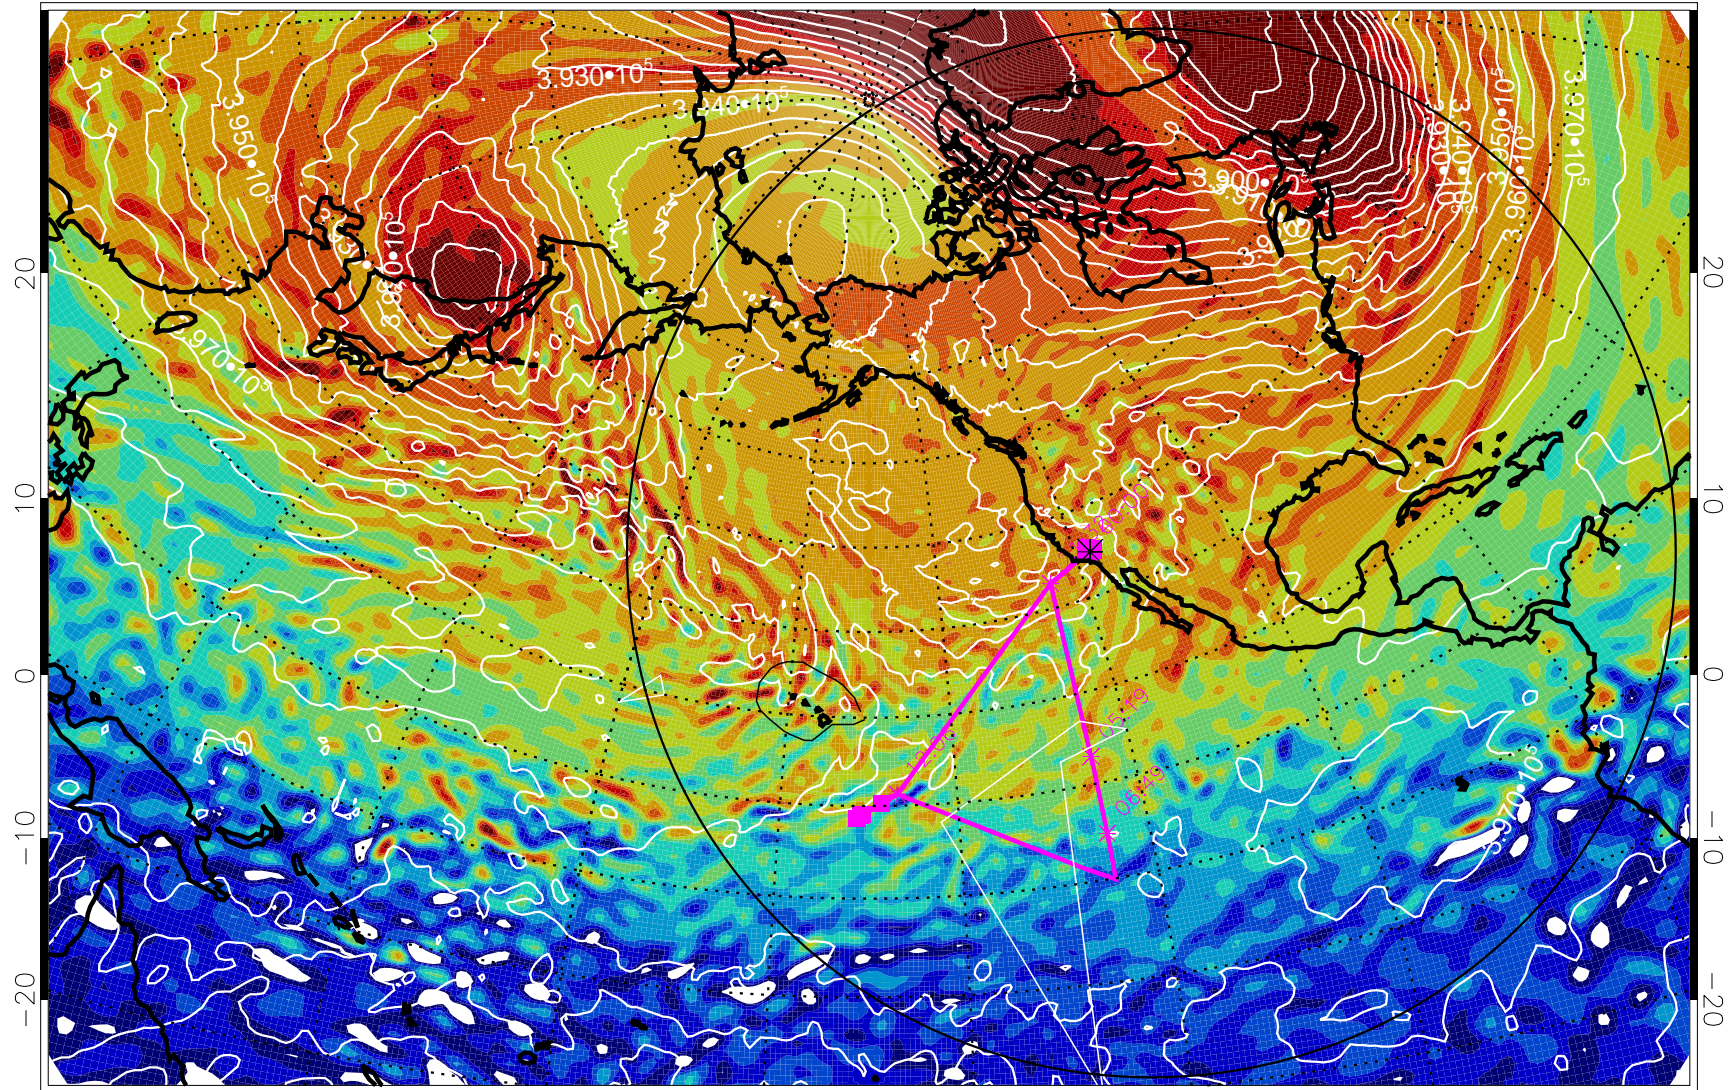

13012618, 30 hour forecast for 460K EPV

460K Montgomery Streamfunction, white

Range ring of 6000 km -- 19 hours GH round trip

13012700, 36 hour forecast for 460K EPV

460K Montgomery Streamfunction, white

Range ring of 6000 km -- 19 hours GH round trip

13012706, 42 hour forecast for 460K EPV

460K Montgomery Streamfunction, white

Range ring of 6000 km -- 19 hours GH round trip

13012712, 48 hour forecast for 460K EPV

460K Montgomery Streamfunction, white

Range ring of 6000 km -- 19 hours GH round trip

13012718, 54 hour forecast for 460K EPV

460K Montgomery Streamfunction, white

Range ring of 6000 km -- 19 hours GH round trip

13012800, 60 hour forecast for 460K EPV

460K Montgomery Streamfunction, white

Range ring of 6000 km -- 19 hours GH round trip

13012806, 66 hour forecast for 460K EPV

460K Montgomery Streamfunction, white

Range ring of 6000 km -- 19 hours GH round trip

13012812, 72 hour forecast for 460K EPV

460K Montgomery Streamfunction, white

Range ring of 6000 km -- 19 hours GH round trip