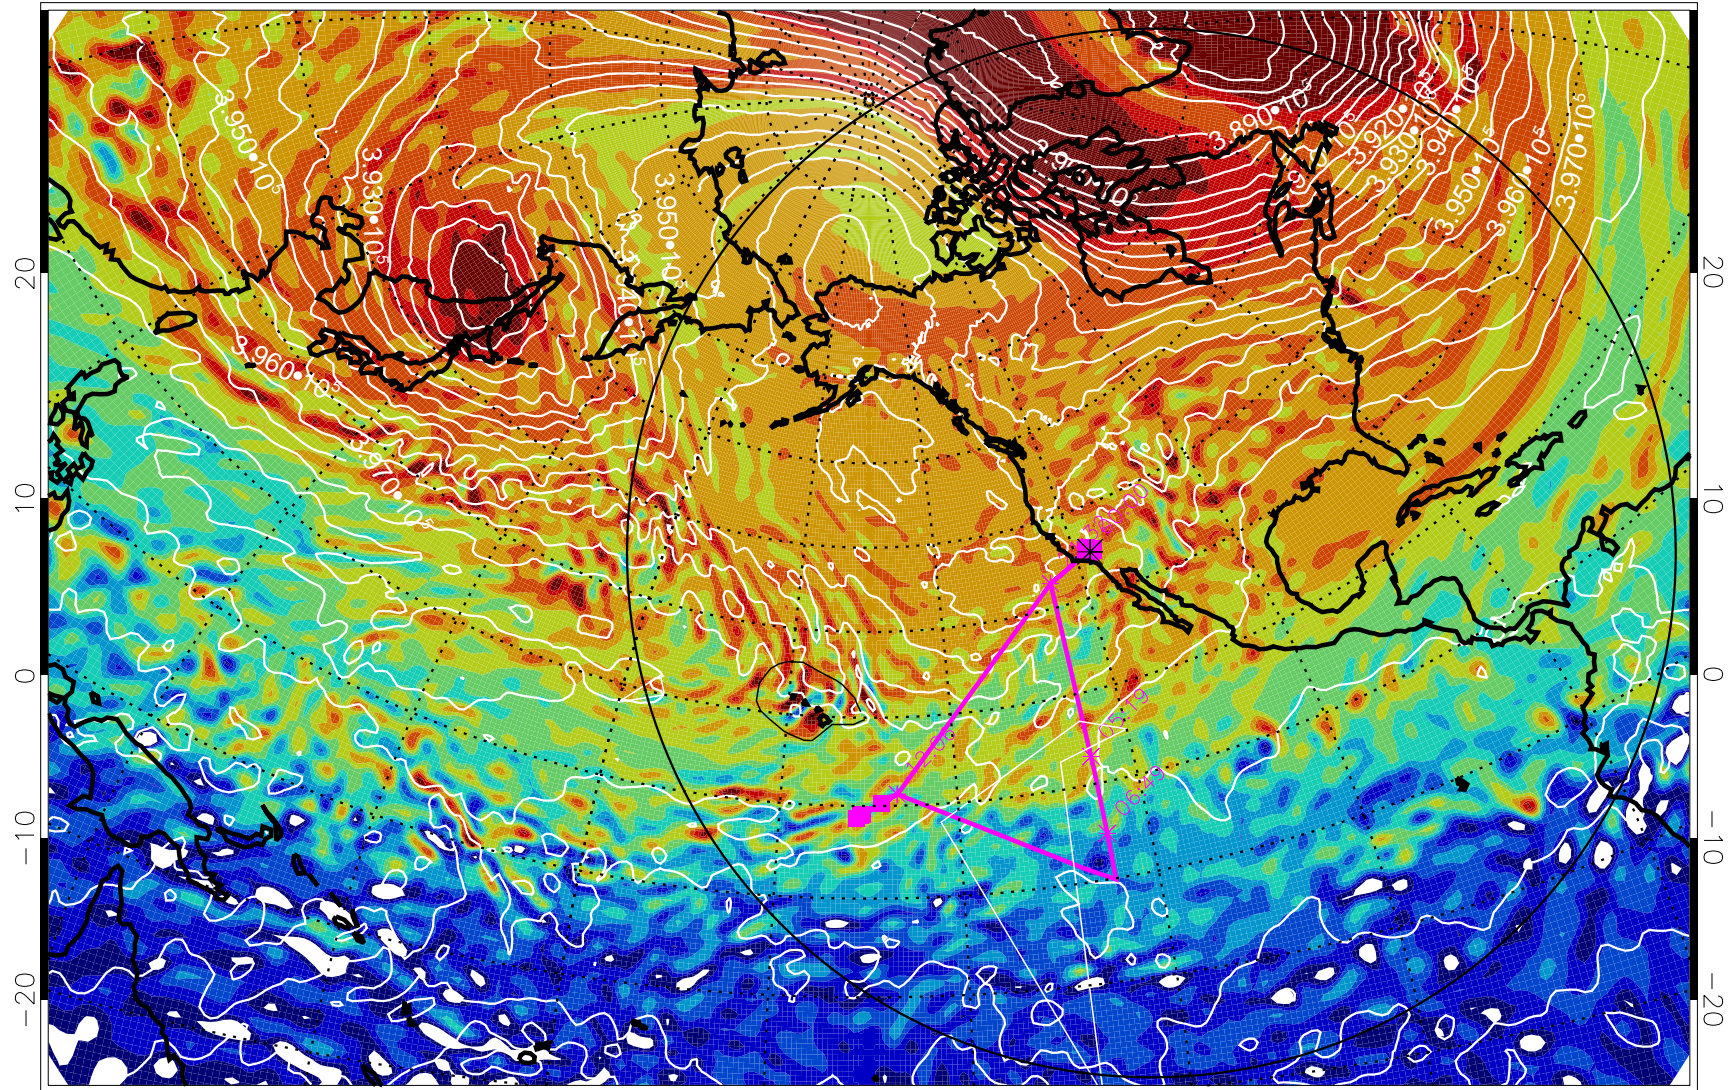

13012706, 42 hour forecast for 460K EPV

460K Montgomery Streamfunction, white

Range ring of 6000 km -- 19 hours GH round trip

13012712, 48 hour forecast for 460K EPV

460K Montgomery Streamfunction, white

Range ring of 6000 km -- 19 hours GH round trip

13012718, 54 hour forecast for 460K EPV

460K Montgomery Streamfunction, white

Range ring of 6000 km -- 19 hours GH round trip

13012800, 60 hour forecast for 460K EPV

460K Montgomery Streamfunction, white

Range ring of 6000 km -- 19 hours GH round trip

13012806, 66 hour forecast for 460K EPV

460K Montgomery Streamfunction, white

Range ring of 6000 km -- 19 hours GH round trip

13012812, 72 hour forecast for 460K EPV

460K Montgomery Streamfunction, white

Range ring of 6000 km -- 19 hours GH round trip

13012818, 78 hour forecast for 460K EPV

460K Montgomery Streamfunction, white

Range ring of 6000 km -- 19 hours GH round trip

13012900, 84 hour forecast for 460K EPV

460K Montgomery Streamfunction, white

Range ring of 6000 km -- 19 hours GH round trip