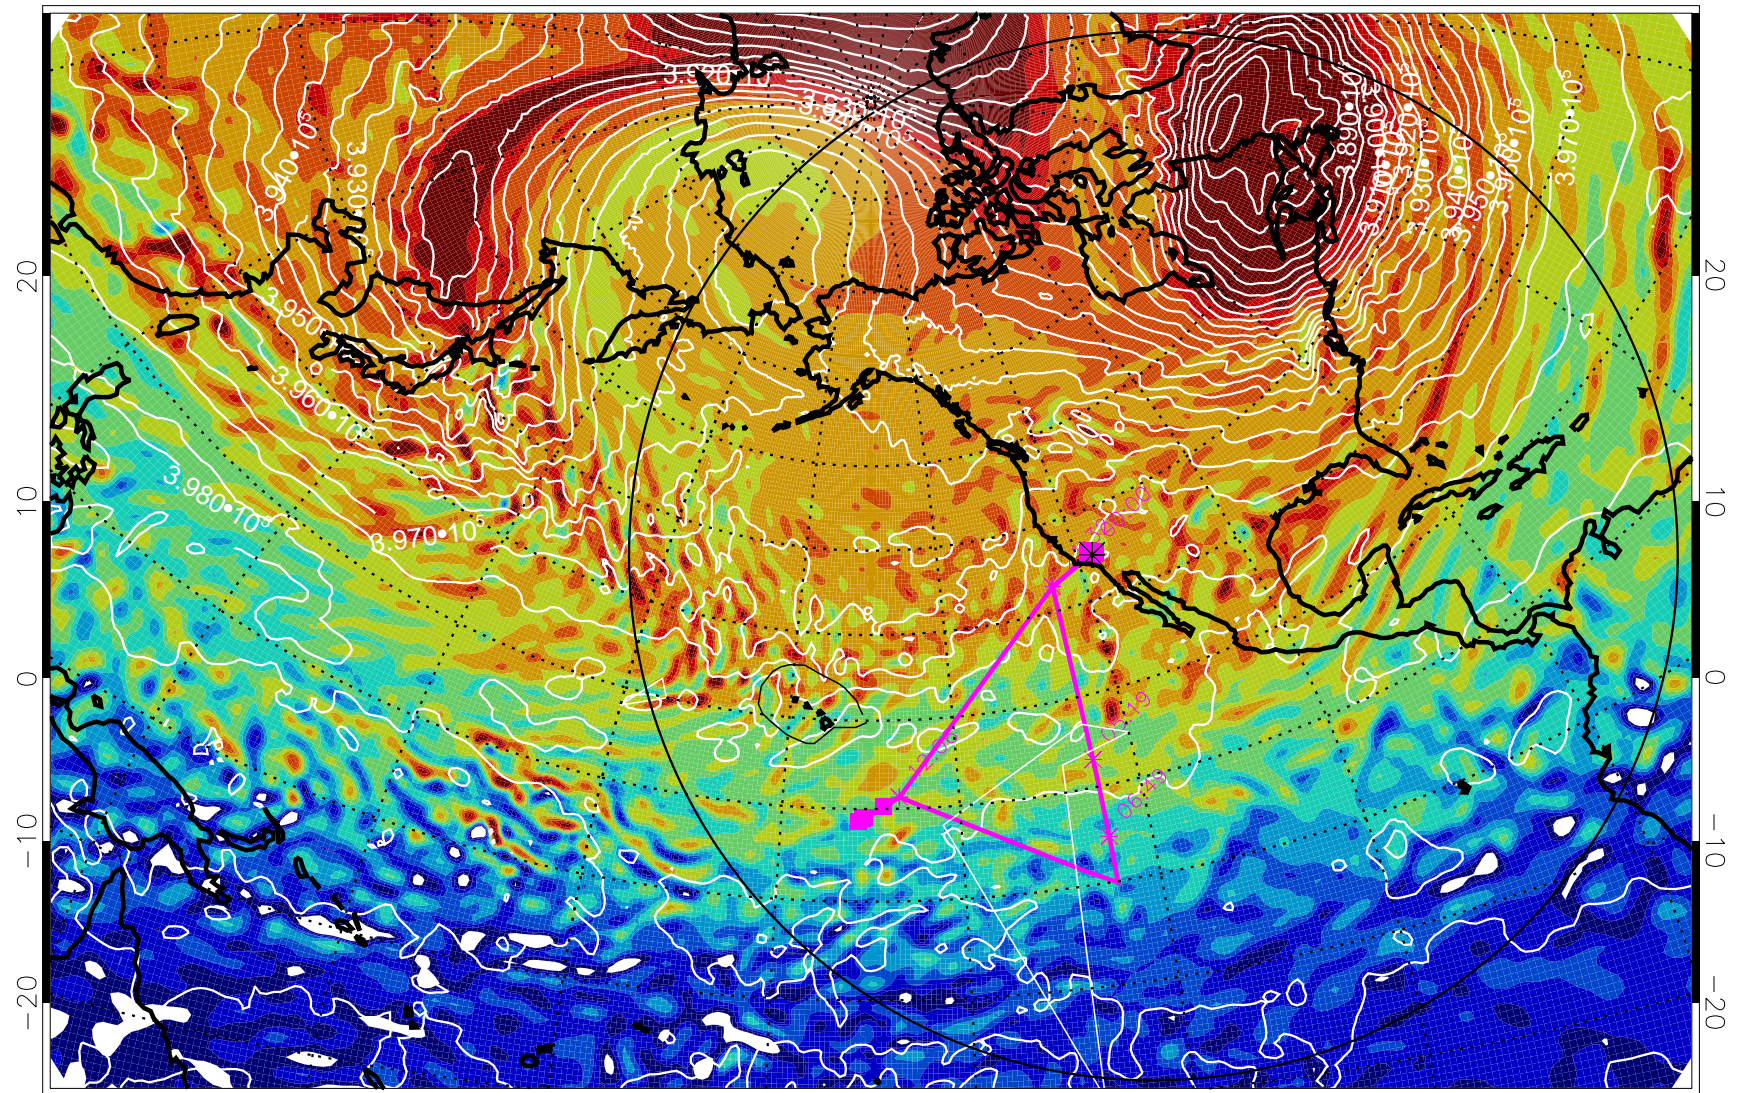

13012600, 24 hour forecast for 460K EPV

460K Montgomery Streamfunction, white

Range ring of 6000 km -- 19 hours GH round trip

13012606, 30 hour forecast for 460K EPV

460K Montgomery Streamfunction, white

Range ring of 6000 km -- 19 hours GH round trip

13012612, 36 hour forecast for 460K EPV

460K Montgomery Streamfunction, white

Range ring of 6000 km -- 19 hours GH round trip

13012618, 42 hour forecast for 460K EPV

460K Montgomery Streamfunction, white

Range ring of 6000 km -- 19 hours GH round trip

13012700, 48 hour forecast for 460K EPV

460K Montgomery Streamfunction, white

Range ring of 6000 km -- 19 hours GH round trip

13012712, 60 hour forecast for 460K EPV

460K Montgomery Streamfunction, white

Range ring of 6000 km -- 19 hours GH round trip

13012800, 72 hour forecast for 460K EPV

460K Montgomery Streamfunction, white

Range ring of 6000 km -- 19 hours GH round trip

13012806, 78 hour forecast for 460K EPV

460K Montgomery Streamfunction, white

Range ring of 6000 km -- 19 hours GH round trip