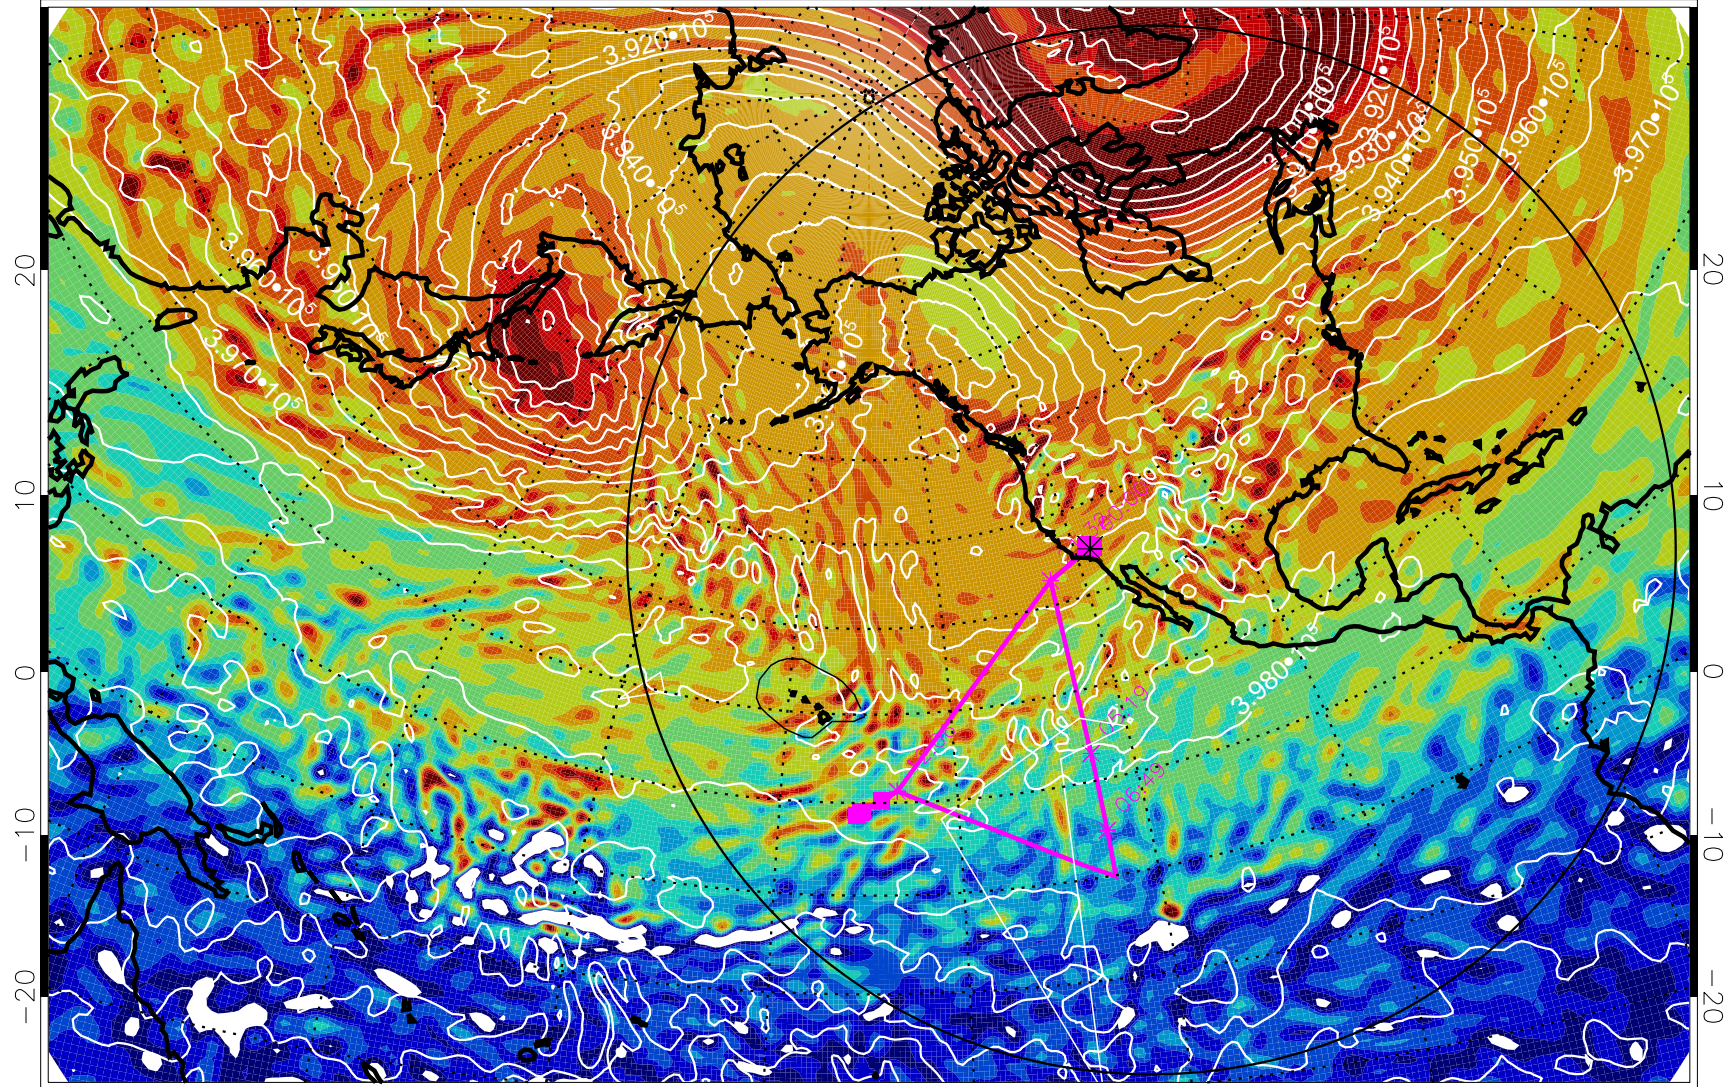

13012900, 96 hour forecast for 460K EPV

460K Montgomery Streamfunction, white

Range ring of 6000 km -- 19 hours GH round trip

13012906, 102 hour forecast for 460K EPV

460K Montgomery Streamfunction, white

Range ring of 6000 km -- 19 hours GH round trip

13012912, 108 hour forecast for 460K EPV

460K Montgomery Streamfunction, white

Range ring of 6000 km -- 19 hours GH round trip

13012918, 114 hour forecast for 460K EPV

460K Montgomery Streamfunction, white

Range ring of 6000 km -- 19 hours GH round trip

13013000, 120 hour forecast for 460K EPV

460K Montgomery Streamfunction, white

Range ring of 6000 km -- 19 hours GH round trip