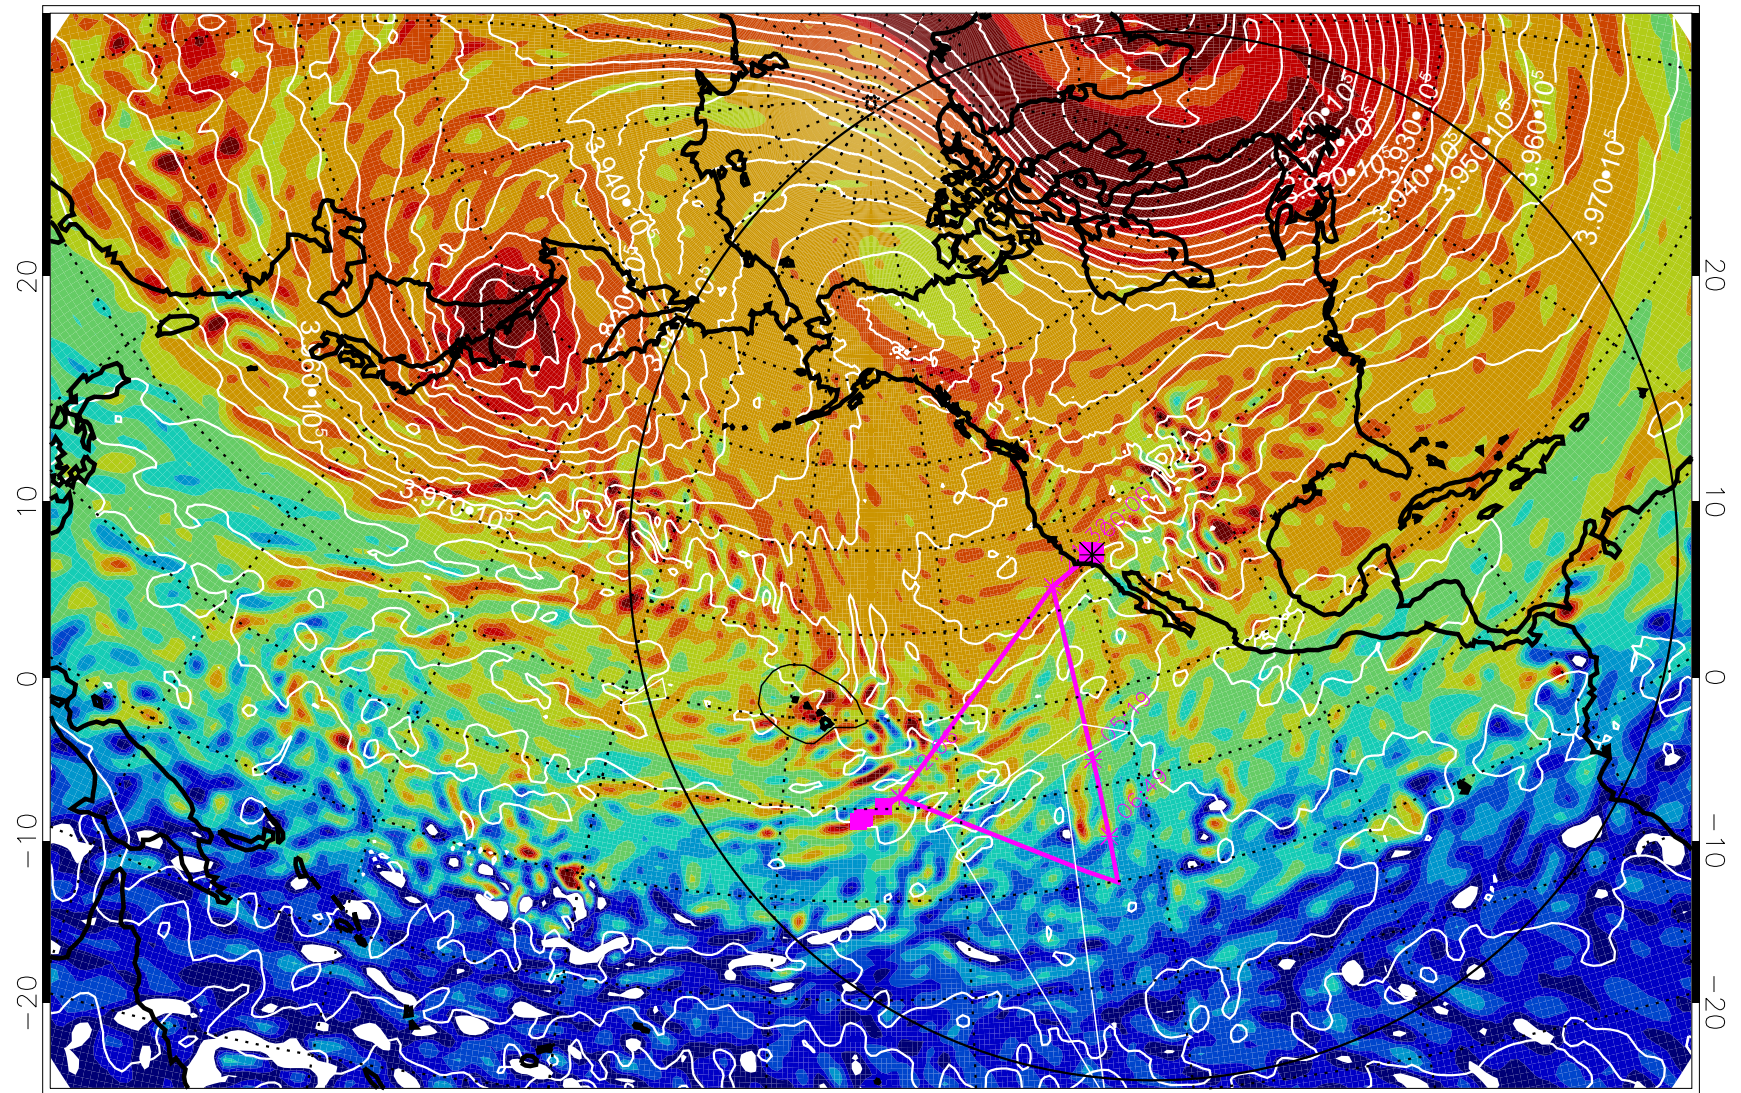

13012800, 72 hour forecast for 460K EPV

460K Montgomery Streamfunction, white

Range ring of 6000 km -- 19 hours GH round trip

13012806, 78 hour forecast for 460K EPV

460K Montgomery Streamfunction, white

Range ring of 6000 km -- 19 hours GH round trip

13012812, 84 hour forecast for 460K EPV

460K Montgomery Streamfunction, white

Range ring of 6000 km -- 19 hours GH round trip

13012818, 90 hour forecast for 460K EPV

460K Montgomery Streamfunction, white

Range ring of 6000 km -- 19 hours GH round trip

13012900, 96 hour forecast for 460K EPV

460K Montgomery Streamfunction, white

Range ring of 6000 km -- 19 hours GH round trip

13012906, 102 hour forecast for 460K EPV

460K Montgomery Streamfunction, white

Range ring of 6000 km -- 19 hours GH round trip

13012912, 108 hour forecast for 460K EPV

460K Montgomery Streamfunction, white

Range ring of 6000 km -- 19 hours GH round trip

13012918, 114 hour forecast for 460K EPV