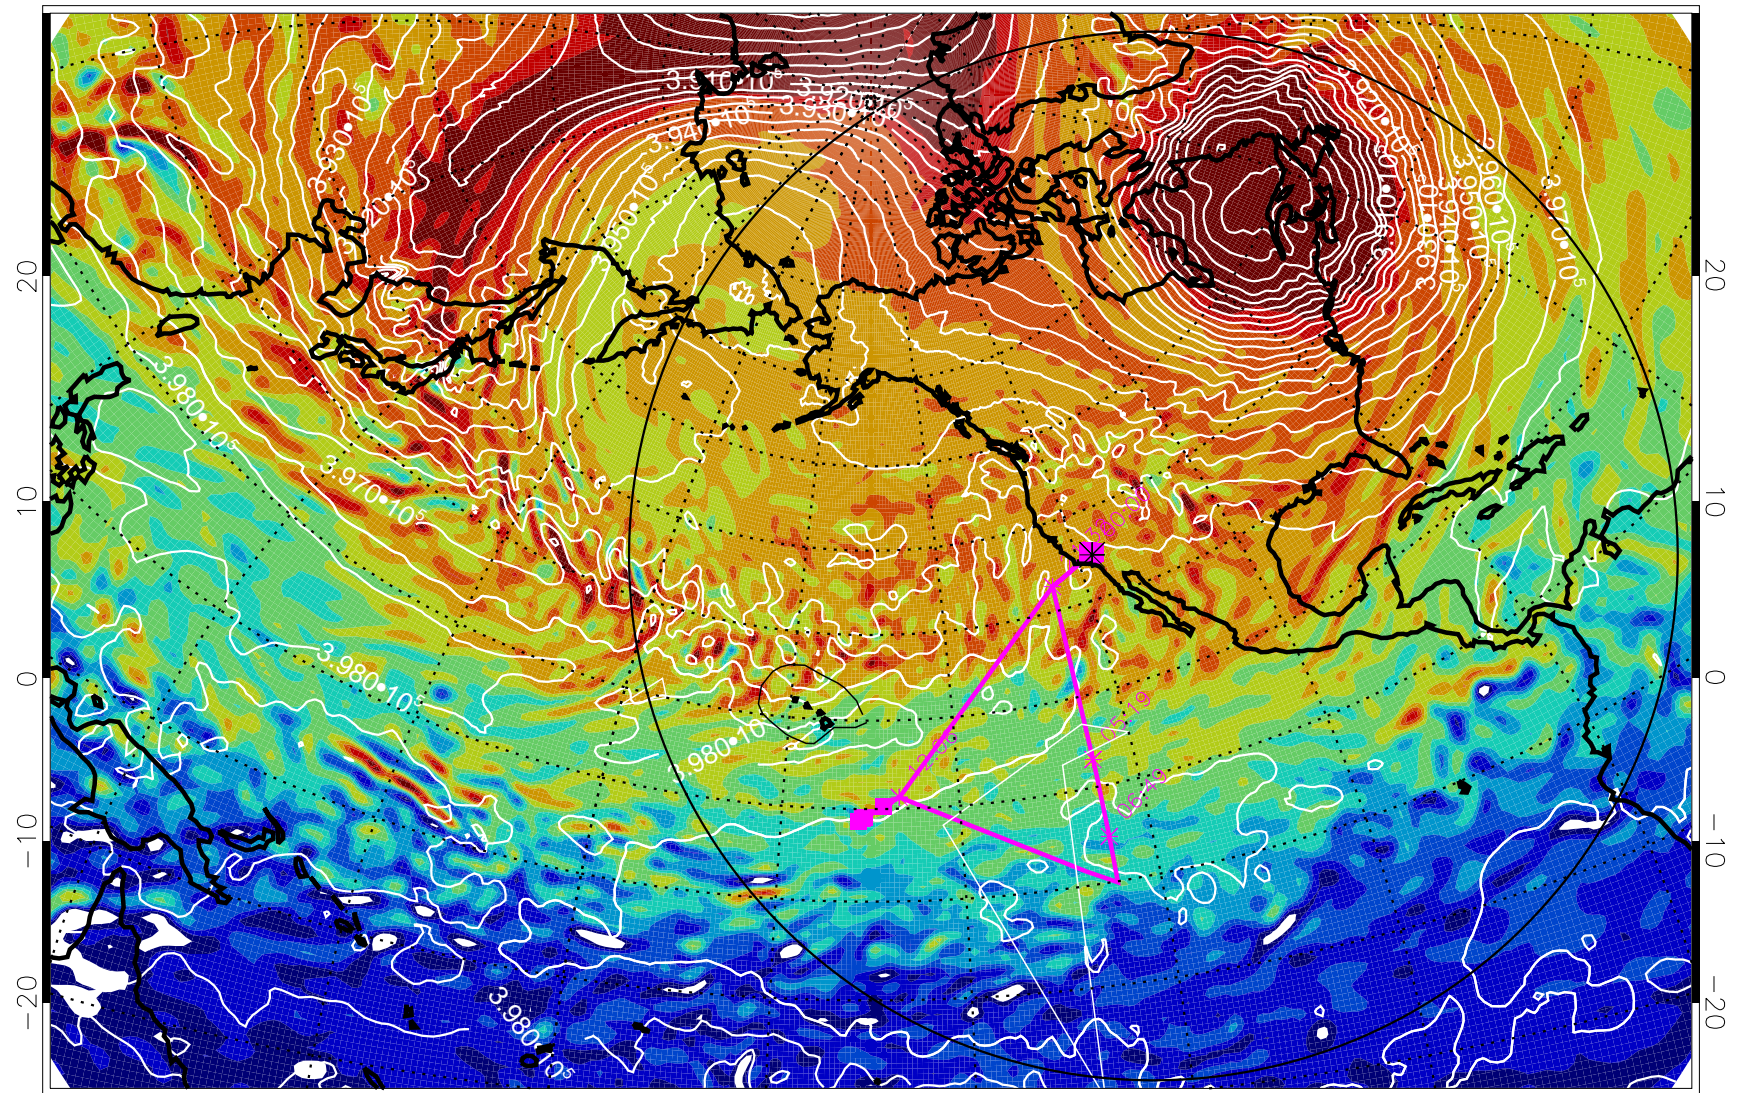

13012512, 12 hour forecast for 460K EPV

460K Montgomery Streamfunction, white

Range ring of 6000 km -- 19 hours GH round trip

13012518, 18 hour forecast for 460K EPV

460K Montgomery Streamfunction, white

Range ring of 6000 km -- 19 hours GH round trip

13012600, 24 hour forecast for 460K EPV

460K Montgomery Streamfunction, white

Range ring of 6000 km -- 19 hours GH round trip

13012606, 30 hour forecast for 460K EPV

460K Montgomery Streamfunction, white

Range ring of 6000 km -- 19 hours GH round trip

13012612, 36 hour forecast for 460K EPV

460K Montgomery Streamfunction, white

Range ring of 6000 km -- 19 hours GH round trip

13012618, 42 hour forecast for 460K EPV

460K Montgomery Streamfunction, white

Range ring of 6000 km -- 19 hours GH round trip

13012700, 48 hour forecast for 460K EPV

460K Montgomery Streamfunction, white

Range ring of 6000 km -- 19 hours GH round trip

13012712, 60 hour forecast for 460K EPV

460K Montgomery Streamfunction, white

Range ring of 6000 km -- 19 hours GH round trip