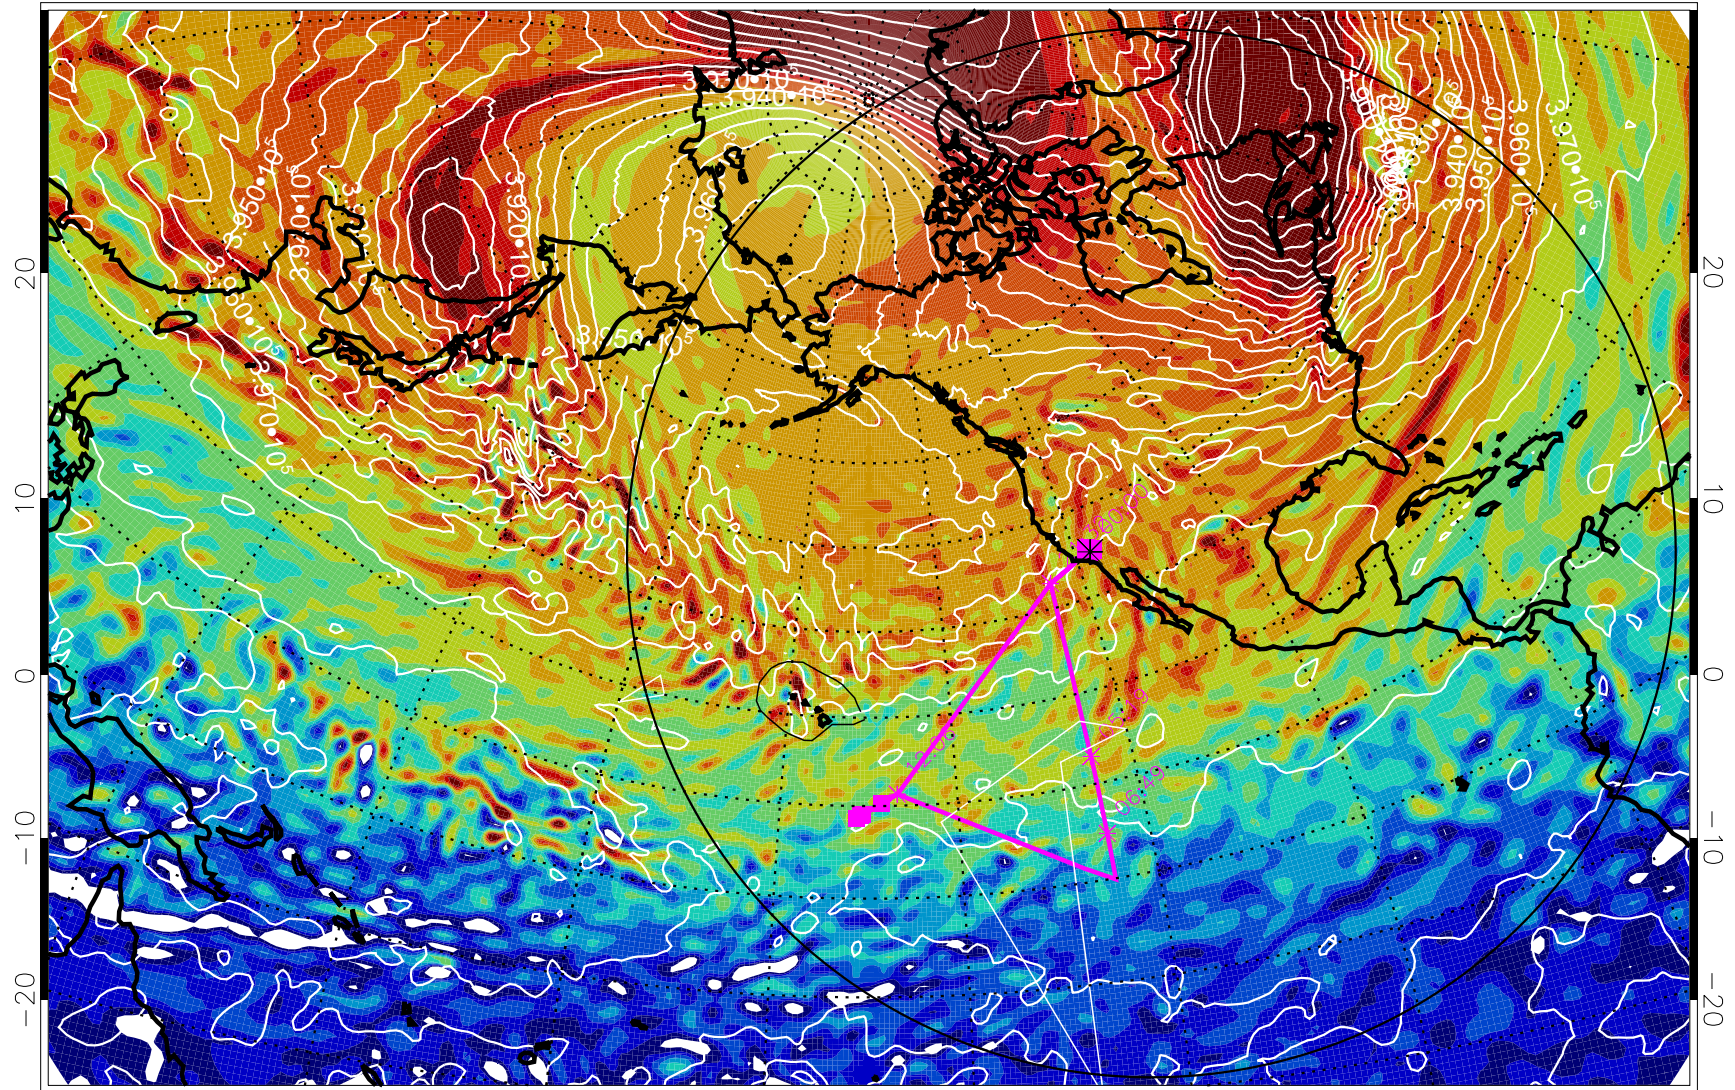

13012612, 36 hour forecast for 460K EPV

460K Montgomery Streamfunction, white

Range ring of 6000 km -- 19 hours GH round trip

13012618, 42 hour forecast for 460K EPV

460K Montgomery Streamfunction, white

Range ring of 6000 km -- 19 hours GH round trip

13012700, 48 hour forecast for 460K EPV

460K Montgomery Streamfunction, white

Range ring of 6000 km -- 19 hours GH round trip

13012712, 60 hour forecast for 460K EPV

460K Montgomery Streamfunction, white

Range ring of 6000 km -- 19 hours GH round trip

13012800, 72 hour forecast for 460K EPV

460K Montgomery Streamfunction, white

Range ring of 6000 km -- 19 hours GH round trip

13012806, 78 hour forecast for 460K EPV

460K Montgomery Streamfunction, white

Range ring of 6000 km -- 19 hours GH round trip

13012812, 84 hour forecast for 460K EPV

460K Montgomery Streamfunction, white

Range ring of 6000 km -- 19 hours GH round trip

13012818, 90 hour forecast for 460K EPV

460K Montgomery Streamfunction, white

Range ring of 6000 km -- 19 hours GH round trip