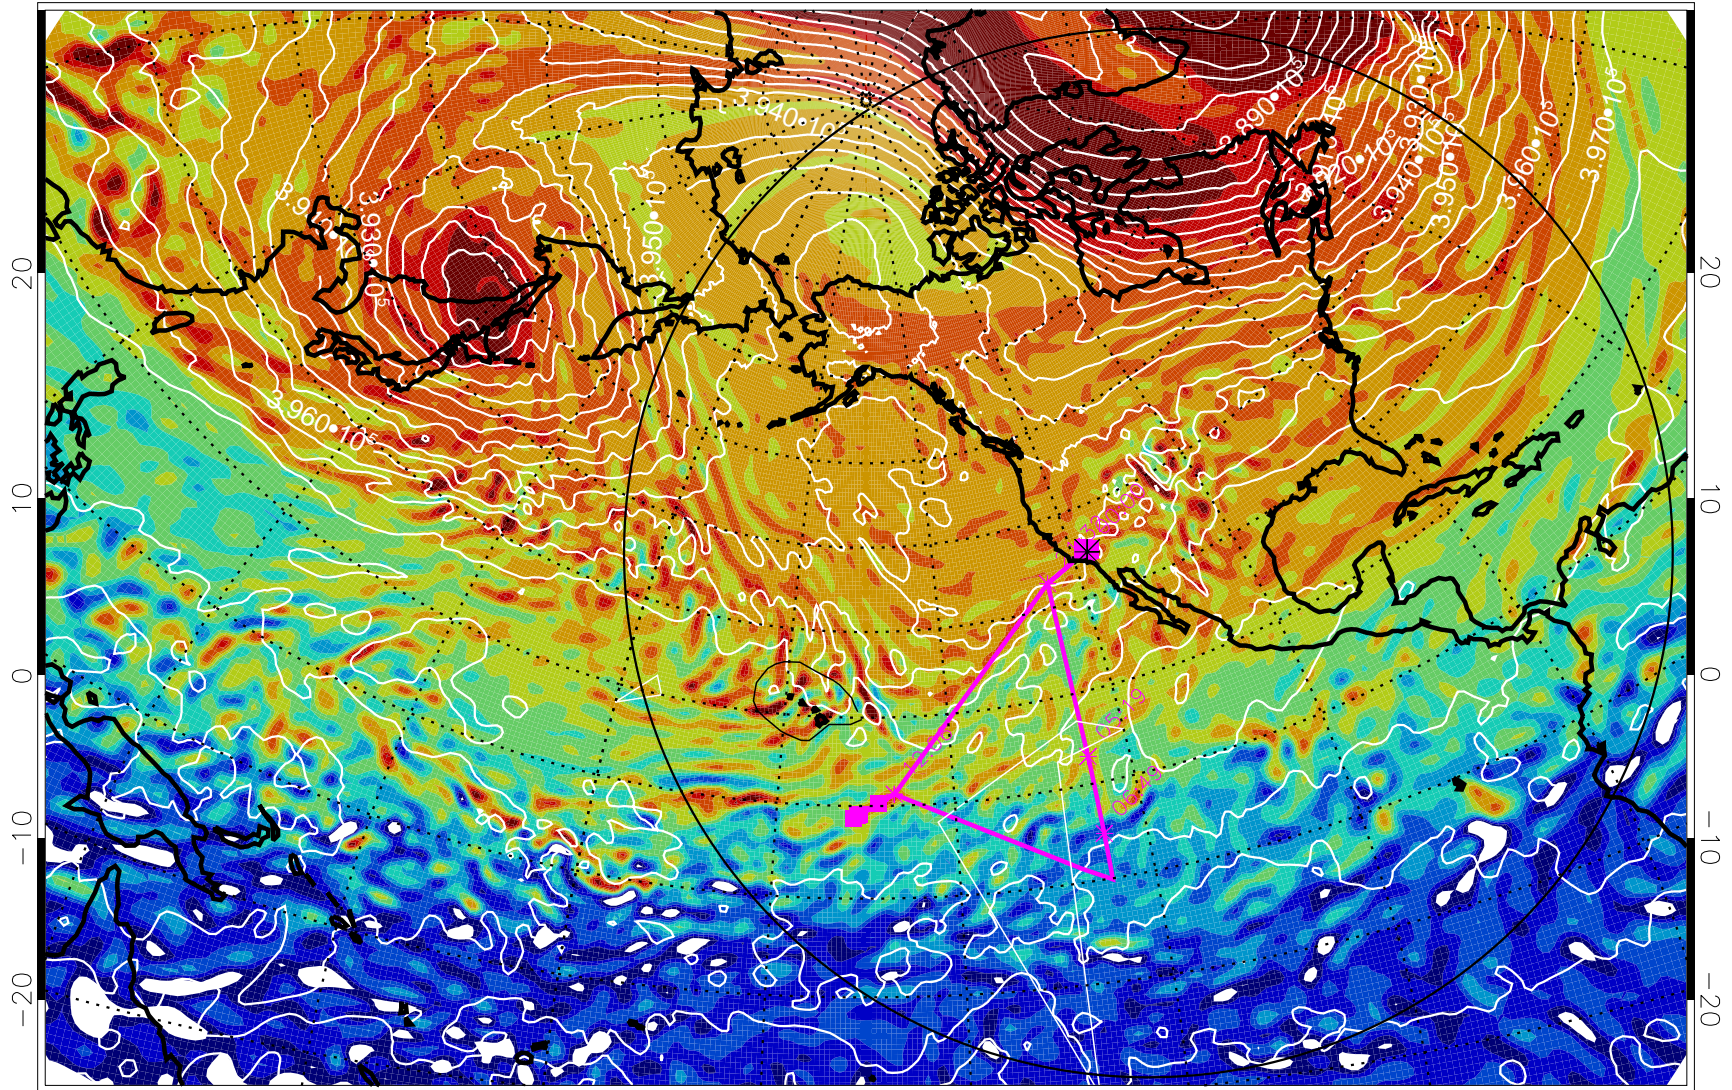

13012800, 72 hour forecast for 460K EPV

460K Montgomery Streamfunction, white

Range ring of 6000 km -- 19 hours GH round trip

13012806, 78 hour forecast for 460K EPV

460K Montgomery Streamfunction, white

Range ring of 6000 km -- 19 hours GH round trip

13012812, 84 hour forecast for 460K EPV

460K Montgomery Streamfunction, white

Range ring of 6000 km -- 19 hours GH round trip

13012818, 90 hour forecast for 460K EPV

460K Montgomery Streamfunction, white

Range ring of 6000 km -- 19 hours GH round trip

13012900, 96 hour forecast for 460K EPV

460K Montgomery Streamfunction, white

Range ring of 6000 km -- 19 hours GH round trip

13012906, 102 hour forecast for 460K EPV

460K Montgomery Streamfunction, white

Range ring of 6000 km -- 19 hours GH round trip

13012912, 108 hour forecast for 460K EPV

460K Montgomery Streamfunction, white

Range ring of 6000 km -- 19 hours GH round trip

13012918, 114 hour forecast for 460K EPV