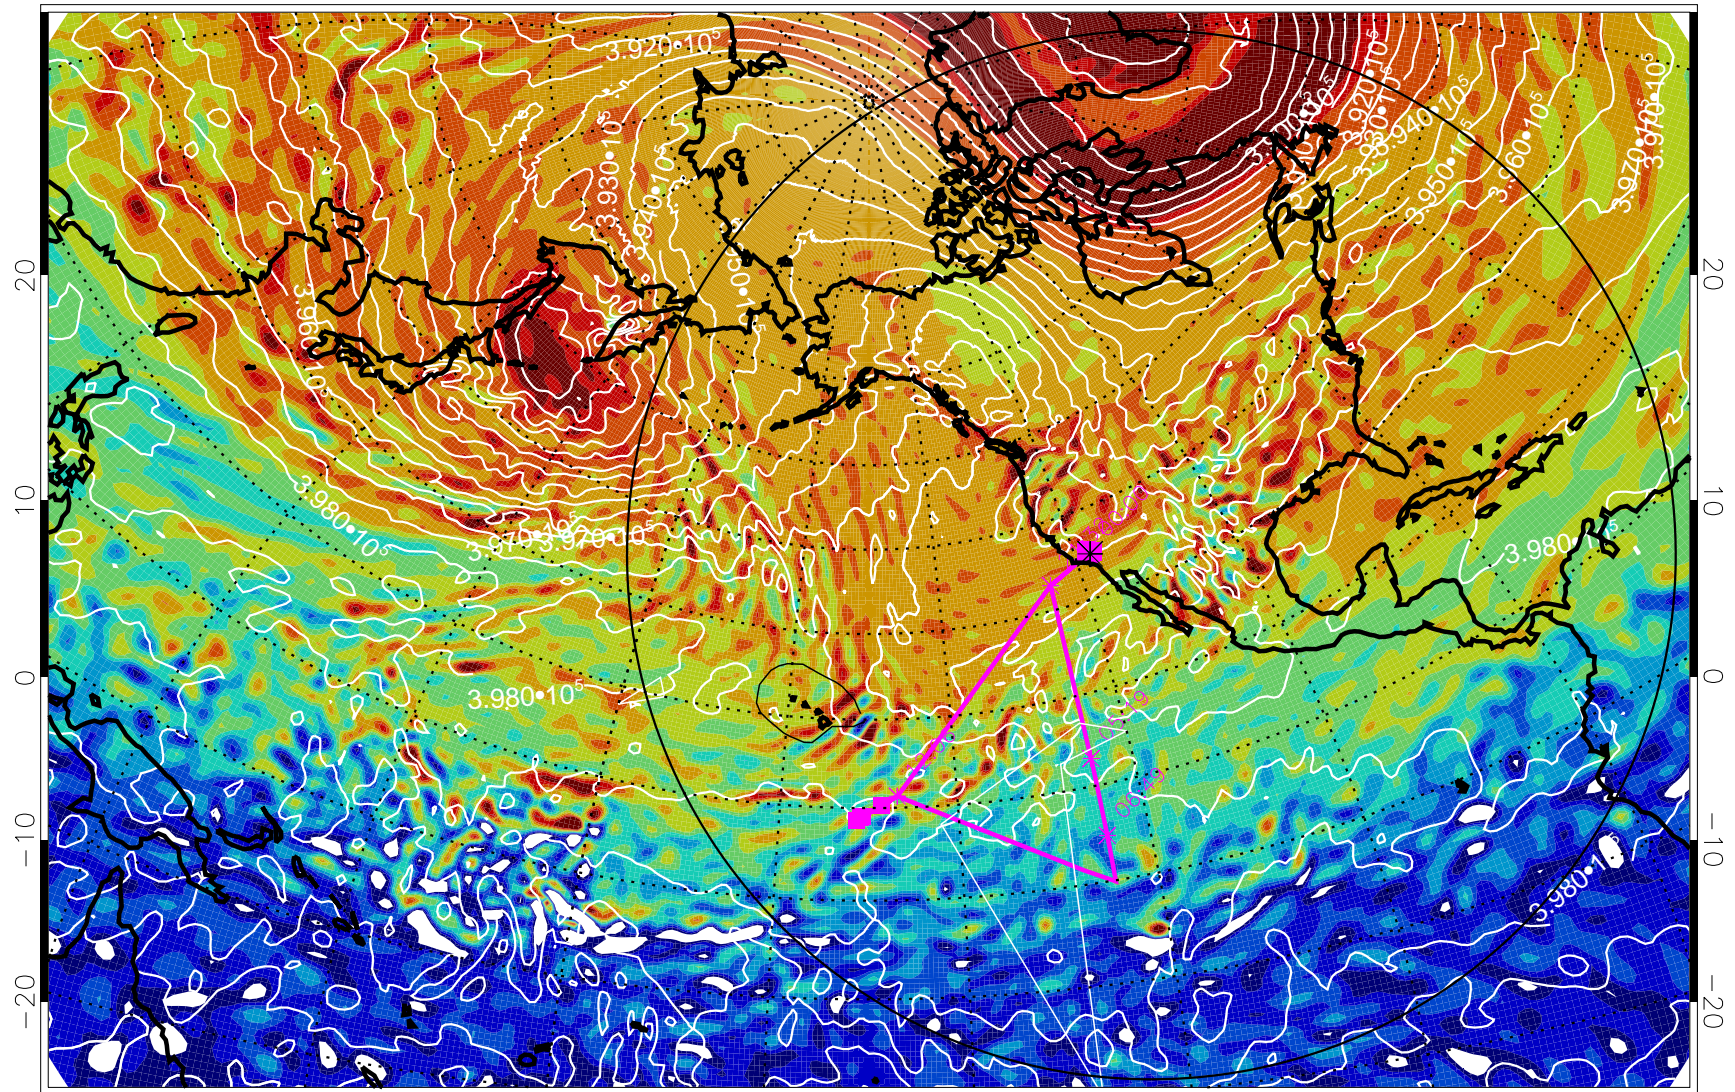

13012900, 96 hour forecast for 460K EPV

460K Montgomery Streamfunction, white

Range ring of 6000 km -- 19 hours GH round trip

13012906, 102 hour forecast for 460K EPV

460K Montgomery Streamfunction, white

Range ring of 6000 km -- 19 hours GH round trip

13012912, 108 hour forecast for 460K EPV

460K Montgomery Streamfunction, white

Range ring of 6000 km -- 19 hours GH round trip

13012918, 114 hour forecast for 460K EPV

460K Montgomery Streamfunction, white

Range ring of 6000 km -- 19 hours GH round trip

13013000, 120 hour forecast for 460K EPV

460K Montgomery Streamfunction, white

Range ring of 6000 km -- 19 hours GH round trip