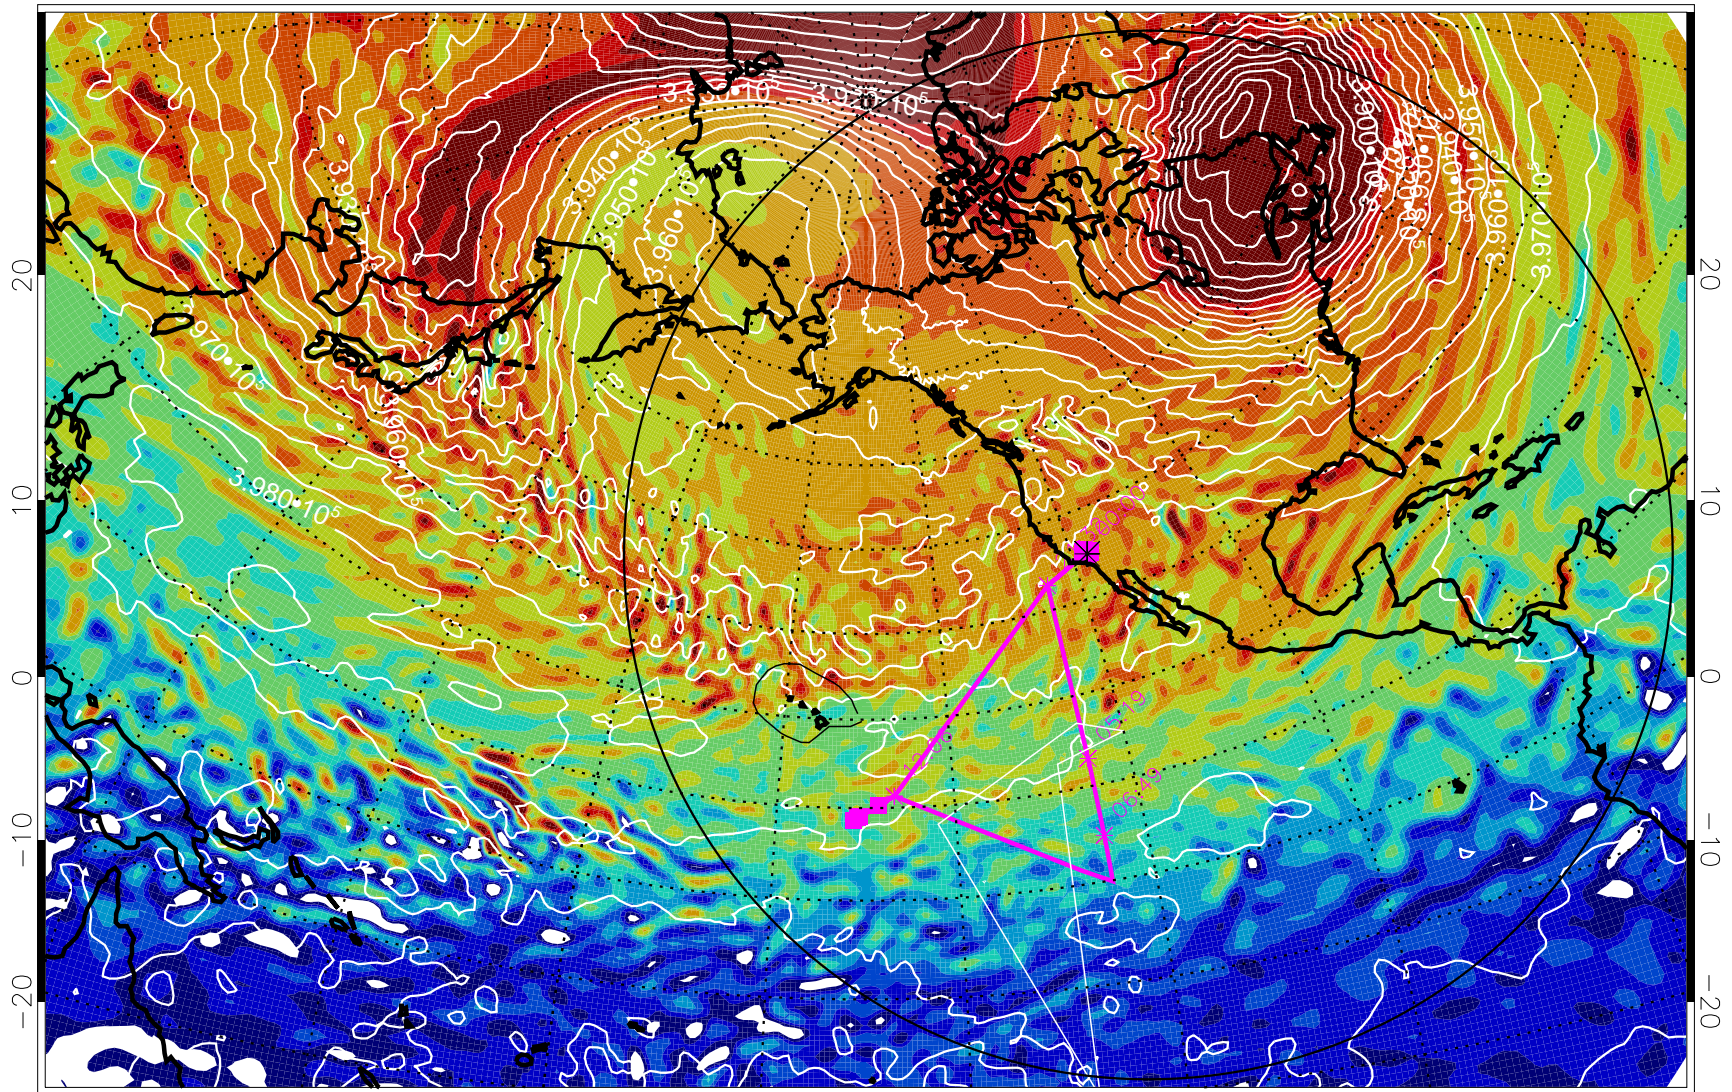

13012512, 12 hour forecast for 460K EPV

460K Montgomery Streamfunction, white

Range ring of 6000 km -- 19 hours GH round trip

13012518, 18 hour forecast for 460K EPV

460K Montgomery Streamfunction, white

Range ring of 6000 km -- 19 hours GH round trip

13012600, 24 hour forecast for 460K EPV

460K Montgomery Streamfunction, white

Range ring of 6000 km -- 19 hours GH round trip

13012606, 30 hour forecast for 460K EPV

460K Montgomery Streamfunction, white

Range ring of 6000 km -- 19 hours GH round trip

13012612, 36 hour forecast for 460K EPV

460K Montgomery Streamfunction, white

Range ring of 6000 km -- 19 hours GH round trip

13012618, 42 hour forecast for 460K EPV

460K Montgomery Streamfunction, white

Range ring of 6000 km -- 19 hours GH round trip

Range ring of 6000 km -- 19 hours GH round trip

13012912, 108 hour forecast for 460K EPV

460K Montgomery Streamfunction, white

Range ring of 6000 km -- 19 hours GH round trip

13012918, 114 hour forecast for 460K EPV