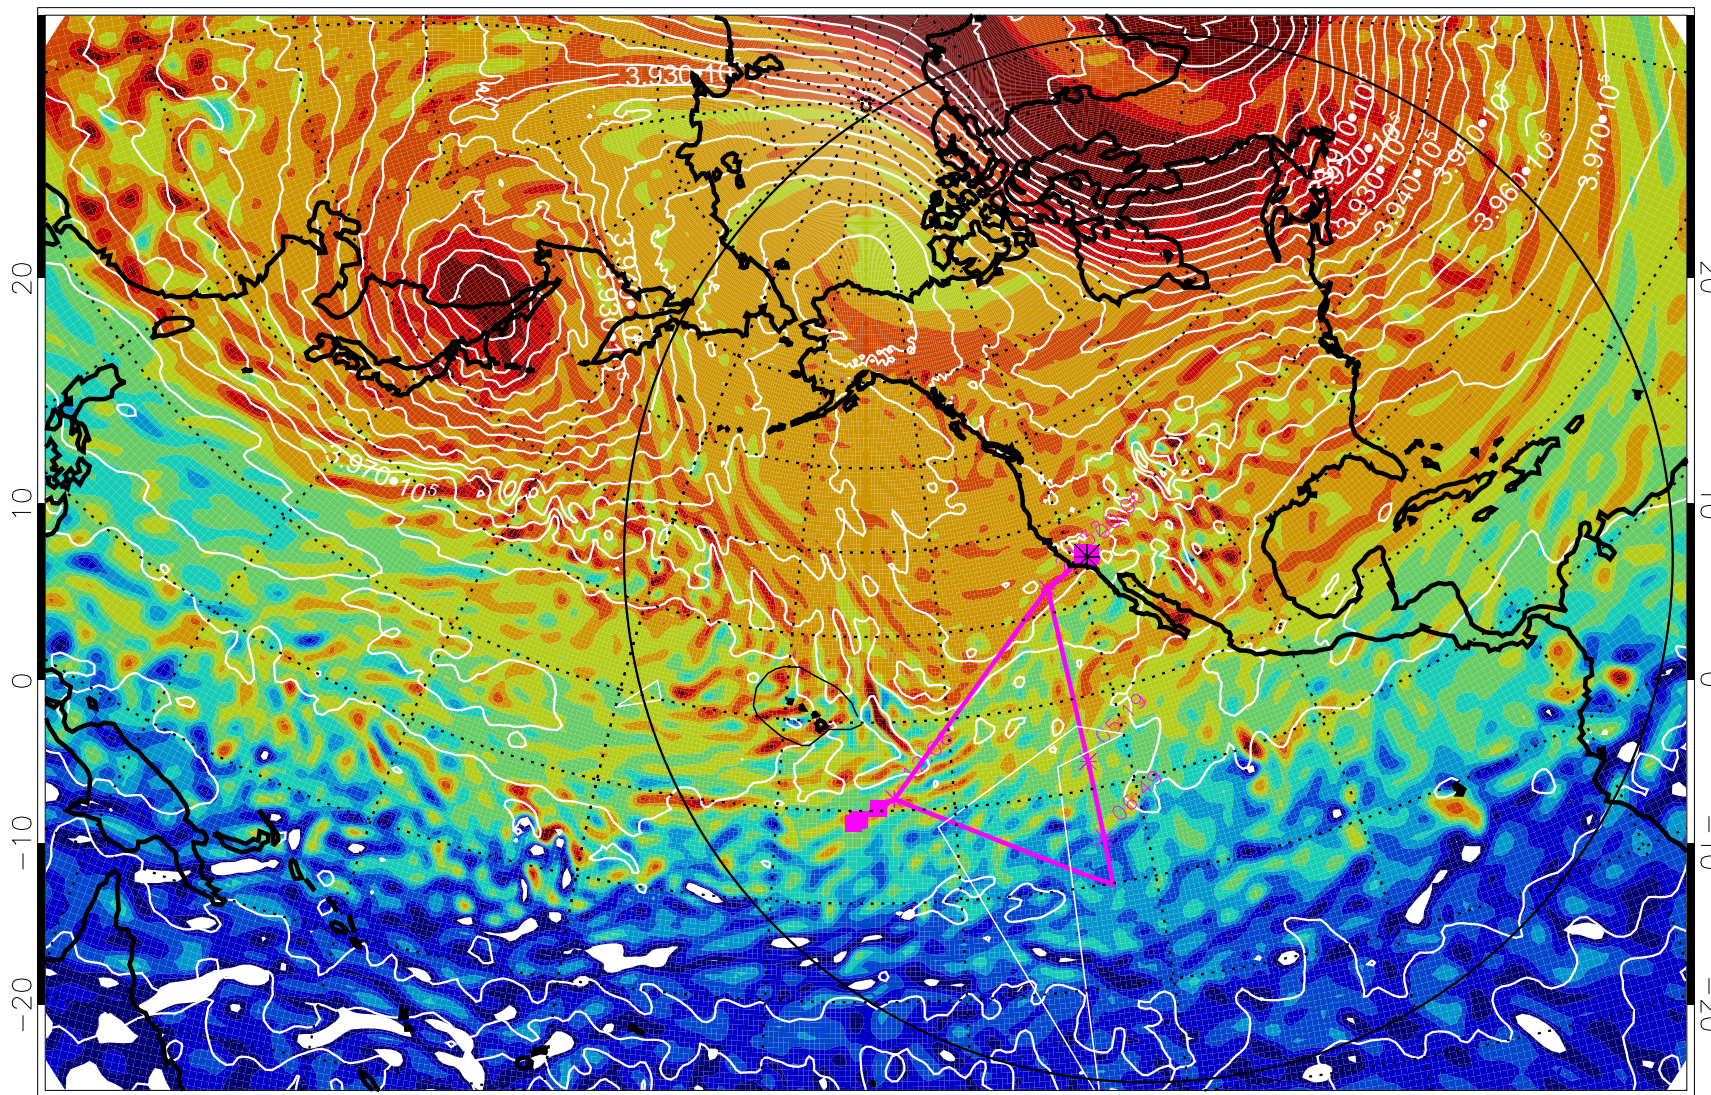

13012800, 72 hour forecast for 460K EPV

460K Montgomery Streamfunction, white

Range ring of 6000 km -- 19 hours GH round trip

13012806, 78 hour forecast for 460K EPV

460K Montgomery Streamfunction, white

Range ring of 6000 km -- 19 hours GH round trip

13012812, 84 hour forecast for 460K EPV

460K Montgomery Streamfunction, white

Range ring of 6000 km -- 19 hours GH round trip

13012818, 90 hour forecast for 460K EPV

460K Montgomery Streamfunction, white

Range ring of 6000 km -- 19 hours GH round trip

13012900, 96 hour forecast for 460K EPV

460K Montgomery Streamfunction, white

Range ring of 6000 km -- 19 hours GH round trip

13012906, 102 hour forecast for 460K EPV

460K Montgomery Streamfunction, white

Range ring of 6000 km -- 19 hours GH round trip

13012912, 108 hour forecast for 460K EPV

460K Montgomery Streamfunction, white

Range ring of 6000 km -- 19 hours GH round trip

13012918, 114 hour forecast for 460K EPV