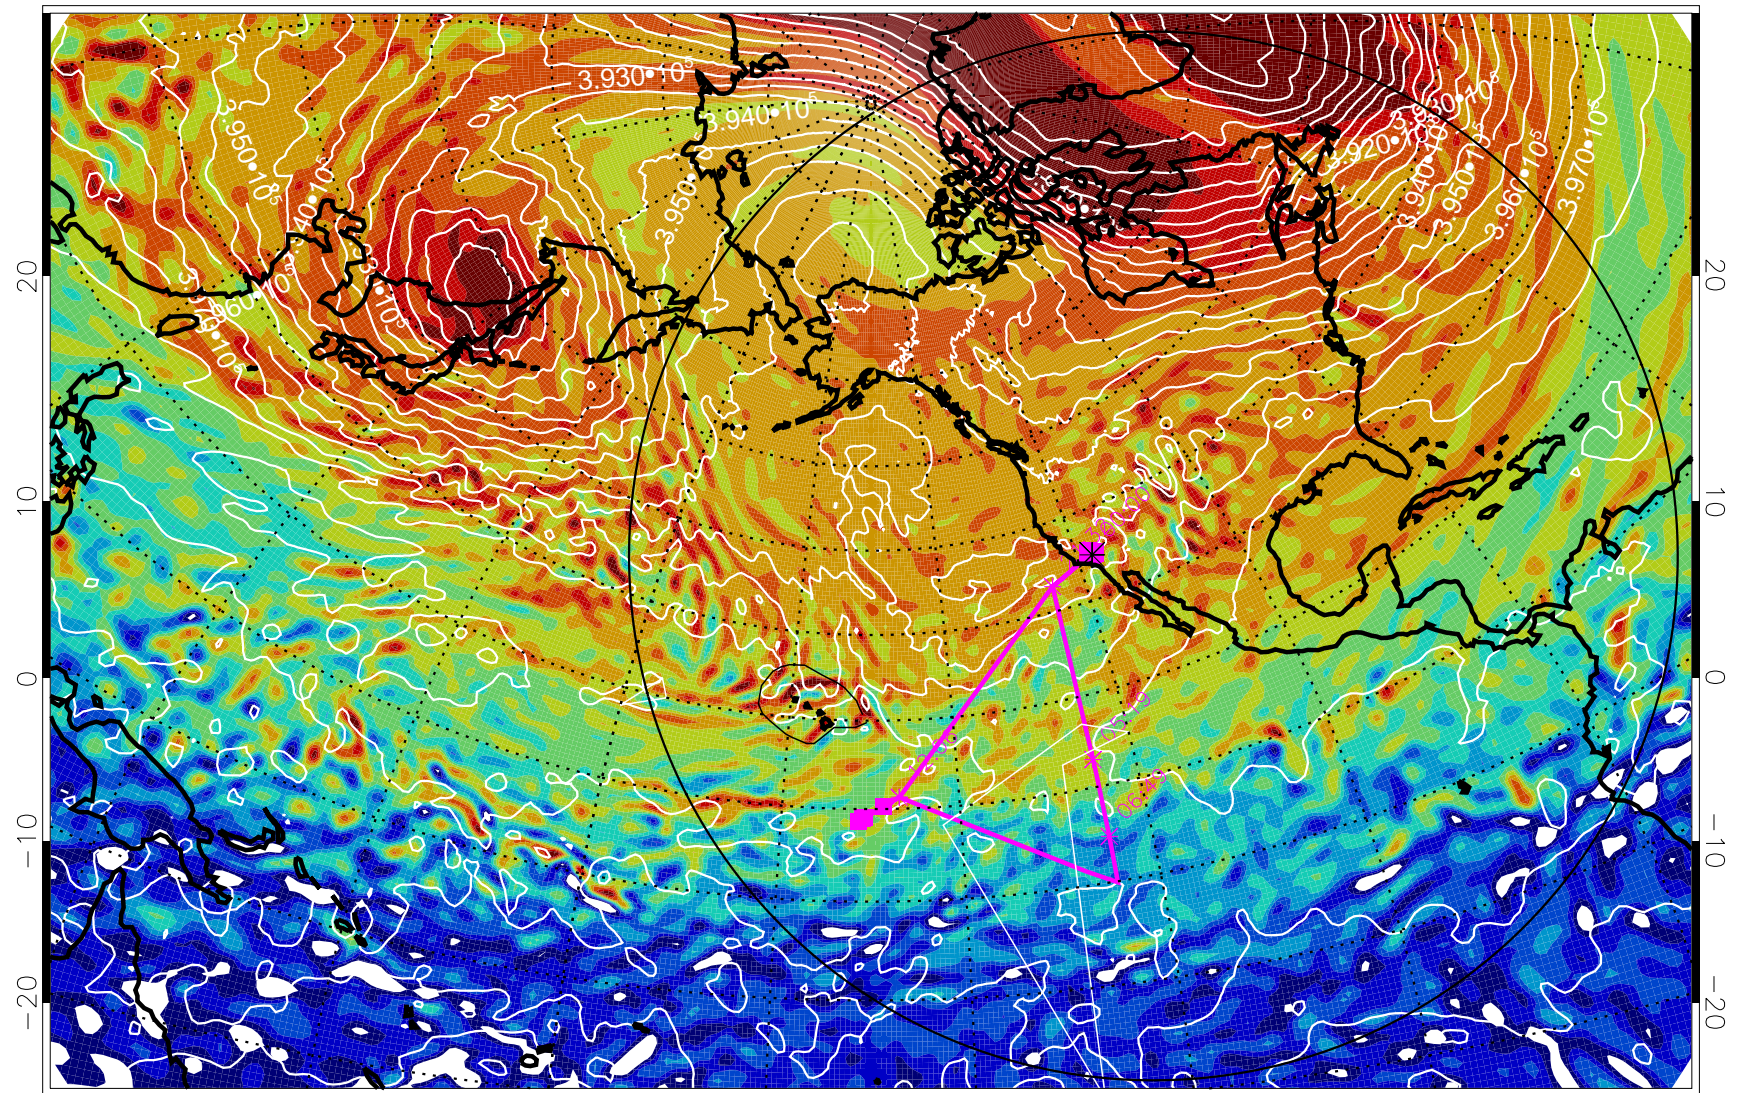

13012700, 48 hour forecast for 460K EPV

460K Montgomery Streamfunction, white

Range ring of 6000 km -- 19 hours GH round trip

13012712, 60 hour forecast for 460K EPV

460K Montgomery Streamfunction, white

Range ring of 6000 km -- 19 hours GH round trip

13012800, 72 hour forecast for 460K EPV

460K Montgomery Streamfunction, white

Range ring of 6000 km -- 19 hours GH round trip

13012806, 78 hour forecast for 460K EPV

460K Montgomery Streamfunction, white

Range ring of 6000 km -- 19 hours GH round trip

13012812, 84 hour forecast for 460K EPV

460K Montgomery Streamfunction, white

Range ring of 6000 km -- 19 hours GH round trip

13012818, 90 hour forecast for 460K EPV

460K Montgomery Streamfunction, white

Range ring of 6000 km -- 19 hours GH round trip

13012900, 96 hour forecast for 460K EPV

460K Montgomery Streamfunction, white

Range ring of 6000 km -- 19 hours GH round trip

13012906, 102 hour forecast for 460K EPV

460K Montgomery Streamfunction, white