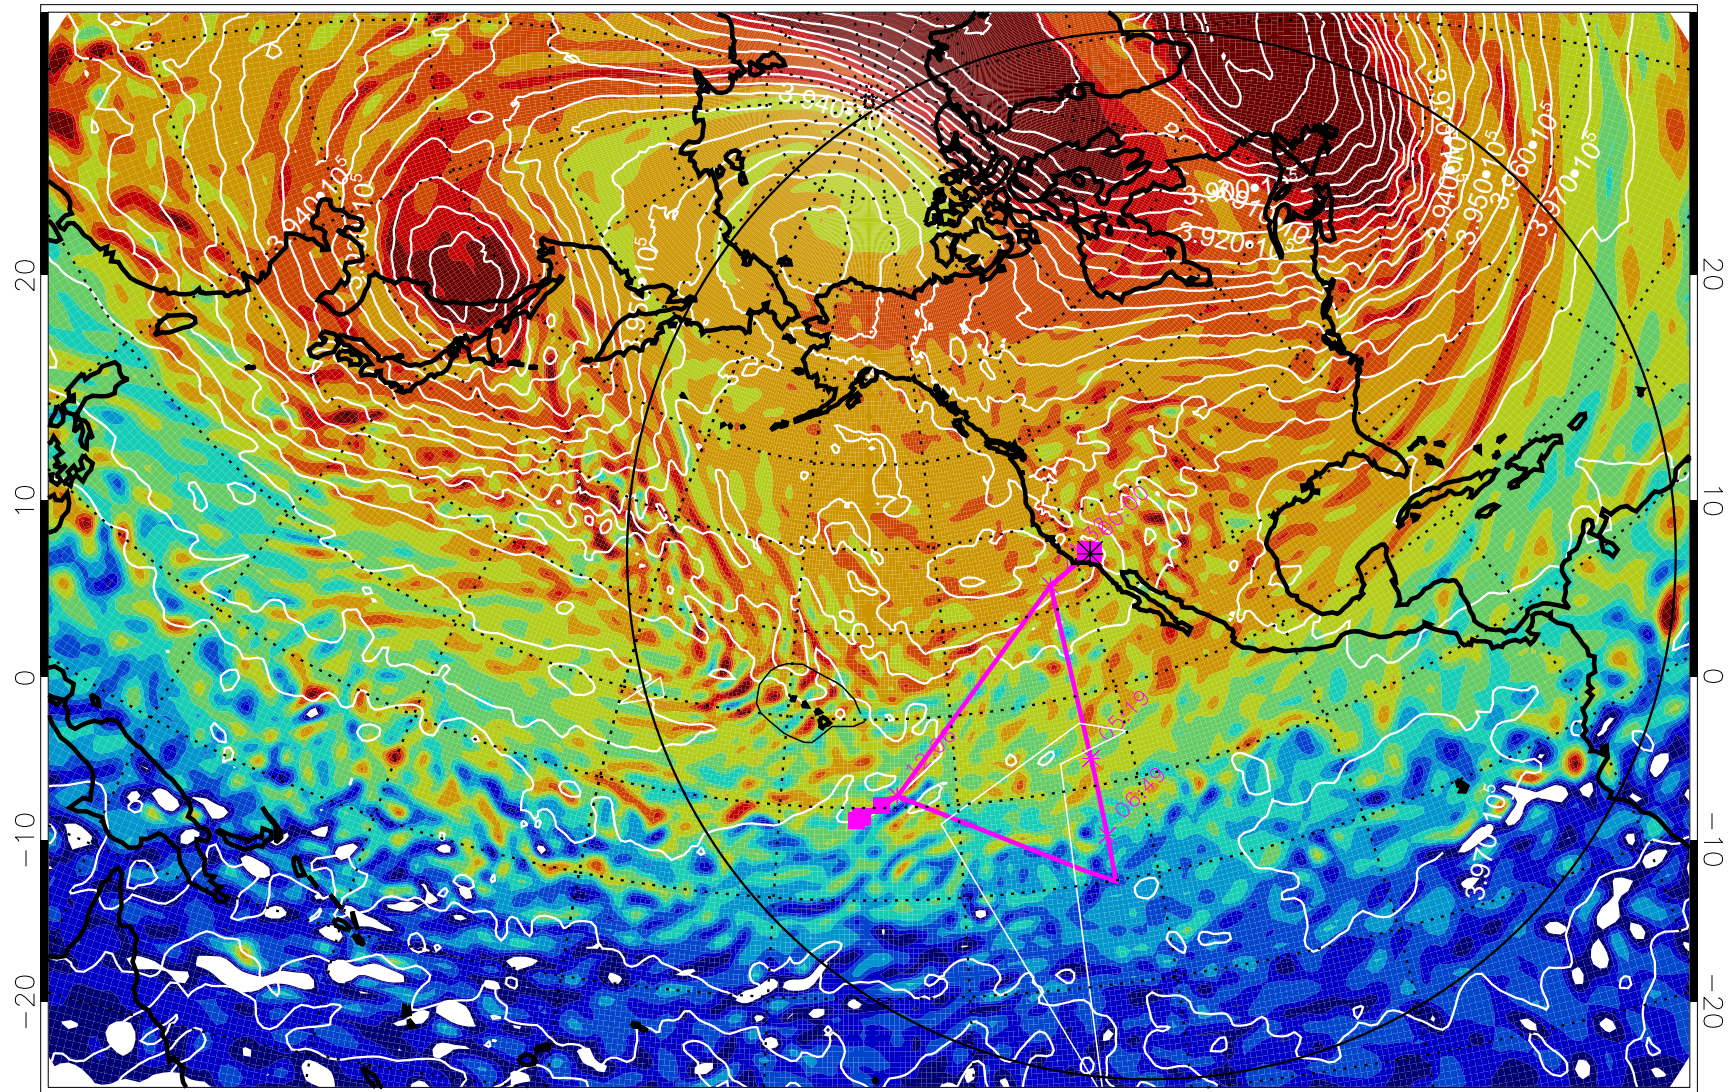

13012700, 48 hour forecast for 460K EPV

460K Montgomery Streamfunction, white

Range ring of 6000 km -- 19 hours GH round trip

13012712, 60 hour forecast for 460K EPV

460K Montgomery Streamfunction, white

Range ring of 6000 km -- 19 hours GH round trip

13012800, 72 hour forecast for 460K EPV

460K Montgomery Streamfunction, white

Range ring of 6000 km -- 19 hours GH round trip

13012806, 78 hour forecast for 460K EPV

460K Montgomery Streamfunction, white

Range ring of 6000 km -- 19 hours GH round trip

13012812, 84 hour forecast for 460K EPV

460K Montgomery Streamfunction, white

Range ring of 6000 km -- 19 hours GH round trip

13012818, 90 hour forecast for 460K EPV

460K Montgomery Streamfunction, white

Range ring of 6000 km -- 19 hours GH round trip

13012900, 96 hour forecast for 460K EPV

460K Montgomery Streamfunction, white

Range ring of 6000 km -- 19 hours GH round trip

13012906, 102 hour forecast for 460K EPV

460K Montgomery Streamfunction, white