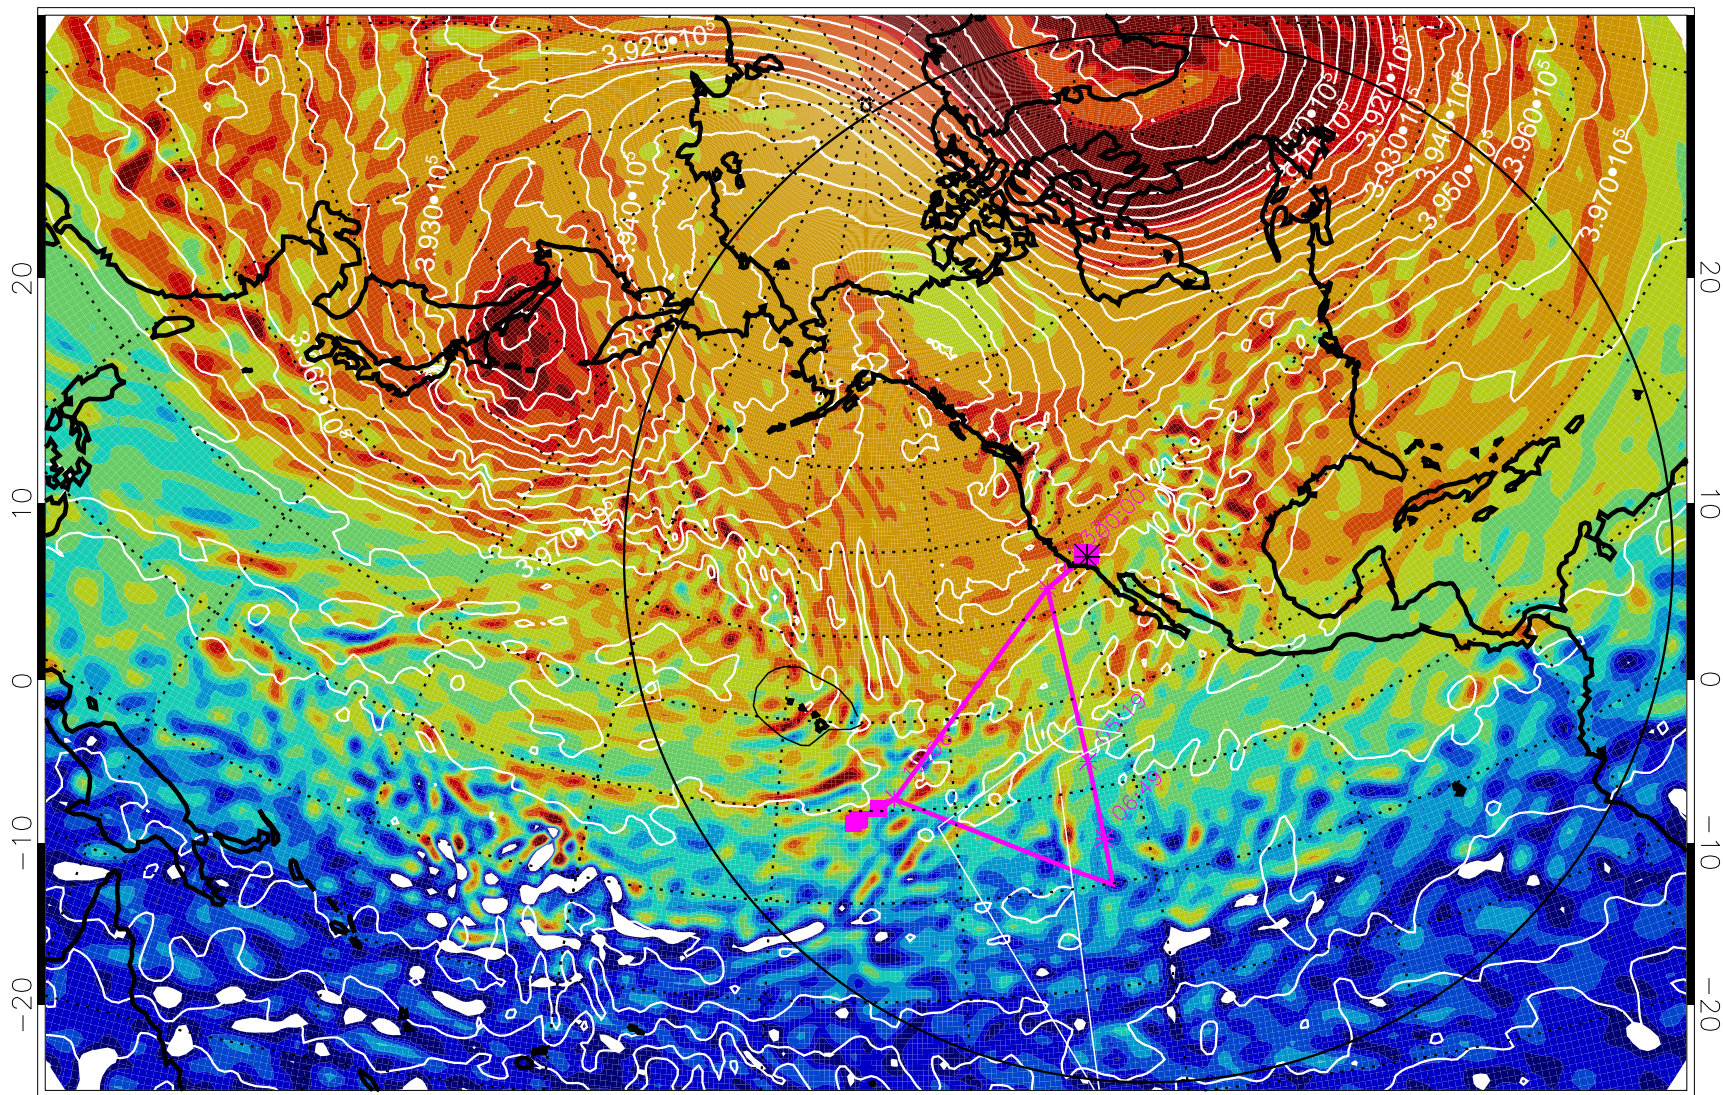

13012812, 84 hour forecast for 460K EPV

460K Montgomery Streamfunction, white

Range ring of 6000 km -- 19 hours GH round trip

13012818, 90 hour forecast for 460K EPV

460K Montgomery Streamfunction, white

Range ring of 6000 km -- 19 hours GH round trip

13012900, 96 hour forecast for 460K EPV

460K Montgomery Streamfunction, white

Range ring of 6000 km -- 19 hours GH round trip

13012906, 102 hour forecast for 460K EPV

460K Montgomery Streamfunction, white

Range ring of 6000 km -- 19 hours GH round trip

13012912, 108 hour forecast for 460K EPV

460K Montgomery Streamfunction, white

Range ring of 6000 km -- 19 hours GH round trip

13012918, 114 hour forecast for 460K EPV

460K Montgomery Streamfunction, white

Range ring of 6000 km -- 19 hours GH round trip

13013000, 120 hour forecast for 460K EPV

460K Montgomery Streamfunction, white

Range ring of 6000 km -- 19 hours GH round trip