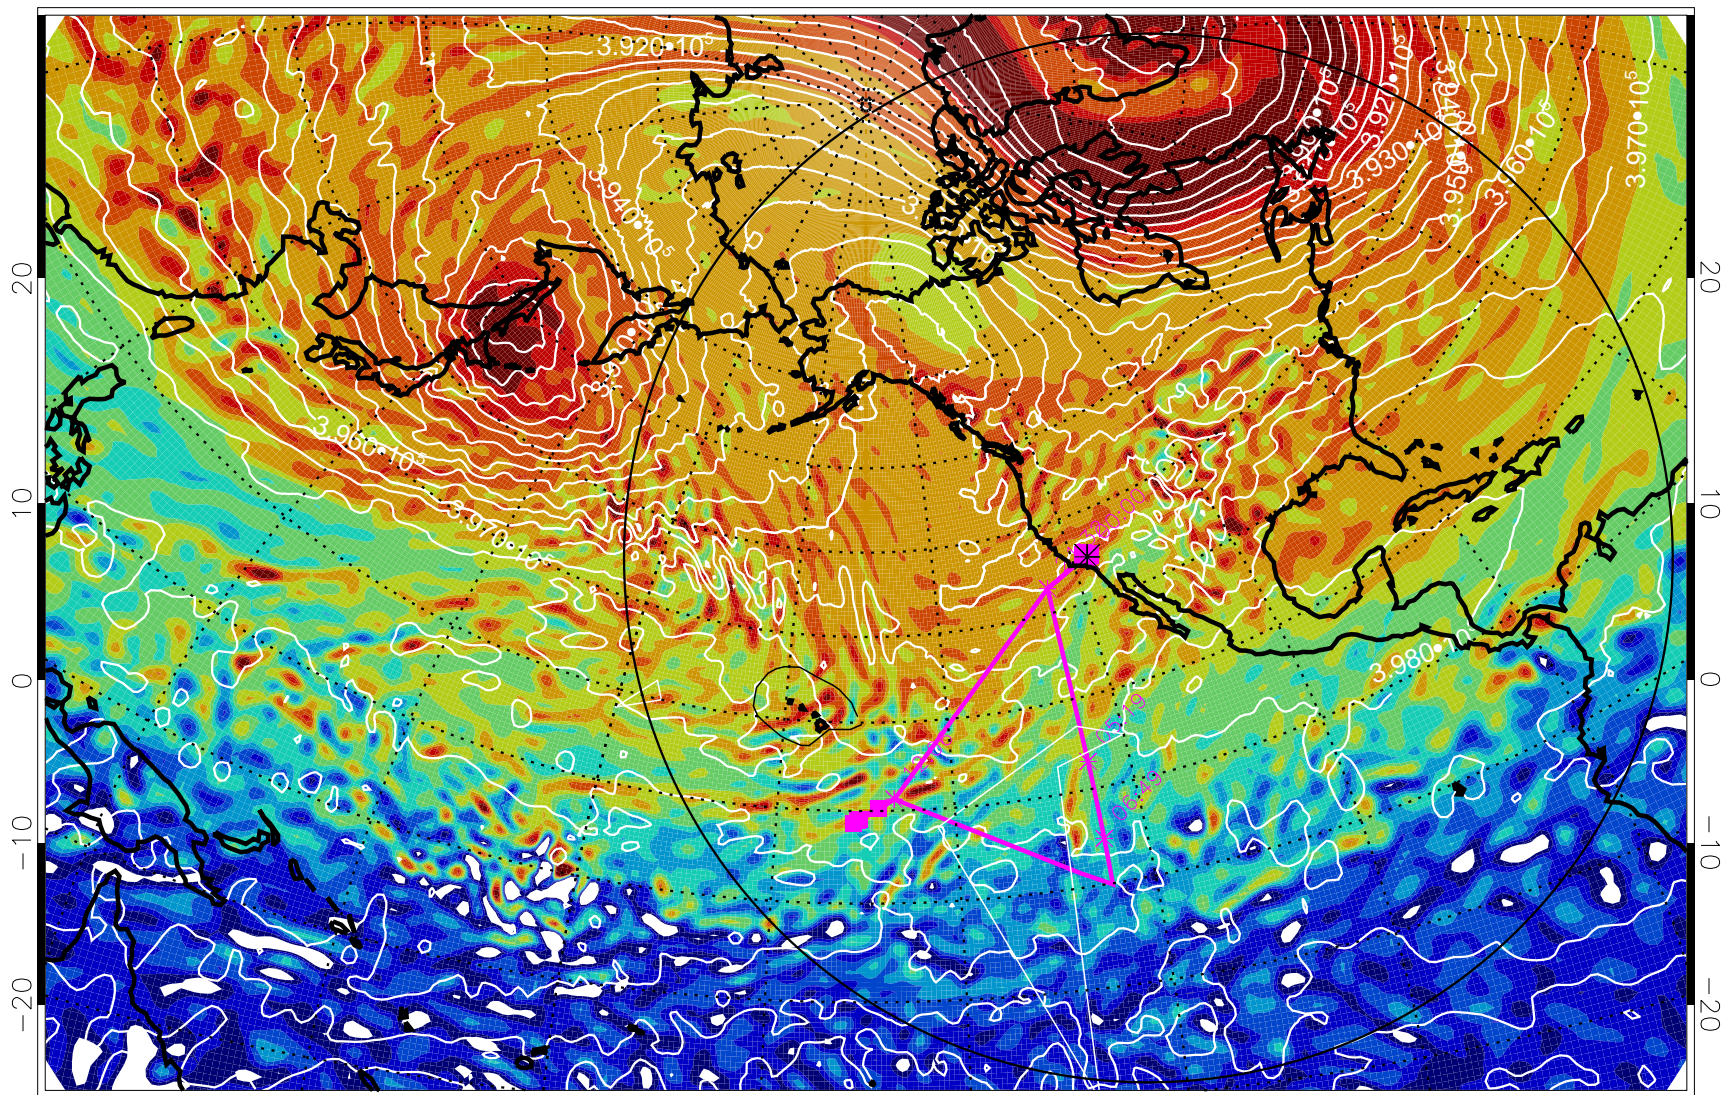

13012812, 84 hour forecast for 460K EPV

460K Montgomery Streamfunction, white

Range ring of 6000 km -- 19 hours GH round trip

13012818, 90 hour forecast for 460K EPV

460K Montgomery Streamfunction, white

Range ring of 6000 km -- 19 hours GH round trip

13012900, 96 hour forecast for 460K EPV

460K Montgomery Streamfunction, white

Range ring of 6000 km -- 19 hours GH round trip

13012906, 102 hour forecast for 460K EPV

460K Montgomery Streamfunction, white

Range ring of 6000 km -- 19 hours GH round trip

13012912, 108 hour forecast for 460K EPV

460K Montgomery Streamfunction, white

Range ring of 6000 km -- 19 hours GH round trip

13012918, 114 hour forecast for 460K EPV

460K Montgomery Streamfunction, white

Range ring of 6000 km -- 19 hours GH round trip

13013000, 120 hour forecast for 460K EPV

460K Montgomery Streamfunction, white

Range ring of 6000 km -- 19 hours GH round trip