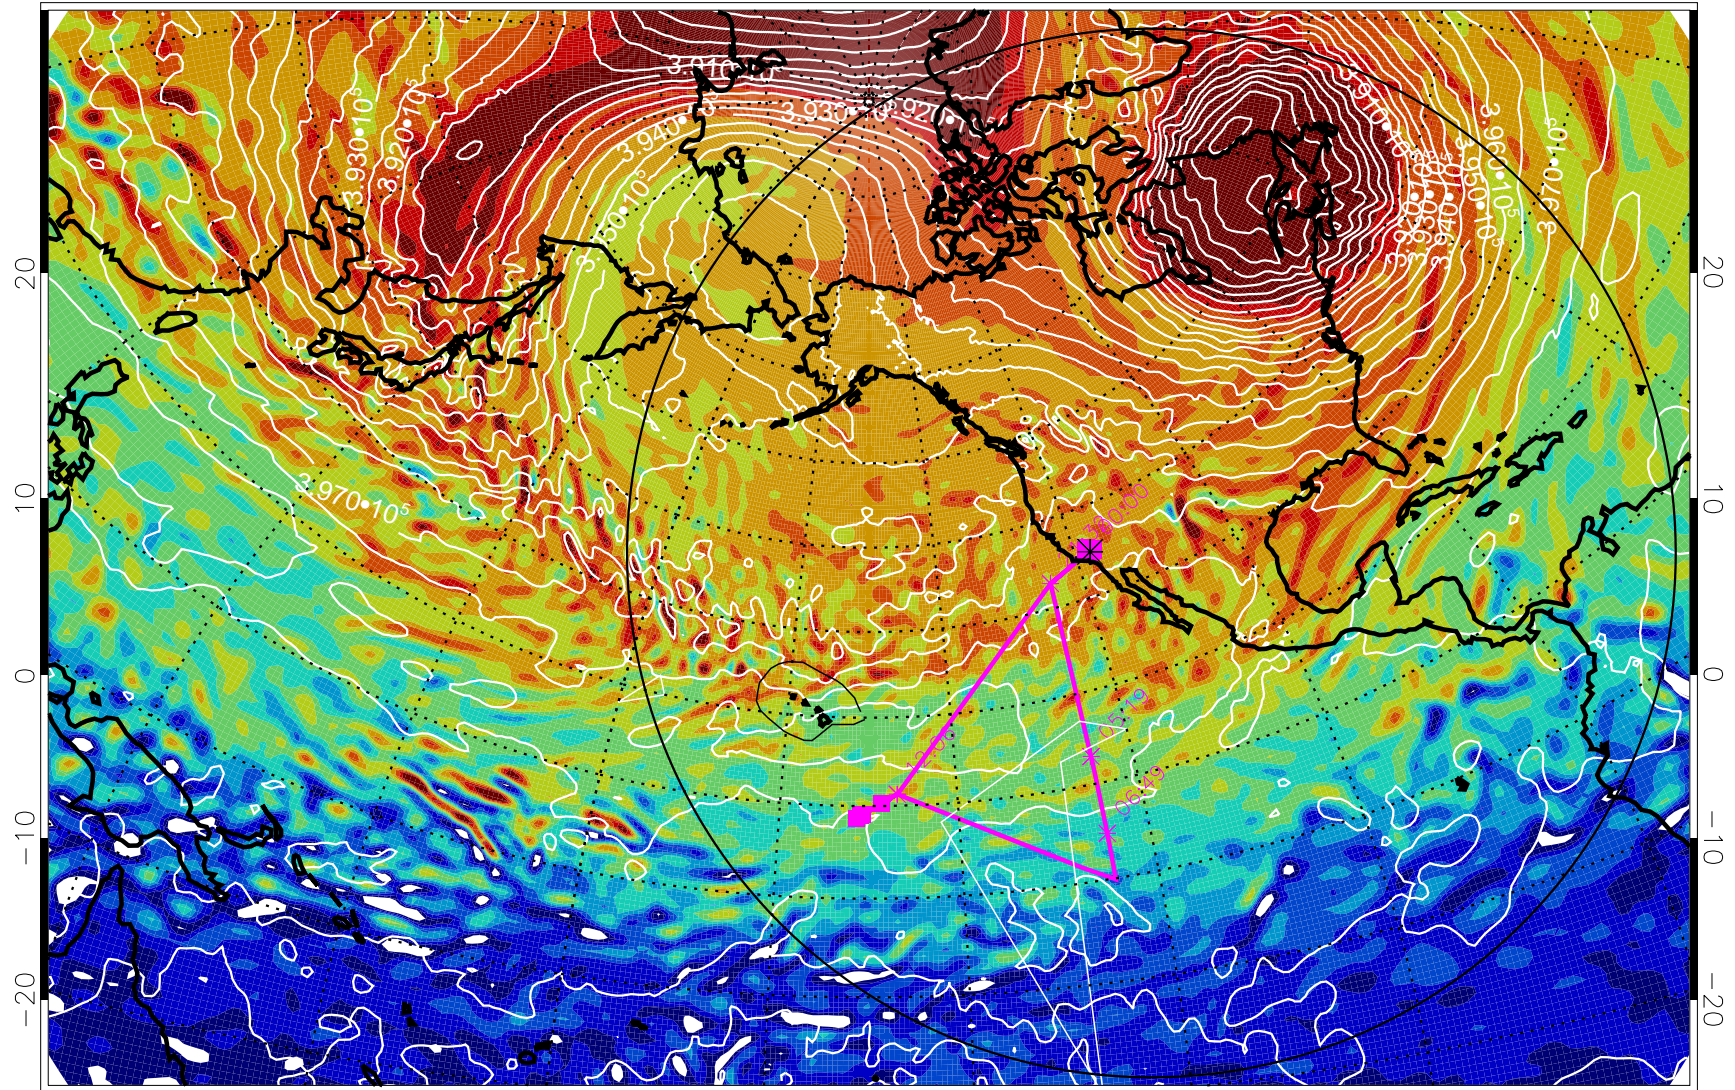

13012512, 12 hour forecast for 460K EPV

460K Montgomery Streamfunction, white

Range ring of 6000 km -- 19 hours GH round trip

13012518, 18 hour forecast for 460K EPV

460K Montgomery Streamfunction, white

Range ring of 6000 km -- 19 hours GH round trip

13012600, 24 hour forecast for 460K EPV

460K Montgomery Streamfunction, white

Range ring of 6000 km -- 19 hours GH round trip

13012606, 30 hour forecast for 460K EPV

460K Montgomery Streamfunction, white

Range ring of 6000 km -- 19 hours GH round trip

13012612, 36 hour forecast for 460K EPV

460K Montgomery Streamfunction, white

Range ring of 6000 km -- 19 hours GH round trip

13012618, 42 hour forecast for 460K EPV

460K Montgomery Streamfunction, white

Range ring of 6000 km -- 19 hours GH round trip

13012700, 48 hour forecast for 460K EPV

460K Montgomery Streamfunction, white

Range ring of 6000 km -- 19 hours GH round trip

13012712, 60 hour forecast for 460K EPV

460K Montgomery Streamfunction, white

Range ring of 6000 km -- 19 hours GH round trip