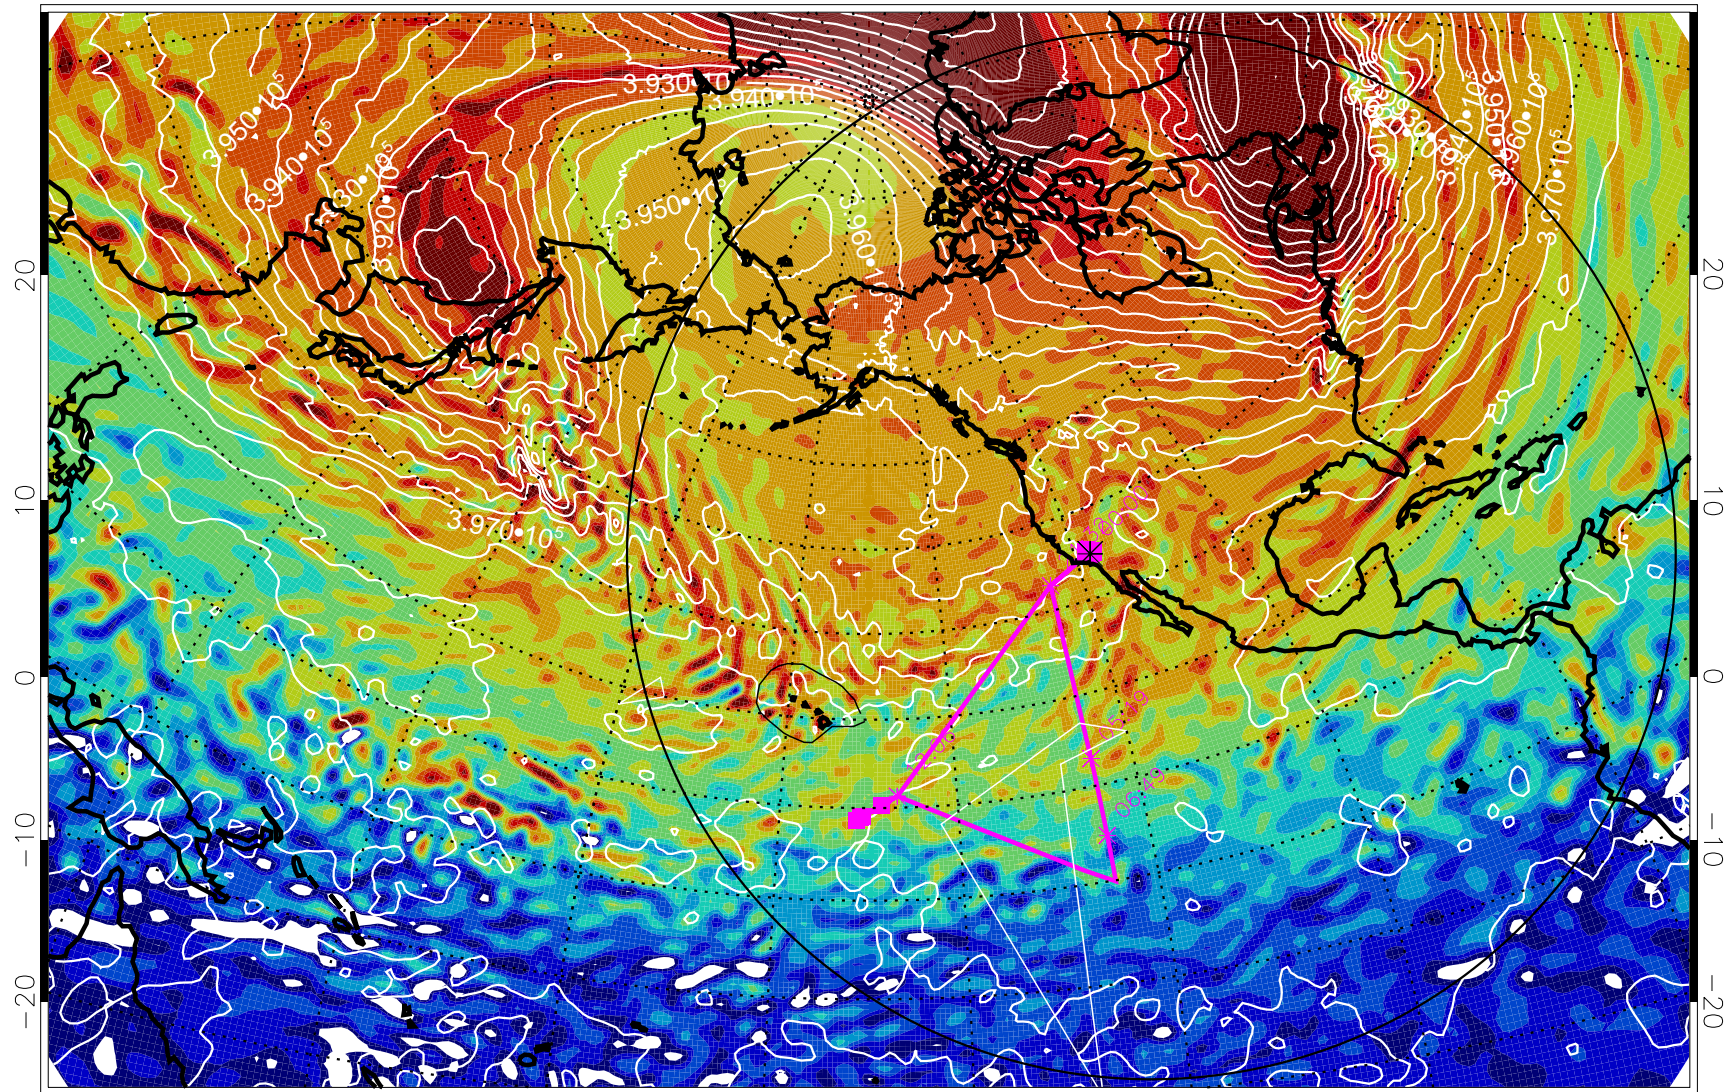

13012612, 36 hour forecast for 460K EPV

460K Montgomery Streamfunction, white

Range ring of 6000 km -- 19 hours GH round trip

13012618, 42 hour forecast for 460K EPV

460K Montgomery Streamfunction, white

Range ring of 6000 km -- 19 hours GH round trip

13012700, 48 hour forecast for 460K EPV

460K Montgomery Streamfunction, white

Range ring of 6000 km -- 19 hours GH round trip

13012712, 60 hour forecast for 460K EPV

460K Montgomery Streamfunction, white

Range ring of 6000 km -- 19 hours GH round trip

13012800, 72 hour forecast for 460K EPV

460K Montgomery Streamfunction, white

Range ring of 6000 km -- 19 hours GH round trip

13012806, 78 hour forecast for 460K EPV

460K Montgomery Streamfunction, white

Range ring of 6000 km -- 19 hours GH round trip

13012812, 84 hour forecast for 460K EPV

460K Montgomery Streamfunction, white

Range ring of 6000 km -- 19 hours GH round trip

13012818, 90 hour forecast for 460K EPV

460K Montgomery Streamfunction, white

Range ring of 6000 km -- 19 hours GH round trip