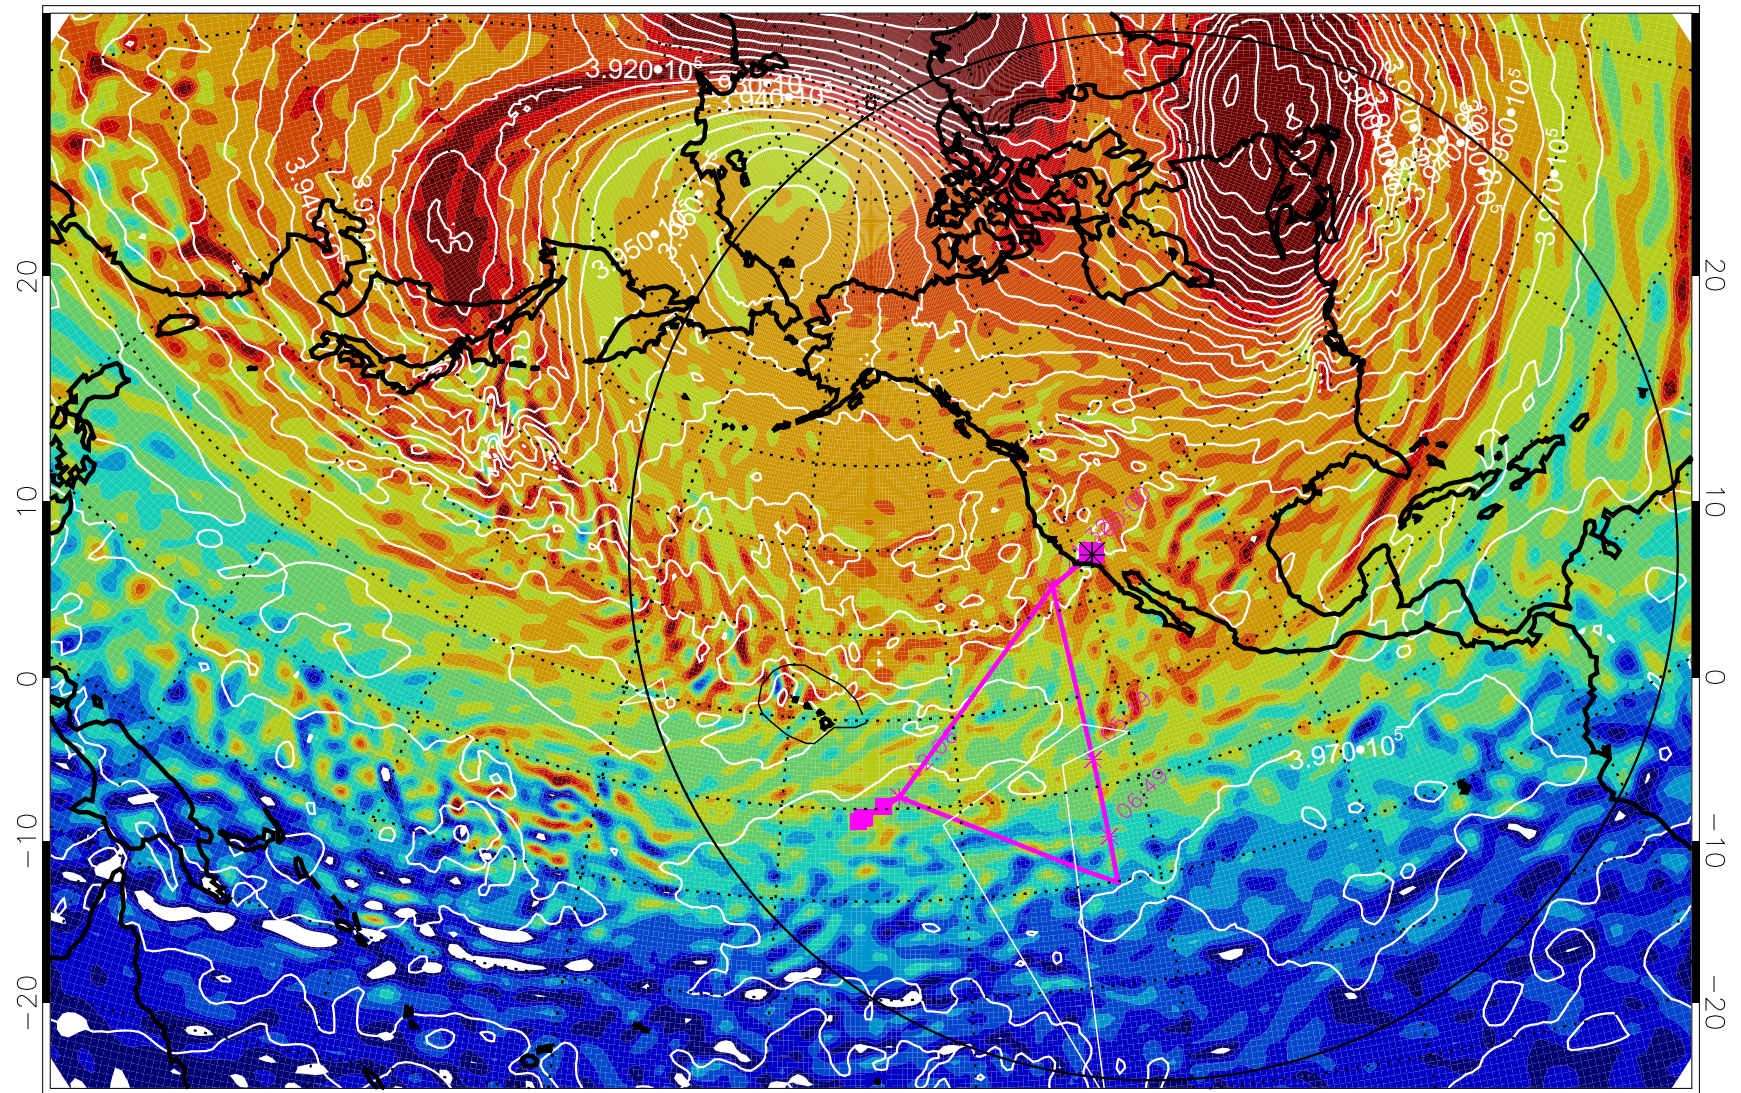

13012600, 24 hour forecast for 460K EPV

460K Montgomery Streamfunction, white

Range ring of 6000 km -- 19 hours GH round trip

13012606, 30 hour forecast for 460K EPV

460K Montgomery Streamfunction, white

Range ring of 6000 km -- 19 hours GH round trip

13012612, 36 hour forecast for 460K EPV

460K Montgomery Streamfunction, white

Range ring of 6000 km -- 19 hours GH round trip

13012618, 42 hour forecast for 460K EPV

460K Montgomery Streamfunction, white

Range ring of 6000 km -- 19 hours GH round trip

13012700, 48 hour forecast for 460K EPV

460K Montgomery Streamfunction, white

Range ring of 6000 km -- 19 hours GH round trip

13012712, 60 hour forecast for 460K EPV

460K Montgomery Streamfunction, white

Range ring of 6000 km -- 19 hours GH round trip

13012800, 72 hour forecast for 460K EPV

460K Montgomery Streamfunction, white

Range ring of 6000 km -- 19 hours GH round trip

13012806, 78 hour forecast for 460K EPV

460K Montgomery Streamfunction, white

Range ring of 6000 km -- 19 hours GH round trip