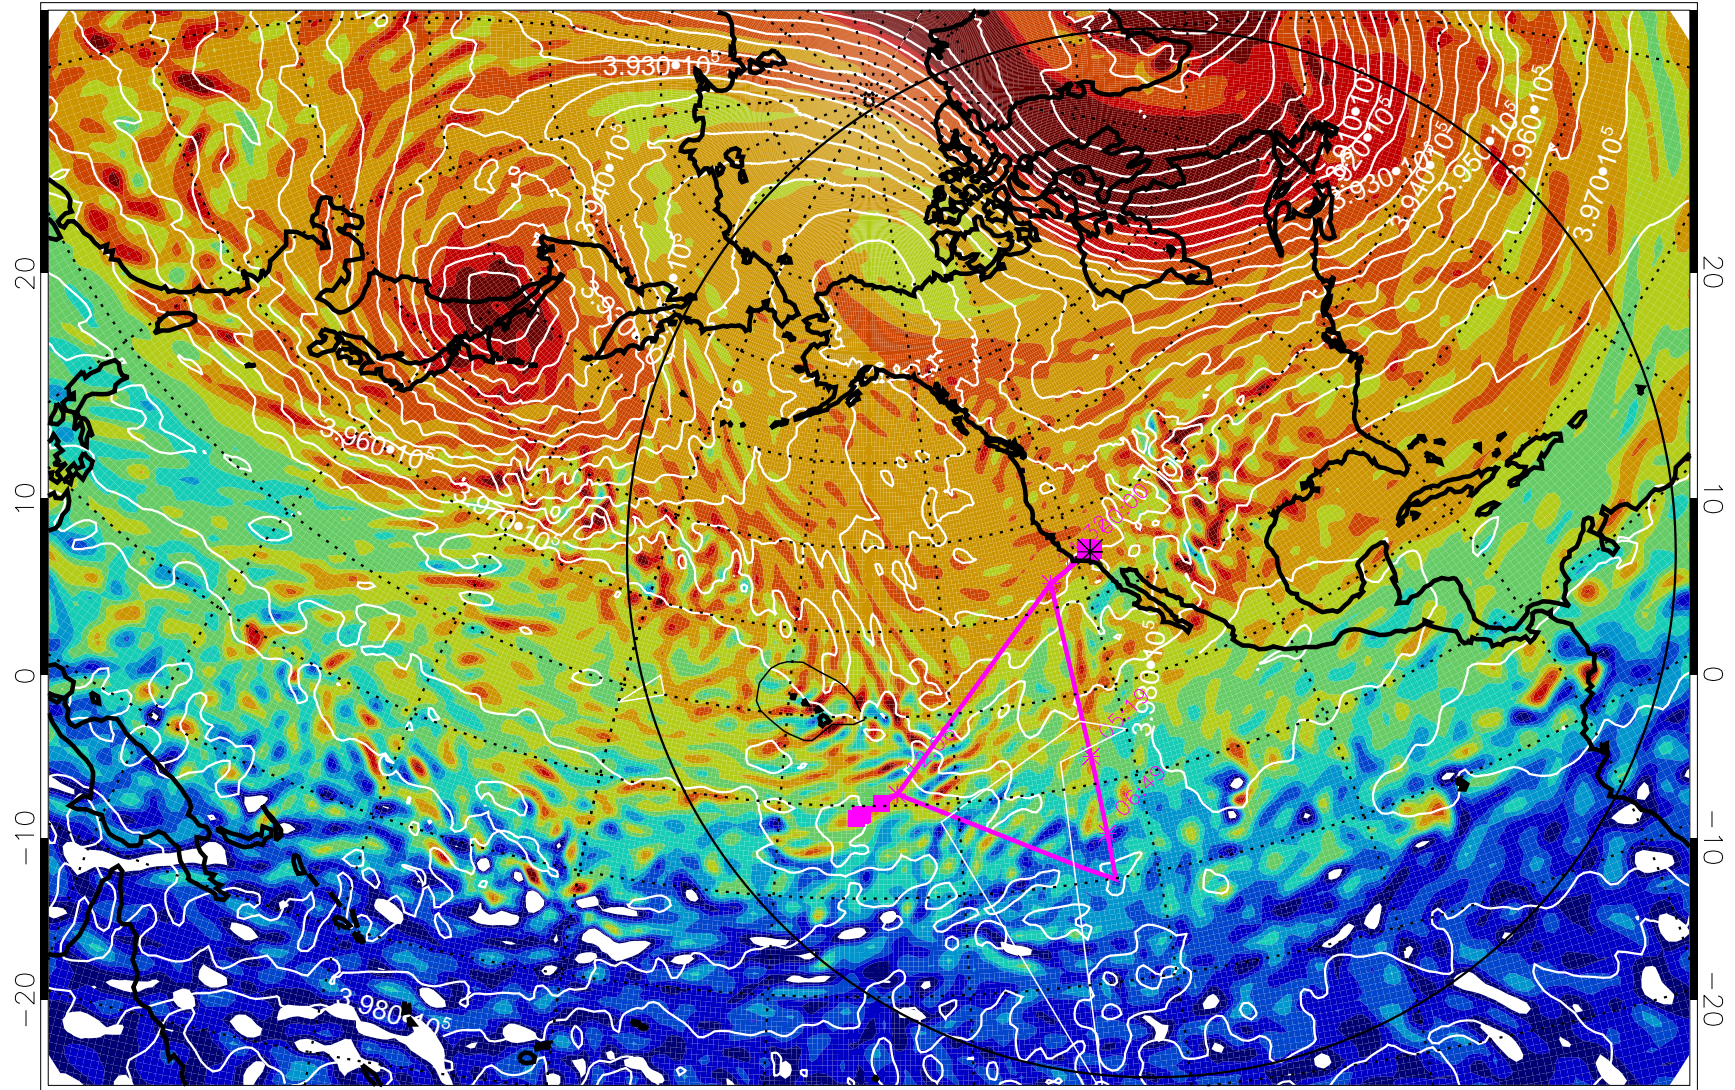

13012800, 72 hour forecast for 460K EPV

460K Montgomery Streamfunction, white

Range ring of 6000 km -- 19 hours GH round trip

13012806, 78 hour forecast for 460K EPV

460K Montgomery Streamfunction, white

Range ring of 6000 km -- 19 hours GH round trip

13012812, 84 hour forecast for 460K EPV

460K Montgomery Streamfunction, white

Range ring of 6000 km -- 19 hours GH round trip

13012818, 90 hour forecast for 460K EPV

460K Montgomery Streamfunction, white

Range ring of 6000 km -- 19 hours GH round trip

13012900, 96 hour forecast for 460K EPV

460K Montgomery Streamfunction, white

Range ring of 6000 km -- 19 hours GH round trip

13012906, 102 hour forecast for 460K EPV

460K Montgomery Streamfunction, white

Range ring of 6000 km -- 19 hours GH round trip

13012912, 108 hour forecast for 460K EPV

460K Montgomery Streamfunction, white

Range ring of 6000 km -- 19 hours GH round trip

13012918, 114 hour forecast for 460K EPV