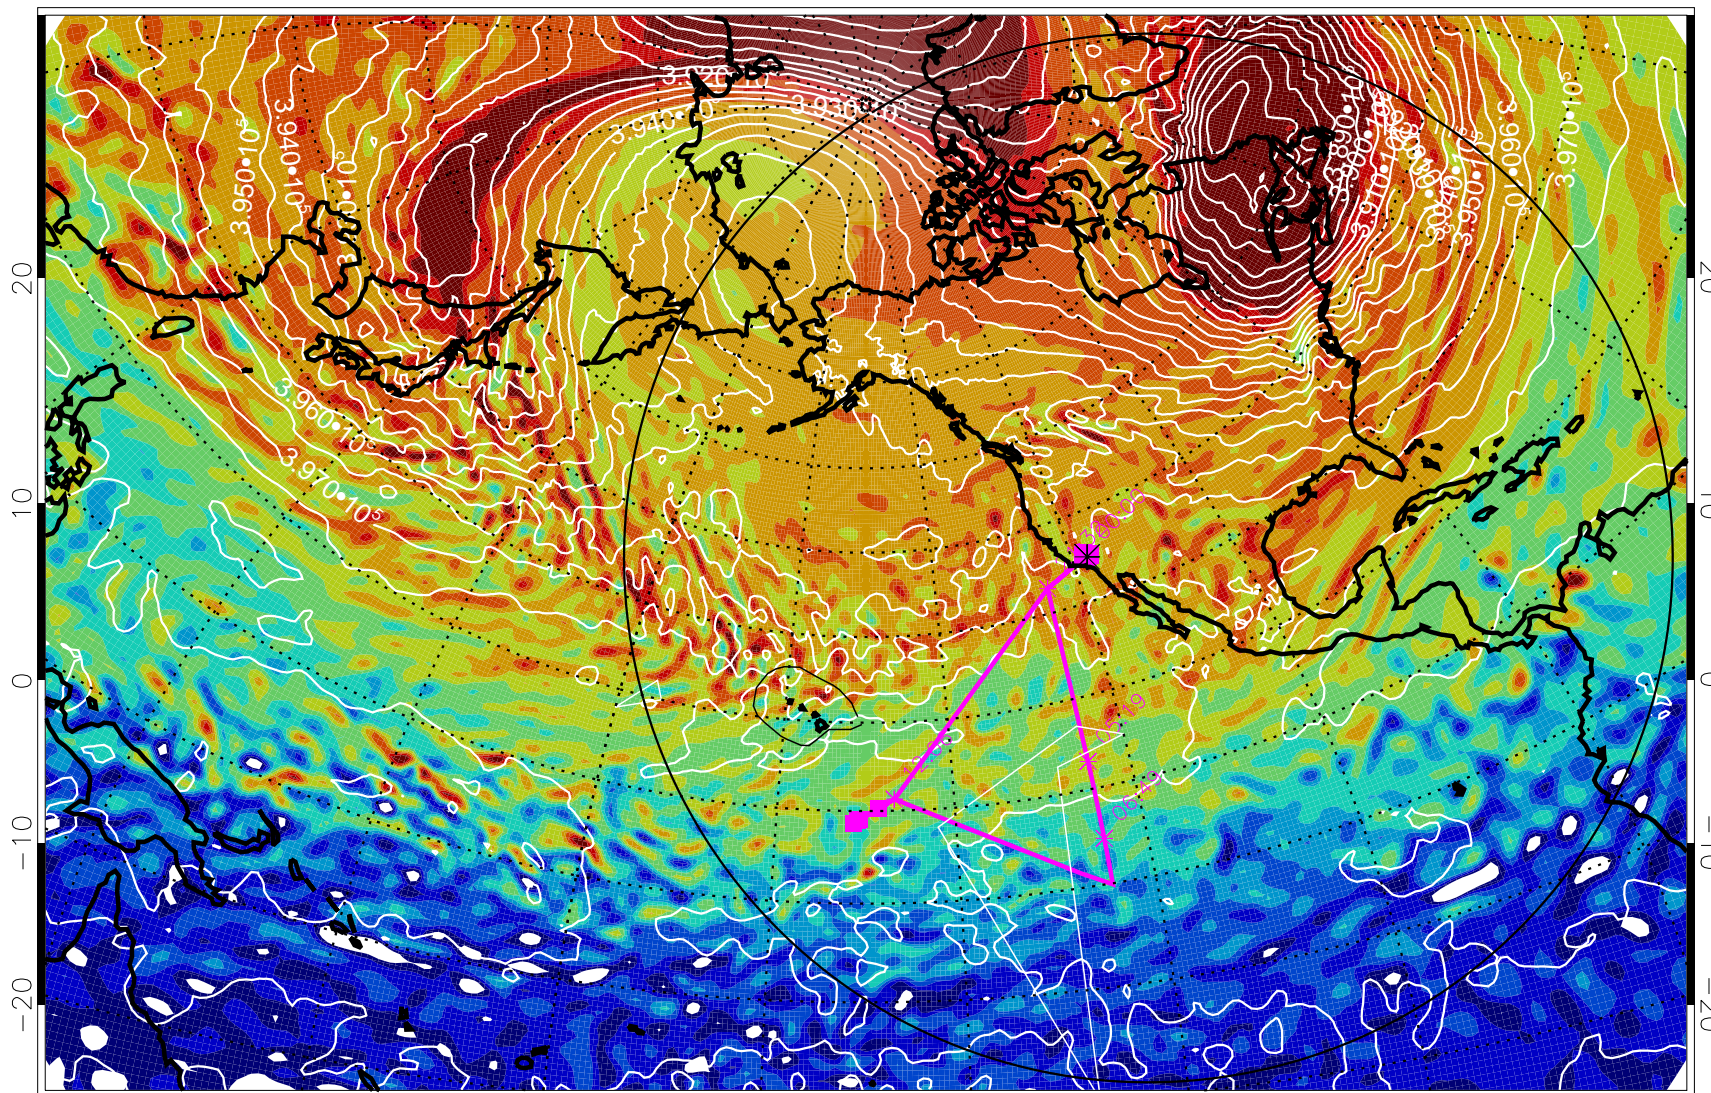

13012512, 24 hour forecast for 460K EPV

460K Montgomery Streamfunction, white

Range ring of 6000 km -- 19 hours GH round trip

13012518, 30 hour forecast for 460K EPV

460K Montgomery Streamfunction, white

Range ring of 6000 km -- 19 hours GH round trip

13012600, 36 hour forecast for 460K EPV

460K Montgomery Streamfunction, white

Range ring of 6000 km -- 19 hours GH round trip

13012606, 42 hour forecast for 460K EPV

460K Montgomery Streamfunction, white

Range ring of 6000 km -- 19 hours GH round trip

13012612, 48 hour forecast for 460K EPV

460K Montgomery Streamfunction, white

Range ring of 6000 km -- 19 hours GH round trip

13012700, 60 hour forecast for 460K EPV

460K Montgomery Streamfunction, white

Range ring of 6000 km -- 19 hours GH round trip

13012706, 66 hour forecast for 460K EPV

460K Montgomery Streamfunction, white

Range ring of 6000 km -- 19 hours GH round trip

13012712, 72 hour forecast for 460K EPV

460K Montgomery Streamfunction, white

Range ring of 6000 km -- 19 hours GH round trip