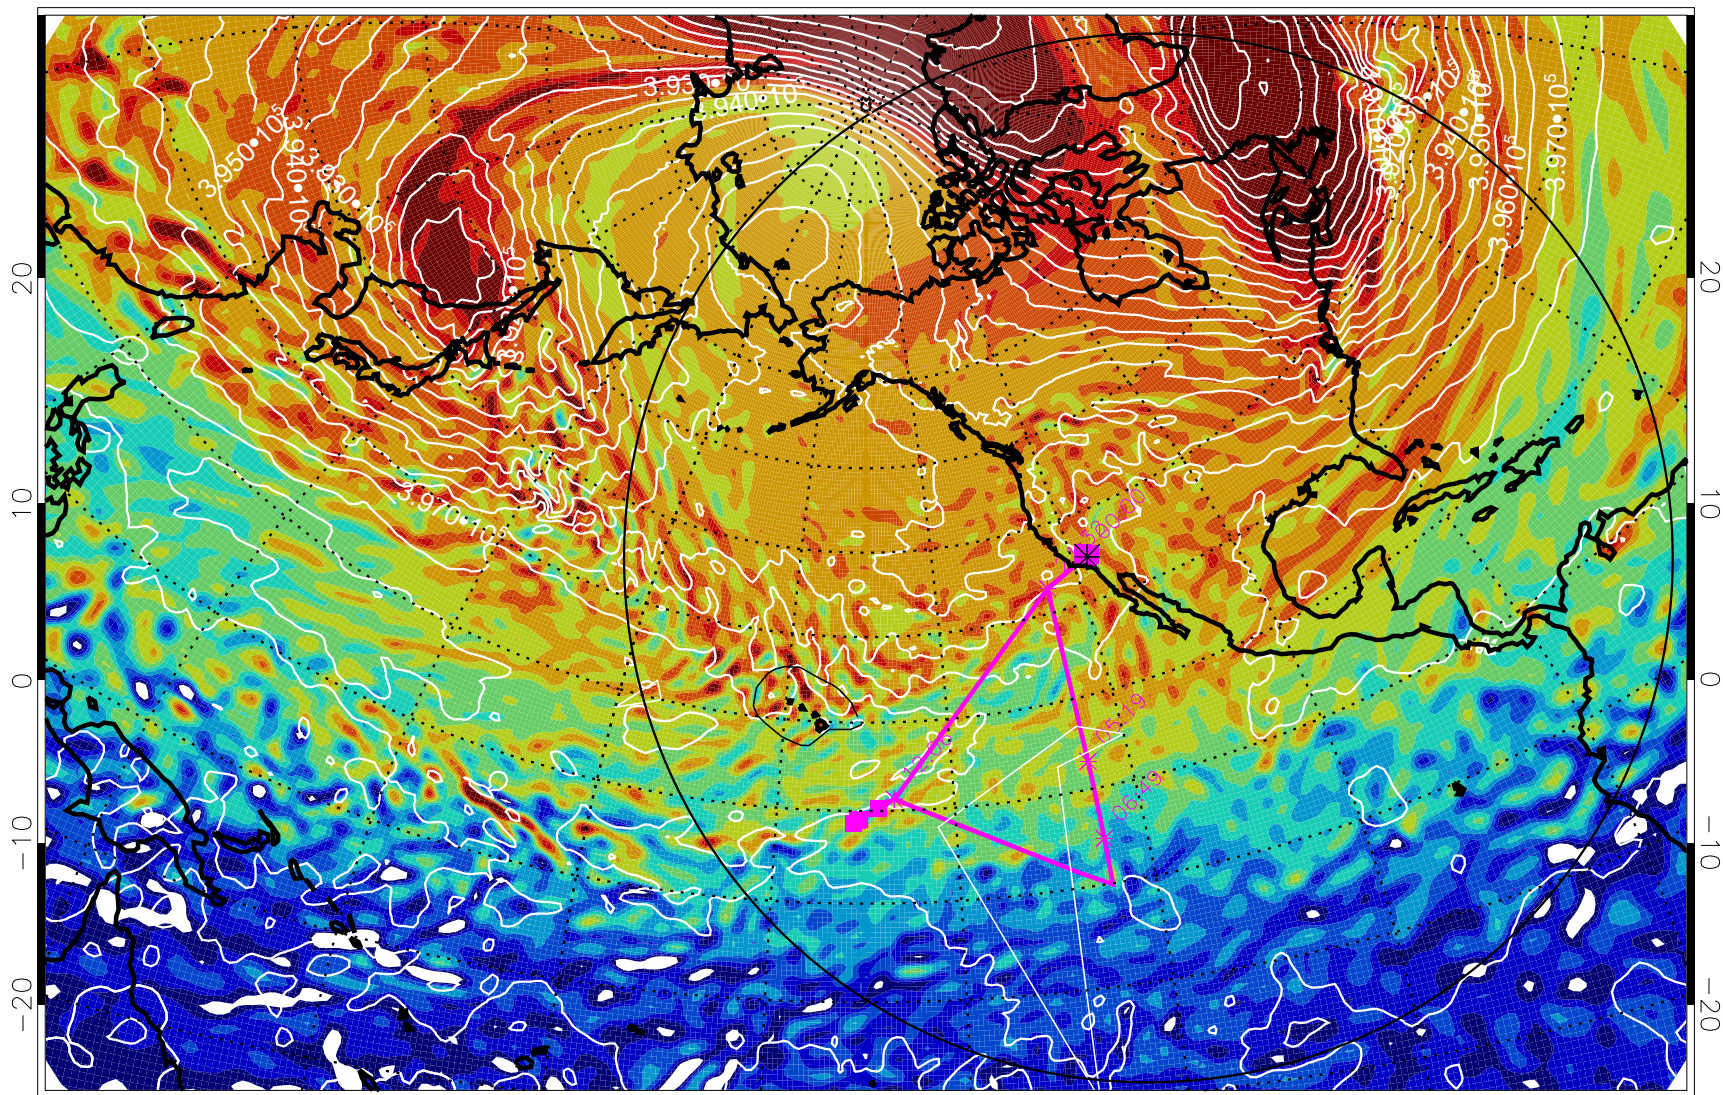

13012600, 36 hour forecast for 460K EPV

460K Montgomery Streamfunction, white

Range ring of 6000 km -- 19 hours GH round trip

13012606, 42 hour forecast for 460K EPV

460K Montgomery Streamfunction, white

Range ring of 6000 km -- 19 hours GH round trip

13012612, 48 hour forecast for 460K EPV

460K Montgomery Streamfunction, white

Range ring of 6000 km -- 19 hours GH round trip

13012700, 60 hour forecast for 460K EPV

460K Montgomery Streamfunction, white

Range ring of 6000 km -- 19 hours GH round trip

13012706, 66 hour forecast for 460K EPV

460K Montgomery Streamfunction, white

Range ring of 6000 km -- 19 hours GH round trip

13012712, 72 hour forecast for 460K EPV

460K Montgomery Streamfunction, white

Range ring of 6000 km -- 19 hours GH round trip

13012718, 78 hour forecast for 460K EPV

460K Montgomery Streamfunction, white

Range ring of 6000 km -- 19 hours GH round trip

13012800, 84 hour forecast for 460K EPV

460K Montgomery Streamfunction, white

Range ring of 6000 km -- 19 hours GH round trip