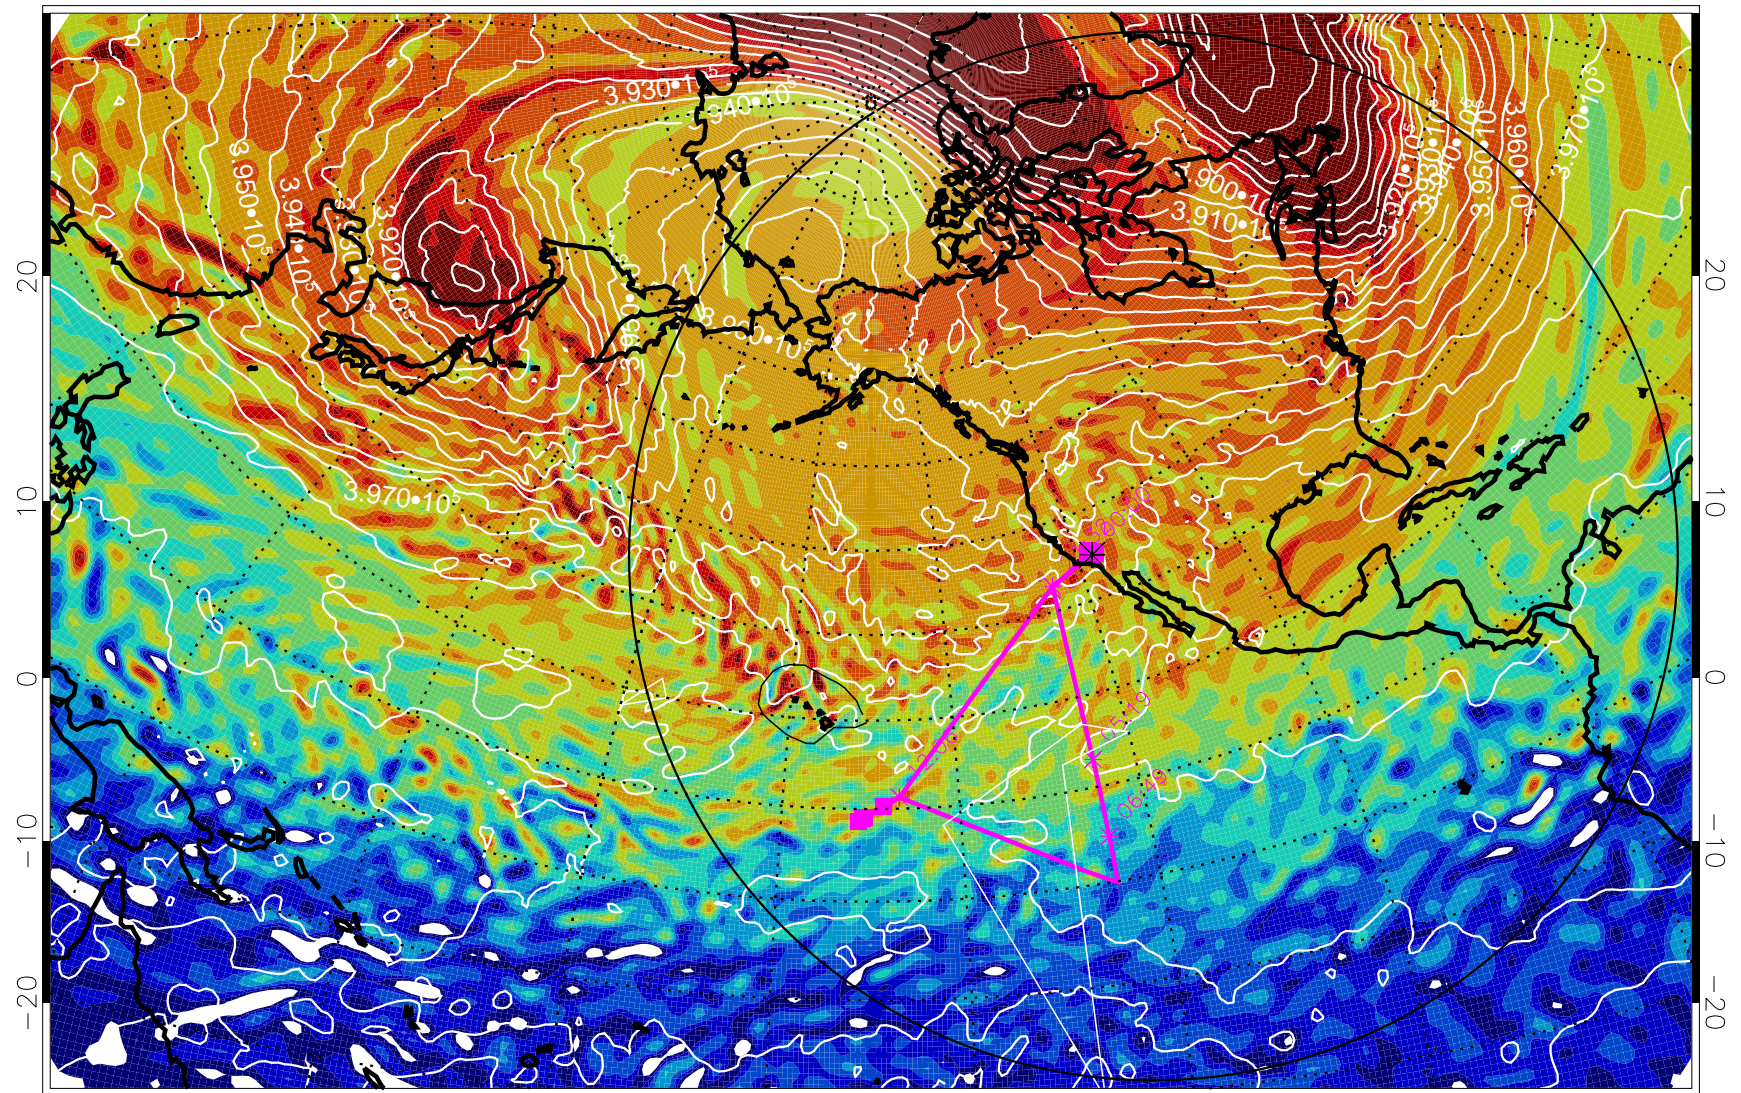

13012600, 36 hour forecast for 460K EPV

460K Montgomery Streamfunction, white

Range ring of 6000 km -- 19 hours GH round trip

13012606, 42 hour forecast for 460K EPV

460K Montgomery Streamfunction, white

Range ring of 6000 km -- 19 hours GH round trip

13012612, 48 hour forecast for 460K EPV

460K Montgomery Streamfunction, white

Range ring of 6000 km -- 19 hours GH round trip

13012700, 60 hour forecast for 460K EPV

460K Montgomery Streamfunction, white

Range ring of 6000 km -- 19 hours GH round trip

13012706, 66 hour forecast for 460K EPV

460K Montgomery Streamfunction, white

Range ring of 6000 km -- 19 hours GH round trip

13012712, 72 hour forecast for 460K EPV

460K Montgomery Streamfunction, white

Range ring of 6000 km -- 19 hours GH round trip

13012718, 78 hour forecast for 460K EPV

460K Montgomery Streamfunction, white

Range ring of 6000 km -- 19 hours GH round trip

13012800, 84 hour forecast for 460K EPV

460K Montgomery Streamfunction, white

Range ring of 6000 km -- 19 hours GH round trip