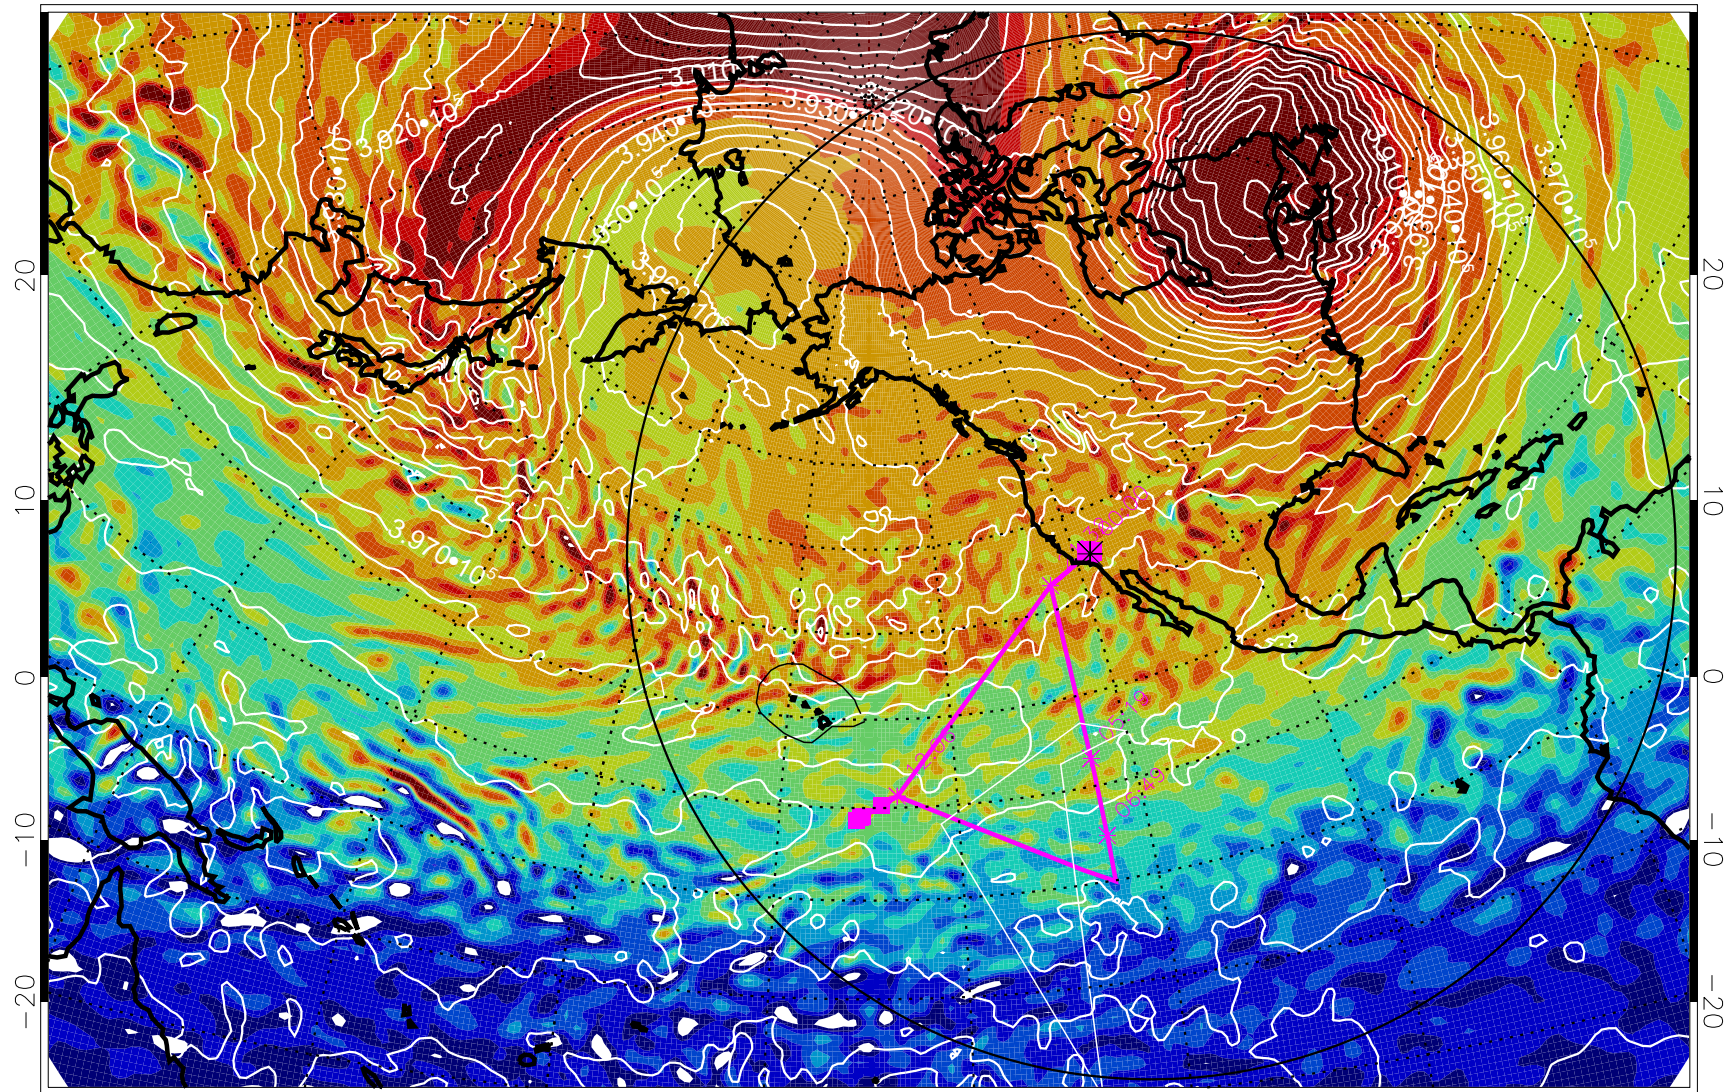

13012418, 6 hour forecast for 460K EPV

460K Montgomery Streamfunction, white

Range ring of 6000 km -- 19 hours GH round trip

13012506, 18 hour forecast for 460K EPV

460K Montgomery Streamfunction, white

Range ring of 6000 km -- 19 hours GH round trip

13012512, 24 hour forecast for 460K EPV

460K Montgomery Streamfunction, white

Range ring of 6000 km -- 19 hours GH round trip

13012518, 30 hour forecast for 460K EPV

460K Montgomery Streamfunction, white

Range ring of 6000 km -- 19 hours GH round trip

13012600, 36 hour forecast for 460K EPV

460K Montgomery Streamfunction, white

Range ring of 6000 km -- 19 hours GH round trip

13012606, 42 hour forecast for 460K EPV

460K Montgomery Streamfunction, white

Range ring of 6000 km -- 19 hours GH round trip

13012612, 48 hour forecast for 460K EPV

460K Montgomery Streamfunction, white

Range ring of 6000 km -- 19 hours GH round trip

13012700, 60 hour forecast for 460K EPV

460K Montgomery Streamfunction, white

Range ring of 6000 km -- 19 hours GH round trip