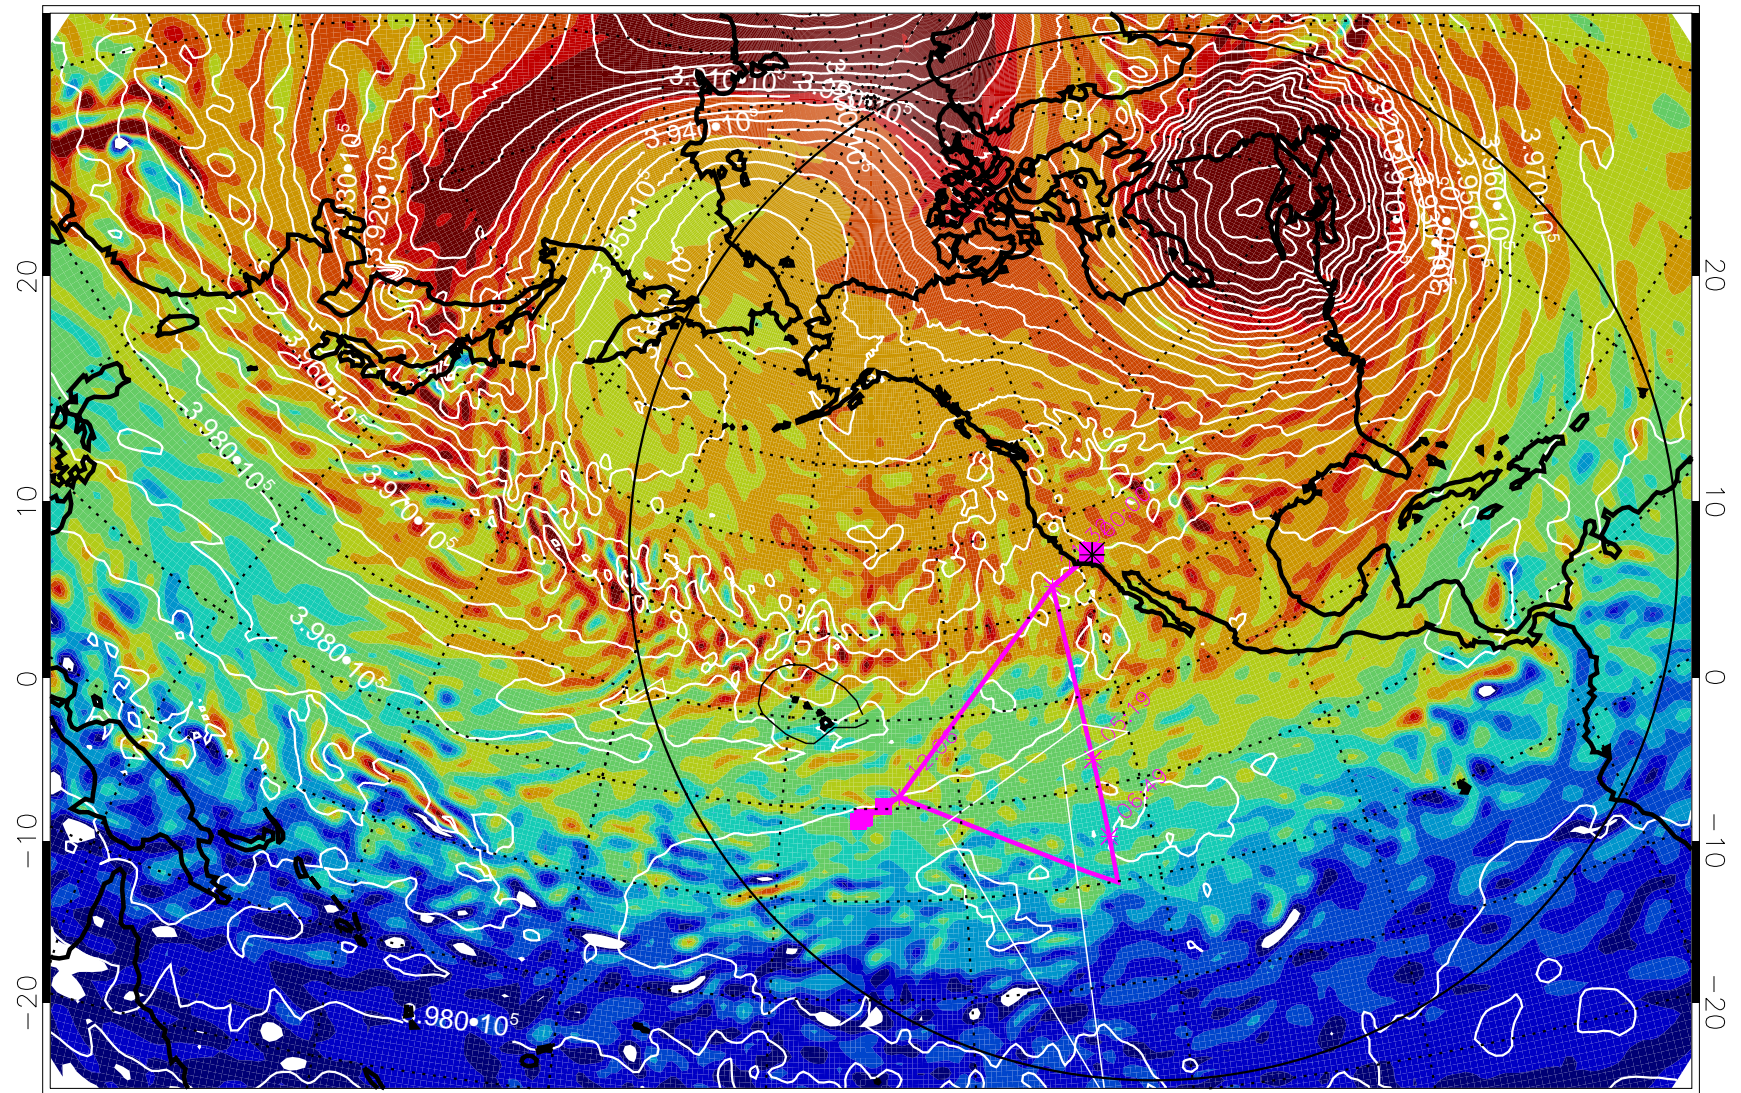

13012418, 6 hour forecast for 460K EPV

460K Montgomery Streamfunction, white

Range ring of 6000 km -- 19 hours GH round trip

13012506, 18 hour forecast for 460K EPV

460K Montgomery Streamfunction, white

Range ring of 6000 km -- 19 hours GH round trip

13012512, 24 hour forecast for 460K EPV

460K Montgomery Streamfunction, white

Range ring of 6000 km -- 19 hours GH round trip

13012518, 30 hour forecast for 460K EPV

460K Montgomery Streamfunction, white

Range ring of 6000 km -- 19 hours GH round trip

13012600, 36 hour forecast for 460K EPV

460K Montgomery Streamfunction, white

Range ring of 6000 km -- 19 hours GH round trip

13012606, 42 hour forecast for 460K EPV

460K Montgomery Streamfunction, white

Range ring of 6000 km -- 19 hours GH round trip

13012612, 48 hour forecast for 460K EPV

460K Montgomery Streamfunction, white

Range ring of 6000 km -- 19 hours GH round trip

13012700, 60 hour forecast for 460K EPV

460K Montgomery Streamfunction, white

Range ring of 6000 km -- 19 hours GH round trip