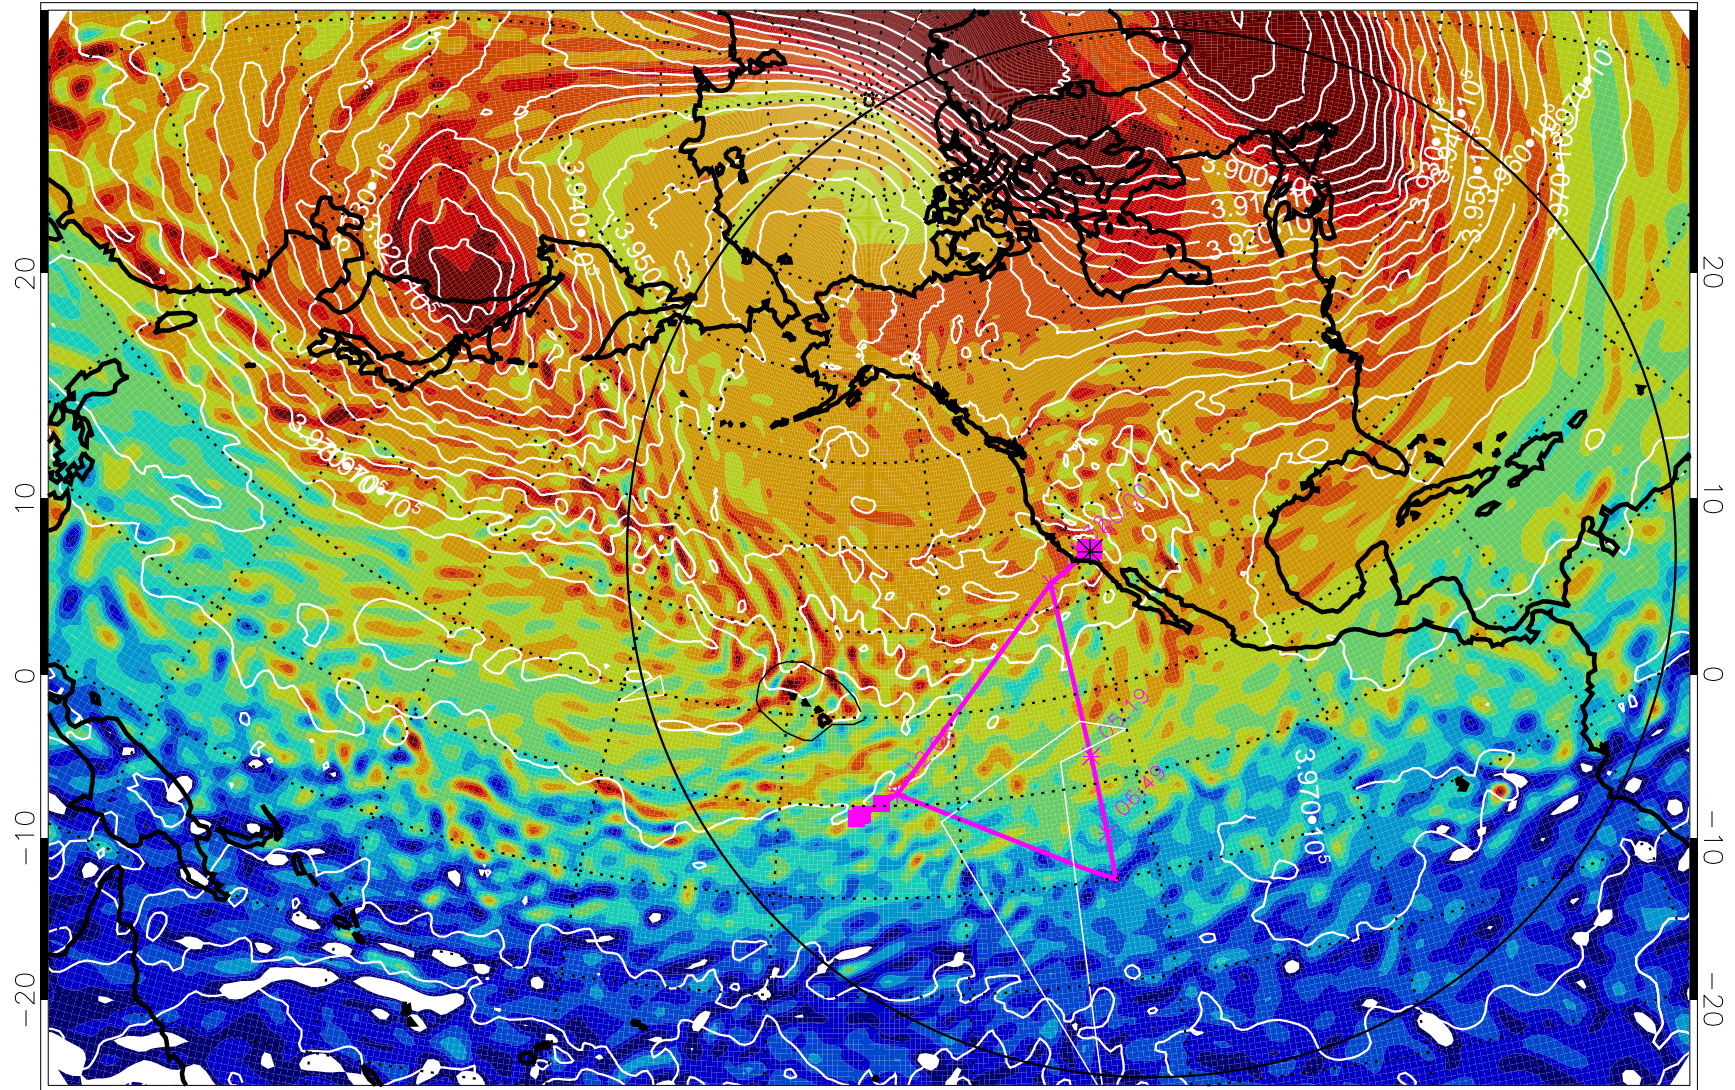

13012600, 36 hour forecast for 460K EPV

460K Montgomery Streamfunction, white

Range ring of 6000 km -- 19 hours GH round trip

13012606, 42 hour forecast for 460K EPV

460K Montgomery Streamfunction, white

Range ring of 6000 km -- 19 hours GH round trip

13012612, 48 hour forecast for 460K EPV

460K Montgomery Streamfunction, white

Range ring of 6000 km -- 19 hours GH round trip

13012700, 60 hour forecast for 460K EPV

460K Montgomery Streamfunction, white

Range ring of 6000 km -- 19 hours GH round trip

13012706, 66 hour forecast for 460K EPV

460K Montgomery Streamfunction, white

Range ring of 6000 km -- 19 hours GH round trip

13012712, 72 hour forecast for 460K EPV

460K Montgomery Streamfunction, white

Range ring of 6000 km -- 19 hours GH round trip

13012718, 78 hour forecast for 460K EPV

460K Montgomery Streamfunction, white

Range ring of 6000 km -- 19 hours GH round trip

13012800, 84 hour forecast for 460K EPV

460K Montgomery Streamfunction, white

Range ring of 6000 km -- 19 hours GH round trip