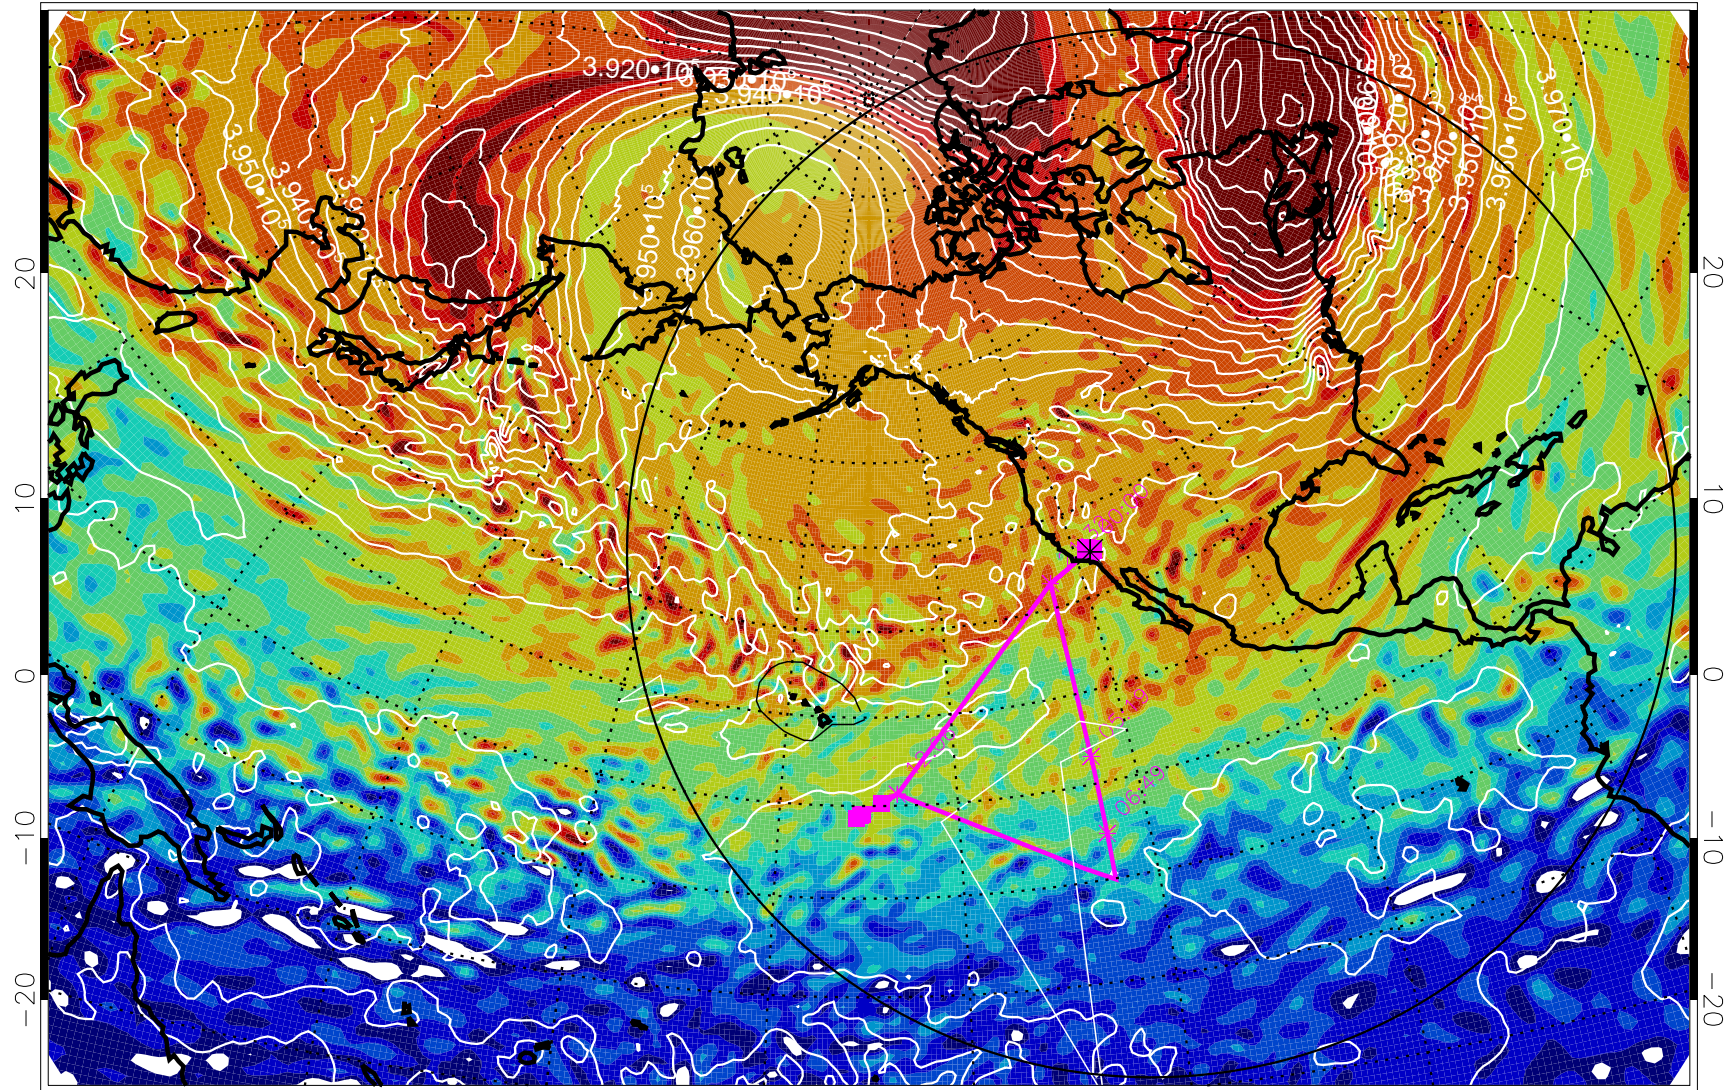

13012600, 36 hour forecast for 460K EPV

460K Montgomery Streamfunction, white

Range ring of 6000 km -- 19 hours GH round trip

13012606, 42 hour forecast for 460K EPV

460K Montgomery Streamfunction, white

Range ring of 6000 km -- 19 hours GH round trip

13012612, 48 hour forecast for 460K EPV

460K Montgomery Streamfunction, white

Range ring of 6000 km -- 19 hours GH round trip

13012700, 60 hour forecast for 460K EPV

460K Montgomery Streamfunction, white

Range ring of 6000 km -- 19 hours GH round trip

13012706, 66 hour forecast for 460K EPV

460K Montgomery Streamfunction, white

Range ring of 6000 km -- 19 hours GH round trip

13012712, 72 hour forecast for 460K EPV

460K Montgomery Streamfunction, white

Range ring of 6000 km -- 19 hours GH round trip

13012718, 78 hour forecast for 460K EPV

460K Montgomery Streamfunction, white

Range ring of 6000 km -- 19 hours GH round trip

13012800, 84 hour forecast for 460K EPV

460K Montgomery Streamfunction, white

Range ring of 6000 km -- 19 hours GH round trip