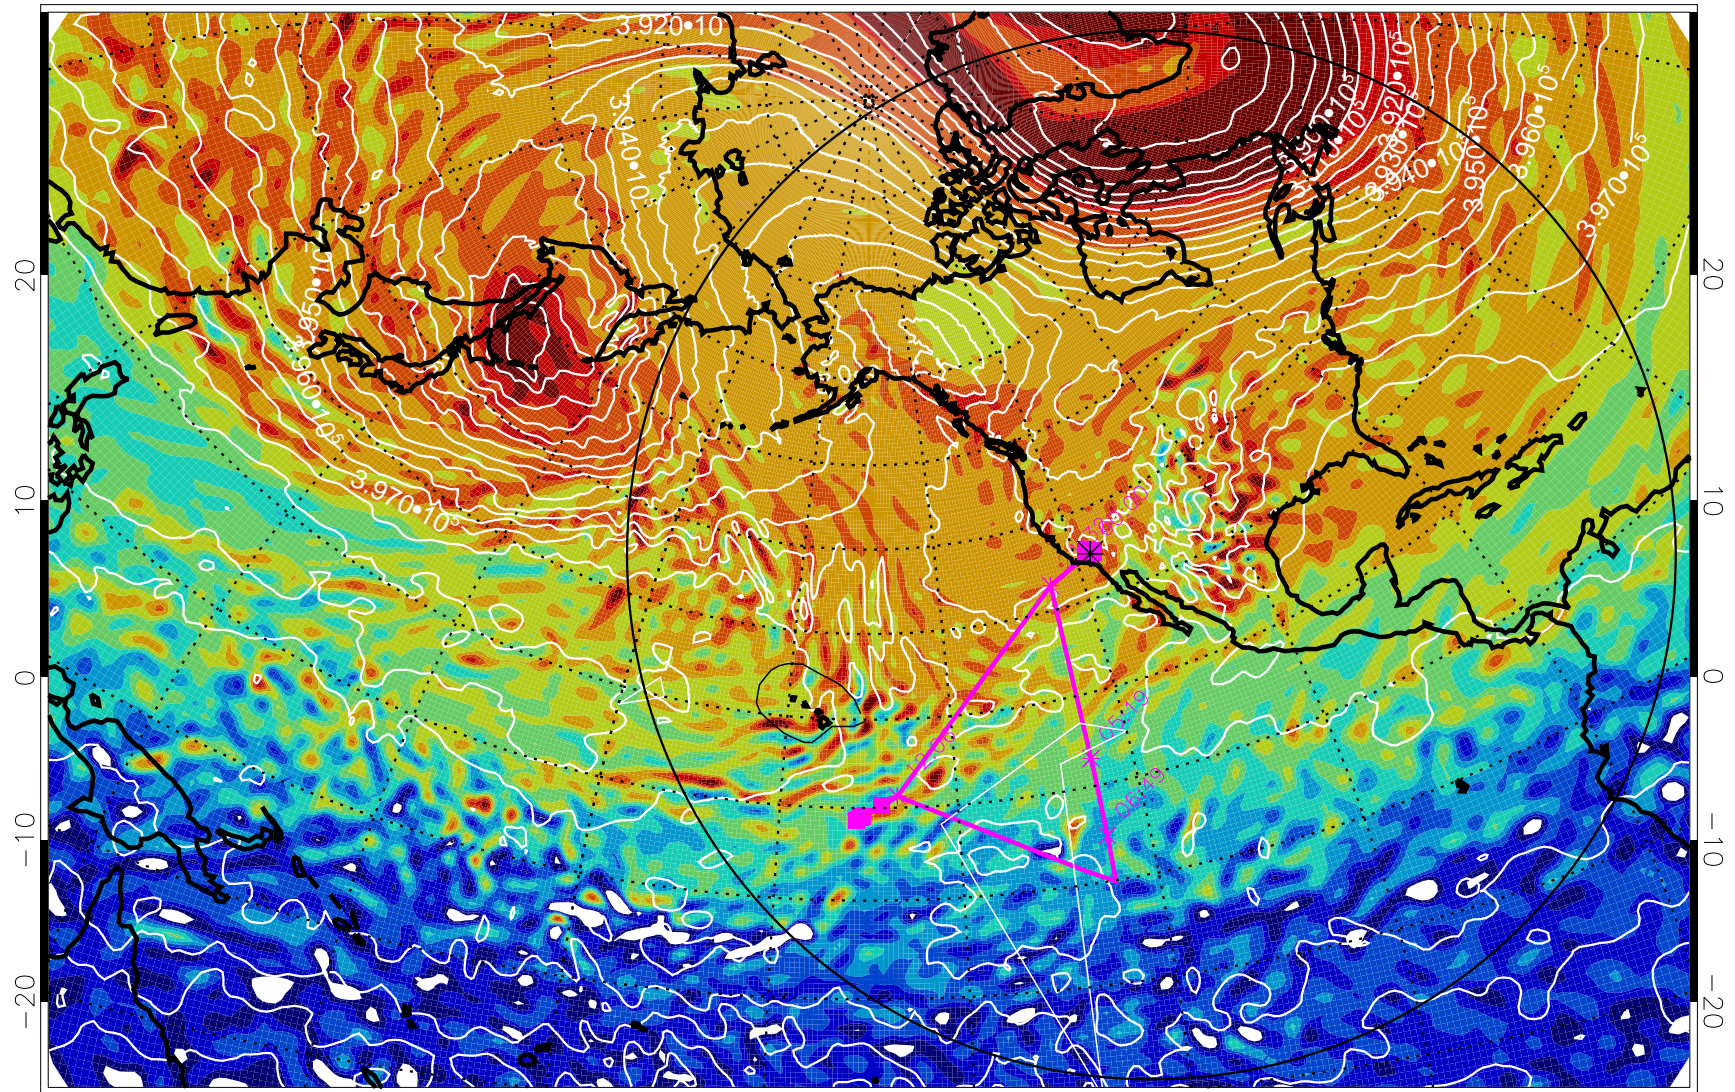

13012806, 90 hour forecast for 460K EPV

460K Montgomery Streamfunction, white

Range ring of 6000 km -- 19 hours GH round trip

13012812, 96 hour forecast for 460K EPV

460K Montgomery Streamfunction, white

Range ring of 6000 km -- 19 hours GH round trip

13012818, 102 hour forecast for 460K EPV

460K Montgomery Streamfunction, white

Range ring of 6000 km -- 19 hours GH round trip

13012900, 108 hour forecast for 460K EPV

460K Montgomery Streamfunction, white

Range ring of 6000 km -- 19 hours GH round trip

13012906, 114 hour forecast for 460K EPV

460K Montgomery Streamfunction, white

Range ring of 6000 km -- 19 hours GH round trip

13012912, 120 hour forecast for 460K EPV

460K Montgomery Streamfunction, white

Range ring of 6000 km -- 19 hours GH round trip