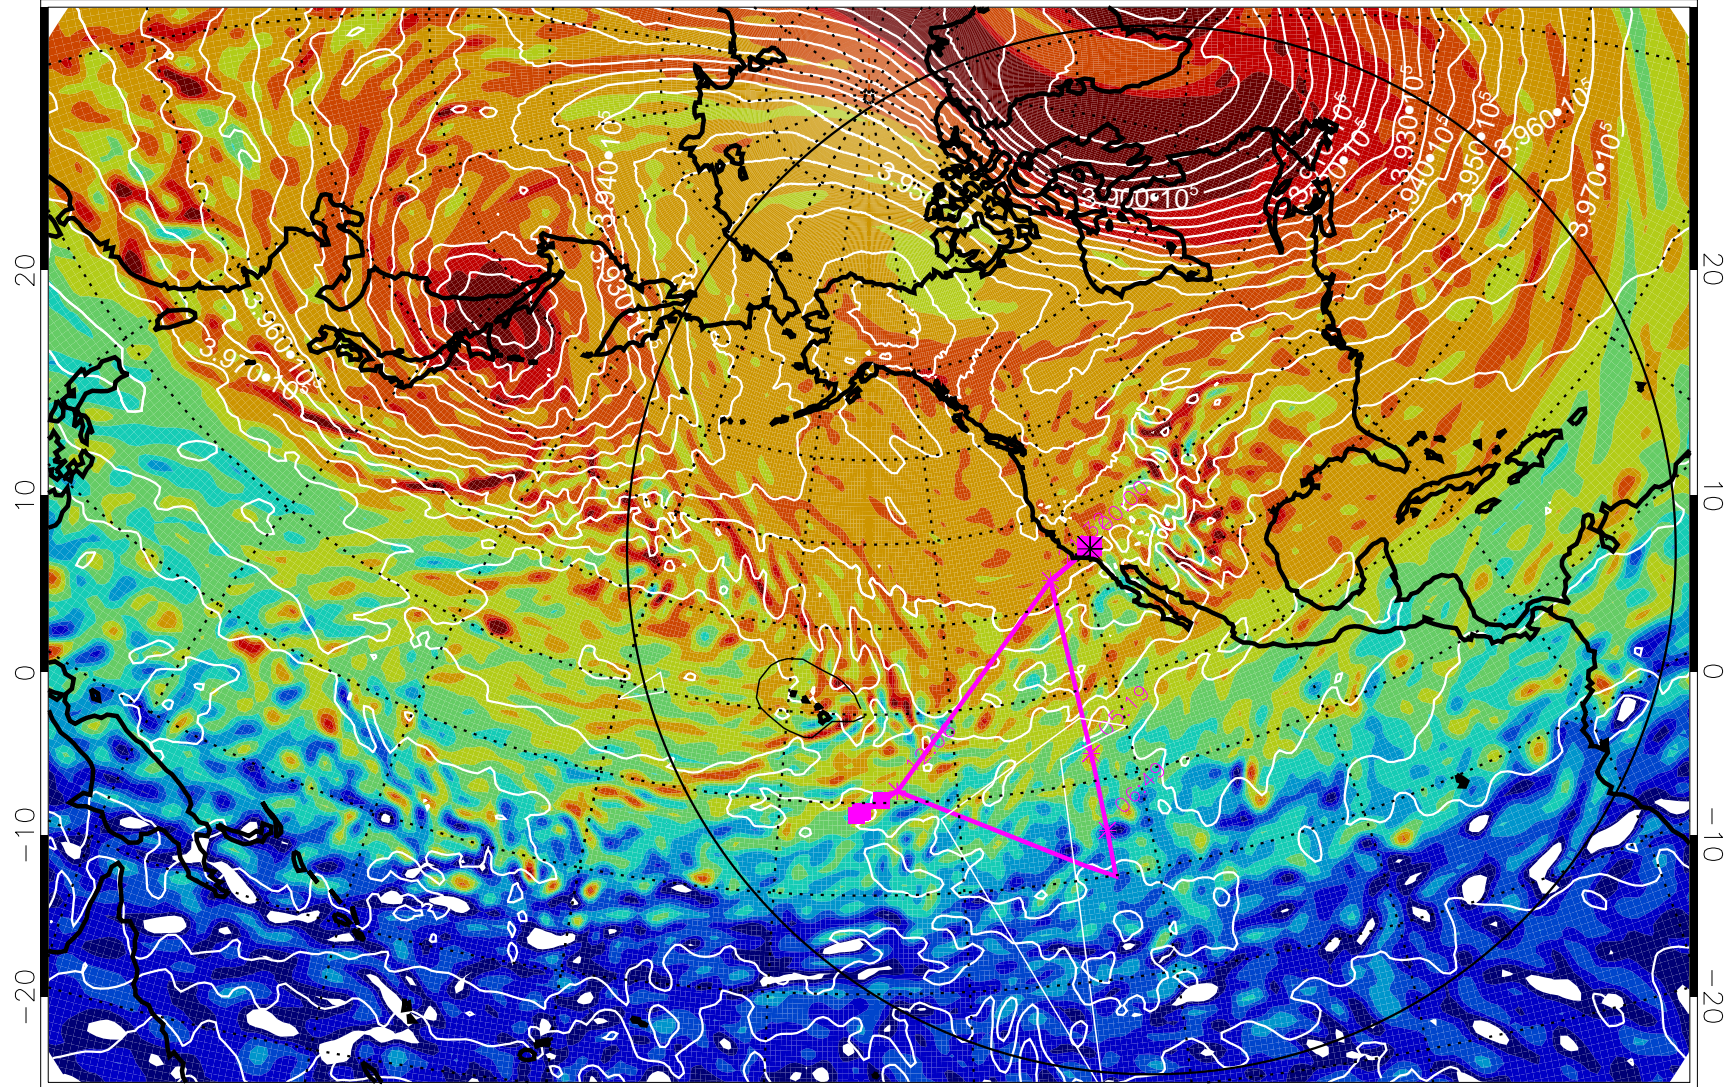

13012718, 78 hour forecast for 460K EPV

460K Montgomery Streamfunction, white

Range ring of 6000 km -- 19 hours GH round trip

13012800, 84 hour forecast for 460K EPV

460K Montgomery Streamfunction, white

Range ring of 6000 km -- 19 hours GH round trip

13012806, 90 hour forecast for 460K EPV

460K Montgomery Streamfunction, white

Range ring of 6000 km -- 19 hours GH round trip

13012812, 96 hour forecast for 460K EPV

460K Montgomery Streamfunction, white

Range ring of 6000 km -- 19 hours GH round trip

13012818, 102 hour forecast for 460K EPV

460K Montgomery Streamfunction, white

Range ring of 6000 km -- 19 hours GH round trip

13012900, 108 hour forecast for 460K EPV

460K Montgomery Streamfunction, white

Range ring of 6000 km -- 19 hours GH round trip

13012906, 114 hour forecast for 460K EPV

460K Montgomery Streamfunction, white

Range ring of 6000 km -- 19 hours GH round trip

13012912, 120 hour forecast for 460K EPV