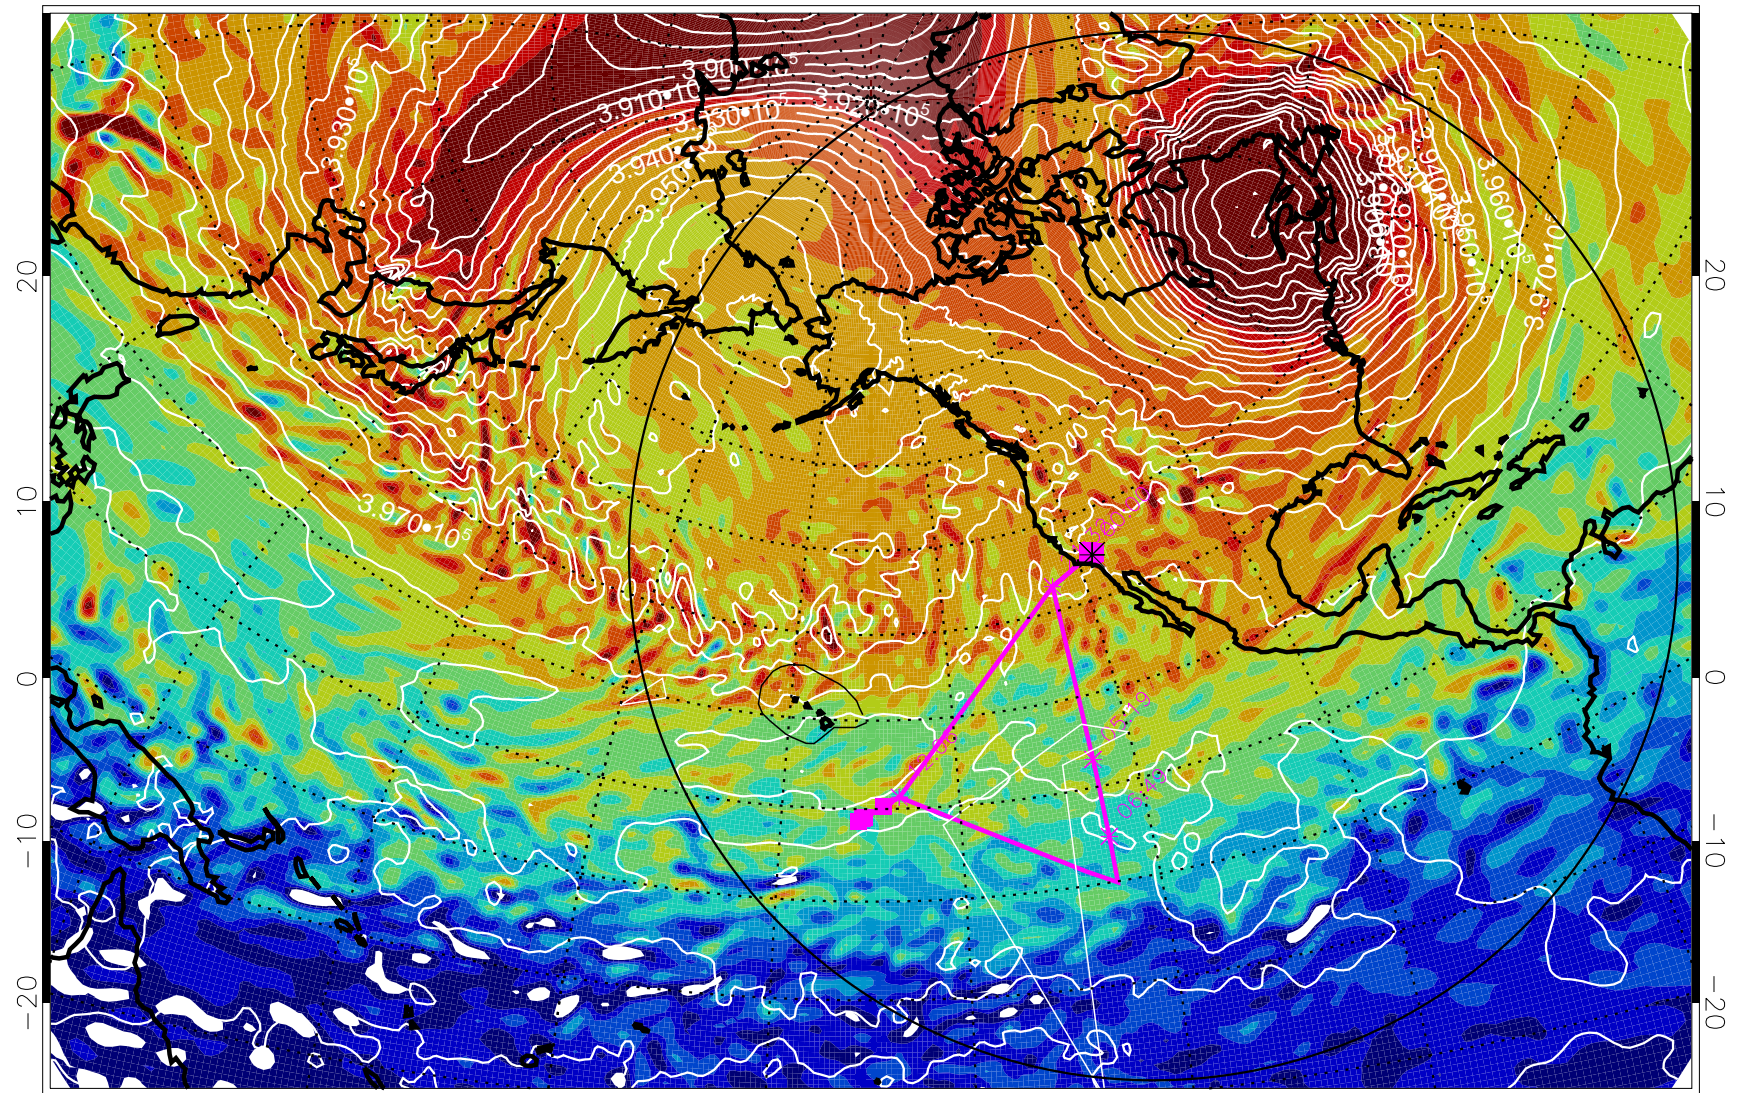

13012418, 6 hour forecast for 460K EPV

460K Montgomery Streamfunction, white

Range ring of 6000 km -- 19 hours GH round trip

13012506, 18 hour forecast for 460K EPV

460K Montgomery Streamfunction, white

Range ring of 6000 km -- 19 hours GH round trip

13012512, 24 hour forecast for 460K EPV

460K Montgomery Streamfunction, white

Range ring of 6000 km -- 19 hours GH round trip

13012518, 30 hour forecast for 460K EPV

460K Montgomery Streamfunction, white

Range ring of 6000 km -- 19 hours GH round trip

13012600, 36 hour forecast for 460K EPV

460K Montgomery Streamfunction, white

Range ring of 6000 km -- 19 hours GH round trip

13012606, 42 hour forecast for 460K EPV

460K Montgomery Streamfunction, white

Range ring of 6000 km -- 19 hours GH round trip

13012612, 48 hour forecast for 460K EPV

460K Montgomery Streamfunction, white

Range ring of 6000 km -- 19 hours GH round trip

13012700, 60 hour forecast for 460K EPV

460K Montgomery Streamfunction, white

Range ring of 6000 km -- 19 hours GH round trip