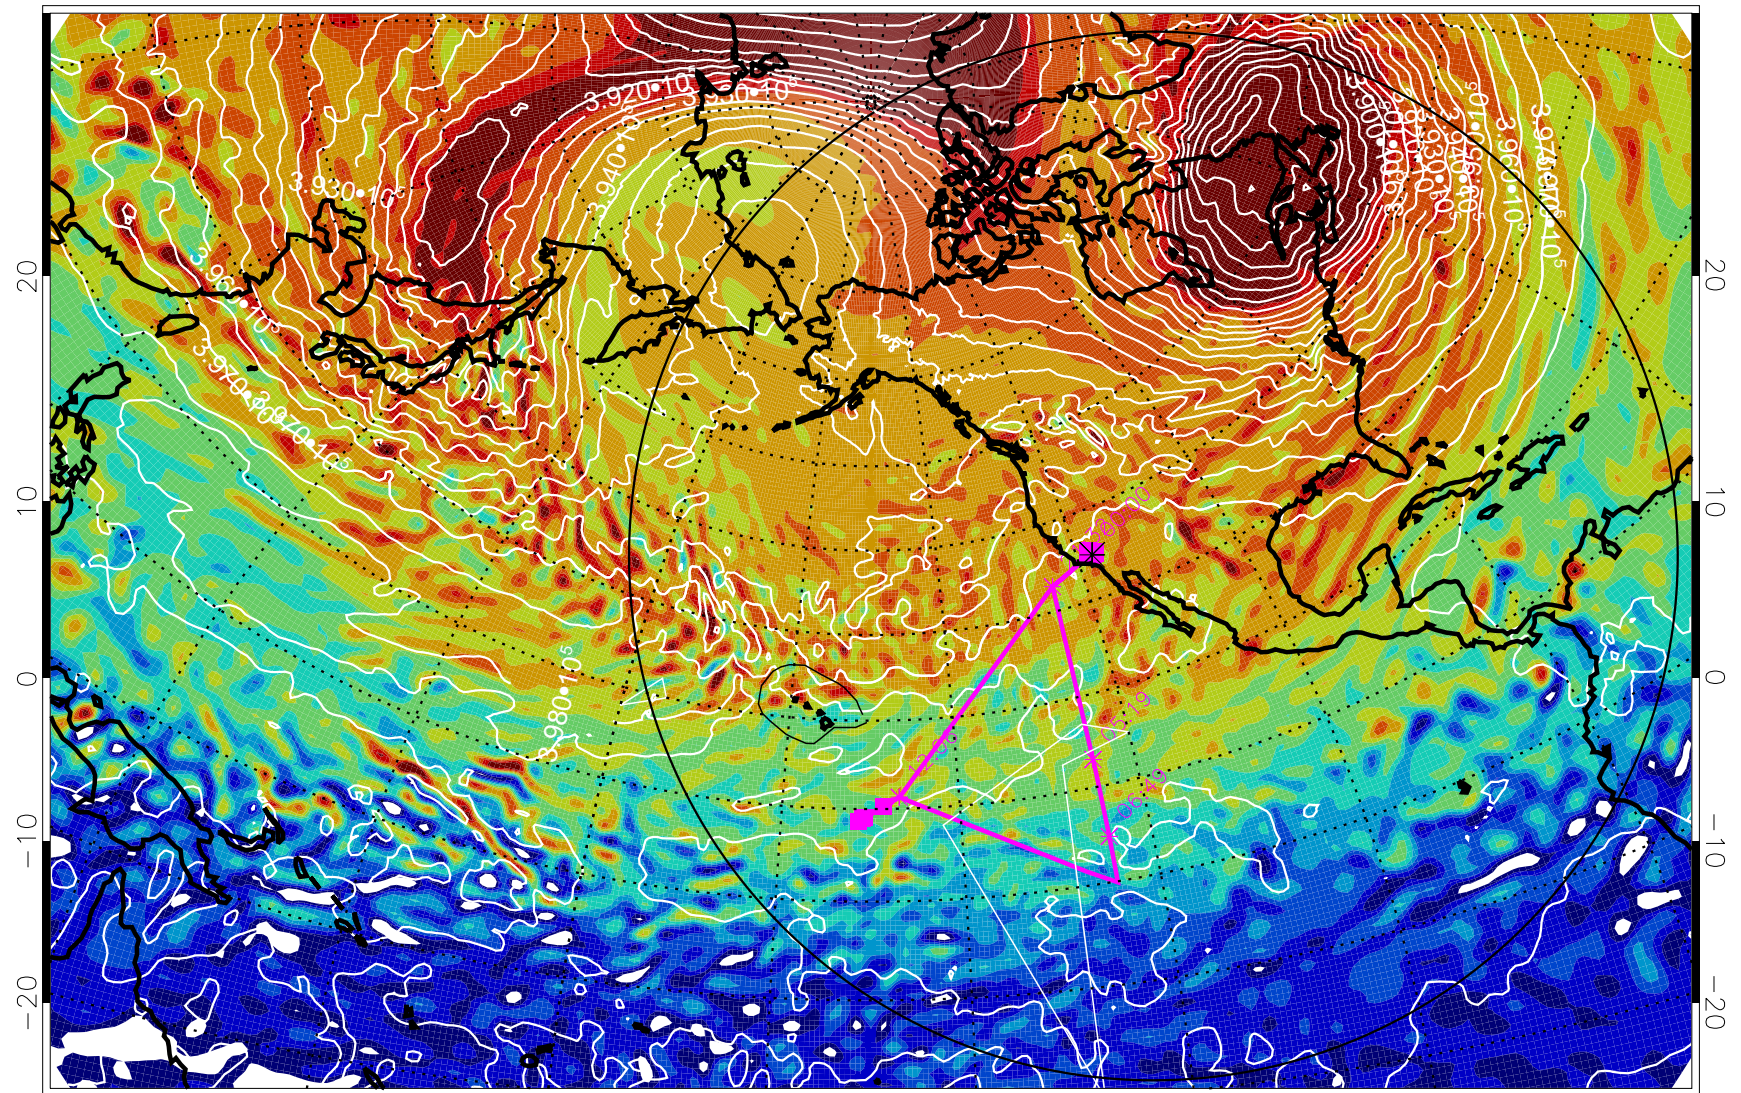

13012512, 24 hour forecast for 460K EPV

460K Montgomery Streamfunction, white

Range ring of 6000 km -- 19 hours GH round trip

13012518, 30 hour forecast for 460K EPV

460K Montgomery Streamfunction, white

Range ring of 6000 km -- 19 hours GH round trip

13012600, 36 hour forecast for 460K EPV

460K Montgomery Streamfunction, white

Range ring of 6000 km -- 19 hours GH round trip

13012606, 42 hour forecast for 460K EPV

460K Montgomery Streamfunction, white

Range ring of 6000 km -- 19 hours GH round trip

13012612, 48 hour forecast for 460K EPV

460K Montgomery Streamfunction, white

Range ring of 6000 km -- 19 hours GH round trip

13012700, 60 hour forecast for 460K EPV

460K Montgomery Streamfunction, white

Range ring of 6000 km -- 19 hours GH round trip

13012718, 78 hour forecast for 460K EPV

460K Montgomery Streamfunction, white

Range ring of 6000 km -- 19 hours GH round trip

13012800, 84 hour forecast for 460K EPV

460K Montgomery Streamfunction, white

Range ring of 6000 km -- 19 hours GH round trip