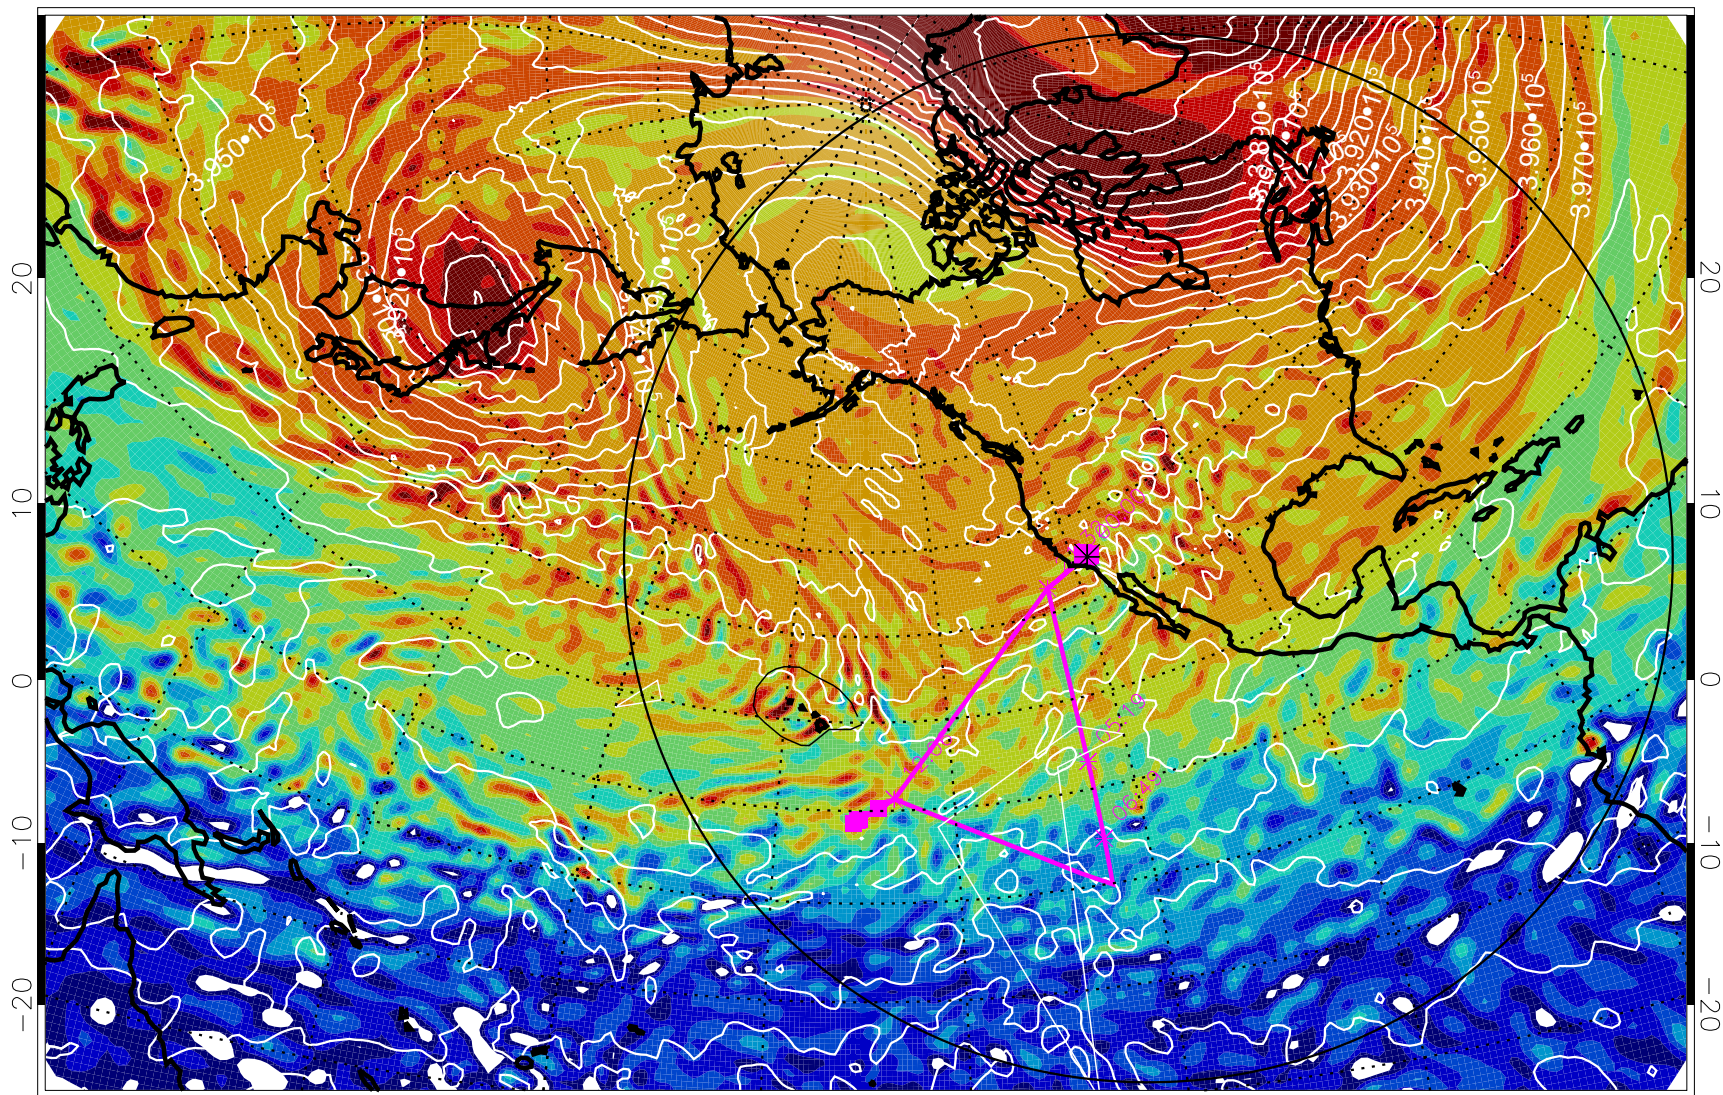

13012718, 78 hour forecast for 460K EPV

460K Montgomery Streamfunction, white

Range ring of 6000 km -- 19 hours GH round trip

13012800, 84 hour forecast for 460K EPV

460K Montgomery Streamfunction, white

Range ring of 6000 km -- 19 hours GH round trip

13012806, 90 hour forecast for 460K EPV

460K Montgomery Streamfunction, white

Range ring of 6000 km -- 19 hours GH round trip

13012812, 96 hour forecast for 460K EPV

460K Montgomery Streamfunction, white

Range ring of 6000 km -- 19 hours GH round trip

13012818, 102 hour forecast for 460K EPV

460K Montgomery Streamfunction, white

Range ring of 6000 km -- 19 hours GH round trip

13012900, 108 hour forecast for 460K EPV

460K Montgomery Streamfunction, white

Range ring of 6000 km -- 19 hours GH round trip

13012906, 114 hour forecast for 460K EPV

460K Montgomery Streamfunction, white

Range ring of 6000 km -- 19 hours GH round trip

13012912, 120 hour forecast for 460K EPV