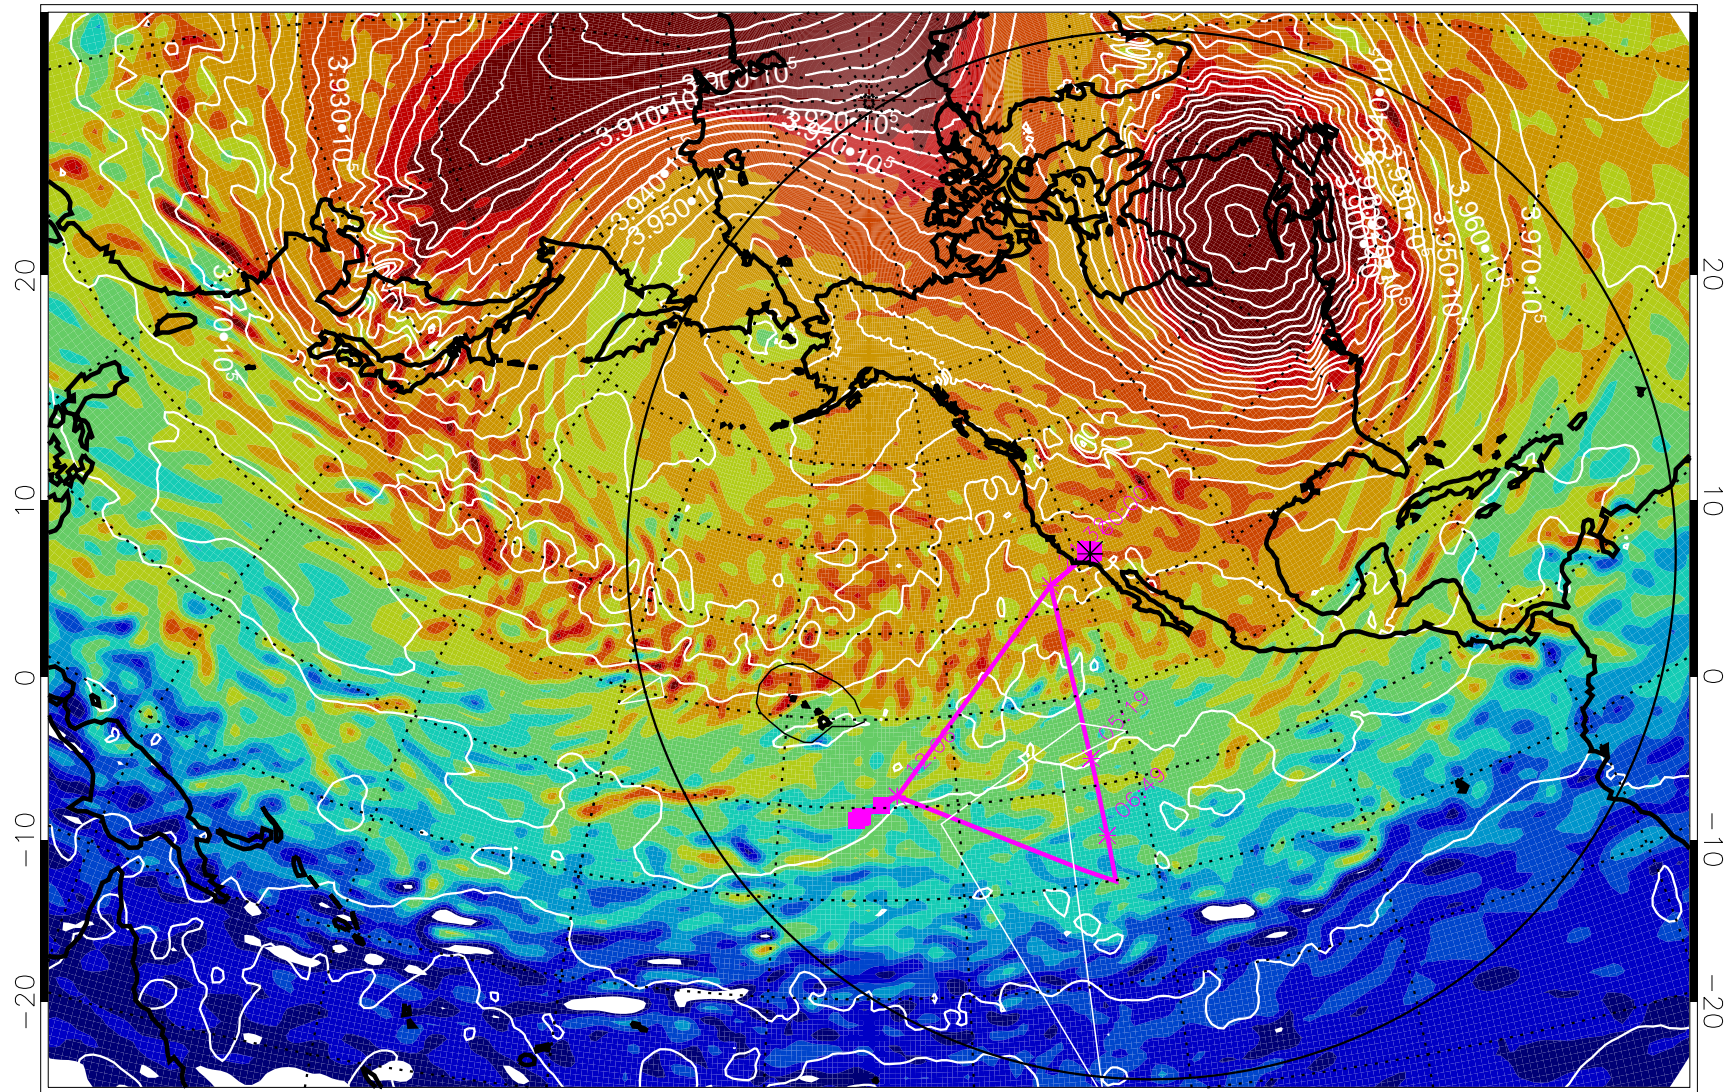

13012418, 6 hour forecast for 460K EPV

460K Montgomery Streamfunction, white

Range ring of 6000 km -- 19 hours GH round trip

13012506, 18 hour forecast for 460K EPV

460K Montgomery Streamfunction, white

Range ring of 6000 km -- 19 hours GH round trip

13012512, 24 hour forecast for 460K EPV

460K Montgomery Streamfunction, white

Range ring of 6000 km -- 19 hours GH round trip

13012518, 30 hour forecast for 460K EPV

460K Montgomery Streamfunction, white

Range ring of 6000 km -- 19 hours GH round trip

13012600, 36 hour forecast for 460K EPV

460K Montgomery Streamfunction, white

Range ring of 6000 km -- 19 hours GH round trip

13012606, 42 hour forecast for 460K EPV

460K Montgomery Streamfunction, white

Range ring of 6000 km -- 19 hours GH round trip

13012612, 48 hour forecast for 460K EPV

460K Montgomery Streamfunction, white

Range ring of 6000 km -- 19 hours GH round trip

13012700, 60 hour forecast for 460K EPV

460K Montgomery Streamfunction, white

Range ring of 6000 km -- 19 hours GH round trip