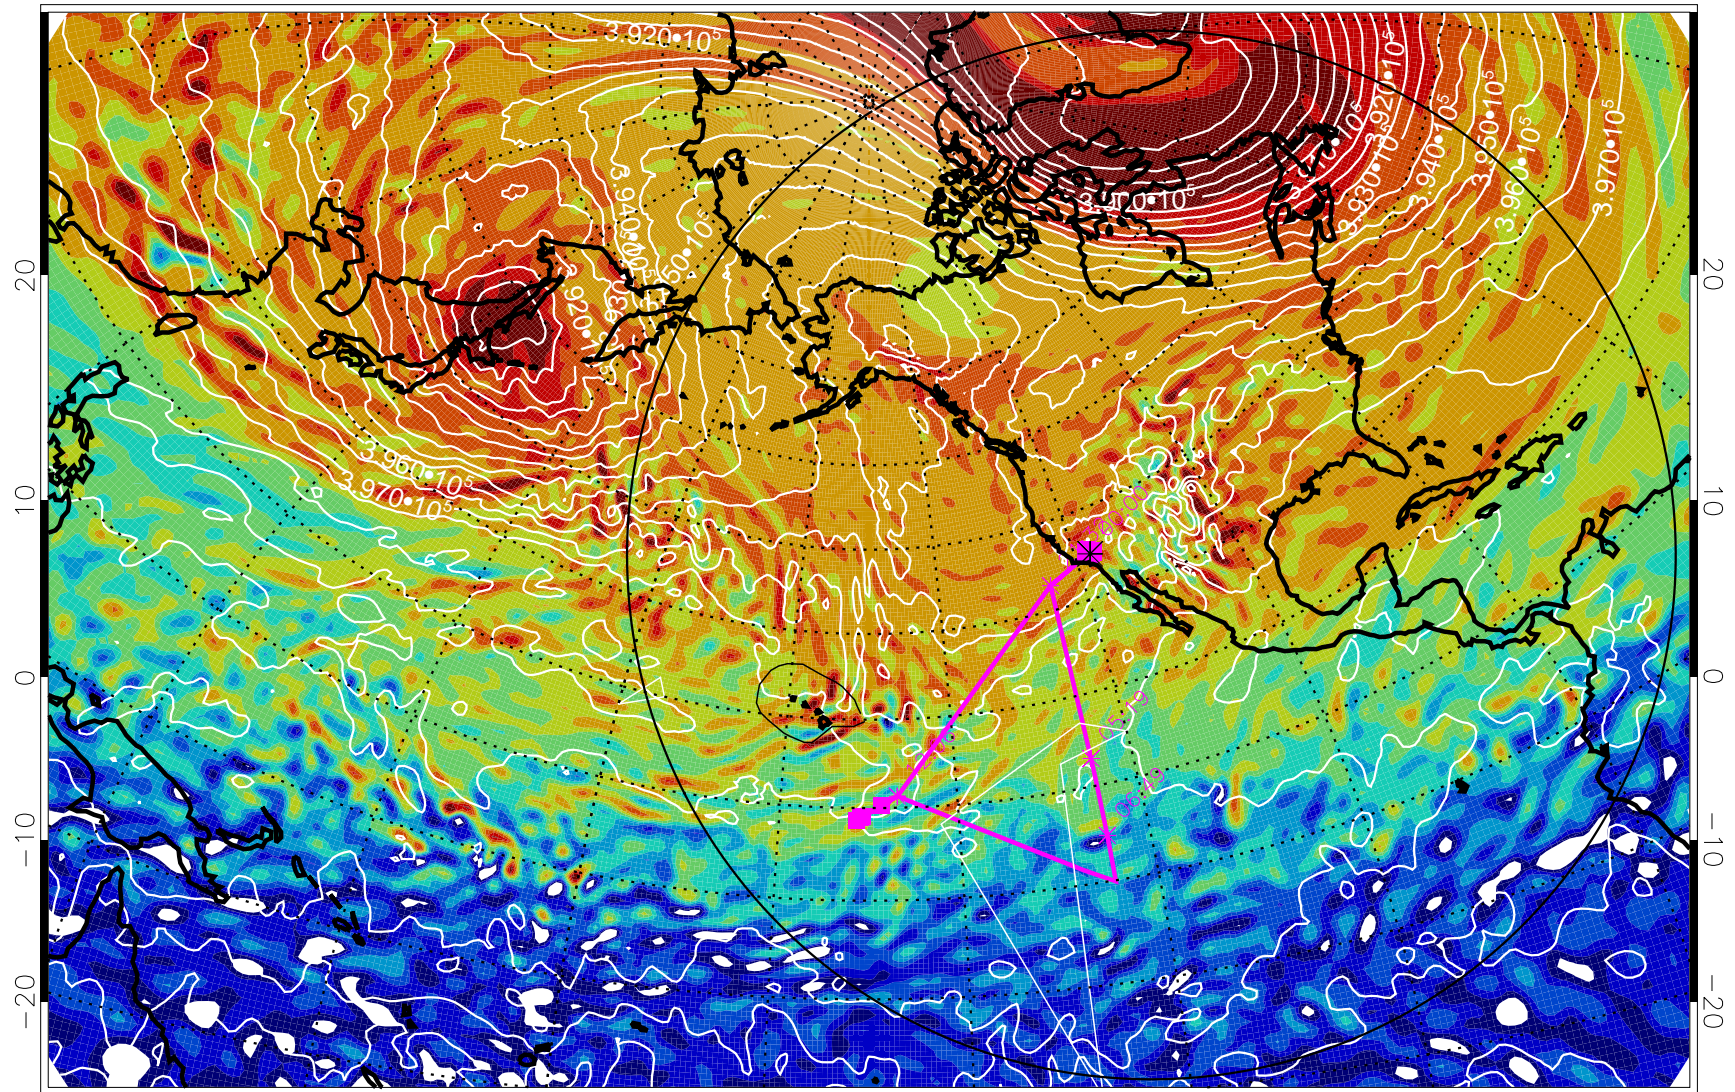

13012718, 78 hour forecast for 460K EPV

460K Montgomery Streamfunction, white

Range ring of 6000 km -- 19 hours GH round trip

13012800, 84 hour forecast for 460K EPV

460K Montgomery Streamfunction, white

Range ring of 6000 km -- 19 hours GH round trip

13012806, 90 hour forecast for 460K EPV

460K Montgomery Streamfunction, white

Range ring of 6000 km -- 19 hours GH round trip

13012812, 96 hour forecast for 460K EPV

460K Montgomery Streamfunction, white

Range ring of 6000 km -- 19 hours GH round trip

13012818, 102 hour forecast for 460K EPV

460K Montgomery Streamfunction, white

Range ring of 6000 km -- 19 hours GH round trip

13012900, 108 hour forecast for 460K EPV

460K Montgomery Streamfunction, white

Range ring of 6000 km -- 19 hours GH round trip

13012906, 114 hour forecast for 460K EPV

460K Montgomery Streamfunction, white

Range ring of 6000 km -- 19 hours GH round trip

13012912, 120 hour forecast for 460K EPV