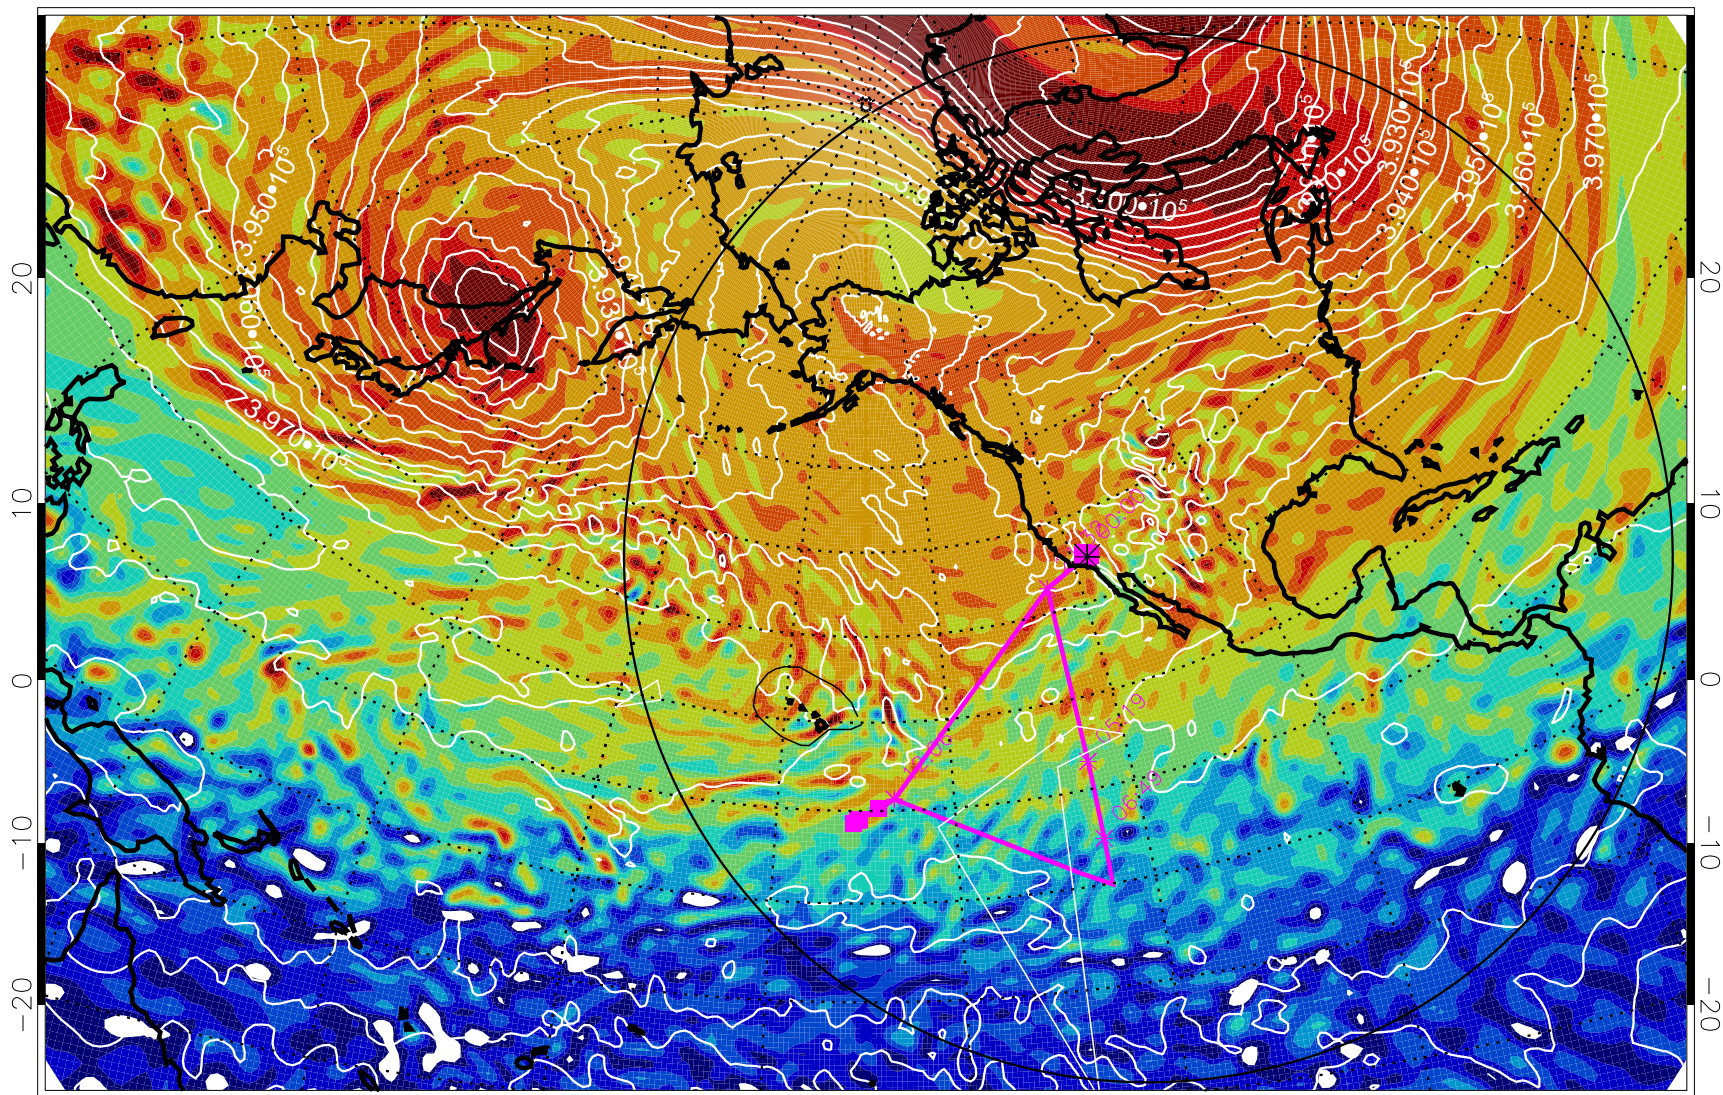

13012718, 78 hour forecast for 460K EPV

460K Montgomery Streamfunction, white

Range ring of 6000 km -- 19 hours GH round trip

13012800, 84 hour forecast for 460K EPV

460K Montgomery Streamfunction, white

Range ring of 6000 km -- 19 hours GH round trip

13012806, 90 hour forecast for 460K EPV

460K Montgomery Streamfunction, white

Range ring of 6000 km -- 19 hours GH round trip

13012812, 96 hour forecast for 460K EPV

460K Montgomery Streamfunction, white

Range ring of 6000 km -- 19 hours GH round trip

13012818, 102 hour forecast for 460K EPV

460K Montgomery Streamfunction, white

Range ring of 6000 km -- 19 hours GH round trip

13012900, 108 hour forecast for 460K EPV

460K Montgomery Streamfunction, white

Range ring of 6000 km -- 19 hours GH round trip

13012906, 114 hour forecast for 460K EPV

460K Montgomery Streamfunction, white

Range ring of 6000 km -- 19 hours GH round trip

13012912, 120 hour forecast for 460K EPV