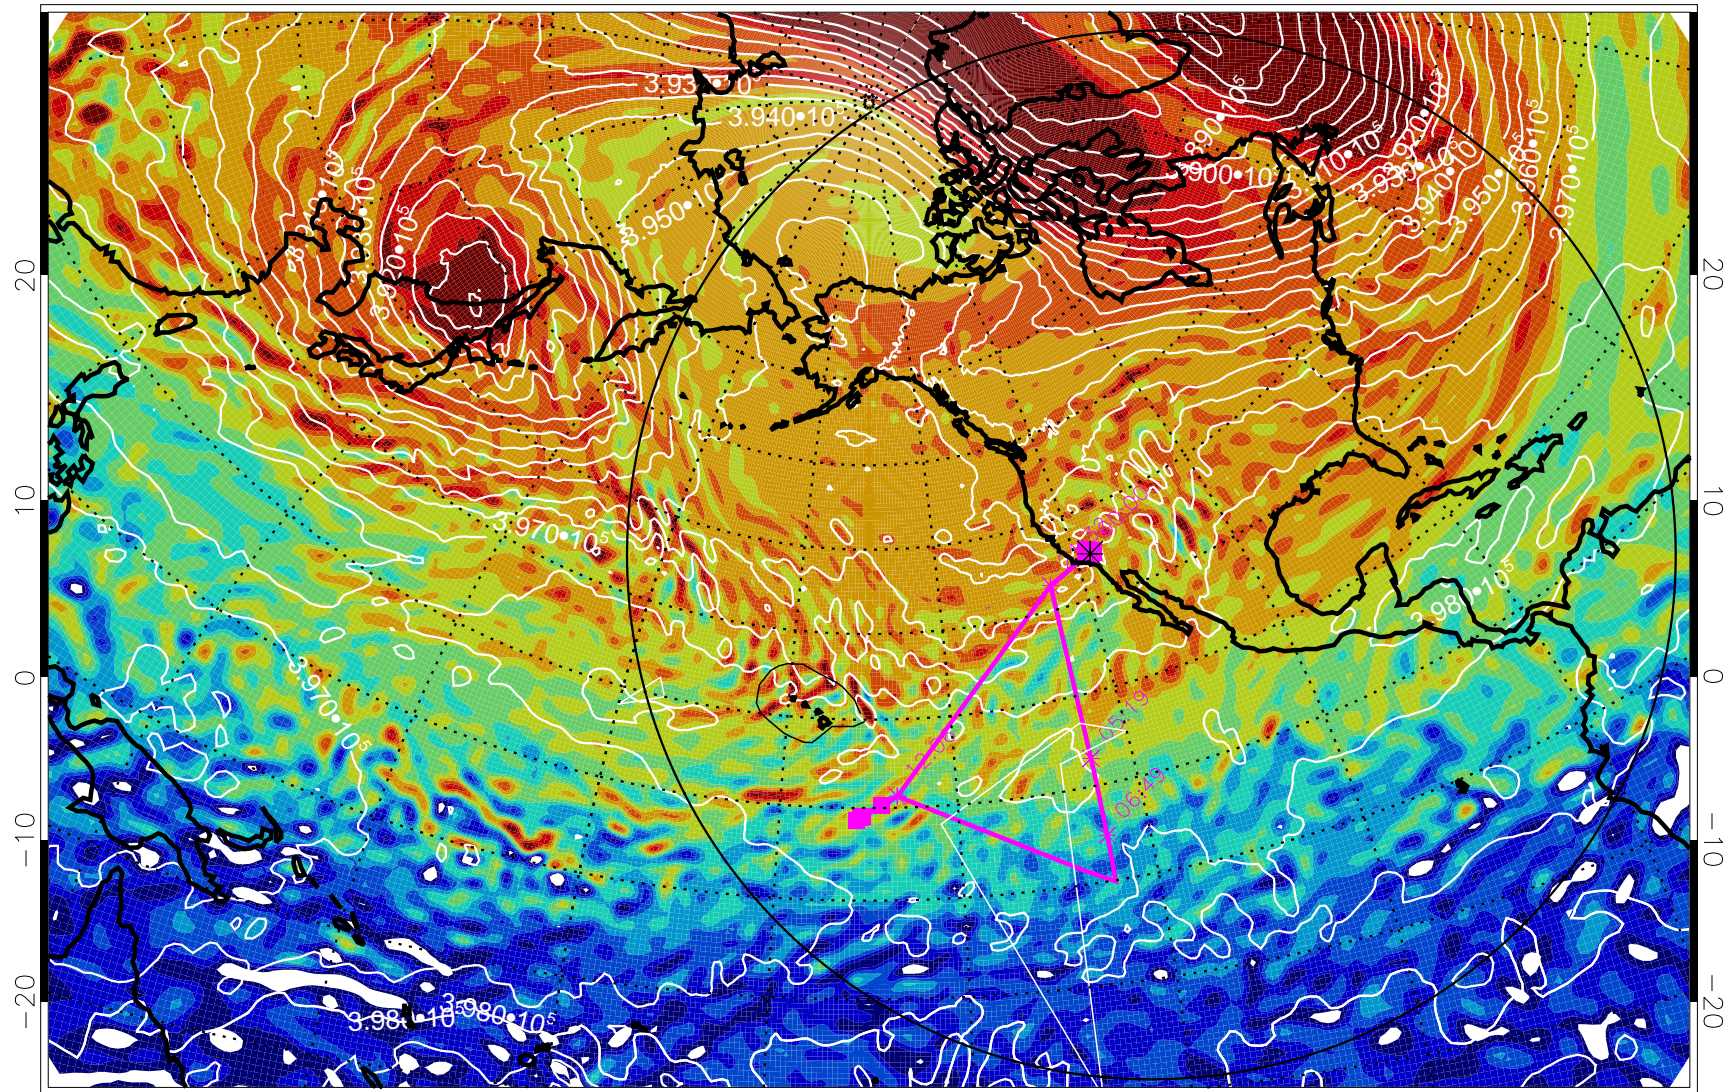

13012706, 66 hour forecast for 460K EPV

460K Montgomery Streamfunction, white

Range ring of 6000 km -- 19 hours GH round trip

13012712, 72 hour forecast for 460K EPV

460K Montgomery Streamfunction, white

Range ring of 6000 km -- 19 hours GH round trip

13012718, 78 hour forecast for 460K EPV

460K Montgomery Streamfunction, white

Range ring of 6000 km -- 19 hours GH round trip

13012800, 84 hour forecast for 460K EPV

460K Montgomery Streamfunction, white

Range ring of 6000 km -- 19 hours GH round trip

13012806, 90 hour forecast for 460K EPV

460K Montgomery Streamfunction, white

Range ring of 6000 km -- 19 hours GH round trip

13012812, 96 hour forecast for 460K EPV

460K Montgomery Streamfunction, white

Range ring of 6000 km -- 19 hours GH round trip

13012818, 102 hour forecast for 460K EPV

460K Montgomery Streamfunction, white

Range ring of 6000 km -- 19 hours GH round trip

13012900, 108 hour forecast for 460K EPV

460K Montgomery Streamfunction, white