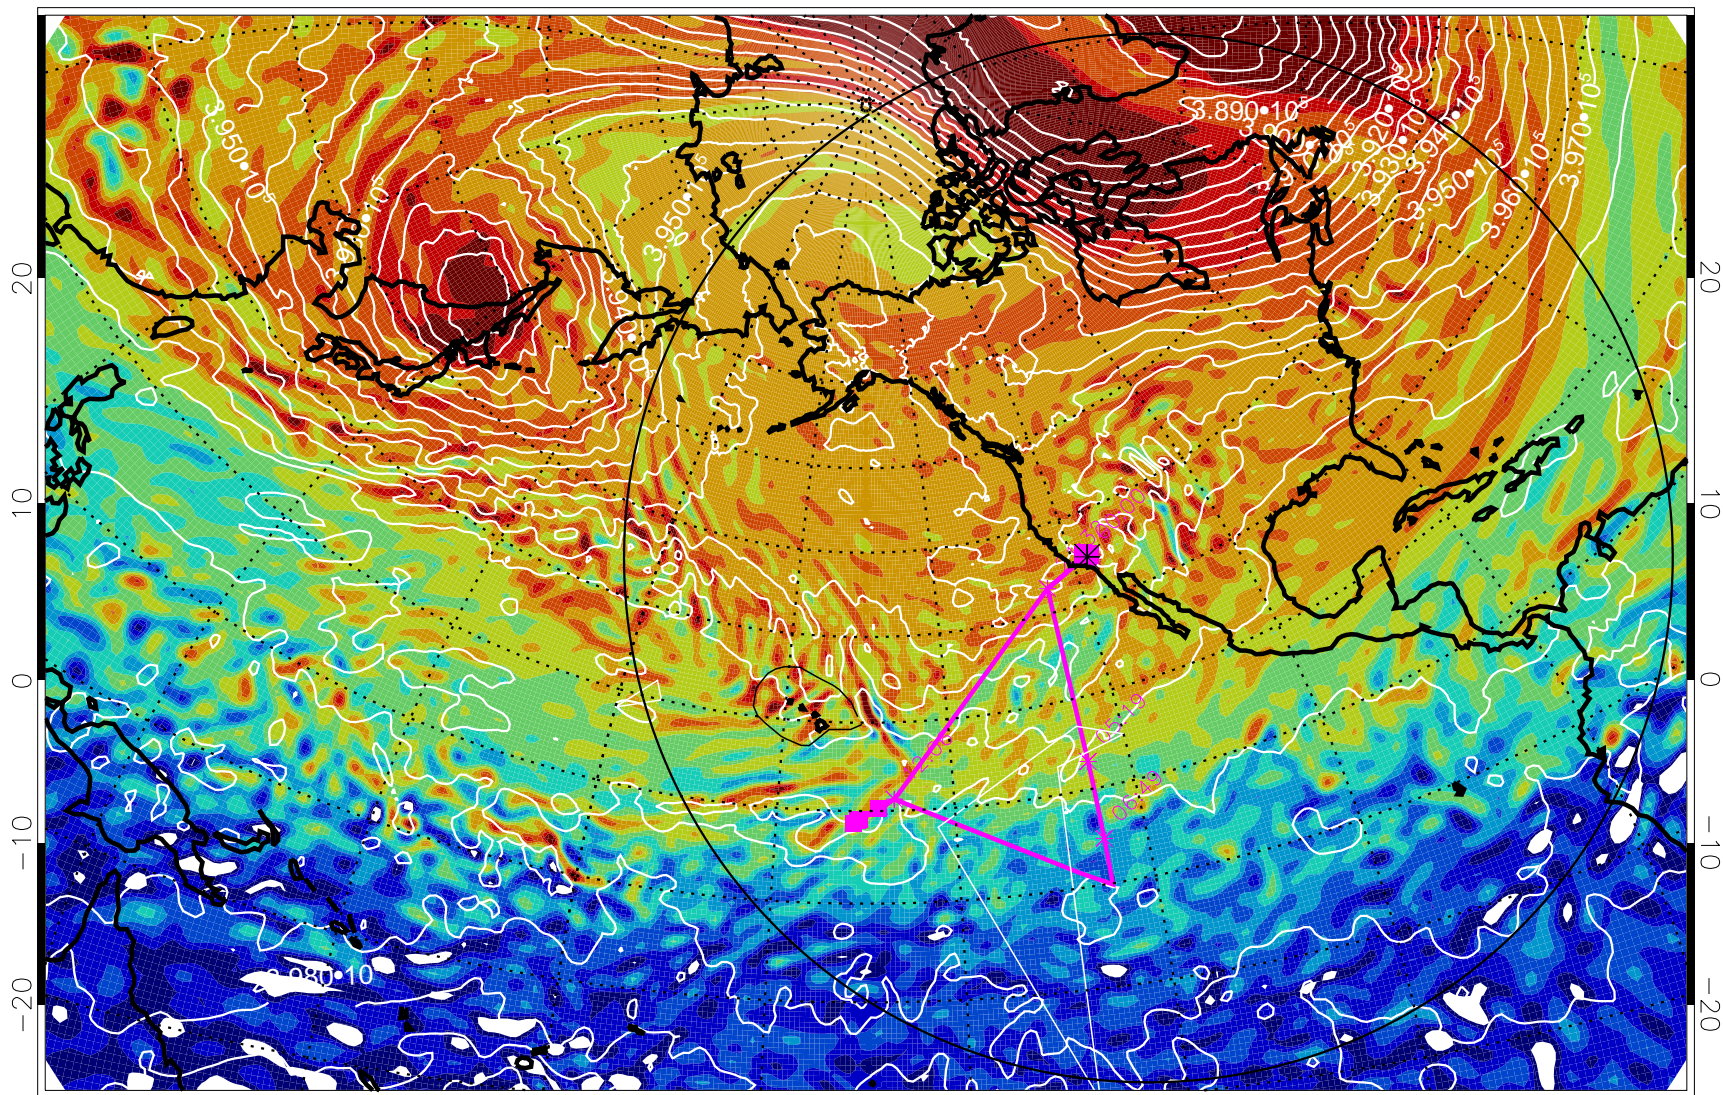

13012706, 66 hour forecast for 460K EPV

460K Montgomery Streamfunction, white

Range ring of 6000 km -- 19 hours GH round trip

13012712, 72 hour forecast for 460K EPV

460K Montgomery Streamfunction, white

Range ring of 6000 km -- 19 hours GH round trip

13012718, 78 hour forecast for 460K EPV

460K Montgomery Streamfunction, white

Range ring of 6000 km -- 19 hours GH round trip

13012800, 84 hour forecast for 460K EPV

460K Montgomery Streamfunction, white

Range ring of 6000 km -- 19 hours GH round trip

13012806, 90 hour forecast for 460K EPV

460K Montgomery Streamfunction, white

Range ring of 6000 km -- 19 hours GH round trip

13012812, 96 hour forecast for 460K EPV

460K Montgomery Streamfunction, white

Range ring of 6000 km -- 19 hours GH round trip

13012818, 102 hour forecast for 460K EPV

460K Montgomery Streamfunction, white

Range ring of 6000 km -- 19 hours GH round trip

13012900, 108 hour forecast for 460K EPV

460K Montgomery Streamfunction, white