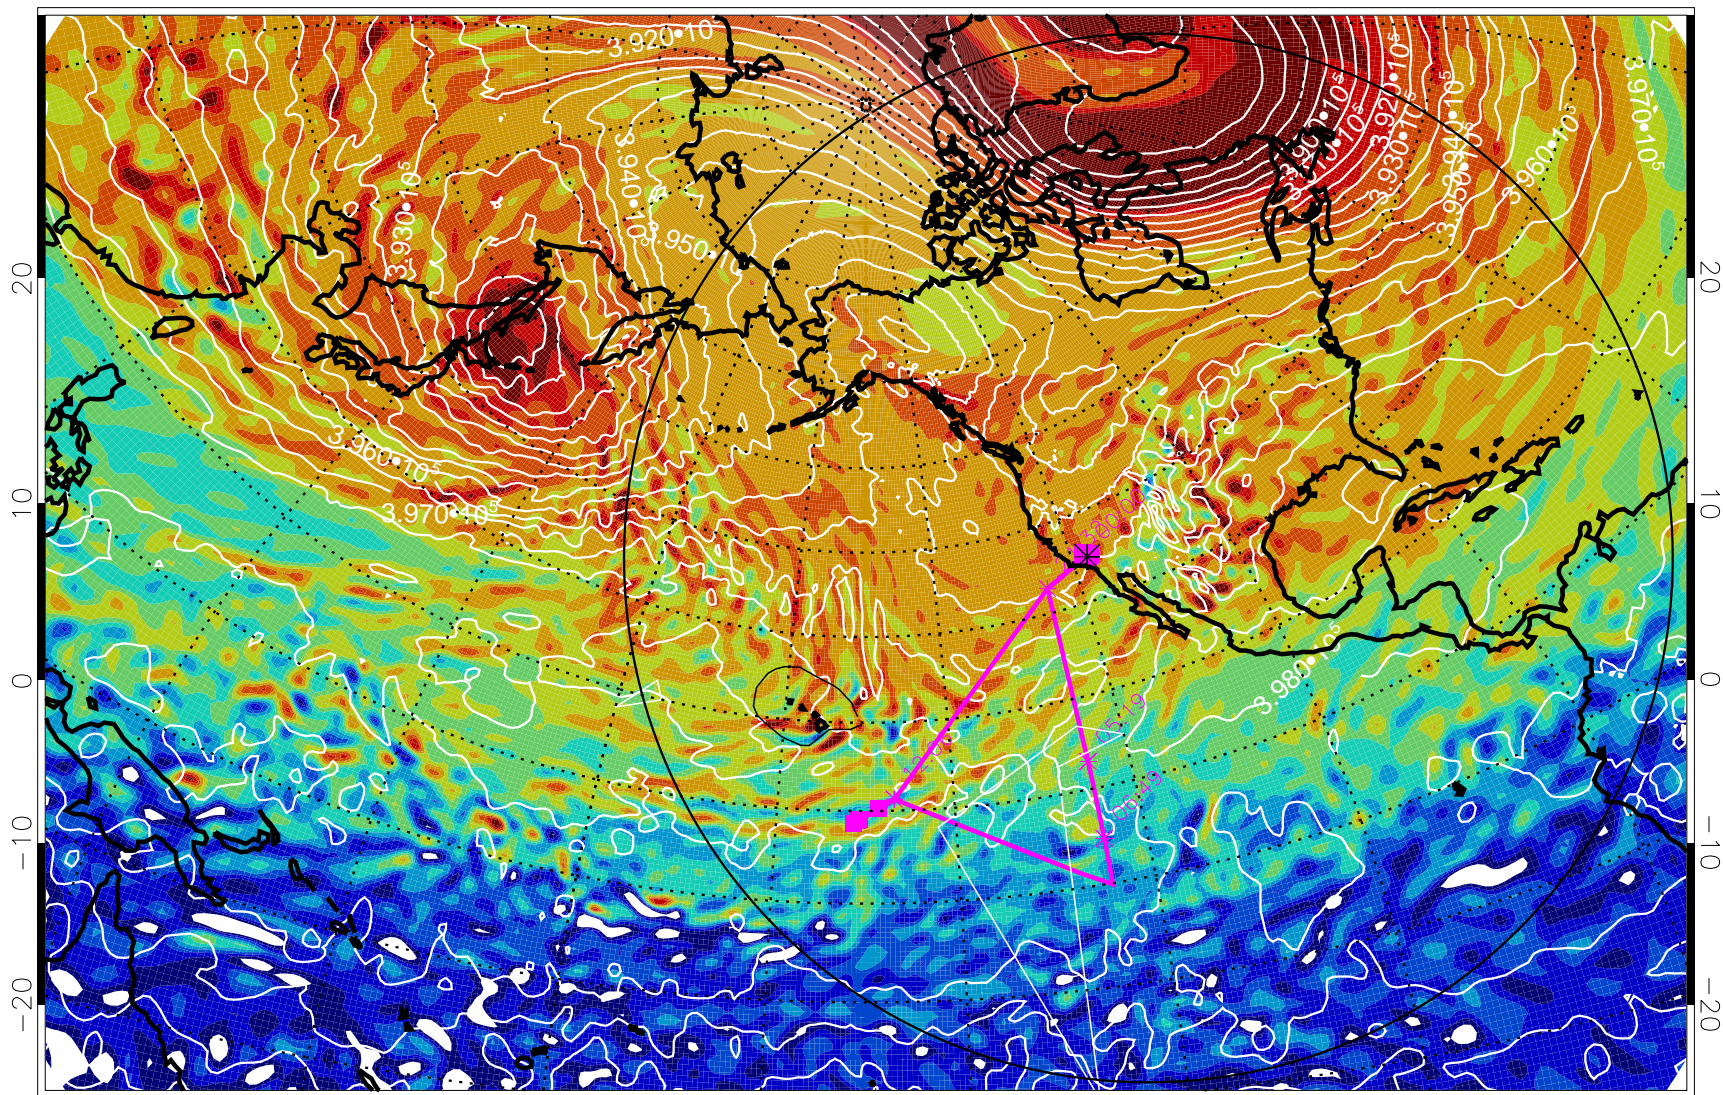

13012806, 90 hour forecast for 460K EPV

460K Montgomery Streamfunction, white

Range ring of 6000 km -- 19 hours GH round trip

13012812, 96 hour forecast for 460K EPV

460K Montgomery Streamfunction, white

Range ring of 6000 km -- 19 hours GH round trip

13012818, 102 hour forecast for 460K EPV

460K Montgomery Streamfunction, white

Range ring of 6000 km -- 19 hours GH round trip

13012900, 108 hour forecast for 460K EPV

460K Montgomery Streamfunction, white

Range ring of 6000 km -- 19 hours GH round trip

13012906, 114 hour forecast for 460K EPV

460K Montgomery Streamfunction, white

Range ring of 6000 km -- 19 hours GH round trip

13012912, 120 hour forecast for 460K EPV

460K Montgomery Streamfunction, white

Range ring of 6000 km -- 19 hours GH round trip