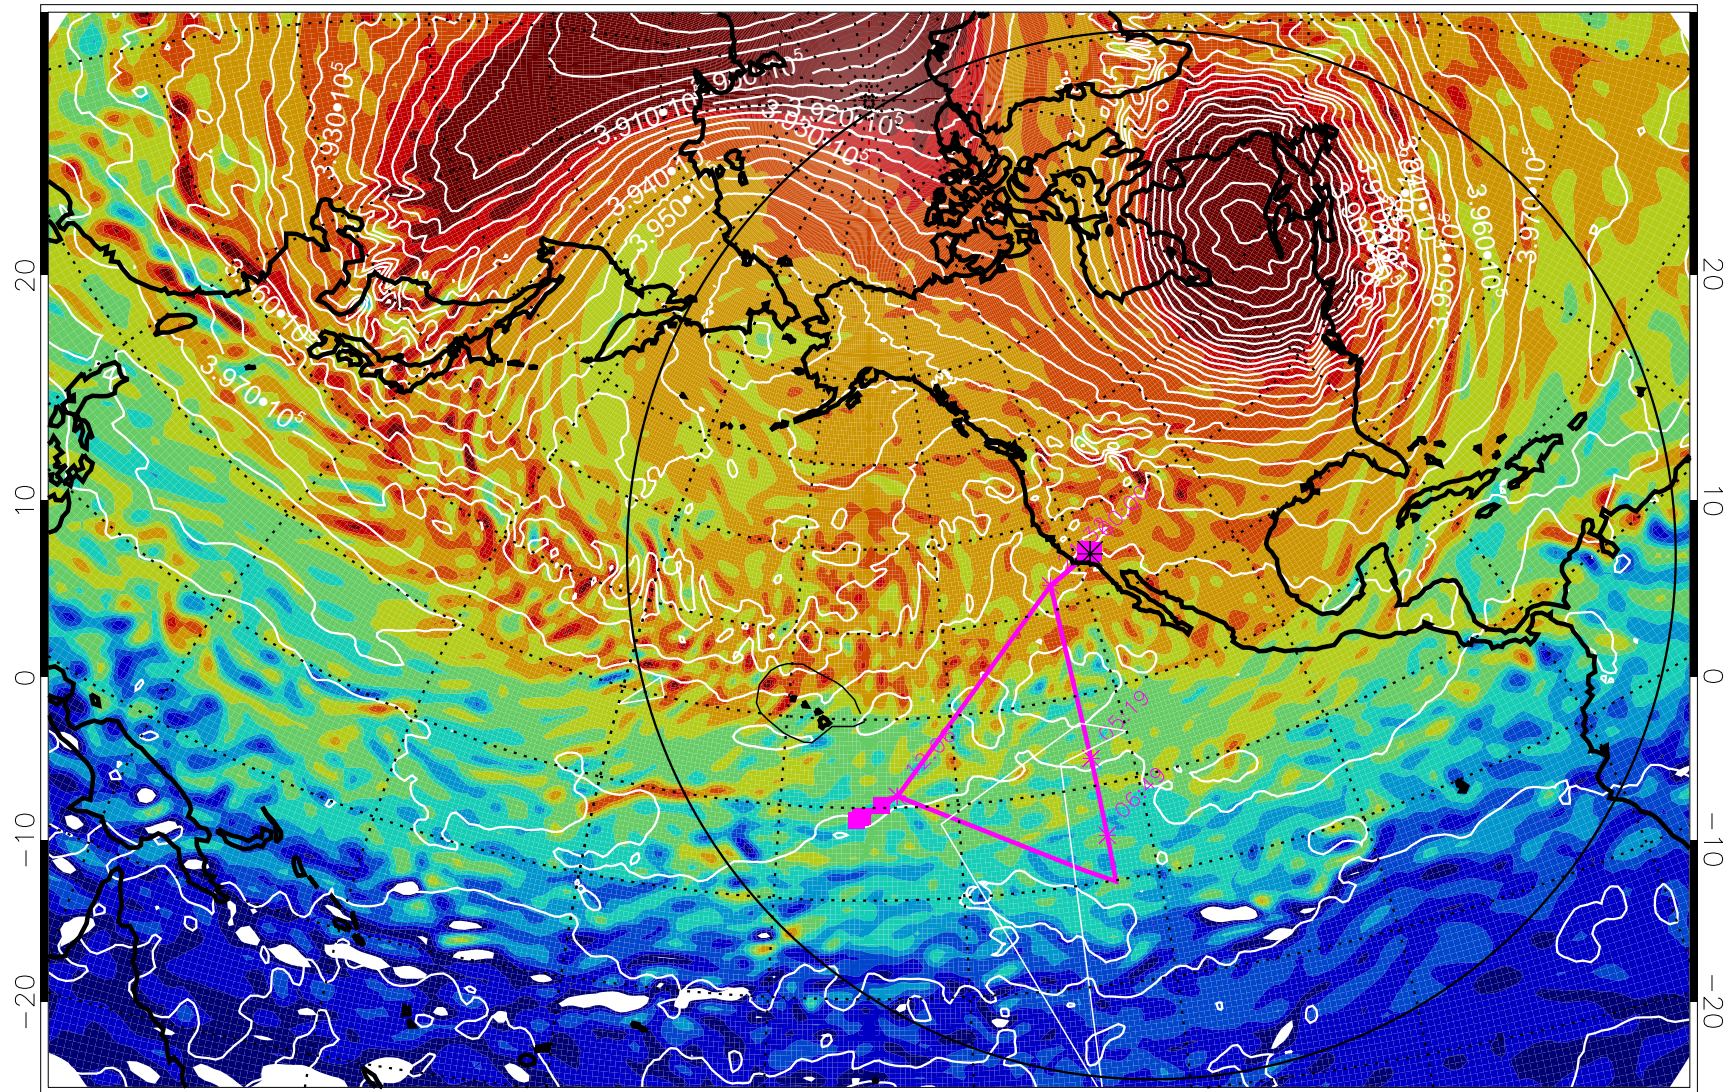

13012412, 12 hour forecast for 460K EPV

460K Montgomery Streamfunction, white

Range ring of 6000 km -- 19 hours GH round trip

13012418, 18 hour forecast for 460K EPV

460K Montgomery Streamfunction, white

Range ring of 6000 km -- 19 hours GH round trip

13012500, 24 hour forecast for 460K EPV

460K Montgomery Streamfunction, white

Range ring of 6000 km -- 19 hours GH round trip

13012506, 30 hour forecast for 460K EPV

460K Montgomery Streamfunction, white

Range ring of 6000 km -- 19 hours GH round trip

13012512, 36 hour forecast for 460K EPV

460K Montgomery Streamfunction, white

Range ring of 6000 km -- 19 hours GH round trip

13012518, 42 hour forecast for 460K EPV

460K Montgomery Streamfunction, white

Range ring of 6000 km -- 19 hours GH round trip

13012600, 48 hour forecast for 460K EPV

460K Montgomery Streamfunction, white

Range ring of 6000 km -- 19 hours GH round trip

13012606, 54 hour forecast for 460K EPV

460K Montgomery Streamfunction, white

Range ring of 6000 km -- 19 hours GH round trip