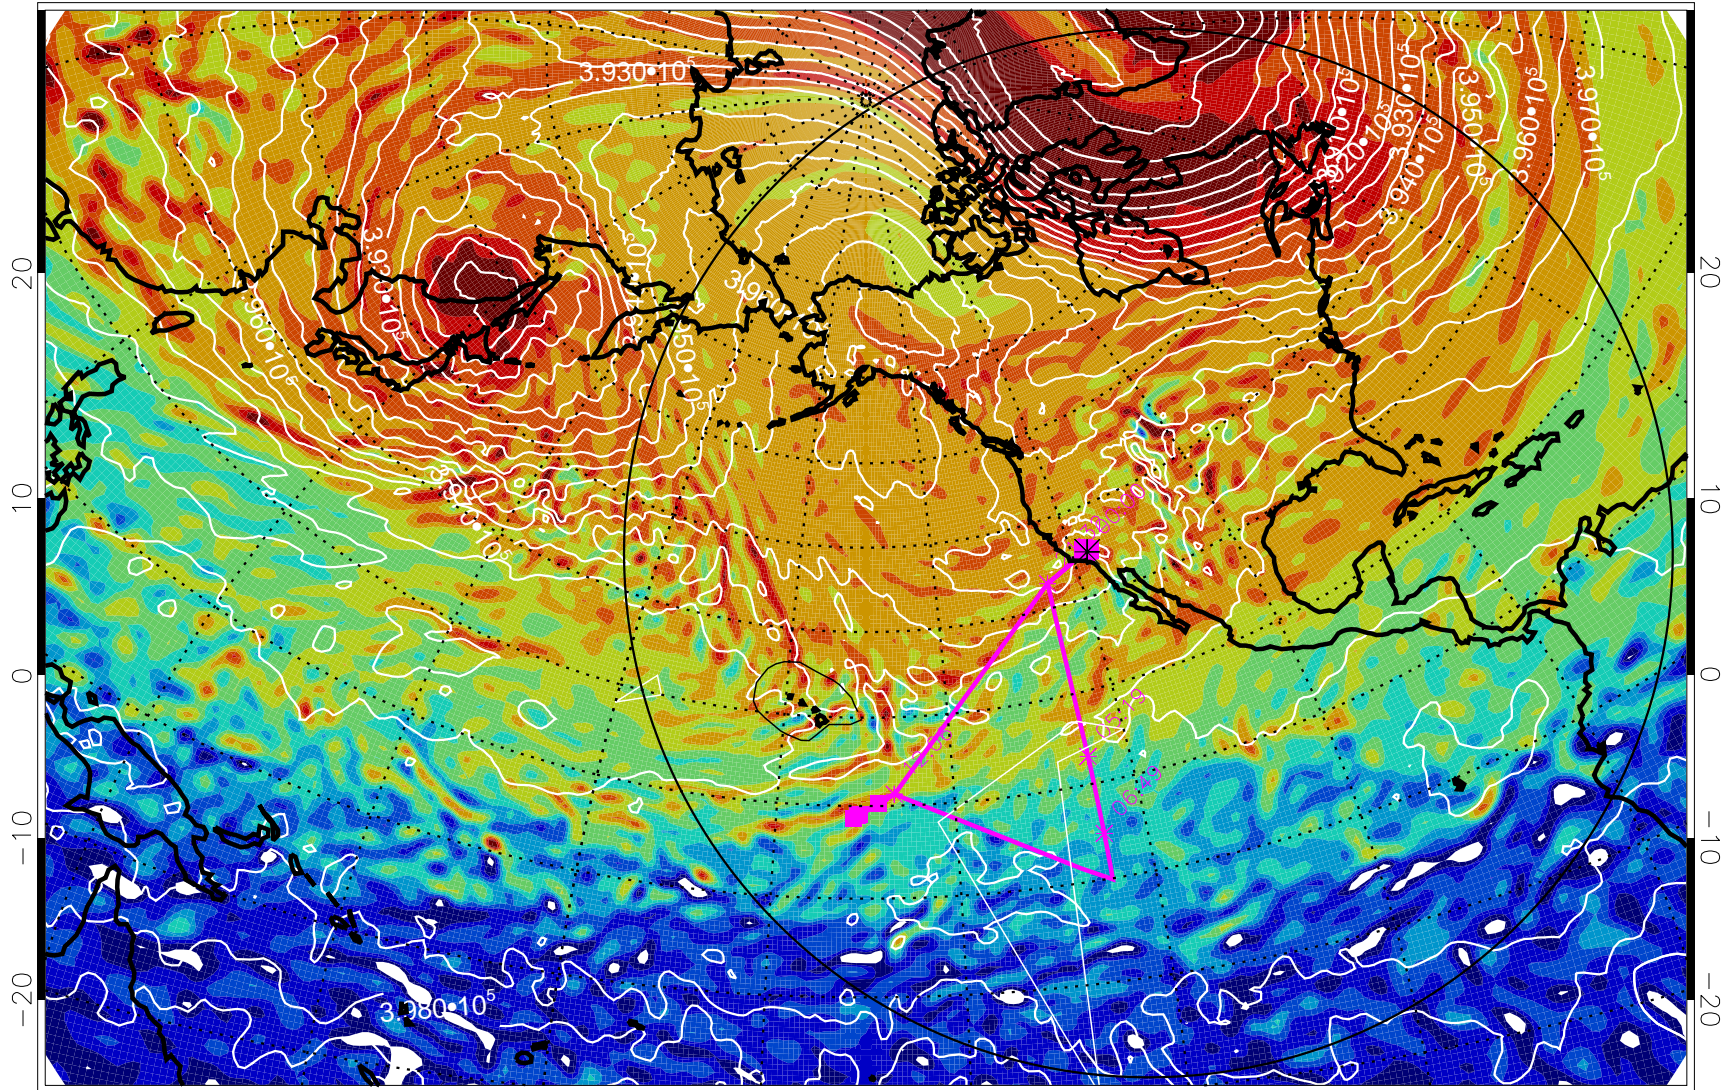

13012712, 84 hour forecast for 460K EPV

460K Montgomery Streamfunction, white

Range ring of 6000 km -- 19 hours GH round trip

13012718, 90 hour forecast for 460K EPV

460K Montgomery Streamfunction, white

Range ring of 6000 km -- 19 hours GH round trip

13012800, 96 hour forecast for 460K EPV

460K Montgomery Streamfunction, white

Range ring of 6000 km -- 19 hours GH round trip

13012806, 102 hour forecast for 460K EPV

460K Montgomery Streamfunction, white

Range ring of 6000 km -- 19 hours GH round trip

13012812, 108 hour forecast for 460K EPV

460K Montgomery Streamfunction, white

Range ring of 6000 km -- 19 hours GH round trip

13012818, 114 hour forecast for 460K EPV

460K Montgomery Streamfunction, white

Range ring of 6000 km -- 19 hours GH round trip

13012900, 120 hour forecast for 460K EPV

460K Montgomery Streamfunction, white

Range ring of 6000 km -- 19 hours GH round trip