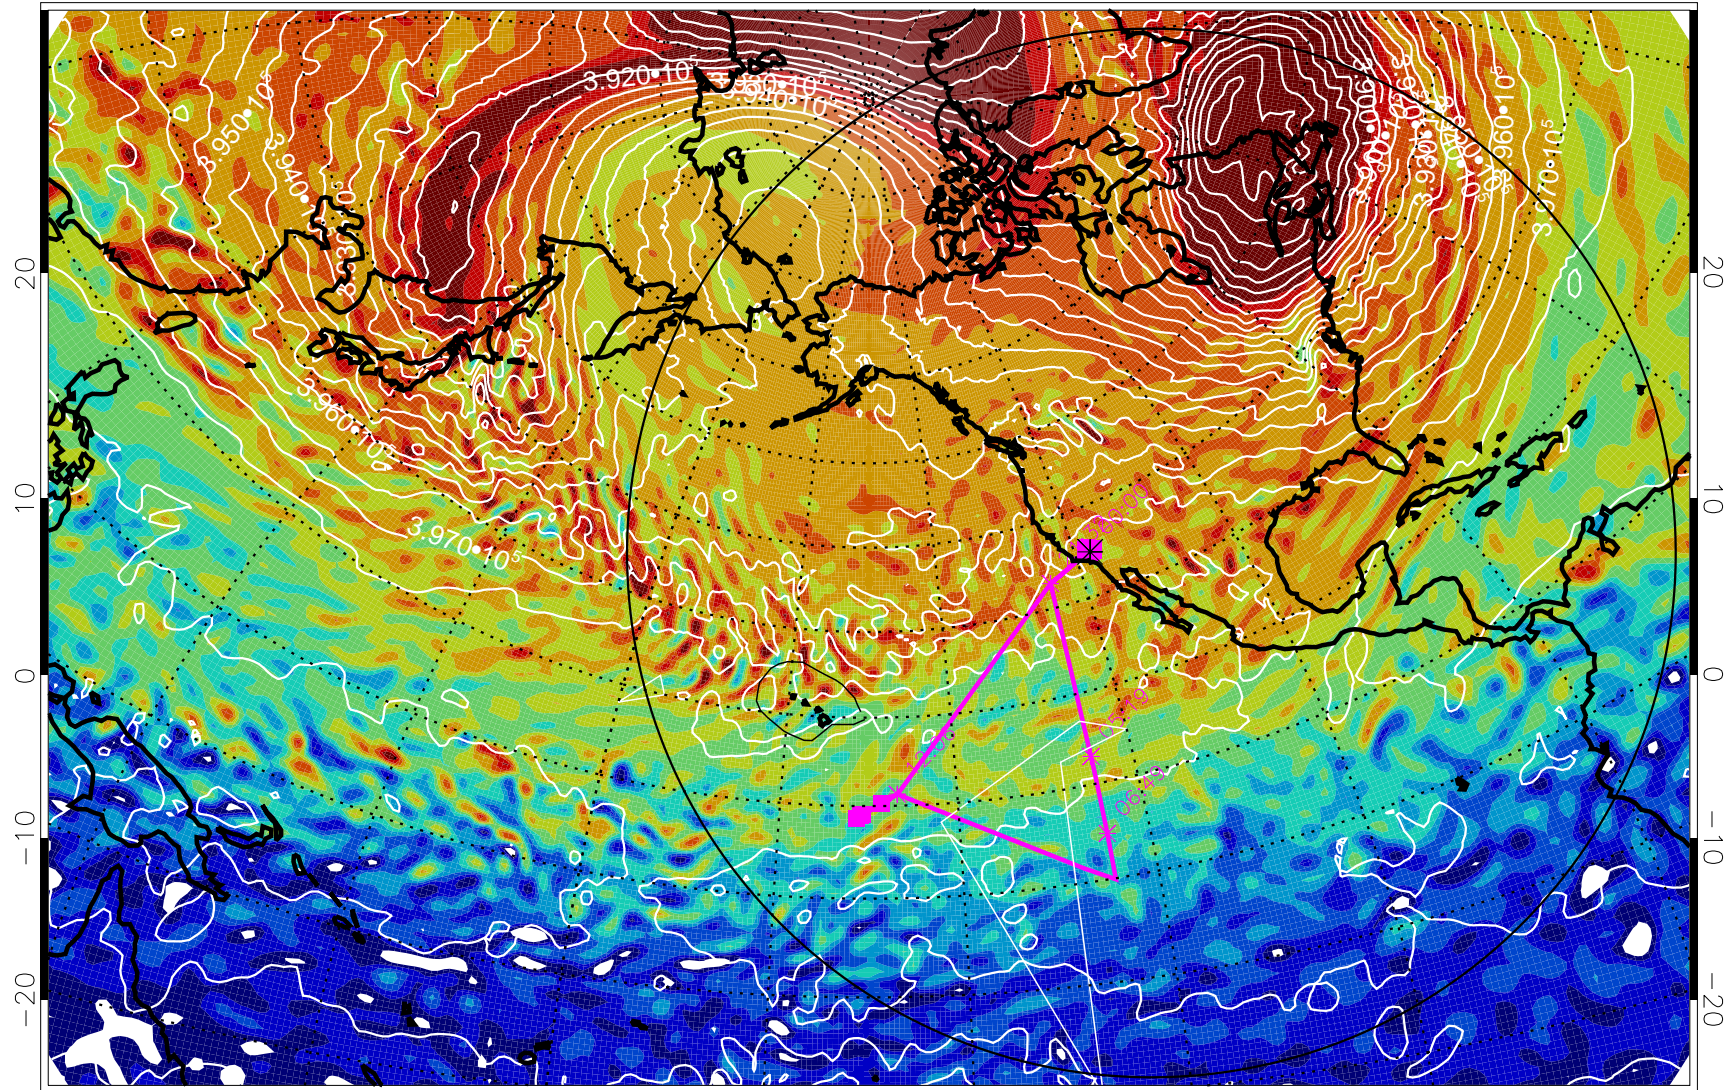

13012512, 36 hour forecast for 460K EPV

460K Montgomery Streamfunction, white

Range ring of 6000 km -- 19 hours GH round trip

13012518, 42 hour forecast for 460K EPV

460K Montgomery Streamfunction, white

Range ring of 6000 km -- 19 hours GH round trip

13012600, 48 hour forecast for 460K EPV

460K Montgomery Streamfunction, white

Range ring of 6000 km -- 19 hours GH round trip

13012606, 54 hour forecast for 460K EPV

460K Montgomery Streamfunction, white

Range ring of 6000 km -- 19 hours GH round trip

13012612, 60 hour forecast for 460K EPV

460K Montgomery Streamfunction, white

Range ring of 6000 km -- 19 hours GH round trip

13012618, 66 hour forecast for 460K EPV

460K Montgomery Streamfunction, white

Range ring of 6000 km -- 19 hours GH round trip

13012700, 72 hour forecast for 460K EPV

460K Montgomery Streamfunction, white

Range ring of 6000 km -- 19 hours GH round trip

13012706, 78 hour forecast for 460K EPV

460K Montgomery Streamfunction, white

Range ring of 6000 km -- 19 hours GH round trip