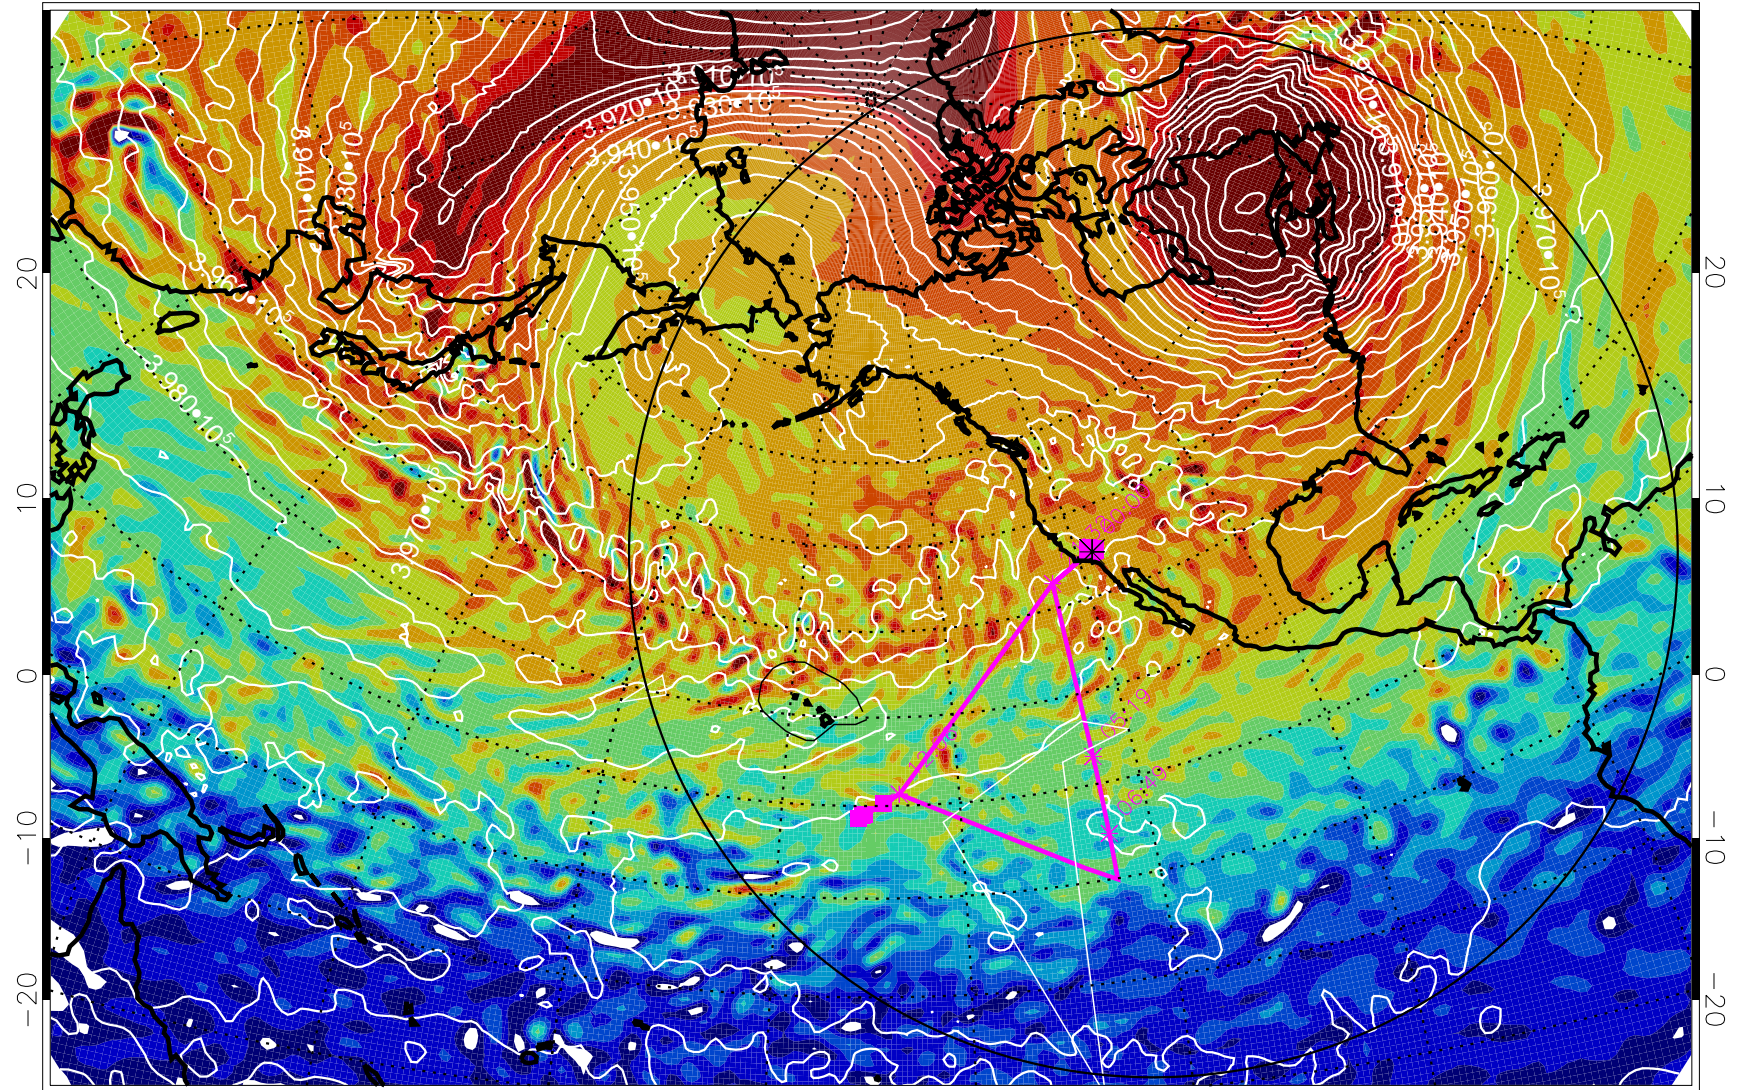

13012500, 24 hour forecast for 460K EPV

460K Montgomery Streamfunction, white

Range ring of 6000 km -- 19 hours GH round trip

13012506, 30 hour forecast for 460K EPV

460K Montgomery Streamfunction, white

Range ring of 6000 km -- 19 hours GH round trip

13012512, 36 hour forecast for 460K EPV

460K Montgomery Streamfunction, white

Range ring of 6000 km -- 19 hours GH round trip

13012518, 42 hour forecast for 460K EPV

460K Montgomery Streamfunction, white

Range ring of 6000 km -- 19 hours GH round trip

13012600, 48 hour forecast for 460K EPV

460K Montgomery Streamfunction, white

Range ring of 6000 km -- 19 hours GH round trip

13012606, 54 hour forecast for 460K EPV

460K Montgomery Streamfunction, white

Range ring of 6000 km -- 19 hours GH round trip

13012612, 60 hour forecast for 460K EPV

460K Montgomery Streamfunction, white

Range ring of 6000 km -- 19 hours GH round trip

13012618, 66 hour forecast for 460K EPV

460K Montgomery Streamfunction, white

Range ring of 6000 km -- 19 hours GH round trip