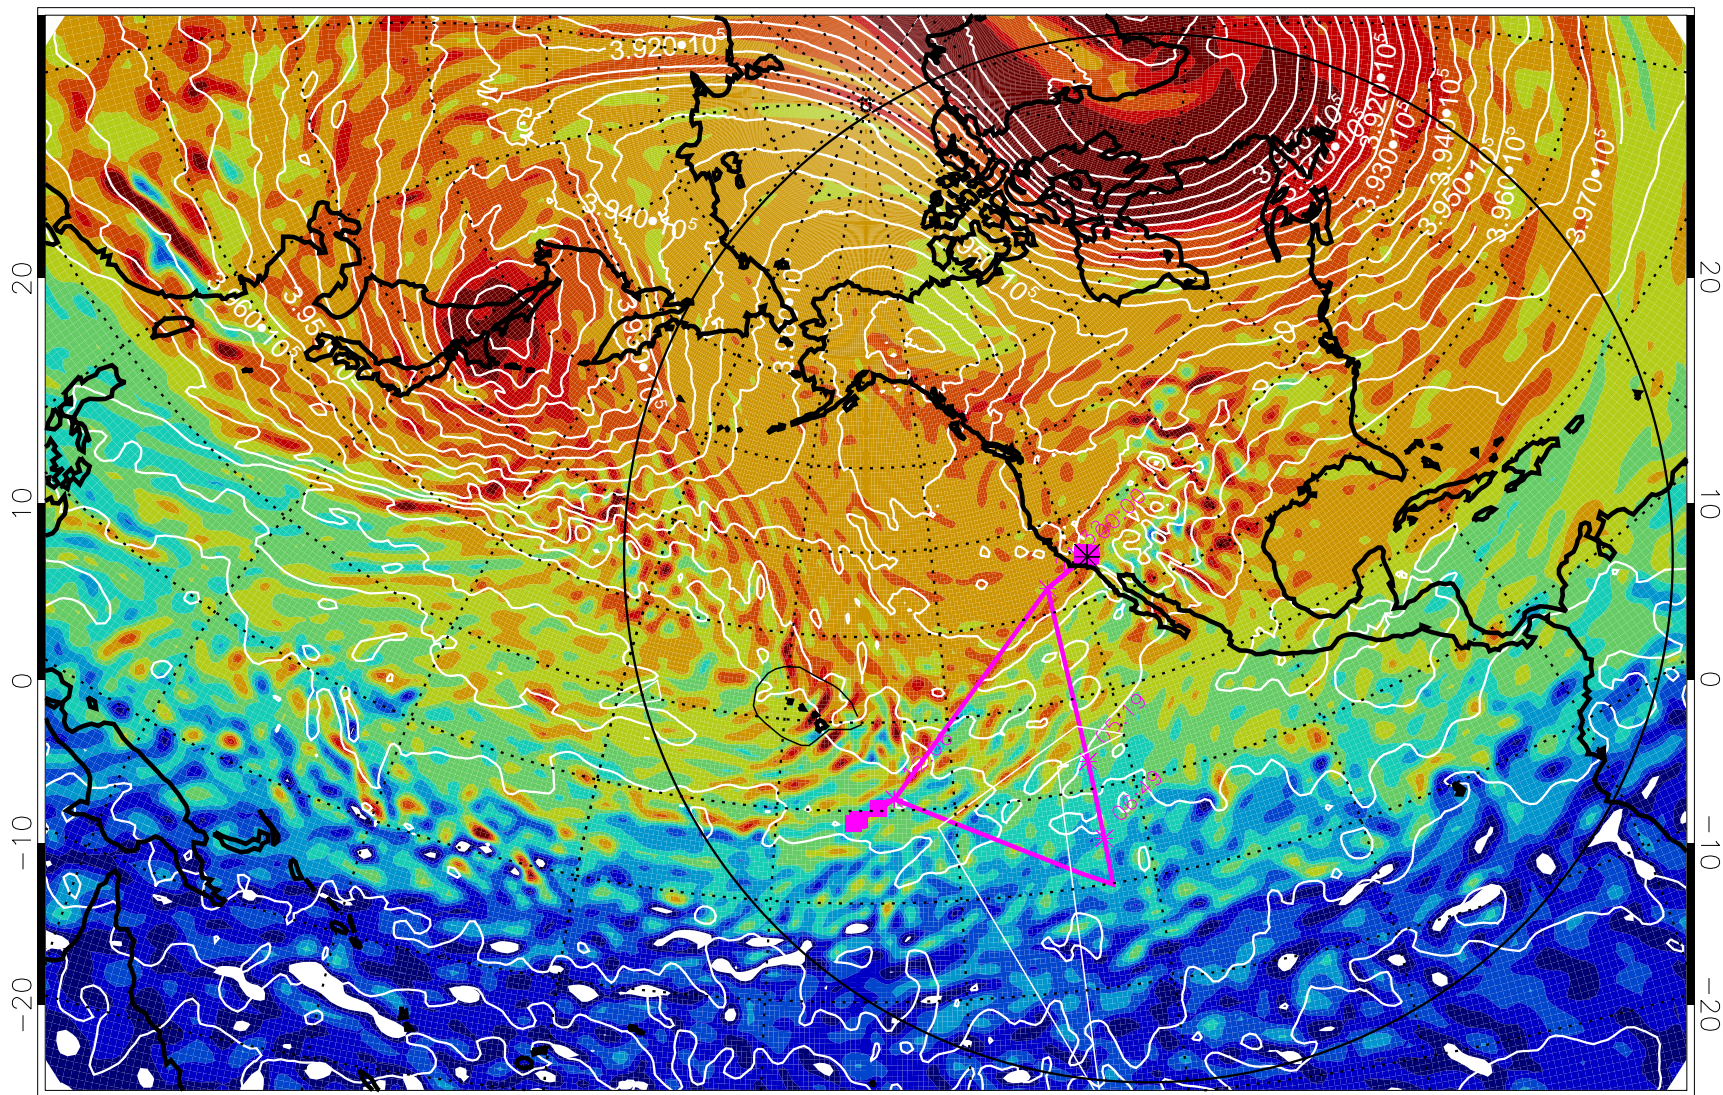

13012800, 96 hour forecast for 460K EPV

460K Montgomery Streamfunction, white

Range ring of 6000 km -- 19 hours GH round trip

13012806, 102 hour forecast for 460K EPV

460K Montgomery Streamfunction, white

Range ring of 6000 km -- 19 hours GH round trip

13012812, 108 hour forecast for 460K EPV

460K Montgomery Streamfunction, white

Range ring of 6000 km -- 19 hours GH round trip

13012818, 114 hour forecast for 460K EPV

460K Montgomery Streamfunction, white

Range ring of 6000 km -- 19 hours GH round trip

13012900, 120 hour forecast for 460K EPV

460K Montgomery Streamfunction, white

Range ring of 6000 km -- 19 hours GH round trip