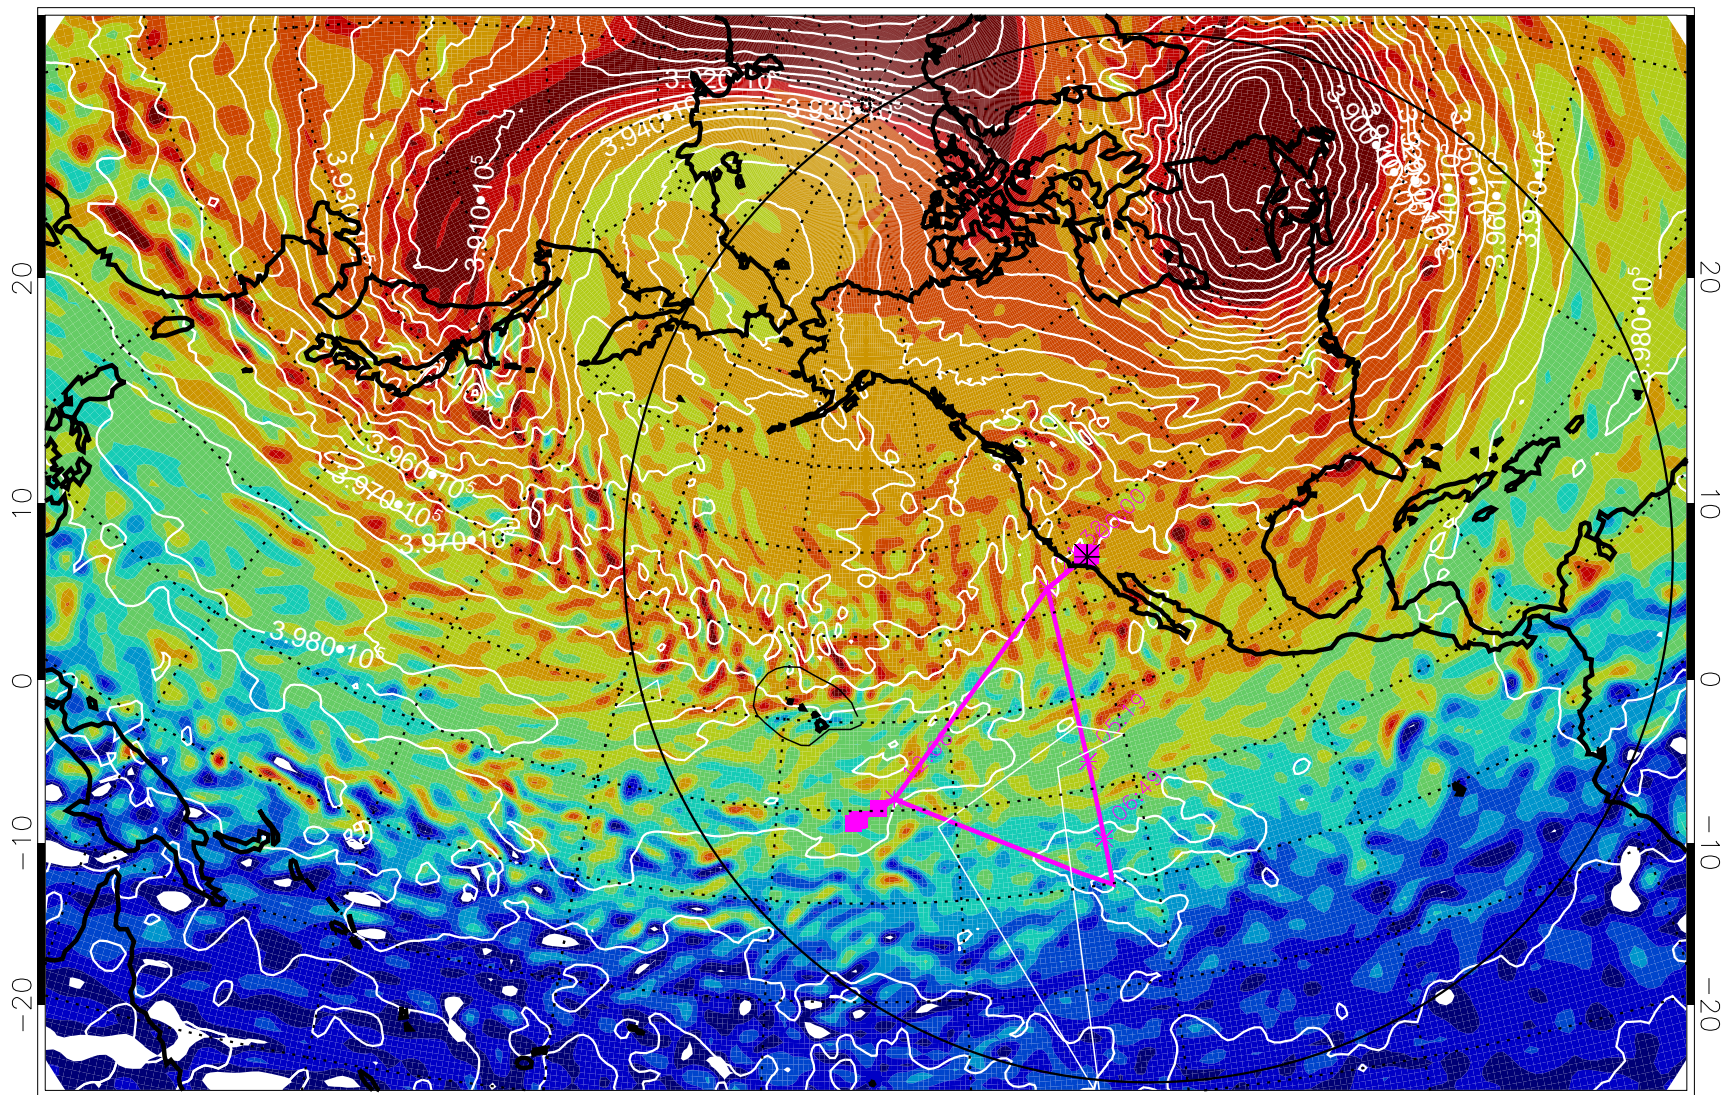

13012512, 36 hour forecast for 460K EPV

460K Montgomery Streamfunction, white

Range ring of 6000 km -- 19 hours GH round trip

13012518, 42 hour forecast for 460K EPV

460K Montgomery Streamfunction, white

Range ring of 6000 km -- 19 hours GH round trip

13012600, 48 hour forecast for 460K EPV

460K Montgomery Streamfunction, white

Range ring of 6000 km -- 19 hours GH round trip

13012606, 54 hour forecast for 460K EPV

460K Montgomery Streamfunction, white

Range ring of 6000 km -- 19 hours GH round trip

13012612, 60 hour forecast for 460K EPV

460K Montgomery Streamfunction, white

Range ring of 6000 km -- 19 hours GH round trip

13012618, 66 hour forecast for 460K EPV

460K Montgomery Streamfunction, white

Range ring of 6000 km -- 19 hours GH round trip

13012700, 72 hour forecast for 460K EPV

460K Montgomery Streamfunction, white

Range ring of 6000 km -- 19 hours GH round trip

13012706, 78 hour forecast for 460K EPV

460K Montgomery Streamfunction, white

Range ring of 6000 km -- 19 hours GH round trip