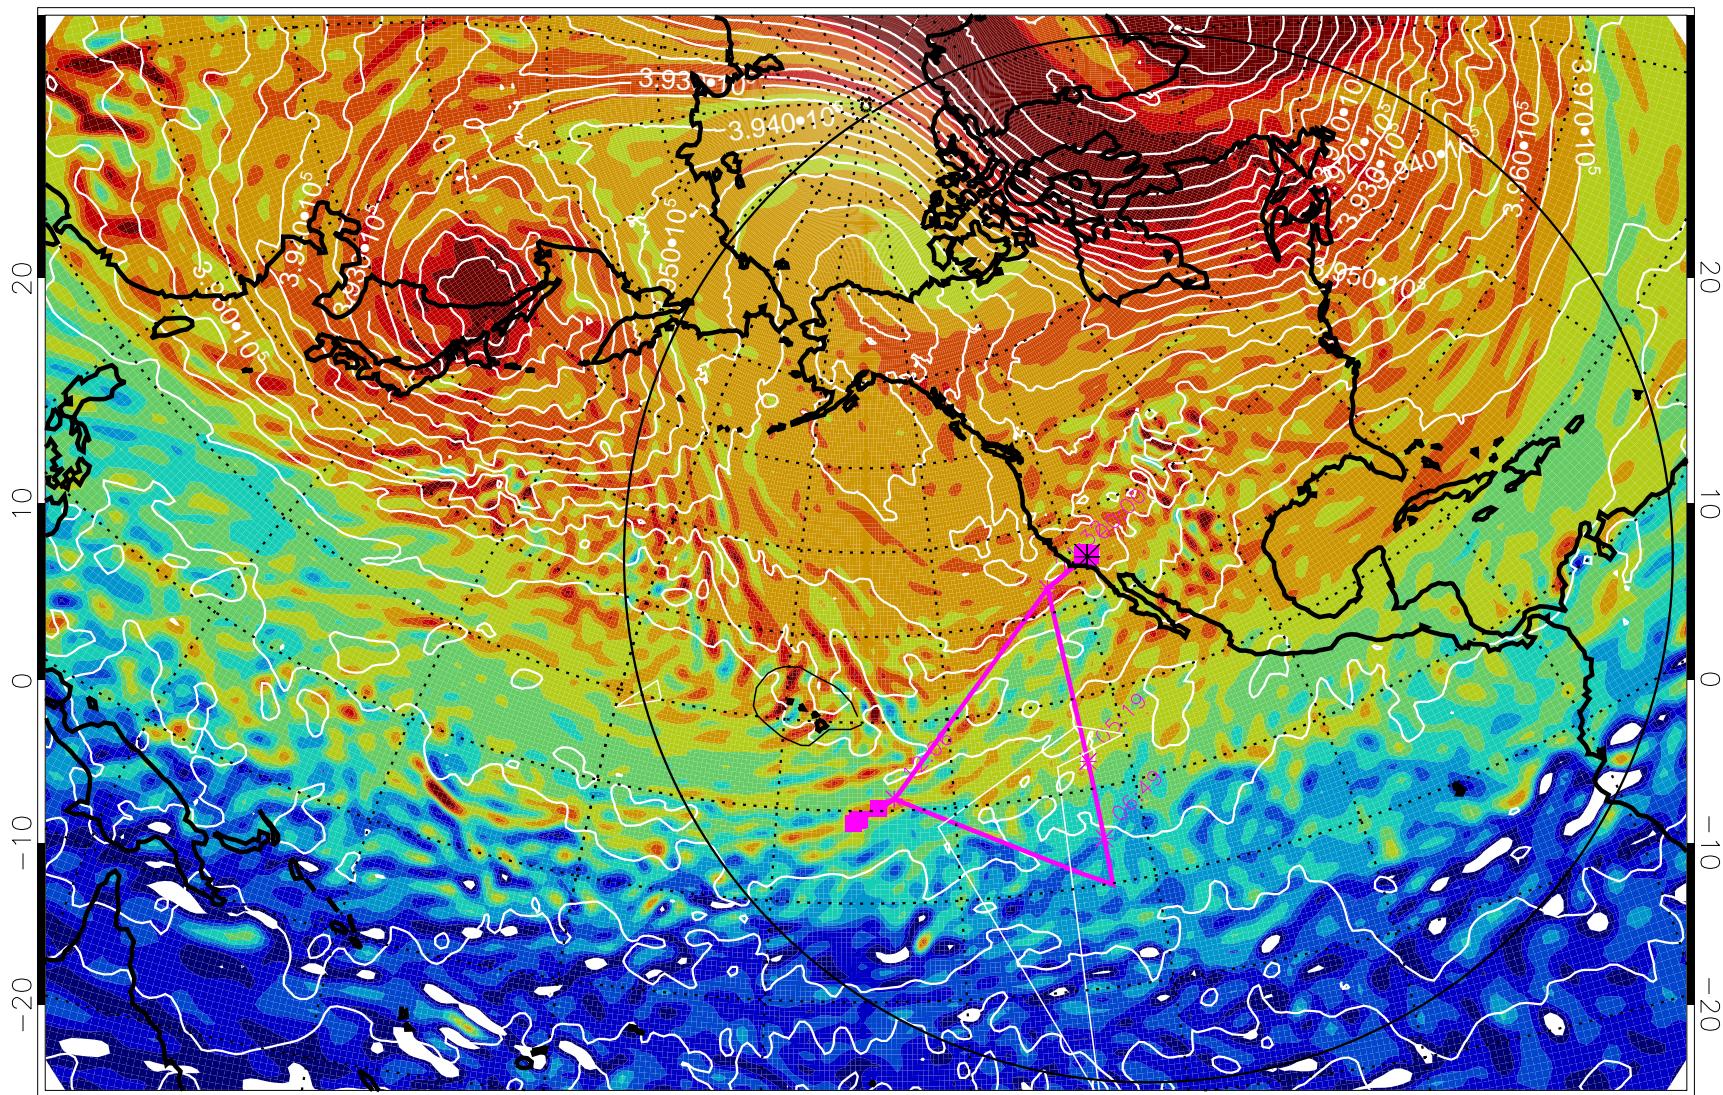

13012700, 72 hour forecast for 460K EPV

460K Montgomery Streamfunction, white

Range ring of 6000 km -- 19 hours GH round trip

13012706, 78 hour forecast for 460K EPV

460K Montgomery Streamfunction, white

Range ring of 6000 km -- 19 hours GH round trip

13012712, 84 hour forecast for 460K EPV

460K Montgomery Streamfunction, white

Range ring of 6000 km -- 19 hours GH round trip

13012718, 90 hour forecast for 460K EPV

460K Montgomery Streamfunction, white

Range ring of 6000 km -- 19 hours GH round trip

13012800, 96 hour forecast for 460K EPV

460K Montgomery Streamfunction, white

Range ring of 6000 km -- 19 hours GH round trip

13012806, 102 hour forecast for 460K EPV

460K Montgomery Streamfunction, white

Range ring of 6000 km -- 19 hours GH round trip

13012812, 108 hour forecast for 460K EPV

460K Montgomery Streamfunction, white

Range ring of 6000 km -- 19 hours GH round trip

13012818, 114 hour forecast for 460K EPV