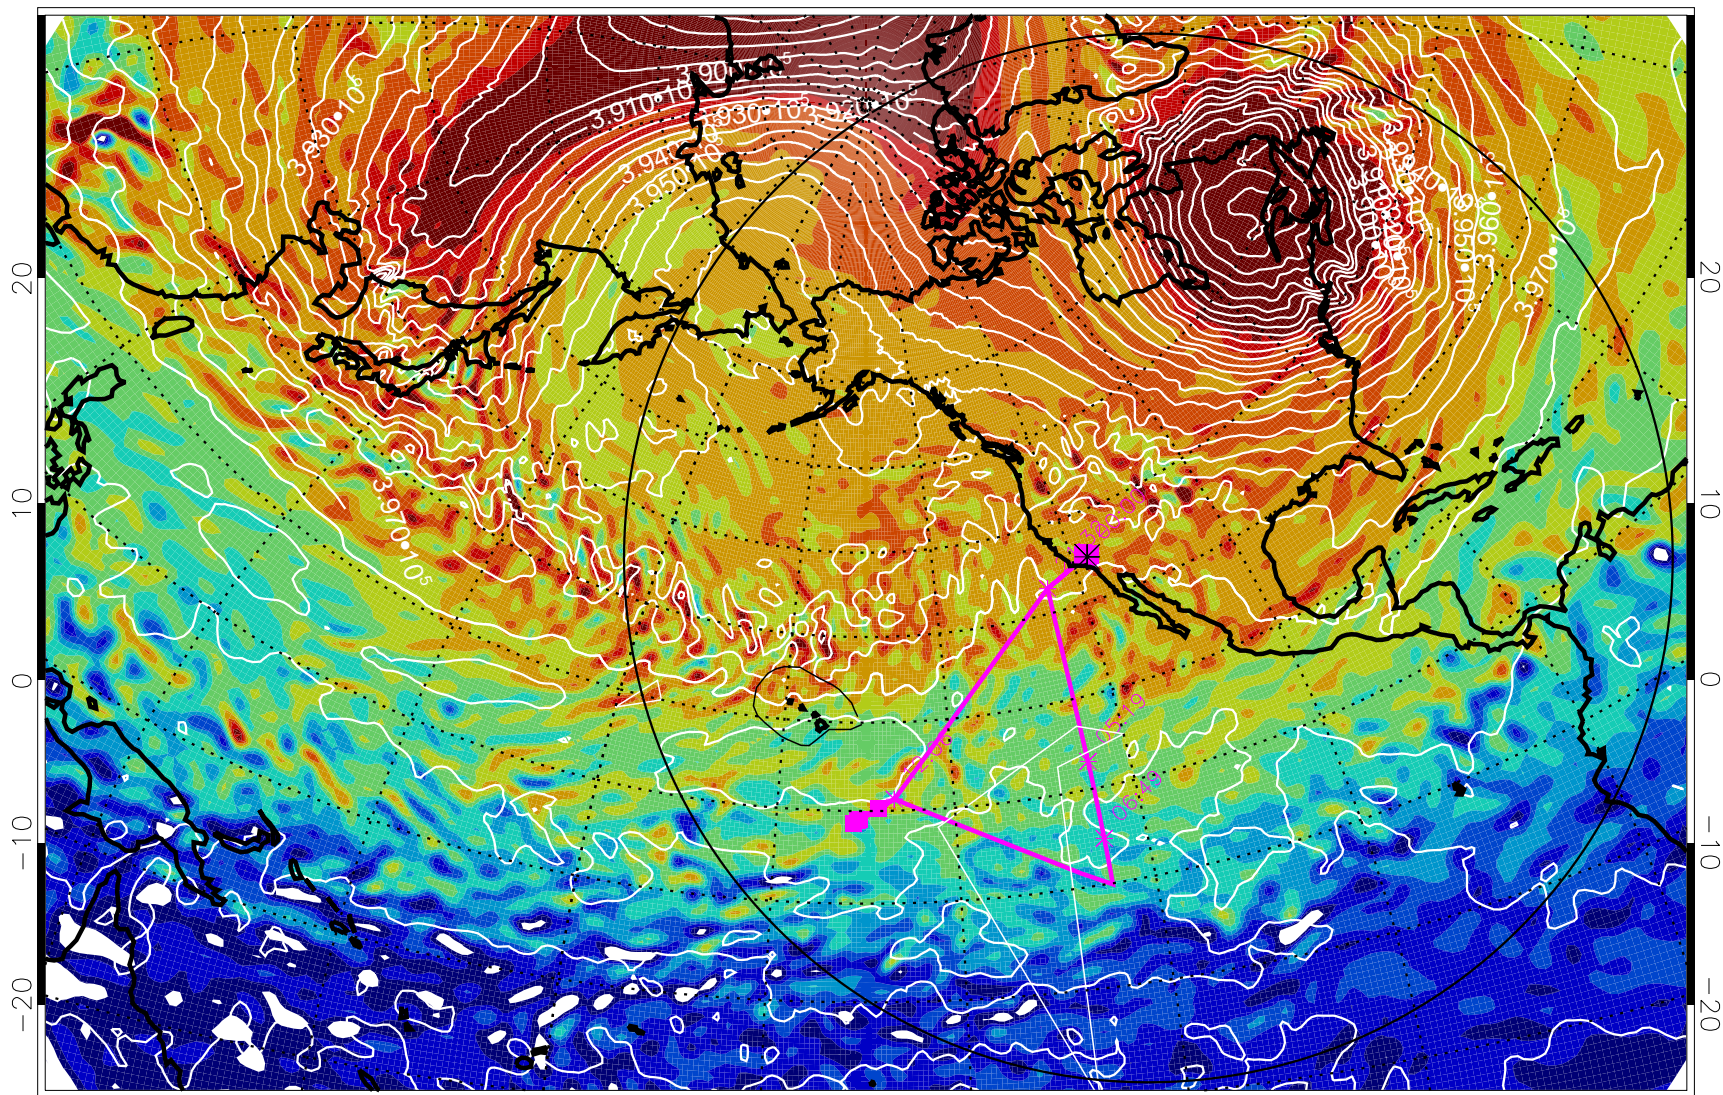

13012412, 12 hour forecast for 460K EPV

460K Montgomery Streamfunction, white

Range ring of 6000 km -- 19 hours GH round trip

13012418, 18 hour forecast for 460K EPV

460K Montgomery Streamfunction, white

Range ring of 6000 km -- 19 hours GH round trip

13012500, 24 hour forecast for 460K EPV

460K Montgomery Streamfunction, white

Range ring of 6000 km -- 19 hours GH round trip

13012506, 30 hour forecast for 460K EPV

460K Montgomery Streamfunction, white

Range ring of 6000 km -- 19 hours GH round trip

13012512, 36 hour forecast for 460K EPV

460K Montgomery Streamfunction, white

Range ring of 6000 km -- 19 hours GH round trip

13012518, 42 hour forecast for 460K EPV

460K Montgomery Streamfunction, white

Range ring of 6000 km -- 19 hours GH round trip

13012600, 48 hour forecast for 460K EPV

460K Montgomery Streamfunction, white

Range ring of 6000 km -- 19 hours GH round trip

13012606, 54 hour forecast for 460K EPV

460K Montgomery Streamfunction, white

Range ring of 6000 km -- 19 hours GH round trip