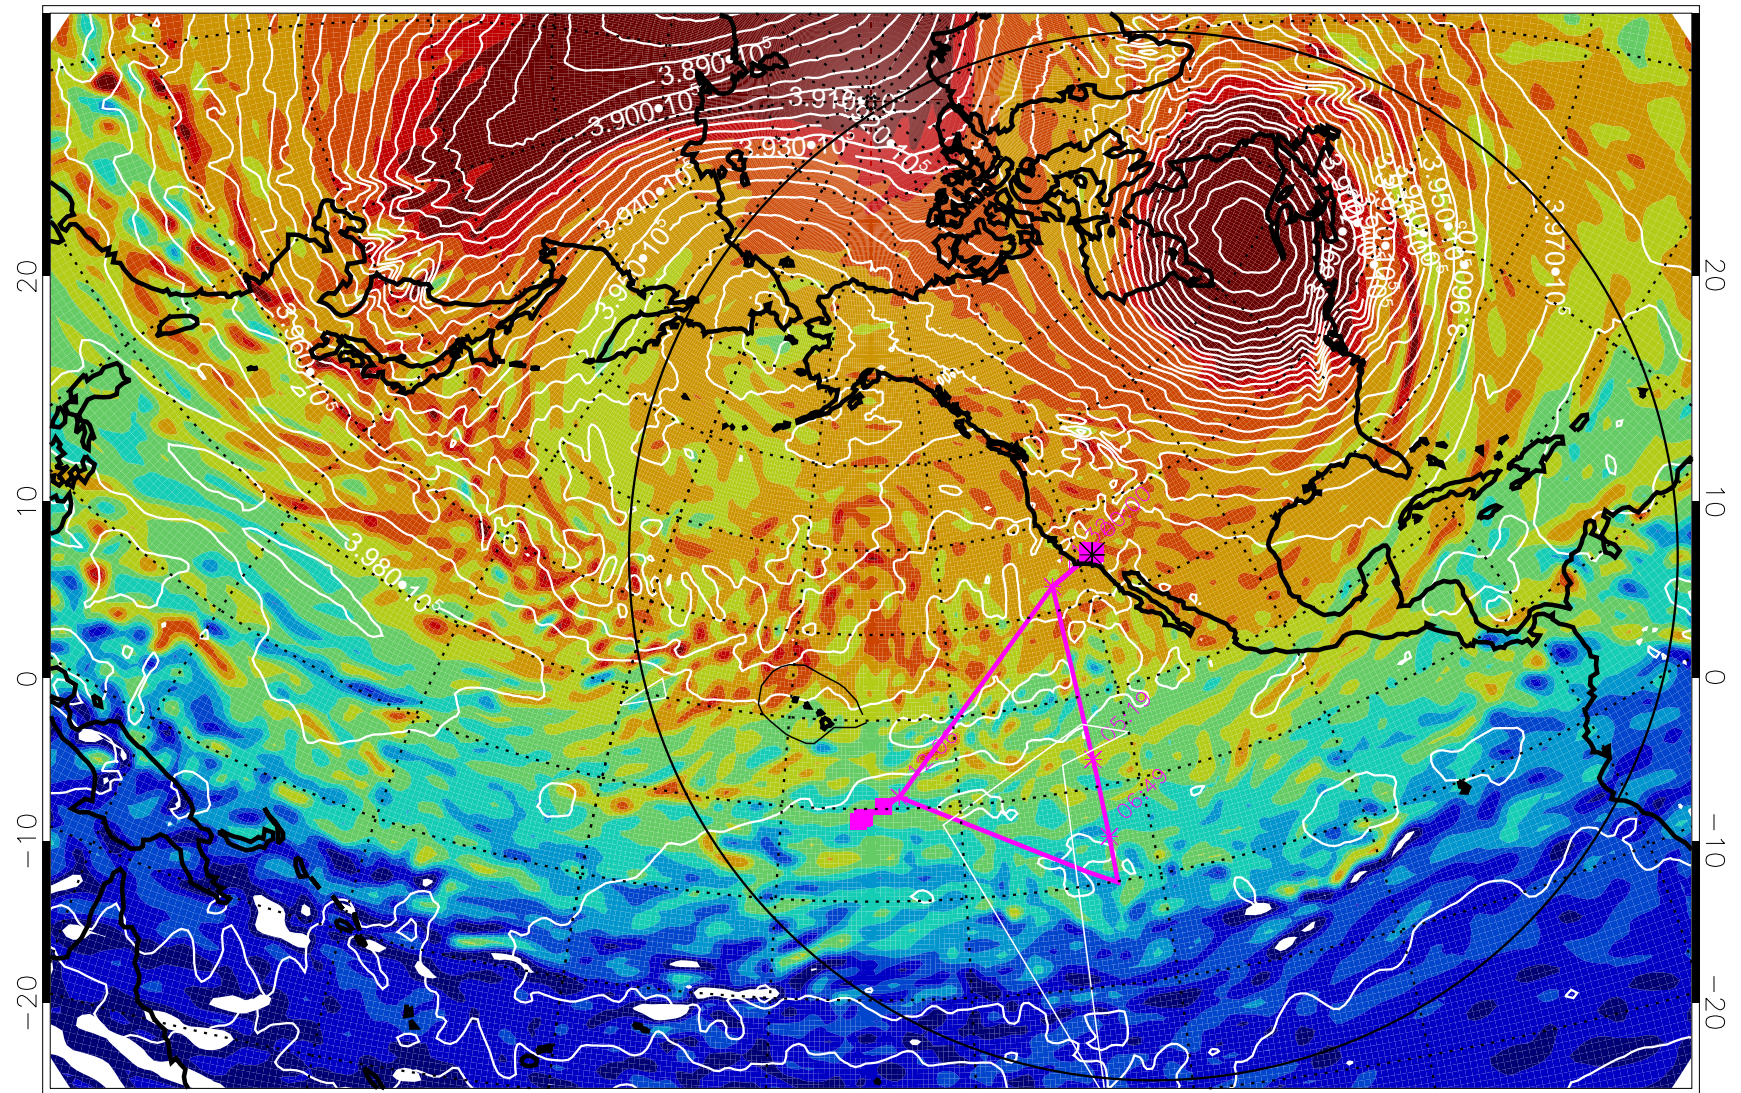

13012412, 12 hour forecast for 460K EPV

460K Montgomery Streamfunction, white

Range ring of 6000 km -- 19 hours GH round trip

13012418, 18 hour forecast for 460K EPV

460K Montgomery Streamfunction, white

Range ring of 6000 km -- 19 hours GH round trip

13012500, 24 hour forecast for 460K EPV

460K Montgomery Streamfunction, white

Range ring of 6000 km -- 19 hours GH round trip

13012506, 30 hour forecast for 460K EPV

460K Montgomery Streamfunction, white

Range ring of 6000 km -- 19 hours GH round trip

13012512, 36 hour forecast for 460K EPV

460K Montgomery Streamfunction, white

Range ring of 6000 km -- 19 hours GH round trip

13012518, 42 hour forecast for 460K EPV

460K Montgomery Streamfunction, white

Range ring of 6000 km -- 19 hours GH round trip

13012600, 48 hour forecast for 460K EPV

460K Montgomery Streamfunction, white

Range ring of 6000 km -- 19 hours GH round trip

13012606, 54 hour forecast for 460K EPV

460K Montgomery Streamfunction, white

Range ring of 6000 km -- 19 hours GH round trip