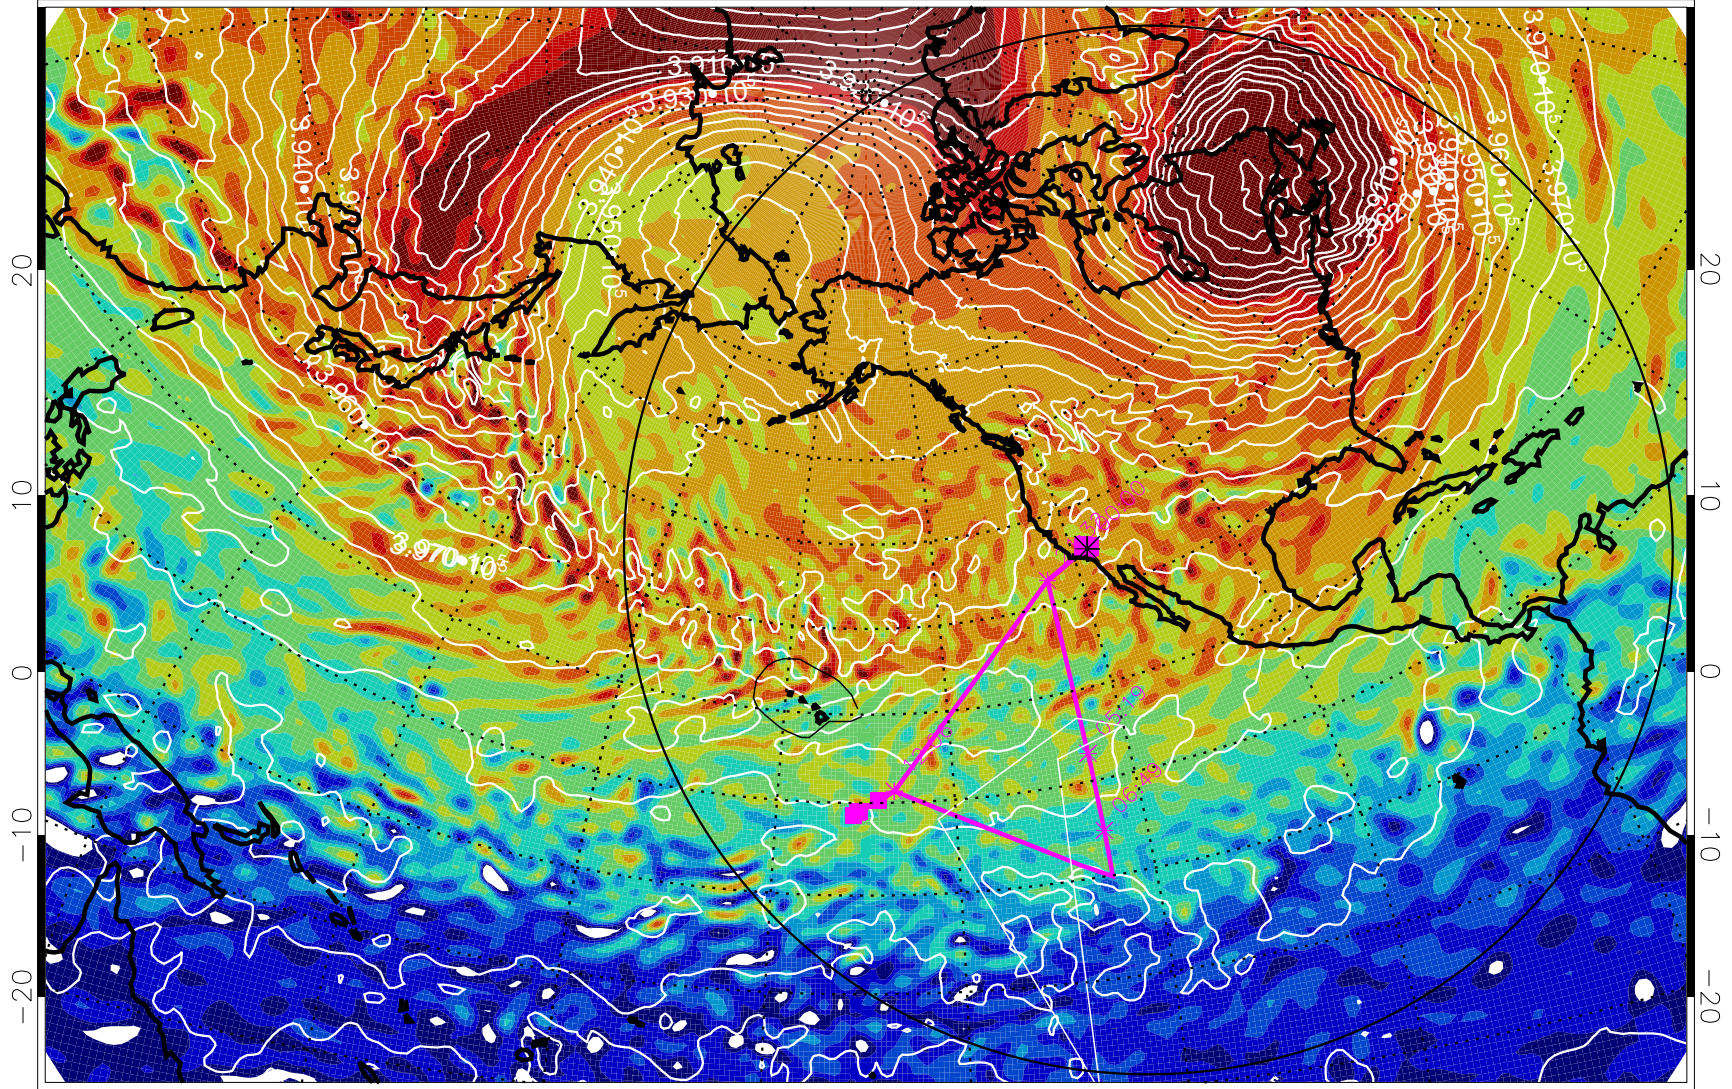

13012500, 24 hour forecast for 460K EPV

460K Montgomery Streamfunction, white

Range ring of 6000 km -- 19 hours GH round trip

13012506, 30 hour forecast for 460K EPV

460K Montgomery Streamfunction, white

Range ring of 6000 km -- 19 hours GH round trip

13012512, 36 hour forecast for 460K EPV

460K Montgomery Streamfunction, white

Range ring of 6000 km -- 19 hours GH round trip

13012518, 42 hour forecast for 460K EPV

460K Montgomery Streamfunction, white

Range ring of 6000 km -- 19 hours GH round trip

13012600, 48 hour forecast for 460K EPV

460K Montgomery Streamfunction, white

Range ring of 6000 km -- 19 hours GH round trip

13012606, 54 hour forecast for 460K EPV

460K Montgomery Streamfunction, white

Range ring of 6000 km -- 19 hours GH round trip

13012612, 60 hour forecast for 460K EPV

460K Montgomery Streamfunction, white

Range ring of 6000 km -- 19 hours GH round trip

13012618, 66 hour forecast for 460K EPV

460K Montgomery Streamfunction, white

Range ring of 6000 km -- 19 hours GH round trip