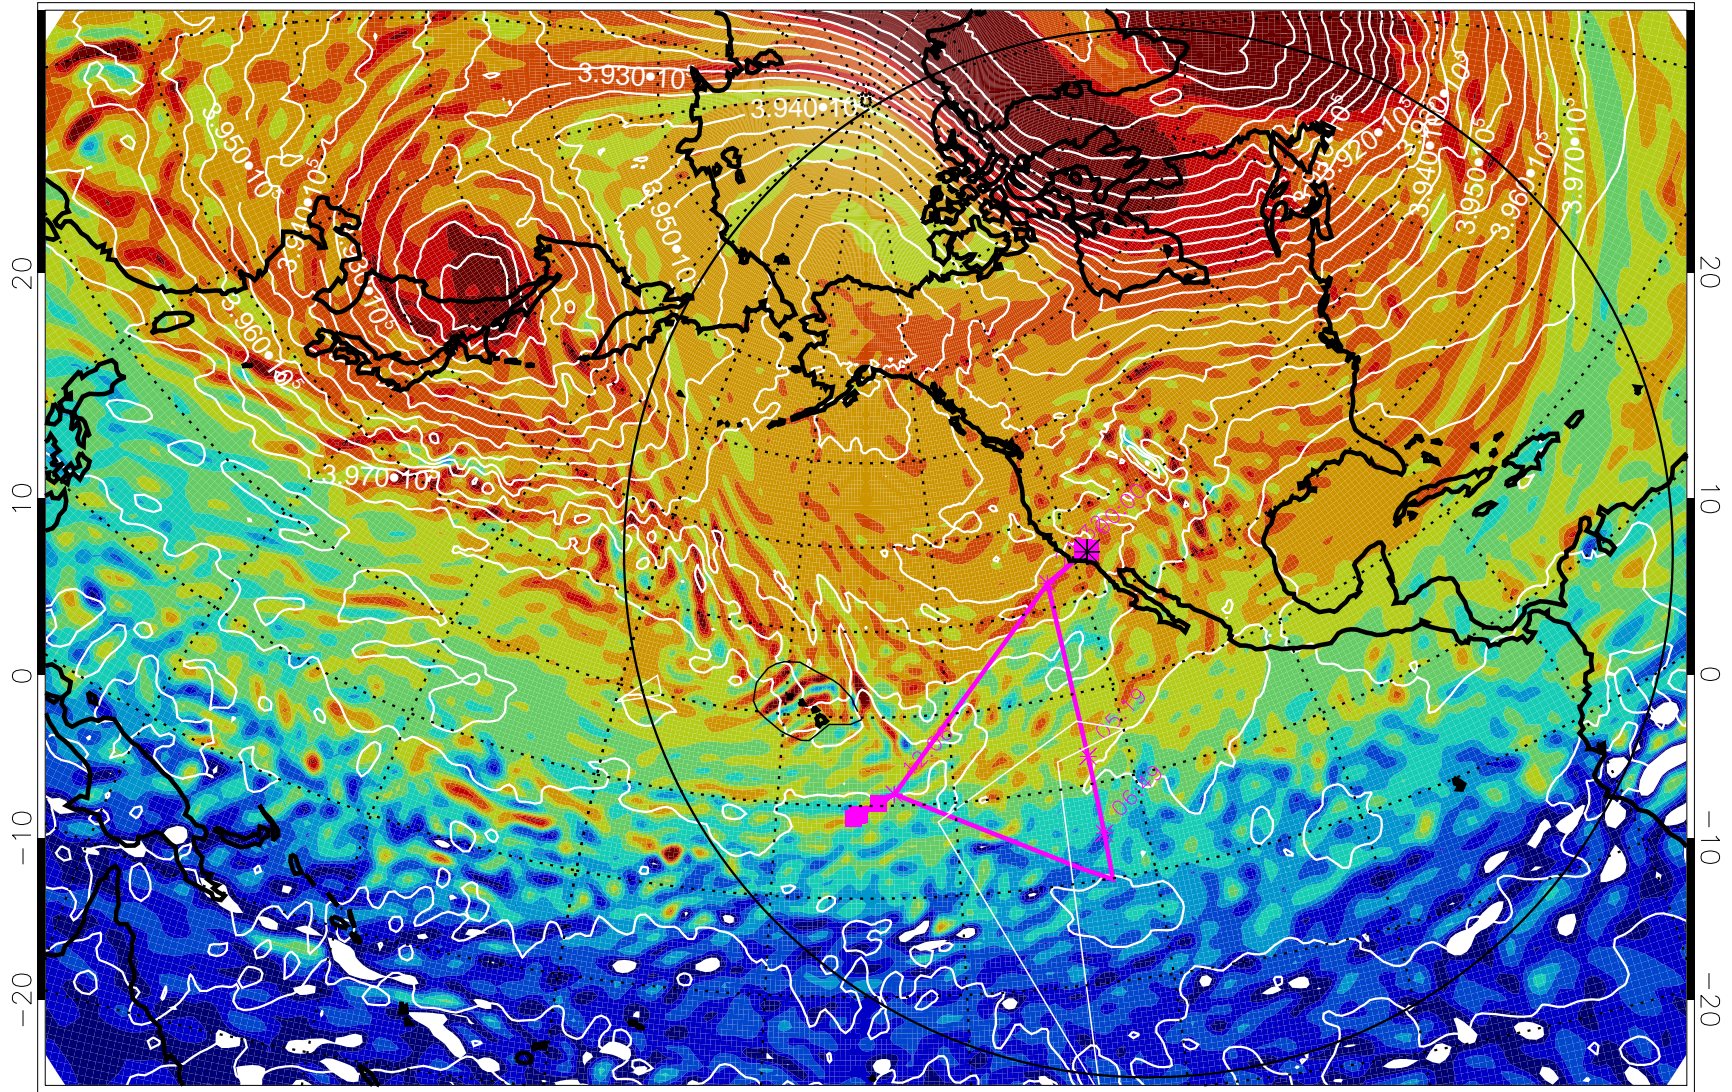

13012700, 72 hour forecast for 460K EPV

460K Montgomery Streamfunction, white

Range ring of 6000 km -- 19 hours GH round trip

13012706, 78 hour forecast for 460K EPV

460K Montgomery Streamfunction, white

Range ring of 6000 km -- 19 hours GH round trip

13012712, 84 hour forecast for 460K EPV

460K Montgomery Streamfunction, white

Range ring of 6000 km -- 19 hours GH round trip

13012718, 90 hour forecast for 460K EPV

460K Montgomery Streamfunction, white

Range ring of 6000 km -- 19 hours GH round trip

13012800, 96 hour forecast for 460K EPV

460K Montgomery Streamfunction, white

Range ring of 6000 km -- 19 hours GH round trip

13012806, 102 hour forecast for 460K EPV

460K Montgomery Streamfunction, white

Range ring of 6000 km -- 19 hours GH round trip

13012812, 108 hour forecast for 460K EPV

460K Montgomery Streamfunction, white

Range ring of 6000 km -- 19 hours GH round trip

13012818, 114 hour forecast for 460K EPV