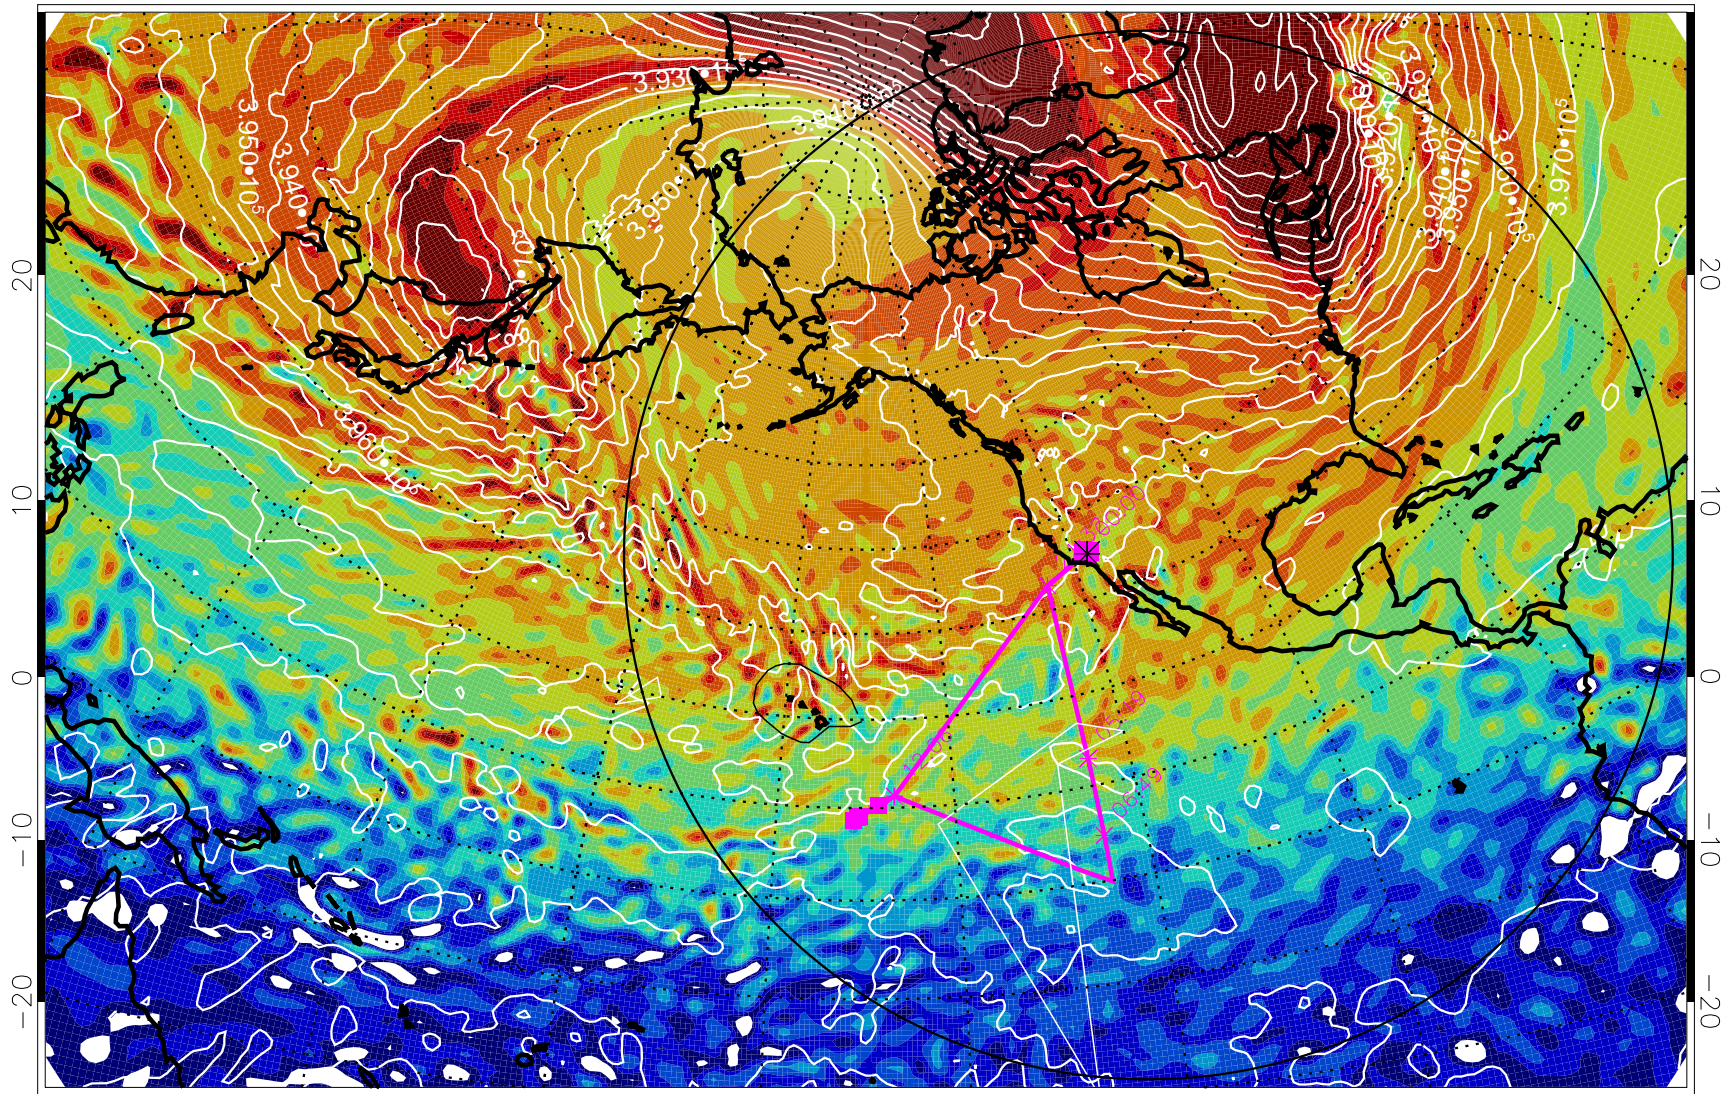

13012612, 60 hour forecast for 460K EPV

460K Montgomery Streamfunction, white

Range ring of 6000 km -- 19 hours GH round trip

13012618, 66 hour forecast for 460K EPV

460K Montgomery Streamfunction, white

Range ring of 6000 km -- 19 hours GH round trip

13012700, 72 hour forecast for 460K EPV

460K Montgomery Streamfunction, white

Range ring of 6000 km -- 19 hours GH round trip

13012706, 78 hour forecast for 460K EPV

460K Montgomery Streamfunction, white

Range ring of 6000 km -- 19 hours GH round trip

13012712, 84 hour forecast for 460K EPV

460K Montgomery Streamfunction, white

Range ring of 6000 km -- 19 hours GH round trip

13012718, 90 hour forecast for 460K EPV

460K Montgomery Streamfunction, white

Range ring of 6000 km -- 19 hours GH round trip

13012800, 96 hour forecast for 460K EPV

460K Montgomery Streamfunction, white

Range ring of 6000 km -- 19 hours GH round trip

13012806, 102 hour forecast for 460K EPV

460K Montgomery Streamfunction, white