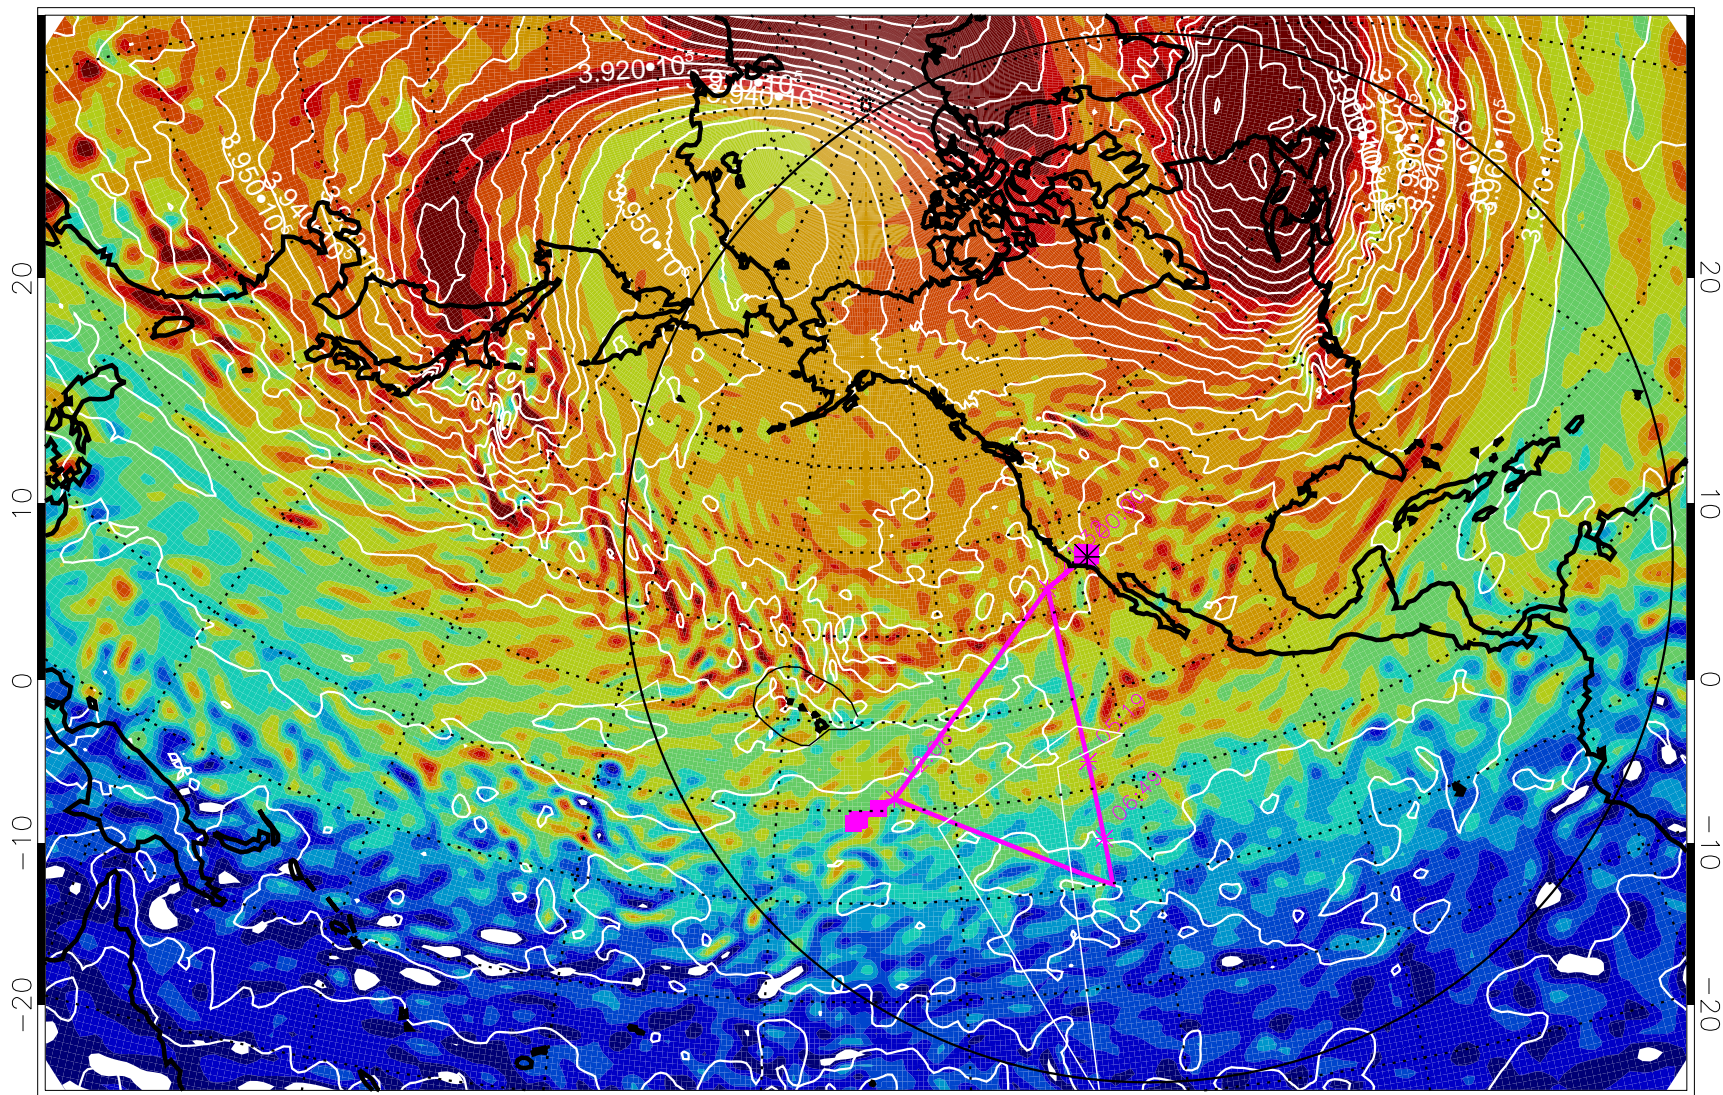

13012600, 48 hour forecast for 460K EPV

460K Montgomery Streamfunction, white

Range ring of 6000 km -- 19 hours GH round trip

13012606, 54 hour forecast for 460K EPV

460K Montgomery Streamfunction, white

Range ring of 6000 km -- 19 hours GH round trip

13012612, 60 hour forecast for 460K EPV

460K Montgomery Streamfunction, white

Range ring of 6000 km -- 19 hours GH round trip

13012618, 66 hour forecast for 460K EPV

460K Montgomery Streamfunction, white

Range ring of 6000 km -- 19 hours GH round trip

13012700, 72 hour forecast for 460K EPV

460K Montgomery Streamfunction, white

Range ring of 6000 km -- 19 hours GH round trip

13012706, 78 hour forecast for 460K EPV

460K Montgomery Streamfunction, white

Range ring of 6000 km -- 19 hours GH round trip

13012712, 84 hour forecast for 460K EPV

460K Montgomery Streamfunction, white

Range ring of 6000 km -- 19 hours GH round trip

13012718, 90 hour forecast for 460K EPV

460K Montgomery Streamfunction, white

Range ring of 6000 km -- 19 hours GH round trip