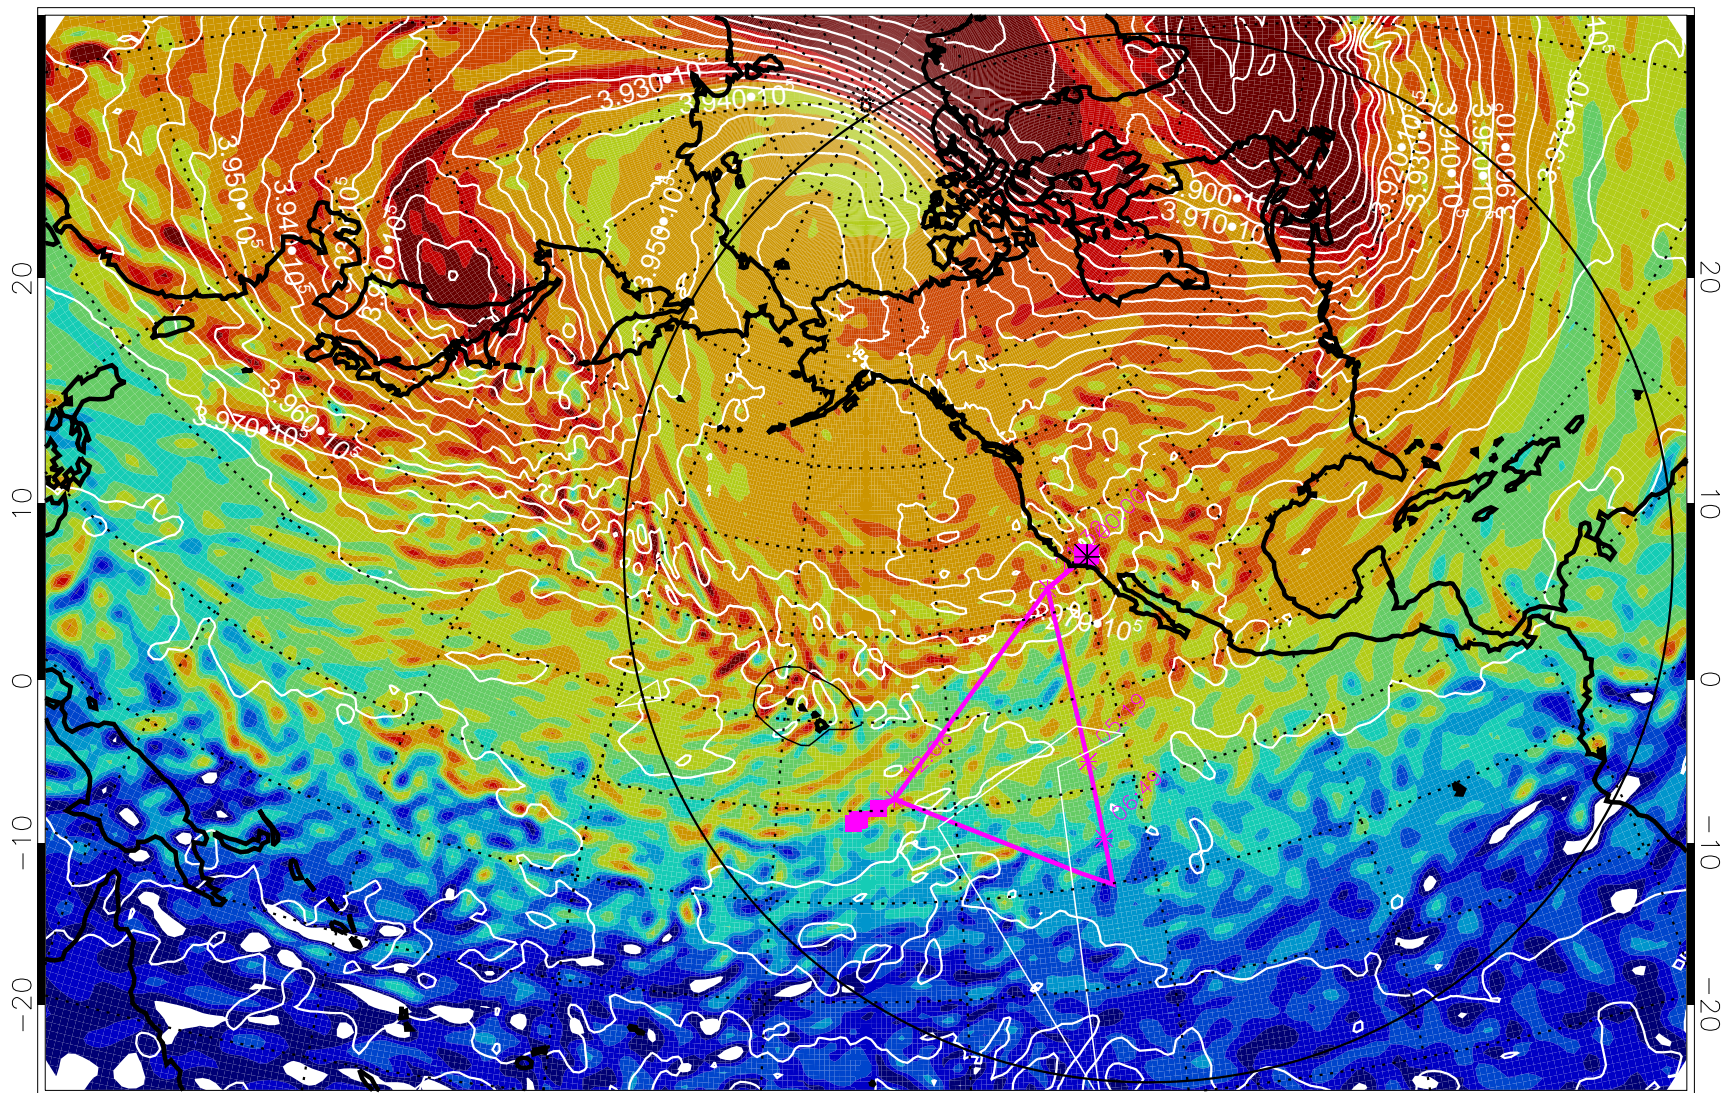

13012612, 60 hour forecast for 460K EPV

460K Montgomery Streamfunction, white

Range ring of 6000 km -- 19 hours GH round trip

13012618, 66 hour forecast for 460K EPV

460K Montgomery Streamfunction, white

Range ring of 6000 km -- 19 hours GH round trip

13012700, 72 hour forecast for 460K EPV

460K Montgomery Streamfunction, white

Range ring of 6000 km -- 19 hours GH round trip

13012706, 78 hour forecast for 460K EPV

460K Montgomery Streamfunction, white

Range ring of 6000 km -- 19 hours GH round trip

13012712, 84 hour forecast for 460K EPV

460K Montgomery Streamfunction, white

Range ring of 6000 km -- 19 hours GH round trip

13012718, 90 hour forecast for 460K EPV

460K Montgomery Streamfunction, white

Range ring of 6000 km -- 19 hours GH round trip

13012800, 96 hour forecast for 460K EPV

460K Montgomery Streamfunction, white

Range ring of 6000 km -- 19 hours GH round trip

13012806, 102 hour forecast for 460K EPV

460K Montgomery Streamfunction, white