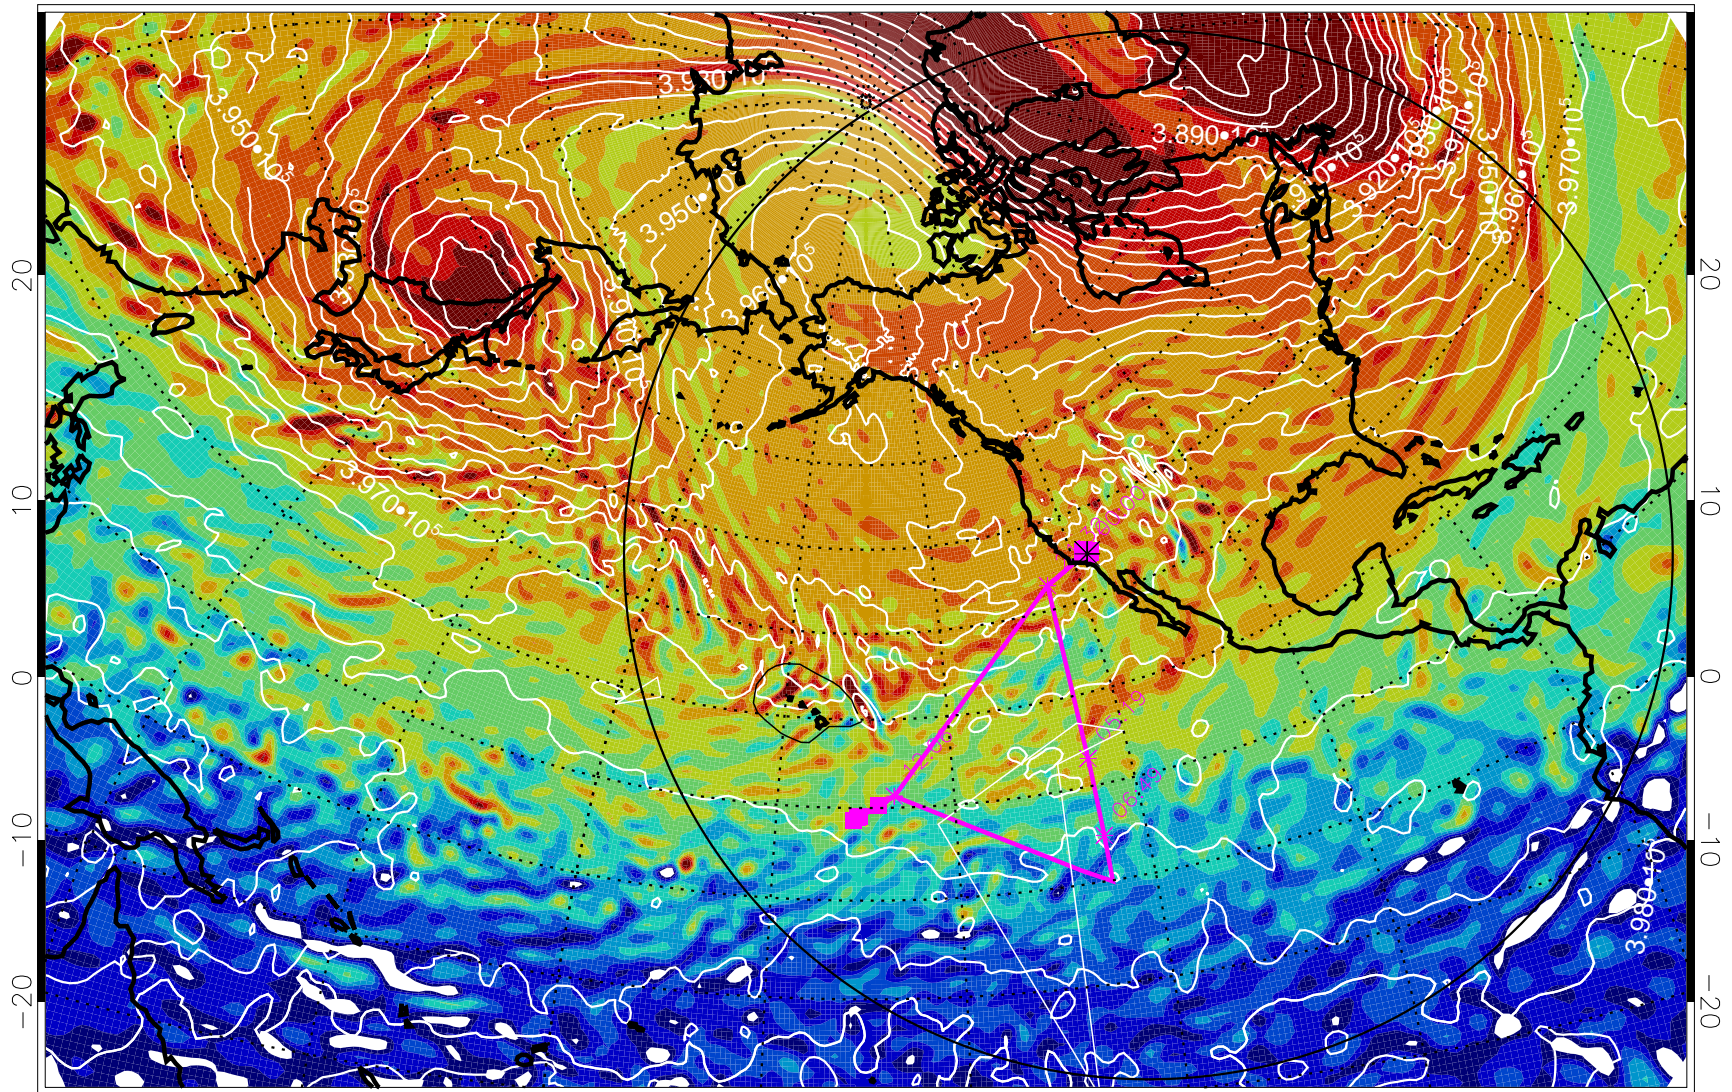

13012700, 72 hour forecast for 460K EPV

460K Montgomery Streamfunction, white

Range ring of 6000 km -- 19 hours GH round trip

13012706, 78 hour forecast for 460K EPV

460K Montgomery Streamfunction, white

Range ring of 6000 km -- 19 hours GH round trip

13012712, 84 hour forecast for 460K EPV

460K Montgomery Streamfunction, white

Range ring of 6000 km -- 19 hours GH round trip

13012718, 90 hour forecast for 460K EPV

460K Montgomery Streamfunction, white

Range ring of 6000 km -- 19 hours GH round trip

13012800, 96 hour forecast for 460K EPV

460K Montgomery Streamfunction, white

Range ring of 6000 km -- 19 hours GH round trip

13012806, 102 hour forecast for 460K EPV

460K Montgomery Streamfunction, white

Range ring of 6000 km -- 19 hours GH round trip

13012812, 108 hour forecast for 460K EPV

460K Montgomery Streamfunction, white

Range ring of 6000 km -- 19 hours GH round trip

13012818, 114 hour forecast for 460K EPV