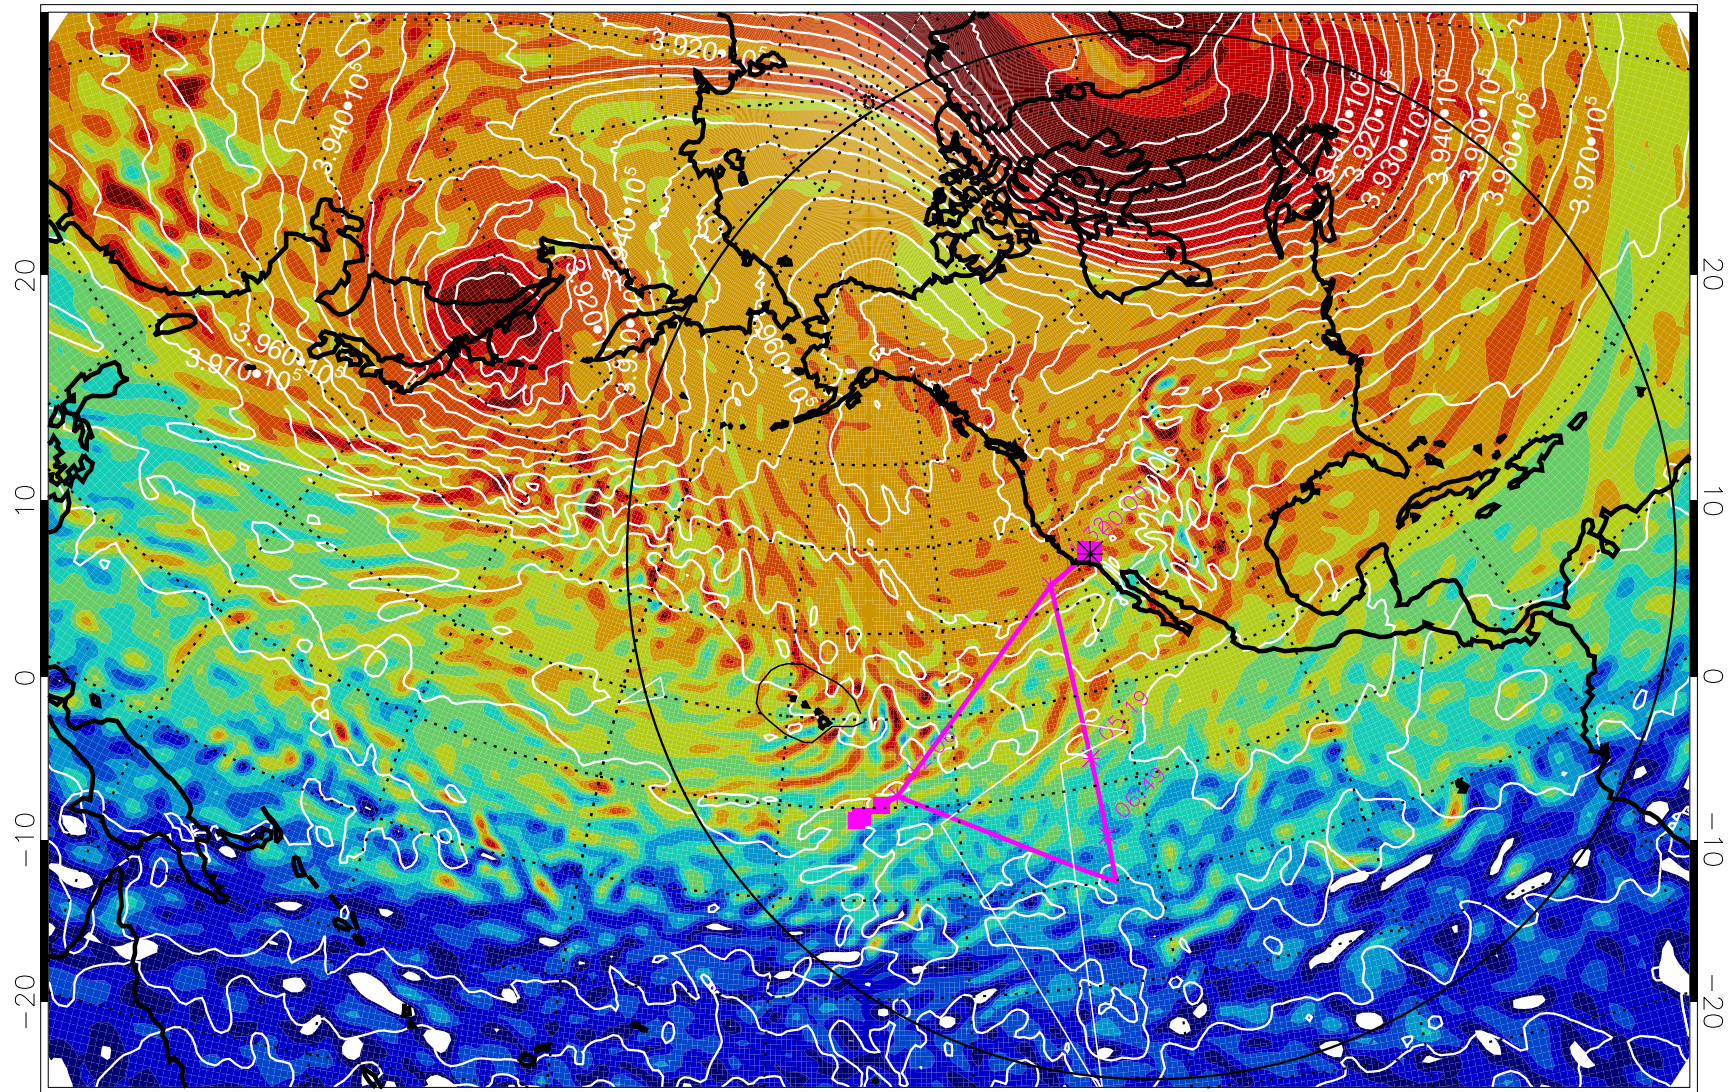

13012800, 96 hour forecast for 460K EPV

460K Montgomery Streamfunction, white

Range ring of 6000 km -- 19 hours GH round trip

13012806, 102 hour forecast for 460K EPV

460K Montgomery Streamfunction, white

Range ring of 6000 km -- 19 hours GH round trip

13012812, 108 hour forecast for 460K EPV

460K Montgomery Streamfunction, white

Range ring of 6000 km -- 19 hours GH round trip

13012818, 114 hour forecast for 460K EPV

460K Montgomery Streamfunction, white

Range ring of 6000 km -- 19 hours GH round trip

13012900, 120 hour forecast for 460K EPV

460K Montgomery Streamfunction, white

Range ring of 6000 km -- 19 hours GH round trip