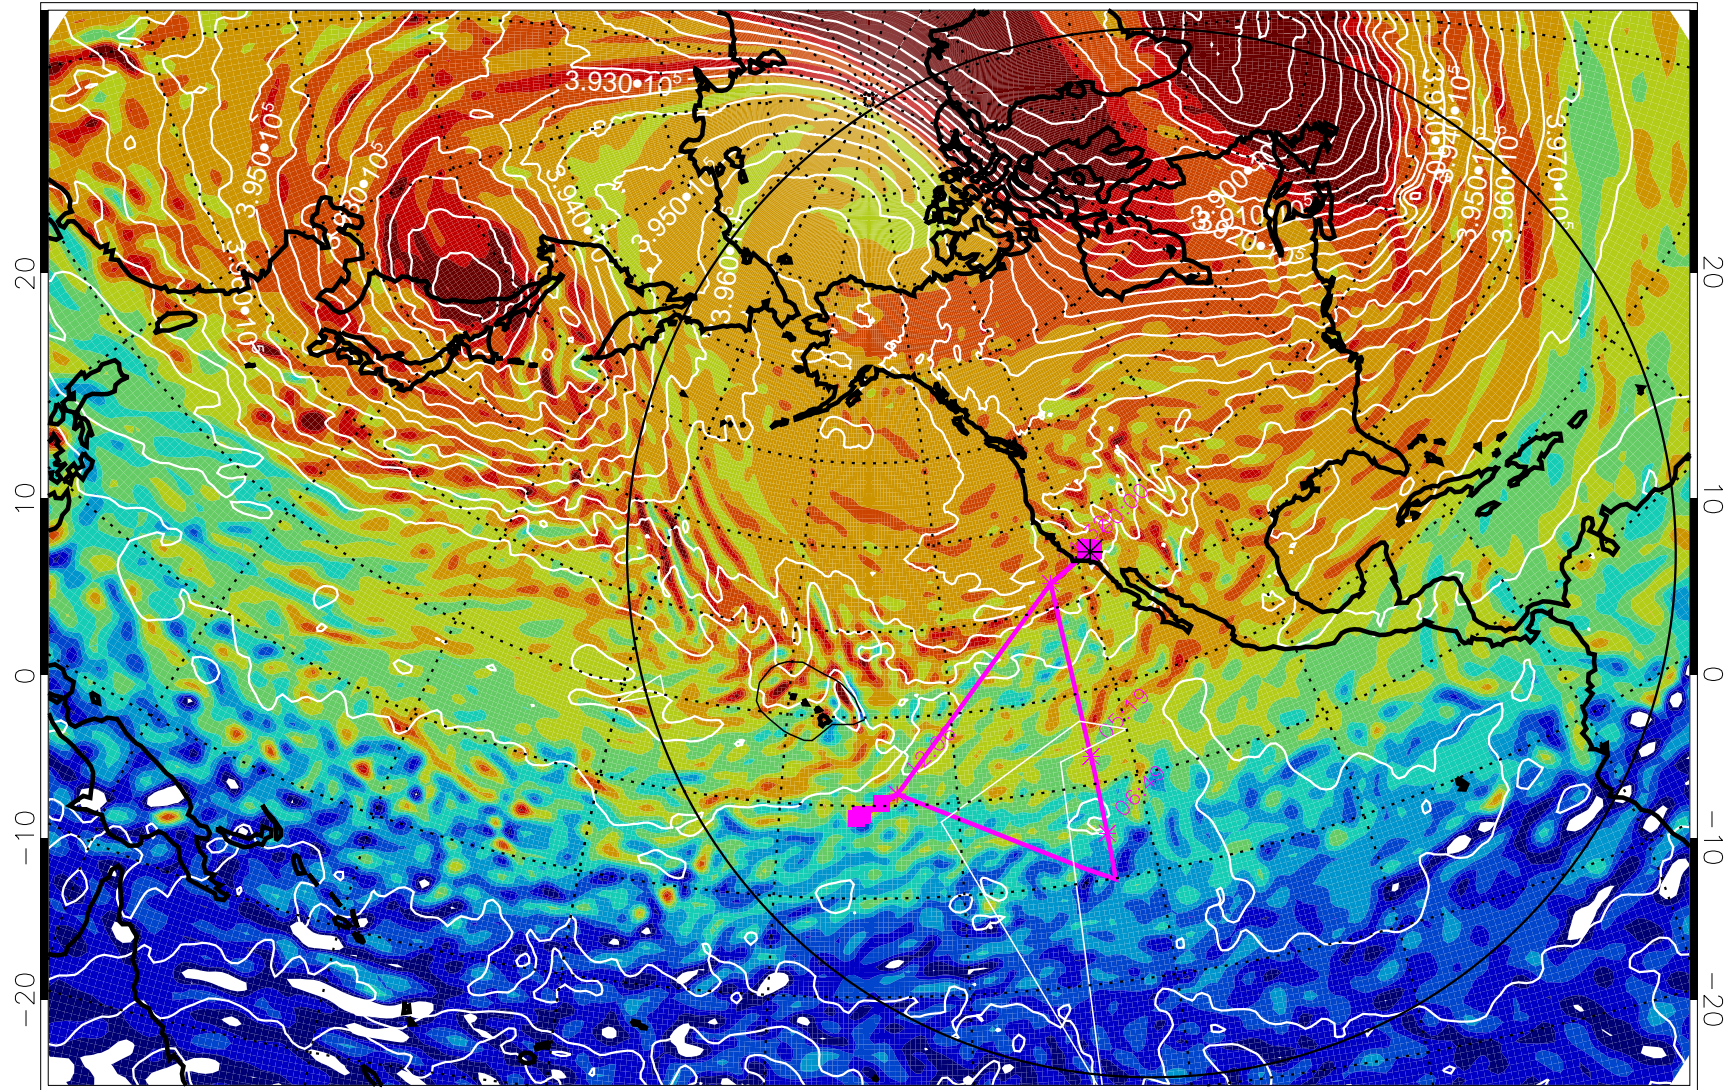

13012700, 72 hour forecast for 460K EPV

460K Montgomery Streamfunction, white

Range ring of 6000 km -- 19 hours GH round trip

13012706, 78 hour forecast for 460K EPV

460K Montgomery Streamfunction, white

Range ring of 6000 km -- 19 hours GH round trip

13012712, 84 hour forecast for 460K EPV

460K Montgomery Streamfunction, white

Range ring of 6000 km -- 19 hours GH round trip

13012718, 90 hour forecast for 460K EPV

460K Montgomery Streamfunction, white

Range ring of 6000 km -- 19 hours GH round trip

13012800, 96 hour forecast for 460K EPV

460K Montgomery Streamfunction, white

Range ring of 6000 km -- 19 hours GH round trip

13012806, 102 hour forecast for 460K EPV

460K Montgomery Streamfunction, white

Range ring of 6000 km -- 19 hours GH round trip

13012812, 108 hour forecast for 460K EPV

460K Montgomery Streamfunction, white

Range ring of 6000 km -- 19 hours GH round trip

13012818, 114 hour forecast for 460K EPV