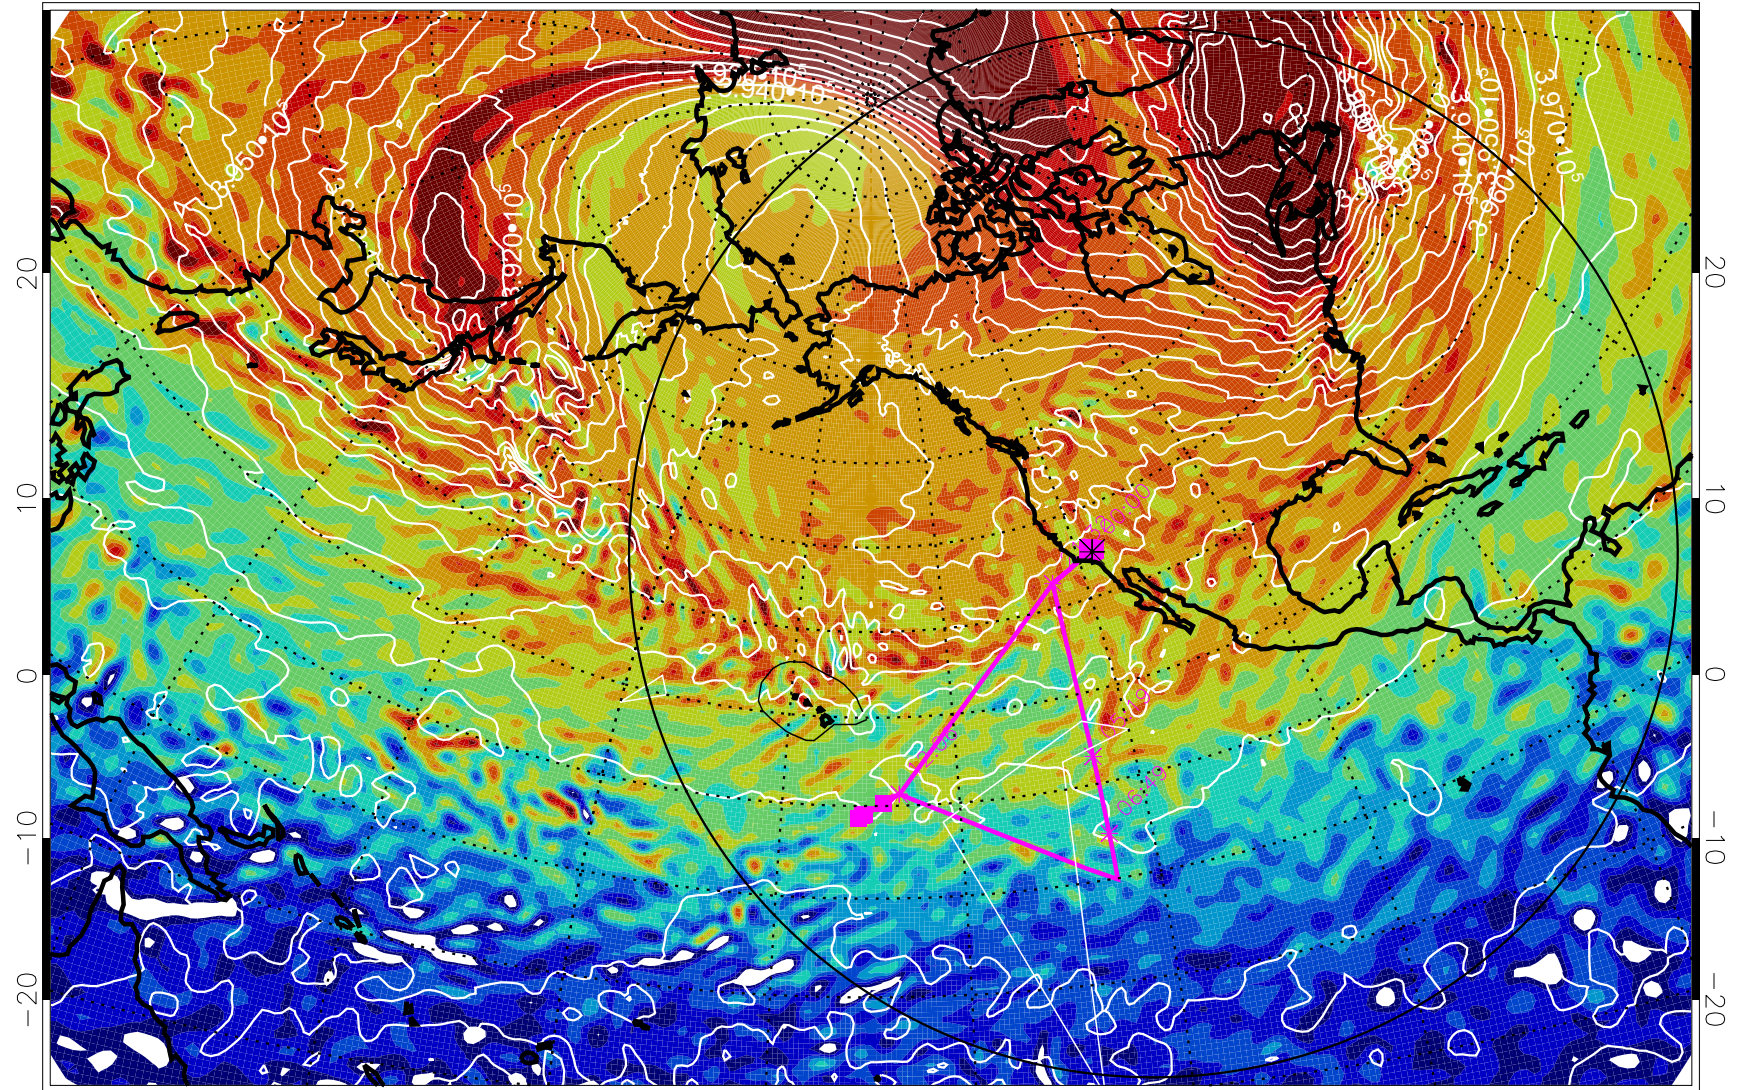

13012600, 48 hour forecast for 460K EPV

460K Montgomery Streamfunction, white

Range ring of 6000 km -- 19 hours GH round trip

13012606, 54 hour forecast for 460K EPV

460K Montgomery Streamfunction, white

Range ring of 6000 km -- 19 hours GH round trip

13012612, 60 hour forecast for 460K EPV

460K Montgomery Streamfunction, white

Range ring of 6000 km -- 19 hours GH round trip

13012618, 66 hour forecast for 460K EPV

460K Montgomery Streamfunction, white

Range ring of 6000 km -- 19 hours GH round trip

13012700, 72 hour forecast for 460K EPV

460K Montgomery Streamfunction, white

Range ring of 6000 km -- 19 hours GH round trip

13012706, 78 hour forecast for 460K EPV

460K Montgomery Streamfunction, white

Range ring of 6000 km -- 19 hours GH round trip

13012800, 96 hour forecast for 460K EPV

460K Montgomery Streamfunction, white

Range ring of 6000 km -- 19 hours GH round trip

13012806, 102 hour forecast for 460K EPV

460K Montgomery Streamfunction, white