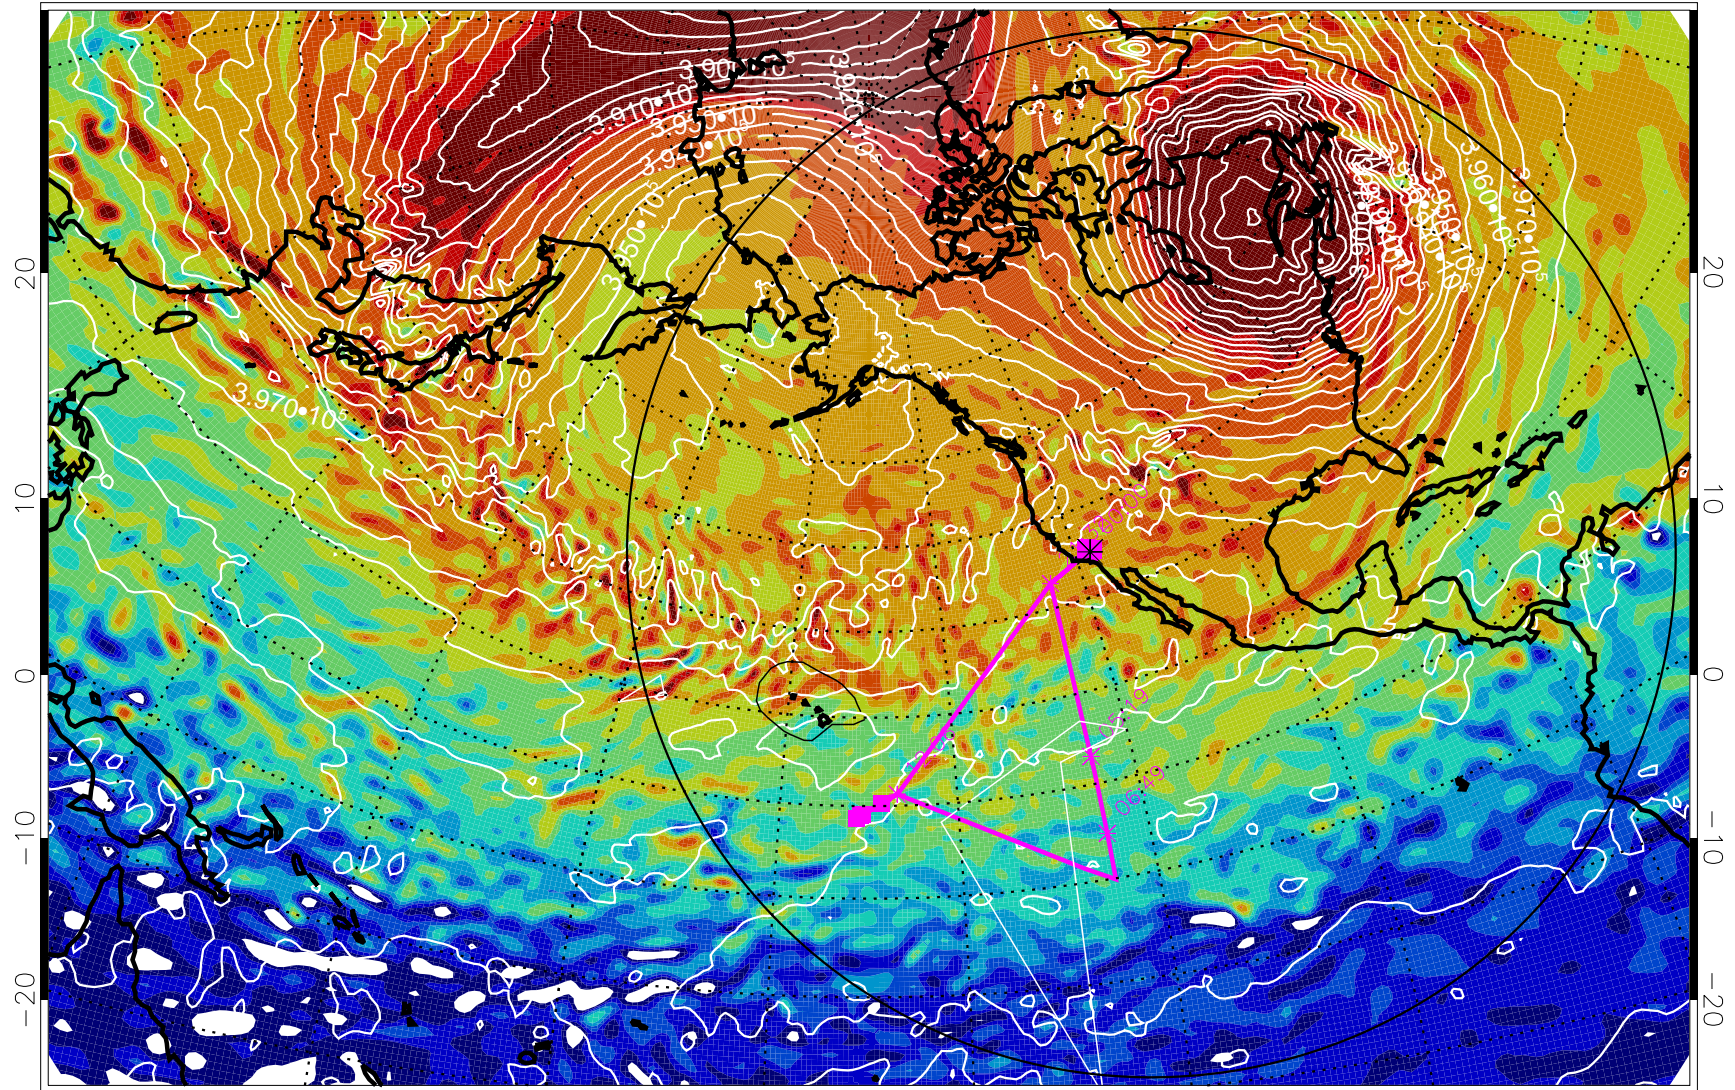

13012412, 12 hour forecast for 460K EPV

460K Montgomery Streamfunction, white

Range ring of 6000 km -- 19 hours GH round trip

13012418, 18 hour forecast for 460K EPV

460K Montgomery Streamfunction, white

Range ring of 6000 km -- 19 hours GH round trip

13012500, 24 hour forecast for 460K EPV

460K Montgomery Streamfunction, white

Range ring of 6000 km -- 19 hours GH round trip

13012506, 30 hour forecast for 460K EPV

460K Montgomery Streamfunction, white

Range ring of 6000 km -- 19 hours GH round trip

13012512, 36 hour forecast for 460K EPV

460K Montgomery Streamfunction, white

Range ring of 6000 km -- 19 hours GH round trip

13012518, 42 hour forecast for 460K EPV

460K Montgomery Streamfunction, white

Range ring of 6000 km -- 19 hours GH round trip

13012600, 48 hour forecast for 460K EPV

460K Montgomery Streamfunction, white

Range ring of 6000 km -- 19 hours GH round trip

13012606, 54 hour forecast for 460K EPV

460K Montgomery Streamfunction, white

Range ring of 6000 km -- 19 hours GH round trip