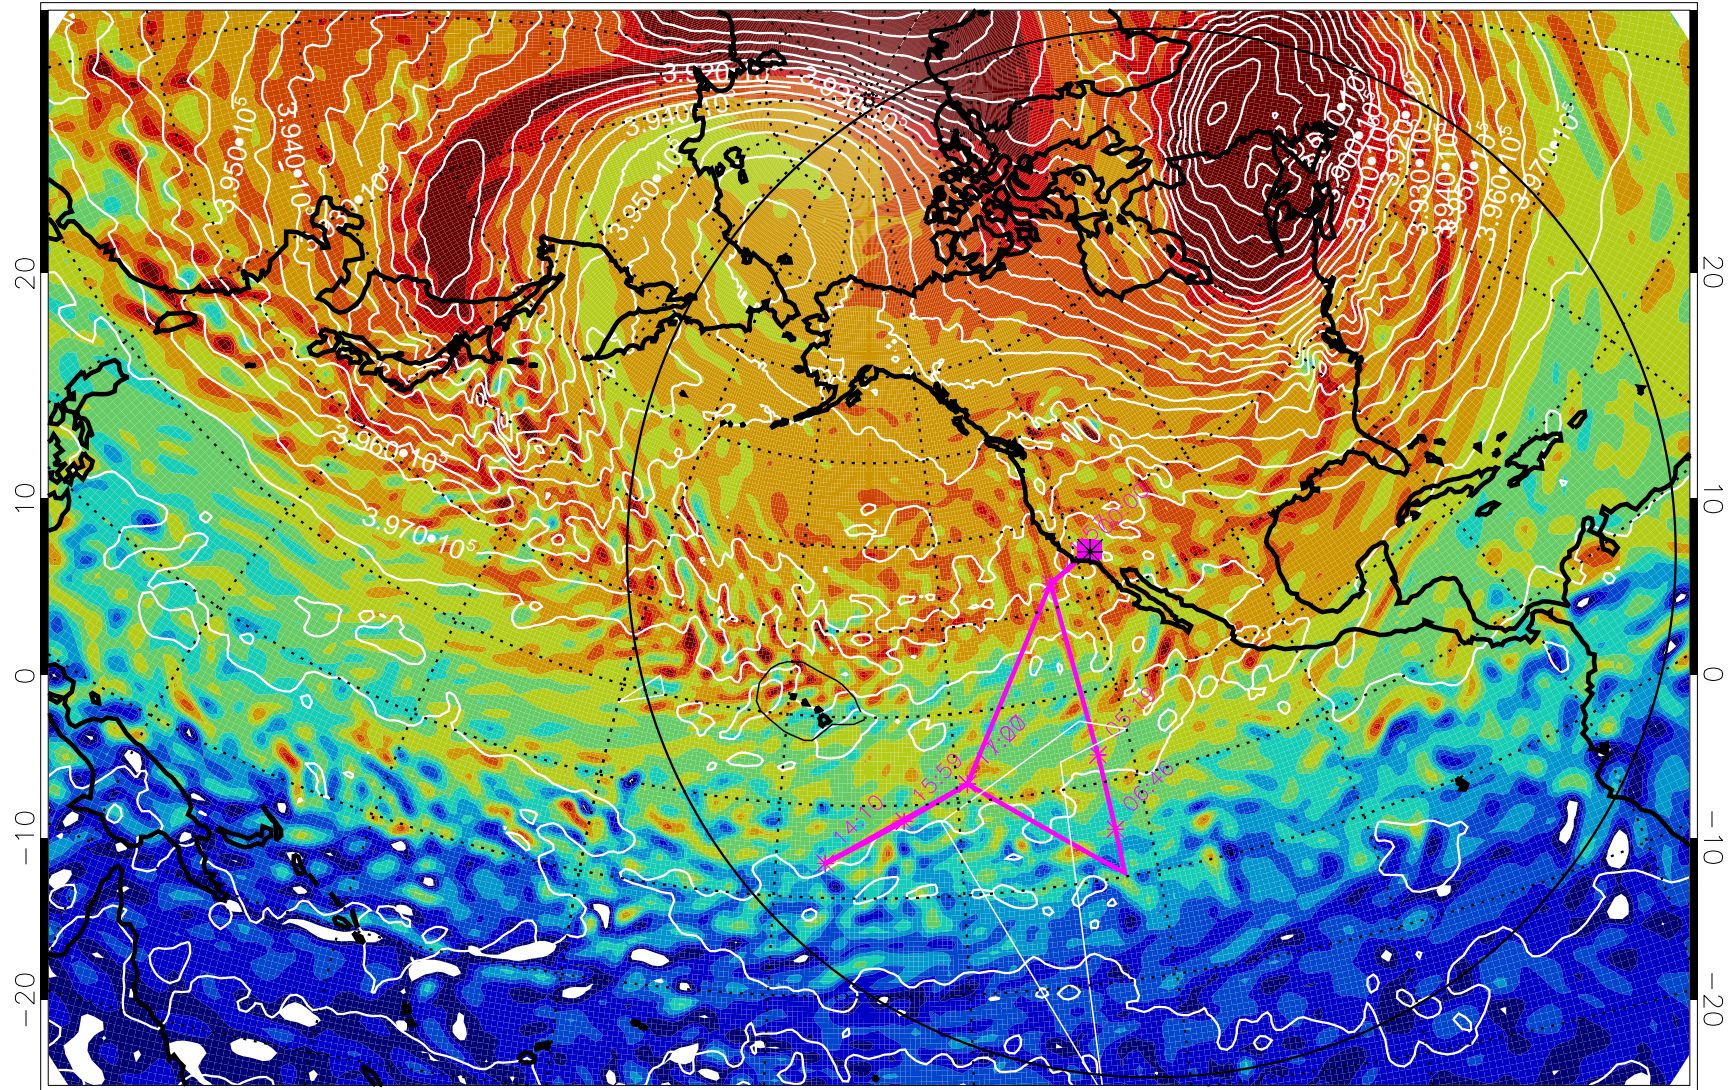

13012518, 54 hour forecast for 460K EPV

460K Montgomery Streamfunction, white

Range ring of 6000 km -- 19 hours GH round trip

13012600, 60 hour forecast for 460K EPV

460K Montgomery Streamfunction, white

Range ring of 6000 km -- 19 hours GH round trip

13012606, 66 hour forecast for 460K EPV

460K Montgomery Streamfunction, white

Range ring of 6000 km -- 19 hours GH round trip

13012612, 72 hour forecast for 460K EPV

460K Montgomery Streamfunction, white

Range ring of 6000 km -- 19 hours GH round trip

13012700, 84 hour forecast for 460K EPV

460K Montgomery Streamfunction, white

Range ring of 6000 km -- 19 hours GH round trip

13012706, 90 hour forecast for 460K EPV

460K Montgomery Streamfunction, white

Range ring of 6000 km -- 19 hours GH round trip

13012718, 102 hour forecast for 460K EPV

460K Montgomery Streamfunction, white

Range ring of 6000 km -- 19 hours GH round trip

13012800, 108 hour forecast for 460K EPV

460K Montgomery Streamfunction, white