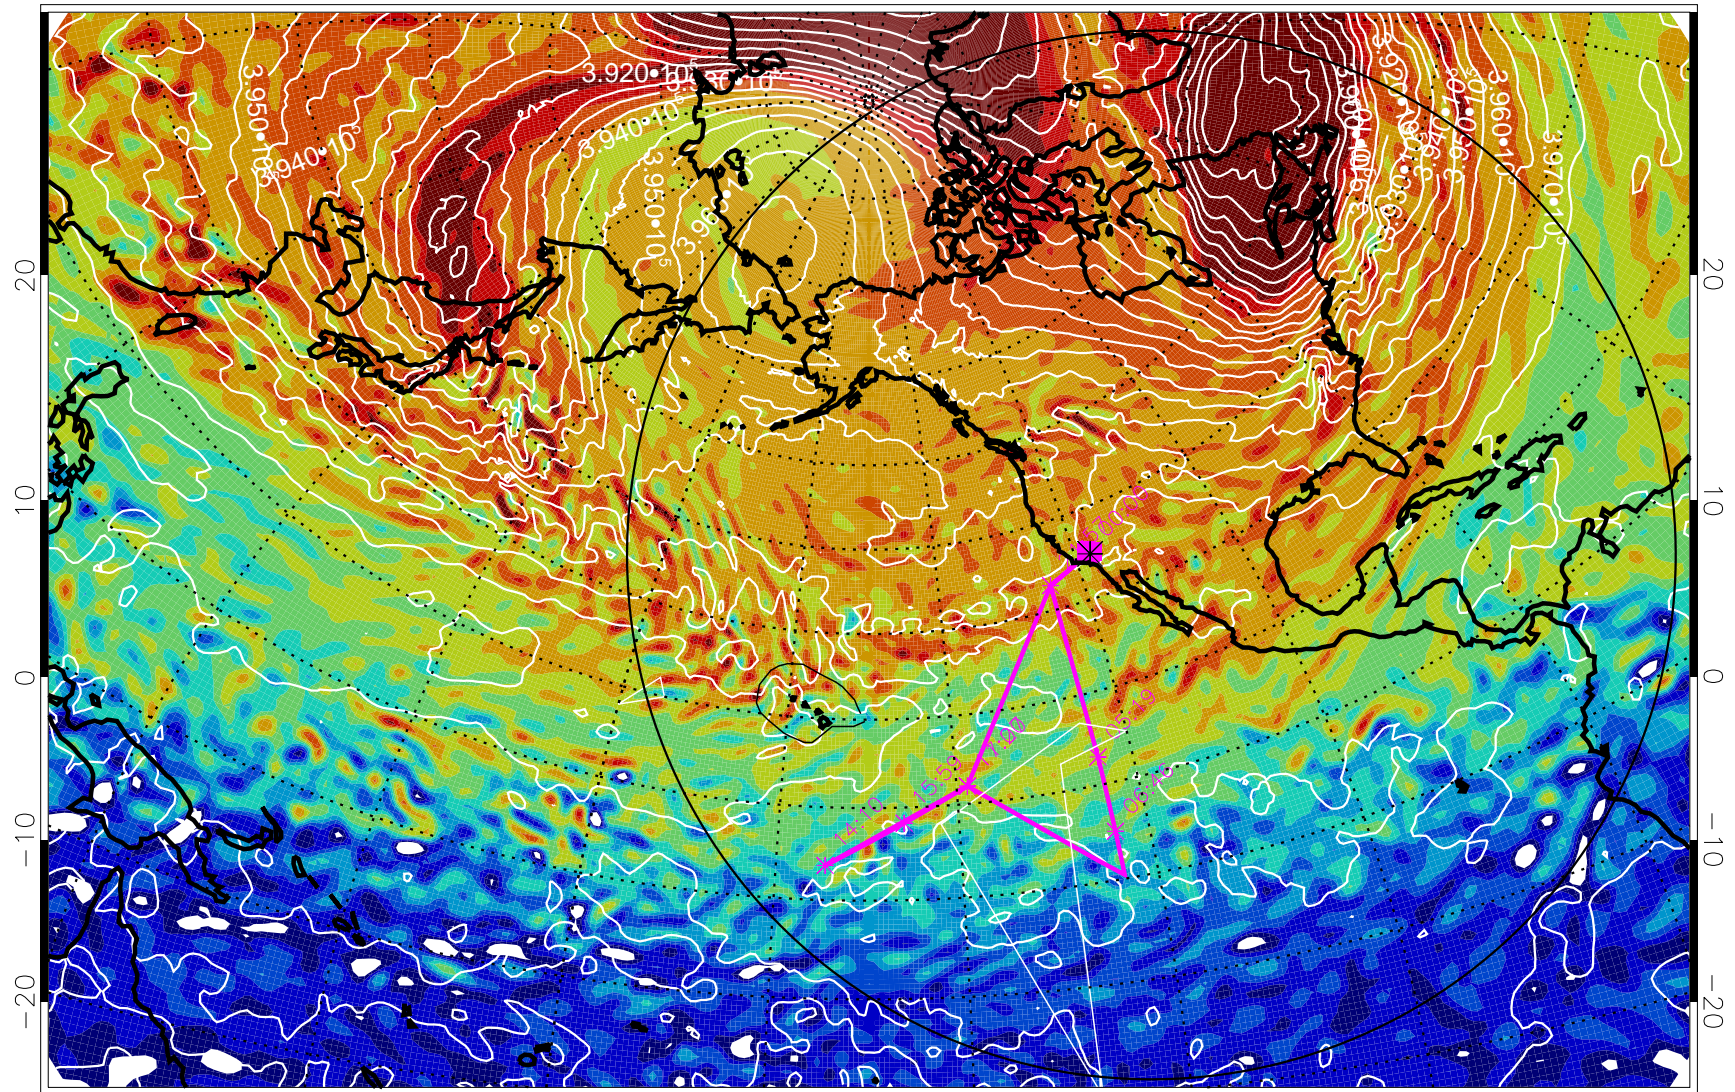

13012518, 54 hour forecast for 460K EPV

460K Montgomery Streamfunction, white

Range ring of 6000 km -- 19 hours GH round trip

13012600, 60 hour forecast for 460K EPV

460K Montgomery Streamfunction, white

Range ring of 6000 km -- 19 hours GH round trip

13012606, 66 hour forecast for 460K EPV

460K Montgomery Streamfunction, white

Range ring of 6000 km -- 19 hours GH round trip

13012612, 72 hour forecast for 460K EPV

460K Montgomery Streamfunction, white

Range ring of 6000 km -- 19 hours GH round trip

13012700, 84 hour forecast for 460K EPV

460K Montgomery Streamfunction, white

Range ring of 6000 km -- 19 hours GH round trip

13012706, 90 hour forecast for 460K EPV

460K Montgomery Streamfunction, white

Range ring of 6000 km -- 19 hours GH round trip

13012718, 102 hour forecast for 460K EPV

460K Montgomery Streamfunction, white

Range ring of 6000 km -- 19 hours GH round trip

13012800, 108 hour forecast for 460K EPV

460K Montgomery Streamfunction, white