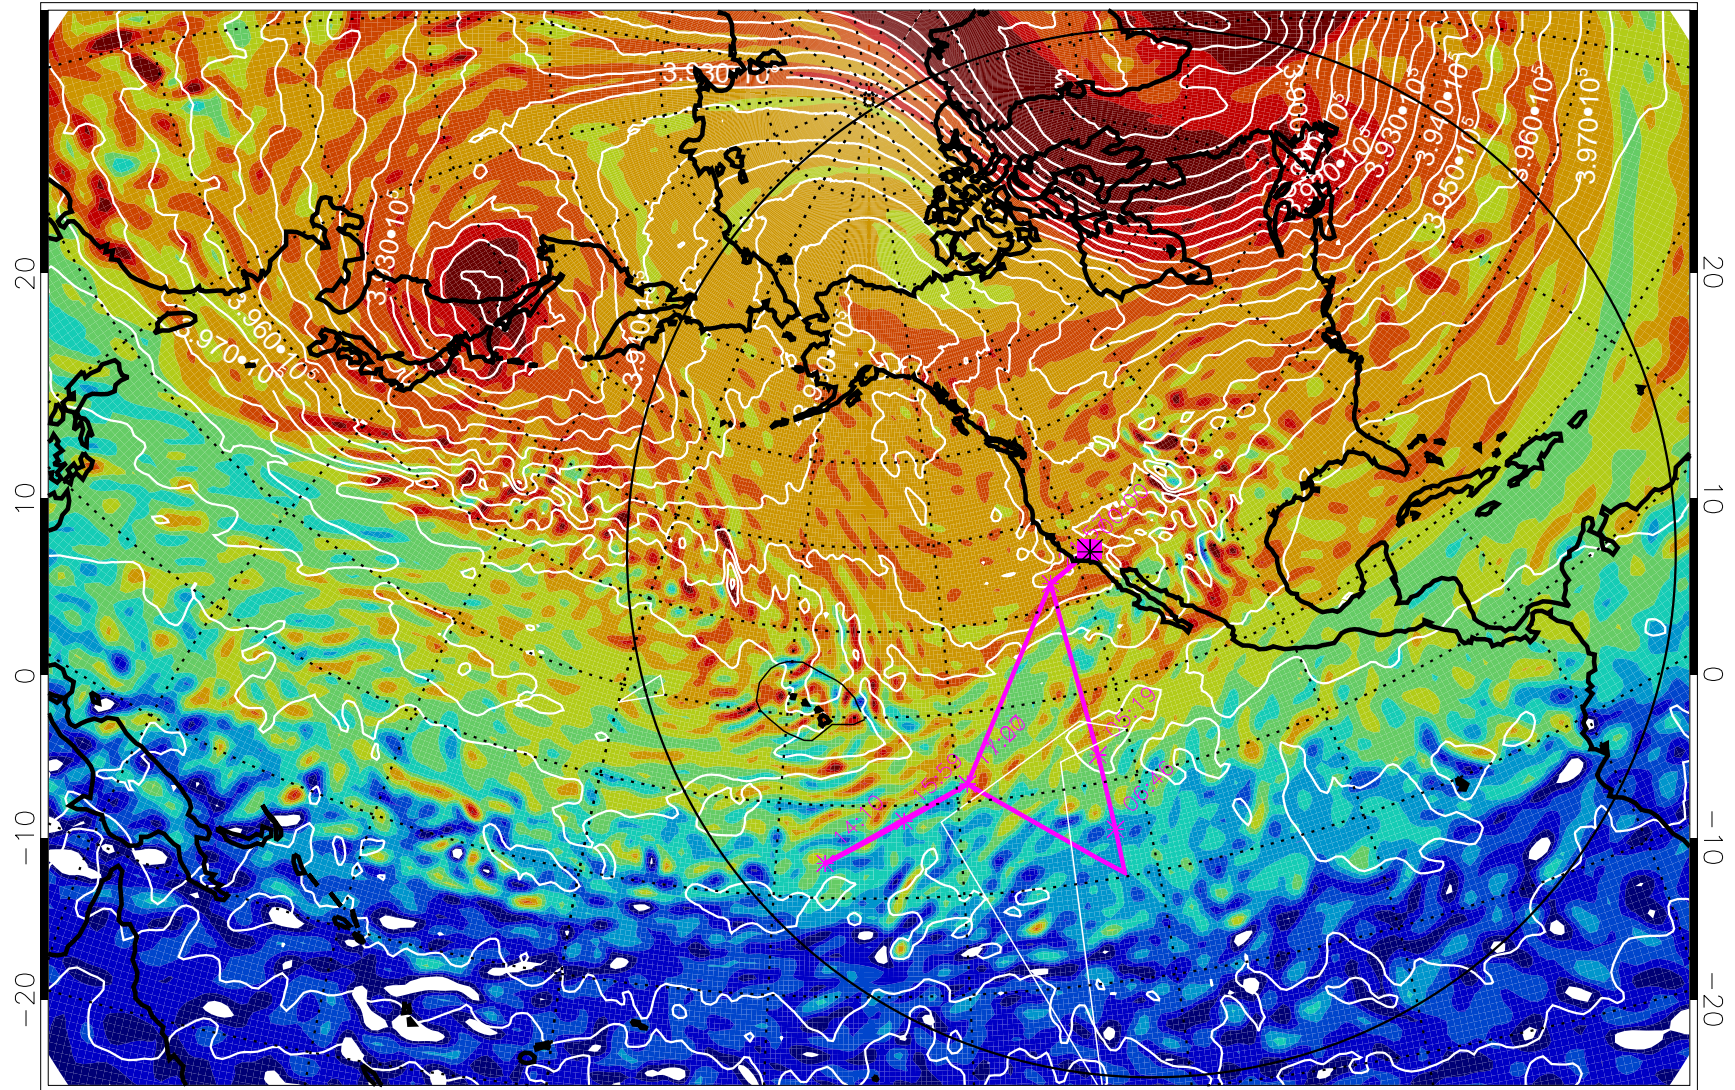

13012718, 102 hour forecast for 460K EPV

460K Montgomery Streamfunction, white

Range ring of 6000 km -- 19 hours GH round trip

13012800, 108 hour forecast for 460K EPV

460K Montgomery Streamfunction, white

Range ring of 6000 km -- 19 hours GH round trip

13012806, 114 hour forecast for 460K EPV

460K Montgomery Streamfunction, white

Range ring of 6000 km -- 19 hours GH round trip

13012812, 120 hour forecast for 460K EPV

460K Montgomery Streamfunction, white

Range ring of 6000 km -- 19 hours GH round trip