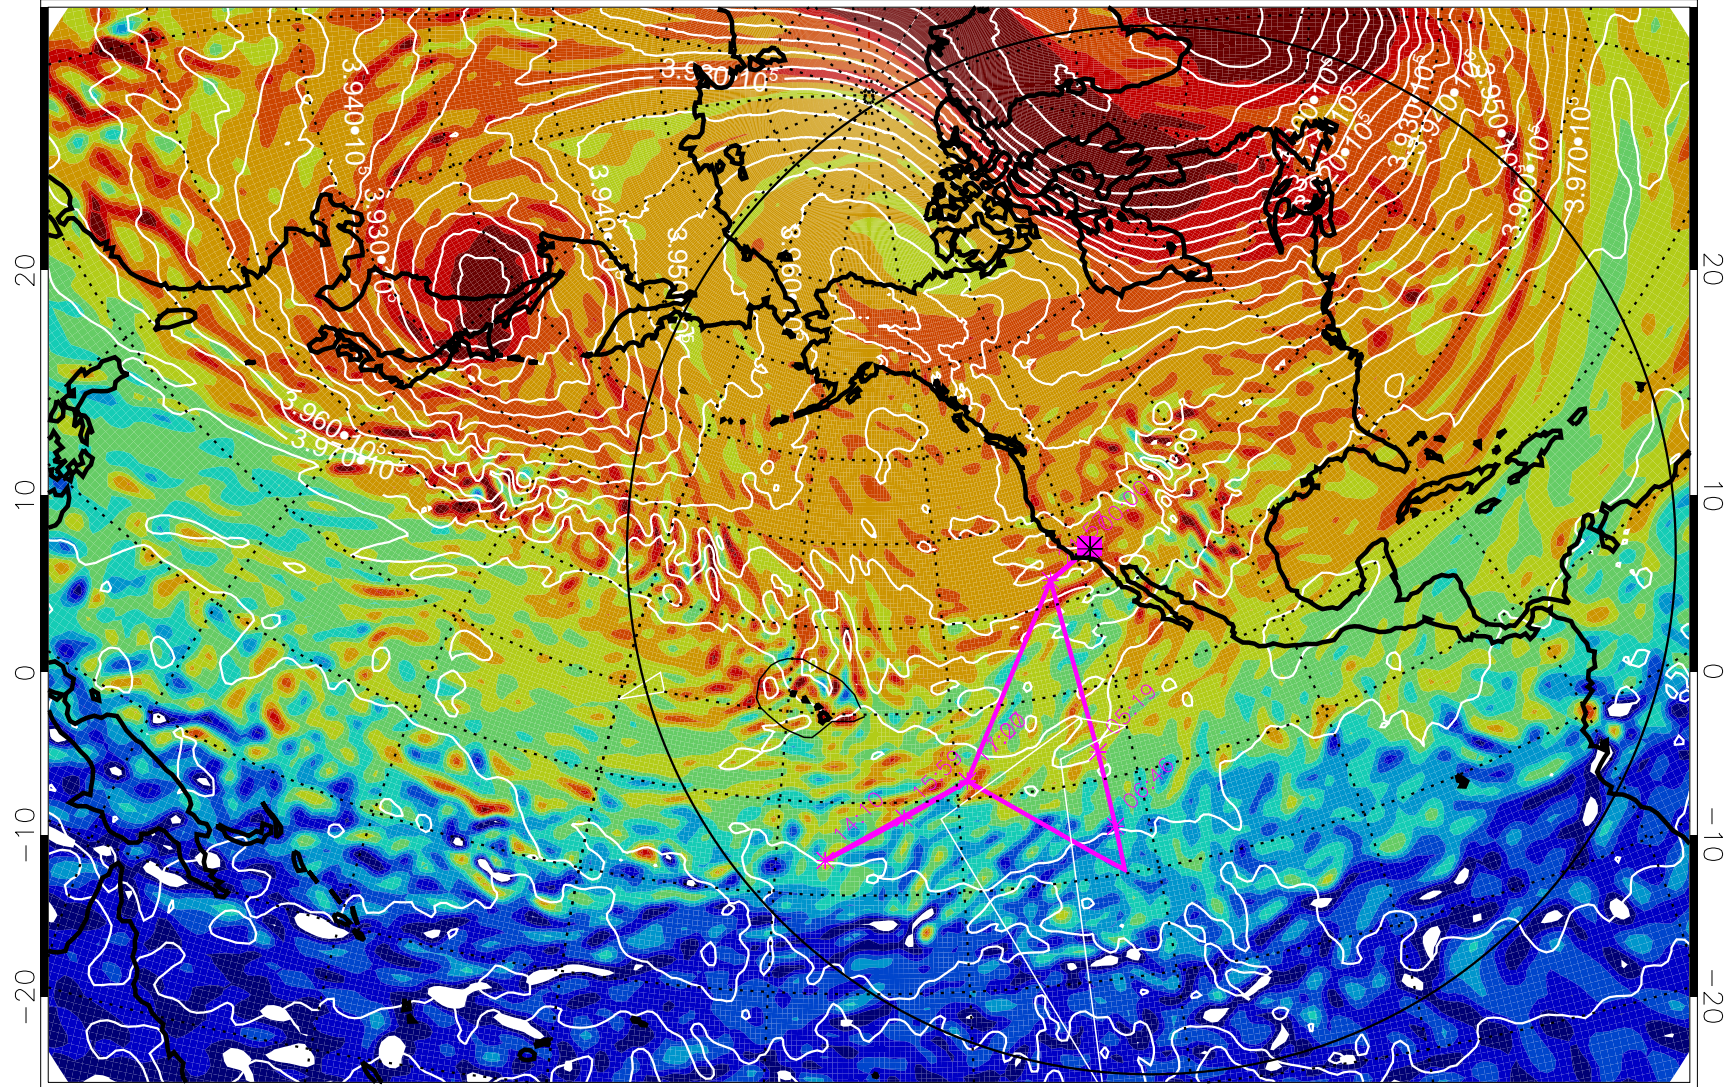

13012700, 84 hour forecast for 460K EPV

460K Montgomery Streamfunction, white

Range ring of 6000 km -- 19 hours GH round trip

13012706, 90 hour forecast for 460K EPV

460K Montgomery Streamfunction, white

Range ring of 6000 km -- 19 hours GH round trip

13012718, 102 hour forecast for 460K EPV

460K Montgomery Streamfunction, white

Range ring of 6000 km -- 19 hours GH round trip

13012800, 108 hour forecast for 460K EPV

460K Montgomery Streamfunction, white

Range ring of 6000 km -- 19 hours GH round trip

13012806, 114 hour forecast for 460K EPV

460K Montgomery Streamfunction, white

Range ring of 6000 km -- 19 hours GH round trip

13012812, 120 hour forecast for 460K EPV

460K Montgomery Streamfunction, white

Range ring of 6000 km -- 19 hours GH round trip