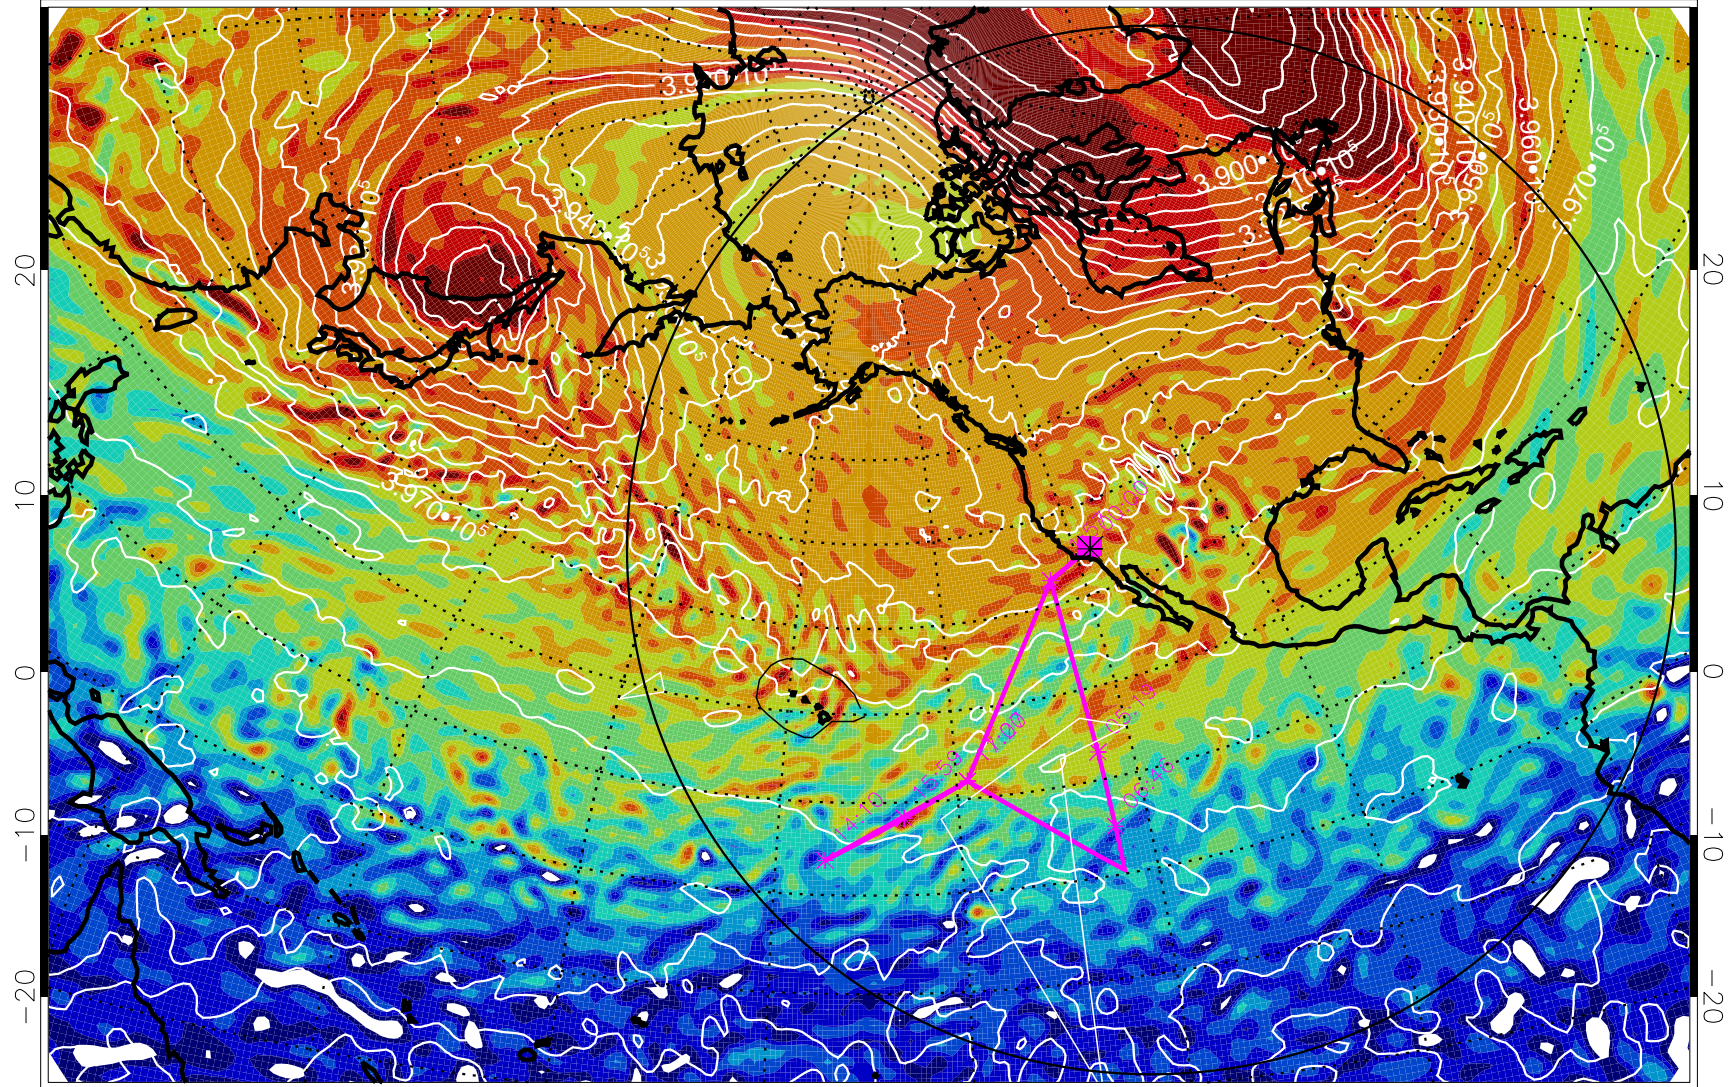

13012606, 66 hour forecast for 460K EPV

460K Montgomery Streamfunction, white

Range ring of 6000 km -- 19 hours GH round trip

13012612, 72 hour forecast for 460K EPV

460K Montgomery Streamfunction, white

Range ring of 6000 km -- 19 hours GH round trip

13012700, 84 hour forecast for 460K EPV

460K Montgomery Streamfunction, white

Range ring of 6000 km -- 19 hours GH round trip

13012706, 90 hour forecast for 460K EPV

460K Montgomery Streamfunction, white

Range ring of 6000 km -- 19 hours GH round trip

13012718, 102 hour forecast for 460K EPV

460K Montgomery Streamfunction, white

Range ring of 6000 km -- 19 hours GH round trip

13012800, 108 hour forecast for 460K EPV

460K Montgomery Streamfunction, white

Range ring of 6000 km -- 19 hours GH round trip

13012806, 114 hour forecast for 460K EPV

460K Montgomery Streamfunction, white

Range ring of 6000 km -- 19 hours GH round trip

13012812, 120 hour forecast for 460K EPV