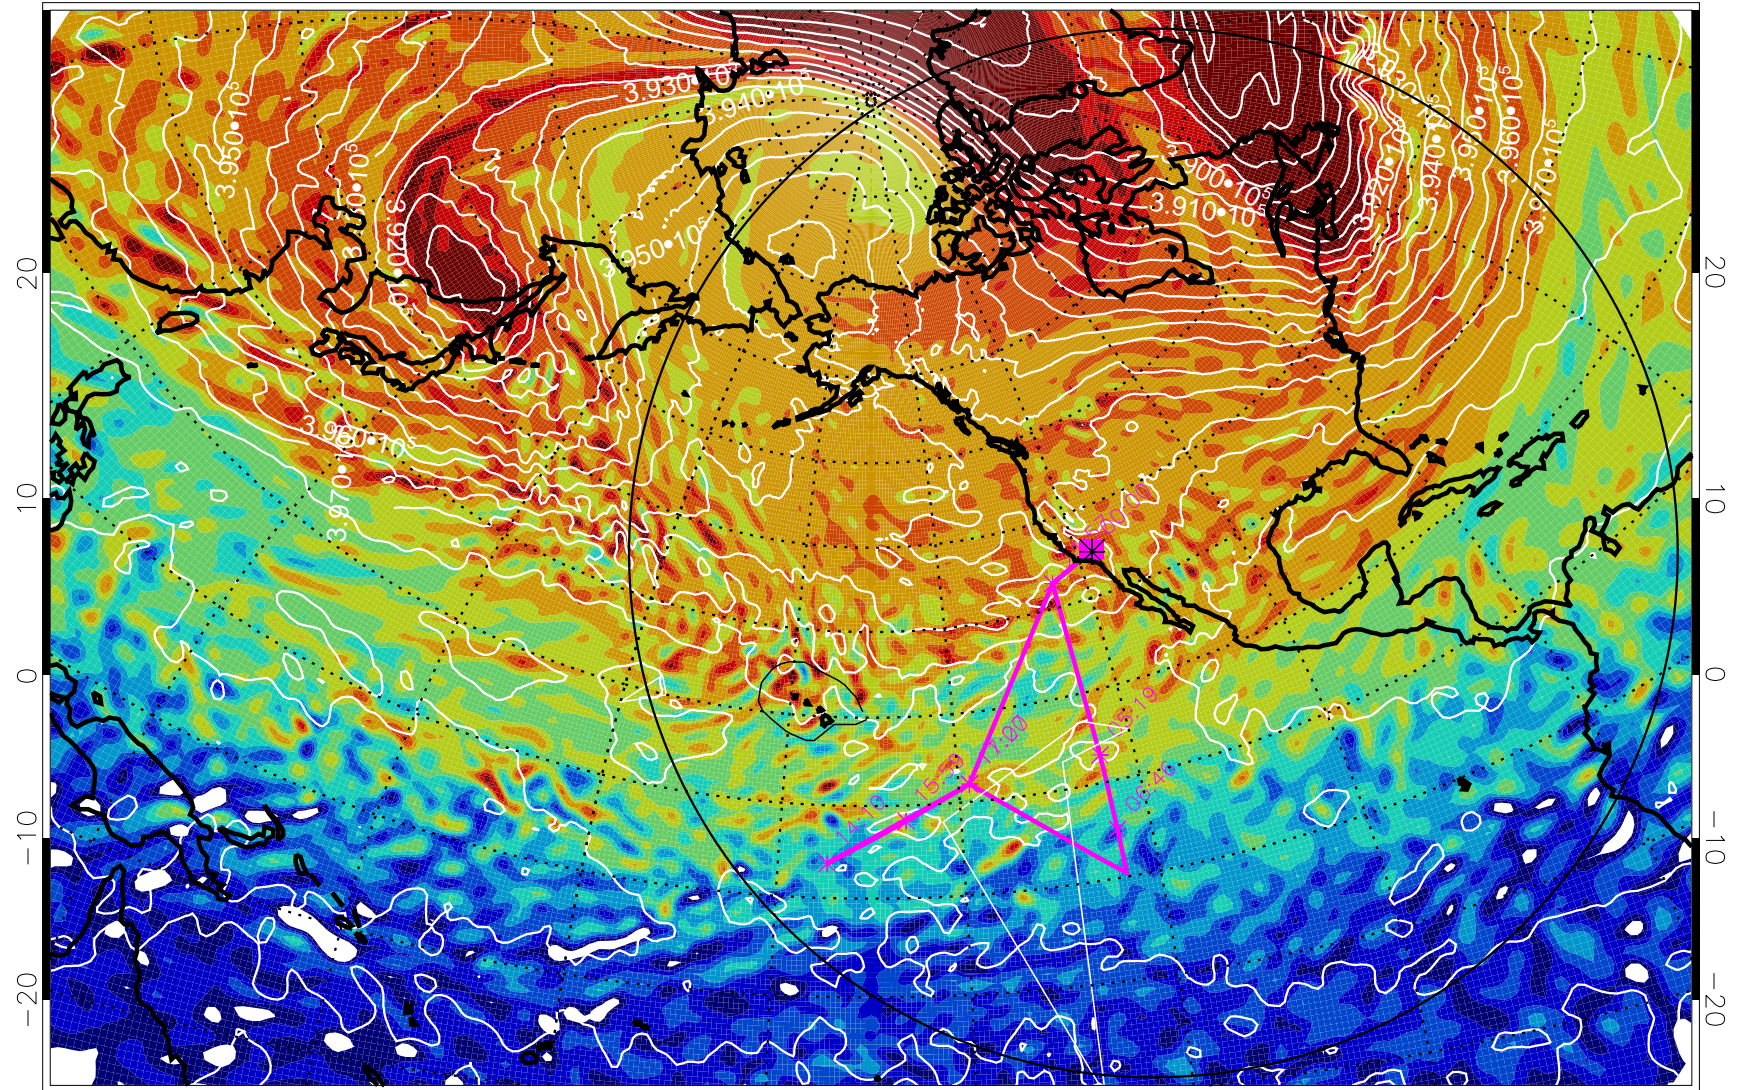

13012606, 66 hour forecast for 460K EPV

460K Montgomery Streamfunction, white

Range ring of 6000 km -- 19 hours GH round trip

13012612, 72 hour forecast for 460K EPV

460K Montgomery Streamfunction, white

Range ring of 6000 km -- 19 hours GH round trip

13012700, 84 hour forecast for 460K EPV

460K Montgomery Streamfunction, white

Range ring of 6000 km -- 19 hours GH round trip

13012706, 90 hour forecast for 460K EPV

460K Montgomery Streamfunction, white

Range ring of 6000 km -- 19 hours GH round trip

13012718, 102 hour forecast for 460K EPV

460K Montgomery Streamfunction, white

Range ring of 6000 km -- 19 hours GH round trip

13012800, 108 hour forecast for 460K EPV

460K Montgomery Streamfunction, white

Range ring of 6000 km -- 19 hours GH round trip

13012806, 114 hour forecast for 460K EPV

460K Montgomery Streamfunction, white

Range ring of 6000 km -- 19 hours GH round trip

13012812, 120 hour forecast for 460K EPV