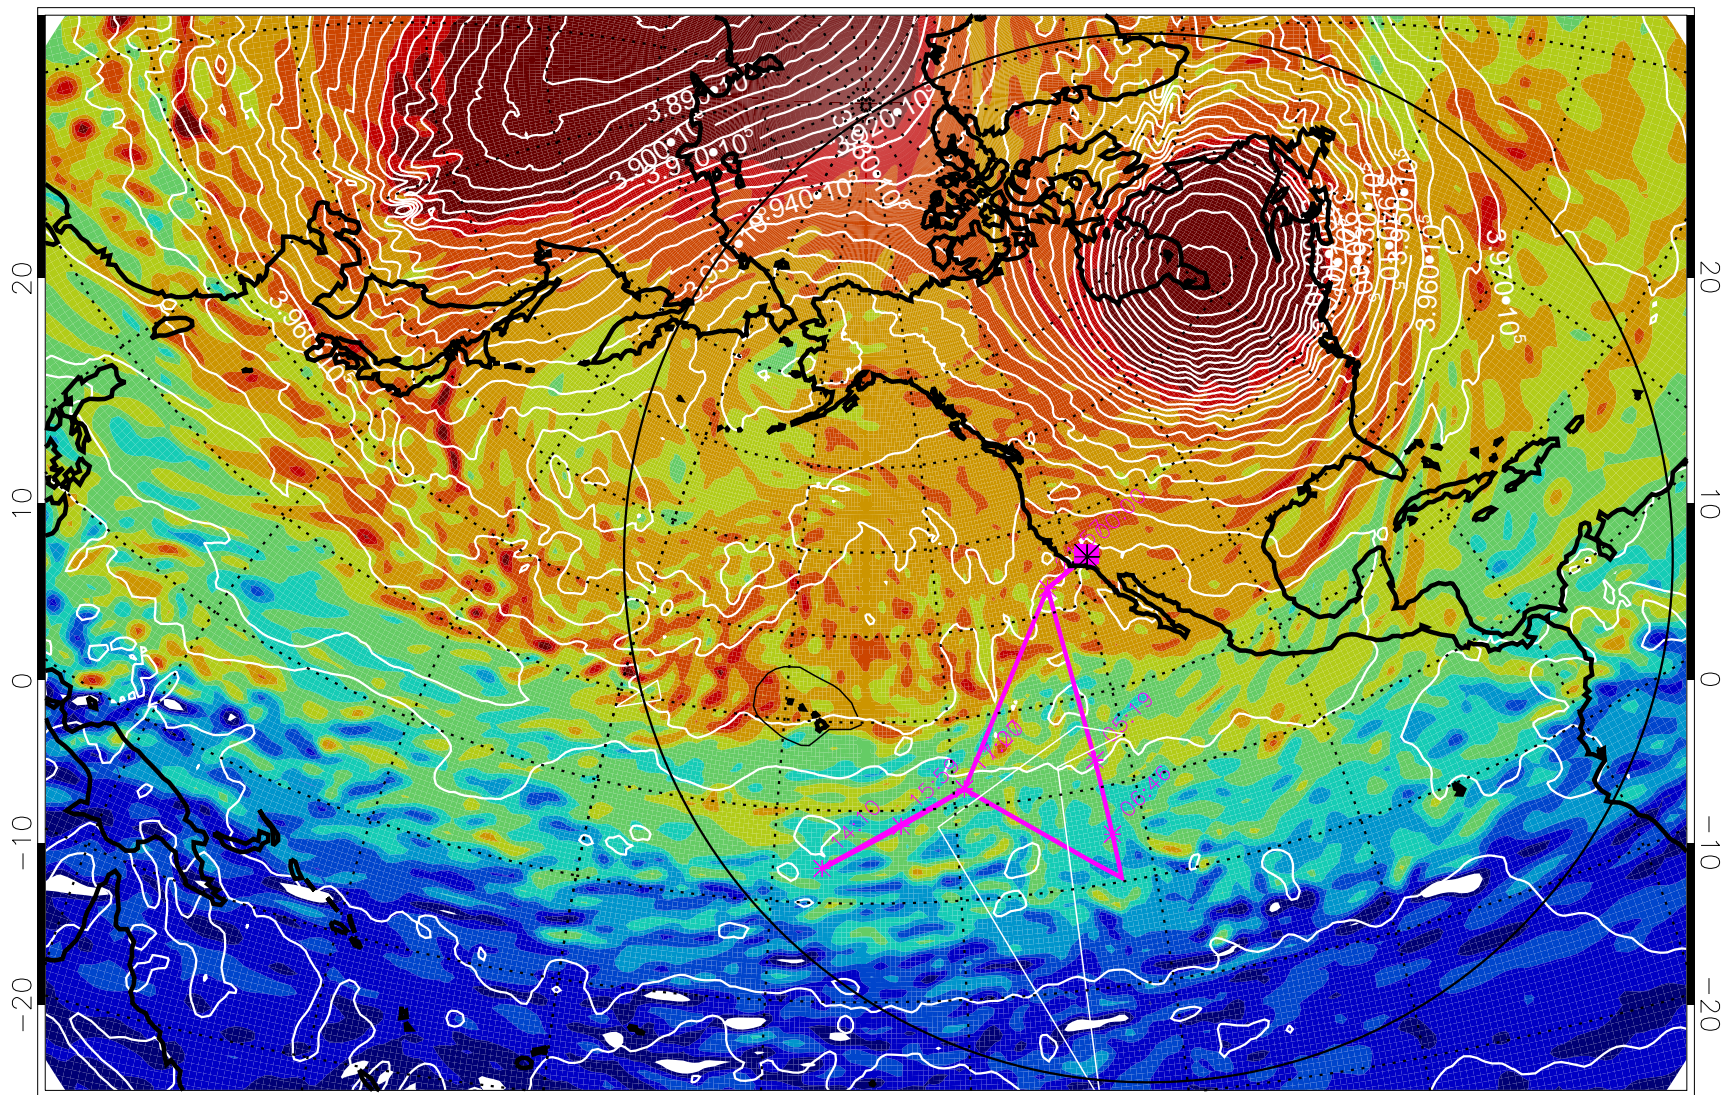

13012318, 6 hour forecast for 460K EPV

460K Montgomery Streamfunction, white

Range ring of 6000 km -- 19 hours GH round trip

13012400, 12 hour forecast for 460K EPV

460K Montgomery Streamfunction, white

Range ring of 6000 km -- 19 hours GH round trip

13012406, 18 hour forecast for 460K EPV

460K Montgomery Streamfunction, white

Range ring of 6000 km -- 19 hours GH round trip

13012412, 24 hour forecast for 460K EPV

460K Montgomery Streamfunction, white

Range ring of 6000 km -- 19 hours GH round trip

13012418, 30 hour forecast for 460K EPV

460K Montgomery Streamfunction, white

Range ring of 6000 km -- 19 hours GH round trip

13012500, 36 hour forecast for 460K EPV

460K Montgomery Streamfunction, white

Range ring of 6000 km -- 19 hours GH round trip

13012506, 42 hour forecast for 460K EPV

460K Montgomery Streamfunction, white

Range ring of 6000 km -- 19 hours GH round trip

13012512, 48 hour forecast for 460K EPV

460K Montgomery Streamfunction, white

Range ring of 6000 km -- 19 hours GH round trip