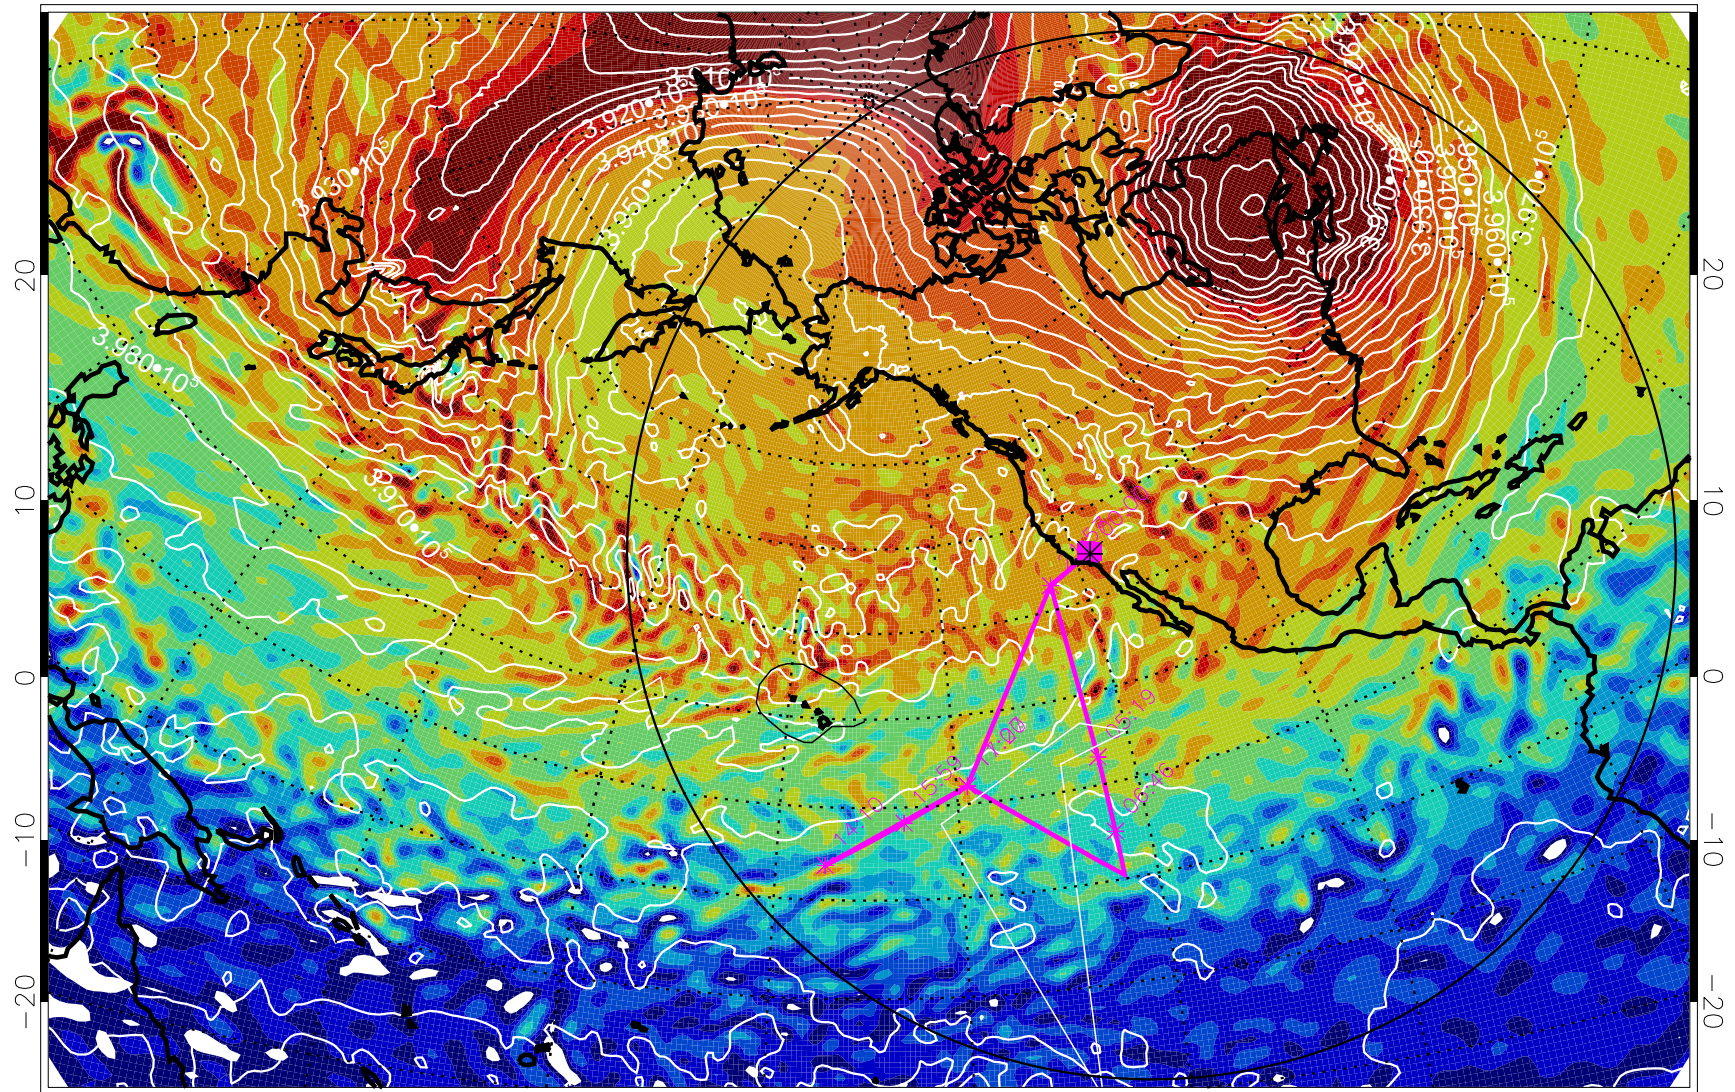

13012418, 30 hour forecast for 460K EPV

460K Montgomery Streamfunction, white

Range ring of 6000 km -- 19 hours GH round trip

13012500, 36 hour forecast for 460K EPV

460K Montgomery Streamfunction, white

Range ring of 6000 km -- 19 hours GH round trip

13012506, 42 hour forecast for 460K EPV

460K Montgomery Streamfunction, white

Range ring of 6000 km -- 19 hours GH round trip

13012512, 48 hour forecast for 460K EPV

460K Montgomery Streamfunction, white

Range ring of 6000 km -- 19 hours GH round trip

13012518, 54 hour forecast for 460K EPV

460K Montgomery Streamfunction, white

Range ring of 6000 km -- 19 hours GH round trip

13012600, 60 hour forecast for 460K EPV

460K Montgomery Streamfunction, white

Range ring of 6000 km -- 19 hours GH round trip

13012606, 66 hour forecast for 460K EPV

460K Montgomery Streamfunction, white

Range ring of 6000 km -- 19 hours GH round trip

13012612, 72 hour forecast for 460K EPV

460K Montgomery Streamfunction, white

Range ring of 6000 km -- 19 hours GH round trip