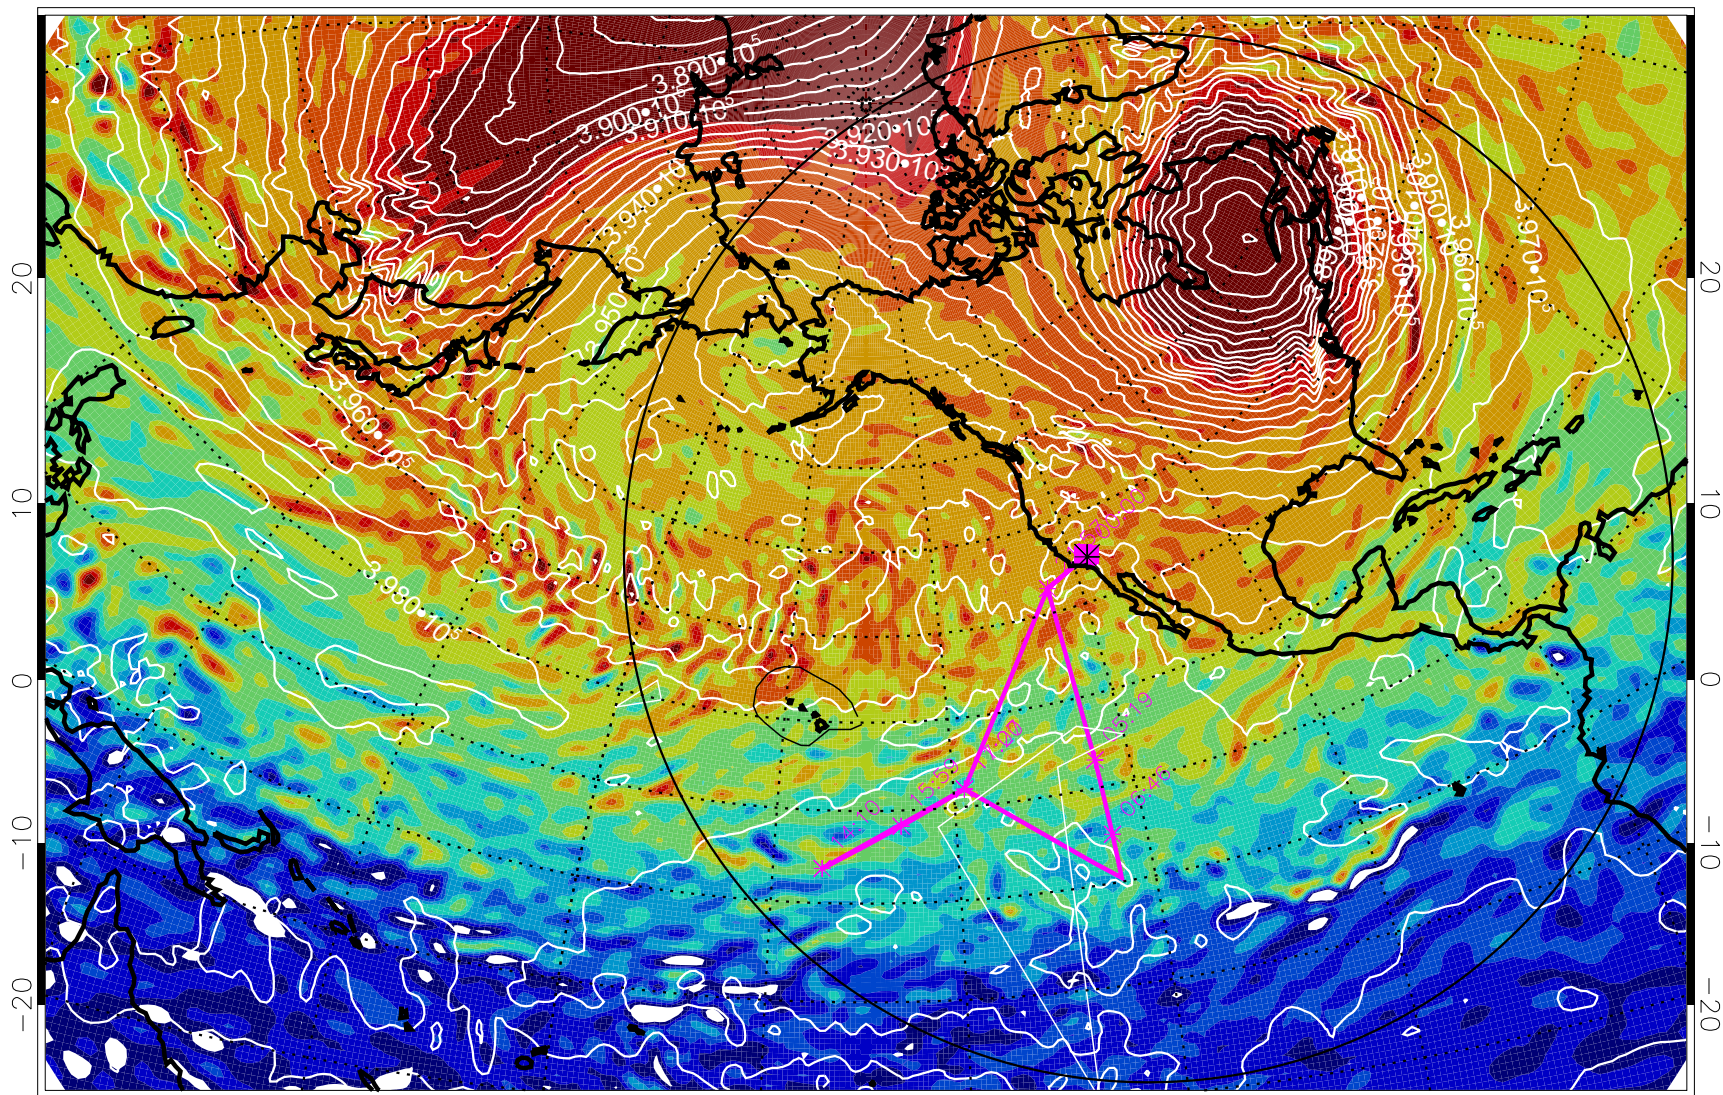

13012318, 6 hour forecast for 460K EPV

460K Montgomery Streamfunction, white

Range ring of 6000 km -- 19 hours GH round trip

13012400, 12 hour forecast for 460K EPV

460K Montgomery Streamfunction, white

Range ring of 6000 km -- 19 hours GH round trip

13012406, 18 hour forecast for 460K EPV

460K Montgomery Streamfunction, white

Range ring of 6000 km -- 19 hours GH round trip

13012412, 24 hour forecast for 460K EPV

460K Montgomery Streamfunction, white

Range ring of 6000 km -- 19 hours GH round trip

13012418, 30 hour forecast for 460K EPV

460K Montgomery Streamfunction, white

Range ring of 6000 km -- 19 hours GH round trip

13012500, 36 hour forecast for 460K EPV

460K Montgomery Streamfunction, white

Range ring of 6000 km -- 19 hours GH round trip

13012506, 42 hour forecast for 460K EPV

460K Montgomery Streamfunction, white

Range ring of 6000 km -- 19 hours GH round trip

13012512, 48 hour forecast for 460K EPV

460K Montgomery Streamfunction, white

Range ring of 6000 km -- 19 hours GH round trip