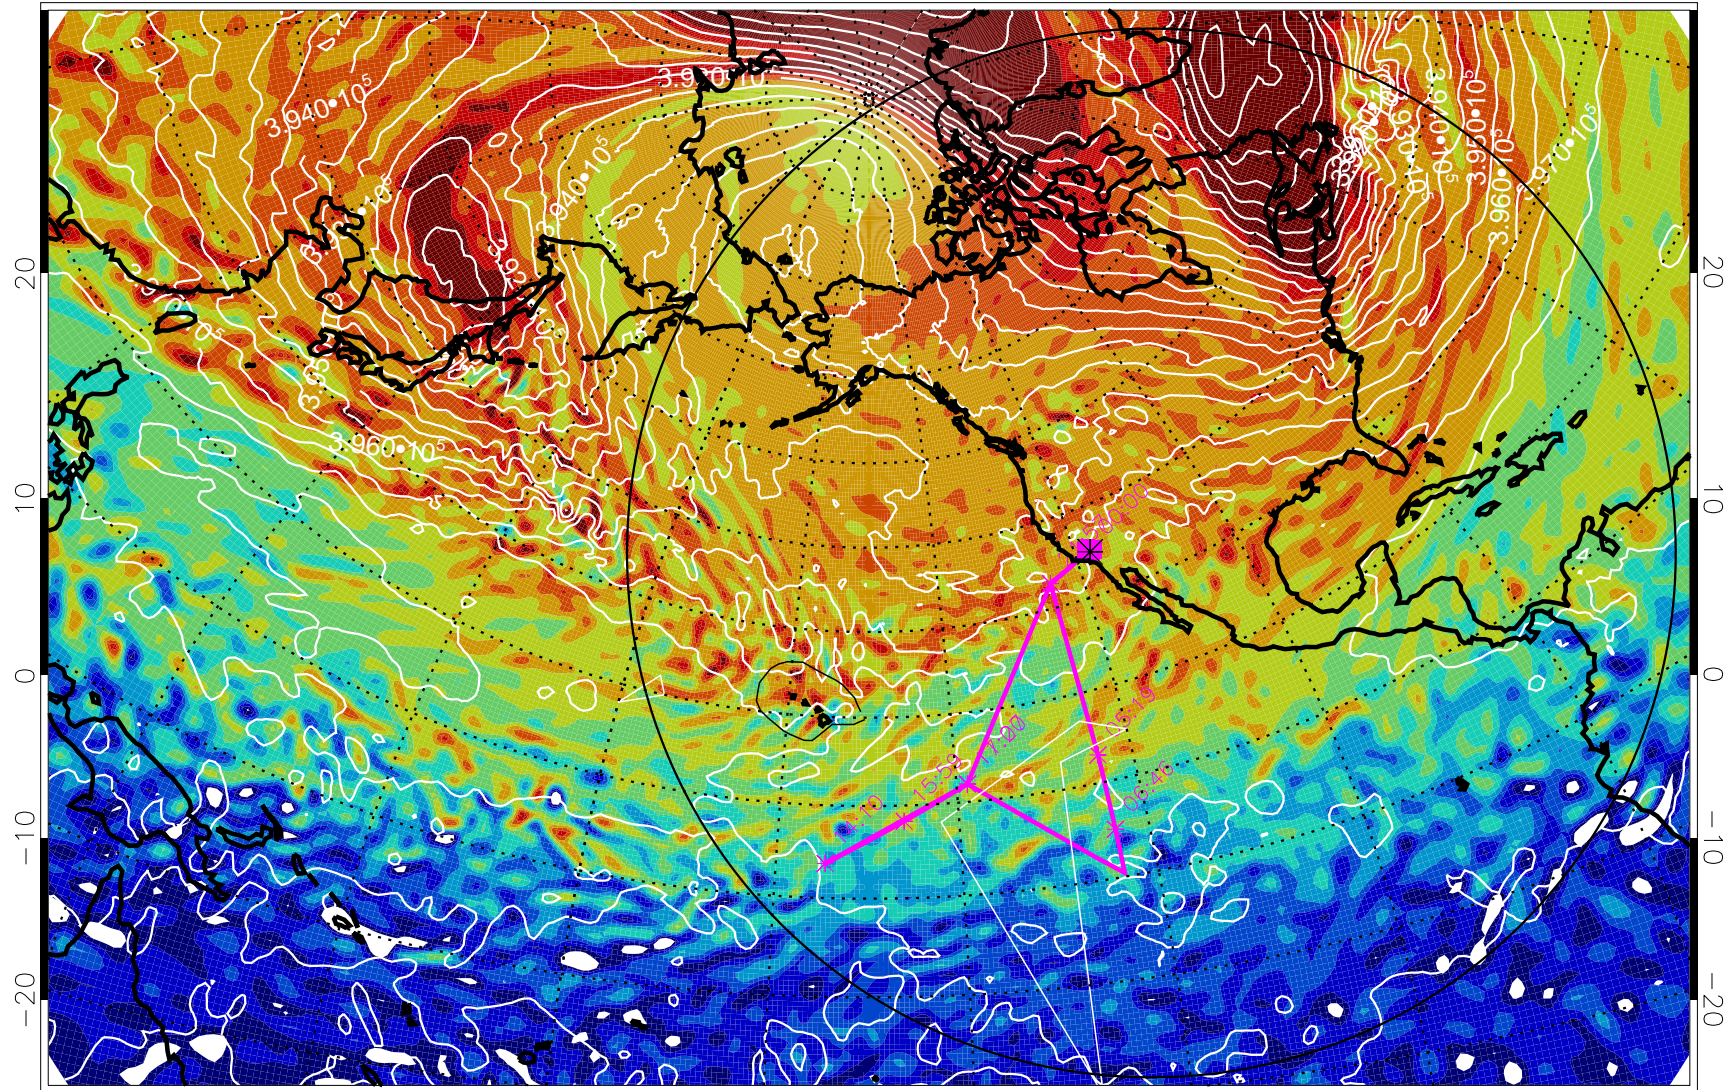

13012606, 66 hour forecast for 460K EPV

460K Montgomery Streamfunction, white

Range ring of 6000 km -- 19 hours GH round trip

13012612, 72 hour forecast for 460K EPV

460K Montgomery Streamfunction, white

Range ring of 6000 km -- 19 hours GH round trip

13012700, 84 hour forecast for 460K EPV

460K Montgomery Streamfunction, white

Range ring of 6000 km -- 19 hours GH round trip

13012706, 90 hour forecast for 460K EPV

460K Montgomery Streamfunction, white

Range ring of 6000 km -- 19 hours GH round trip

13012718, 102 hour forecast for 460K EPV

460K Montgomery Streamfunction, white

Range ring of 6000 km -- 19 hours GH round trip

13012800, 108 hour forecast for 460K EPV

460K Montgomery Streamfunction, white

Range ring of 6000 km -- 19 hours GH round trip

13012806, 114 hour forecast for 460K EPV

460K Montgomery Streamfunction, white

Range ring of 6000 km -- 19 hours GH round trip

13012812, 120 hour forecast for 460K EPV