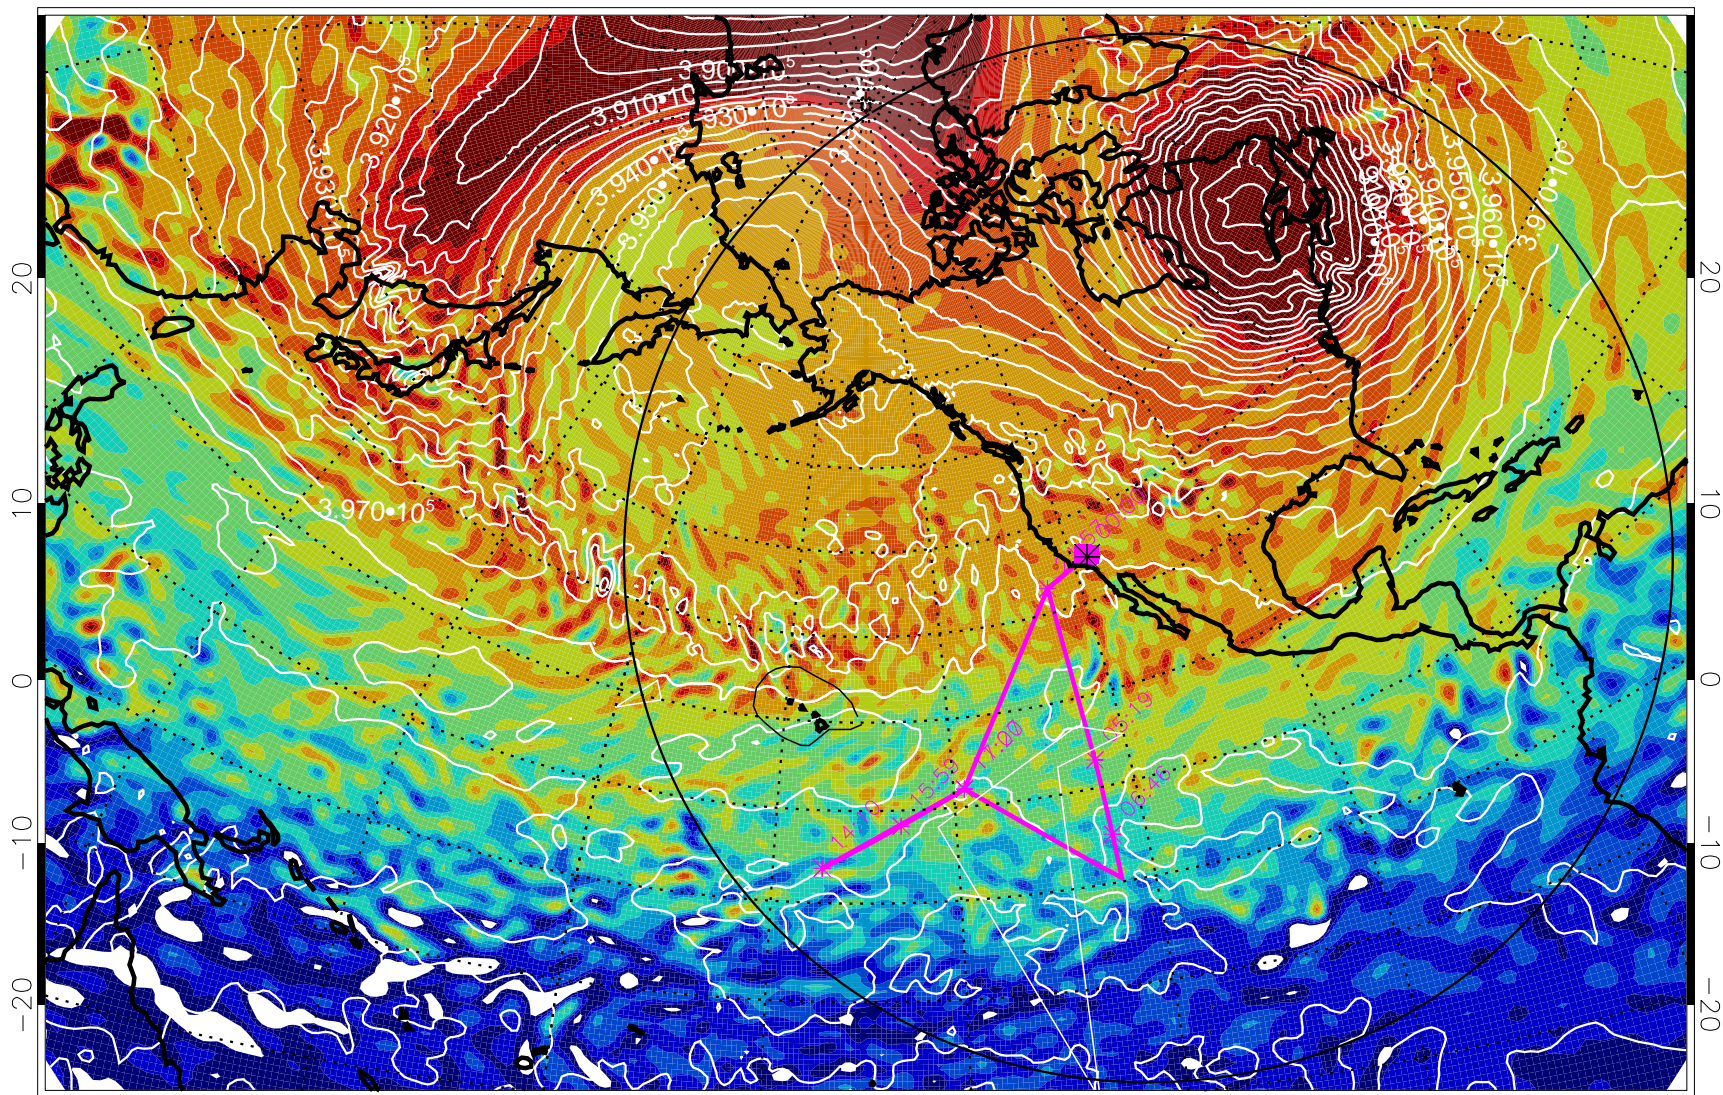

13012418, 30 hour forecast for 460K EPV

460K Montgomery Streamfunction, white

Range ring of 6000 km -- 19 hours GH round trip

13012500, 36 hour forecast for 460K EPV

460K Montgomery Streamfunction, white

Range ring of 6000 km -- 19 hours GH round trip

13012506, 42 hour forecast for 460K EPV

460K Montgomery Streamfunction, white

Range ring of 6000 km -- 19 hours GH round trip

13012512, 48 hour forecast for 460K EPV

460K Montgomery Streamfunction, white

Range ring of 6000 km -- 19 hours GH round trip

13012518, 54 hour forecast for 460K EPV

460K Montgomery Streamfunction, white

Range ring of 6000 km -- 19 hours GH round trip

13012600, 60 hour forecast for 460K EPV

460K Montgomery Streamfunction, white

Range ring of 6000 km -- 19 hours GH round trip

13012606, 66 hour forecast for 460K EPV

460K Montgomery Streamfunction, white

Range ring of 6000 km -- 19 hours GH round trip

13012612, 72 hour forecast for 460K EPV

460K Montgomery Streamfunction, white

Range ring of 6000 km -- 19 hours GH round trip