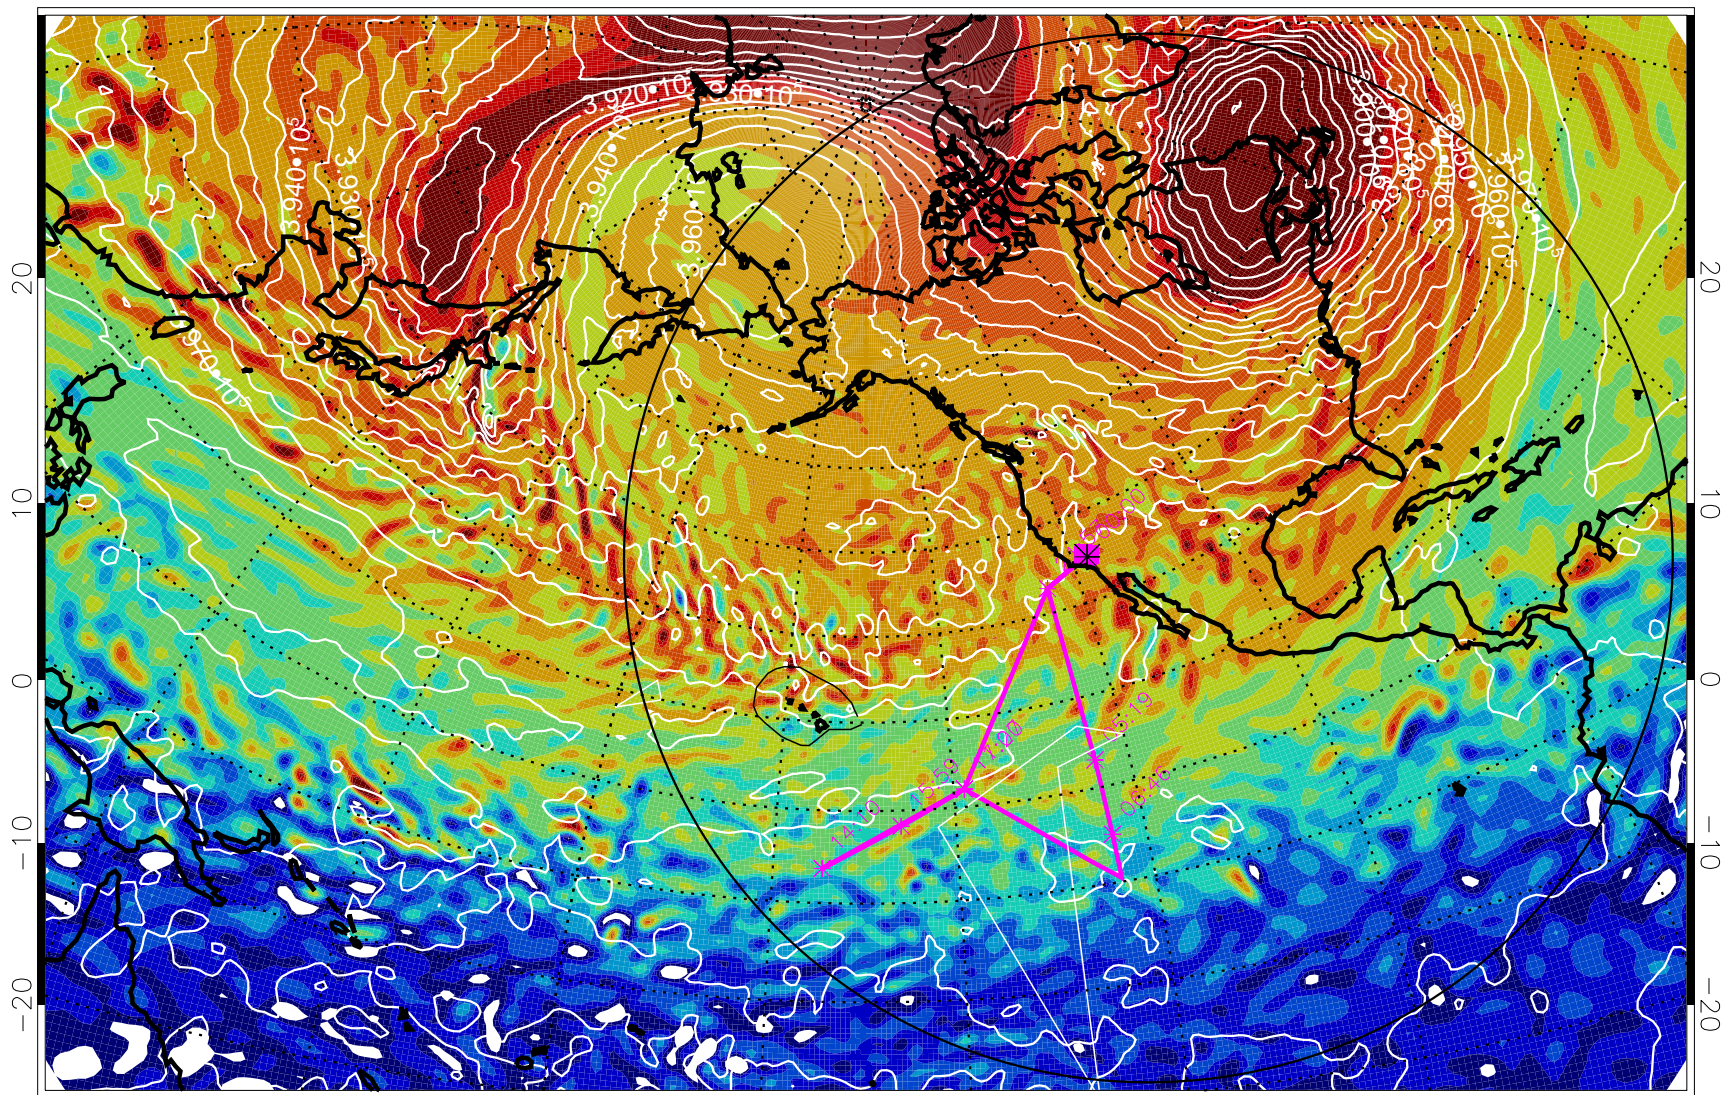

13012418, 30 hour forecast for 460K EPV

460K Montgomery Streamfunction, white

Range ring of 6000 km -- 19 hours GH round trip

13012500, 36 hour forecast for 460K EPV

460K Montgomery Streamfunction, white

Range ring of 6000 km -- 19 hours GH round trip

13012506, 42 hour forecast for 460K EPV

460K Montgomery Streamfunction, white

Range ring of 6000 km -- 19 hours GH round trip

13012512, 48 hour forecast for 460K EPV

460K Montgomery Streamfunction, white

Range ring of 6000 km -- 19 hours GH round trip

13012518, 54 hour forecast for 460K EPV

460K Montgomery Streamfunction, white

Range ring of 6000 km -- 19 hours GH round trip

13012600, 60 hour forecast for 460K EPV

460K Montgomery Streamfunction, white

Range ring of 6000 km -- 19 hours GH round trip

13012606, 66 hour forecast for 460K EPV

460K Montgomery Streamfunction, white

Range ring of 6000 km -- 19 hours GH round trip

13012612, 72 hour forecast for 460K EPV

460K Montgomery Streamfunction, white

Range ring of 6000 km -- 19 hours GH round trip