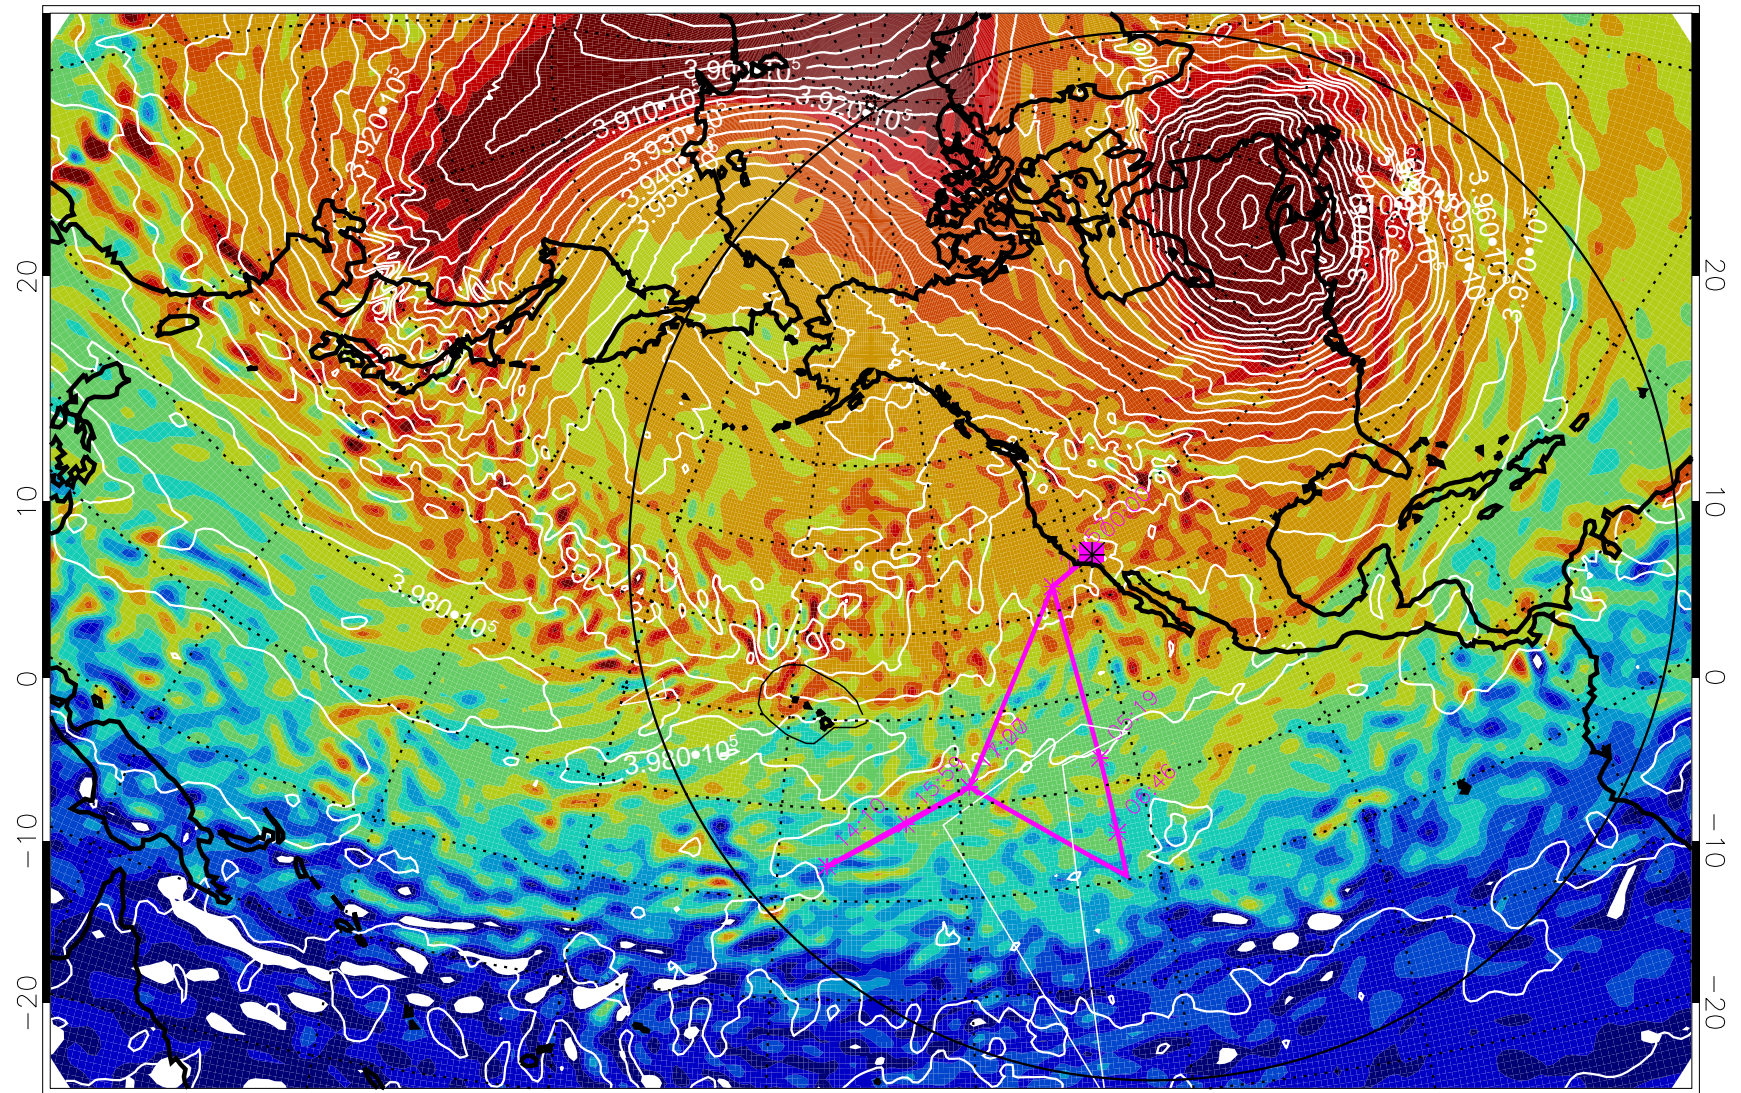

13012406, 18 hour forecast for 460K EPV

460K Montgomery Streamfunction, white

Range ring of 6000 km -- 19 hours GH round trip

13012412, 24 hour forecast for 460K EPV

460K Montgomery Streamfunction, white

Range ring of 6000 km -- 19 hours GH round trip

13012418, 30 hour forecast for 460K EPV

460K Montgomery Streamfunction, white

Range ring of 6000 km -- 19 hours GH round trip

13012500, 36 hour forecast for 460K EPV

460K Montgomery Streamfunction, white

Range ring of 6000 km -- 19 hours GH round trip

13012506, 42 hour forecast for 460K EPV

460K Montgomery Streamfunction, white

Range ring of 6000 km -- 19 hours GH round trip

13012512, 48 hour forecast for 460K EPV

460K Montgomery Streamfunction, white

Range ring of 6000 km -- 19 hours GH round trip

13012518, 54 hour forecast for 460K EPV

460K Montgomery Streamfunction, white

Range ring of 6000 km -- 19 hours GH round trip

13012600, 60 hour forecast for 460K EPV

460K Montgomery Streamfunction, white

Range ring of 6000 km -- 19 hours GH round trip