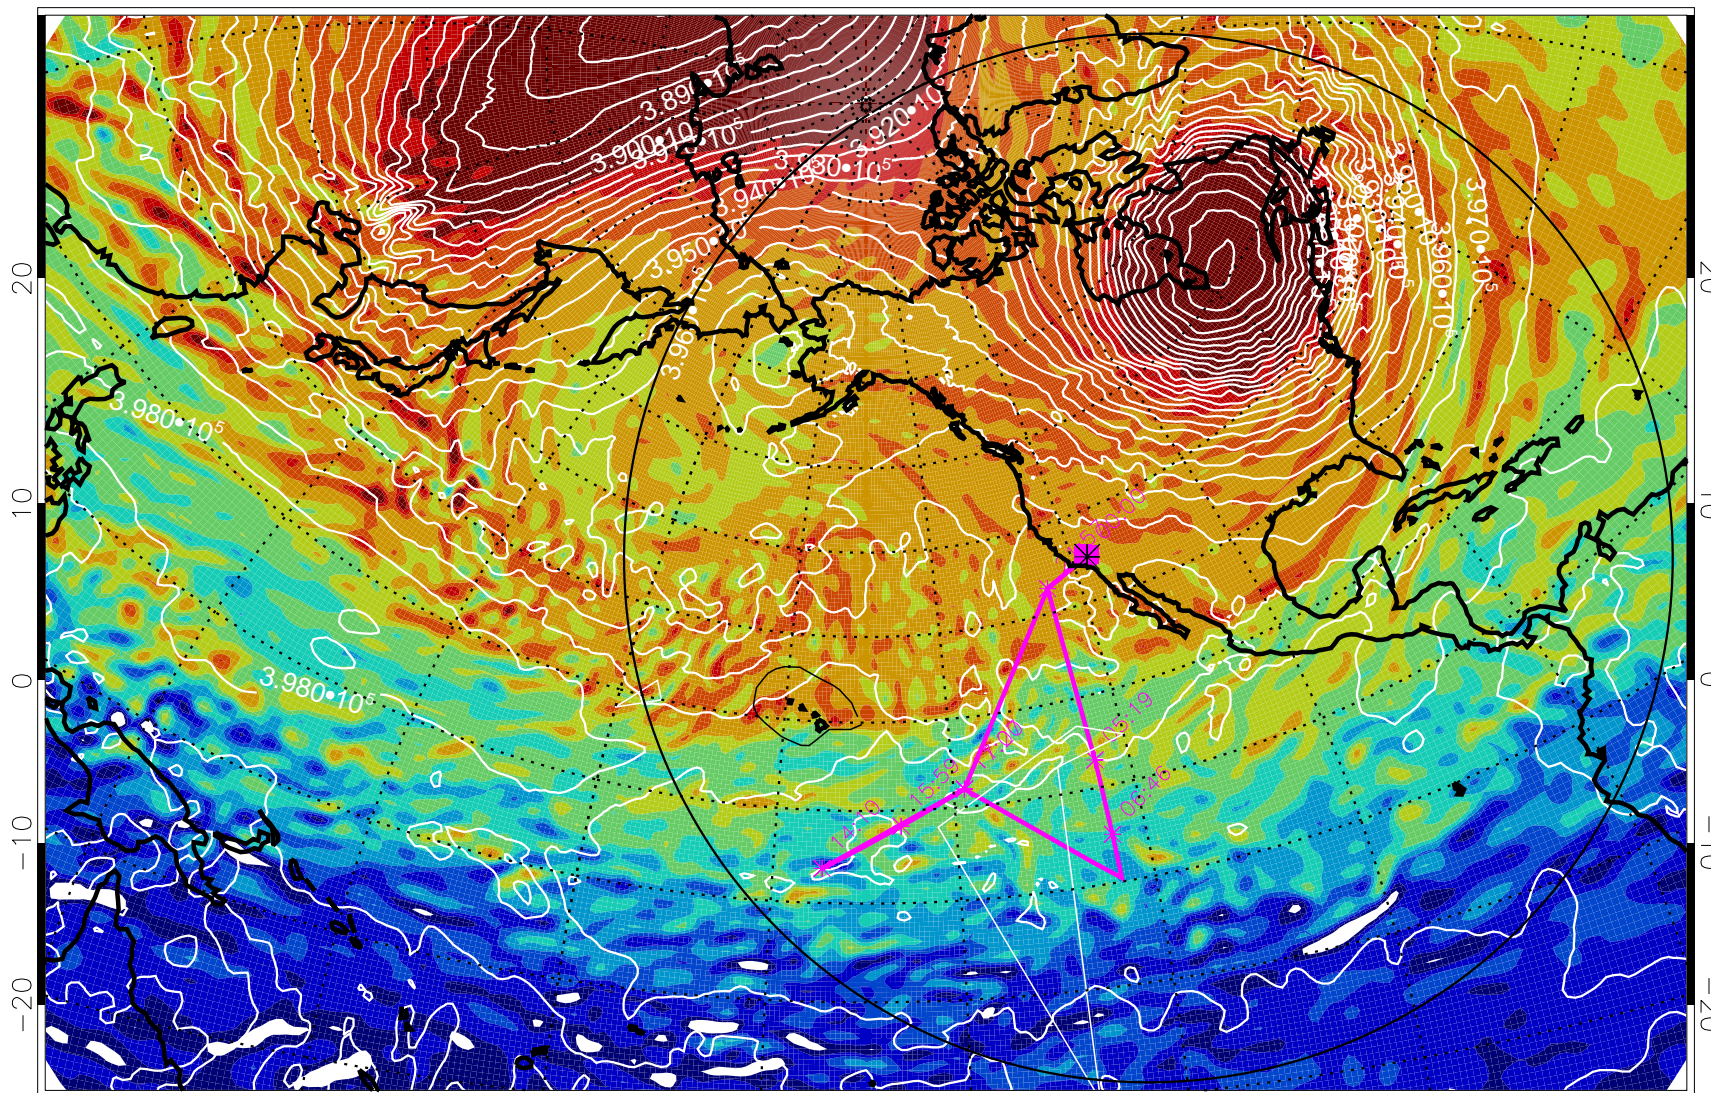

13012318, 6 hour forecast for 460K EPV

460K Montgomery Streamfunction, white

Range ring of 6000 km -- 19 hours GH round trip

13012400, 12 hour forecast for 460K EPV

460K Montgomery Streamfunction, white

Range ring of 6000 km -- 19 hours GH round trip

13012406, 18 hour forecast for 460K EPV

460K Montgomery Streamfunction, white

Range ring of 6000 km -- 19 hours GH round trip

13012412, 24 hour forecast for 460K EPV

460K Montgomery Streamfunction, white

Range ring of 6000 km -- 19 hours GH round trip

13012418, 30 hour forecast for 460K EPV

460K Montgomery Streamfunction, white

Range ring of 6000 km -- 19 hours GH round trip

13012500, 36 hour forecast for 460K EPV

460K Montgomery Streamfunction, white

Range ring of 6000 km -- 19 hours GH round trip

13012506, 42 hour forecast for 460K EPV

460K Montgomery Streamfunction, white

Range ring of 6000 km -- 19 hours GH round trip

13012512, 48 hour forecast for 460K EPV

460K Montgomery Streamfunction, white

Range ring of 6000 km -- 19 hours GH round trip