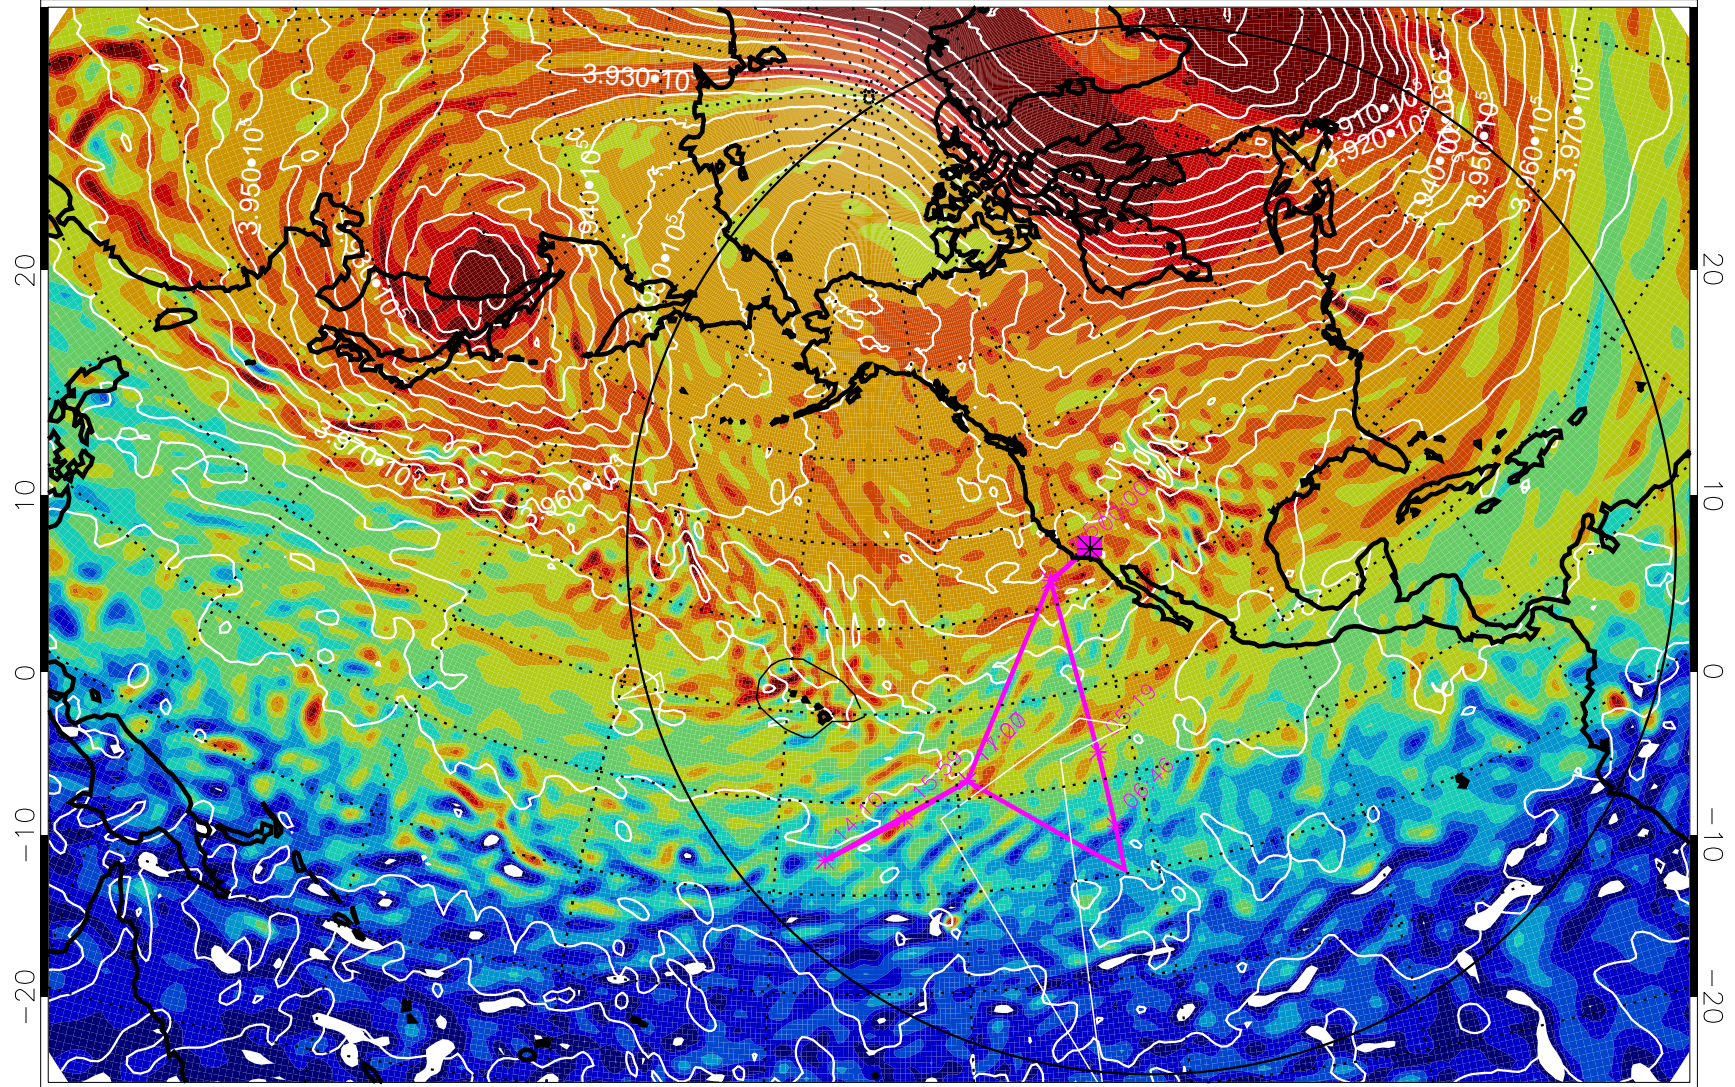

13012606, 66 hour forecast for 460K EPV

460K Montgomery Streamfunction, white

Range ring of 6000 km -- 19 hours GH round trip

13012612, 72 hour forecast for 460K EPV

460K Montgomery Streamfunction, white

Range ring of 6000 km -- 19 hours GH round trip

13012700, 84 hour forecast for 460K EPV

460K Montgomery Streamfunction, white

Range ring of 6000 km -- 19 hours GH round trip

13012706, 90 hour forecast for 460K EPV

460K Montgomery Streamfunction, white

Range ring of 6000 km -- 19 hours GH round trip

13012718, 102 hour forecast for 460K EPV

460K Montgomery Streamfunction, white

Range ring of 6000 km -- 19 hours GH round trip

13012800, 108 hour forecast for 460K EPV

460K Montgomery Streamfunction, white

Range ring of 6000 km -- 19 hours GH round trip

13012806, 114 hour forecast for 460K EPV

460K Montgomery Streamfunction, white

Range ring of 6000 km -- 19 hours GH round trip

13012812, 120 hour forecast for 460K EPV