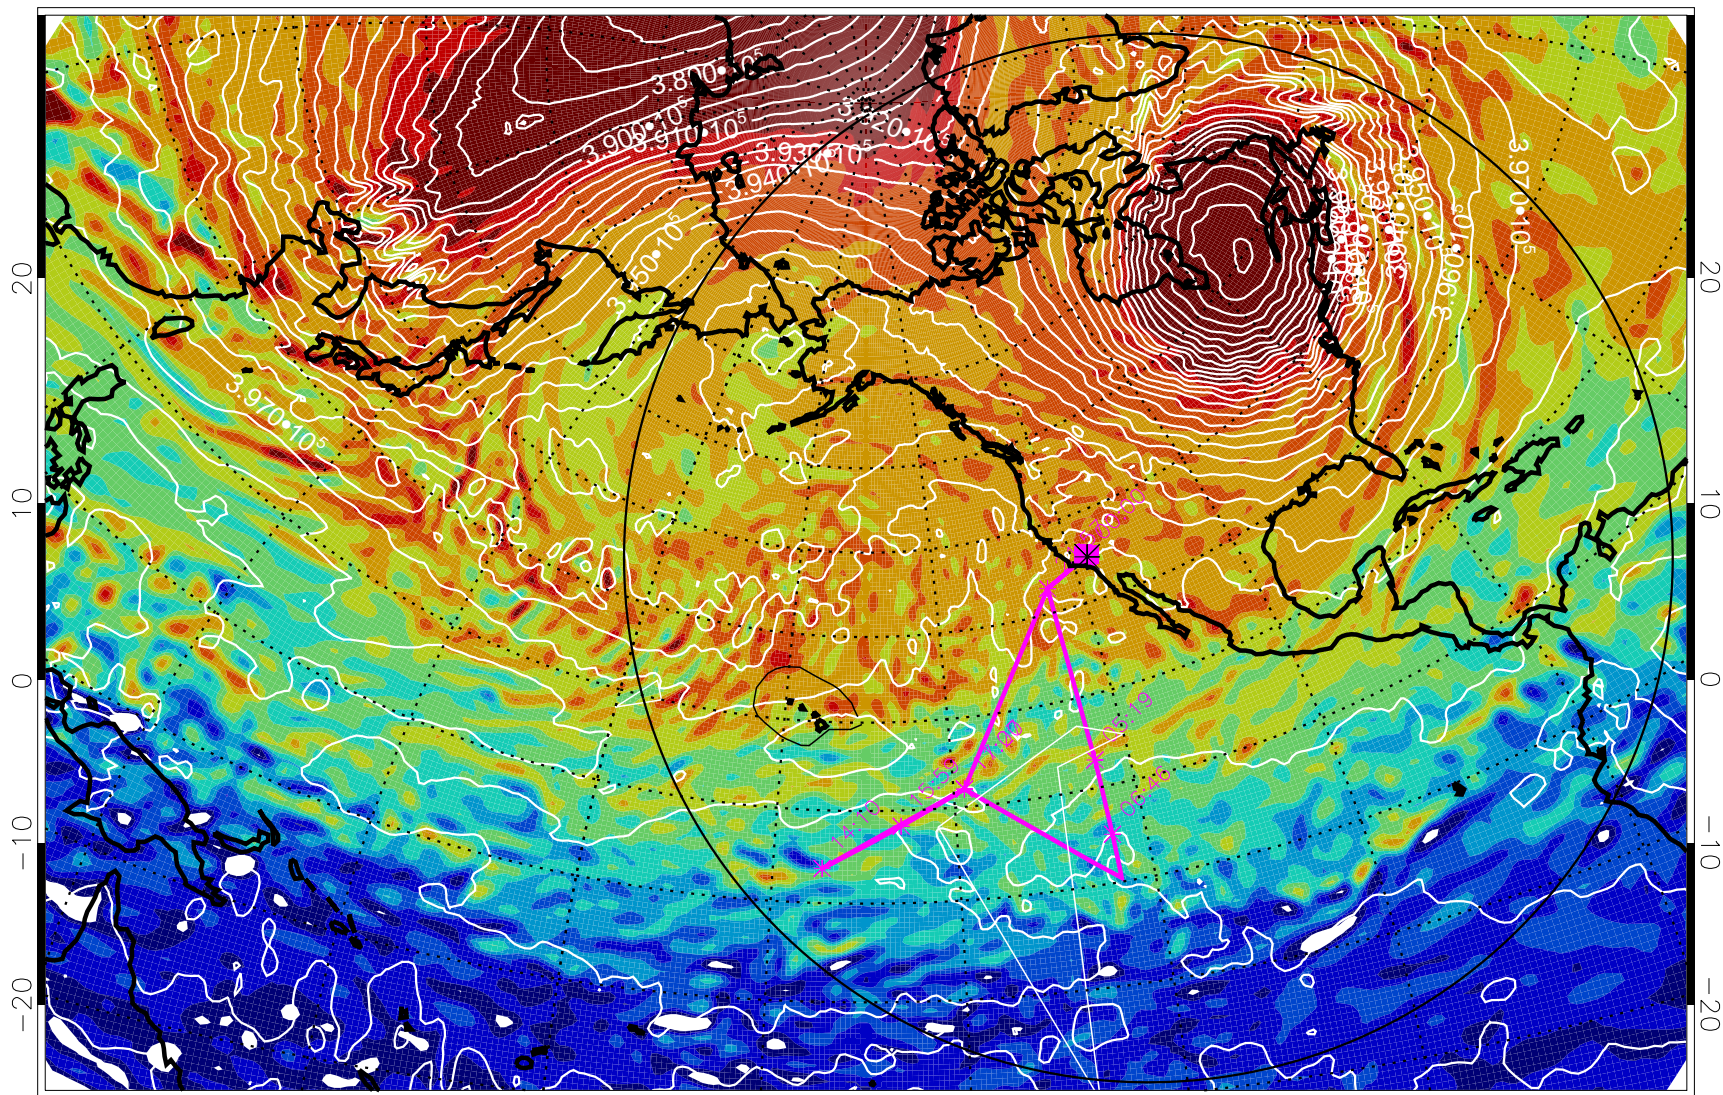

13012318, 6 hour forecast for 460K EPV

460K Montgomery Streamfunction, white

Range ring of 6000 km -- 19 hours GH round trip

13012400, 12 hour forecast for 460K EPV

460K Montgomery Streamfunction, white

Range ring of 6000 km -- 19 hours GH round trip

13012406, 18 hour forecast for 460K EPV

460K Montgomery Streamfunction, white

Range ring of 6000 km -- 19 hours GH round trip

13012412, 24 hour forecast for 460K EPV

460K Montgomery Streamfunction, white

Range ring of 6000 km -- 19 hours GH round trip

13012418, 30 hour forecast for 460K EPV

460K Montgomery Streamfunction, white

Range ring of 6000 km -- 19 hours GH round trip

13012500, 36 hour forecast for 460K EPV

460K Montgomery Streamfunction, white

Range ring of 6000 km -- 19 hours GH round trip

13012506, 42 hour forecast for 460K EPV

460K Montgomery Streamfunction, white

Range ring of 6000 km -- 19 hours GH round trip

13012512, 48 hour forecast for 460K EPV

460K Montgomery Streamfunction, white

Range ring of 6000 km -- 19 hours GH round trip