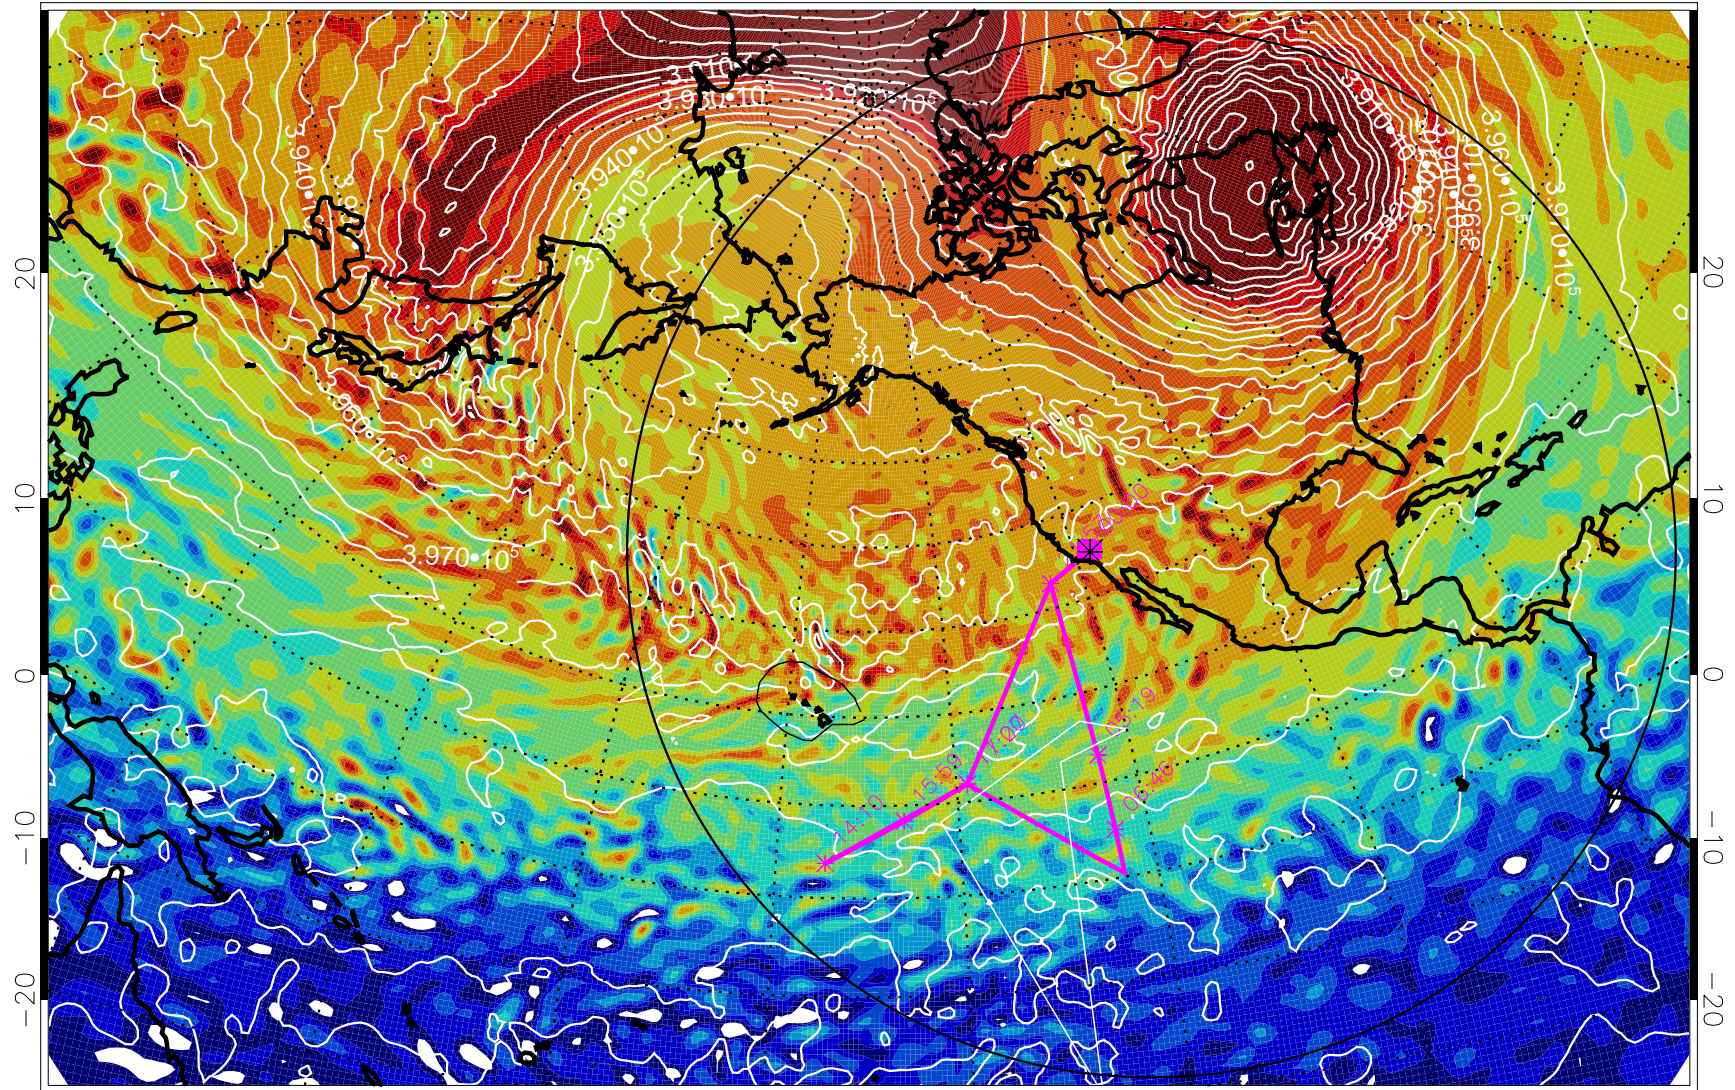

13012418, 30 hour forecast for 460K EPV

460K Montgomery Streamfunction, white

Range ring of 6000 km -- 19 hours GH round trip

13012500, 36 hour forecast for 460K EPV

460K Montgomery Streamfunction, white

Range ring of 6000 km -- 19 hours GH round trip

13012506, 42 hour forecast for 460K EPV

460K Montgomery Streamfunction, white

Range ring of 6000 km -- 19 hours GH round trip

13012512, 48 hour forecast for 460K EPV

460K Montgomery Streamfunction, white

Range ring of 6000 km -- 19 hours GH round trip

13012518, 54 hour forecast for 460K EPV

460K Montgomery Streamfunction, white

Range ring of 6000 km -- 19 hours GH round trip

13012600, 60 hour forecast for 460K EPV

460K Montgomery Streamfunction, white

Range ring of 6000 km -- 19 hours GH round trip

13012606, 66 hour forecast for 460K EPV

460K Montgomery Streamfunction, white

Range ring of 6000 km -- 19 hours GH round trip

13012612, 72 hour forecast for 460K EPV

460K Montgomery Streamfunction, white

Range ring of 6000 km -- 19 hours GH round trip