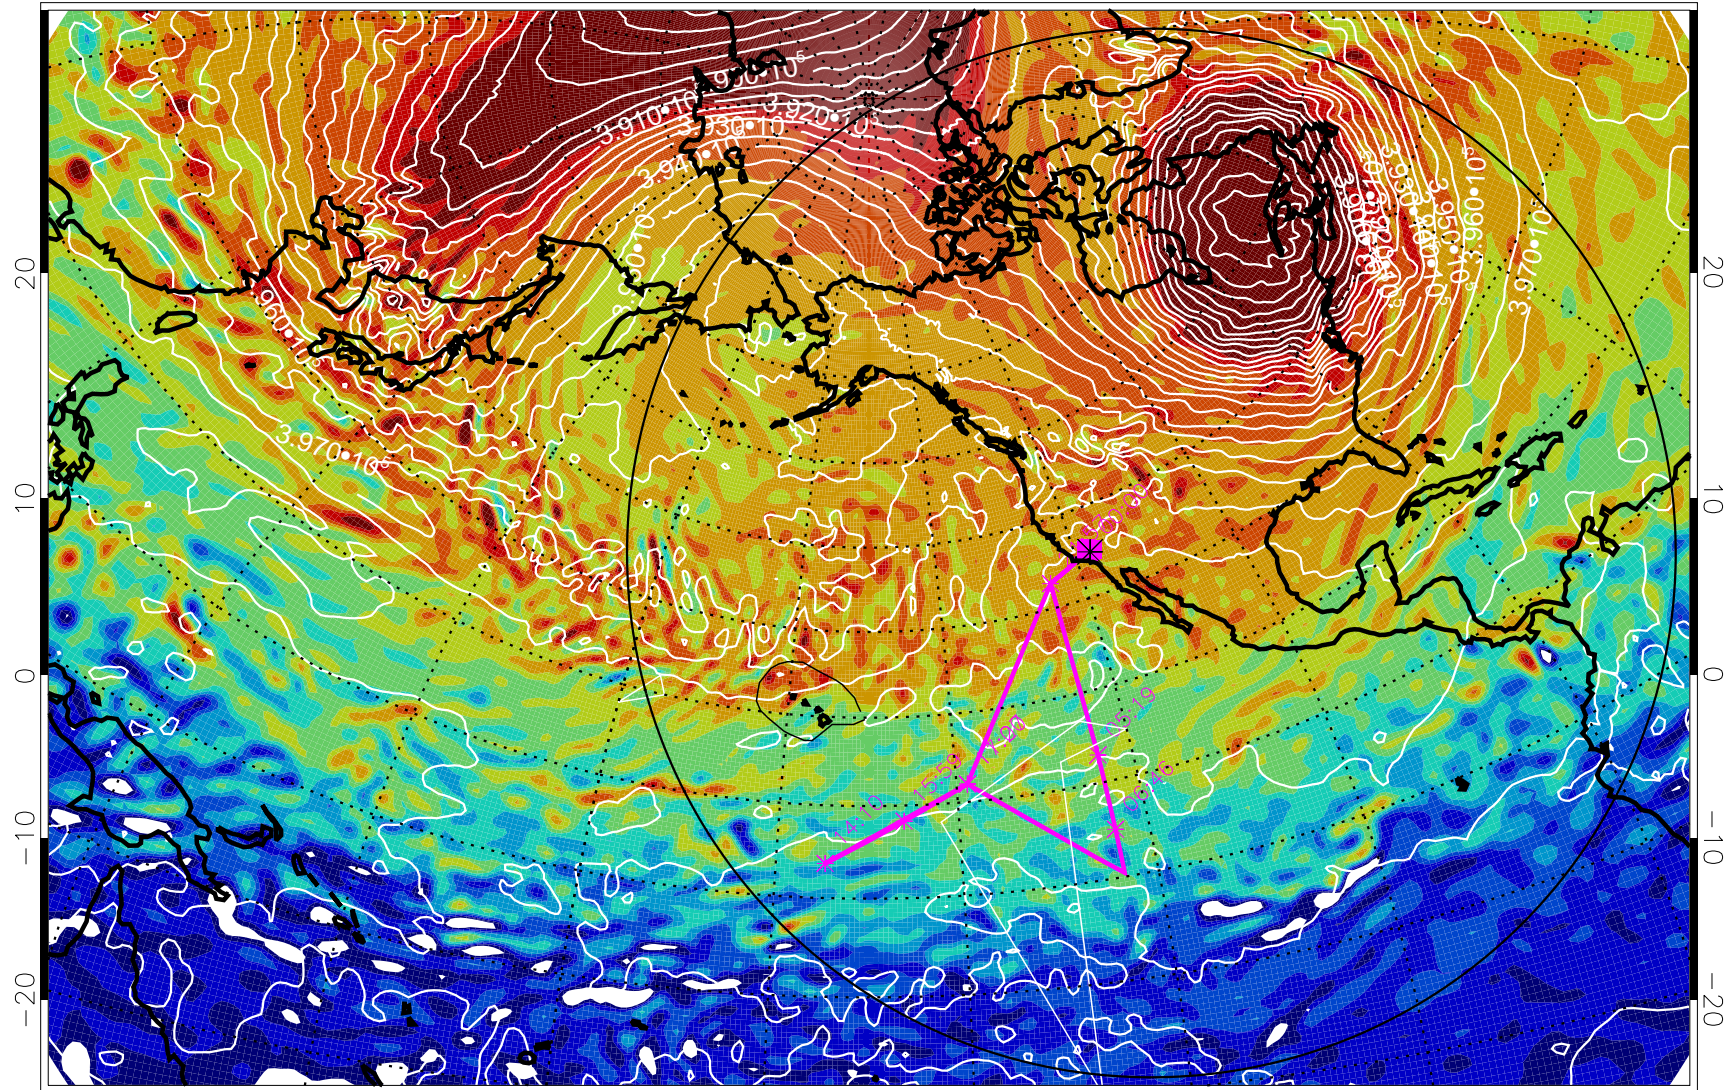

13012406, 18 hour forecast for 460K EPV

460K Montgomery Streamfunction, white

Range ring of 6000 km -- 19 hours GH round trip

13012412, 24 hour forecast for 460K EPV

460K Montgomery Streamfunction, white

Range ring of 6000 km -- 19 hours GH round trip

13012418, 30 hour forecast for 460K EPV

460K Montgomery Streamfunction, white

Range ring of 6000 km -- 19 hours GH round trip

13012500, 36 hour forecast for 460K EPV

460K Montgomery Streamfunction, white

Range ring of 6000 km -- 19 hours GH round trip

13012506, 42 hour forecast for 460K EPV

460K Montgomery Streamfunction, white

Range ring of 6000 km -- 19 hours GH round trip

13012512, 48 hour forecast for 460K EPV

460K Montgomery Streamfunction, white

Range ring of 6000 km -- 19 hours GH round trip

13012518, 54 hour forecast for 460K EPV

460K Montgomery Streamfunction, white

Range ring of 6000 km -- 19 hours GH round trip

13012600, 60 hour forecast for 460K EPV

460K Montgomery Streamfunction, white

Range ring of 6000 km -- 19 hours GH round trip