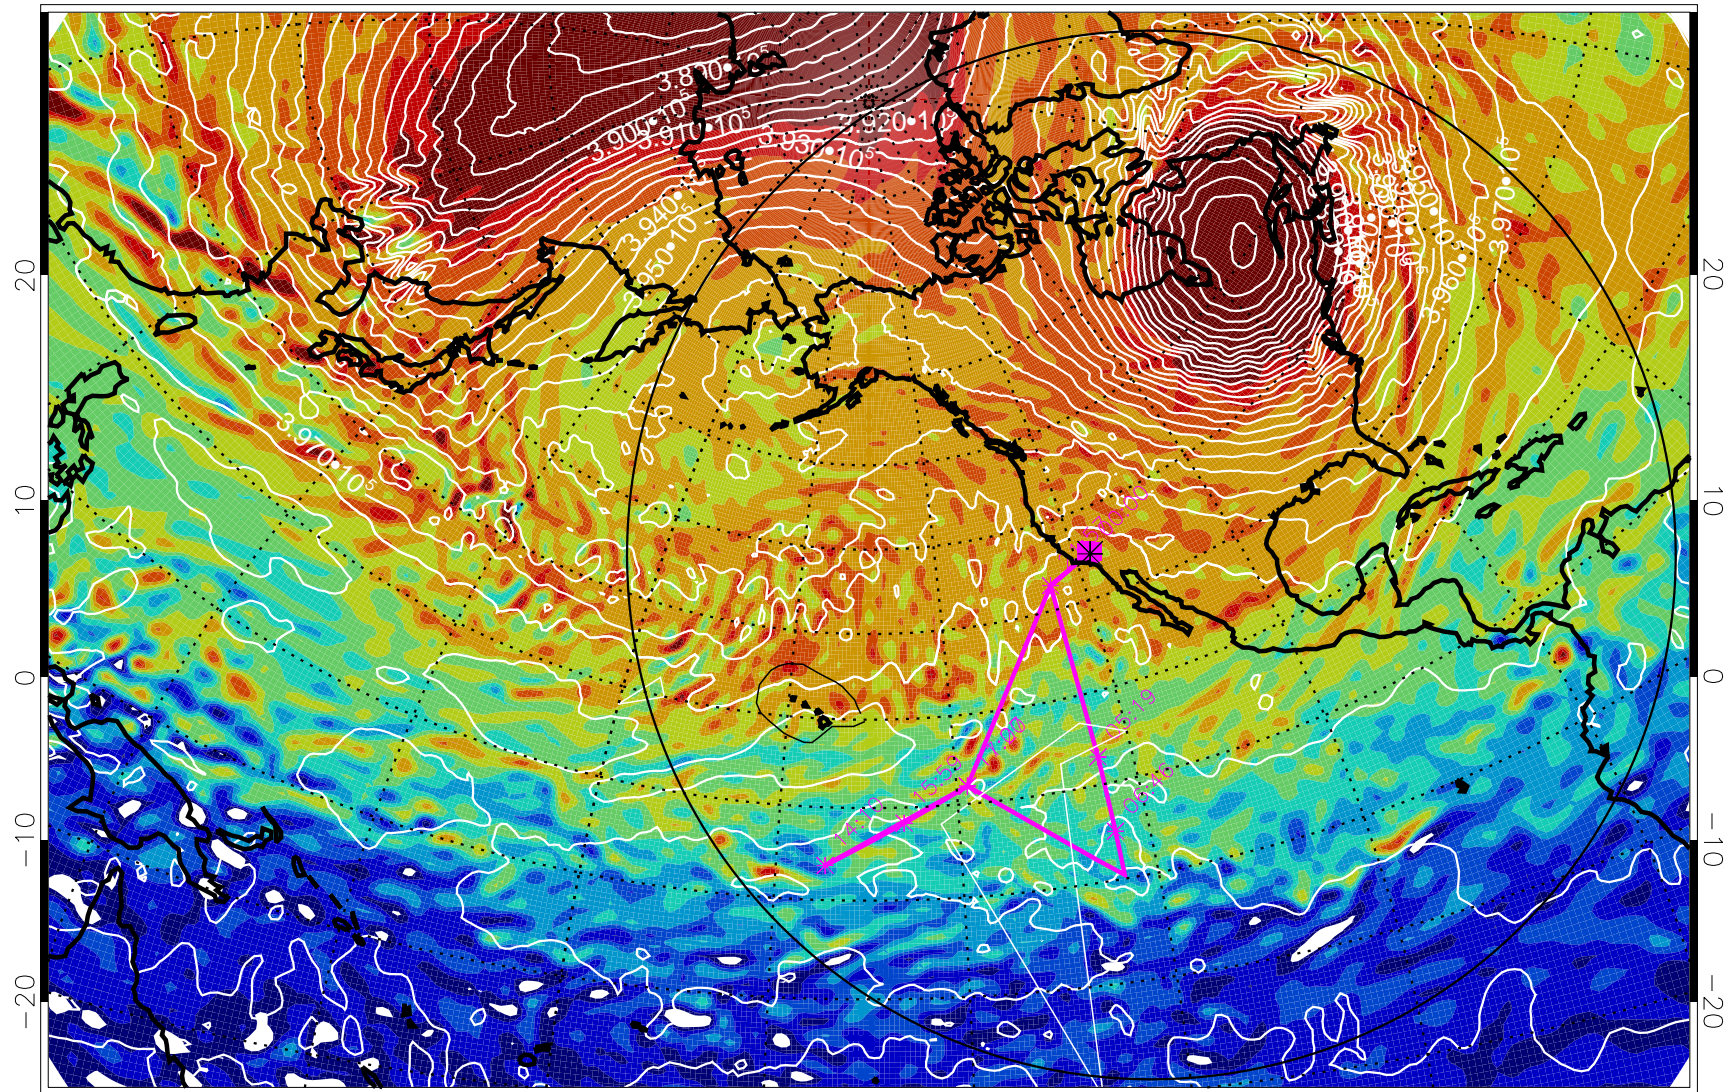

13012312, 12 hour forecast for 460K EPV

460K Montgomery Streamfunction, white

Range ring of 6000 km -- 19 hours GH round trip

13012318, 18 hour forecast for 460K EPV

460K Montgomery Streamfunction, white

Range ring of 6000 km -- 19 hours GH round trip

13012400, 24 hour forecast for 460K EPV

460K Montgomery Streamfunction, white

Range ring of 6000 km -- 19 hours GH round trip

13012406, 30 hour forecast for 460K EPV

460K Montgomery Streamfunction, white

Range ring of 6000 km -- 19 hours GH round trip

13012412, 36 hour forecast for 460K EPV

460K Montgomery Streamfunction, white

Range ring of 6000 km -- 19 hours GH round trip

13012418, 42 hour forecast for 460K EPV

460K Montgomery Streamfunction, white

Range ring of 6000 km -- 19 hours GH round trip

13012500, 48 hour forecast for 460K EPV

460K Montgomery Streamfunction, white

Range ring of 6000 km -- 19 hours GH round trip

13012506, 54 hour forecast for 460K EPV

460K Montgomery Streamfunction, white

Range ring of 6000 km -- 19 hours GH round trip