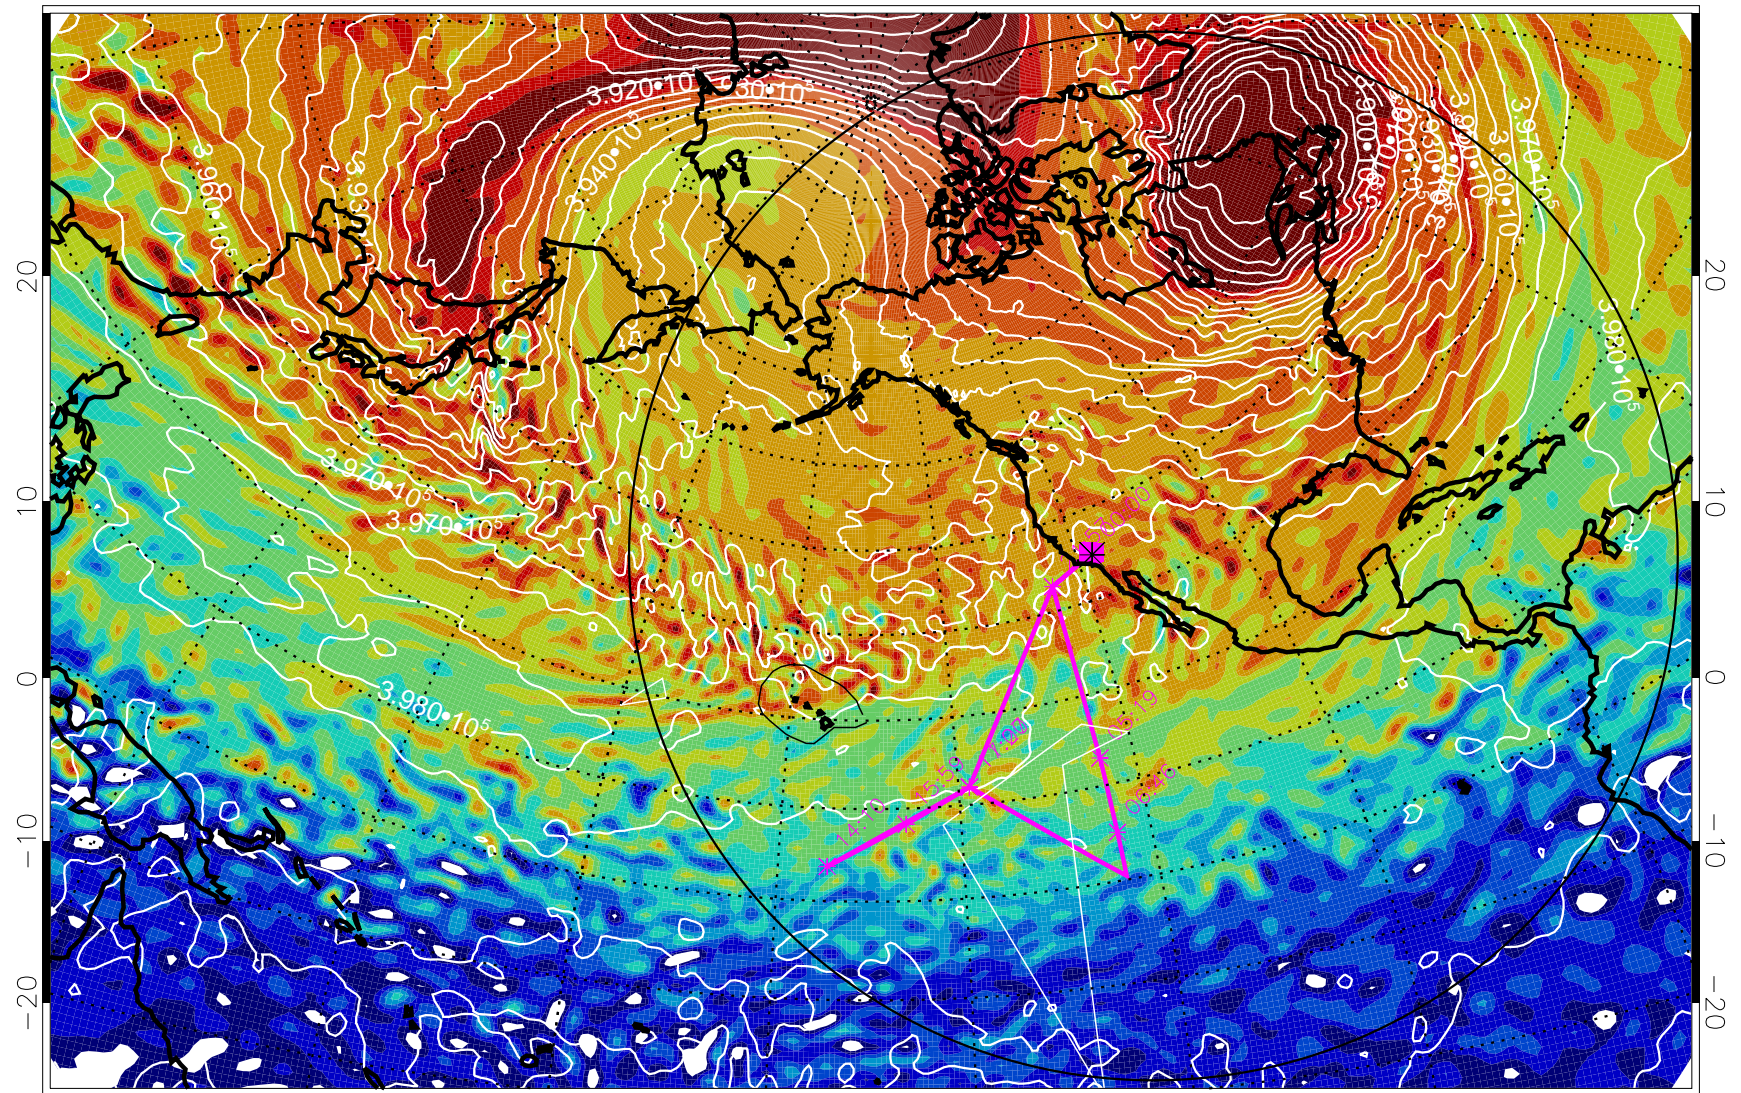

13012512, 60 hour forecast for 460K EPV

460K Montgomery Streamfunction, white

Range ring of 6000 km -- 19 hours GH round trip

13012518, 66 hour forecast for 460K EPV

460K Montgomery Streamfunction, white

Range ring of 6000 km -- 19 hours GH round trip

13012600, 72 hour forecast for 460K EPV

460K Montgomery Streamfunction, white

Range ring of 6000 km -- 19 hours GH round trip

13012606, 78 hour forecast for 460K EPV

460K Montgomery Streamfunction, white

Range ring of 6000 km -- 19 hours GH round trip

13012612, 84 hour forecast for 460K EPV

460K Montgomery Streamfunction, white

Range ring of 6000 km -- 19 hours GH round trip

13012618, 90 hour forecast for 460K EPV

460K Montgomery Streamfunction, white

Range ring of 6000 km -- 19 hours GH round trip

13012700, 96 hour forecast for 460K EPV

460K Montgomery Streamfunction, white

Range ring of 6000 km -- 19 hours GH round trip

13012706, 102 hour forecast for 460K EPV

460K Montgomery Streamfunction, white