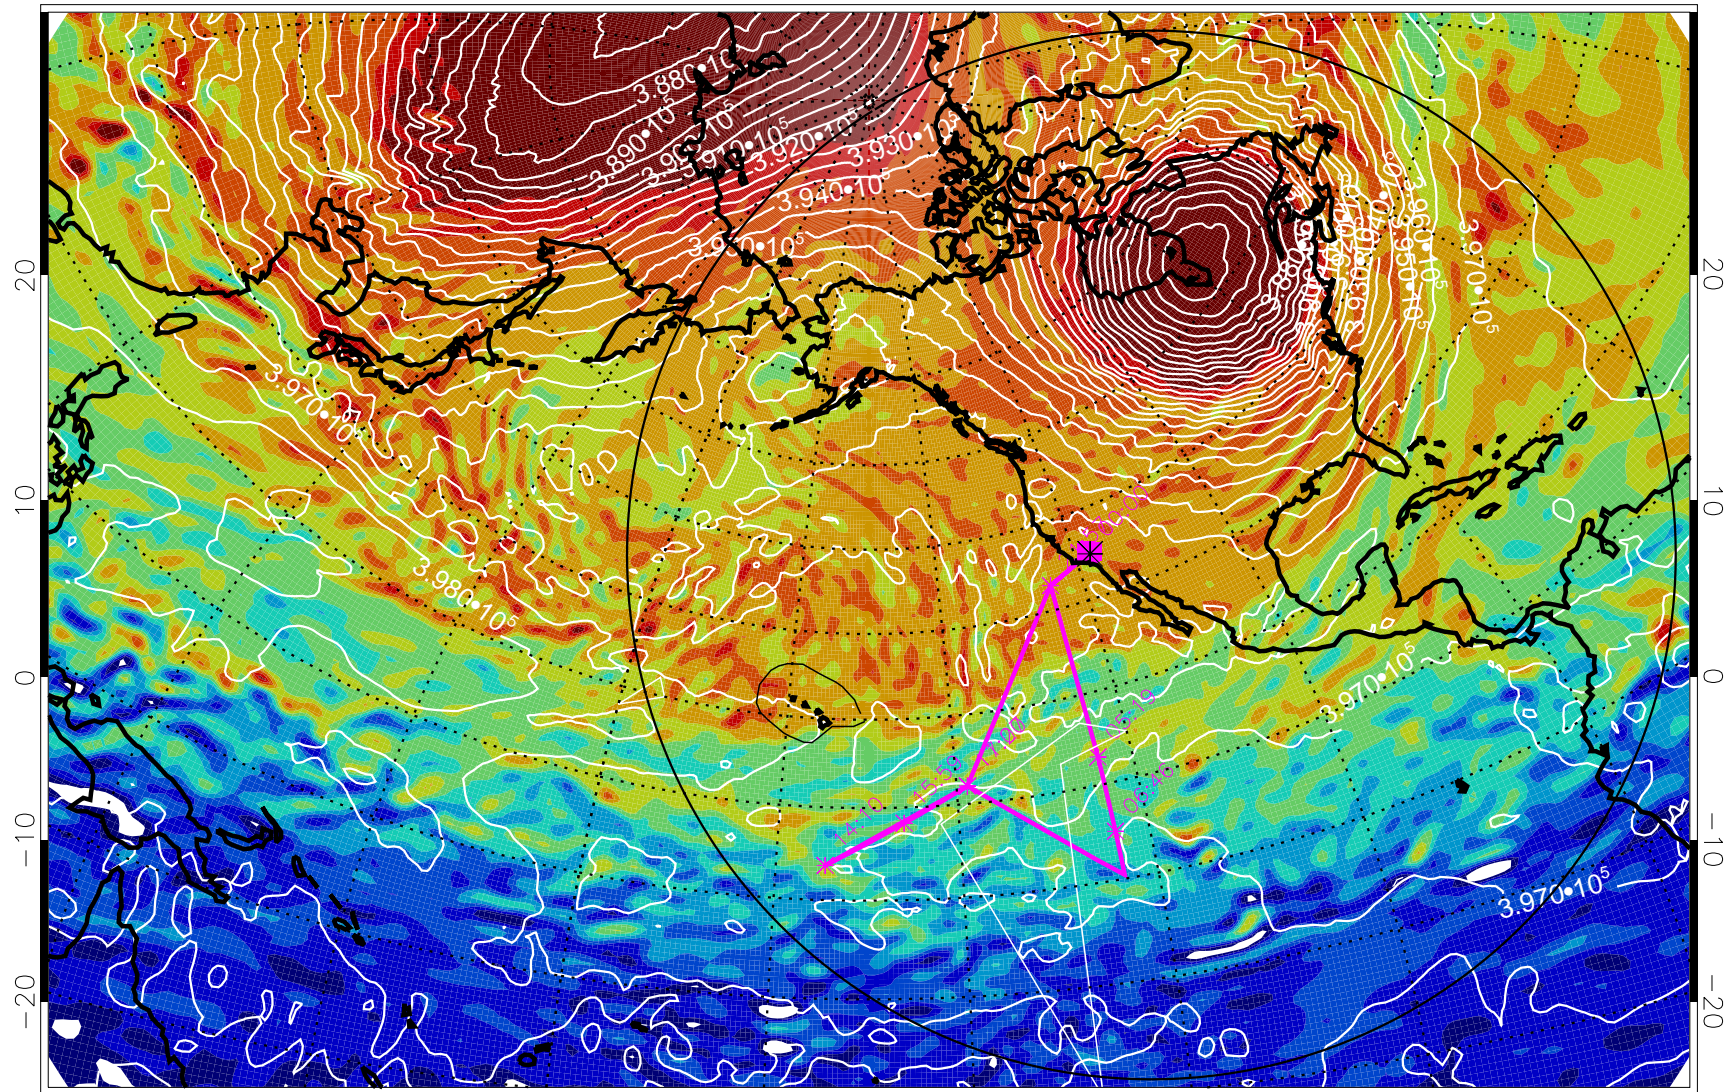

13012312, 12 hour forecast for 460K EPV

460K Montgomery Streamfunction, white

Range ring of 6000 km -- 19 hours GH round trip

13012318, 18 hour forecast for 460K EPV

460K Montgomery Streamfunction, white

Range ring of 6000 km -- 19 hours GH round trip

13012400, 24 hour forecast for 460K EPV

460K Montgomery Streamfunction, white

Range ring of 6000 km -- 19 hours GH round trip

13012406, 30 hour forecast for 460K EPV

460K Montgomery Streamfunction, white

Range ring of 6000 km -- 19 hours GH round trip

13012412, 36 hour forecast for 460K EPV

460K Montgomery Streamfunction, white

Range ring of 6000 km -- 19 hours GH round trip

13012418, 42 hour forecast for 460K EPV

460K Montgomery Streamfunction, white

Range ring of 6000 km -- 19 hours GH round trip

13012500, 48 hour forecast for 460K EPV

460K Montgomery Streamfunction, white

Range ring of 6000 km -- 19 hours GH round trip

13012506, 54 hour forecast for 460K EPV

460K Montgomery Streamfunction, white

Range ring of 6000 km -- 19 hours GH round trip