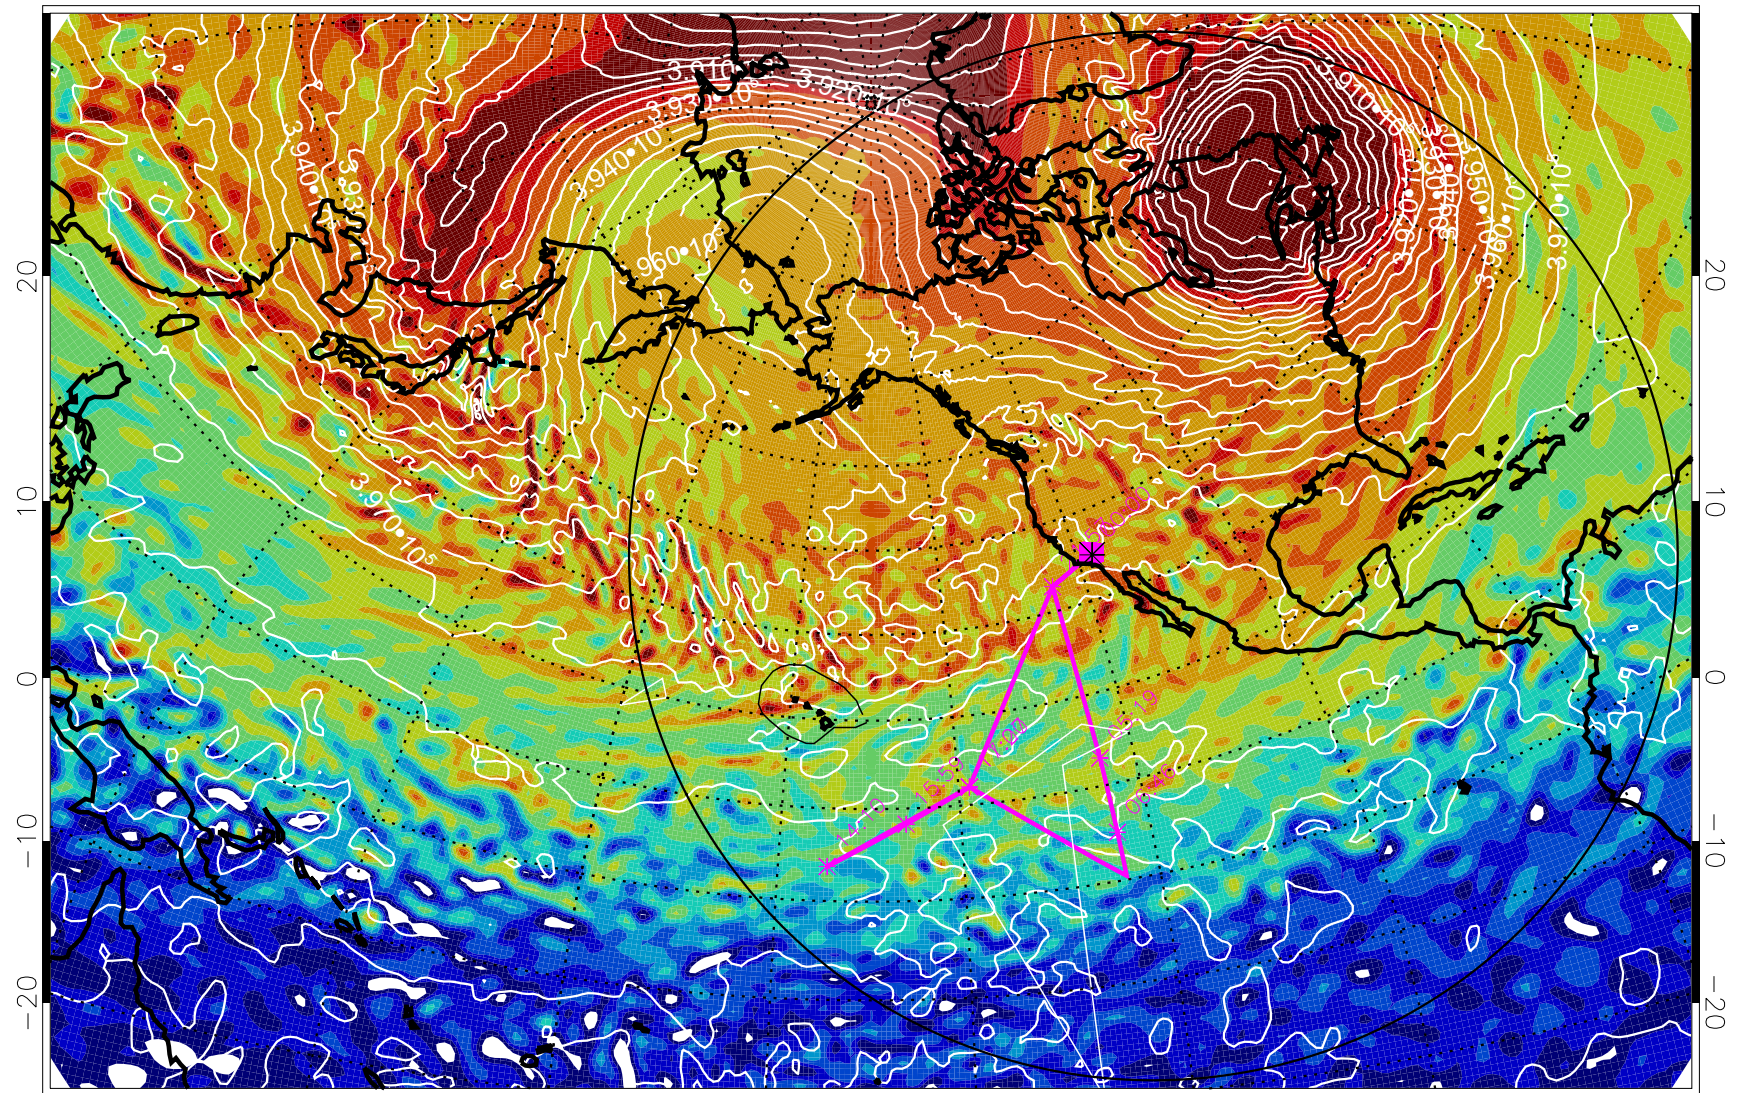

13012412, 36 hour forecast for 460K EPV

460K Montgomery Streamfunction, white

Range ring of 6000 km -- 19 hours GH round trip

13012418, 42 hour forecast for 460K EPV

460K Montgomery Streamfunction, white

Range ring of 6000 km -- 19 hours GH round trip

13012500, 48 hour forecast for 460K EPV

460K Montgomery Streamfunction, white

Range ring of 6000 km -- 19 hours GH round trip

13012506, 54 hour forecast for 460K EPV

460K Montgomery Streamfunction, white

Range ring of 6000 km -- 19 hours GH round trip

13012512, 60 hour forecast for 460K EPV

460K Montgomery Streamfunction, white

Range ring of 6000 km -- 19 hours GH round trip

13012518, 66 hour forecast for 460K EPV

460K Montgomery Streamfunction, white

Range ring of 6000 km -- 19 hours GH round trip

13012600, 72 hour forecast for 460K EPV

460K Montgomery Streamfunction, white

Range ring of 6000 km -- 19 hours GH round trip

13012606, 78 hour forecast for 460K EPV

460K Montgomery Streamfunction, white

Range ring of 6000 km -- 19 hours GH round trip