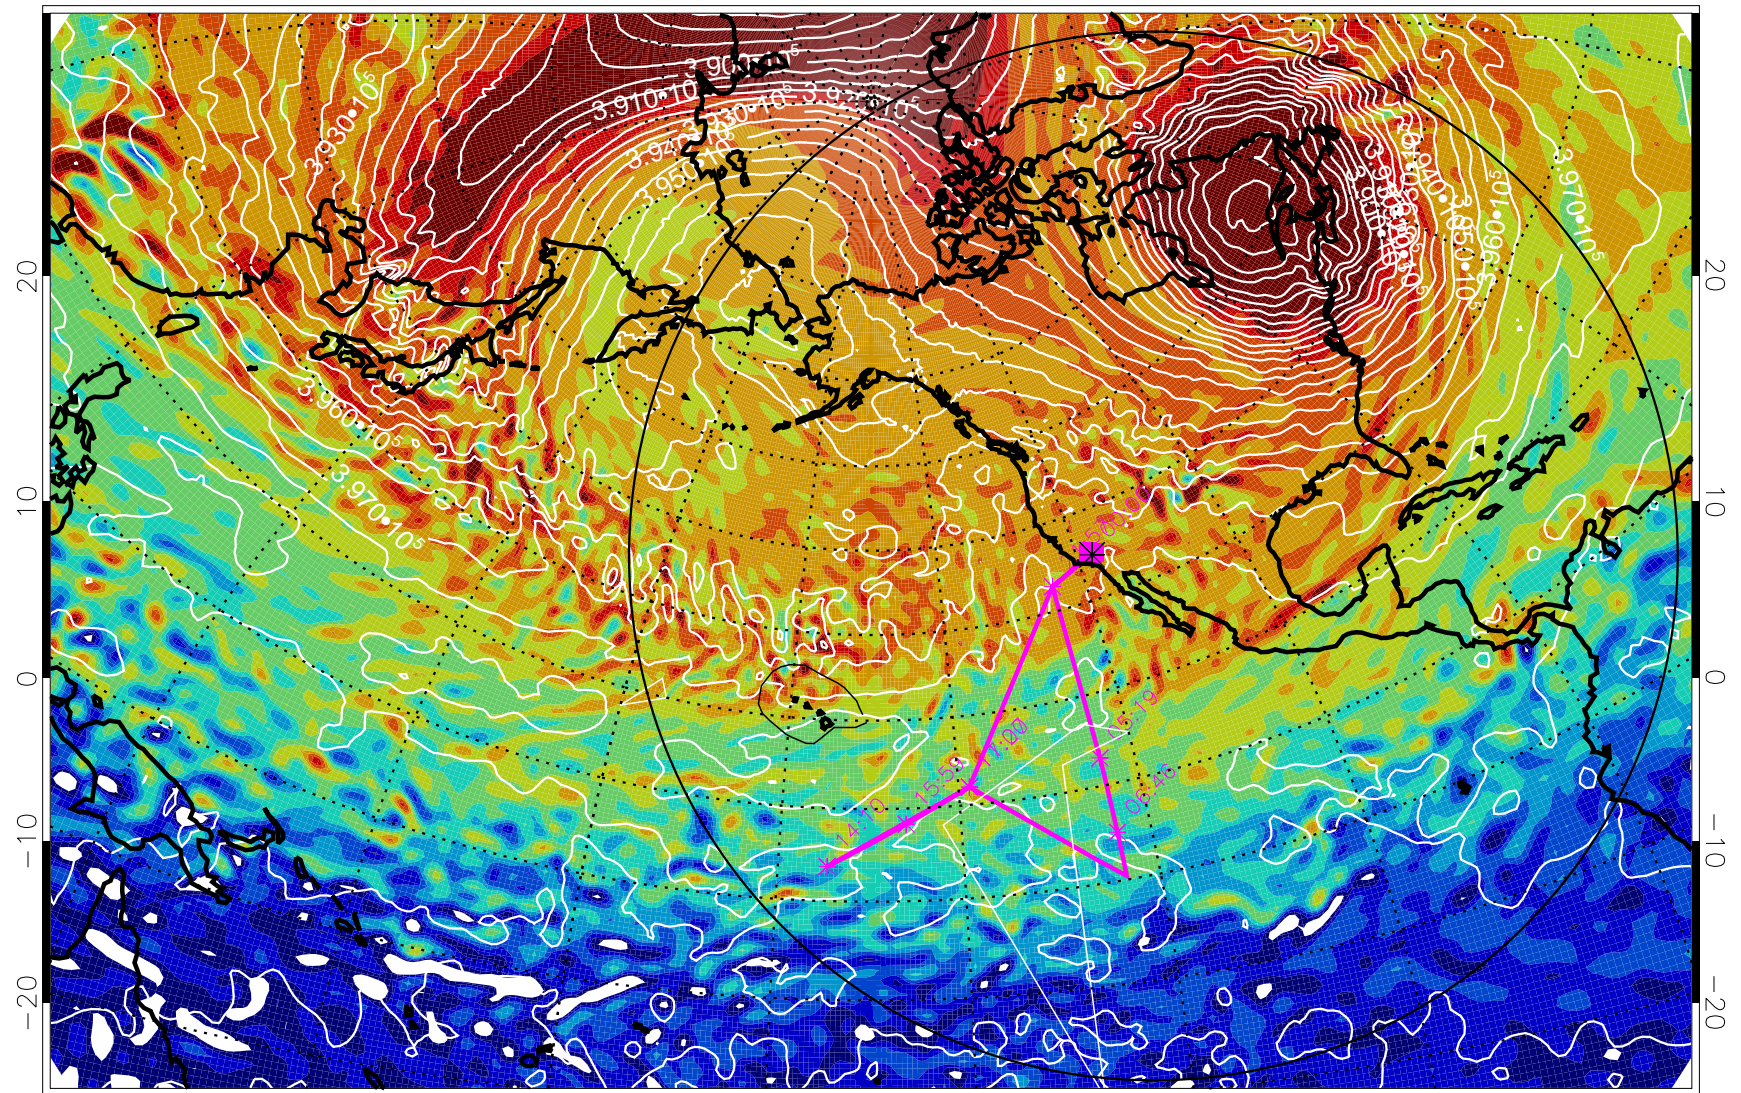

13012412, 36 hour forecast for 460K EPV

460K Montgomery Streamfunction, white

Range ring of 6000 km -- 19 hours GH round trip

13012418, 42 hour forecast for 460K EPV

460K Montgomery Streamfunction, white

Range ring of 6000 km -- 19 hours GH round trip

13012500, 48 hour forecast for 460K EPV

460K Montgomery Streamfunction, white

Range ring of 6000 km -- 19 hours GH round trip

13012506, 54 hour forecast for 460K EPV

460K Montgomery Streamfunction, white

Range ring of 6000 km -- 19 hours GH round trip

13012512, 60 hour forecast for 460K EPV

460K Montgomery Streamfunction, white

Range ring of 6000 km -- 19 hours GH round trip

13012518, 66 hour forecast for 460K EPV

460K Montgomery Streamfunction, white

Range ring of 6000 km -- 19 hours GH round trip

13012600, 72 hour forecast for 460K EPV

460K Montgomery Streamfunction, white

Range ring of 6000 km -- 19 hours GH round trip

13012606, 78 hour forecast for 460K EPV

460K Montgomery Streamfunction, white

Range ring of 6000 km -- 19 hours GH round trip