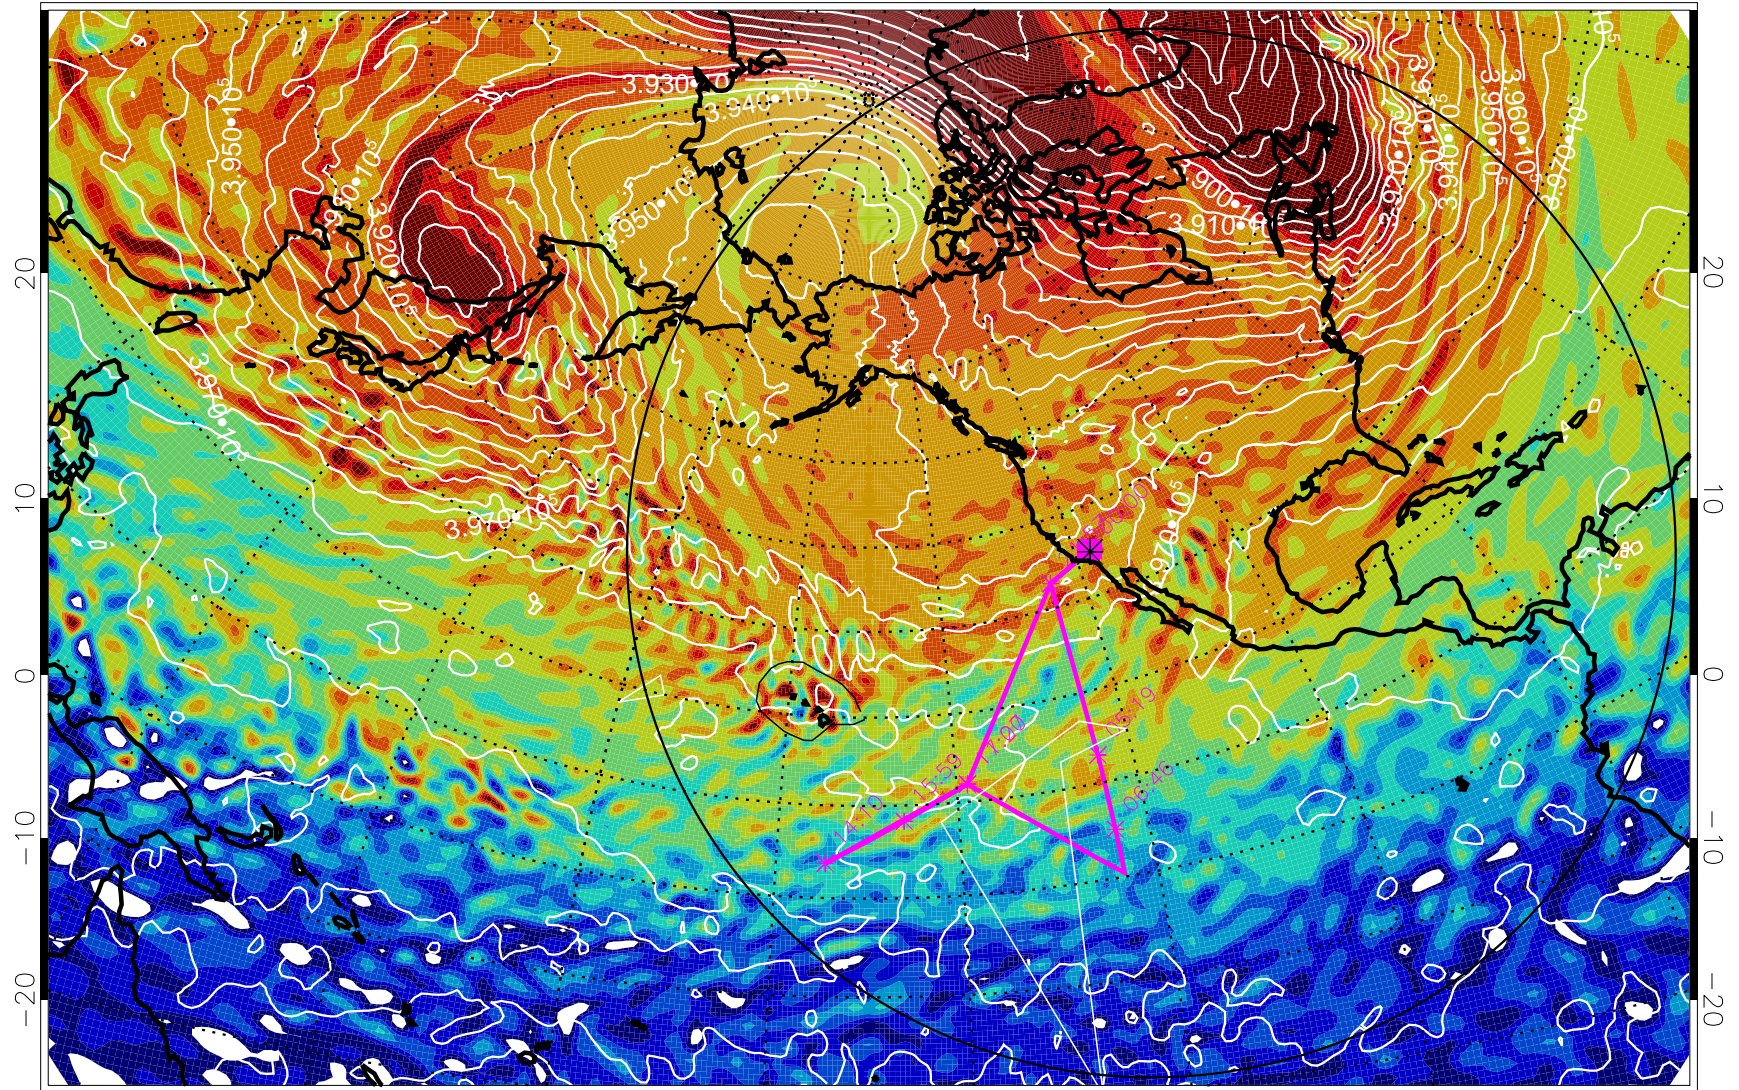

13012600, 72 hour forecast for 460K EPV

460K Montgomery Streamfunction, white

Range ring of 6000 km -- 19 hours GH round trip

13012606, 78 hour forecast for 460K EPV

460K Montgomery Streamfunction, white

Range ring of 6000 km -- 19 hours GH round trip

13012612, 84 hour forecast for 460K EPV

460K Montgomery Streamfunction, white

Range ring of 6000 km -- 19 hours GH round trip

13012618, 90 hour forecast for 460K EPV

460K Montgomery Streamfunction, white

Range ring of 6000 km -- 19 hours GH round trip

13012700, 96 hour forecast for 460K EPV

460K Montgomery Streamfunction, white

Range ring of 6000 km -- 19 hours GH round trip

13012706, 102 hour forecast for 460K EPV

460K Montgomery Streamfunction, white

Range ring of 6000 km -- 19 hours GH round trip

13012712, 108 hour forecast for 460K EPV

460K Montgomery Streamfunction, white

Range ring of 6000 km -- 19 hours GH round trip

13012718, 114 hour forecast for 460K EPV