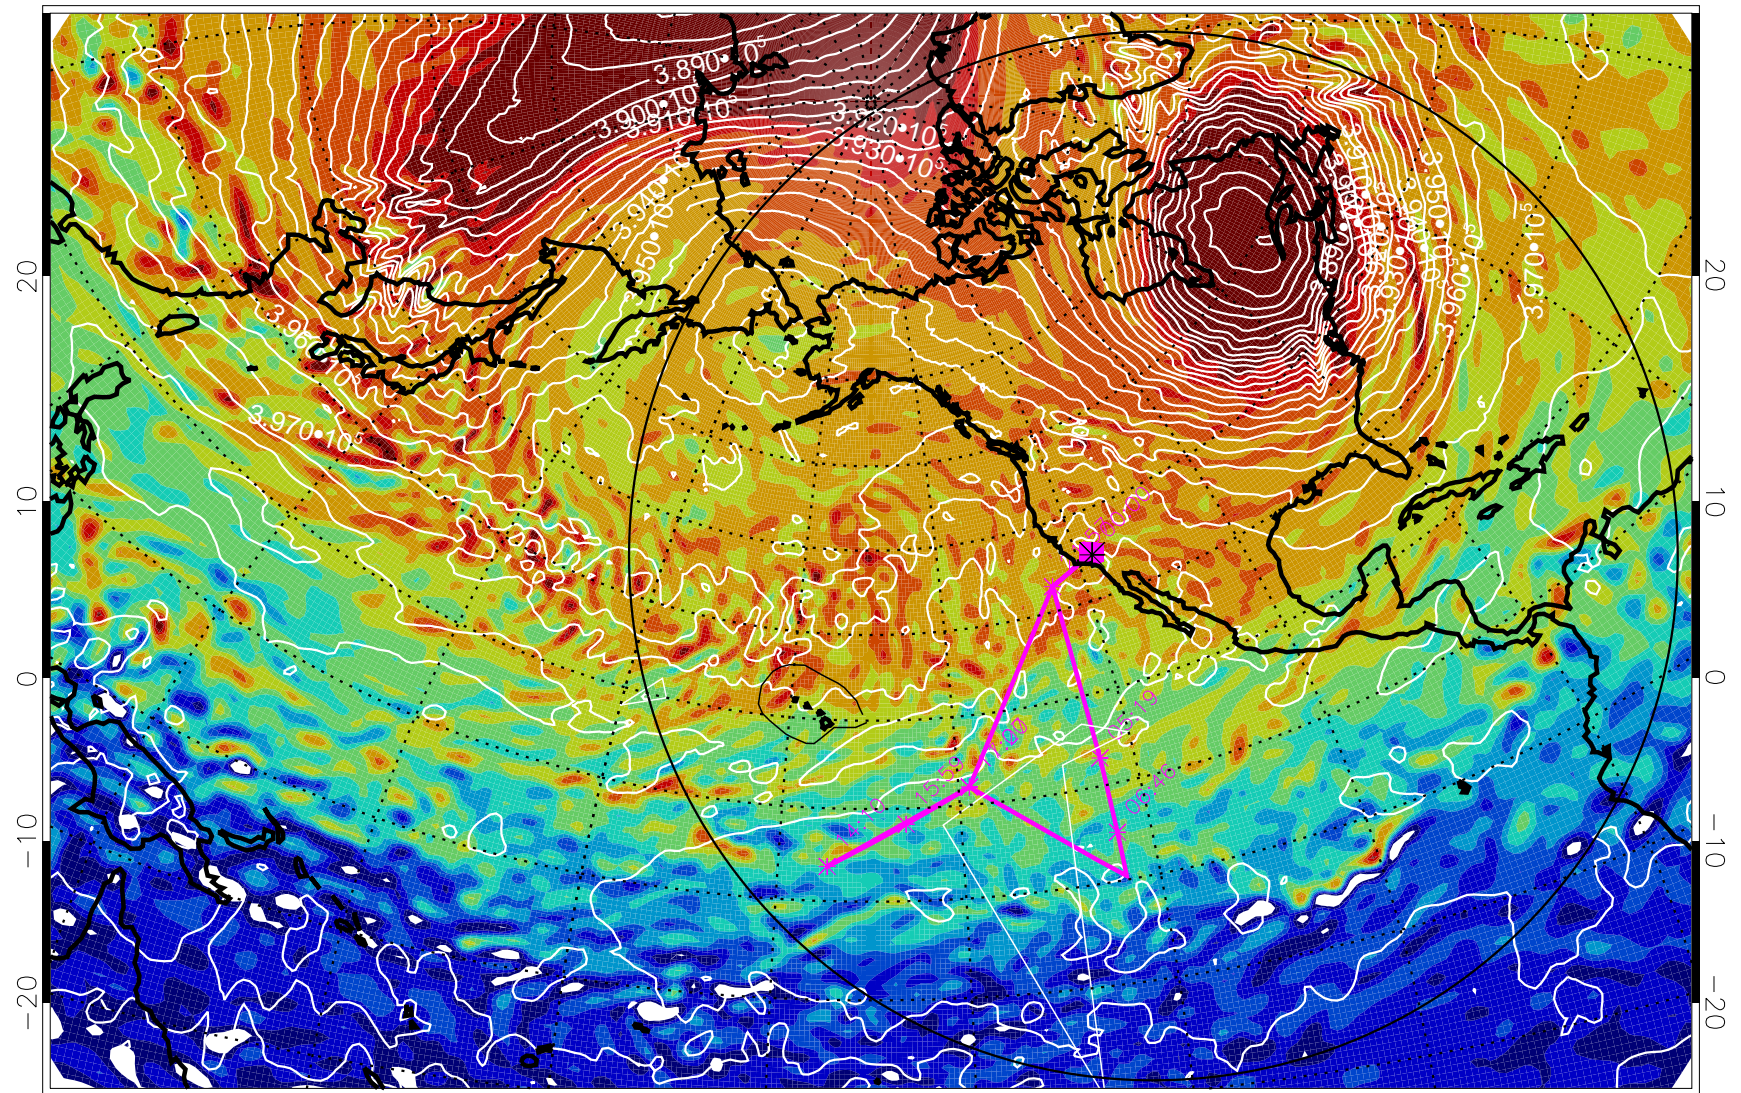

13012400, 24 hour forecast for 460K EPV

460K Montgomery Streamfunction, white

Range ring of 6000 km -- 19 hours GH round trip

13012406, 30 hour forecast for 460K EPV

460K Montgomery Streamfunction, white

Range ring of 6000 km -- 19 hours GH round trip

13012412, 36 hour forecast for 460K EPV

460K Montgomery Streamfunction, white

Range ring of 6000 km -- 19 hours GH round trip

13012418, 42 hour forecast for 460K EPV

460K Montgomery Streamfunction, white

Range ring of 6000 km -- 19 hours GH round trip

13012500, 48 hour forecast for 460K EPV

460K Montgomery Streamfunction, white

Range ring of 6000 km -- 19 hours GH round trip

13012506, 54 hour forecast for 460K EPV

460K Montgomery Streamfunction, white

Range ring of 6000 km -- 19 hours GH round trip

13012512, 60 hour forecast for 460K EPV

460K Montgomery Streamfunction, white

Range ring of 6000 km -- 19 hours GH round trip

13012518, 66 hour forecast for 460K EPV

460K Montgomery Streamfunction, white

Range ring of 6000 km -- 19 hours GH round trip