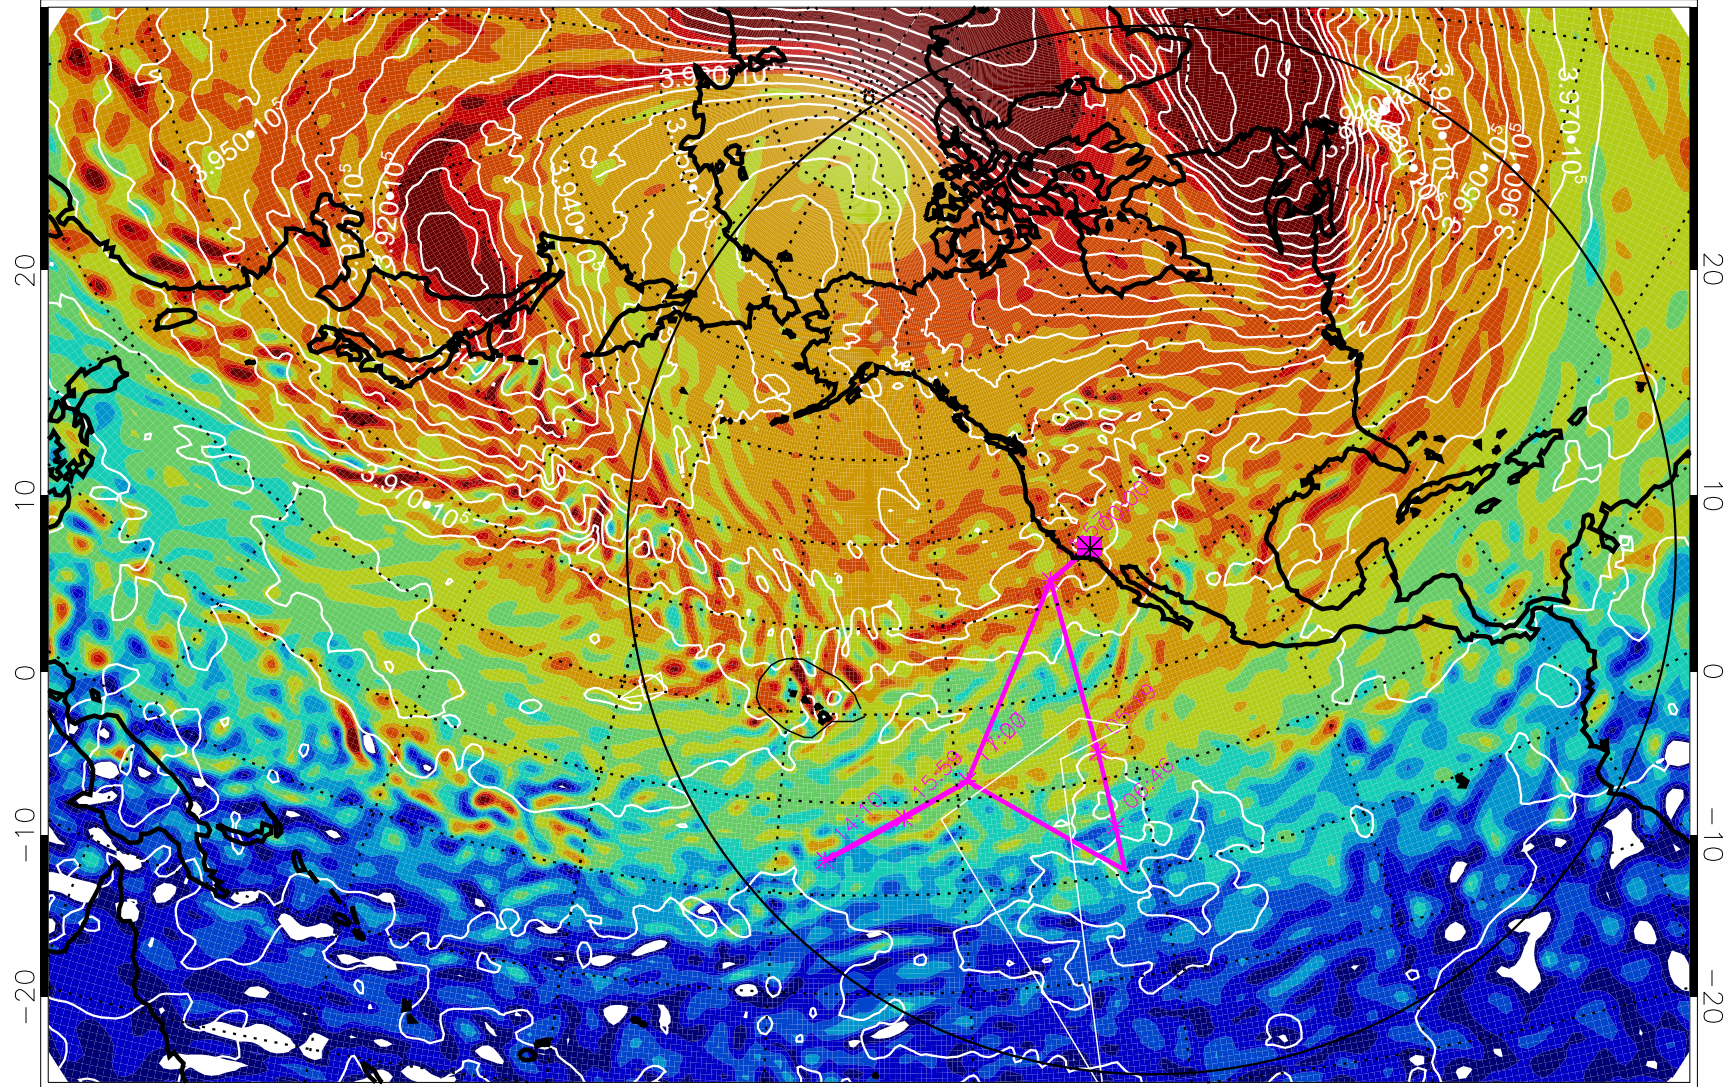

13012600, 72 hour forecast for 460K EPV

460K Montgomery Streamfunction, white

Range ring of 6000 km -- 19 hours GH round trip

13012606, 78 hour forecast for 460K EPV

460K Montgomery Streamfunction, white

Range ring of 6000 km -- 19 hours GH round trip

13012612, 84 hour forecast for 460K EPV

460K Montgomery Streamfunction, white

Range ring of 6000 km -- 19 hours GH round trip

13012618, 90 hour forecast for 460K EPV

460K Montgomery Streamfunction, white

Range ring of 6000 km -- 19 hours GH round trip

13012700, 96 hour forecast for 460K EPV

460K Montgomery Streamfunction, white

Range ring of 6000 km -- 19 hours GH round trip

13012706, 102 hour forecast for 460K EPV

460K Montgomery Streamfunction, white

Range ring of 6000 km -- 19 hours GH round trip

13012712, 108 hour forecast for 460K EPV

460K Montgomery Streamfunction, white

Range ring of 6000 km -- 19 hours GH round trip

13012718, 114 hour forecast for 460K EPV