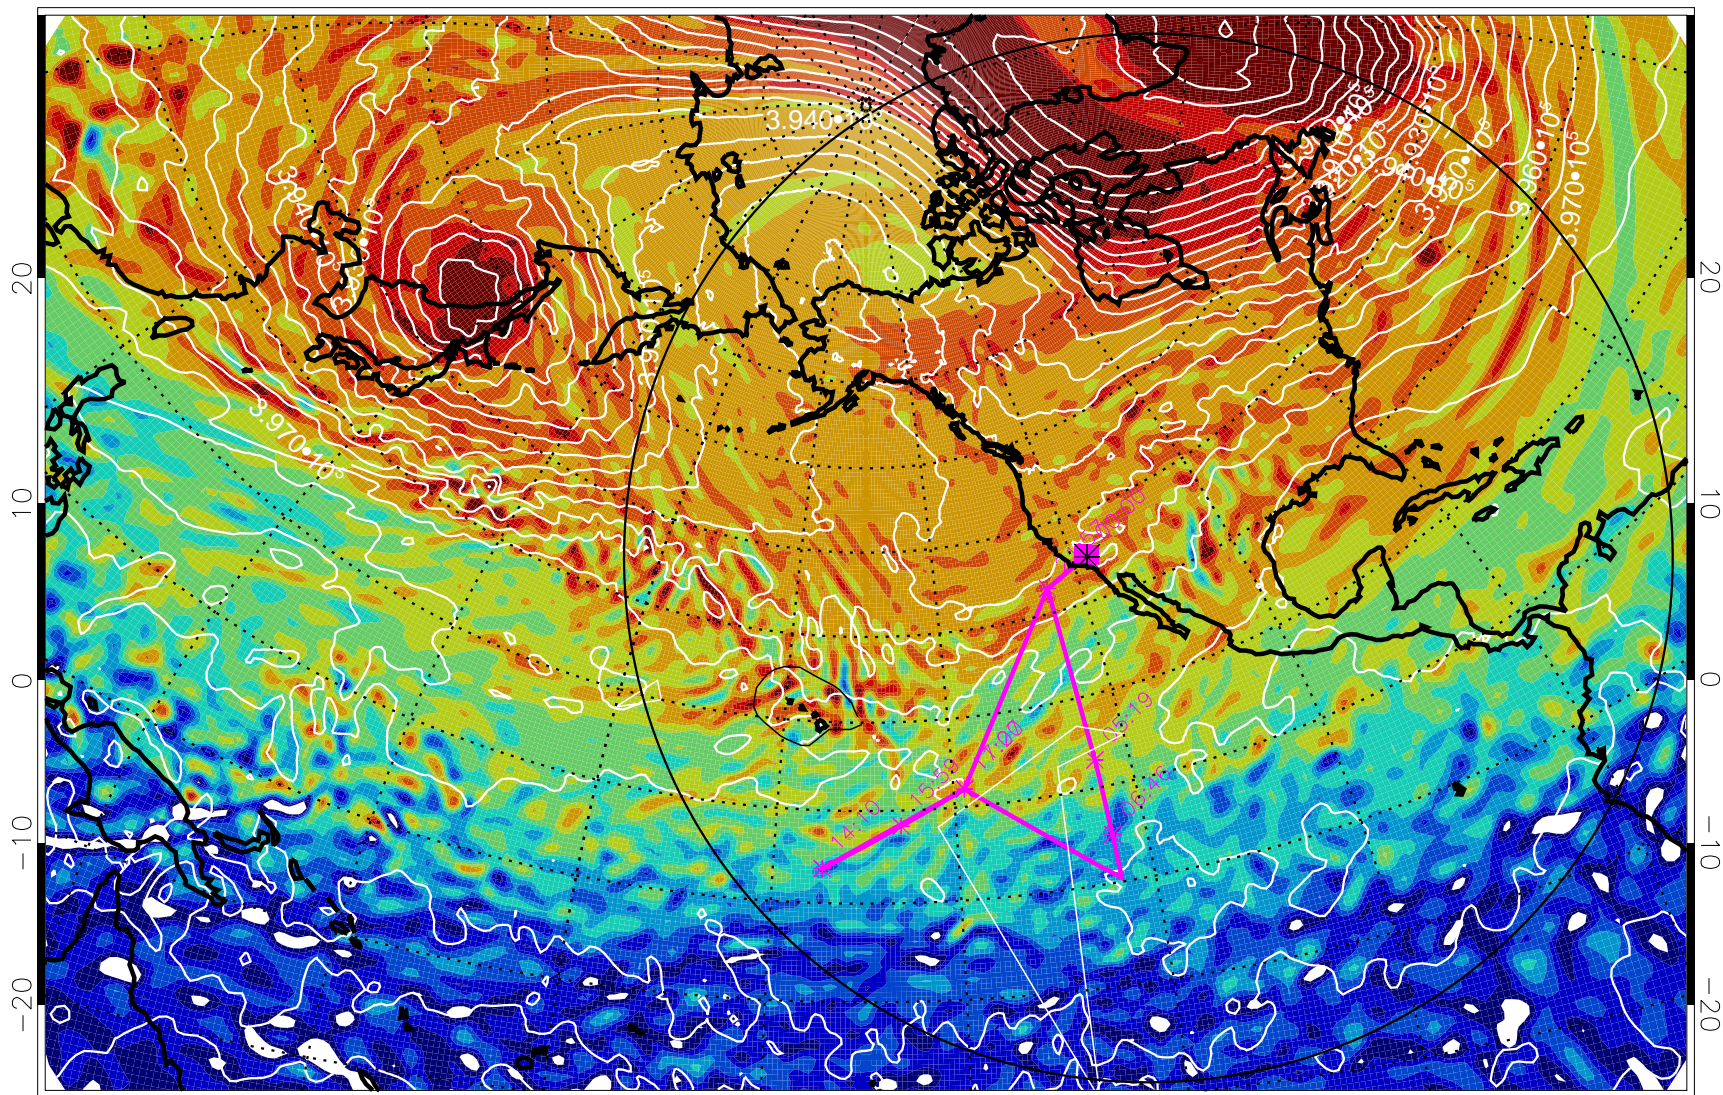

13012612, 84 hour forecast for 460K EPV

460K Montgomery Streamfunction, white

Range ring of 6000 km -- 19 hours GH round trip

13012618, 90 hour forecast for 460K EPV

460K Montgomery Streamfunction, white

Range ring of 6000 km -- 19 hours GH round trip

13012700, 96 hour forecast for 460K EPV

460K Montgomery Streamfunction, white

Range ring of 6000 km -- 19 hours GH round trip

13012706, 102 hour forecast for 460K EPV

460K Montgomery Streamfunction, white

Range ring of 6000 km -- 19 hours GH round trip

13012712, 108 hour forecast for 460K EPV

460K Montgomery Streamfunction, white

Range ring of 6000 km -- 19 hours GH round trip

13012718, 114 hour forecast for 460K EPV

460K Montgomery Streamfunction, white

Range ring of 6000 km -- 19 hours GH round trip

13012800, 120 hour forecast for 460K EPV

460K Montgomery Streamfunction, white

Range ring of 6000 km -- 19 hours GH round trip