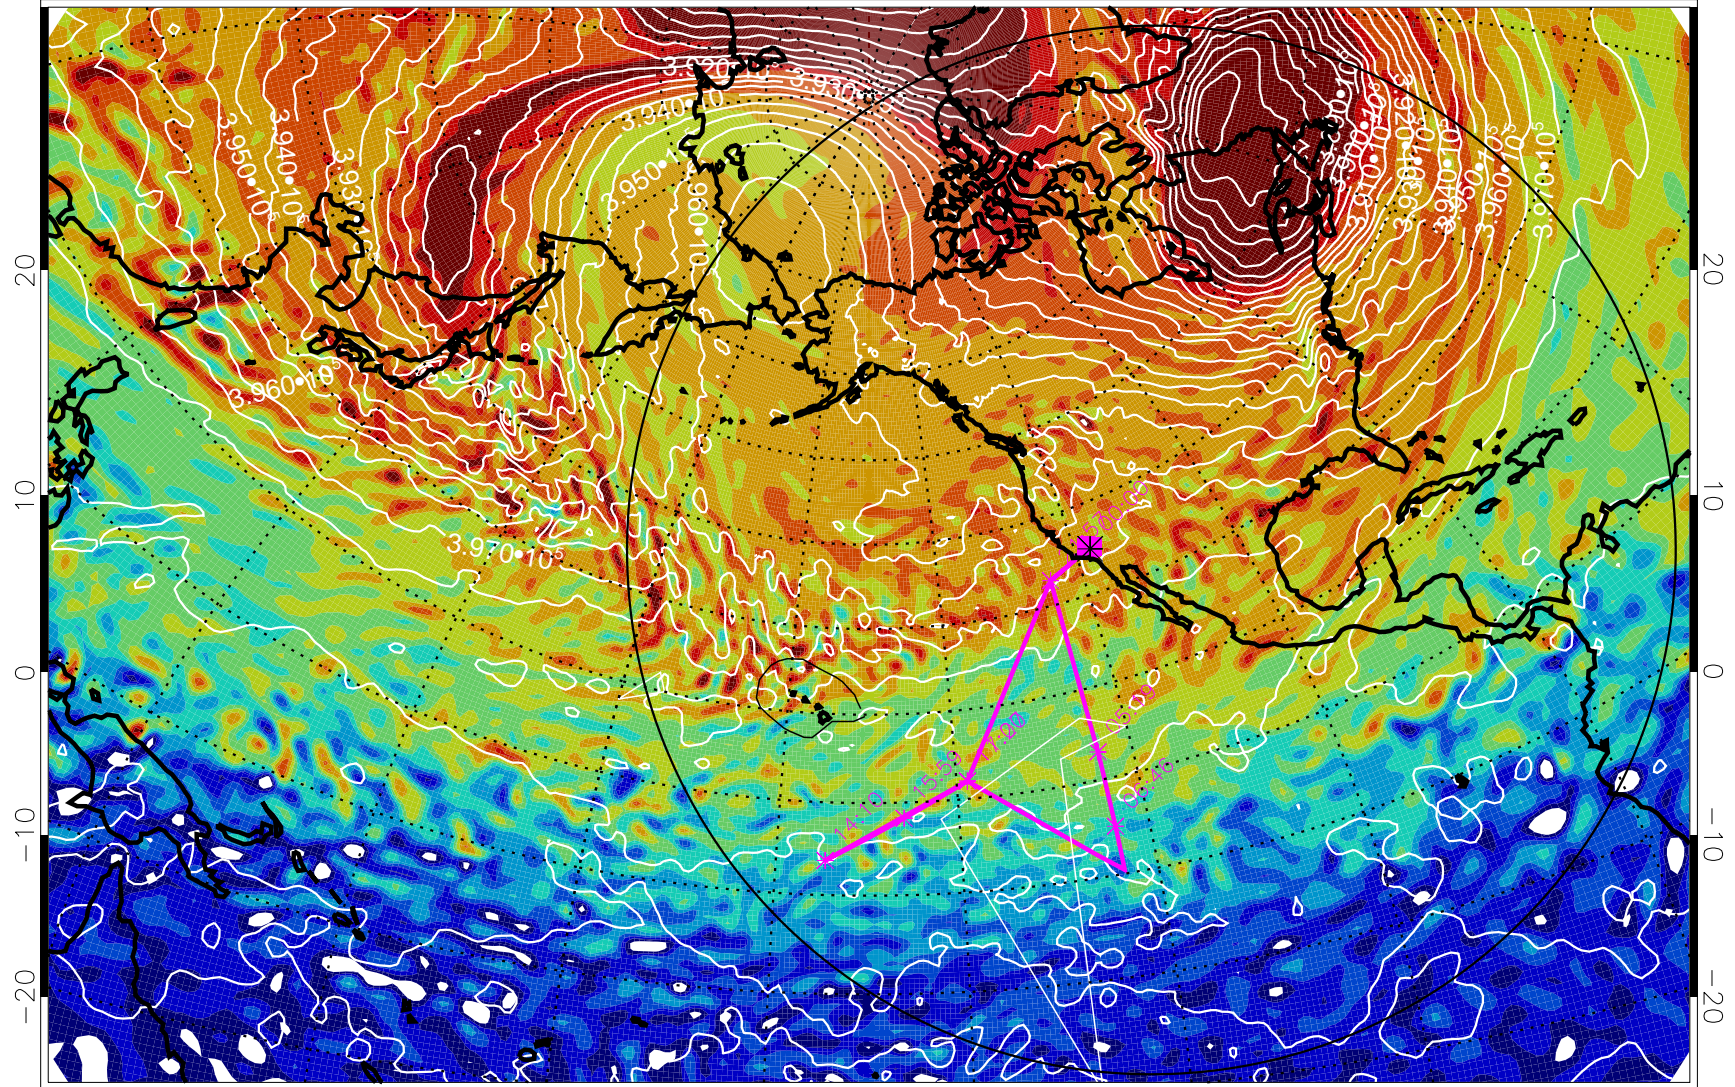

13012512, 60 hour forecast for 460K EPV

460K Montgomery Streamfunction, white

Range ring of 6000 km -- 19 hours GH round trip

13012518, 66 hour forecast for 460K EPV

460K Montgomery Streamfunction, white

Range ring of 6000 km -- 19 hours GH round trip

13012600, 72 hour forecast for 460K EPV

460K Montgomery Streamfunction, white

Range ring of 6000 km -- 19 hours GH round trip

13012606, 78 hour forecast for 460K EPV

460K Montgomery Streamfunction, white

Range ring of 6000 km -- 19 hours GH round trip

13012612, 84 hour forecast for 460K EPV

460K Montgomery Streamfunction, white

Range ring of 6000 km -- 19 hours GH round trip

13012618, 90 hour forecast for 460K EPV

460K Montgomery Streamfunction, white

Range ring of 6000 km -- 19 hours GH round trip

13012700, 96 hour forecast for 460K EPV

460K Montgomery Streamfunction, white

Range ring of 6000 km -- 19 hours GH round trip

13012706, 102 hour forecast for 460K EPV

460K Montgomery Streamfunction, white