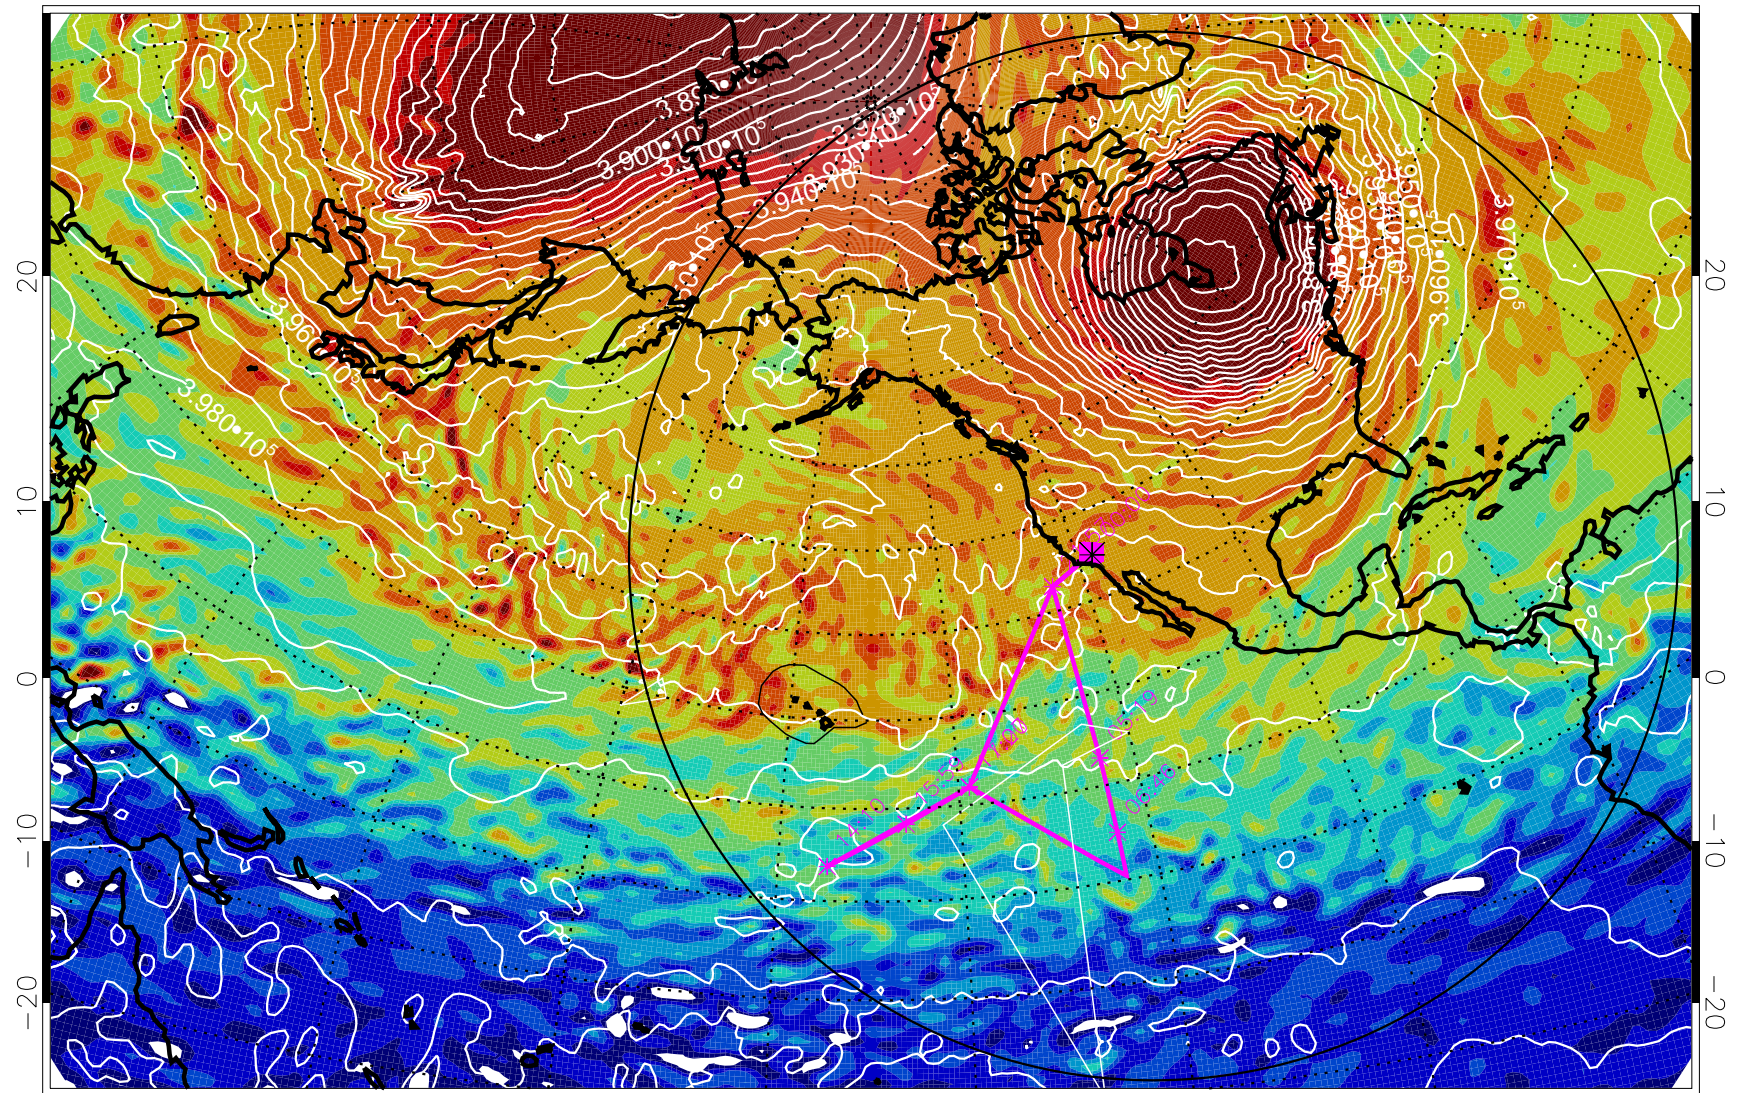

13012312, 12 hour forecast for 460K EPV

460K Montgomery Streamfunction, white

Range ring of 6000 km -- 19 hours GH round trip

13012318, 18 hour forecast for 460K EPV

460K Montgomery Streamfunction, white

Range ring of 6000 km -- 19 hours GH round trip

13012400, 24 hour forecast for 460K EPV

460K Montgomery Streamfunction, white

Range ring of 6000 km -- 19 hours GH round trip

13012406, 30 hour forecast for 460K EPV

460K Montgomery Streamfunction, white

Range ring of 6000 km -- 19 hours GH round trip

13012412, 36 hour forecast for 460K EPV

460K Montgomery Streamfunction, white

Range ring of 6000 km -- 19 hours GH round trip

13012418, 42 hour forecast for 460K EPV

460K Montgomery Streamfunction, white

Range ring of 6000 km -- 19 hours GH round trip

13012500, 48 hour forecast for 460K EPV

460K Montgomery Streamfunction, white

Range ring of 6000 km -- 19 hours GH round trip

13012506, 54 hour forecast for 460K EPV

460K Montgomery Streamfunction, white

Range ring of 6000 km -- 19 hours GH round trip