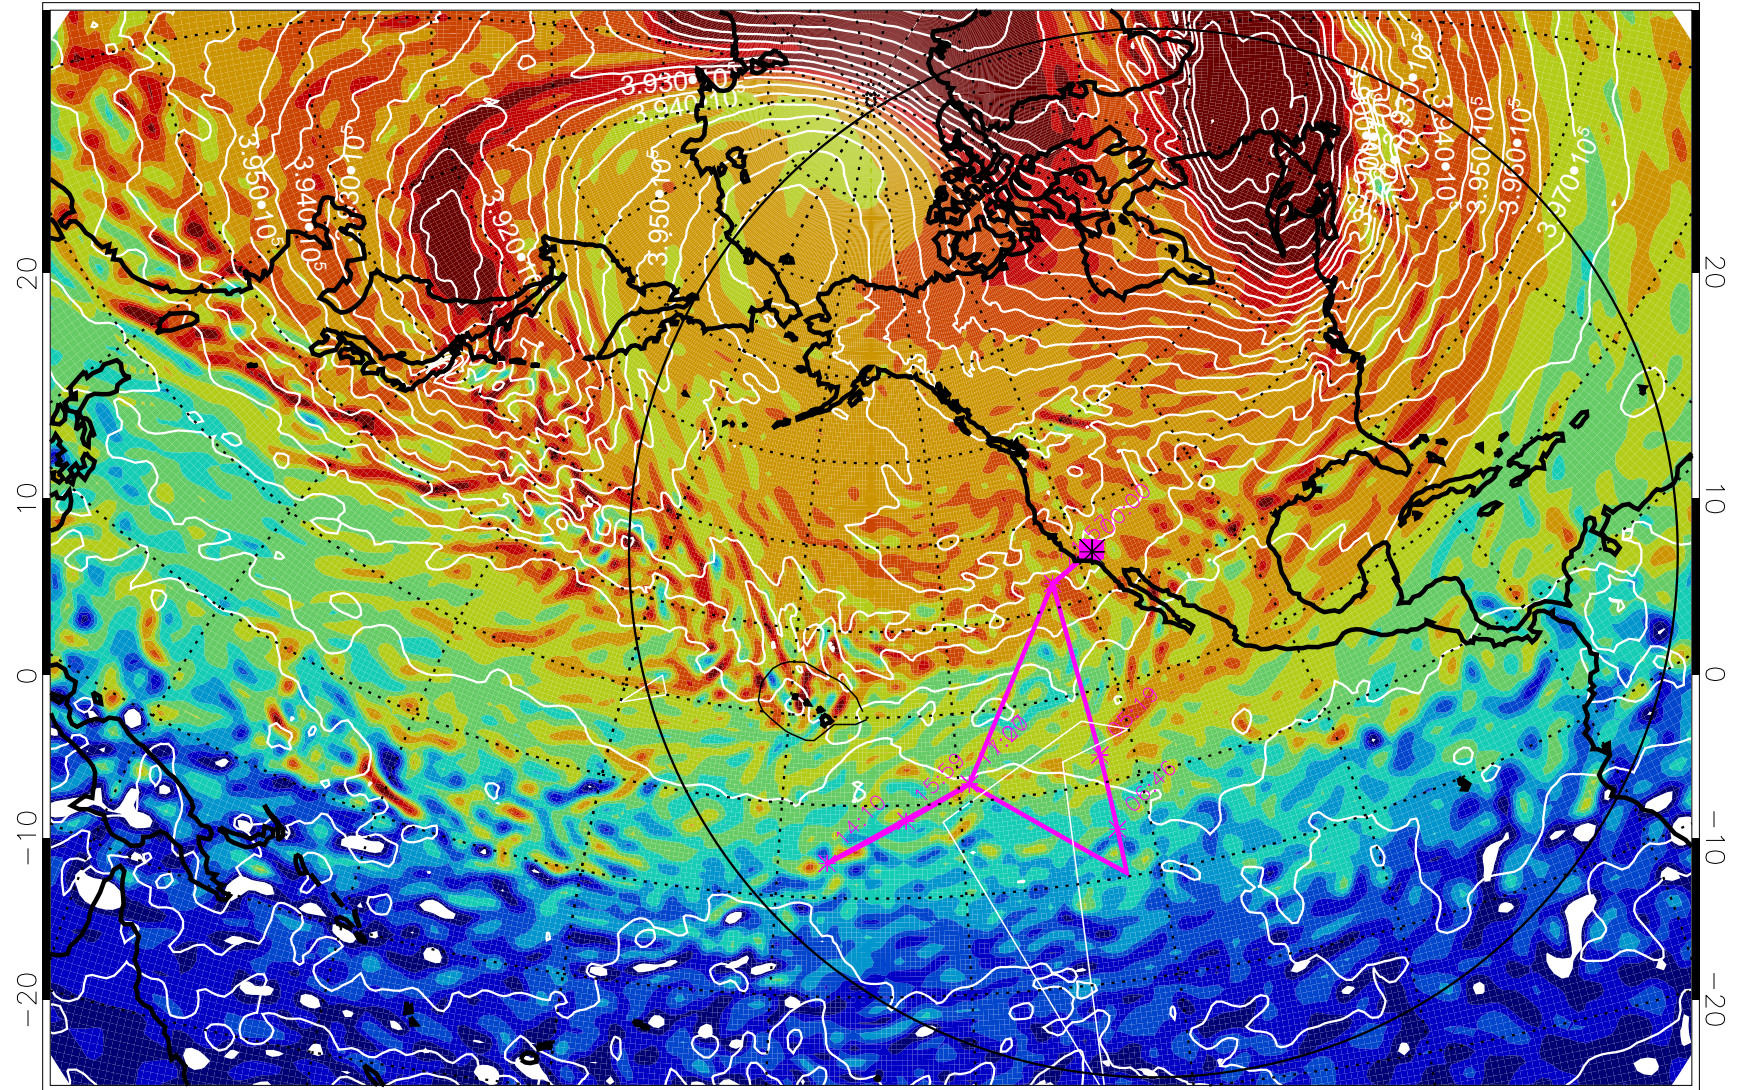

13012600, 72 hour forecast for 460K EPV

460K Montgomery Streamfunction, white

Range ring of 6000 km -- 19 hours GH round trip

13012606, 78 hour forecast for 460K EPV

460K Montgomery Streamfunction, white

Range ring of 6000 km -- 19 hours GH round trip

13012612, 84 hour forecast for 460K EPV

460K Montgomery Streamfunction, white

Range ring of 6000 km -- 19 hours GH round trip

13012618, 90 hour forecast for 460K EPV

460K Montgomery Streamfunction, white

Range ring of 6000 km -- 19 hours GH round trip

13012700, 96 hour forecast for 460K EPV

460K Montgomery Streamfunction, white

Range ring of 6000 km -- 19 hours GH round trip

13012706, 102 hour forecast for 460K EPV

460K Montgomery Streamfunction, white

Range ring of 6000 km -- 19 hours GH round trip

13012712, 108 hour forecast for 460K EPV

460K Montgomery Streamfunction, white

Range ring of 6000 km -- 19 hours GH round trip

13012718, 114 hour forecast for 460K EPV