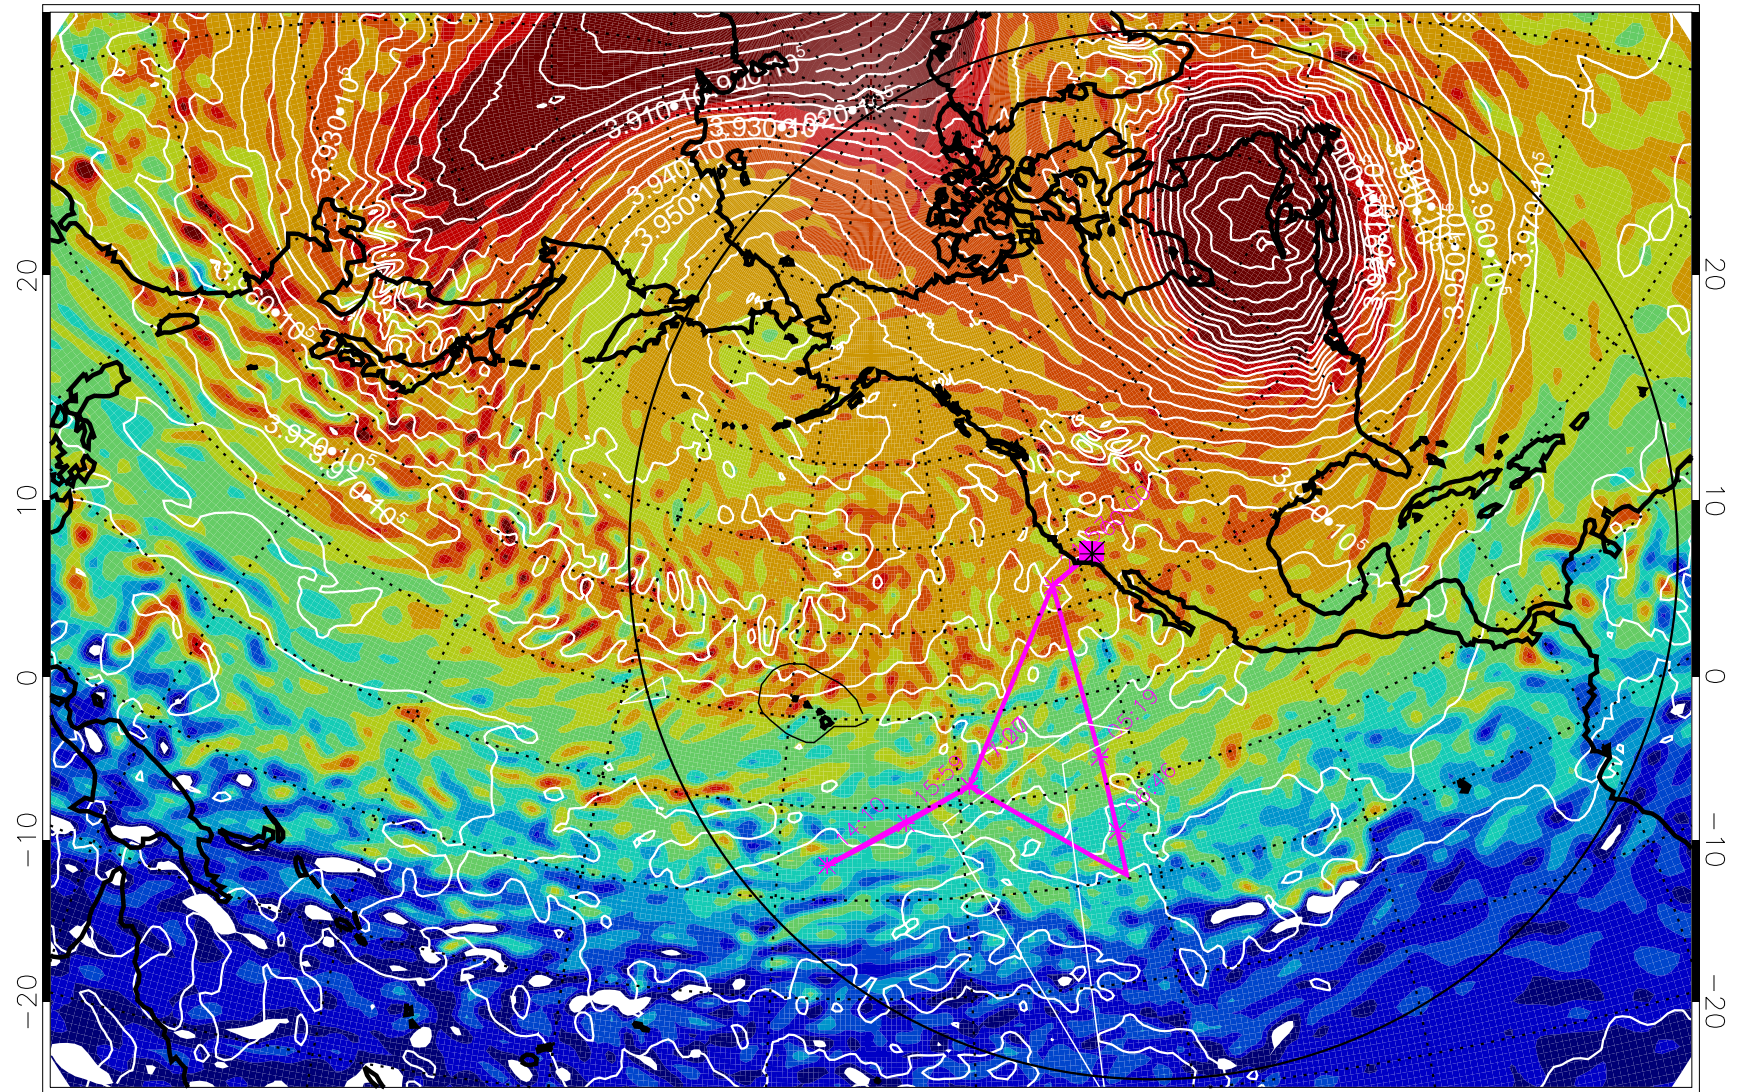

13012400, 24 hour forecast for 460K EPV

460K Montgomery Streamfunction, white

Range ring of 6000 km -- 19 hours GH round trip

13012406, 30 hour forecast for 460K EPV

460K Montgomery Streamfunction, white

Range ring of 6000 km -- 19 hours GH round trip

13012412, 36 hour forecast for 460K EPV

460K Montgomery Streamfunction, white

Range ring of 6000 km -- 19 hours GH round trip

13012418, 42 hour forecast for 460K EPV

460K Montgomery Streamfunction, white

Range ring of 6000 km -- 19 hours GH round trip

13012500, 48 hour forecast for 460K EPV

460K Montgomery Streamfunction, white

Range ring of 6000 km -- 19 hours GH round trip

13012506, 54 hour forecast for 460K EPV

460K Montgomery Streamfunction, white

Range ring of 6000 km -- 19 hours GH round trip

13012512, 60 hour forecast for 460K EPV

460K Montgomery Streamfunction, white

Range ring of 6000 km -- 19 hours GH round trip

13012518, 66 hour forecast for 460K EPV

460K Montgomery Streamfunction, white

Range ring of 6000 km -- 19 hours GH round trip