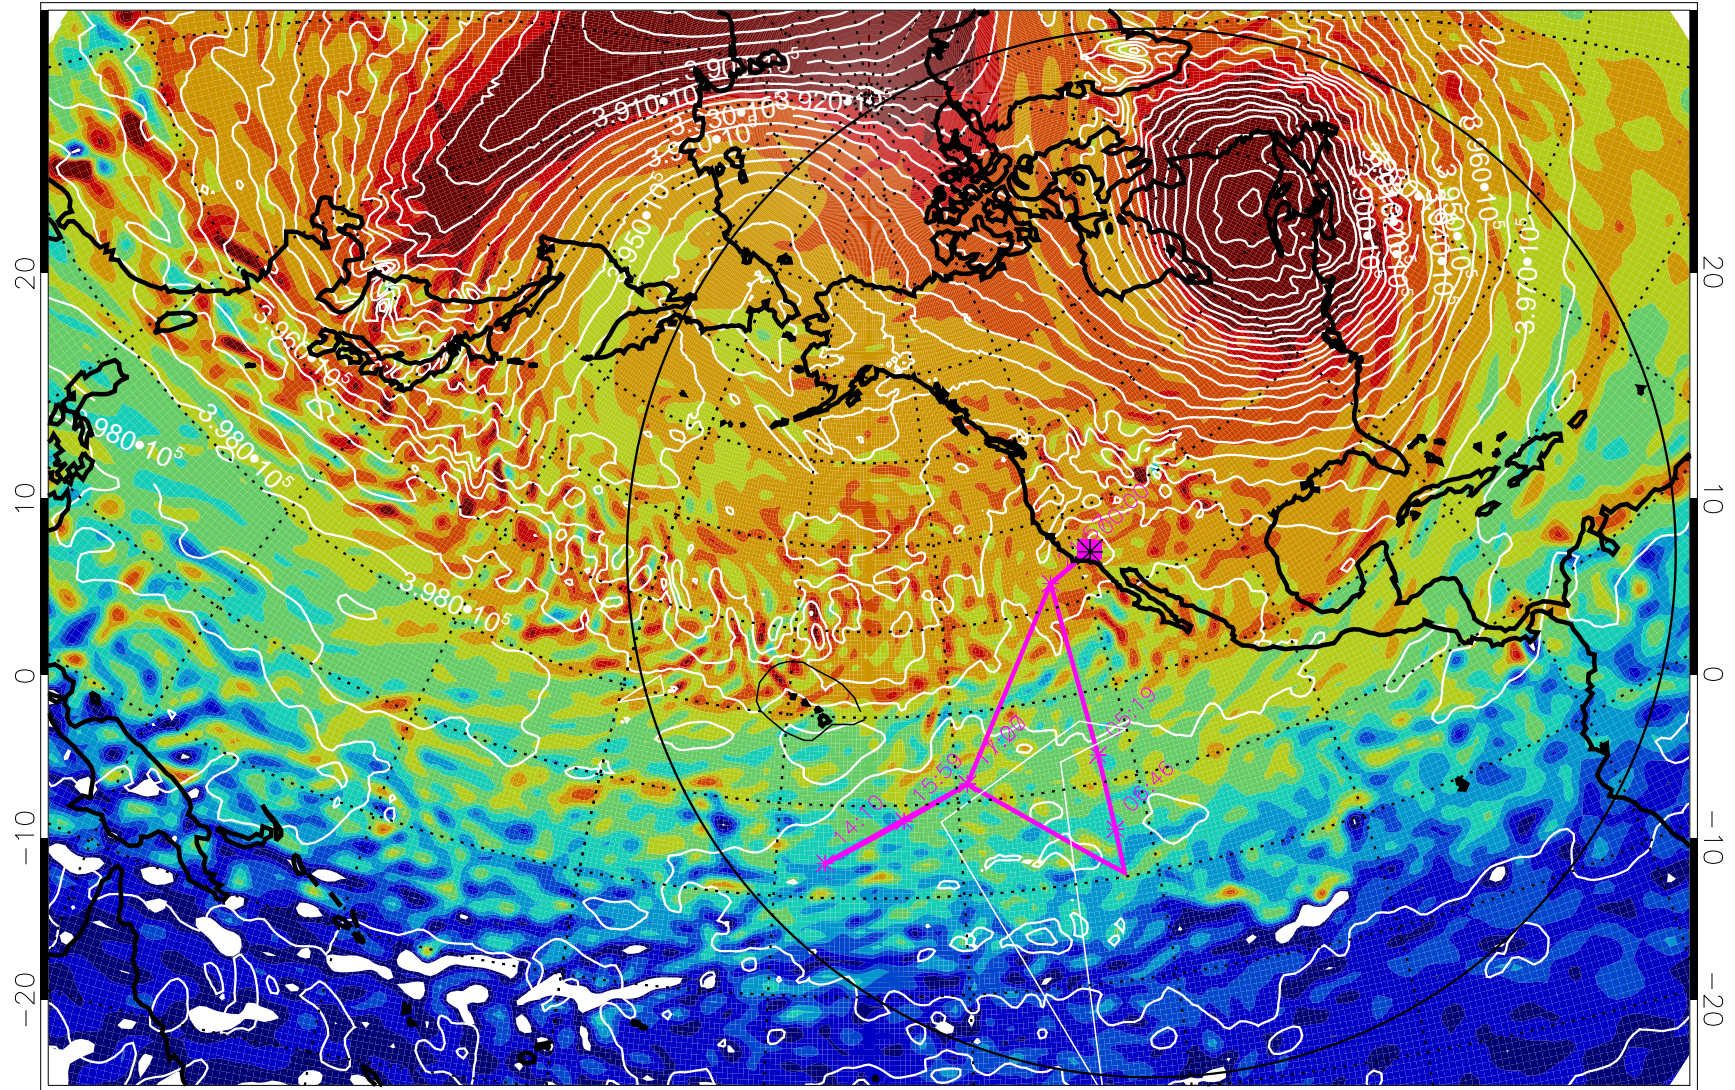

13012412, 36 hour forecast for 460K EPV

460K Montgomery Streamfunction, white

Range ring of 6000 km -- 19 hours GH round trip

13012418, 42 hour forecast for 460K EPV

460K Montgomery Streamfunction, white

Range ring of 6000 km -- 19 hours GH round trip

13012500, 48 hour forecast for 460K EPV

460K Montgomery Streamfunction, white

Range ring of 6000 km -- 19 hours GH round trip

13012506, 54 hour forecast for 460K EPV

460K Montgomery Streamfunction, white

Range ring of 6000 km -- 19 hours GH round trip

13012512, 60 hour forecast for 460K EPV

460K Montgomery Streamfunction, white

Range ring of 6000 km -- 19 hours GH round trip

13012518, 66 hour forecast for 460K EPV

460K Montgomery Streamfunction, white

Range ring of 6000 km -- 19 hours GH round trip

13012600, 72 hour forecast for 460K EPV

460K Montgomery Streamfunction, white

Range ring of 6000 km -- 19 hours GH round trip

13012606, 78 hour forecast for 460K EPV

460K Montgomery Streamfunction, white

Range ring of 6000 km -- 19 hours GH round trip