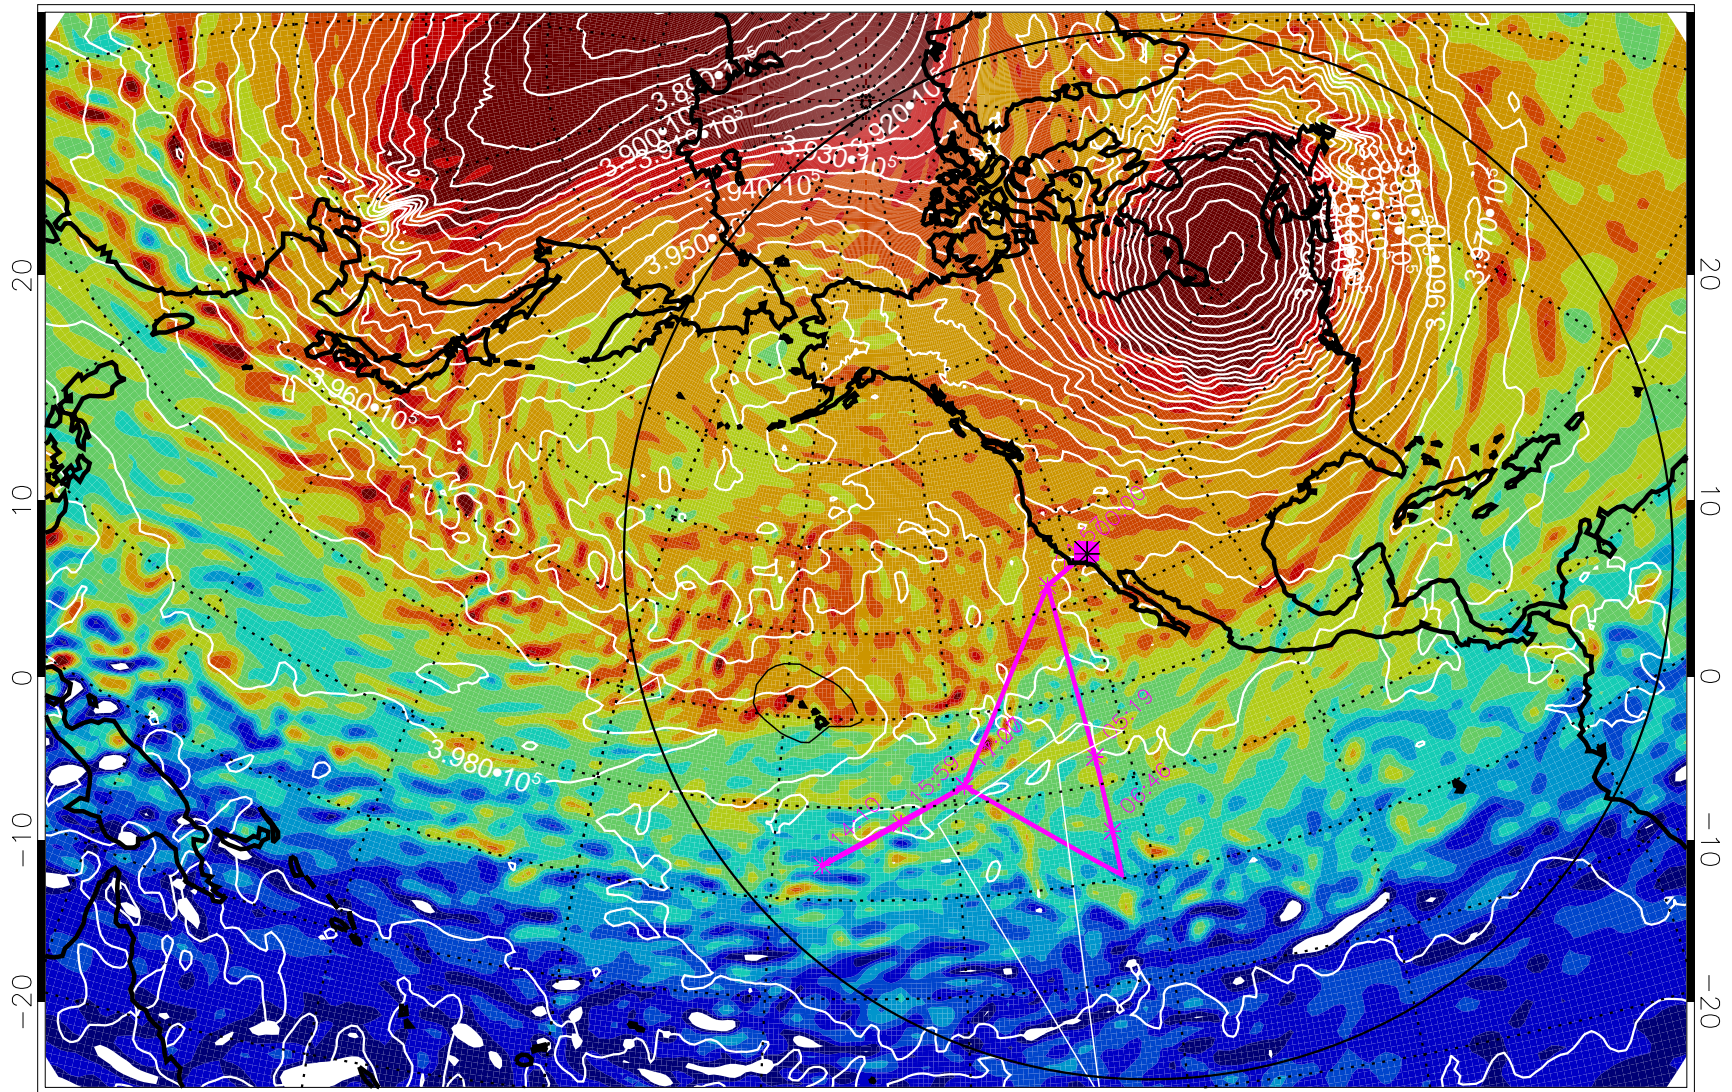

13012312, 12 hour forecast for 460K EPV

460K Montgomery Streamfunction, white

Range ring of 6000 km -- 19 hours GH round trip

13012318, 18 hour forecast for 460K EPV

460K Montgomery Streamfunction, white

Range ring of 6000 km -- 19 hours GH round trip

13012400, 24 hour forecast for 460K EPV

460K Montgomery Streamfunction, white

Range ring of 6000 km -- 19 hours GH round trip

13012406, 30 hour forecast for 460K EPV

460K Montgomery Streamfunction, white

Range ring of 6000 km -- 19 hours GH round trip

13012412, 36 hour forecast for 460K EPV

460K Montgomery Streamfunction, white

Range ring of 6000 km -- 19 hours GH round trip

13012418, 42 hour forecast for 460K EPV

460K Montgomery Streamfunction, white

Range ring of 6000 km -- 19 hours GH round trip

13012500, 48 hour forecast for 460K EPV

460K Montgomery Streamfunction, white

Range ring of 6000 km -- 19 hours GH round trip

13012506, 54 hour forecast for 460K EPV

460K Montgomery Streamfunction, white

Range ring of 6000 km -- 19 hours GH round trip