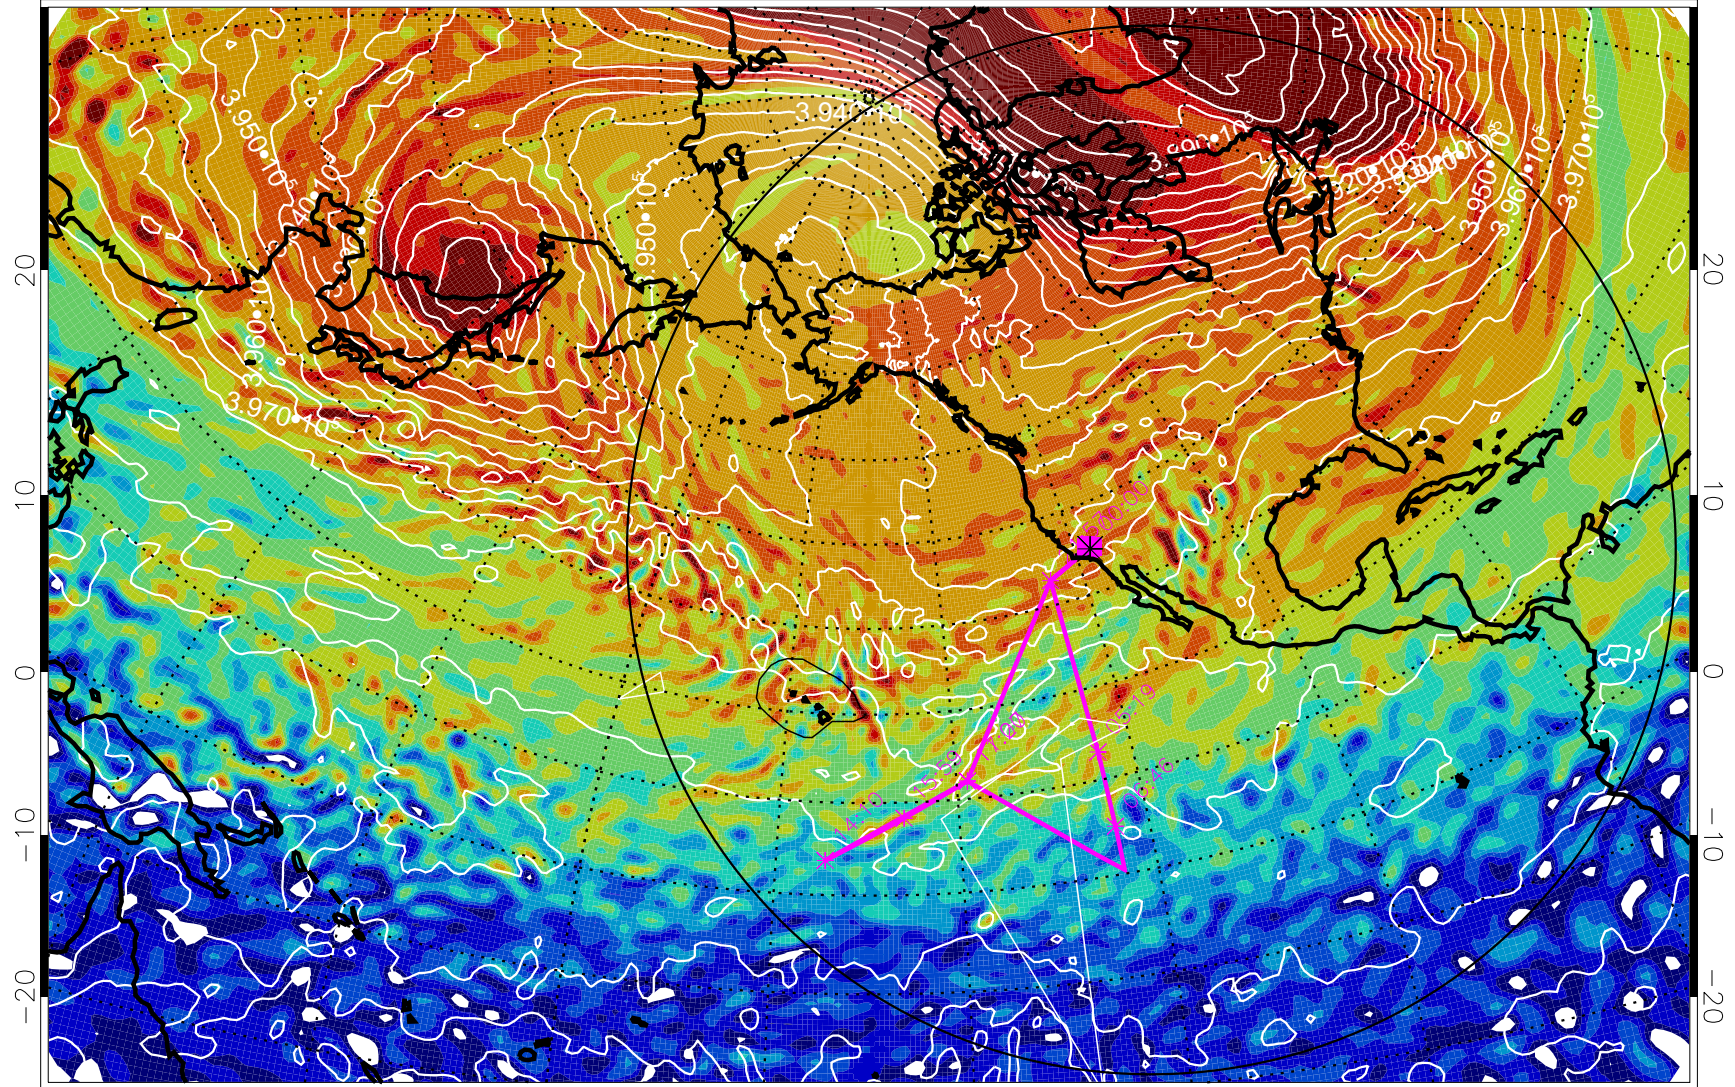

13012700, 96 hour forecast for 460K EPV

460K Montgomery Streamfunction, white

Range ring of 6000 km -- 19 hours GH round trip

13012706, 102 hour forecast for 460K EPV

460K Montgomery Streamfunction, white

Range ring of 6000 km -- 19 hours GH round trip

13012712, 108 hour forecast for 460K EPV

460K Montgomery Streamfunction, white

Range ring of 6000 km -- 19 hours GH round trip

13012718, 114 hour forecast for 460K EPV

460K Montgomery Streamfunction, white

Range ring of 6000 km -- 19 hours GH round trip

13012800, 120 hour forecast for 460K EPV

460K Montgomery Streamfunction, white

Range ring of 6000 km -- 19 hours GH round trip