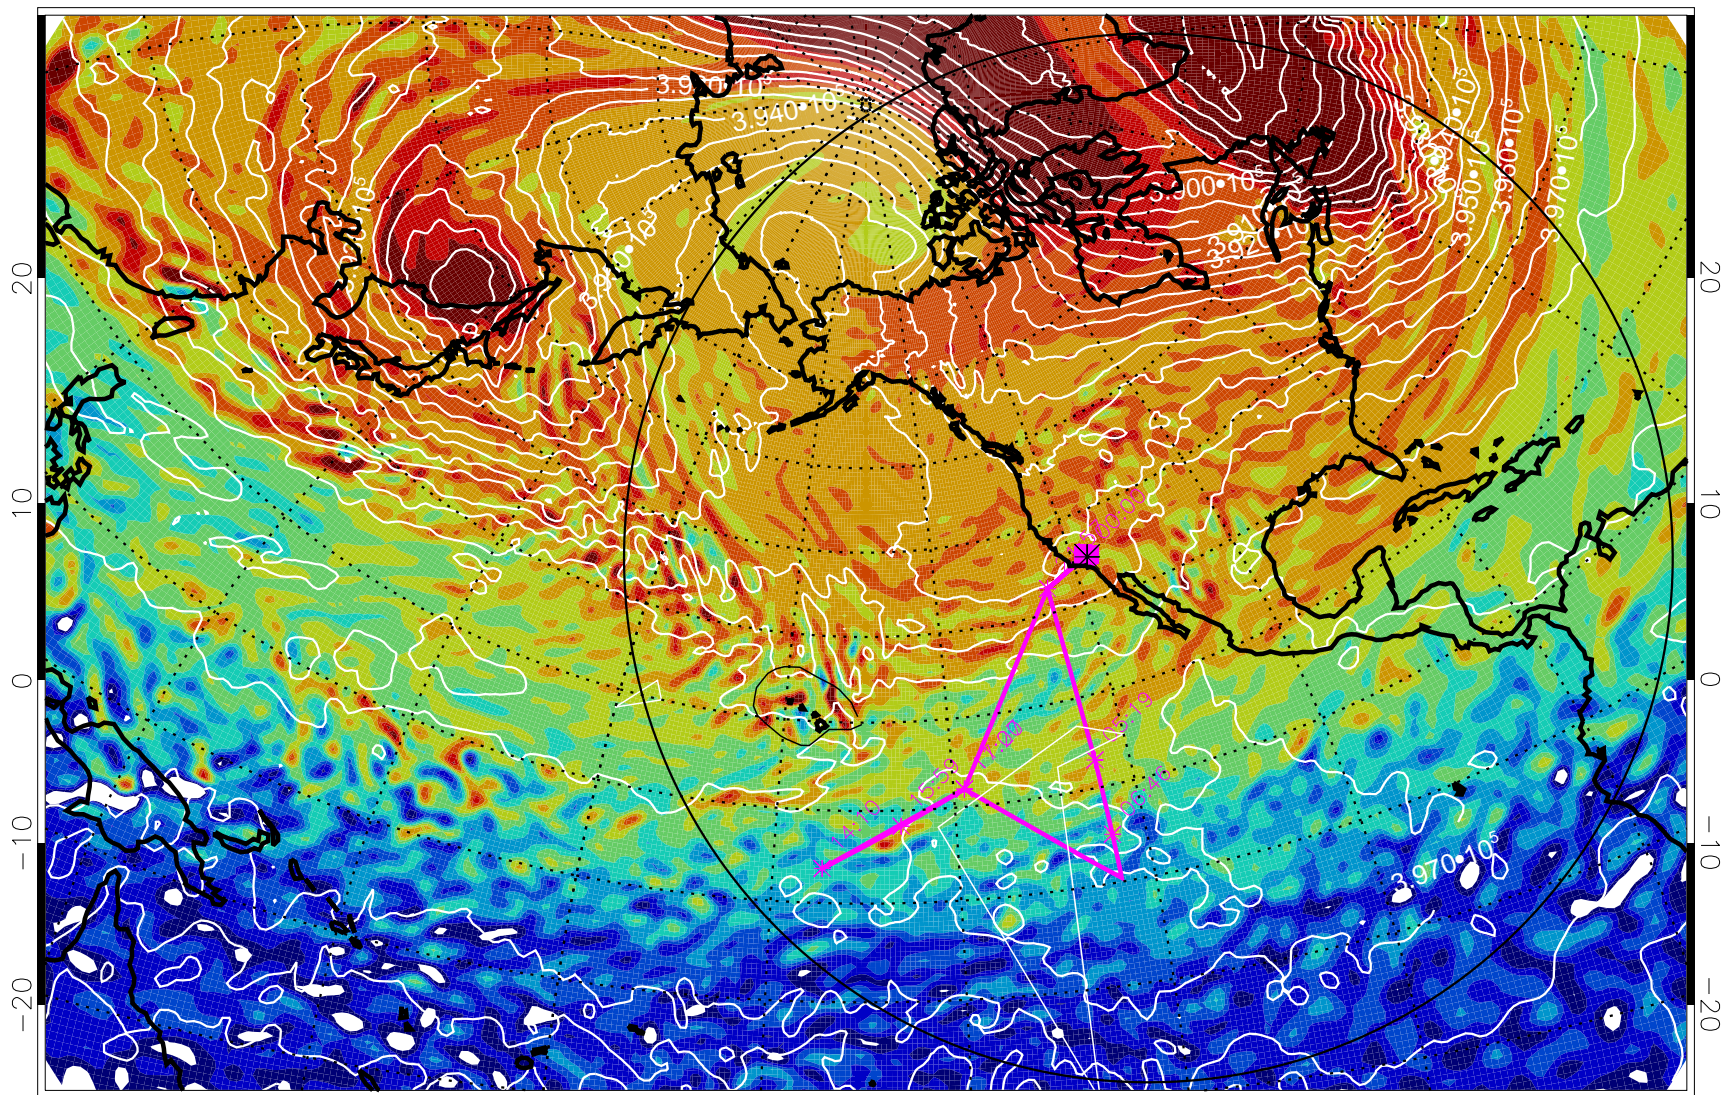

13012612, 84 hour forecast for 460K EPV

460K Montgomery Streamfunction, white

Range ring of 6000 km -- 19 hours GH round trip

13012618, 90 hour forecast for 460K EPV

460K Montgomery Streamfunction, white

Range ring of 6000 km -- 19 hours GH round trip

13012700, 96 hour forecast for 460K EPV

460K Montgomery Streamfunction, white

Range ring of 6000 km -- 19 hours GH round trip

13012706, 102 hour forecast for 460K EPV

460K Montgomery Streamfunction, white

Range ring of 6000 km -- 19 hours GH round trip

13012712, 108 hour forecast for 460K EPV

460K Montgomery Streamfunction, white

Range ring of 6000 km -- 19 hours GH round trip

13012718, 114 hour forecast for 460K EPV

460K Montgomery Streamfunction, white

Range ring of 6000 km -- 19 hours GH round trip

13012800, 120 hour forecast for 460K EPV

460K Montgomery Streamfunction, white

Range ring of 6000 km -- 19 hours GH round trip