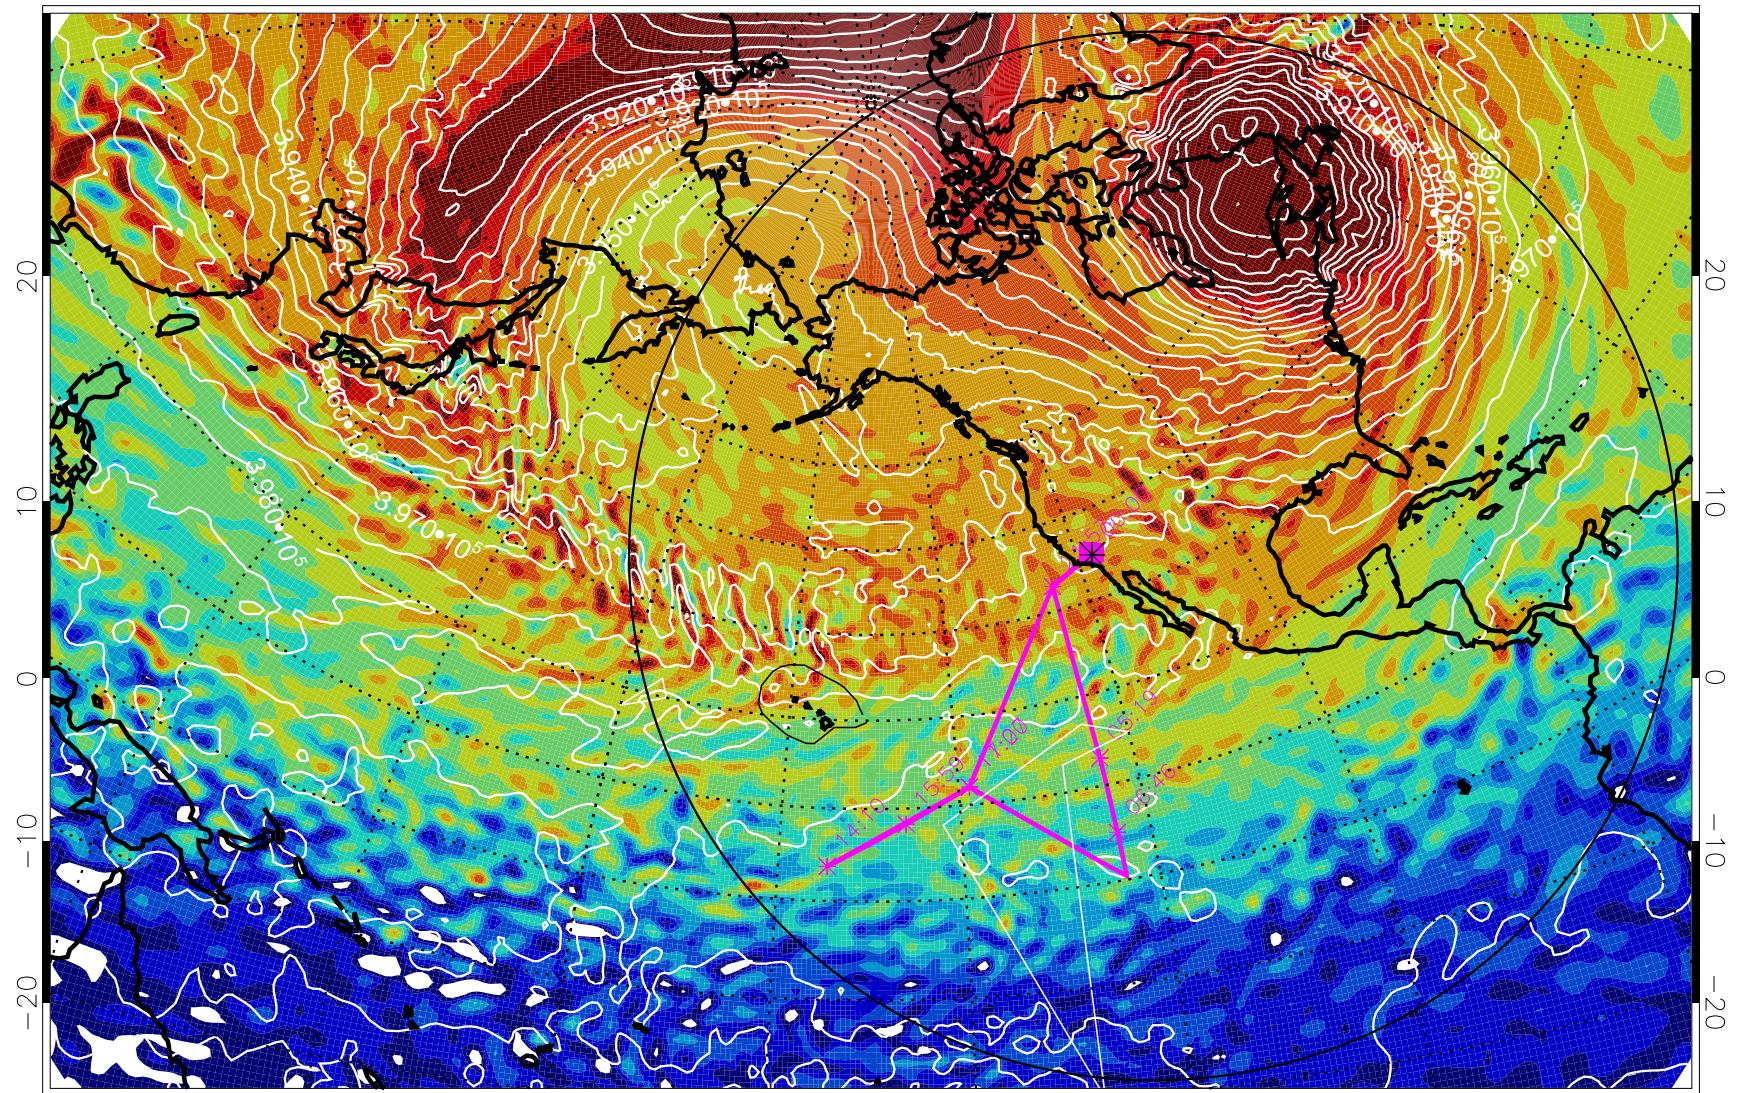

13012412, 36 hour forecast for 460K EPV

460K Montgomery Streamfunction, white

Range ring of 6000 km -- 19 hours GH round trip

13012418, 42 hour forecast for 460K EPV

460K Montgomery Streamfunction, white

Range ring of 6000 km -- 19 hours GH round trip

13012500, 48 hour forecast for 460K EPV

460K Montgomery Streamfunction, white

Range ring of 6000 km -- 19 hours GH round trip

13012506, 54 hour forecast for 460K EPV

460K Montgomery Streamfunction, white

Range ring of 6000 km -- 19 hours GH round trip

13012512, 60 hour forecast for 460K EPV

460K Montgomery Streamfunction, white

Range ring of 6000 km -- 19 hours GH round trip

13012518, 66 hour forecast for 460K EPV

460K Montgomery Streamfunction, white

Range ring of 6000 km -- 19 hours GH round trip

13012600, 72 hour forecast for 460K EPV

460K Montgomery Streamfunction, white

Range ring of 6000 km -- 19 hours GH round trip

13012606, 78 hour forecast for 460K EPV

460K Montgomery Streamfunction, white

Range ring of 6000 km -- 19 hours GH round trip