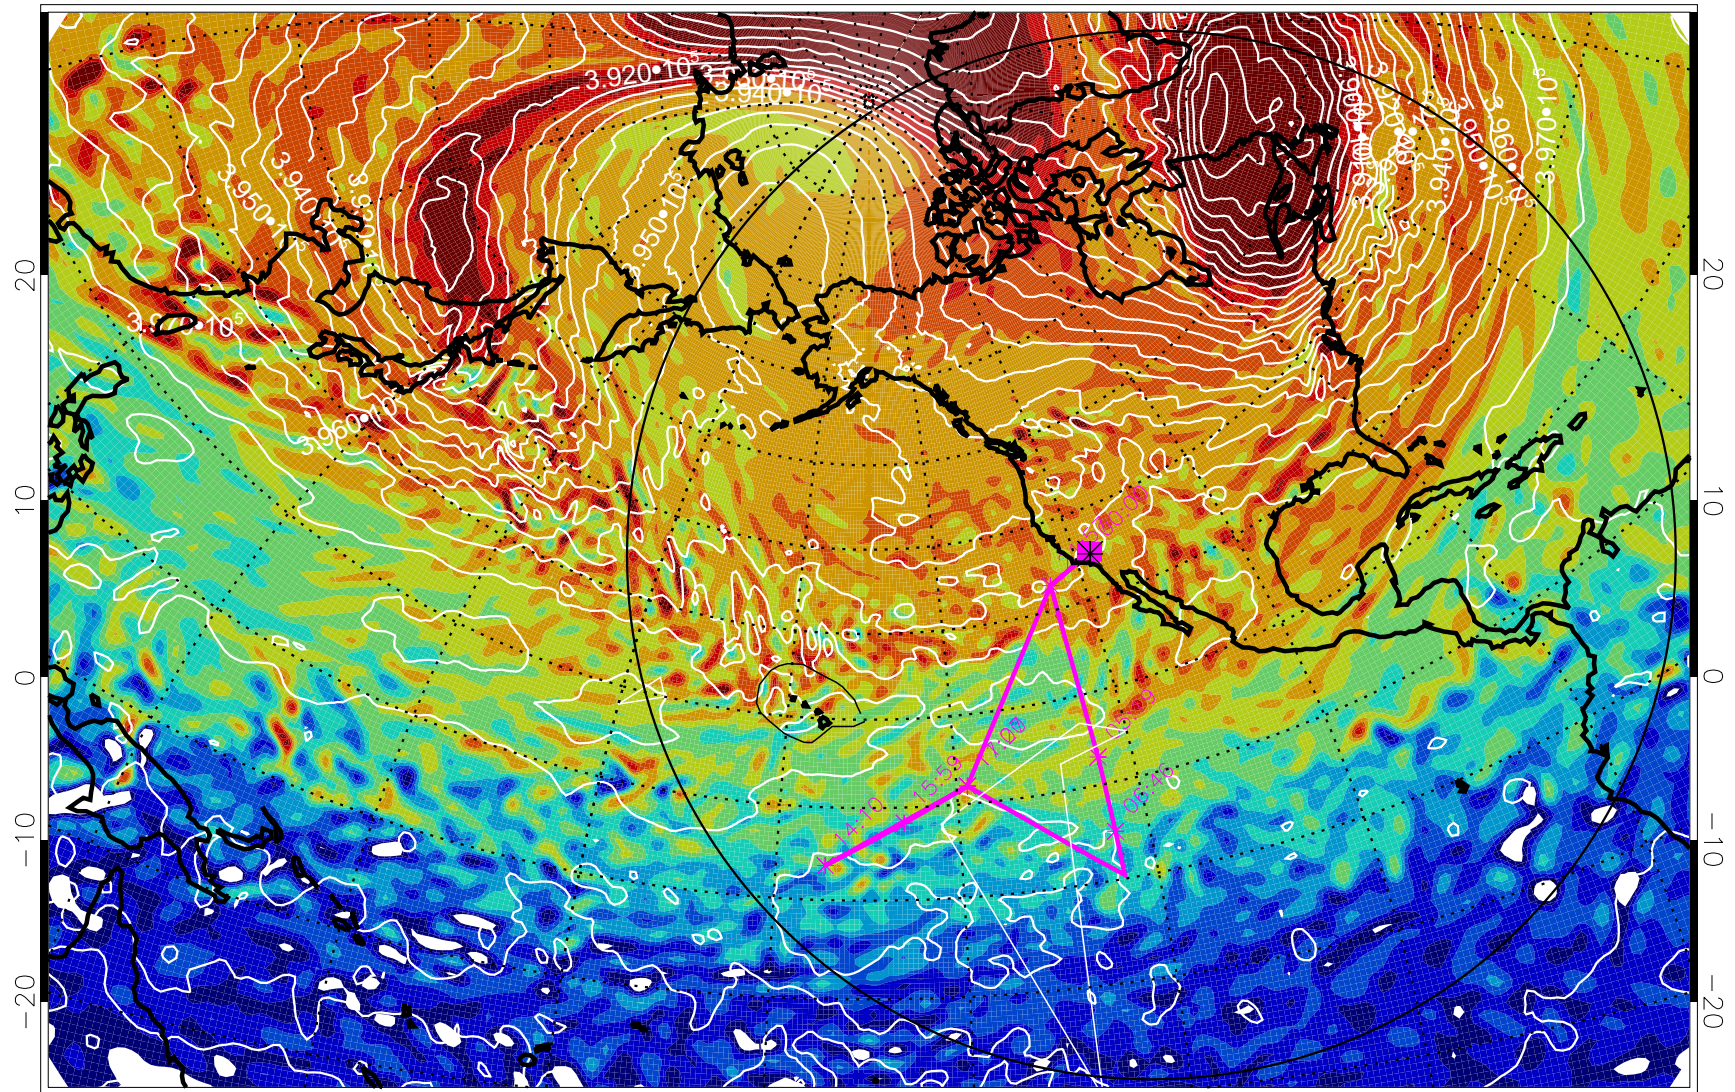

13012600, 72 hour forecast for 460K EPV

460K Montgomery Streamfunction, white

Range ring of 6000 km -- 19 hours GH round trip

13012606, 78 hour forecast for 460K EPV

460K Montgomery Streamfunction, white

Range ring of 6000 km -- 19 hours GH round trip

13012612, 84 hour forecast for 460K EPV

460K Montgomery Streamfunction, white

Range ring of 6000 km -- 19 hours GH round trip

13012618, 90 hour forecast for 460K EPV

460K Montgomery Streamfunction, white

Range ring of 6000 km -- 19 hours GH round trip

13012700, 96 hour forecast for 460K EPV

460K Montgomery Streamfunction, white

Range ring of 6000 km -- 19 hours GH round trip

13012706, 102 hour forecast for 460K EPV

460K Montgomery Streamfunction, white

Range ring of 6000 km -- 19 hours GH round trip

13012712, 108 hour forecast for 460K EPV

460K Montgomery Streamfunction, white

Range ring of 6000 km -- 19 hours GH round trip

13012718, 114 hour forecast for 460K EPV