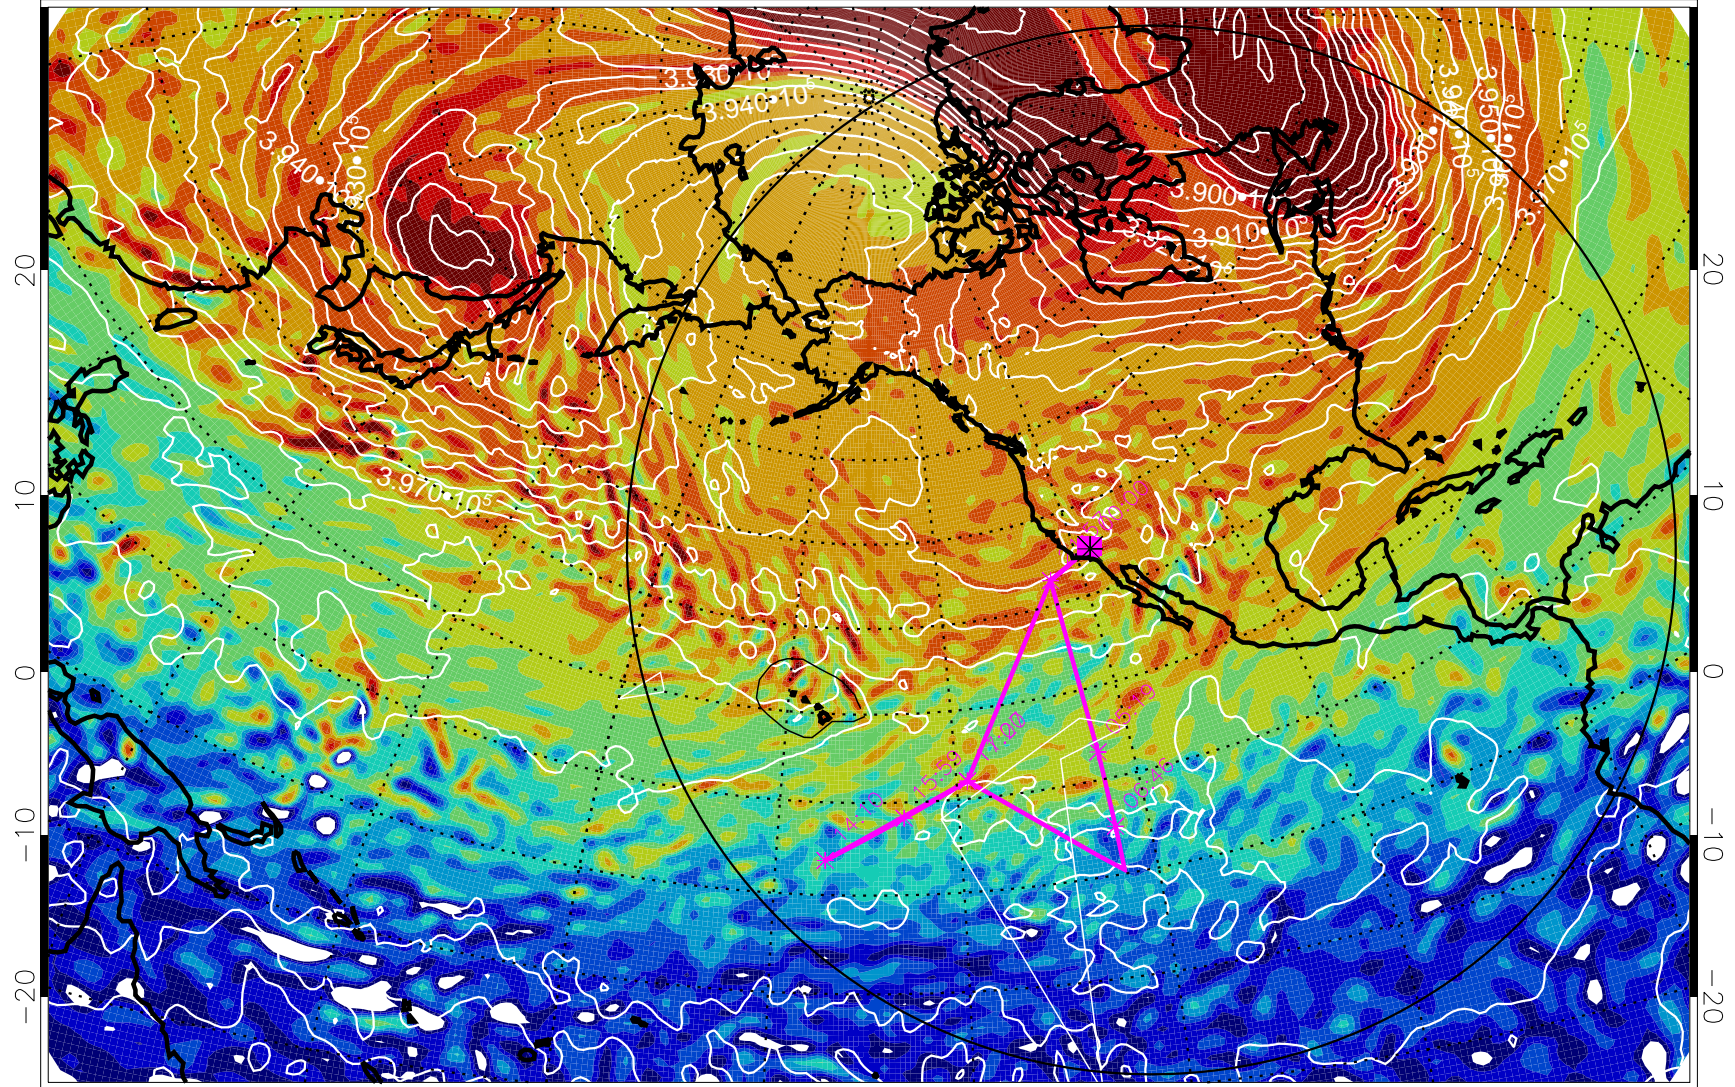

13012606, 90 hour forecast for 460K EPV

460K Montgomery Streamfunction, white

Range ring of 6000 km -- 19 hours GH round trip

13012612, 96 hour forecast for 460K EPV

460K Montgomery Streamfunction, white

Range ring of 6000 km -- 19 hours GH round trip

13012618, 102 hour forecast for 460K EPV

460K Montgomery Streamfunction, white

Range ring of 6000 km -- 19 hours GH round trip

13012706, 114 hour forecast for 460K EPV

460K Montgomery Streamfunction, white

Range ring of 6000 km -- 19 hours GH round trip

13012712, 120 hour forecast for 460K EPV

460K Montgomery Streamfunction, white

Range ring of 6000 km -- 19 hours GH round trip