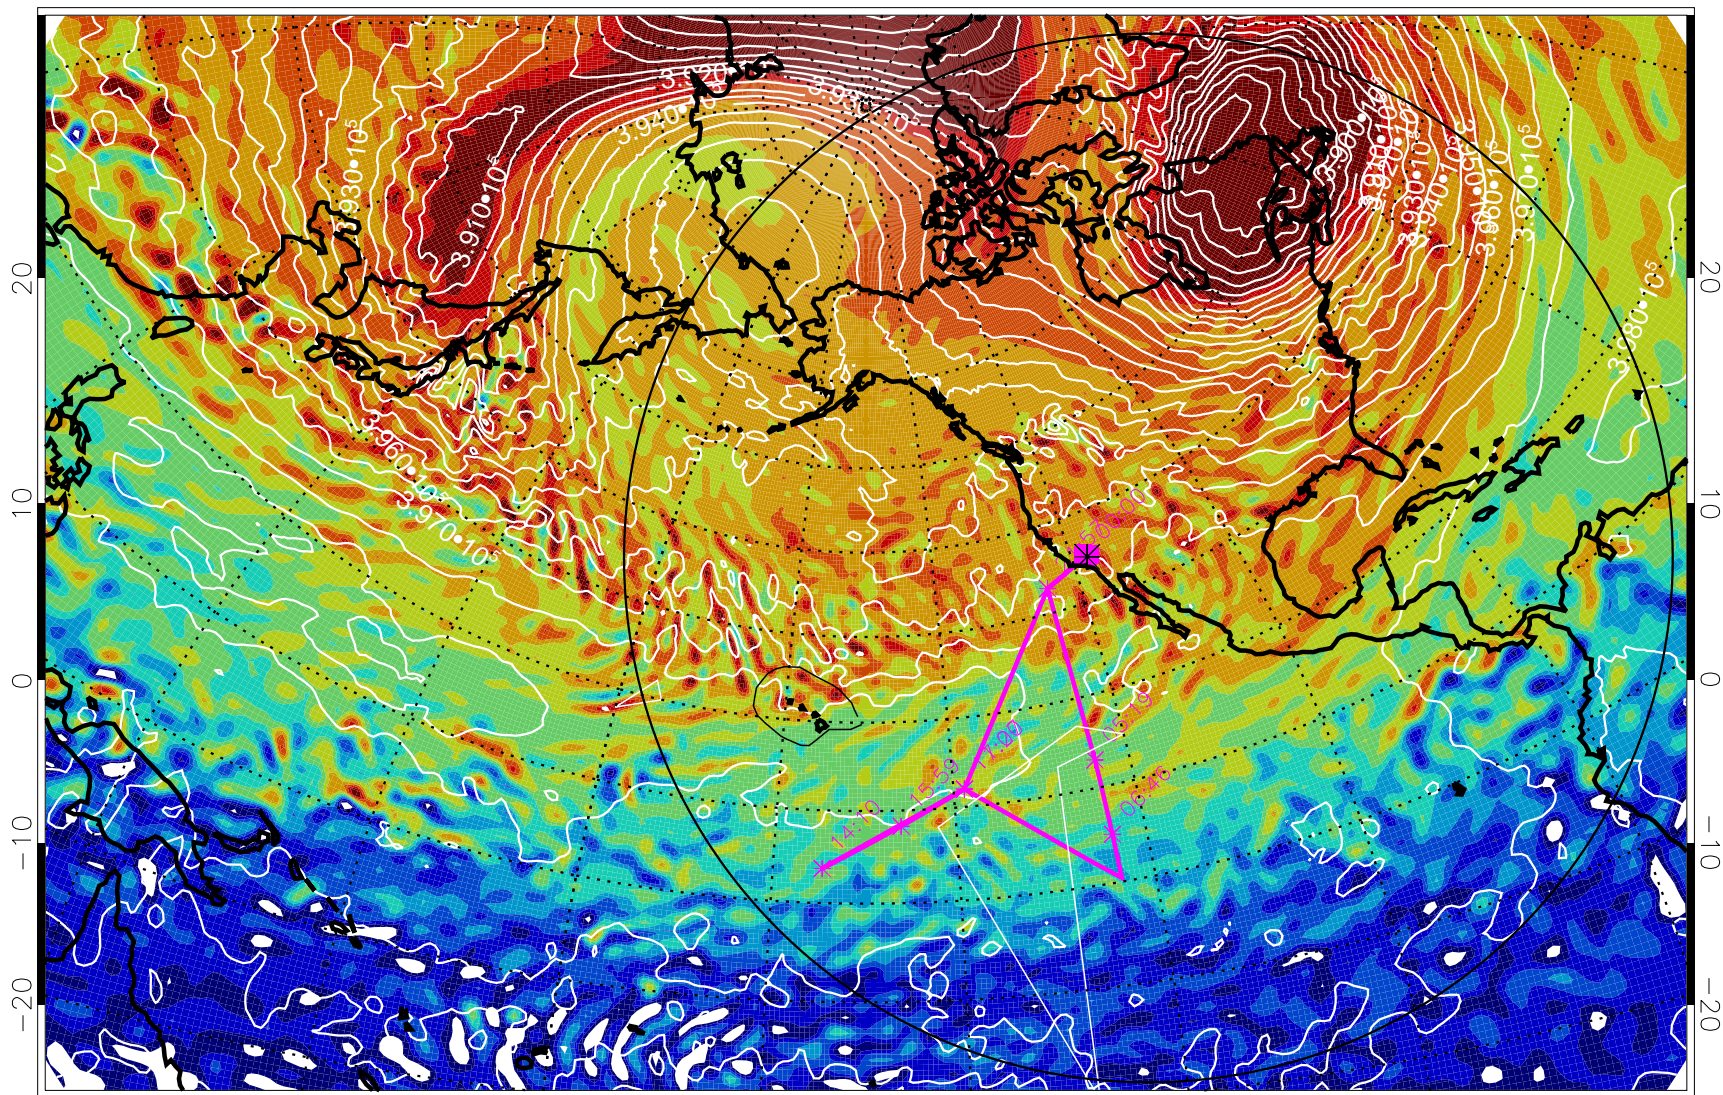

13012506, 66 hour forecast for 460K EPV

460K Montgomery Streamfunction, white

Range ring of 6000 km -- 19 hours GH round trip

13012512, 72 hour forecast for 460K EPV

460K Montgomery Streamfunction, white

Range ring of 6000 km -- 19 hours GH round trip

13012518, 78 hour forecast for 460K EPV

460K Montgomery Streamfunction, white

Range ring of 6000 km -- 19 hours GH round trip

13012600, 84 hour forecast for 460K EPV

460K Montgomery Streamfunction, white

Range ring of 6000 km -- 19 hours GH round trip

13012606, 90 hour forecast for 460K EPV

460K Montgomery Streamfunction, white

Range ring of 6000 km -- 19 hours GH round trip

13012612, 96 hour forecast for 460K EPV

460K Montgomery Streamfunction, white

Range ring of 6000 km -- 19 hours GH round trip

13012618, 102 hour forecast for 460K EPV

460K Montgomery Streamfunction, white

Range ring of 6000 km -- 19 hours GH round trip

13012706, 114 hour forecast for 460K EPV

460K Montgomery Streamfunction, white