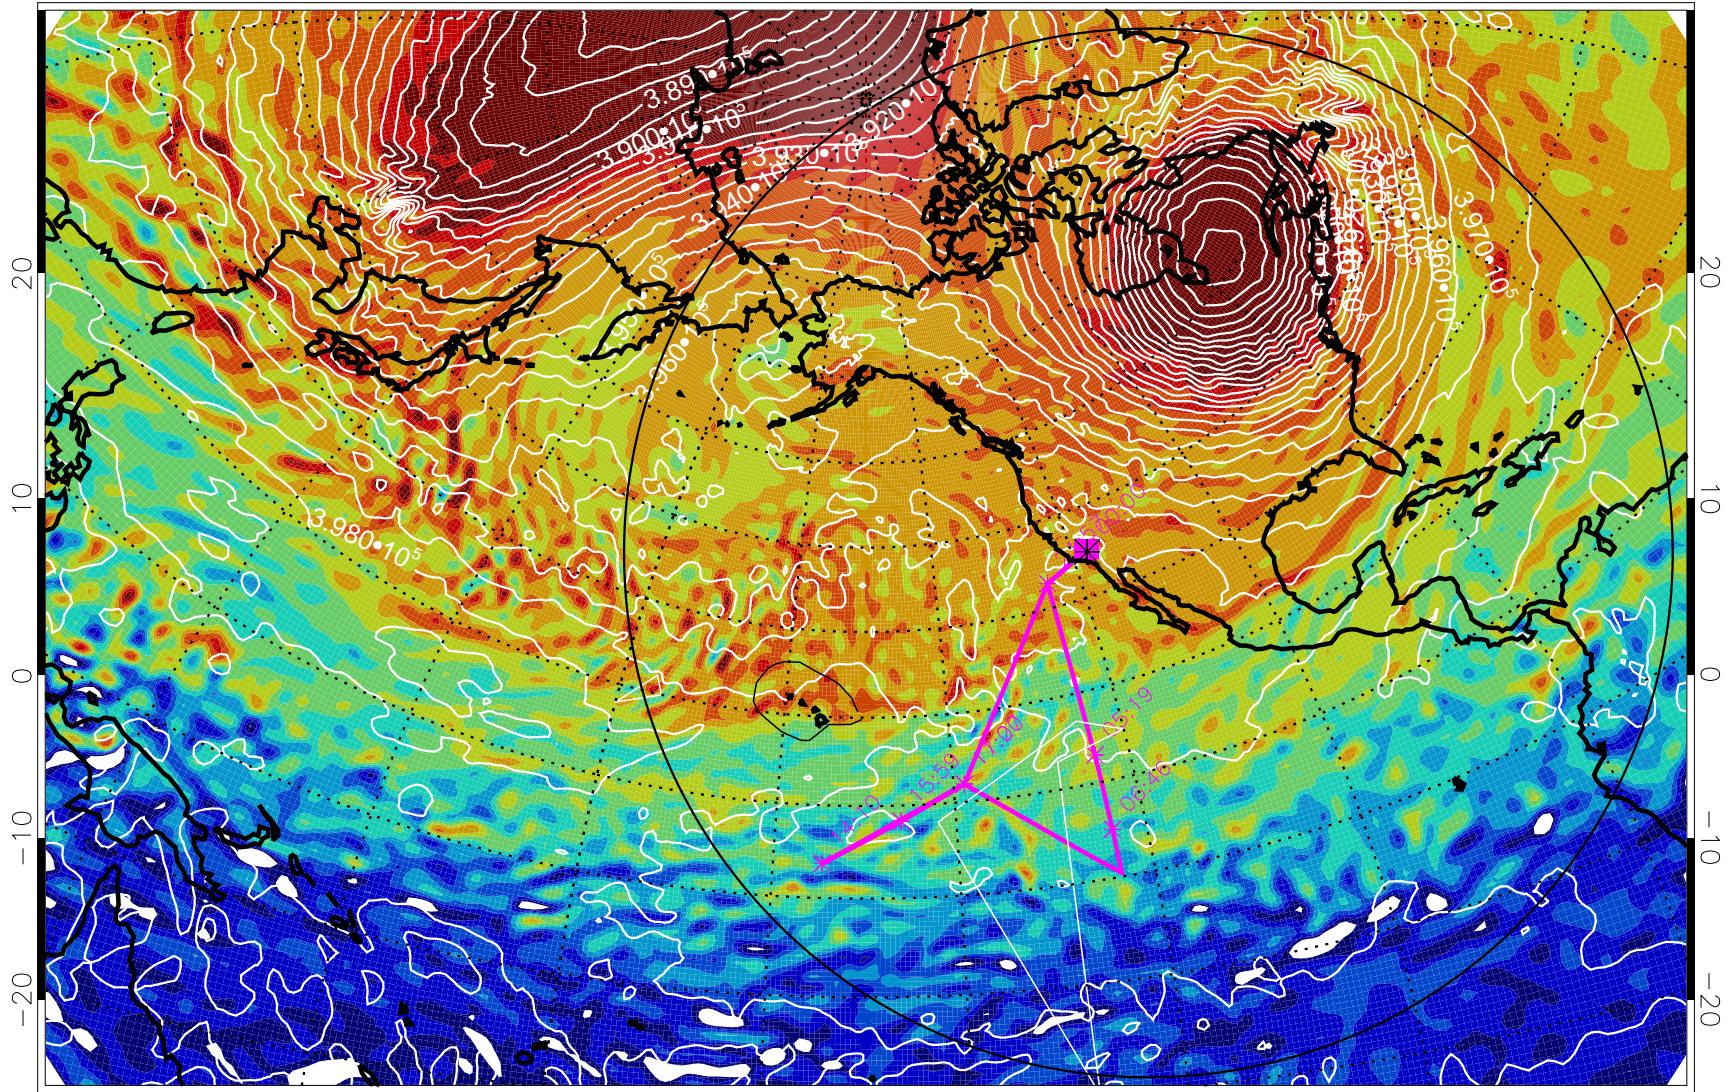

13012306, 18 hour forecast for 460K EPV

460K Montgomery Streamfunction, white

Range ring of 6000 km -- 19 hours GH round trip

13012312, 24 hour forecast for 460K EPV

460K Montgomery Streamfunction, white

Range ring of 6000 km -- 19 hours GH round trip

13012318, 30 hour forecast for 460K EPV

460K Montgomery Streamfunction, white

Range ring of 6000 km -- 19 hours GH round trip

13012400, 36 hour forecast for 460K EPV

460K Montgomery Streamfunction, white

Range ring of 6000 km -- 19 hours GH round trip

13012406, 42 hour forecast for 460K EPV

460K Montgomery Streamfunction, white

Range ring of 6000 km -- 19 hours GH round trip

13012412, 48 hour forecast for 460K EPV

460K Montgomery Streamfunction, white

Range ring of 6000 km -- 19 hours GH round trip

13012418, 54 hour forecast for 460K EPV

460K Montgomery Streamfunction, white

Range ring of 6000 km -- 19 hours GH round trip

13012500, 60 hour forecast for 460K EPV

460K Montgomery Streamfunction, white

Range ring of 6000 km -- 19 hours GH round trip