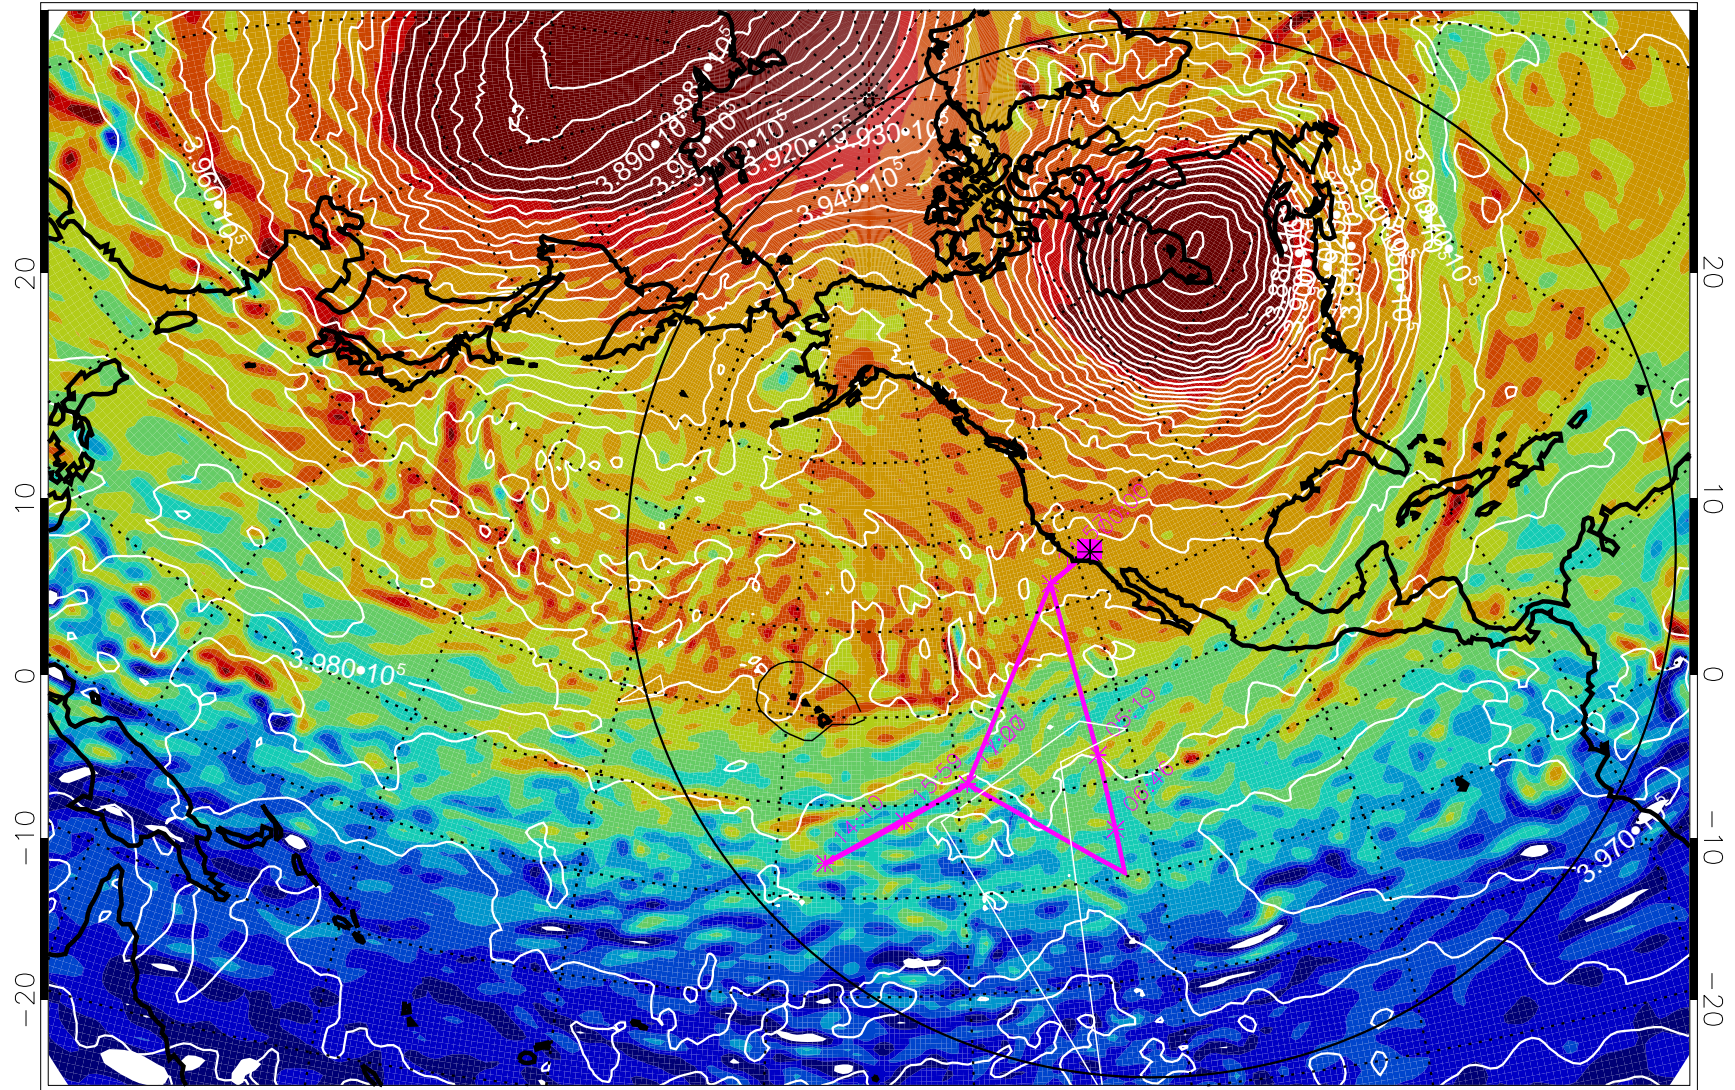

13012218, 6 hour forecast for 460K EPV

460K Montgomery Streamfunction, white

Range ring of 6000 km -- 19 hours GH round trip

13012300, 12 hour forecast for 460K EPV

460K Montgomery Streamfunction, white

Range ring of 6000 km -- 19 hours GH round trip

13012306, 18 hour forecast for 460K EPV

460K Montgomery Streamfunction, white

Range ring of 6000 km -- 19 hours GH round trip

13012312, 24 hour forecast for 460K EPV

460K Montgomery Streamfunction, white

Range ring of 6000 km -- 19 hours GH round trip

13012318, 30 hour forecast for 460K EPV

460K Montgomery Streamfunction, white

Range ring of 6000 km -- 19 hours GH round trip

13012400, 36 hour forecast for 460K EPV

460K Montgomery Streamfunction, white

Range ring of 6000 km -- 19 hours GH round trip

13012406, 42 hour forecast for 460K EPV

460K Montgomery Streamfunction, white

Range ring of 6000 km -- 19 hours GH round trip

13012412, 48 hour forecast for 460K EPV

460K Montgomery Streamfunction, white

Range ring of 6000 km -- 19 hours GH round trip