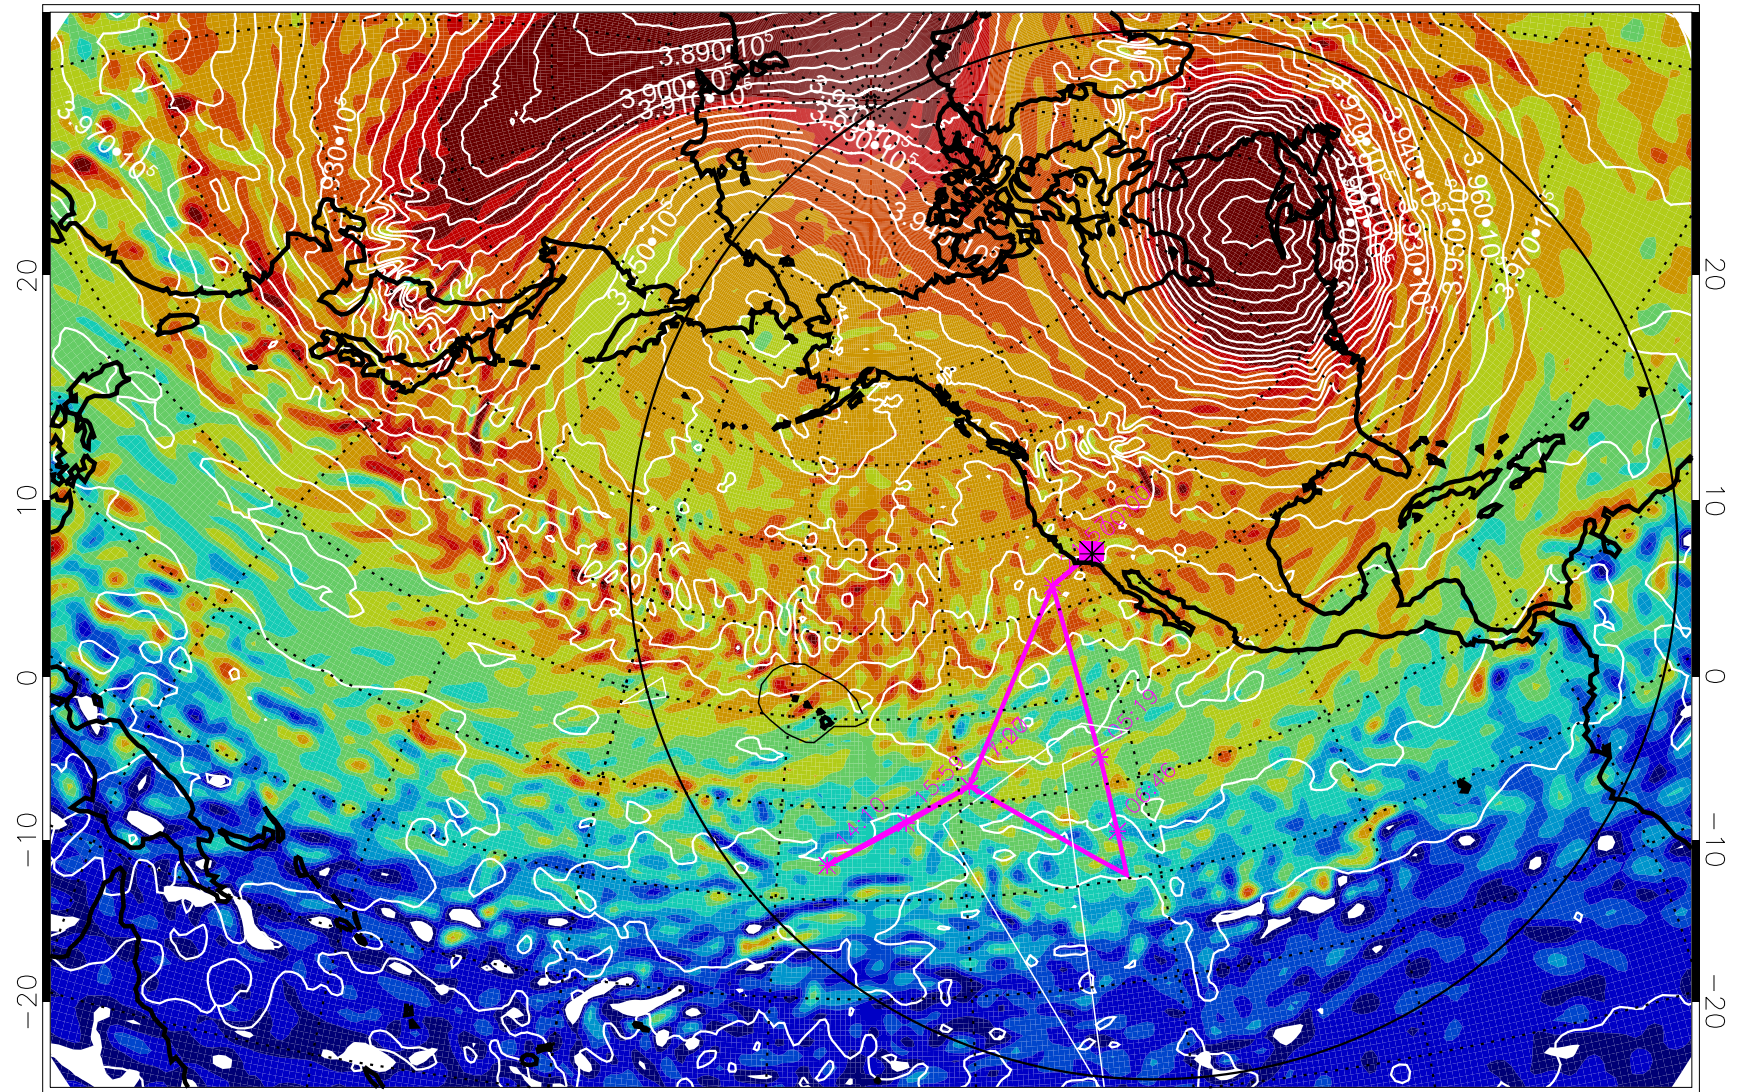

13012406, 42 hour forecast for 460K EPV

460K Montgomery Streamfunction, white

Range ring of 6000 km -- 19 hours GH round trip

13012412, 48 hour forecast for 460K EPV

460K Montgomery Streamfunction, white

Range ring of 6000 km -- 19 hours GH round trip

13012418, 54 hour forecast for 460K EPV

460K Montgomery Streamfunction, white

Range ring of 6000 km -- 19 hours GH round trip

13012500, 60 hour forecast for 460K EPV

460K Montgomery Streamfunction, white

Range ring of 6000 km -- 19 hours GH round trip

13012506, 66 hour forecast for 460K EPV

460K Montgomery Streamfunction, white

Range ring of 6000 km -- 19 hours GH round trip

13012512, 72 hour forecast for 460K EPV

460K Montgomery Streamfunction, white

Range ring of 6000 km -- 19 hours GH round trip

13012518, 78 hour forecast for 460K EPV

460K Montgomery Streamfunction, white

Range ring of 6000 km -- 19 hours GH round trip

13012600, 84 hour forecast for 460K EPV

460K Montgomery Streamfunction, white

Range ring of 6000 km -- 19 hours GH round trip