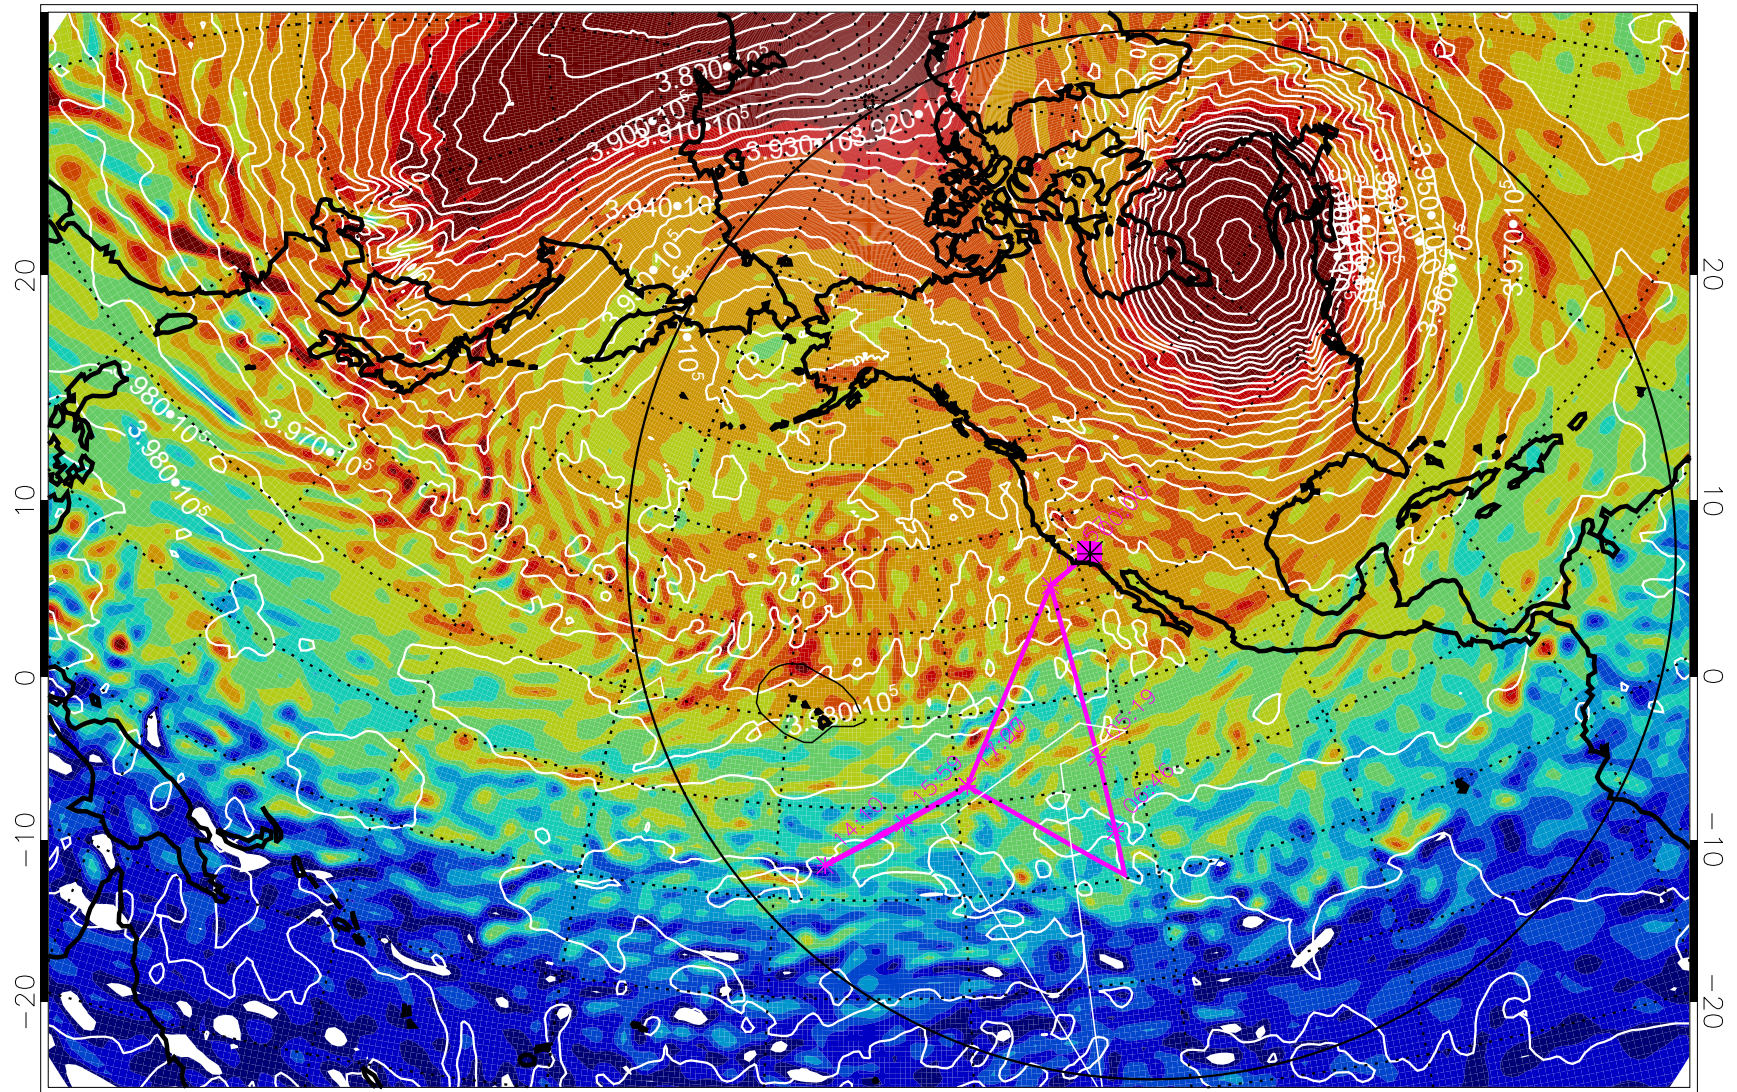

13012318, 30 hour forecast for 460K EPV

460K Montgomery Streamfunction, white

Range ring of 6000 km -- 19 hours GH round trip

13012400, 36 hour forecast for 460K EPV

460K Montgomery Streamfunction, white

Range ring of 6000 km -- 19 hours GH round trip

13012406, 42 hour forecast for 460K EPV

460K Montgomery Streamfunction, white

Range ring of 6000 km -- 19 hours GH round trip

13012412, 48 hour forecast for 460K EPV

460K Montgomery Streamfunction, white

Range ring of 6000 km -- 19 hours GH round trip

13012418, 54 hour forecast for 460K EPV

460K Montgomery Streamfunction, white

Range ring of 6000 km -- 19 hours GH round trip

13012500, 60 hour forecast for 460K EPV

460K Montgomery Streamfunction, white

Range ring of 6000 km -- 19 hours GH round trip

13012506, 66 hour forecast for 460K EPV

460K Montgomery Streamfunction, white

Range ring of 6000 km -- 19 hours GH round trip

13012512, 72 hour forecast for 460K EPV

460K Montgomery Streamfunction, white

Range ring of 6000 km -- 19 hours GH round trip