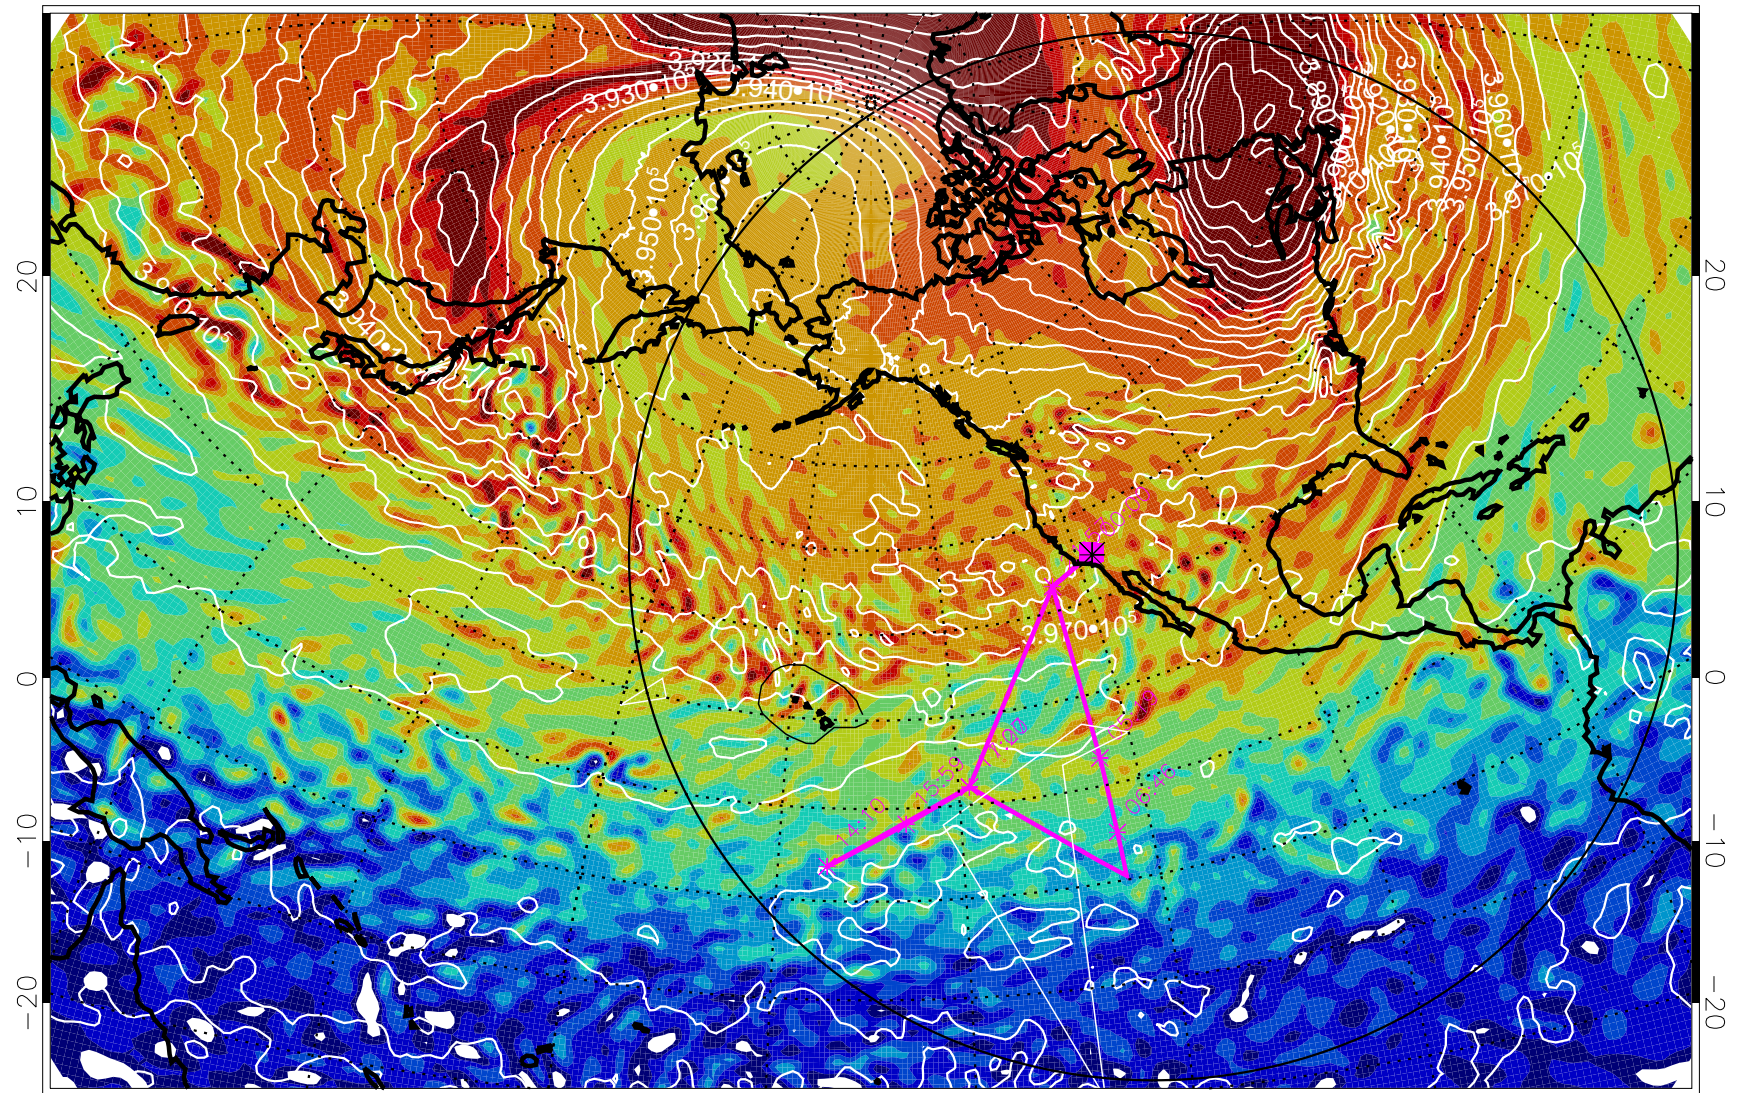

13012518, 78 hour forecast for 460K EPV

460K Montgomery Streamfunction, white

Range ring of 6000 km -- 19 hours GH round trip

13012600, 84 hour forecast for 460K EPV

460K Montgomery Streamfunction, white

Range ring of 6000 km -- 19 hours GH round trip

13012606, 90 hour forecast for 460K EPV

460K Montgomery Streamfunction, white

Range ring of 6000 km -- 19 hours GH round trip

13012612, 96 hour forecast for 460K EPV

460K Montgomery Streamfunction, white

Range ring of 6000 km -- 19 hours GH round trip

13012618, 102 hour forecast for 460K EPV

460K Montgomery Streamfunction, white

Range ring of 6000 km -- 19 hours GH round trip

13012706, 114 hour forecast for 460K EPV

460K Montgomery Streamfunction, white

Range ring of 6000 km -- 19 hours GH round trip

13012712, 120 hour forecast for 460K EPV

460K Montgomery Streamfunction, white

Range ring of 6000 km -- 19 hours GH round trip