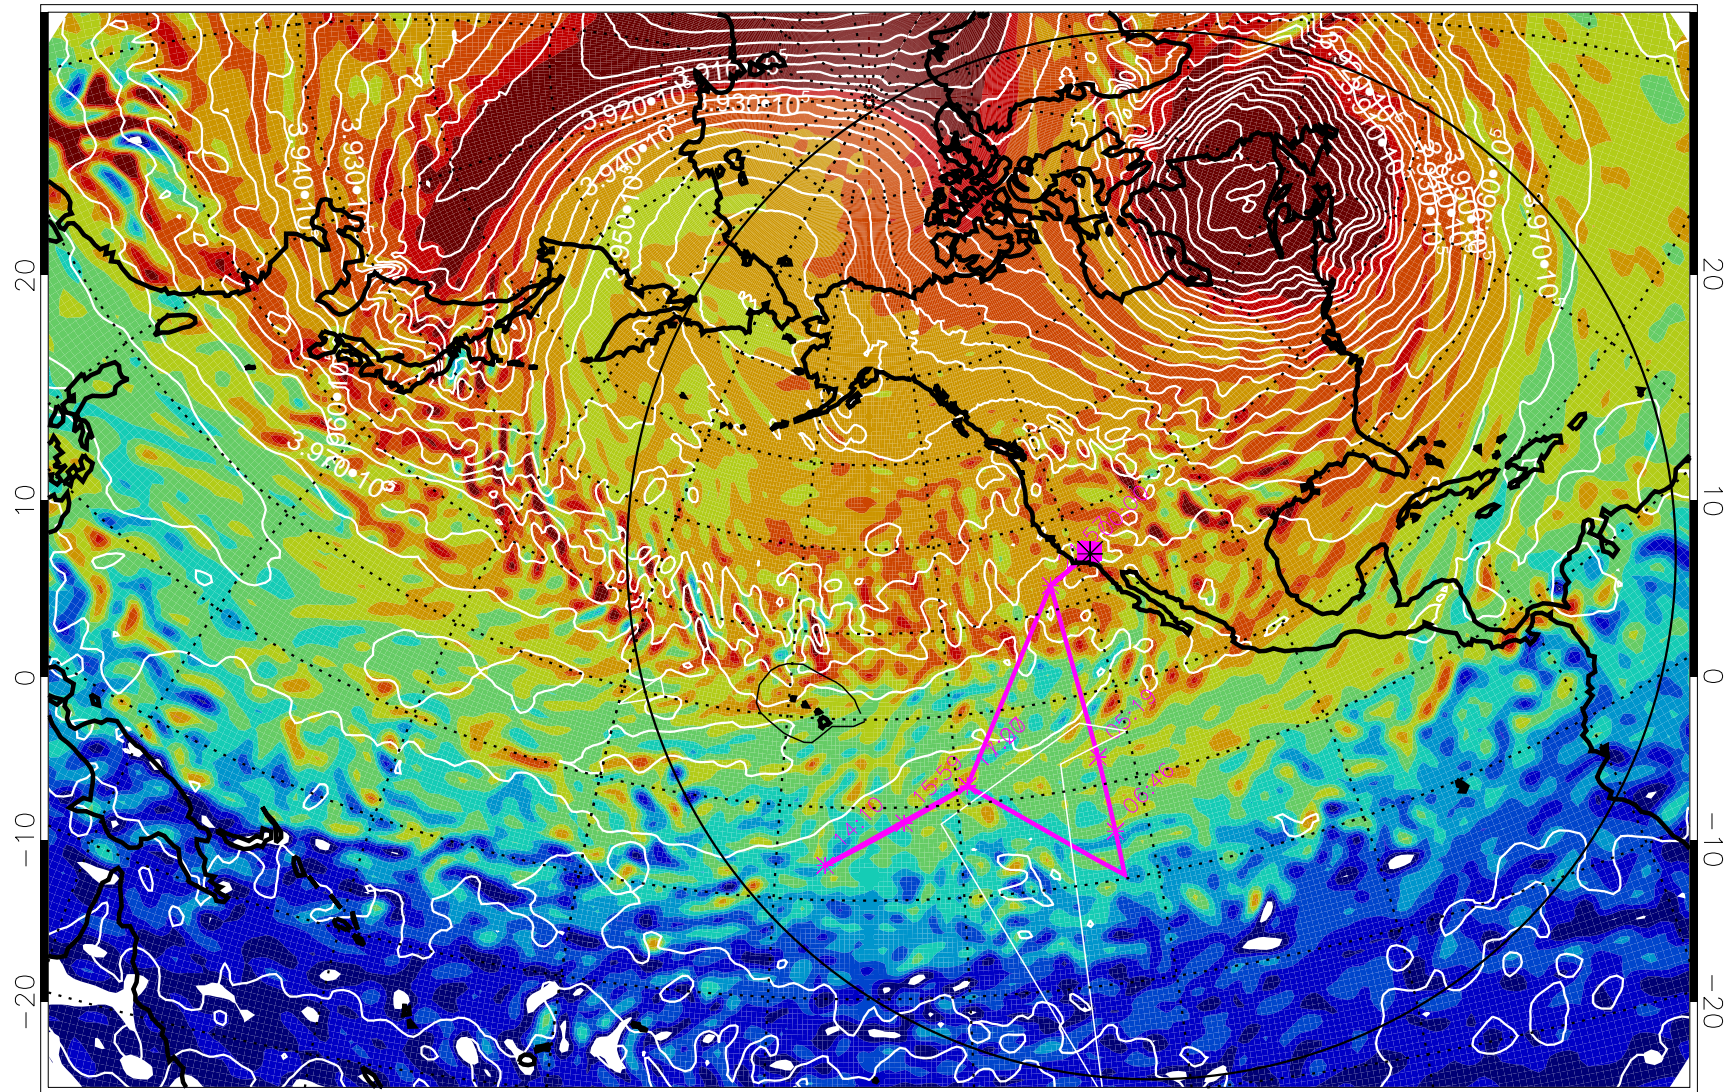

13012406, 42 hour forecast for 460K EPV

460K Montgomery Streamfunction, white

Range ring of 6000 km -- 19 hours GH round trip

13012412, 48 hour forecast for 460K EPV

460K Montgomery Streamfunction, white

Range ring of 6000 km -- 19 hours GH round trip

13012418, 54 hour forecast for 460K EPV

460K Montgomery Streamfunction, white

Range ring of 6000 km -- 19 hours GH round trip

13012500, 60 hour forecast for 460K EPV

460K Montgomery Streamfunction, white

Range ring of 6000 km -- 19 hours GH round trip

13012506, 66 hour forecast for 460K EPV

460K Montgomery Streamfunction, white

Range ring of 6000 km -- 19 hours GH round trip

13012512, 72 hour forecast for 460K EPV

460K Montgomery Streamfunction, white

Range ring of 6000 km -- 19 hours GH round trip

13012518, 78 hour forecast for 460K EPV

460K Montgomery Streamfunction, white

Range ring of 6000 km -- 19 hours GH round trip

13012600, 84 hour forecast for 460K EPV

460K Montgomery Streamfunction, white

Range ring of 6000 km -- 19 hours GH round trip