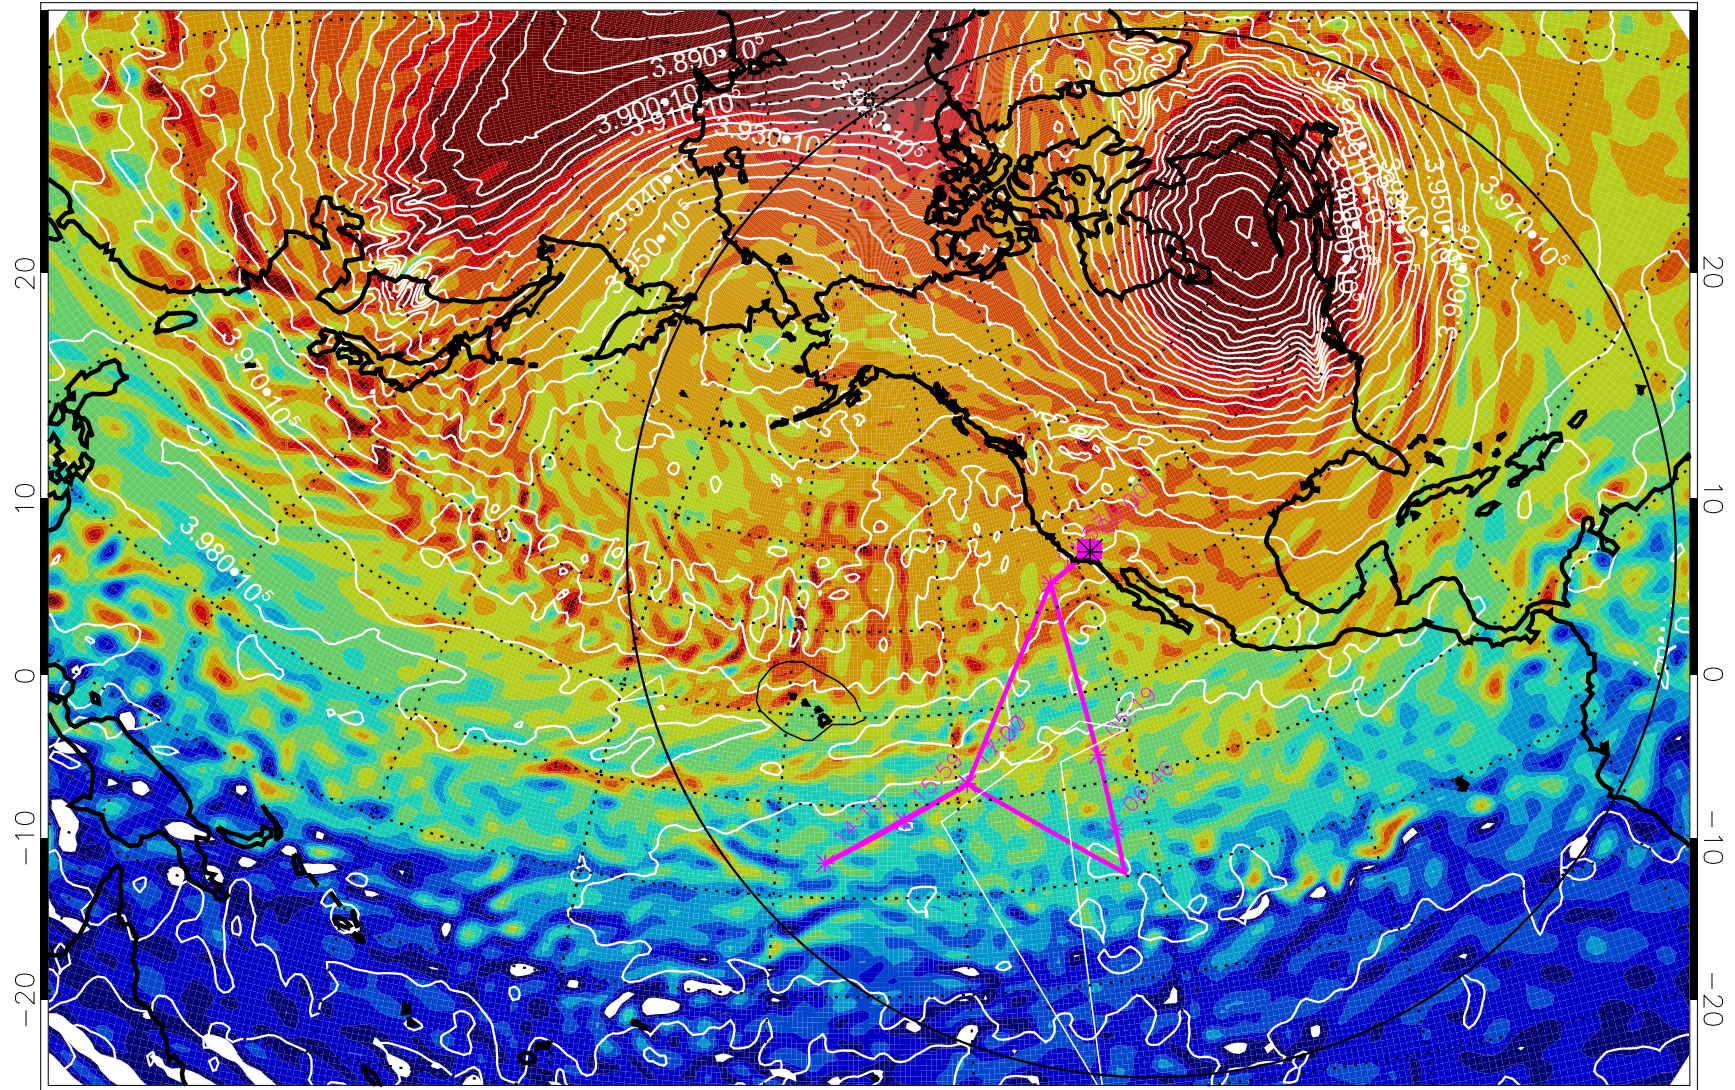

13012318, 30 hour forecast for 460K EPV

460K Montgomery Streamfunction, white

Range ring of 6000 km -- 19 hours GH round trip

13012400, 36 hour forecast for 460K EPV

460K Montgomery Streamfunction, white

Range ring of 6000 km -- 19 hours GH round trip

13012406, 42 hour forecast for 460K EPV

460K Montgomery Streamfunction, white

Range ring of 6000 km -- 19 hours GH round trip

13012412, 48 hour forecast for 460K EPV

460K Montgomery Streamfunction, white

Range ring of 6000 km -- 19 hours GH round trip

13012418, 54 hour forecast for 460K EPV

460K Montgomery Streamfunction, white

Range ring of 6000 km -- 19 hours GH round trip

13012500, 60 hour forecast for 460K EPV

460K Montgomery Streamfunction, white

Range ring of 6000 km -- 19 hours GH round trip

13012506, 66 hour forecast for 460K EPV

460K Montgomery Streamfunction, white

Range ring of 6000 km -- 19 hours GH round trip

13012512, 72 hour forecast for 460K EPV

460K Montgomery Streamfunction, white

Range ring of 6000 km -- 19 hours GH round trip