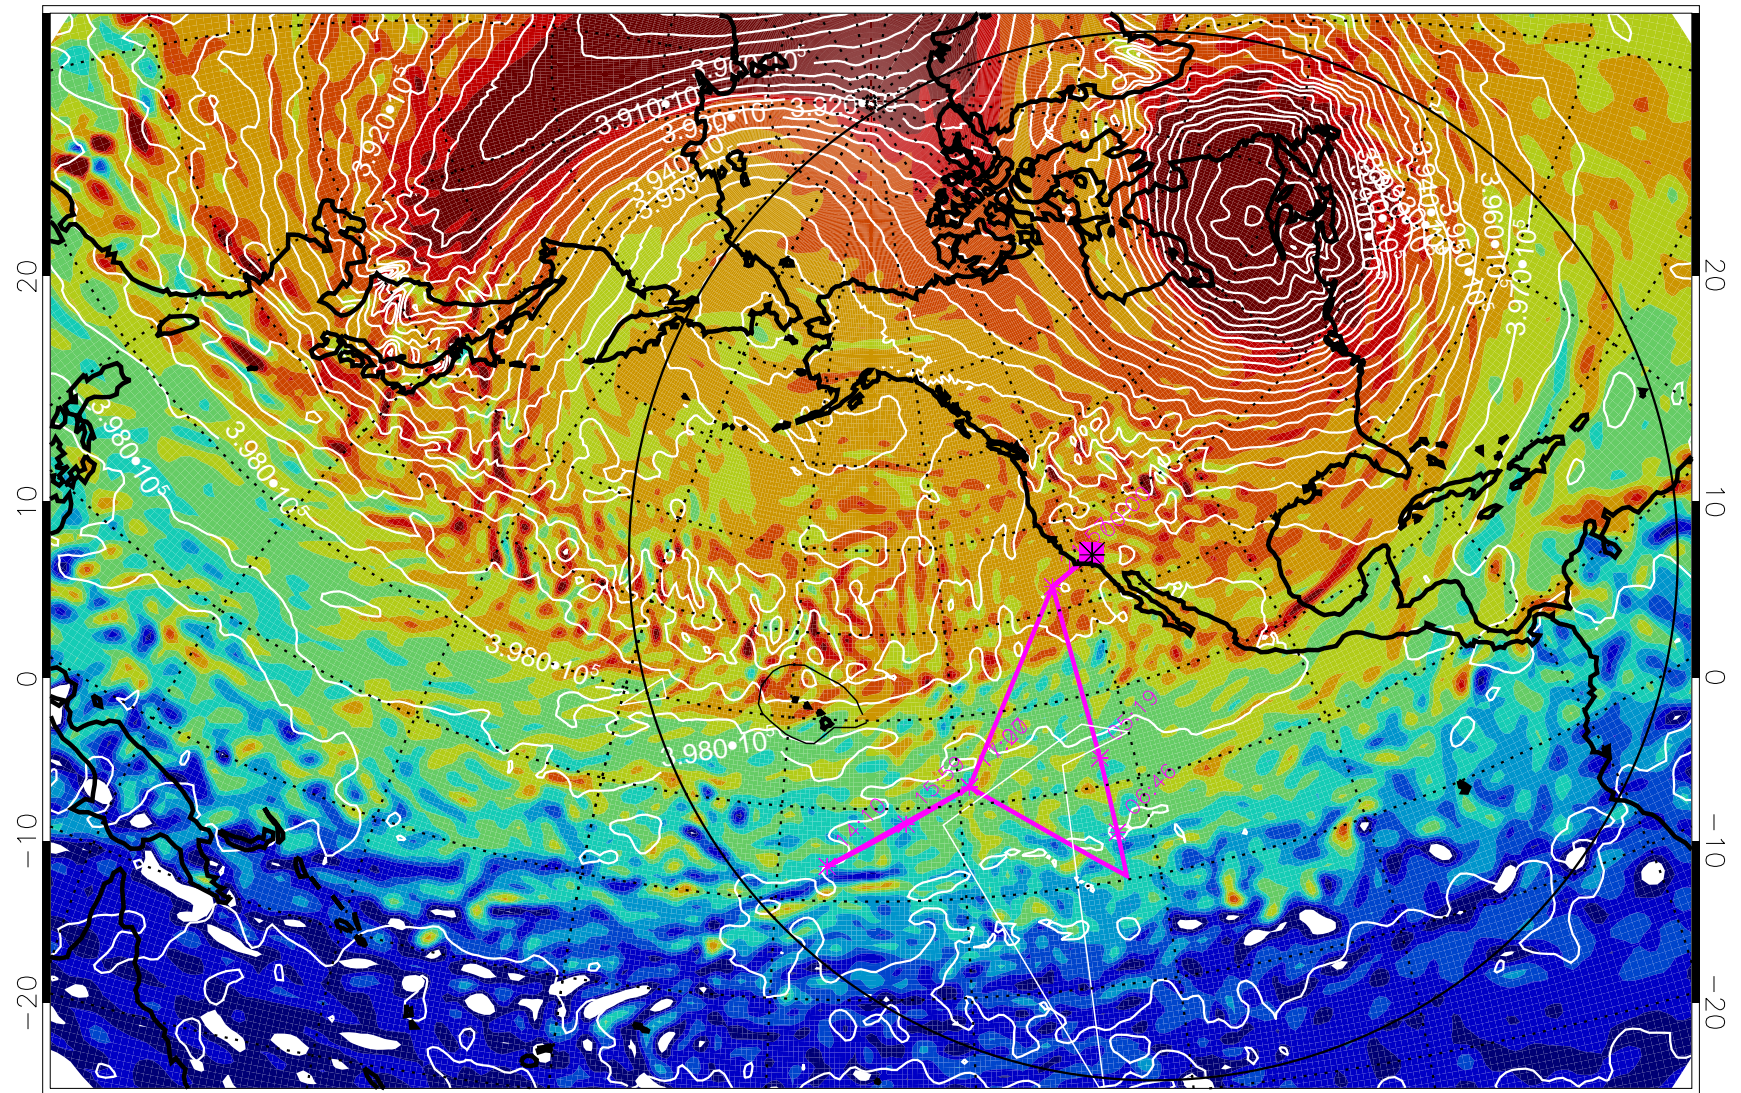

13012406, 42 hour forecast for 460K EPV

460K Montgomery Streamfunction, white

Range ring of 6000 km -- 19 hours GH round trip

13012412, 48 hour forecast for 460K EPV

460K Montgomery Streamfunction, white

Range ring of 6000 km -- 19 hours GH round trip

13012418, 54 hour forecast for 460K EPV

460K Montgomery Streamfunction, white

Range ring of 6000 km -- 19 hours GH round trip

13012500, 60 hour forecast for 460K EPV

460K Montgomery Streamfunction, white

Range ring of 6000 km -- 19 hours GH round trip

13012506, 66 hour forecast for 460K EPV

460K Montgomery Streamfunction, white

Range ring of 6000 km -- 19 hours GH round trip

13012512, 72 hour forecast for 460K EPV

460K Montgomery Streamfunction, white

Range ring of 6000 km -- 19 hours GH round trip

13012518, 78 hour forecast for 460K EPV

460K Montgomery Streamfunction, white

Range ring of 6000 km -- 19 hours GH round trip

13012600, 84 hour forecast for 460K EPV

460K Montgomery Streamfunction, white

Range ring of 6000 km -- 19 hours GH round trip