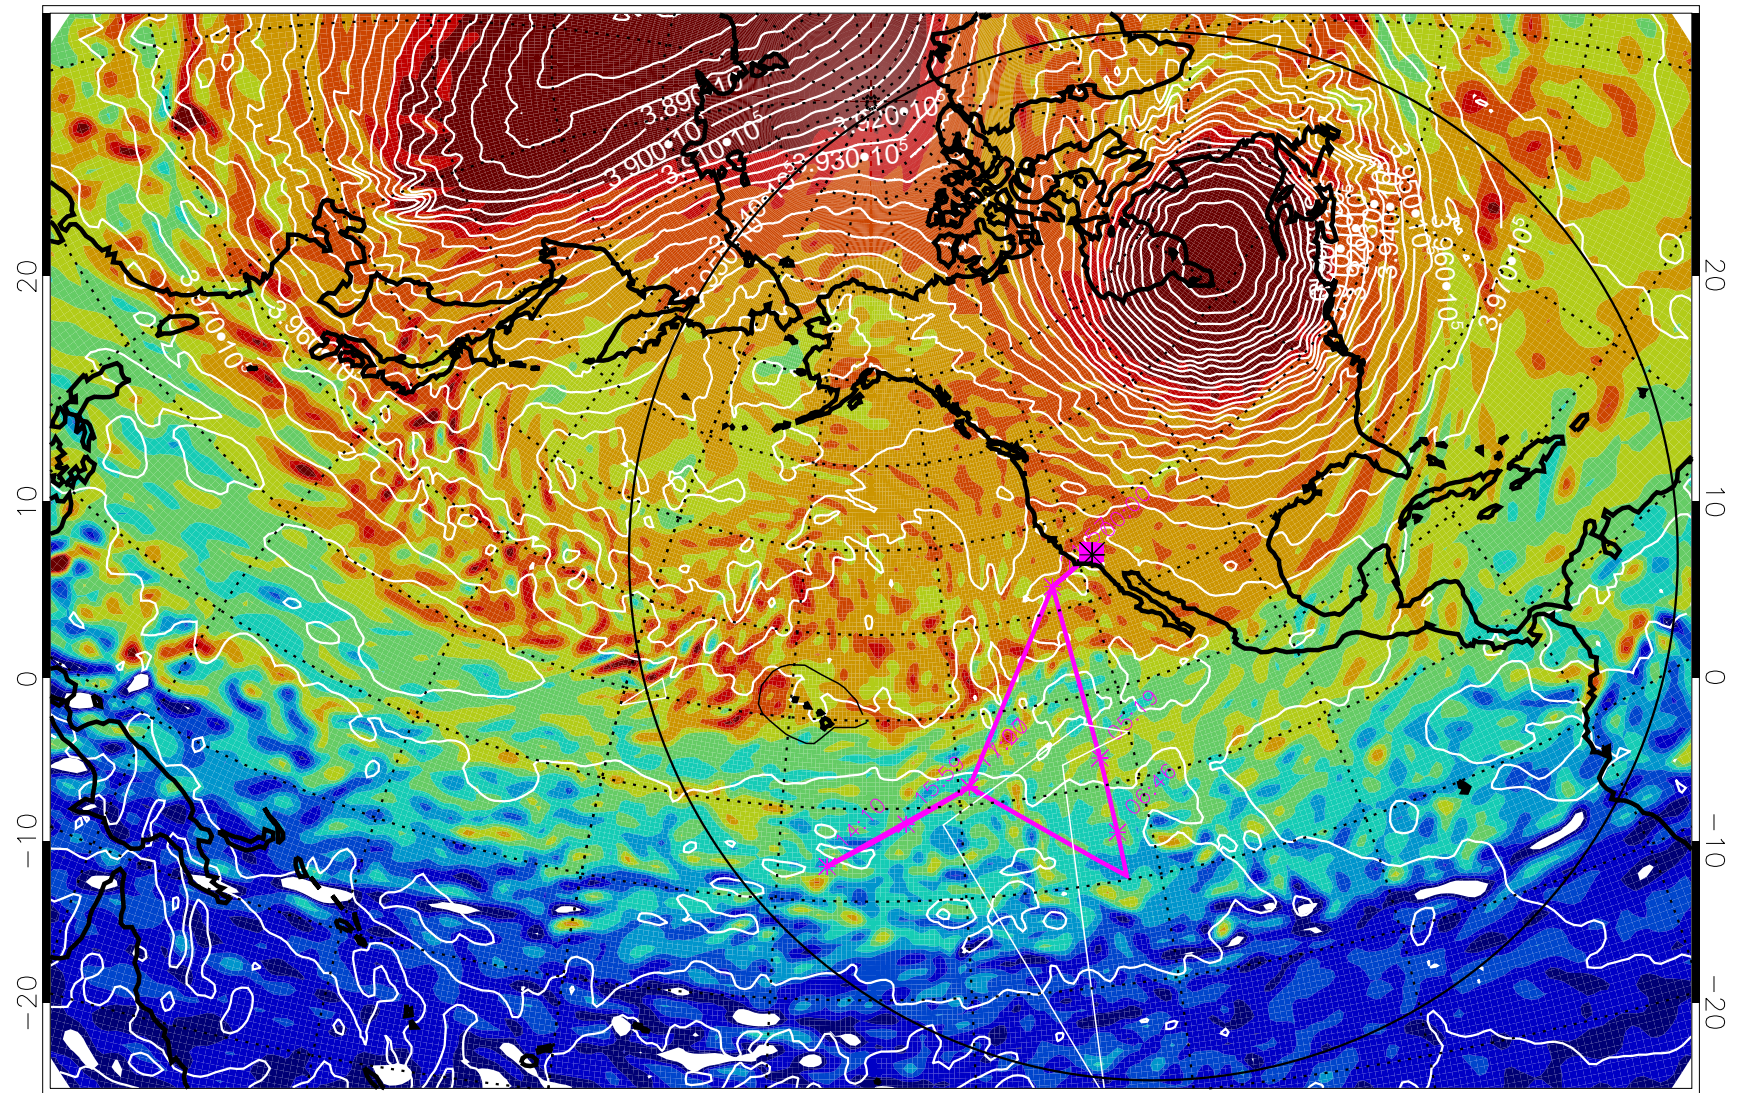

13012306, 18 hour forecast for 460K EPV

460K Montgomery Streamfunction, white

Range ring of 6000 km -- 19 hours GH round trip

13012312, 24 hour forecast for 460K EPV

460K Montgomery Streamfunction, white

Range ring of 6000 km -- 19 hours GH round trip

13012318, 30 hour forecast for 460K EPV

460K Montgomery Streamfunction, white

Range ring of 6000 km -- 19 hours GH round trip

13012400, 36 hour forecast for 460K EPV

460K Montgomery Streamfunction, white

Range ring of 6000 km -- 19 hours GH round trip

13012406, 42 hour forecast for 460K EPV

460K Montgomery Streamfunction, white

Range ring of 6000 km -- 19 hours GH round trip

13012412, 48 hour forecast for 460K EPV

460K Montgomery Streamfunction, white

Range ring of 6000 km -- 19 hours GH round trip

13012418, 54 hour forecast for 460K EPV

460K Montgomery Streamfunction, white

Range ring of 6000 km -- 19 hours GH round trip

13012500, 60 hour forecast for 460K EPV

460K Montgomery Streamfunction, white

Range ring of 6000 km -- 19 hours GH round trip