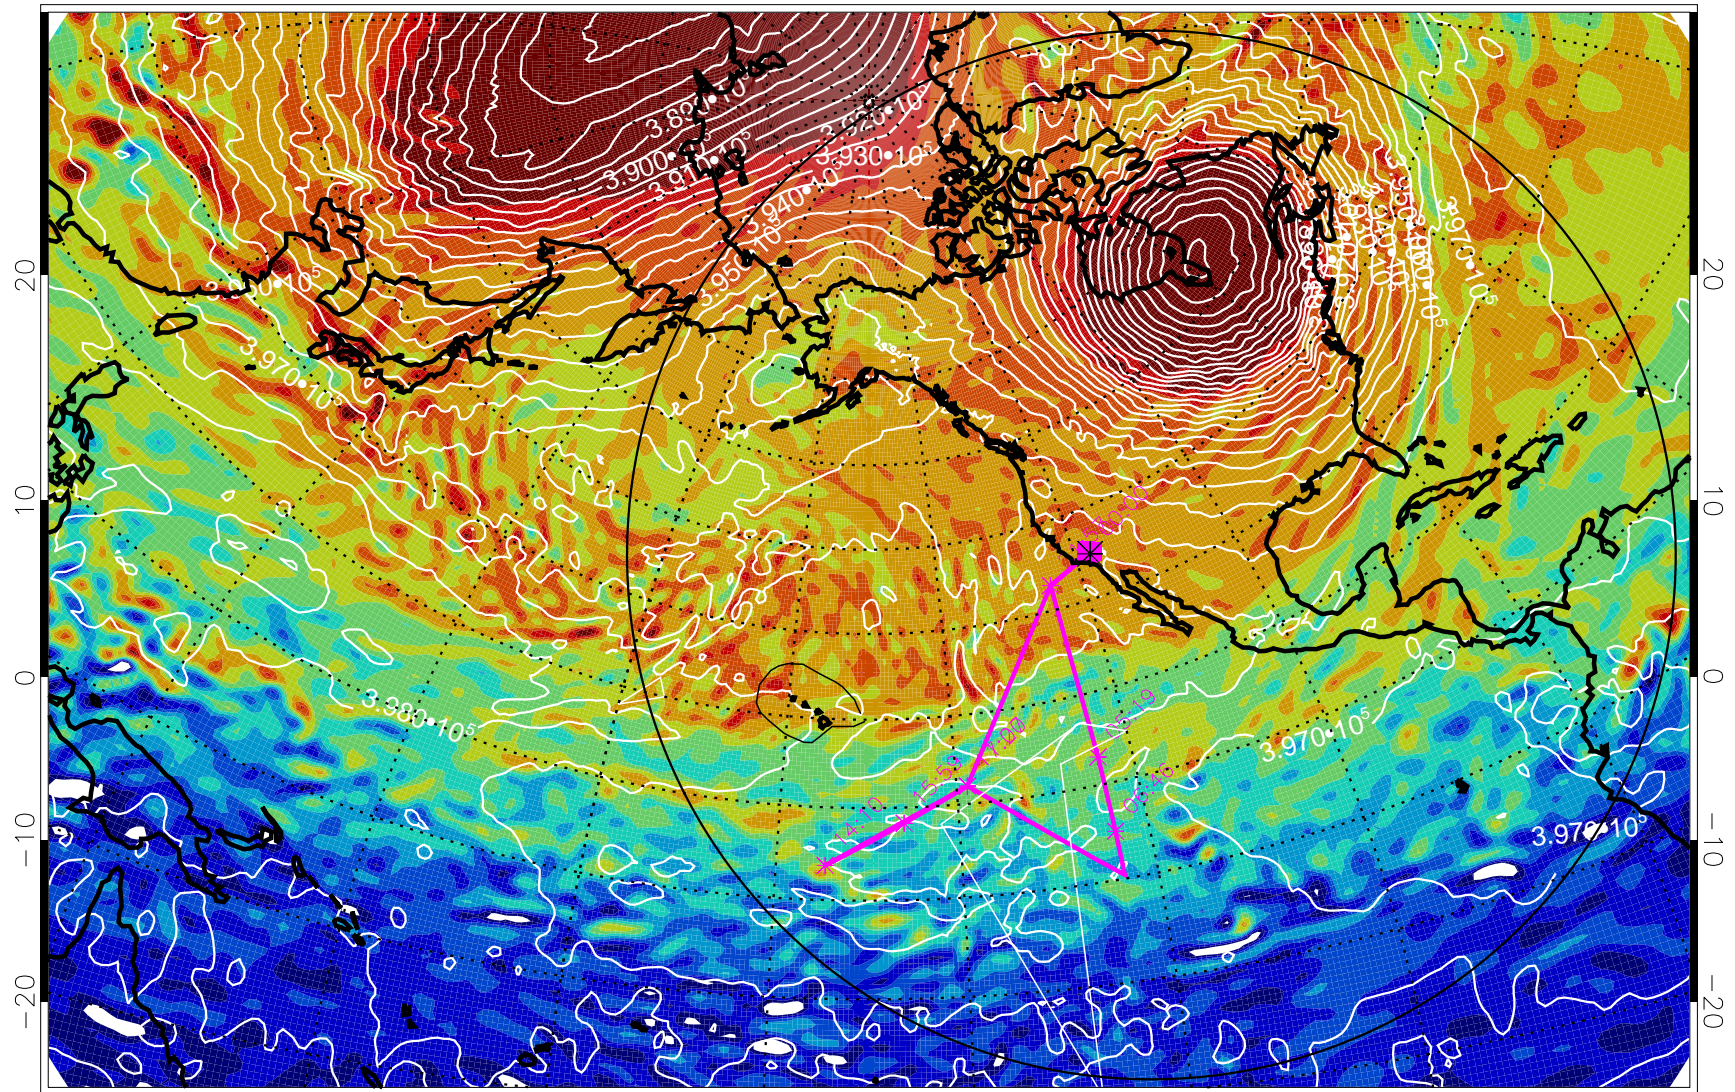

13012218, 6 hour forecast for 460K EPV

460K Montgomery Streamfunction, white

Range ring of 6000 km -- 19 hours GH round trip

13012300, 12 hour forecast for 460K EPV

460K Montgomery Streamfunction, white

Range ring of 6000 km -- 19 hours GH round trip

13012306, 18 hour forecast for 460K EPV

460K Montgomery Streamfunction, white

Range ring of 6000 km -- 19 hours GH round trip

13012312, 24 hour forecast for 460K EPV

460K Montgomery Streamfunction, white

Range ring of 6000 km -- 19 hours GH round trip

13012318, 30 hour forecast for 460K EPV

460K Montgomery Streamfunction, white

Range ring of 6000 km -- 19 hours GH round trip

13012400, 36 hour forecast for 460K EPV

460K Montgomery Streamfunction, white

Range ring of 6000 km -- 19 hours GH round trip

13012406, 42 hour forecast for 460K EPV

460K Montgomery Streamfunction, white

Range ring of 6000 km -- 19 hours GH round trip

13012412, 48 hour forecast for 460K EPV

460K Montgomery Streamfunction, white

Range ring of 6000 km -- 19 hours GH round trip