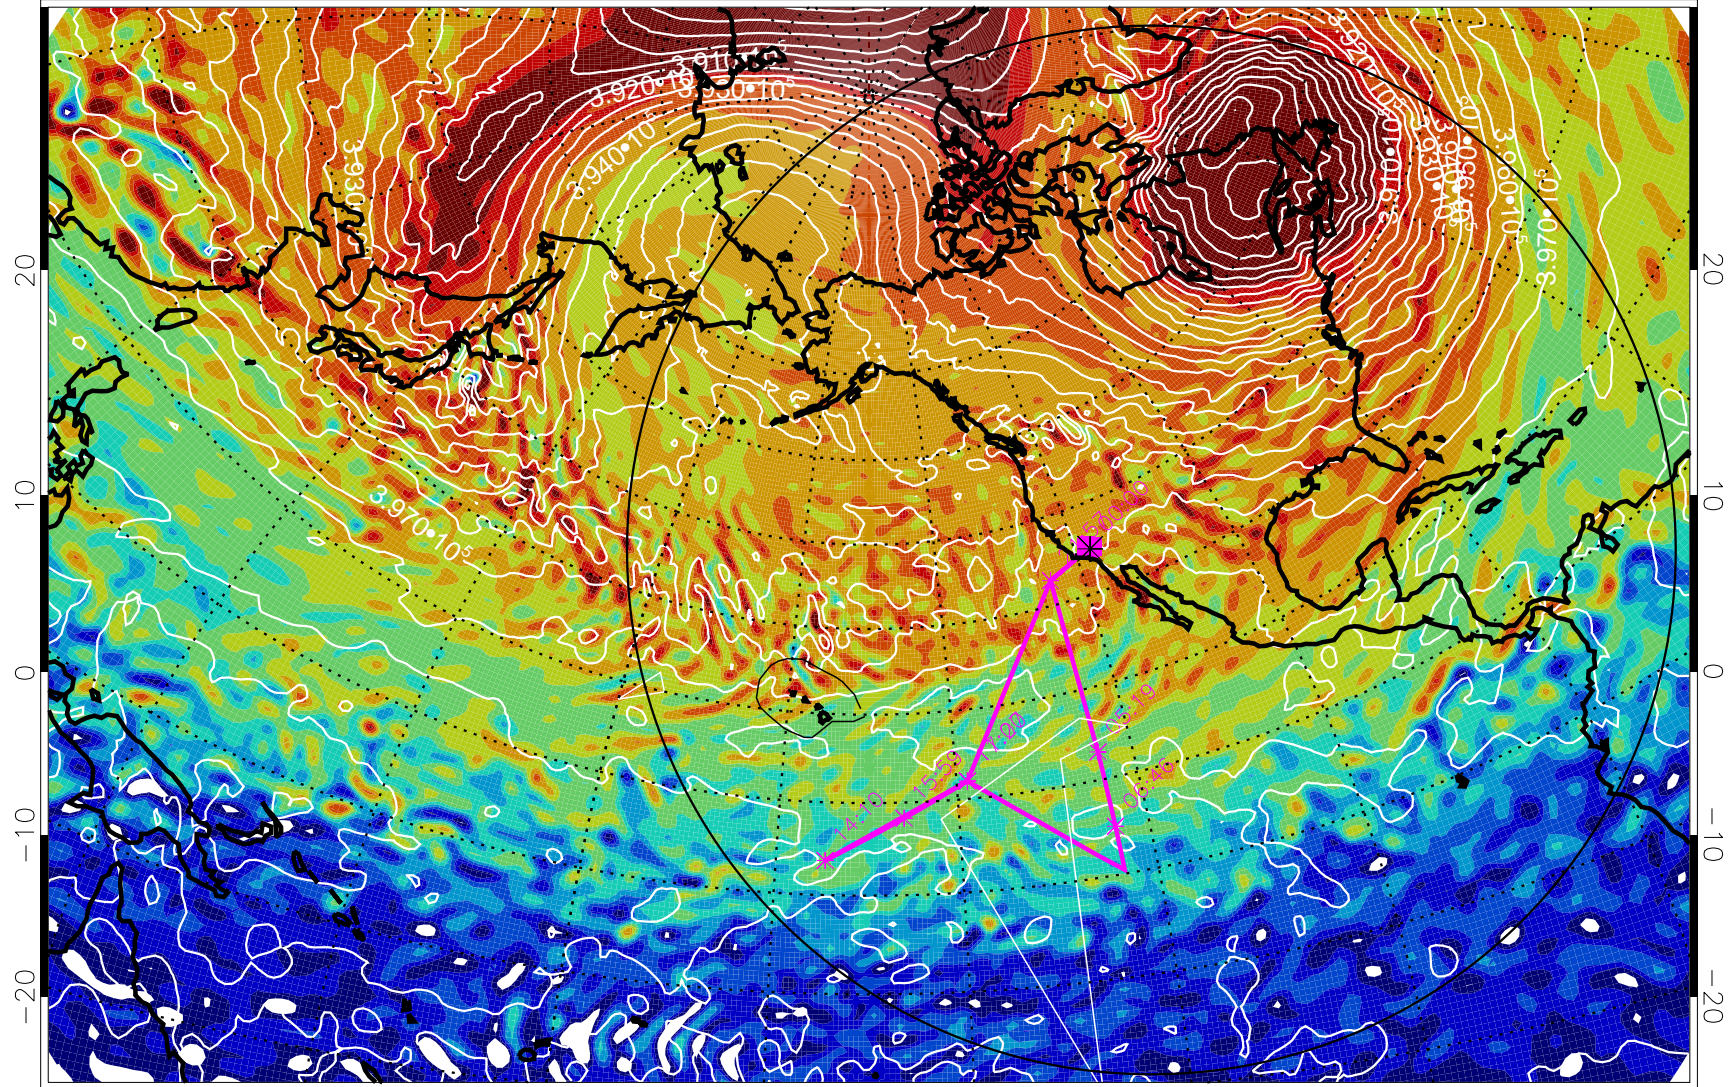

13012506, 66 hour forecast for 460K EPV

460K Montgomery Streamfunction, white

Range ring of 6000 km -- 19 hours GH round trip

13012512, 72 hour forecast for 460K EPV

460K Montgomery Streamfunction, white

Range ring of 6000 km -- 19 hours GH round trip

13012518, 78 hour forecast for 460K EPV

460K Montgomery Streamfunction, white

Range ring of 6000 km -- 19 hours GH round trip

13012600, 84 hour forecast for 460K EPV

460K Montgomery Streamfunction, white

Range ring of 6000 km -- 19 hours GH round trip

13012606, 90 hour forecast for 460K EPV

460K Montgomery Streamfunction, white

Range ring of 6000 km -- 19 hours GH round trip

13012612, 96 hour forecast for 460K EPV

460K Montgomery Streamfunction, white

Range ring of 6000 km -- 19 hours GH round trip

13012618, 102 hour forecast for 460K EPV

460K Montgomery Streamfunction, white

Range ring of 6000 km -- 19 hours GH round trip

13012706, 114 hour forecast for 460K EPV

460K Montgomery Streamfunction, white