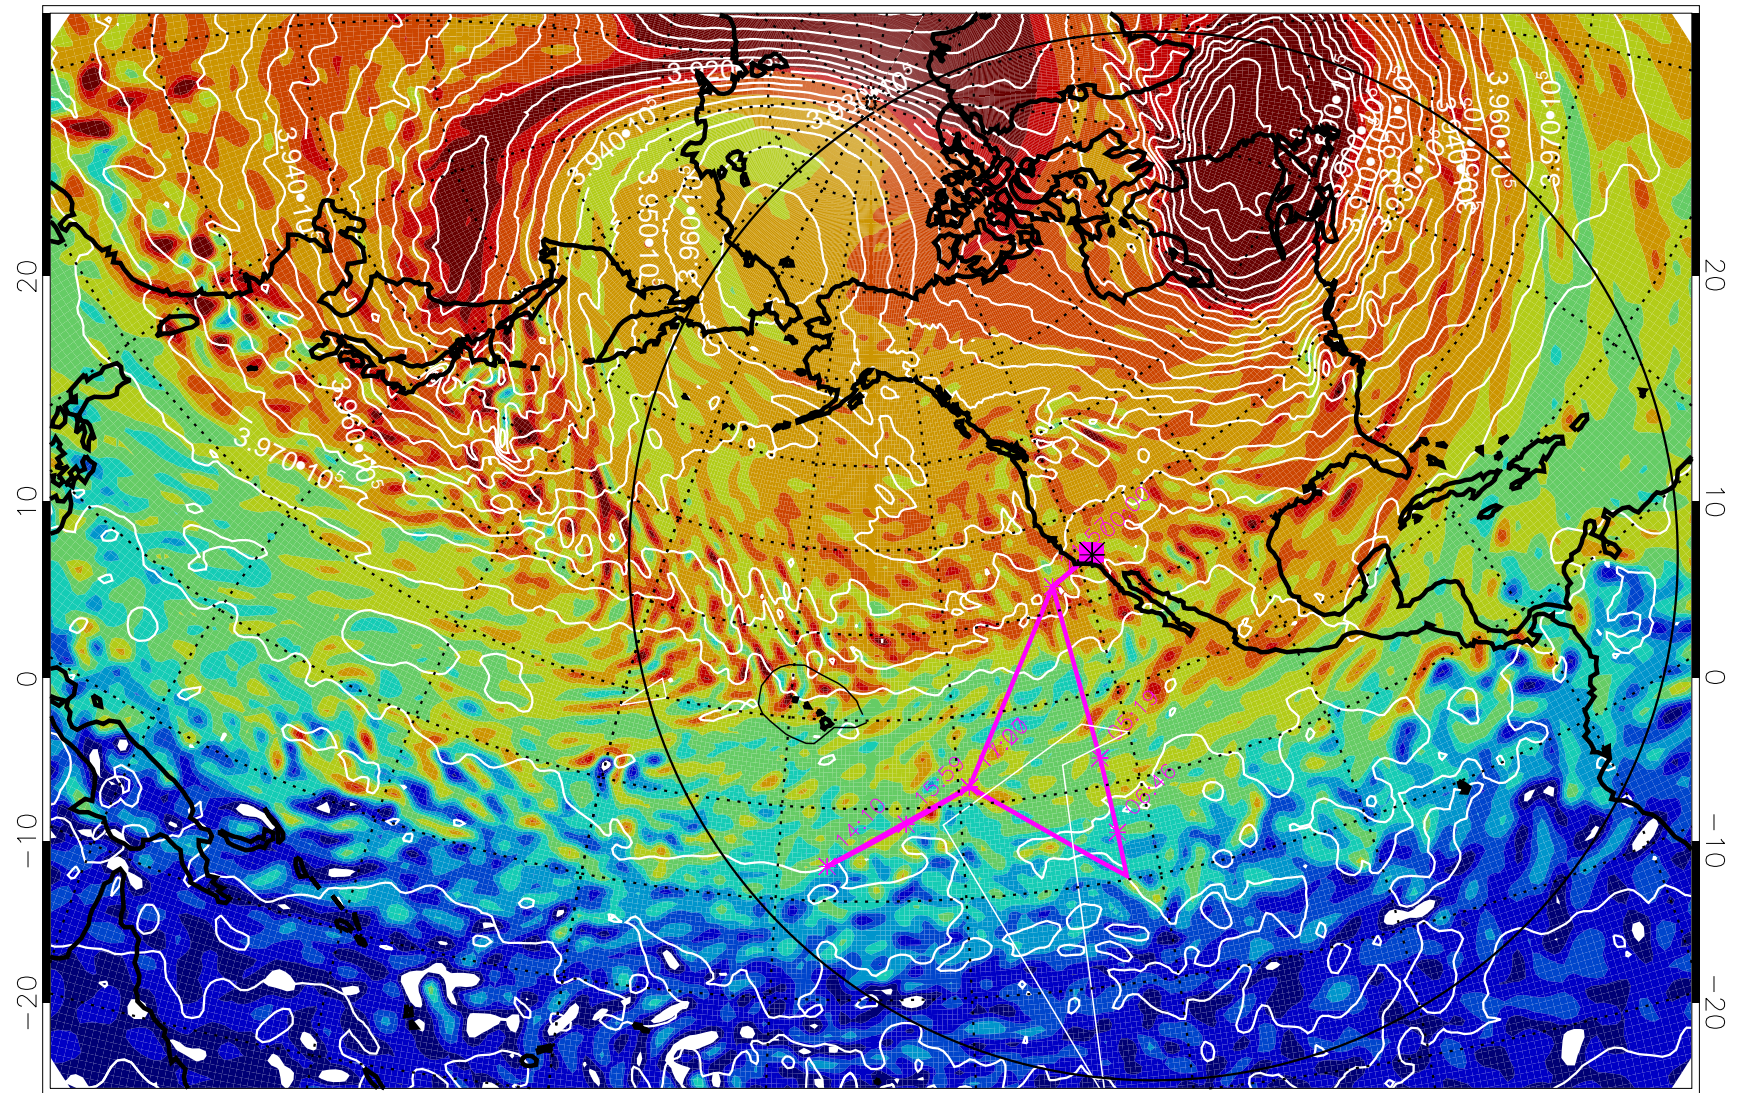

13012518, 78 hour forecast for 460K EPV

460K Montgomery Streamfunction, white

Range ring of 6000 km -- 19 hours GH round trip

13012600, 84 hour forecast for 460K EPV

460K Montgomery Streamfunction, white

Range ring of 6000 km -- 19 hours GH round trip

13012606, 90 hour forecast for 460K EPV

460K Montgomery Streamfunction, white

Range ring of 6000 km -- 19 hours GH round trip

13012612, 96 hour forecast for 460K EPV

460K Montgomery Streamfunction, white

Range ring of 6000 km -- 19 hours GH round trip

13012618, 102 hour forecast for 460K EPV

460K Montgomery Streamfunction, white

Range ring of 6000 km -- 19 hours GH round trip

13012706, 114 hour forecast for 460K EPV

460K Montgomery Streamfunction, white

Range ring of 6000 km -- 19 hours GH round trip

13012712, 120 hour forecast for 460K EPV

460K Montgomery Streamfunction, white

Range ring of 6000 km -- 19 hours GH round trip