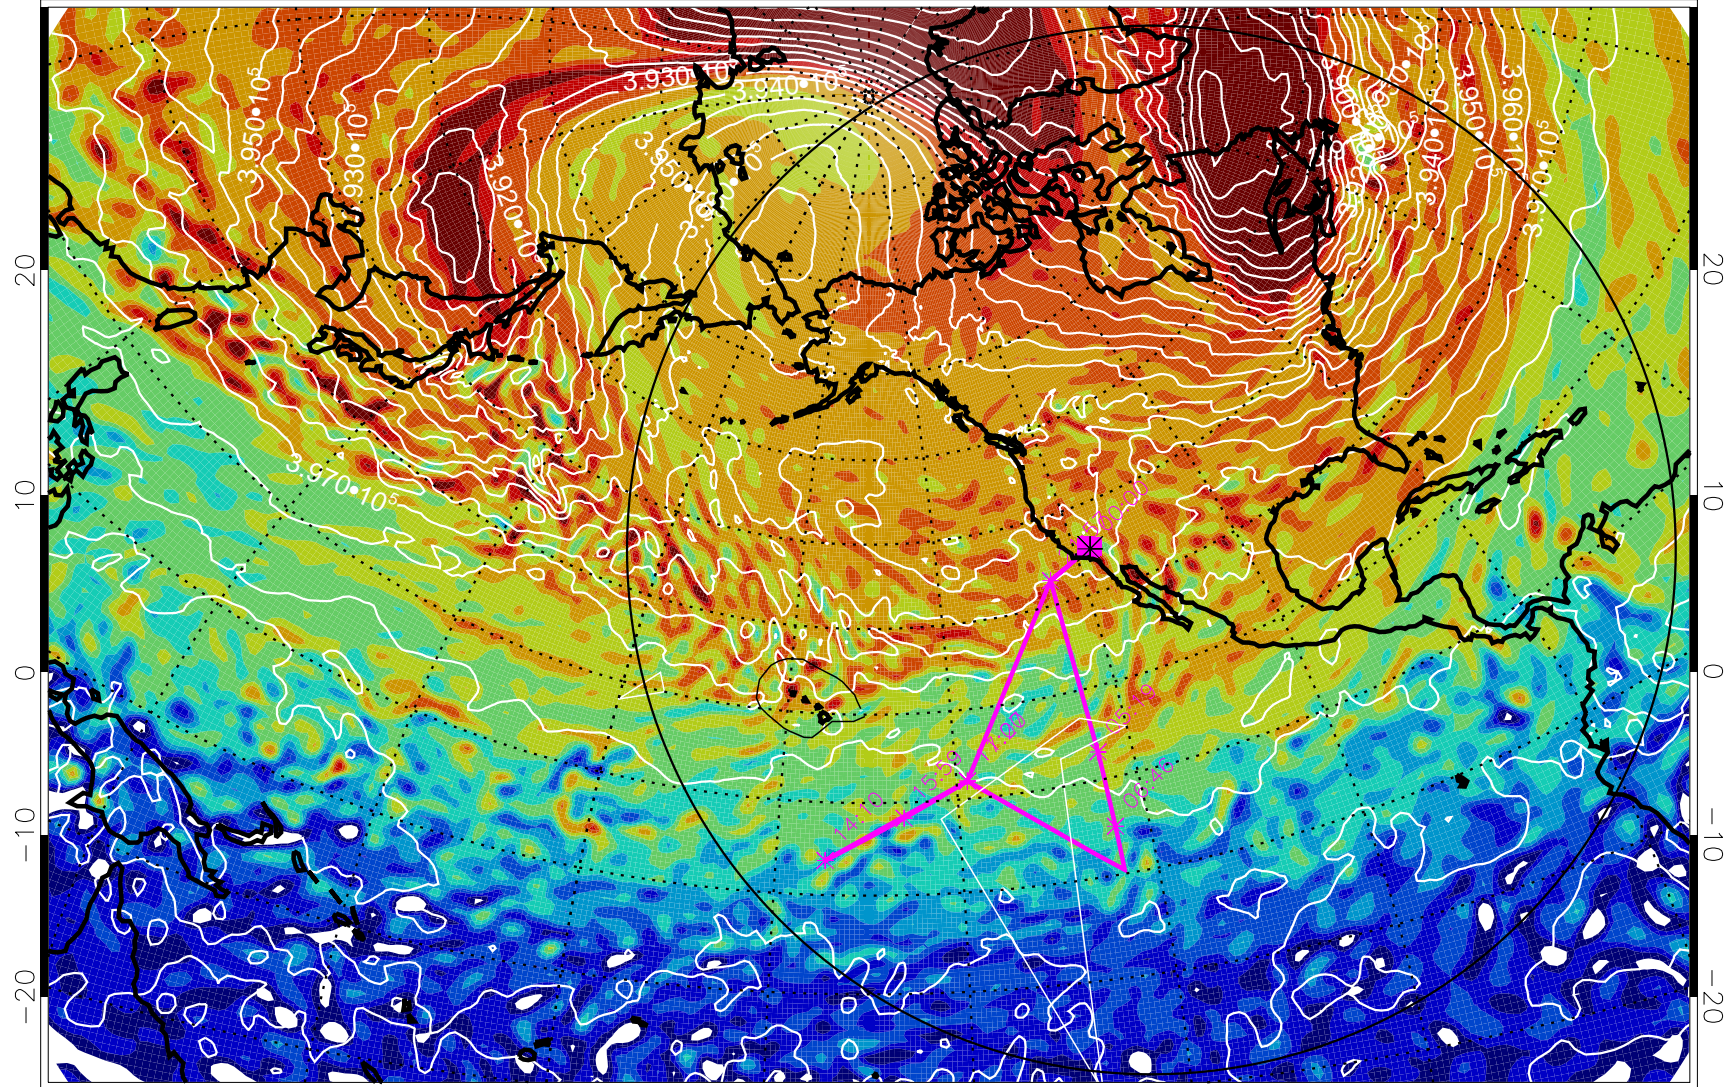

13012518, 78 hour forecast for 460K EPV

460K Montgomery Streamfunction, white

Range ring of 6000 km -- 19 hours GH round trip

13012600, 84 hour forecast for 460K EPV

460K Montgomery Streamfunction, white

Range ring of 6000 km -- 19 hours GH round trip

13012606, 90 hour forecast for 460K EPV

460K Montgomery Streamfunction, white

Range ring of 6000 km -- 19 hours GH round trip

13012612, 96 hour forecast for 460K EPV

460K Montgomery Streamfunction, white

Range ring of 6000 km -- 19 hours GH round trip

13012618, 102 hour forecast for 460K EPV

460K Montgomery Streamfunction, white

Range ring of 6000 km -- 19 hours GH round trip

13012706, 114 hour forecast for 460K EPV

460K Montgomery Streamfunction, white

Range ring of 6000 km -- 19 hours GH round trip

13012712, 120 hour forecast for 460K EPV

460K Montgomery Streamfunction, white

Range ring of 6000 km -- 19 hours GH round trip