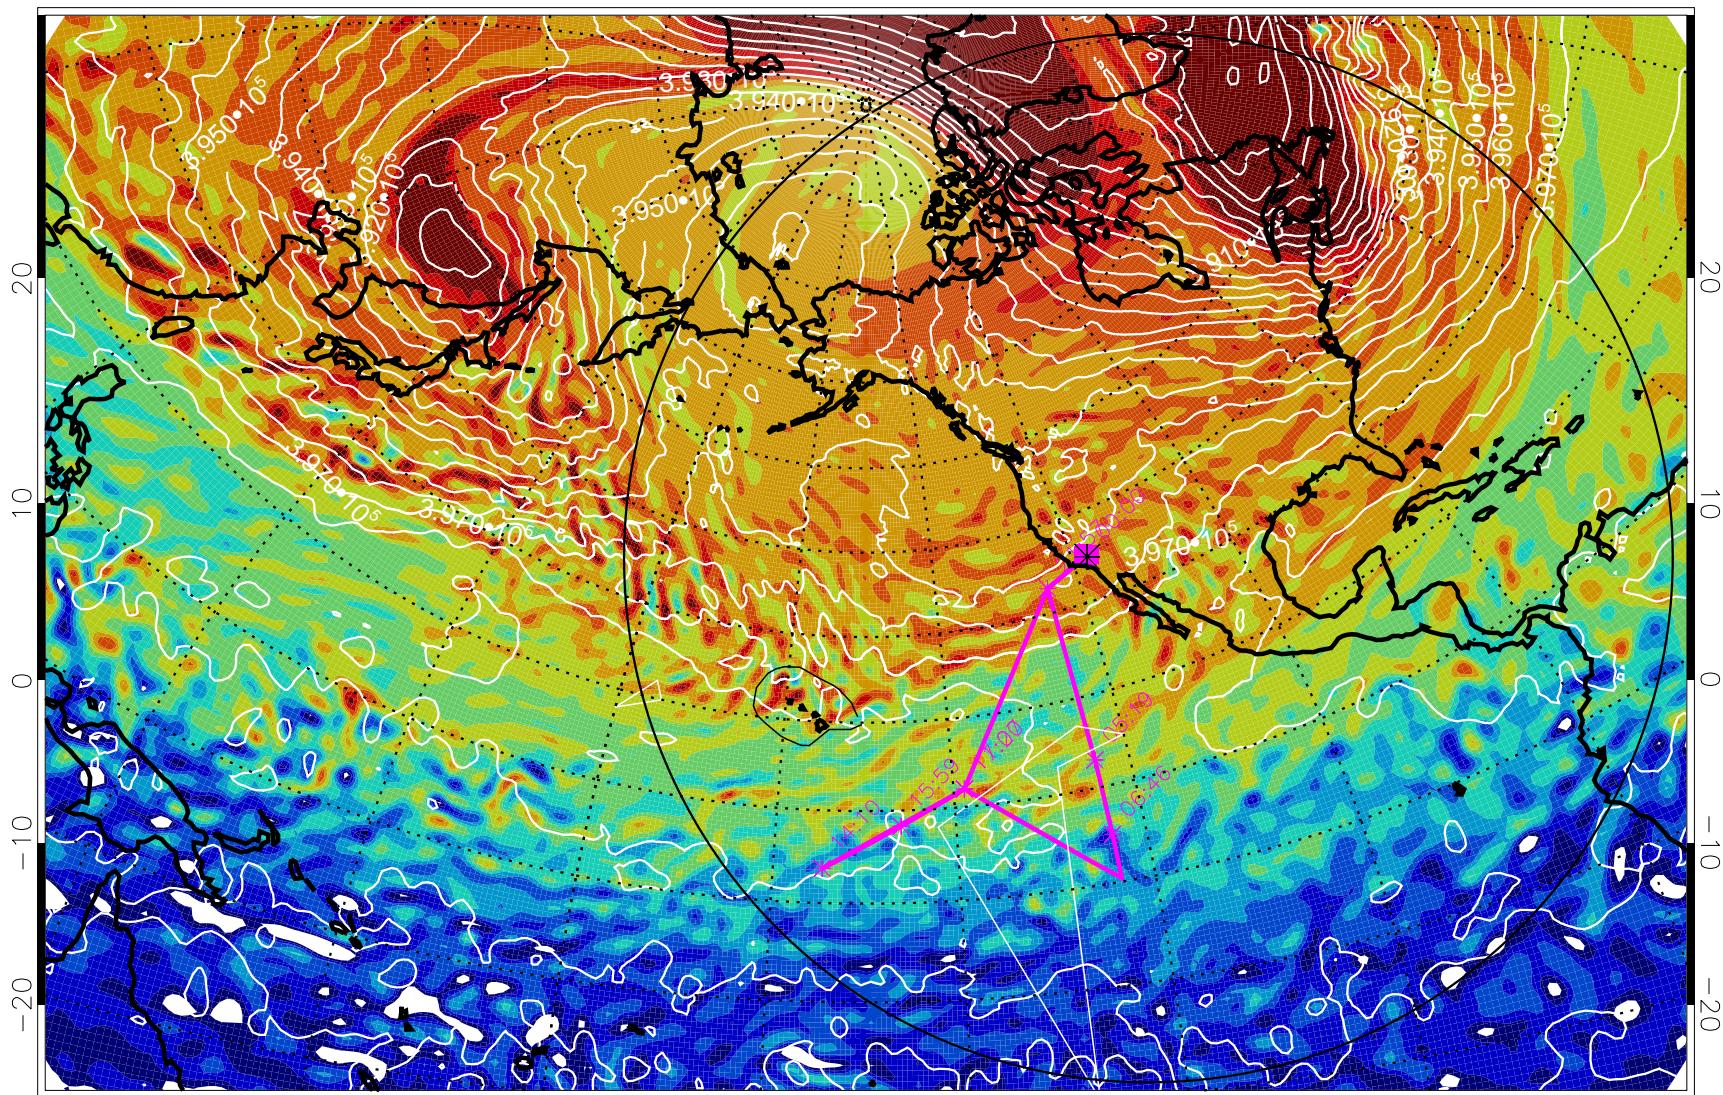

13012606, 90 hour forecast for 460K EPV

460K Montgomery Streamfunction, white

Range ring of 6000 km -- 19 hours GH round trip

13012612, 96 hour forecast for 460K EPV

460K Montgomery Streamfunction, white

Range ring of 6000 km -- 19 hours GH round trip

13012618, 102 hour forecast for 460K EPV

460K Montgomery Streamfunction, white

Range ring of 6000 km -- 19 hours GH round trip

13012706, 114 hour forecast for 460K EPV

460K Montgomery Streamfunction, white

Range ring of 6000 km -- 19 hours GH round trip

13012712, 120 hour forecast for 460K EPV

460K Montgomery Streamfunction, white

Range ring of 6000 km -- 19 hours GH round trip