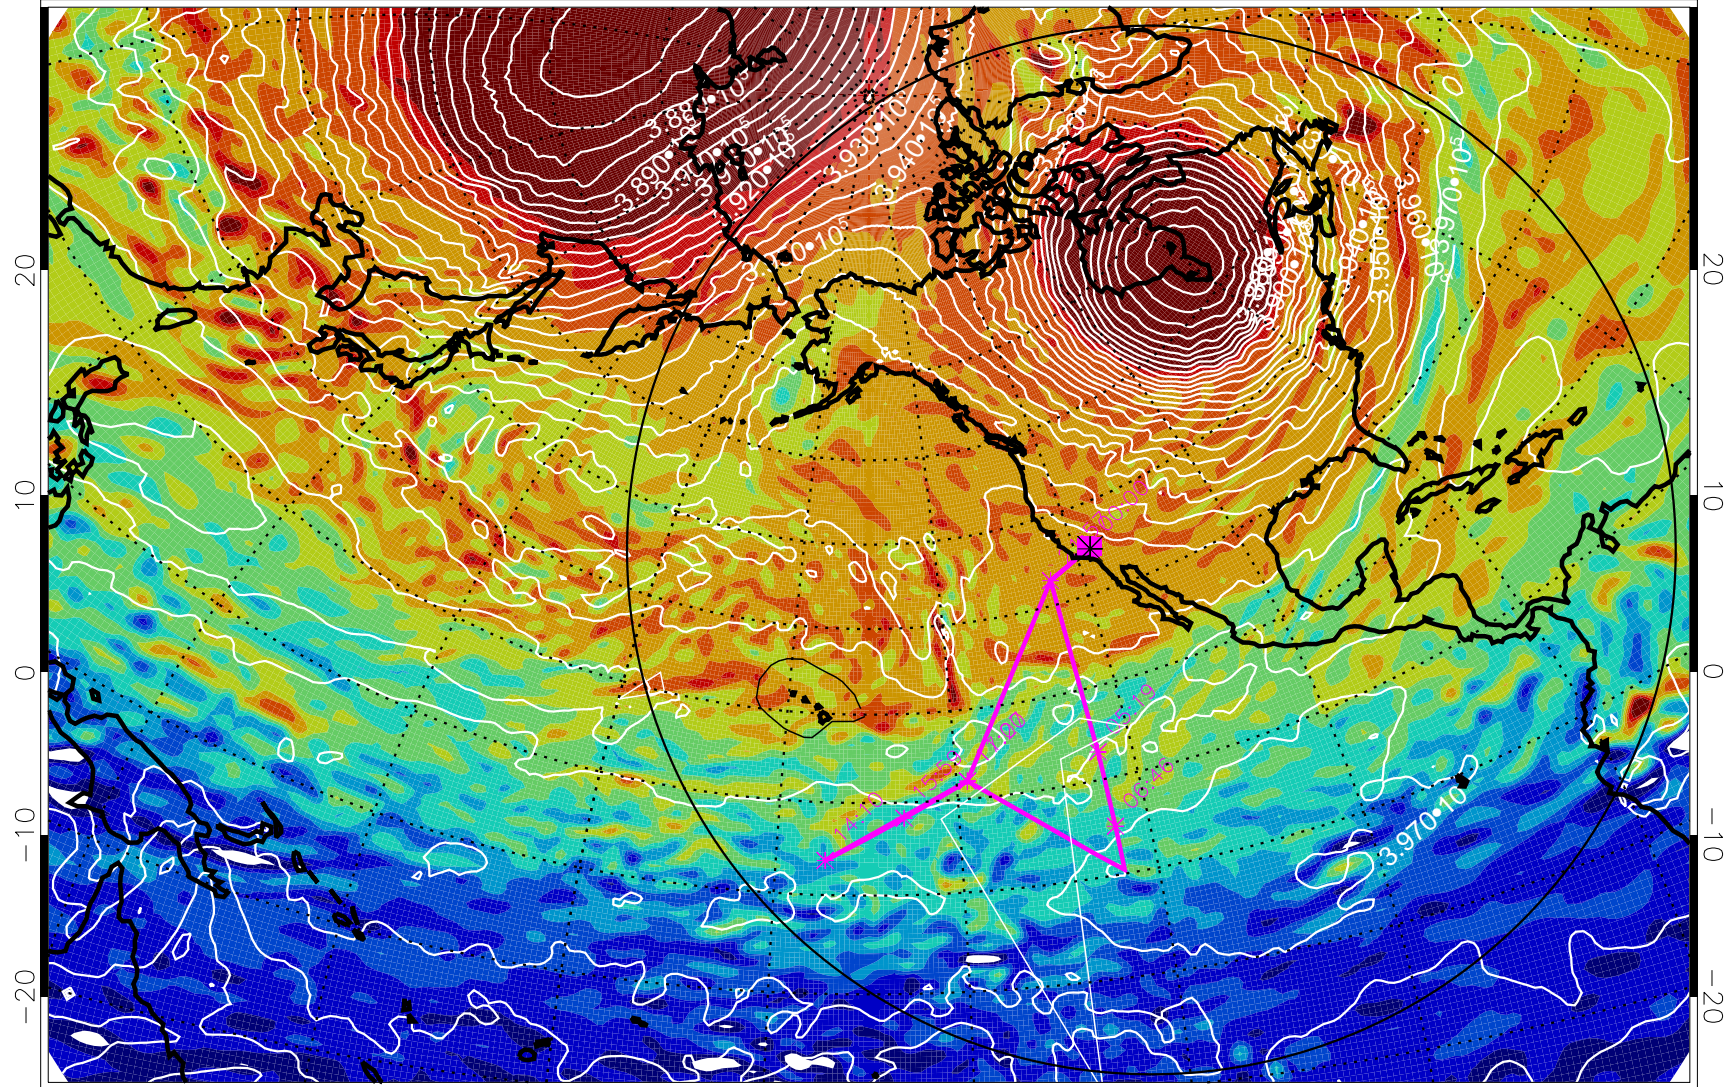

13012218, 6 hour forecast for 460K EPV

460K Montgomery Streamfunction, white

Range ring of 6000 km -- 19 hours GH round trip

13012300, 12 hour forecast for 460K EPV

460K Montgomery Streamfunction, white

Range ring of 6000 km -- 19 hours GH round trip

13012306, 18 hour forecast for 460K EPV

460K Montgomery Streamfunction, white

Range ring of 6000 km -- 19 hours GH round trip

13012312, 24 hour forecast for 460K EPV

460K Montgomery Streamfunction, white

Range ring of 6000 km -- 19 hours GH round trip

13012318, 30 hour forecast for 460K EPV

460K Montgomery Streamfunction, white

Range ring of 6000 km -- 19 hours GH round trip

13012400, 36 hour forecast for 460K EPV

460K Montgomery Streamfunction, white

Range ring of 6000 km -- 19 hours GH round trip

13012406, 42 hour forecast for 460K EPV

460K Montgomery Streamfunction, white

Range ring of 6000 km -- 19 hours GH round trip

13012412, 48 hour forecast for 460K EPV

460K Montgomery Streamfunction, white

Range ring of 6000 km -- 19 hours GH round trip