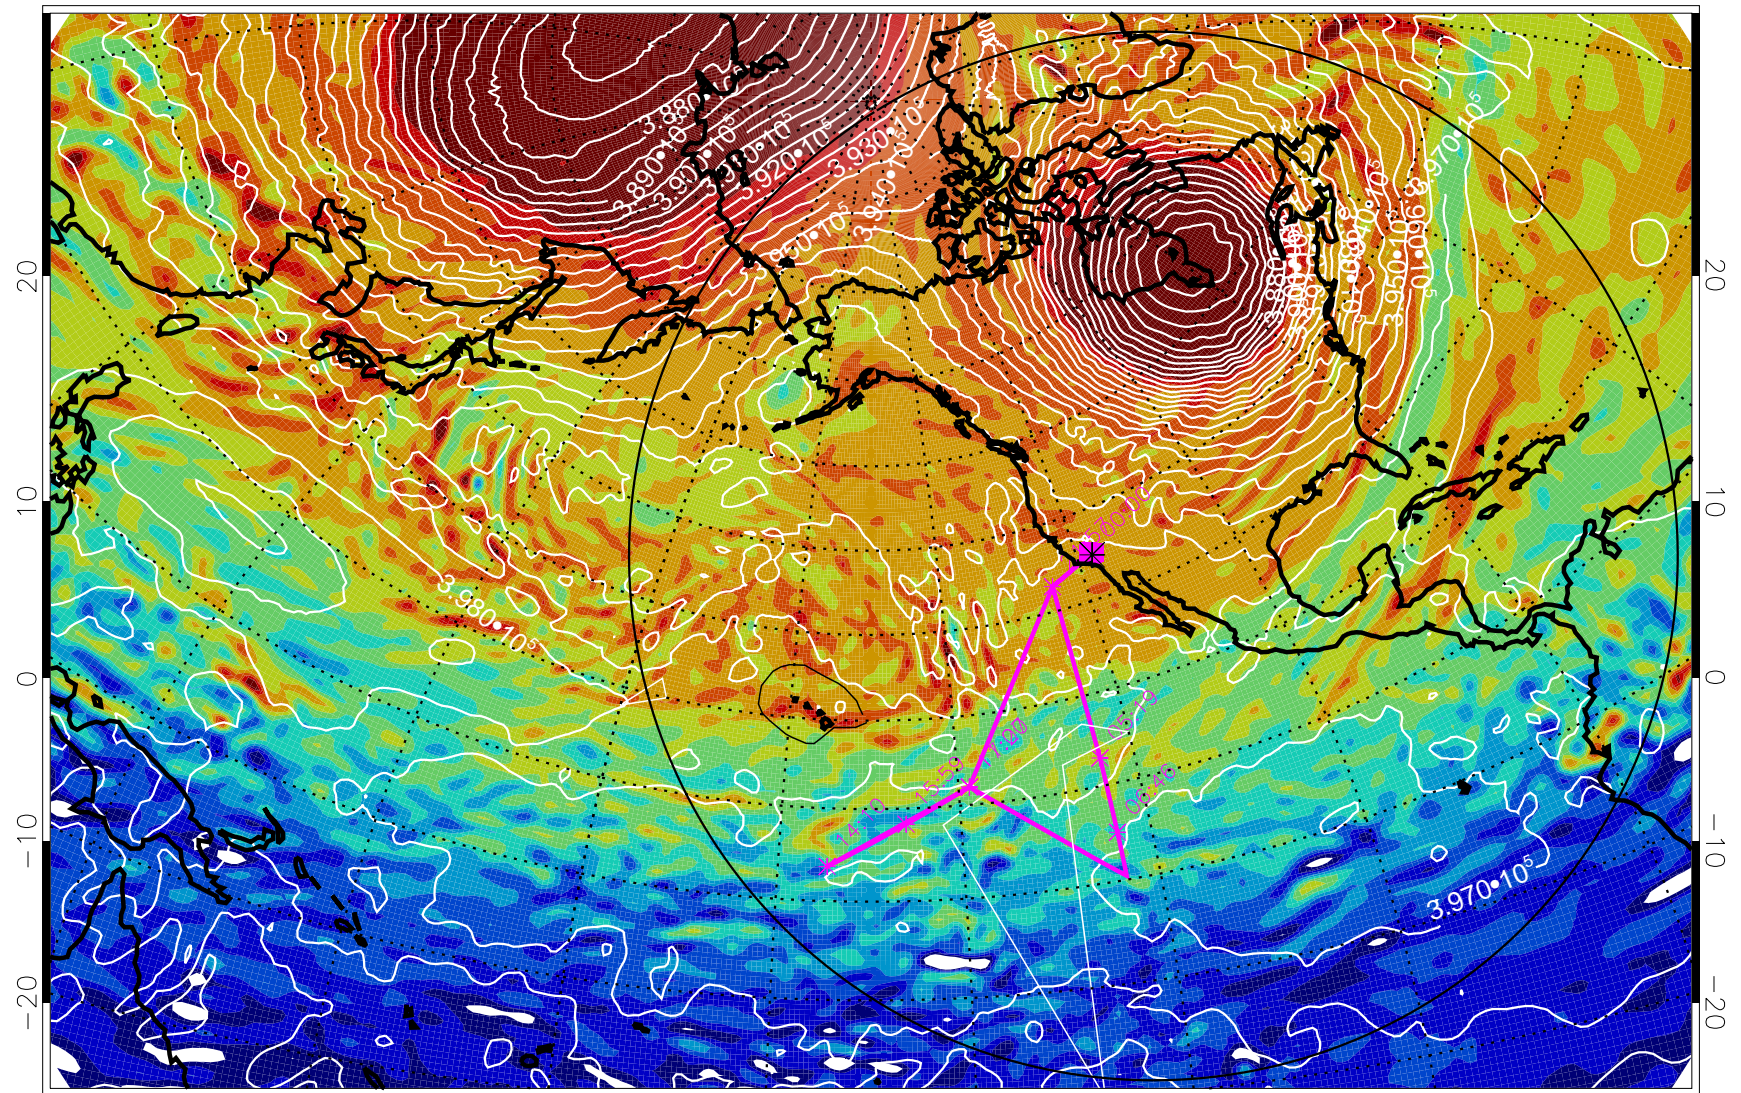

13012218, 6 hour forecast for 460K EPV

460K Montgomery Streamfunction, white

Range ring of 6000 km -- 19 hours GH round trip

13012300, 12 hour forecast for 460K EPV

460K Montgomery Streamfunction, white

Range ring of 6000 km -- 19 hours GH round trip

13012306, 18 hour forecast for 460K EPV

460K Montgomery Streamfunction, white

Range ring of 6000 km -- 19 hours GH round trip

13012312, 24 hour forecast for 460K EPV

460K Montgomery Streamfunction, white

Range ring of 6000 km -- 19 hours GH round trip

13012318, 30 hour forecast for 460K EPV

460K Montgomery Streamfunction, white

Range ring of 6000 km -- 19 hours GH round trip

13012400, 36 hour forecast for 460K EPV

460K Montgomery Streamfunction, white

Range ring of 6000 km -- 19 hours GH round trip

13012406, 42 hour forecast for 460K EPV

460K Montgomery Streamfunction, white

Range ring of 6000 km -- 19 hours GH round trip

13012412, 48 hour forecast for 460K EPV

460K Montgomery Streamfunction, white

Range ring of 6000 km -- 19 hours GH round trip