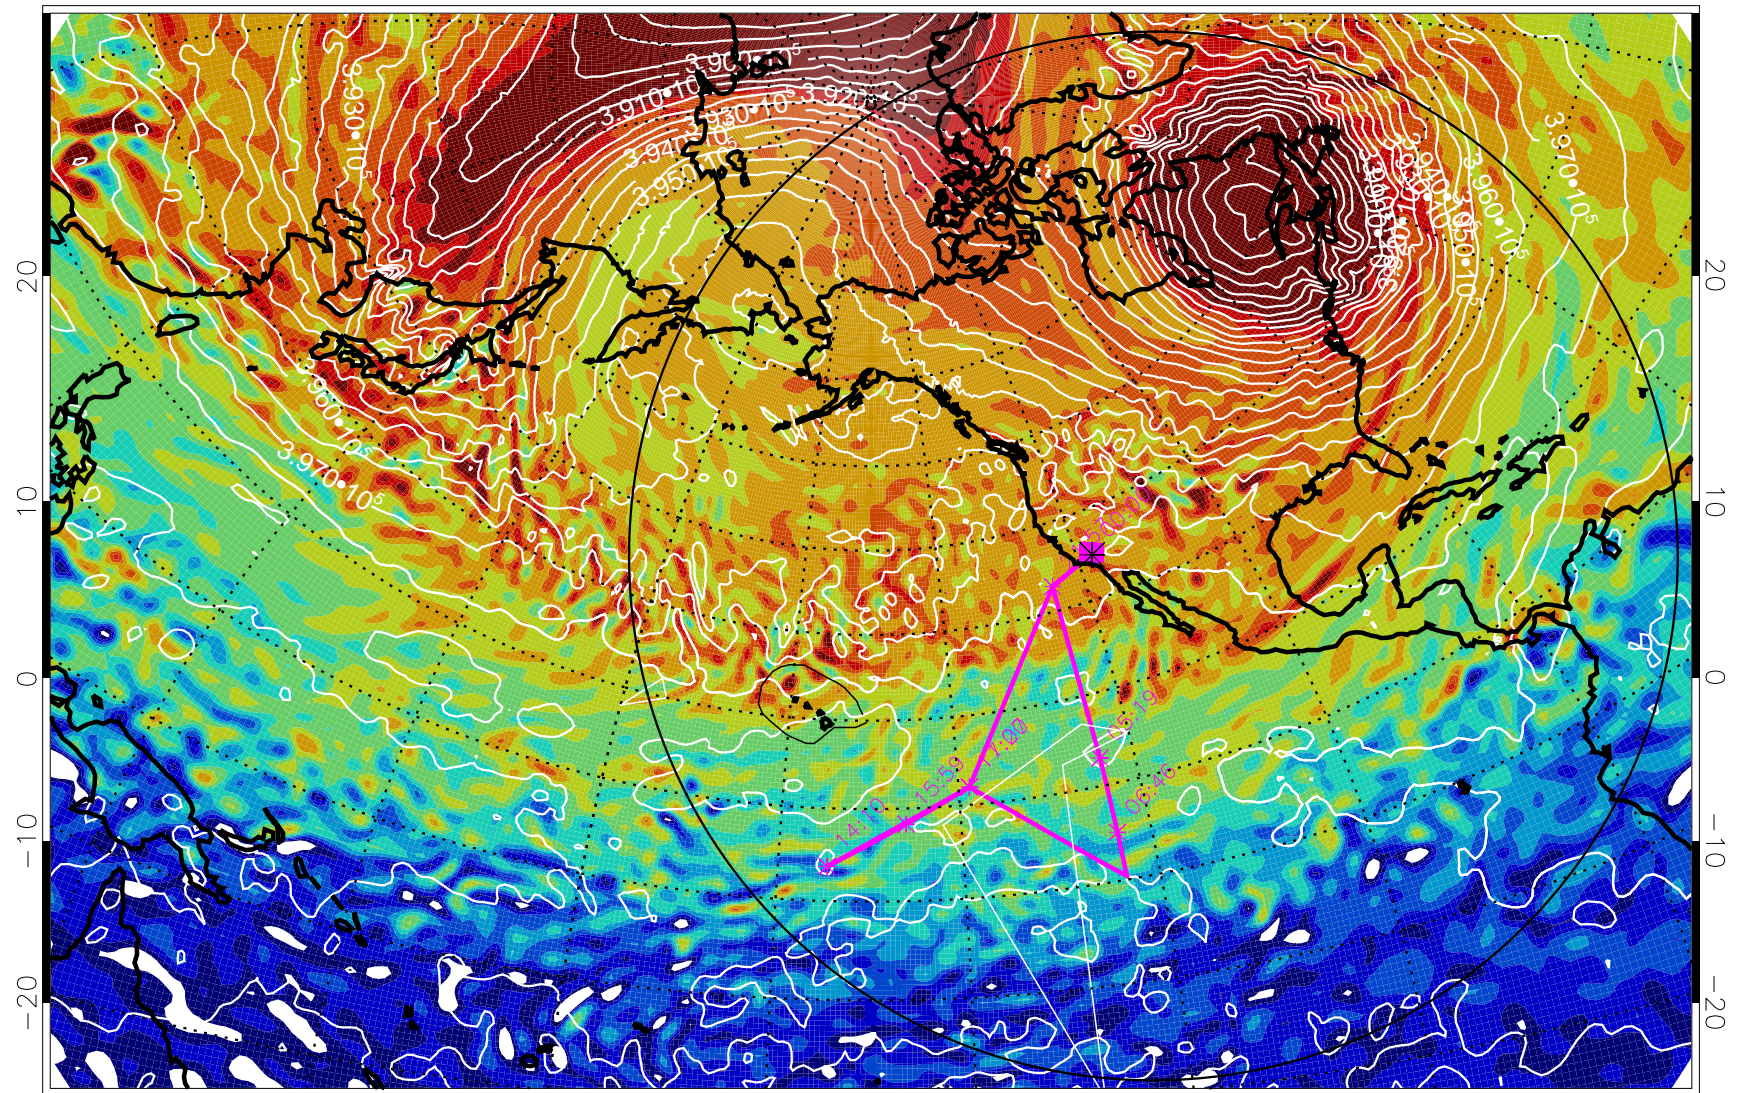

13012406, 42 hour forecast for 460K EPV

460K Montgomery Streamfunction, white

Range ring of 6000 km -- 19 hours GH round trip

13012412, 48 hour forecast for 460K EPV

460K Montgomery Streamfunction, white

Range ring of 6000 km -- 19 hours GH round trip

13012418, 54 hour forecast for 460K EPV

460K Montgomery Streamfunction, white

Range ring of 6000 km -- 19 hours GH round trip

13012500, 60 hour forecast for 460K EPV

460K Montgomery Streamfunction, white

Range ring of 6000 km -- 19 hours GH round trip

13012506, 66 hour forecast for 460K EPV

460K Montgomery Streamfunction, white

Range ring of 6000 km -- 19 hours GH round trip

13012512, 72 hour forecast for 460K EPV

460K Montgomery Streamfunction, white

Range ring of 6000 km -- 19 hours GH round trip

13012518, 78 hour forecast for 460K EPV

460K Montgomery Streamfunction, white

Range ring of 6000 km -- 19 hours GH round trip

13012600, 84 hour forecast for 460K EPV

460K Montgomery Streamfunction, white

Range ring of 6000 km -- 19 hours GH round trip