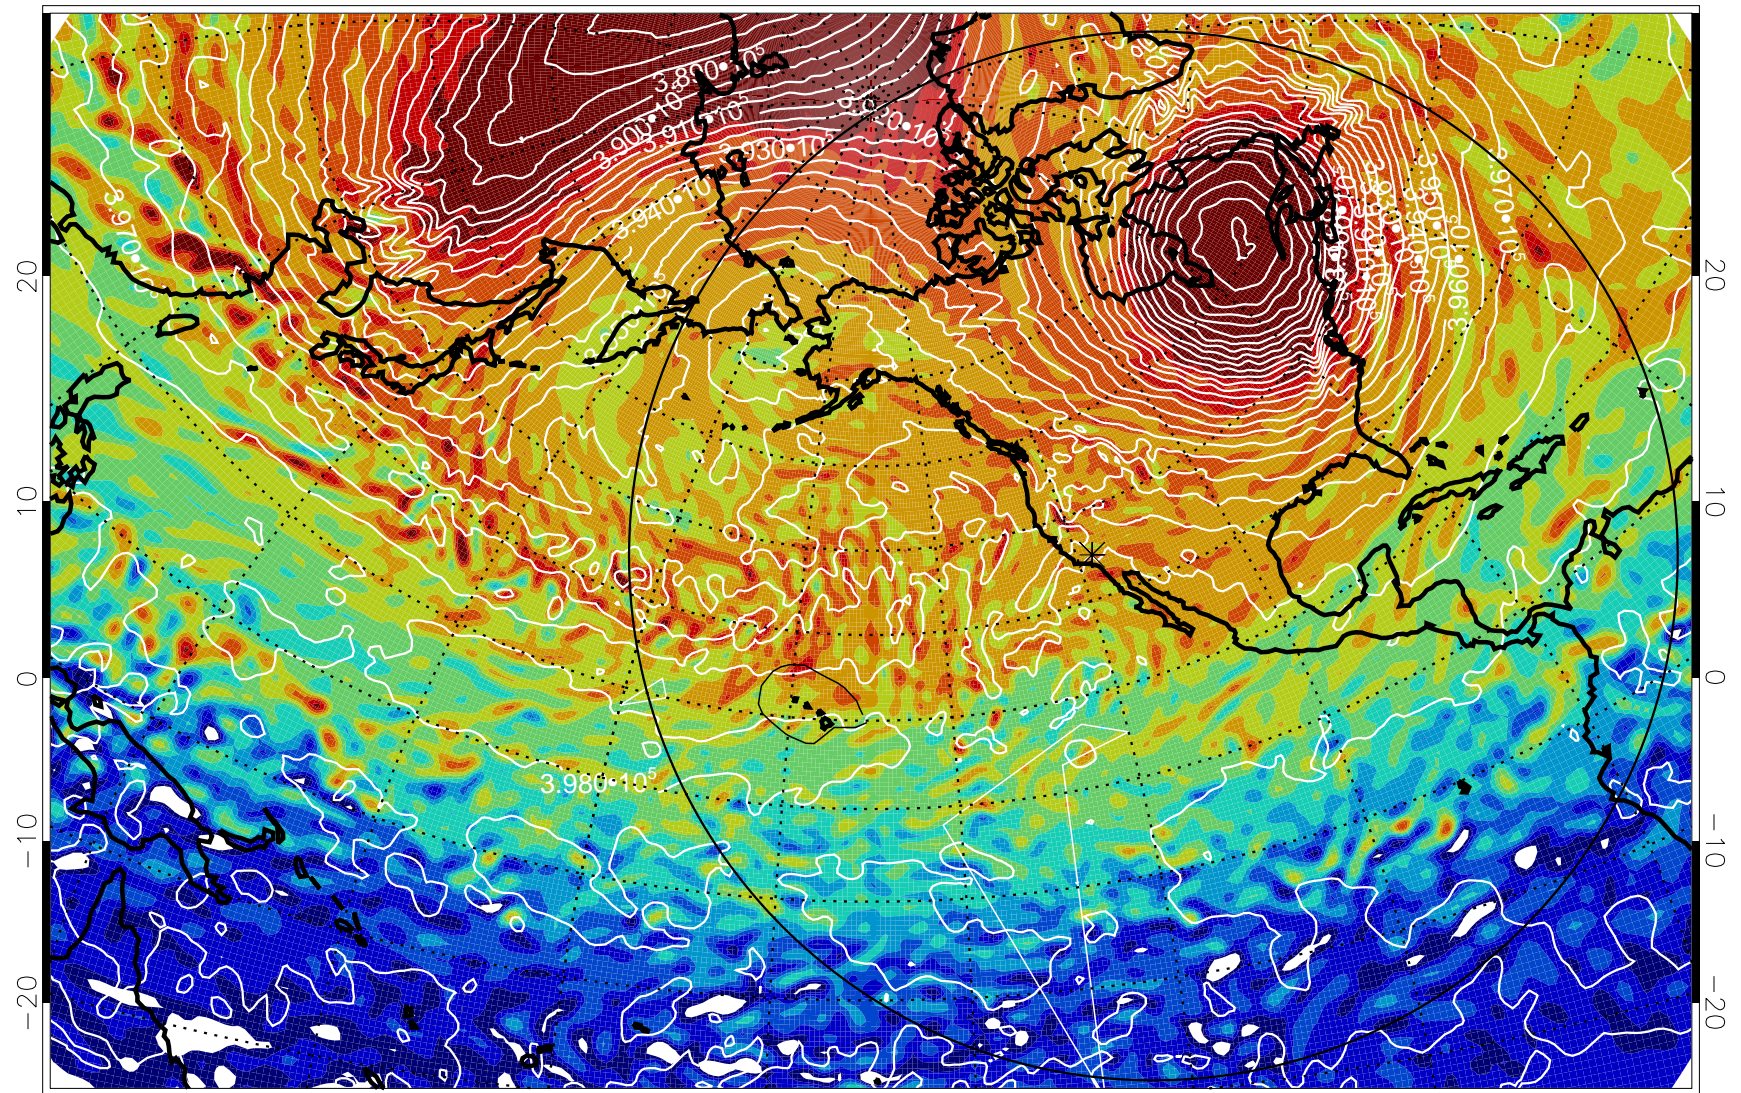

13012318, 54 hour forecast for 460K EPV

460K Montgomery Streamfunction, white

Range ring of 6000 km -- 19 hours GH round trip

13012400, 60 hour forecast for 460K EPV

460K Montgomery Streamfunction, white

Range ring of 6000 km -- 19 hours GH round trip

13012406, 66 hour forecast for 460K EPV

460K Montgomery Streamfunction, white

Range ring of 6000 km -- 19 hours GH round trip

13012412, 72 hour forecast for 460K EPV

460K Montgomery Streamfunction, white

Range ring of 6000 km -- 19 hours GH round trip

13012418, 78 hour forecast for 460K EPV

460K Montgomery Streamfunction, white

Range ring of 6000 km -- 19 hours GH round trip

13012500, 84 hour forecast for 460K EPV

460K Montgomery Streamfunction, white

Range ring of 6000 km -- 19 hours GH round trip