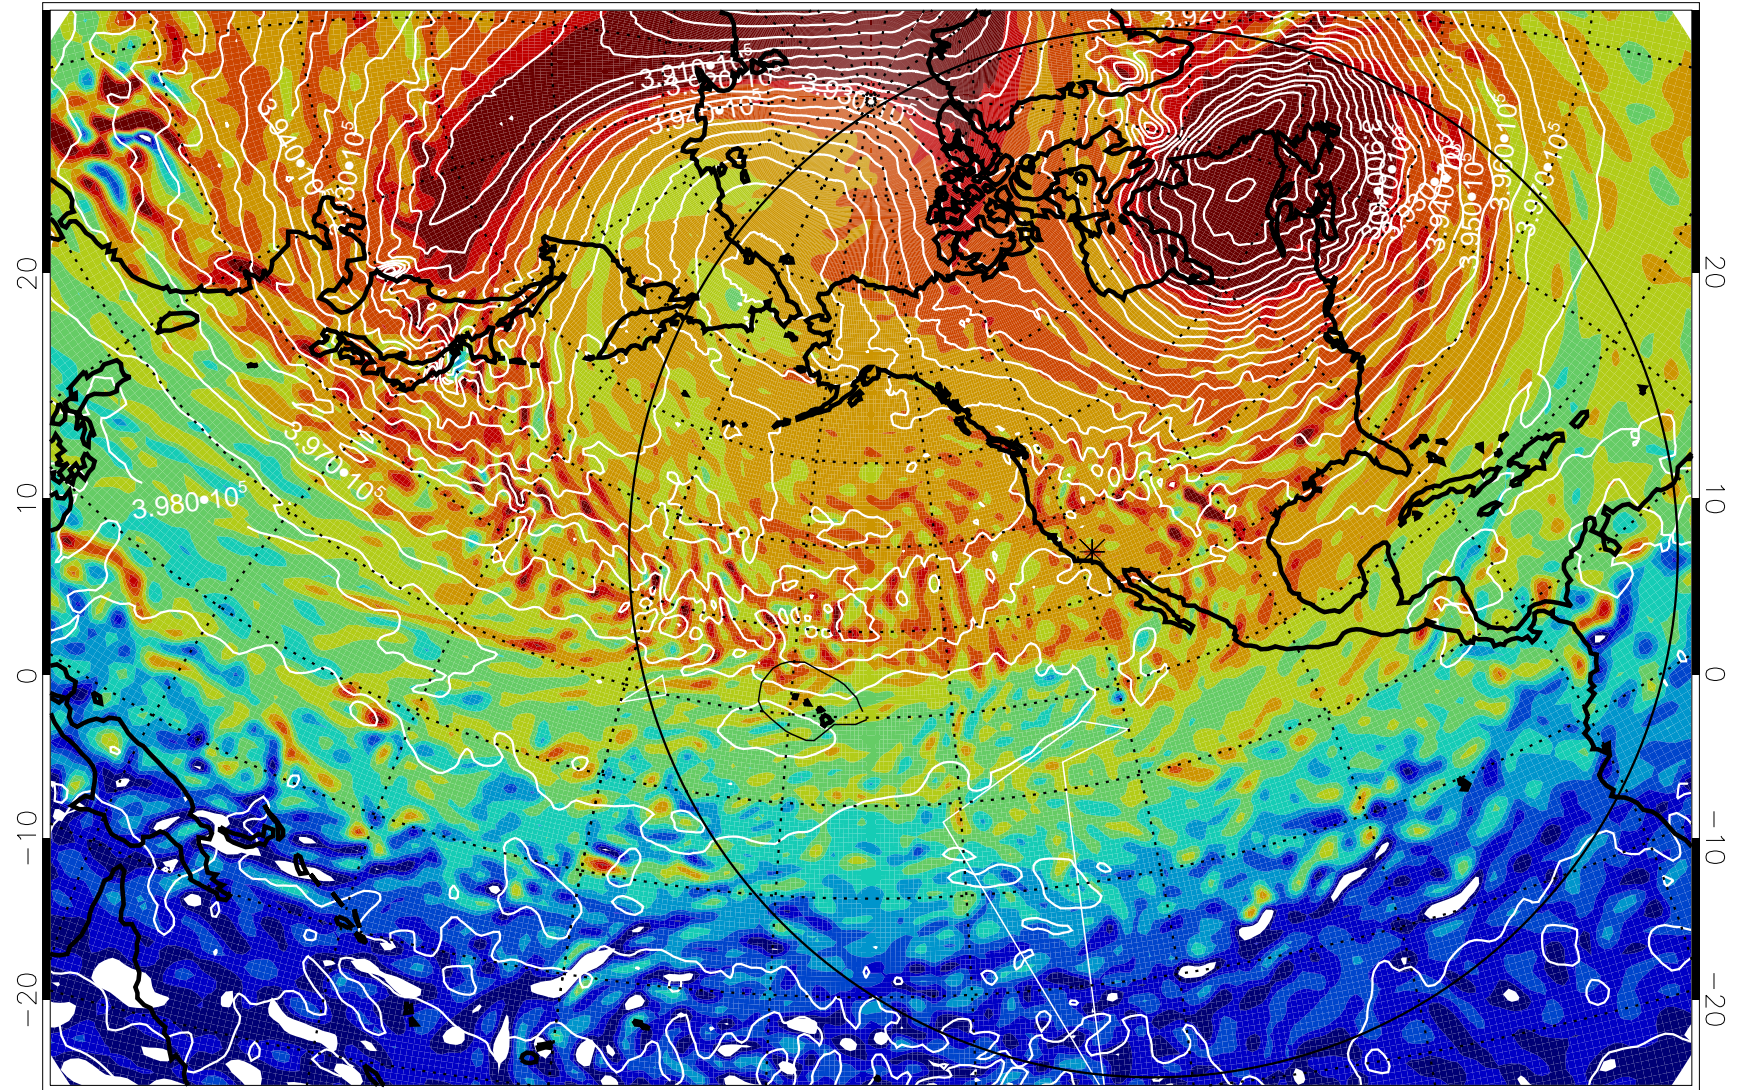

13012418, 78 hour forecast for 460K EPV

460K Montgomery Streamfunction, white

Range ring of 6000 km -- 19 hours GH round trip

13012500, 84 hour forecast for 460K EPV

460K Montgomery Streamfunction, white

Range ring of 6000 km -- 19 hours GH round trip

13012506, 90 hour forecast for 460K EPV

460K Montgomery Streamfunction, white

Range ring of 6000 km -- 19 hours GH round trip

13012512, 96 hour forecast for 460K EPV

460K Montgomery Streamfunction, white

Range ring of 6000 km -- 19 hours GH round trip

13012518, 102 hour forecast for 460K EPV

460K Montgomery Streamfunction, white

Range ring of 6000 km -- 19 hours GH round trip

13012600, 108 hour forecast for 460K EPV

460K Montgomery Streamfunction, white

Range ring of 6000 km -- 19 hours GH round trip

13012606, 114 hour forecast for 460K EPV

460K Montgomery Streamfunction, white

Range ring of 6000 km -- 19 hours GH round trip

13012612, 120 hour forecast for 460K EPV