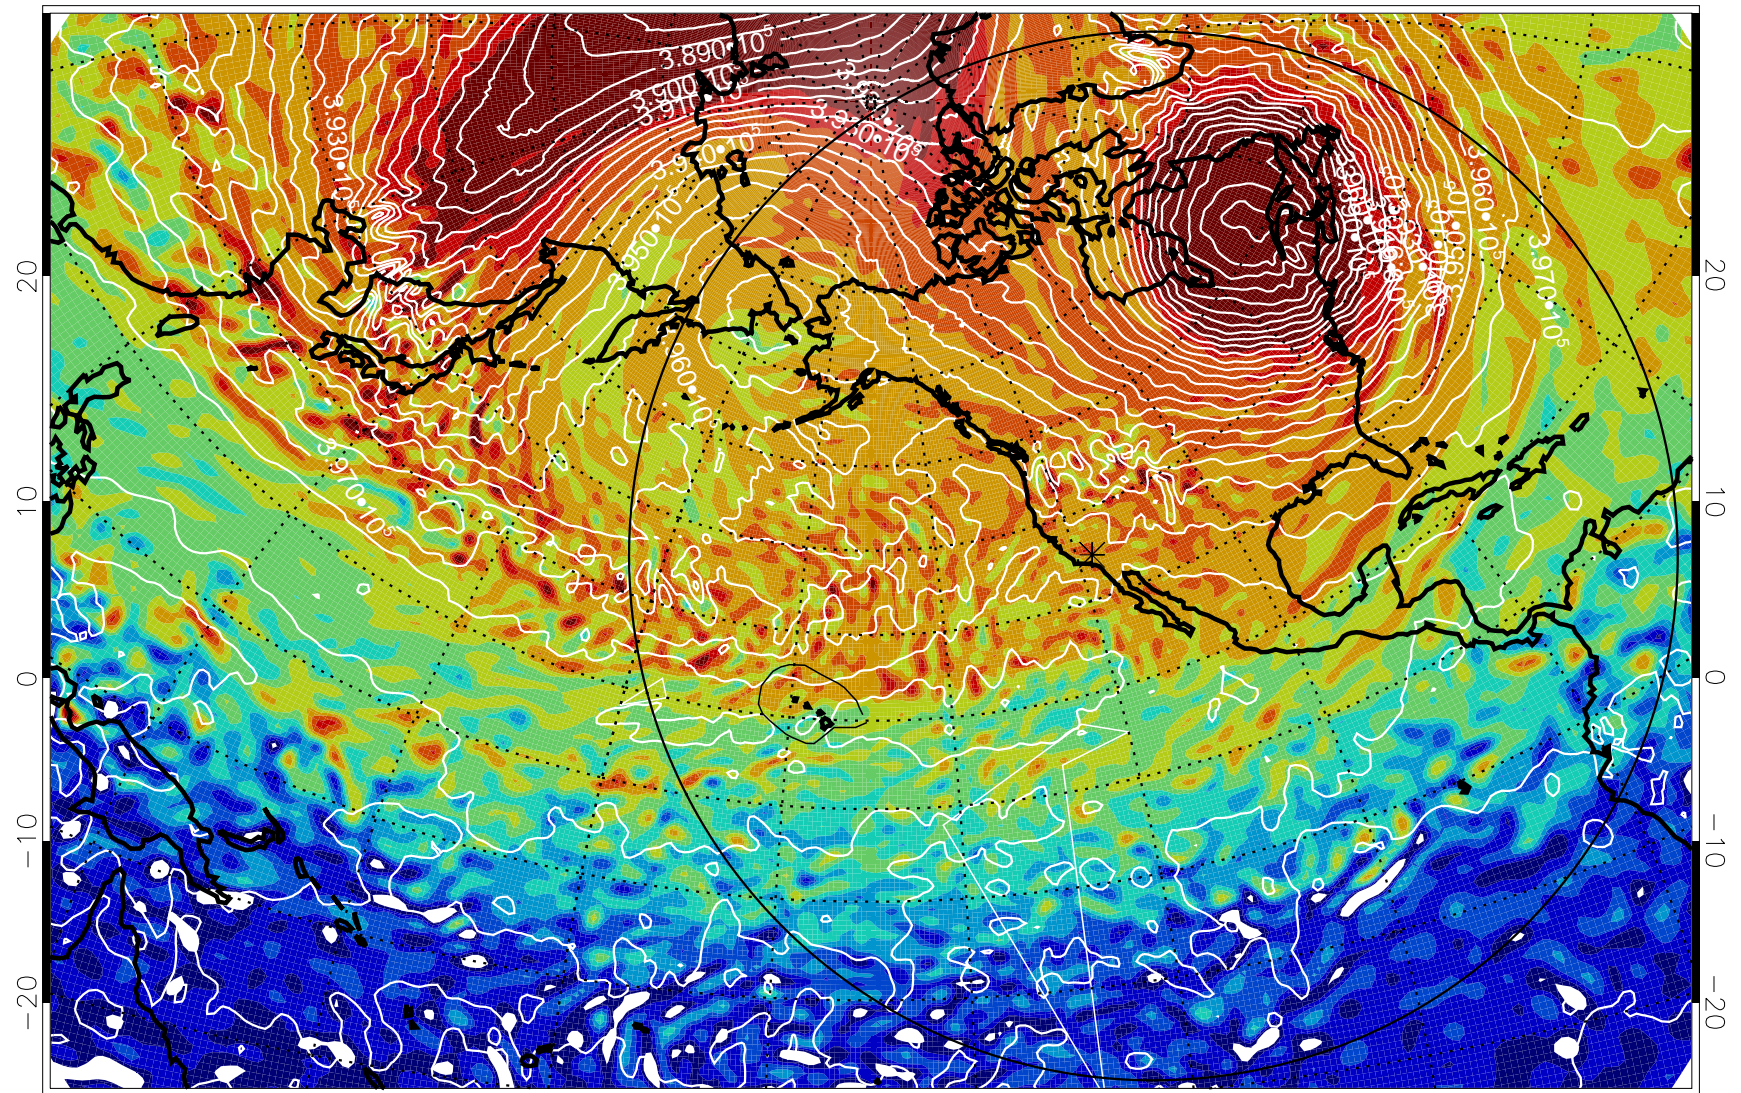

13012406, 66 hour forecast for 460K EPV

460K Montgomery Streamfunction, white

Range ring of 6000 km -- 19 hours GH round trip

13012412, 72 hour forecast for 460K EPV

460K Montgomery Streamfunction, white

Range ring of 6000 km -- 19 hours GH round trip

13012418, 78 hour forecast for 460K EPV

460K Montgomery Streamfunction, white

Range ring of 6000 km -- 19 hours GH round trip

13012500, 84 hour forecast for 460K EPV

460K Montgomery Streamfunction, white

Range ring of 6000 km -- 19 hours GH round trip

13012506, 90 hour forecast for 460K EPV

460K Montgomery Streamfunction, white

Range ring of 6000 km -- 19 hours GH round trip

13012512, 96 hour forecast for 460K EPV

460K Montgomery Streamfunction, white

Range ring of 6000 km -- 19 hours GH round trip

13012518, 102 hour forecast for 460K EPV

460K Montgomery Streamfunction, white

Range ring of 6000 km -- 19 hours GH round trip

13012600, 108 hour forecast for 460K EPV

460K Montgomery Streamfunction, white