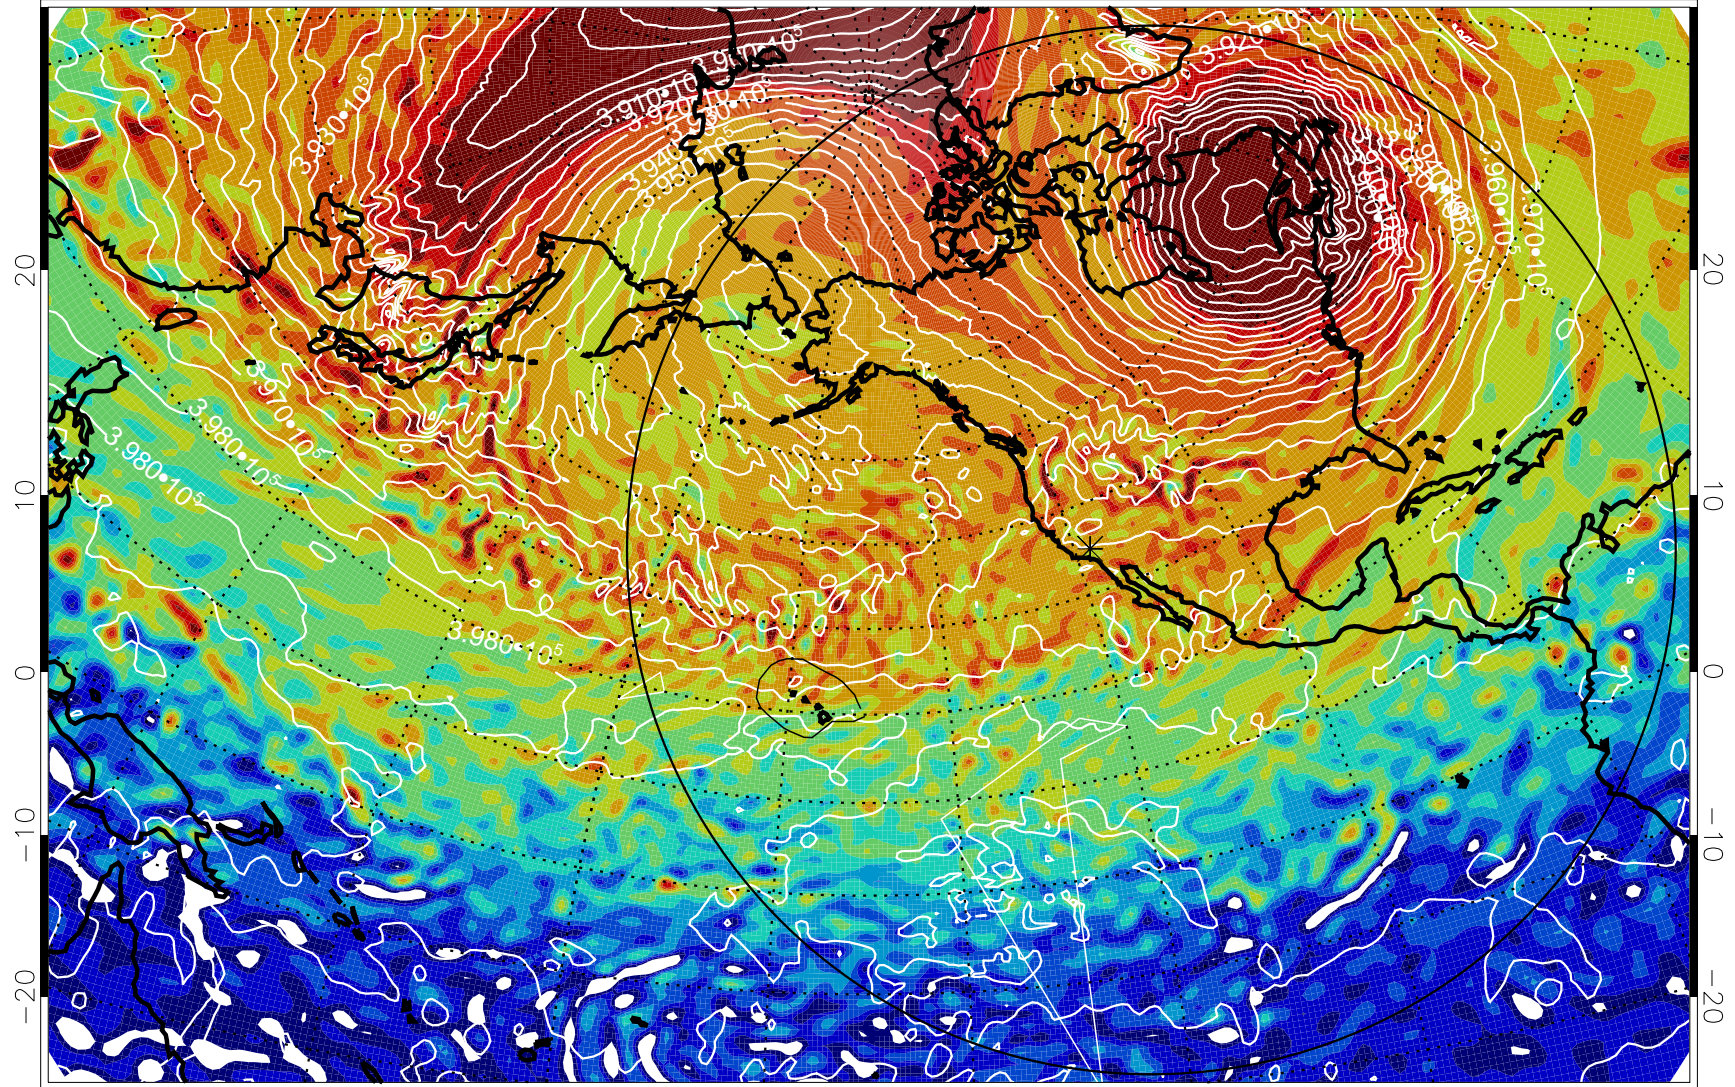

13012406, 66 hour forecast for 460K EPV

460K Montgomery Streamfunction, white

Range ring of 6000 km -- 19 hours GH round trip

13012412, 72 hour forecast for 460K EPV

460K Montgomery Streamfunction, white

Range ring of 6000 km -- 19 hours GH round trip

13012418, 78 hour forecast for 460K EPV

460K Montgomery Streamfunction, white

Range ring of 6000 km -- 19 hours GH round trip

13012500, 84 hour forecast for 460K EPV

460K Montgomery Streamfunction, white

Range ring of 6000 km -- 19 hours GH round trip

13012506, 90 hour forecast for 460K EPV

460K Montgomery Streamfunction, white

Range ring of 6000 km -- 19 hours GH round trip

13012512, 96 hour forecast for 460K EPV

460K Montgomery Streamfunction, white

Range ring of 6000 km -- 19 hours GH round trip

13012518, 102 hour forecast for 460K EPV

460K Montgomery Streamfunction, white

Range ring of 6000 km -- 19 hours GH round trip

13012600, 108 hour forecast for 460K EPV

460K Montgomery Streamfunction, white