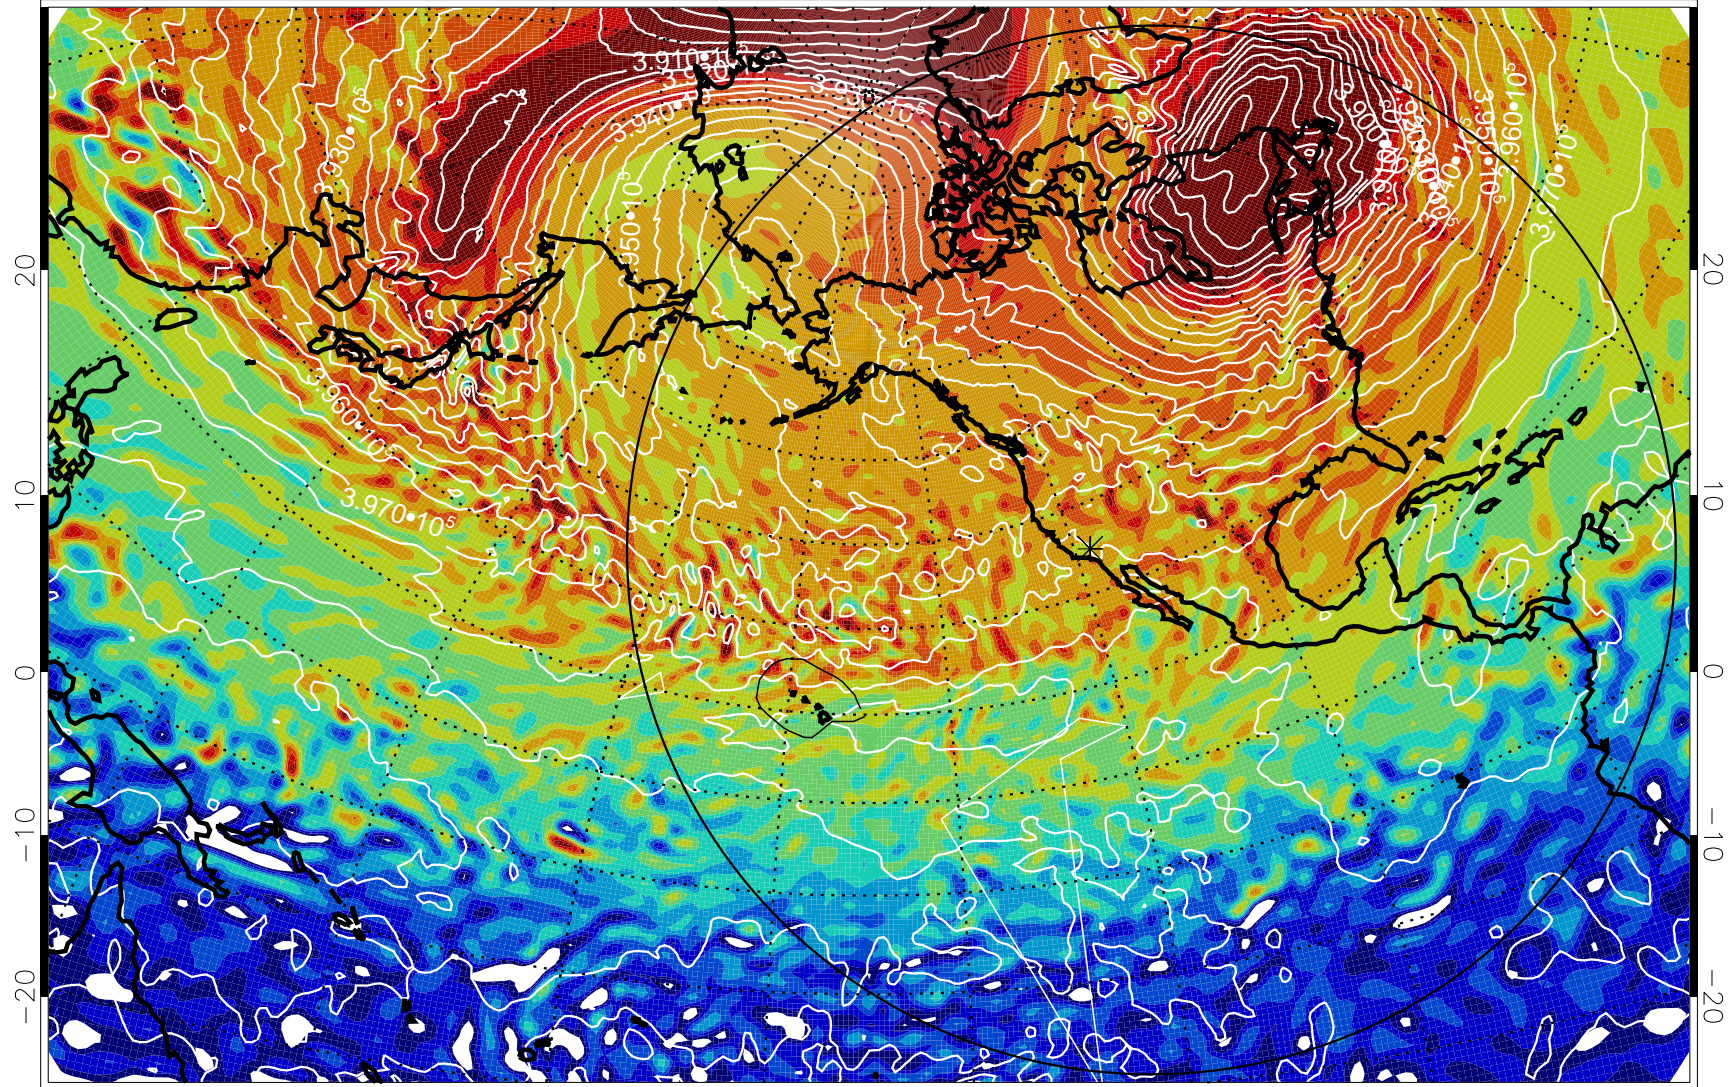

13012418, 78 hour forecast for 460K EPV

460K Montgomery Streamfunction, white

Range ring of 6000 km -- 19 hours GH round trip

13012500, 84 hour forecast for 460K EPV

460K Montgomery Streamfunction, white

Range ring of 6000 km -- 19 hours GH round trip

13012506, 90 hour forecast for 460K EPV

460K Montgomery Streamfunction, white

Range ring of 6000 km -- 19 hours GH round trip

13012512, 96 hour forecast for 460K EPV

460K Montgomery Streamfunction, white

Range ring of 6000 km -- 19 hours GH round trip

13012518, 102 hour forecast for 460K EPV

460K Montgomery Streamfunction, white

Range ring of 6000 km -- 19 hours GH round trip

13012600, 108 hour forecast for 460K EPV

460K Montgomery Streamfunction, white

Range ring of 6000 km -- 19 hours GH round trip

13012606, 114 hour forecast for 460K EPV

460K Montgomery Streamfunction, white

Range ring of 6000 km -- 19 hours GH round trip

13012612, 120 hour forecast for 460K EPV