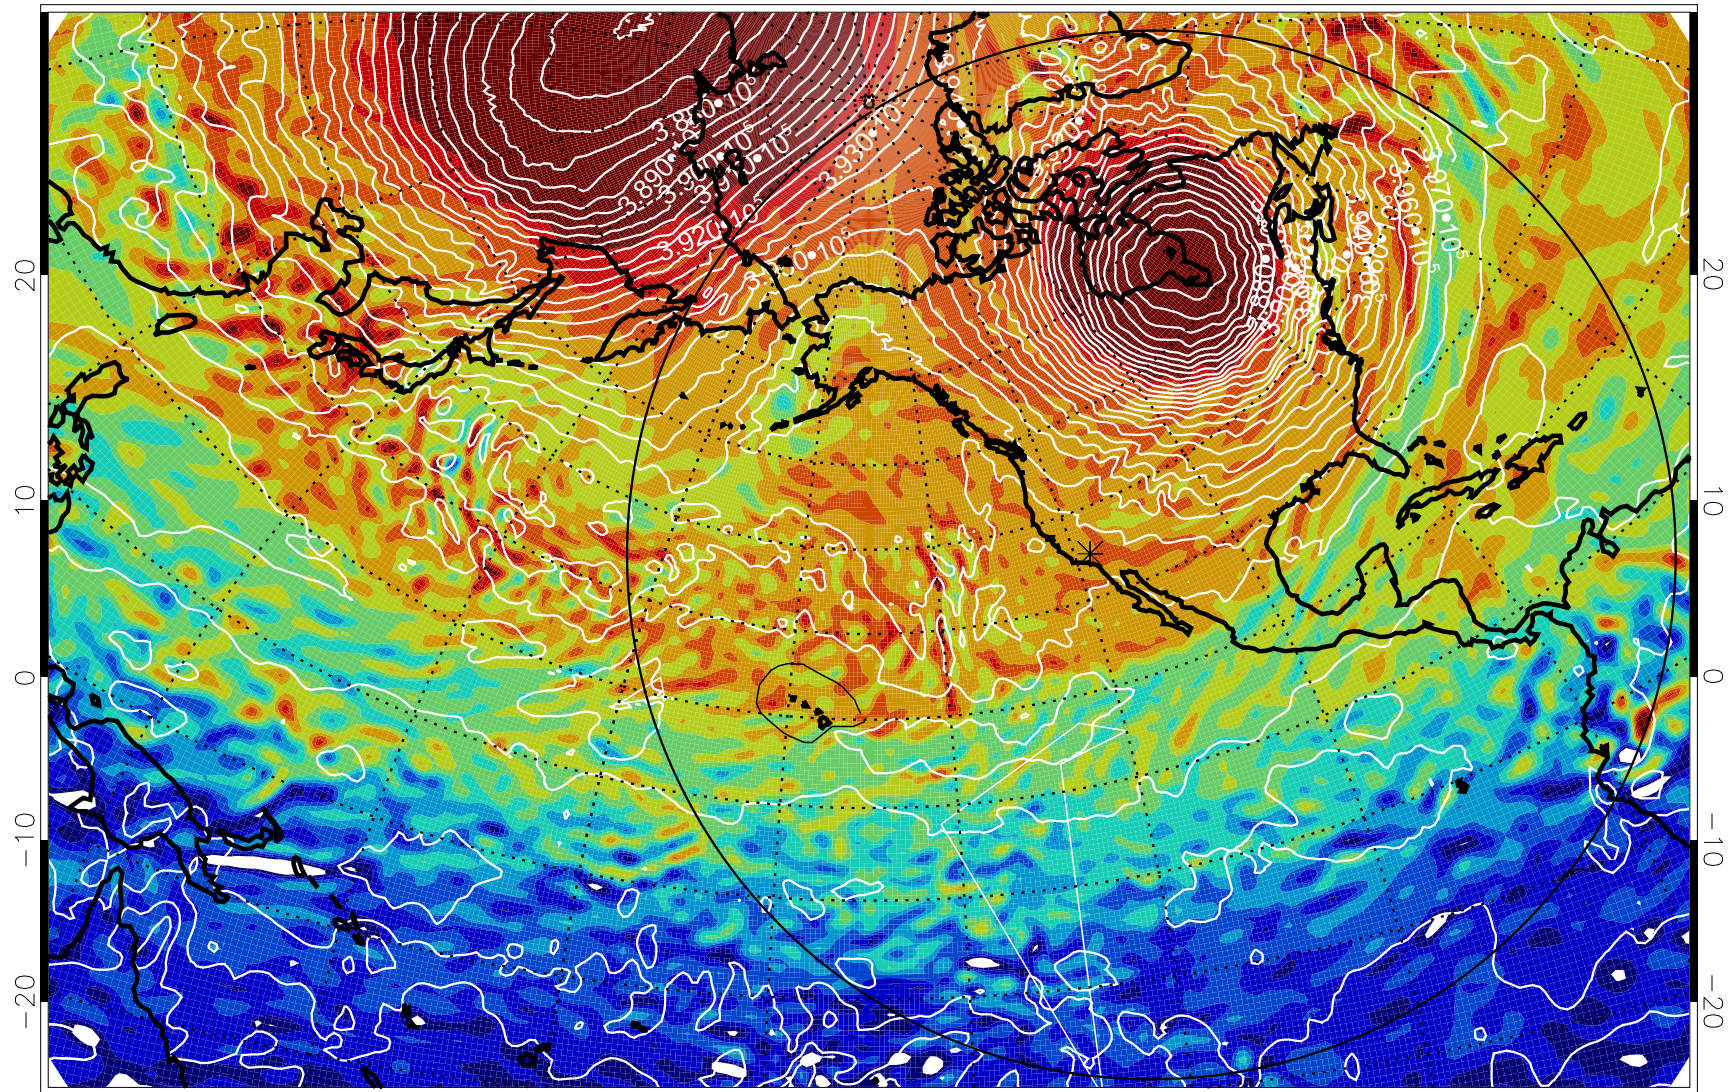

13012118, 6 hour forecast for 460K EPV

460K Montgomery Streamfunction, white

Range ring of 6000 km -- 19 hours GH round trip

13012200, 12 hour forecast for 460K EPV

460K Montgomery Streamfunction, white

Range ring of 6000 km -- 19 hours GH round trip

13012206, 18 hour forecast for 460K EPV

460K Montgomery Streamfunction, white

Range ring of 6000 km -- 19 hours GH round trip

13012212, 24 hour forecast for 460K EPV

460K Montgomery Streamfunction, white

Range ring of 6000 km -- 19 hours GH round trip

13012218, 30 hour forecast for 460K EPV

460K Montgomery Streamfunction, white

Range ring of 6000 km -- 19 hours GH round trip

13012300, 36 hour forecast for 460K EPV

460K Montgomery Streamfunction, white

Range ring of 6000 km -- 19 hours GH round trip

13012306, 42 hour forecast for 460K EPV

460K Montgomery Streamfunction, white

Range ring of 6000 km -- 19 hours GH round trip

13012312, 48 hour forecast for 460K EPV

460K Montgomery Streamfunction, white

Range ring of 6000 km -- 19 hours GH round trip