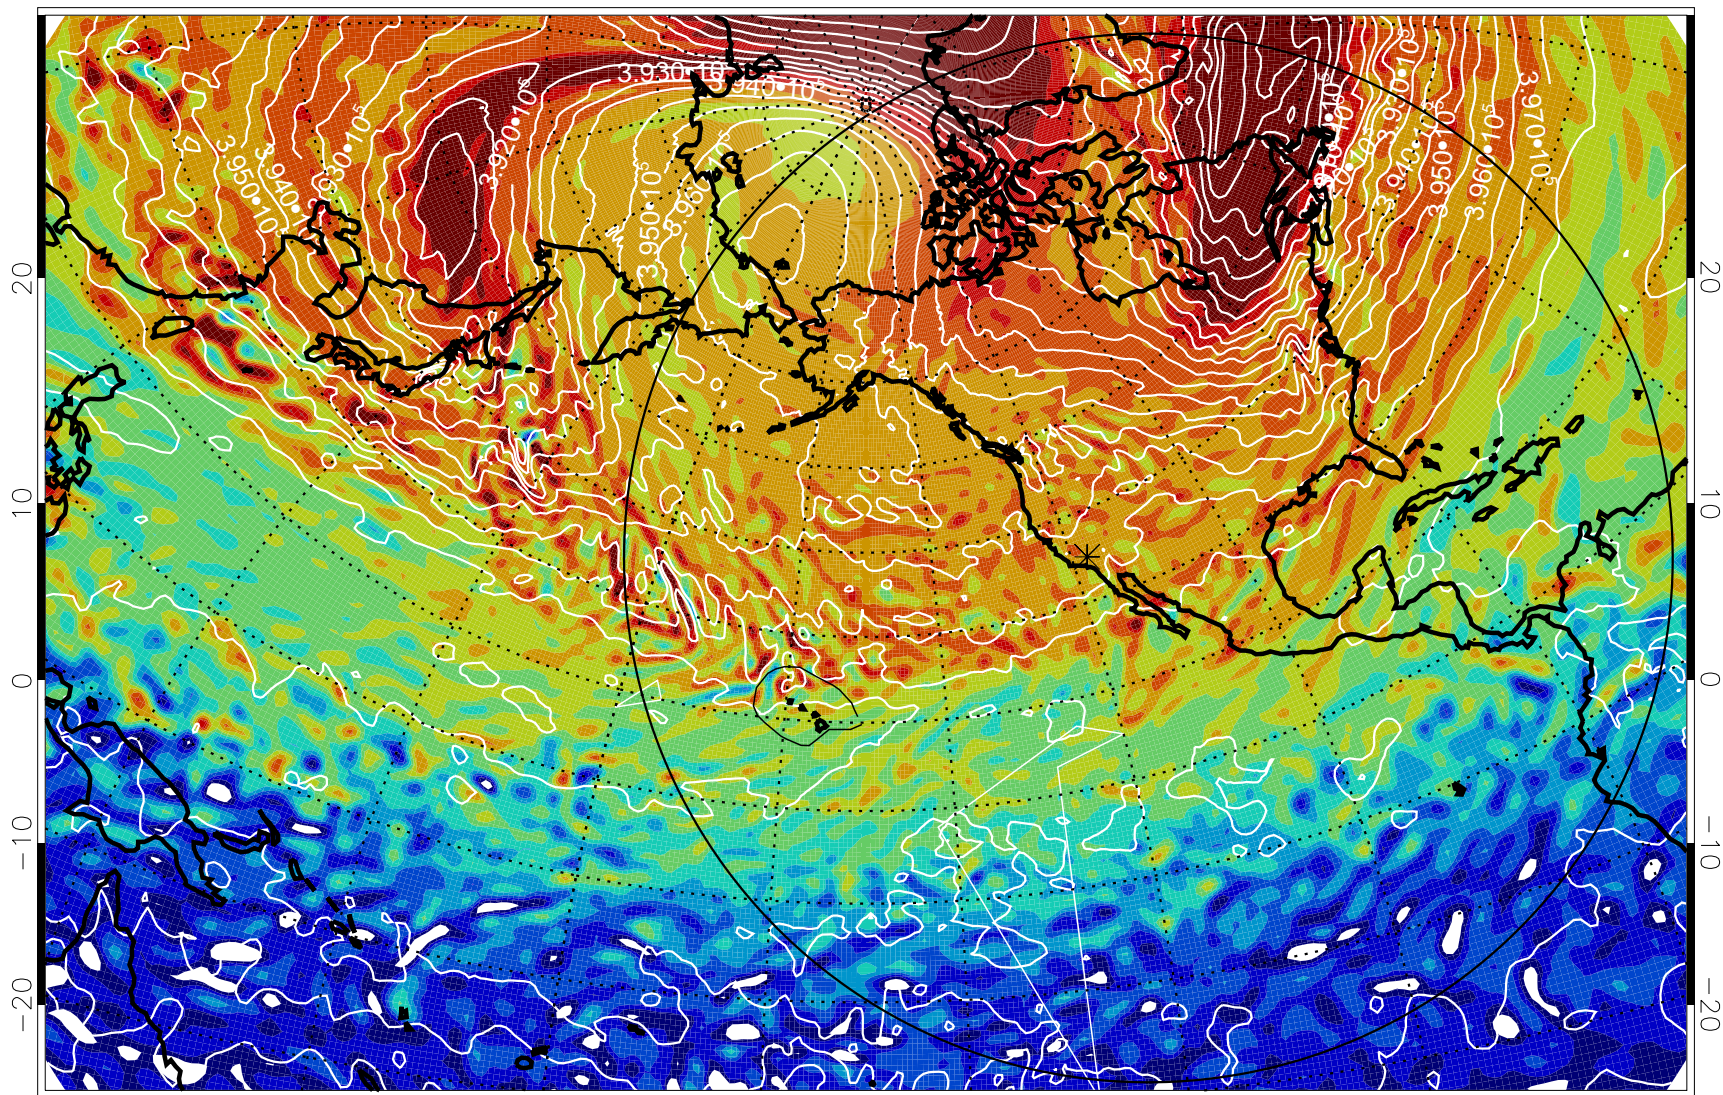

13012518, 102 hour forecast for 460K EPV

460K Montgomery Streamfunction, white

Range ring of 6000 km -- 19 hours GH round trip

13012600, 108 hour forecast for 460K EPV

460K Montgomery Streamfunction, white

Range ring of 6000 km -- 19 hours GH round trip

13012606, 114 hour forecast for 460K EPV

460K Montgomery Streamfunction, white

Range ring of 6000 km -- 19 hours GH round trip

13012612, 120 hour forecast for 460K EPV

460K Montgomery Streamfunction, white

Range ring of 6000 km -- 19 hours GH round trip