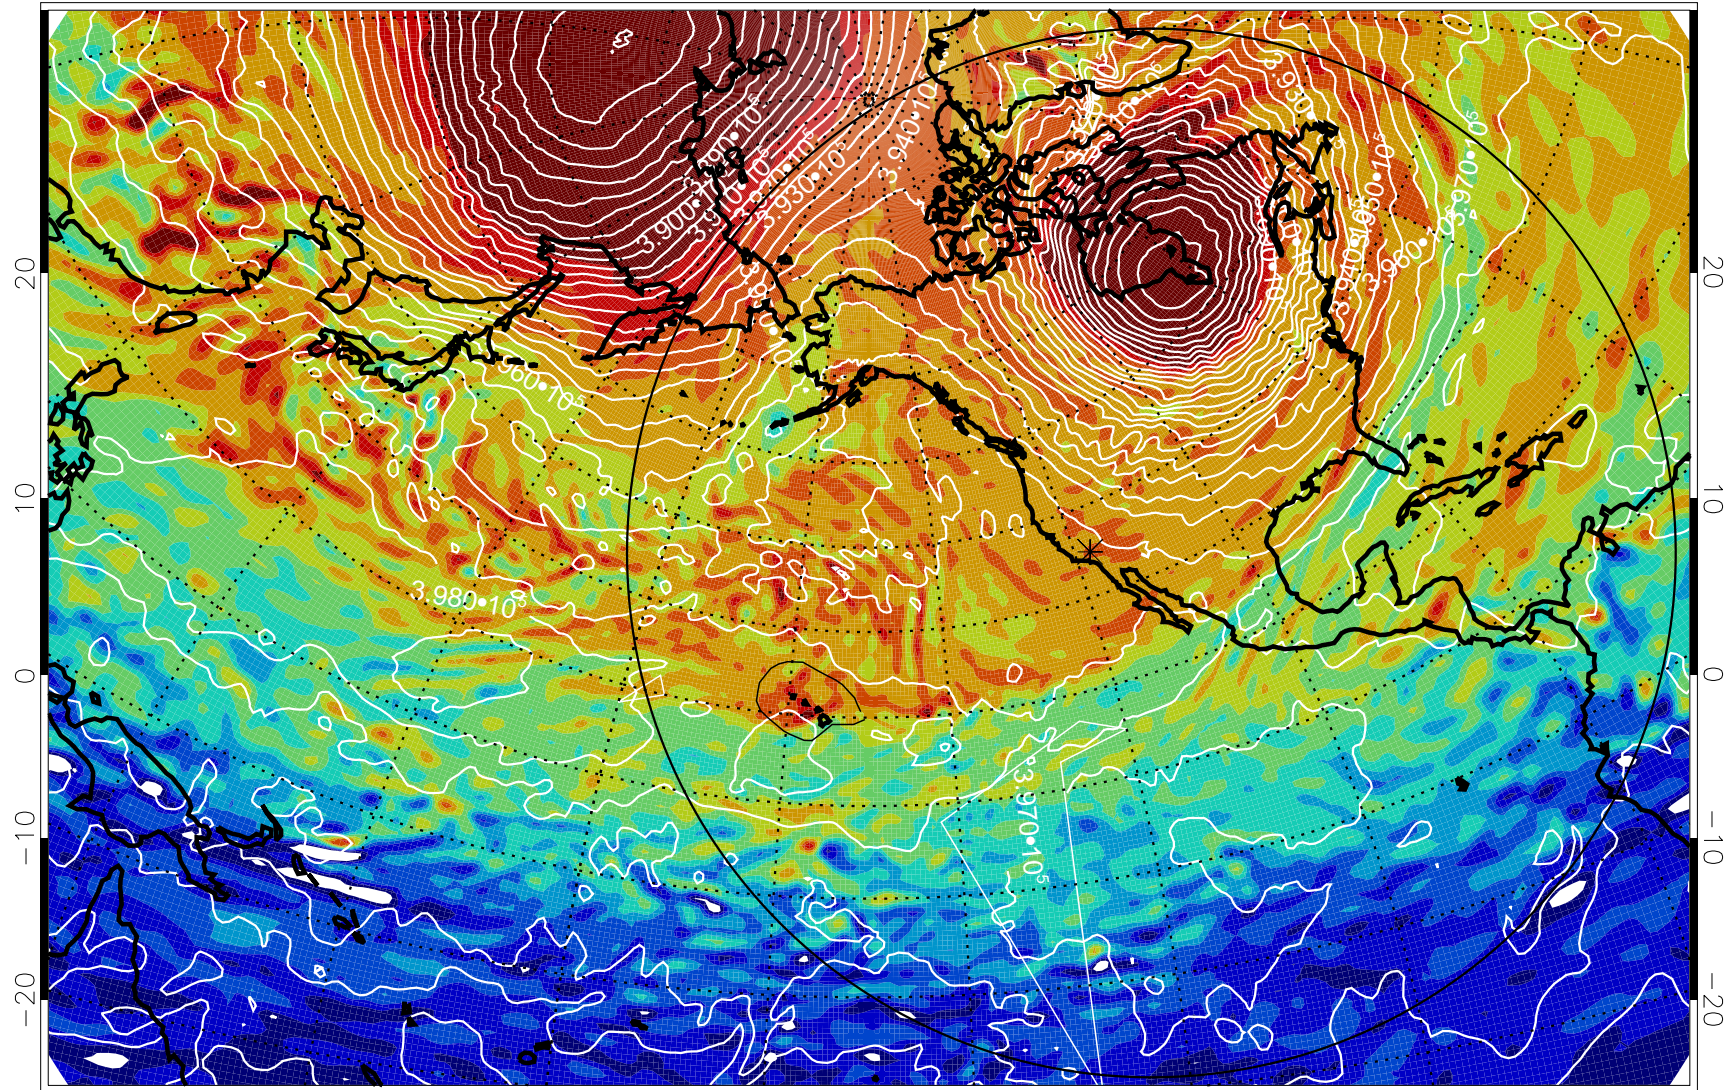

13012118, 6 hour forecast for 460K EPV

460K Montgomery Streamfunction, white

Range ring of 6000 km -- 19 hours GH round trip

13012200, 12 hour forecast for 460K EPV

460K Montgomery Streamfunction, white

Range ring of 6000 km -- 19 hours GH round trip

13012206, 18 hour forecast for 460K EPV

460K Montgomery Streamfunction, white

Range ring of 6000 km -- 19 hours GH round trip

13012212, 24 hour forecast for 460K EPV

460K Montgomery Streamfunction, white

Range ring of 6000 km -- 19 hours GH round trip

13012218, 30 hour forecast for 460K EPV

460K Montgomery Streamfunction, white

Range ring of 6000 km -- 19 hours GH round trip

13012300, 36 hour forecast for 460K EPV

460K Montgomery Streamfunction, white

Range ring of 6000 km -- 19 hours GH round trip

13012306, 42 hour forecast for 460K EPV

460K Montgomery Streamfunction, white

Range ring of 6000 km -- 19 hours GH round trip

13012312, 48 hour forecast for 460K EPV

460K Montgomery Streamfunction, white

Range ring of 6000 km -- 19 hours GH round trip