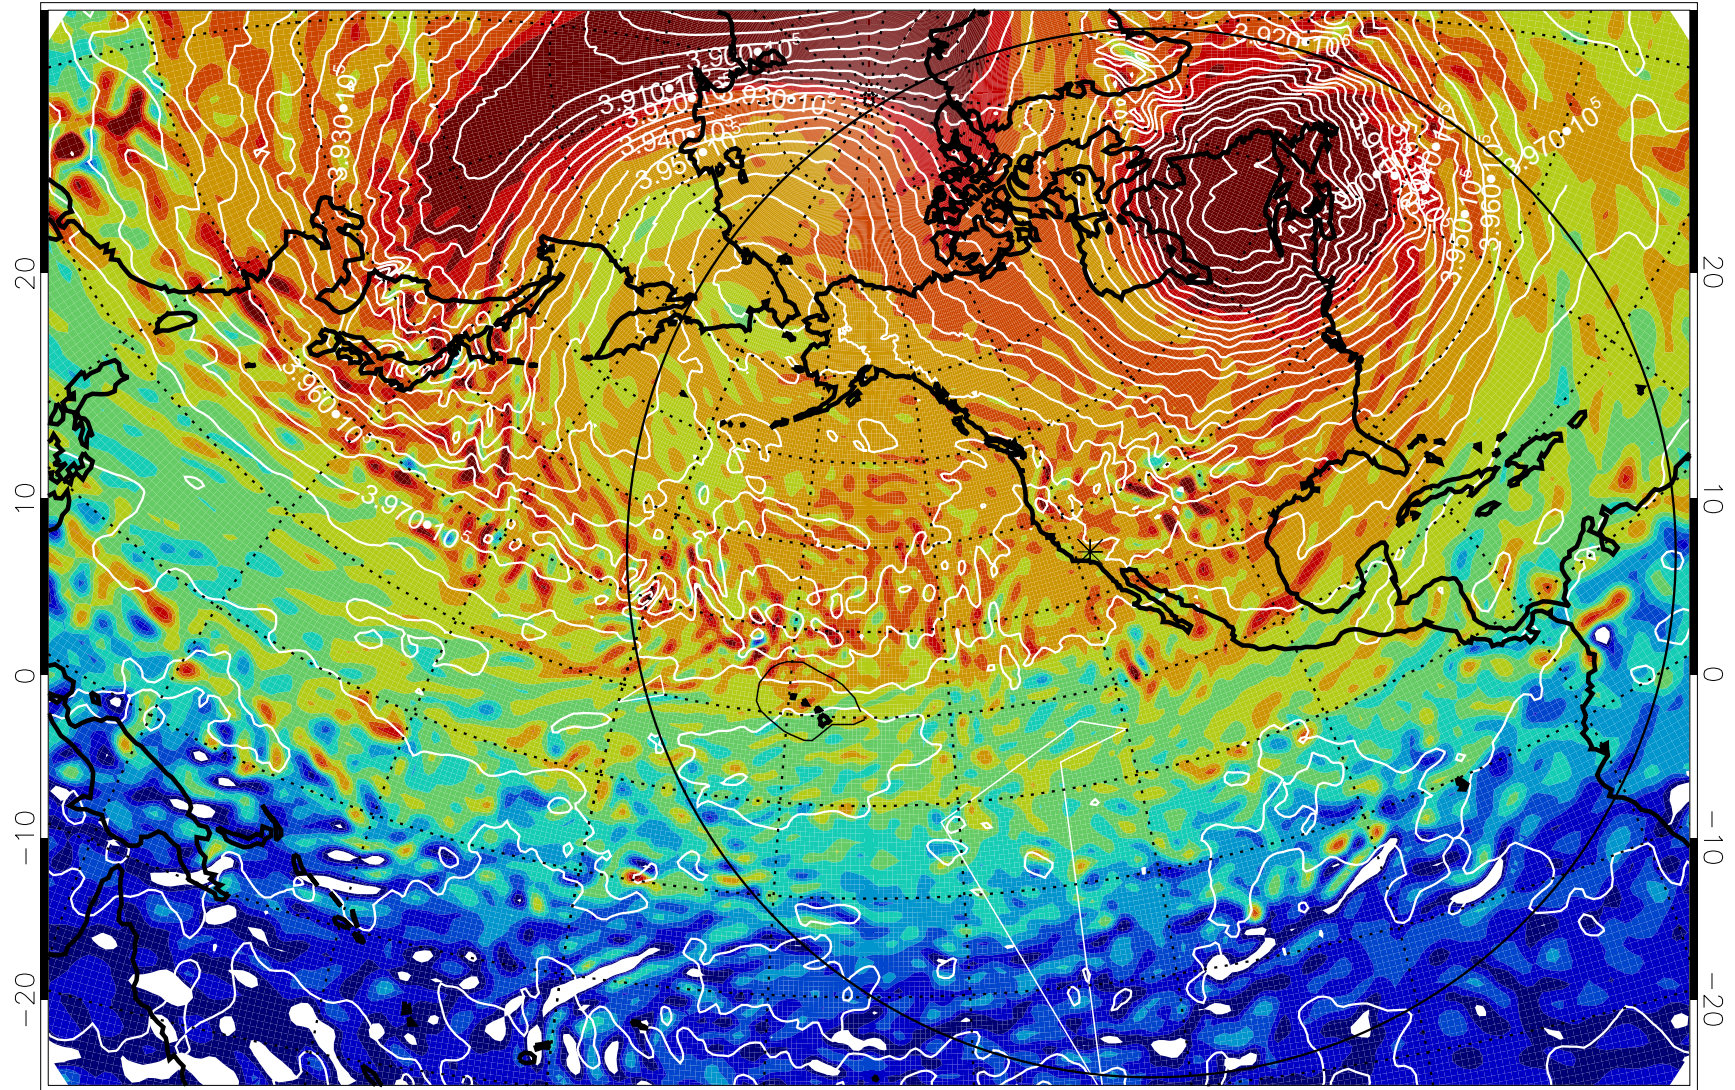

13012406, 66 hour forecast for 460K EPV

460K Montgomery Streamfunction, white

Range ring of 6000 km -- 19 hours GH round trip

13012412, 72 hour forecast for 460K EPV

460K Montgomery Streamfunction, white

Range ring of 6000 km -- 19 hours GH round trip

13012418, 78 hour forecast for 460K EPV

460K Montgomery Streamfunction, white

Range ring of 6000 km -- 19 hours GH round trip

13012500, 84 hour forecast for 460K EPV

460K Montgomery Streamfunction, white

Range ring of 6000 km -- 19 hours GH round trip

13012506, 90 hour forecast for 460K EPV

460K Montgomery Streamfunction, white

Range ring of 6000 km -- 19 hours GH round trip

13012512, 96 hour forecast for 460K EPV

460K Montgomery Streamfunction, white

Range ring of 6000 km -- 19 hours GH round trip

13012518, 102 hour forecast for 460K EPV

460K Montgomery Streamfunction, white

Range ring of 6000 km -- 19 hours GH round trip

13012600, 108 hour forecast for 460K EPV

460K Montgomery Streamfunction, white