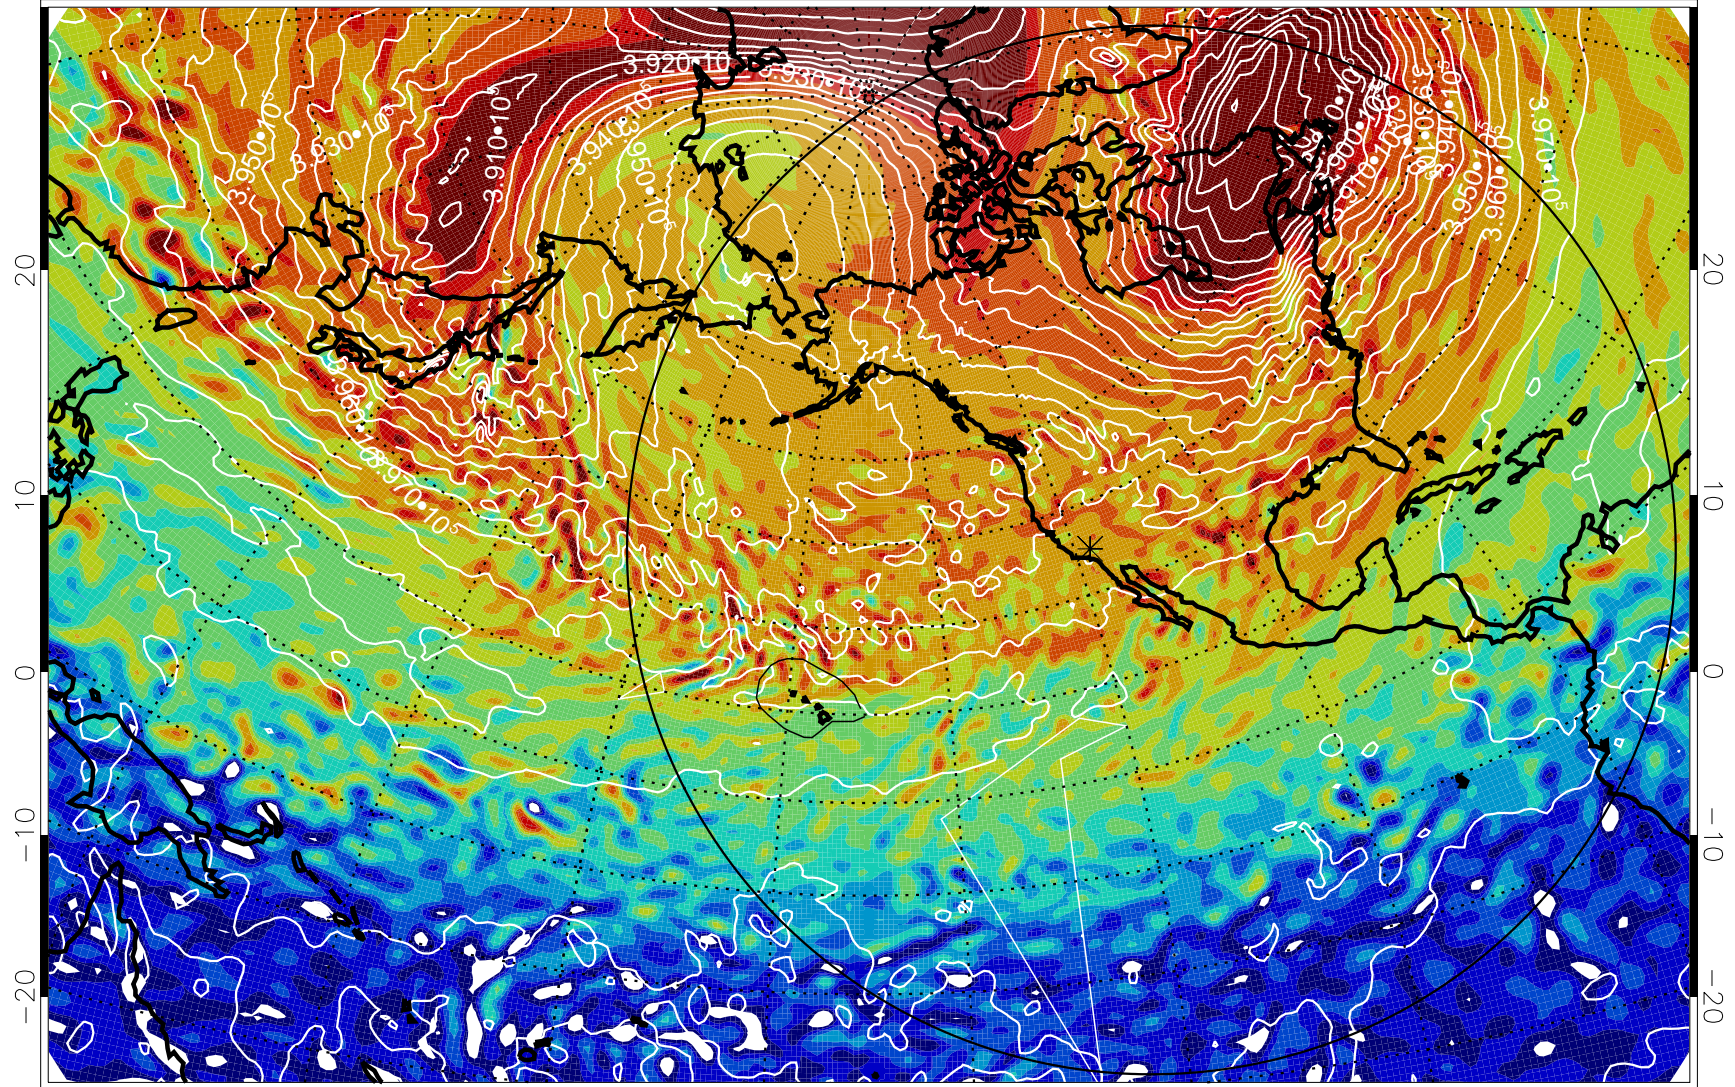

13012506, 90 hour forecast for 460K EPV

460K Montgomery Streamfunction, white

Range ring of 6000 km -- 19 hours GH round trip

13012512, 96 hour forecast for 460K EPV

460K Montgomery Streamfunction, white

Range ring of 6000 km -- 19 hours GH round trip

13012518, 102 hour forecast for 460K EPV

460K Montgomery Streamfunction, white

Range ring of 6000 km -- 19 hours GH round trip

13012600, 108 hour forecast for 460K EPV

460K Montgomery Streamfunction, white

Range ring of 6000 km -- 19 hours GH round trip

13012606, 114 hour forecast for 460K EPV

460K Montgomery Streamfunction, white

Range ring of 6000 km -- 19 hours GH round trip

13012612, 120 hour forecast for 460K EPV

460K Montgomery Streamfunction, white

Range ring of 6000 km -- 19 hours GH round trip