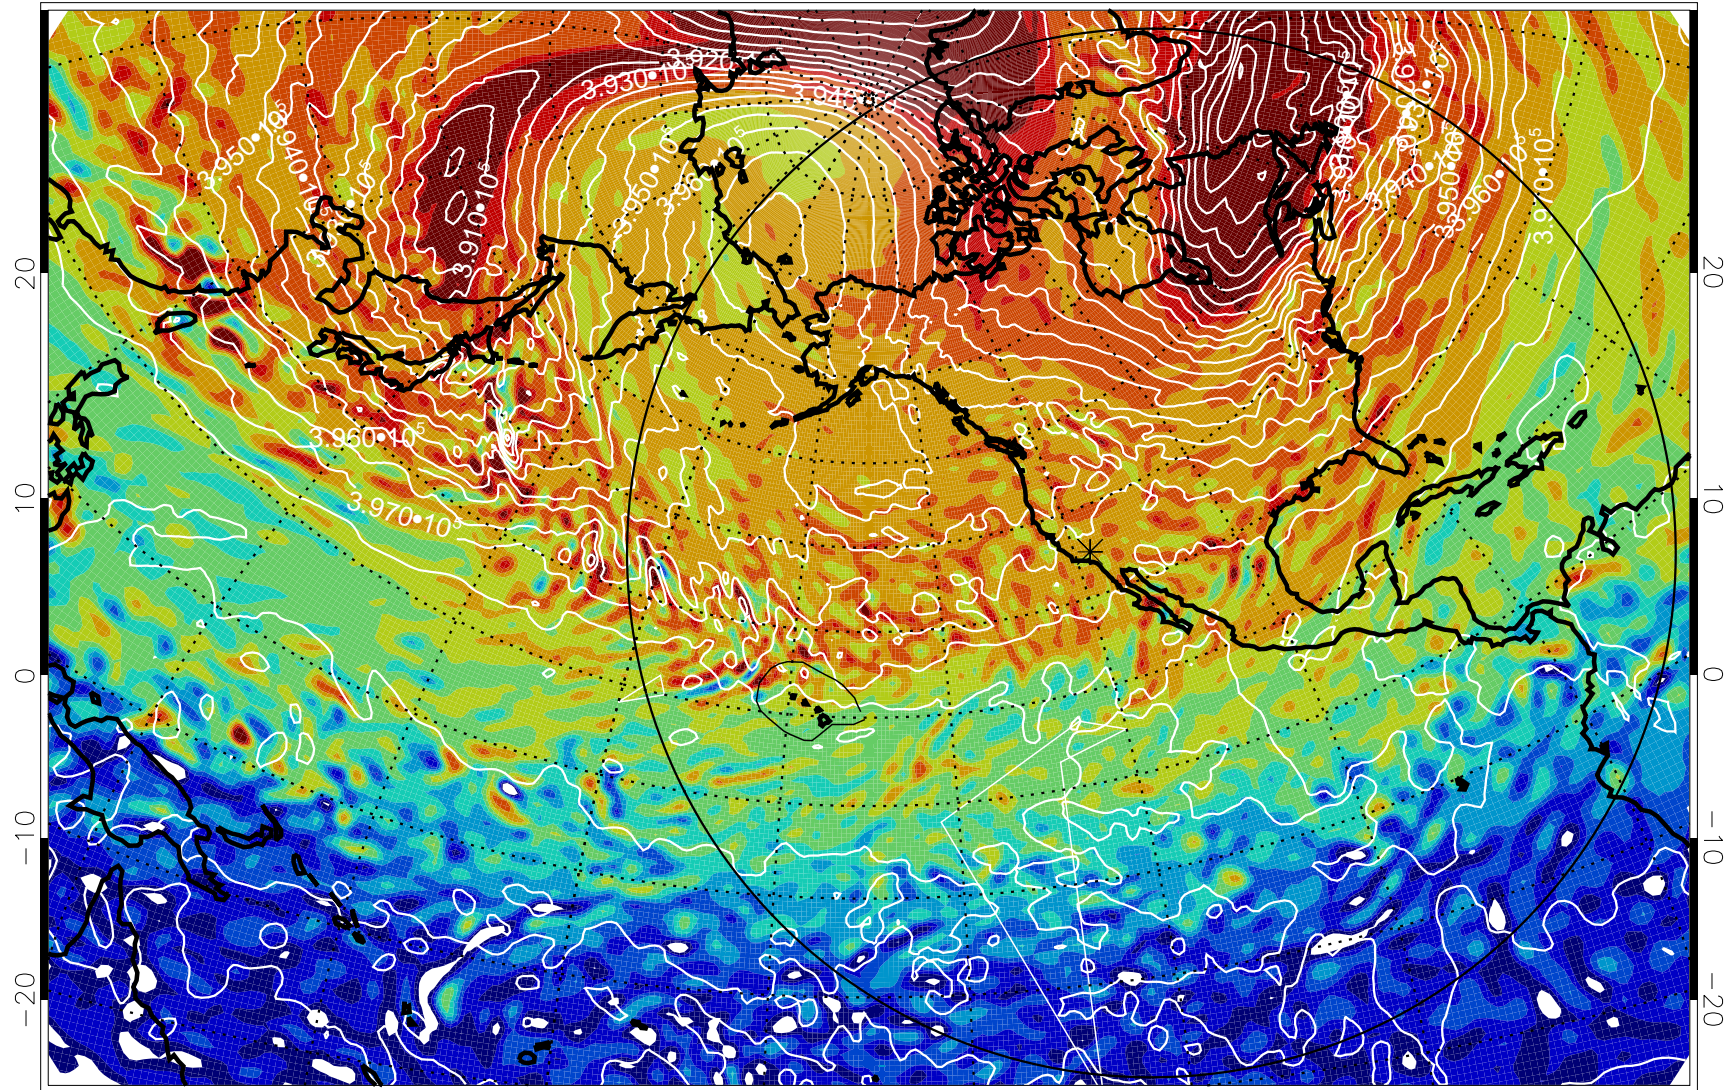

13012506, 90 hour forecast for 460K EPV

460K Montgomery Streamfunction, white

Range ring of 6000 km -- 19 hours GH round trip

13012512, 96 hour forecast for 460K EPV

460K Montgomery Streamfunction, white

Range ring of 6000 km -- 19 hours GH round trip

13012518, 102 hour forecast for 460K EPV

460K Montgomery Streamfunction, white

Range ring of 6000 km -- 19 hours GH round trip

13012600, 108 hour forecast for 460K EPV

460K Montgomery Streamfunction, white

Range ring of 6000 km -- 19 hours GH round trip

13012606, 114 hour forecast for 460K EPV

460K Montgomery Streamfunction, white

Range ring of 6000 km -- 19 hours GH round trip

13012612, 120 hour forecast for 460K EPV

460K Montgomery Streamfunction, white

Range ring of 6000 km -- 19 hours GH round trip