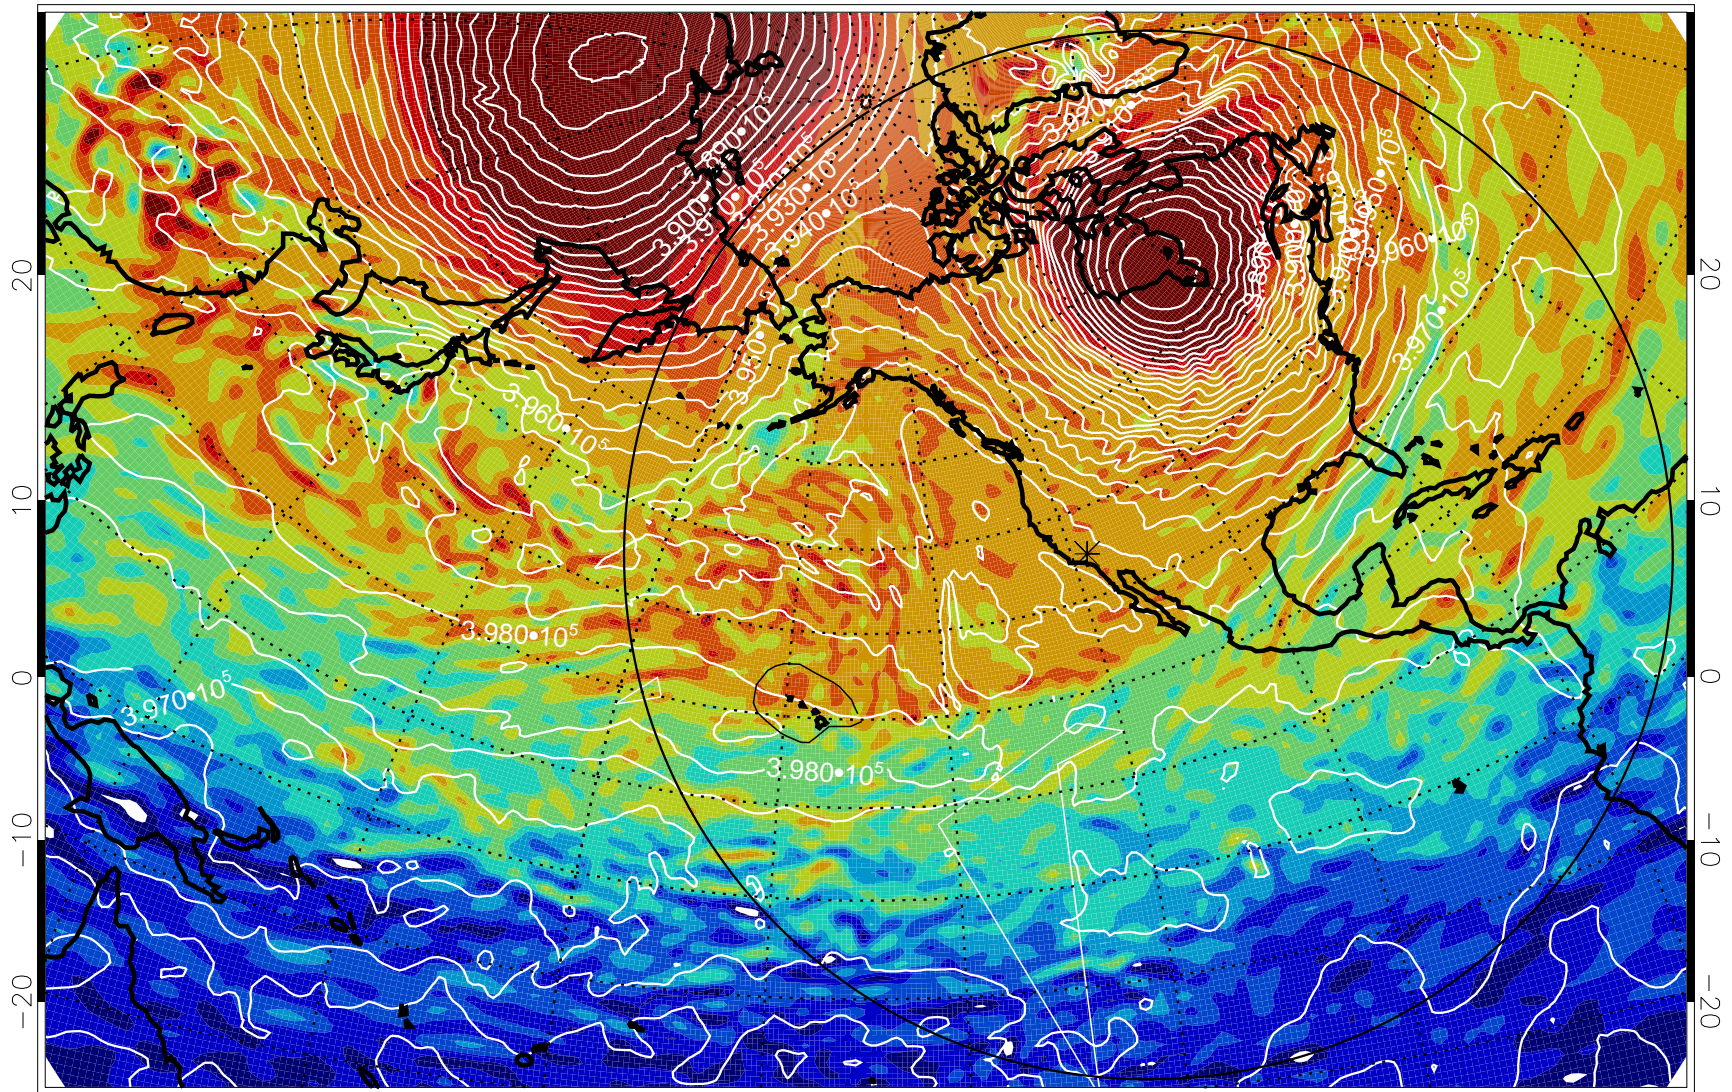

13012118, 6 hour forecast for 460K EPV

460K Montgomery Streamfunction, white

Range ring of 6000 km -- 19 hours GH round trip

13012200, 12 hour forecast for 460K EPV

460K Montgomery Streamfunction, white

Range ring of 6000 km -- 19 hours GH round trip

13012206, 18 hour forecast for 460K EPV

460K Montgomery Streamfunction, white

Range ring of 6000 km -- 19 hours GH round trip

13012212, 24 hour forecast for 460K EPV

460K Montgomery Streamfunction, white

Range ring of 6000 km -- 19 hours GH round trip

13012218, 30 hour forecast for 460K EPV

460K Montgomery Streamfunction, white

Range ring of 6000 km -- 19 hours GH round trip

13012300, 36 hour forecast for 460K EPV

460K Montgomery Streamfunction, white

Range ring of 6000 km -- 19 hours GH round trip

13012306, 42 hour forecast for 460K EPV

460K Montgomery Streamfunction, white

Range ring of 6000 km -- 19 hours GH round trip

13012312, 48 hour forecast for 460K EPV

460K Montgomery Streamfunction, white

Range ring of 6000 km -- 19 hours GH round trip