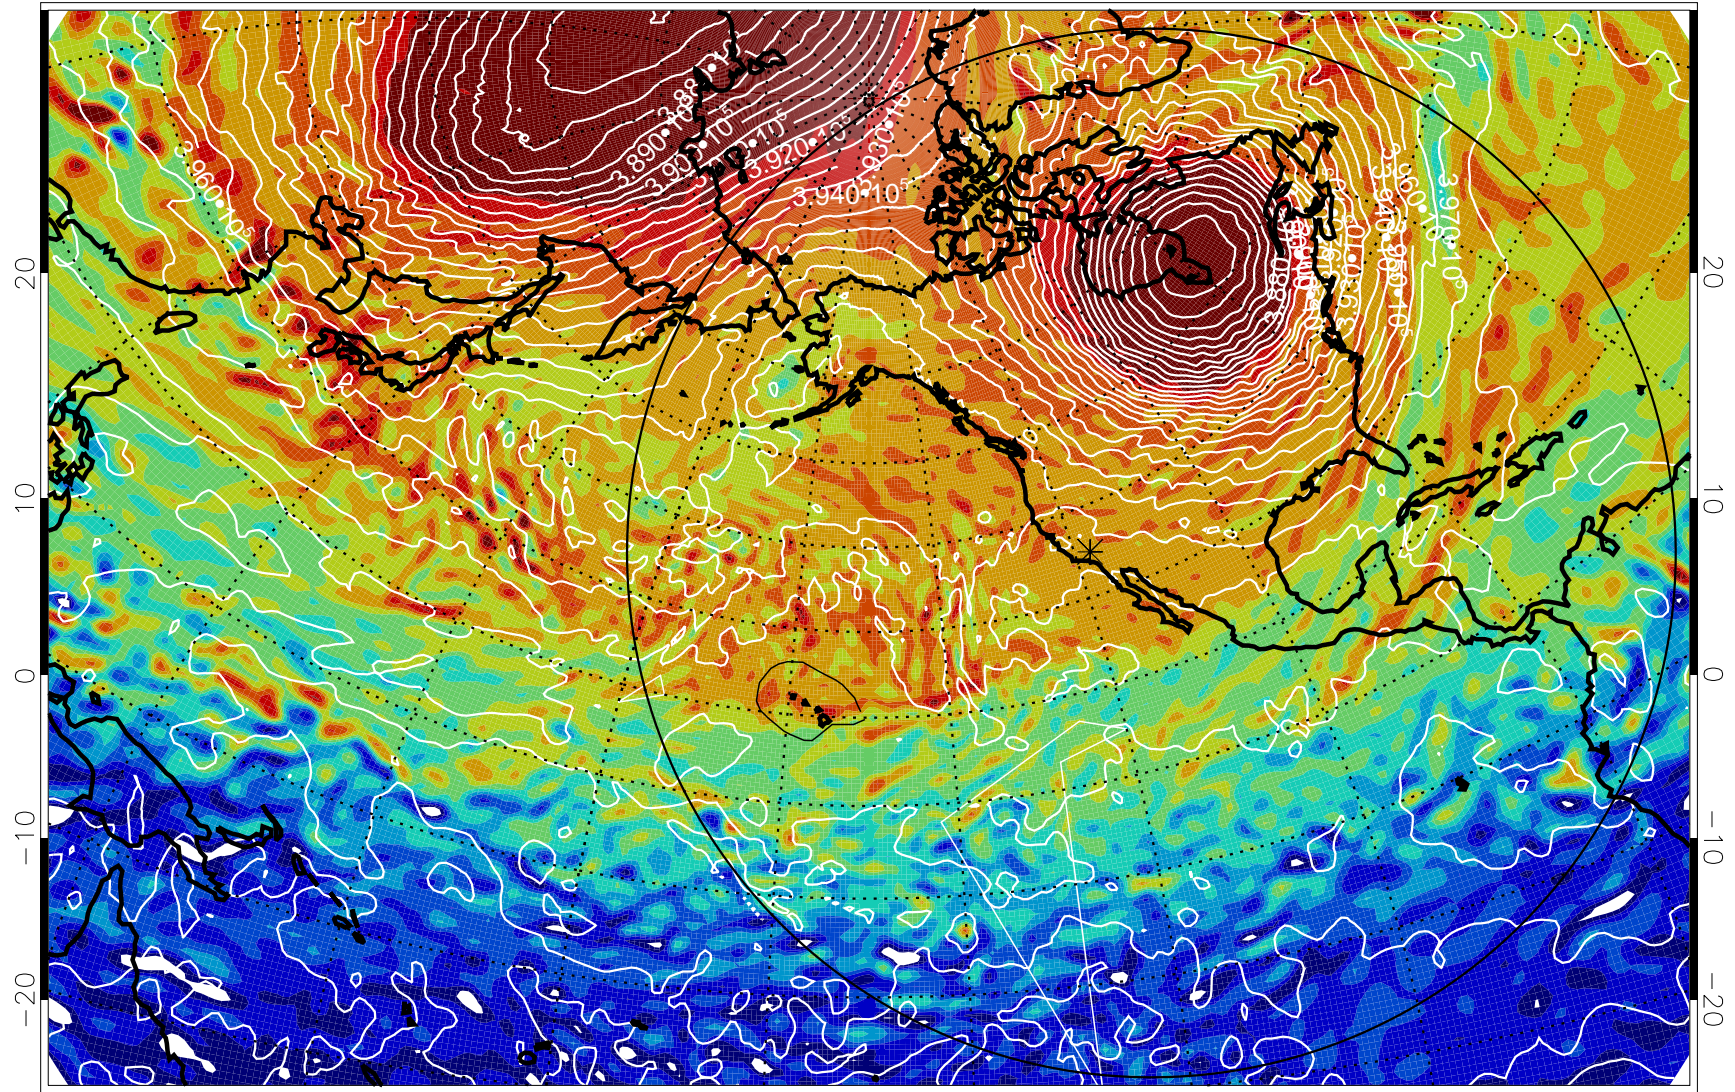

13012218, 30 hour forecast for 460K EPV

460K Montgomery Streamfunction, white

Range ring of 6000 km -- 19 hours GH round trip

13012300, 36 hour forecast for 460K EPV

460K Montgomery Streamfunction, white

Range ring of 6000 km -- 19 hours GH round trip

13012306, 42 hour forecast for 460K EPV

460K Montgomery Streamfunction, white

Range ring of 6000 km -- 19 hours GH round trip

13012312, 48 hour forecast for 460K EPV

460K Montgomery Streamfunction, white

Range ring of 6000 km -- 19 hours GH round trip

13012318, 54 hour forecast for 460K EPV

460K Montgomery Streamfunction, white

Range ring of 6000 km -- 19 hours GH round trip

13012400, 60 hour forecast for 460K EPV

460K Montgomery Streamfunction, white

Range ring of 6000 km -- 19 hours GH round trip

13012406, 66 hour forecast for 460K EPV

460K Montgomery Streamfunction, white

Range ring of 6000 km -- 19 hours GH round trip

13012412, 72 hour forecast for 460K EPV

460K Montgomery Streamfunction, white

Range ring of 6000 km -- 19 hours GH round trip