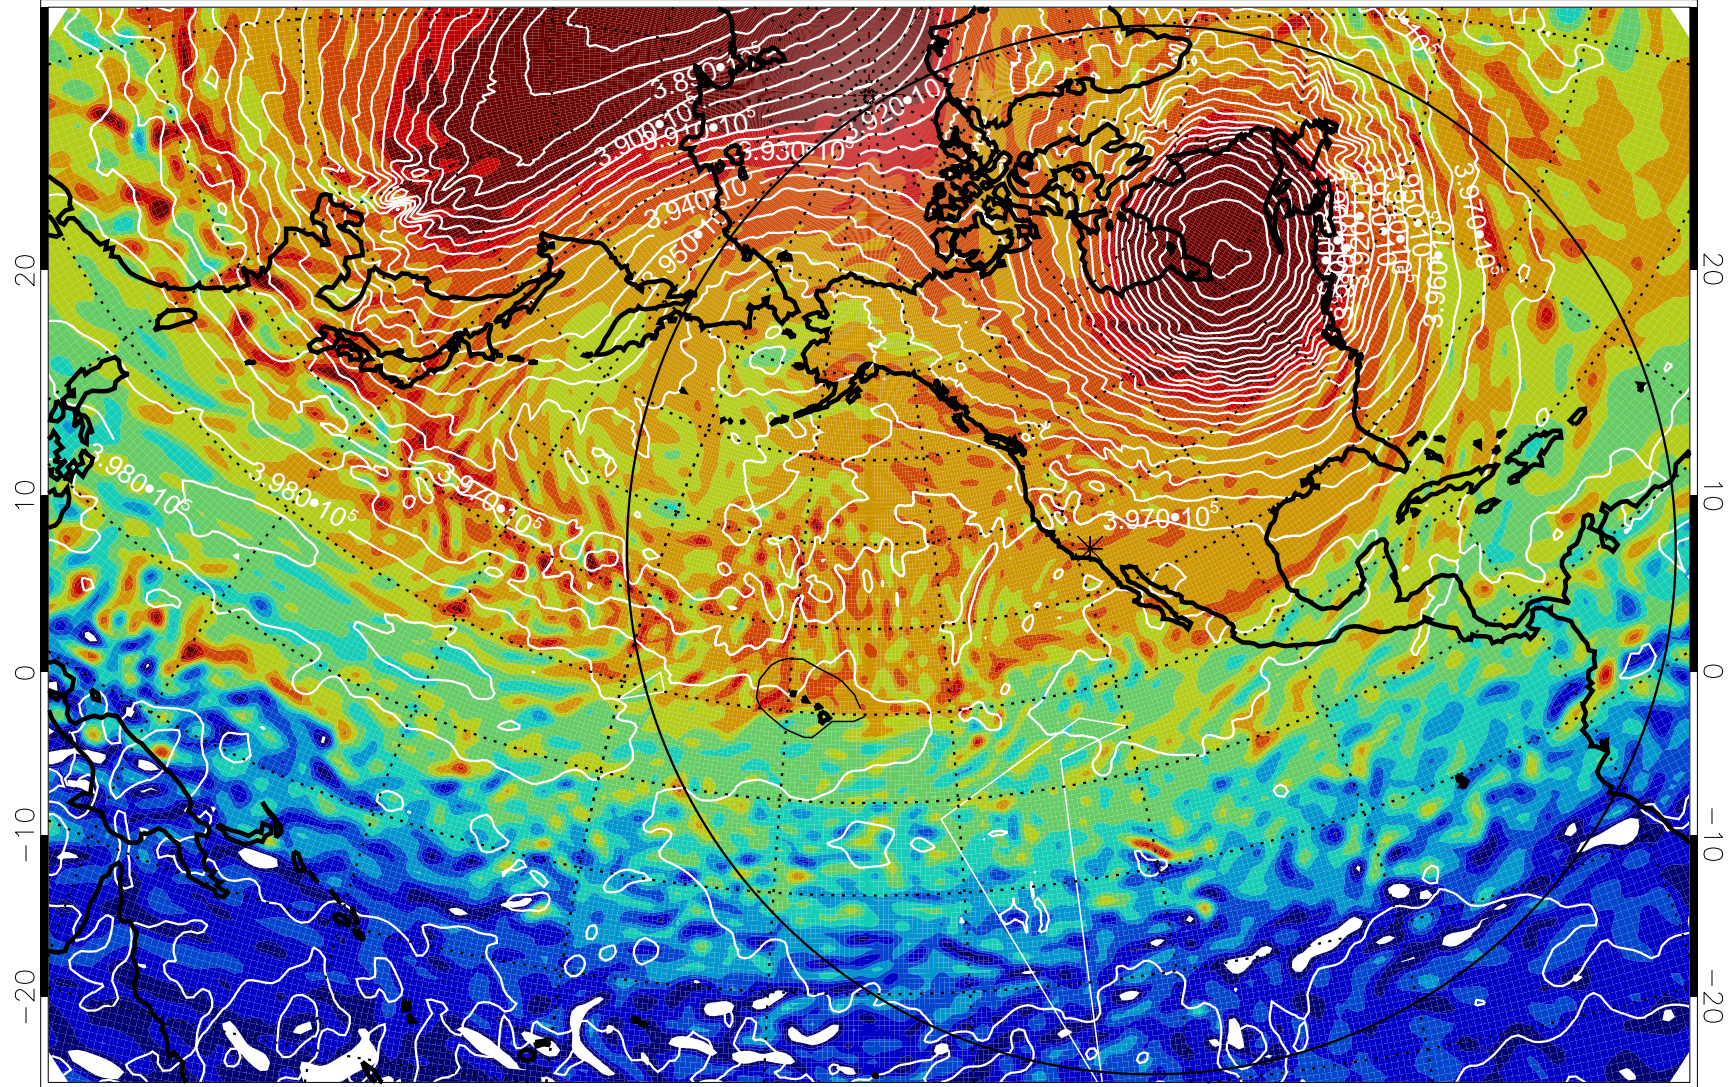

13012306, 42 hour forecast for 460K EPV

460K Montgomery Streamfunction, white

Range ring of 6000 km -- 19 hours GH round trip

13012312, 48 hour forecast for 460K EPV

460K Montgomery Streamfunction, white

Range ring of 6000 km -- 19 hours GH round trip

13012318, 54 hour forecast for 460K EPV

460K Montgomery Streamfunction, white

Range ring of 6000 km -- 19 hours GH round trip

13012400, 60 hour forecast for 460K EPV

460K Montgomery Streamfunction, white

Range ring of 6000 km -- 19 hours GH round trip

13012406, 66 hour forecast for 460K EPV

460K Montgomery Streamfunction, white

Range ring of 6000 km -- 19 hours GH round trip

13012412, 72 hour forecast for 460K EPV

460K Montgomery Streamfunction, white

Range ring of 6000 km -- 19 hours GH round trip

13012418, 78 hour forecast for 460K EPV

460K Montgomery Streamfunction, white

Range ring of 6000 km -- 19 hours GH round trip

13012500, 84 hour forecast for 460K EPV

460K Montgomery Streamfunction, white

Range ring of 6000 km -- 19 hours GH round trip