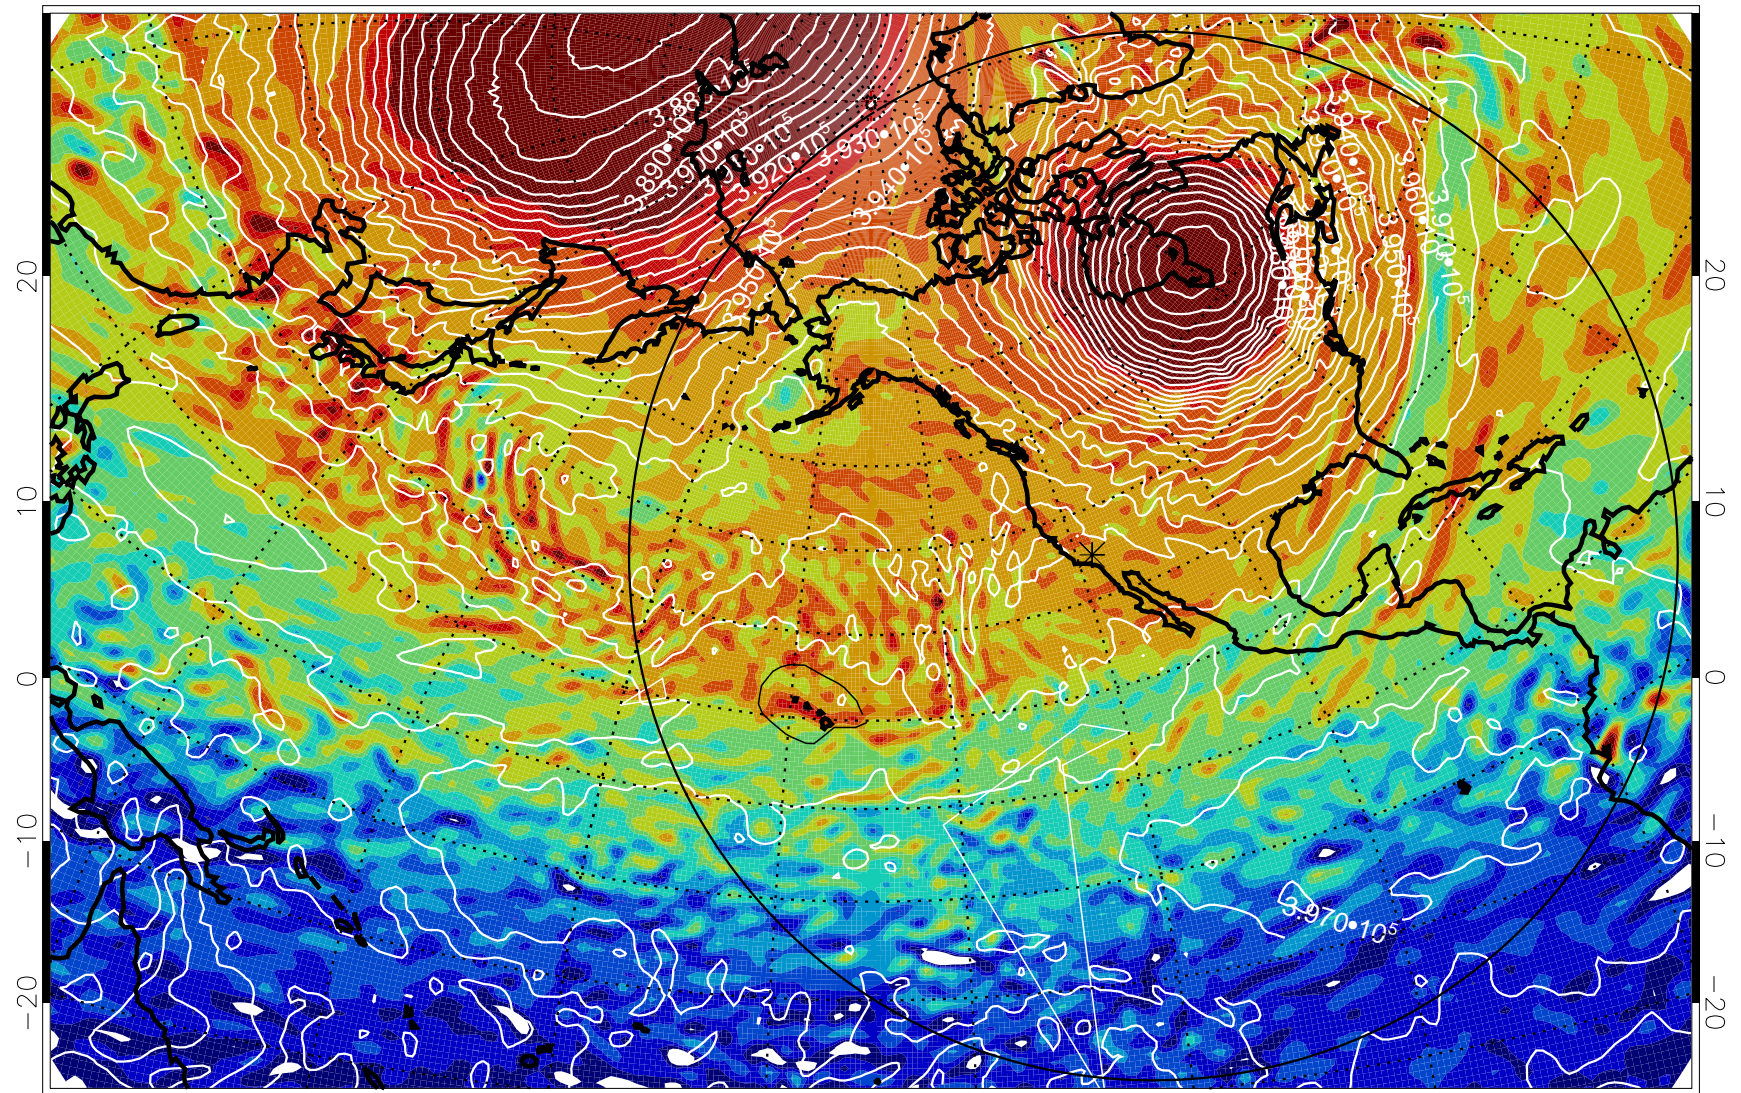

13012218, 30 hour forecast for 460K EPV

460K Montgomery Streamfunction, white

Range ring of 6000 km -- 19 hours GH round trip

13012300, 36 hour forecast for 460K EPV

460K Montgomery Streamfunction, white

Range ring of 6000 km -- 19 hours GH round trip

13012306, 42 hour forecast for 460K EPV

460K Montgomery Streamfunction, white

Range ring of 6000 km -- 19 hours GH round trip

13012312, 48 hour forecast for 460K EPV

460K Montgomery Streamfunction, white

Range ring of 6000 km -- 19 hours GH round trip

13012318, 54 hour forecast for 460K EPV

460K Montgomery Streamfunction, white

Range ring of 6000 km -- 19 hours GH round trip

13012400, 60 hour forecast for 460K EPV

460K Montgomery Streamfunction, white

Range ring of 6000 km -- 19 hours GH round trip