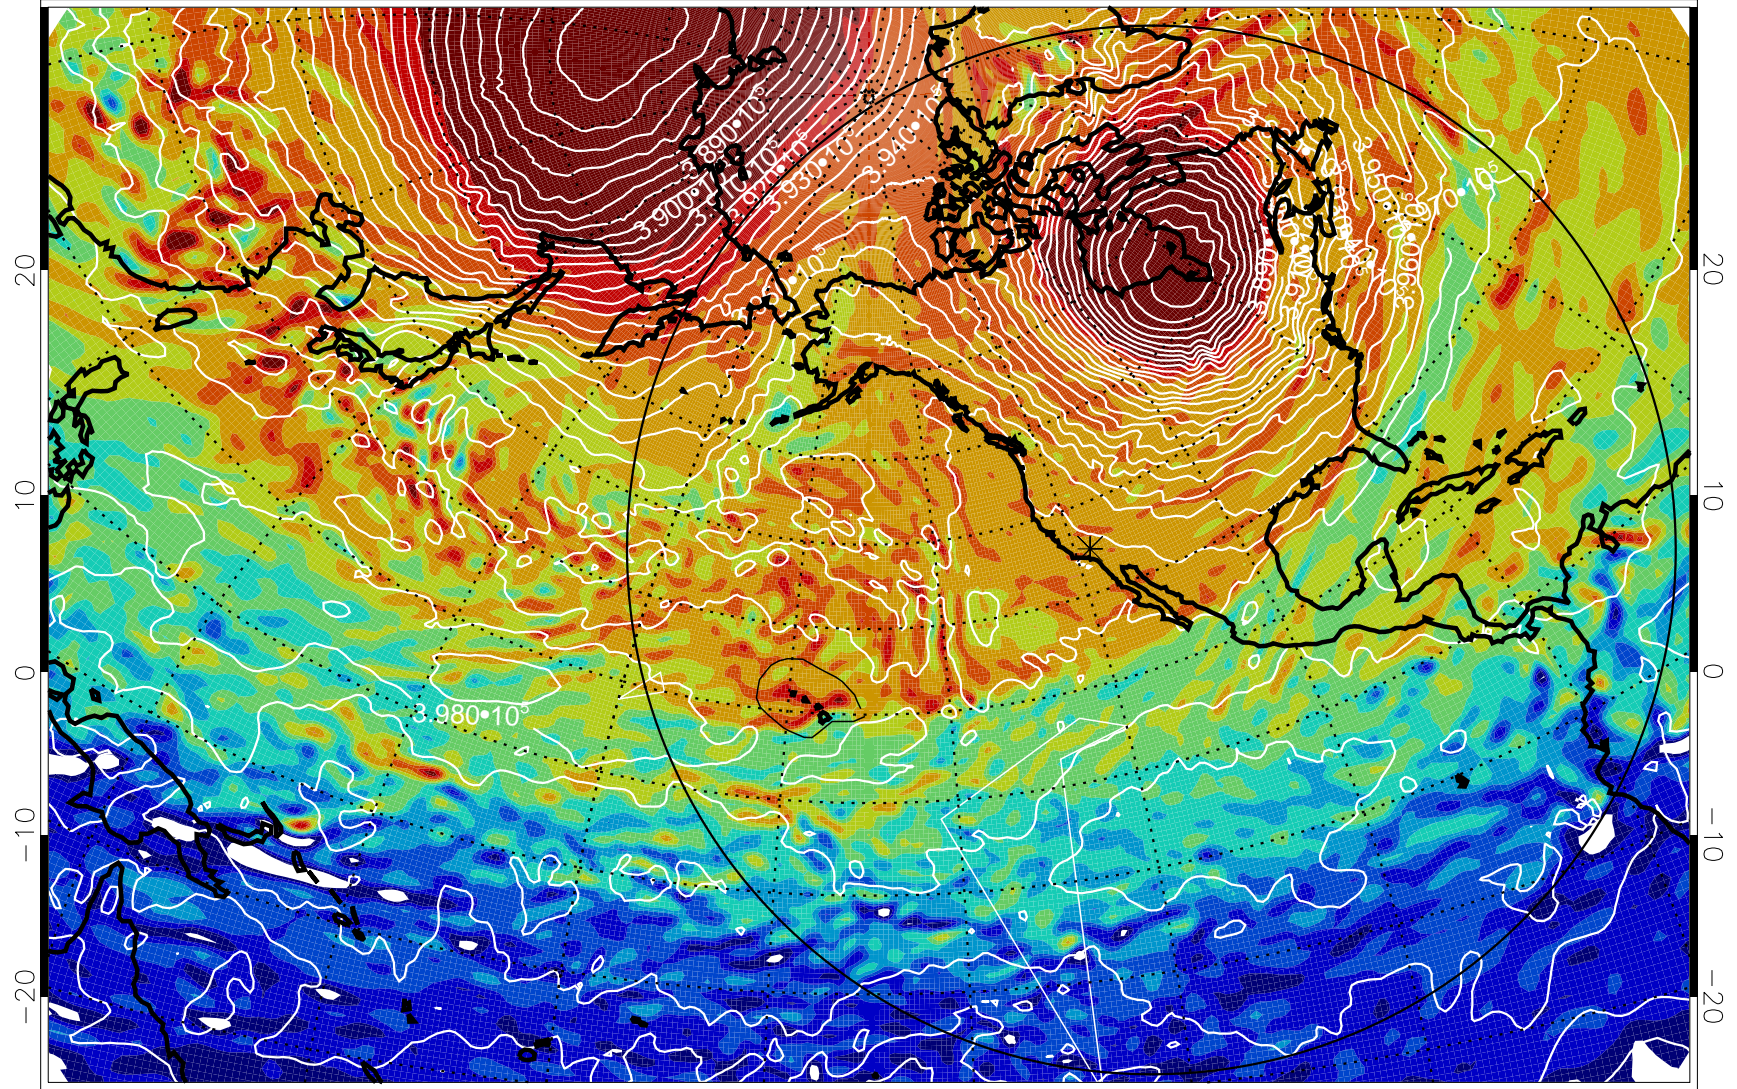

13012118, 6 hour forecast for 460K EPV

460K Montgomery Streamfunction, white

Range ring of 6000 km -- 19 hours GH round trip

13012200, 12 hour forecast for 460K EPV

460K Montgomery Streamfunction, white

Range ring of 6000 km -- 19 hours GH round trip

13012206, 18 hour forecast for 460K EPV

460K Montgomery Streamfunction, white

Range ring of 6000 km -- 19 hours GH round trip

13012212, 24 hour forecast for 460K EPV

460K Montgomery Streamfunction, white

Range ring of 6000 km -- 19 hours GH round trip

13012218, 30 hour forecast for 460K EPV

460K Montgomery Streamfunction, white

Range ring of 6000 km -- 19 hours GH round trip

13012300, 36 hour forecast for 460K EPV

460K Montgomery Streamfunction, white

Range ring of 6000 km -- 19 hours GH round trip

13012306, 42 hour forecast for 460K EPV

460K Montgomery Streamfunction, white

Range ring of 6000 km -- 19 hours GH round trip

13012312, 48 hour forecast for 460K EPV

460K Montgomery Streamfunction, white

Range ring of 6000 km -- 19 hours GH round trip