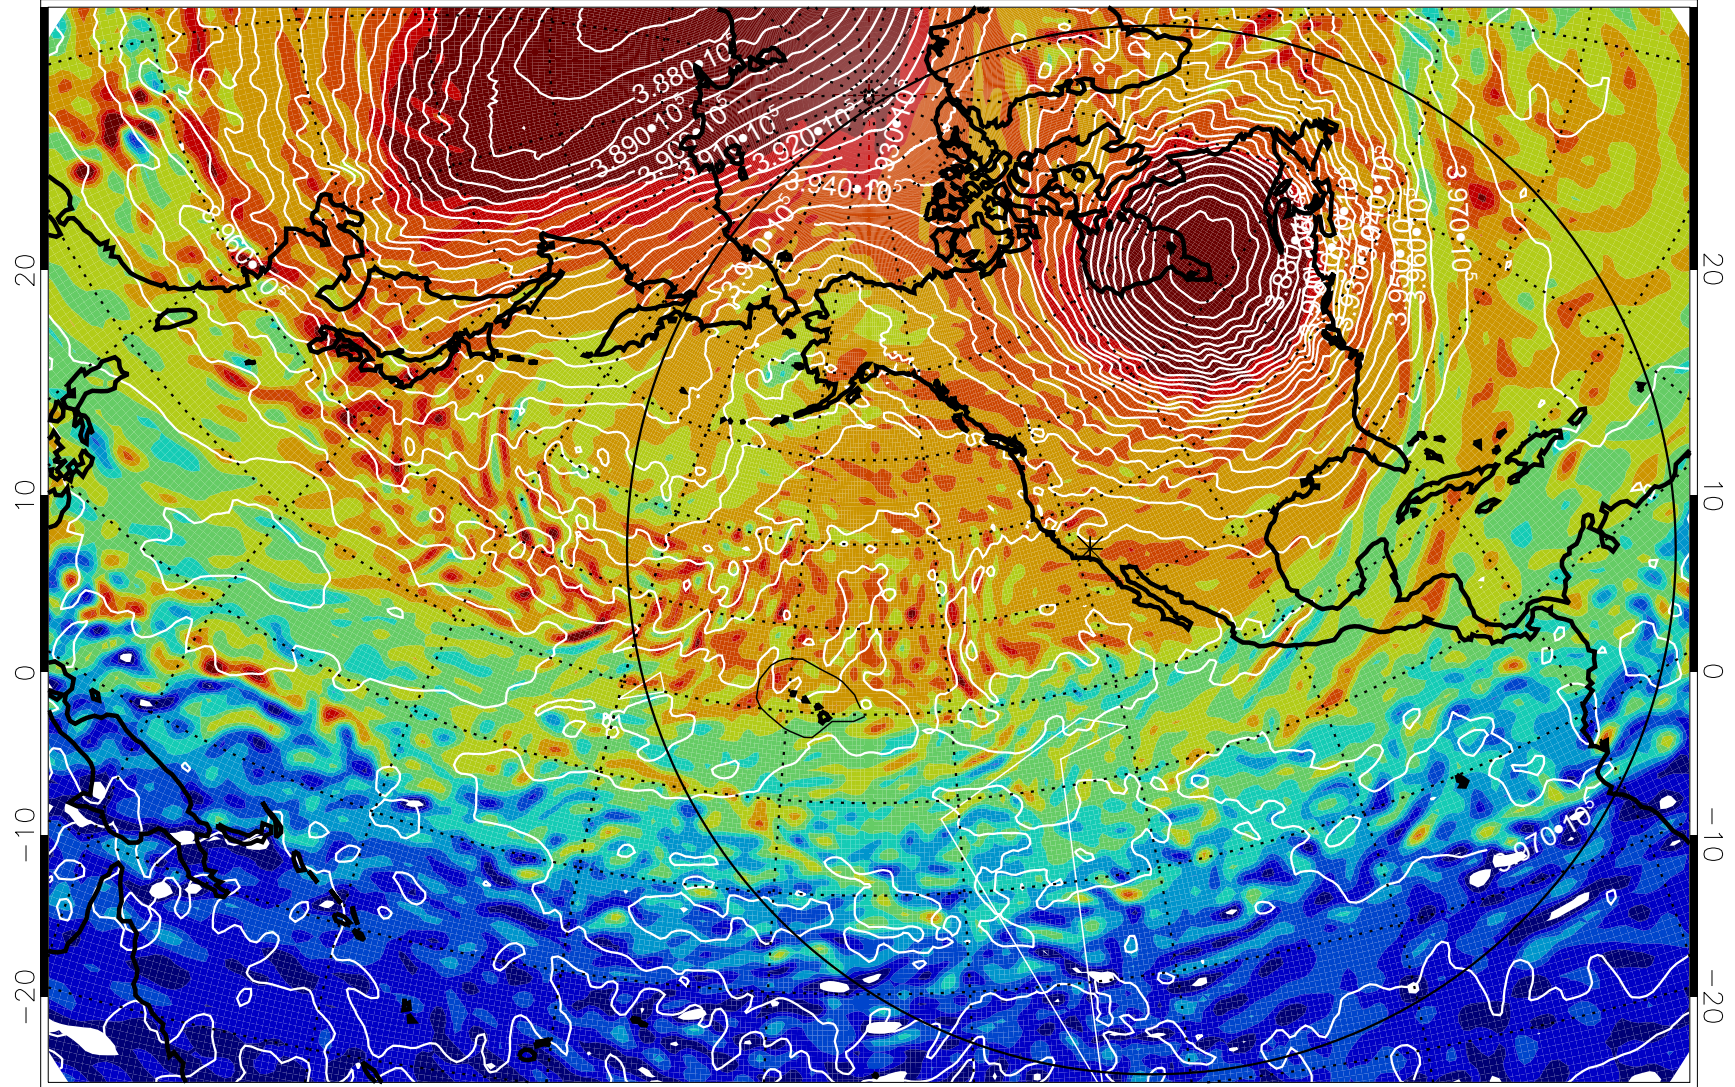

13012218, 30 hour forecast for 460K EPV

460K Montgomery Streamfunction, white

Range ring of 6000 km -- 19 hours GH round trip

13012300, 36 hour forecast for 460K EPV

460K Montgomery Streamfunction, white

Range ring of 6000 km -- 19 hours GH round trip

13012306, 42 hour forecast for 460K EPV

460K Montgomery Streamfunction, white

Range ring of 6000 km -- 19 hours GH round trip

13012312, 48 hour forecast for 460K EPV

460K Montgomery Streamfunction, white

Range ring of 6000 km -- 19 hours GH round trip

13012318, 54 hour forecast for 460K EPV

460K Montgomery Streamfunction, white

Range ring of 6000 km -- 19 hours GH round trip

13012400, 60 hour forecast for 460K EPV

460K Montgomery Streamfunction, white

Range ring of 6000 km -- 19 hours GH round trip

13012406, 66 hour forecast for 460K EPV

460K Montgomery Streamfunction, white

Range ring of 6000 km -- 19 hours GH round trip

13012412, 72 hour forecast for 460K EPV

460K Montgomery Streamfunction, white

Range ring of 6000 km -- 19 hours GH round trip