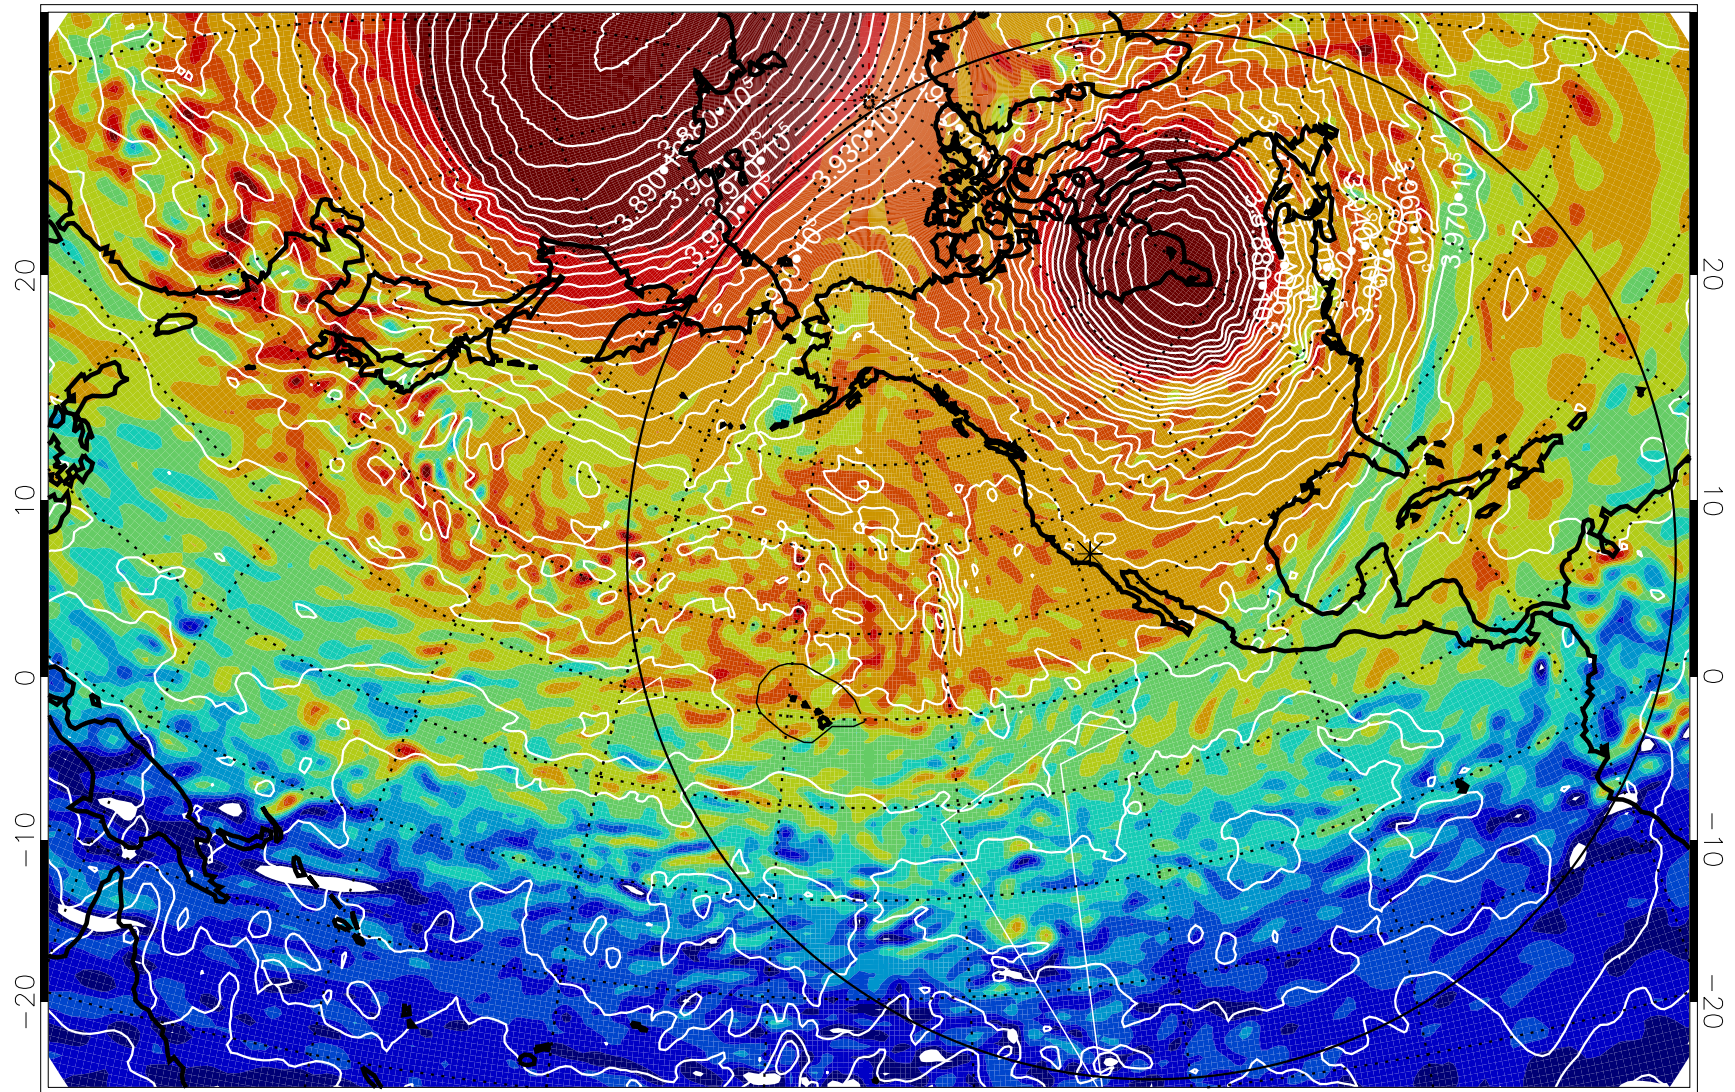

13012118, 6 hour forecast for 460K EPV

460K Montgomery Streamfunction, white

Range ring of 6000 km -- 19 hours GH round trip

13012200, 12 hour forecast for 460K EPV

460K Montgomery Streamfunction, white

Range ring of 6000 km -- 19 hours GH round trip

13012206, 18 hour forecast for 460K EPV

460K Montgomery Streamfunction, white

Range ring of 6000 km -- 19 hours GH round trip

13012212, 24 hour forecast for 460K EPV

460K Montgomery Streamfunction, white

Range ring of 6000 km -- 19 hours GH round trip

13012218, 30 hour forecast for 460K EPV

460K Montgomery Streamfunction, white

Range ring of 6000 km -- 19 hours GH round trip

13012300, 36 hour forecast for 460K EPV

460K Montgomery Streamfunction, white

Range ring of 6000 km -- 19 hours GH round trip

13012306, 42 hour forecast for 460K EPV

460K Montgomery Streamfunction, white

Range ring of 6000 km -- 19 hours GH round trip

13012312, 48 hour forecast for 460K EPV

460K Montgomery Streamfunction, white

Range ring of 6000 km -- 19 hours GH round trip