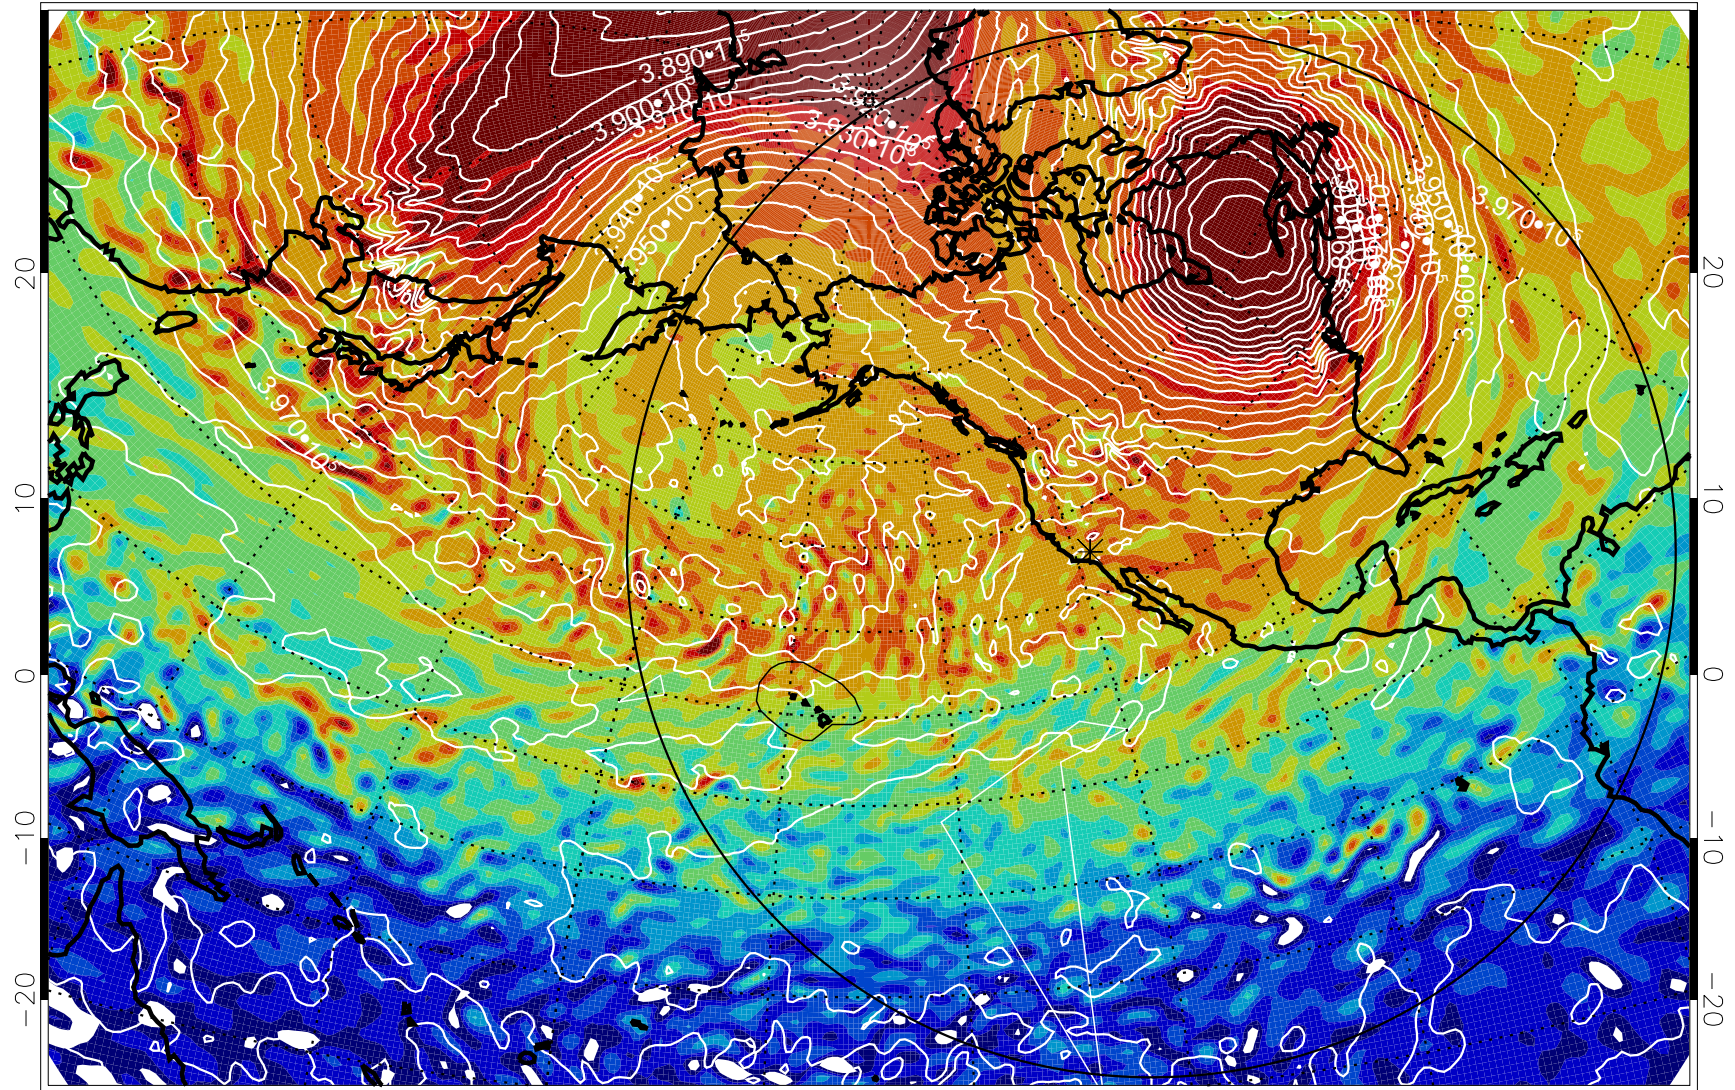

13012318, 54 hour forecast for 460K EPV

460K Montgomery Streamfunction, white

Range ring of 6000 km -- 19 hours GH round trip

13012400, 60 hour forecast for 460K EPV

460K Montgomery Streamfunction, white

Range ring of 6000 km -- 19 hours GH round trip

13012406, 66 hour forecast for 460K EPV

460K Montgomery Streamfunction, white

Range ring of 6000 km -- 19 hours GH round trip

13012412, 72 hour forecast for 460K EPV

460K Montgomery Streamfunction, white

Range ring of 6000 km -- 19 hours GH round trip

13012418, 78 hour forecast for 460K EPV

460K Montgomery Streamfunction, white

Range ring of 6000 km -- 19 hours GH round trip

13012500, 84 hour forecast for 460K EPV

460K Montgomery Streamfunction, white

Range ring of 6000 km -- 19 hours GH round trip

13012506, 90 hour forecast for 460K EPV

460K Montgomery Streamfunction, white

Range ring of 6000 km -- 19 hours GH round trip

13012512, 96 hour forecast for 460K EPV

460K Montgomery Streamfunction, white

Range ring of 6000 km -- 19 hours GH round trip