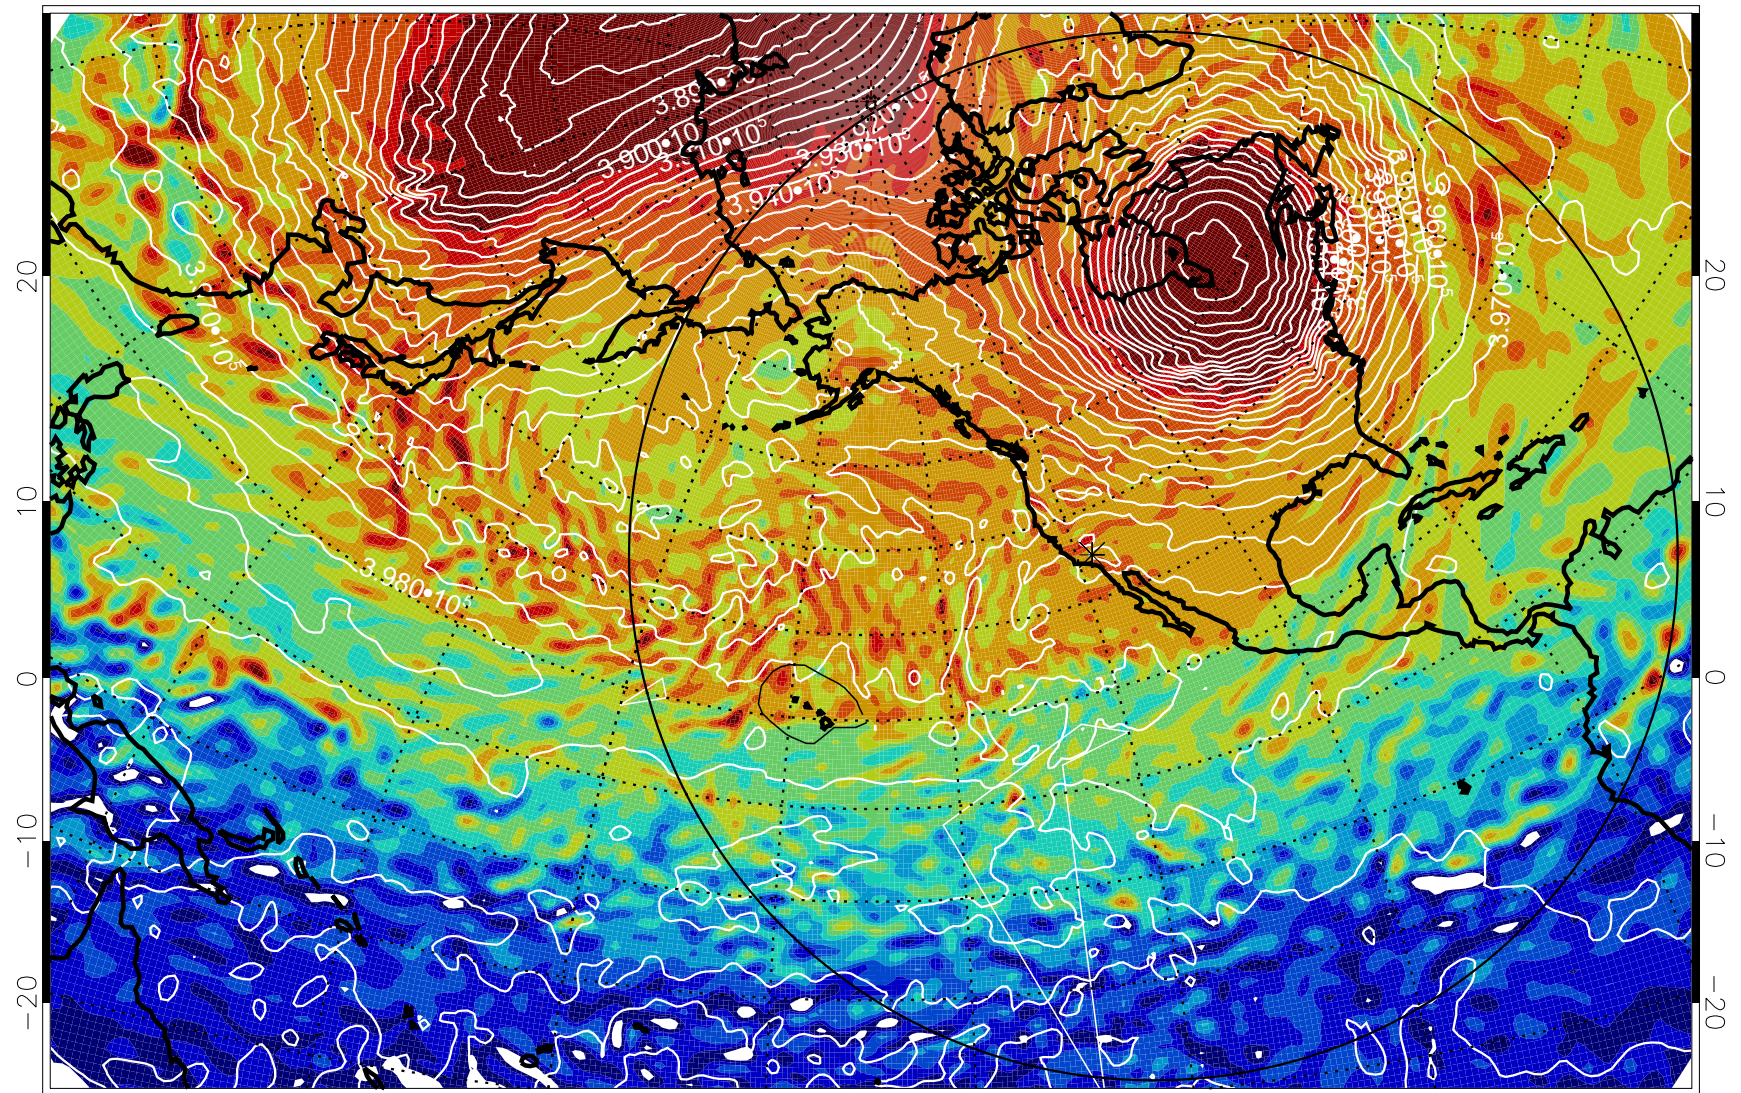

13012218, 30 hour forecast for 460K EPV

460K Montgomery Streamfunction, white

Range ring of 6000 km -- 19 hours GH round trip

13012300, 36 hour forecast for 460K EPV

460K Montgomery Streamfunction, white

Range ring of 6000 km -- 19 hours GH round trip

13012306, 42 hour forecast for 460K EPV

460K Montgomery Streamfunction, white

Range ring of 6000 km -- 19 hours GH round trip

13012312, 48 hour forecast for 460K EPV

460K Montgomery Streamfunction, white

Range ring of 6000 km -- 19 hours GH round trip

13012318, 54 hour forecast for 460K EPV

460K Montgomery Streamfunction, white

Range ring of 6000 km -- 19 hours GH round trip

13012400, 60 hour forecast for 460K EPV

460K Montgomery Streamfunction, white

Range ring of 6000 km -- 19 hours GH round trip

13012406, 66 hour forecast for 460K EPV

460K Montgomery Streamfunction, white

Range ring of 6000 km -- 19 hours GH round trip

13012412, 72 hour forecast for 460K EPV

460K Montgomery Streamfunction, white

Range ring of 6000 km -- 19 hours GH round trip