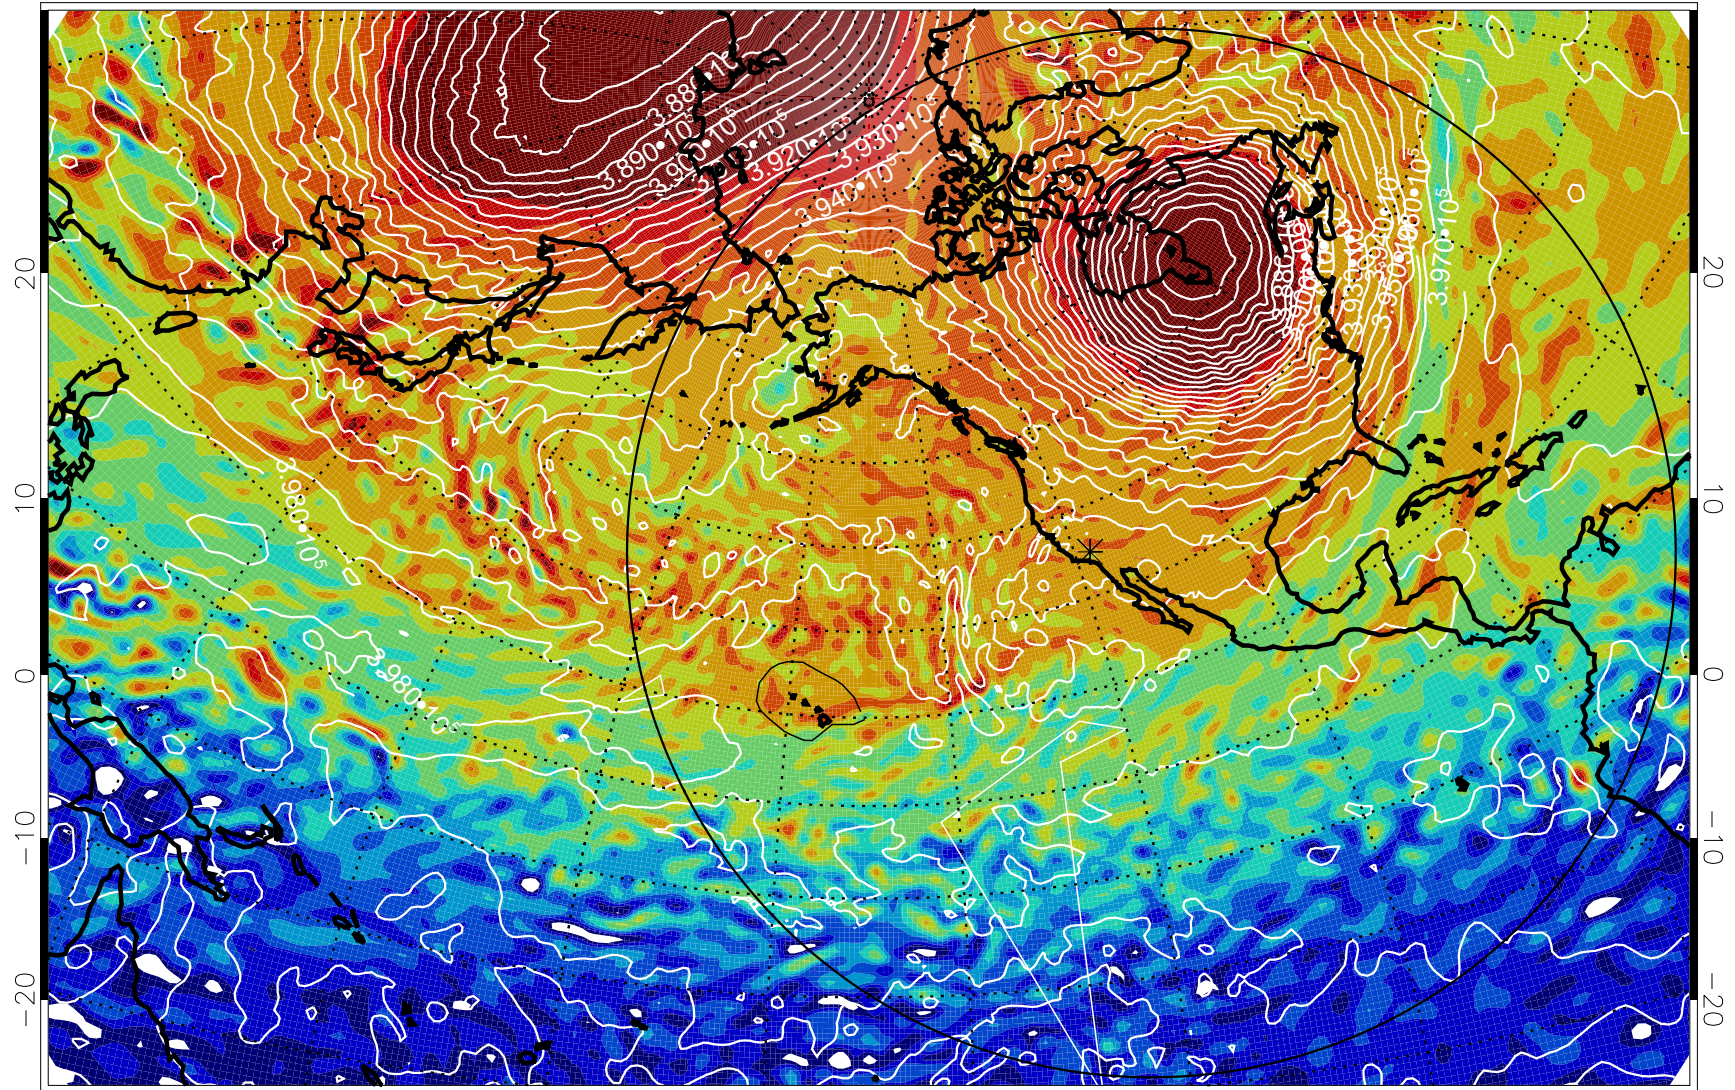

13012300, 48 hour forecast for 460K EPV

460K Montgomery Streamfunction, white

Range ring of 6000 km -- 19 hours GH round trip

13012306, 54 hour forecast for 460K EPV

460K Montgomery Streamfunction, white

Range ring of 6000 km -- 19 hours GH round trip

13012312, 60 hour forecast for 460K EPV

460K Montgomery Streamfunction, white

Range ring of 6000 km -- 19 hours GH round trip

13012406, 78 hour forecast for 460K EPV

460K Montgomery Streamfunction, white

Range ring of 6000 km -- 19 hours GH round trip

13012412, 84 hour forecast for 460K EPV

460K Montgomery Streamfunction, white

Range ring of 6000 km -- 19 hours GH round trip

13012418, 90 hour forecast for 460K EPV

460K Montgomery Streamfunction, white

Range ring of 6000 km -- 19 hours GH round trip

13012506, 102 hour forecast for 460K EPV

460K Montgomery Streamfunction, white

Range ring of 6000 km -- 19 hours GH round trip

13012512, 108 hour forecast for 460K EPV

460K Montgomery Streamfunction, white