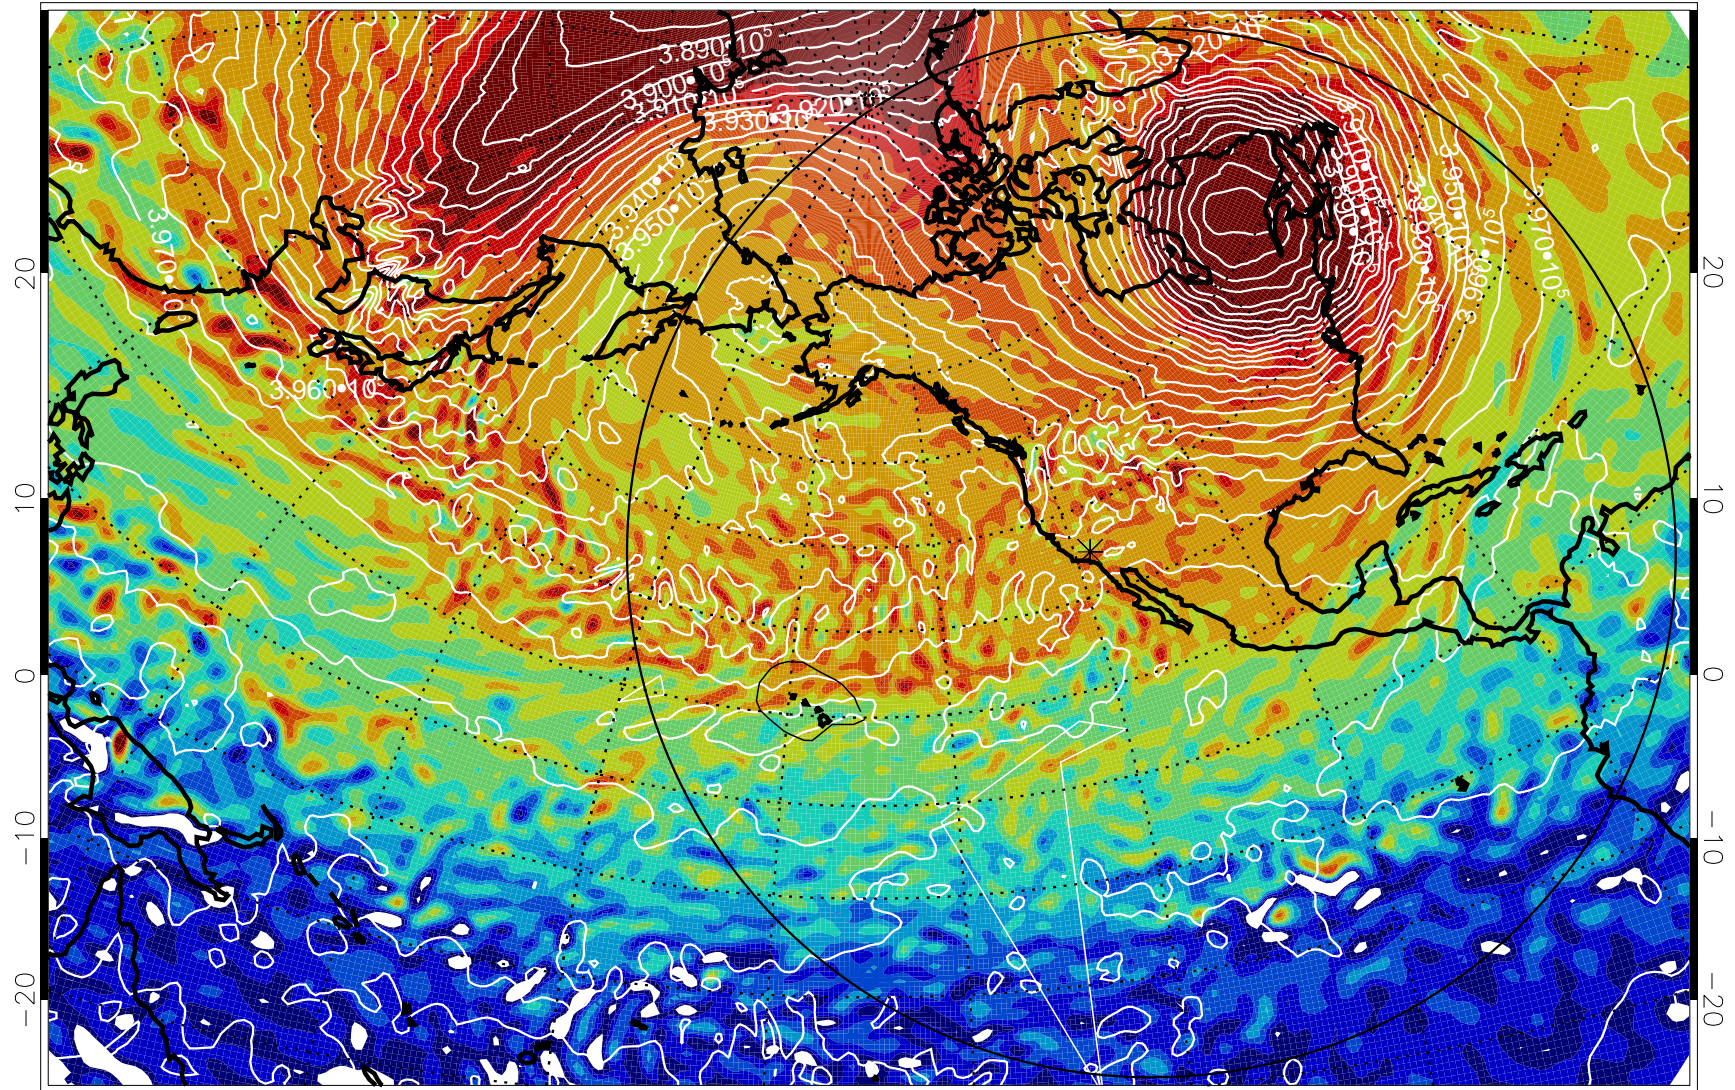

13012312, 60 hour forecast for 460K EPV

460K Montgomery Streamfunction, white

Range ring of 6000 km -- 19 hours GH round trip

13012406, 78 hour forecast for 460K EPV

460K Montgomery Streamfunction, white

Range ring of 6000 km -- 19 hours GH round trip

13012412, 84 hour forecast for 460K EPV

460K Montgomery Streamfunction, white

Range ring of 6000 km -- 19 hours GH round trip

13012418, 90 hour forecast for 460K EPV

460K Montgomery Streamfunction, white

Range ring of 6000 km -- 19 hours GH round trip

13012506, 102 hour forecast for 460K EPV

460K Montgomery Streamfunction, white

Range ring of 6000 km -- 19 hours GH round trip

13012512, 108 hour forecast for 460K EPV

460K Montgomery Streamfunction, white

Range ring of 6000 km -- 19 hours GH round trip

13012518, 114 hour forecast for 460K EPV

460K Montgomery Streamfunction, white

Range ring of 6000 km -- 19 hours GH round trip