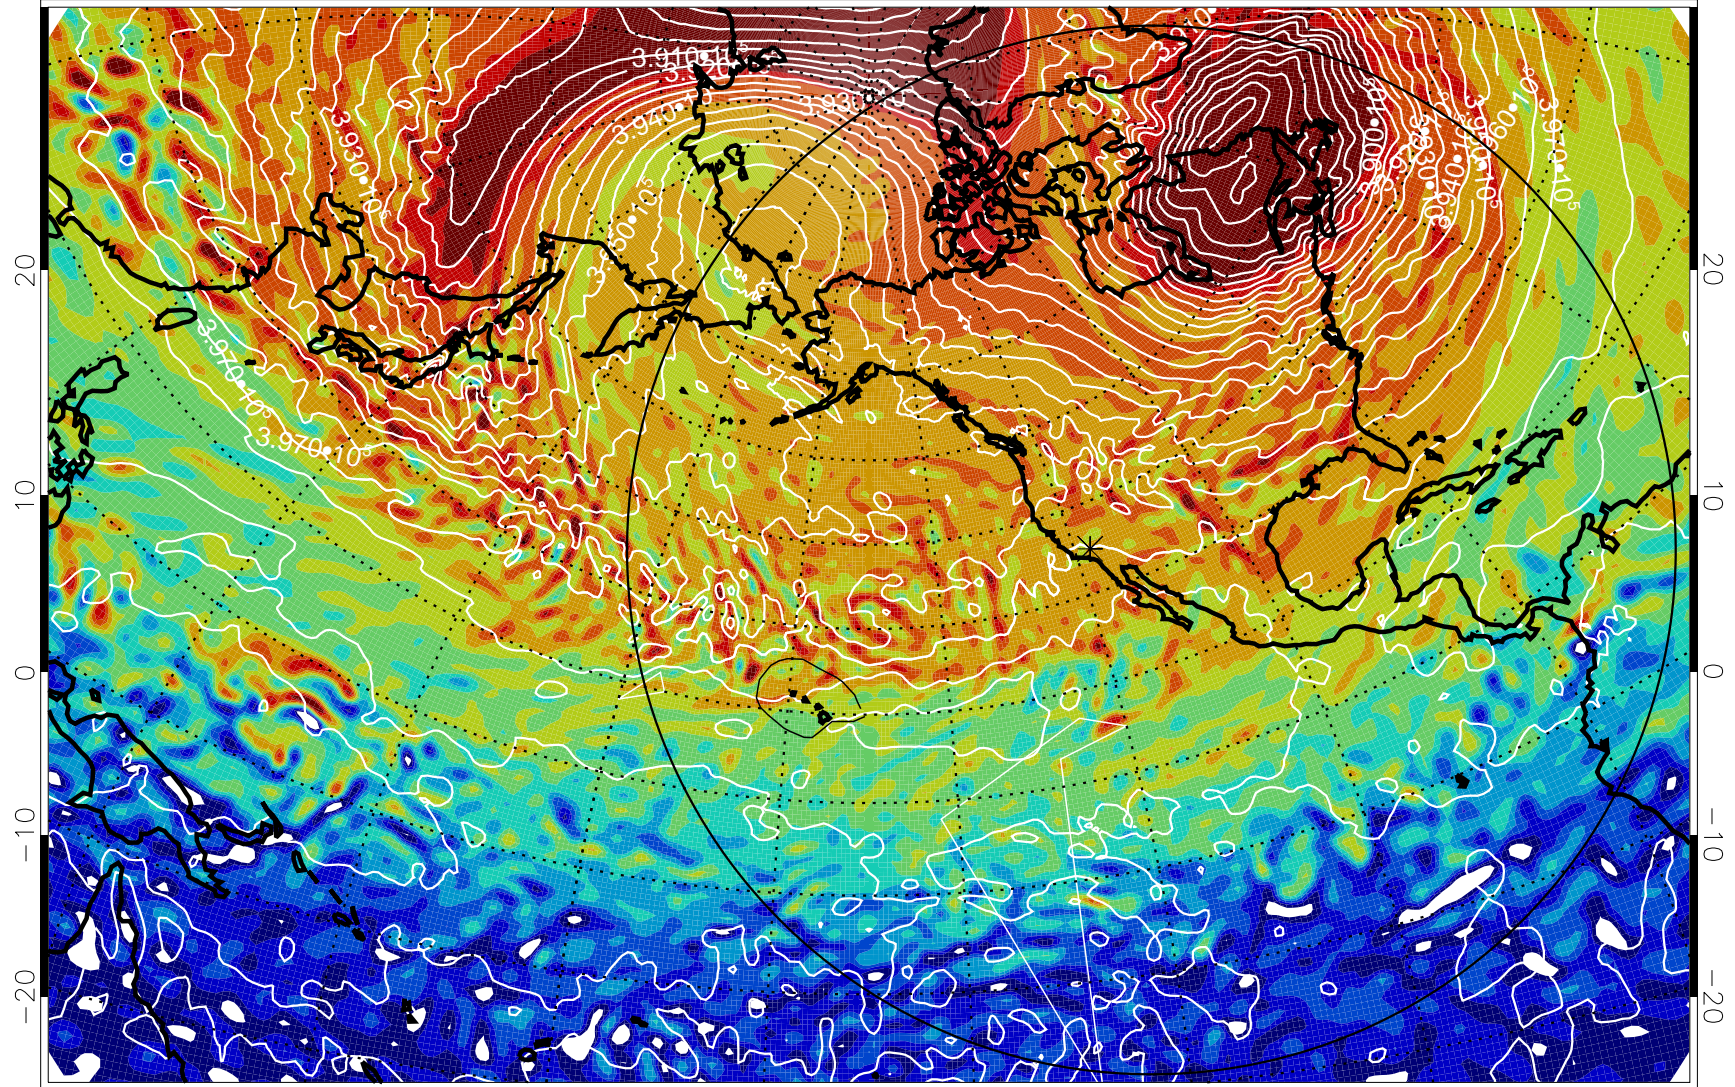

13012412, 84 hour forecast for 460K EPV

460K Montgomery Streamfunction, white

Range ring of 6000 km -- 19 hours GH round trip

13012418, 90 hour forecast for 460K EPV

460K Montgomery Streamfunction, white

Range ring of 6000 km -- 19 hours GH round trip

13012506, 102 hour forecast for 460K EPV

460K Montgomery Streamfunction, white

Range ring of 6000 km -- 19 hours GH round trip

13012512, 108 hour forecast for 460K EPV

460K Montgomery Streamfunction, white

Range ring of 6000 km -- 19 hours GH round trip

13012518, 114 hour forecast for 460K EPV

460K Montgomery Streamfunction, white

Range ring of 6000 km -- 19 hours GH round trip