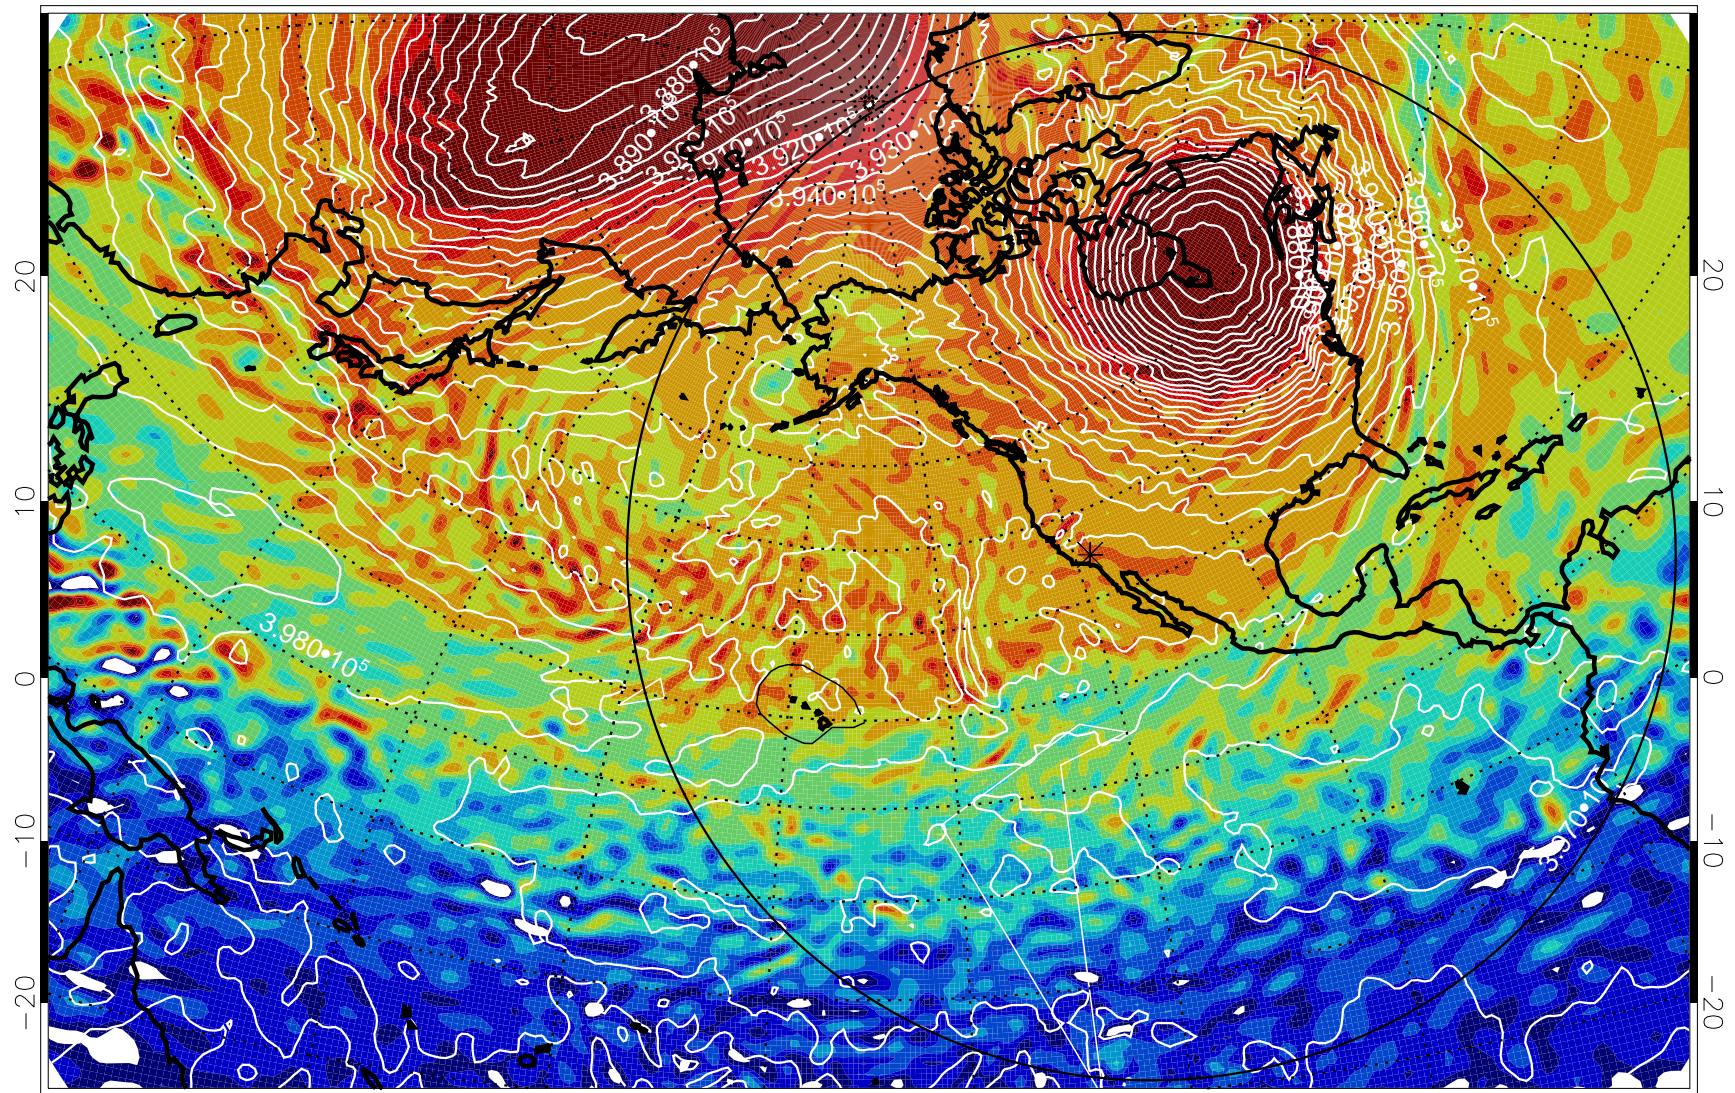

13012300, 48 hour forecast for 460K EPV

460K Montgomery Streamfunction, white

Range ring of 6000 km -- 19 hours GH round trip

13012306, 54 hour forecast for 460K EPV

460K Montgomery Streamfunction, white

Range ring of 6000 km -- 19 hours GH round trip

13012312, 60 hour forecast for 460K EPV

460K Montgomery Streamfunction, white

Range ring of 6000 km -- 19 hours GH round trip

13012406, 78 hour forecast for 460K EPV

460K Montgomery Streamfunction, white

Range ring of 6000 km -- 19 hours GH round trip

13012412, 84 hour forecast for 460K EPV

460K Montgomery Streamfunction, white

Range ring of 6000 km -- 19 hours GH round trip

13012418, 90 hour forecast for 460K EPV

460K Montgomery Streamfunction, white

Range ring of 6000 km -- 19 hours GH round trip

13012506, 102 hour forecast for 460K EPV

460K Montgomery Streamfunction, white

Range ring of 6000 km -- 19 hours GH round trip

13012512, 108 hour forecast for 460K EPV

460K Montgomery Streamfunction, white