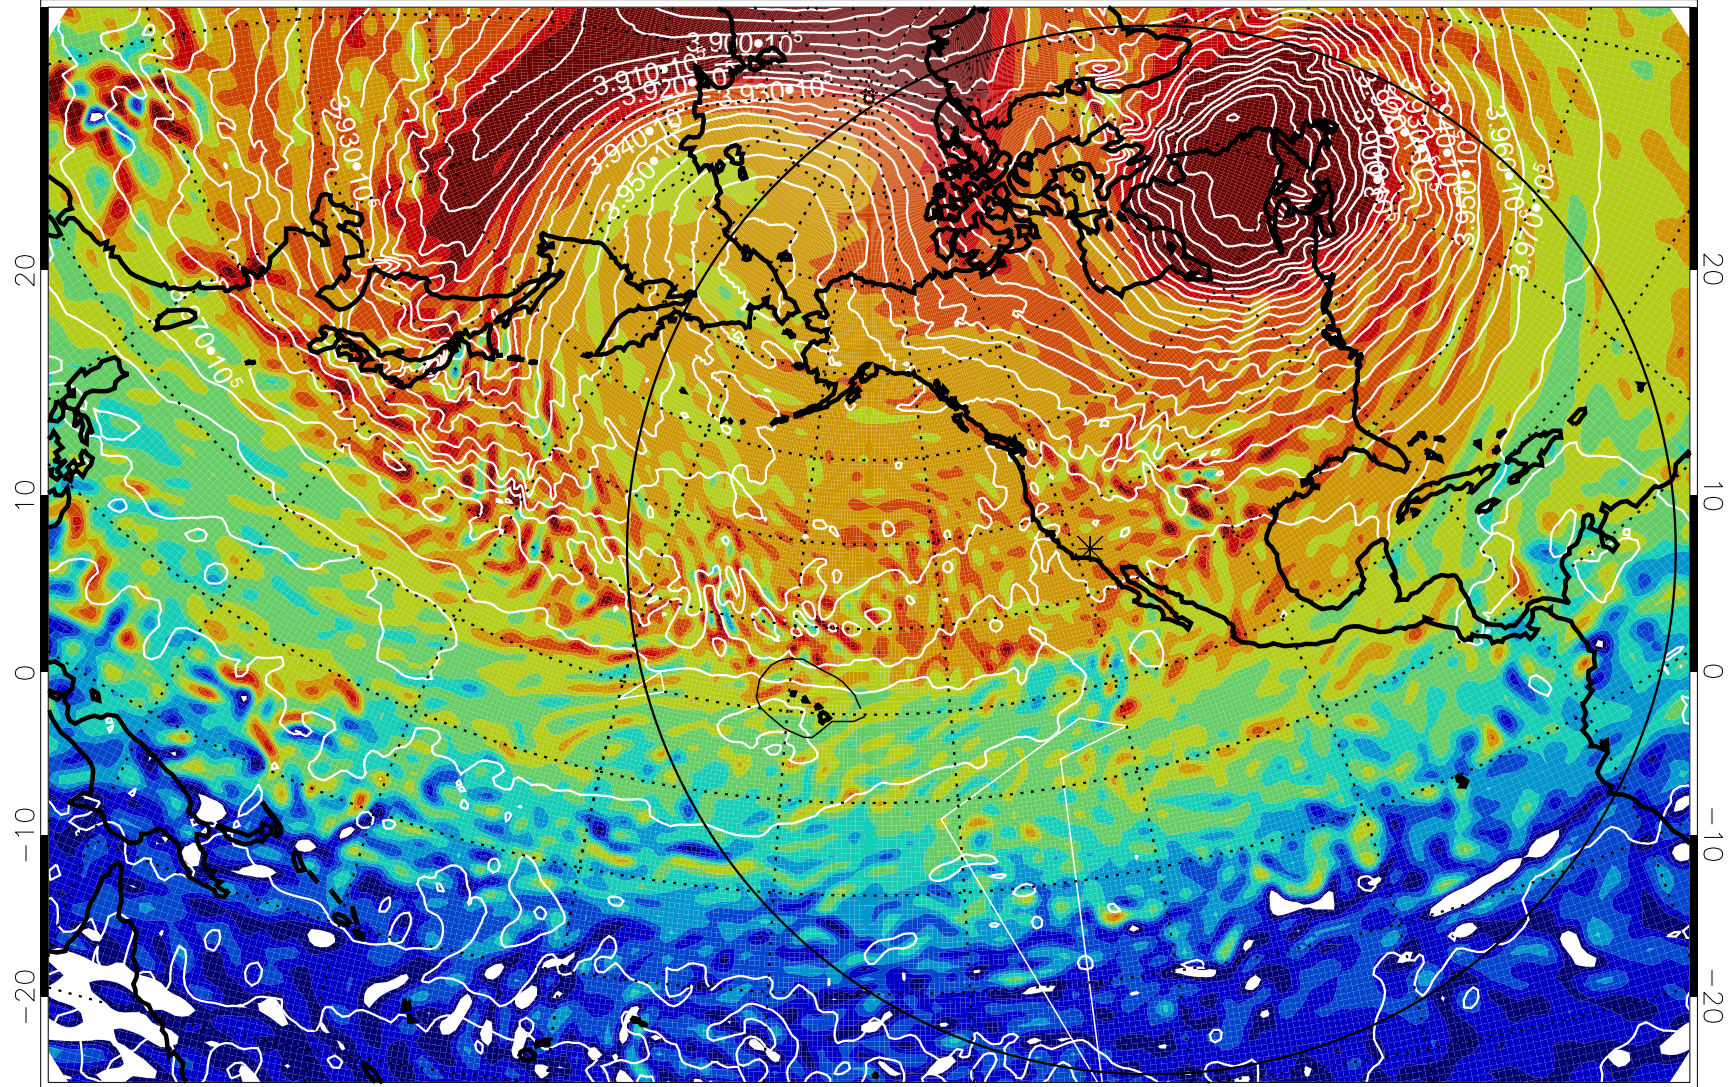

13012412, 84 hour forecast for 460K EPV

460K Montgomery Streamfunction, white

Range ring of 6000 km -- 19 hours GH round trip

13012418, 90 hour forecast for 460K EPV

460K Montgomery Streamfunction, white

Range ring of 6000 km -- 19 hours GH round trip

13012506, 102 hour forecast for 460K EPV

460K Montgomery Streamfunction, white

Range ring of 6000 km -- 19 hours GH round trip

13012512, 108 hour forecast for 460K EPV

460K Montgomery Streamfunction, white

Range ring of 6000 km -- 19 hours GH round trip

13012518, 114 hour forecast for 460K EPV

460K Montgomery Streamfunction, white

Range ring of 6000 km -- 19 hours GH round trip