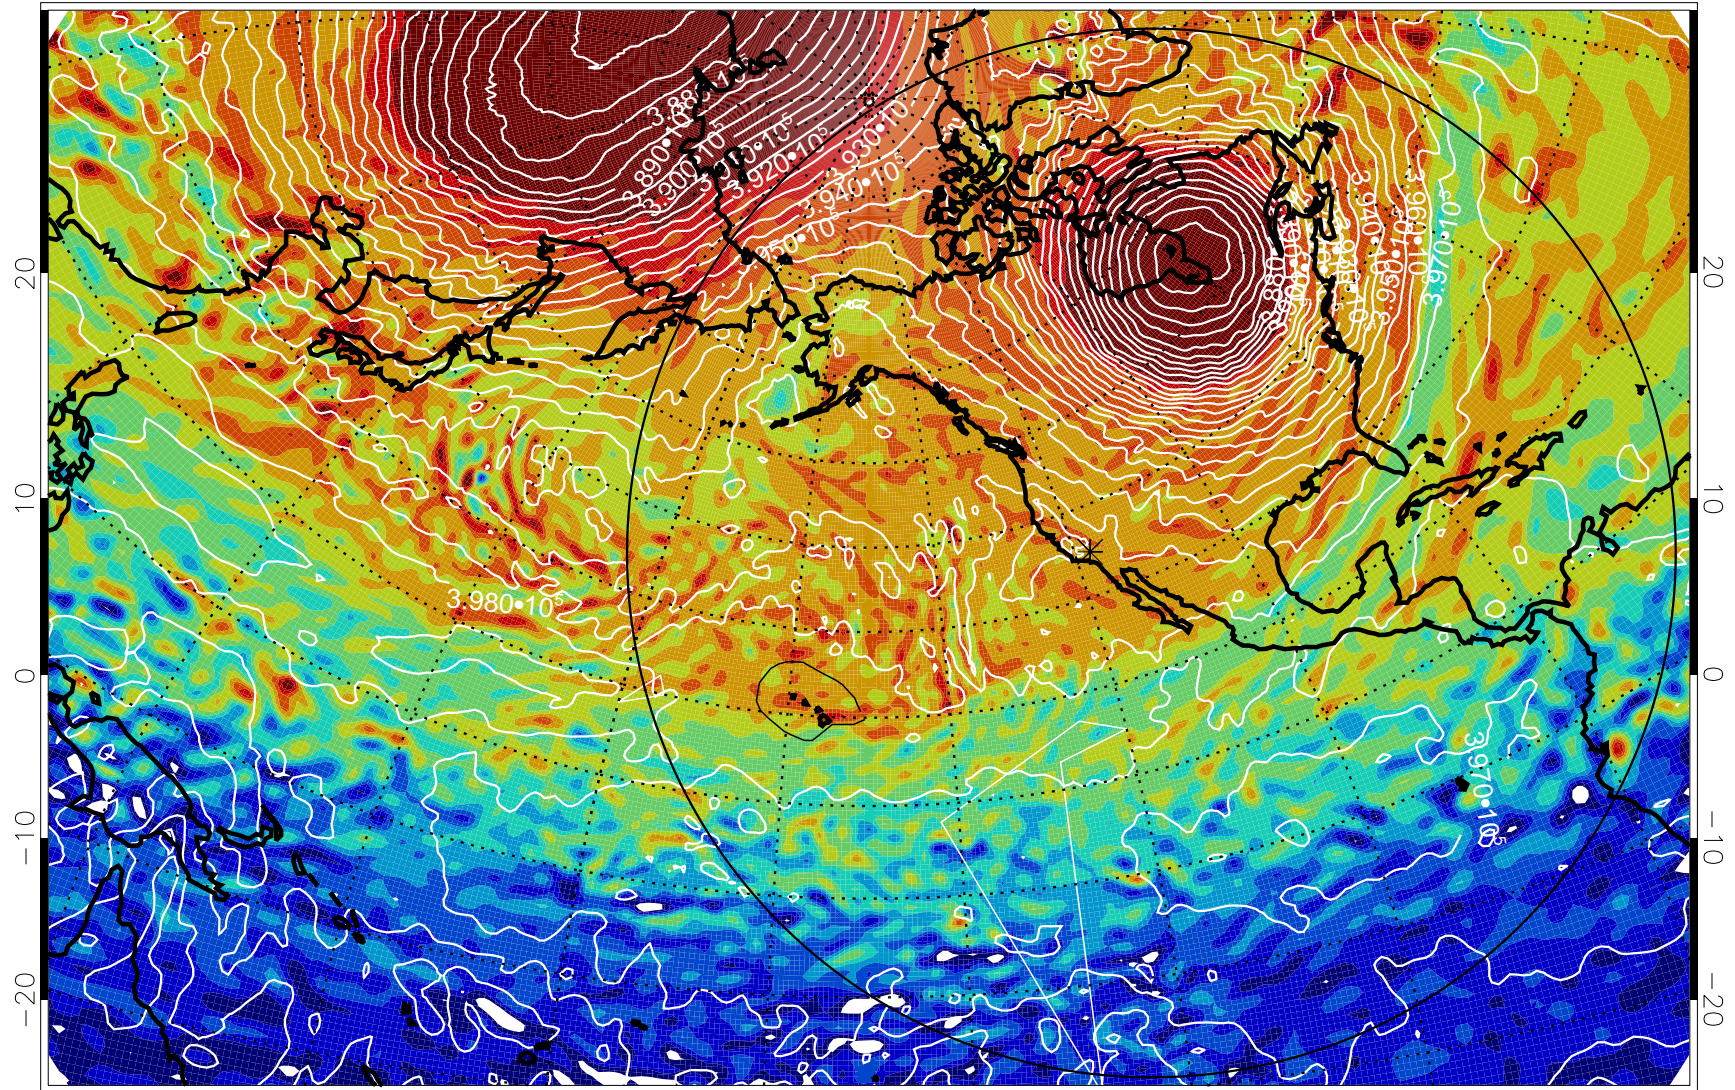

13012200, 24 hour forecast for 460K EPV

460K Montgomery Streamfunction, white

Range ring of 6000 km -- 19 hours GH round trip

13012206, 30 hour forecast for 460K EPV

460K Montgomery Streamfunction, white

Range ring of 6000 km -- 19 hours GH round trip

13012300, 48 hour forecast for 460K EPV

460K Montgomery Streamfunction, white

Range ring of 6000 km -- 19 hours GH round trip

13012306, 54 hour forecast for 460K EPV

460K Montgomery Streamfunction, white

Range ring of 6000 km -- 19 hours GH round trip

13012312, 60 hour forecast for 460K EPV

460K Montgomery Streamfunction, white

Range ring of 6000 km -- 19 hours GH round trip

13012406, 78 hour forecast for 460K EPV

460K Montgomery Streamfunction, white

Range ring of 6000 km -- 19 hours GH round trip

13012412, 84 hour forecast for 460K EPV

460K Montgomery Streamfunction, white

Range ring of 6000 km -- 19 hours GH round trip

13012418, 90 hour forecast for 460K EPV

460K Montgomery Streamfunction, white

Range ring of 6000 km -- 19 hours GH round trip