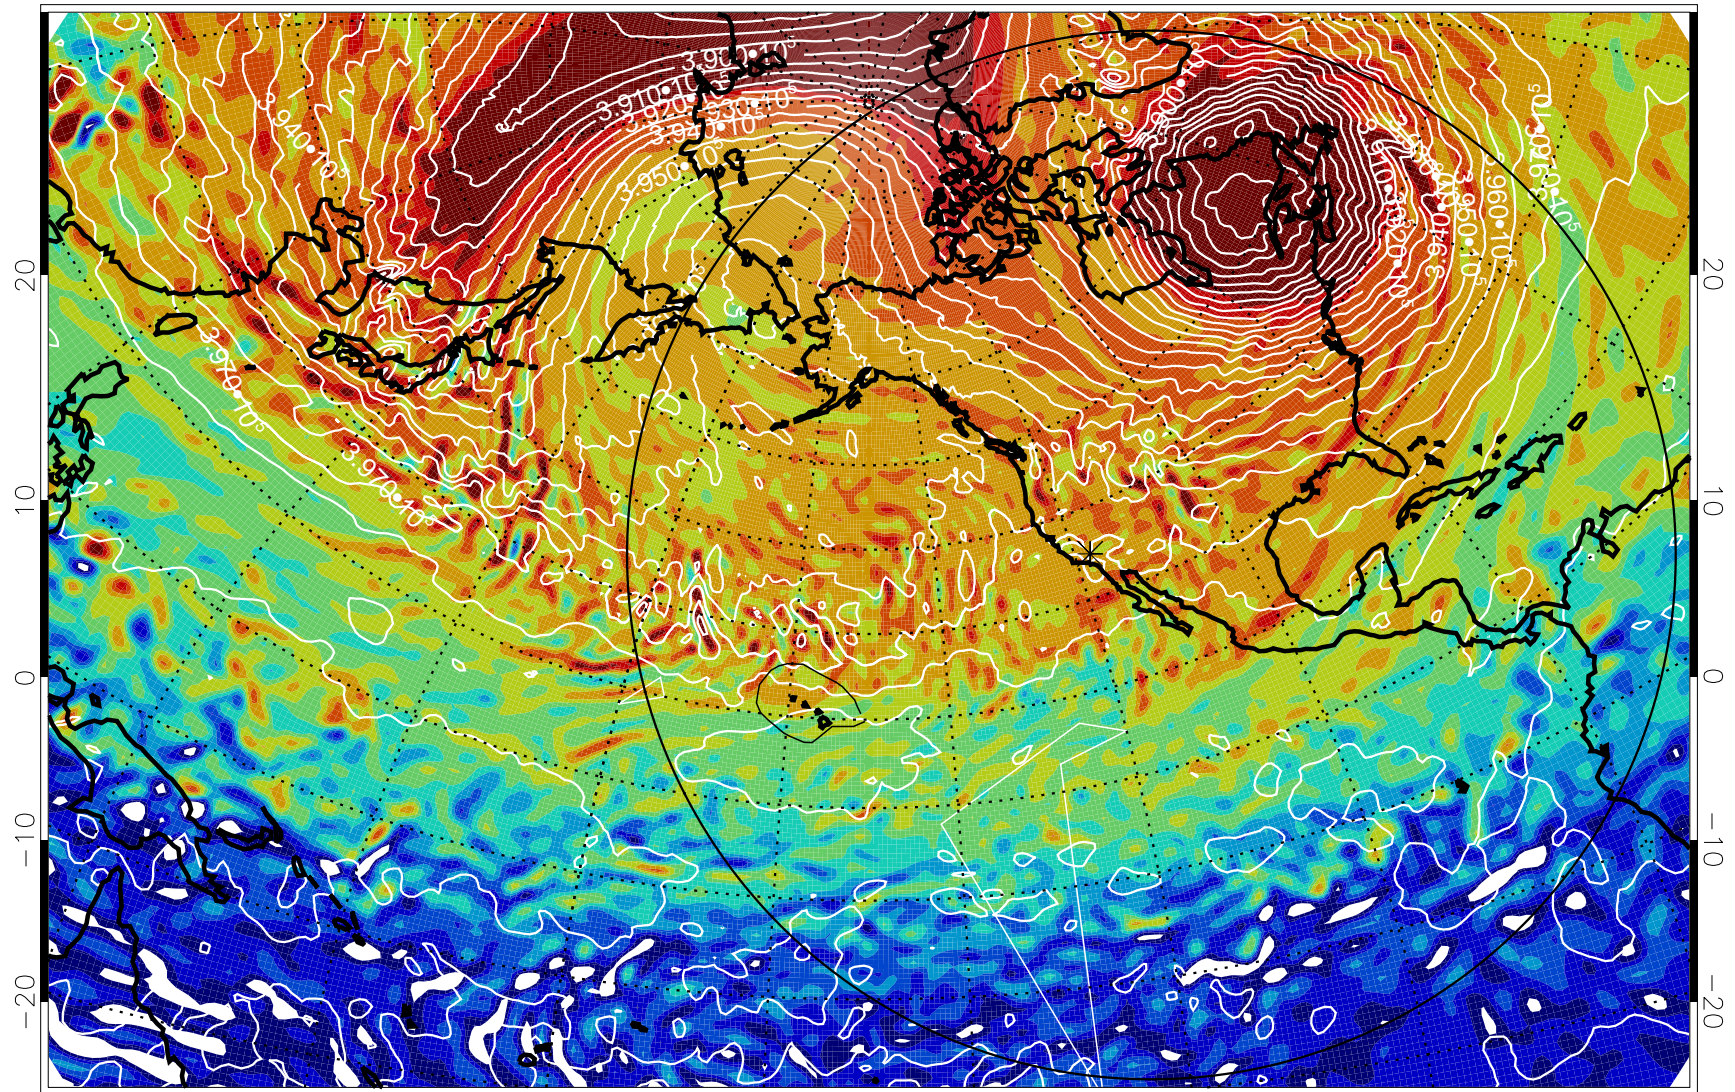

13012312, 60 hour forecast for 460K EPV

460K Montgomery Streamfunction, white

Range ring of 6000 km -- 19 hours GH round trip

13012406, 78 hour forecast for 460K EPV

460K Montgomery Streamfunction, white

Range ring of 6000 km -- 19 hours GH round trip

13012412, 84 hour forecast for 460K EPV

460K Montgomery Streamfunction, white

Range ring of 6000 km -- 19 hours GH round trip

13012418, 90 hour forecast for 460K EPV

460K Montgomery Streamfunction, white

Range ring of 6000 km -- 19 hours GH round trip

13012506, 102 hour forecast for 460K EPV

460K Montgomery Streamfunction, white

Range ring of 6000 km -- 19 hours GH round trip

13012512, 108 hour forecast for 460K EPV

460K Montgomery Streamfunction, white

Range ring of 6000 km -- 19 hours GH round trip

13012518, 114 hour forecast for 460K EPV

460K Montgomery Streamfunction, white

Range ring of 6000 km -- 19 hours GH round trip