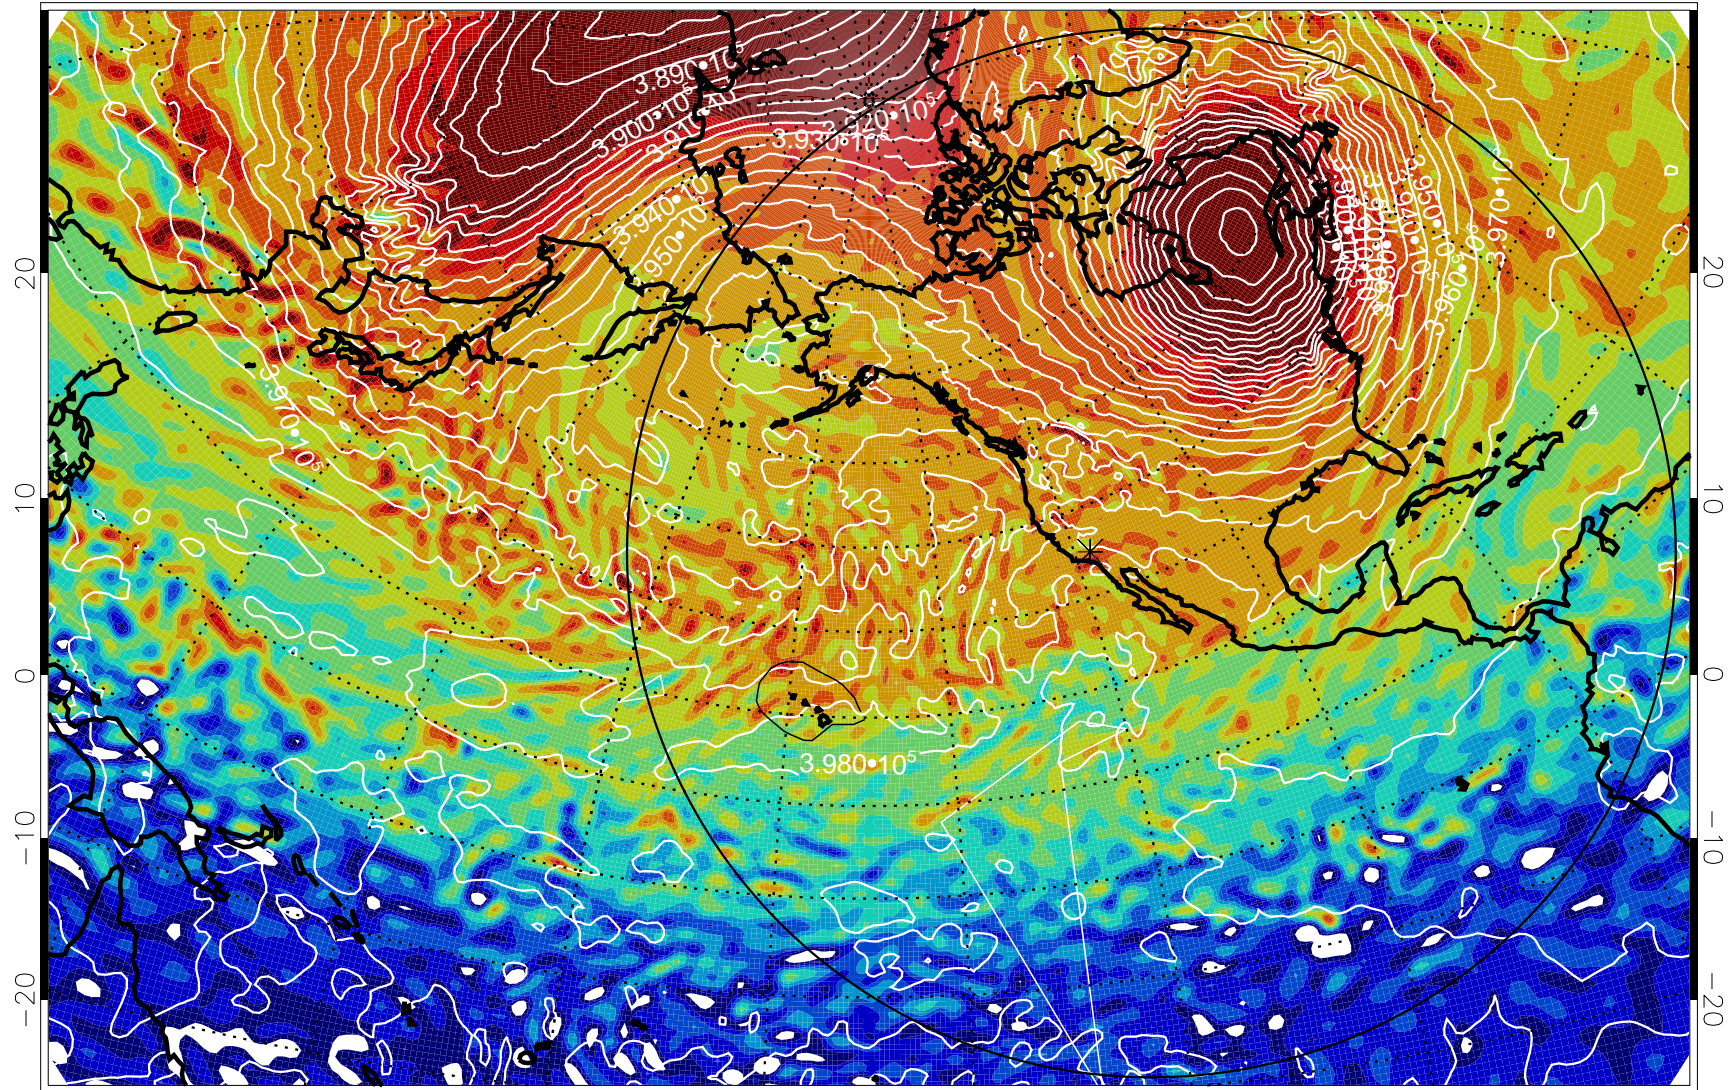

13012312, 60 hour forecast for 460K EPV

460K Montgomery Streamfunction, white

Range ring of 6000 km -- 19 hours GH round trip

13012406, 78 hour forecast for 460K EPV

460K Montgomery Streamfunction, white

Range ring of 6000 km -- 19 hours GH round trip

13012412, 84 hour forecast for 460K EPV

460K Montgomery Streamfunction, white

Range ring of 6000 km -- 19 hours GH round trip

13012418, 90 hour forecast for 460K EPV

460K Montgomery Streamfunction, white

Range ring of 6000 km -- 19 hours GH round trip

13012506, 102 hour forecast for 460K EPV

460K Montgomery Streamfunction, white

Range ring of 6000 km -- 19 hours GH round trip

13012512, 108 hour forecast for 460K EPV

460K Montgomery Streamfunction, white

Range ring of 6000 km -- 19 hours GH round trip

13012518, 114 hour forecast for 460K EPV

460K Montgomery Streamfunction, white

Range ring of 6000 km -- 19 hours GH round trip