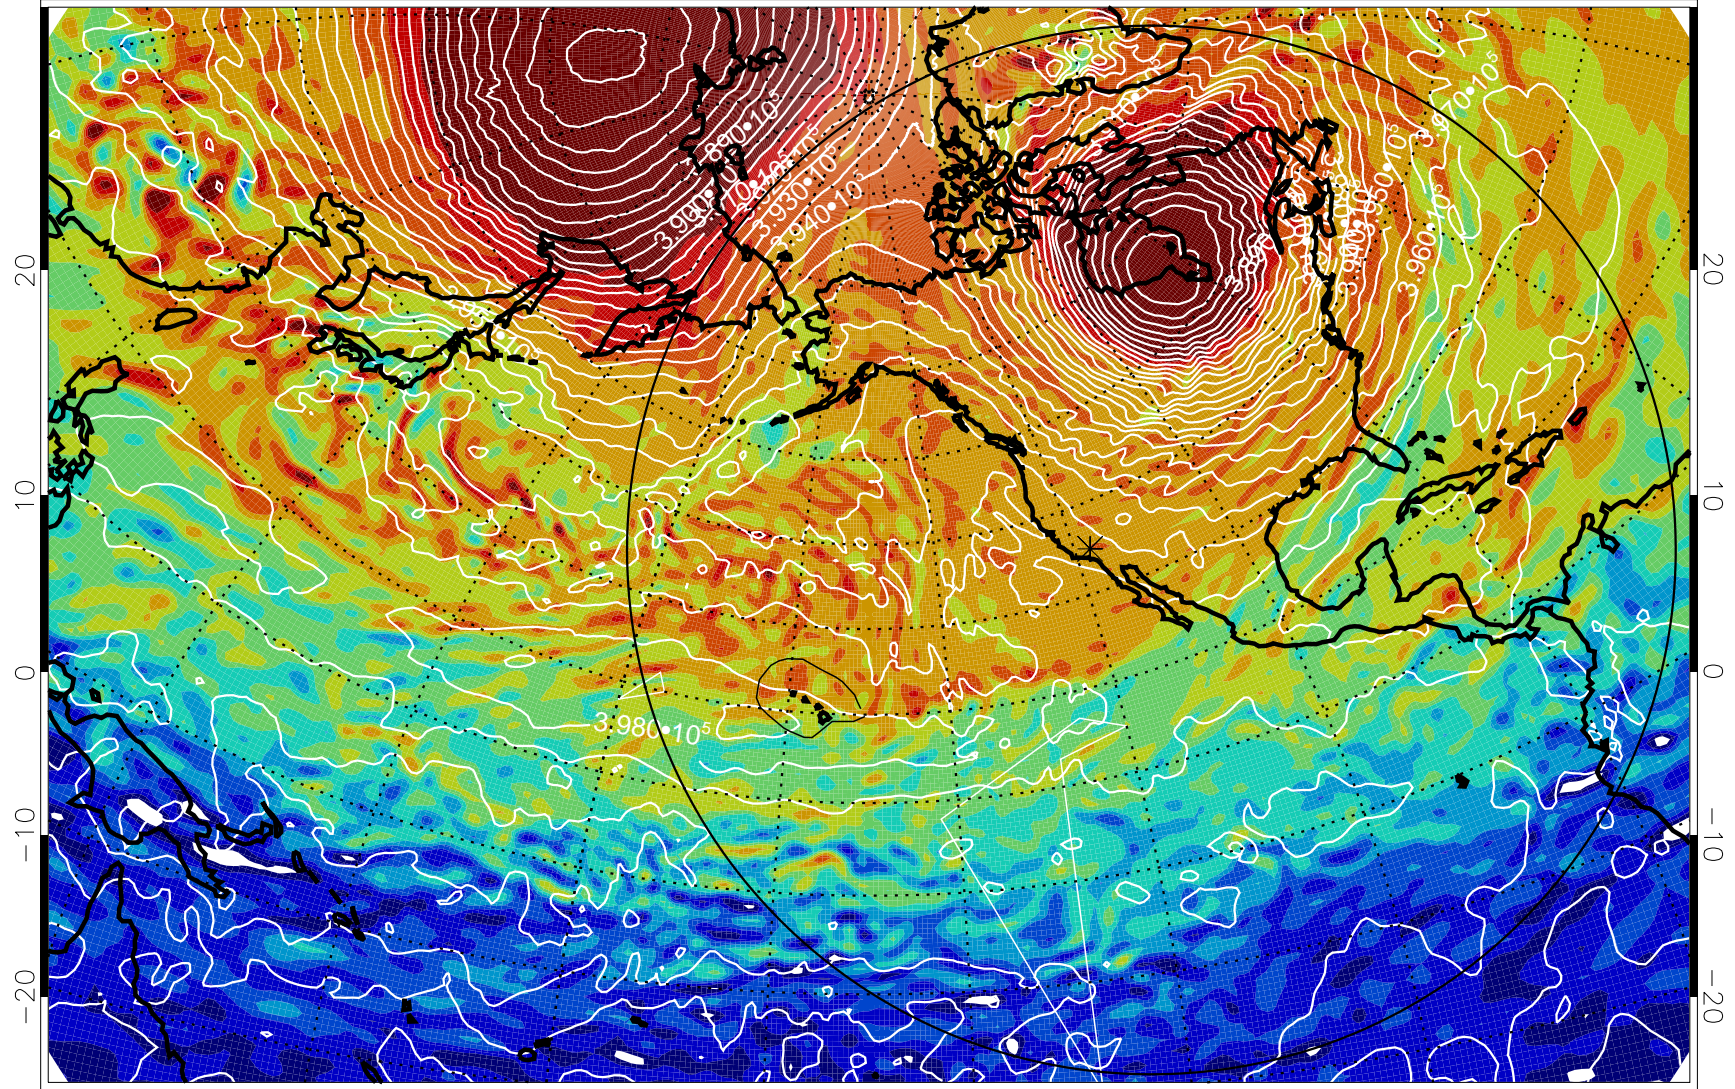

13012112, 12 hour forecast for 460K EPV

460K Montgomery Streamfunction, white

Range ring of 6000 km -- 19 hours GH round trip

13012118, 18 hour forecast for 460K EPV

460K Montgomery Streamfunction, white

Range ring of 6000 km -- 19 hours GH round trip

13012200, 24 hour forecast for 460K EPV

460K Montgomery Streamfunction, white

Range ring of 6000 km -- 19 hours GH round trip

13012206, 30 hour forecast for 460K EPV

460K Montgomery Streamfunction, white

Range ring of 6000 km -- 19 hours GH round trip

13012300, 48 hour forecast for 460K EPV

460K Montgomery Streamfunction, white

Range ring of 6000 km -- 19 hours GH round trip

13012306, 54 hour forecast for 460K EPV

460K Montgomery Streamfunction, white

Range ring of 6000 km -- 19 hours GH round trip

Range ring of 6000 km -- 19 hours GH round trip

13012518, 114 hour forecast for 460K EPV

460K Montgomery Streamfunction, white

Range ring of 6000 km -- 19 hours GH round trip