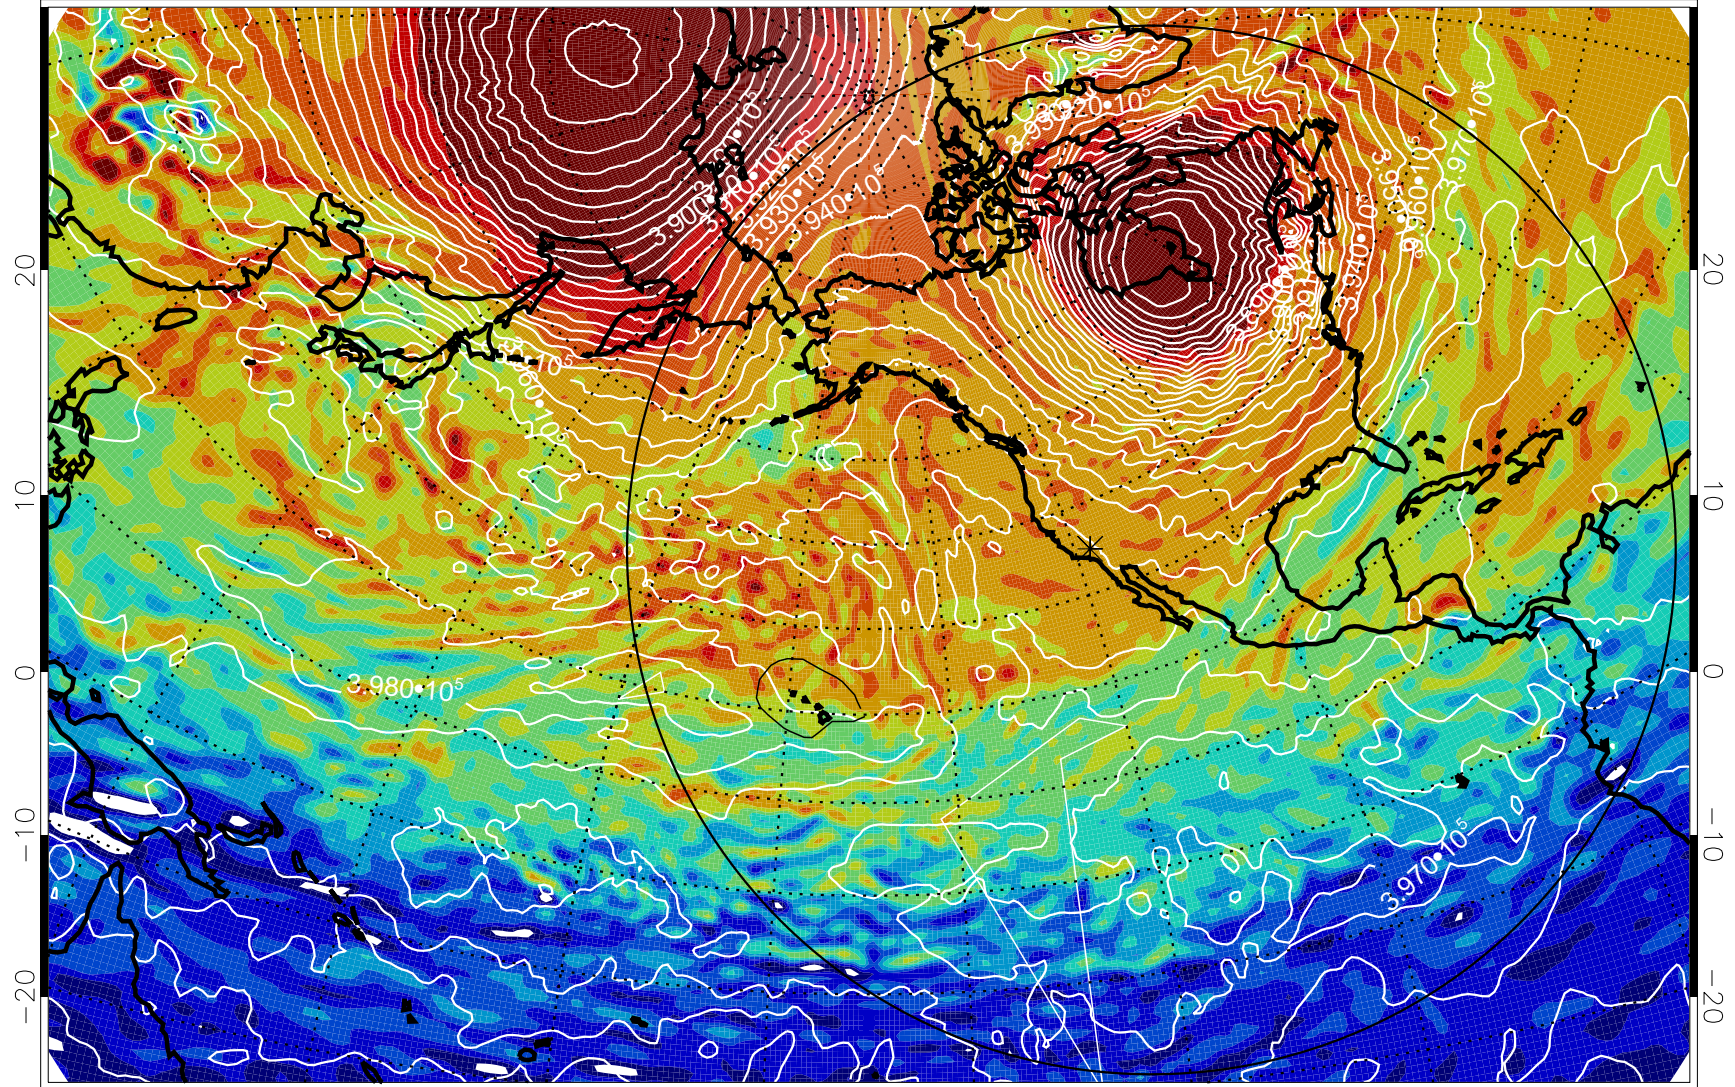

13012112, 12 hour forecast for 460K EPV

460K Montgomery Streamfunction, white

Range ring of 6000 km -- 19 hours GH round trip

13012118, 18 hour forecast for 460K EPV

460K Montgomery Streamfunction, white

Range ring of 6000 km -- 19 hours GH round trip

13012200, 24 hour forecast for 460K EPV

460K Montgomery Streamfunction, white

Range ring of 6000 km -- 19 hours GH round trip

13012206, 30 hour forecast for 460K EPV

460K Montgomery Streamfunction, white

Range ring of 6000 km -- 19 hours GH round trip

13012300, 48 hour forecast for 460K EPV

460K Montgomery Streamfunction, white

Range ring of 6000 km -- 19 hours GH round trip

13012306, 54 hour forecast for 460K EPV

460K Montgomery Streamfunction, white

Range ring of 6000 km -- 19 hours GH round trip

13012312, 60 hour forecast for 460K EPV

460K Montgomery Streamfunction, white

Range ring of 6000 km -- 19 hours GH round trip

13012406, 78 hour forecast for 460K EPV

460K Montgomery Streamfunction, white

Range ring of 6000 km -- 19 hours GH round trip