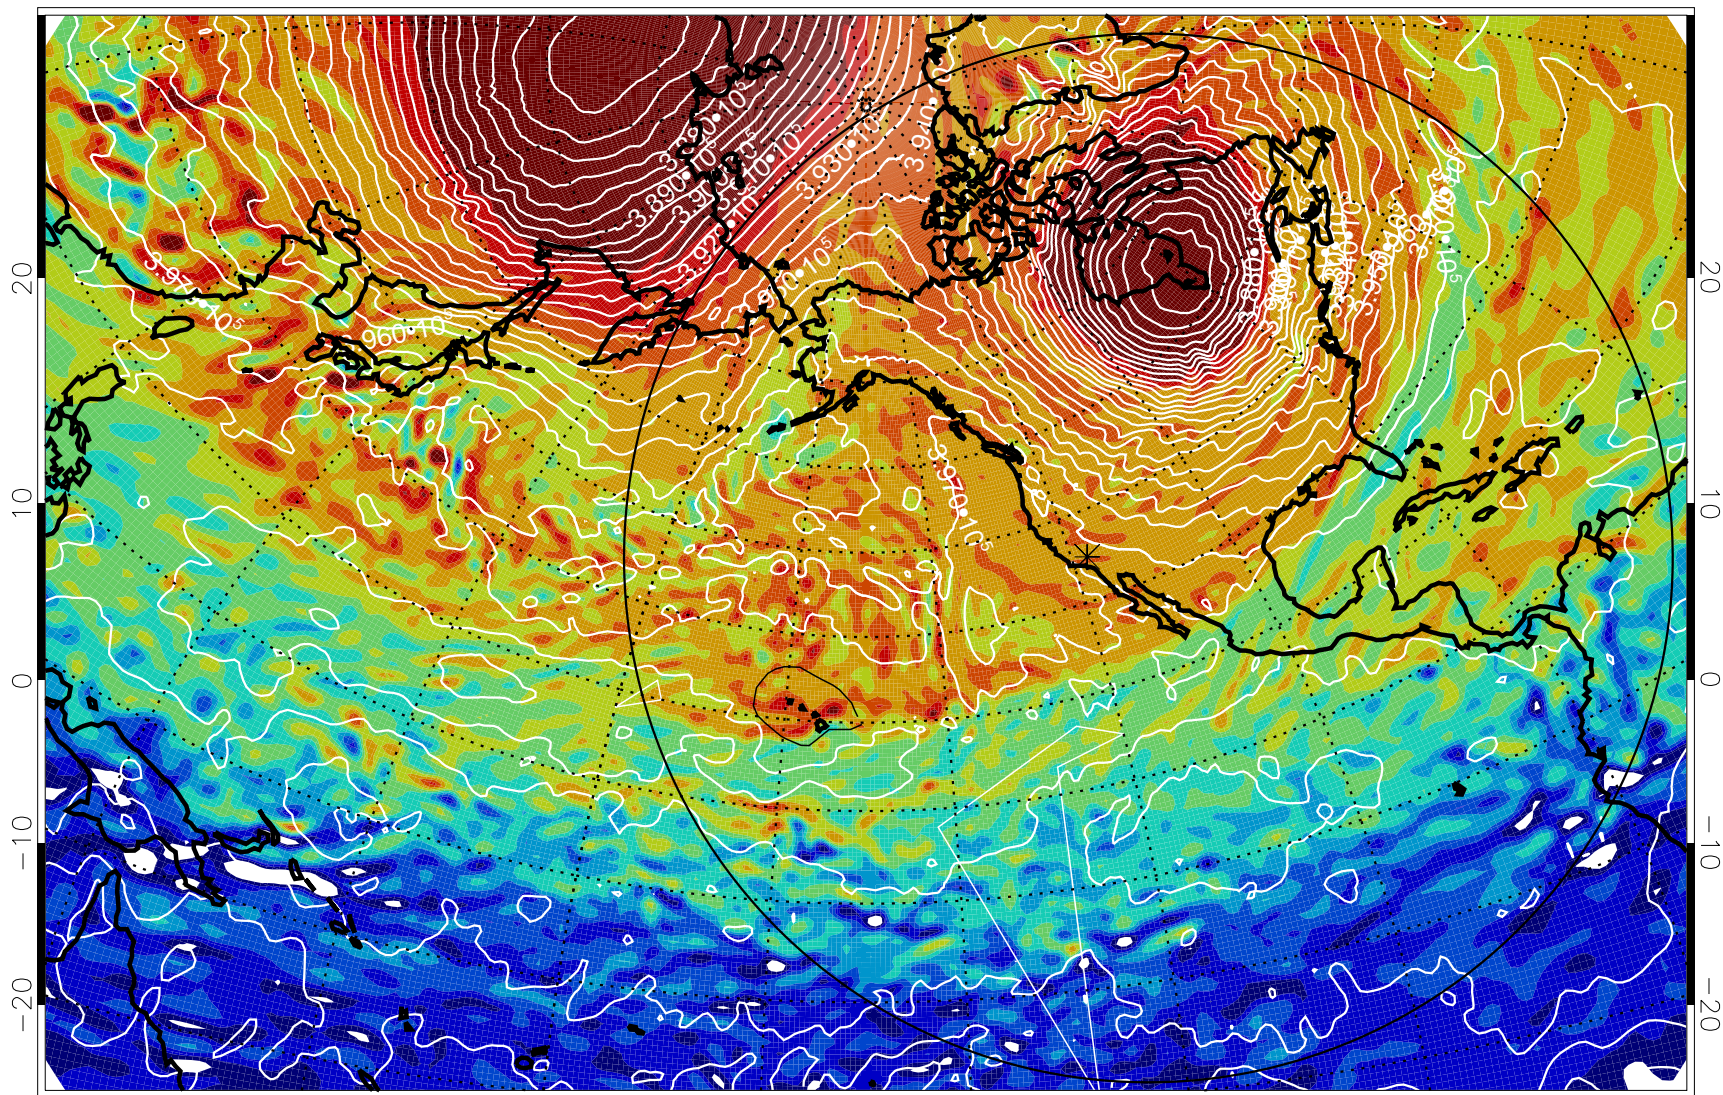

13012200, 24 hour forecast for 460K EPV

460K Montgomery Streamfunction, white

Range ring of 6000 km -- 19 hours GH round trip

13012206, 30 hour forecast for 460K EPV

460K Montgomery Streamfunction, white

Range ring of 6000 km -- 19 hours GH round trip

13012300, 48 hour forecast for 460K EPV

460K Montgomery Streamfunction, white

Range ring of 6000 km -- 19 hours GH round trip

13012306, 54 hour forecast for 460K EPV

460K Montgomery Streamfunction, white

Range ring of 6000 km -- 19 hours GH round trip

13012312, 60 hour forecast for 460K EPV

460K Montgomery Streamfunction, white

Range ring of 6000 km -- 19 hours GH round trip

13012406, 78 hour forecast for 460K EPV

460K Montgomery Streamfunction, white

Range ring of 6000 km -- 19 hours GH round trip

13012412, 84 hour forecast for 460K EPV

460K Montgomery Streamfunction, white

Range ring of 6000 km -- 19 hours GH round trip

13012418, 90 hour forecast for 460K EPV

460K Montgomery Streamfunction, white

Range ring of 6000 km -- 19 hours GH round trip