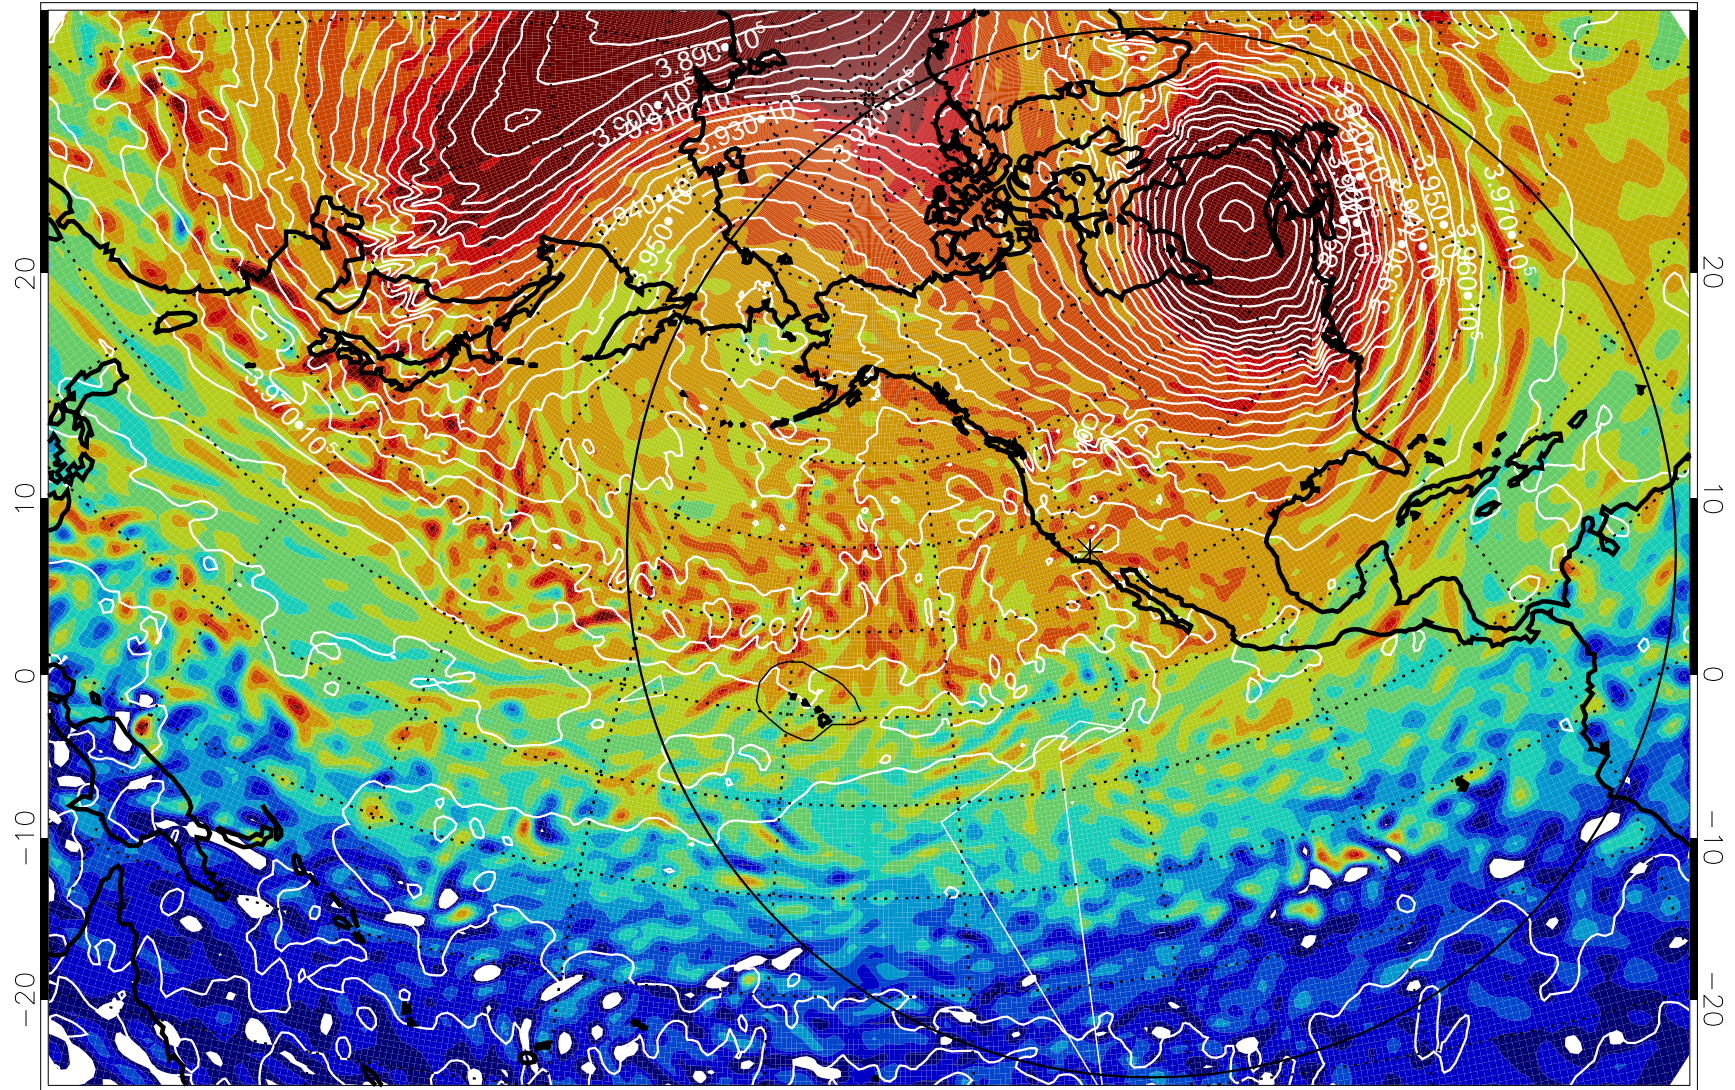

13012312, 60 hour forecast for 460K EPV

460K Montgomery Streamfunction, white

Range ring of 6000 km -- 19 hours GH round trip

13012406, 78 hour forecast for 460K EPV

460K Montgomery Streamfunction, white

Range ring of 6000 km -- 19 hours GH round trip

13012412, 84 hour forecast for 460K EPV

460K Montgomery Streamfunction, white

Range ring of 6000 km -- 19 hours GH round trip

13012418, 90 hour forecast for 460K EPV

460K Montgomery Streamfunction, white

Range ring of 6000 km -- 19 hours GH round trip

13012506, 102 hour forecast for 460K EPV

460K Montgomery Streamfunction, white

Range ring of 6000 km -- 19 hours GH round trip

13012512, 108 hour forecast for 460K EPV

460K Montgomery Streamfunction, white

Range ring of 6000 km -- 19 hours GH round trip

13012518, 114 hour forecast for 460K EPV

460K Montgomery Streamfunction, white

Range ring of 6000 km -- 19 hours GH round trip