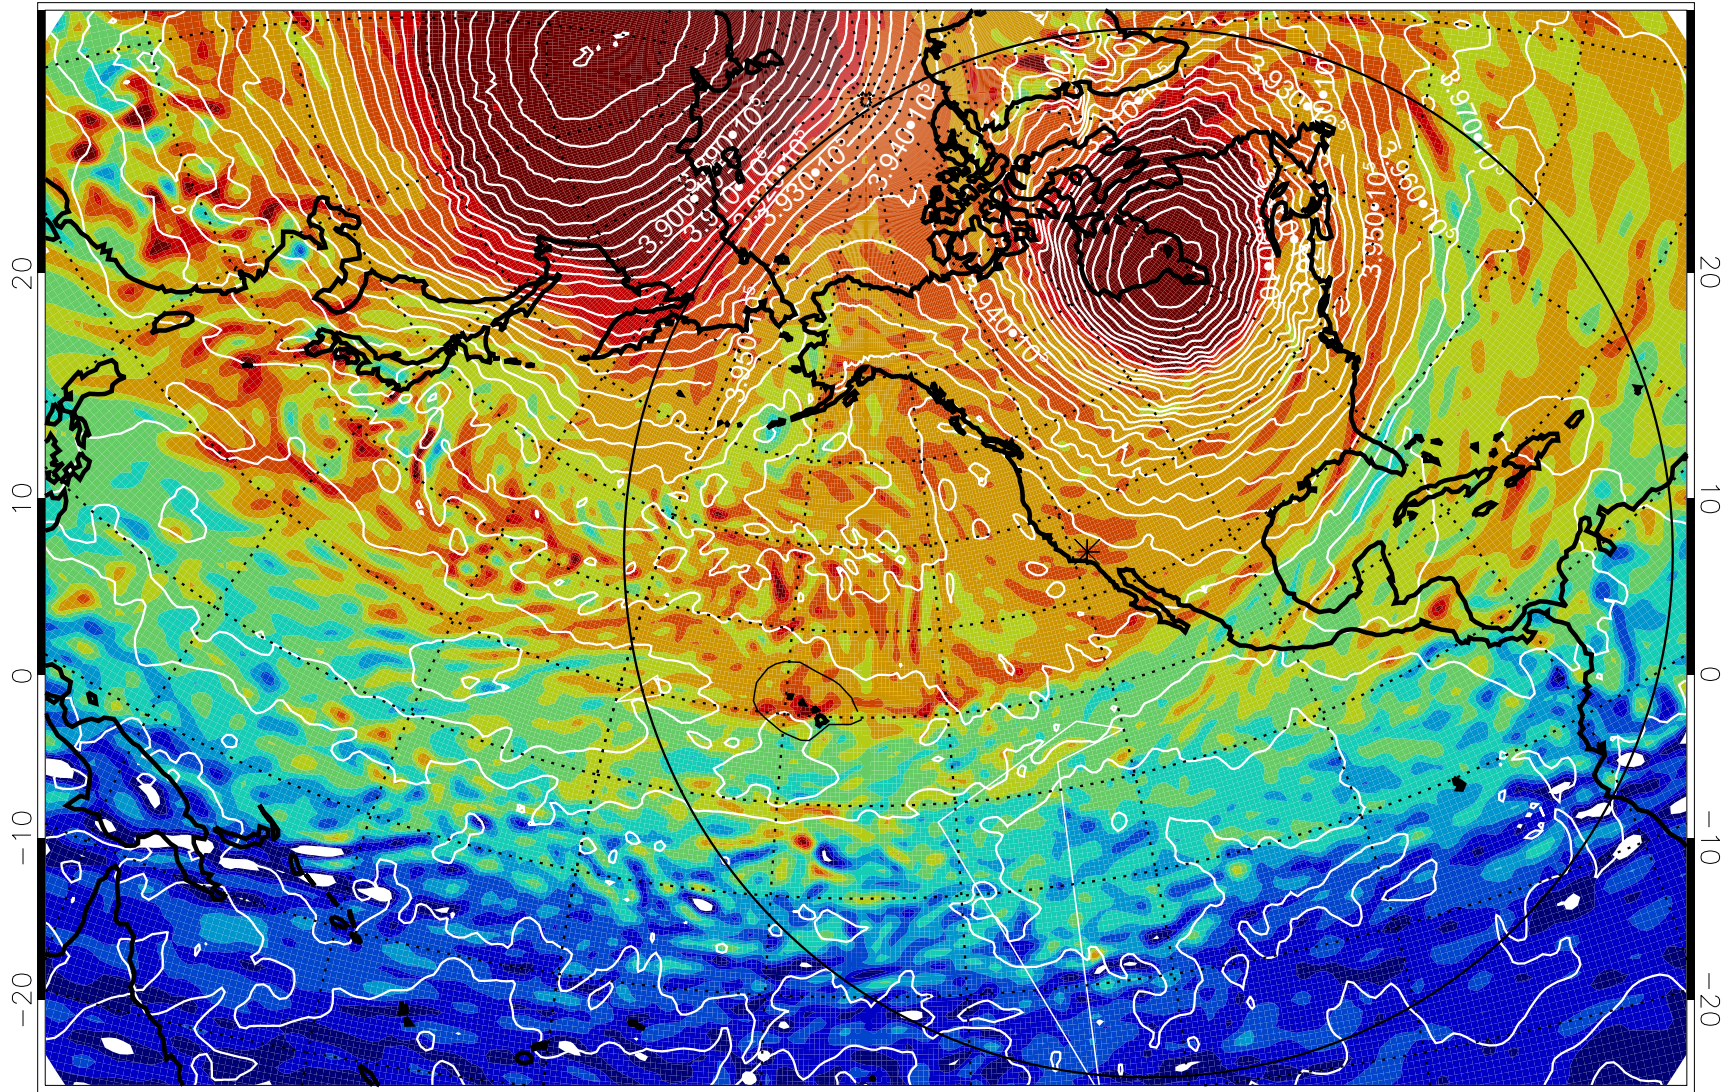

13012112, 12 hour forecast for 460K EPV

460K Montgomery Streamfunction, white

Range ring of 6000 km -- 19 hours GH round trip

13012118, 18 hour forecast for 460K EPV

460K Montgomery Streamfunction, white

Range ring of 6000 km -- 19 hours GH round trip

13012200, 24 hour forecast for 460K EPV

460K Montgomery Streamfunction, white

Range ring of 6000 km -- 19 hours GH round trip

13012206, 30 hour forecast for 460K EPV

460K Montgomery Streamfunction, white

Range ring of 6000 km -- 19 hours GH round trip

13012300, 48 hour forecast for 460K EPV

460K Montgomery Streamfunction, white

Range ring of 6000 km -- 19 hours GH round trip

13012306, 54 hour forecast for 460K EPV

460K Montgomery Streamfunction, white

Range ring of 6000 km -- 19 hours GH round trip

13012312, 60 hour forecast for 460K EPV

460K Montgomery Streamfunction, white

Range ring of 6000 km -- 19 hours GH round trip

13012406, 78 hour forecast for 460K EPV

460K Montgomery Streamfunction, white

Range ring of 6000 km -- 19 hours GH round trip