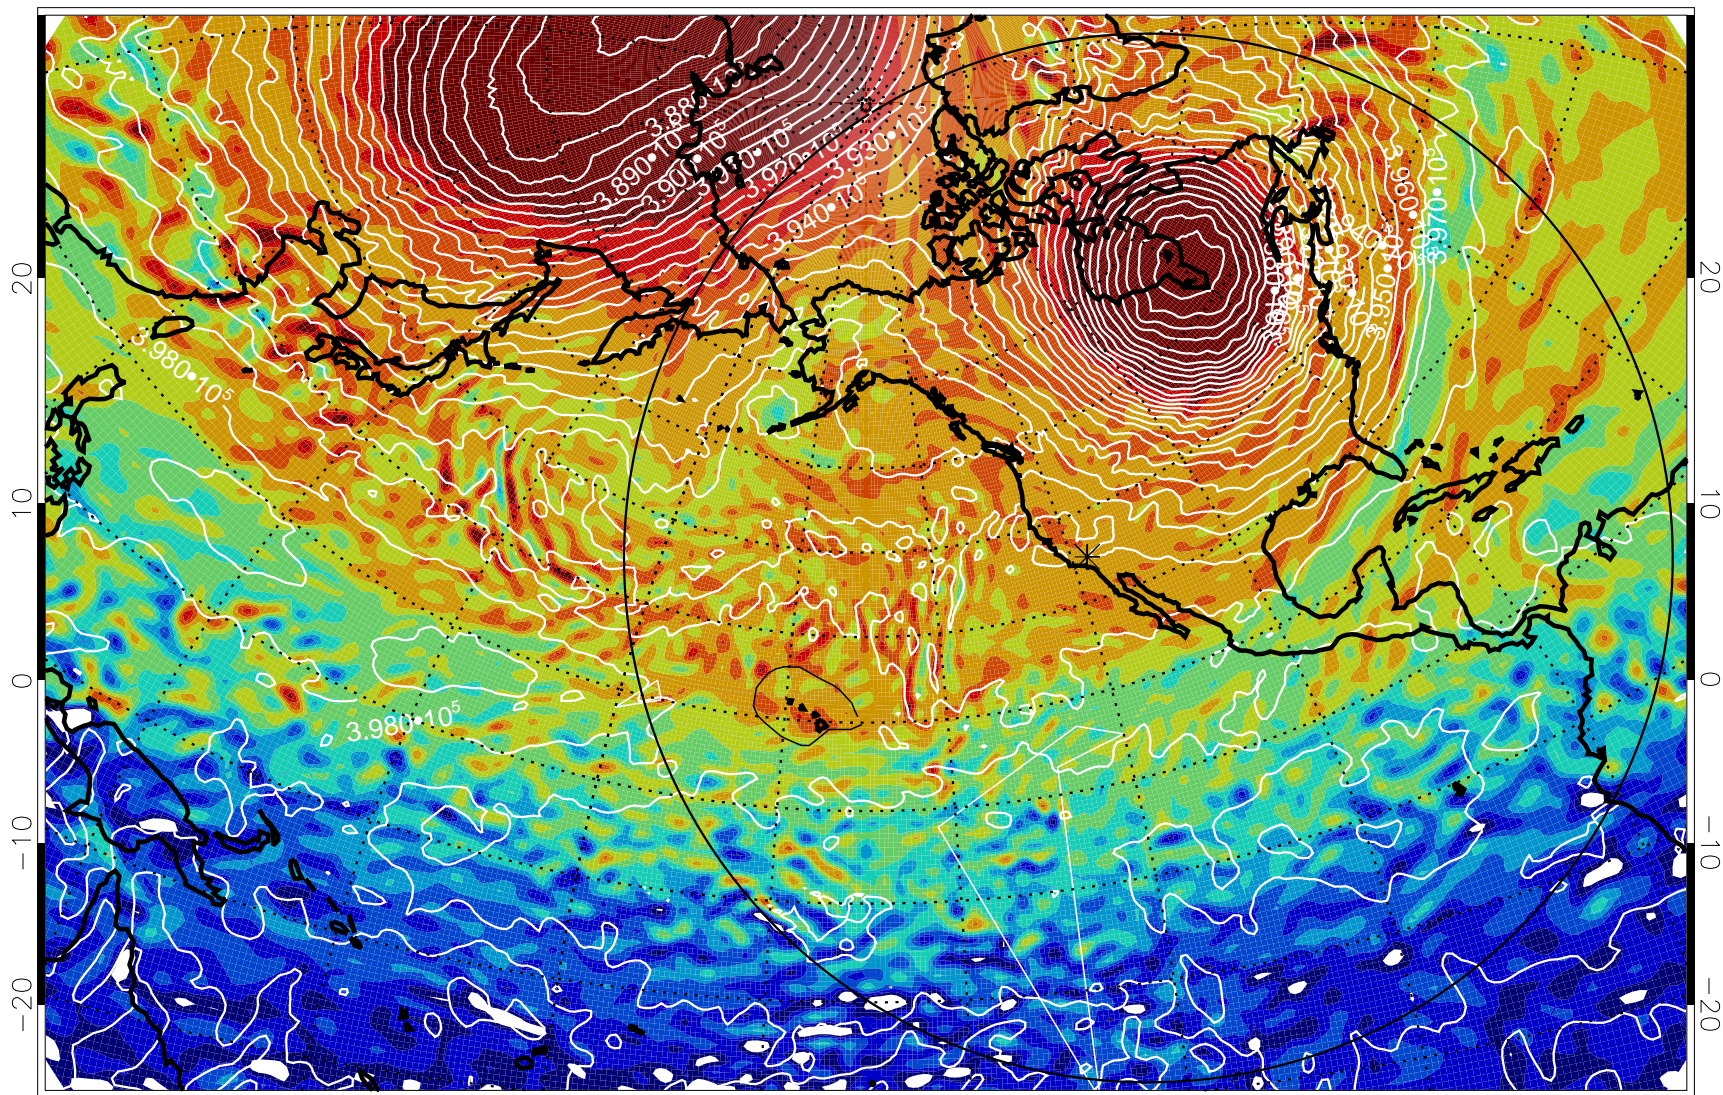

13012118, 30 hour forecast for 460K EPV

460K Montgomery Streamfunction, white

Range ring of 6000 km -- 19 hours GH round trip

13012212, 48 hour forecast for 460K EPV

460K Montgomery Streamfunction, white

Range ring of 6000 km -- 19 hours GH round trip

13012218, 54 hour forecast for 460K EPV

460K Montgomery Streamfunction, white

Range ring of 6000 km -- 19 hours GH round trip

13012300, 60 hour forecast for 460K EPV

460K Montgomery Streamfunction, white

Range ring of 6000 km -- 19 hours GH round trip

13012306, 66 hour forecast for 460K EPV

460K Montgomery Streamfunction, white

Range ring of 6000 km -- 19 hours GH round trip

13012312, 72 hour forecast for 460K EPV

460K Montgomery Streamfunction, white

Range ring of 6000 km -- 19 hours GH round trip

13012318, 78 hour forecast for 460K EPV

460K Montgomery Streamfunction, white

Range ring of 6000 km -- 19 hours GH round trip

13012400, 84 hour forecast for 460K EPV

460K Montgomery Streamfunction, white

Range ring of 6000 km -- 19 hours GH round trip