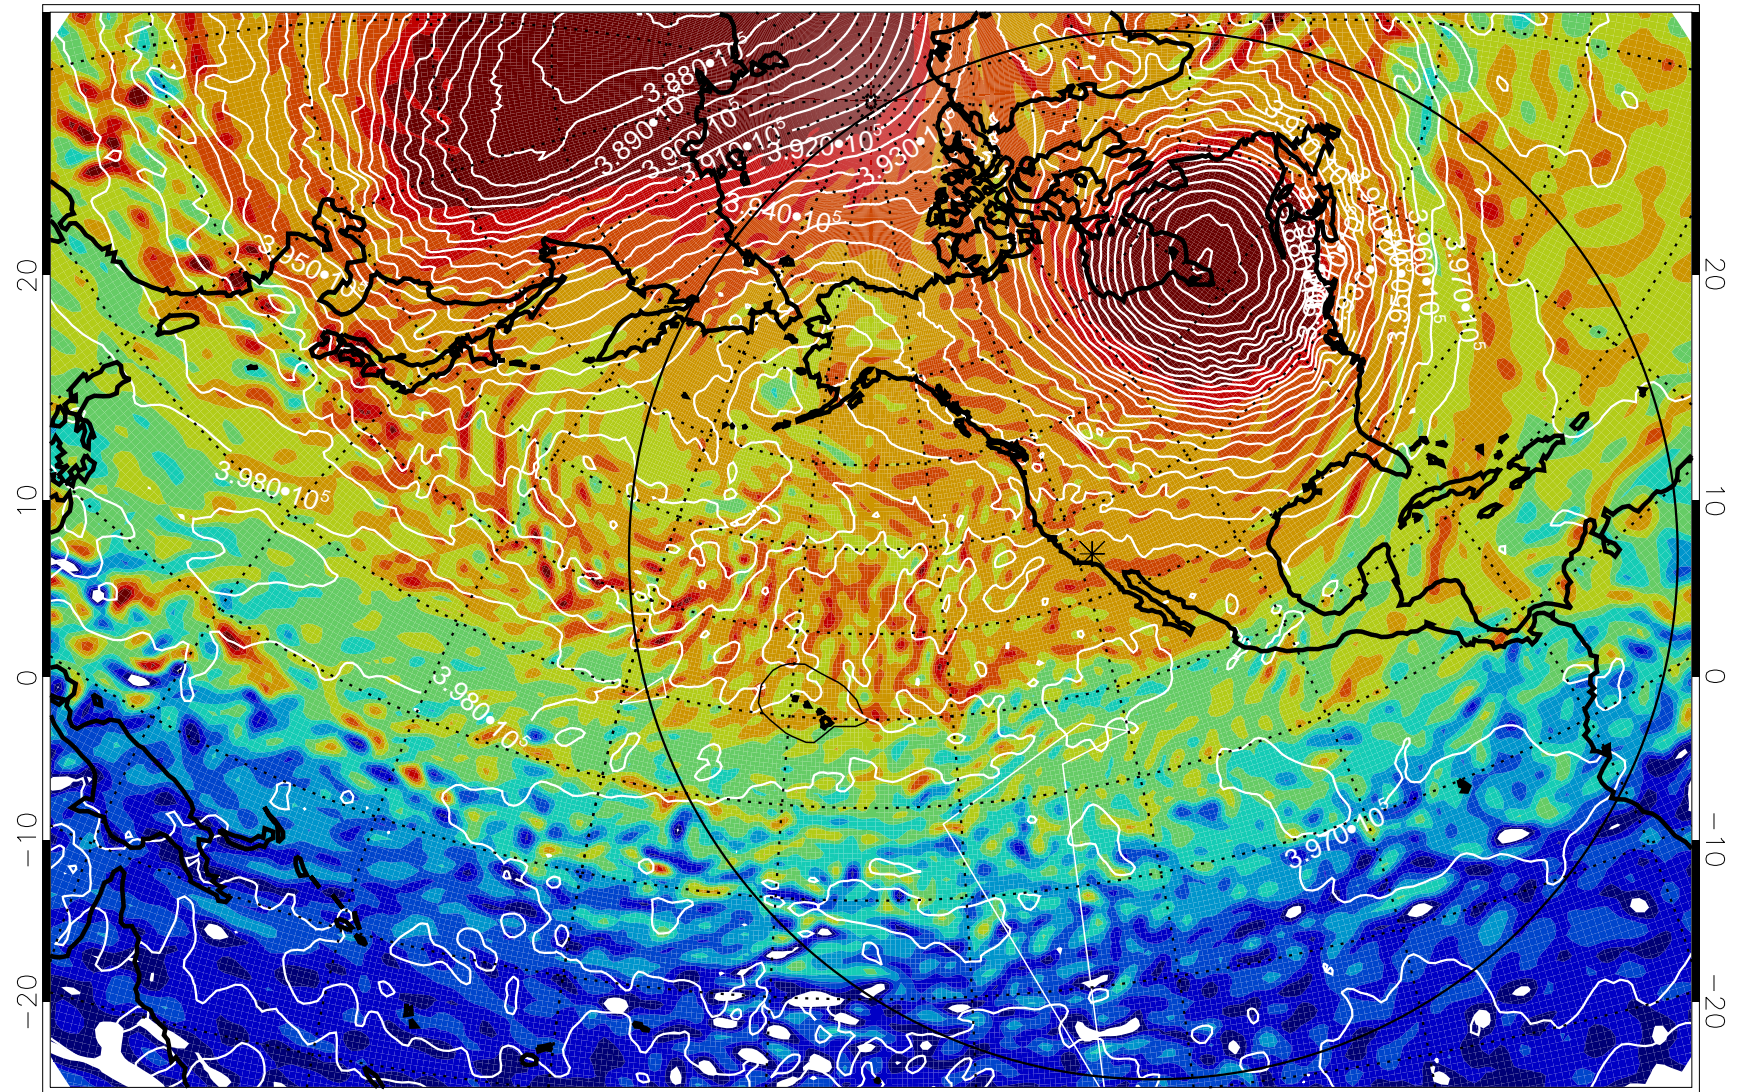

13012218, 54 hour forecast for 460K EPV

460K Montgomery Streamfunction, white

Range ring of 6000 km -- 19 hours GH round trip

13012300, 60 hour forecast for 460K EPV

460K Montgomery Streamfunction, white

Range ring of 6000 km -- 19 hours GH round trip

13012306, 66 hour forecast for 460K EPV

460K Montgomery Streamfunction, white

Range ring of 6000 km -- 19 hours GH round trip

13012312, 72 hour forecast for 460K EPV

460K Montgomery Streamfunction, white

Range ring of 6000 km -- 19 hours GH round trip

13012318, 78 hour forecast for 460K EPV

460K Montgomery Streamfunction, white

Range ring of 6000 km -- 19 hours GH round trip

13012400, 84 hour forecast for 460K EPV

460K Montgomery Streamfunction, white

Range ring of 6000 km -- 19 hours GH round trip

13012406, 90 hour forecast for 460K EPV

460K Montgomery Streamfunction, white

Range ring of 6000 km -- 19 hours GH round trip

13012412, 96 hour forecast for 460K EPV

460K Montgomery Streamfunction, white

Range ring of 6000 km -- 19 hours GH round trip