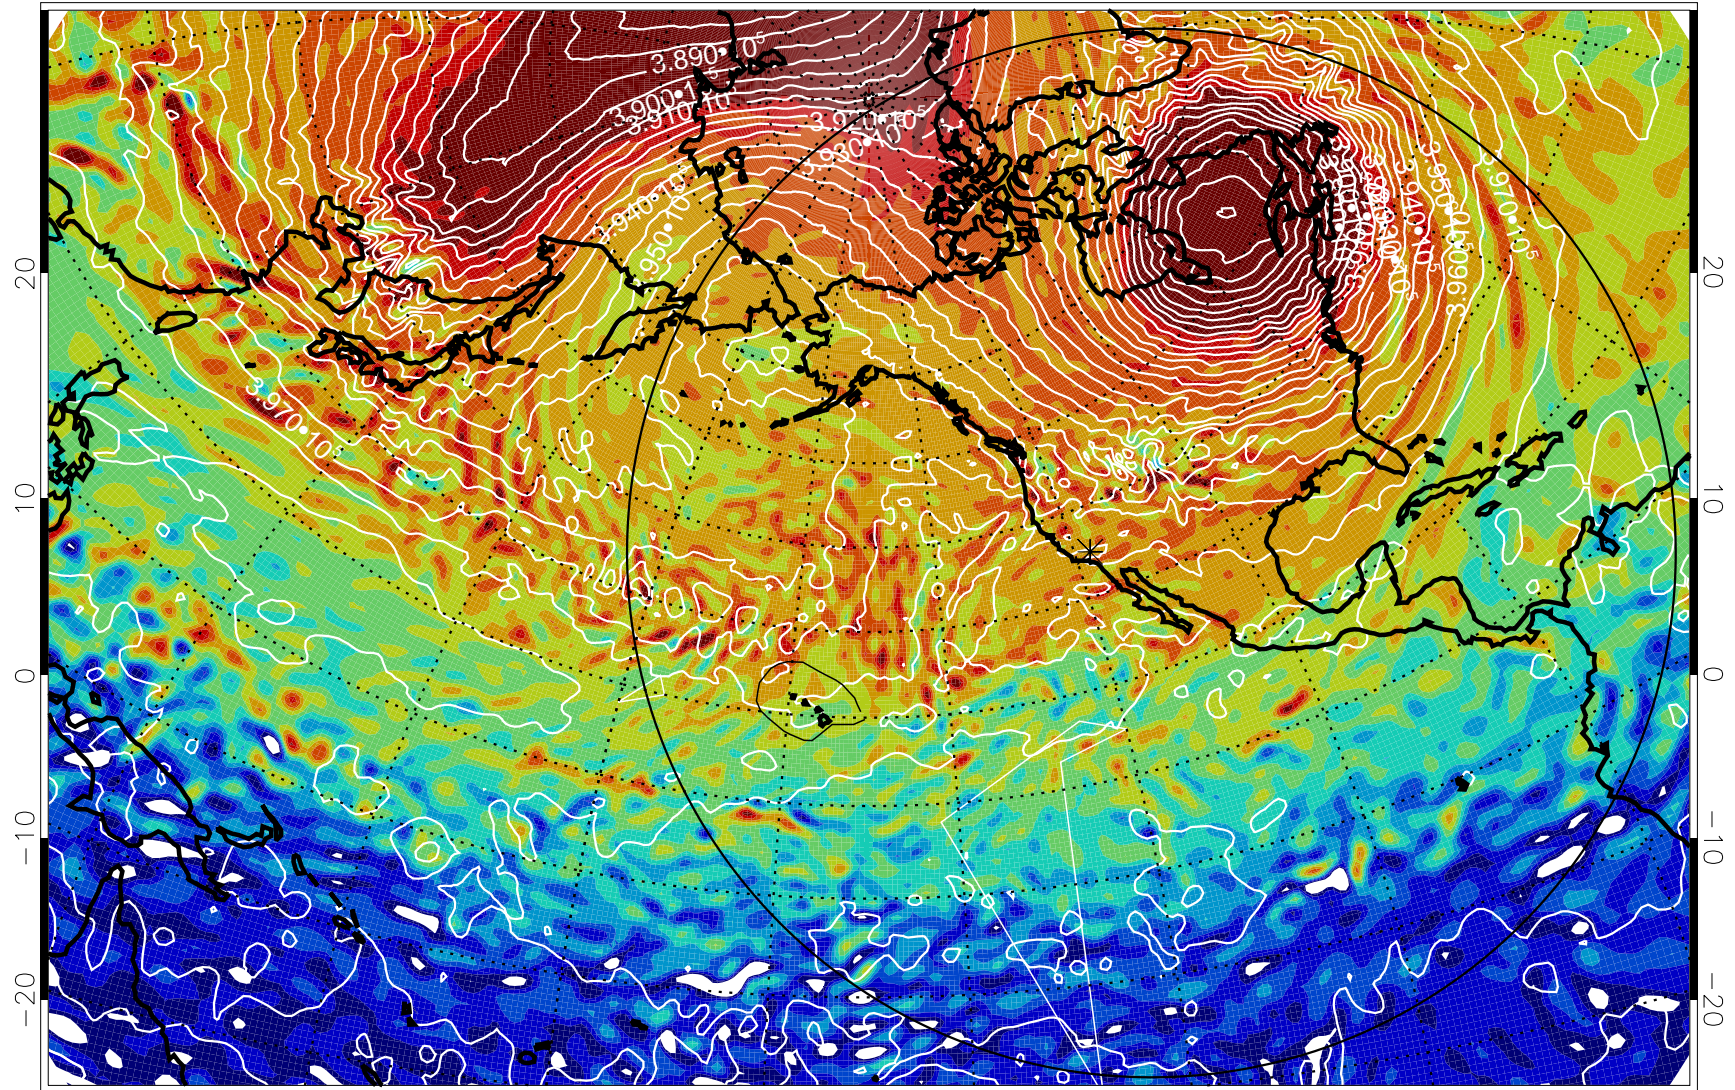

13012318, 78 hour forecast for 460K EPV

460K Montgomery Streamfunction, white

Range ring of 6000 km -- 19 hours GH round trip

13012400, 84 hour forecast for 460K EPV

460K Montgomery Streamfunction, white

Range ring of 6000 km -- 19 hours GH round trip

13012406, 90 hour forecast for 460K EPV

460K Montgomery Streamfunction, white

Range ring of 6000 km -- 19 hours GH round trip

13012412, 96 hour forecast for 460K EPV

460K Montgomery Streamfunction, white

Range ring of 6000 km -- 19 hours GH round trip

13012500, 108 hour forecast for 460K EPV

460K Montgomery Streamfunction, white

Range ring of 6000 km -- 19 hours GH round trip

13012506, 114 hour forecast for 460K EPV

460K Montgomery Streamfunction, white

Range ring of 6000 km -- 19 hours GH round trip

13012512, 120 hour forecast for 460K EPV

460K Montgomery Streamfunction, white

Range ring of 6000 km -- 19 hours GH round trip