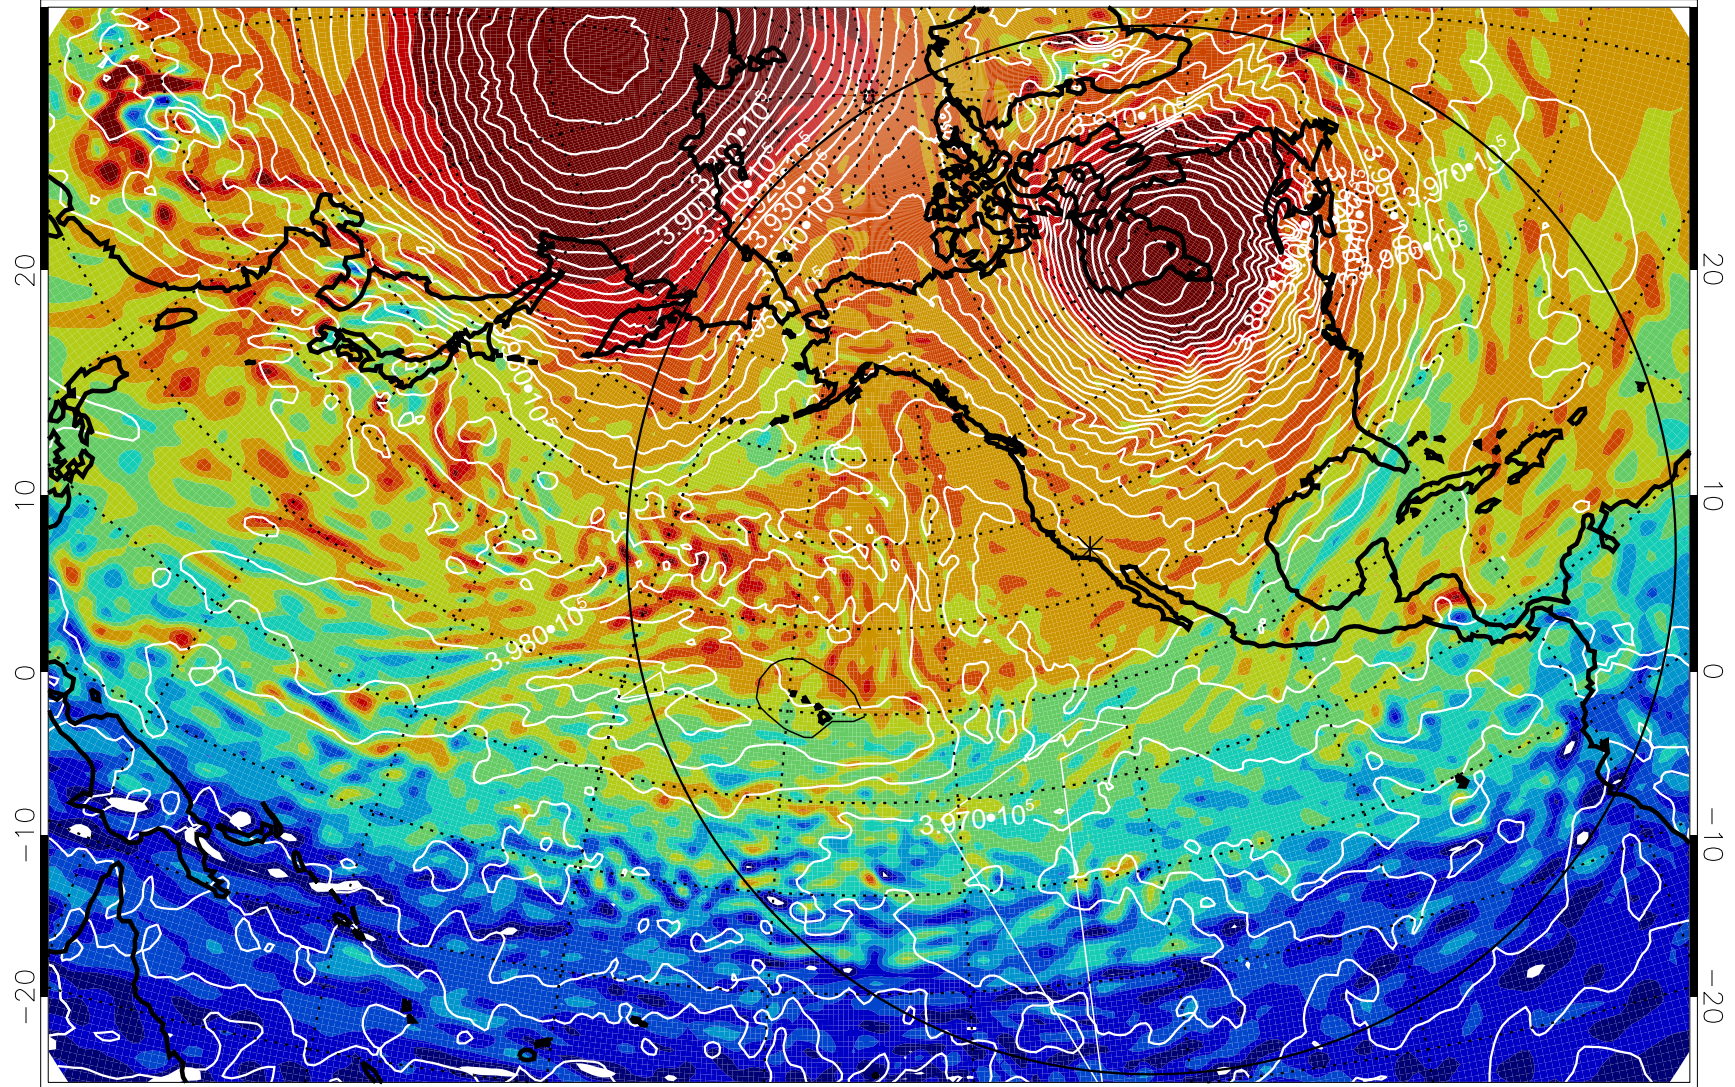

13012018, 6 hour forecast for 460K EPV

460K Montgomery Streamfunction, white

Range ring of 6000 km -- 19 hours GH round trip

13012100, 12 hour forecast for 460K EPV

460K Montgomery Streamfunction, white

Range ring of 6000 km -- 19 hours GH round trip

13012106, 18 hour forecast for 460K EPV

460K Montgomery Streamfunction, white

Range ring of 6000 km -- 19 hours GH round trip

13012112, 24 hour forecast for 460K EPV

460K Montgomery Streamfunction, white

Range ring of 6000 km -- 19 hours GH round trip

13012118, 30 hour forecast for 460K EPV

460K Montgomery Streamfunction, white

Range ring of 6000 km -- 19 hours GH round trip

13012212, 48 hour forecast for 460K EPV

460K Montgomery Streamfunction, white

Range ring of 6000 km -- 19 hours GH round trip

13012218, 54 hour forecast for 460K EPV

460K Montgomery Streamfunction, white

Range ring of 6000 km -- 19 hours GH round trip

13012300, 60 hour forecast for 460K EPV

460K Montgomery Streamfunction, white

Range ring of 6000 km -- 19 hours GH round trip