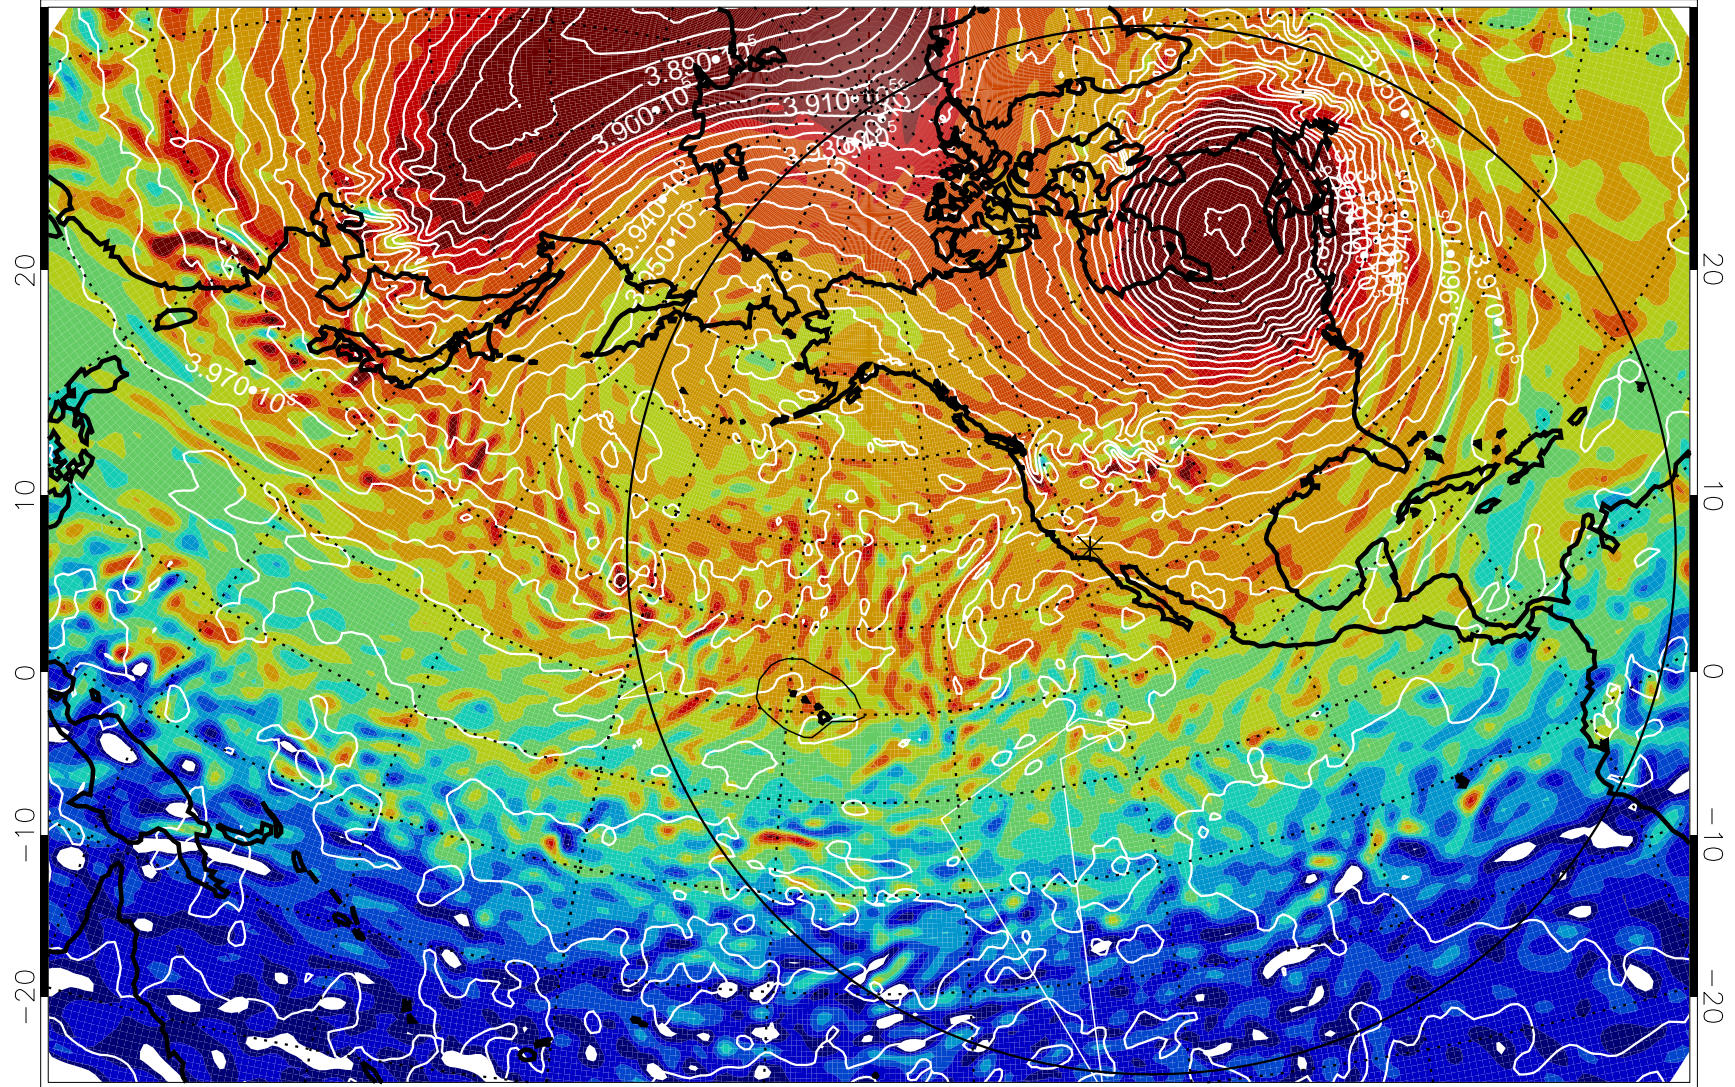

13012318, 78 hour forecast for 460K EPV

460K Montgomery Streamfunction, white

Range ring of 6000 km -- 19 hours GH round trip

13012400, 84 hour forecast for 460K EPV

460K Montgomery Streamfunction, white

Range ring of 6000 km -- 19 hours GH round trip

13012406, 90 hour forecast for 460K EPV

460K Montgomery Streamfunction, white

Range ring of 6000 km -- 19 hours GH round trip

13012412, 96 hour forecast for 460K EPV

460K Montgomery Streamfunction, white

Range ring of 6000 km -- 19 hours GH round trip

13012500, 108 hour forecast for 460K EPV

460K Montgomery Streamfunction, white

Range ring of 6000 km -- 19 hours GH round trip

13012506, 114 hour forecast for 460K EPV

460K Montgomery Streamfunction, white

Range ring of 6000 km -- 19 hours GH round trip

13012512, 120 hour forecast for 460K EPV

460K Montgomery Streamfunction, white

Range ring of 6000 km -- 19 hours GH round trip