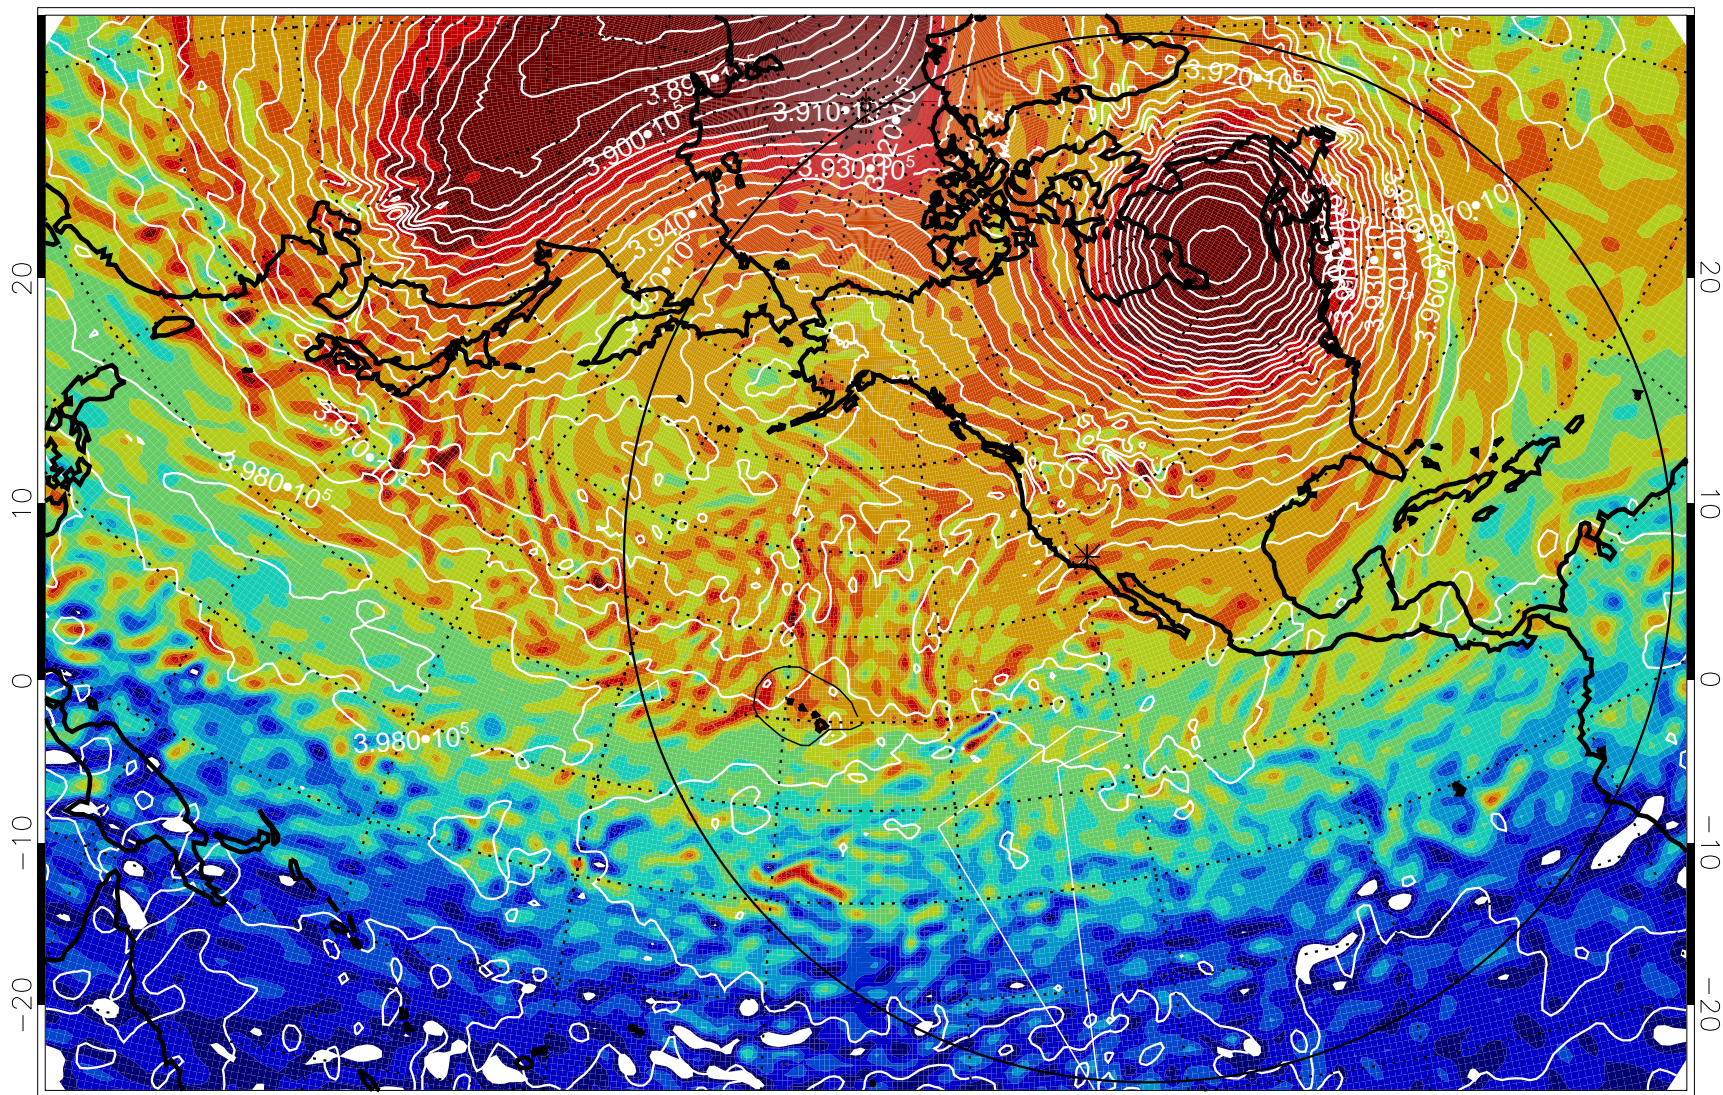

13012306, 66 hour forecast for 460K EPV

460K Montgomery Streamfunction, white

Range ring of 6000 km -- 19 hours GH round trip

13012312, 72 hour forecast for 460K EPV

460K Montgomery Streamfunction, white

Range ring of 6000 km -- 19 hours GH round trip

13012318, 78 hour forecast for 460K EPV

460K Montgomery Streamfunction, white

Range ring of 6000 km -- 19 hours GH round trip

13012400, 84 hour forecast for 460K EPV

460K Montgomery Streamfunction, white

Range ring of 6000 km -- 19 hours GH round trip

13012406, 90 hour forecast for 460K EPV

460K Montgomery Streamfunction, white

Range ring of 6000 km -- 19 hours GH round trip

13012412, 96 hour forecast for 460K EPV

460K Montgomery Streamfunction, white

Range ring of 6000 km -- 19 hours GH round trip

13012500, 108 hour forecast for 460K EPV

460K Montgomery Streamfunction, white

Range ring of 6000 km -- 19 hours GH round trip

13012506, 114 hour forecast for 460K EPV

460K Montgomery Streamfunction, white