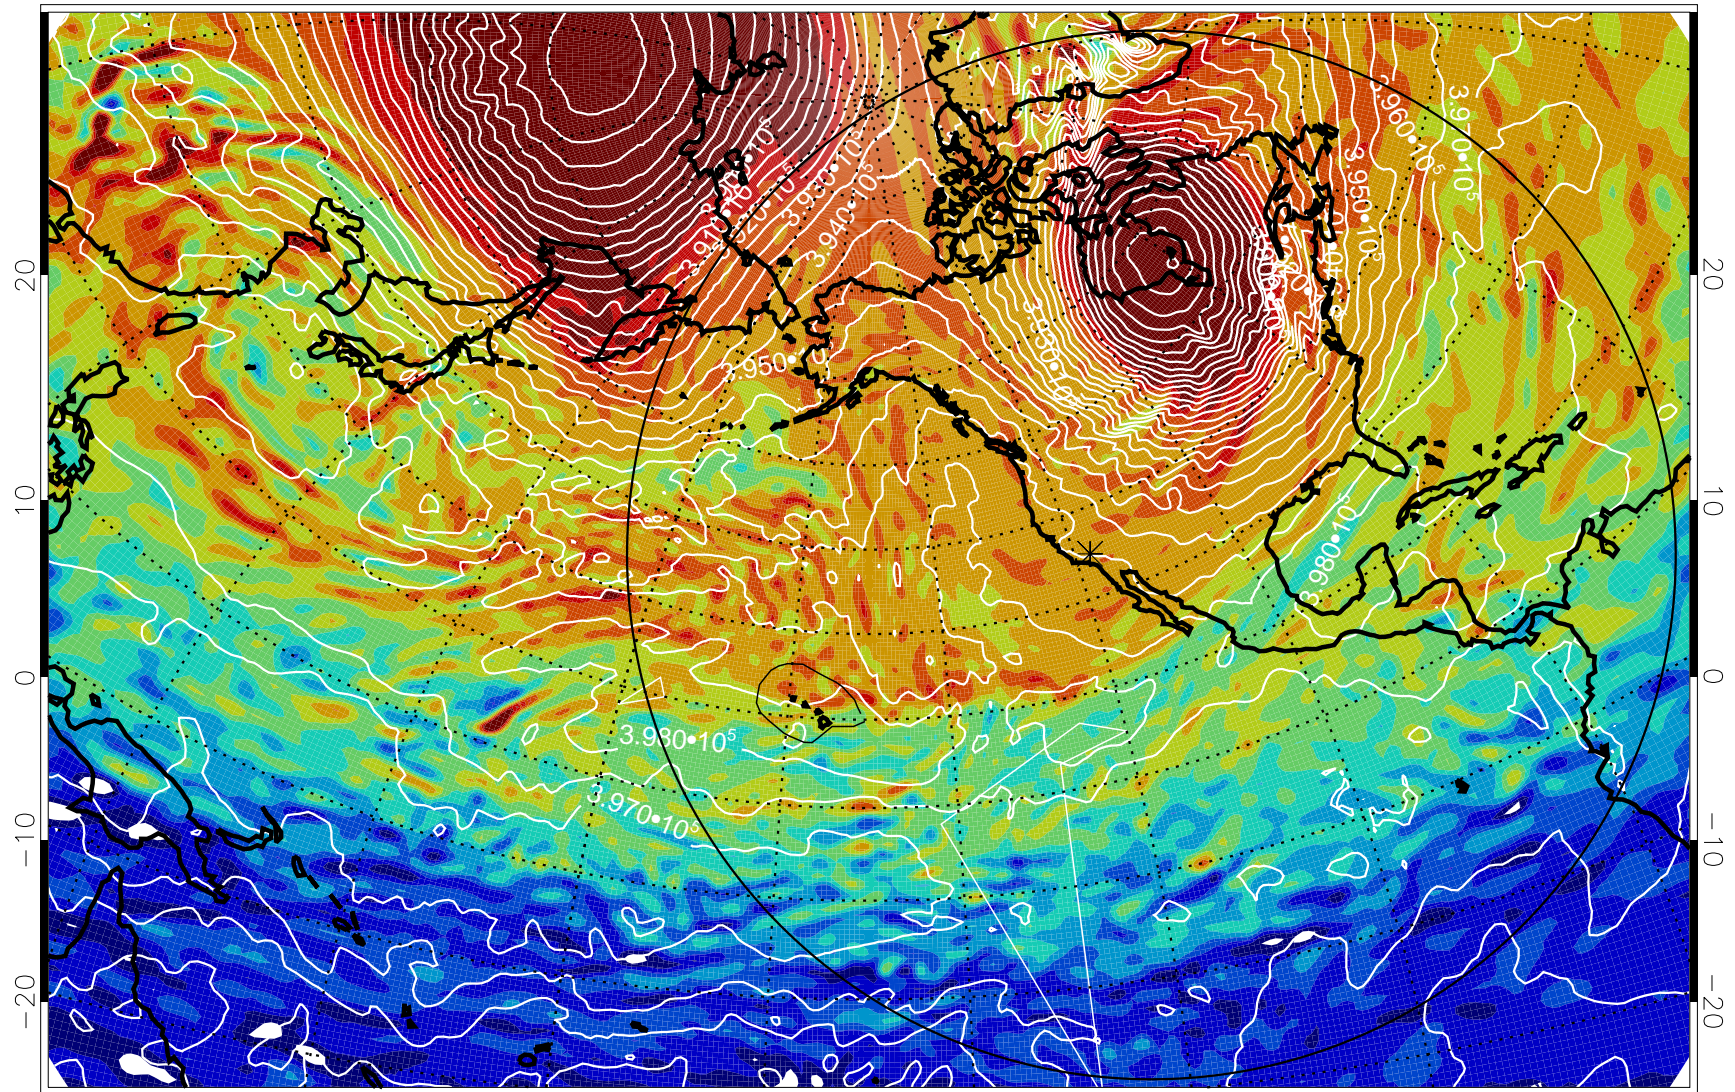

13012018, 6 hour forecast for 460K EPV

460K Montgomery Streamfunction, white

Range ring of 6000 km -- 19 hours GH round trip

13012100, 12 hour forecast for 460K EPV

460K Montgomery Streamfunction, white

Range ring of 6000 km -- 19 hours GH round trip

13012106, 18 hour forecast for 460K EPV

460K Montgomery Streamfunction, white

Range ring of 6000 km -- 19 hours GH round trip

13012112, 24 hour forecast for 460K EPV

460K Montgomery Streamfunction, white

Range ring of 6000 km -- 19 hours GH round trip

13012118, 30 hour forecast for 460K EPV

460K Montgomery Streamfunction, white

Range ring of 6000 km -- 19 hours GH round trip

13012212, 48 hour forecast for 460K EPV

460K Montgomery Streamfunction, white

Range ring of 6000 km -- 19 hours GH round trip

13012218, 54 hour forecast for 460K EPV

460K Montgomery Streamfunction, white

Range ring of 6000 km -- 19 hours GH round trip

13012300, 60 hour forecast for 460K EPV

460K Montgomery Streamfunction, white

Range ring of 6000 km -- 19 hours GH round trip