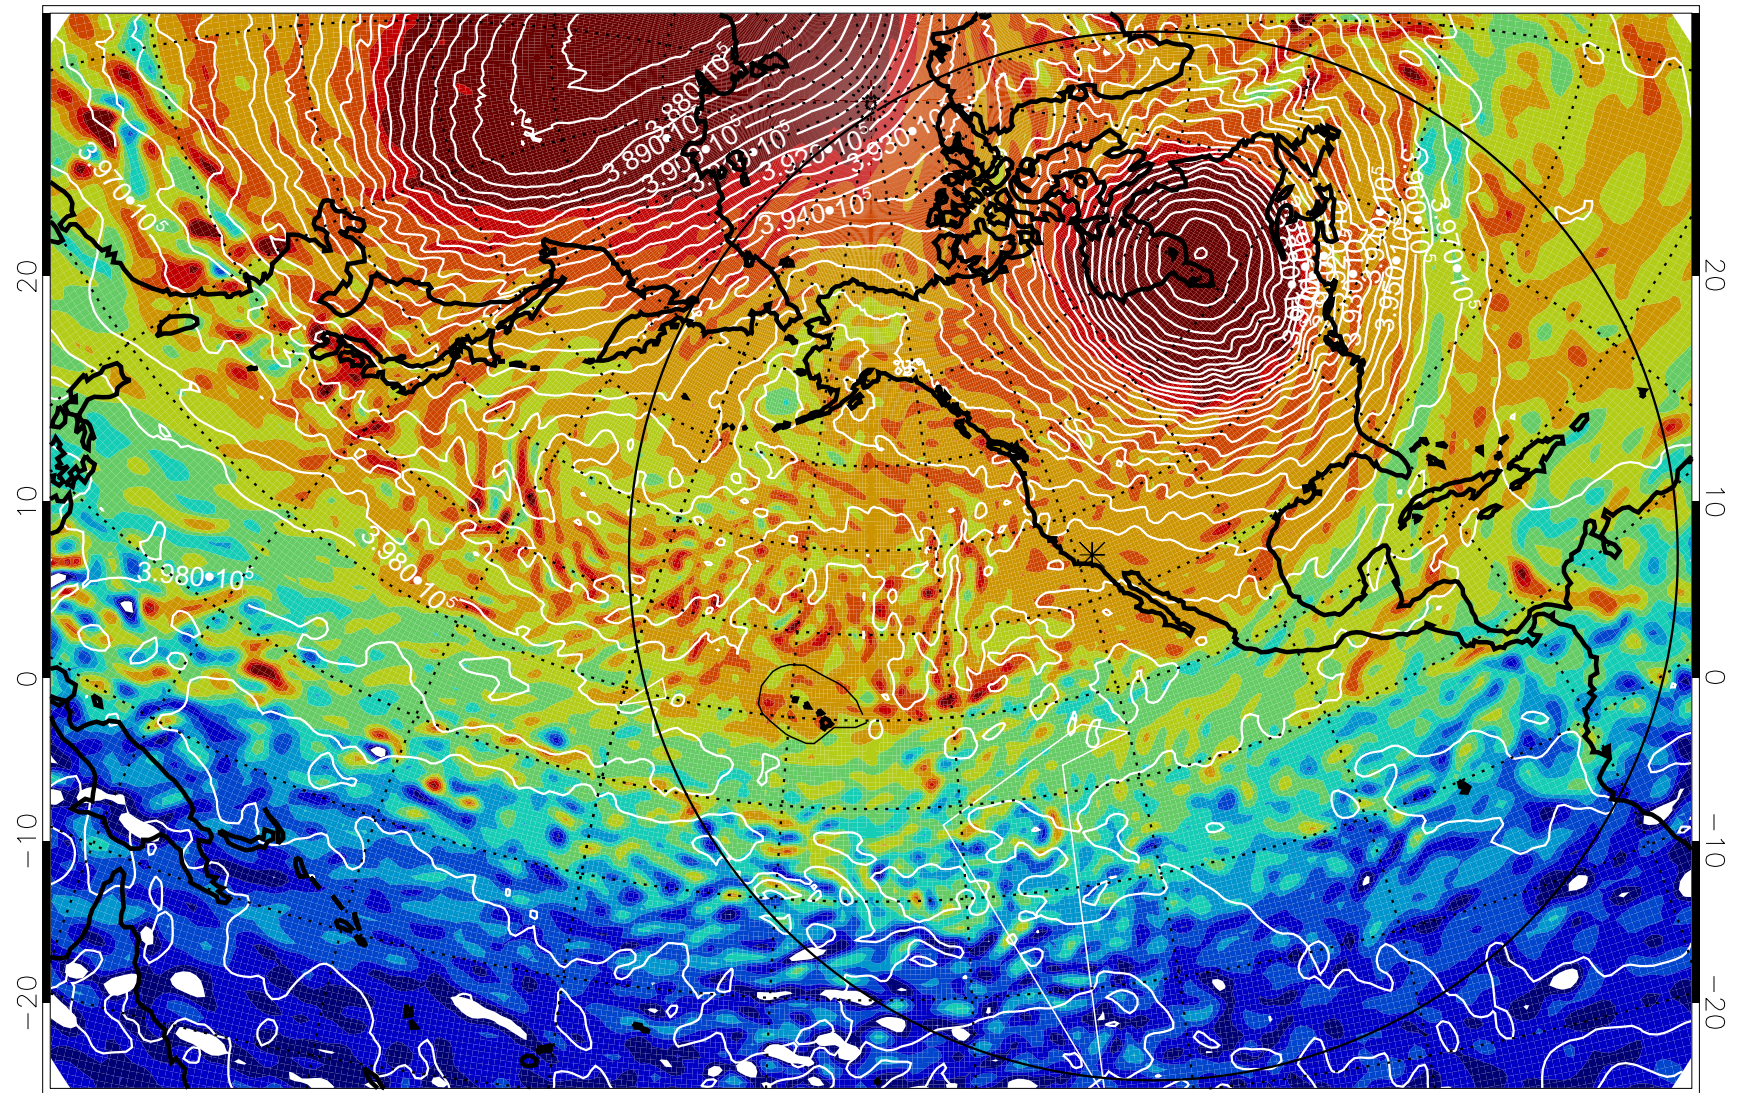

13012218, 54 hour forecast for 460K EPV

460K Montgomery Streamfunction, white

Range ring of 6000 km -- 19 hours GH round trip

13012300, 60 hour forecast for 460K EPV

460K Montgomery Streamfunction, white

Range ring of 6000 km -- 19 hours GH round trip

13012306, 66 hour forecast for 460K EPV

460K Montgomery Streamfunction, white

Range ring of 6000 km -- 19 hours GH round trip

13012312, 72 hour forecast for 460K EPV

460K Montgomery Streamfunction, white

Range ring of 6000 km -- 19 hours GH round trip

13012318, 78 hour forecast for 460K EPV

460K Montgomery Streamfunction, white

Range ring of 6000 km -- 19 hours GH round trip

13012400, 84 hour forecast for 460K EPV

460K Montgomery Streamfunction, white

Range ring of 6000 km -- 19 hours GH round trip

13012406, 90 hour forecast for 460K EPV

460K Montgomery Streamfunction, white

Range ring of 6000 km -- 19 hours GH round trip

13012412, 96 hour forecast for 460K EPV

460K Montgomery Streamfunction, white

Range ring of 6000 km -- 19 hours GH round trip