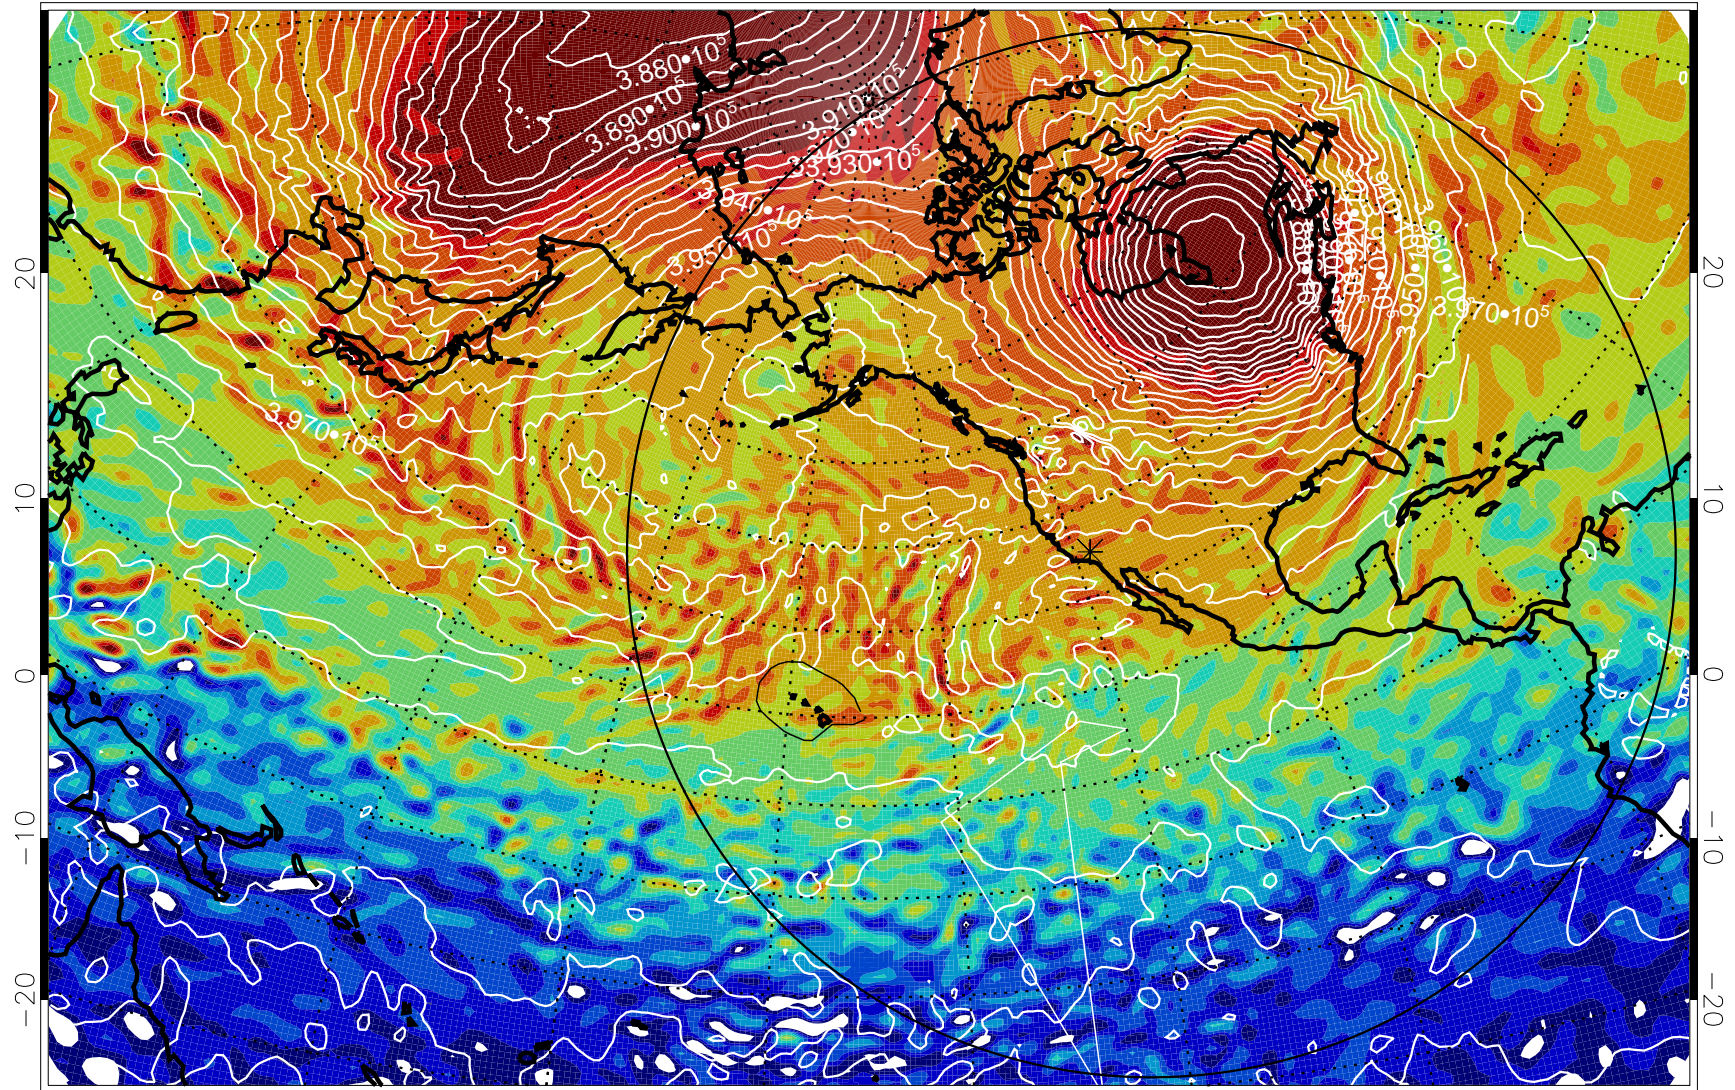

13012306, 66 hour forecast for 460K EPV

460K Montgomery Streamfunction, white

Range ring of 6000 km -- 19 hours GH round trip

13012312, 72 hour forecast for 460K EPV

460K Montgomery Streamfunction, white

Range ring of 6000 km -- 19 hours GH round trip

13012318, 78 hour forecast for 460K EPV

460K Montgomery Streamfunction, white

Range ring of 6000 km -- 19 hours GH round trip

13012400, 84 hour forecast for 460K EPV

460K Montgomery Streamfunction, white

Range ring of 6000 km -- 19 hours GH round trip

13012406, 90 hour forecast for 460K EPV

460K Montgomery Streamfunction, white

Range ring of 6000 km -- 19 hours GH round trip

13012412, 96 hour forecast for 460K EPV

460K Montgomery Streamfunction, white

Range ring of 6000 km -- 19 hours GH round trip

13012500, 108 hour forecast for 460K EPV

460K Montgomery Streamfunction, white

Range ring of 6000 km -- 19 hours GH round trip

13012506, 114 hour forecast for 460K EPV

460K Montgomery Streamfunction, white