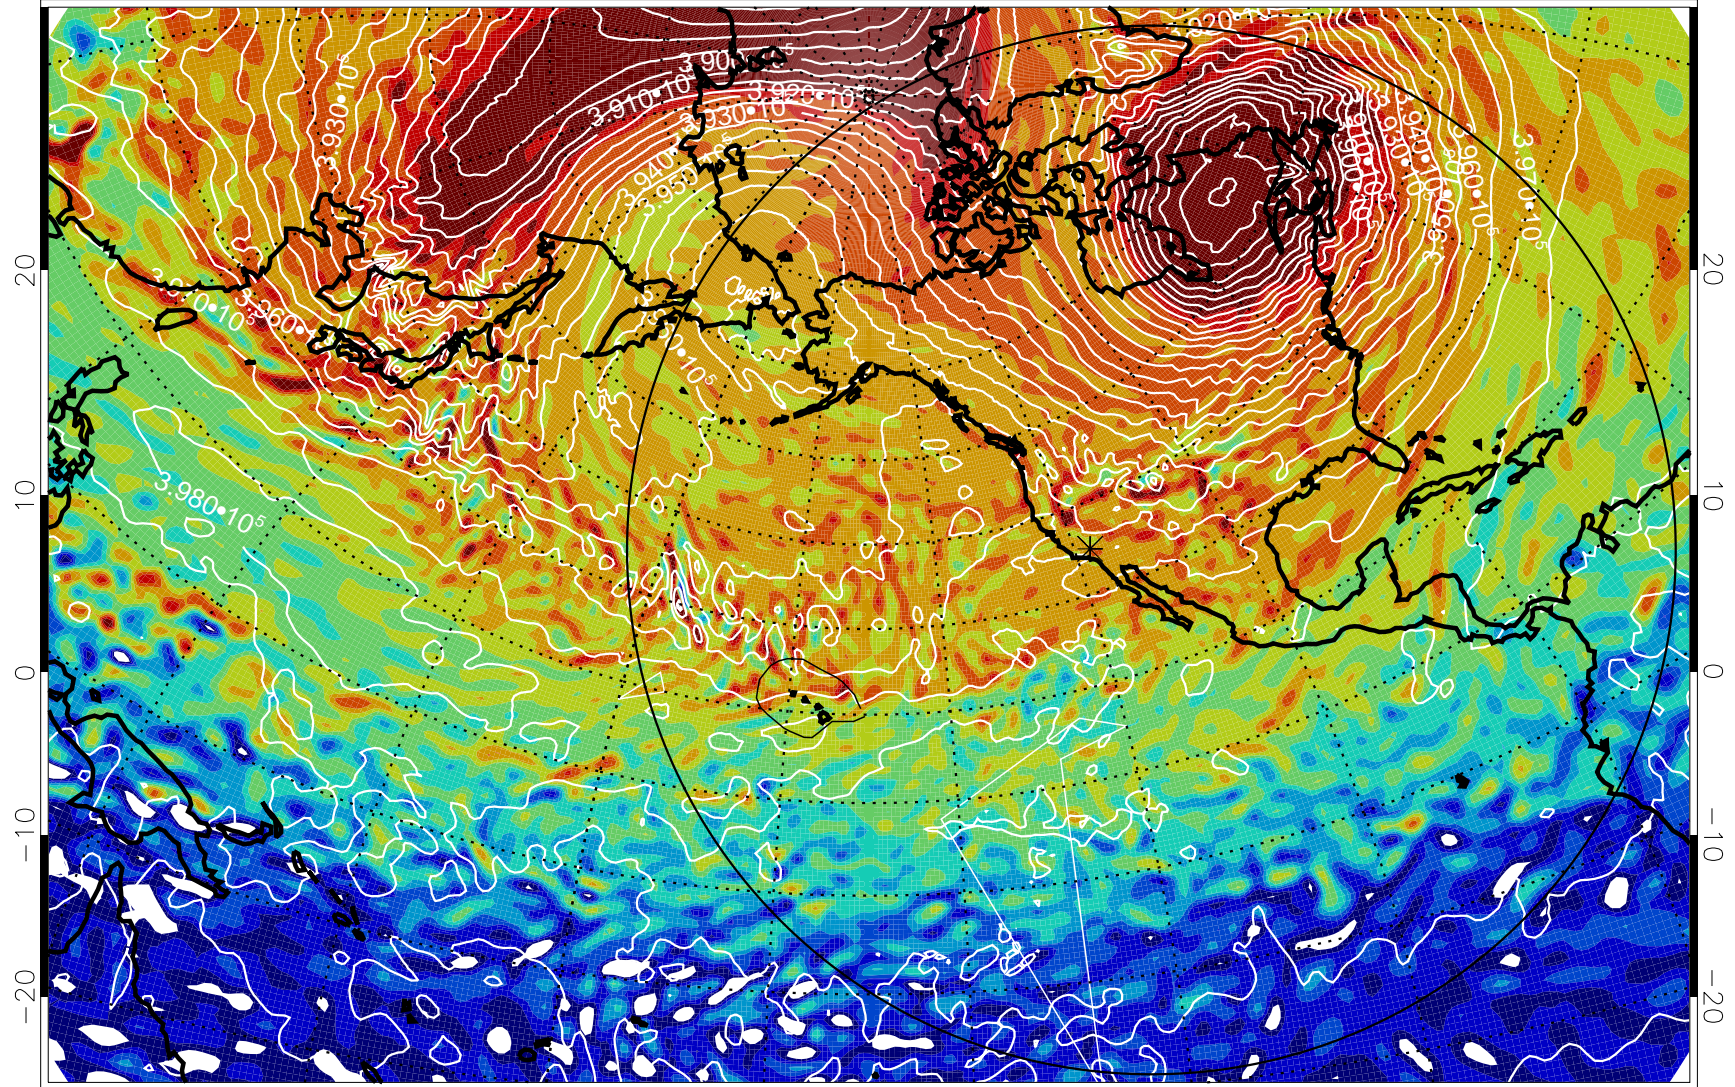

13012318, 78 hour forecast for 460K EPV

460K Montgomery Streamfunction, white

Range ring of 6000 km -- 19 hours GH round trip

13012400, 84 hour forecast for 460K EPV

460K Montgomery Streamfunction, white

Range ring of 6000 km -- 19 hours GH round trip

13012406, 90 hour forecast for 460K EPV

460K Montgomery Streamfunction, white

Range ring of 6000 km -- 19 hours GH round trip

13012412, 96 hour forecast for 460K EPV

460K Montgomery Streamfunction, white

Range ring of 6000 km -- 19 hours GH round trip

13012500, 108 hour forecast for 460K EPV

460K Montgomery Streamfunction, white

Range ring of 6000 km -- 19 hours GH round trip

13012506, 114 hour forecast for 460K EPV

460K Montgomery Streamfunction, white

Range ring of 6000 km -- 19 hours GH round trip

13012512, 120 hour forecast for 460K EPV

460K Montgomery Streamfunction, white

Range ring of 6000 km -- 19 hours GH round trip