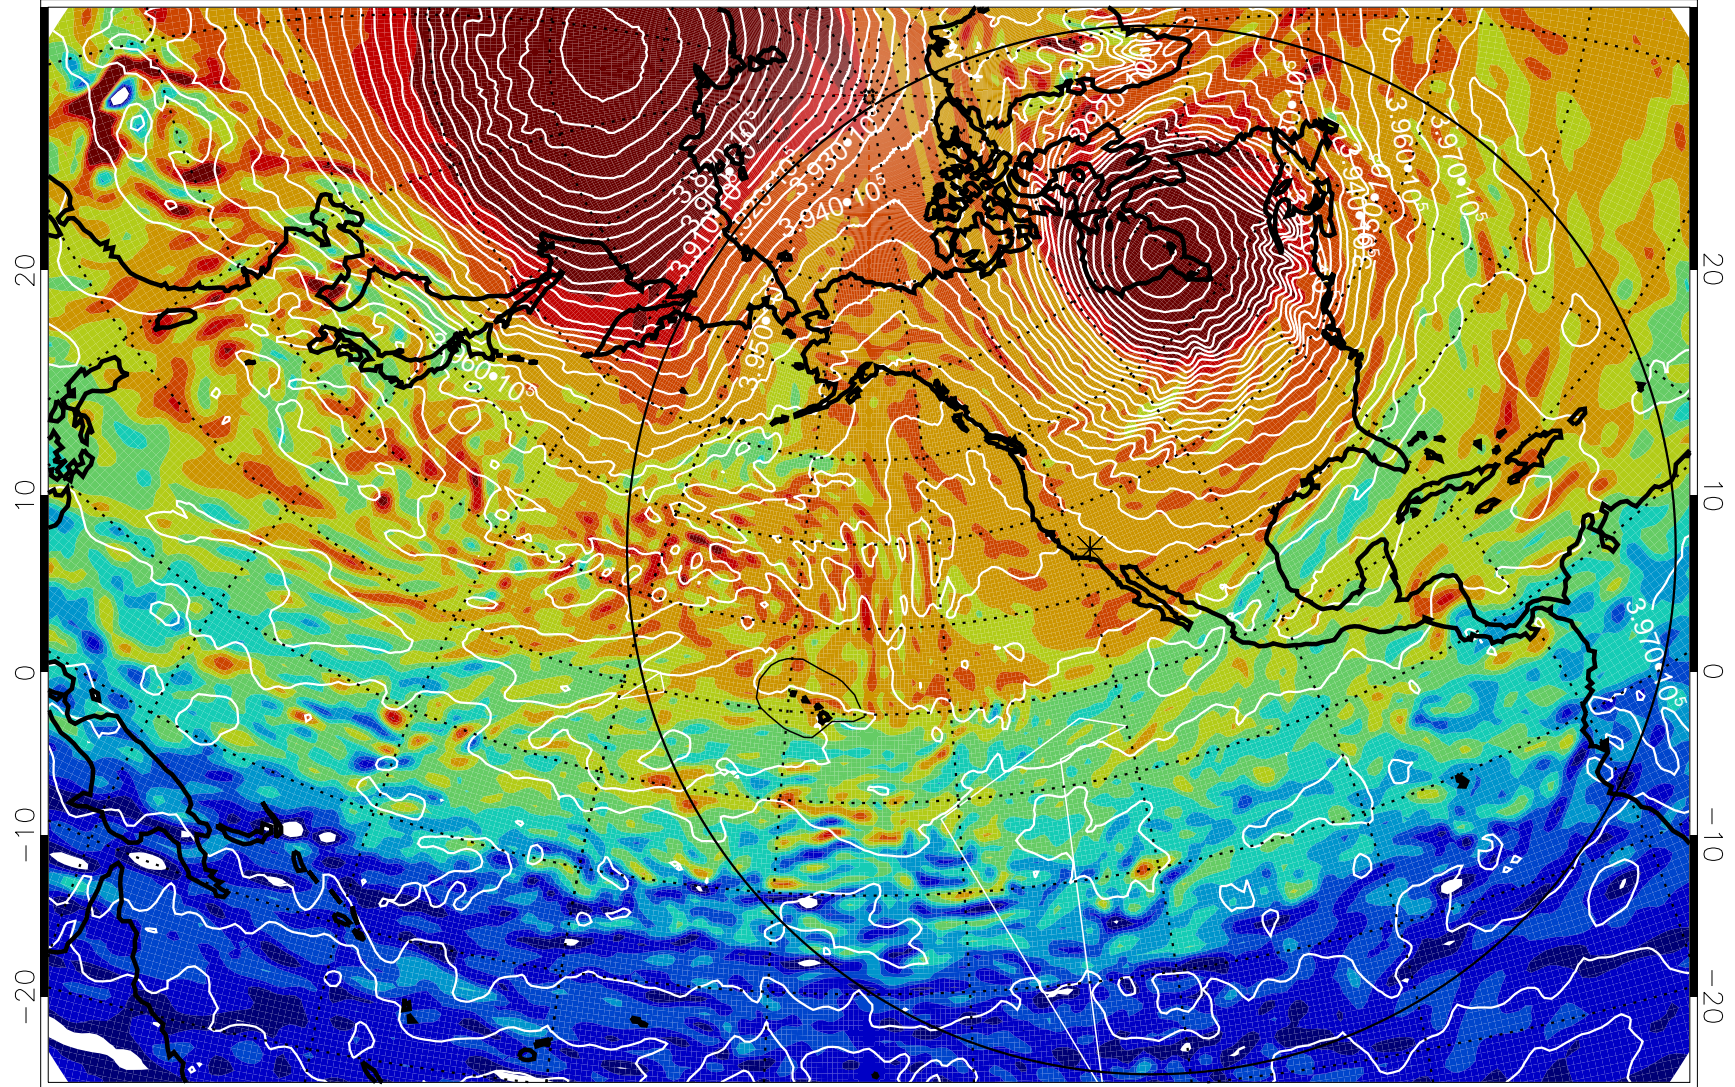

13012018, 6 hour forecast for 460K EPV

460K Montgomery Streamfunction, white

Range ring of 6000 km -- 19 hours GH round trip

13012100, 12 hour forecast for 460K EPV

460K Montgomery Streamfunction, white

Range ring of 6000 km -- 19 hours GH round trip

13012106, 18 hour forecast for 460K EPV

460K Montgomery Streamfunction, white

Range ring of 6000 km -- 19 hours GH round trip

13012112, 24 hour forecast for 460K EPV

460K Montgomery Streamfunction, white

Range ring of 6000 km -- 19 hours GH round trip

13012118, 30 hour forecast for 460K EPV

460K Montgomery Streamfunction, white

Range ring of 6000 km -- 19 hours GH round trip

13012212, 48 hour forecast for 460K EPV

460K Montgomery Streamfunction, white

Range ring of 6000 km -- 19 hours GH round trip

13012218, 54 hour forecast for 460K EPV

460K Montgomery Streamfunction, white

Range ring of 6000 km -- 19 hours GH round trip

13012300, 60 hour forecast for 460K EPV

460K Montgomery Streamfunction, white

Range ring of 6000 km -- 19 hours GH round trip