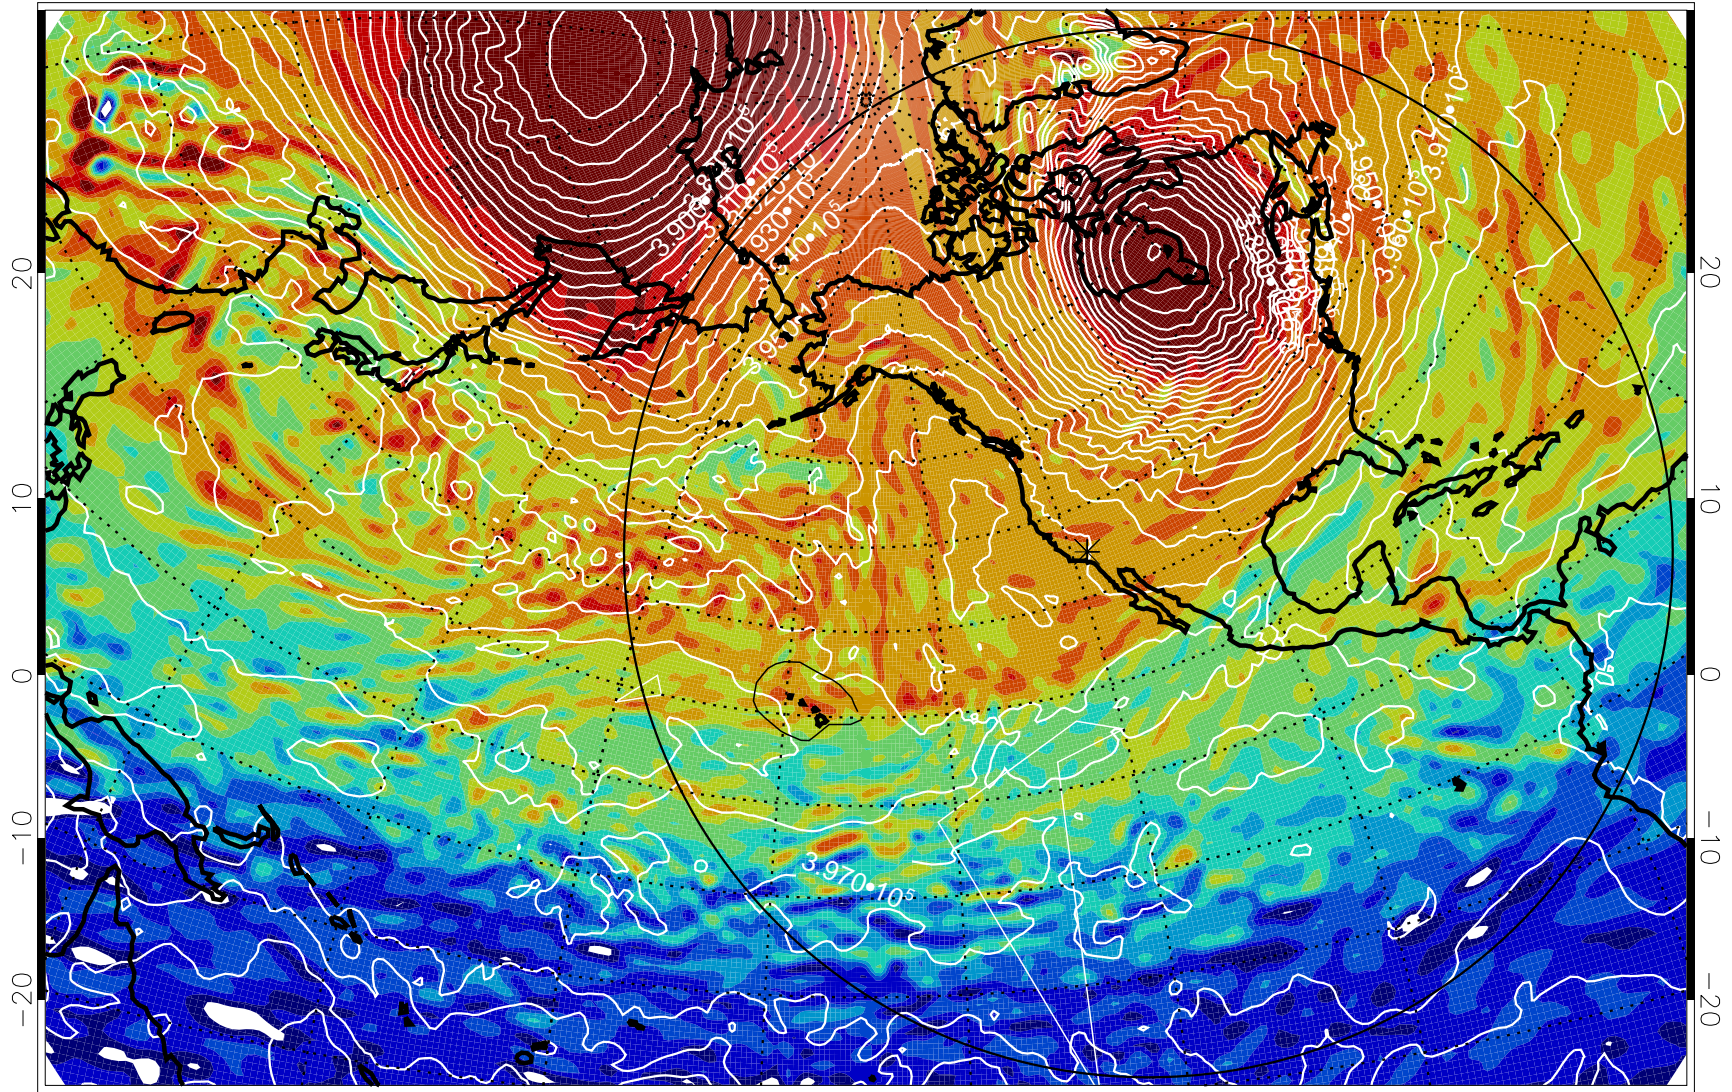

13012018, 6 hour forecast for 460K EPV

460K Montgomery Streamfunction, white

Range ring of 6000 km -- 19 hours GH round trip

13012100, 12 hour forecast for 460K EPV

460K Montgomery Streamfunction, white

Range ring of 6000 km -- 19 hours GH round trip

13012106, 18 hour forecast for 460K EPV

460K Montgomery Streamfunction, white

Range ring of 6000 km -- 19 hours GH round trip

13012112, 24 hour forecast for 460K EPV

460K Montgomery Streamfunction, white

Range ring of 6000 km -- 19 hours GH round trip

13012118, 30 hour forecast for 460K EPV

460K Montgomery Streamfunction, white

Range ring of 6000 km -- 19 hours GH round trip

13012212, 48 hour forecast for 460K EPV

460K Montgomery Streamfunction, white

Range ring of 6000 km -- 19 hours GH round trip

13012218, 54 hour forecast for 460K EPV

460K Montgomery Streamfunction, white

Range ring of 6000 km -- 19 hours GH round trip

13012300, 60 hour forecast for 460K EPV

460K Montgomery Streamfunction, white

Range ring of 6000 km -- 19 hours GH round trip