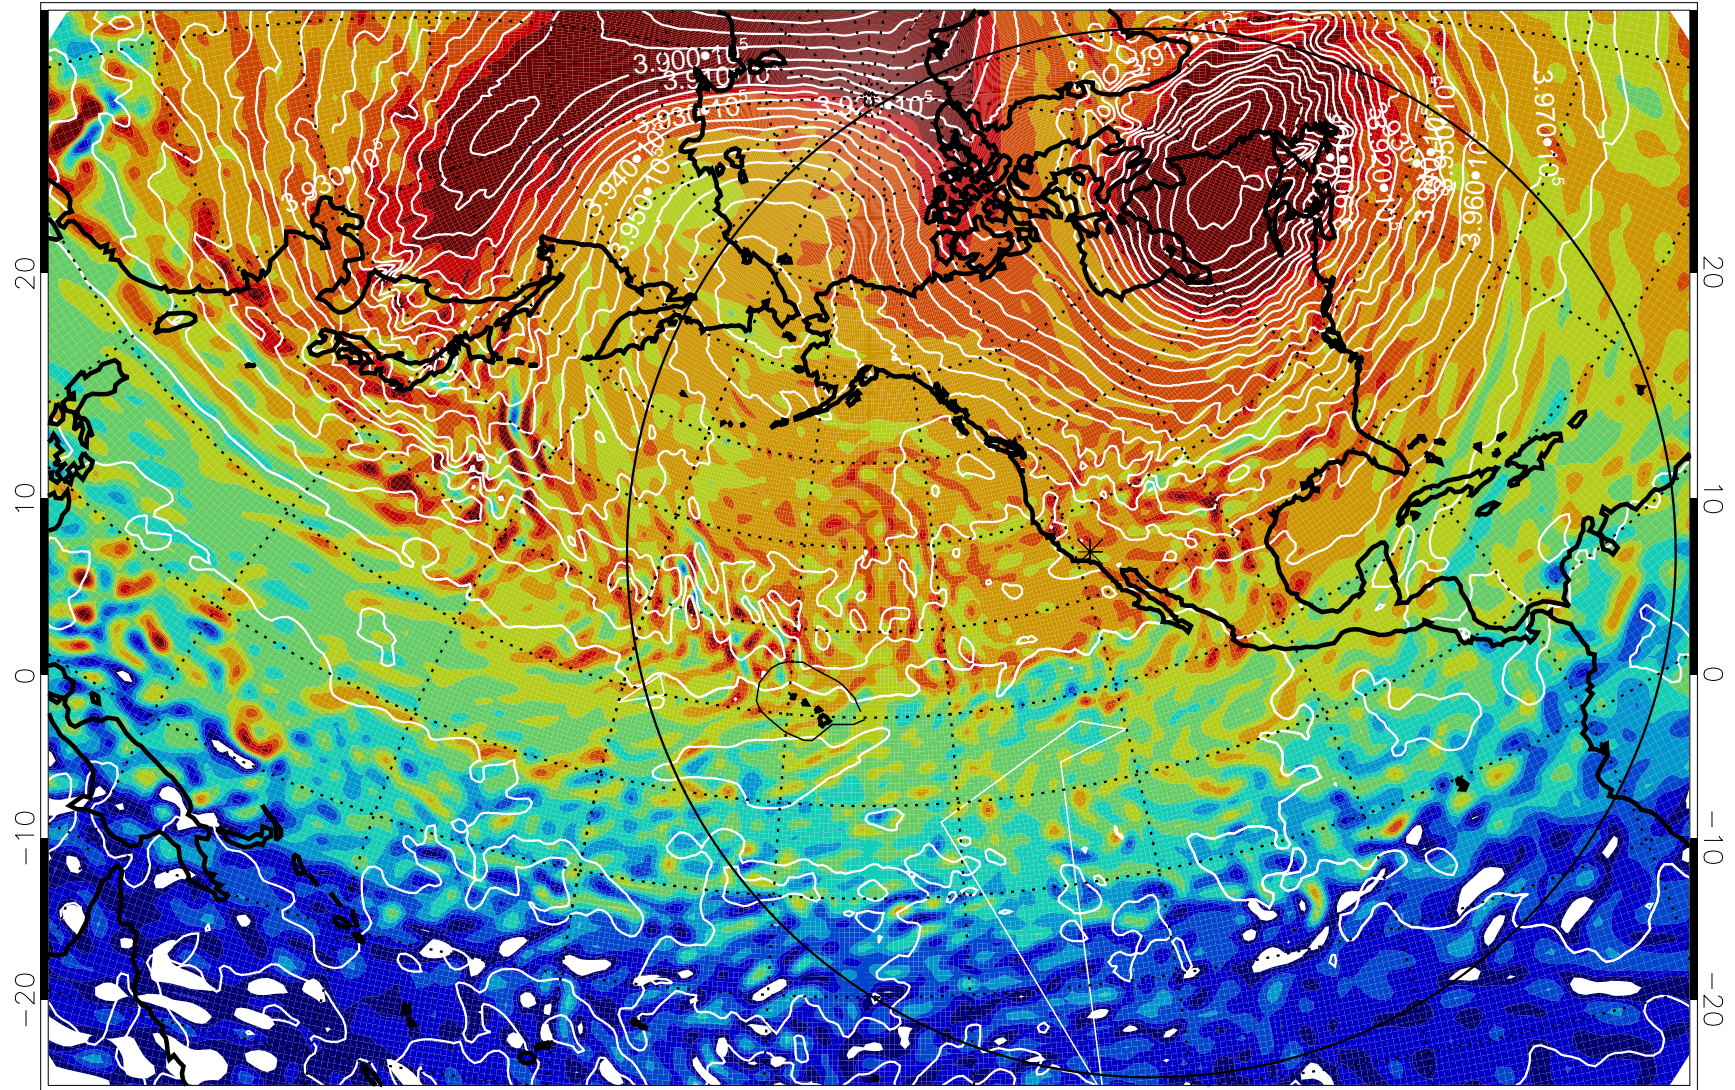

13012318, 78 hour forecast for 460K EPV

460K Montgomery Streamfunction, white

Range ring of 6000 km -- 19 hours GH round trip

13012400, 84 hour forecast for 460K EPV

460K Montgomery Streamfunction, white

Range ring of 6000 km -- 19 hours GH round trip

13012406, 90 hour forecast for 460K EPV

460K Montgomery Streamfunction, white

Range ring of 6000 km -- 19 hours GH round trip

13012412, 96 hour forecast for 460K EPV

460K Montgomery Streamfunction, white

Range ring of 6000 km -- 19 hours GH round trip

13012500, 108 hour forecast for 460K EPV

460K Montgomery Streamfunction, white

Range ring of 6000 km -- 19 hours GH round trip

13012506, 114 hour forecast for 460K EPV

460K Montgomery Streamfunction, white

Range ring of 6000 km -- 19 hours GH round trip

13012512, 120 hour forecast for 460K EPV

460K Montgomery Streamfunction, white

Range ring of 6000 km -- 19 hours GH round trip