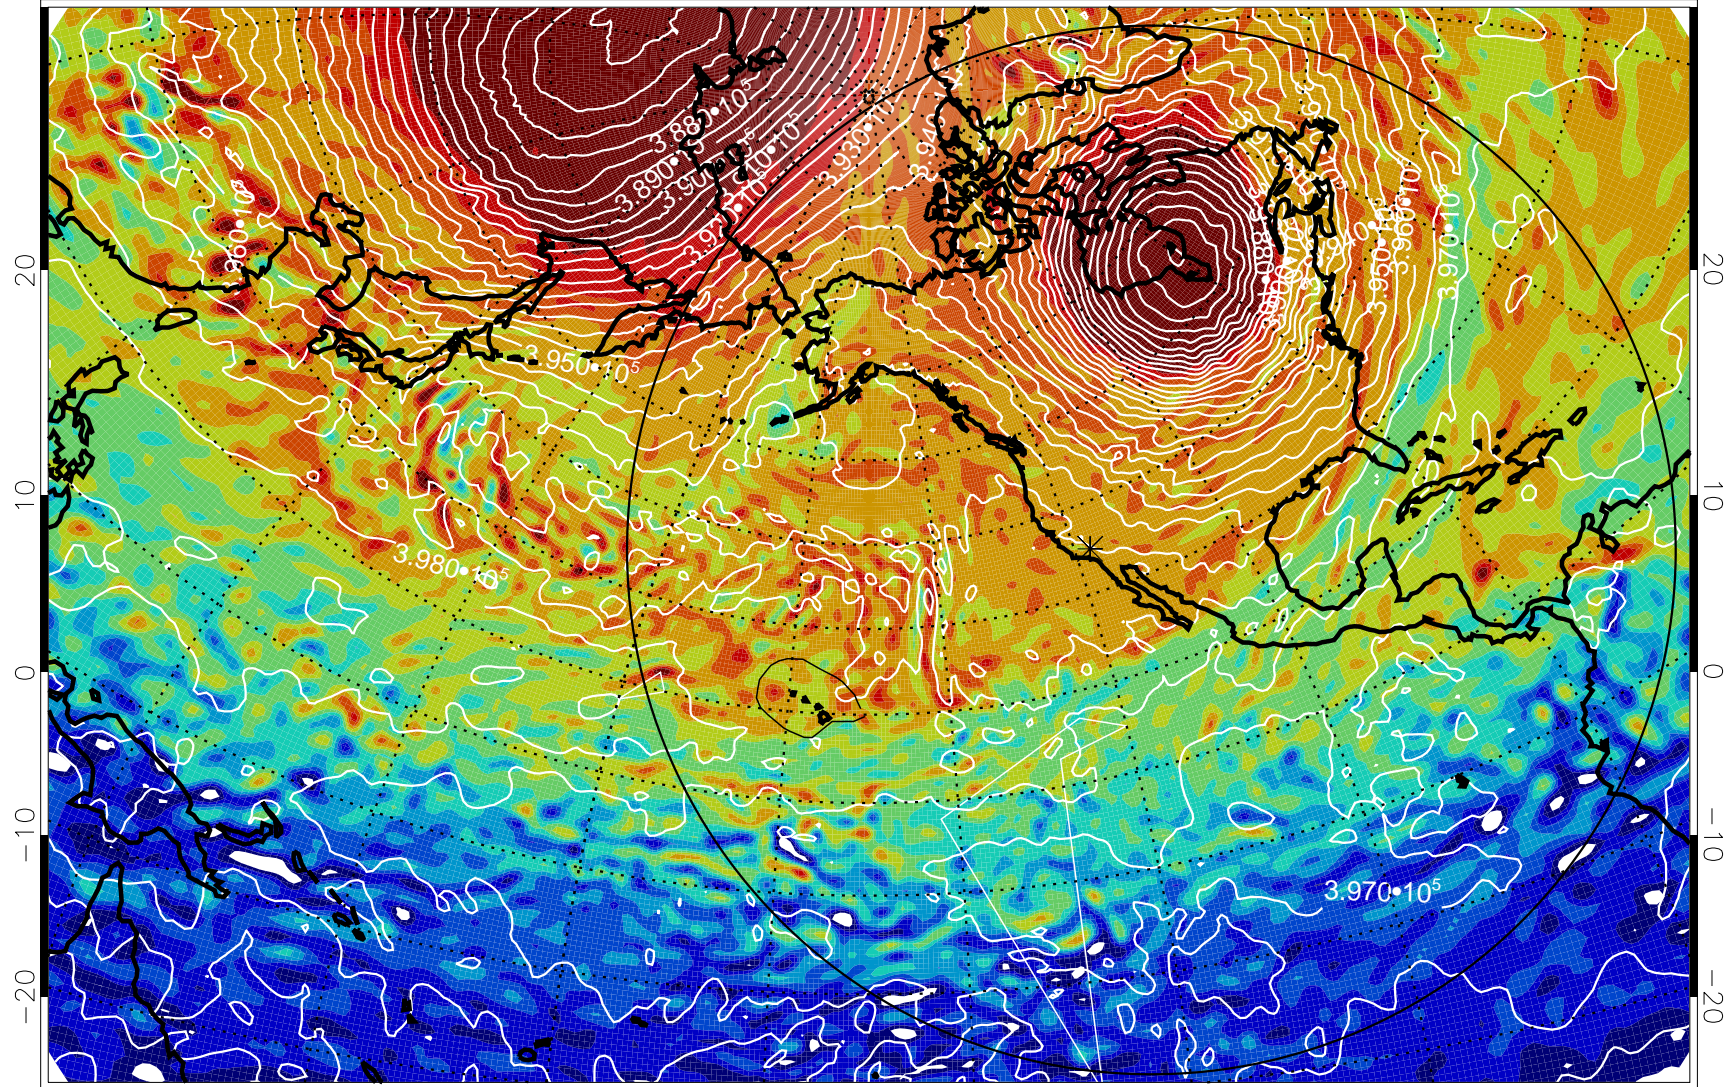

13012118, 30 hour forecast for 460K EPV

460K Montgomery Streamfunction, white

Range ring of 6000 km -- 19 hours GH round trip

13012212, 48 hour forecast for 460K EPV

460K Montgomery Streamfunction, white

Range ring of 6000 km -- 19 hours GH round trip

13012218, 54 hour forecast for 460K EPV

460K Montgomery Streamfunction, white

Range ring of 6000 km -- 19 hours GH round trip

13012300, 60 hour forecast for 460K EPV

460K Montgomery Streamfunction, white

Range ring of 6000 km -- 19 hours GH round trip

13012306, 66 hour forecast for 460K EPV

460K Montgomery Streamfunction, white

Range ring of 6000 km -- 19 hours GH round trip

13012312, 72 hour forecast for 460K EPV

460K Montgomery Streamfunction, white

Range ring of 6000 km -- 19 hours GH round trip

13012318, 78 hour forecast for 460K EPV

460K Montgomery Streamfunction, white

Range ring of 6000 km -- 19 hours GH round trip

13012400, 84 hour forecast for 460K EPV

460K Montgomery Streamfunction, white

Range ring of 6000 km -- 19 hours GH round trip