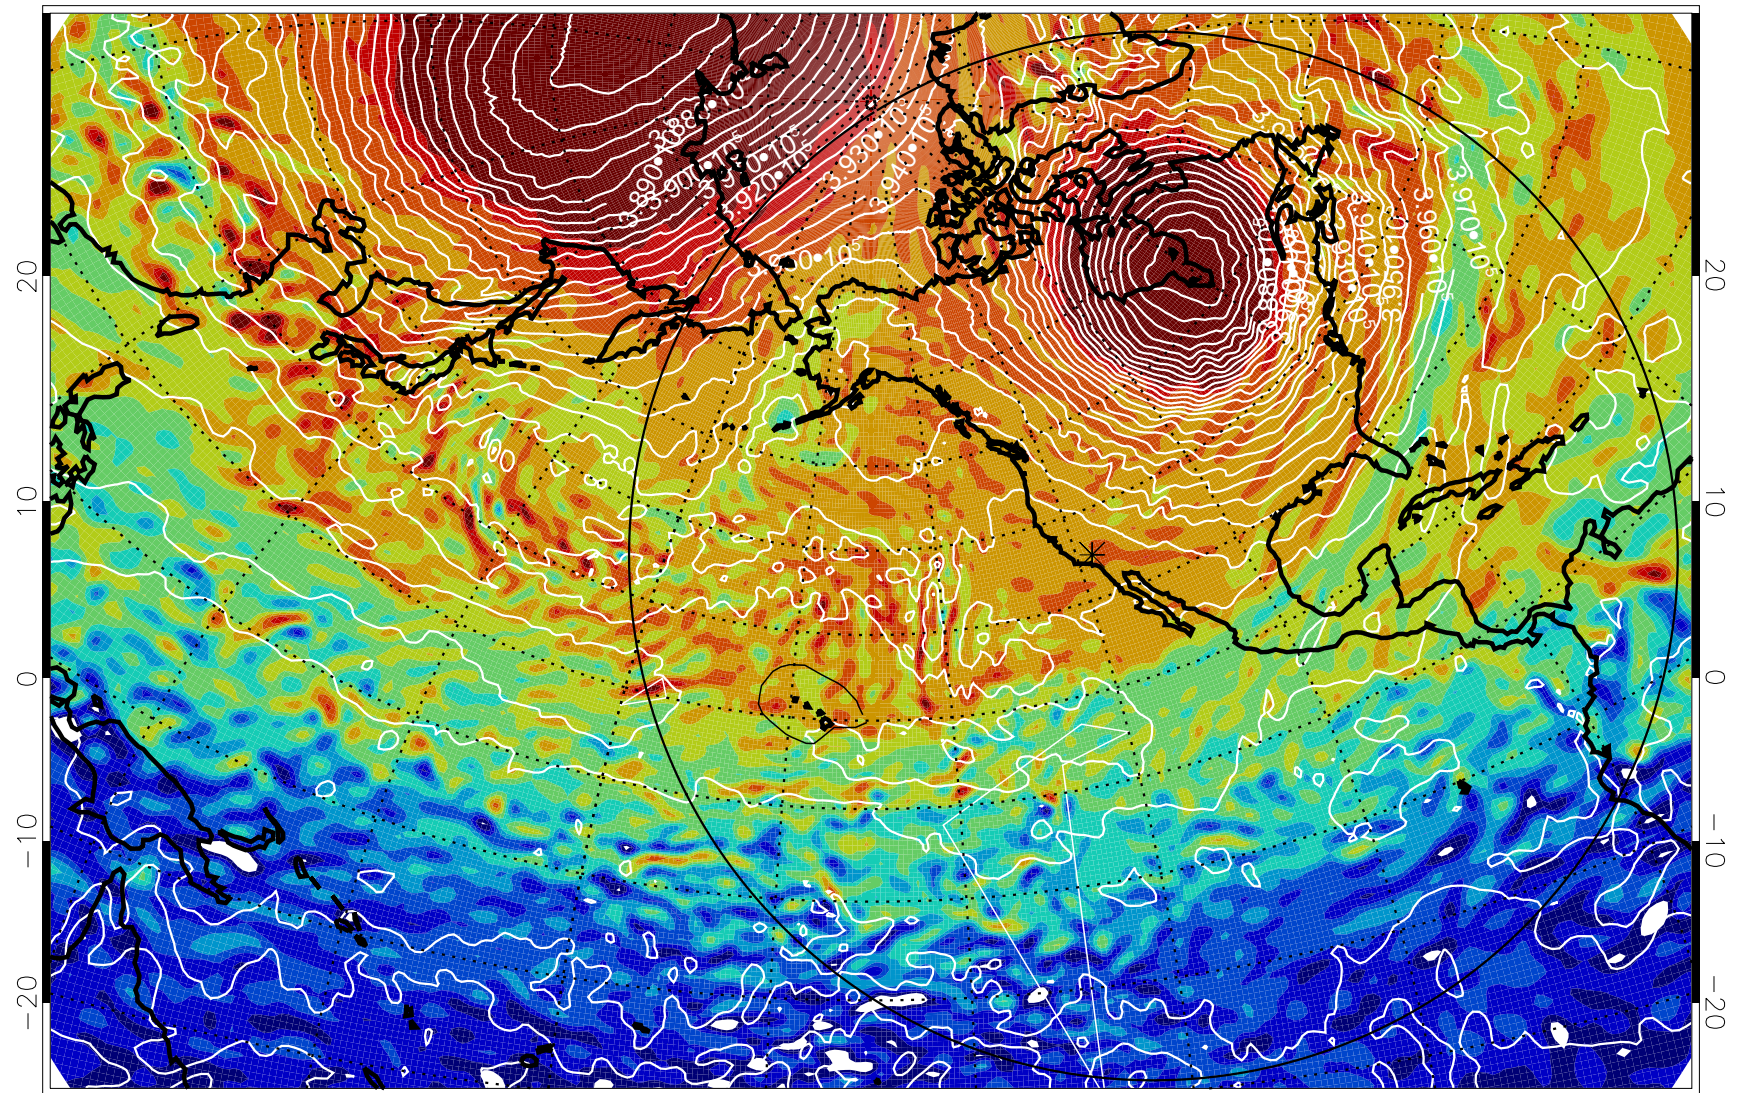

13012118, 30 hour forecast for 460K EPV

460K Montgomery Streamfunction, white

Range ring of 6000 km -- 19 hours GH round trip

13012212, 48 hour forecast for 460K EPV

460K Montgomery Streamfunction, white

Range ring of 6000 km -- 19 hours GH round trip

13012218, 54 hour forecast for 460K EPV

460K Montgomery Streamfunction, white

Range ring of 6000 km -- 19 hours GH round trip

13012300, 60 hour forecast for 460K EPV

460K Montgomery Streamfunction, white

Range ring of 6000 km -- 19 hours GH round trip

13012306, 66 hour forecast for 460K EPV

460K Montgomery Streamfunction, white

Range ring of 6000 km -- 19 hours GH round trip

13012312, 72 hour forecast for 460K EPV

460K Montgomery Streamfunction, white

Range ring of 6000 km -- 19 hours GH round trip

13012318, 78 hour forecast for 460K EPV

460K Montgomery Streamfunction, white

Range ring of 6000 km -- 19 hours GH round trip

13012400, 84 hour forecast for 460K EPV

460K Montgomery Streamfunction, white

Range ring of 6000 km -- 19 hours GH round trip