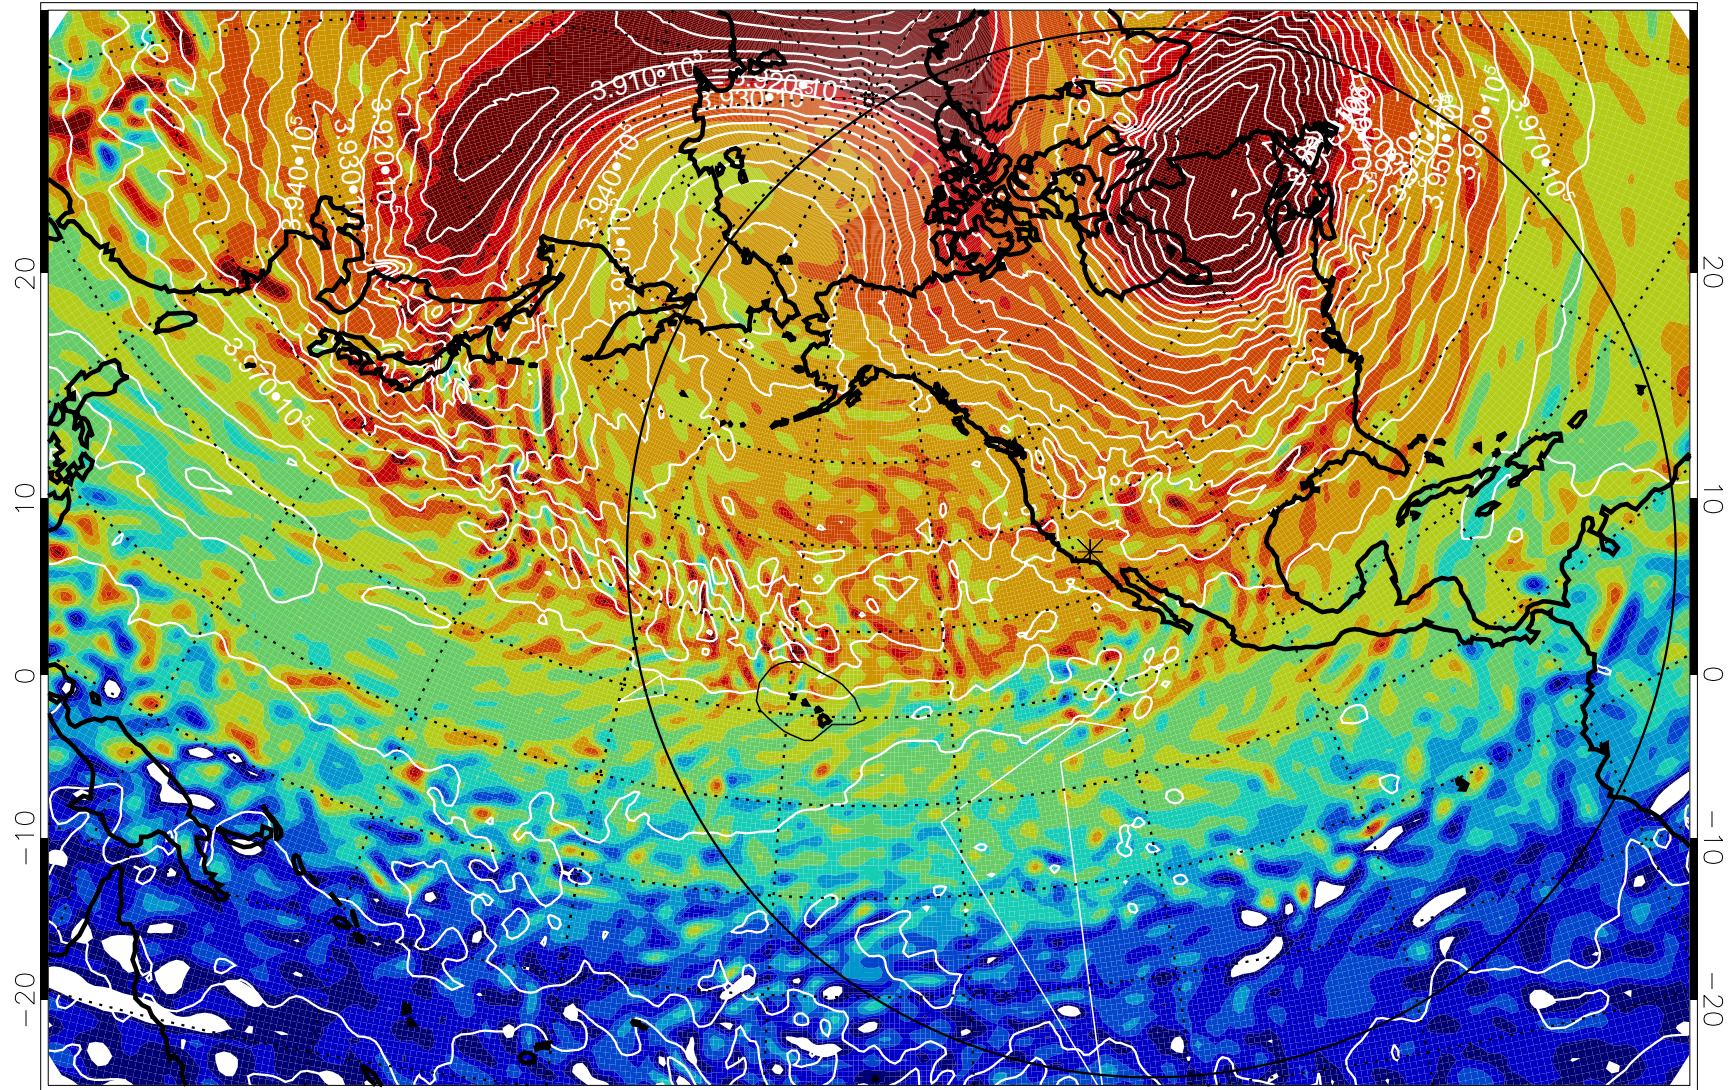

13012406, 90 hour forecast for 460K EPV

460K Montgomery Streamfunction, white

Range ring of 6000 km -- 19 hours GH round trip

13012412, 96 hour forecast for 460K EPV

460K Montgomery Streamfunction, white

Range ring of 6000 km -- 19 hours GH round trip

13012500, 108 hour forecast for 460K EPV

460K Montgomery Streamfunction, white

Range ring of 6000 km -- 19 hours GH round trip

13012506, 114 hour forecast for 460K EPV

460K Montgomery Streamfunction, white

Range ring of 6000 km -- 19 hours GH round trip

13012512, 120 hour forecast for 460K EPV

460K Montgomery Streamfunction, white

Range ring of 6000 km -- 19 hours GH round trip