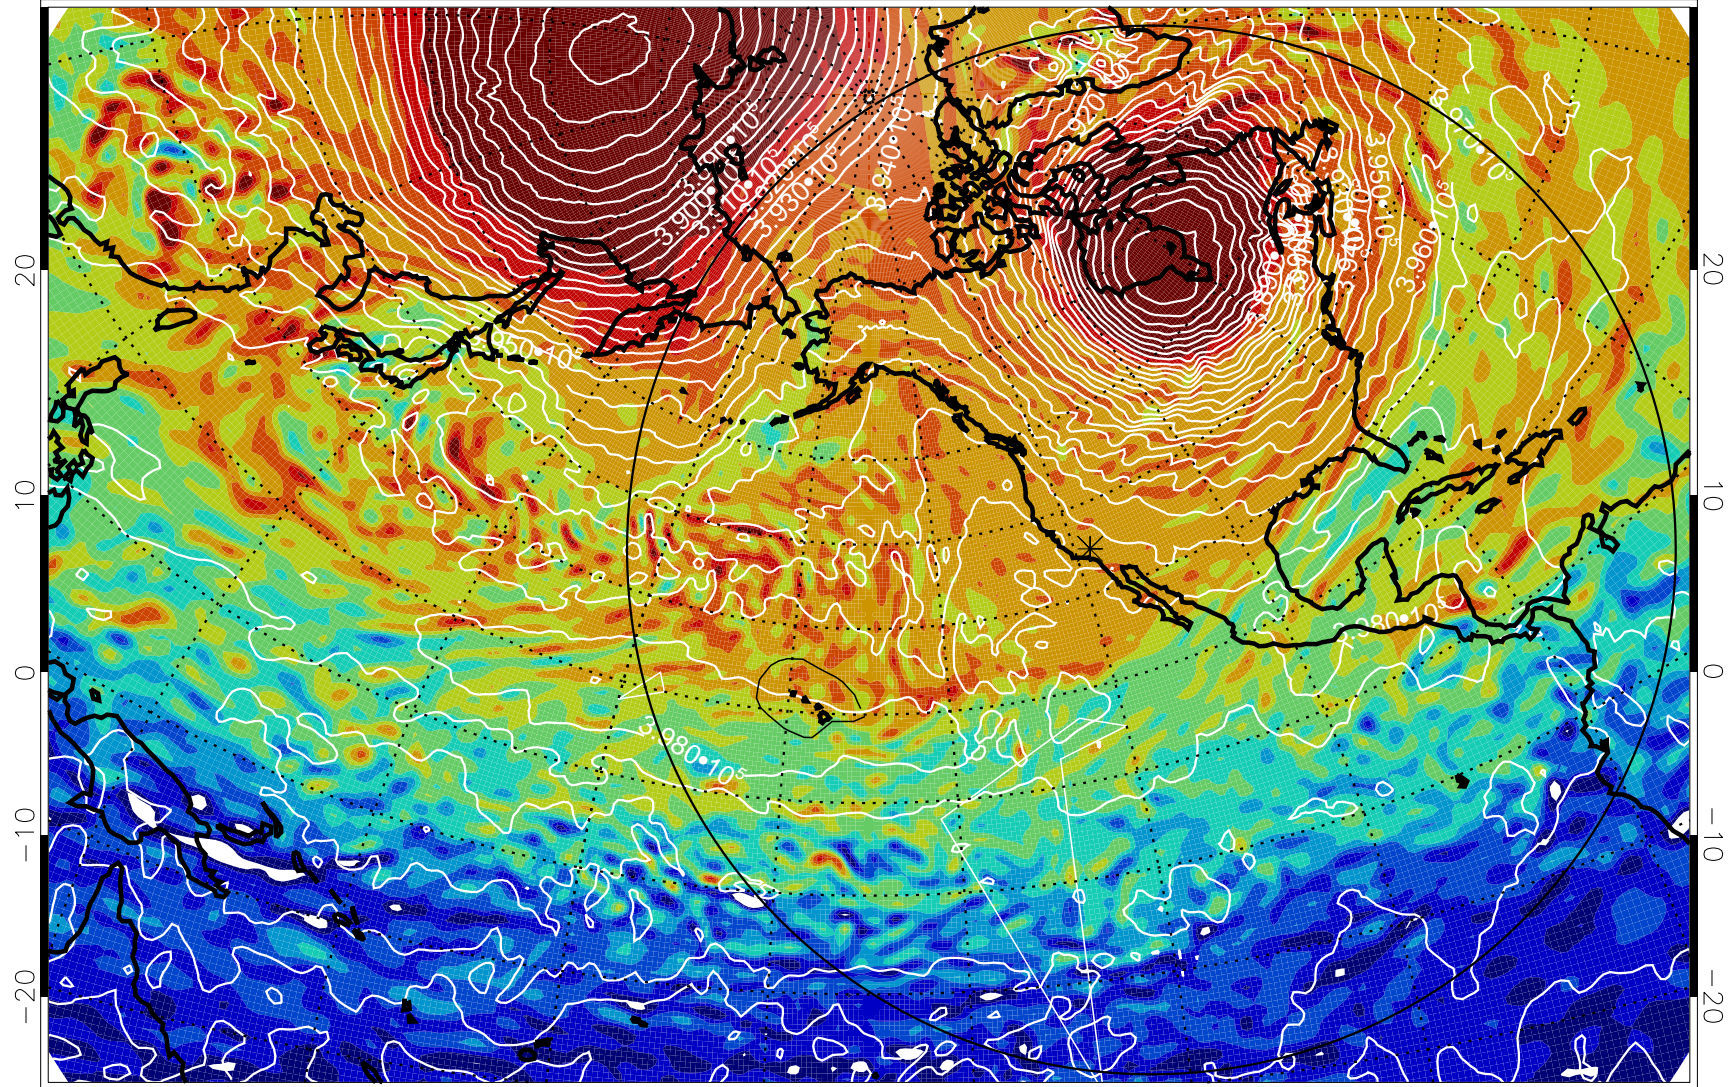

13012018, 6 hour forecast for 460K EPV

460K Montgomery Streamfunction, white

Range ring of 6000 km -- 19 hours GH round trip

13012100, 12 hour forecast for 460K EPV

460K Montgomery Streamfunction, white

Range ring of 6000 km -- 19 hours GH round trip

13012106, 18 hour forecast for 460K EPV

460K Montgomery Streamfunction, white

Range ring of 6000 km -- 19 hours GH round trip

13012112, 24 hour forecast for 460K EPV

460K Montgomery Streamfunction, white

Range ring of 6000 km -- 19 hours GH round trip

13012118, 30 hour forecast for 460K EPV

460K Montgomery Streamfunction, white

Range ring of 6000 km -- 19 hours GH round trip

13012212, 48 hour forecast for 460K EPV

460K Montgomery Streamfunction, white

Range ring of 6000 km -- 19 hours GH round trip

13012218, 54 hour forecast for 460K EPV

460K Montgomery Streamfunction, white

Range ring of 6000 km -- 19 hours GH round trip

13012300, 60 hour forecast for 460K EPV

460K Montgomery Streamfunction, white

Range ring of 6000 km -- 19 hours GH round trip