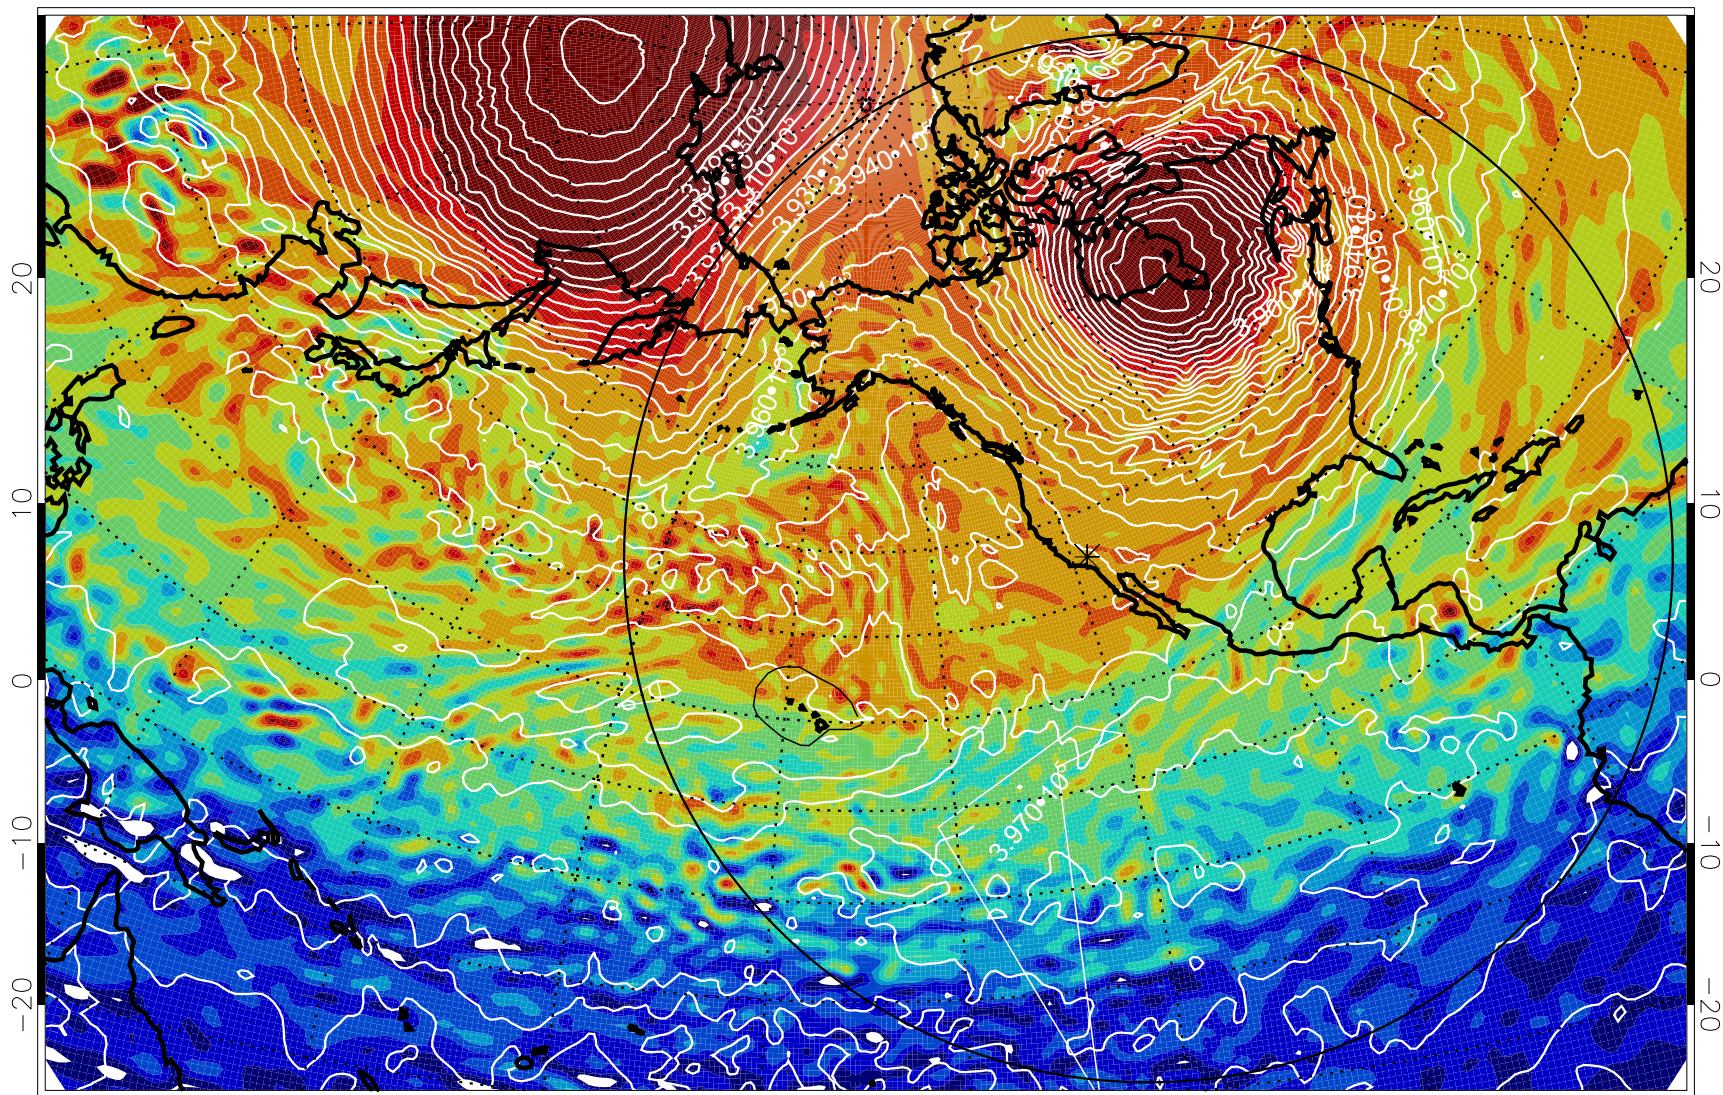

13012012, 12 hour forecast for 460K EPV

460K Montgomery Streamfunction, white

Range ring of 6000 km -- 19 hours GH round trip

13012100, 24 hour forecast for 460K EPV

460K Montgomery Streamfunction, white

Range ring of 6000 km -- 19 hours GH round trip

13012106, 30 hour forecast for 460K EPV

460K Montgomery Streamfunction, white

Range ring of 6000 km -- 19 hours GH round trip

13012112, 36 hour forecast for 460K EPV

460K Montgomery Streamfunction, white

Range ring of 6000 km -- 19 hours GH round trip

13012118, 42 hour forecast for 460K EPV

460K Montgomery Streamfunction, white

Range ring of 6000 km -- 19 hours GH round trip

13012200, 48 hour forecast for 460K EPV

460K Montgomery Streamfunction, white

Range ring of 6000 km -- 19 hours GH round trip

13012206, 54 hour forecast for 460K EPV

460K Montgomery Streamfunction, white

Range ring of 6000 km -- 19 hours GH round trip

13012218, 66 hour forecast for 460K EPV

460K Montgomery Streamfunction, white

Range ring of 6000 km -- 19 hours GH round trip