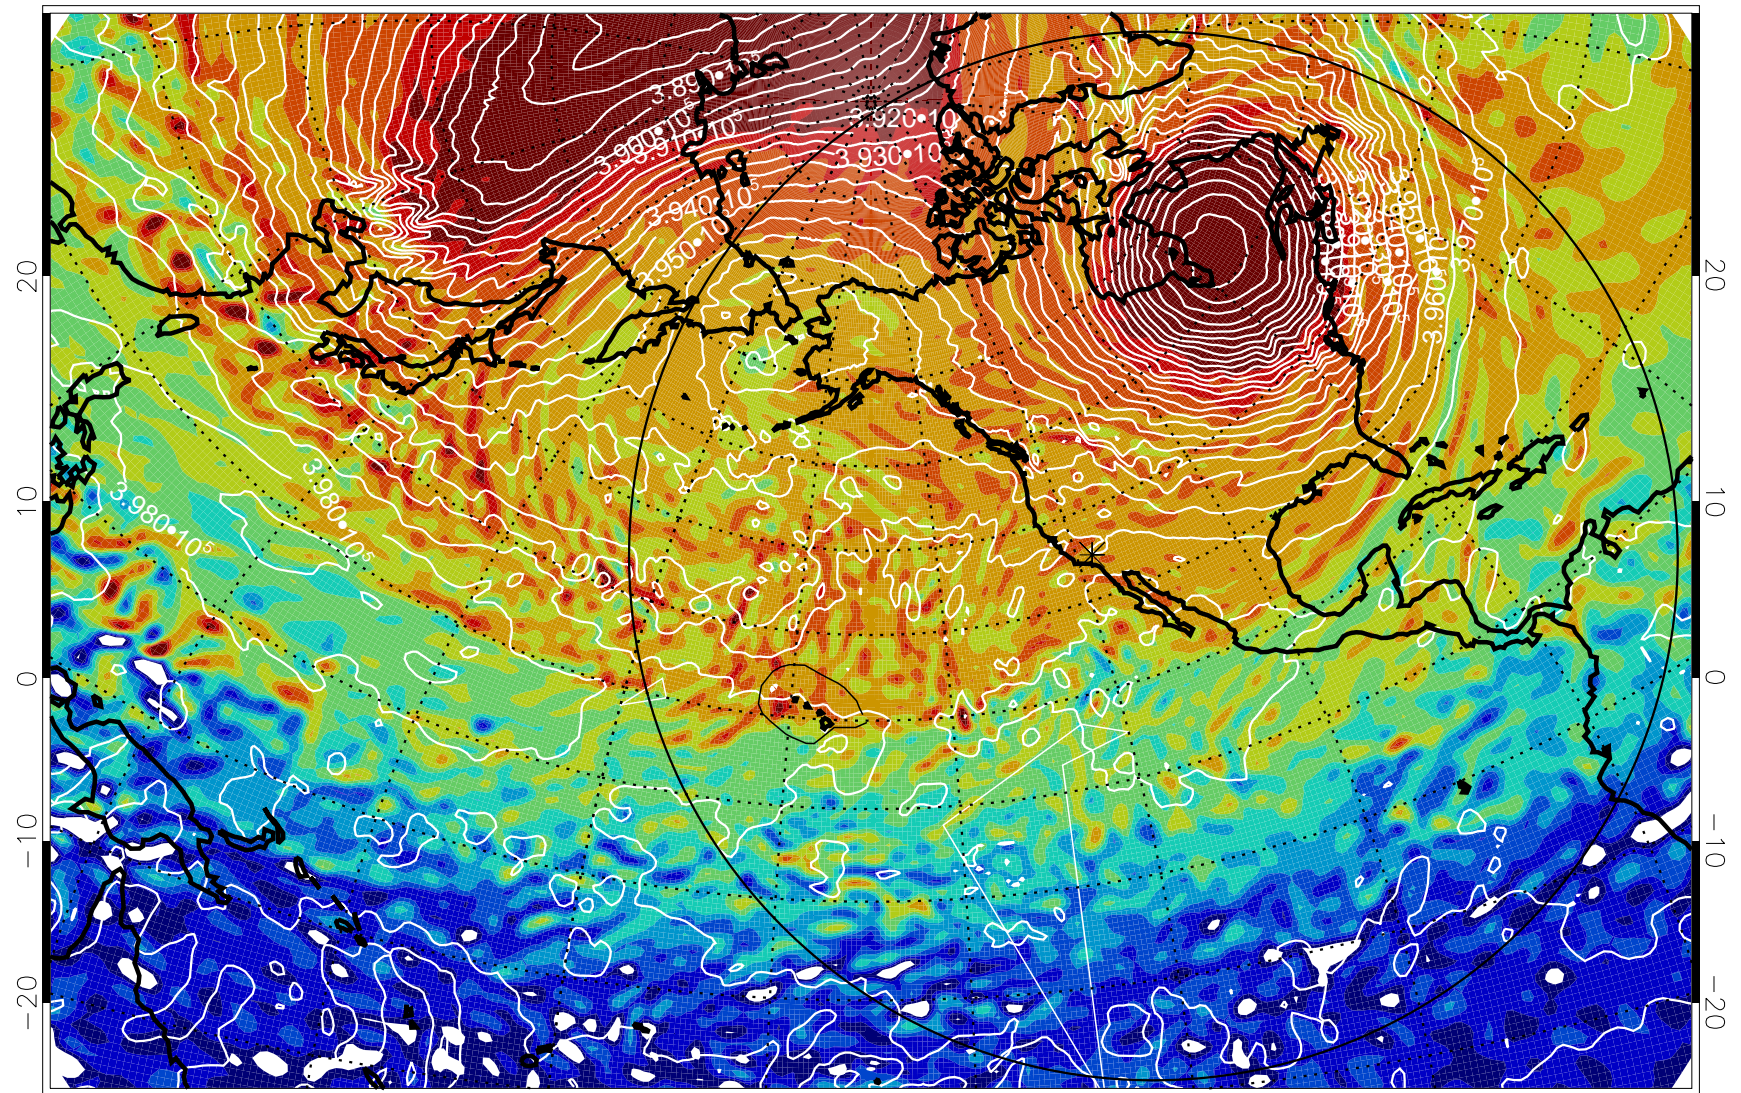

13012300, 72 hour forecast for 460K EPV

460K Montgomery Streamfunction, white

Range ring of 6000 km -- 19 hours GH round trip

13012306, 78 hour forecast for 460K EPV

460K Montgomery Streamfunction, white

Range ring of 6000 km -- 19 hours GH round trip

13012312, 84 hour forecast for 460K EPV

460K Montgomery Streamfunction, white

Range ring of 6000 km -- 19 hours GH round trip

13012318, 90 hour forecast for 460K EPV

460K Montgomery Streamfunction, white

Range ring of 6000 km -- 19 hours GH round trip

13012400, 96 hour forecast for 460K EPV

460K Montgomery Streamfunction, white

Range ring of 6000 km -- 19 hours GH round trip

13012406, 102 hour forecast for 460K EPV

460K Montgomery Streamfunction, white

Range ring of 6000 km -- 19 hours GH round trip

13012412, 108 hour forecast for 460K EPV

460K Montgomery Streamfunction, white

Range ring of 6000 km -- 19 hours GH round trip

13012418, 114 hour forecast for 460K EPV