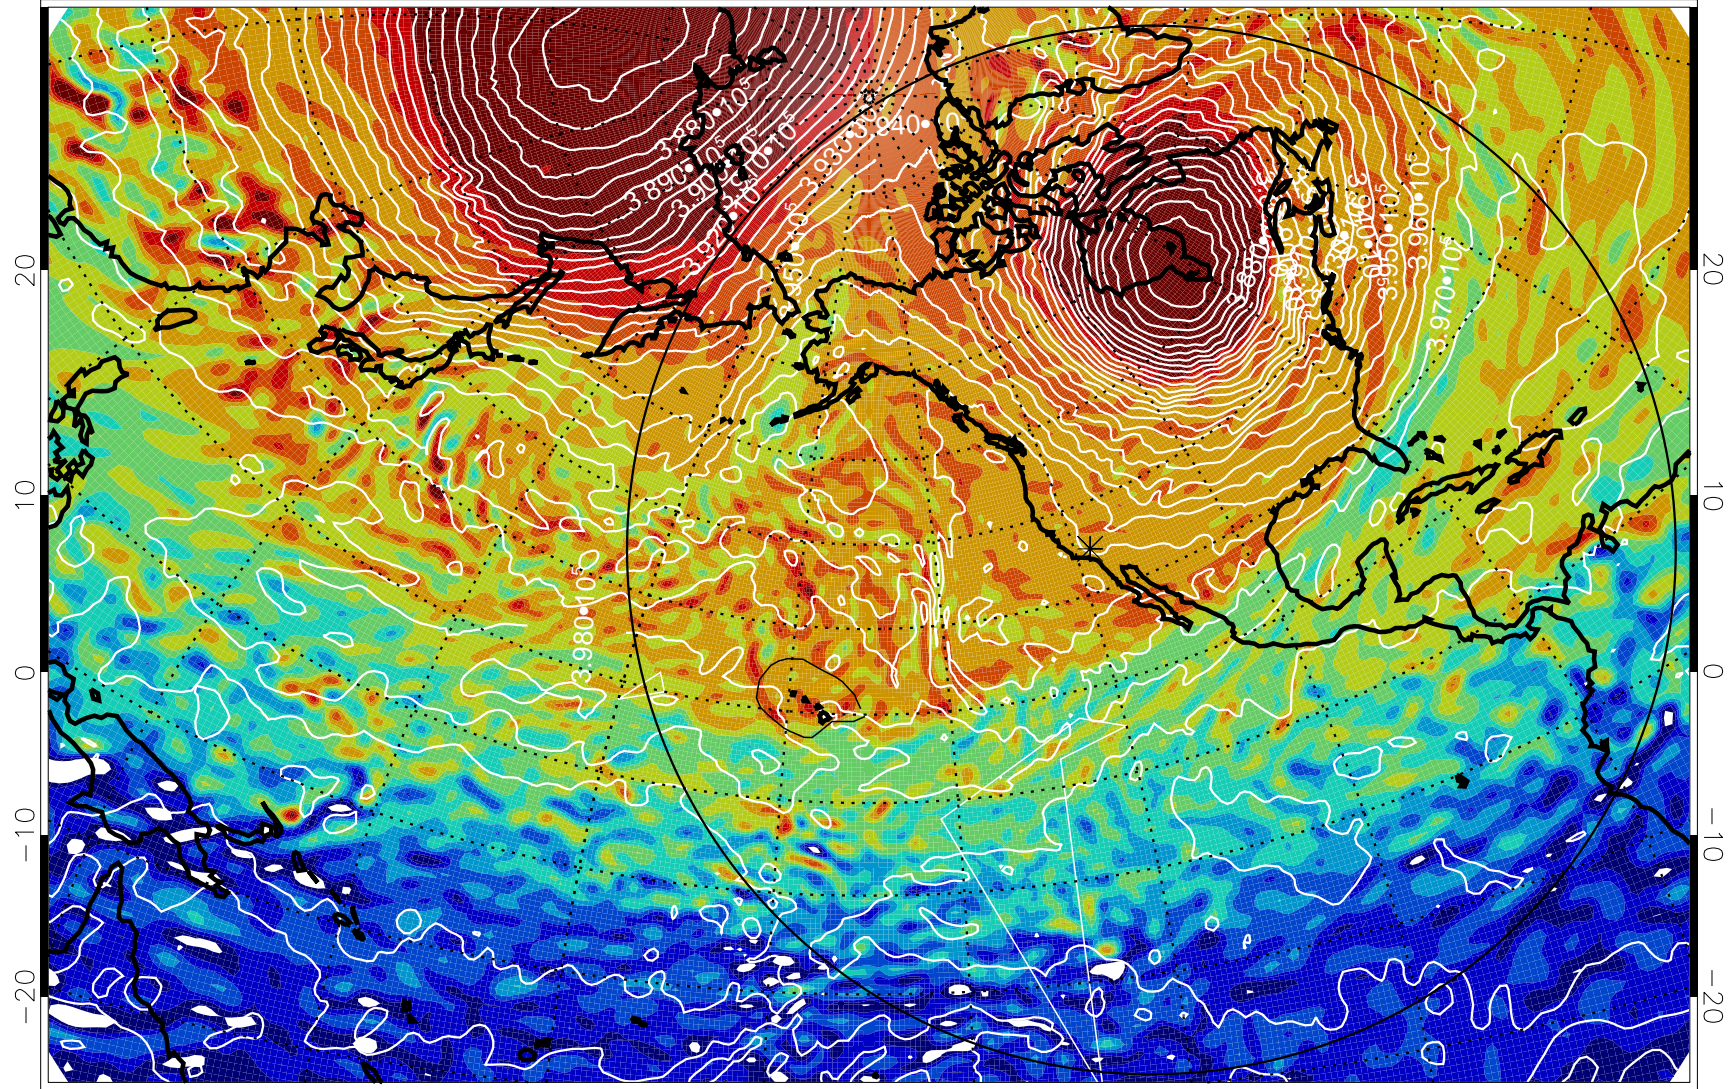

13012118, 42 hour forecast for 460K EPV

460K Montgomery Streamfunction, white

Range ring of 6000 km -- 19 hours GH round trip

13012200, 48 hour forecast for 460K EPV

460K Montgomery Streamfunction, white

Range ring of 6000 km -- 19 hours GH round trip

13012206, 54 hour forecast for 460K EPV

460K Montgomery Streamfunction, white

Range ring of 6000 km -- 19 hours GH round trip

13012218, 66 hour forecast for 460K EPV

460K Montgomery Streamfunction, white

Range ring of 6000 km -- 19 hours GH round trip

13012300, 72 hour forecast for 460K EPV

460K Montgomery Streamfunction, white

Range ring of 6000 km -- 19 hours GH round trip

13012306, 78 hour forecast for 460K EPV

460K Montgomery Streamfunction, white

Range ring of 6000 km -- 19 hours GH round trip

13012312, 84 hour forecast for 460K EPV

460K Montgomery Streamfunction, white

Range ring of 6000 km -- 19 hours GH round trip

13012318, 90 hour forecast for 460K EPV

460K Montgomery Streamfunction, white

Range ring of 6000 km -- 19 hours GH round trip