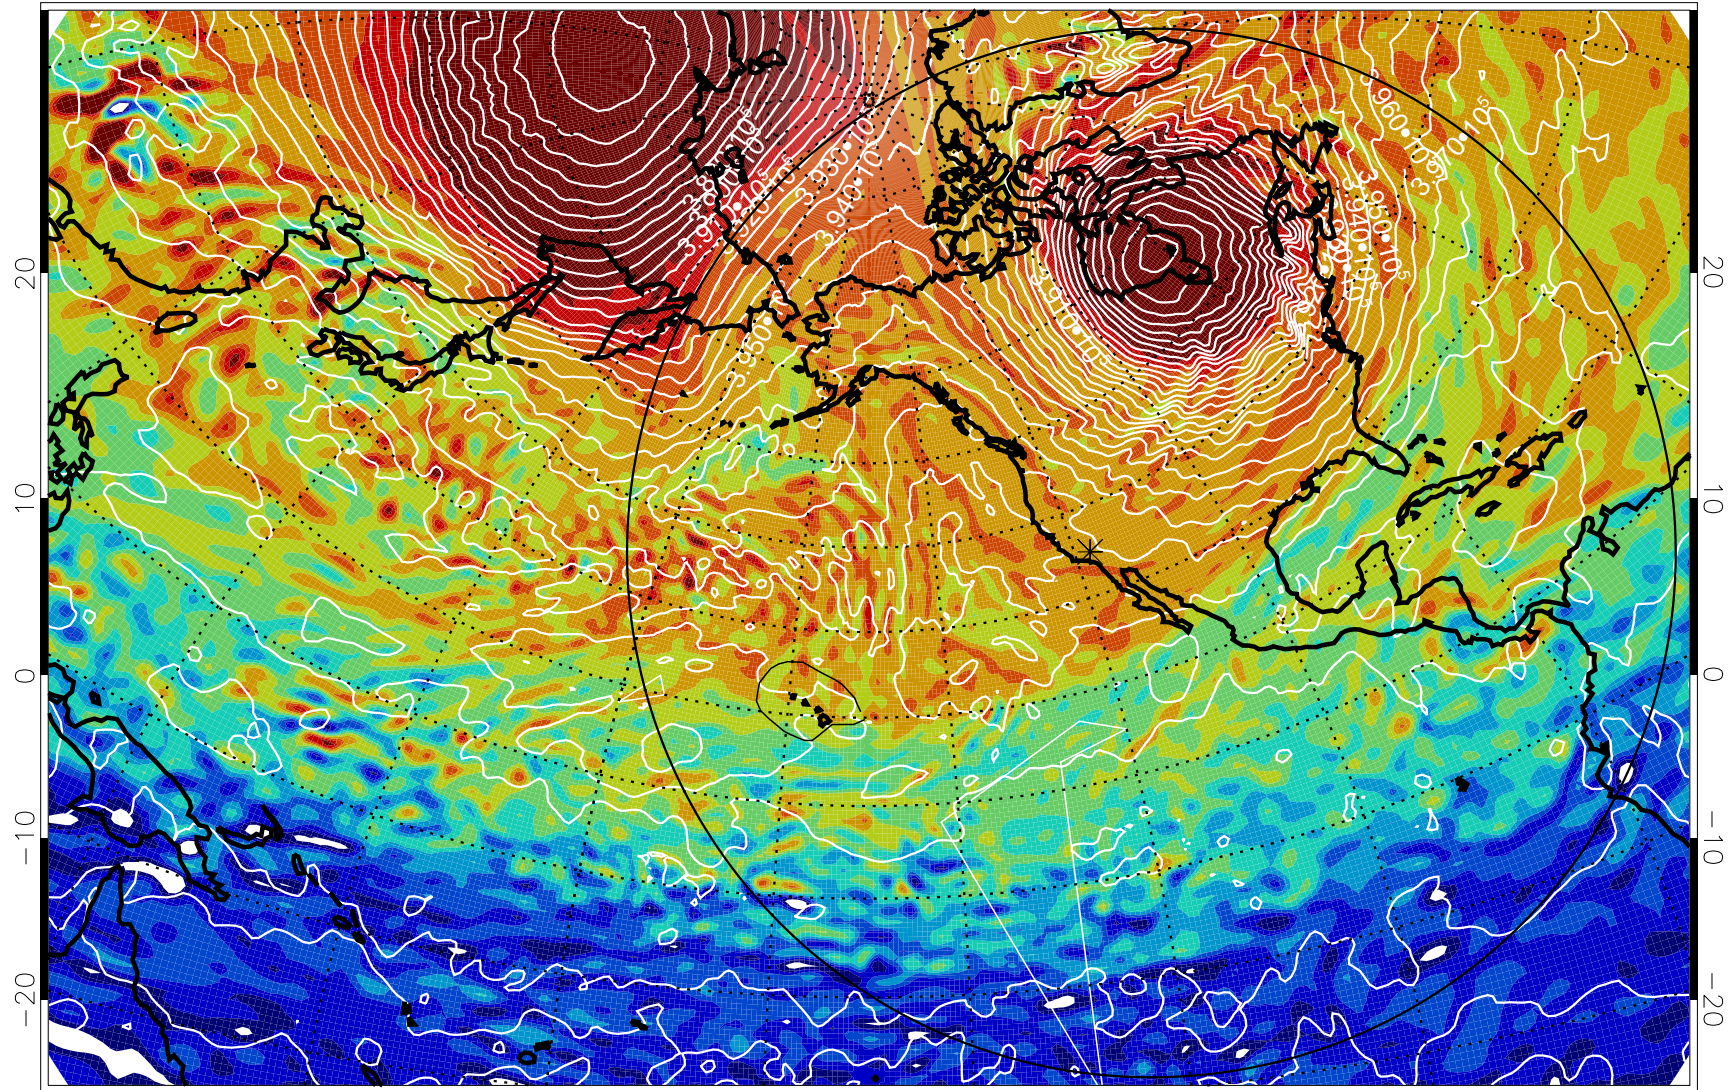

13012012, 12 hour forecast for 460K EPV

460K Montgomery Streamfunction, white

Range ring of 6000 km -- 19 hours GH round trip

13012100, 24 hour forecast for 460K EPV

460K Montgomery Streamfunction, white

Range ring of 6000 km -- 19 hours GH round trip

13012106, 30 hour forecast for 460K EPV

460K Montgomery Streamfunction, white

Range ring of 6000 km -- 19 hours GH round trip

13012112, 36 hour forecast for 460K EPV

460K Montgomery Streamfunction, white

Range ring of 6000 km -- 19 hours GH round trip

13012118, 42 hour forecast for 460K EPV

460K Montgomery Streamfunction, white

Range ring of 6000 km -- 19 hours GH round trip

13012200, 48 hour forecast for 460K EPV

460K Montgomery Streamfunction, white

Range ring of 6000 km -- 19 hours GH round trip

13012206, 54 hour forecast for 460K EPV

460K Montgomery Streamfunction, white

Range ring of 6000 km -- 19 hours GH round trip

13012218, 66 hour forecast for 460K EPV

460K Montgomery Streamfunction, white

Range ring of 6000 km -- 19 hours GH round trip