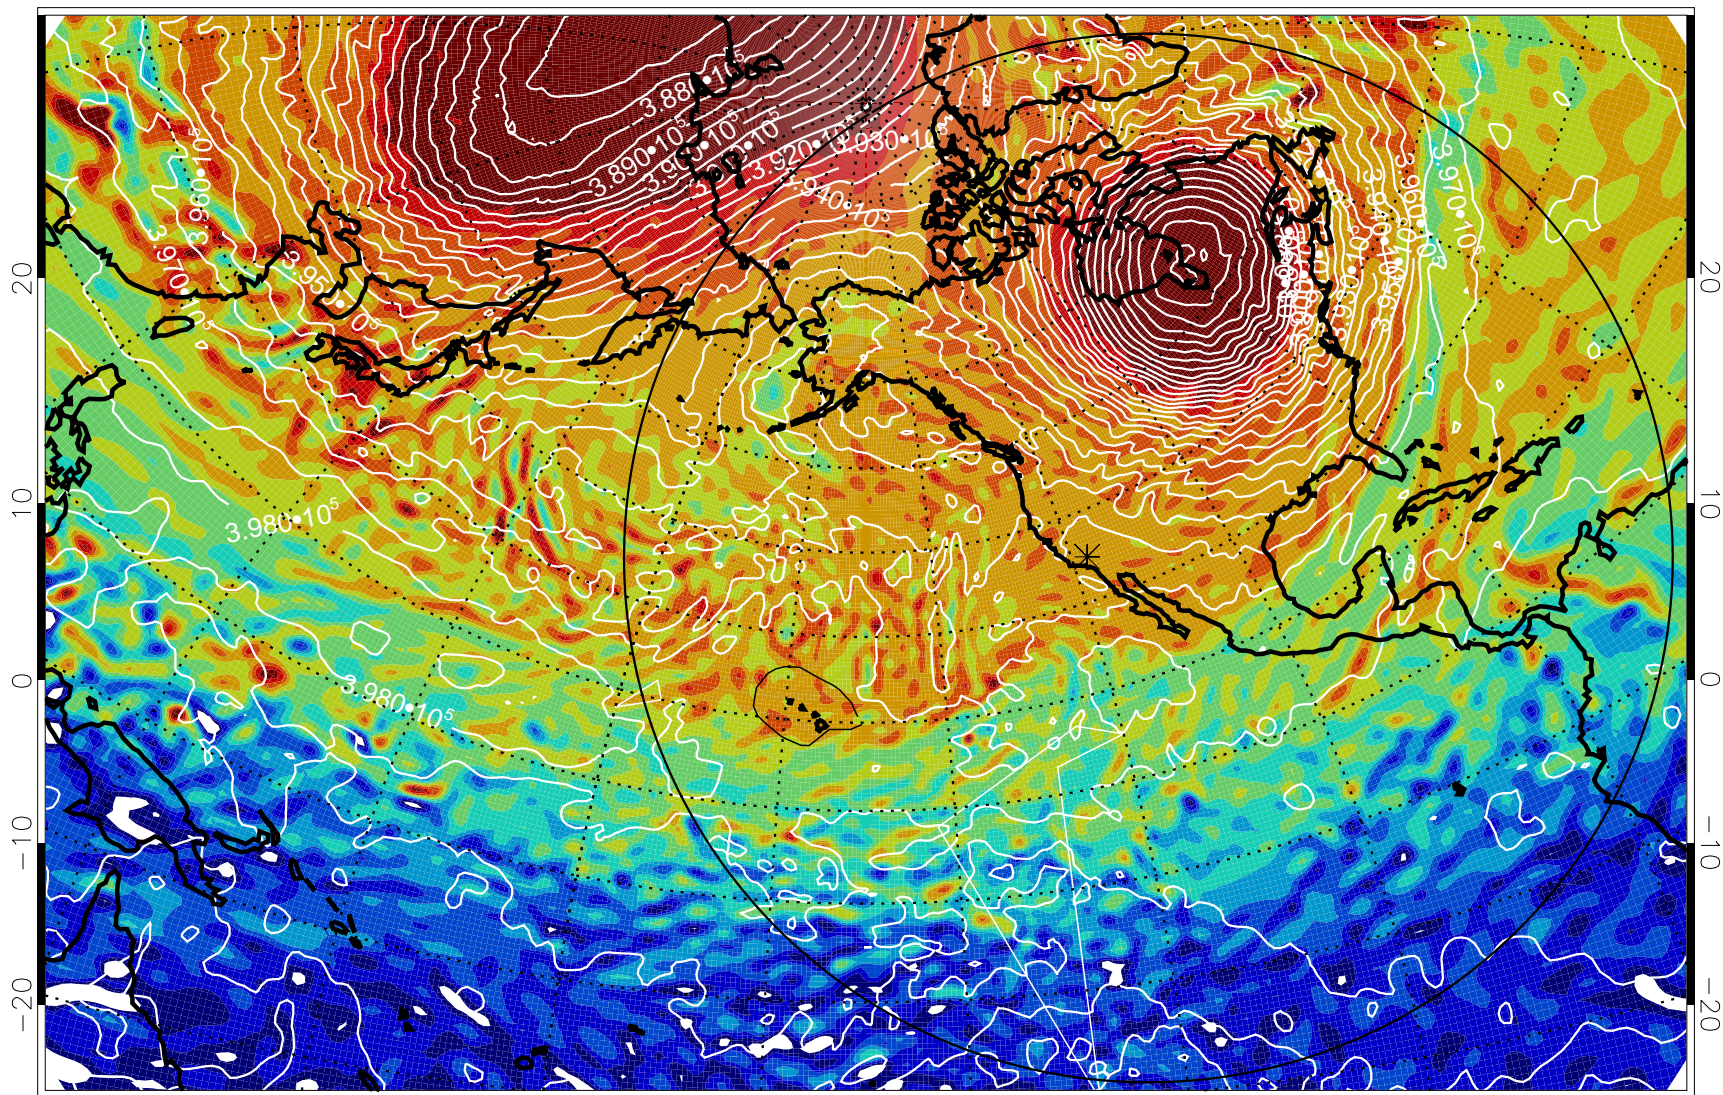

13012206, 54 hour forecast for 460K EPV

460K Montgomery Streamfunction, white

Range ring of 6000 km -- 19 hours GH round trip

13012218, 66 hour forecast for 460K EPV

460K Montgomery Streamfunction, white

Range ring of 6000 km -- 19 hours GH round trip

13012300, 72 hour forecast for 460K EPV

460K Montgomery Streamfunction, white

Range ring of 6000 km -- 19 hours GH round trip

13012306, 78 hour forecast for 460K EPV

460K Montgomery Streamfunction, white

Range ring of 6000 km -- 19 hours GH round trip

13012312, 84 hour forecast for 460K EPV

460K Montgomery Streamfunction, white

Range ring of 6000 km -- 19 hours GH round trip

13012318, 90 hour forecast for 460K EPV

460K Montgomery Streamfunction, white

Range ring of 6000 km -- 19 hours GH round trip

13012400, 96 hour forecast for 460K EPV

460K Montgomery Streamfunction, white

Range ring of 6000 km -- 19 hours GH round trip

13012406, 102 hour forecast for 460K EPV

460K Montgomery Streamfunction, white