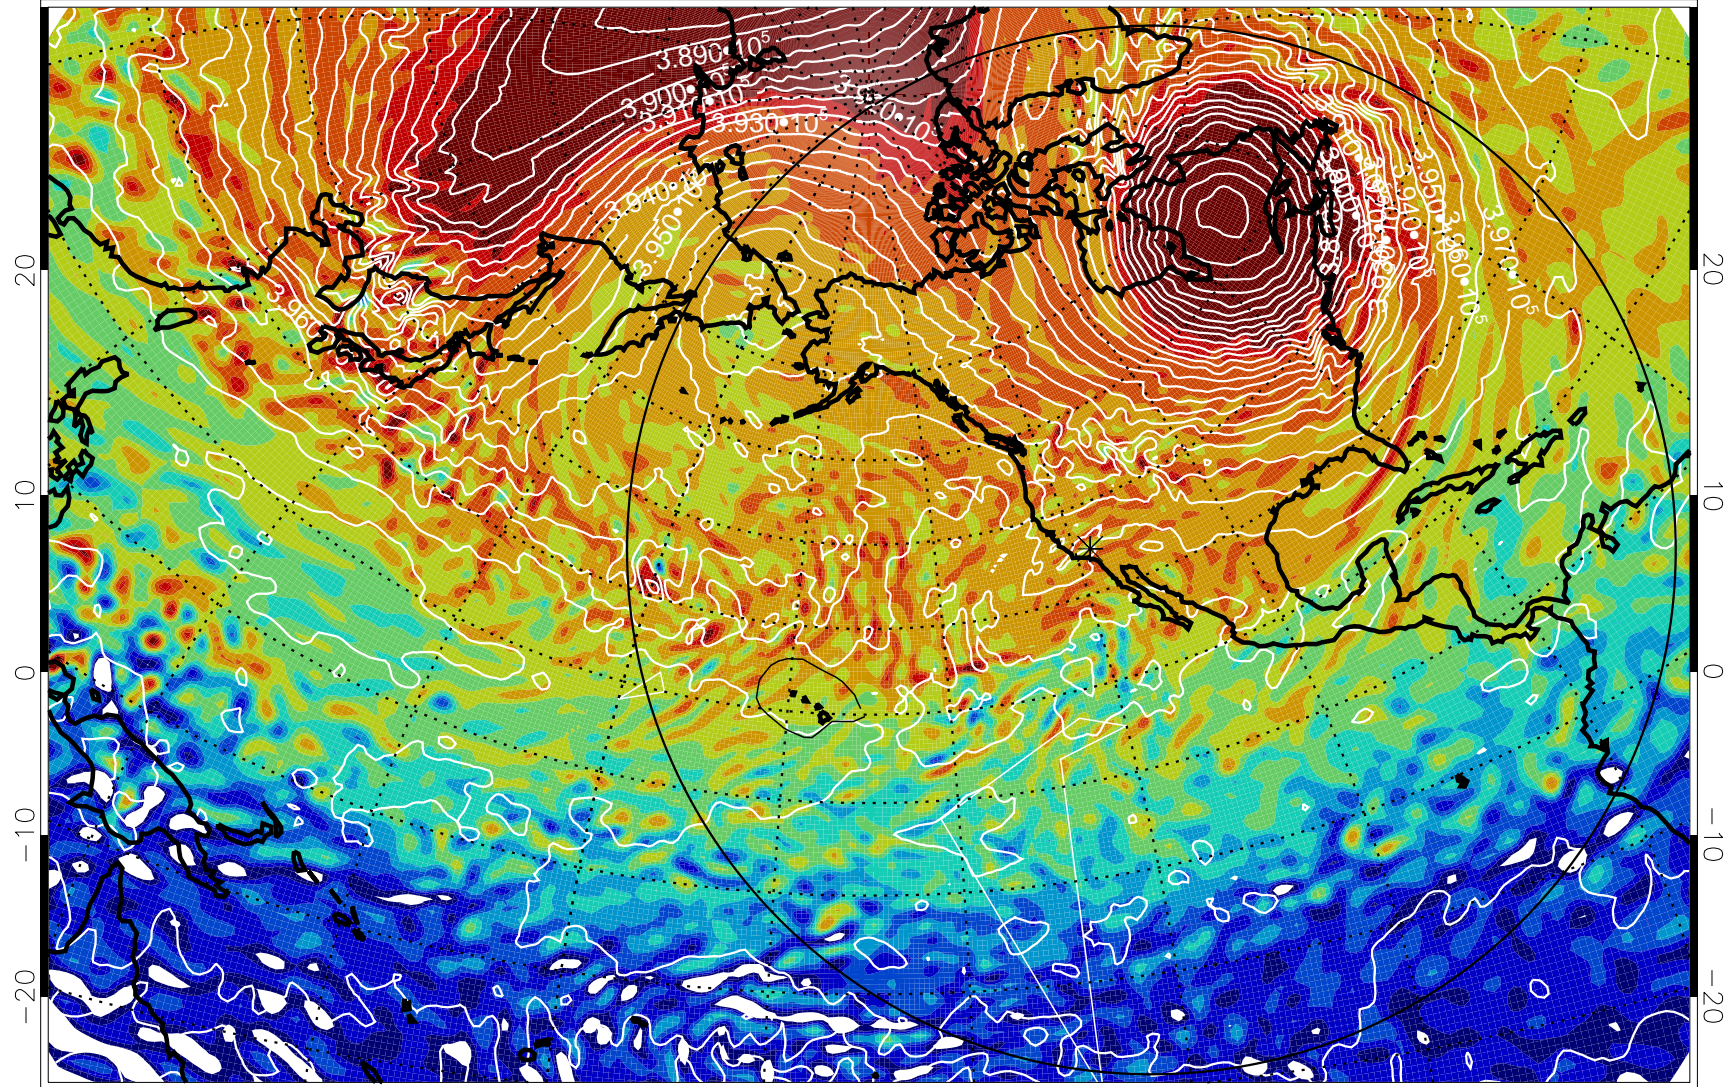

13012312, 84 hour forecast for 460K EPV

460K Montgomery Streamfunction, white

Range ring of 6000 km -- 19 hours GH round trip

13012318, 90 hour forecast for 460K EPV

460K Montgomery Streamfunction, white

Range ring of 6000 km -- 19 hours GH round trip

13012400, 96 hour forecast for 460K EPV

460K Montgomery Streamfunction, white

Range ring of 6000 km -- 19 hours GH round trip

13012406, 102 hour forecast for 460K EPV

460K Montgomery Streamfunction, white

Range ring of 6000 km -- 19 hours GH round trip

13012412, 108 hour forecast for 460K EPV

460K Montgomery Streamfunction, white

Range ring of 6000 km -- 19 hours GH round trip

13012418, 114 hour forecast for 460K EPV

460K Montgomery Streamfunction, white

Range ring of 6000 km -- 19 hours GH round trip

13012500, 120 hour forecast for 460K EPV

460K Montgomery Streamfunction, white

Range ring of 6000 km -- 19 hours GH round trip