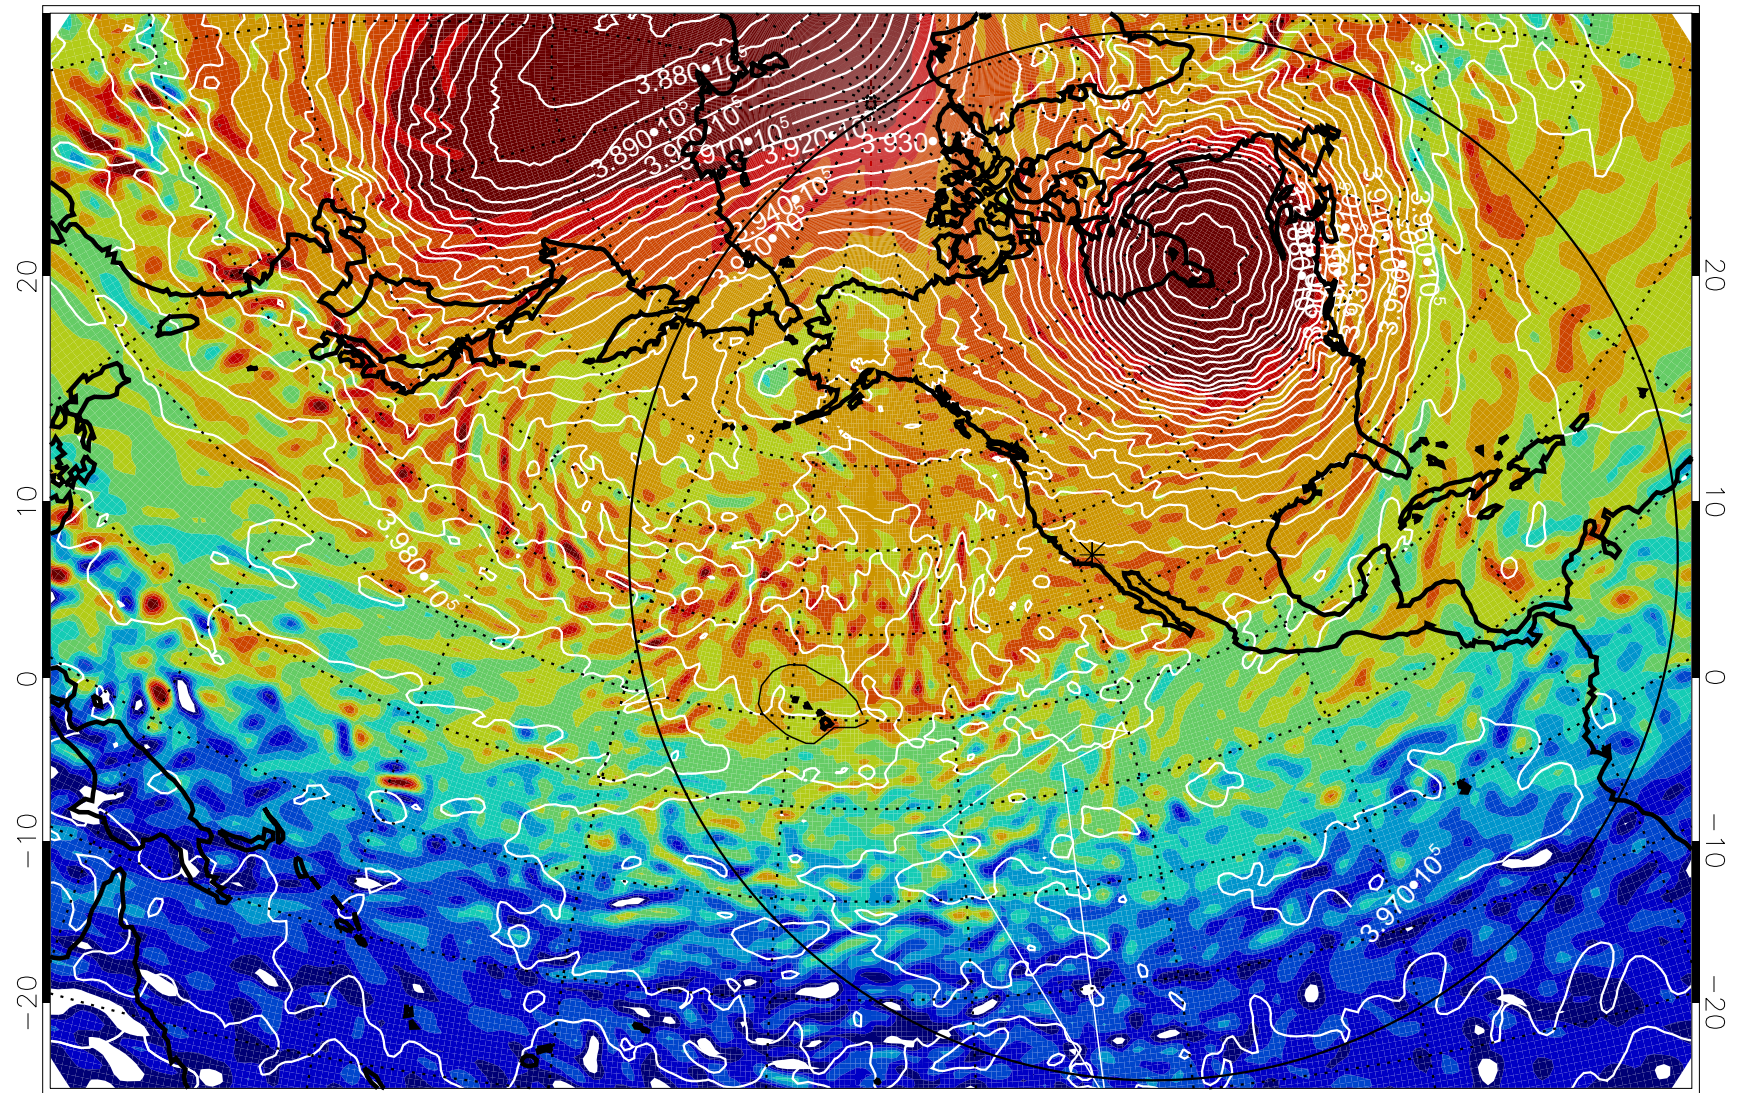

13012300, 72 hour forecast for 460K EPV

460K Montgomery Streamfunction, white

Range ring of 6000 km -- 19 hours GH round trip

13012306, 78 hour forecast for 460K EPV

460K Montgomery Streamfunction, white

Range ring of 6000 km -- 19 hours GH round trip

13012312, 84 hour forecast for 460K EPV

460K Montgomery Streamfunction, white

Range ring of 6000 km -- 19 hours GH round trip

13012318, 90 hour forecast for 460K EPV

460K Montgomery Streamfunction, white

Range ring of 6000 km -- 19 hours GH round trip

13012400, 96 hour forecast for 460K EPV

460K Montgomery Streamfunction, white

Range ring of 6000 km -- 19 hours GH round trip

13012406, 102 hour forecast for 460K EPV

460K Montgomery Streamfunction, white

Range ring of 6000 km -- 19 hours GH round trip

13012412, 108 hour forecast for 460K EPV

460K Montgomery Streamfunction, white

Range ring of 6000 km -- 19 hours GH round trip

13012418, 114 hour forecast for 460K EPV