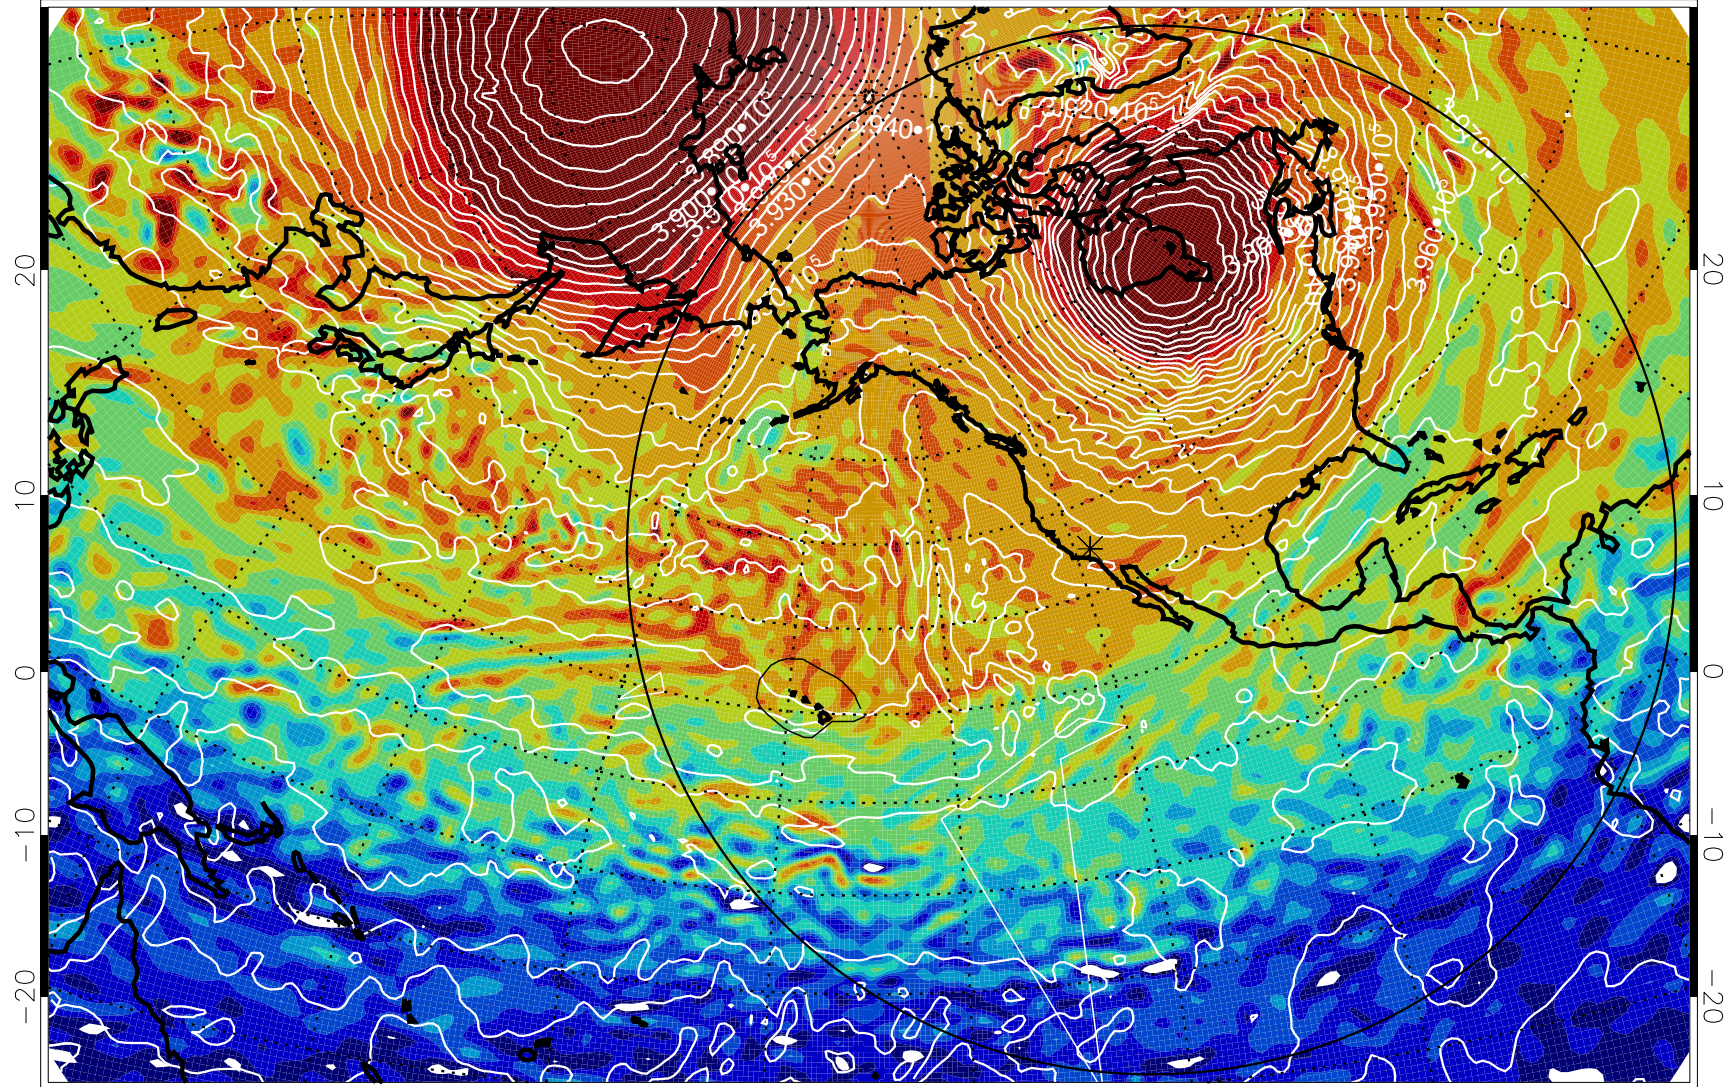

13012106, 30 hour forecast for 460K EPV

460K Montgomery Streamfunction, white

Range ring of 6000 km -- 19 hours GH round trip

13012112, 36 hour forecast for 460K EPV

460K Montgomery Streamfunction, white

Range ring of 6000 km -- 19 hours GH round trip

13012118, 42 hour forecast for 460K EPV

460K Montgomery Streamfunction, white

Range ring of 6000 km -- 19 hours GH round trip

13012200, 48 hour forecast for 460K EPV

460K Montgomery Streamfunction, white

Range ring of 6000 km -- 19 hours GH round trip

13012206, 54 hour forecast for 460K EPV

460K Montgomery Streamfunction, white

Range ring of 6000 km -- 19 hours GH round trip

13012218, 66 hour forecast for 460K EPV

460K Montgomery Streamfunction, white

Range ring of 6000 km -- 19 hours GH round trip

13012300, 72 hour forecast for 460K EPV

460K Montgomery Streamfunction, white

Range ring of 6000 km -- 19 hours GH round trip

13012306, 78 hour forecast for 460K EPV

460K Montgomery Streamfunction, white

Range ring of 6000 km -- 19 hours GH round trip