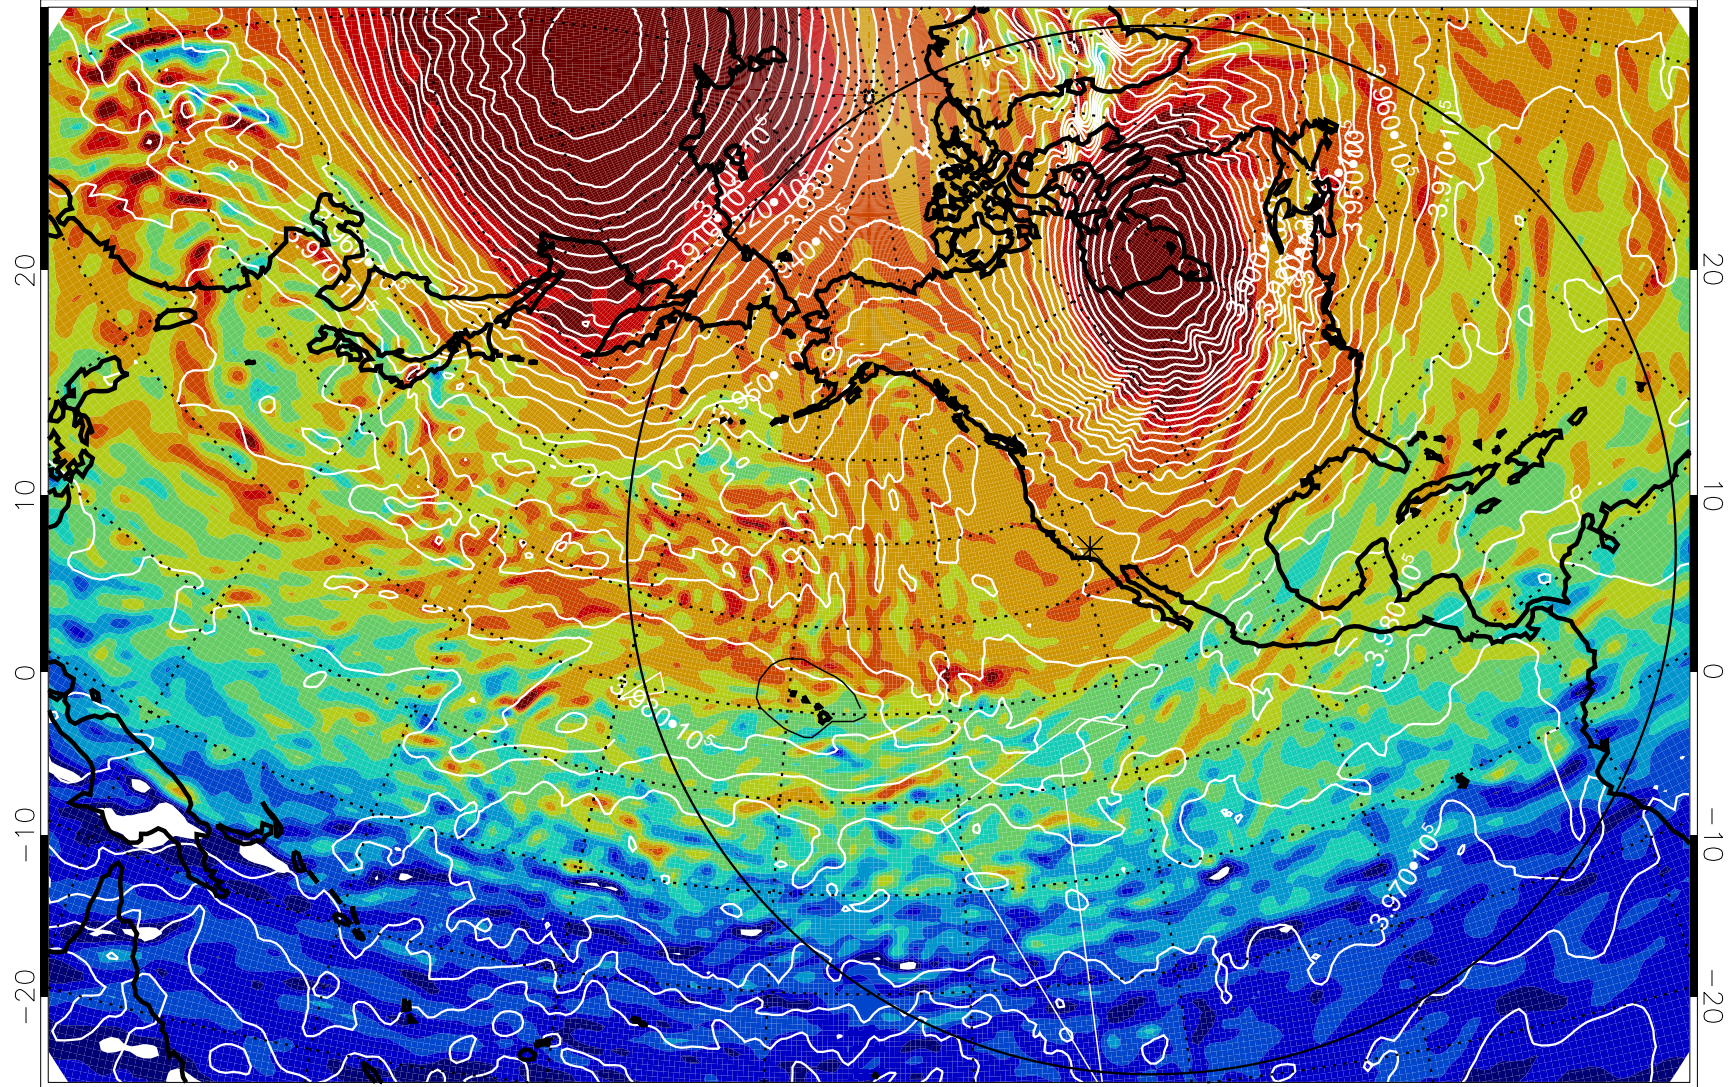

13012012, 12 hour forecast for 460K EPV

460K Montgomery Streamfunction, white

Range ring of 6000 km -- 19 hours GH round trip

13012100, 24 hour forecast for 460K EPV

460K Montgomery Streamfunction, white

Range ring of 6000 km -- 19 hours GH round trip

13012106, 30 hour forecast for 460K EPV

460K Montgomery Streamfunction, white

Range ring of 6000 km -- 19 hours GH round trip

13012112, 36 hour forecast for 460K EPV

460K Montgomery Streamfunction, white

Range ring of 6000 km -- 19 hours GH round trip

13012118, 42 hour forecast for 460K EPV

460K Montgomery Streamfunction, white

Range ring of 6000 km -- 19 hours GH round trip

13012200, 48 hour forecast for 460K EPV

460K Montgomery Streamfunction, white

Range ring of 6000 km -- 19 hours GH round trip

13012206, 54 hour forecast for 460K EPV

460K Montgomery Streamfunction, white

Range ring of 6000 km -- 19 hours GH round trip

13012218, 66 hour forecast for 460K EPV

460K Montgomery Streamfunction, white

Range ring of 6000 km -- 19 hours GH round trip