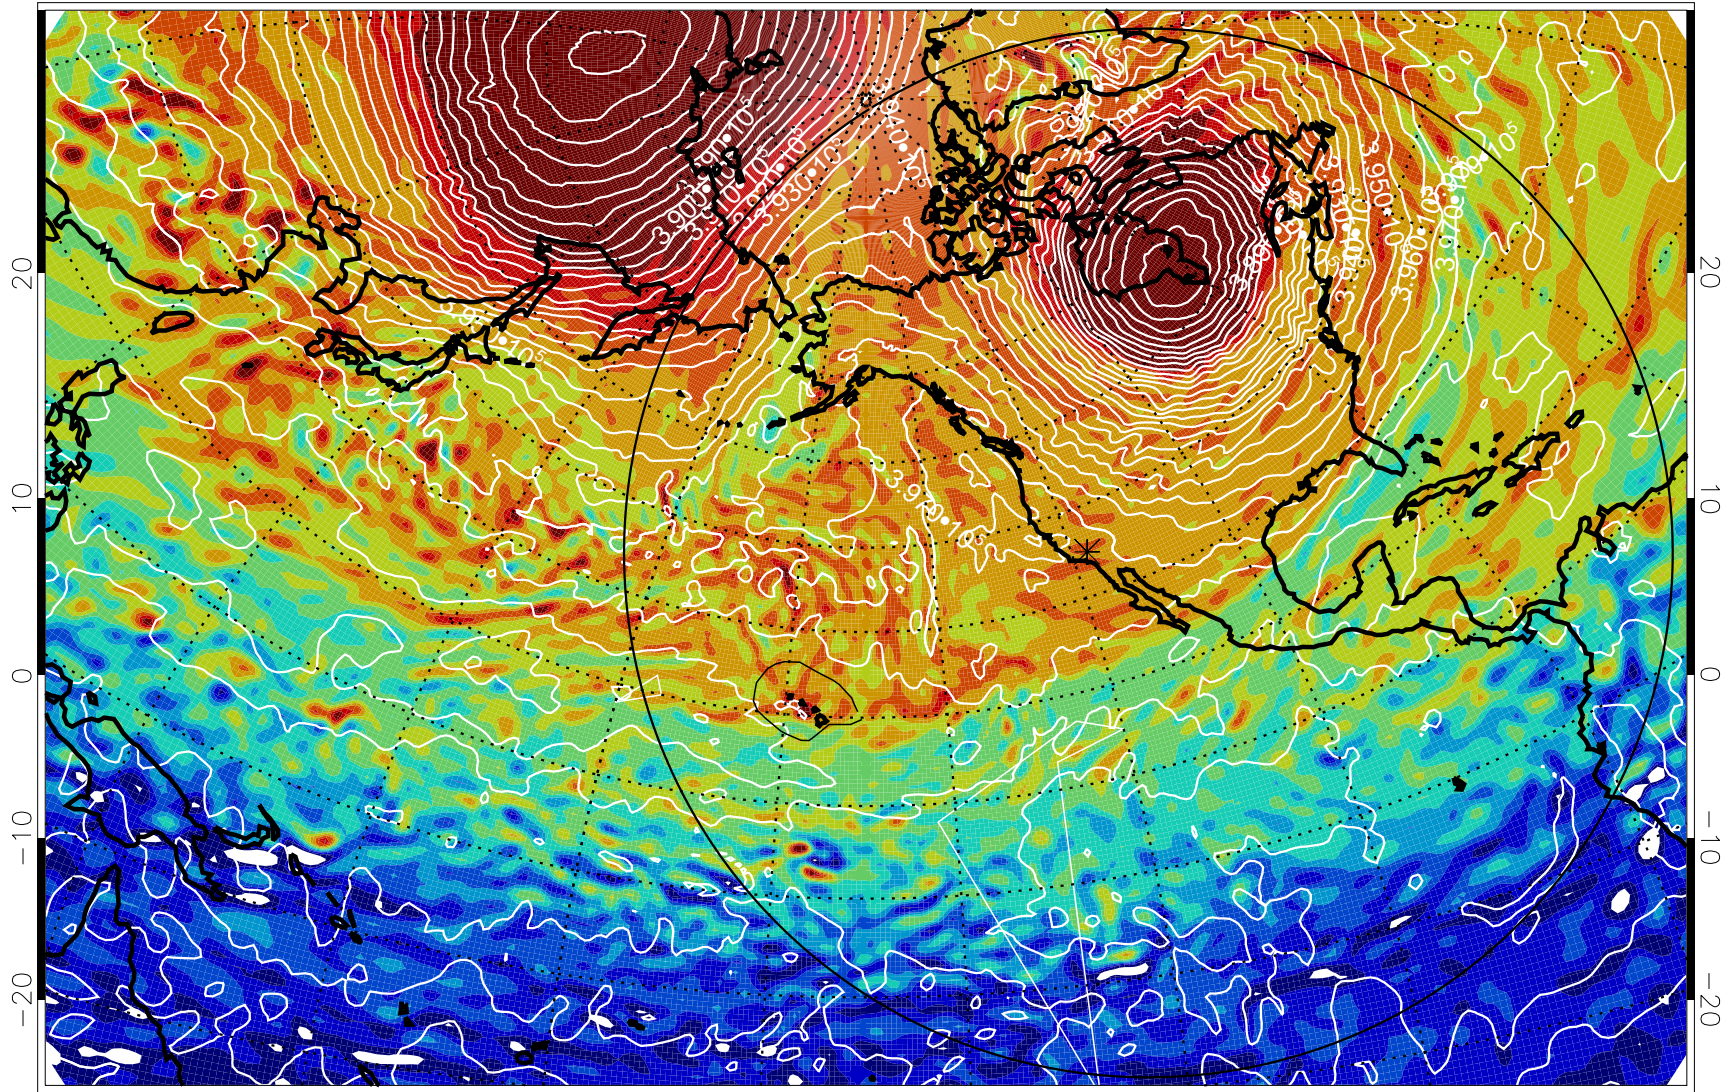

13012106, 30 hour forecast for 460K EPV

460K Montgomery Streamfunction, white

Range ring of 6000 km -- 19 hours GH round trip

13012112, 36 hour forecast for 460K EPV

460K Montgomery Streamfunction, white

Range ring of 6000 km -- 19 hours GH round trip

13012118, 42 hour forecast for 460K EPV

460K Montgomery Streamfunction, white

Range ring of 6000 km -- 19 hours GH round trip

13012200, 48 hour forecast for 460K EPV

460K Montgomery Streamfunction, white

Range ring of 6000 km -- 19 hours GH round trip

13012206, 54 hour forecast for 460K EPV

460K Montgomery Streamfunction, white

Range ring of 6000 km -- 19 hours GH round trip

13012218, 66 hour forecast for 460K EPV

460K Montgomery Streamfunction, white

Range ring of 6000 km -- 19 hours GH round trip

13012300, 72 hour forecast for 460K EPV

460K Montgomery Streamfunction, white

Range ring of 6000 km -- 19 hours GH round trip

13012306, 78 hour forecast for 460K EPV

460K Montgomery Streamfunction, white

Range ring of 6000 km -- 19 hours GH round trip