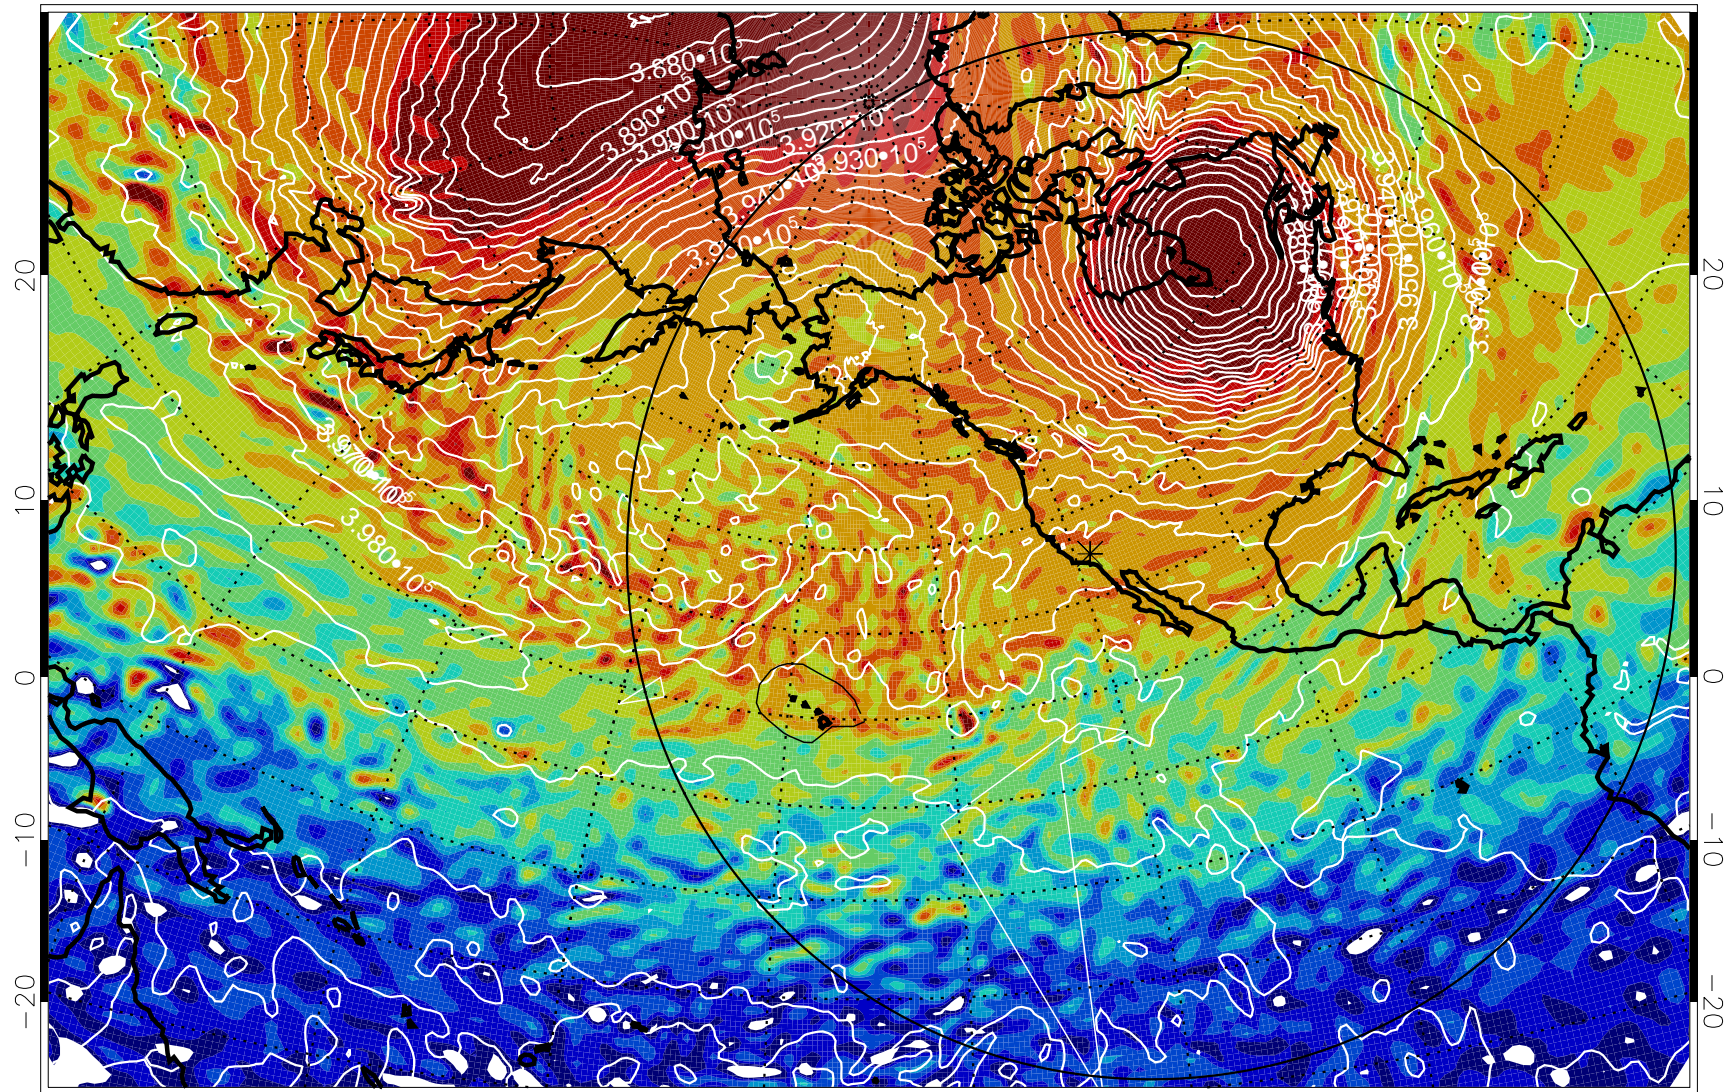

13012300, 72 hour forecast for 460K EPV

460K Montgomery Streamfunction, white

Range ring of 6000 km -- 19 hours GH round trip

13012306, 78 hour forecast for 460K EPV

460K Montgomery Streamfunction, white

Range ring of 6000 km -- 19 hours GH round trip

13012312, 84 hour forecast for 460K EPV

460K Montgomery Streamfunction, white

Range ring of 6000 km -- 19 hours GH round trip

13012318, 90 hour forecast for 460K EPV

460K Montgomery Streamfunction, white

Range ring of 6000 km -- 19 hours GH round trip

13012400, 96 hour forecast for 460K EPV

460K Montgomery Streamfunction, white

Range ring of 6000 km -- 19 hours GH round trip

13012406, 102 hour forecast for 460K EPV

460K Montgomery Streamfunction, white

Range ring of 6000 km -- 19 hours GH round trip

13012412, 108 hour forecast for 460K EPV

460K Montgomery Streamfunction, white

Range ring of 6000 km -- 19 hours GH round trip

13012418, 114 hour forecast for 460K EPV