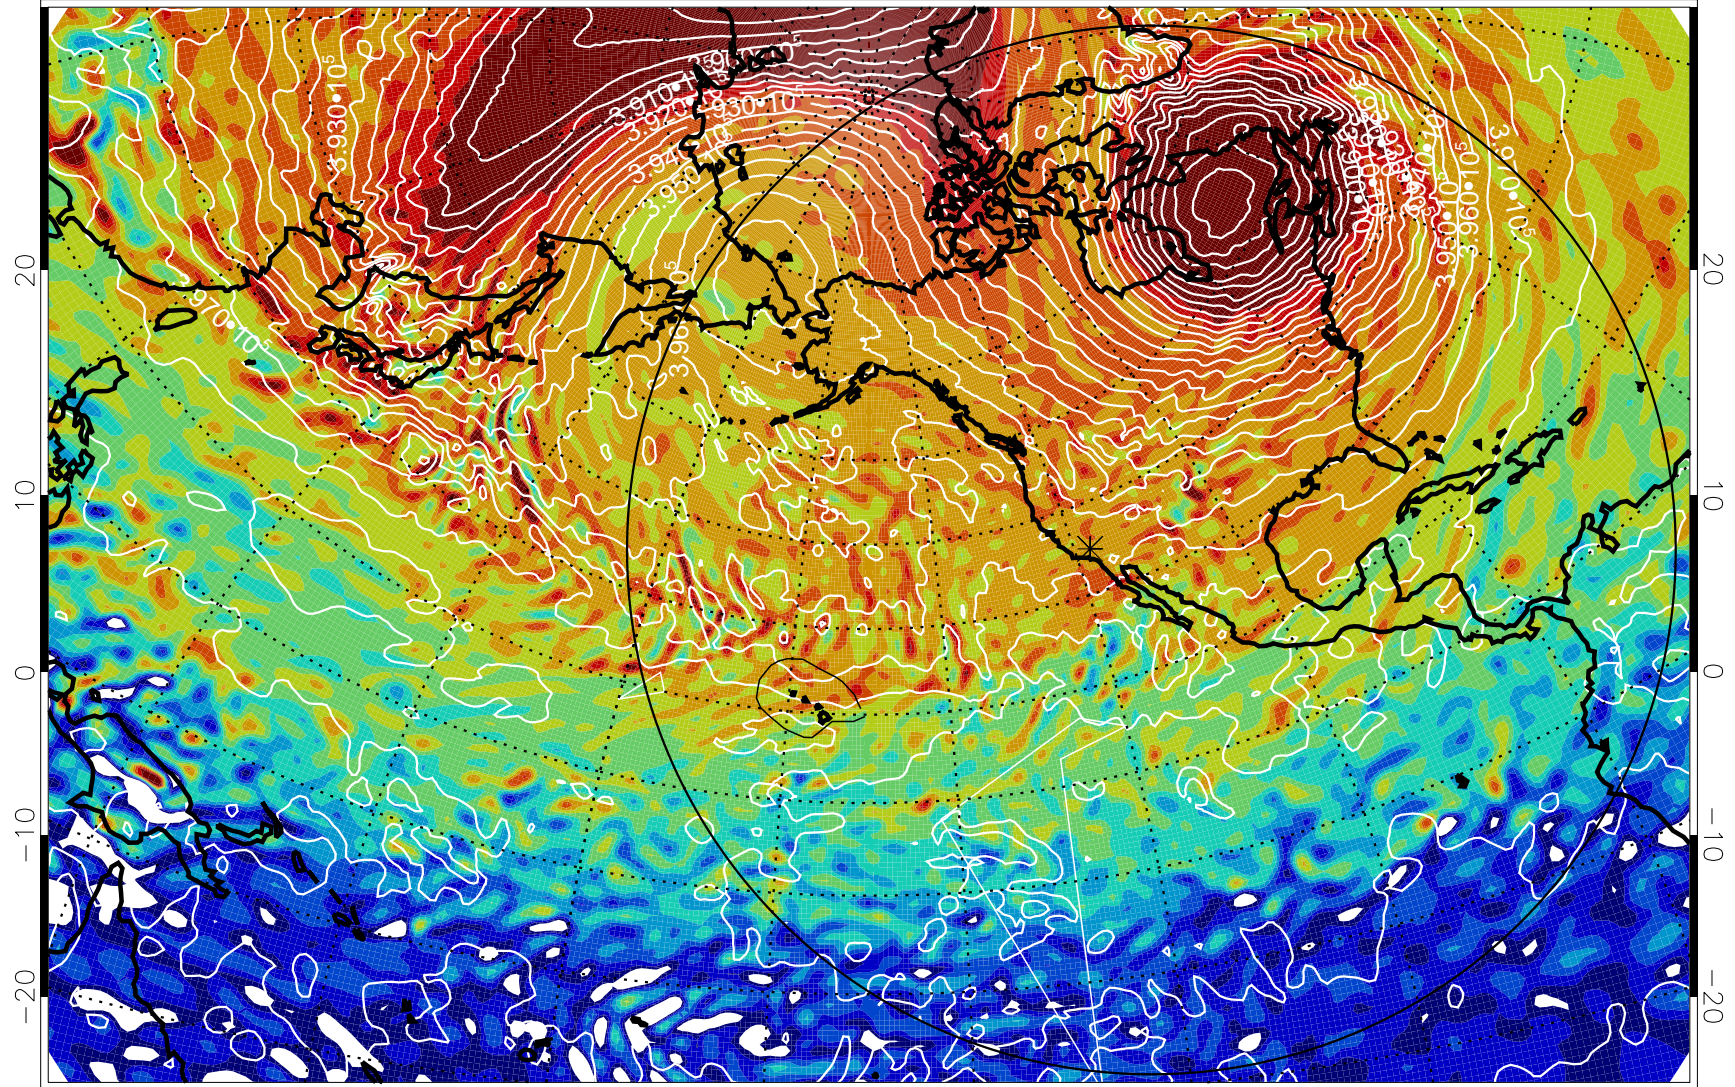

13012400, 96 hour forecast for 460K EPV

460K Montgomery Streamfunction, white

Range ring of 6000 km -- 19 hours GH round trip

13012406, 102 hour forecast for 460K EPV

460K Montgomery Streamfunction, white

Range ring of 6000 km -- 19 hours GH round trip

13012412, 108 hour forecast for 460K EPV

460K Montgomery Streamfunction, white

Range ring of 6000 km -- 19 hours GH round trip

13012418, 114 hour forecast for 460K EPV

460K Montgomery Streamfunction, white

Range ring of 6000 km -- 19 hours GH round trip

13012500, 120 hour forecast for 460K EPV

460K Montgomery Streamfunction, white

Range ring of 6000 km -- 19 hours GH round trip