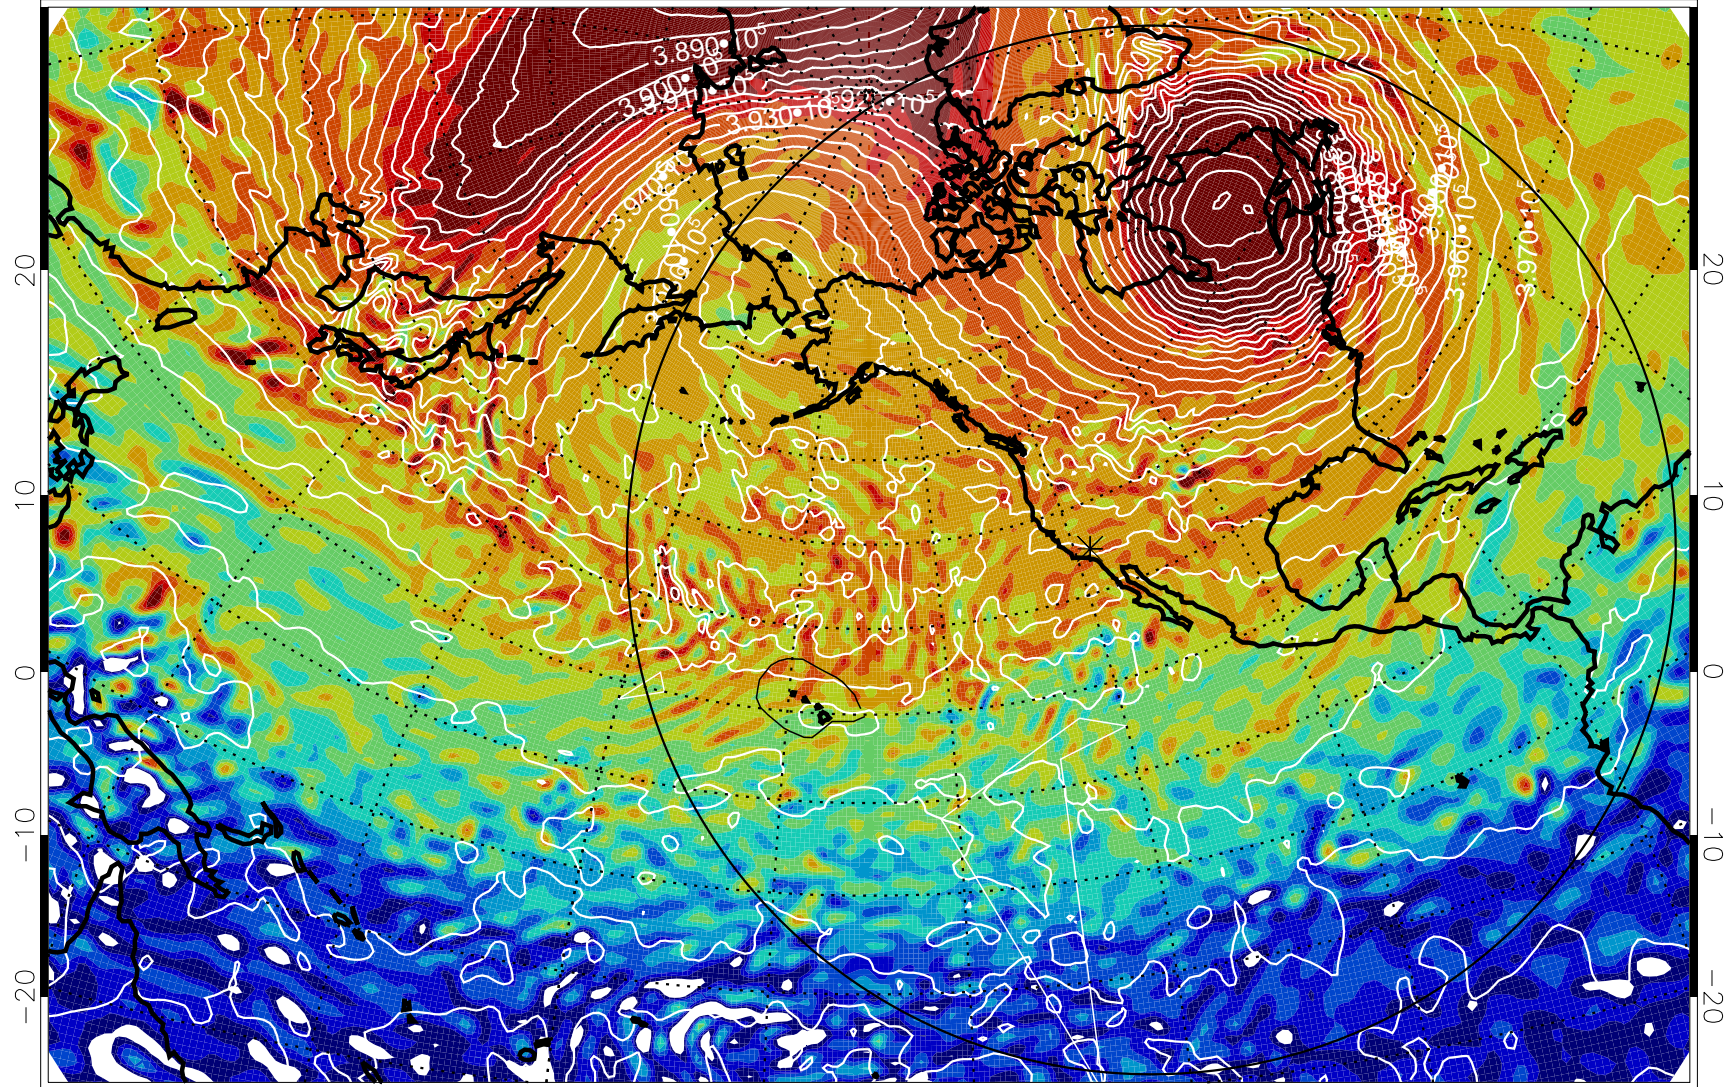

13012400, 96 hour forecast for 460K EPV

460K Montgomery Streamfunction, white

Range ring of 6000 km -- 19 hours GH round trip

13012406, 102 hour forecast for 460K EPV

460K Montgomery Streamfunction, white

Range ring of 6000 km -- 19 hours GH round trip

13012412, 108 hour forecast for 460K EPV

460K Montgomery Streamfunction, white

Range ring of 6000 km -- 19 hours GH round trip

13012418, 114 hour forecast for 460K EPV

460K Montgomery Streamfunction, white

Range ring of 6000 km -- 19 hours GH round trip

13012500, 120 hour forecast for 460K EPV

460K Montgomery Streamfunction, white

Range ring of 6000 km -- 19 hours GH round trip