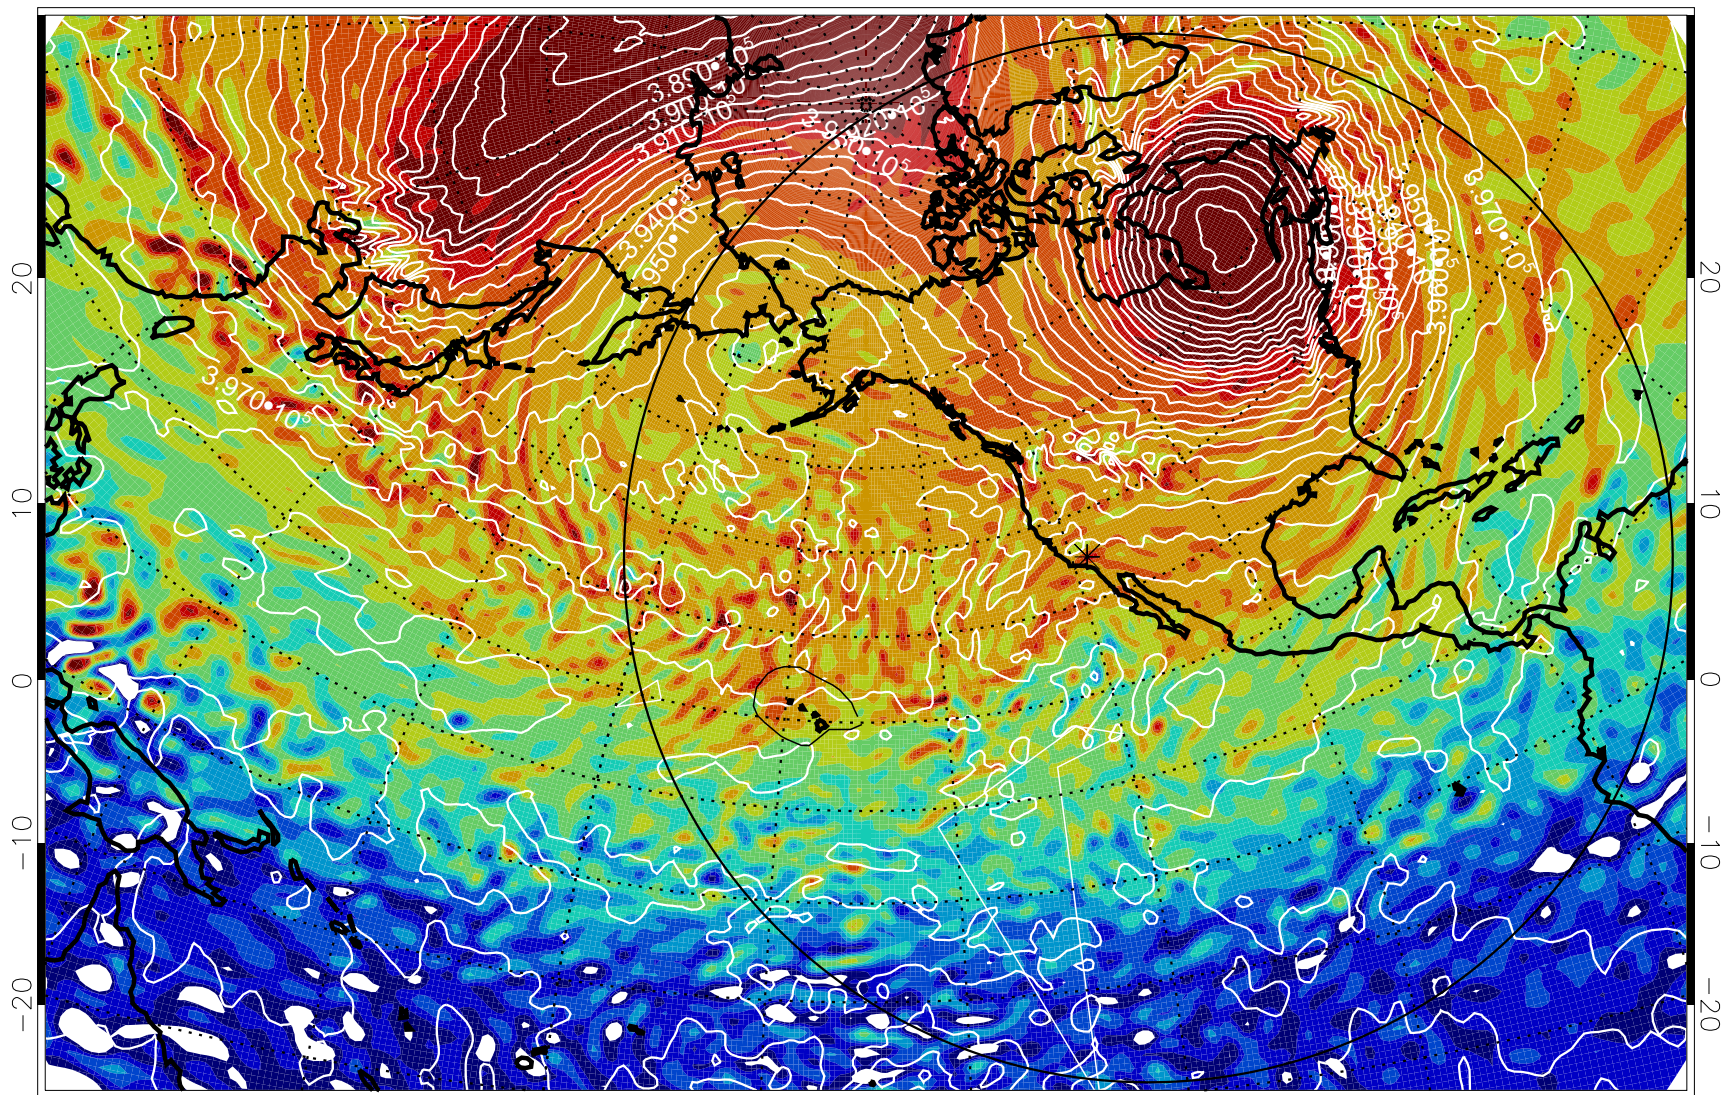

13012300, 72 hour forecast for 460K EPV

460K Montgomery Streamfunction, white

Range ring of 6000 km -- 19 hours GH round trip

13012306, 78 hour forecast for 460K EPV

460K Montgomery Streamfunction, white

Range ring of 6000 km -- 19 hours GH round trip

13012312, 84 hour forecast for 460K EPV

460K Montgomery Streamfunction, white

Range ring of 6000 km -- 19 hours GH round trip

13012318, 90 hour forecast for 460K EPV

460K Montgomery Streamfunction, white

Range ring of 6000 km -- 19 hours GH round trip

13012400, 96 hour forecast for 460K EPV

460K Montgomery Streamfunction, white

Range ring of 6000 km -- 19 hours GH round trip

13012406, 102 hour forecast for 460K EPV

460K Montgomery Streamfunction, white

Range ring of 6000 km -- 19 hours GH round trip

13012412, 108 hour forecast for 460K EPV

460K Montgomery Streamfunction, white

Range ring of 6000 km -- 19 hours GH round trip

13012418, 114 hour forecast for 460K EPV