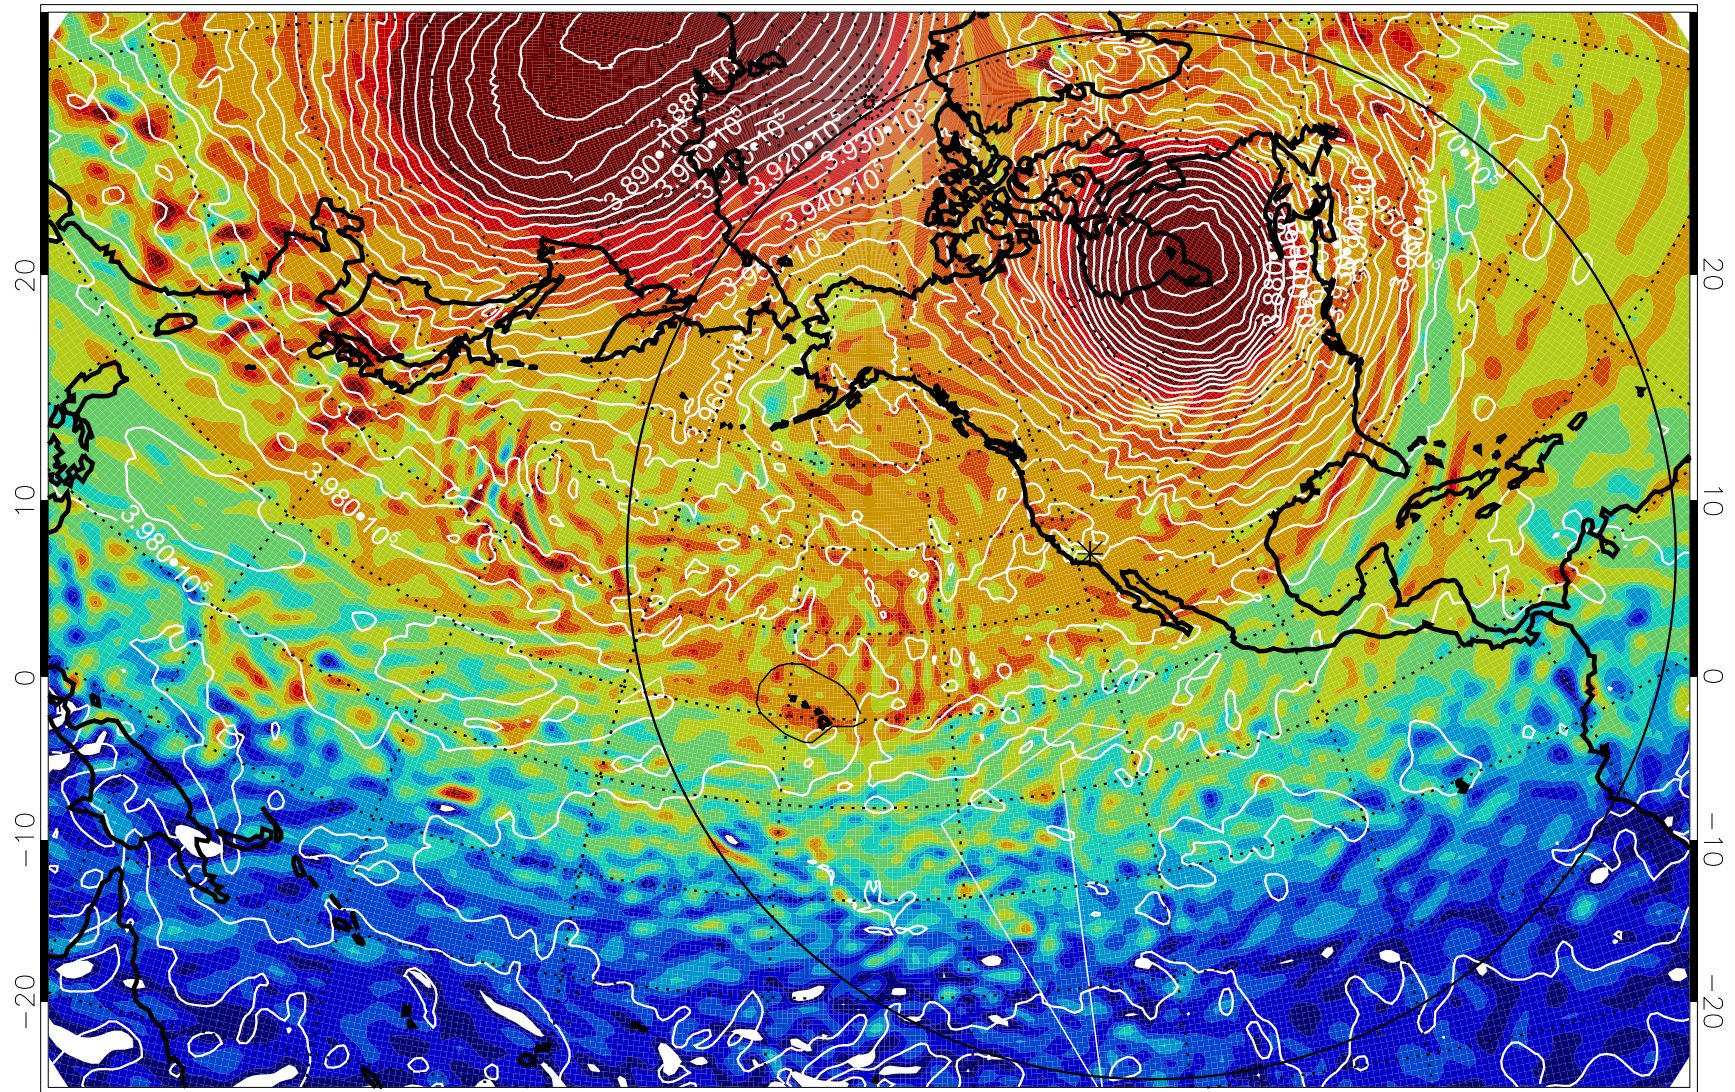

13012206, 54 hour forecast for 460K EPV

460K Montgomery Streamfunction, white

Range ring of 6000 km -- 19 hours GH round trip

13012218, 66 hour forecast for 460K EPV

460K Montgomery Streamfunction, white

Range ring of 6000 km -- 19 hours GH round trip

13012300, 72 hour forecast for 460K EPV

460K Montgomery Streamfunction, white

Range ring of 6000 km -- 19 hours GH round trip

13012306, 78 hour forecast for 460K EPV

460K Montgomery Streamfunction, white

Range ring of 6000 km -- 19 hours GH round trip

13012312, 84 hour forecast for 460K EPV

460K Montgomery Streamfunction, white

Range ring of 6000 km -- 19 hours GH round trip

13012318, 90 hour forecast for 460K EPV

460K Montgomery Streamfunction, white

Range ring of 6000 km -- 19 hours GH round trip

13012400, 96 hour forecast for 460K EPV

460K Montgomery Streamfunction, white

Range ring of 6000 km -- 19 hours GH round trip

13012406, 102 hour forecast for 460K EPV

460K Montgomery Streamfunction, white