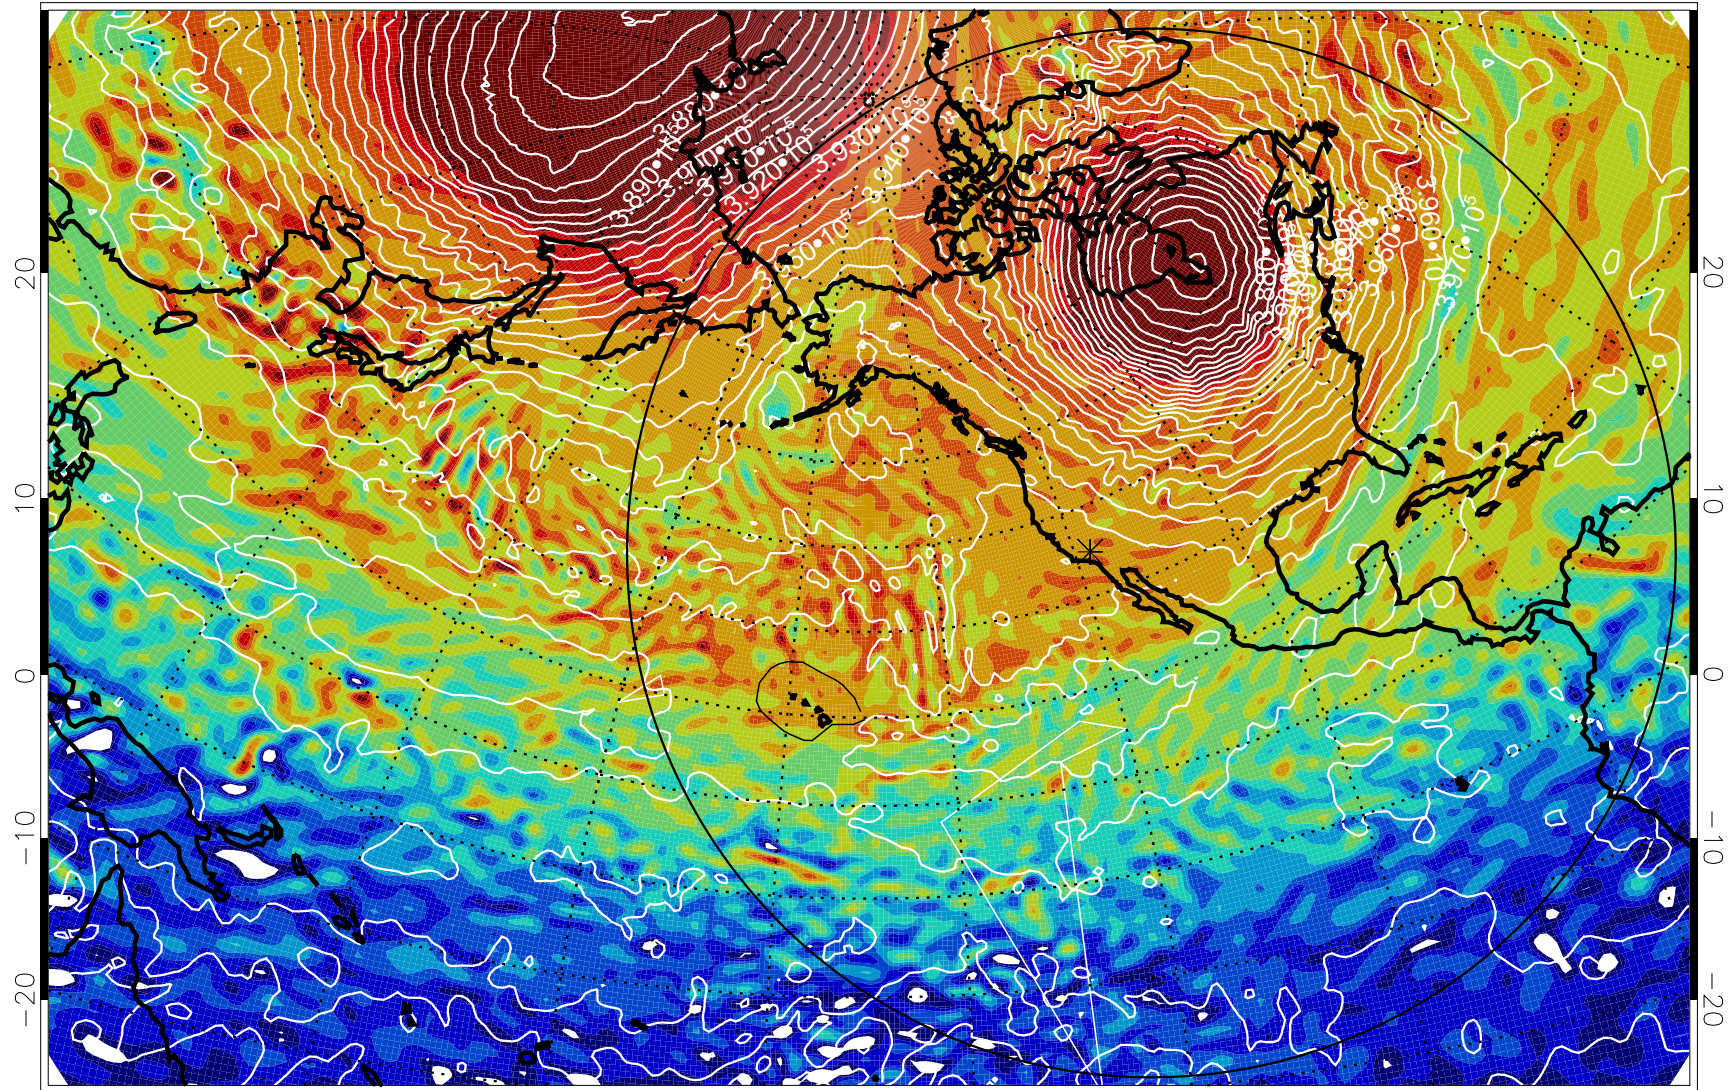

13012206, 54 hour forecast for 460K EPV

460K Montgomery Streamfunction, white

Range ring of 6000 km -- 19 hours GH round trip

13012218, 66 hour forecast for 460K EPV

460K Montgomery Streamfunction, white

Range ring of 6000 km -- 19 hours GH round trip

13012300, 72 hour forecast for 460K EPV

460K Montgomery Streamfunction, white

Range ring of 6000 km -- 19 hours GH round trip

13012306, 78 hour forecast for 460K EPV

460K Montgomery Streamfunction, white

Range ring of 6000 km -- 19 hours GH round trip

13012312, 84 hour forecast for 460K EPV

460K Montgomery Streamfunction, white

Range ring of 6000 km -- 19 hours GH round trip

13012318, 90 hour forecast for 460K EPV

460K Montgomery Streamfunction, white

Range ring of 6000 km -- 19 hours GH round trip

13012400, 96 hour forecast for 460K EPV

460K Montgomery Streamfunction, white

Range ring of 6000 km -- 19 hours GH round trip

13012406, 102 hour forecast for 460K EPV

460K Montgomery Streamfunction, white