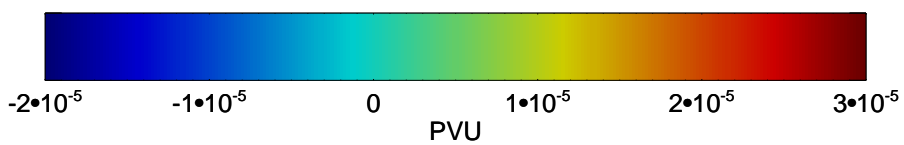

13012112, 36 hour forecast for 460K EPV

460K Montgomery Streamfunction, white

Range ring of 6000 km -- 19 hours GH round trip