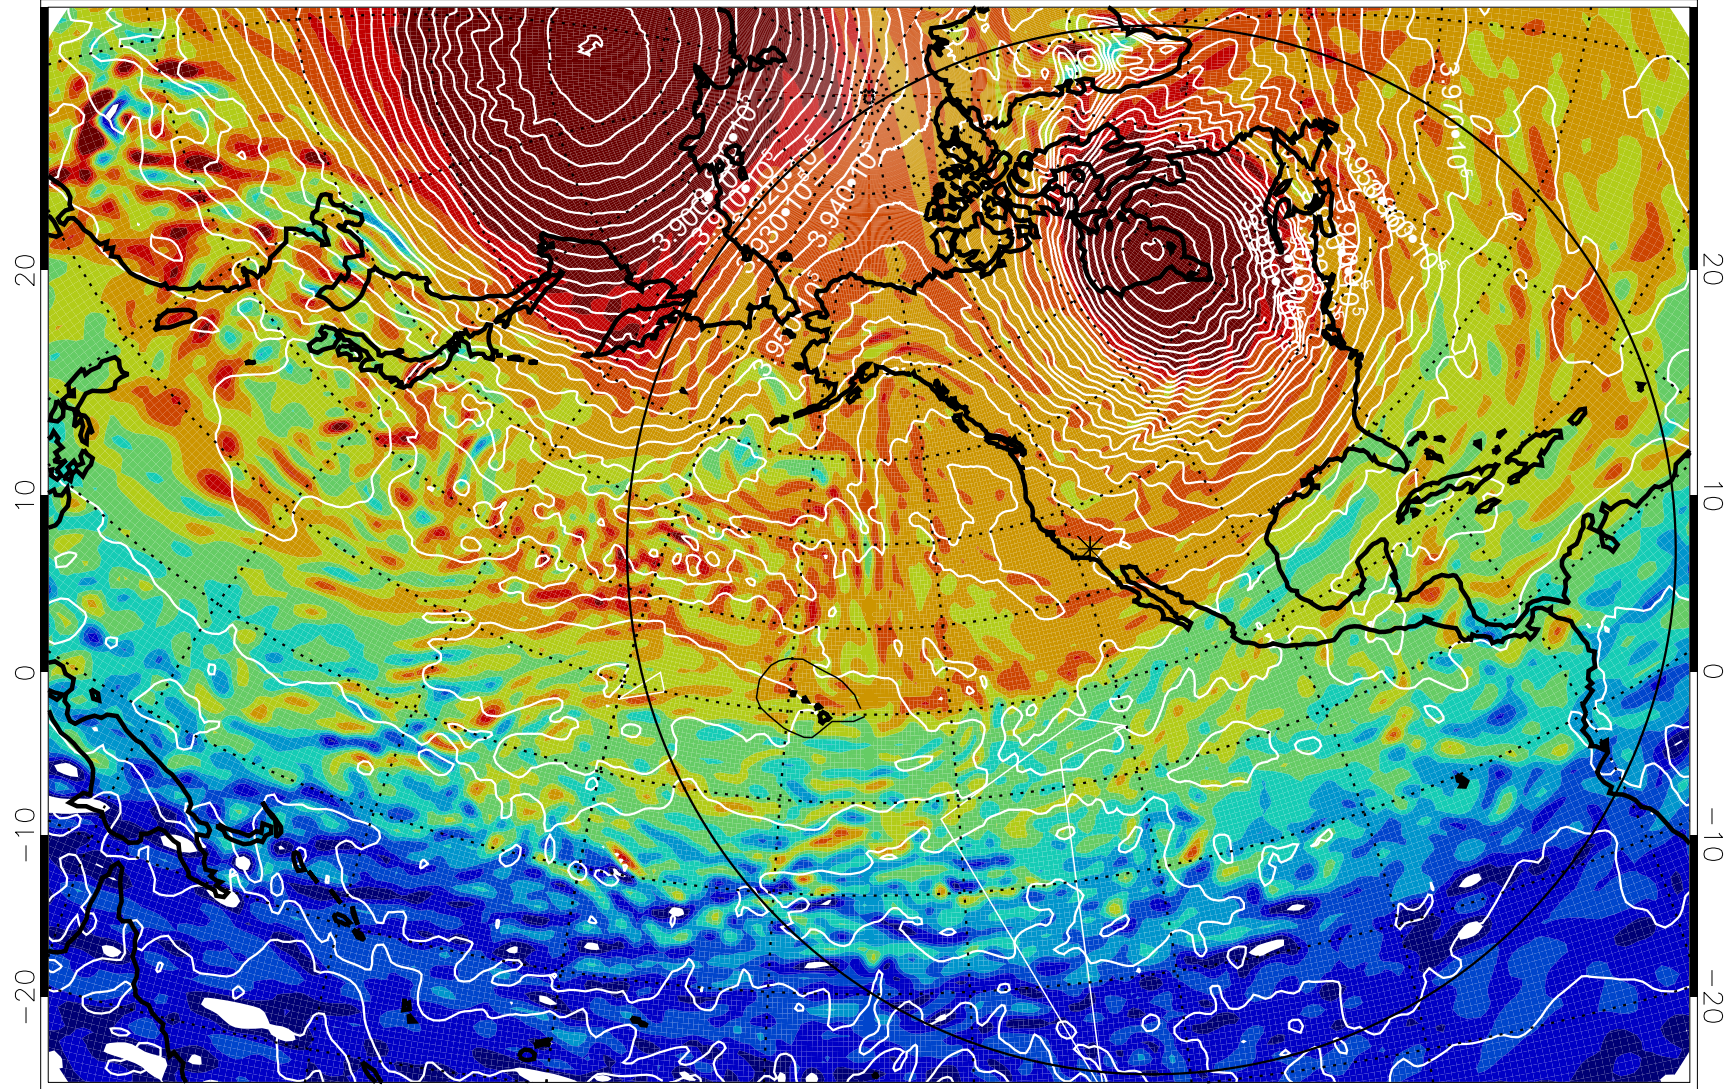

13012012, 12 hour forecast for 460K EPV

460K Montgomery Streamfunction, white

Range ring of 6000 km -- 19 hours GH round trip

13012100, 24 hour forecast for 460K EPV

460K Montgomery Streamfunction, white

Range ring of 6000 km -- 19 hours GH round trip

13012106, 30 hour forecast for 460K EPV

460K Montgomery Streamfunction, white

Range ring of 6000 km -- 19 hours GH round trip

13012112, 36 hour forecast for 460K EPV

460K Montgomery Streamfunction, white

Range ring of 6000 km -- 19 hours GH round trip

13012118, 42 hour forecast for 460K EPV

460K Montgomery Streamfunction, white

Range ring of 6000 km -- 19 hours GH round trip

13012200, 48 hour forecast for 460K EPV

460K Montgomery Streamfunction, white

Range ring of 6000 km -- 19 hours GH round trip

13012206, 54 hour forecast for 460K EPV

460K Montgomery Streamfunction, white

Range ring of 6000 km -- 19 hours GH round trip

13012218, 66 hour forecast for 460K EPV

460K Montgomery Streamfunction, white

Range ring of 6000 km -- 19 hours GH round trip