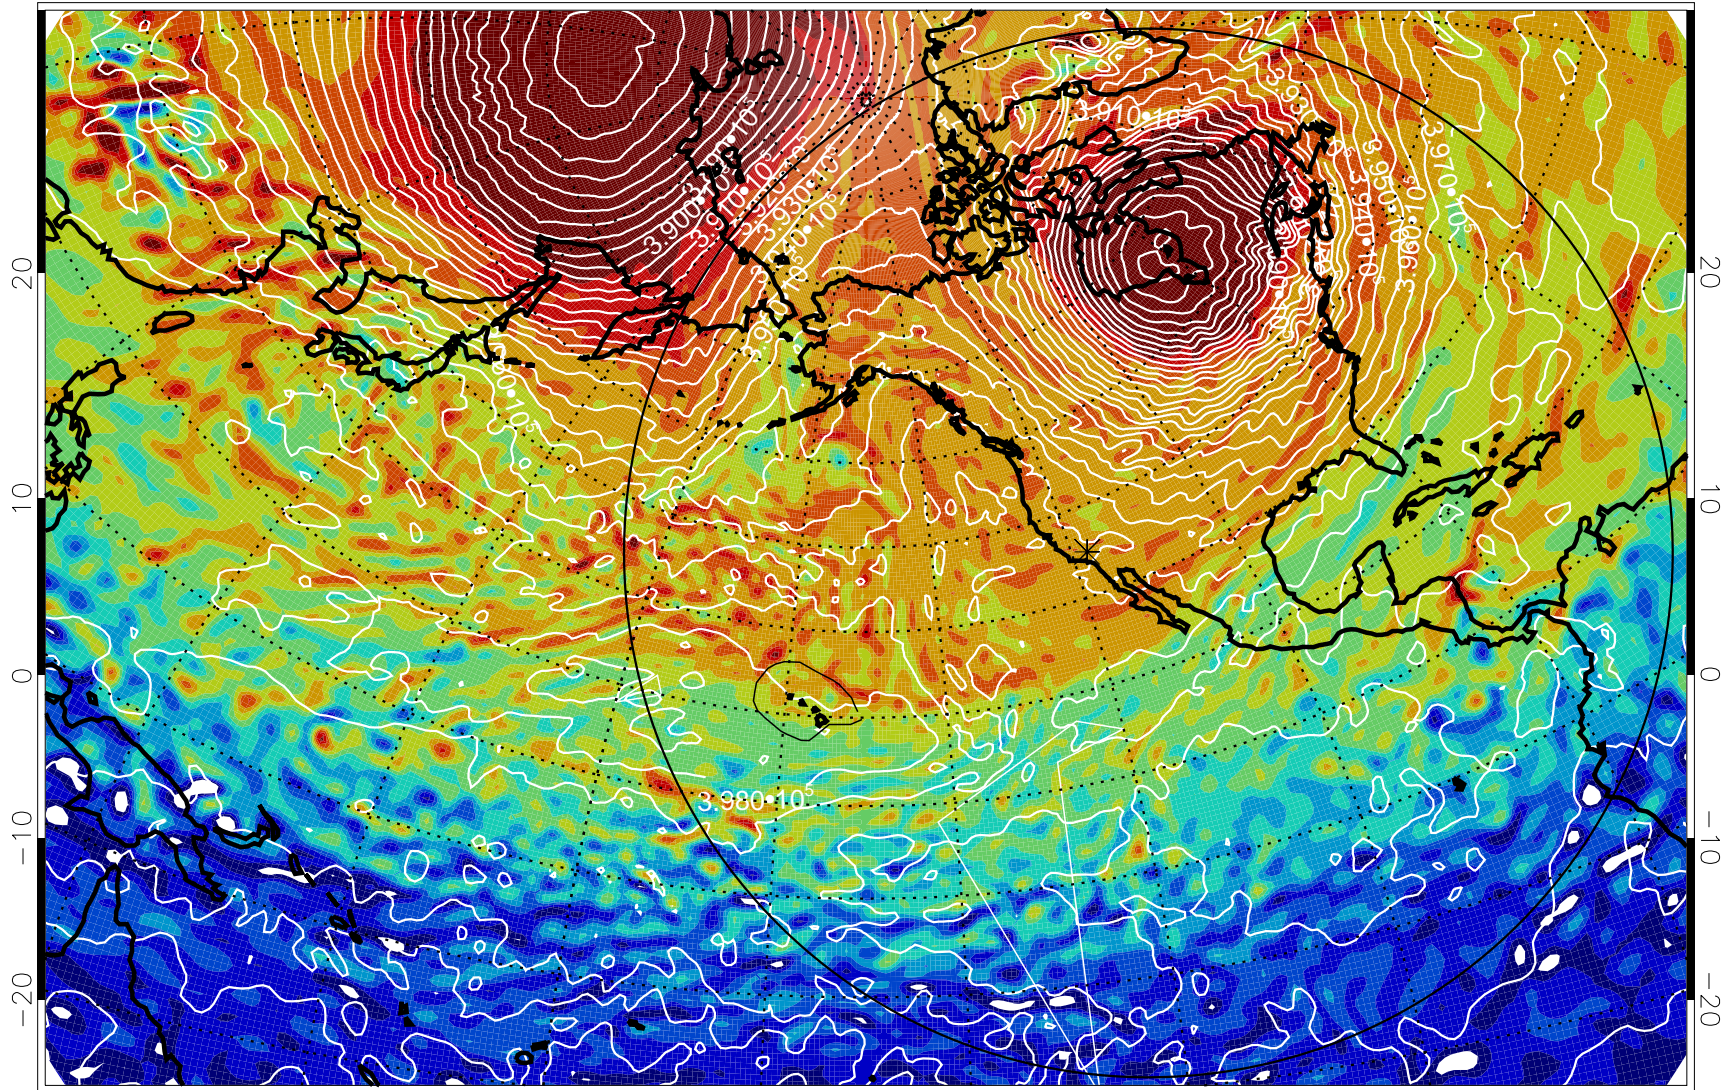

13012100, 48 hour forecast for 460K EPV

460K Montgomery Streamfunction, white

Range ring of 6000 km -- 19 hours GH round trip

13012106, 54 hour forecast for 460K EPV

460K Montgomery Streamfunction, white

Range ring of 6000 km -- 19 hours GH round trip

13012112, 60 hour forecast for 460K EPV

460K Montgomery Streamfunction, white

Range ring of 6000 km -- 19 hours GH round trip

13012118, 66 hour forecast for 460K EPV

460K Montgomery Streamfunction, white

Range ring of 6000 km -- 19 hours GH round trip

13012206, 78 hour forecast for 460K EPV

460K Montgomery Streamfunction, white

Range ring of 6000 km -- 19 hours GH round trip

13012212, 84 hour forecast for 460K EPV

460K Montgomery Streamfunction, white

Range ring of 6000 km -- 19 hours GH round trip

13012218, 90 hour forecast for 460K EPV

460K Montgomery Streamfunction, white

Range ring of 6000 km -- 19 hours GH round trip

13012306, 102 hour forecast for 460K EPV

460K Montgomery Streamfunction, white