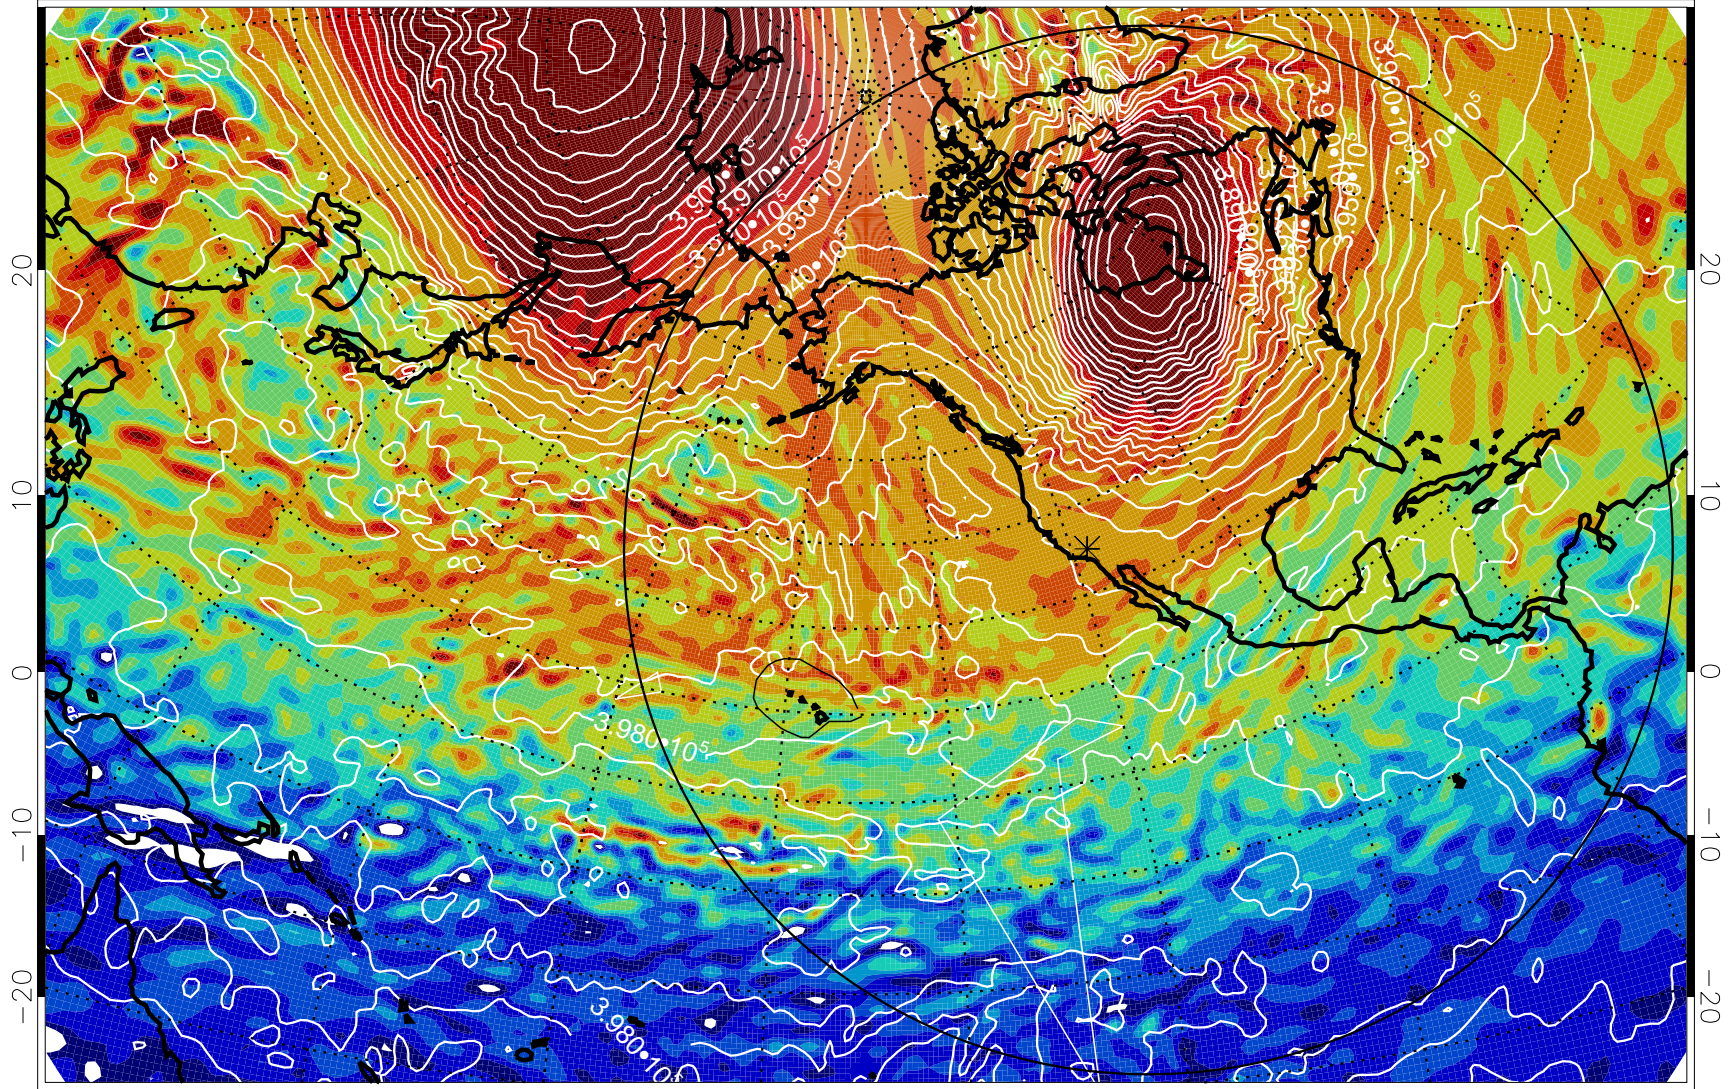

13012000, 24 hour forecast for 460K EPV

460K Montgomery Streamfunction, white

Range ring of 6000 km -- 19 hours GH round trip

13012006, 30 hour forecast for 460K EPV

460K Montgomery Streamfunction, white

Range ring of 6000 km -- 19 hours GH round trip

13012012, 36 hour forecast for 460K EPV

460K Montgomery Streamfunction, white

Range ring of 6000 km -- 19 hours GH round trip

13012018, 42 hour forecast for 460K EPV

460K Montgomery Streamfunction, white

Range ring of 6000 km -- 19 hours GH round trip

13012100, 48 hour forecast for 460K EPV

460K Montgomery Streamfunction, white

Range ring of 6000 km -- 19 hours GH round trip

13012106, 54 hour forecast for 460K EPV

460K Montgomery Streamfunction, white

Range ring of 6000 km -- 19 hours GH round trip

13012112, 60 hour forecast for 460K EPV

460K Montgomery Streamfunction, white

Range ring of 6000 km -- 19 hours GH round trip

13012118, 66 hour forecast for 460K EPV

460K Montgomery Streamfunction, white

Range ring of 6000 km -- 19 hours GH round trip