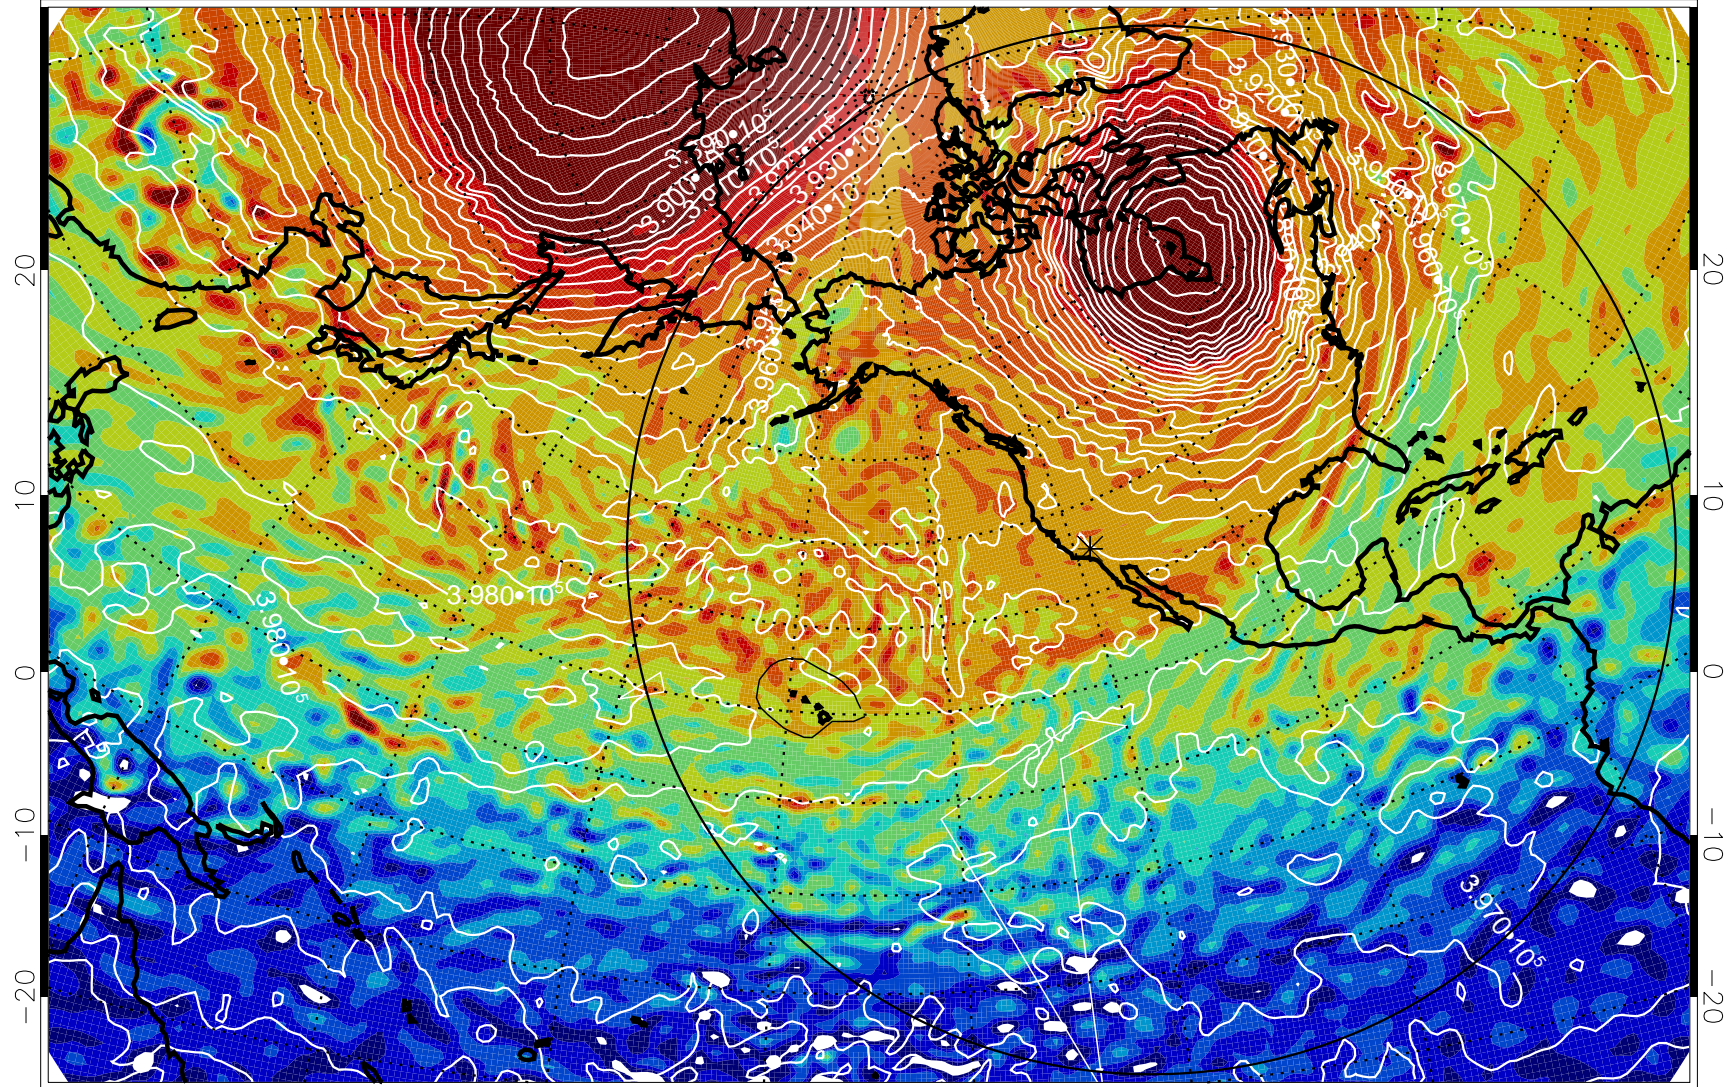

13012112, 60 hour forecast for 460K EPV

460K Montgomery Streamfunction, white

Range ring of 6000 km -- 19 hours GH round trip

13012118, 66 hour forecast for 460K EPV

460K Montgomery Streamfunction, white

Range ring of 6000 km -- 19 hours GH round trip

13012206, 78 hour forecast for 460K EPV

460K Montgomery Streamfunction, white

Range ring of 6000 km -- 19 hours GH round trip

13012212, 84 hour forecast for 460K EPV

460K Montgomery Streamfunction, white

Range ring of 6000 km -- 19 hours GH round trip

13012218, 90 hour forecast for 460K EPV

460K Montgomery Streamfunction, white

Range ring of 6000 km -- 19 hours GH round trip

13012306, 102 hour forecast for 460K EPV

460K Montgomery Streamfunction, white

Range ring of 6000 km -- 19 hours GH round trip

13012312, 108 hour forecast for 460K EPV

460K Montgomery Streamfunction, white

Range ring of 6000 km -- 19 hours GH round trip

13012318, 114 hour forecast for 460K EPV