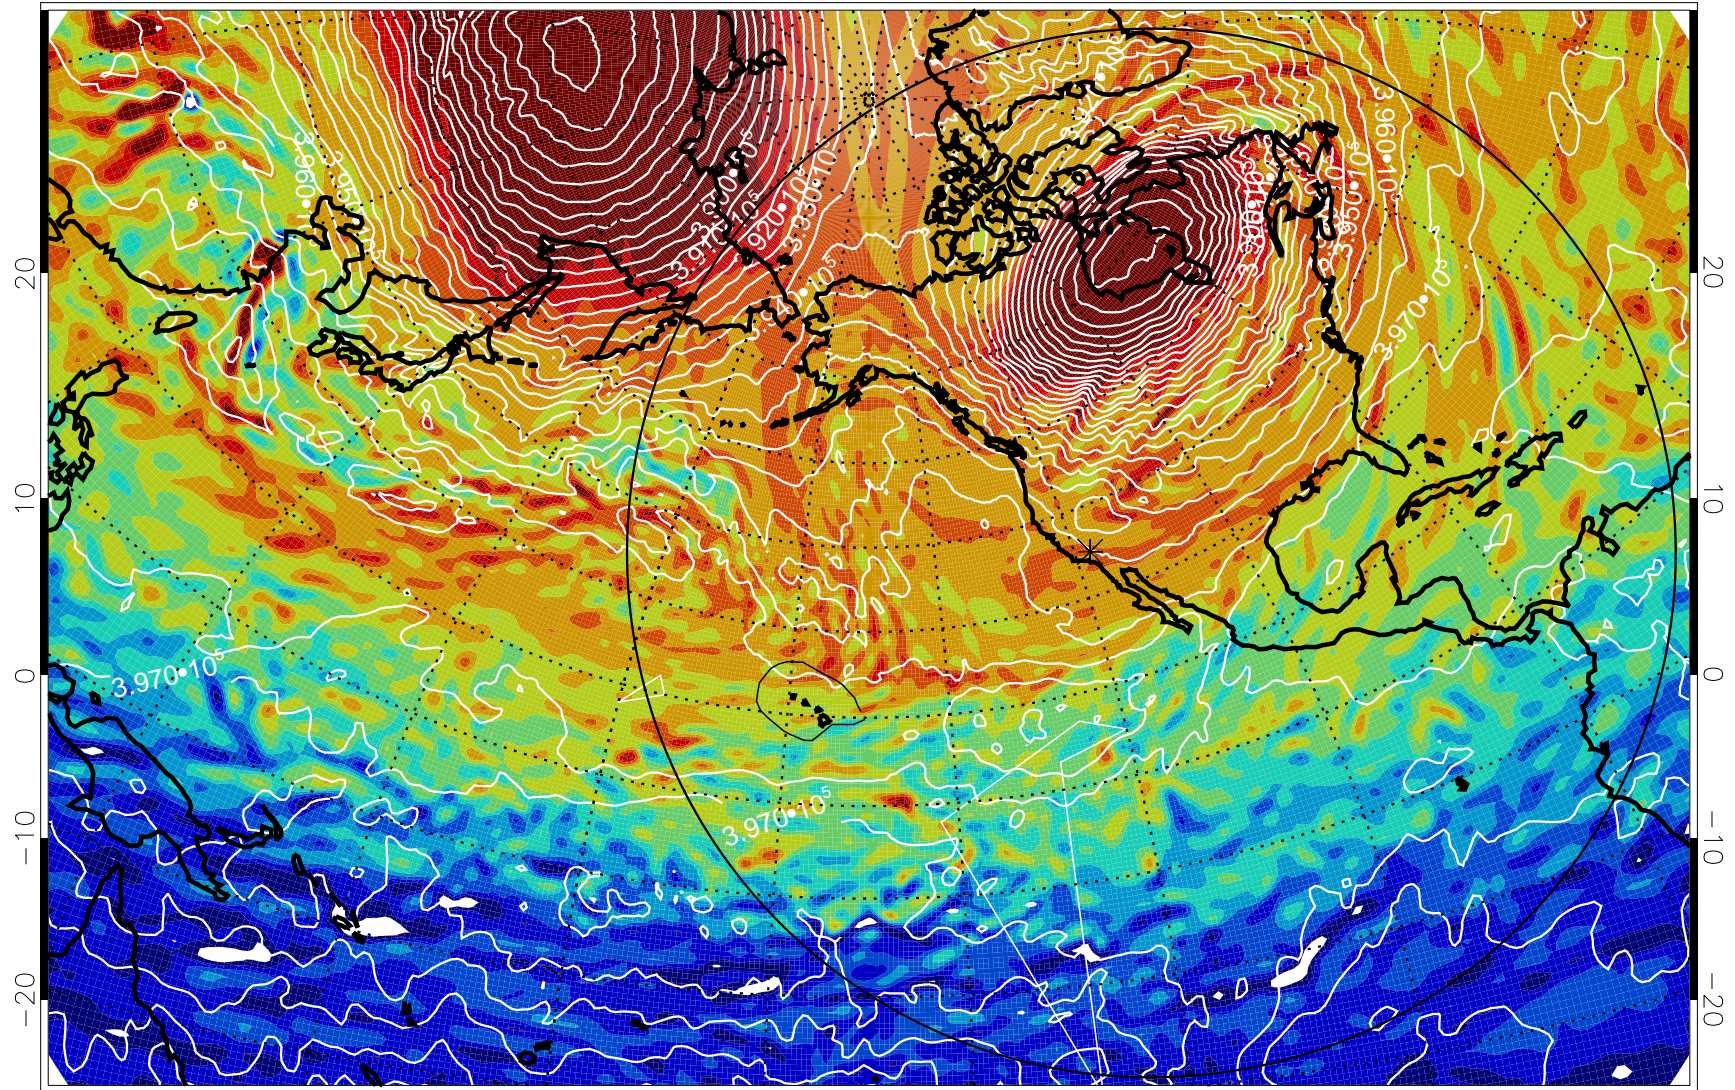

13011912, 12 hour forecast for 460K EPV

460K Montgomery Streamfunction, white

Range ring of 6000 km -- 19 hours GH round trip

13011918, 18 hour forecast for 460K EPV

460K Montgomery Streamfunction, white

Range ring of 6000 km -- 19 hours GH round trip

13012000, 24 hour forecast for 460K EPV

460K Montgomery Streamfunction, white

Range ring of 6000 km -- 19 hours GH round trip

13012006, 30 hour forecast for 460K EPV

460K Montgomery Streamfunction, white

Range ring of 6000 km -- 19 hours GH round trip

13012012, 36 hour forecast for 460K EPV

460K Montgomery Streamfunction, white

Range ring of 6000 km -- 19 hours GH round trip

13012018, 42 hour forecast for 460K EPV

460K Montgomery Streamfunction, white

Range ring of 6000 km -- 19 hours GH round trip

13012100, 48 hour forecast for 460K EPV

460K Montgomery Streamfunction, white

Range ring of 6000 km -- 19 hours GH round trip

13012106, 54 hour forecast for 460K EPV

460K Montgomery Streamfunction, white

Range ring of 6000 km -- 19 hours GH round trip