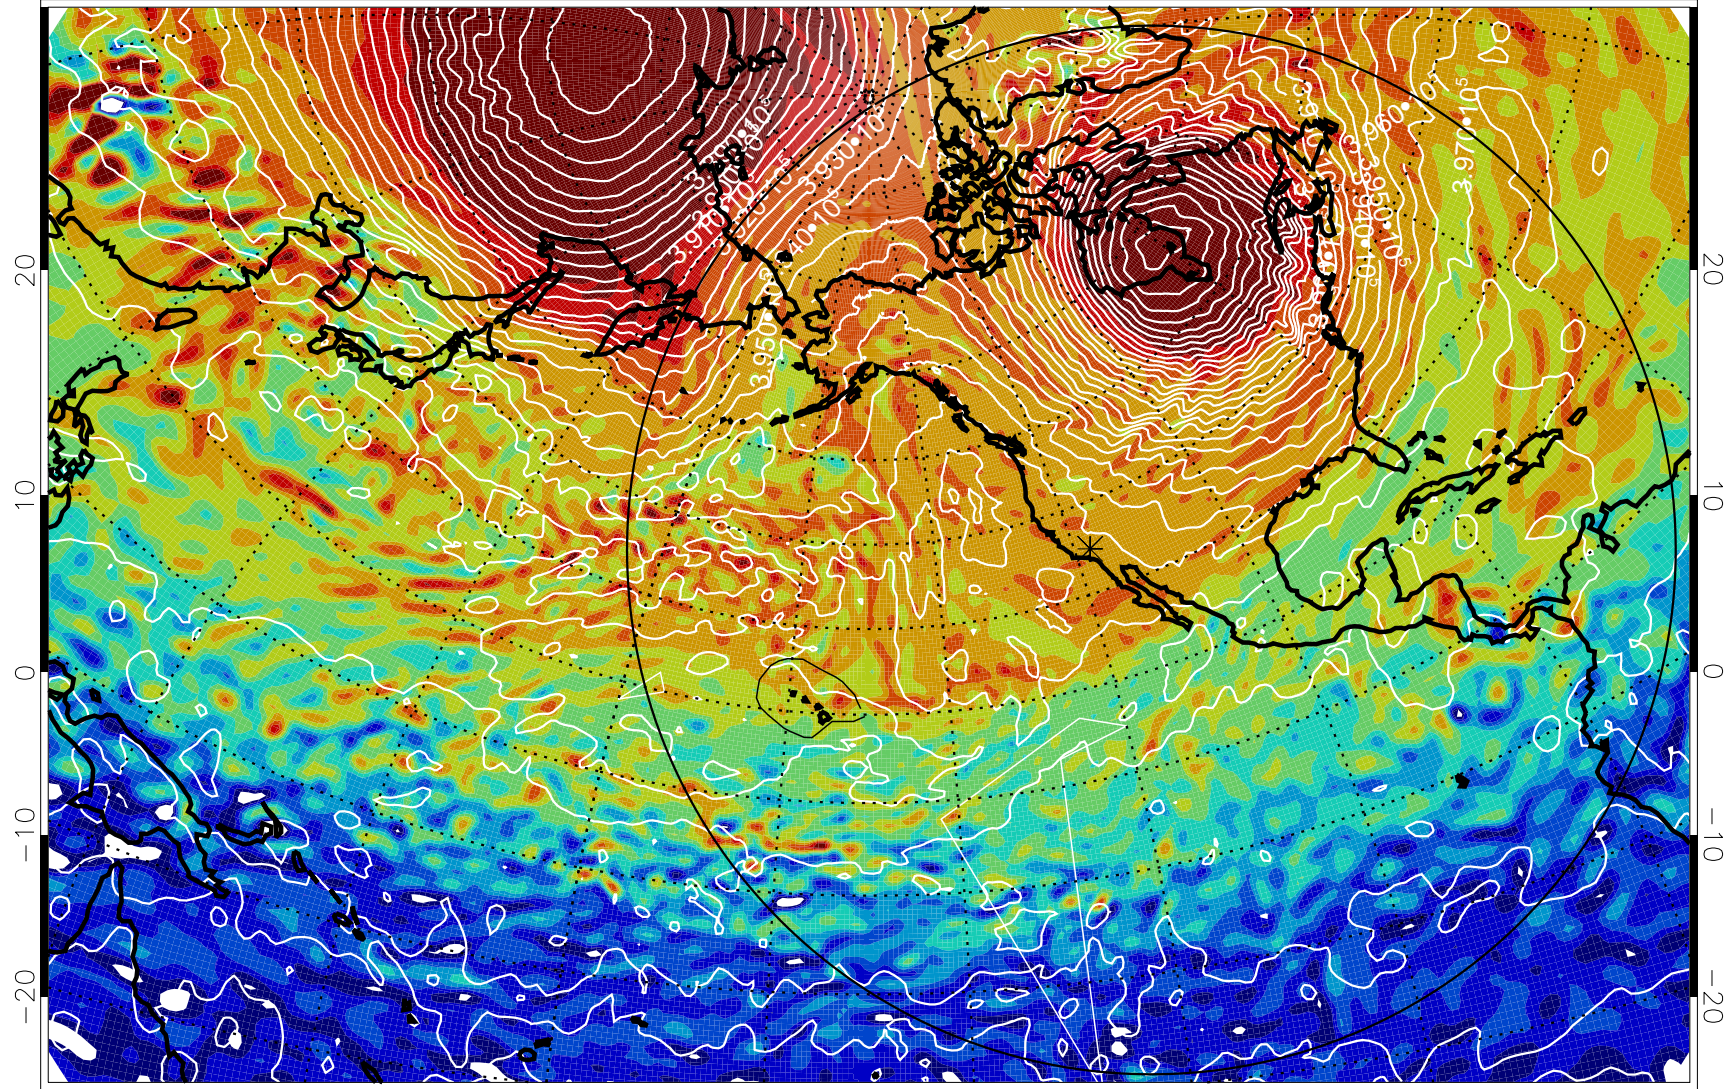

13012100, 48 hour forecast for 460K EPV

460K Montgomery Streamfunction, white

Range ring of 6000 km -- 19 hours GH round trip

13012106, 54 hour forecast for 460K EPV

460K Montgomery Streamfunction, white

Range ring of 6000 km -- 19 hours GH round trip

13012112, 60 hour forecast for 460K EPV

460K Montgomery Streamfunction, white

Range ring of 6000 km -- 19 hours GH round trip

13012118, 66 hour forecast for 460K EPV

460K Montgomery Streamfunction, white

Range ring of 6000 km -- 19 hours GH round trip

13012206, 78 hour forecast for 460K EPV

460K Montgomery Streamfunction, white

Range ring of 6000 km -- 19 hours GH round trip

13012212, 84 hour forecast for 460K EPV

460K Montgomery Streamfunction, white

Range ring of 6000 km -- 19 hours GH round trip

13012218, 90 hour forecast for 460K EPV

460K Montgomery Streamfunction, white

Range ring of 6000 km -- 19 hours GH round trip

13012306, 102 hour forecast for 460K EPV

460K Montgomery Streamfunction, white