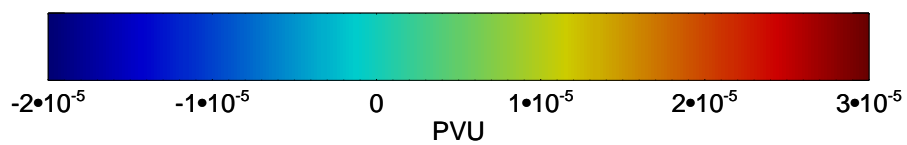

13012000, 24 hour forecast for 460K EPV

460K Montgomery Streamfunction, white

Range ring of 6000 km -- 19 hours GH round trip