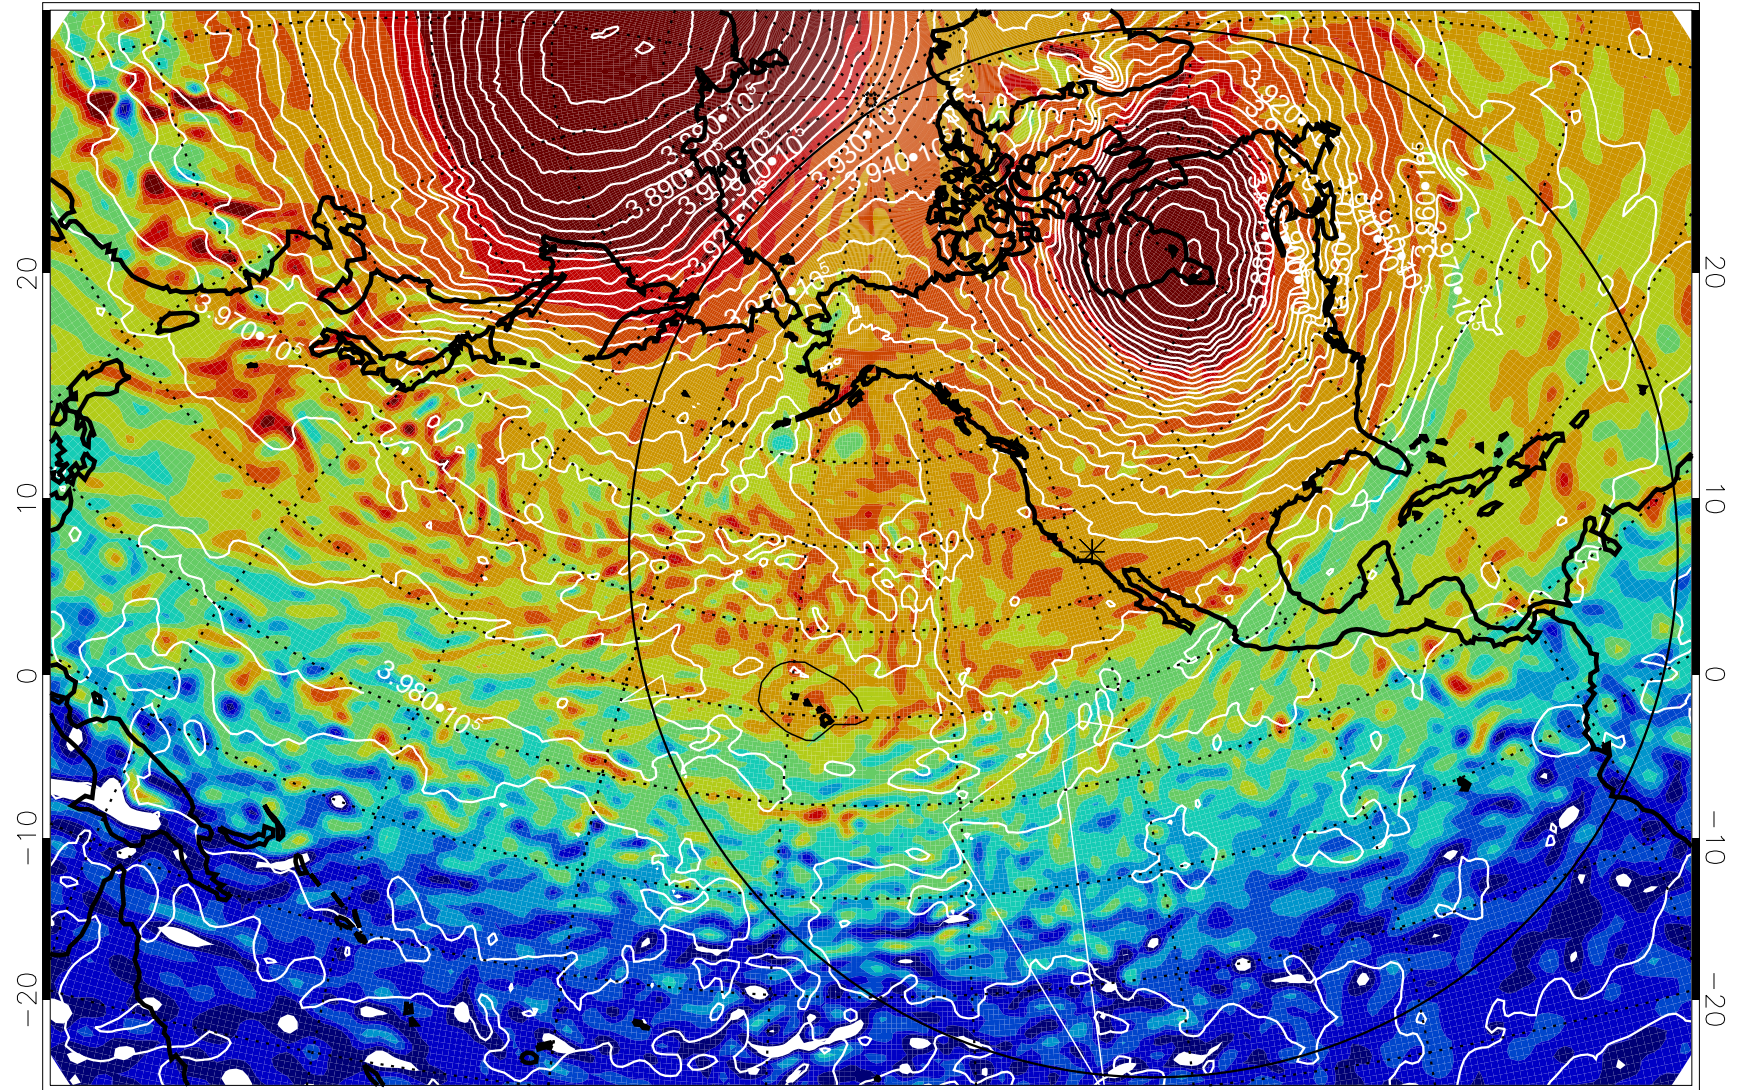

13012112, 60 hour forecast for 460K EPV

460K Montgomery Streamfunction, white

Range ring of 6000 km -- 19 hours GH round trip

13012118, 66 hour forecast for 460K EPV

460K Montgomery Streamfunction, white

Range ring of 6000 km -- 19 hours GH round trip

13012206, 78 hour forecast for 460K EPV

460K Montgomery Streamfunction, white

Range ring of 6000 km -- 19 hours GH round trip

13012212, 84 hour forecast for 460K EPV

460K Montgomery Streamfunction, white

Range ring of 6000 km -- 19 hours GH round trip

13012218, 90 hour forecast for 460K EPV

460K Montgomery Streamfunction, white

Range ring of 6000 km -- 19 hours GH round trip

13012306, 102 hour forecast for 460K EPV

460K Montgomery Streamfunction, white

Range ring of 6000 km -- 19 hours GH round trip

13012312, 108 hour forecast for 460K EPV

460K Montgomery Streamfunction, white

Range ring of 6000 km -- 19 hours GH round trip

13012318, 114 hour forecast for 460K EPV