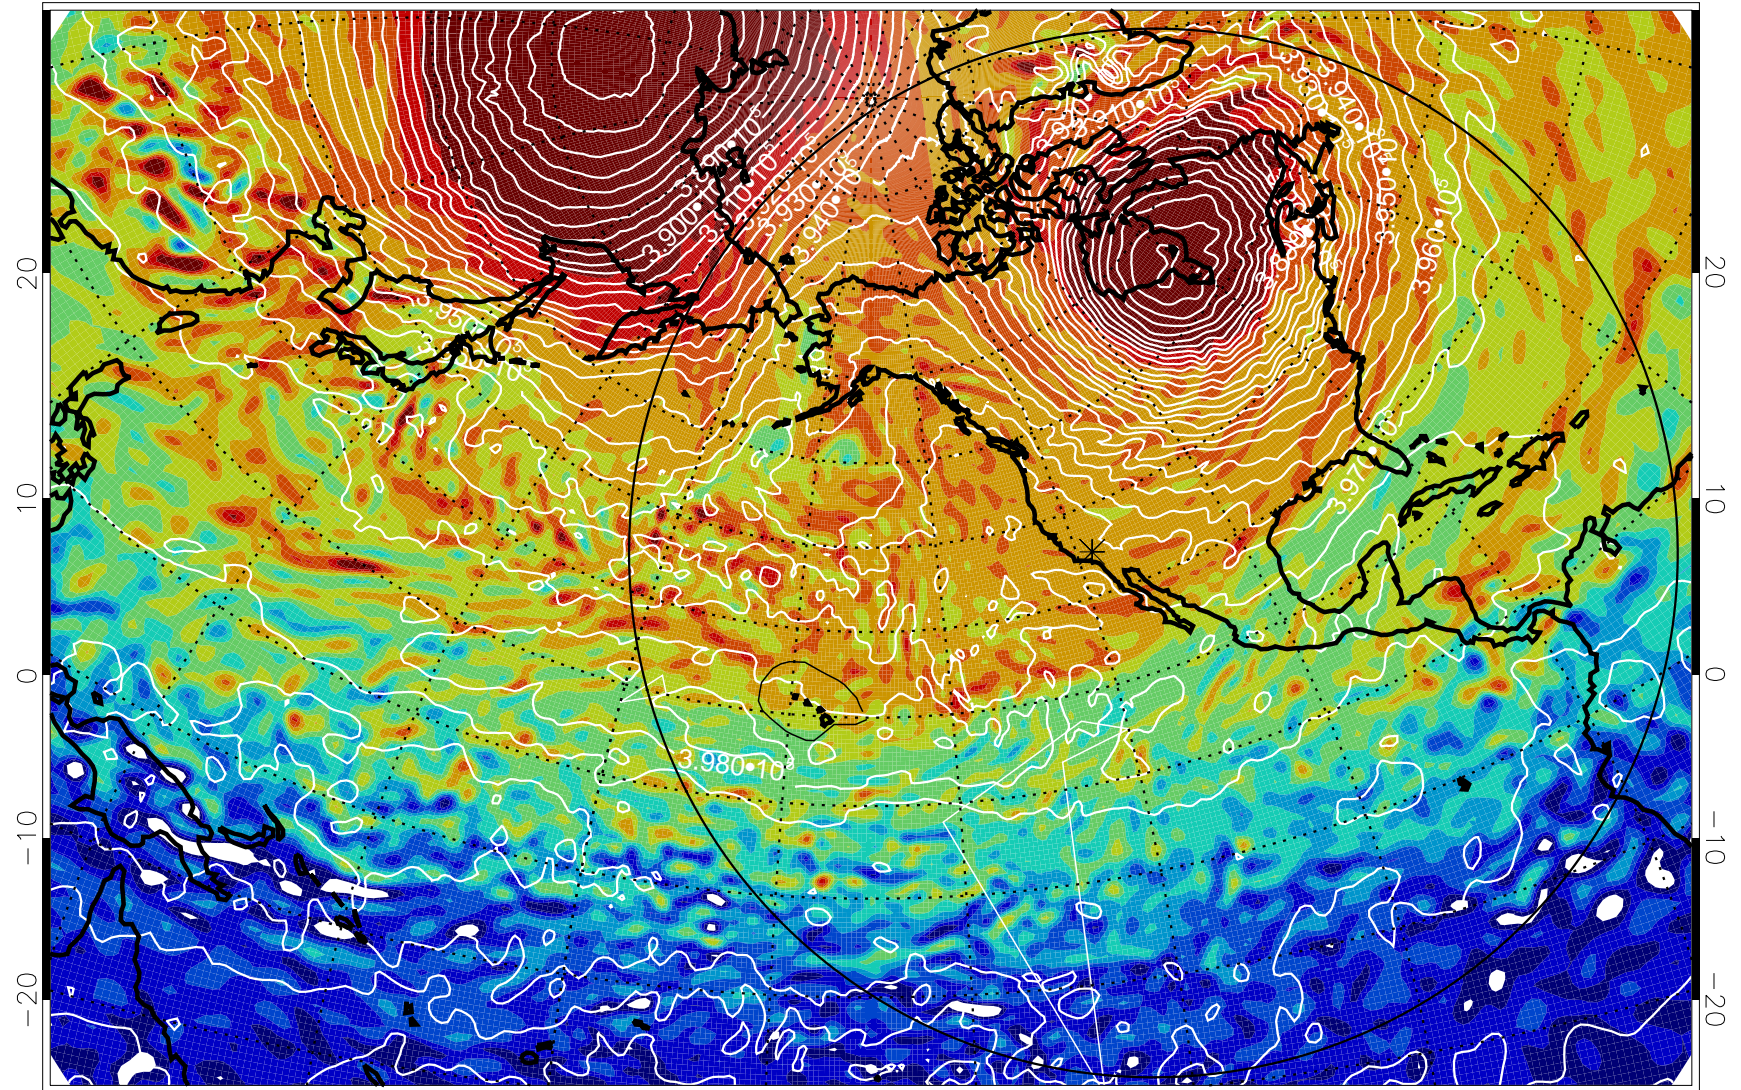

13012112, 60 hour forecast for 460K EPV

460K Montgomery Streamfunction, white

Range ring of 6000 km -- 19 hours GH round trip

13012118, 66 hour forecast for 460K EPV

460K Montgomery Streamfunction, white

Range ring of 6000 km -- 19 hours GH round trip

13012206, 78 hour forecast for 460K EPV

460K Montgomery Streamfunction, white

Range ring of 6000 km -- 19 hours GH round trip

13012212, 84 hour forecast for 460K EPV

460K Montgomery Streamfunction, white

Range ring of 6000 km -- 19 hours GH round trip

13012218, 90 hour forecast for 460K EPV

460K Montgomery Streamfunction, white

Range ring of 6000 km -- 19 hours GH round trip

13012306, 102 hour forecast for 460K EPV

460K Montgomery Streamfunction, white

Range ring of 6000 km -- 19 hours GH round trip

13012312, 108 hour forecast for 460K EPV

460K Montgomery Streamfunction, white

Range ring of 6000 km -- 19 hours GH round trip

13012318, 114 hour forecast for 460K EPV