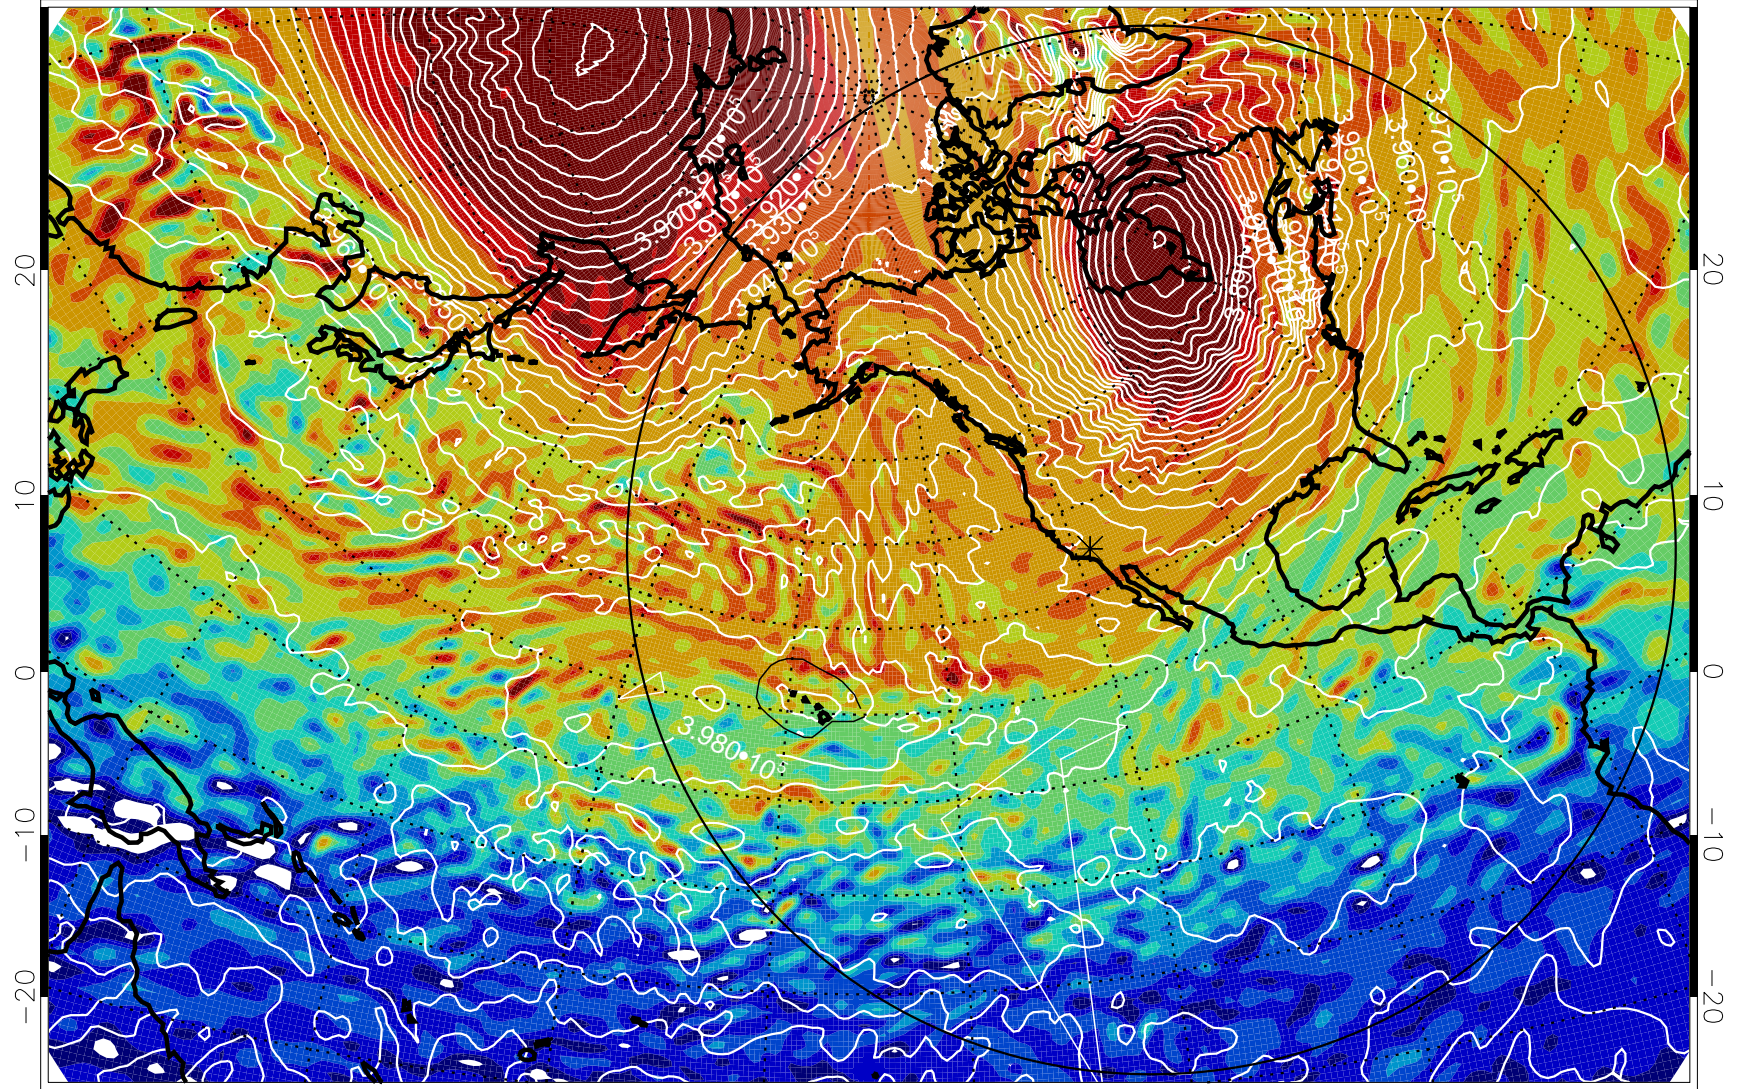

13012000, 24 hour forecast for 460K EPV

460K Montgomery Streamfunction, white

Range ring of 6000 km -- 19 hours GH round trip

13012006, 30 hour forecast for 460K EPV

460K Montgomery Streamfunction, white

Range ring of 6000 km -- 19 hours GH round trip

13012012, 36 hour forecast for 460K EPV

460K Montgomery Streamfunction, white

Range ring of 6000 km -- 19 hours GH round trip

13012018, 42 hour forecast for 460K EPV

460K Montgomery Streamfunction, white

Range ring of 6000 km -- 19 hours GH round trip

13012100, 48 hour forecast for 460K EPV

460K Montgomery Streamfunction, white

Range ring of 6000 km -- 19 hours GH round trip

13012106, 54 hour forecast for 460K EPV

460K Montgomery Streamfunction, white

Range ring of 6000 km -- 19 hours GH round trip

13012112, 60 hour forecast for 460K EPV

460K Montgomery Streamfunction, white

Range ring of 6000 km -- 19 hours GH round trip

13012118, 66 hour forecast for 460K EPV

460K Montgomery Streamfunction, white

Range ring of 6000 km -- 19 hours GH round trip