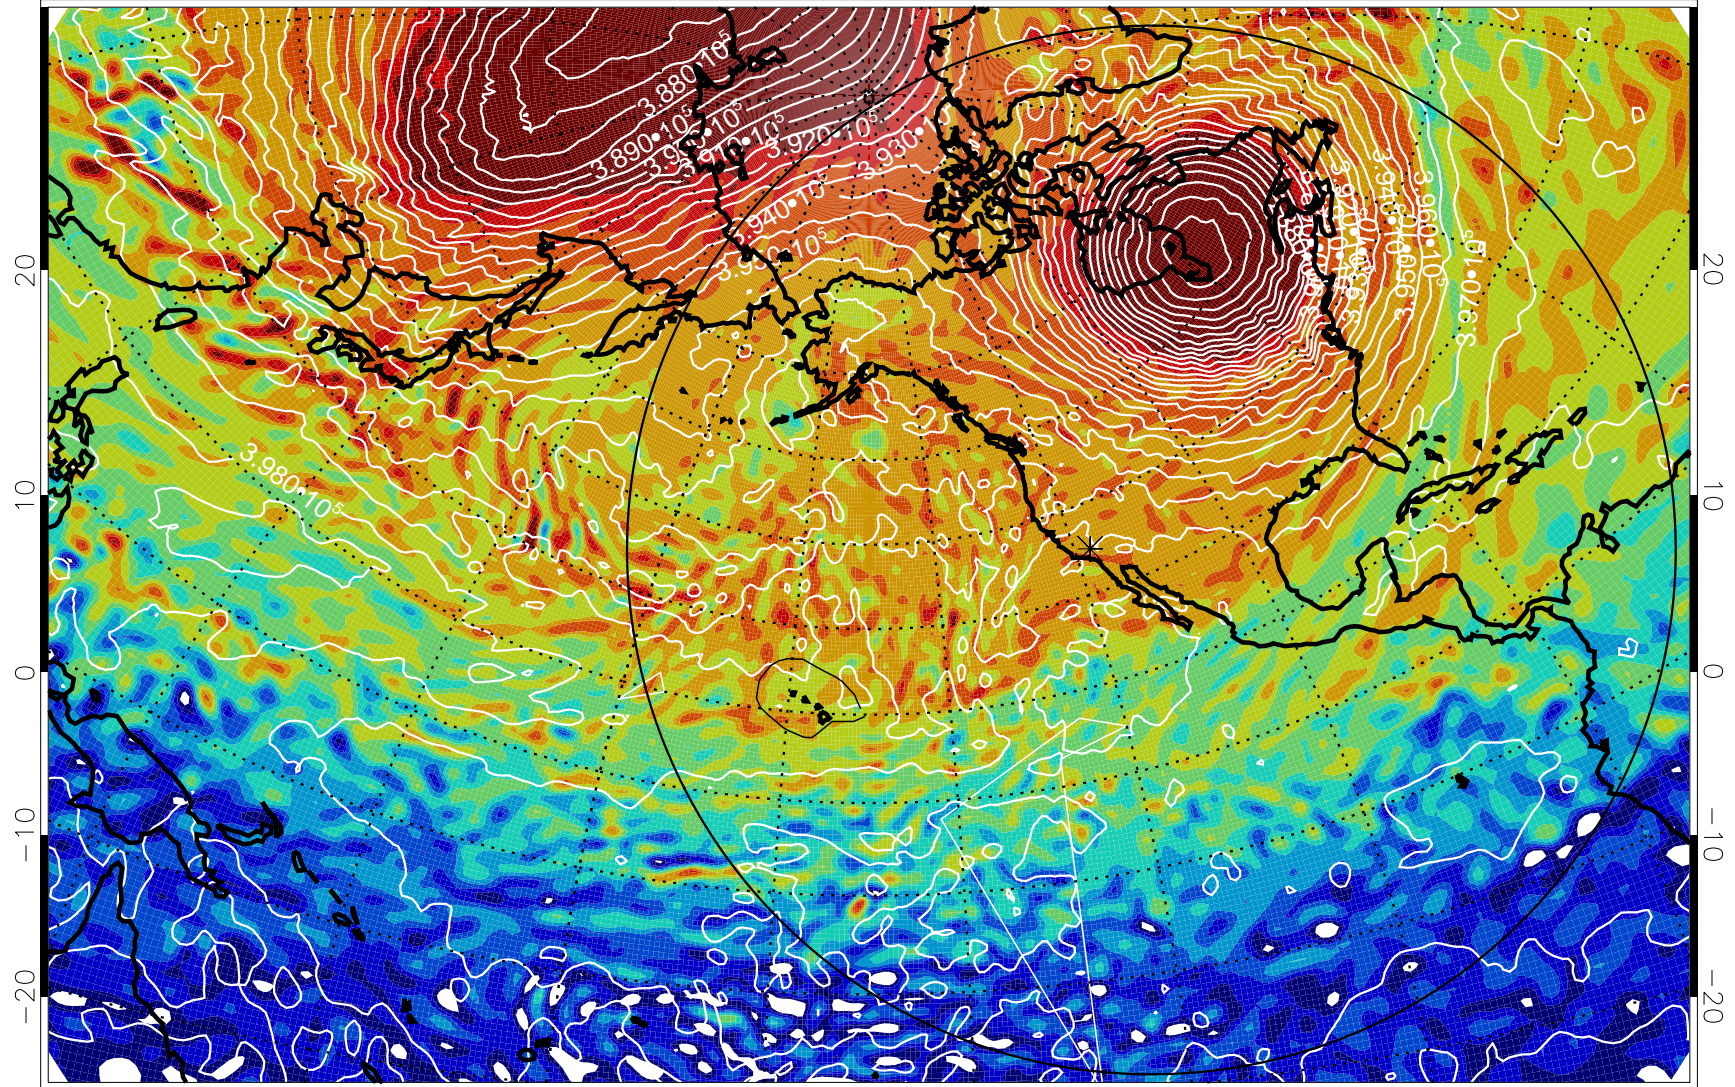

13012206, 78 hour forecast for 460K EPV

460K Montgomery Streamfunction, white

Range ring of 6000 km -- 19 hours GH round trip

13012212, 84 hour forecast for 460K EPV

460K Montgomery Streamfunction, white

Range ring of 6000 km -- 19 hours GH round trip

13012218, 90 hour forecast for 460K EPV

460K Montgomery Streamfunction, white

Range ring of 6000 km -- 19 hours GH round trip

13012306, 102 hour forecast for 460K EPV

460K Montgomery Streamfunction, white

Range ring of 6000 km -- 19 hours GH round trip

13012312, 108 hour forecast for 460K EPV

460K Montgomery Streamfunction, white

Range ring of 6000 km -- 19 hours GH round trip

13012318, 114 hour forecast for 460K EPV

460K Montgomery Streamfunction, white

Range ring of 6000 km -- 19 hours GH round trip

13012400, 120 hour forecast for 460K EPV

460K Montgomery Streamfunction, white

Range ring of 6000 km -- 19 hours GH round trip