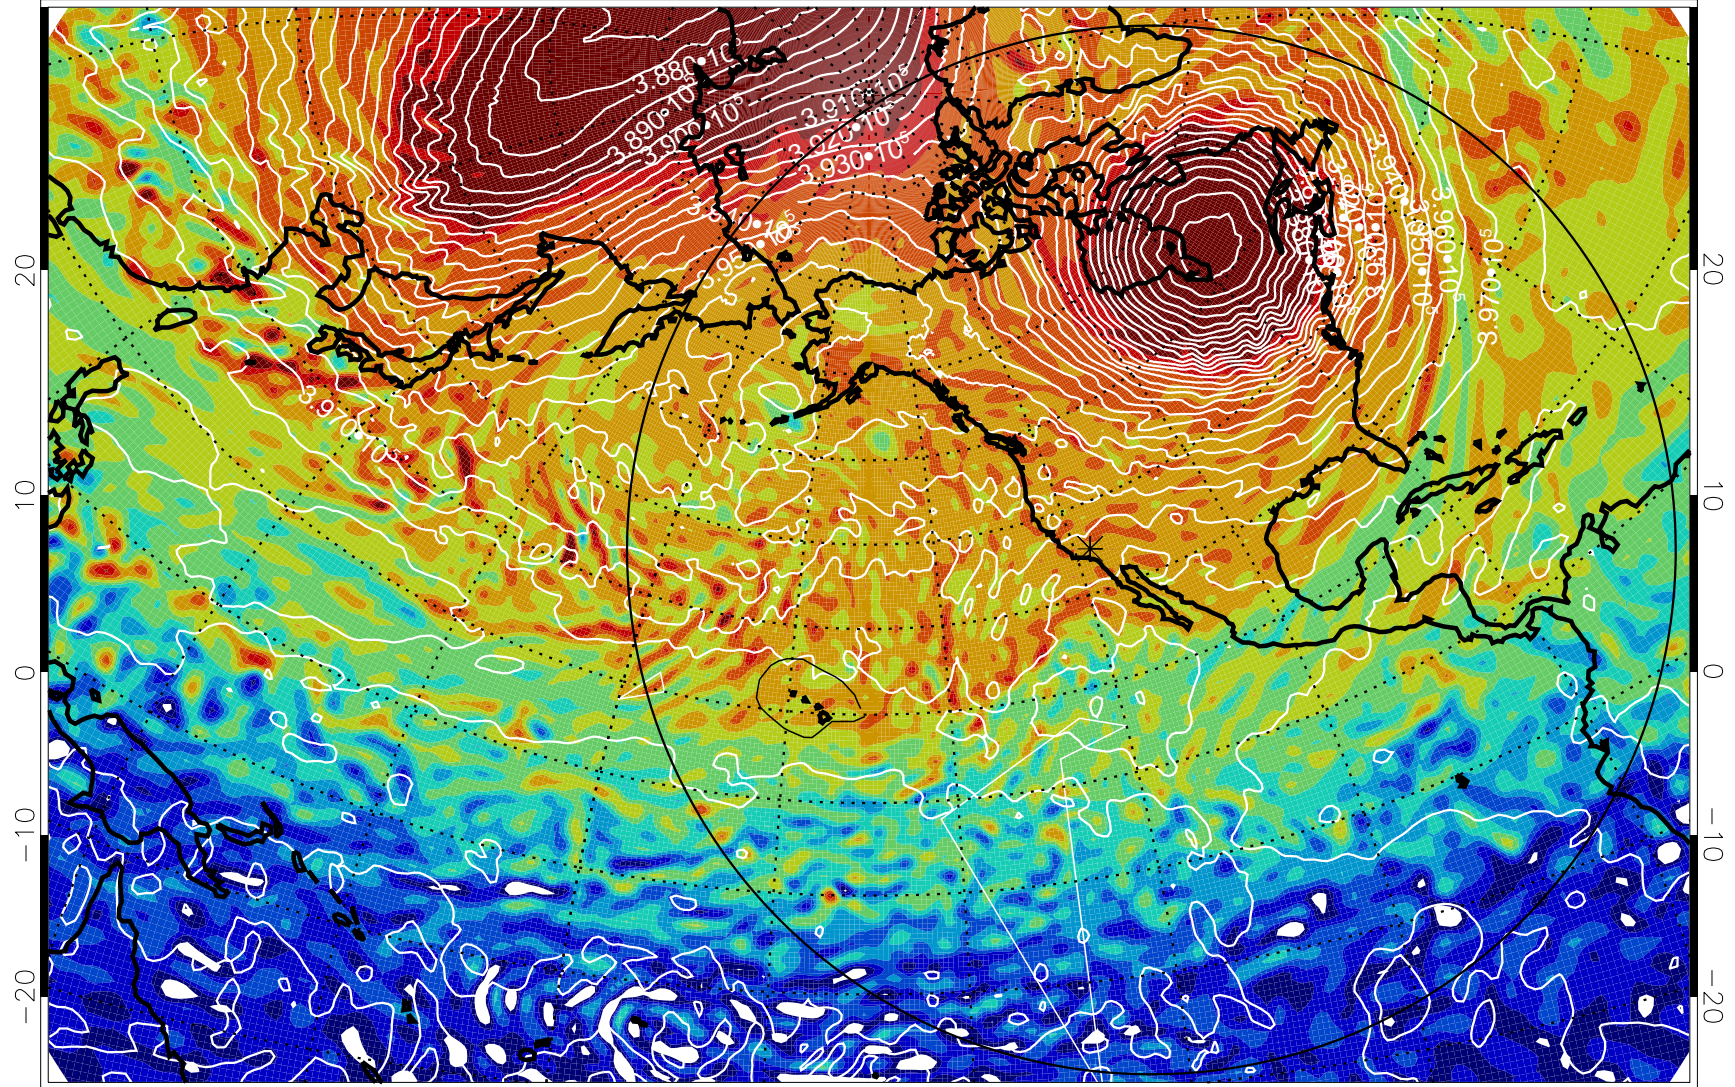

13012218, 90 hour forecast for 460K EPV

460K Montgomery Streamfunction, white

Range ring of 6000 km -- 19 hours GH round trip

13012306, 102 hour forecast for 460K EPV

460K Montgomery Streamfunction, white

Range ring of 6000 km -- 19 hours GH round trip

13012312, 108 hour forecast for 460K EPV

460K Montgomery Streamfunction, white

Range ring of 6000 km -- 19 hours GH round trip

13012318, 114 hour forecast for 460K EPV

460K Montgomery Streamfunction, white

Range ring of 6000 km -- 19 hours GH round trip

13012400, 120 hour forecast for 460K EPV

460K Montgomery Streamfunction, white

Range ring of 6000 km -- 19 hours GH round trip