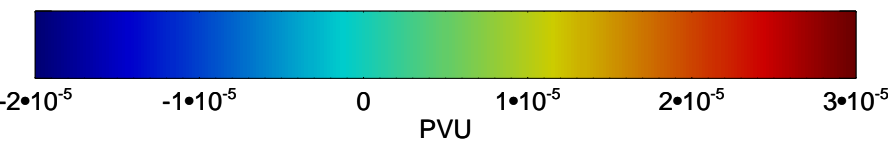

13012012, 36 hour forecast for 460K EPV

Range ring of 6000 km -- 19 hours GH round trip