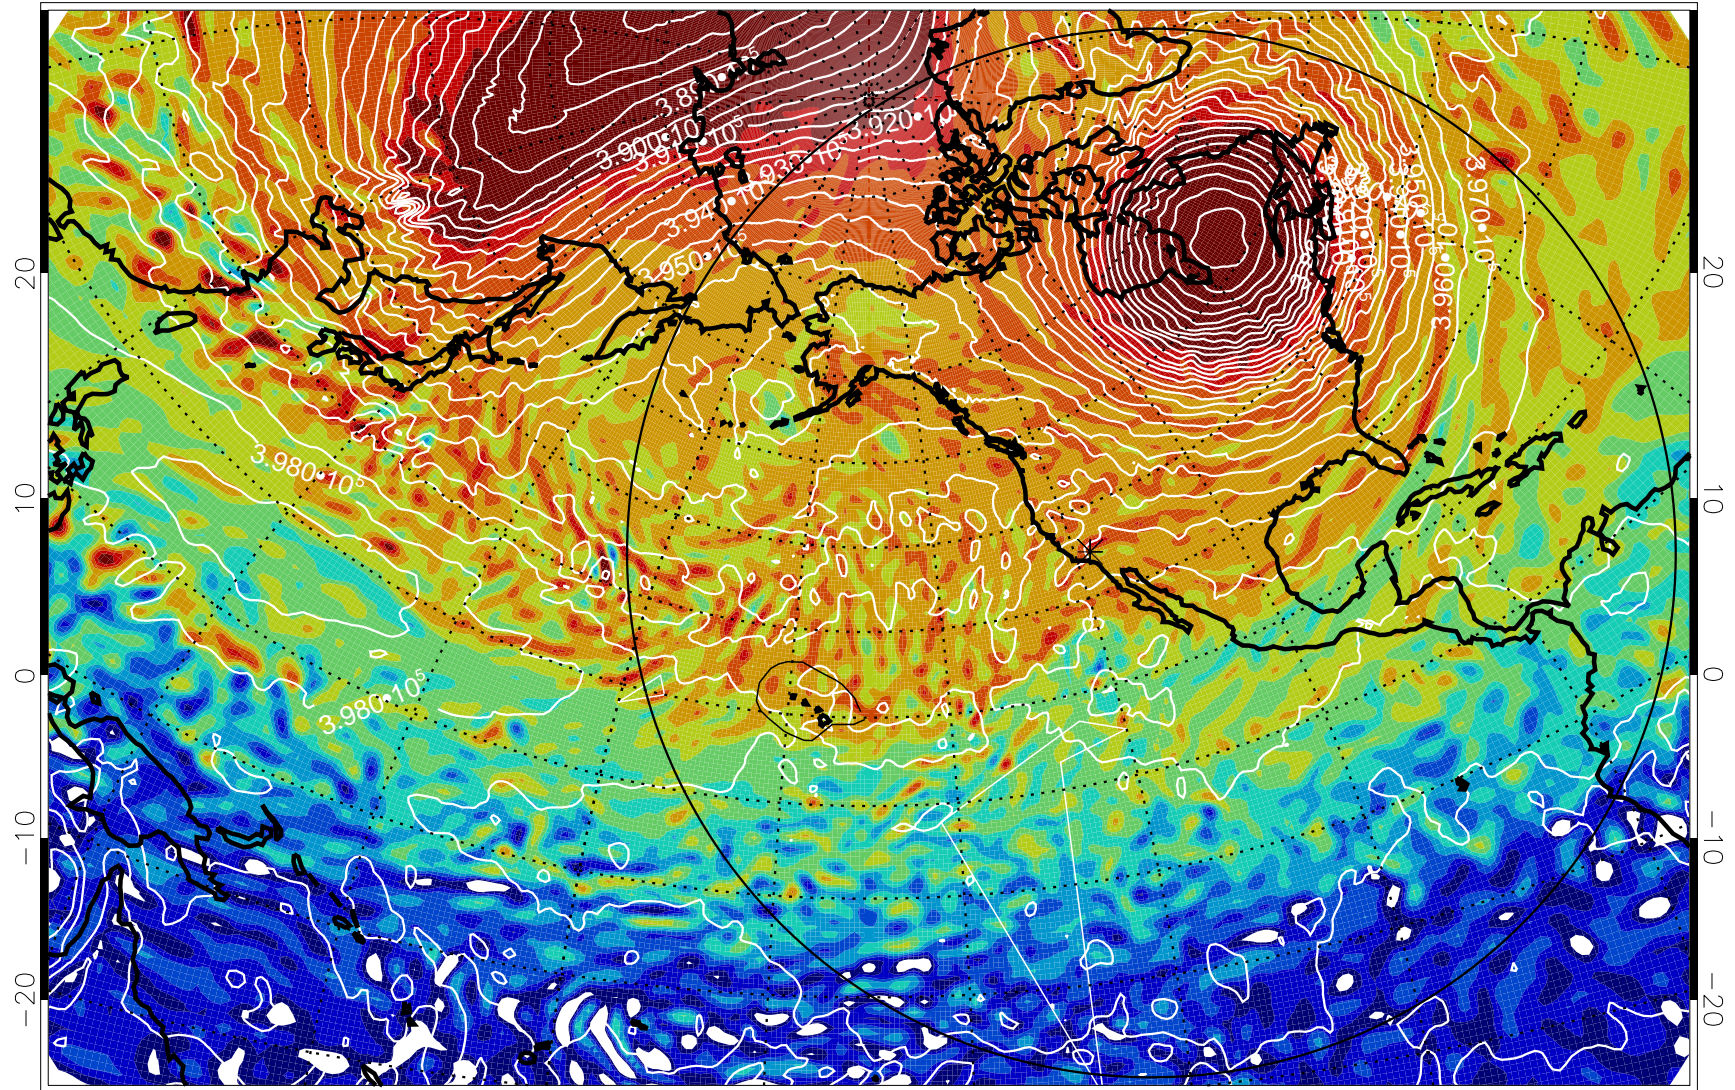

13012218, 90 hour forecast for 460K EPV

460K Montgomery Streamfunction, white

Range ring of 6000 km -- 19 hours GH round trip

13012306, 102 hour forecast for 460K EPV

460K Montgomery Streamfunction, white

Range ring of 6000 km -- 19 hours GH round trip

13012312, 108 hour forecast for 460K EPV

460K Montgomery Streamfunction, white

Range ring of 6000 km -- 19 hours GH round trip

13012318, 114 hour forecast for 460K EPV

460K Montgomery Streamfunction, white

Range ring of 6000 km -- 19 hours GH round trip

13012400, 120 hour forecast for 460K EPV

460K Montgomery Streamfunction, white

Range ring of 6000 km -- 19 hours GH round trip