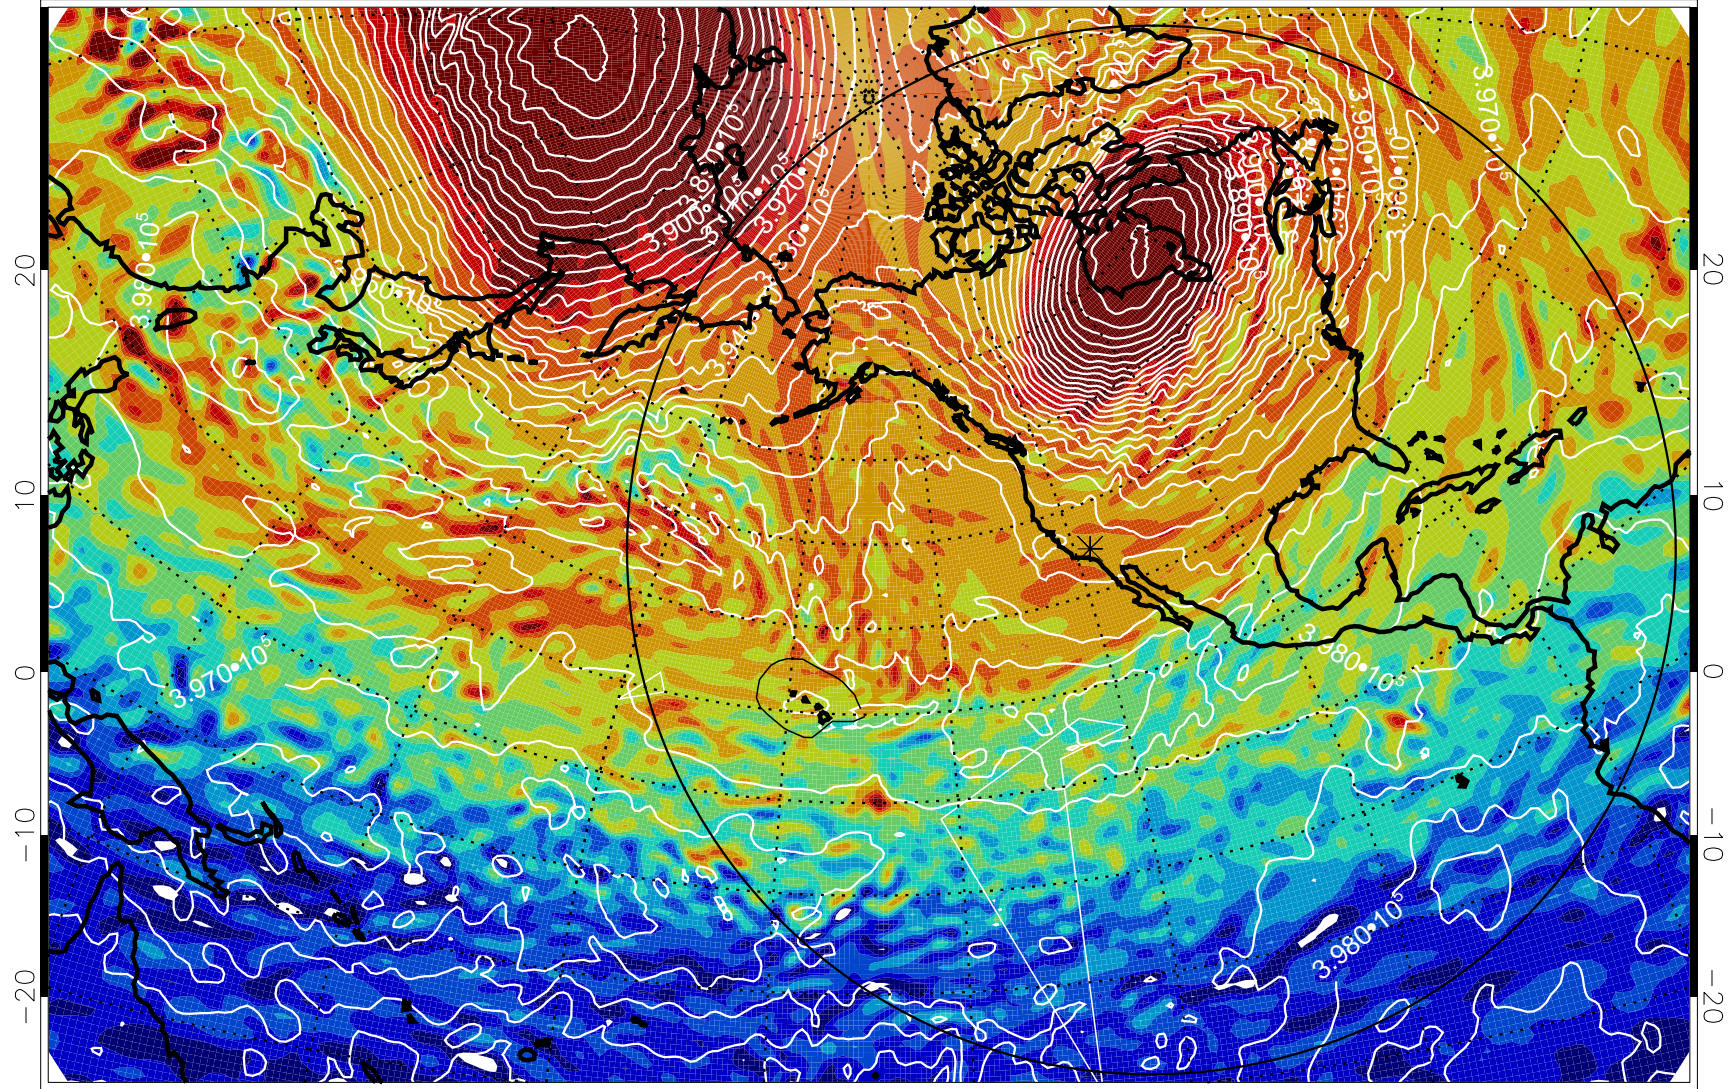

13011912, 12 hour forecast for 460K EPV

460K Montgomery Streamfunction, white

Range ring of 6000 km -- 19 hours GH round trip

13011918, 18 hour forecast for 460K EPV

460K Montgomery Streamfunction, white

Range ring of 6000 km -- 19 hours GH round trip

13012000, 24 hour forecast for 460K EPV

460K Montgomery Streamfunction, white

Range ring of 6000 km -- 19 hours GH round trip

13012006, 30 hour forecast for 460K EPV

460K Montgomery Streamfunction, white

Range ring of 6000 km -- 19 hours GH round trip

13012012, 36 hour forecast for 460K EPV

460K Montgomery Streamfunction, white

Range ring of 6000 km -- 19 hours GH round trip

13012018, 42 hour forecast for 460K EPV

460K Montgomery Streamfunction, white

Range ring of 6000 km -- 19 hours GH round trip

13012218, 90 hour forecast for 460K EPV

460K Montgomery Streamfunction, white

Range ring of 6000 km -- 19 hours GH round trip

13012306, 102 hour forecast for 460K EPV

460K Montgomery Streamfunction, white