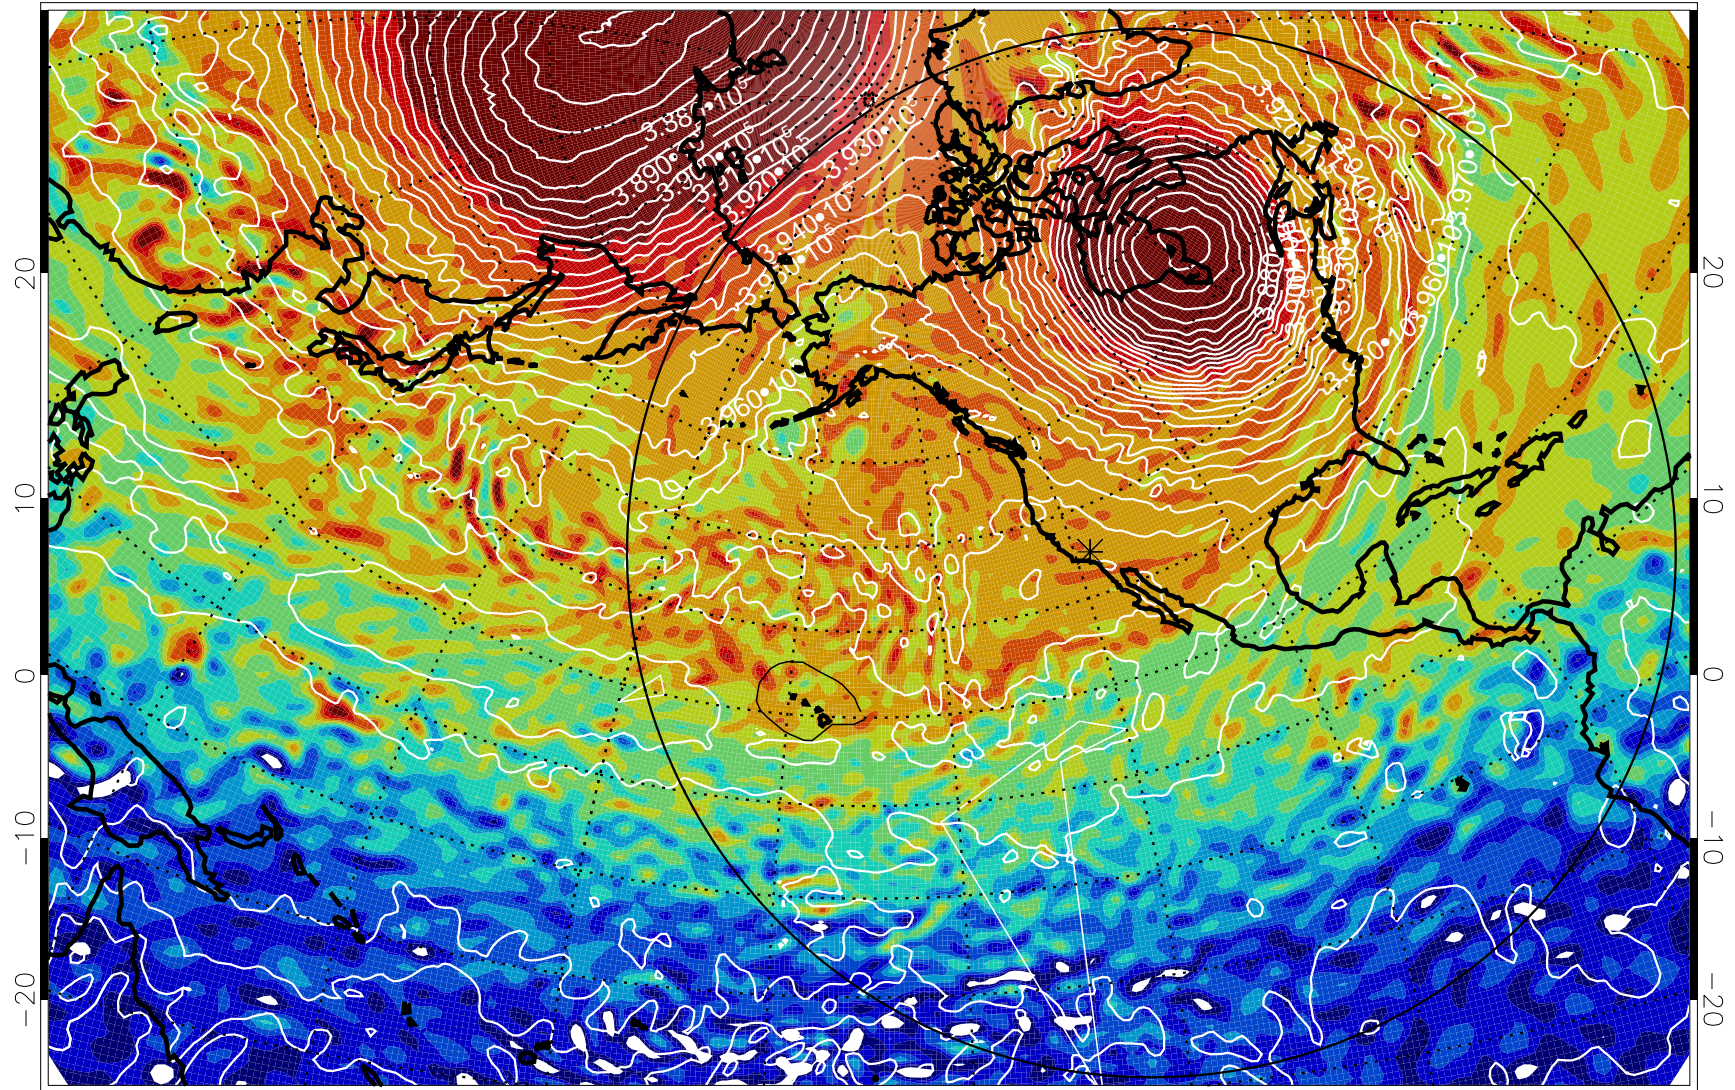

13012112, 60 hour forecast for 460K EPV

460K Montgomery Streamfunction, white

Range ring of 6000 km -- 19 hours GH round trip

13012118, 66 hour forecast for 460K EPV

460K Montgomery Streamfunction, white

Range ring of 6000 km -- 19 hours GH round trip

13012206, 78 hour forecast for 460K EPV

460K Montgomery Streamfunction, white

Range ring of 6000 km -- 19 hours GH round trip

13012212, 84 hour forecast for 460K EPV

460K Montgomery Streamfunction, white

Range ring of 6000 km -- 19 hours GH round trip

13012218, 90 hour forecast for 460K EPV

460K Montgomery Streamfunction, white

Range ring of 6000 km -- 19 hours GH round trip

13012306, 102 hour forecast for 460K EPV

460K Montgomery Streamfunction, white

Range ring of 6000 km -- 19 hours GH round trip

13012312, 108 hour forecast for 460K EPV

460K Montgomery Streamfunction, white

Range ring of 6000 km -- 19 hours GH round trip

13012318, 114 hour forecast for 460K EPV