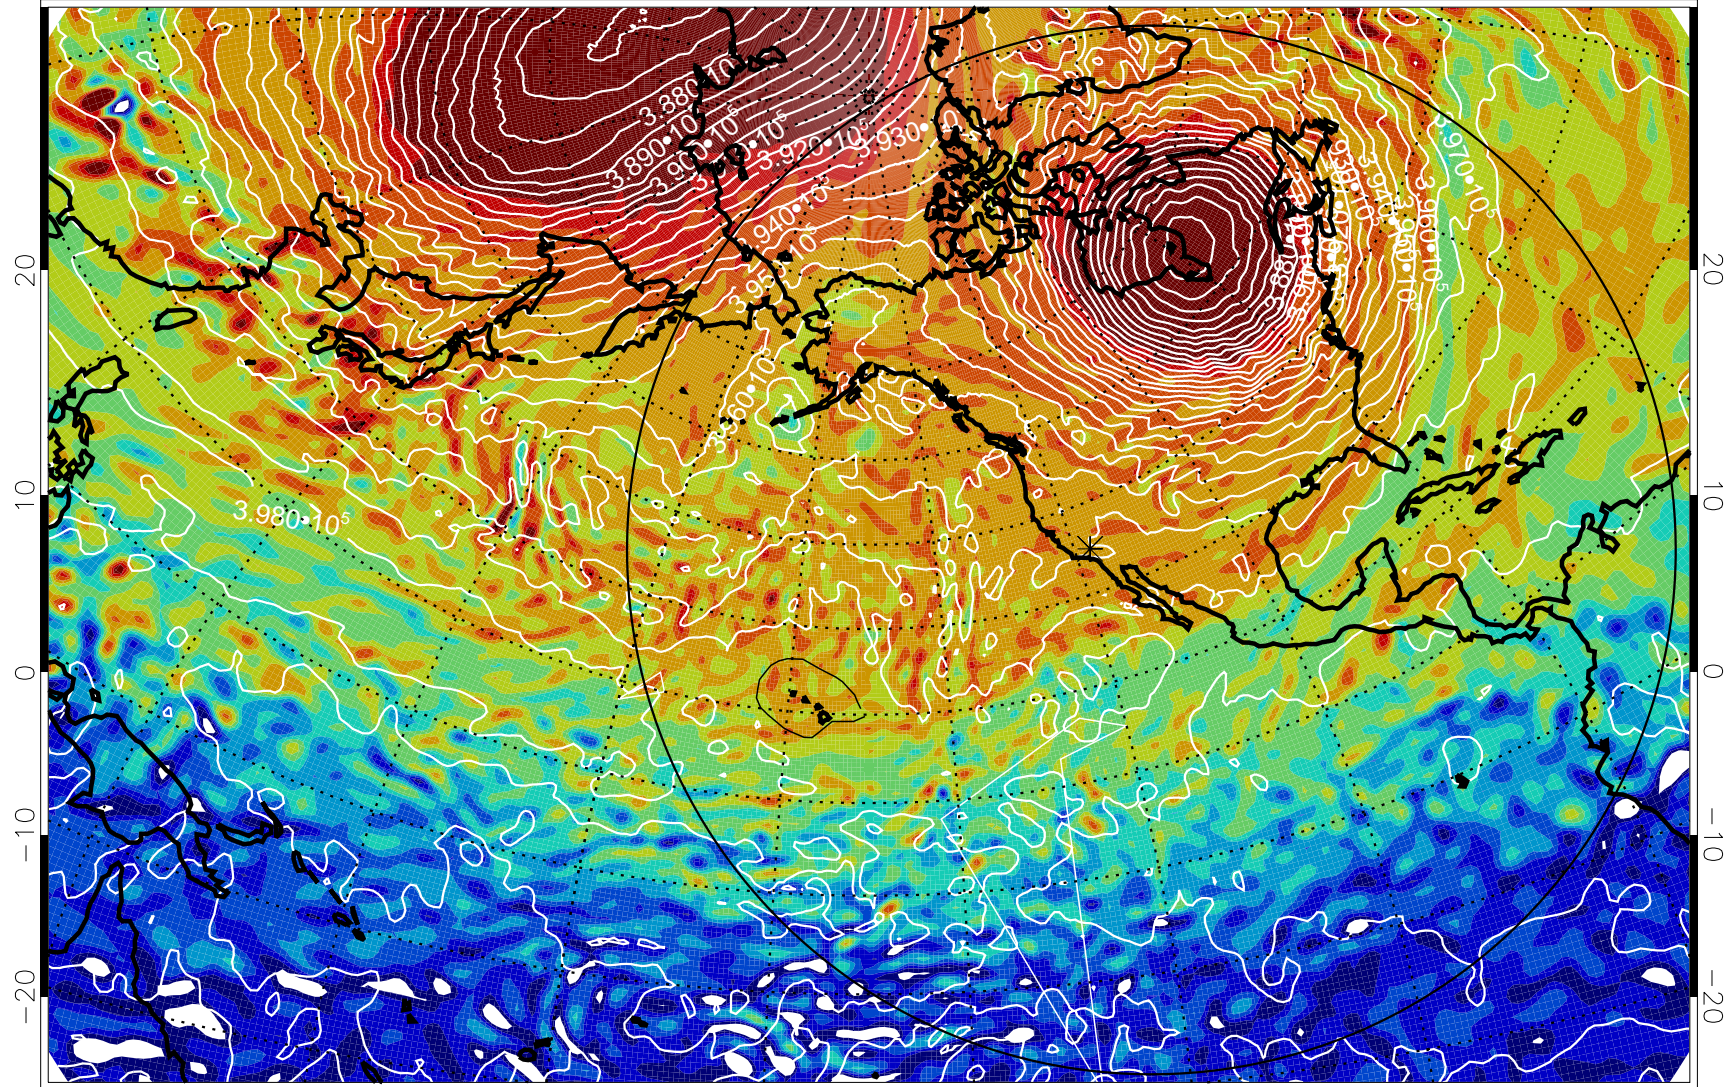

13012206, 78 hour forecast for 460K EPV

460K Montgomery Streamfunction, white

Range ring of 6000 km -- 19 hours GH round trip

13012212, 84 hour forecast for 460K EPV

460K Montgomery Streamfunction, white

Range ring of 6000 km -- 19 hours GH round trip

13012218, 90 hour forecast for 460K EPV

460K Montgomery Streamfunction, white

Range ring of 6000 km -- 19 hours GH round trip

13012306, 102 hour forecast for 460K EPV

460K Montgomery Streamfunction, white

Range ring of 6000 km -- 19 hours GH round trip

13012312, 108 hour forecast for 460K EPV

460K Montgomery Streamfunction, white

Range ring of 6000 km -- 19 hours GH round trip

13012318, 114 hour forecast for 460K EPV

460K Montgomery Streamfunction, white

Range ring of 6000 km -- 19 hours GH round trip

13012400, 120 hour forecast for 460K EPV

460K Montgomery Streamfunction, white

Range ring of 6000 km -- 19 hours GH round trip