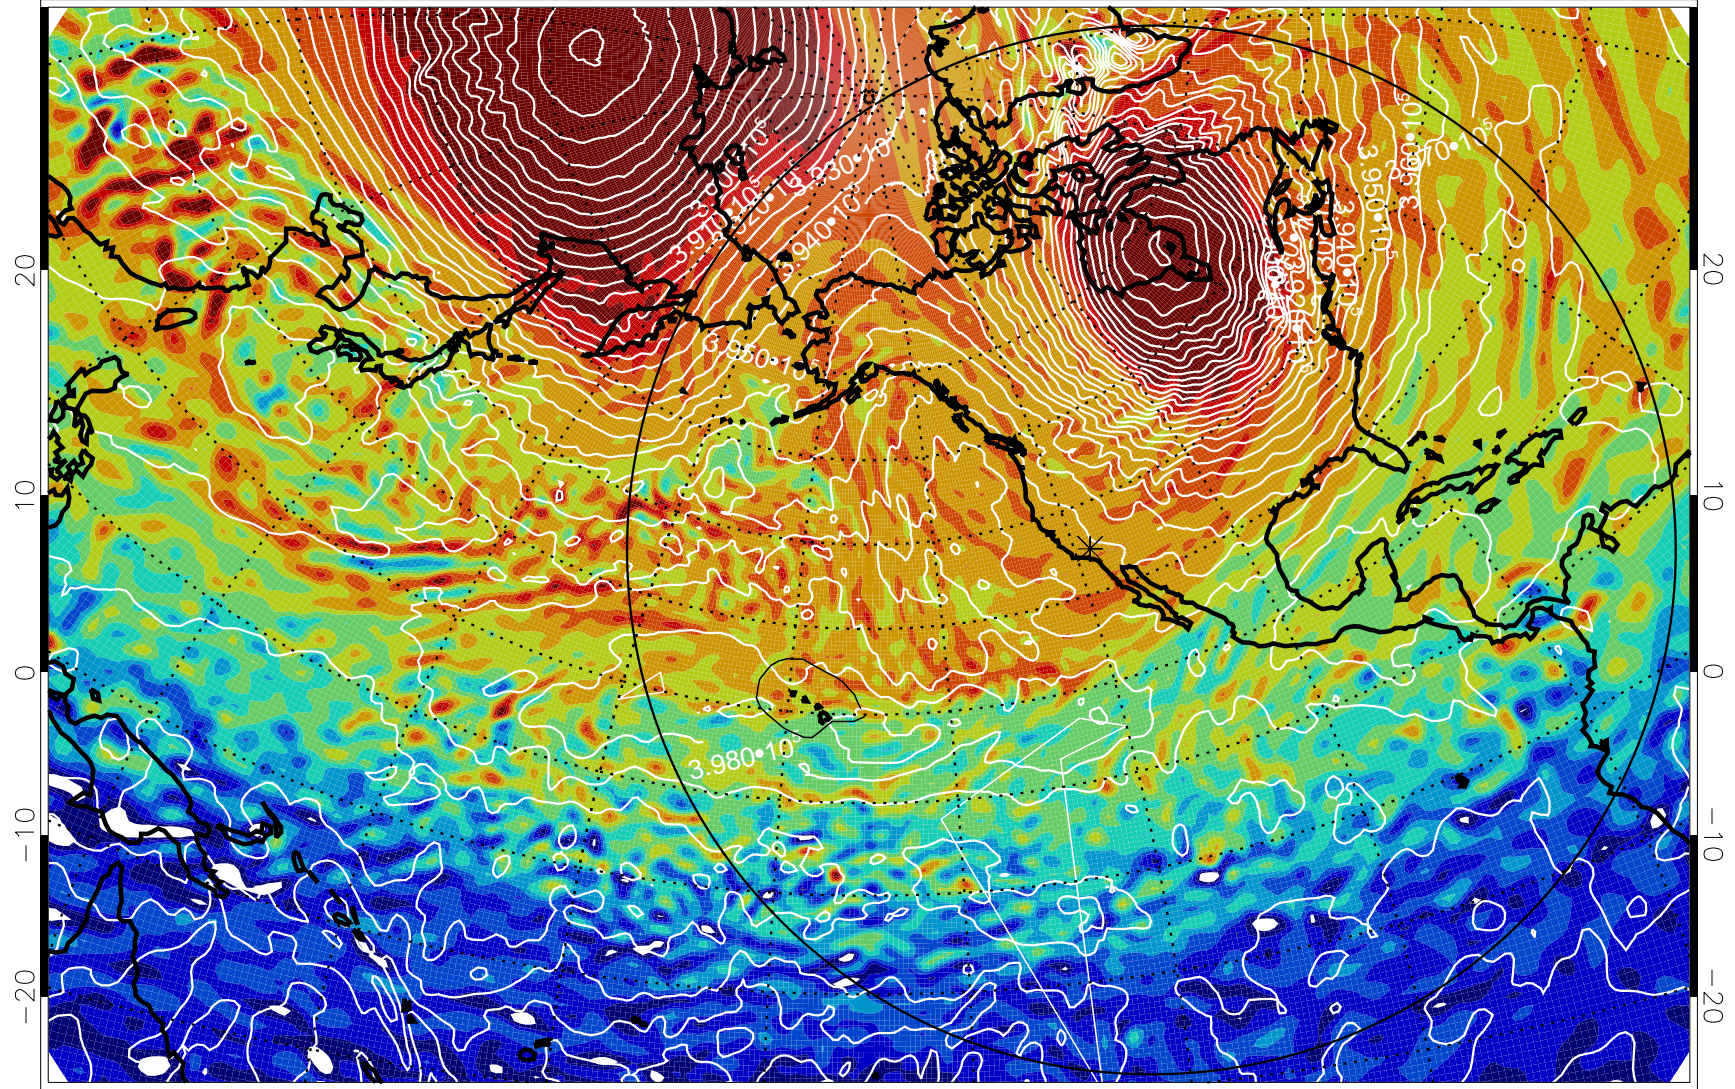

13012012, 36 hour forecast for 460K EPV

460K Montgomery Streamfunction, white

Range ring of 6000 km -- 19 hours GH round trip

13012018, 42 hour forecast for 460K EPV

460K Montgomery Streamfunction, white

Range ring of 6000 km -- 19 hours GH round trip

13012100, 48 hour forecast for 460K EPV

460K Montgomery Streamfunction, white

Range ring of 6000 km -- 19 hours GH round trip

13012106, 54 hour forecast for 460K EPV

460K Montgomery Streamfunction, white

Range ring of 6000 km -- 19 hours GH round trip

13012112, 60 hour forecast for 460K EPV

460K Montgomery Streamfunction, white

Range ring of 6000 km -- 19 hours GH round trip

13012118, 66 hour forecast for 460K EPV

460K Montgomery Streamfunction, white

Range ring of 6000 km -- 19 hours GH round trip

13012206, 78 hour forecast for 460K EPV

460K Montgomery Streamfunction, white

Range ring of 6000 km -- 19 hours GH round trip

13012212, 84 hour forecast for 460K EPV

460K Montgomery Streamfunction, white

Range ring of 6000 km -- 19 hours GH round trip