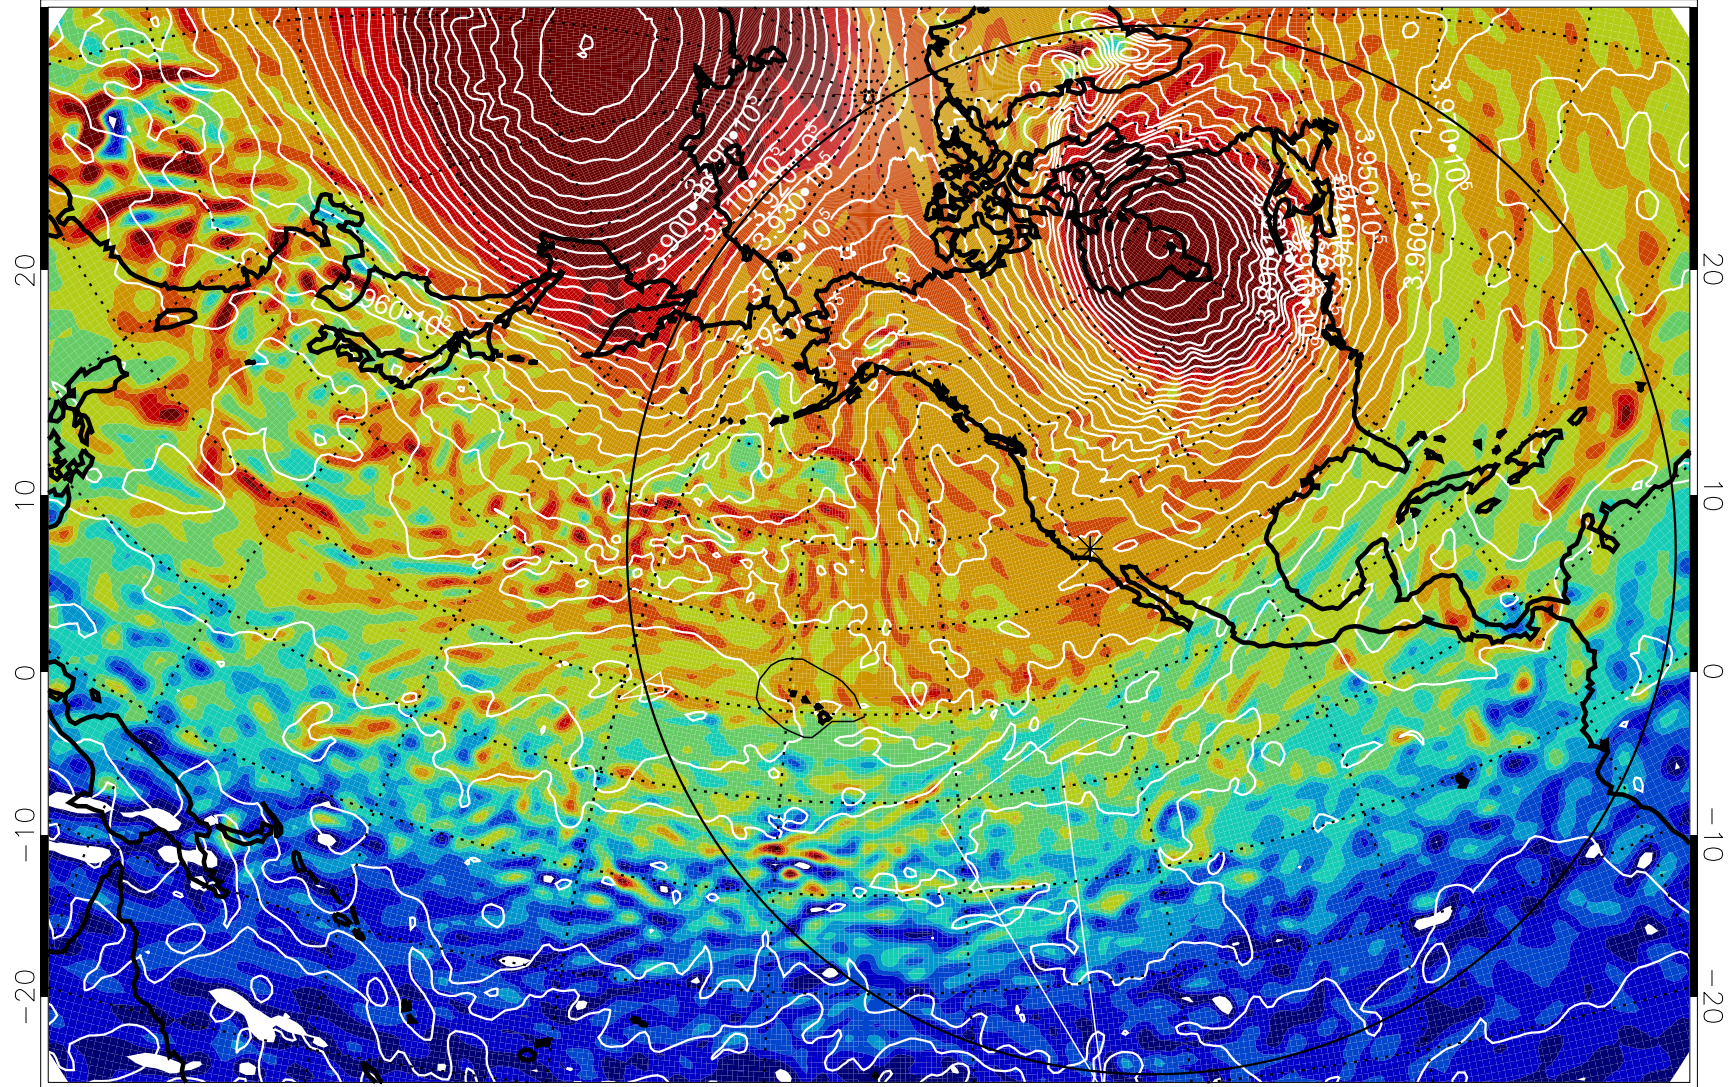

13012012, 36 hour forecast for 460K EPV

460K Montgomery Streamfunction, white

Range ring of 6000 km -- 19 hours GH round trip

13012018, 42 hour forecast for 460K EPV

460K Montgomery Streamfunction, white

Range ring of 6000 km -- 19 hours GH round trip

13012100, 48 hour forecast for 460K EPV

460K Montgomery Streamfunction, white

Range ring of 6000 km -- 19 hours GH round trip

13012106, 54 hour forecast for 460K EPV

460K Montgomery Streamfunction, white

Range ring of 6000 km -- 19 hours GH round trip

13012112, 60 hour forecast for 460K EPV

460K Montgomery Streamfunction, white

Range ring of 6000 km -- 19 hours GH round trip

13012118, 66 hour forecast for 460K EPV

460K Montgomery Streamfunction, white

Range ring of 6000 km -- 19 hours GH round trip

13012218, 90 hour forecast for 460K EPV

460K Montgomery Streamfunction, white

Range ring of 6000 km -- 19 hours GH round trip

13012306, 102 hour forecast for 460K EPV

460K Montgomery Streamfunction, white