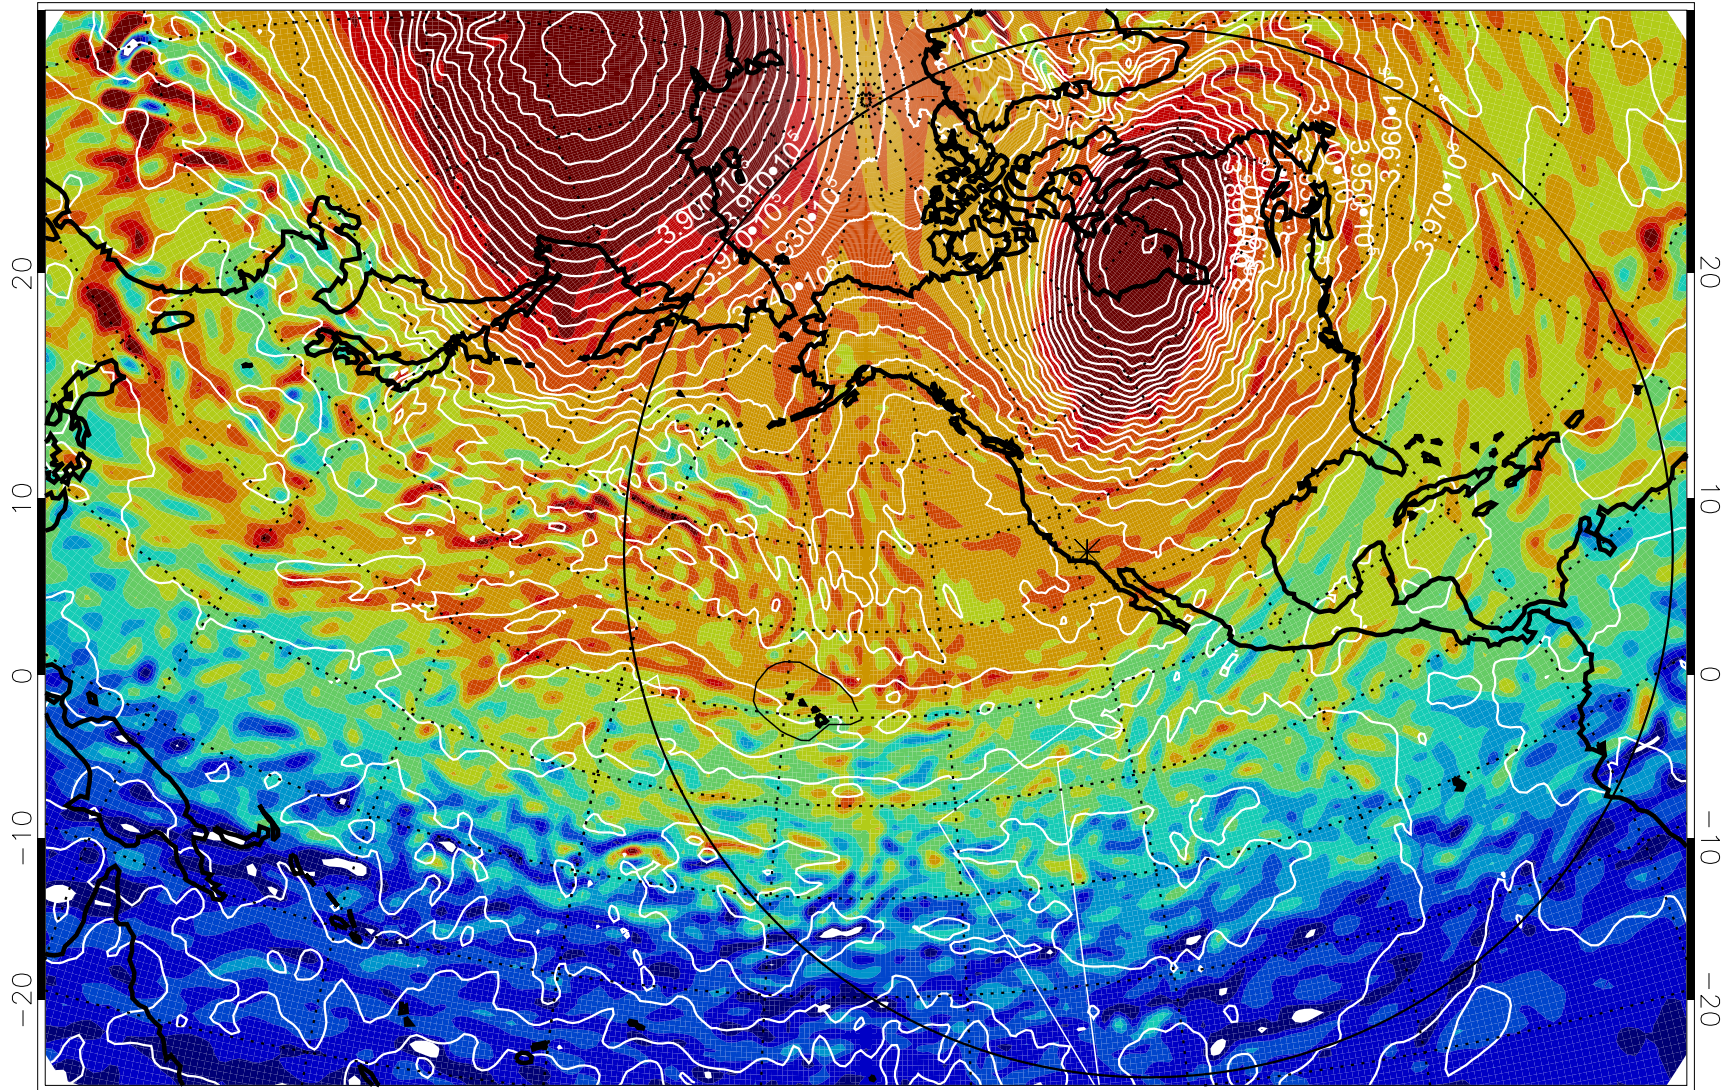

13011912, 12 hour forecast for 460K EPV

460K Montgomery Streamfunction, white

Range ring of 6000 km -- 19 hours GH round trip

13011918, 18 hour forecast for 460K EPV

460K Montgomery Streamfunction, white

Range ring of 6000 km -- 19 hours GH round trip

13012000, 24 hour forecast for 460K EPV

460K Montgomery Streamfunction, white

Range ring of 6000 km -- 19 hours GH round trip

13012006, 30 hour forecast for 460K EPV

460K Montgomery Streamfunction, white

Range ring of 6000 km -- 19 hours GH round trip

13012012, 36 hour forecast for 460K EPV

460K Montgomery Streamfunction, white

Range ring of 6000 km -- 19 hours GH round trip

13012018, 42 hour forecast for 460K EPV

460K Montgomery Streamfunction, white

Range ring of 6000 km -- 19 hours GH round trip

13012112, 60 hour forecast for 460K EPV

460K Montgomery Streamfunction, white

Range ring of 6000 km -- 19 hours GH round trip

13012118, 66 hour forecast for 460K EPV

460K Montgomery Streamfunction, white

Range ring of 6000 km -- 19 hours GH round trip