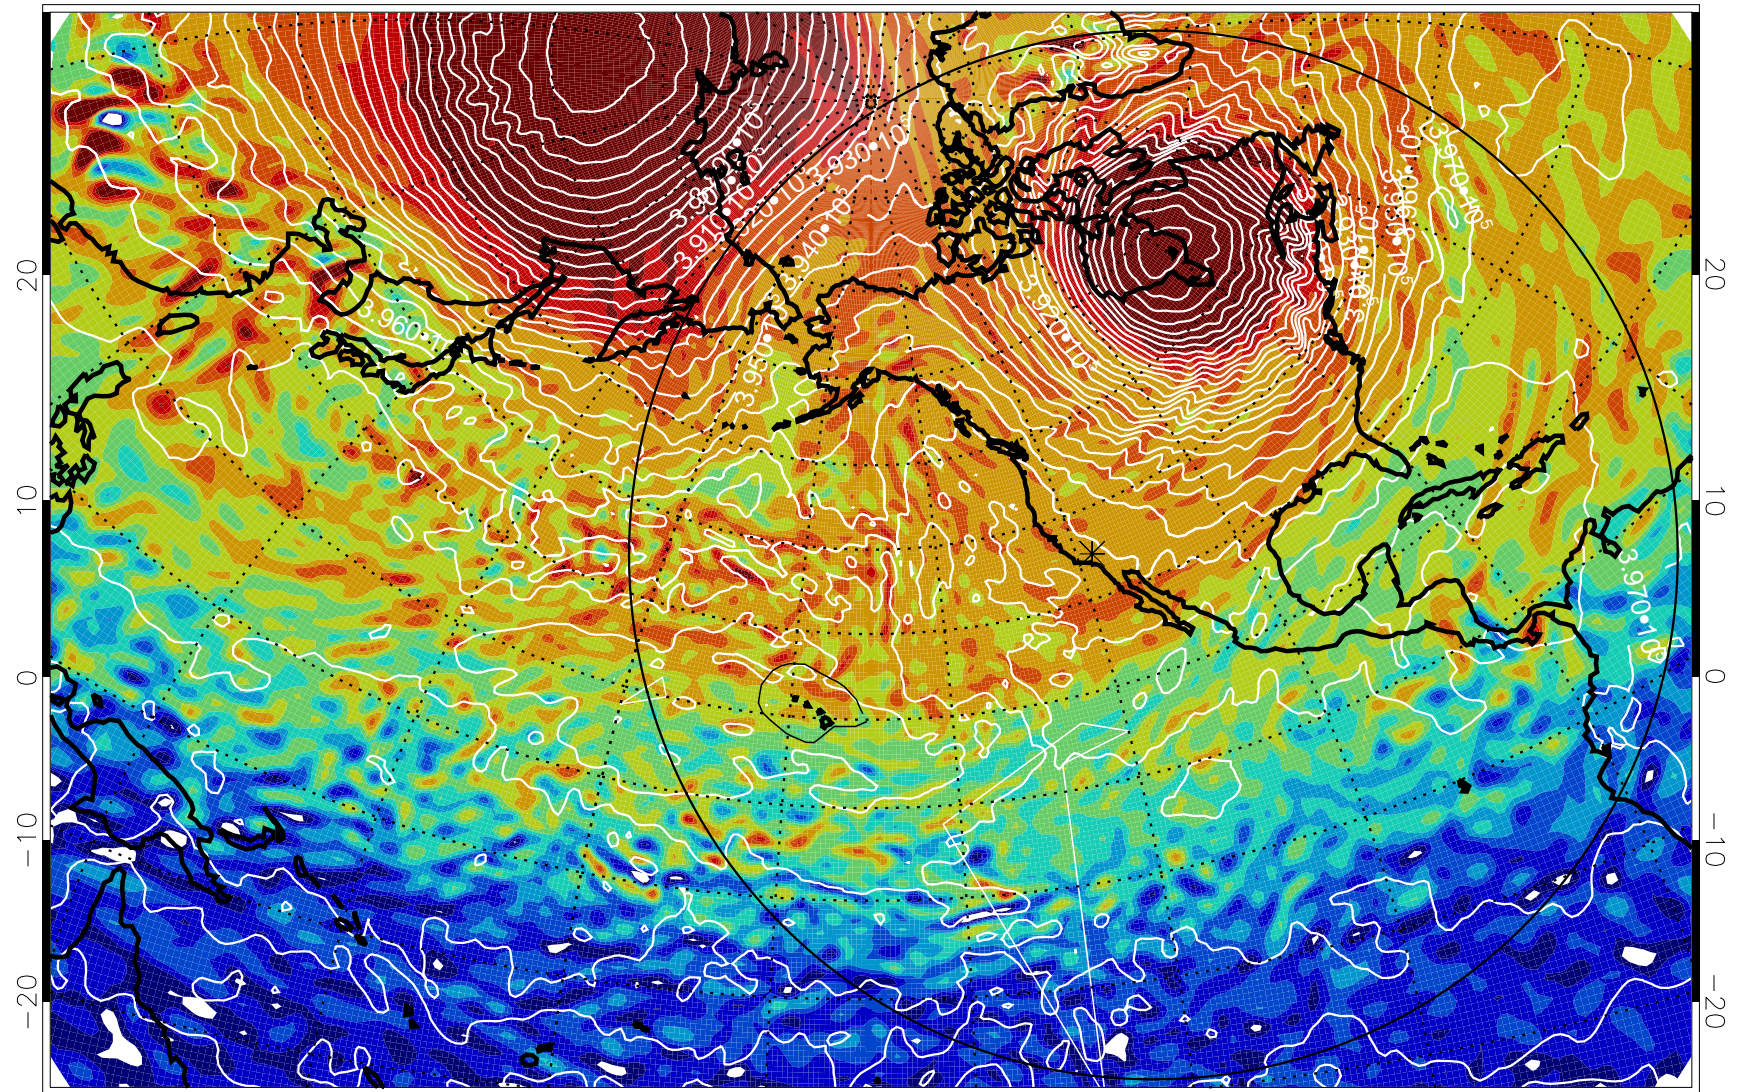

13012018, 54 hour forecast for 460K EPV

460K Montgomery Streamfunction, white

Range ring of 6000 km -- 19 hours GH round trip

13012100, 60 hour forecast for 460K EPV

460K Montgomery Streamfunction, white

Range ring of 6000 km -- 19 hours GH round trip

13012106, 66 hour forecast for 460K EPV

460K Montgomery Streamfunction, white

Range ring of 6000 km -- 19 hours GH round trip

13012112, 72 hour forecast for 460K EPV

460K Montgomery Streamfunction, white

Range ring of 6000 km -- 19 hours GH round trip

13012118, 78 hour forecast for 460K EPV

460K Montgomery Streamfunction, white

Range ring of 6000 km -- 19 hours GH round trip

13012206, 90 hour forecast for 460K EPV

460K Montgomery Streamfunction, white

Range ring of 6000 km -- 19 hours GH round trip

13012212, 96 hour forecast for 460K EPV

460K Montgomery Streamfunction, white

Range ring of 6000 km -- 19 hours GH round trip

13012306, 114 hour forecast for 460K EPV

460K Montgomery Streamfunction, white