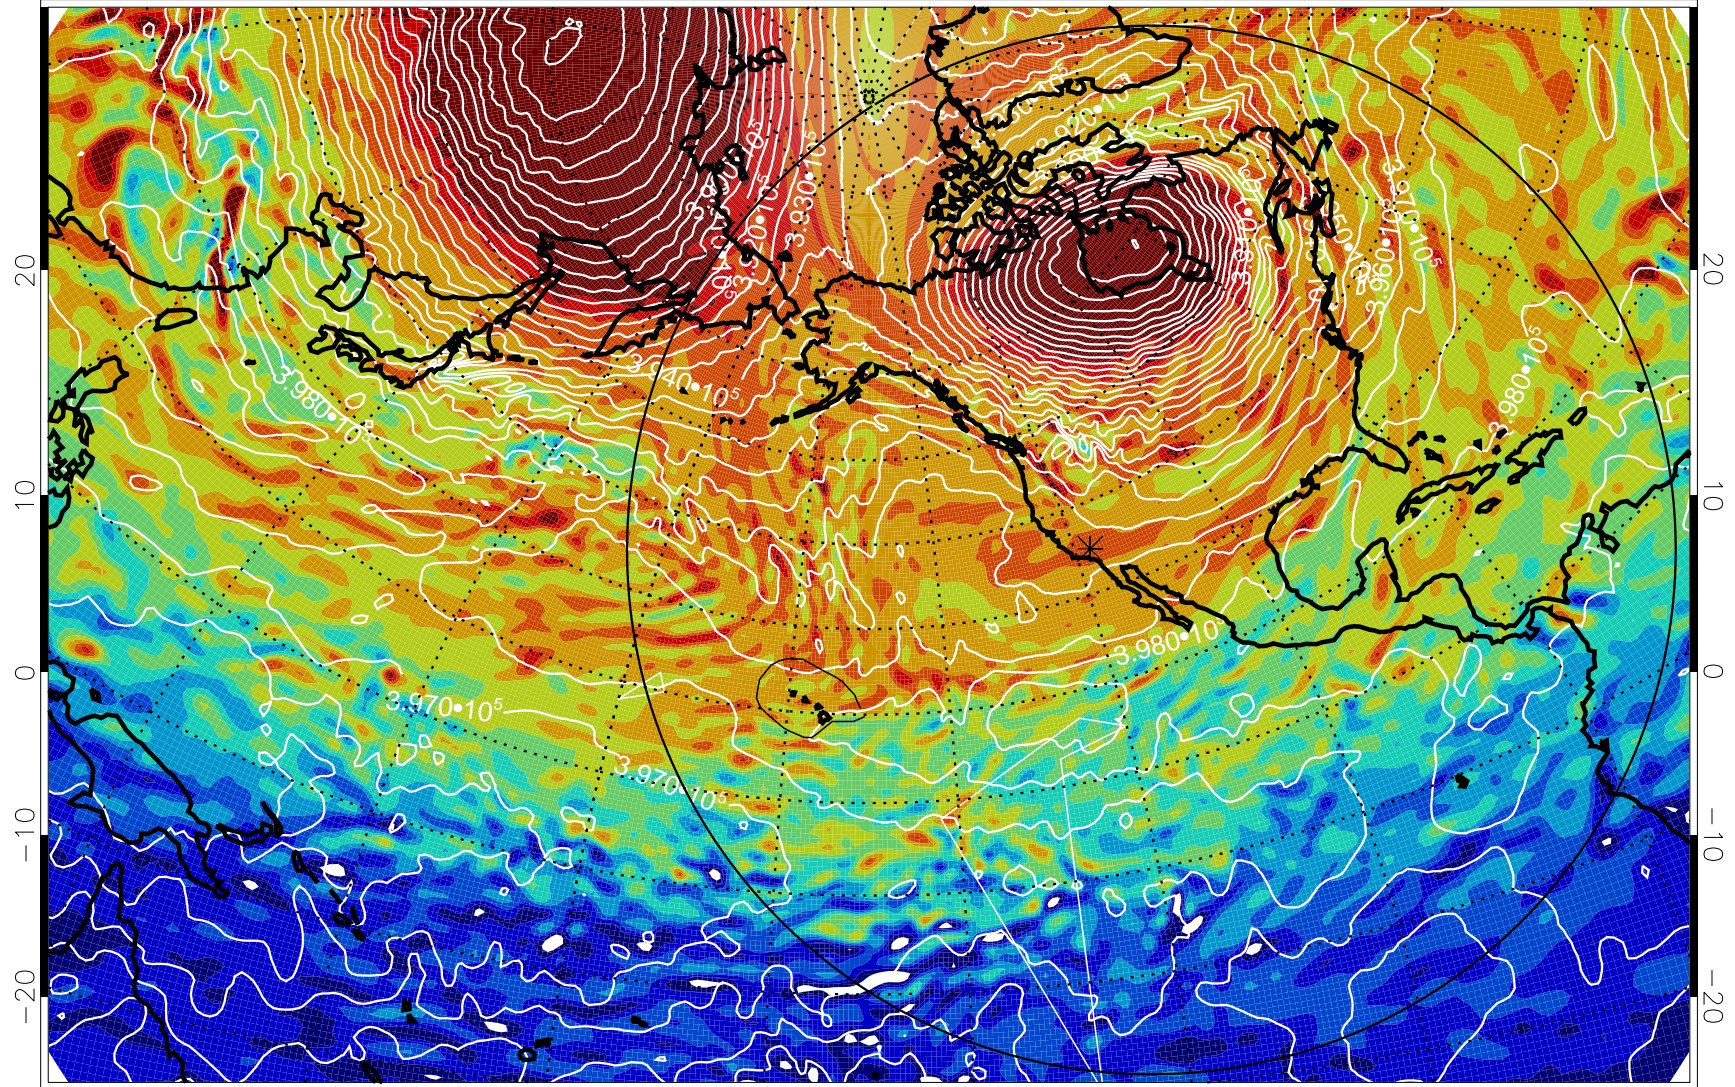

13011818, 6 hour forecast for 460K EPV

460K Montgomery Streamfunction, white

Range ring of 6000 km -- 19 hours GH round trip

13012000, 36 hour forecast for 460K EPV

460K Montgomery Streamfunction, white

Range ring of 6000 km -- 19 hours GH round trip

13012006, 42 hour forecast for 460K EPV

460K Montgomery Streamfunction, white

Range ring of 6000 km -- 19 hours GH round trip

13012012, 48 hour forecast for 460K EPV

460K Montgomery Streamfunction, white

Range ring of 6000 km -- 19 hours GH round trip

13012018, 54 hour forecast for 460K EPV

460K Montgomery Streamfunction, white

Range ring of 6000 km -- 19 hours GH round trip

13012100, 60 hour forecast for 460K EPV

460K Montgomery Streamfunction, white

Range ring of 6000 km -- 19 hours GH round trip

13012106, 66 hour forecast for 460K EPV

460K Montgomery Streamfunction, white

Range ring of 6000 km -- 19 hours GH round trip

13012112, 72 hour forecast for 460K EPV

460K Montgomery Streamfunction, white

Range ring of 6000 km -- 19 hours GH round trip