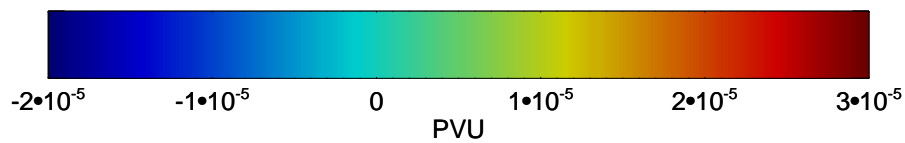

13011818, 6 hour forecast for 460K EPV

460K Montgomery Streamfunction, white

Range ring of 6000 km -- 19 hours GH round trip

13012000, 36 hour forecast for 460K EPV

460K Montgomery Streamfunction, white

Range ring of 6000 km -- 19 hours GH round trip