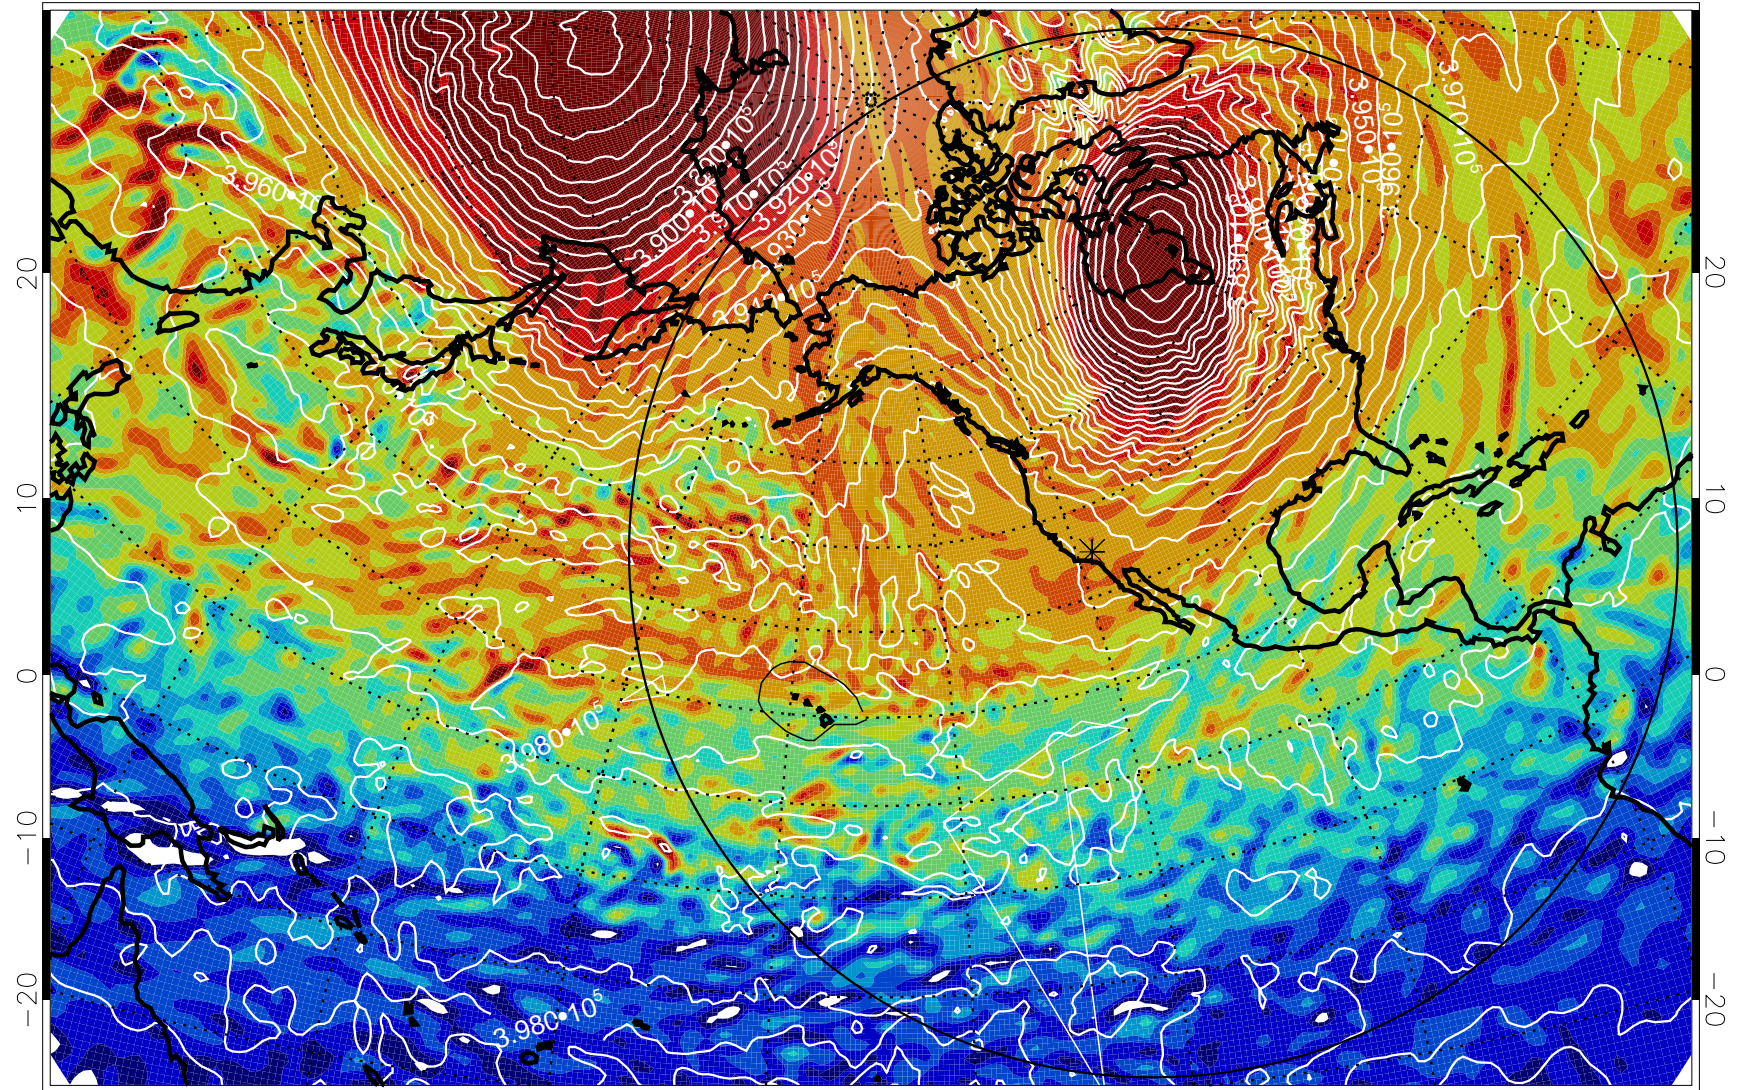

13011818, 6 hour forecast for 460K EPV

460K Montgomery Streamfunction, white

Range ring of 6000 km -- 19 hours GH round trip

13012000, 36 hour forecast for 460K EPV

460K Montgomery Streamfunction, white

Range ring of 6000 km -- 19 hours GH round trip

13012006, 42 hour forecast for 460K EPV

460K Montgomery Streamfunction, white

Range ring of 6000 km -- 19 hours GH round trip

13012012, 48 hour forecast for 460K EPV

460K Montgomery Streamfunction, white

Range ring of 6000 km -- 19 hours GH round trip

13012018, 54 hour forecast for 460K EPV

460K Montgomery Streamfunction, white

Range ring of 6000 km -- 19 hours GH round trip

13012100, 60 hour forecast for 460K EPV

460K Montgomery Streamfunction, white

Range ring of 6000 km -- 19 hours GH round trip

13012106, 66 hour forecast for 460K EPV

460K Montgomery Streamfunction, white

Range ring of 6000 km -- 19 hours GH round trip

13012112, 72 hour forecast for 460K EPV

460K Montgomery Streamfunction, white

Range ring of 6000 km -- 19 hours GH round trip