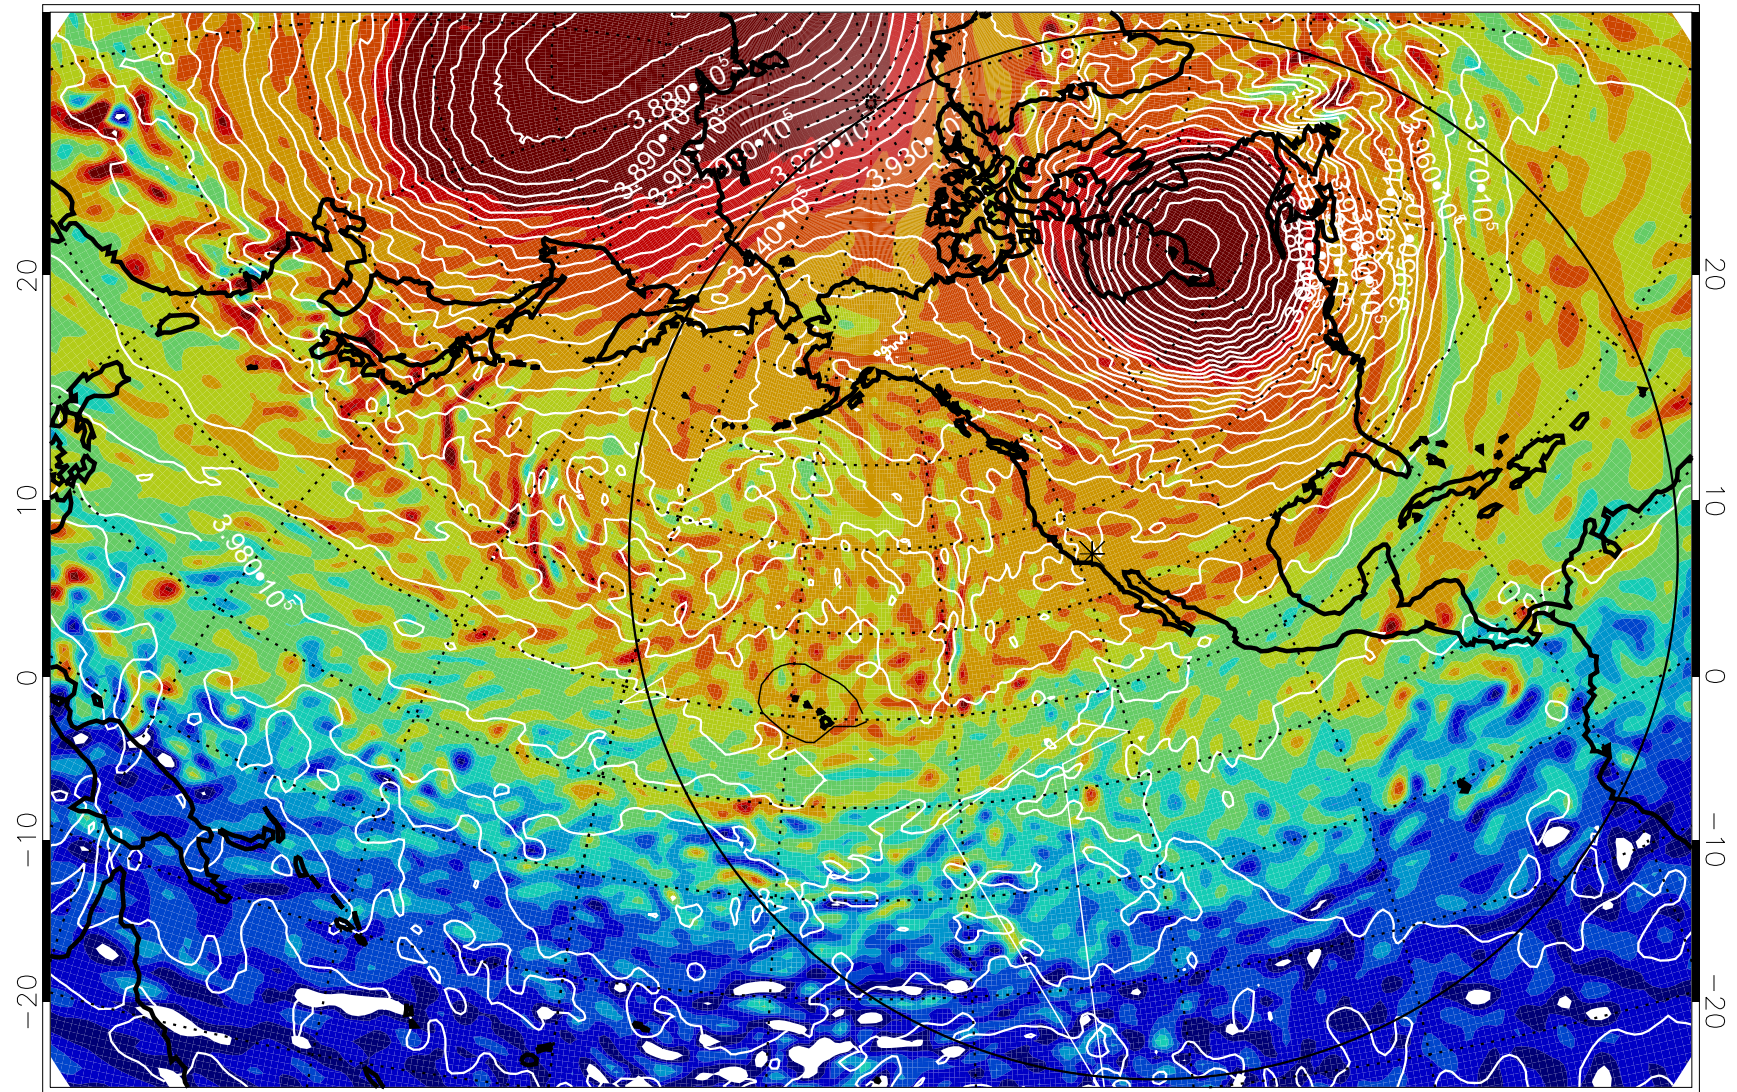

13012118, 78 hour forecast for 460K EPV

460K Montgomery Streamfunction, white

Range ring of 6000 km -- 19 hours GH round trip

13012206, 90 hour forecast for 460K EPV

460K Montgomery Streamfunction, white

Range ring of 6000 km -- 19 hours GH round trip

13012212, 96 hour forecast for 460K EPV

460K Montgomery Streamfunction, white

Range ring of 6000 km -- 19 hours GH round trip

13012306, 114 hour forecast for 460K EPV

460K Montgomery Streamfunction, white

Range ring of 6000 km -- 19 hours GH round trip

13012312, 120 hour forecast for 460K EPV

460K Montgomery Streamfunction, white

Range ring of 6000 km -- 19 hours GH round trip