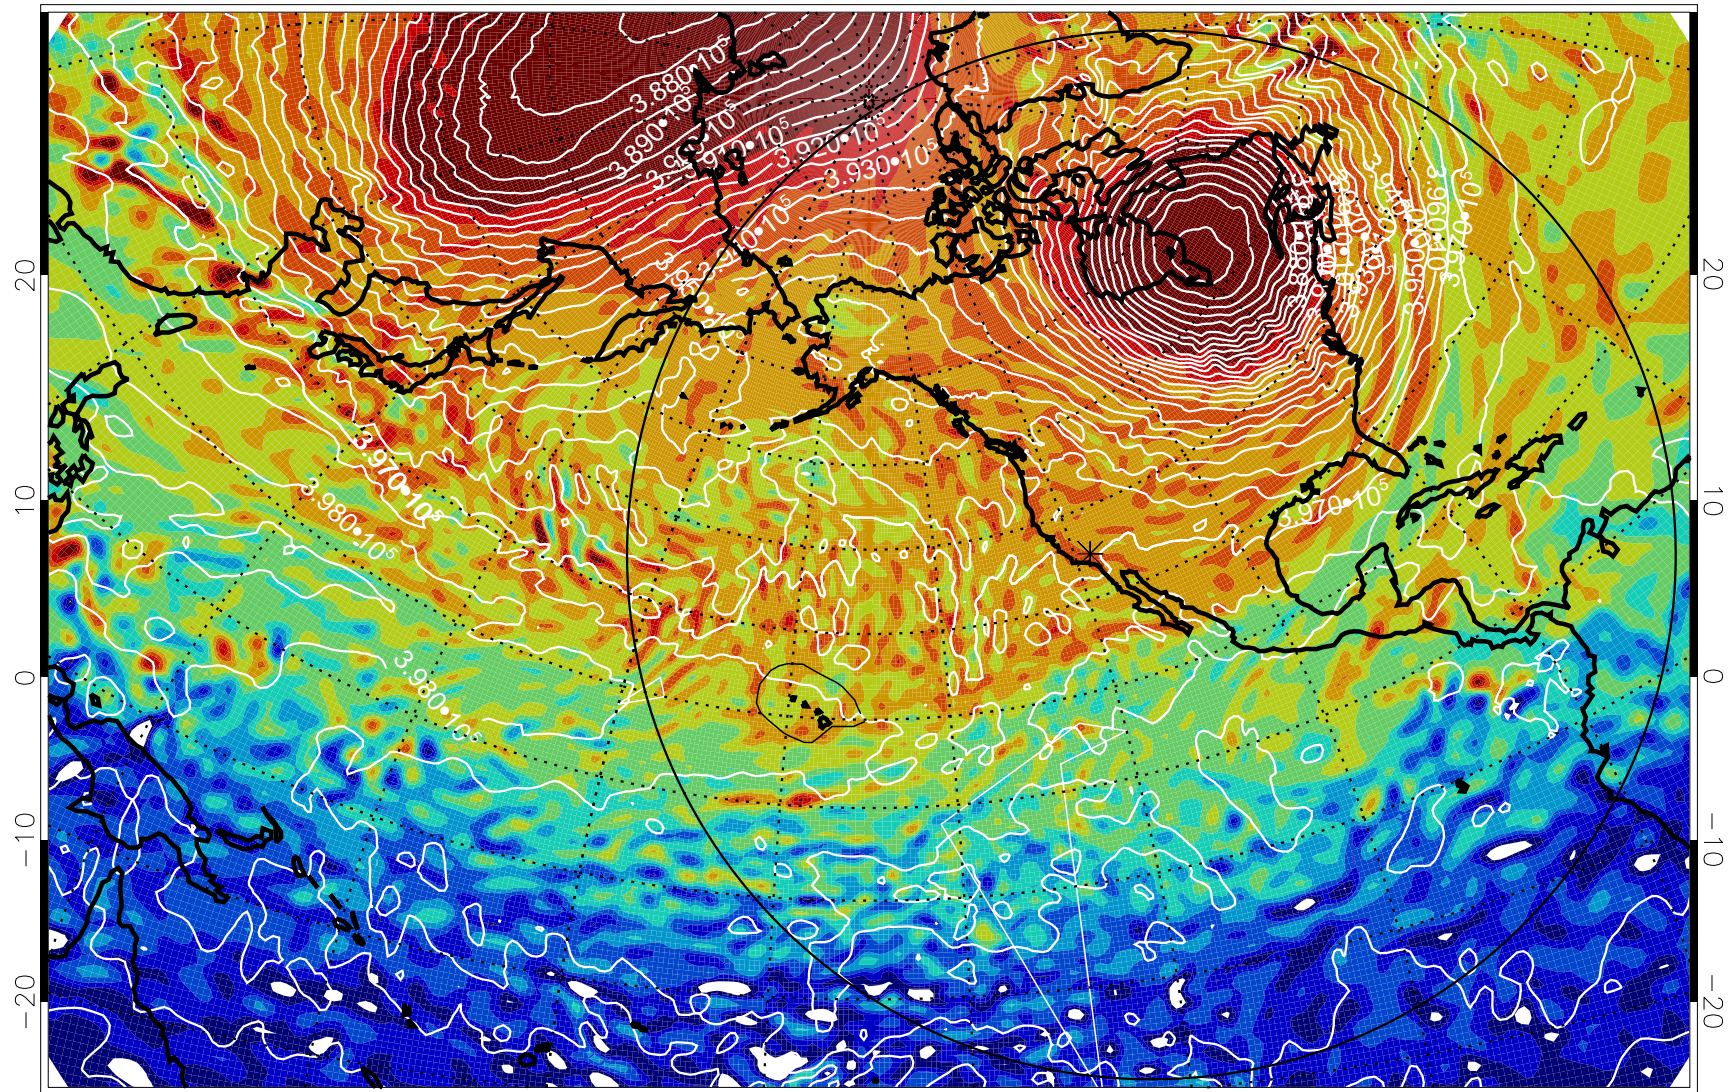

13012118, 78 hour forecast for 460K EPV

460K Montgomery Streamfunction, white

Range ring of 6000 km -- 19 hours GH round trip

13012206, 90 hour forecast for 460K EPV

460K Montgomery Streamfunction, white

Range ring of 6000 km -- 19 hours GH round trip

13012212, 96 hour forecast for 460K EPV

460K Montgomery Streamfunction, white

Range ring of 6000 km -- 19 hours GH round trip

13012306, 114 hour forecast for 460K EPV

460K Montgomery Streamfunction, white

Range ring of 6000 km -- 19 hours GH round trip

13012312, 120 hour forecast for 460K EPV

460K Montgomery Streamfunction, white

Range ring of 6000 km -- 19 hours GH round trip