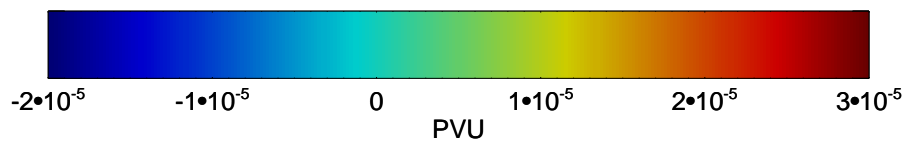

13012100, 60 hour forecast for 460K EPV

460K Montgomery Streamfunction, white

Range ring of 6000 km -- 19 hours GH round trip