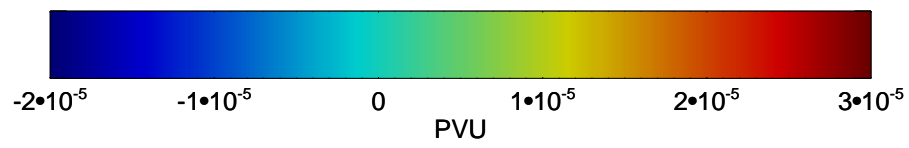

13012118, 78 hour forecast for 460K EPV

460K Montgomery Streamfunction, white

Range ring of 6000 km -- 19 hours GH round trip

13012206, 90 hour forecast for 460K EPV

460K Montgomery Streamfunction, white

Range ring of 6000 km -- 19 hours GH round trip