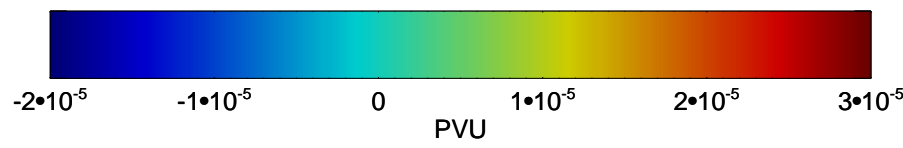

13012212, 96 hour forecast for 460K EPV

460K Montgomery Streamfunction, white

Range ring of 6000 km -- 19 hours GH round trip