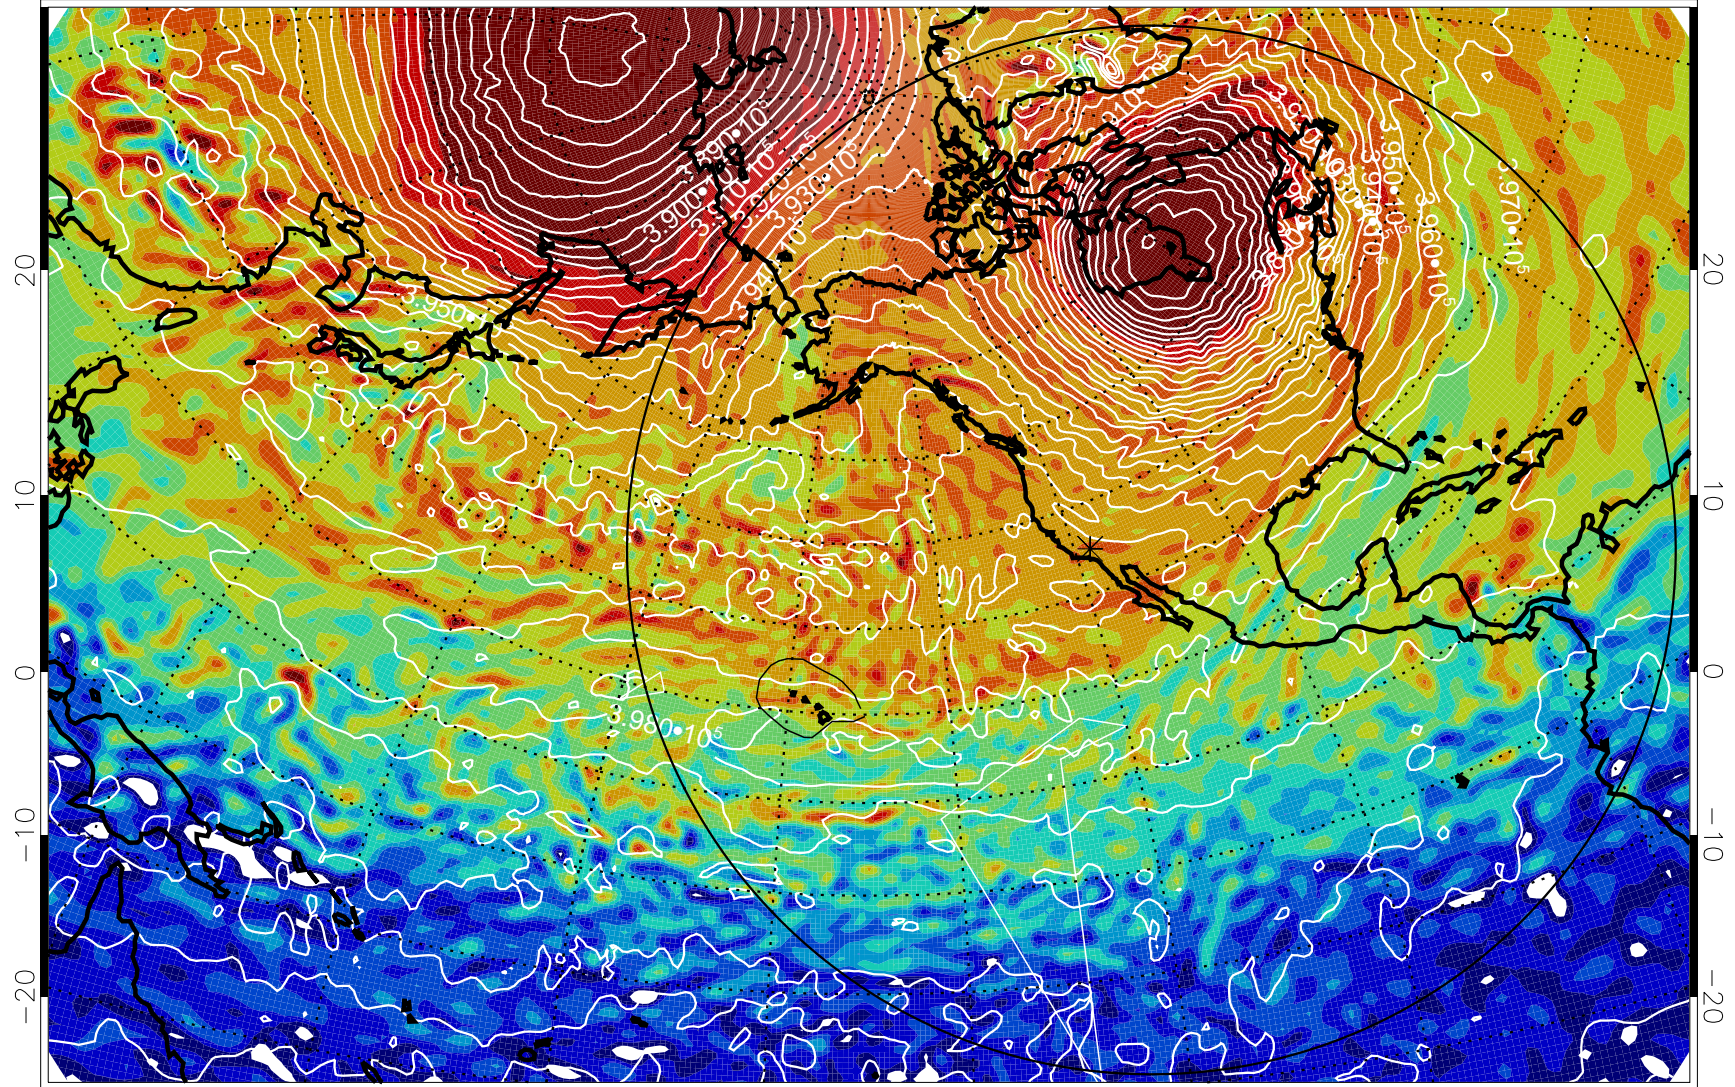

13012106, 66 hour forecast for 460K EPV

460K Montgomery Streamfunction, white

Range ring of 6000 km -- 19 hours GH round trip

13012112, 72 hour forecast for 460K EPV

460K Montgomery Streamfunction, white

Range ring of 6000 km -- 19 hours GH round trip

13012118, 78 hour forecast for 460K EPV

460K Montgomery Streamfunction, white

Range ring of 6000 km -- 19 hours GH round trip

13012206, 90 hour forecast for 460K EPV

460K Montgomery Streamfunction, white

Range ring of 6000 km -- 19 hours GH round trip

13012212, 96 hour forecast for 460K EPV

460K Montgomery Streamfunction, white

Range ring of 6000 km -- 19 hours GH round trip

13012306, 114 hour forecast for 460K EPV

460K Montgomery Streamfunction, white

Range ring of 6000 km -- 19 hours GH round trip

13012312, 120 hour forecast for 460K EPV

460K Montgomery Streamfunction, white

Range ring of 6000 km -- 19 hours GH round trip