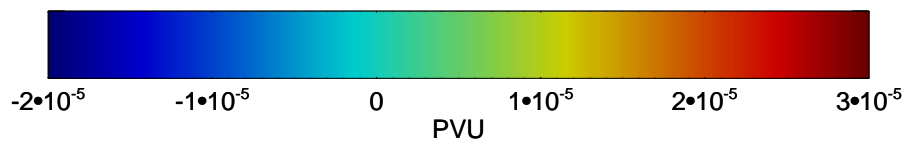

13012312, 120 hour forecast for 460K EPV

460K Montgomery Streamfunction, white

Range ring of 6000 km -- 19 hours GH round trip