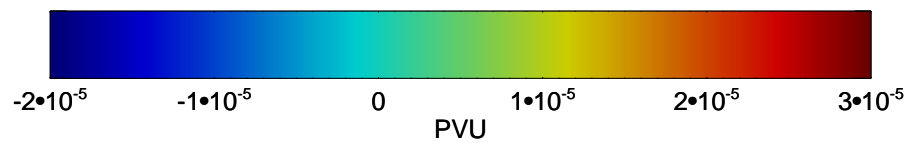

13011818, 6 hour forecast for 460K EPV

460K Montgomery Streamfunction, white

Range ring of 6000 km -- 19 hours GH round trip

13012000, 36 hour forecast for 460K EPV

460K Montgomery Streamfunction, white

Range ring of 6000 km -- 19 hours GH round trip