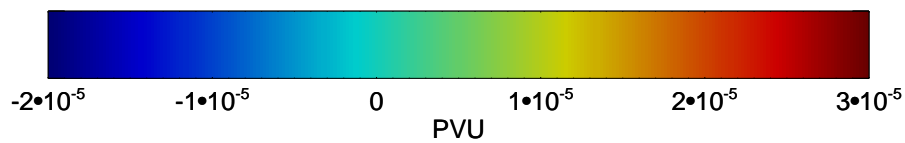

13012118, 78 hour forecast for 460K EPV

460K Montgomery Streamfunction, white

Range ring of 6000 km -- 19 hours GH round trip