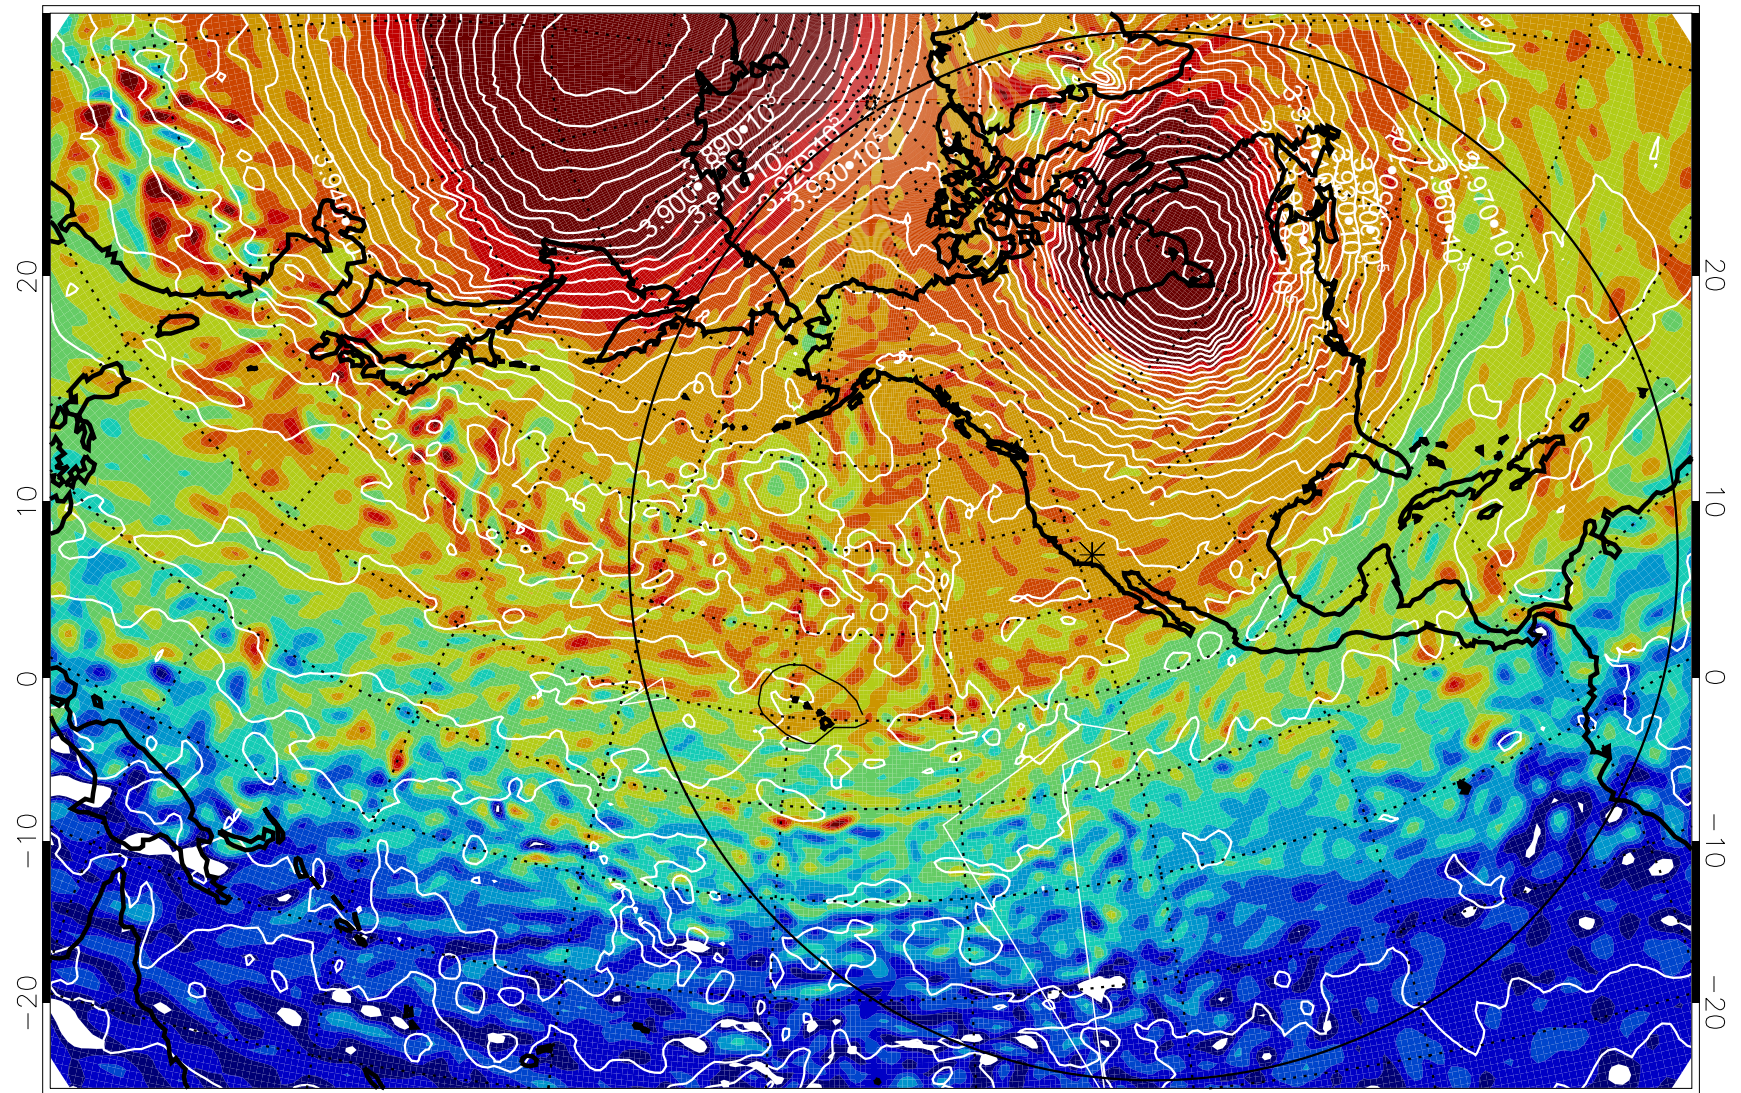

13012106, 66 hour forecast for 460K EPV

460K Montgomery Streamfunction, white

Range ring of 6000 km -- 19 hours GH round trip

13012112, 72 hour forecast for 460K EPV

460K Montgomery Streamfunction, white

Range ring of 6000 km -- 19 hours GH round trip

13012118, 78 hour forecast for 460K EPV

460K Montgomery Streamfunction, white

Range ring of 6000 km -- 19 hours GH round trip

13012206, 90 hour forecast for 460K EPV

460K Montgomery Streamfunction, white

Range ring of 6000 km -- 19 hours GH round trip

13012212, 96 hour forecast for 460K EPV

460K Montgomery Streamfunction, white

Range ring of 6000 km -- 19 hours GH round trip

13012306, 114 hour forecast for 460K EPV

460K Montgomery Streamfunction, white

Range ring of 6000 km -- 19 hours GH round trip

13012312, 120 hour forecast for 460K EPV

460K Montgomery Streamfunction, white

Range ring of 6000 km -- 19 hours GH round trip