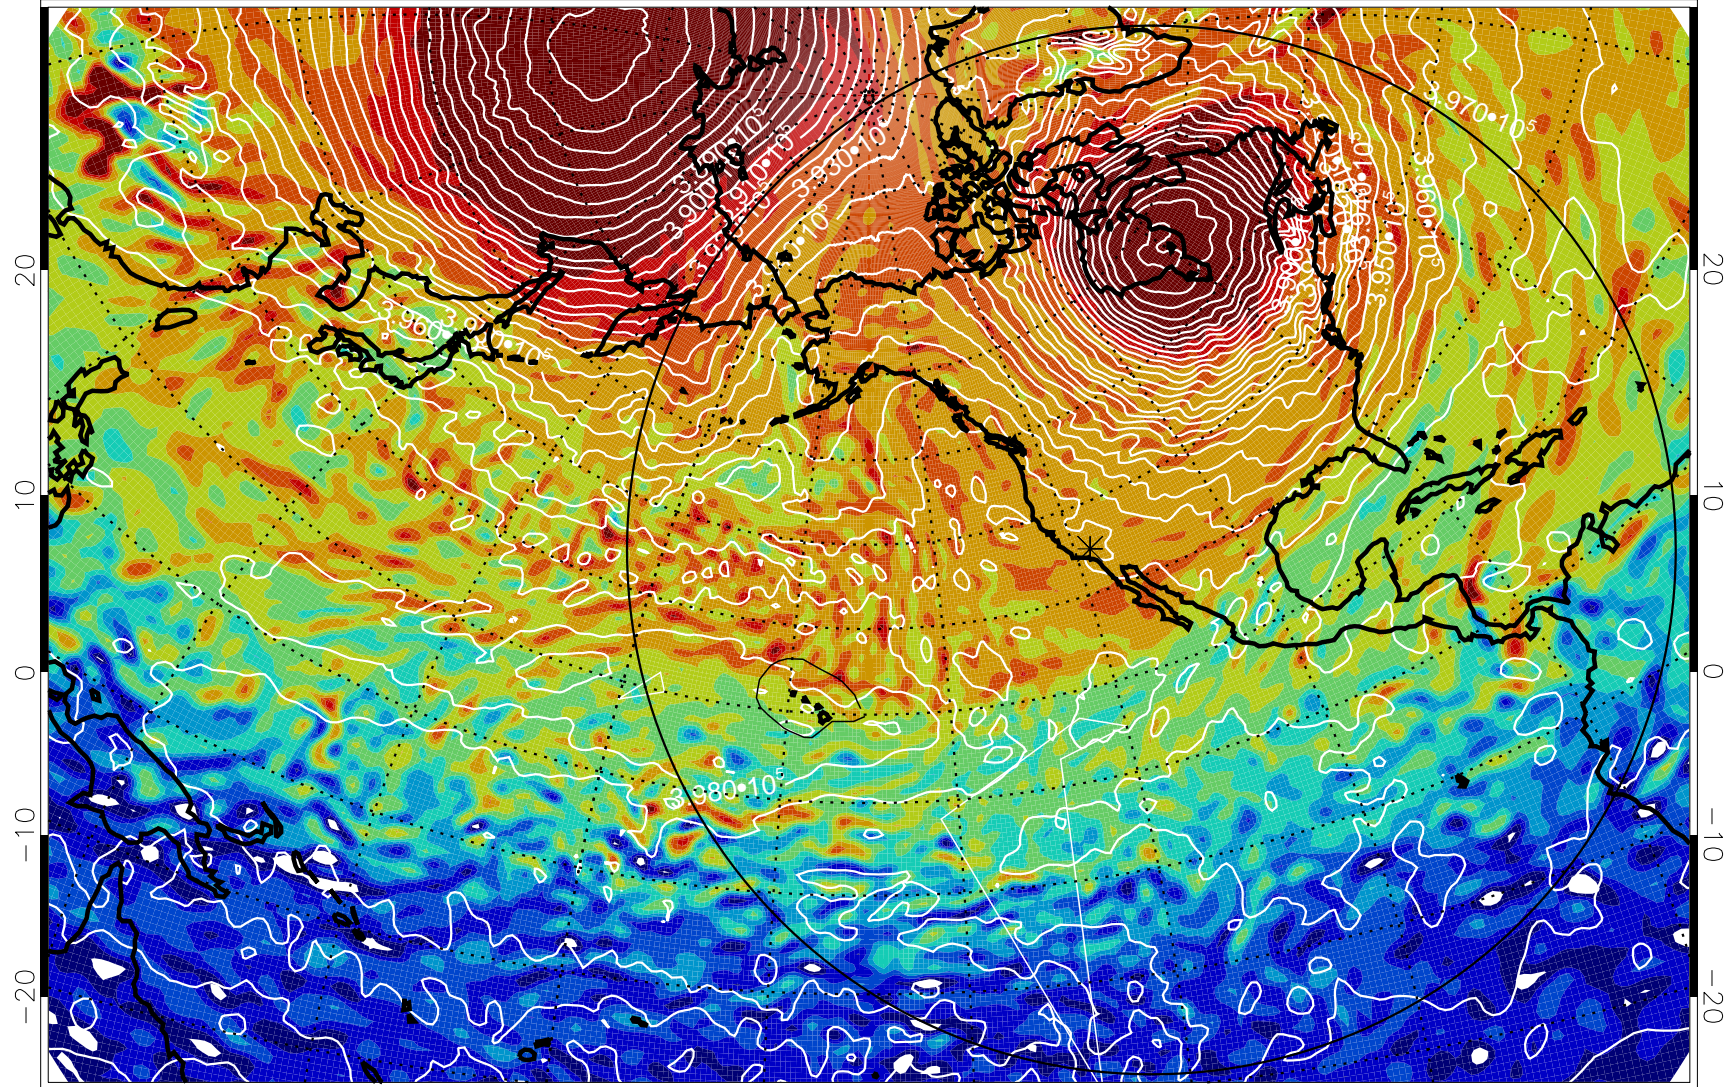

13012018, 54 hour forecast for 460K EPV

460K Montgomery Streamfunction, white

Range ring of 6000 km -- 19 hours GH round trip

13012100, 60 hour forecast for 460K EPV

460K Montgomery Streamfunction, white

Range ring of 6000 km -- 19 hours GH round trip

13012106, 66 hour forecast for 460K EPV

460K Montgomery Streamfunction, white

Range ring of 6000 km -- 19 hours GH round trip

13012112, 72 hour forecast for 460K EPV

460K Montgomery Streamfunction, white

Range ring of 6000 km -- 19 hours GH round trip

13012118, 78 hour forecast for 460K EPV

460K Montgomery Streamfunction, white

Range ring of 6000 km -- 19 hours GH round trip

13012206, 90 hour forecast for 460K EPV

460K Montgomery Streamfunction, white

Range ring of 6000 km -- 19 hours GH round trip

13012212, 96 hour forecast for 460K EPV

460K Montgomery Streamfunction, white

Range ring of 6000 km -- 19 hours GH round trip

13012306, 114 hour forecast for 460K EPV

460K Montgomery Streamfunction, white