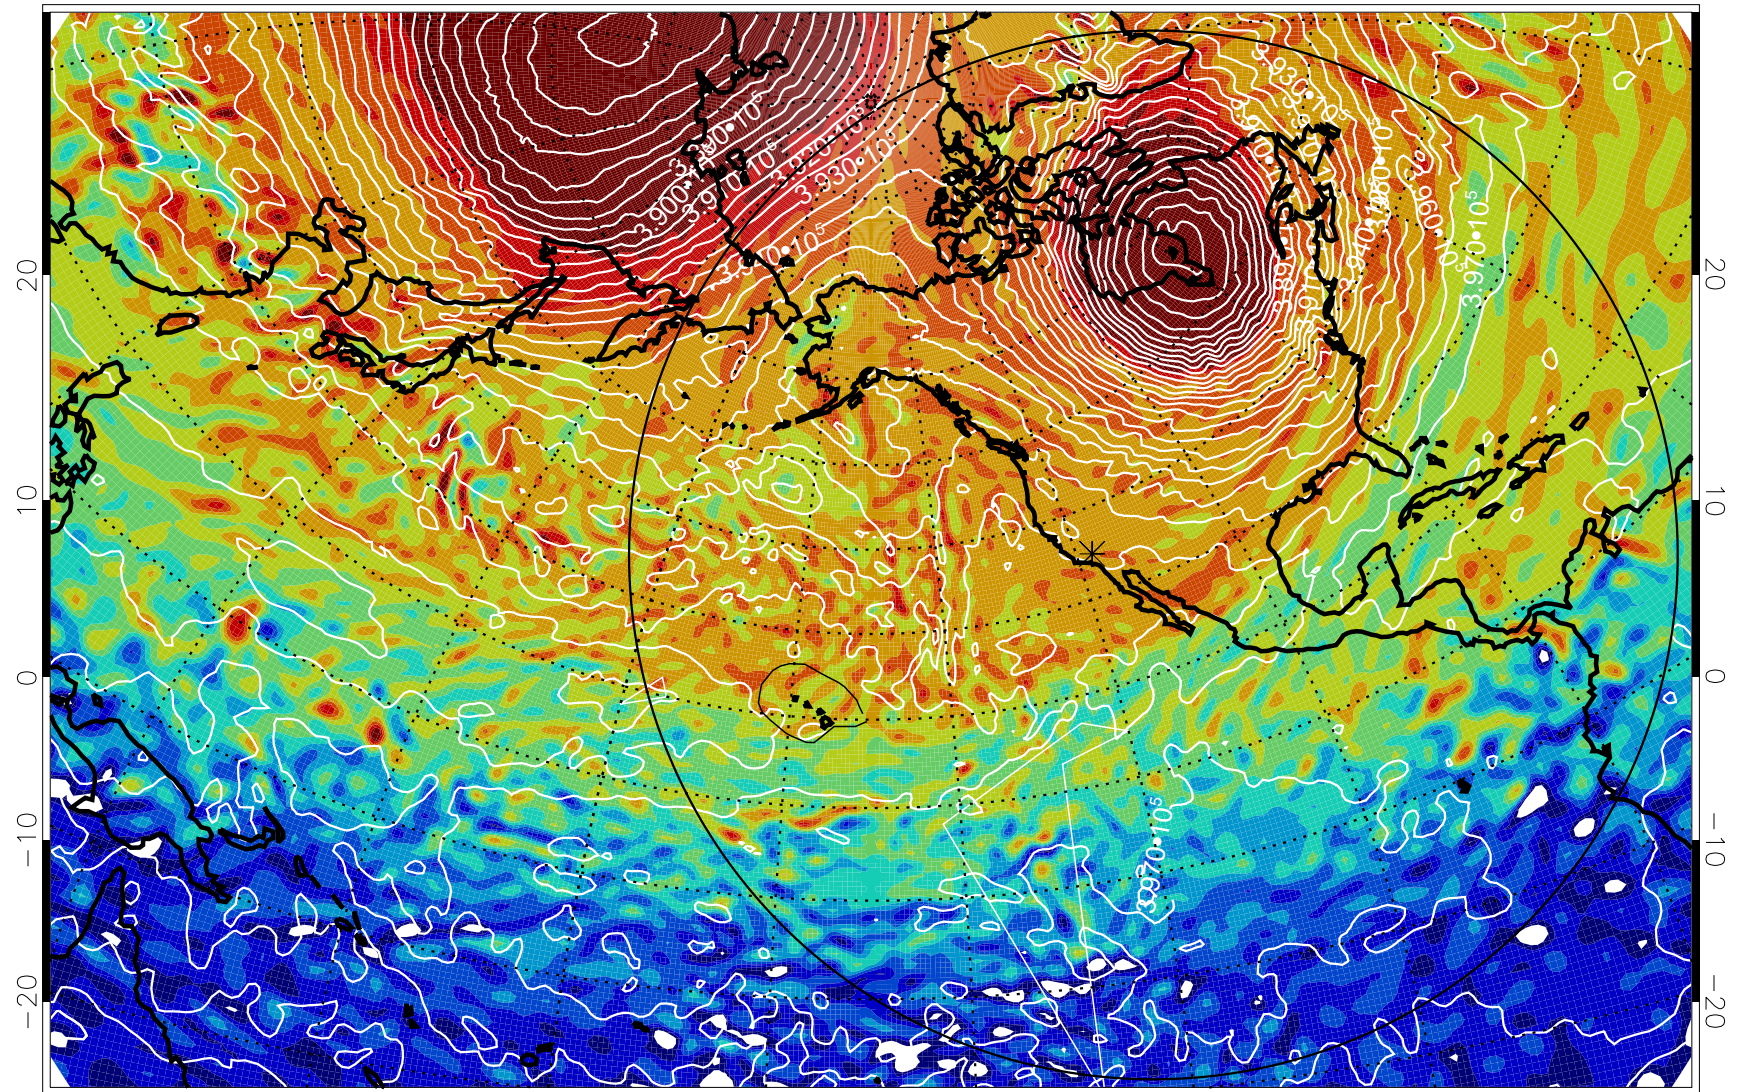

13012106, 66 hour forecast for 460K EPV

460K Montgomery Streamfunction, white

Range ring of 6000 km -- 19 hours GH round trip

13012112, 72 hour forecast for 460K EPV

460K Montgomery Streamfunction, white

Range ring of 6000 km -- 19 hours GH round trip

13012118, 78 hour forecast for 460K EPV

460K Montgomery Streamfunction, white

Range ring of 6000 km -- 19 hours GH round trip

13012206, 90 hour forecast for 460K EPV

460K Montgomery Streamfunction, white

Range ring of 6000 km -- 19 hours GH round trip

13012212, 96 hour forecast for 460K EPV

460K Montgomery Streamfunction, white

Range ring of 6000 km -- 19 hours GH round trip

13012306, 114 hour forecast for 460K EPV

460K Montgomery Streamfunction, white

Range ring of 6000 km -- 19 hours GH round trip

13012312, 120 hour forecast for 460K EPV

460K Montgomery Streamfunction, white

Range ring of 6000 km -- 19 hours GH round trip