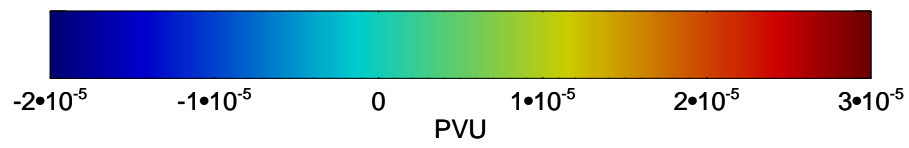

13012106, 66 hour forecast for 460K EPV

460K Montgomery Streamfunction, white

Range ring of 6000 km -- 19 hours GH round trip