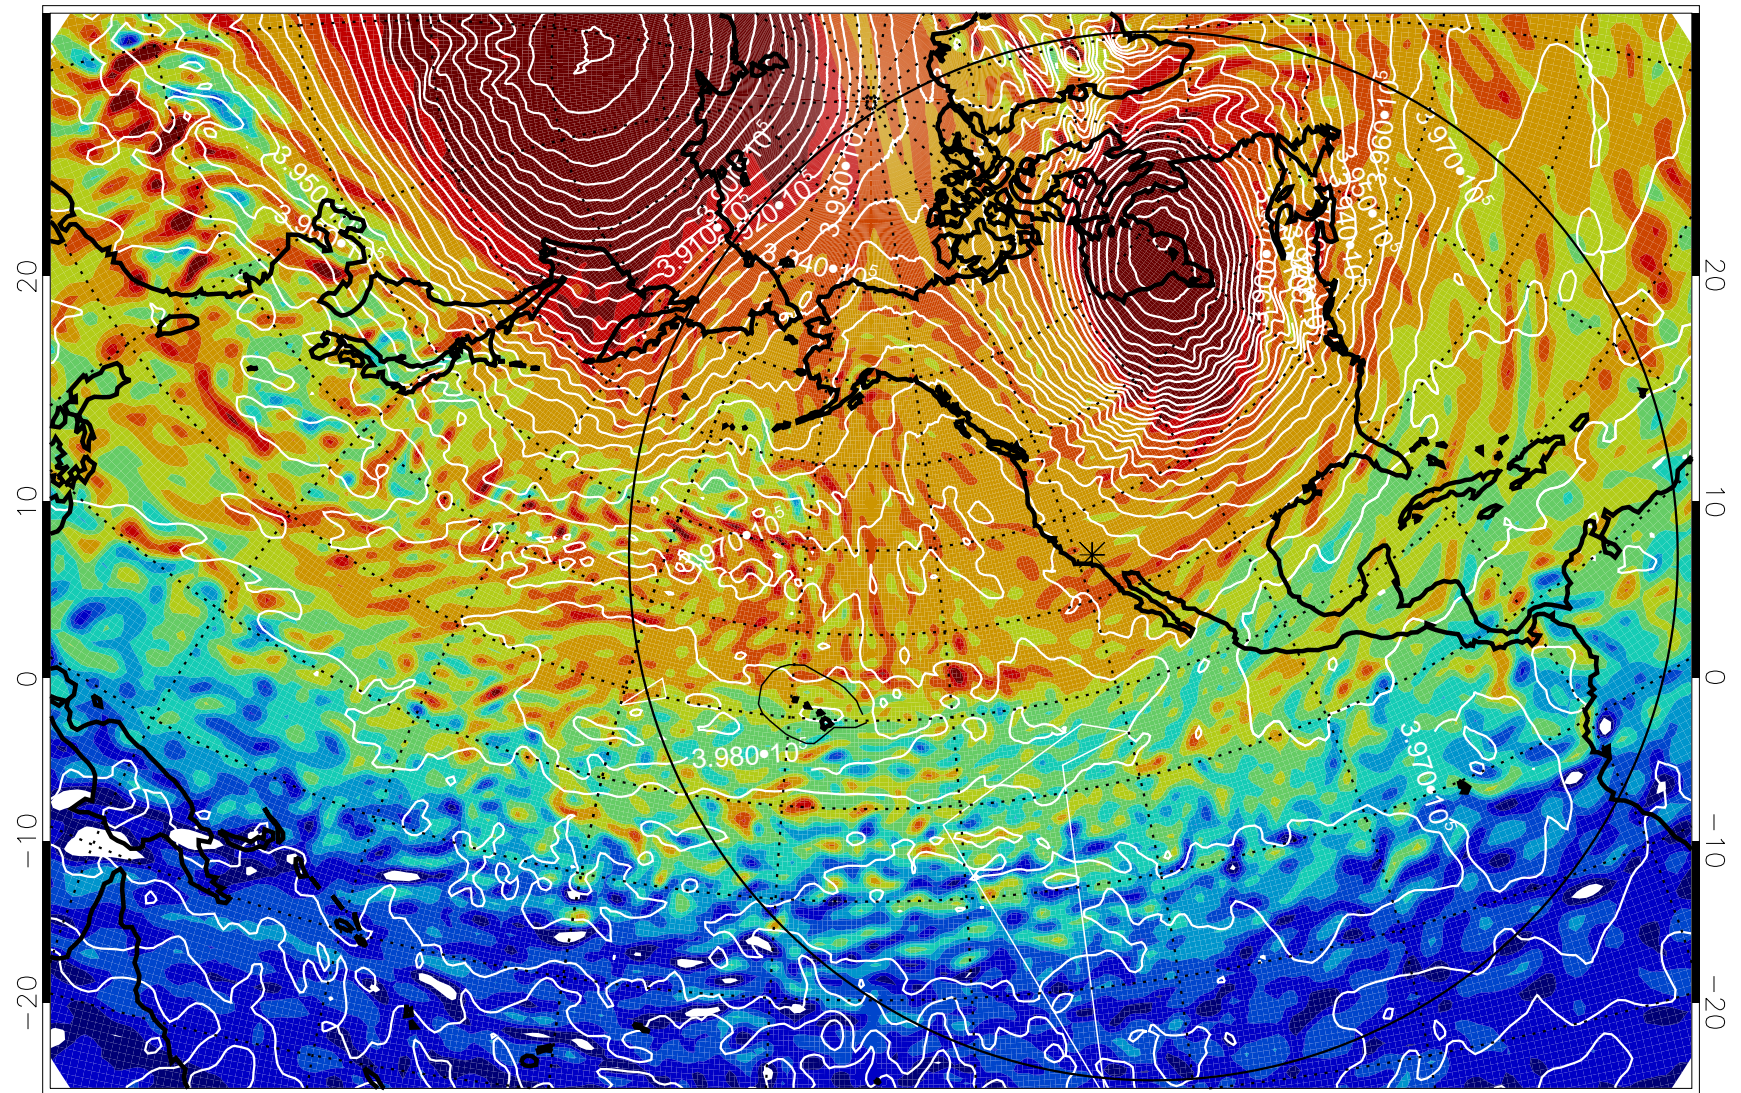

13011818, 6 hour forecast for 460K EPV

460K Montgomery Streamfunction, white

Range ring of 6000 km -- 19 hours GH round trip

13012000, 36 hour forecast for 460K EPV

460K Montgomery Streamfunction, white

Range ring of 6000 km -- 19 hours GH round trip

13012006, 42 hour forecast for 460K EPV

460K Montgomery Streamfunction, white

Range ring of 6000 km -- 19 hours GH round trip

13012012, 48 hour forecast for 460K EPV

460K Montgomery Streamfunction, white

Range ring of 6000 km -- 19 hours GH round trip

13012018, 54 hour forecast for 460K EPV

460K Montgomery Streamfunction, white

Range ring of 6000 km -- 19 hours GH round trip

13012100, 60 hour forecast for 460K EPV

460K Montgomery Streamfunction, white

Range ring of 6000 km -- 19 hours GH round trip

13012106, 66 hour forecast for 460K EPV

460K Montgomery Streamfunction, white

Range ring of 6000 km -- 19 hours GH round trip

13012112, 72 hour forecast for 460K EPV

460K Montgomery Streamfunction, white

Range ring of 6000 km -- 19 hours GH round trip