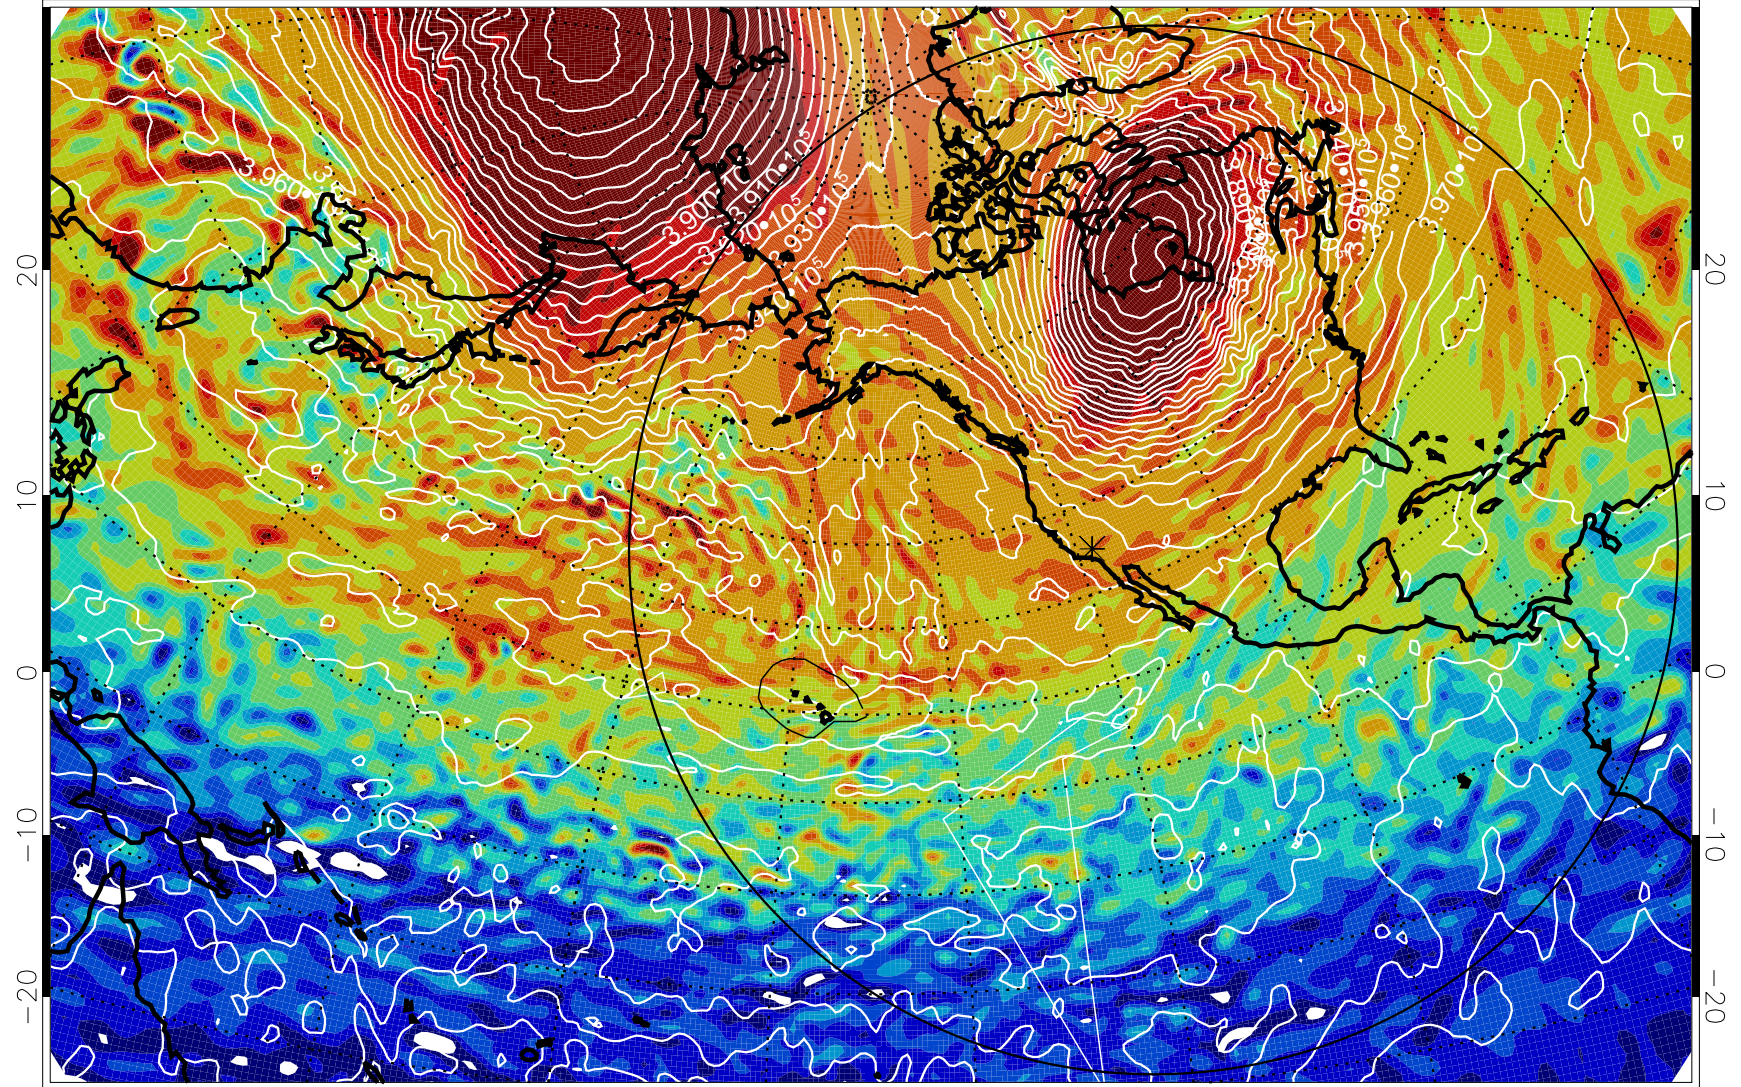

13011818, 6 hour forecast for 460K EPV

460K Montgomery Streamfunction, white

Range ring of 6000 km -- 19 hours GH round trip

13012000, 36 hour forecast for 460K EPV

460K Montgomery Streamfunction, white

Range ring of 6000 km -- 19 hours GH round trip

13012006, 42 hour forecast for 460K EPV

460K Montgomery Streamfunction, white

Range ring of 6000 km -- 19 hours GH round trip

13012012, 48 hour forecast for 460K EPV

460K Montgomery Streamfunction, white

Range ring of 6000 km -- 19 hours GH round trip

13012018, 54 hour forecast for 460K EPV

460K Montgomery Streamfunction, white

Range ring of 6000 km -- 19 hours GH round trip

13012100, 60 hour forecast for 460K EPV

460K Montgomery Streamfunction, white

Range ring of 6000 km -- 19 hours GH round trip

Range ring of 6000 km -- 19 hours GH round trip

13012312, 120 hour forecast for 460K EPV

460K Montgomery Streamfunction, white

Range ring of 6000 km -- 19 hours GH round trip