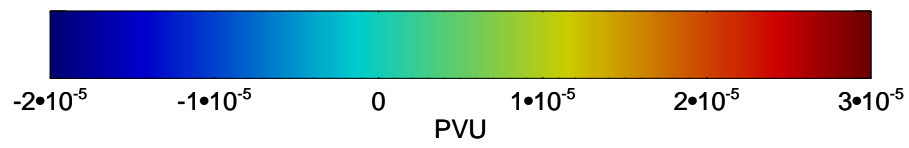

13012212, 96 hour forecast for 460K EPV

460K Montgomery Streamfunction, white

Range ring of 6000 km -- 19 hours GH round trip

13012306, 114 hour forecast for 460K EPV

460K Montgomery Streamfunction, white