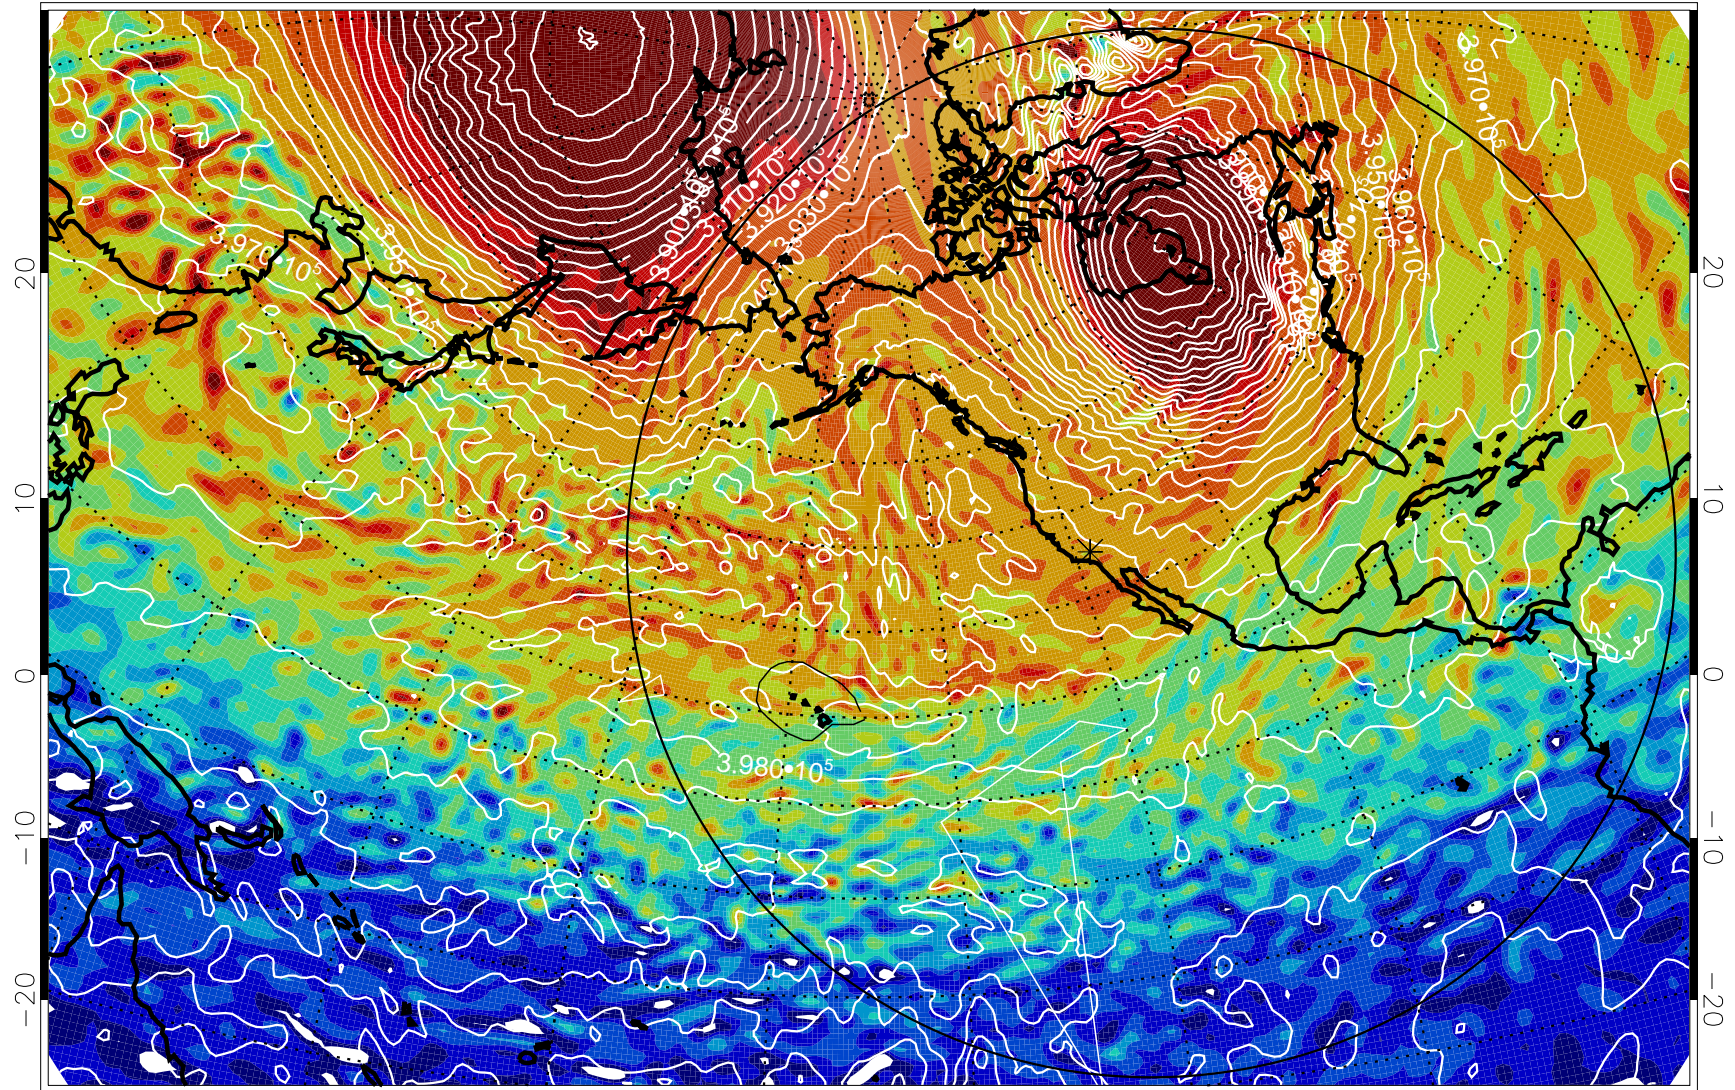

13012006, 42 hour forecast for 460K EPV

460K Montgomery Streamfunction, white

Range ring of 6000 km -- 19 hours GH round trip

13012012, 48 hour forecast for 460K EPV

460K Montgomery Streamfunction, white

Range ring of 6000 km -- 19 hours GH round trip

13012018, 54 hour forecast for 460K EPV

460K Montgomery Streamfunction, white

Range ring of 6000 km -- 19 hours GH round trip

13012100, 60 hour forecast for 460K EPV

460K Montgomery Streamfunction, white

Range ring of 6000 km -- 19 hours GH round trip

13012106, 66 hour forecast for 460K EPV

460K Montgomery Streamfunction, white

Range ring of 6000 km -- 19 hours GH round trip

13012112, 72 hour forecast for 460K EPV

460K Montgomery Streamfunction, white

Range ring of 6000 km -- 19 hours GH round trip

13012118, 78 hour forecast for 460K EPV

460K Montgomery Streamfunction, white

Range ring of 6000 km -- 19 hours GH round trip

13012206, 90 hour forecast for 460K EPV

460K Montgomery Streamfunction, white

Range ring of 6000 km -- 19 hours GH round trip