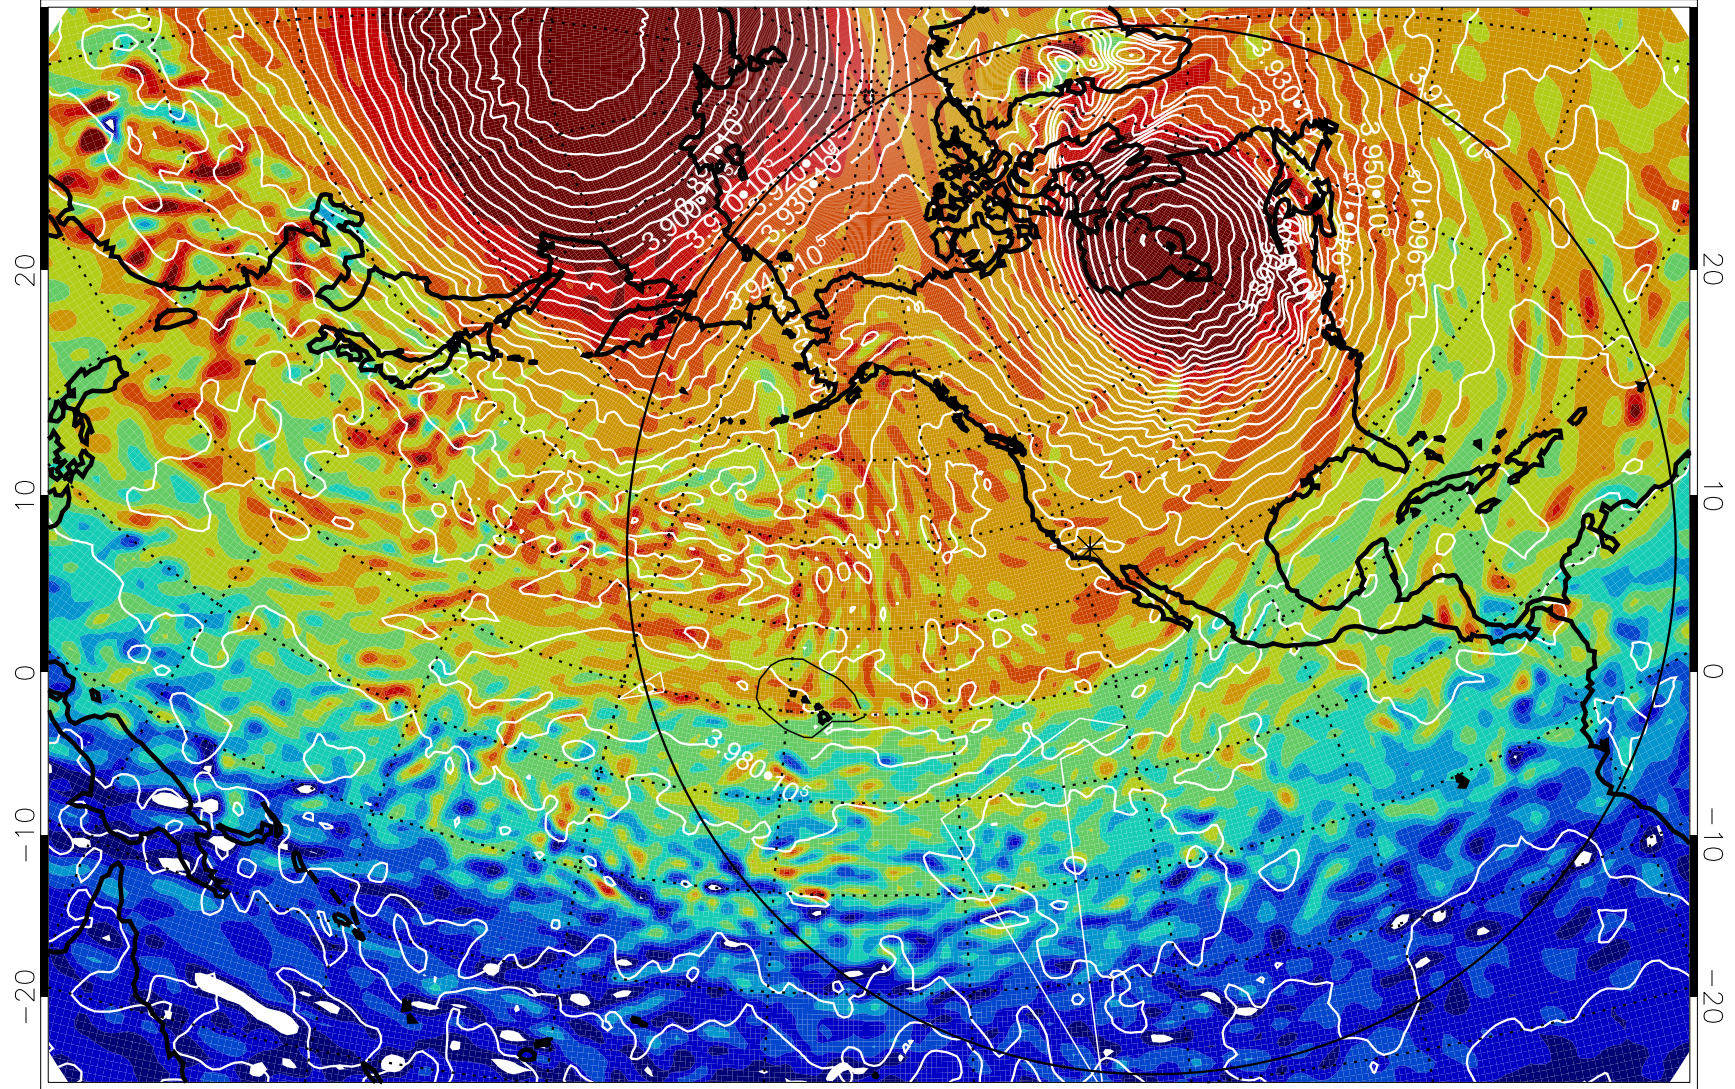

13012006, 42 hour forecast for 460K EPV

460K Montgomery Streamfunction, white

Range ring of 6000 km -- 19 hours GH round trip

13012012, 48 hour forecast for 460K EPV

460K Montgomery Streamfunction, white

Range ring of 6000 km -- 19 hours GH round trip

13012018, 54 hour forecast for 460K EPV

460K Montgomery Streamfunction, white

Range ring of 6000 km -- 19 hours GH round trip

13012100, 60 hour forecast for 460K EPV

460K Montgomery Streamfunction, white

Range ring of 6000 km -- 19 hours GH round trip

13012106, 66 hour forecast for 460K EPV

460K Montgomery Streamfunction, white

Range ring of 6000 km -- 19 hours GH round trip

13012112, 72 hour forecast for 460K EPV

460K Montgomery Streamfunction, white

Range ring of 6000 km -- 19 hours GH round trip

13012118, 78 hour forecast for 460K EPV

460K Montgomery Streamfunction, white

Range ring of 6000 km -- 19 hours GH round trip

13012206, 90 hour forecast for 460K EPV

460K Montgomery Streamfunction, white

Range ring of 6000 km -- 19 hours GH round trip