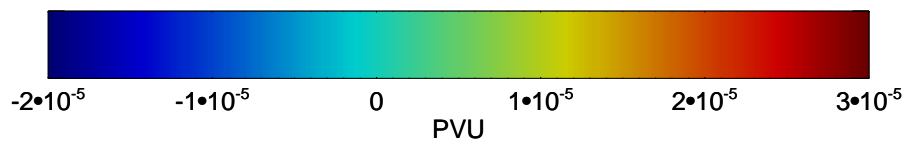

13012112, 72 hour forecast for 460K EPV

460K Montgomery Streamfunction, white

Range ring of 6000 km -- 19 hours GH round trip