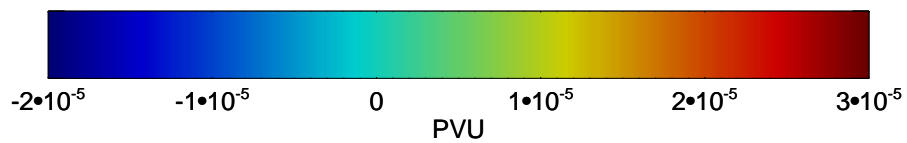

13012018, 54 hour forecast for 460K EPV

460K Montgomery Streamfunction, white

Range ring of 6000 km -- 19 hours GH round trip