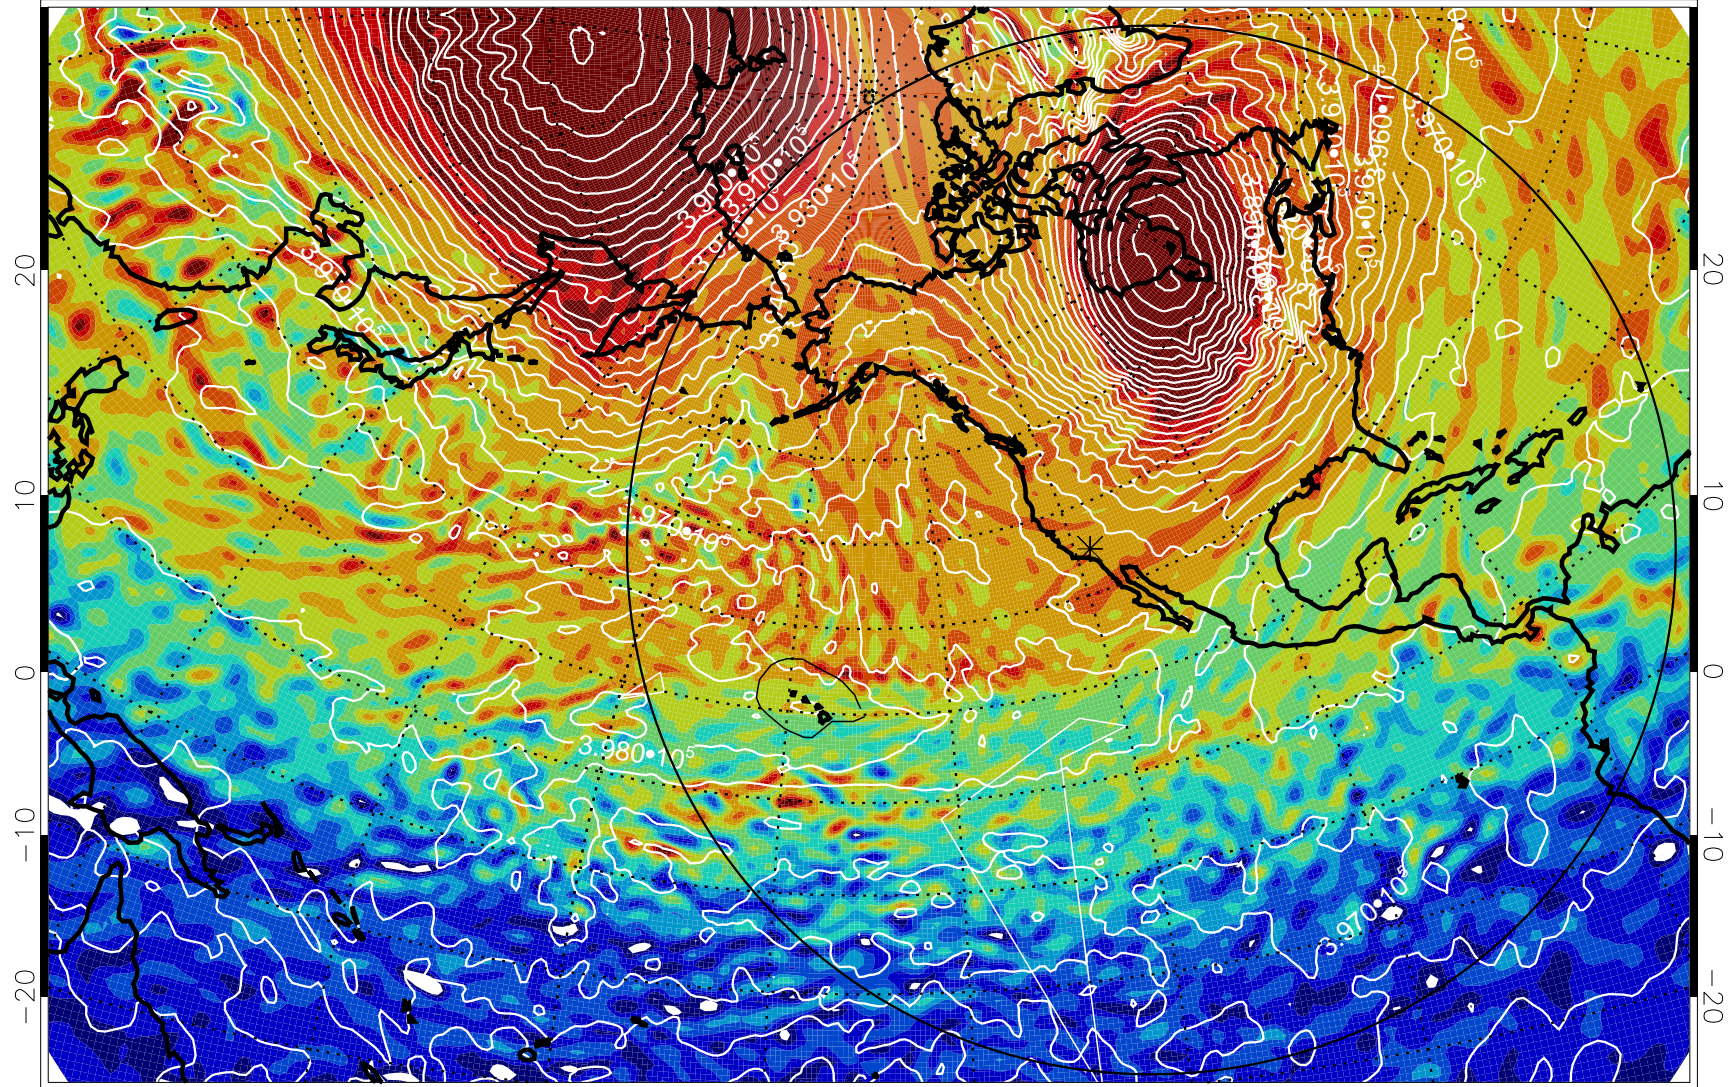

13011912, 36 hour forecast for 460K EPV

460K Montgomery Streamfunction, white

Range ring of 6000 km -- 19 hours GH round trip

13011918, 42 hour forecast for 460K EPV

460K Montgomery Streamfunction, white

Range ring of 6000 km -- 19 hours GH round trip

13012000, 48 hour forecast for 460K EPV

460K Montgomery Streamfunction, white

Range ring of 6000 km -- 19 hours GH round trip

13012006, 54 hour forecast for 460K EPV

460K Montgomery Streamfunction, white

Range ring of 6000 km -- 19 hours GH round trip

13012012, 60 hour forecast for 460K EPV

460K Montgomery Streamfunction, white

Range ring of 6000 km -- 19 hours GH round trip

13012018, 66 hour forecast for 460K EPV

460K Montgomery Streamfunction, white

Range ring of 6000 km -- 19 hours GH round trip

13012100, 72 hour forecast for 460K EPV

460K Montgomery Streamfunction, white

Range ring of 6000 km -- 19 hours GH round trip

13012106, 78 hour forecast for 460K EPV

460K Montgomery Streamfunction, white

Range ring of 6000 km -- 19 hours GH round trip