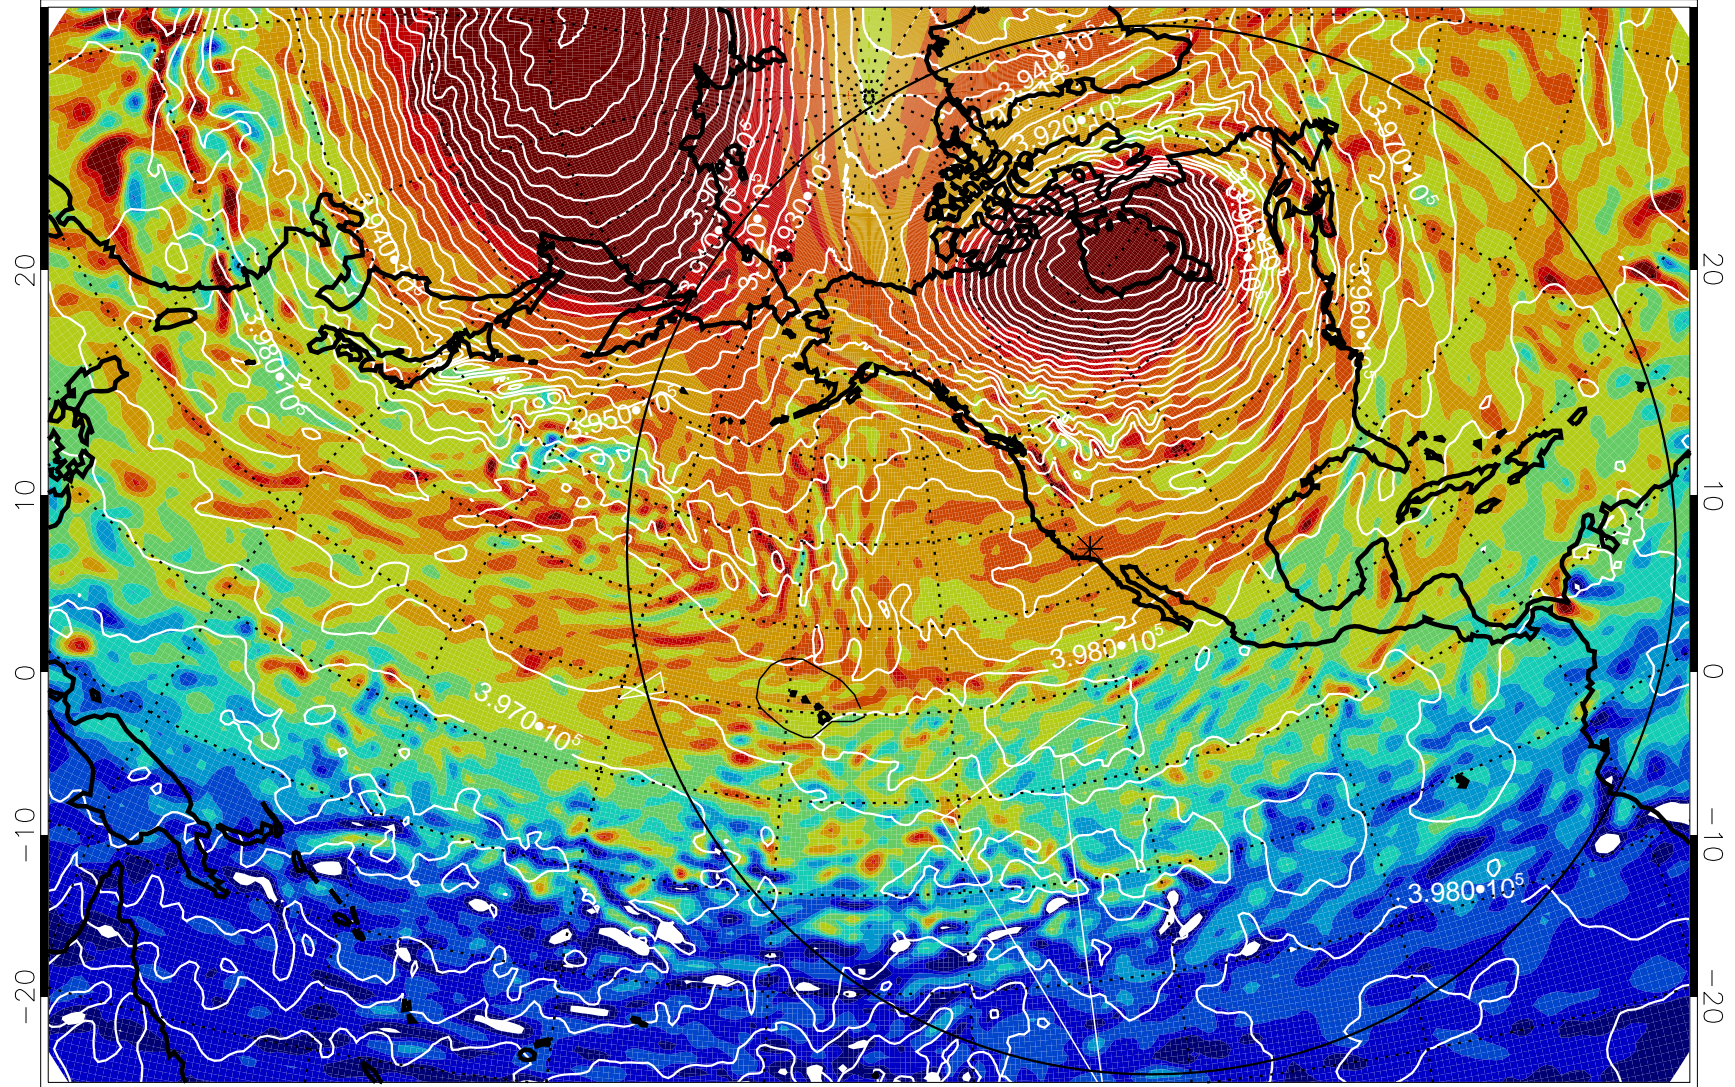

13011812, 12 hour forecast for 460K EPV

460K Montgomery Streamfunction, white

Range ring of 6000 km -- 19 hours GH round trip

13011818, 18 hour forecast for 460K EPV

460K Montgomery Streamfunction, white

Range ring of 6000 km -- 19 hours GH round trip

13011900, 24 hour forecast for 460K EPV

460K Montgomery Streamfunction, white

Range ring of 6000 km -- 19 hours GH round trip

13011906, 30 hour forecast for 460K EPV

460K Montgomery Streamfunction, white

Range ring of 6000 km -- 19 hours GH round trip

13011912, 36 hour forecast for 460K EPV

460K Montgomery Streamfunction, white

Range ring of 6000 km -- 19 hours GH round trip

13011918, 42 hour forecast for 460K EPV

460K Montgomery Streamfunction, white

Range ring of 6000 km -- 19 hours GH round trip

13012000, 48 hour forecast for 460K EPV

460K Montgomery Streamfunction, white

Range ring of 6000 km -- 19 hours GH round trip

13012006, 54 hour forecast for 460K EPV

460K Montgomery Streamfunction, white

Range ring of 6000 km -- 19 hours GH round trip