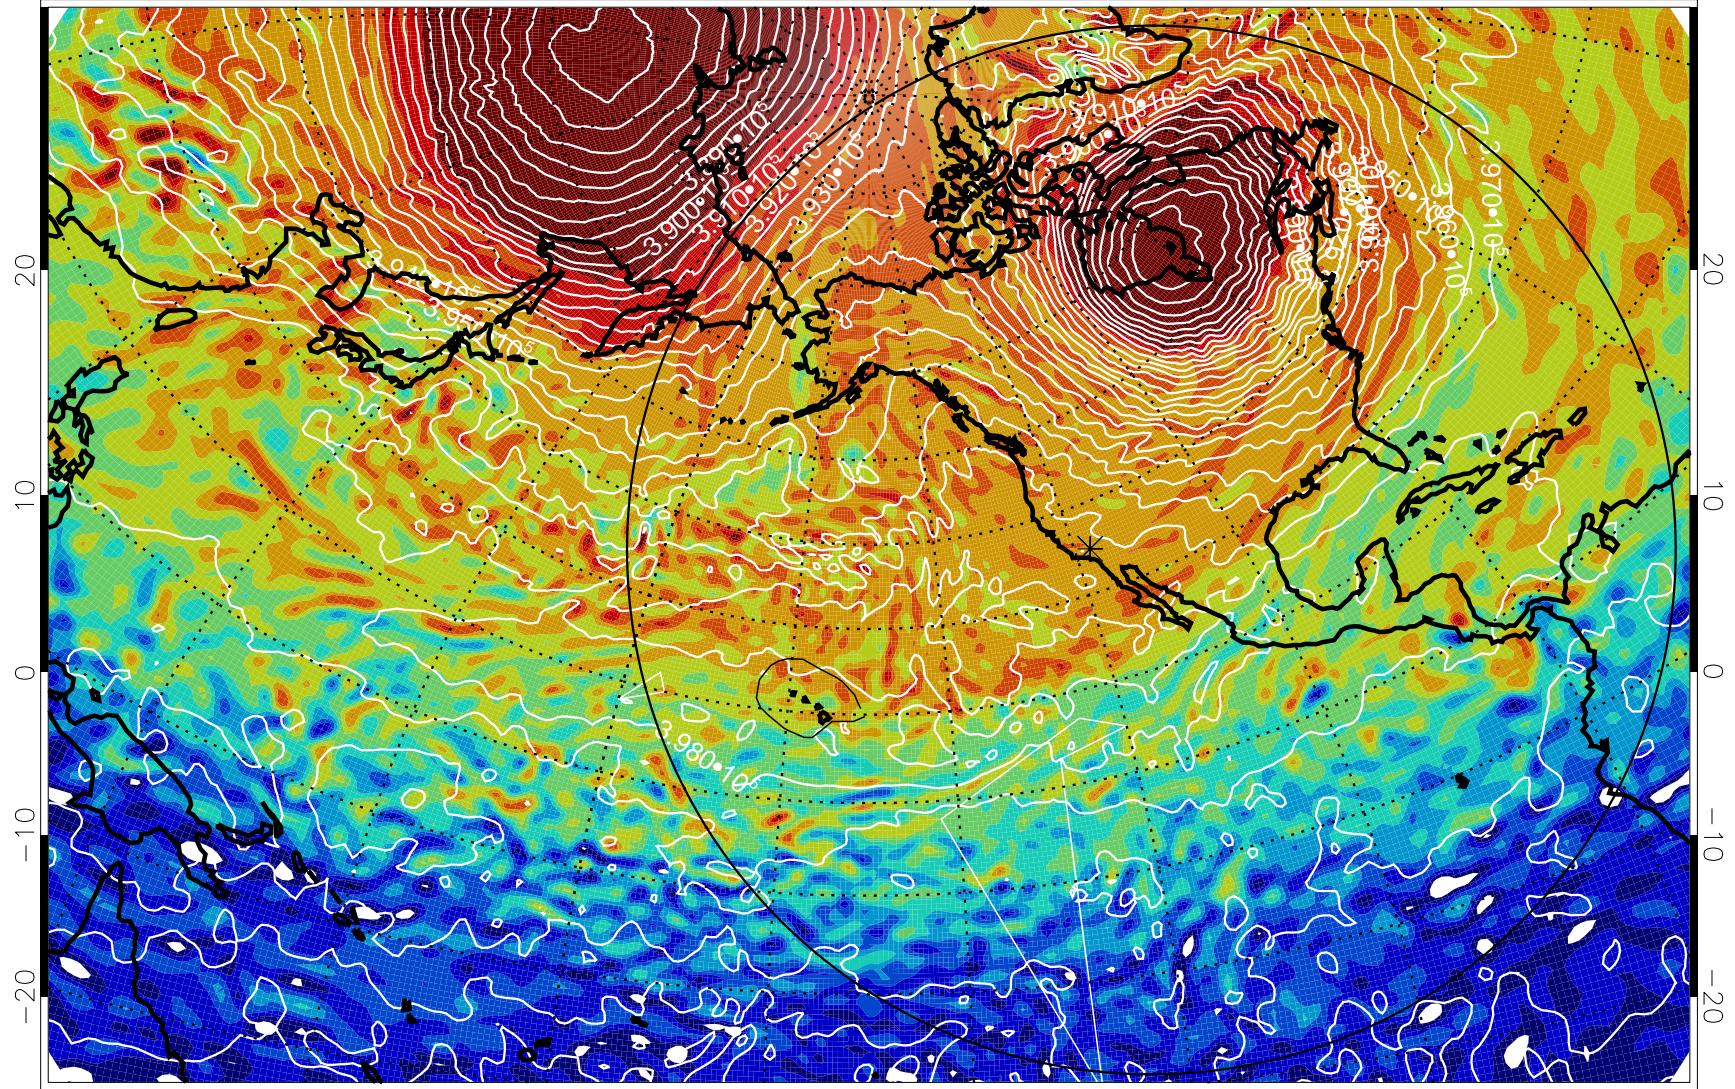

13012100, 72 hour forecast for 460K EPV

460K Montgomery Streamfunction, white

Range ring of 6000 km -- 19 hours GH round trip

13012106, 78 hour forecast for 460K EPV

460K Montgomery Streamfunction, white

Range ring of 6000 km -- 19 hours GH round trip

13012112, 84 hour forecast for 460K EPV

460K Montgomery Streamfunction, white

Range ring of 6000 km -- 19 hours GH round trip

13012118, 90 hour forecast for 460K EPV

460K Montgomery Streamfunction, white

Range ring of 6000 km -- 19 hours GH round trip

13012200, 96 hour forecast for 460K EPV

460K Montgomery Streamfunction, white

Range ring of 6000 km -- 19 hours GH round trip

13012206, 102 hour forecast for 460K EPV

460K Montgomery Streamfunction, white

Range ring of 6000 km -- 19 hours GH round trip

13012212, 108 hour forecast for 460K EPV

460K Montgomery Streamfunction, white

Range ring of 6000 km -- 19 hours GH round trip

13012218, 114 hour forecast for 460K EPV