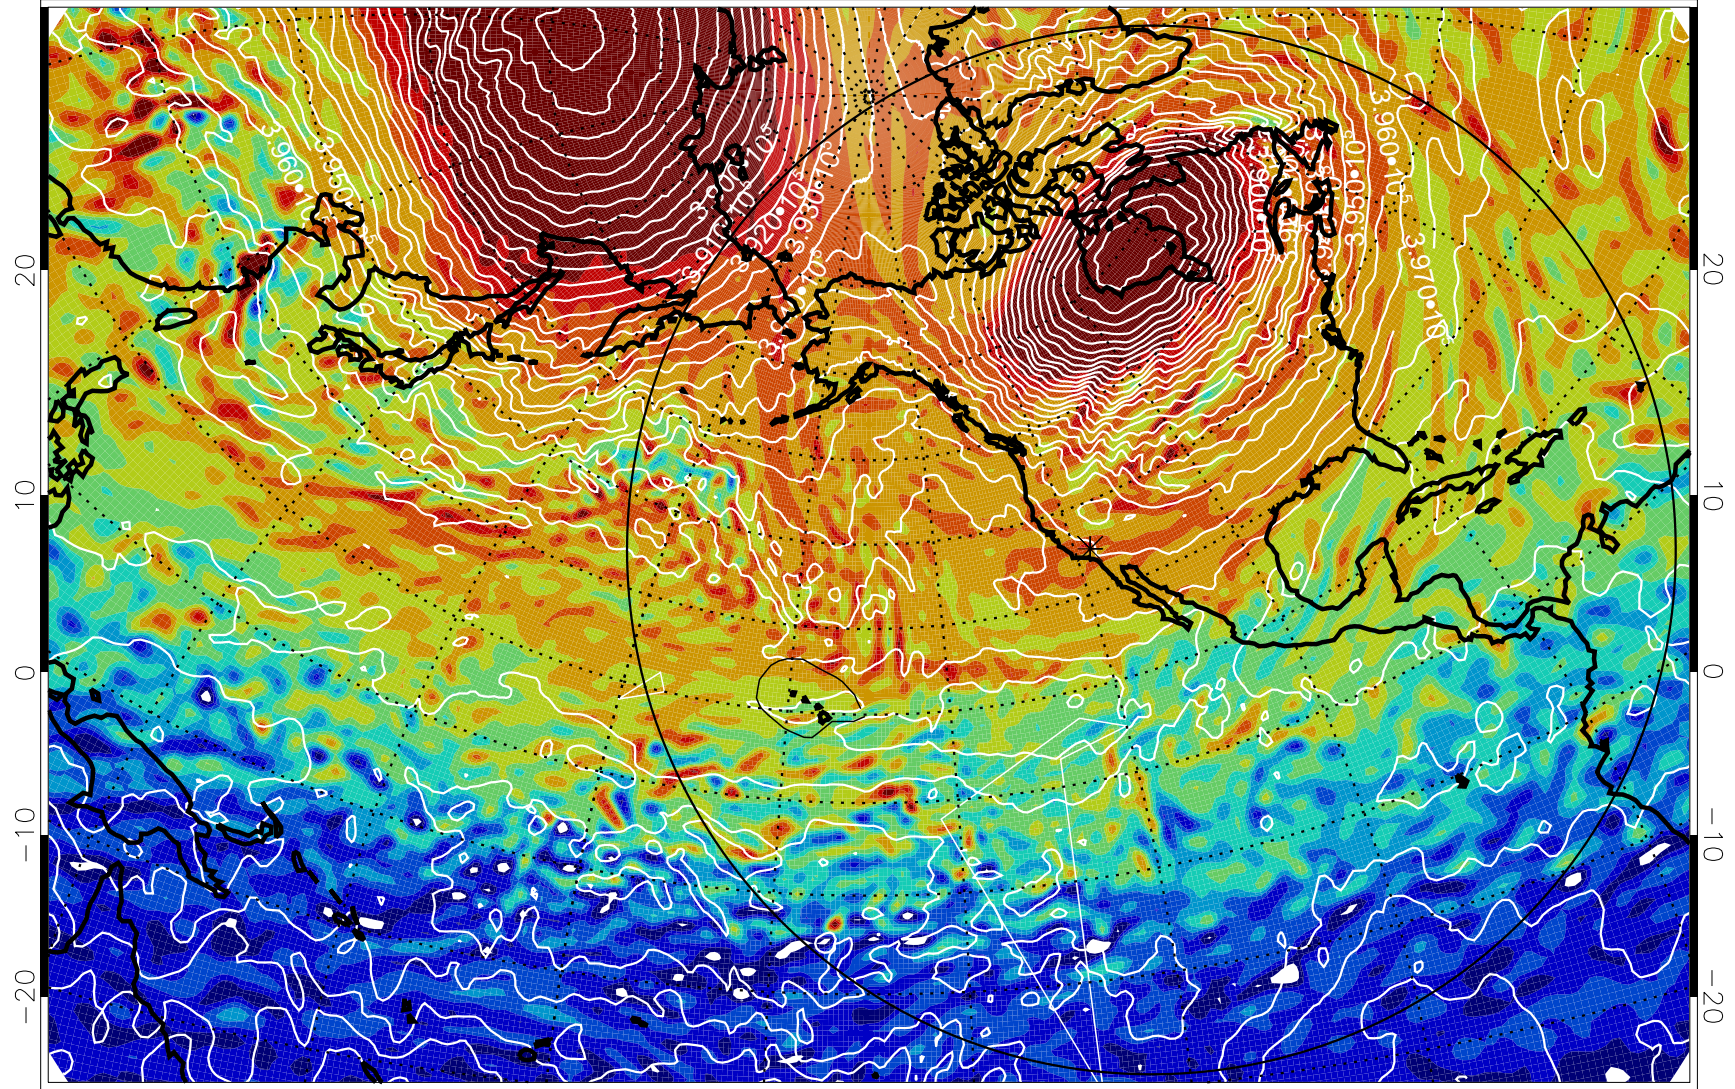

13011900, 24 hour forecast for 460K EPV

460K Montgomery Streamfunction, white

Range ring of 6000 km -- 19 hours GH round trip

13011906, 30 hour forecast for 460K EPV

460K Montgomery Streamfunction, white

Range ring of 6000 km -- 19 hours GH round trip

13011912, 36 hour forecast for 460K EPV

460K Montgomery Streamfunction, white

Range ring of 6000 km -- 19 hours GH round trip

13011918, 42 hour forecast for 460K EPV

460K Montgomery Streamfunction, white

Range ring of 6000 km -- 19 hours GH round trip

13012000, 48 hour forecast for 460K EPV

460K Montgomery Streamfunction, white

Range ring of 6000 km -- 19 hours GH round trip

13012006, 54 hour forecast for 460K EPV

460K Montgomery Streamfunction, white

Range ring of 6000 km -- 19 hours GH round trip

13012012, 60 hour forecast for 460K EPV

460K Montgomery Streamfunction, white

Range ring of 6000 km -- 19 hours GH round trip

13012018, 66 hour forecast for 460K EPV

460K Montgomery Streamfunction, white

Range ring of 6000 km -- 19 hours GH round trip