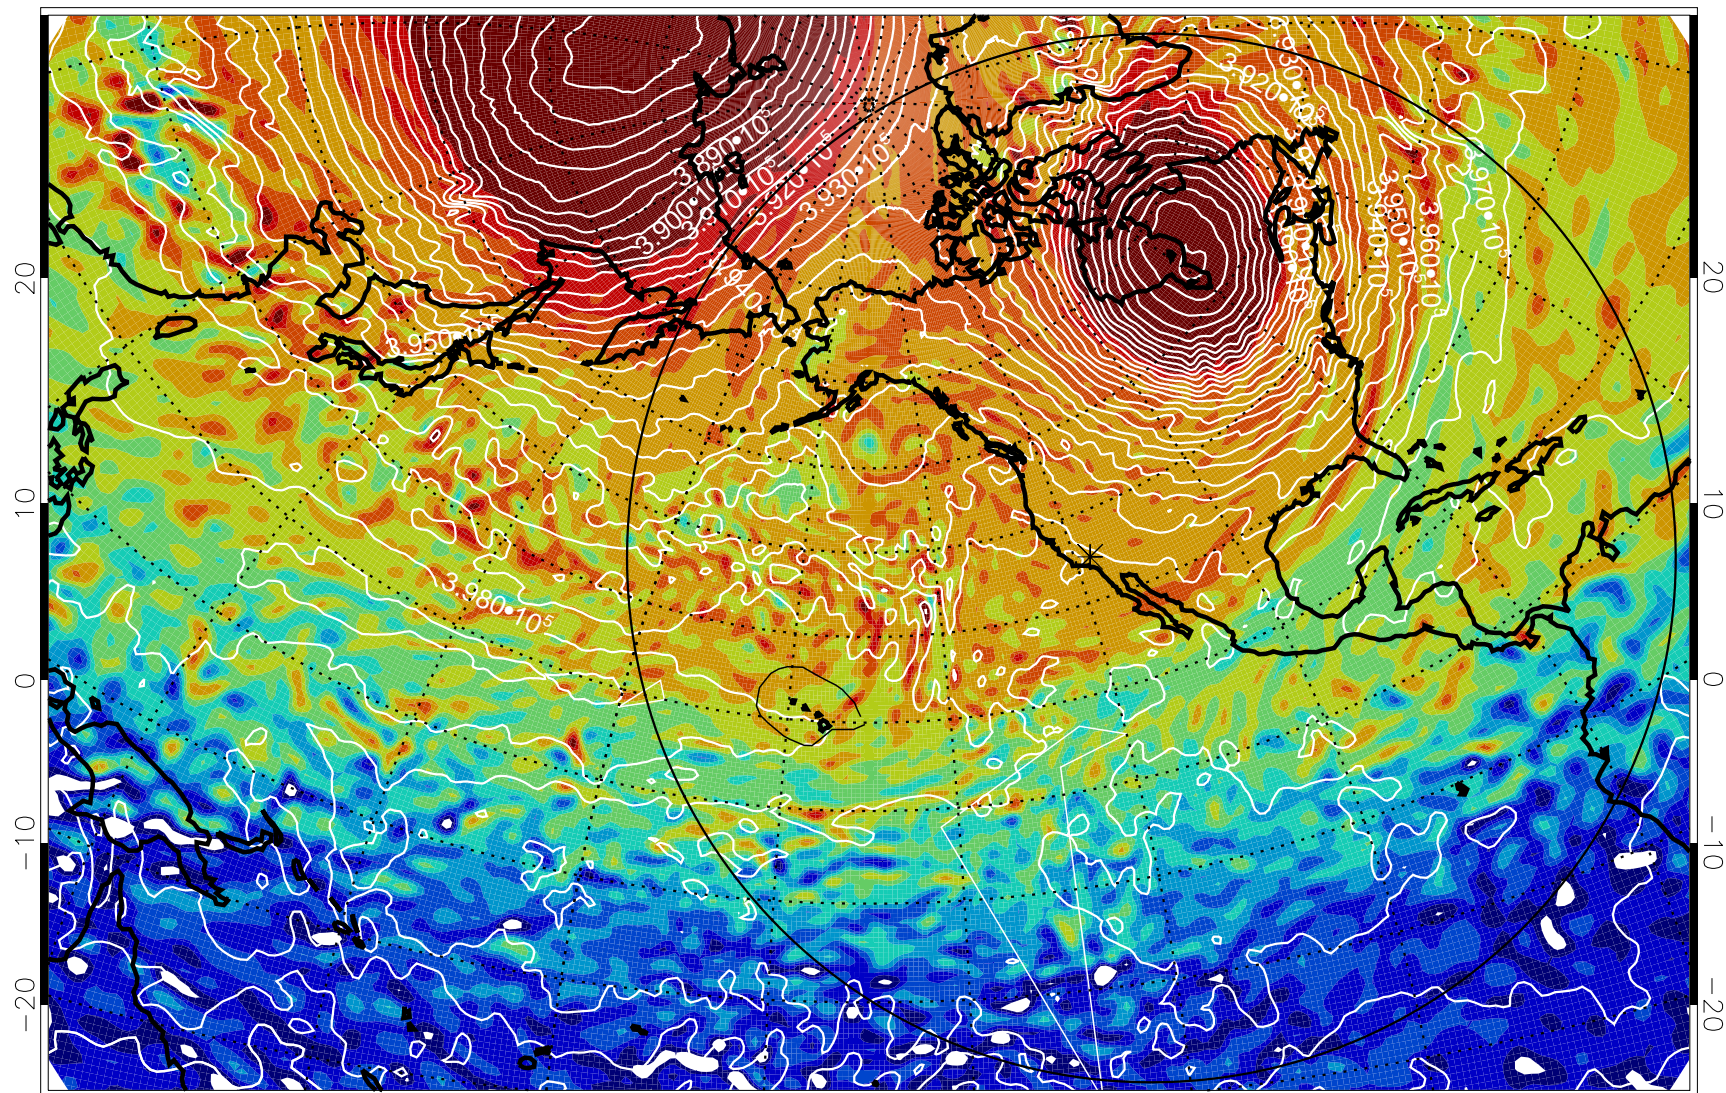

13012112, 84 hour forecast for 460K EPV

460K Montgomery Streamfunction, white

Range ring of 6000 km -- 19 hours GH round trip

13012118, 90 hour forecast for 460K EPV

460K Montgomery Streamfunction, white

Range ring of 6000 km -- 19 hours GH round trip

13012200, 96 hour forecast for 460K EPV

460K Montgomery Streamfunction, white

Range ring of 6000 km -- 19 hours GH round trip

13012206, 102 hour forecast for 460K EPV

460K Montgomery Streamfunction, white

Range ring of 6000 km -- 19 hours GH round trip

13012212, 108 hour forecast for 460K EPV

460K Montgomery Streamfunction, white

Range ring of 6000 km -- 19 hours GH round trip

13012218, 114 hour forecast for 460K EPV

460K Montgomery Streamfunction, white

Range ring of 6000 km -- 19 hours GH round trip

13012300, 120 hour forecast for 460K EPV

460K Montgomery Streamfunction, white

Range ring of 6000 km -- 19 hours GH round trip