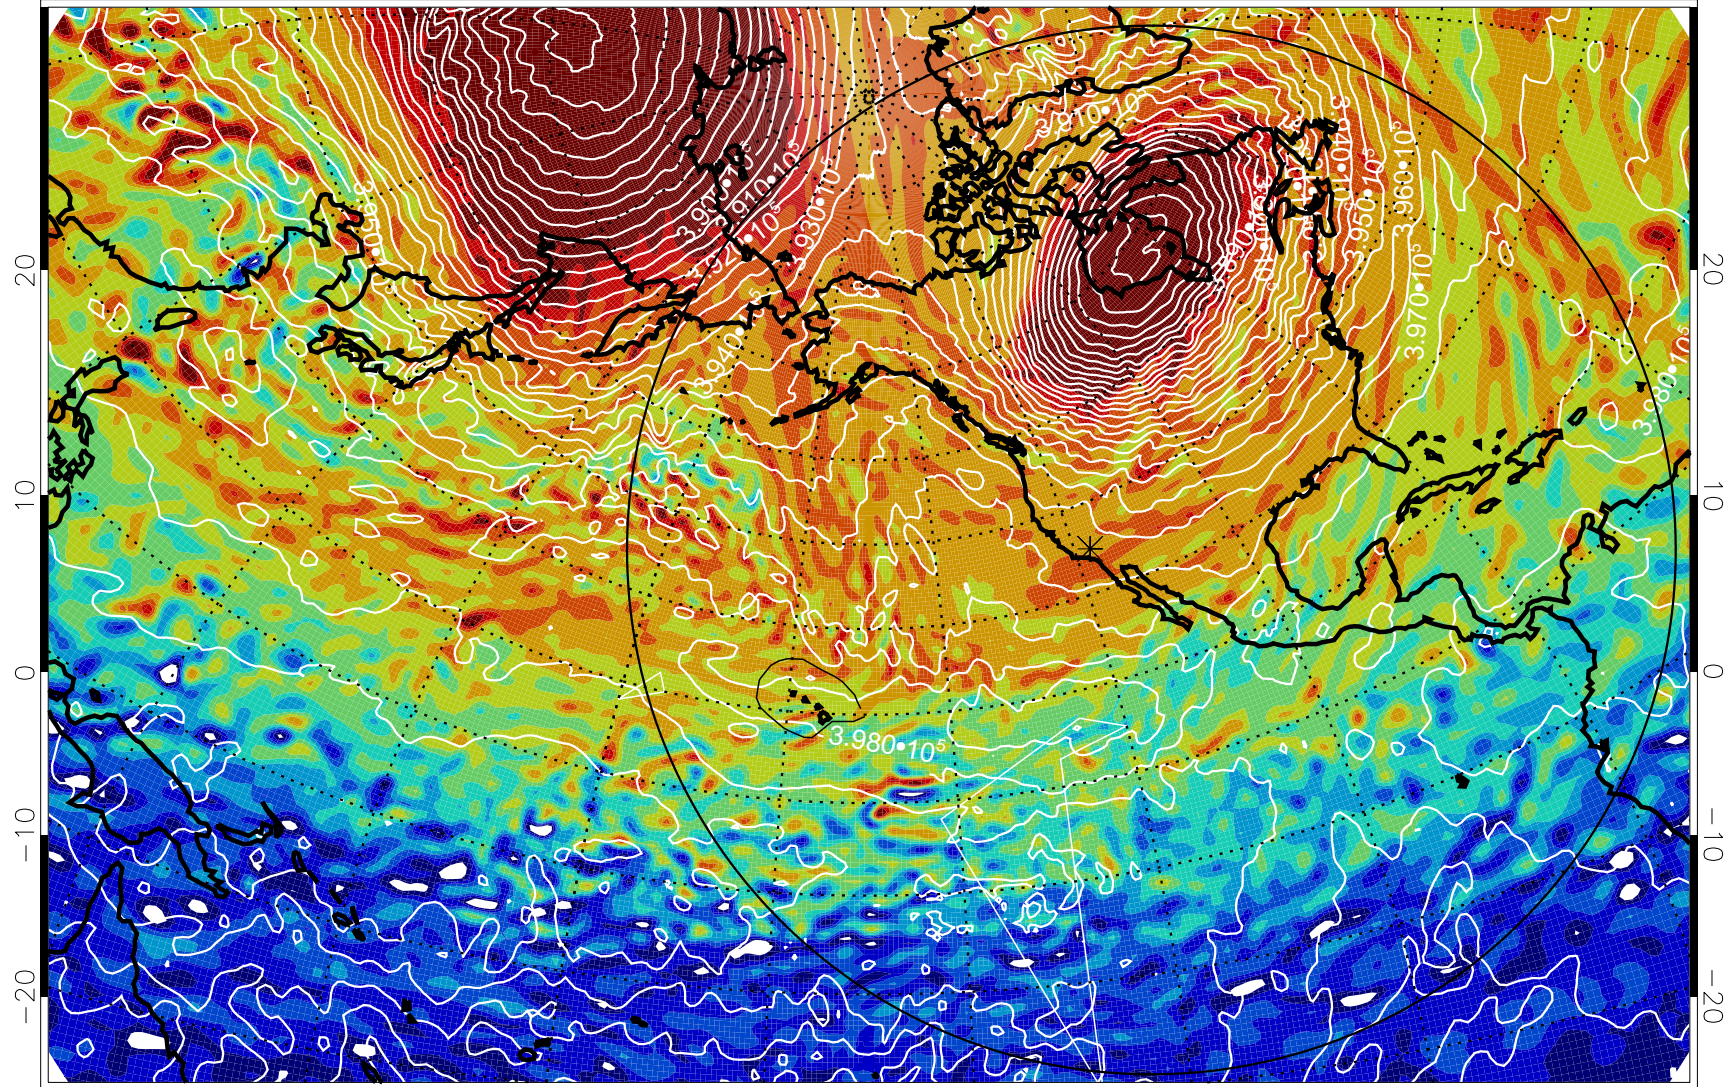

13011900, 24 hour forecast for 460K EPV

460K Montgomery Streamfunction, white

Range ring of 6000 km -- 19 hours GH round trip

13011906, 30 hour forecast for 460K EPV

460K Montgomery Streamfunction, white

Range ring of 6000 km -- 19 hours GH round trip

13011912, 36 hour forecast for 460K EPV

460K Montgomery Streamfunction, white

Range ring of 6000 km -- 19 hours GH round trip

13011918, 42 hour forecast for 460K EPV

460K Montgomery Streamfunction, white

Range ring of 6000 km -- 19 hours GH round trip

13012000, 48 hour forecast for 460K EPV

460K Montgomery Streamfunction, white

Range ring of 6000 km -- 19 hours GH round trip

13012006, 54 hour forecast for 460K EPV

460K Montgomery Streamfunction, white

Range ring of 6000 km -- 19 hours GH round trip

13012012, 60 hour forecast for 460K EPV

460K Montgomery Streamfunction, white

Range ring of 6000 km -- 19 hours GH round trip

13012018, 66 hour forecast for 460K EPV

460K Montgomery Streamfunction, white

Range ring of 6000 km -- 19 hours GH round trip