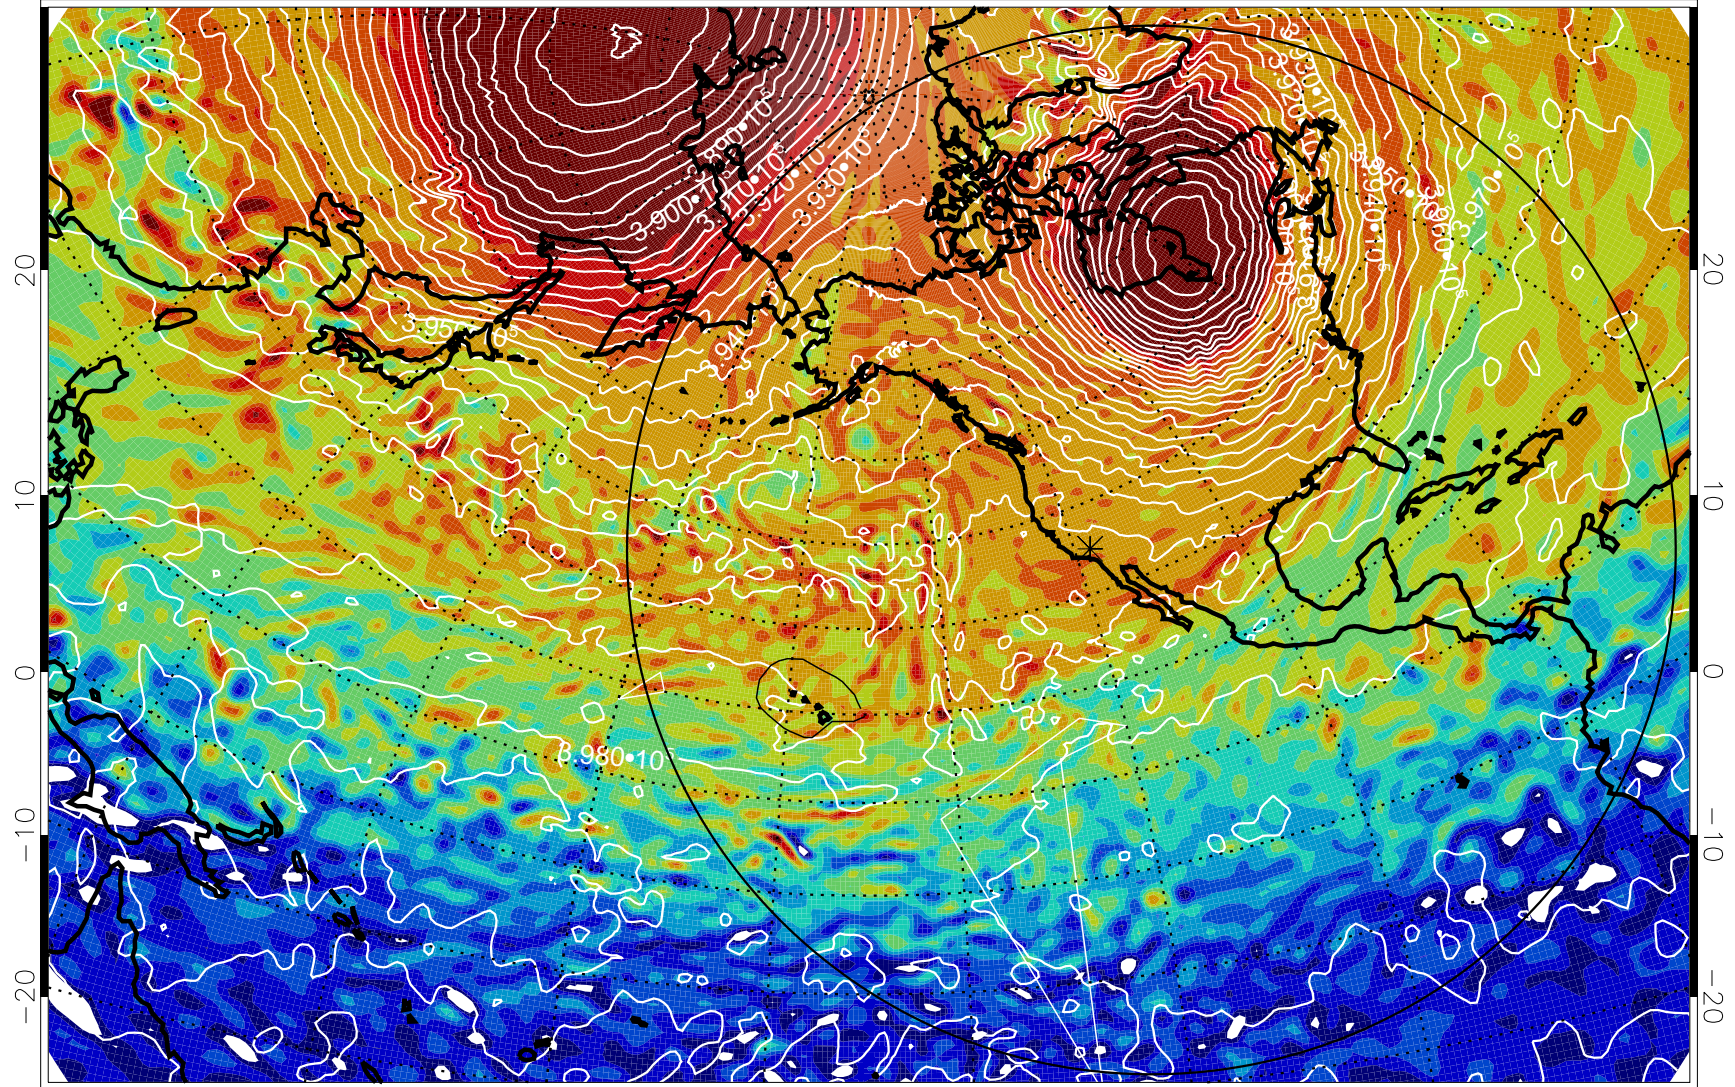

13012100, 72 hour forecast for 460K EPV

460K Montgomery Streamfunction, white

Range ring of 6000 km -- 19 hours GH round trip

13012106, 78 hour forecast for 460K EPV

460K Montgomery Streamfunction, white

Range ring of 6000 km -- 19 hours GH round trip

13012112, 84 hour forecast for 460K EPV

460K Montgomery Streamfunction, white

Range ring of 6000 km -- 19 hours GH round trip

13012118, 90 hour forecast for 460K EPV

460K Montgomery Streamfunction, white

Range ring of 6000 km -- 19 hours GH round trip

13012200, 96 hour forecast for 460K EPV

460K Montgomery Streamfunction, white

Range ring of 6000 km -- 19 hours GH round trip

13012206, 102 hour forecast for 460K EPV

460K Montgomery Streamfunction, white

Range ring of 6000 km -- 19 hours GH round trip

13012212, 108 hour forecast for 460K EPV

460K Montgomery Streamfunction, white

Range ring of 6000 km -- 19 hours GH round trip

13012218, 114 hour forecast for 460K EPV