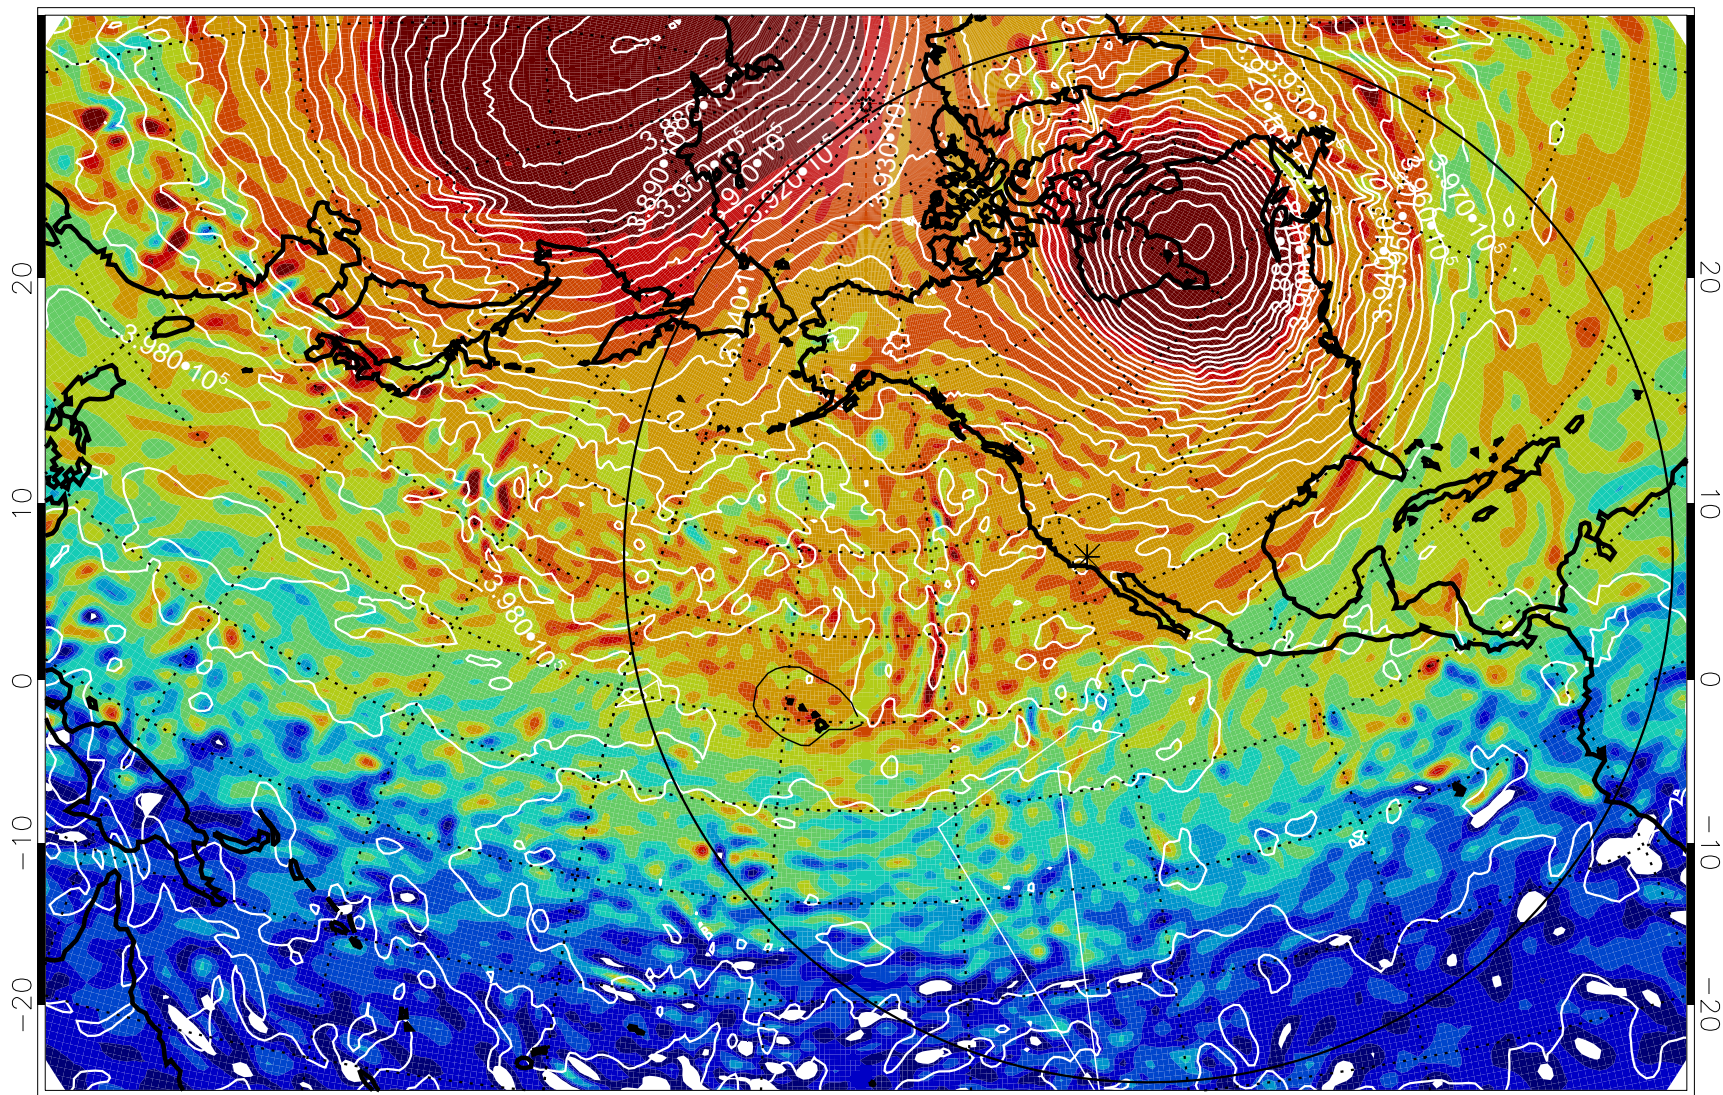

13012200, 96 hour forecast for 460K EPV

460K Montgomery Streamfunction, white

Range ring of 6000 km -- 19 hours GH round trip

13012206, 102 hour forecast for 460K EPV

460K Montgomery Streamfunction, white

Range ring of 6000 km -- 19 hours GH round trip

13012212, 108 hour forecast for 460K EPV

460K Montgomery Streamfunction, white

Range ring of 6000 km -- 19 hours GH round trip

13012218, 114 hour forecast for 460K EPV

460K Montgomery Streamfunction, white

Range ring of 6000 km -- 19 hours GH round trip

13012300, 120 hour forecast for 460K EPV

460K Montgomery Streamfunction, white

Range ring of 6000 km -- 19 hours GH round trip