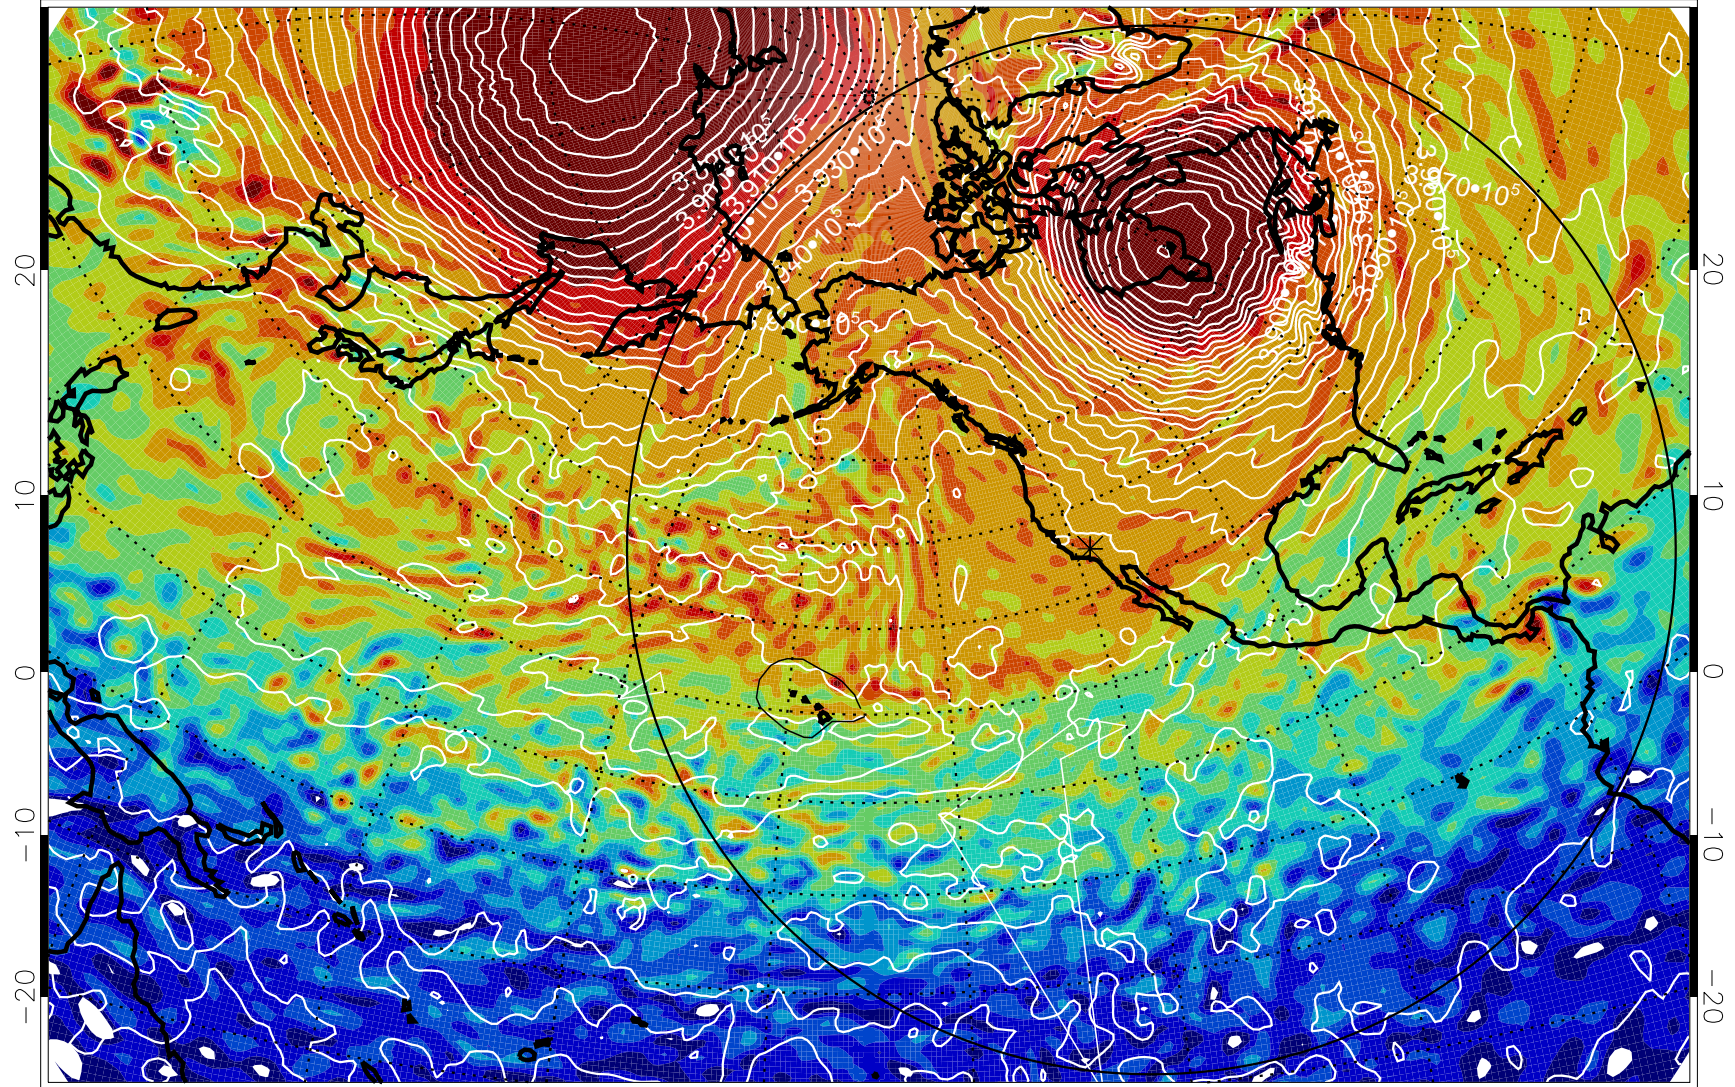

13012100, 72 hour forecast for 460K EPV

460K Montgomery Streamfunction, white

Range ring of 6000 km -- 19 hours GH round trip

13012106, 78 hour forecast for 460K EPV

460K Montgomery Streamfunction, white

Range ring of 6000 km -- 19 hours GH round trip

13012112, 84 hour forecast for 460K EPV

460K Montgomery Streamfunction, white

Range ring of 6000 km -- 19 hours GH round trip

13012118, 90 hour forecast for 460K EPV

460K Montgomery Streamfunction, white

Range ring of 6000 km -- 19 hours GH round trip

13012200, 96 hour forecast for 460K EPV

460K Montgomery Streamfunction, white

Range ring of 6000 km -- 19 hours GH round trip

13012206, 102 hour forecast for 460K EPV

460K Montgomery Streamfunction, white

Range ring of 6000 km -- 19 hours GH round trip

13012212, 108 hour forecast for 460K EPV

460K Montgomery Streamfunction, white

Range ring of 6000 km -- 19 hours GH round trip

13012218, 114 hour forecast for 460K EPV