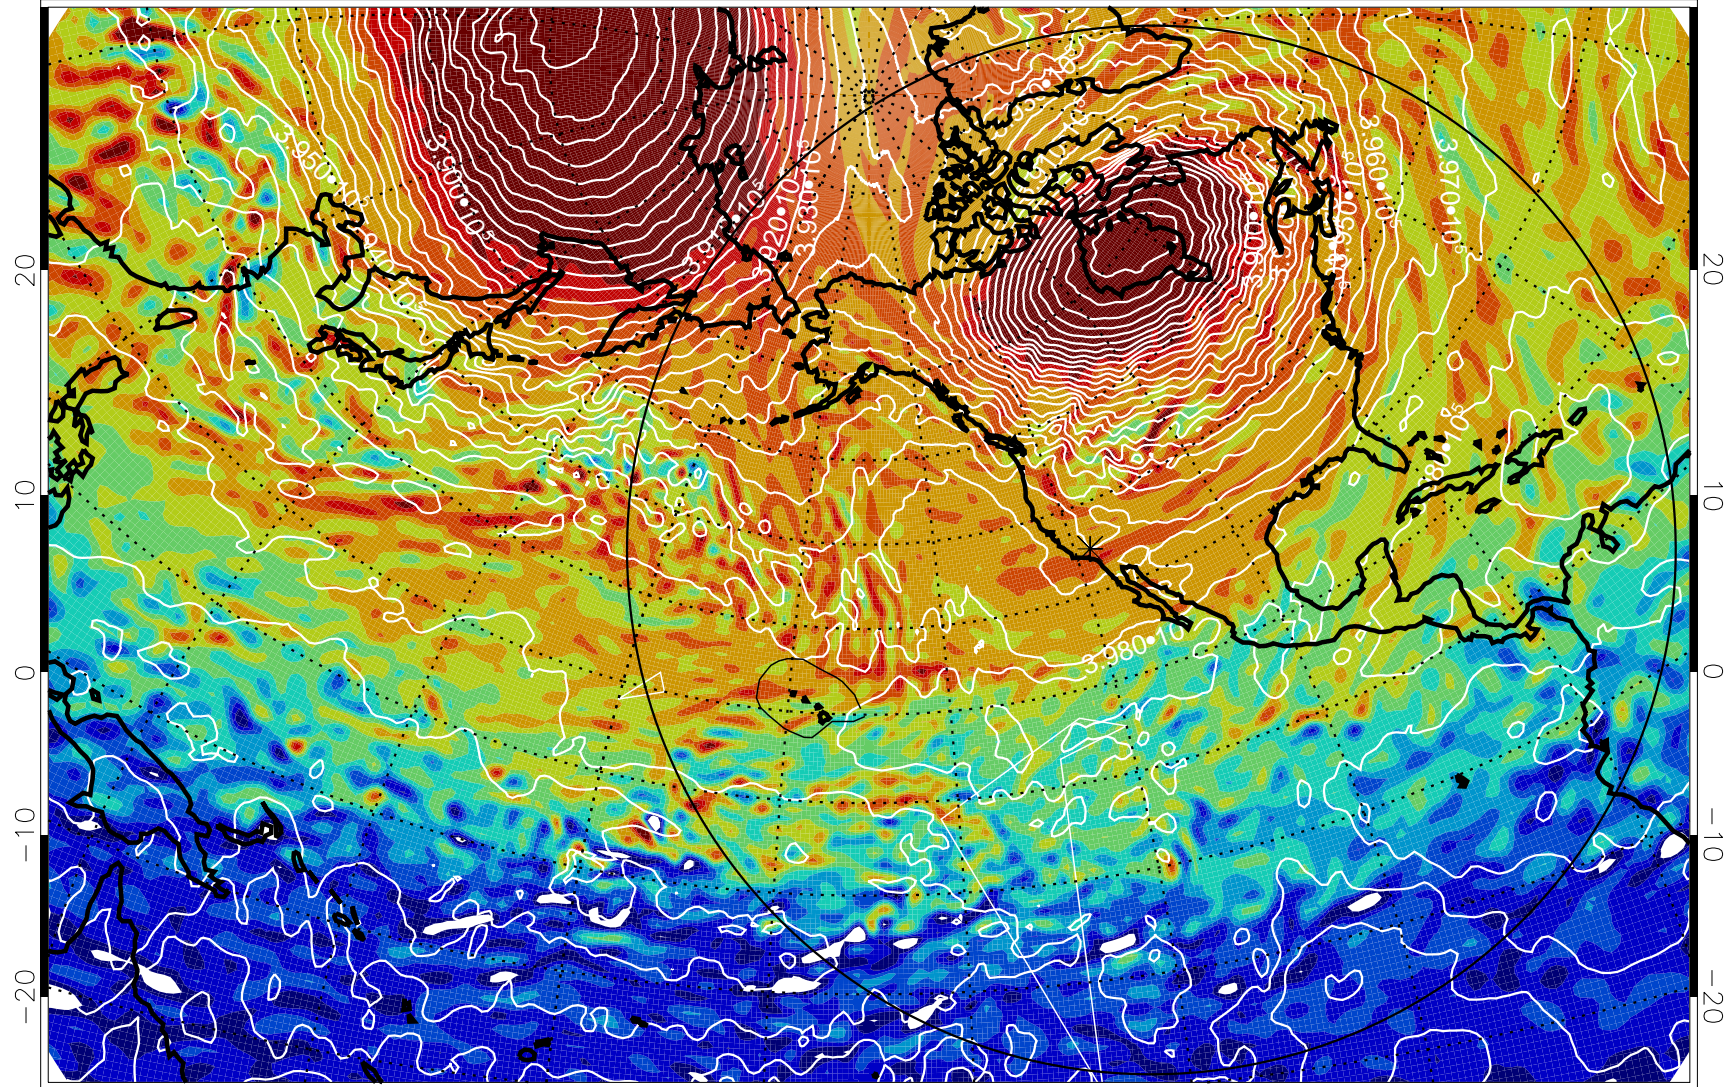

13011812, 12 hour forecast for 460K EPV

460K Montgomery Streamfunction, white

Range ring of 6000 km -- 19 hours GH round trip

13011818, 18 hour forecast for 460K EPV

460K Montgomery Streamfunction, white

Range ring of 6000 km -- 19 hours GH round trip

13011900, 24 hour forecast for 460K EPV

460K Montgomery Streamfunction, white

Range ring of 6000 km -- 19 hours GH round trip

13011906, 30 hour forecast for 460K EPV

460K Montgomery Streamfunction, white

Range ring of 6000 km -- 19 hours GH round trip

13011912, 36 hour forecast for 460K EPV

460K Montgomery Streamfunction, white

Range ring of 6000 km -- 19 hours GH round trip

13011918, 42 hour forecast for 460K EPV

460K Montgomery Streamfunction, white

Range ring of 6000 km -- 19 hours GH round trip

13012000, 48 hour forecast for 460K EPV

460K Montgomery Streamfunction, white

Range ring of 6000 km -- 19 hours GH round trip

13012006, 54 hour forecast for 460K EPV

460K Montgomery Streamfunction, white

Range ring of 6000 km -- 19 hours GH round trip