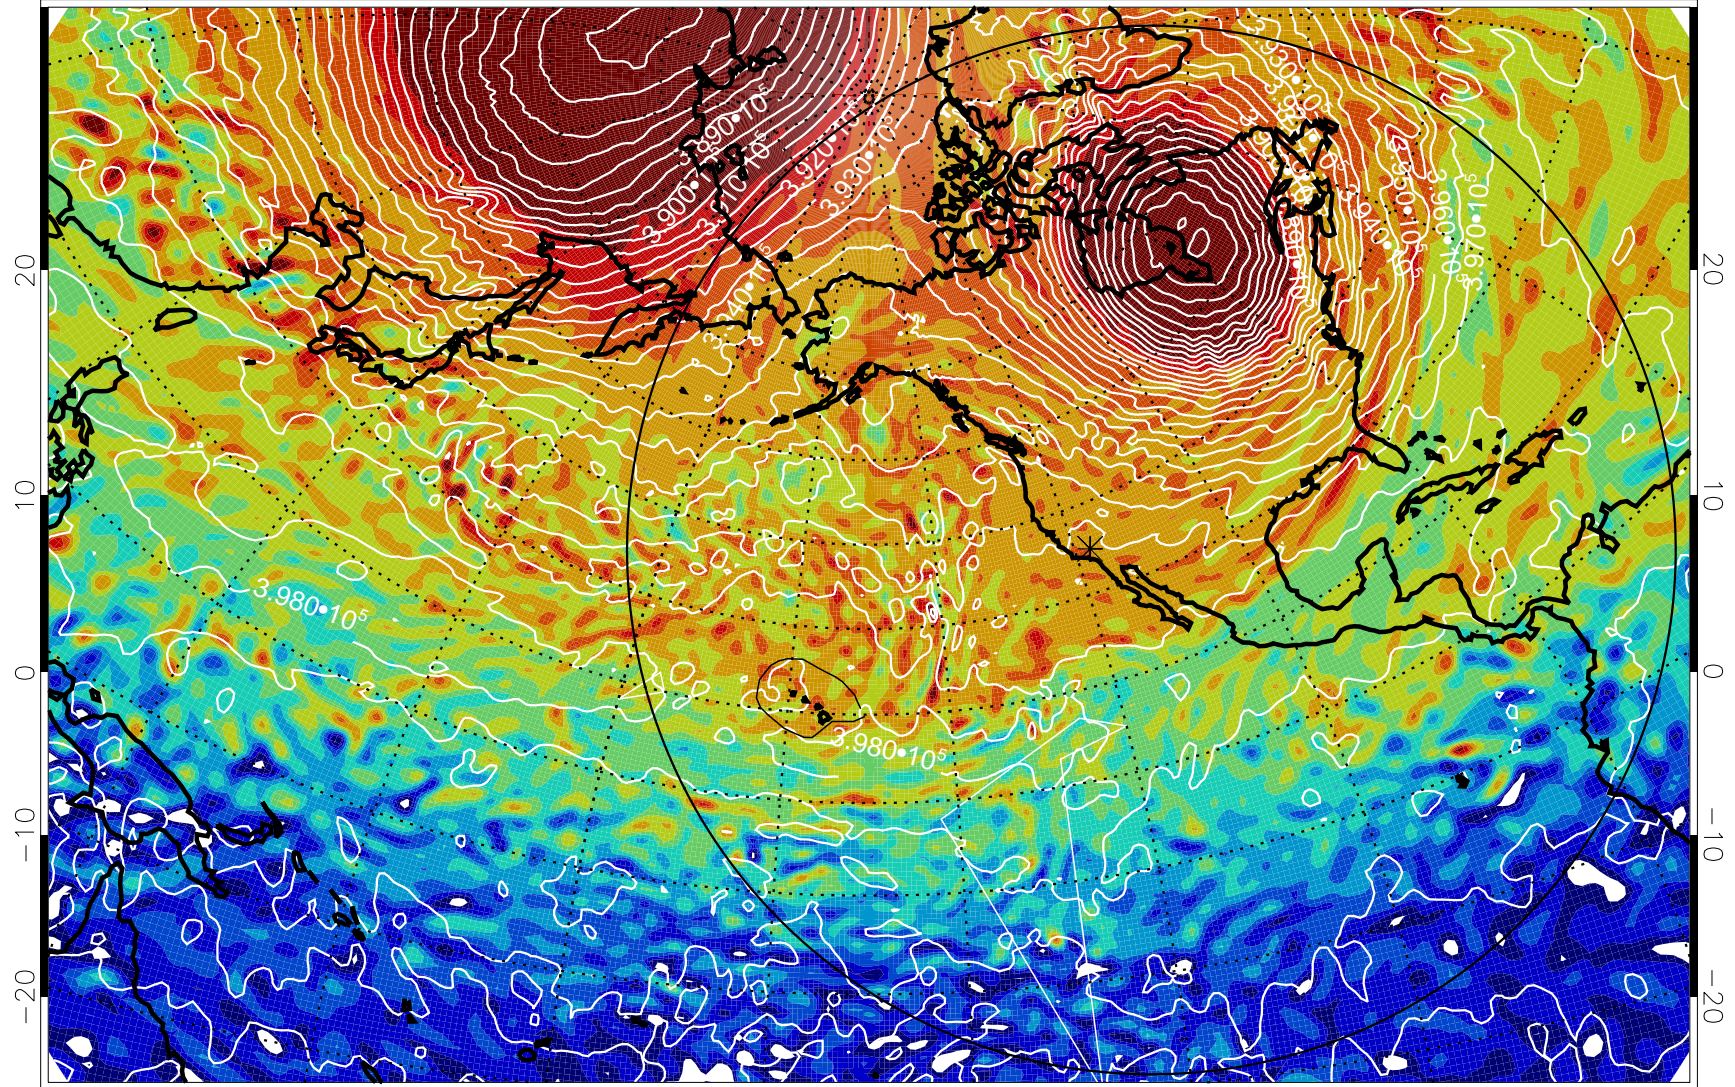

13012200, 96 hour forecast for 460K EPV

460K Montgomery Streamfunction, white

Range ring of 6000 km -- 19 hours GH round trip

13012206, 102 hour forecast for 460K EPV

460K Montgomery Streamfunction, white

Range ring of 6000 km -- 19 hours GH round trip

13012212, 108 hour forecast for 460K EPV

460K Montgomery Streamfunction, white

Range ring of 6000 km -- 19 hours GH round trip

13012218, 114 hour forecast for 460K EPV

460K Montgomery Streamfunction, white

Range ring of 6000 km -- 19 hours GH round trip

13012300, 120 hour forecast for 460K EPV

460K Montgomery Streamfunction, white

Range ring of 6000 km -- 19 hours GH round trip