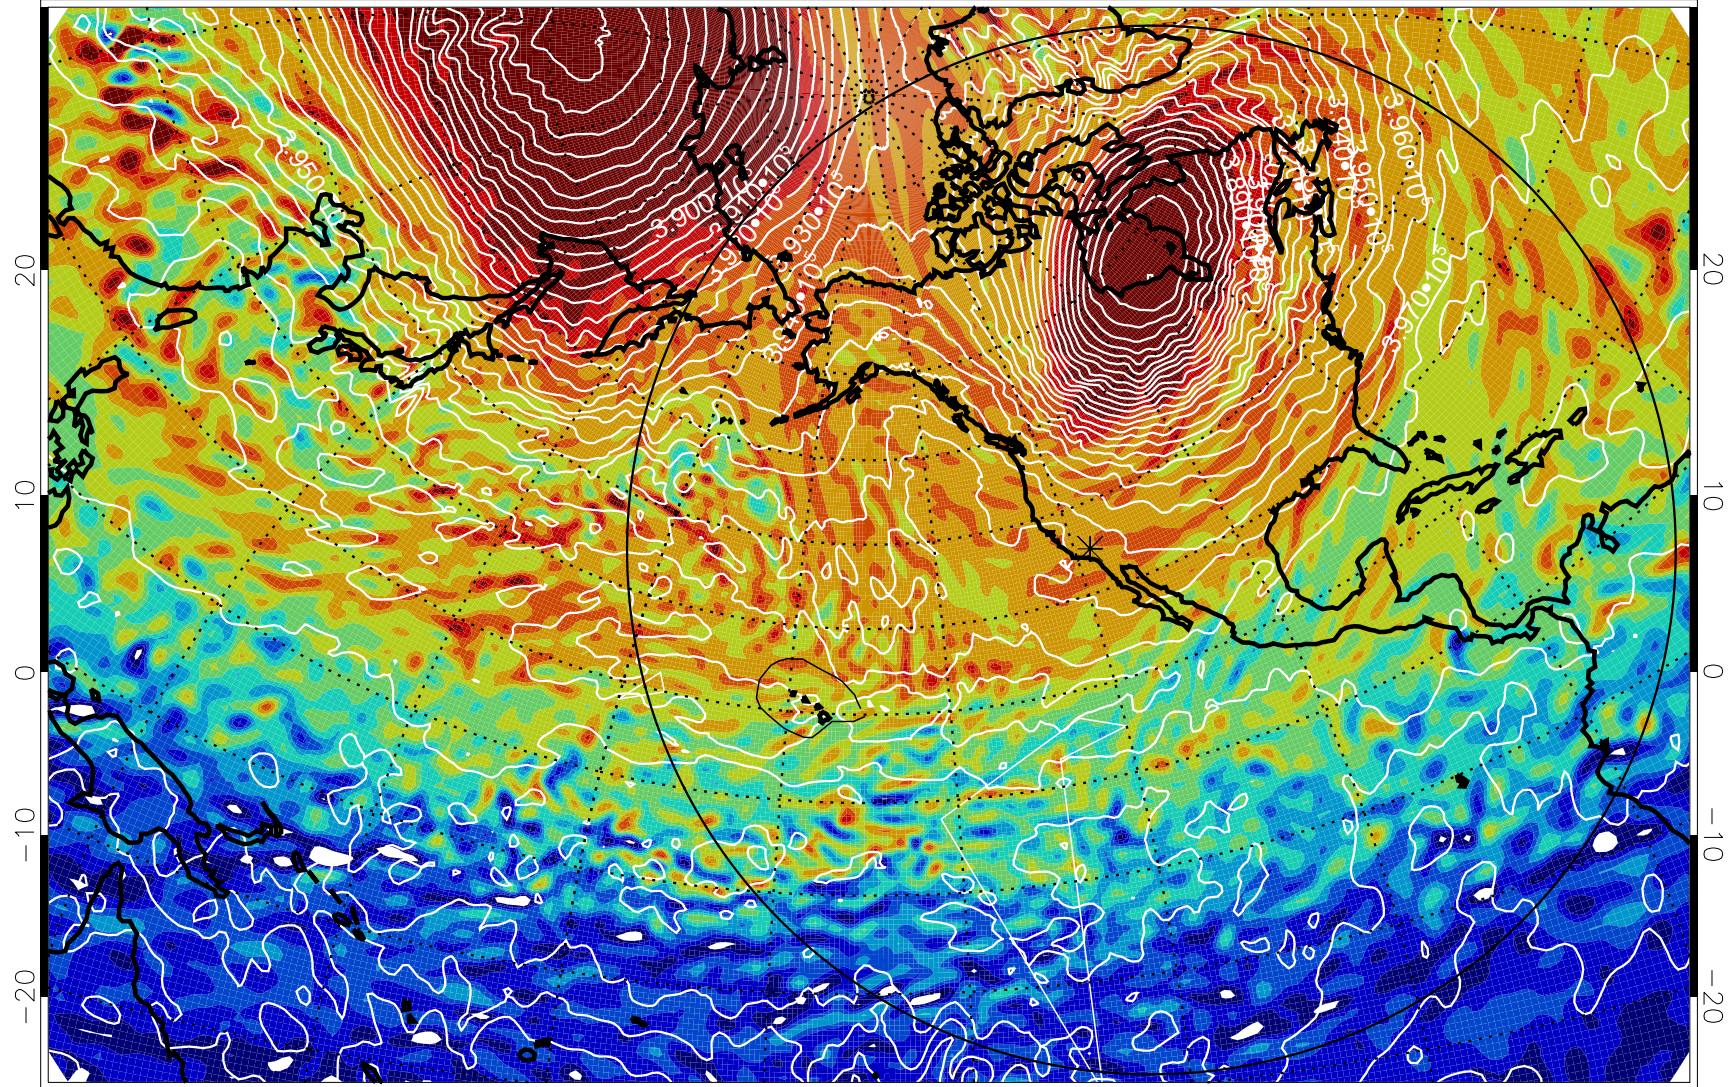

13011912, 36 hour forecast for 460K EPV

460K Montgomery Streamfunction, white

Range ring of 6000 km -- 19 hours GH round trip

13011918, 42 hour forecast for 460K EPV

460K Montgomery Streamfunction, white

Range ring of 6000 km -- 19 hours GH round trip

13012000, 48 hour forecast for 460K EPV

460K Montgomery Streamfunction, white

Range ring of 6000 km -- 19 hours GH round trip

13012006, 54 hour forecast for 460K EPV

460K Montgomery Streamfunction, white

Range ring of 6000 km -- 19 hours GH round trip

13012012, 60 hour forecast for 460K EPV

460K Montgomery Streamfunction, white

Range ring of 6000 km -- 19 hours GH round trip

13012018, 66 hour forecast for 460K EPV

460K Montgomery Streamfunction, white

Range ring of 6000 km -- 19 hours GH round trip

13012100, 72 hour forecast for 460K EPV

460K Montgomery Streamfunction, white

Range ring of 6000 km -- 19 hours GH round trip

13012106, 78 hour forecast for 460K EPV

460K Montgomery Streamfunction, white

Range ring of 6000 km -- 19 hours GH round trip