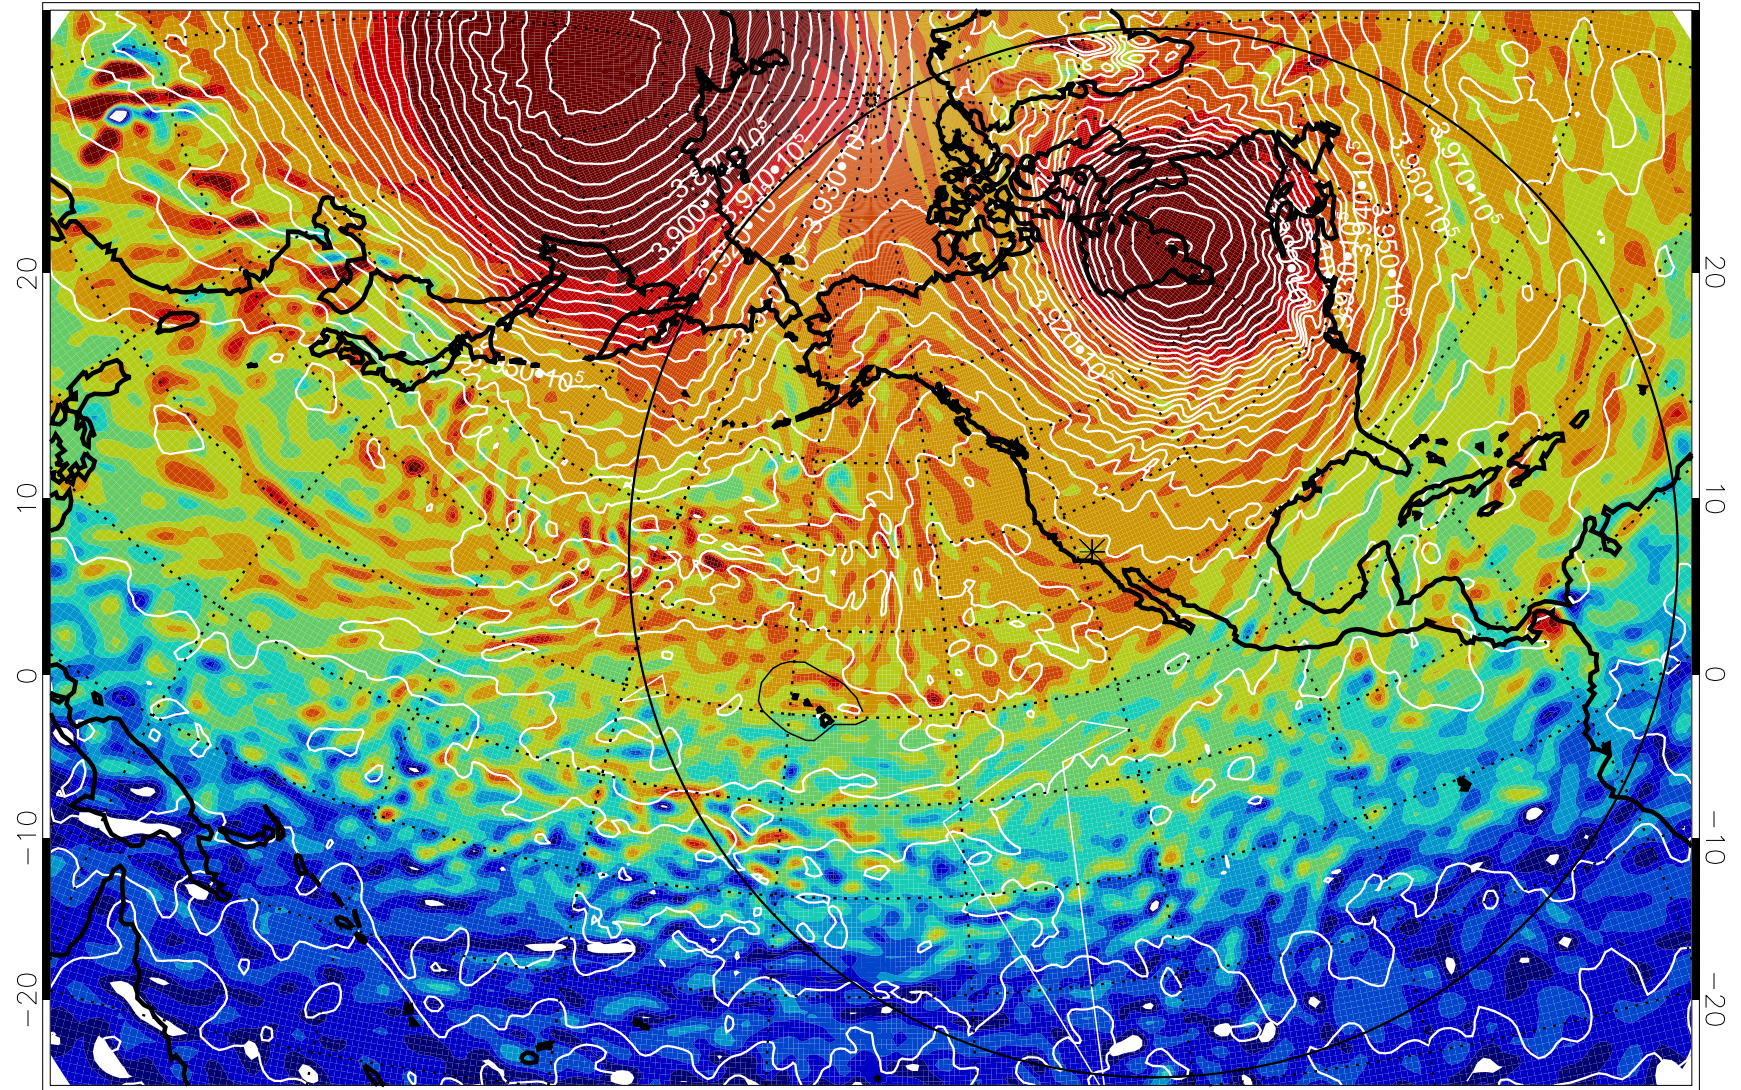

13012012, 60 hour forecast for 460K EPV

460K Montgomery Streamfunction, white

Range ring of 6000 km -- 19 hours GH round trip

13012018, 66 hour forecast for 460K EPV

460K Montgomery Streamfunction, white

Range ring of 6000 km -- 19 hours GH round trip

13012100, 72 hour forecast for 460K EPV

460K Montgomery Streamfunction, white

Range ring of 6000 km -- 19 hours GH round trip

13012106, 78 hour forecast for 460K EPV

460K Montgomery Streamfunction, white

Range ring of 6000 km -- 19 hours GH round trip

13012112, 84 hour forecast for 460K EPV

460K Montgomery Streamfunction, white

Range ring of 6000 km -- 19 hours GH round trip

13012118, 90 hour forecast for 460K EPV

460K Montgomery Streamfunction, white

Range ring of 6000 km -- 19 hours GH round trip

13012200, 96 hour forecast for 460K EPV

460K Montgomery Streamfunction, white

Range ring of 6000 km -- 19 hours GH round trip

13012206, 102 hour forecast for 460K EPV

460K Montgomery Streamfunction, white