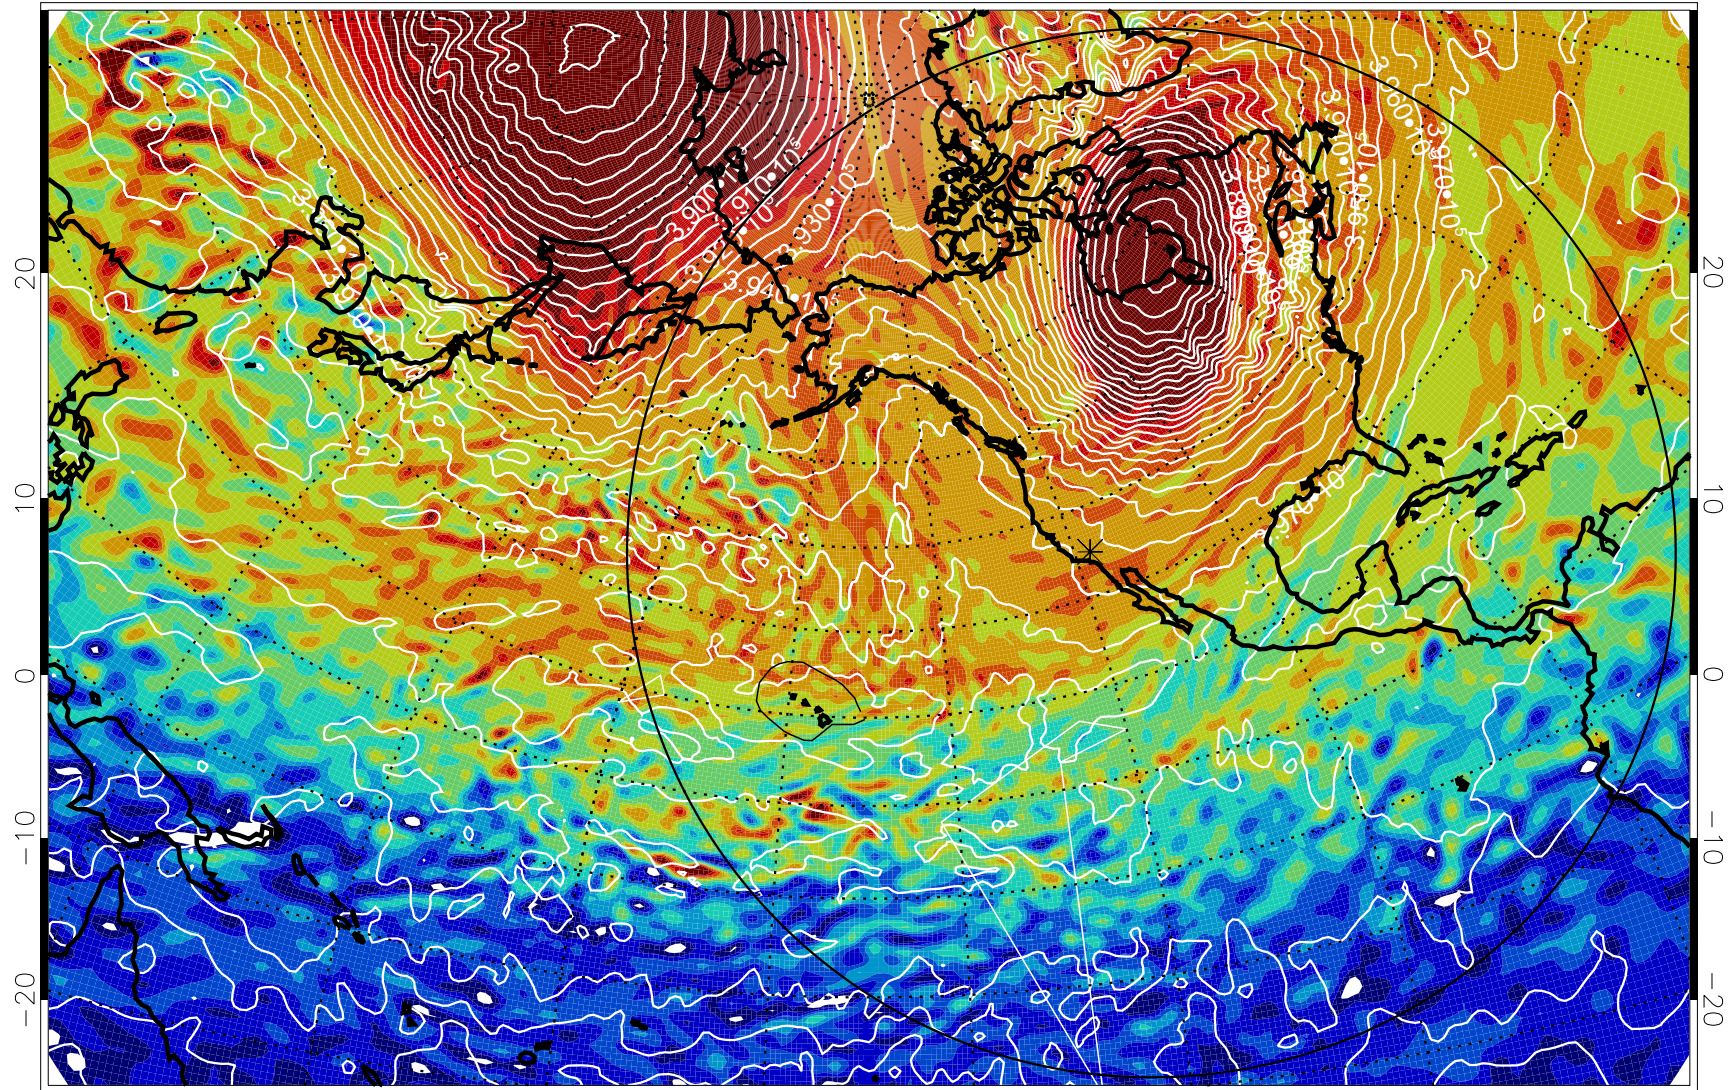

13011912, 36 hour forecast for 460K EPV

460K Montgomery Streamfunction, white

Range ring of 6000 km -- 19 hours GH round trip

13011918, 42 hour forecast for 460K EPV

460K Montgomery Streamfunction, white

Range ring of 6000 km -- 19 hours GH round trip

13012000, 48 hour forecast for 460K EPV

460K Montgomery Streamfunction, white

Range ring of 6000 km -- 19 hours GH round trip

13012006, 54 hour forecast for 460K EPV

460K Montgomery Streamfunction, white

Range ring of 6000 km -- 19 hours GH round trip

13012012, 60 hour forecast for 460K EPV

460K Montgomery Streamfunction, white

Range ring of 6000 km -- 19 hours GH round trip

13012018, 66 hour forecast for 460K EPV

460K Montgomery Streamfunction, white

Range ring of 6000 km -- 19 hours GH round trip

13012100, 72 hour forecast for 460K EPV

460K Montgomery Streamfunction, white

Range ring of 6000 km -- 19 hours GH round trip

13012106, 78 hour forecast for 460K EPV

460K Montgomery Streamfunction, white

Range ring of 6000 km -- 19 hours GH round trip