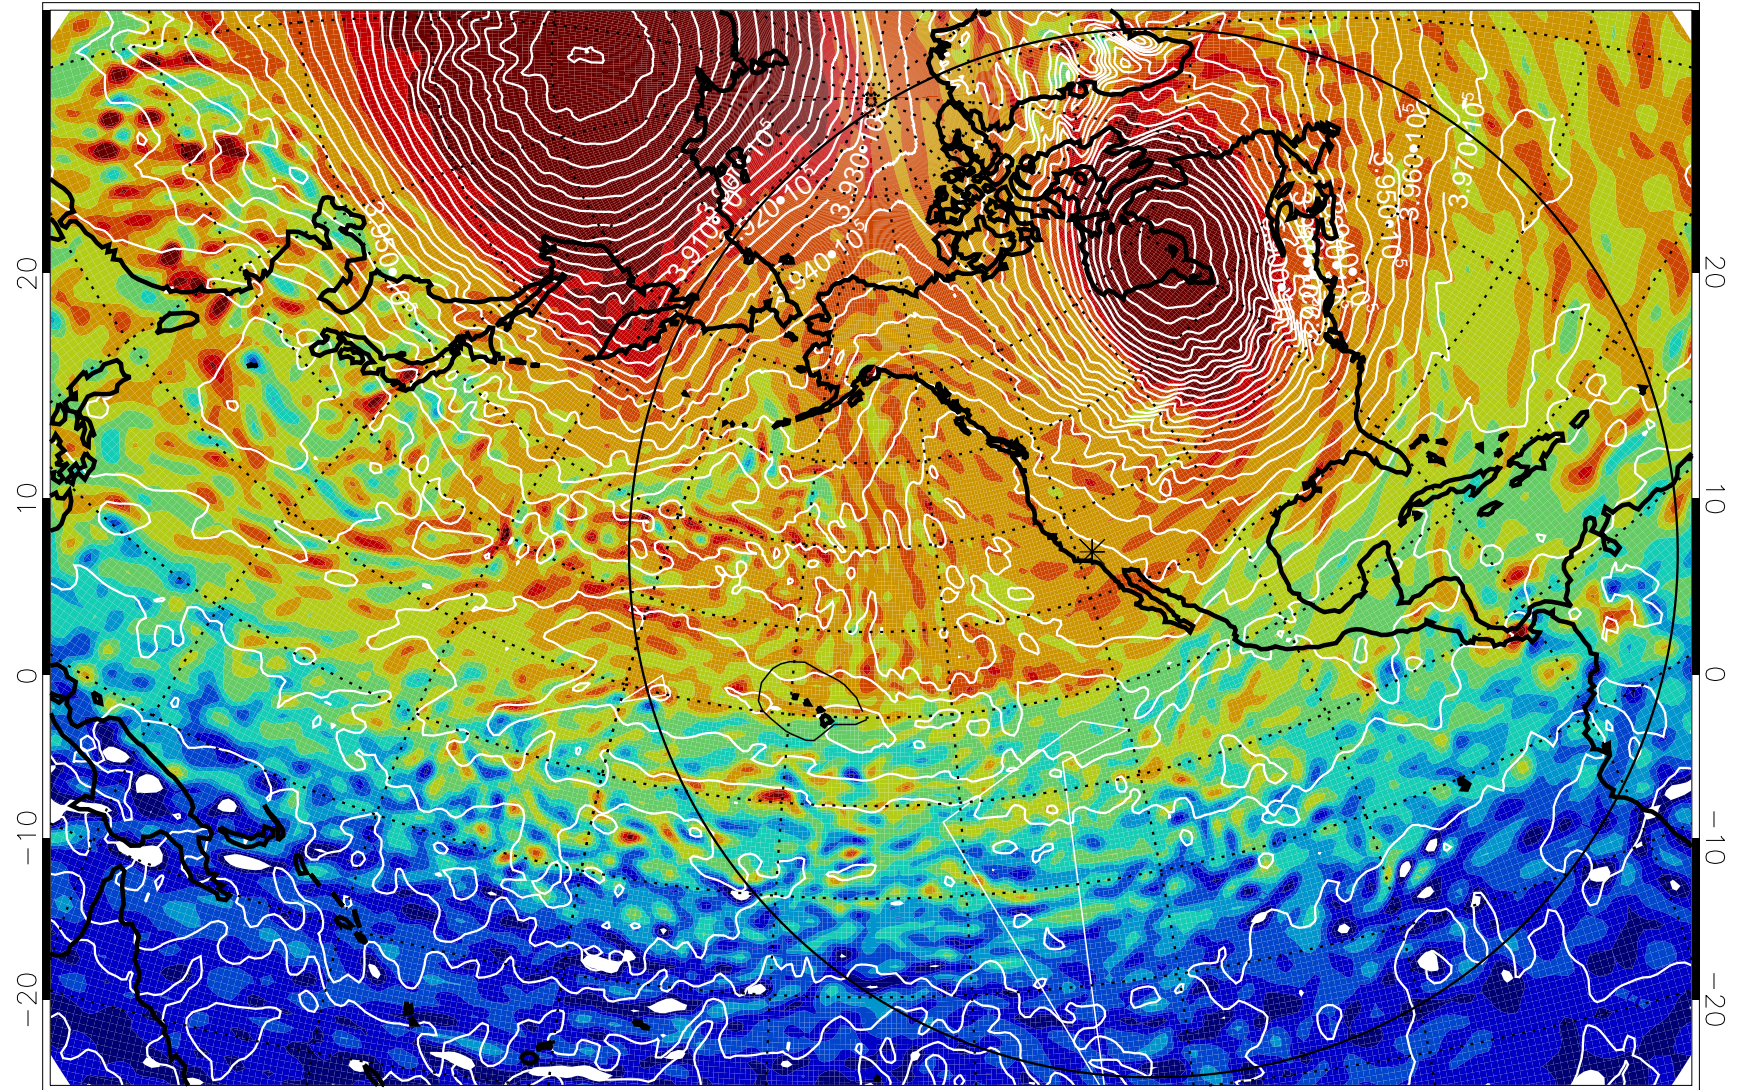

13012000, 48 hour forecast for 460K EPV

460K Montgomery Streamfunction, white

Range ring of 6000 km -- 19 hours GH round trip

13012006, 54 hour forecast for 460K EPV

460K Montgomery Streamfunction, white

Range ring of 6000 km -- 19 hours GH round trip

13012012, 60 hour forecast for 460K EPV

460K Montgomery Streamfunction, white

Range ring of 6000 km -- 19 hours GH round trip

13012018, 66 hour forecast for 460K EPV

460K Montgomery Streamfunction, white

Range ring of 6000 km -- 19 hours GH round trip

13012100, 72 hour forecast for 460K EPV

460K Montgomery Streamfunction, white

Range ring of 6000 km -- 19 hours GH round trip

13012106, 78 hour forecast for 460K EPV

460K Montgomery Streamfunction, white

Range ring of 6000 km -- 19 hours GH round trip

13012112, 84 hour forecast for 460K EPV

460K Montgomery Streamfunction, white

Range ring of 6000 km -- 19 hours GH round trip

13012118, 90 hour forecast for 460K EPV

460K Montgomery Streamfunction, white

Range ring of 6000 km -- 19 hours GH round trip