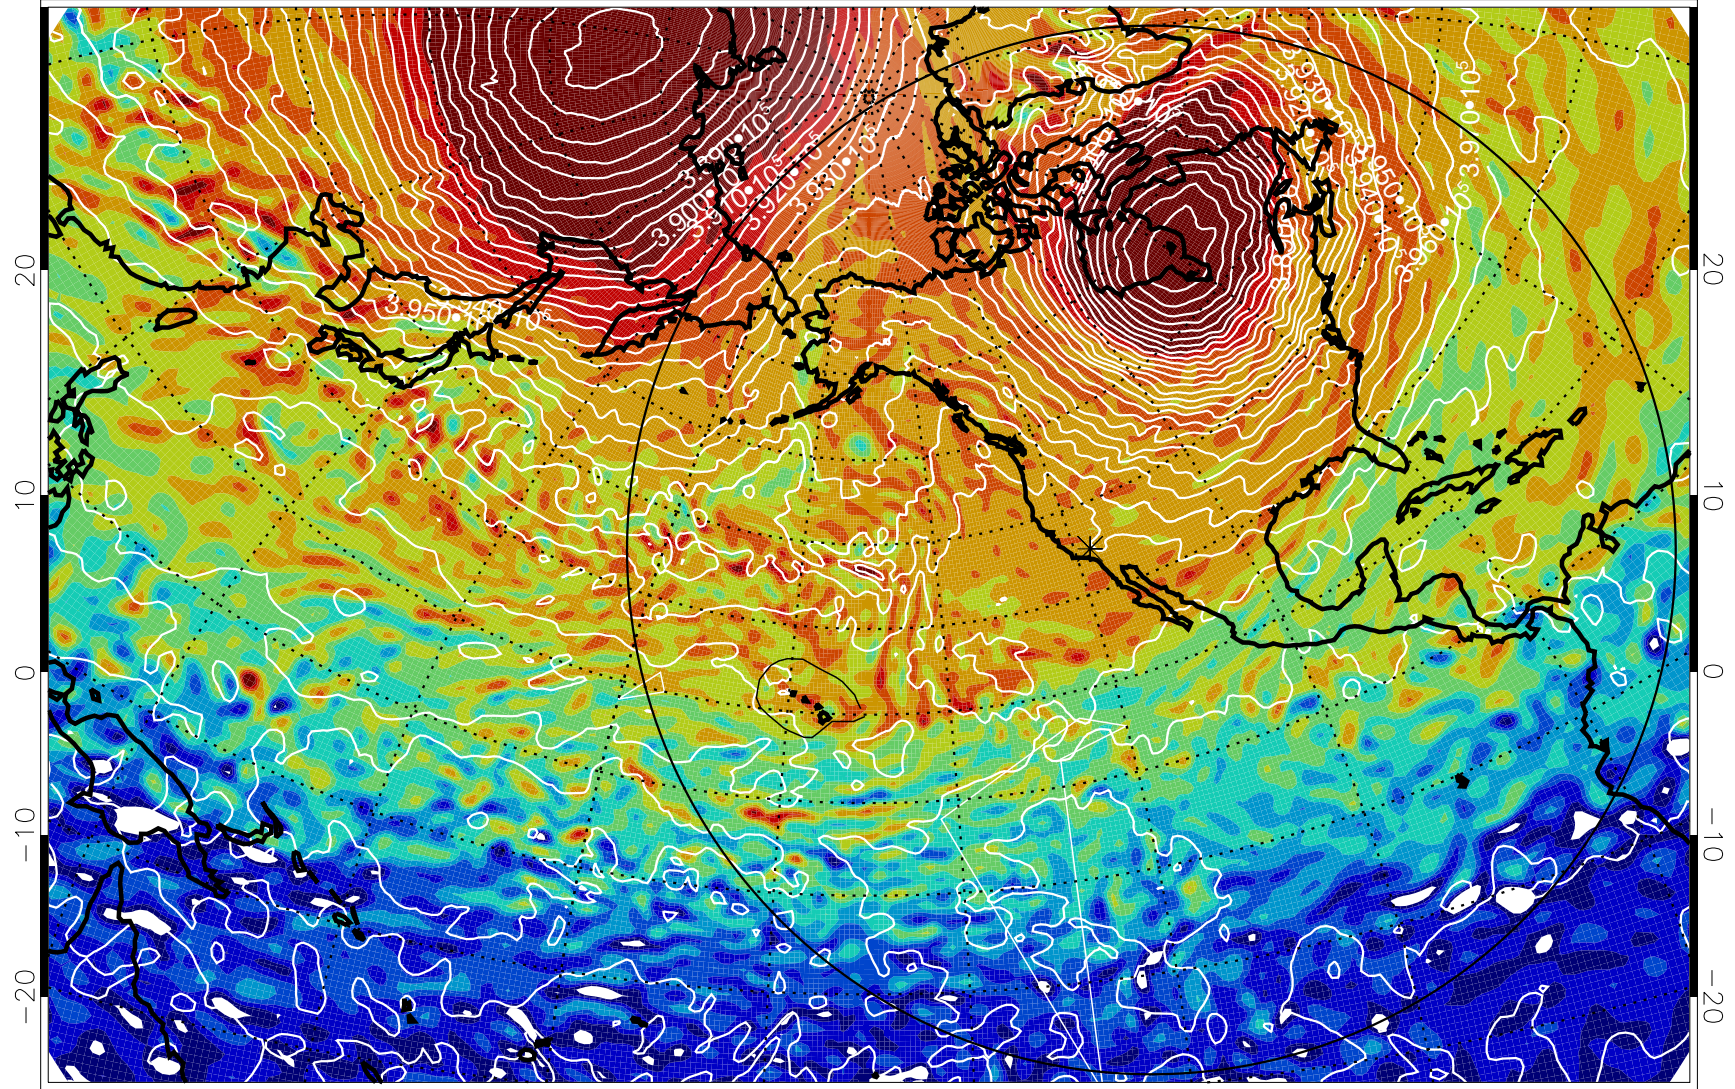

13012100, 72 hour forecast for 460K EPV

460K Montgomery Streamfunction, white

Range ring of 6000 km -- 19 hours GH round trip

13012106, 78 hour forecast for 460K EPV

460K Montgomery Streamfunction, white

Range ring of 6000 km -- 19 hours GH round trip

13012112, 84 hour forecast for 460K EPV

460K Montgomery Streamfunction, white

Range ring of 6000 km -- 19 hours GH round trip

13012118, 90 hour forecast for 460K EPV

460K Montgomery Streamfunction, white

Range ring of 6000 km -- 19 hours GH round trip

13012200, 96 hour forecast for 460K EPV

460K Montgomery Streamfunction, white

Range ring of 6000 km -- 19 hours GH round trip

13012206, 102 hour forecast for 460K EPV

460K Montgomery Streamfunction, white

Range ring of 6000 km -- 19 hours GH round trip

13012212, 108 hour forecast for 460K EPV

460K Montgomery Streamfunction, white

Range ring of 6000 km -- 19 hours GH round trip

13012218, 114 hour forecast for 460K EPV