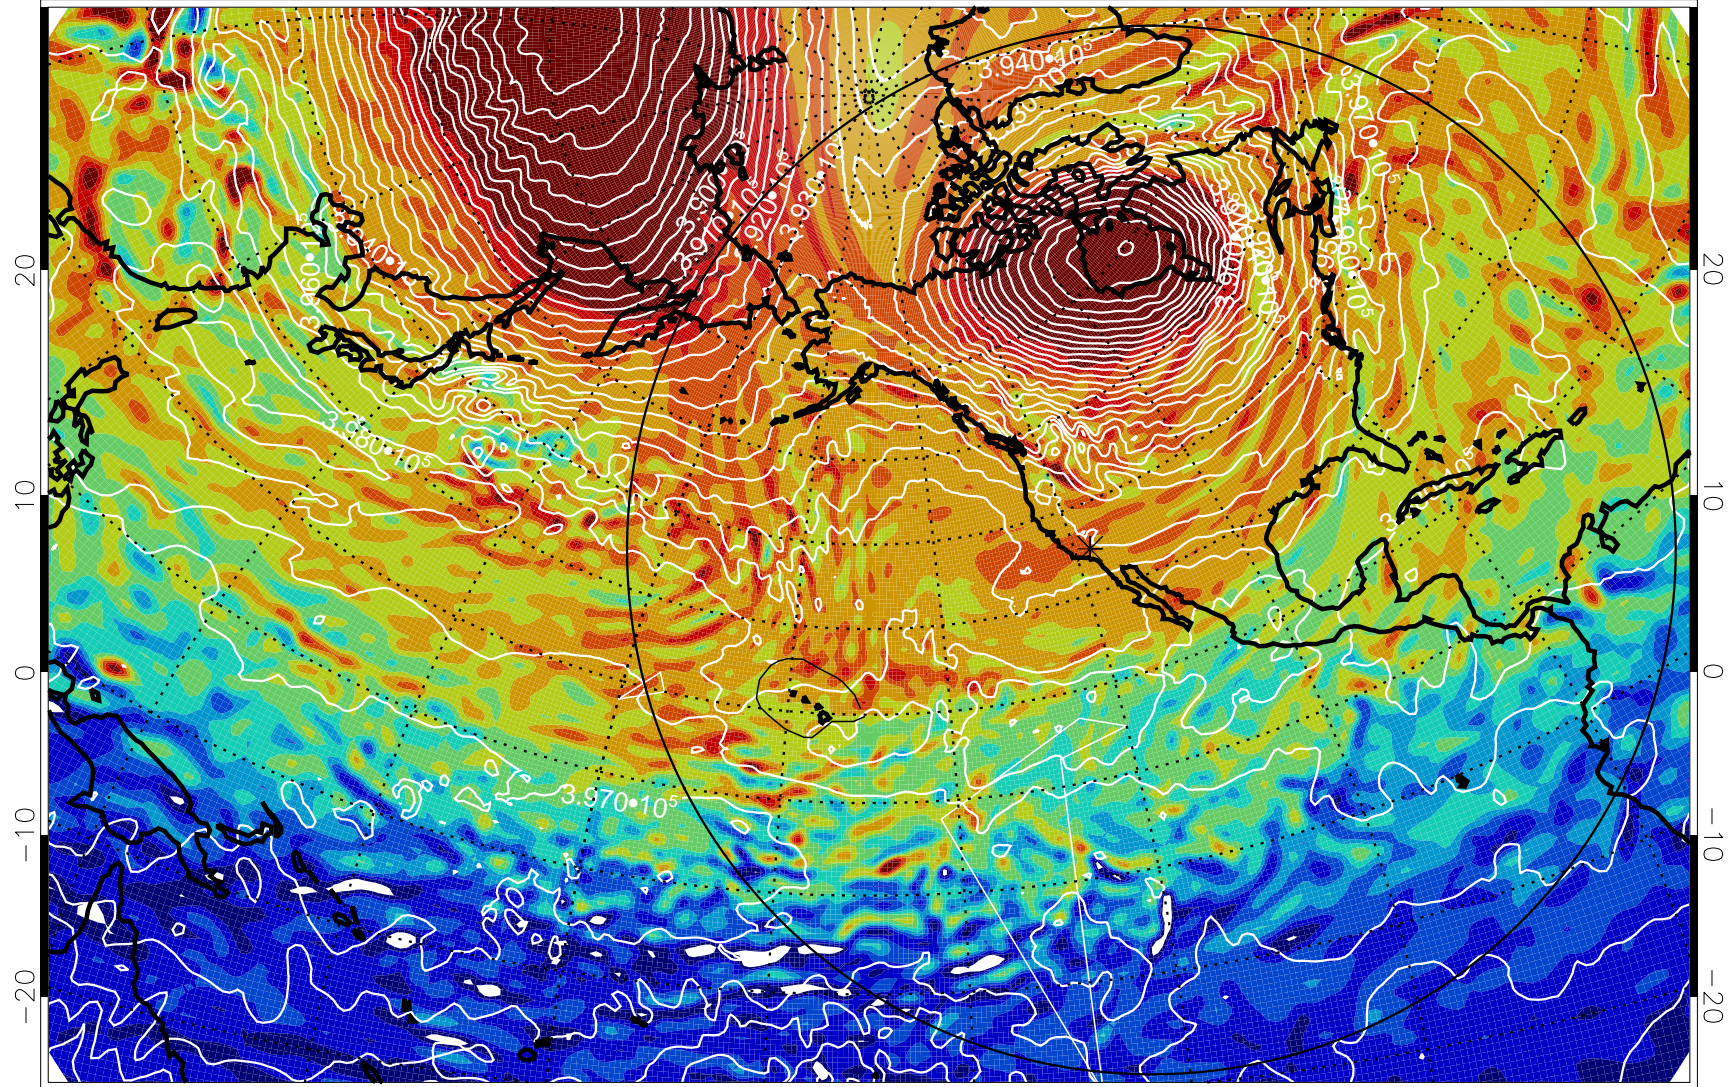

13011812, 12 hour forecast for 460K EPV

460K Montgomery Streamfunction, white

Range ring of 6000 km -- 19 hours GH round trip

13011818, 18 hour forecast for 460K EPV

460K Montgomery Streamfunction, white

Range ring of 6000 km -- 19 hours GH round trip

13011900, 24 hour forecast for 460K EPV

460K Montgomery Streamfunction, white

Range ring of 6000 km -- 19 hours GH round trip

13011906, 30 hour forecast for 460K EPV

460K Montgomery Streamfunction, white

Range ring of 6000 km -- 19 hours GH round trip

13011912, 36 hour forecast for 460K EPV

460K Montgomery Streamfunction, white

Range ring of 6000 km -- 19 hours GH round trip

13011918, 42 hour forecast for 460K EPV

460K Montgomery Streamfunction, white

Range ring of 6000 km -- 19 hours GH round trip

13012000, 48 hour forecast for 460K EPV

460K Montgomery Streamfunction, white

Range ring of 6000 km -- 19 hours GH round trip

13012006, 54 hour forecast for 460K EPV

460K Montgomery Streamfunction, white

Range ring of 6000 km -- 19 hours GH round trip