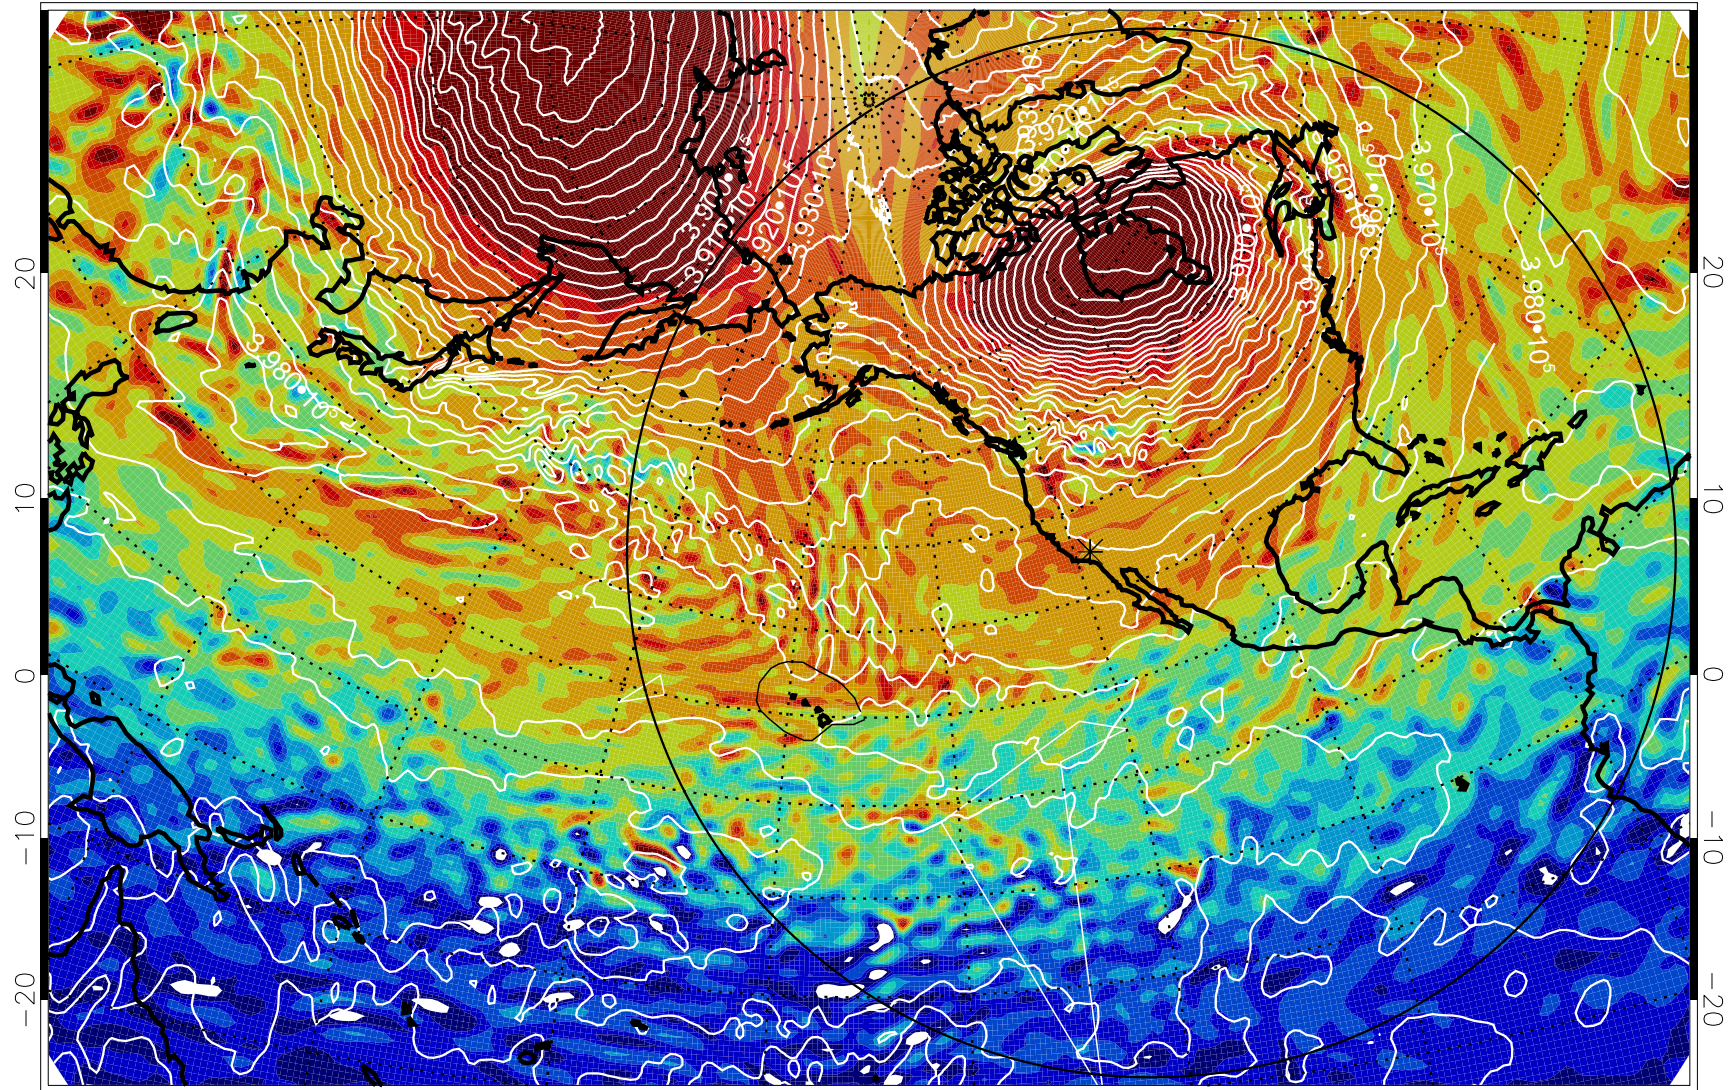

13011812, 12 hour forecast for 460K EPV

460K Montgomery Streamfunction, white

Range ring of 6000 km -- 19 hours GH round trip

13011818, 18 hour forecast for 460K EPV

460K Montgomery Streamfunction, white

Range ring of 6000 km -- 19 hours GH round trip

13011900, 24 hour forecast for 460K EPV

460K Montgomery Streamfunction, white

Range ring of 6000 km -- 19 hours GH round trip

13011906, 30 hour forecast for 460K EPV

460K Montgomery Streamfunction, white

Range ring of 6000 km -- 19 hours GH round trip

13011912, 36 hour forecast for 460K EPV

460K Montgomery Streamfunction, white

Range ring of 6000 km -- 19 hours GH round trip

13011918, 42 hour forecast for 460K EPV

460K Montgomery Streamfunction, white

Range ring of 6000 km -- 19 hours GH round trip

13012000, 48 hour forecast for 460K EPV

460K Montgomery Streamfunction, white

Range ring of 6000 km -- 19 hours GH round trip

13012006, 54 hour forecast for 460K EPV

460K Montgomery Streamfunction, white

Range ring of 6000 km -- 19 hours GH round trip