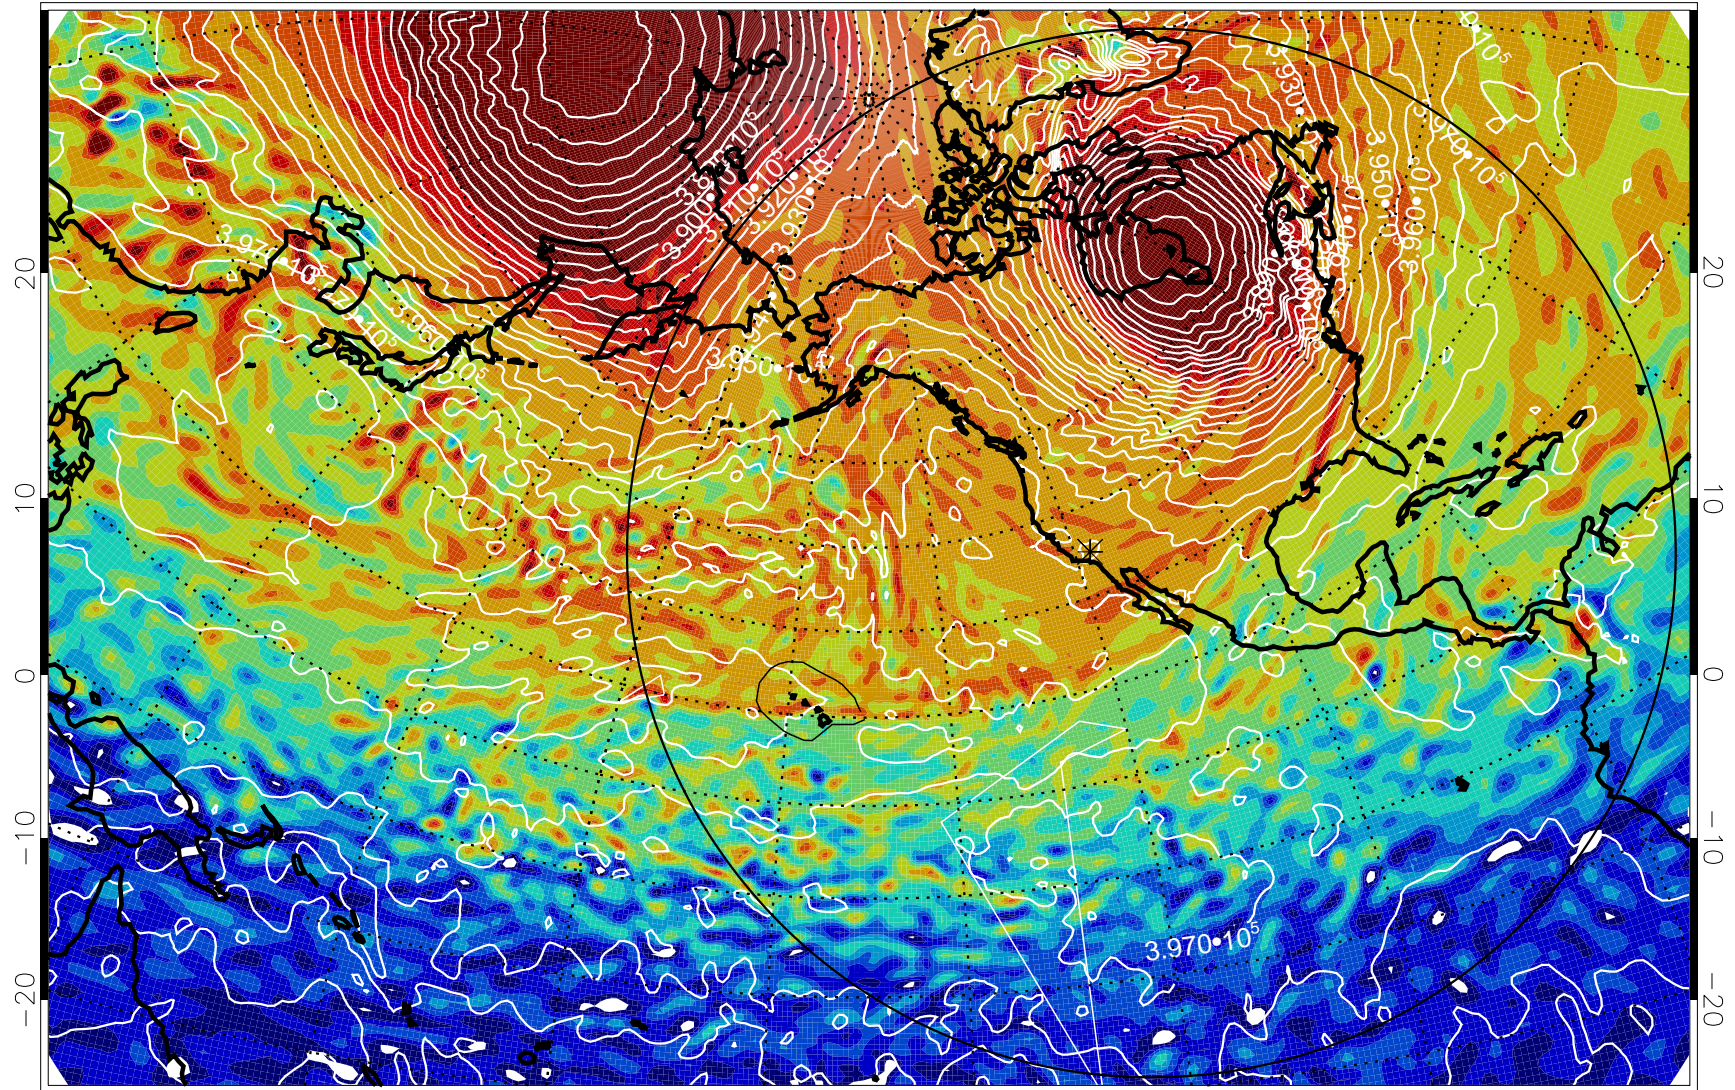

13012012, 60 hour forecast for 460K EPV

460K Montgomery Streamfunction, white

Range ring of 6000 km -- 19 hours GH round trip

13012018, 66 hour forecast for 460K EPV

460K Montgomery Streamfunction, white

Range ring of 6000 km -- 19 hours GH round trip

13012100, 72 hour forecast for 460K EPV

460K Montgomery Streamfunction, white

Range ring of 6000 km -- 19 hours GH round trip

13012106, 78 hour forecast for 460K EPV

460K Montgomery Streamfunction, white

Range ring of 6000 km -- 19 hours GH round trip

13012112, 84 hour forecast for 460K EPV

460K Montgomery Streamfunction, white

Range ring of 6000 km -- 19 hours GH round trip

13012118, 90 hour forecast for 460K EPV

460K Montgomery Streamfunction, white

Range ring of 6000 km -- 19 hours GH round trip

13012200, 96 hour forecast for 460K EPV

460K Montgomery Streamfunction, white

Range ring of 6000 km -- 19 hours GH round trip

13012206, 102 hour forecast for 460K EPV

460K Montgomery Streamfunction, white