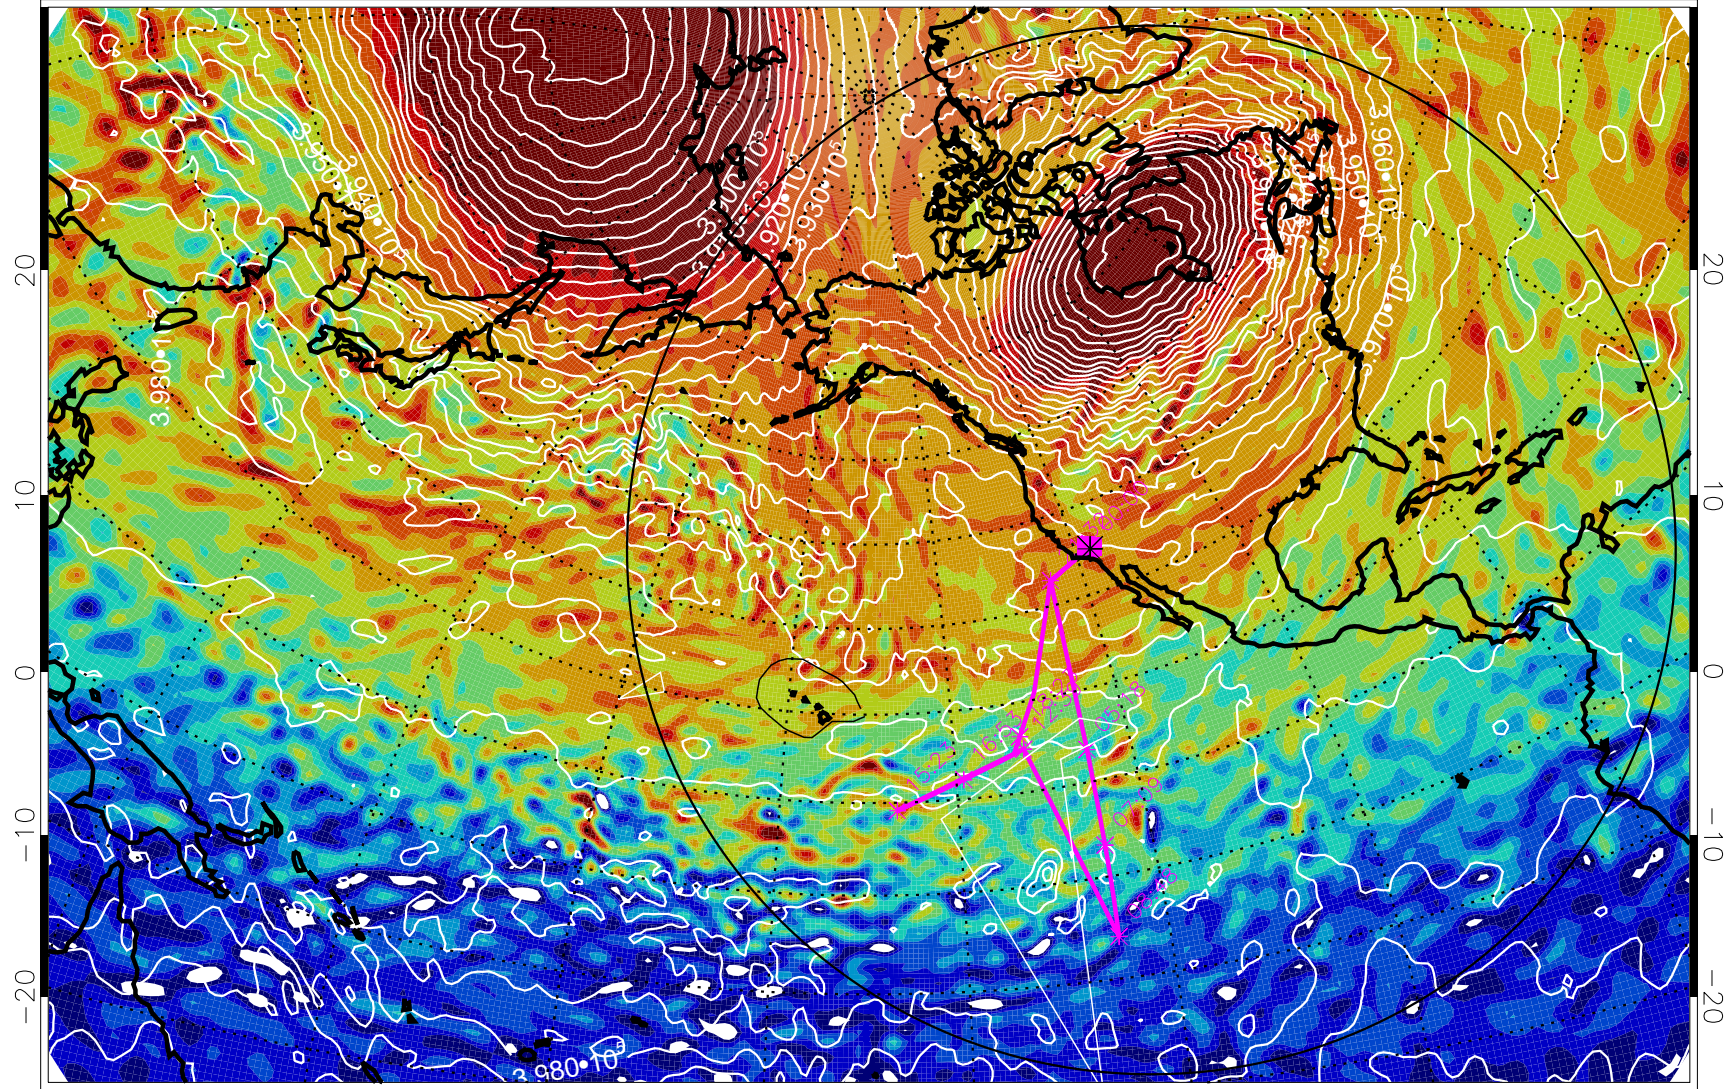

13011806, 42 hour forecast for 460K EPV

460K Montgomery Streamfunction, white

Range ring of 6000 km -- 19 hours GH round trip

13011812, 48 hour forecast for 460K EPV

460K Montgomery Streamfunction, white

Range ring of 6000 km -- 19 hours GH round trip

13011818, 54 hour forecast for 460K EPV

460K Montgomery Streamfunction, white

Range ring of 6000 km -- 19 hours GH round trip

13011900, 60 hour forecast for 460K EPV

460K Montgomery Streamfunction, white

Range ring of 6000 km -- 19 hours GH round trip

13011906, 66 hour forecast for 460K EPV

460K Montgomery Streamfunction, white

Range ring of 6000 km -- 19 hours GH round trip

13011912, 72 hour forecast for 460K EPV

460K Montgomery Streamfunction, white

Range ring of 6000 km -- 19 hours GH round trip

13011918, 78 hour forecast for 460K EPV

460K Montgomery Streamfunction, white

Range ring of 6000 km -- 19 hours GH round trip

13012000, 84 hour forecast for 460K EPV

460K Montgomery Streamfunction, white

Range ring of 6000 km -- 19 hours GH round trip