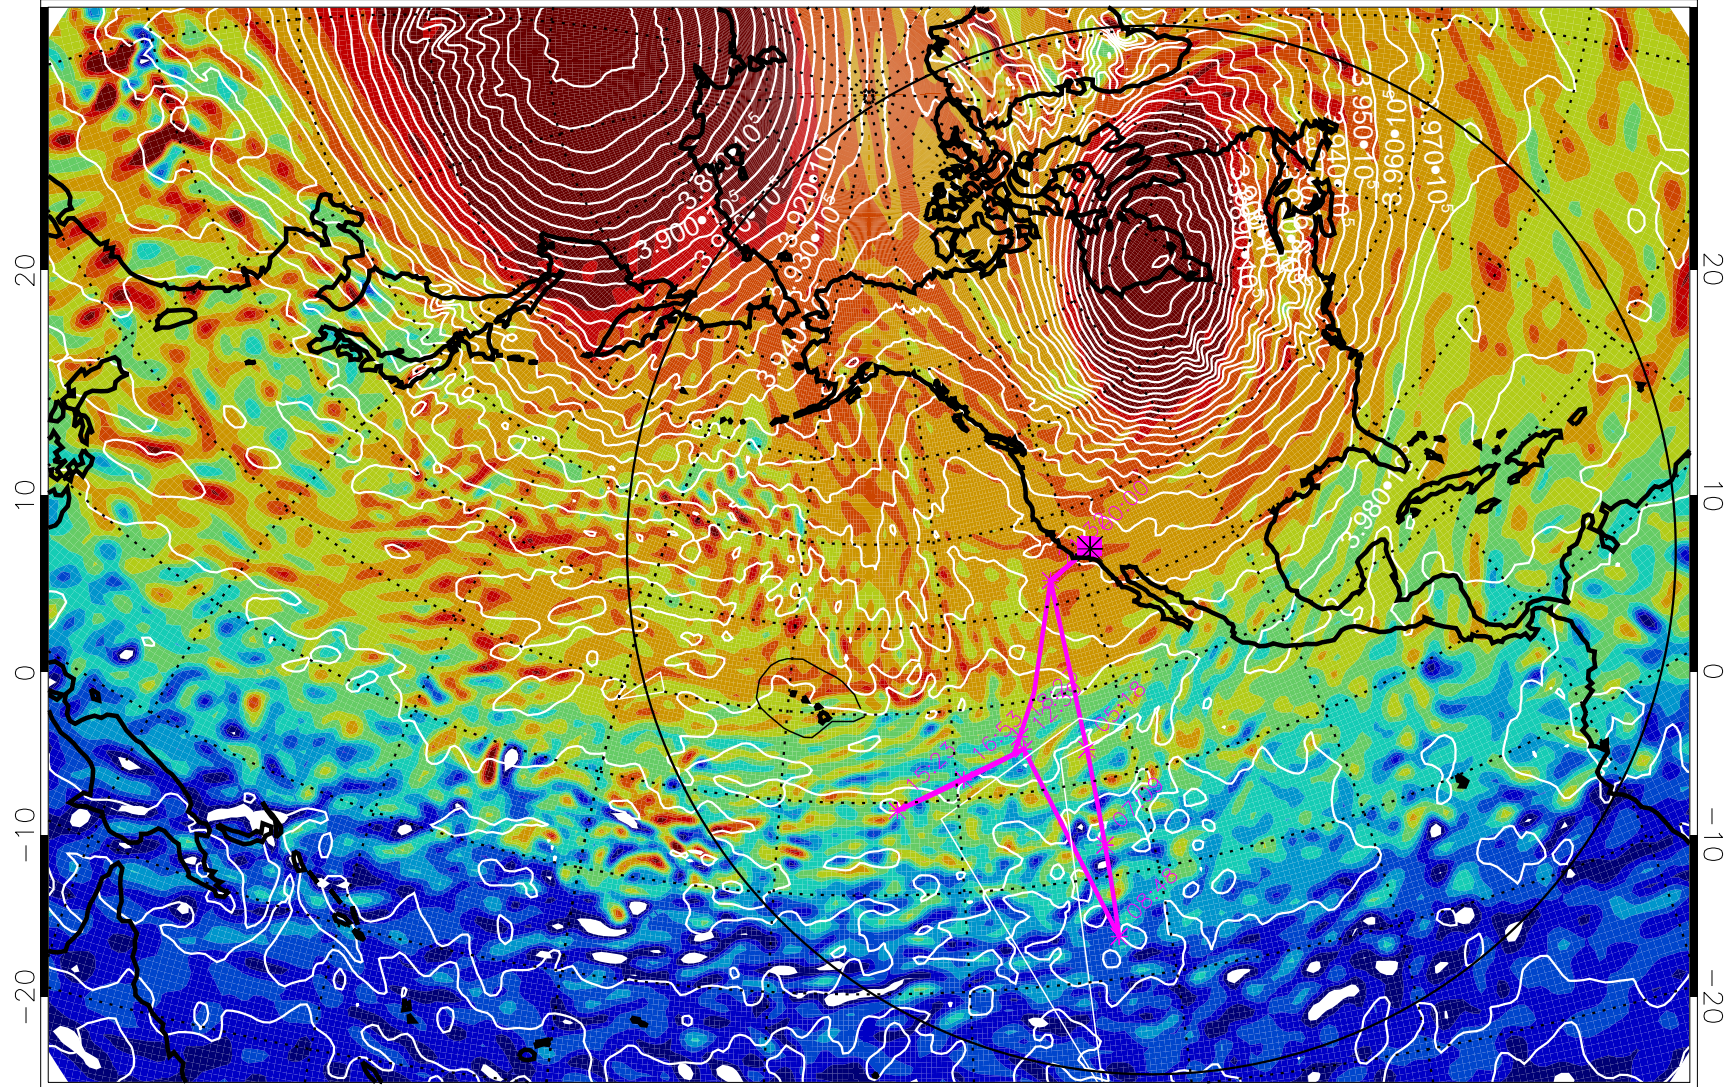

13011918, 78 hour forecast for 460K EPV

460K Montgomery Streamfunction, white

Range ring of 6000 km -- 19 hours GH round trip

13012000, 84 hour forecast for 460K EPV

460K Montgomery Streamfunction, white

Range ring of 6000 km -- 19 hours GH round trip

13012006, 90 hour forecast for 460K EPV

460K Montgomery Streamfunction, white

Range ring of 6000 km -- 19 hours GH round trip

13012012, 96 hour forecast for 460K EPV

460K Montgomery Streamfunction, white

Range ring of 6000 km -- 19 hours GH round trip

13012018, 102 hour forecast for 460K EPV

460K Montgomery Streamfunction, white

Range ring of 6000 km -- 19 hours GH round trip

13012100, 108 hour forecast for 460K EPV

460K Montgomery Streamfunction, white

Range ring of 6000 km -- 19 hours GH round trip

13012106, 114 hour forecast for 460K EPV

460K Montgomery Streamfunction, white

Range ring of 6000 km -- 19 hours GH round trip

13012112, 120 hour forecast for 460K EPV