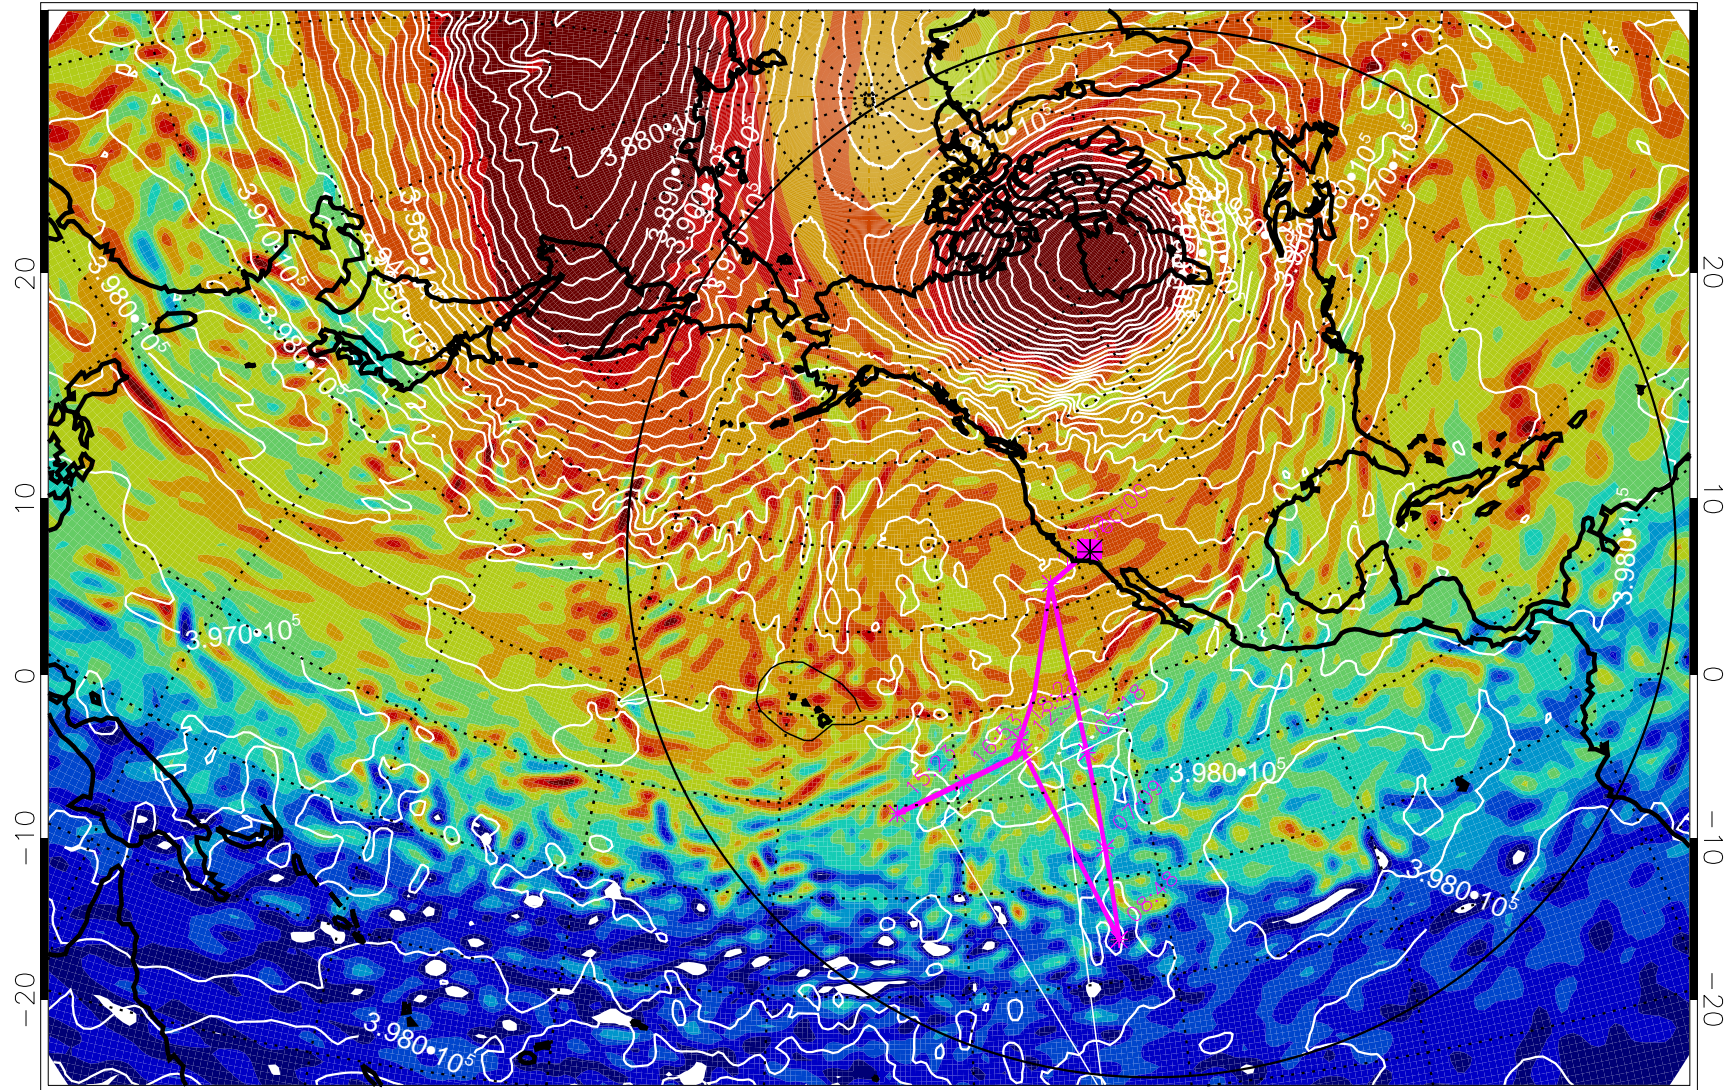

13011618, 6 hour forecast for 460K EPV

460K Montgomery Streamfunction, white

Range ring of 6000 km -- 19 hours GH round trip

13011700, 12 hour forecast for 460K EPV

460K Montgomery Streamfunction, white

Range ring of 6000 km -- 19 hours GH round trip

13011706, 18 hour forecast for 460K EPV

460K Montgomery Streamfunction, white

Range ring of 6000 km -- 19 hours GH round trip

13011712, 24 hour forecast for 460K EPV

460K Montgomery Streamfunction, white

Range ring of 6000 km -- 19 hours GH round trip

13011718, 30 hour forecast for 460K EPV

460K Montgomery Streamfunction, white

Range ring of 6000 km -- 19 hours GH round trip

13011800, 36 hour forecast for 460K EPV

460K Montgomery Streamfunction, white

Range ring of 6000 km -- 19 hours GH round trip

13011806, 42 hour forecast for 460K EPV

460K Montgomery Streamfunction, white

Range ring of 6000 km -- 19 hours GH round trip

13011812, 48 hour forecast for 460K EPV

460K Montgomery Streamfunction, white

Range ring of 6000 km -- 19 hours GH round trip