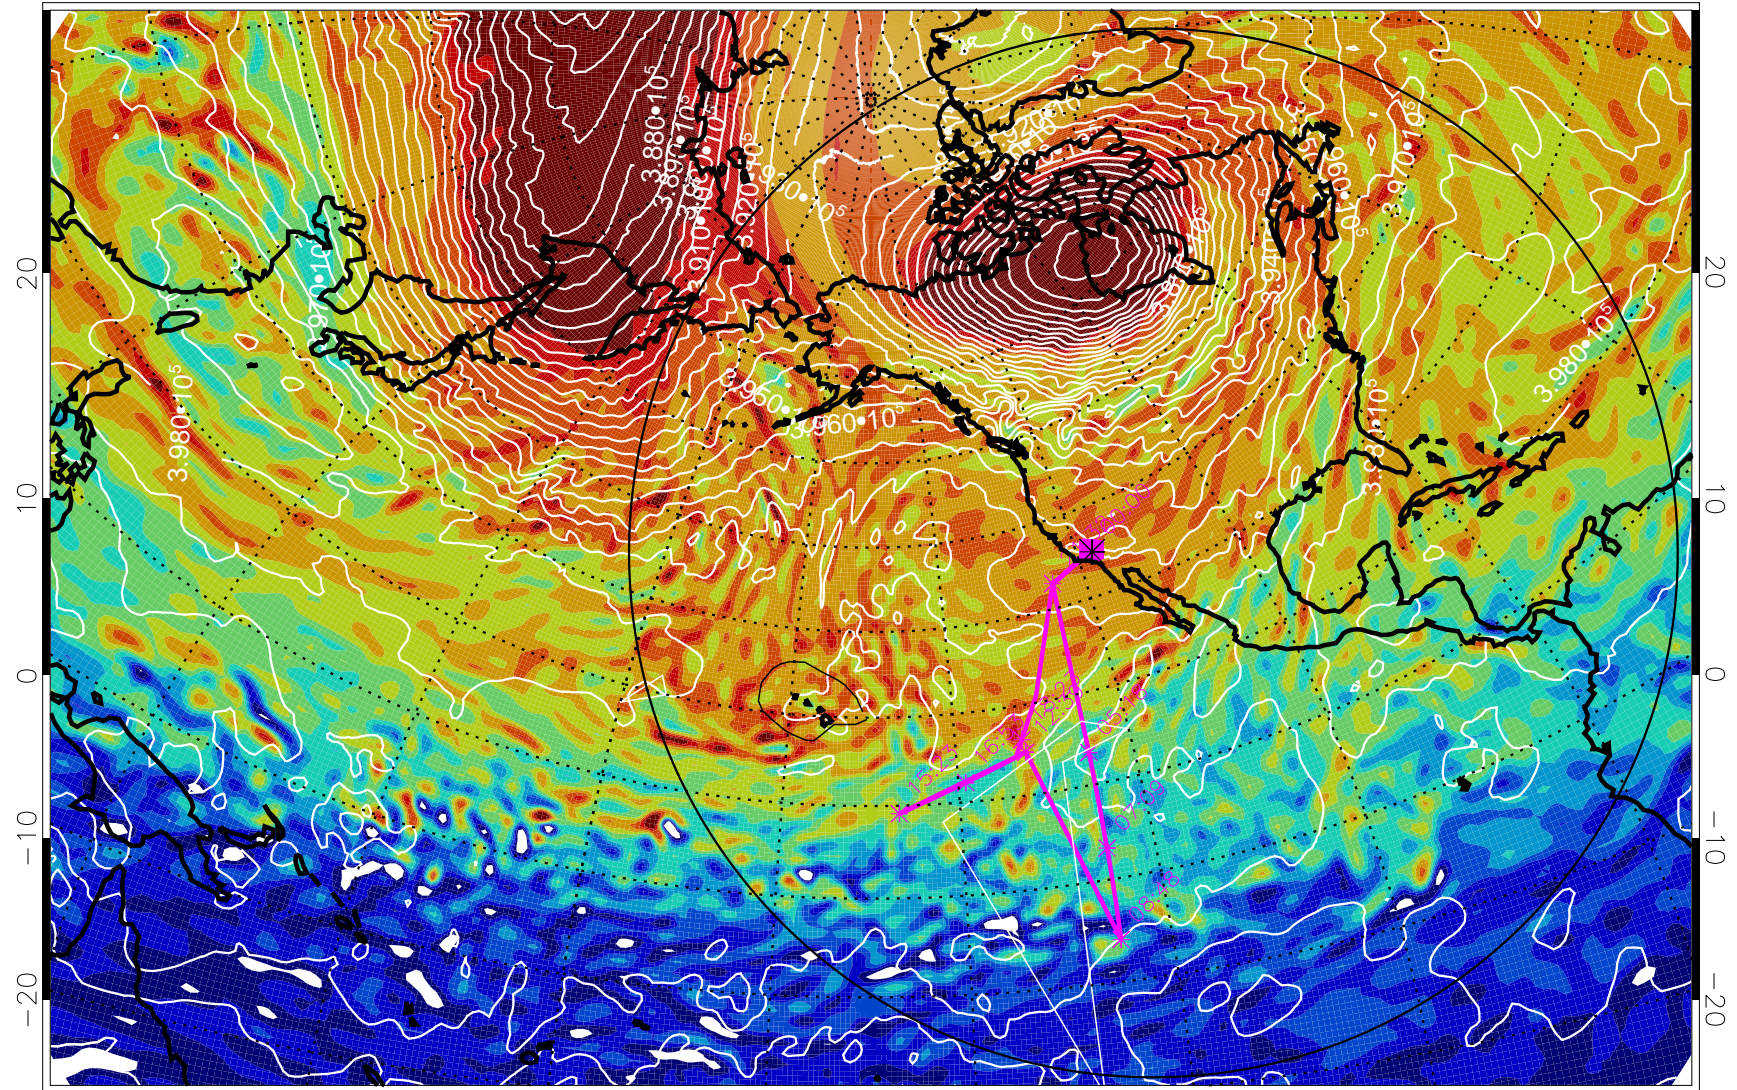

13011618, 6 hour forecast for 460K EPV

460K Montgomery Streamfunction, white

Range ring of 6000 km -- 19 hours GH round trip

13011700, 12 hour forecast for 460K EPV

460K Montgomery Streamfunction, white

Range ring of 6000 km -- 19 hours GH round trip

13011706, 18 hour forecast for 460K EPV

460K Montgomery Streamfunction, white

Range ring of 6000 km -- 19 hours GH round trip

13011712, 24 hour forecast for 460K EPV

460K Montgomery Streamfunction, white

Range ring of 6000 km -- 19 hours GH round trip

13011718, 30 hour forecast for 460K EPV

460K Montgomery Streamfunction, white

Range ring of 6000 km -- 19 hours GH round trip

13011800, 36 hour forecast for 460K EPV

460K Montgomery Streamfunction, white

Range ring of 6000 km -- 19 hours GH round trip

13011806, 42 hour forecast for 460K EPV

460K Montgomery Streamfunction, white

Range ring of 6000 km -- 19 hours GH round trip

13011812, 48 hour forecast for 460K EPV

460K Montgomery Streamfunction, white

Range ring of 6000 km -- 19 hours GH round trip