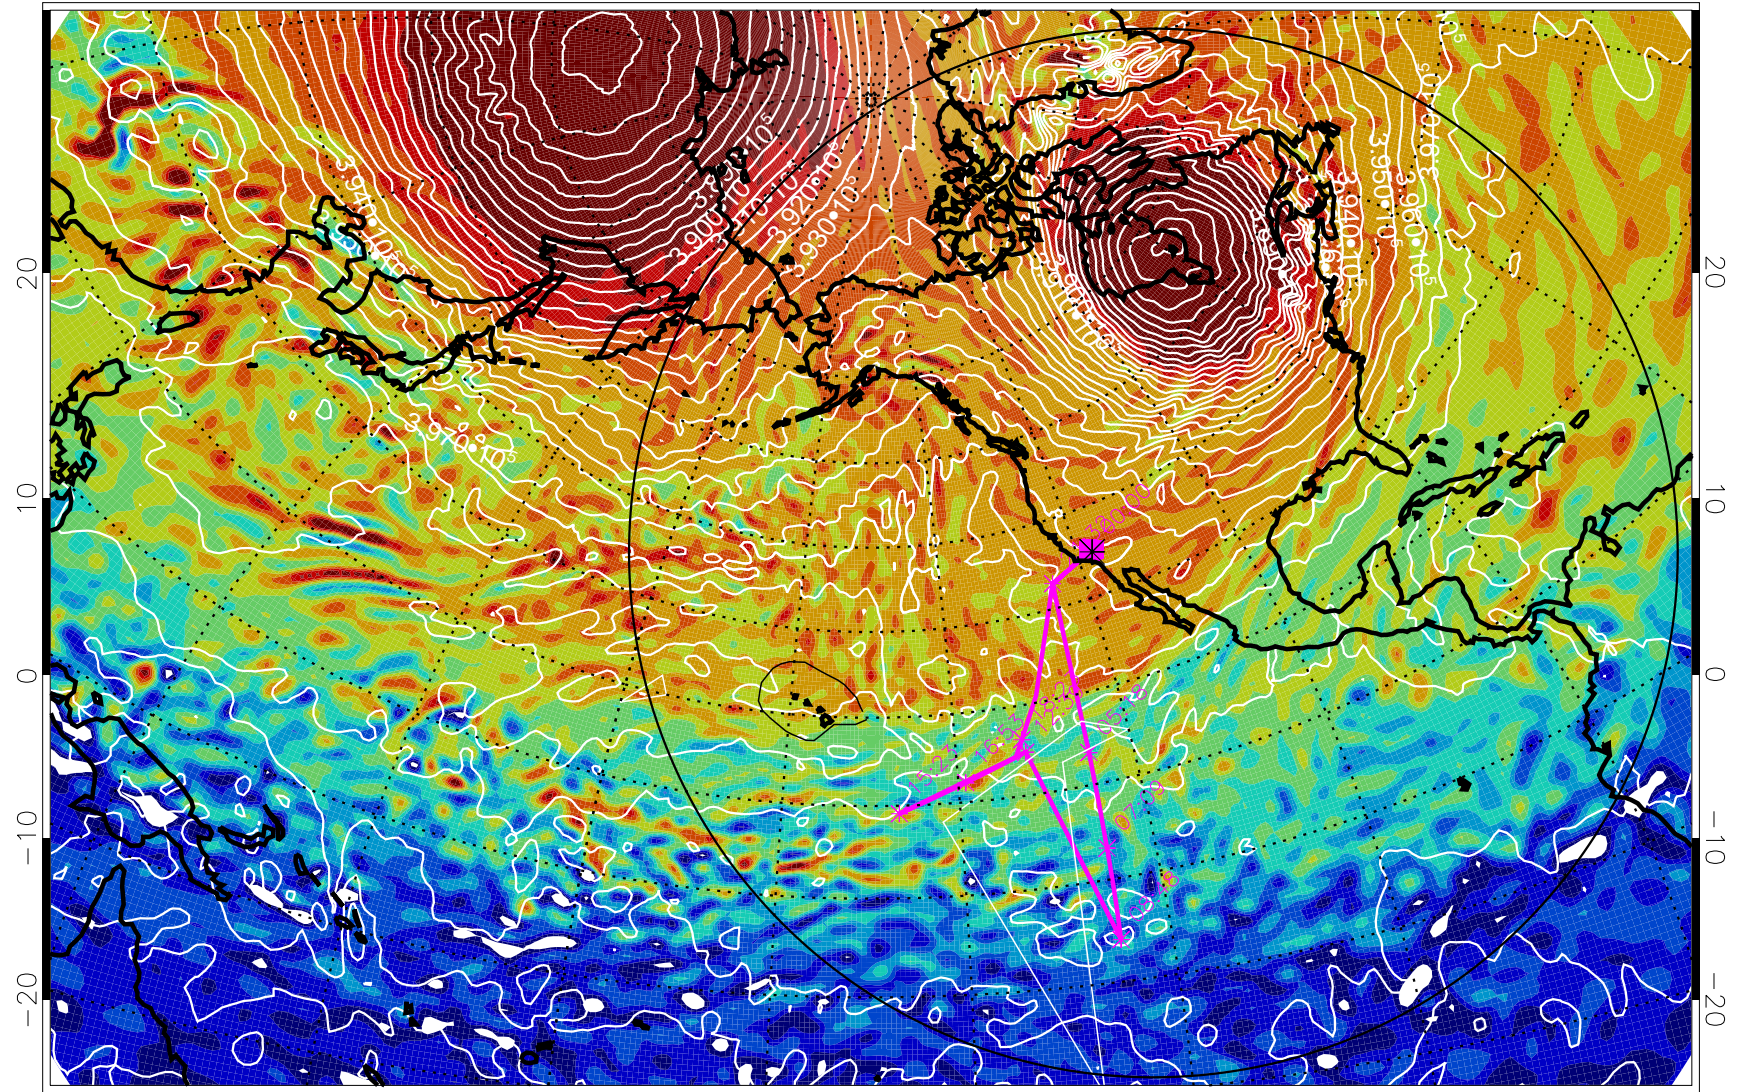

13011918, 78 hour forecast for 460K EPV

460K Montgomery Streamfunction, white

Range ring of 6000 km -- 19 hours GH round trip

13012000, 84 hour forecast for 460K EPV

460K Montgomery Streamfunction, white

Range ring of 6000 km -- 19 hours GH round trip

13012006, 90 hour forecast for 460K EPV

460K Montgomery Streamfunction, white

Range ring of 6000 km -- 19 hours GH round trip

13012012, 96 hour forecast for 460K EPV

460K Montgomery Streamfunction, white

Range ring of 6000 km -- 19 hours GH round trip

13012018, 102 hour forecast for 460K EPV

460K Montgomery Streamfunction, white

Range ring of 6000 km -- 19 hours GH round trip

13012100, 108 hour forecast for 460K EPV

460K Montgomery Streamfunction, white

Range ring of 6000 km -- 19 hours GH round trip

13012106, 114 hour forecast for 460K EPV

460K Montgomery Streamfunction, white

Range ring of 6000 km -- 19 hours GH round trip

13012112, 120 hour forecast for 460K EPV