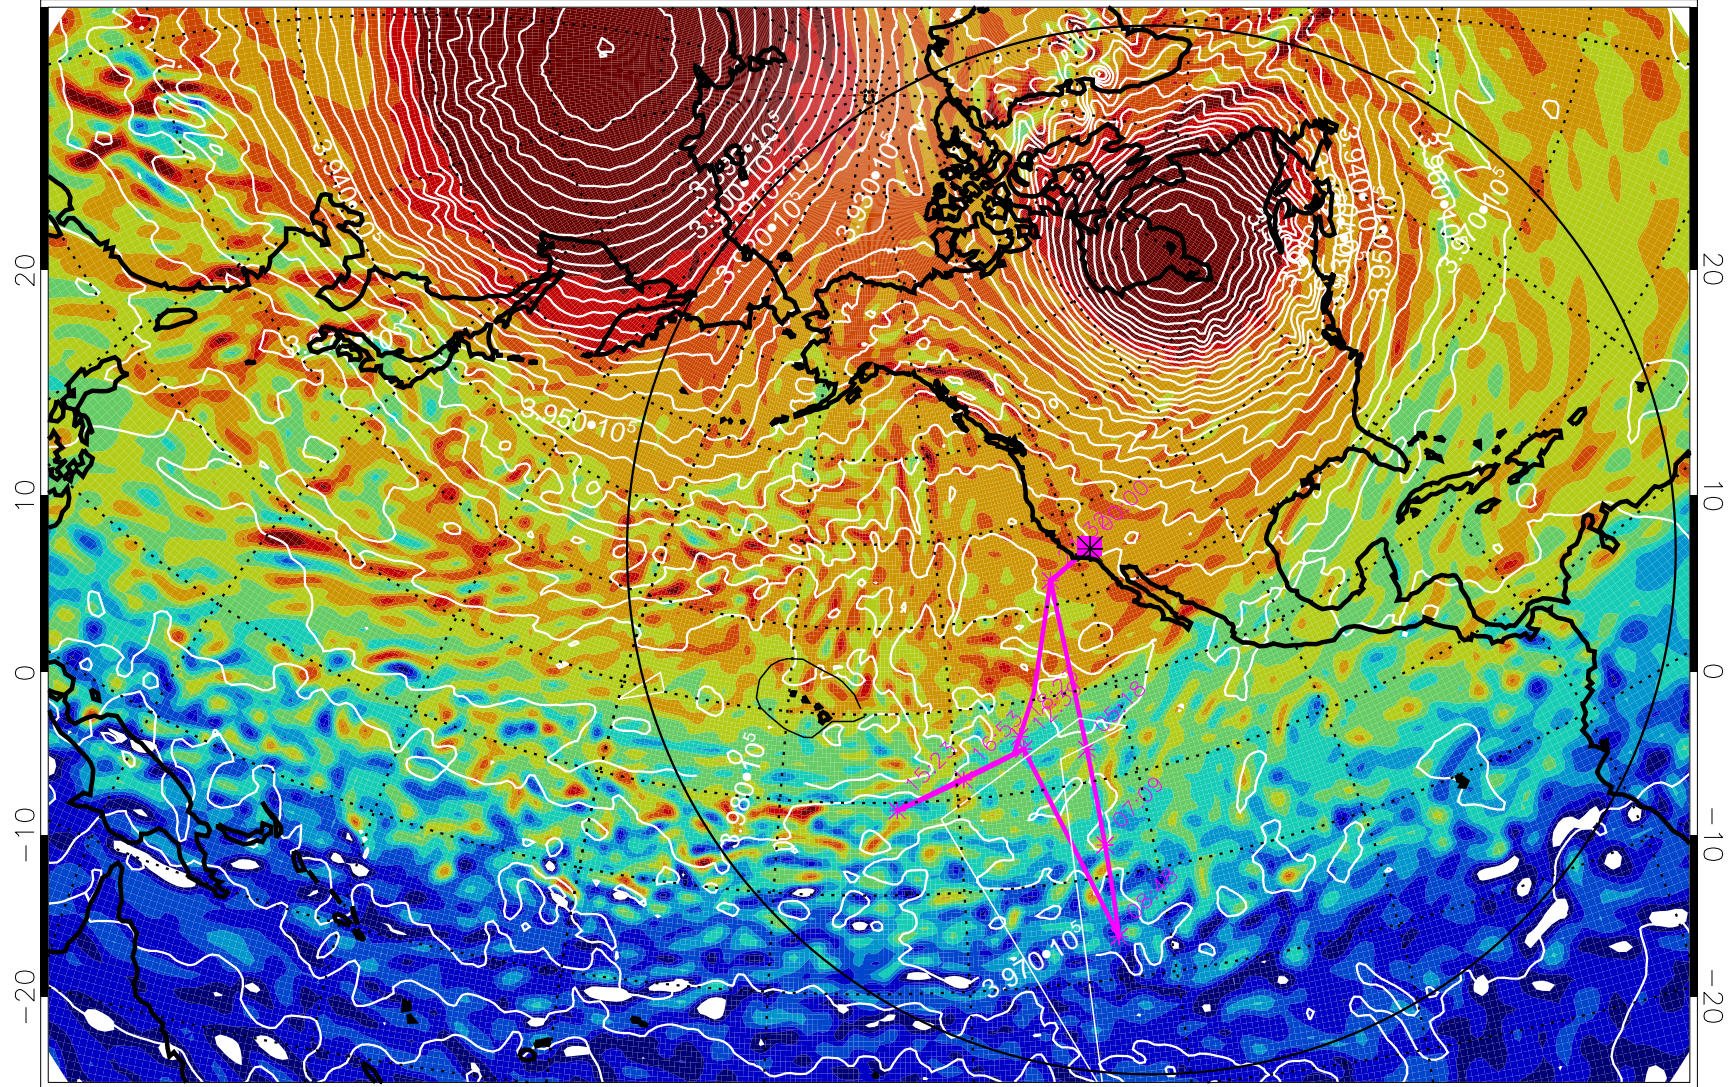

13012018, 102 hour forecast for 460K EPV

460K Montgomery Streamfunction, white

Range ring of 6000 km -- 19 hours GH round trip

13012100, 108 hour forecast for 460K EPV

460K Montgomery Streamfunction, white

Range ring of 6000 km -- 19 hours GH round trip

13012106, 114 hour forecast for 460K EPV

460K Montgomery Streamfunction, white

Range ring of 6000 km -- 19 hours GH round trip

13012112, 120 hour forecast for 460K EPV

460K Montgomery Streamfunction, white

Range ring of 6000 km -- 19 hours GH round trip