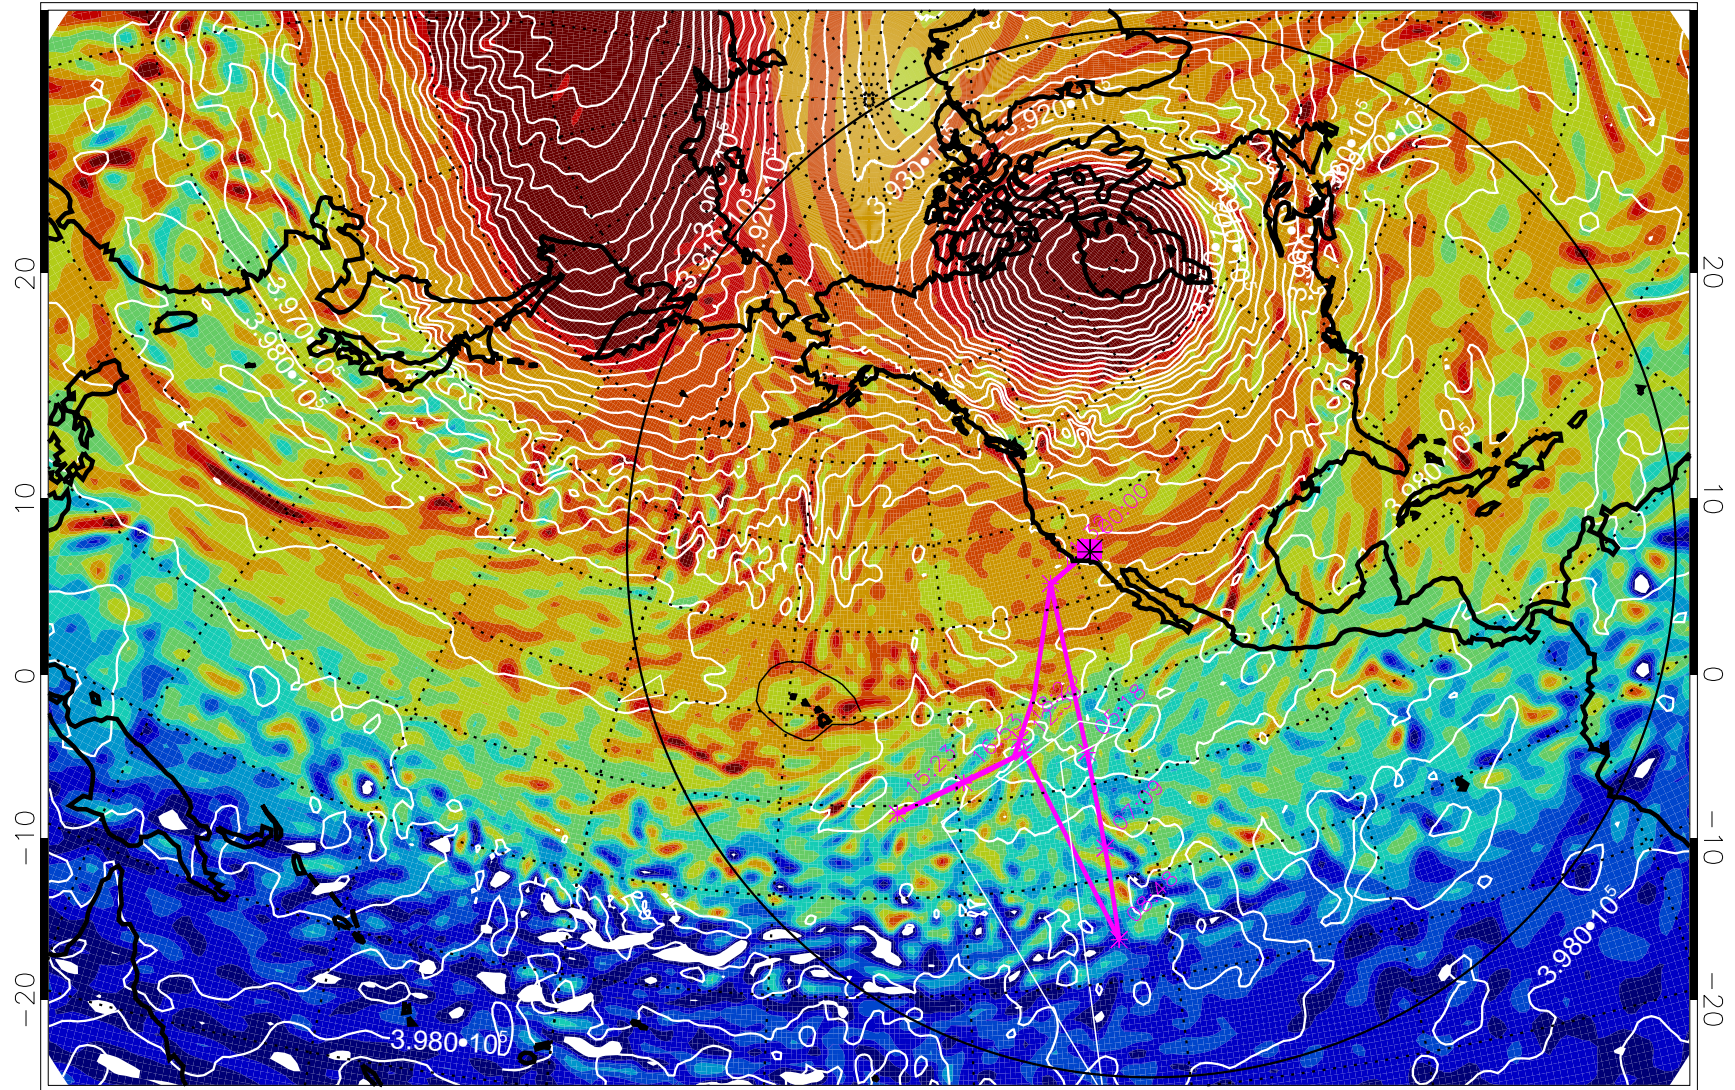

13011706, 18 hour forecast for 460K EPV

460K Montgomery Streamfunction, white

Range ring of 6000 km -- 19 hours GH round trip

13011712, 24 hour forecast for 460K EPV

460K Montgomery Streamfunction, white

Range ring of 6000 km -- 19 hours GH round trip

13011718, 30 hour forecast for 460K EPV

460K Montgomery Streamfunction, white

Range ring of 6000 km -- 19 hours GH round trip

13011800, 36 hour forecast for 460K EPV

460K Montgomery Streamfunction, white

Range ring of 6000 km -- 19 hours GH round trip

13011806, 42 hour forecast for 460K EPV

460K Montgomery Streamfunction, white

Range ring of 6000 km -- 19 hours GH round trip

13011812, 48 hour forecast for 460K EPV

460K Montgomery Streamfunction, white

Range ring of 6000 km -- 19 hours GH round trip

13011818, 54 hour forecast for 460K EPV

460K Montgomery Streamfunction, white

Range ring of 6000 km -- 19 hours GH round trip

13011900, 60 hour forecast for 460K EPV

460K Montgomery Streamfunction, white

Range ring of 6000 km -- 19 hours GH round trip