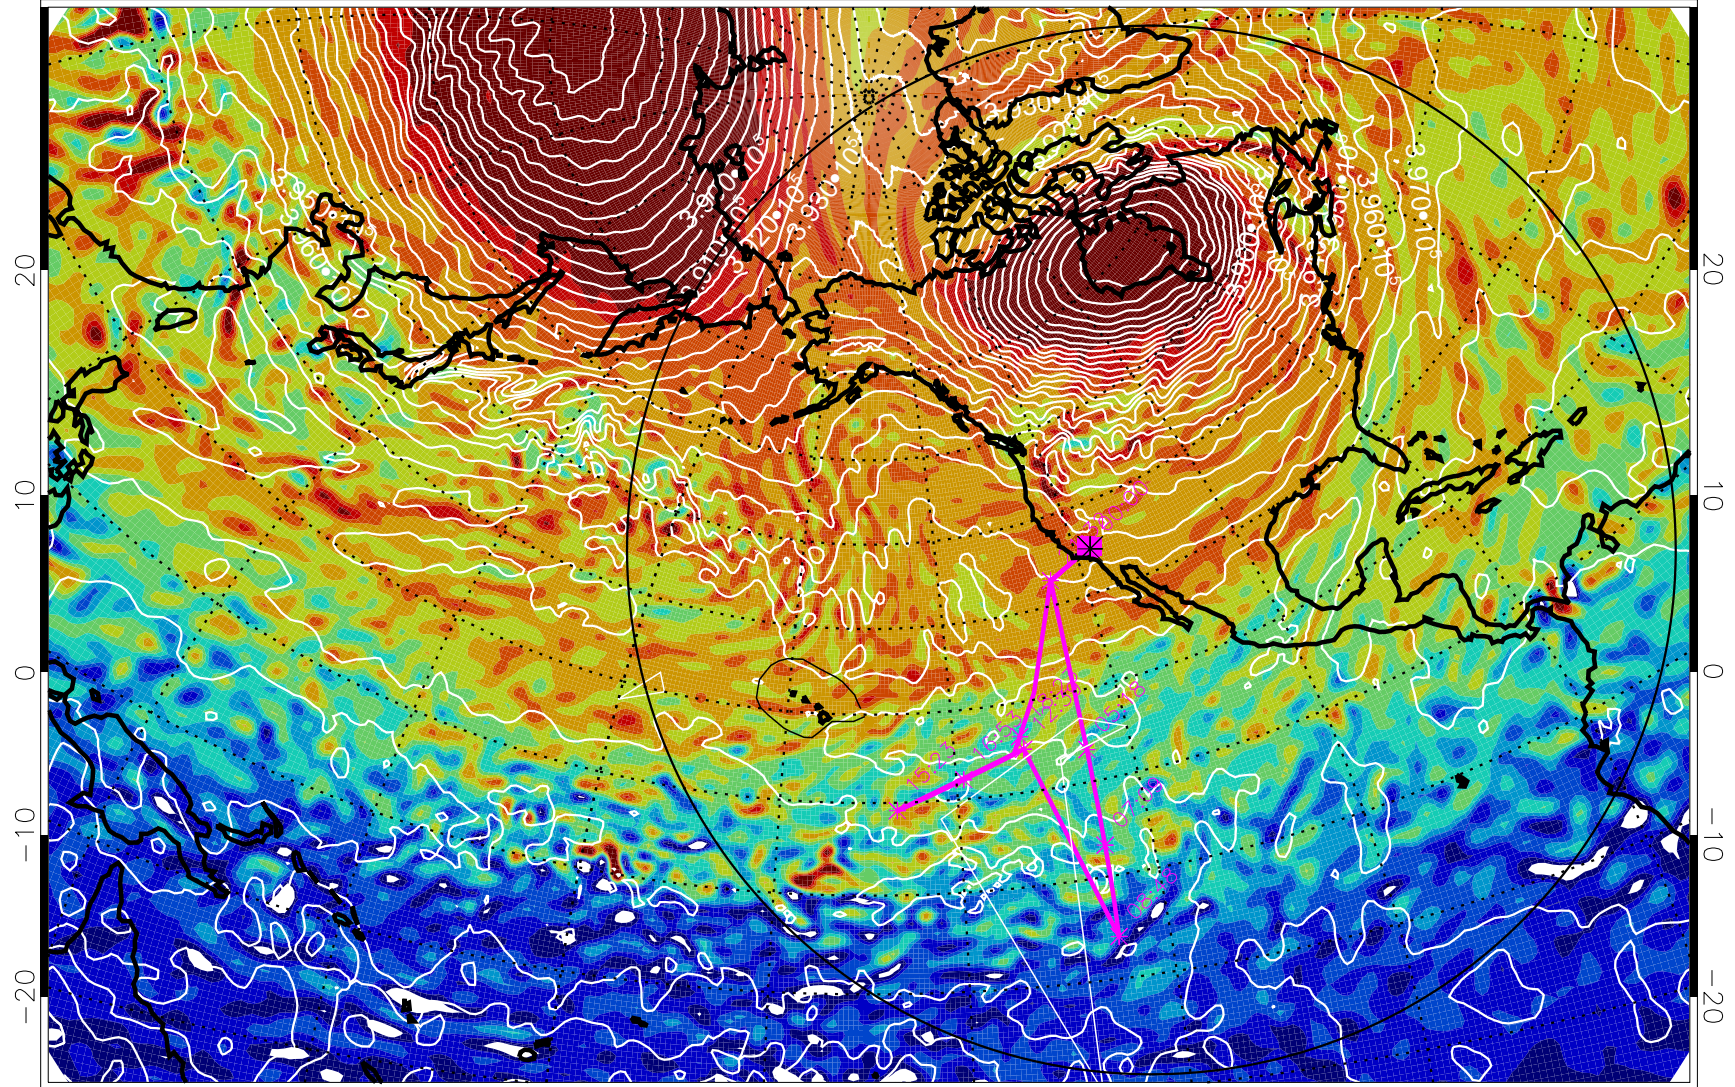

13011718, 30 hour forecast for 460K EPV

460K Montgomery Streamfunction, white

Range ring of 6000 km -- 19 hours GH round trip

13011800, 36 hour forecast for 460K EPV

460K Montgomery Streamfunction, white

Range ring of 6000 km -- 19 hours GH round trip

13011806, 42 hour forecast for 460K EPV

460K Montgomery Streamfunction, white

Range ring of 6000 km -- 19 hours GH round trip

13011812, 48 hour forecast for 460K EPV

460K Montgomery Streamfunction, white

Range ring of 6000 km -- 19 hours GH round trip

13011818, 54 hour forecast for 460K EPV

460K Montgomery Streamfunction, white

Range ring of 6000 km -- 19 hours GH round trip

13011900, 60 hour forecast for 460K EPV

460K Montgomery Streamfunction, white

Range ring of 6000 km -- 19 hours GH round trip

13011906, 66 hour forecast for 460K EPV

460K Montgomery Streamfunction, white

Range ring of 6000 km -- 19 hours GH round trip

13011912, 72 hour forecast for 460K EPV

460K Montgomery Streamfunction, white

Range ring of 6000 km -- 19 hours GH round trip