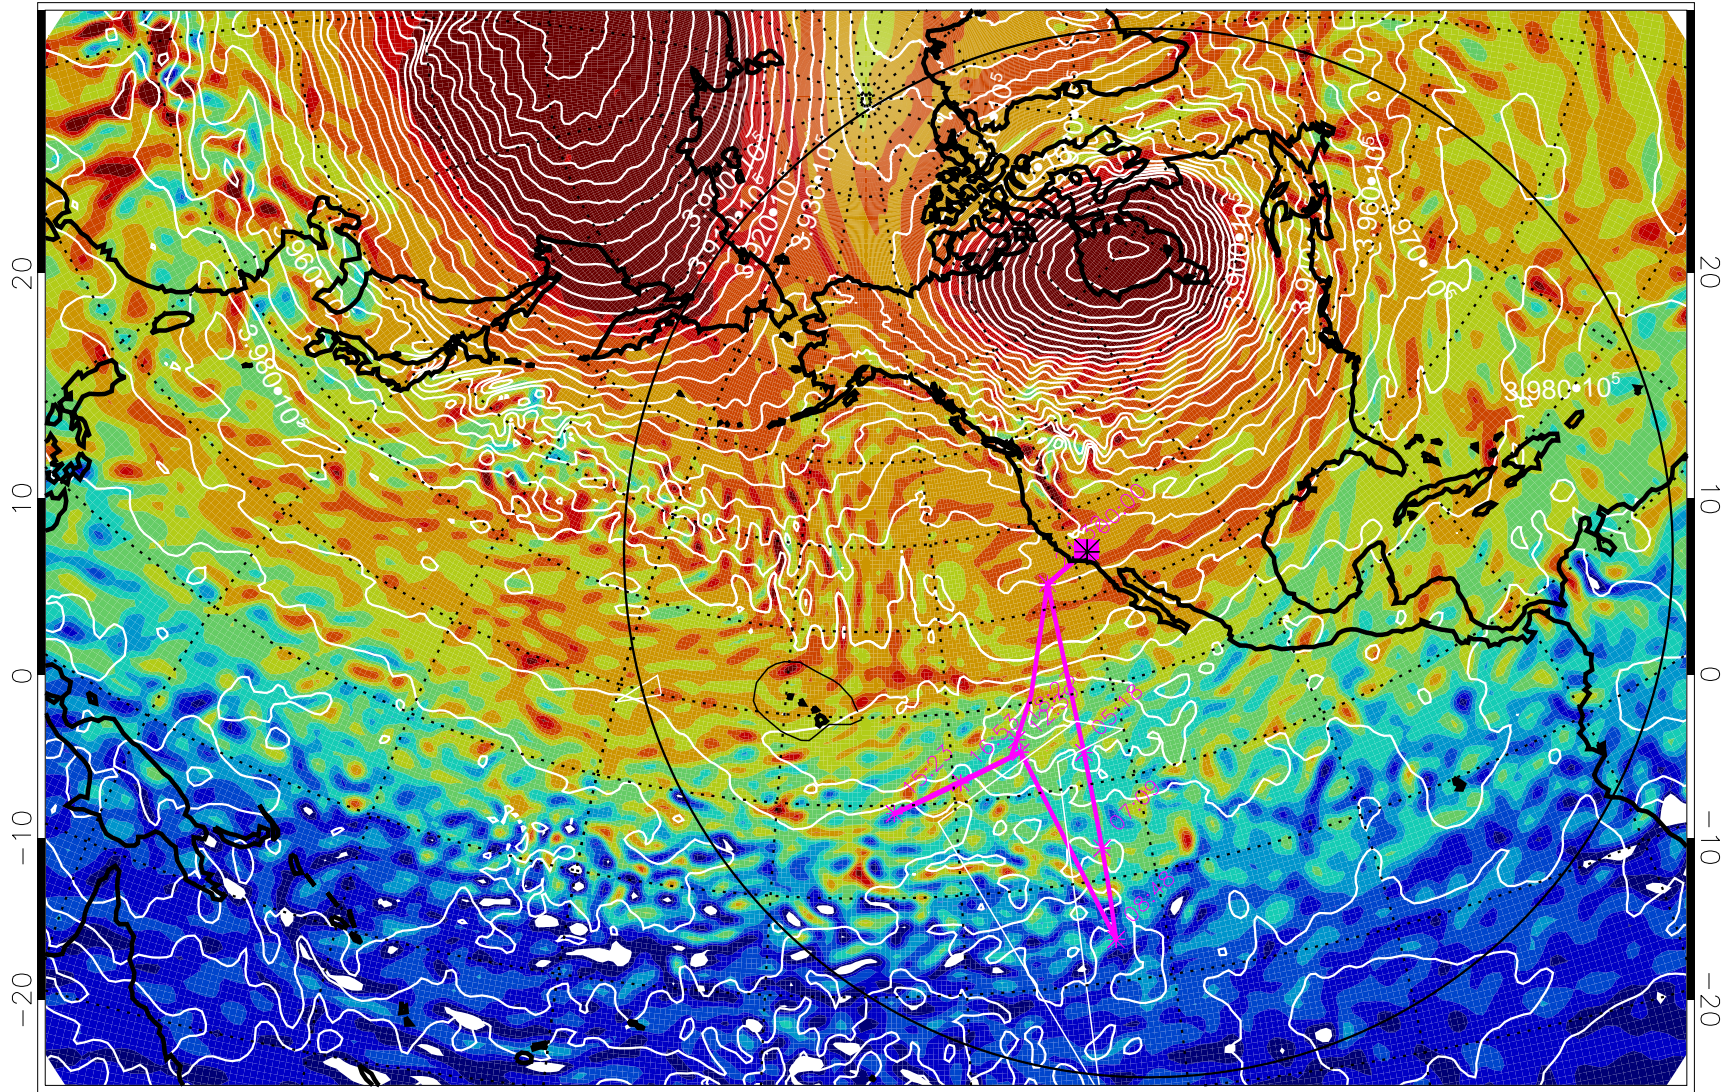

13011806, 42 hour forecast for 460K EPV

460K Montgomery Streamfunction, white

Range ring of 6000 km -- 19 hours GH round trip

13011812, 48 hour forecast for 460K EPV

460K Montgomery Streamfunction, white

Range ring of 6000 km -- 19 hours GH round trip

13011818, 54 hour forecast for 460K EPV

460K Montgomery Streamfunction, white

Range ring of 6000 km -- 19 hours GH round trip

13011900, 60 hour forecast for 460K EPV

460K Montgomery Streamfunction, white

Range ring of 6000 km -- 19 hours GH round trip

13011906, 66 hour forecast for 460K EPV

460K Montgomery Streamfunction, white

Range ring of 6000 km -- 19 hours GH round trip

13011912, 72 hour forecast for 460K EPV

460K Montgomery Streamfunction, white

Range ring of 6000 km -- 19 hours GH round trip

13011918, 78 hour forecast for 460K EPV

460K Montgomery Streamfunction, white

Range ring of 6000 km -- 19 hours GH round trip

13012000, 84 hour forecast for 460K EPV

460K Montgomery Streamfunction, white

Range ring of 6000 km -- 19 hours GH round trip