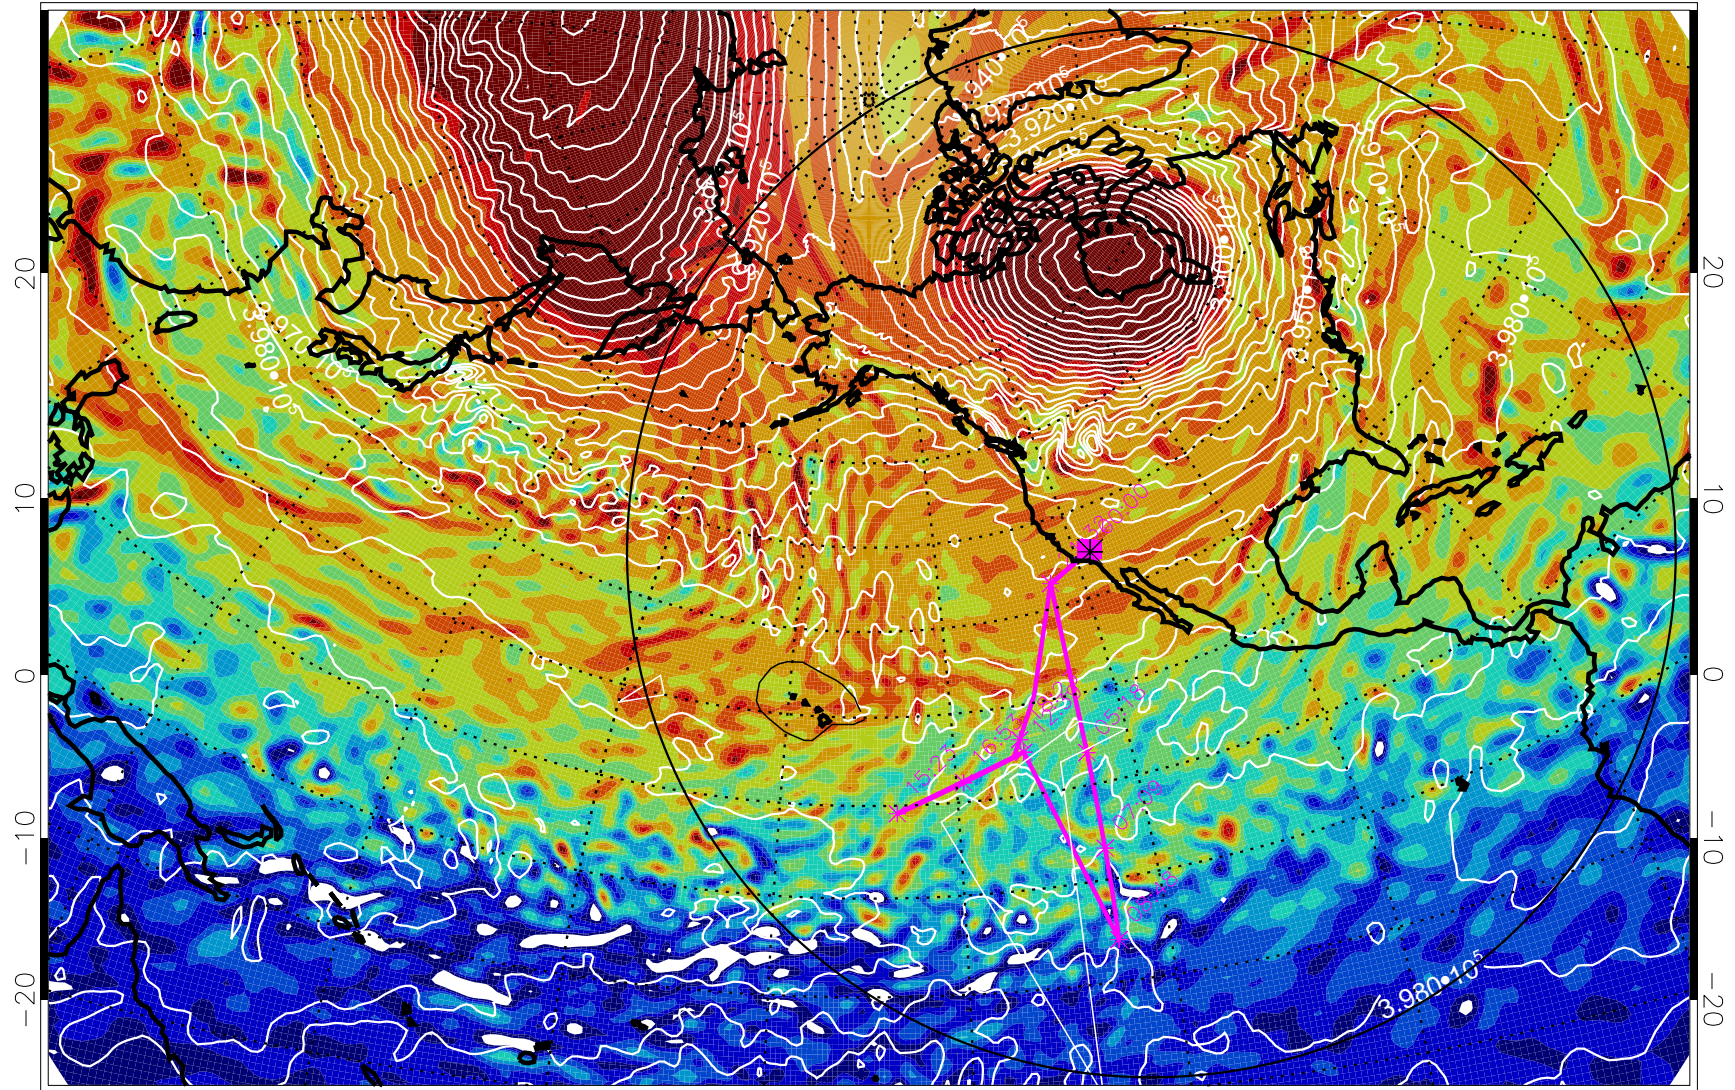

13011718, 30 hour forecast for 460K EPV

460K Montgomery Streamfunction, white

Range ring of 6000 km -- 19 hours GH round trip

13011800, 36 hour forecast for 460K EPV

460K Montgomery Streamfunction, white

Range ring of 6000 km -- 19 hours GH round trip

13011806, 42 hour forecast for 460K EPV

460K Montgomery Streamfunction, white

Range ring of 6000 km -- 19 hours GH round trip

13011812, 48 hour forecast for 460K EPV

460K Montgomery Streamfunction, white

Range ring of 6000 km -- 19 hours GH round trip

13011818, 54 hour forecast for 460K EPV

460K Montgomery Streamfunction, white

Range ring of 6000 km -- 19 hours GH round trip

13011900, 60 hour forecast for 460K EPV

460K Montgomery Streamfunction, white

Range ring of 6000 km -- 19 hours GH round trip

13011906, 66 hour forecast for 460K EPV

460K Montgomery Streamfunction, white

Range ring of 6000 km -- 19 hours GH round trip

13011912, 72 hour forecast for 460K EPV

460K Montgomery Streamfunction, white

Range ring of 6000 km -- 19 hours GH round trip