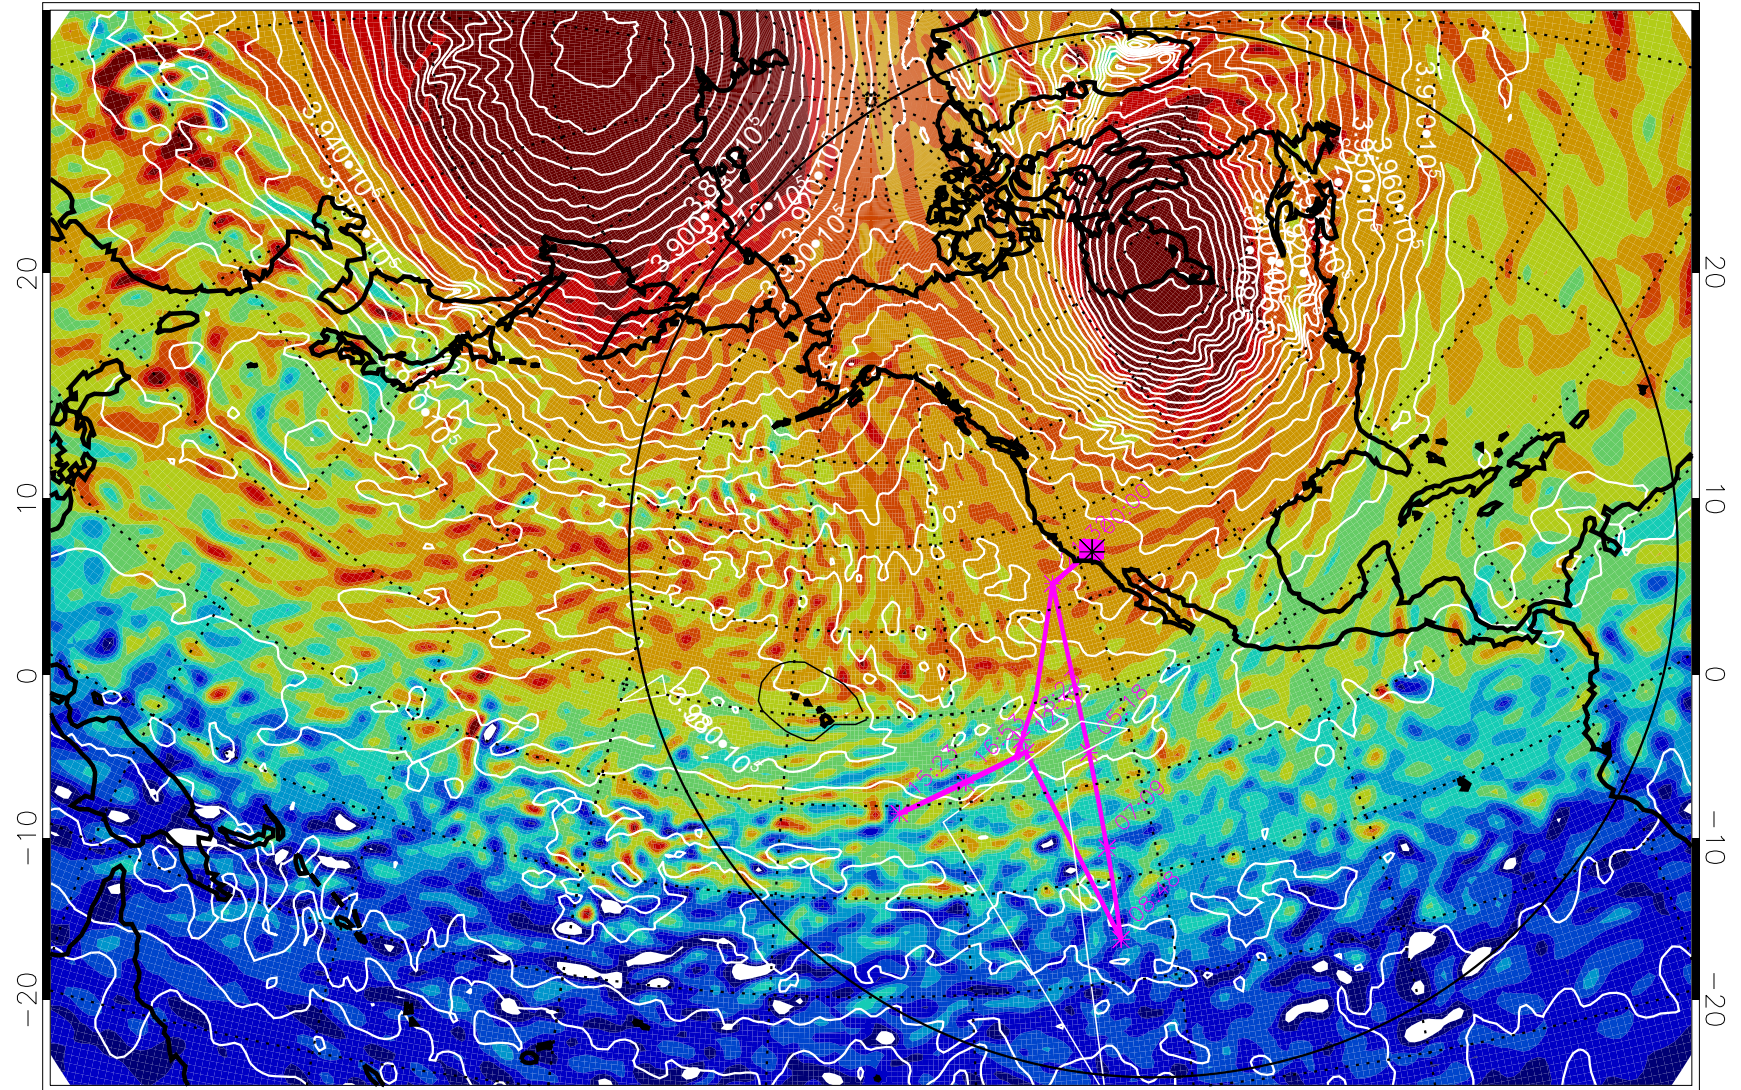

13011918, 78 hour forecast for 460K EPV

460K Montgomery Streamfunction, white

Range ring of 6000 km -- 19 hours GH round trip

13012000, 84 hour forecast for 460K EPV

460K Montgomery Streamfunction, white

Range ring of 6000 km -- 19 hours GH round trip

13012006, 90 hour forecast for 460K EPV

460K Montgomery Streamfunction, white

Range ring of 6000 km -- 19 hours GH round trip

13012012, 96 hour forecast for 460K EPV

460K Montgomery Streamfunction, white

Range ring of 6000 km -- 19 hours GH round trip

13012018, 102 hour forecast for 460K EPV

460K Montgomery Streamfunction, white

Range ring of 6000 km -- 19 hours GH round trip

13012100, 108 hour forecast for 460K EPV

460K Montgomery Streamfunction, white

Range ring of 6000 km -- 19 hours GH round trip

13012106, 114 hour forecast for 460K EPV

460K Montgomery Streamfunction, white

Range ring of 6000 km -- 19 hours GH round trip

13012112, 120 hour forecast for 460K EPV