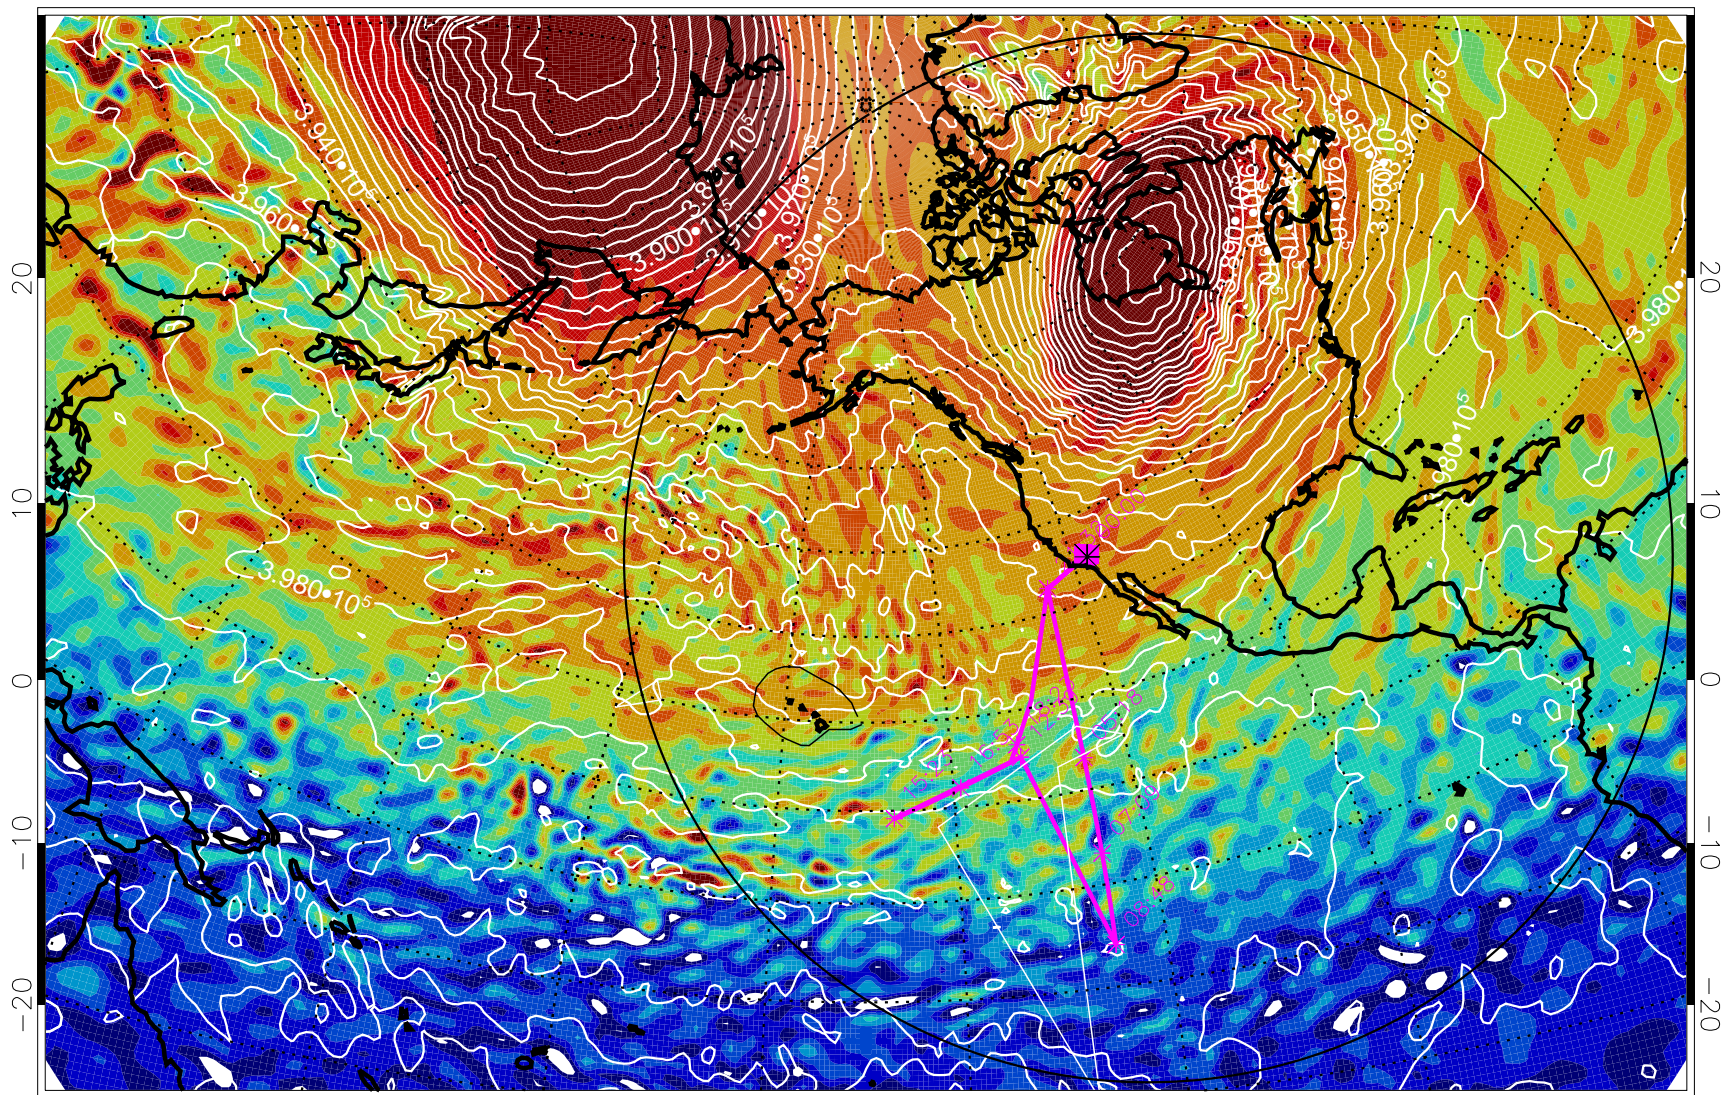

13011906, 66 hour forecast for 460K EPV

460K Montgomery Streamfunction, white

Range ring of 6000 km -- 19 hours GH round trip

13011912, 72 hour forecast for 460K EPV

460K Montgomery Streamfunction, white

Range ring of 6000 km -- 19 hours GH round trip

13011918, 78 hour forecast for 460K EPV

460K Montgomery Streamfunction, white

Range ring of 6000 km -- 19 hours GH round trip

13012000, 84 hour forecast for 460K EPV

460K Montgomery Streamfunction, white

Range ring of 6000 km -- 19 hours GH round trip

13012006, 90 hour forecast for 460K EPV

460K Montgomery Streamfunction, white

Range ring of 6000 km -- 19 hours GH round trip

13012012, 96 hour forecast for 460K EPV

460K Montgomery Streamfunction, white

Range ring of 6000 km -- 19 hours GH round trip

13012018, 102 hour forecast for 460K EPV

460K Montgomery Streamfunction, white

Range ring of 6000 km -- 19 hours GH round trip

13012100, 108 hour forecast for 460K EPV

460K Montgomery Streamfunction, white