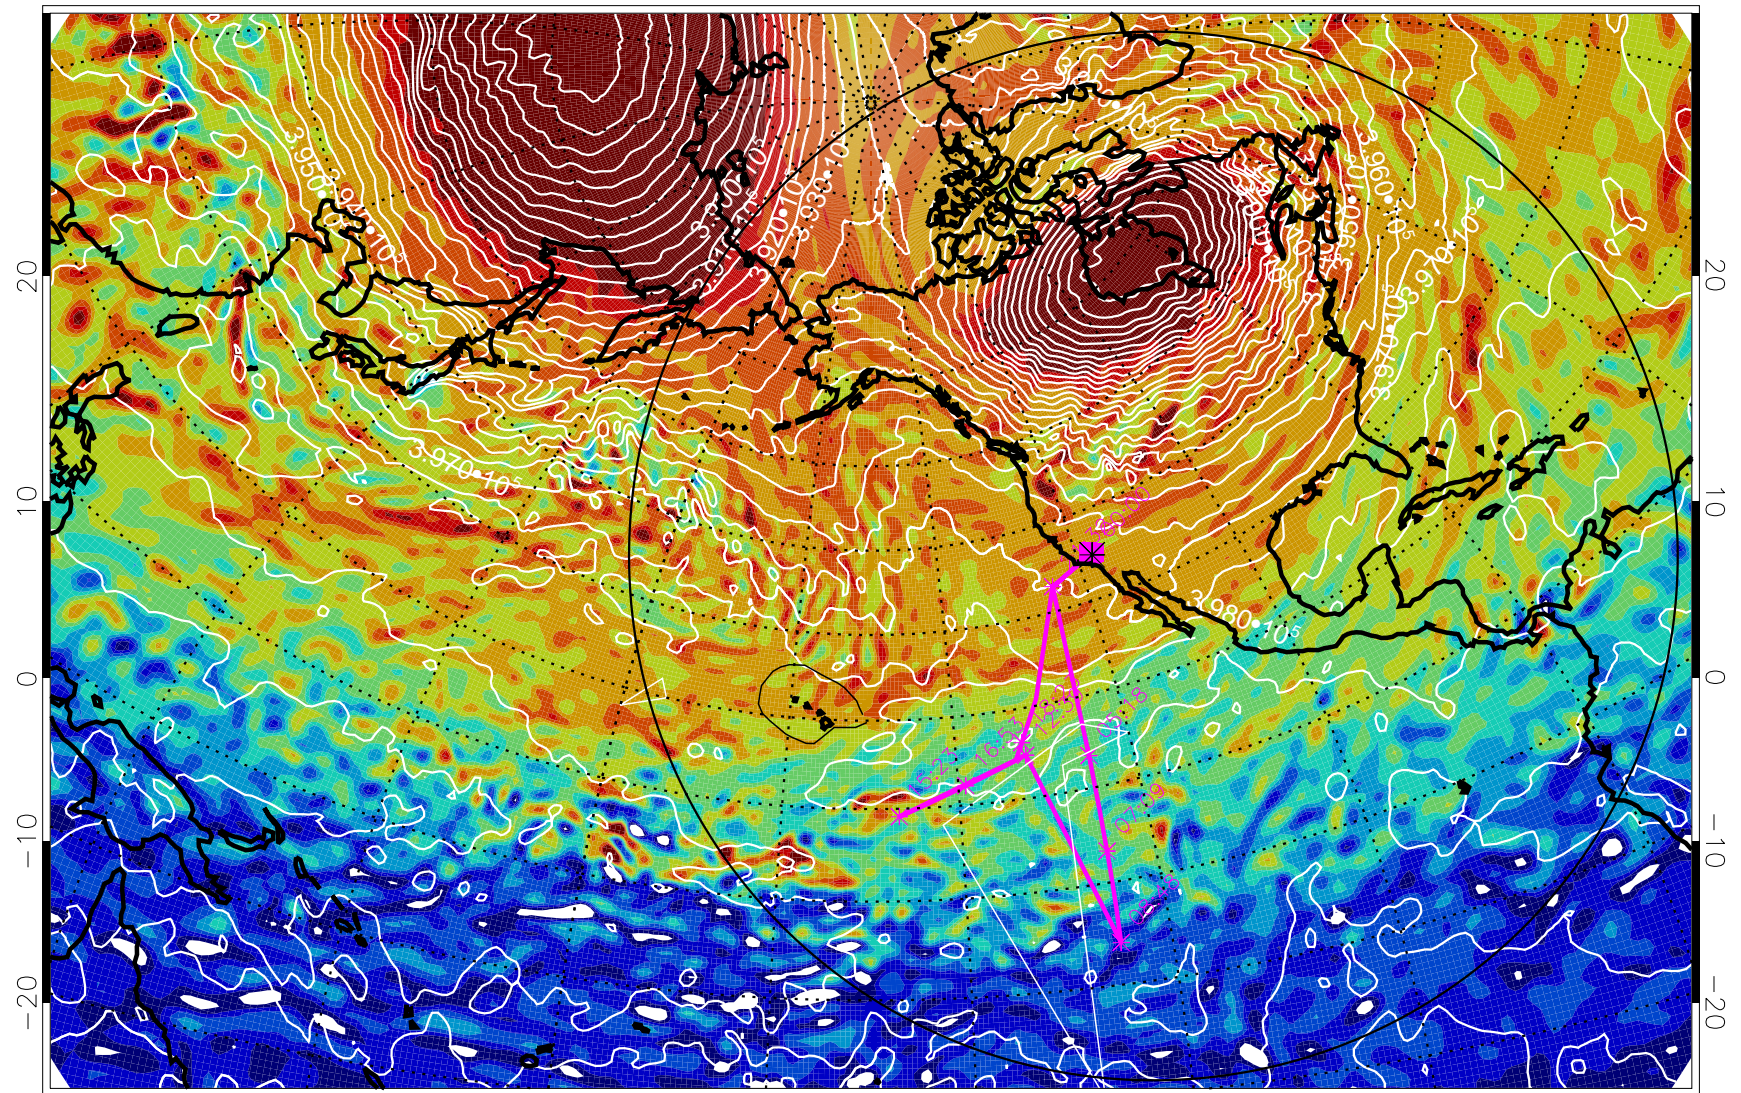

13011806, 42 hour forecast for 460K EPV

460K Montgomery Streamfunction, white

Range ring of 6000 km -- 19 hours GH round trip

13011812, 48 hour forecast for 460K EPV

460K Montgomery Streamfunction, white

Range ring of 6000 km -- 19 hours GH round trip

13011818, 54 hour forecast for 460K EPV

460K Montgomery Streamfunction, white

Range ring of 6000 km -- 19 hours GH round trip

13011900, 60 hour forecast for 460K EPV

460K Montgomery Streamfunction, white

Range ring of 6000 km -- 19 hours GH round trip

13011906, 66 hour forecast for 460K EPV

460K Montgomery Streamfunction, white

Range ring of 6000 km -- 19 hours GH round trip

13011912, 72 hour forecast for 460K EPV

460K Montgomery Streamfunction, white

Range ring of 6000 km -- 19 hours GH round trip

13011918, 78 hour forecast for 460K EPV

460K Montgomery Streamfunction, white

Range ring of 6000 km -- 19 hours GH round trip

13012000, 84 hour forecast for 460K EPV

460K Montgomery Streamfunction, white

Range ring of 6000 km -- 19 hours GH round trip