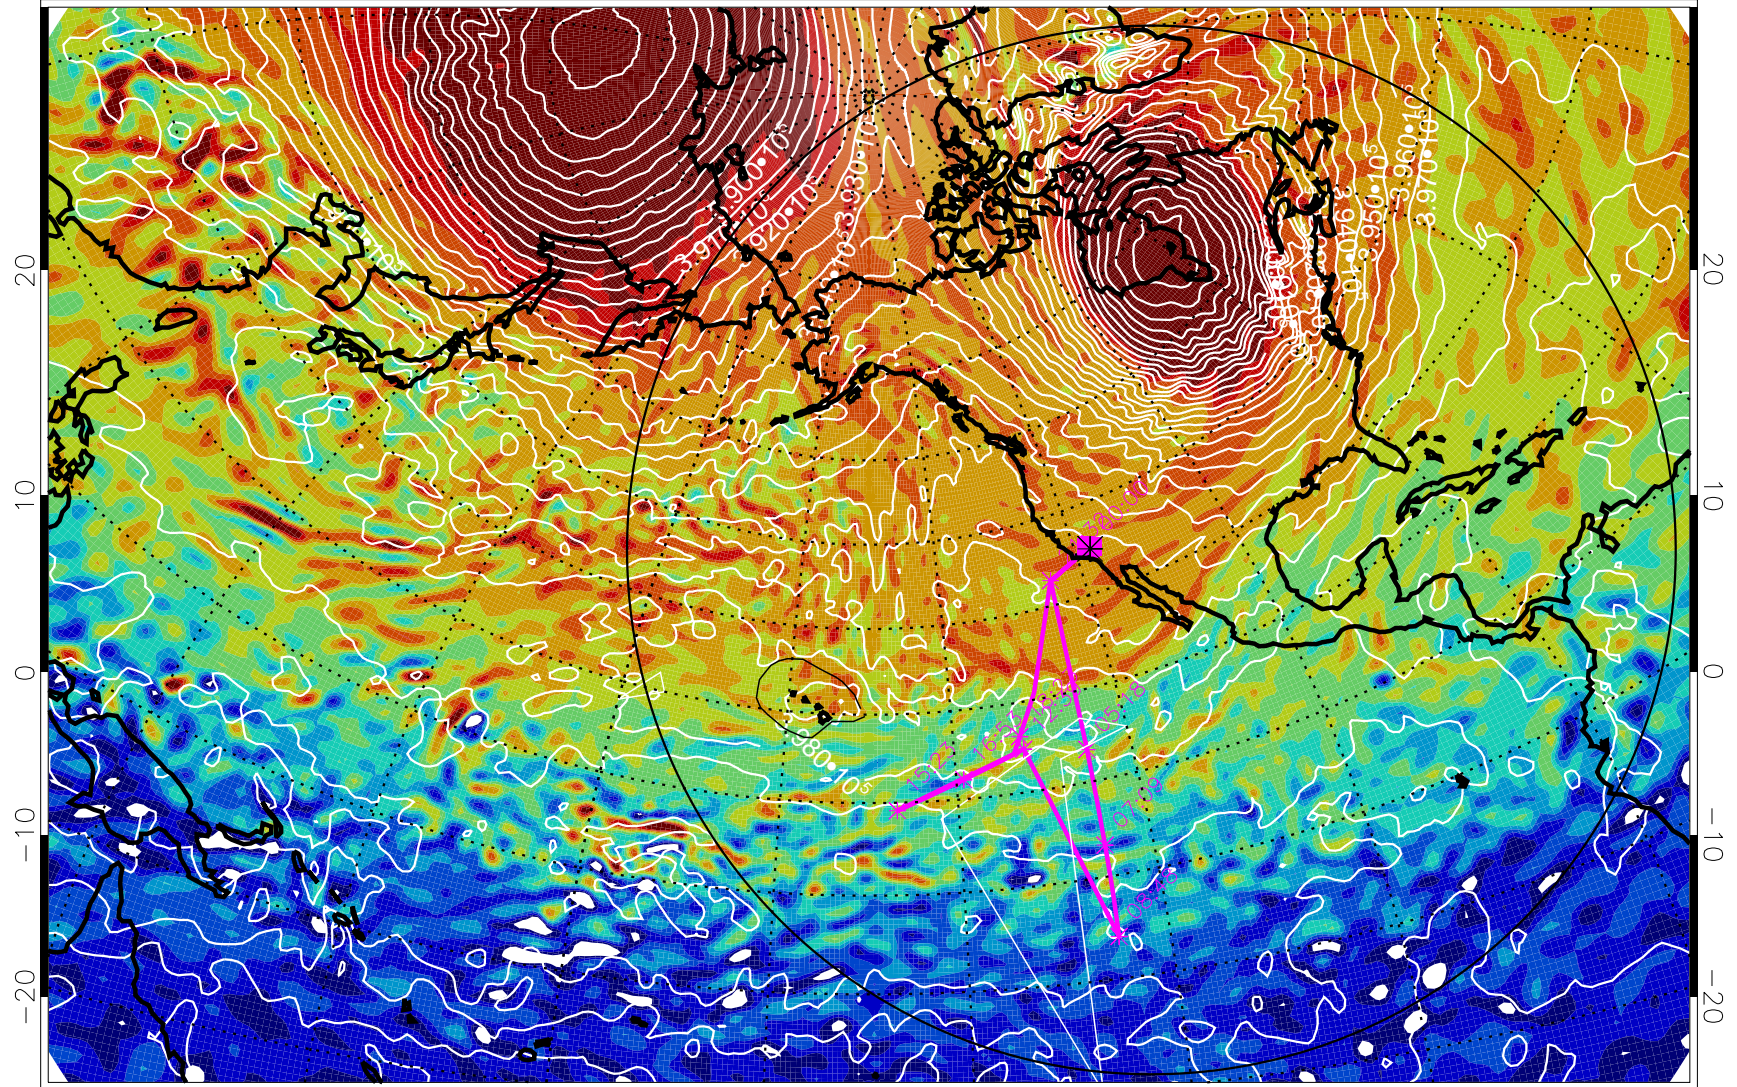

13011918, 78 hour forecast for 460K EPV

460K Montgomery Streamfunction, white

Range ring of 6000 km -- 19 hours GH round trip

13012000, 84 hour forecast for 460K EPV

460K Montgomery Streamfunction, white

Range ring of 6000 km -- 19 hours GH round trip

13012006, 90 hour forecast for 460K EPV

460K Montgomery Streamfunction, white

Range ring of 6000 km -- 19 hours GH round trip

13012012, 96 hour forecast for 460K EPV

460K Montgomery Streamfunction, white

Range ring of 6000 km -- 19 hours GH round trip

13012018, 102 hour forecast for 460K EPV

460K Montgomery Streamfunction, white

Range ring of 6000 km -- 19 hours GH round trip

13012100, 108 hour forecast for 460K EPV

460K Montgomery Streamfunction, white

Range ring of 6000 km -- 19 hours GH round trip

13012106, 114 hour forecast for 460K EPV

460K Montgomery Streamfunction, white

Range ring of 6000 km -- 19 hours GH round trip

13012112, 120 hour forecast for 460K EPV