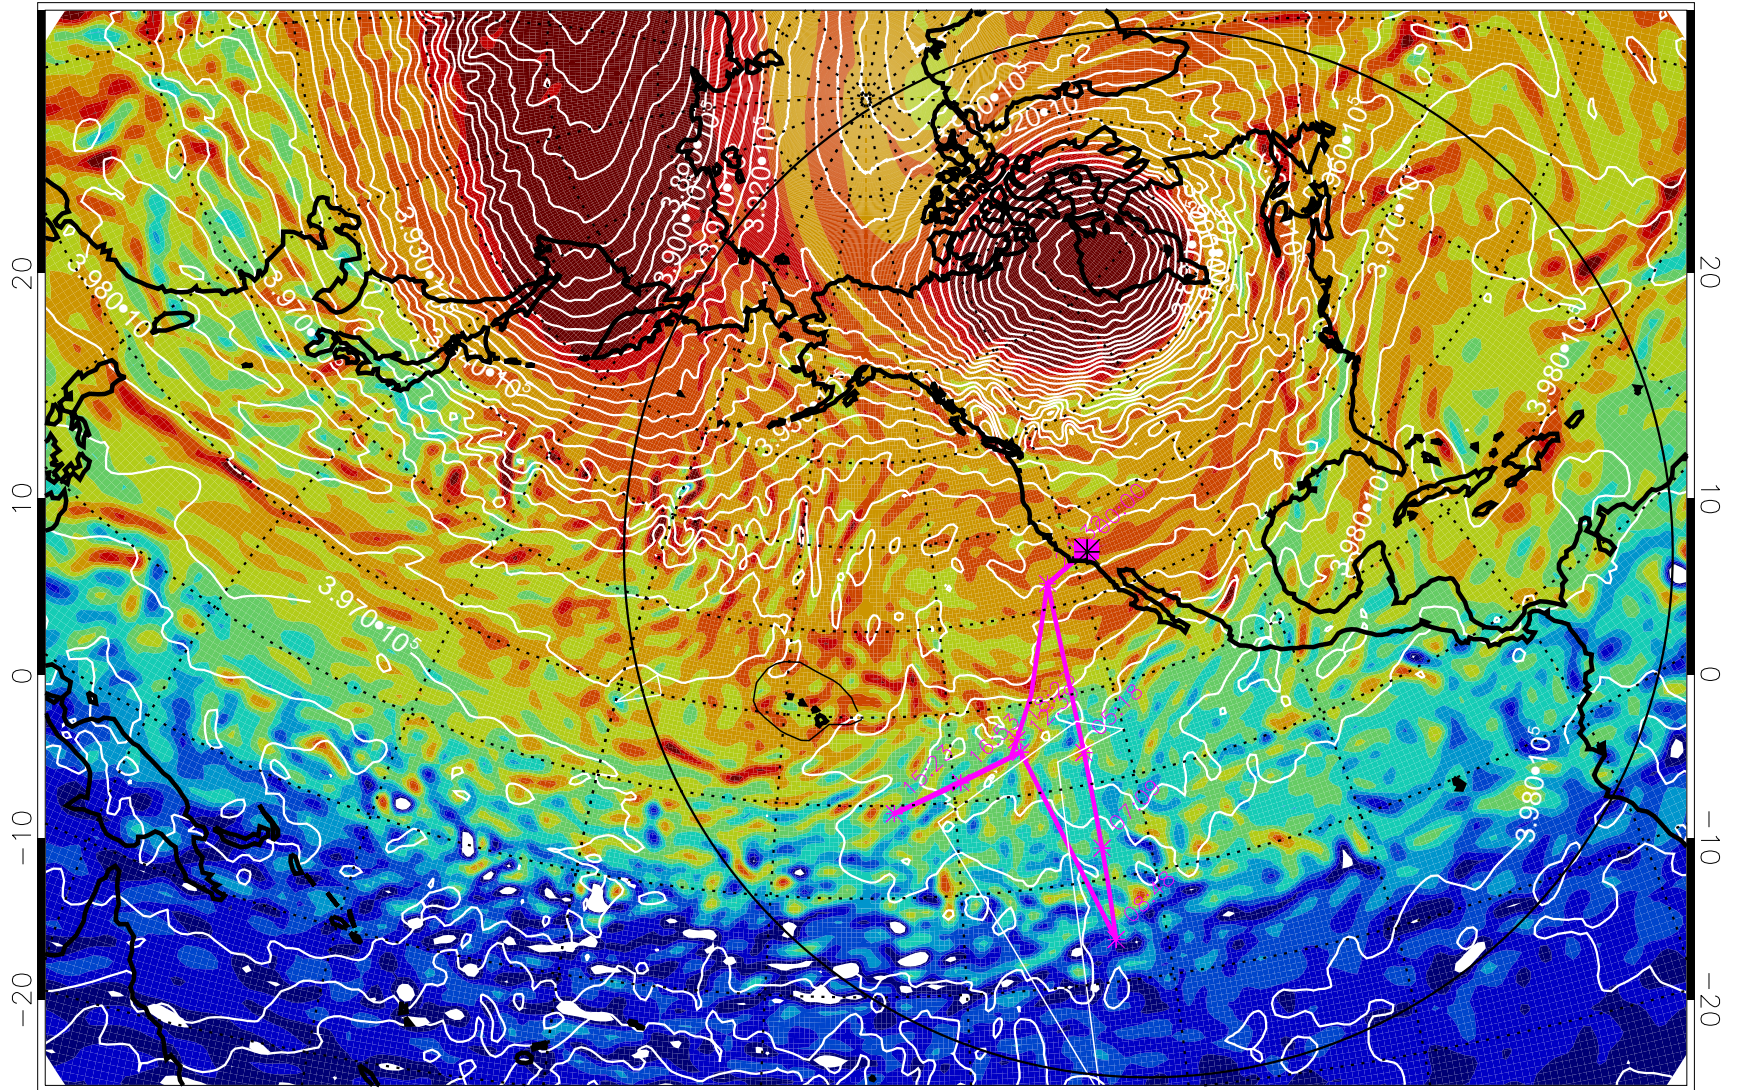

13011618, 6 hour forecast for 460K EPV

460K Montgomery Streamfunction, white

Range ring of 6000 km -- 19 hours GH round trip

13011700, 12 hour forecast for 460K EPV

460K Montgomery Streamfunction, white

Range ring of 6000 km -- 19 hours GH round trip

13011706, 18 hour forecast for 460K EPV

460K Montgomery Streamfunction, white

Range ring of 6000 km -- 19 hours GH round trip

13011712, 24 hour forecast for 460K EPV

460K Montgomery Streamfunction, white

Range ring of 6000 km -- 19 hours GH round trip

13011718, 30 hour forecast for 460K EPV

460K Montgomery Streamfunction, white

Range ring of 6000 km -- 19 hours GH round trip

13011800, 36 hour forecast for 460K EPV

460K Montgomery Streamfunction, white

Range ring of 6000 km -- 19 hours GH round trip

13011806, 42 hour forecast for 460K EPV

460K Montgomery Streamfunction, white

Range ring of 6000 km -- 19 hours GH round trip

13011812, 48 hour forecast for 460K EPV

460K Montgomery Streamfunction, white

Range ring of 6000 km -- 19 hours GH round trip