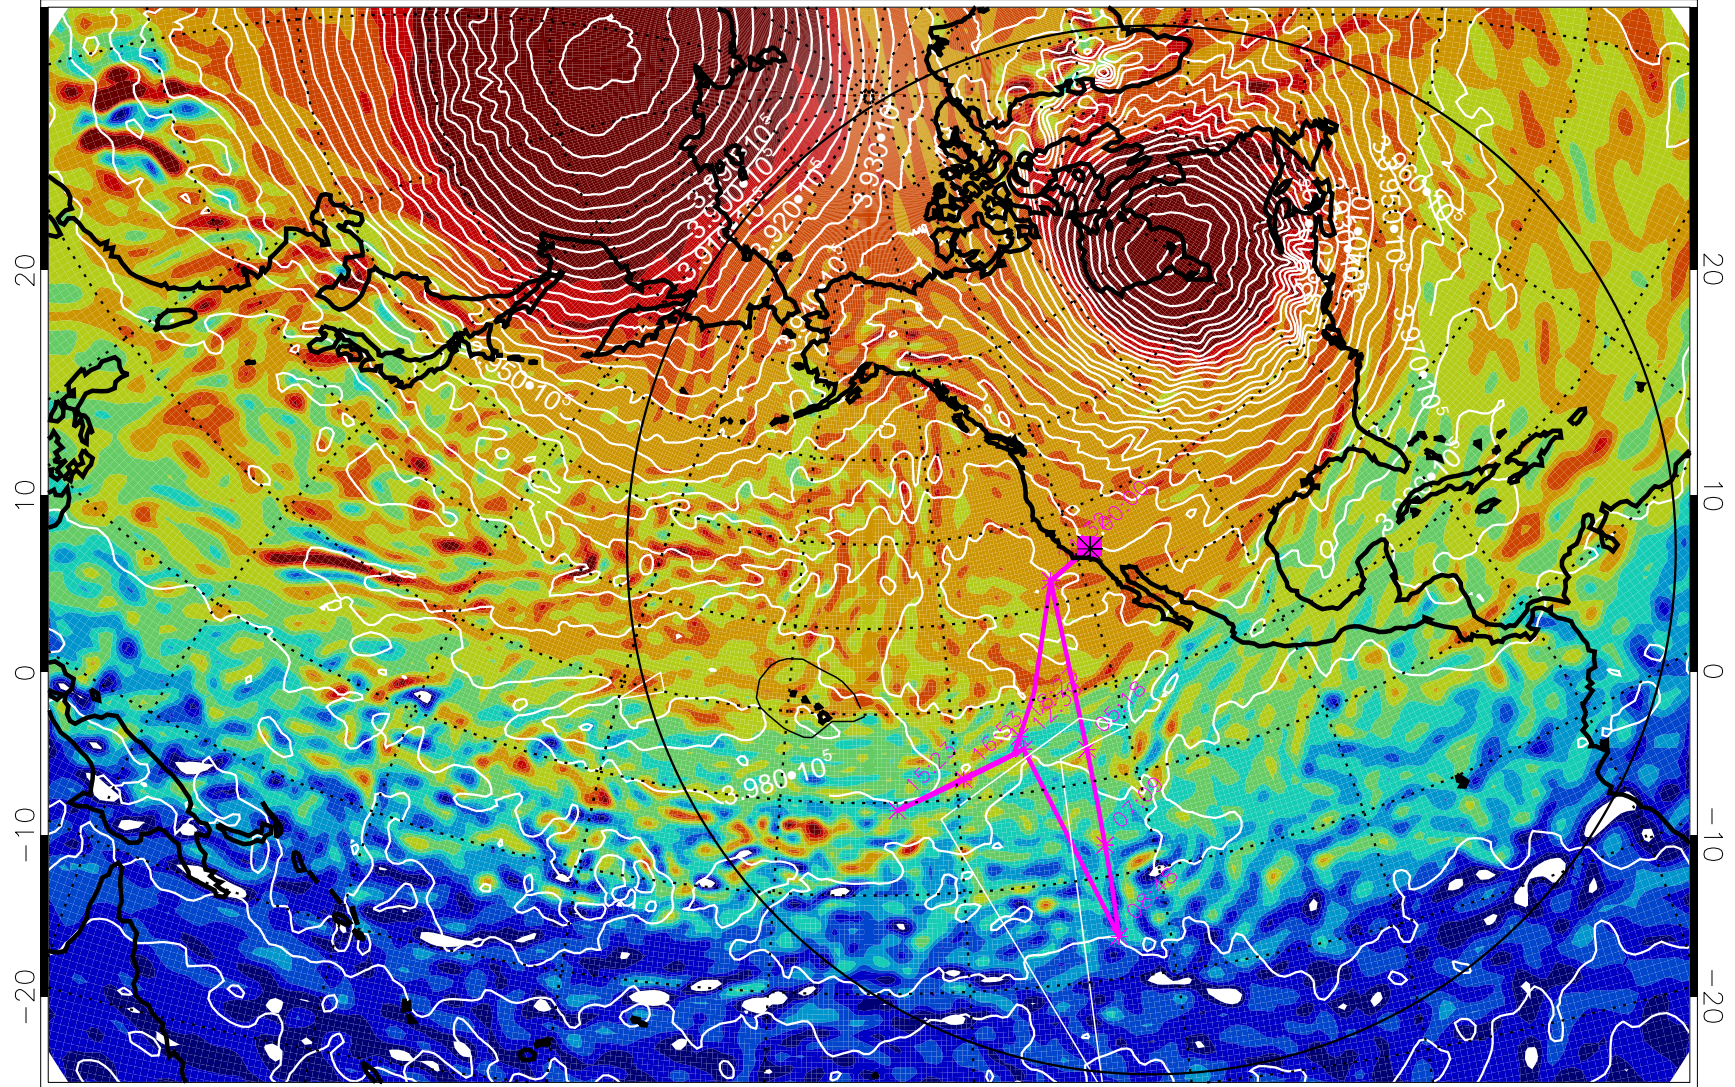

13012006, 90 hour forecast for 460K EPV

460K Montgomery Streamfunction, white

Range ring of 6000 km -- 19 hours GH round trip

13012012, 96 hour forecast for 460K EPV

460K Montgomery Streamfunction, white

Range ring of 6000 km -- 19 hours GH round trip

13012018, 102 hour forecast for 460K EPV

460K Montgomery Streamfunction, white

Range ring of 6000 km -- 19 hours GH round trip

13012100, 108 hour forecast for 460K EPV

460K Montgomery Streamfunction, white

Range ring of 6000 km -- 19 hours GH round trip

13012106, 114 hour forecast for 460K EPV

460K Montgomery Streamfunction, white

Range ring of 6000 km -- 19 hours GH round trip

13012112, 120 hour forecast for 460K EPV

460K Montgomery Streamfunction, white

Range ring of 6000 km -- 19 hours GH round trip