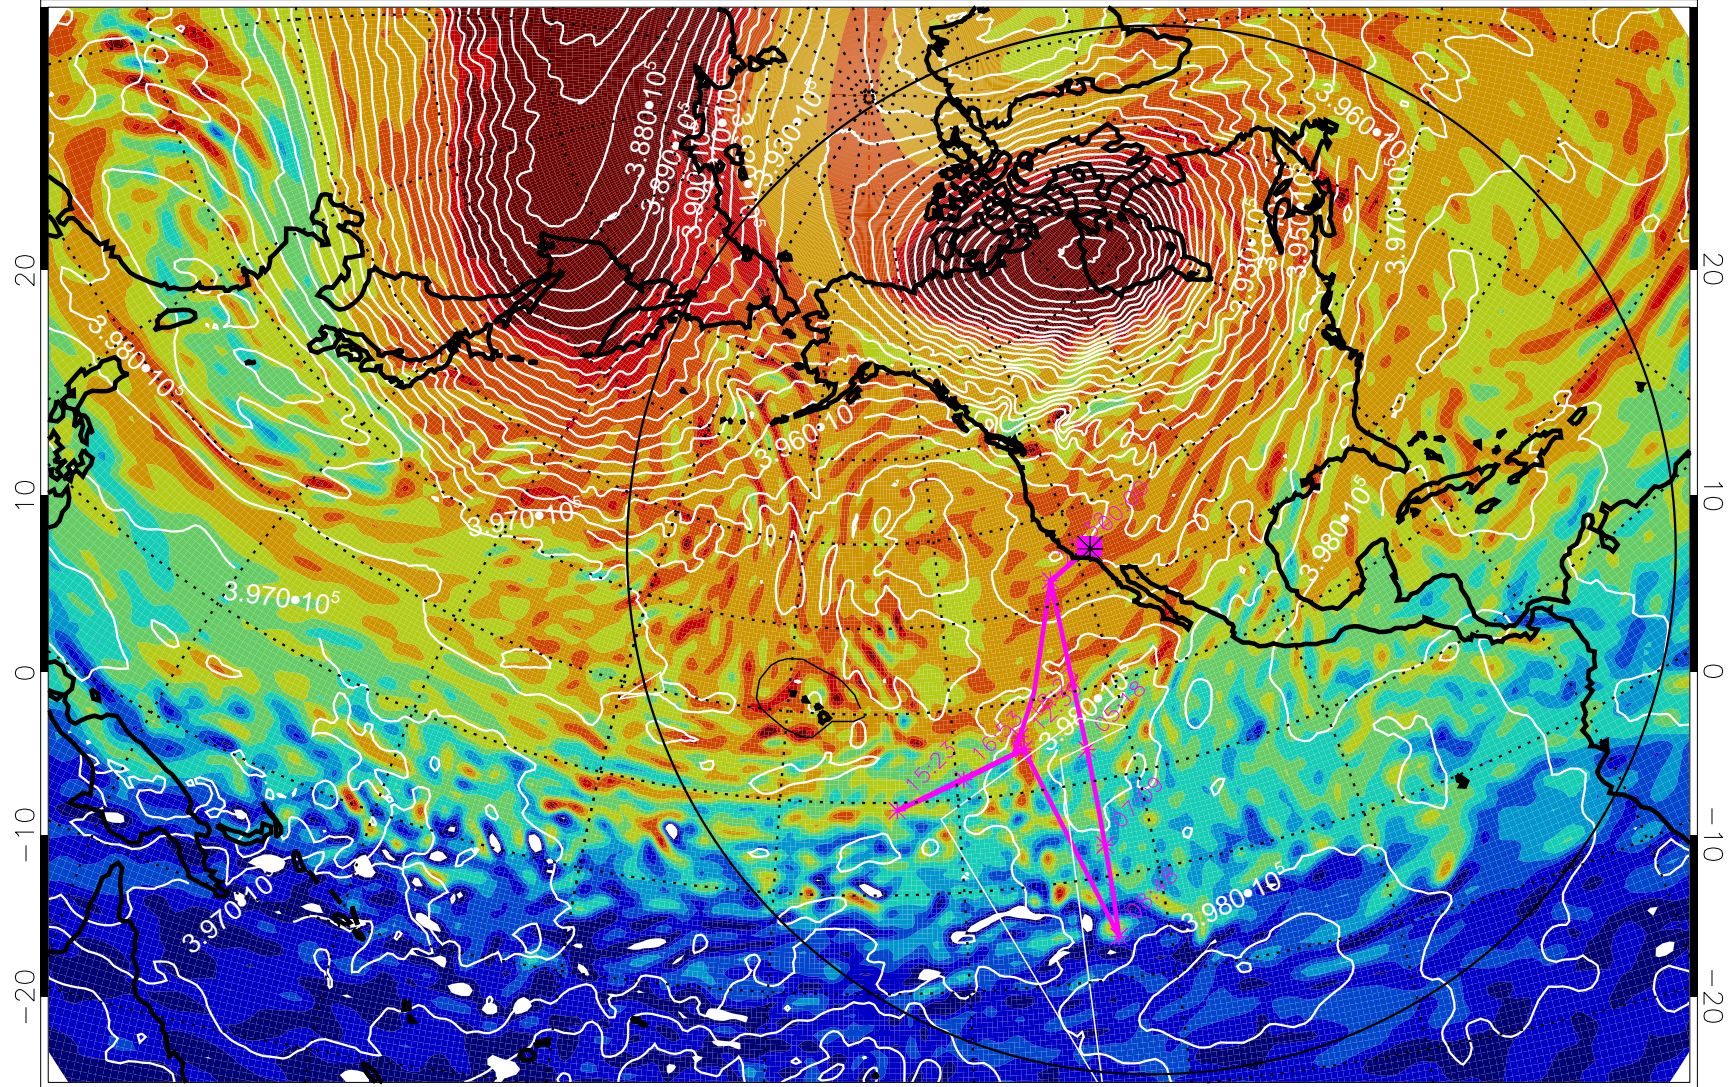

13011618, 6 hour forecast for 460K EPV

460K Montgomery Streamfunction, white

Range ring of 6000 km -- 19 hours GH round trip

13011700, 12 hour forecast for 460K EPV

460K Montgomery Streamfunction, white

Range ring of 6000 km -- 19 hours GH round trip

13011706, 18 hour forecast for 460K EPV

460K Montgomery Streamfunction, white

Range ring of 6000 km -- 19 hours GH round trip

13011712, 24 hour forecast for 460K EPV

460K Montgomery Streamfunction, white

Range ring of 6000 km -- 19 hours GH round trip

13011718, 30 hour forecast for 460K EPV

460K Montgomery Streamfunction, white

Range ring of 6000 km -- 19 hours GH round trip

13011800, 36 hour forecast for 460K EPV

460K Montgomery Streamfunction, white

Range ring of 6000 km -- 19 hours GH round trip

13011806, 42 hour forecast for 460K EPV

460K Montgomery Streamfunction, white

Range ring of 6000 km -- 19 hours GH round trip

13011812, 48 hour forecast for 460K EPV

460K Montgomery Streamfunction, white

Range ring of 6000 km -- 19 hours GH round trip