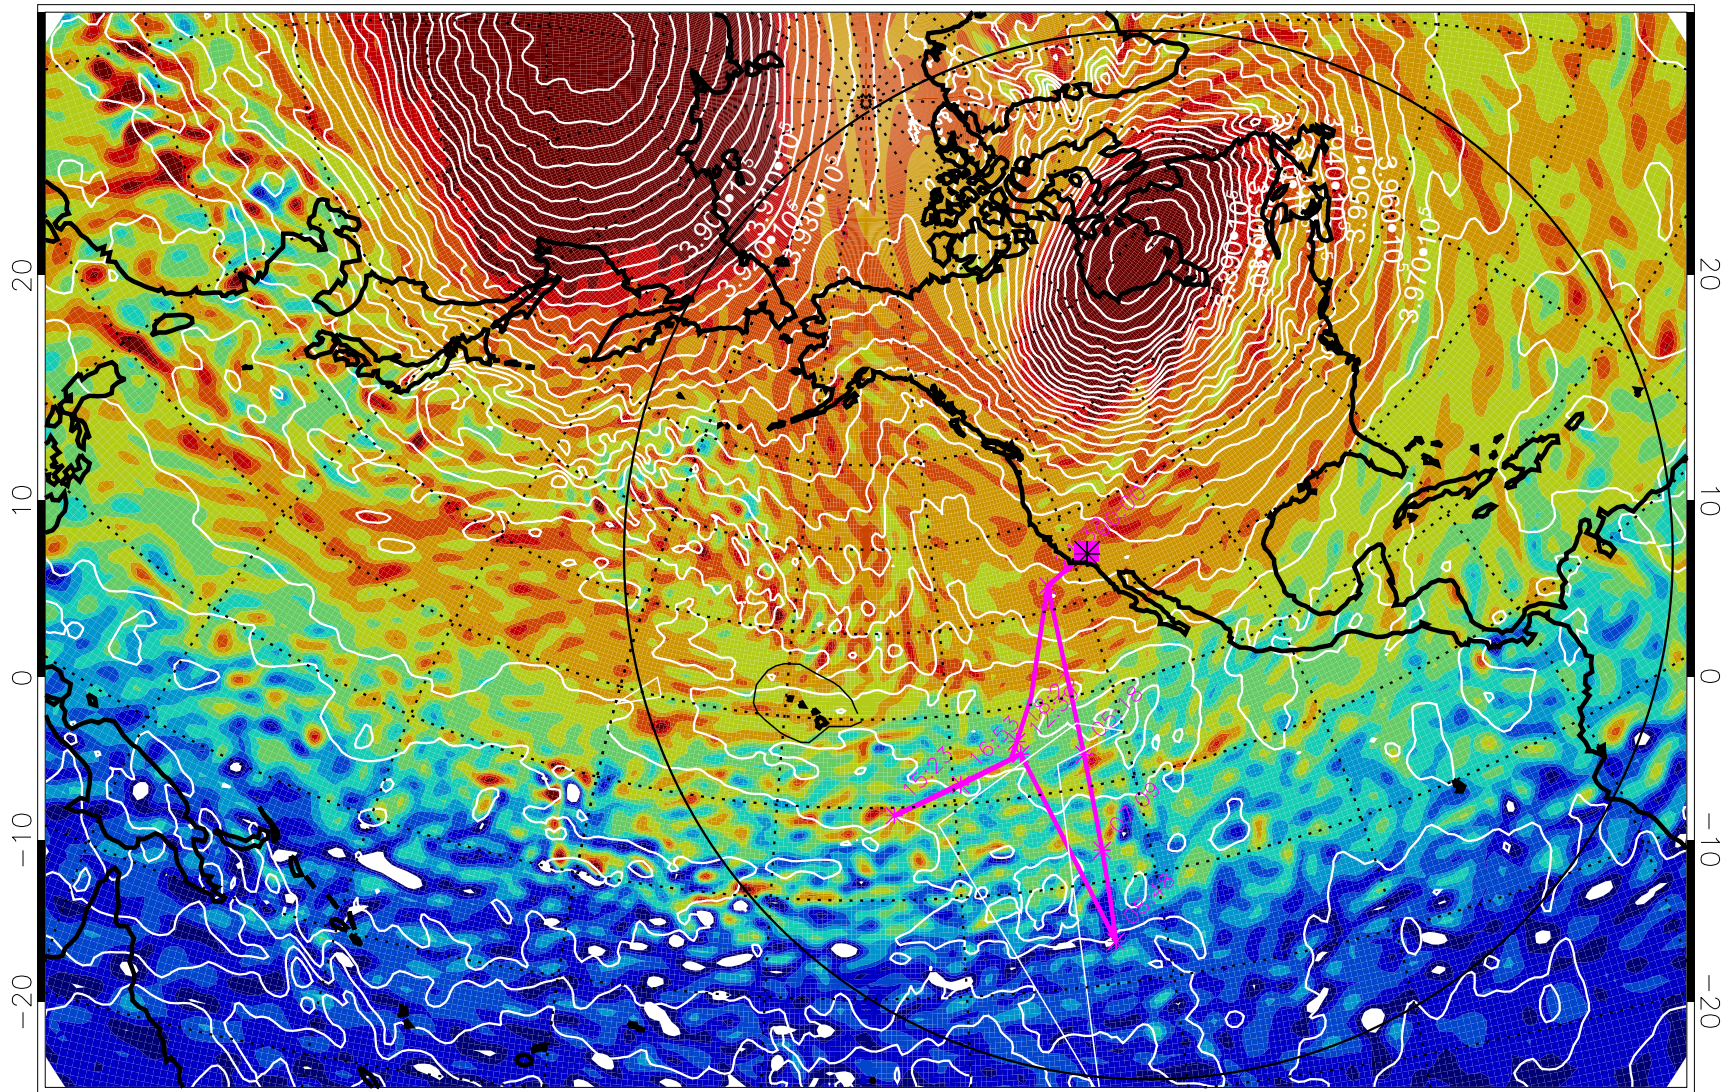

13011906, 66 hour forecast for 460K EPV

460K Montgomery Streamfunction, white

Range ring of 6000 km -- 19 hours GH round trip

13011912, 72 hour forecast for 460K EPV

460K Montgomery Streamfunction, white

Range ring of 6000 km -- 19 hours GH round trip

13011918, 78 hour forecast for 460K EPV

460K Montgomery Streamfunction, white

Range ring of 6000 km -- 19 hours GH round trip

13012000, 84 hour forecast for 460K EPV

460K Montgomery Streamfunction, white

Range ring of 6000 km -- 19 hours GH round trip

13012006, 90 hour forecast for 460K EPV

460K Montgomery Streamfunction, white

Range ring of 6000 km -- 19 hours GH round trip

13012012, 96 hour forecast for 460K EPV

460K Montgomery Streamfunction, white

Range ring of 6000 km -- 19 hours GH round trip

13012018, 102 hour forecast for 460K EPV

460K Montgomery Streamfunction, white

Range ring of 6000 km -- 19 hours GH round trip

13012100, 108 hour forecast for 460K EPV

460K Montgomery Streamfunction, white