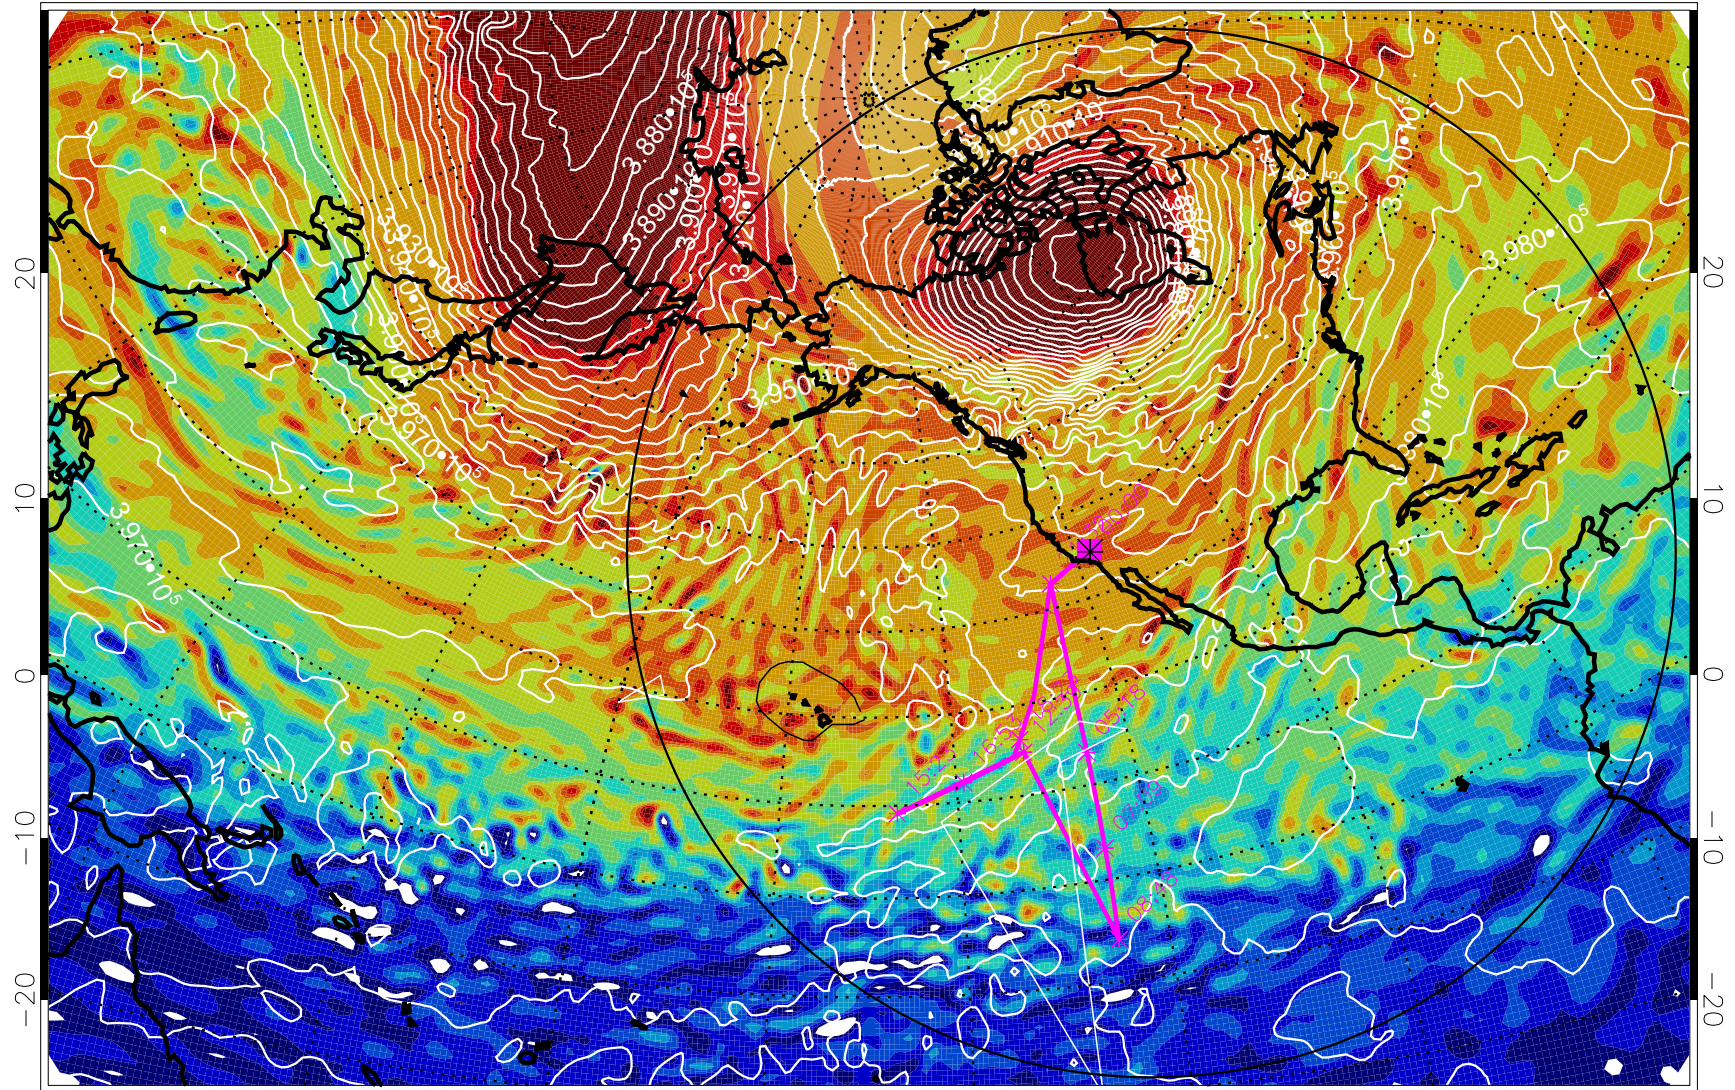

13011618, 6 hour forecast for 460K EPV

460K Montgomery Streamfunction, white

Range ring of 6000 km -- 19 hours GH round trip

13011700, 12 hour forecast for 460K EPV

460K Montgomery Streamfunction, white

Range ring of 6000 km -- 19 hours GH round trip

13011706, 18 hour forecast for 460K EPV

460K Montgomery Streamfunction, white

Range ring of 6000 km -- 19 hours GH round trip

13011712, 24 hour forecast for 460K EPV

460K Montgomery Streamfunction, white

Range ring of 6000 km -- 19 hours GH round trip

13011718, 30 hour forecast for 460K EPV

460K Montgomery Streamfunction, white

Range ring of 6000 km -- 19 hours GH round trip

13011800, 36 hour forecast for 460K EPV

460K Montgomery Streamfunction, white

Range ring of 6000 km -- 19 hours GH round trip

13011806, 42 hour forecast for 460K EPV

460K Montgomery Streamfunction, white

Range ring of 6000 km -- 19 hours GH round trip

13011812, 48 hour forecast for 460K EPV

460K Montgomery Streamfunction, white

Range ring of 6000 km -- 19 hours GH round trip