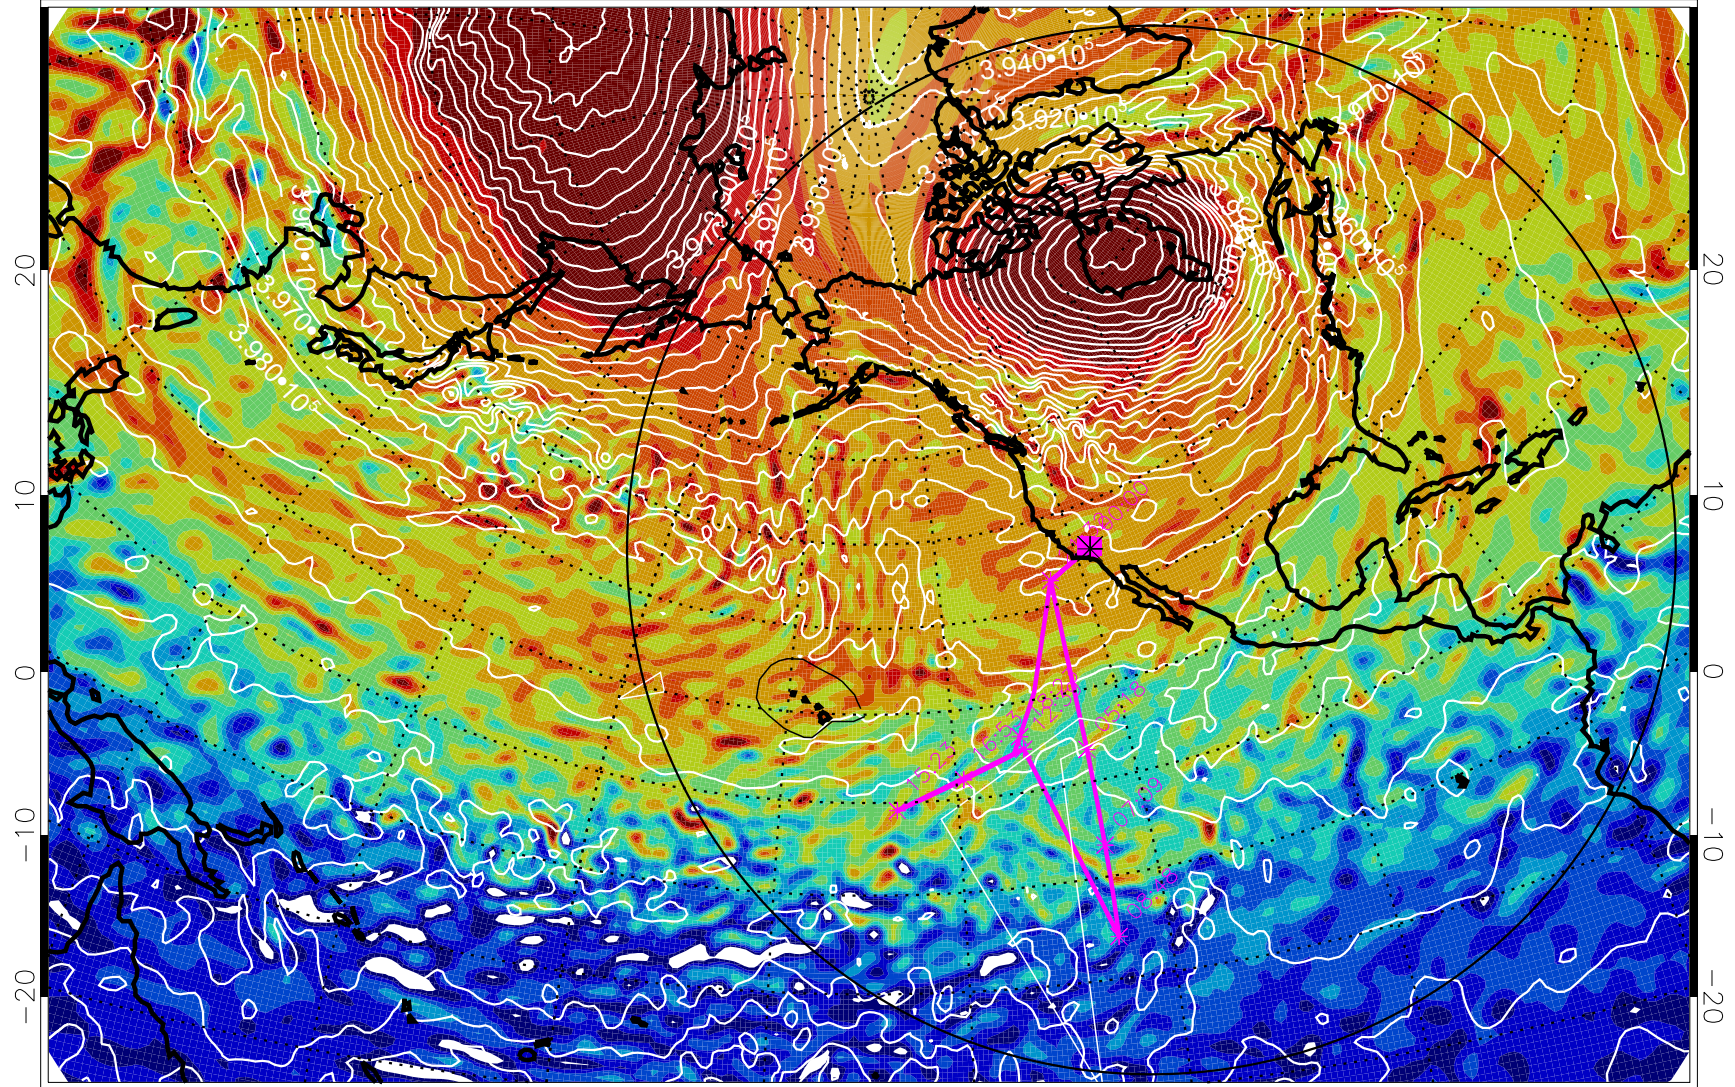

13011718, 30 hour forecast for 460K EPV

460K Montgomery Streamfunction, white

Range ring of 6000 km -- 19 hours GH round trip

13011800, 36 hour forecast for 460K EPV

460K Montgomery Streamfunction, white

Range ring of 6000 km -- 19 hours GH round trip

13011806, 42 hour forecast for 460K EPV

460K Montgomery Streamfunction, white

Range ring of 6000 km -- 19 hours GH round trip

13011812, 48 hour forecast for 460K EPV

460K Montgomery Streamfunction, white

Range ring of 6000 km -- 19 hours GH round trip

13011818, 54 hour forecast for 460K EPV

460K Montgomery Streamfunction, white

Range ring of 6000 km -- 19 hours GH round trip

13011900, 60 hour forecast for 460K EPV

460K Montgomery Streamfunction, white

Range ring of 6000 km -- 19 hours GH round trip

13011906, 66 hour forecast for 460K EPV

460K Montgomery Streamfunction, white

Range ring of 6000 km -- 19 hours GH round trip

13011912, 72 hour forecast for 460K EPV

460K Montgomery Streamfunction, white

Range ring of 6000 km -- 19 hours GH round trip