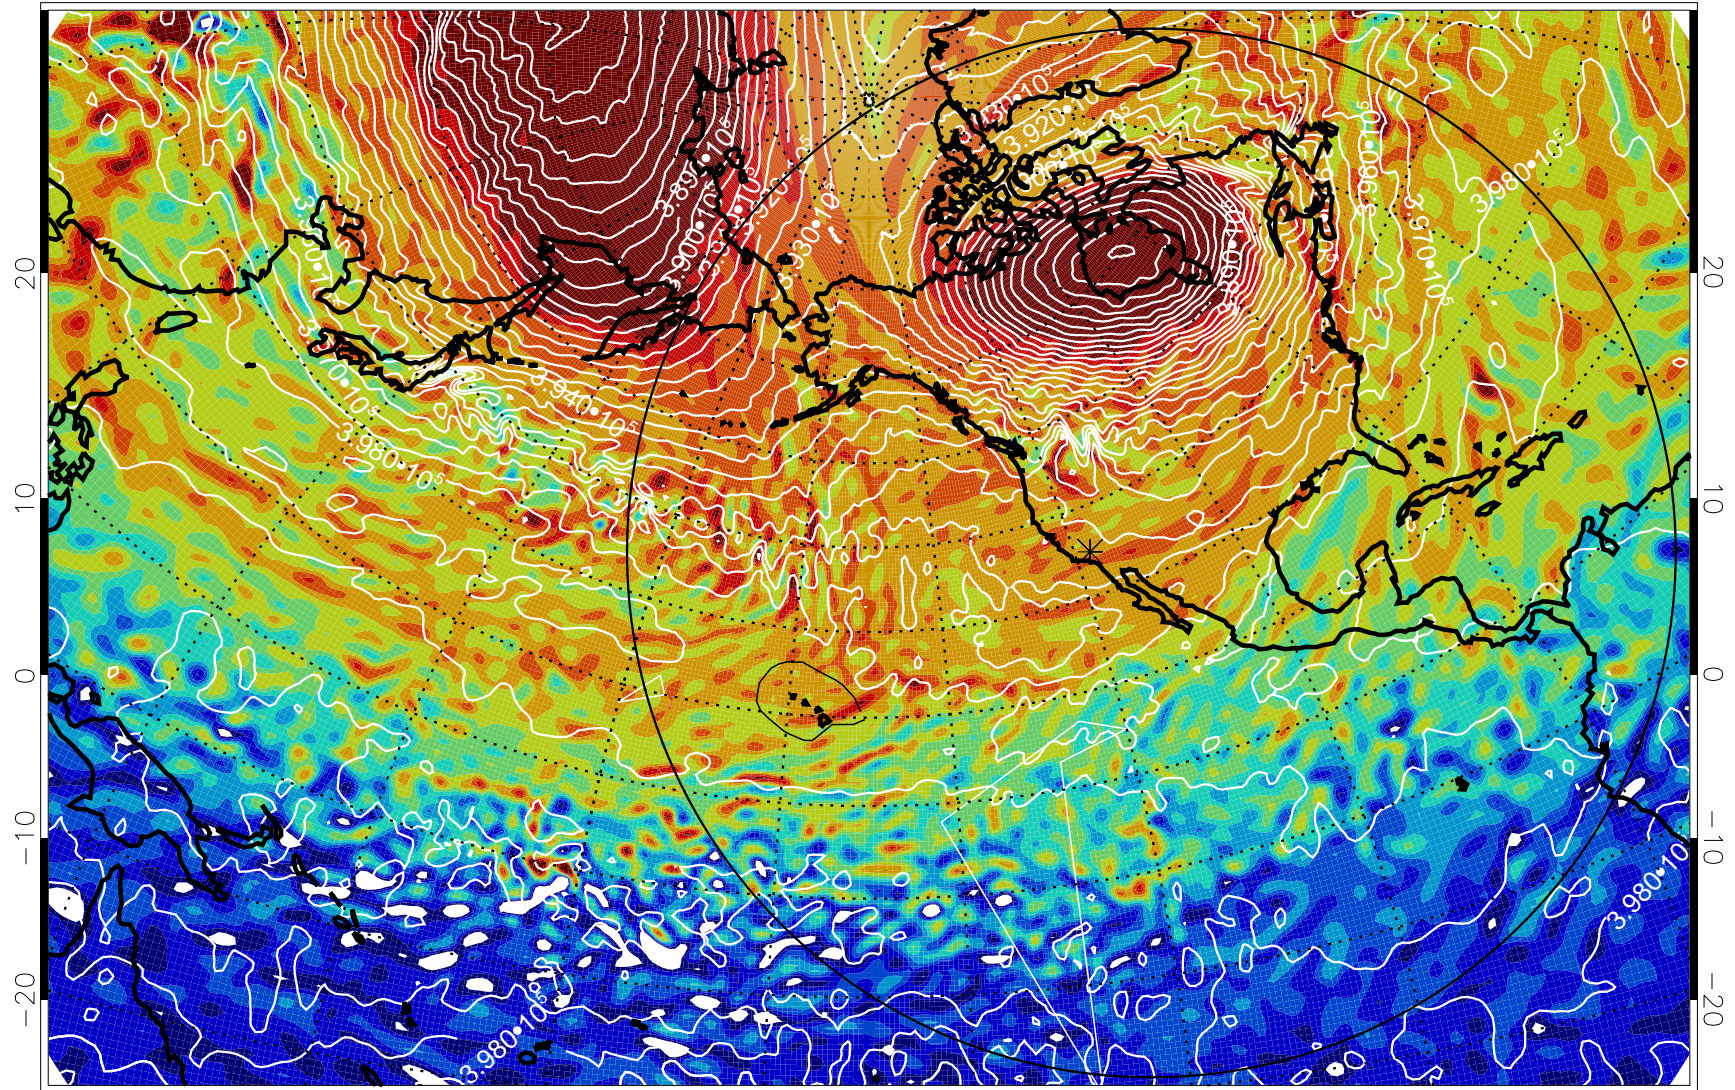

13011800, 72 hour forecast for 460K EPV

460K Montgomery Streamfunction, white

Range ring of 6000 km -- 19 hours GH round trip

13011806, 78 hour forecast for 460K EPV

460K Montgomery Streamfunction, white

Range ring of 6000 km -- 19 hours GH round trip

13011812, 84 hour forecast for 460K EPV

460K Montgomery Streamfunction, white

Range ring of 6000 km -- 19 hours GH round trip

13011818, 90 hour forecast for 460K EPV

460K Montgomery Streamfunction, white

Range ring of 6000 km -- 19 hours GH round trip

13011900, 96 hour forecast for 460K EPV

460K Montgomery Streamfunction, white

Range ring of 6000 km -- 19 hours GH round trip

13011906, 102 hour forecast for 460K EPV

460K Montgomery Streamfunction, white

Range ring of 6000 km -- 19 hours GH round trip

13011912, 108 hour forecast for 460K EPV

460K Montgomery Streamfunction, white

Range ring of 6000 km -- 19 hours GH round trip

13011918, 114 hour forecast for 460K EPV