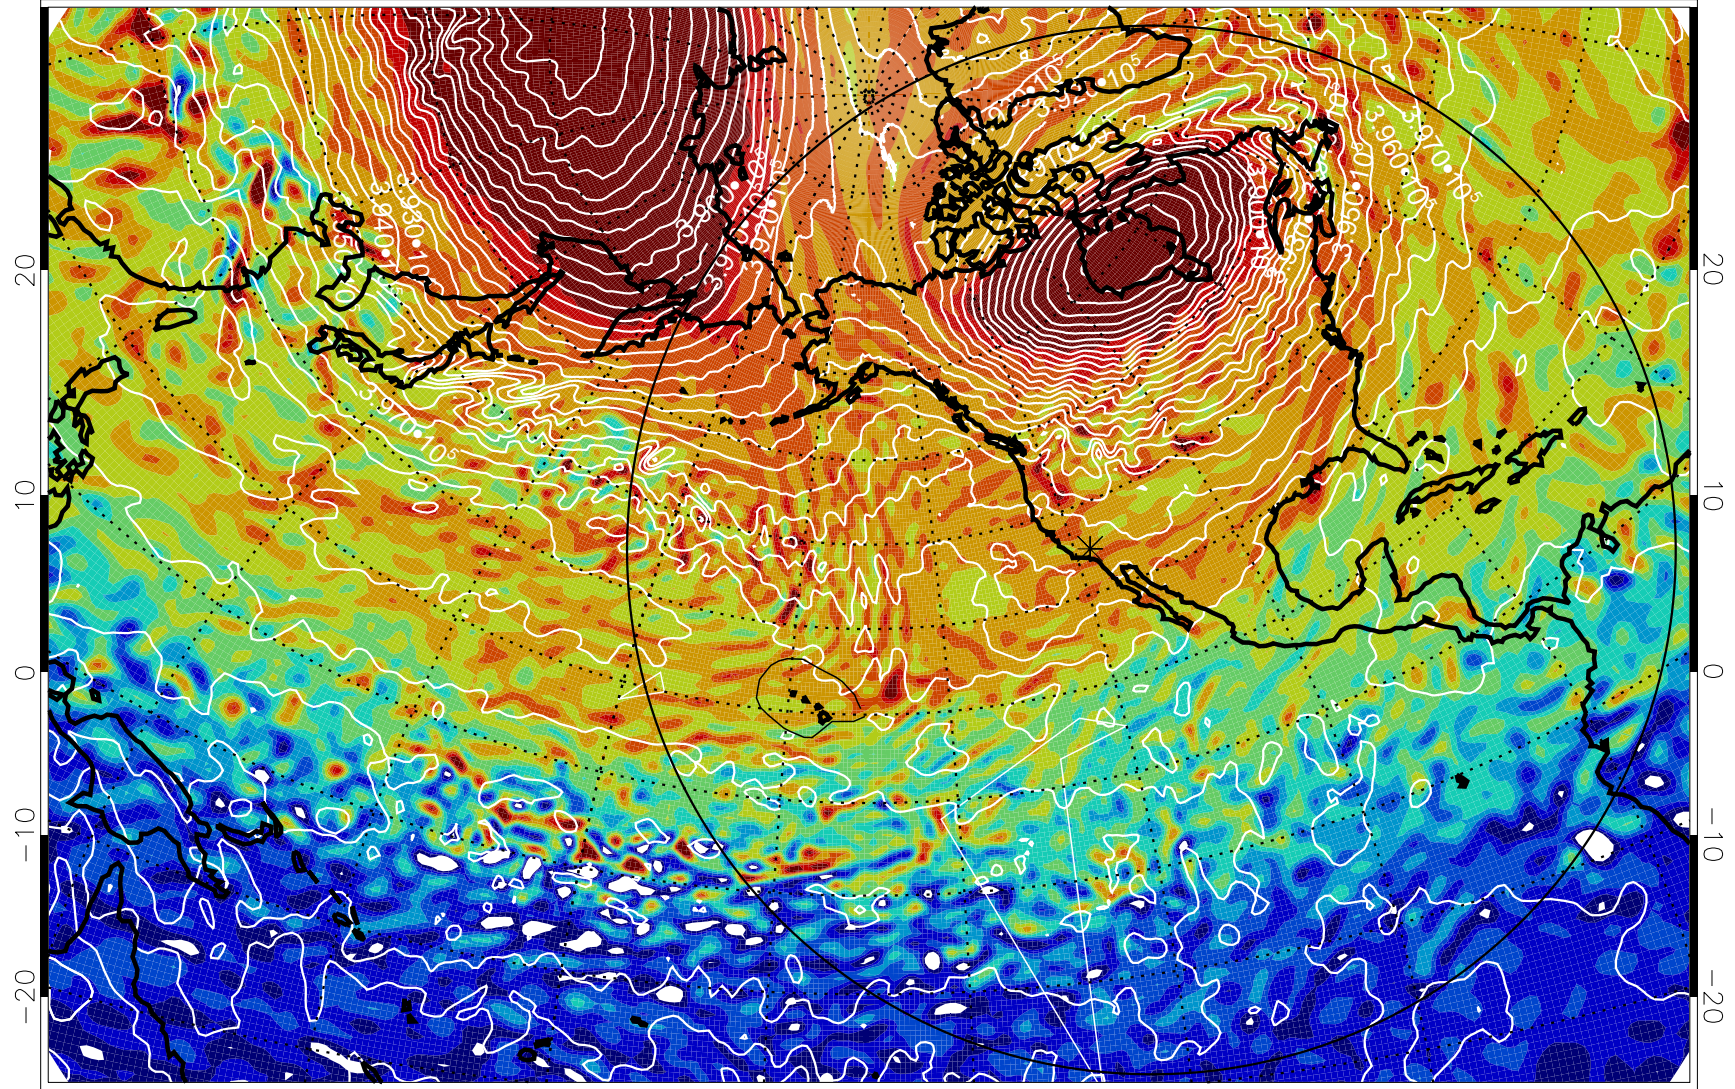

13011800, 72 hour forecast for 460K EPV

460K Montgomery Streamfunction, white

Range ring of 6000 km -- 19 hours GH round trip

13011806, 78 hour forecast for 460K EPV

460K Montgomery Streamfunction, white

Range ring of 6000 km -- 19 hours GH round trip

13011812, 84 hour forecast for 460K EPV

460K Montgomery Streamfunction, white

Range ring of 6000 km -- 19 hours GH round trip

13011818, 90 hour forecast for 460K EPV

460K Montgomery Streamfunction, white

Range ring of 6000 km -- 19 hours GH round trip

13011900, 96 hour forecast for 460K EPV

460K Montgomery Streamfunction, white

Range ring of 6000 km -- 19 hours GH round trip

13011906, 102 hour forecast for 460K EPV

460K Montgomery Streamfunction, white

Range ring of 6000 km -- 19 hours GH round trip

13011912, 108 hour forecast for 460K EPV

460K Montgomery Streamfunction, white

Range ring of 6000 km -- 19 hours GH round trip

13011918, 114 hour forecast for 460K EPV