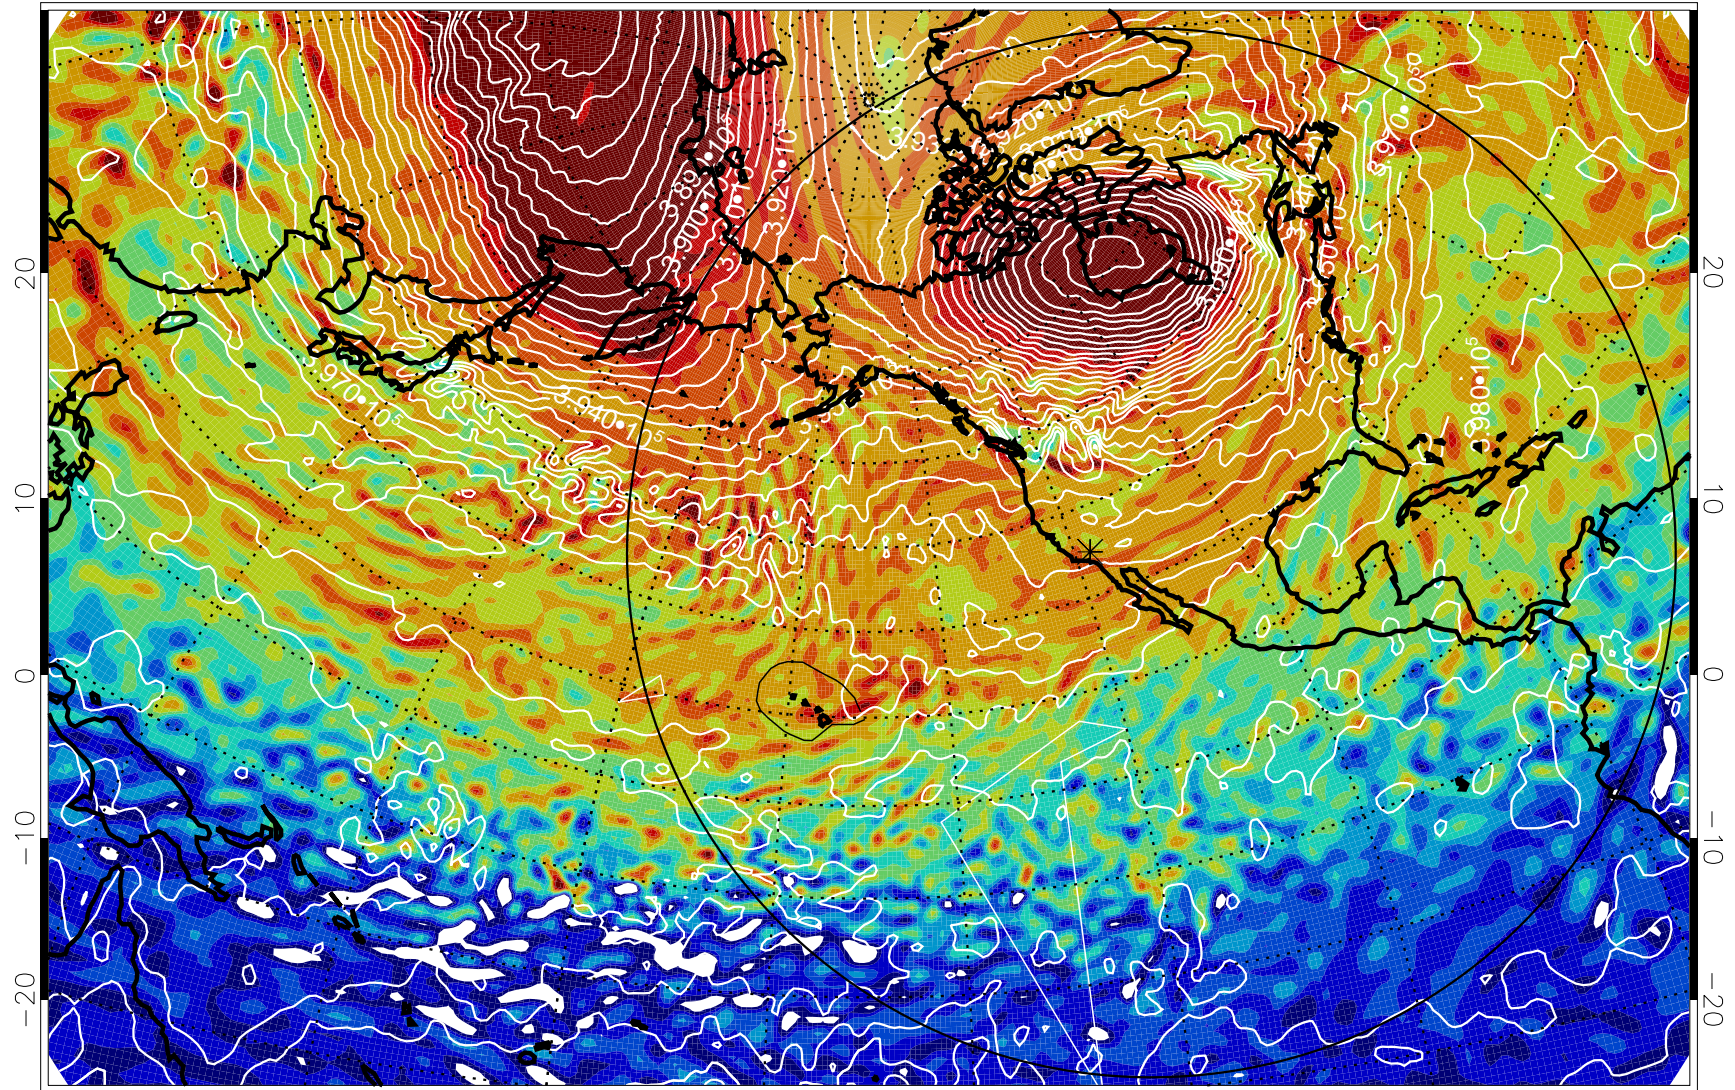

13011712, 60 hour forecast for 460K EPV

460K Montgomery Streamfunction, white

Range ring of 6000 km -- 19 hours GH round trip

13011718, 66 hour forecast for 460K EPV

460K Montgomery Streamfunction, white

Range ring of 6000 km -- 19 hours GH round trip

13011800, 72 hour forecast for 460K EPV

460K Montgomery Streamfunction, white

Range ring of 6000 km -- 19 hours GH round trip

13011806, 78 hour forecast for 460K EPV

460K Montgomery Streamfunction, white

Range ring of 6000 km -- 19 hours GH round trip

13011812, 84 hour forecast for 460K EPV

460K Montgomery Streamfunction, white

Range ring of 6000 km -- 19 hours GH round trip

13011818, 90 hour forecast for 460K EPV

460K Montgomery Streamfunction, white

Range ring of 6000 km -- 19 hours GH round trip

13011900, 96 hour forecast for 460K EPV

460K Montgomery Streamfunction, white

Range ring of 6000 km -- 19 hours GH round trip

13011906, 102 hour forecast for 460K EPV

460K Montgomery Streamfunction, white