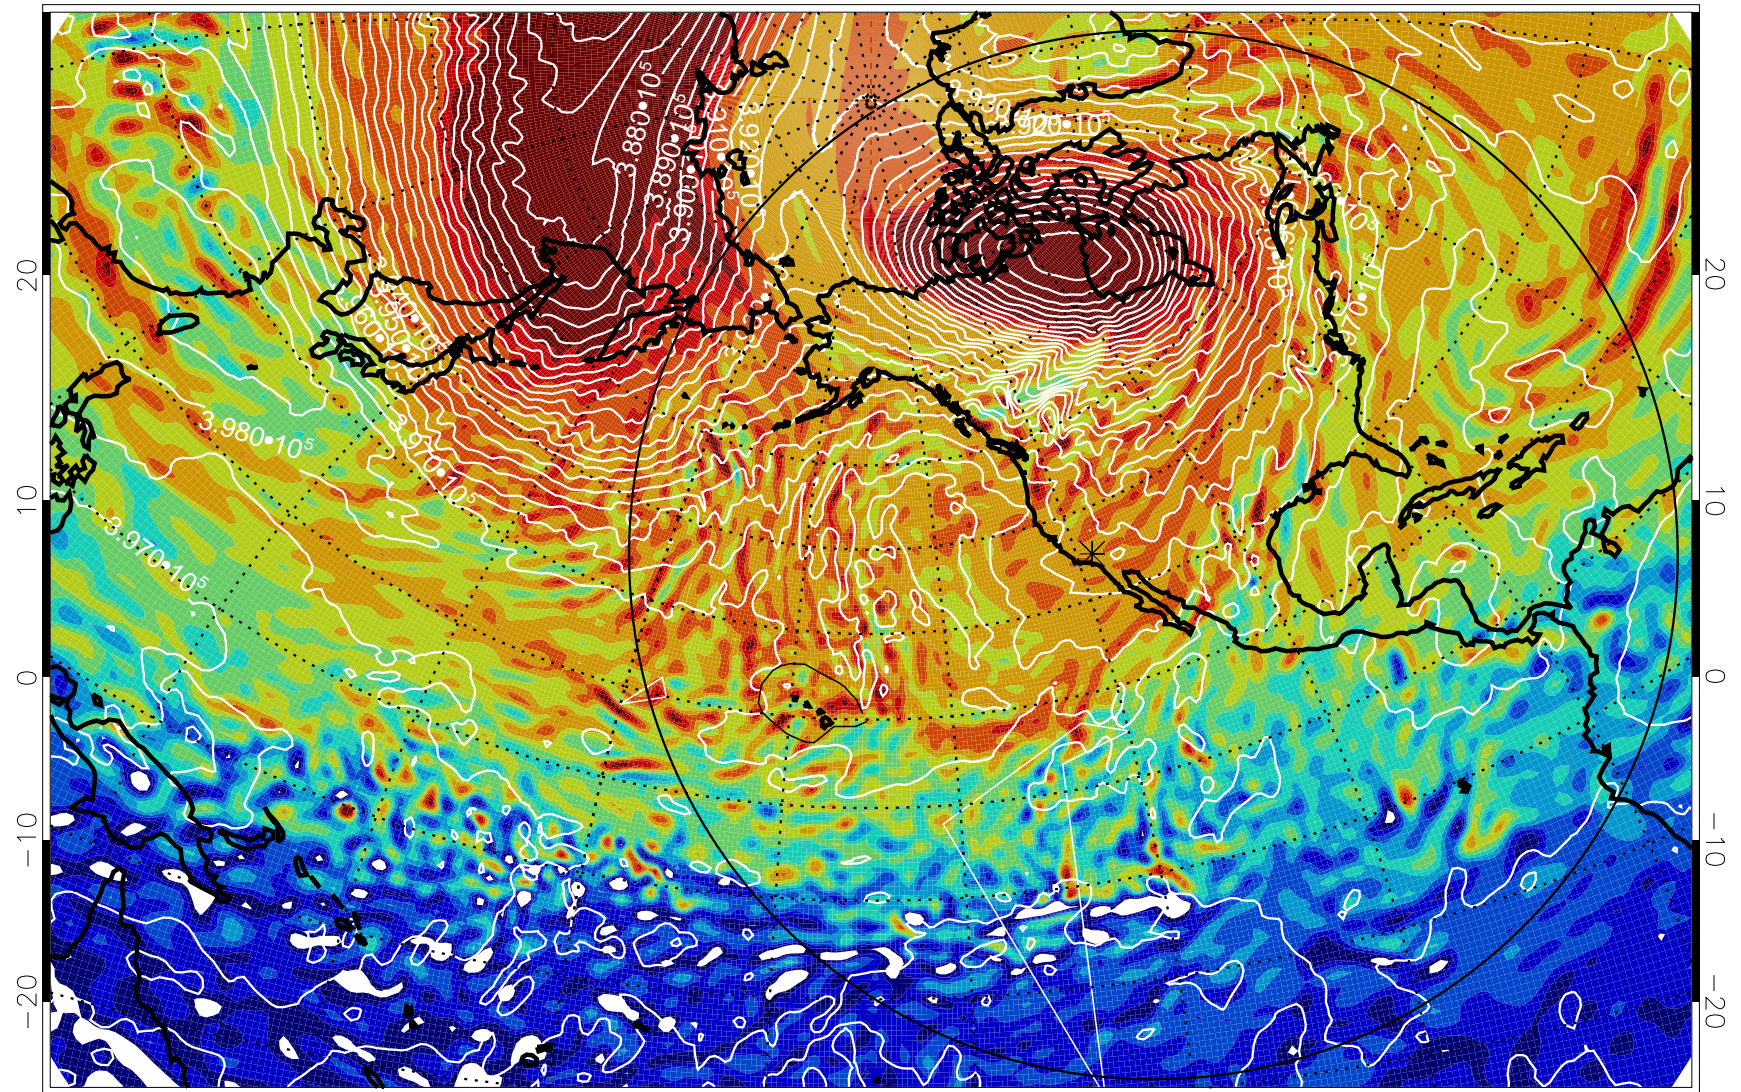

13011512, 12 hour forecast for 460K EPV

460K Montgomery Streamfunction, white

Range ring of 6000 km -- 19 hours GH round trip

13011518, 18 hour forecast for 460K EPV

460K Montgomery Streamfunction, white

Range ring of 6000 km -- 19 hours GH round trip

13011600, 24 hour forecast for 460K EPV

460K Montgomery Streamfunction, white

Range ring of 6000 km -- 19 hours GH round trip

13011606, 30 hour forecast for 460K EPV

460K Montgomery Streamfunction, white

Range ring of 6000 km -- 19 hours GH round trip

13011612, 36 hour forecast for 460K EPV

460K Montgomery Streamfunction, white

Range ring of 6000 km -- 19 hours GH round trip

13011618, 42 hour forecast for 460K EPV

460K Montgomery Streamfunction, white

Range ring of 6000 km -- 19 hours GH round trip

13011712, 60 hour forecast for 460K EPV

460K Montgomery Streamfunction, white

Range ring of 6000 km -- 19 hours GH round trip

13011718, 66 hour forecast for 460K EPV

460K Montgomery Streamfunction, white

Range ring of 6000 km -- 19 hours GH round trip