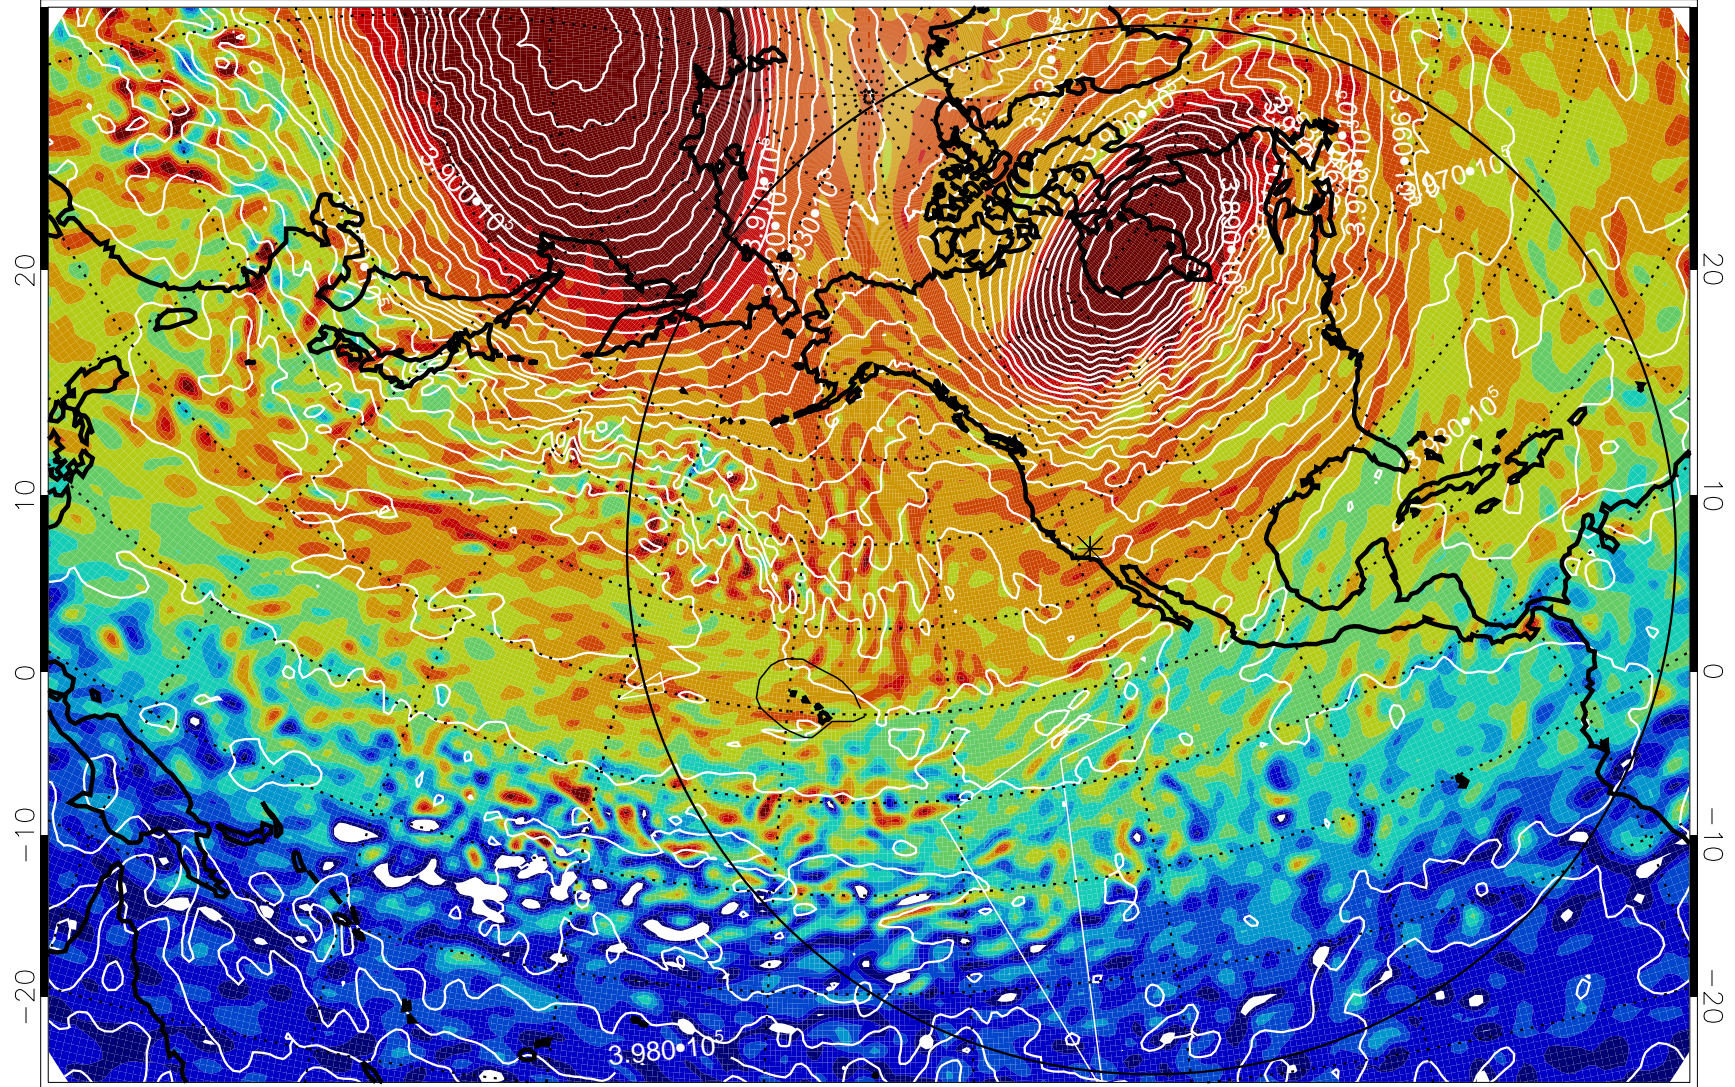

13011812, 84 hour forecast for 460K EPV

460K Montgomery Streamfunction, white

Range ring of 6000 km -- 19 hours GH round trip

13011818, 90 hour forecast for 460K EPV

460K Montgomery Streamfunction, white

Range ring of 6000 km -- 19 hours GH round trip

13011900, 96 hour forecast for 460K EPV

460K Montgomery Streamfunction, white

Range ring of 6000 km -- 19 hours GH round trip

13011906, 102 hour forecast for 460K EPV

460K Montgomery Streamfunction, white

Range ring of 6000 km -- 19 hours GH round trip

13011912, 108 hour forecast for 460K EPV

460K Montgomery Streamfunction, white

Range ring of 6000 km -- 19 hours GH round trip

13011918, 114 hour forecast for 460K EPV

460K Montgomery Streamfunction, white

Range ring of 6000 km -- 19 hours GH round trip

13012000, 120 hour forecast for 460K EPV

460K Montgomery Streamfunction, white

Range ring of 6000 km -- 19 hours GH round trip