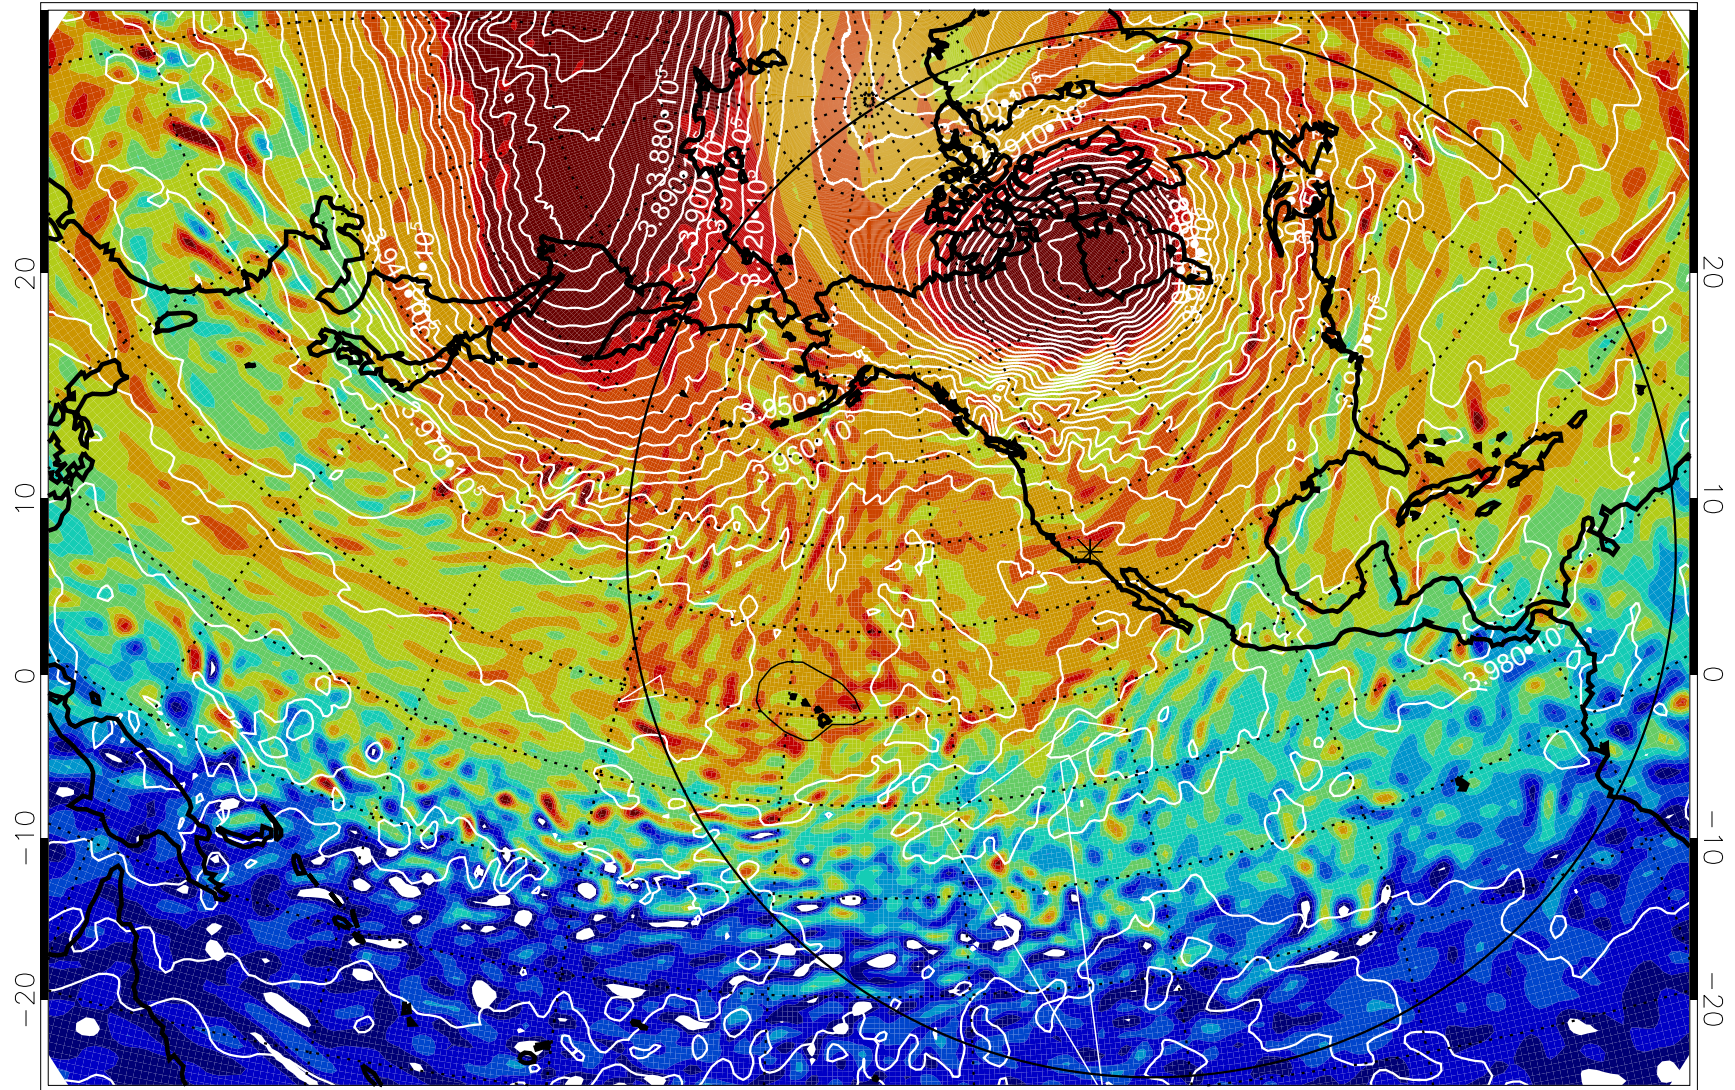

13011612, 36 hour forecast for 460K EPV

460K Montgomery Streamfunction, white

Range ring of 6000 km -- 19 hours GH round trip

13011618, 42 hour forecast for 460K EPV

460K Montgomery Streamfunction, white

Range ring of 6000 km -- 19 hours GH round trip

13011700, 48 hour forecast for 460K EPV

460K Montgomery Streamfunction, white

Range ring of 6000 km -- 19 hours GH round trip

13011706, 54 hour forecast for 460K EPV

460K Montgomery Streamfunction, white

Range ring of 6000 km -- 19 hours GH round trip

13011712, 60 hour forecast for 460K EPV

460K Montgomery Streamfunction, white

Range ring of 6000 km -- 19 hours GH round trip

13011718, 66 hour forecast for 460K EPV

460K Montgomery Streamfunction, white

Range ring of 6000 km -- 19 hours GH round trip

13011800, 72 hour forecast for 460K EPV

460K Montgomery Streamfunction, white

Range ring of 6000 km -- 19 hours GH round trip

13011806, 78 hour forecast for 460K EPV

460K Montgomery Streamfunction, white

Range ring of 6000 km -- 19 hours GH round trip