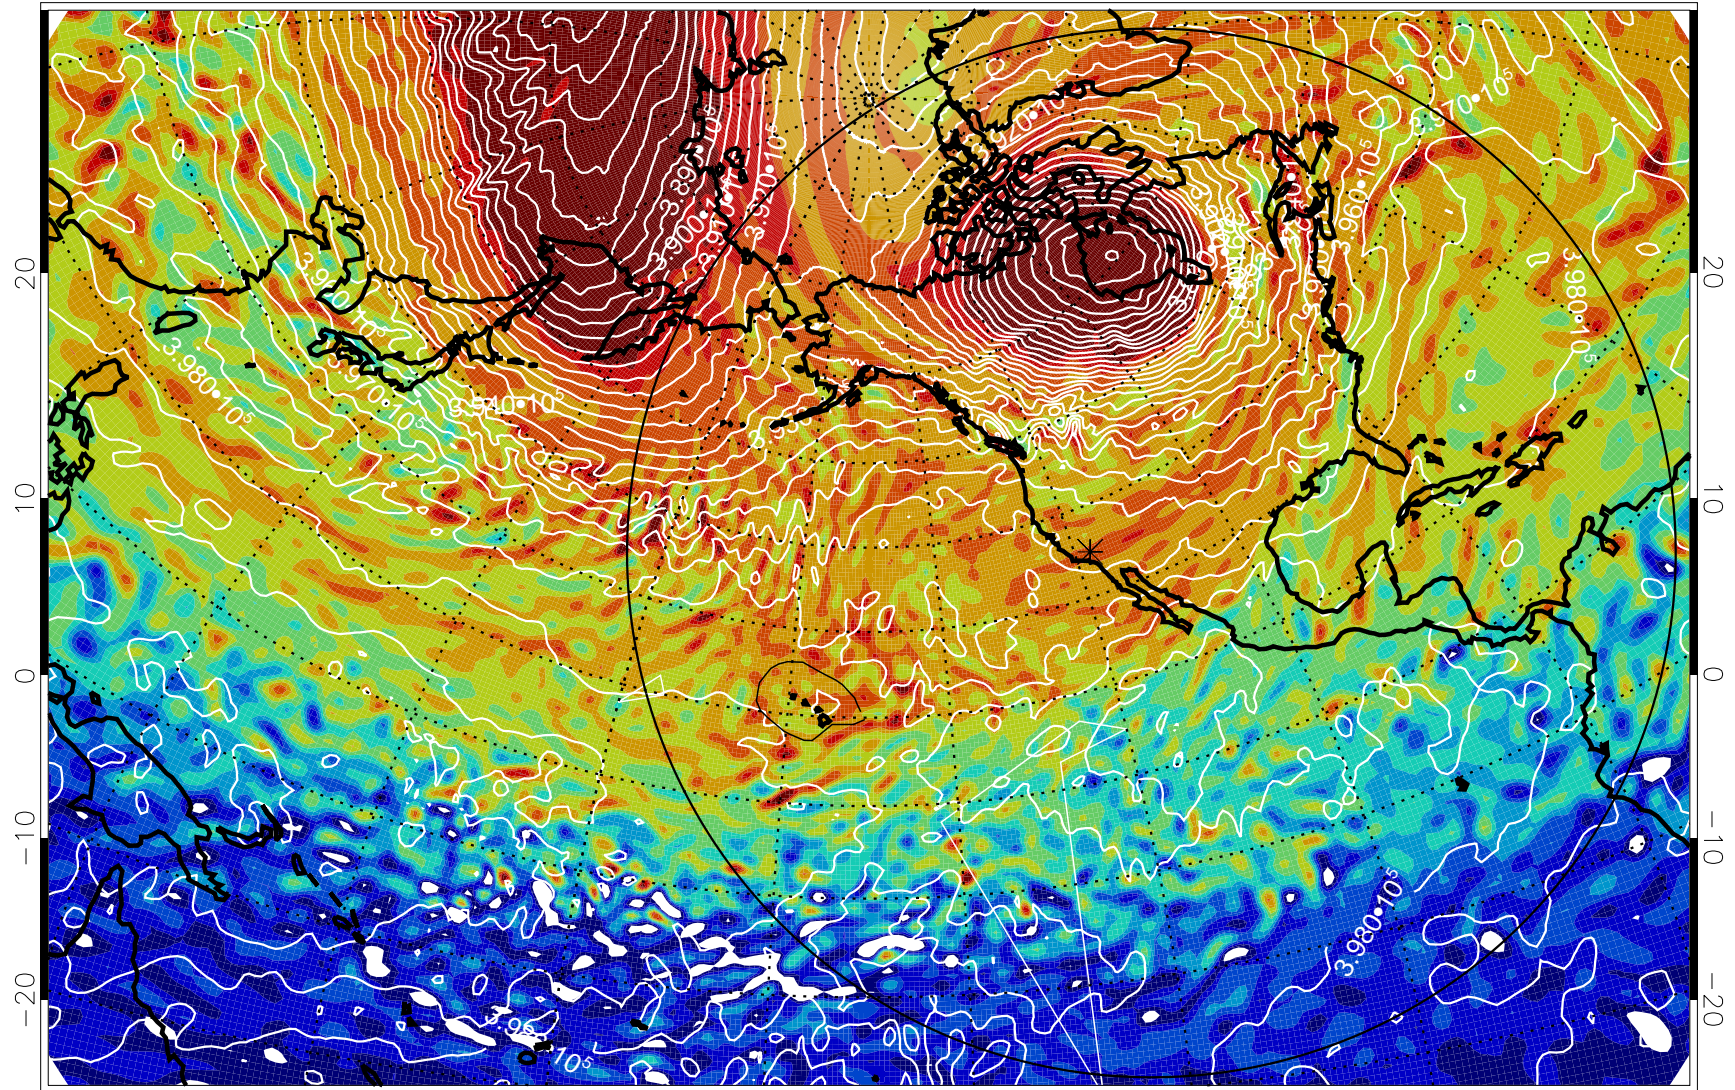

13011700, 48 hour forecast for 460K EPV

460K Montgomery Streamfunction, white

Range ring of 6000 km -- 19 hours GH round trip

13011706, 54 hour forecast for 460K EPV

460K Montgomery Streamfunction, white

Range ring of 6000 km -- 19 hours GH round trip

13011712, 60 hour forecast for 460K EPV

460K Montgomery Streamfunction, white

Range ring of 6000 km -- 19 hours GH round trip

13011718, 66 hour forecast for 460K EPV

460K Montgomery Streamfunction, white

Range ring of 6000 km -- 19 hours GH round trip

13011800, 72 hour forecast for 460K EPV

460K Montgomery Streamfunction, white

Range ring of 6000 km -- 19 hours GH round trip

13011806, 78 hour forecast for 460K EPV

460K Montgomery Streamfunction, white

Range ring of 6000 km -- 19 hours GH round trip

13011812, 84 hour forecast for 460K EPV

460K Montgomery Streamfunction, white

Range ring of 6000 km -- 19 hours GH round trip

13011818, 90 hour forecast for 460K EPV

460K Montgomery Streamfunction, white

Range ring of 6000 km -- 19 hours GH round trip