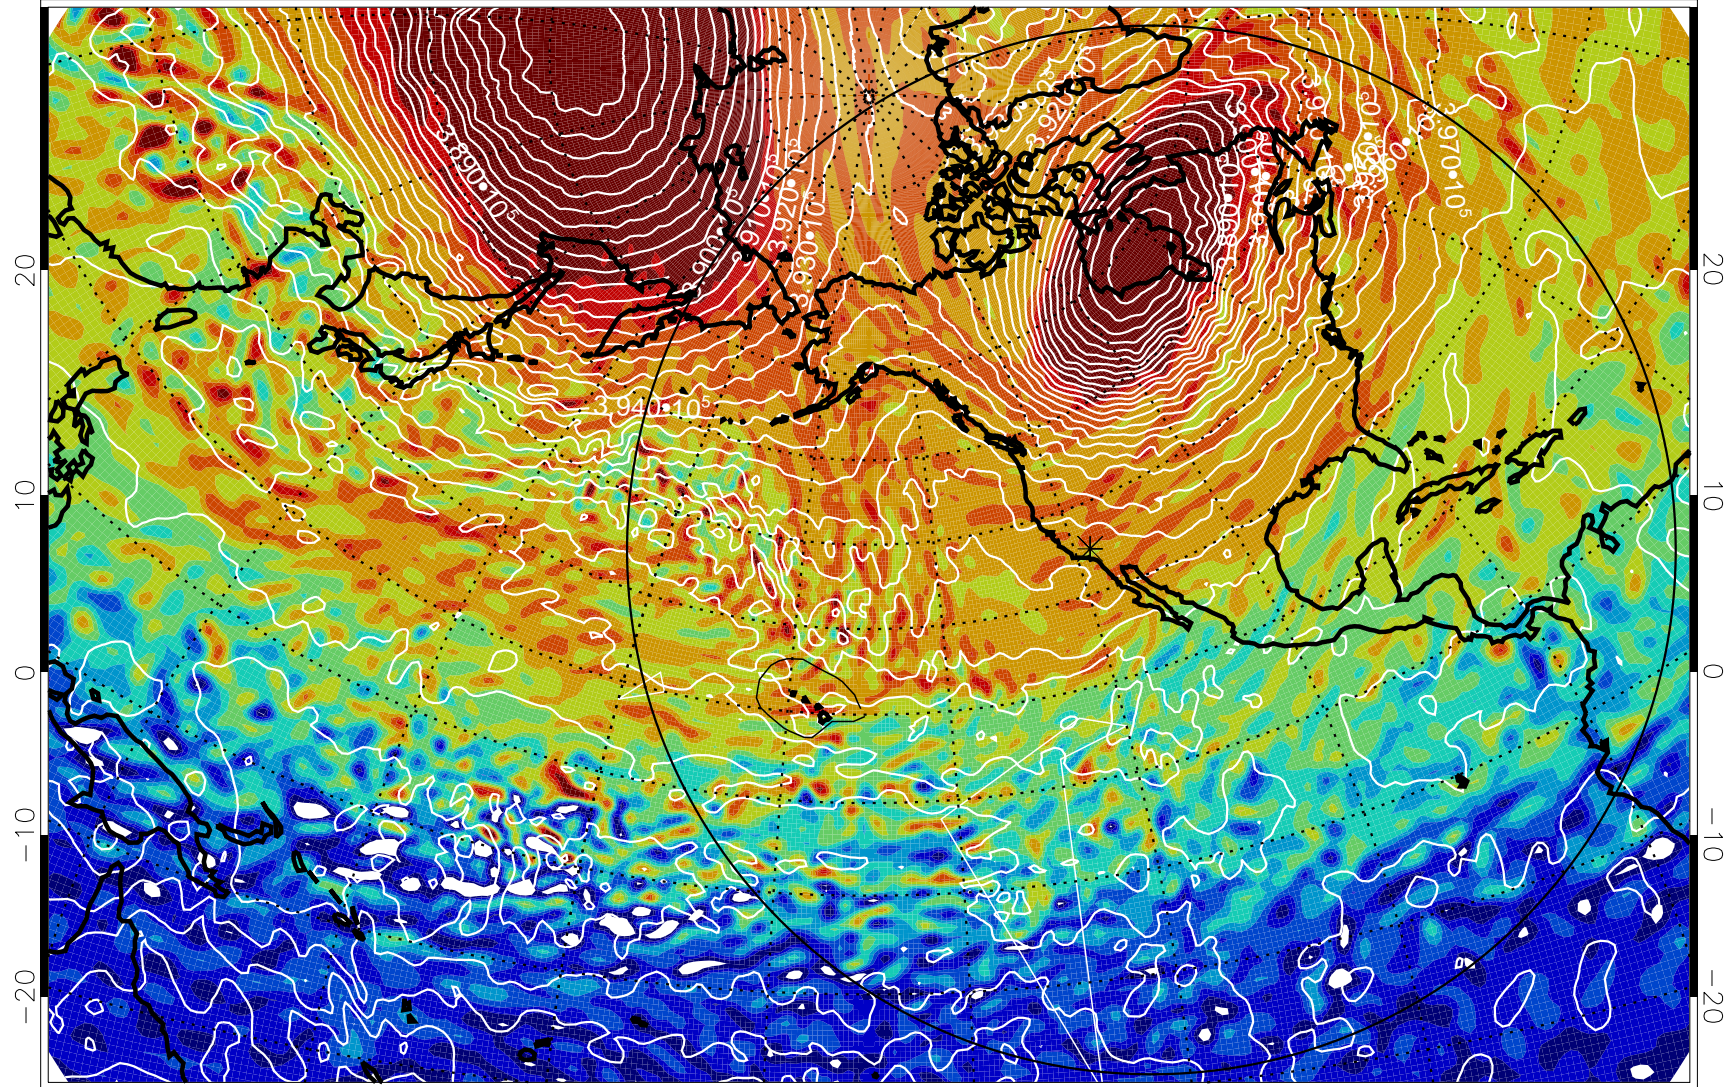

13011900, 96 hour forecast for 460K EPV

460K Montgomery Streamfunction, white

Range ring of 6000 km -- 19 hours GH round trip

13011906, 102 hour forecast for 460K EPV

460K Montgomery Streamfunction, white

Range ring of 6000 km -- 19 hours GH round trip

13011912, 108 hour forecast for 460K EPV

460K Montgomery Streamfunction, white

Range ring of 6000 km -- 19 hours GH round trip

13011918, 114 hour forecast for 460K EPV

460K Montgomery Streamfunction, white

Range ring of 6000 km -- 19 hours GH round trip

13012000, 120 hour forecast for 460K EPV

460K Montgomery Streamfunction, white

Range ring of 6000 km -- 19 hours GH round trip