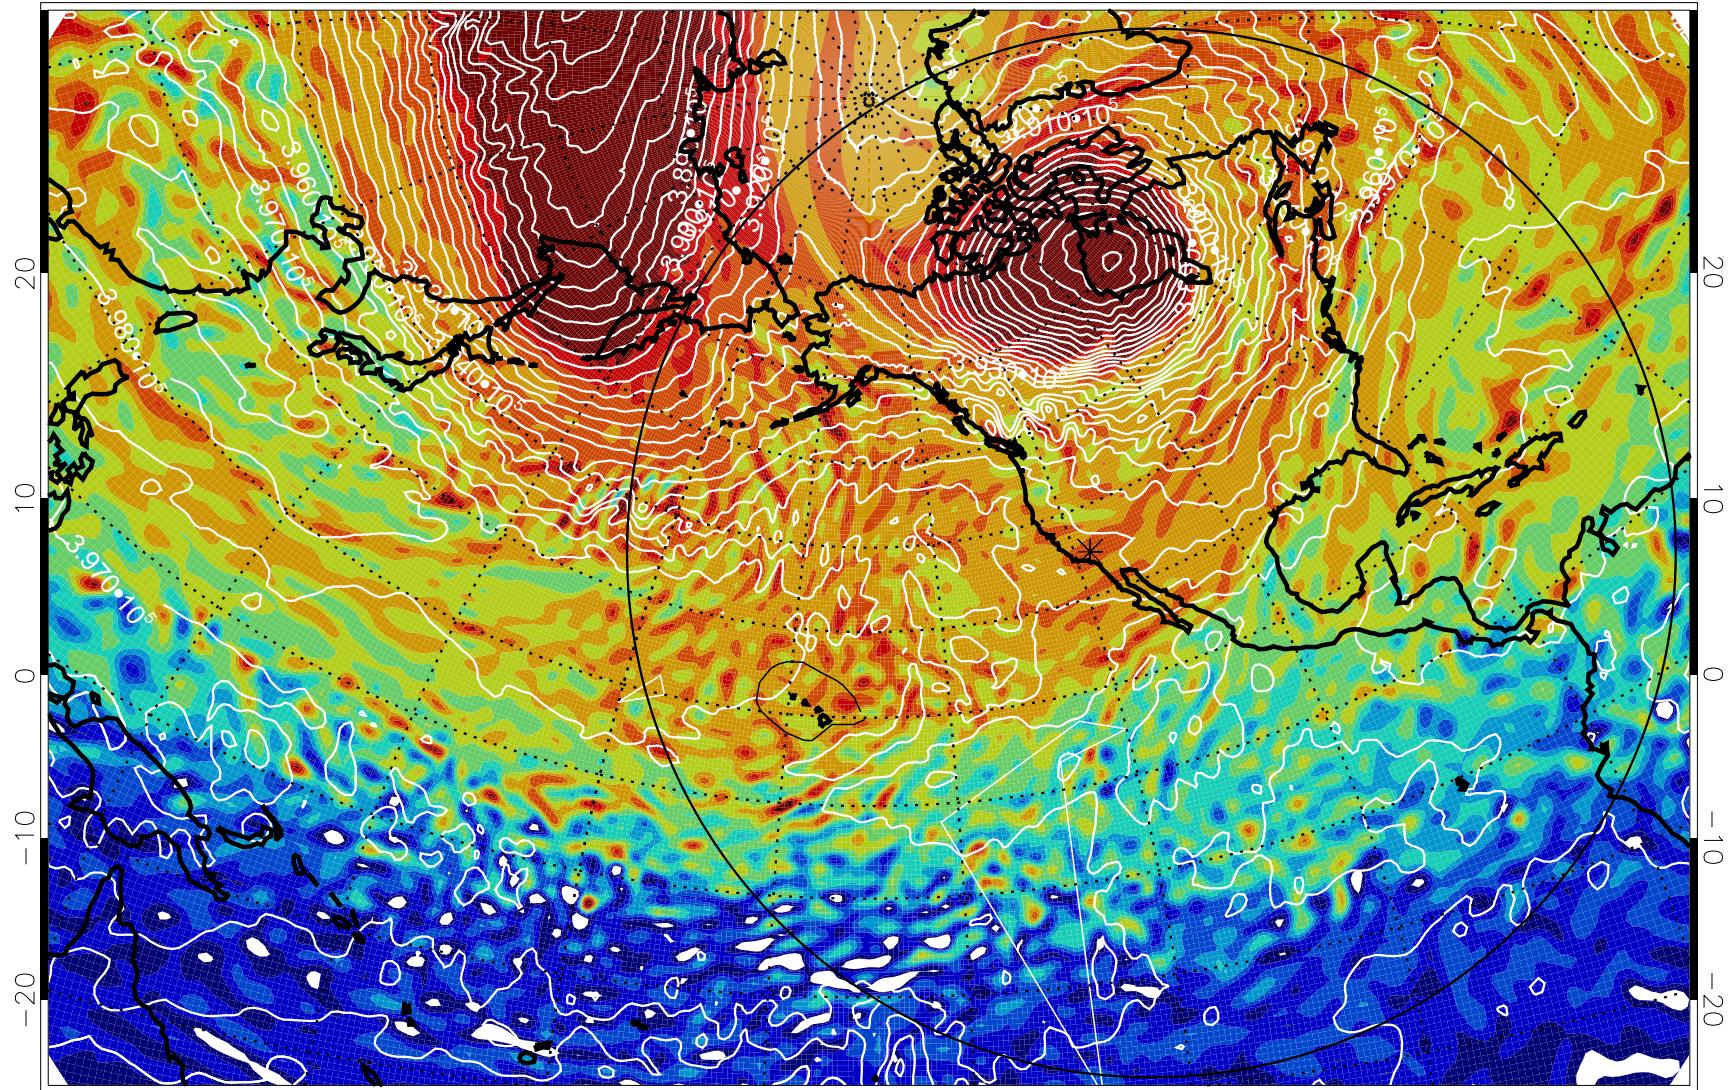

13011700, 48 hour forecast for 460K EPV

460K Montgomery Streamfunction, white

Range ring of 6000 km -- 19 hours GH round trip

13011706, 54 hour forecast for 460K EPV

460K Montgomery Streamfunction, white

Range ring of 6000 km -- 19 hours GH round trip

13011712, 60 hour forecast for 460K EPV

460K Montgomery Streamfunction, white

Range ring of 6000 km -- 19 hours GH round trip

13011718, 66 hour forecast for 460K EPV

460K Montgomery Streamfunction, white

Range ring of 6000 km -- 19 hours GH round trip

13011800, 72 hour forecast for 460K EPV

460K Montgomery Streamfunction, white

Range ring of 6000 km -- 19 hours GH round trip

13011806, 78 hour forecast for 460K EPV

460K Montgomery Streamfunction, white

Range ring of 6000 km -- 19 hours GH round trip

13011812, 84 hour forecast for 460K EPV

460K Montgomery Streamfunction, white

Range ring of 6000 km -- 19 hours GH round trip

13011818, 90 hour forecast for 460K EPV

460K Montgomery Streamfunction, white

Range ring of 6000 km -- 19 hours GH round trip