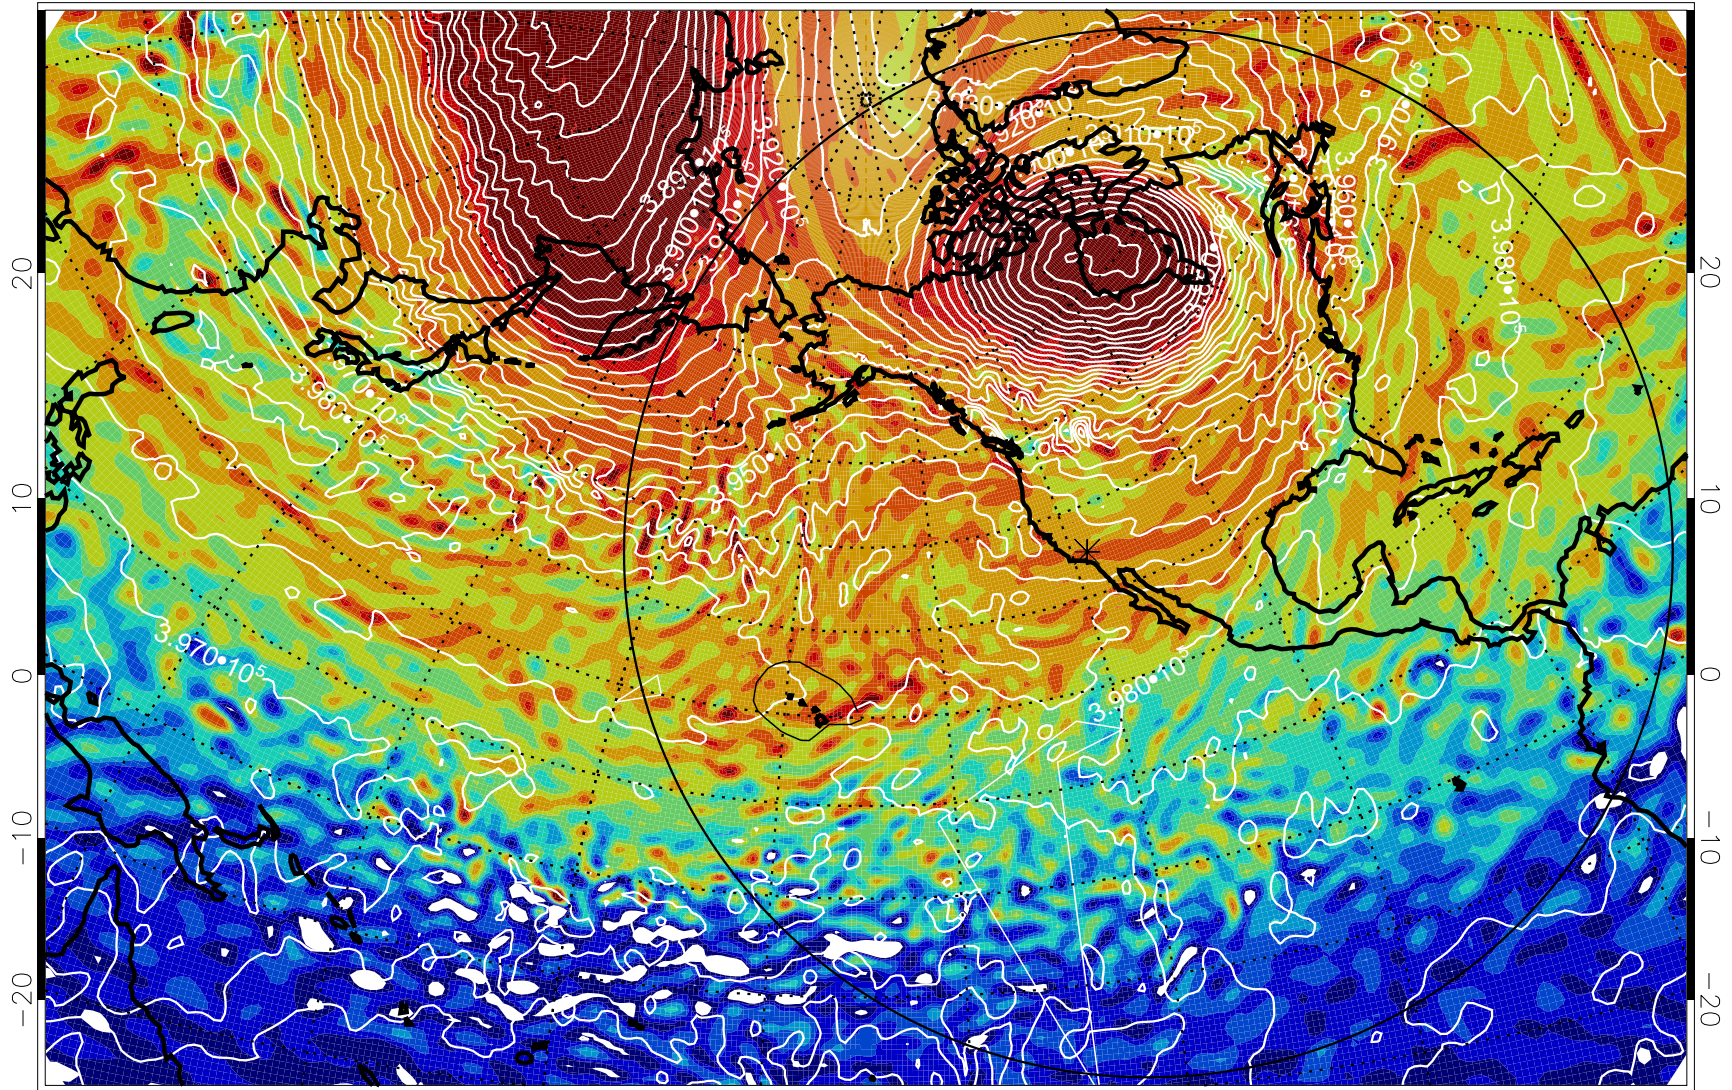

13011712, 60 hour forecast for 460K EPV

460K Montgomery Streamfunction, white

Range ring of 6000 km -- 19 hours GH round trip

13011718, 66 hour forecast for 460K EPV

460K Montgomery Streamfunction, white

Range ring of 6000 km -- 19 hours GH round trip

13011800, 72 hour forecast for 460K EPV

460K Montgomery Streamfunction, white

Range ring of 6000 km -- 19 hours GH round trip

13011806, 78 hour forecast for 460K EPV

460K Montgomery Streamfunction, white

Range ring of 6000 km -- 19 hours GH round trip

13011812, 84 hour forecast for 460K EPV

460K Montgomery Streamfunction, white

Range ring of 6000 km -- 19 hours GH round trip

13011818, 90 hour forecast for 460K EPV

460K Montgomery Streamfunction, white

Range ring of 6000 km -- 19 hours GH round trip

13011900, 96 hour forecast for 460K EPV

460K Montgomery Streamfunction, white

Range ring of 6000 km -- 19 hours GH round trip

13011906, 102 hour forecast for 460K EPV

460K Montgomery Streamfunction, white