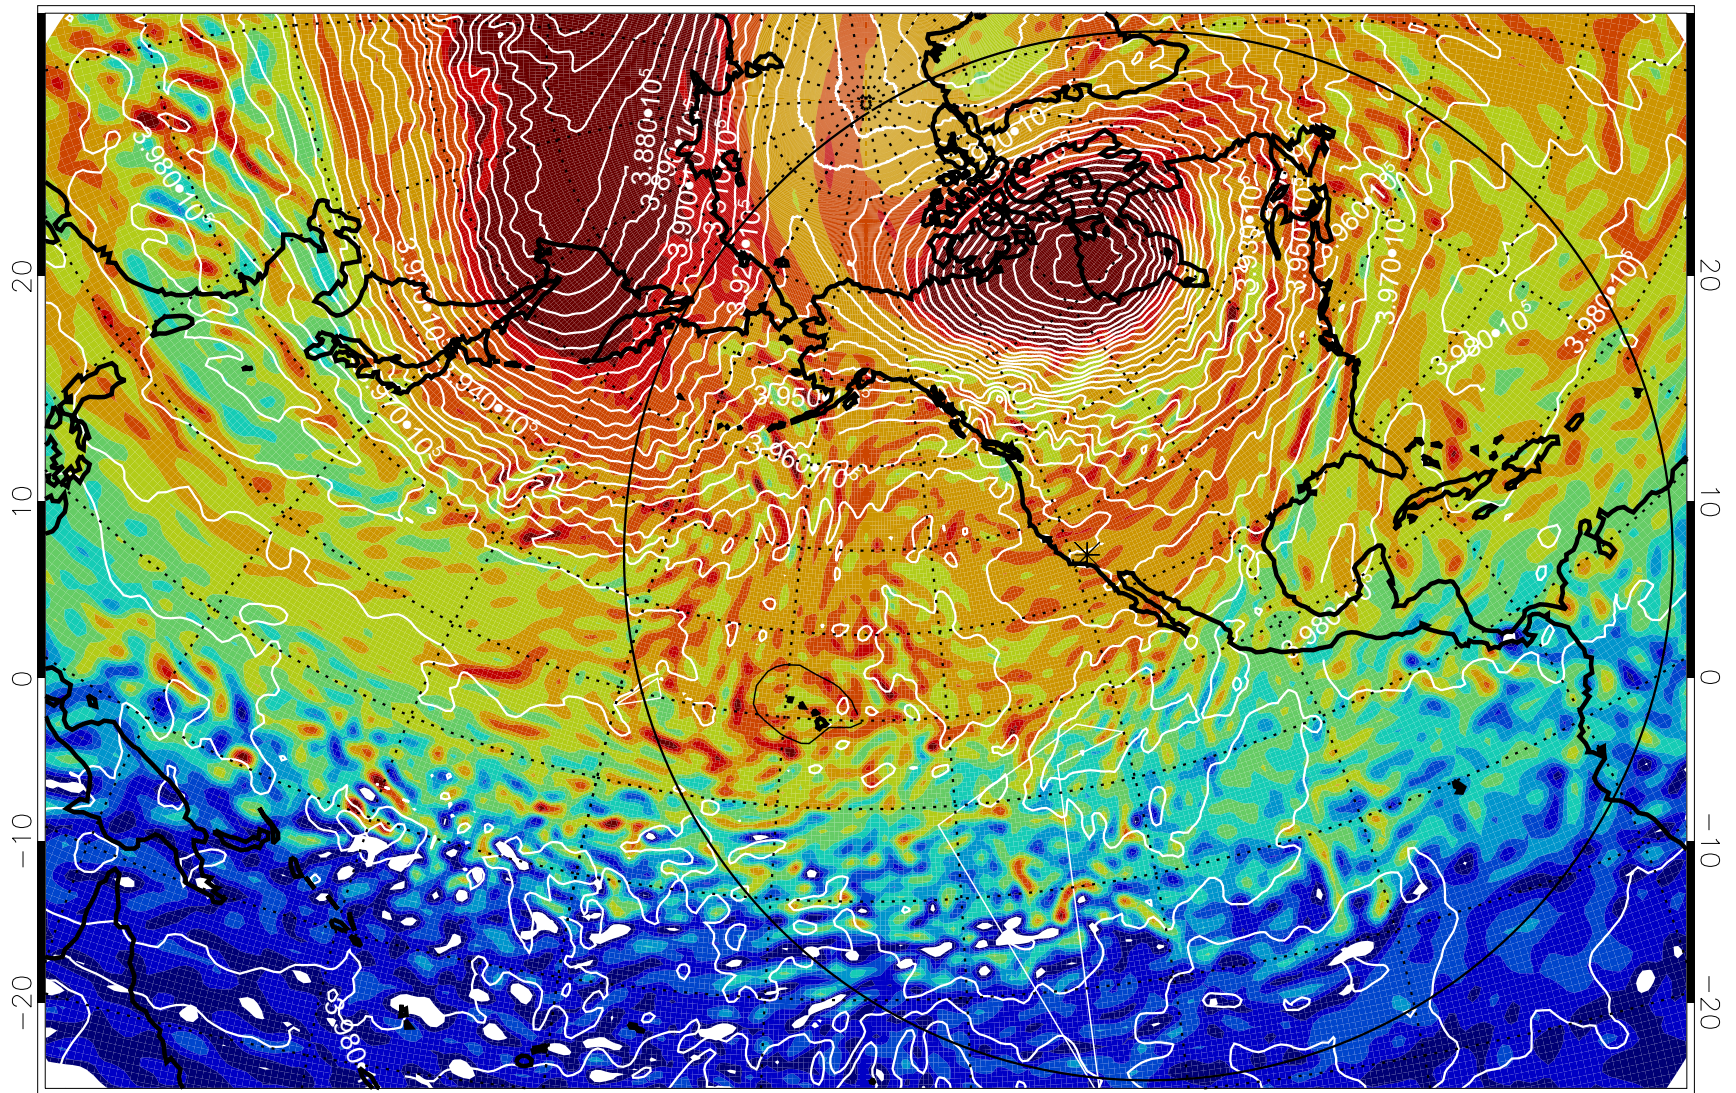

13011612, 36 hour forecast for 460K EPV

460K Montgomery Streamfunction, white

Range ring of 6000 km -- 19 hours GH round trip

13011618, 42 hour forecast for 460K EPV

460K Montgomery Streamfunction, white

Range ring of 6000 km -- 19 hours GH round trip

13011700, 48 hour forecast for 460K EPV

460K Montgomery Streamfunction, white

Range ring of 6000 km -- 19 hours GH round trip

13011706, 54 hour forecast for 460K EPV

460K Montgomery Streamfunction, white

Range ring of 6000 km -- 19 hours GH round trip

13011712, 60 hour forecast for 460K EPV

460K Montgomery Streamfunction, white

Range ring of 6000 km -- 19 hours GH round trip

13011718, 66 hour forecast for 460K EPV

460K Montgomery Streamfunction, white

Range ring of 6000 km -- 19 hours GH round trip

13011800, 72 hour forecast for 460K EPV

460K Montgomery Streamfunction, white

Range ring of 6000 km -- 19 hours GH round trip

13011806, 78 hour forecast for 460K EPV

460K Montgomery Streamfunction, white

Range ring of 6000 km -- 19 hours GH round trip