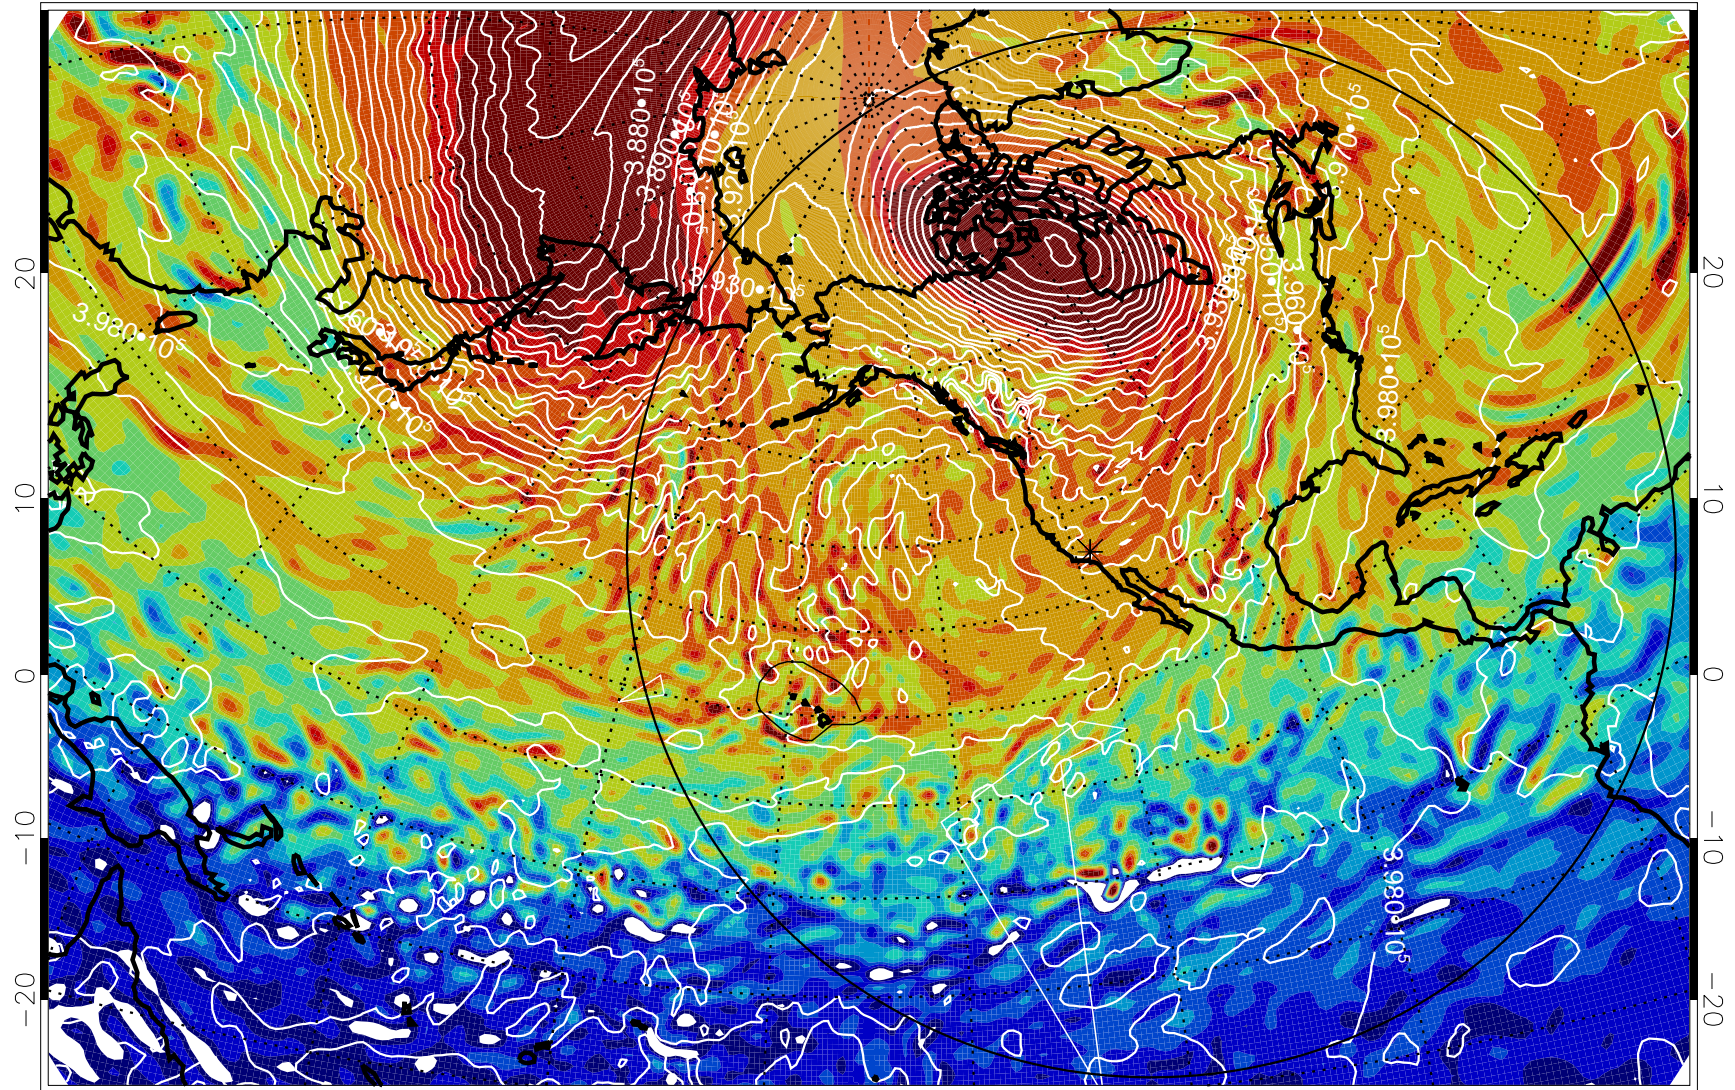

13011512, 12 hour forecast for 460K EPV

460K Montgomery Streamfunction, white

Range ring of 6000 km -- 19 hours GH round trip

13011518, 18 hour forecast for 460K EPV

460K Montgomery Streamfunction, white

Range ring of 6000 km -- 19 hours GH round trip

13011600, 24 hour forecast for 460K EPV

460K Montgomery Streamfunction, white

Range ring of 6000 km -- 19 hours GH round trip

13011606, 30 hour forecast for 460K EPV

460K Montgomery Streamfunction, white

Range ring of 6000 km -- 19 hours GH round trip

13011612, 36 hour forecast for 460K EPV

460K Montgomery Streamfunction, white

Range ring of 6000 km -- 19 hours GH round trip

13011618, 42 hour forecast for 460K EPV

460K Montgomery Streamfunction, white

Range ring of 6000 km -- 19 hours GH round trip

13011712, 60 hour forecast for 460K EPV

460K Montgomery Streamfunction, white

Range ring of 6000 km -- 19 hours GH round trip

13011718, 66 hour forecast for 460K EPV

460K Montgomery Streamfunction, white

Range ring of 6000 km -- 19 hours GH round trip