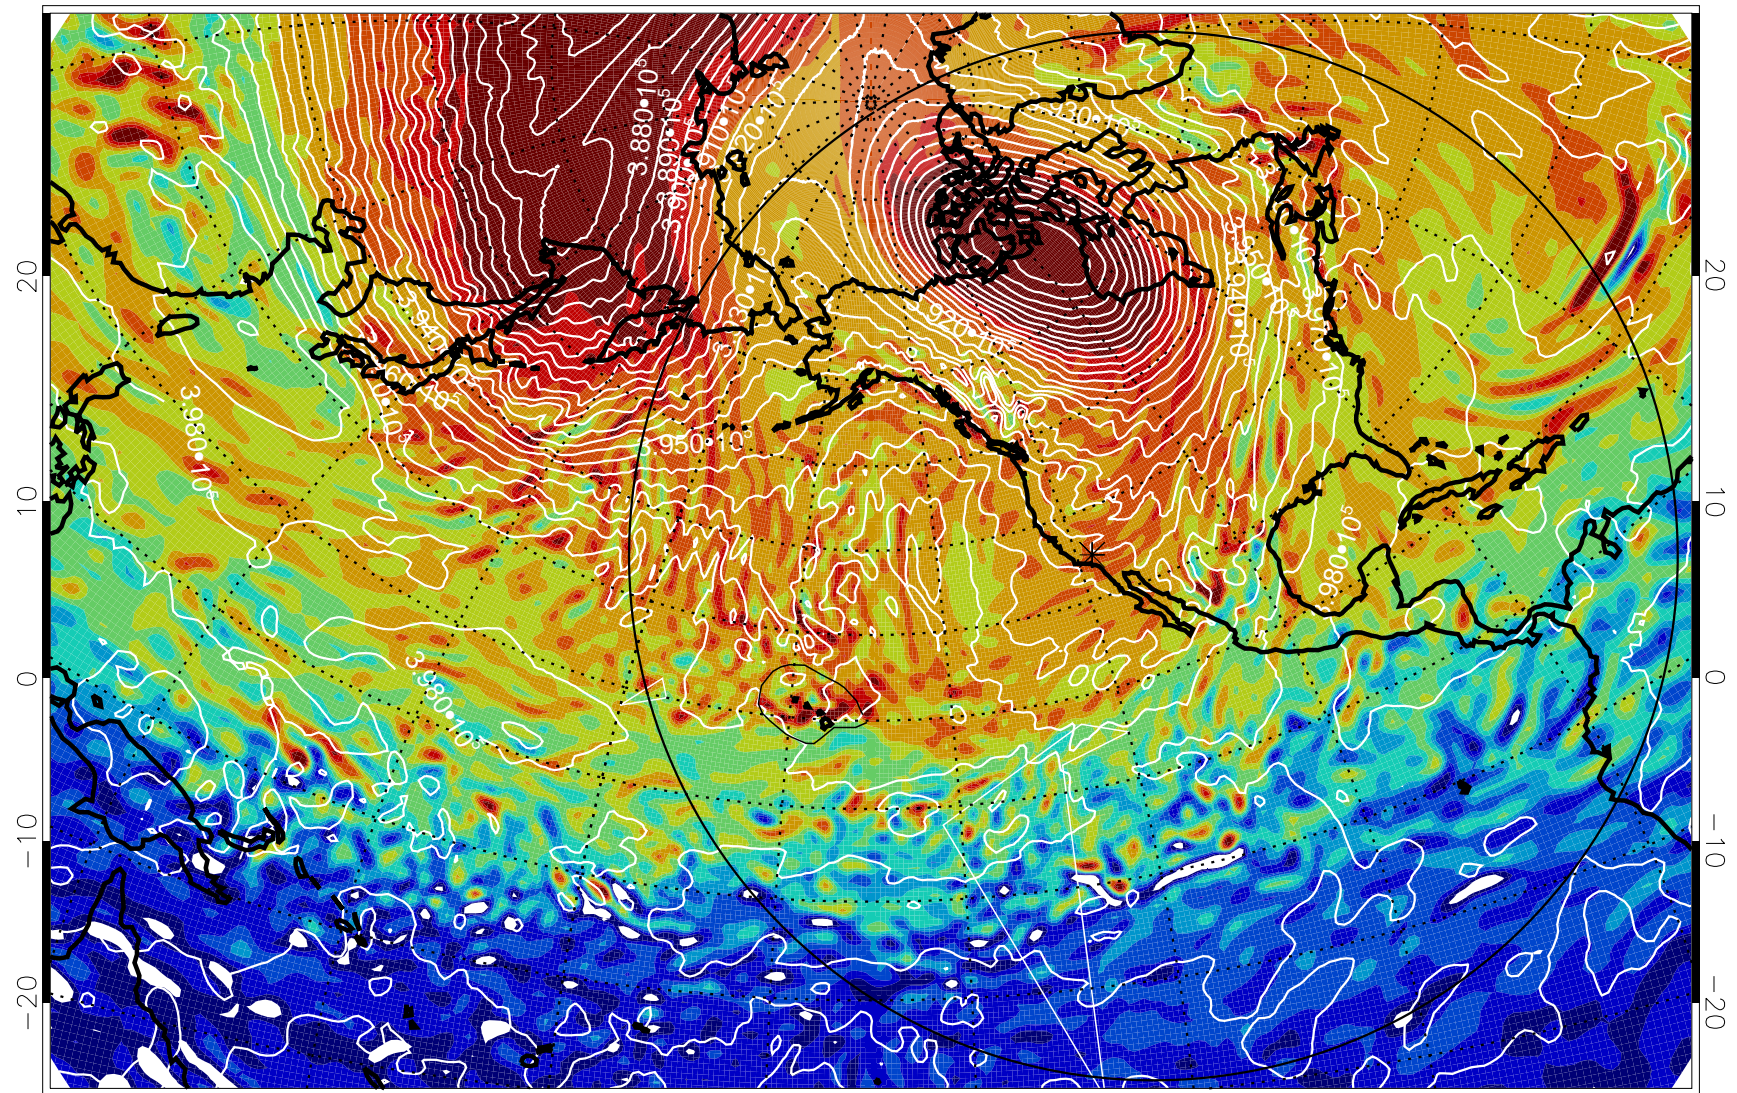

13011512, 12 hour forecast for 460K EPV

460K Montgomery Streamfunction, white

Range ring of 6000 km -- 19 hours GH round trip

13011518, 18 hour forecast for 460K EPV

460K Montgomery Streamfunction, white

Range ring of 6000 km -- 19 hours GH round trip

13011600, 24 hour forecast for 460K EPV

460K Montgomery Streamfunction, white

Range ring of 6000 km -- 19 hours GH round trip

13011606, 30 hour forecast for 460K EPV

460K Montgomery Streamfunction, white

Range ring of 6000 km -- 19 hours GH round trip

13011612, 36 hour forecast for 460K EPV

460K Montgomery Streamfunction, white

Range ring of 6000 km -- 19 hours GH round trip

13011618, 42 hour forecast for 460K EPV

460K Montgomery Streamfunction, white

Range ring of 6000 km -- 19 hours GH round trip

13011712, 60 hour forecast for 460K EPV

460K Montgomery Streamfunction, white

Range ring of 6000 km -- 19 hours GH round trip

13011718, 66 hour forecast for 460K EPV

460K Montgomery Streamfunction, white

Range ring of 6000 km -- 19 hours GH round trip