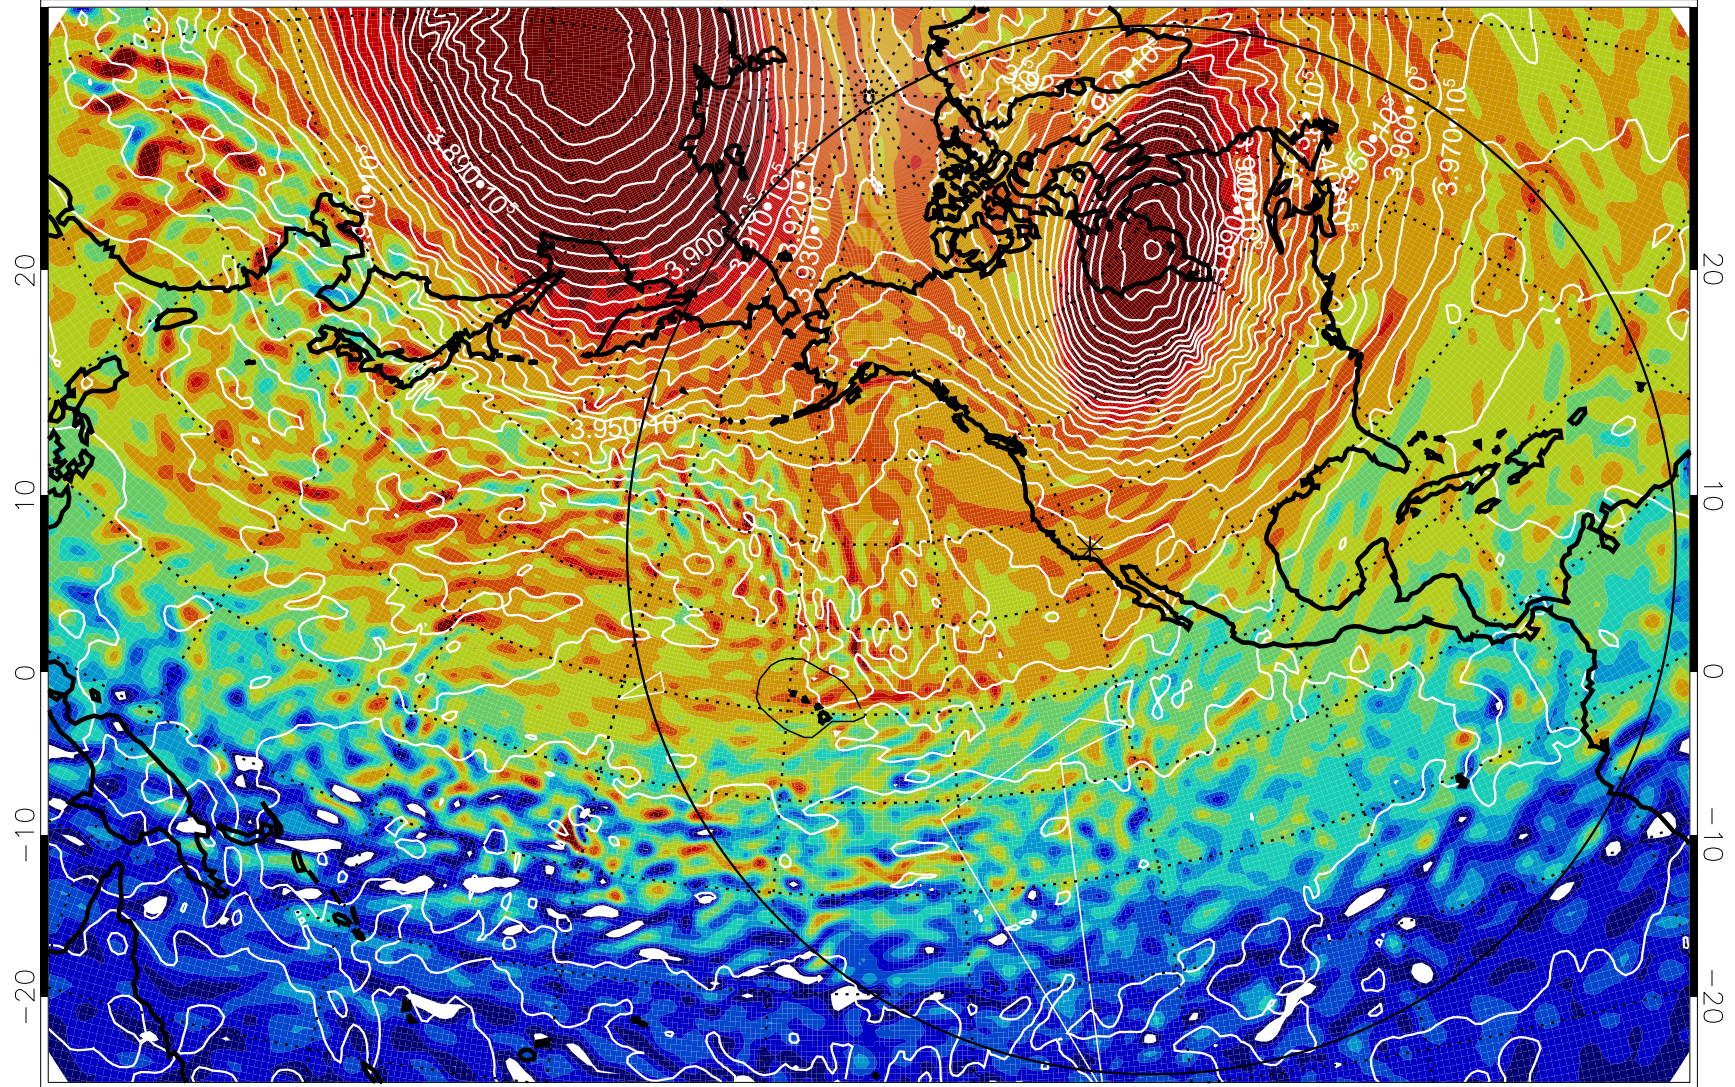

13011900, 96 hour forecast for 460K EPV

460K Montgomery Streamfunction, white

Range ring of 6000 km -- 19 hours GH round trip

13011906, 102 hour forecast for 460K EPV

460K Montgomery Streamfunction, white

Range ring of 6000 km -- 19 hours GH round trip

13011912, 108 hour forecast for 460K EPV

460K Montgomery Streamfunction, white

Range ring of 6000 km -- 19 hours GH round trip

13011918, 114 hour forecast for 460K EPV

460K Montgomery Streamfunction, white

Range ring of 6000 km -- 19 hours GH round trip

13012000, 120 hour forecast for 460K EPV

460K Montgomery Streamfunction, white

Range ring of 6000 km -- 19 hours GH round trip