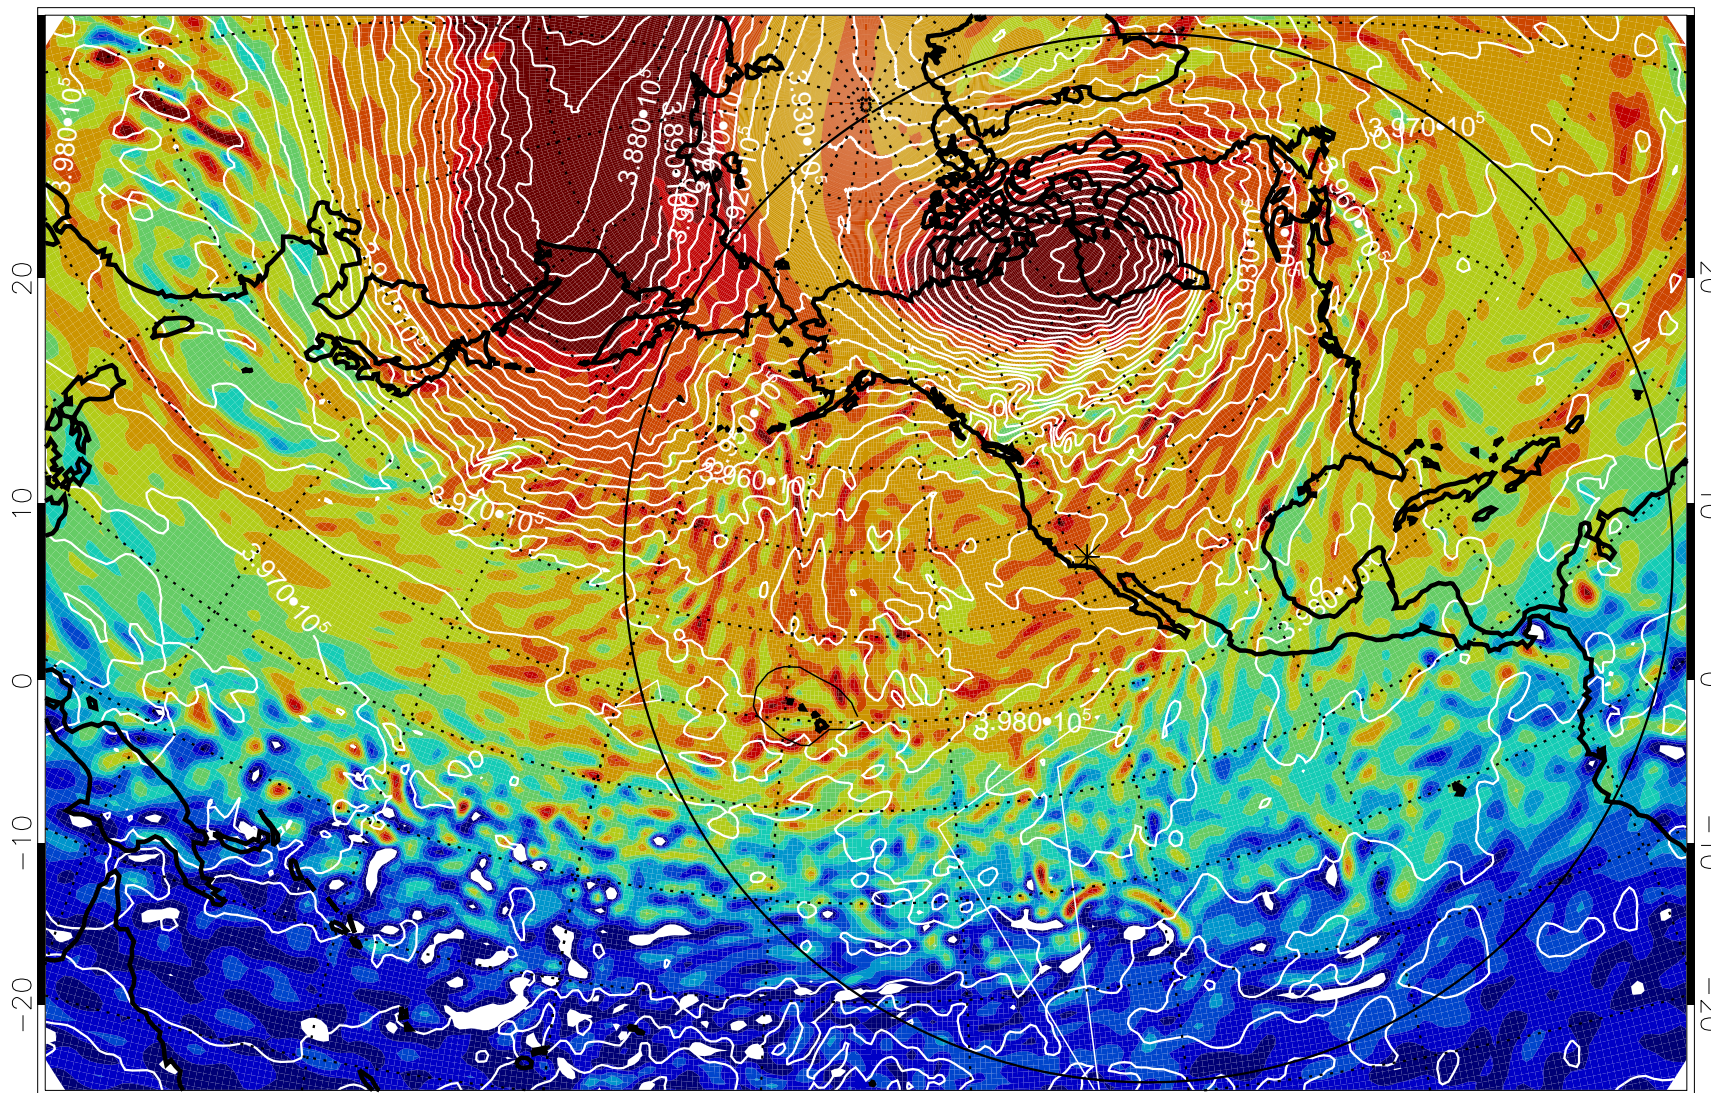

13011600, 24 hour forecast for 460K EPV

460K Montgomery Streamfunction, white

Range ring of 6000 km -- 19 hours GH round trip

13011606, 30 hour forecast for 460K EPV

460K Montgomery Streamfunction, white

Range ring of 6000 km -- 19 hours GH round trip

13011612, 36 hour forecast for 460K EPV

460K Montgomery Streamfunction, white

Range ring of 6000 km -- 19 hours GH round trip

13011618, 42 hour forecast for 460K EPV

460K Montgomery Streamfunction, white

Range ring of 6000 km -- 19 hours GH round trip

13011700, 48 hour forecast for 460K EPV

460K Montgomery Streamfunction, white

Range ring of 6000 km -- 19 hours GH round trip

13011706, 54 hour forecast for 460K EPV

460K Montgomery Streamfunction, white

Range ring of 6000 km -- 19 hours GH round trip

13011712, 60 hour forecast for 460K EPV

460K Montgomery Streamfunction, white

Range ring of 6000 km -- 19 hours GH round trip

13011718, 66 hour forecast for 460K EPV

460K Montgomery Streamfunction, white

Range ring of 6000 km -- 19 hours GH round trip