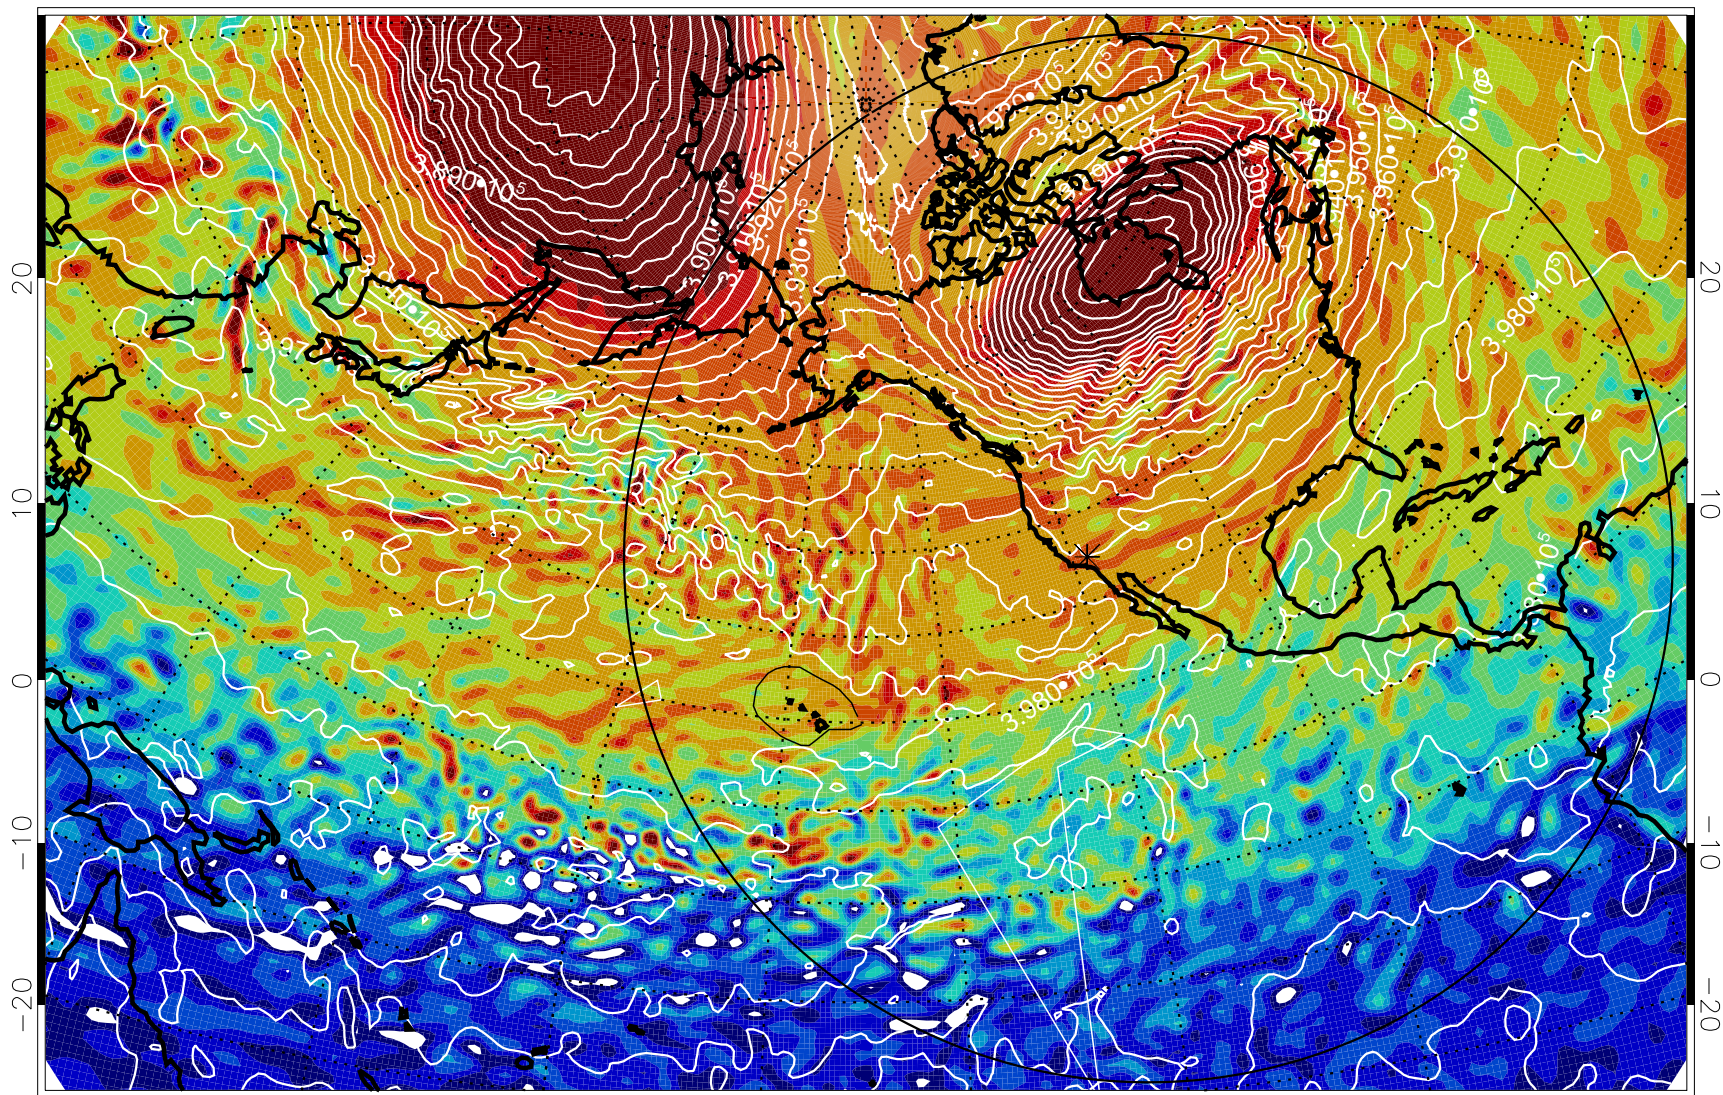

13011800, 72 hour forecast for 460K EPV

460K Montgomery Streamfunction, white

Range ring of 6000 km -- 19 hours GH round trip

13011806, 78 hour forecast for 460K EPV

460K Montgomery Streamfunction, white

Range ring of 6000 km -- 19 hours GH round trip

13011812, 84 hour forecast for 460K EPV

460K Montgomery Streamfunction, white

Range ring of 6000 km -- 19 hours GH round trip

13011818, 90 hour forecast for 460K EPV

460K Montgomery Streamfunction, white

Range ring of 6000 km -- 19 hours GH round trip

13011900, 96 hour forecast for 460K EPV

460K Montgomery Streamfunction, white

Range ring of 6000 km -- 19 hours GH round trip

13011906, 102 hour forecast for 460K EPV

460K Montgomery Streamfunction, white

Range ring of 6000 km -- 19 hours GH round trip

13011912, 108 hour forecast for 460K EPV

460K Montgomery Streamfunction, white

Range ring of 6000 km -- 19 hours GH round trip

13011918, 114 hour forecast for 460K EPV