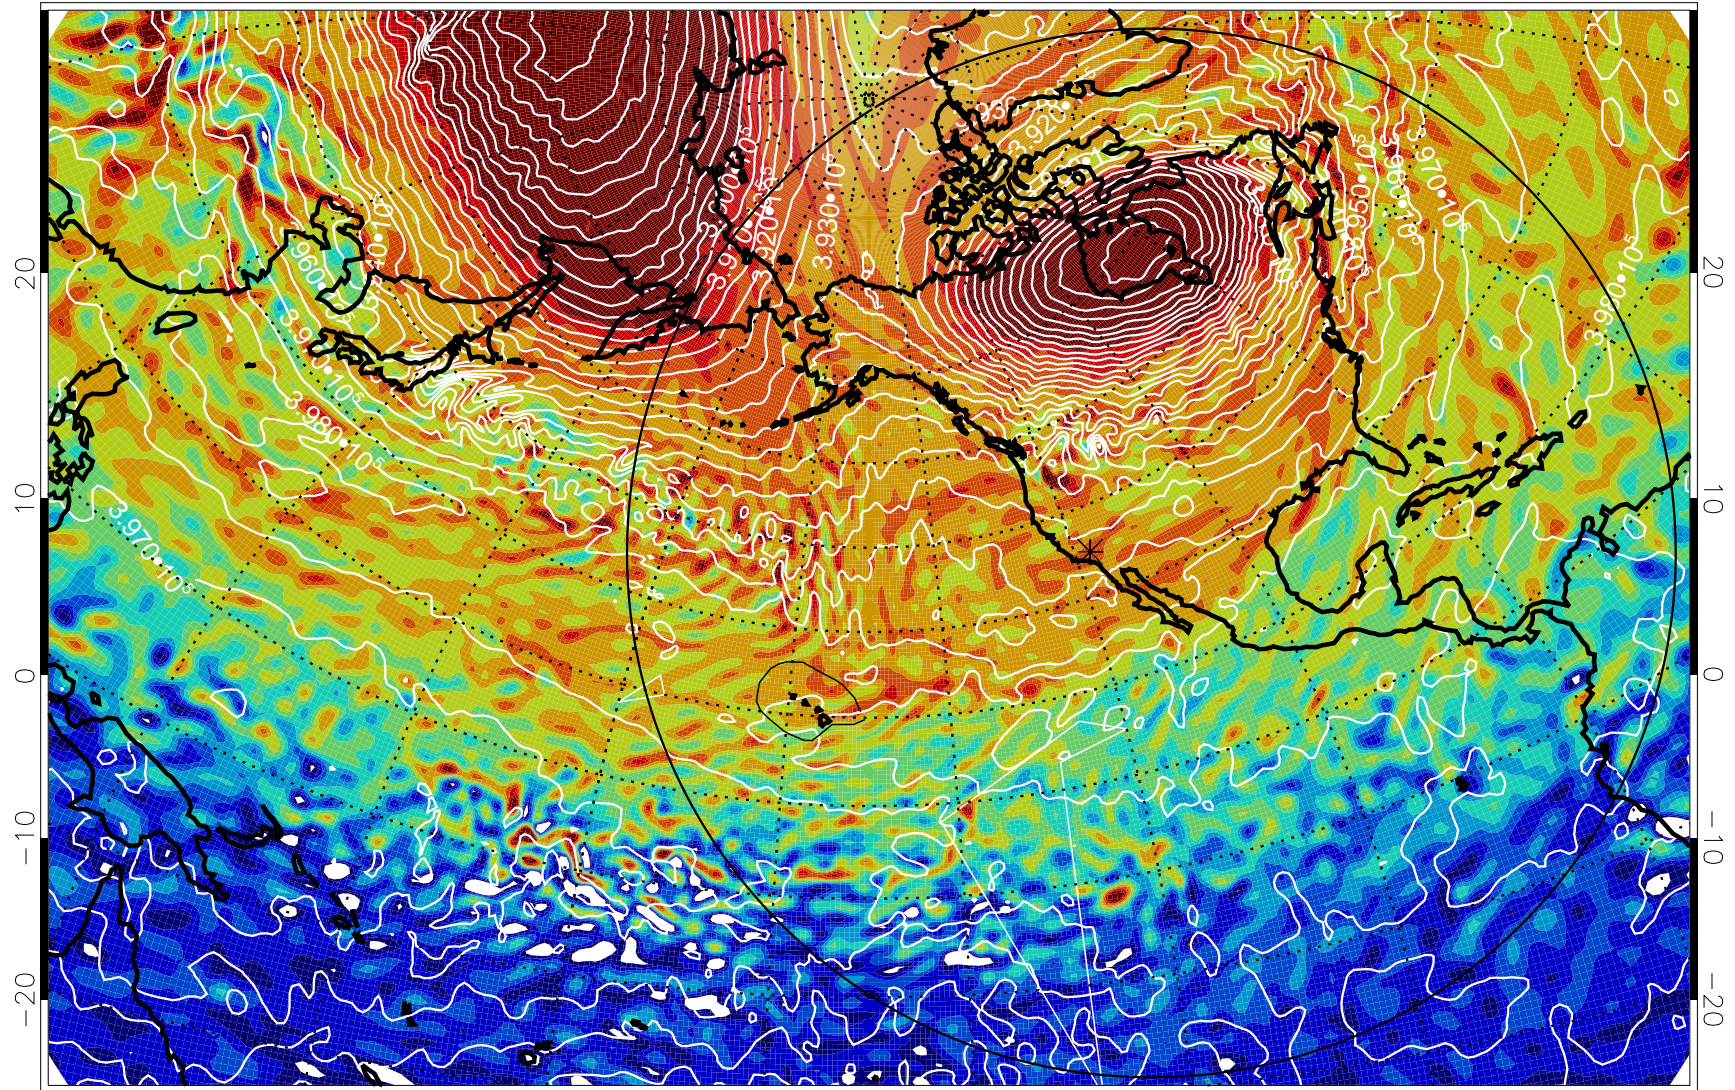

13011712, 60 hour forecast for 460K EPV

460K Montgomery Streamfunction, white

Range ring of 6000 km -- 19 hours GH round trip

13011718, 66 hour forecast for 460K EPV

460K Montgomery Streamfunction, white

Range ring of 6000 km -- 19 hours GH round trip

13011800, 72 hour forecast for 460K EPV

460K Montgomery Streamfunction, white

Range ring of 6000 km -- 19 hours GH round trip

13011806, 78 hour forecast for 460K EPV

460K Montgomery Streamfunction, white

Range ring of 6000 km -- 19 hours GH round trip

13011812, 84 hour forecast for 460K EPV

460K Montgomery Streamfunction, white

Range ring of 6000 km -- 19 hours GH round trip

13011818, 90 hour forecast for 460K EPV

460K Montgomery Streamfunction, white

Range ring of 6000 km -- 19 hours GH round trip

13011900, 96 hour forecast for 460K EPV

460K Montgomery Streamfunction, white

Range ring of 6000 km -- 19 hours GH round trip

13011906, 102 hour forecast for 460K EPV

460K Montgomery Streamfunction, white