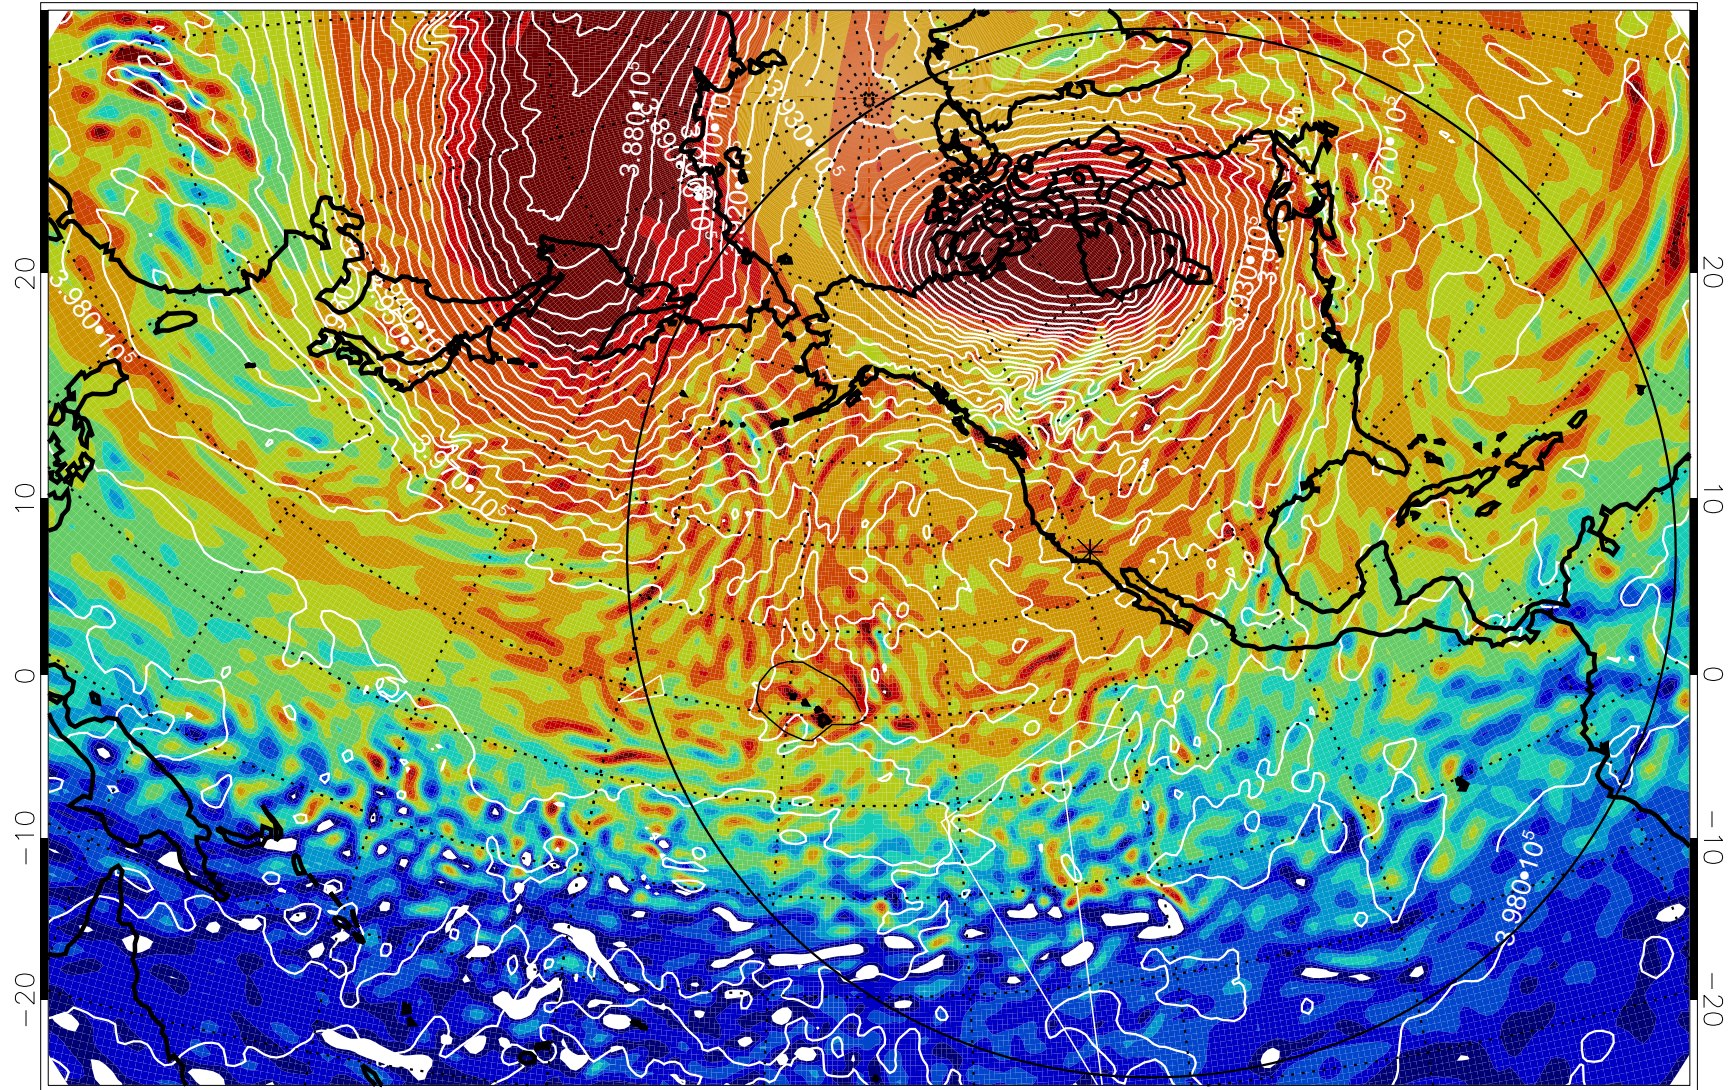

13011600, 24 hour forecast for 460K EPV

460K Montgomery Streamfunction, white

Range ring of 6000 km -- 19 hours GH round trip

13011606, 30 hour forecast for 460K EPV

460K Montgomery Streamfunction, white

Range ring of 6000 km -- 19 hours GH round trip

13011612, 36 hour forecast for 460K EPV

460K Montgomery Streamfunction, white

Range ring of 6000 km -- 19 hours GH round trip

13011618, 42 hour forecast for 460K EPV

460K Montgomery Streamfunction, white

Range ring of 6000 km -- 19 hours GH round trip

13011700, 48 hour forecast for 460K EPV

460K Montgomery Streamfunction, white

Range ring of 6000 km -- 19 hours GH round trip

13011706, 54 hour forecast for 460K EPV

460K Montgomery Streamfunction, white

Range ring of 6000 km -- 19 hours GH round trip

13011712, 60 hour forecast for 460K EPV

460K Montgomery Streamfunction, white

Range ring of 6000 km -- 19 hours GH round trip

13011718, 66 hour forecast for 460K EPV

460K Montgomery Streamfunction, white

Range ring of 6000 km -- 19 hours GH round trip