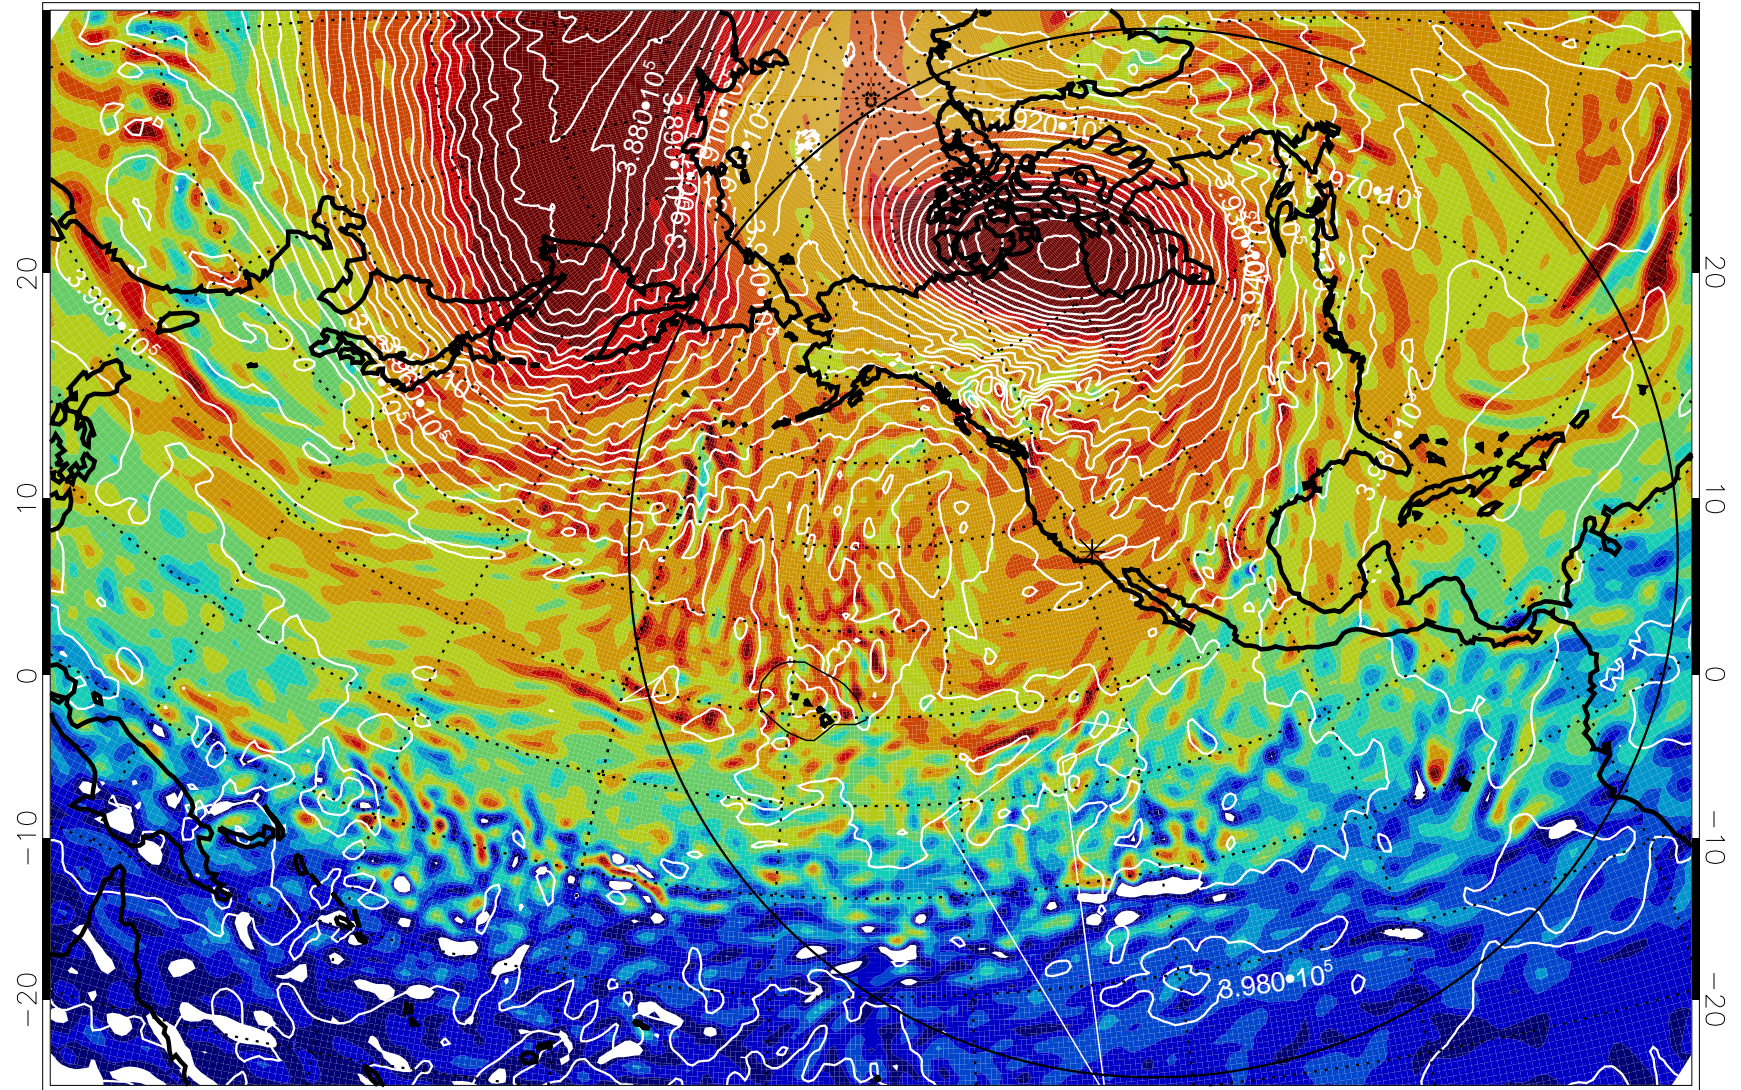

13011512, 12 hour forecast for 460K EPV

460K Montgomery Streamfunction, white

Range ring of 6000 km -- 19 hours GH round trip

13011518, 18 hour forecast for 460K EPV

460K Montgomery Streamfunction, white

Range ring of 6000 km -- 19 hours GH round trip

13011600, 24 hour forecast for 460K EPV

460K Montgomery Streamfunction, white

Range ring of 6000 km -- 19 hours GH round trip

13011606, 30 hour forecast for 460K EPV

460K Montgomery Streamfunction, white

Range ring of 6000 km -- 19 hours GH round trip

13011612, 36 hour forecast for 460K EPV

460K Montgomery Streamfunction, white

Range ring of 6000 km -- 19 hours GH round trip

13011618, 42 hour forecast for 460K EPV

460K Montgomery Streamfunction, white

Range ring of 6000 km -- 19 hours GH round trip

13011712, 60 hour forecast for 460K EPV

460K Montgomery Streamfunction, white

Range ring of 6000 km -- 19 hours GH round trip

13011718, 66 hour forecast for 460K EPV

460K Montgomery Streamfunction, white

Range ring of 6000 km -- 19 hours GH round trip