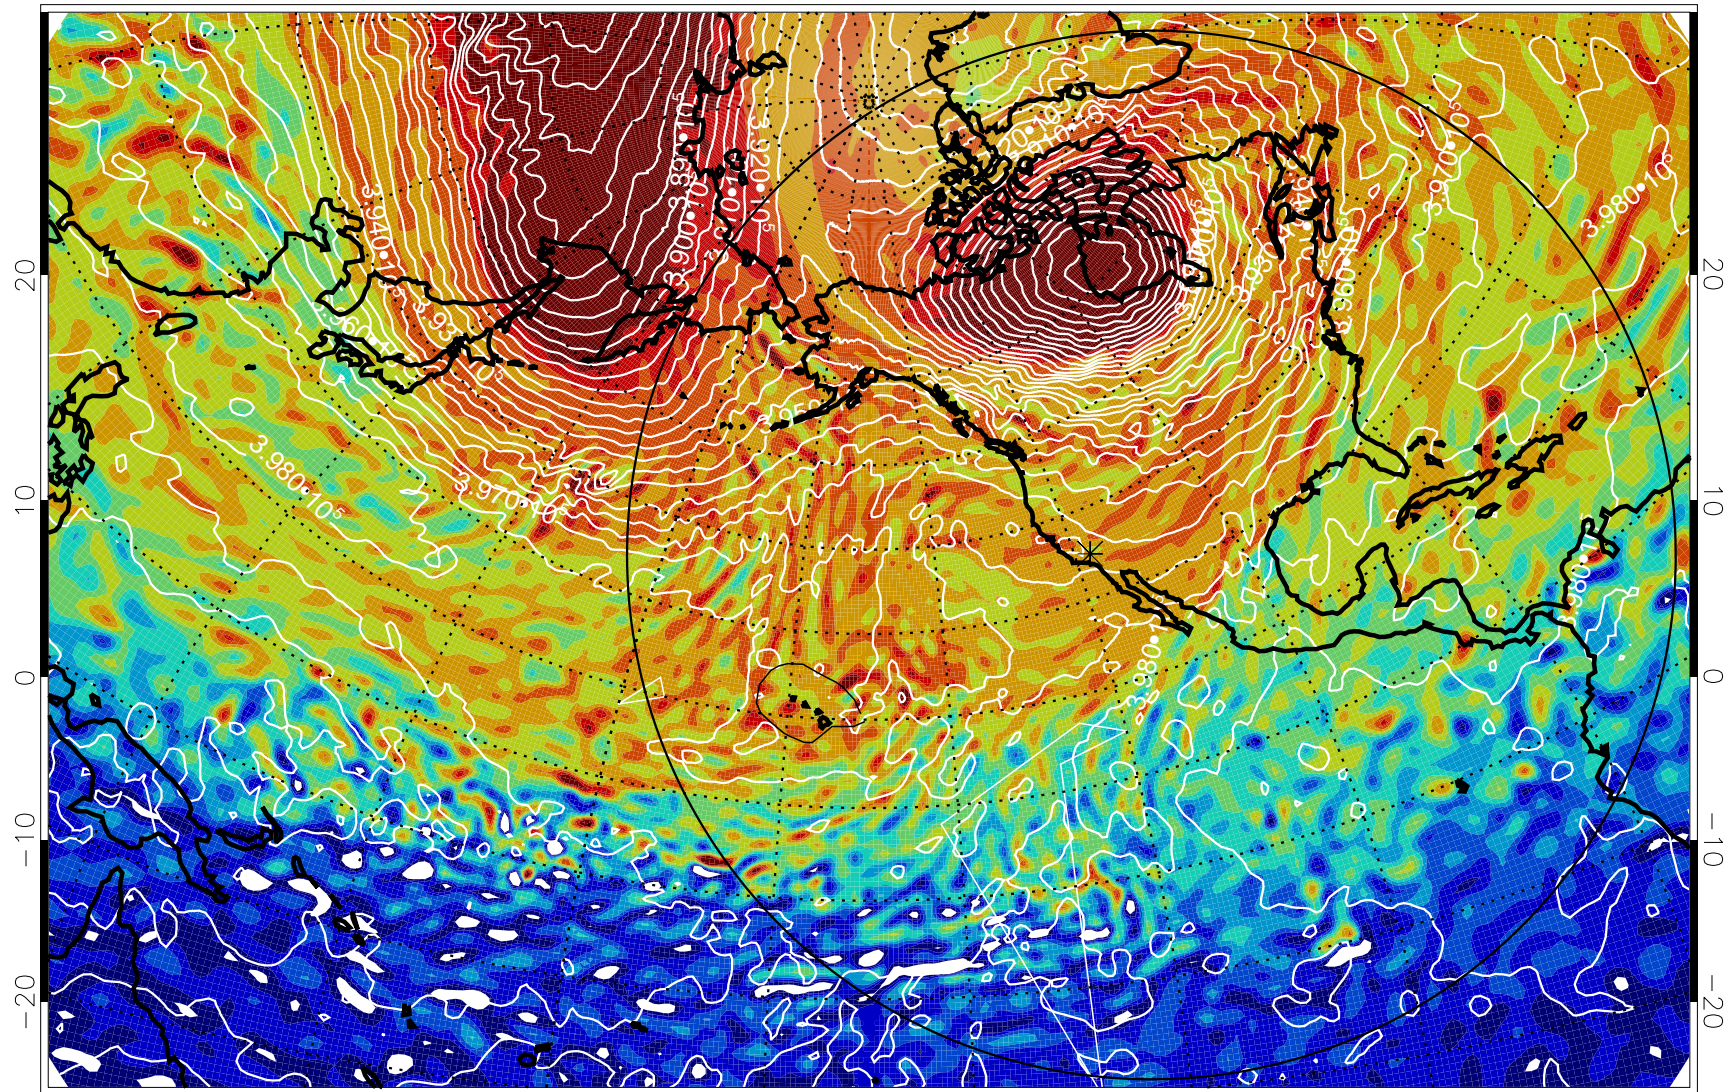

13011600, 60 hour forecast for 460K EPV

460K Montgomery Streamfunction, white

Range ring of 6000 km -- 19 hours GH round trip

13011606, 66 hour forecast for 460K EPV

460K Montgomery Streamfunction, white

Range ring of 6000 km -- 19 hours GH round trip

13011612, 72 hour forecast for 460K EPV

460K Montgomery Streamfunction, white

Range ring of 6000 km -- 19 hours GH round trip

13011618, 78 hour forecast for 460K EPV

460K Montgomery Streamfunction, white

Range ring of 6000 km -- 19 hours GH round trip

13011700, 84 hour forecast for 460K EPV

460K Montgomery Streamfunction, white

Range ring of 6000 km -- 19 hours GH round trip

13011706, 90 hour forecast for 460K EPV

460K Montgomery Streamfunction, white

Range ring of 6000 km -- 19 hours GH round trip

13011712, 96 hour forecast for 460K EPV

460K Montgomery Streamfunction, white

Range ring of 6000 km -- 19 hours GH round trip

13011718, 102 hour forecast for 460K EPV

460K Montgomery Streamfunction, white