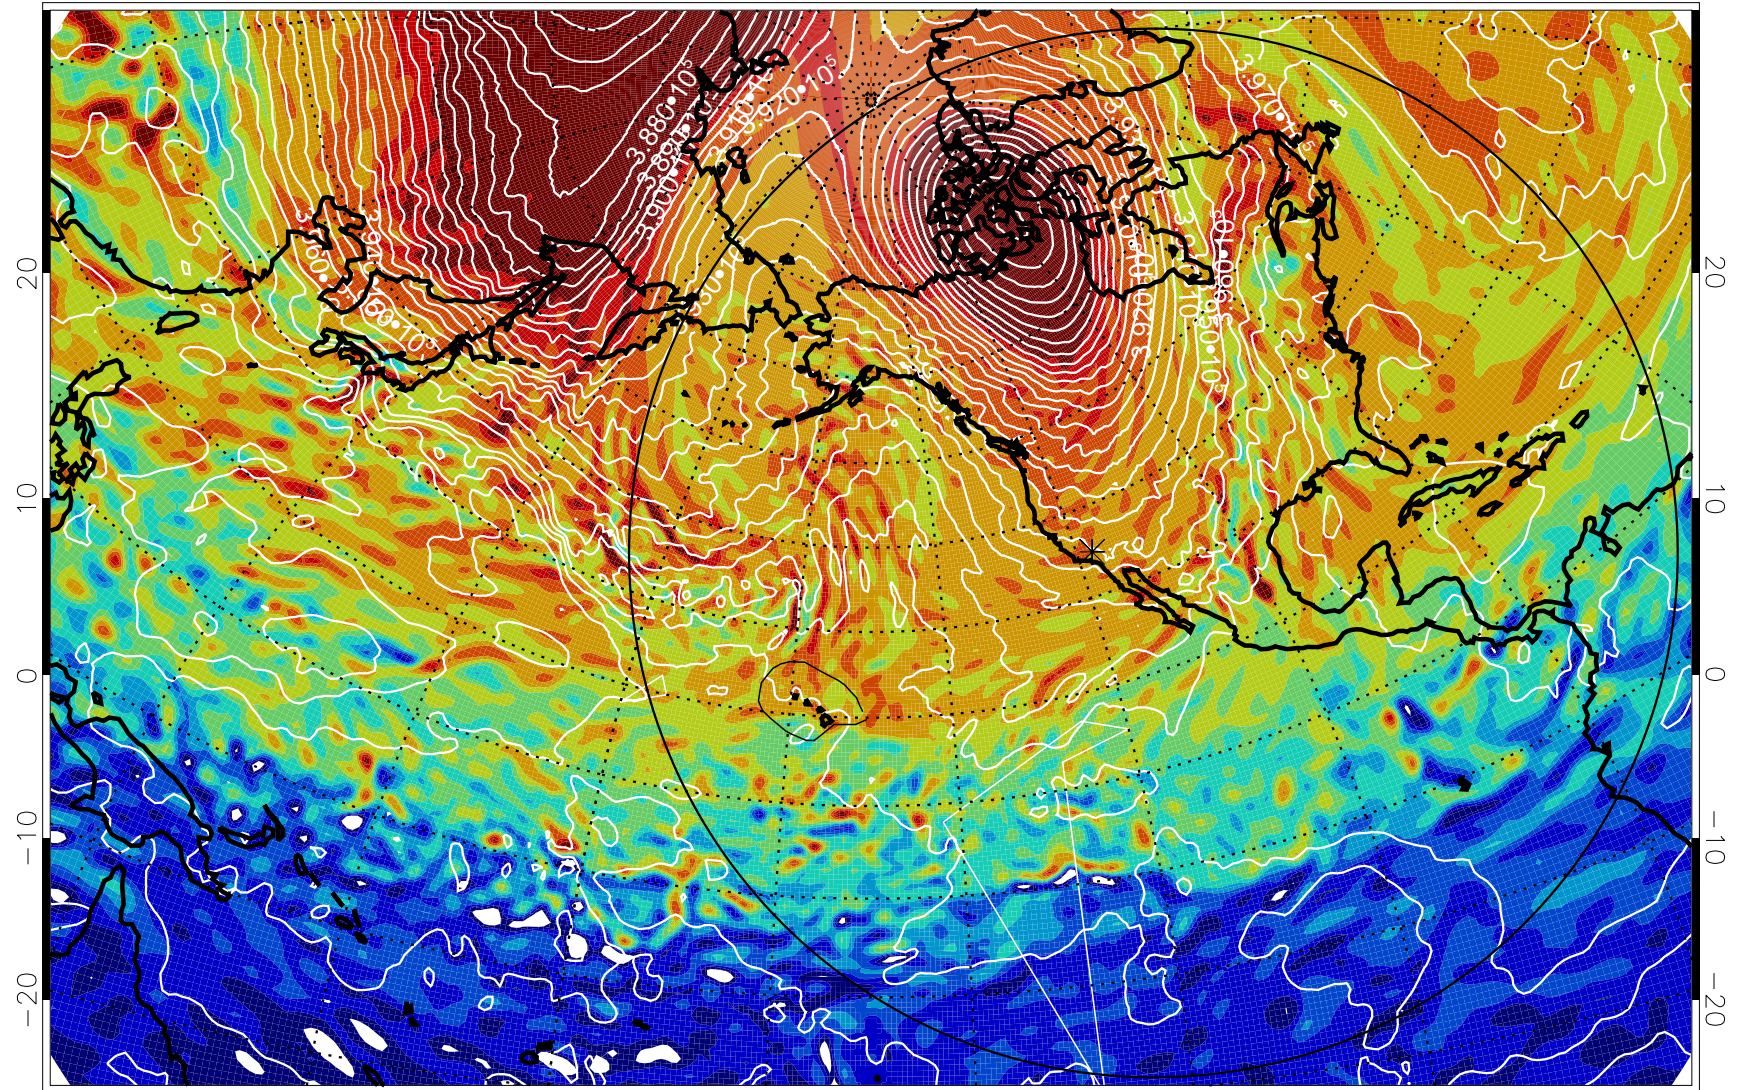

13011318, 6 hour forecast for 460K EPV

460K Montgomery Streamfunction, white

Range ring of 6000 km -- 19 hours GH round trip

13011400, 12 hour forecast for 460K EPV

460K Montgomery Streamfunction, white

Range ring of 6000 km -- 19 hours GH round trip

13011406, 18 hour forecast for 460K EPV

460K Montgomery Streamfunction, white

Range ring of 6000 km -- 19 hours GH round trip

13011412, 24 hour forecast for 460K EPV

460K Montgomery Streamfunction, white

Range ring of 6000 km -- 19 hours GH round trip

13011418, 30 hour forecast for 460K EPV

460K Montgomery Streamfunction, white

Range ring of 6000 km -- 19 hours GH round trip

13011500, 36 hour forecast for 460K EPV

460K Montgomery Streamfunction, white

Range ring of 6000 km -- 19 hours GH round trip

13011506, 42 hour forecast for 460K EPV

460K Montgomery Streamfunction, white

Range ring of 6000 km -- 19 hours GH round trip

13011518, 54 hour forecast for 460K EPV

460K Montgomery Streamfunction, white

Range ring of 6000 km -- 19 hours GH round trip