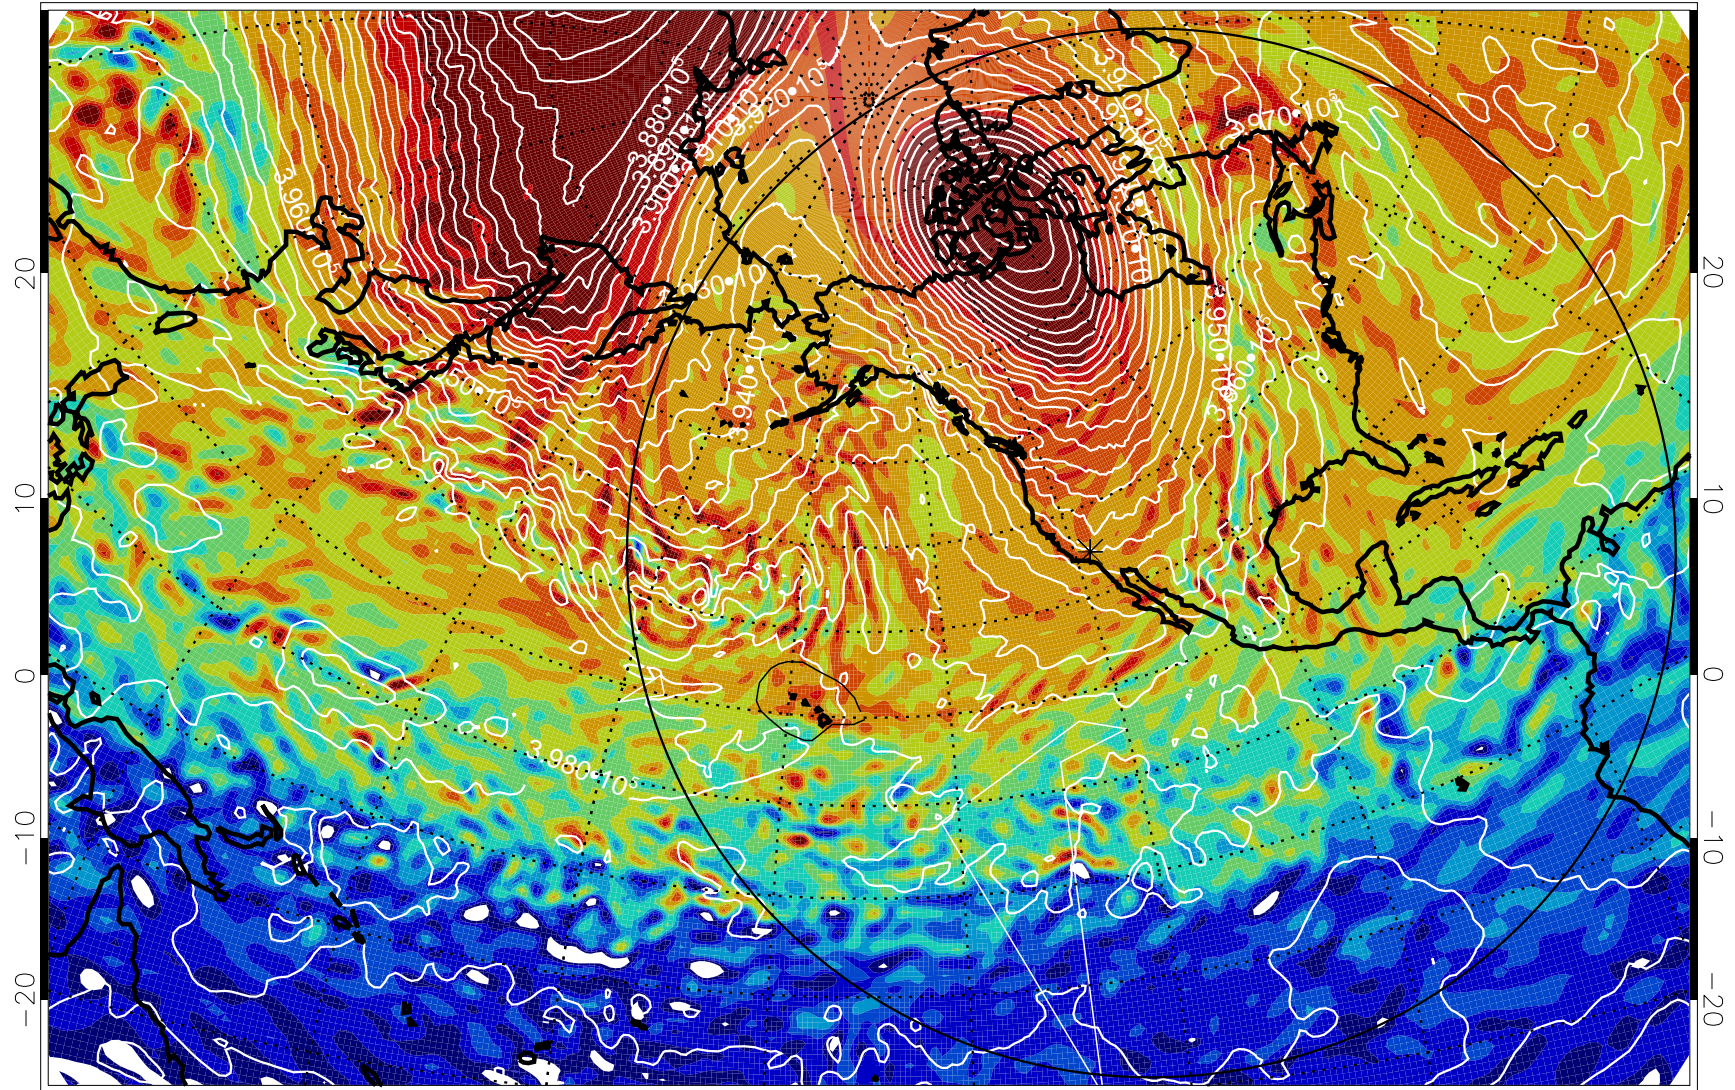

13011318, 6 hour forecast for 460K EPV

460K Montgomery Streamfunction, white

Range ring of 6000 km -- 19 hours GH round trip

13011400, 12 hour forecast for 460K EPV

460K Montgomery Streamfunction, white

Range ring of 6000 km -- 19 hours GH round trip

13011406, 18 hour forecast for 460K EPV

460K Montgomery Streamfunction, white

Range ring of 6000 km -- 19 hours GH round trip

13011412, 24 hour forecast for 460K EPV

460K Montgomery Streamfunction, white

Range ring of 6000 km -- 19 hours GH round trip

13011418, 30 hour forecast for 460K EPV

460K Montgomery Streamfunction, white

Range ring of 6000 km -- 19 hours GH round trip

13011500, 36 hour forecast for 460K EPV

460K Montgomery Streamfunction, white

Range ring of 6000 km -- 19 hours GH round trip

13011506, 42 hour forecast for 460K EPV

460K Montgomery Streamfunction, white

Range ring of 6000 km -- 19 hours GH round trip

13011518, 54 hour forecast for 460K EPV

460K Montgomery Streamfunction, white

Range ring of 6000 km -- 19 hours GH round trip