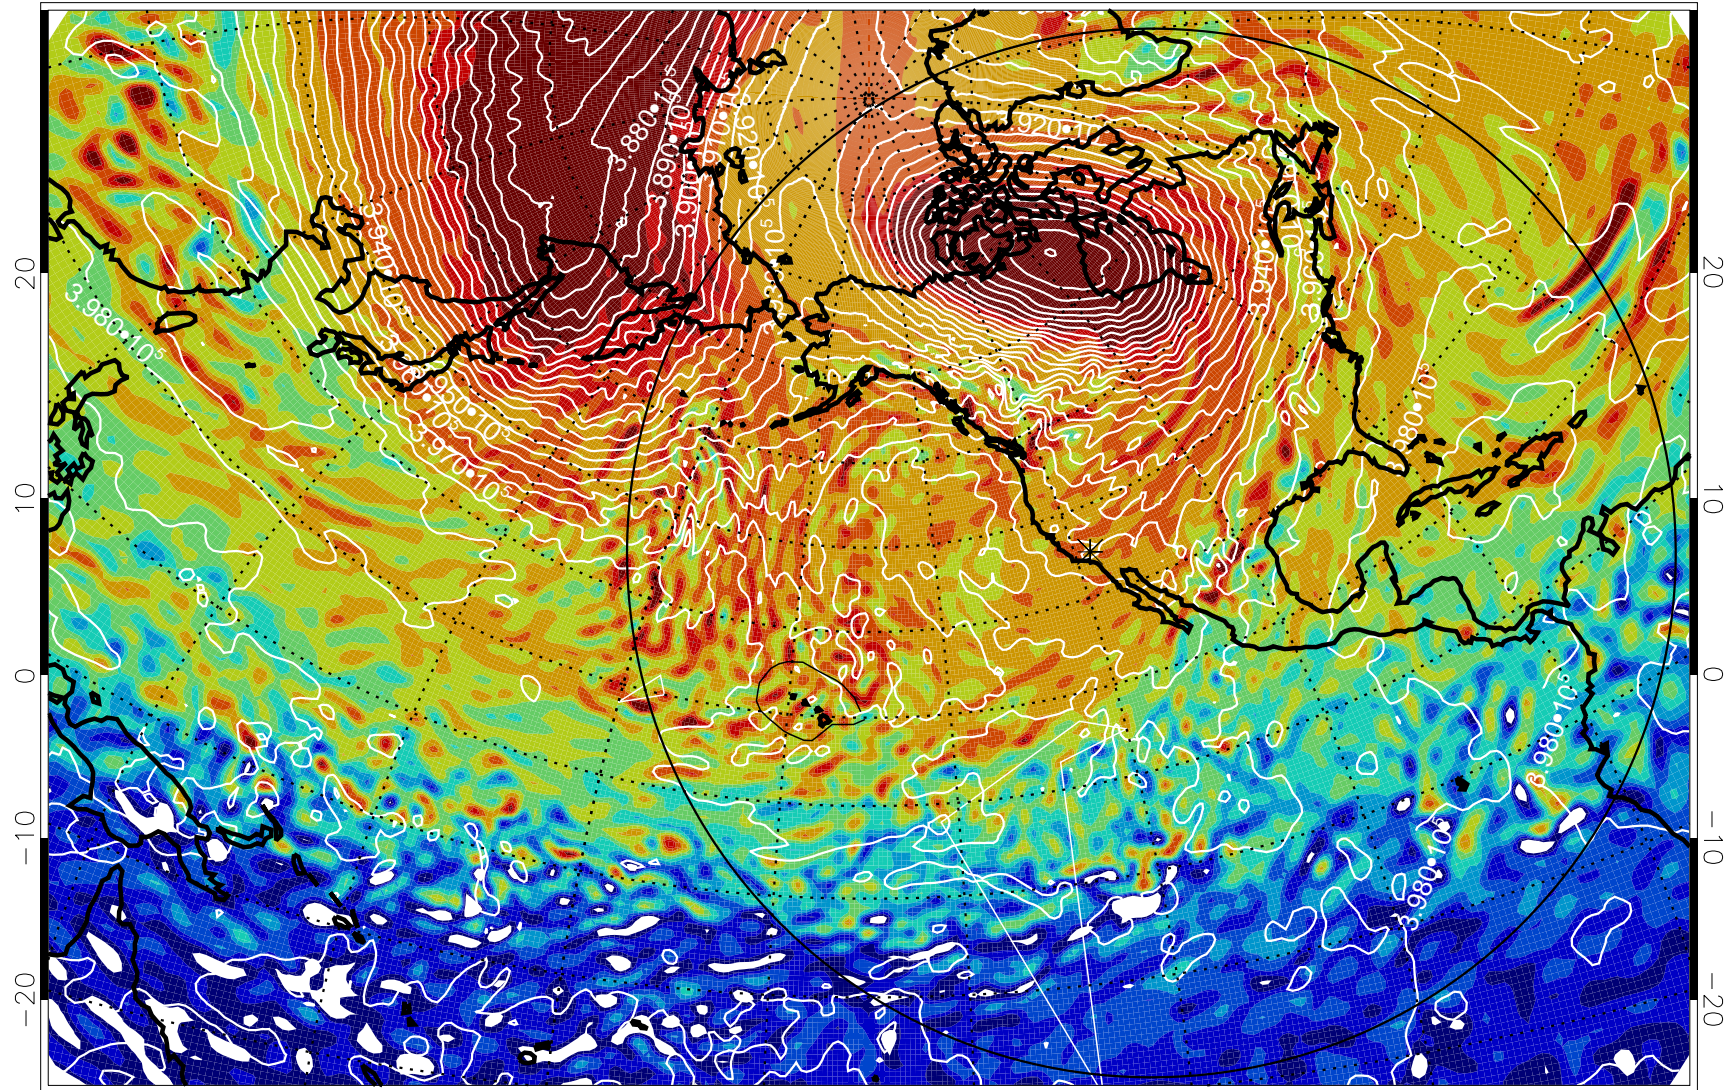

13011418, 30 hour forecast for 460K EPV

460K Montgomery Streamfunction, white

Range ring of 6000 km -- 19 hours GH round trip

13011500, 36 hour forecast for 460K EPV

460K Montgomery Streamfunction, white

Range ring of 6000 km -- 19 hours GH round trip

13011506, 42 hour forecast for 460K EPV

460K Montgomery Streamfunction, white

Range ring of 6000 km -- 19 hours GH round trip

13011518, 54 hour forecast for 460K EPV

460K Montgomery Streamfunction, white

Range ring of 6000 km -- 19 hours GH round trip

13011600, 60 hour forecast for 460K EPV

460K Montgomery Streamfunction, white

Range ring of 6000 km -- 19 hours GH round trip

13011606, 66 hour forecast for 460K EPV

460K Montgomery Streamfunction, white

Range ring of 6000 km -- 19 hours GH round trip

13011612, 72 hour forecast for 460K EPV

460K Montgomery Streamfunction, white

Range ring of 6000 km -- 19 hours GH round trip

13011618, 78 hour forecast for 460K EPV

460K Montgomery Streamfunction, white

Range ring of 6000 km -- 19 hours GH round trip