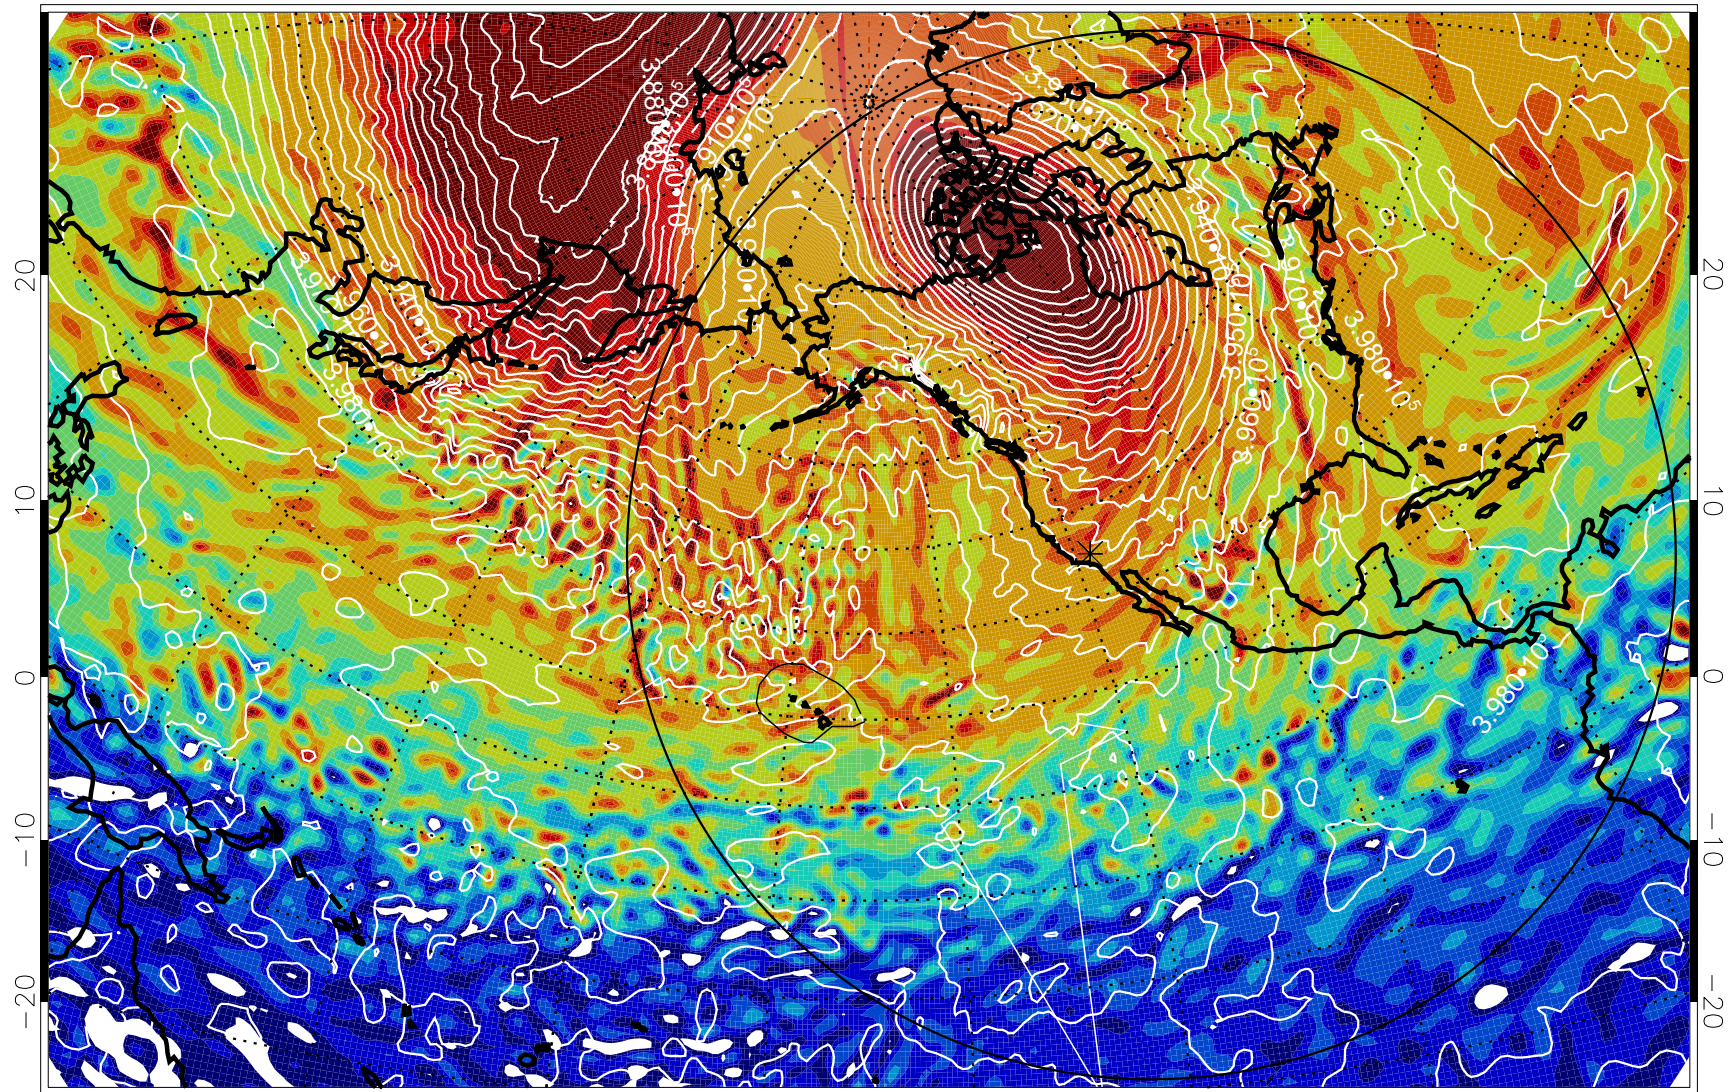

13011406, 18 hour forecast for 460K EPV

460K Montgomery Streamfunction, white

Range ring of 6000 km -- 19 hours GH round trip

13011412, 24 hour forecast for 460K EPV

460K Montgomery Streamfunction, white

Range ring of 6000 km -- 19 hours GH round trip

13011418, 30 hour forecast for 460K EPV

460K Montgomery Streamfunction, white

Range ring of 6000 km -- 19 hours GH round trip

13011500, 36 hour forecast for 460K EPV

460K Montgomery Streamfunction, white

Range ring of 6000 km -- 19 hours GH round trip

13011506, 42 hour forecast for 460K EPV

460K Montgomery Streamfunction, white

Range ring of 6000 km -- 19 hours GH round trip

13011518, 54 hour forecast for 460K EPV

460K Montgomery Streamfunction, white

Range ring of 6000 km -- 19 hours GH round trip

13011600, 60 hour forecast for 460K EPV

460K Montgomery Streamfunction, white

Range ring of 6000 km -- 19 hours GH round trip

13011606, 66 hour forecast for 460K EPV

460K Montgomery Streamfunction, white

Range ring of 6000 km -- 19 hours GH round trip