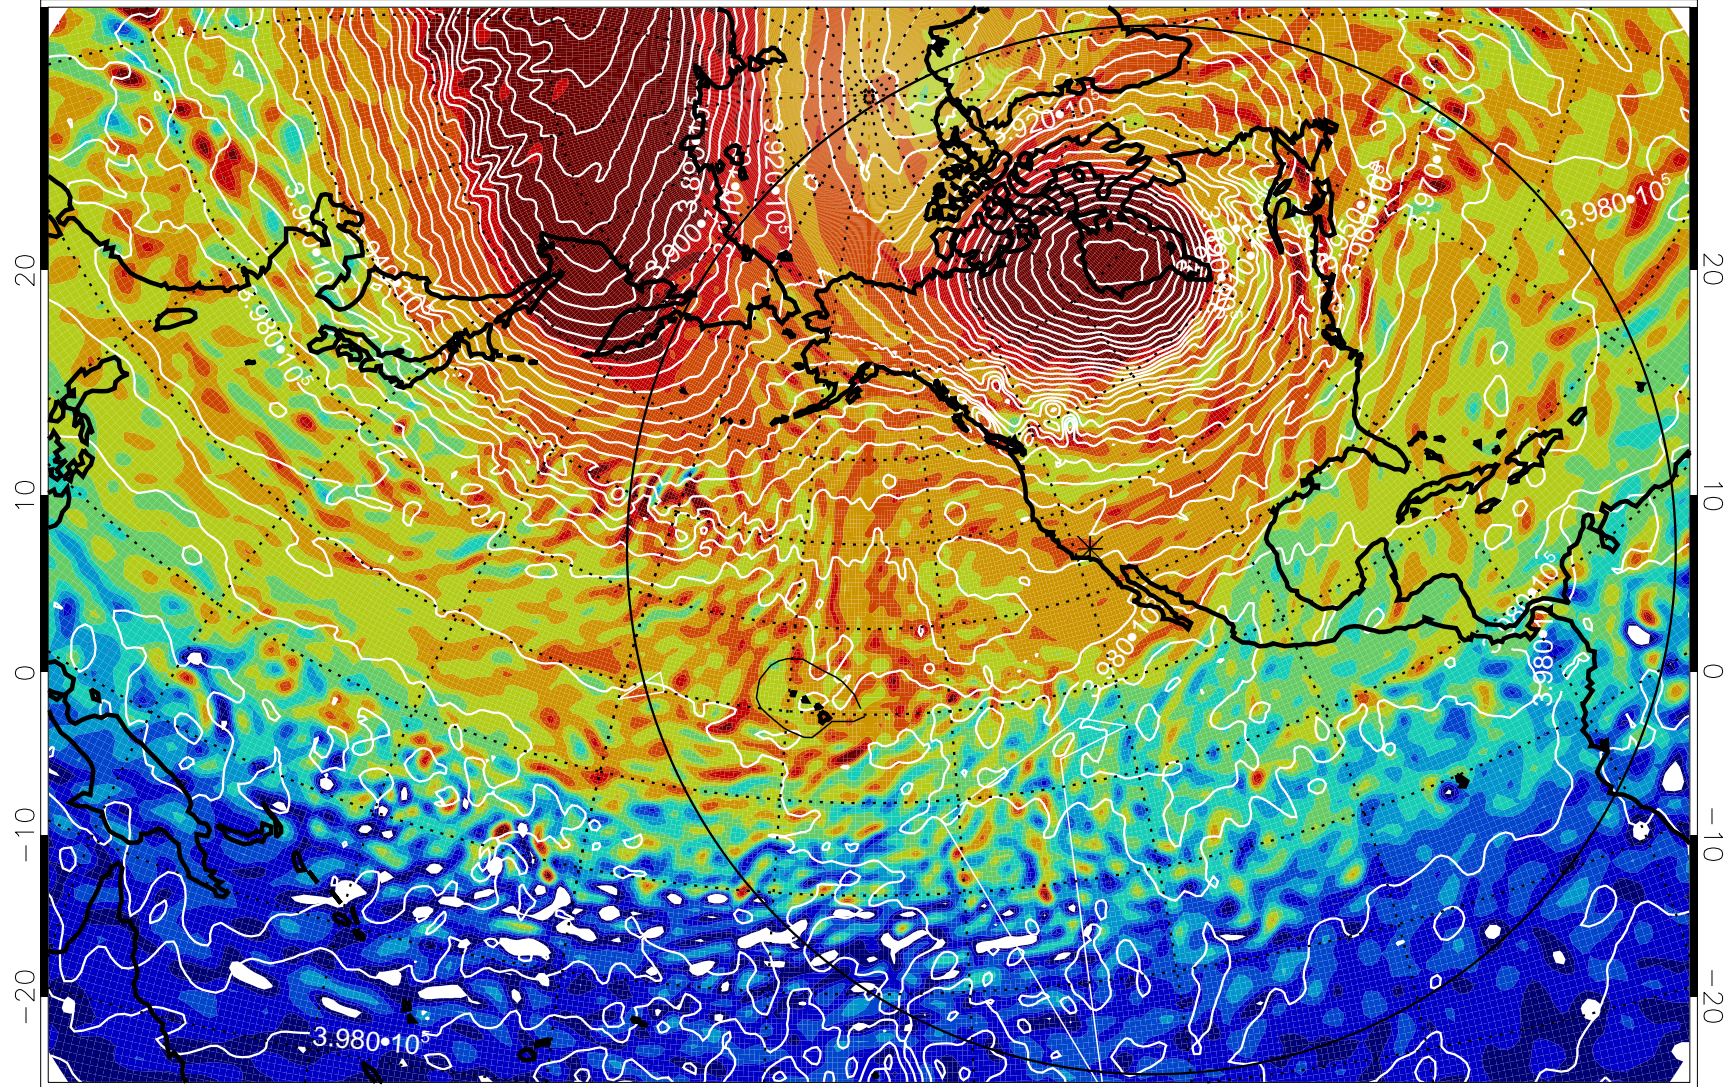

13011700, 84 hour forecast for 460K EPV

460K Montgomery Streamfunction, white

Range ring of 6000 km -- 19 hours GH round trip

13011706, 90 hour forecast for 460K EPV

460K Montgomery Streamfunction, white

Range ring of 6000 km -- 19 hours GH round trip

13011712, 96 hour forecast for 460K EPV

460K Montgomery Streamfunction, white

Range ring of 6000 km -- 19 hours GH round trip

13011718, 102 hour forecast for 460K EPV

460K Montgomery Streamfunction, white

Range ring of 6000 km -- 19 hours GH round trip