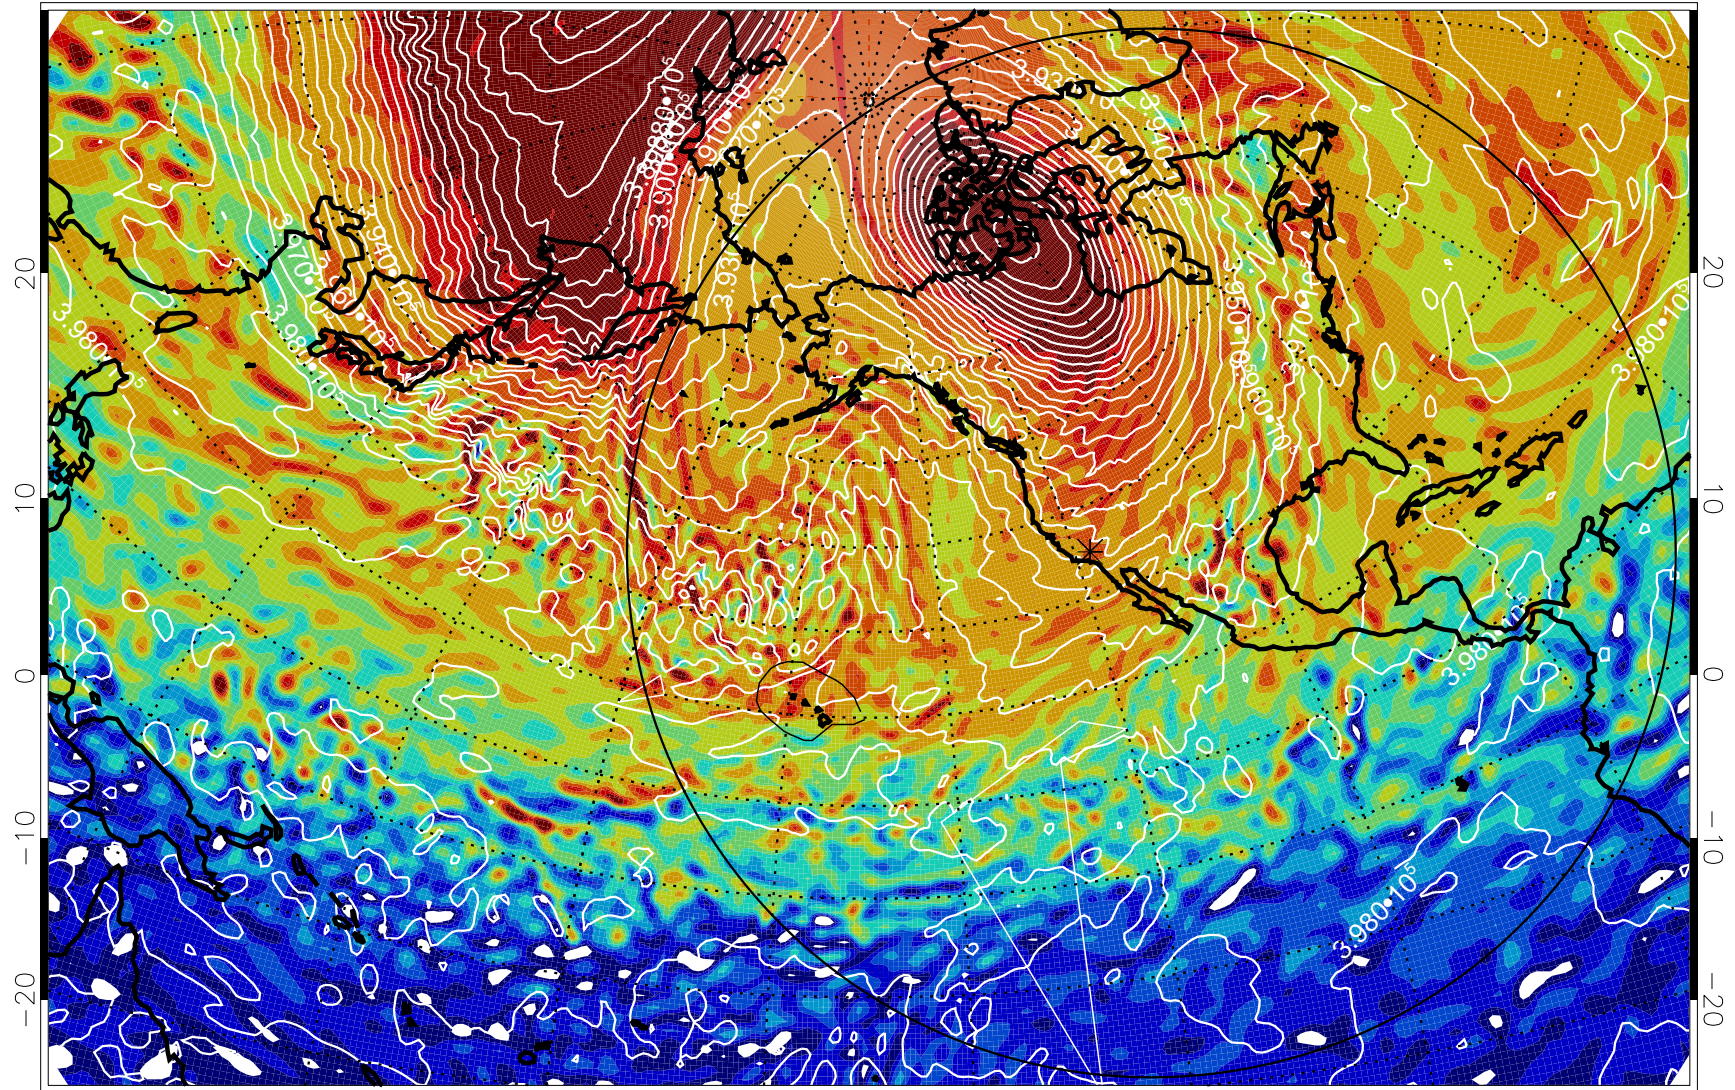

13011406, 18 hour forecast for 460K EPV

460K Montgomery Streamfunction, white

Range ring of 6000 km -- 19 hours GH round trip

13011412, 24 hour forecast for 460K EPV

460K Montgomery Streamfunction, white

Range ring of 6000 km -- 19 hours GH round trip

13011418, 30 hour forecast for 460K EPV

460K Montgomery Streamfunction, white

Range ring of 6000 km -- 19 hours GH round trip

13011500, 36 hour forecast for 460K EPV

460K Montgomery Streamfunction, white

Range ring of 6000 km -- 19 hours GH round trip

13011506, 42 hour forecast for 460K EPV

460K Montgomery Streamfunction, white

Range ring of 6000 km -- 19 hours GH round trip

13011518, 54 hour forecast for 460K EPV

460K Montgomery Streamfunction, white

Range ring of 6000 km -- 19 hours GH round trip

13011600, 60 hour forecast for 460K EPV

460K Montgomery Streamfunction, white

Range ring of 6000 km -- 19 hours GH round trip

13011606, 66 hour forecast for 460K EPV

460K Montgomery Streamfunction, white

Range ring of 6000 km -- 19 hours GH round trip