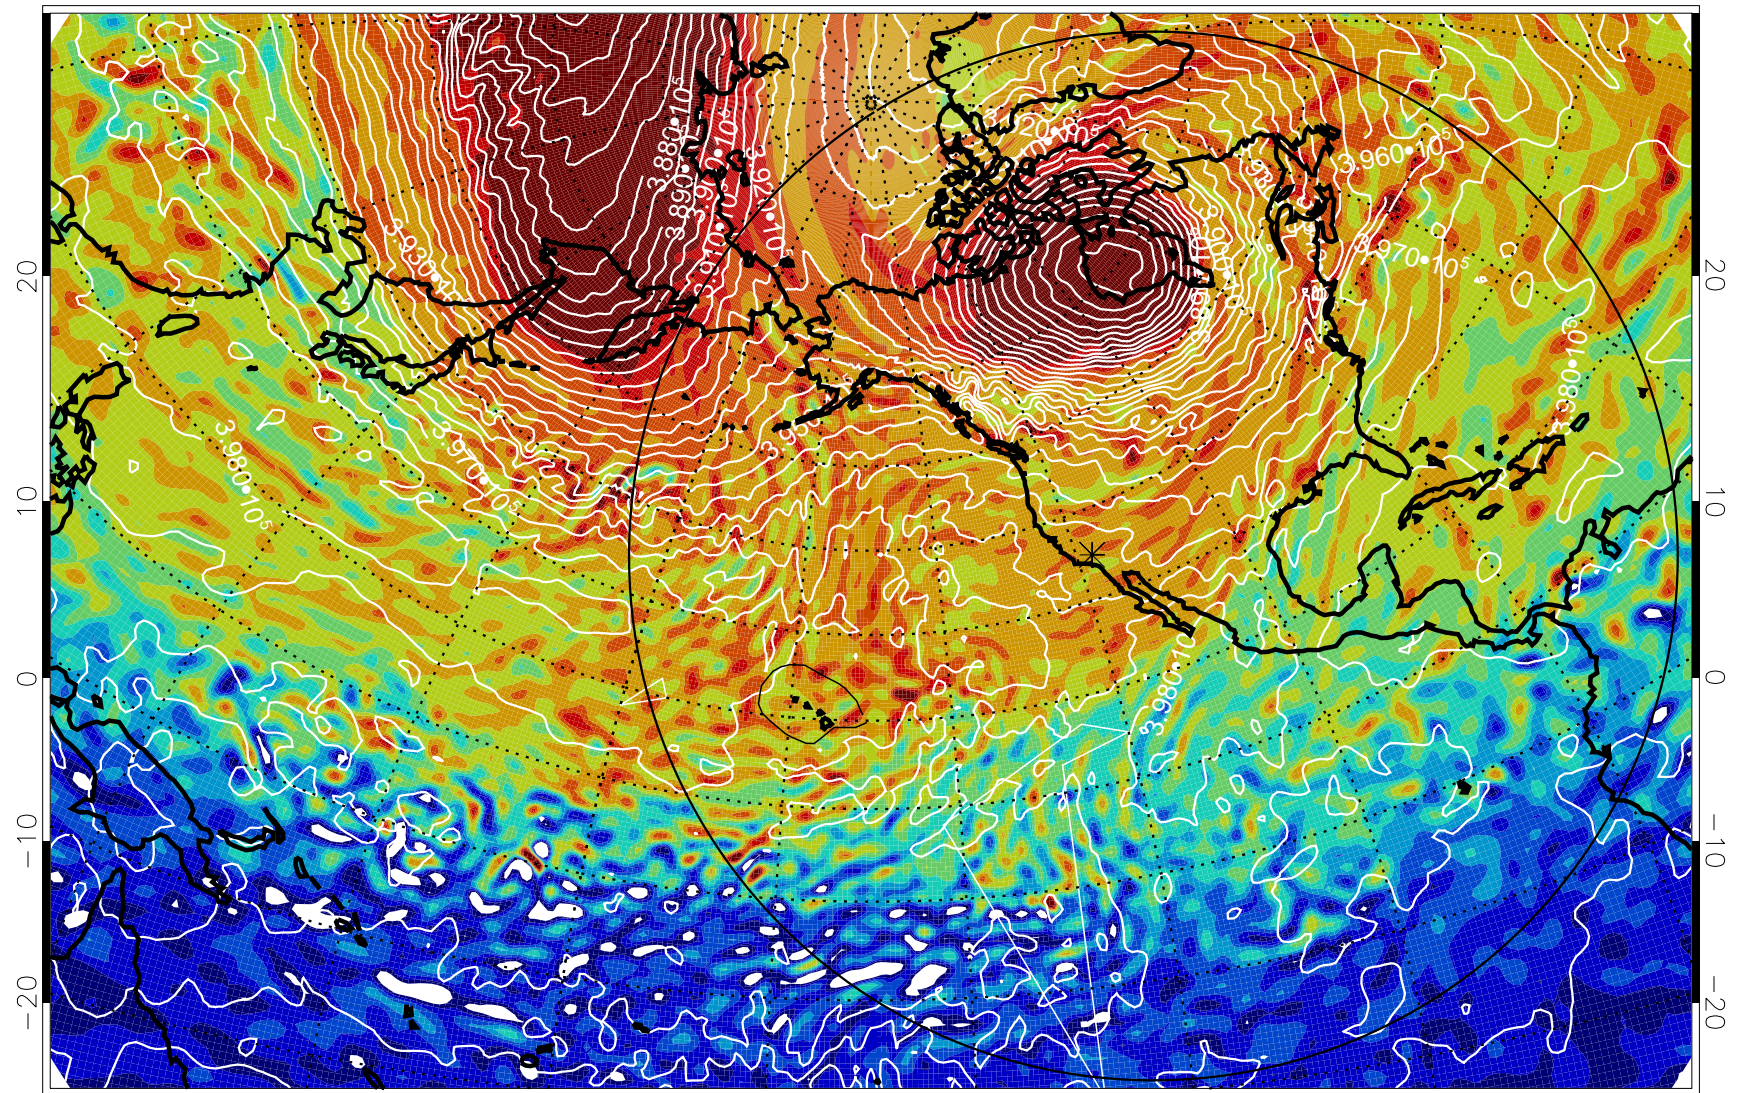

13011612, 72 hour forecast for 460K EPV

460K Montgomery Streamfunction, white

Range ring of 6000 km -- 19 hours GH round trip

13011618, 78 hour forecast for 460K EPV

460K Montgomery Streamfunction, white

Range ring of 6000 km -- 19 hours GH round trip

13011700, 84 hour forecast for 460K EPV

460K Montgomery Streamfunction, white

Range ring of 6000 km -- 19 hours GH round trip

13011706, 90 hour forecast for 460K EPV

460K Montgomery Streamfunction, white

Range ring of 6000 km -- 19 hours GH round trip

13011712, 96 hour forecast for 460K EPV

460K Montgomery Streamfunction, white

Range ring of 6000 km -- 19 hours GH round trip

13011718, 102 hour forecast for 460K EPV

460K Montgomery Streamfunction, white

Range ring of 6000 km -- 19 hours GH round trip