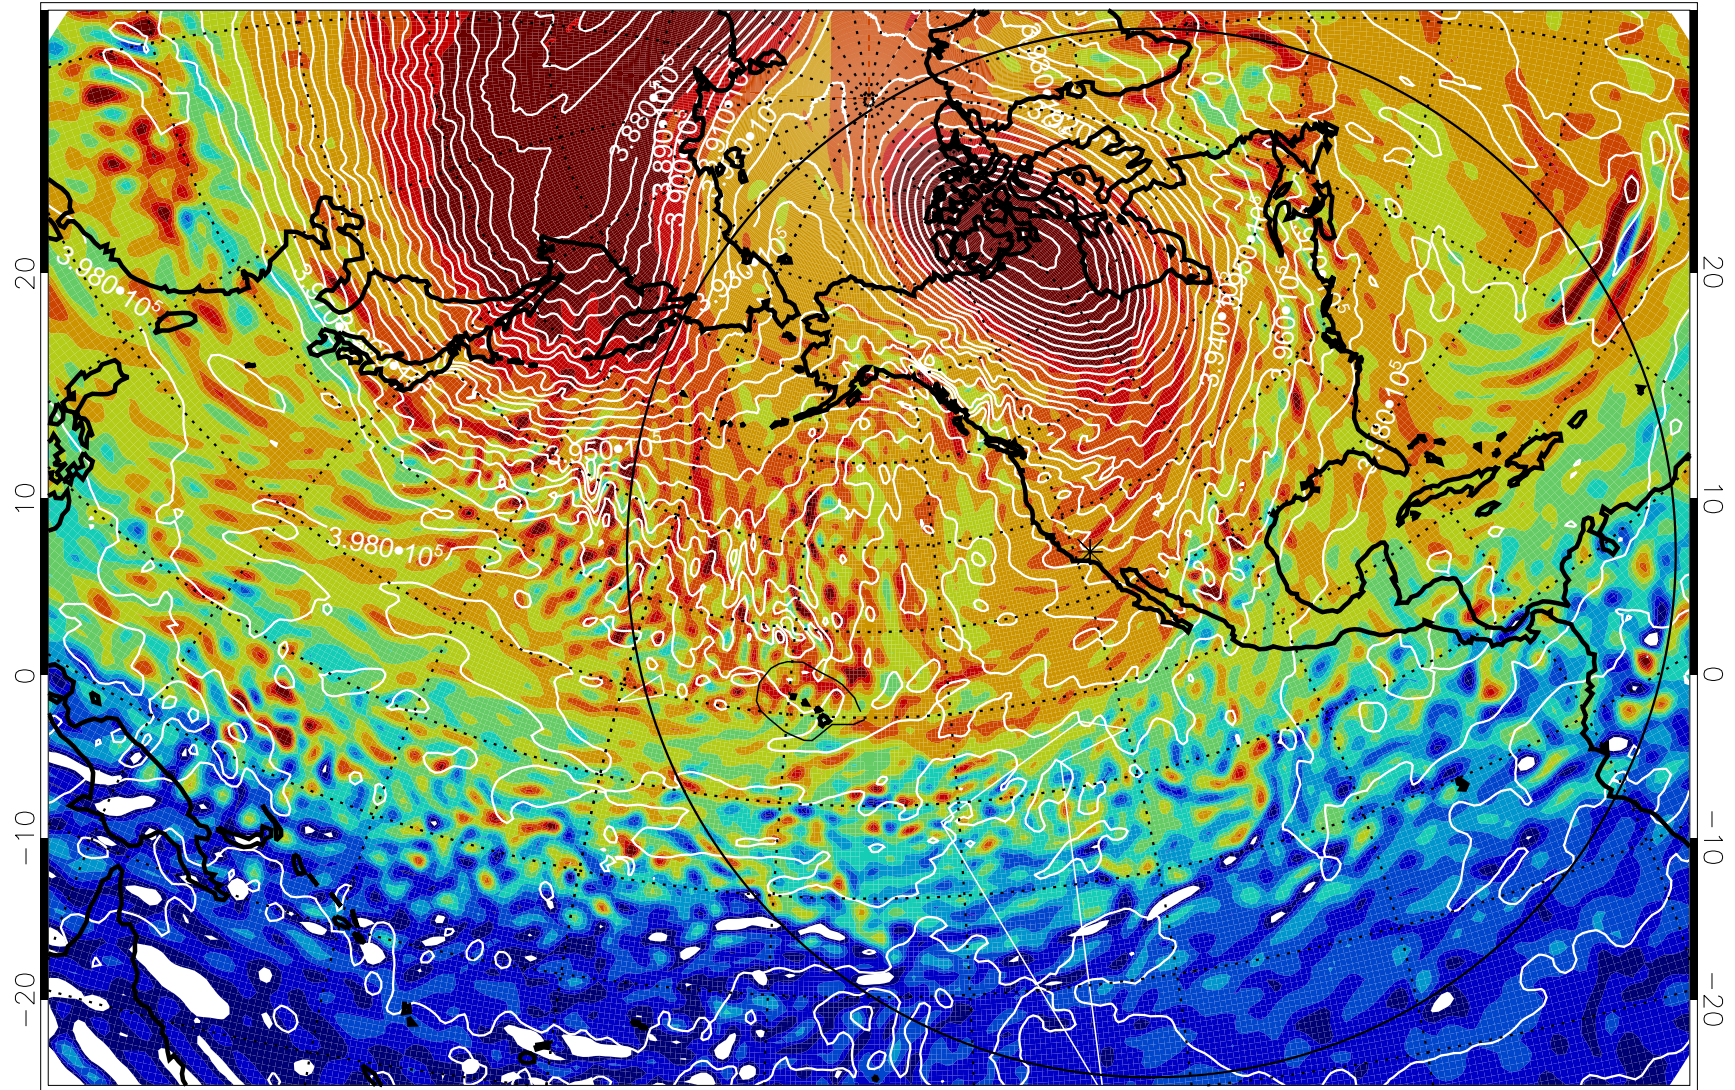

13011418, 30 hour forecast for 460K EPV

460K Montgomery Streamfunction, white

Range ring of 6000 km -- 19 hours GH round trip

13011500, 36 hour forecast for 460K EPV

460K Montgomery Streamfunction, white

Range ring of 6000 km -- 19 hours GH round trip

13011506, 42 hour forecast for 460K EPV

460K Montgomery Streamfunction, white

Range ring of 6000 km -- 19 hours GH round trip

13011518, 54 hour forecast for 460K EPV

460K Montgomery Streamfunction, white

Range ring of 6000 km -- 19 hours GH round trip

13011600, 60 hour forecast for 460K EPV

460K Montgomery Streamfunction, white

Range ring of 6000 km -- 19 hours GH round trip

13011606, 66 hour forecast for 460K EPV

460K Montgomery Streamfunction, white

Range ring of 6000 km -- 19 hours GH round trip

13011612, 72 hour forecast for 460K EPV

460K Montgomery Streamfunction, white

Range ring of 6000 km -- 19 hours GH round trip

13011618, 78 hour forecast for 460K EPV

460K Montgomery Streamfunction, white

Range ring of 6000 km -- 19 hours GH round trip