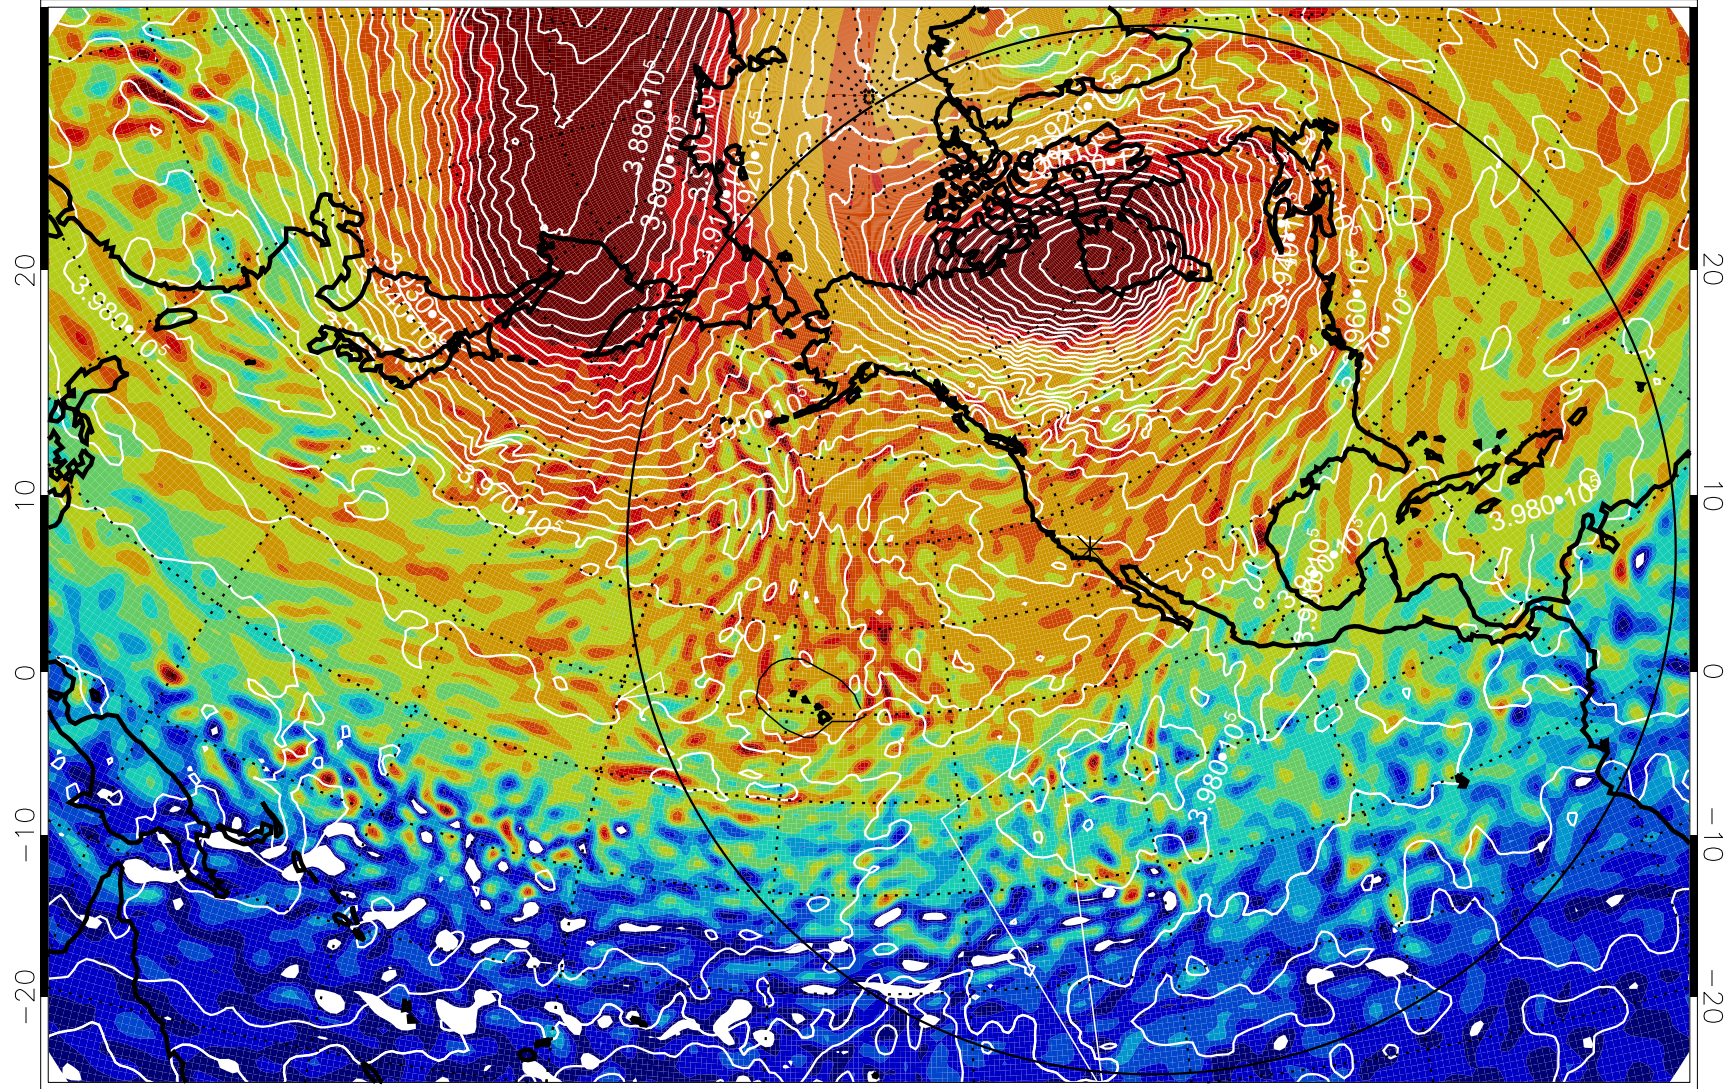

13011600, 60 hour forecast for 460K EPV

460K Montgomery Streamfunction, white

Range ring of 6000 km -- 19 hours GH round trip

13011606, 66 hour forecast for 460K EPV

460K Montgomery Streamfunction, white

Range ring of 6000 km -- 19 hours GH round trip

13011612, 72 hour forecast for 460K EPV

460K Montgomery Streamfunction, white

Range ring of 6000 km -- 19 hours GH round trip

13011618, 78 hour forecast for 460K EPV

460K Montgomery Streamfunction, white

Range ring of 6000 km -- 19 hours GH round trip

13011700, 84 hour forecast for 460K EPV

460K Montgomery Streamfunction, white

Range ring of 6000 km -- 19 hours GH round trip

13011706, 90 hour forecast for 460K EPV

460K Montgomery Streamfunction, white

Range ring of 6000 km -- 19 hours GH round trip

13011712, 96 hour forecast for 460K EPV

460K Montgomery Streamfunction, white

Range ring of 6000 km -- 19 hours GH round trip

13011718, 102 hour forecast for 460K EPV

460K Montgomery Streamfunction, white