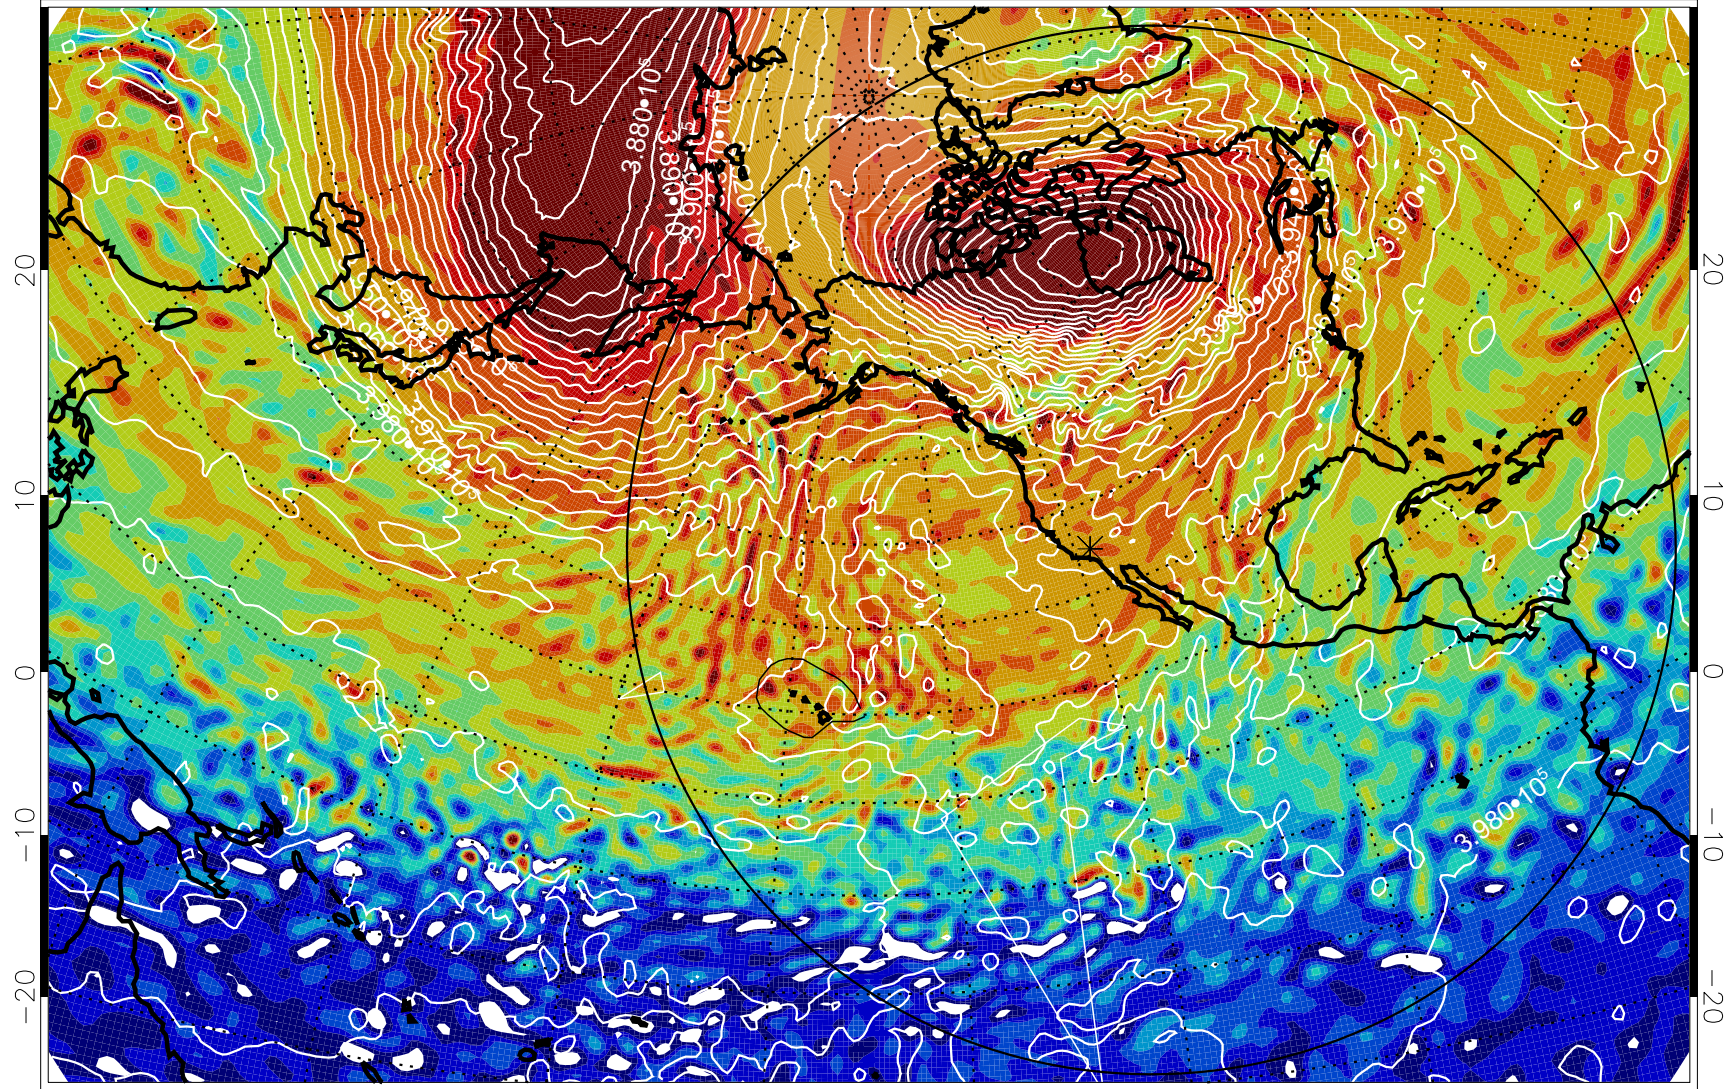

13011600, 60 hour forecast for 460K EPV

460K Montgomery Streamfunction, white

Range ring of 6000 km -- 19 hours GH round trip

13011606, 66 hour forecast for 460K EPV

460K Montgomery Streamfunction, white

Range ring of 6000 km -- 19 hours GH round trip

13011612, 72 hour forecast for 460K EPV

460K Montgomery Streamfunction, white

Range ring of 6000 km -- 19 hours GH round trip

13011618, 78 hour forecast for 460K EPV

460K Montgomery Streamfunction, white

Range ring of 6000 km -- 19 hours GH round trip

13011700, 84 hour forecast for 460K EPV

460K Montgomery Streamfunction, white

Range ring of 6000 km -- 19 hours GH round trip

13011706, 90 hour forecast for 460K EPV

460K Montgomery Streamfunction, white

Range ring of 6000 km -- 19 hours GH round trip

13011712, 96 hour forecast for 460K EPV

460K Montgomery Streamfunction, white

Range ring of 6000 km -- 19 hours GH round trip

13011718, 102 hour forecast for 460K EPV

460K Montgomery Streamfunction, white