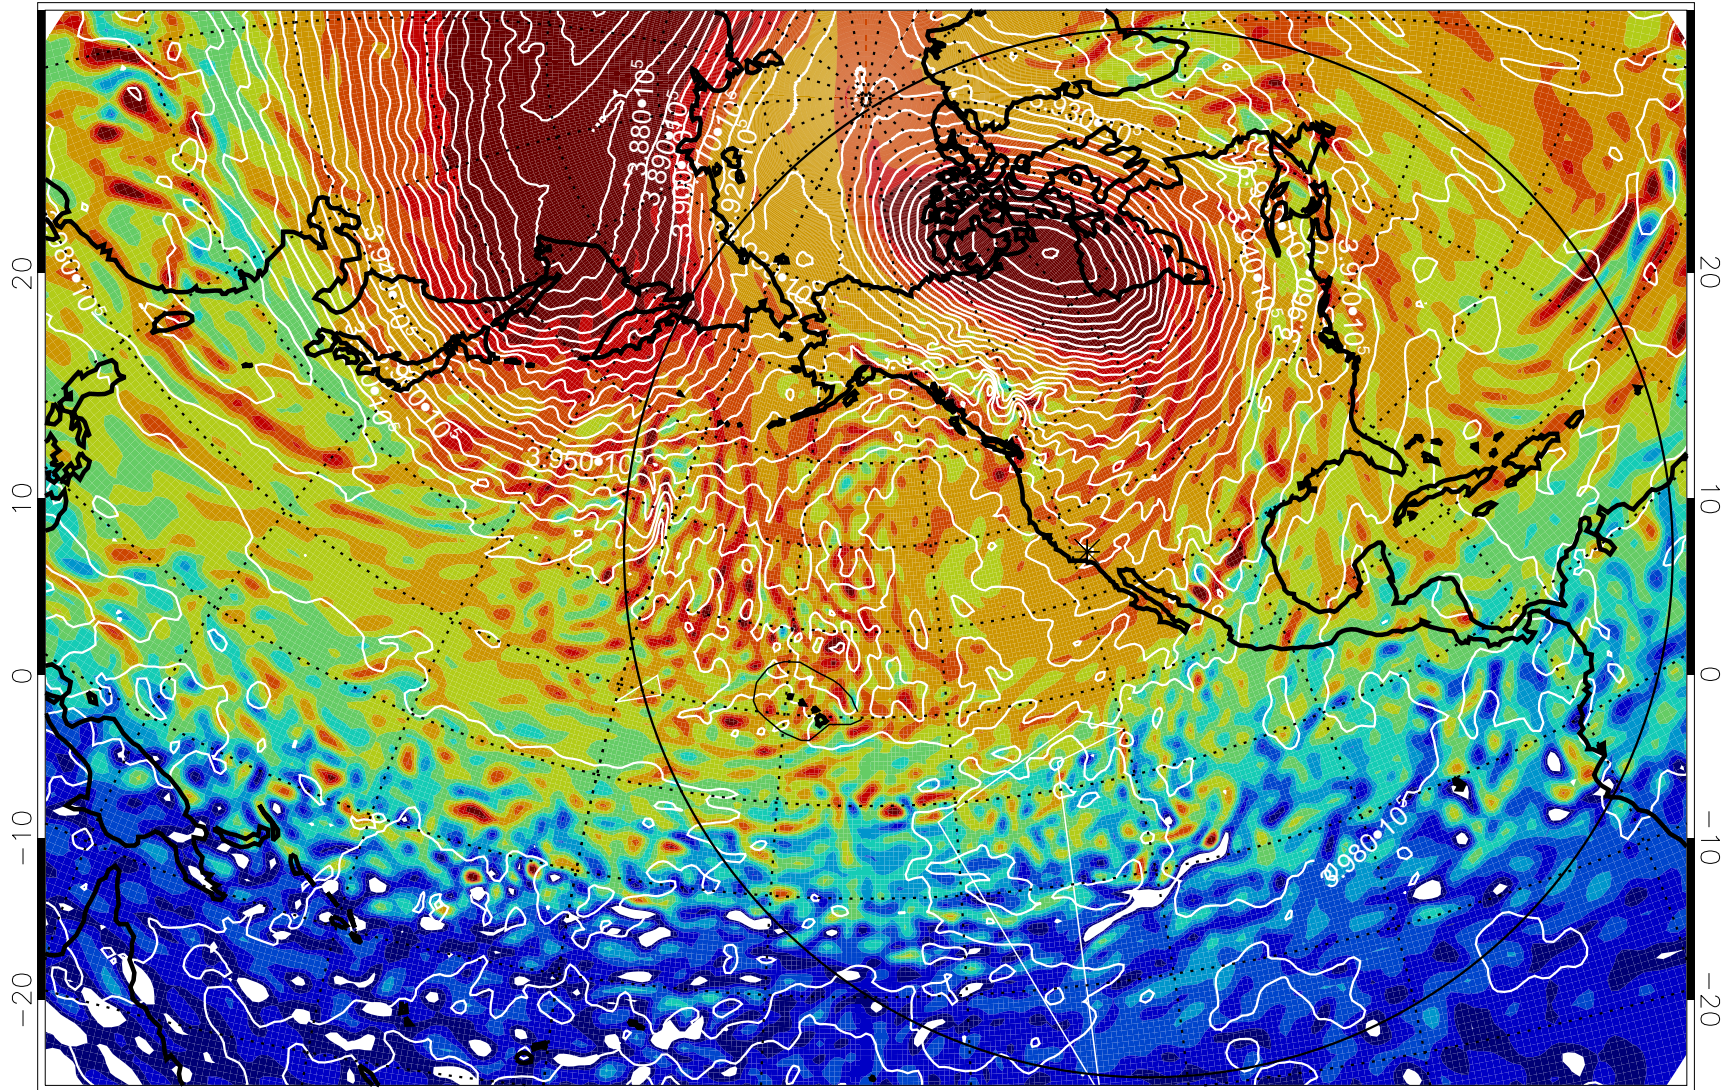

13011418, 30 hour forecast for 460K EPV

460K Montgomery Streamfunction, white

Range ring of 6000 km -- 19 hours GH round trip

13011500, 36 hour forecast for 460K EPV

460K Montgomery Streamfunction, white

Range ring of 6000 km -- 19 hours GH round trip

13011506, 42 hour forecast for 460K EPV

460K Montgomery Streamfunction, white

Range ring of 6000 km -- 19 hours GH round trip

13011518, 54 hour forecast for 460K EPV

460K Montgomery Streamfunction, white

Range ring of 6000 km -- 19 hours GH round trip

13011600, 60 hour forecast for 460K EPV

460K Montgomery Streamfunction, white

Range ring of 6000 km -- 19 hours GH round trip

13011606, 66 hour forecast for 460K EPV

460K Montgomery Streamfunction, white

Range ring of 6000 km -- 19 hours GH round trip

13011612, 72 hour forecast for 460K EPV

460K Montgomery Streamfunction, white

Range ring of 6000 km -- 19 hours GH round trip

13011618, 78 hour forecast for 460K EPV

460K Montgomery Streamfunction, white

Range ring of 6000 km -- 19 hours GH round trip