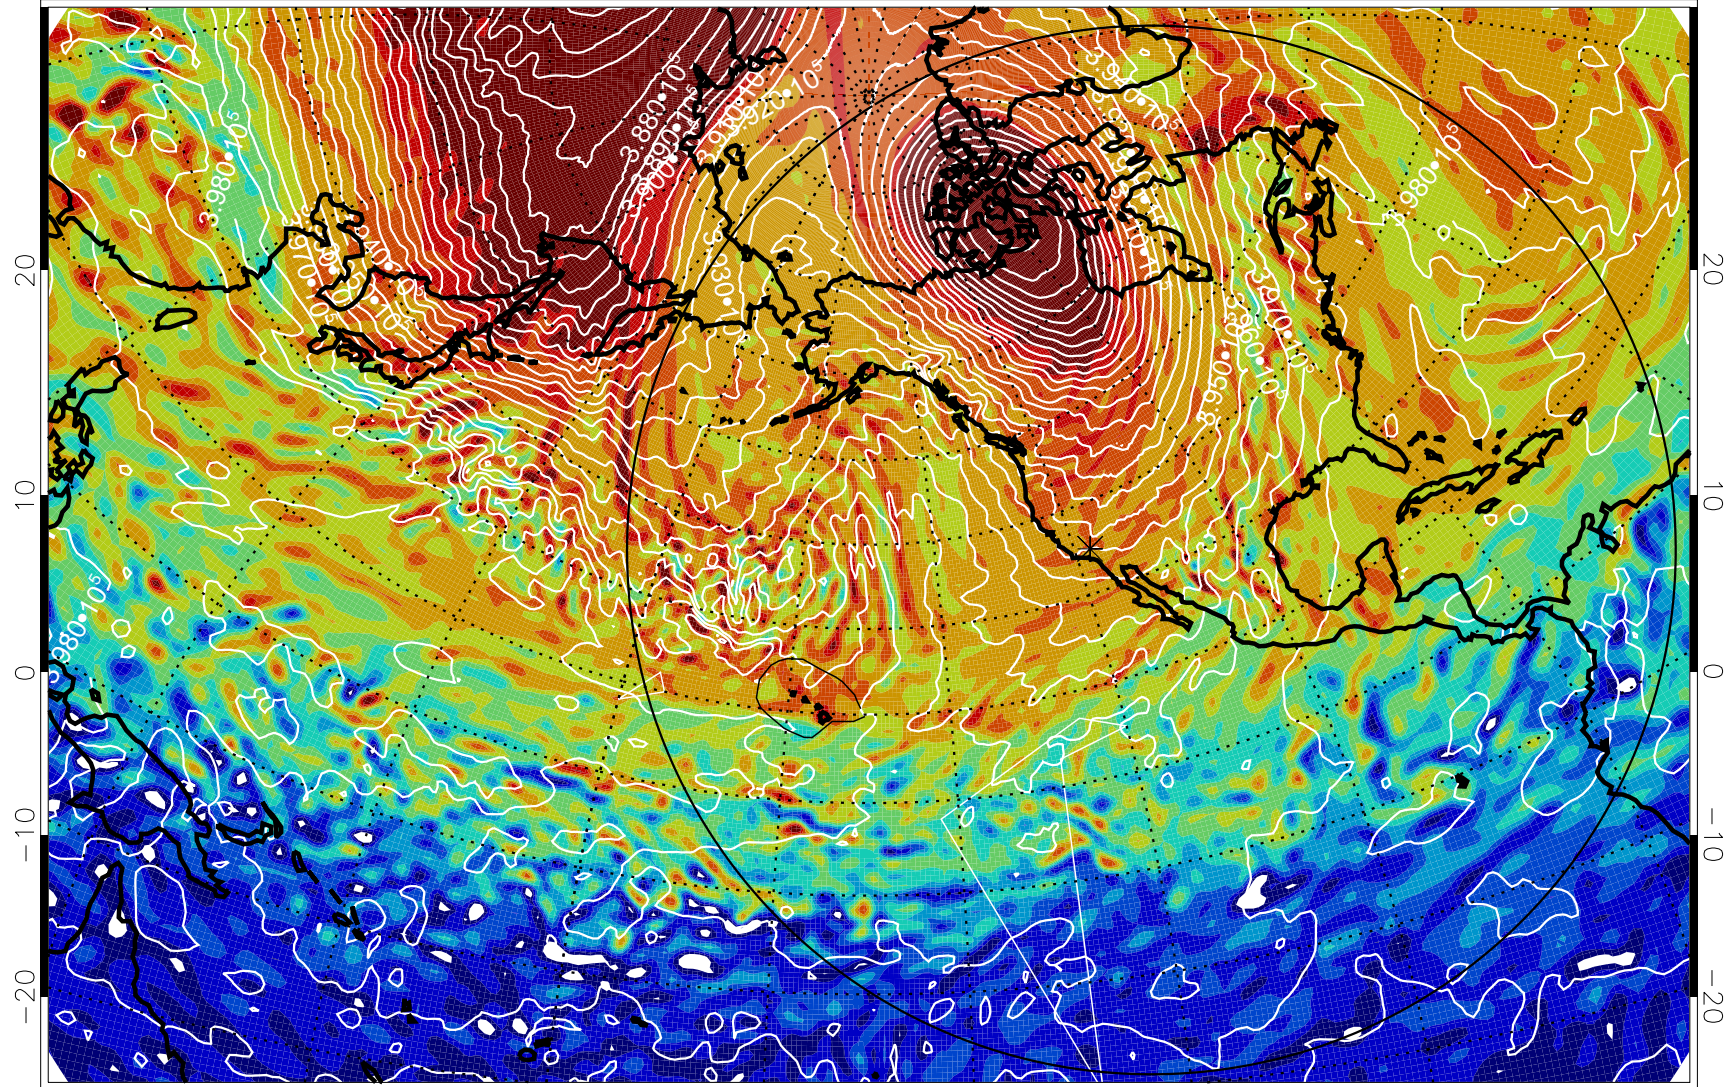

13011318, 6 hour forecast for 460K EPV

460K Montgomery Streamfunction, white

Range ring of 6000 km -- 19 hours GH round trip

13011400, 12 hour forecast for 460K EPV

460K Montgomery Streamfunction, white

Range ring of 6000 km -- 19 hours GH round trip

13011406, 18 hour forecast for 460K EPV

460K Montgomery Streamfunction, white

Range ring of 6000 km -- 19 hours GH round trip

13011412, 24 hour forecast for 460K EPV

460K Montgomery Streamfunction, white

Range ring of 6000 km -- 19 hours GH round trip

13011418, 30 hour forecast for 460K EPV

460K Montgomery Streamfunction, white

Range ring of 6000 km -- 19 hours GH round trip

13011500, 36 hour forecast for 460K EPV

460K Montgomery Streamfunction, white

Range ring of 6000 km -- 19 hours GH round trip

13011506, 42 hour forecast for 460K EPV

460K Montgomery Streamfunction, white

Range ring of 6000 km -- 19 hours GH round trip

13011518, 54 hour forecast for 460K EPV

460K Montgomery Streamfunction, white

Range ring of 6000 km -- 19 hours GH round trip