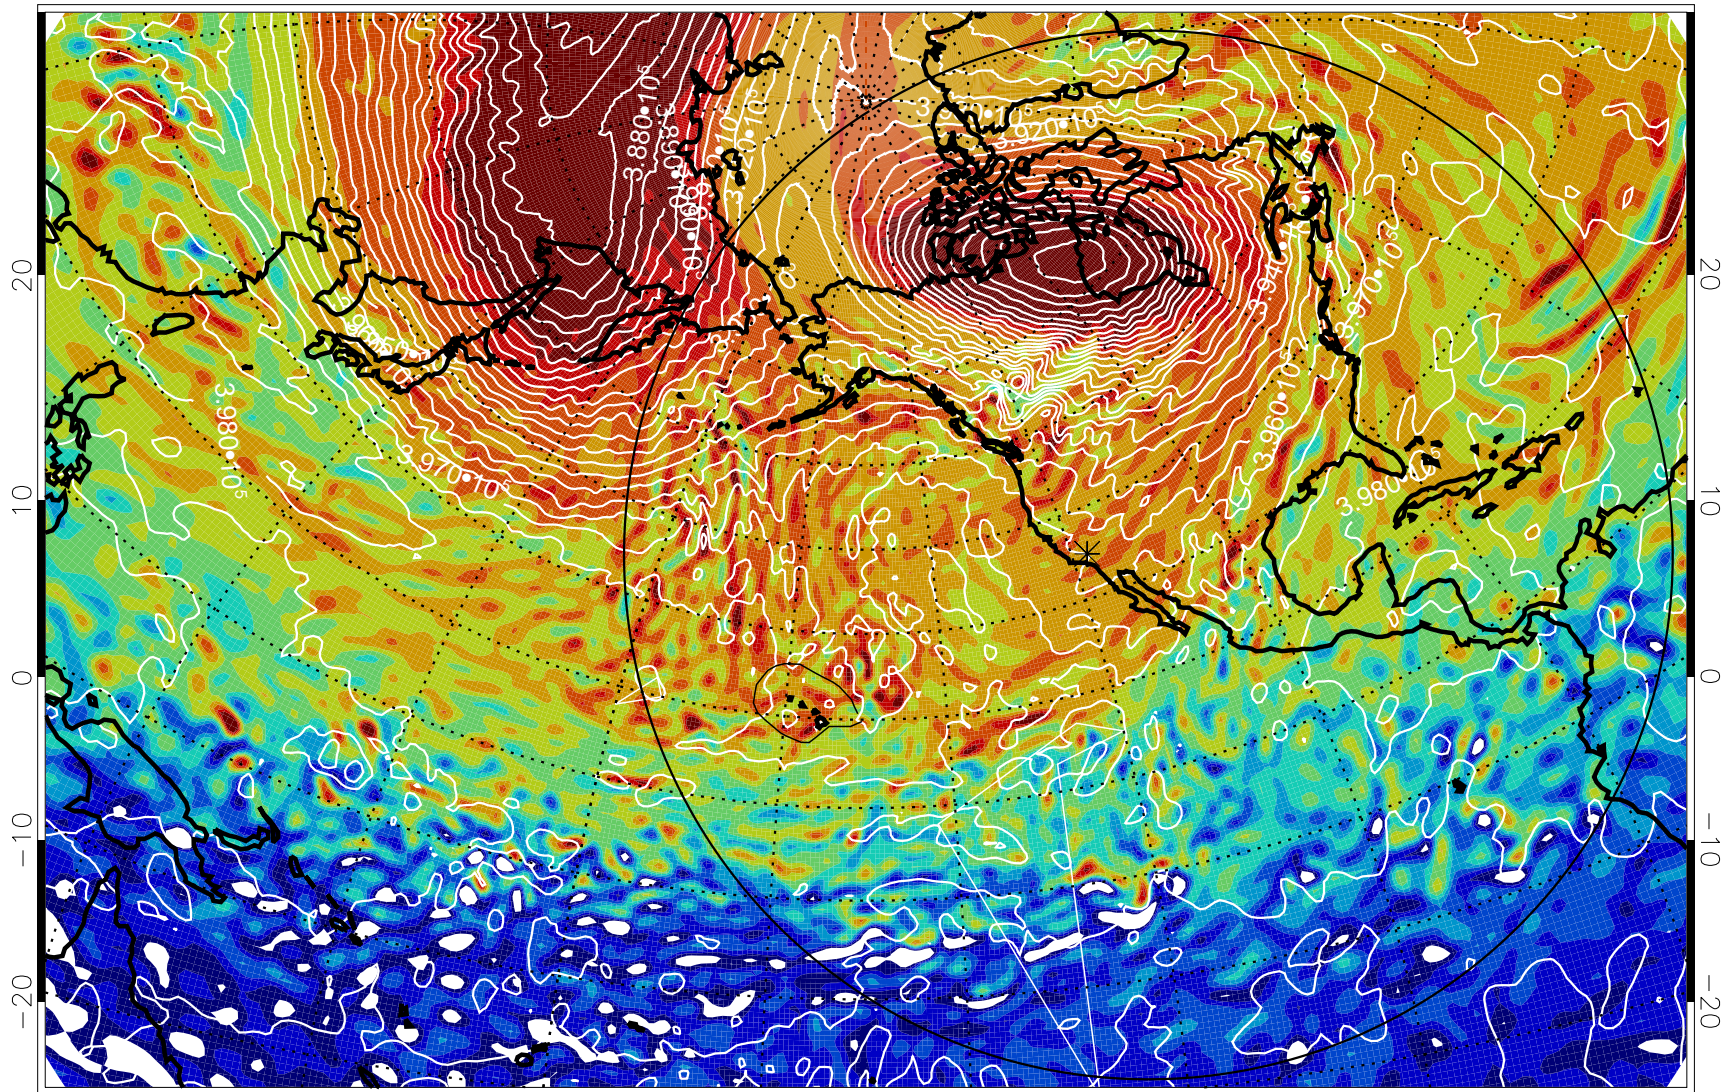

13011418, 30 hour forecast for 460K EPV

460K Montgomery Streamfunction, white

Range ring of 6000 km -- 19 hours GH round trip

13011500, 36 hour forecast for 460K EPV

460K Montgomery Streamfunction, white

Range ring of 6000 km -- 19 hours GH round trip

13011506, 42 hour forecast for 460K EPV

460K Montgomery Streamfunction, white

Range ring of 6000 km -- 19 hours GH round trip

13011518, 54 hour forecast for 460K EPV

460K Montgomery Streamfunction, white

Range ring of 6000 km -- 19 hours GH round trip

13011600, 60 hour forecast for 460K EPV

460K Montgomery Streamfunction, white

Range ring of 6000 km -- 19 hours GH round trip

13011606, 66 hour forecast for 460K EPV

460K Montgomery Streamfunction, white

Range ring of 6000 km -- 19 hours GH round trip

13011612, 72 hour forecast for 460K EPV

460K Montgomery Streamfunction, white

Range ring of 6000 km -- 19 hours GH round trip

13011618, 78 hour forecast for 460K EPV

460K Montgomery Streamfunction, white

Range ring of 6000 km -- 19 hours GH round trip