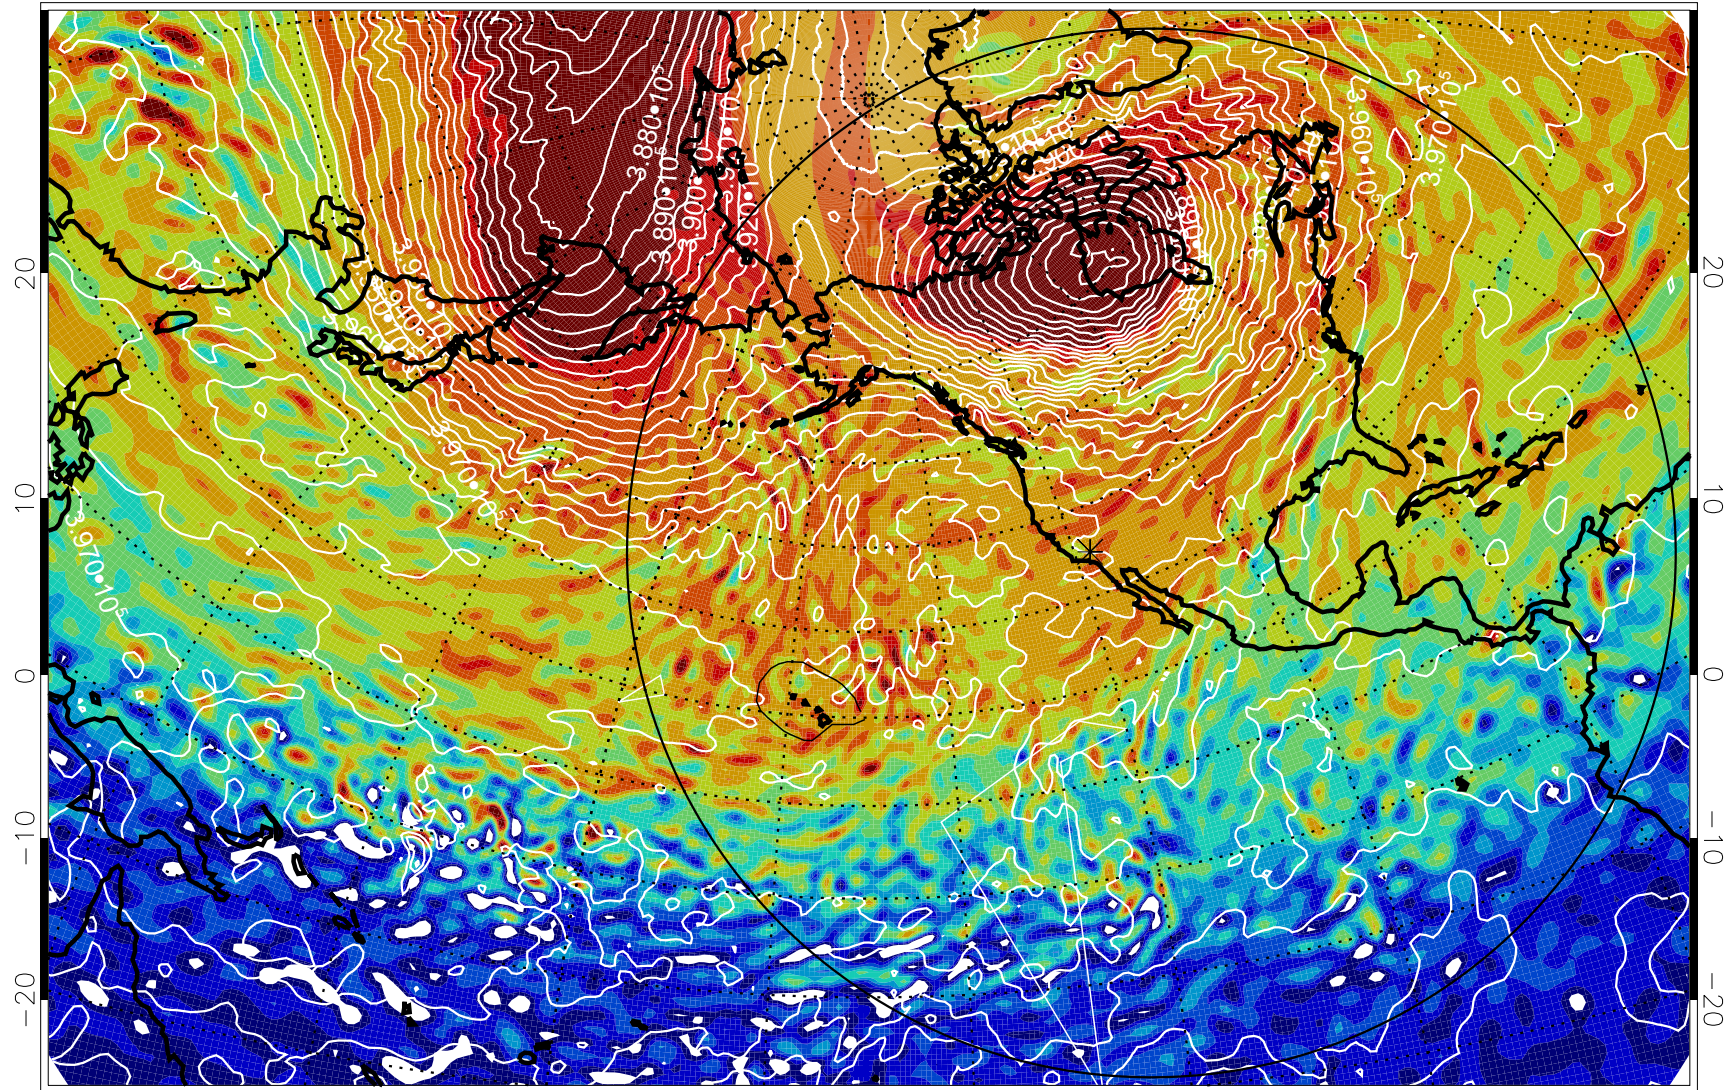

13011600, 60 hour forecast for 460K EPV

460K Montgomery Streamfunction, white

Range ring of 6000 km -- 19 hours GH round trip

13011606, 66 hour forecast for 460K EPV

460K Montgomery Streamfunction, white

Range ring of 6000 km -- 19 hours GH round trip

13011612, 72 hour forecast for 460K EPV

460K Montgomery Streamfunction, white

Range ring of 6000 km -- 19 hours GH round trip

13011618, 78 hour forecast for 460K EPV

460K Montgomery Streamfunction, white

Range ring of 6000 km -- 19 hours GH round trip

13011700, 84 hour forecast for 460K EPV

460K Montgomery Streamfunction, white

Range ring of 6000 km -- 19 hours GH round trip

13011706, 90 hour forecast for 460K EPV

460K Montgomery Streamfunction, white

Range ring of 6000 km -- 19 hours GH round trip

13011712, 96 hour forecast for 460K EPV

460K Montgomery Streamfunction, white

Range ring of 6000 km -- 19 hours GH round trip

13011718, 102 hour forecast for 460K EPV

460K Montgomery Streamfunction, white