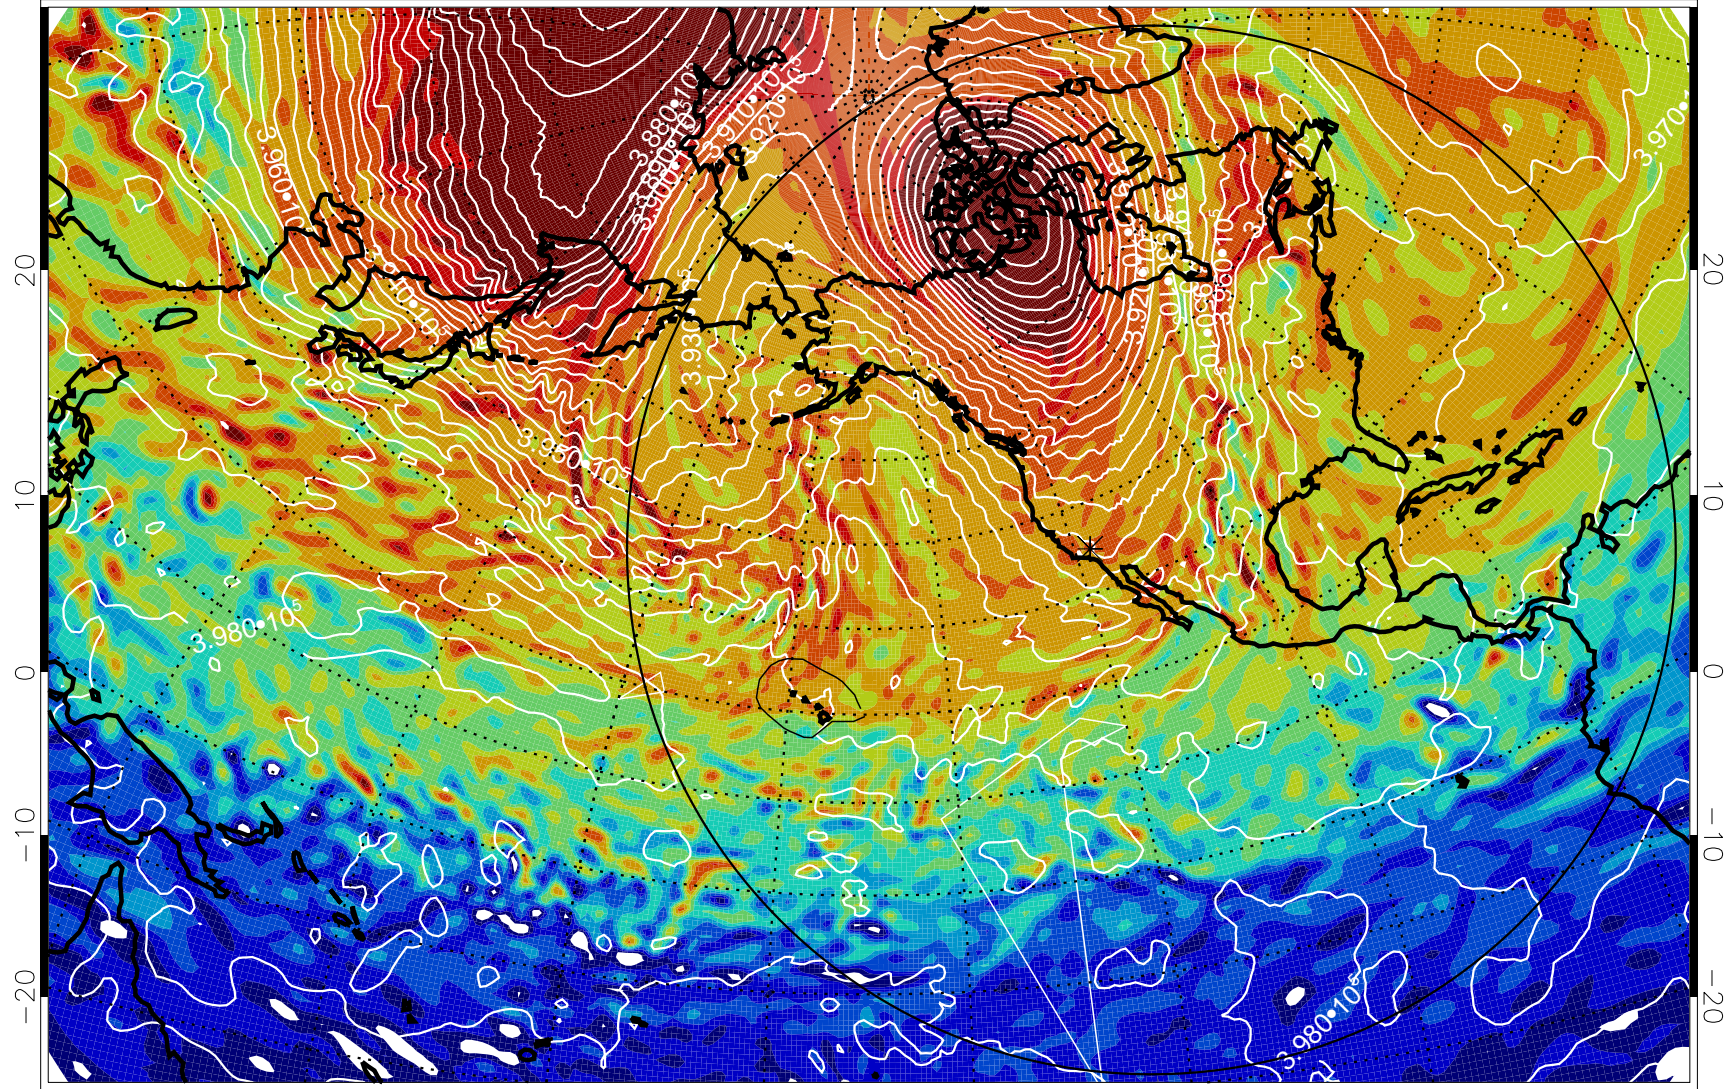

13011318, 6 hour forecast for 460K EPV

460K Montgomery Streamfunction, white

Range ring of 6000 km -- 19 hours GH round trip

13011400, 12 hour forecast for 460K EPV

460K Montgomery Streamfunction, white

Range ring of 6000 km -- 19 hours GH round trip

13011406, 18 hour forecast for 460K EPV

460K Montgomery Streamfunction, white

Range ring of 6000 km -- 19 hours GH round trip

13011412, 24 hour forecast for 460K EPV

460K Montgomery Streamfunction, white

Range ring of 6000 km -- 19 hours GH round trip

13011418, 30 hour forecast for 460K EPV

460K Montgomery Streamfunction, white

Range ring of 6000 km -- 19 hours GH round trip

13011500, 36 hour forecast for 460K EPV

460K Montgomery Streamfunction, white

Range ring of 6000 km -- 19 hours GH round trip

13011506, 42 hour forecast for 460K EPV

460K Montgomery Streamfunction, white

Range ring of 6000 km -- 19 hours GH round trip

13011518, 54 hour forecast for 460K EPV

460K Montgomery Streamfunction, white

Range ring of 6000 km -- 19 hours GH round trip