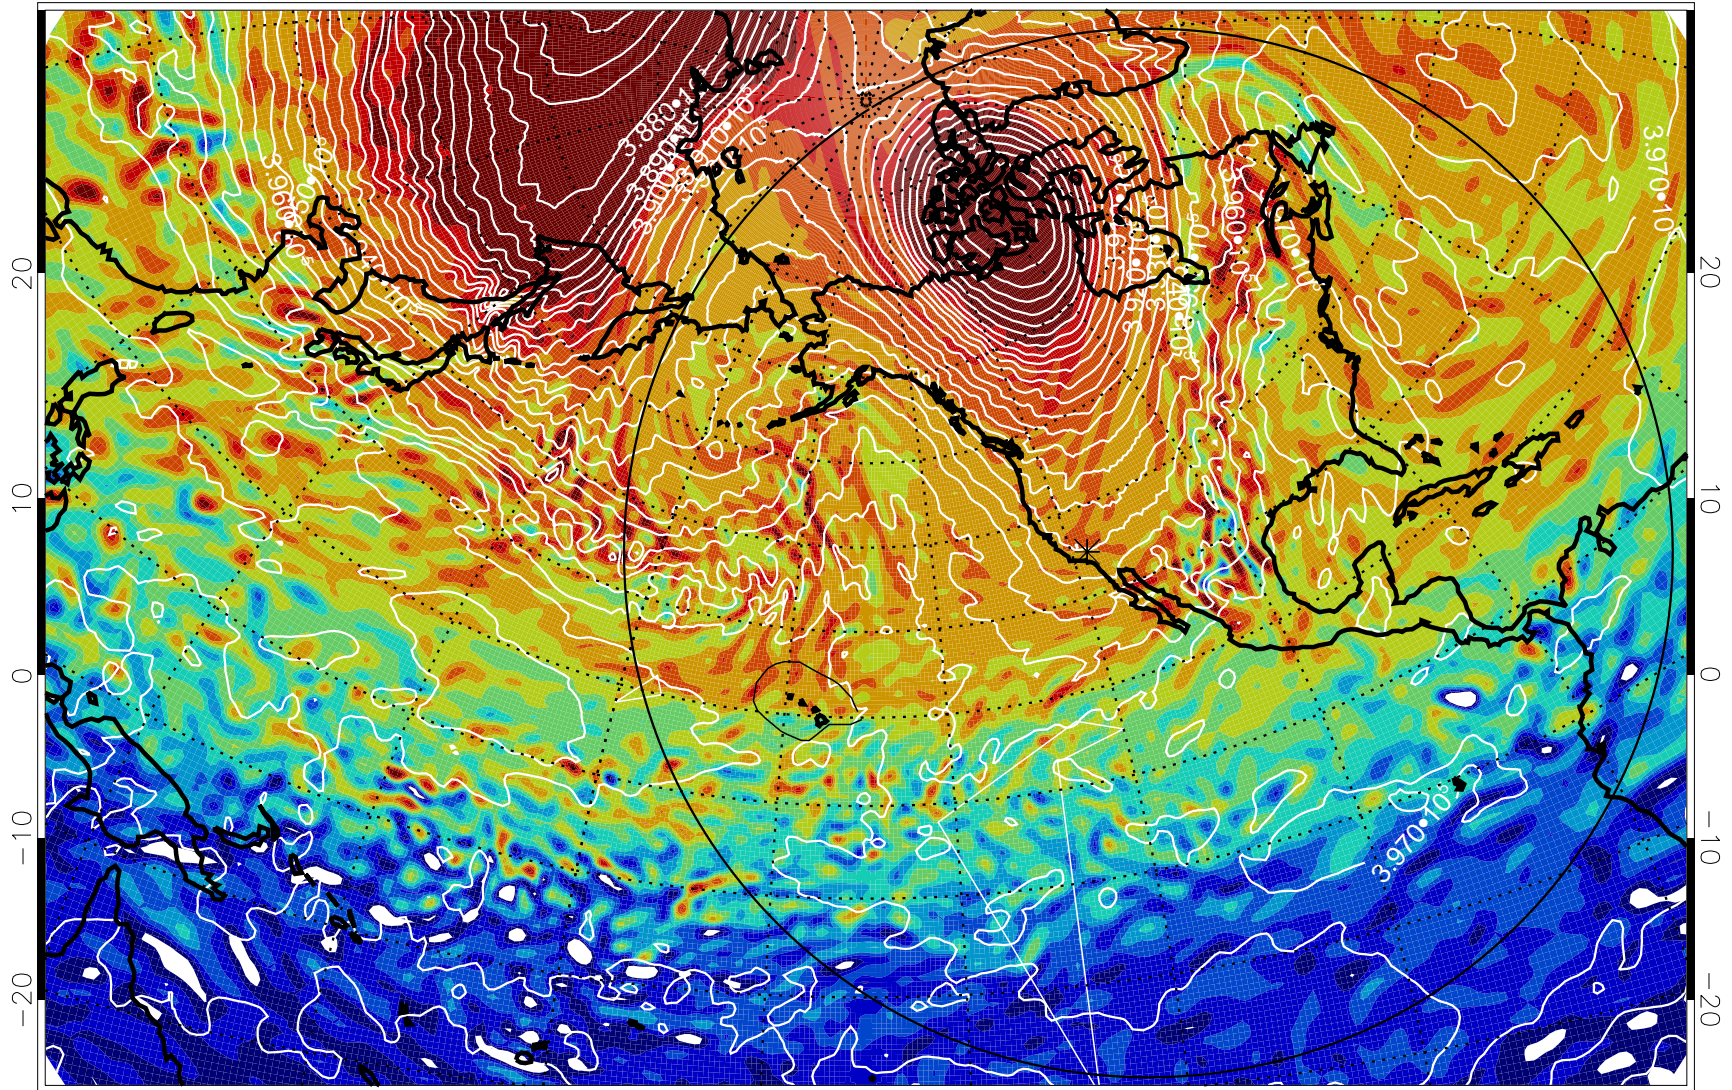

13011300, 12 hour forecast for 460K EPV

460K Montgomery Streamfunction, white

Range ring of 6000 km -- 19 hours GH round trip

13011306, 18 hour forecast for 460K EPV

460K Montgomery Streamfunction, white

Range ring of 6000 km -- 19 hours GH round trip

13011312, 24 hour forecast for 460K EPV

460K Montgomery Streamfunction, white

Range ring of 6000 km -- 19 hours GH round trip

13011318, 30 hour forecast for 460K EPV

460K Montgomery Streamfunction, white

Range ring of 6000 km -- 19 hours GH round trip

13011400, 36 hour forecast for 460K EPV

460K Montgomery Streamfunction, white

Range ring of 6000 km -- 19 hours GH round trip

13011406, 42 hour forecast for 460K EPV

460K Montgomery Streamfunction, white

Range ring of 6000 km -- 19 hours GH round trip

13011518, 78 hour forecast for 460K EPV

460K Montgomery Streamfunction, white

Range ring of 6000 km -- 19 hours GH round trip

13011600, 84 hour forecast for 460K EPV

460K Montgomery Streamfunction, white

Range ring of 6000 km -- 19 hours GH round trip