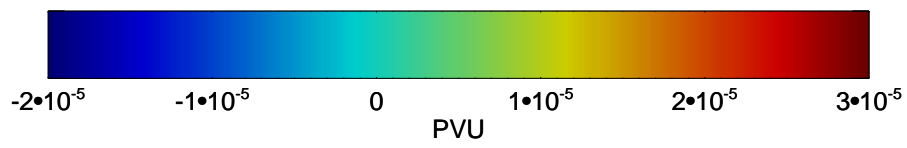

13011600, 84 hour forecast for 460K EPV

460K Montgomery Streamfunction, white

Range ring of 6000 km -- 19 hours GH round trip