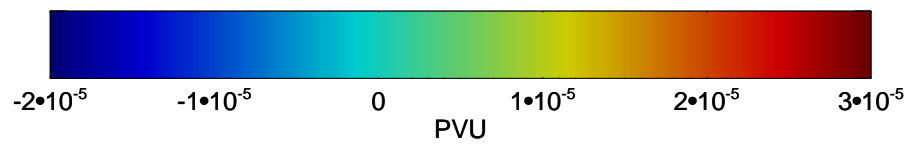

13011312, 24 hour forecast for 460K EPV

460K Montgomery Streamfunction, white

Range ring of 6000 km -- 19 hours GH round trip