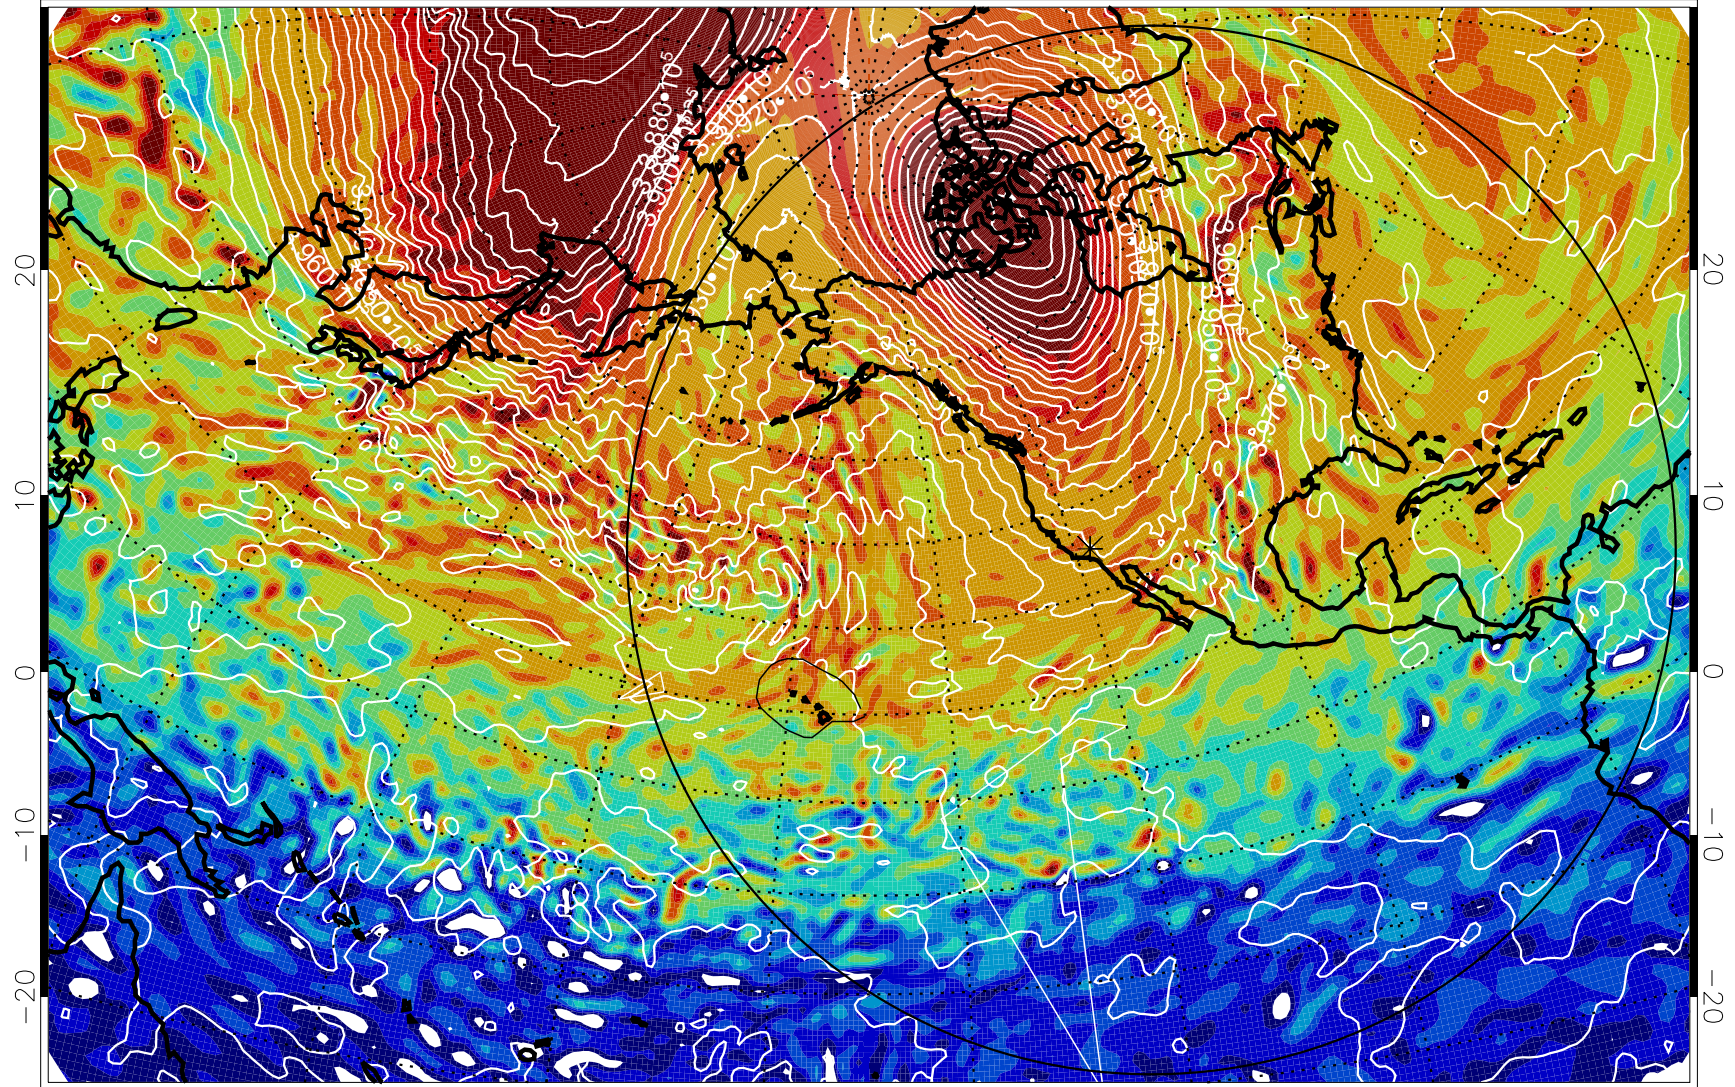

13011312, 24 hour forecast for 460K EPV

460K Montgomery Streamfunction, white

Range ring of 6000 km -- 19 hours GH round trip

13011318, 30 hour forecast for 460K EPV

460K Montgomery Streamfunction, white

Range ring of 6000 km -- 19 hours GH round trip

13011400, 36 hour forecast for 460K EPV

460K Montgomery Streamfunction, white

Range ring of 6000 km -- 19 hours GH round trip

13011406, 42 hour forecast for 460K EPV

460K Montgomery Streamfunction, white

Range ring of 6000 km -- 19 hours GH round trip

13011412, 48 hour forecast for 460K EPV

460K Montgomery Streamfunction, white

Range ring of 6000 km -- 19 hours GH round trip

13011506, 66 hour forecast for 460K EPV

460K Montgomery Streamfunction, white

Range ring of 6000 km -- 19 hours GH round trip

13011518, 78 hour forecast for 460K EPV

460K Montgomery Streamfunction, white

Range ring of 6000 km -- 19 hours GH round trip

13011600, 84 hour forecast for 460K EPV

460K Montgomery Streamfunction, white

Range ring of 6000 km -- 19 hours GH round trip