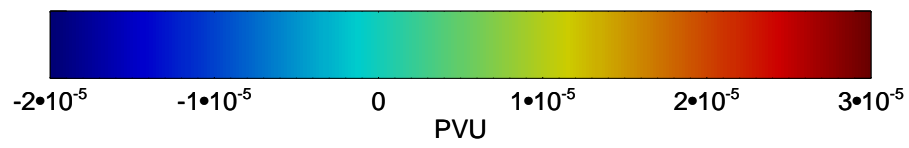

13011412, 48 hour forecast for 460K EPV

460K Montgomery Streamfunction, white

Range ring of 6000 km -- 19 hours GH round trip

13011506, 66 hour forecast for 460K EPV

460K Montgomery Streamfunction, white

Range ring of 6000 km -- 19 hours GH round trip