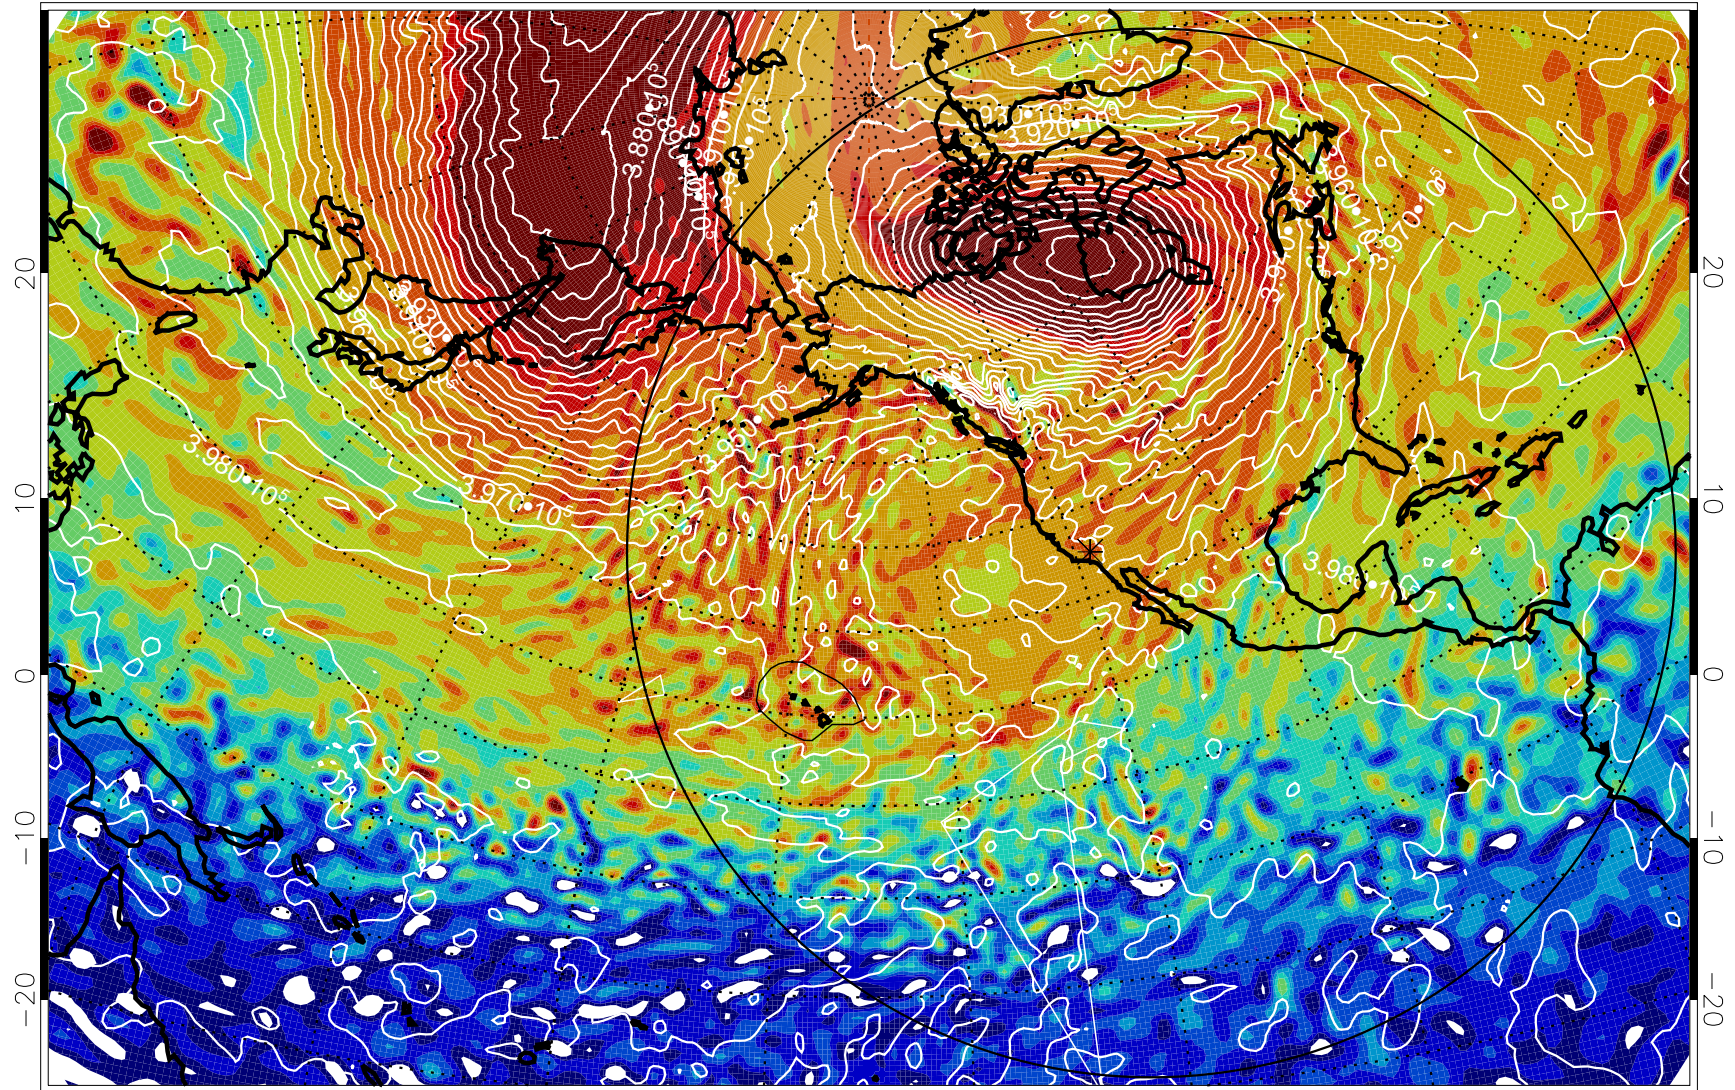

13011518, 78 hour forecast for 460K EPV

460K Montgomery Streamfunction, white

Range ring of 6000 km -- 19 hours GH round trip

13011600, 84 hour forecast for 460K EPV

460K Montgomery Streamfunction, white

Range ring of 6000 km -- 19 hours GH round trip

13011606, 90 hour forecast for 460K EPV

460K Montgomery Streamfunction, white

Range ring of 6000 km -- 19 hours GH round trip

13011612, 96 hour forecast for 460K EPV

460K Montgomery Streamfunction, white

Range ring of 6000 km -- 19 hours GH round trip

13011618, 102 hour forecast for 460K EPV

460K Montgomery Streamfunction, white

Range ring of 6000 km -- 19 hours GH round trip

13011706, 114 hour forecast for 460K EPV

460K Montgomery Streamfunction, white

Range ring of 6000 km -- 19 hours GH round trip

13011712, 120 hour forecast for 460K EPV

460K Montgomery Streamfunction, white

Range ring of 6000 km -- 19 hours GH round trip