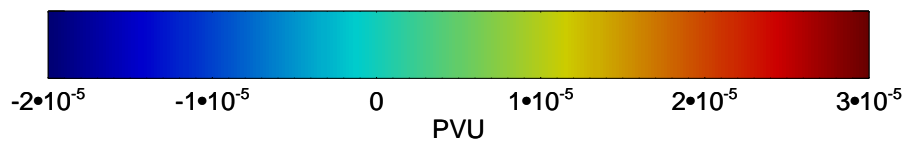

13011606, 90 hour forecast for 460K EPV

460K Montgomery Streamfunction, white

Range ring of 6000 km -- 19 hours GH round trip