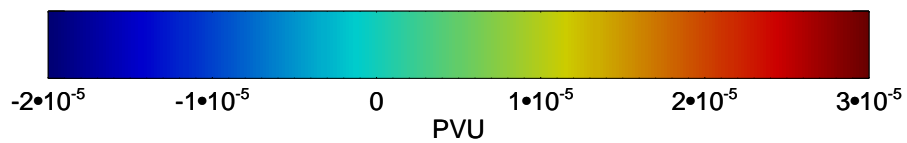

13011300, 12 hour forecast for 460K EPV

460K Montgomery Streamfunction, white

Range ring of 6000 km -- 19 hours GH round trip

13011306, 18 hour forecast for 460K EPV

460K Montgomery Streamfunction, white

Range ring of 6000 km -- 19 hours GH round trip