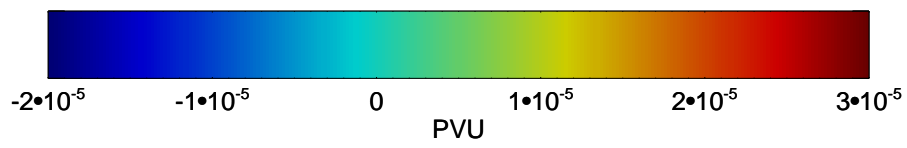

13011412, 48 hour forecast for 460K EPV

460K Montgomery Streamfunction, white

Range ring of 6000 km -- 19 hours GH round trip