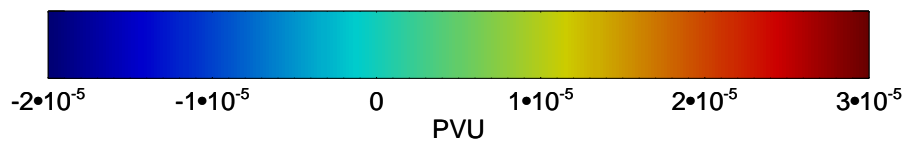

13011406, 42 hour forecast for 460K EPV

460K Montgomery Streamfunction, white

Range ring of 6000 km -- 19 hours GH round trip