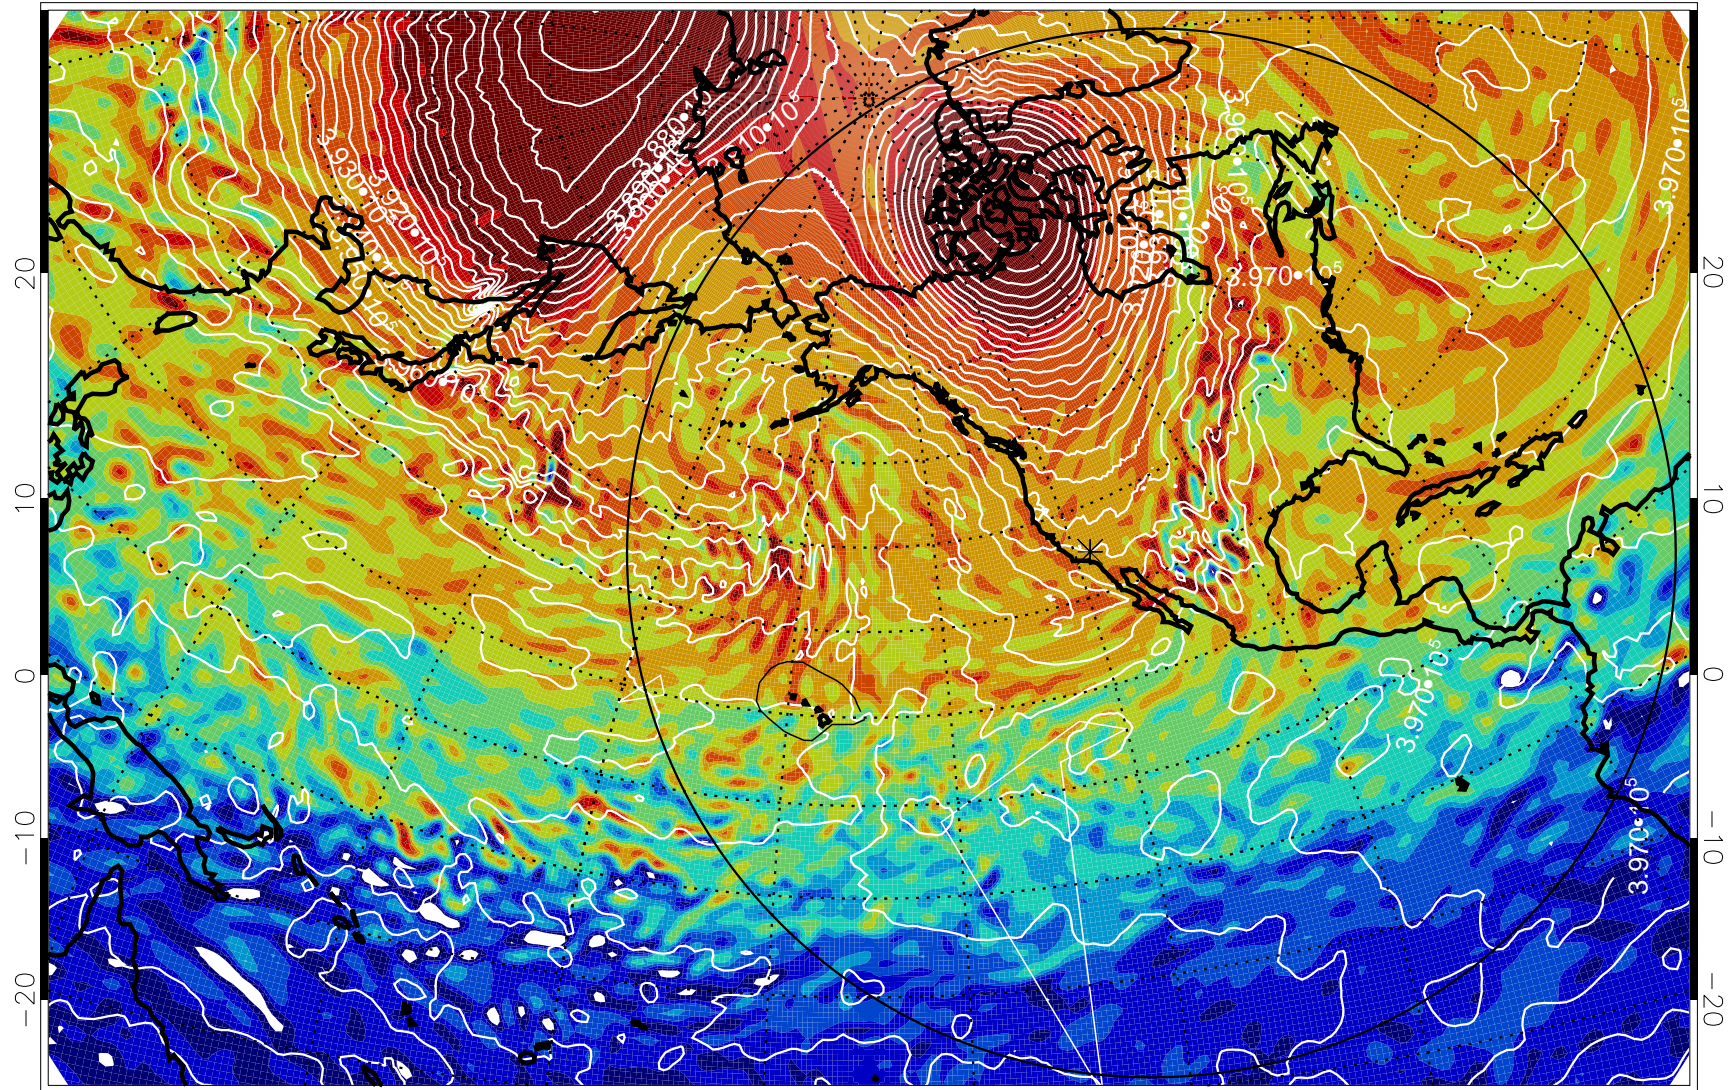

13011300, 12 hour forecast for 460K EPV

460K Montgomery Streamfunction, white

Range ring of 6000 km -- 19 hours GH round trip

13011306, 18 hour forecast for 460K EPV

460K Montgomery Streamfunction, white

Range ring of 6000 km -- 19 hours GH round trip

13011312, 24 hour forecast for 460K EPV

460K Montgomery Streamfunction, white

Range ring of 6000 km -- 19 hours GH round trip

13011318, 30 hour forecast for 460K EPV

460K Montgomery Streamfunction, white

Range ring of 6000 km -- 19 hours GH round trip

13011400, 36 hour forecast for 460K EPV

460K Montgomery Streamfunction, white

Range ring of 6000 km -- 19 hours GH round trip

13011406, 42 hour forecast for 460K EPV

460K Montgomery Streamfunction, white

Range ring of 6000 km -- 19 hours GH round trip

13011412, 48 hour forecast for 460K EPV

460K Montgomery Streamfunction, white

Range ring of 6000 km -- 19 hours GH round trip

13011506, 66 hour forecast for 460K EPV

460K Montgomery Streamfunction, white

Range ring of 6000 km -- 19 hours GH round trip