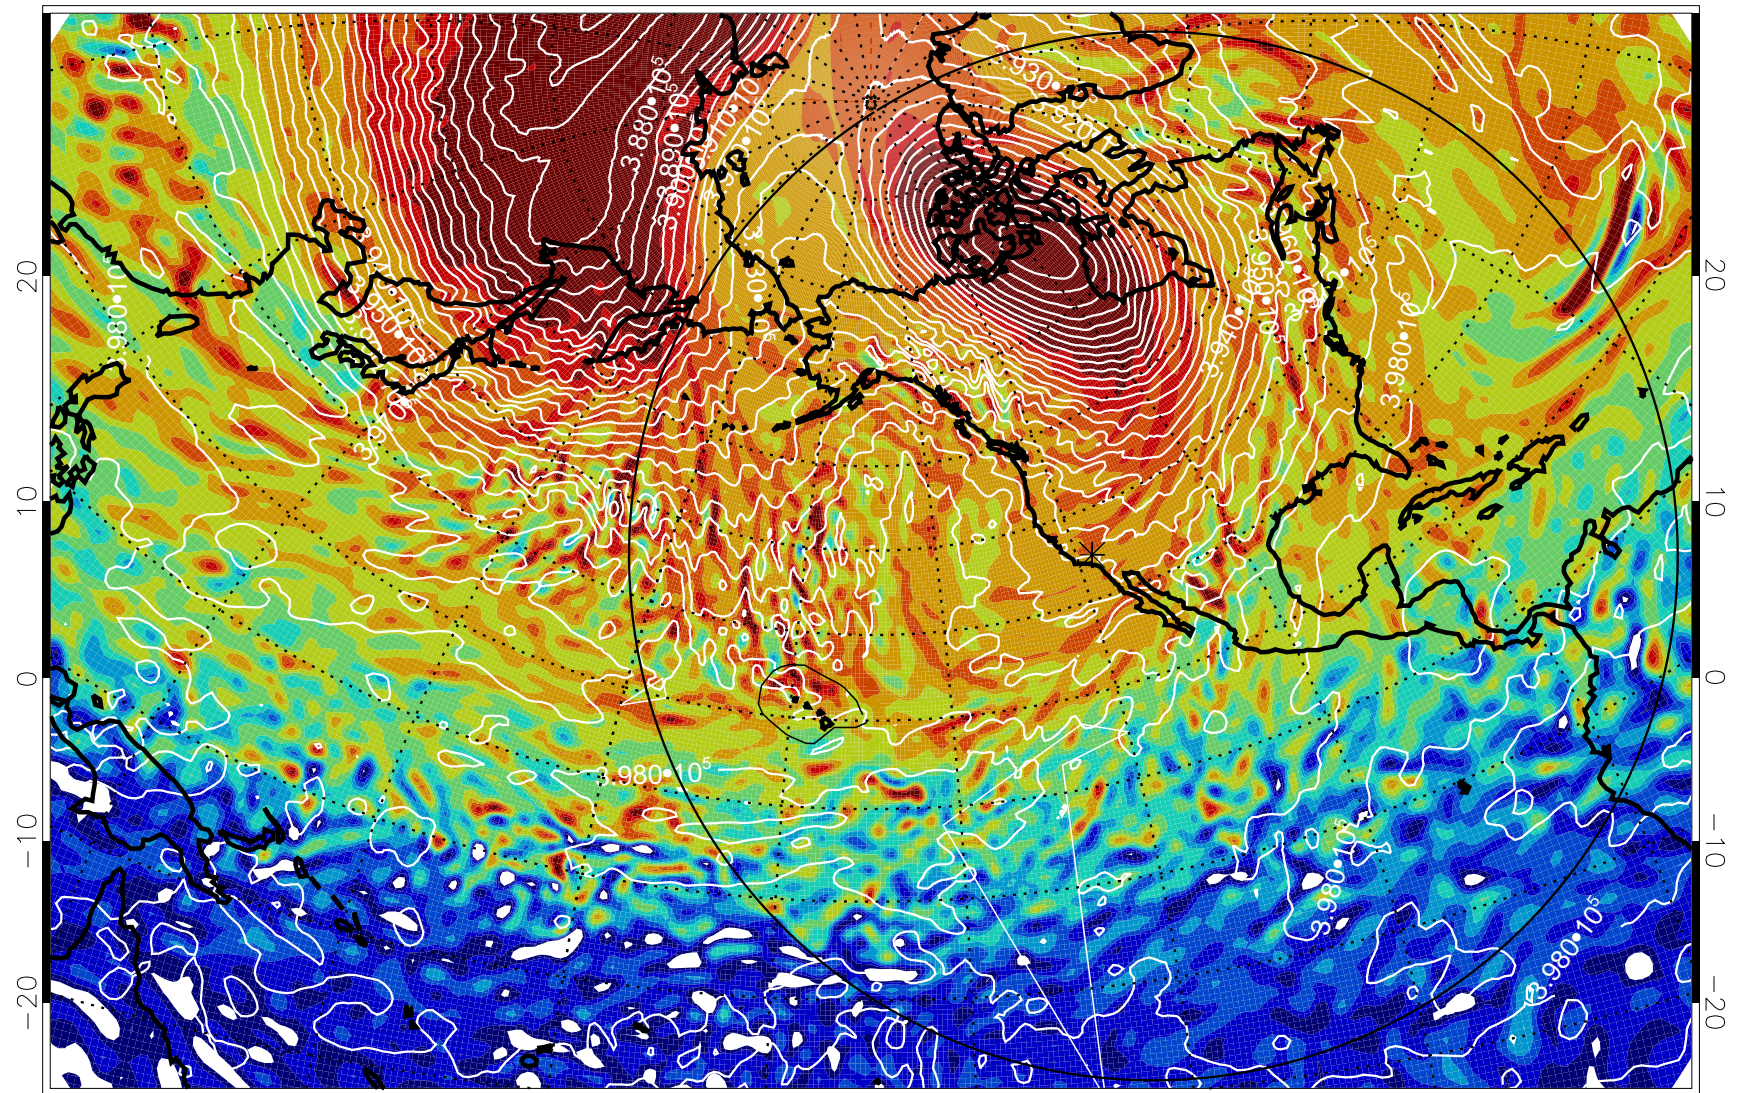

13011412, 48 hour forecast for 460K EPV

460K Montgomery Streamfunction, white

Range ring of 6000 km -- 19 hours GH round trip

13011506, 66 hour forecast for 460K EPV

460K Montgomery Streamfunction, white

Range ring of 6000 km -- 19 hours GH round trip

13011518, 78 hour forecast for 460K EPV

460K Montgomery Streamfunction, white

Range ring of 6000 km -- 19 hours GH round trip

13011600, 84 hour forecast for 460K EPV

460K Montgomery Streamfunction, white

Range ring of 6000 km -- 19 hours GH round trip

13011606, 90 hour forecast for 460K EPV

460K Montgomery Streamfunction, white

Range ring of 6000 km -- 19 hours GH round trip

13011612, 96 hour forecast for 460K EPV

460K Montgomery Streamfunction, white

Range ring of 6000 km -- 19 hours GH round trip

13011618, 102 hour forecast for 460K EPV

460K Montgomery Streamfunction, white

Range ring of 6000 km -- 19 hours GH round trip

13011706, 114 hour forecast for 460K EPV

460K Montgomery Streamfunction, white