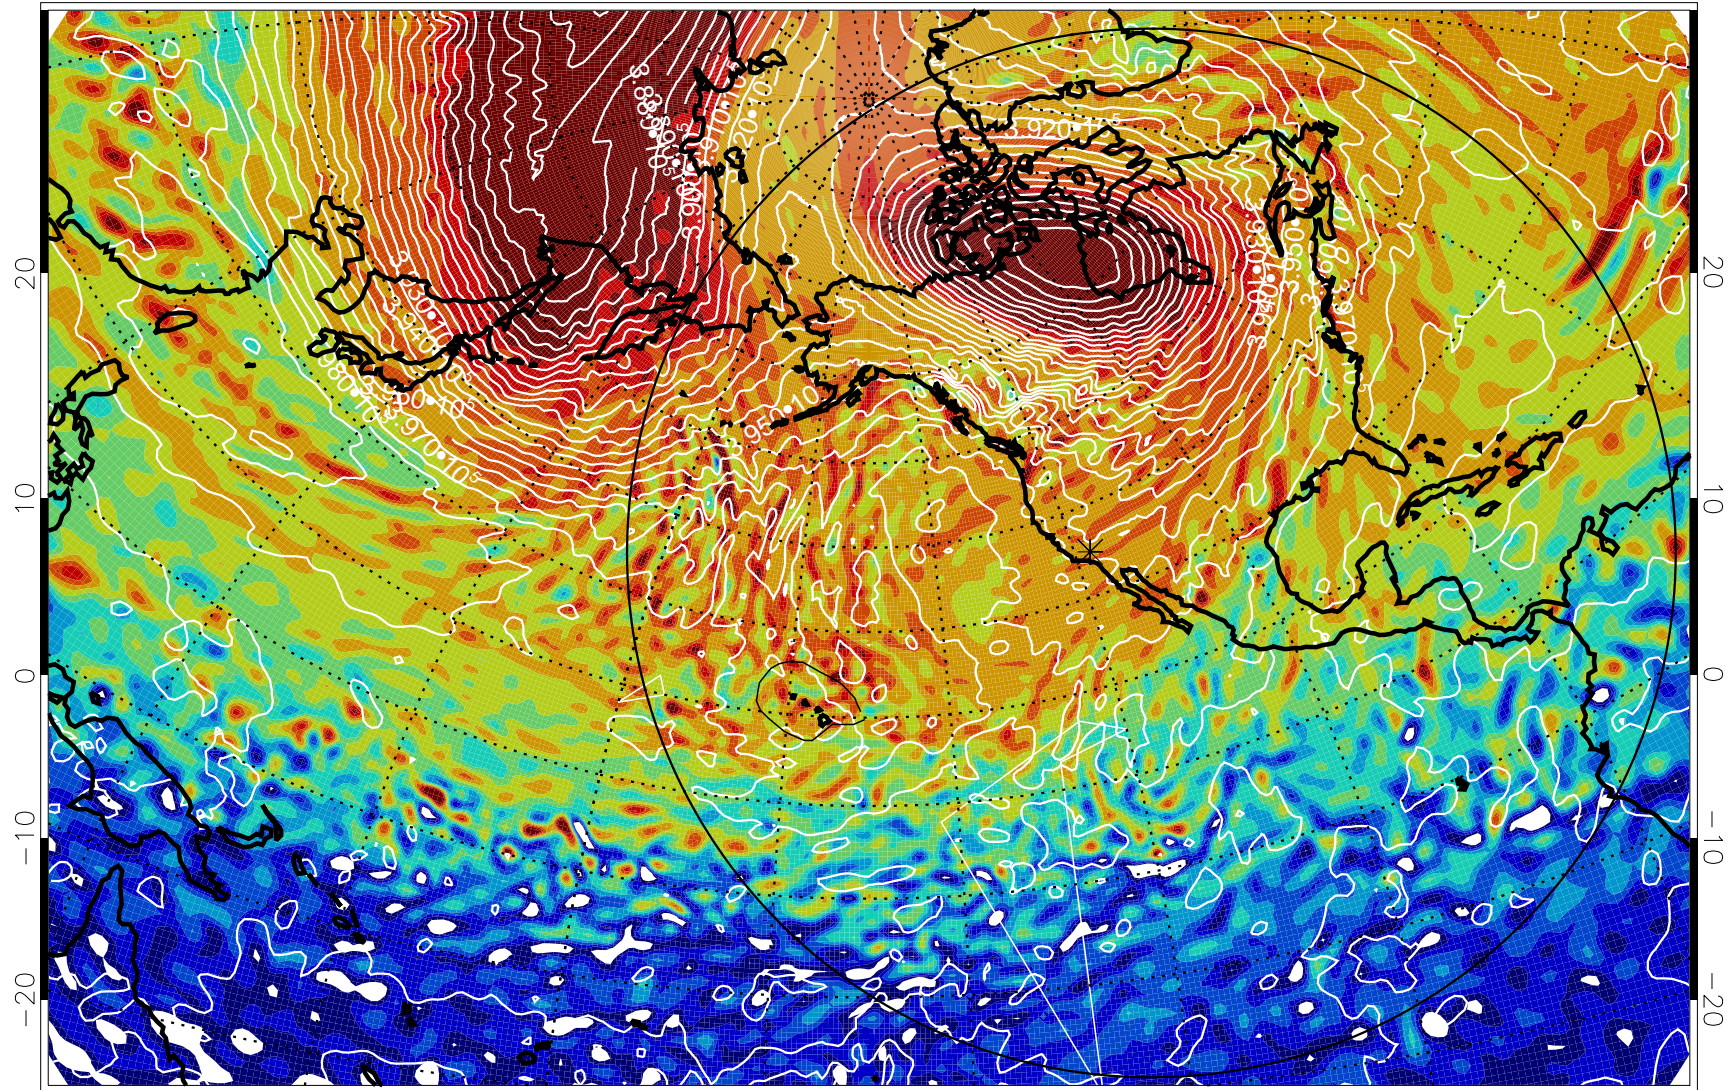

13011412, 48 hour forecast for 460K EPV

460K Montgomery Streamfunction, white

Range ring of 6000 km -- 19 hours GH round trip

13011506, 66 hour forecast for 460K EPV

460K Montgomery Streamfunction, white

Range ring of 6000 km -- 19 hours GH round trip

13011518, 78 hour forecast for 460K EPV

460K Montgomery Streamfunction, white

Range ring of 6000 km -- 19 hours GH round trip

13011600, 84 hour forecast for 460K EPV

460K Montgomery Streamfunction, white

Range ring of 6000 km -- 19 hours GH round trip

13011606, 90 hour forecast for 460K EPV

460K Montgomery Streamfunction, white

Range ring of 6000 km -- 19 hours GH round trip

13011612, 96 hour forecast for 460K EPV

460K Montgomery Streamfunction, white

Range ring of 6000 km -- 19 hours GH round trip

13011618, 102 hour forecast for 460K EPV

460K Montgomery Streamfunction, white

Range ring of 6000 km -- 19 hours GH round trip

13011706, 114 hour forecast for 460K EPV

460K Montgomery Streamfunction, white