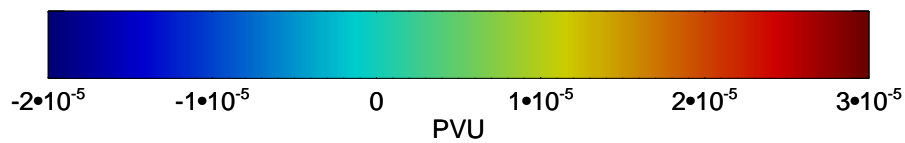

13011518, 78 hour forecast for 460K EPV

460K Montgomery Streamfunction, white

Range ring of 6000 km -- 19 hours GH round trip