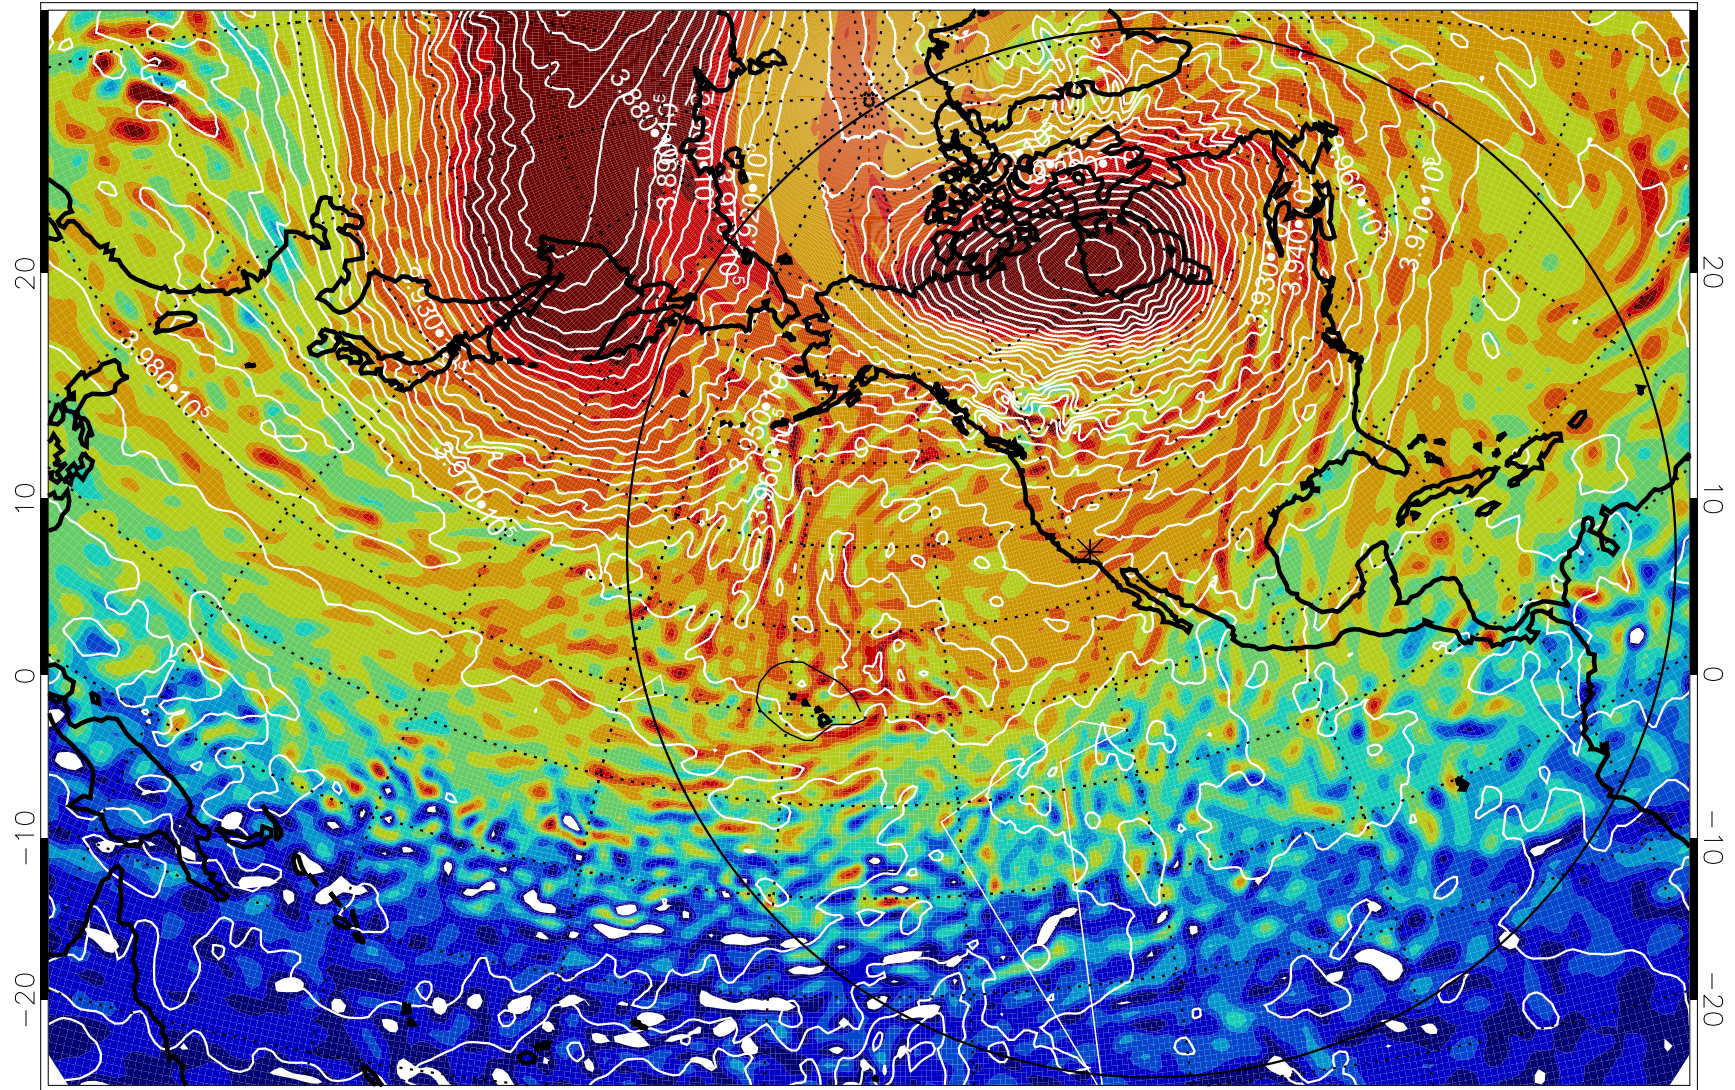

13011518, 78 hour forecast for 460K EPV

460K Montgomery Streamfunction, white

Range ring of 6000 km -- 19 hours GH round trip

13011600, 84 hour forecast for 460K EPV

460K Montgomery Streamfunction, white

Range ring of 6000 km -- 19 hours GH round trip

13011606, 90 hour forecast for 460K EPV

460K Montgomery Streamfunction, white

Range ring of 6000 km -- 19 hours GH round trip

13011612, 96 hour forecast for 460K EPV

460K Montgomery Streamfunction, white

Range ring of 6000 km -- 19 hours GH round trip

13011618, 102 hour forecast for 460K EPV

460K Montgomery Streamfunction, white

Range ring of 6000 km -- 19 hours GH round trip

13011706, 114 hour forecast for 460K EPV

460K Montgomery Streamfunction, white

Range ring of 6000 km -- 19 hours GH round trip

13011712, 120 hour forecast for 460K EPV

460K Montgomery Streamfunction, white

Range ring of 6000 km -- 19 hours GH round trip