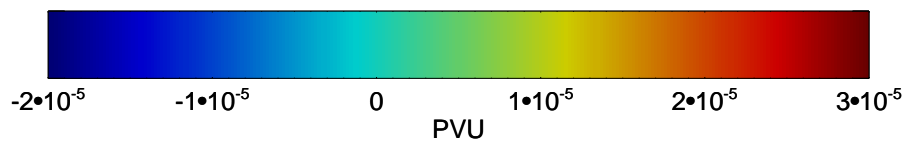

13011618, 102 hour forecast for 460K EPV

460K Montgomery Streamfunction, white

Range ring of 6000 km -- 19 hours GH round trip

13011706, 114 hour forecast for 460K EPV

460K Montgomery Streamfunction, white