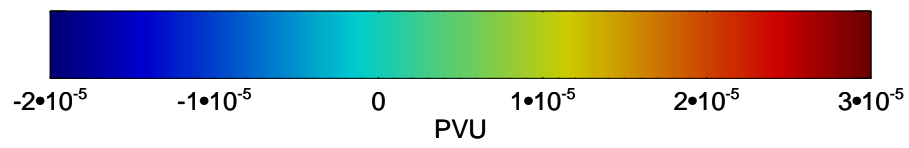

13011612, 96 hour forecast for 460K EPV

460K Montgomery Streamfunction, white

Range ring of 6000 km -- 19 hours GH round trip