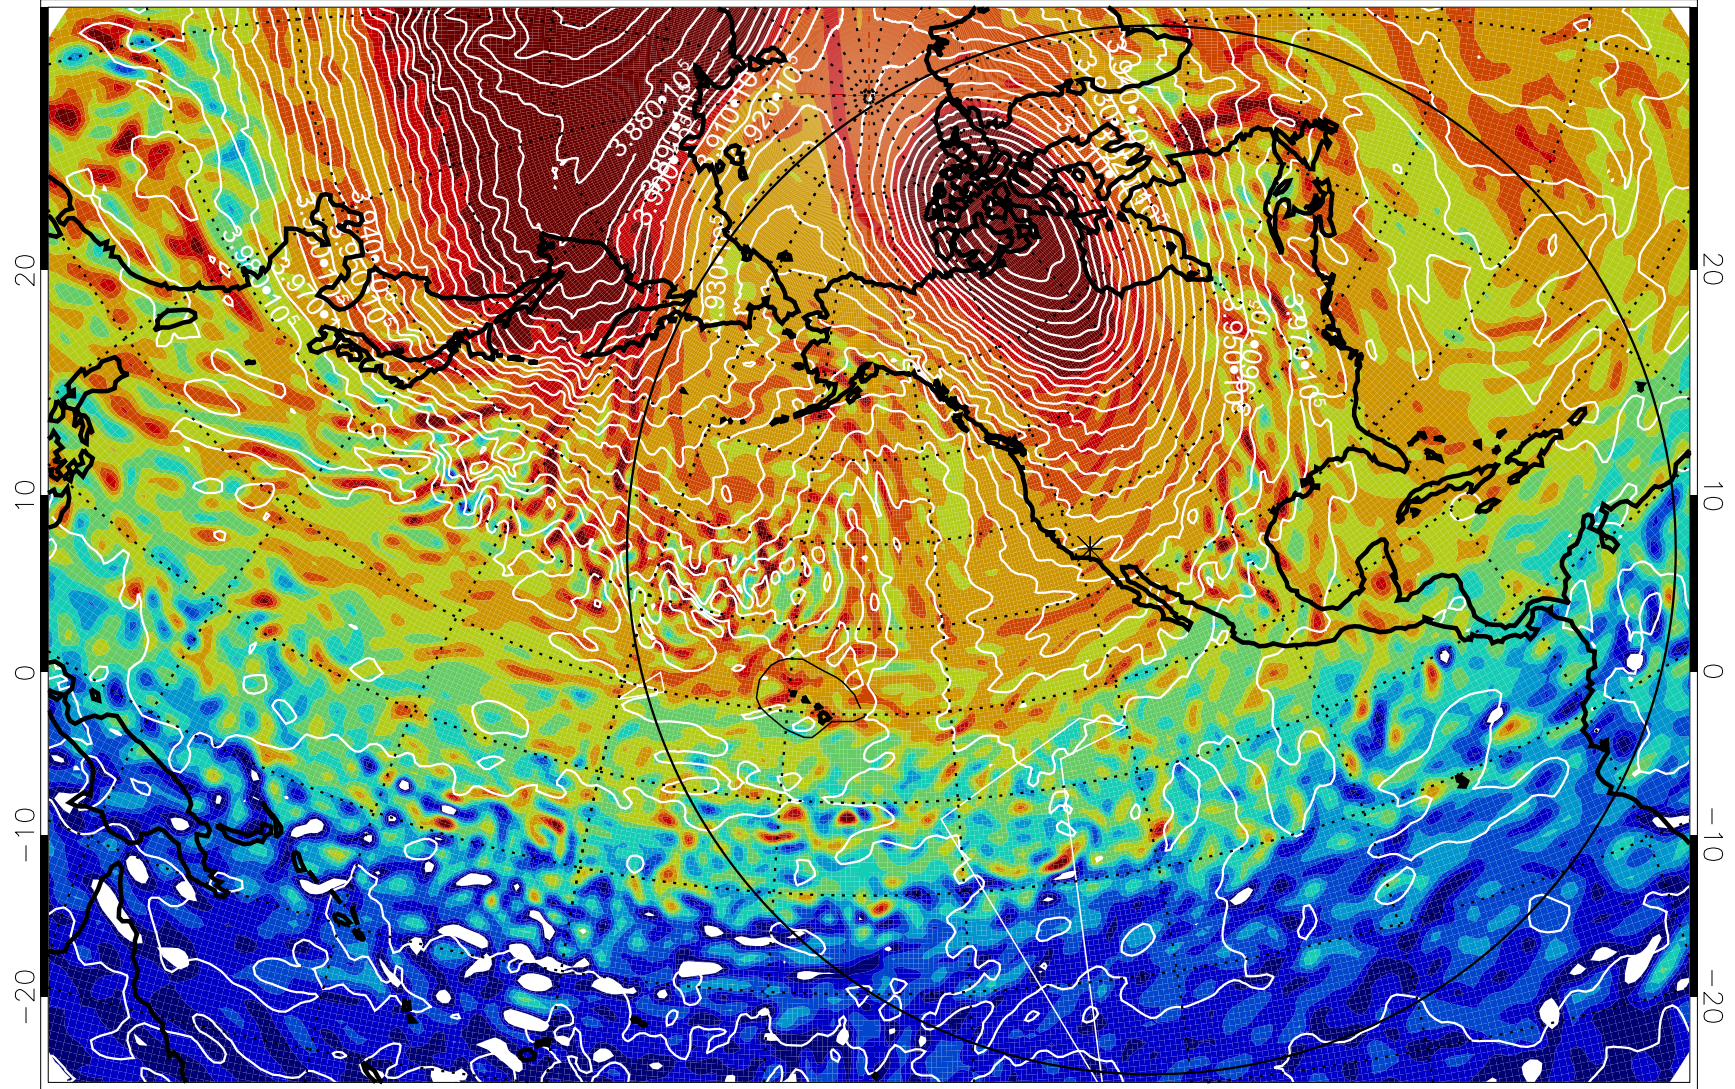

13011400, 36 hour forecast for 460K EPV

460K Montgomery Streamfunction, white

Range ring of 6000 km -- 19 hours GH round trip

13011406, 42 hour forecast for 460K EPV

460K Montgomery Streamfunction, white

Range ring of 6000 km -- 19 hours GH round trip

13011412, 48 hour forecast for 460K EPV

460K Montgomery Streamfunction, white

Range ring of 6000 km -- 19 hours GH round trip

13011506, 66 hour forecast for 460K EPV

460K Montgomery Streamfunction, white

Range ring of 6000 km -- 19 hours GH round trip

13011518, 78 hour forecast for 460K EPV

460K Montgomery Streamfunction, white

Range ring of 6000 km -- 19 hours GH round trip

13011600, 84 hour forecast for 460K EPV

460K Montgomery Streamfunction, white

Range ring of 6000 km -- 19 hours GH round trip

13011606, 90 hour forecast for 460K EPV

460K Montgomery Streamfunction, white

Range ring of 6000 km -- 19 hours GH round trip

13011612, 96 hour forecast for 460K EPV

460K Montgomery Streamfunction, white

Range ring of 6000 km -- 19 hours GH round trip