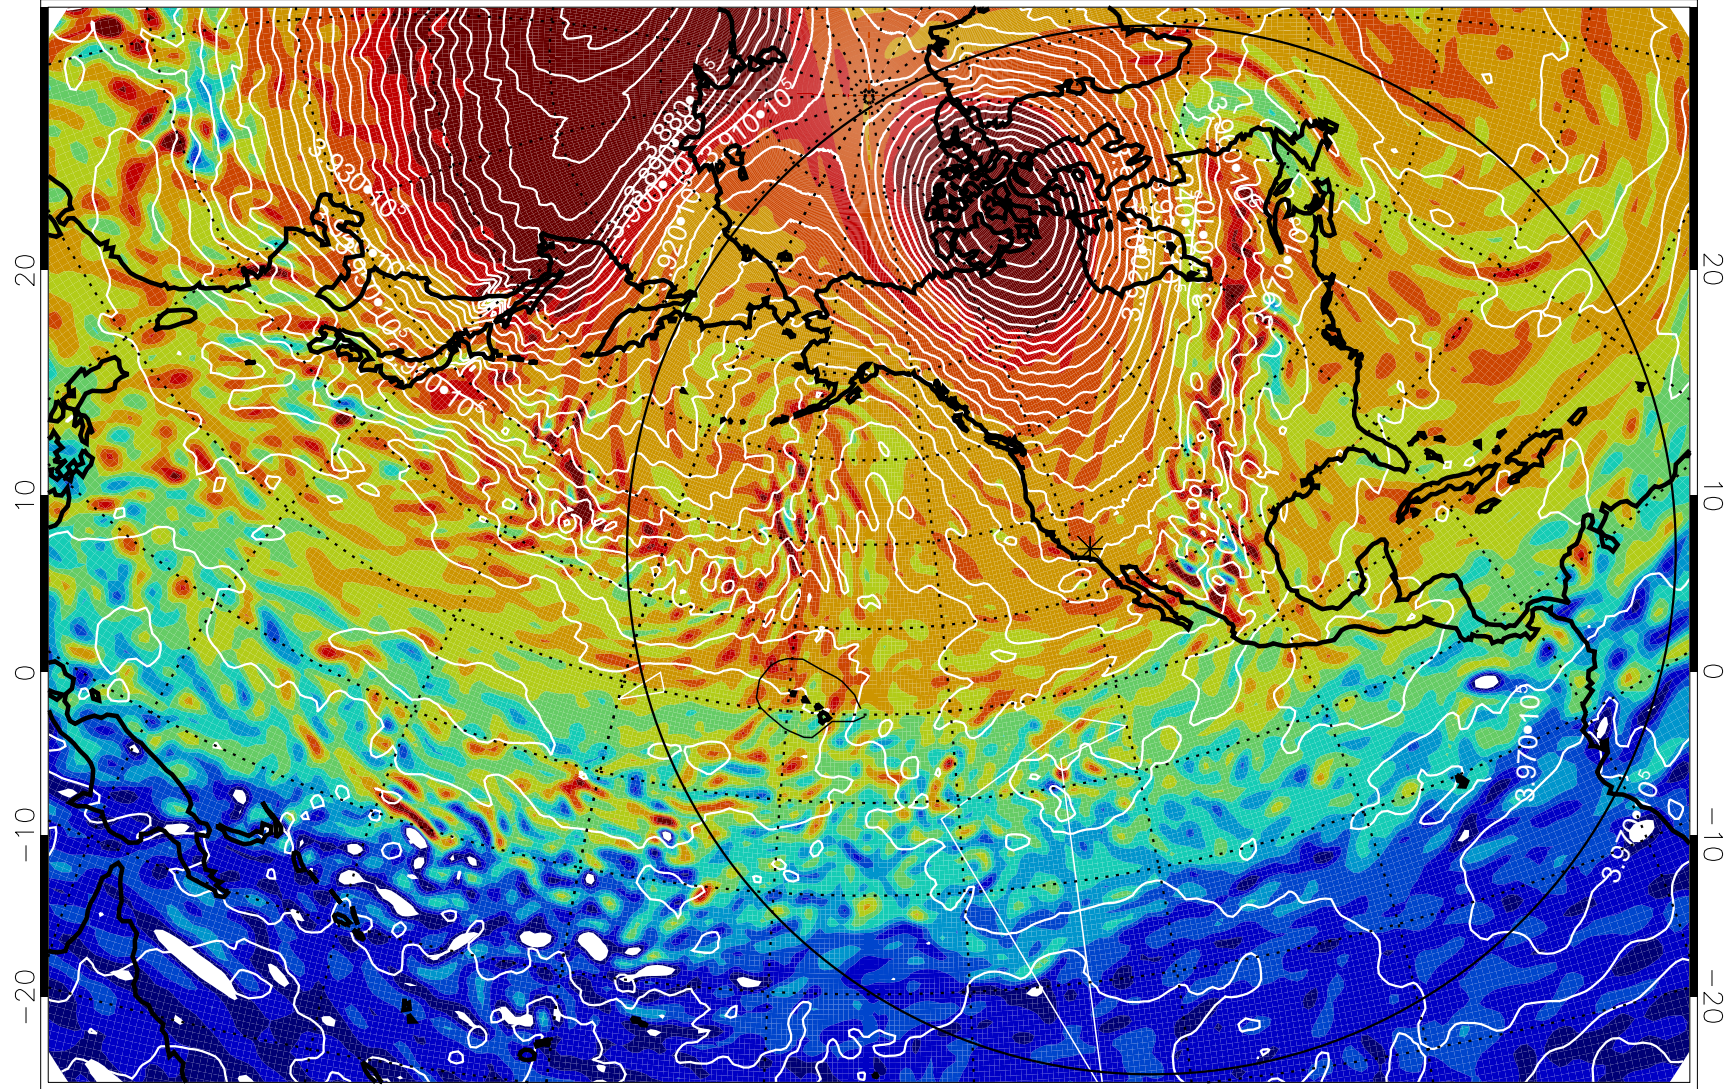

13011300, 12 hour forecast for 460K EPV

460K Montgomery Streamfunction, white

Range ring of 6000 km -- 19 hours GH round trip

13011306, 18 hour forecast for 460K EPV

460K Montgomery Streamfunction, white

Range ring of 6000 km -- 19 hours GH round trip

13011312, 24 hour forecast for 460K EPV

460K Montgomery Streamfunction, white

Range ring of 6000 km -- 19 hours GH round trip

13011318, 30 hour forecast for 460K EPV

460K Montgomery Streamfunction, white

Range ring of 6000 km -- 19 hours GH round trip

13011400, 36 hour forecast for 460K EPV

460K Montgomery Streamfunction, white

Range ring of 6000 km -- 19 hours GH round trip

13011406, 42 hour forecast for 460K EPV

460K Montgomery Streamfunction, white

Range ring of 6000 km -- 19 hours GH round trip

13011518, 78 hour forecast for 460K EPV

460K Montgomery Streamfunction, white

Range ring of 6000 km -- 19 hours GH round trip

13011600, 84 hour forecast for 460K EPV

460K Montgomery Streamfunction, white

Range ring of 6000 km -- 19 hours GH round trip