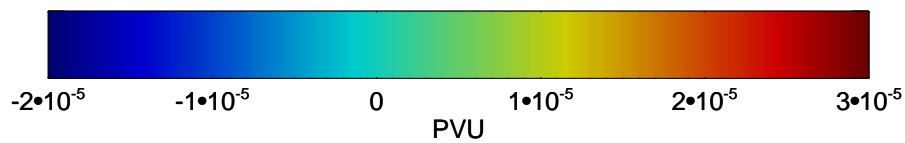

13011300, 12 hour forecast for 460K EPV

460K Montgomery Streamfunction, white

Range ring of 6000 km -- 19 hours GH round trip

13011306, 18 hour forecast for 460K EPV

460K Montgomery Streamfunction, white

Range ring of 6000 km -- 19 hours GH round trip