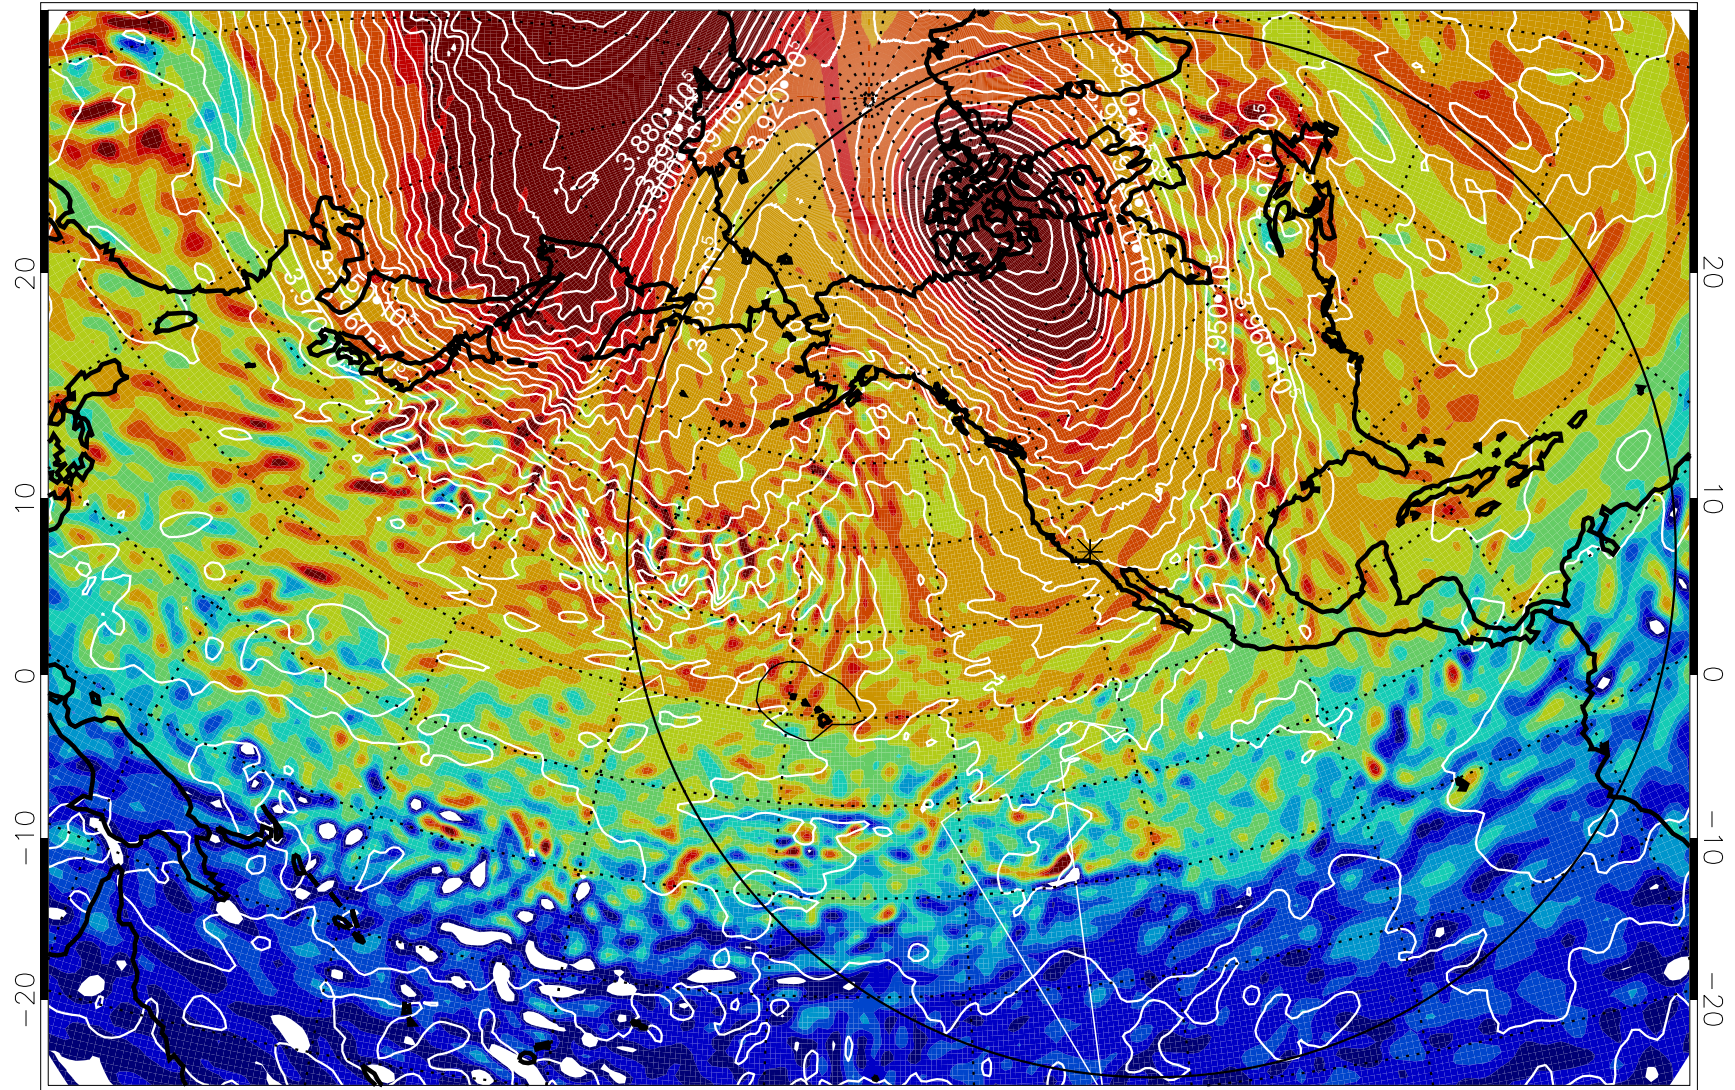

13011312, 24 hour forecast for 460K EPV

460K Montgomery Streamfunction, white

Range ring of 6000 km -- 19 hours GH round trip

13011318, 30 hour forecast for 460K EPV

460K Montgomery Streamfunction, white

Range ring of 6000 km -- 19 hours GH round trip

13011400, 36 hour forecast for 460K EPV

460K Montgomery Streamfunction, white

Range ring of 6000 km -- 19 hours GH round trip

13011406, 42 hour forecast for 460K EPV

460K Montgomery Streamfunction, white

Range ring of 6000 km -- 19 hours GH round trip

13011412, 48 hour forecast for 460K EPV

460K Montgomery Streamfunction, white

Range ring of 6000 km -- 19 hours GH round trip

13011506, 66 hour forecast for 460K EPV

460K Montgomery Streamfunction, white

Range ring of 6000 km -- 19 hours GH round trip

13011518, 78 hour forecast for 460K EPV

460K Montgomery Streamfunction, white

Range ring of 6000 km -- 19 hours GH round trip

13011600, 84 hour forecast for 460K EPV

460K Montgomery Streamfunction, white

Range ring of 6000 km -- 19 hours GH round trip