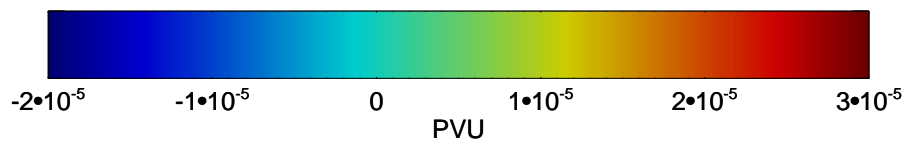

13011618, 102 hour forecast for 460K EPV

460K Montgomery Streamfunction, white

Range ring of 6000 km -- 19 hours GH round trip