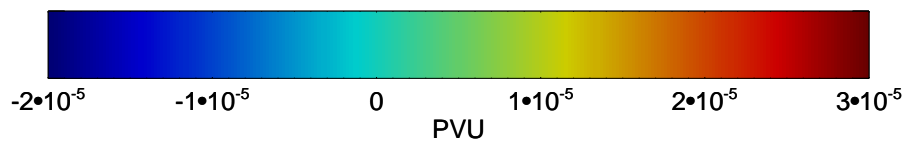

13011400, 36 hour forecast for 460K EPV

460K Montgomery Streamfunction, white

Range ring of 6000 km -- 19 hours GH round trip