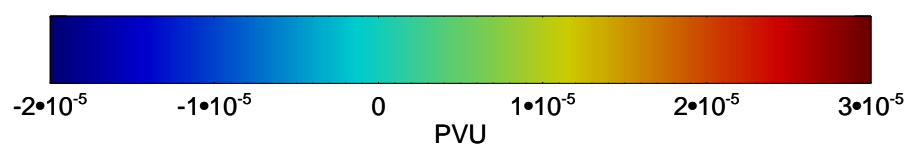

13011318, 30 hour forecast for 460K EPV

460K Montgomery Streamfunction, white

Range ring of 6000 km -- 19 hours GH round trip