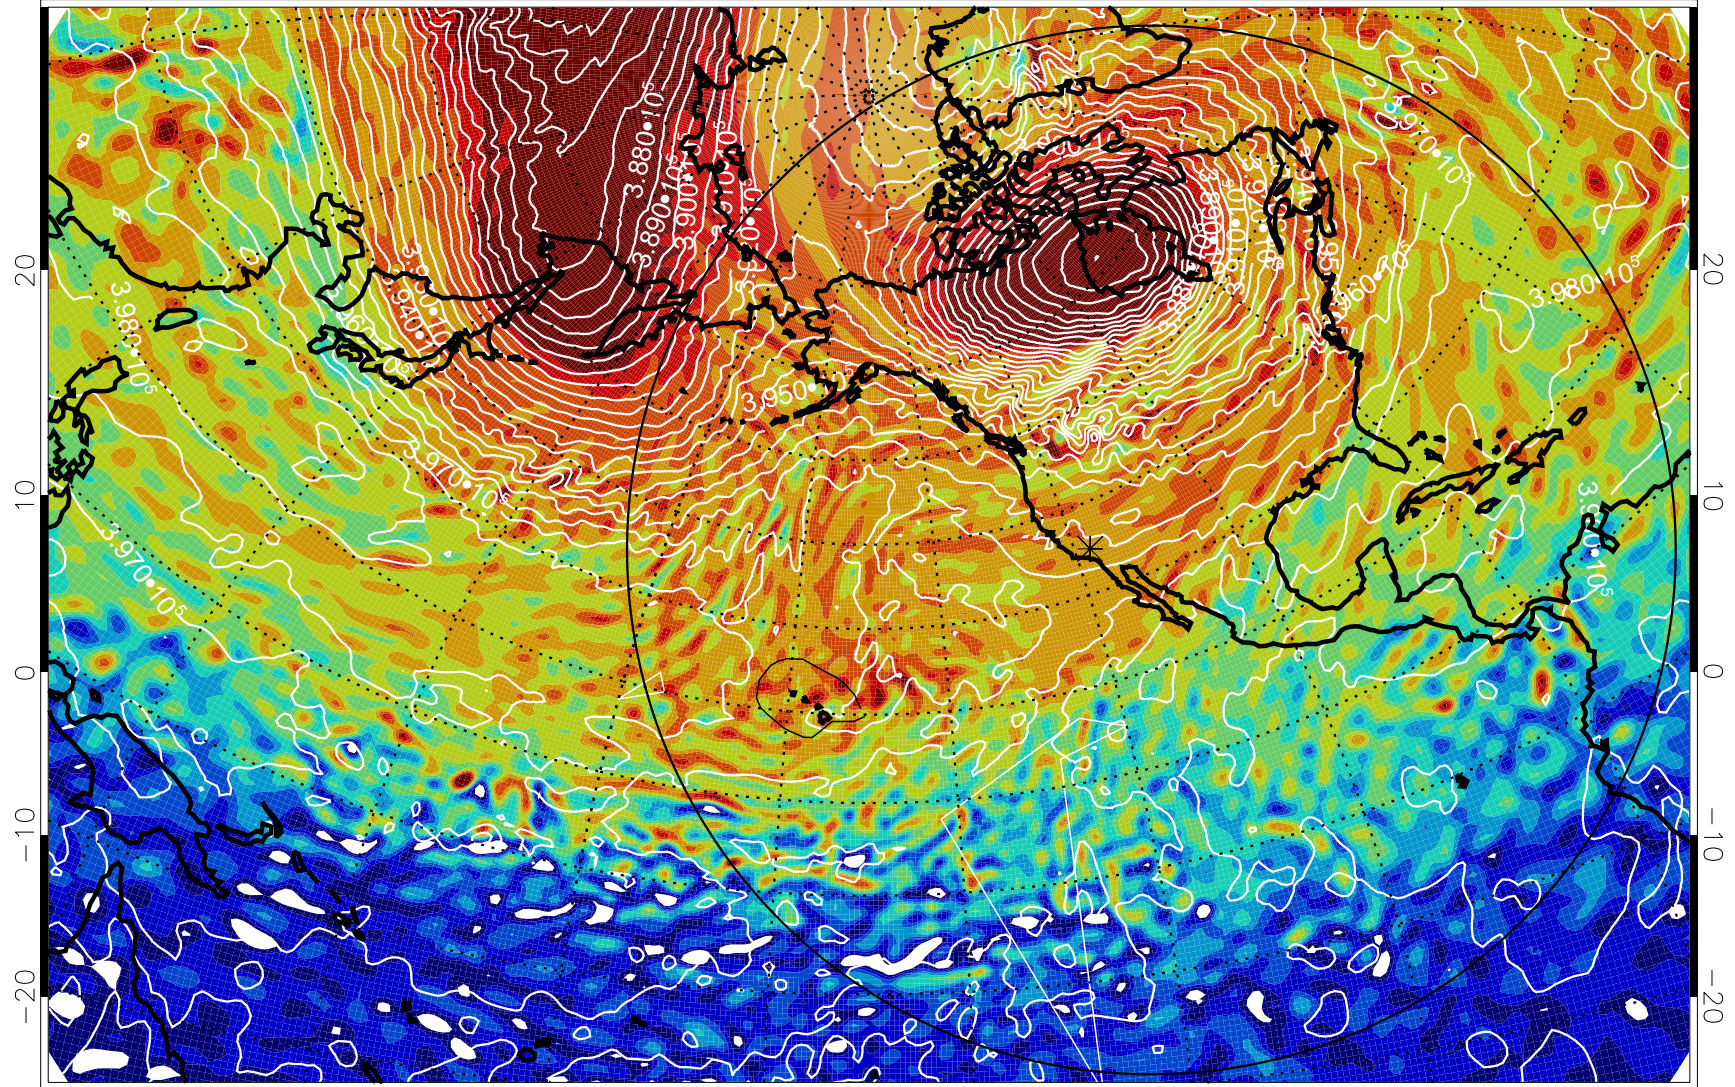

13011606, 90 hour forecast for 460K EPV

460K Montgomery Streamfunction, white

Range ring of 6000 km -- 19 hours GH round trip

13011612, 96 hour forecast for 460K EPV

460K Montgomery Streamfunction, white

Range ring of 6000 km -- 19 hours GH round trip

13011618, 102 hour forecast for 460K EPV

460K Montgomery Streamfunction, white

Range ring of 6000 km -- 19 hours GH round trip

13011706, 114 hour forecast for 460K EPV

460K Montgomery Streamfunction, white

Range ring of 6000 km -- 19 hours GH round trip

13011712, 120 hour forecast for 460K EPV

460K Montgomery Streamfunction, white

Range ring of 6000 km -- 19 hours GH round trip