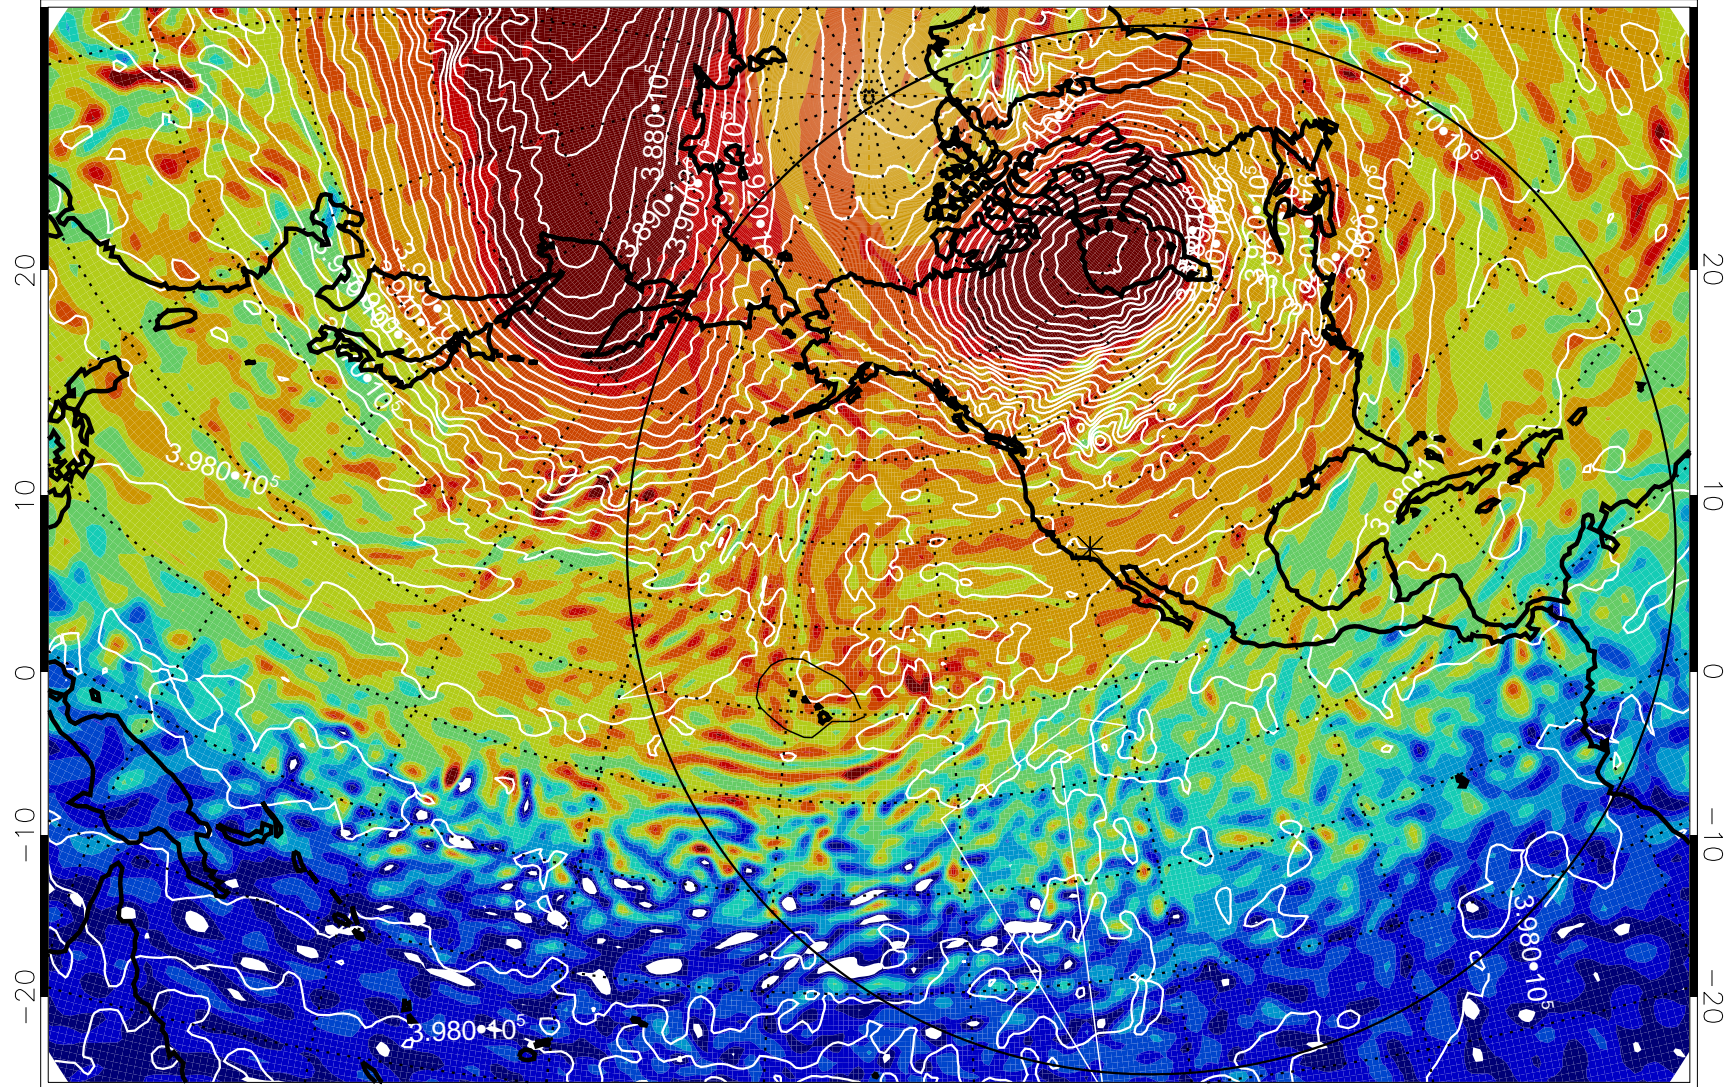

13011606, 90 hour forecast for 460K EPV

460K Montgomery Streamfunction, white

Range ring of 6000 km -- 19 hours GH round trip

13011612, 96 hour forecast for 460K EPV

460K Montgomery Streamfunction, white

Range ring of 6000 km -- 19 hours GH round trip

13011618, 102 hour forecast for 460K EPV

460K Montgomery Streamfunction, white

Range ring of 6000 km -- 19 hours GH round trip

13011706, 114 hour forecast for 460K EPV

460K Montgomery Streamfunction, white

Range ring of 6000 km -- 19 hours GH round trip

13011712, 120 hour forecast for 460K EPV

460K Montgomery Streamfunction, white

Range ring of 6000 km -- 19 hours GH round trip