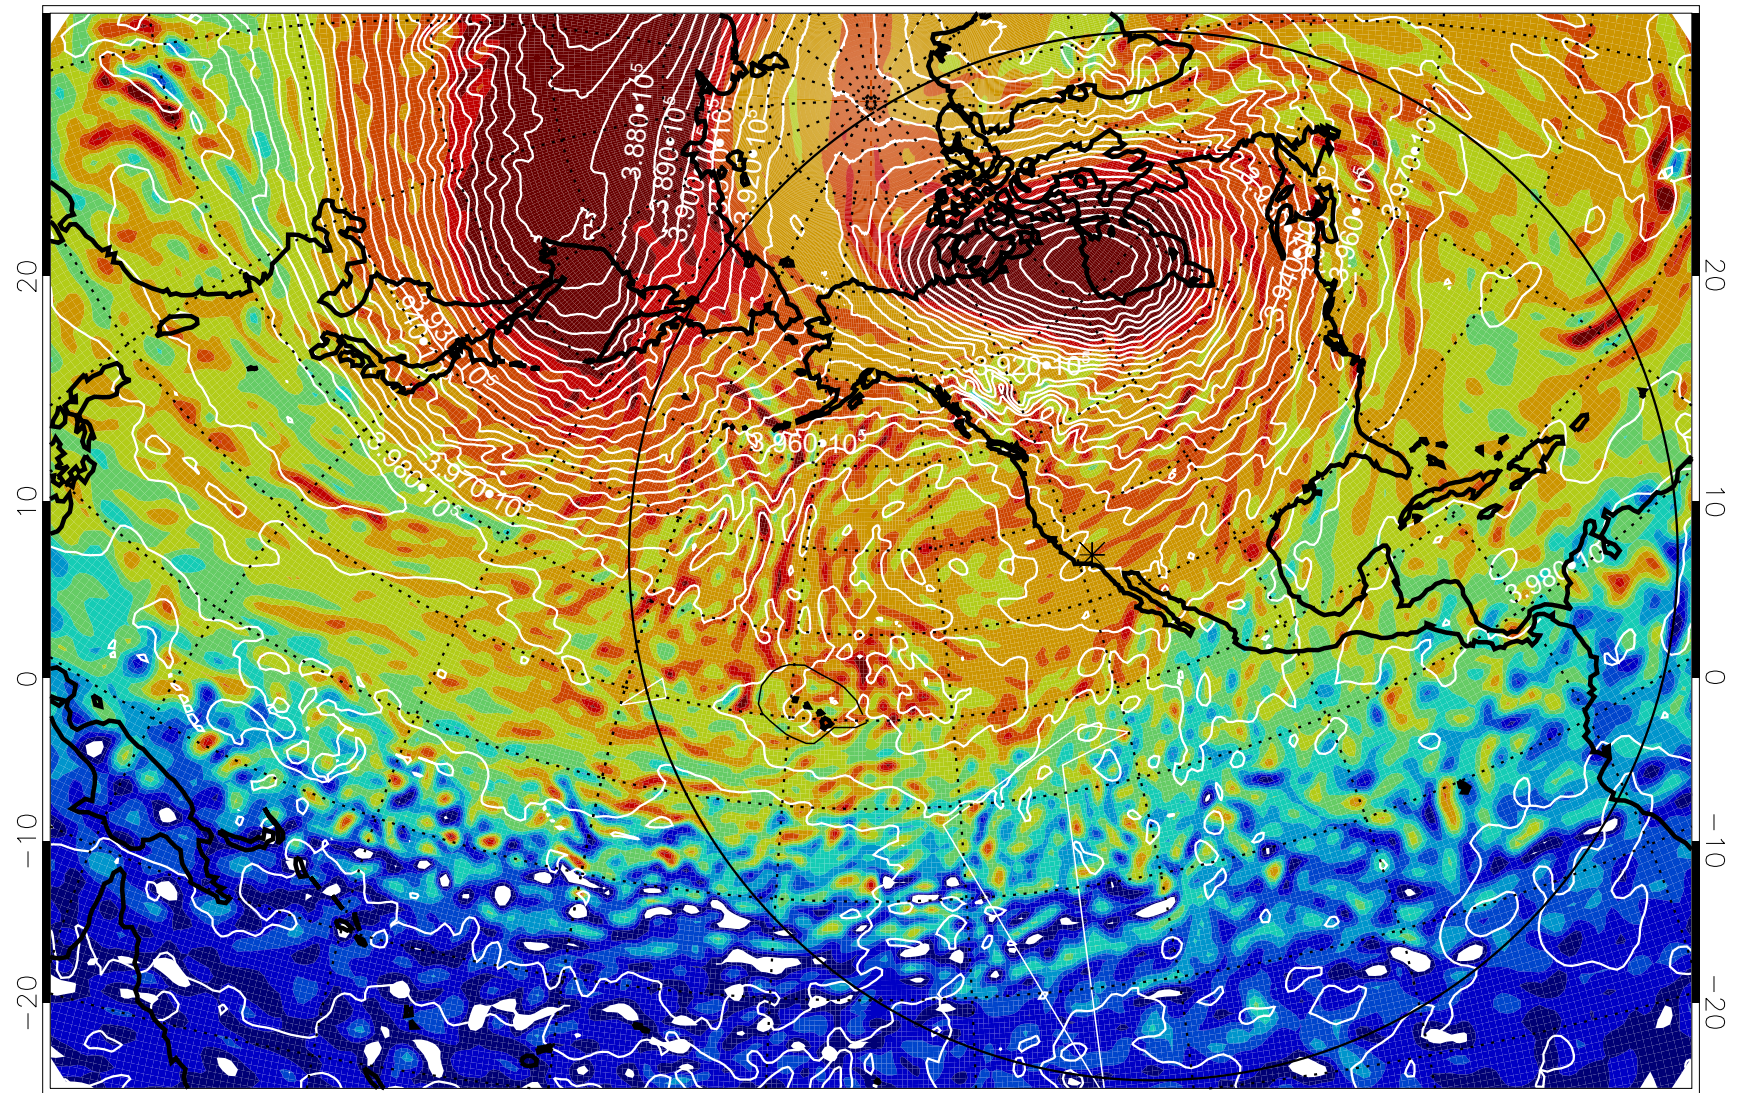

13011518, 78 hour forecast for 460K EPV

460K Montgomery Streamfunction, white

Range ring of 6000 km -- 19 hours GH round trip

13011600, 84 hour forecast for 460K EPV

460K Montgomery Streamfunction, white

Range ring of 6000 km -- 19 hours GH round trip

13011606, 90 hour forecast for 460K EPV

460K Montgomery Streamfunction, white

Range ring of 6000 km -- 19 hours GH round trip

13011612, 96 hour forecast for 460K EPV

460K Montgomery Streamfunction, white

Range ring of 6000 km -- 19 hours GH round trip

13011618, 102 hour forecast for 460K EPV

460K Montgomery Streamfunction, white

Range ring of 6000 km -- 19 hours GH round trip

13011706, 114 hour forecast for 460K EPV

460K Montgomery Streamfunction, white

Range ring of 6000 km -- 19 hours GH round trip

13011712, 120 hour forecast for 460K EPV

460K Montgomery Streamfunction, white

Range ring of 6000 km -- 19 hours GH round trip