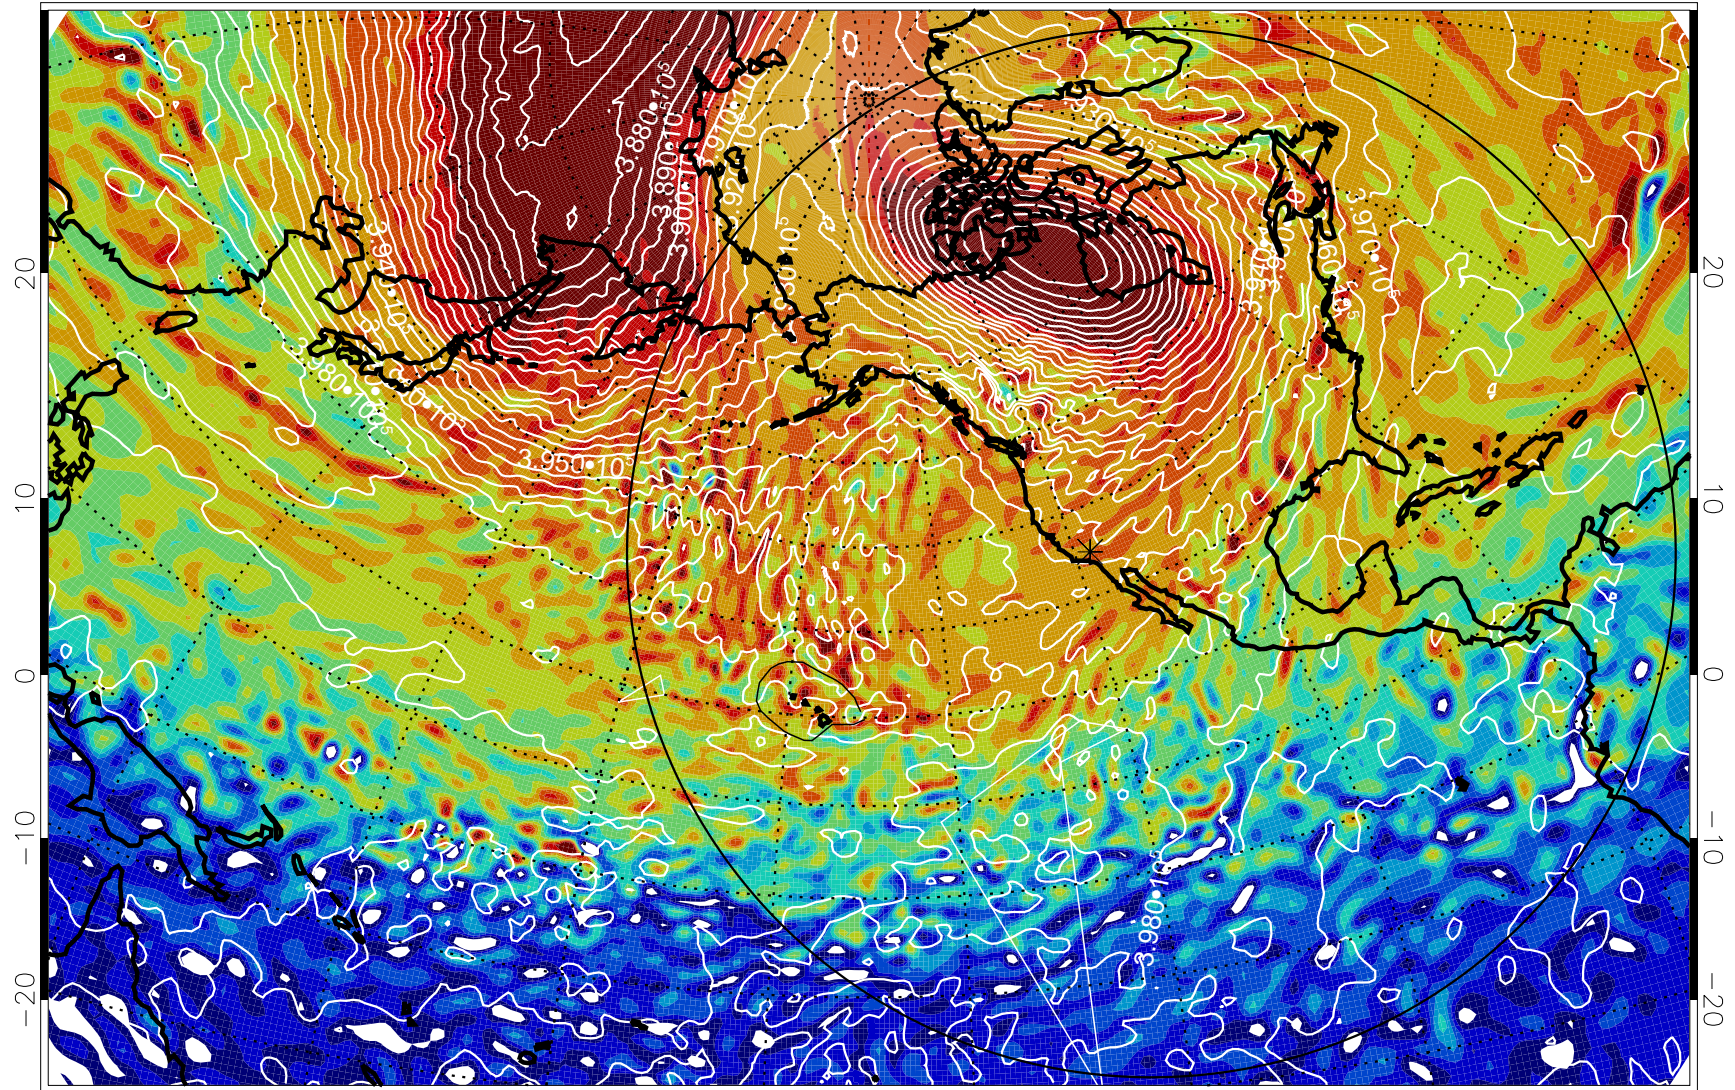

13011412, 48 hour forecast for 460K EPV

460K Montgomery Streamfunction, white

Range ring of 6000 km -- 19 hours GH round trip

13011506, 66 hour forecast for 460K EPV

460K Montgomery Streamfunction, white

Range ring of 6000 km -- 19 hours GH round trip

13011518, 78 hour forecast for 460K EPV

460K Montgomery Streamfunction, white

Range ring of 6000 km -- 19 hours GH round trip

13011600, 84 hour forecast for 460K EPV

460K Montgomery Streamfunction, white

Range ring of 6000 km -- 19 hours GH round trip

13011606, 90 hour forecast for 460K EPV

460K Montgomery Streamfunction, white

Range ring of 6000 km -- 19 hours GH round trip

13011612, 96 hour forecast for 460K EPV

460K Montgomery Streamfunction, white

Range ring of 6000 km -- 19 hours GH round trip

13011618, 102 hour forecast for 460K EPV

460K Montgomery Streamfunction, white

Range ring of 6000 km -- 19 hours GH round trip

13011706, 114 hour forecast for 460K EPV

460K Montgomery Streamfunction, white