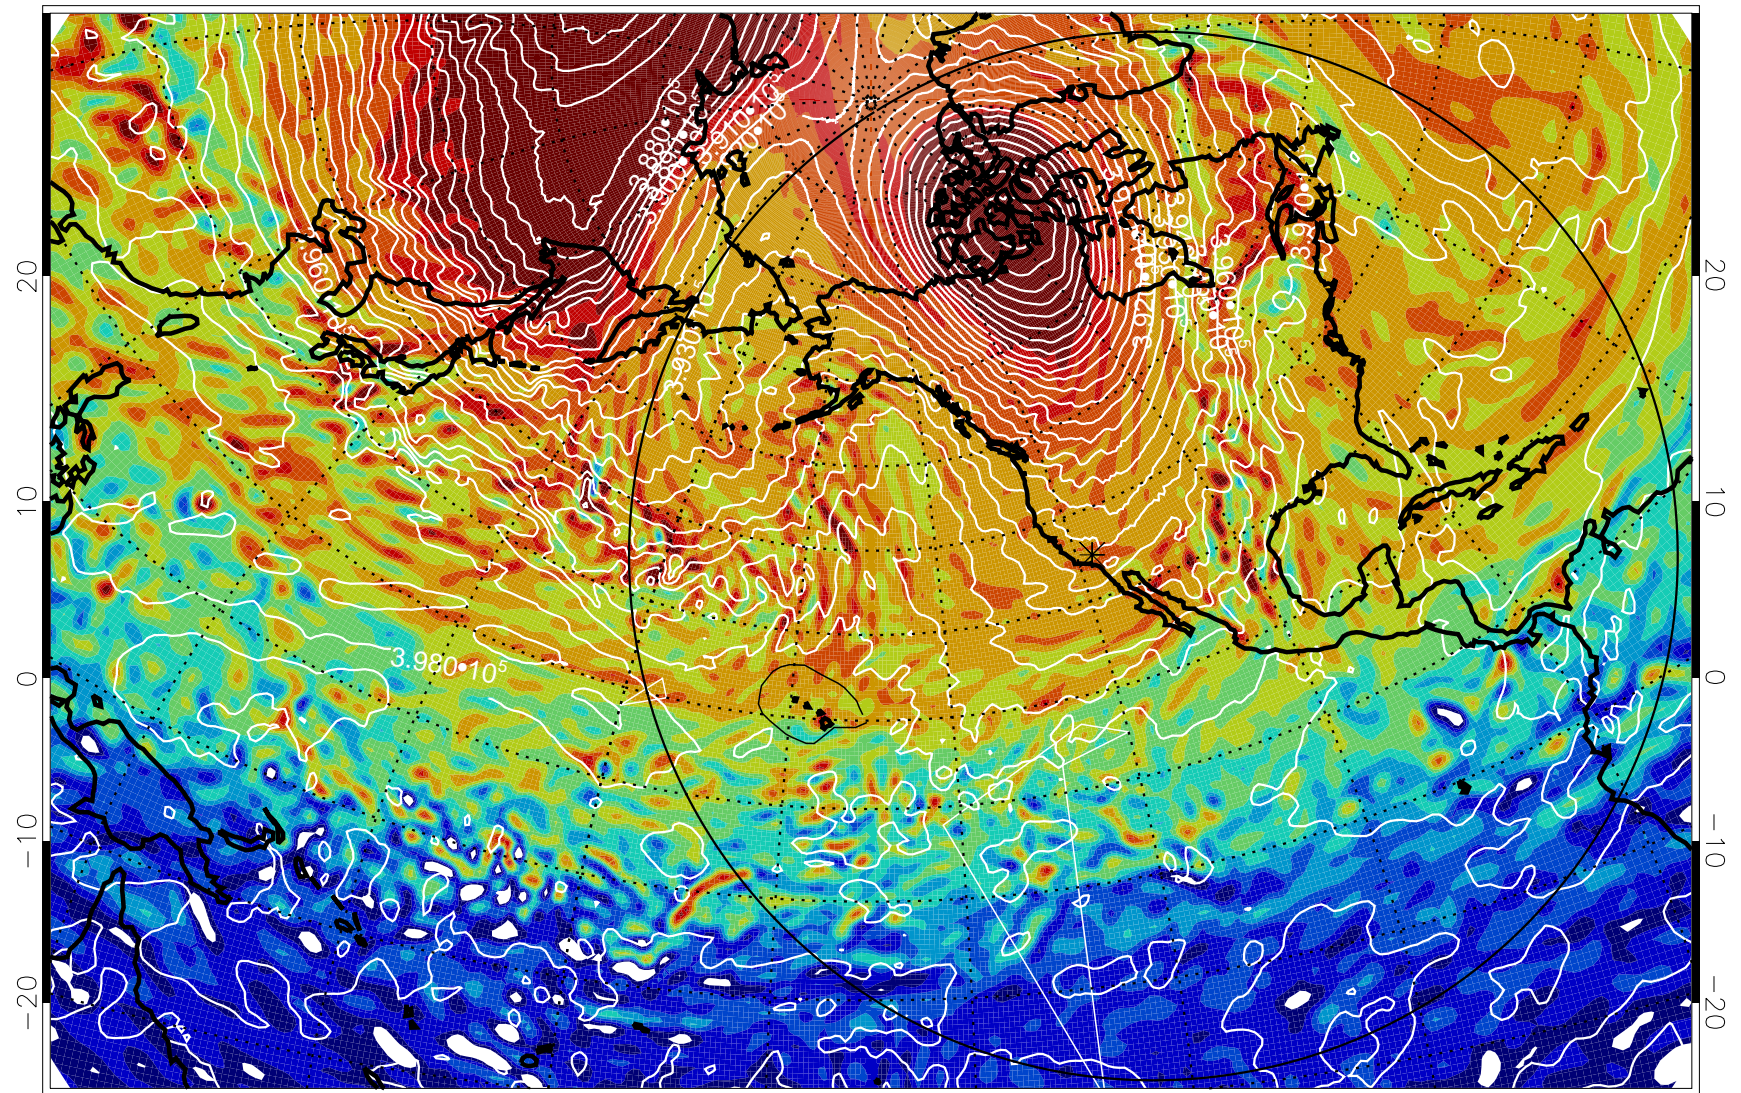

13011300, 12 hour forecast for 460K EPV

460K Montgomery Streamfunction, white

Range ring of 6000 km -- 19 hours GH round trip

13011306, 18 hour forecast for 460K EPV

460K Montgomery Streamfunction, white

Range ring of 6000 km -- 19 hours GH round trip

13011312, 24 hour forecast for 460K EPV

460K Montgomery Streamfunction, white

Range ring of 6000 km -- 19 hours GH round trip

13011318, 30 hour forecast for 460K EPV

460K Montgomery Streamfunction, white

Range ring of 6000 km -- 19 hours GH round trip

13011400, 36 hour forecast for 460K EPV

460K Montgomery Streamfunction, white

Range ring of 6000 km -- 19 hours GH round trip

13011406, 42 hour forecast for 460K EPV

460K Montgomery Streamfunction, white

Range ring of 6000 km -- 19 hours GH round trip

13011518, 78 hour forecast for 460K EPV

460K Montgomery Streamfunction, white

Range ring of 6000 km -- 19 hours GH round trip

13011600, 84 hour forecast for 460K EPV

460K Montgomery Streamfunction, white

Range ring of 6000 km -- 19 hours GH round trip