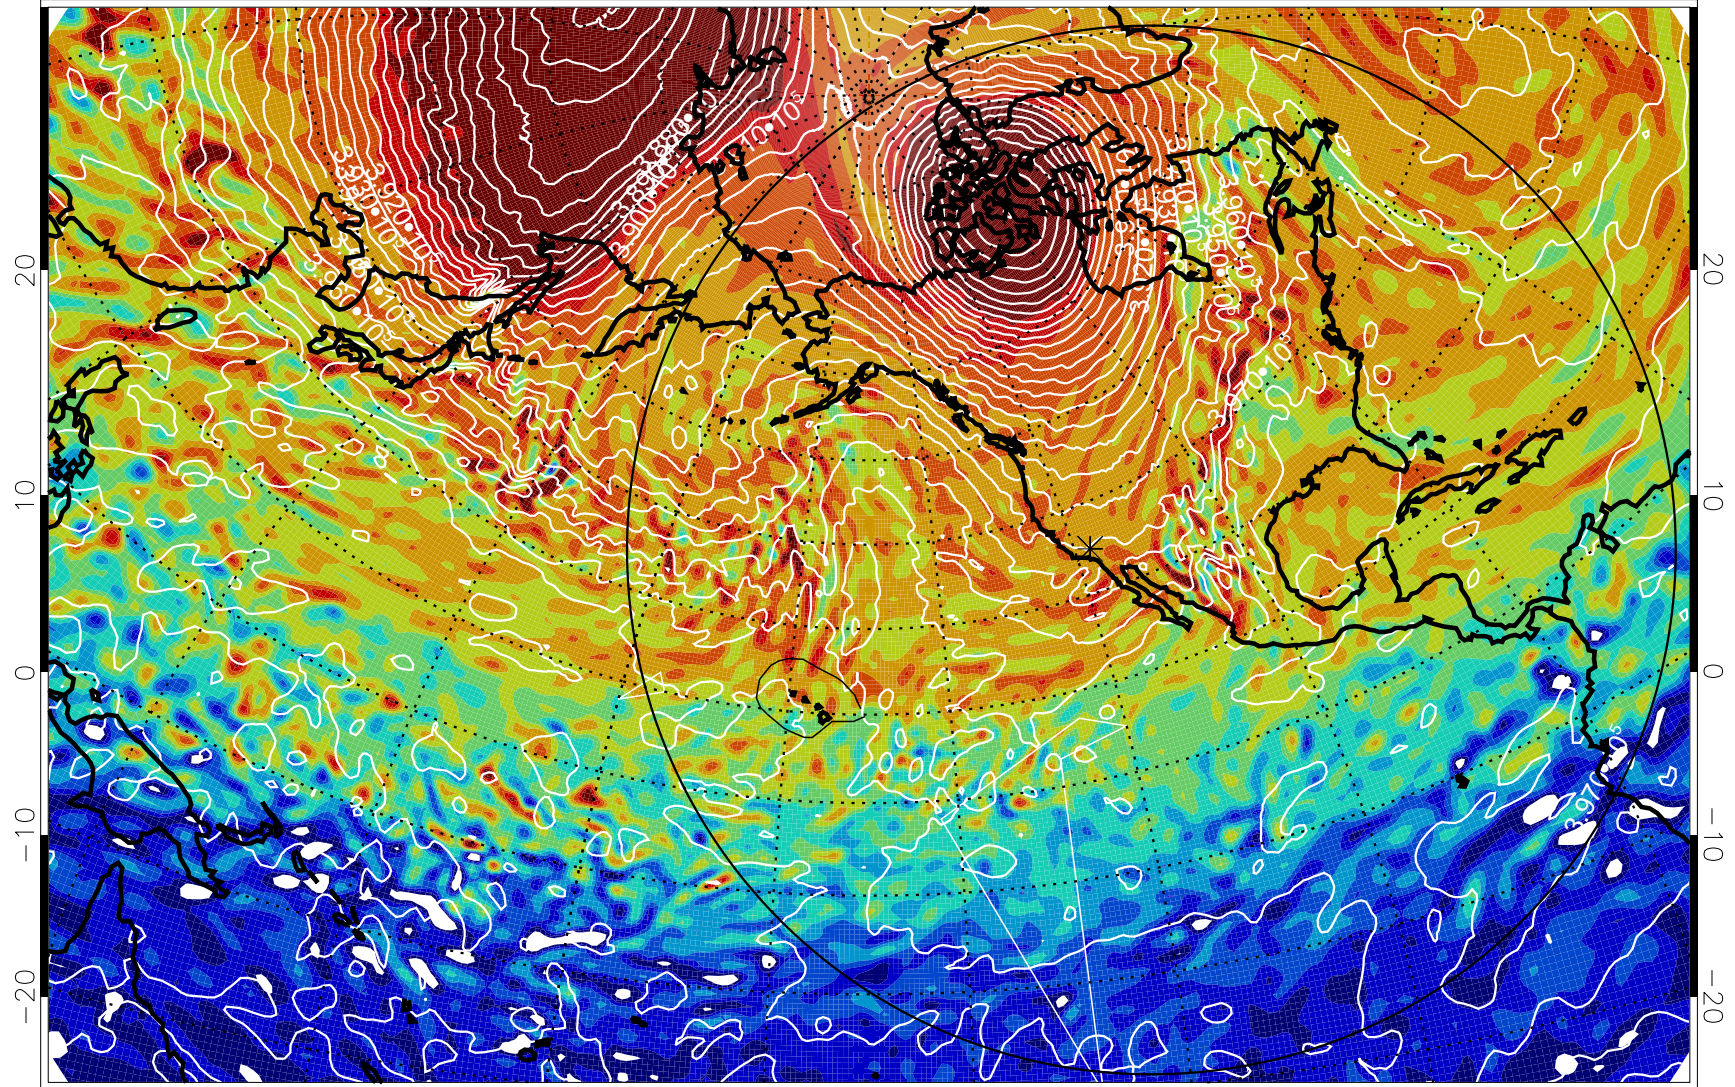

13011212, 36 hour forecast for 460K EPV

460K Montgomery Streamfunction, white

Range ring of 6000 km -- 19 hours GH round trip

13011218, 42 hour forecast for 460K EPV

460K Montgomery Streamfunction, white

Range ring of 6000 km -- 19 hours GH round trip

13011300, 48 hour forecast for 460K EPV

460K Montgomery Streamfunction, white

Range ring of 6000 km -- 19 hours GH round trip

13011306, 54 hour forecast for 460K EPV

460K Montgomery Streamfunction, white

Range ring of 6000 km -- 19 hours GH round trip

13011312, 60 hour forecast for 460K EPV

460K Montgomery Streamfunction, white

Range ring of 6000 km -- 19 hours GH round trip

13011318, 66 hour forecast for 460K EPV

460K Montgomery Streamfunction, white

Range ring of 6000 km -- 19 hours GH round trip

13011400, 72 hour forecast for 460K EPV

460K Montgomery Streamfunction, white

Range ring of 6000 km -- 19 hours GH round trip

13011406, 78 hour forecast for 460K EPV

460K Montgomery Streamfunction, white

Range ring of 6000 km -- 19 hours GH round trip