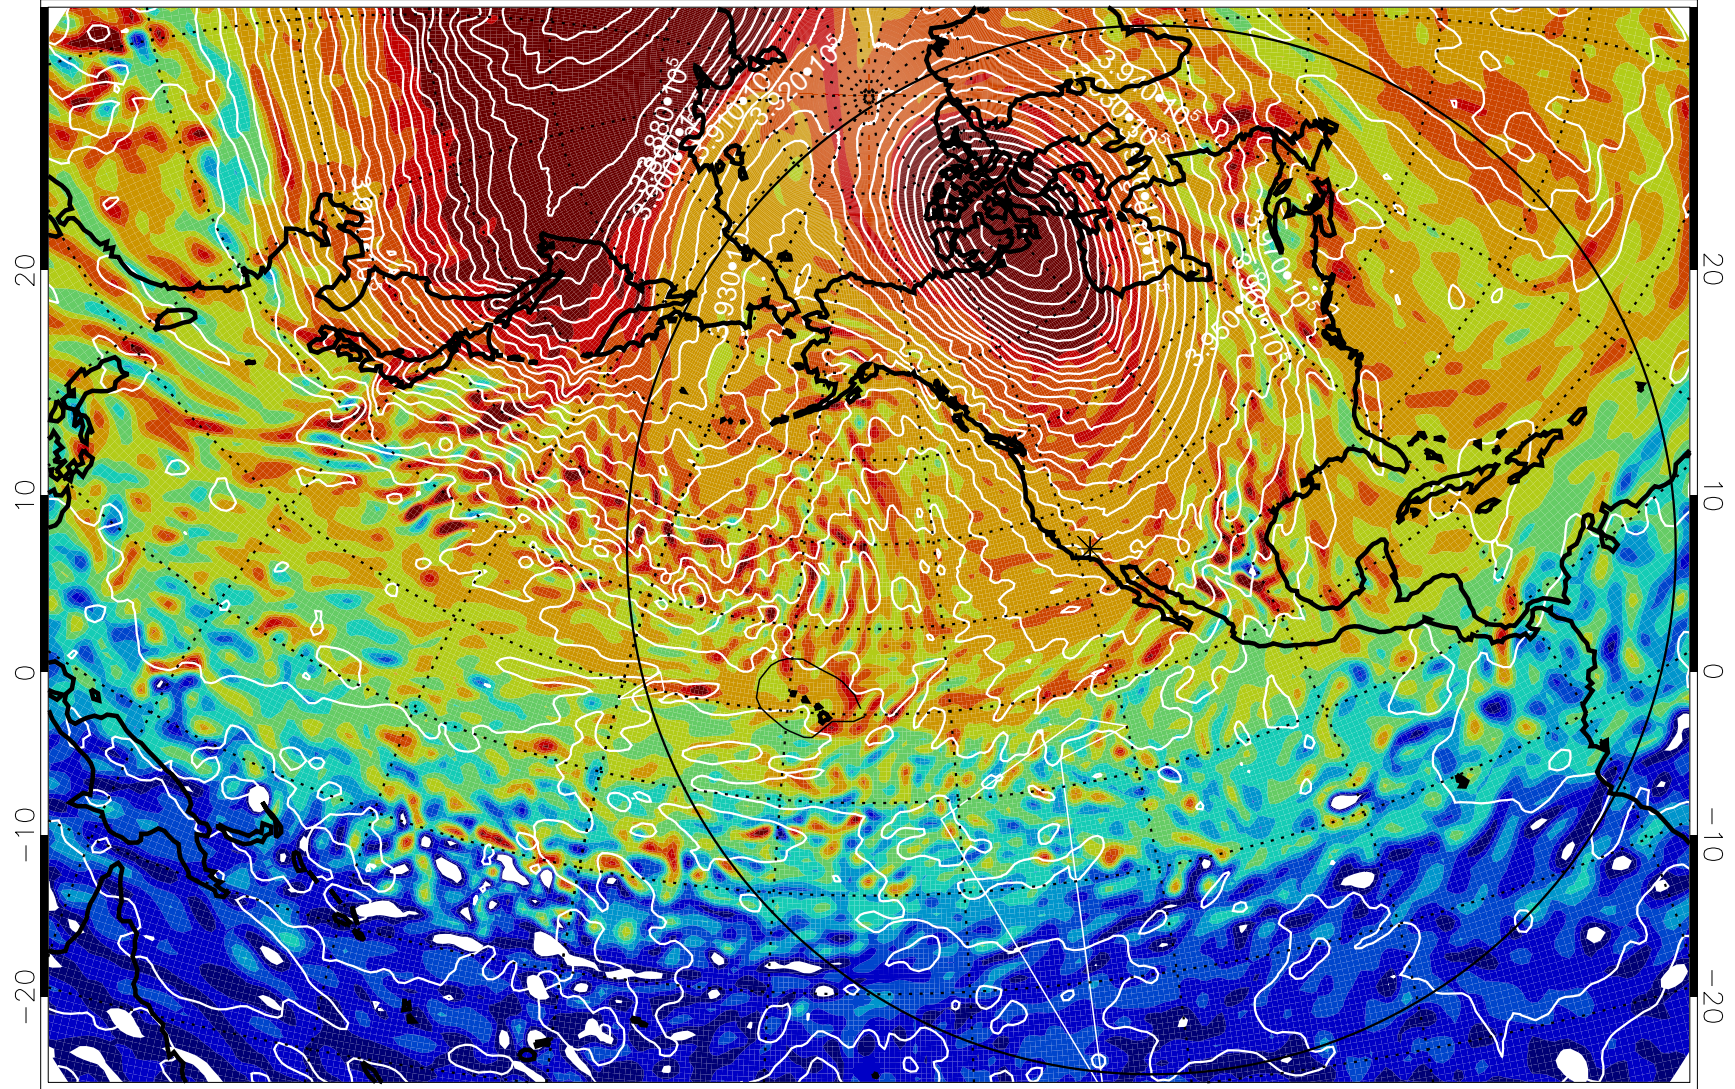

13011312, 60 hour forecast for 460K EPV

460K Montgomery Streamfunction, white

Range ring of 6000 km -- 19 hours GH round trip

13011318, 66 hour forecast for 460K EPV

460K Montgomery Streamfunction, white

Range ring of 6000 km -- 19 hours GH round trip

13011400, 72 hour forecast for 460K EPV

460K Montgomery Streamfunction, white

Range ring of 6000 km -- 19 hours GH round trip

13011406, 78 hour forecast for 460K EPV

460K Montgomery Streamfunction, white

Range ring of 6000 km -- 19 hours GH round trip

13011412, 84 hour forecast for 460K EPV

460K Montgomery Streamfunction, white

Range ring of 6000 km -- 19 hours GH round trip

13011418, 90 hour forecast for 460K EPV

460K Montgomery Streamfunction, white

Range ring of 6000 km -- 19 hours GH round trip

13011500, 96 hour forecast for 460K EPV

460K Montgomery Streamfunction, white

Range ring of 6000 km -- 19 hours GH round trip

13011506, 102 hour forecast for 460K EPV

460K Montgomery Streamfunction, white