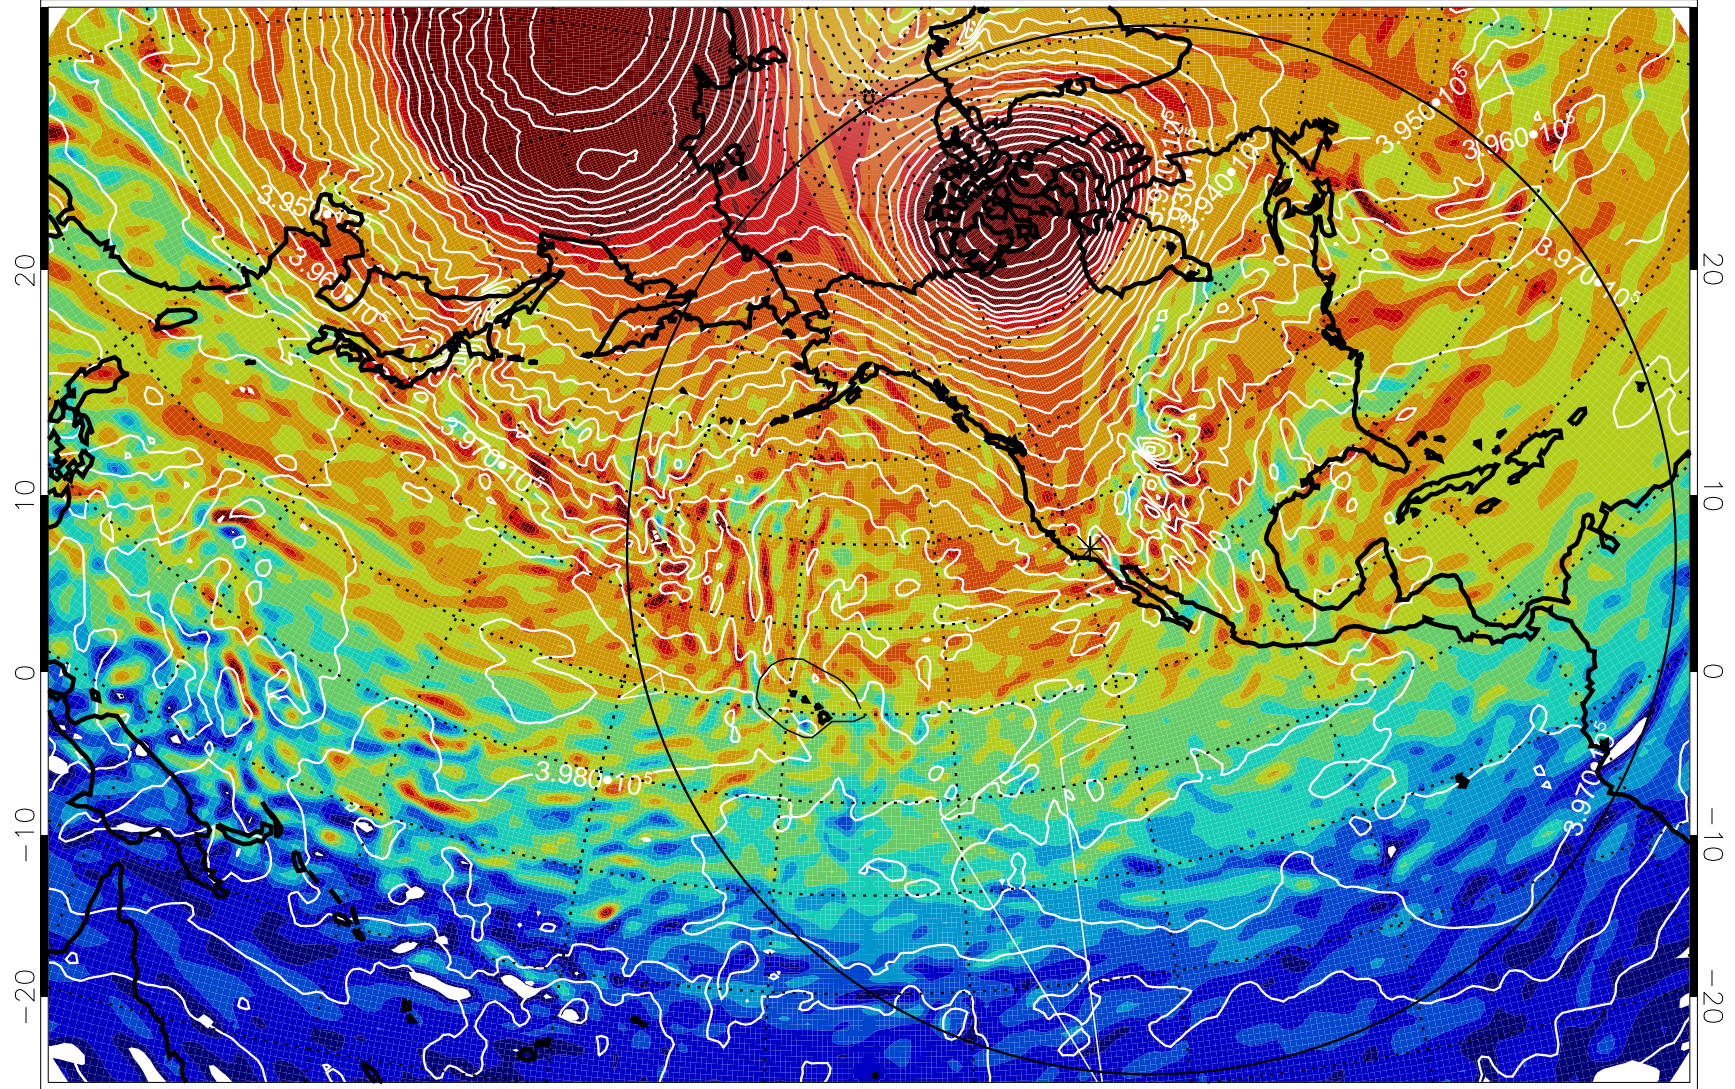

13011112, 12 hour forecast for 460K EPV

460K Montgomery Streamfunction, white

Range ring of 6000 km -- 19 hours GH round trip

13011118, 18 hour forecast for 460K EPV

460K Montgomery Streamfunction, white

Range ring of 6000 km -- 19 hours GH round trip

13011200, 24 hour forecast for 460K EPV

460K Montgomery Streamfunction, white

Range ring of 6000 km -- 19 hours GH round trip

13011206, 30 hour forecast for 460K EPV

460K Montgomery Streamfunction, white

Range ring of 6000 km -- 19 hours GH round trip

13011212, 36 hour forecast for 460K EPV

460K Montgomery Streamfunction, white

Range ring of 6000 km -- 19 hours GH round trip

13011218, 42 hour forecast for 460K EPV

460K Montgomery Streamfunction, white

Range ring of 6000 km -- 19 hours GH round trip

13011300, 48 hour forecast for 460K EPV

460K Montgomery Streamfunction, white

Range ring of 6000 km -- 19 hours GH round trip

13011306, 54 hour forecast for 460K EPV

460K Montgomery Streamfunction, white

Range ring of 6000 km -- 19 hours GH round trip