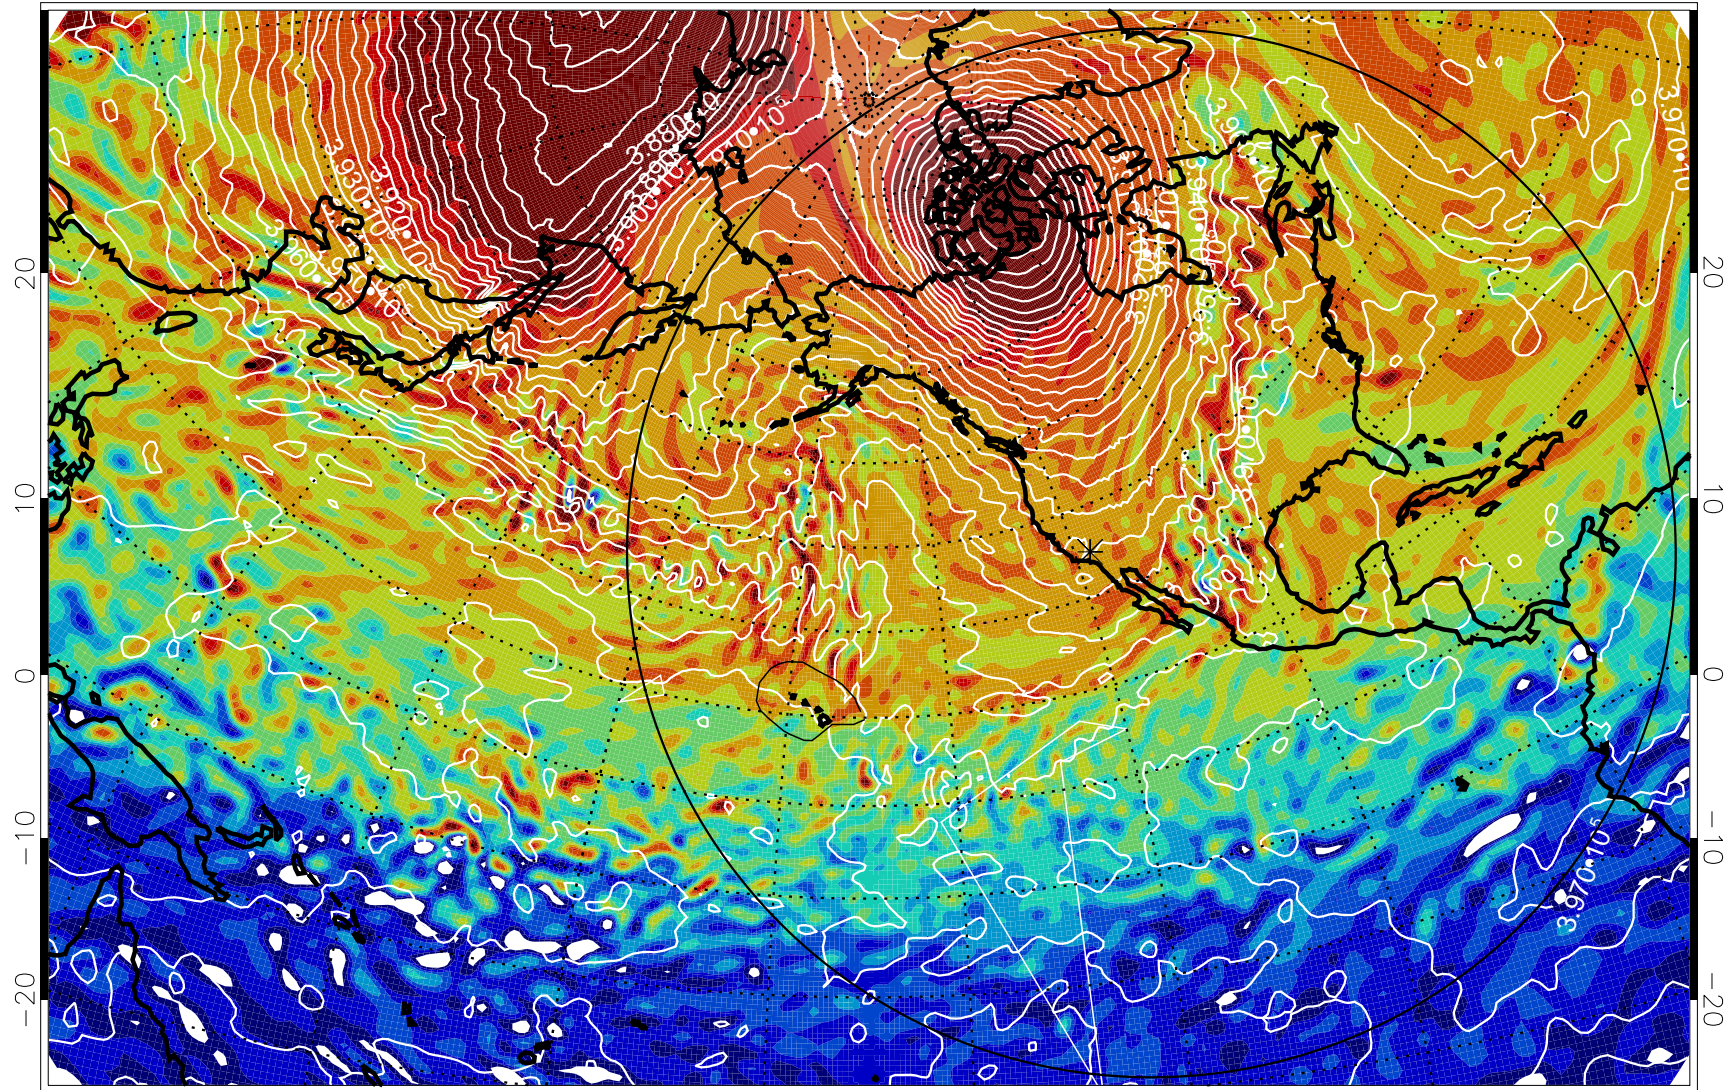

13011212, 36 hour forecast for 460K EPV

460K Montgomery Streamfunction, white

Range ring of 6000 km -- 19 hours GH round trip

13011218, 42 hour forecast for 460K EPV

460K Montgomery Streamfunction, white

Range ring of 6000 km -- 19 hours GH round trip

13011300, 48 hour forecast for 460K EPV

460K Montgomery Streamfunction, white

Range ring of 6000 km -- 19 hours GH round trip

13011306, 54 hour forecast for 460K EPV

460K Montgomery Streamfunction, white

Range ring of 6000 km -- 19 hours GH round trip

13011312, 60 hour forecast for 460K EPV

460K Montgomery Streamfunction, white

Range ring of 6000 km -- 19 hours GH round trip

13011318, 66 hour forecast for 460K EPV

460K Montgomery Streamfunction, white

Range ring of 6000 km -- 19 hours GH round trip

13011400, 72 hour forecast for 460K EPV

460K Montgomery Streamfunction, white

Range ring of 6000 km -- 19 hours GH round trip

13011406, 78 hour forecast for 460K EPV

460K Montgomery Streamfunction, white

Range ring of 6000 km -- 19 hours GH round trip