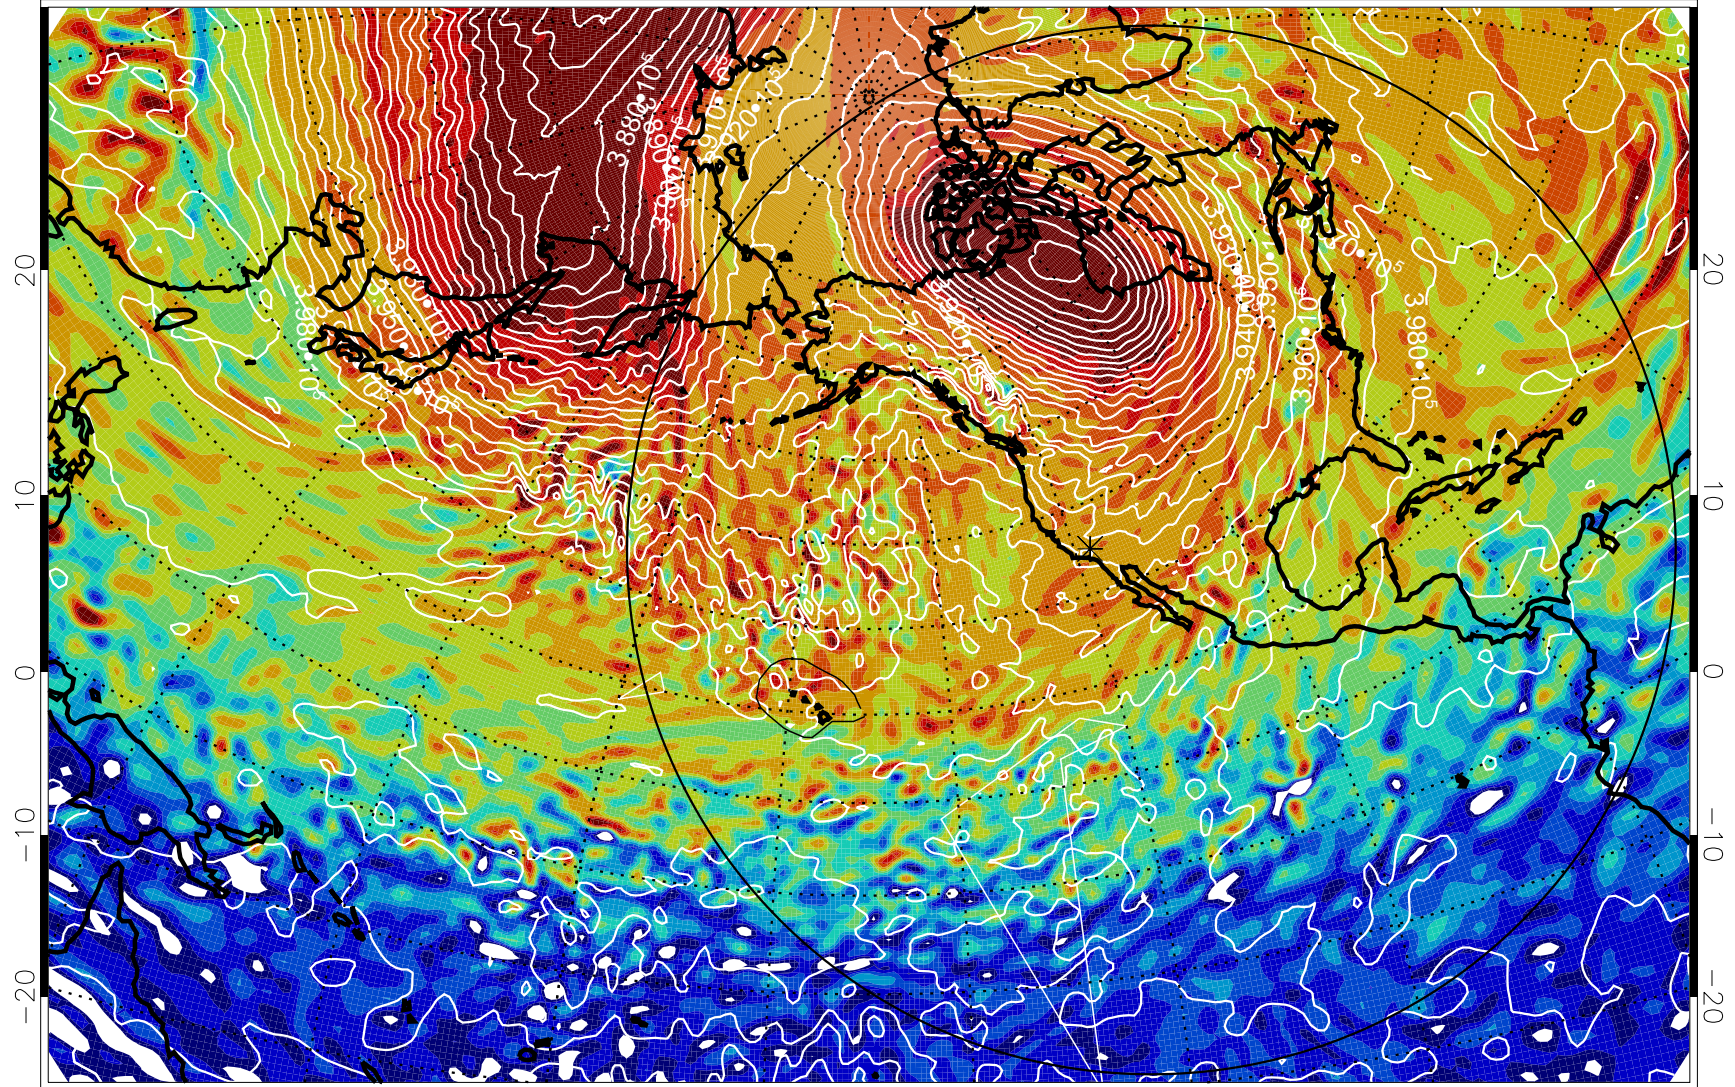

13011412, 84 hour forecast for 460K EPV

460K Montgomery Streamfunction, white

Range ring of 6000 km -- 19 hours GH round trip

13011418, 90 hour forecast for 460K EPV

460K Montgomery Streamfunction, white

Range ring of 6000 km -- 19 hours GH round trip

13011500, 96 hour forecast for 460K EPV

460K Montgomery Streamfunction, white

Range ring of 6000 km -- 19 hours GH round trip

13011506, 102 hour forecast for 460K EPV

460K Montgomery Streamfunction, white

Range ring of 6000 km -- 19 hours GH round trip

13011512, 108 hour forecast for 460K EPV

460K Montgomery Streamfunction, white

Range ring of 6000 km -- 19 hours GH round trip

13011518, 114 hour forecast for 460K EPV

460K Montgomery Streamfunction, white

Range ring of 6000 km -- 19 hours GH round trip

13011600, 120 hour forecast for 460K EPV

460K Montgomery Streamfunction, white

Range ring of 6000 km -- 19 hours GH round trip