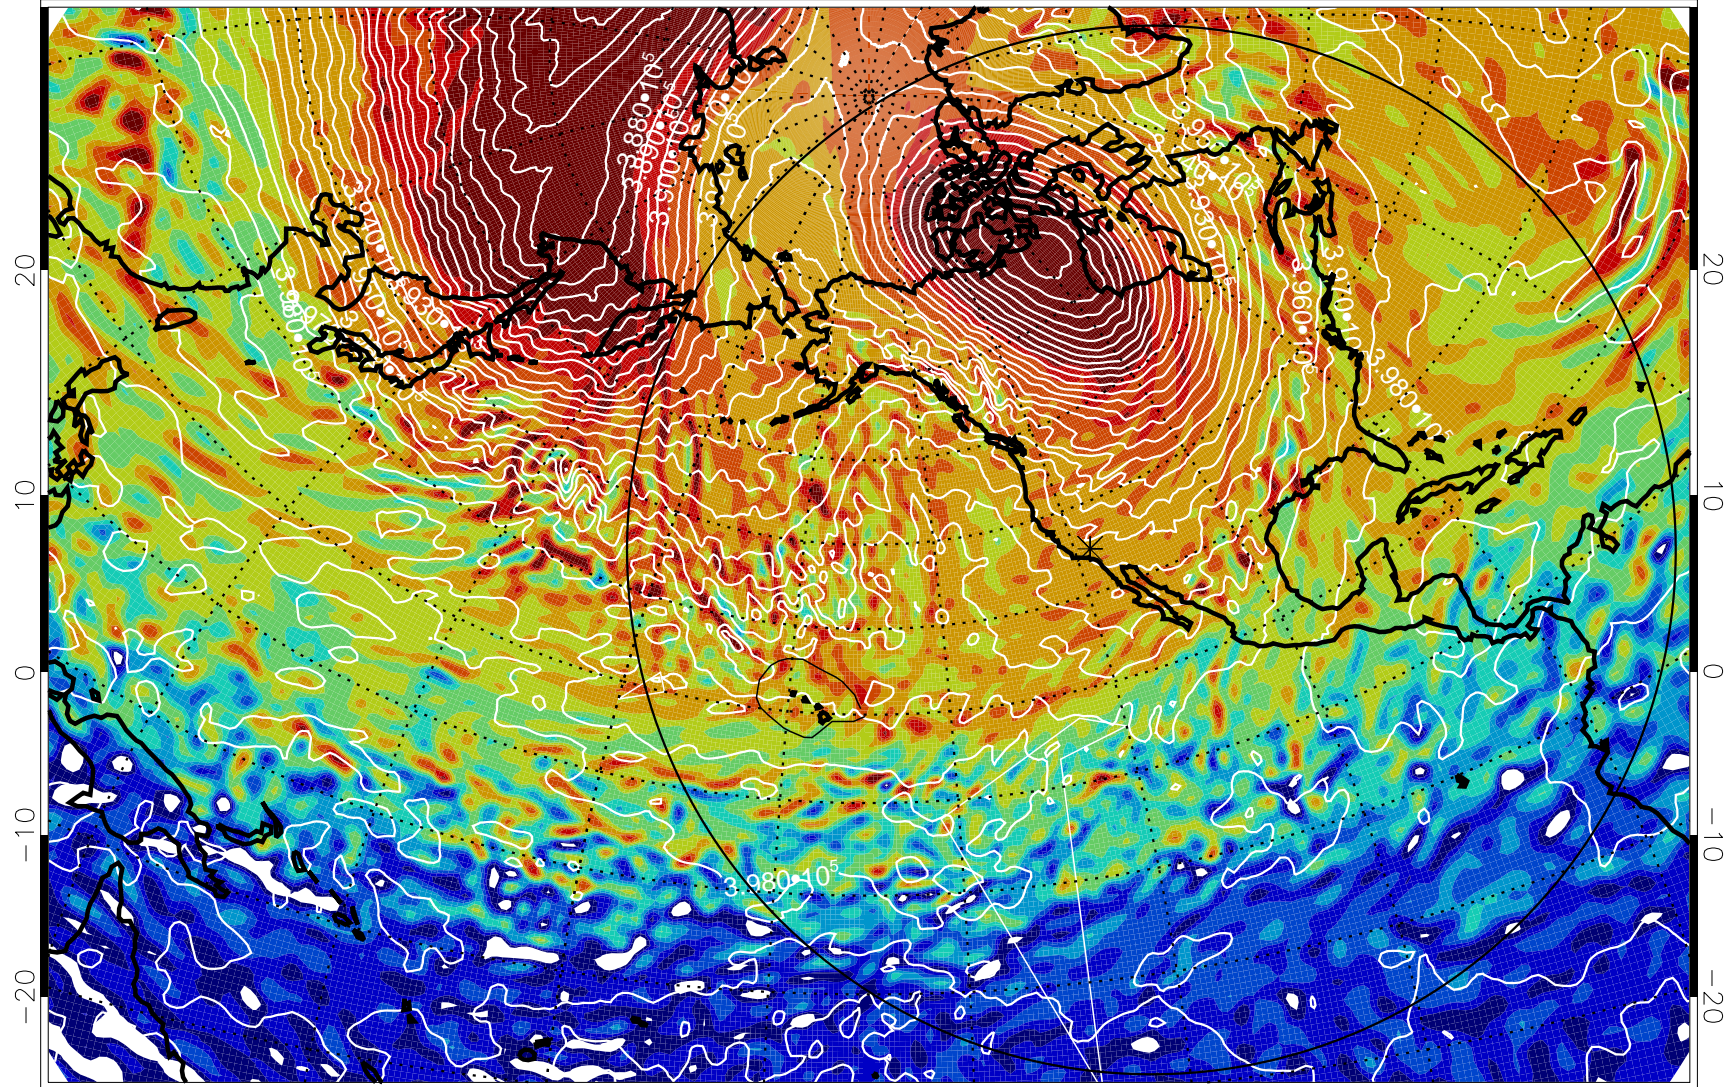

13011400, 72 hour forecast for 460K EPV

460K Montgomery Streamfunction, white

Range ring of 6000 km -- 19 hours GH round trip

13011406, 78 hour forecast for 460K EPV

460K Montgomery Streamfunction, white

Range ring of 6000 km -- 19 hours GH round trip

13011412, 84 hour forecast for 460K EPV

460K Montgomery Streamfunction, white

Range ring of 6000 km -- 19 hours GH round trip

13011418, 90 hour forecast for 460K EPV

460K Montgomery Streamfunction, white

Range ring of 6000 km -- 19 hours GH round trip

13011500, 96 hour forecast for 460K EPV

460K Montgomery Streamfunction, white

Range ring of 6000 km -- 19 hours GH round trip

13011506, 102 hour forecast for 460K EPV

460K Montgomery Streamfunction, white

Range ring of 6000 km -- 19 hours GH round trip

13011512, 108 hour forecast for 460K EPV

460K Montgomery Streamfunction, white

Range ring of 6000 km -- 19 hours GH round trip

13011518, 114 hour forecast for 460K EPV