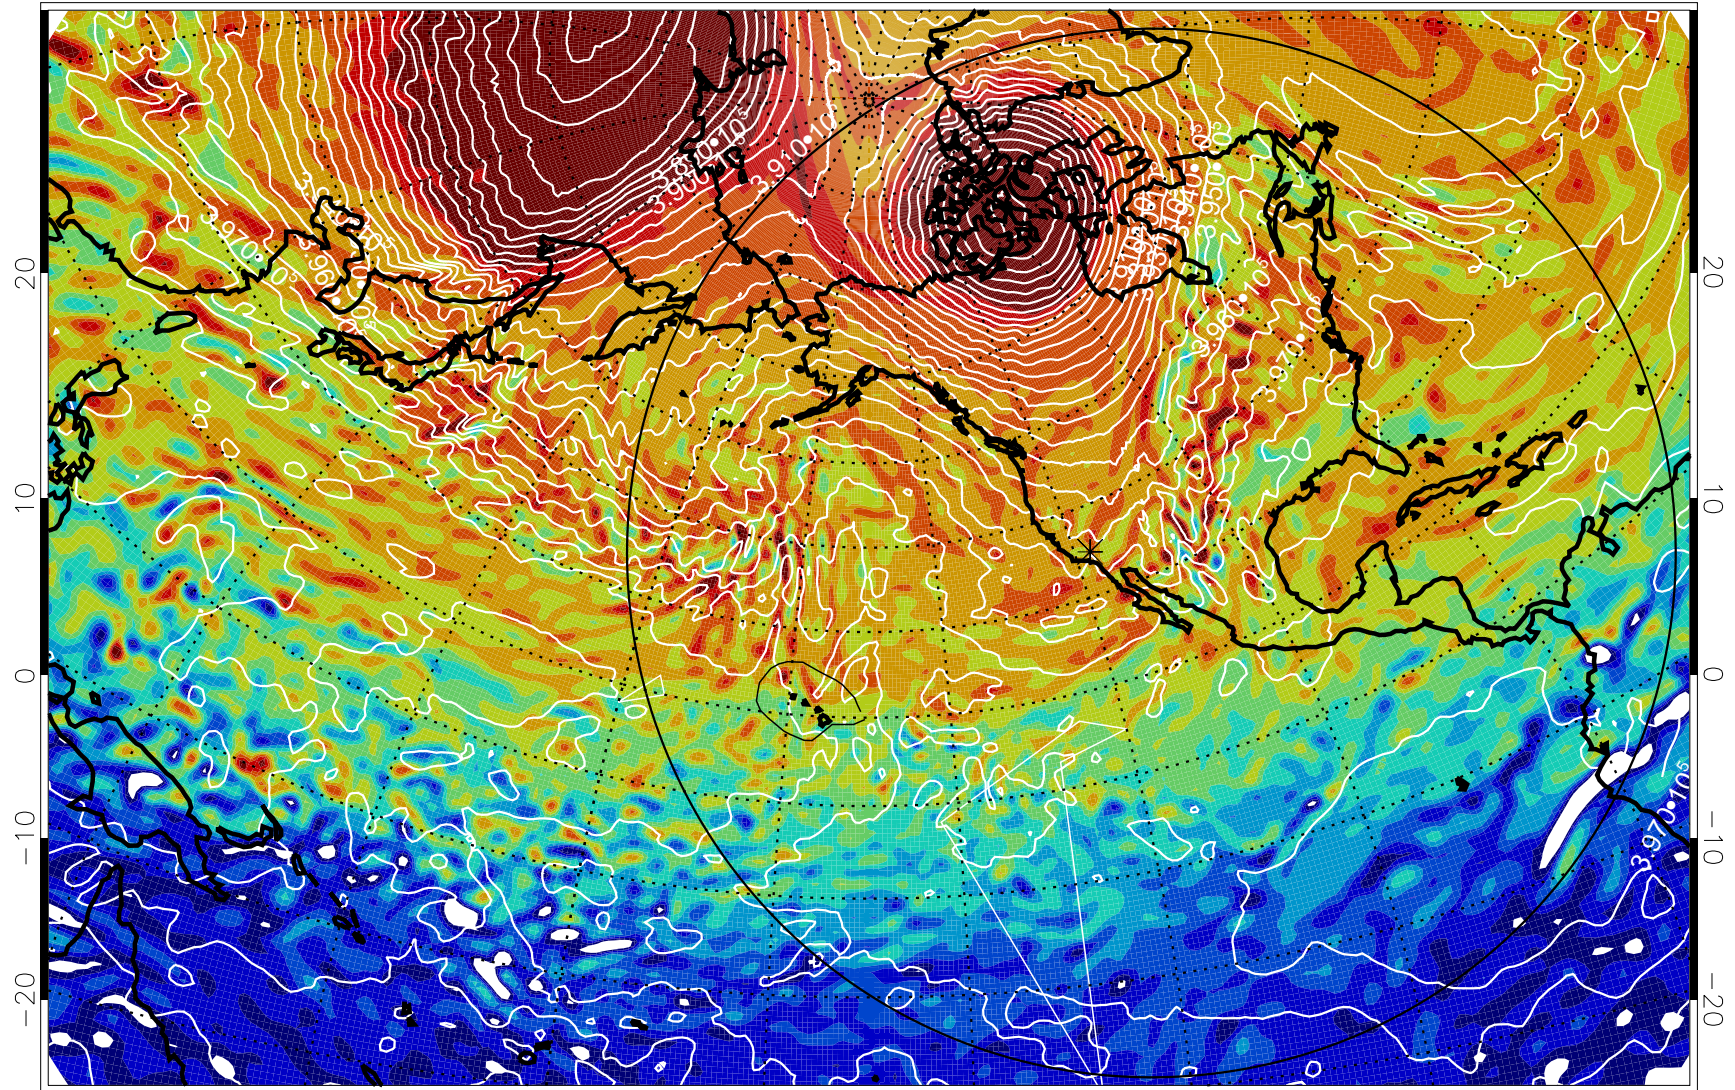

13011200, 24 hour forecast for 460K EPV

460K Montgomery Streamfunction, white

Range ring of 6000 km -- 19 hours GH round trip

13011206, 30 hour forecast for 460K EPV

460K Montgomery Streamfunction, white

Range ring of 6000 km -- 19 hours GH round trip

13011212, 36 hour forecast for 460K EPV

460K Montgomery Streamfunction, white

Range ring of 6000 km -- 19 hours GH round trip

13011218, 42 hour forecast for 460K EPV

460K Montgomery Streamfunction, white

Range ring of 6000 km -- 19 hours GH round trip

13011300, 48 hour forecast for 460K EPV

460K Montgomery Streamfunction, white

Range ring of 6000 km -- 19 hours GH round trip

13011306, 54 hour forecast for 460K EPV

460K Montgomery Streamfunction, white

Range ring of 6000 km -- 19 hours GH round trip

13011312, 60 hour forecast for 460K EPV

460K Montgomery Streamfunction, white

Range ring of 6000 km -- 19 hours GH round trip

13011318, 66 hour forecast for 460K EPV

460K Montgomery Streamfunction, white

Range ring of 6000 km -- 19 hours GH round trip