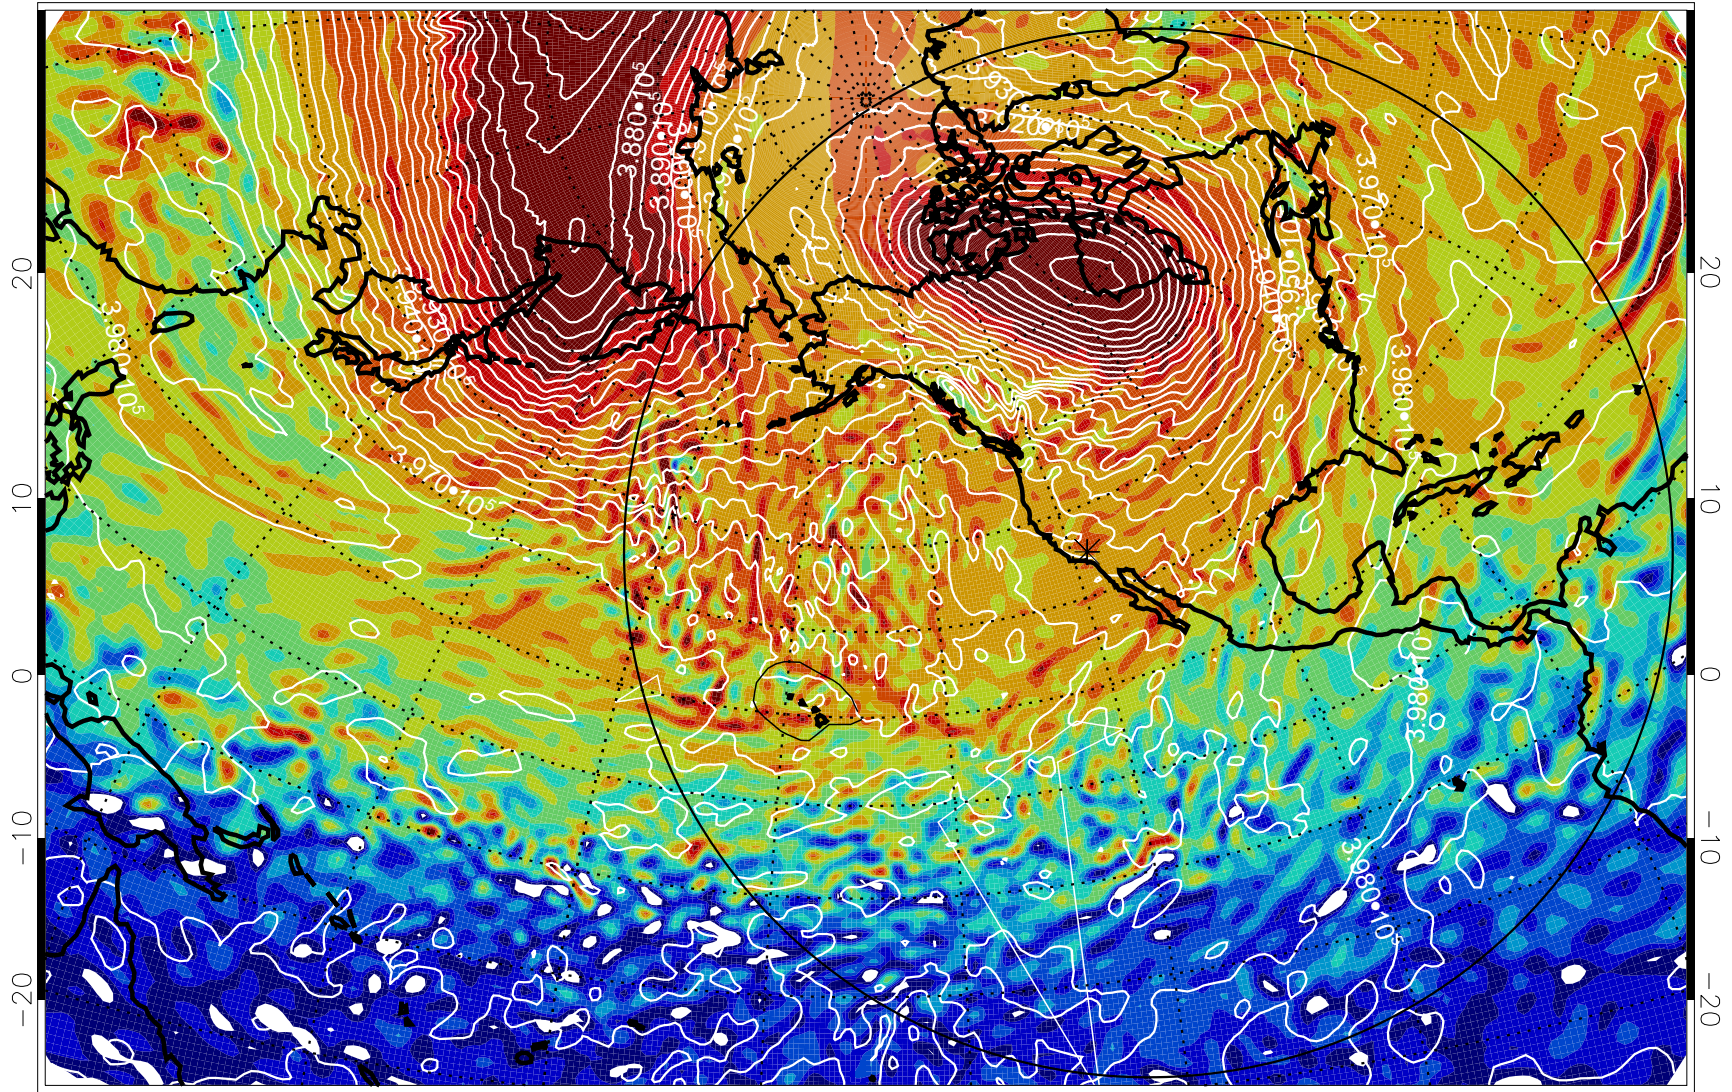

13011500, 96 hour forecast for 460K EPV

460K Montgomery Streamfunction, white

Range ring of 6000 km -- 19 hours GH round trip

13011506, 102 hour forecast for 460K EPV

460K Montgomery Streamfunction, white

Range ring of 6000 km -- 19 hours GH round trip

13011512, 108 hour forecast for 460K EPV

460K Montgomery Streamfunction, white

Range ring of 6000 km -- 19 hours GH round trip

13011518, 114 hour forecast for 460K EPV

460K Montgomery Streamfunction, white

Range ring of 6000 km -- 19 hours GH round trip

13011600, 120 hour forecast for 460K EPV

460K Montgomery Streamfunction, white

Range ring of 6000 km -- 19 hours GH round trip