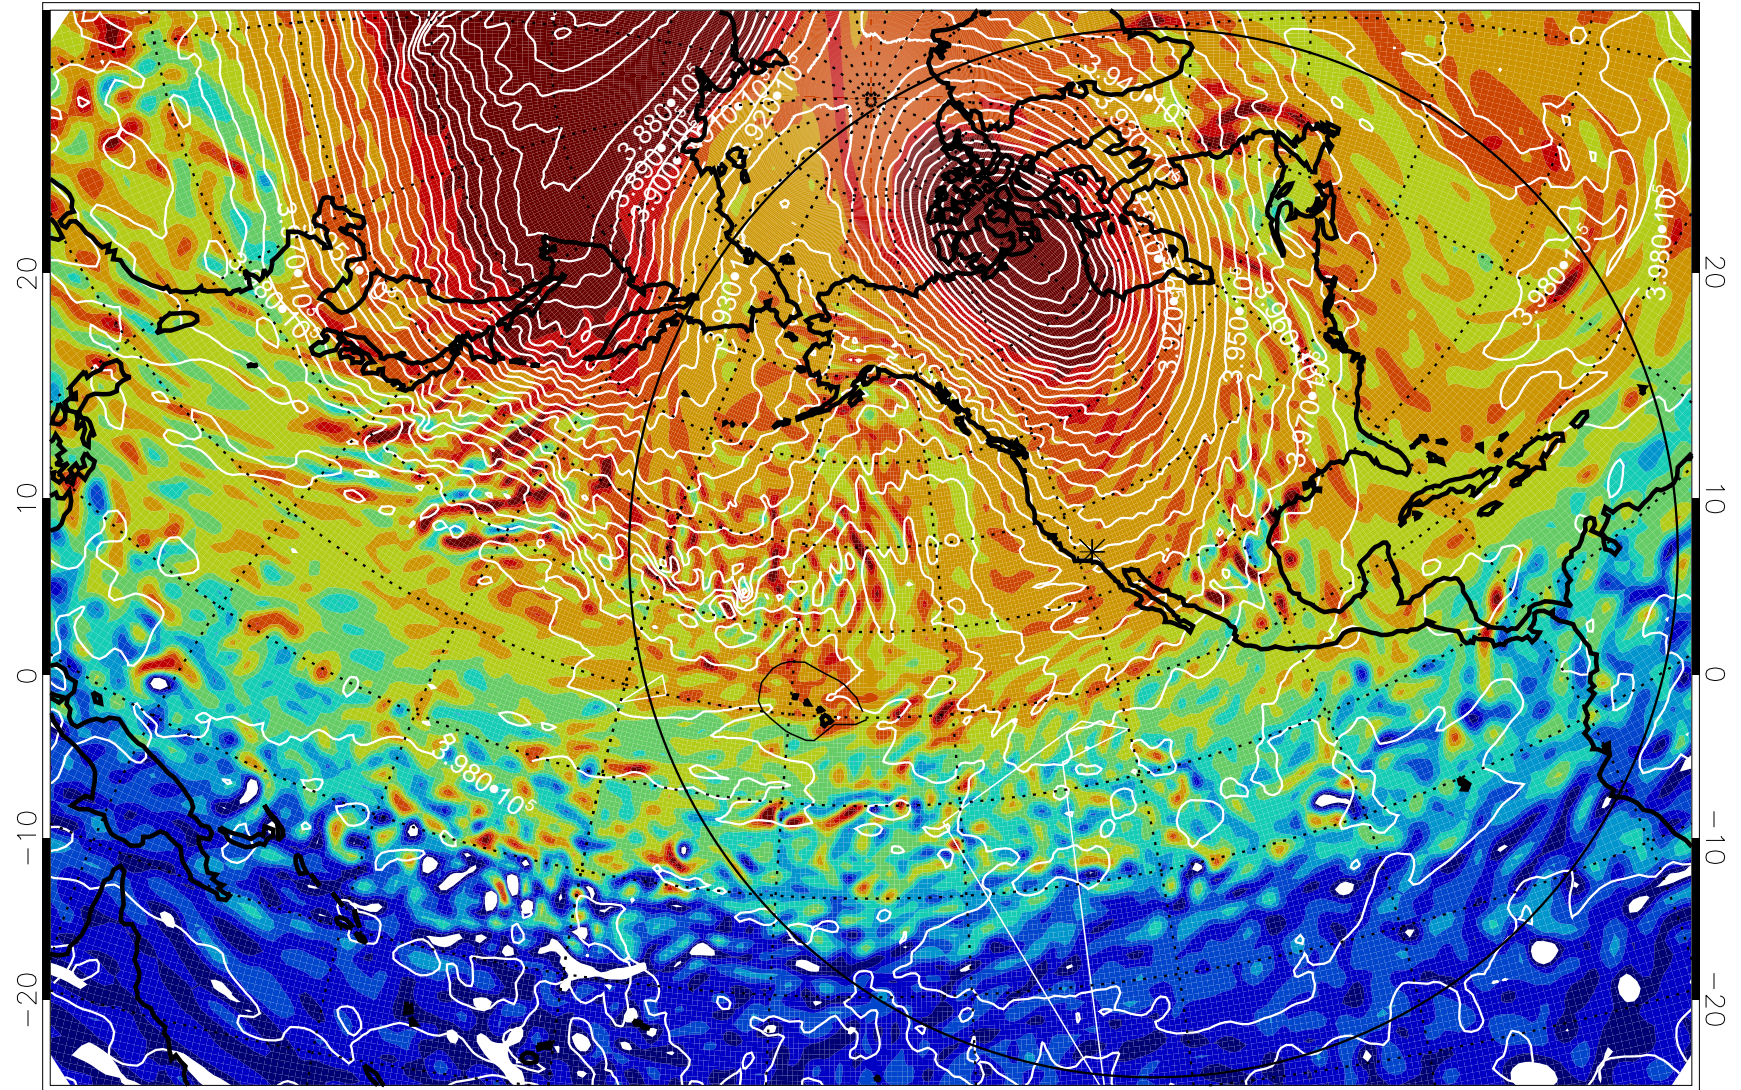

13011400, 72 hour forecast for 460K EPV

460K Montgomery Streamfunction, white

Range ring of 6000 km -- 19 hours GH round trip

13011406, 78 hour forecast for 460K EPV

460K Montgomery Streamfunction, white

Range ring of 6000 km -- 19 hours GH round trip

13011412, 84 hour forecast for 460K EPV

460K Montgomery Streamfunction, white

Range ring of 6000 km -- 19 hours GH round trip

13011418, 90 hour forecast for 460K EPV

460K Montgomery Streamfunction, white

Range ring of 6000 km -- 19 hours GH round trip

13011500, 96 hour forecast for 460K EPV

460K Montgomery Streamfunction, white

Range ring of 6000 km -- 19 hours GH round trip

13011506, 102 hour forecast for 460K EPV

460K Montgomery Streamfunction, white

Range ring of 6000 km -- 19 hours GH round trip

13011512, 108 hour forecast for 460K EPV

460K Montgomery Streamfunction, white

Range ring of 6000 km -- 19 hours GH round trip

13011518, 114 hour forecast for 460K EPV