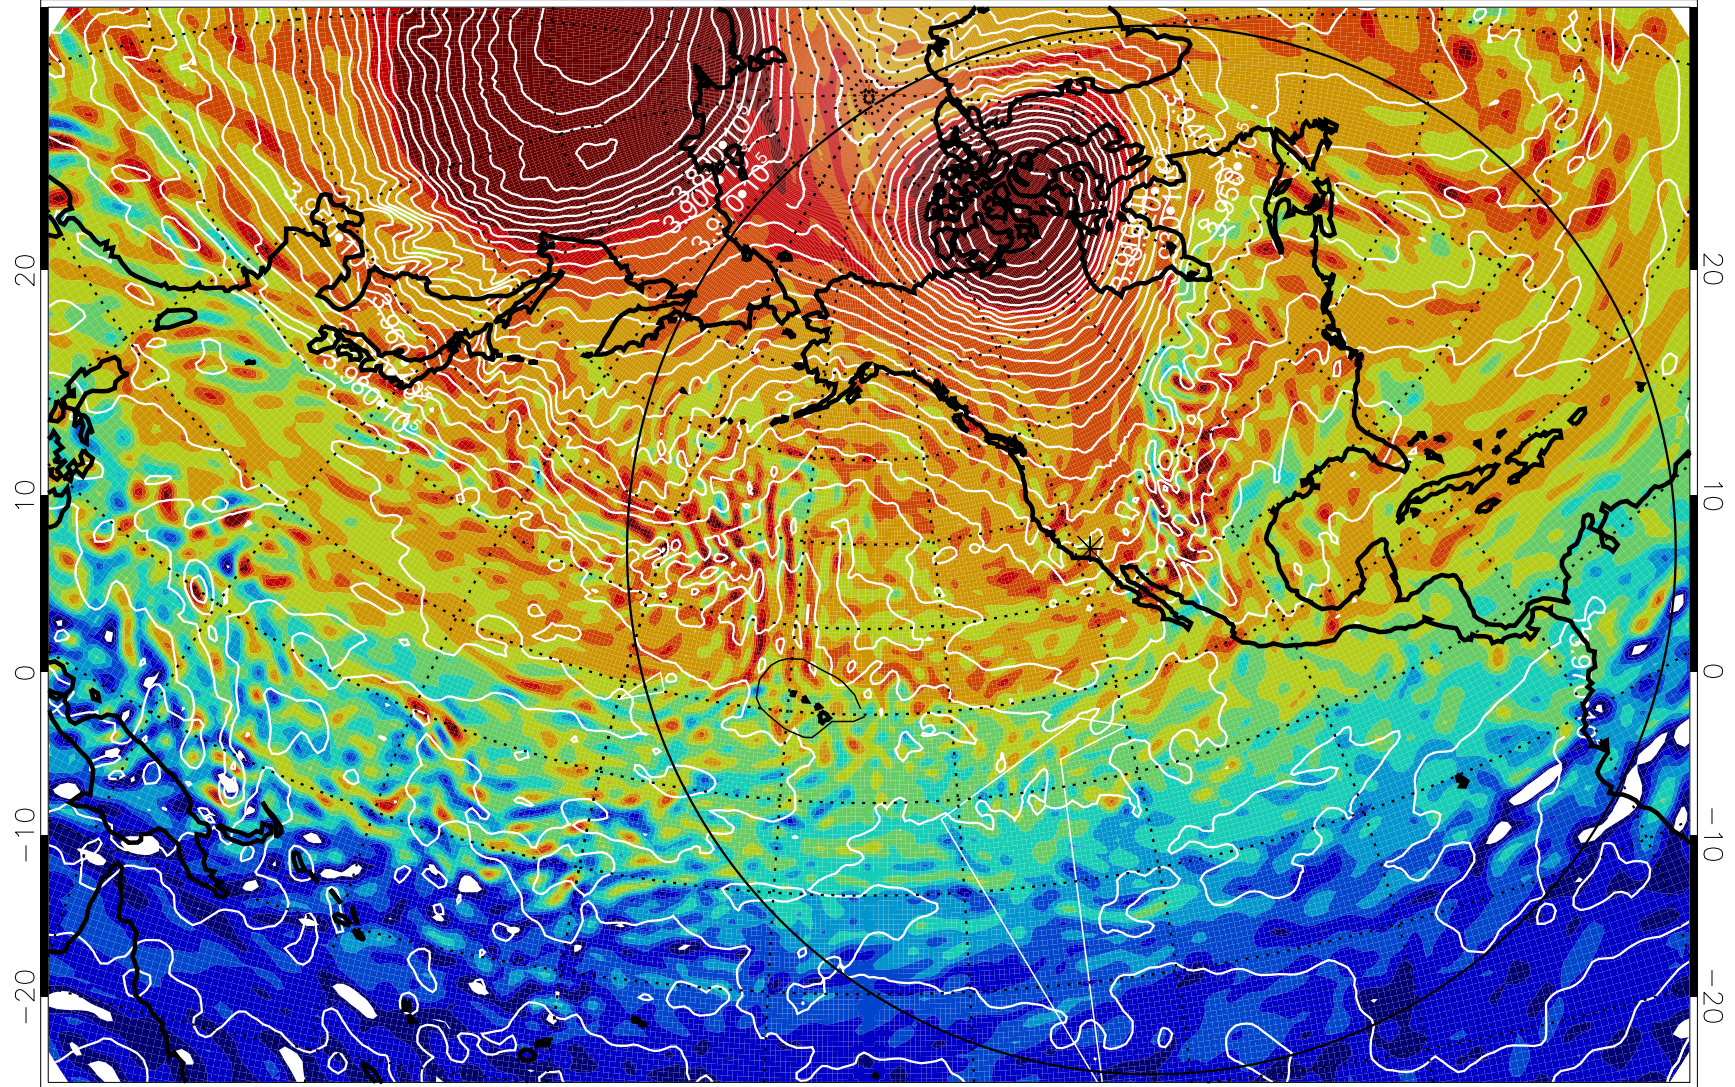

13011112, 12 hour forecast for 460K EPV

460K Montgomery Streamfunction, white

Range ring of 6000 km -- 19 hours GH round trip

13011118, 18 hour forecast for 460K EPV

460K Montgomery Streamfunction, white

Range ring of 6000 km -- 19 hours GH round trip

13011200, 24 hour forecast for 460K EPV

460K Montgomery Streamfunction, white

Range ring of 6000 km -- 19 hours GH round trip

13011206, 30 hour forecast for 460K EPV

460K Montgomery Streamfunction, white

Range ring of 6000 km -- 19 hours GH round trip

13011212, 36 hour forecast for 460K EPV

460K Montgomery Streamfunction, white

Range ring of 6000 km -- 19 hours GH round trip

13011218, 42 hour forecast for 460K EPV

460K Montgomery Streamfunction, white

Range ring of 6000 km -- 19 hours GH round trip

13011300, 48 hour forecast for 460K EPV

460K Montgomery Streamfunction, white

Range ring of 6000 km -- 19 hours GH round trip

13011306, 54 hour forecast for 460K EPV

460K Montgomery Streamfunction, white

Range ring of 6000 km -- 19 hours GH round trip