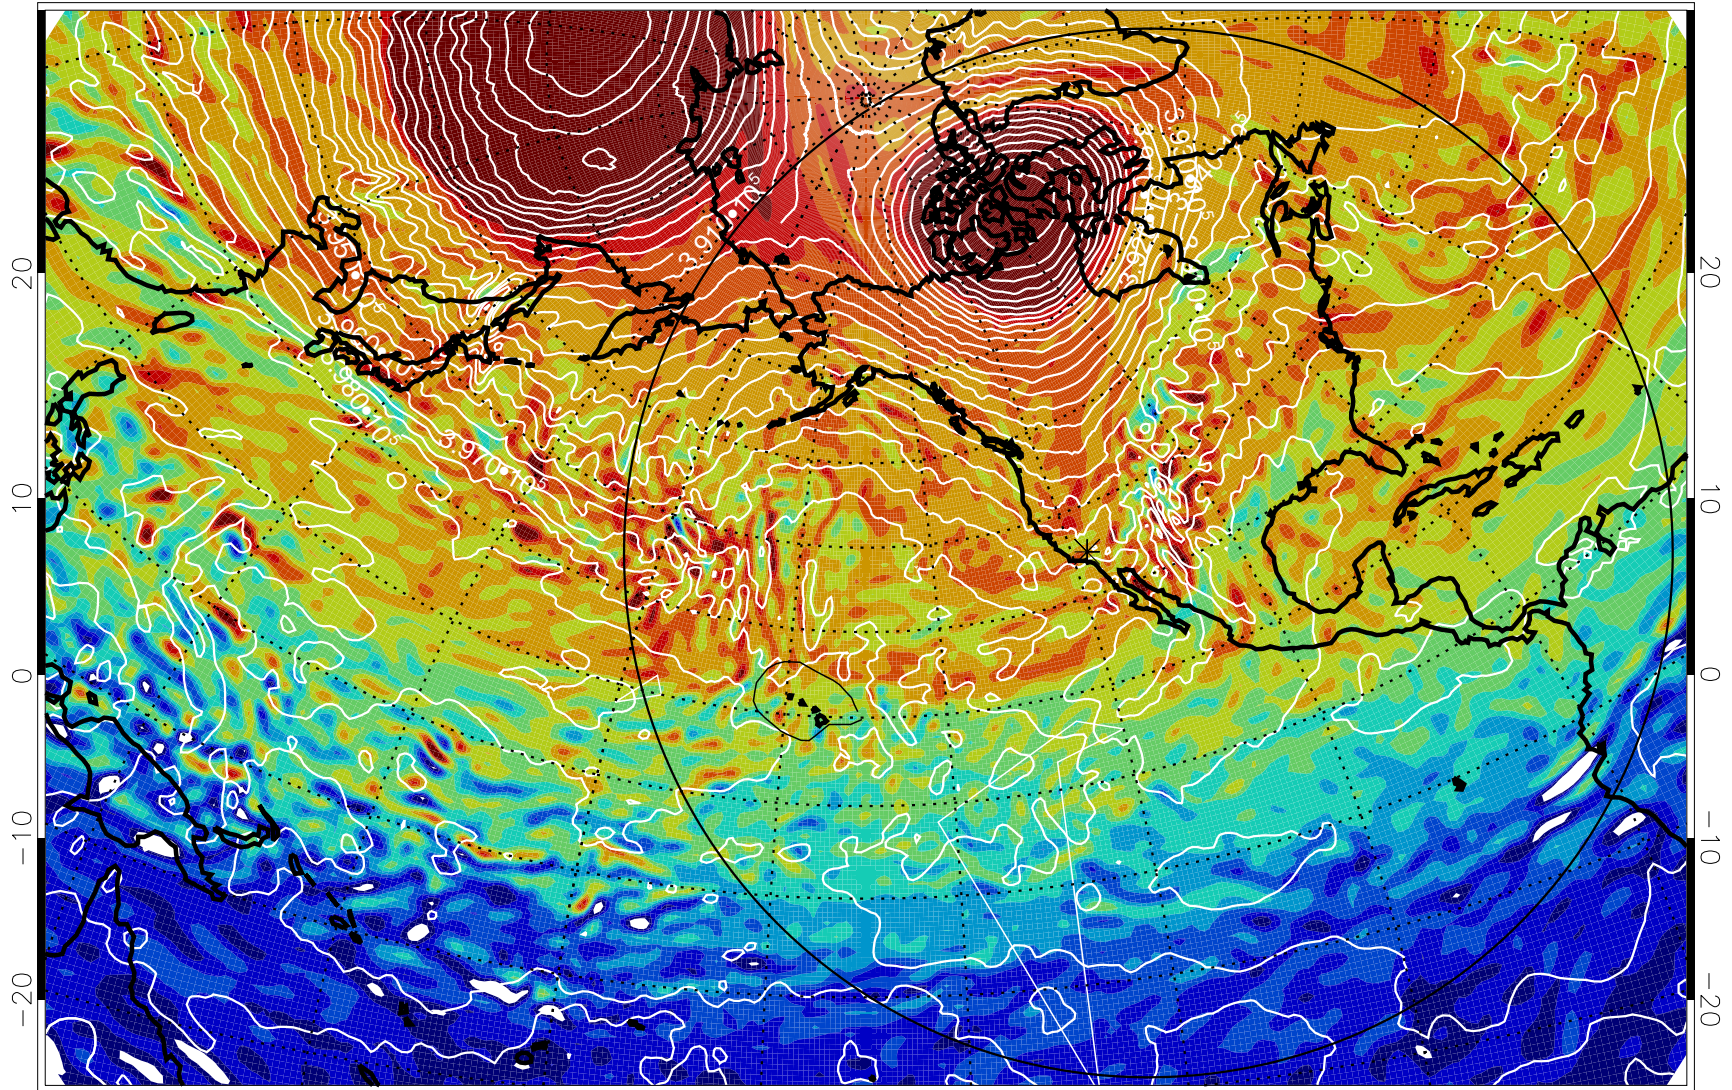

13011112, 12 hour forecast for 460K EPV

460K Montgomery Streamfunction, white

Range ring of 6000 km -- 19 hours GH round trip

13011118, 18 hour forecast for 460K EPV

460K Montgomery Streamfunction, white

Range ring of 6000 km -- 19 hours GH round trip

13011200, 24 hour forecast for 460K EPV

460K Montgomery Streamfunction, white

Range ring of 6000 km -- 19 hours GH round trip

13011206, 30 hour forecast for 460K EPV

460K Montgomery Streamfunction, white

Range ring of 6000 km -- 19 hours GH round trip

13011212, 36 hour forecast for 460K EPV

460K Montgomery Streamfunction, white

Range ring of 6000 km -- 19 hours GH round trip

13011218, 42 hour forecast for 460K EPV

460K Montgomery Streamfunction, white

Range ring of 6000 km -- 19 hours GH round trip

13011300, 48 hour forecast for 460K EPV

460K Montgomery Streamfunction, white

Range ring of 6000 km -- 19 hours GH round trip

13011306, 54 hour forecast for 460K EPV

460K Montgomery Streamfunction, white

Range ring of 6000 km -- 19 hours GH round trip