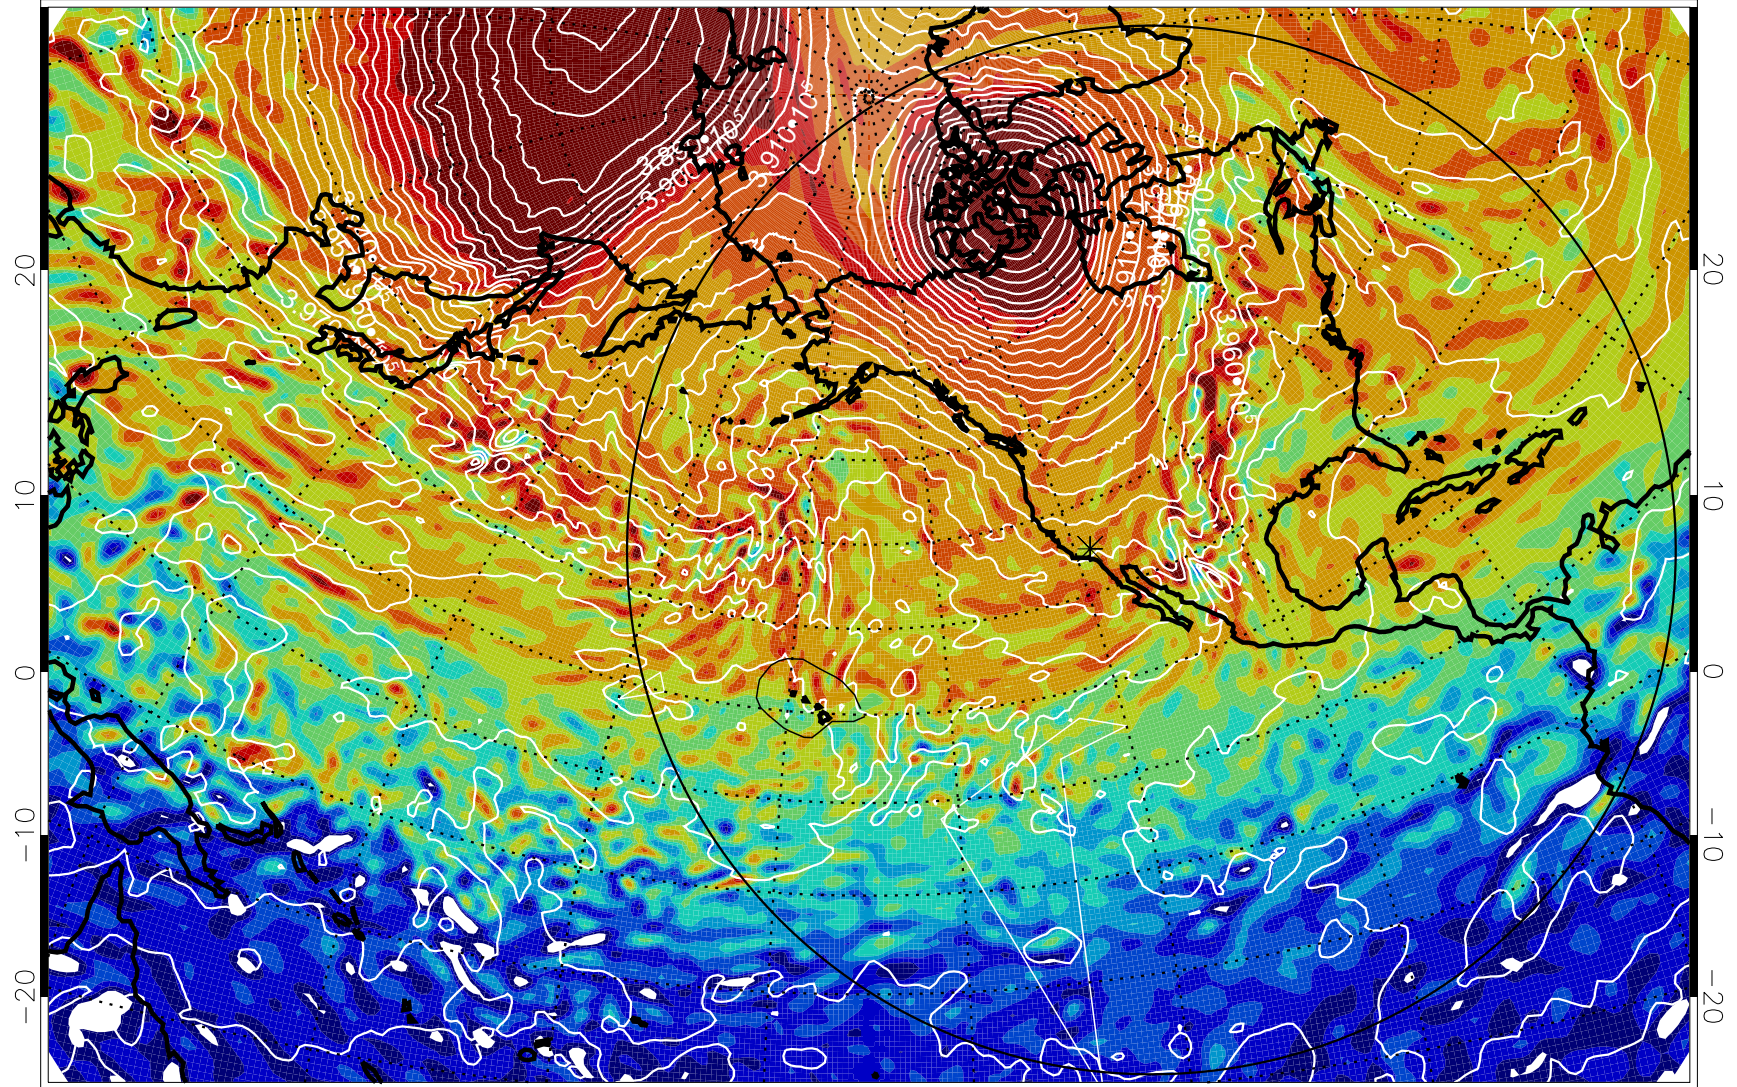

13011200, 24 hour forecast for 460K EPV

460K Montgomery Streamfunction, white

Range ring of 6000 km -- 19 hours GH round trip

13011206, 30 hour forecast for 460K EPV

460K Montgomery Streamfunction, white

Range ring of 6000 km -- 19 hours GH round trip

13011212, 36 hour forecast for 460K EPV

460K Montgomery Streamfunction, white

Range ring of 6000 km -- 19 hours GH round trip

13011218, 42 hour forecast for 460K EPV

460K Montgomery Streamfunction, white

Range ring of 6000 km -- 19 hours GH round trip

13011300, 48 hour forecast for 460K EPV

460K Montgomery Streamfunction, white

Range ring of 6000 km -- 19 hours GH round trip

13011306, 54 hour forecast for 460K EPV

460K Montgomery Streamfunction, white

Range ring of 6000 km -- 19 hours GH round trip

13011312, 60 hour forecast for 460K EPV

460K Montgomery Streamfunction, white

Range ring of 6000 km -- 19 hours GH round trip

13011318, 66 hour forecast for 460K EPV

460K Montgomery Streamfunction, white

Range ring of 6000 km -- 19 hours GH round trip