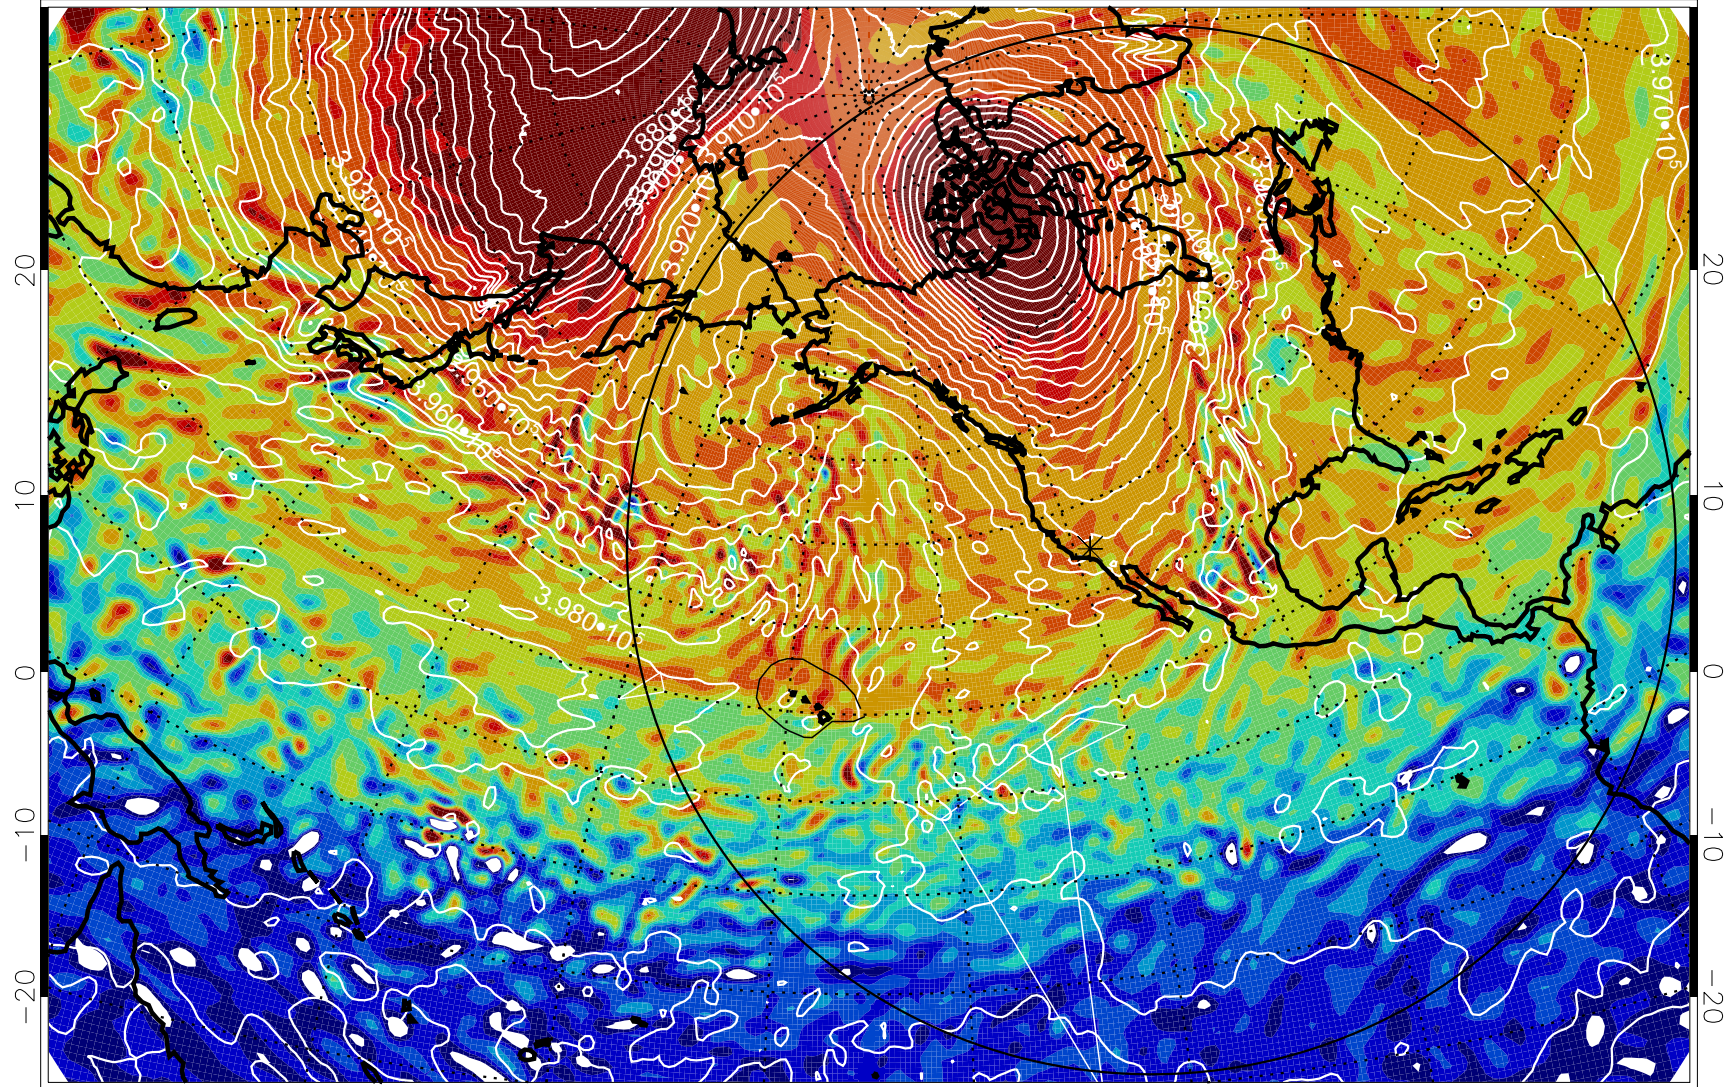

13011212, 36 hour forecast for 460K EPV

460K Montgomery Streamfunction, white

Range ring of 6000 km -- 19 hours GH round trip

13011218, 42 hour forecast for 460K EPV

460K Montgomery Streamfunction, white

Range ring of 6000 km -- 19 hours GH round trip

13011300, 48 hour forecast for 460K EPV

460K Montgomery Streamfunction, white

Range ring of 6000 km -- 19 hours GH round trip

13011306, 54 hour forecast for 460K EPV

460K Montgomery Streamfunction, white

Range ring of 6000 km -- 19 hours GH round trip

13011312, 60 hour forecast for 460K EPV

460K Montgomery Streamfunction, white

Range ring of 6000 km -- 19 hours GH round trip

13011318, 66 hour forecast for 460K EPV

460K Montgomery Streamfunction, white

Range ring of 6000 km -- 19 hours GH round trip

13011400, 72 hour forecast for 460K EPV

460K Montgomery Streamfunction, white

Range ring of 6000 km -- 19 hours GH round trip

13011406, 78 hour forecast for 460K EPV

460K Montgomery Streamfunction, white

Range ring of 6000 km -- 19 hours GH round trip