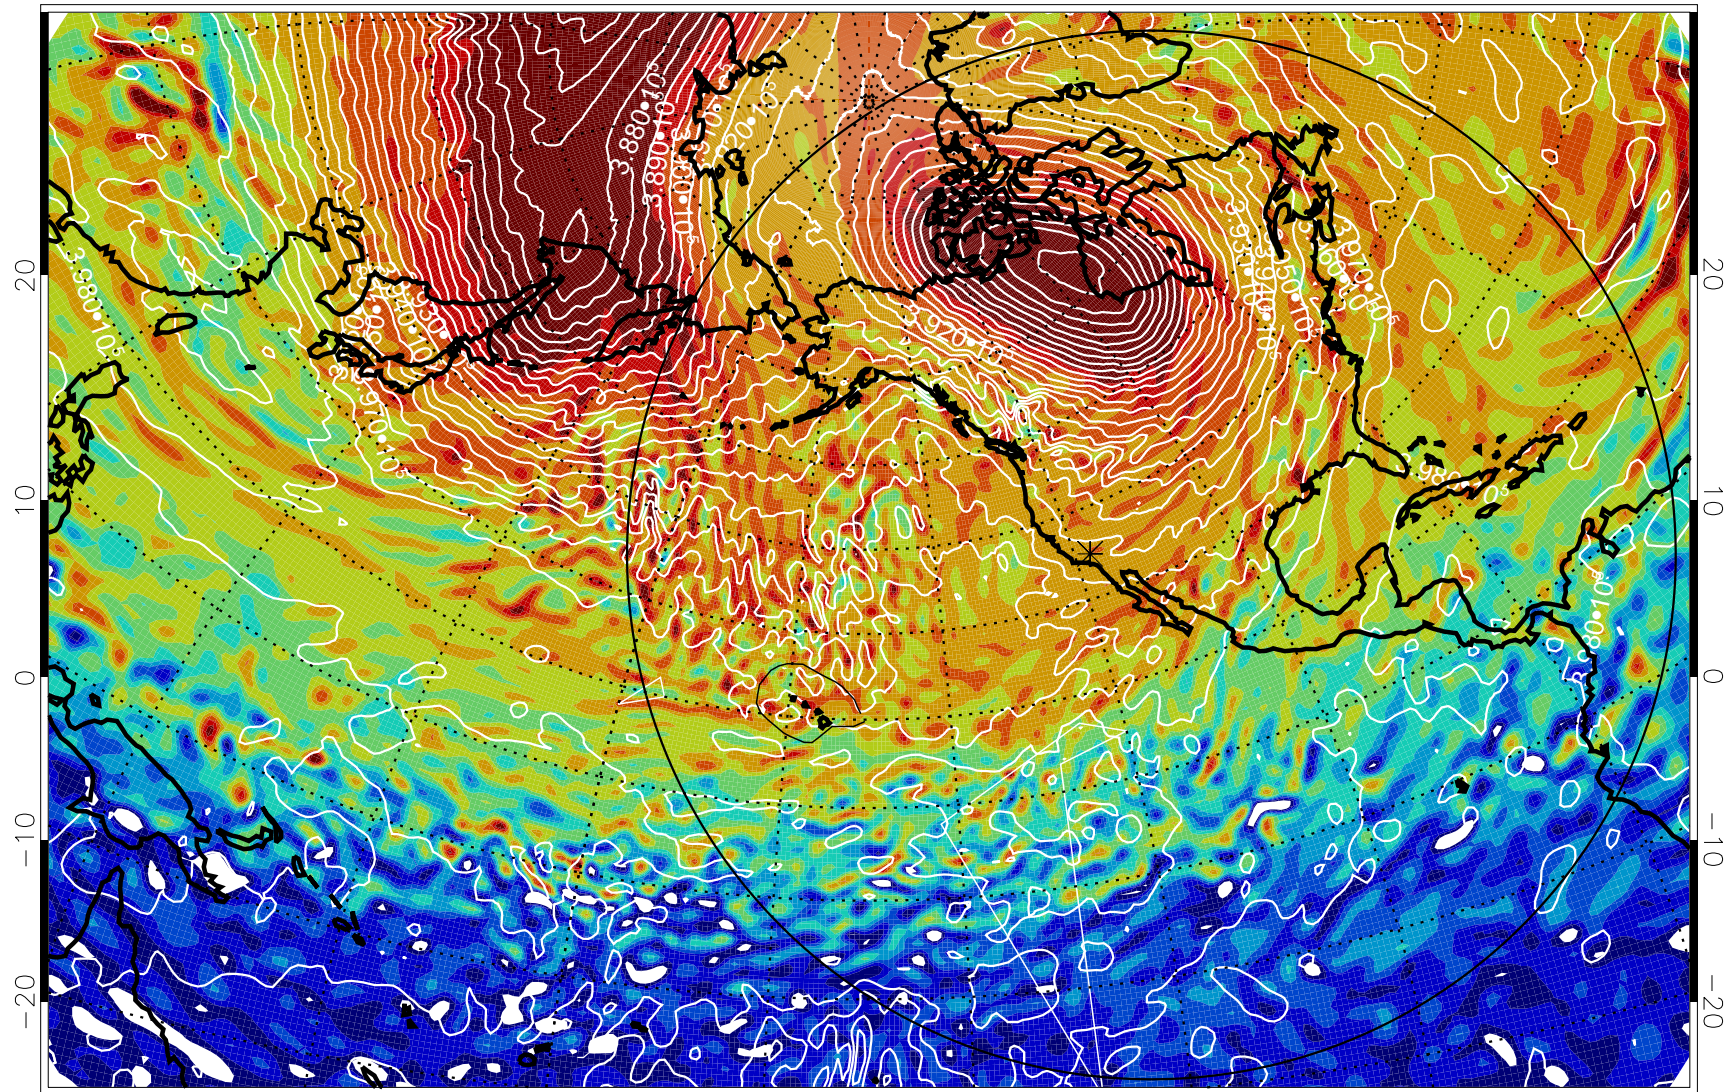

13011500, 96 hour forecast for 460K EPV

460K Montgomery Streamfunction, white

Range ring of 6000 km -- 19 hours GH round trip

13011506, 102 hour forecast for 460K EPV

460K Montgomery Streamfunction, white

Range ring of 6000 km -- 19 hours GH round trip

13011512, 108 hour forecast for 460K EPV

460K Montgomery Streamfunction, white

Range ring of 6000 km -- 19 hours GH round trip

13011518, 114 hour forecast for 460K EPV

460K Montgomery Streamfunction, white

Range ring of 6000 km -- 19 hours GH round trip

13011600, 120 hour forecast for 460K EPV

460K Montgomery Streamfunction, white

Range ring of 6000 km -- 19 hours GH round trip