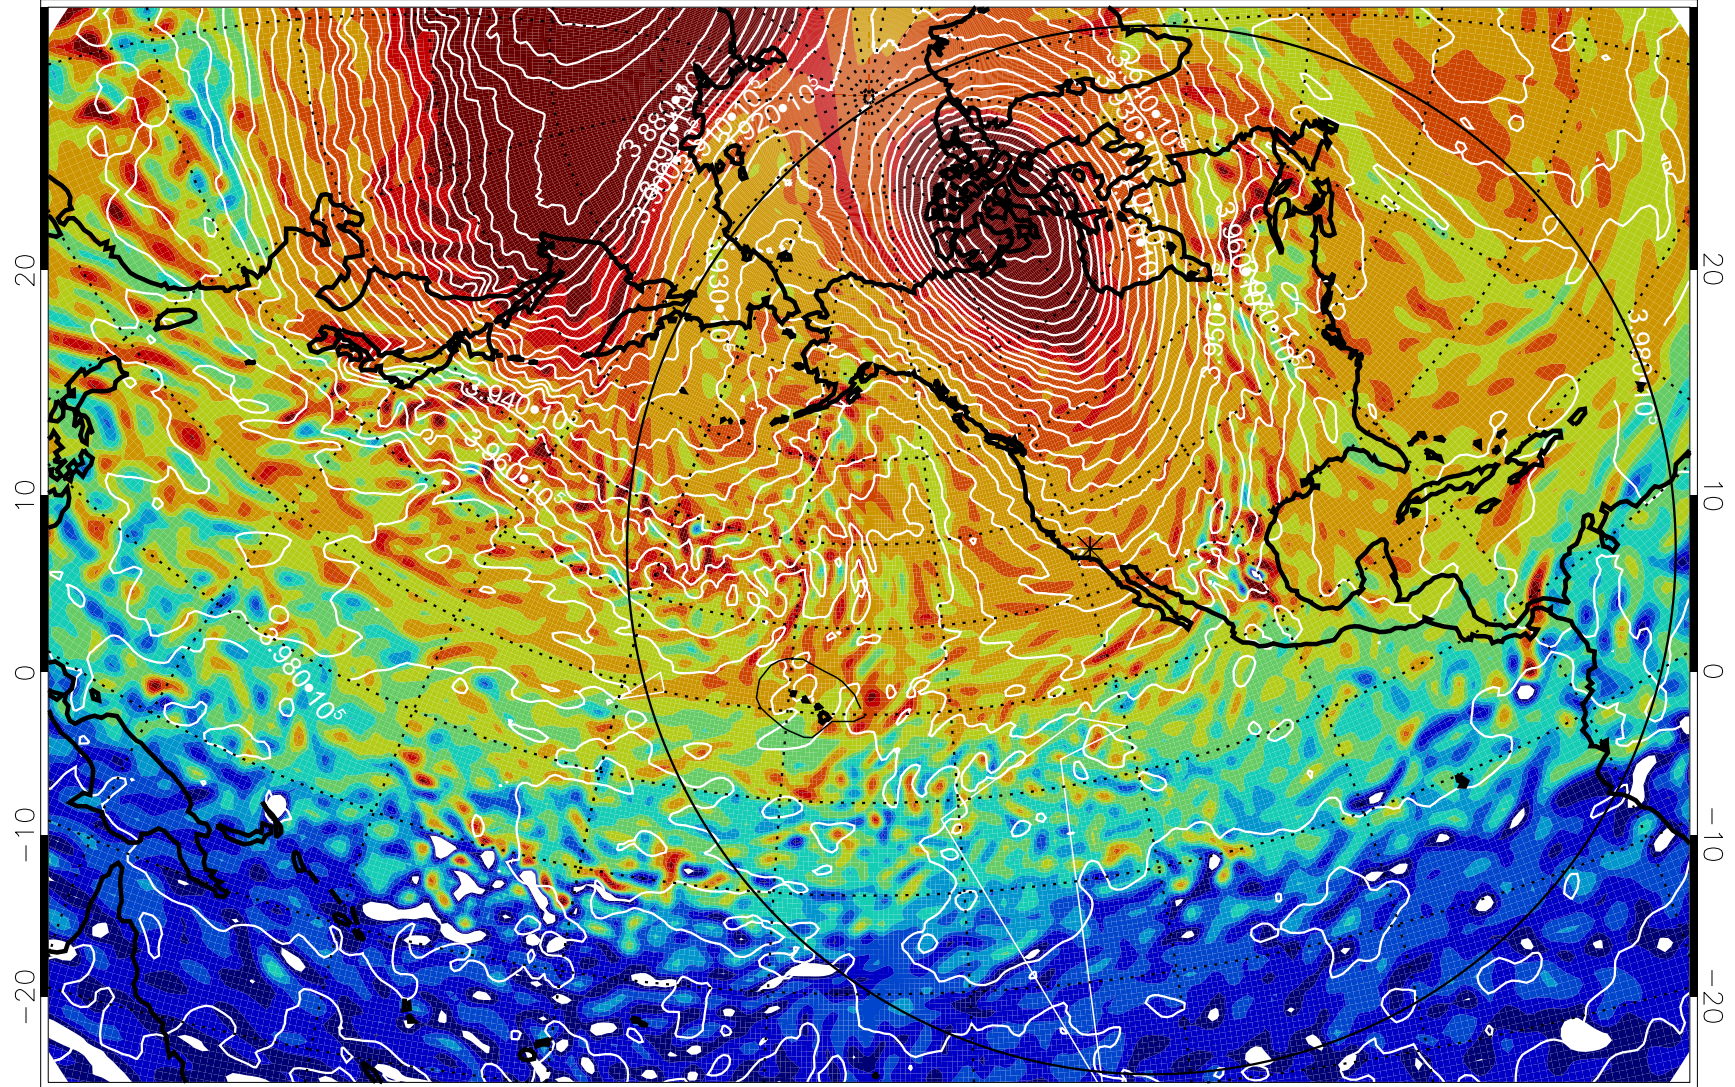

13011312, 60 hour forecast for 460K EPV

460K Montgomery Streamfunction, white

Range ring of 6000 km -- 19 hours GH round trip

13011318, 66 hour forecast for 460K EPV

460K Montgomery Streamfunction, white

Range ring of 6000 km -- 19 hours GH round trip

13011400, 72 hour forecast for 460K EPV

460K Montgomery Streamfunction, white

Range ring of 6000 km -- 19 hours GH round trip

13011406, 78 hour forecast for 460K EPV

460K Montgomery Streamfunction, white

Range ring of 6000 km -- 19 hours GH round trip

13011412, 84 hour forecast for 460K EPV

460K Montgomery Streamfunction, white

Range ring of 6000 km -- 19 hours GH round trip

13011418, 90 hour forecast for 460K EPV

460K Montgomery Streamfunction, white

Range ring of 6000 km -- 19 hours GH round trip

13011500, 96 hour forecast for 460K EPV

460K Montgomery Streamfunction, white

Range ring of 6000 km -- 19 hours GH round trip

13011506, 102 hour forecast for 460K EPV

460K Montgomery Streamfunction, white