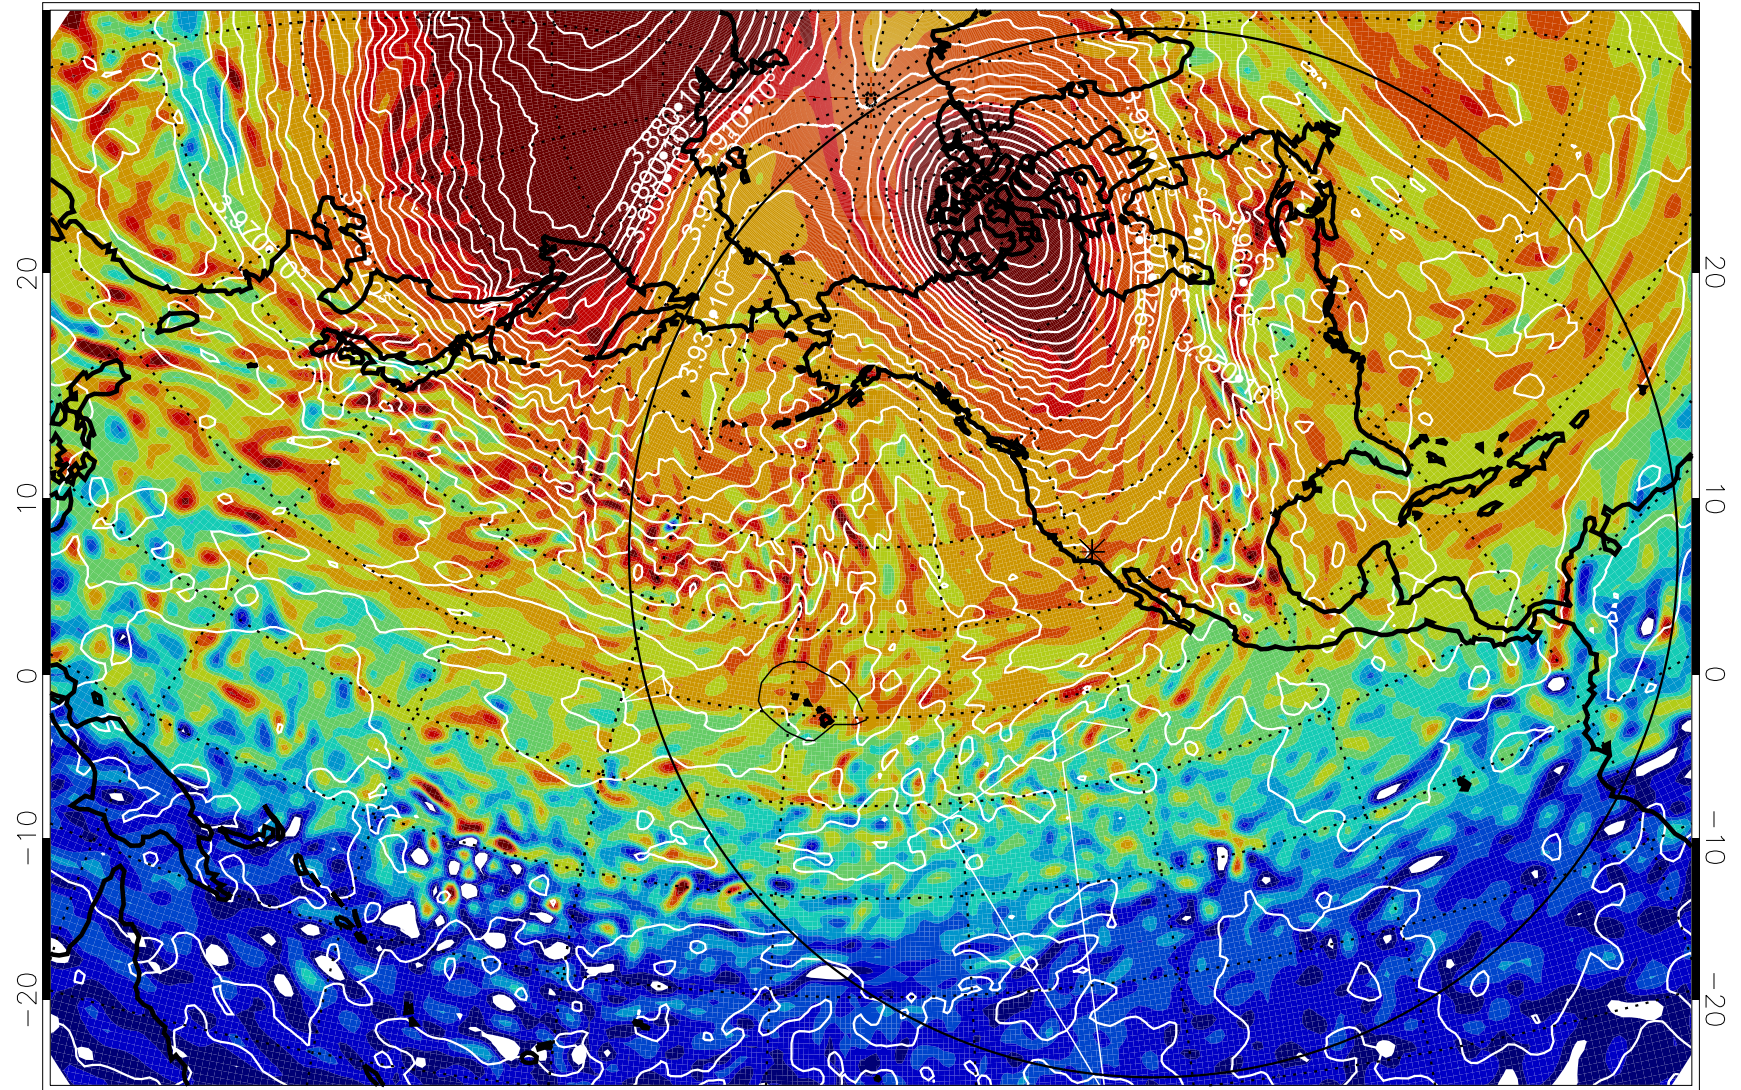

13011212, 36 hour forecast for 460K EPV

460K Montgomery Streamfunction, white

Range ring of 6000 km -- 19 hours GH round trip

13011218, 42 hour forecast for 460K EPV

460K Montgomery Streamfunction, white

Range ring of 6000 km -- 19 hours GH round trip

13011300, 48 hour forecast for 460K EPV

460K Montgomery Streamfunction, white

Range ring of 6000 km -- 19 hours GH round trip

13011306, 54 hour forecast for 460K EPV

460K Montgomery Streamfunction, white

Range ring of 6000 km -- 19 hours GH round trip

13011312, 60 hour forecast for 460K EPV

460K Montgomery Streamfunction, white

Range ring of 6000 km -- 19 hours GH round trip

13011318, 66 hour forecast for 460K EPV

460K Montgomery Streamfunction, white

Range ring of 6000 km -- 19 hours GH round trip

13011400, 72 hour forecast for 460K EPV

460K Montgomery Streamfunction, white

Range ring of 6000 km -- 19 hours GH round trip

13011406, 78 hour forecast for 460K EPV

460K Montgomery Streamfunction, white

Range ring of 6000 km -- 19 hours GH round trip