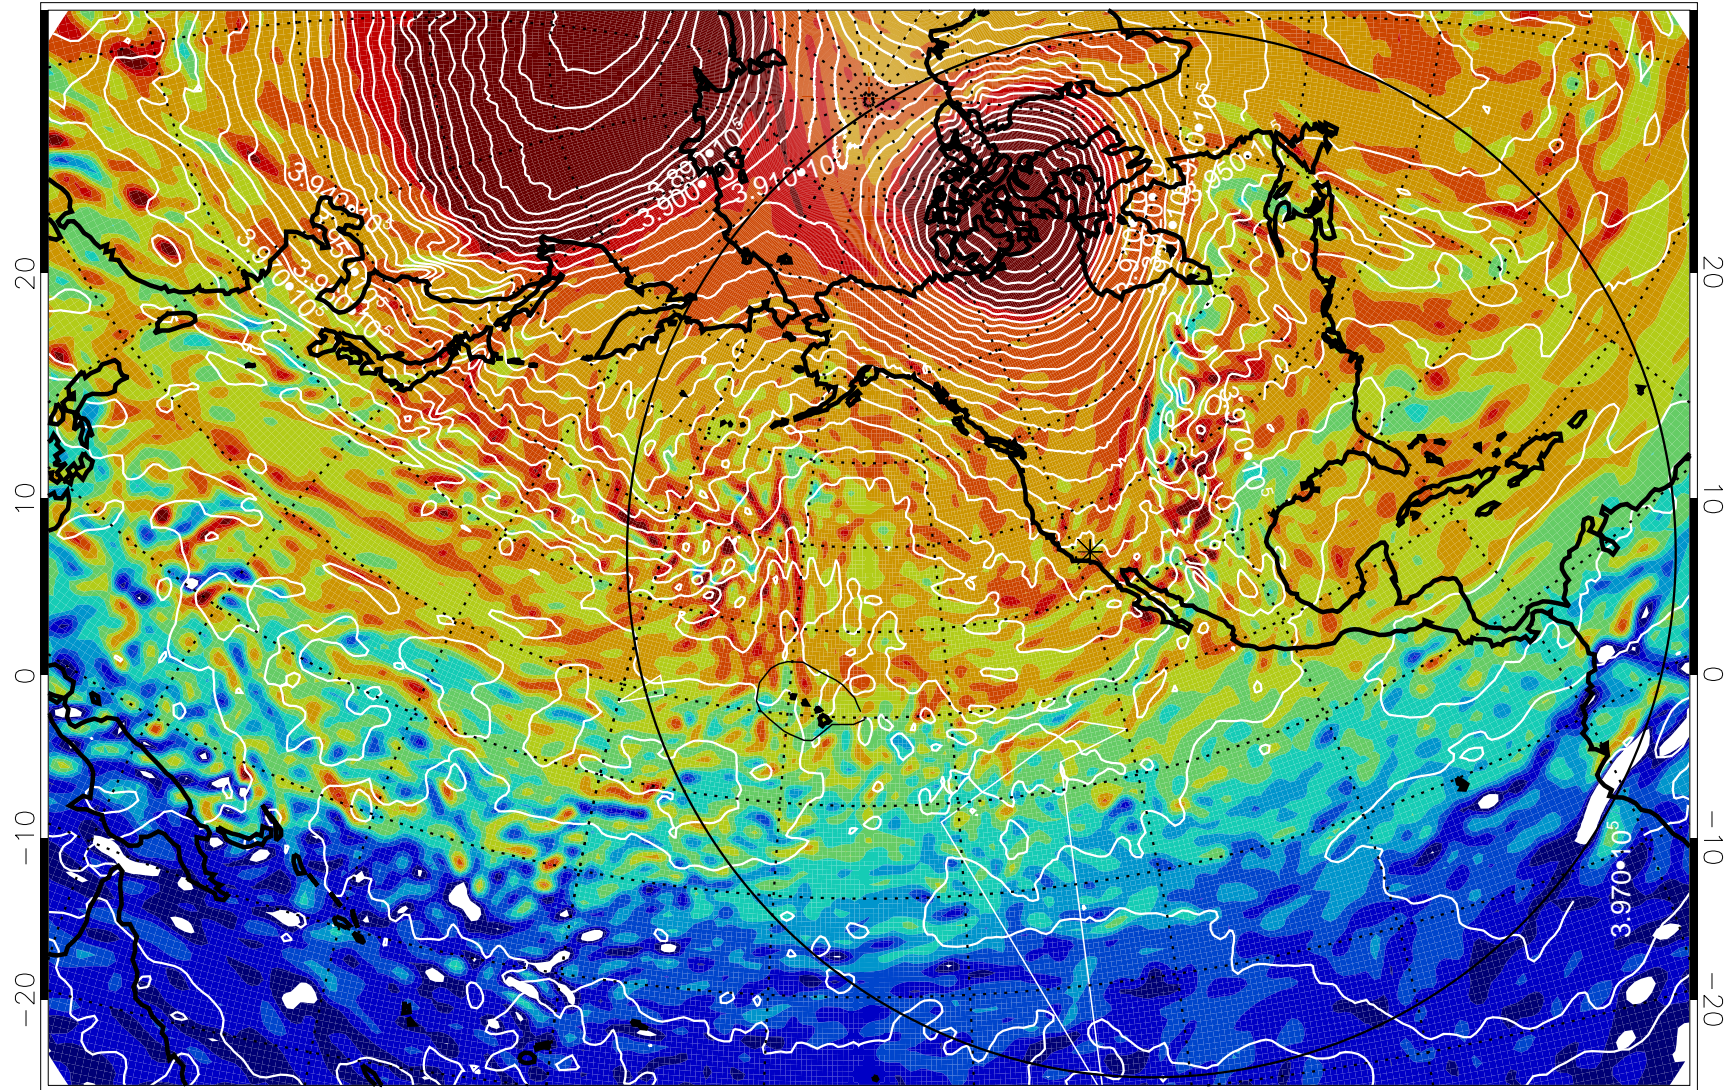

13011112, 12 hour forecast for 460K EPV

460K Montgomery Streamfunction, white

Range ring of 6000 km -- 19 hours GH round trip

13011118, 18 hour forecast for 460K EPV

460K Montgomery Streamfunction, white

Range ring of 6000 km -- 19 hours GH round trip

13011200, 24 hour forecast for 460K EPV

460K Montgomery Streamfunction, white

Range ring of 6000 km -- 19 hours GH round trip

13011206, 30 hour forecast for 460K EPV

460K Montgomery Streamfunction, white

Range ring of 6000 km -- 19 hours GH round trip

13011212, 36 hour forecast for 460K EPV

460K Montgomery Streamfunction, white

Range ring of 6000 km -- 19 hours GH round trip

13011218, 42 hour forecast for 460K EPV

460K Montgomery Streamfunction, white

Range ring of 6000 km -- 19 hours GH round trip

13011300, 48 hour forecast for 460K EPV

460K Montgomery Streamfunction, white

Range ring of 6000 km -- 19 hours GH round trip

13011306, 54 hour forecast for 460K EPV

460K Montgomery Streamfunction, white

Range ring of 6000 km -- 19 hours GH round trip