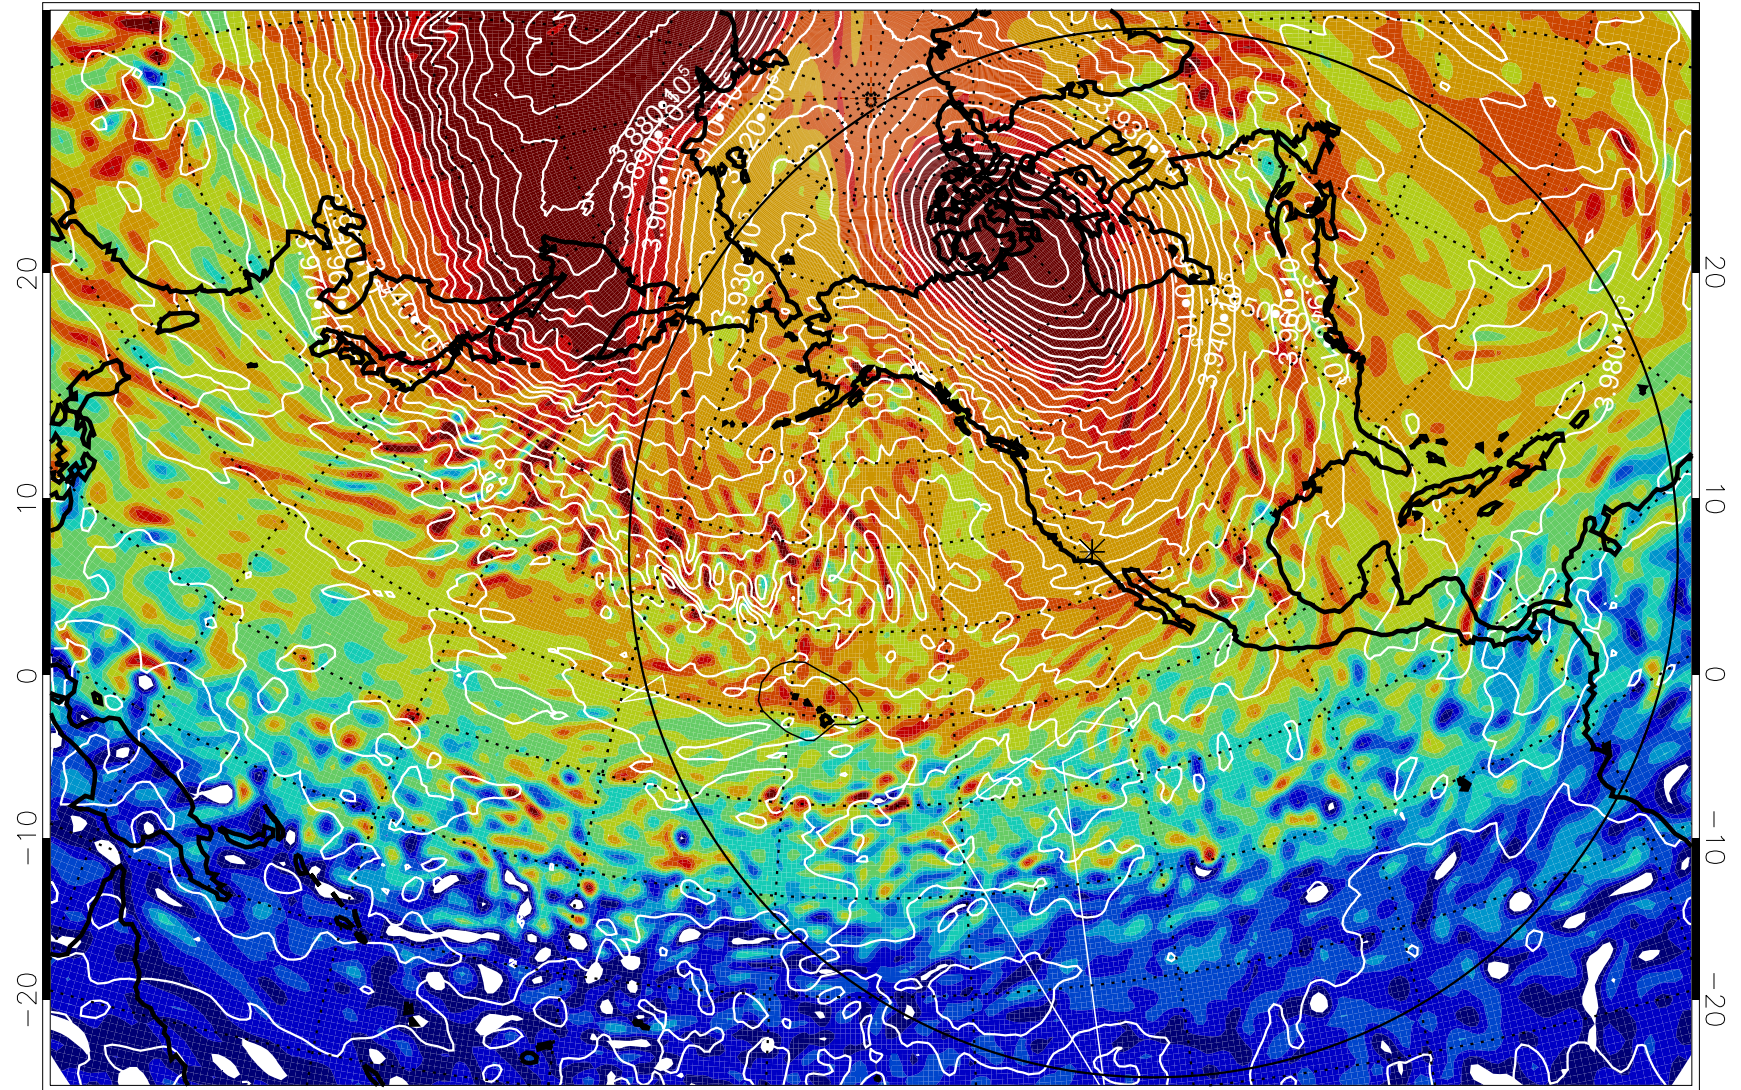

13011400, 72 hour forecast for 460K EPV

460K Montgomery Streamfunction, white

Range ring of 6000 km -- 19 hours GH round trip

13011406, 78 hour forecast for 460K EPV

460K Montgomery Streamfunction, white

Range ring of 6000 km -- 19 hours GH round trip

13011412, 84 hour forecast for 460K EPV

460K Montgomery Streamfunction, white

Range ring of 6000 km -- 19 hours GH round trip

13011418, 90 hour forecast for 460K EPV

460K Montgomery Streamfunction, white

Range ring of 6000 km -- 19 hours GH round trip

13011500, 96 hour forecast for 460K EPV

460K Montgomery Streamfunction, white

Range ring of 6000 km -- 19 hours GH round trip

13011506, 102 hour forecast for 460K EPV

460K Montgomery Streamfunction, white

Range ring of 6000 km -- 19 hours GH round trip

13011512, 108 hour forecast for 460K EPV

460K Montgomery Streamfunction, white

Range ring of 6000 km -- 19 hours GH round trip

13011518, 114 hour forecast for 460K EPV