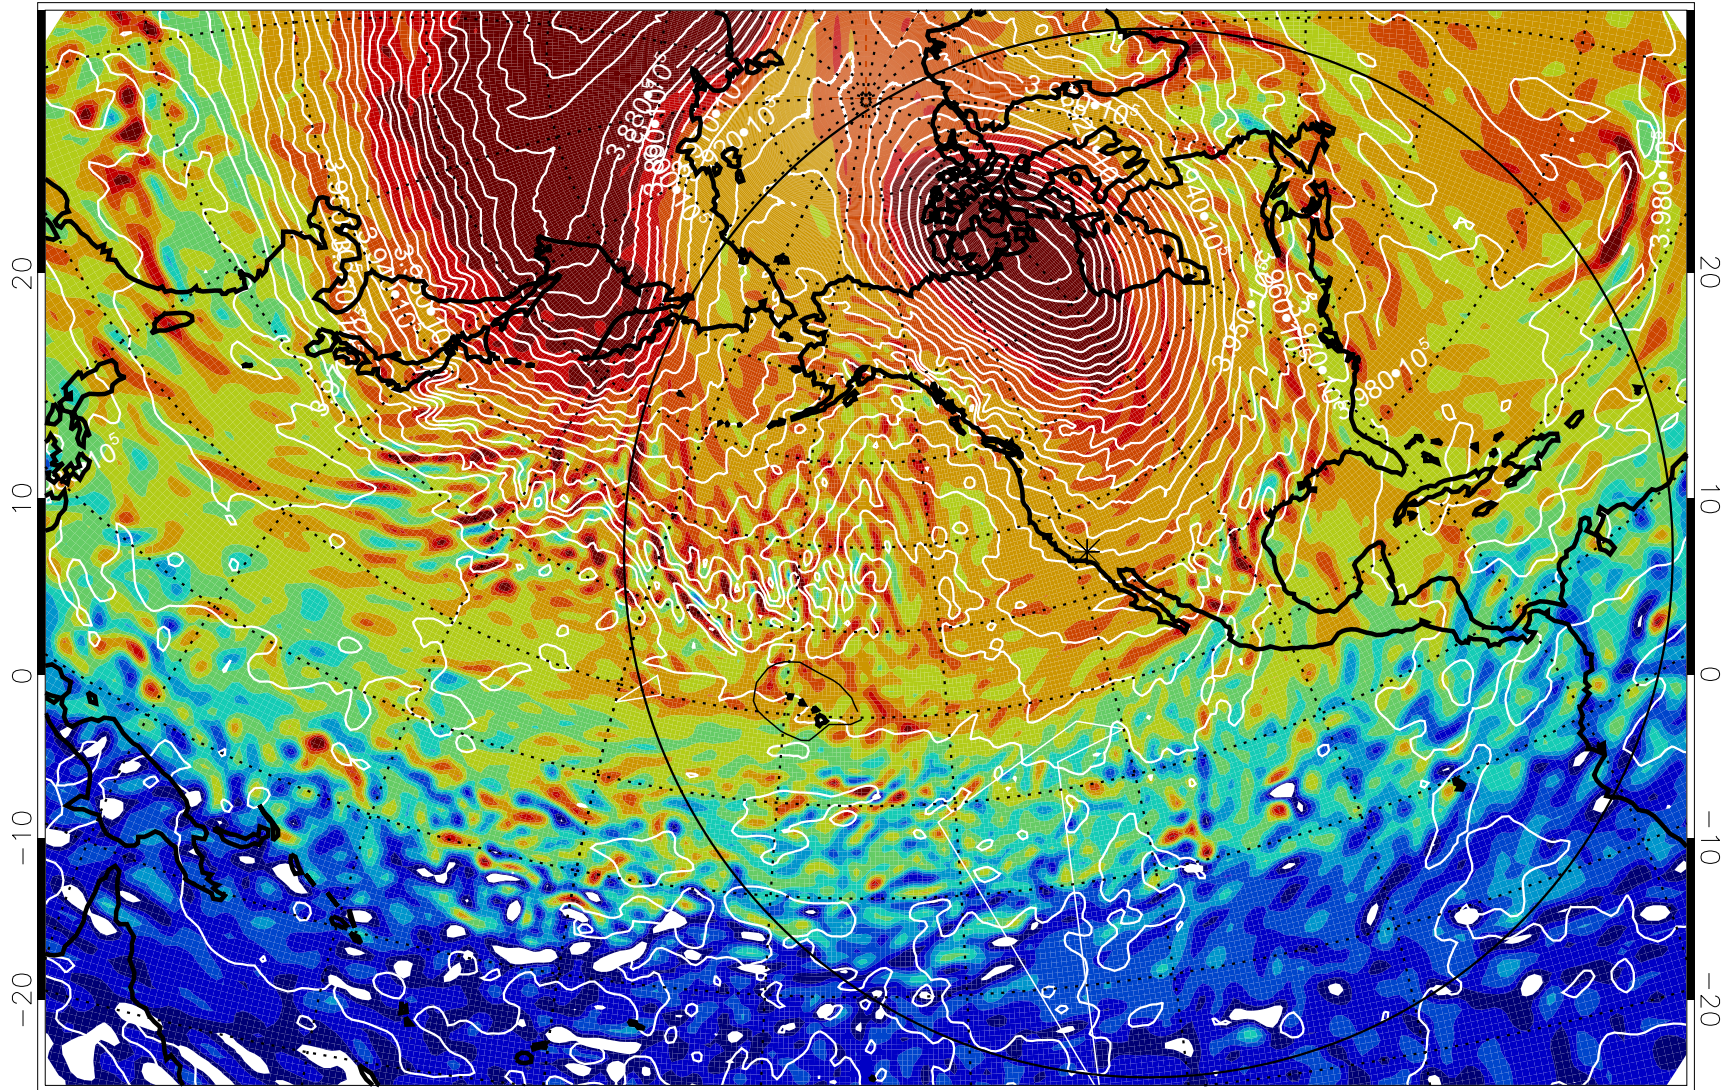

13011400, 72 hour forecast for 460K EPV

460K Montgomery Streamfunction, white

Range ring of 6000 km -- 19 hours GH round trip

13011406, 78 hour forecast for 460K EPV

460K Montgomery Streamfunction, white

Range ring of 6000 km -- 19 hours GH round trip

13011412, 84 hour forecast for 460K EPV

460K Montgomery Streamfunction, white

Range ring of 6000 km -- 19 hours GH round trip

13011418, 90 hour forecast for 460K EPV

460K Montgomery Streamfunction, white

Range ring of 6000 km -- 19 hours GH round trip

13011500, 96 hour forecast for 460K EPV

460K Montgomery Streamfunction, white

Range ring of 6000 km -- 19 hours GH round trip

13011506, 102 hour forecast for 460K EPV

460K Montgomery Streamfunction, white

Range ring of 6000 km -- 19 hours GH round trip

13011512, 108 hour forecast for 460K EPV

460K Montgomery Streamfunction, white

Range ring of 6000 km -- 19 hours GH round trip

13011518, 114 hour forecast for 460K EPV