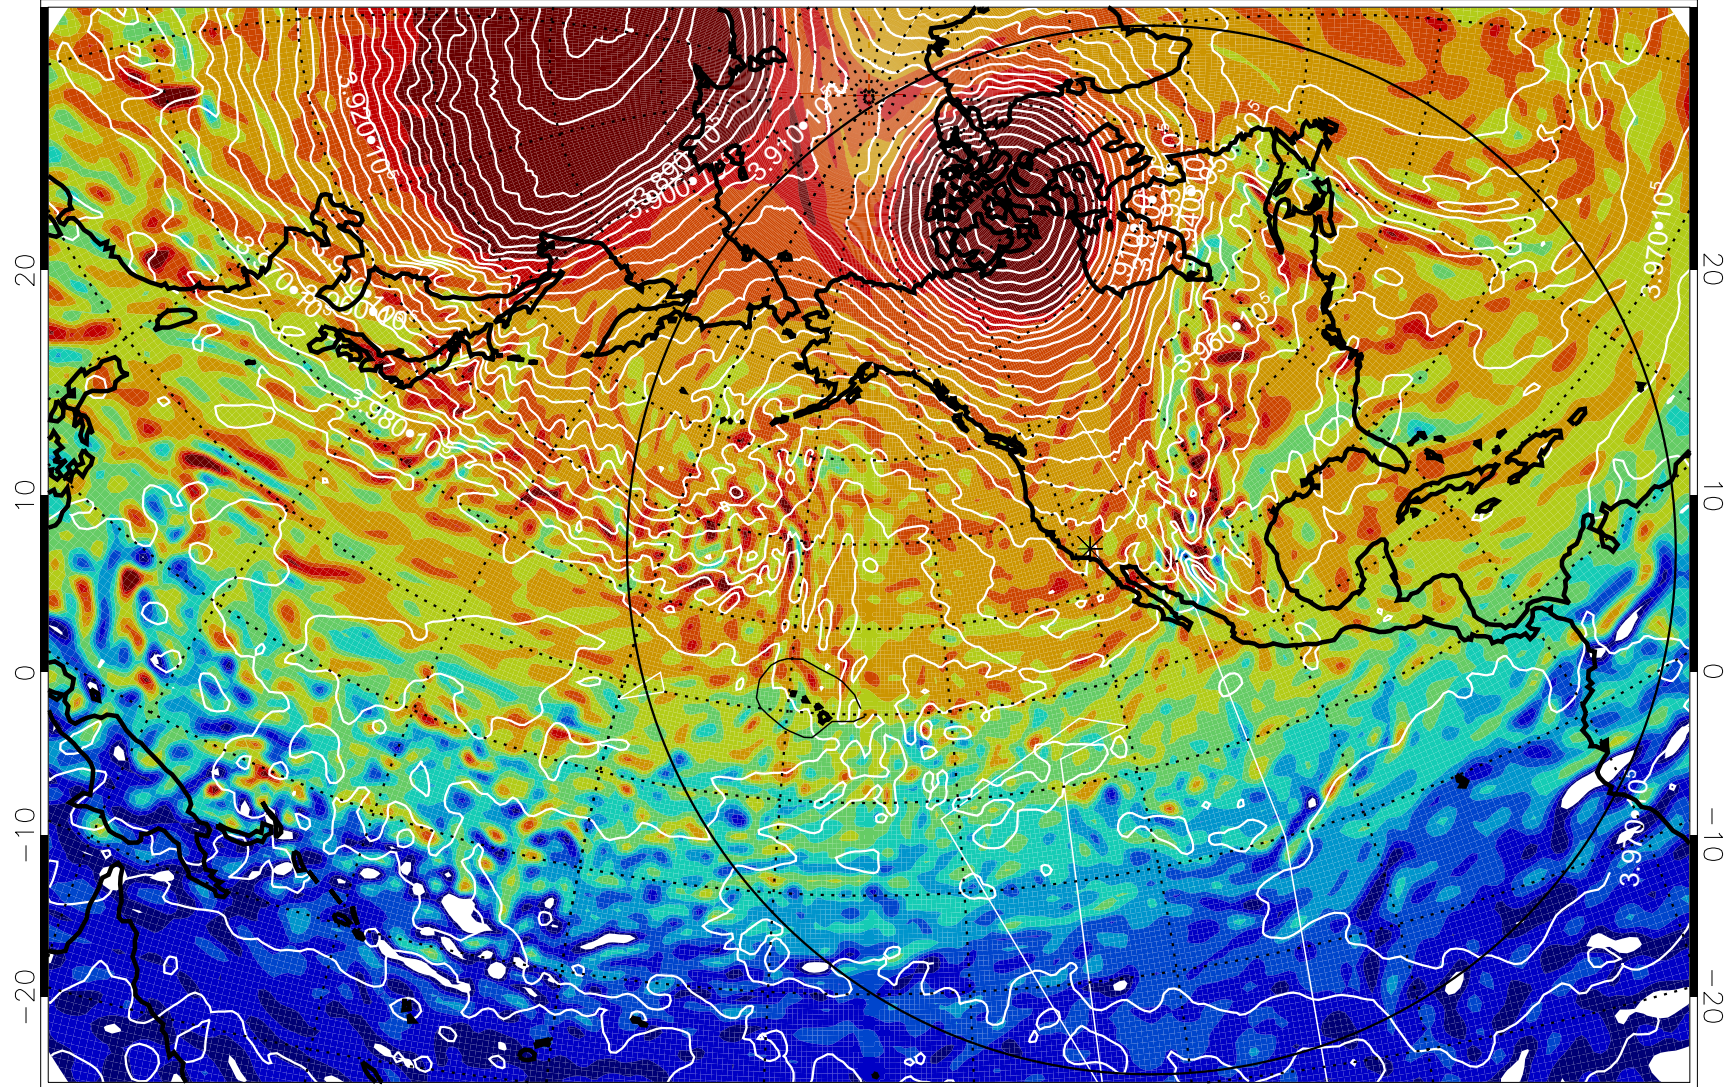

13011118, 30 hour forecast for 460K EPV

13011200, 36 hour forecast for 460K EPV

460K Montgomery Streamfunction, white

Range ring of 6000 km -- 19 hours GH round trip

13011212, 48 hour forecast for 460K EPV

460K Montgomery Streamfunction, white

Range ring of 6000 km -- 19 hours GH round trip

13011218, 54 hour forecast for 460K EPV

460K Montgomery Streamfunction, white

Range ring of 6000 km -- 19 hours GH round trip

13011300, 60 hour forecast for 460K EPV

460K Montgomery Streamfunction, white

Range ring of 6000 km -- 19 hours GH round trip

13011306, 66 hour forecast for 460K EPV

460K Montgomery Streamfunction, white

Range ring of 6000 km -- 19 hours GH round trip

13011412, 96 hour forecast for 460K EPV

460K Montgomery Streamfunction, white

Range ring of 6000 km -- 19 hours GH round trip

13011418, 102 hour forecast for 460K EPV

460K Montgomery Streamfunction, white