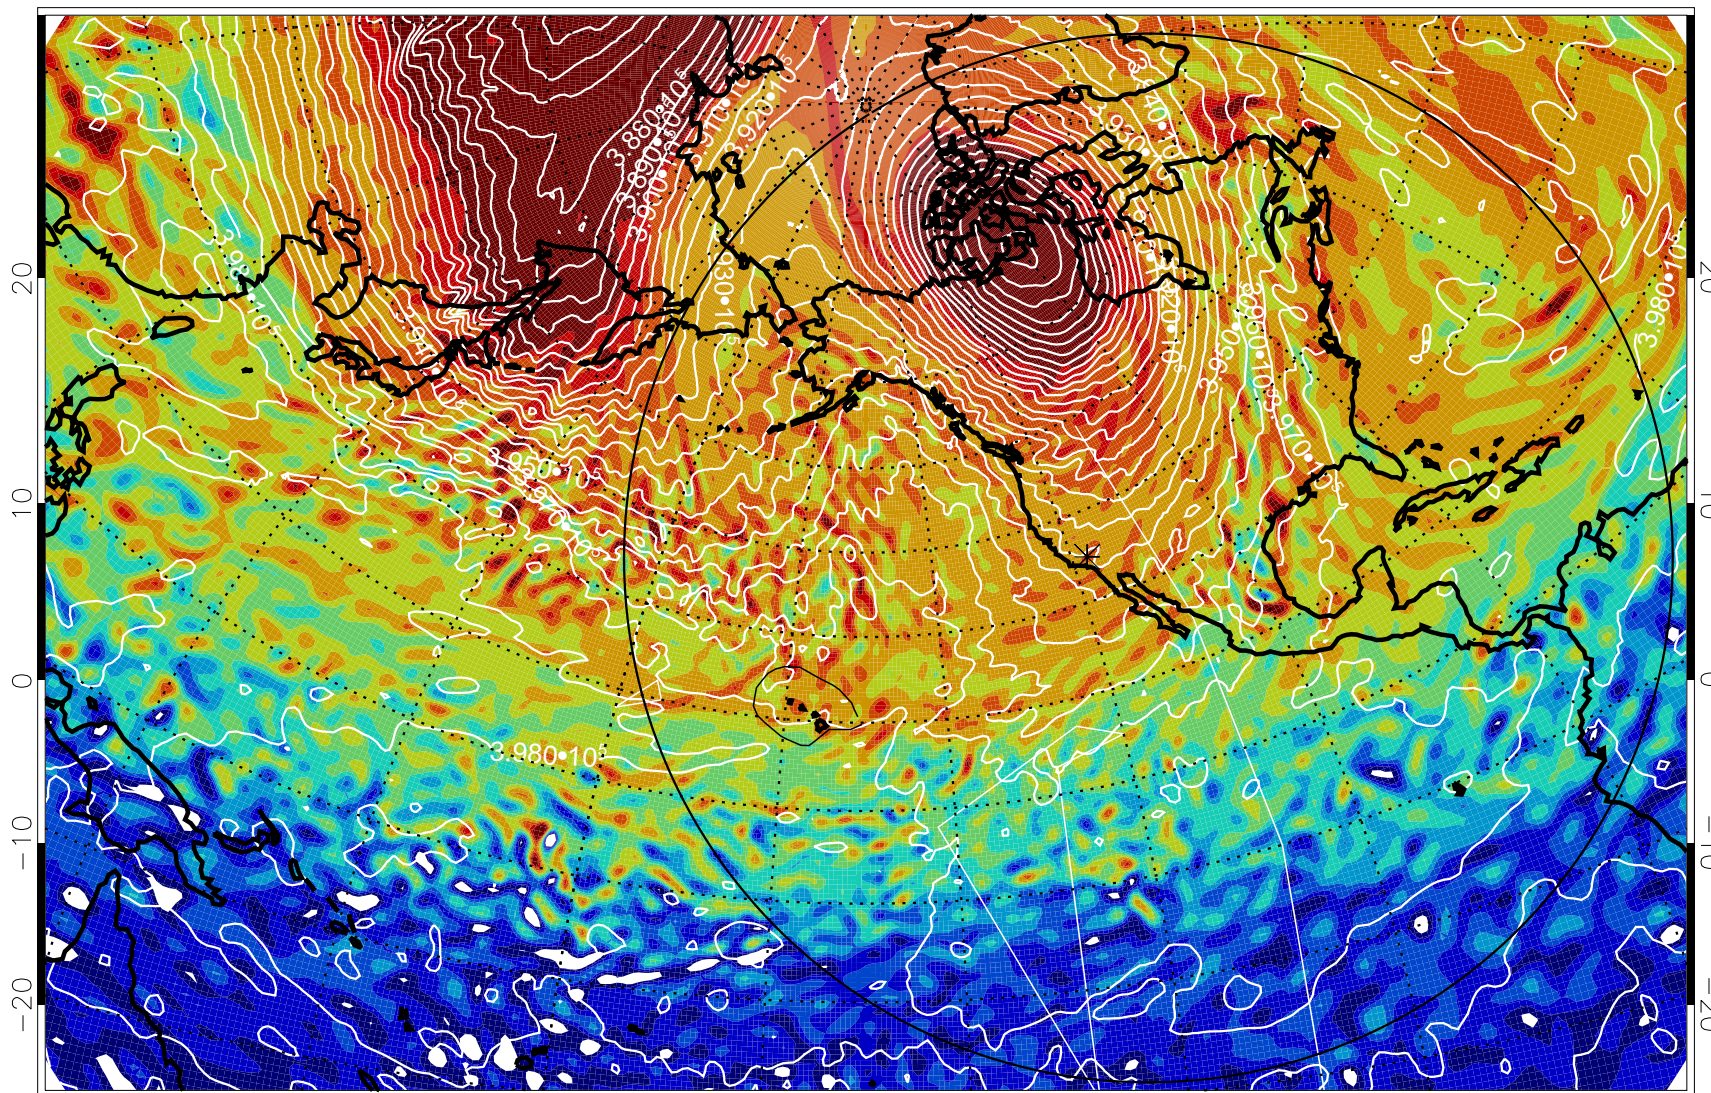

13011300, 60 hour forecast for 460K EPV

460K Montgomery Streamfunction, white

Range ring of 6000 km -- 19 hours GH round trip

13011306, 66 hour forecast for 460K EPV

460K Montgomery Streamfunction, white

Range ring of 6000 km -- 19 hours GH round trip

13011312, 72 hour forecast for 460K EPV

460K Montgomery Streamfunction, white

Range ring of 6000 km -- 19 hours GH round trip

13011406, 90 hour forecast for 460K EPV

460K Montgomery Streamfunction, white

Range ring of 6000 km -- 19 hours GH round trip

13011412, 96 hour forecast for 460K EPV

460K Montgomery Streamfunction, white

Range ring of 6000 km -- 19 hours GH round trip

13011418, 102 hour forecast for 460K EPV

460K Montgomery Streamfunction, white

Range ring of 6000 km -- 19 hours GH round trip

13011506, 114 hour forecast for 460K EPV

460K Montgomery Streamfunction, white

Range ring of 6000 km -- 19 hours GH round trip

13011512, 120 hour forecast for 460K EPV