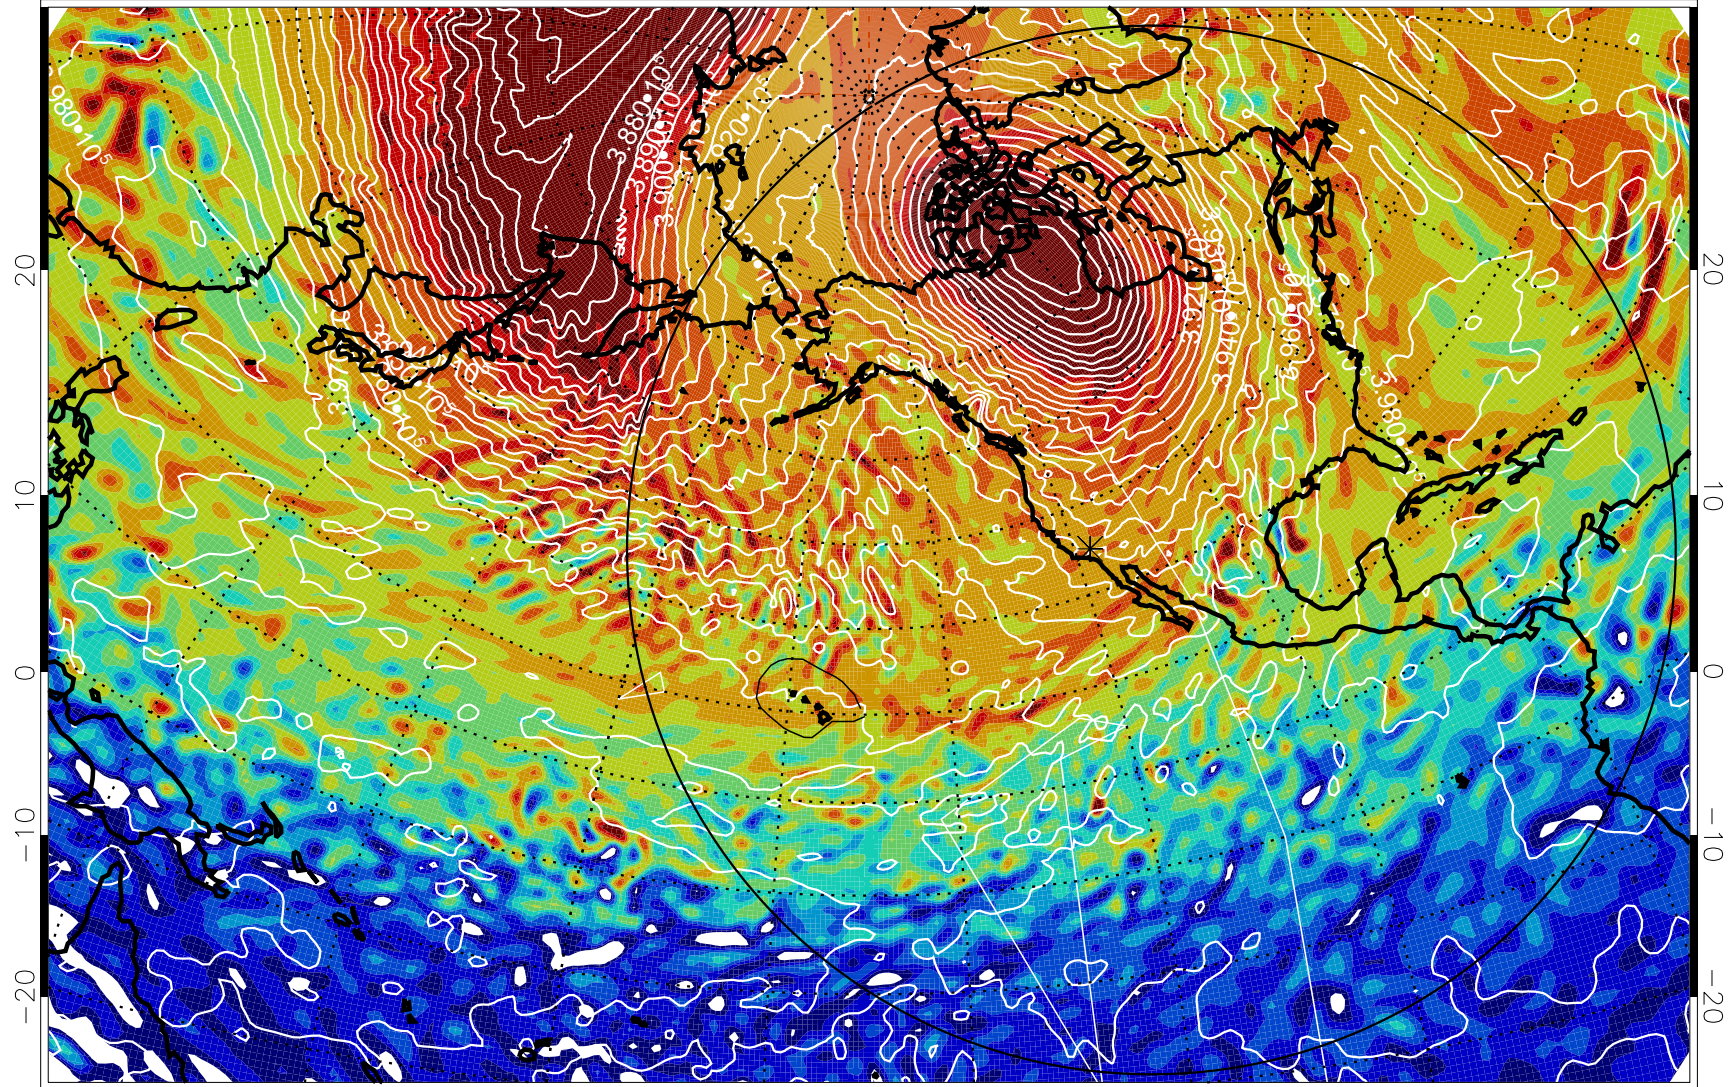

13011312, 72 hour forecast for 460K EPV

460K Montgomery Streamfunction, white

Range ring of 6000 km -- 19 hours GH round trip

13011406, 90 hour forecast for 460K EPV

460K Montgomery Streamfunction, white

Range ring of 6000 km -- 19 hours GH round trip

13011412, 96 hour forecast for 460K EPV

460K Montgomery Streamfunction, white

Range ring of 6000 km -- 19 hours GH round trip

13011418, 102 hour forecast for 460K EPV

460K Montgomery Streamfunction, white

Range ring of 6000 km -- 19 hours GH round trip

13011506, 114 hour forecast for 460K EPV

460K Montgomery Streamfunction, white

Range ring of 6000 km -- 19 hours GH round trip

13011512, 120 hour forecast for 460K EPV

460K Montgomery Streamfunction, white

Range ring of 6000 km -- 19 hours GH round trip