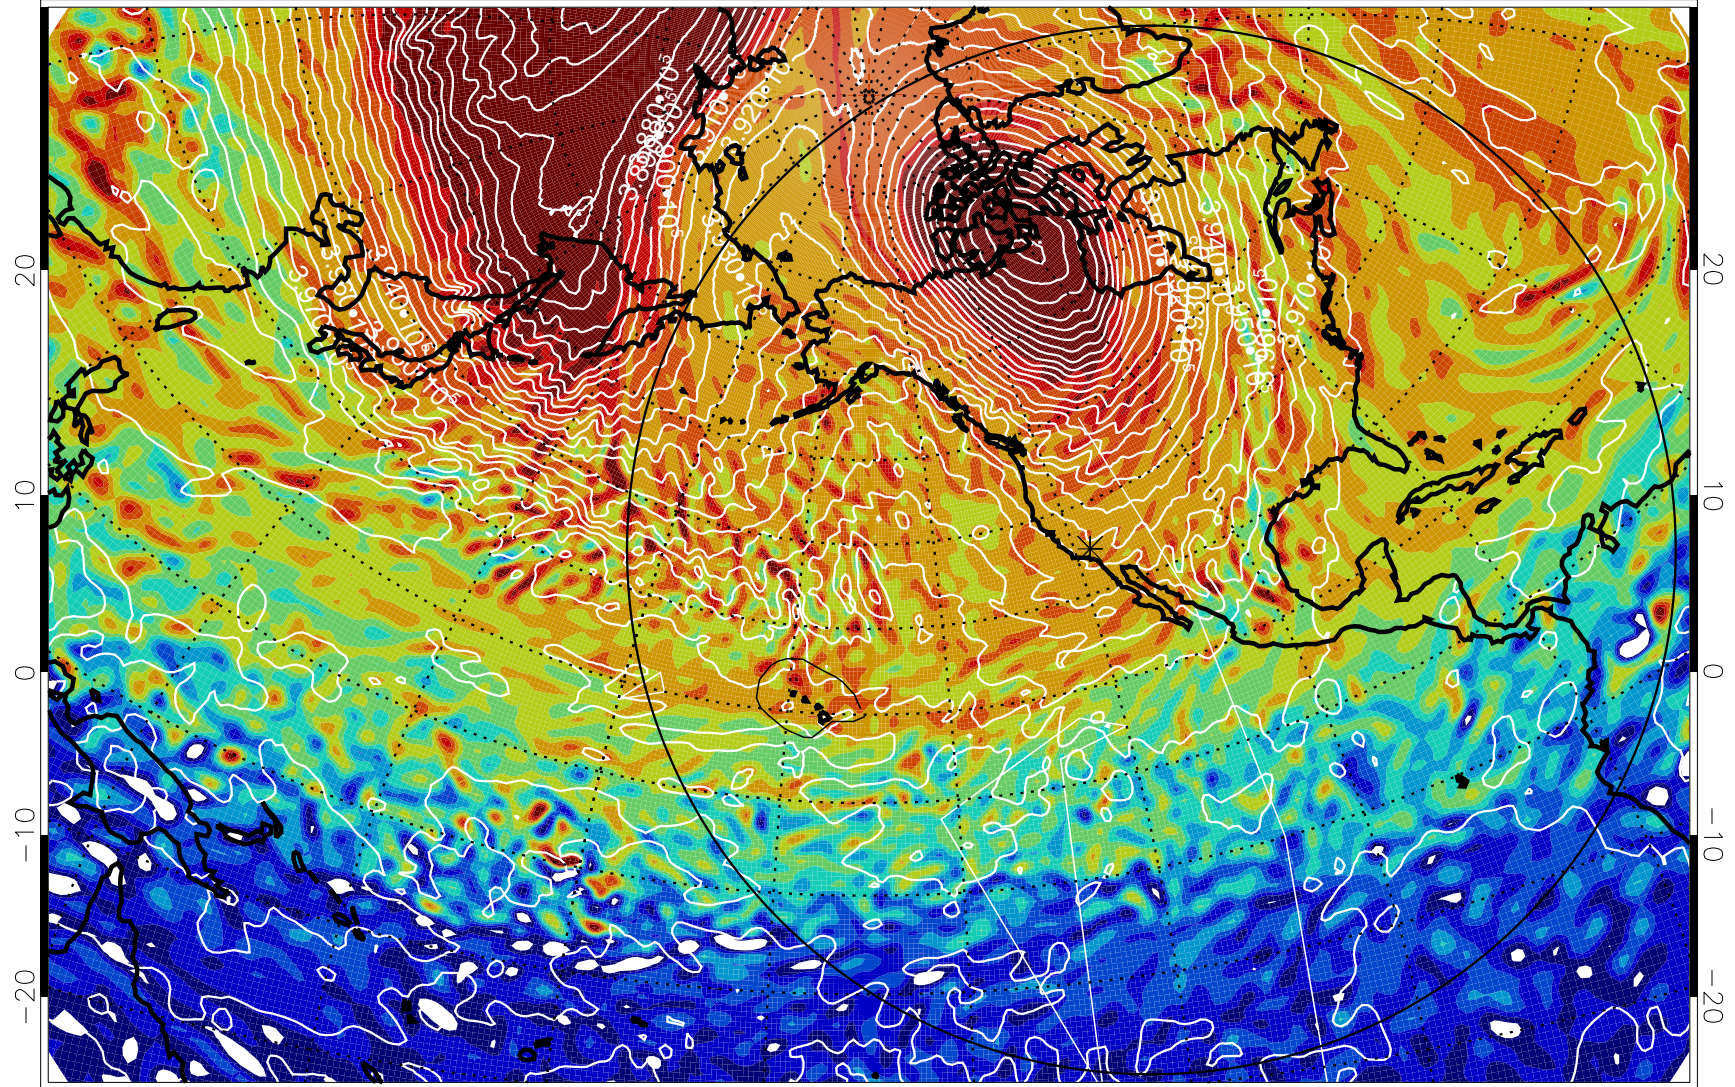

13011312, 72 hour forecast for 460K EPV

460K Montgomery Streamfunction, white

Range ring of 6000 km -- 19 hours GH round trip

13011406, 90 hour forecast for 460K EPV

460K Montgomery Streamfunction, white

Range ring of 6000 km -- 19 hours GH round trip

13011412, 96 hour forecast for 460K EPV

460K Montgomery Streamfunction, white

Range ring of 6000 km -- 19 hours GH round trip

13011418, 102 hour forecast for 460K EPV

460K Montgomery Streamfunction, white

Range ring of 6000 km -- 19 hours GH round trip

13011506, 114 hour forecast for 460K EPV

460K Montgomery Streamfunction, white

Range ring of 6000 km -- 19 hours GH round trip

13011512, 120 hour forecast for 460K EPV

460K Montgomery Streamfunction, white

Range ring of 6000 km -- 19 hours GH round trip