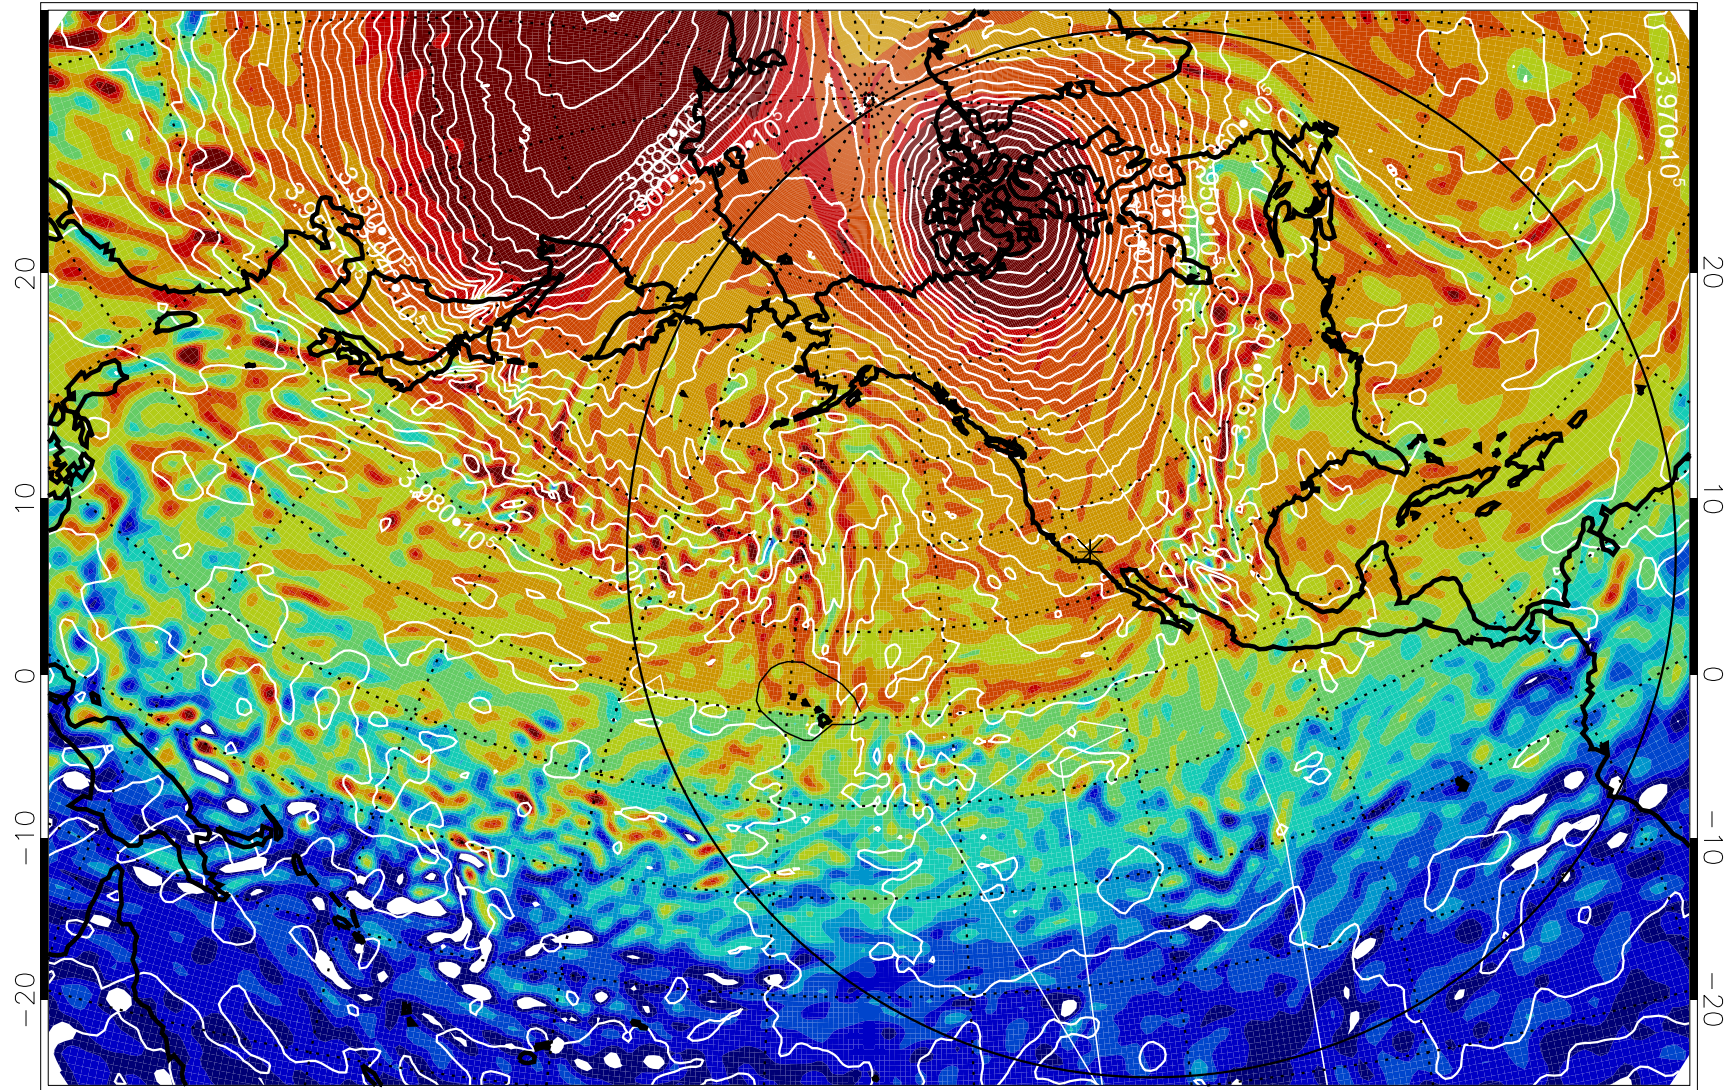

460K Montgomery Streamfunction, white

Range ring of 6000 km -- 19 hours GH round trip

13011218, 54 hour forecast for 460K EPV

460K Montgomery Streamfunction, white

Range ring of 6000 km -- 19 hours GH round trip

13011300, 60 hour forecast for 460K EPV

460K Montgomery Streamfunction, white

Range ring of 6000 km -- 19 hours GH round trip

13011306, 66 hour forecast for 460K EPV

460K Montgomery Streamfunction, white

Range ring of 6000 km -- 19 hours GH round trip

13011312, 72 hour forecast for 460K EPV

460K Montgomery Streamfunction, white

Range ring of 6000 km -- 19 hours GH round trip

13011406, 90 hour forecast for 460K EPV

460K Montgomery Streamfunction, white

Range ring of 6000 km -- 19 hours GH round trip

13011412, 96 hour forecast for 460K EPV

460K Montgomery Streamfunction, white

Range ring of 6000 km -- 19 hours GH round trip

13011418, 102 hour forecast for 460K EPV

460K Montgomery Streamfunction, white