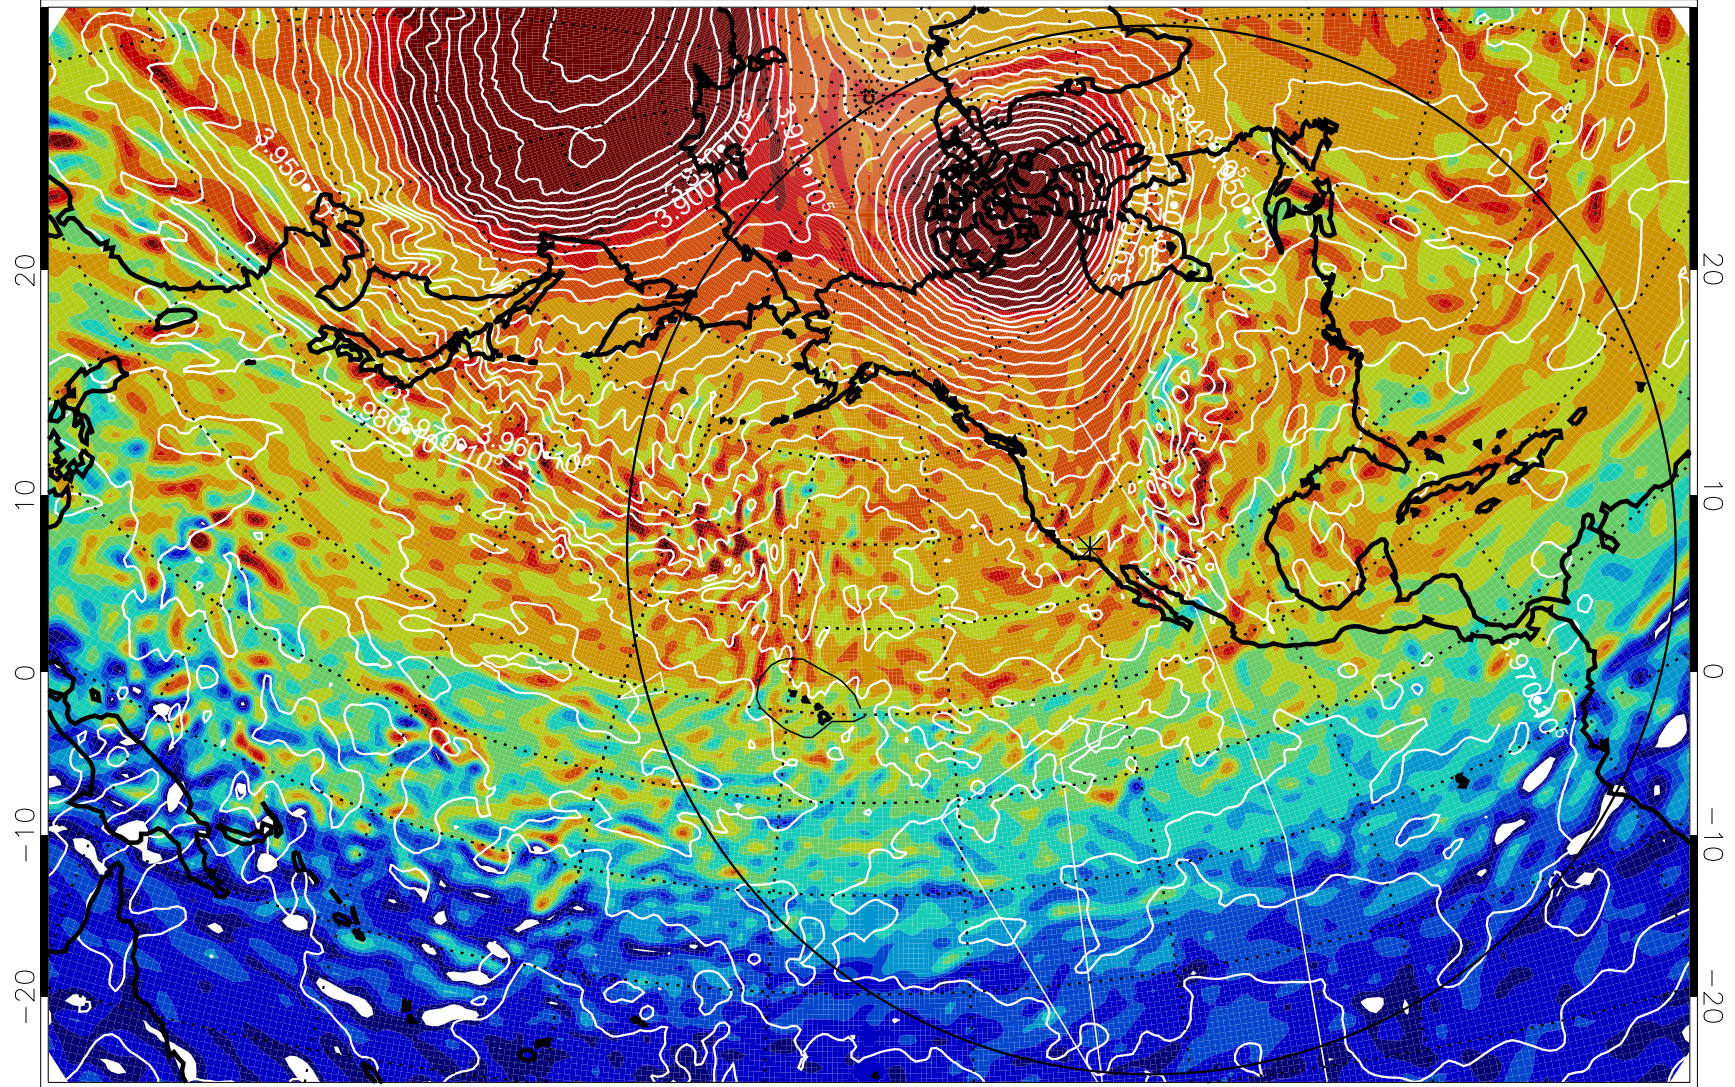

13011106, 18 hour forecast for 460K EPV

460K Montgomery Streamfunction, white

Range ring of 6000 km -- 19 hours GH round trip

13011112, 24 hour forecast for 460K EPV

460K Montgomery Streamfunction, white

Range ring of 6000 km -- 19 hours GH round trip

13011118, 30 hour forecast for 460K EPV

13011200, 36 hour forecast for 460K EPV

460K Montgomery Streamfunction, white

Range ring of 6000 km -- 19 hours GH round trip

13011212, 48 hour forecast for 460K EPV

460K Montgomery Streamfunction, white

Range ring of 6000 km -- 19 hours GH round trip

13011218, 54 hour forecast for 460K EPV

460K Montgomery Streamfunction, white

Range ring of 6000 km -- 19 hours GH round trip

13011300, 60 hour forecast for 460K EPV

460K Montgomery Streamfunction, white

Range ring of 6000 km -- 19 hours GH round trip

13011306, 66 hour forecast for 460K EPV

460K Montgomery Streamfunction, white

Range ring of 6000 km -- 19 hours GH round trip