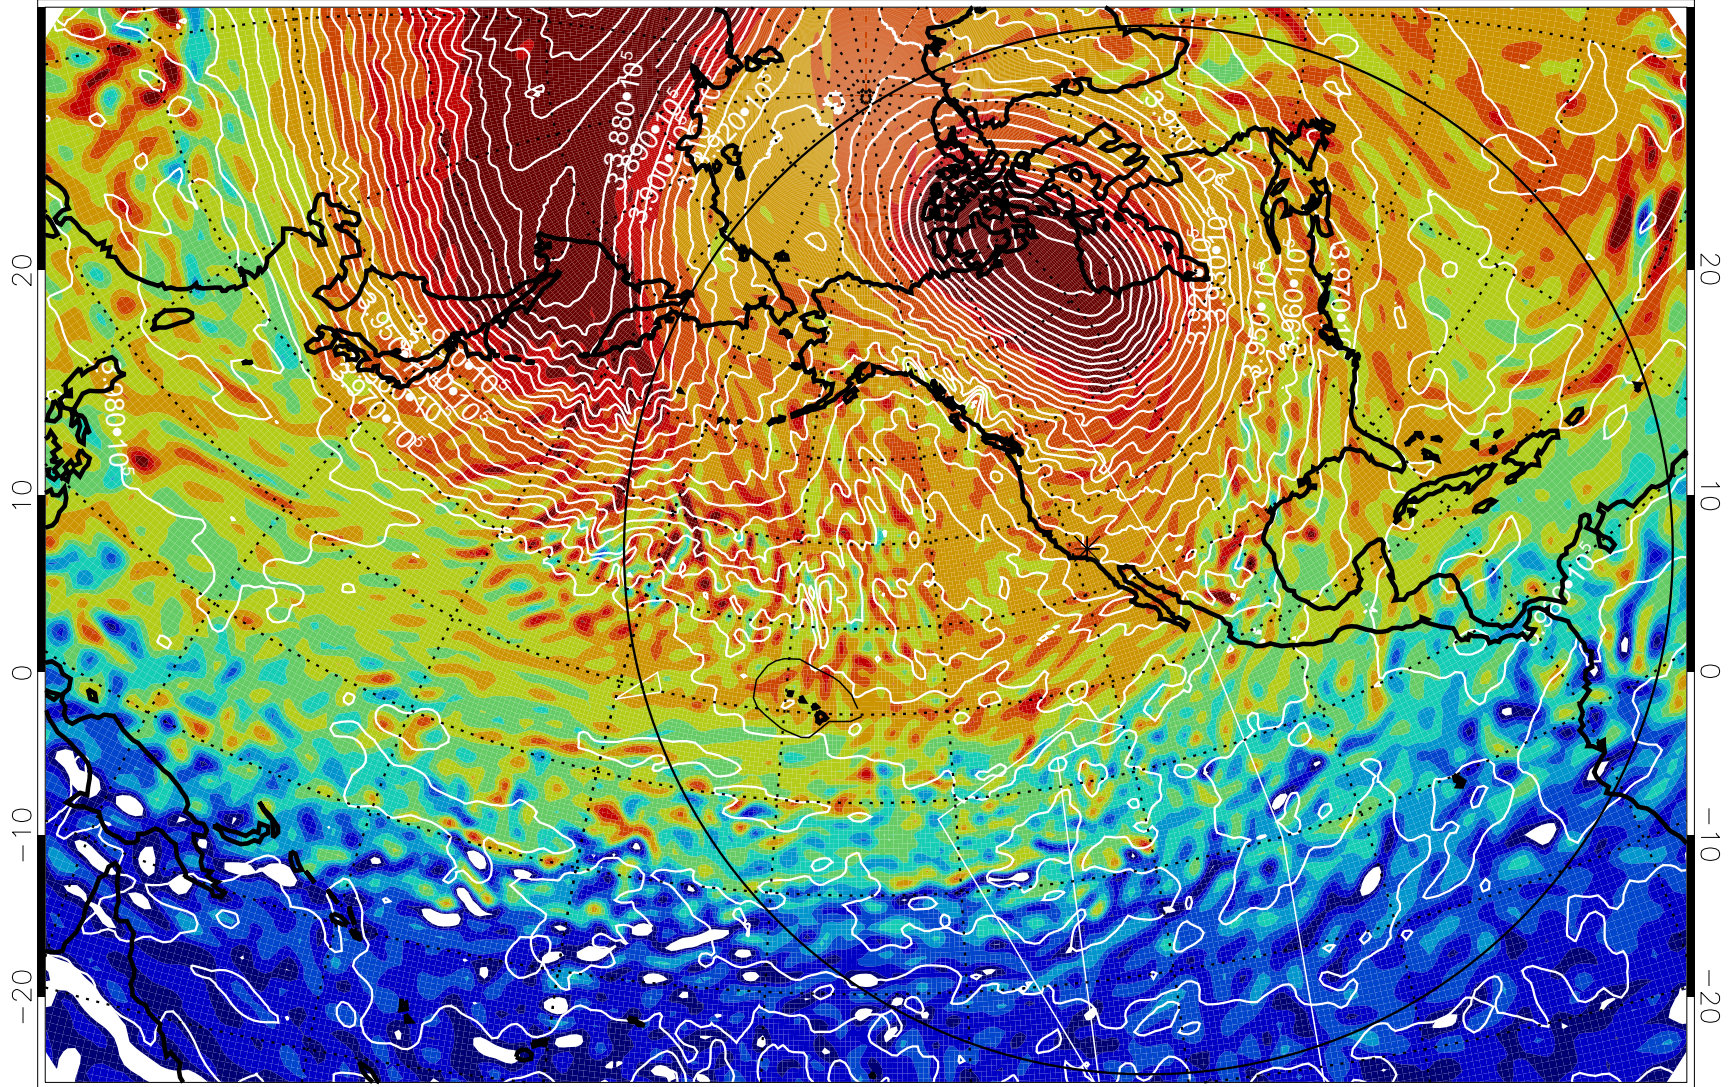

13011412, 96 hour forecast for 460K EPV

460K Montgomery Streamfunction, white

Range ring of 6000 km -- 19 hours GH round trip

13011418, 102 hour forecast for 460K EPV

460K Montgomery Streamfunction, white

Range ring of 6000 km -- 19 hours GH round trip

13011506, 114 hour forecast for 460K EPV

460K Montgomery Streamfunction, white

Range ring of 6000 km -- 19 hours GH round trip

13011512, 120 hour forecast for 460K EPV

460K Montgomery Streamfunction, white

Range ring of 6000 km -- 19 hours GH round trip