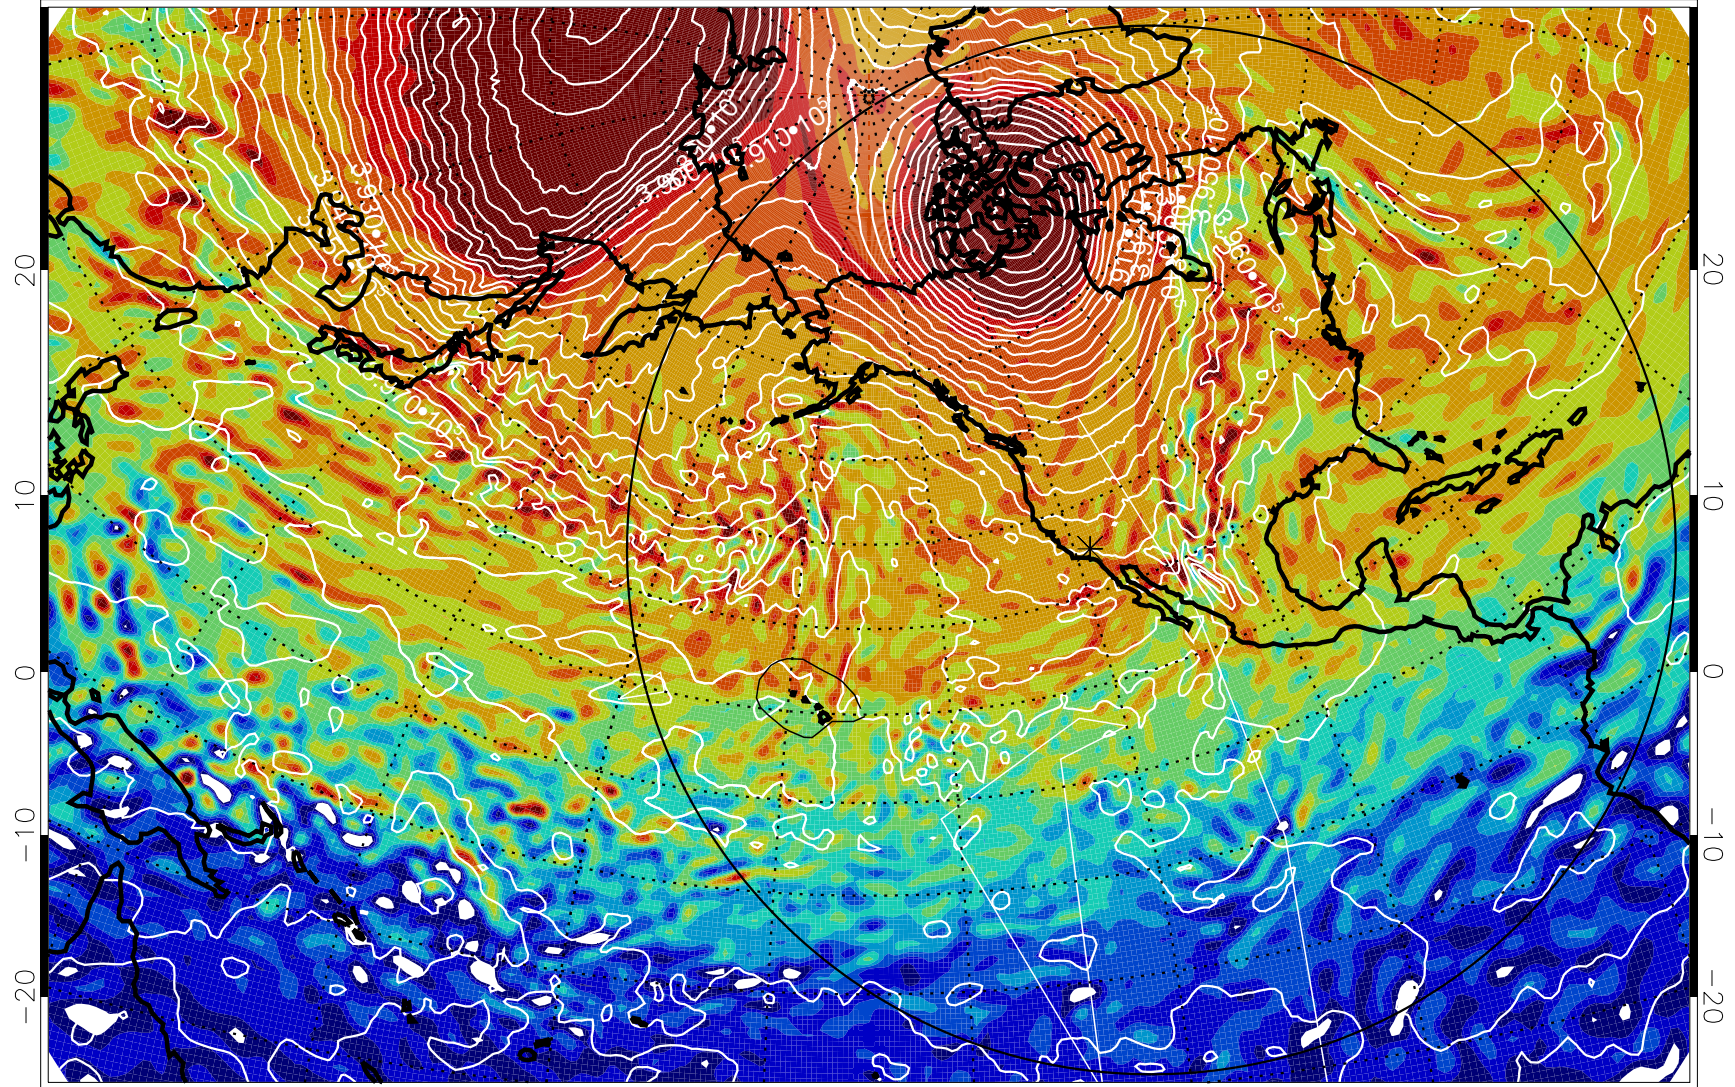

13011118, 30 hour forecast for 460K EPV

13011200, 36 hour forecast for 460K EPV

460K Montgomery Streamfunction, white

Range ring of 6000 km -- 19 hours GH round trip

13011212, 48 hour forecast for 460K EPV

460K Montgomery Streamfunction, white

Range ring of 6000 km -- 19 hours GH round trip

13011218, 54 hour forecast for 460K EPV

460K Montgomery Streamfunction, white

Range ring of 6000 km -- 19 hours GH round trip

13011300, 60 hour forecast for 460K EPV

460K Montgomery Streamfunction, white

Range ring of 6000 km -- 19 hours GH round trip

13011306, 66 hour forecast for 460K EPV

460K Montgomery Streamfunction, white

Range ring of 6000 km -- 19 hours GH round trip

13011412, 96 hour forecast for 460K EPV

460K Montgomery Streamfunction, white

Range ring of 6000 km -- 19 hours GH round trip

13011418, 102 hour forecast for 460K EPV

460K Montgomery Streamfunction, white