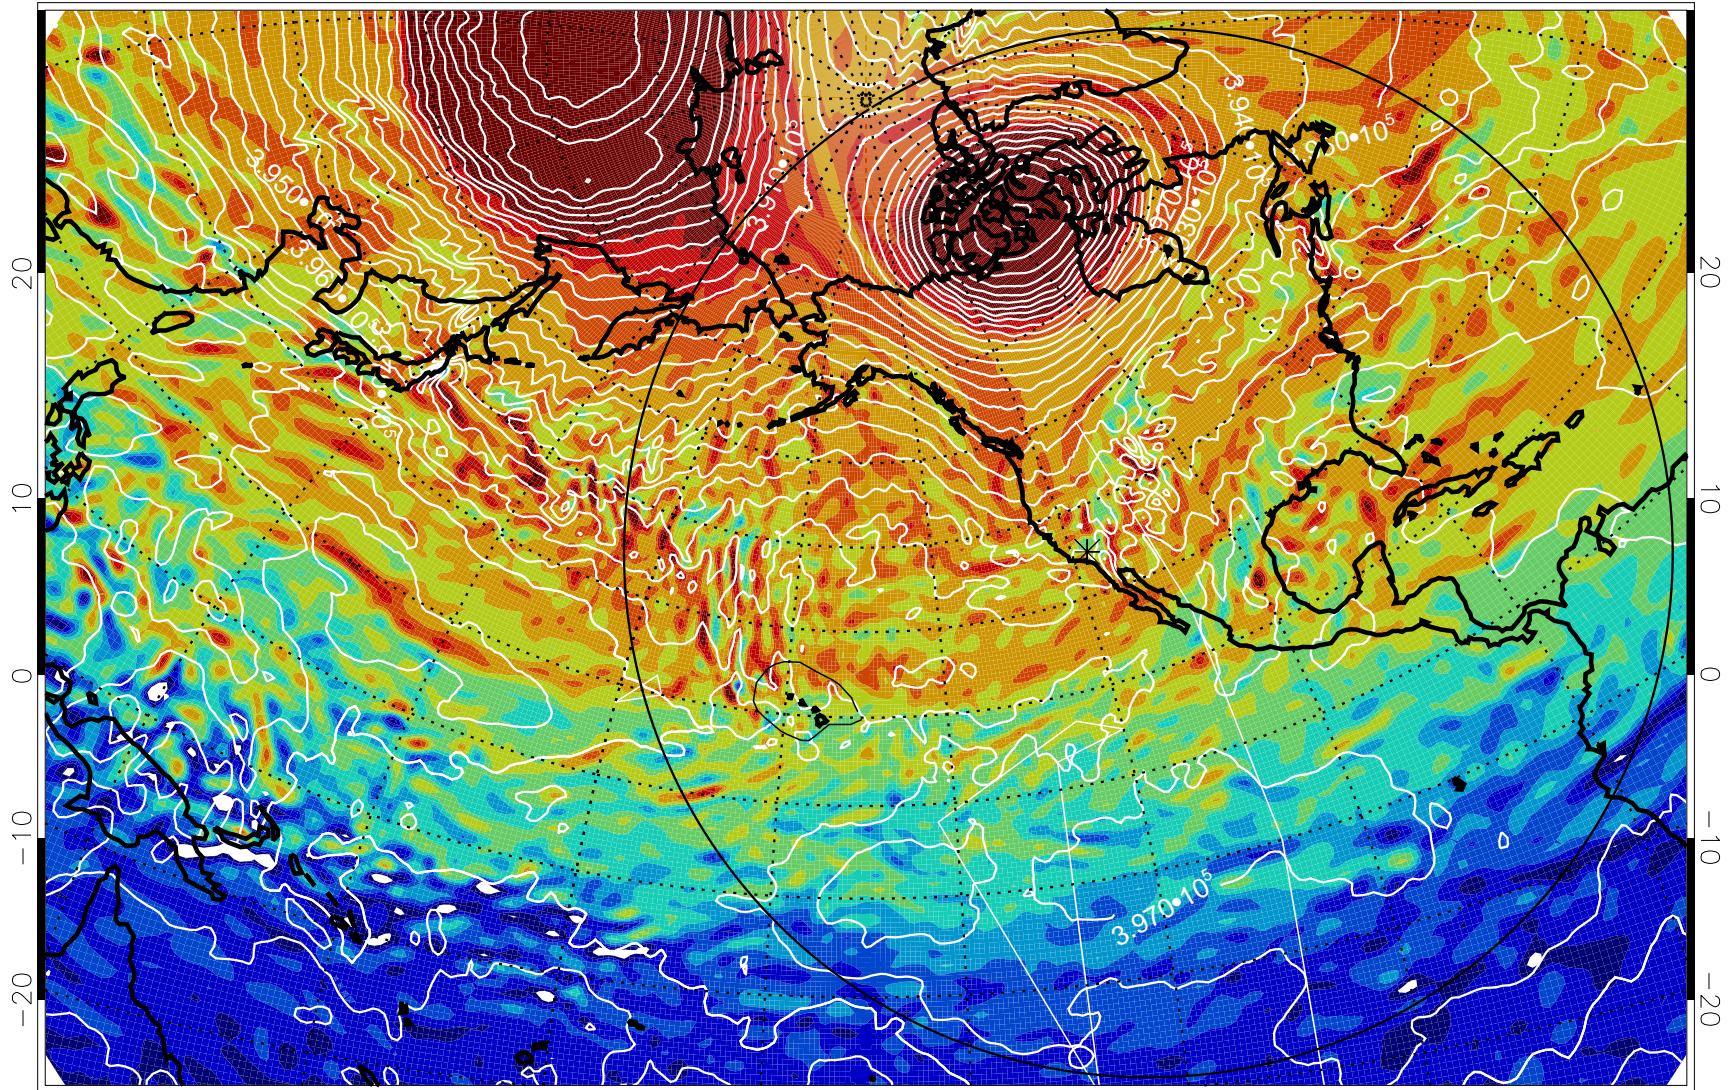

13011018, 6 hour forecast for 460K EPV

460K Montgomery Streamfunction, white

Range ring of 6000 km -- 19 hours GH round trip

13011100, 12 hour forecast for 460K EPV

460K Montgomery Streamfunction, white

Range ring of 6000 km -- 19 hours GH round trip

13011106, 18 hour forecast for 460K EPV

460K Montgomery Streamfunction, white

Range ring of 6000 km -- 19 hours GH round trip

13011112, 24 hour forecast for 460K EPV

460K Montgomery Streamfunction, white

Range ring of 6000 km -- 19 hours GH round trip

13011118, 30 hour forecast for 460K EPV

13011200, 36 hour forecast for 460K EPV

460K Montgomery Streamfunction, white

Range ring of 6000 km -- 19 hours GH round trip

13011212, 48 hour forecast for 460K EPV

460K Montgomery Streamfunction, white

Range ring of 6000 km -- 19 hours GH round trip

13011218, 54 hour forecast for 460K EPV

460K Montgomery Streamfunction, white

Range ring of 6000 km -- 19 hours GH round trip