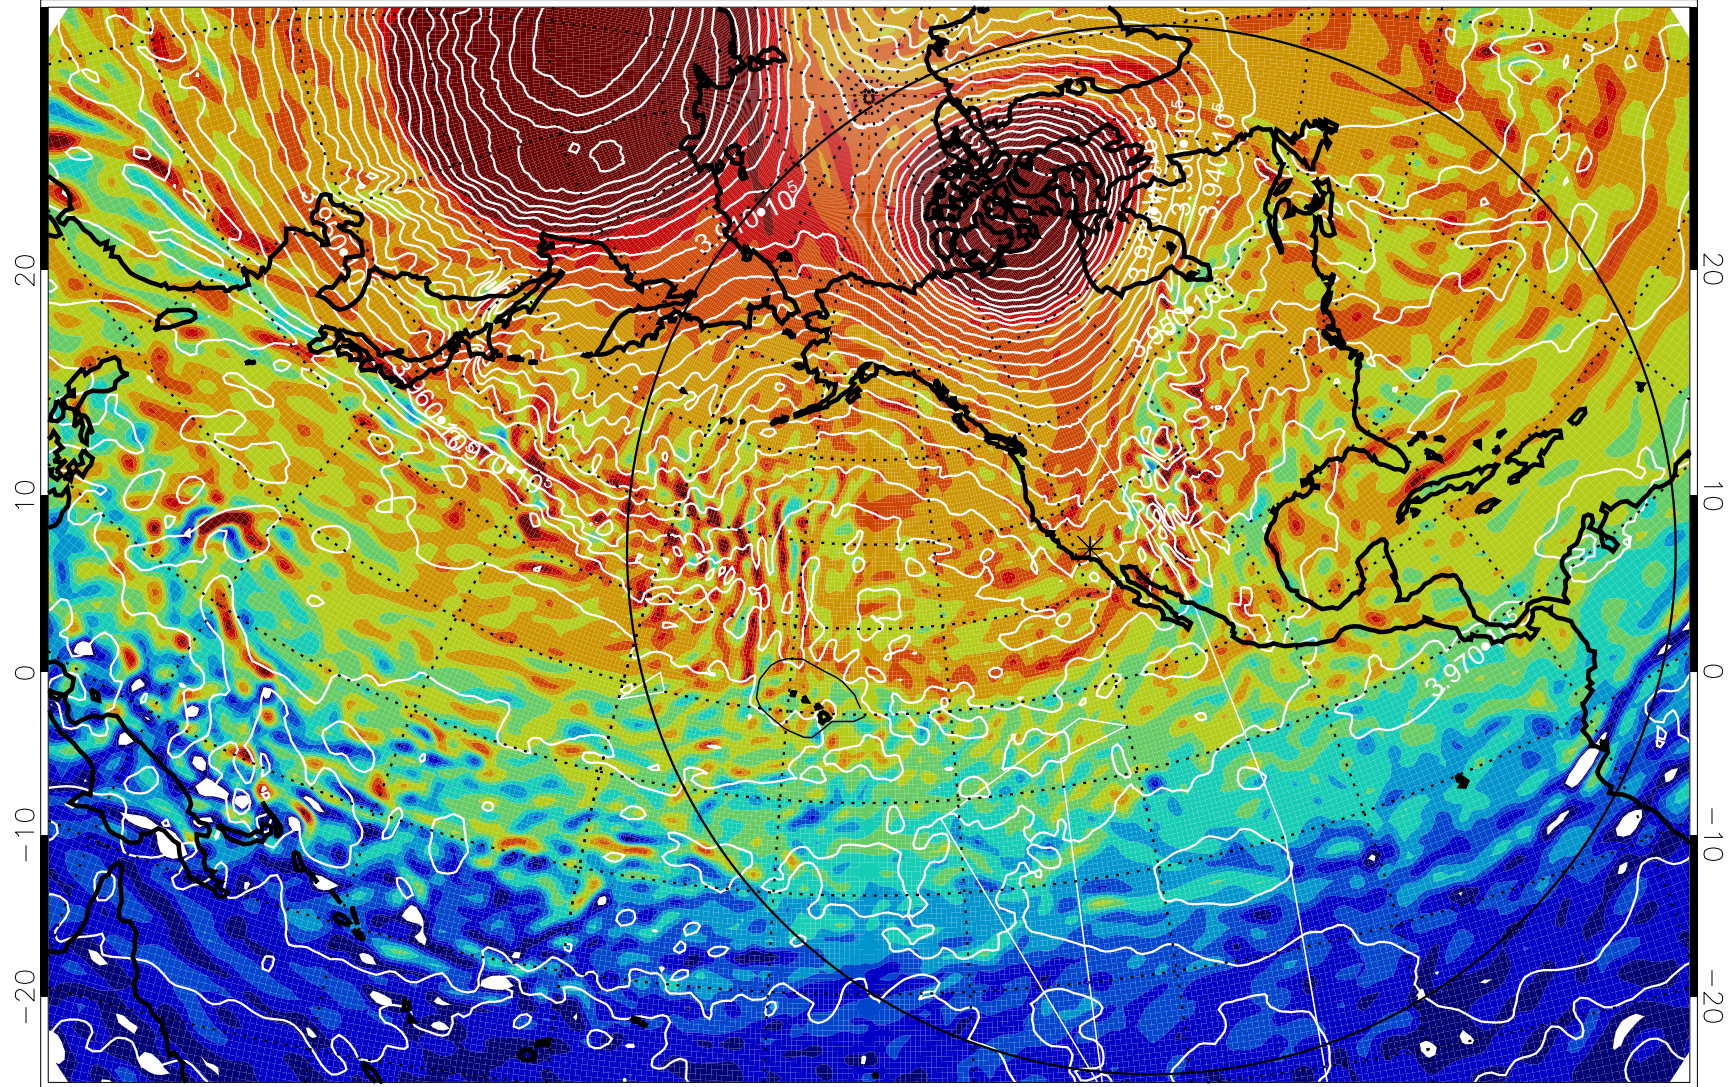

13011106, 18 hour forecast for 460K EPV

460K Montgomery Streamfunction, white

Range ring of 6000 km -- 19 hours GH round trip

13011112, 24 hour forecast for 460K EPV

460K Montgomery Streamfunction, white

Range ring of 6000 km -- 19 hours GH round trip

13011118, 30 hour forecast for 460K EPV

13011200, 36 hour forecast for 460K EPV

460K Montgomery Streamfunction, white

Range ring of 6000 km -- 19 hours GH round trip

13011212, 48 hour forecast for 460K EPV

460K Montgomery Streamfunction, white

Range ring of 6000 km -- 19 hours GH round trip

13011218, 54 hour forecast for 460K EPV

460K Montgomery Streamfunction, white

Range ring of 6000 km -- 19 hours GH round trip

13011300, 60 hour forecast for 460K EPV

460K Montgomery Streamfunction, white

Range ring of 6000 km -- 19 hours GH round trip

13011306, 66 hour forecast for 460K EPV

460K Montgomery Streamfunction, white

Range ring of 6000 km -- 19 hours GH round trip