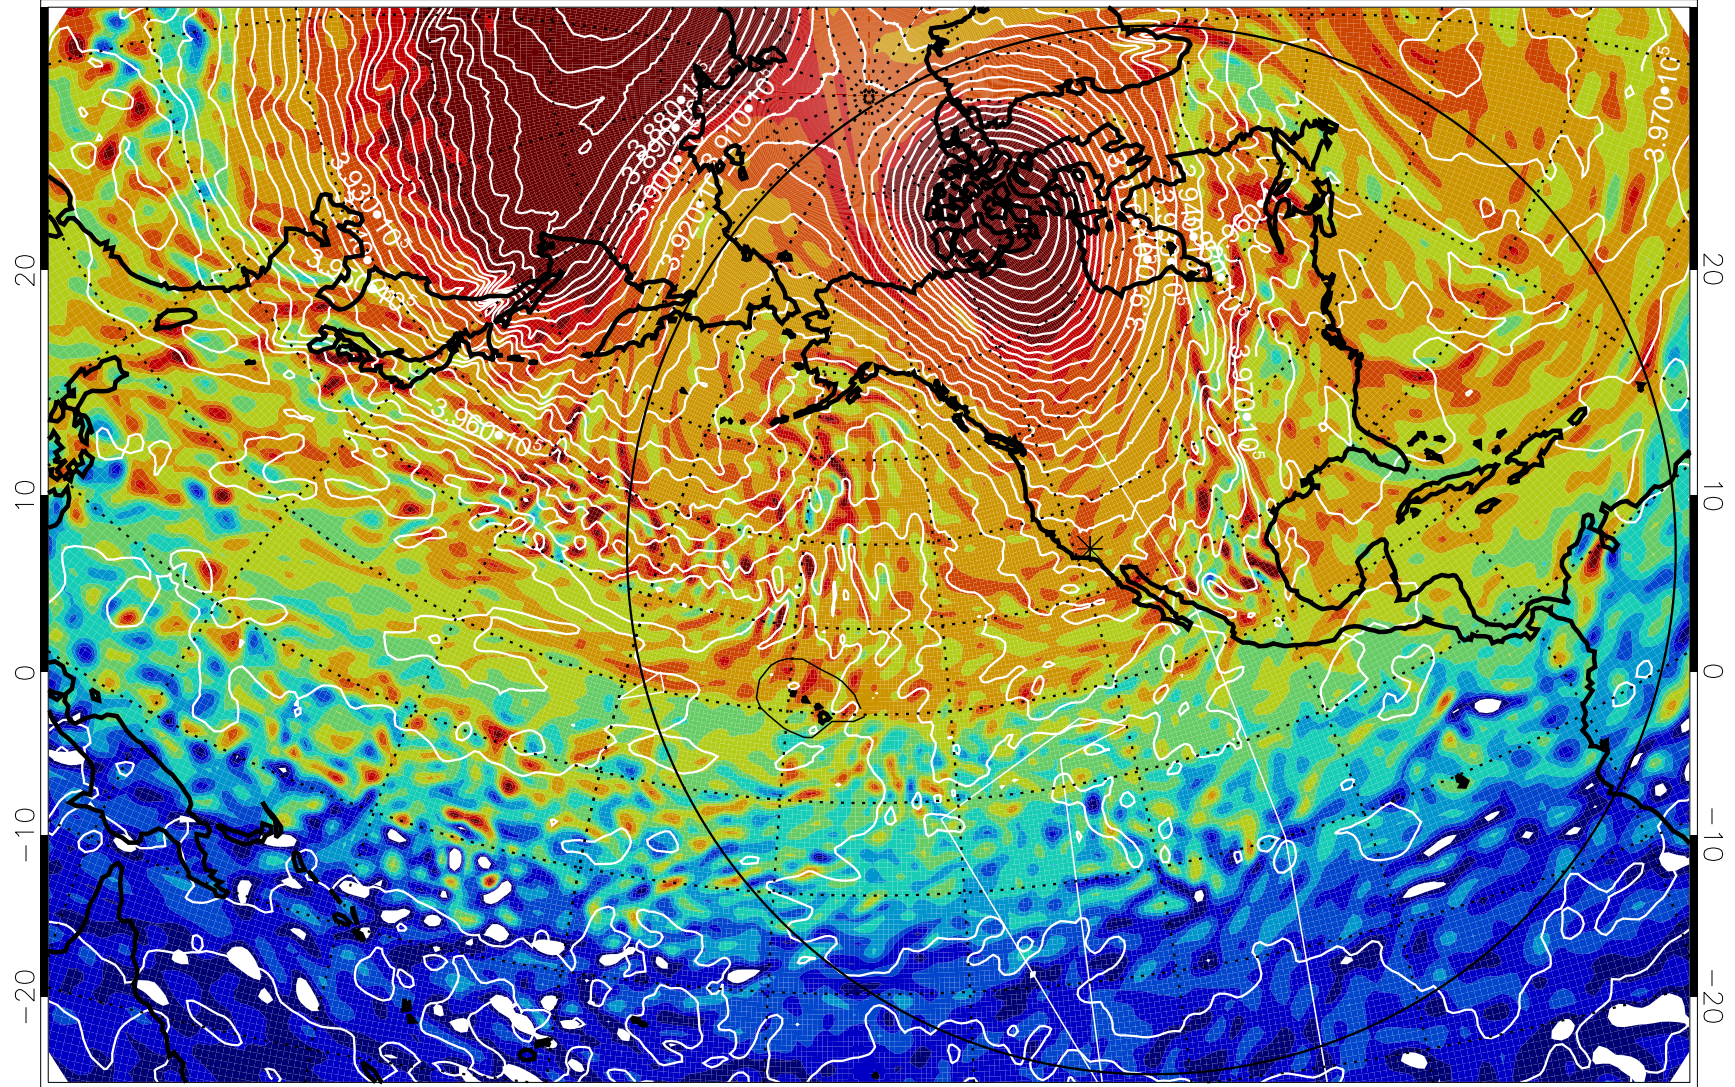

13011300, 60 hour forecast for 460K EPV

460K Montgomery Streamfunction, white

Range ring of 6000 km -- 19 hours GH round trip

13011306, 66 hour forecast for 460K EPV

460K Montgomery Streamfunction, white

Range ring of 6000 km -- 19 hours GH round trip

13011312, 72 hour forecast for 460K EPV

460K Montgomery Streamfunction, white

Range ring of 6000 km -- 19 hours GH round trip

13011406, 90 hour forecast for 460K EPV

460K Montgomery Streamfunction, white

Range ring of 6000 km -- 19 hours GH round trip

13011412, 96 hour forecast for 460K EPV

460K Montgomery Streamfunction, white

Range ring of 6000 km -- 19 hours GH round trip

13011418, 102 hour forecast for 460K EPV

460K Montgomery Streamfunction, white

Range ring of 6000 km -- 19 hours GH round trip

13011506, 114 hour forecast for 460K EPV

460K Montgomery Streamfunction, white

Range ring of 6000 km -- 19 hours GH round trip

13011512, 120 hour forecast for 460K EPV