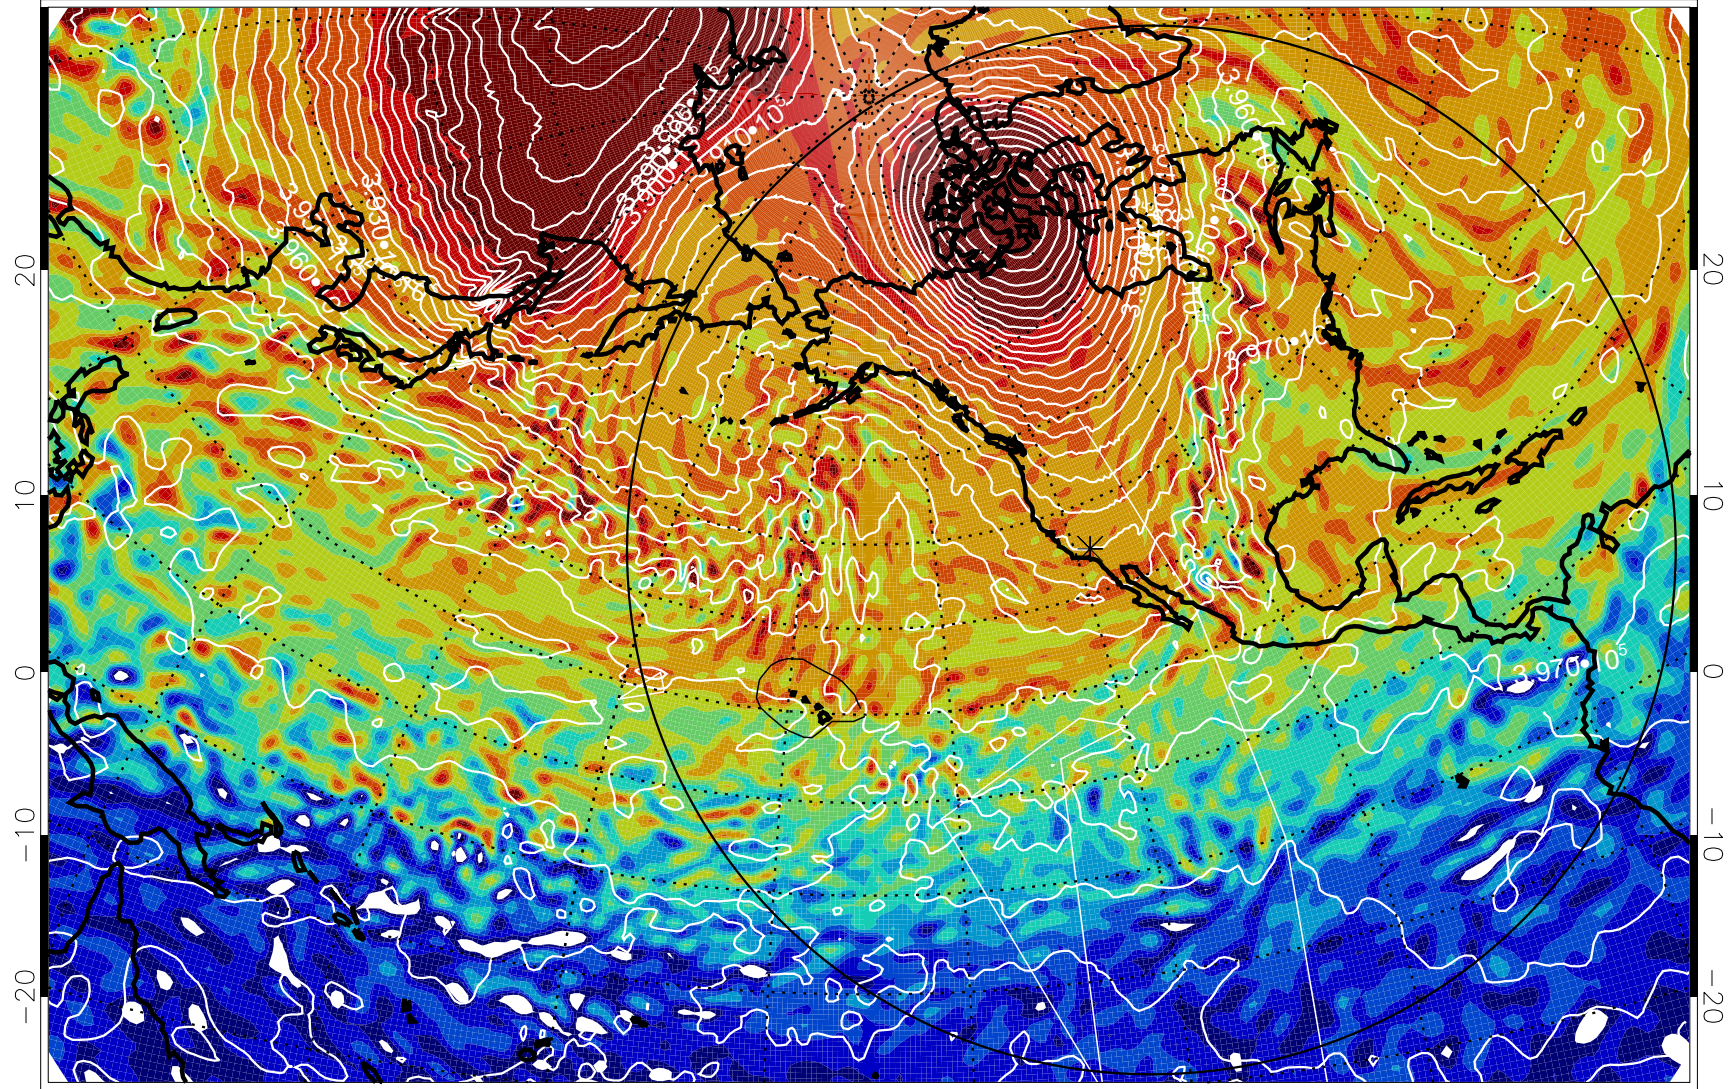

460K Montgomery Streamfunction, white

Range ring of 6000 km -- 19 hours GH round trip

13011218, 54 hour forecast for 460K EPV

460K Montgomery Streamfunction, white

Range ring of 6000 km -- 19 hours GH round trip

13011300, 60 hour forecast for 460K EPV

460K Montgomery Streamfunction, white

Range ring of 6000 km -- 19 hours GH round trip

13011306, 66 hour forecast for 460K EPV

460K Montgomery Streamfunction, white

Range ring of 6000 km -- 19 hours GH round trip

13011312, 72 hour forecast for 460K EPV

460K Montgomery Streamfunction, white

Range ring of 6000 km -- 19 hours GH round trip

13011406, 90 hour forecast for 460K EPV

460K Montgomery Streamfunction, white

Range ring of 6000 km -- 19 hours GH round trip

13011412, 96 hour forecast for 460K EPV

460K Montgomery Streamfunction, white

Range ring of 6000 km -- 19 hours GH round trip

13011418, 102 hour forecast for 460K EPV

460K Montgomery Streamfunction, white