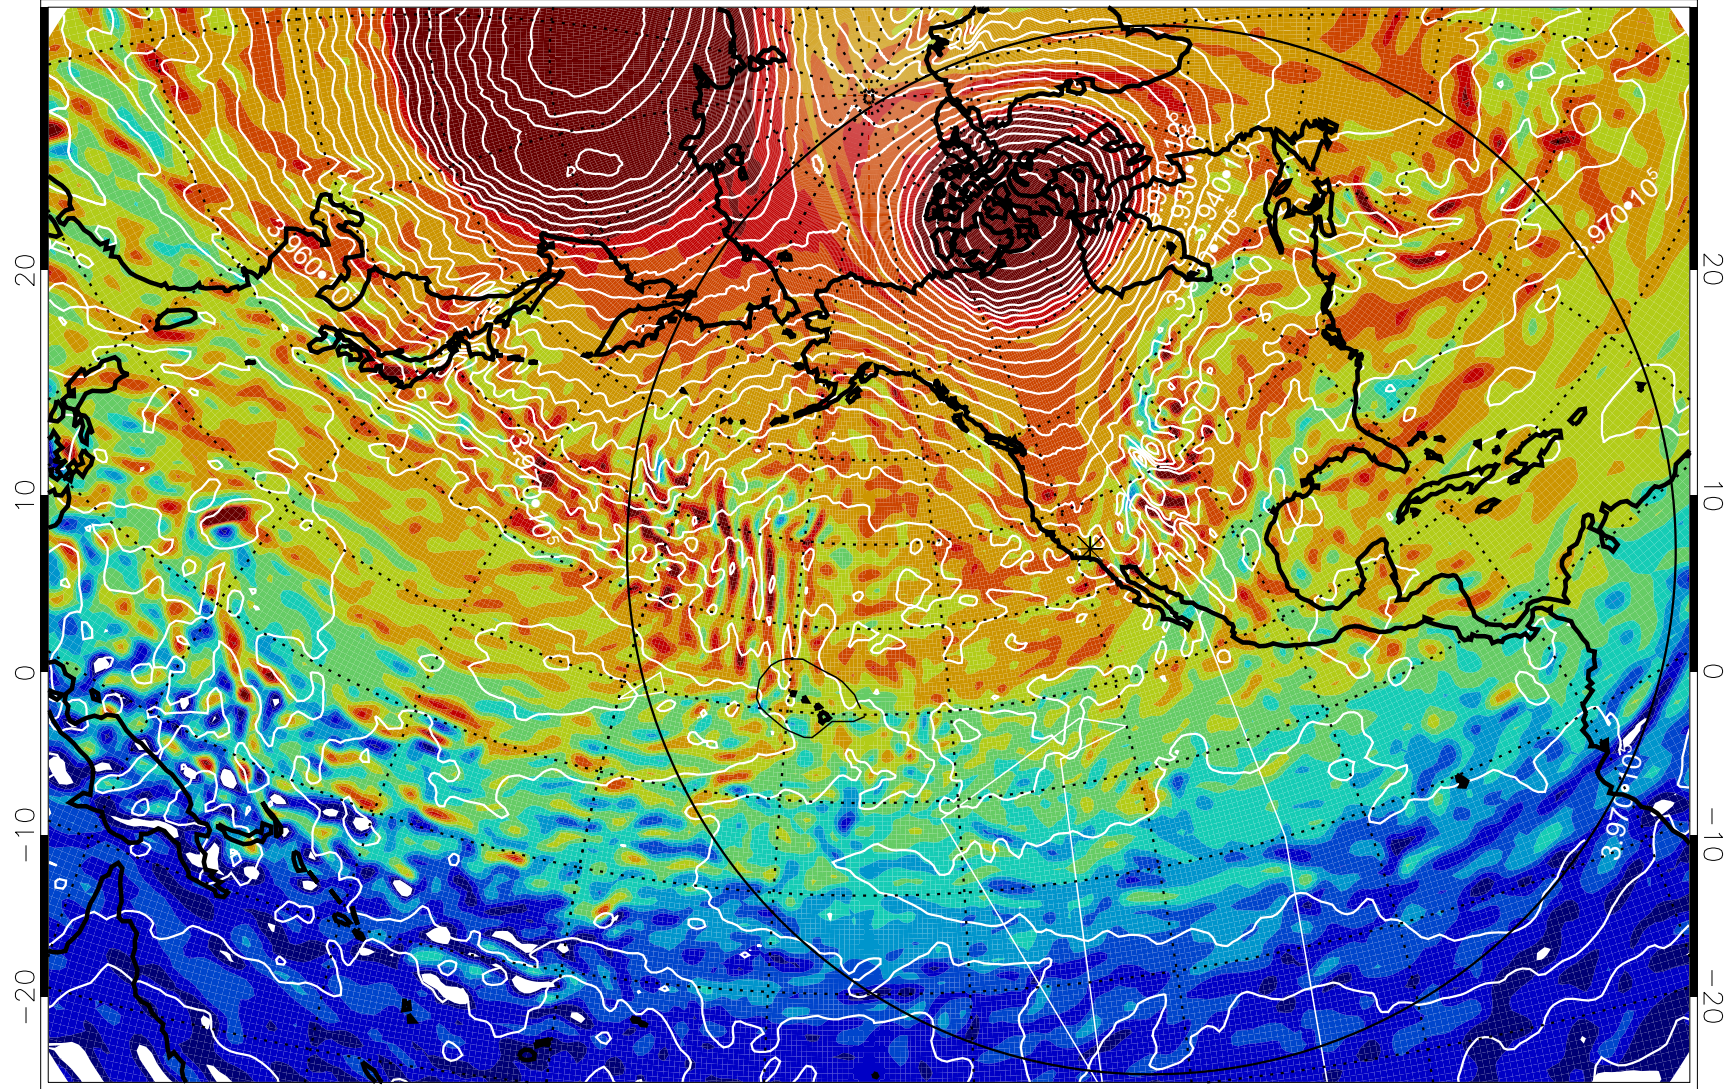

13011018, 6 hour forecast for 460K EPV

460K Montgomery Streamfunction, white

Range ring of 6000 km -- 19 hours GH round trip

13011100, 12 hour forecast for 460K EPV

460K Montgomery Streamfunction, white

Range ring of 6000 km -- 19 hours GH round trip

13011106, 18 hour forecast for 460K EPV

460K Montgomery Streamfunction, white

Range ring of 6000 km -- 19 hours GH round trip

13011112, 24 hour forecast for 460K EPV

460K Montgomery Streamfunction, white

Range ring of 6000 km -- 19 hours GH round trip

13011118, 30 hour forecast for 460K EPV

13011200, 36 hour forecast for 460K EPV

460K Montgomery Streamfunction, white

Range ring of 6000 km -- 19 hours GH round trip

13011212, 48 hour forecast for 460K EPV

460K Montgomery Streamfunction, white

Range ring of 6000 km -- 19 hours GH round trip

13011218, 54 hour forecast for 460K EPV

460K Montgomery Streamfunction, white

Range ring of 6000 km -- 19 hours GH round trip