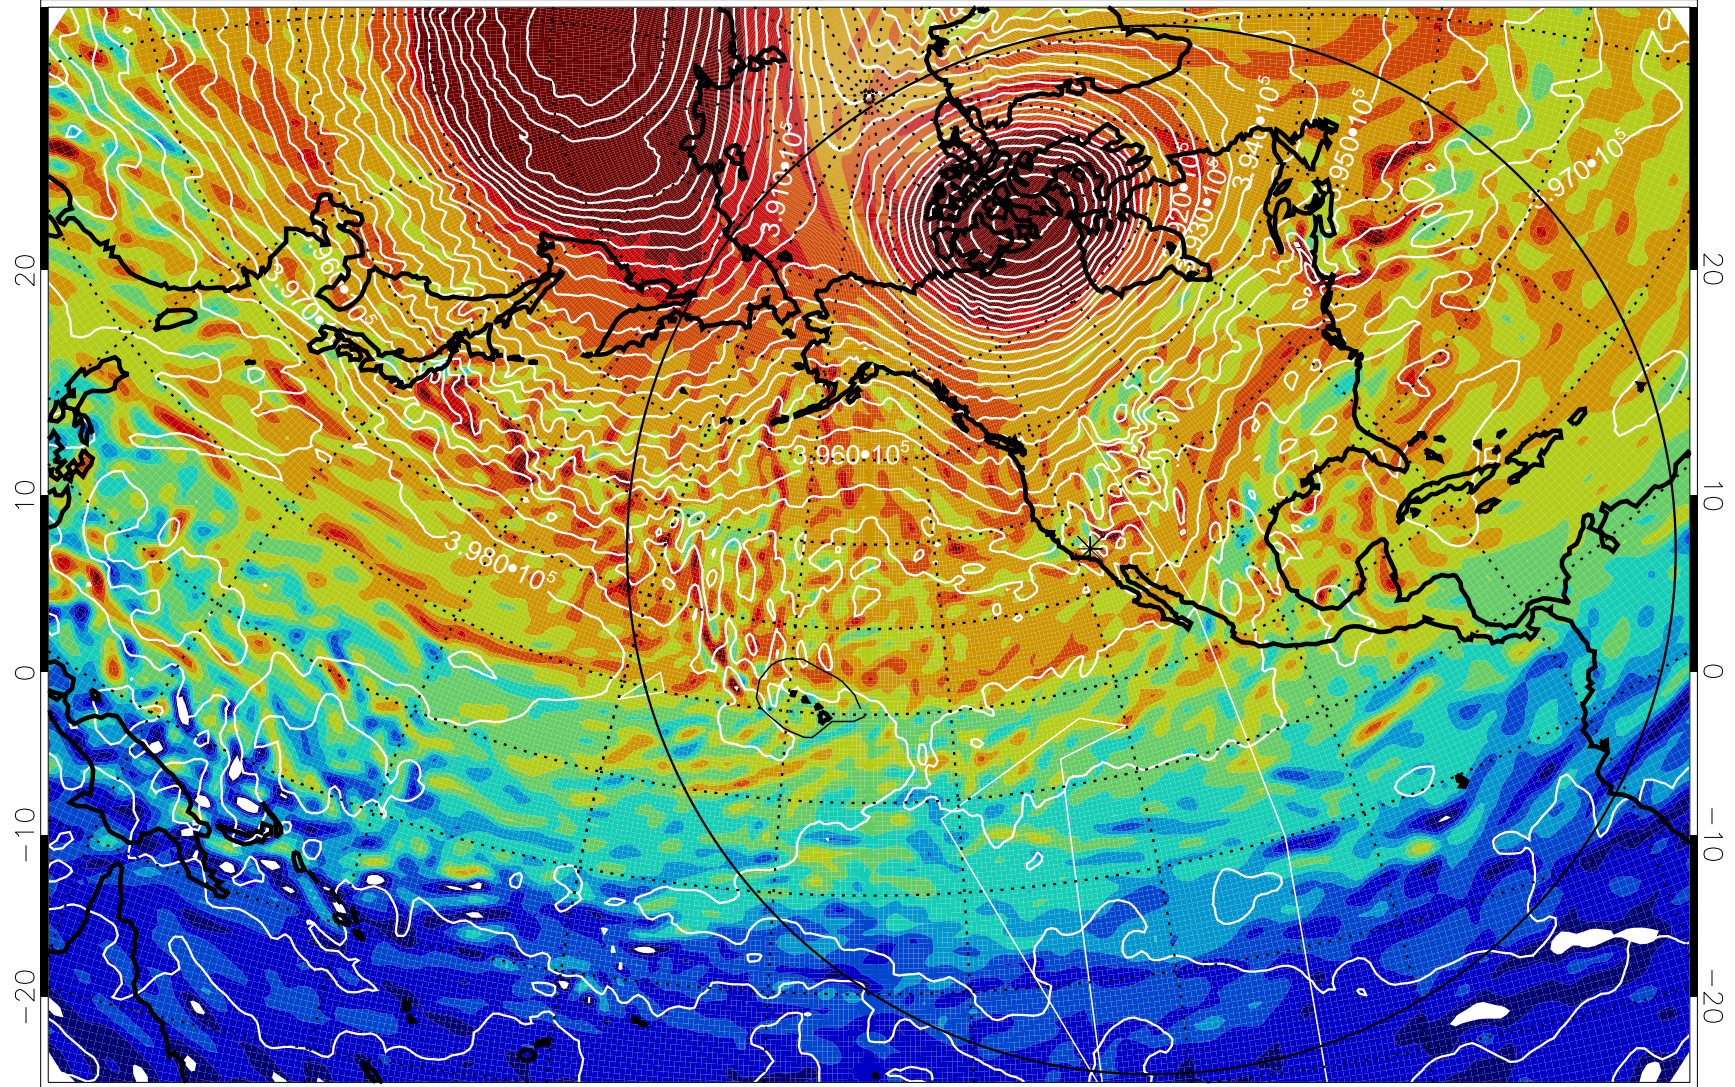

13011018, 6 hour forecast for 460K EPV

460K Montgomery Streamfunction, white

Range ring of 6000 km -- 19 hours GH round trip

13011100, 12 hour forecast for 460K EPV

460K Montgomery Streamfunction, white

Range ring of 6000 km -- 19 hours GH round trip

13011106, 18 hour forecast for 460K EPV

460K Montgomery Streamfunction, white

Range ring of 6000 km -- 19 hours GH round trip

13011112, 24 hour forecast for 460K EPV

460K Montgomery Streamfunction, white

Range ring of 6000 km -- 19 hours GH round trip

13011118, 30 hour forecast for 460K EPV

13011200, 36 hour forecast for 460K EPV

460K Montgomery Streamfunction, white

Range ring of 6000 km -- 19 hours GH round trip

13011212, 48 hour forecast for 460K EPV

460K Montgomery Streamfunction, white

Range ring of 6000 km -- 19 hours GH round trip

13011218, 54 hour forecast for 460K EPV

460K Montgomery Streamfunction, white

Range ring of 6000 km -- 19 hours GH round trip