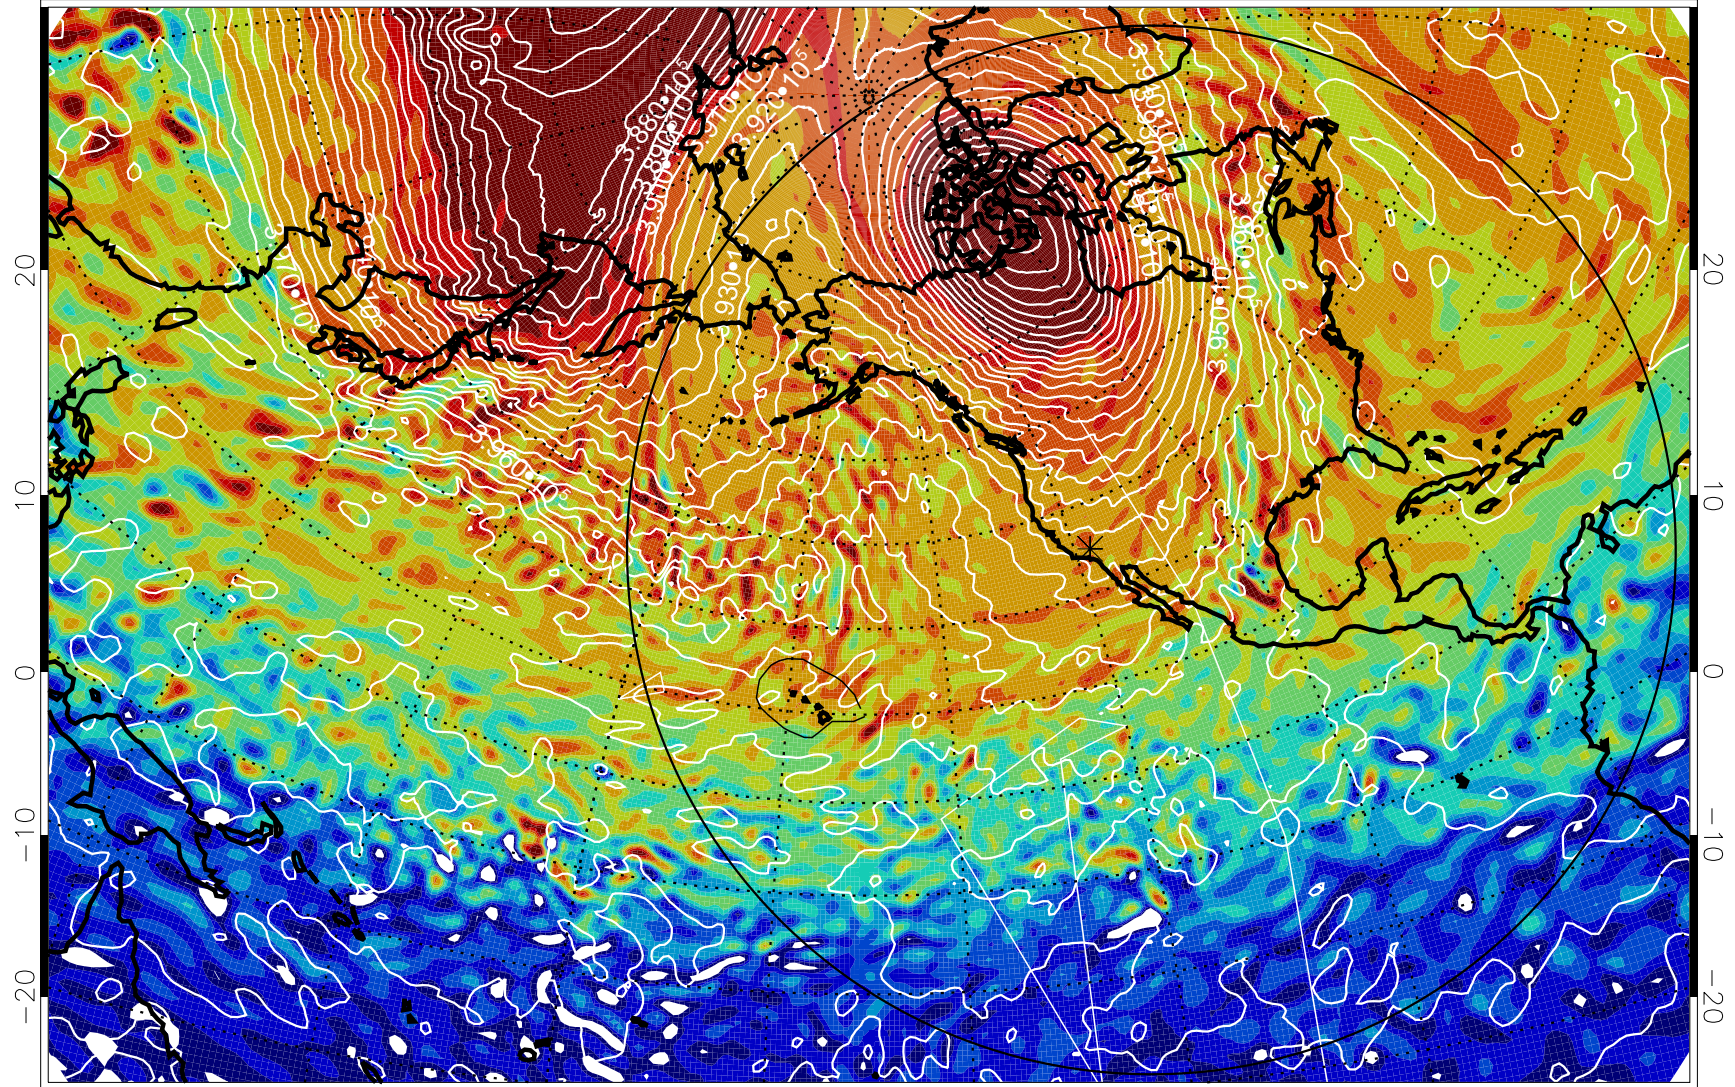

13011300, 60 hour forecast for 460K EPV

460K Montgomery Streamfunction, white

Range ring of 6000 km -- 19 hours GH round trip

13011306, 66 hour forecast for 460K EPV

460K Montgomery Streamfunction, white

Range ring of 6000 km -- 19 hours GH round trip

13011312, 72 hour forecast for 460K EPV

460K Montgomery Streamfunction, white

Range ring of 6000 km -- 19 hours GH round trip

13011406, 90 hour forecast for 460K EPV

460K Montgomery Streamfunction, white

Range ring of 6000 km -- 19 hours GH round trip

13011412, 96 hour forecast for 460K EPV

460K Montgomery Streamfunction, white

Range ring of 6000 km -- 19 hours GH round trip

13011418, 102 hour forecast for 460K EPV

460K Montgomery Streamfunction, white

Range ring of 6000 km -- 19 hours GH round trip

13011506, 114 hour forecast for 460K EPV

460K Montgomery Streamfunction, white

Range ring of 6000 km -- 19 hours GH round trip

13011512, 120 hour forecast for 460K EPV