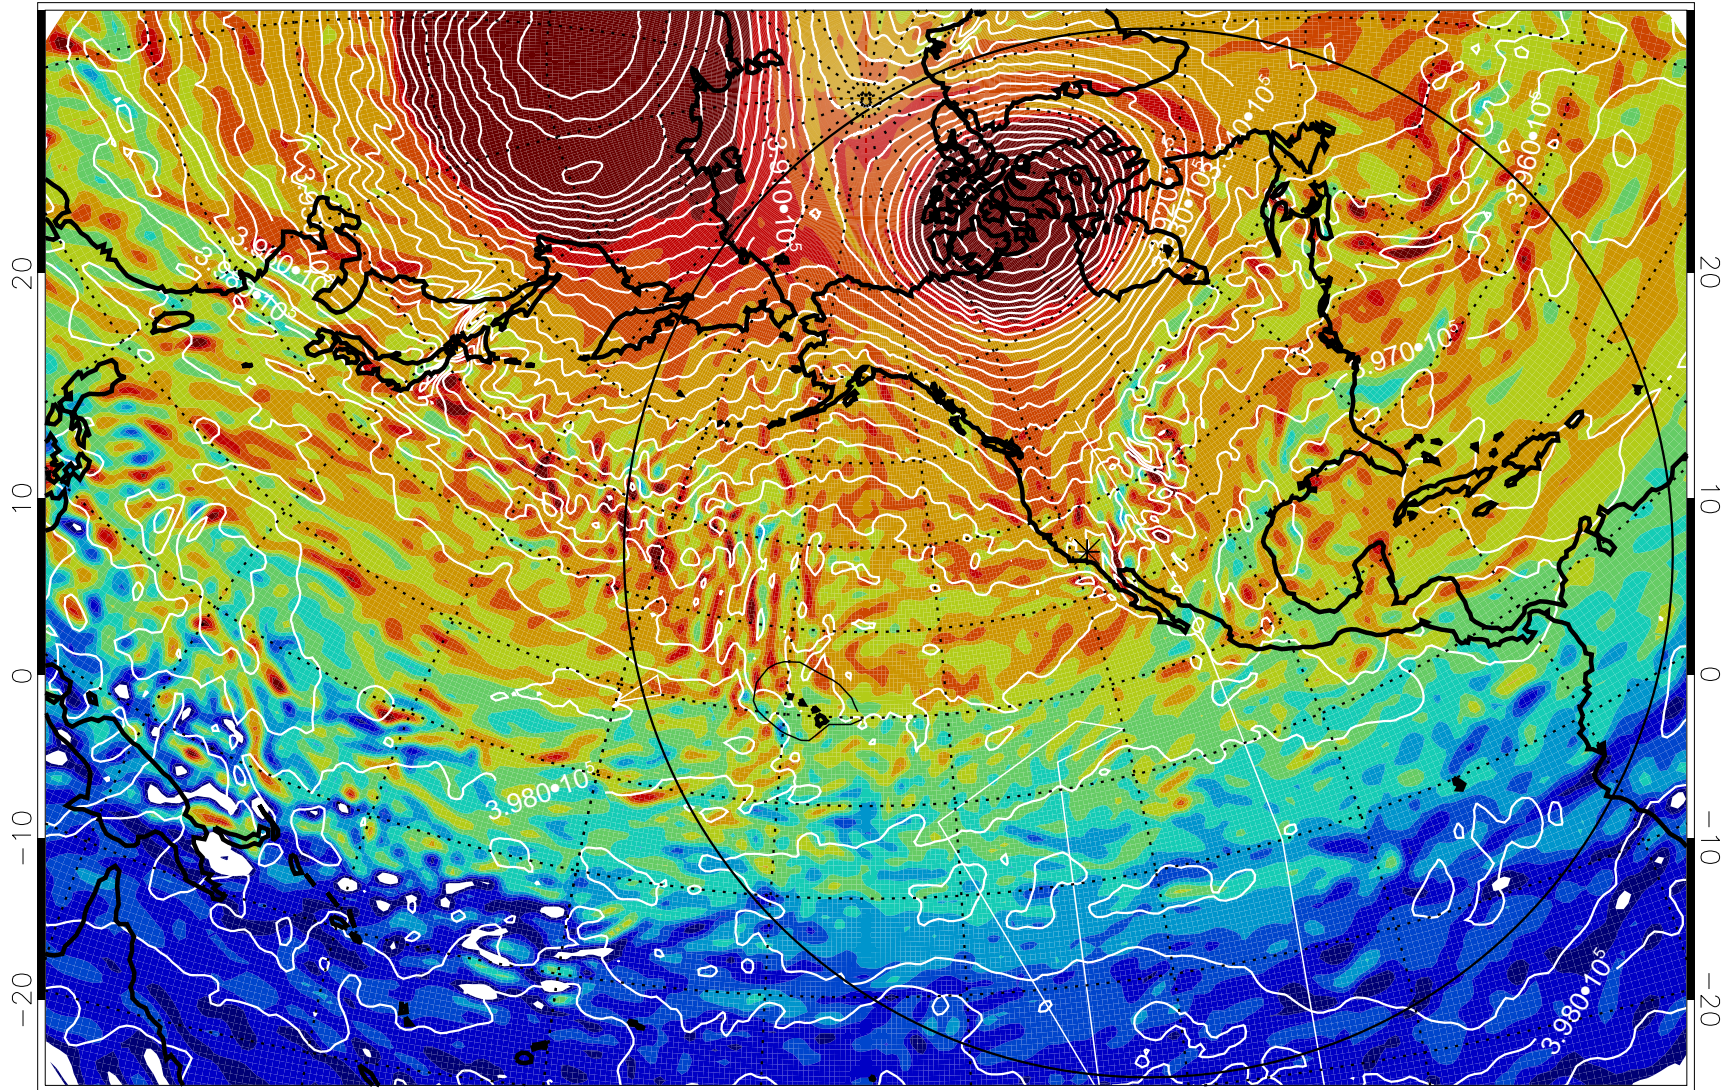

13011018, 6 hour forecast for 460K EPV

460K Montgomery Streamfunction, white

Range ring of 6000 km -- 19 hours GH round trip

13011100, 12 hour forecast for 460K EPV

460K Montgomery Streamfunction, white

Range ring of 6000 km -- 19 hours GH round trip

13011106, 18 hour forecast for 460K EPV

460K Montgomery Streamfunction, white

Range ring of 6000 km -- 19 hours GH round trip

13011112, 24 hour forecast for 460K EPV

460K Montgomery Streamfunction, white

Range ring of 6000 km -- 19 hours GH round trip

13011118, 30 hour forecast for 460K EPV

13011200, 36 hour forecast for 460K EPV

460K Montgomery Streamfunction, white

Range ring of 6000 km -- 19 hours GH round trip

13011212, 48 hour forecast for 460K EPV

460K Montgomery Streamfunction, white

Range ring of 6000 km -- 19 hours GH round trip

13011218, 54 hour forecast for 460K EPV

460K Montgomery Streamfunction, white

Range ring of 6000 km -- 19 hours GH round trip