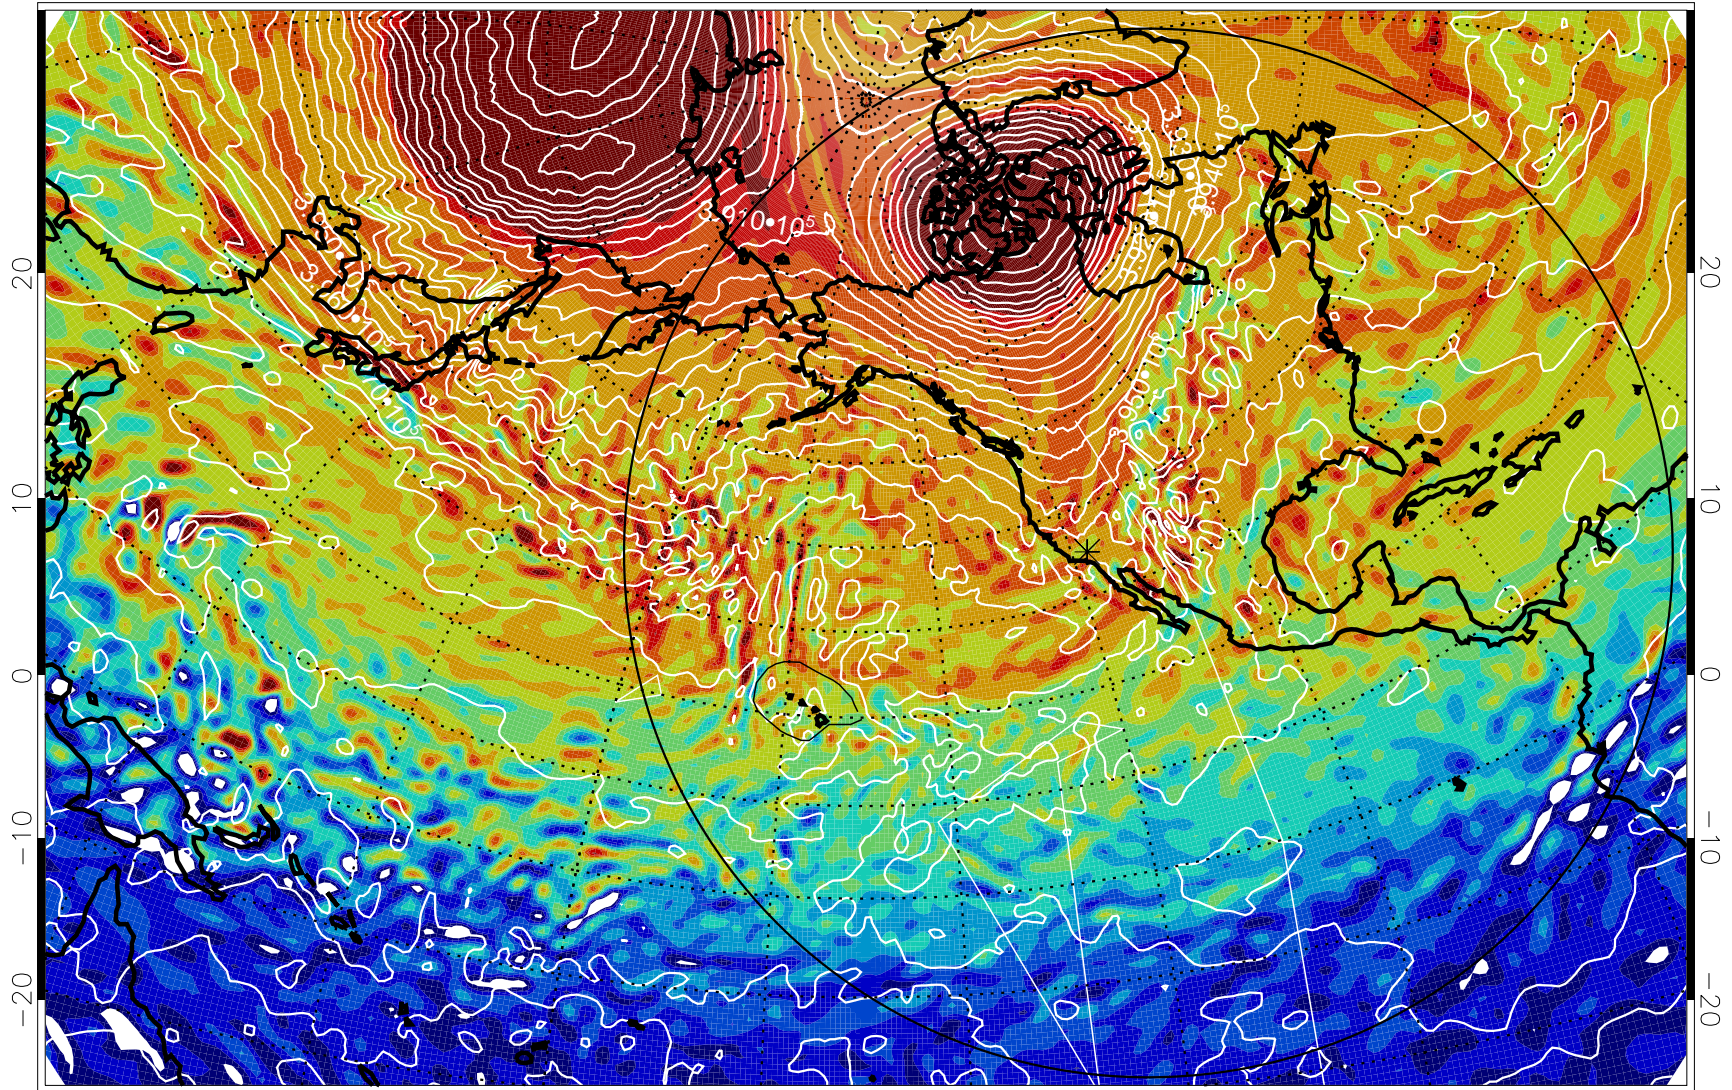

13011112, 36 hour forecast for 460K EPV

460K Montgomery Streamfunction, white

Range ring of 6000 km -- 19 hours GH round trip

13011118, 42 hour forecast for 460K EPV

460K Montgomery Streamfunction, white

Range ring of 6000 km -- 19 hours GH round trip

13011200, 48 hour forecast for 460K EPV

460K Montgomery Streamfunction, white

Range ring of 6000 km -- 19 hours GH round trip

13011206, 54 hour forecast for 460K EPV

460K Montgomery Streamfunction, white

Range ring of 6000 km -- 19 hours GH round trip

13011212, 60 hour forecast for 460K EPV

460K Montgomery Streamfunction, white

Range ring of 6000 km -- 19 hours GH round trip

13011218, 66 hour forecast for 460K EPV

460K Montgomery Streamfunction, white

Range ring of 6000 km -- 19 hours GH round trip

13011300, 72 hour forecast for 460K EPV

460K Montgomery Streamfunction, white

Range ring of 6000 km -- 19 hours GH round trip

13011306, 78 hour forecast for 460K EPV

460K Montgomery Streamfunction, white

Range ring of 6000 km -- 19 hours GH round trip