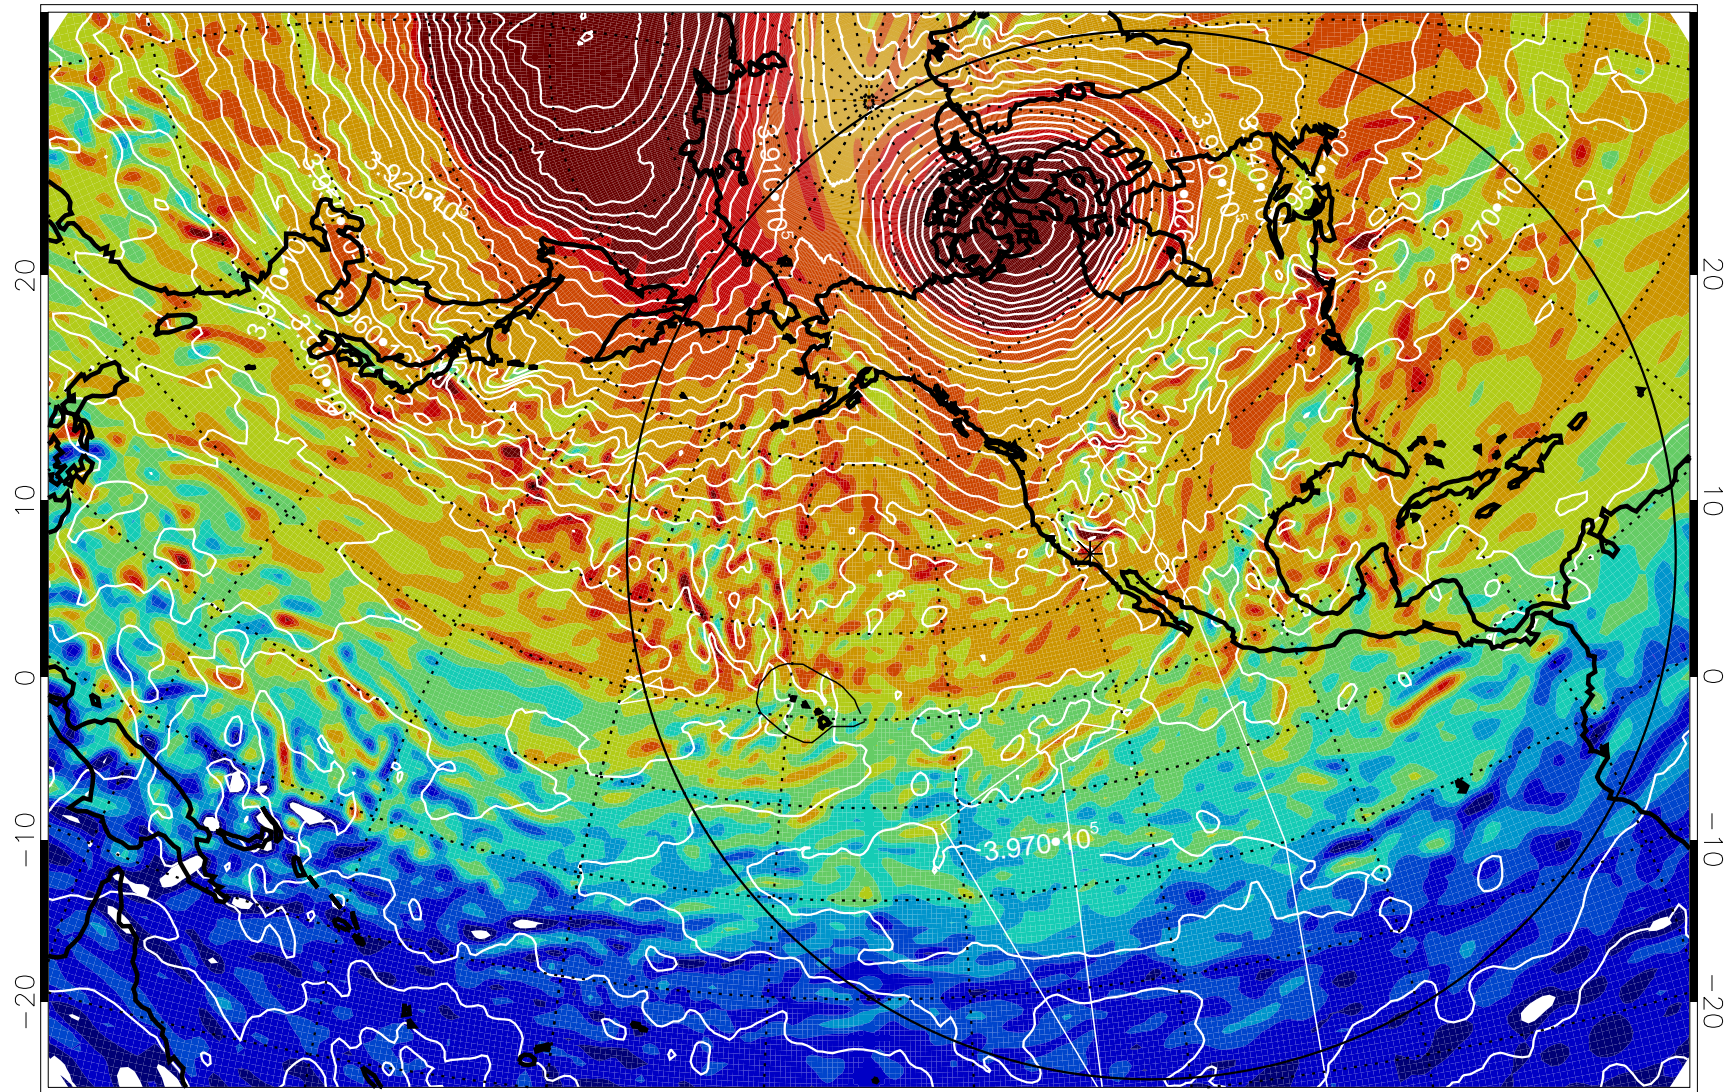

13011012, 12 hour forecast for 460K EPV

460K Montgomery Streamfunction, white

Range ring of 6000 km -- 19 hours GH round trip

13011018, 18 hour forecast for 460K EPV

460K Montgomery Streamfunction, white

Range ring of 6000 km -- 19 hours GH round trip

13011100, 24 hour forecast for 460K EPV

460K Montgomery Streamfunction, white

Range ring of 6000 km -- 19 hours GH round trip

13011106, 30 hour forecast for 460K EPV

460K Montgomery Streamfunction, white

Range ring of 6000 km -- 19 hours GH round trip

13011112, 36 hour forecast for 460K EPV

460K Montgomery Streamfunction, white

Range ring of 6000 km -- 19 hours GH round trip

13011118, 42 hour forecast for 460K EPV

460K Montgomery Streamfunction, white

Range ring of 6000 km -- 19 hours GH round trip

13011200, 48 hour forecast for 460K EPV

460K Montgomery Streamfunction, white

Range ring of 6000 km -- 19 hours GH round trip

13011206, 54 hour forecast for 460K EPV

460K Montgomery Streamfunction, white

Range ring of 6000 km -- 19 hours GH round trip