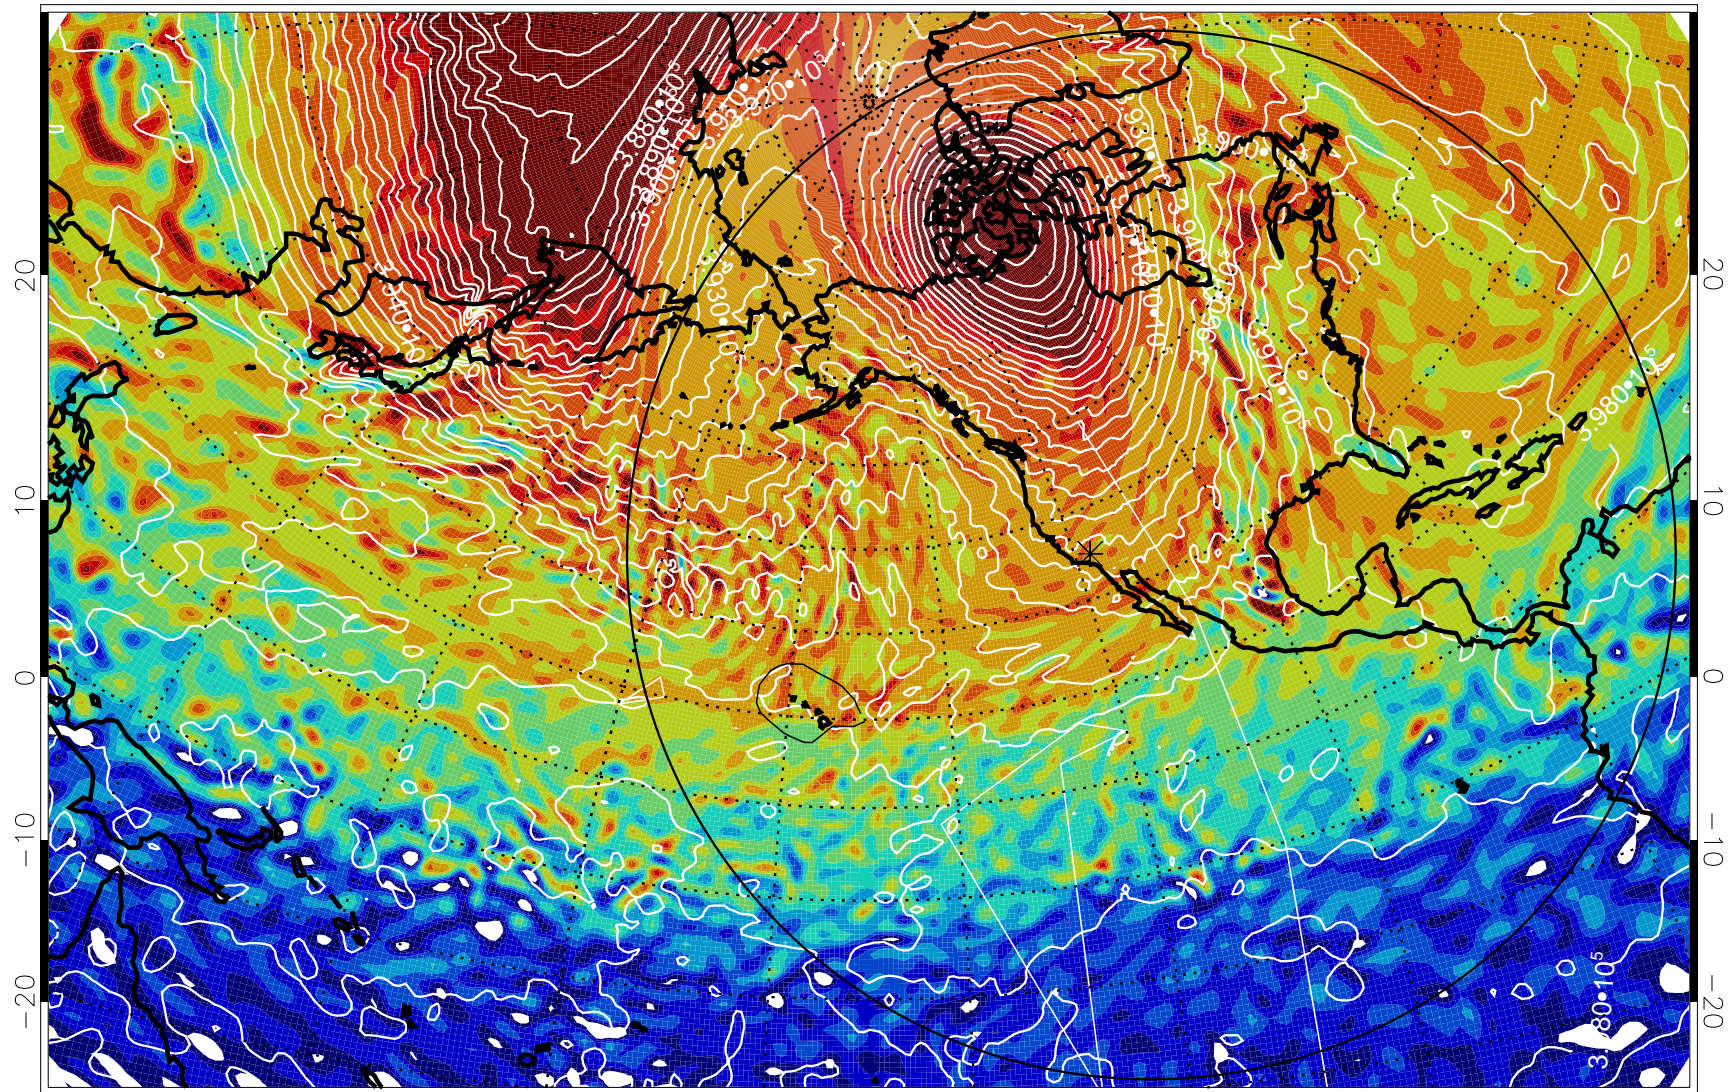

13011300, 72 hour forecast for 460K EPV

460K Montgomery Streamfunction, white

Range ring of 6000 km -- 19 hours GH round trip

13011306, 78 hour forecast for 460K EPV

460K Montgomery Streamfunction, white

Range ring of 6000 km -- 19 hours GH round trip

13011312, 84 hour forecast for 460K EPV

460K Montgomery Streamfunction, white

Range ring of 6000 km -- 19 hours GH round trip

13011318, 90 hour forecast for 460K EPV

460K Montgomery Streamfunction, white

Range ring of 6000 km -- 19 hours GH round trip

13011400, 96 hour forecast for 460K EPV

460K Montgomery Streamfunction, white

Range ring of 6000 km -- 19 hours GH round trip

13011406, 102 hour forecast for 460K EPV

460K Montgomery Streamfunction, white

Range ring of 6000 km -- 19 hours GH round trip

13011412, 108 hour forecast for 460K EPV

460K Montgomery Streamfunction, white

Range ring of 6000 km -- 19 hours GH round trip

13011418, 114 hour forecast for 460K EPV