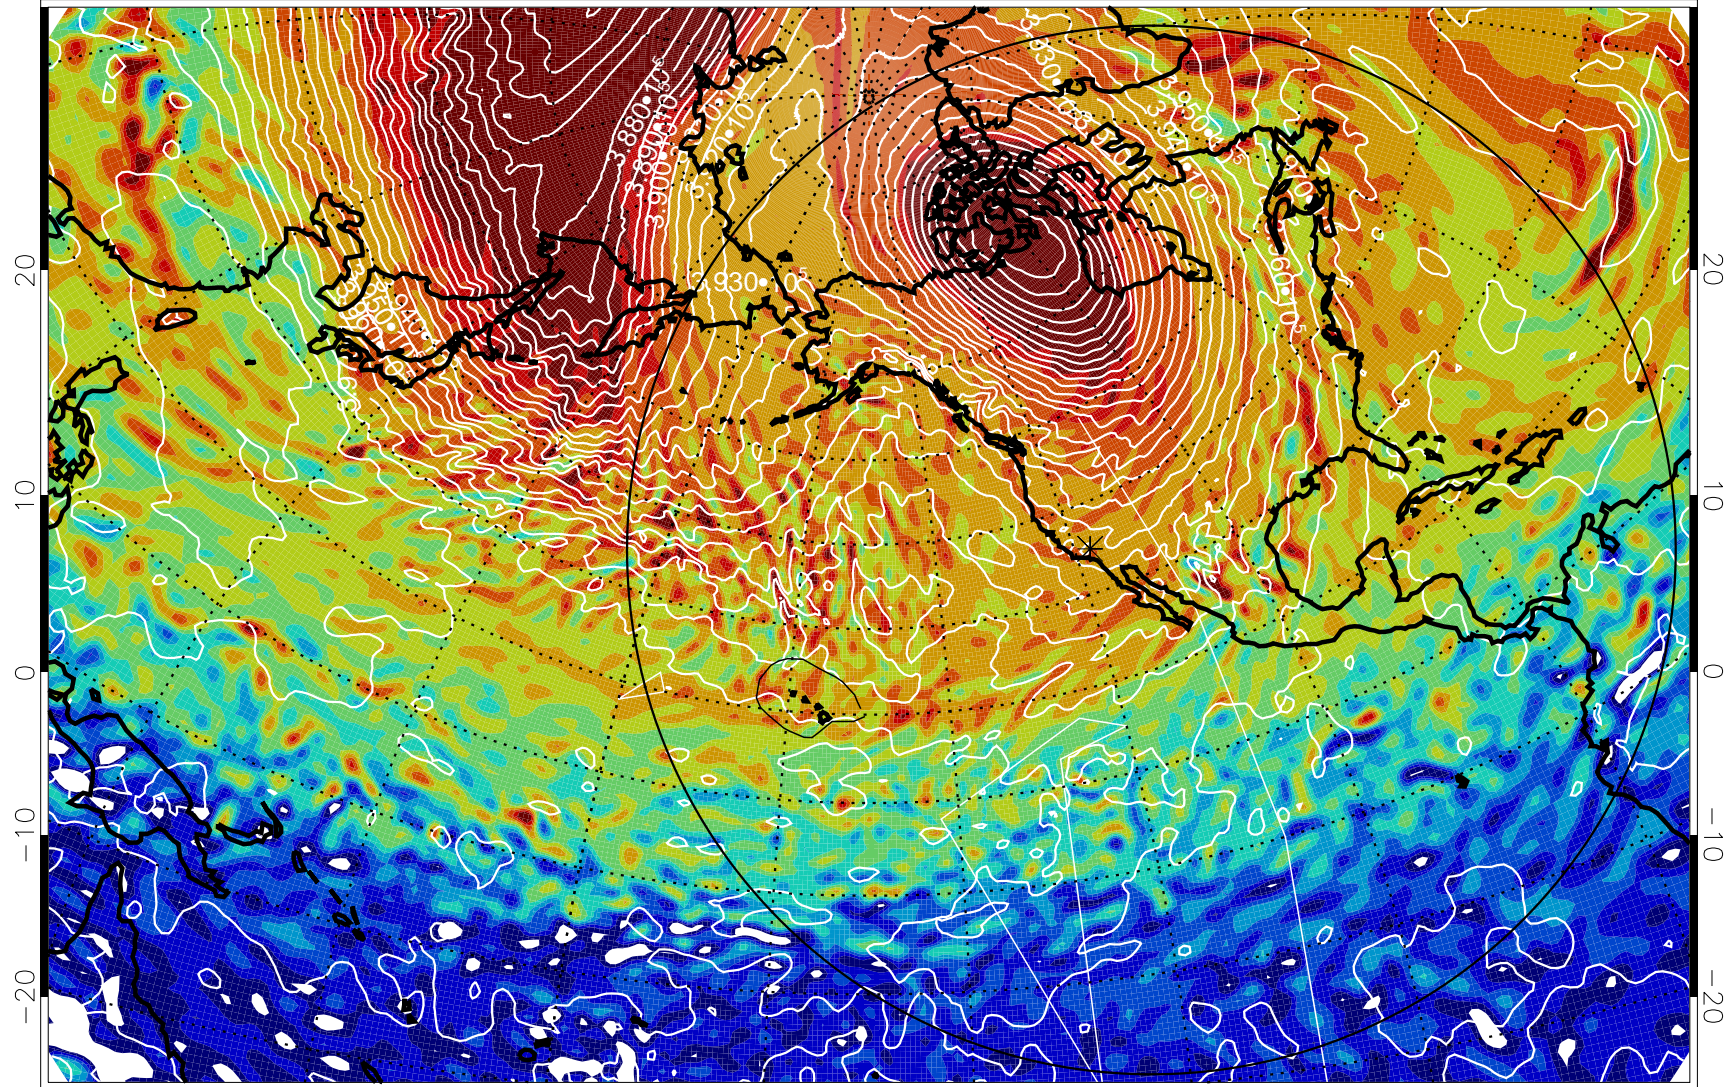

13011400, 96 hour forecast for 460K EPV

460K Montgomery Streamfunction, white

Range ring of 6000 km -- 19 hours GH round trip

13011406, 102 hour forecast for 460K EPV

460K Montgomery Streamfunction, white

Range ring of 6000 km -- 19 hours GH round trip

13011412, 108 hour forecast for 460K EPV

460K Montgomery Streamfunction, white

Range ring of 6000 km -- 19 hours GH round trip

13011418, 114 hour forecast for 460K EPV

460K Montgomery Streamfunction, white

Range ring of 6000 km -- 19 hours GH round trip

13011500, 120 hour forecast for 460K EPV

460K Montgomery Streamfunction, white

Range ring of 6000 km -- 19 hours GH round trip