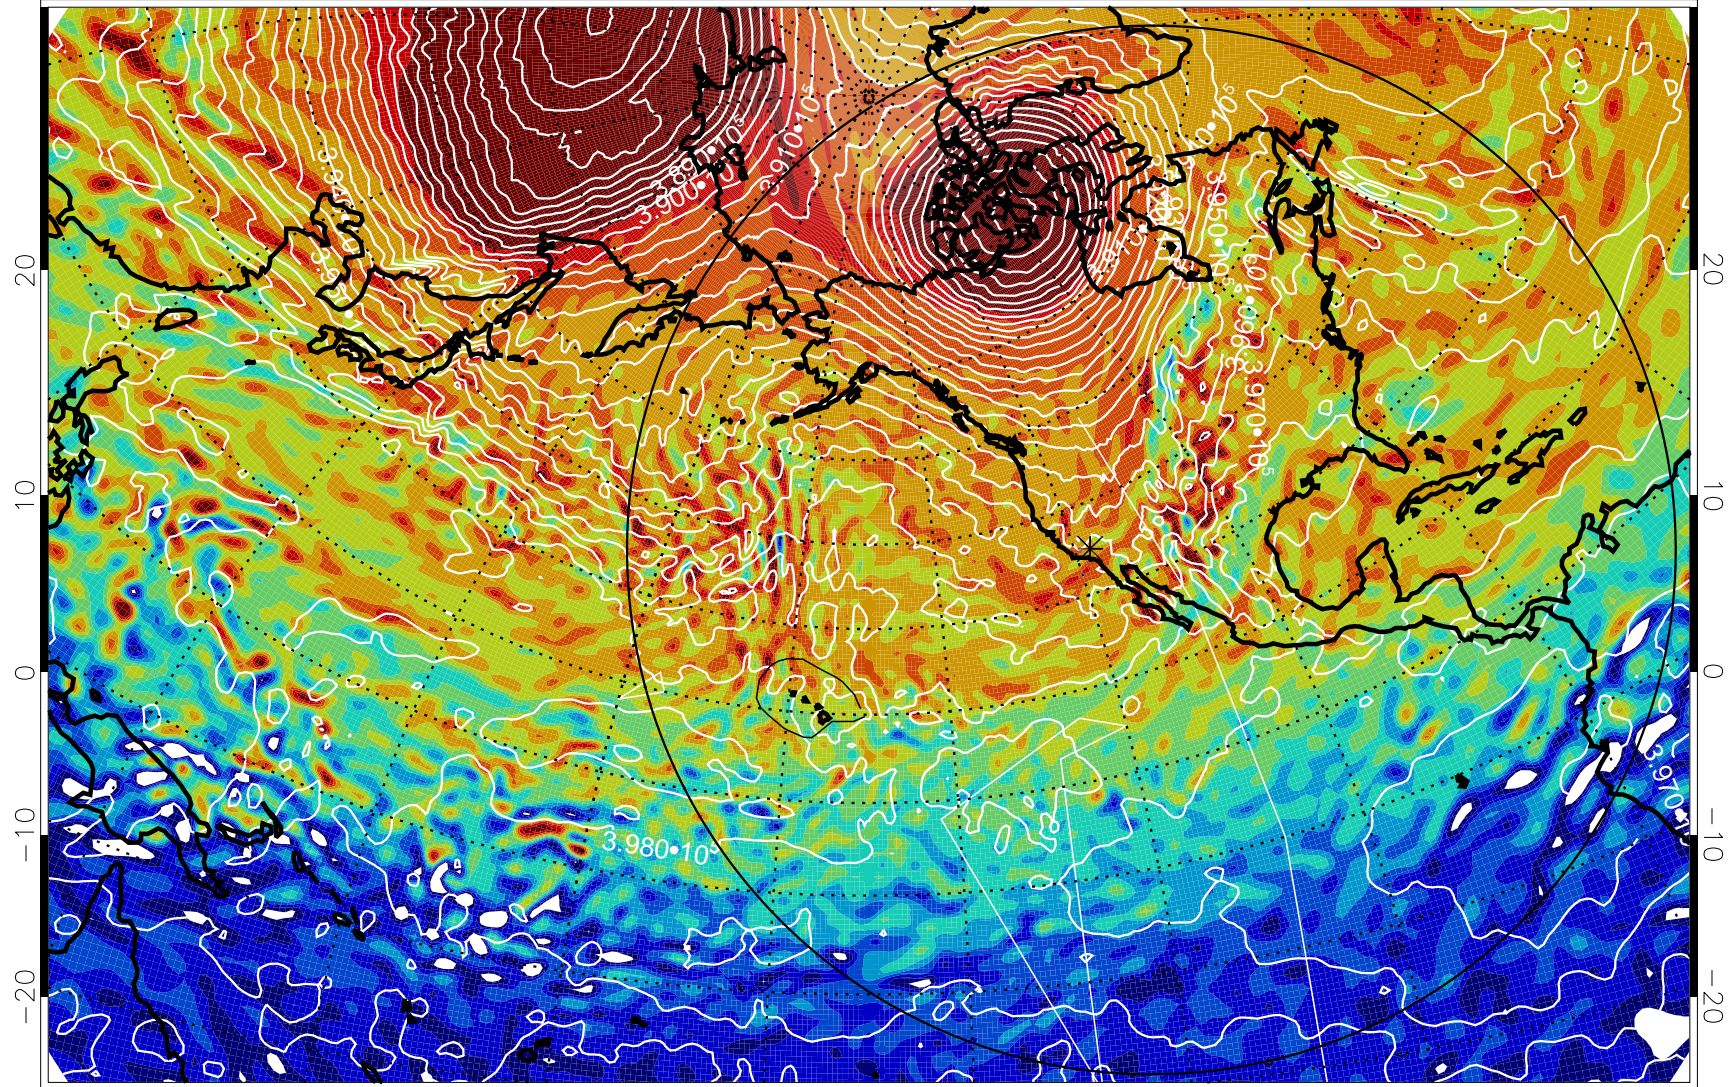

13011112, 36 hour forecast for 460K EPV

460K Montgomery Streamfunction, white

Range ring of 6000 km -- 19 hours GH round trip

13011118, 42 hour forecast for 460K EPV

460K Montgomery Streamfunction, white

Range ring of 6000 km -- 19 hours GH round trip

13011200, 48 hour forecast for 460K EPV

460K Montgomery Streamfunction, white

Range ring of 6000 km -- 19 hours GH round trip

13011206, 54 hour forecast for 460K EPV

460K Montgomery Streamfunction, white

Range ring of 6000 km -- 19 hours GH round trip

13011212, 60 hour forecast for 460K EPV

460K Montgomery Streamfunction, white

Range ring of 6000 km -- 19 hours GH round trip

13011218, 66 hour forecast for 460K EPV

460K Montgomery Streamfunction, white

Range ring of 6000 km -- 19 hours GH round trip

13011300, 72 hour forecast for 460K EPV

460K Montgomery Streamfunction, white

Range ring of 6000 km -- 19 hours GH round trip

13011306, 78 hour forecast for 460K EPV

460K Montgomery Streamfunction, white

Range ring of 6000 km -- 19 hours GH round trip