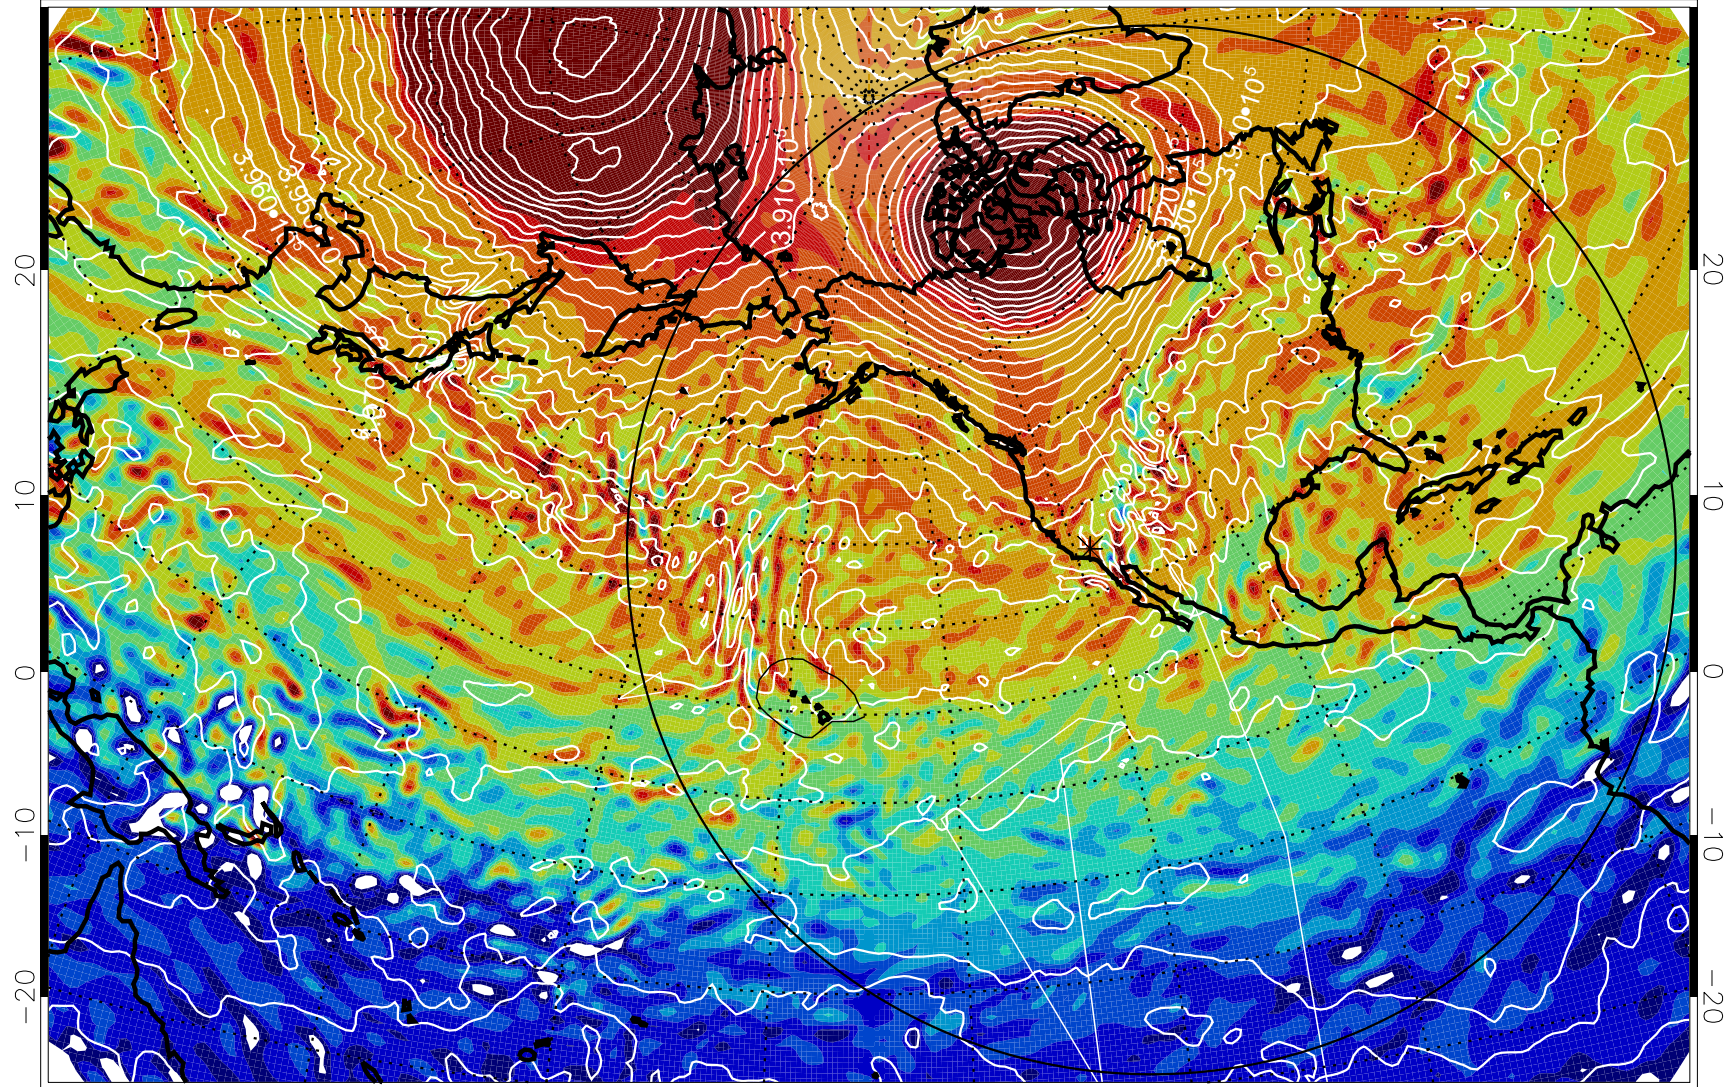

13011100, 24 hour forecast for 460K EPV

460K Montgomery Streamfunction, white

Range ring of 6000 km -- 19 hours GH round trip

13011106, 30 hour forecast for 460K EPV

460K Montgomery Streamfunction, white

Range ring of 6000 km -- 19 hours GH round trip

13011112, 36 hour forecast for 460K EPV

460K Montgomery Streamfunction, white

Range ring of 6000 km -- 19 hours GH round trip

13011118, 42 hour forecast for 460K EPV

460K Montgomery Streamfunction, white

Range ring of 6000 km -- 19 hours GH round trip

13011200, 48 hour forecast for 460K EPV

460K Montgomery Streamfunction, white

Range ring of 6000 km -- 19 hours GH round trip

13011206, 54 hour forecast for 460K EPV

460K Montgomery Streamfunction, white

Range ring of 6000 km -- 19 hours GH round trip

13011212, 60 hour forecast for 460K EPV

460K Montgomery Streamfunction, white

Range ring of 6000 km -- 19 hours GH round trip

13011218, 66 hour forecast for 460K EPV

460K Montgomery Streamfunction, white

Range ring of 6000 km -- 19 hours GH round trip