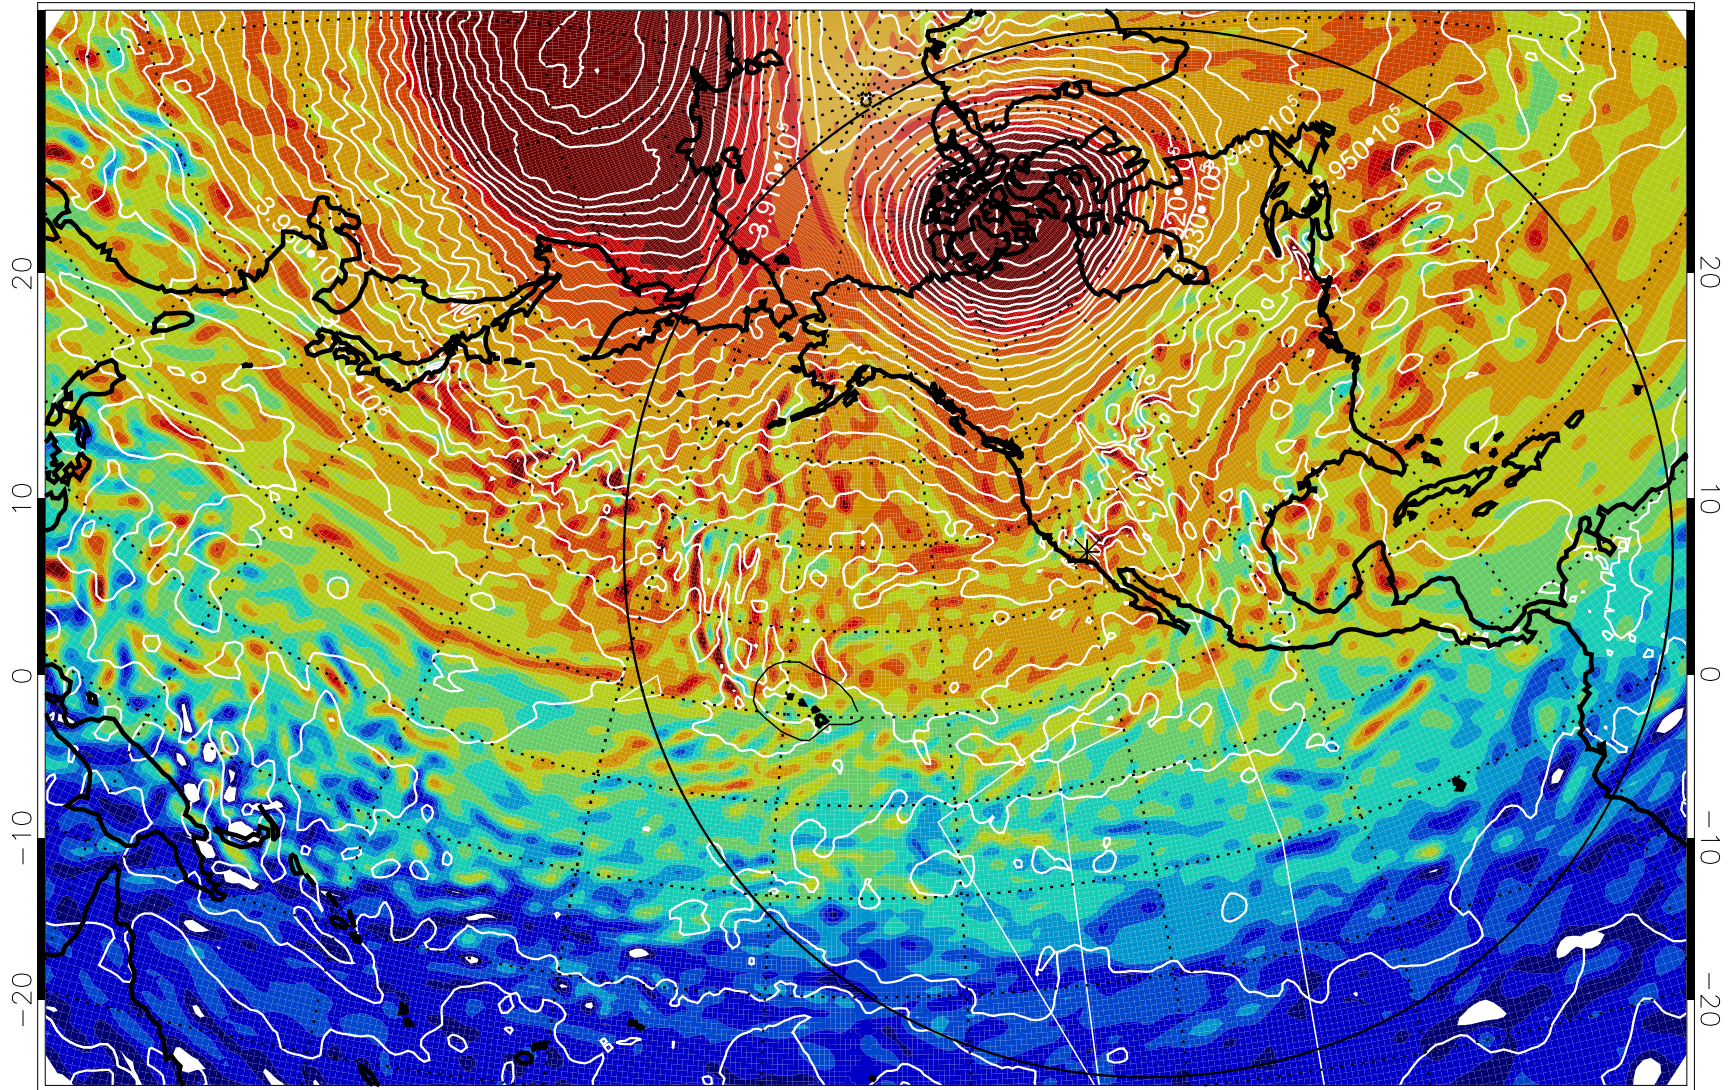

13011012, 12 hour forecast for 460K EPV

460K Montgomery Streamfunction, white

Range ring of 6000 km -- 19 hours GH round trip

13011018, 18 hour forecast for 460K EPV

460K Montgomery Streamfunction, white

Range ring of 6000 km -- 19 hours GH round trip

13011100, 24 hour forecast for 460K EPV

460K Montgomery Streamfunction, white

Range ring of 6000 km -- 19 hours GH round trip

13011106, 30 hour forecast for 460K EPV

460K Montgomery Streamfunction, white

Range ring of 6000 km -- 19 hours GH round trip

13011112, 36 hour forecast for 460K EPV

460K Montgomery Streamfunction, white

Range ring of 6000 km -- 19 hours GH round trip

13011118, 42 hour forecast for 460K EPV

460K Montgomery Streamfunction, white

Range ring of 6000 km -- 19 hours GH round trip

13011200, 48 hour forecast for 460K EPV

460K Montgomery Streamfunction, white

Range ring of 6000 km -- 19 hours GH round trip

13011206, 54 hour forecast for 460K EPV

460K Montgomery Streamfunction, white

Range ring of 6000 km -- 19 hours GH round trip