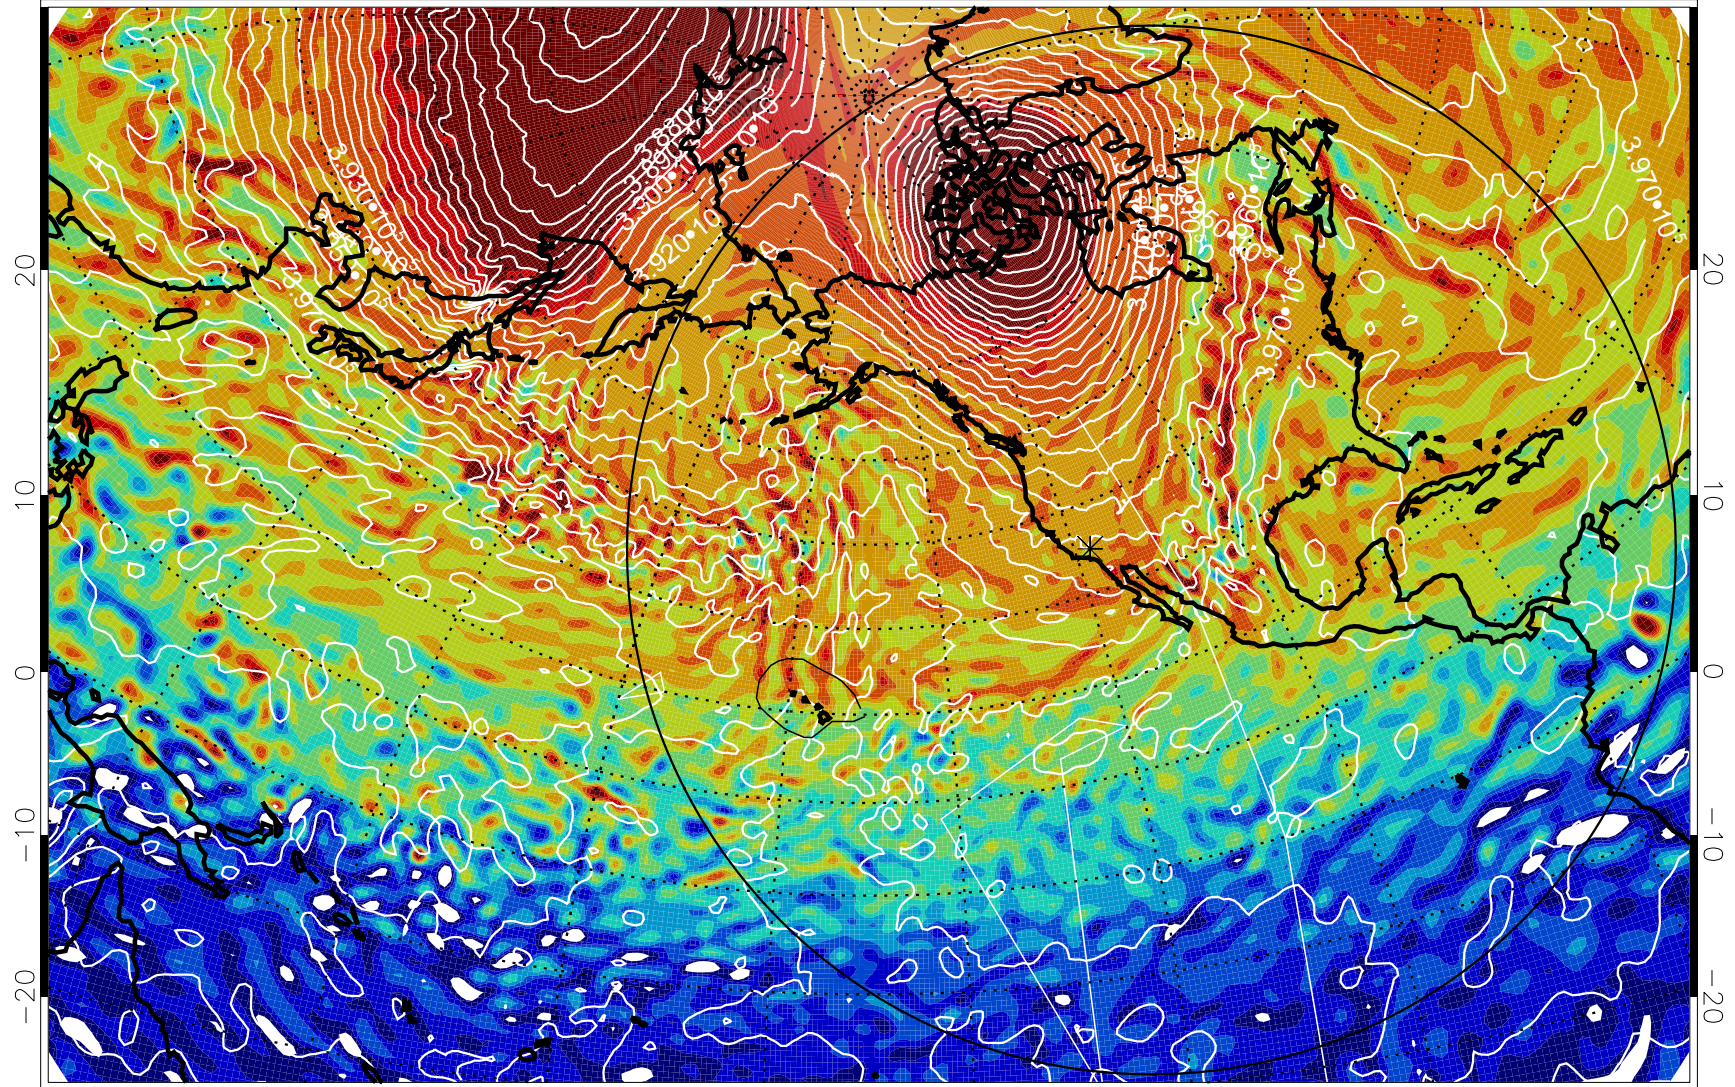

13011212, 60 hour forecast for 460K EPV

460K Montgomery Streamfunction, white

Range ring of 6000 km -- 19 hours GH round trip

13011218, 66 hour forecast for 460K EPV

460K Montgomery Streamfunction, white

Range ring of 6000 km -- 19 hours GH round trip

13011300, 72 hour forecast for 460K EPV

460K Montgomery Streamfunction, white

Range ring of 6000 km -- 19 hours GH round trip

13011306, 78 hour forecast for 460K EPV

460K Montgomery Streamfunction, white

Range ring of 6000 km -- 19 hours GH round trip

13011312, 84 hour forecast for 460K EPV

460K Montgomery Streamfunction, white

Range ring of 6000 km -- 19 hours GH round trip

13011318, 90 hour forecast for 460K EPV

460K Montgomery Streamfunction, white

Range ring of 6000 km -- 19 hours GH round trip

13011400, 96 hour forecast for 460K EPV

460K Montgomery Streamfunction, white

Range ring of 6000 km -- 19 hours GH round trip

13011406, 102 hour forecast for 460K EPV

460K Montgomery Streamfunction, white