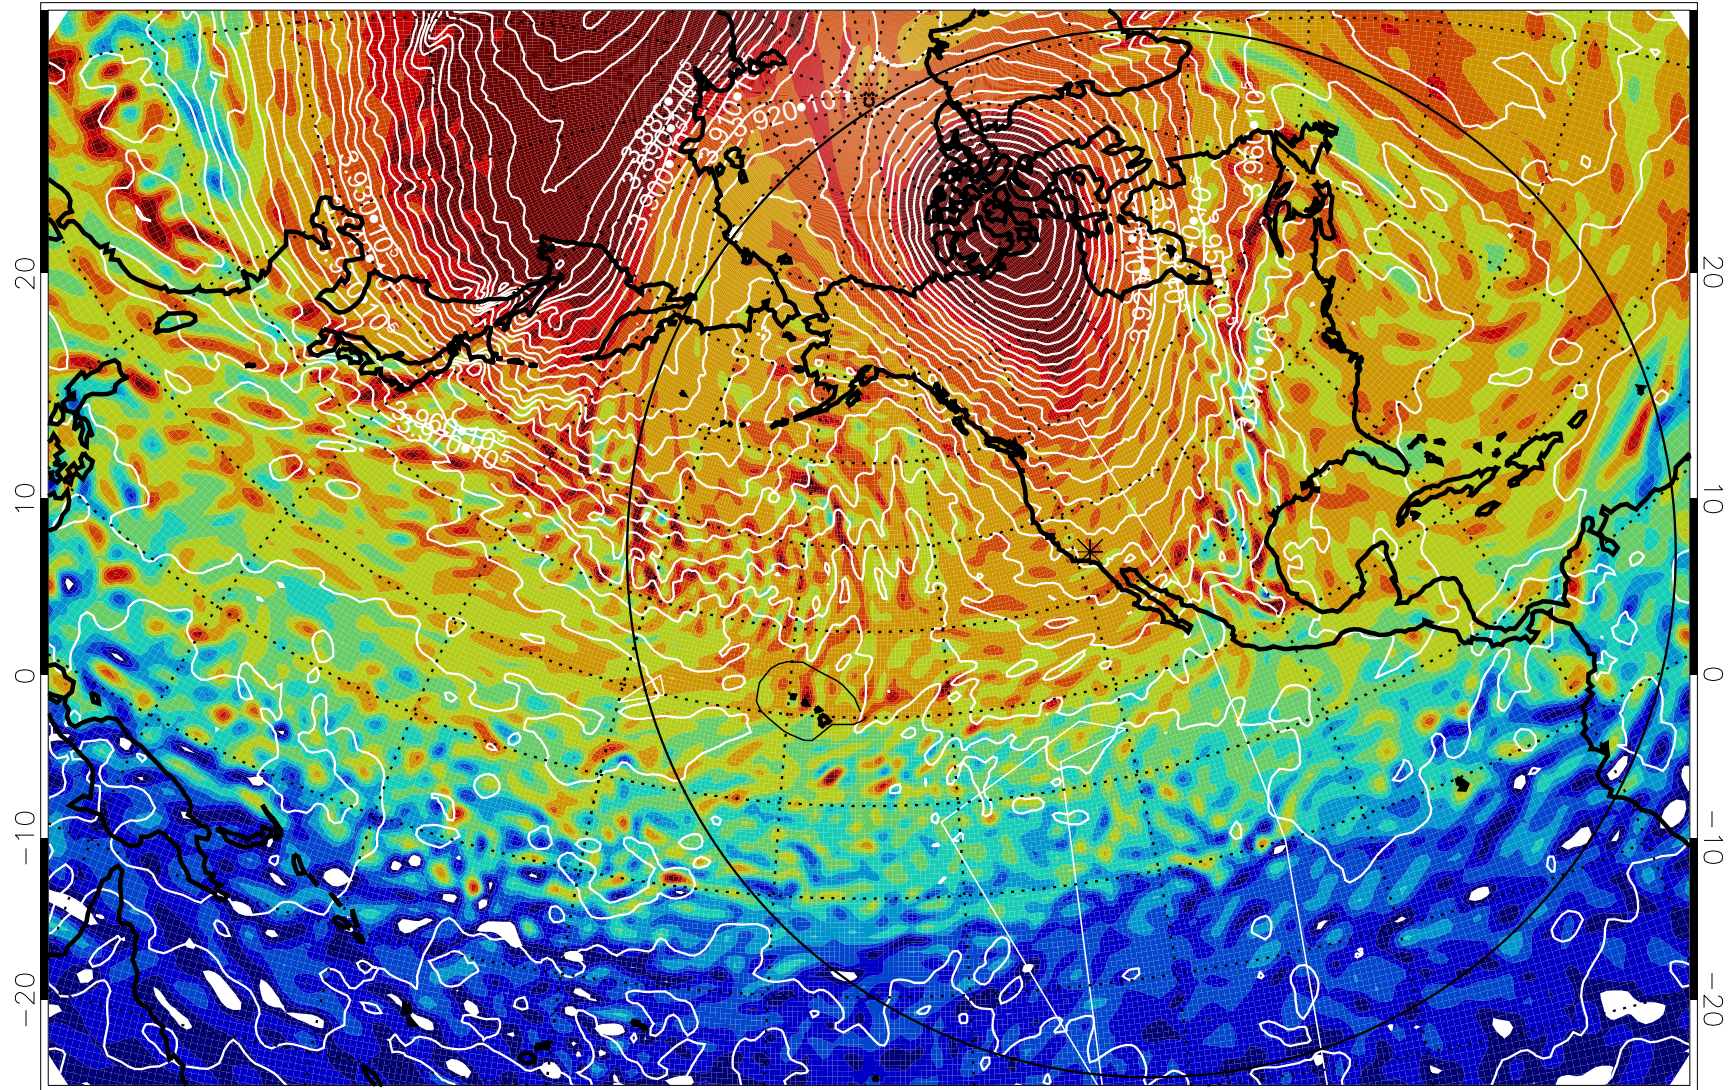

13011300, 72 hour forecast for 460K EPV

460K Montgomery Streamfunction, white

Range ring of 6000 km -- 19 hours GH round trip

13011306, 78 hour forecast for 460K EPV

460K Montgomery Streamfunction, white

Range ring of 6000 km -- 19 hours GH round trip

13011312, 84 hour forecast for 460K EPV

460K Montgomery Streamfunction, white

Range ring of 6000 km -- 19 hours GH round trip

13011318, 90 hour forecast for 460K EPV

460K Montgomery Streamfunction, white

Range ring of 6000 km -- 19 hours GH round trip

13011400, 96 hour forecast for 460K EPV

460K Montgomery Streamfunction, white

Range ring of 6000 km -- 19 hours GH round trip

13011406, 102 hour forecast for 460K EPV

460K Montgomery Streamfunction, white

Range ring of 6000 km -- 19 hours GH round trip

13011412, 108 hour forecast for 460K EPV

460K Montgomery Streamfunction, white

Range ring of 6000 km -- 19 hours GH round trip

13011418, 114 hour forecast for 460K EPV