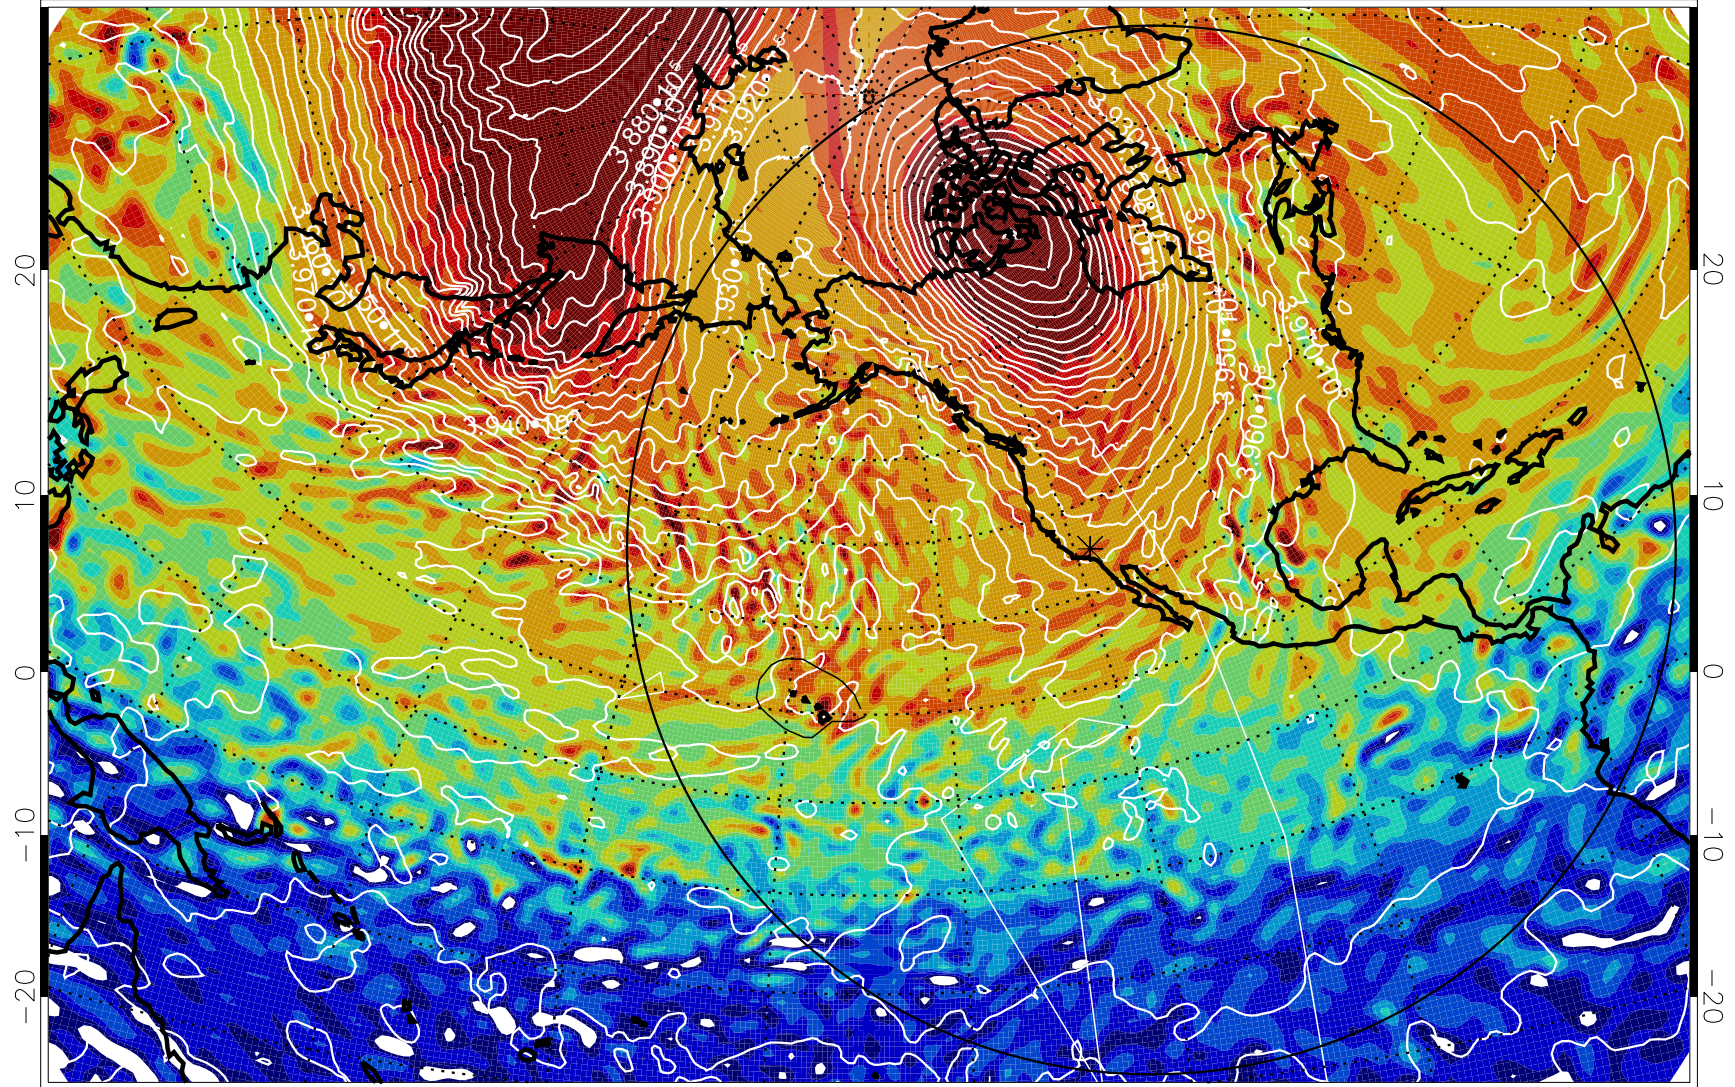

13011312, 84 hour forecast for 460K EPV

460K Montgomery Streamfunction, white

Range ring of 6000 km -- 19 hours GH round trip

13011318, 90 hour forecast for 460K EPV

460K Montgomery Streamfunction, white

Range ring of 6000 km -- 19 hours GH round trip

13011400, 96 hour forecast for 460K EPV

460K Montgomery Streamfunction, white

Range ring of 6000 km -- 19 hours GH round trip

13011406, 102 hour forecast for 460K EPV

460K Montgomery Streamfunction, white

Range ring of 6000 km -- 19 hours GH round trip

13011412, 108 hour forecast for 460K EPV

460K Montgomery Streamfunction, white

Range ring of 6000 km -- 19 hours GH round trip

13011418, 114 hour forecast for 460K EPV

460K Montgomery Streamfunction, white

Range ring of 6000 km -- 19 hours GH round trip

13011500, 120 hour forecast for 460K EPV

460K Montgomery Streamfunction, white

Range ring of 6000 km -- 19 hours GH round trip