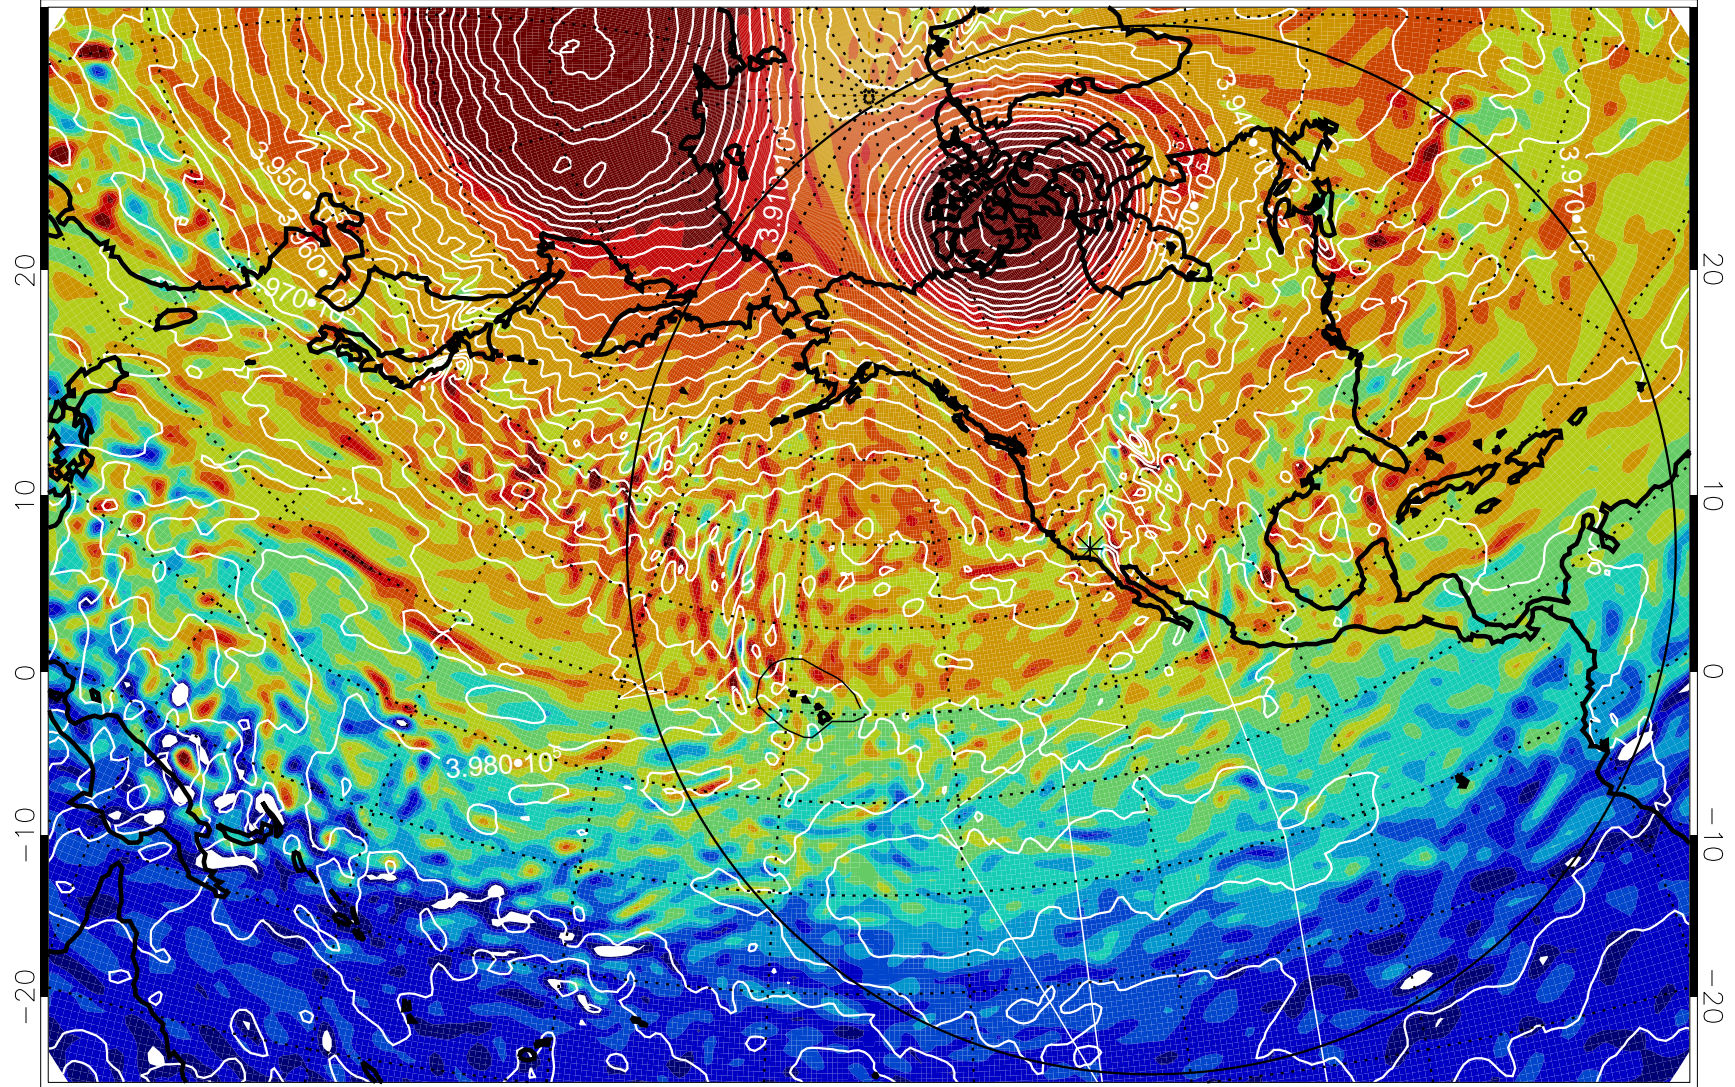

13011012, 12 hour forecast for 460K EPV

460K Montgomery Streamfunction, white

Range ring of 6000 km -- 19 hours GH round trip

13011018, 18 hour forecast for 460K EPV

460K Montgomery Streamfunction, white

Range ring of 6000 km -- 19 hours GH round trip

13011100, 24 hour forecast for 460K EPV

460K Montgomery Streamfunction, white

Range ring of 6000 km -- 19 hours GH round trip

13011106, 30 hour forecast for 460K EPV

460K Montgomery Streamfunction, white

Range ring of 6000 km -- 19 hours GH round trip

13011112, 36 hour forecast for 460K EPV

460K Montgomery Streamfunction, white

Range ring of 6000 km -- 19 hours GH round trip

13011118, 42 hour forecast for 460K EPV

460K Montgomery Streamfunction, white

Range ring of 6000 km -- 19 hours GH round trip

13011212, 60 hour forecast for 460K EPV

460K Montgomery Streamfunction, white

Range ring of 6000 km -- 19 hours GH round trip

13011218, 66 hour forecast for 460K EPV

460K Montgomery Streamfunction, white

Range ring of 6000 km -- 19 hours GH round trip