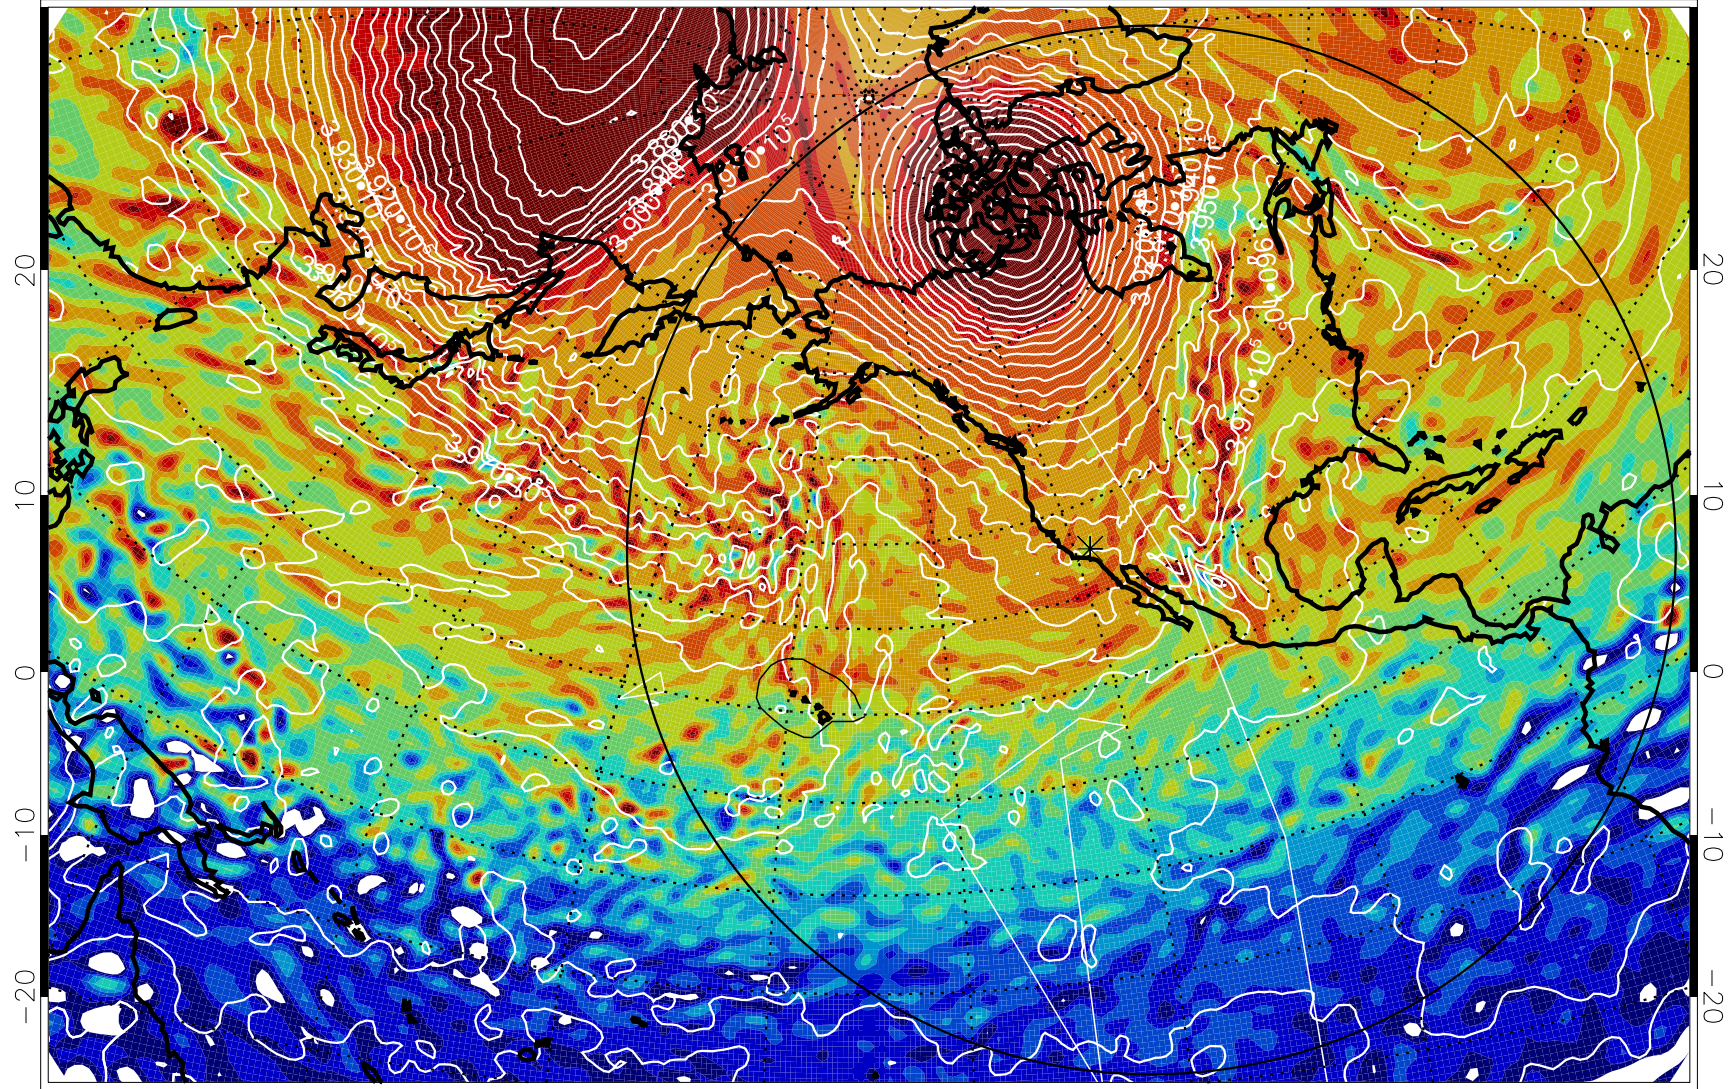

13011212, 60 hour forecast for 460K EPV

460K Montgomery Streamfunction, white

Range ring of 6000 km -- 19 hours GH round trip

13011218, 66 hour forecast for 460K EPV

460K Montgomery Streamfunction, white

Range ring of 6000 km -- 19 hours GH round trip

13011300, 72 hour forecast for 460K EPV

460K Montgomery Streamfunction, white

Range ring of 6000 km -- 19 hours GH round trip

13011306, 78 hour forecast for 460K EPV

460K Montgomery Streamfunction, white

Range ring of 6000 km -- 19 hours GH round trip

13011312, 84 hour forecast for 460K EPV

460K Montgomery Streamfunction, white

Range ring of 6000 km -- 19 hours GH round trip

13011318, 90 hour forecast for 460K EPV

460K Montgomery Streamfunction, white

Range ring of 6000 km -- 19 hours GH round trip

13011400, 96 hour forecast for 460K EPV

460K Montgomery Streamfunction, white

Range ring of 6000 km -- 19 hours GH round trip

13011406, 102 hour forecast for 460K EPV

460K Montgomery Streamfunction, white