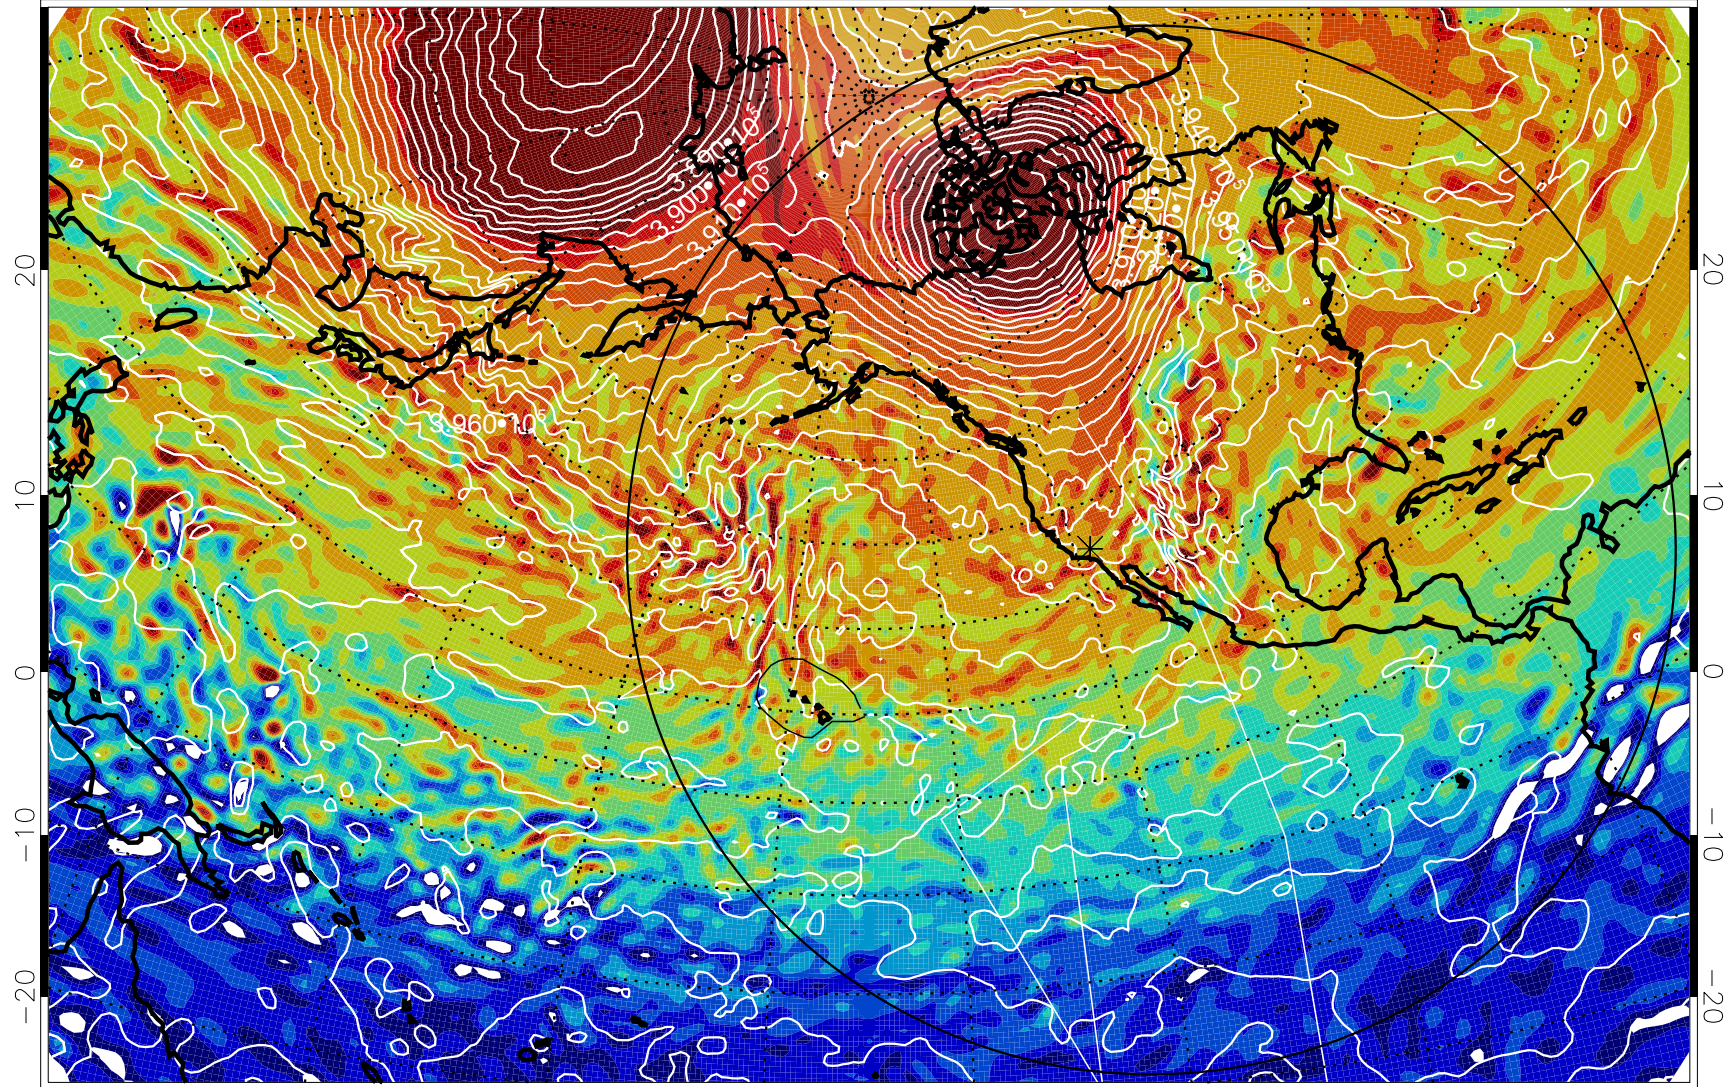

13011112, 36 hour forecast for 460K EPV

460K Montgomery Streamfunction, white

Range ring of 6000 km -- 19 hours GH round trip

13011118, 42 hour forecast for 460K EPV

460K Montgomery Streamfunction, white

Range ring of 6000 km -- 19 hours GH round trip

13011200, 48 hour forecast for 460K EPV

460K Montgomery Streamfunction, white

Range ring of 6000 km -- 19 hours GH round trip

13011206, 54 hour forecast for 460K EPV

460K Montgomery Streamfunction, white

Range ring of 6000 km -- 19 hours GH round trip

13011212, 60 hour forecast for 460K EPV

460K Montgomery Streamfunction, white

Range ring of 6000 km -- 19 hours GH round trip

13011218, 66 hour forecast for 460K EPV

460K Montgomery Streamfunction, white

Range ring of 6000 km -- 19 hours GH round trip

13011300, 72 hour forecast for 460K EPV

460K Montgomery Streamfunction, white

Range ring of 6000 km -- 19 hours GH round trip

13011306, 78 hour forecast for 460K EPV

460K Montgomery Streamfunction, white

Range ring of 6000 km -- 19 hours GH round trip