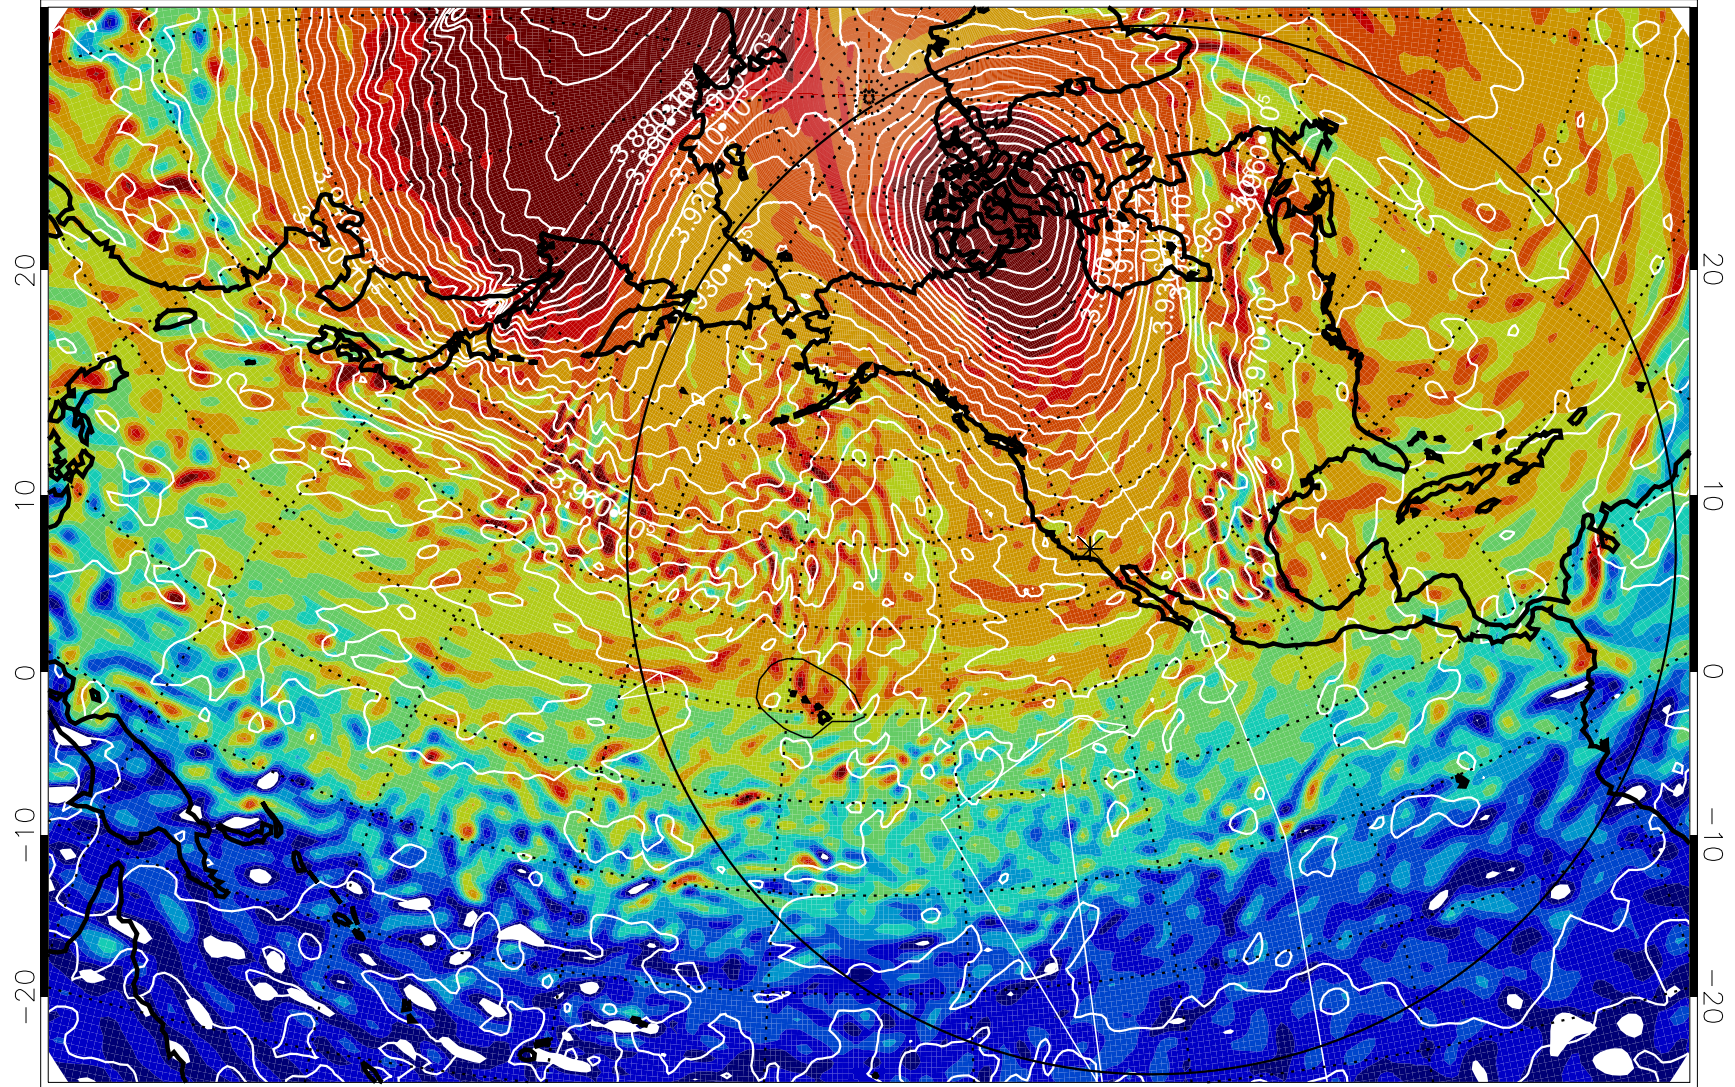

13011300, 72 hour forecast for 460K EPV

460K Montgomery Streamfunction, white

Range ring of 6000 km -- 19 hours GH round trip

13011306, 78 hour forecast for 460K EPV

460K Montgomery Streamfunction, white

Range ring of 6000 km -- 19 hours GH round trip

13011312, 84 hour forecast for 460K EPV

460K Montgomery Streamfunction, white

Range ring of 6000 km -- 19 hours GH round trip

13011318, 90 hour forecast for 460K EPV

460K Montgomery Streamfunction, white

Range ring of 6000 km -- 19 hours GH round trip

13011400, 96 hour forecast for 460K EPV

460K Montgomery Streamfunction, white

Range ring of 6000 km -- 19 hours GH round trip

13011406, 102 hour forecast for 460K EPV

460K Montgomery Streamfunction, white

Range ring of 6000 km -- 19 hours GH round trip

13011412, 108 hour forecast for 460K EPV

460K Montgomery Streamfunction, white

Range ring of 6000 km -- 19 hours GH round trip

13011418, 114 hour forecast for 460K EPV