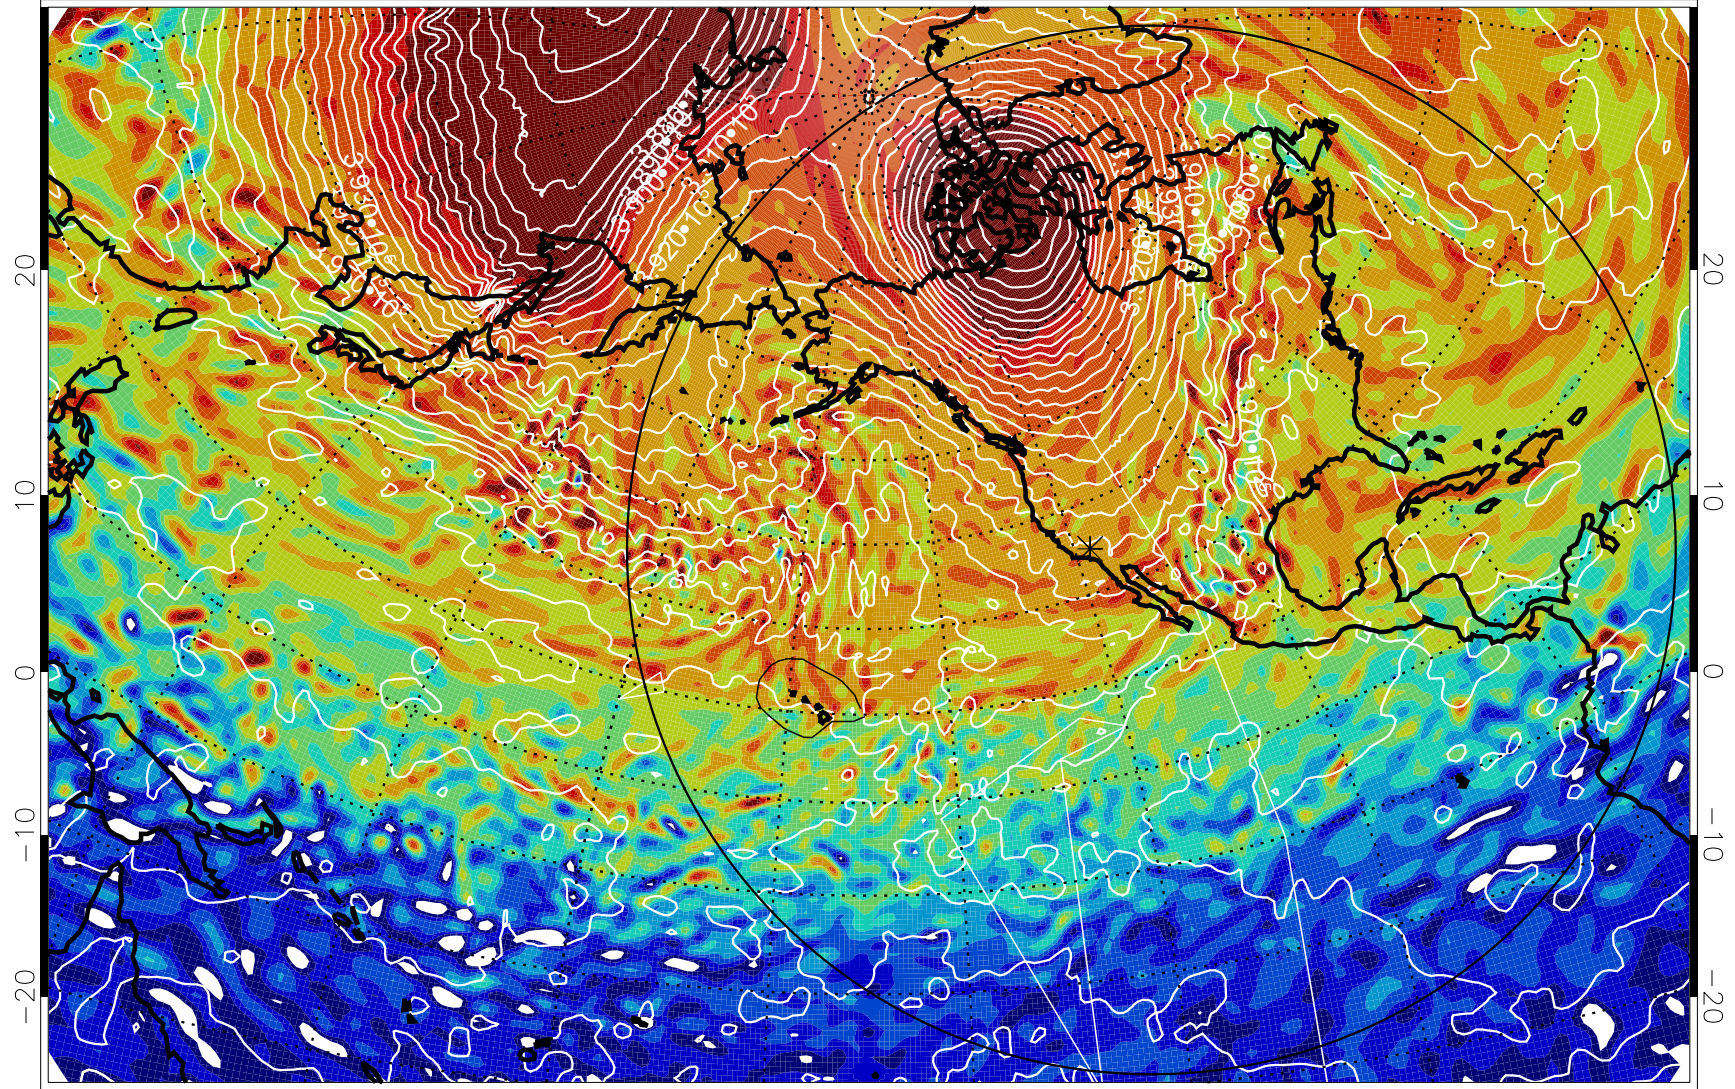

13011300, 72 hour forecast for 460K EPV

460K Montgomery Streamfunction, white

Range ring of 6000 km -- 19 hours GH round trip

13011306, 78 hour forecast for 460K EPV

460K Montgomery Streamfunction, white

Range ring of 6000 km -- 19 hours GH round trip

13011312, 84 hour forecast for 460K EPV

460K Montgomery Streamfunction, white

Range ring of 6000 km -- 19 hours GH round trip

13011318, 90 hour forecast for 460K EPV

460K Montgomery Streamfunction, white

Range ring of 6000 km -- 19 hours GH round trip

13011400, 96 hour forecast for 460K EPV

460K Montgomery Streamfunction, white

Range ring of 6000 km -- 19 hours GH round trip

13011406, 102 hour forecast for 460K EPV

460K Montgomery Streamfunction, white

Range ring of 6000 km -- 19 hours GH round trip

13011412, 108 hour forecast for 460K EPV

460K Montgomery Streamfunction, white

Range ring of 6000 km -- 19 hours GH round trip

13011418, 114 hour forecast for 460K EPV