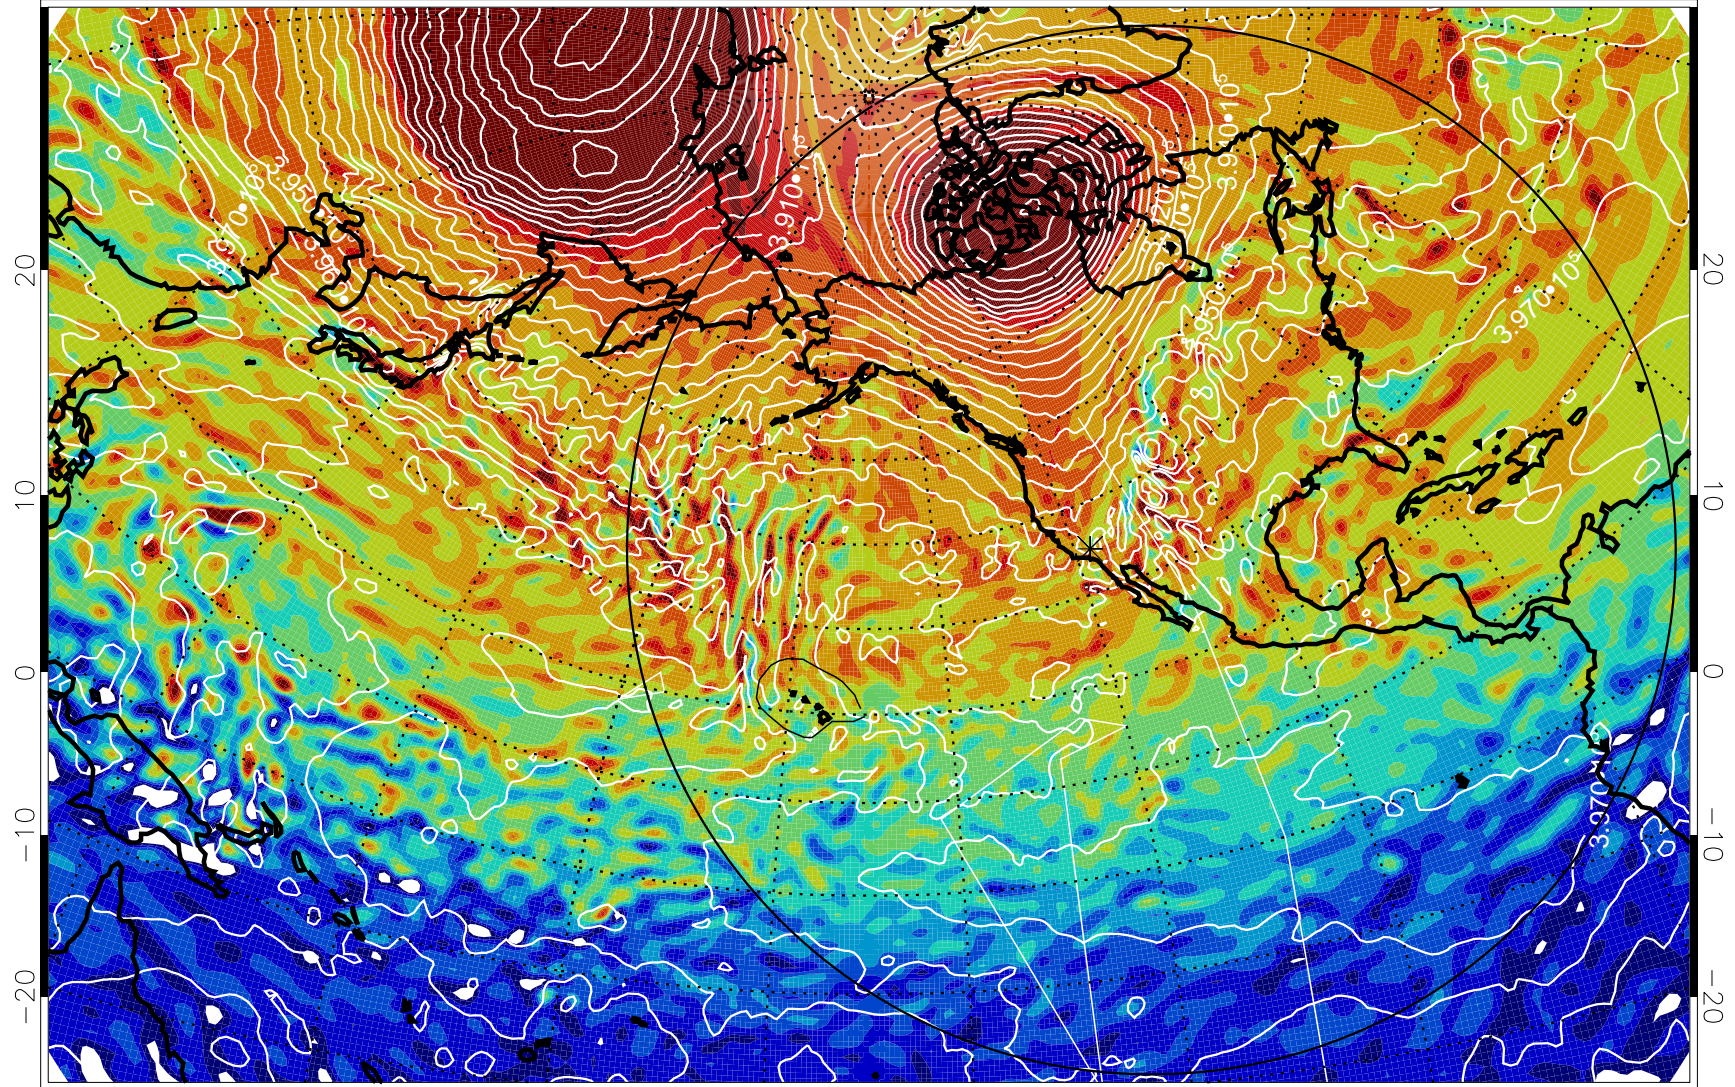

13011100, 24 hour forecast for 460K EPV

460K Montgomery Streamfunction, white

Range ring of 6000 km -- 19 hours GH round trip

13011106, 30 hour forecast for 460K EPV

460K Montgomery Streamfunction, white

Range ring of 6000 km -- 19 hours GH round trip

13011112, 36 hour forecast for 460K EPV

460K Montgomery Streamfunction, white

Range ring of 6000 km -- 19 hours GH round trip

13011118, 42 hour forecast for 460K EPV

460K Montgomery Streamfunction, white

Range ring of 6000 km -- 19 hours GH round trip

13011200, 48 hour forecast for 460K EPV

460K Montgomery Streamfunction, white

Range ring of 6000 km -- 19 hours GH round trip

13011206, 54 hour forecast for 460K EPV

460K Montgomery Streamfunction, white

Range ring of 6000 km -- 19 hours GH round trip

13011212, 60 hour forecast for 460K EPV

460K Montgomery Streamfunction, white

Range ring of 6000 km -- 19 hours GH round trip

13011218, 66 hour forecast for 460K EPV

460K Montgomery Streamfunction, white

Range ring of 6000 km -- 19 hours GH round trip