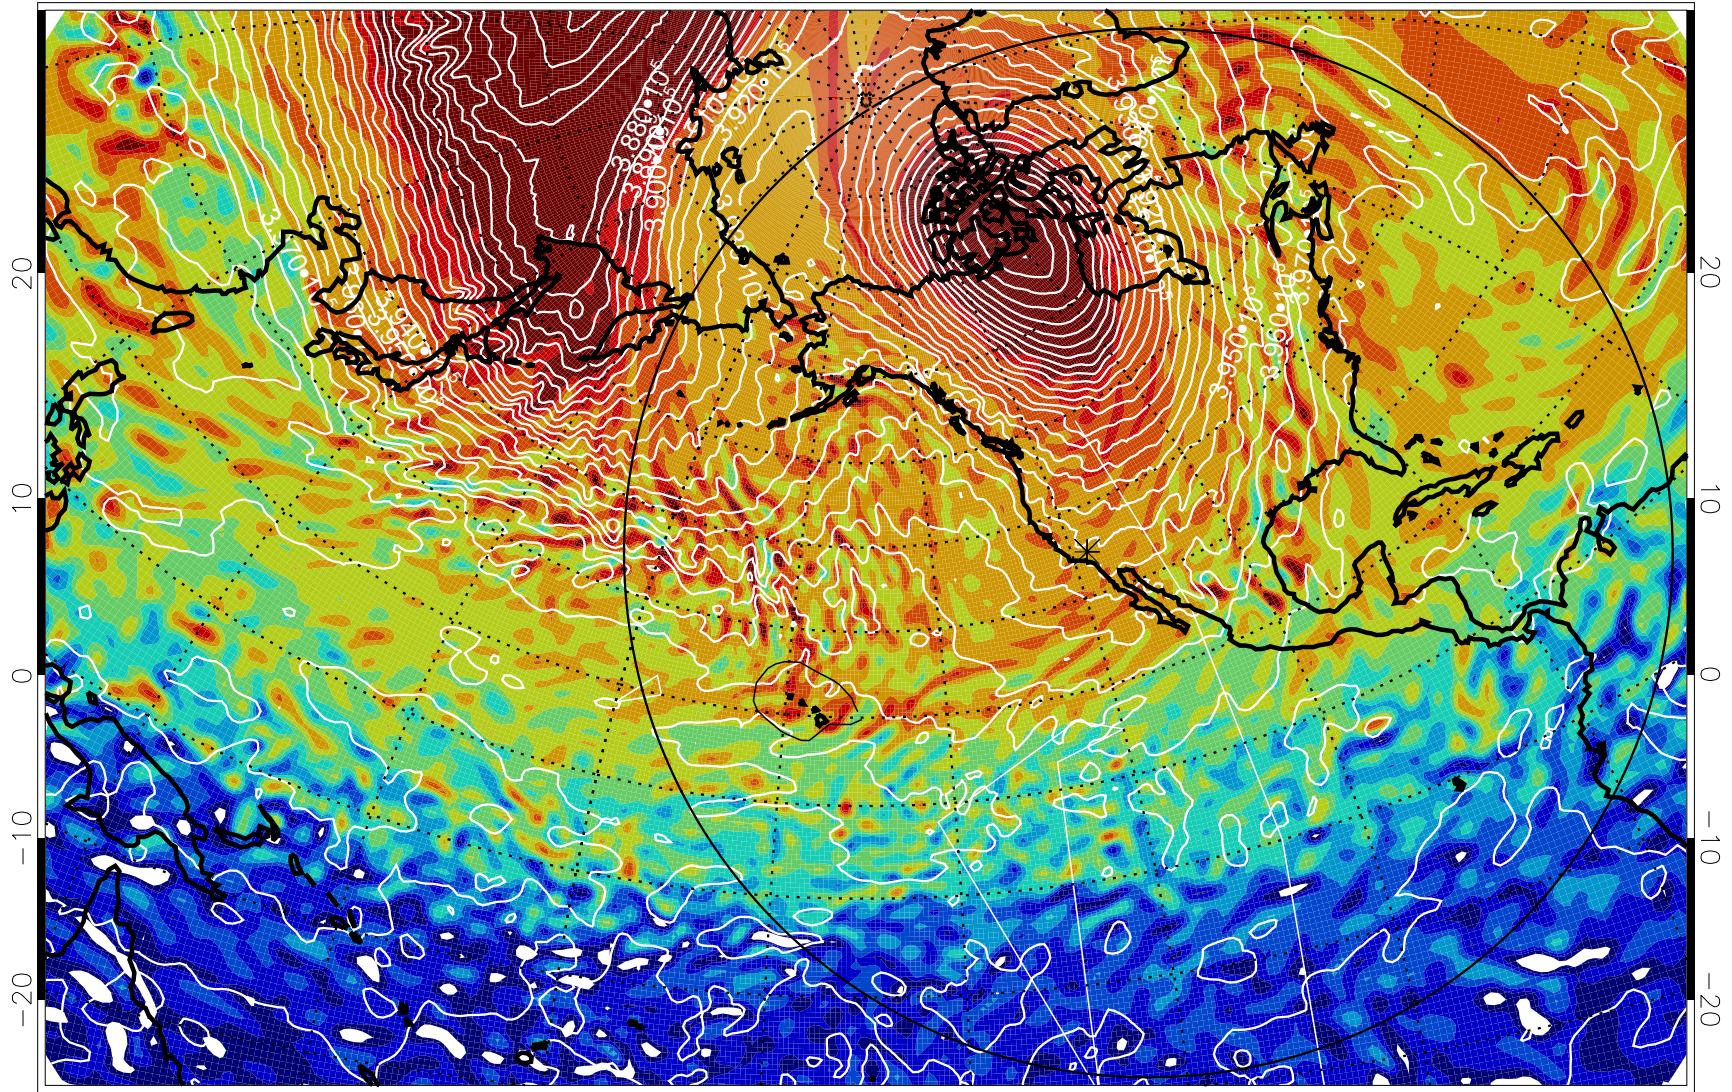

13011400, 96 hour forecast for 460K EPV

460K Montgomery Streamfunction, white

Range ring of 6000 km -- 19 hours GH round trip

13011406, 102 hour forecast for 460K EPV

460K Montgomery Streamfunction, white

Range ring of 6000 km -- 19 hours GH round trip

13011412, 108 hour forecast for 460K EPV

460K Montgomery Streamfunction, white

Range ring of 6000 km -- 19 hours GH round trip

13011418, 114 hour forecast for 460K EPV

460K Montgomery Streamfunction, white

Range ring of 6000 km -- 19 hours GH round trip

13011500, 120 hour forecast for 460K EPV

460K Montgomery Streamfunction, white

Range ring of 6000 km -- 19 hours GH round trip