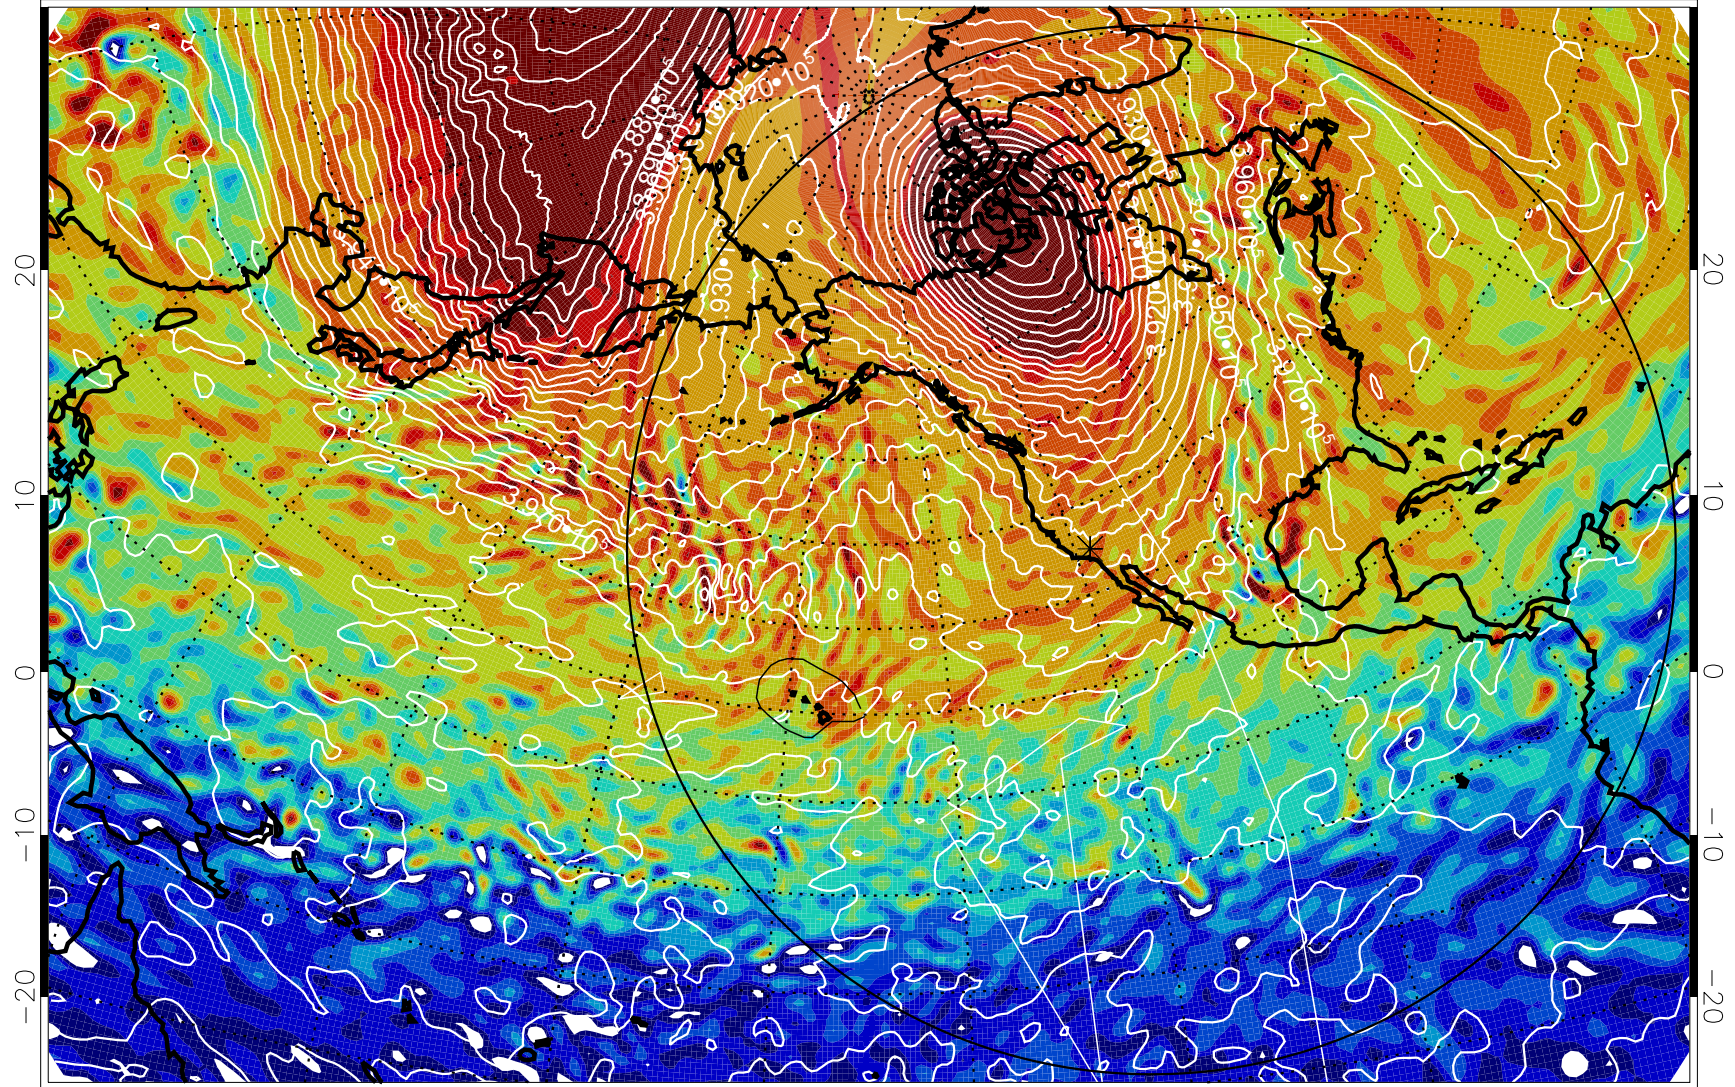

13011312, 84 hour forecast for 460K EPV

460K Montgomery Streamfunction, white

Range ring of 6000 km -- 19 hours GH round trip

13011318, 90 hour forecast for 460K EPV

460K Montgomery Streamfunction, white

Range ring of 6000 km -- 19 hours GH round trip

13011400, 96 hour forecast for 460K EPV

460K Montgomery Streamfunction, white

Range ring of 6000 km -- 19 hours GH round trip

13011406, 102 hour forecast for 460K EPV

460K Montgomery Streamfunction, white

Range ring of 6000 km -- 19 hours GH round trip

13011412, 108 hour forecast for 460K EPV

460K Montgomery Streamfunction, white

Range ring of 6000 km -- 19 hours GH round trip

13011418, 114 hour forecast for 460K EPV

460K Montgomery Streamfunction, white

Range ring of 6000 km -- 19 hours GH round trip

13011500, 120 hour forecast for 460K EPV

460K Montgomery Streamfunction, white

Range ring of 6000 km -- 19 hours GH round trip