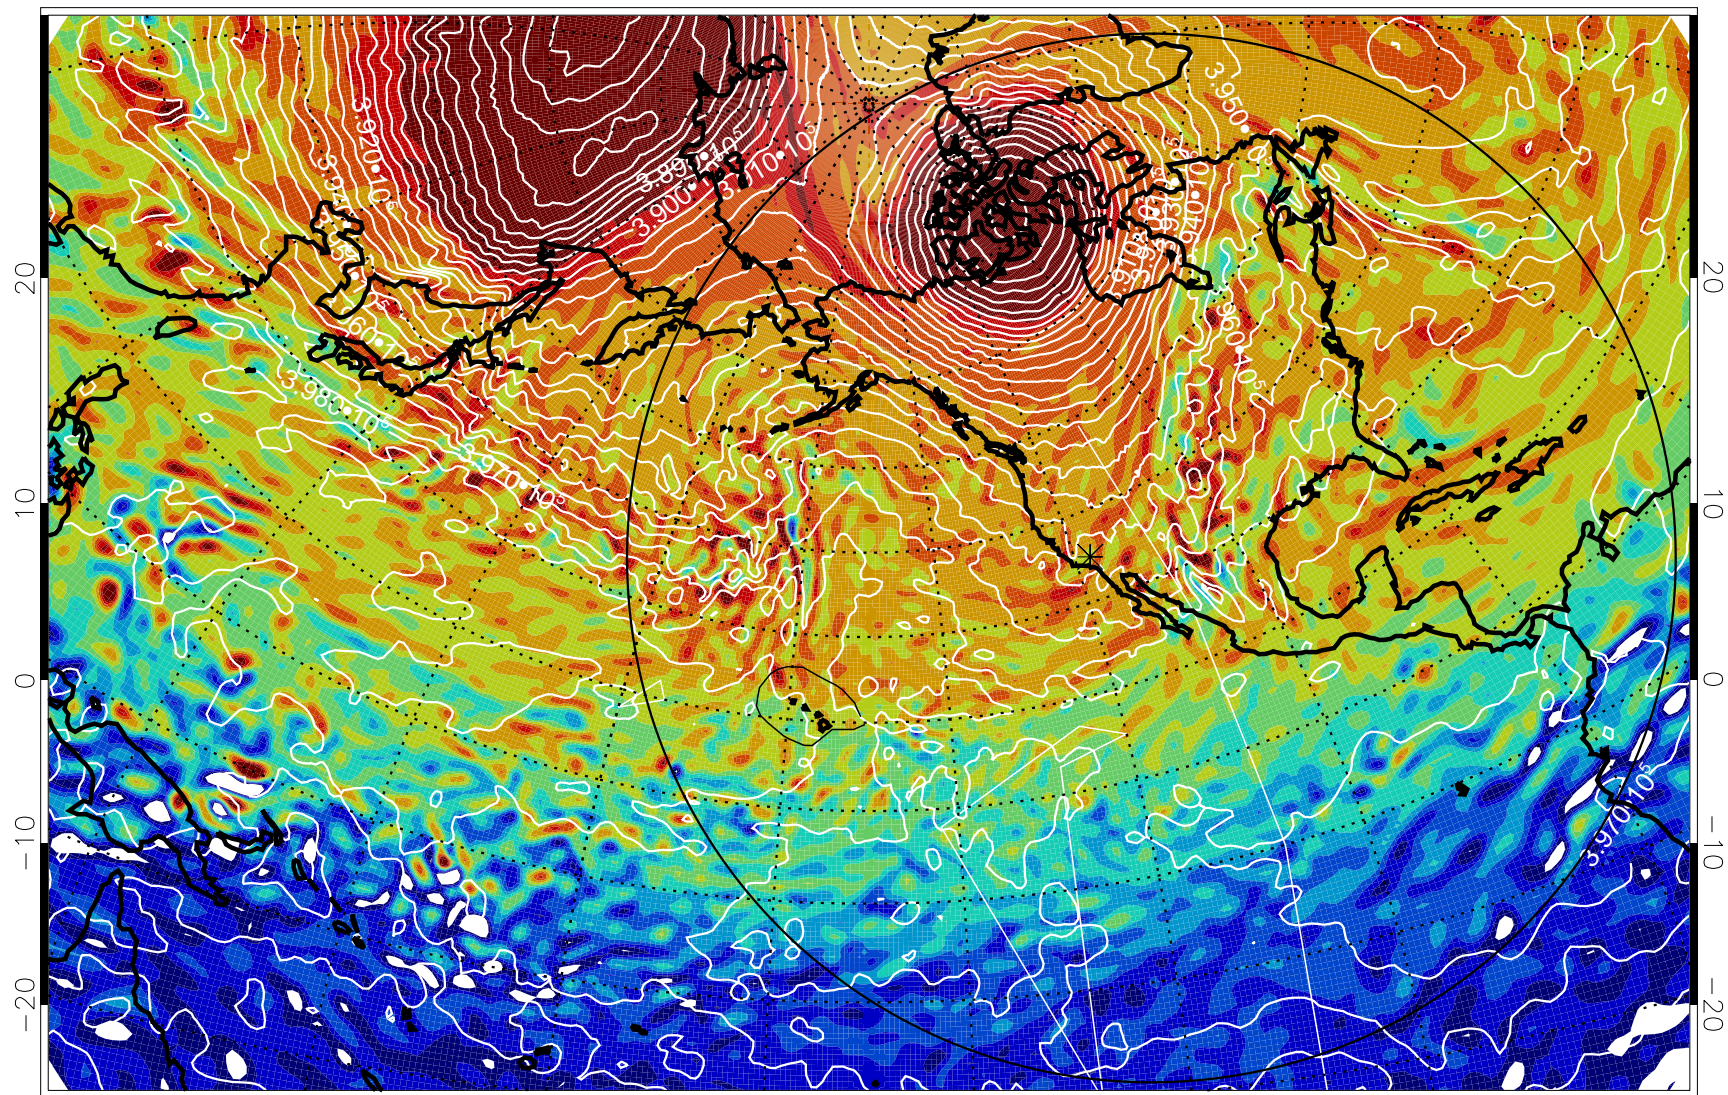

13011112, 36 hour forecast for 460K EPV

460K Montgomery Streamfunction, white

Range ring of 6000 km -- 19 hours GH round trip

13011118, 42 hour forecast for 460K EPV

460K Montgomery Streamfunction, white

Range ring of 6000 km -- 19 hours GH round trip

13011200, 48 hour forecast for 460K EPV

460K Montgomery Streamfunction, white

Range ring of 6000 km -- 19 hours GH round trip

13011206, 54 hour forecast for 460K EPV

460K Montgomery Streamfunction, white

Range ring of 6000 km -- 19 hours GH round trip

13011212, 60 hour forecast for 460K EPV

460K Montgomery Streamfunction, white

Range ring of 6000 km -- 19 hours GH round trip

13011218, 66 hour forecast for 460K EPV

460K Montgomery Streamfunction, white

Range ring of 6000 km -- 19 hours GH round trip

13011300, 72 hour forecast for 460K EPV

460K Montgomery Streamfunction, white

Range ring of 6000 km -- 19 hours GH round trip

13011306, 78 hour forecast for 460K EPV

460K Montgomery Streamfunction, white

Range ring of 6000 km -- 19 hours GH round trip