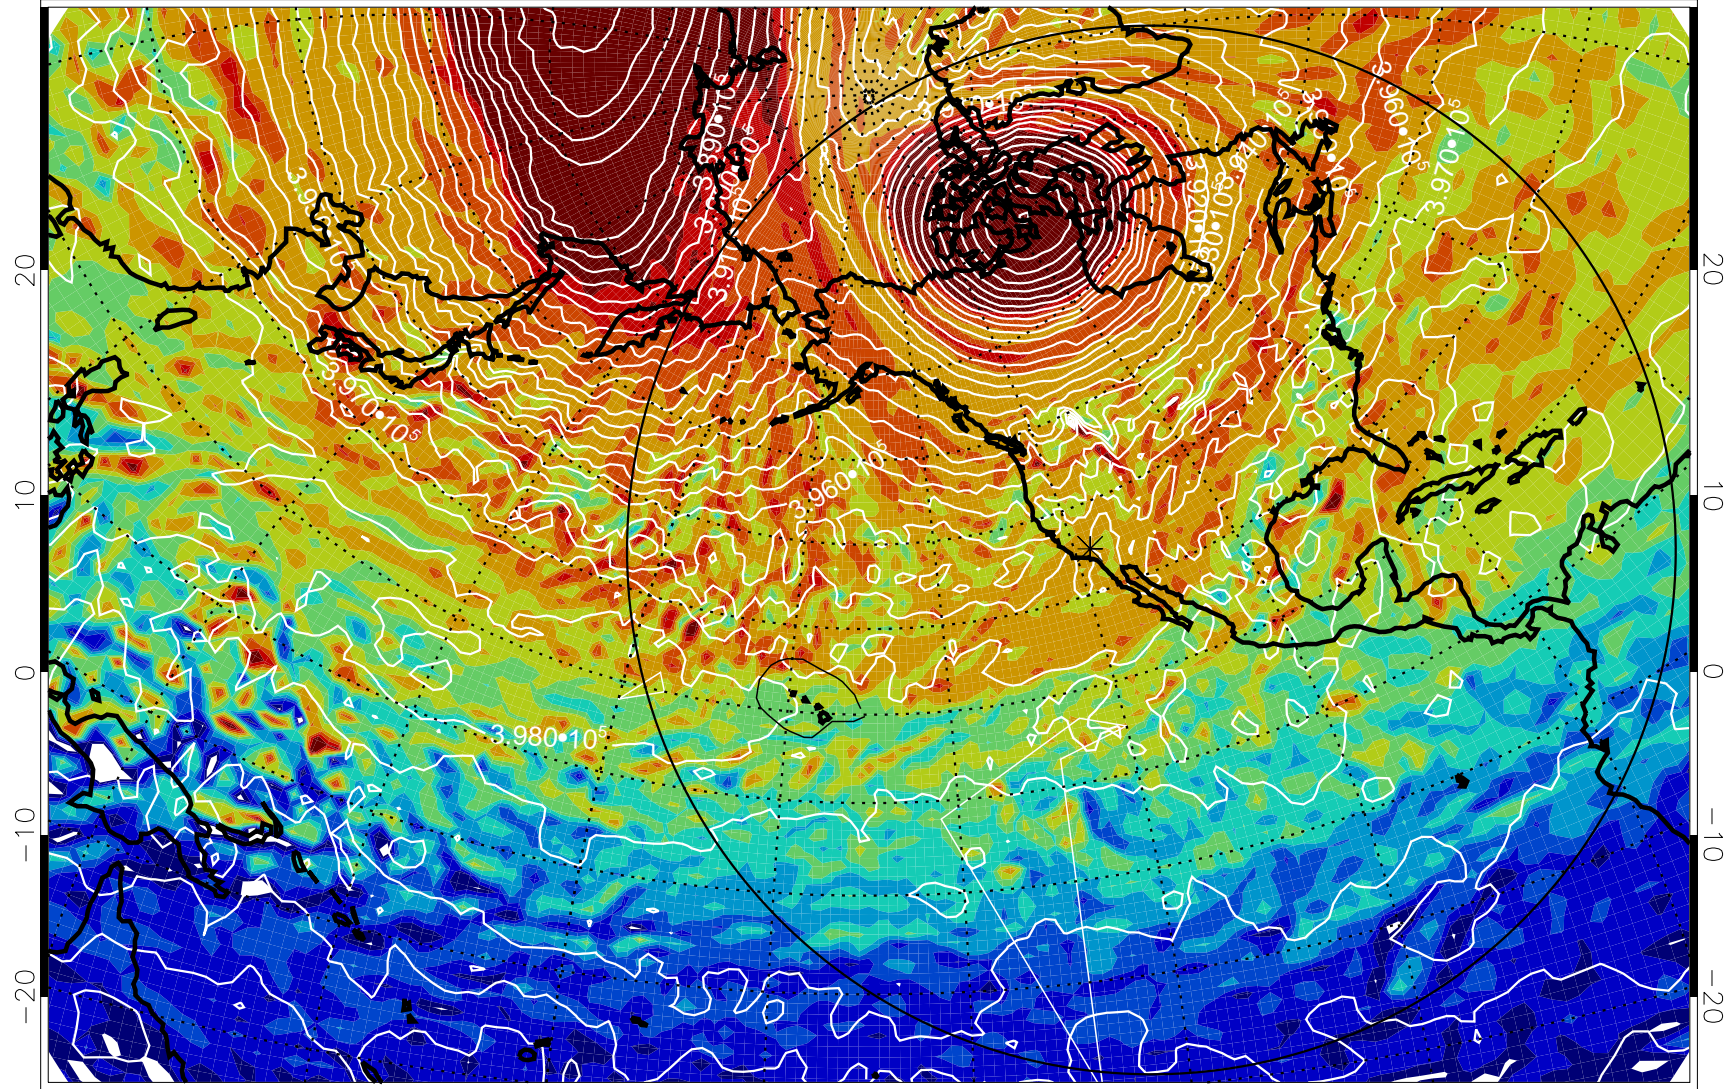

13010818, 18 hour forecast for 460K EPV

460K Montgomery Streamfunction, white

Range ring of 6000 km -- 19 hours GH round trip

13010912, 36 hour forecast for 460K EPV

460K Montgomery Streamfunction, white

Range ring of 6000 km -- 19 hours GH round trip

13010918, 42 hour forecast for 460K EPV

460K Montgomery Streamfunction, white

Range ring of 6000 km -- 19 hours GH round trip

13011000, 48 hour forecast for 460K EPV

460K Montgomery Streamfunction, white

Range ring of 6000 km -- 19 hours GH round trip

13011006, 54 hour forecast for 460K EPV

460K Montgomery Streamfunction, white

Range ring of 6000 km -- 19 hours GH round trip

13011012, 60 hour forecast for 460K EPV

460K Montgomery Streamfunction, white

Range ring of 6000 km -- 19 hours GH round trip

13011018, 66 hour forecast for 460K EPV

460K Montgomery Streamfunction, white

Range ring of 6000 km -- 19 hours GH round trip

13011100, 72 hour forecast for 460K EPV

460K Montgomery Streamfunction, white

Range ring of 6000 km -- 19 hours GH round trip