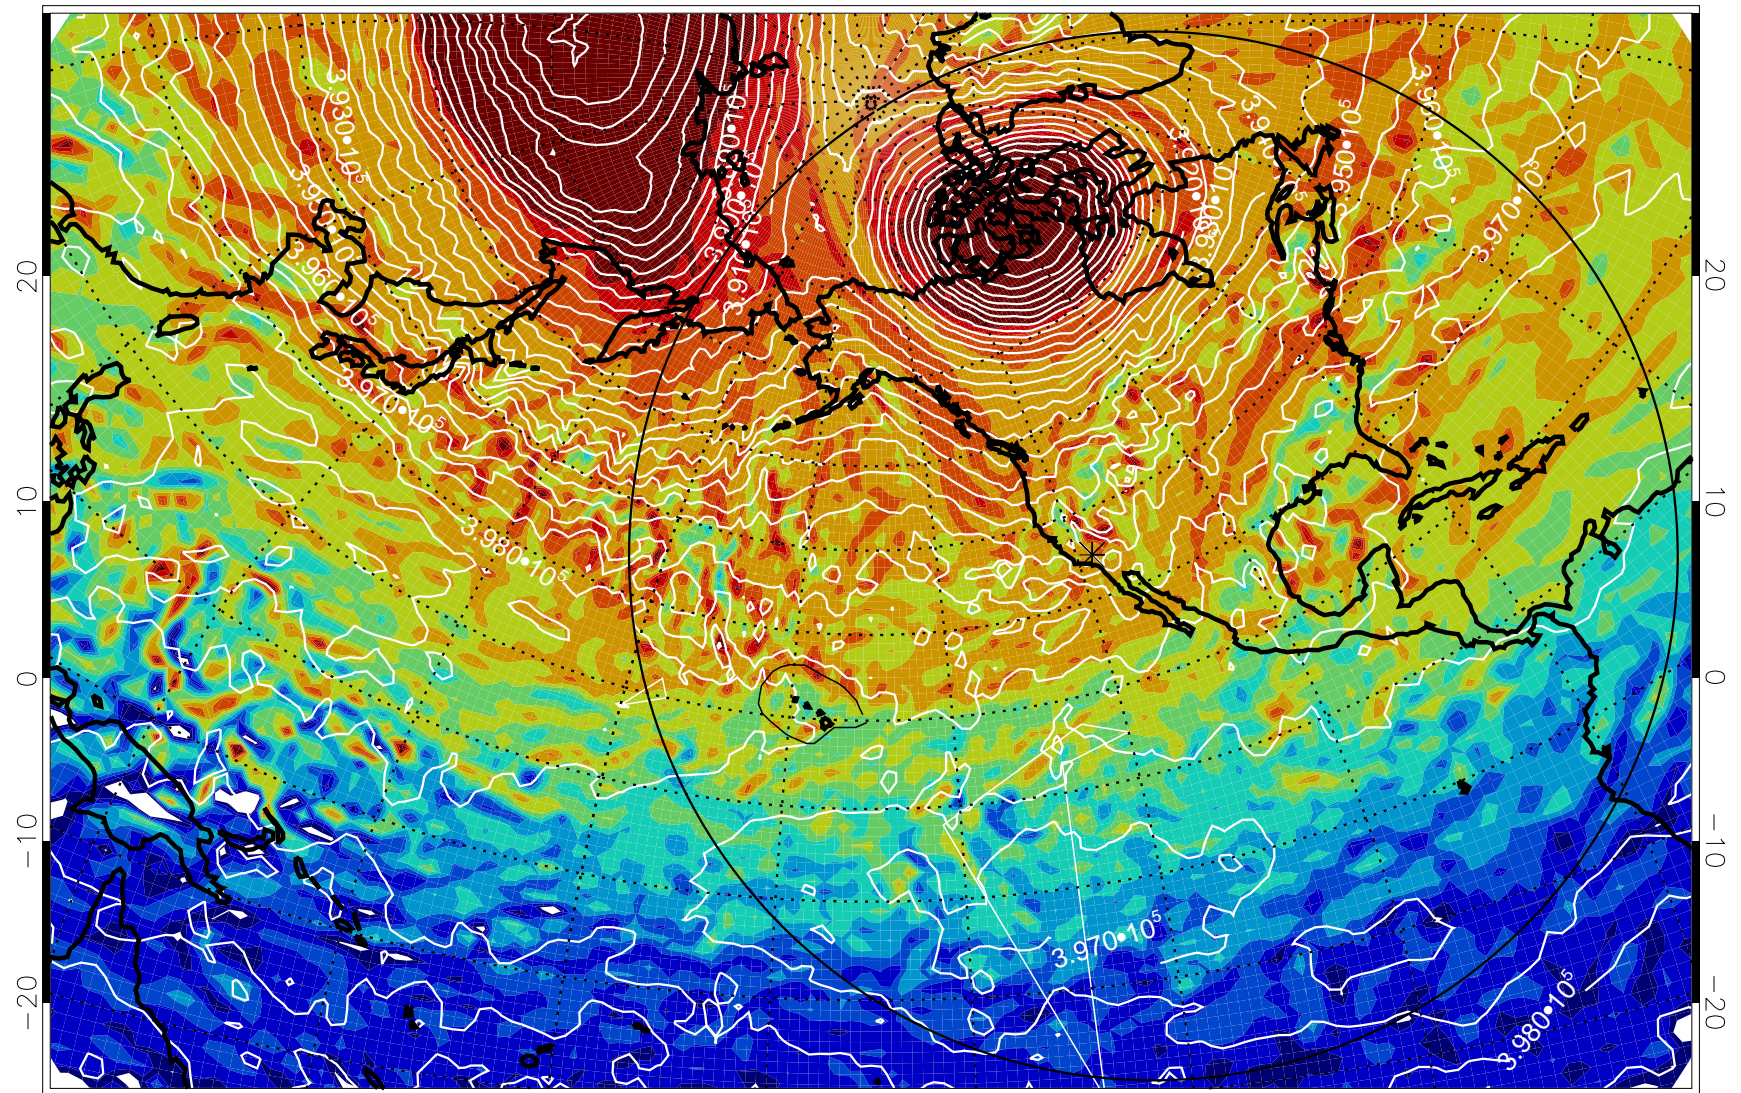

13011006, 54 hour forecast for 460K EPV

460K Montgomery Streamfunction, white

Range ring of 6000 km -- 19 hours GH round trip

13011012, 60 hour forecast for 460K EPV

460K Montgomery Streamfunction, white

Range ring of 6000 km -- 19 hours GH round trip

13011018, 66 hour forecast for 460K EPV

460K Montgomery Streamfunction, white

Range ring of 6000 km -- 19 hours GH round trip

13011100, 72 hour forecast for 460K EPV

460K Montgomery Streamfunction, white

Range ring of 6000 km -- 19 hours GH round trip

13011106, 78 hour forecast for 460K EPV

460K Montgomery Streamfunction, white

Range ring of 6000 km -- 19 hours GH round trip

13011112, 84 hour forecast for 460K EPV

460K Montgomery Streamfunction, white

Range ring of 6000 km -- 19 hours GH round trip

13011118, 90 hour forecast for 460K EPV

460K Montgomery Streamfunction, white

Range ring of 6000 km -- 19 hours GH round trip

13011200, 96 hour forecast for 460K EPV

460K Montgomery Streamfunction, white

Range ring of 6000 km -- 19 hours GH round trip