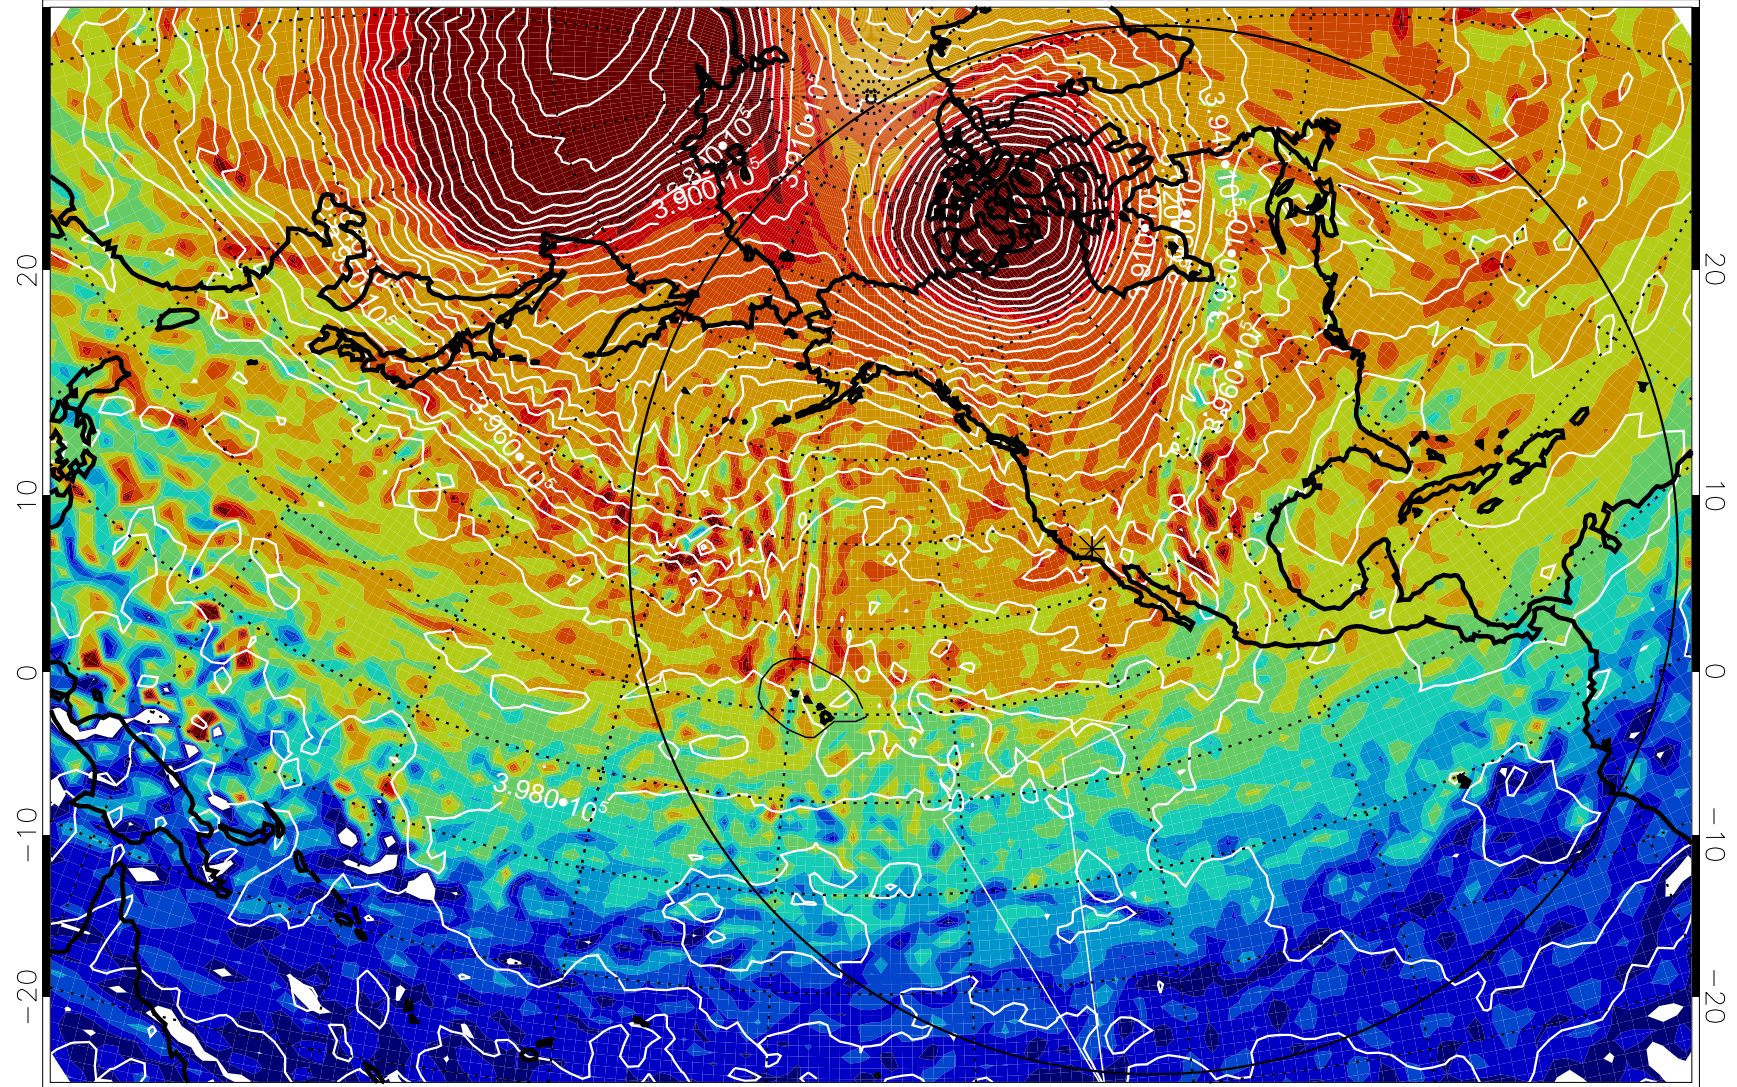

13011106, 78 hour forecast for 460K EPV

460K Montgomery Streamfunction, white

Range ring of 6000 km -- 19 hours GH round trip

13011112, 84 hour forecast for 460K EPV

460K Montgomery Streamfunction, white

Range ring of 6000 km -- 19 hours GH round trip

13011118, 90 hour forecast for 460K EPV

460K Montgomery Streamfunction, white

Range ring of 6000 km -- 19 hours GH round trip

13011200, 96 hour forecast for 460K EPV

460K Montgomery Streamfunction, white

Range ring of 6000 km -- 19 hours GH round trip

13011206, 102 hour forecast for 460K EPV

460K Montgomery Streamfunction, white

Range ring of 6000 km -- 19 hours GH round trip

13011212, 108 hour forecast for 460K EPV

460K Montgomery Streamfunction, white

Range ring of 6000 km -- 19 hours GH round trip

13011218, 114 hour forecast for 460K EPV

460K Montgomery Streamfunction, white

Range ring of 6000 km -- 19 hours GH round trip

13011300, 120 hour forecast for 460K EPV