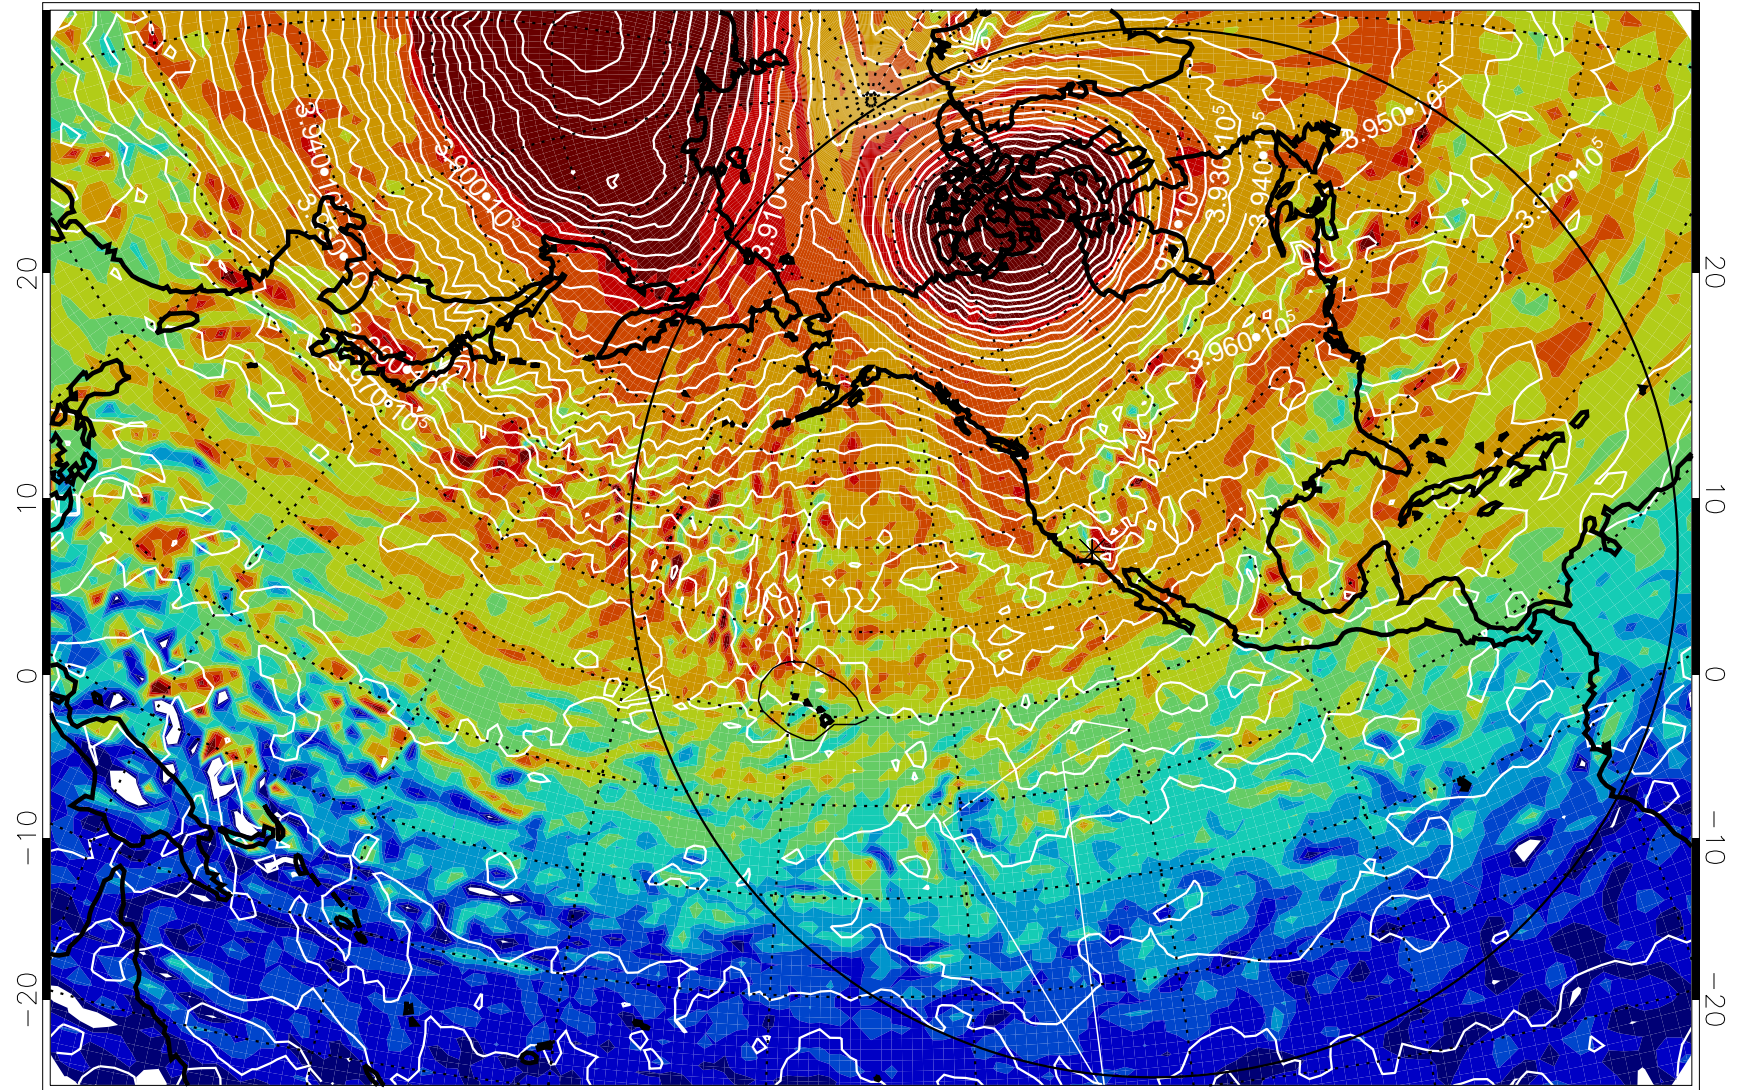

13011006, 54 hour forecast for 460K EPV

460K Montgomery Streamfunction, white

Range ring of 6000 km -- 19 hours GH round trip

13011012, 60 hour forecast for 460K EPV

460K Montgomery Streamfunction, white

Range ring of 6000 km -- 19 hours GH round trip

13011018, 66 hour forecast for 460K EPV

460K Montgomery Streamfunction, white

Range ring of 6000 km -- 19 hours GH round trip

13011100, 72 hour forecast for 460K EPV

460K Montgomery Streamfunction, white

Range ring of 6000 km -- 19 hours GH round trip

13011106, 78 hour forecast for 460K EPV

460K Montgomery Streamfunction, white

Range ring of 6000 km -- 19 hours GH round trip

13011112, 84 hour forecast for 460K EPV

460K Montgomery Streamfunction, white

Range ring of 6000 km -- 19 hours GH round trip

13011118, 90 hour forecast for 460K EPV

460K Montgomery Streamfunction, white

Range ring of 6000 km -- 19 hours GH round trip

13011200, 96 hour forecast for 460K EPV

460K Montgomery Streamfunction, white

Range ring of 6000 km -- 19 hours GH round trip