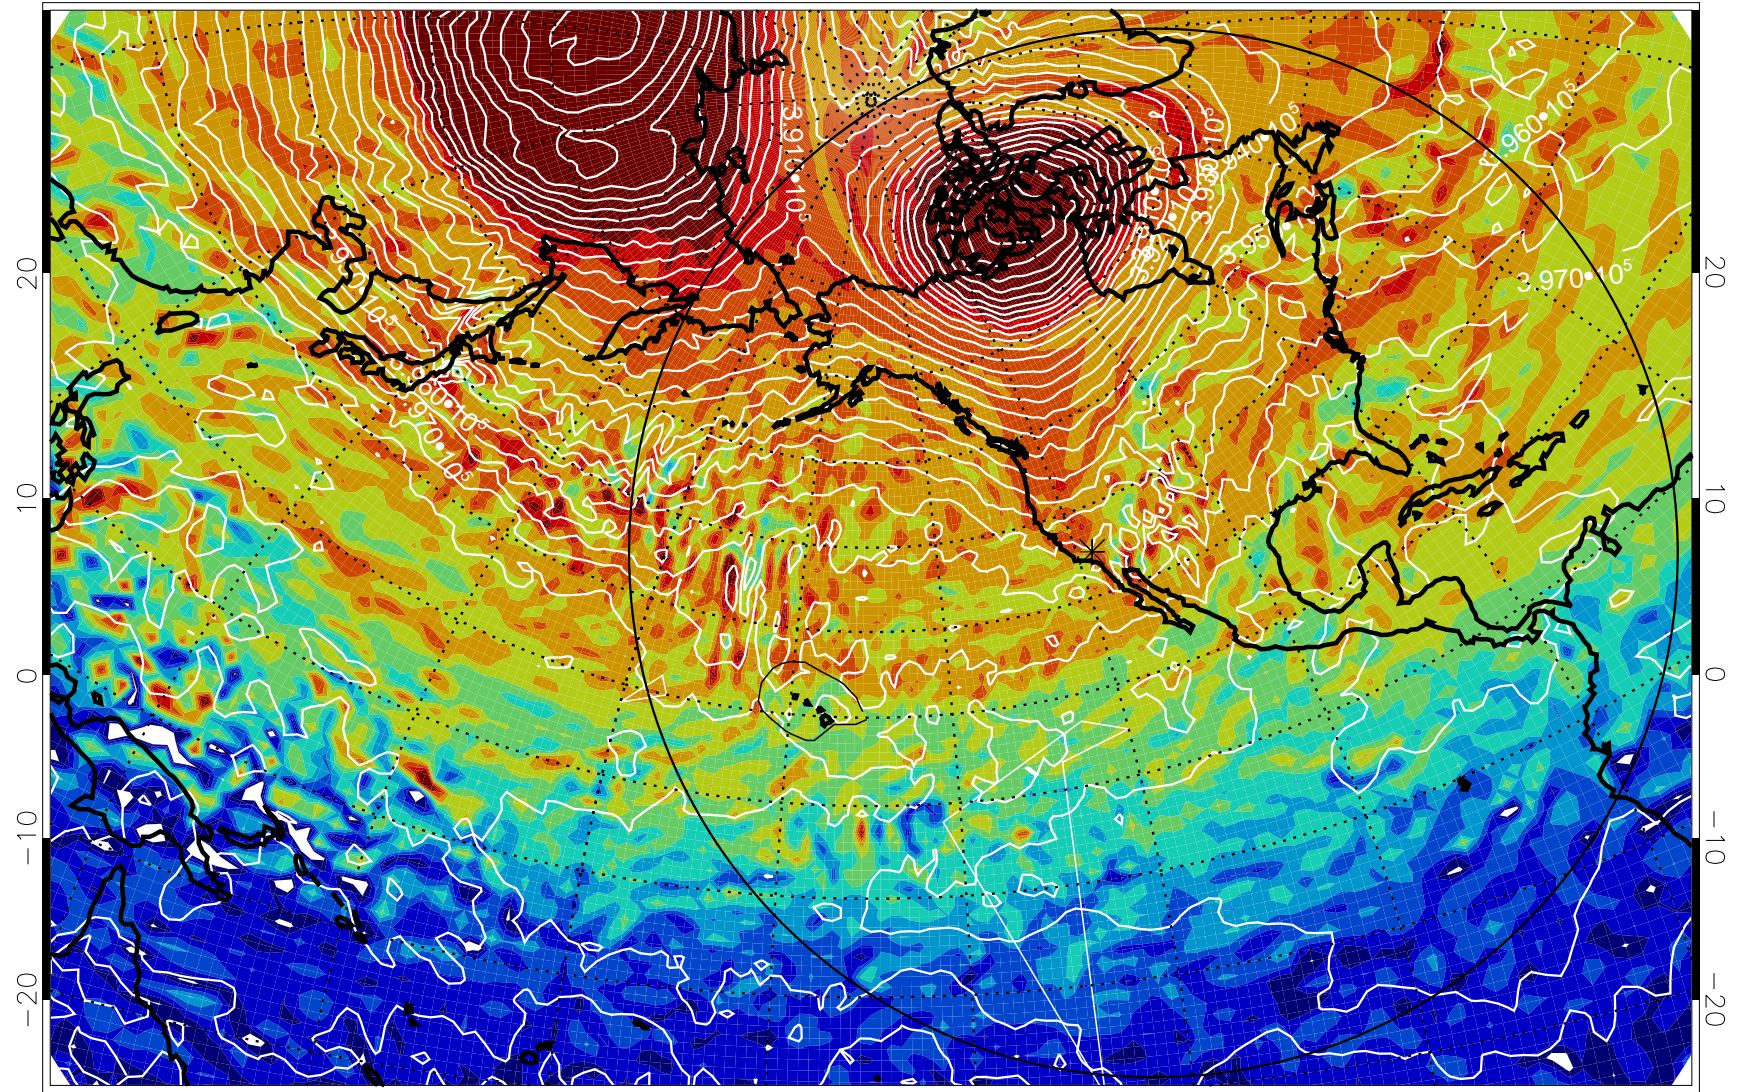

13011018, 66 hour forecast for 460K EPV

460K Montgomery Streamfunction, white

Range ring of 6000 km -- 19 hours GH round trip

13011100, 72 hour forecast for 460K EPV

460K Montgomery Streamfunction, white

Range ring of 6000 km -- 19 hours GH round trip

13011106, 78 hour forecast for 460K EPV

460K Montgomery Streamfunction, white

Range ring of 6000 km -- 19 hours GH round trip

13011112, 84 hour forecast for 460K EPV

460K Montgomery Streamfunction, white

Range ring of 6000 km -- 19 hours GH round trip

13011118, 90 hour forecast for 460K EPV

460K Montgomery Streamfunction, white

Range ring of 6000 km -- 19 hours GH round trip

13011200, 96 hour forecast for 460K EPV

460K Montgomery Streamfunction, white

Range ring of 6000 km -- 19 hours GH round trip

13011206, 102 hour forecast for 460K EPV

460K Montgomery Streamfunction, white

Range ring of 6000 km -- 19 hours GH round trip

13011212, 108 hour forecast for 460K EPV

460K Montgomery Streamfunction, white