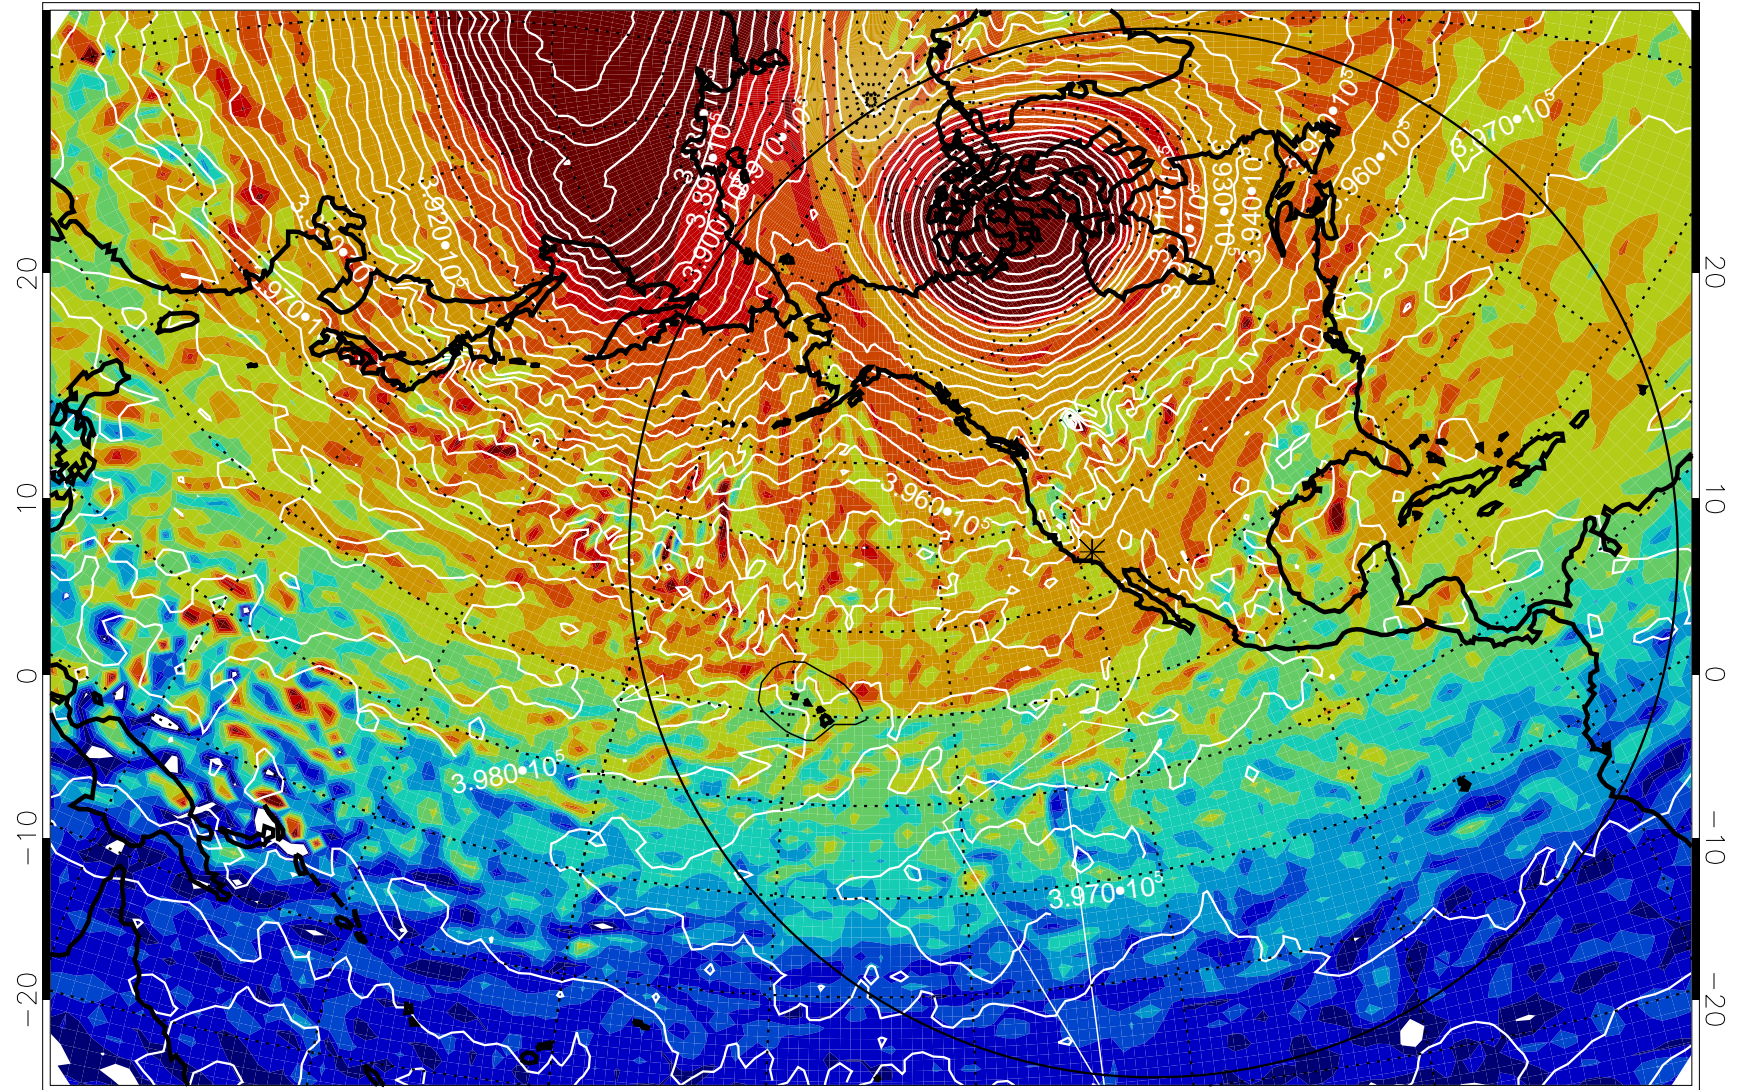

13010818, 18 hour forecast for 460K EPV

460K Montgomery Streamfunction, white

Range ring of 6000 km -- 19 hours GH round trip

13010912, 36 hour forecast for 460K EPV

460K Montgomery Streamfunction, white

Range ring of 6000 km -- 19 hours GH round trip

13010918, 42 hour forecast for 460K EPV

460K Montgomery Streamfunction, white

Range ring of 6000 km -- 19 hours GH round trip

13011000, 48 hour forecast for 460K EPV

460K Montgomery Streamfunction, white

Range ring of 6000 km -- 19 hours GH round trip

13011006, 54 hour forecast for 460K EPV

460K Montgomery Streamfunction, white

Range ring of 6000 km -- 19 hours GH round trip

13011012, 60 hour forecast for 460K EPV

460K Montgomery Streamfunction, white

Range ring of 6000 km -- 19 hours GH round trip

13011018, 66 hour forecast for 460K EPV

460K Montgomery Streamfunction, white

Range ring of 6000 km -- 19 hours GH round trip

13011100, 72 hour forecast for 460K EPV

460K Montgomery Streamfunction, white

Range ring of 6000 km -- 19 hours GH round trip