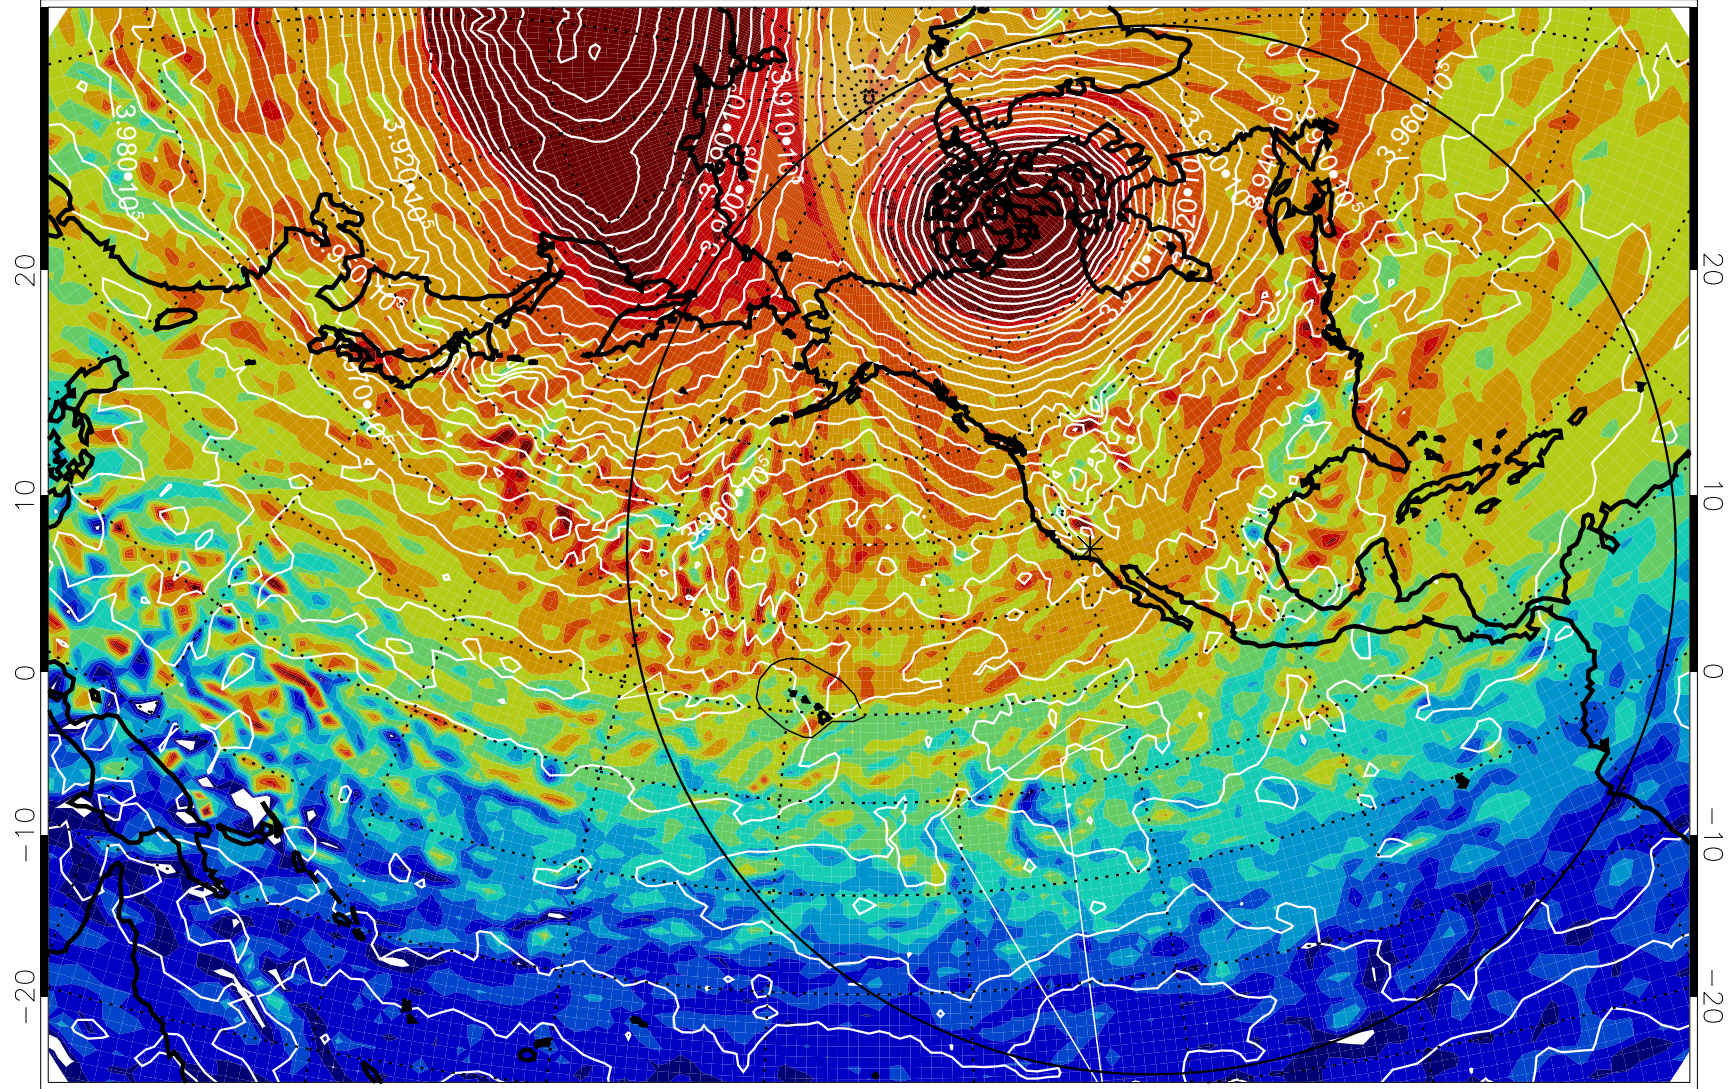

13010918, 42 hour forecast for 460K EPV

460K Montgomery Streamfunction, white

Range ring of 6000 km -- 19 hours GH round trip

13011000, 48 hour forecast for 460K EPV

460K Montgomery Streamfunction, white

Range ring of 6000 km -- 19 hours GH round trip

13011006, 54 hour forecast for 460K EPV

460K Montgomery Streamfunction, white

Range ring of 6000 km -- 19 hours GH round trip

13011012, 60 hour forecast for 460K EPV

460K Montgomery Streamfunction, white

Range ring of 6000 km -- 19 hours GH round trip

13011018, 66 hour forecast for 460K EPV

460K Montgomery Streamfunction, white

Range ring of 6000 km -- 19 hours GH round trip

13011100, 72 hour forecast for 460K EPV

460K Montgomery Streamfunction, white

Range ring of 6000 km -- 19 hours GH round trip

13011106, 78 hour forecast for 460K EPV

460K Montgomery Streamfunction, white

Range ring of 6000 km -- 19 hours GH round trip

13011112, 84 hour forecast for 460K EPV

460K Montgomery Streamfunction, white

Range ring of 6000 km -- 19 hours GH round trip