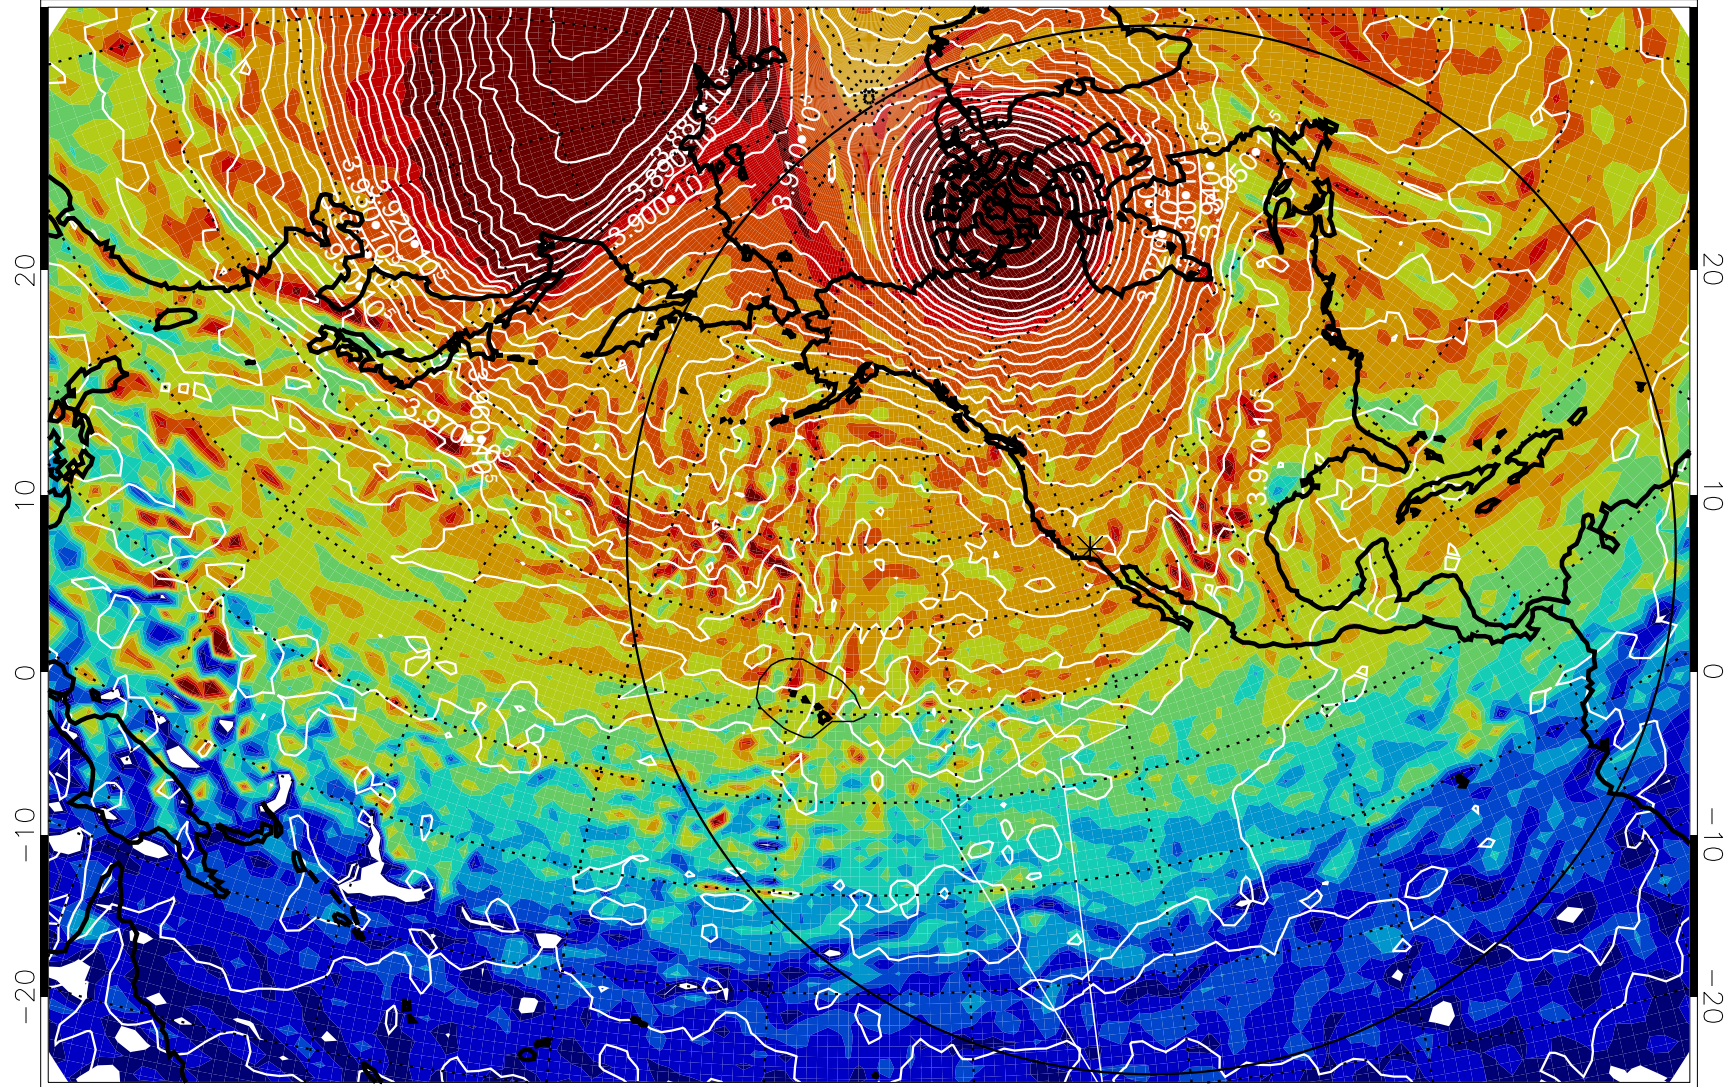

13011118, 90 hour forecast for 460K EPV

460K Montgomery Streamfunction, white

Range ring of 6000 km -- 19 hours GH round trip

13011200, 96 hour forecast for 460K EPV

460K Montgomery Streamfunction, white

Range ring of 6000 km -- 19 hours GH round trip

13011206, 102 hour forecast for 460K EPV

460K Montgomery Streamfunction, white

Range ring of 6000 km -- 19 hours GH round trip

13011212, 108 hour forecast for 460K EPV

460K Montgomery Streamfunction, white

Range ring of 6000 km -- 19 hours GH round trip

13011218, 114 hour forecast for 460K EPV

460K Montgomery Streamfunction, white

Range ring of 6000 km -- 19 hours GH round trip

13011300, 120 hour forecast for 460K EPV

460K Montgomery Streamfunction, white

Range ring of 6000 km -- 19 hours GH round trip