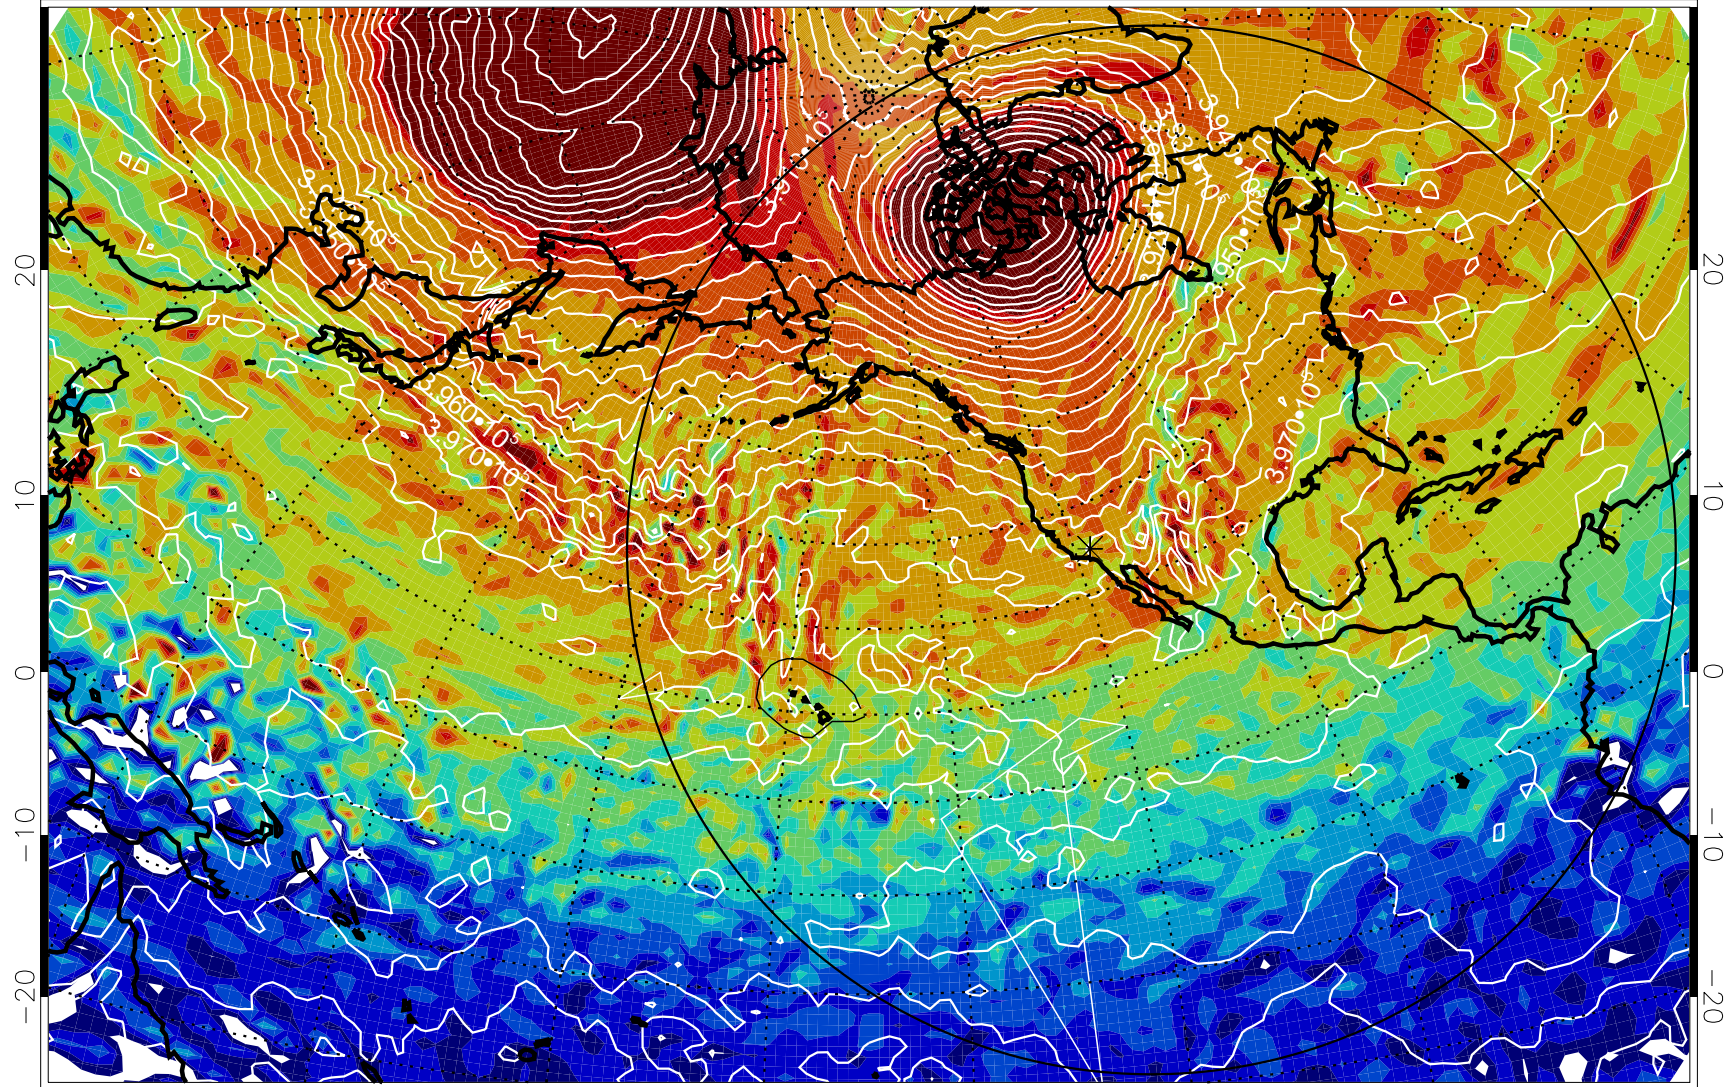

13011106, 78 hour forecast for 460K EPV

460K Montgomery Streamfunction, white

Range ring of 6000 km -- 19 hours GH round trip

13011112, 84 hour forecast for 460K EPV

460K Montgomery Streamfunction, white

Range ring of 6000 km -- 19 hours GH round trip

13011118, 90 hour forecast for 460K EPV

460K Montgomery Streamfunction, white

Range ring of 6000 km -- 19 hours GH round trip

13011200, 96 hour forecast for 460K EPV

460K Montgomery Streamfunction, white

Range ring of 6000 km -- 19 hours GH round trip

13011206, 102 hour forecast for 460K EPV

460K Montgomery Streamfunction, white

Range ring of 6000 km -- 19 hours GH round trip

13011212, 108 hour forecast for 460K EPV

460K Montgomery Streamfunction, white

Range ring of 6000 km -- 19 hours GH round trip

13011218, 114 hour forecast for 460K EPV

460K Montgomery Streamfunction, white

Range ring of 6000 km -- 19 hours GH round trip

13011300, 120 hour forecast for 460K EPV