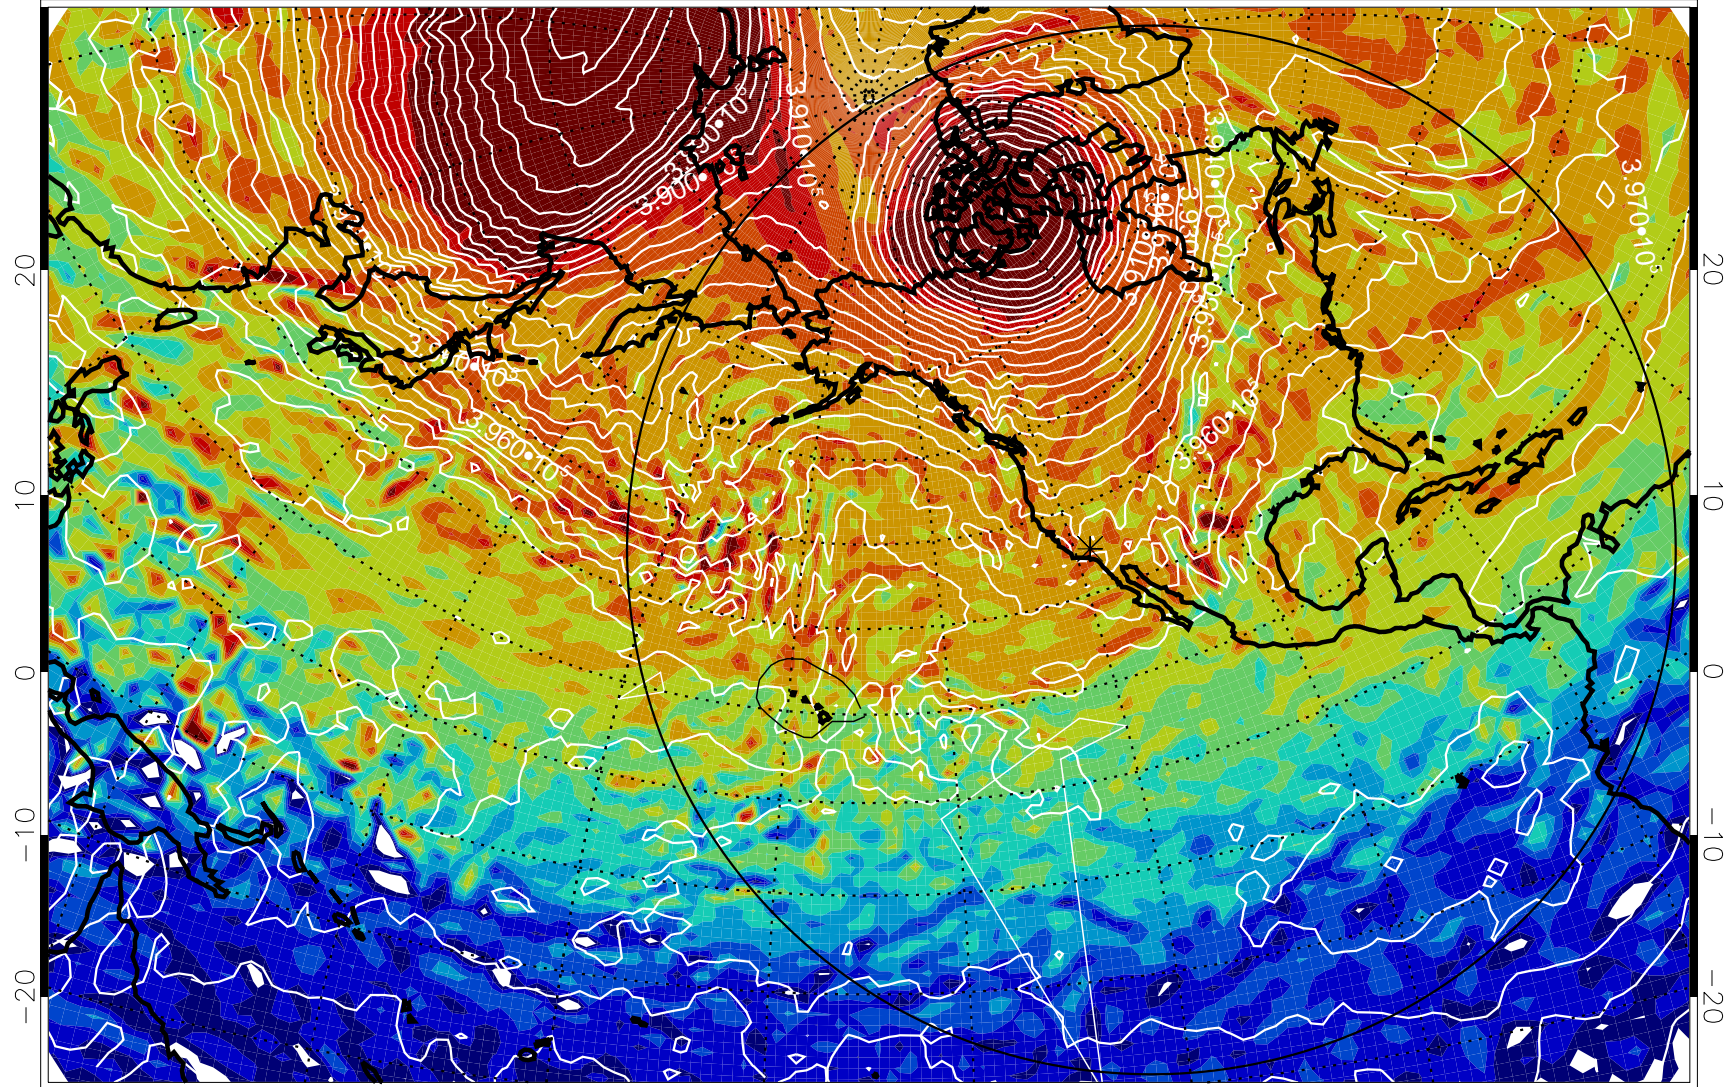

13011118, 90 hour forecast for 460K EPV

460K Montgomery Streamfunction, white

Range ring of 6000 km -- 19 hours GH round trip

13011200, 96 hour forecast for 460K EPV

460K Montgomery Streamfunction, white

Range ring of 6000 km -- 19 hours GH round trip

13011206, 102 hour forecast for 460K EPV

460K Montgomery Streamfunction, white

Range ring of 6000 km -- 19 hours GH round trip

13011212, 108 hour forecast for 460K EPV

460K Montgomery Streamfunction, white

Range ring of 6000 km -- 19 hours GH round trip

13011218, 114 hour forecast for 460K EPV

460K Montgomery Streamfunction, white

Range ring of 6000 km -- 19 hours GH round trip

13011300, 120 hour forecast for 460K EPV

460K Montgomery Streamfunction, white

Range ring of 6000 km -- 19 hours GH round trip