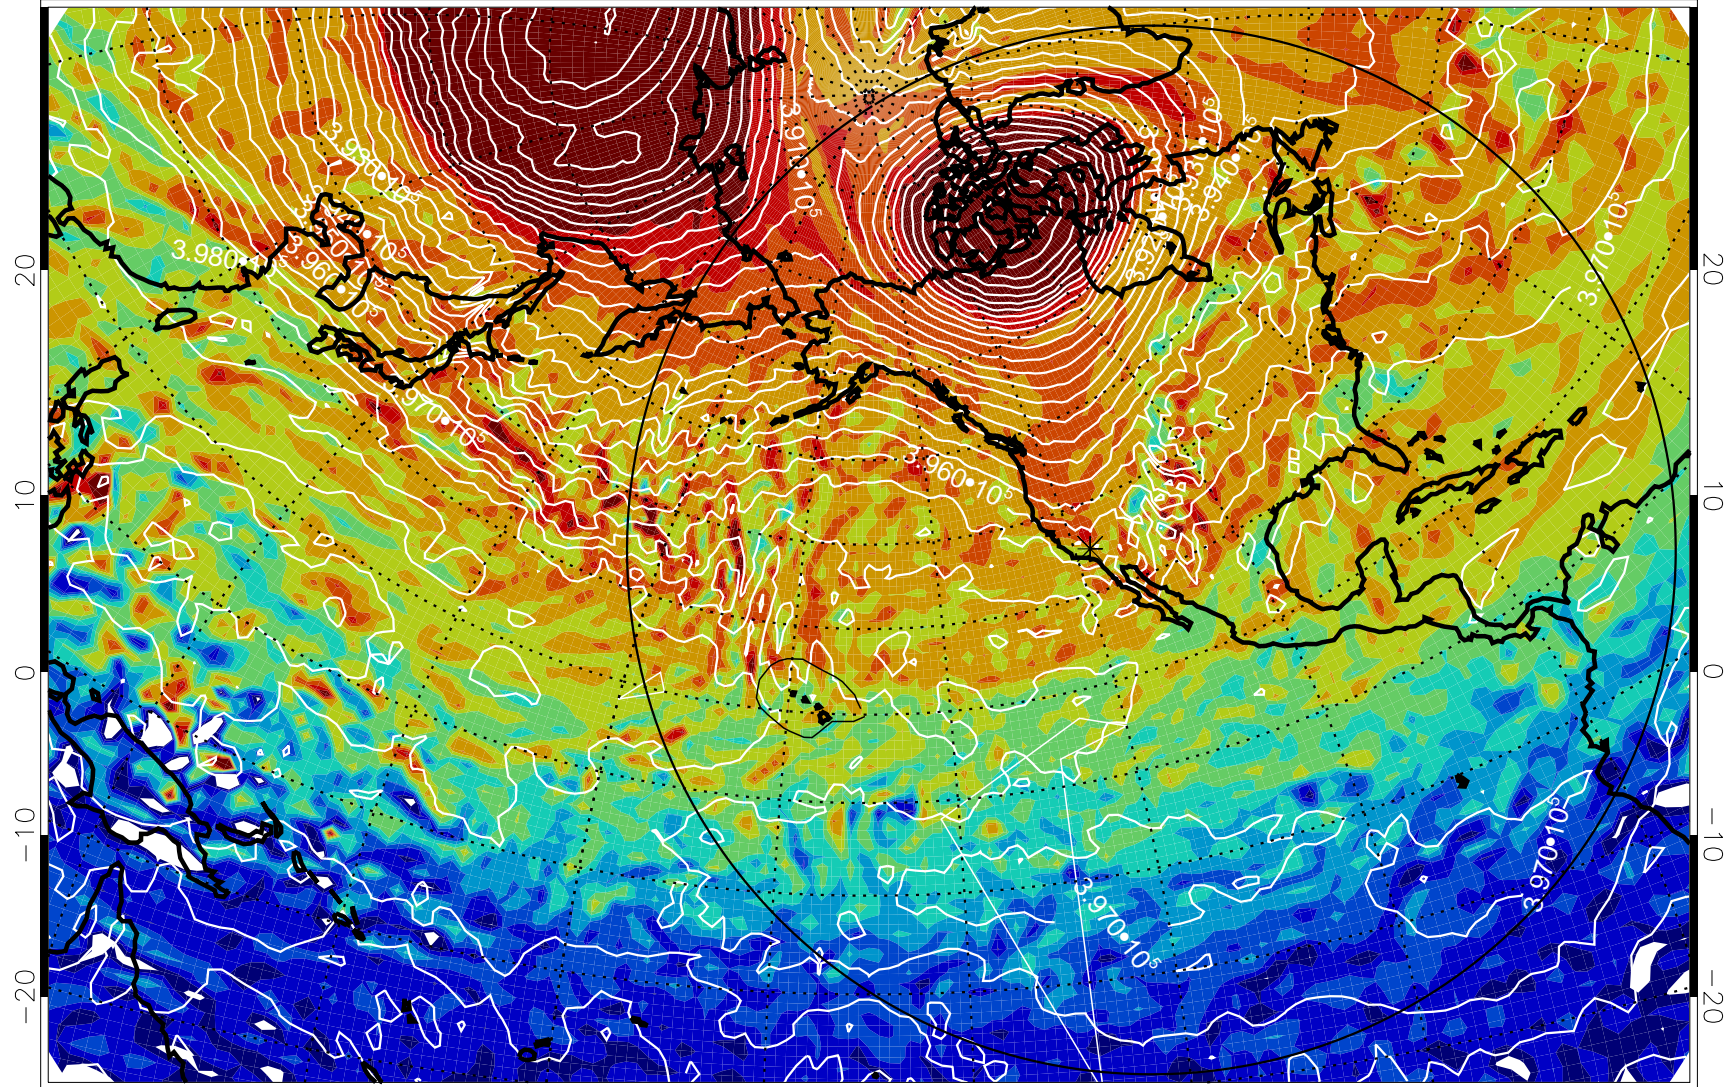

13011018, 66 hour forecast for 460K EPV

460K Montgomery Streamfunction, white

Range ring of 6000 km -- 19 hours GH round trip

13011100, 72 hour forecast for 460K EPV

460K Montgomery Streamfunction, white

Range ring of 6000 km -- 19 hours GH round trip

13011106, 78 hour forecast for 460K EPV

460K Montgomery Streamfunction, white

Range ring of 6000 km -- 19 hours GH round trip

13011112, 84 hour forecast for 460K EPV

460K Montgomery Streamfunction, white

Range ring of 6000 km -- 19 hours GH round trip

13011118, 90 hour forecast for 460K EPV

460K Montgomery Streamfunction, white

Range ring of 6000 km -- 19 hours GH round trip

13011200, 96 hour forecast for 460K EPV

460K Montgomery Streamfunction, white

Range ring of 6000 km -- 19 hours GH round trip

13011206, 102 hour forecast for 460K EPV

460K Montgomery Streamfunction, white

Range ring of 6000 km -- 19 hours GH round trip

13011212, 108 hour forecast for 460K EPV

460K Montgomery Streamfunction, white