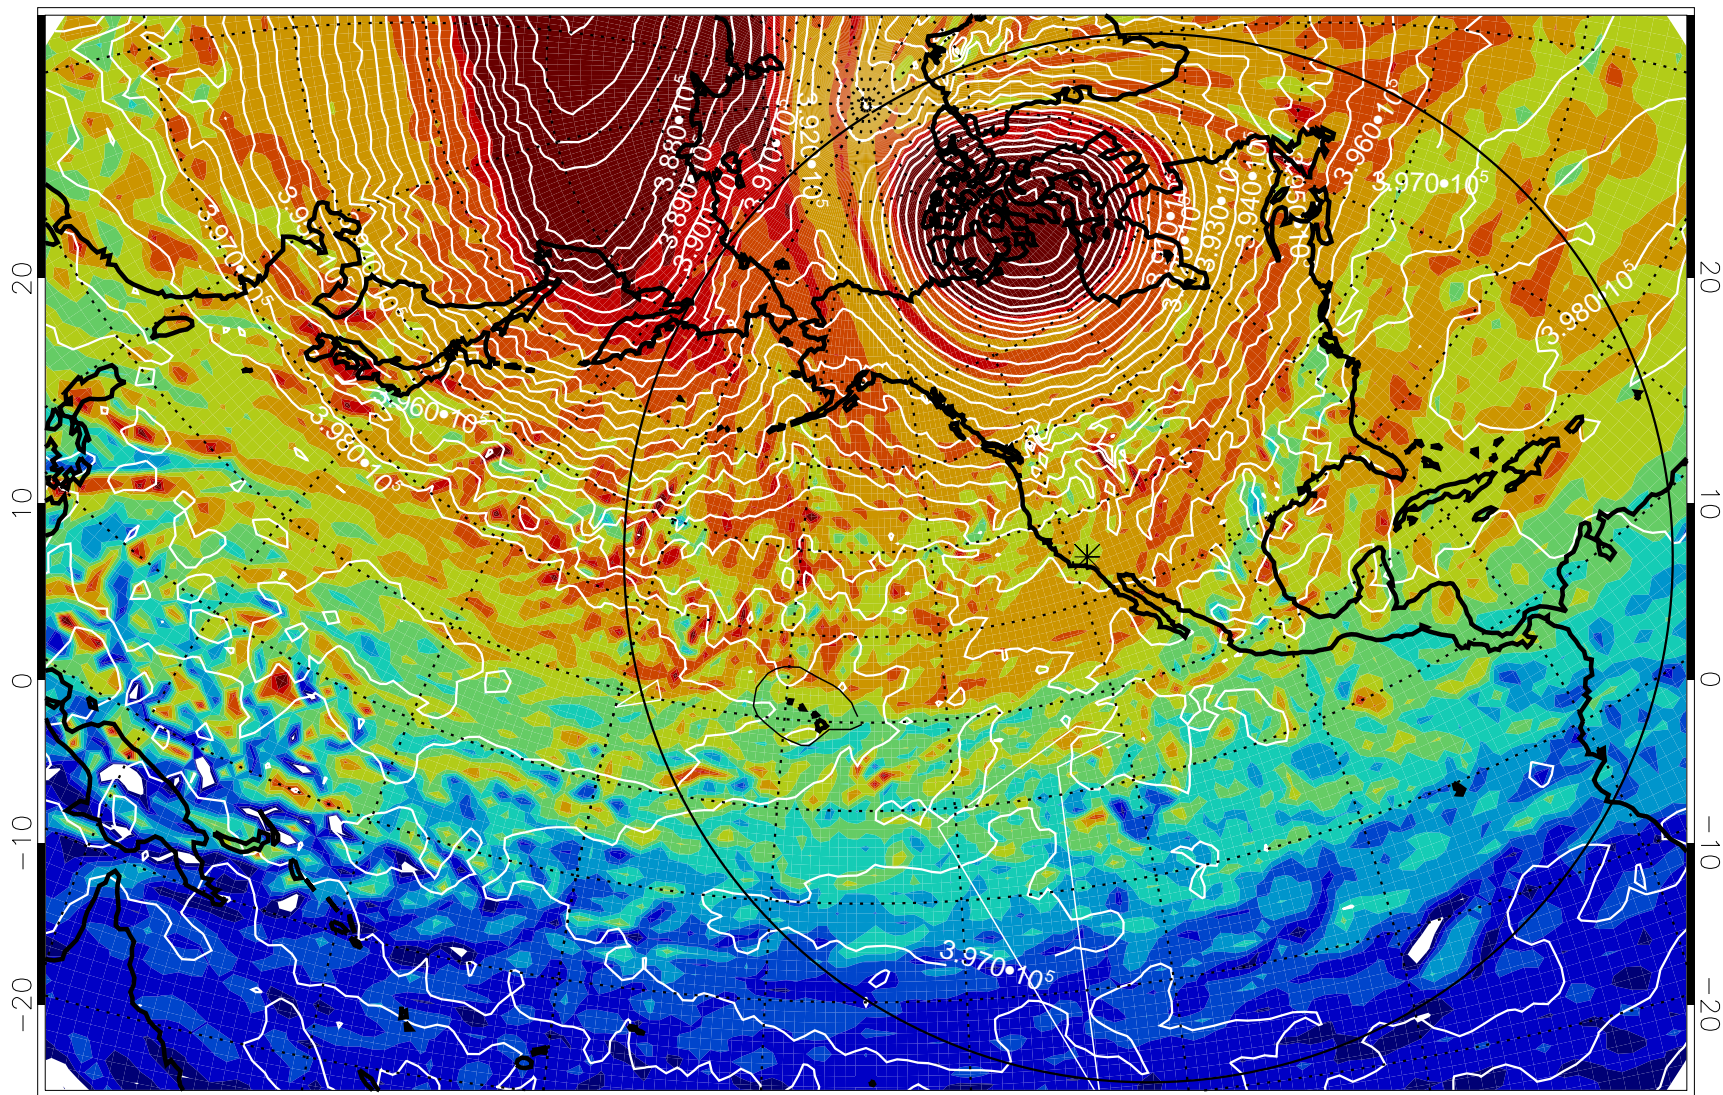

13010818, 18 hour forecast for 460K EPV

460K Montgomery Streamfunction, white

Range ring of 6000 km -- 19 hours GH round trip

13010912, 36 hour forecast for 460K EPV

460K Montgomery Streamfunction, white

Range ring of 6000 km -- 19 hours GH round trip

13010918, 42 hour forecast for 460K EPV

460K Montgomery Streamfunction, white

Range ring of 6000 km -- 19 hours GH round trip

13011000, 48 hour forecast for 460K EPV

460K Montgomery Streamfunction, white

Range ring of 6000 km -- 19 hours GH round trip

13011006, 54 hour forecast for 460K EPV

460K Montgomery Streamfunction, white

Range ring of 6000 km -- 19 hours GH round trip

13011012, 60 hour forecast for 460K EPV

460K Montgomery Streamfunction, white

Range ring of 6000 km -- 19 hours GH round trip

13011018, 66 hour forecast for 460K EPV

460K Montgomery Streamfunction, white

Range ring of 6000 km -- 19 hours GH round trip

13011100, 72 hour forecast for 460K EPV

460K Montgomery Streamfunction, white

Range ring of 6000 km -- 19 hours GH round trip