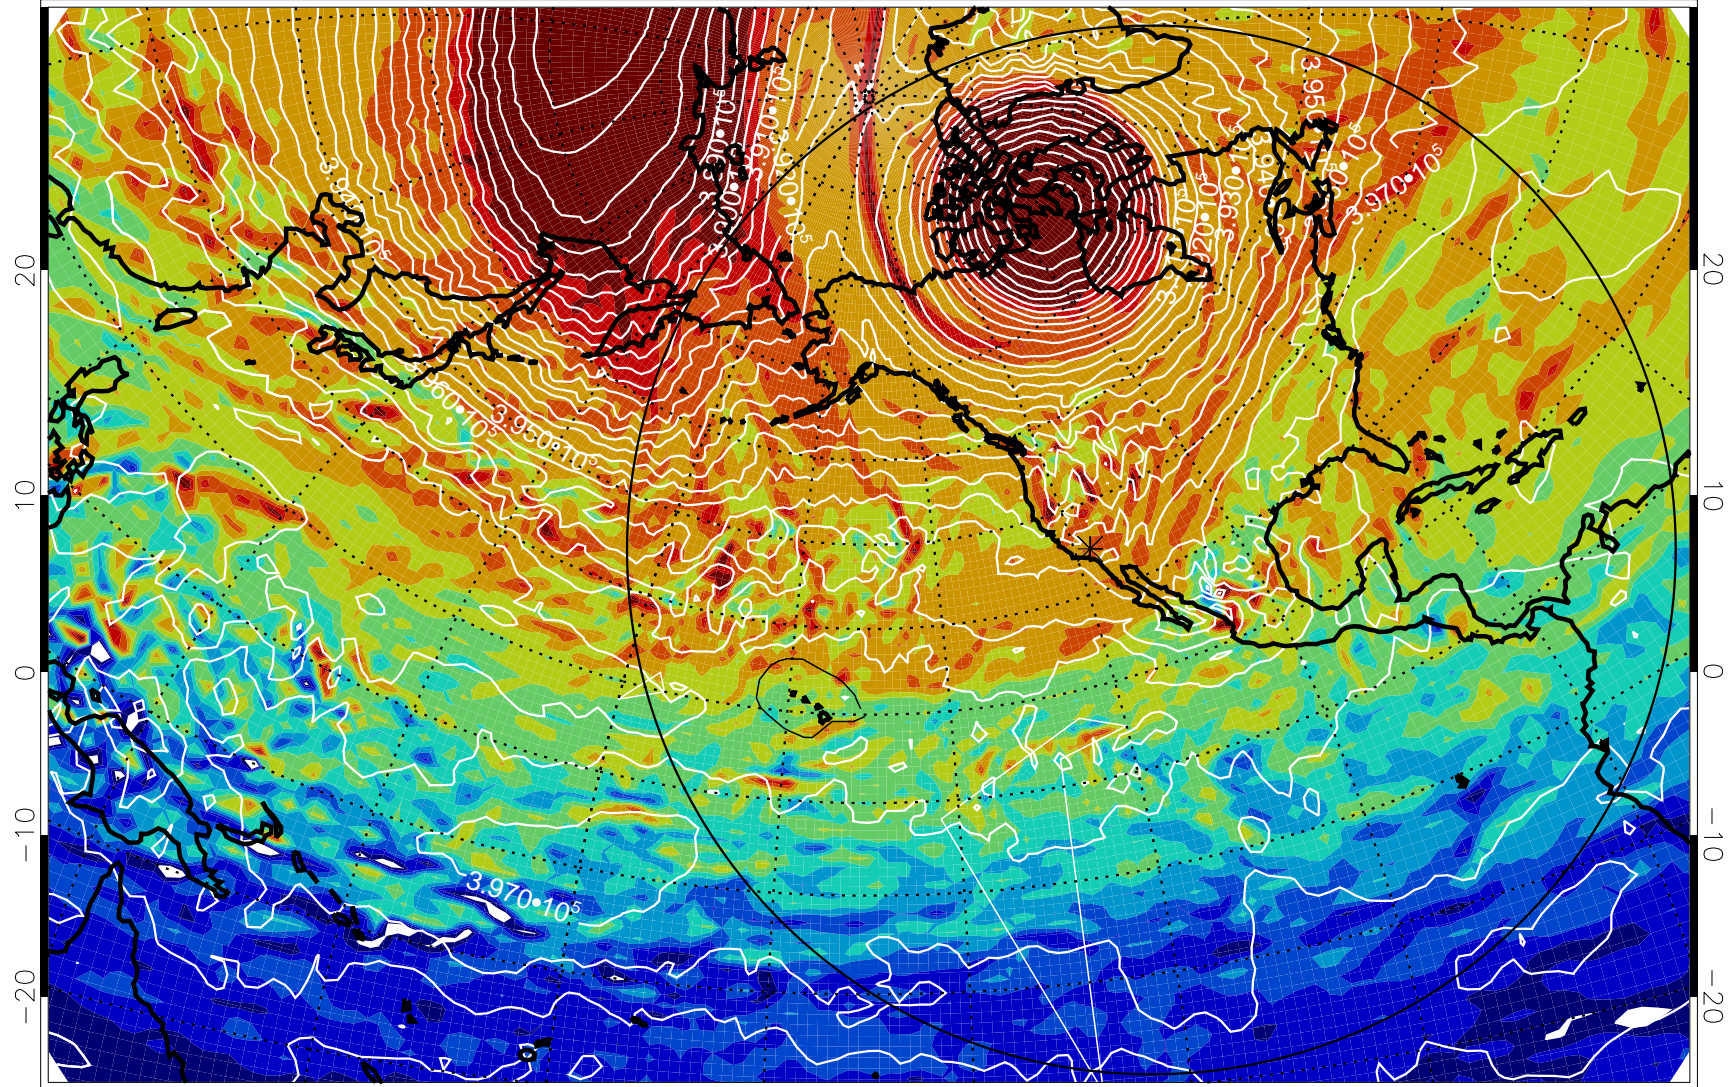

13010818, 18 hour forecast for 460K EPV

460K Montgomery Streamfunction, white

Range ring of 6000 km -- 19 hours GH round trip

13010912, 36 hour forecast for 460K EPV

460K Montgomery Streamfunction, white

Range ring of 6000 km -- 19 hours GH round trip

13010918, 42 hour forecast for 460K EPV

460K Montgomery Streamfunction, white

Range ring of 6000 km -- 19 hours GH round trip

13011000, 48 hour forecast for 460K EPV

460K Montgomery Streamfunction, white

Range ring of 6000 km -- 19 hours GH round trip

13011006, 54 hour forecast for 460K EPV

460K Montgomery Streamfunction, white

Range ring of 6000 km -- 19 hours GH round trip

13011012, 60 hour forecast for 460K EPV

460K Montgomery Streamfunction, white

Range ring of 6000 km -- 19 hours GH round trip

13011018, 66 hour forecast for 460K EPV

460K Montgomery Streamfunction, white

Range ring of 6000 km -- 19 hours GH round trip

13011100, 72 hour forecast for 460K EPV

460K Montgomery Streamfunction, white

Range ring of 6000 km -- 19 hours GH round trip