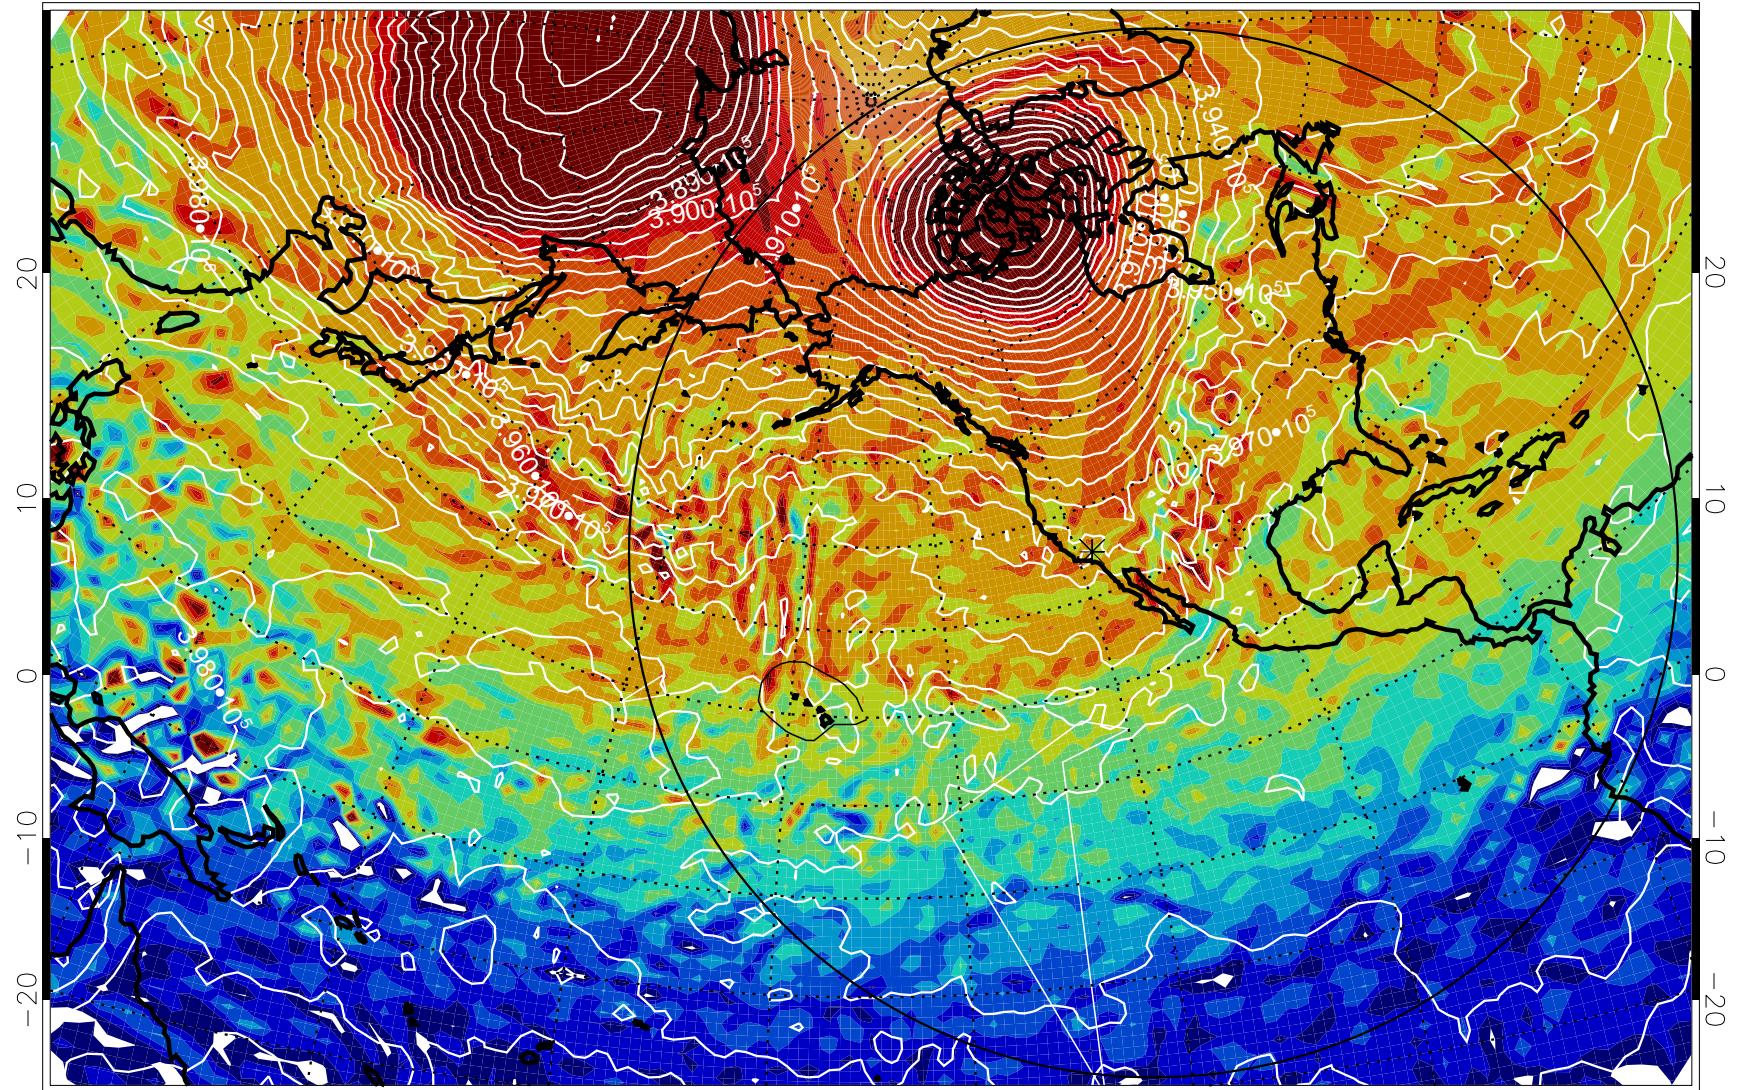

13011106, 78 hour forecast for 460K EPV

460K Montgomery Streamfunction, white

Range ring of 6000 km -- 19 hours GH round trip

13011112, 84 hour forecast for 460K EPV

460K Montgomery Streamfunction, white

Range ring of 6000 km -- 19 hours GH round trip

13011118, 90 hour forecast for 460K EPV

460K Montgomery Streamfunction, white

Range ring of 6000 km -- 19 hours GH round trip

13011200, 96 hour forecast for 460K EPV

460K Montgomery Streamfunction, white

Range ring of 6000 km -- 19 hours GH round trip

13011206, 102 hour forecast for 460K EPV

460K Montgomery Streamfunction, white

Range ring of 6000 km -- 19 hours GH round trip

13011212, 108 hour forecast for 460K EPV

460K Montgomery Streamfunction, white

Range ring of 6000 km -- 19 hours GH round trip

13011218, 114 hour forecast for 460K EPV

460K Montgomery Streamfunction, white

Range ring of 6000 km -- 19 hours GH round trip

13011300, 120 hour forecast for 460K EPV