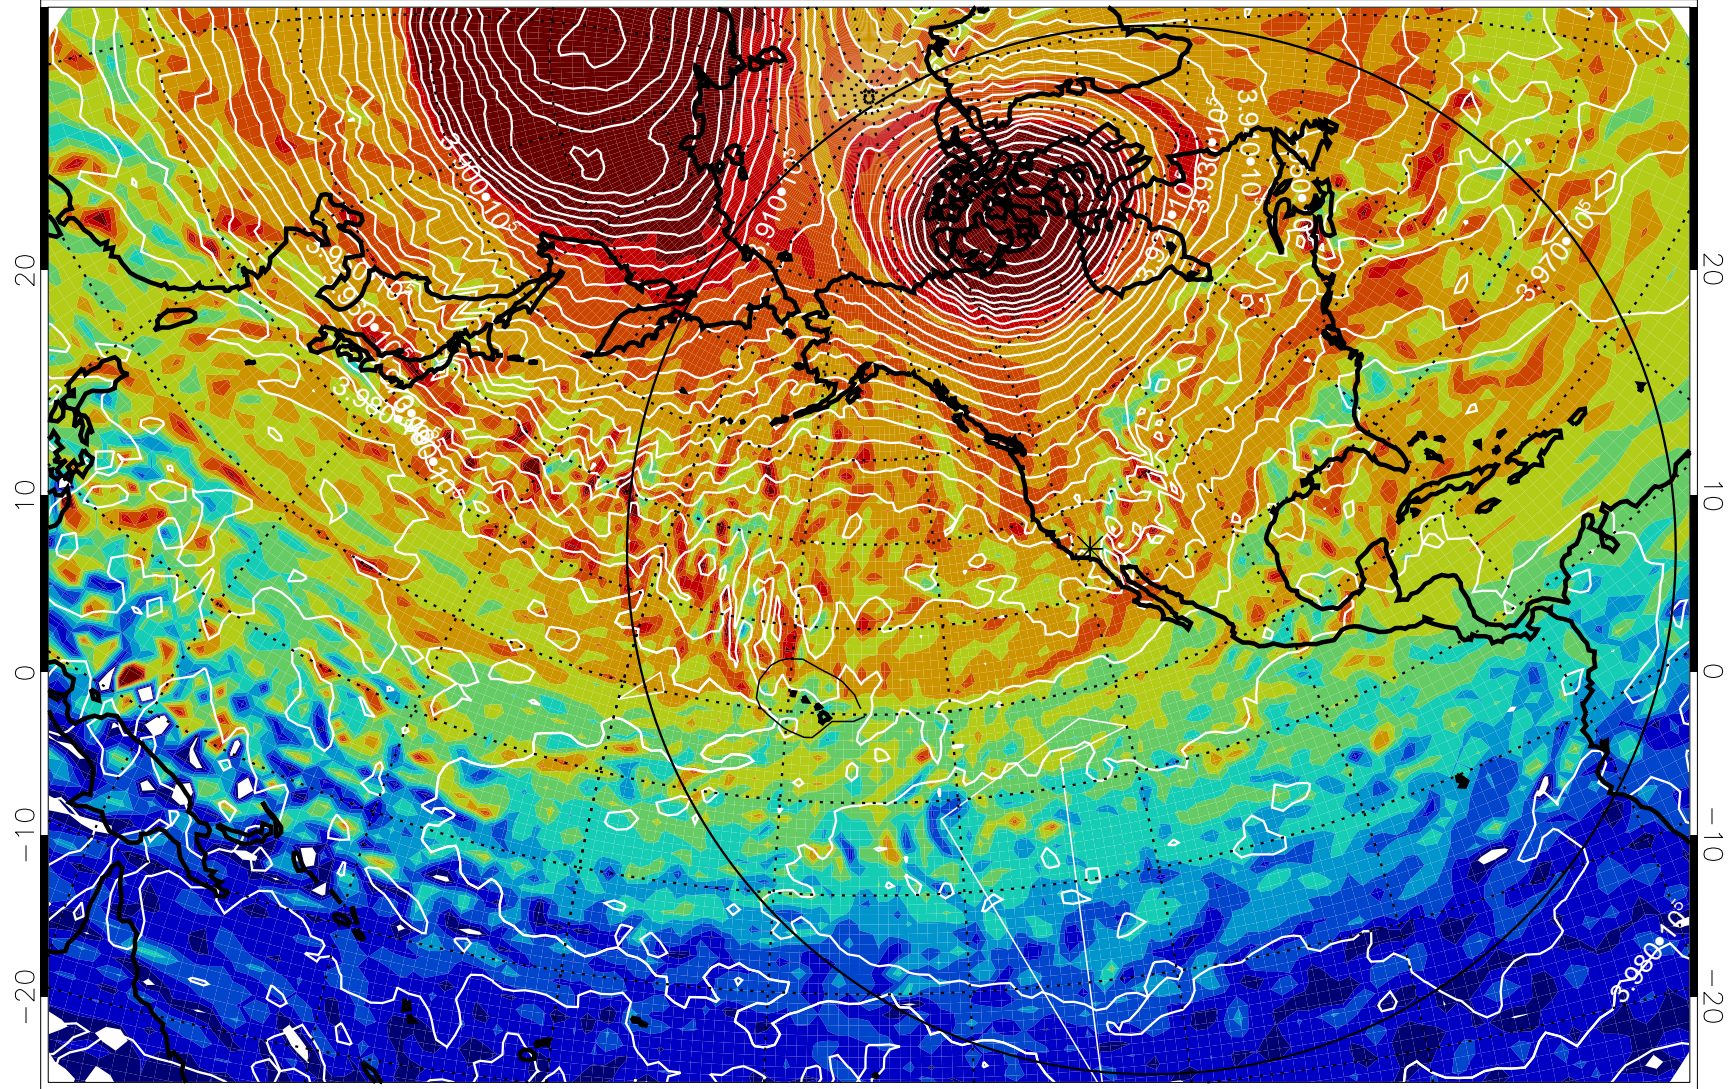

13011006, 54 hour forecast for 460K EPV

460K Montgomery Streamfunction, white

Range ring of 6000 km -- 19 hours GH round trip

13011012, 60 hour forecast for 460K EPV

460K Montgomery Streamfunction, white

Range ring of 6000 km -- 19 hours GH round trip

13011018, 66 hour forecast for 460K EPV

460K Montgomery Streamfunction, white

Range ring of 6000 km -- 19 hours GH round trip

13011100, 72 hour forecast for 460K EPV

460K Montgomery Streamfunction, white

Range ring of 6000 km -- 19 hours GH round trip

13011106, 78 hour forecast for 460K EPV

460K Montgomery Streamfunction, white

Range ring of 6000 km -- 19 hours GH round trip

13011112, 84 hour forecast for 460K EPV

460K Montgomery Streamfunction, white

Range ring of 6000 km -- 19 hours GH round trip

13011118, 90 hour forecast for 460K EPV

460K Montgomery Streamfunction, white

Range ring of 6000 km -- 19 hours GH round trip

13011200, 96 hour forecast for 460K EPV

460K Montgomery Streamfunction, white

Range ring of 6000 km -- 19 hours GH round trip