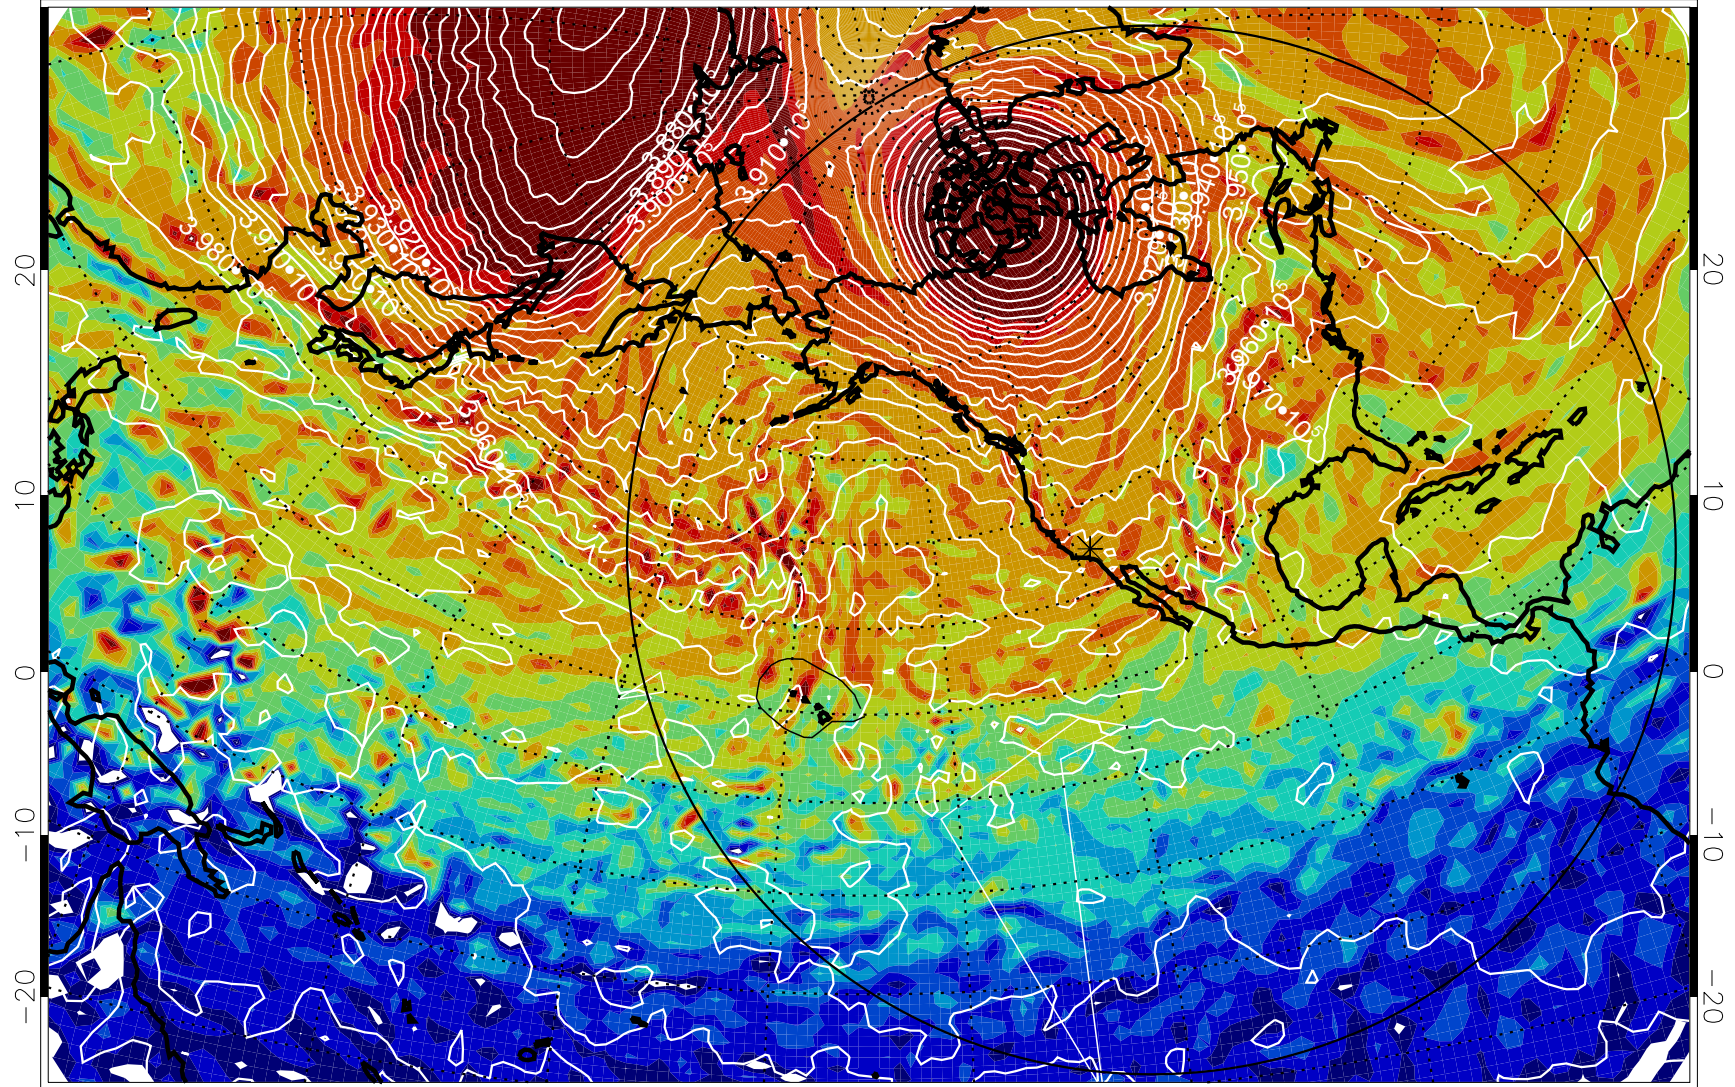

13011206, 102 hour forecast for 460K EPV

460K Montgomery Streamfunction, white

Range ring of 6000 km -- 19 hours GH round trip

13011212, 108 hour forecast for 460K EPV

460K Montgomery Streamfunction, white

Range ring of 6000 km -- 19 hours GH round trip

13011218, 114 hour forecast for 460K EPV

460K Montgomery Streamfunction, white

Range ring of 6000 km -- 19 hours GH round trip

13011300, 120 hour forecast for 460K EPV

460K Montgomery Streamfunction, white

Range ring of 6000 km -- 19 hours GH round trip