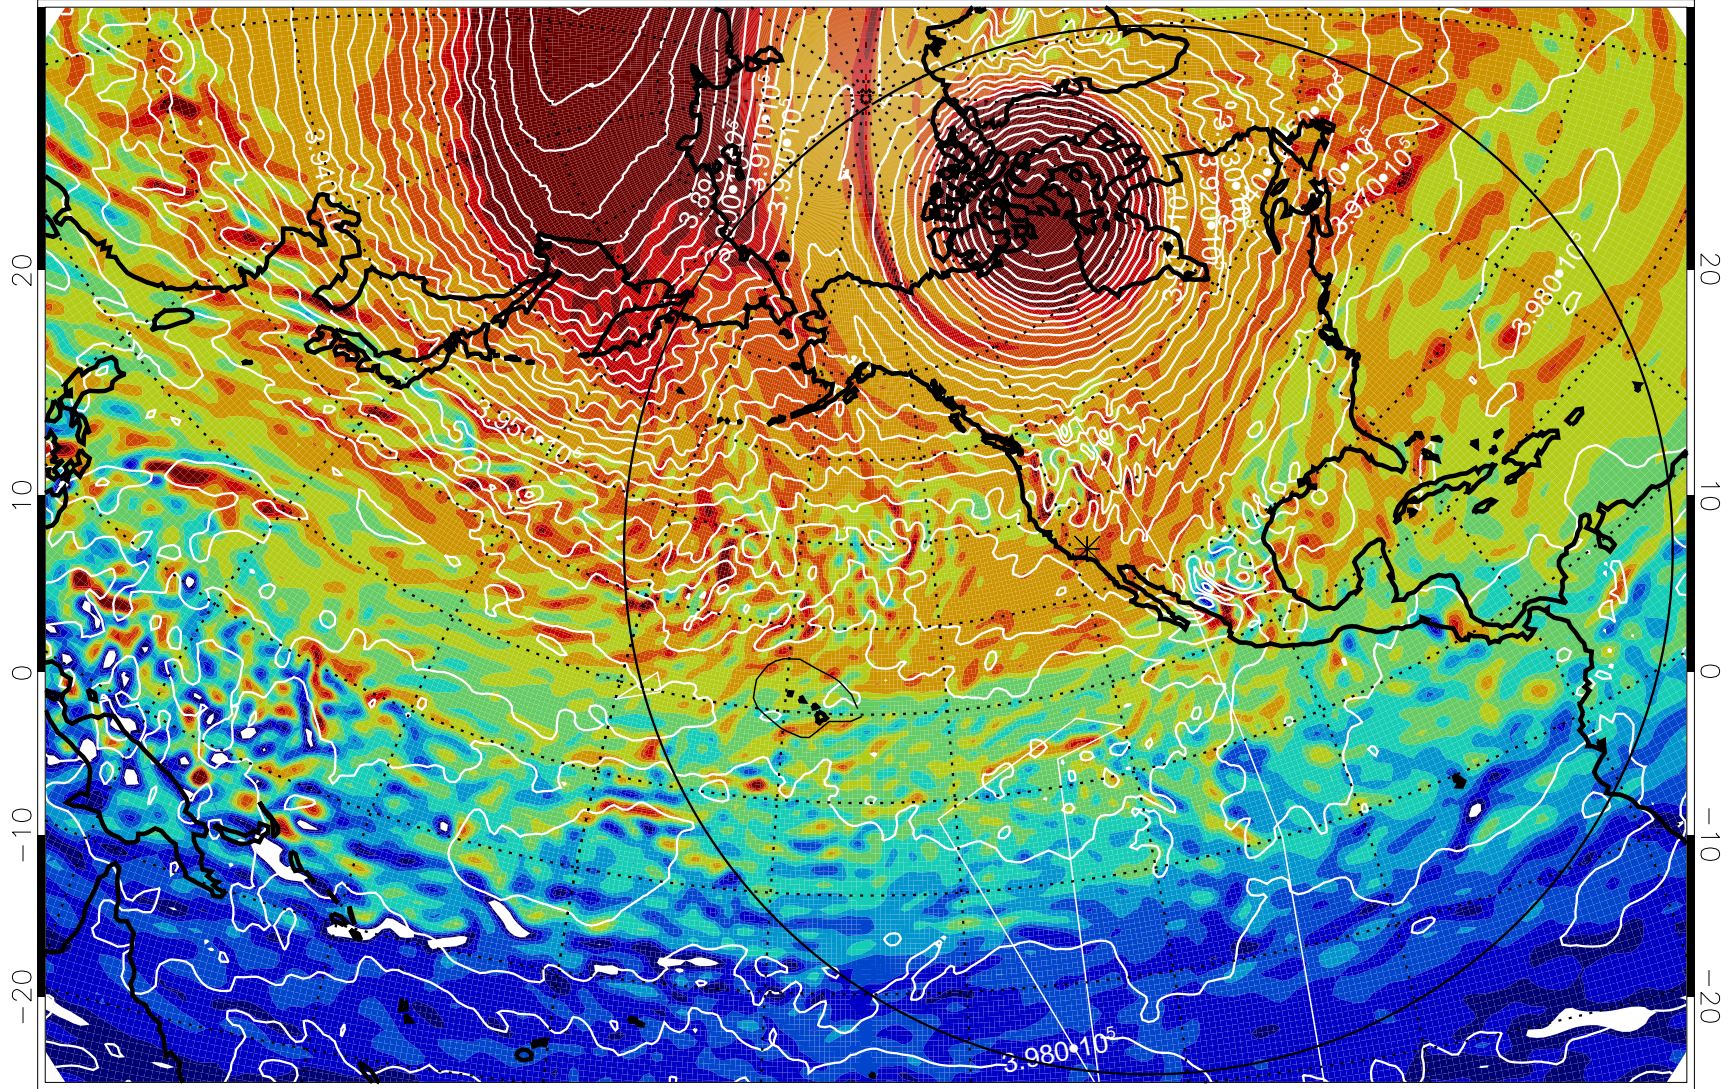

13010718, 6 hour forecast for 460K EPV

460K Montgomery Streamfunction, white

Range ring of 6000 km -- 19 hours GH round trip

13010800, 12 hour forecast for 460K EPV

460K Montgomery Streamfunction, white

Range ring of 6000 km -- 19 hours GH round trip

13010806, 18 hour forecast for 460K EPV

460K Montgomery Streamfunction, white

Range ring of 6000 km -- 19 hours GH round trip

13010812, 24 hour forecast for 460K EPV

460K Montgomery Streamfunction, white

Range ring of 6000 km -- 19 hours GH round trip

13010818, 30 hour forecast for 460K EPV

$-2 \cdot 10^{-5}$ $-1 \cdot 10^{-5}$ 0 $1 \cdot 10^{-5}$ $2 \cdot 10^{-5}$ $3 \cdot 10^{-5}$ PVU

460K Montgomery Streamfunction, white

Range ring of 6000 km -- 19 hours GH round trip

13010900, 36 hour forecast for 460K EPV

460K Montgomery Streamfunction, white

Range ring of 6000 km -- 19 hours GH round trip

13010906, 42 hour forecast for 460K EPV

460K Montgomery Streamfunction, white

Range ring of 6000 km -- 19 hours GH round trip