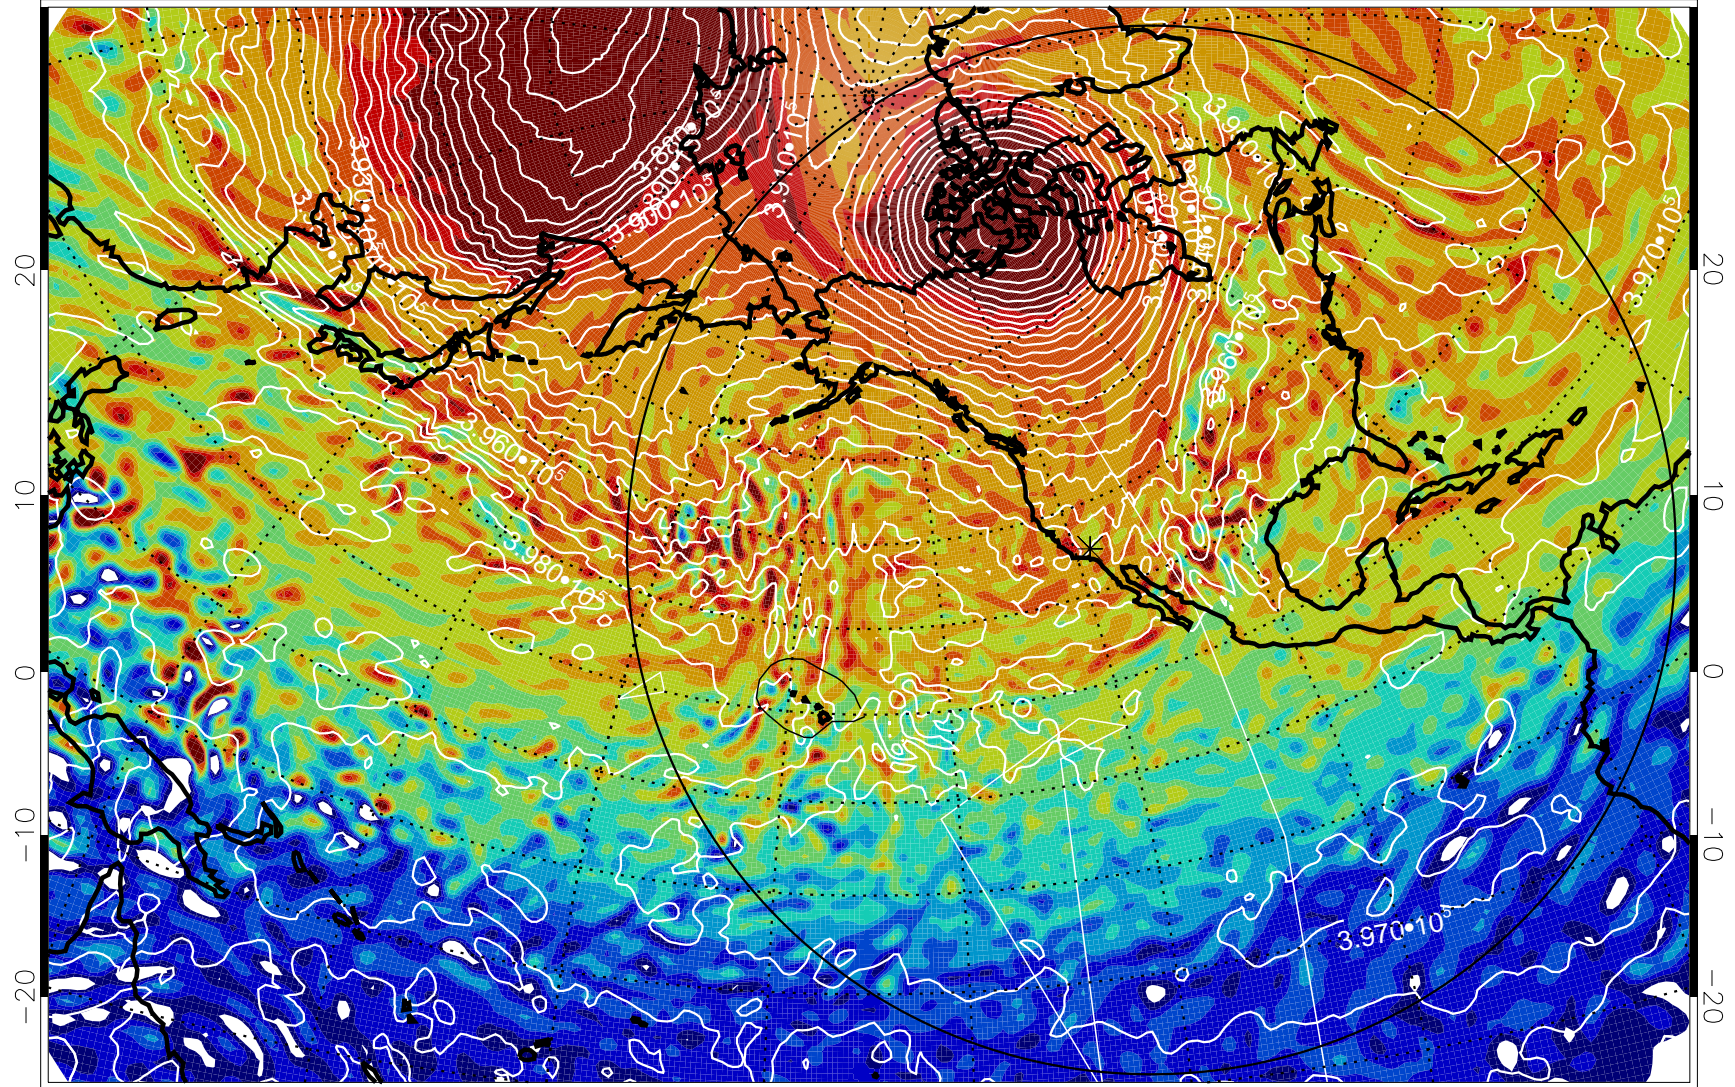

13011112, 96 hour forecast for 460K EPV

460K Montgomery Streamfunction, white

Range ring of 6000 km -- 19 hours GH round trip

13011118, 102 hour forecast for 460K EPV

460K Montgomery Streamfunction, white

Range ring of 6000 km -- 19 hours GH round trip

13011200, 108 hour forecast for 460K EPV

460K Montgomery Streamfunction, white

Range ring of 6000 km -- 19 hours GH round trip

13011206, 114 hour forecast for 460K EPV

460K Montgomery Streamfunction, white

Range ring of 6000 km -- 19 hours GH round trip

13011212, 120 hour forecast for 460K EPV

460K Montgomery Streamfunction, white

Range ring of 6000 km -- 19 hours GH round trip