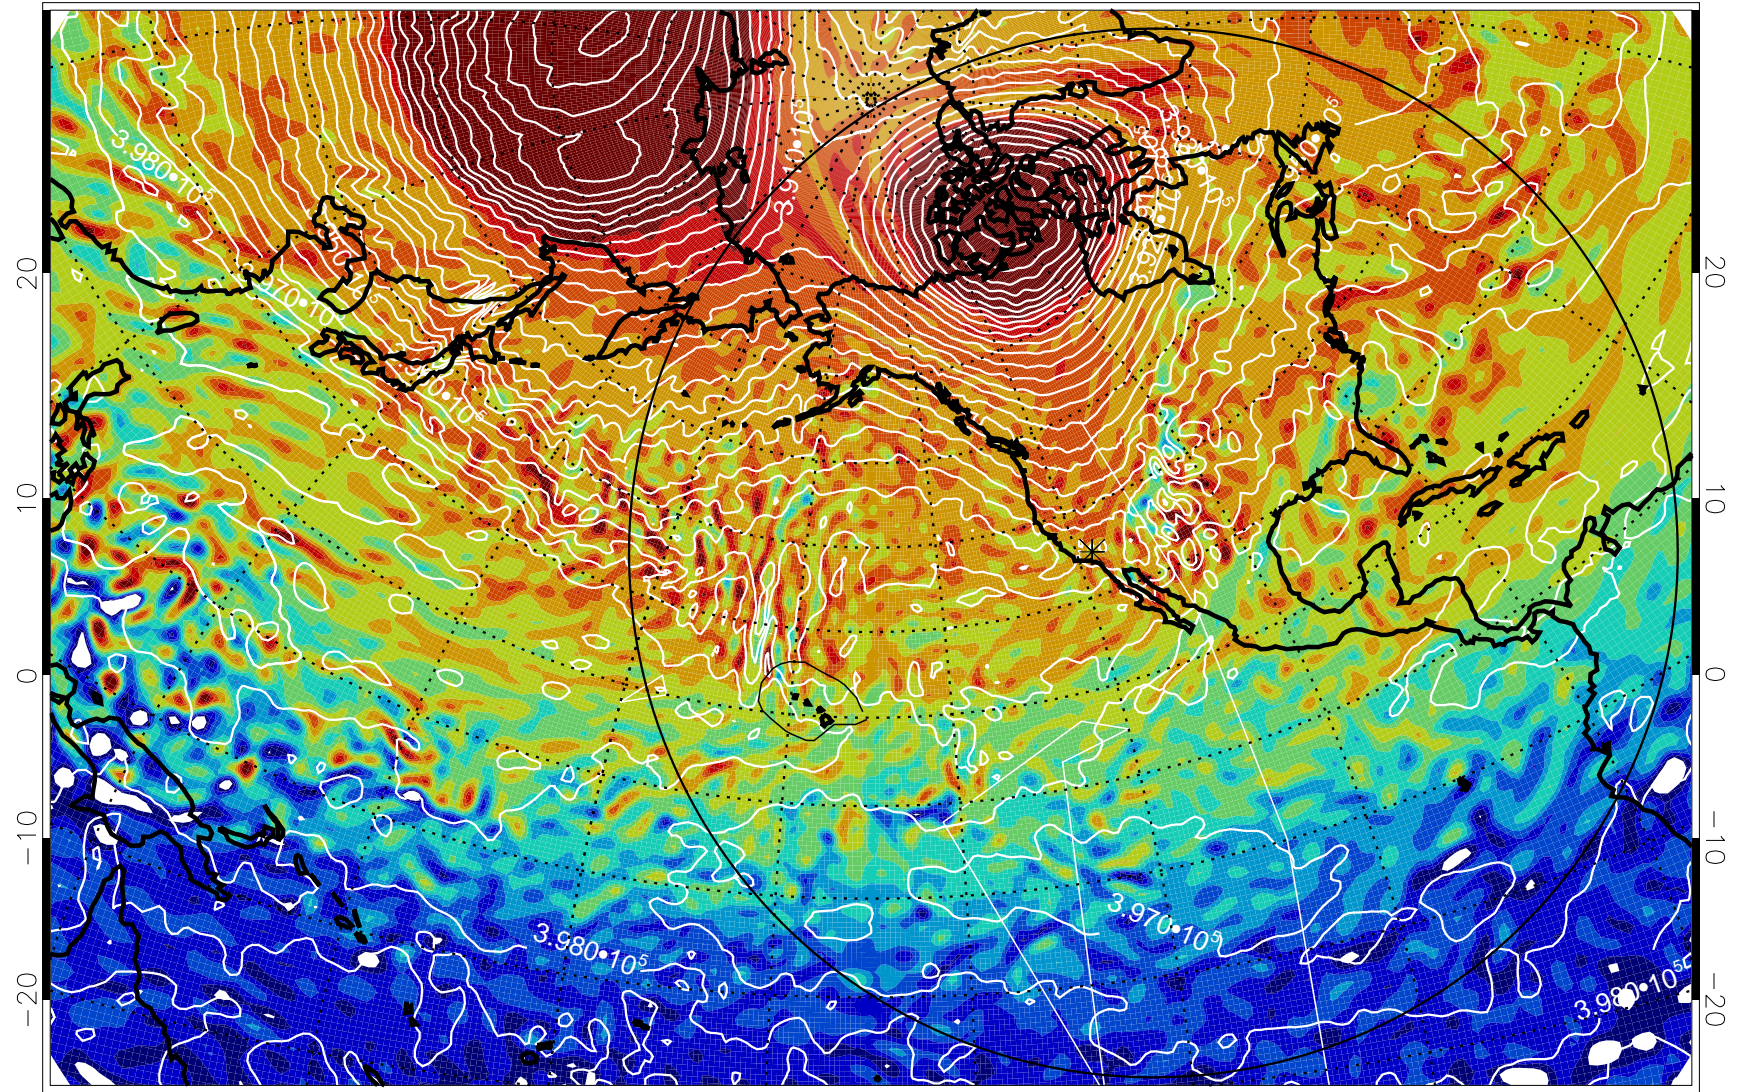

13011012, 72 hour forecast for 460K EPV

460K Montgomery Streamfunction, white

Range ring of 6000 km -- 19 hours GH round trip

13011018, 78 hour forecast for 460K EPV

460K Montgomery Streamfunction, white

Range ring of 6000 km -- 19 hours GH round trip

13011100, 84 hour forecast for 460K EPV

460K Montgomery Streamfunction, white

Range ring of 6000 km -- 19 hours GH round trip

13011106, 90 hour forecast for 460K EPV

460K Montgomery Streamfunction, white

Range ring of 6000 km -- 19 hours GH round trip

13011112, 96 hour forecast for 460K EPV

460K Montgomery Streamfunction, white

Range ring of 6000 km -- 19 hours GH round trip

13011118, 102 hour forecast for 460K EPV

460K Montgomery Streamfunction, white

Range ring of 6000 km -- 19 hours GH round trip

13011200, 108 hour forecast for 460K EPV

460K Montgomery Streamfunction, white

Range ring of 6000 km -- 19 hours GH round trip

13011206, 114 hour forecast for 460K EPV