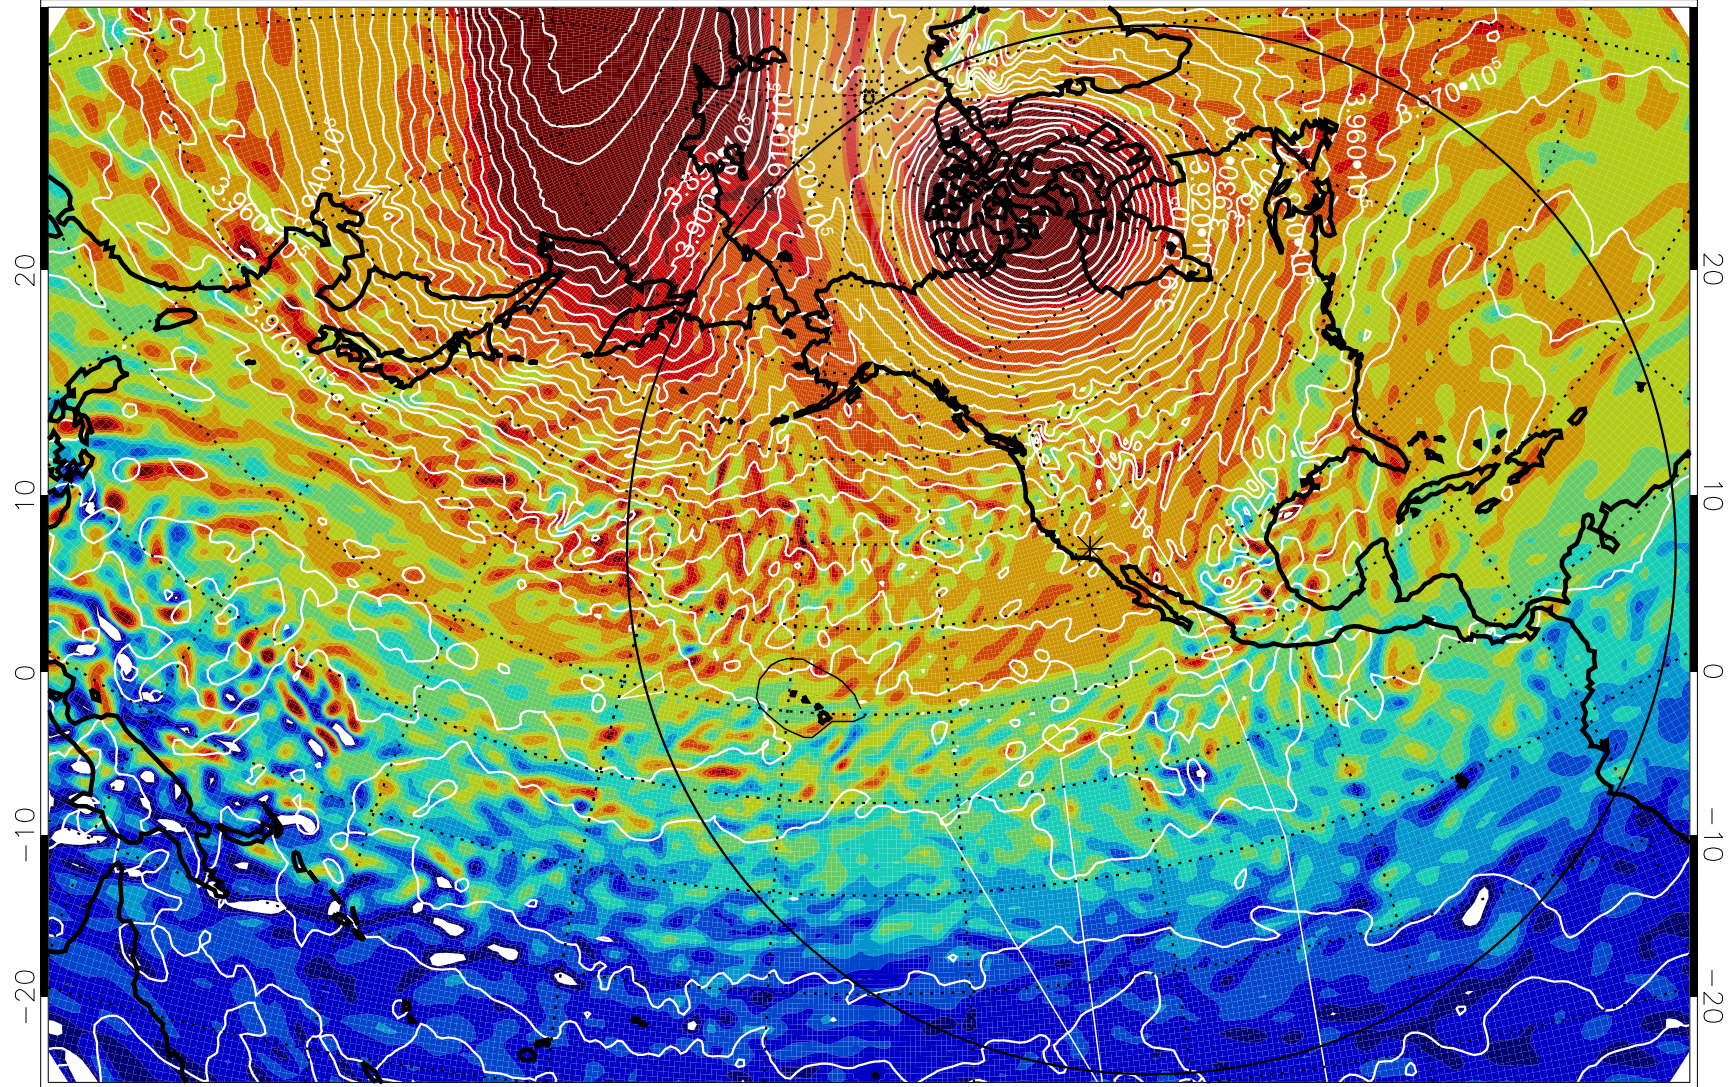

13010806, 18 hour forecast for 460K EPV

460K Montgomery Streamfunction, white

Range ring of 6000 km -- 19 hours GH round trip

13010812, 24 hour forecast for 460K EPV

460K Montgomery Streamfunction, white

Range ring of 6000 km -- 19 hours GH round trip

13010818, 30 hour forecast for 460K EPV

$-2 \cdot 10^{-5}$ $-1 \cdot 10^{-5}$ 0 $1 \cdot 10^{-5}$ $2 \cdot 10^{-5}$ $3 \cdot 10^{-5}$ PVU

460K Montgomery Streamfunction, white

Range ring of 6000 km -- 19 hours GH round trip

13010900, 36 hour forecast for 460K EPV

460K Montgomery Streamfunction, white

Range ring of 6000 km -- 19 hours GH round trip

13010906, 42 hour forecast for 460K EPV

460K Montgomery Streamfunction, white

Range ring of 6000 km -- 19 hours GH round trip

13010912, 48 hour forecast for 460K EPV

460K Montgomery Streamfunction, white

Range ring of 6000 km -- 19 hours GH round trip

13010918, 54 hour forecast for 460K EPV

460K Montgomery Streamfunction, white

Range ring of 6000 km -- 19 hours GH round trip