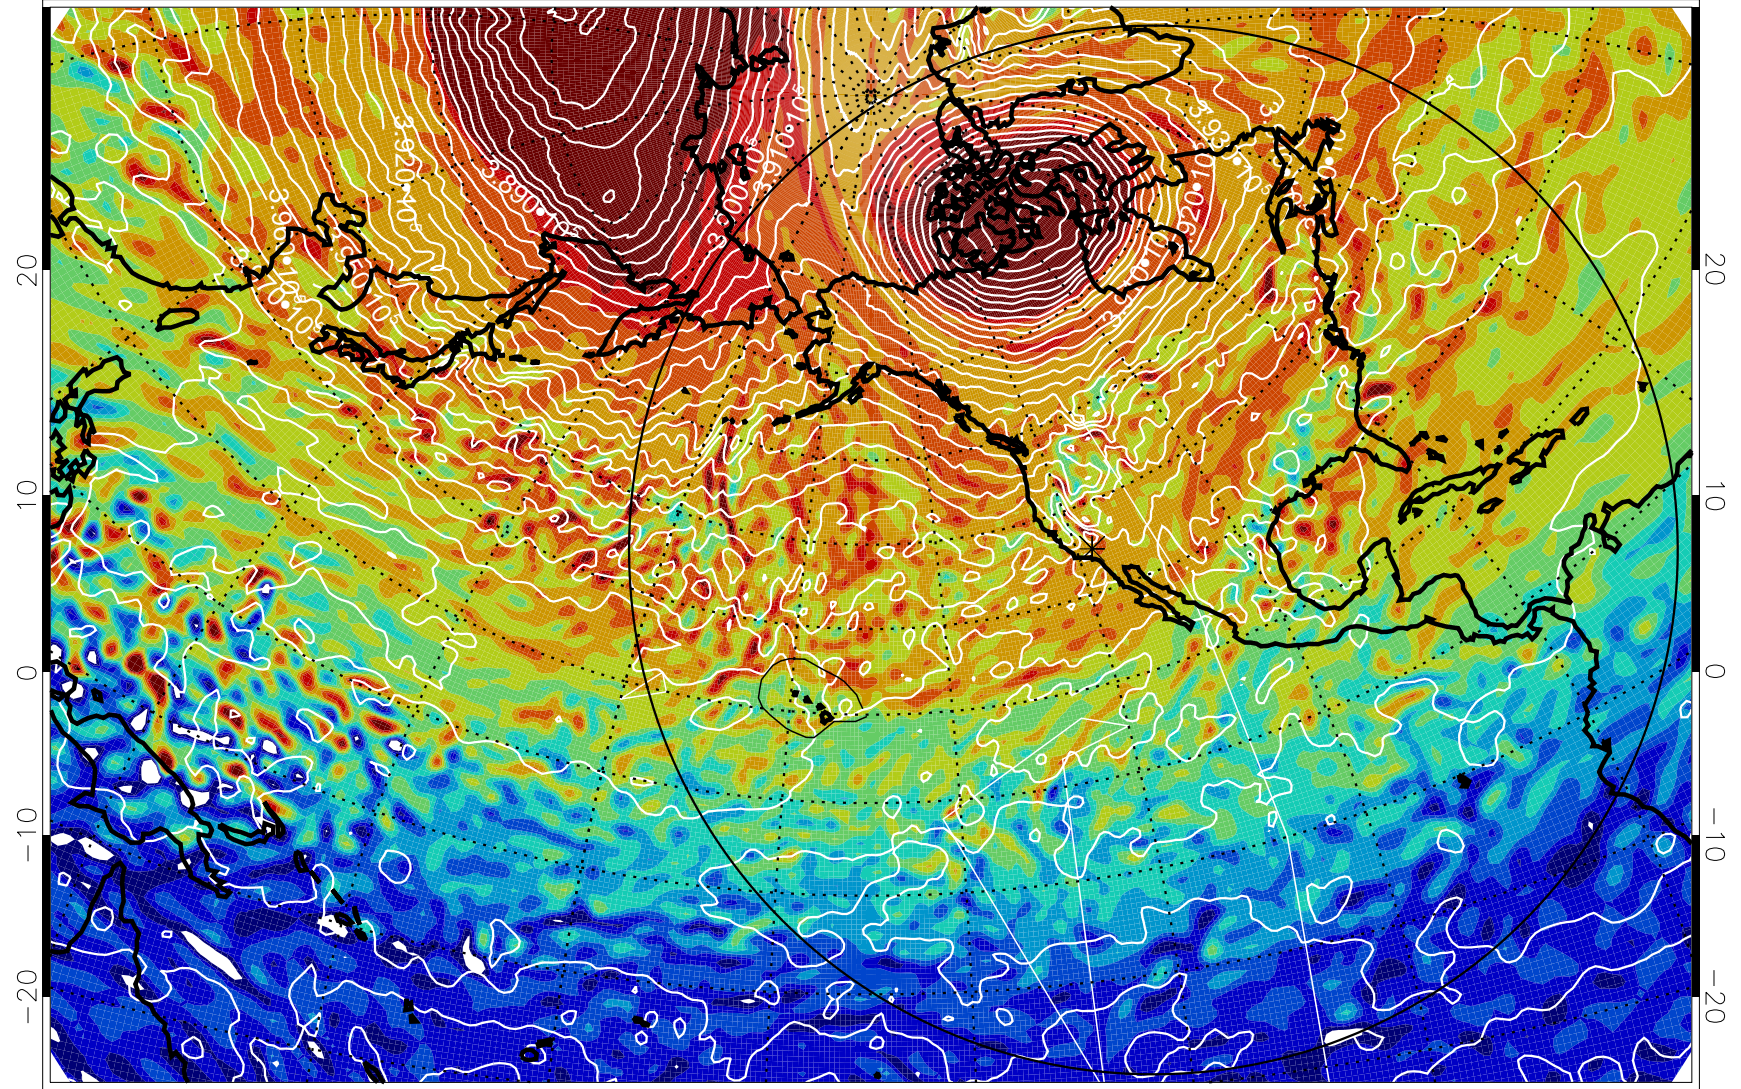

13010912, 48 hour forecast for 460K EPV

460K Montgomery Streamfunction, white

Range ring of 6000 km -- 19 hours GH round trip

13010918, 54 hour forecast for 460K EPV

460K Montgomery Streamfunction, white

Range ring of 6000 km -- 19 hours GH round trip

13011000, 60 hour forecast for 460K EPV

460K Montgomery Streamfunction, white

Range ring of 6000 km -- 19 hours GH round trip

13011006, 66 hour forecast for 460K EPV

460K Montgomery Streamfunction, white

Range ring of 6000 km -- 19 hours GH round trip

13011012, 72 hour forecast for 460K EPV

460K Montgomery Streamfunction, white

Range ring of 6000 km -- 19 hours GH round trip

13011018, 78 hour forecast for 460K EPV

460K Montgomery Streamfunction, white

Range ring of 6000 km -- 19 hours GH round trip