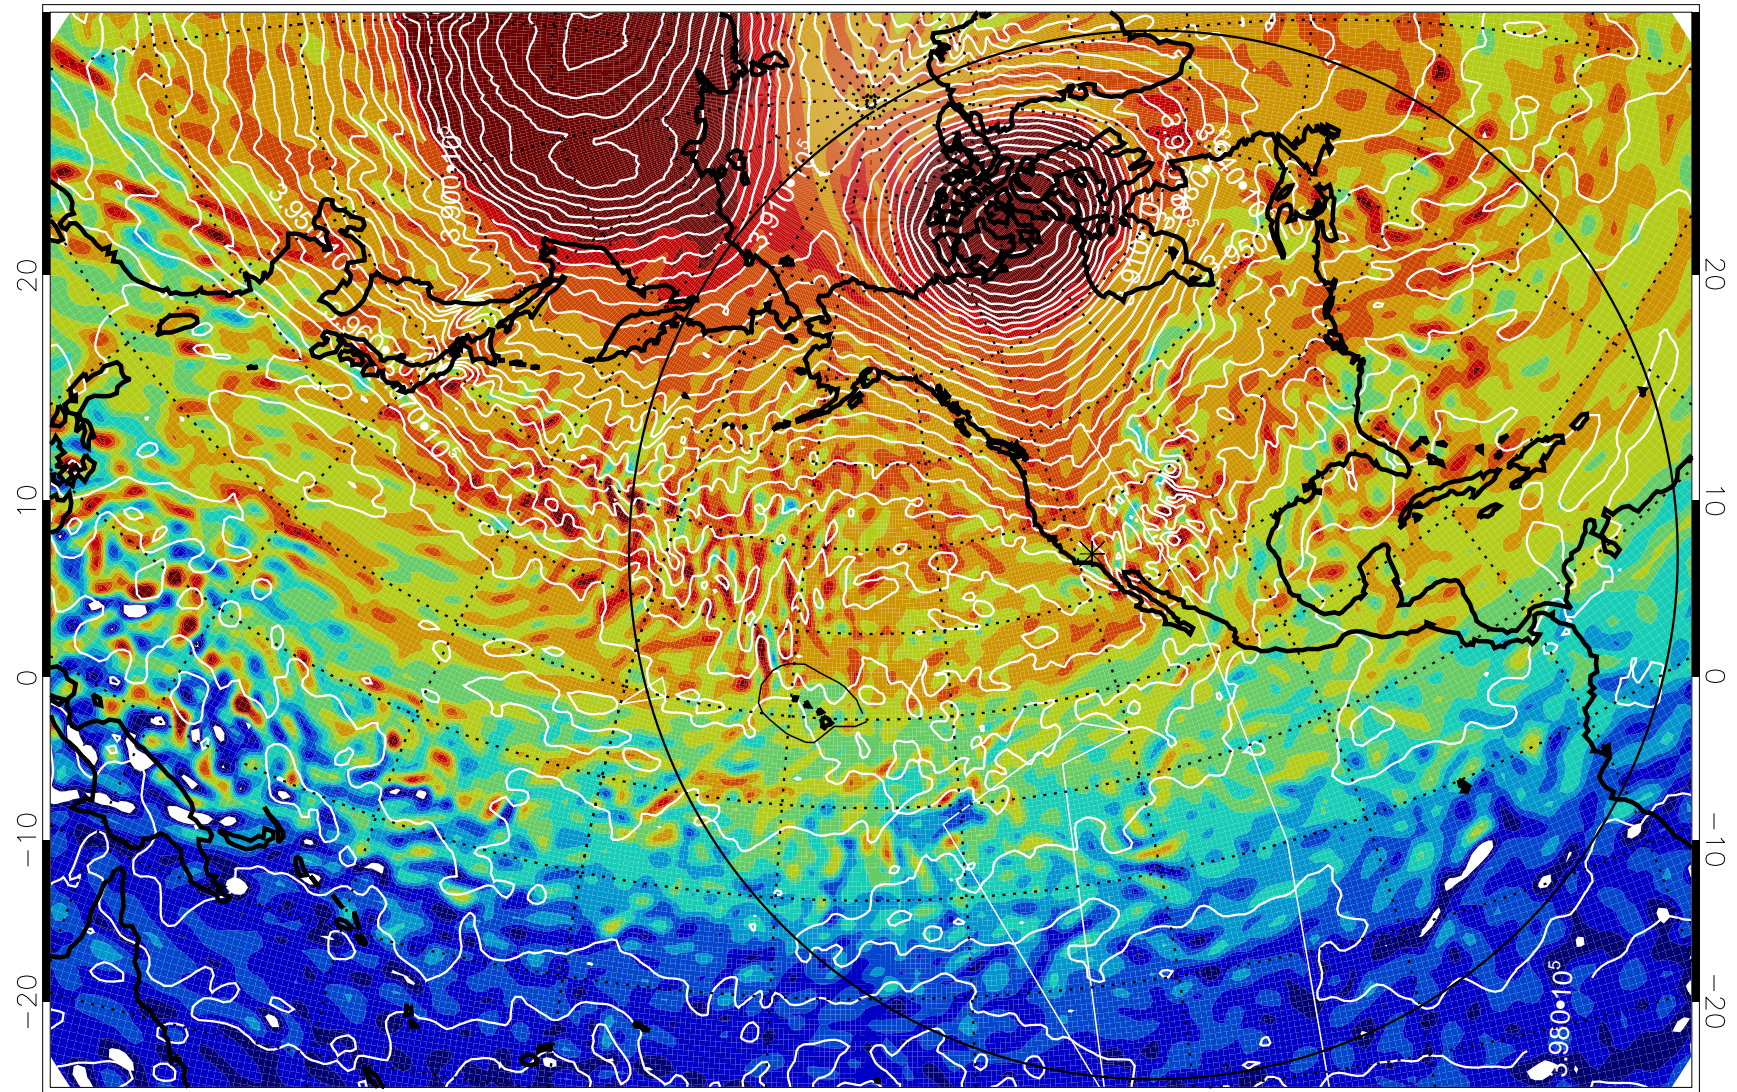

13011000, 60 hour forecast for 460K EPV

460K Montgomery Streamfunction, white

Range ring of 6000 km -- 19 hours GH round trip

13011006, 66 hour forecast for 460K EPV

460K Montgomery Streamfunction, white

Range ring of 6000 km -- 19 hours GH round trip

13011012, 72 hour forecast for 460K EPV

460K Montgomery Streamfunction, white

Range ring of 6000 km -- 19 hours GH round trip

13011018, 78 hour forecast for 460K EPV

460K Montgomery Streamfunction, white

Range ring of 6000 km -- 19 hours GH round trip

13011100, 84 hour forecast for 460K EPV

460K Montgomery Streamfunction, white

Range ring of 6000 km -- 19 hours GH round trip

13011106, 90 hour forecast for 460K EPV

460K Montgomery Streamfunction, white

Range ring of 6000 km -- 19 hours GH round trip

13011112, 96 hour forecast for 460K EPV

460K Montgomery Streamfunction, white

Range ring of 6000 km -- 19 hours GH round trip

13011118, 102 hour forecast for 460K EPV

460K Montgomery Streamfunction, white