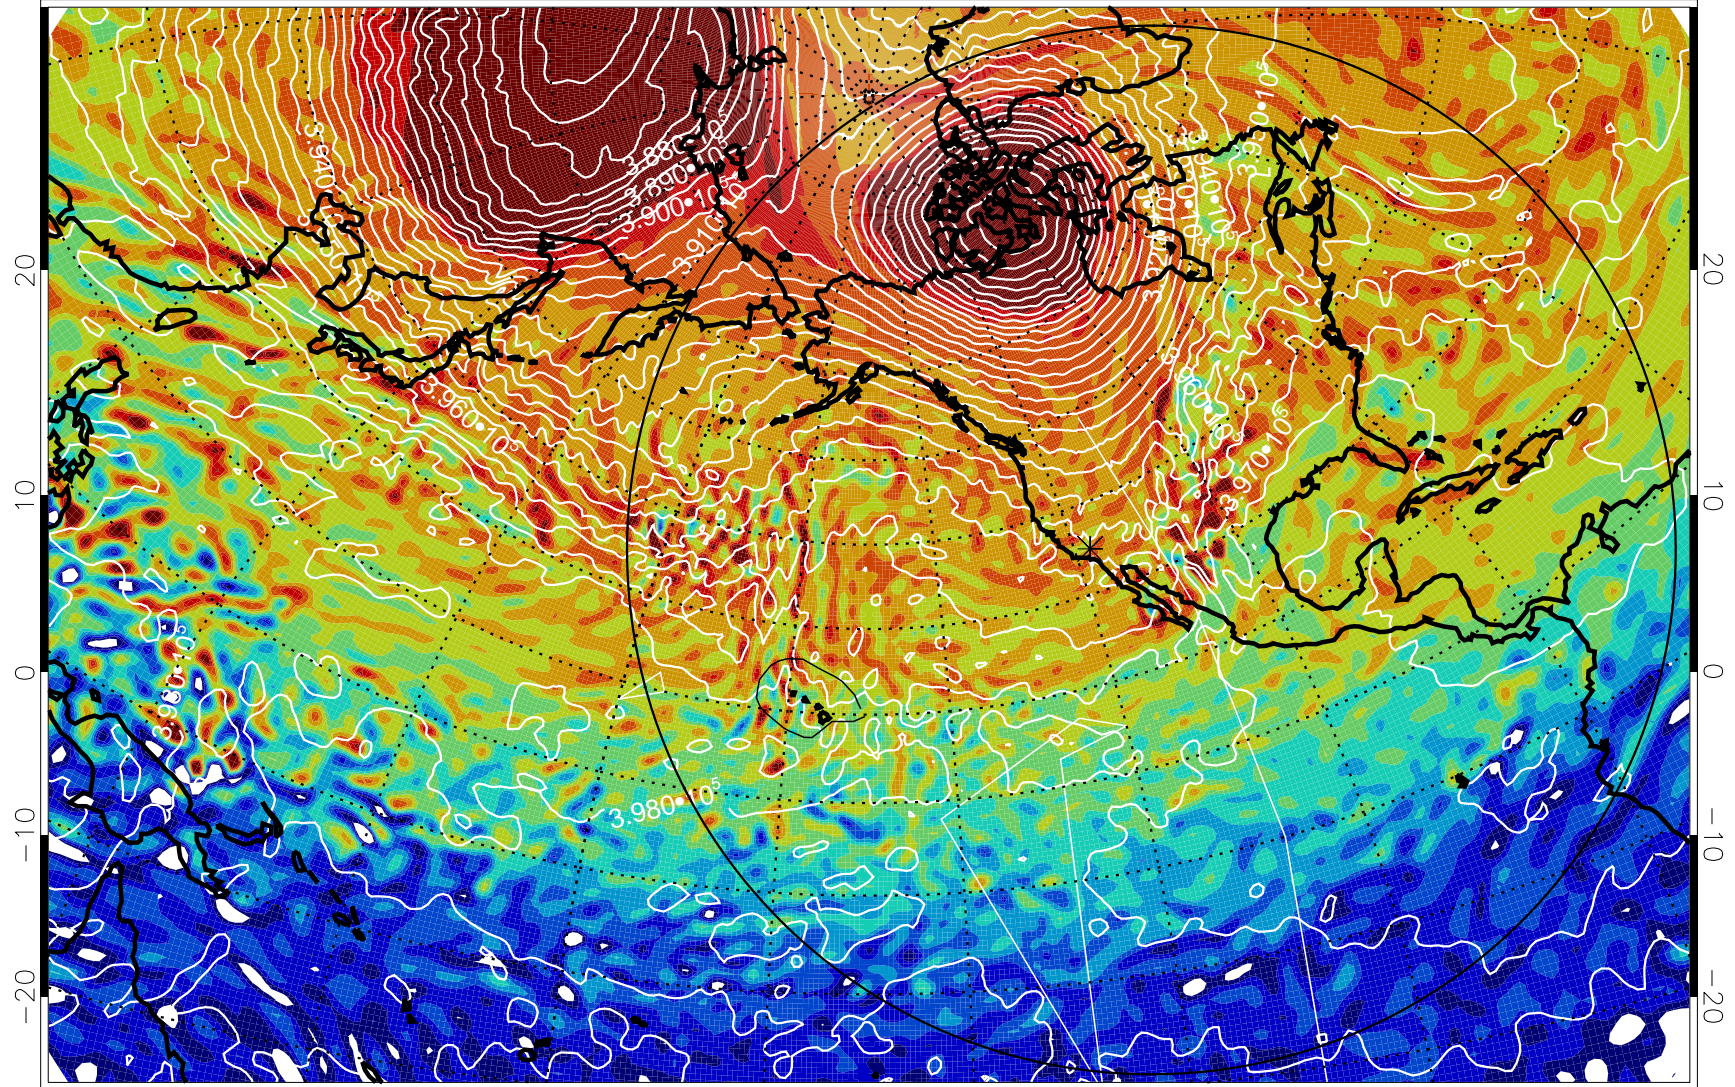

13011112, 96 hour forecast for 460K EPV

460K Montgomery Streamfunction, white

Range ring of 6000 km -- 19 hours GH round trip

13011118, 102 hour forecast for 460K EPV

460K Montgomery Streamfunction, white

Range ring of 6000 km -- 19 hours GH round trip

13011200, 108 hour forecast for 460K EPV

460K Montgomery Streamfunction, white

Range ring of 6000 km -- 19 hours GH round trip

13011206, 114 hour forecast for 460K EPV

460K Montgomery Streamfunction, white

Range ring of 6000 km -- 19 hours GH round trip

13011212, 120 hour forecast for 460K EPV

460K Montgomery Streamfunction, white

Range ring of 6000 km -- 19 hours GH round trip