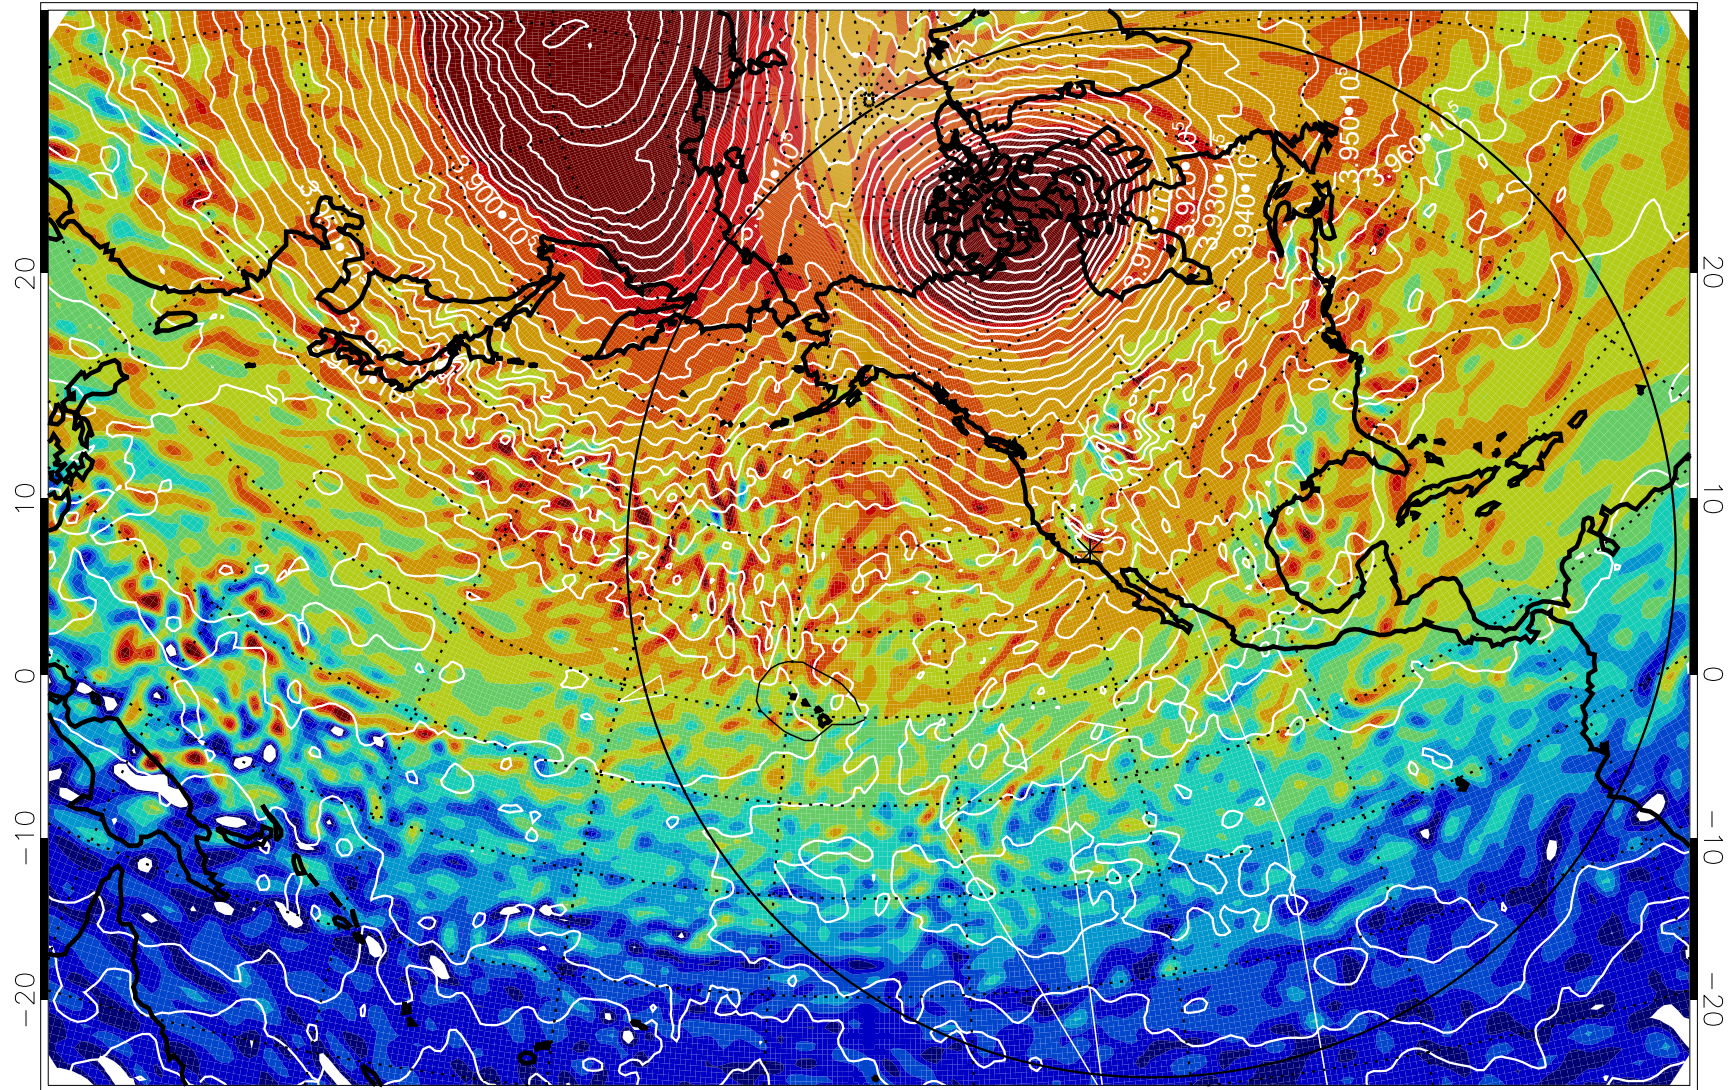

13010912, 48 hour forecast for 460K EPV

460K Montgomery Streamfunction, white

Range ring of 6000 km -- 19 hours GH round trip

13010918, 54 hour forecast for 460K EPV

460K Montgomery Streamfunction, white

Range ring of 6000 km -- 19 hours GH round trip

13011000, 60 hour forecast for 460K EPV

460K Montgomery Streamfunction, white

Range ring of 6000 km -- 19 hours GH round trip

13011006, 66 hour forecast for 460K EPV

460K Montgomery Streamfunction, white

Range ring of 6000 km -- 19 hours GH round trip

13011012, 72 hour forecast for 460K EPV

460K Montgomery Streamfunction, white

Range ring of 6000 km -- 19 hours GH round trip

13011018, 78 hour forecast for 460K EPV

460K Montgomery Streamfunction, white

Range ring of 6000 km -- 19 hours GH round trip

13011100, 84 hour forecast for 460K EPV

460K Montgomery Streamfunction, white

Range ring of 6000 km -- 19 hours GH round trip

13011106, 90 hour forecast for 460K EPV

460K Montgomery Streamfunction, white

Range ring of 6000 km -- 19 hours GH round trip