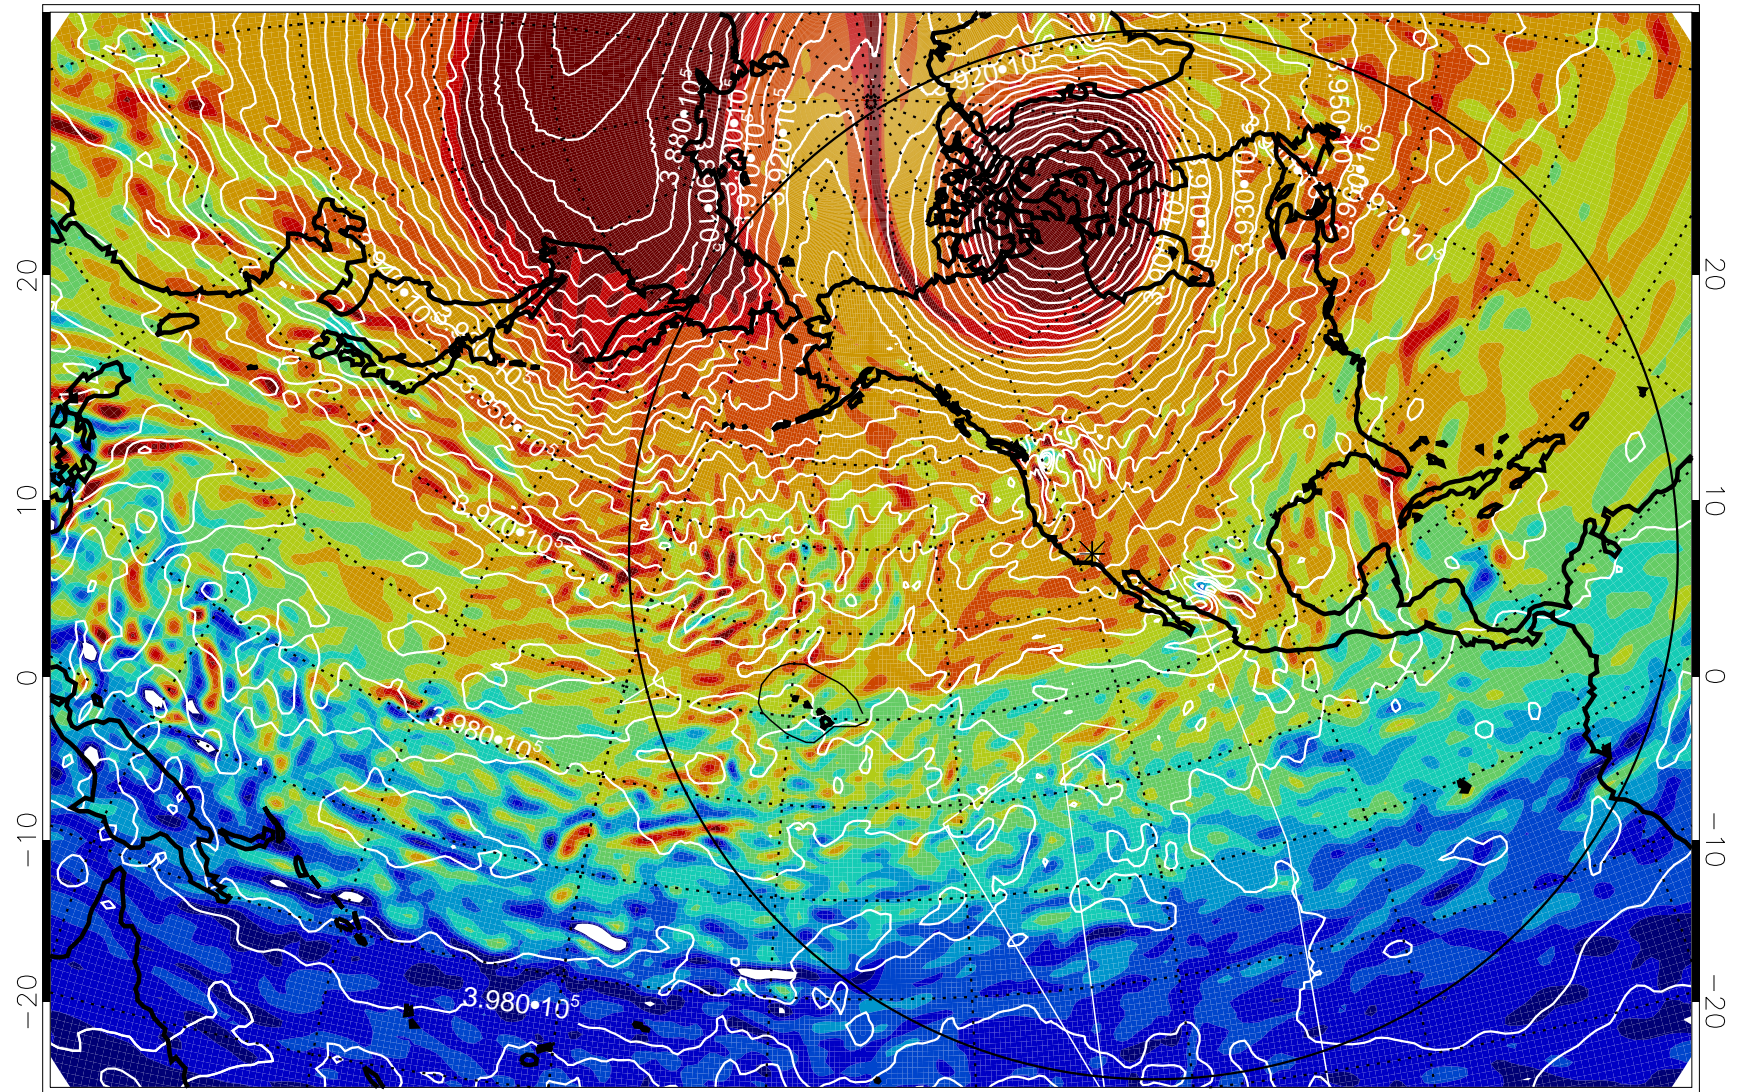

13010718, 6 hour forecast for 460K EPV

460K Montgomery Streamfunction, white

Range ring of 6000 km -- 19 hours GH round trip

13010800, 12 hour forecast for 460K EPV

460K Montgomery Streamfunction, white

Range ring of 6000 km -- 19 hours GH round trip

13010806, 18 hour forecast for 460K EPV

460K Montgomery Streamfunction, white

Range ring of 6000 km -- 19 hours GH round trip

13010812, 24 hour forecast for 460K EPV

460K Montgomery Streamfunction, white

Range ring of 6000 km -- 19 hours GH round trip

13010900, 36 hour forecast for 460K EPV

460K Montgomery Streamfunction, white

Range ring of 6000 km -- 19 hours GH round trip

13010906, 42 hour forecast for 460K EPV

460K Montgomery Streamfunction, white

Range ring of 6000 km -- 19 hours GH round trip

13010912, 48 hour forecast for 460K EPV

460K Montgomery Streamfunction, white

Range ring of 6000 km -- 19 hours GH round trip

13010918, 54 hour forecast for 460K EPV

460K Montgomery Streamfunction, white

Range ring of 6000 km -- 19 hours GH round trip