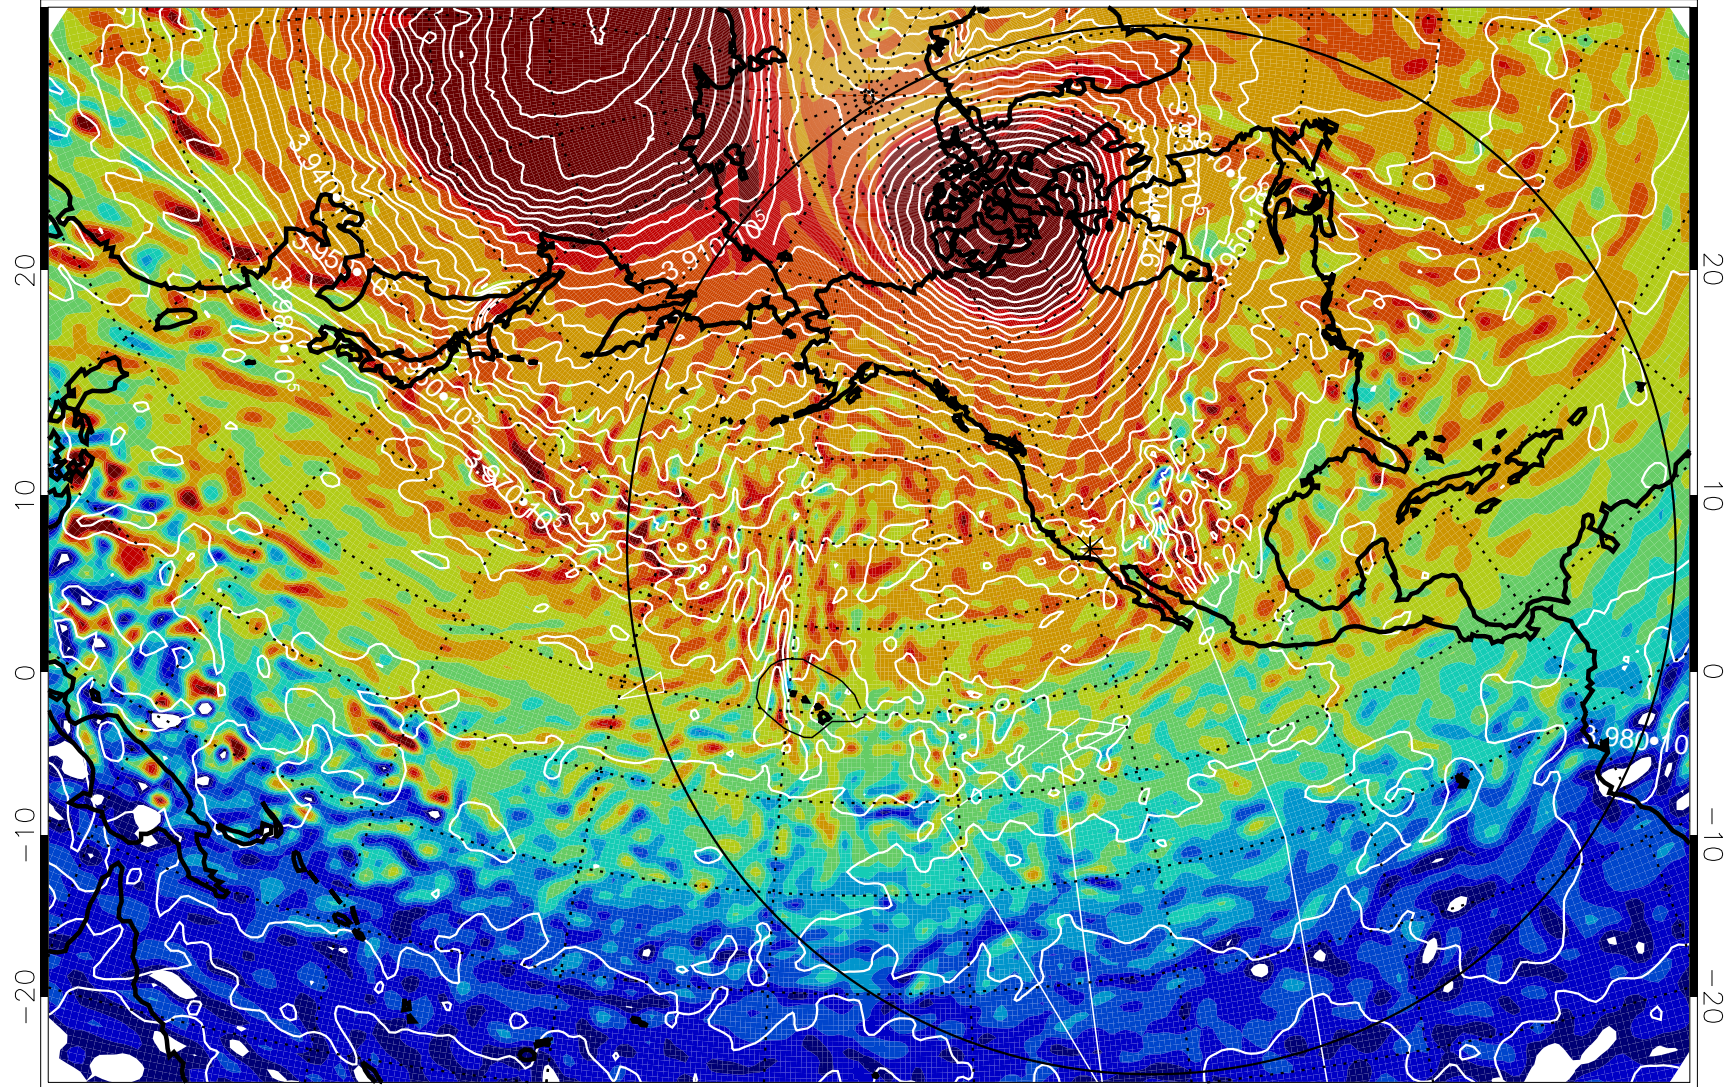

13011012, 72 hour forecast for 460K EPV

460K Montgomery Streamfunction, white

Range ring of 6000 km -- 19 hours GH round trip

13011018, 78 hour forecast for 460K EPV

460K Montgomery Streamfunction, white

Range ring of 6000 km -- 19 hours GH round trip

13011100, 84 hour forecast for 460K EPV

460K Montgomery Streamfunction, white

Range ring of 6000 km -- 19 hours GH round trip

13011106, 90 hour forecast for 460K EPV

460K Montgomery Streamfunction, white

Range ring of 6000 km -- 19 hours GH round trip

13011112, 96 hour forecast for 460K EPV

460K Montgomery Streamfunction, white

Range ring of 6000 km -- 19 hours GH round trip

13011118, 102 hour forecast for 460K EPV

460K Montgomery Streamfunction, white

Range ring of 6000 km -- 19 hours GH round trip

13011200, 108 hour forecast for 460K EPV

460K Montgomery Streamfunction, white

Range ring of 6000 km -- 19 hours GH round trip

13011206, 114 hour forecast for 460K EPV