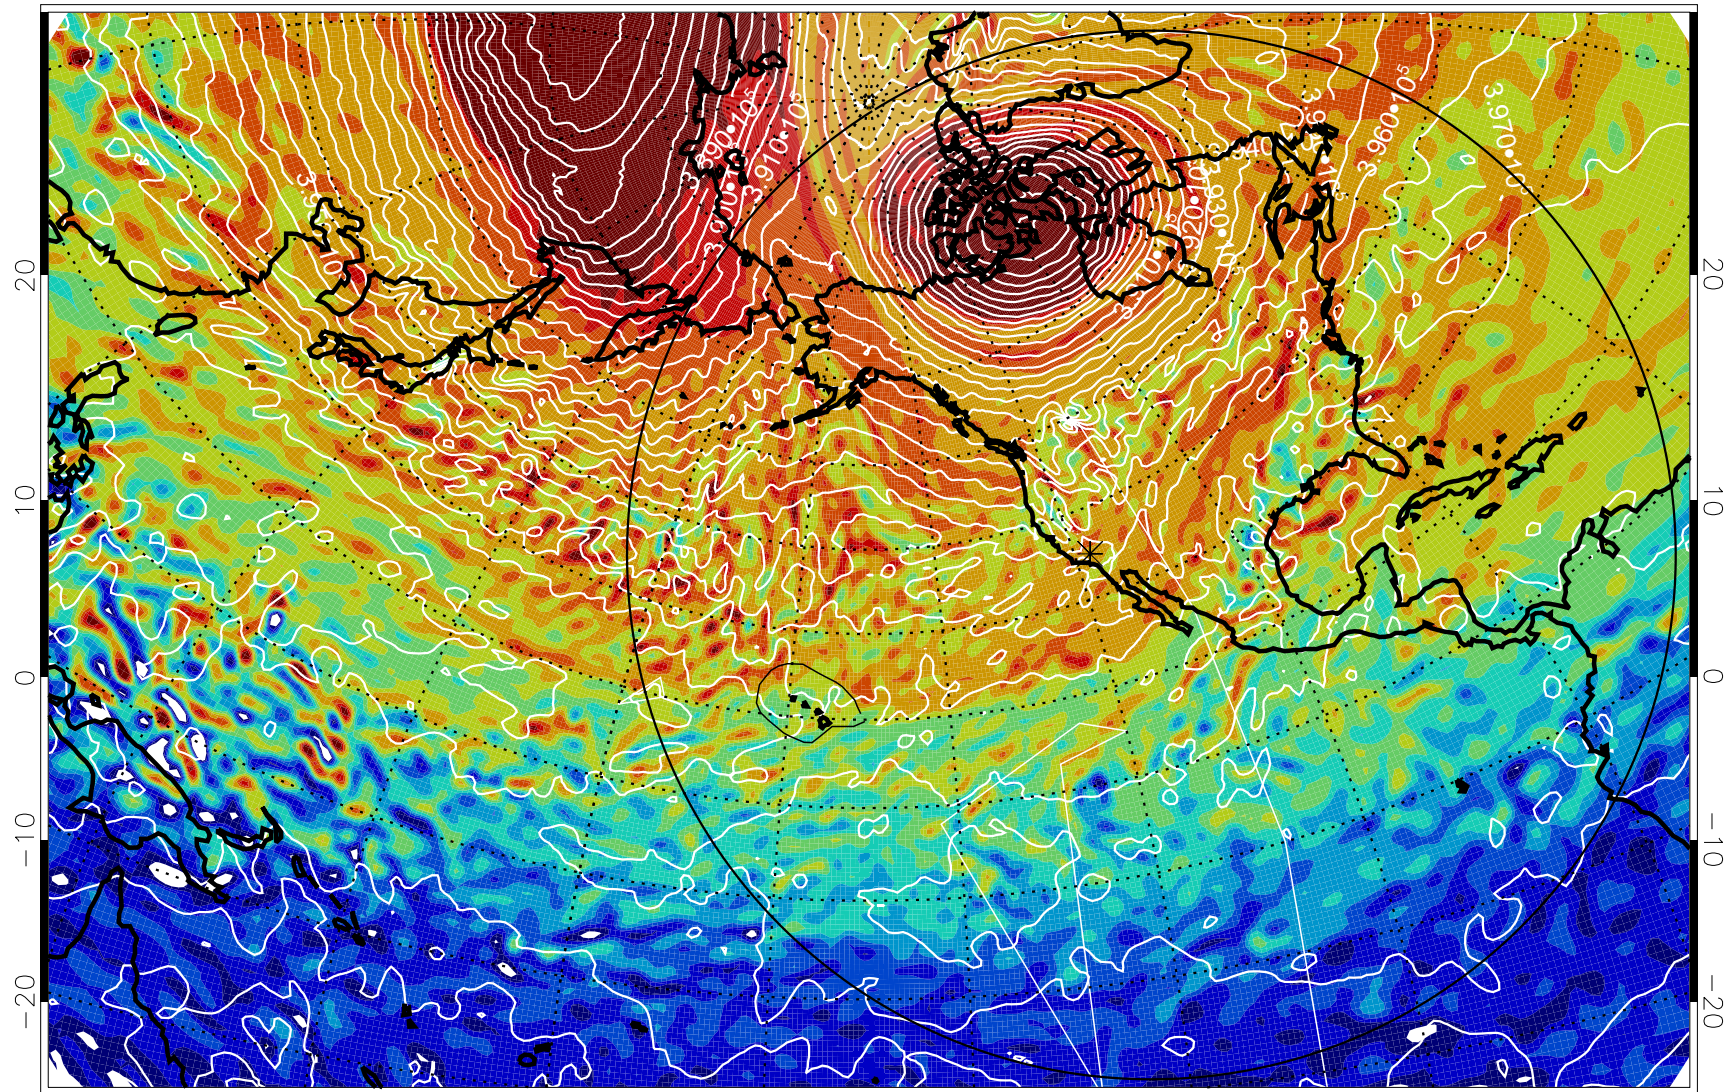

13010900, 36 hour forecast for 460K EPV

460K Montgomery Streamfunction, white

Range ring of 6000 km -- 19 hours GH round trip

13010906, 42 hour forecast for 460K EPV

460K Montgomery Streamfunction, white

Range ring of 6000 km -- 19 hours GH round trip

13010912, 48 hour forecast for 460K EPV

460K Montgomery Streamfunction, white

Range ring of 6000 km -- 19 hours GH round trip

13010918, 54 hour forecast for 460K EPV

460K Montgomery Streamfunction, white

Range ring of 6000 km -- 19 hours GH round trip

13011000, 60 hour forecast for 460K EPV

460K Montgomery Streamfunction, white

Range ring of 6000 km -- 19 hours GH round trip

13011006, 66 hour forecast for 460K EPV

460K Montgomery Streamfunction, white

Range ring of 6000 km -- 19 hours GH round trip

13011012, 72 hour forecast for 460K EPV

460K Montgomery Streamfunction, white

Range ring of 6000 km -- 19 hours GH round trip

13011018, 78 hour forecast for 460K EPV

460K Montgomery Streamfunction, white

Range ring of 6000 km -- 19 hours GH round trip