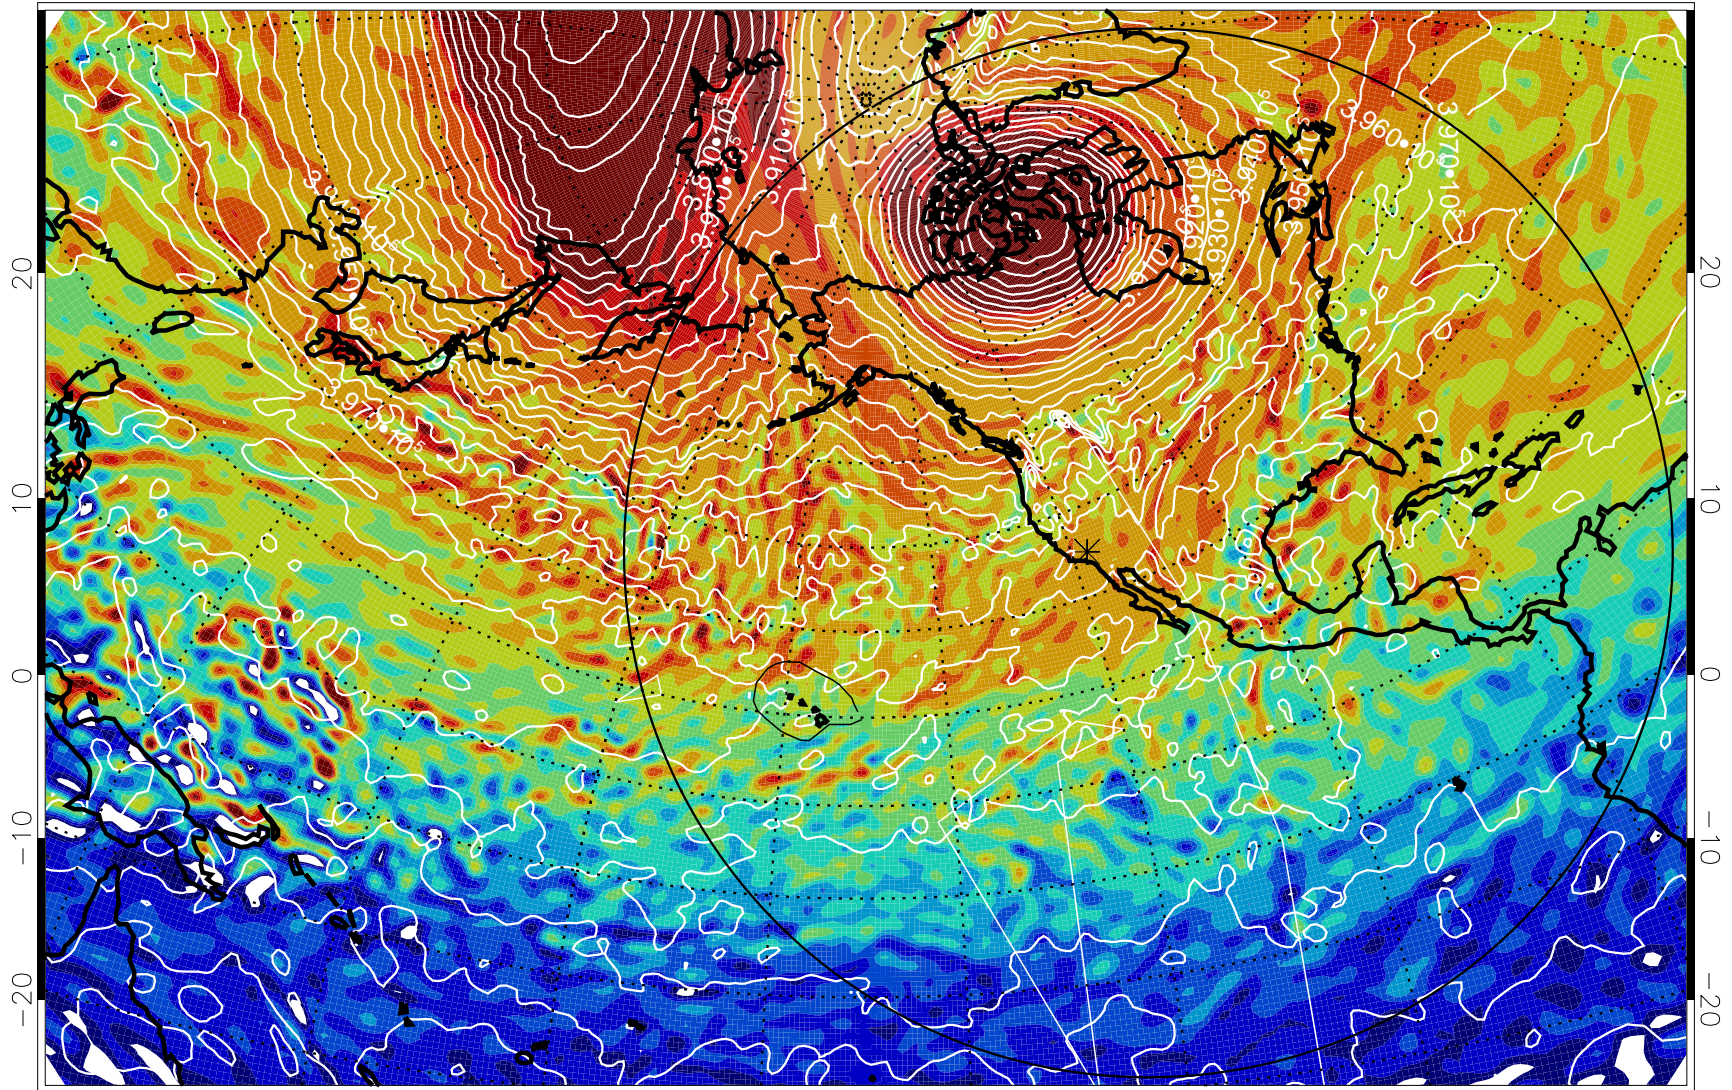

13010900, 36 hour forecast for 460K EPV

460K Montgomery Streamfunction, white

Range ring of 6000 km -- 19 hours GH round trip

13010906, 42 hour forecast for 460K EPV

460K Montgomery Streamfunction, white

Range ring of 6000 km -- 19 hours GH round trip

13010912, 48 hour forecast for 460K EPV

460K Montgomery Streamfunction, white

Range ring of 6000 km -- 19 hours GH round trip

13010918, 54 hour forecast for 460K EPV

460K Montgomery Streamfunction, white

Range ring of 6000 km -- 19 hours GH round trip

13011000, 60 hour forecast for 460K EPV

460K Montgomery Streamfunction, white

Range ring of 6000 km -- 19 hours GH round trip

13011006, 66 hour forecast for 460K EPV

460K Montgomery Streamfunction, white

Range ring of 6000 km -- 19 hours GH round trip