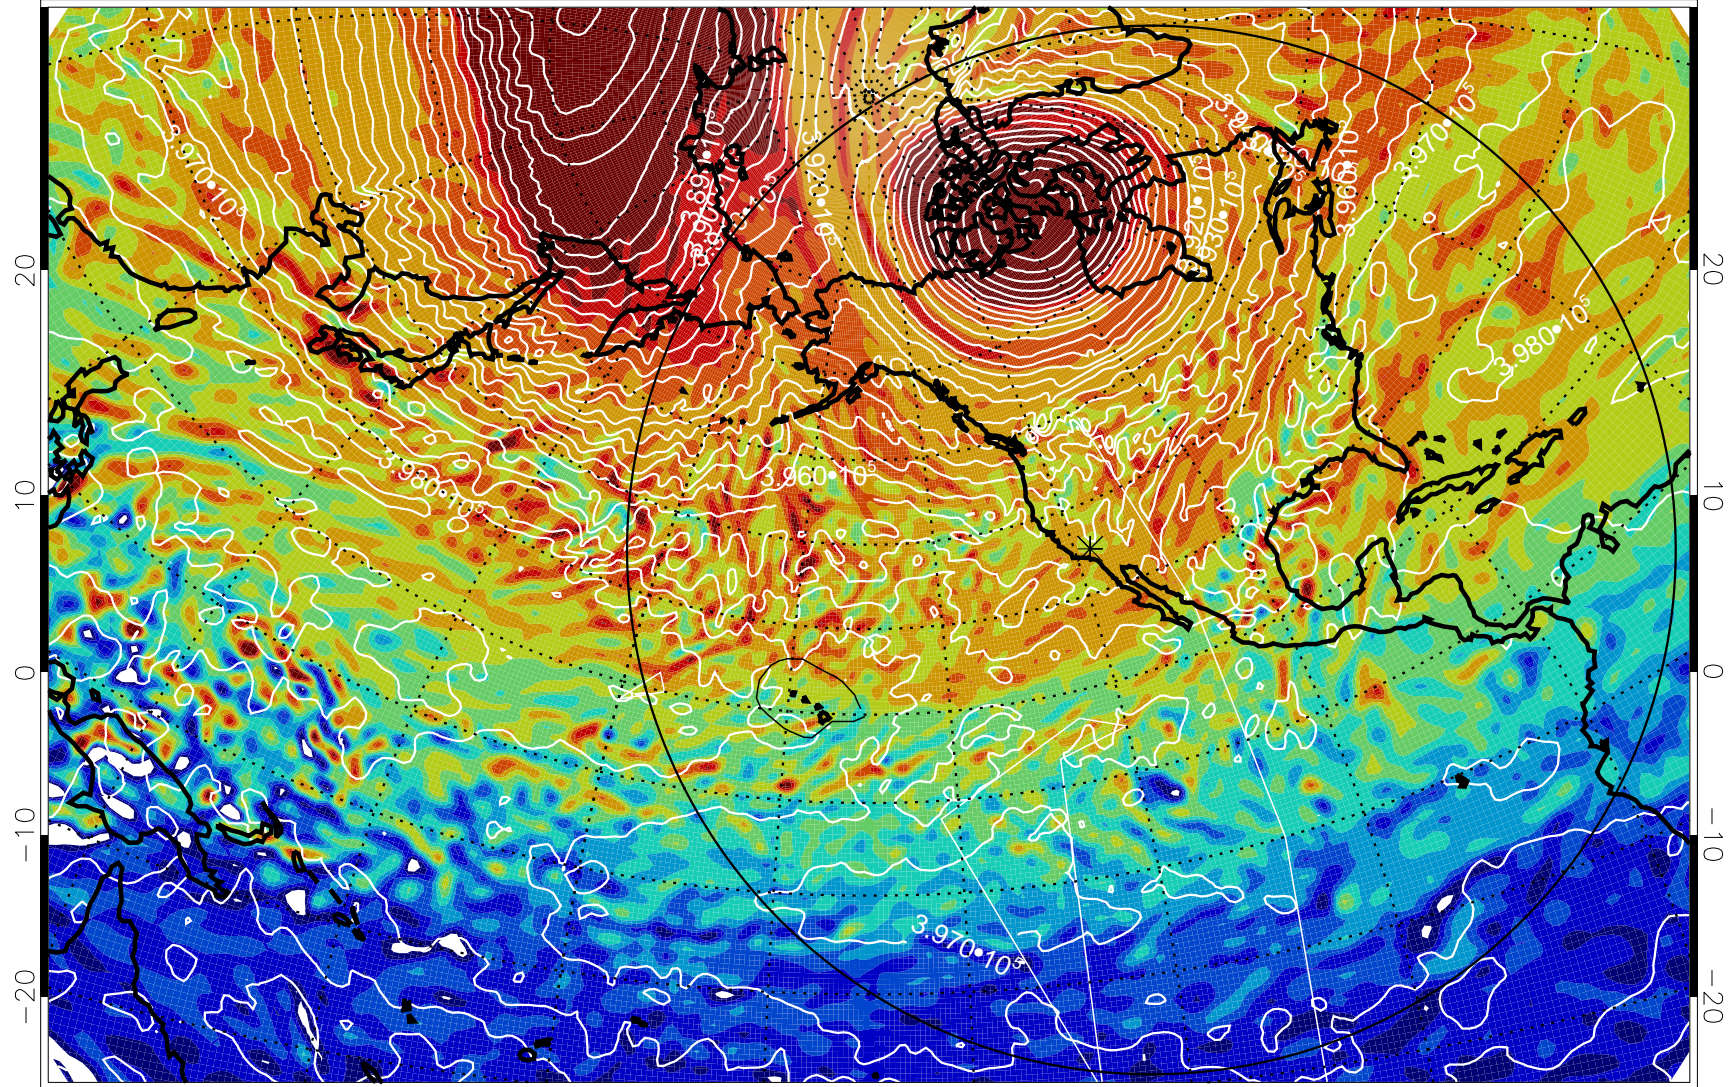

13010900, 36 hour forecast for 460K EPV

460K Montgomery Streamfunction, white

Range ring of 6000 km -- 19 hours GH round trip

13010906, 42 hour forecast for 460K EPV

460K Montgomery Streamfunction, white

Range ring of 6000 km -- 19 hours GH round trip

13010912, 48 hour forecast for 460K EPV

460K Montgomery Streamfunction, white

Range ring of 6000 km -- 19 hours GH round trip

13010918, 54 hour forecast for 460K EPV

460K Montgomery Streamfunction, white

Range ring of 6000 km -- 19 hours GH round trip

13011000, 60 hour forecast for 460K EPV

460K Montgomery Streamfunction, white

Range ring of 6000 km -- 19 hours GH round trip

13011006, 66 hour forecast for 460K EPV

460K Montgomery Streamfunction, white

Range ring of 6000 km -- 19 hours GH round trip