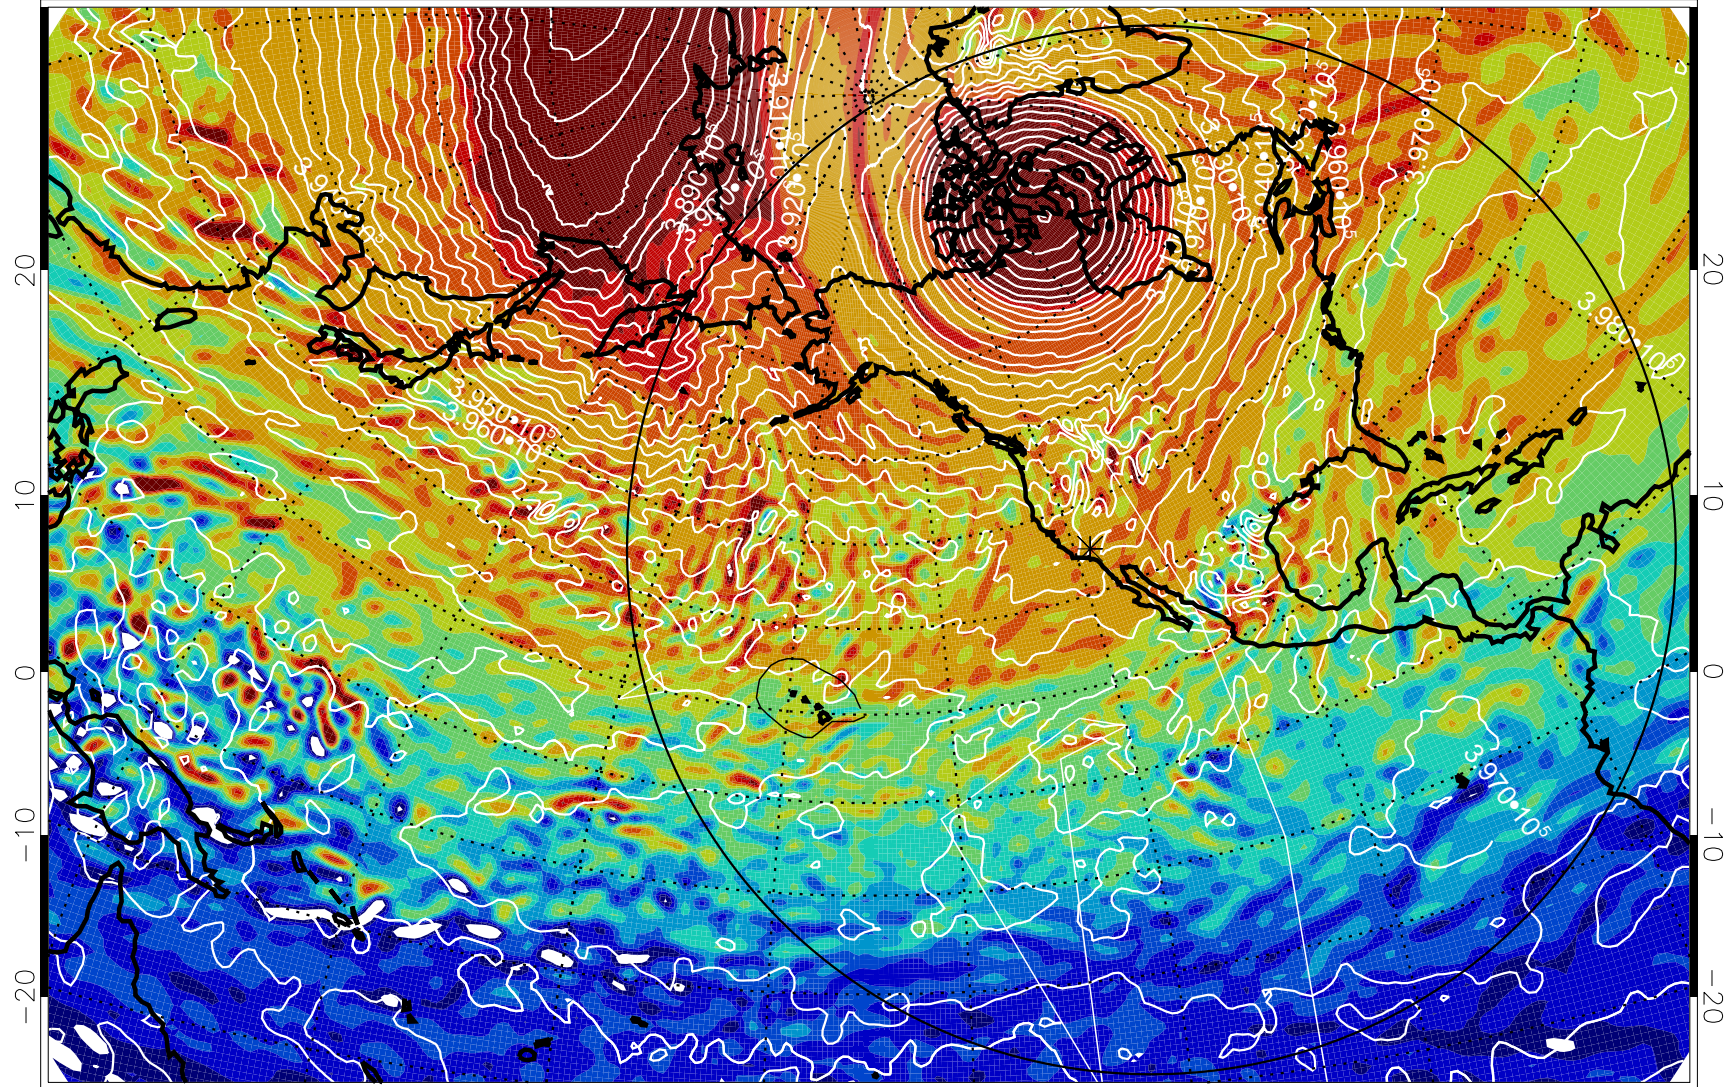

13010806, 18 hour forecast for 460K EPV

460K Montgomery Streamfunction, white

Range ring of 6000 km -- 19 hours GH round trip

13010812, 24 hour forecast for 460K EPV

460K Montgomery Streamfunction, white

Range ring of 6000 km -- 19 hours GH round trip

13010818, 30 hour forecast for 460K EPV

$-2 \cdot 10^{-5}$ $-1 \cdot 10^{-5}$ 0 $1 \cdot 10^{-5}$ $2 \cdot 10^{-5}$ $3 \cdot 10^{-5}$ PVU

460K Montgomery Streamfunction, white

Range ring of 6000 km -- 19 hours GH round trip

13010900, 36 hour forecast for 460K EPV

460K Montgomery Streamfunction, white

Range ring of 6000 km -- 19 hours GH round trip

13010906, 42 hour forecast for 460K EPV

460K Montgomery Streamfunction, white

Range ring of 6000 km -- 19 hours GH round trip

13010912, 48 hour forecast for 460K EPV

460K Montgomery Streamfunction, white

Range ring of 6000 km -- 19 hours GH round trip

13010918, 54 hour forecast for 460K EPV

460K Montgomery Streamfunction, white

Range ring of 6000 km -- 19 hours GH round trip