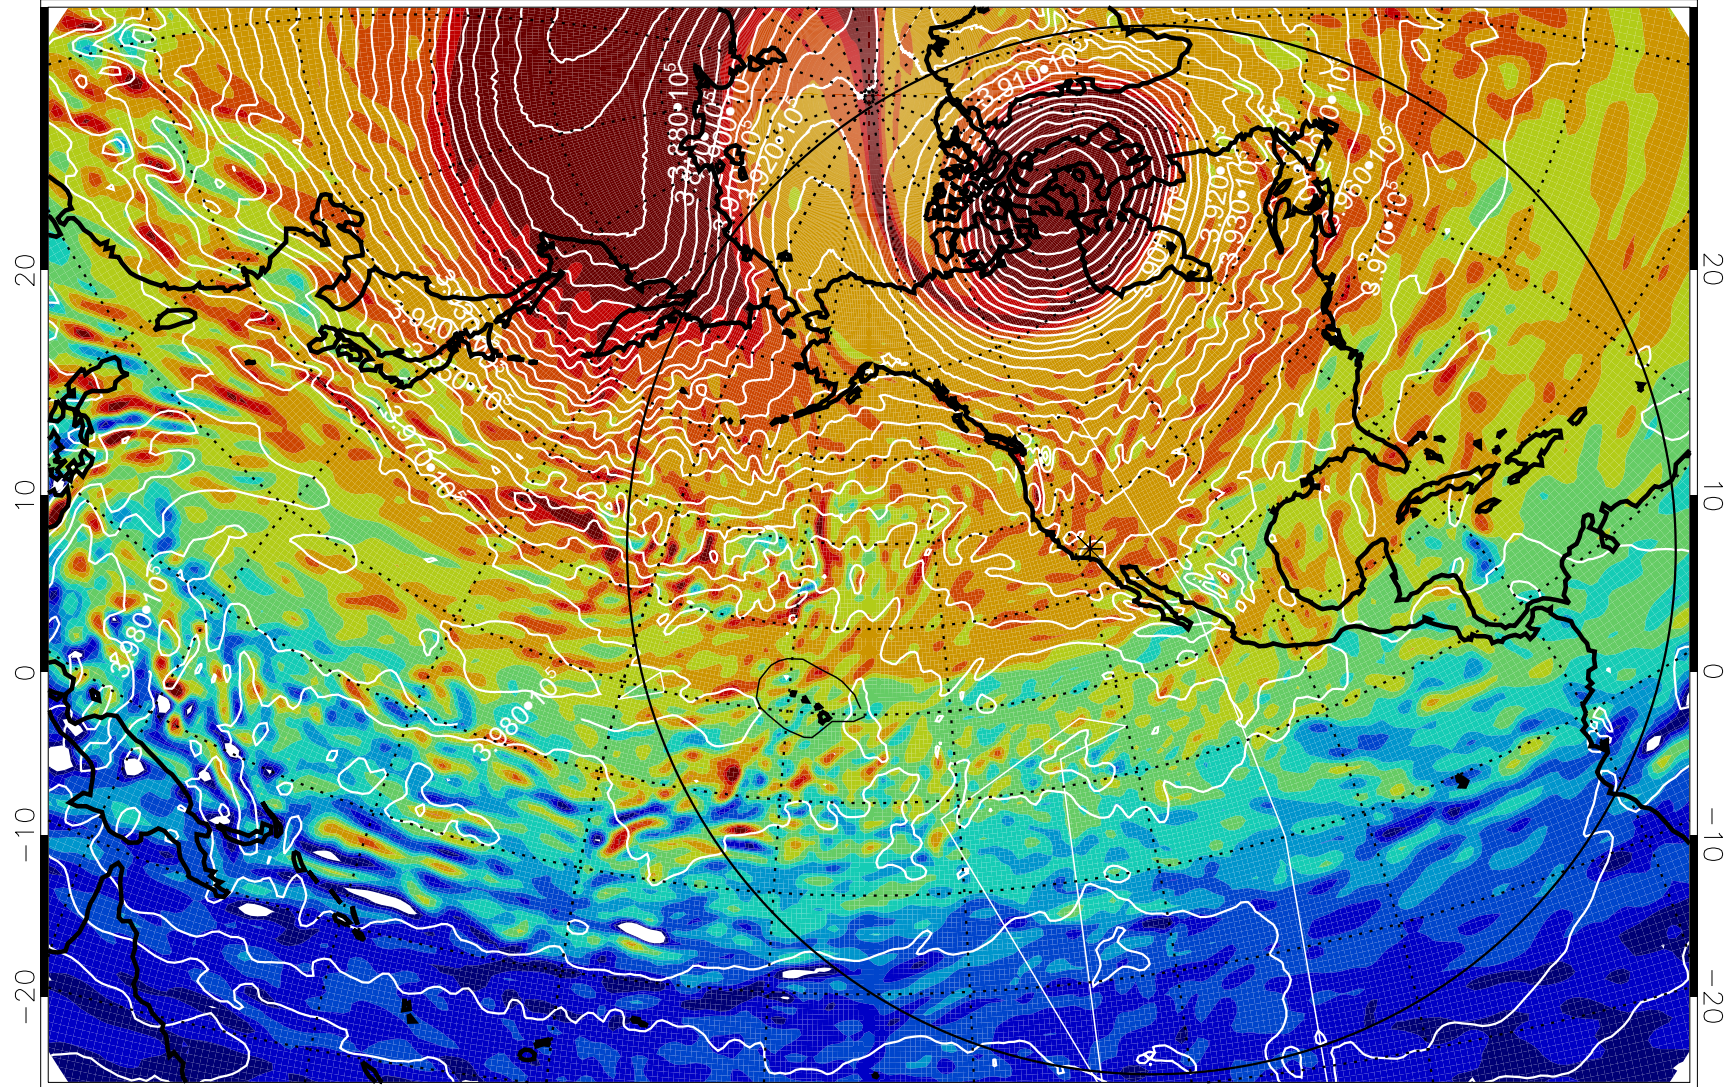

13010718, 6 hour forecast for 460K EPV

460K Montgomery Streamfunction, white

Range ring of 6000 km -- 19 hours GH round trip

13010800, 12 hour forecast for 460K EPV

460K Montgomery Streamfunction, white

Range ring of 6000 km -- 19 hours GH round trip

13010806, 18 hour forecast for 460K EPV

460K Montgomery Streamfunction, white

Range ring of 6000 km -- 19 hours GH round trip

13010812, 24 hour forecast for 460K EPV

460K Montgomery Streamfunction, white

Range ring of 6000 km -- 19 hours GH round trip

13010900, 36 hour forecast for 460K EPV

460K Montgomery Streamfunction, white

Range ring of 6000 km -- 19 hours GH round trip

13010906, 42 hour forecast for 460K EPV

460K Montgomery Streamfunction, white

Range ring of 6000 km -- 19 hours GH round trip