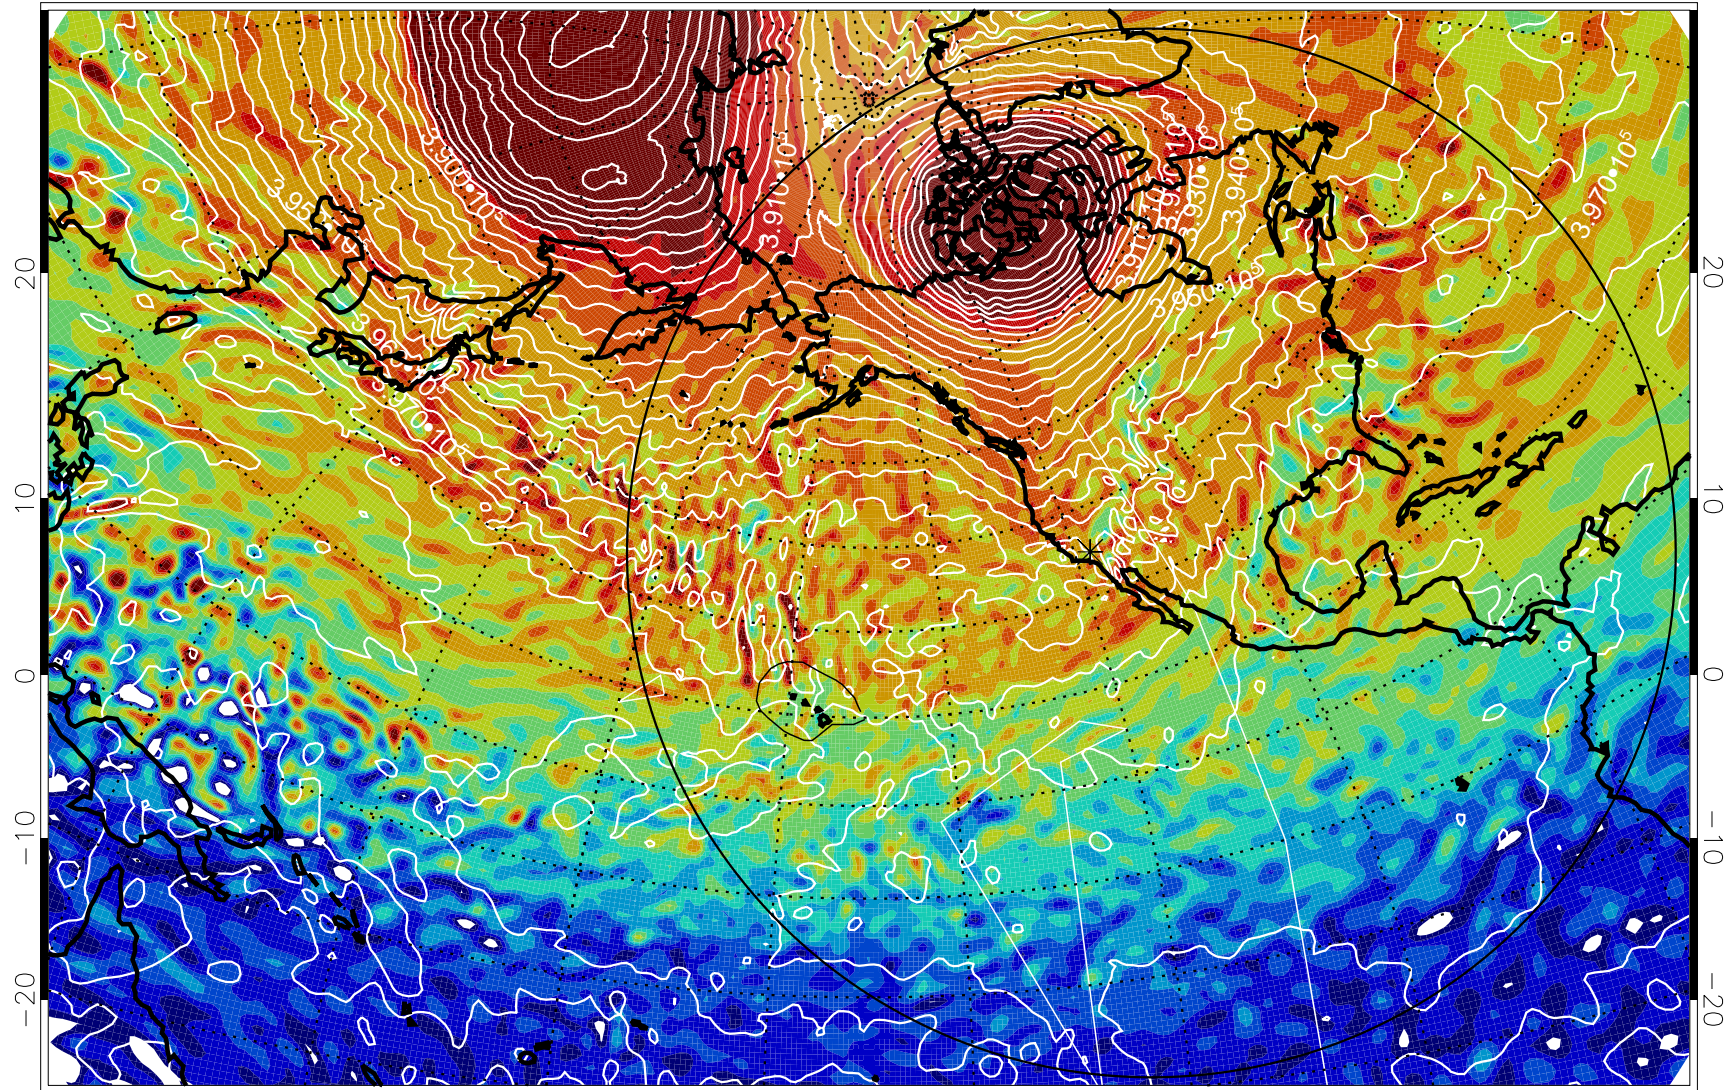

13011000, 60 hour forecast for 460K EPV

460K Montgomery Streamfunction, white

Range ring of 6000 km -- 19 hours GH round trip

13011006, 66 hour forecast for 460K EPV

460K Montgomery Streamfunction, white

Range ring of 6000 km -- 19 hours GH round trip

13011012, 72 hour forecast for 460K EPV

460K Montgomery Streamfunction, white

Range ring of 6000 km -- 19 hours GH round trip

13011018, 78 hour forecast for 460K EPV

460K Montgomery Streamfunction, white

Range ring of 6000 km -- 19 hours GH round trip

13011100, 84 hour forecast for 460K EPV

460K Montgomery Streamfunction, white

Range ring of 6000 km -- 19 hours GH round trip

13011106, 90 hour forecast for 460K EPV

460K Montgomery Streamfunction, white

Range ring of 6000 km -- 19 hours GH round trip

13011112, 96 hour forecast for 460K EPV

460K Montgomery Streamfunction, white

Range ring of 6000 km -- 19 hours GH round trip

13011118, 102 hour forecast for 460K EPV

460K Montgomery Streamfunction, white