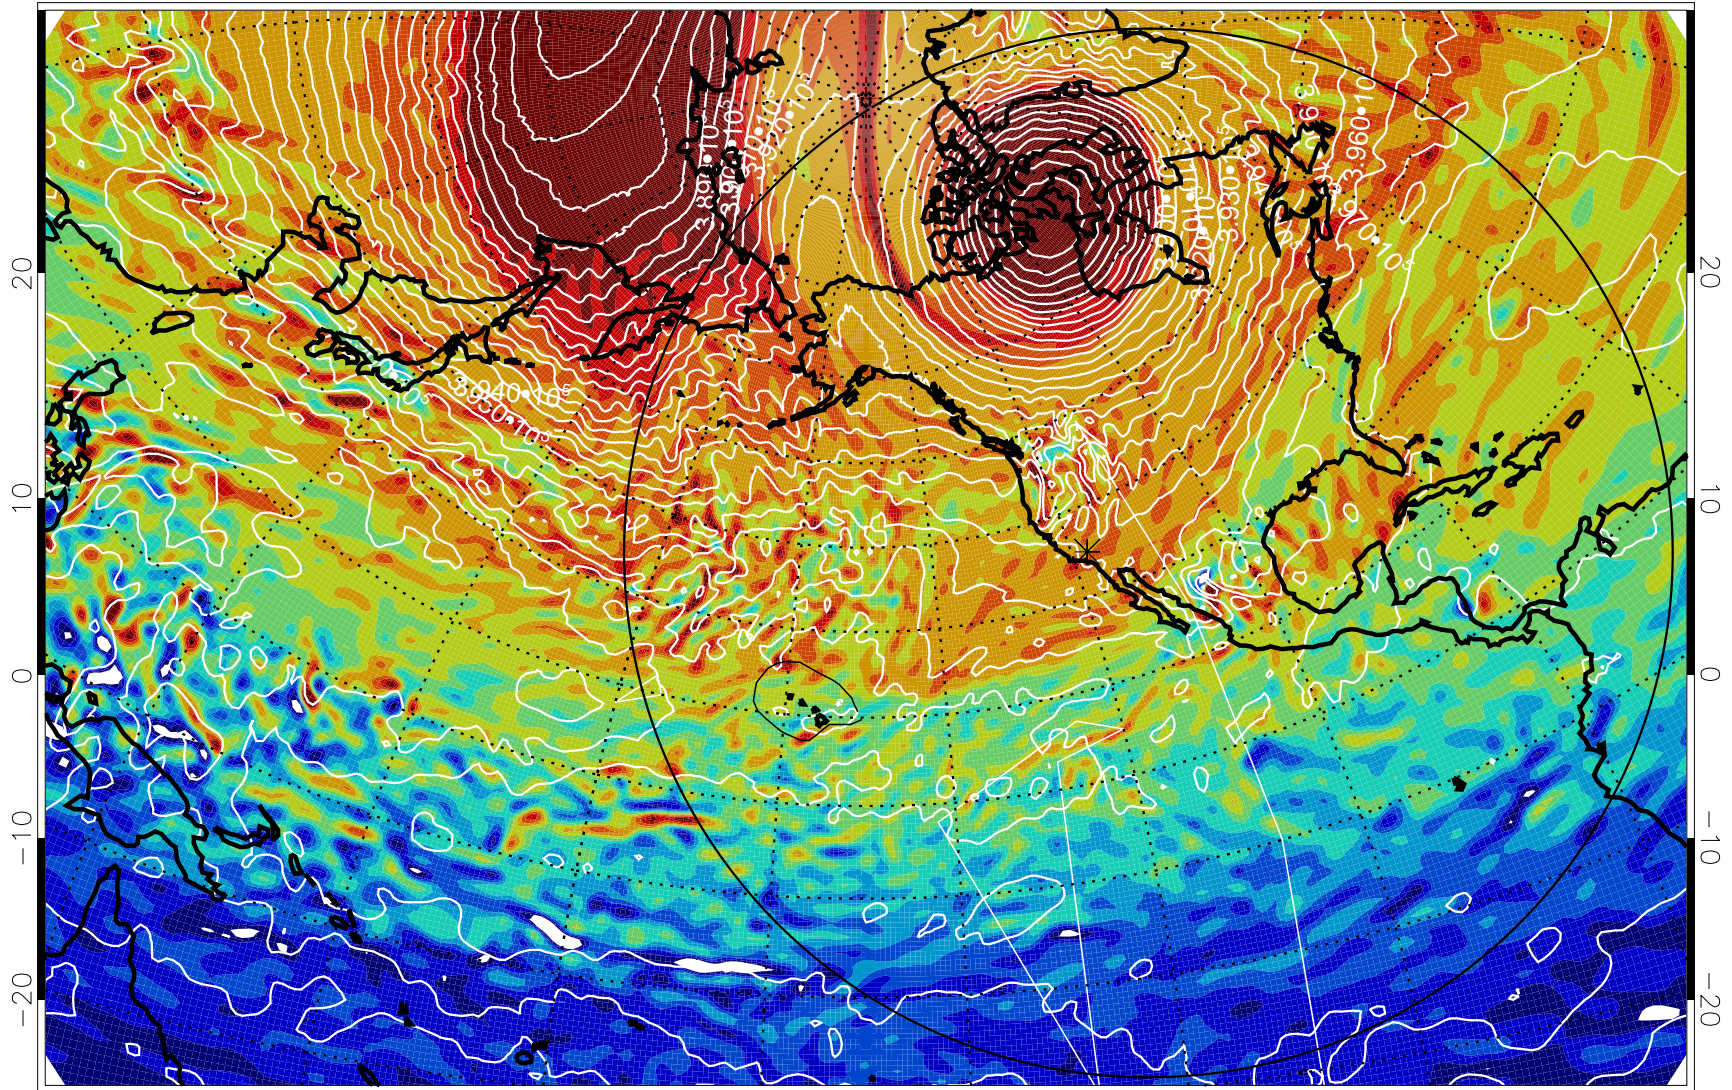

13010718, 6 hour forecast for 460K EPV

460K Montgomery Streamfunction, white

Range ring of 6000 km -- 19 hours GH round trip

13010800, 12 hour forecast for 460K EPV

460K Montgomery Streamfunction, white

Range ring of 6000 km -- 19 hours GH round trip

13010806, 18 hour forecast for 460K EPV

460K Montgomery Streamfunction, white

Range ring of 6000 km -- 19 hours GH round trip

13010812, 24 hour forecast for 460K EPV

460K Montgomery Streamfunction, white

Range ring of 6000 km -- 19 hours GH round trip

13010900, 36 hour forecast for 460K EPV

460K Montgomery Streamfunction, white

Range ring of 6000 km -- 19 hours GH round trip

13010906, 42 hour forecast for 460K EPV

460K Montgomery Streamfunction, white

Range ring of 6000 km -- 19 hours GH round trip