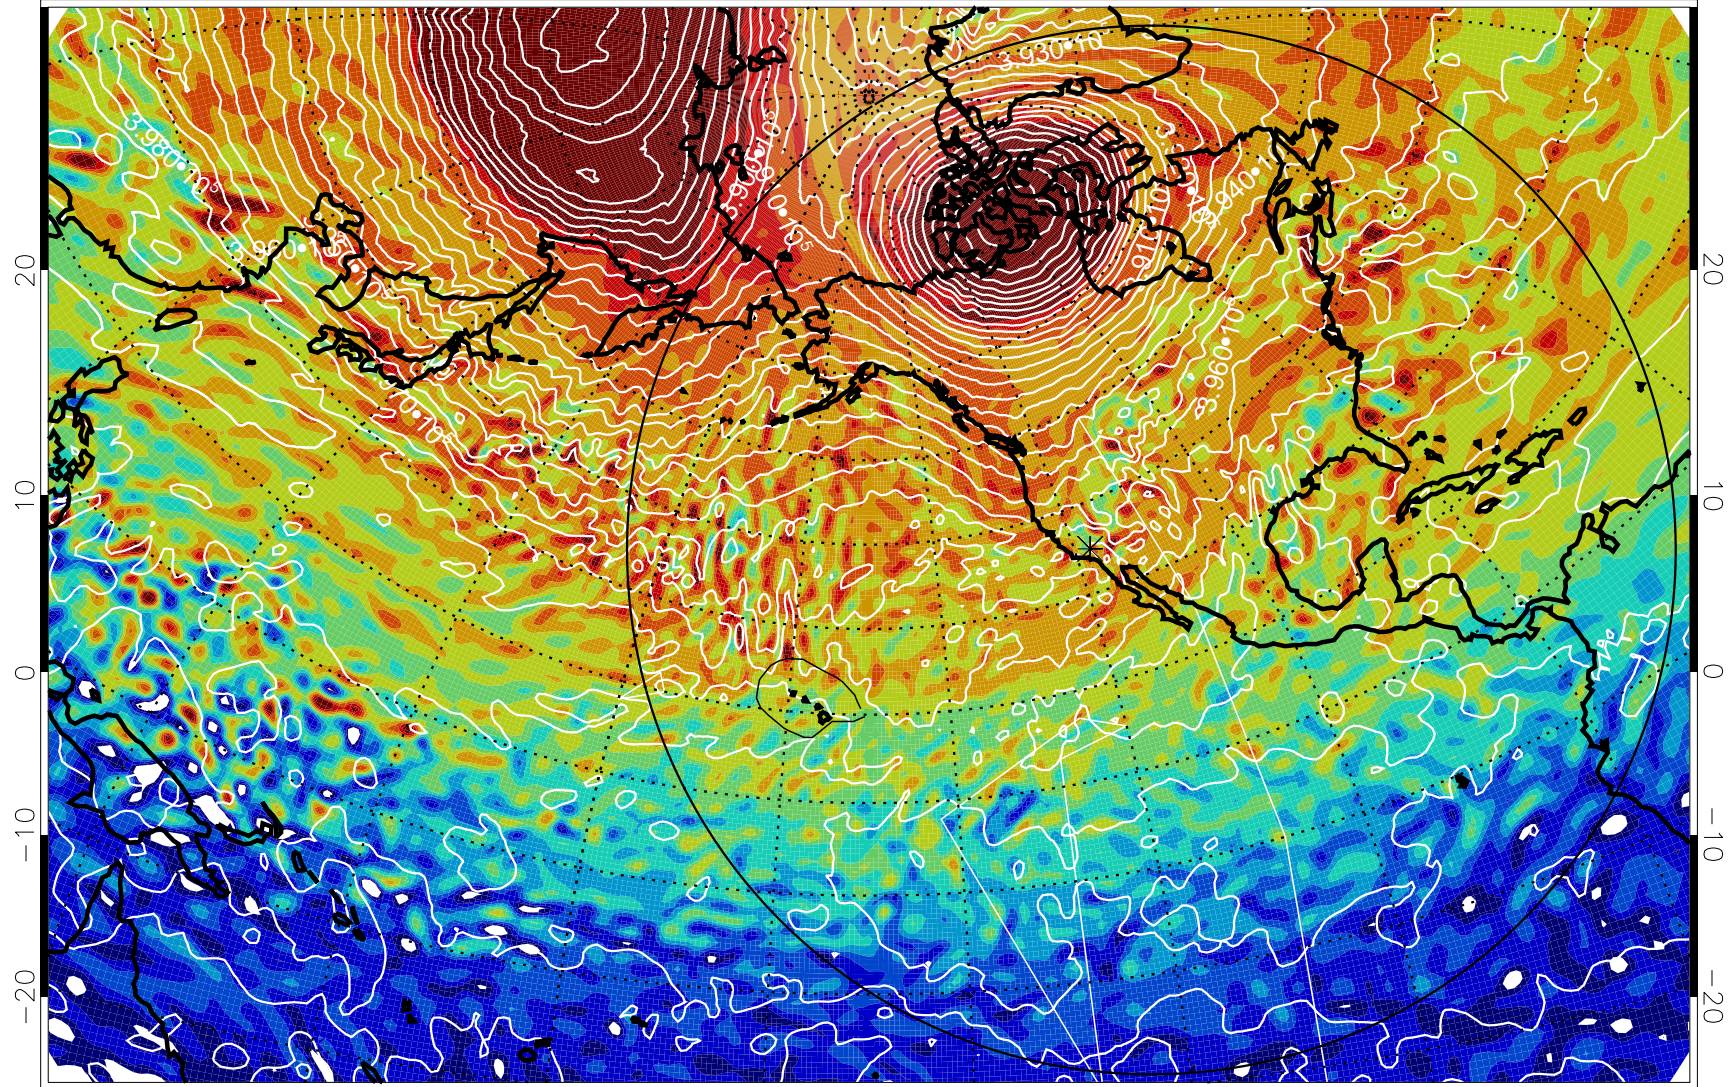

13011000, 60 hour forecast for 460K EPV

460K Montgomery Streamfunction, white

Range ring of 6000 km -- 19 hours GH round trip

13011006, 66 hour forecast for 460K EPV

460K Montgomery Streamfunction, white

Range ring of 6000 km -- 19 hours GH round trip

13011012, 72 hour forecast for 460K EPV

460K Montgomery Streamfunction, white

Range ring of 6000 km -- 19 hours GH round trip

13011018, 78 hour forecast for 460K EPV

460K Montgomery Streamfunction, white

Range ring of 6000 km -- 19 hours GH round trip

13011100, 84 hour forecast for 460K EPV

460K Montgomery Streamfunction, white

Range ring of 6000 km -- 19 hours GH round trip

13011106, 90 hour forecast for 460K EPV

460K Montgomery Streamfunction, white

Range ring of 6000 km -- 19 hours GH round trip

13011112, 96 hour forecast for 460K EPV

460K Montgomery Streamfunction, white

Range ring of 6000 km -- 19 hours GH round trip

13011118, 102 hour forecast for 460K EPV

460K Montgomery Streamfunction, white