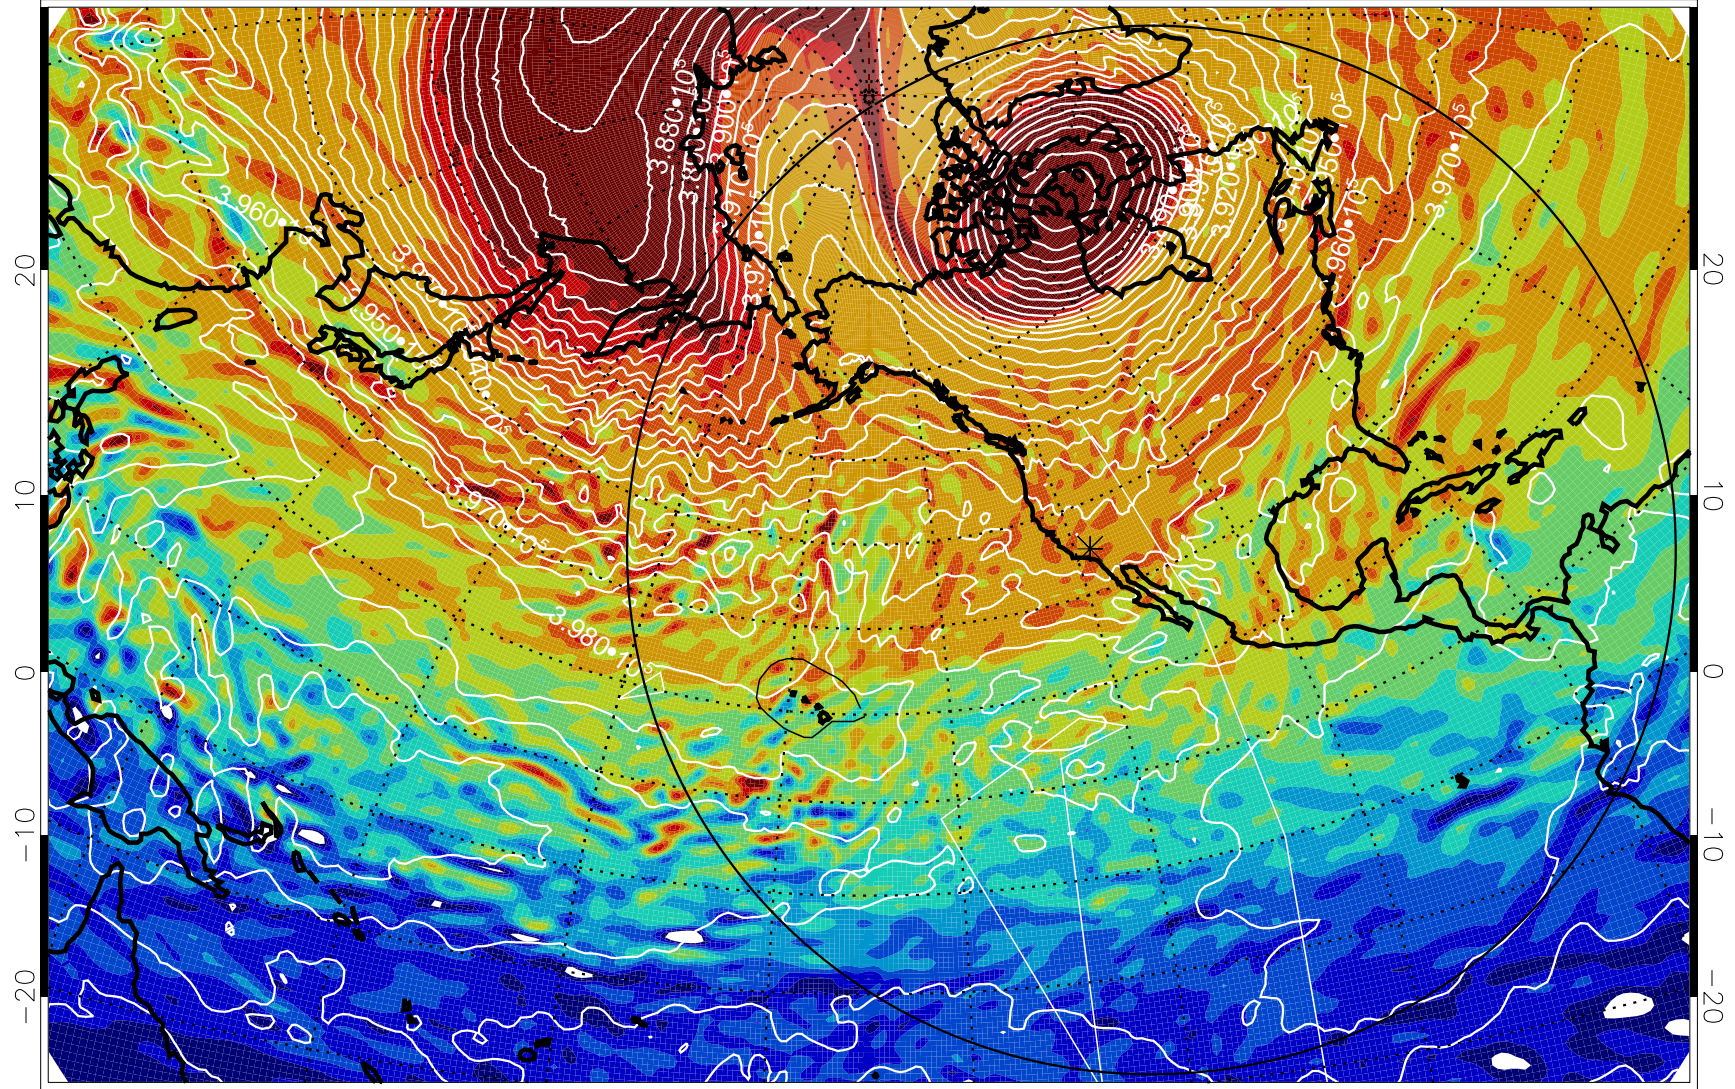

13010718, 6 hour forecast for 460K EPV

460K Montgomery Streamfunction, white

Range ring of 6000 km -- 19 hours GH round trip

13010800, 12 hour forecast for 460K EPV

460K Montgomery Streamfunction, white

Range ring of 6000 km -- 19 hours GH round trip

13010806, 18 hour forecast for 460K EPV

460K Montgomery Streamfunction, white

Range ring of 6000 km -- 19 hours GH round trip

13010812, 24 hour forecast for 460K EPV

460K Montgomery Streamfunction, white

Range ring of 6000 km -- 19 hours GH round trip

13010900, 36 hour forecast for 460K EPV

460K Montgomery Streamfunction, white

Range ring of 6000 km -- 19 hours GH round trip

13010906, 42 hour forecast for 460K EPV

460K Montgomery Streamfunction, white

Range ring of 6000 km -- 19 hours GH round trip