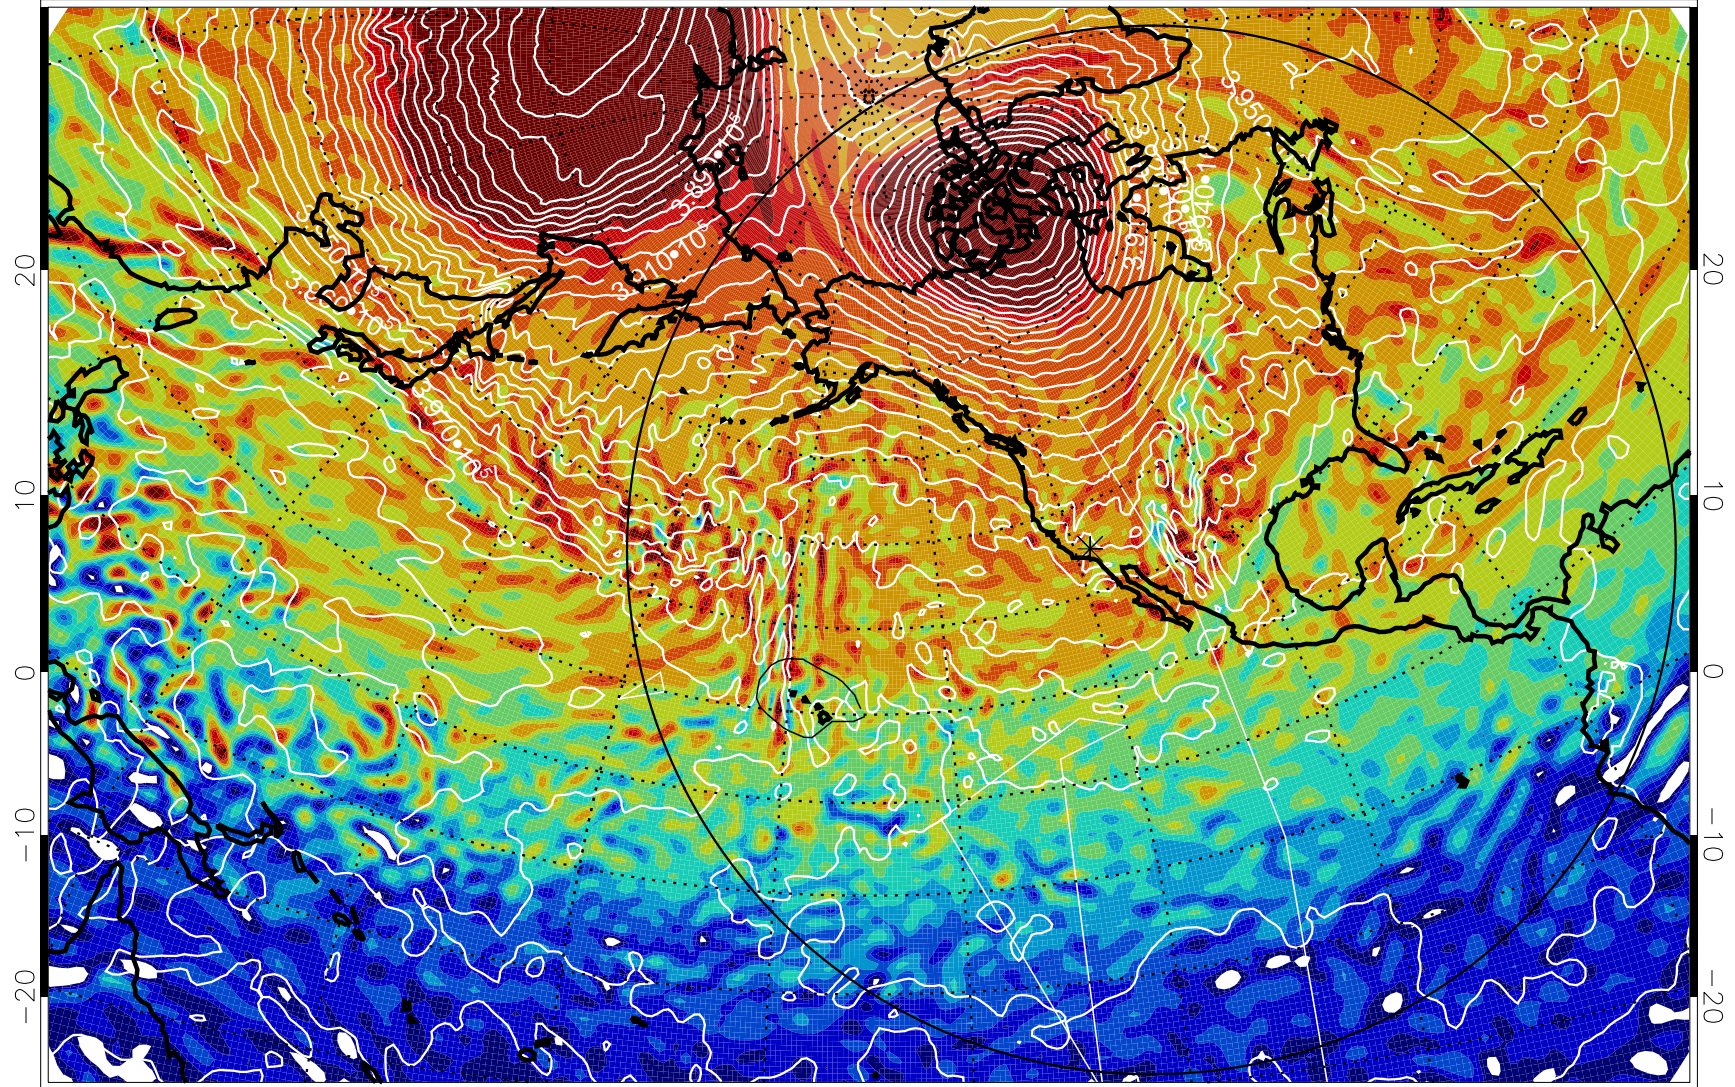

13011100, 84 hour forecast for 460K EPV

460K Montgomery Streamfunction, white

Range ring of 6000 km -- 19 hours GH round trip

13011106, 90 hour forecast for 460K EPV

460K Montgomery Streamfunction, white

Range ring of 6000 km -- 19 hours GH round trip

13011112, 96 hour forecast for 460K EPV

460K Montgomery Streamfunction, white

Range ring of 6000 km -- 19 hours GH round trip

13011118, 102 hour forecast for 460K EPV

460K Montgomery Streamfunction, white

Range ring of 6000 km -- 19 hours GH round trip

13011200, 108 hour forecast for 460K EPV

460K Montgomery Streamfunction, white

Range ring of 6000 km -- 19 hours GH round trip

13011206, 114 hour forecast for 460K EPV

460K Montgomery Streamfunction, white

Range ring of 6000 km -- 19 hours GH round trip

13011212, 120 hour forecast for 460K EPV

460K Montgomery Streamfunction, white

Range ring of 6000 km -- 19 hours GH round trip