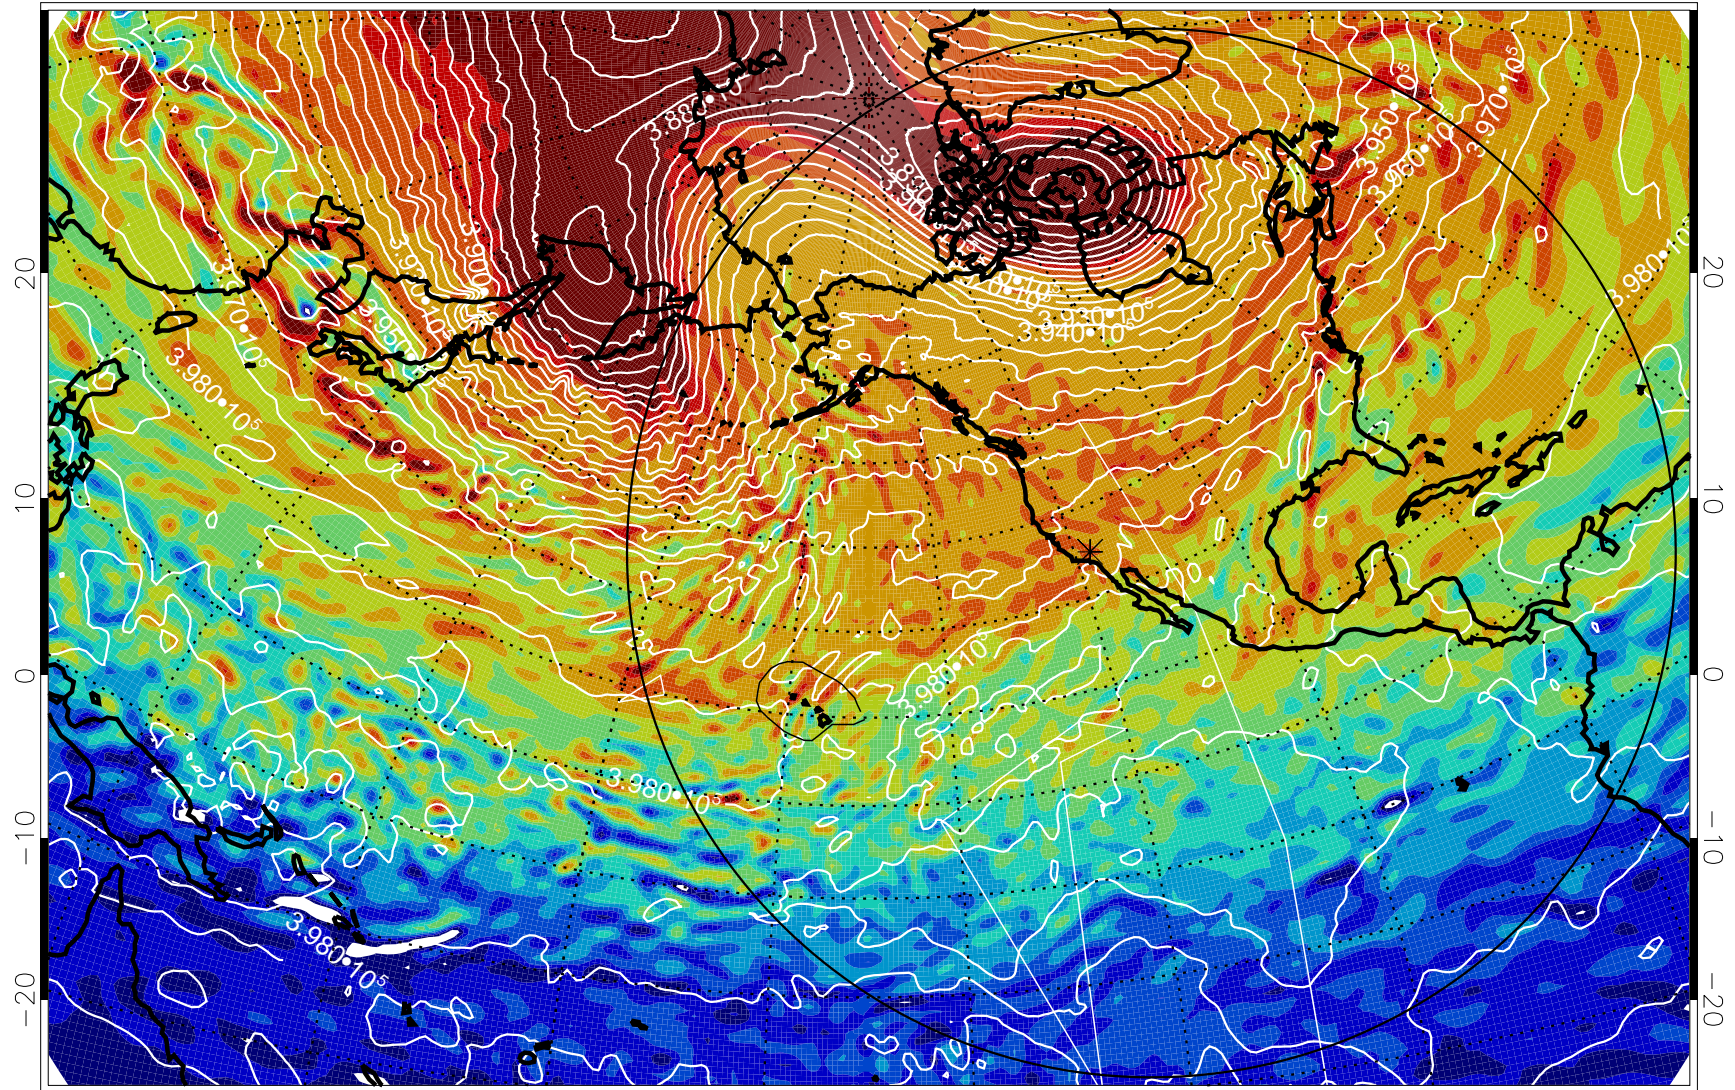

13010518, 6 hour forecast for 460K EPV

460K Montgomery Streamfunction, white

Range ring of 6000 km -- 19 hours GH round trip

13010600, 12 hour forecast for 460K EPV

460K Montgomery Streamfunction, white

Range ring of 6000 km -- 19 hours GH round trip

13010606, 18 hour forecast for 460K EPV

460K Montgomery Streamfunction, white

Range ring of 6000 km -- 19 hours GH round trip

13010612, 24 hour forecast for 460K EPV

460K Montgomery Streamfunction, white

Range ring of 6000 km -- 19 hours GH round trip

13010618, 30 hour forecast for 460K EPV

460K Montgomery Streamfunction, white

Range ring of 6000 km -- 19 hours GH round trip

13010700, 36 hour forecast for 460K EPV

460K Montgomery Streamfunction, white

Range ring of 6000 km -- 19 hours GH round trip

13010706, 42 hour forecast for 460K EPV

460K Montgomery Streamfunction, white

Range ring of 6000 km -- 19 hours GH round trip

13010712, 48 hour forecast for 460K EPV

460K Montgomery Streamfunction, white

Range ring of 6000 km -- 19 hours GH round trip