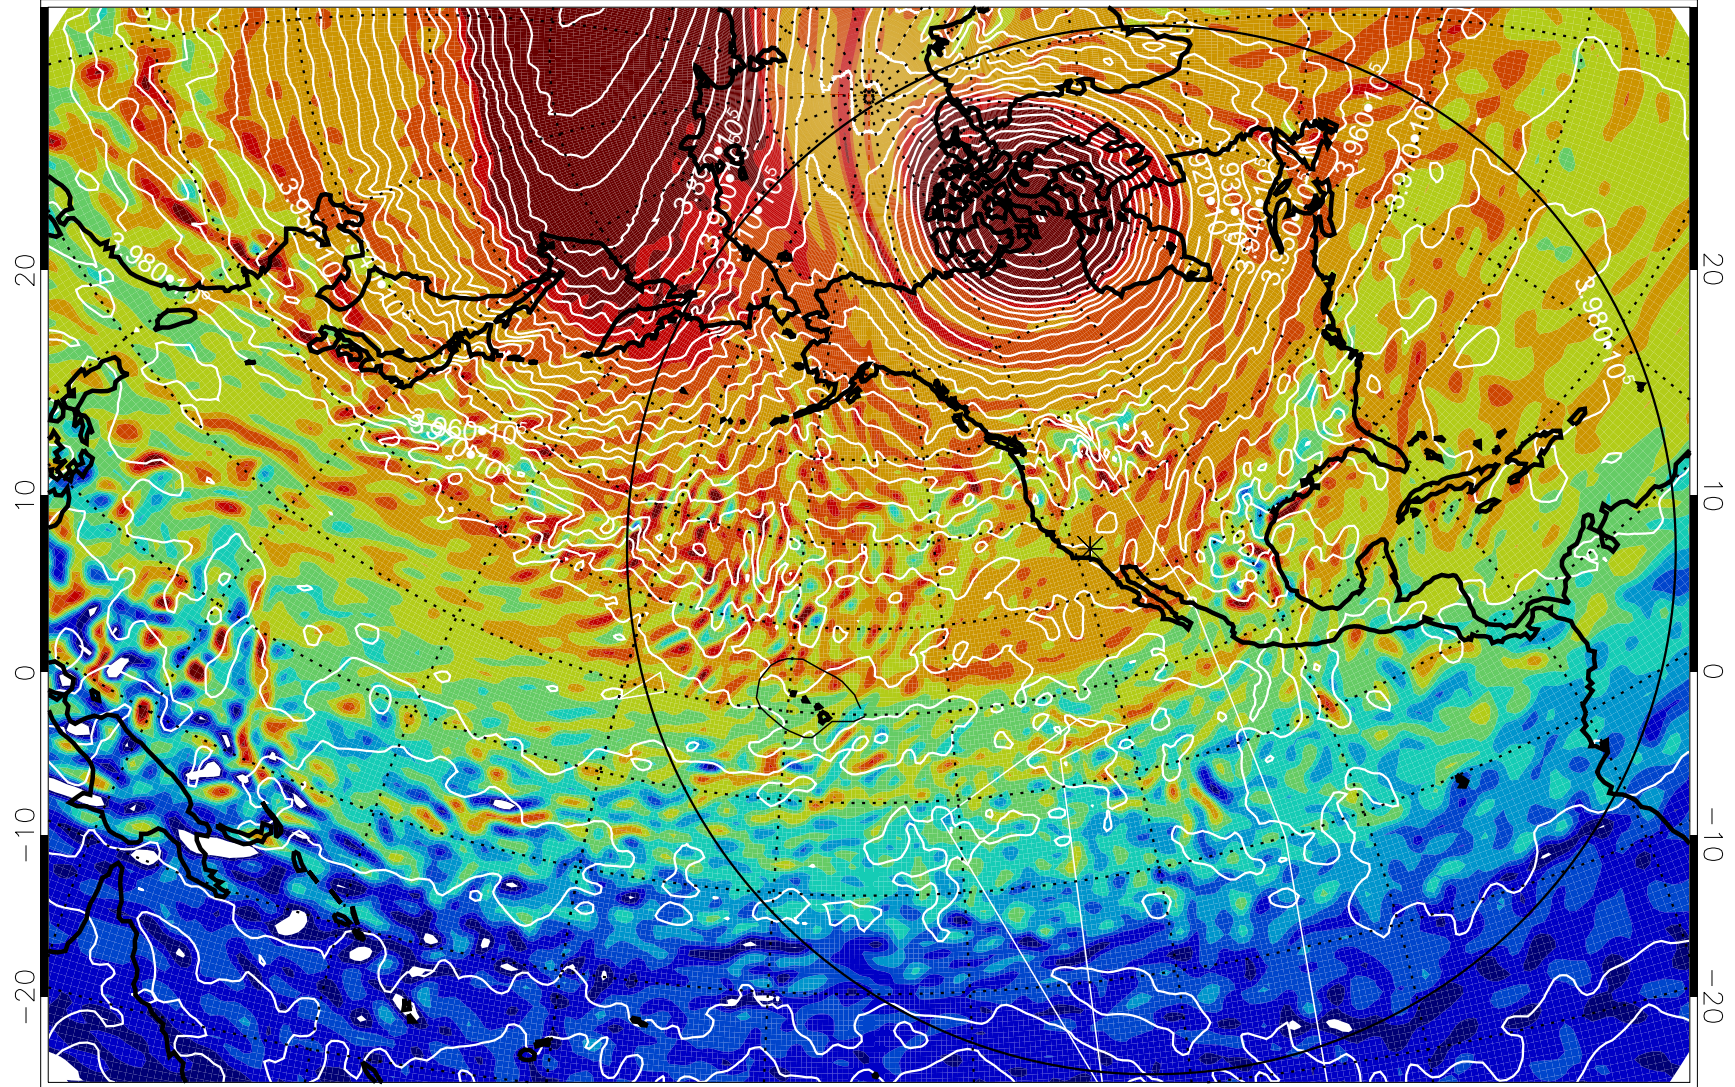

13010806, 66 hour forecast for 460K EPV

460K Montgomery Streamfunction, white

Range ring of 6000 km -- 19 hours GH round trip

13010812, 72 hour forecast for 460K EPV

460K Montgomery Streamfunction, white

Range ring of 6000 km -- 19 hours GH round trip

13010818, 78 hour forecast for 460K EPV

460K Montgomery Streamfunction, white

Range ring of 6000 km -- 19 hours GH round trip

13010900, 84 hour forecast for 460K EPV

460K Montgomery Streamfunction, white

Range ring of 6000 km -- 19 hours GH round trip

13010906, 90 hour forecast for 460K EPV

460K Montgomery Streamfunction, white

Range ring of 6000 km -- 19 hours GH round trip

13010912, 96 hour forecast for 460K EPV

460K Montgomery Streamfunction, white

Range ring of 6000 km -- 19 hours GH round trip

13010918, 102 hour forecast for 460K EPV

460K Montgomery Streamfunction, white

Range ring of 6000 km -- 19 hours GH round trip

13011000, 108 hour forecast for 460K EPV

460K Montgomery Streamfunction, white