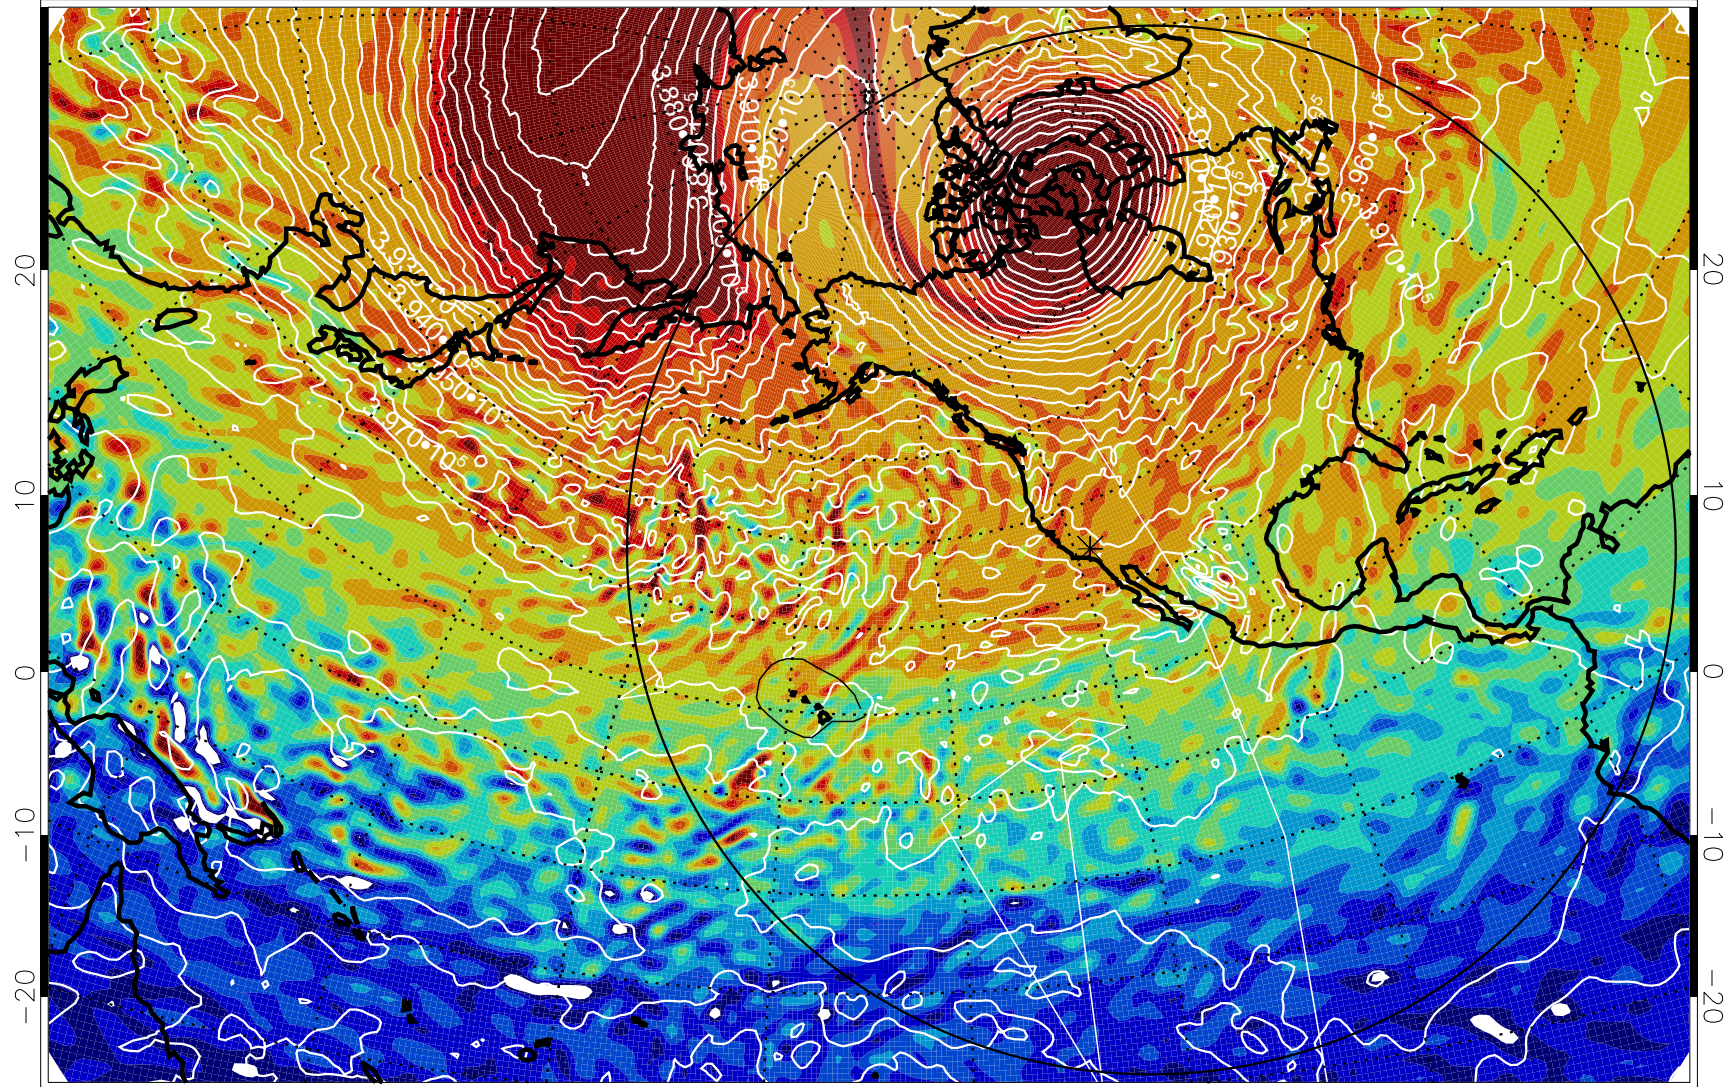

13010706, 42 hour forecast for 460K EPV

460K Montgomery Streamfunction, white

Range ring of 6000 km -- 19 hours GH round trip

13010712, 48 hour forecast for 460K EPV

460K Montgomery Streamfunction, white

Range ring of 6000 km -- 19 hours GH round trip

13010718, 54 hour forecast for 460K EPV

460K Montgomery Streamfunction, white

Range ring of 6000 km -- 19 hours GH round trip

13010800, 60 hour forecast for 460K EPV

460K Montgomery Streamfunction, white

Range ring of 6000 km -- 19 hours GH round trip

13010806, 66 hour forecast for 460K EPV

460K Montgomery Streamfunction, white

Range ring of 6000 km -- 19 hours GH round trip

13010812, 72 hour forecast for 460K EPV

460K Montgomery Streamfunction, white

Range ring of 6000 km -- 19 hours GH round trip

13010818, 78 hour forecast for 460K EPV

460K Montgomery Streamfunction, white

Range ring of 6000 km -- 19 hours GH round trip

13010900, 84 hour forecast for 460K EPV

460K Montgomery Streamfunction, white

Range ring of 6000 km -- 19 hours GH round trip