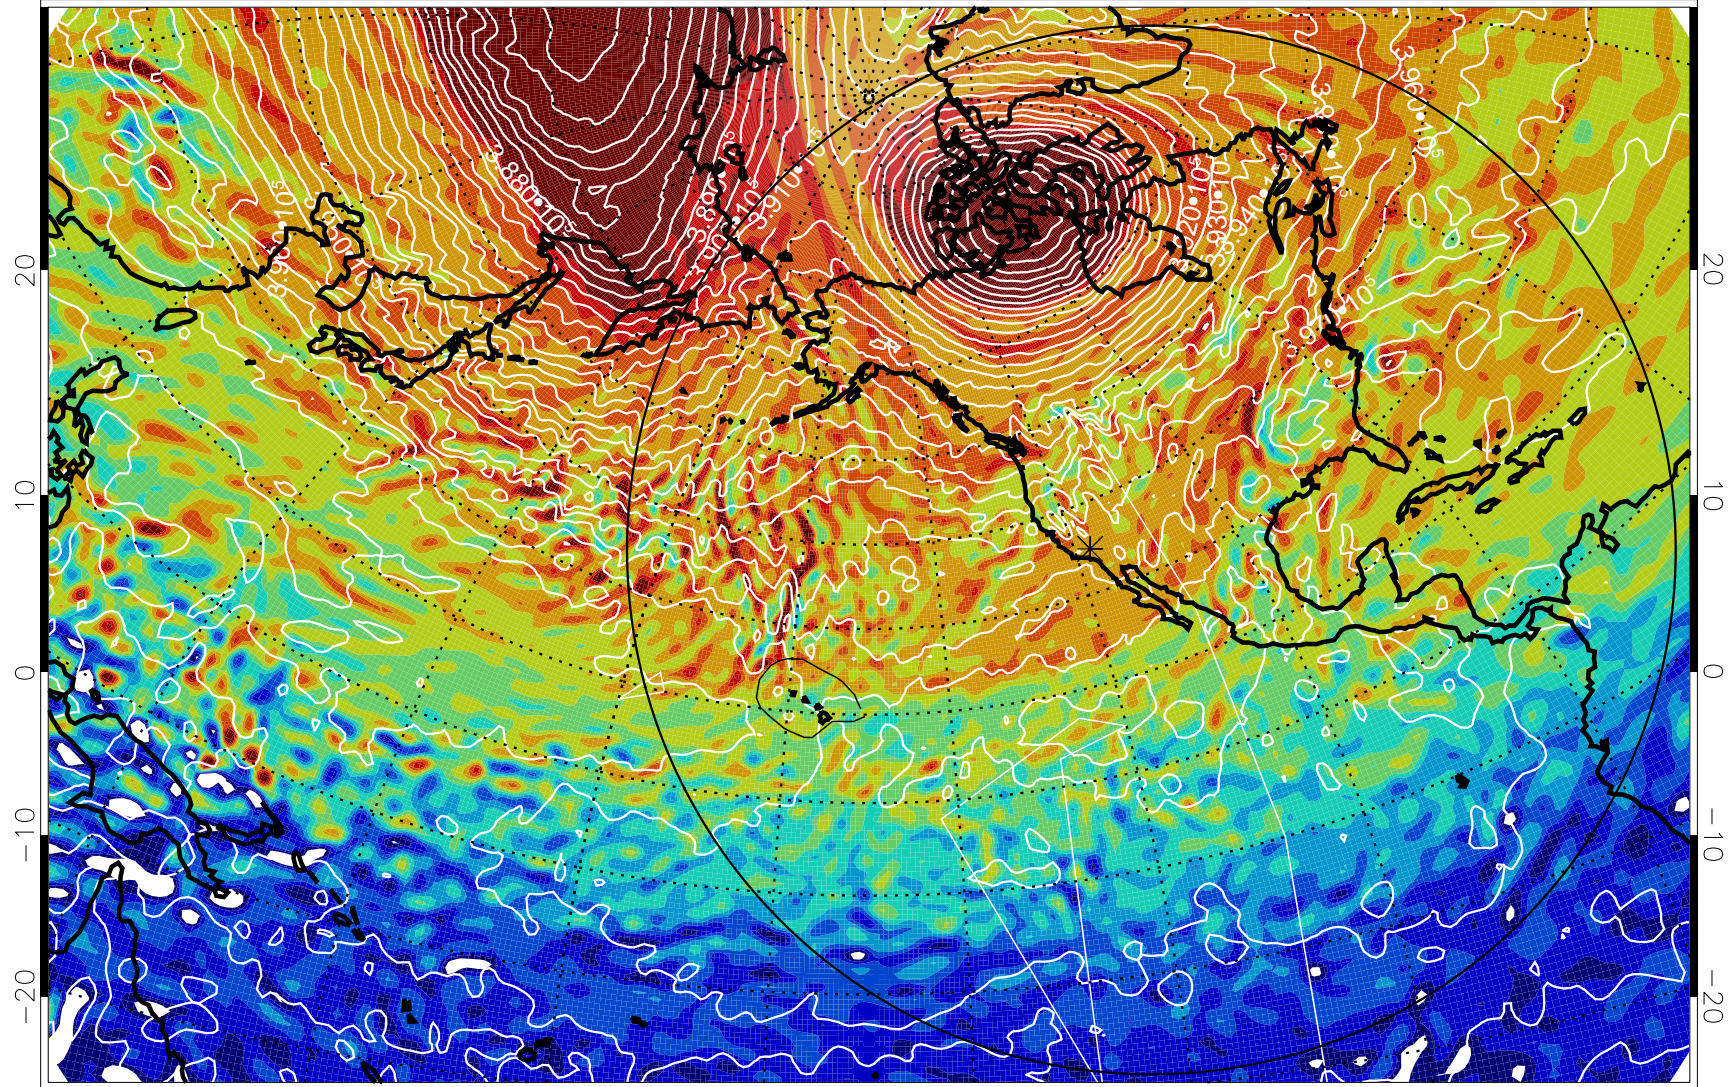

13010906, 90 hour forecast for 460K EPV

460K Montgomery Streamfunction, white

Range ring of 6000 km -- 19 hours GH round trip

13010912, 96 hour forecast for 460K EPV

460K Montgomery Streamfunction, white

Range ring of 6000 km -- 19 hours GH round trip

13010918, 102 hour forecast for 460K EPV

460K Montgomery Streamfunction, white

Range ring of 6000 km -- 19 hours GH round trip

13011000, 108 hour forecast for 460K EPV

460K Montgomery Streamfunction, white

Range ring of 6000 km -- 19 hours GH round trip

13011006, 114 hour forecast for 460K EPV

460K Montgomery Streamfunction, white

Range ring of 6000 km -- 19 hours GH round trip

13011012, 120 hour forecast for 460K EPV

460K Montgomery Streamfunction, white

Range ring of 6000 km -- 19 hours GH round trip