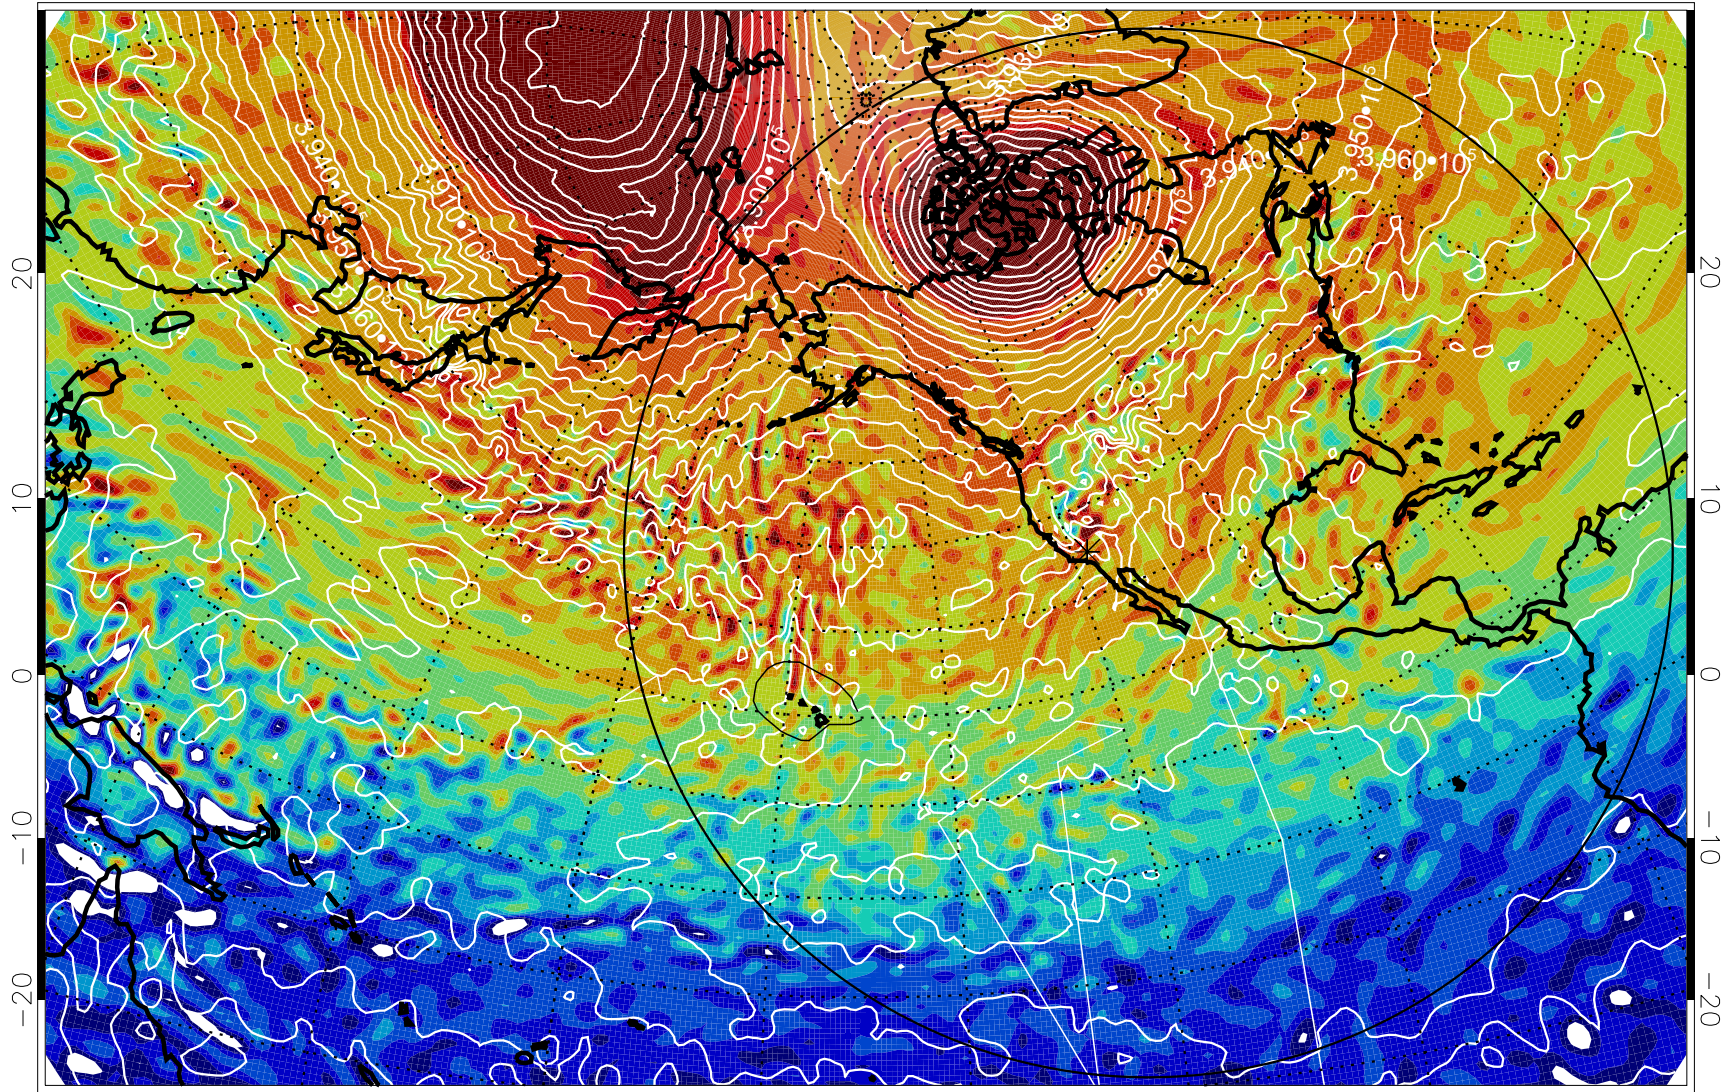

13010918, 102 hour forecast for 460K EPV

460K Montgomery Streamfunction, white

Range ring of 6000 km -- 19 hours GH round trip

13011000, 108 hour forecast for 460K EPV

460K Montgomery Streamfunction, white

Range ring of 6000 km -- 19 hours GH round trip

13011006, 114 hour forecast for 460K EPV

460K Montgomery Streamfunction, white

Range ring of 6000 km -- 19 hours GH round trip

13011012, 120 hour forecast for 460K EPV

460K Montgomery Streamfunction, white

Range ring of 6000 km -- 19 hours GH round trip