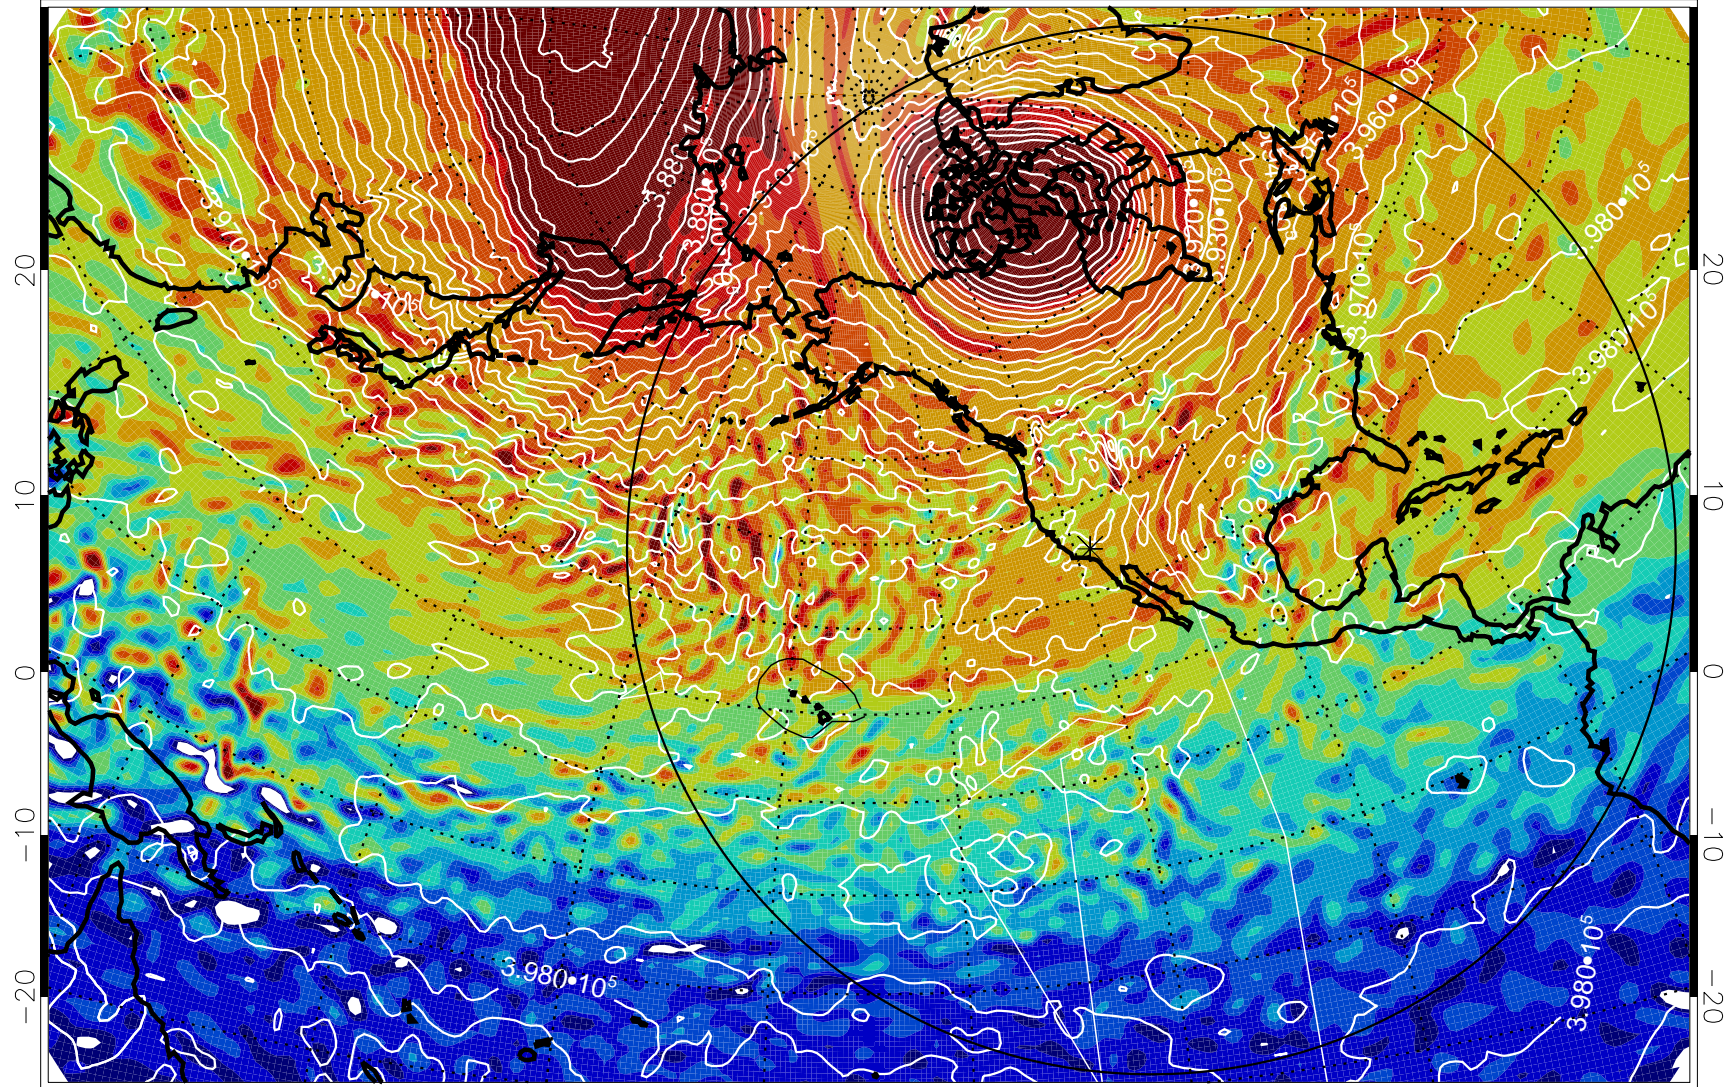

13010818, 78 hour forecast for 460K EPV

460K Montgomery Streamfunction, white

Range ring of 6000 km -- 19 hours GH round trip

13010900, 84 hour forecast for 460K EPV

460K Montgomery Streamfunction, white

Range ring of 6000 km -- 19 hours GH round trip

13010906, 90 hour forecast for 460K EPV

460K Montgomery Streamfunction, white

Range ring of 6000 km -- 19 hours GH round trip

13010912, 96 hour forecast for 460K EPV

460K Montgomery Streamfunction, white

Range ring of 6000 km -- 19 hours GH round trip

13010918, 102 hour forecast for 460K EPV

460K Montgomery Streamfunction, white

Range ring of 6000 km -- 19 hours GH round trip

13011000, 108 hour forecast for 460K EPV

460K Montgomery Streamfunction, white

Range ring of 6000 km -- 19 hours GH round trip

13011006, 114 hour forecast for 460K EPV

460K Montgomery Streamfunction, white

Range ring of 6000 km -- 19 hours GH round trip

13011012, 120 hour forecast for 460K EPV