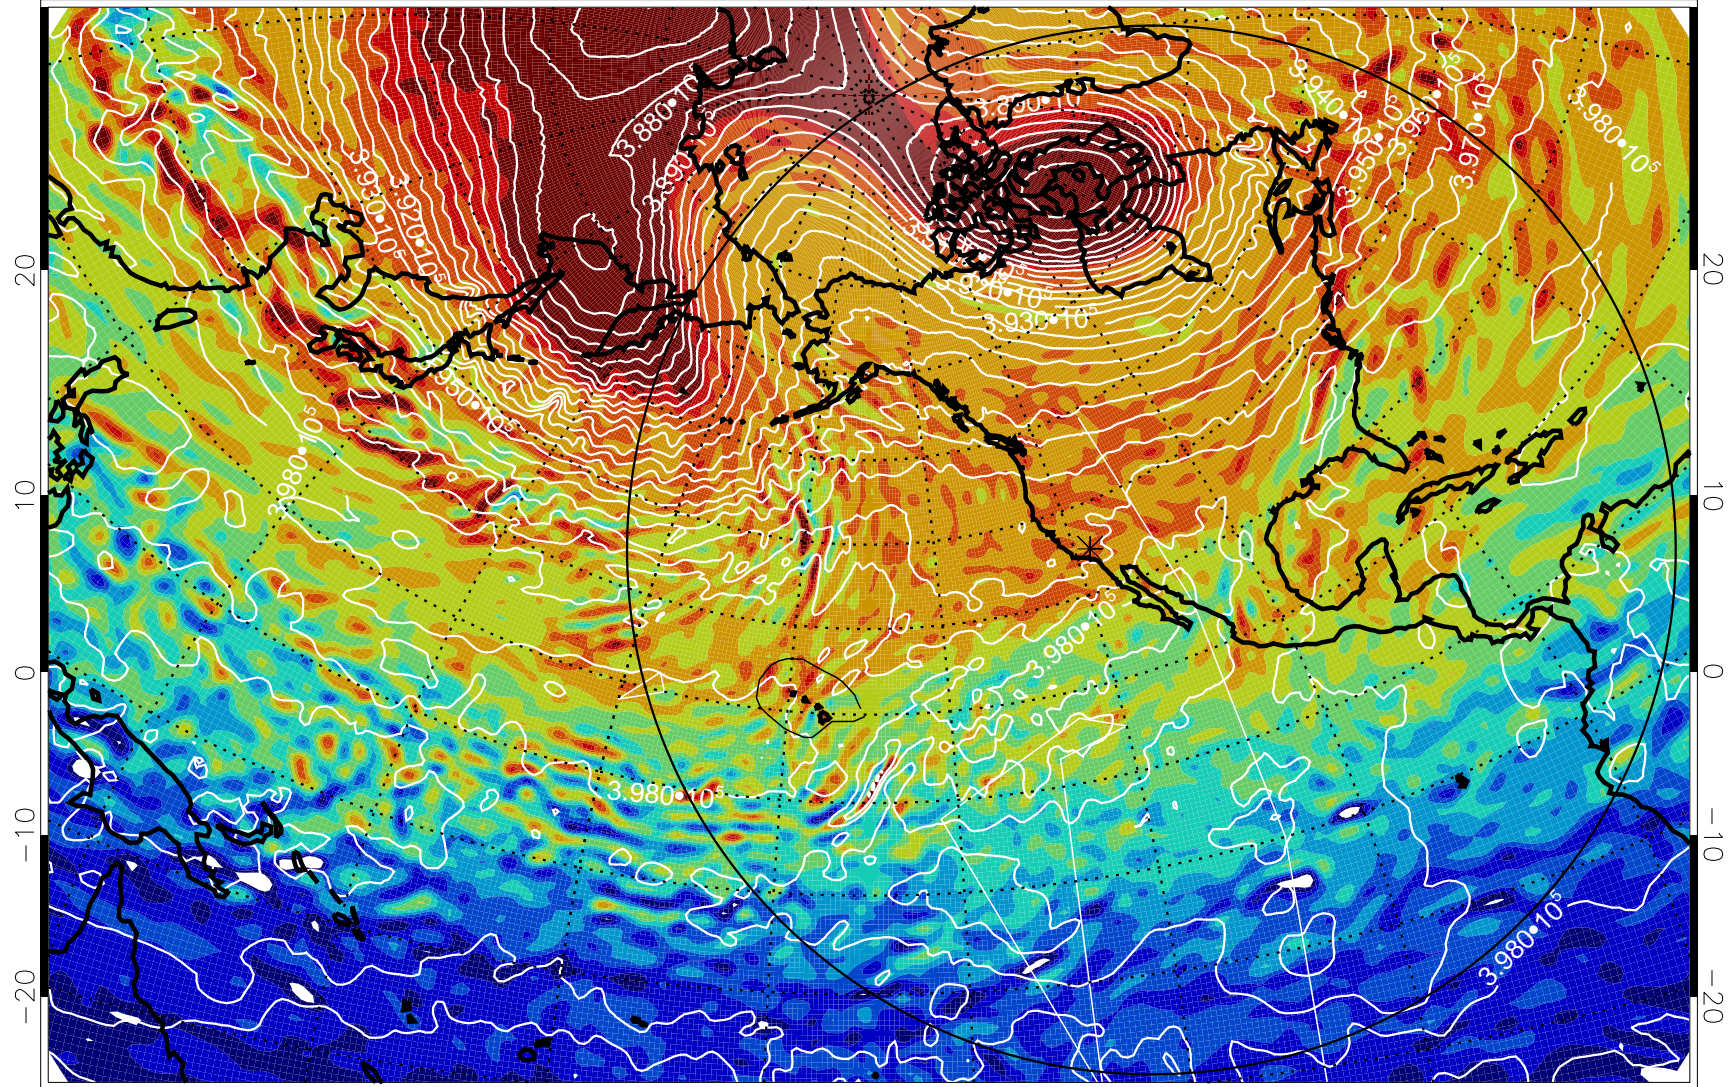

13010606, 18 hour forecast for 460K EPV

460K Montgomery Streamfunction, white

Range ring of 6000 km -- 19 hours GH round trip

13010612, 24 hour forecast for 460K EPV

460K Montgomery Streamfunction, white

Range ring of 6000 km -- 19 hours GH round trip

13010618, 30 hour forecast for 460K EPV

460K Montgomery Streamfunction, white

Range ring of 6000 km -- 19 hours GH round trip

13010700, 36 hour forecast for 460K EPV

460K Montgomery Streamfunction, white

Range ring of 6000 km -- 19 hours GH round trip

13010706, 42 hour forecast for 460K EPV

460K Montgomery Streamfunction, white

Range ring of 6000 km -- 19 hours GH round trip

13010712, 48 hour forecast for 460K EPV

460K Montgomery Streamfunction, white

Range ring of 6000 km -- 19 hours GH round trip

13010718, 54 hour forecast for 460K EPV

460K Montgomery Streamfunction, white

Range ring of 6000 km -- 19 hours GH round trip

13010800, 60 hour forecast for 460K EPV

460K Montgomery Streamfunction, white

Range ring of 6000 km -- 19 hours GH round trip