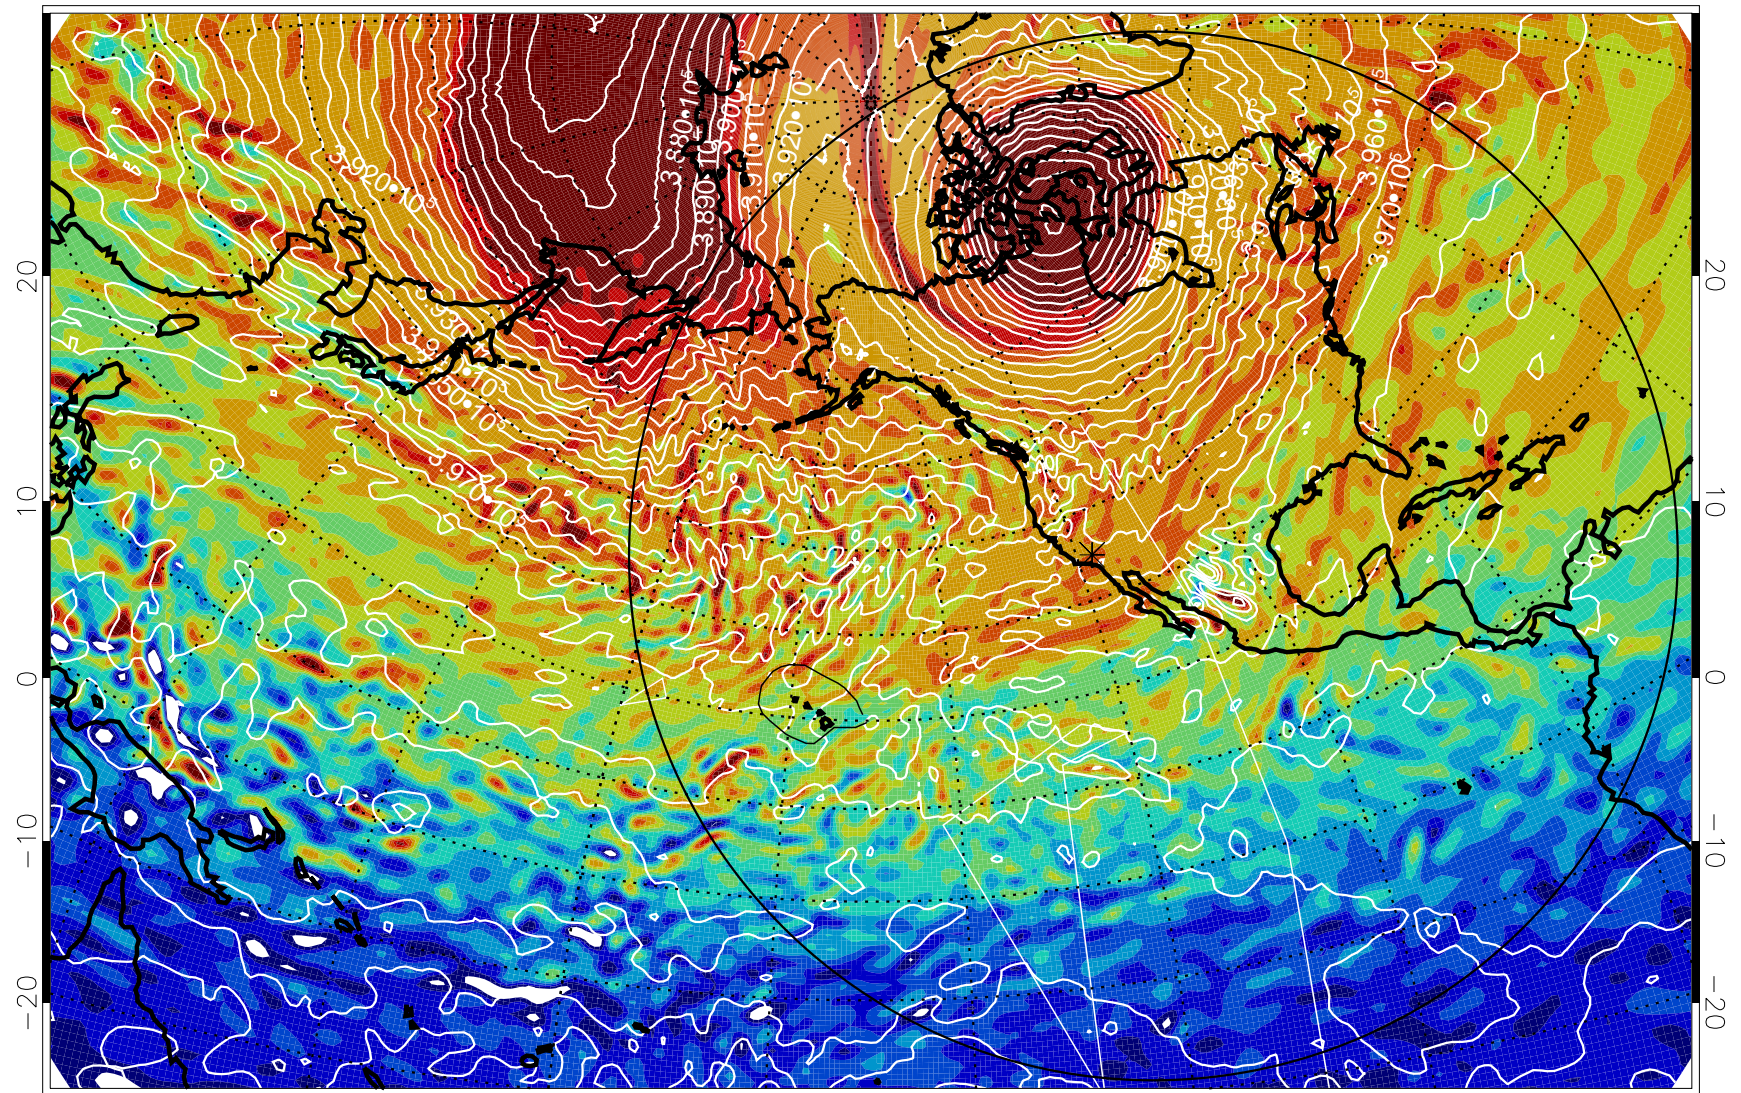

13010706, 42 hour forecast for 460K EPV

460K Montgomery Streamfunction, white

Range ring of 6000 km -- 19 hours GH round trip

13010712, 48 hour forecast for 460K EPV

460K Montgomery Streamfunction, white

Range ring of 6000 km -- 19 hours GH round trip

13010718, 54 hour forecast for 460K EPV

460K Montgomery Streamfunction, white

Range ring of 6000 km -- 19 hours GH round trip

13010800, 60 hour forecast for 460K EPV

460K Montgomery Streamfunction, white

Range ring of 6000 km -- 19 hours GH round trip

13010806, 66 hour forecast for 460K EPV

460K Montgomery Streamfunction, white

Range ring of 6000 km -- 19 hours GH round trip

13010812, 72 hour forecast for 460K EPV

460K Montgomery Streamfunction, white

Range ring of 6000 km -- 19 hours GH round trip

13010818, 78 hour forecast for 460K EPV

460K Montgomery Streamfunction, white

Range ring of 6000 km -- 19 hours GH round trip

13010900, 84 hour forecast for 460K EPV

460K Montgomery Streamfunction, white

Range ring of 6000 km -- 19 hours GH round trip