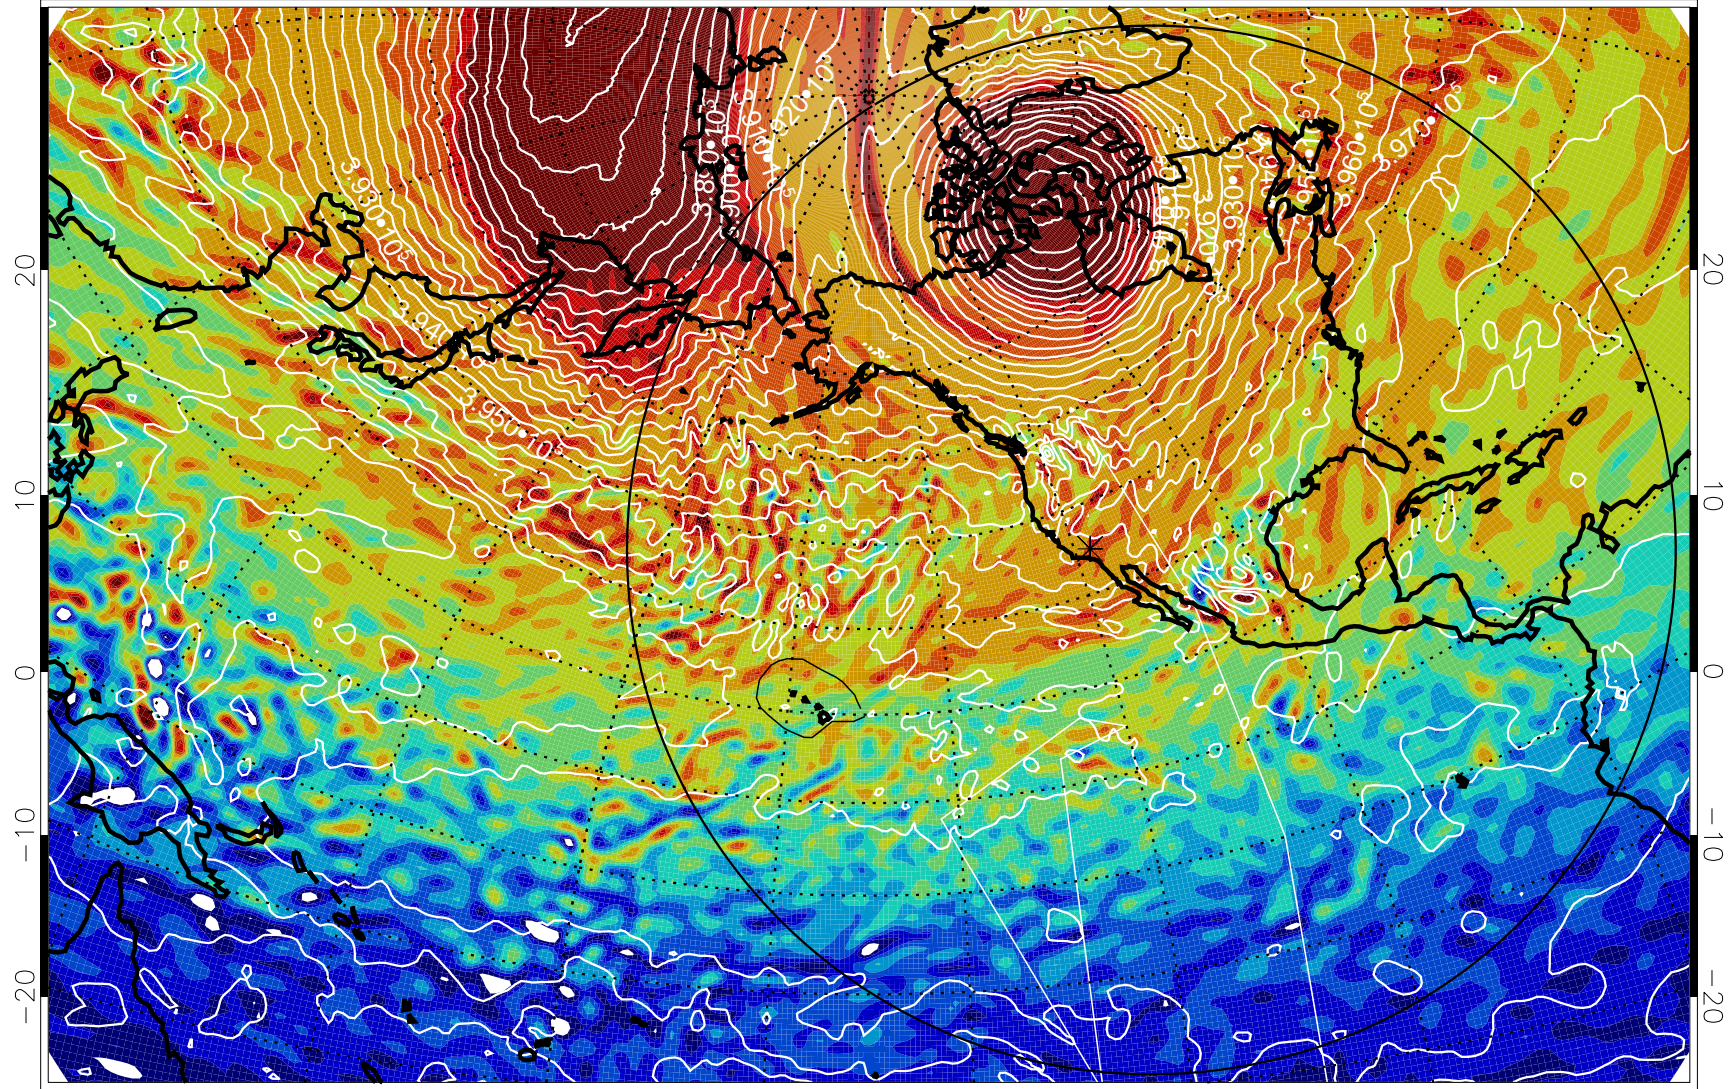

13010718, 54 hour forecast for 460K EPV

460K Montgomery Streamfunction, white

Range ring of 6000 km -- 19 hours GH round trip

13010800, 60 hour forecast for 460K EPV

460K Montgomery Streamfunction, white

Range ring of 6000 km -- 19 hours GH round trip

13010806, 66 hour forecast for 460K EPV

460K Montgomery Streamfunction, white

Range ring of 6000 km -- 19 hours GH round trip

13010812, 72 hour forecast for 460K EPV

460K Montgomery Streamfunction, white

Range ring of 6000 km -- 19 hours GH round trip

13010818, 78 hour forecast for 460K EPV

460K Montgomery Streamfunction, white

Range ring of 6000 km -- 19 hours GH round trip

13010900, 84 hour forecast for 460K EPV

460K Montgomery Streamfunction, white

Range ring of 6000 km -- 19 hours GH round trip

13010906, 90 hour forecast for 460K EPV

460K Montgomery Streamfunction, white

Range ring of 6000 km -- 19 hours GH round trip

13010912, 96 hour forecast for 460K EPV

460K Montgomery Streamfunction, white

Range ring of 6000 km -- 19 hours GH round trip