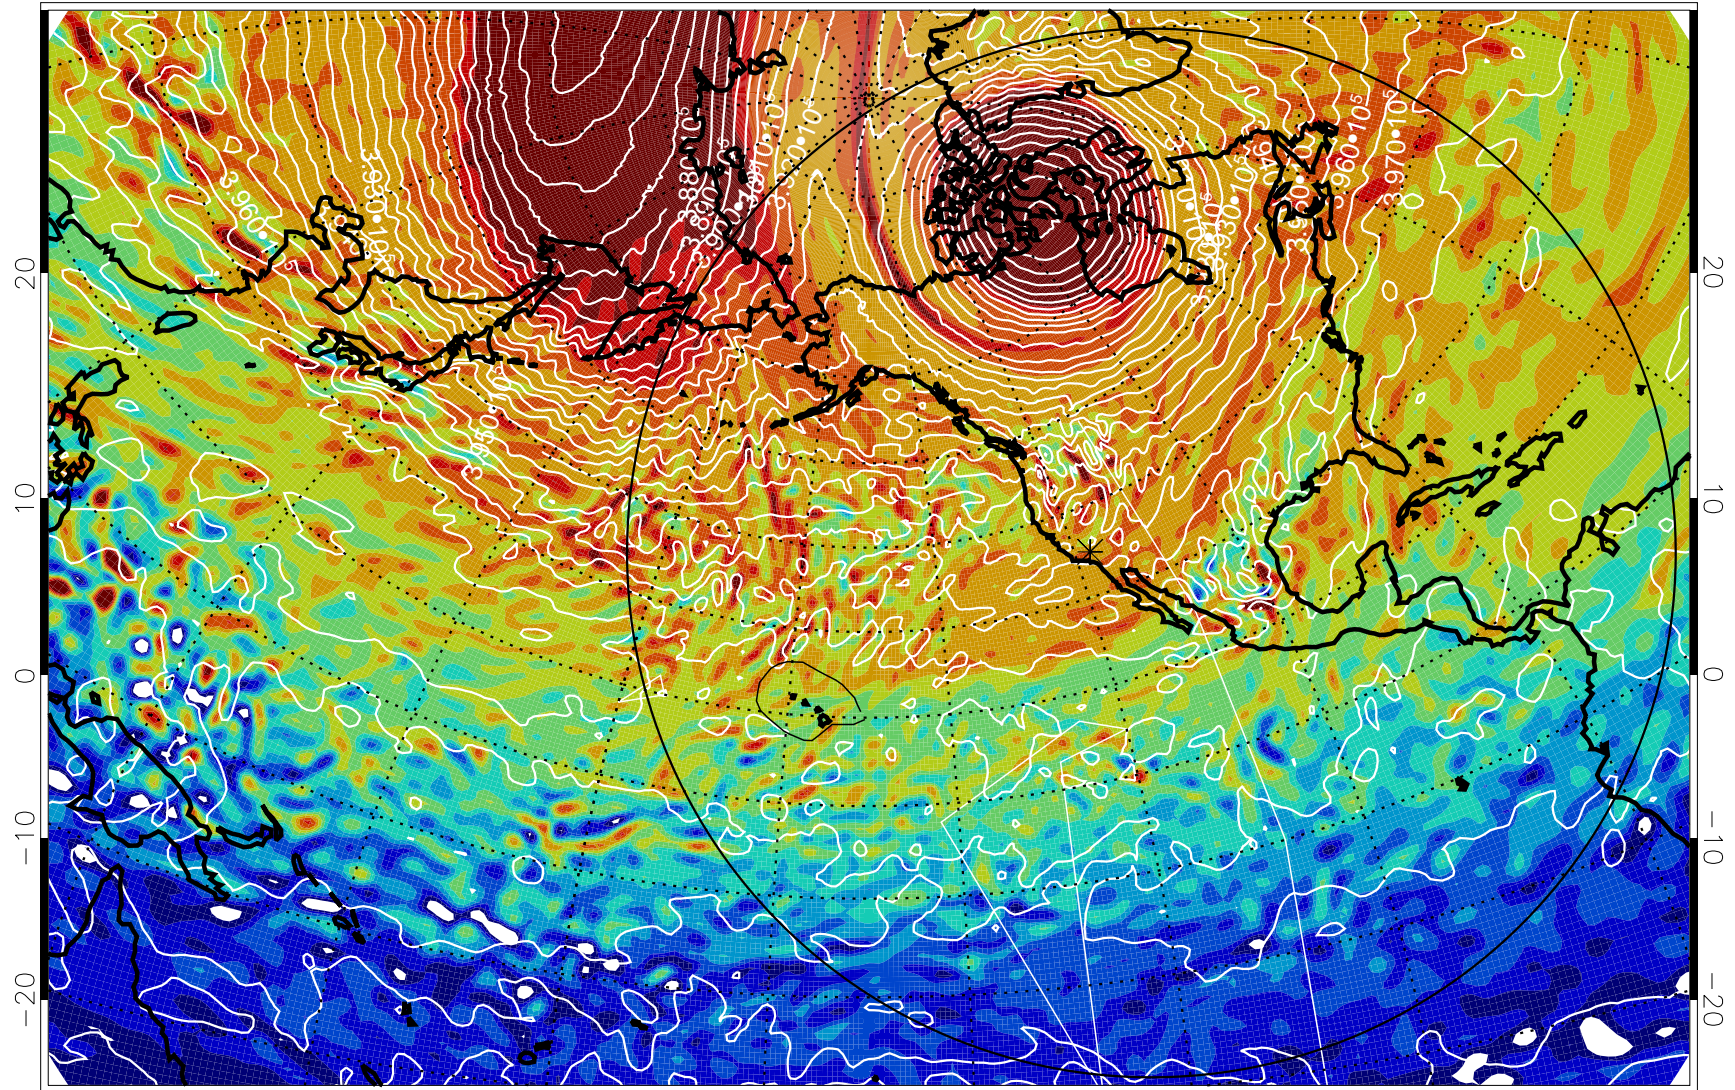

13010806, 66 hour forecast for 460K EPV

460K Montgomery Streamfunction, white

Range ring of 6000 km -- 19 hours GH round trip

13010812, 72 hour forecast for 460K EPV

460K Montgomery Streamfunction, white

Range ring of 6000 km -- 19 hours GH round trip

13010818, 78 hour forecast for 460K EPV

460K Montgomery Streamfunction, white

Range ring of 6000 km -- 19 hours GH round trip

13010900, 84 hour forecast for 460K EPV

460K Montgomery Streamfunction, white

Range ring of 6000 km -- 19 hours GH round trip

13010906, 90 hour forecast for 460K EPV

460K Montgomery Streamfunction, white

Range ring of 6000 km -- 19 hours GH round trip

13010912, 96 hour forecast for 460K EPV

460K Montgomery Streamfunction, white

Range ring of 6000 km -- 19 hours GH round trip

13010918, 102 hour forecast for 460K EPV

460K Montgomery Streamfunction, white

Range ring of 6000 km -- 19 hours GH round trip

13011000, 108 hour forecast for 460K EPV

460K Montgomery Streamfunction, white