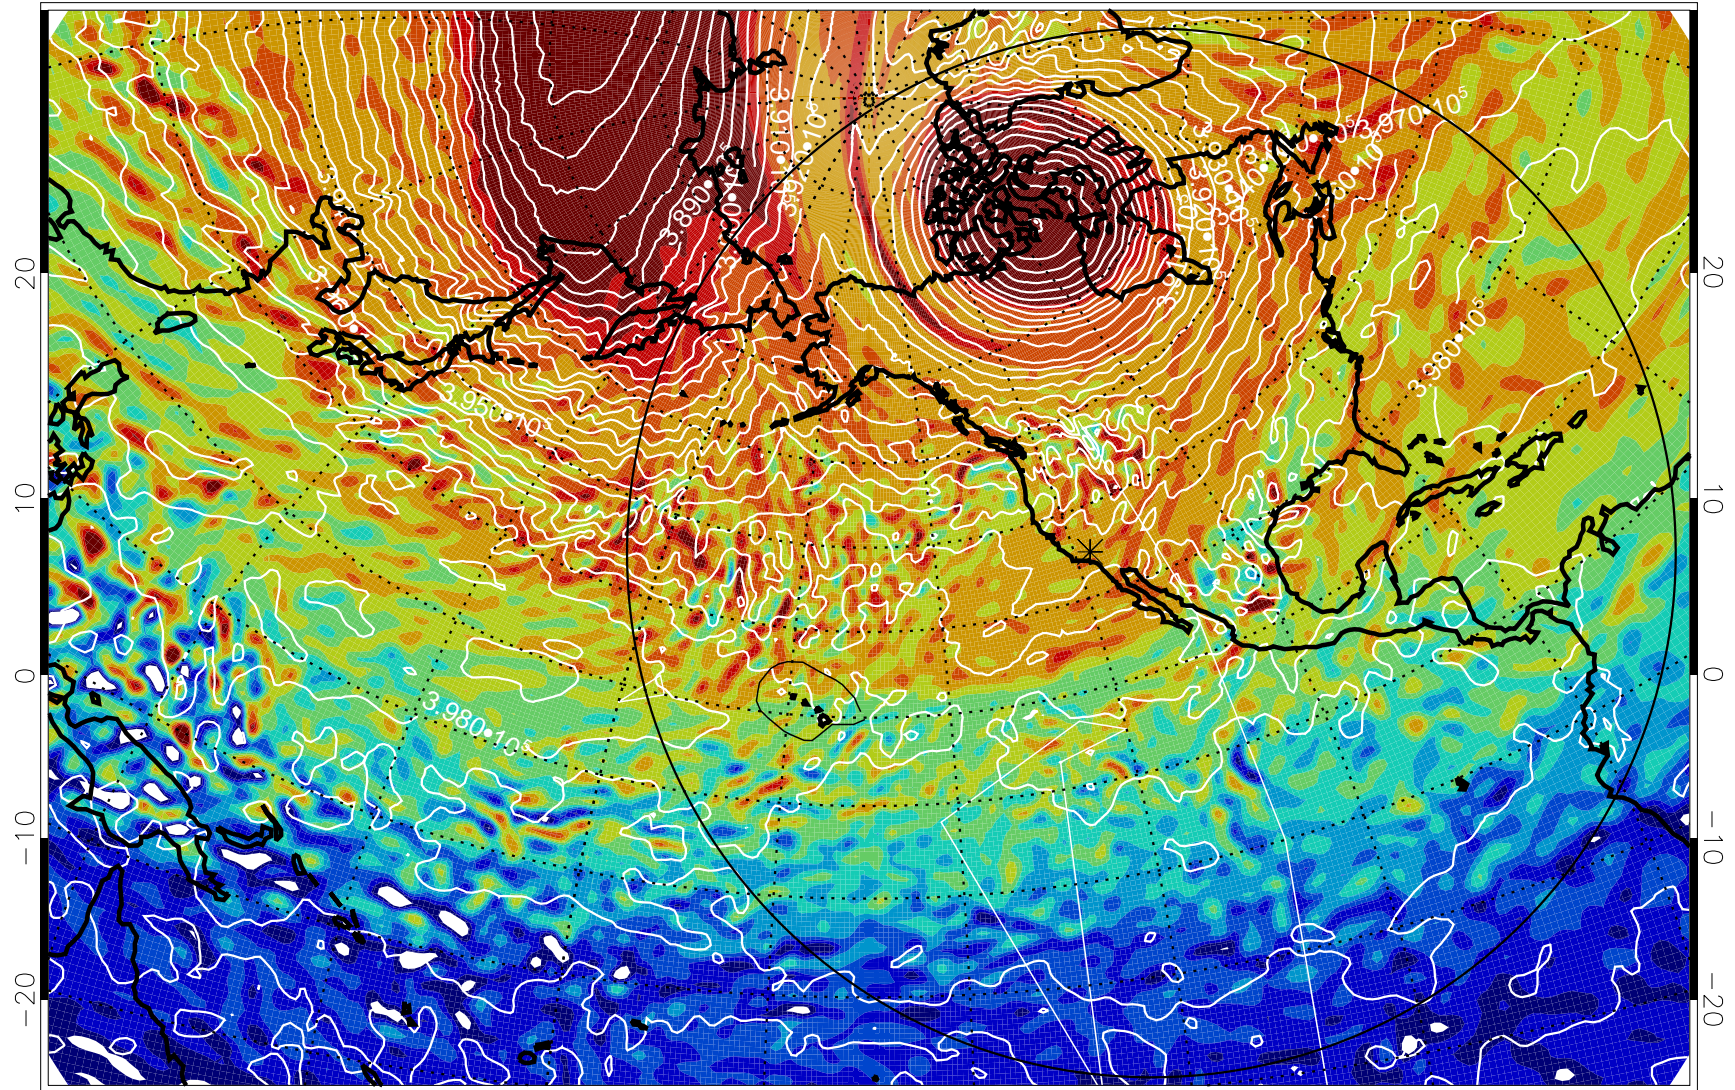

13010806, 66 hour forecast for 460K EPV

460K Montgomery Streamfunction, white

Range ring of 6000 km -- 19 hours GH round trip

13010812, 72 hour forecast for 460K EPV

460K Montgomery Streamfunction, white

Range ring of 6000 km -- 19 hours GH round trip

13010818, 78 hour forecast for 460K EPV

460K Montgomery Streamfunction, white

Range ring of 6000 km -- 19 hours GH round trip

13010900, 84 hour forecast for 460K EPV

460K Montgomery Streamfunction, white

Range ring of 6000 km -- 19 hours GH round trip

13010906, 90 hour forecast for 460K EPV

460K Montgomery Streamfunction, white

Range ring of 6000 km -- 19 hours GH round trip

13010912, 96 hour forecast for 460K EPV

460K Montgomery Streamfunction, white

Range ring of 6000 km -- 19 hours GH round trip

13010918, 102 hour forecast for 460K EPV

460K Montgomery Streamfunction, white

Range ring of 6000 km -- 19 hours GH round trip

13011000, 108 hour forecast for 460K EPV

460K Montgomery Streamfunction, white