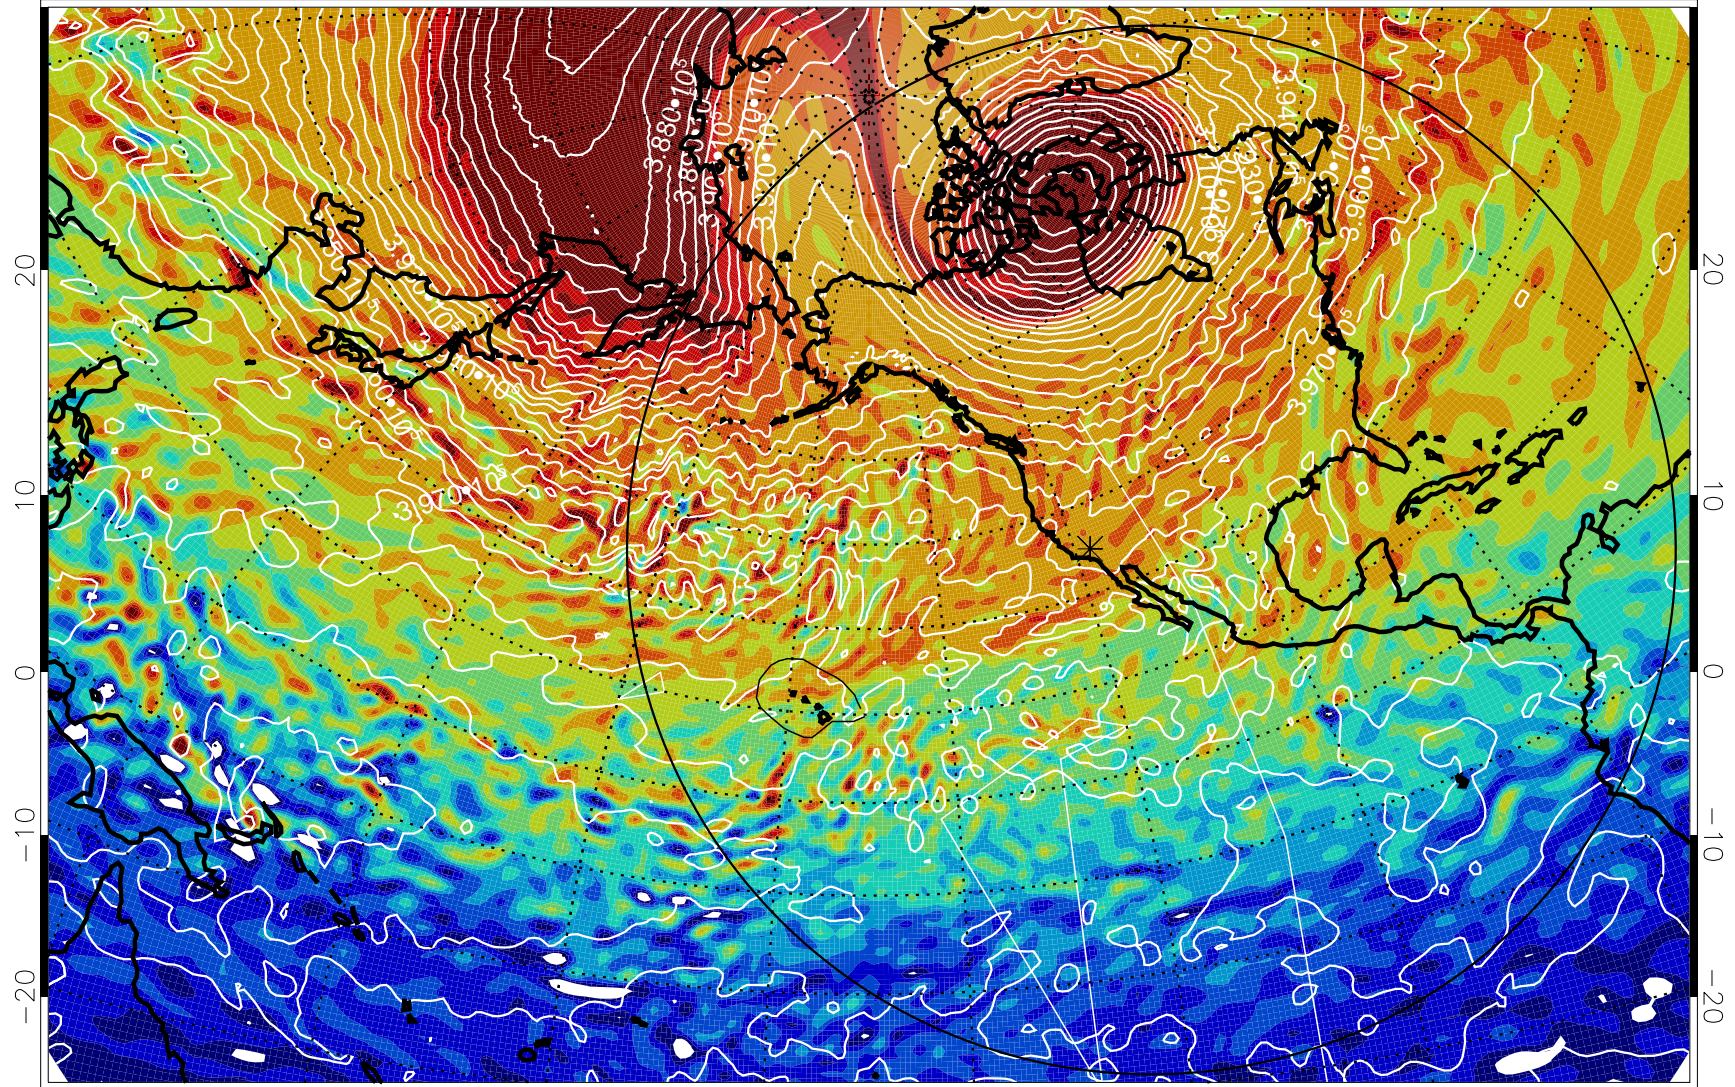

13010706, 42 hour forecast for 460K EPV

460K Montgomery Streamfunction, white

Range ring of 6000 km -- 19 hours GH round trip

13010712, 48 hour forecast for 460K EPV

460K Montgomery Streamfunction, white

Range ring of 6000 km -- 19 hours GH round trip

13010718, 54 hour forecast for 460K EPV

460K Montgomery Streamfunction, white

Range ring of 6000 km -- 19 hours GH round trip

13010800, 60 hour forecast for 460K EPV

460K Montgomery Streamfunction, white

Range ring of 6000 km -- 19 hours GH round trip

13010806, 66 hour forecast for 460K EPV

460K Montgomery Streamfunction, white

Range ring of 6000 km -- 19 hours GH round trip

13010812, 72 hour forecast for 460K EPV

460K Montgomery Streamfunction, white

Range ring of 6000 km -- 19 hours GH round trip

13010818, 78 hour forecast for 460K EPV

460K Montgomery Streamfunction, white

Range ring of 6000 km -- 19 hours GH round trip

13010900, 84 hour forecast for 460K EPV

460K Montgomery Streamfunction, white

Range ring of 6000 km -- 19 hours GH round trip