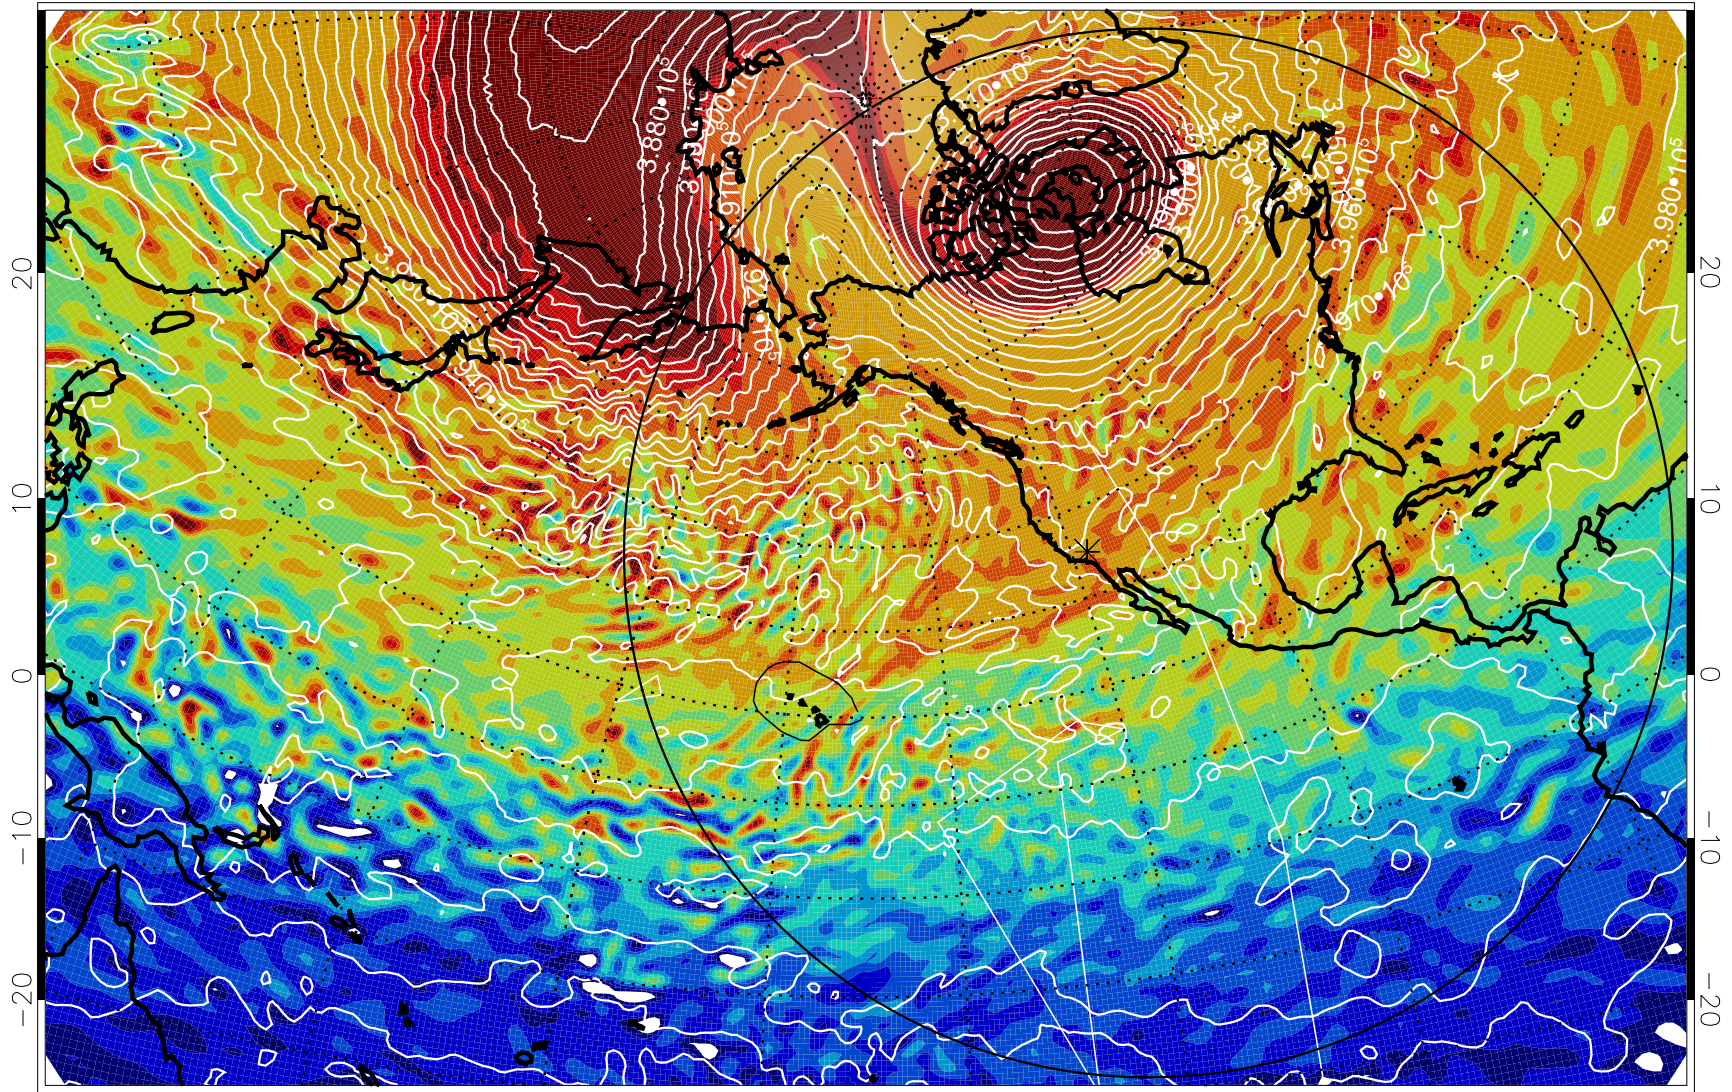

13010706, 42 hour forecast for 460K EPV

460K Montgomery Streamfunction, white

Range ring of 6000 km -- 19 hours GH round trip

13010712, 48 hour forecast for 460K EPV

460K Montgomery Streamfunction, white

Range ring of 6000 km -- 19 hours GH round trip

13010718, 54 hour forecast for 460K EPV

460K Montgomery Streamfunction, white

Range ring of 6000 km -- 19 hours GH round trip

13010800, 60 hour forecast for 460K EPV

460K Montgomery Streamfunction, white

Range ring of 6000 km -- 19 hours GH round trip

13010806, 66 hour forecast for 460K EPV

460K Montgomery Streamfunction, white

Range ring of 6000 km -- 19 hours GH round trip

13010812, 72 hour forecast for 460K EPV

460K Montgomery Streamfunction, white

Range ring of 6000 km -- 19 hours GH round trip

13010818, 78 hour forecast for 460K EPV

460K Montgomery Streamfunction, white

Range ring of 6000 km -- 19 hours GH round trip

13010900, 84 hour forecast for 460K EPV

460K Montgomery Streamfunction, white

Range ring of 6000 km -- 19 hours GH round trip