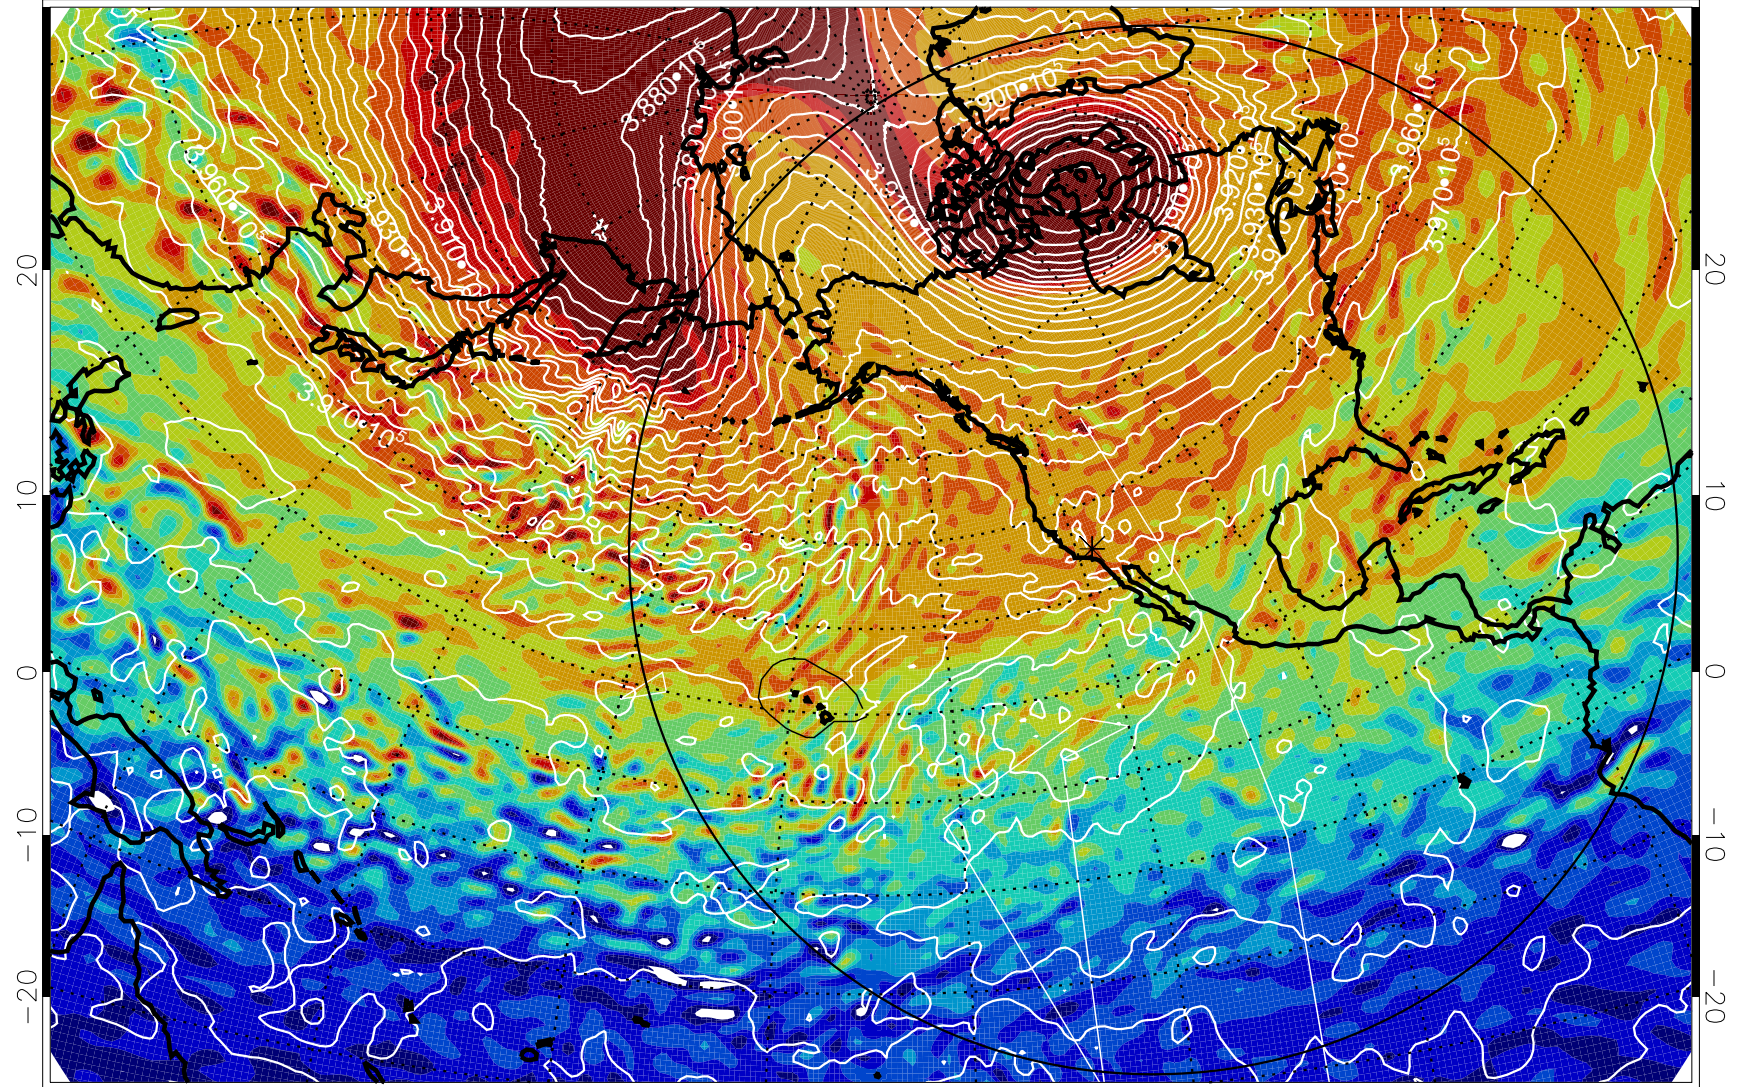

13010618, 30 hour forecast for 460K EPV

460K Montgomery Streamfunction, white

Range ring of 6000 km -- 19 hours GH round trip

13010700, 36 hour forecast for 460K EPV

460K Montgomery Streamfunction, white

Range ring of 6000 km -- 19 hours GH round trip

13010706, 42 hour forecast for 460K EPV

460K Montgomery Streamfunction, white

Range ring of 6000 km -- 19 hours GH round trip

13010712, 48 hour forecast for 460K EPV

460K Montgomery Streamfunction, white

Range ring of 6000 km -- 19 hours GH round trip

13010718, 54 hour forecast for 460K EPV

460K Montgomery Streamfunction, white

Range ring of 6000 km -- 19 hours GH round trip

13010800, 60 hour forecast for 460K EPV

460K Montgomery Streamfunction, white

Range ring of 6000 km -- 19 hours GH round trip

13010806, 66 hour forecast for 460K EPV

460K Montgomery Streamfunction, white

Range ring of 6000 km -- 19 hours GH round trip

13010812, 72 hour forecast for 460K EPV

460K Montgomery Streamfunction, white

Range ring of 6000 km -- 19 hours GH round trip