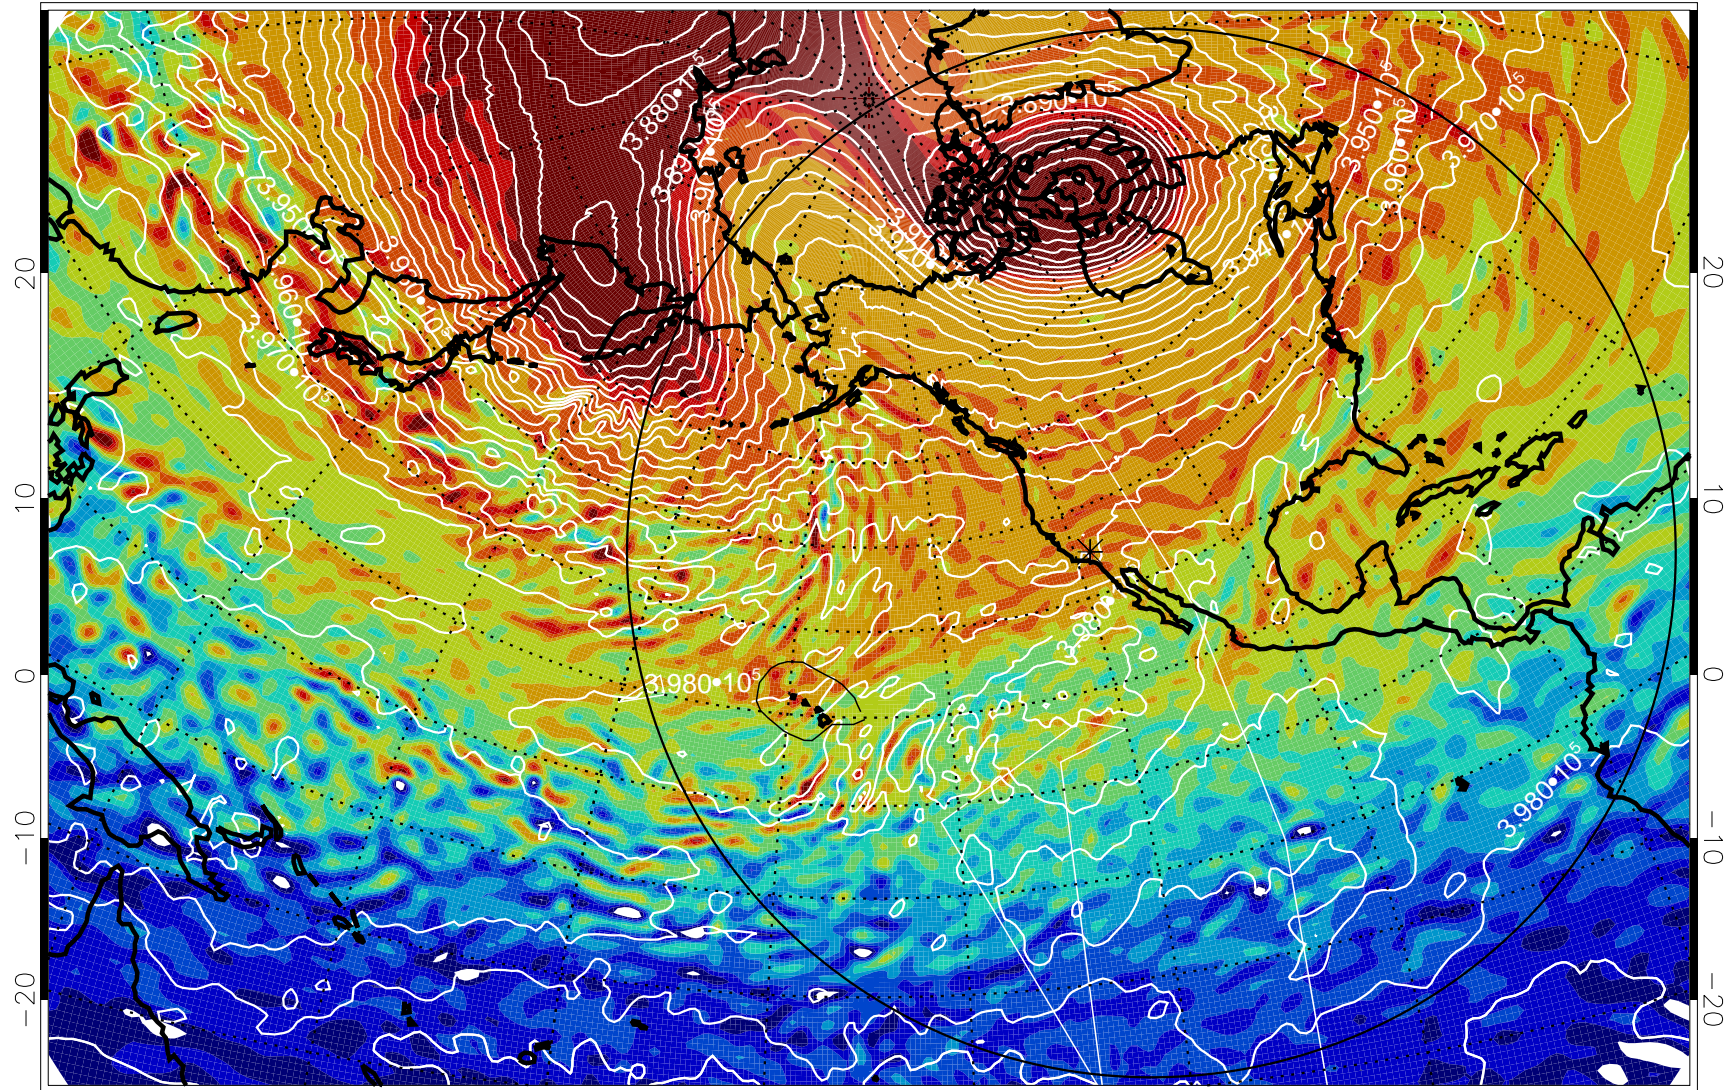

13010606, 18 hour forecast for 460K EPV

460K Montgomery Streamfunction, white

Range ring of 6000 km -- 19 hours GH round trip

13010612, 24 hour forecast for 460K EPV

460K Montgomery Streamfunction, white

Range ring of 6000 km -- 19 hours GH round trip

13010618, 30 hour forecast for 460K EPV

460K Montgomery Streamfunction, white

Range ring of 6000 km -- 19 hours GH round trip

13010700, 36 hour forecast for 460K EPV

460K Montgomery Streamfunction, white

Range ring of 6000 km -- 19 hours GH round trip

13010706, 42 hour forecast for 460K EPV

460K Montgomery Streamfunction, white

Range ring of 6000 km -- 19 hours GH round trip

13010712, 48 hour forecast for 460K EPV

460K Montgomery Streamfunction, white

Range ring of 6000 km -- 19 hours GH round trip

13010718, 54 hour forecast for 460K EPV

460K Montgomery Streamfunction, white

Range ring of 6000 km -- 19 hours GH round trip

13010800, 60 hour forecast for 460K EPV

460K Montgomery Streamfunction, white

Range ring of 6000 km -- 19 hours GH round trip