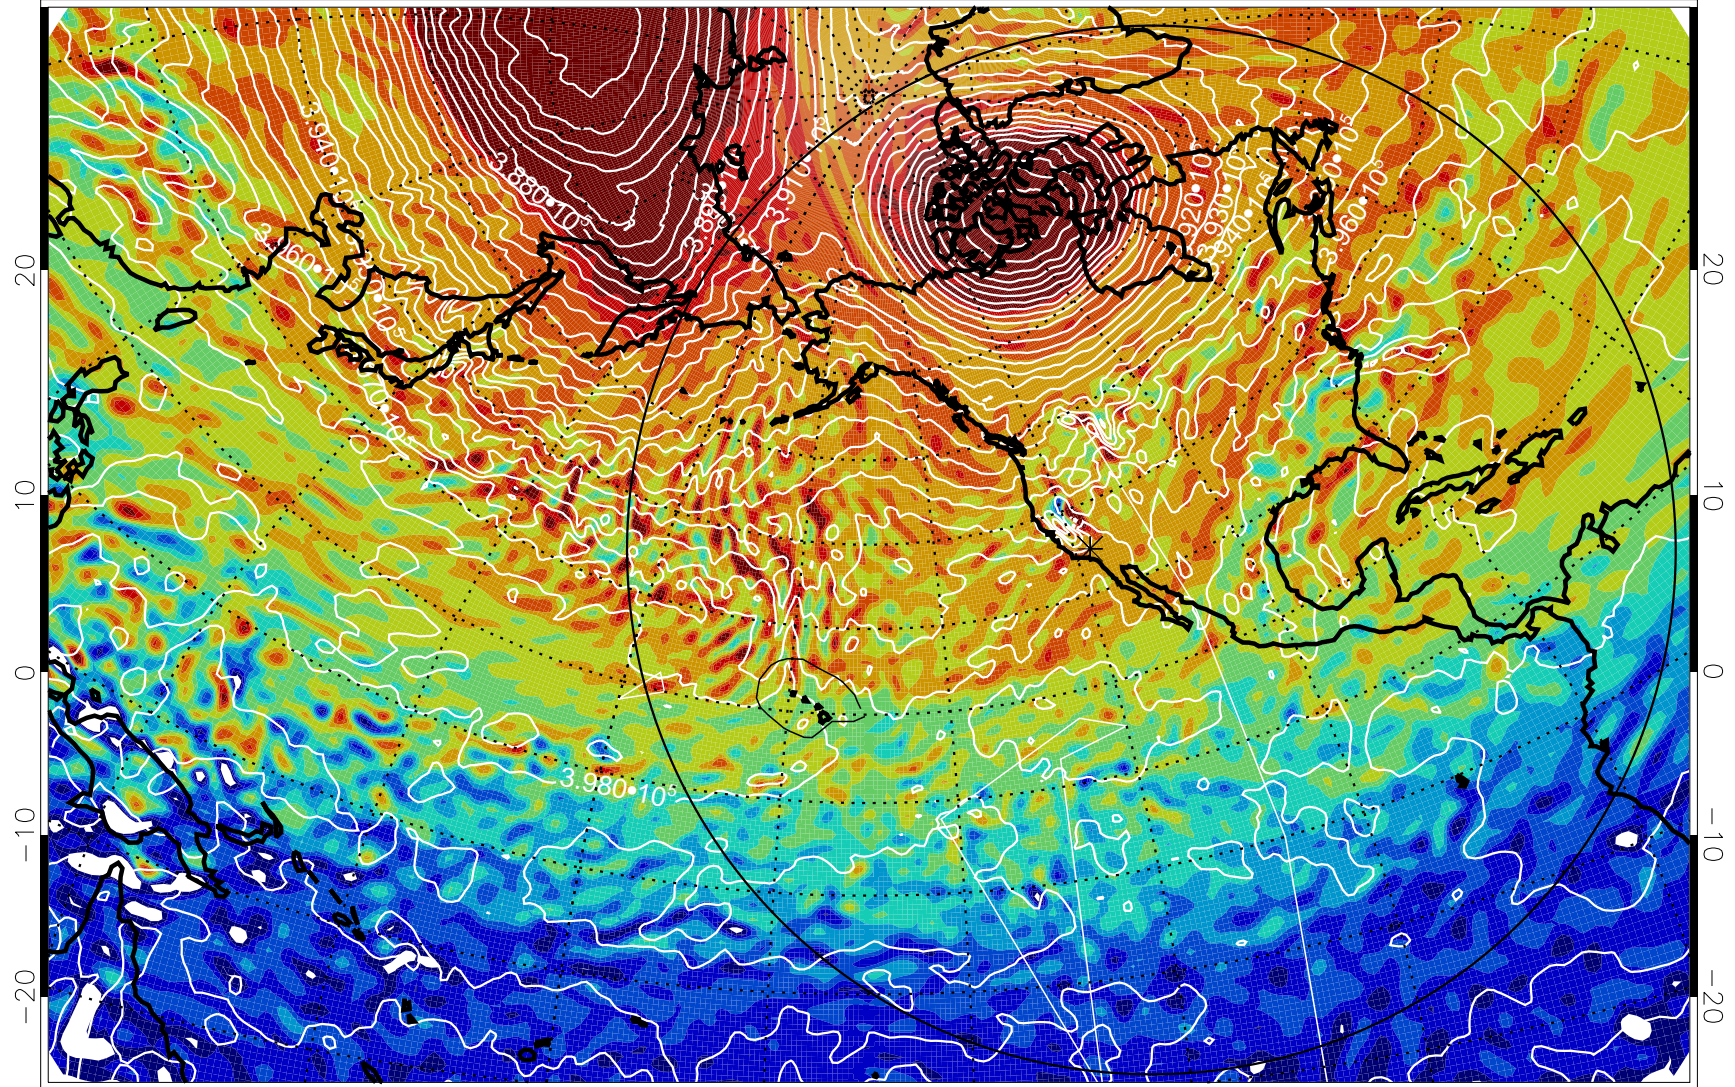

13010906, 90 hour forecast for 460K EPV

460K Montgomery Streamfunction, white

Range ring of 6000 km -- 19 hours GH round trip

13010912, 96 hour forecast for 460K EPV

460K Montgomery Streamfunction, white

Range ring of 6000 km -- 19 hours GH round trip

13010918, 102 hour forecast for 460K EPV

460K Montgomery Streamfunction, white

Range ring of 6000 km -- 19 hours GH round trip

13011000, 108 hour forecast for 460K EPV

460K Montgomery Streamfunction, white

Range ring of 6000 km -- 19 hours GH round trip

13011006, 114 hour forecast for 460K EPV

460K Montgomery Streamfunction, white

Range ring of 6000 km -- 19 hours GH round trip

13011012, 120 hour forecast for 460K EPV

460K Montgomery Streamfunction, white

Range ring of 6000 km -- 19 hours GH round trip