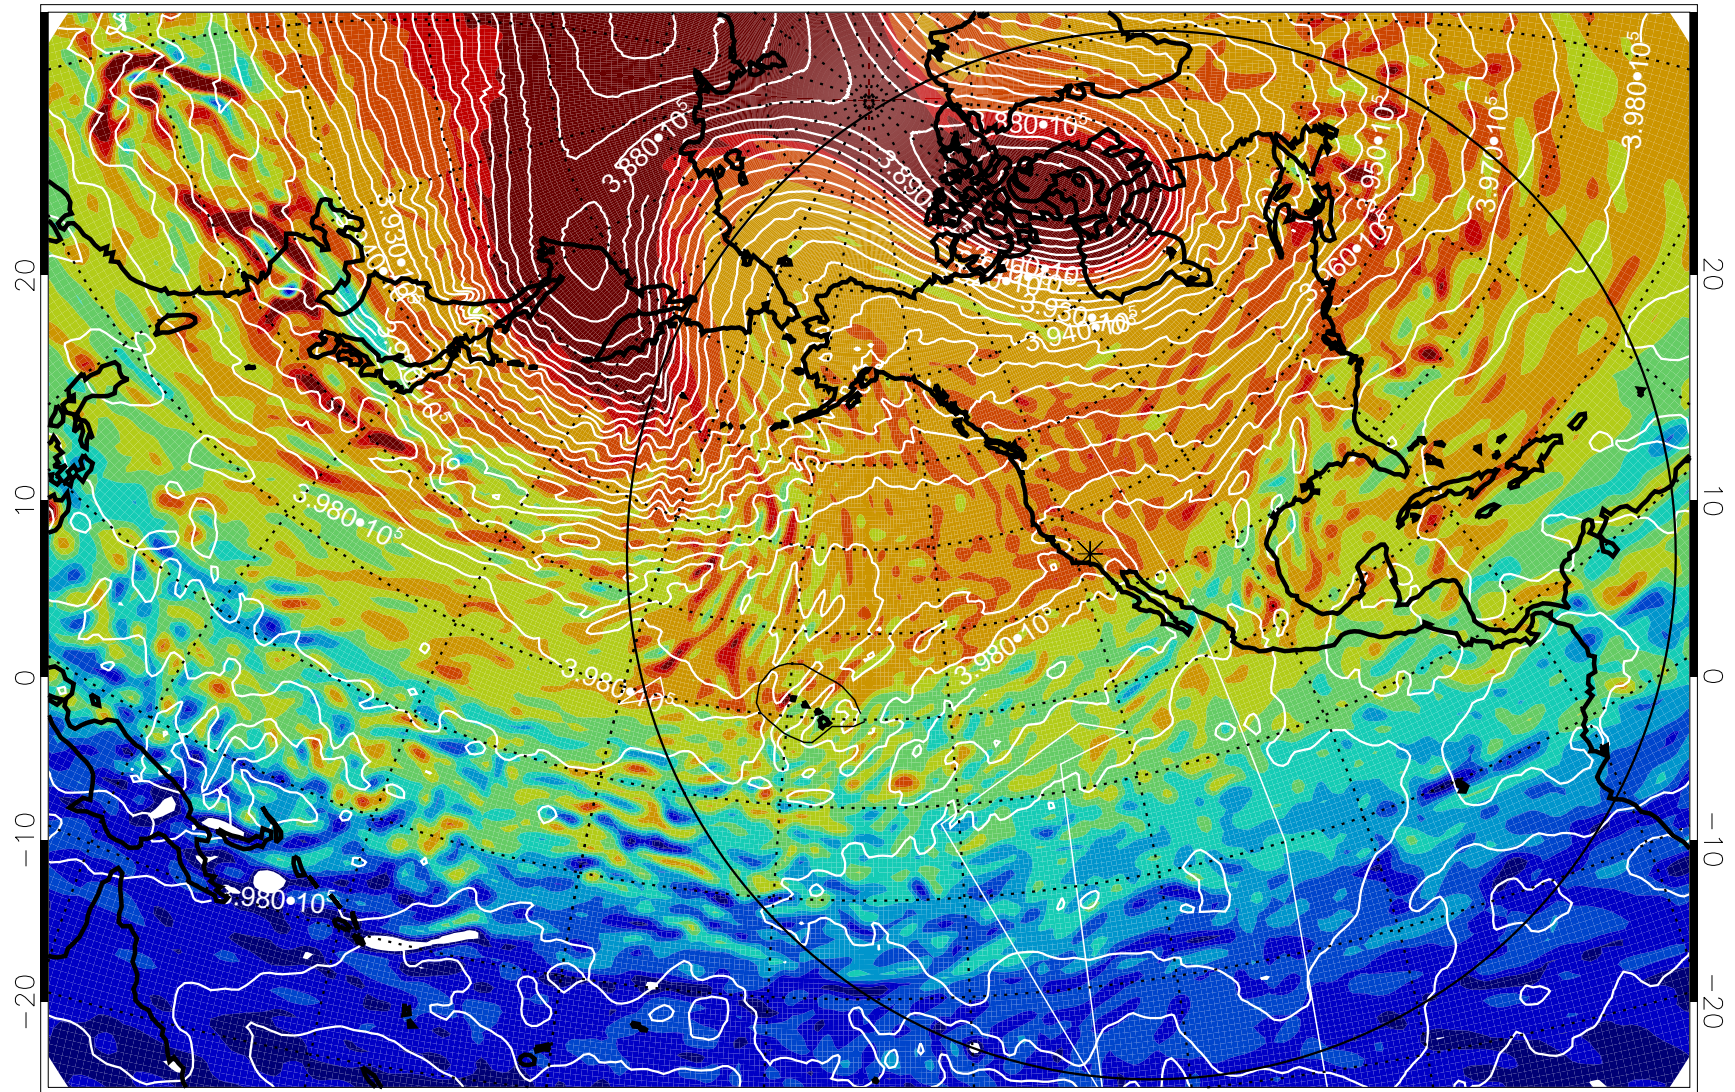

13010518, 6 hour forecast for 460K EPV

460K Montgomery Streamfunction, white

Range ring of 6000 km -- 19 hours GH round trip

13010600, 12 hour forecast for 460K EPV

460K Montgomery Streamfunction, white

Range ring of 6000 km -- 19 hours GH round trip

13010606, 18 hour forecast for 460K EPV

460K Montgomery Streamfunction, white

Range ring of 6000 km -- 19 hours GH round trip

13010612, 24 hour forecast for 460K EPV

460K Montgomery Streamfunction, white

Range ring of 6000 km -- 19 hours GH round trip

13010618, 30 hour forecast for 460K EPV

460K Montgomery Streamfunction, white

Range ring of 6000 km -- 19 hours GH round trip

13010700, 36 hour forecast for 460K EPV

460K Montgomery Streamfunction, white

Range ring of 6000 km -- 19 hours GH round trip

13010706, 42 hour forecast for 460K EPV

460K Montgomery Streamfunction, white

Range ring of 6000 km -- 19 hours GH round trip

13010712, 48 hour forecast for 460K EPV

460K Montgomery Streamfunction, white

Range ring of 6000 km -- 19 hours GH round trip