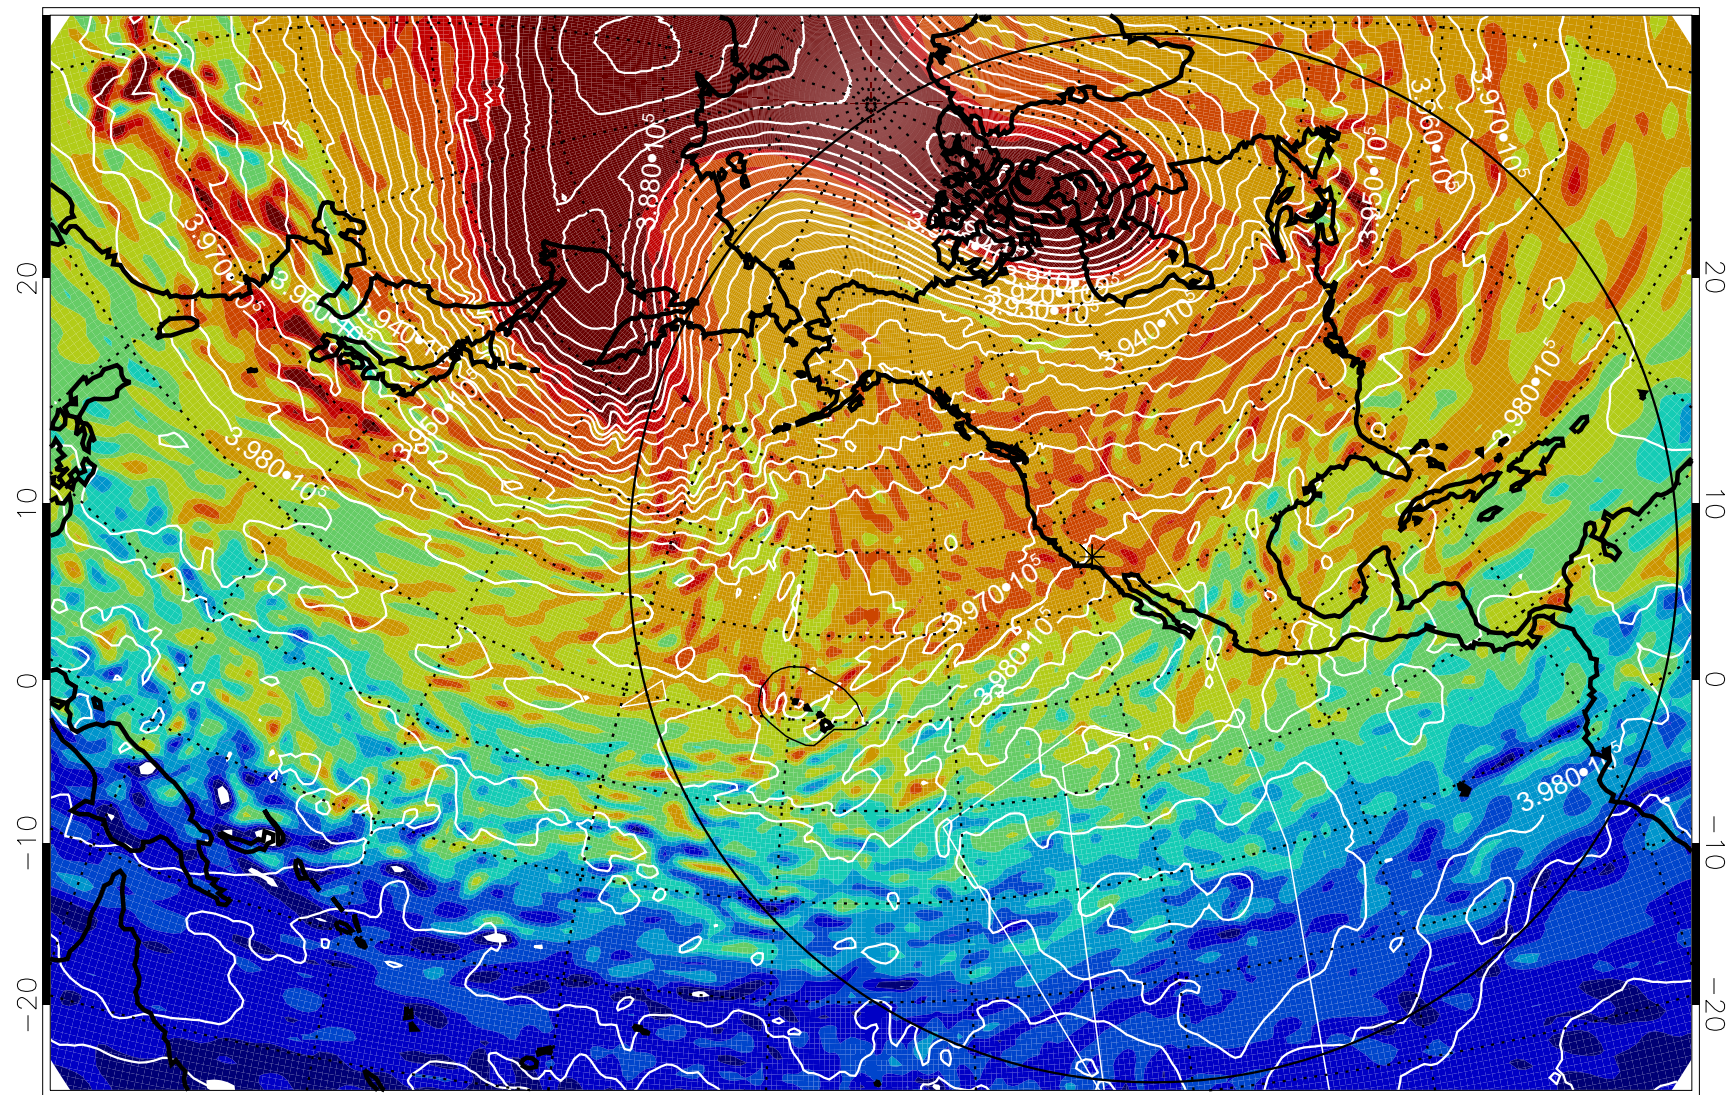

13010518, 6 hour forecast for 460K EPV

460K Montgomery Streamfunction, white

Range ring of 6000 km -- 19 hours GH round trip

13010600, 12 hour forecast for 460K EPV

460K Montgomery Streamfunction, white

Range ring of 6000 km -- 19 hours GH round trip

13010606, 18 hour forecast for 460K EPV

460K Montgomery Streamfunction, white

Range ring of 6000 km -- 19 hours GH round trip

13010612, 24 hour forecast for 460K EPV

460K Montgomery Streamfunction, white

Range ring of 6000 km -- 19 hours GH round trip

13010618, 30 hour forecast for 460K EPV

460K Montgomery Streamfunction, white

Range ring of 6000 km -- 19 hours GH round trip

13010700, 36 hour forecast for 460K EPV

460K Montgomery Streamfunction, white

Range ring of 6000 km -- 19 hours GH round trip

13010706, 42 hour forecast for 460K EPV

460K Montgomery Streamfunction, white

Range ring of 6000 km -- 19 hours GH round trip

13010712, 48 hour forecast for 460K EPV

460K Montgomery Streamfunction, white

Range ring of 6000 km -- 19 hours GH round trip