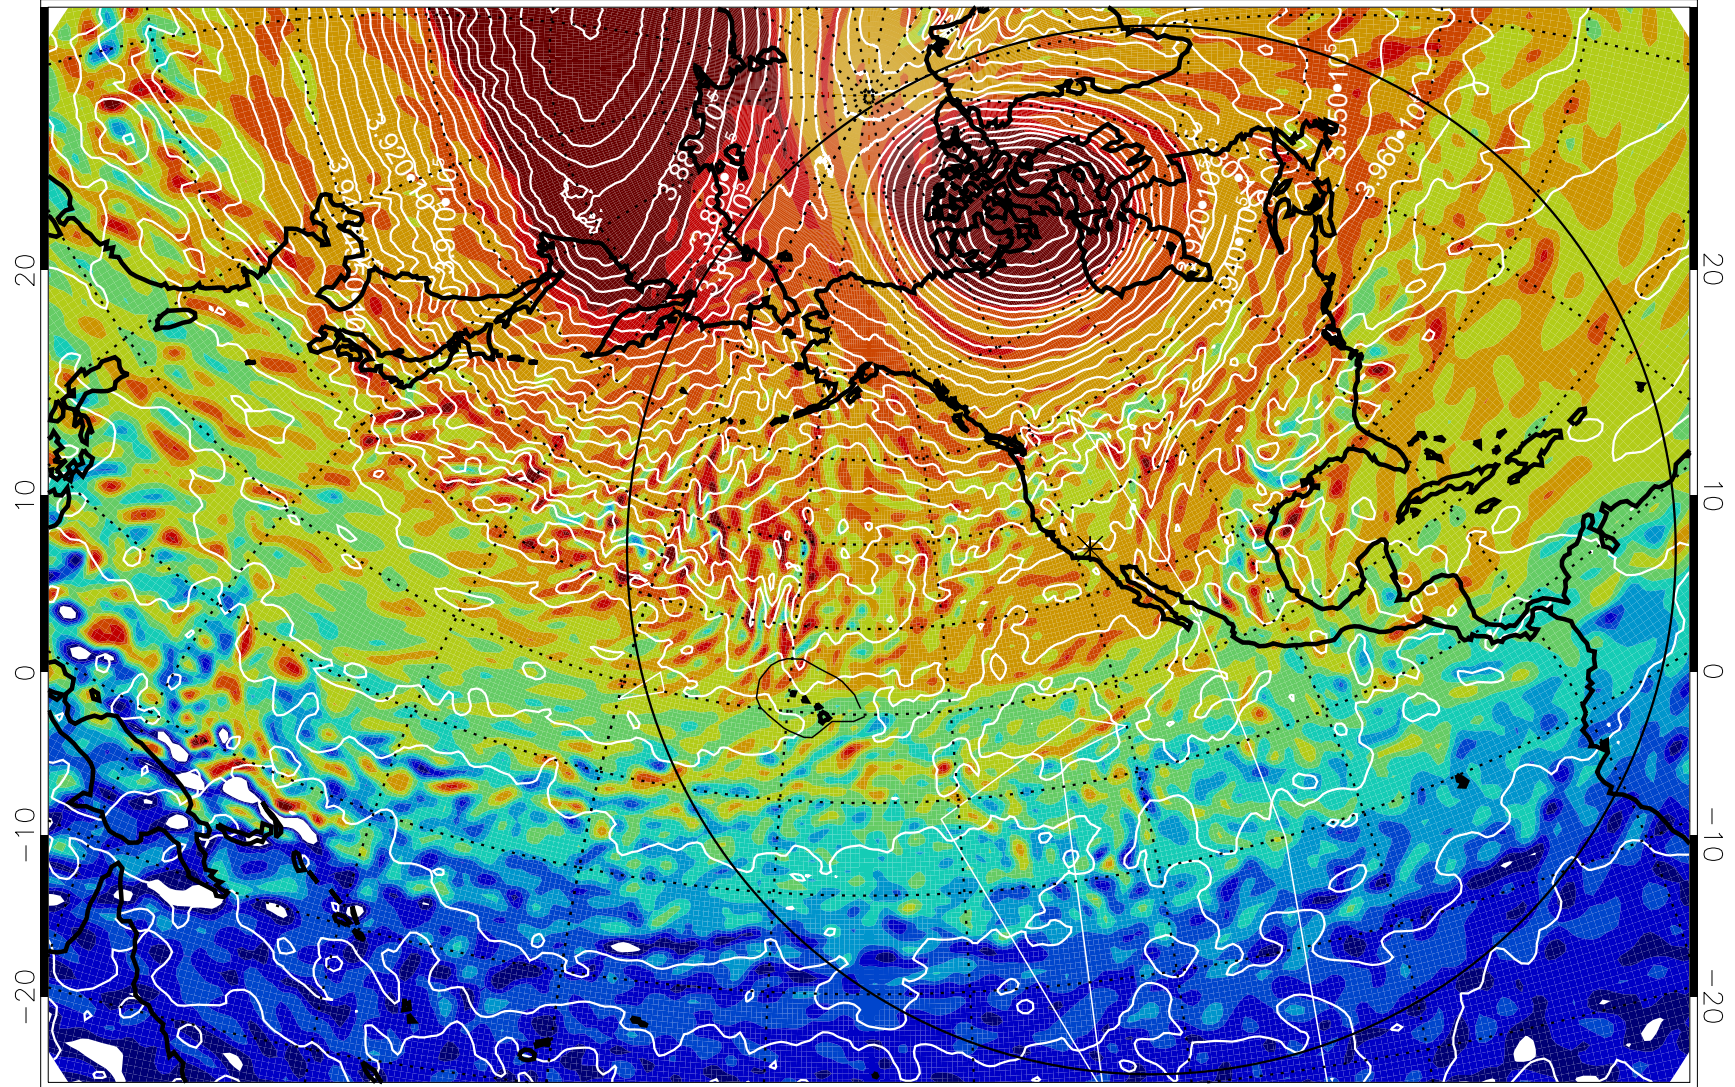

13010818, 78 hour forecast for 460K EPV

460K Montgomery Streamfunction, white

Range ring of 6000 km -- 19 hours GH round trip

13010900, 84 hour forecast for 460K EPV

460K Montgomery Streamfunction, white

Range ring of 6000 km -- 19 hours GH round trip

13010906, 90 hour forecast for 460K EPV

460K Montgomery Streamfunction, white

Range ring of 6000 km -- 19 hours GH round trip

13010912, 96 hour forecast for 460K EPV

460K Montgomery Streamfunction, white

Range ring of 6000 km -- 19 hours GH round trip

13010918, 102 hour forecast for 460K EPV

460K Montgomery Streamfunction, white

Range ring of 6000 km -- 19 hours GH round trip

13011000, 108 hour forecast for 460K EPV

460K Montgomery Streamfunction, white

Range ring of 6000 km -- 19 hours GH round trip

13011006, 114 hour forecast for 460K EPV

460K Montgomery Streamfunction, white

Range ring of 6000 km -- 19 hours GH round trip

13011012, 120 hour forecast for 460K EPV