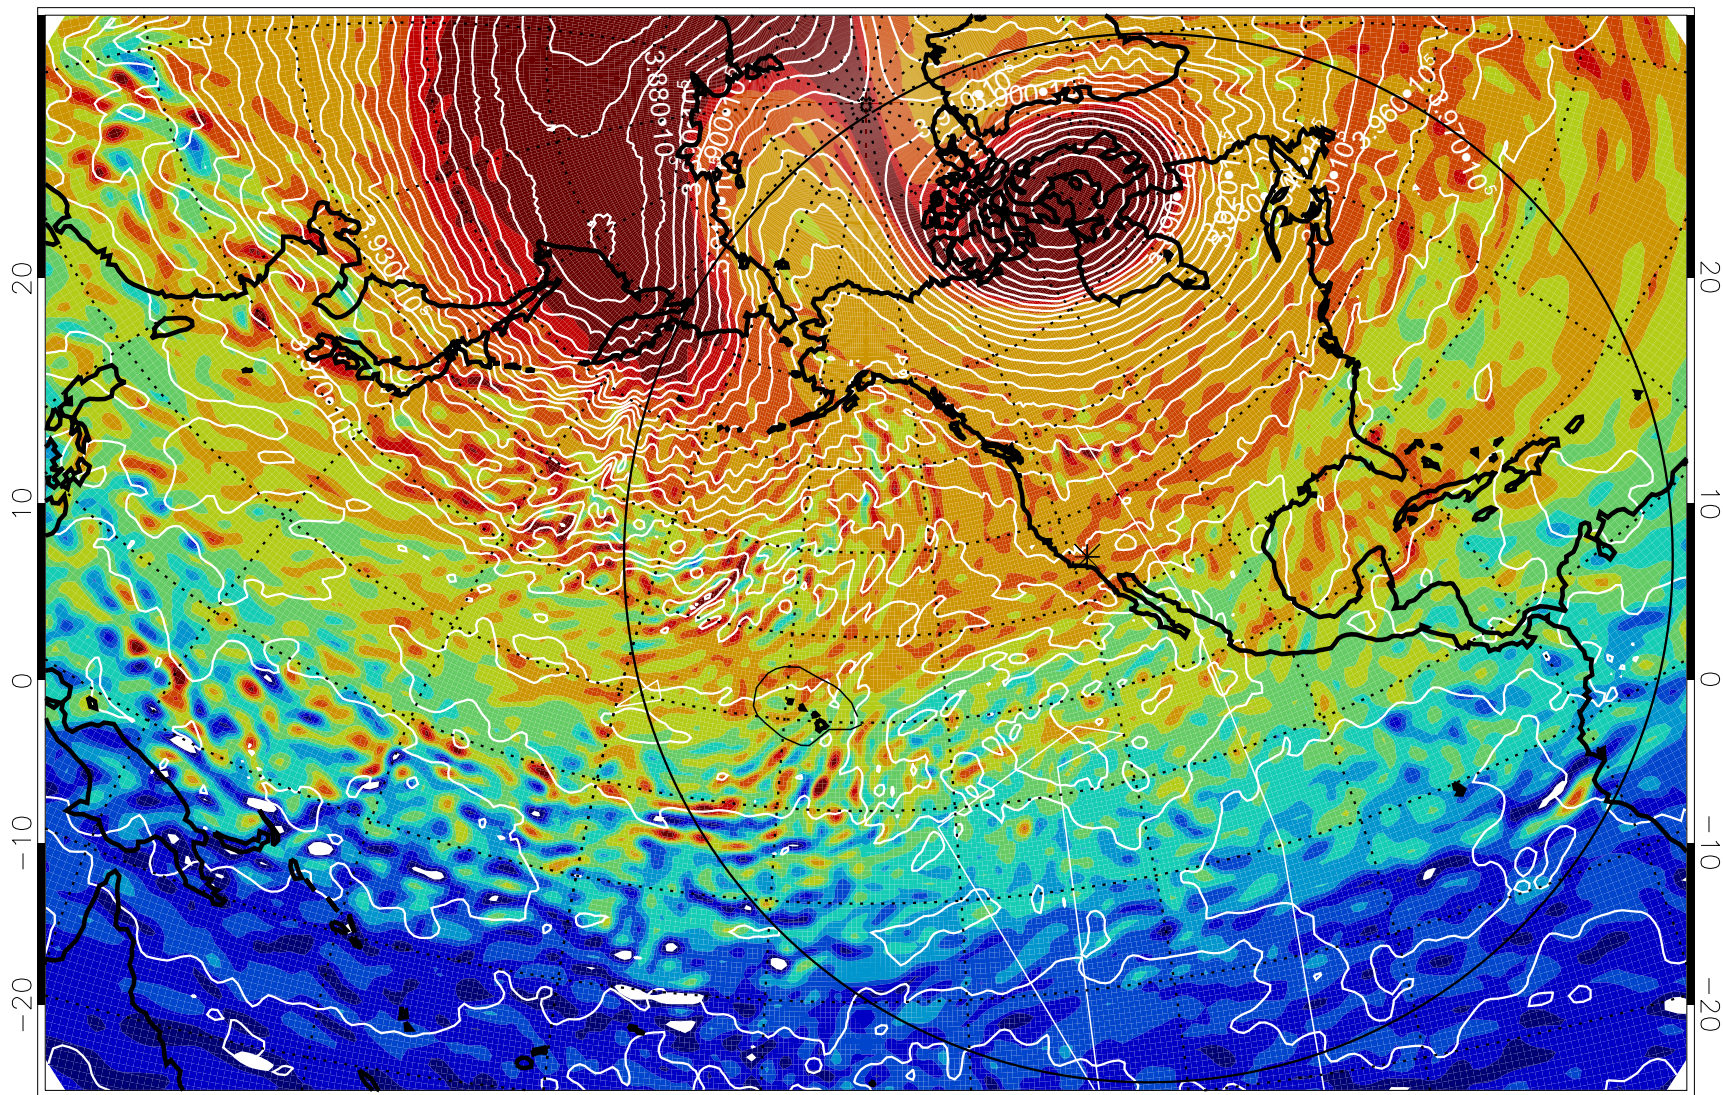

13010618, 30 hour forecast for 460K EPV

460K Montgomery Streamfunction, white

Range ring of 6000 km -- 19 hours GH round trip

13010700, 36 hour forecast for 460K EPV

460K Montgomery Streamfunction, white

Range ring of 6000 km -- 19 hours GH round trip

13010706, 42 hour forecast for 460K EPV

460K Montgomery Streamfunction, white

Range ring of 6000 km -- 19 hours GH round trip

13010712, 48 hour forecast for 460K EPV

460K Montgomery Streamfunction, white

Range ring of 6000 km -- 19 hours GH round trip

13010718, 54 hour forecast for 460K EPV

460K Montgomery Streamfunction, white

Range ring of 6000 km -- 19 hours GH round trip

13010800, 60 hour forecast for 460K EPV

460K Montgomery Streamfunction, white

Range ring of 6000 km -- 19 hours GH round trip

13010806, 66 hour forecast for 460K EPV

460K Montgomery Streamfunction, white

Range ring of 6000 km -- 19 hours GH round trip

13010812, 72 hour forecast for 460K EPV

460K Montgomery Streamfunction, white

Range ring of 6000 km -- 19 hours GH round trip