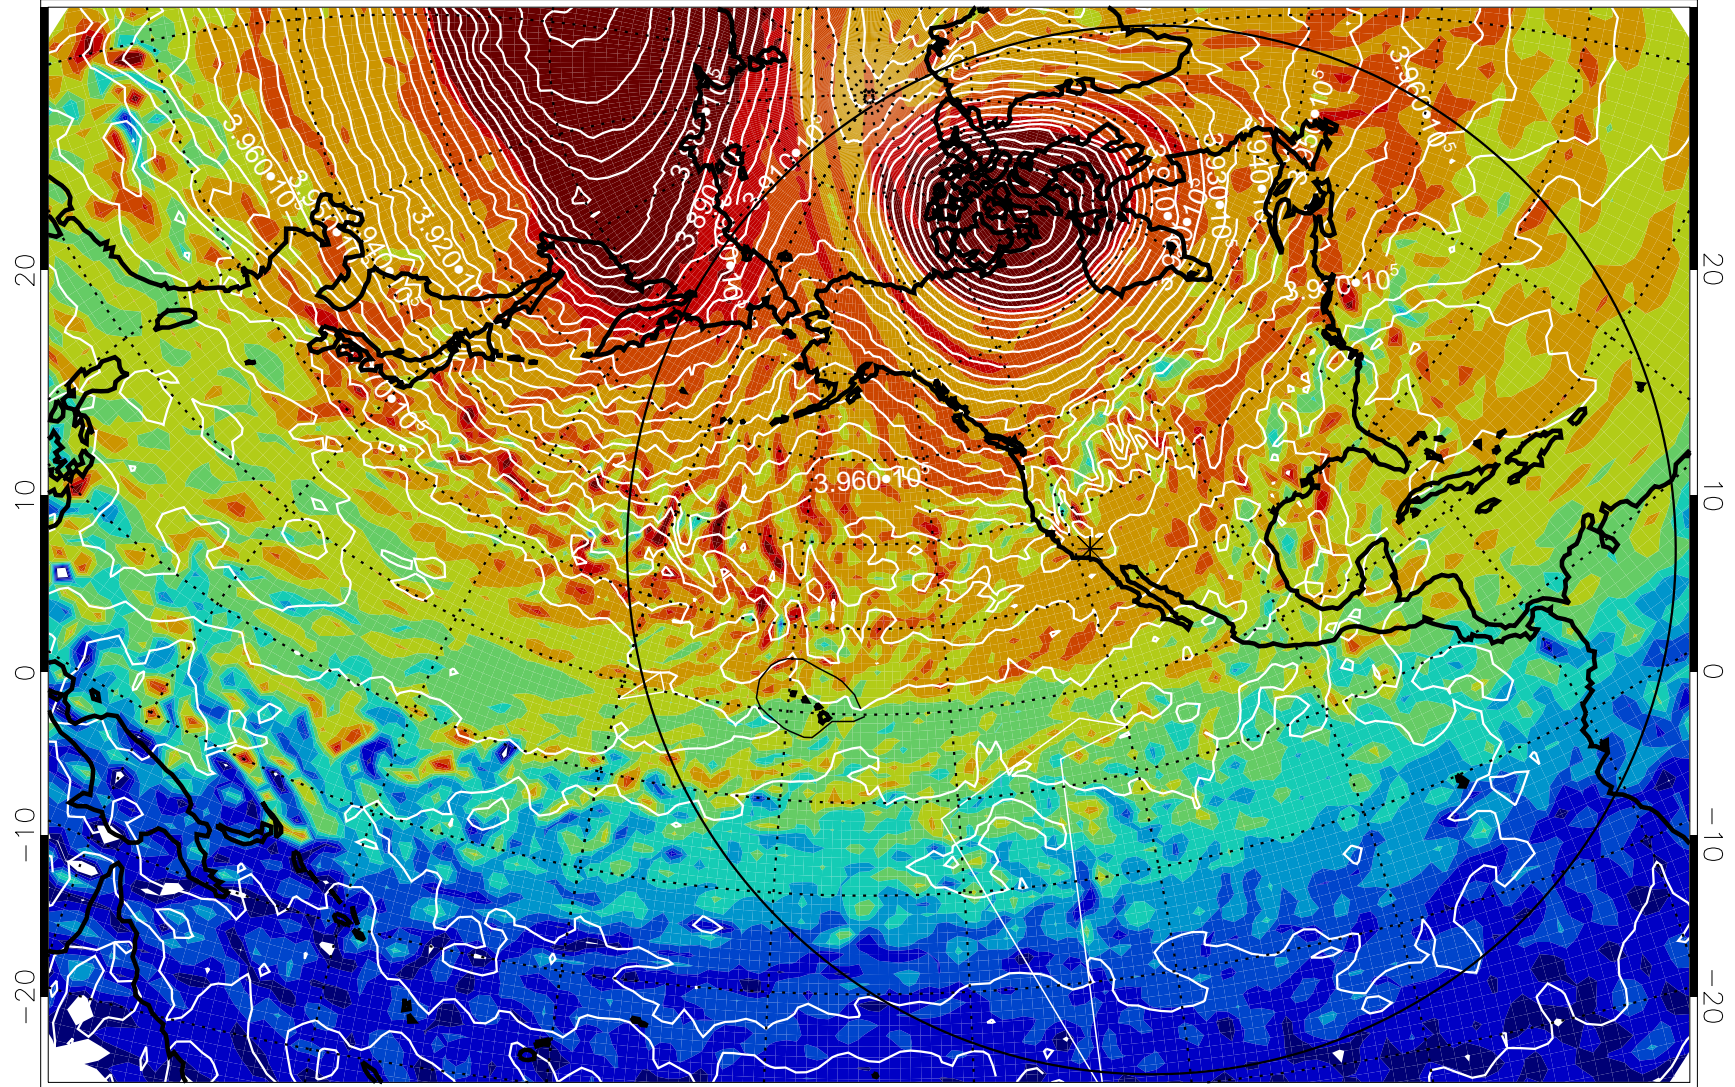

13010900, 96 hour forecast for 460K EPV

460K Montgomery Streamfunction, white

Range ring of 6000 km -- 19 hours GH round trip

13010906, 102 hour forecast for 460K EPV

460K Montgomery Streamfunction, white

Range ring of 6000 km -- 19 hours GH round trip

13010912, 108 hour forecast for 460K EPV

460K Montgomery Streamfunction, white

Range ring of 6000 km -- 19 hours GH round trip

13010918, 114 hour forecast for 460K EPV

460K Montgomery Streamfunction, white

Range ring of 6000 km -- 19 hours GH round trip

13011000, 120 hour forecast for 460K EPV

460K Montgomery Streamfunction, white

Range ring of 6000 km -- 19 hours GH round trip