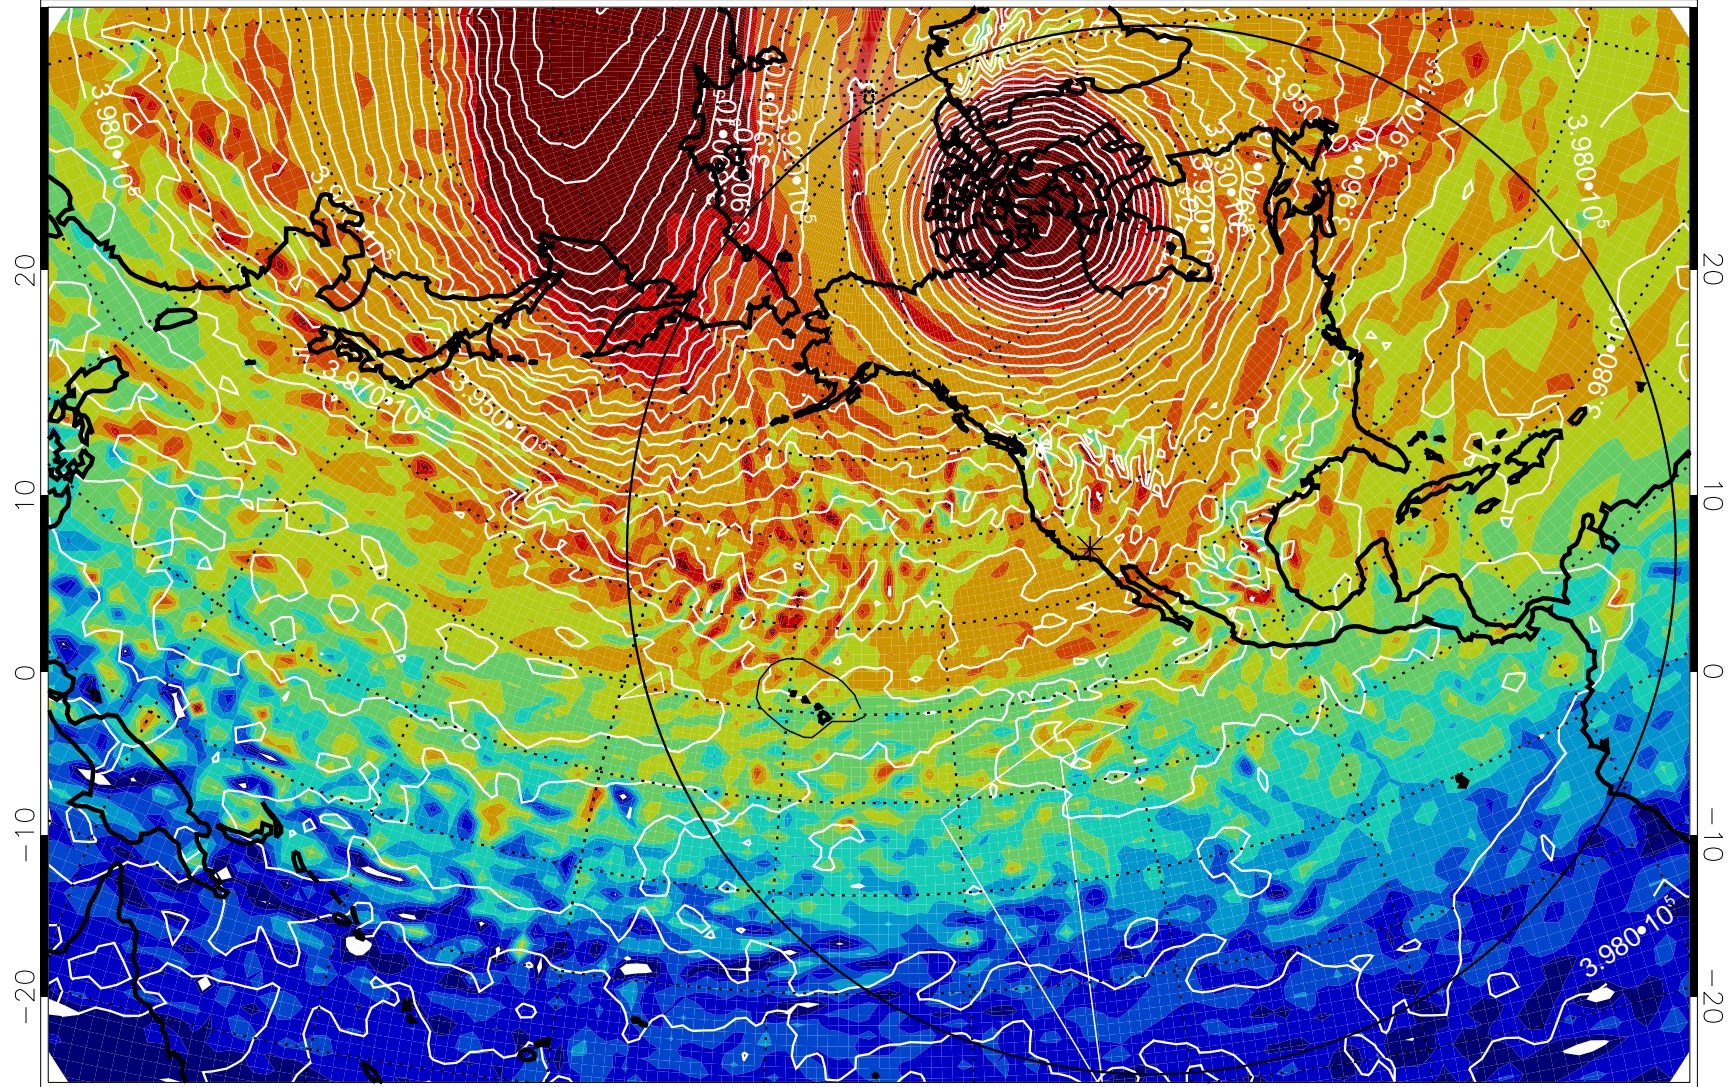

13010800, 72 hour forecast for 460K EPV

460K Montgomery Streamfunction, white

Range ring of 6000 km -- 19 hours GH round trip

13010806, 78 hour forecast for 460K EPV

460K Montgomery Streamfunction, white

Range ring of 6000 km -- 19 hours GH round trip

13010812, 84 hour forecast for 460K EPV

460K Montgomery Streamfunction, white

Range ring of 6000 km -- 19 hours GH round trip

13010818, 90 hour forecast for 460K EPV

460K Montgomery Streamfunction, white

Range ring of 6000 km -- 19 hours GH round trip

13010900, 96 hour forecast for 460K EPV

460K Montgomery Streamfunction, white

Range ring of 6000 km -- 19 hours GH round trip

13010906, 102 hour forecast for 460K EPV

460K Montgomery Streamfunction, white

Range ring of 6000 km -- 19 hours GH round trip

13010912, 108 hour forecast for 460K EPV

460K Montgomery Streamfunction, white

Range ring of 6000 km -- 19 hours GH round trip

13010918, 114 hour forecast for 460K EPV