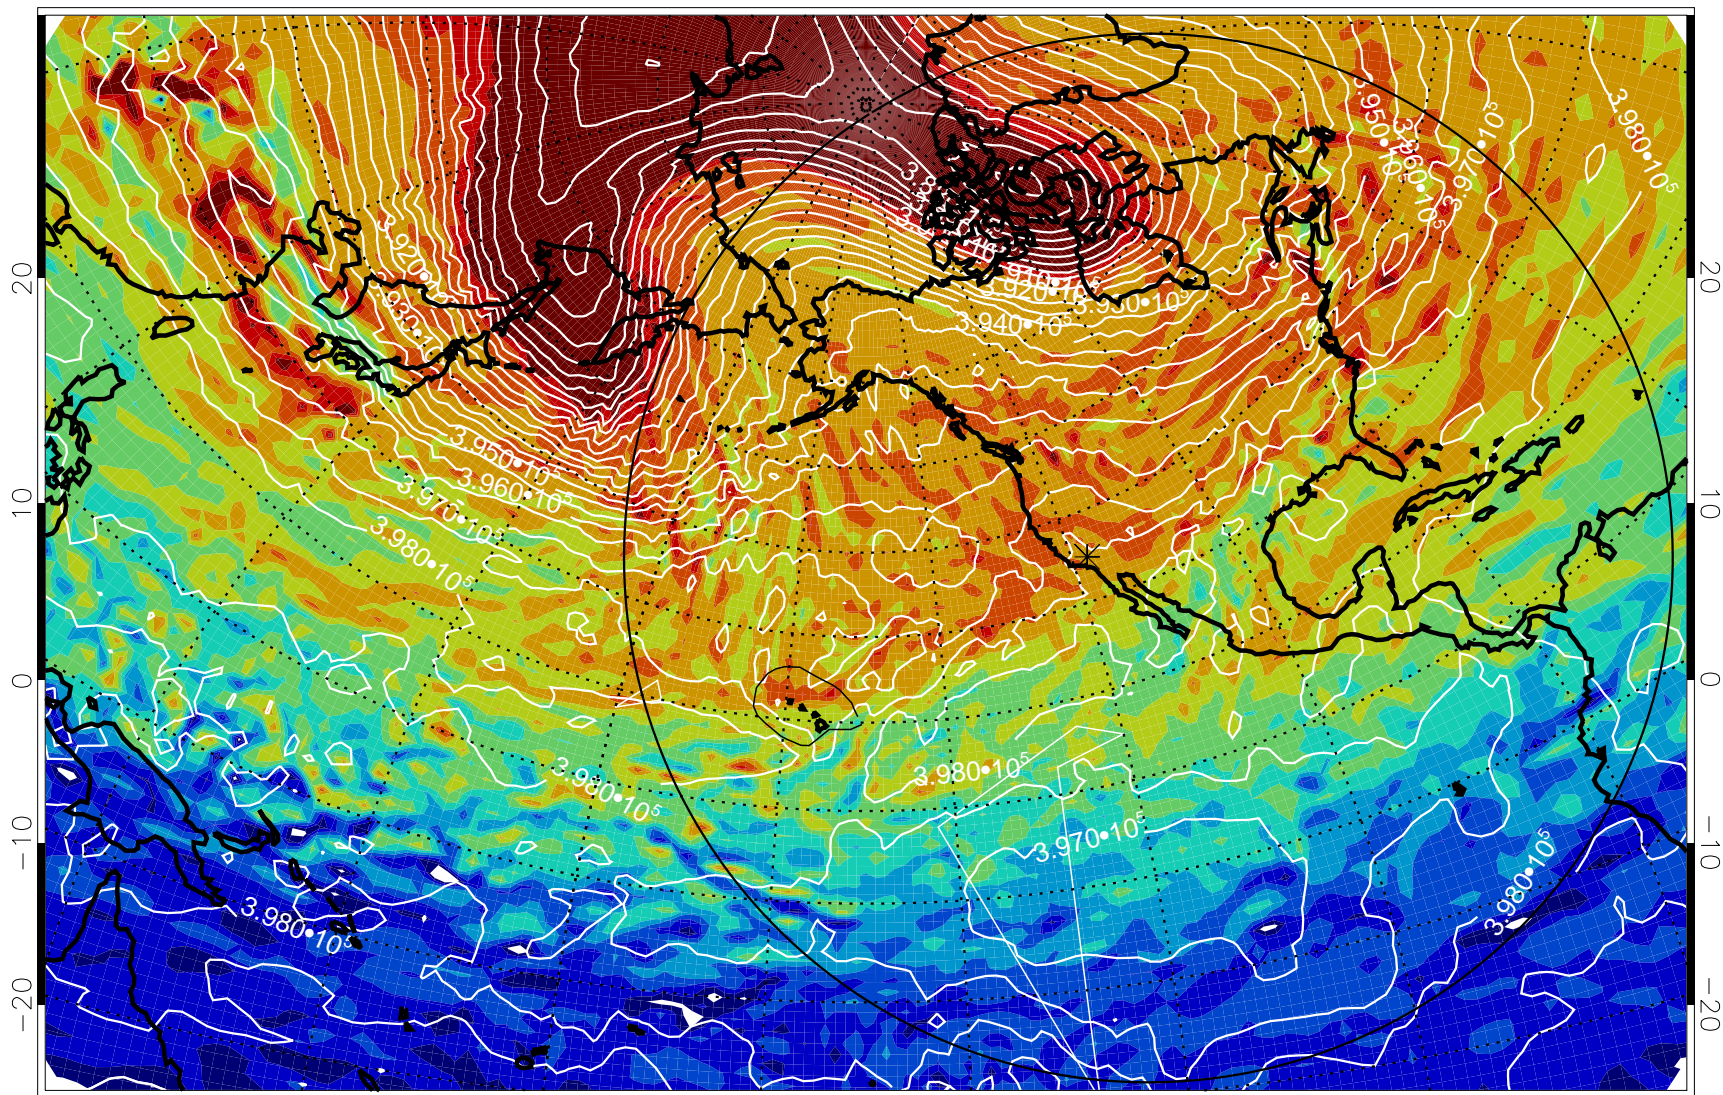

13010512, 12 hour forecast for 460K EPV

460K Montgomery Streamfunction, white

Range ring of 6000 km -- 19 hours GH round trip

13010518, 18 hour forecast for 460K EPV

460K Montgomery Streamfunction, white

Range ring of 6000 km -- 19 hours GH round trip

13010600, 24 hour forecast for 460K EPV

460K Montgomery Streamfunction, white

Range ring of 6000 km -- 19 hours GH round trip

13010606, 30 hour forecast for 460K EPV

460K Montgomery Streamfunction, white

Range ring of 6000 km -- 19 hours GH round trip

13010612, 36 hour forecast for 460K EPV

460K Montgomery Streamfunction, white

Range ring of 6000 km -- 19 hours GH round trip

13010618, 42 hour forecast for 460K EPV

460K Montgomery Streamfunction, white

Range ring of 6000 km -- 19 hours GH round trip

13010712, 60 hour forecast for 460K EPV

460K Montgomery Streamfunction, white

Range ring of 6000 km -- 19 hours GH round trip

13010718, 66 hour forecast for 460K EPV

460K Montgomery Streamfunction, white

Range ring of 6000 km -- 19 hours GH round trip