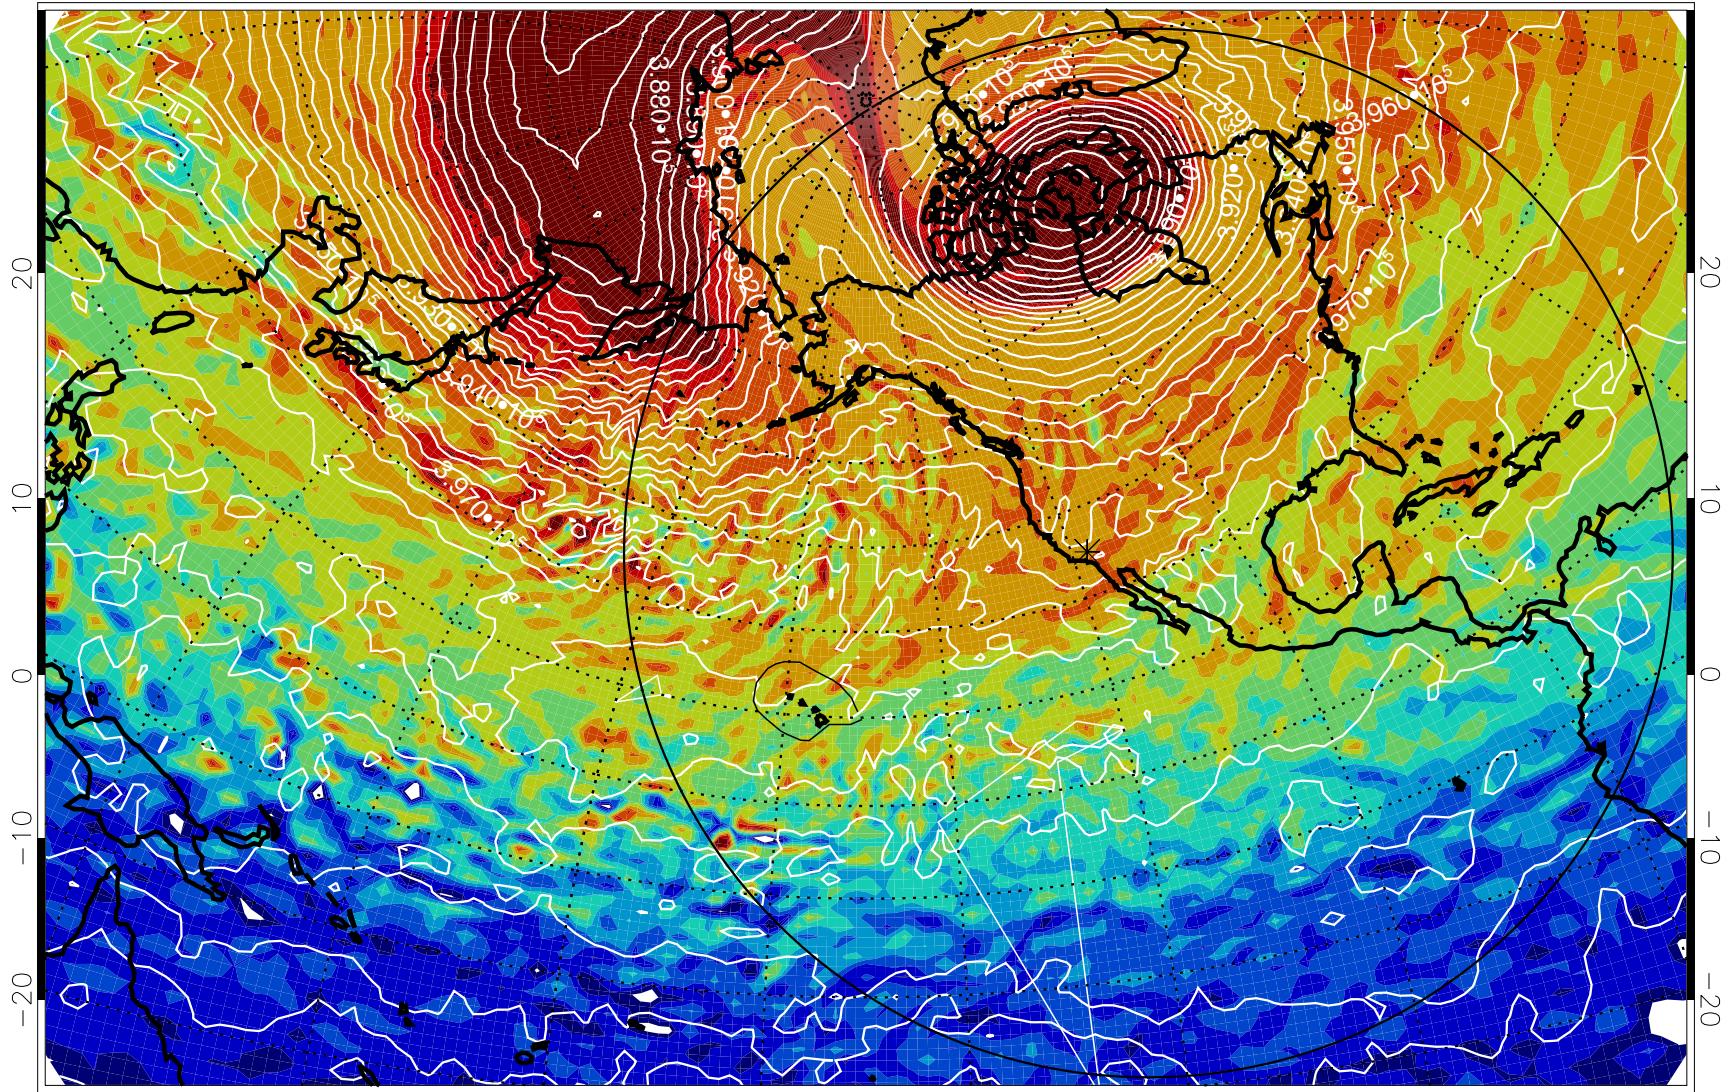

13010700, 48 hour forecast for 460K EPV

460K Montgomery Streamfunction, white

Range ring of 6000 km -- 19 hours GH round trip

13010706, 54 hour forecast for 460K EPV

460K Montgomery Streamfunction, white

Range ring of 6000 km -- 19 hours GH round trip

13010712, 60 hour forecast for 460K EPV

460K Montgomery Streamfunction, white

Range ring of 6000 km -- 19 hours GH round trip

13010718, 66 hour forecast for 460K EPV

460K Montgomery Streamfunction, white

Range ring of 6000 km -- 19 hours GH round trip

13010800, 72 hour forecast for 460K EPV

460K Montgomery Streamfunction, white

Range ring of 6000 km -- 19 hours GH round trip

13010806, 78 hour forecast for 460K EPV

460K Montgomery Streamfunction, white

Range ring of 6000 km -- 19 hours GH round trip

13010812, 84 hour forecast for 460K EPV

460K Montgomery Streamfunction, white

Range ring of 6000 km -- 19 hours GH round trip

13010818, 90 hour forecast for 460K EPV

460K Montgomery Streamfunction, white

Range ring of 6000 km -- 19 hours GH round trip