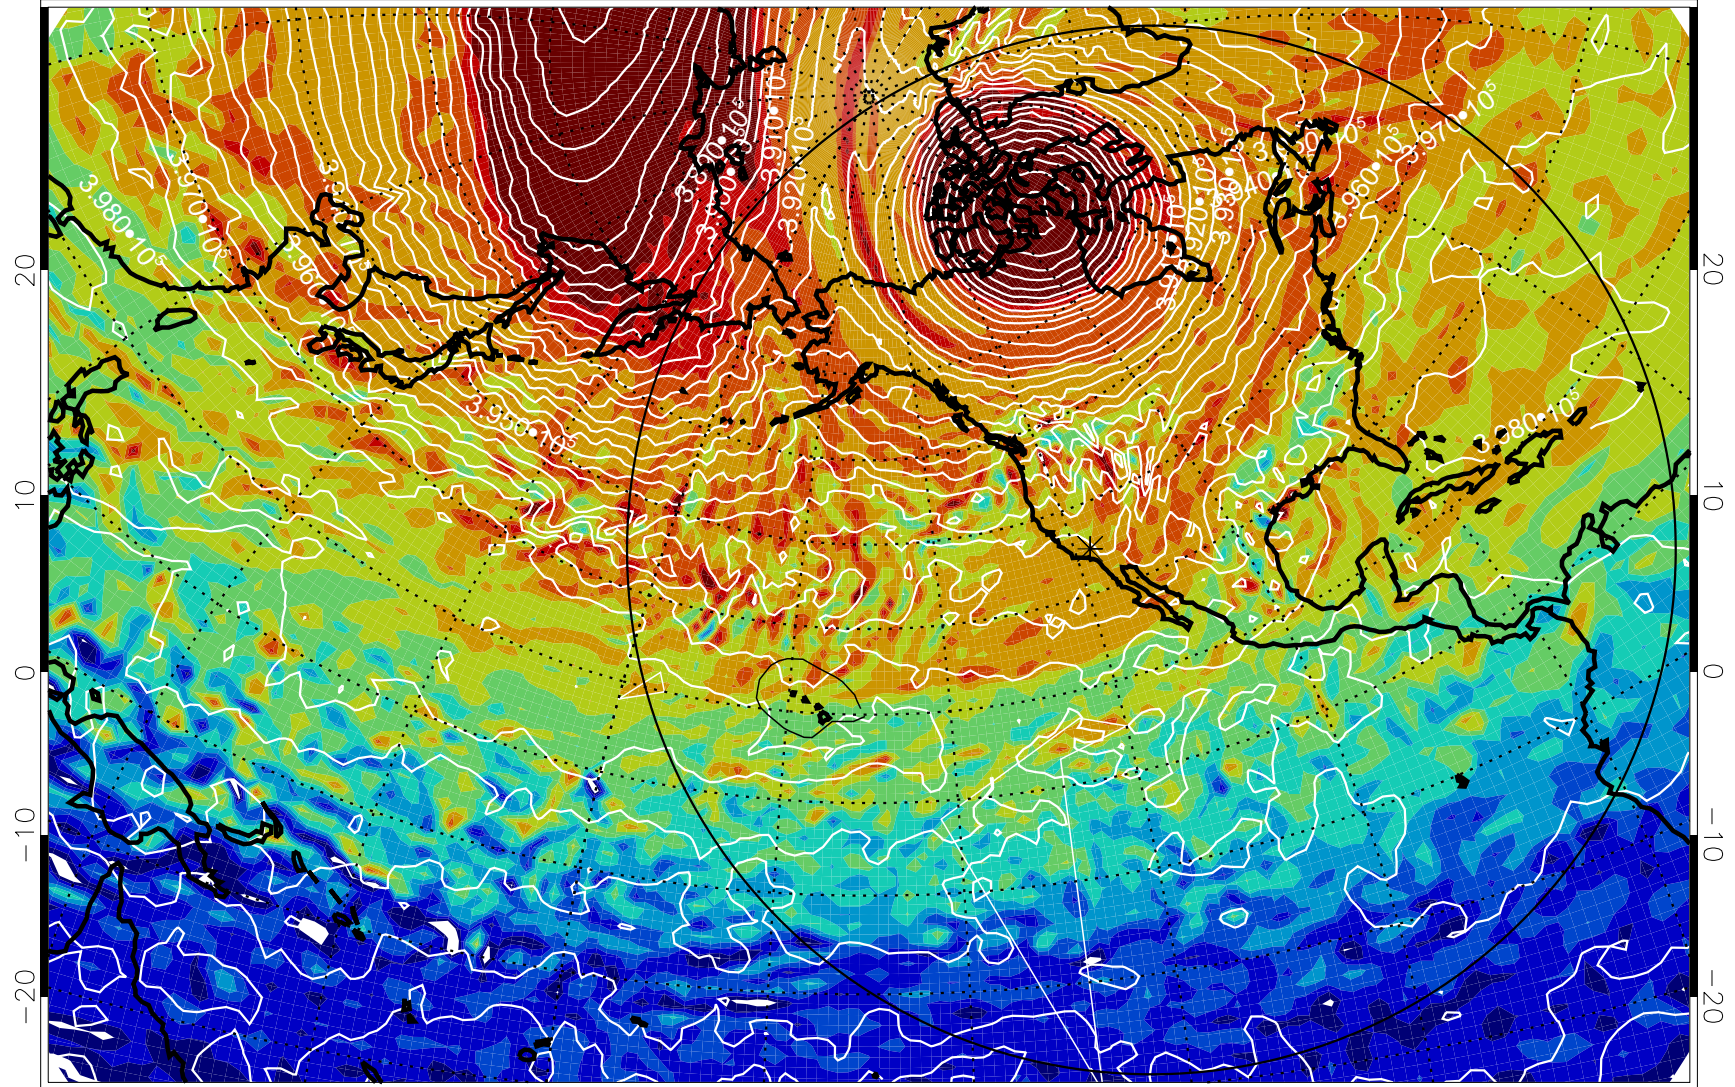

13010800, 72 hour forecast for 460K EPV

460K Montgomery Streamfunction, white

Range ring of 6000 km -- 19 hours GH round trip

13010806, 78 hour forecast for 460K EPV

460K Montgomery Streamfunction, white

Range ring of 6000 km -- 19 hours GH round trip

13010812, 84 hour forecast for 460K EPV

460K Montgomery Streamfunction, white

Range ring of 6000 km -- 19 hours GH round trip

13010818, 90 hour forecast for 460K EPV

460K Montgomery Streamfunction, white

Range ring of 6000 km -- 19 hours GH round trip

13010900, 96 hour forecast for 460K EPV

460K Montgomery Streamfunction, white

Range ring of 6000 km -- 19 hours GH round trip

13010906, 102 hour forecast for 460K EPV

460K Montgomery Streamfunction, white

Range ring of 6000 km -- 19 hours GH round trip

13010912, 108 hour forecast for 460K EPV

460K Montgomery Streamfunction, white

Range ring of 6000 km -- 19 hours GH round trip

13010918, 114 hour forecast for 460K EPV