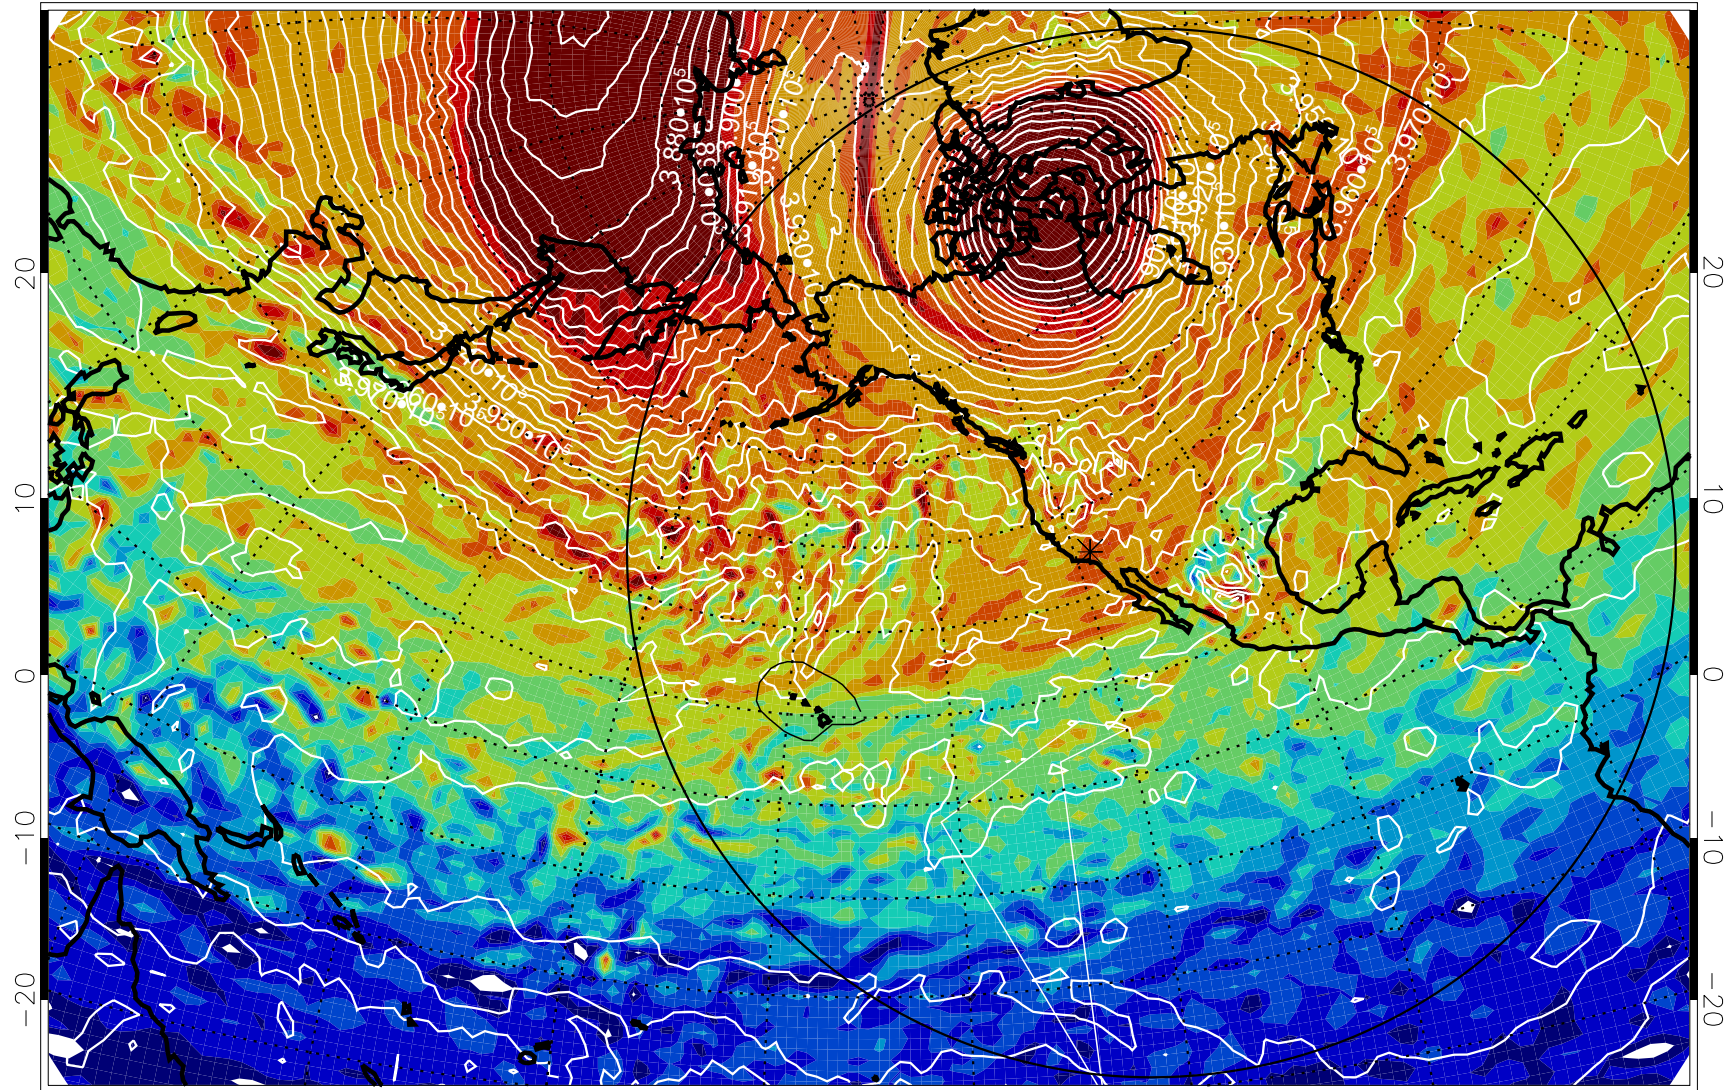

13010712, 60 hour forecast for 460K EPV

460K Montgomery Streamfunction, white

Range ring of 6000 km -- 19 hours GH round trip

13010718, 66 hour forecast for 460K EPV

460K Montgomery Streamfunction, white

Range ring of 6000 km -- 19 hours GH round trip

13010800, 72 hour forecast for 460K EPV

460K Montgomery Streamfunction, white

Range ring of 6000 km -- 19 hours GH round trip

13010806, 78 hour forecast for 460K EPV

460K Montgomery Streamfunction, white

Range ring of 6000 km -- 19 hours GH round trip

13010812, 84 hour forecast for 460K EPV

460K Montgomery Streamfunction, white

Range ring of 6000 km -- 19 hours GH round trip

13010818, 90 hour forecast for 460K EPV

460K Montgomery Streamfunction, white

Range ring of 6000 km -- 19 hours GH round trip

13010900, 96 hour forecast for 460K EPV

460K Montgomery Streamfunction, white

Range ring of 6000 km -- 19 hours GH round trip

13010906, 102 hour forecast for 460K EPV

460K Montgomery Streamfunction, white