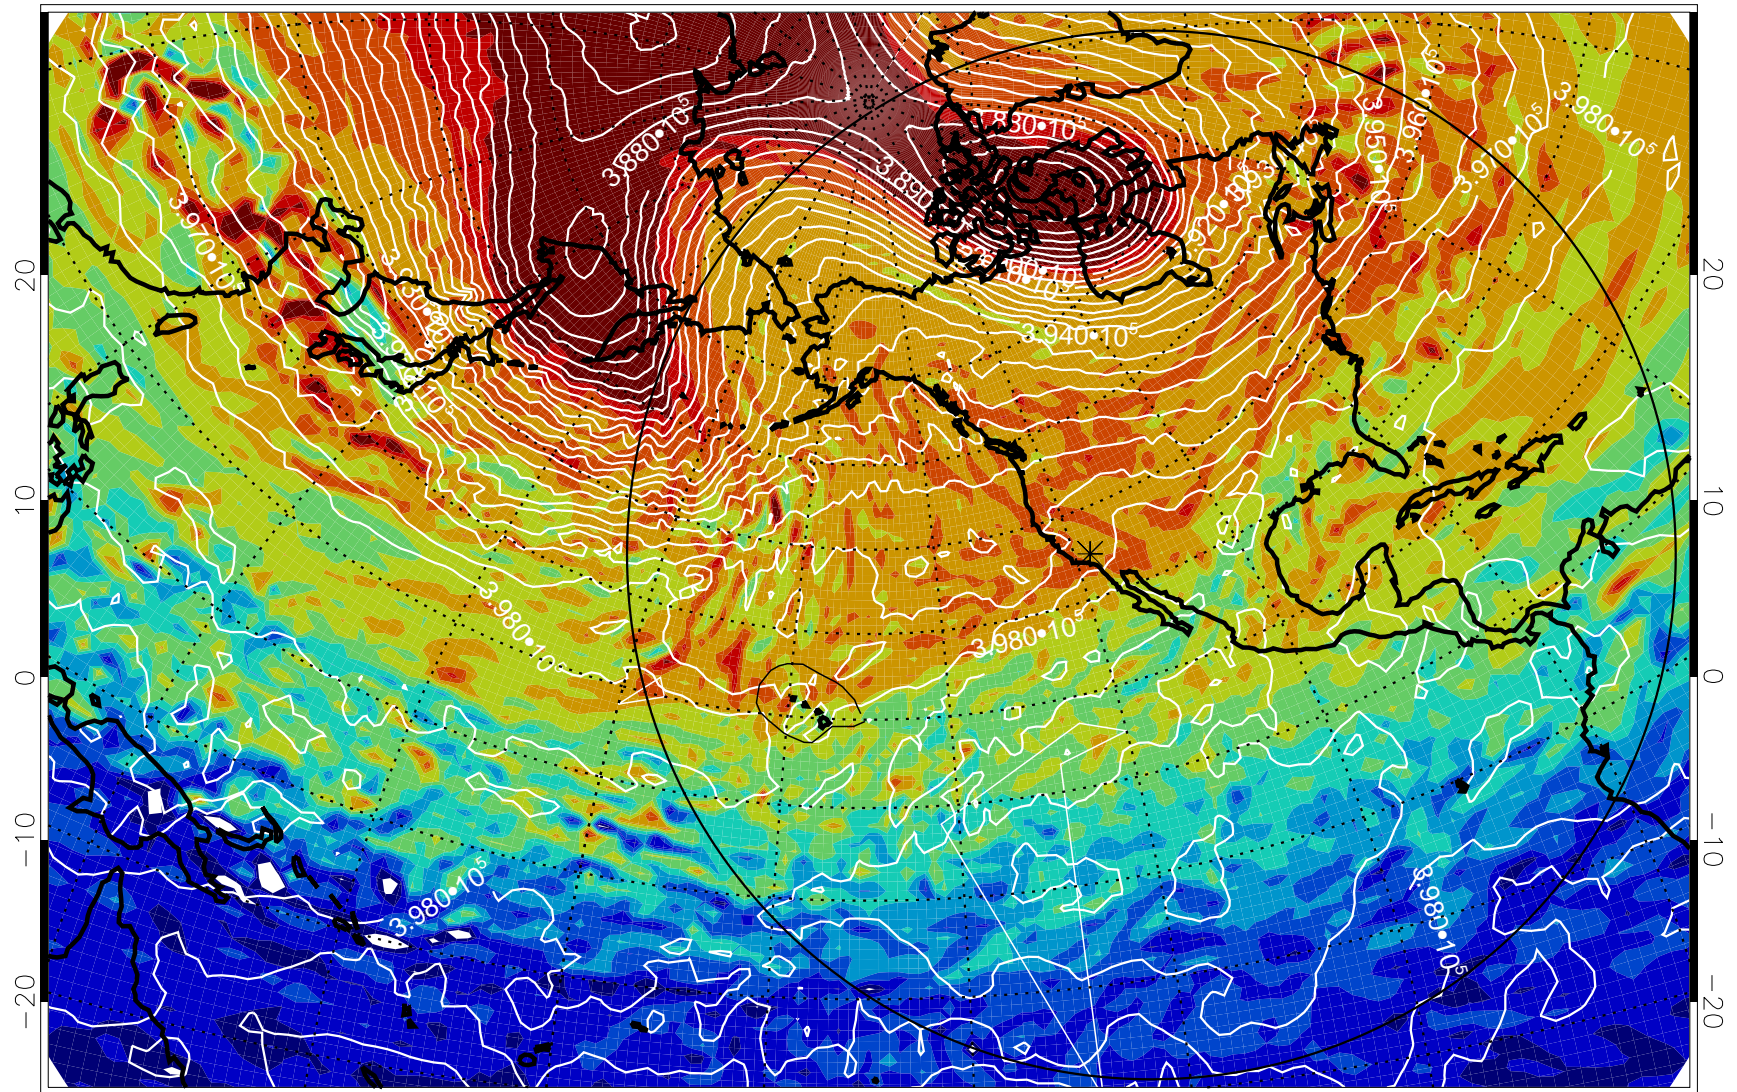

13010512, 12 hour forecast for 460K EPV

460K Montgomery Streamfunction, white

Range ring of 6000 km -- 19 hours GH round trip

13010518, 18 hour forecast for 460K EPV

460K Montgomery Streamfunction, white

Range ring of 6000 km -- 19 hours GH round trip

13010600, 24 hour forecast for 460K EPV

460K Montgomery Streamfunction, white

Range ring of 6000 km -- 19 hours GH round trip

13010606, 30 hour forecast for 460K EPV

460K Montgomery Streamfunction, white

Range ring of 6000 km -- 19 hours GH round trip

13010612, 36 hour forecast for 460K EPV

460K Montgomery Streamfunction, white

Range ring of 6000 km -- 19 hours GH round trip

13010618, 42 hour forecast for 460K EPV

460K Montgomery Streamfunction, white

Range ring of 6000 km -- 19 hours GH round trip

13010712, 60 hour forecast for 460K EPV

460K Montgomery Streamfunction, white

Range ring of 6000 km -- 19 hours GH round trip

13010718, 66 hour forecast for 460K EPV

460K Montgomery Streamfunction, white

Range ring of 6000 km -- 19 hours GH round trip