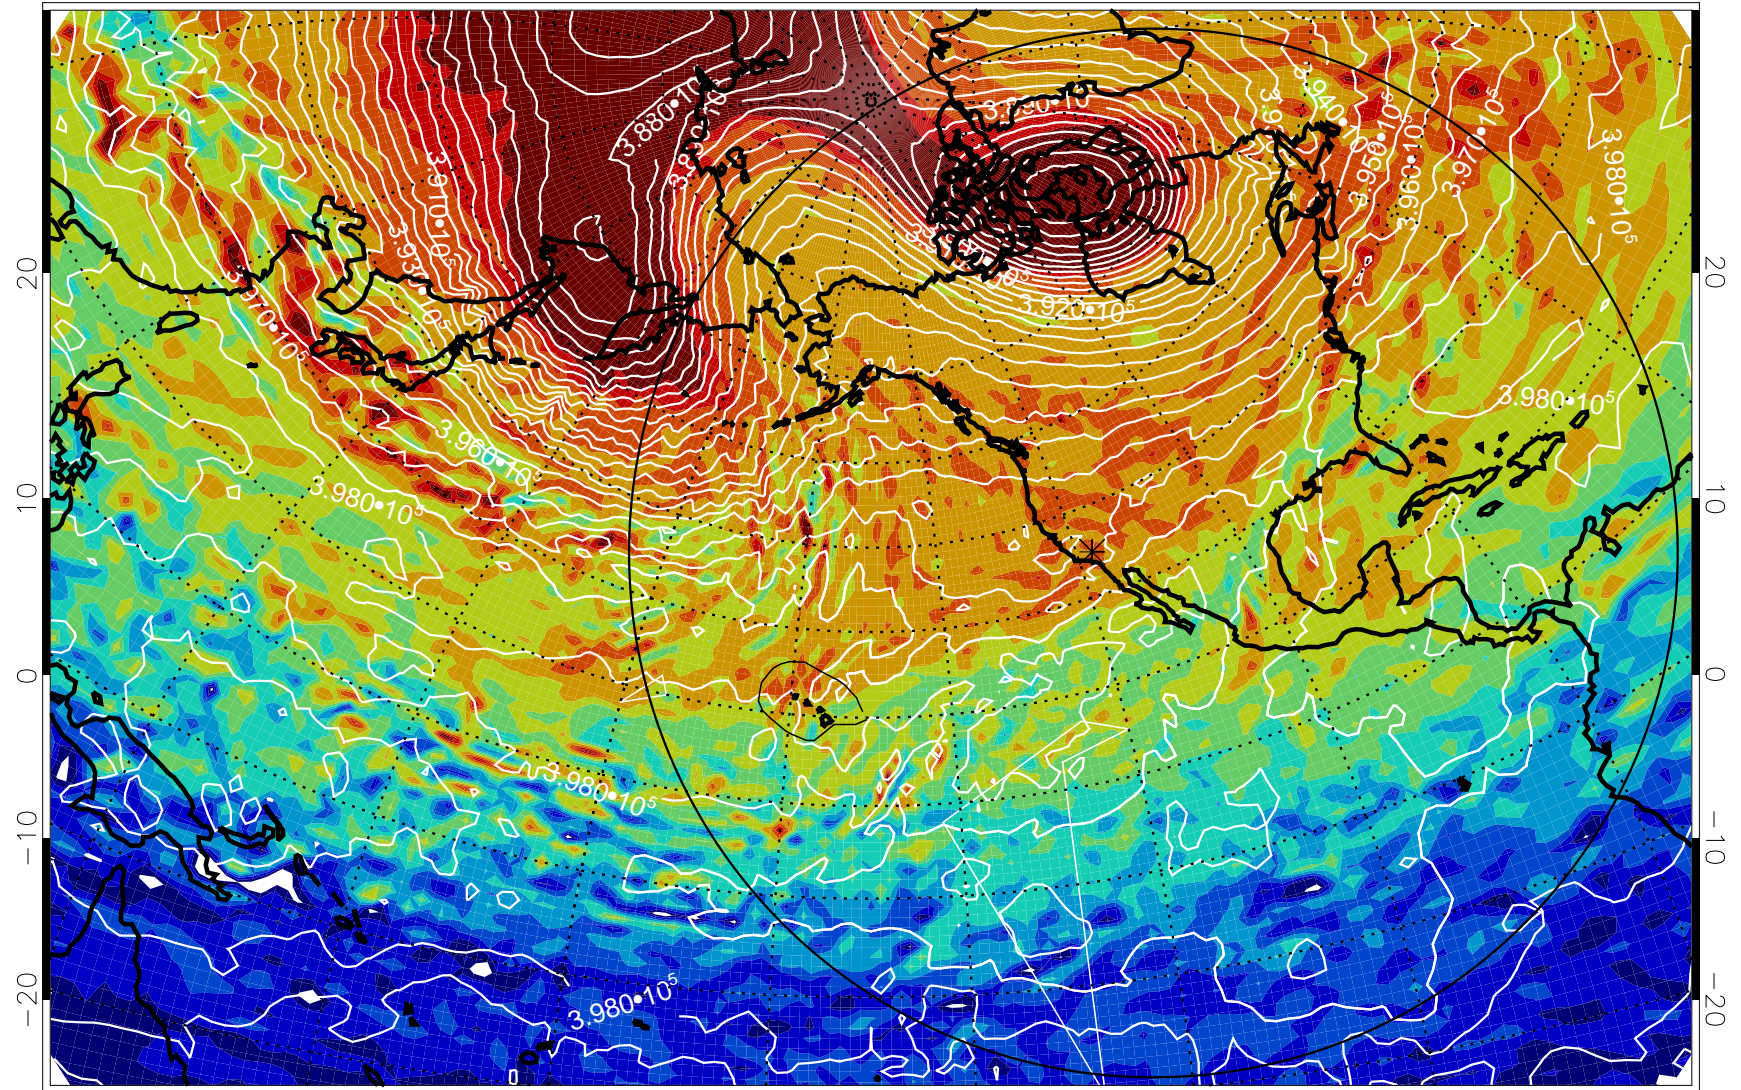

13010600, 24 hour forecast for 460K EPV

460K Montgomery Streamfunction, white

Range ring of 6000 km -- 19 hours GH round trip

13010606, 30 hour forecast for 460K EPV

460K Montgomery Streamfunction, white

Range ring of 6000 km -- 19 hours GH round trip

13010612, 36 hour forecast for 460K EPV

460K Montgomery Streamfunction, white

Range ring of 6000 km -- 19 hours GH round trip

13010618, 42 hour forecast for 460K EPV

460K Montgomery Streamfunction, white

Range ring of 6000 km -- 19 hours GH round trip

13010700, 48 hour forecast for 460K EPV

460K Montgomery Streamfunction, white

Range ring of 6000 km -- 19 hours GH round trip

13010706, 54 hour forecast for 460K EPV

460K Montgomery Streamfunction, white

Range ring of 6000 km -- 19 hours GH round trip

13010712, 60 hour forecast for 460K EPV

460K Montgomery Streamfunction, white

Range ring of 6000 km -- 19 hours GH round trip

13010718, 66 hour forecast for 460K EPV

460K Montgomery Streamfunction, white

Range ring of 6000 km -- 19 hours GH round trip