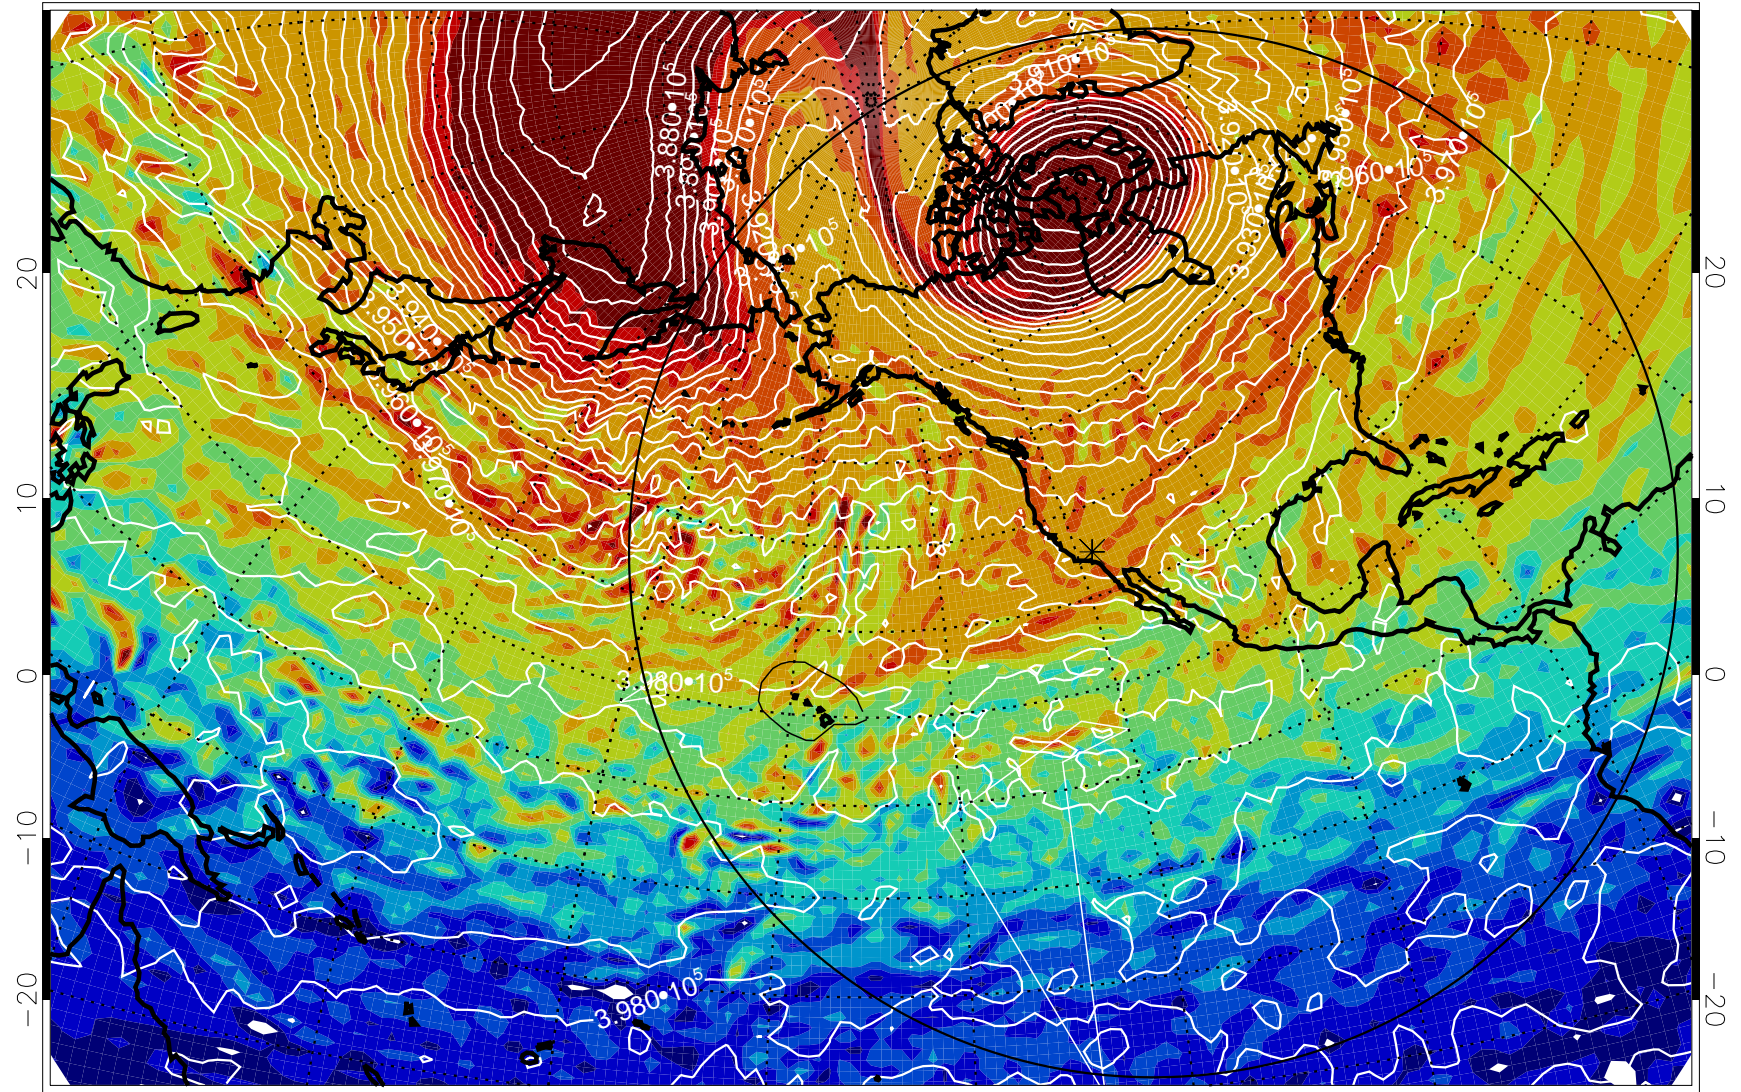

13010700, 48 hour forecast for 460K EPV

460K Montgomery Streamfunction, white

Range ring of 6000 km -- 19 hours GH round trip

13010706, 54 hour forecast for 460K EPV

460K Montgomery Streamfunction, white

Range ring of 6000 km -- 19 hours GH round trip

13010712, 60 hour forecast for 460K EPV

460K Montgomery Streamfunction, white

Range ring of 6000 km -- 19 hours GH round trip

13010718, 66 hour forecast for 460K EPV

460K Montgomery Streamfunction, white

Range ring of 6000 km -- 19 hours GH round trip

13010800, 72 hour forecast for 460K EPV

460K Montgomery Streamfunction, white

Range ring of 6000 km -- 19 hours GH round trip

13010806, 78 hour forecast for 460K EPV

460K Montgomery Streamfunction, white

Range ring of 6000 km -- 19 hours GH round trip

13010812, 84 hour forecast for 460K EPV

460K Montgomery Streamfunction, white

Range ring of 6000 km -- 19 hours GH round trip

13010818, 90 hour forecast for 460K EPV

460K Montgomery Streamfunction, white

Range ring of 6000 km -- 19 hours GH round trip