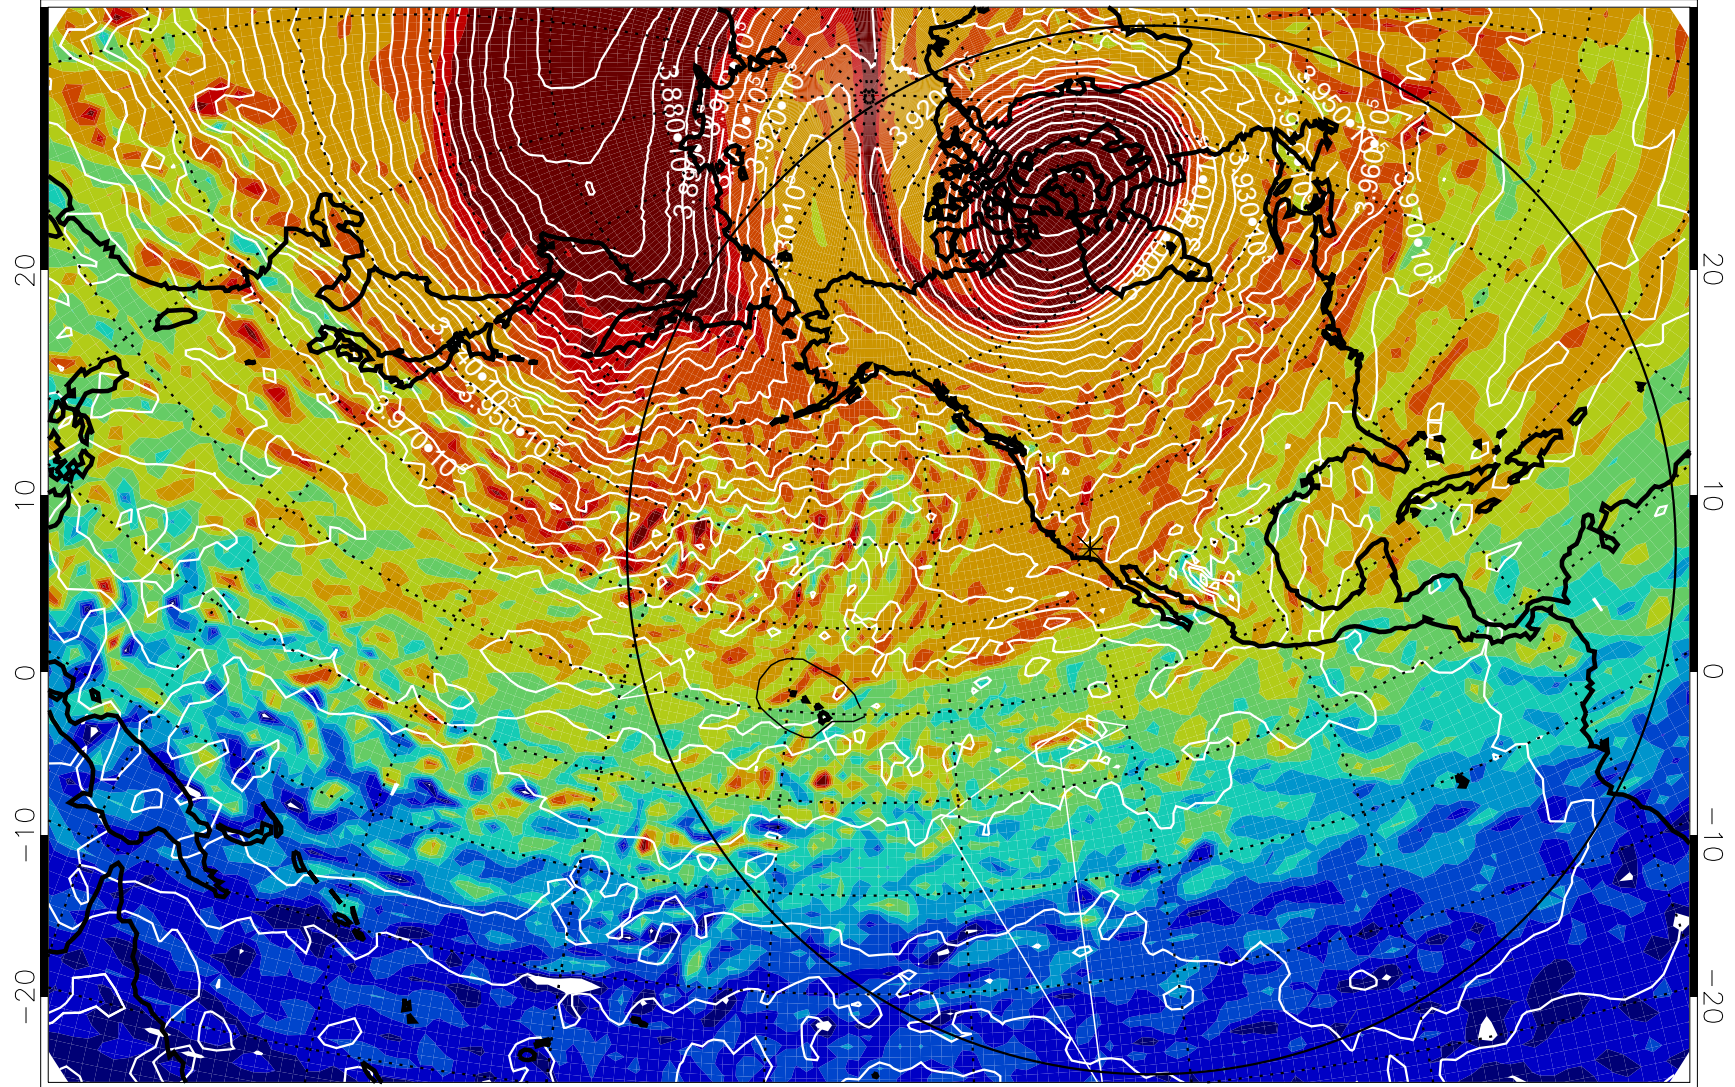

13010712, 60 hour forecast for 460K EPV

460K Montgomery Streamfunction, white

Range ring of 6000 km -- 19 hours GH round trip

13010718, 66 hour forecast for 460K EPV

460K Montgomery Streamfunction, white

Range ring of 6000 km -- 19 hours GH round trip

13010800, 72 hour forecast for 460K EPV

460K Montgomery Streamfunction, white

Range ring of 6000 km -- 19 hours GH round trip

13010806, 78 hour forecast for 460K EPV

460K Montgomery Streamfunction, white

Range ring of 6000 km -- 19 hours GH round trip

13010812, 84 hour forecast for 460K EPV

460K Montgomery Streamfunction, white

Range ring of 6000 km -- 19 hours GH round trip

13010818, 90 hour forecast for 460K EPV

460K Montgomery Streamfunction, white

Range ring of 6000 km -- 19 hours GH round trip

13010900, 96 hour forecast for 460K EPV

460K Montgomery Streamfunction, white

Range ring of 6000 km -- 19 hours GH round trip

13010906, 102 hour forecast for 460K EPV

460K Montgomery Streamfunction, white