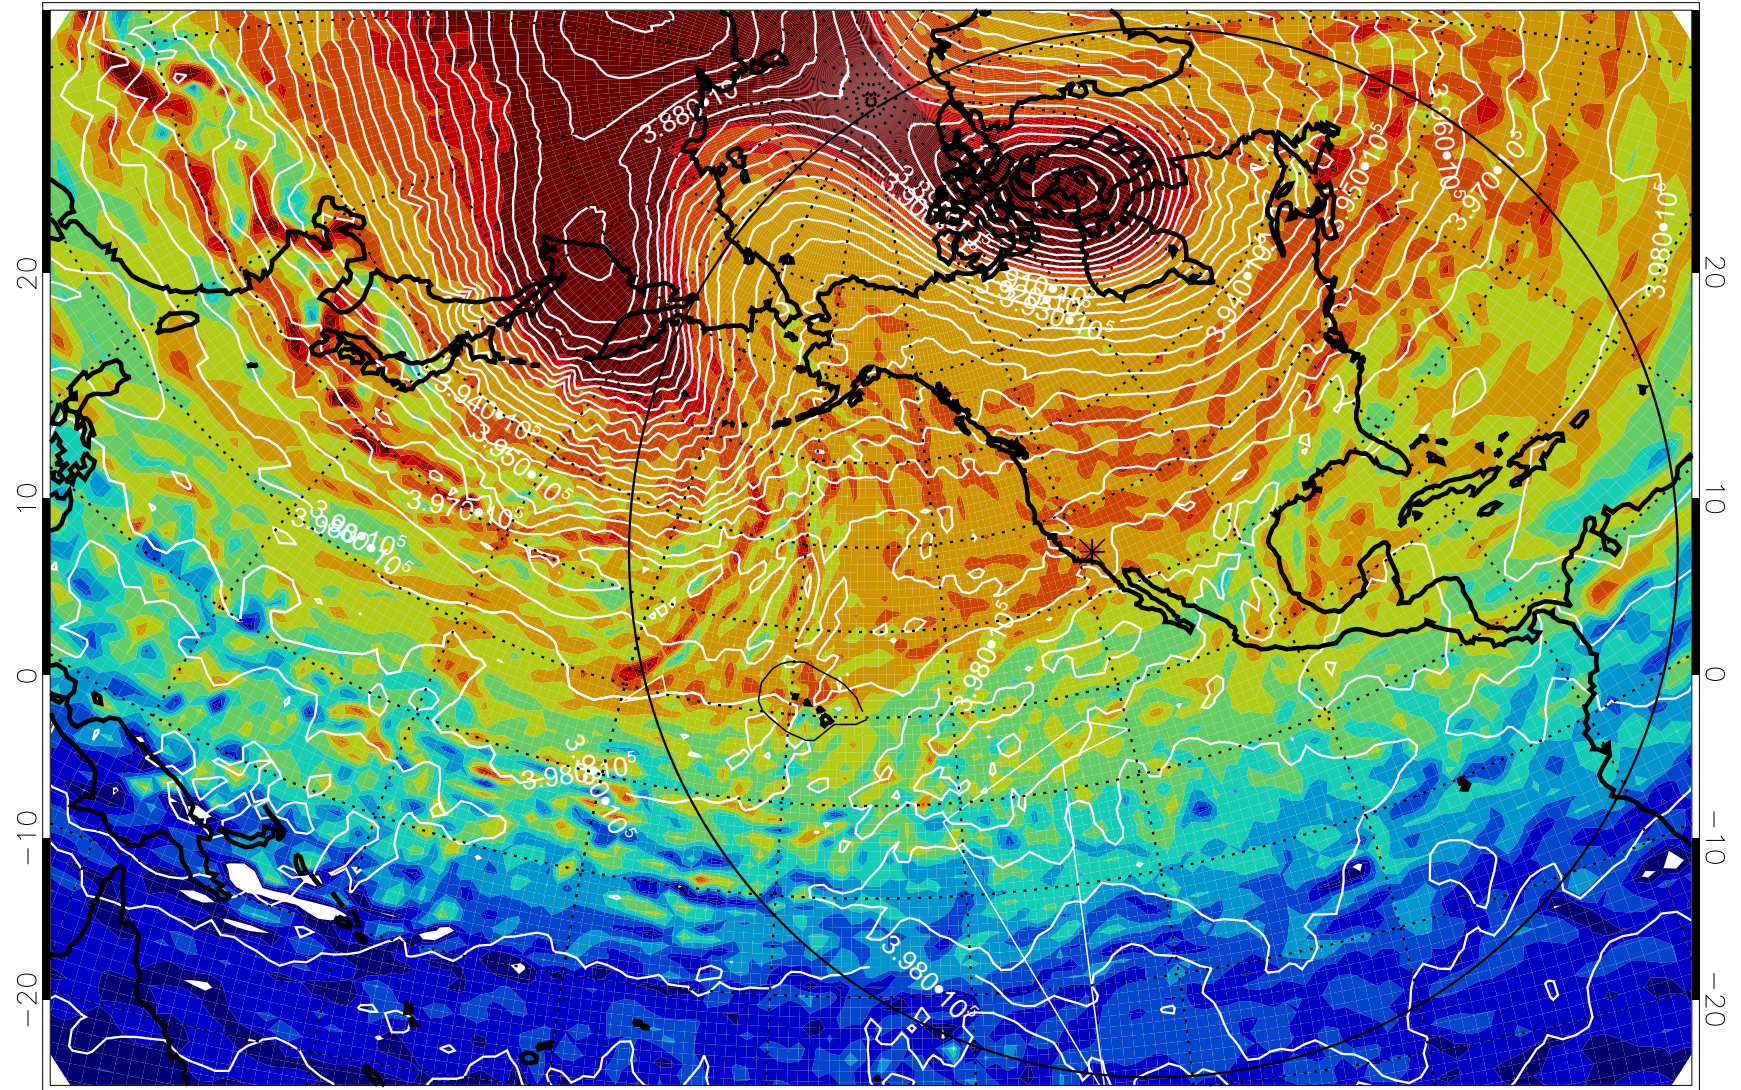

13010512, 12 hour forecast for 460K EPV

460K Montgomery Streamfunction, white

Range ring of 6000 km -- 19 hours GH round trip

13010518, 18 hour forecast for 460K EPV

460K Montgomery Streamfunction, white

Range ring of 6000 km -- 19 hours GH round trip

13010600, 24 hour forecast for 460K EPV

460K Montgomery Streamfunction, white

Range ring of 6000 km -- 19 hours GH round trip

13010606, 30 hour forecast for 460K EPV

460K Montgomery Streamfunction, white

Range ring of 6000 km -- 19 hours GH round trip

13010612, 36 hour forecast for 460K EPV

460K Montgomery Streamfunction, white

Range ring of 6000 km -- 19 hours GH round trip

13010618, 42 hour forecast for 460K EPV

460K Montgomery Streamfunction, white

Range ring of 6000 km -- 19 hours GH round trip

13010700, 48 hour forecast for 460K EPV

460K Montgomery Streamfunction, white

Range ring of 6000 km -- 19 hours GH round trip

13010706, 54 hour forecast for 460K EPV

460K Montgomery Streamfunction, white

Range ring of 6000 km -- 19 hours GH round trip