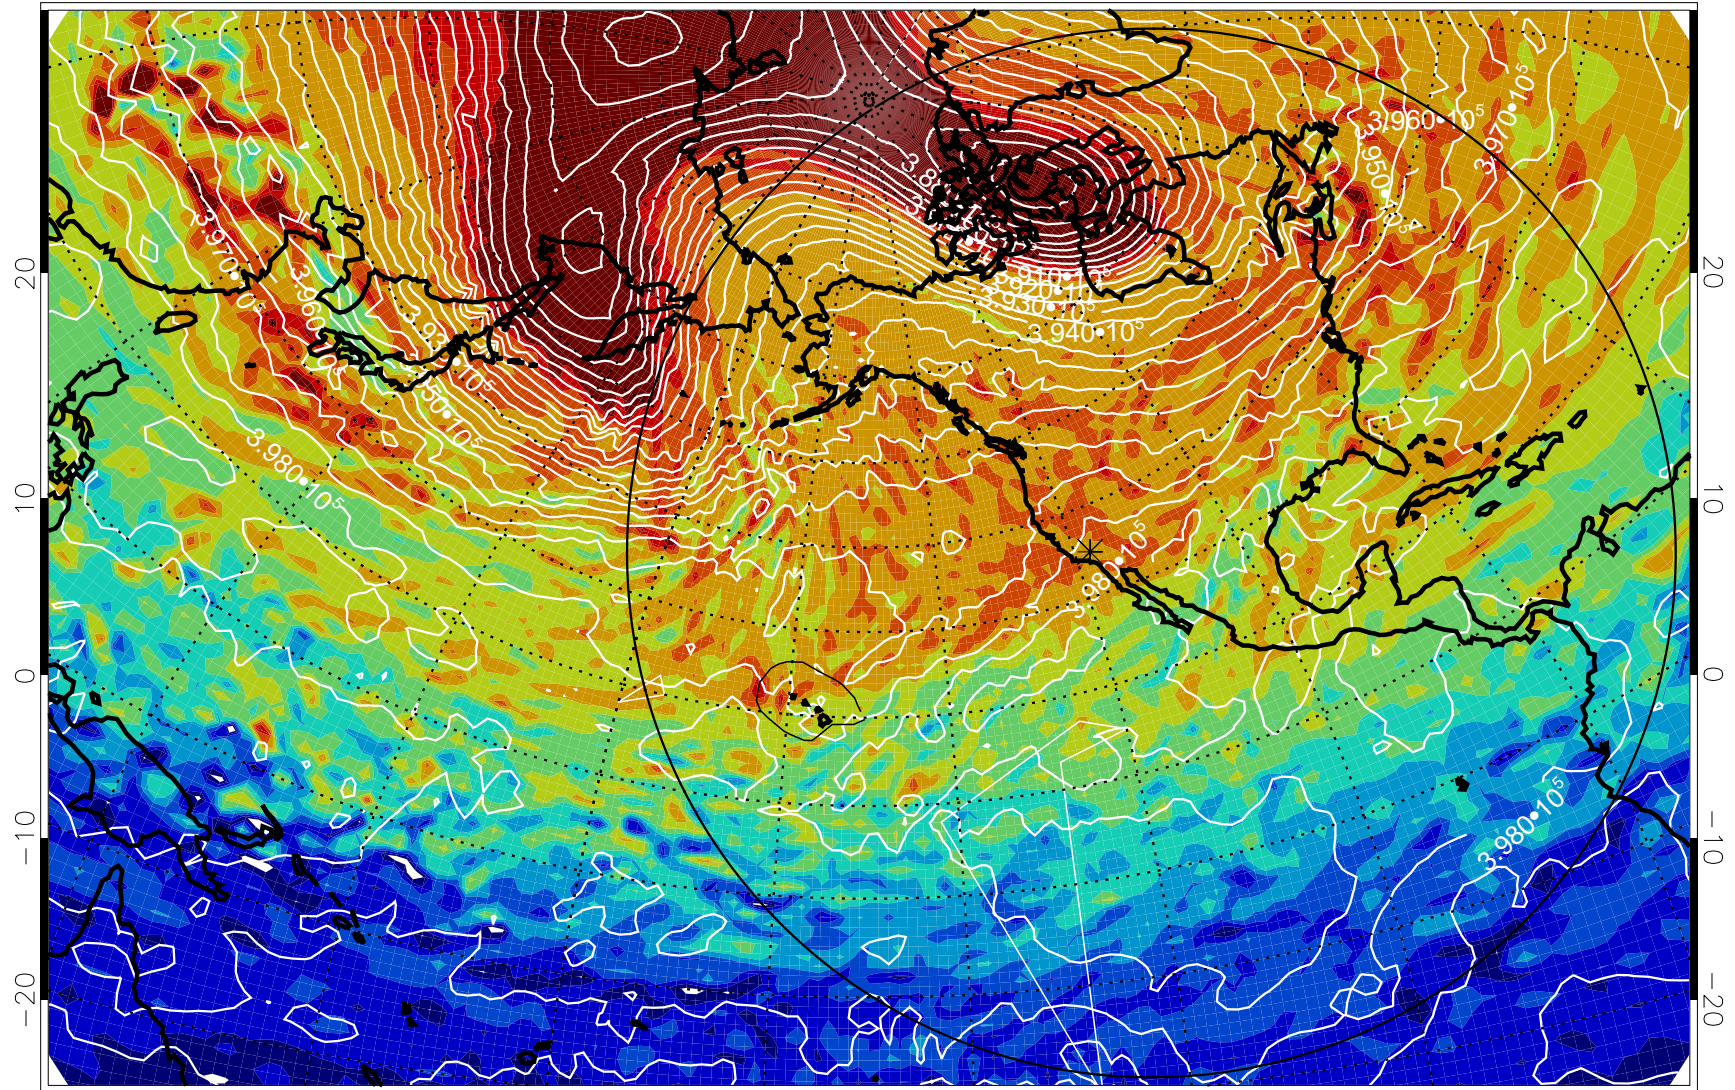

13010512, 12 hour forecast for 460K EPV

460K Montgomery Streamfunction, white

Range ring of 6000 km -- 19 hours GH round trip

13010518, 18 hour forecast for 460K EPV

460K Montgomery Streamfunction, white

Range ring of 6000 km -- 19 hours GH round trip

13010600, 24 hour forecast for 460K EPV

460K Montgomery Streamfunction, white

Range ring of 6000 km -- 19 hours GH round trip

13010606, 30 hour forecast for 460K EPV

460K Montgomery Streamfunction, white

Range ring of 6000 km -- 19 hours GH round trip

13010612, 36 hour forecast for 460K EPV

460K Montgomery Streamfunction, white

Range ring of 6000 km -- 19 hours GH round trip

13010618, 42 hour forecast for 460K EPV

460K Montgomery Streamfunction, white

Range ring of 6000 km -- 19 hours GH round trip

13010712, 60 hour forecast for 460K EPV

460K Montgomery Streamfunction, white

Range ring of 6000 km -- 19 hours GH round trip

13010718, 66 hour forecast for 460K EPV

460K Montgomery Streamfunction, white

Range ring of 6000 km -- 19 hours GH round trip