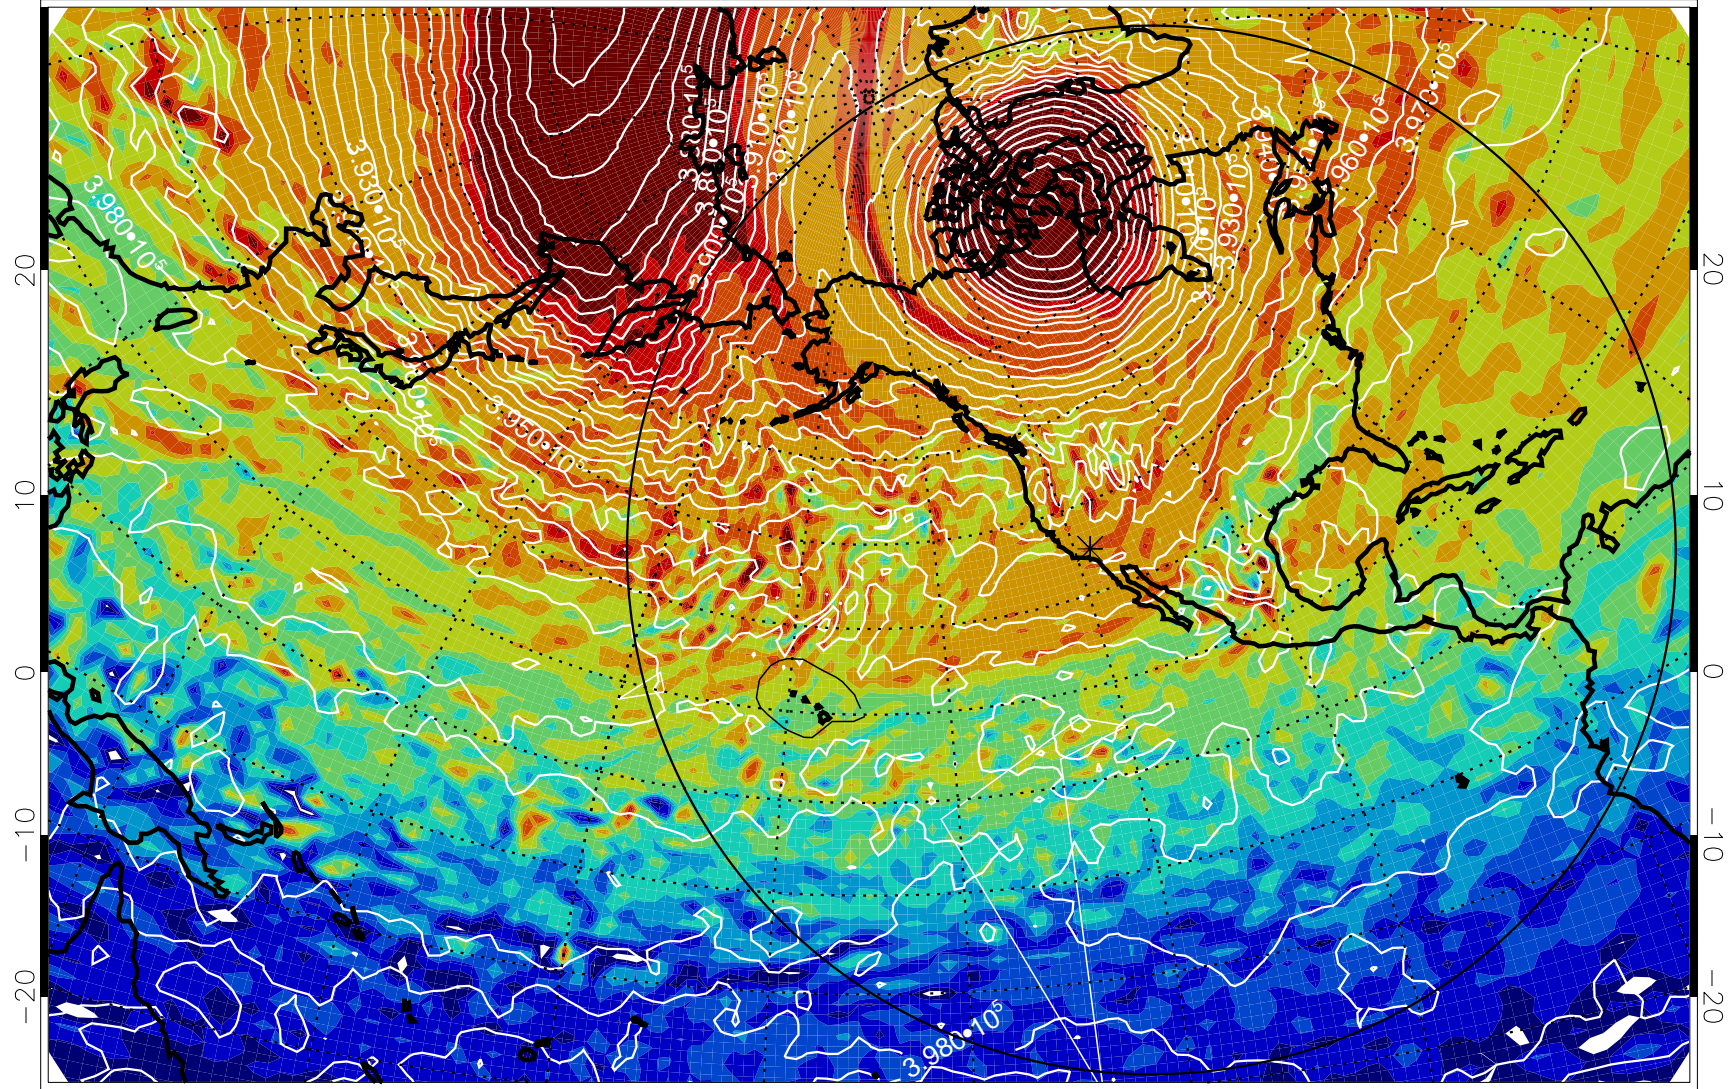

13010712, 60 hour forecast for 460K EPV

460K Montgomery Streamfunction, white

Range ring of 6000 km -- 19 hours GH round trip

13010718, 66 hour forecast for 460K EPV

460K Montgomery Streamfunction, white

Range ring of 6000 km -- 19 hours GH round trip

13010800, 72 hour forecast for 460K EPV

460K Montgomery Streamfunction, white

Range ring of 6000 km -- 19 hours GH round trip

13010806, 78 hour forecast for 460K EPV

460K Montgomery Streamfunction, white

Range ring of 6000 km -- 19 hours GH round trip

13010812, 84 hour forecast for 460K EPV

460K Montgomery Streamfunction, white

Range ring of 6000 km -- 19 hours GH round trip

13010818, 90 hour forecast for 460K EPV

460K Montgomery Streamfunction, white

Range ring of 6000 km -- 19 hours GH round trip

13010900, 96 hour forecast for 460K EPV

460K Montgomery Streamfunction, white

Range ring of 6000 km -- 19 hours GH round trip

13010906, 102 hour forecast for 460K EPV

460K Montgomery Streamfunction, white