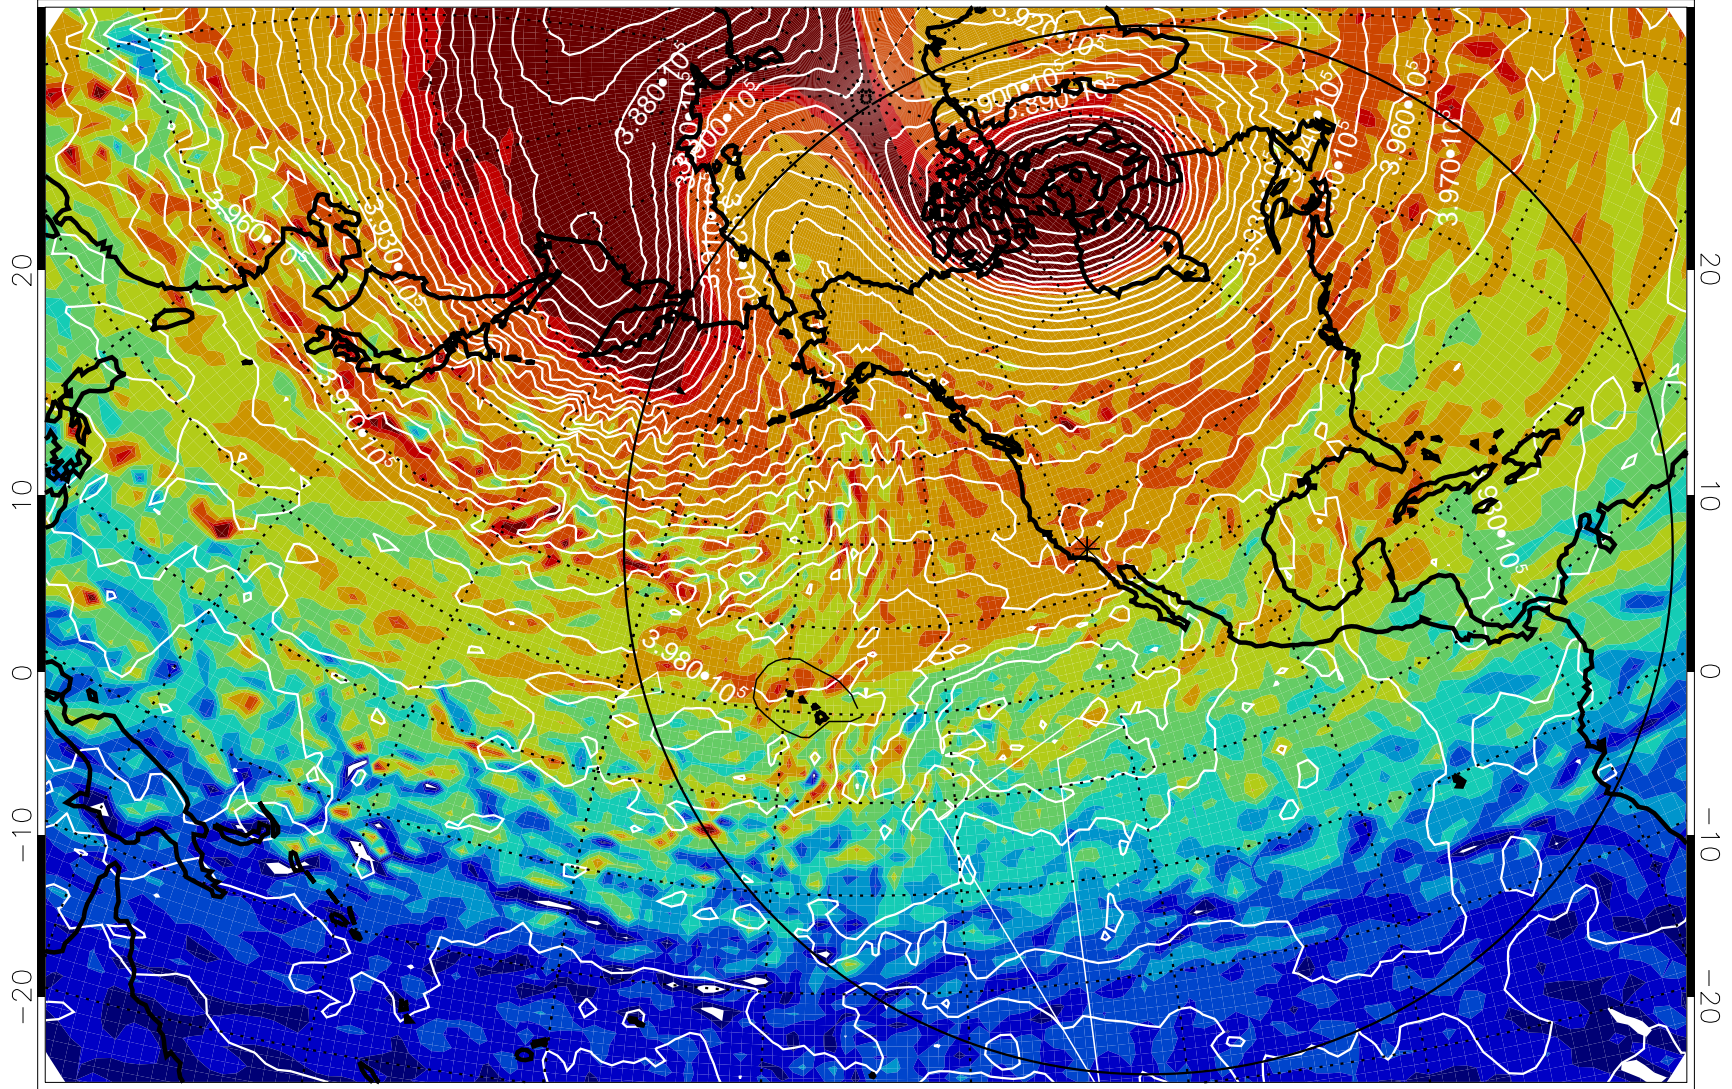

13010612, 36 hour forecast for 460K EPV

460K Montgomery Streamfunction, white

Range ring of 6000 km -- 19 hours GH round trip

13010618, 42 hour forecast for 460K EPV

460K Montgomery Streamfunction, white

Range ring of 6000 km -- 19 hours GH round trip

13010700, 48 hour forecast for 460K EPV

460K Montgomery Streamfunction, white

Range ring of 6000 km -- 19 hours GH round trip

13010706, 54 hour forecast for 460K EPV

460K Montgomery Streamfunction, white

Range ring of 6000 km -- 19 hours GH round trip

13010712, 60 hour forecast for 460K EPV

460K Montgomery Streamfunction, white

Range ring of 6000 km -- 19 hours GH round trip

13010718, 66 hour forecast for 460K EPV

460K Montgomery Streamfunction, white

Range ring of 6000 km -- 19 hours GH round trip

13010800, 72 hour forecast for 460K EPV

460K Montgomery Streamfunction, white

Range ring of 6000 km -- 19 hours GH round trip

13010806, 78 hour forecast for 460K EPV

460K Montgomery Streamfunction, white

Range ring of 6000 km -- 19 hours GH round trip