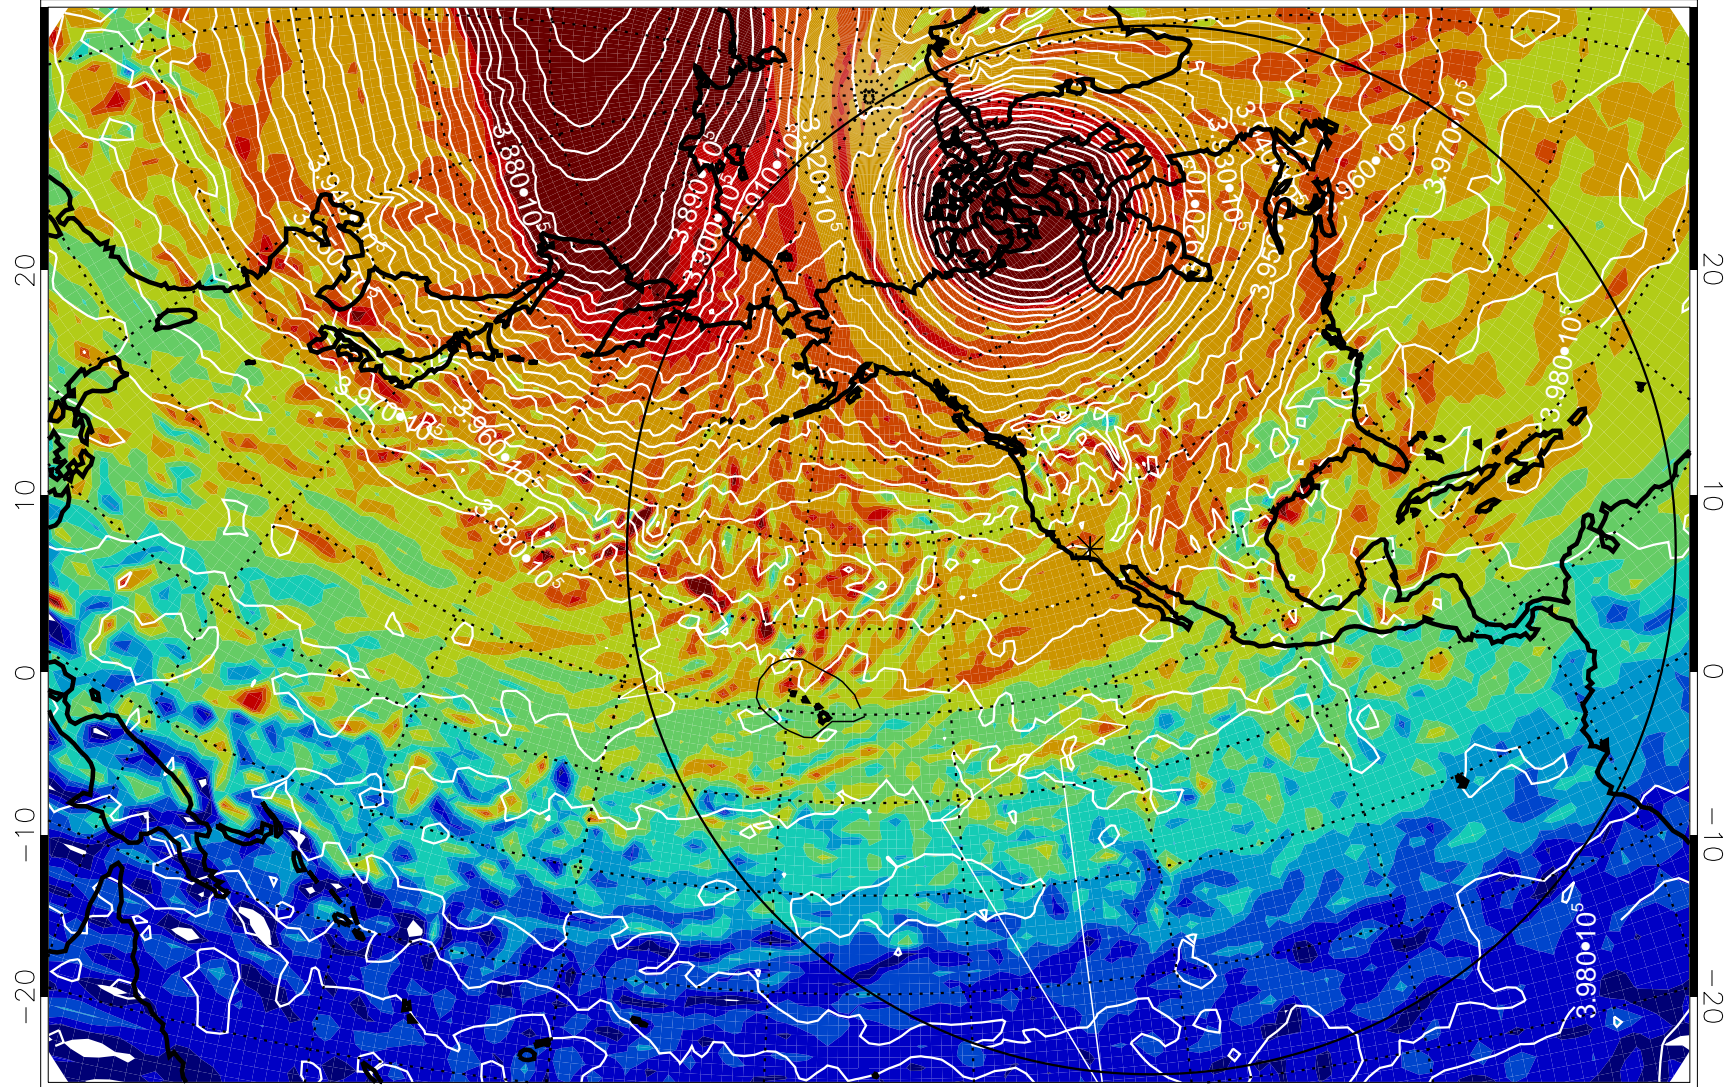

13010812, 84 hour forecast for 460K EPV

460K Montgomery Streamfunction, white

Range ring of 6000 km -- 19 hours GH round trip

13010818, 90 hour forecast for 460K EPV

460K Montgomery Streamfunction, white

Range ring of 6000 km -- 19 hours GH round trip

13010900, 96 hour forecast for 460K EPV

460K Montgomery Streamfunction, white

Range ring of 6000 km -- 19 hours GH round trip

13010906, 102 hour forecast for 460K EPV

460K Montgomery Streamfunction, white

Range ring of 6000 km -- 19 hours GH round trip

13010912, 108 hour forecast for 460K EPV

460K Montgomery Streamfunction, white

Range ring of 6000 km -- 19 hours GH round trip

13010918, 114 hour forecast for 460K EPV

460K Montgomery Streamfunction, white

Range ring of 6000 km -- 19 hours GH round trip

13011000, 120 hour forecast for 460K EPV

460K Montgomery Streamfunction, white

Range ring of 6000 km -- 19 hours GH round trip