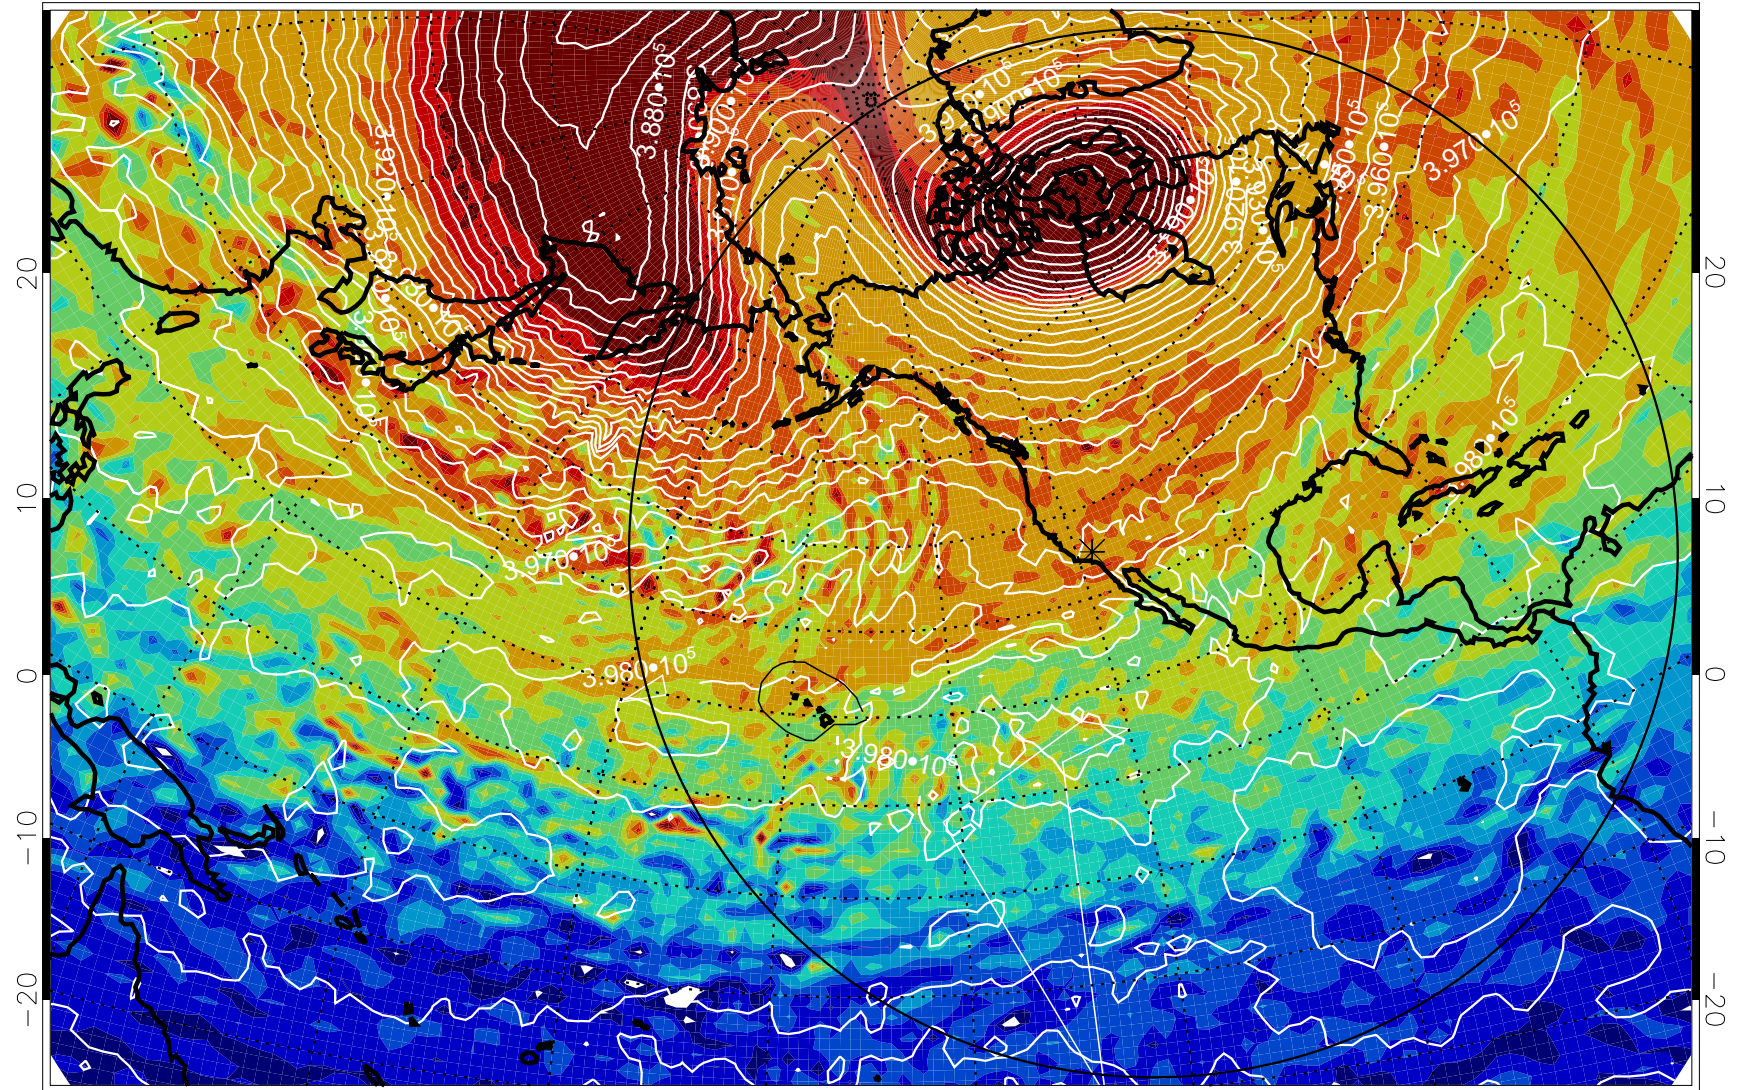

13010612, 36 hour forecast for 460K EPV

460K Montgomery Streamfunction, white

Range ring of 6000 km -- 19 hours GH round trip

13010618, 42 hour forecast for 460K EPV

460K Montgomery Streamfunction, white

Range ring of 6000 km -- 19 hours GH round trip

13010700, 48 hour forecast for 460K EPV

460K Montgomery Streamfunction, white

Range ring of 6000 km -- 19 hours GH round trip

13010706, 54 hour forecast for 460K EPV

460K Montgomery Streamfunction, white

Range ring of 6000 km -- 19 hours GH round trip

13010712, 60 hour forecast for 460K EPV

460K Montgomery Streamfunction, white

Range ring of 6000 km -- 19 hours GH round trip

13010718, 66 hour forecast for 460K EPV

460K Montgomery Streamfunction, white

Range ring of 6000 km -- 19 hours GH round trip

13010800, 72 hour forecast for 460K EPV

460K Montgomery Streamfunction, white

Range ring of 6000 km -- 19 hours GH round trip

13010806, 78 hour forecast for 460K EPV

460K Montgomery Streamfunction, white

Range ring of 6000 km -- 19 hours GH round trip