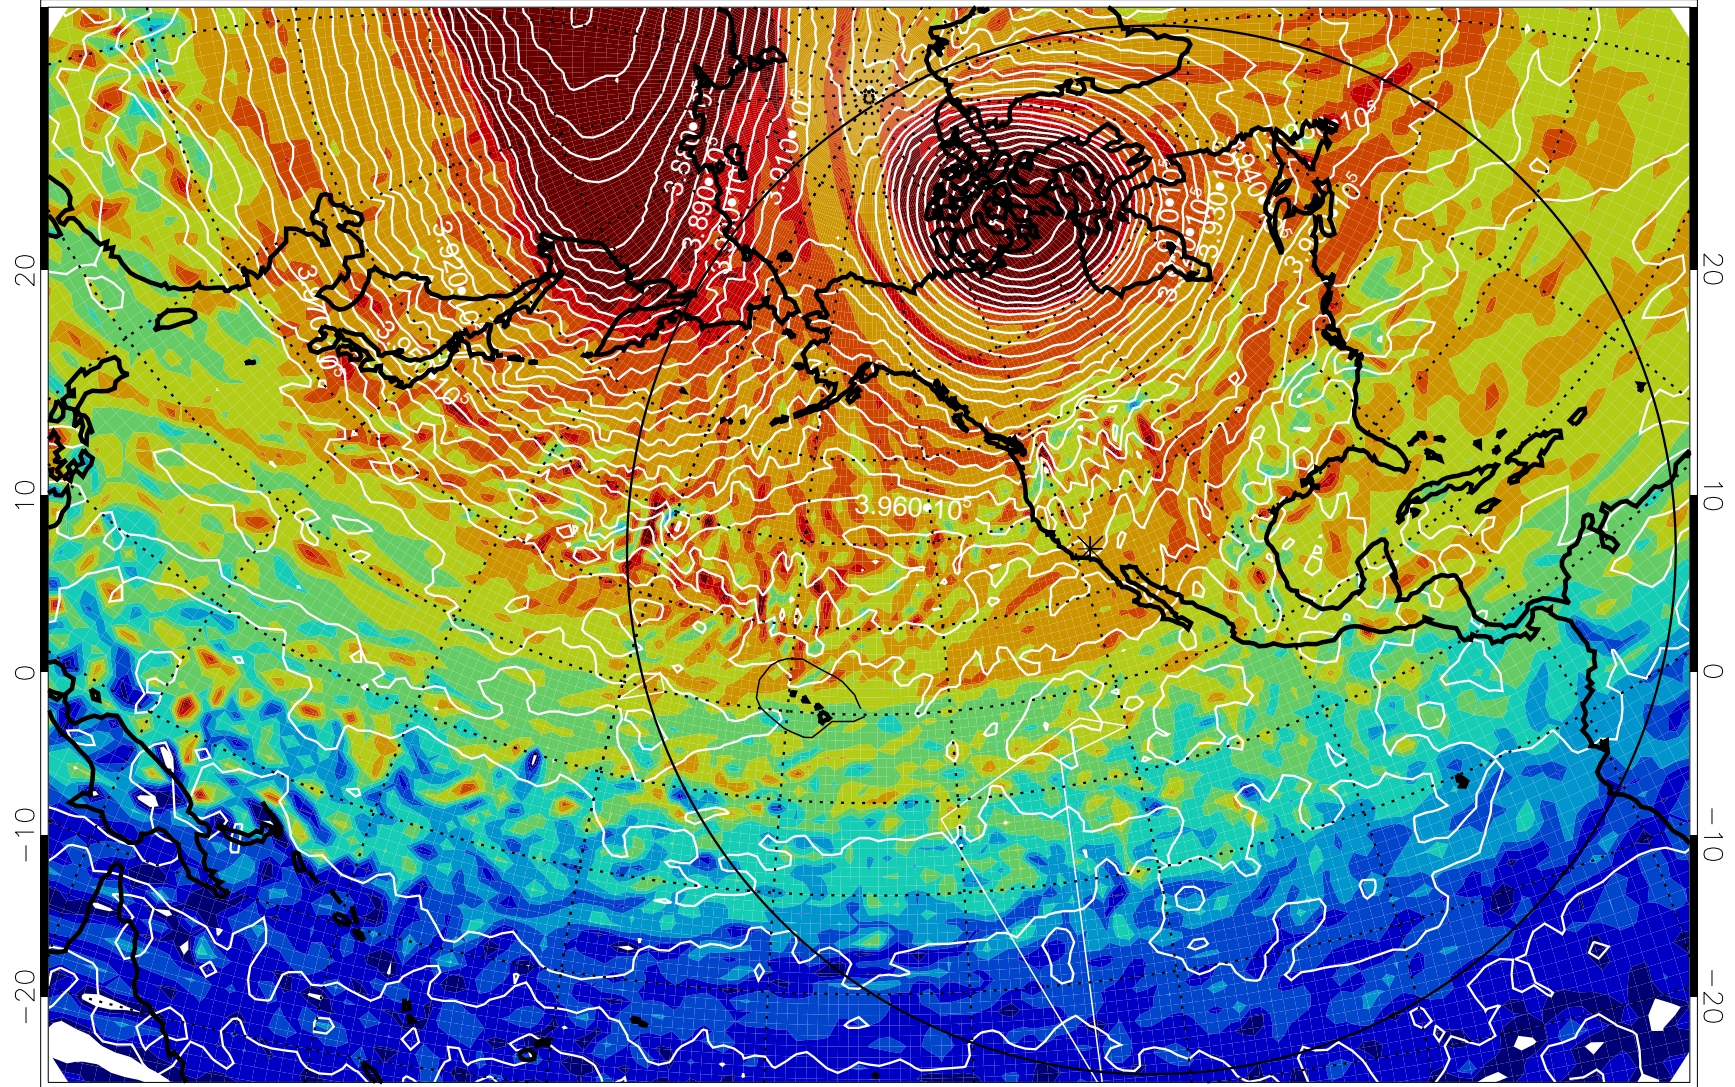

13010900, 96 hour forecast for 460K EPV

460K Montgomery Streamfunction, white

Range ring of 6000 km -- 19 hours GH round trip

13010906, 102 hour forecast for 460K EPV

460K Montgomery Streamfunction, white

Range ring of 6000 km -- 19 hours GH round trip

13010912, 108 hour forecast for 460K EPV

460K Montgomery Streamfunction, white

Range ring of 6000 km -- 19 hours GH round trip

13010918, 114 hour forecast for 460K EPV

460K Montgomery Streamfunction, white

Range ring of 6000 km -- 19 hours GH round trip

13011000, 120 hour forecast for 460K EPV

460K Montgomery Streamfunction, white

Range ring of 6000 km -- 19 hours GH round trip