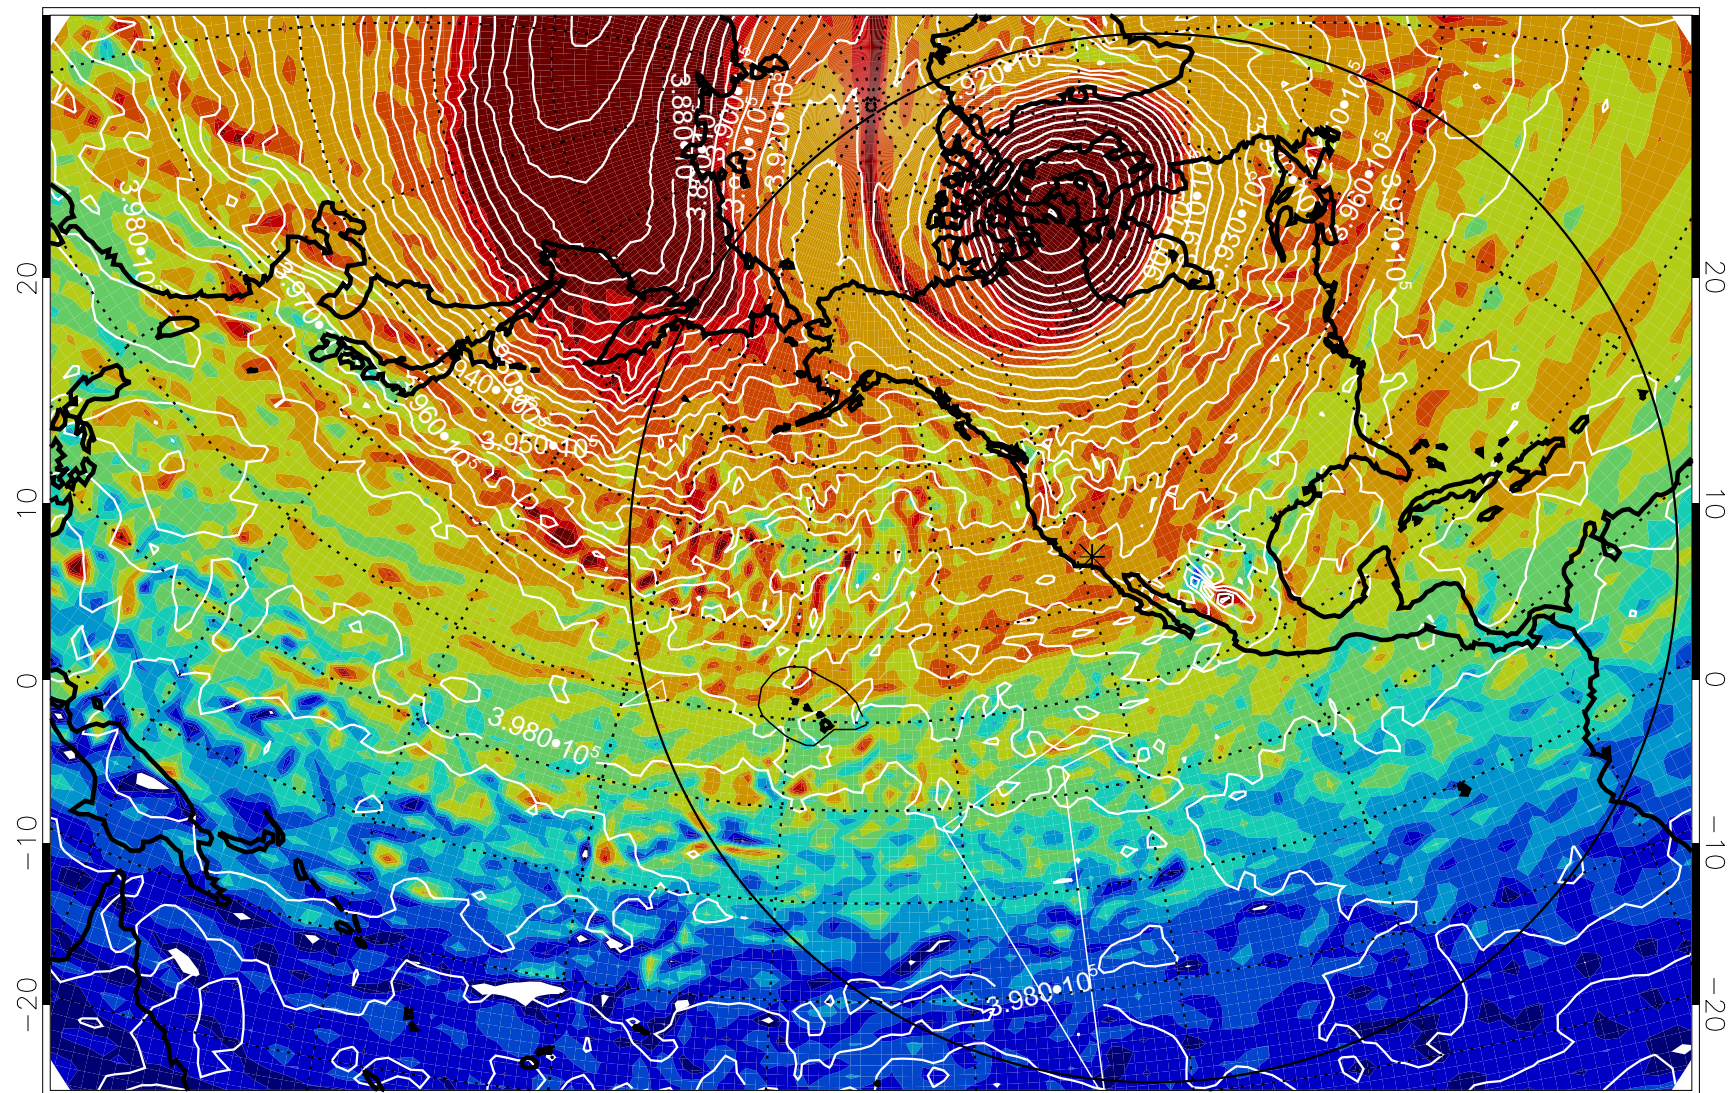

13010712, 60 hour forecast for 460K EPV

460K Montgomery Streamfunction, white

Range ring of 6000 km -- 19 hours GH round trip

13010718, 66 hour forecast for 460K EPV

460K Montgomery Streamfunction, white

Range ring of 6000 km -- 19 hours GH round trip

13010800, 72 hour forecast for 460K EPV

460K Montgomery Streamfunction, white

Range ring of 6000 km -- 19 hours GH round trip

13010806, 78 hour forecast for 460K EPV

460K Montgomery Streamfunction, white

Range ring of 6000 km -- 19 hours GH round trip

13010812, 84 hour forecast for 460K EPV

460K Montgomery Streamfunction, white

Range ring of 6000 km -- 19 hours GH round trip

13010818, 90 hour forecast for 460K EPV

460K Montgomery Streamfunction, white

Range ring of 6000 km -- 19 hours GH round trip

13010900, 96 hour forecast for 460K EPV

460K Montgomery Streamfunction, white

Range ring of 6000 km -- 19 hours GH round trip

13010906, 102 hour forecast for 460K EPV

460K Montgomery Streamfunction, white