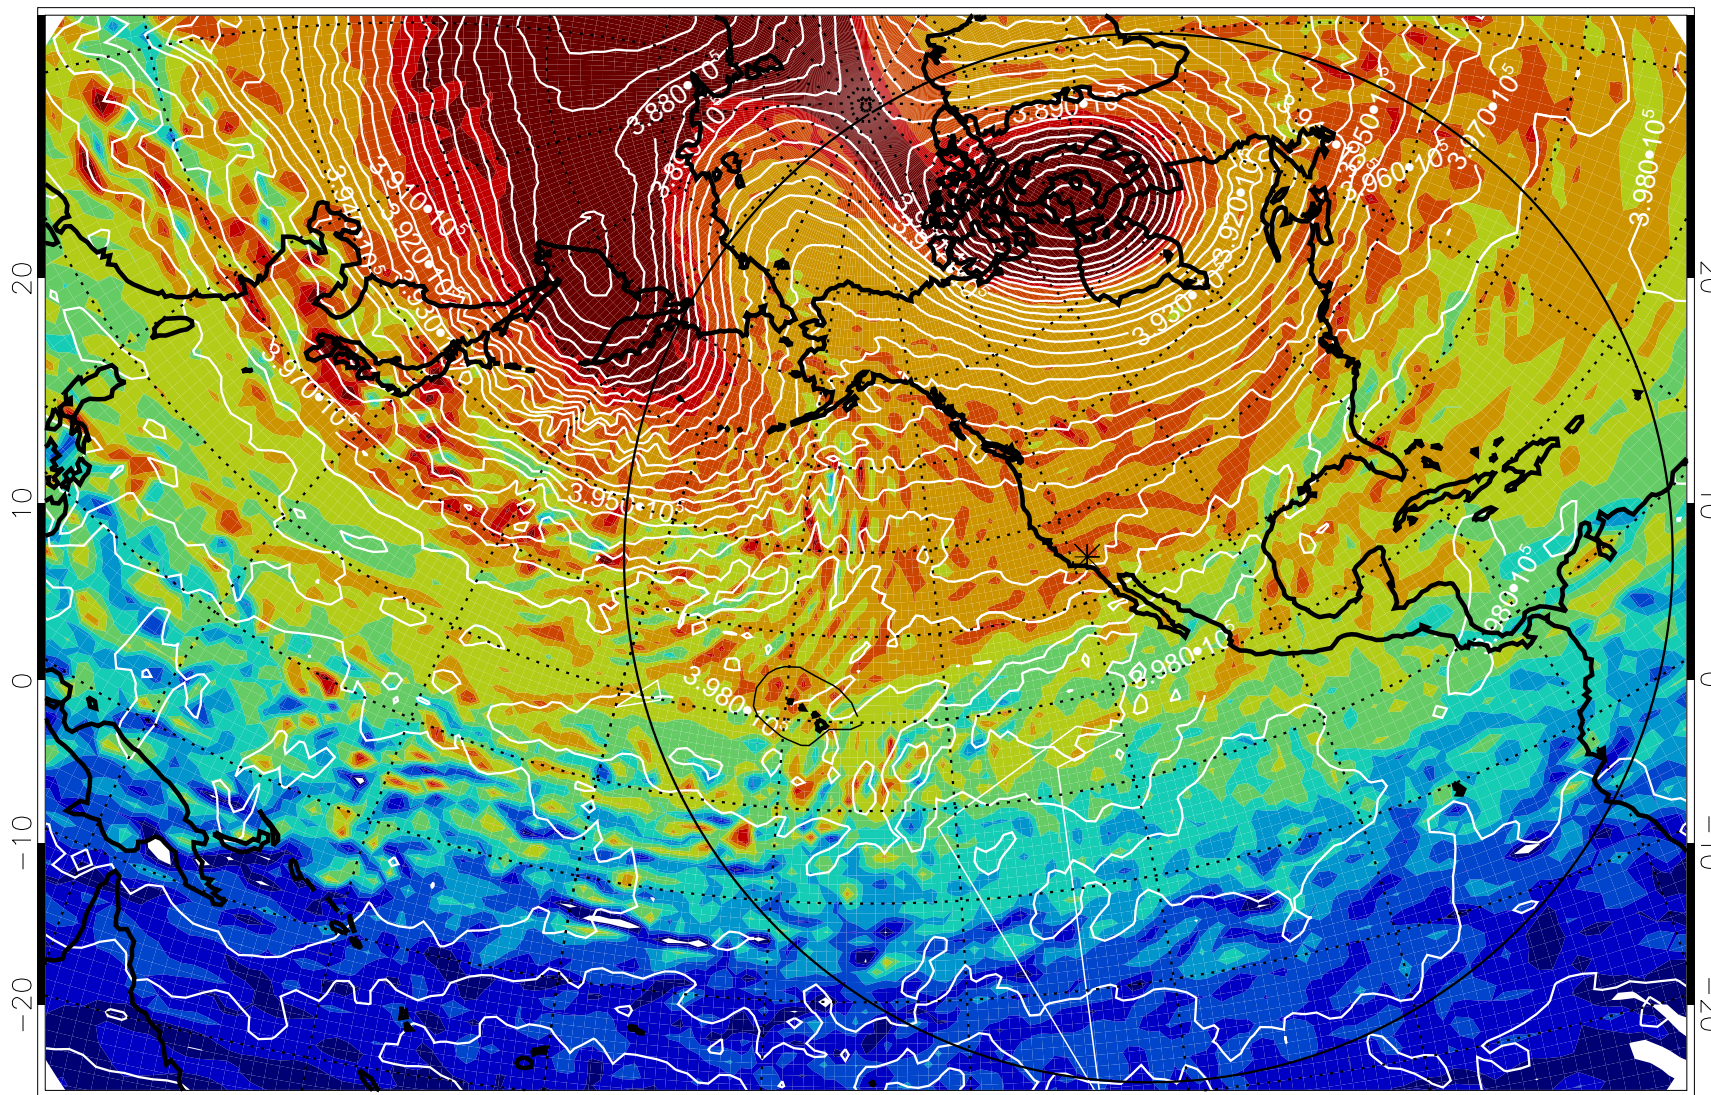

13010600, 24 hour forecast for 460K EPV

460K Montgomery Streamfunction, white

Range ring of 6000 km -- 19 hours GH round trip

13010606, 30 hour forecast for 460K EPV

460K Montgomery Streamfunction, white

Range ring of 6000 km -- 19 hours GH round trip

13010612, 36 hour forecast for 460K EPV

460K Montgomery Streamfunction, white

Range ring of 6000 km -- 19 hours GH round trip

13010618, 42 hour forecast for 460K EPV

460K Montgomery Streamfunction, white

Range ring of 6000 km -- 19 hours GH round trip

13010700, 48 hour forecast for 460K EPV

460K Montgomery Streamfunction, white

Range ring of 6000 km -- 19 hours GH round trip

13010706, 54 hour forecast for 460K EPV

460K Montgomery Streamfunction, white

Range ring of 6000 km -- 19 hours GH round trip

13010712, 60 hour forecast for 460K EPV

460K Montgomery Streamfunction, white

Range ring of 6000 km -- 19 hours GH round trip

13010718, 66 hour forecast for 460K EPV

460K Montgomery Streamfunction, white

Range ring of 6000 km -- 19 hours GH round trip