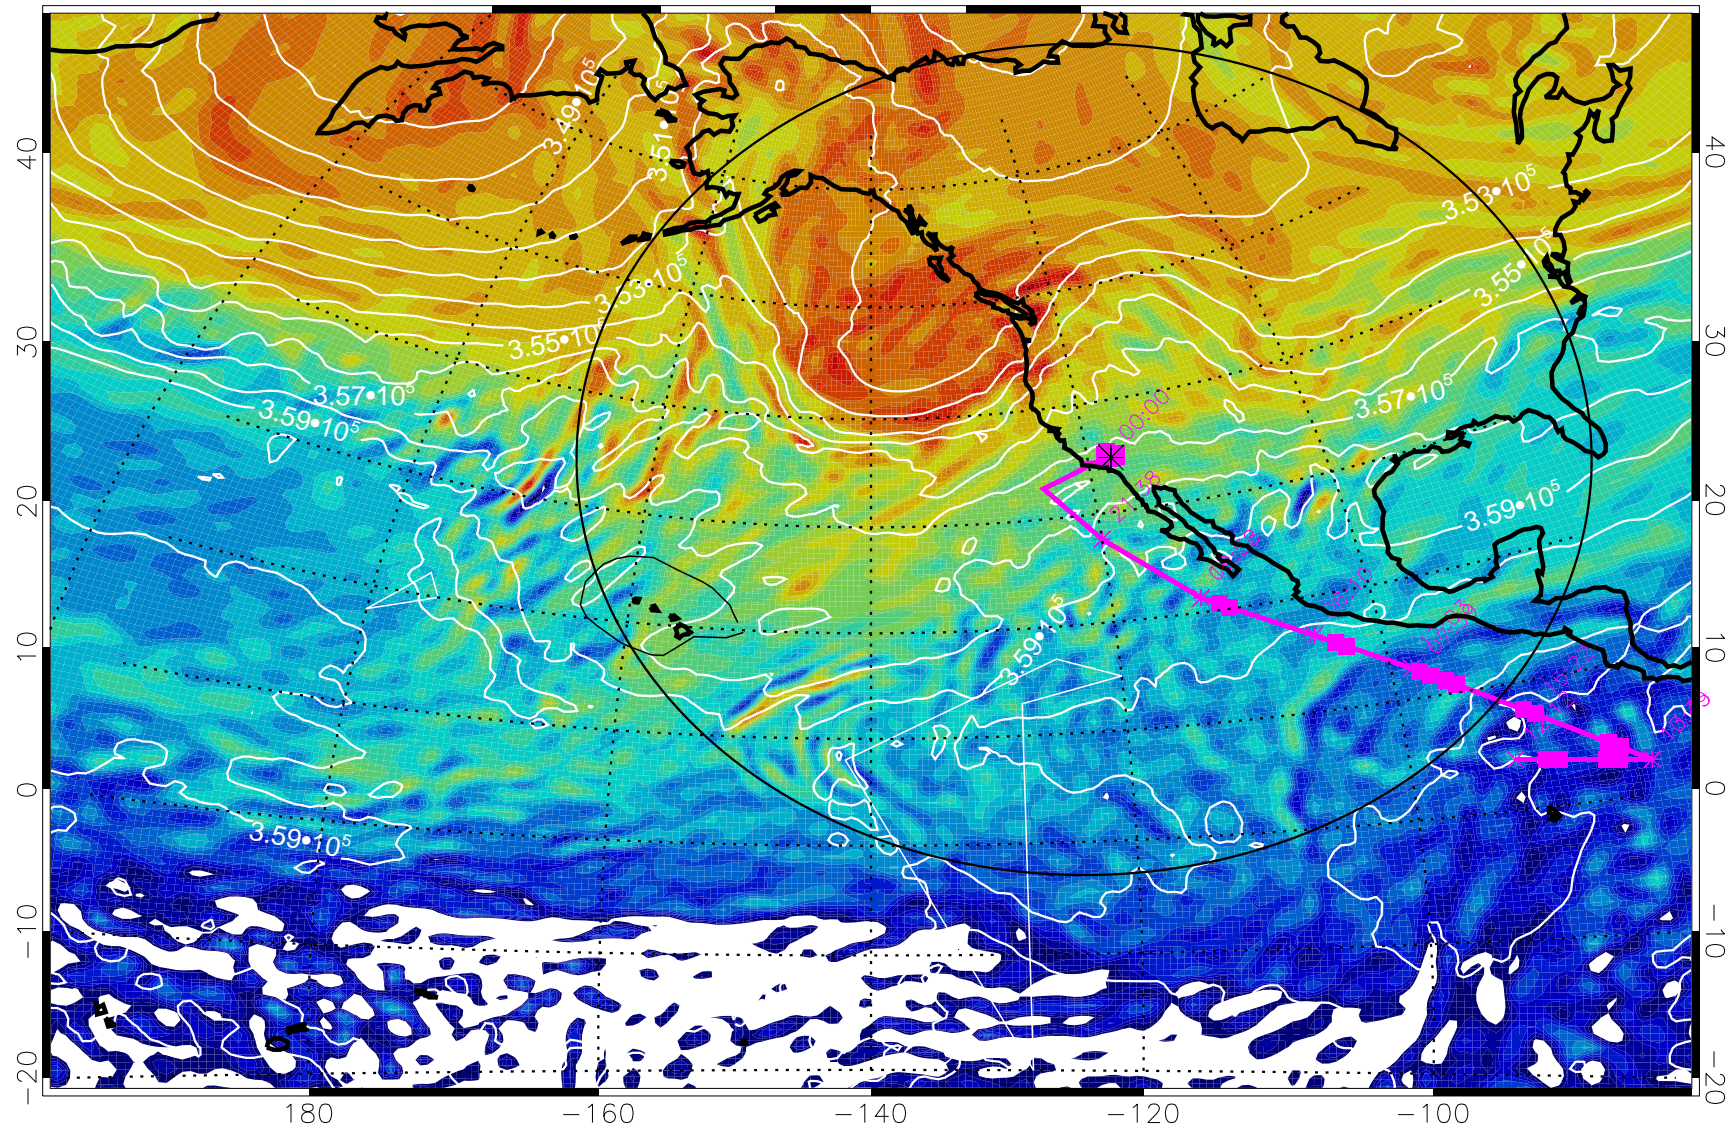

13030406, 66 hour forecast for 380K EPV

380K Montgomery Streamfunction, white

Range ring of 4055 km -- 13 hours GH round trip

13030412, 72 hour forecast for 380K EPV

160 180 -160 -140 -120 -100

380K Montgomery Streamfunction, white

Range ring of 4055 km -- 13 hours GH round trip

13030418, 78 hour forecast for 380K EPV

380K Montgomery Streamfunction, white

Range ring of 4055 km -- 13 hours GH round trip

13030500, 84 hour forecast for 380K EPV

380K Montgomery Streamfunction, white

Range ring of 4055 km -- 13 hours GH round trip

13030506, 90 hour forecast for 380K EPV

160 180 -160 -140 -120 -100

380K Montgomery Streamfunction, white

Range ring of 4055 km -- 13 hours GH round trip

13030512, 96 hour forecast for 380K EPV

160 180 -160 -140 -120 -100

380K Montgomery Streamfunction, white

Range ring of 4055 km -- 13 hours GH round trip

13030518, 102 hour forecast for 380K EPV

160 180 -160 -140 -120 -100