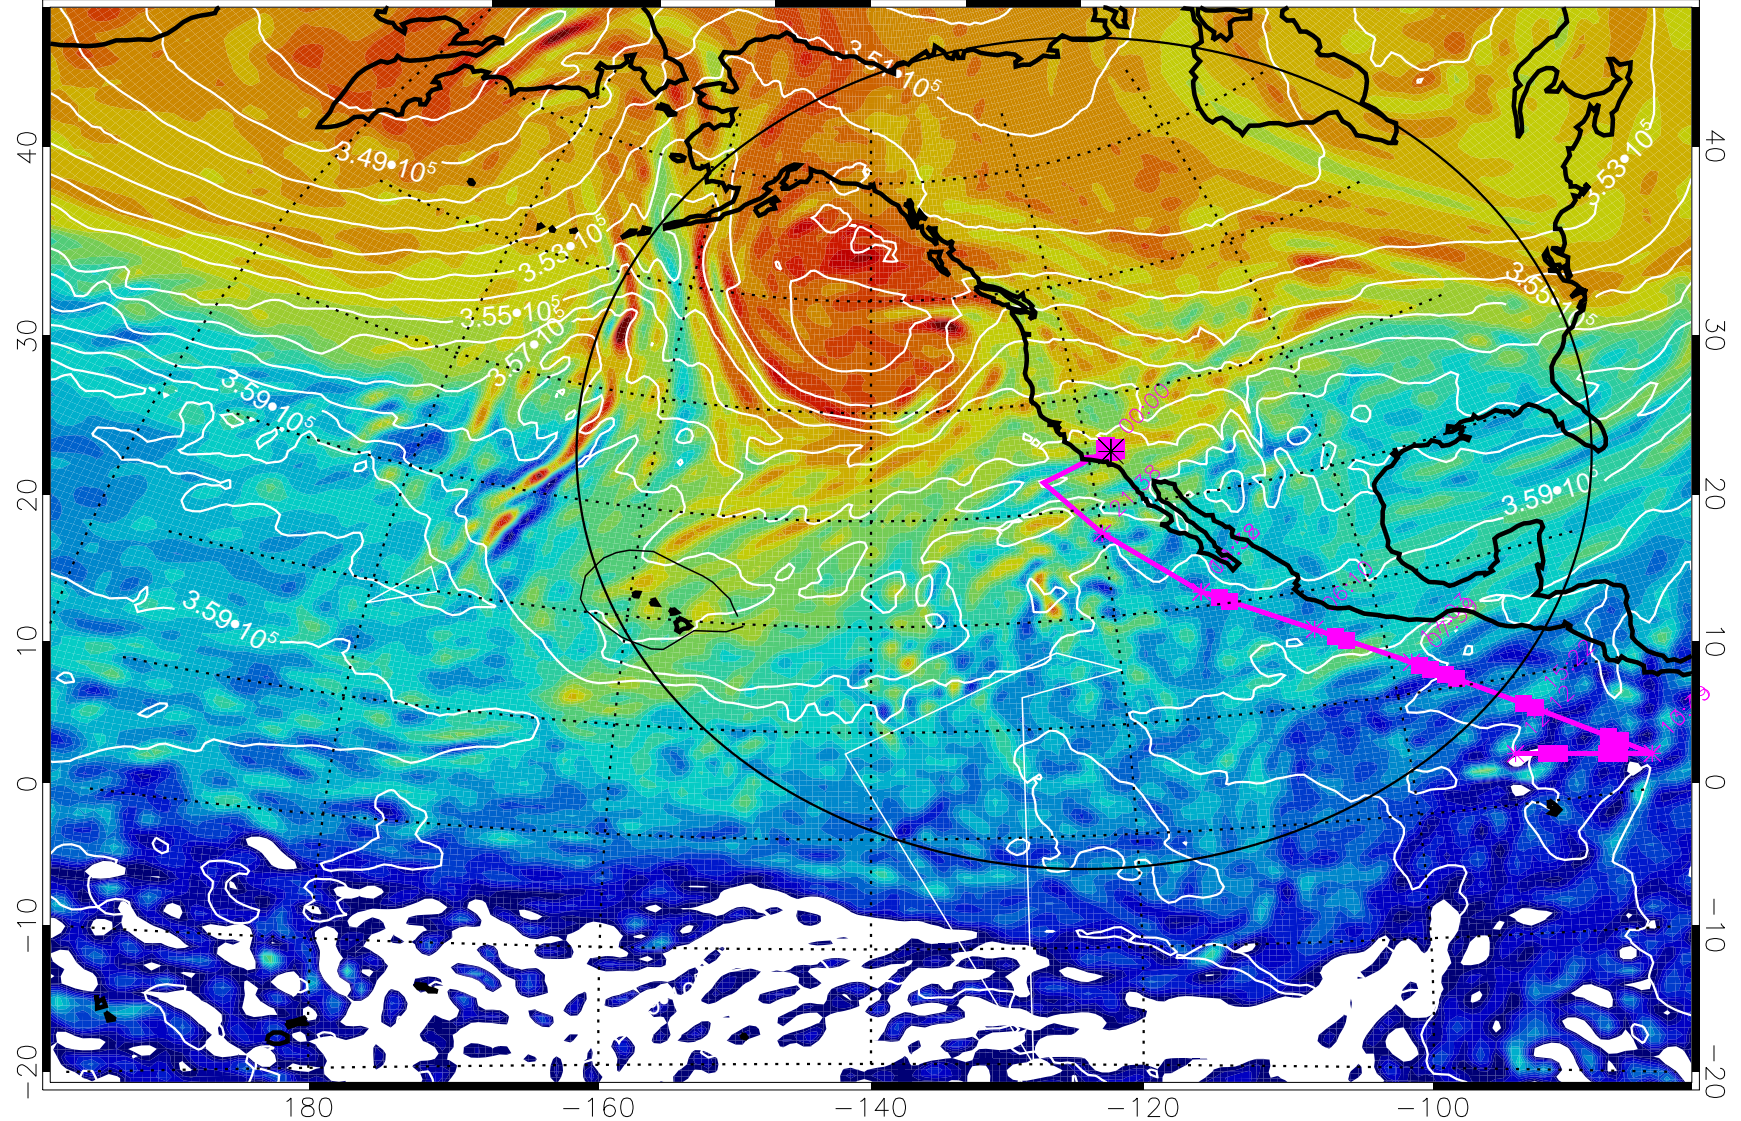

160 180 -160 -140 -120 -100

380K Montgomery Streamfunction, white

Range ring of 4055 km -- 13 hours GH round trip

13030400, 60 hour forecast for 380K EPV

380K Montgomery Streamfunction, white

Range ring of 4055 km -- 13 hours GH round trip

13030406, 66 hour forecast for 380K EPV

380K Montgomery Streamfunction, white

Range ring of 4055 km -- 13 hours GH round trip

13030412, 72 hour forecast for 380K EPV

160 180 -160 -140 -120 -100

380K Montgomery Streamfunction, white

Range ring of 4055 km -- 13 hours GH round trip

13030418, 78 hour forecast for 380K EPV

380K Montgomery Streamfunction, white

Range ring of 4055 km -- 13 hours GH round trip

13030500, 84 hour forecast for 380K EPV

380K Montgomery Streamfunction, white

Range ring of 4055 km -- 13 hours GH round trip

13030506, 90 hour forecast for 380K EPV

160 180 -160 -140 -120 -100

380K Montgomery Streamfunction, white

Range ring of 4055 km -- 13 hours GH round trip