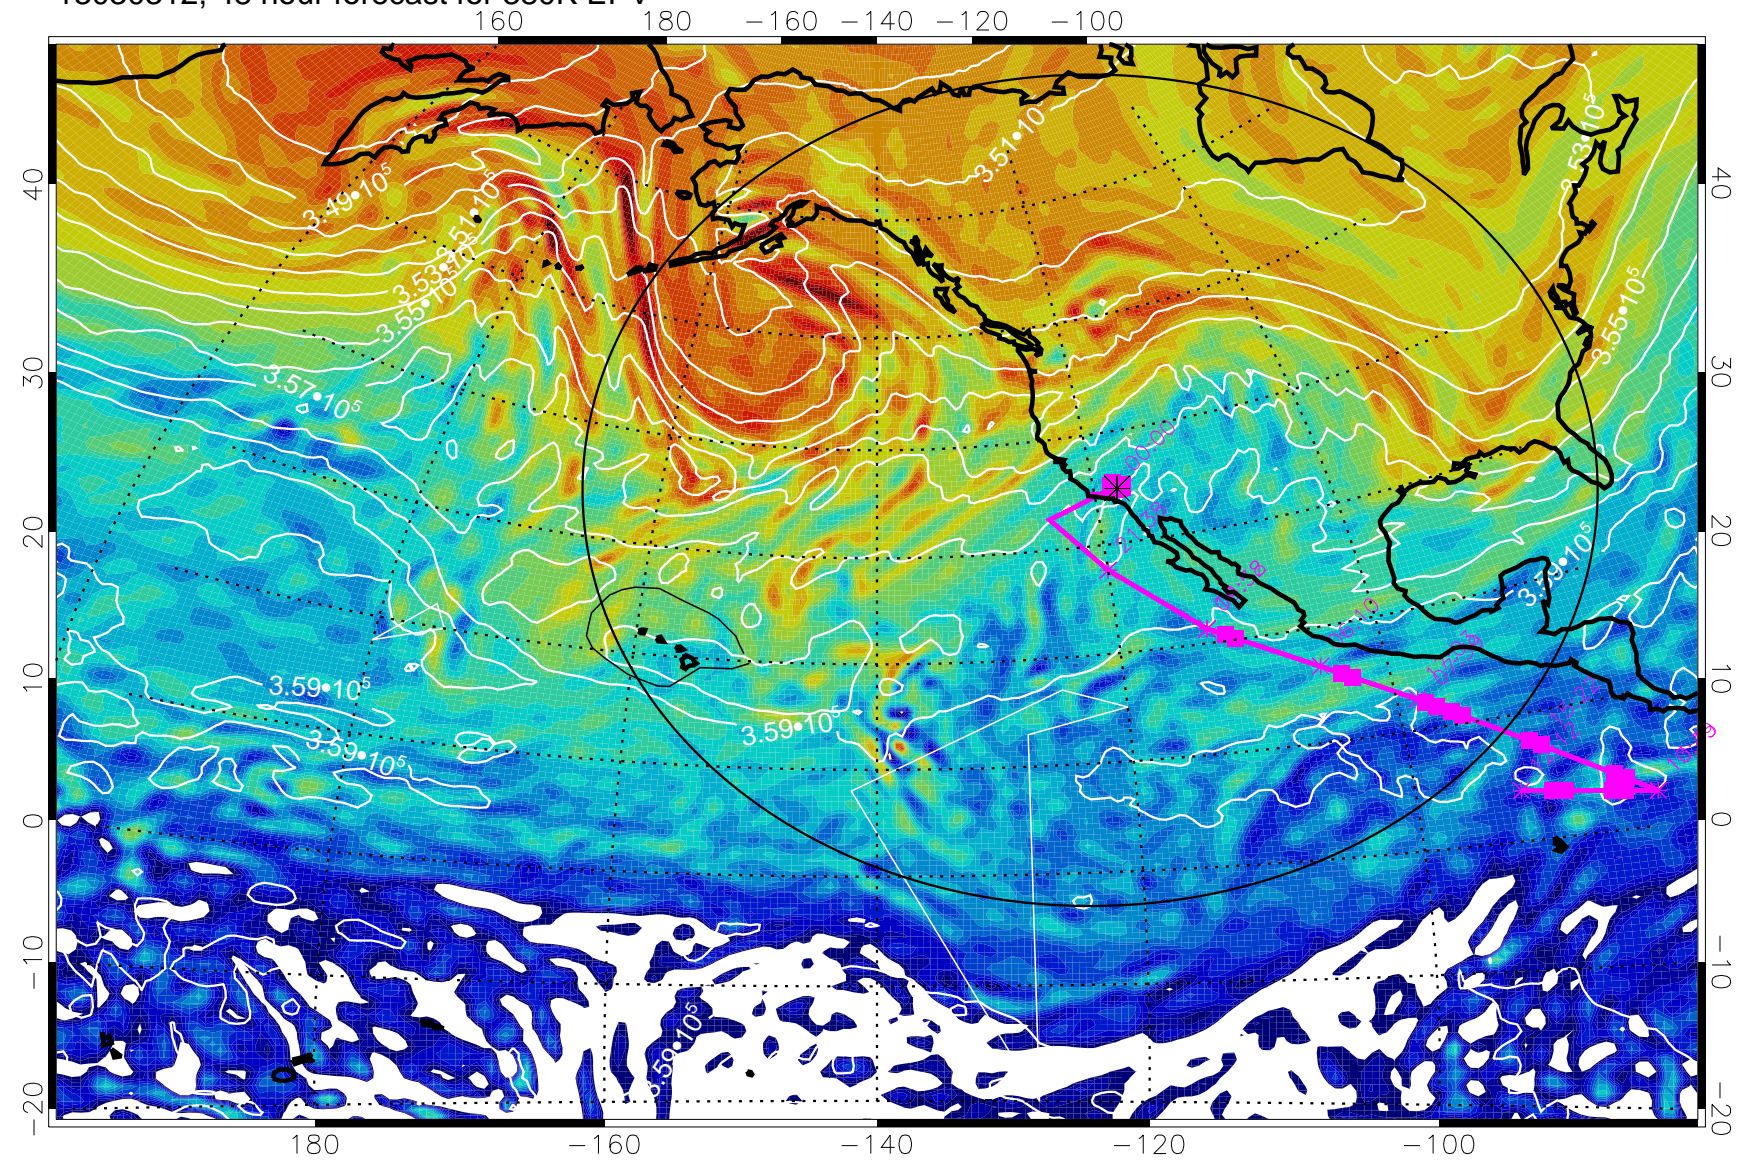

380K Montgomery Streamfunction, white

Range ring of 4055 km -- 13 hours GH round trip

13030218, 30 hour forecast for 380K EPV

380K Montgomery Streamfunction, white

Range ring of 4055 km -- 13 hours GH round trip

13030300, 36 hour forecast for 380K EPV

380K Montgomery Streamfunction, white

Range ring of 4055 km -- 13 hours GH round trip

13030306, 42 hour forecast for 380K EPV

160 180 -160 -140 -120 -100

380K Montgomery Streamfunction, white

Range ring of 4055 km -- 13 hours GH round trip

13030312, 48 hour forecast for 380K EPV

380K Montgomery Streamfunction, white

Range ring of 4055 km -- 13 hours GH round trip

13030318, 54 hour forecast for 380K EPV

160 180 -160 -140 -120 -100

380K Montgomery Streamfunction, white

Range ring of 4055 km -- 13 hours GH round trip

13030400, 60 hour forecast for 380K EPV

380K Montgomery Streamfunction, white

Range ring of 4055 km -- 13 hours GH round trip