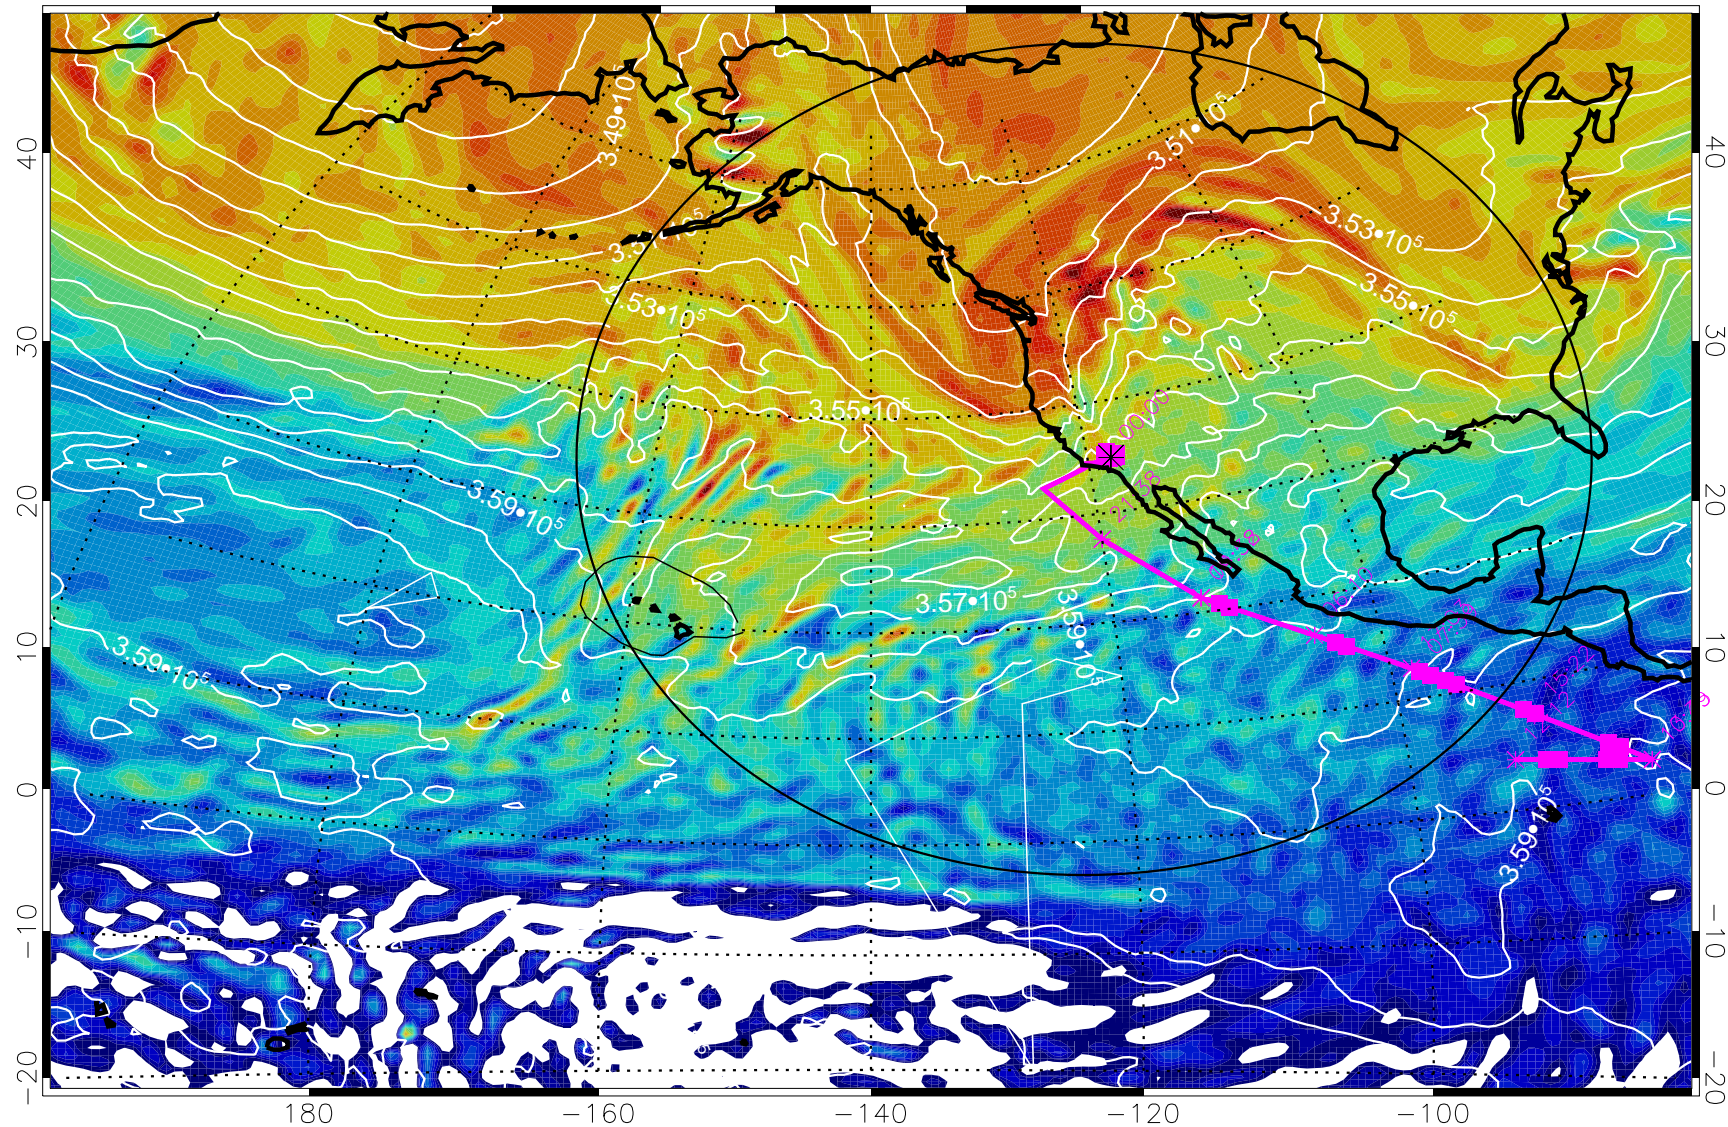

13030512, 96 hour forecast for 380K EPV

160 180 -160 -140 -120 -100

380K Montgomery Streamfunction, white

Range ring of 4055 km -- 13 hours GH round trip

13030518, 102 hour forecast for 380K EPV

160 180 -160 -140 -120 -100

13030600, 108 hour forecast for 380K EPV

160 180 -160 -140 -120 -100

380K Montgomery Streamfunction, white

Range ring of 4055 km -- 13 hours GH round trip

13030606, 114 hour forecast for 380K EPV

160 180 -160 -140 -120 -100

380K Montgomery Streamfunction, white

Range ring of 4055 km -- 13 hours GH round trip

13030612, 120 hour forecast for 380K EPV

160 180 -160 -140 -120 -100

380K Montgomery Streamfunction, white

Range ring of 4055 km -- 13 hours GH round trip