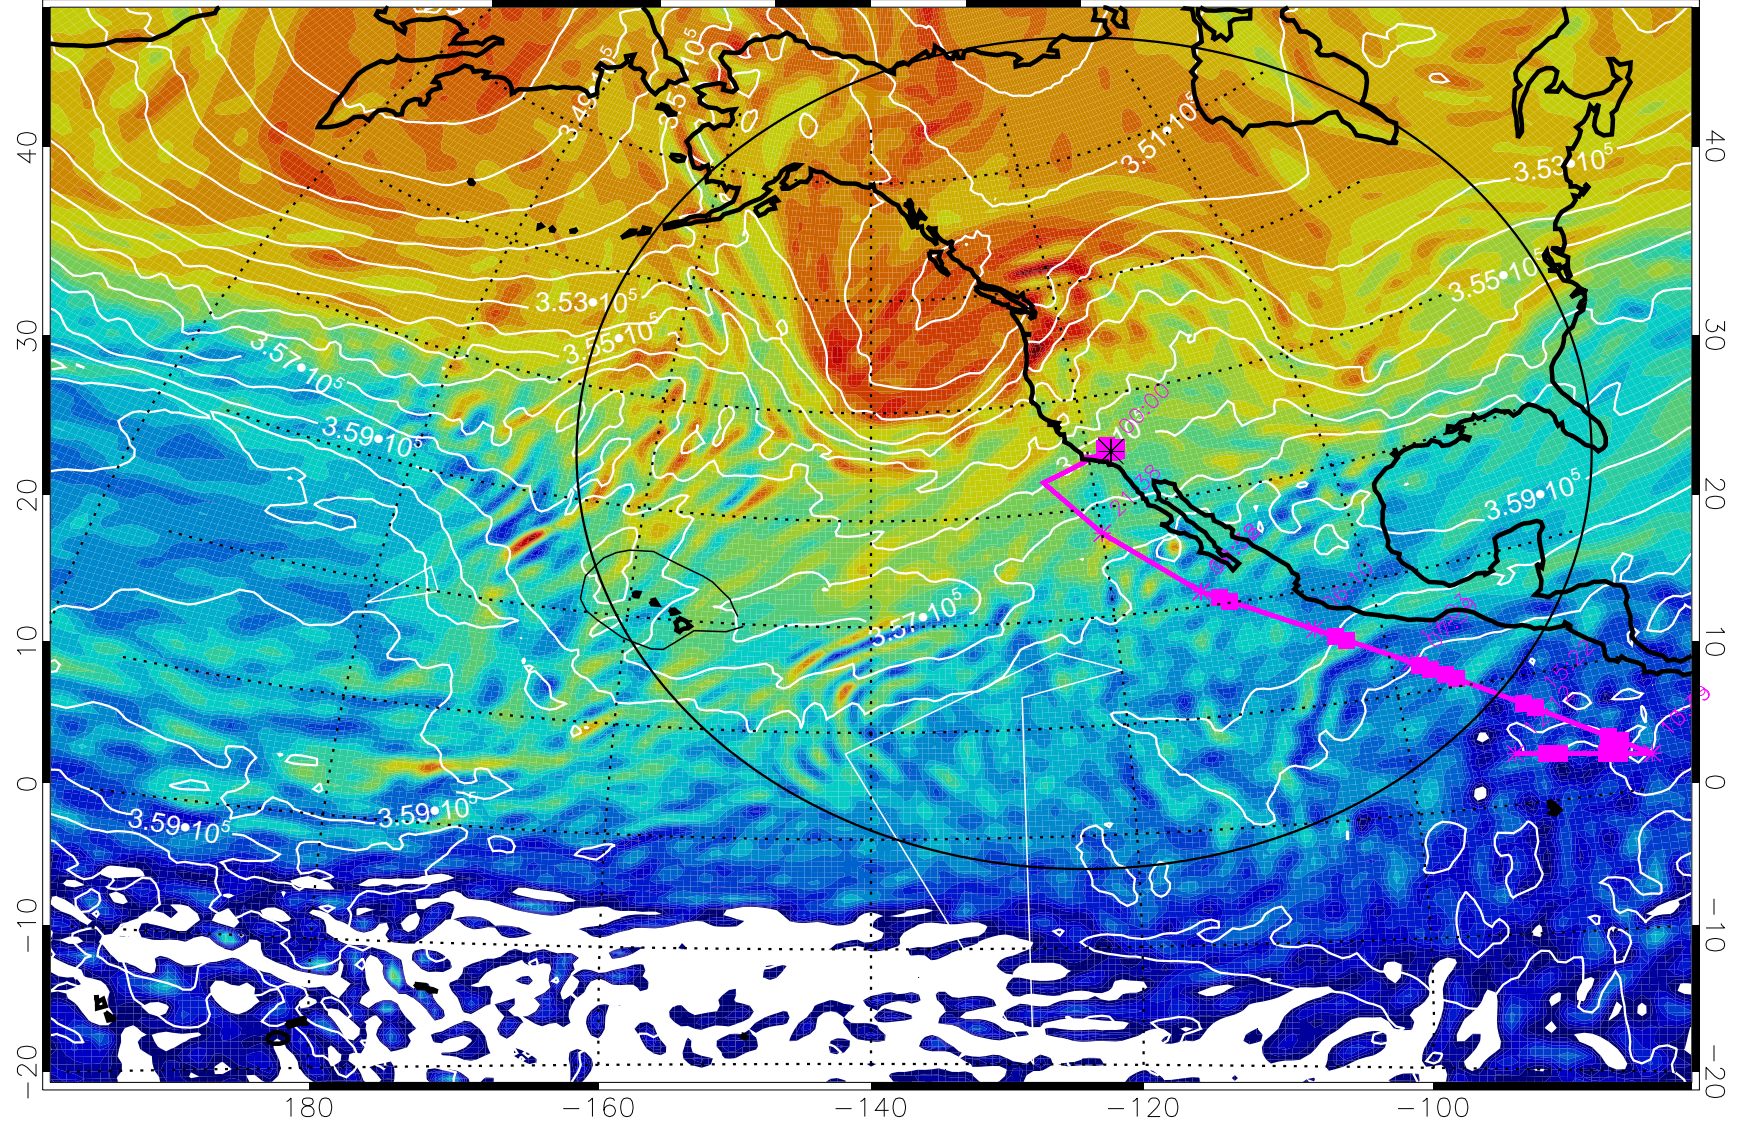

Range ring of 4055 km -- 13 hours GH round trip

13030418, 78 hour forecast for 380K EPV

380K Montgomery Streamfunction, white

Range ring of 4055 km -- 13 hours GH round trip

13030500, 84 hour forecast for 380K EPV

380K Montgomery Streamfunction, white

Range ring of 4055 km -- 13 hours GH round trip

13030506, 90 hour forecast for 380K EPV

160 180 -160 -140 -120 -100

380K Montgomery Streamfunction, white

Range ring of 4055 km -- 13 hours GH round trip

13030512, 96 hour forecast for 380K EPV

160 180 -160 -140 -120 -100

380K Montgomery Streamfunction, white

Range ring of 4055 km -- 13 hours GH round trip

13030518, 102 hour forecast for 380K EPV

160 180 -160 -140 -120 -100

13030600, 108 hour forecast for 380K EPV

160 180 -160 -140 -120 -100

380K Montgomery Streamfunction, white

Range ring of 4055 km -- 13 hours GH round trip

13030606, 114 hour forecast for 380K EPV

160 180 -160 -140 -120 -100