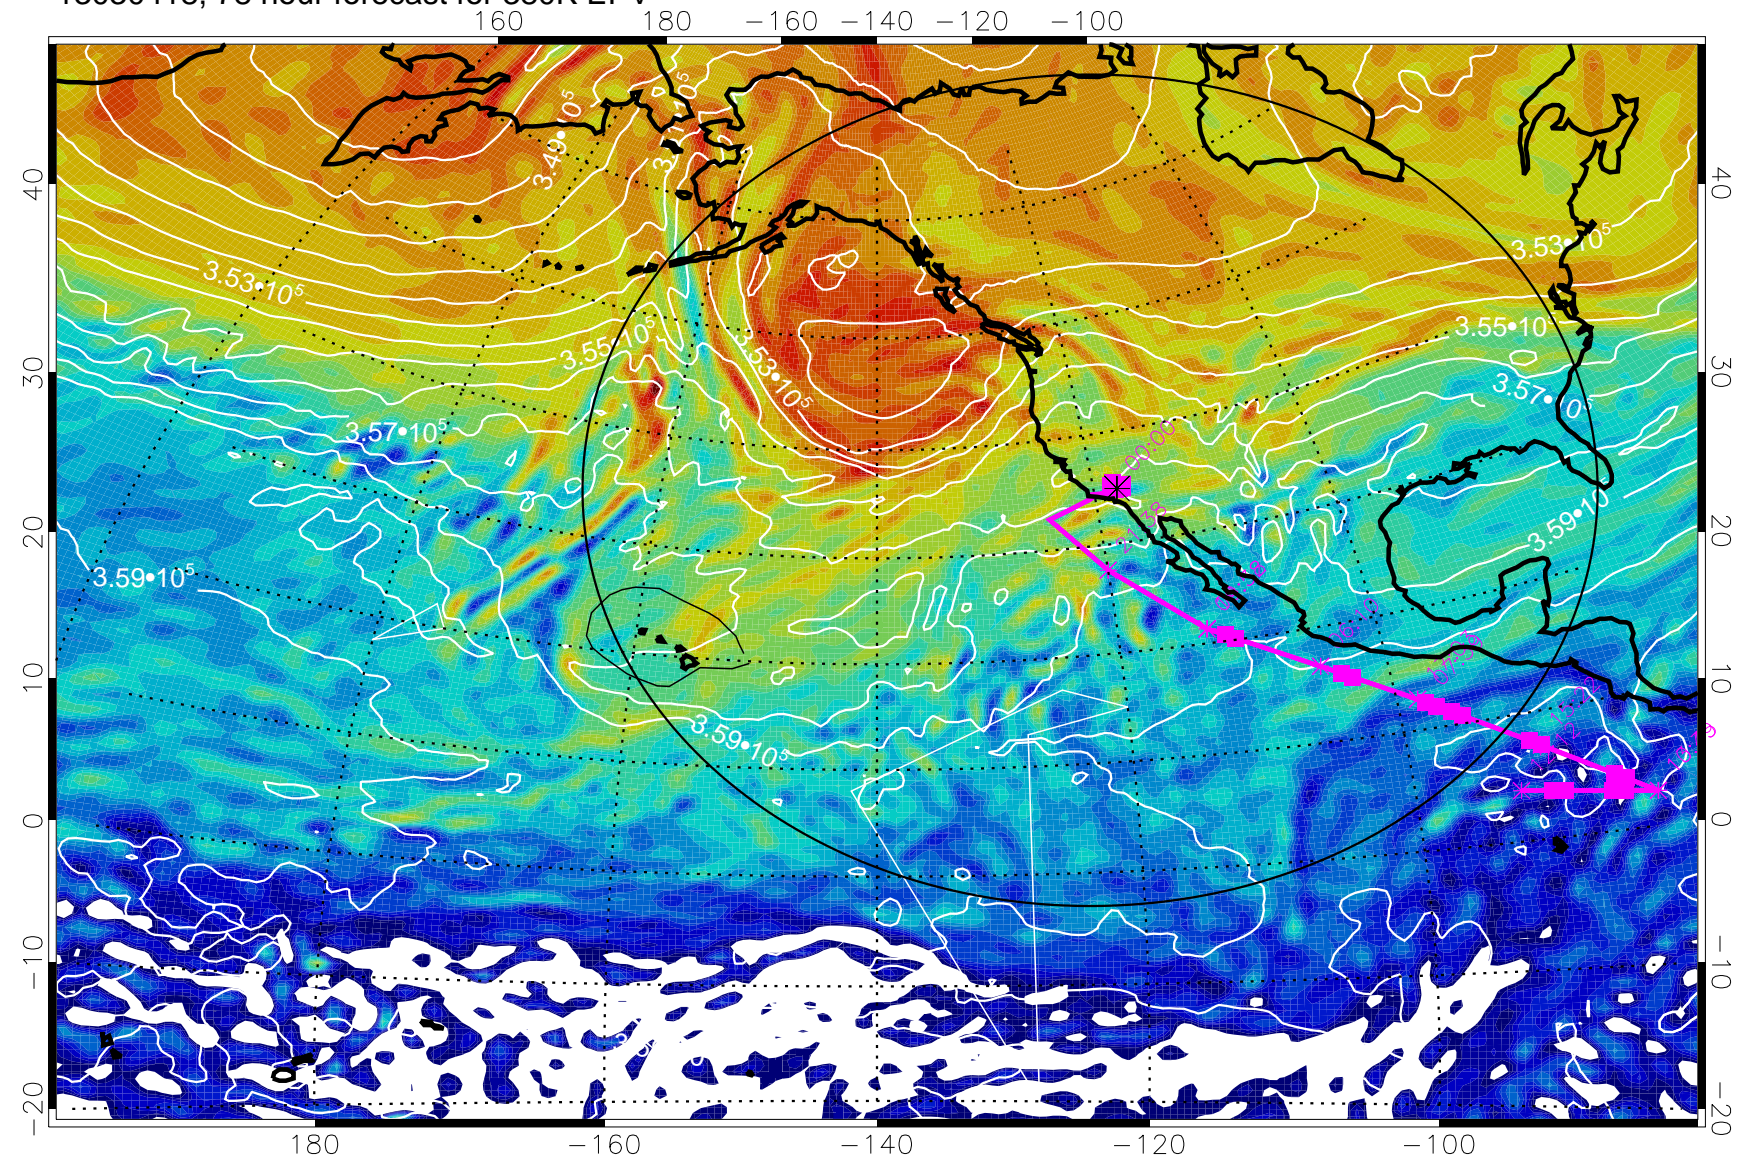

160 180 -160 -140 -120 -100

380K Montgomery Streamfunction, white

Range ring of 4055 km -- 13 hours GH round trip

13030400, 60 hour forecast for 380K EPV

380K Montgomery Streamfunction, white

Range ring of 4055 km -- 13 hours GH round trip

13030406, 66 hour forecast for 380K EPV

380K Montgomery Streamfunction, white

Range ring of 4055 km -- 13 hours GH round trip

13030412, 72 hour forecast for 380K EPV

160 180 -160 -140 -120 -100

380K Montgomery Streamfunction, white

Range ring of 4055 km -- 13 hours GH round trip

13030418, 78 hour forecast for 380K EPV

380K Montgomery Streamfunction, white

Range ring of 4055 km -- 13 hours GH round trip

13030500, 84 hour forecast for 380K EPV

380K Montgomery Streamfunction, white

Range ring of 4055 km -- 13 hours GH round trip

13030506, 90 hour forecast for 380K EPV

160 180 -160 -140 -120 -100

380K Montgomery Streamfunction, white

Range ring of 4055 km -- 13 hours GH round trip