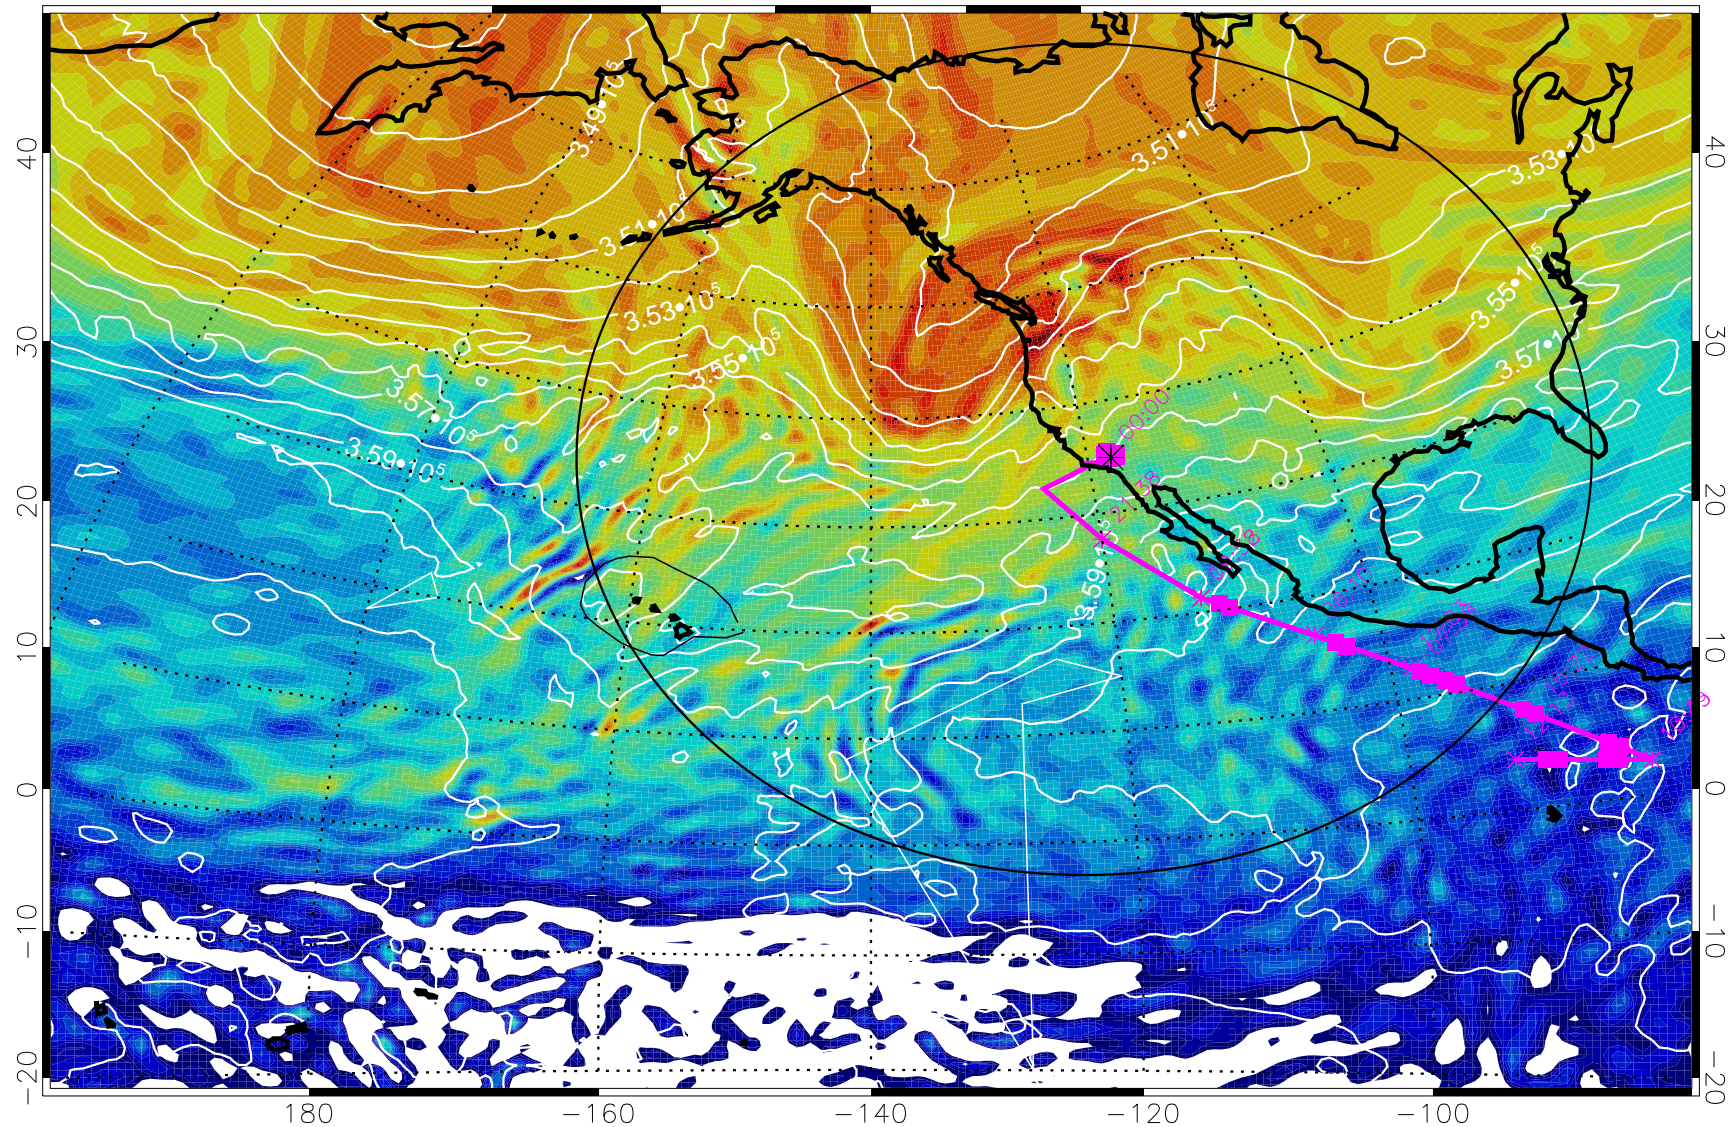

380K Montgomery Streamfunction, white

Range ring of 4055 km -- 13 hours GH round trip

13030506, 90 hour forecast for 380K EPV

160 180 -160 -140 -120 -100

380K Montgomery Streamfunction, white

Range ring of 4055 km -- 13 hours GH round trip

13030512, 96 hour forecast for 380K EPV

160 180 -160 -140 -120 -100

380K Montgomery Streamfunction, white

Range ring of 4055 km -- 13 hours GH round trip

13030518, 102 hour forecast for 380K EPV

160 180 -160 -140 -120 -100

13030600, 108 hour forecast for 380K EPV

160 180 -160 -140 -120 -100

380K Montgomery Streamfunction, white

Range ring of 4055 km -- 13 hours GH round trip

13030606, 114 hour forecast for 380K EPV

160 180 -160 -140 -120 -100

380K Montgomery Streamfunction, white

Range ring of 4055 km -- 13 hours GH round trip

13030612, 120 hour forecast for 380K EPV

160 180 -160 -140 -120 -100

380K Montgomery Streamfunction, white

Range ring of 4055 km -- 13 hours GH round trip