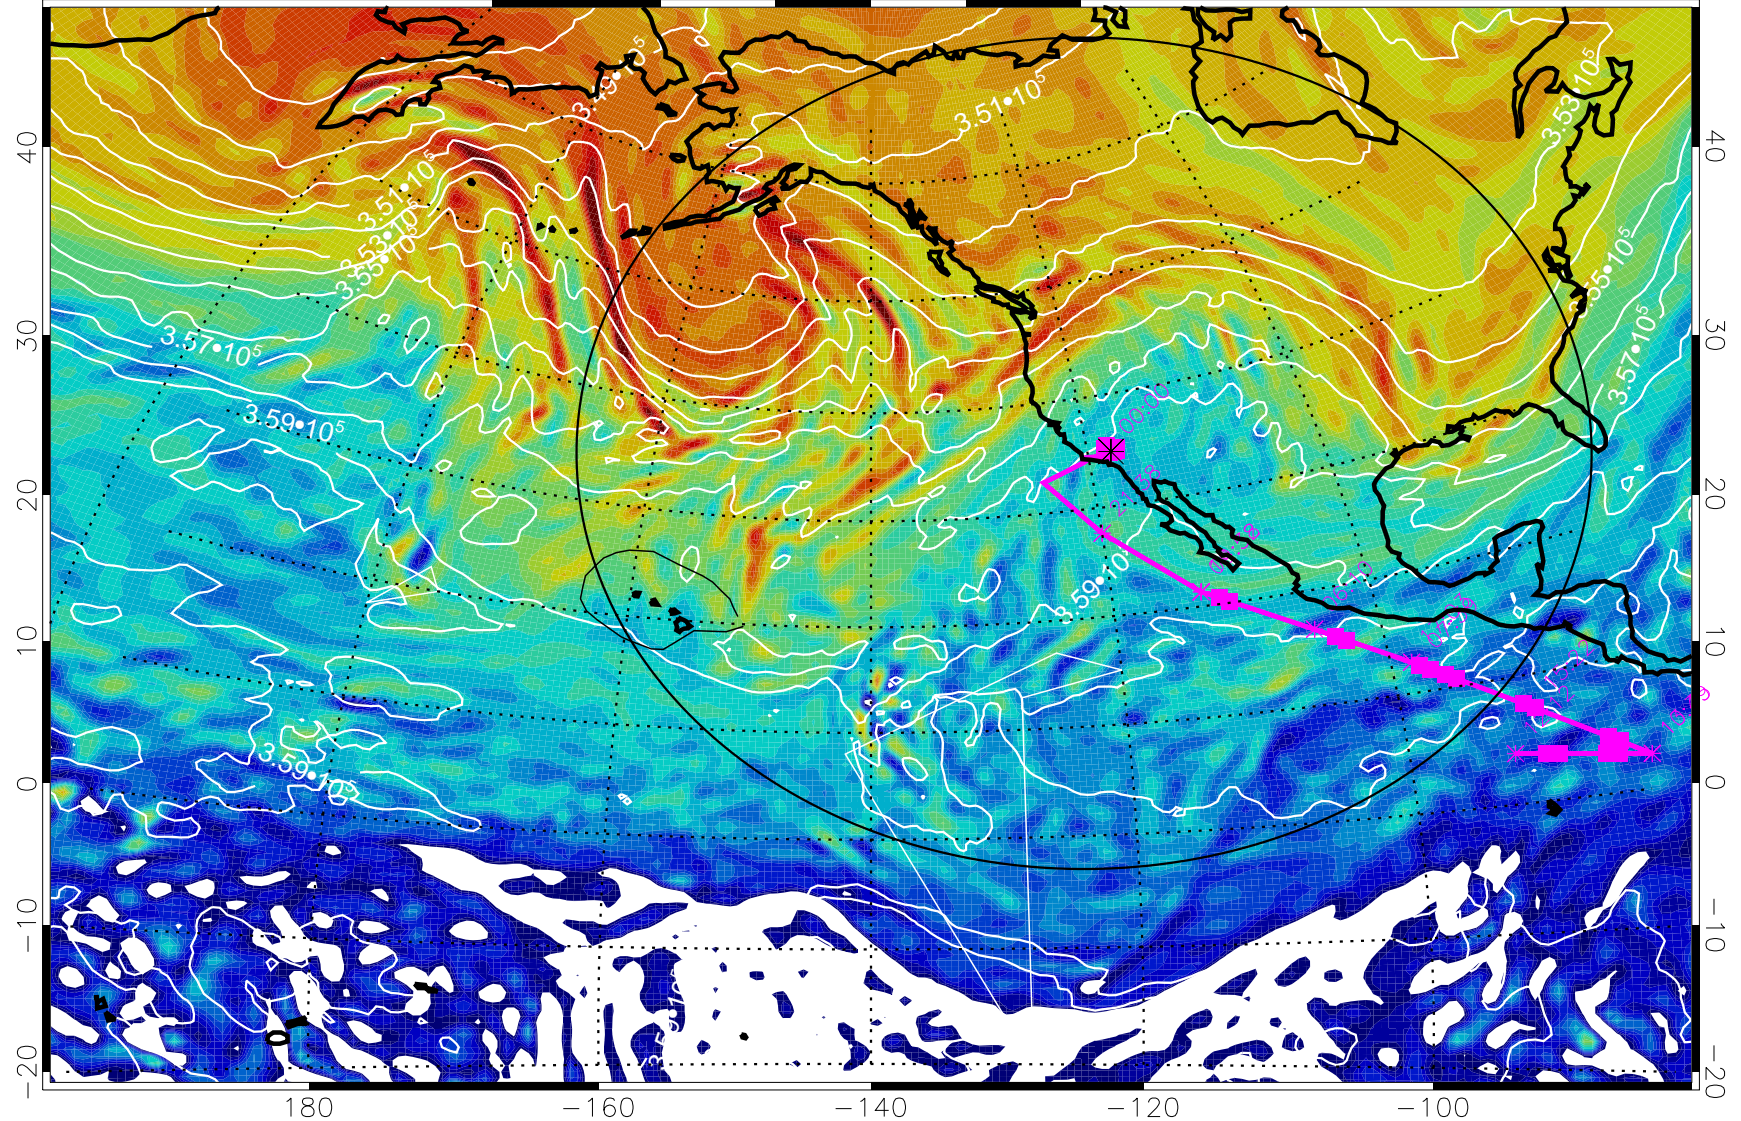

380K Montgomery Streamfunction, white

Range ring of 4055 km -- 13 hours GH round trip

13030218, 30 hour forecast for 380K EPV

380K Montgomery Streamfunction, white

Range ring of 4055 km -- 13 hours GH round trip

13030300, 36 hour forecast for 380K EPV

380K Montgomery Streamfunction, white

Range ring of 4055 km -- 13 hours GH round trip

13030306, 42 hour forecast for 380K EPV

160 180 -160 -140 -120 -100

380K Montgomery Streamfunction, white

Range ring of 4055 km -- 13 hours GH round trip

13030312, 48 hour forecast for 380K EPV

380K Montgomery Streamfunction, white

Range ring of 4055 km -- 13 hours GH round trip

13030318, 54 hour forecast for 380K EPV

160 180 -160 -140 -120 -100

380K Montgomery Streamfunction, white

Range ring of 4055 km -- 13 hours GH round trip

13030400, 60 hour forecast for 380K EPV

380K Montgomery Streamfunction, white

Range ring of 4055 km -- 13 hours GH round trip