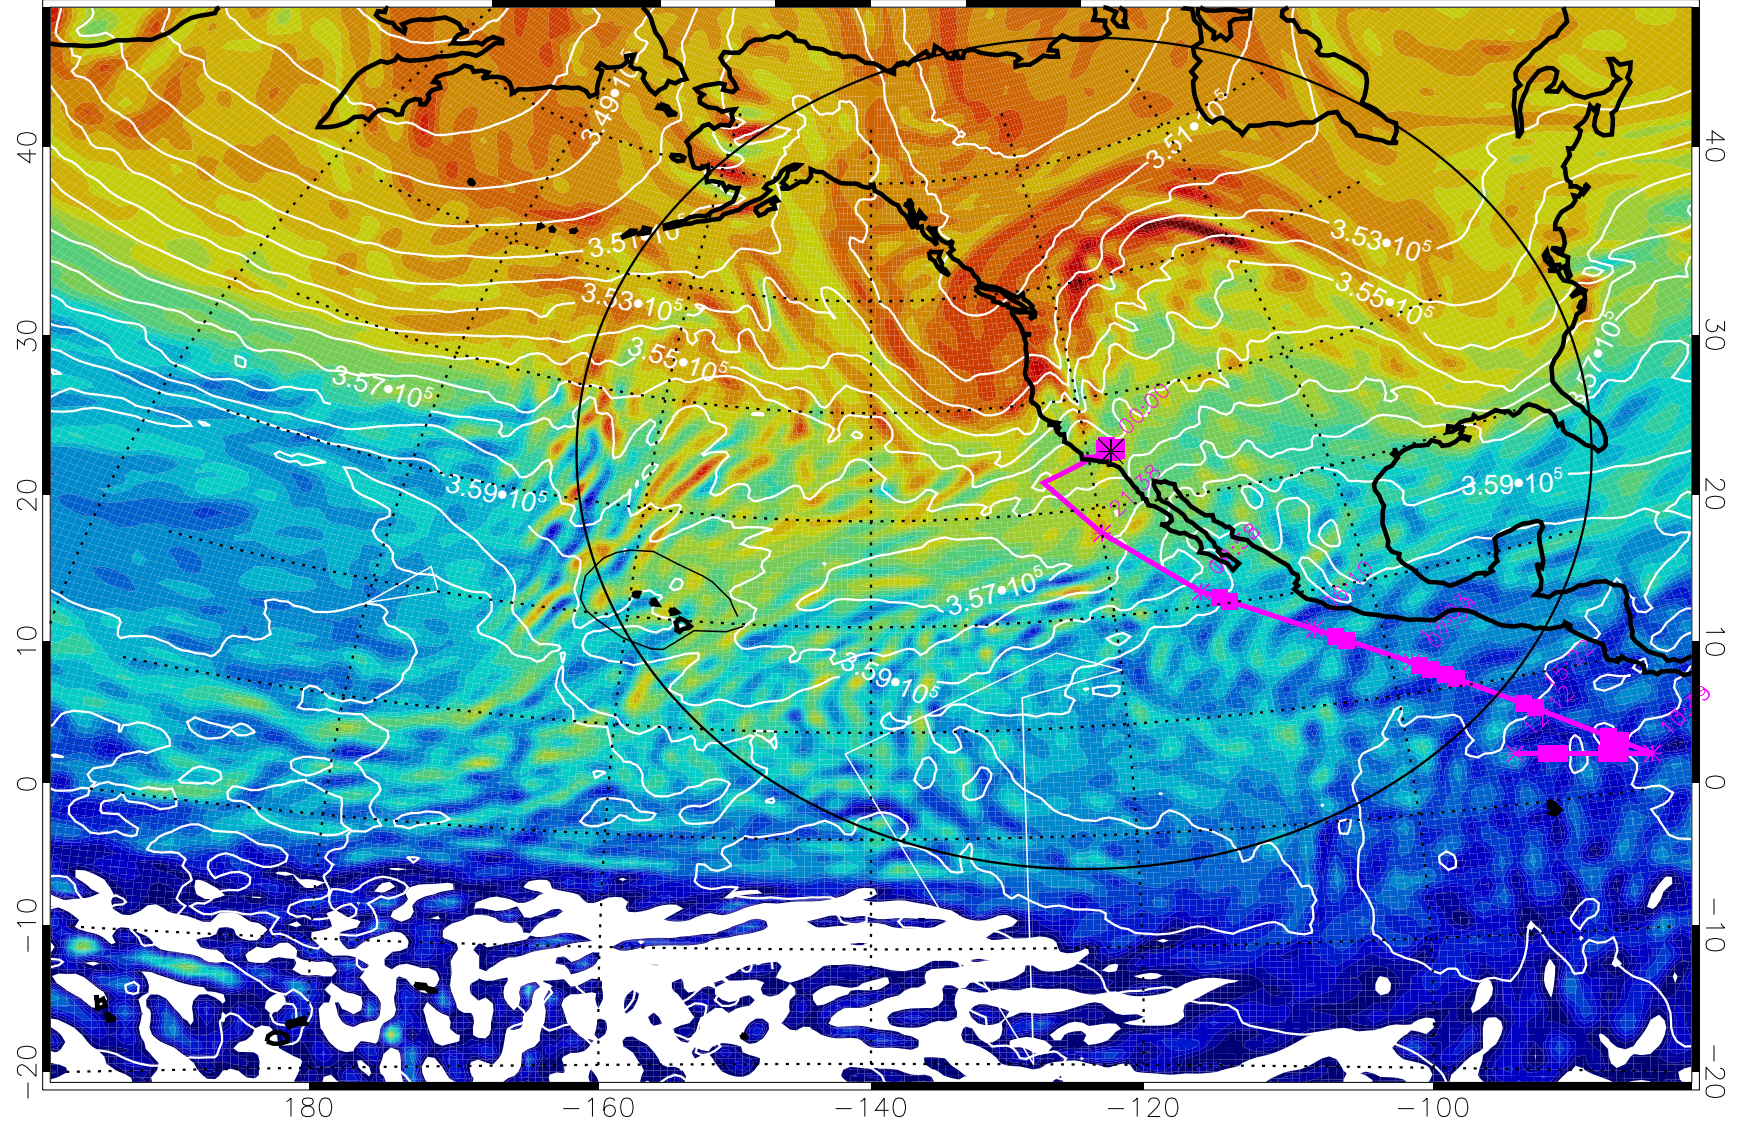

13030512, 96 hour forecast for 380K EPV

160 180 -160 -140 -120 -100

380K Montgomery Streamfunction, white

Range ring of 4055 km -- 13 hours GH round trip

13030518, 102 hour forecast for 380K EPV

160 180 -160 -140 -120 -100

13030600, 108 hour forecast for 380K EPV

160 180 -160 -140 -120 -100

380K Montgomery Streamfunction, white

Range ring of 4055 km -- 13 hours GH round trip

13030606, 114 hour forecast for 380K EPV

160 180 -160 -140 -120 -100

380K Montgomery Streamfunction, white

Range ring of 4055 km -- 13 hours GH round trip

13030612, 120 hour forecast for 380K EPV

160 180 -160 -140 -120 -100

380K Montgomery Streamfunction, white

Range ring of 4055 km -- 13 hours GH round trip