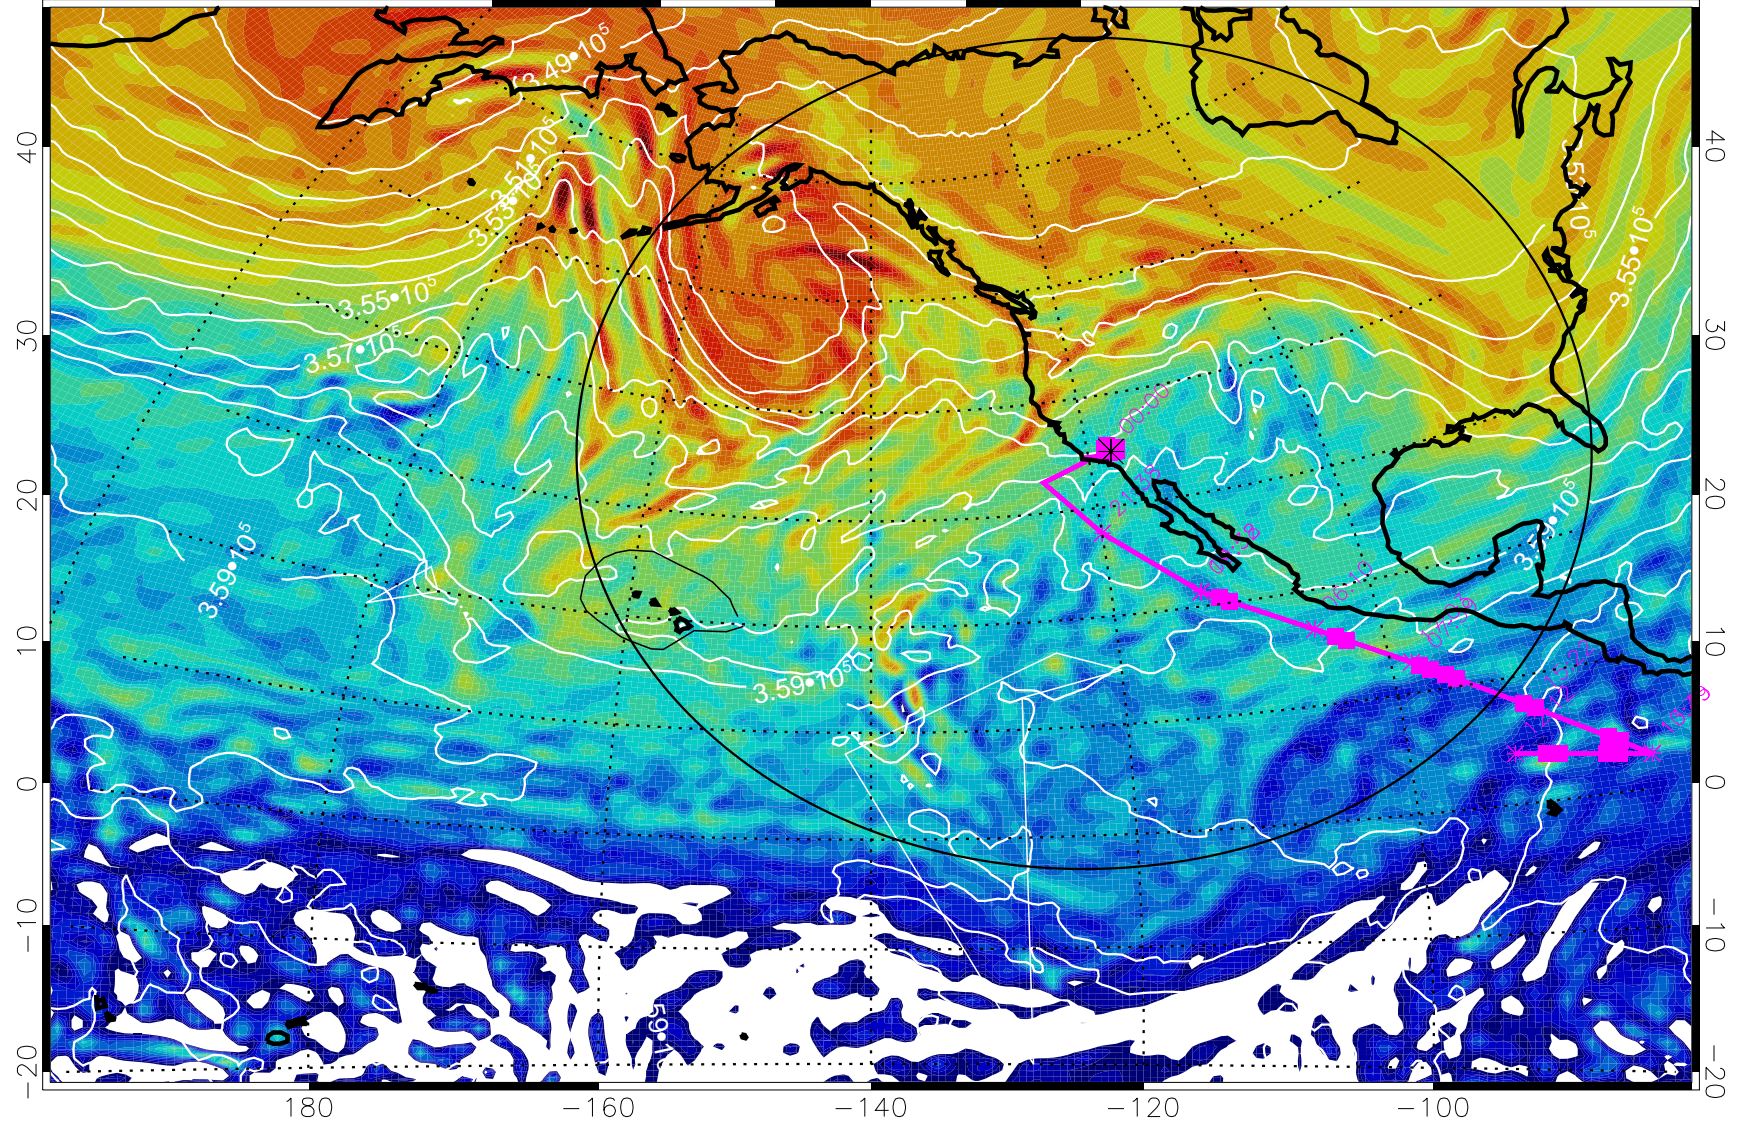

13030300, 36 hour forecast for 380K EPV

380K Montgomery Streamfunction, white

Range ring of 4055 km -- 13 hours GH round trip

13030306, 42 hour forecast for 380K EPV

160 180 -160 -140 -120 -100

380K Montgomery Streamfunction, white

Range ring of 4055 km -- 13 hours GH round trip

13030312, 48 hour forecast for 380K EPV

380K Montgomery Streamfunction, white

Range ring of 4055 km -- 13 hours GH round trip

13030318, 54 hour forecast for 380K EPV

160 180 -160 -140 -120 -100

380K Montgomery Streamfunction, white

Range ring of 4055 km -- 13 hours GH round trip

13030400, 60 hour forecast for 380K EPV

380K Montgomery Streamfunction, white

Range ring of 4055 km -- 13 hours GH round trip

13030406, 66 hour forecast for 380K EPV

380K Montgomery Streamfunction, white

Range ring of 4055 km -- 13 hours GH round trip

13030412, 72 hour forecast for 380K EPV

160 180 -160 -140 -120 -100

380K Montgomery Streamfunction, white