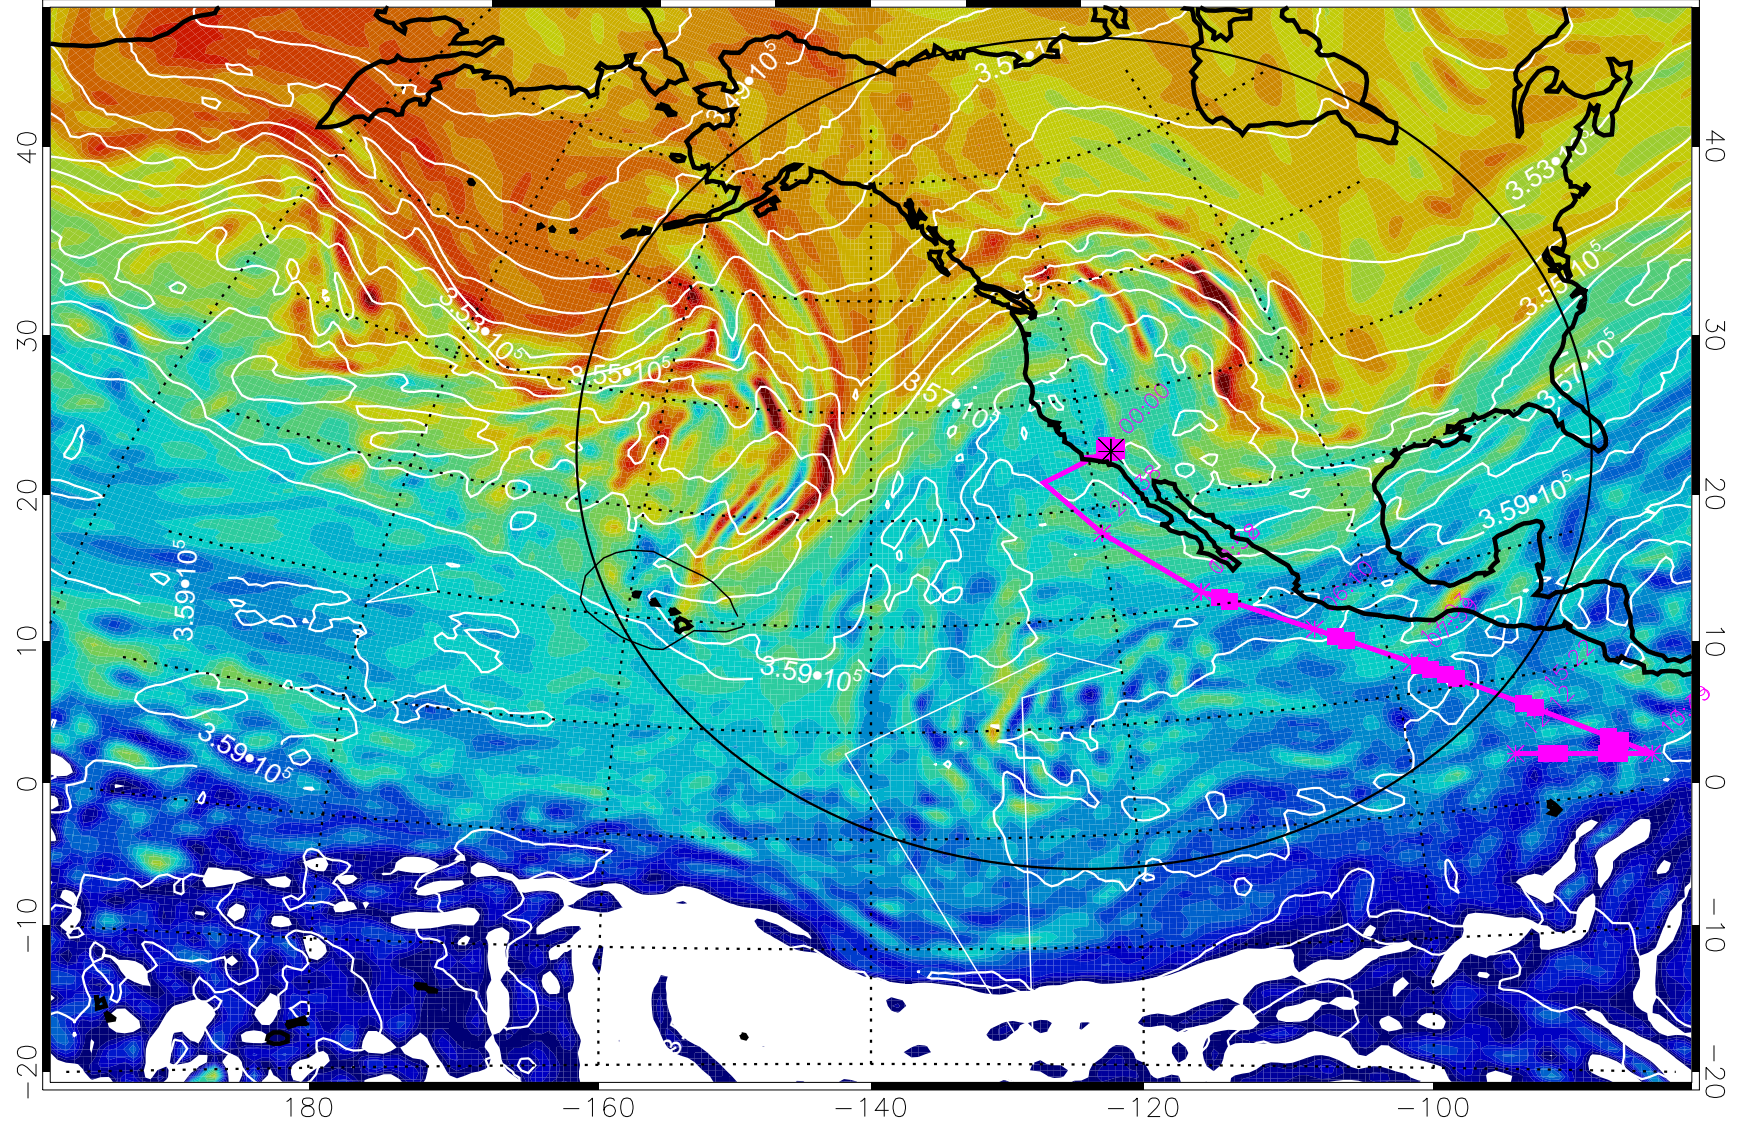

13030118, 6 hour forecast for 380K EPV

160 180 -160 -140 -120 -100

380K Montgomery Streamfunction, white

Range ring of 4055 km -- 13 hours GH round trip

13030200, 12 hour forecast for 380K EPV

380K Montgomery Streamfunction, white

Range ring of 4055 km -- 13 hours GH round trip

13030206, 18 hour forecast for 380K EPV

160 180 -160 -140 -120 -100

380K Montgomery Streamfunction, white

Range ring of 4055 km -- 13 hours GH round trip

13030212, 24 hour forecast for 380K EPV

380K Montgomery Streamfunction, white

Range ring of 4055 km -- 13 hours GH round trip

13030218, 30 hour forecast for 380K EPV

380K Montgomery Streamfunction, white

Range ring of 4055 km -- 13 hours GH round trip

13030300, 36 hour forecast for 380K EPV

380K Montgomery Streamfunction, white

Range ring of 4055 km -- 13 hours GH round trip

13030306, 42 hour forecast for 380K EPV

160 180 -160 -140 -120 -100

380K Montgomery Streamfunction, white