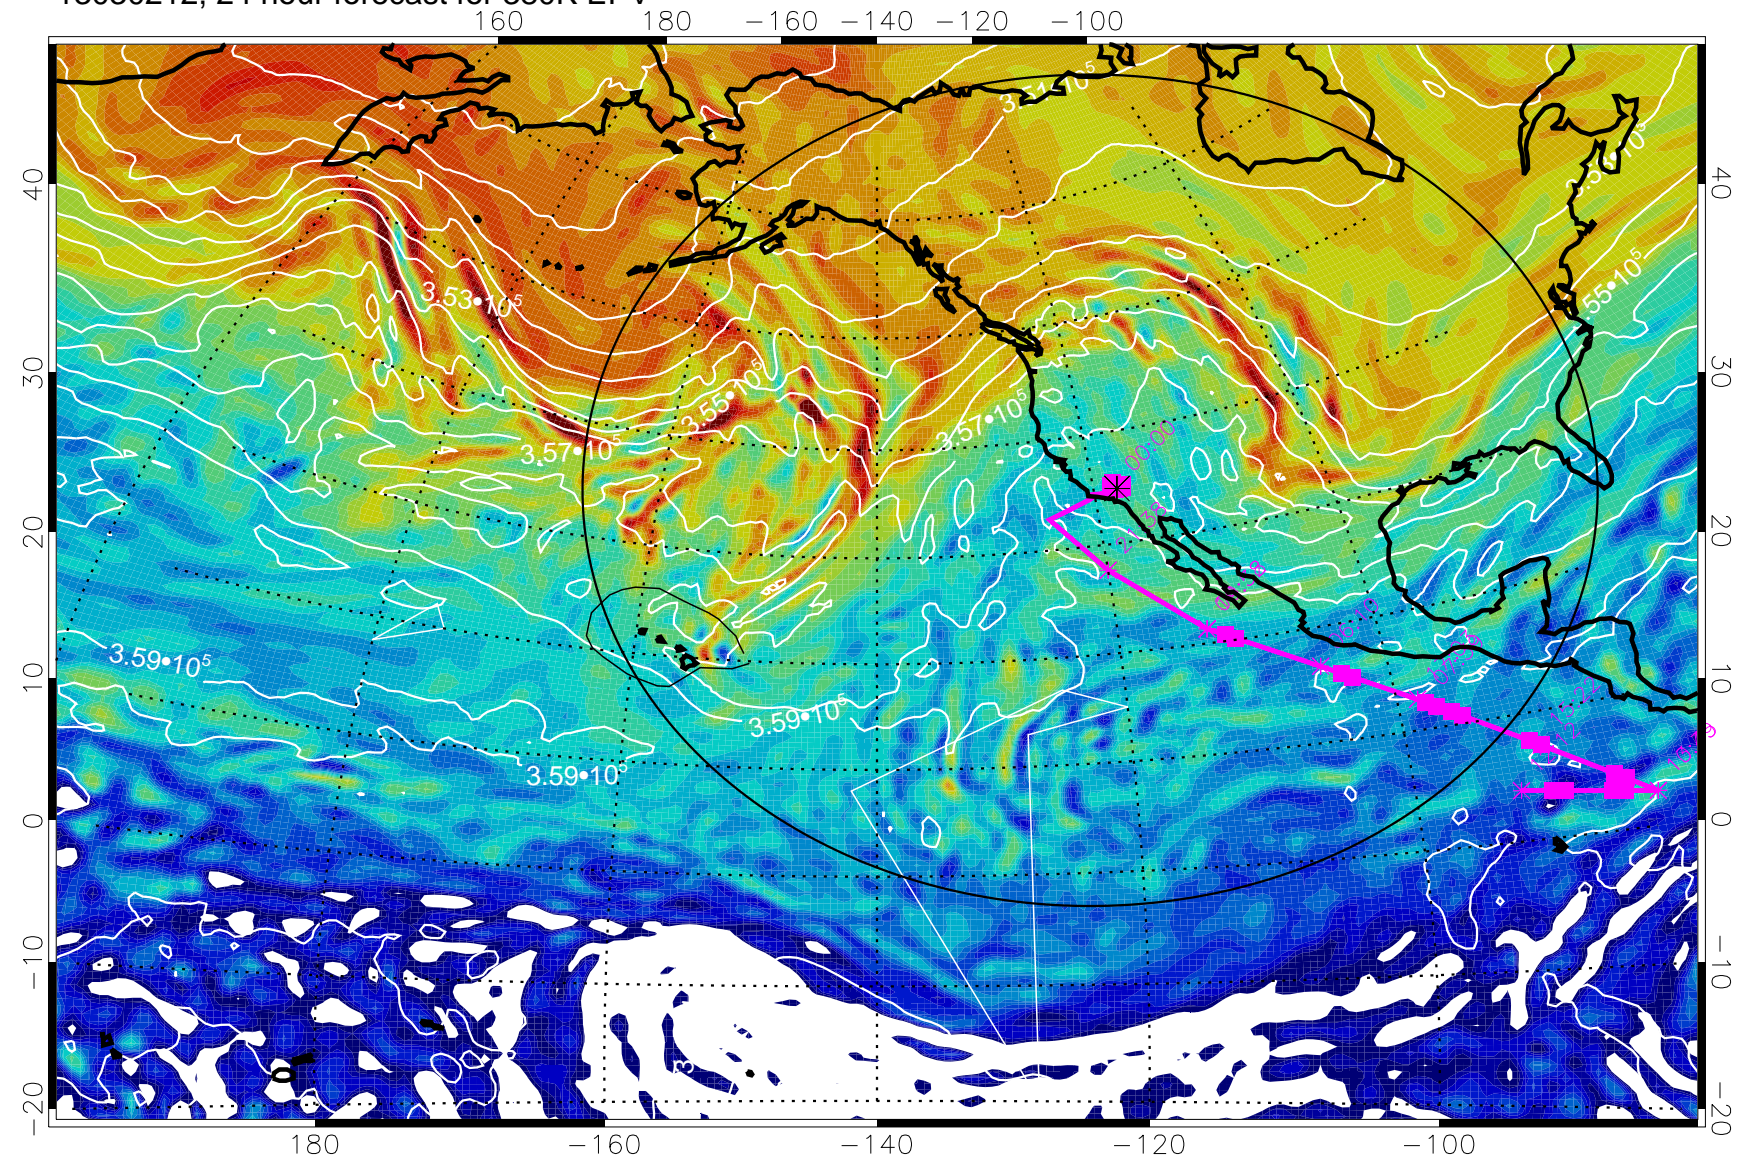

Range ring of 4055 km -- 13 hours GH round trip

13030206, 18 hour forecast for 380K EPV

160 180 -160 -140 -120 -100

380K Montgomery Streamfunction, white

Range ring of 4055 km -- 13 hours GH round trip

13030212, 24 hour forecast for 380K EPV

380K Montgomery Streamfunction, white

Range ring of 4055 km -- 13 hours GH round trip

13030218, 30 hour forecast for 380K EPV

380K Montgomery Streamfunction, white

Range ring of 4055 km -- 13 hours GH round trip

13030300, 36 hour forecast for 380K EPV

380K Montgomery Streamfunction, white

Range ring of 4055 km -- 13 hours GH round trip

13030306, 42 hour forecast for 380K EPV

160 180 -160 -140 -120 -100

380K Montgomery Streamfunction, white

Range ring of 4055 km -- 13 hours GH round trip

13030312, 48 hour forecast for 380K EPV

380K Montgomery Streamfunction, white

Range ring of 4055 km -- 13 hours GH round trip

13030318, 54 hour forecast for 380K EPV