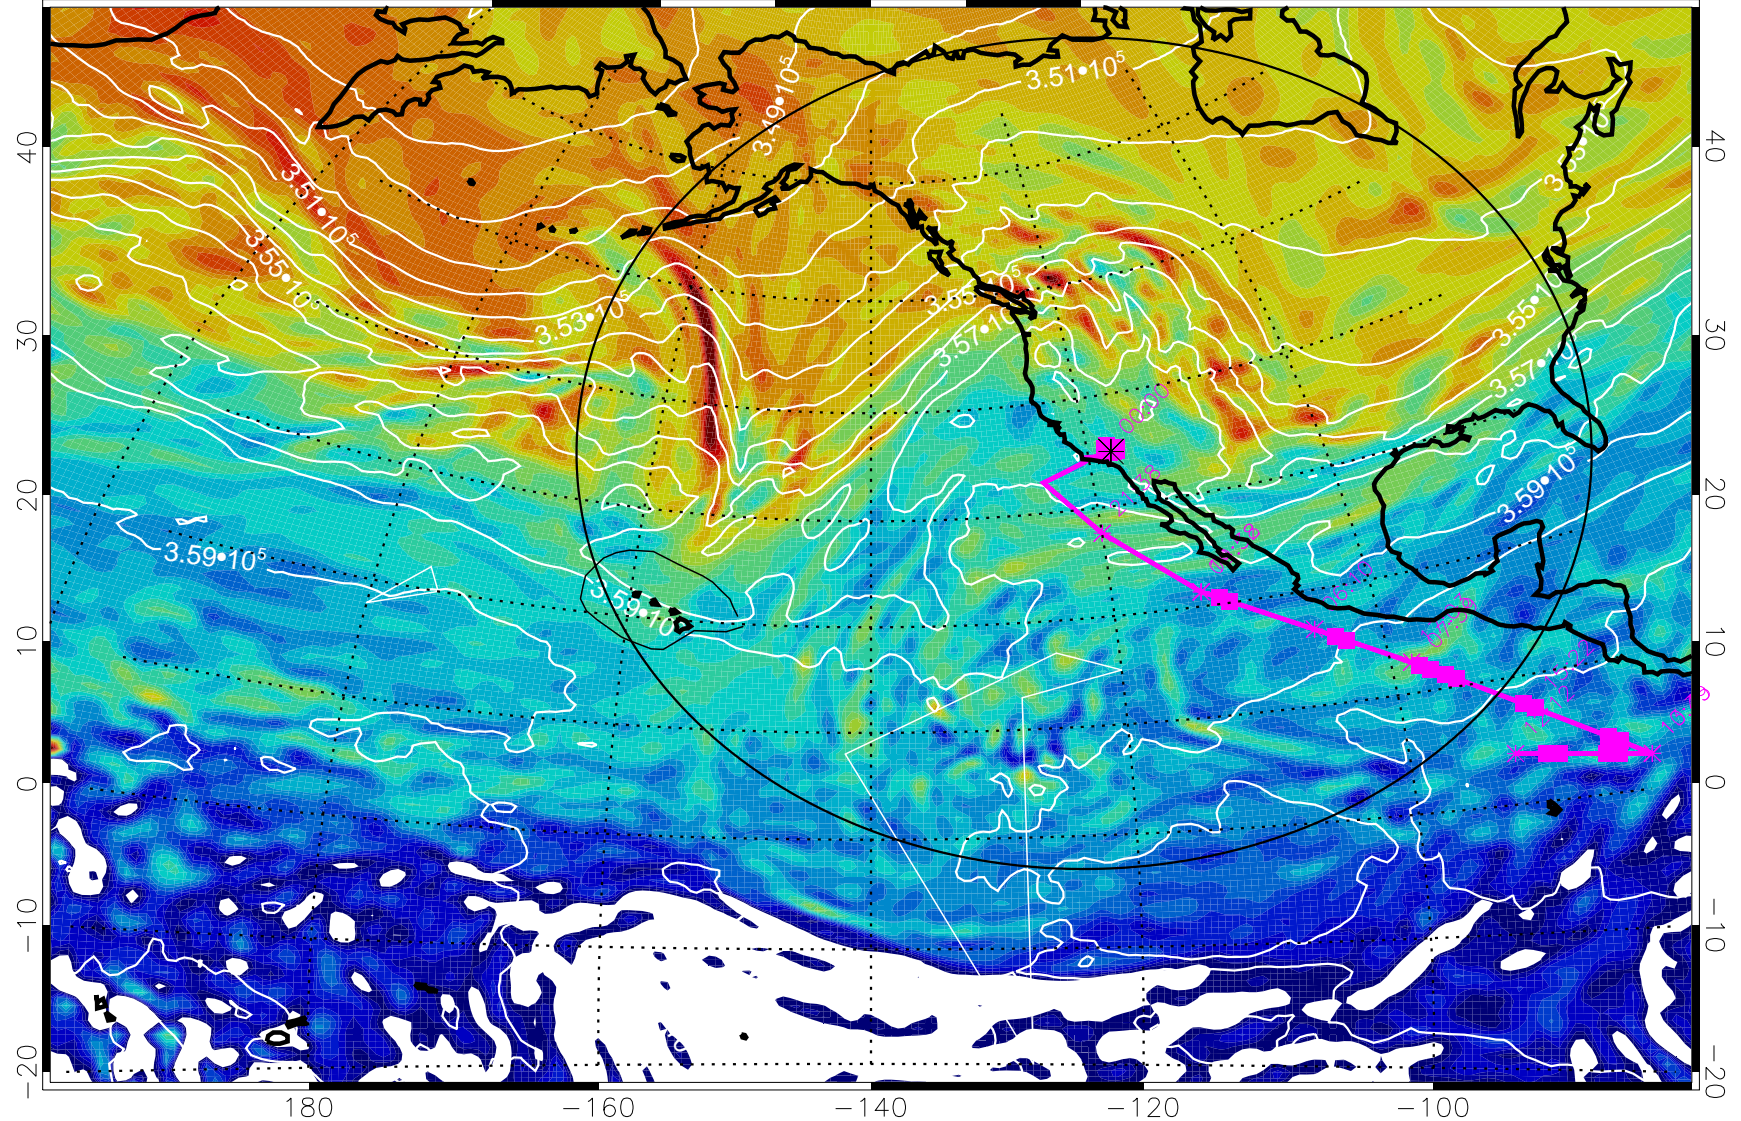

13030118, 6 hour forecast for 380K EPV

160 180 -160 -140 -120 -100

380K Montgomery Streamfunction, white

Range ring of 4055 km -- 13 hours GH round trip

13030200, 12 hour forecast for 380K EPV

380K Montgomery Streamfunction, white

Range ring of 4055 km -- 13 hours GH round trip

13030206, 18 hour forecast for 380K EPV

160 180 -160 -140 -120 -100

380K Montgomery Streamfunction, white

Range ring of 4055 km -- 13 hours GH round trip

13030212, 24 hour forecast for 380K EPV

380K Montgomery Streamfunction, white

Range ring of 4055 km -- 13 hours GH round trip

13030218, 30 hour forecast for 380K EPV

380K Montgomery Streamfunction, white

Range ring of 4055 km -- 13 hours GH round trip

13030300, 36 hour forecast for 380K EPV

380K Montgomery Streamfunction, white

Range ring of 4055 km -- 13 hours GH round trip

13030306, 42 hour forecast for 380K EPV

160 180 -160 -140 -120 -100

380K Montgomery Streamfunction, white