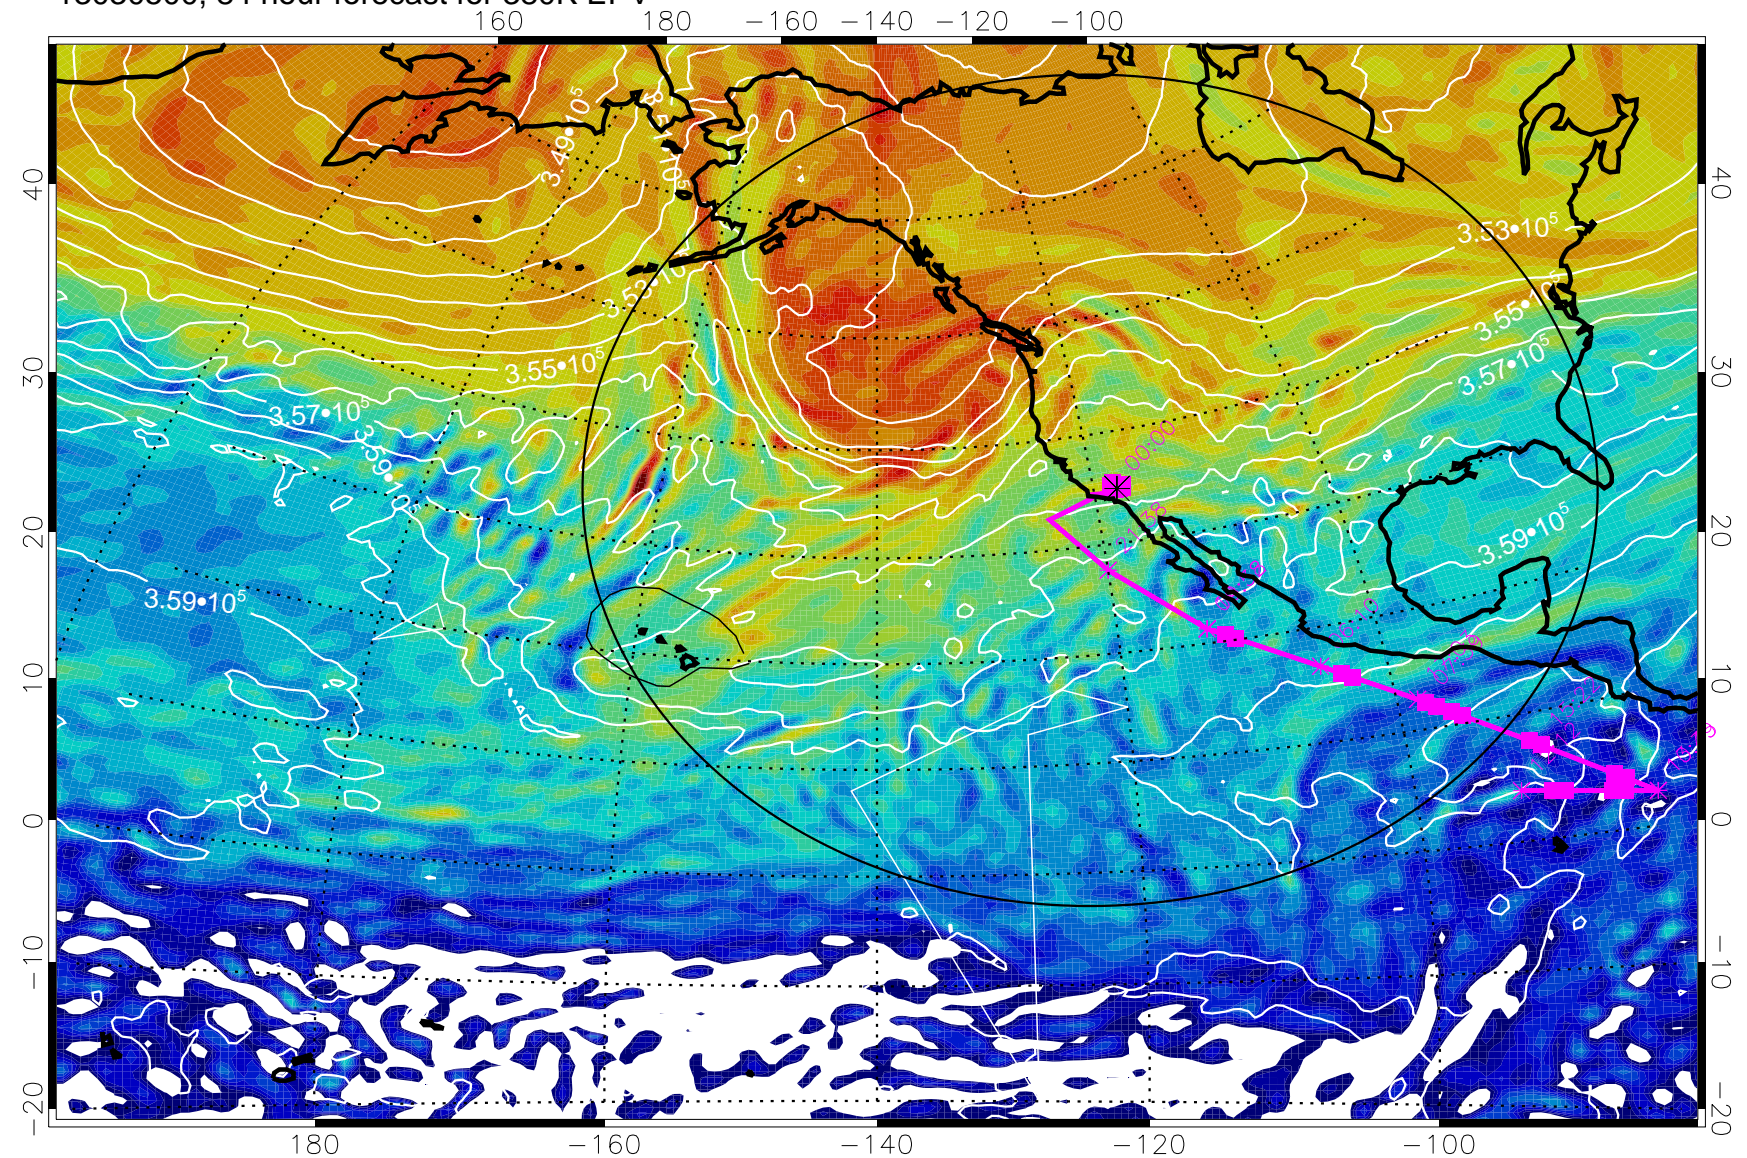

13030406, 66 hour forecast for 380K EPV

380K Montgomery Streamfunction, white

Range ring of 4055 km -- 13 hours GH round trip

13030412, 72 hour forecast for 380K EPV

160 180 -160 -140 -120 -100

380K Montgomery Streamfunction, white

Range ring of 4055 km -- 13 hours GH round trip

13030418, 78 hour forecast for 380K EPV

380K Montgomery Streamfunction, white

Range ring of 4055 km -- 13 hours GH round trip

13030500, 84 hour forecast for 380K EPV

380K Montgomery Streamfunction, white

Range ring of 4055 km -- 13 hours GH round trip

13030506, 90 hour forecast for 380K EPV

160 180 -160 -140 -120 -100

380K Montgomery Streamfunction, white

Range ring of 4055 km -- 13 hours GH round trip

13030512, 96 hour forecast for 380K EPV

160 180 -160 -140 -120 -100

380K Montgomery Streamfunction, white

Range ring of 4055 km -- 13 hours GH round trip

13030518, 102 hour forecast for 380K EPV

160 180 -160 -140 -120 -100