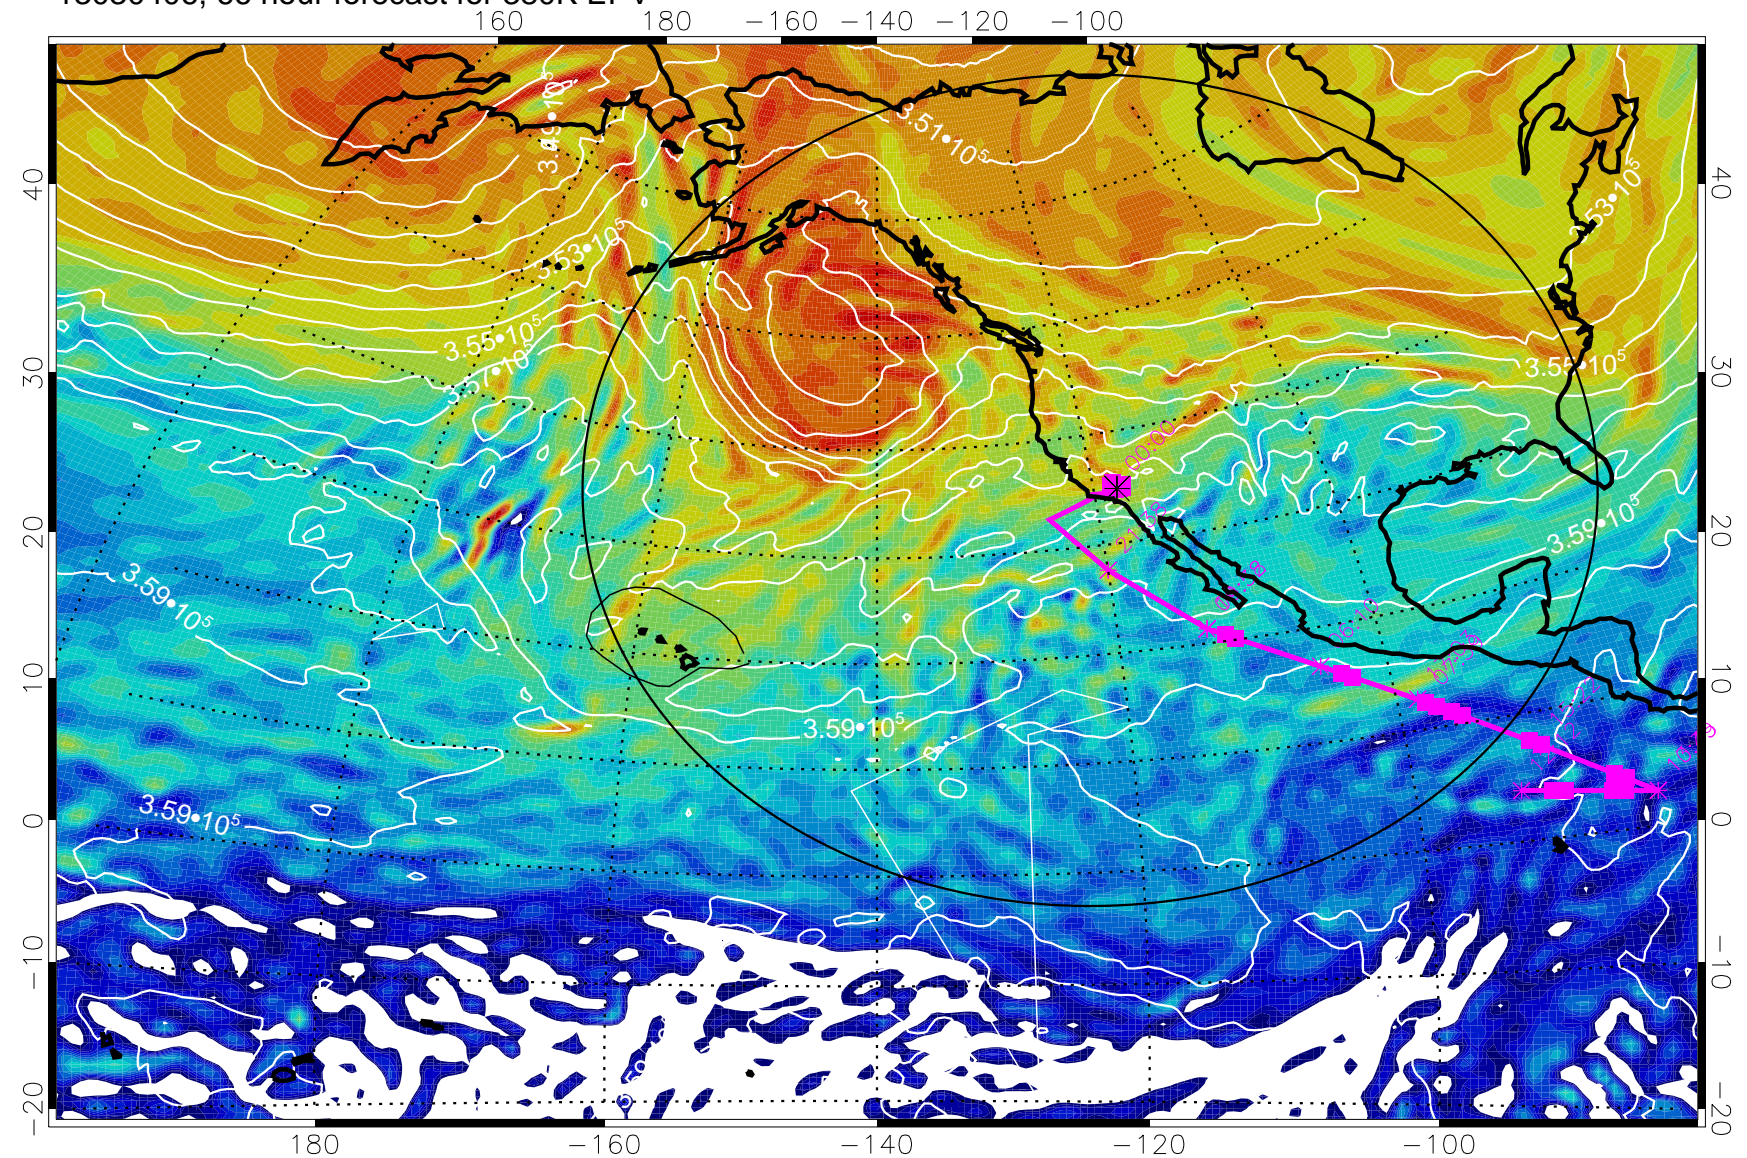

Range ring of 4055 km -- 13 hours GH round trip

13030312, 48 hour forecast for 380K EPV

380K Montgomery Streamfunction, white

Range ring of 4055 km -- 13 hours GH round trip

13030318, 54 hour forecast for 380K EPV

160 180 -160 -140 -120 -100

380K Montgomery Streamfunction, white

Range ring of 4055 km -- 13 hours GH round trip

13030400, 60 hour forecast for 380K EPV

380K Montgomery Streamfunction, white

Range ring of 4055 km -- 13 hours GH round trip

13030406, 66 hour forecast for 380K EPV

380K Montgomery Streamfunction, white

Range ring of 4055 km -- 13 hours GH round trip

13030412, 72 hour forecast for 380K EPV

160 180 -160 -140 -120 -100

380K Montgomery Streamfunction, white

Range ring of 4055 km -- 13 hours GH round trip

13030418, 78 hour forecast for 380K EPV

380K Montgomery Streamfunction, white

Range ring of 4055 km -- 13 hours GH round trip

13030500, 84 hour forecast for 380K EPV