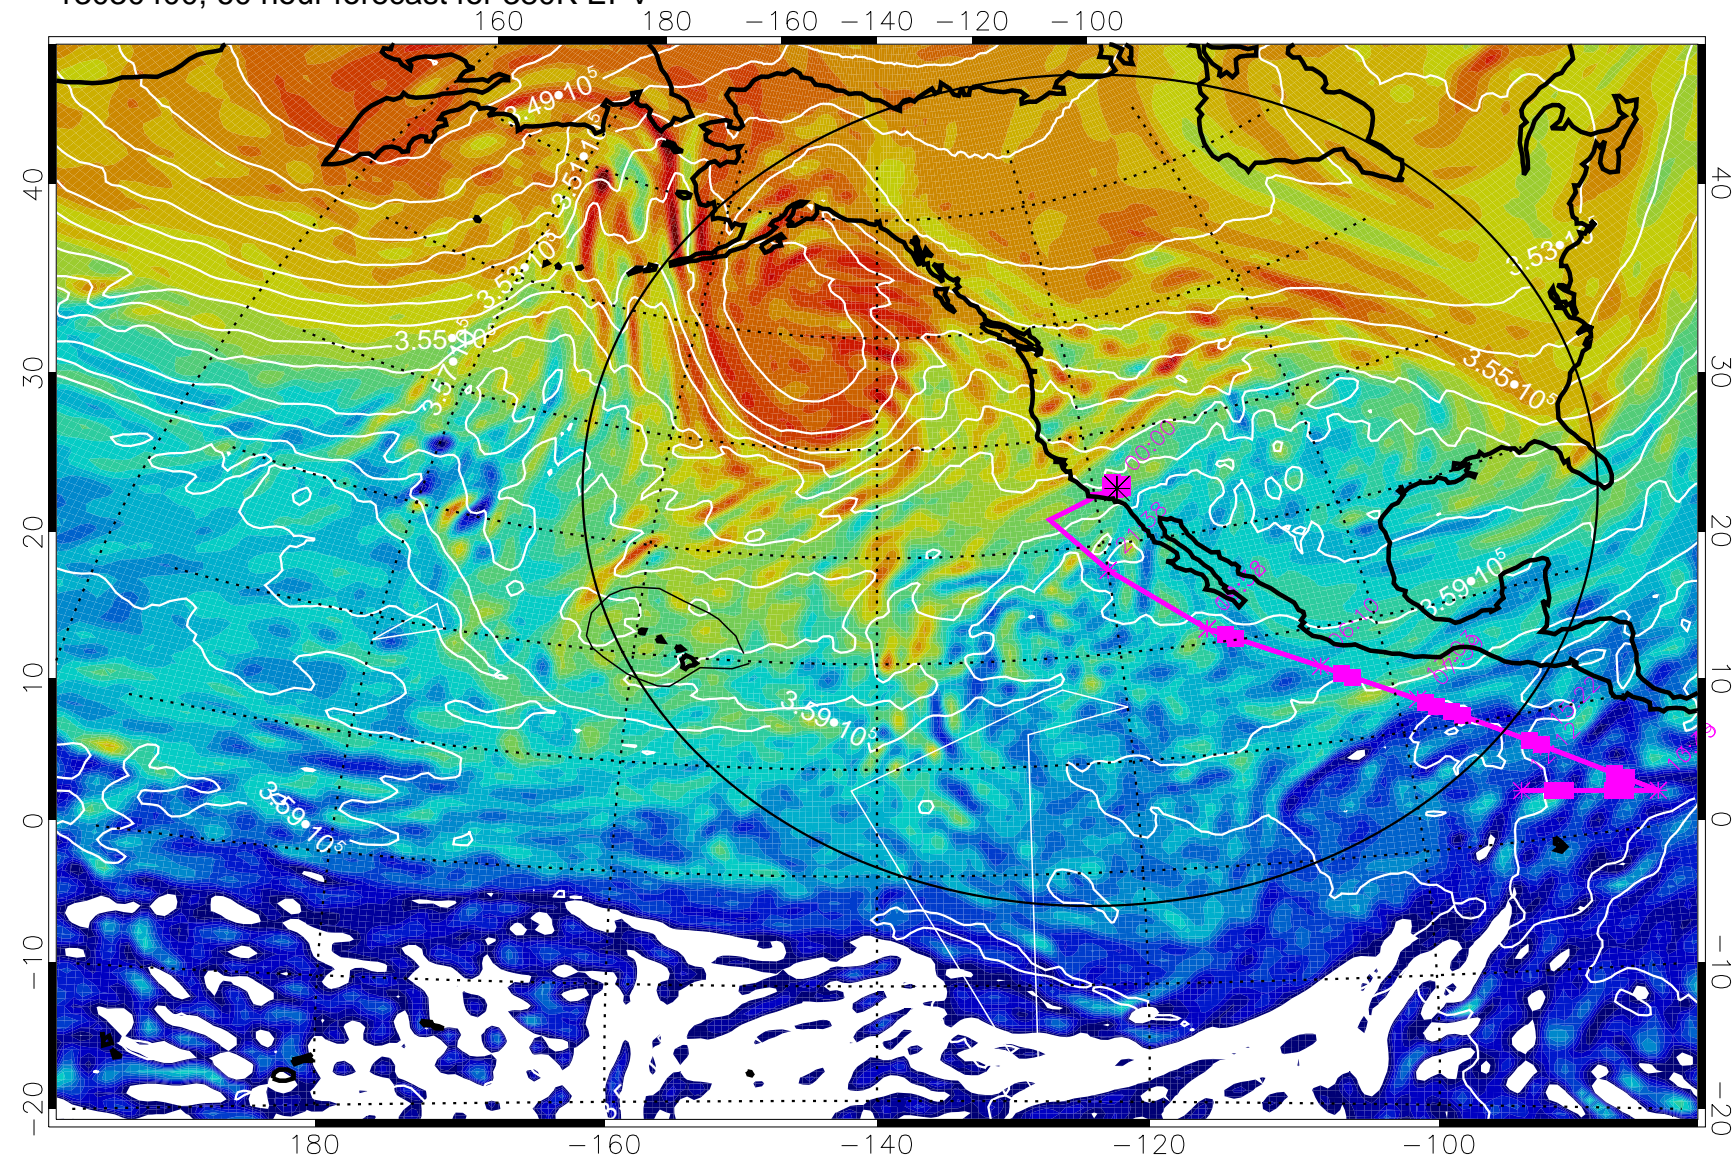

13030300, 36 hour forecast for 380K EPV

380K Montgomery Streamfunction, white

Range ring of 4055 km -- 13 hours GH round trip

13030306, 42 hour forecast for 380K EPV

160 180 -160 -140 -120 -100

380K Montgomery Streamfunction, white

Range ring of 4055 km -- 13 hours GH round trip

13030312, 48 hour forecast for 380K EPV

380K Montgomery Streamfunction, white

Range ring of 4055 km -- 13 hours GH round trip

13030318, 54 hour forecast for 380K EPV

160 180 -160 -140 -120 -100

380K Montgomery Streamfunction, white

Range ring of 4055 km -- 13 hours GH round trip

13030400, 60 hour forecast for 380K EPV

380K Montgomery Streamfunction, white

Range ring of 4055 km -- 13 hours GH round trip

13030406, 66 hour forecast for 380K EPV

380K Montgomery Streamfunction, white

Range ring of 4055 km -- 13 hours GH round trip

13030412, 72 hour forecast for 380K EPV

160 180 -160 -140 -120 -100

380K Montgomery Streamfunction, white