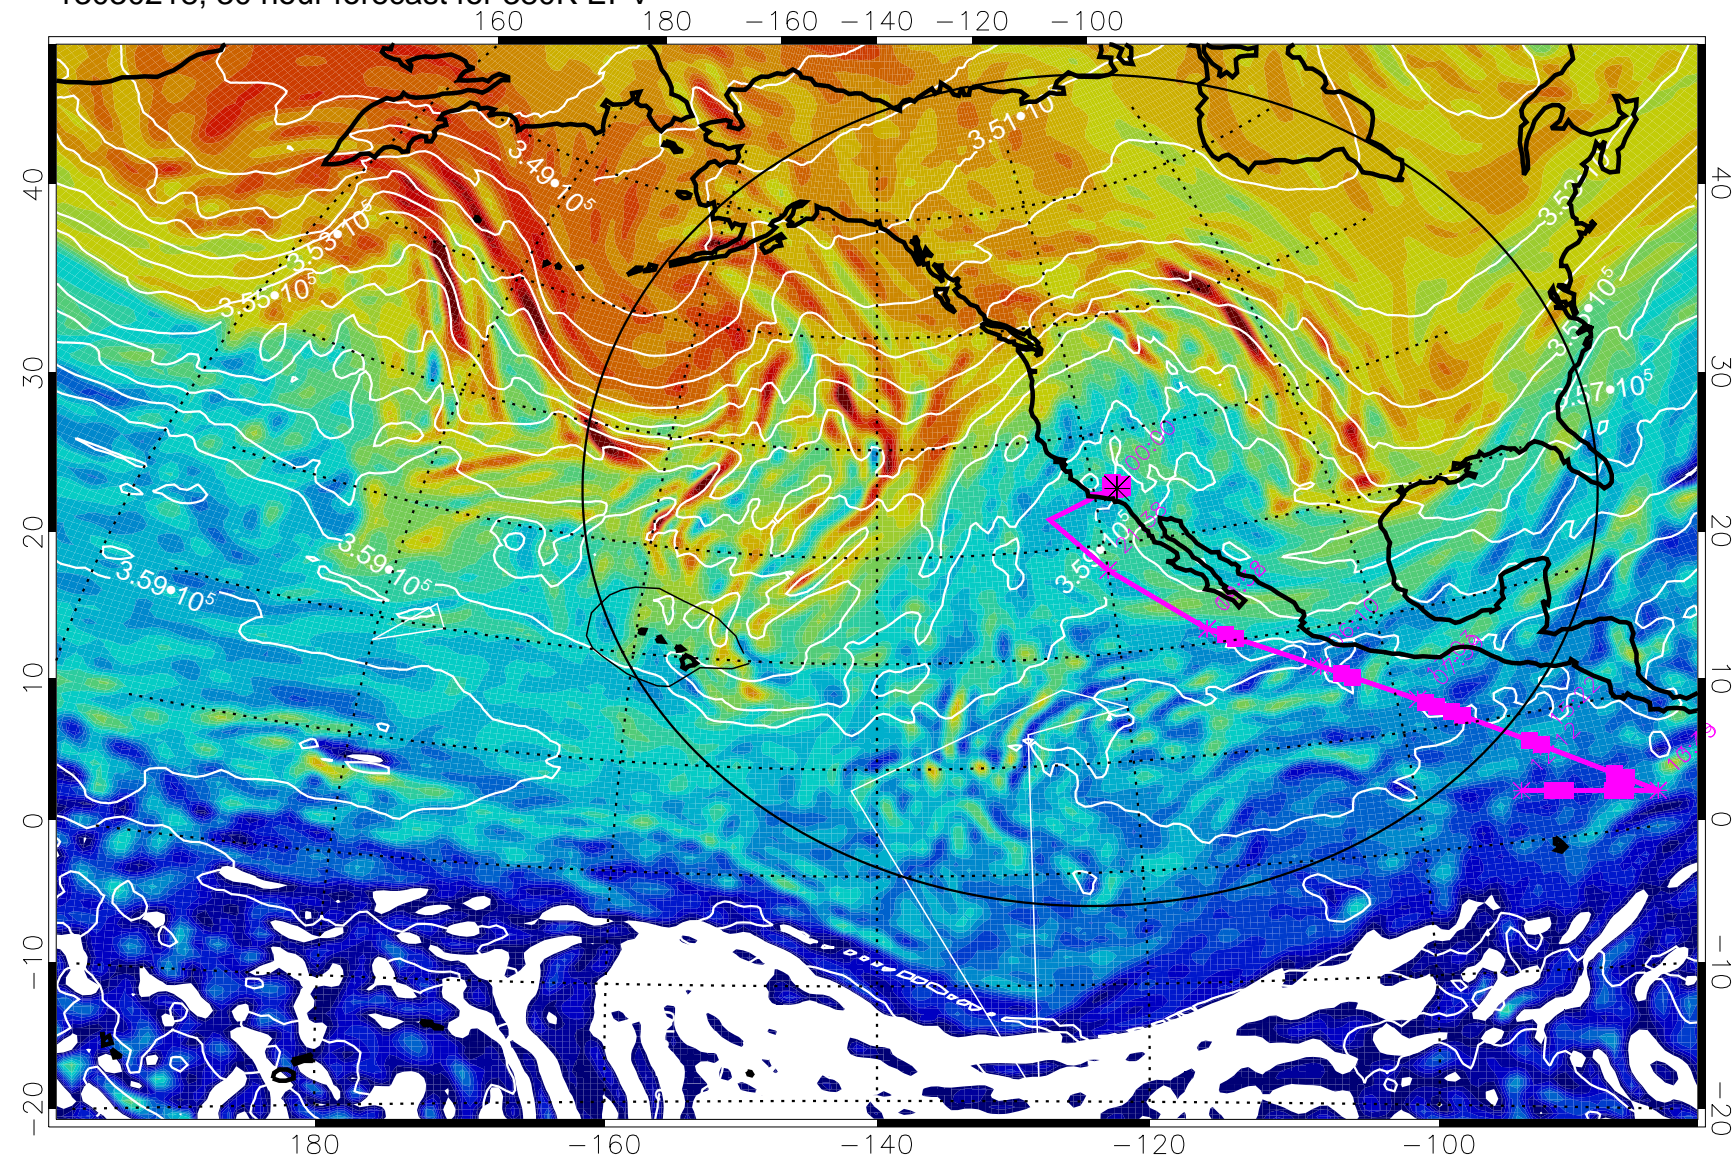

Range ring of 4055 km -- 13 hours GH round trip

13030206, 18 hour forecast for 380K EPV

160 180 -160 -140 -120 -100

380K Montgomery Streamfunction, white

Range ring of 4055 km -- 13 hours GH round trip

13030212, 24 hour forecast for 380K EPV

380K Montgomery Streamfunction, white

Range ring of 4055 km -- 13 hours GH round trip

13030218, 30 hour forecast for 380K EPV

380K Montgomery Streamfunction, white

Range ring of 4055 km -- 13 hours GH round trip

13030300, 36 hour forecast for 380K EPV

380K Montgomery Streamfunction, white

Range ring of 4055 km -- 13 hours GH round trip

13030306, 42 hour forecast for 380K EPV

160 180 -160 -140 -120 -100

380K Montgomery Streamfunction, white

Range ring of 4055 km -- 13 hours GH round trip

13030312, 48 hour forecast for 380K EPV

380K Montgomery Streamfunction, white

Range ring of 4055 km -- 13 hours GH round trip

13030318, 54 hour forecast for 380K EPV