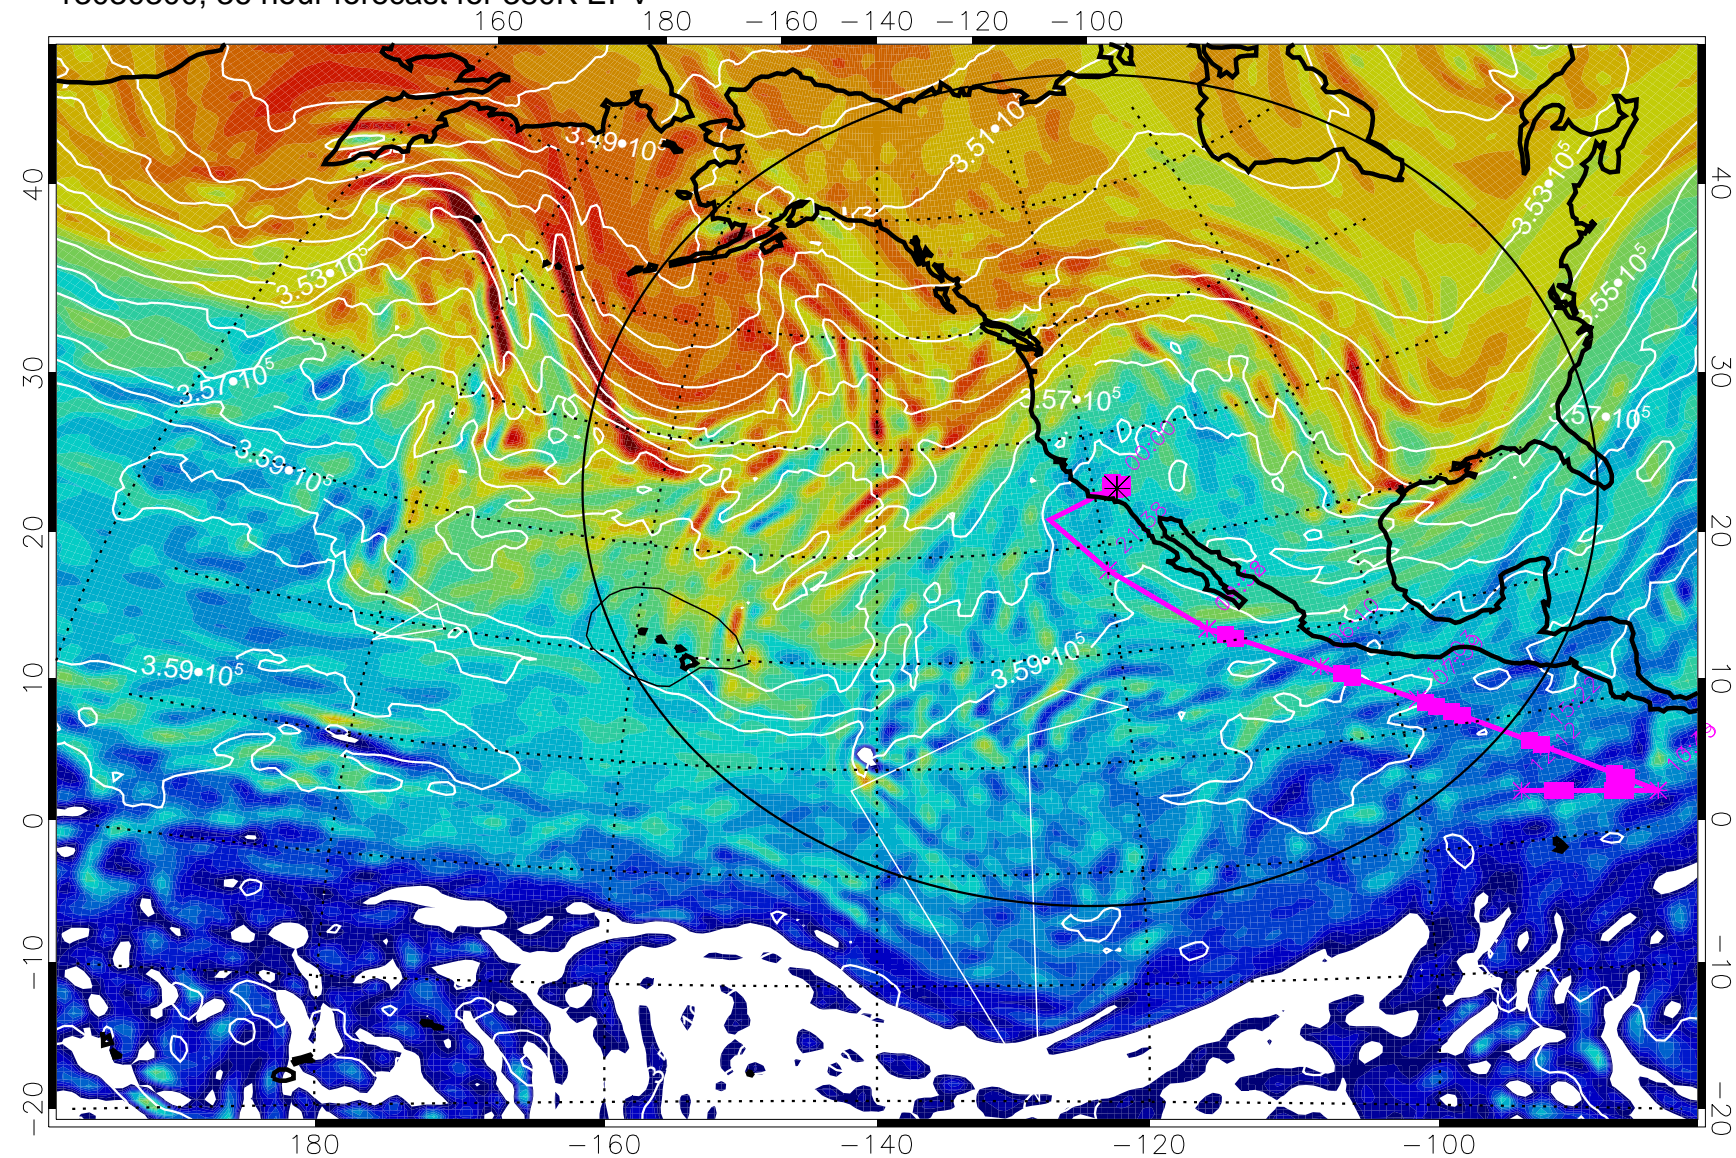

Range ring of 4055 km -- 13 hours GH round trip

13030206, 18 hour forecast for 380K EPV

160 180 -160 -140 -120 -100

380K Montgomery Streamfunction, white

Range ring of 4055 km -- 13 hours GH round trip

13030212, 24 hour forecast for 380K EPV

380K Montgomery Streamfunction, white

Range ring of 4055 km -- 13 hours GH round trip

13030218, 30 hour forecast for 380K EPV

380K Montgomery Streamfunction, white

Range ring of 4055 km -- 13 hours GH round trip

13030300, 36 hour forecast for 380K EPV

380K Montgomery Streamfunction, white

Range ring of 4055 km -- 13 hours GH round trip

13030306, 42 hour forecast for 380K EPV

160 180 -160 -140 -120 -100

380K Montgomery Streamfunction, white

Range ring of 4055 km -- 13 hours GH round trip

13030312, 48 hour forecast for 380K EPV

380K Montgomery Streamfunction, white

Range ring of 4055 km -- 13 hours GH round trip

13030318, 54 hour forecast for 380K EPV