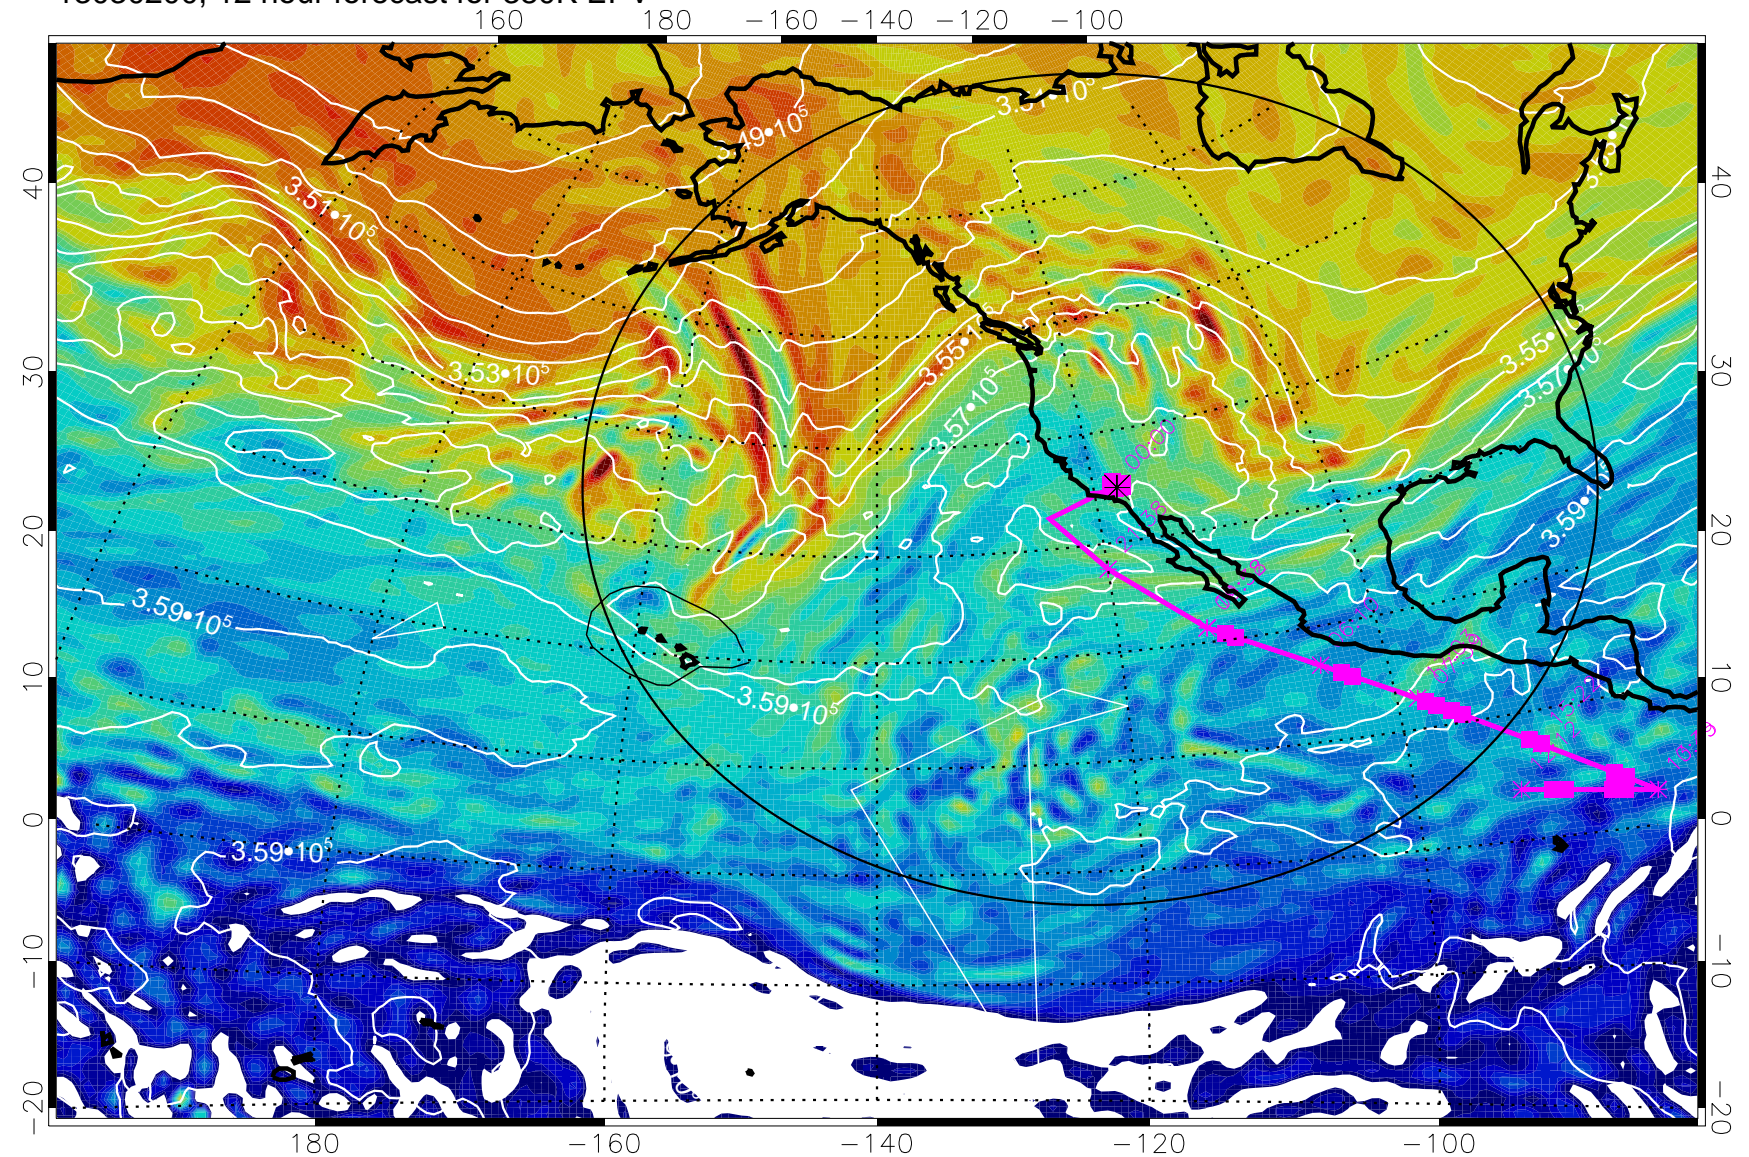

13030118, 6 hour forecast for 380K EPV

160 180 -160 -140 -120 -100

380K Montgomery Streamfunction, white

Range ring of 4055 km -- 13 hours GH round trip

13030200, 12 hour forecast for 380K EPV

380K Montgomery Streamfunction, white

Range ring of 4055 km -- 13 hours GH round trip

13030206, 18 hour forecast for 380K EPV

160 180 -160 -140 -120 -100

380K Montgomery Streamfunction, white

Range ring of 4055 km -- 13 hours GH round trip

13030212, 24 hour forecast for 380K EPV

380K Montgomery Streamfunction, white

Range ring of 4055 km -- 13 hours GH round trip

13030218, 30 hour forecast for 380K EPV

380K Montgomery Streamfunction, white

Range ring of 4055 km -- 13 hours GH round trip

13030300, 36 hour forecast for 380K EPV

380K Montgomery Streamfunction, white

Range ring of 4055 km -- 13 hours GH round trip

13030306, 42 hour forecast for 380K EPV

160 180 -160 -140 -120 -100

380K Montgomery Streamfunction, white