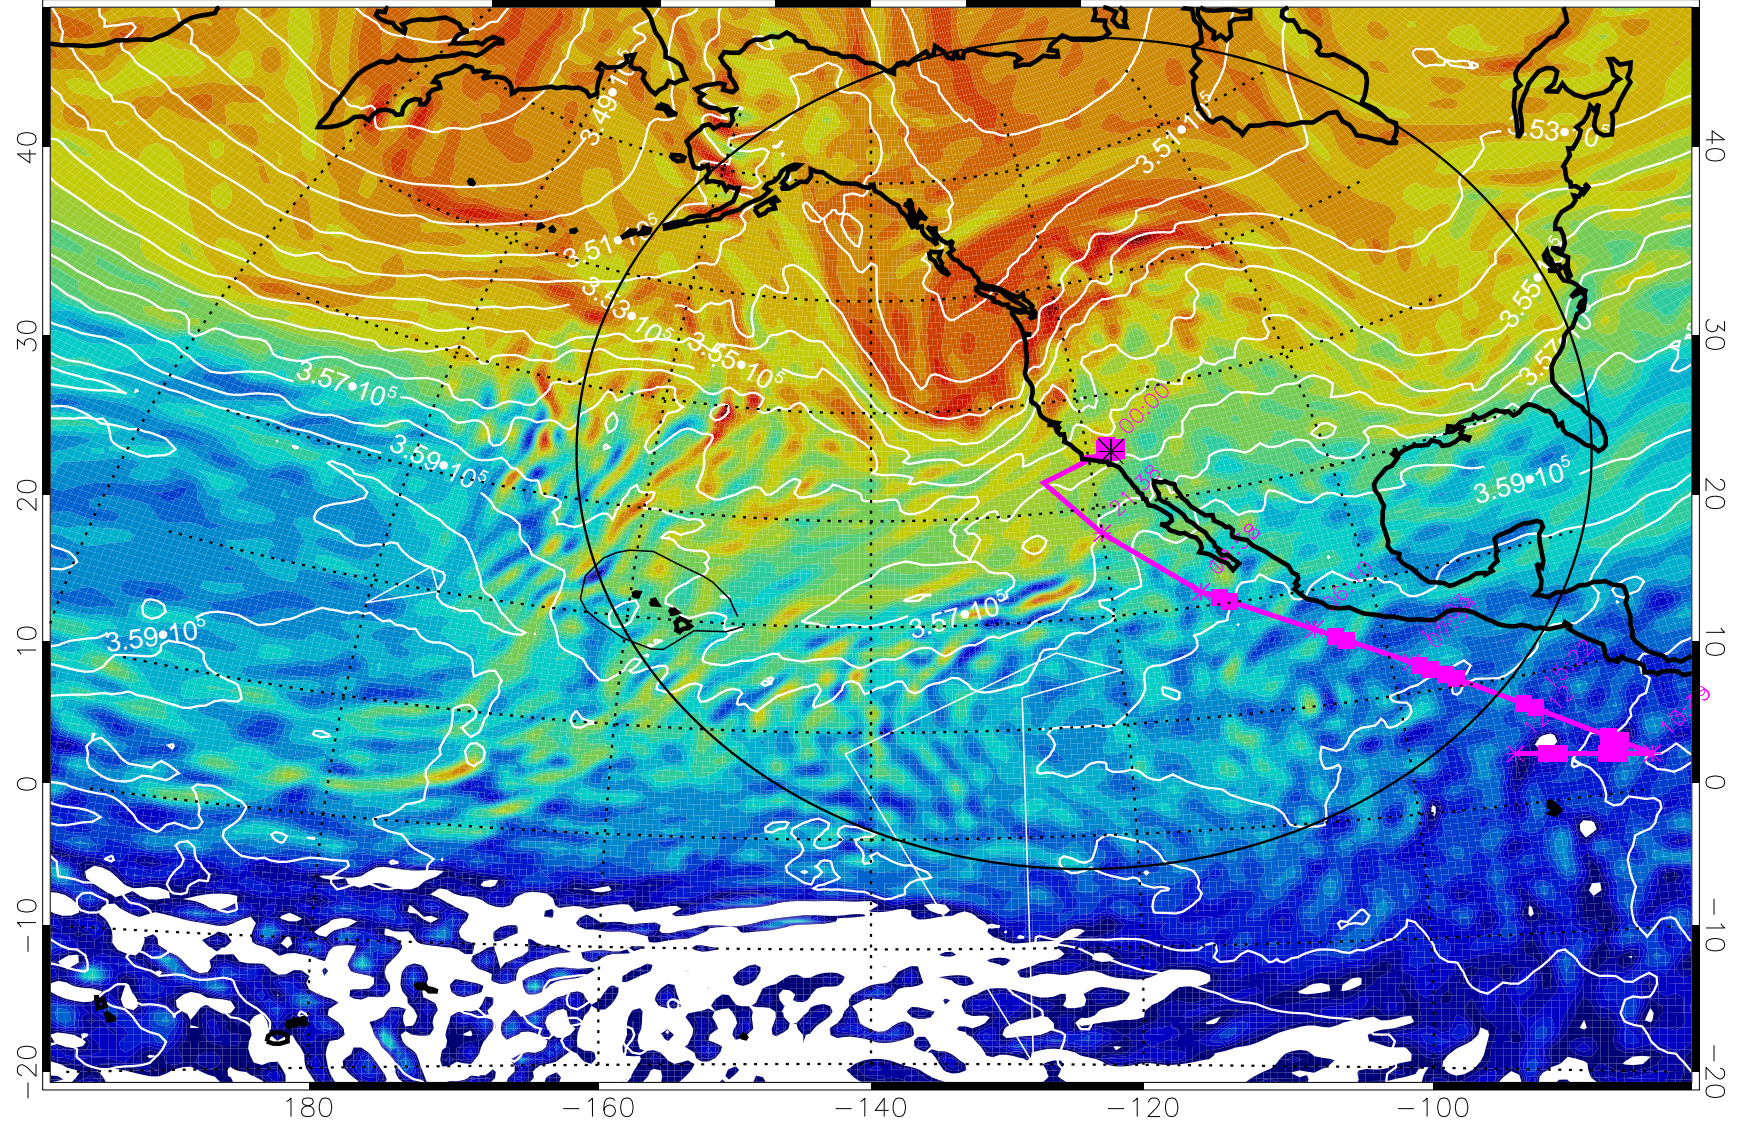

380K Montgomery Streamfunction, white

Range ring of 4055 km -- 13 hours GH round trip

13030506, 90 hour forecast for 380K EPV

160 180 -160 -140 -120 -100

380K Montgomery Streamfunction, white

Range ring of 4055 km -- 13 hours GH round trip

13030512, 96 hour forecast for 380K EPV

160 180 -160 -140 -120 -100

380K Montgomery Streamfunction, white

Range ring of 4055 km -- 13 hours GH round trip

13030518, 102 hour forecast for 380K EPV

160 180 -160 -140 -120 -100

13030600, 108 hour forecast for 380K EPV

160 180 -160 -140 -120 -100

380K Montgomery Streamfunction, white

Range ring of 4055 km -- 13 hours GH round trip

13030606, 114 hour forecast for 380K EPV

160 180 -160 -140 -120 -100

380K Montgomery Streamfunction, white

Range ring of 4055 km -- 13 hours GH round trip

13030612, 120 hour forecast for 380K EPV

160 180 -160 -140 -120 -100

380K Montgomery Streamfunction, white

Range ring of 4055 km -- 13 hours GH round trip