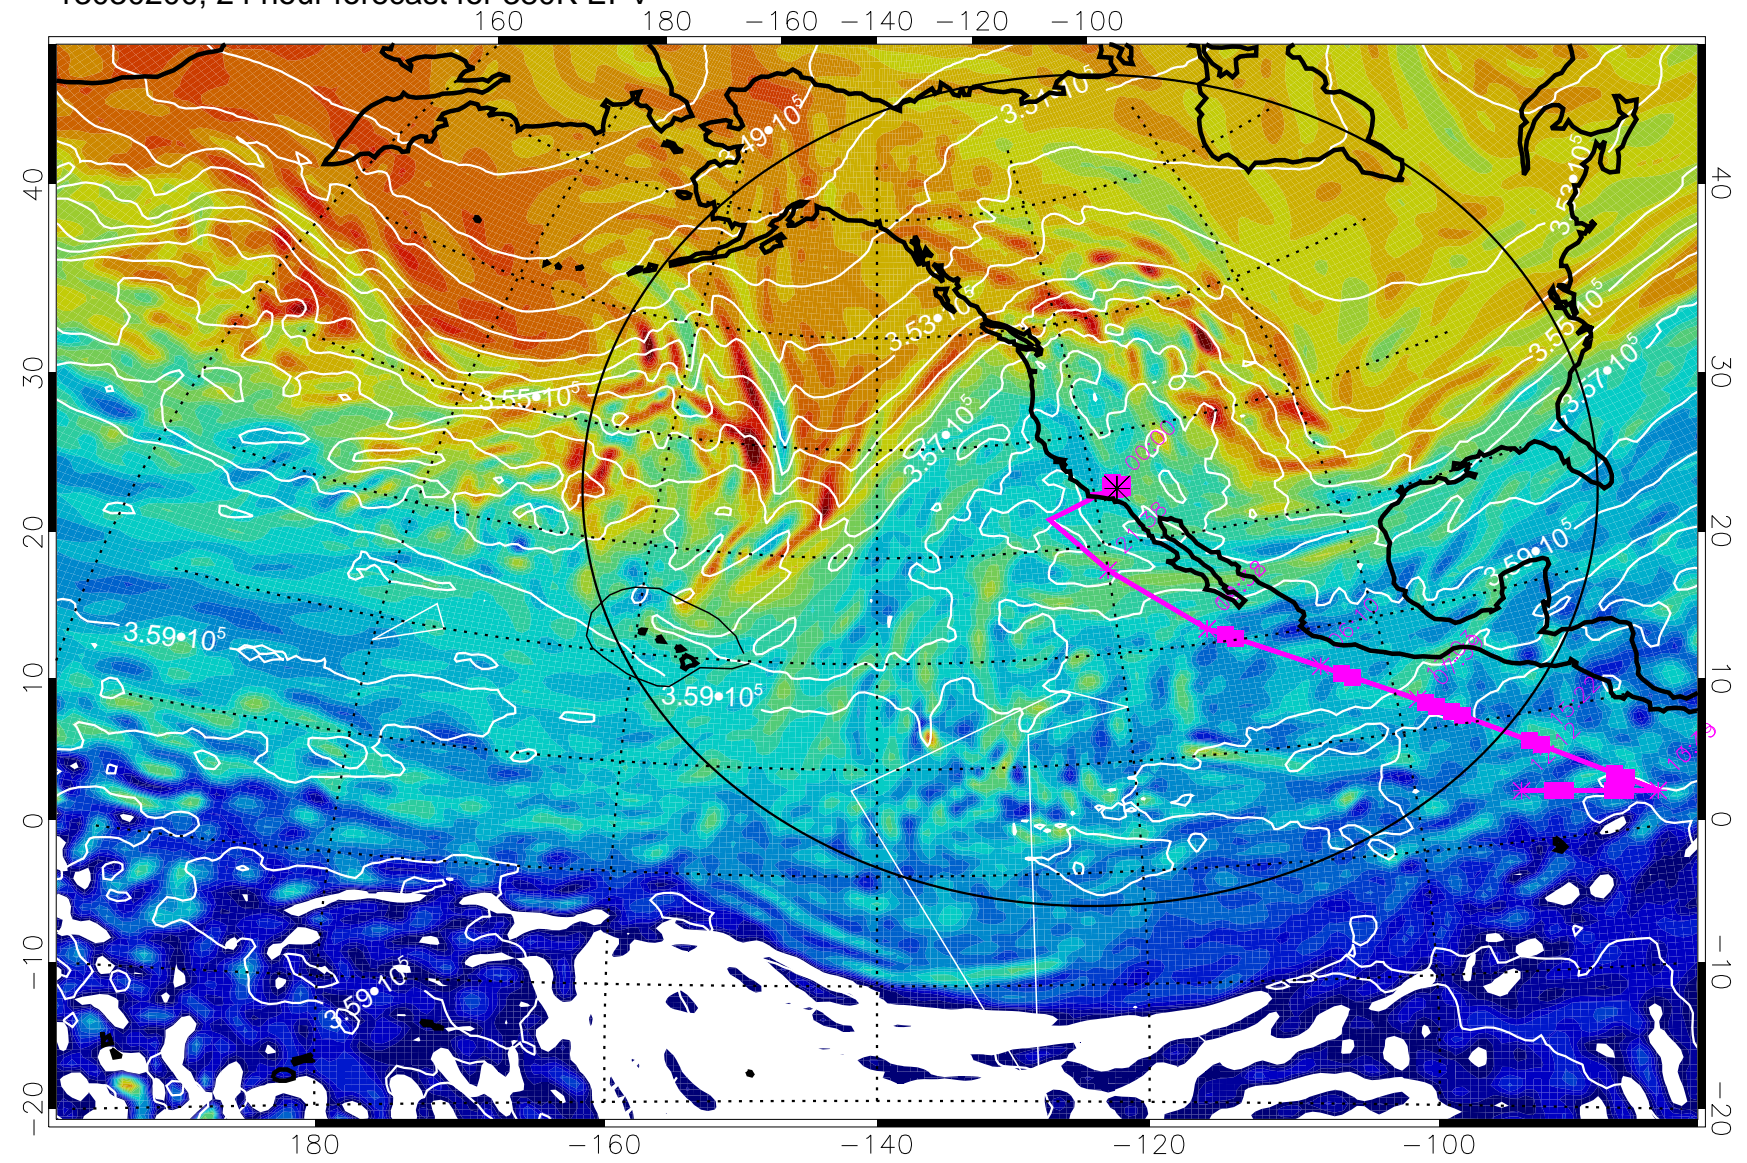

13030112, 12 hour forecast for 380K EPV

380K Montgomery Streamfunction, white

Range ring of 4055 km -- 13 hours GH round trip

13030118, 18 hour forecast for 380K EPV

380K Montgomery Streamfunction, white

Range ring of 4055 km -- 13 hours GH round trip

13030200, 24 hour forecast for 380K EPV

380K Montgomery Streamfunction, white

Range ring of 4055 km -- 13 hours GH round trip

13030206, 30 hour forecast for 380K EPV

380K Montgomery Streamfunction, white

Range ring of 4055 km -- 13 hours GH round trip

13030212, 36 hour forecast for 380K EPV

380K Montgomery Streamfunction, white

Range ring of 4055 km -- 13 hours GH round trip

13030218, 42 hour forecast for 380K EPV

380K Montgomery Streamfunction, white

Range ring of 4055 km -- 13 hours GH round trip

13030300, 48 hour forecast for 380K EPV

380K Montgomery Streamfunction, white

Range ring of 4055 km -- 13 hours GH round trip

13030306, 54 hour forecast for 380K EPV

380K Montgomery Streamfunction, white

Range ring of 4055 km -- 13 hours GH round trip