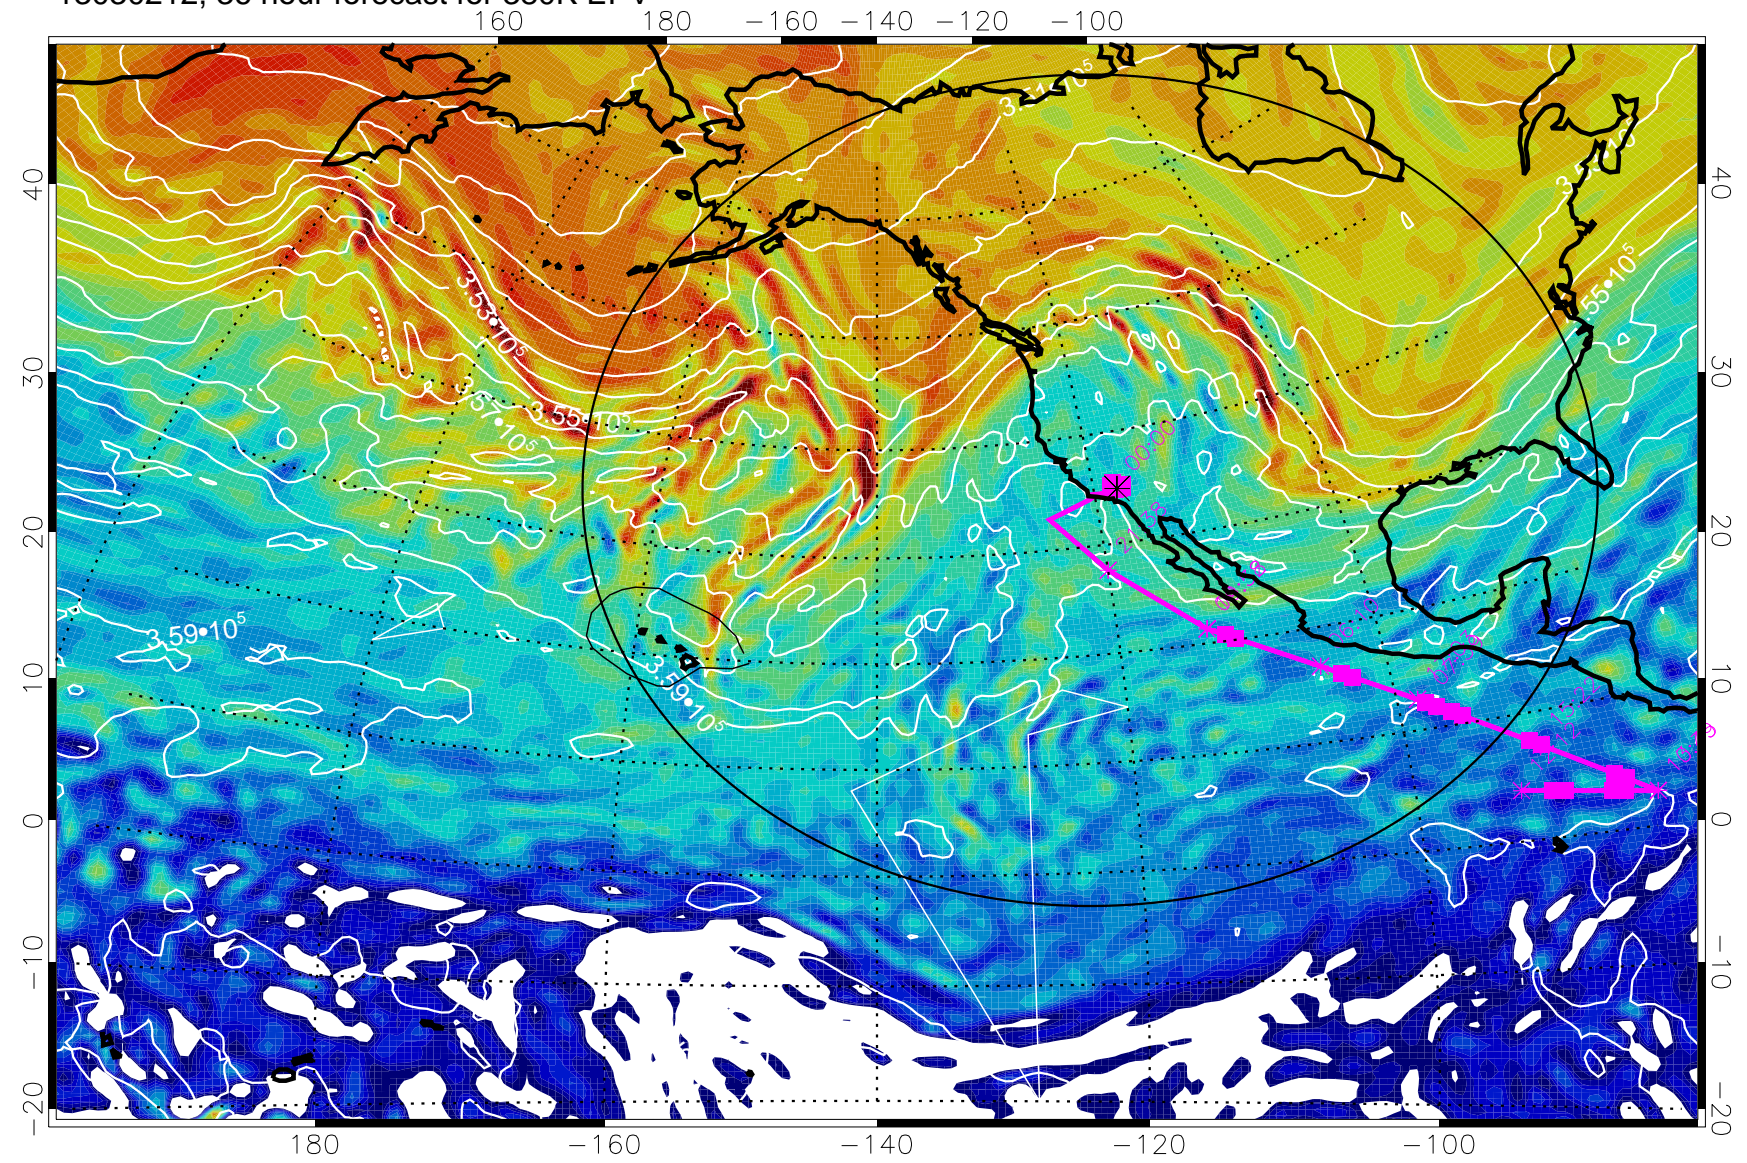

13030200, 24 hour forecast for 380K EPV

380K Montgomery Streamfunction, white

Range ring of 4055 km -- 13 hours GH round trip

13030206, 30 hour forecast for 380K EPV

380K Montgomery Streamfunction, white

Range ring of 4055 km -- 13 hours GH round trip

13030212, 36 hour forecast for 380K EPV

380K Montgomery Streamfunction, white

Range ring of 4055 km -- 13 hours GH round trip

13030218, 42 hour forecast for 380K EPV

380K Montgomery Streamfunction, white

Range ring of 4055 km -- 13 hours GH round trip

13030300, 48 hour forecast for 380K EPV

380K Montgomery Streamfunction, white

Range ring of 4055 km -- 13 hours GH round trip

13030306, 54 hour forecast for 380K EPV

380K Montgomery Streamfunction, white

Range ring of 4055 km -- 13 hours GH round trip

13030312, 60 hour forecast for 380K EPV

380K Montgomery Streamfunction, white

Range ring of 4055 km -- 13 hours GH round trip

13030318, 66 hour forecast for 380K EPV

160 180 -160 -140 -120 -100

380K Montgomery Streamfunction, white