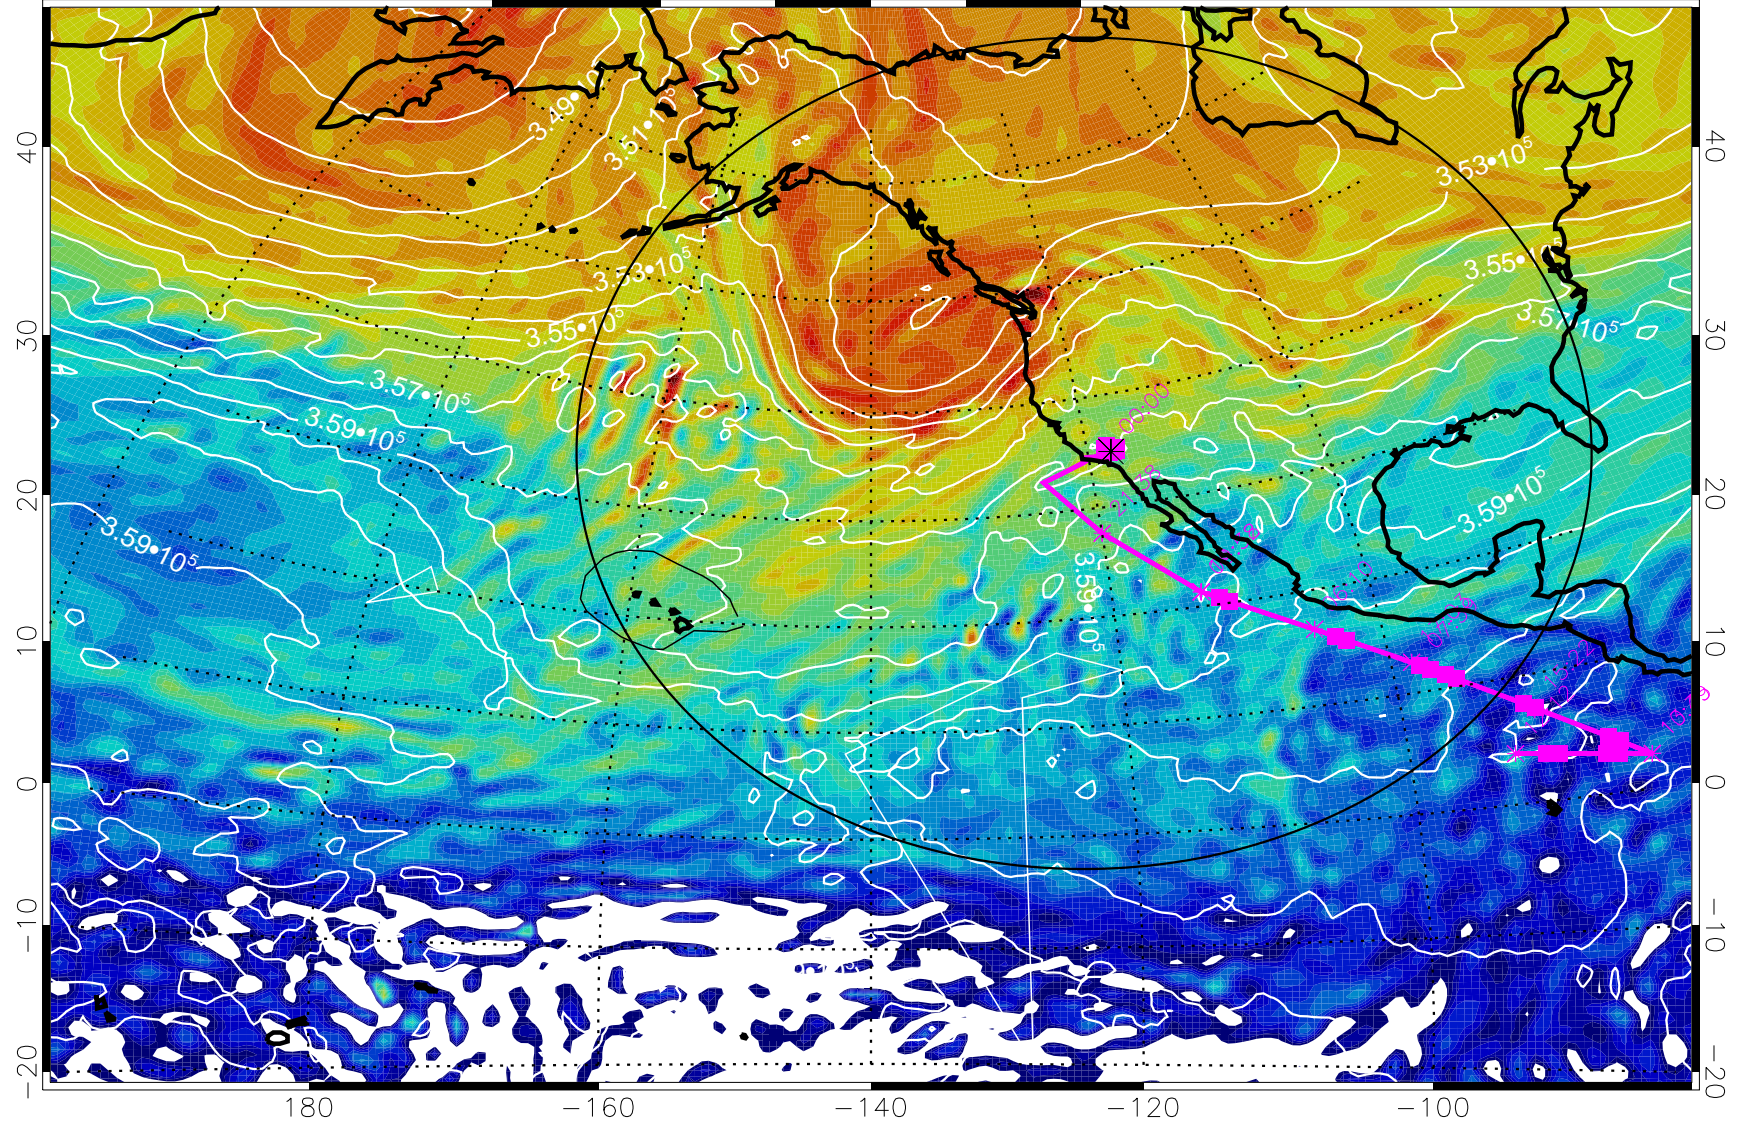

380K Montgomery Streamfunction, white

Range ring of 4055 km -- 13 hours GH round trip

13030412, 84 hour forecast for 380K EPV

160 180 -160 -140 -120 -100

380K Montgomery Streamfunction, white

Range ring of 4055 km -- 13 hours GH round trip

13030418, 90 hour forecast for 380K EPV

160 180 -160 -140 -120 -100

380K Montgomery Streamfunction, white

Range ring of 4055 km -- 13 hours GH round trip

13030500, 96 hour forecast for 380K EPV

160 180 -160 -140 -120 -100

380K Montgomery Streamfunction, white

Range ring of 4055 km -- 13 hours GH round trip

13030506, 102 hour forecast for 380K EPV

160 180 -160 -140 -120 -100

380K Montgomery Streamfunction, white

Range ring of 4055 km -- 13 hours GH round trip

13030512, 108 hour forecast for 380K EPV

160 180 -160 -140 -120 -100

380K Montgomery Streamfunction, white

Range ring of 4055 km -- 13 hours GH round trip

13030518, 114 hour forecast for 380K EPV

160 180 -160 -140 -120 -100