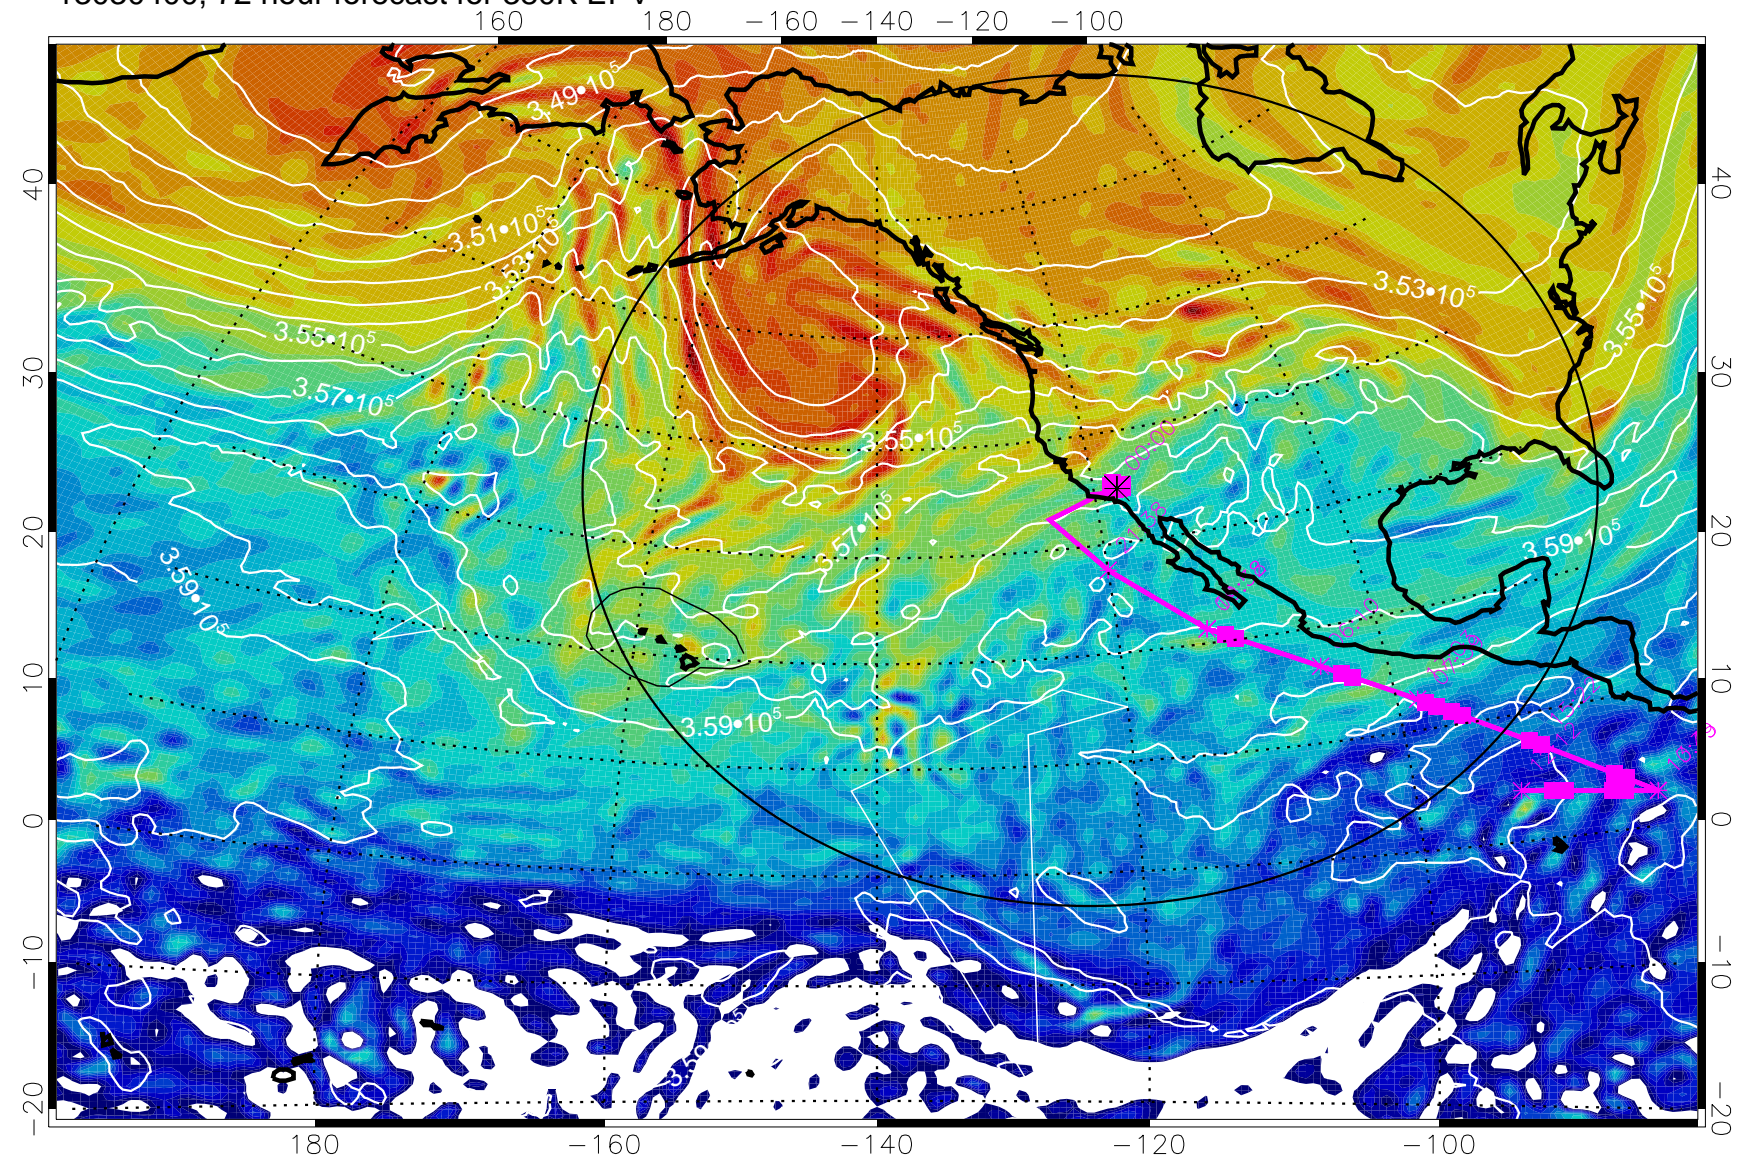

13030312, 60 hour forecast for 380K EPV

380K Montgomery Streamfunction, white

Range ring of 4055 km -- 13 hours GH round trip

13030318, 66 hour forecast for 380K EPV

160 180 -160 -140 -120 -100

380K Montgomery Streamfunction, white

Range ring of 4055 km -- 13 hours GH round trip

13030400, 72 hour forecast for 380K EPV

380K Montgomery Streamfunction, white

Range ring of 4055 km -- 13 hours GH round trip

13030406, 78 hour forecast for 380K EPV

380K Montgomery Streamfunction, white

Range ring of 4055 km -- 13 hours GH round trip

13030412, 84 hour forecast for 380K EPV

160 180 -160 -140 -120 -100

380K Montgomery Streamfunction, white

Range ring of 4055 km -- 13 hours GH round trip

13030418, 90 hour forecast for 380K EPV

160 180 -160 -140 -120 -100

380K Montgomery Streamfunction, white

Range ring of 4055 km -- 13 hours GH round trip

13030500, 96 hour forecast for 380K EPV

160 180 -160 -140 -120 -100