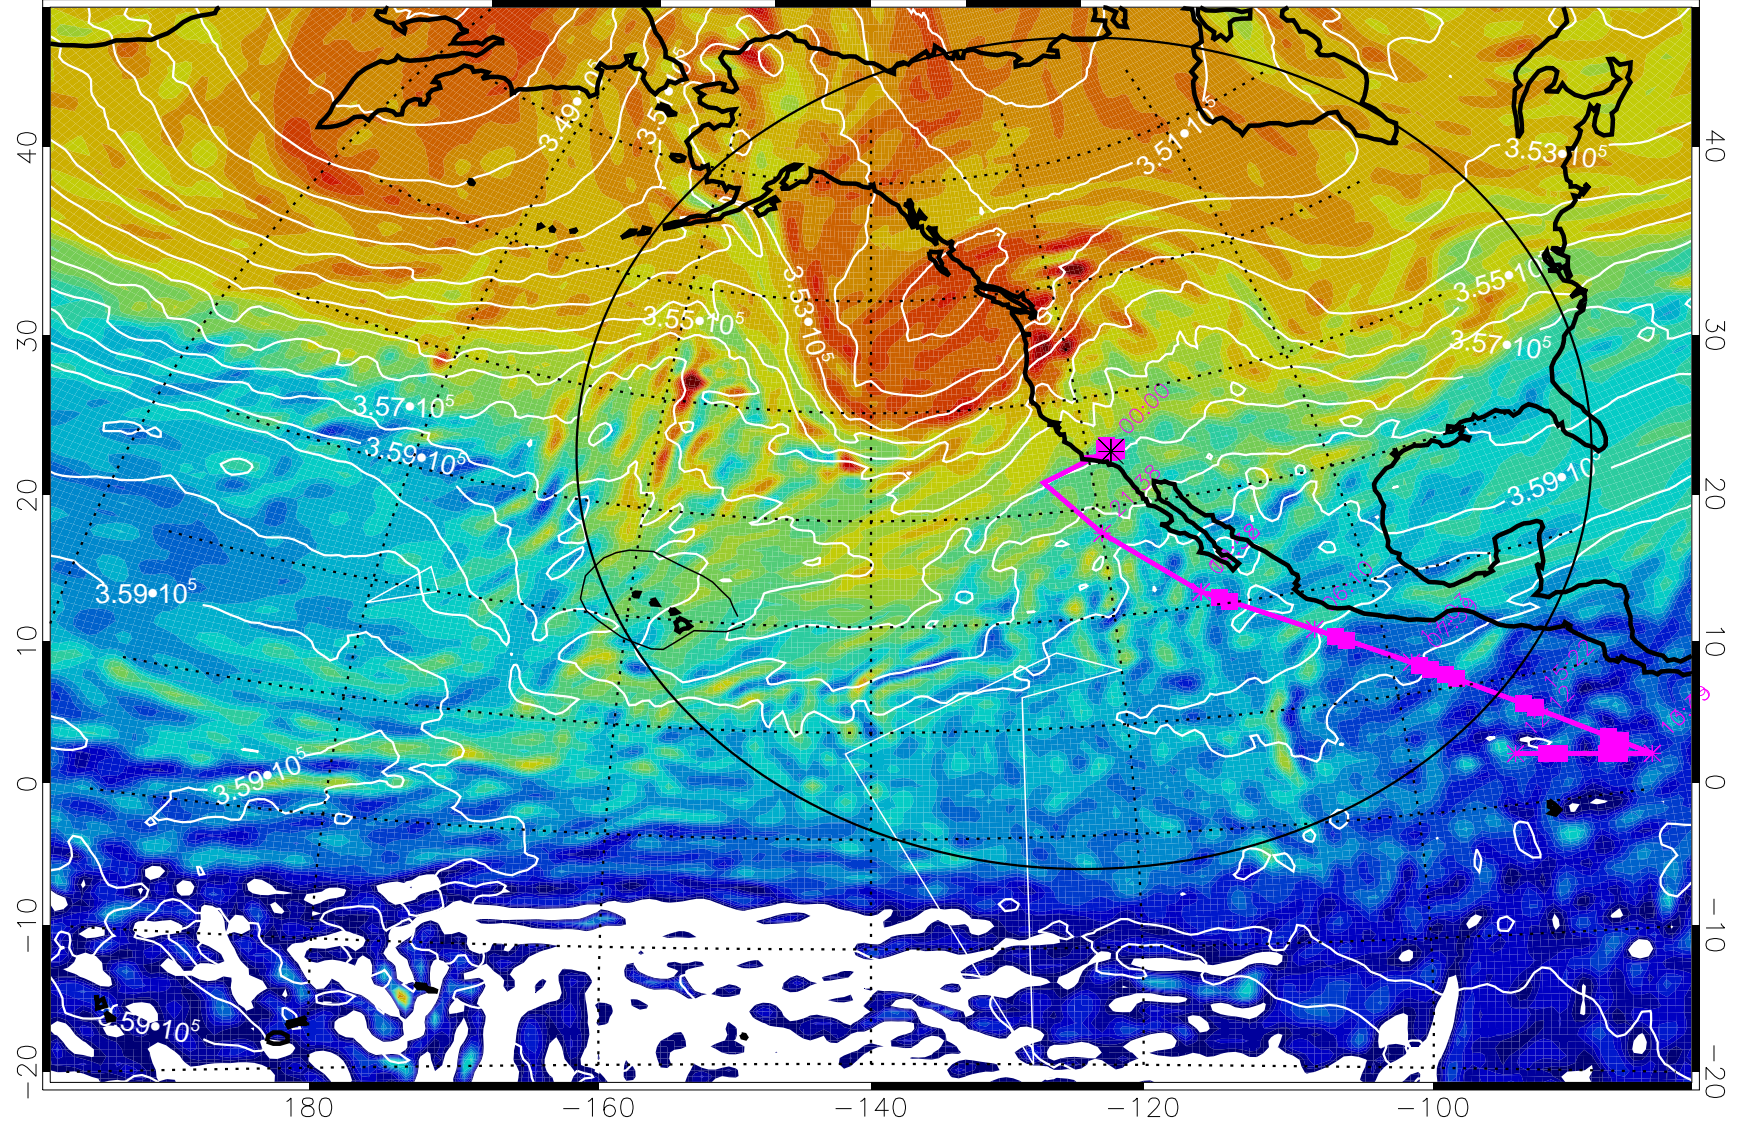

13030418, 90 hour forecast for 380K EPV

160 180 -160 -140 -120 -100

380K Montgomery Streamfunction, white

Range ring of 4055 km -- 13 hours GH round trip

13030500, 96 hour forecast for 380K EPV

160 180 -160 -140 -120 -100

380K Montgomery Streamfunction, white

Range ring of 4055 km -- 13 hours GH round trip

13030506, 102 hour forecast for 380K EPV

160 180 -160 -140 -120 -100

380K Montgomery Streamfunction, white

Range ring of 4055 km -- 13 hours GH round trip

13030512, 108 hour forecast for 380K EPV

160 180 -160 -140 -120 -100

380K Montgomery Streamfunction, white

Range ring of 4055 km -- 13 hours GH round trip

13030518, 114 hour forecast for 380K EPV

160 180 -160 -140 -120 -100

380K Montgomery Streamfunction, white

Range ring of 4055 km -- 13 hours GH round trip

13030600, 120 hour forecast for 380K EPV

160 180 -160 -140 -120 -100

380K Montgomery Streamfunction, white

Range ring of 4055 km -- 13 hours GH round trip