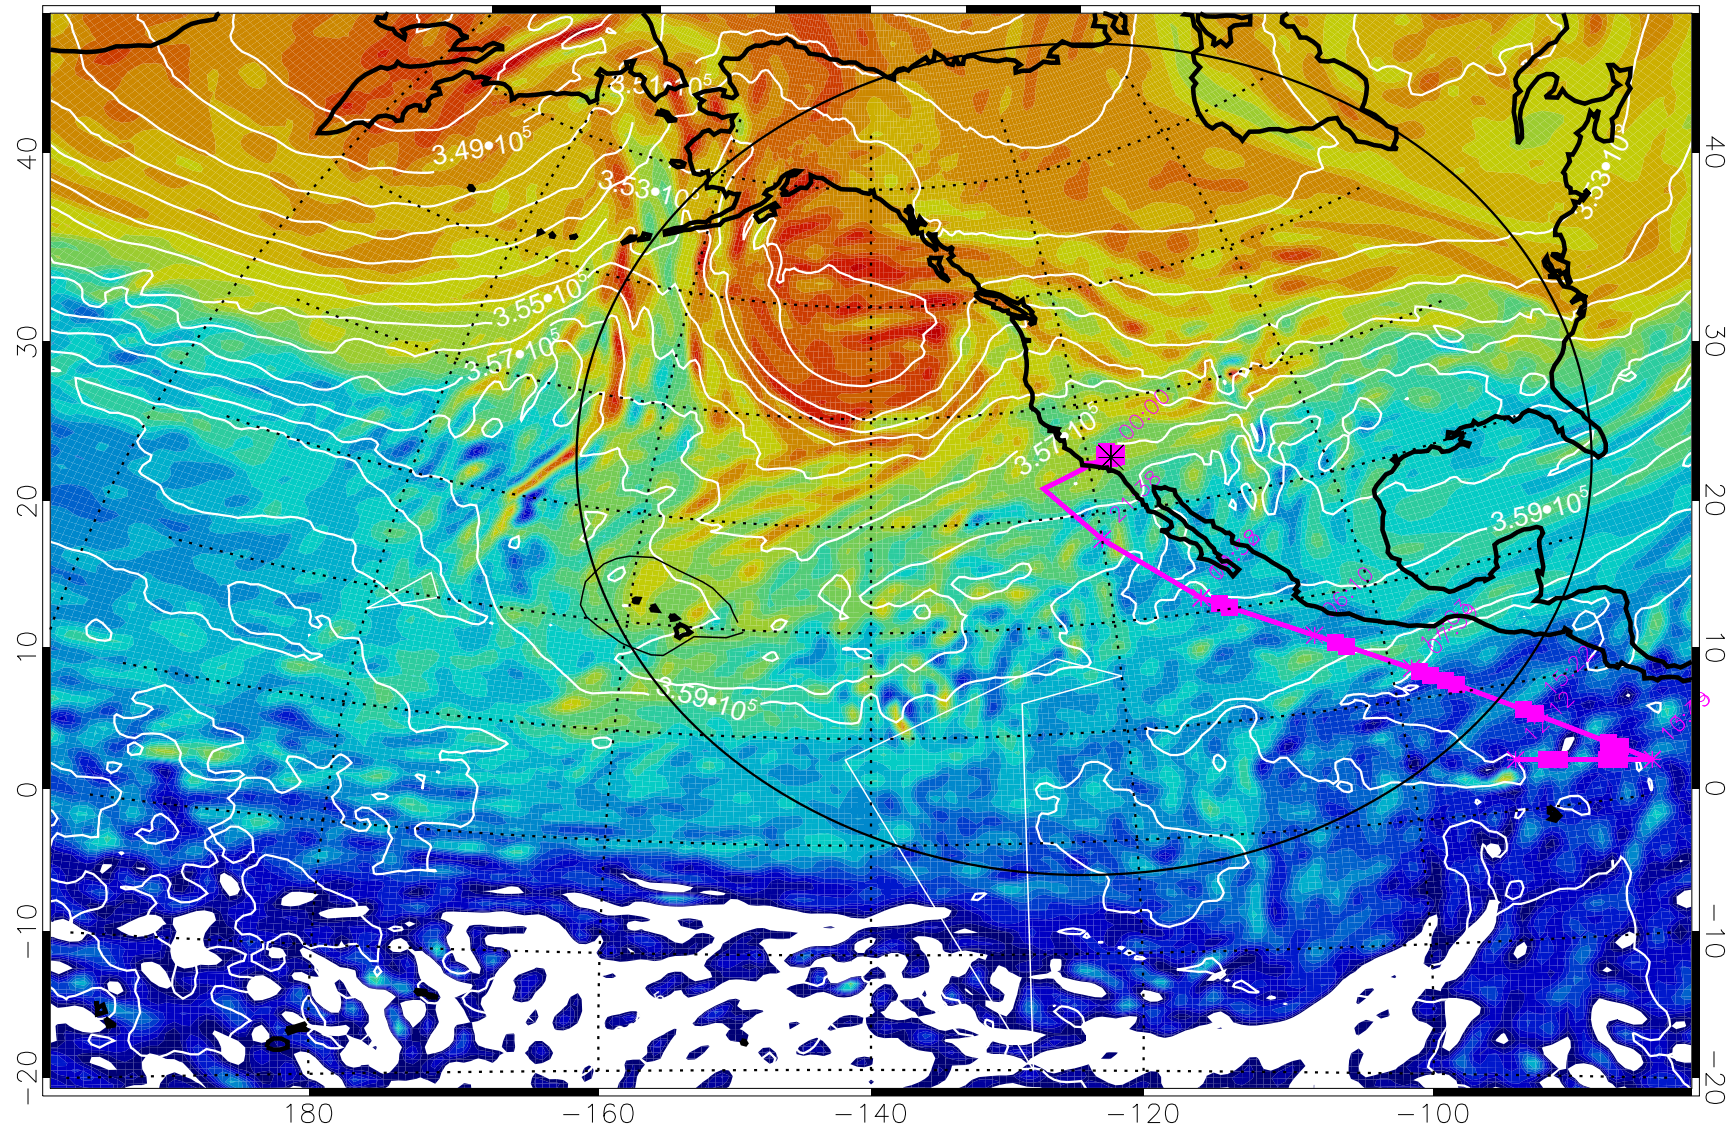

13030312, 60 hour forecast for 380K EPV

380K Montgomery Streamfunction, white

Range ring of 4055 km -- 13 hours GH round trip

13030318, 66 hour forecast for 380K EPV

160 180 -160 -140 -120 -100

380K Montgomery Streamfunction, white

Range ring of 4055 km -- 13 hours GH round trip

13030400, 72 hour forecast for 380K EPV

380K Montgomery Streamfunction, white

Range ring of 4055 km -- 13 hours GH round trip

13030406, 78 hour forecast for 380K EPV

380K Montgomery Streamfunction, white

Range ring of 4055 km -- 13 hours GH round trip

13030412, 84 hour forecast for 380K EPV

160 180 -160 -140 -120 -100

380K Montgomery Streamfunction, white

Range ring of 4055 km -- 13 hours GH round trip

13030418, 90 hour forecast for 380K EPV

160 180 -160 -140 -120 -100

380K Montgomery Streamfunction, white

Range ring of 4055 km -- 13 hours GH round trip

13030500, 96 hour forecast for 380K EPV

160 180 -160 -140 -120 -100