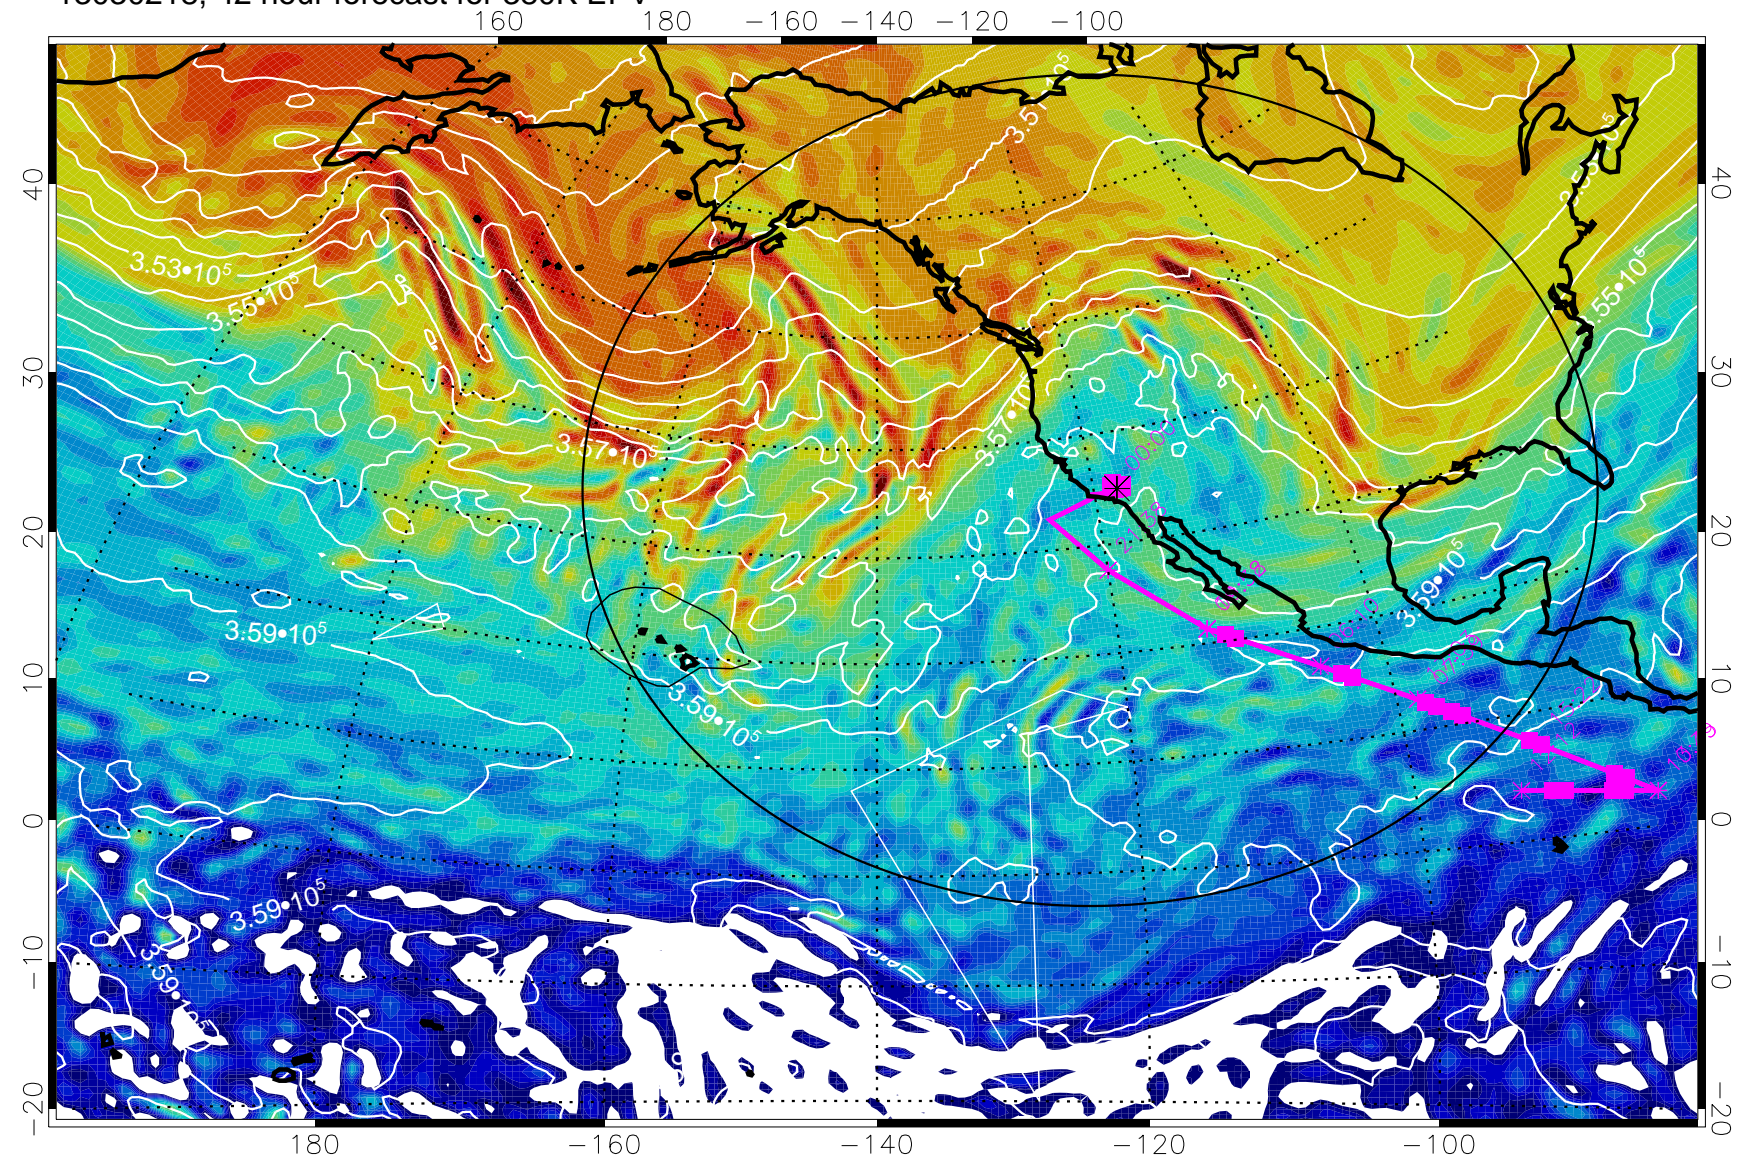

13030212, 36 hour forecast for 380K EPV

380K Montgomery Streamfunction, white

Range ring of 4055 km -- 13 hours GH round trip

13030218, 42 hour forecast for 380K EPV

380K Montgomery Streamfunction, white

Range ring of 4055 km -- 13 hours GH round trip

13030300, 48 hour forecast for 380K EPV

380K Montgomery Streamfunction, white

Range ring of 4055 km -- 13 hours GH round trip

13030306, 54 hour forecast for 380K EPV

380K Montgomery Streamfunction, white

Range ring of 4055 km -- 13 hours GH round trip

13030312, 60 hour forecast for 380K EPV

380K Montgomery Streamfunction, white

Range ring of 4055 km -- 13 hours GH round trip

13030318, 66 hour forecast for 380K EPV

160 180 -160 -140 -120 -100

380K Montgomery Streamfunction, white

Range ring of 4055 km -- 13 hours GH round trip

13030400, 72 hour forecast for 380K EPV

380K Montgomery Streamfunction, white

Range ring of 4055 km -- 13 hours GH round trip

13030406, 78 hour forecast for 380K EPV