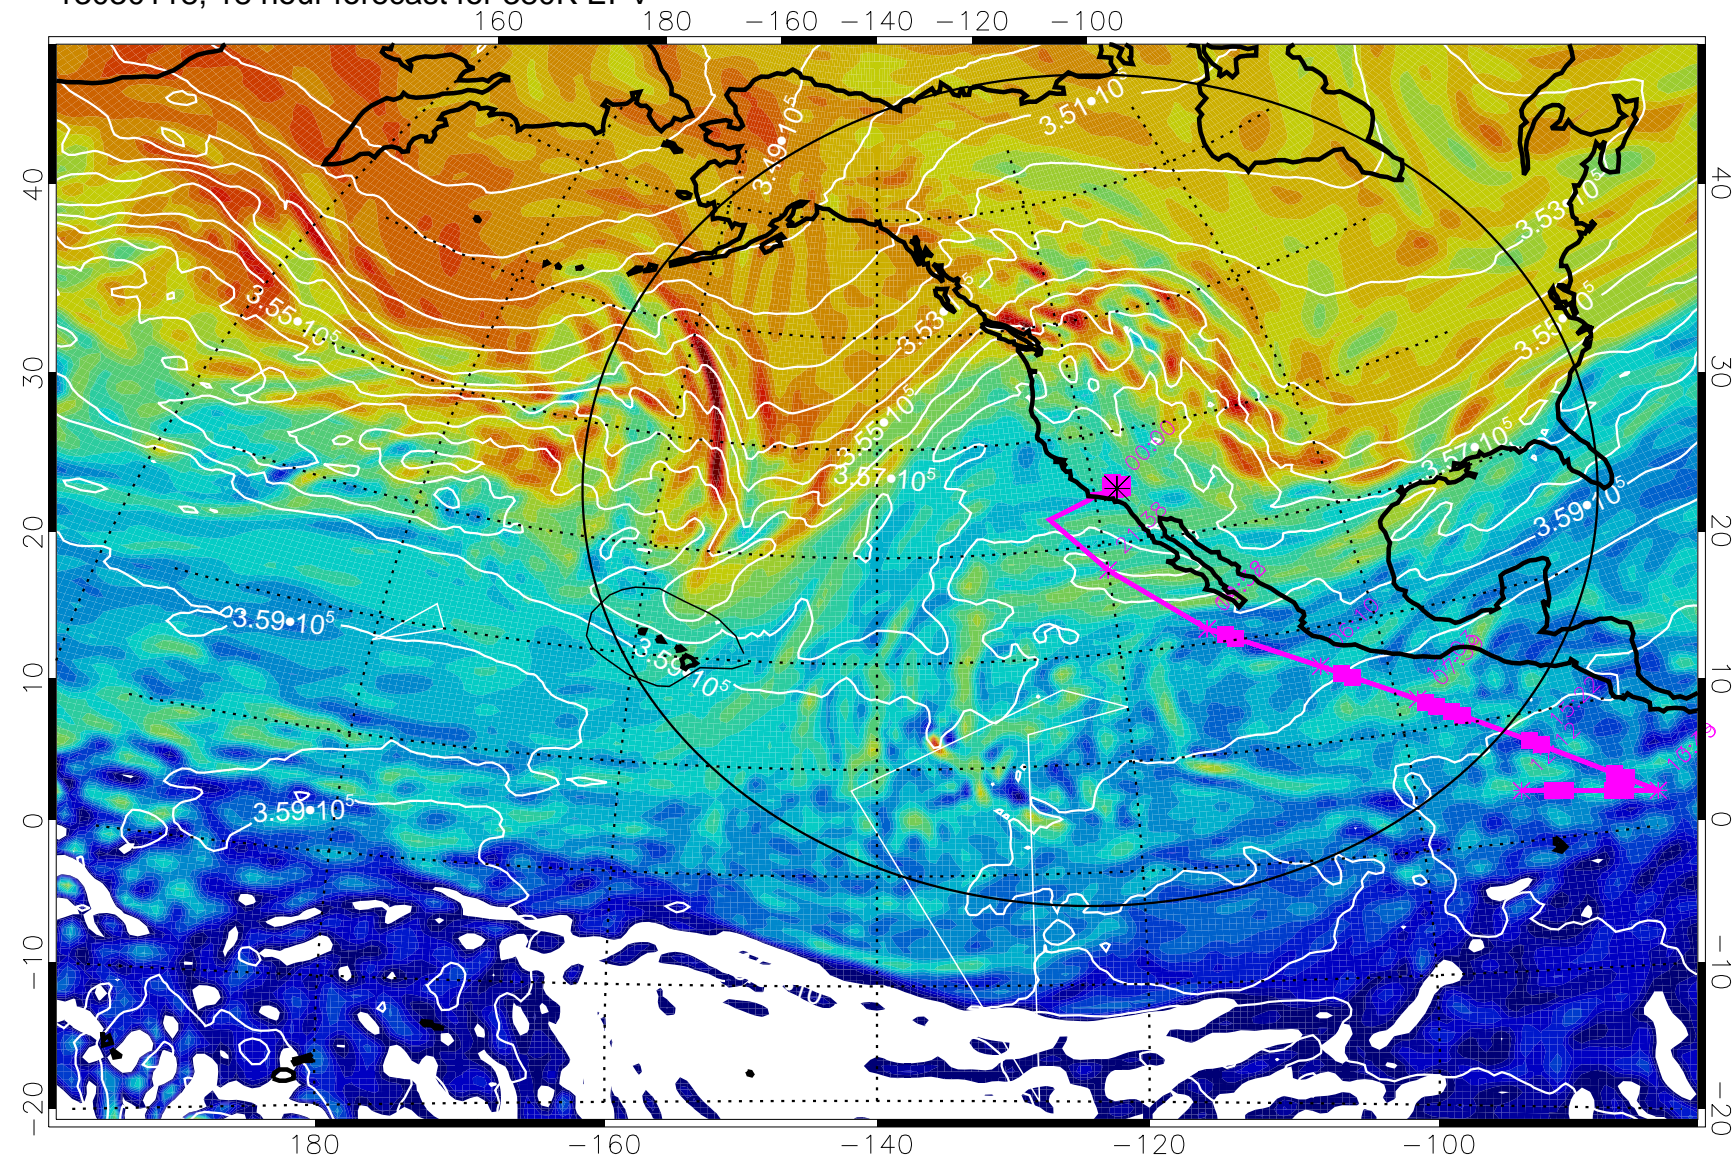

13030112, 12 hour forecast for 380K EPV

380K Montgomery Streamfunction, white

Range ring of 4055 km -- 13 hours GH round trip

13030118, 18 hour forecast for 380K EPV

380K Montgomery Streamfunction, white

Range ring of 4055 km -- 13 hours GH round trip

13030200, 24 hour forecast for 380K EPV

380K Montgomery Streamfunction, white

Range ring of 4055 km -- 13 hours GH round trip

13030206, 30 hour forecast for 380K EPV

380K Montgomery Streamfunction, white

Range ring of 4055 km -- 13 hours GH round trip

13030212, 36 hour forecast for 380K EPV

380K Montgomery Streamfunction, white

Range ring of 4055 km -- 13 hours GH round trip

13030218, 42 hour forecast for 380K EPV

380K Montgomery Streamfunction, white

Range ring of 4055 km -- 13 hours GH round trip

13030300, 48 hour forecast for 380K EPV

380K Montgomery Streamfunction, white

Range ring of 4055 km -- 13 hours GH round trip

13030306, 54 hour forecast for 380K EPV

380K Montgomery Streamfunction, white

Range ring of 4055 km -- 13 hours GH round trip