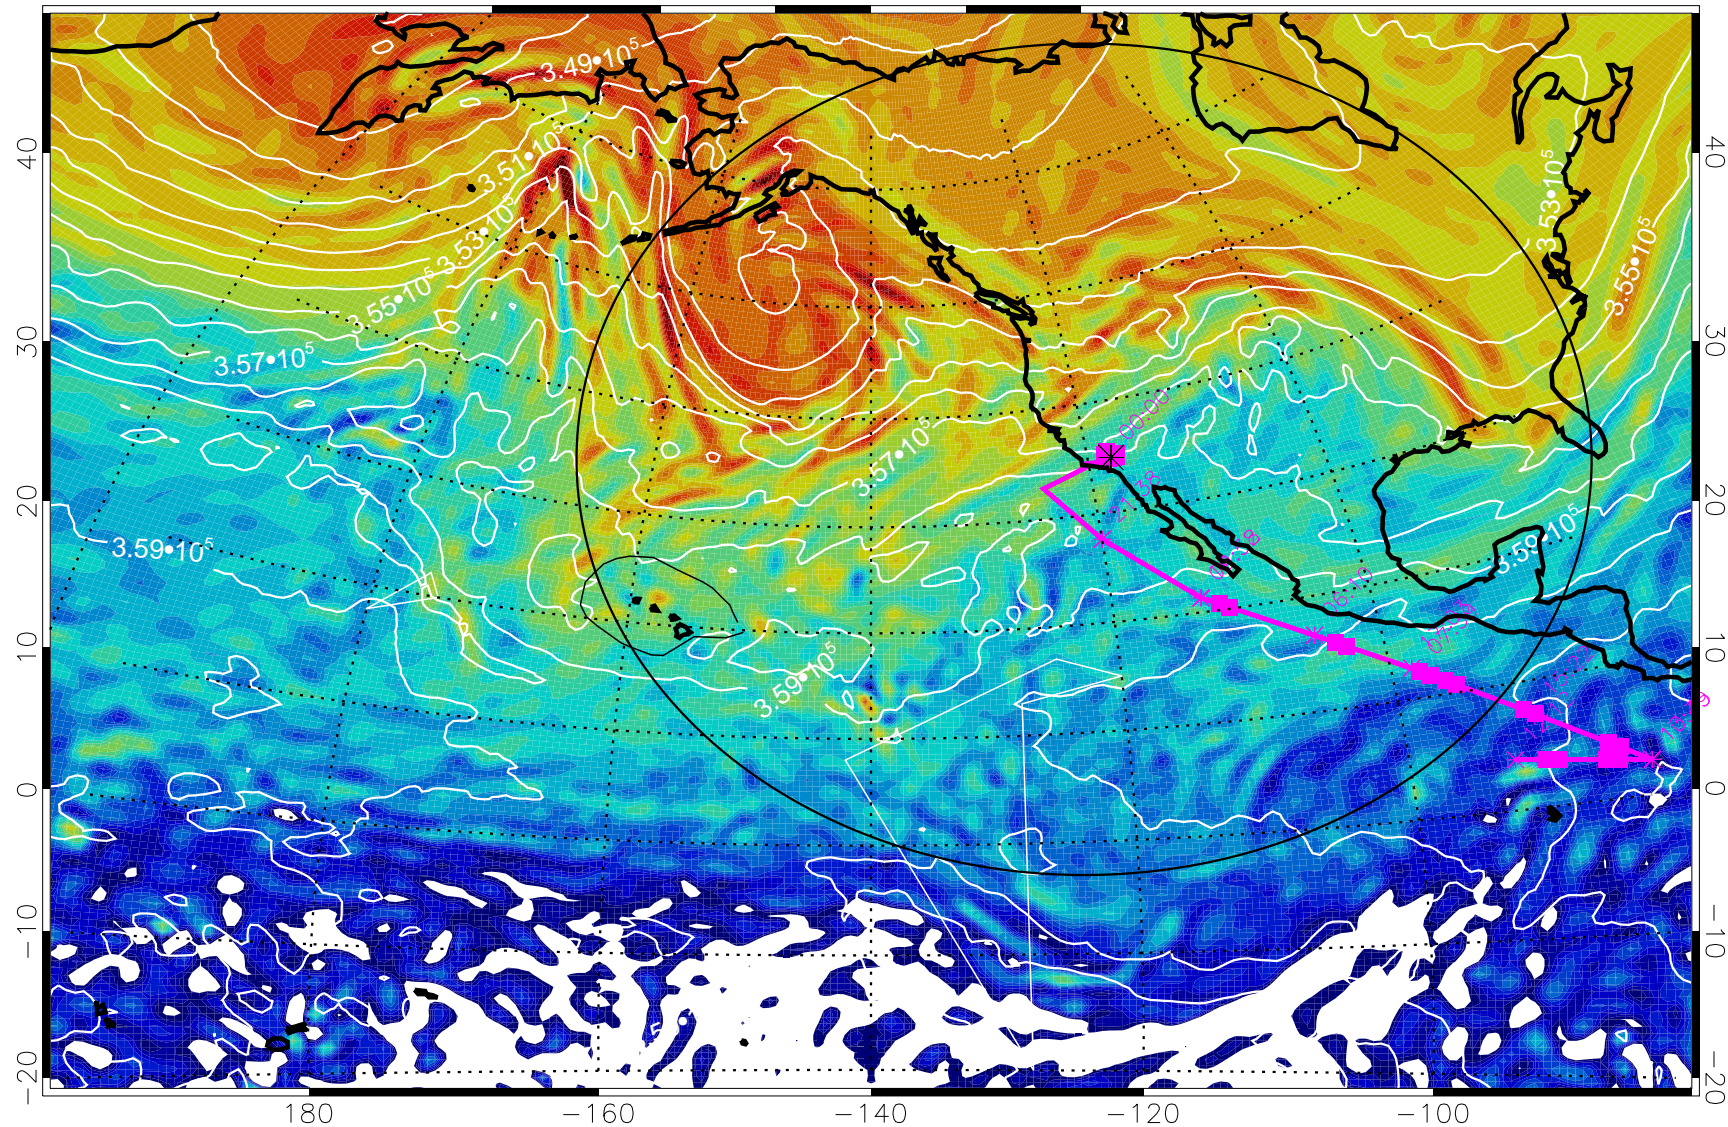

13030312, 60 hour forecast for 380K EPV

380K Montgomery Streamfunction, white

Range ring of 4055 km -- 13 hours GH round trip

13030318, 66 hour forecast for 380K EPV

160 180 -160 -140 -120 -100

380K Montgomery Streamfunction, white

Range ring of 4055 km -- 13 hours GH round trip

13030400, 72 hour forecast for 380K EPV

380K Montgomery Streamfunction, white

Range ring of 4055 km -- 13 hours GH round trip

13030406, 78 hour forecast for 380K EPV

380K Montgomery Streamfunction, white

Range ring of 4055 km -- 13 hours GH round trip

13030412, 84 hour forecast for 380K EPV

160 180 -160 -140 -120 -100

380K Montgomery Streamfunction, white

Range ring of 4055 km -- 13 hours GH round trip

13030418, 90 hour forecast for 380K EPV

160 180 -160 -140 -120 -100

380K Montgomery Streamfunction, white

Range ring of 4055 km -- 13 hours GH round trip

13030500, 96 hour forecast for 380K EPV

160 180 -160 -140 -120 -100