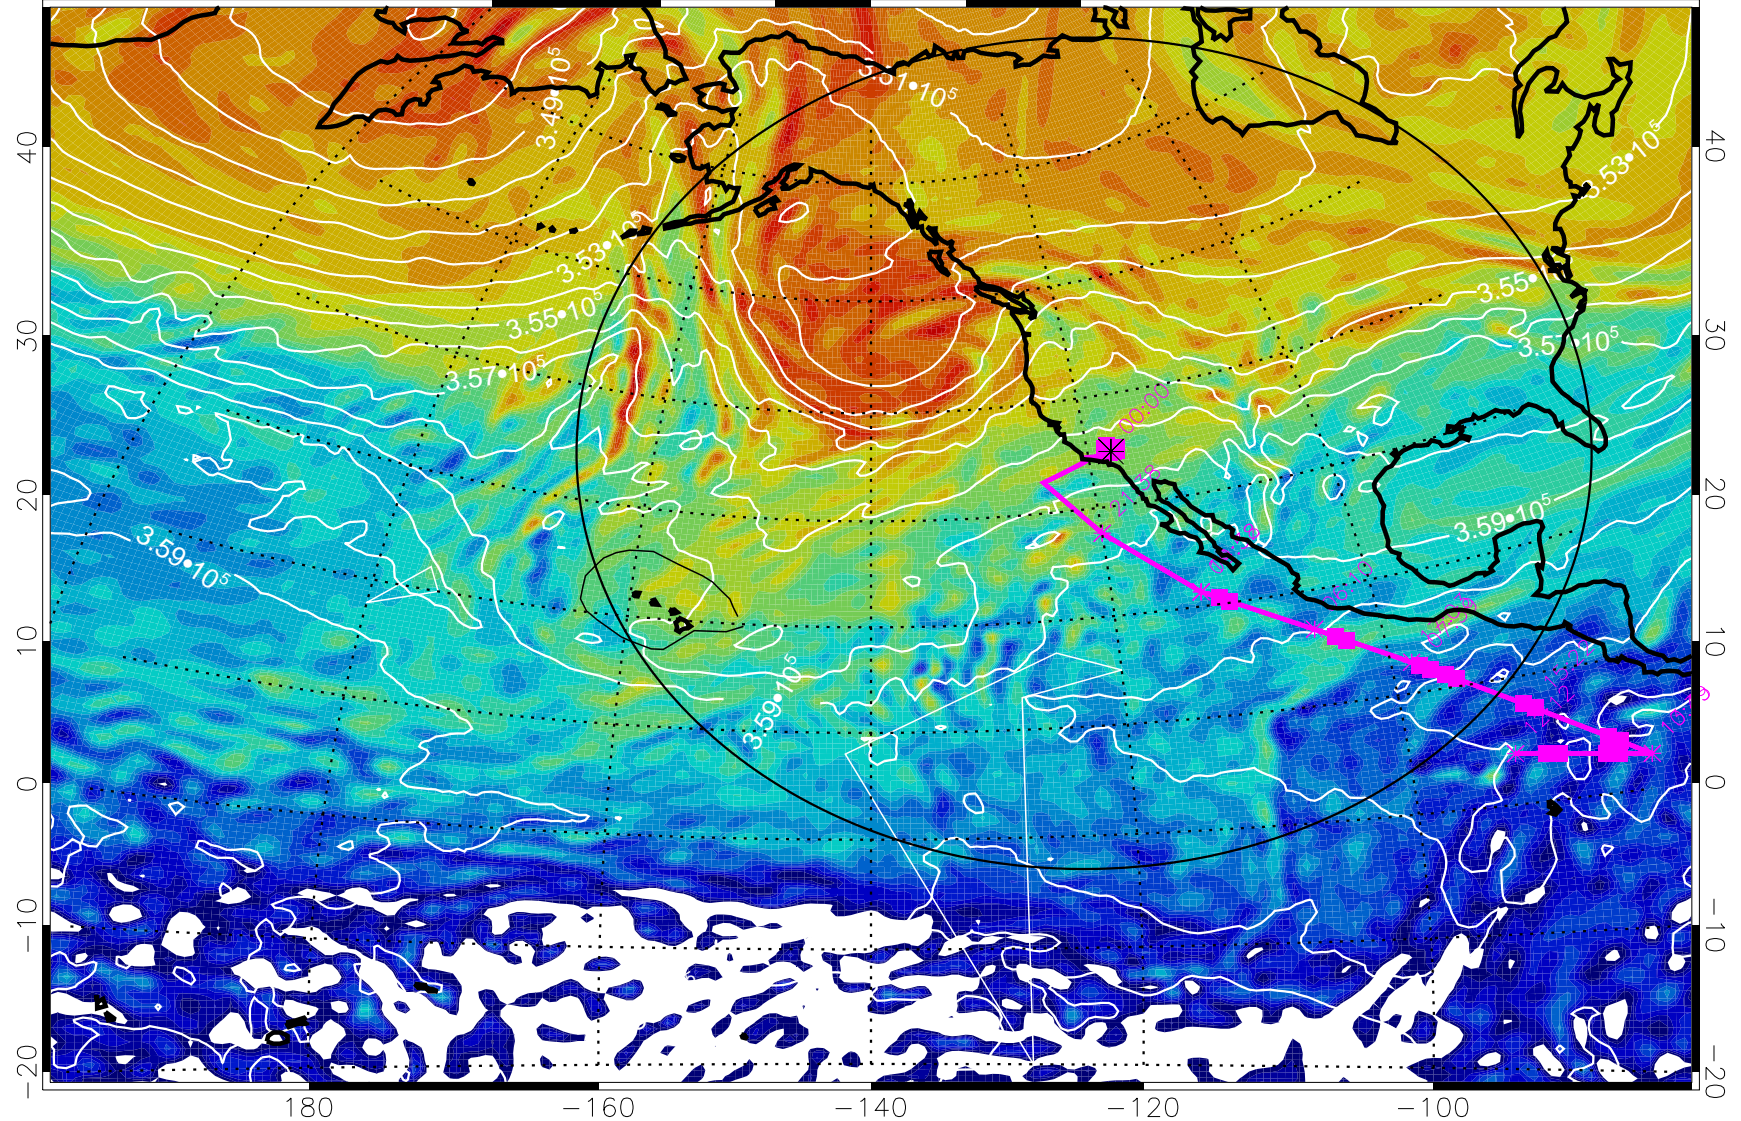

Range ring of 4055 km -- 13 hours GH round trip

13030400, 72 hour forecast for 380K EPV

380K Montgomery Streamfunction, white

Range ring of 4055 km -- 13 hours GH round trip

13030406, 78 hour forecast for 380K EPV

380K Montgomery Streamfunction, white

Range ring of 4055 km -- 13 hours GH round trip

13030412, 84 hour forecast for 380K EPV

160 180 -160 -140 -120 -100

380K Montgomery Streamfunction, white

Range ring of 4055 km -- 13 hours GH round trip

13030418, 90 hour forecast for 380K EPV

160 180 -160 -140 -120 -100

380K Montgomery Streamfunction, white

Range ring of 4055 km -- 13 hours GH round trip

13030500, 96 hour forecast for 380K EPV

160 180 -160 -140 -120 -100

380K Montgomery Streamfunction, white

Range ring of 4055 km -- 13 hours GH round trip

13030506, 102 hour forecast for 380K EPV

160 180 -160 -140 -120 -100

380K Montgomery Streamfunction, white

Range ring of 4055 km -- 13 hours GH round trip