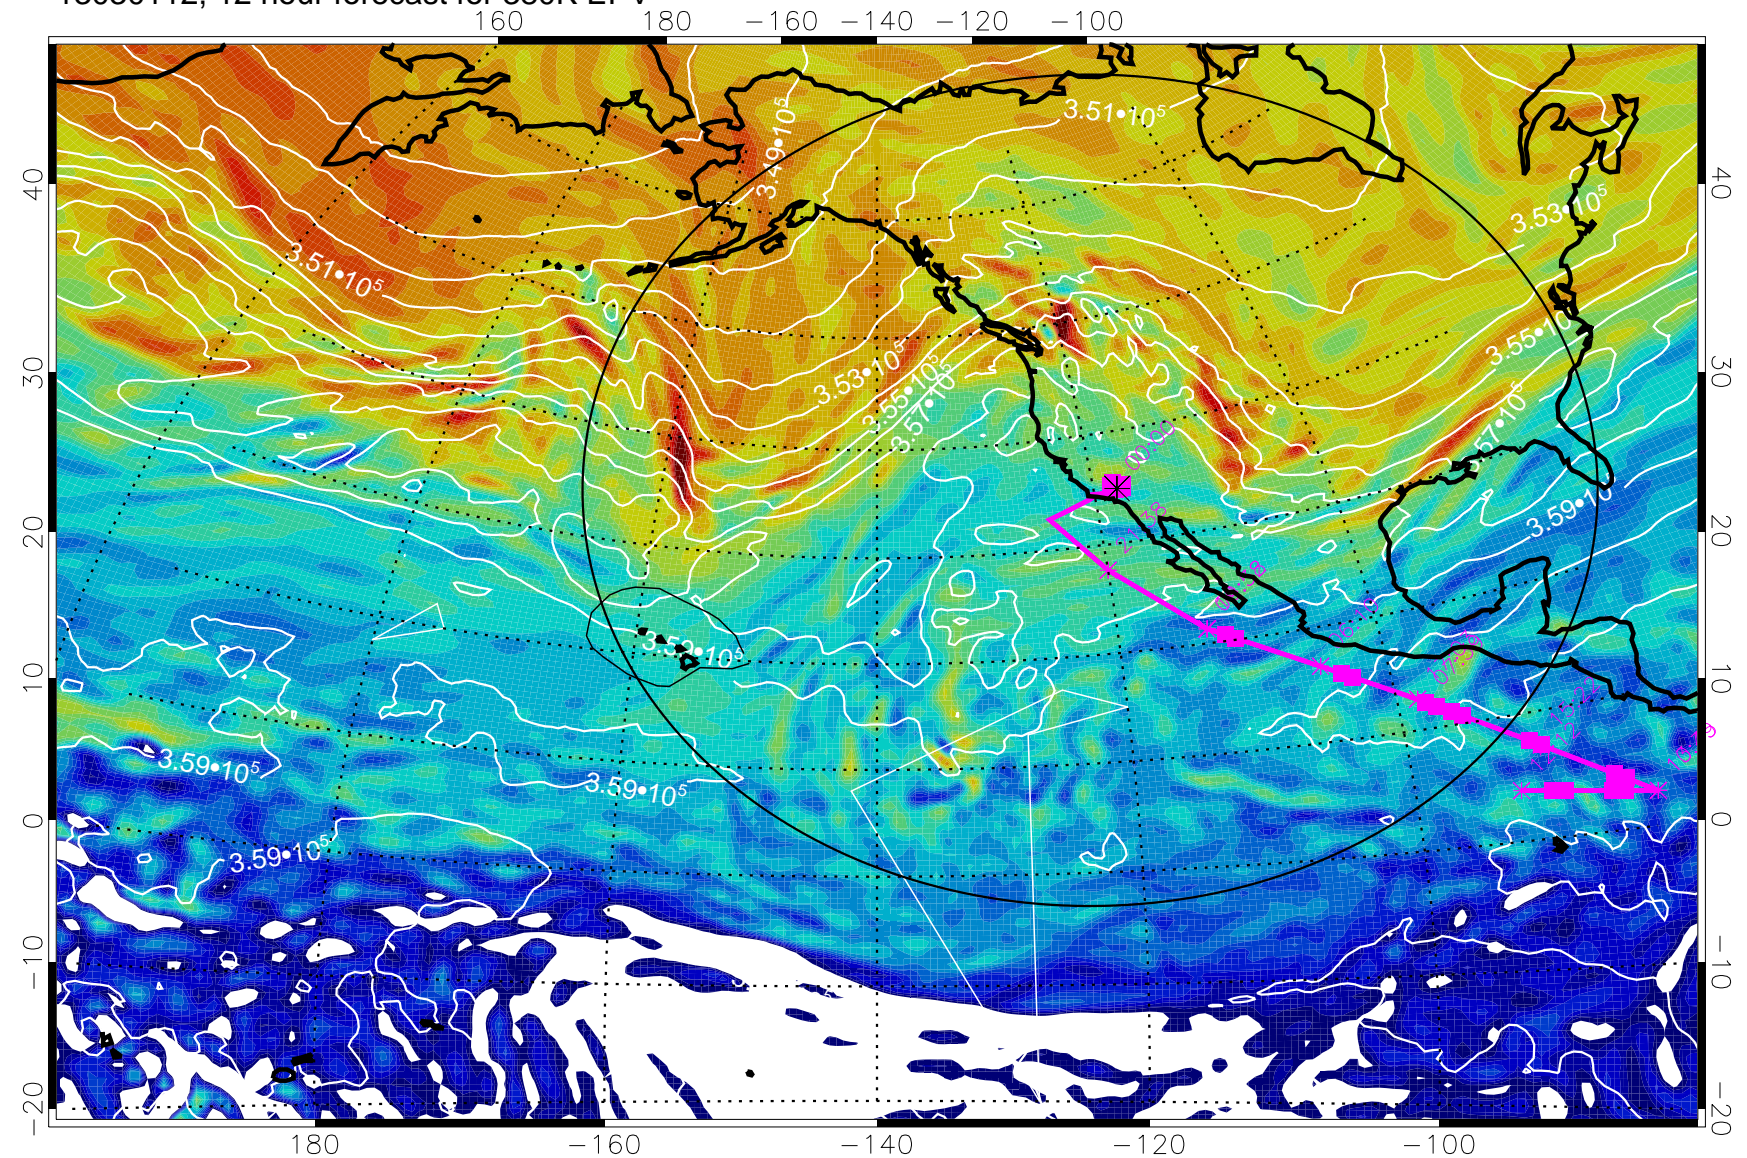

13030112, 12 hour forecast for 380K EPV

380K Montgomery Streamfunction, white

Range ring of 4055 km -- 13 hours GH round trip

13030118, 18 hour forecast for 380K EPV

380K Montgomery Streamfunction, white

Range ring of 4055 km -- 13 hours GH round trip

13030200, 24 hour forecast for 380K EPV

380K Montgomery Streamfunction, white

Range ring of 4055 km -- 13 hours GH round trip

13030206, 30 hour forecast for 380K EPV

380K Montgomery Streamfunction, white

Range ring of 4055 km -- 13 hours GH round trip

13030212, 36 hour forecast for 380K EPV

380K Montgomery Streamfunction, white

Range ring of 4055 km -- 13 hours GH round trip

13030218, 42 hour forecast for 380K EPV

380K Montgomery Streamfunction, white

Range ring of 4055 km -- 13 hours GH round trip

13030300, 48 hour forecast for 380K EPV

380K Montgomery Streamfunction, white

Range ring of 4055 km -- 13 hours GH round trip

13030306, 54 hour forecast for 380K EPV

380K Montgomery Streamfunction, white

Range ring of 4055 km -- 13 hours GH round trip