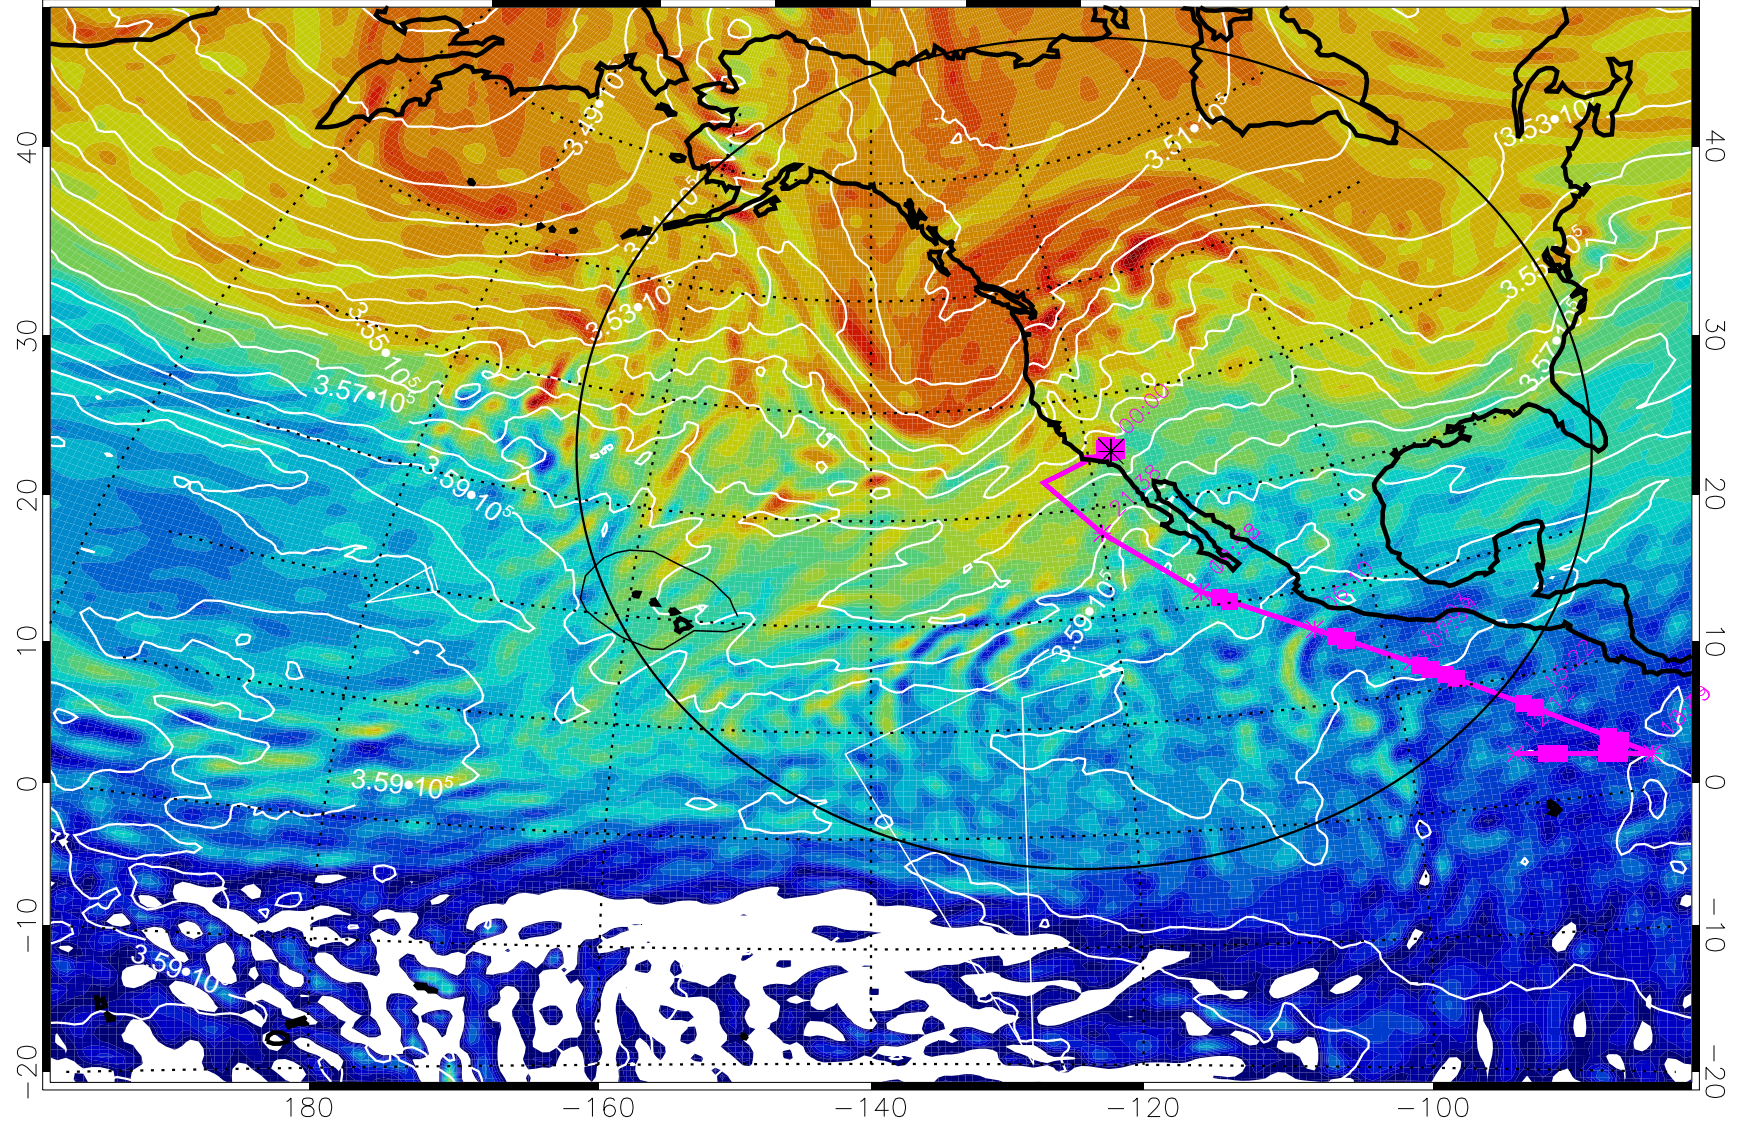

13030418, 90 hour forecast for 380K EPV

160 180 -160 -140 -120 -100

380K Montgomery Streamfunction, white

Range ring of 4055 km -- 13 hours GH round trip

13030500, 96 hour forecast for 380K EPV

160 180 -160 -140 -120 -100

380K Montgomery Streamfunction, white

Range ring of 4055 km -- 13 hours GH round trip

13030506, 102 hour forecast for 380K EPV

160 180 -160 -140 -120 -100

380K Montgomery Streamfunction, white

Range ring of 4055 km -- 13 hours GH round trip

13030512, 108 hour forecast for 380K EPV

160 180 -160 -140 -120 -100

380K Montgomery Streamfunction, white

Range ring of 4055 km -- 13 hours GH round trip

13030518, 114 hour forecast for 380K EPV

160 180 -160 -140 -120 -100

380K Montgomery Streamfunction, white

Range ring of 4055 km -- 13 hours GH round trip

13030600, 120 hour forecast for 380K EPV

160 180 -160 -140 -120 -100

380K Montgomery Streamfunction, white

Range ring of 4055 km -- 13 hours GH round trip