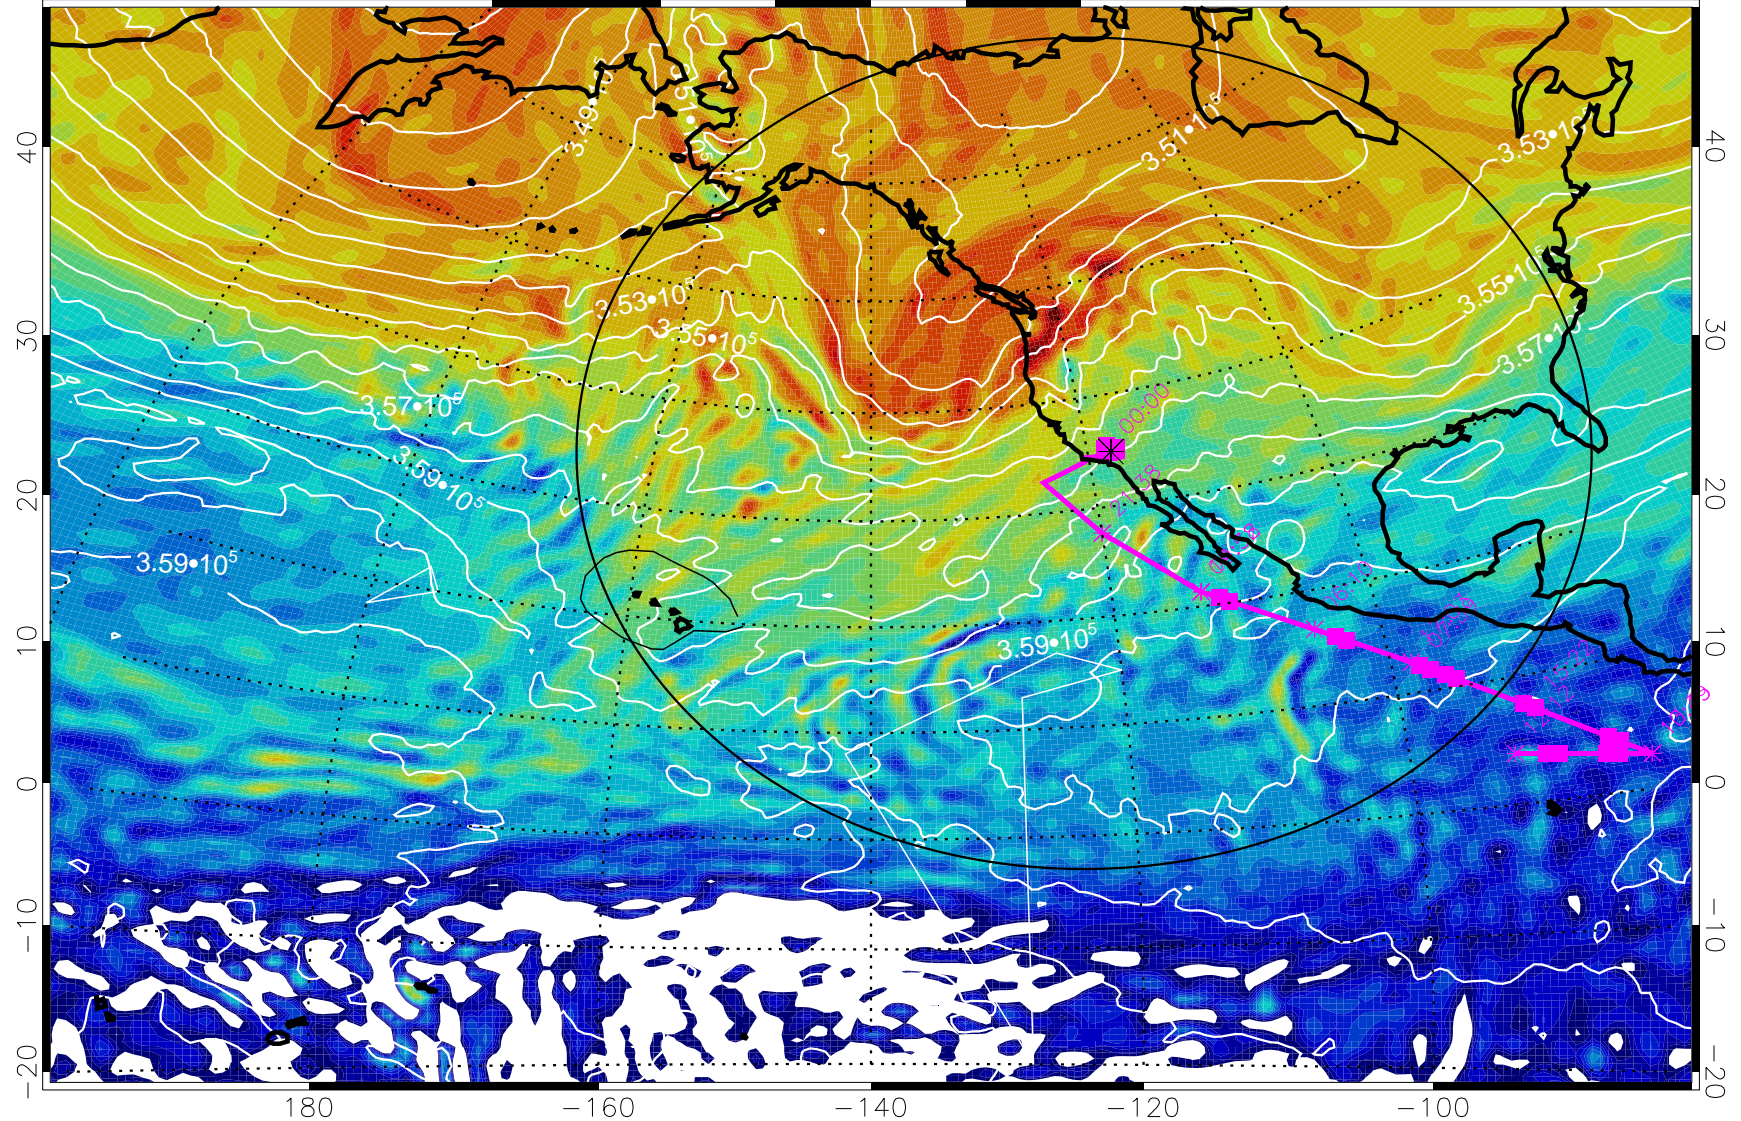

380K Montgomery Streamfunction, white

Range ring of 4055 km -- 13 hours GH round trip

13030506, 102 hour forecast for 380K EPV

160 180 -160 -140 -120 -100

380K Montgomery Streamfunction, white

Range ring of 4055 km -- 13 hours GH round trip

13030512, 108 hour forecast for 380K EPV

160 180 -160 -140 -120 -100

380K Montgomery Streamfunction, white

Range ring of 4055 km -- 13 hours GH round trip

13030518, 114 hour forecast for 380K EPV

160 180 -160 -140 -120 -100

380K Montgomery Streamfunction, white

Range ring of 4055 km -- 13 hours GH round trip

13030600, 120 hour forecast for 380K EPV

160 180 -160 -140 -120 -100

380K Montgomery Streamfunction, white

Range ring of 4055 km -- 13 hours GH round trip