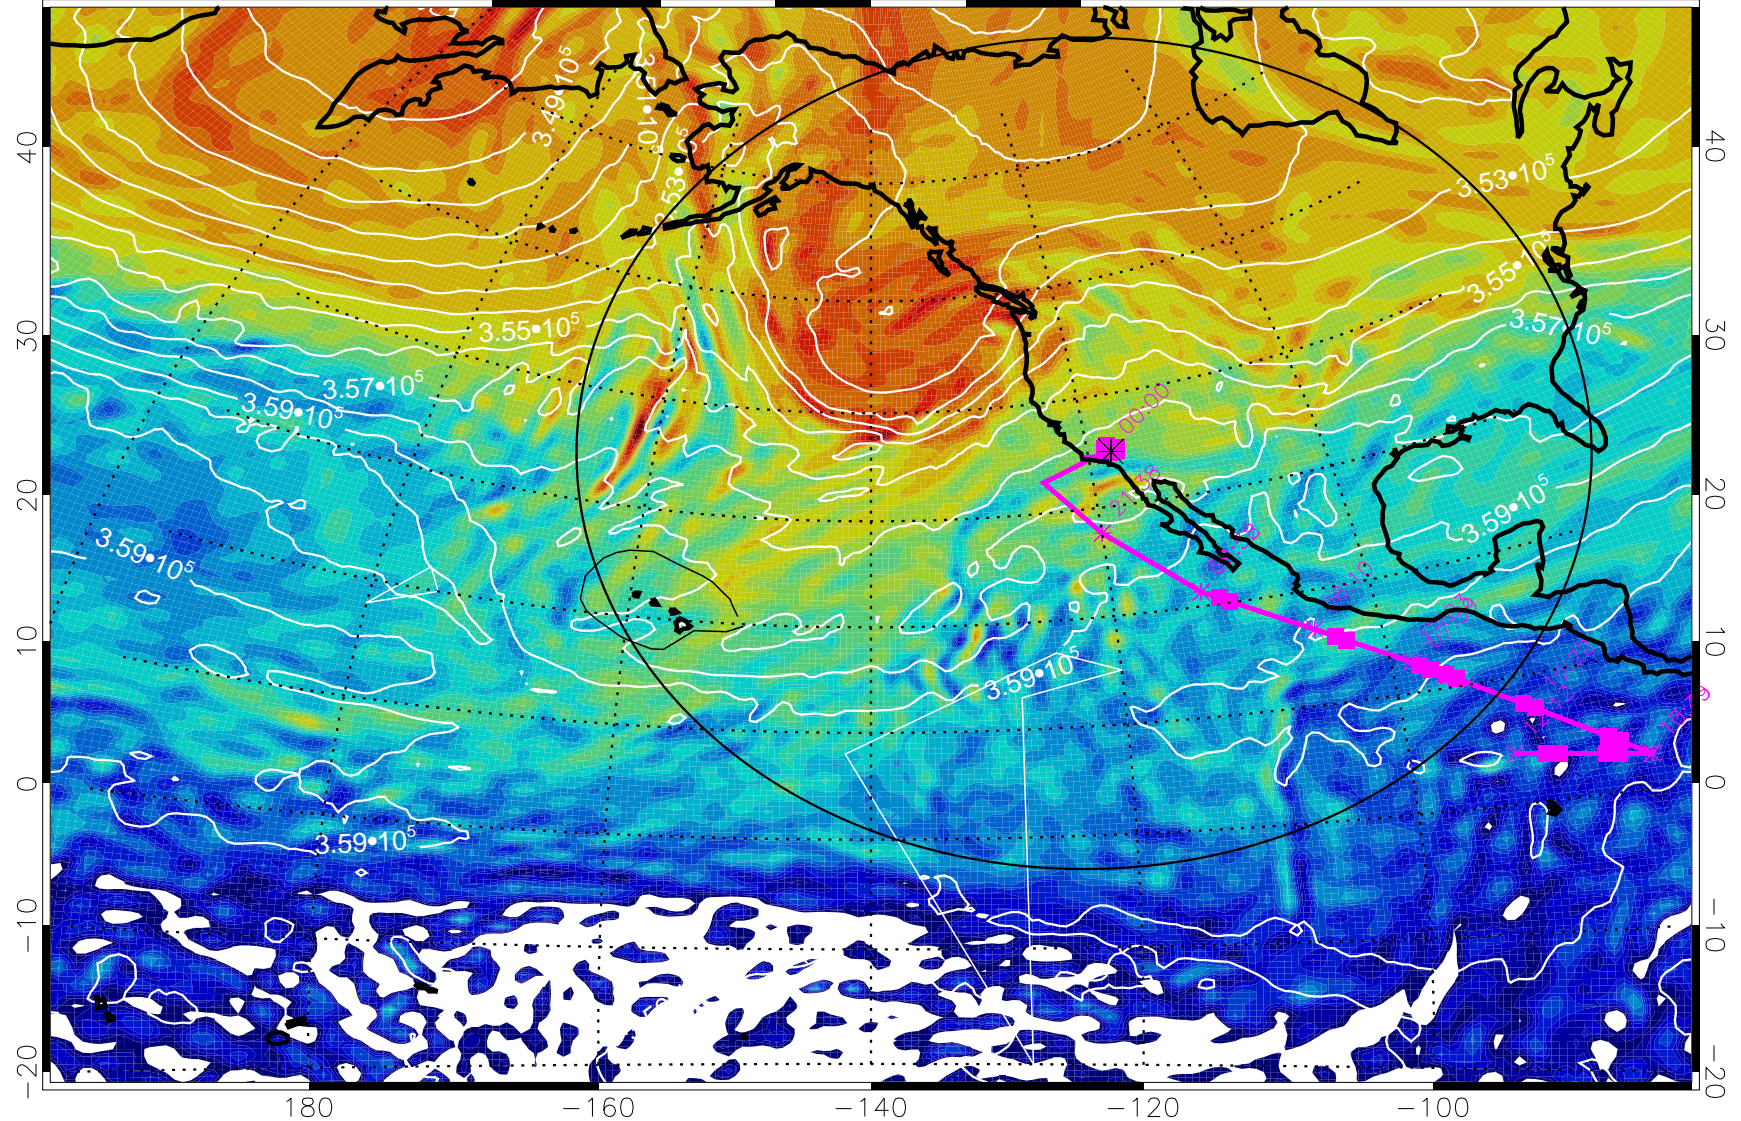

380K Montgomery Streamfunction, white

Range ring of 4055 km -- 13 hours GH round trip

13030412, 84 hour forecast for 380K EPV

160 180 -160 -140 -120 -100

380K Montgomery Streamfunction, white

Range ring of 4055 km -- 13 hours GH round trip

13030418, 90 hour forecast for 380K EPV

160 180 -160 -140 -120 -100

380K Montgomery Streamfunction, white

Range ring of 4055 km -- 13 hours GH round trip

13030500, 96 hour forecast for 380K EPV

160 180 -160 -140 -120 -100

380K Montgomery Streamfunction, white

Range ring of 4055 km -- 13 hours GH round trip

13030506, 102 hour forecast for 380K EPV

160 180 -160 -140 -120 -100

380K Montgomery Streamfunction, white

Range ring of 4055 km -- 13 hours GH round trip

13030512, 108 hour forecast for 380K EPV

160 180 -160 -140 -120 -100

380K Montgomery Streamfunction, white

Range ring of 4055 km -- 13 hours GH round trip

13030518, 114 hour forecast for 380K EPV

160 180 -160 -140 -120 -100