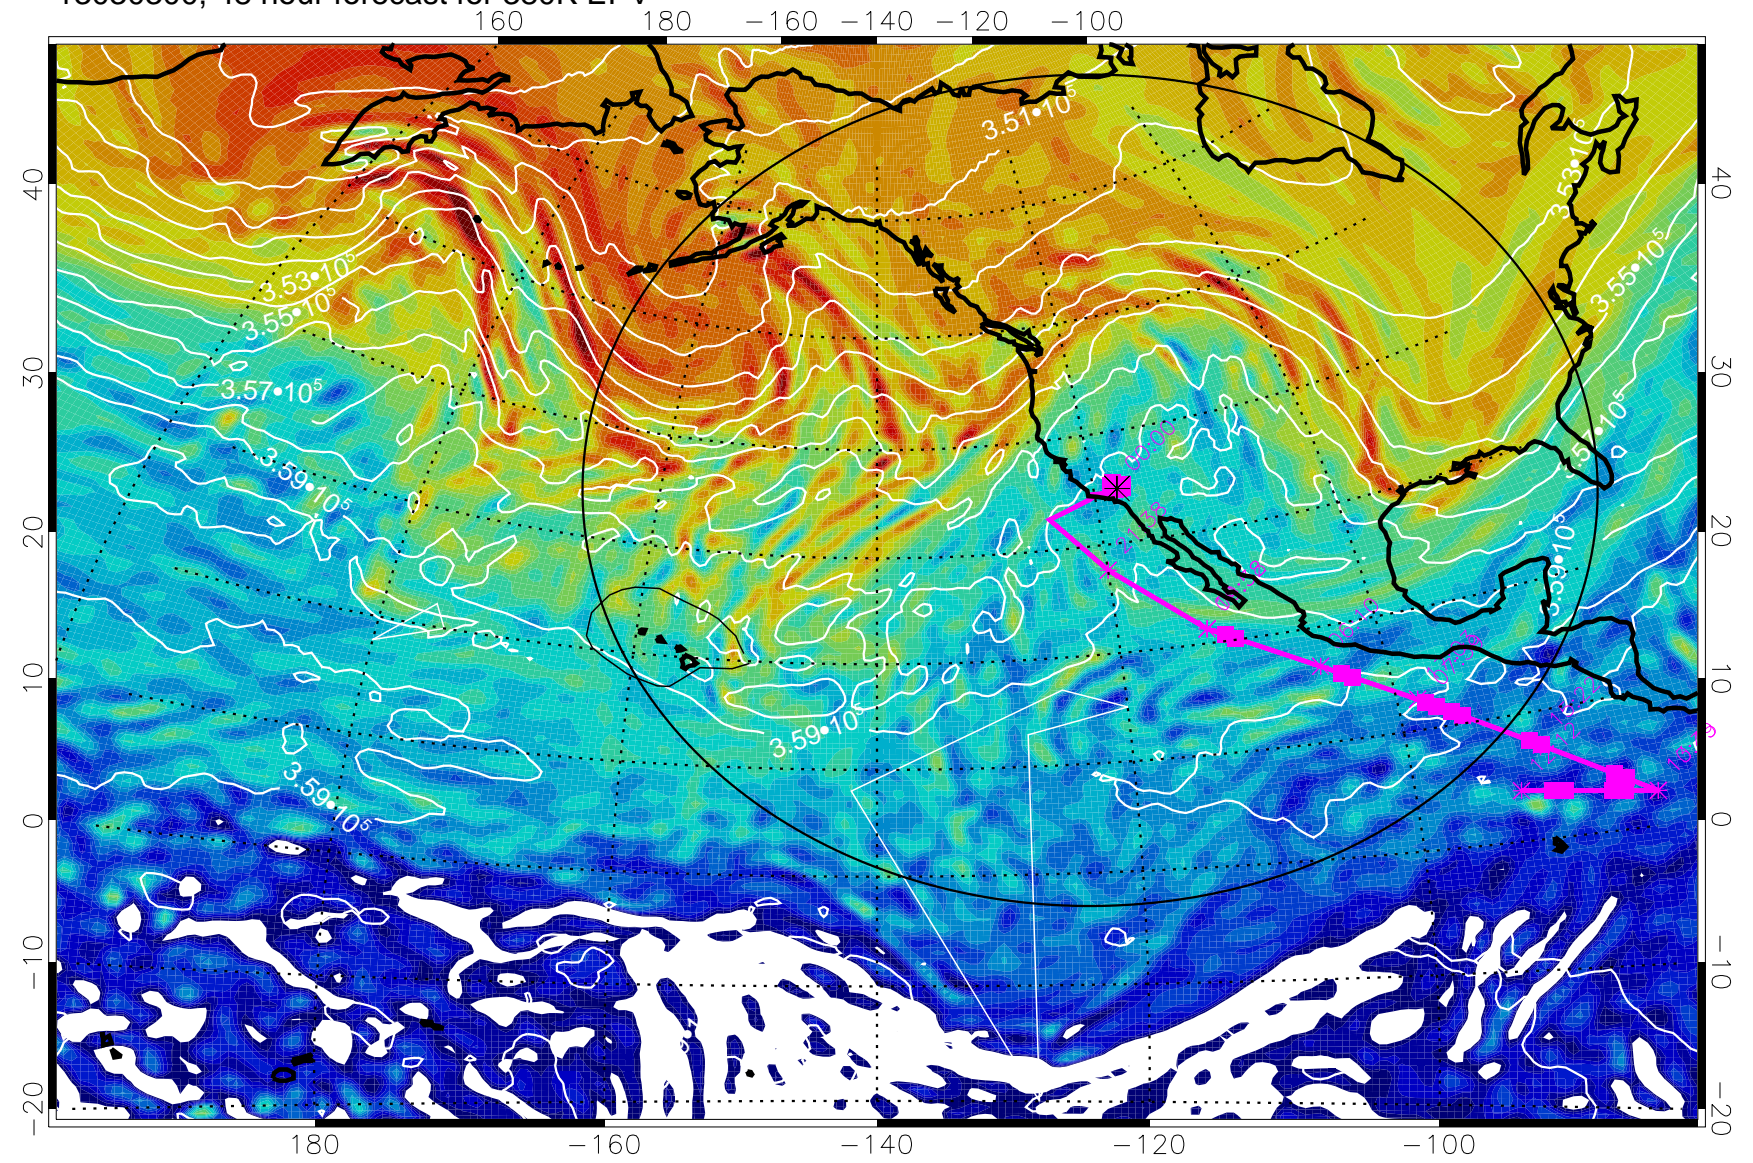

13030212, 36 hour forecast for 380K EPV

380K Montgomery Streamfunction, white

Range ring of 4055 km -- 13 hours GH round trip

13030218, 42 hour forecast for 380K EPV

380K Montgomery Streamfunction, white

Range ring of 4055 km -- 13 hours GH round trip

13030300, 48 hour forecast for 380K EPV

380K Montgomery Streamfunction, white

Range ring of 4055 km -- 13 hours GH round trip

13030306, 54 hour forecast for 380K EPV

380K Montgomery Streamfunction, white

Range ring of 4055 km -- 13 hours GH round trip

13030312, 60 hour forecast for 380K EPV

380K Montgomery Streamfunction, white

Range ring of 4055 km -- 13 hours GH round trip

13030318, 66 hour forecast for 380K EPV

160 180 -160 -140 -120 -100

380K Montgomery Streamfunction, white

Range ring of 4055 km -- 13 hours GH round trip

13030400, 72 hour forecast for 380K EPV

380K Montgomery Streamfunction, white

Range ring of 4055 km -- 13 hours GH round trip

13030406, 78 hour forecast for 380K EPV