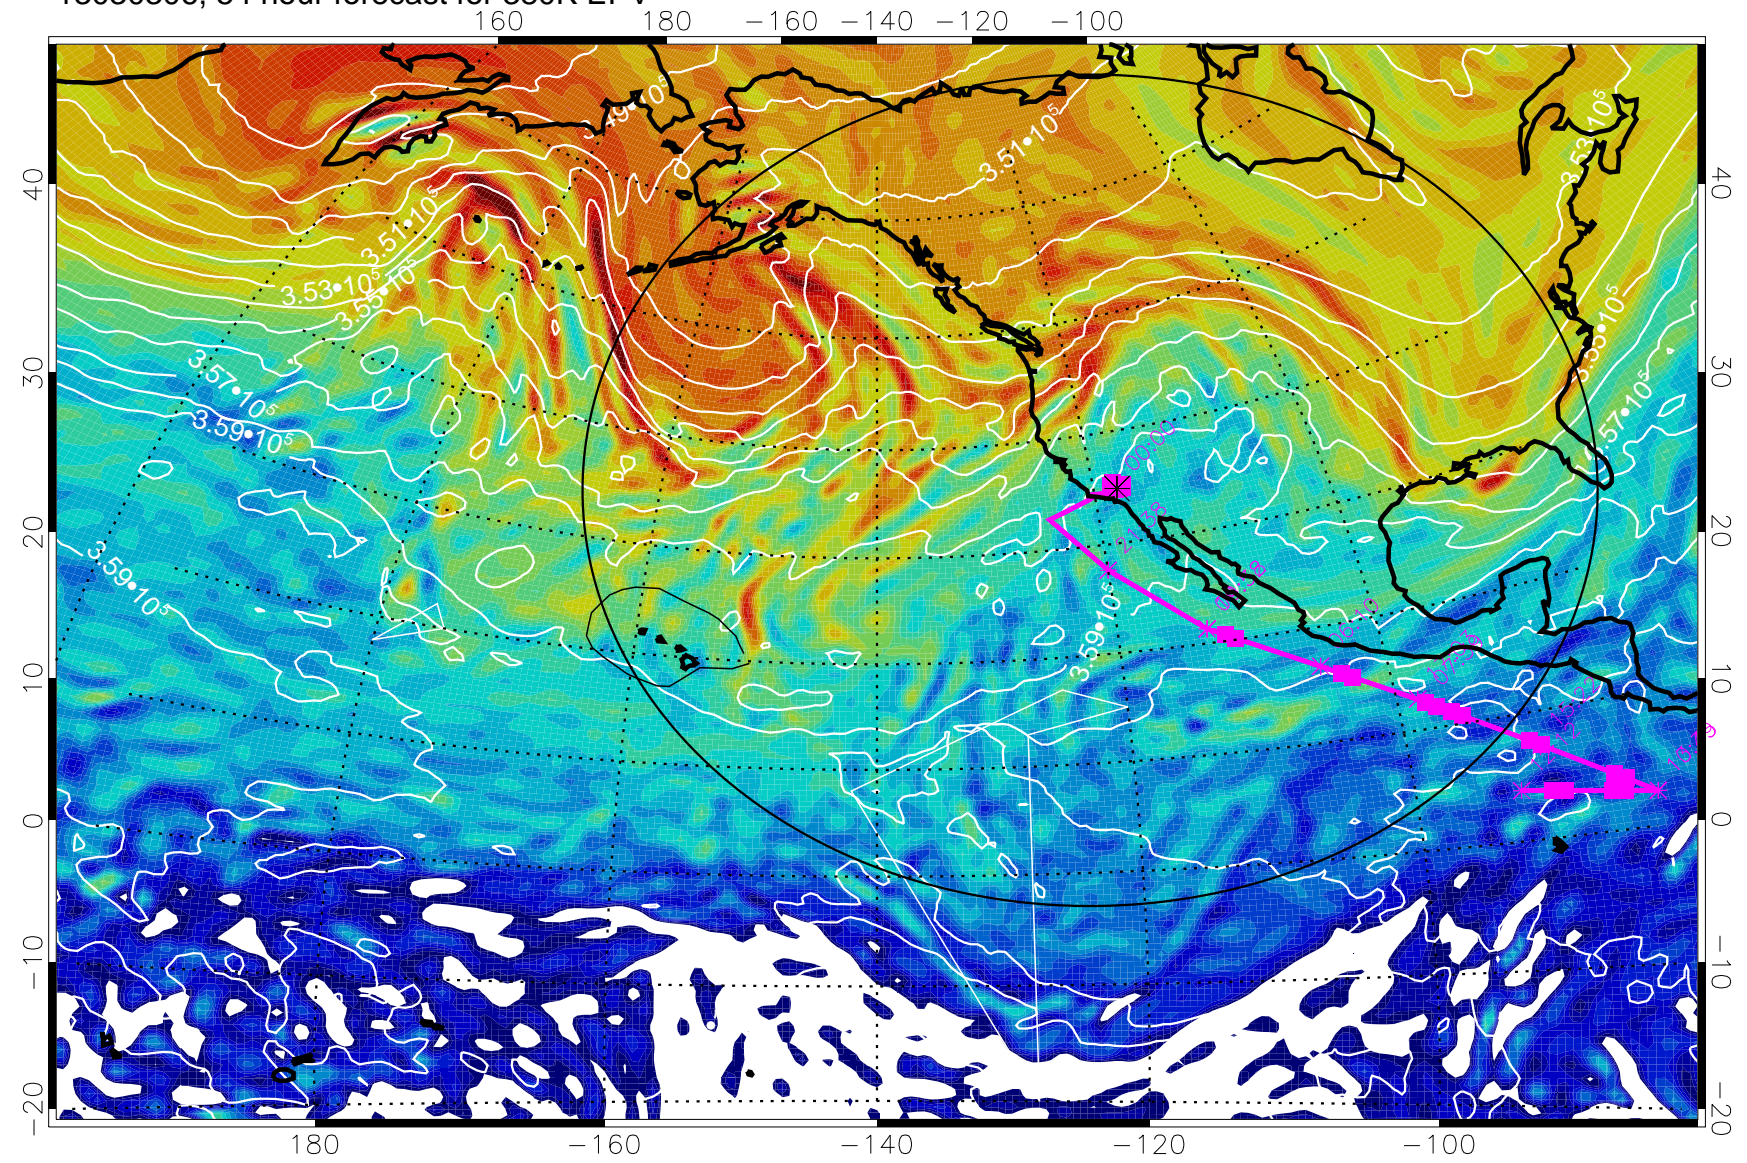

13030212, 36 hour forecast for 380K EPV

380K Montgomery Streamfunction, white

Range ring of 4055 km -- 13 hours GH round trip

13030218, 42 hour forecast for 380K EPV

380K Montgomery Streamfunction, white

Range ring of 4055 km -- 13 hours GH round trip

13030300, 48 hour forecast for 380K EPV

380K Montgomery Streamfunction, white

Range ring of 4055 km -- 13 hours GH round trip

13030306, 54 hour forecast for 380K EPV

380K Montgomery Streamfunction, white

Range ring of 4055 km -- 13 hours GH round trip

13030312, 60 hour forecast for 380K EPV

380K Montgomery Streamfunction, white

Range ring of 4055 km -- 13 hours GH round trip

13030318, 66 hour forecast for 380K EPV

160 180 -160 -140 -120 -100

380K Montgomery Streamfunction, white

Range ring of 4055 km -- 13 hours GH round trip

13030400, 72 hour forecast for 380K EPV

380K Montgomery Streamfunction, white

Range ring of 4055 km -- 13 hours GH round trip

13030406, 78 hour forecast for 380K EPV