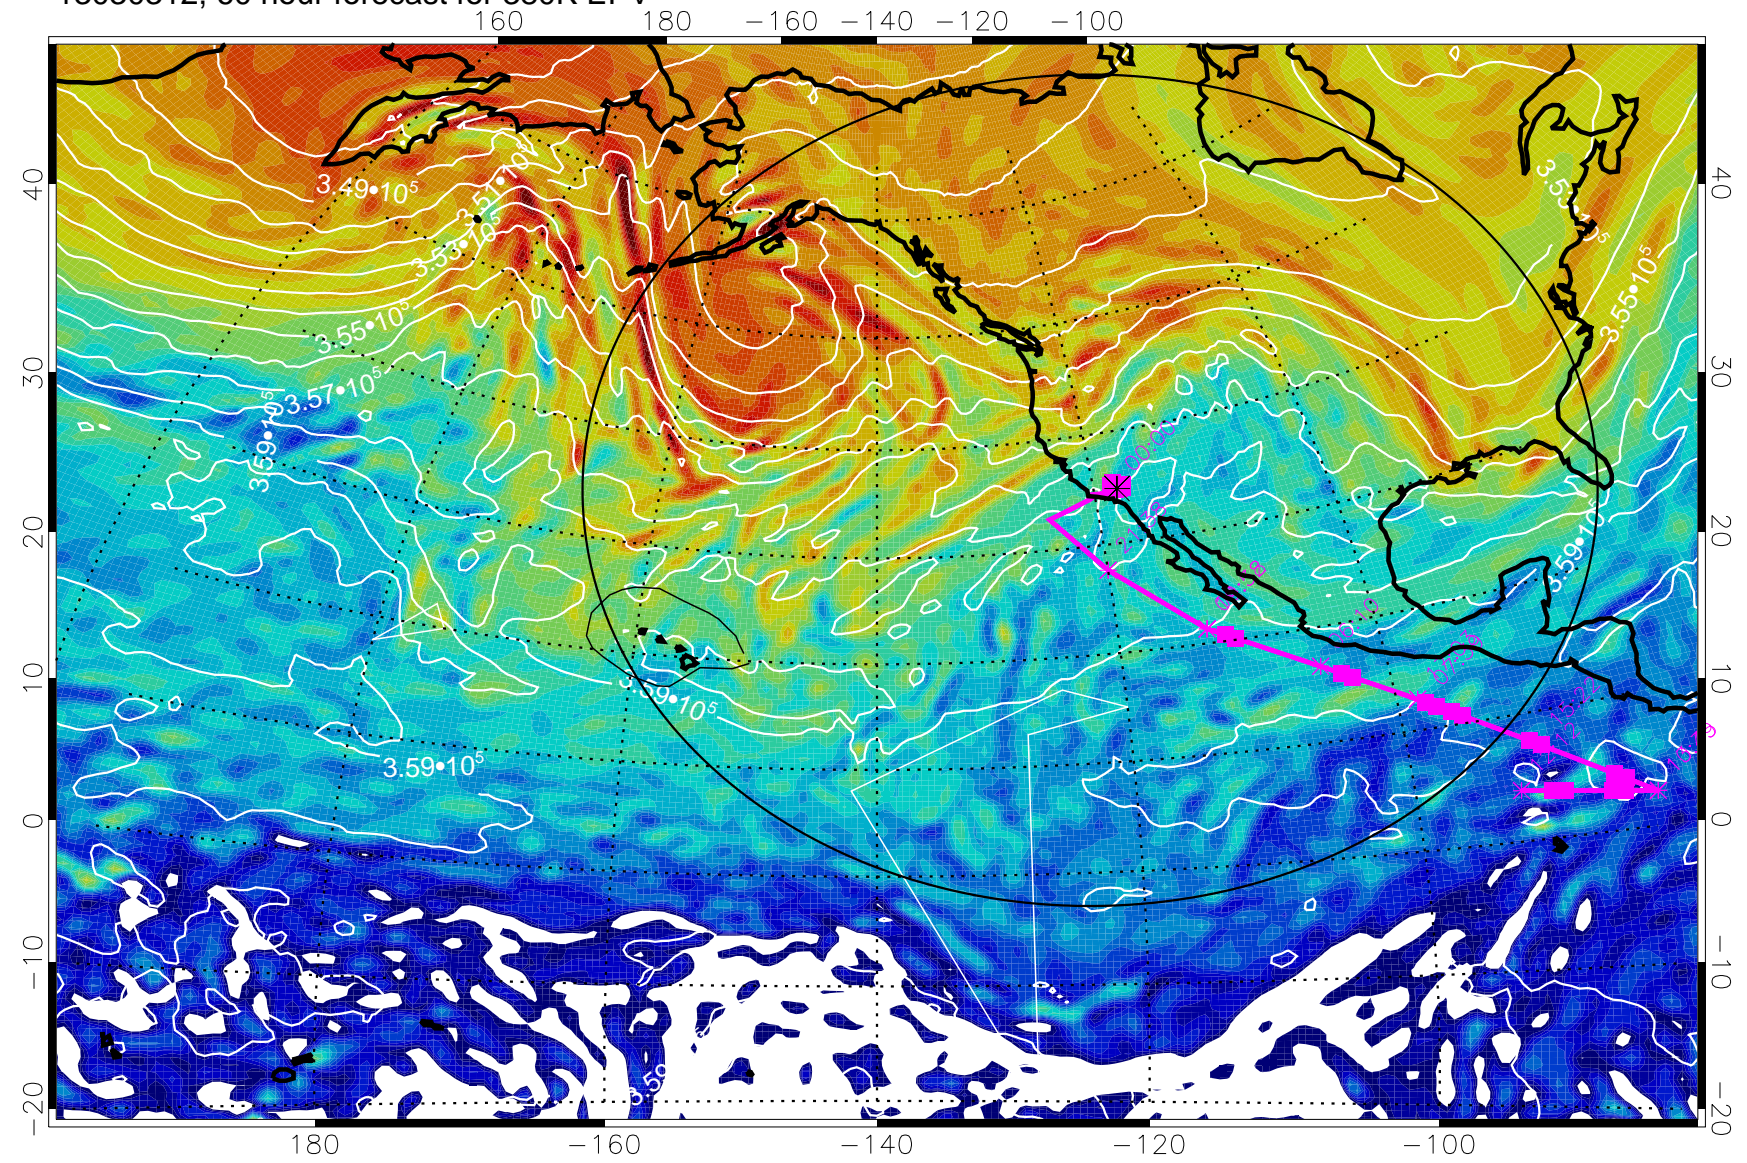

13030300, 48 hour forecast for 380K EPV

380K Montgomery Streamfunction, white

Range ring of 4055 km -- 13 hours GH round trip

13030306, 54 hour forecast for 380K EPV

380K Montgomery Streamfunction, white

Range ring of 4055 km -- 13 hours GH round trip

13030312, 60 hour forecast for 380K EPV

380K Montgomery Streamfunction, white

Range ring of 4055 km -- 13 hours GH round trip

13030318, 66 hour forecast for 380K EPV

160 180 -160 -140 -120 -100

380K Montgomery Streamfunction, white

Range ring of 4055 km -- 13 hours GH round trip

13030400, 72 hour forecast for 380K EPV

380K Montgomery Streamfunction, white

Range ring of 4055 km -- 13 hours GH round trip

13030406, 78 hour forecast for 380K EPV

13030418, 90 hour forecast for 380K EPV

160 180 -160 -140 -120 -100

380K Montgomery Streamfunction, white

Range ring of 4055 km -- 13 hours GH round trip

13030500, 96 hour forecast for 380K EPV

160 180 -160 -140 -120 -100