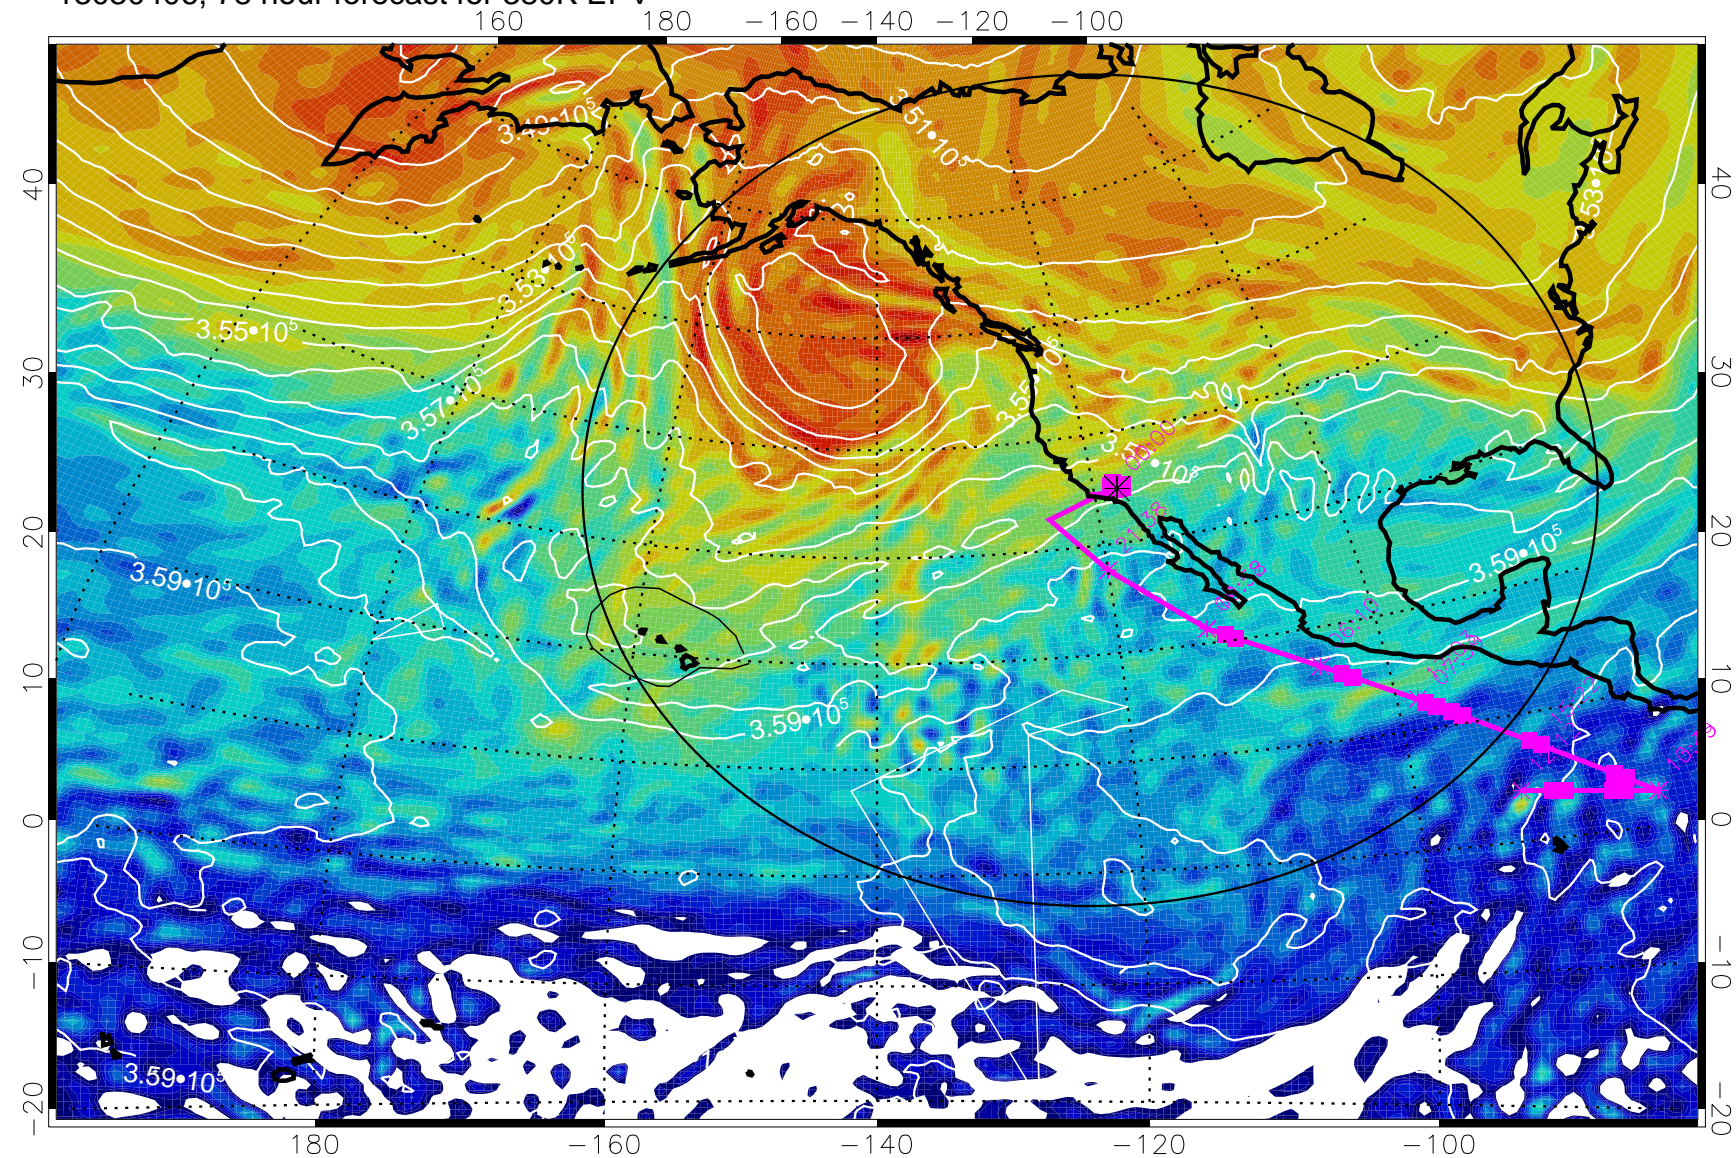

13030312, 60 hour forecast for 380K EPV

380K Montgomery Streamfunction, white

Range ring of 4055 km -- 13 hours GH round trip

13030318, 66 hour forecast for 380K EPV

160 180 -160 -140 -120 -100

380K Montgomery Streamfunction, white

Range ring of 4055 km -- 13 hours GH round trip

13030400, 72 hour forecast for 380K EPV

380K Montgomery Streamfunction, white

Range ring of 4055 km -- 13 hours GH round trip

13030406, 78 hour forecast for 380K EPV

380K Montgomery Streamfunction, white

Range ring of 4055 km -- 13 hours GH round trip

13030412, 84 hour forecast for 380K EPV

160 180 -160 -140 -120 -100

380K Montgomery Streamfunction, white

Range ring of 4055 km -- 13 hours GH round trip

13030418, 90 hour forecast for 380K EPV

160 180 -160 -140 -120 -100

380K Montgomery Streamfunction, white

Range ring of 4055 km -- 13 hours GH round trip

13030500, 96 hour forecast for 380K EPV

160 180 -160 -140 -120 -100