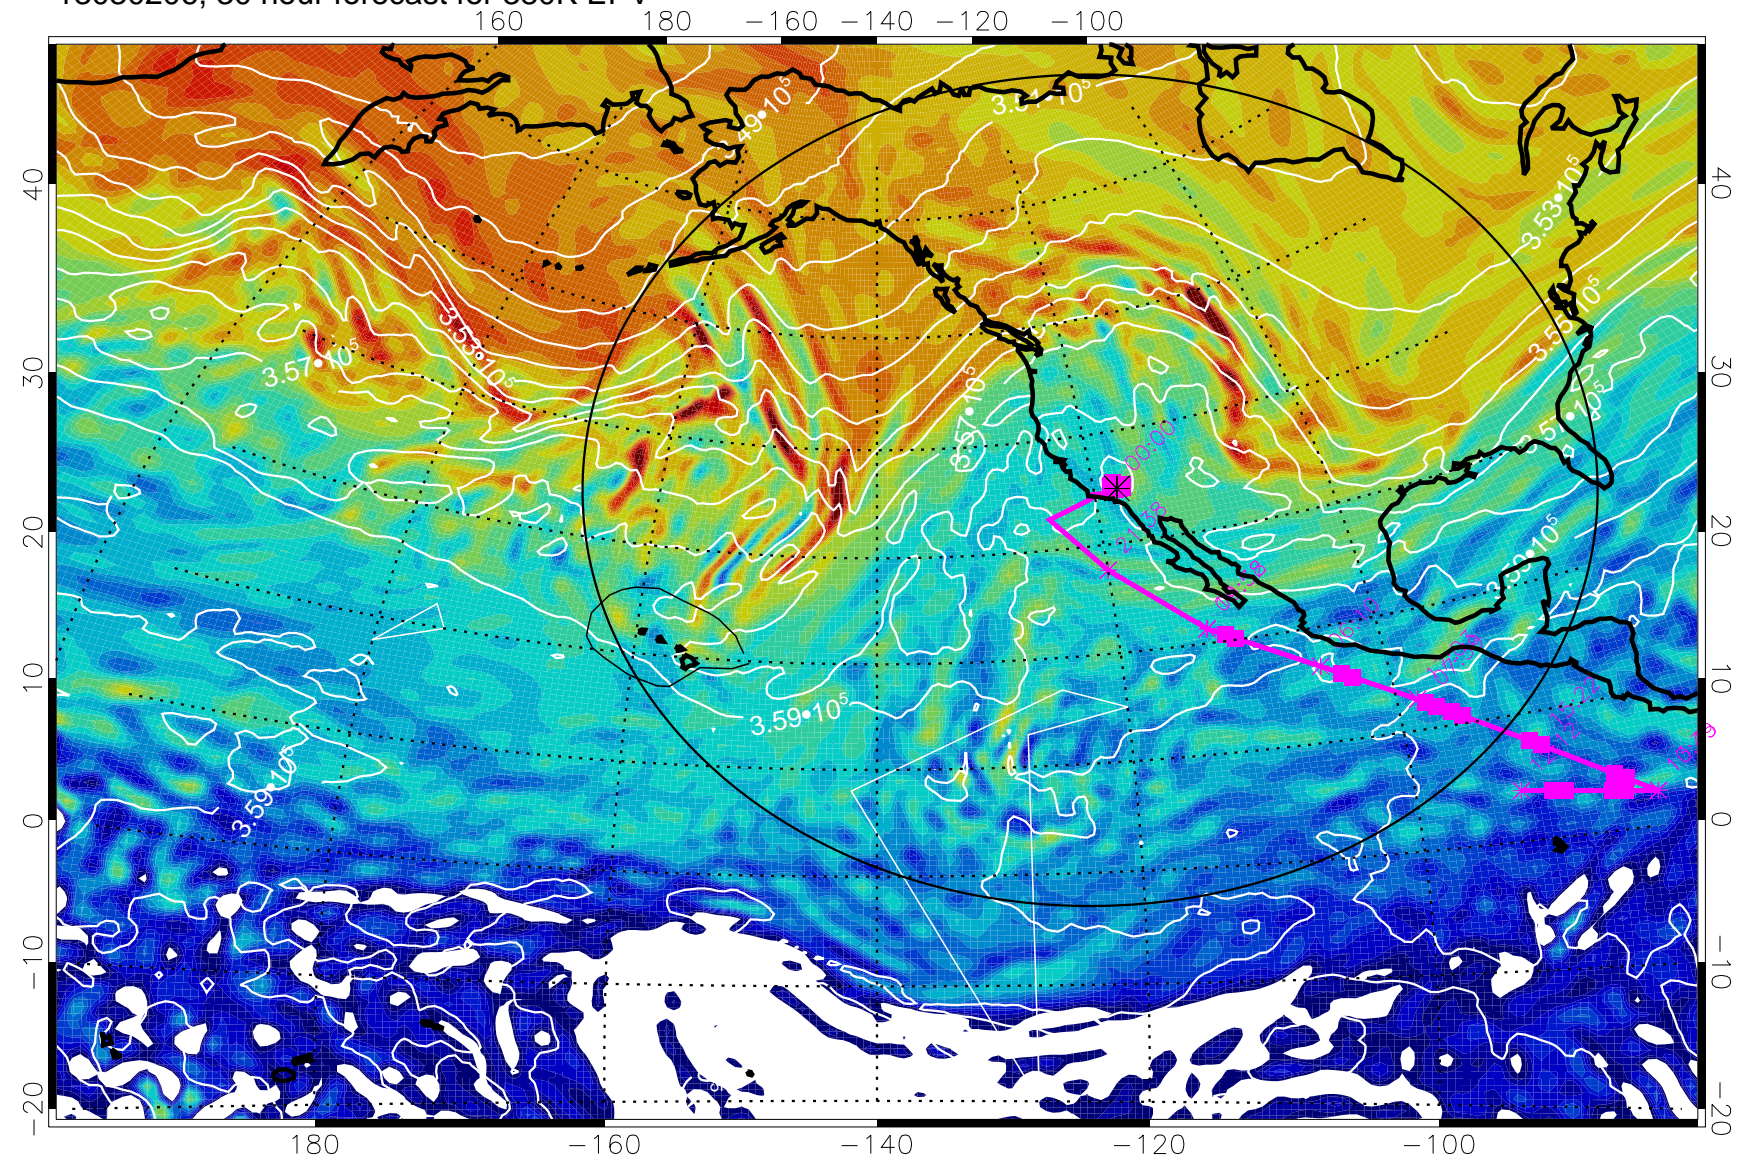

13030200, 24 hour forecast for 380K EPV

380K Montgomery Streamfunction, white

Range ring of 4055 km -- 13 hours GH round trip

13030206, 30 hour forecast for 380K EPV

380K Montgomery Streamfunction, white

Range ring of 4055 km -- 13 hours GH round trip

13030212, 36 hour forecast for 380K EPV

380K Montgomery Streamfunction, white

Range ring of 4055 km -- 13 hours GH round trip

13030218, 42 hour forecast for 380K EPV

380K Montgomery Streamfunction, white

Range ring of 4055 km -- 13 hours GH round trip

13030300, 48 hour forecast for 380K EPV

380K Montgomery Streamfunction, white

Range ring of 4055 km -- 13 hours GH round trip

13030306, 54 hour forecast for 380K EPV

380K Montgomery Streamfunction, white

Range ring of 4055 km -- 13 hours GH round trip

13030312, 60 hour forecast for 380K EPV

380K Montgomery Streamfunction, white

Range ring of 4055 km -- 13 hours GH round trip

13030318, 66 hour forecast for 380K EPV

160 180 -160 -140 -120 -100

380K Montgomery Streamfunction, white