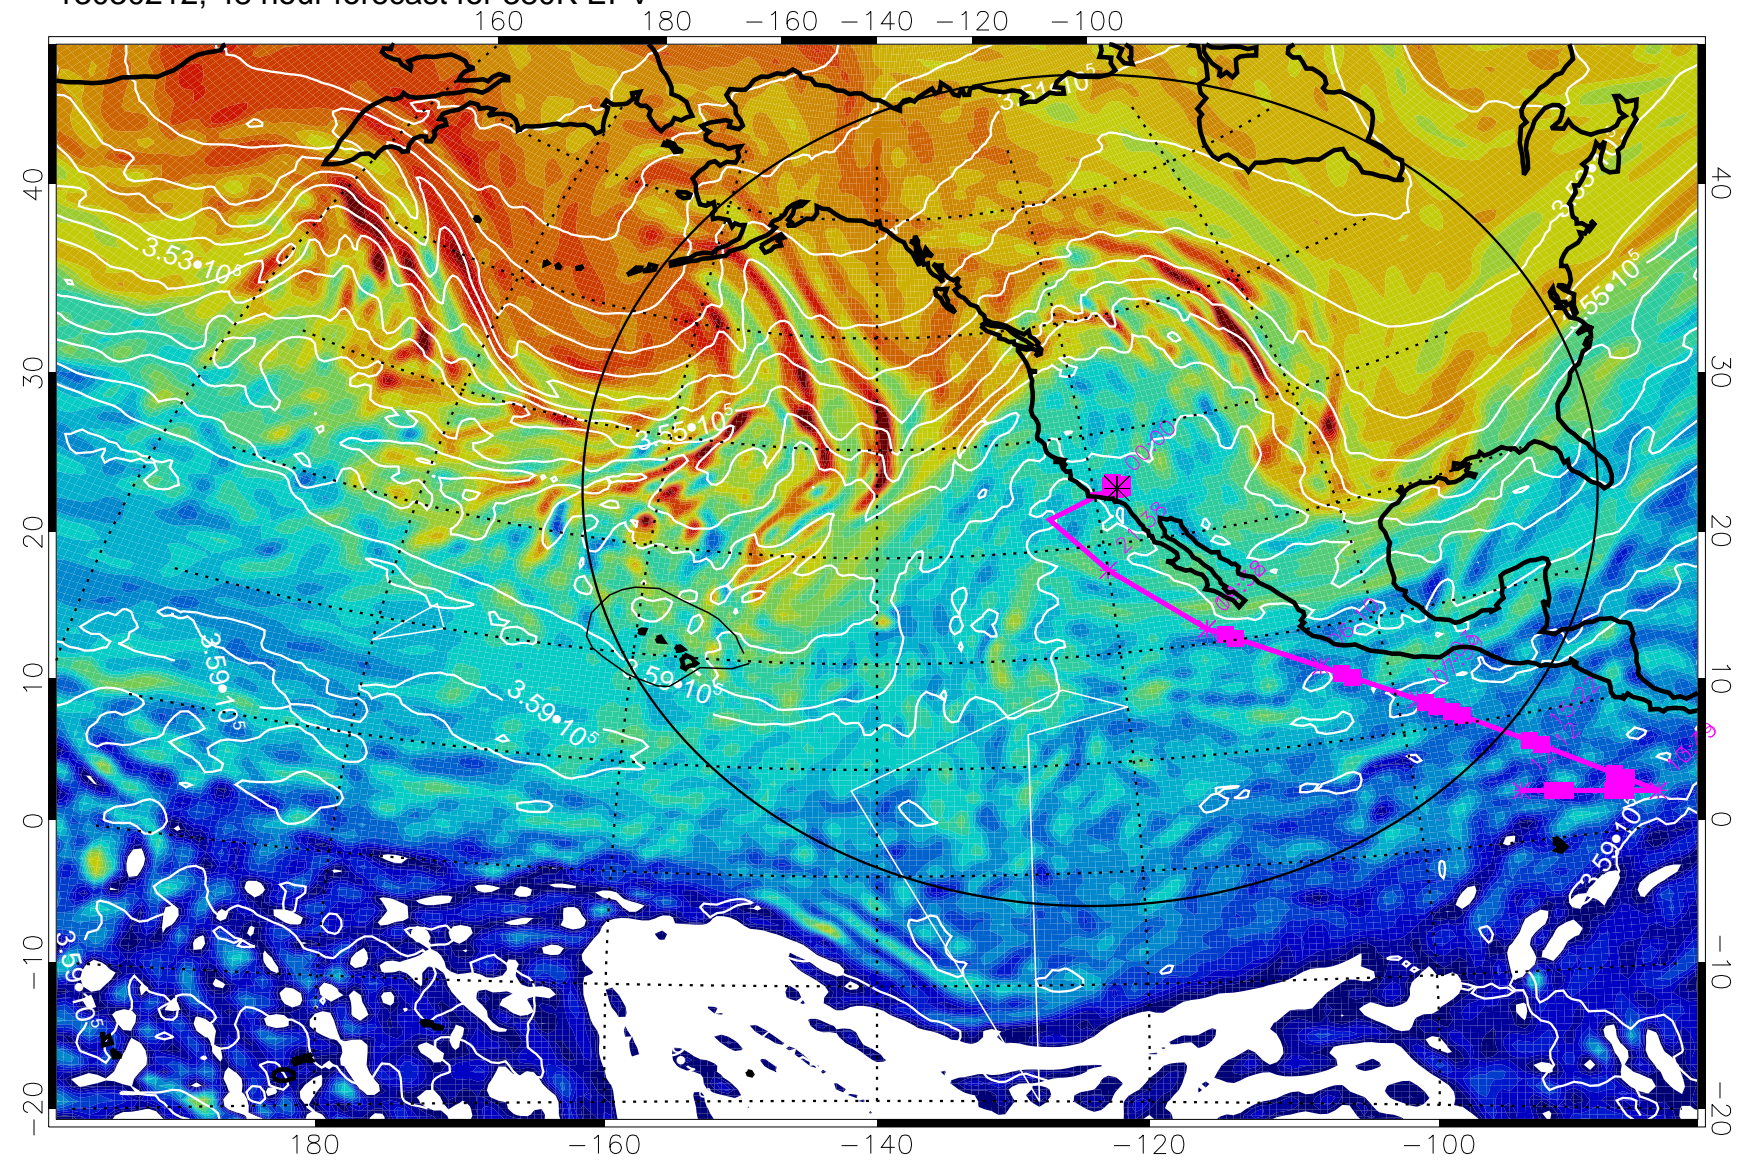

13030200, 36 hour forecast for 380K EPV

380K Montgomery Streamfunction, white

Range ring of 4055 km -- 13 hours GH round trip

13030206, 42 hour forecast for 380K EPV

380K Montgomery Streamfunction, white

Range ring of 4055 km -- 13 hours GH round trip

13030212, 48 hour forecast for 380K EPV

380K Montgomery Streamfunction, white

Range ring of 4055 km -- 13 hours GH round trip

13030218, 54 hour forecast for 380K EPV

380K Montgomery Streamfunction, white

Range ring of 4055 km -- 13 hours GH round trip

13030300, 60 hour forecast for 380K EPV

160 180 -160 -140 -120 -100

380K Montgomery Streamfunction, white

Range ring of 4055 km -- 13 hours GH round trip

13030306, 66 hour forecast for 380K EPV

380K Montgomery Streamfunction, white

Range ring of 4055 km -- 13 hours GH round trip

13030312, 72 hour forecast for 380K EPV

380K Montgomery Streamfunction, white

Range ring of 4055 km -- 13 hours GH round trip

13030318, 78 hour forecast for 380K EPV