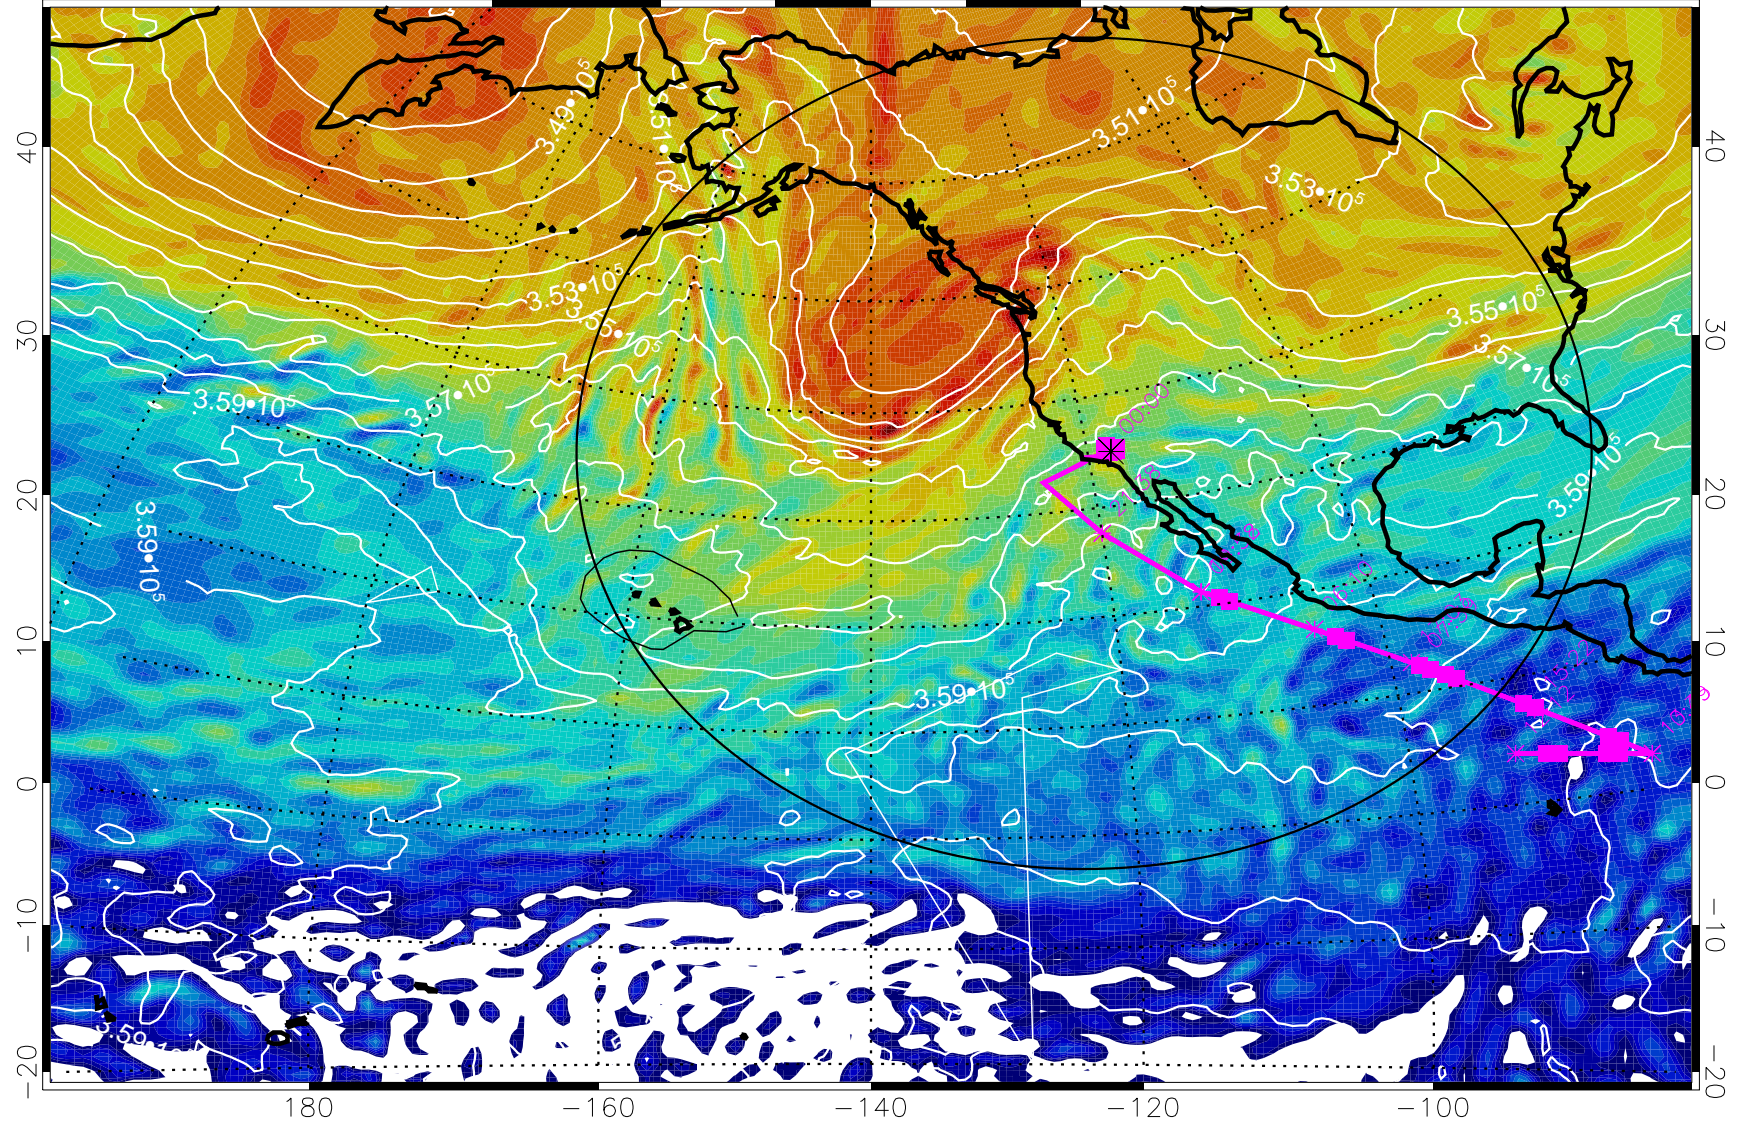

13030406, 90 hour forecast for 380K EPV

380K Montgomery Streamfunction, white

Range ring of 4055 km -- 13 hours GH round trip

13030412, 96 hour forecast for 380K EPV

380K Montgomery Streamfunction, white

Range ring of 4055 km -- 13 hours GH round trip

13030418, 102 hour forecast for 380K EPV

160 180 -160 -140 -120 -100

380K Montgomery Streamfunction, white

Range ring of 4055 km -- 13 hours GH round trip

13030500, 108 hour forecast for 380K EPV

160 180 -160 -140 -120 -100

380K Montgomery Streamfunction, white

Range ring of 4055 km -- 13 hours GH round trip

13030506, 114 hour forecast for 380K EPV

160 180 -160 -140 -120 -100

380K Montgomery Streamfunction, white

Range ring of 4055 km -- 13 hours GH round trip

13030512, 120 hour forecast for 380K EPV

380K Montgomery Streamfunction, white

Range ring of 4055 km -- 13 hours GH round trip