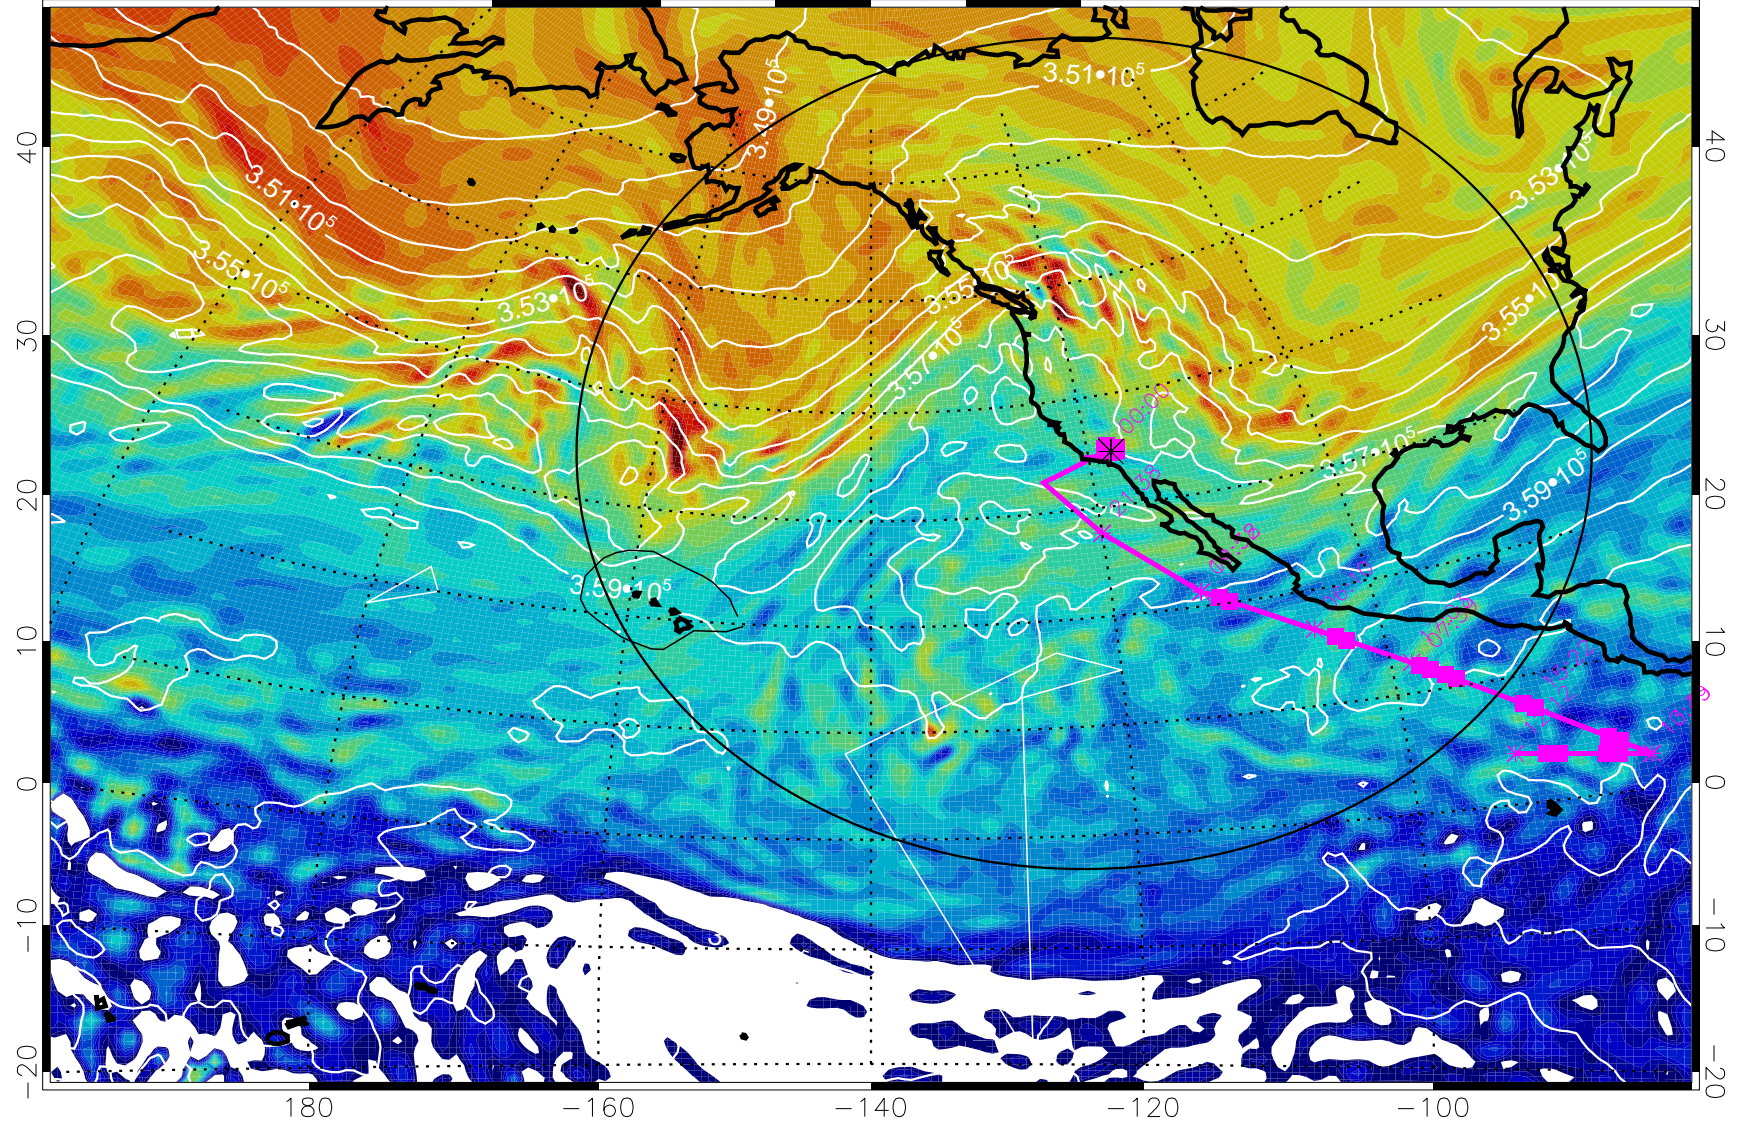

13022818, 6 hour forecast for 380K EPV

160 180 -160 -140 -120 -100

380K Montgomery Streamfunction, white

Range ring of 4055 km -- 13 hours GH round trip

13030100, 12 hour forecast for 380K EPV

380K Montgomery Streamfunction, white

Range ring of 4055 km -- 13 hours GH round trip

13030106, 18 hour forecast for 380K EPV

380K Montgomery Streamfunction, white

Range ring of 4055 km -- 13 hours GH round trip

13030112, 24 hour forecast for 380K EPV

160 180 -160 -140 -120 -100

380K Montgomery Streamfunction, white

Range ring of 4055 km -- 13 hours GH round trip

13030118, 30 hour forecast for 380K EPV

380K Montgomery Streamfunction, white

Range ring of 4055 km -- 13 hours GH round trip

13030200, 36 hour forecast for 380K EPV

380K Montgomery Streamfunction, white

Range ring of 4055 km -- 13 hours GH round trip

13030206, 42 hour forecast for 380K EPV

380K Montgomery Streamfunction, white

Range ring of 4055 km -- 13 hours GH round trip