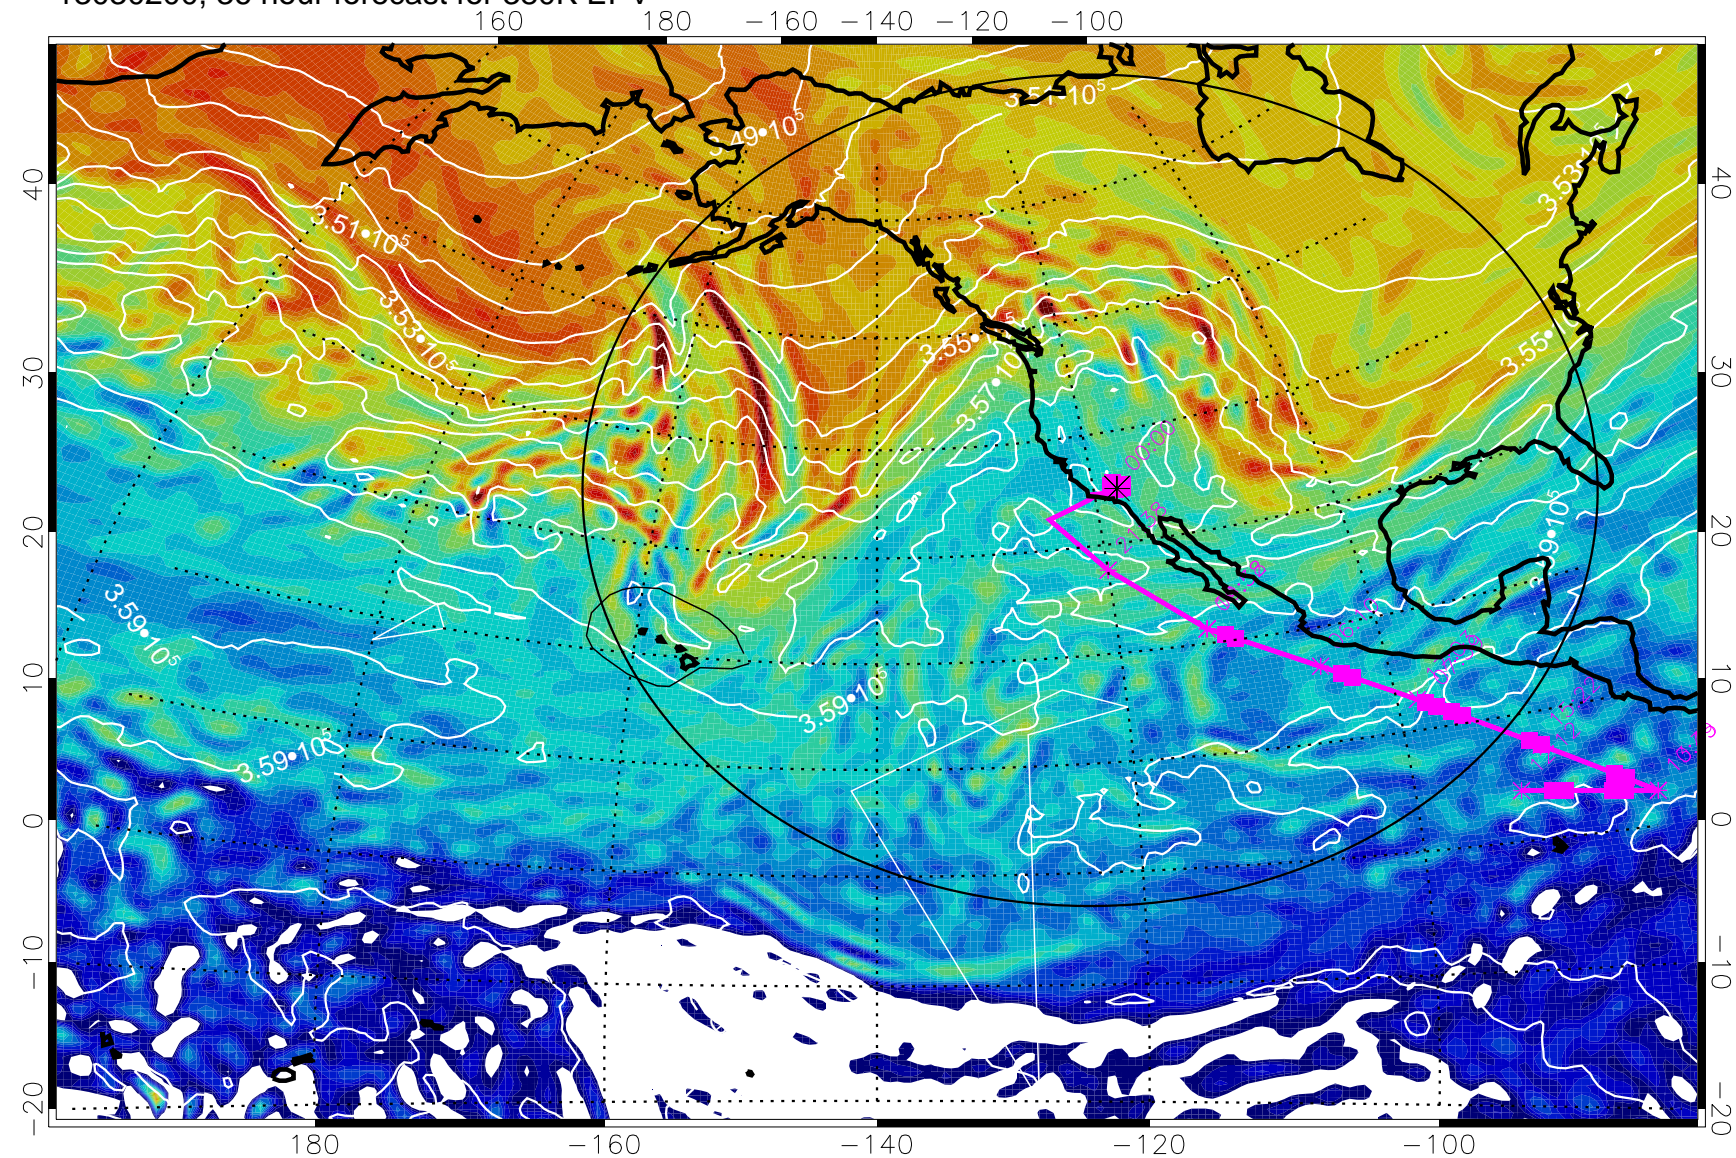

160 180 -160 -140 -120 -100

380K Montgomery Streamfunction, white

Range ring of 4055 km -- 13 hours GH round trip

13030118, 30 hour forecast for 380K EPV

380K Montgomery Streamfunction, white

Range ring of 4055 km -- 13 hours GH round trip

13030200, 36 hour forecast for 380K EPV

380K Montgomery Streamfunction, white

Range ring of 4055 km -- 13 hours GH round trip

13030206, 42 hour forecast for 380K EPV

380K Montgomery Streamfunction, white

Range ring of 4055 km -- 13 hours GH round trip

13030212, 48 hour forecast for 380K EPV

380K Montgomery Streamfunction, white

Range ring of 4055 km -- 13 hours GH round trip

13030218, 54 hour forecast for 380K EPV

380K Montgomery Streamfunction, white

Range ring of 4055 km -- 13 hours GH round trip

13030300, 60 hour forecast for 380K EPV

160 180 -160 -140 -120 -100

380K Montgomery Streamfunction, white

Range ring of 4055 km -- 13 hours GH round trip

13030306, 66 hour forecast for 380K EPV

380K Montgomery Streamfunction, white