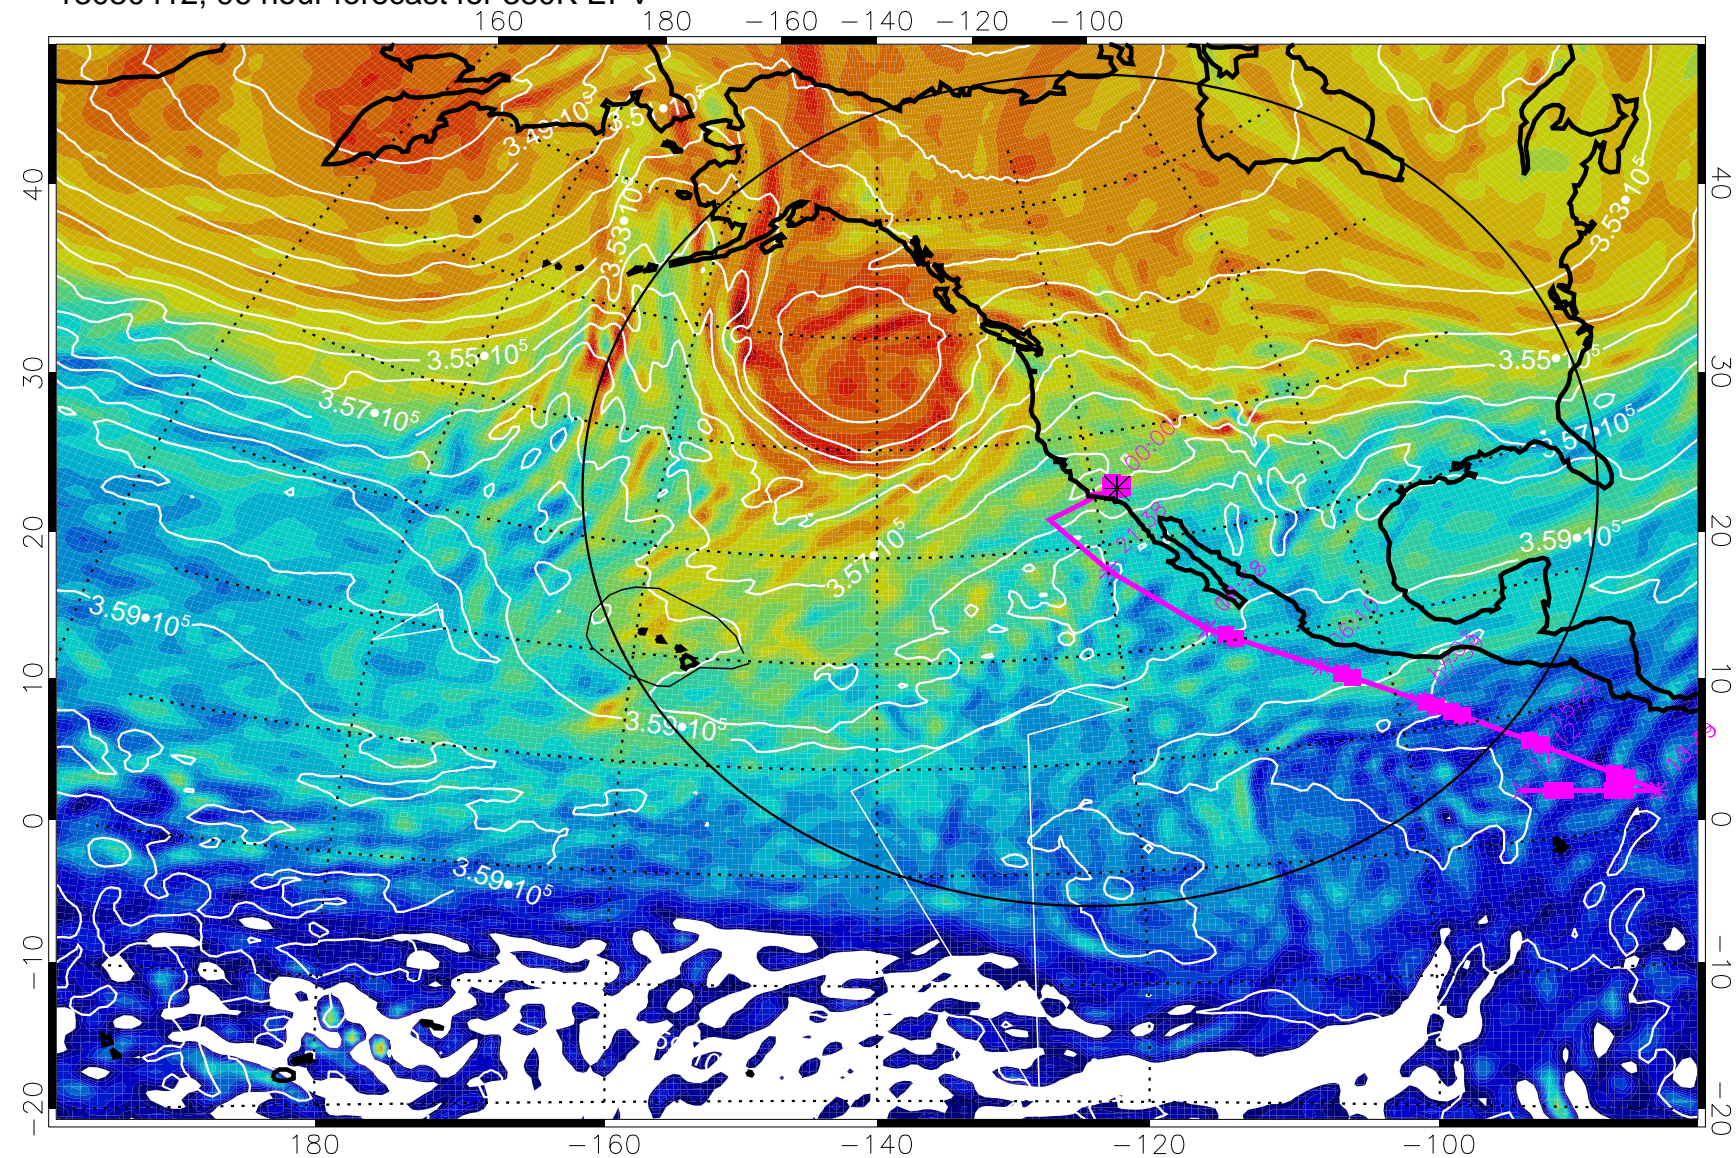

160 180 -160 -140 -120 -100

380K Montgomery Streamfunction, white

Range ring of 4055 km -- 13 hours GH round trip

13030400, 84 hour forecast for 380K EPV

380K Montgomery Streamfunction, white

Range ring of 4055 km -- 13 hours GH round trip

13030406, 90 hour forecast for 380K EPV

380K Montgomery Streamfunction, white

Range ring of 4055 km -- 13 hours GH round trip

13030412, 96 hour forecast for 380K EPV

380K Montgomery Streamfunction, white

Range ring of 4055 km -- 13 hours GH round trip

13030418, 102 hour forecast for 380K EPV

160 180 -160 -140 -120 -100

380K Montgomery Streamfunction, white

Range ring of 4055 km -- 13 hours GH round trip

13030500, 108 hour forecast for 380K EPV

160 180 -160 -140 -120 -100