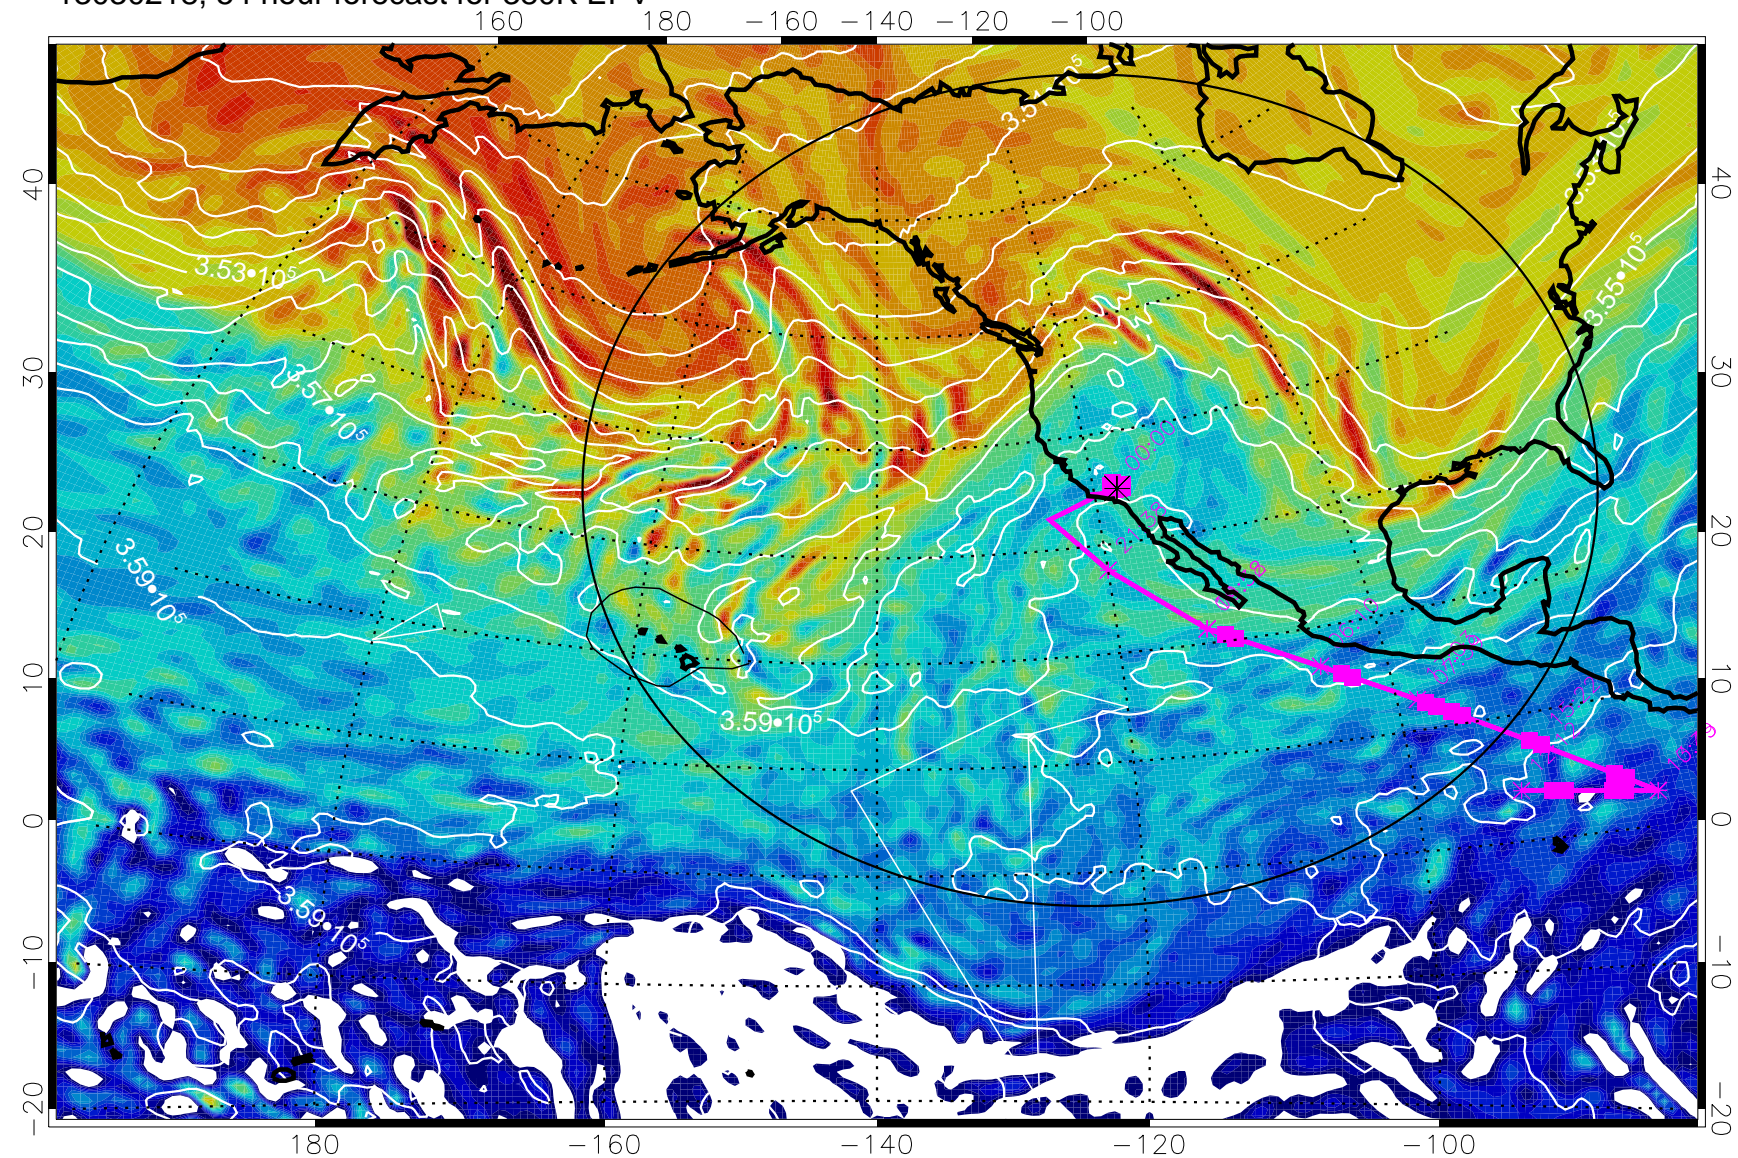

13030200, 36 hour forecast for 380K EPV

380K Montgomery Streamfunction, white

Range ring of 4055 km -- 13 hours GH round trip

13030206, 42 hour forecast for 380K EPV

380K Montgomery Streamfunction, white

Range ring of 4055 km -- 13 hours GH round trip

13030212, 48 hour forecast for 380K EPV

380K Montgomery Streamfunction, white

Range ring of 4055 km -- 13 hours GH round trip

13030218, 54 hour forecast for 380K EPV

380K Montgomery Streamfunction, white

Range ring of 4055 km -- 13 hours GH round trip

13030300, 60 hour forecast for 380K EPV

160 180 -160 -140 -120 -100

380K Montgomery Streamfunction, white

Range ring of 4055 km -- 13 hours GH round trip

13030306, 66 hour forecast for 380K EPV

380K Montgomery Streamfunction, white

Range ring of 4055 km -- 13 hours GH round trip

13030312, 72 hour forecast for 380K EPV

380K Montgomery Streamfunction, white

Range ring of 4055 km -- 13 hours GH round trip

13030318, 78 hour forecast for 380K EPV