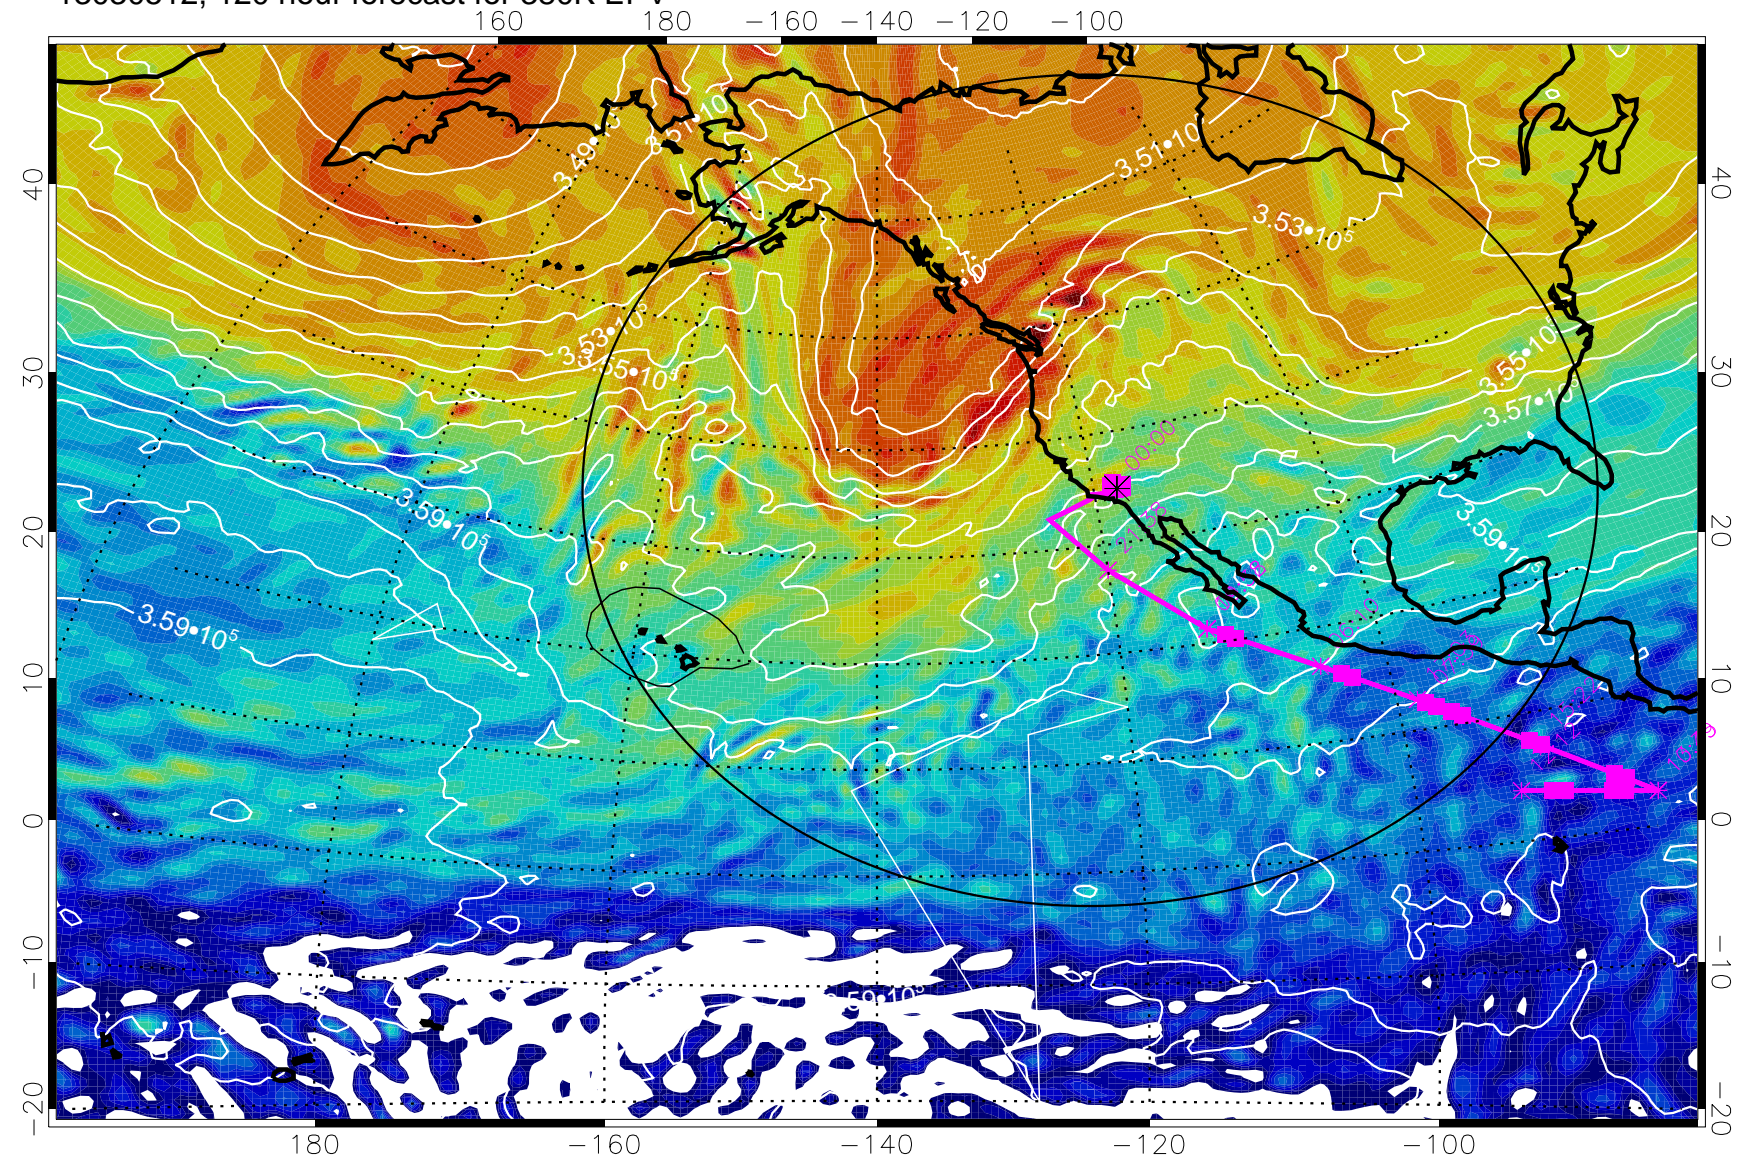

13030418, 102 hour forecast for 380K EPV

160 180 -160 -140 -120 -100

380K Montgomery Streamfunction, white

Range ring of 4055 km -- 13 hours GH round trip

13030500, 108 hour forecast for 380K EPV

160 180 -160 -140 -120 -100

380K Montgomery Streamfunction, white

Range ring of 4055 km -- 13 hours GH round trip

13030506, 114 hour forecast for 380K EPV

160 180 -160 -140 -120 -100

380K Montgomery Streamfunction, white

Range ring of 4055 km -- 13 hours GH round trip

13030512, 120 hour forecast for 380K EPV

380K Montgomery Streamfunction, white

Range ring of 4055 km -- 13 hours GH round trip