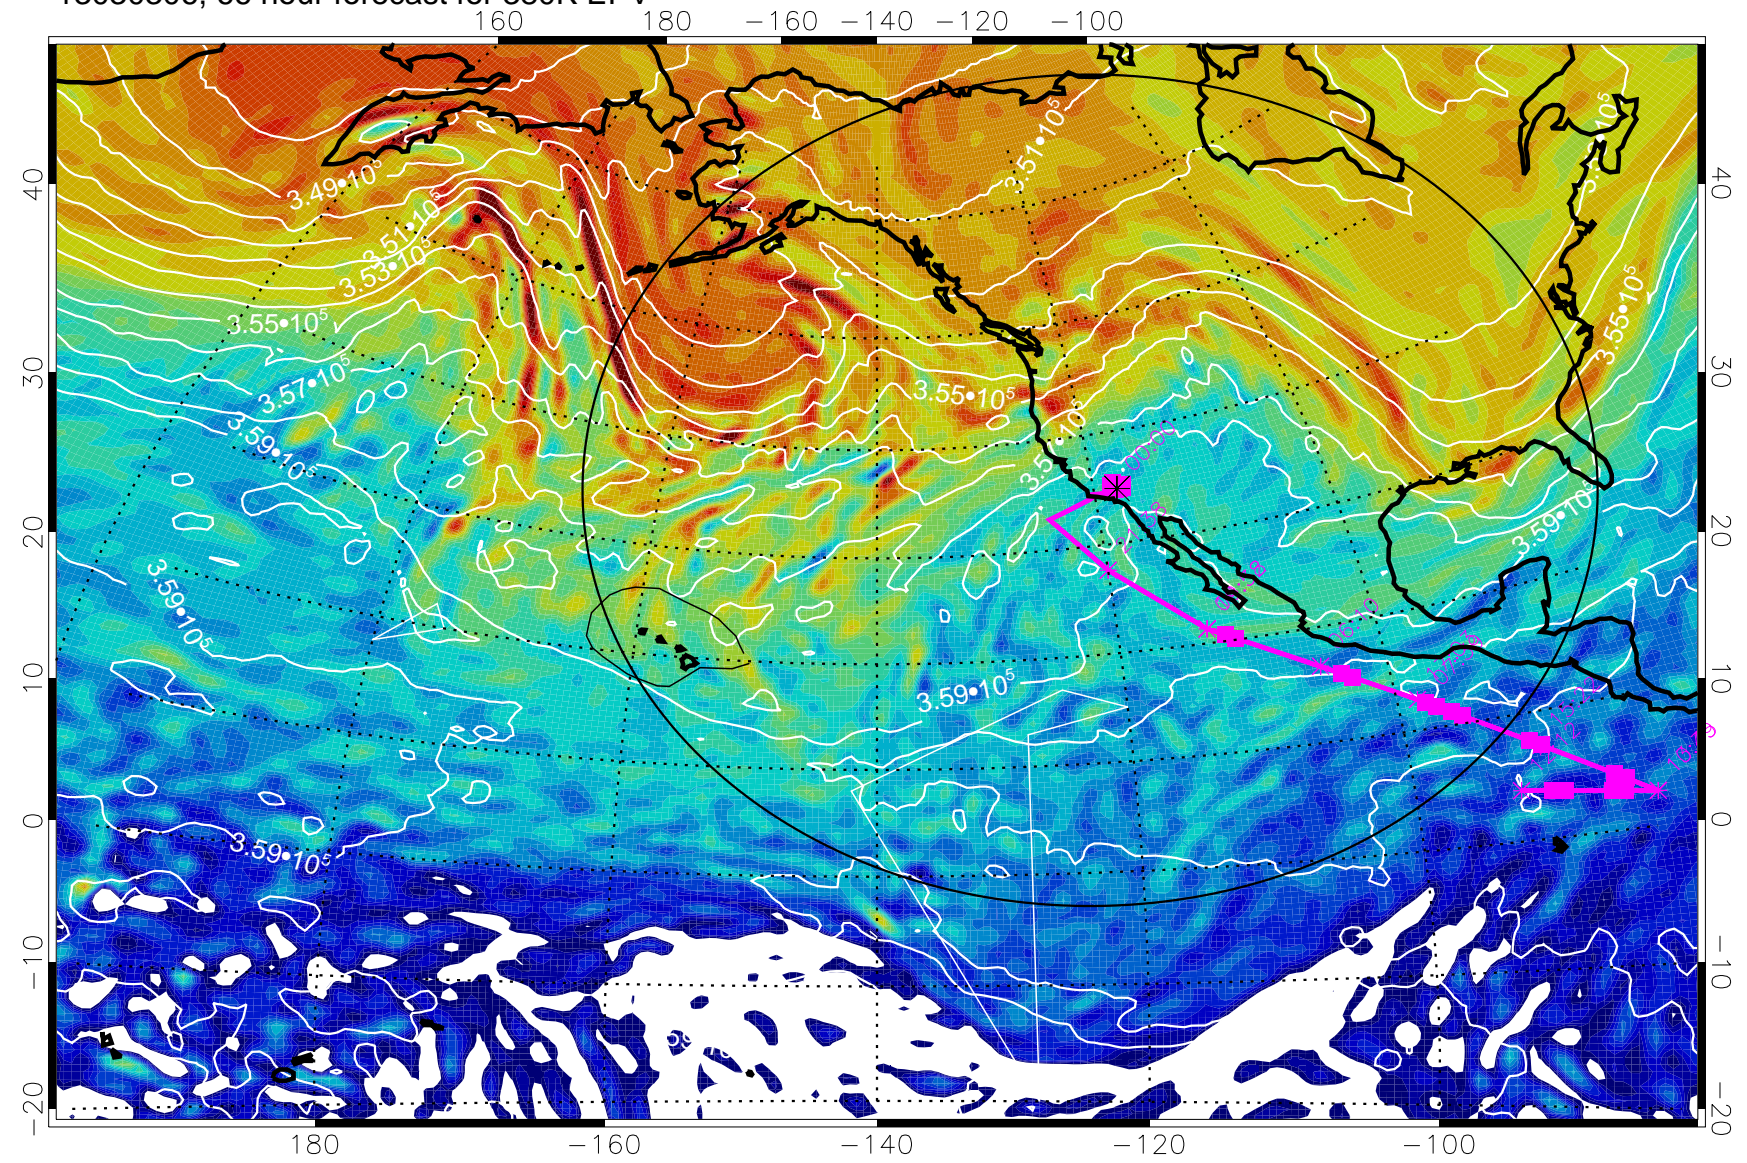

13030212, 48 hour forecast for 380K EPV

380K Montgomery Streamfunction, white

Range ring of 4055 km -- 13 hours GH round trip

13030218, 54 hour forecast for 380K EPV

380K Montgomery Streamfunction, white

Range ring of 4055 km -- 13 hours GH round trip

13030300, 60 hour forecast for 380K EPV

160 180 -160 -140 -120 -100

380K Montgomery Streamfunction, white

Range ring of 4055 km -- 13 hours GH round trip

13030306, 66 hour forecast for 380K EPV

380K Montgomery Streamfunction, white

Range ring of 4055 km -- 13 hours GH round trip

13030312, 72 hour forecast for 380K EPV

380K Montgomery Streamfunction, white

Range ring of 4055 km -- 13 hours GH round trip

13030318, 78 hour forecast for 380K EPV

160 180 -160 -140 -120 -100

380K Montgomery Streamfunction, white

Range ring of 4055 km -- 13 hours GH round trip

13030400, 84 hour forecast for 380K EPV

380K Montgomery Streamfunction, white

Range ring of 4055 km -- 13 hours GH round trip