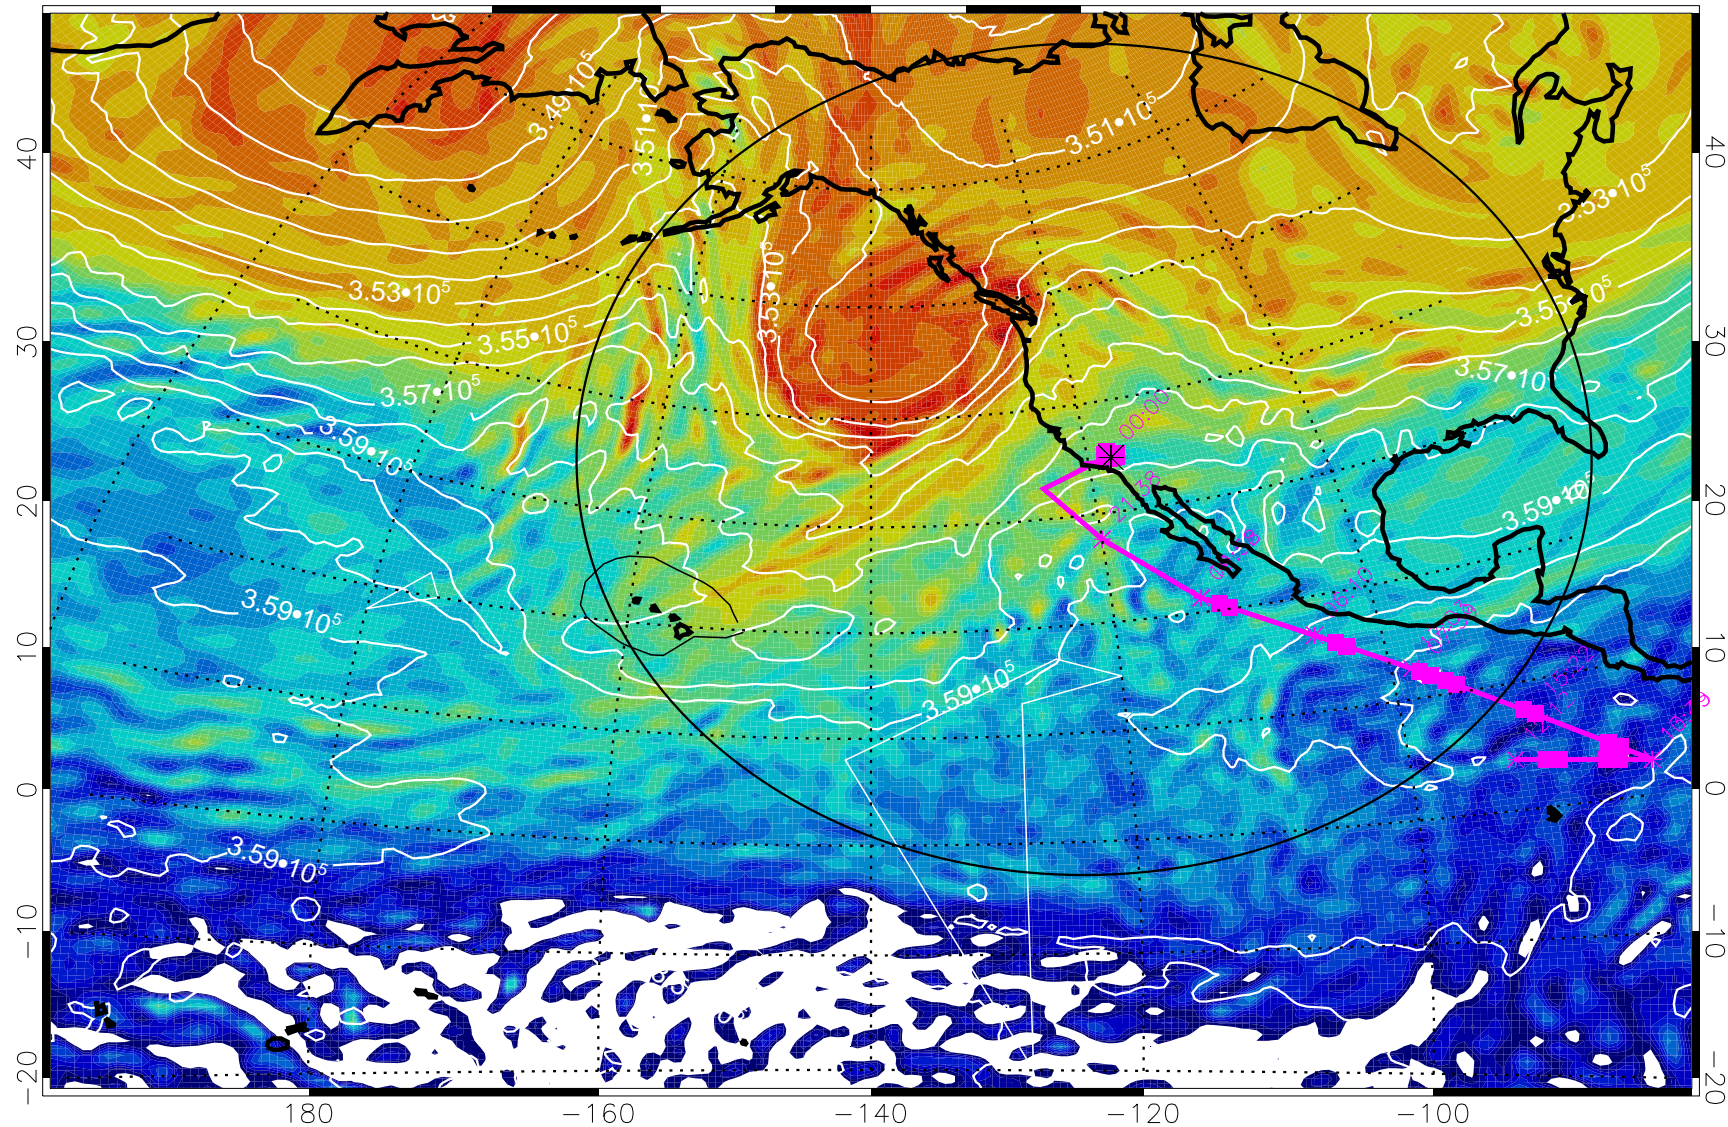

13030406, 90 hour forecast for 380K EPV

380K Montgomery Streamfunction, white

Range ring of 4055 km -- 13 hours GH round trip

13030412, 96 hour forecast for 380K EPV

380K Montgomery Streamfunction, white

Range ring of 4055 km -- 13 hours GH round trip

13030418, 102 hour forecast for 380K EPV

160 180 -160 -140 -120 -100

380K Montgomery Streamfunction, white

Range ring of 4055 km -- 13 hours GH round trip

13030500, 108 hour forecast for 380K EPV

160 180 -160 -140 -120 -100

380K Montgomery Streamfunction, white

Range ring of 4055 km -- 13 hours GH round trip

13030506, 114 hour forecast for 380K EPV

160 180 -160 -140 -120 -100

380K Montgomery Streamfunction, white

Range ring of 4055 km -- 13 hours GH round trip

13030512, 120 hour forecast for 380K EPV

380K Montgomery Streamfunction, white

Range ring of 4055 km -- 13 hours GH round trip