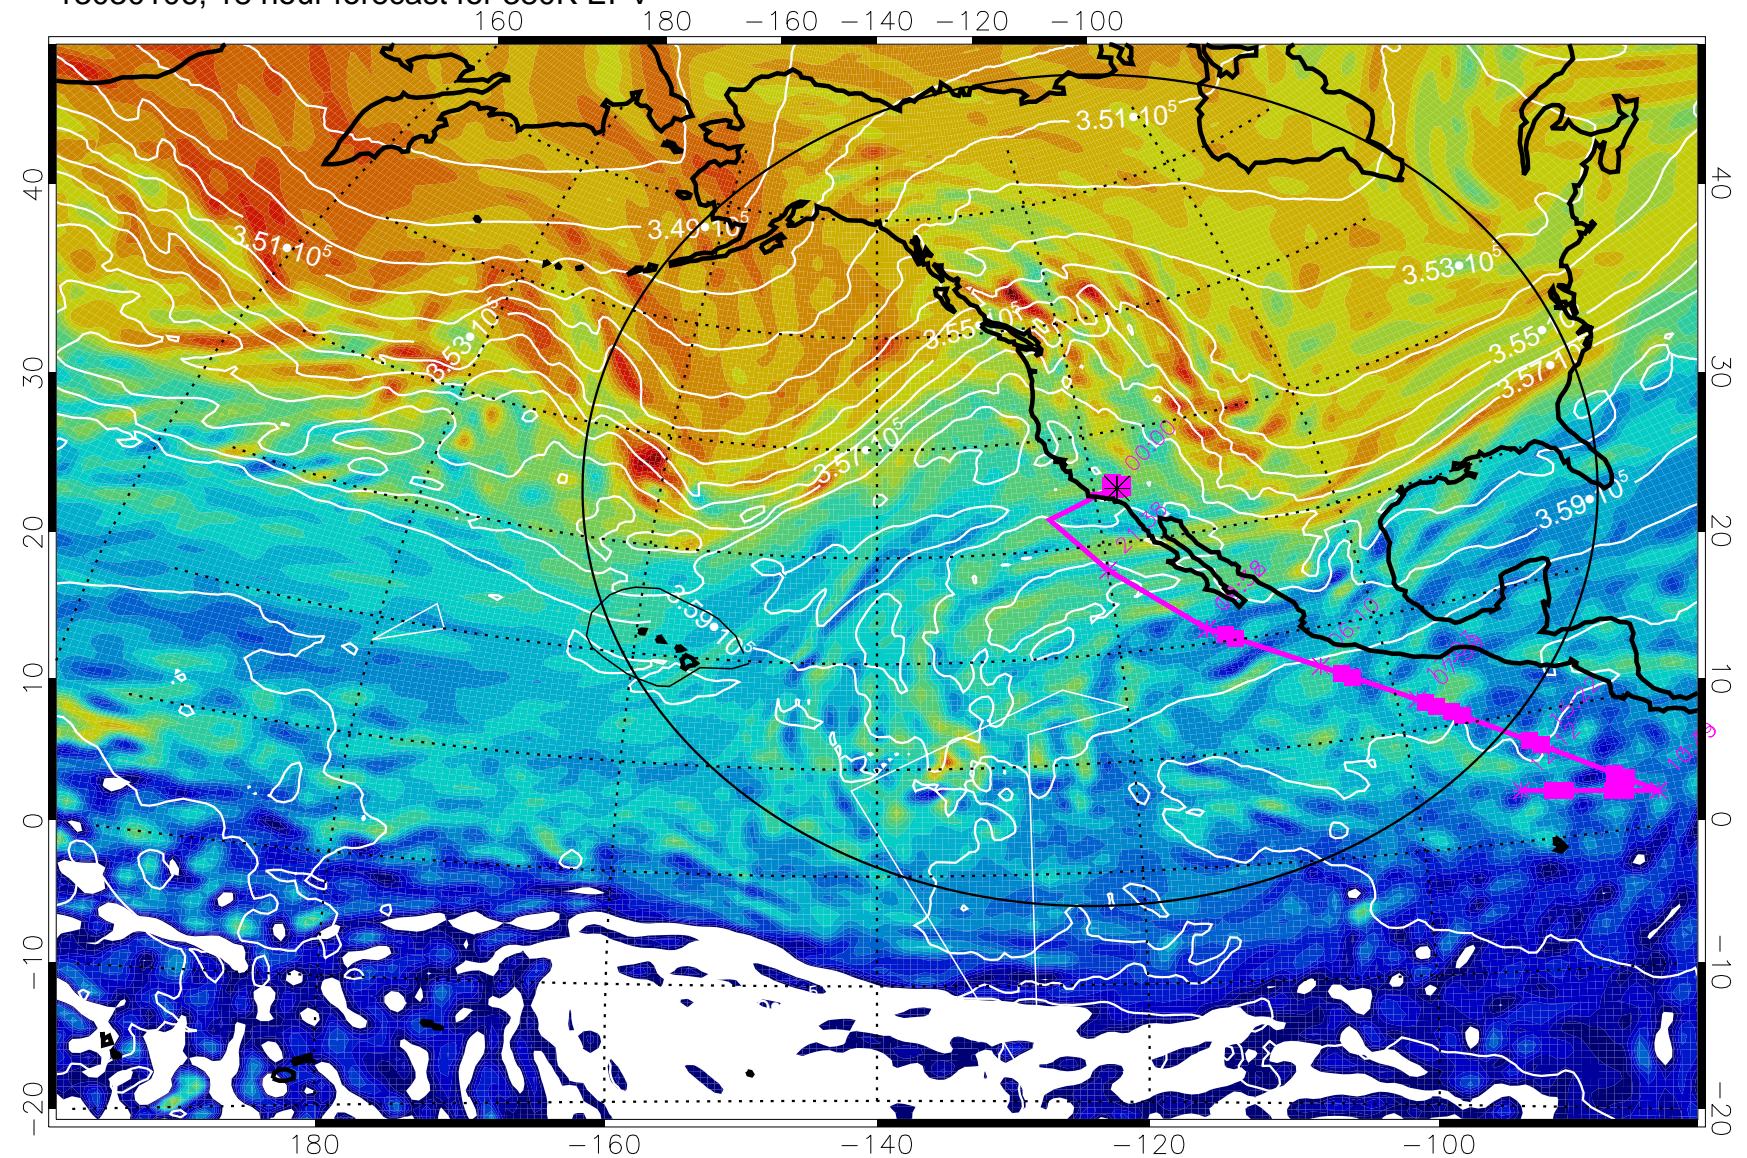

13022818, 6 hour forecast for 380K EPV

160 180 -160 -140 -120 -100

380K Montgomery Streamfunction, white

Range ring of 4055 km -- 13 hours GH round trip

13030100, 12 hour forecast for 380K EPV

380K Montgomery Streamfunction, white

Range ring of 4055 km -- 13 hours GH round trip

13030106, 18 hour forecast for 380K EPV

380K Montgomery Streamfunction, white

Range ring of 4055 km -- 13 hours GH round trip

13030112, 24 hour forecast for 380K EPV

160 180 -160 -140 -120 -100

380K Montgomery Streamfunction, white

Range ring of 4055 km -- 13 hours GH round trip

13030118, 30 hour forecast for 380K EPV

380K Montgomery Streamfunction, white

Range ring of 4055 km -- 13 hours GH round trip

13030200, 36 hour forecast for 380K EPV

380K Montgomery Streamfunction, white

Range ring of 4055 km -- 13 hours GH round trip

13030206, 42 hour forecast for 380K EPV

380K Montgomery Streamfunction, white

Range ring of 4055 km -- 13 hours GH round trip