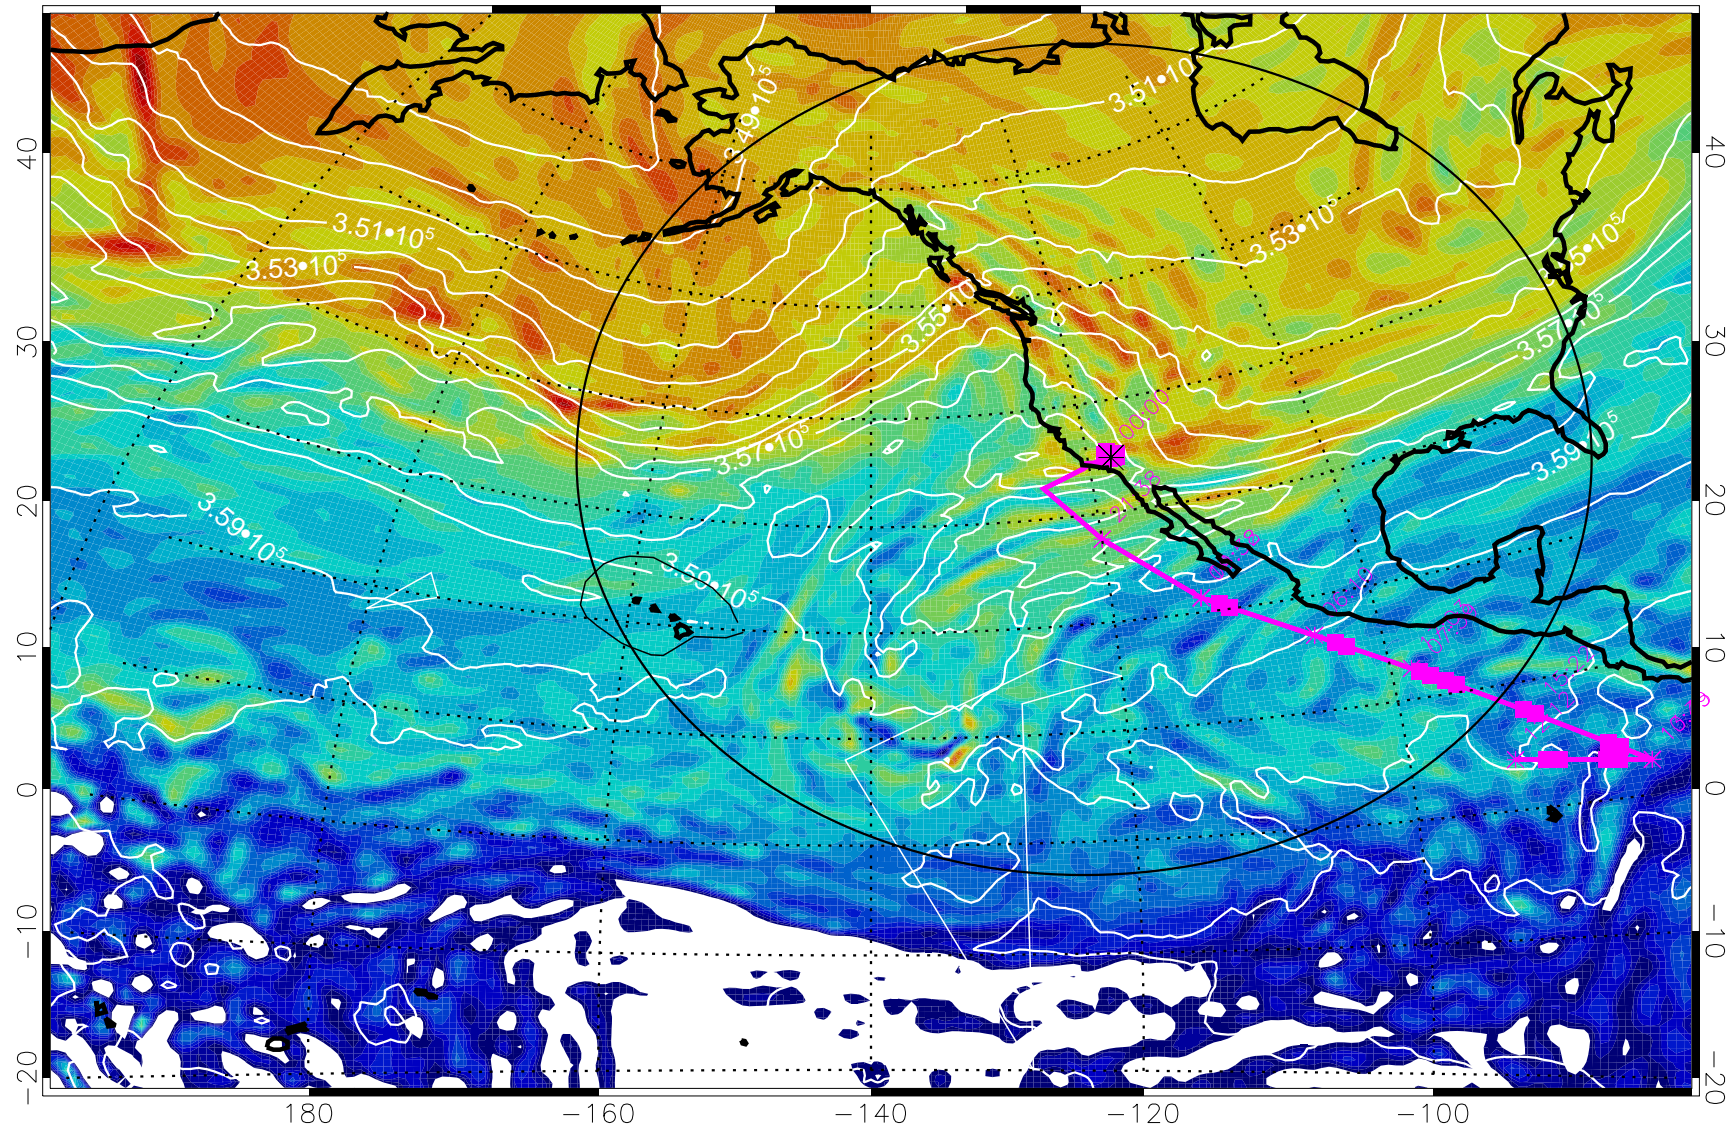

13022818, 6 hour forecast for 380K EPV

160 180 -160 -140 -120 -100

380K Montgomery Streamfunction, white

Range ring of 4055 km -- 13 hours GH round trip

13030100, 12 hour forecast for 380K EPV

380K Montgomery Streamfunction, white

Range ring of 4055 km -- 13 hours GH round trip

13030106, 18 hour forecast for 380K EPV

380K Montgomery Streamfunction, white

Range ring of 4055 km -- 13 hours GH round trip

13030112, 24 hour forecast for 380K EPV

160 180 -160 -140 -120 -100

380K Montgomery Streamfunction, white

Range ring of 4055 km -- 13 hours GH round trip

13030118, 30 hour forecast for 380K EPV

380K Montgomery Streamfunction, white

Range ring of 4055 km -- 13 hours GH round trip

13030200, 36 hour forecast for 380K EPV

380K Montgomery Streamfunction, white

Range ring of 4055 km -- 13 hours GH round trip

13030206, 42 hour forecast for 380K EPV

380K Montgomery Streamfunction, white

Range ring of 4055 km -- 13 hours GH round trip