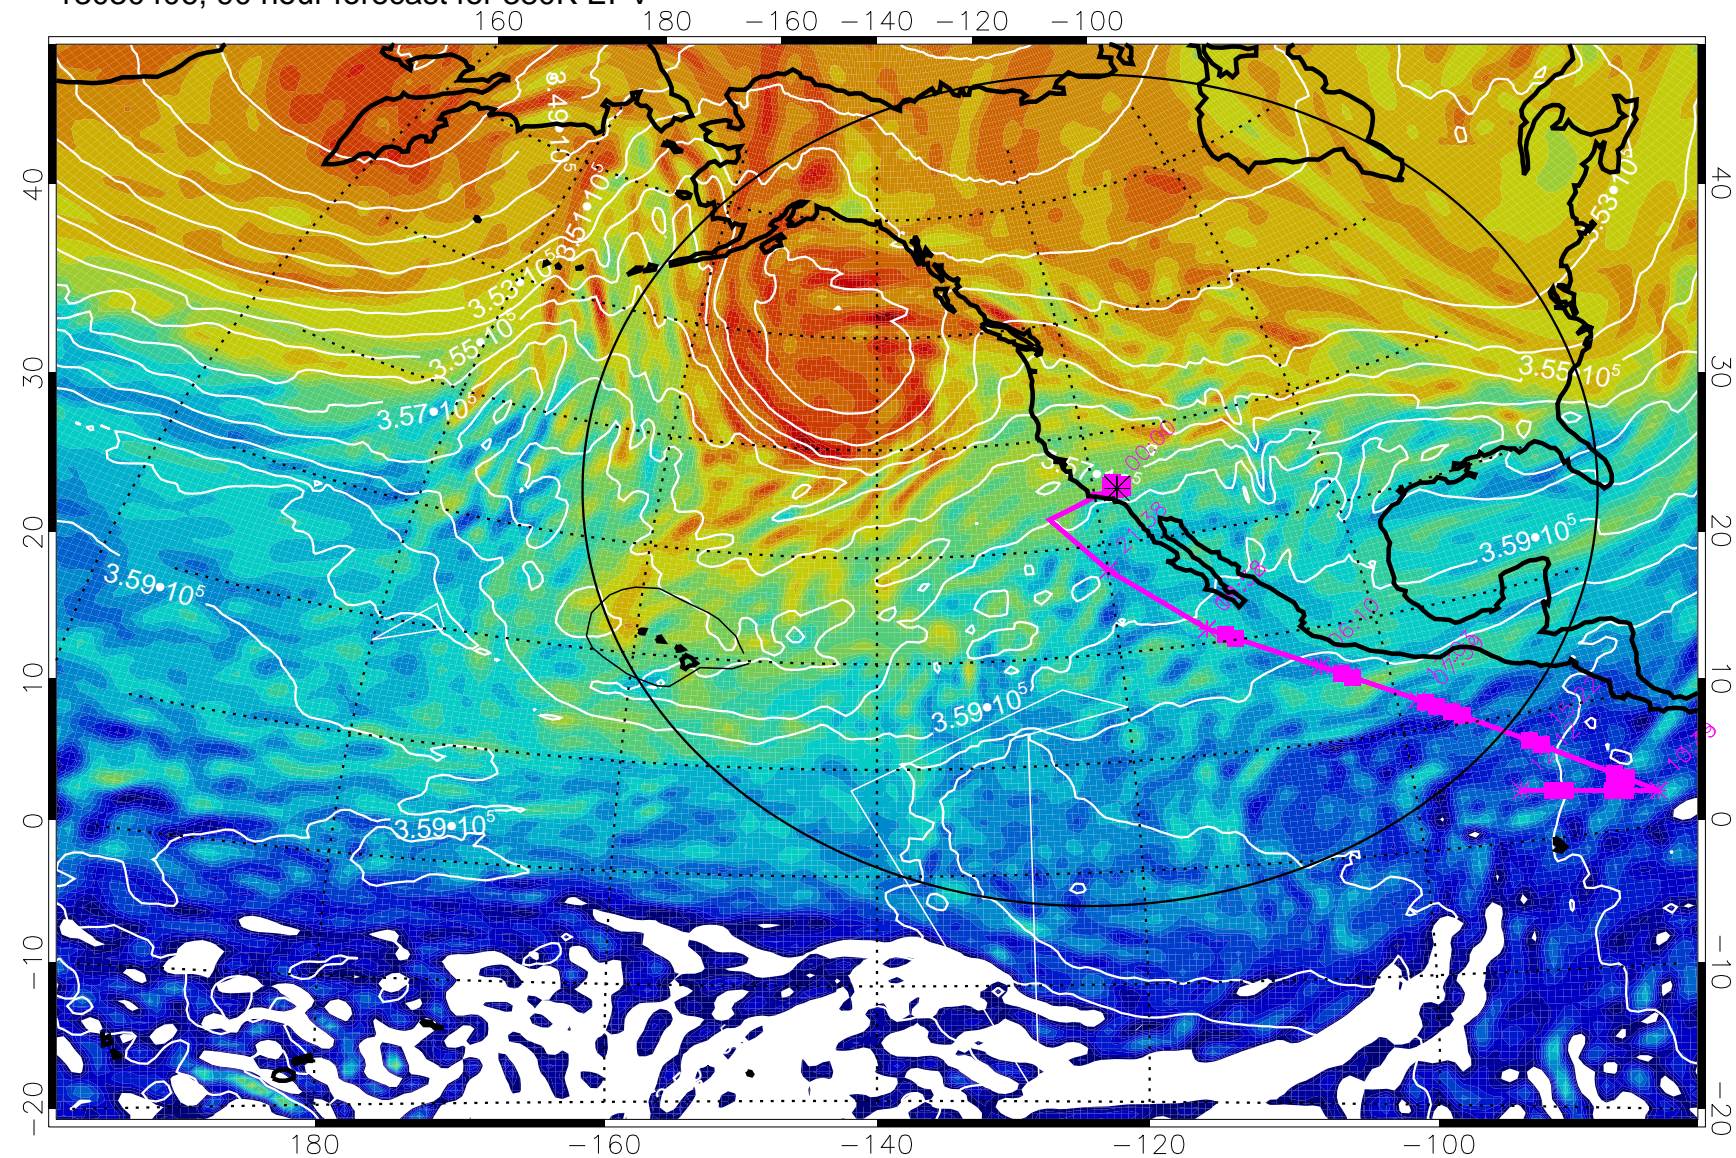

Range ring of 4055 km -- 13 hours GH round trip

13030312, 72 hour forecast for 380K EPV

380K Montgomery Streamfunction, white

Range ring of 4055 km -- 13 hours GH round trip

13030318, 78 hour forecast for 380K EPV

160 180 -160 -140 -120 -100

380K Montgomery Streamfunction, white

Range ring of 4055 km -- 13 hours GH round trip

13030400, 84 hour forecast for 380K EPV

380K Montgomery Streamfunction, white

Range ring of 4055 km -- 13 hours GH round trip

13030406, 90 hour forecast for 380K EPV

380K Montgomery Streamfunction, white

Range ring of 4055 km -- 13 hours GH round trip

13030412, 96 hour forecast for 380K EPV

380K Montgomery Streamfunction, white

Range ring of 4055 km -- 13 hours GH round trip

13030418, 102 hour forecast for 380K EPV

160 180 -160 -140 -120 -100

380K Montgomery Streamfunction, white

Range ring of 4055 km -- 13 hours GH round trip

13030500, 108 hour forecast for 380K EPV

160 180 -160 -140 -120 -100