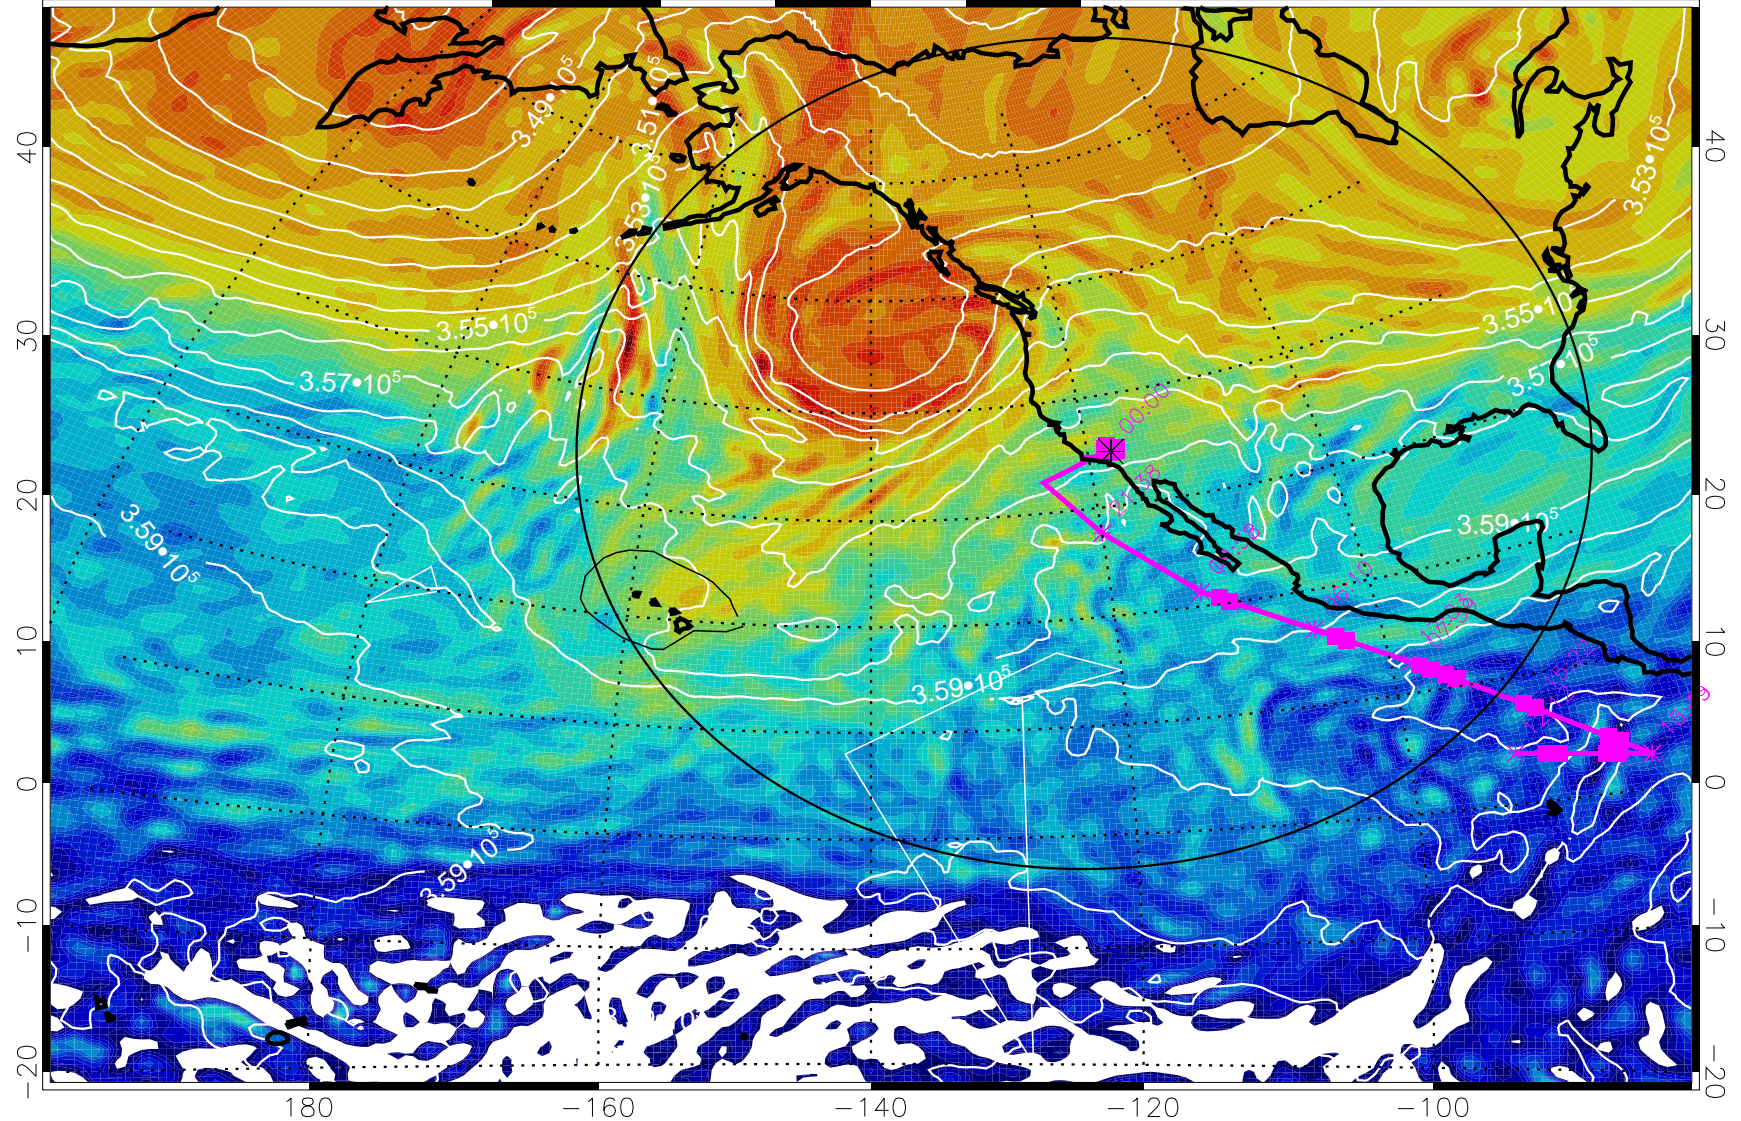

160 180 -160 -140 -120 -100

380K Montgomery Streamfunction, white

Range ring of 4055 km -- 13 hours GH round trip

13030400, 84 hour forecast for 380K EPV

380K Montgomery Streamfunction, white

Range ring of 4055 km -- 13 hours GH round trip

13030406, 90 hour forecast for 380K EPV

380K Montgomery Streamfunction, white

Range ring of 4055 km -- 13 hours GH round trip

13030412, 96 hour forecast for 380K EPV

380K Montgomery Streamfunction, white

Range ring of 4055 km -- 13 hours GH round trip

13030418, 102 hour forecast for 380K EPV

160 180 -160 -140 -120 -100

380K Montgomery Streamfunction, white

Range ring of 4055 km -- 13 hours GH round trip

13030500, 108 hour forecast for 380K EPV

160 180 -160 -140 -120 -100