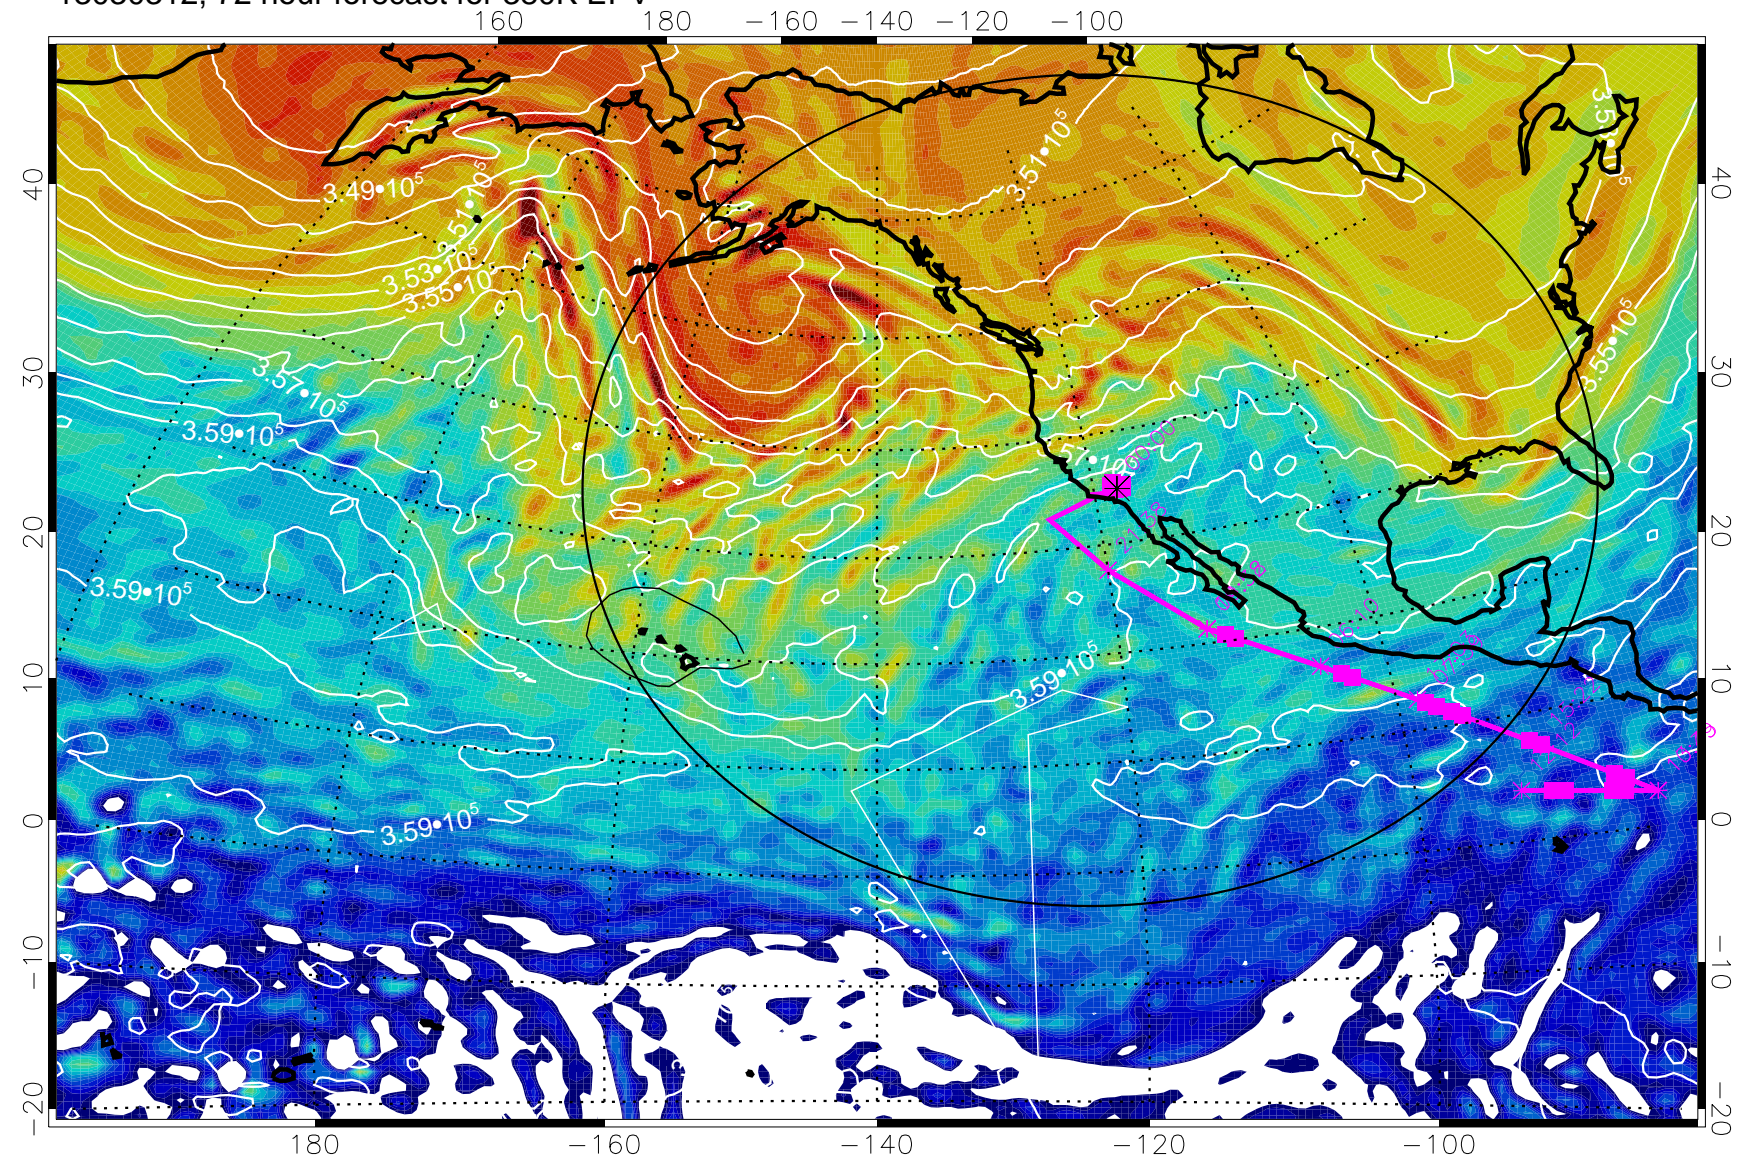

13030212, 48 hour forecast for 380K EPV

380K Montgomery Streamfunction, white

Range ring of 4055 km -- 13 hours GH round trip

13030218, 54 hour forecast for 380K EPV

380K Montgomery Streamfunction, white

Range ring of 4055 km -- 13 hours GH round trip

13030300, 60 hour forecast for 380K EPV

160 180 -160 -140 -120 -100

380K Montgomery Streamfunction, white

Range ring of 4055 km -- 13 hours GH round trip

13030306, 66 hour forecast for 380K EPV

380K Montgomery Streamfunction, white

Range ring of 4055 km -- 13 hours GH round trip

13030312, 72 hour forecast for 380K EPV

380K Montgomery Streamfunction, white

Range ring of 4055 km -- 13 hours GH round trip

13030318, 78 hour forecast for 380K EPV

160 180 -160 -140 -120 -100

380K Montgomery Streamfunction, white

Range ring of 4055 km -- 13 hours GH round trip

13030400, 84 hour forecast for 380K EPV

380K Montgomery Streamfunction, white

Range ring of 4055 km -- 13 hours GH round trip