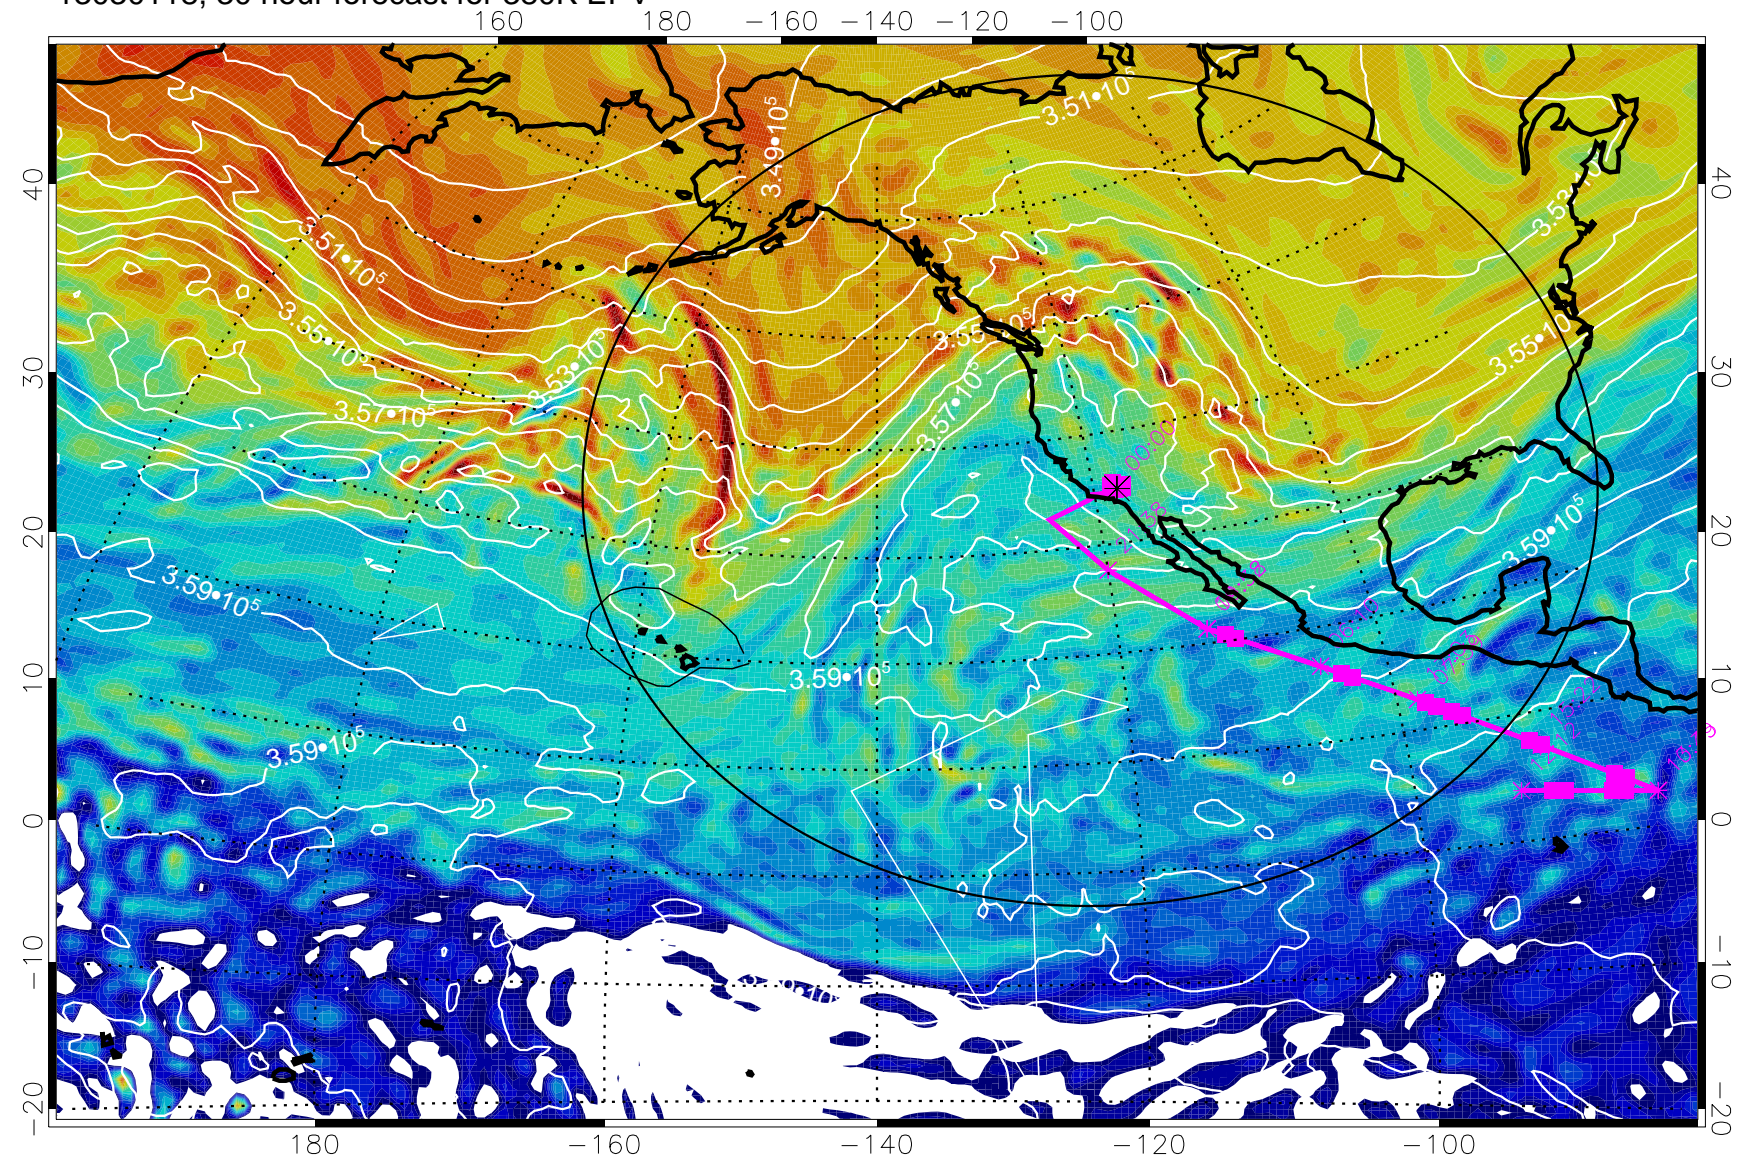

Range ring of 4055 km -- 13 hours GH round trip

13030106, 18 hour forecast for 380K EPV

380K Montgomery Streamfunction, white

Range ring of 4055 km -- 13 hours GH round trip

13030112, 24 hour forecast for 380K EPV

160 180 -160 -140 -120 -100

380K Montgomery Streamfunction, white

Range ring of 4055 km -- 13 hours GH round trip

13030118, 30 hour forecast for 380K EPV

380K Montgomery Streamfunction, white

Range ring of 4055 km -- 13 hours GH round trip

13030200, 36 hour forecast for 380K EPV

380K Montgomery Streamfunction, white

Range ring of 4055 km -- 13 hours GH round trip

13030206, 42 hour forecast for 380K EPV

380K Montgomery Streamfunction, white

Range ring of 4055 km -- 13 hours GH round trip

13030212, 48 hour forecast for 380K EPV

380K Montgomery Streamfunction, white

Range ring of 4055 km -- 13 hours GH round trip

13030218, 54 hour forecast for 380K EPV

380K Montgomery Streamfunction, white

Range ring of 4055 km -- 13 hours GH round trip