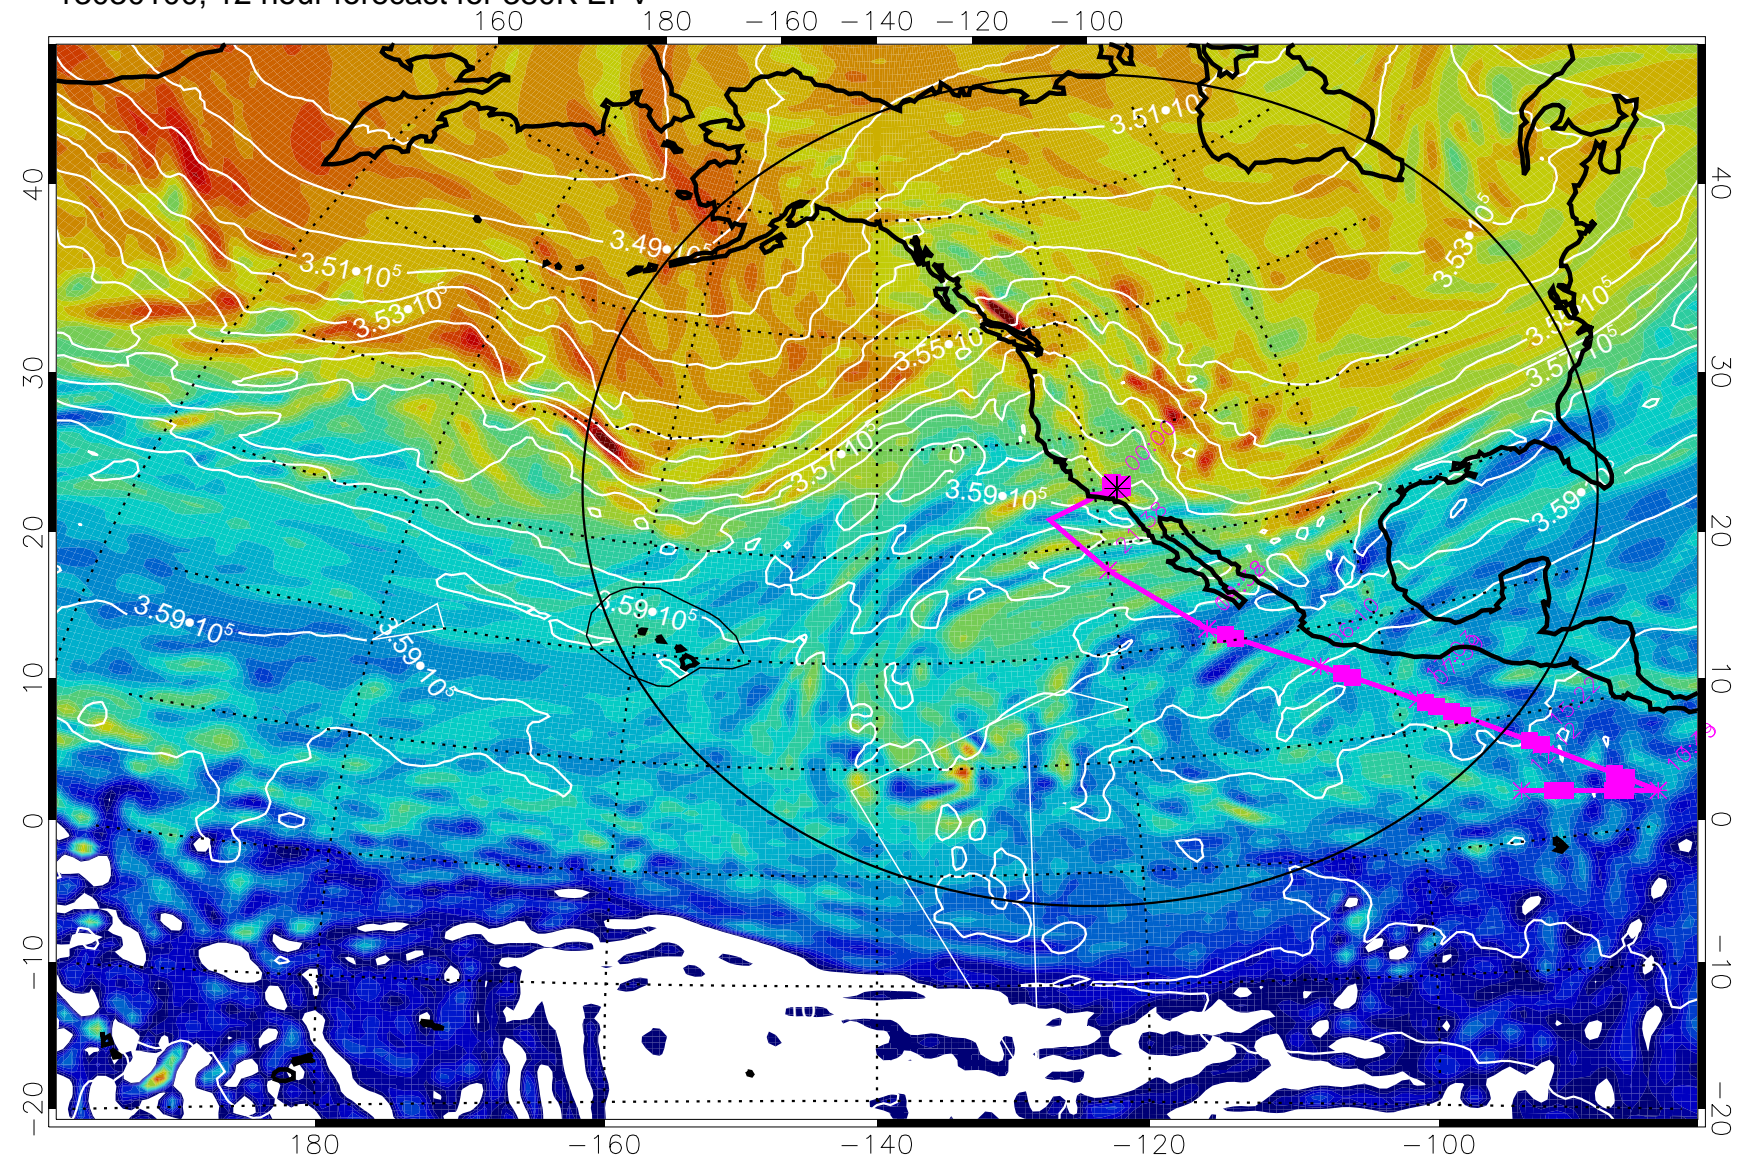

13022818, 6 hour forecast for 380K EPV

160 180 -160 -140 -120 -100

380K Montgomery Streamfunction, white

Range ring of 4055 km -- 13 hours GH round trip

13030100, 12 hour forecast for 380K EPV

380K Montgomery Streamfunction, white

Range ring of 4055 km -- 13 hours GH round trip

13030106, 18 hour forecast for 380K EPV

380K Montgomery Streamfunction, white

Range ring of 4055 km -- 13 hours GH round trip

13030112, 24 hour forecast for 380K EPV

160 180 -160 -140 -120 -100

380K Montgomery Streamfunction, white

Range ring of 4055 km -- 13 hours GH round trip

13030118, 30 hour forecast for 380K EPV

380K Montgomery Streamfunction, white

Range ring of 4055 km -- 13 hours GH round trip

13030200, 36 hour forecast for 380K EPV

380K Montgomery Streamfunction, white

Range ring of 4055 km -- 13 hours GH round trip

13030206, 42 hour forecast for 380K EPV

380K Montgomery Streamfunction, white

Range ring of 4055 km -- 13 hours GH round trip