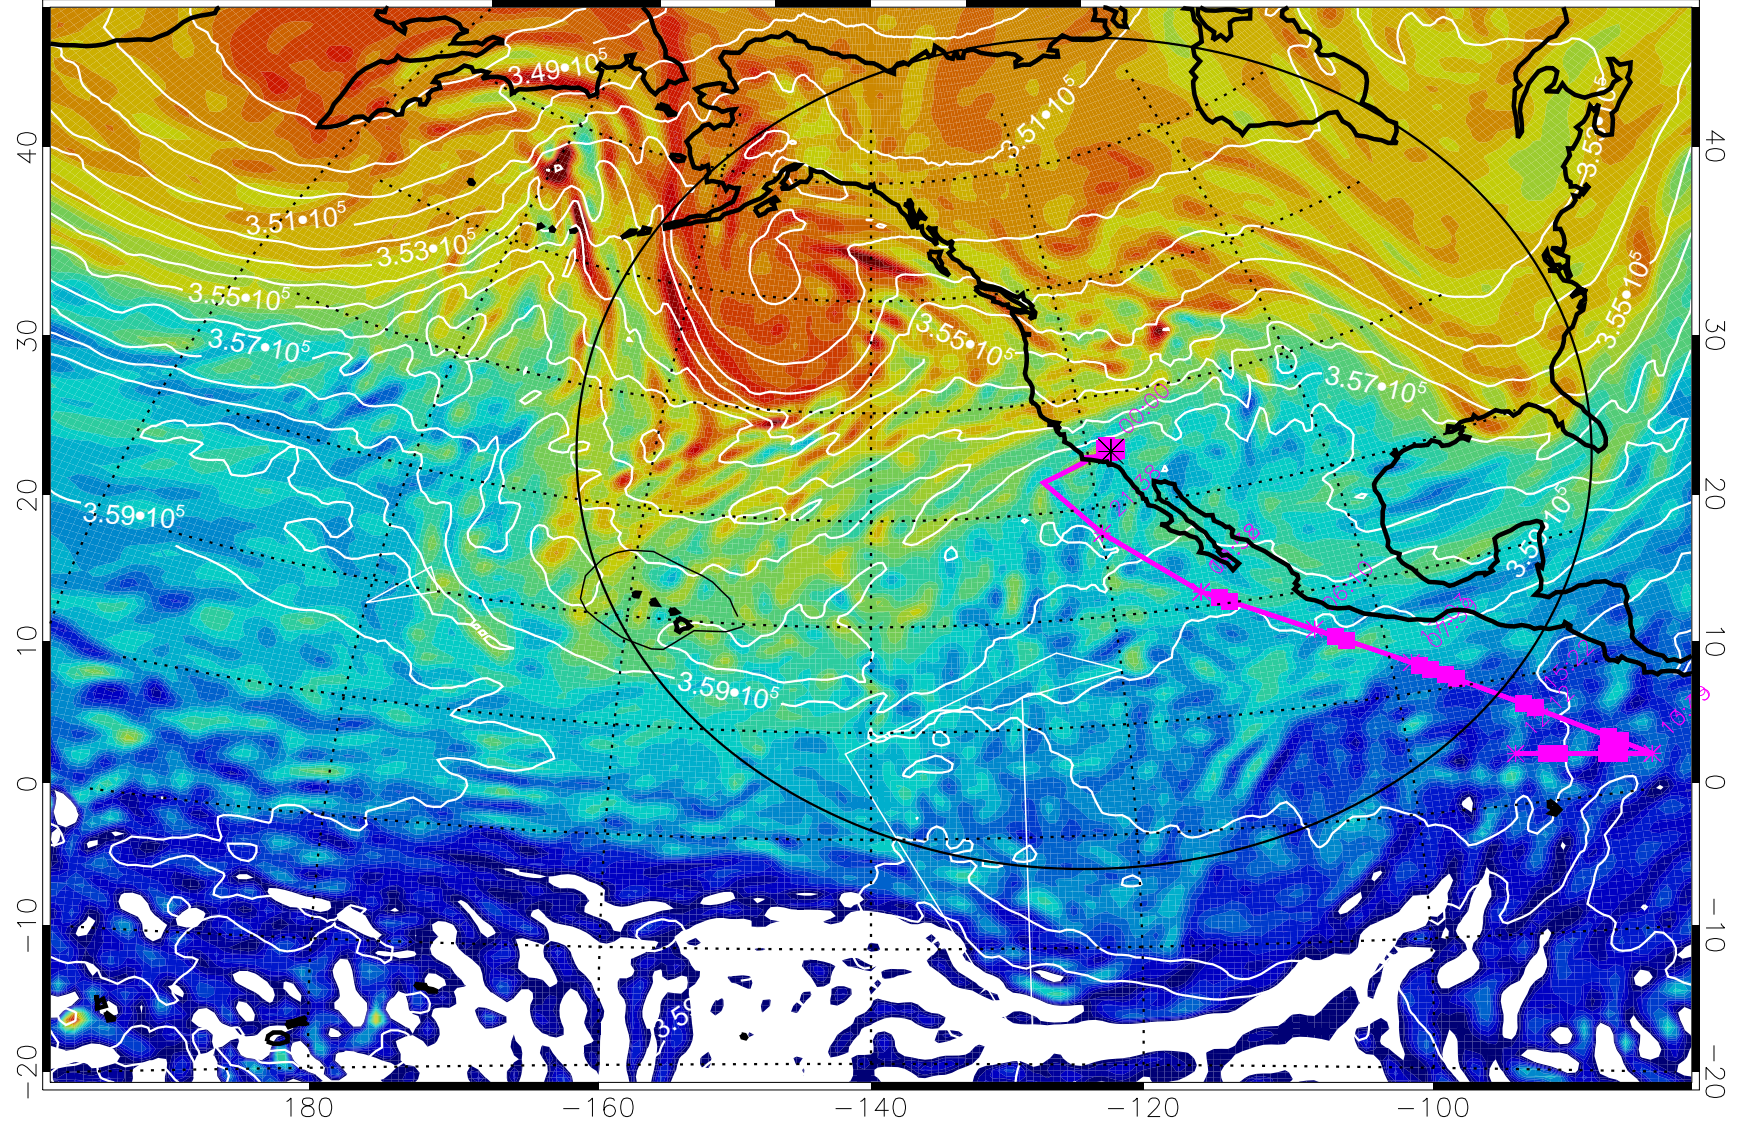

13030300, 60 hour forecast for 380K EPV

160 180 -160 -140 -120 -100

380K Montgomery Streamfunction, white

Range ring of 4055 km -- 13 hours GH round trip

13030306, 66 hour forecast for 380K EPV

380K Montgomery Streamfunction, white

Range ring of 4055 km -- 13 hours GH round trip

13030312, 72 hour forecast for 380K EPV

380K Montgomery Streamfunction, white

Range ring of 4055 km -- 13 hours GH round trip

13030318, 78 hour forecast for 380K EPV

160 180 -160 -140 -120 -100

380K Montgomery Streamfunction, white

Range ring of 4055 km -- 13 hours GH round trip

13030400, 84 hour forecast for 380K EPV

380K Montgomery Streamfunction, white

Range ring of 4055 km -- 13 hours GH round trip

13030406, 90 hour forecast for 380K EPV

380K Montgomery Streamfunction, white

Range ring of 4055 km -- 13 hours GH round trip

13030412, 96 hour forecast for 380K EPV

380K Montgomery Streamfunction, white

Range ring of 4055 km -- 13 hours GH round trip