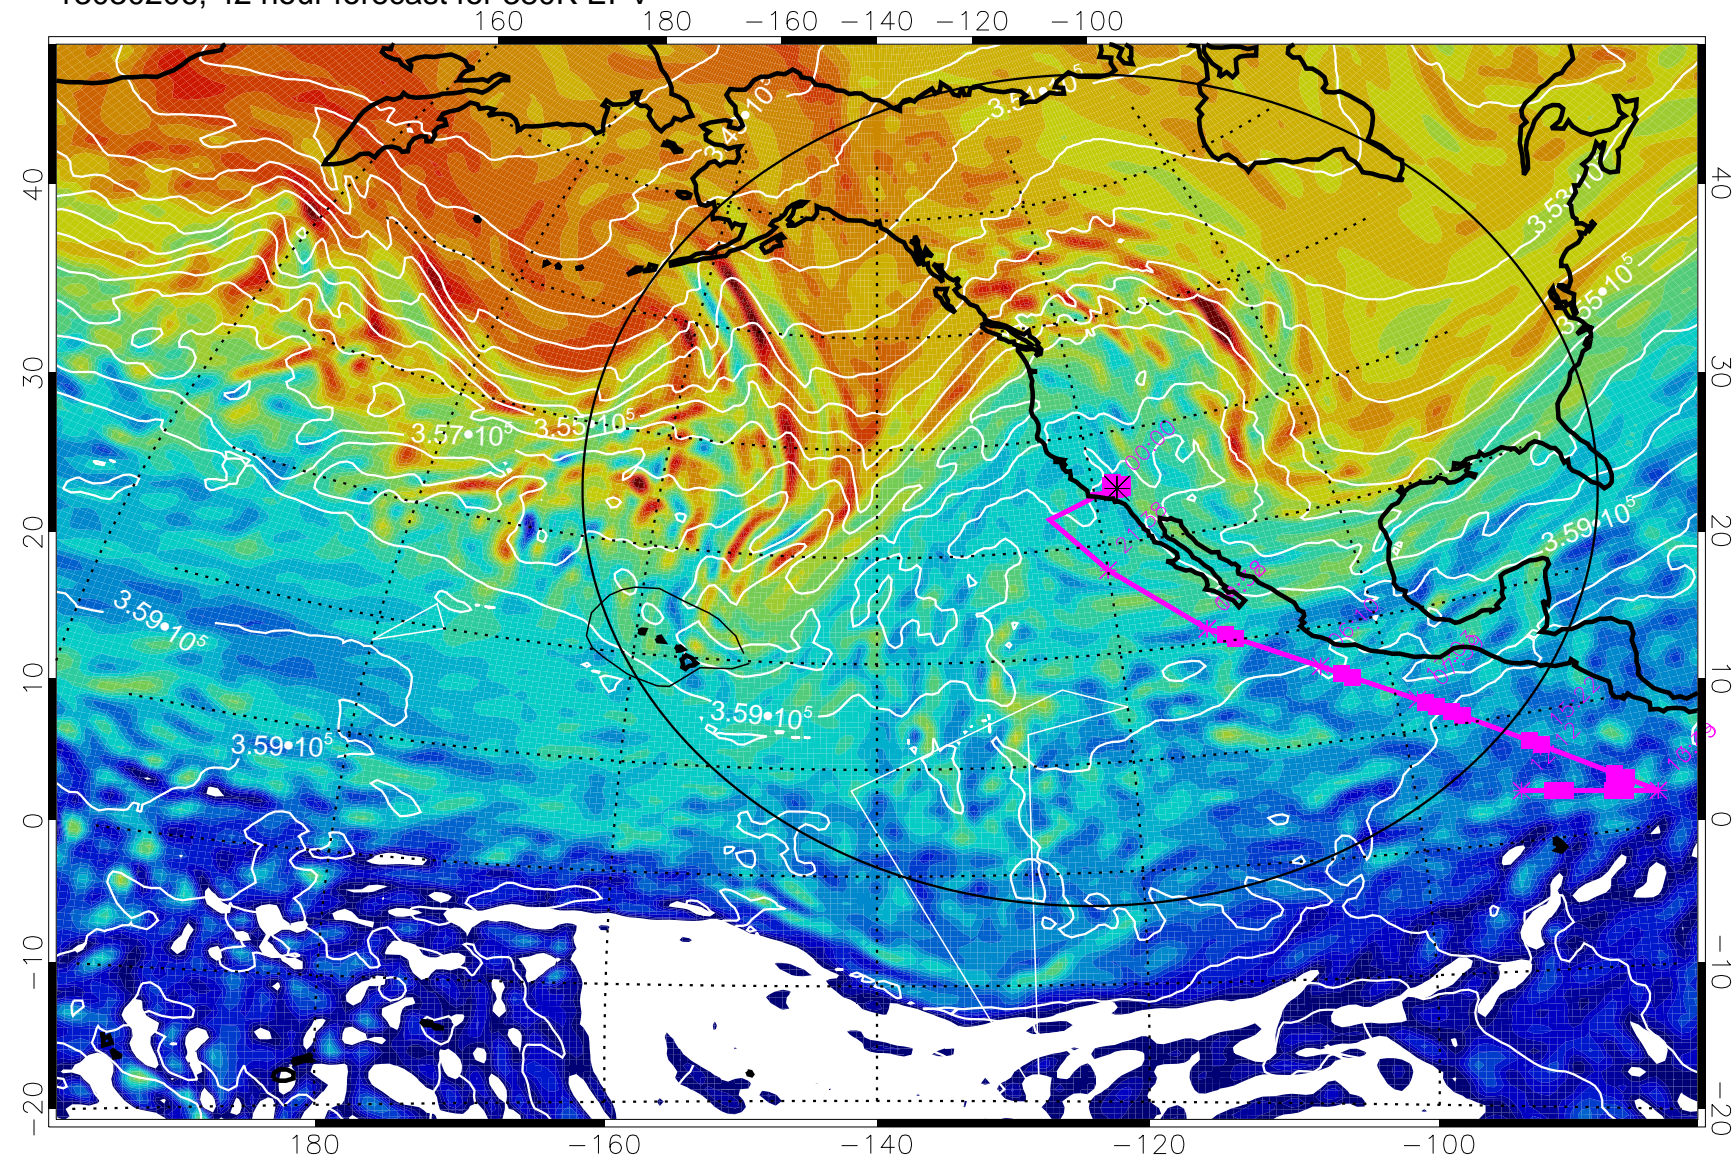

Range ring of 4055 km -- 13 hours GH round trip

13030106, 18 hour forecast for 380K EPV

380K Montgomery Streamfunction, white

Range ring of 4055 km -- 13 hours GH round trip

13030112, 24 hour forecast for 380K EPV

160 180 -160 -140 -120 -100

380K Montgomery Streamfunction, white

Range ring of 4055 km -- 13 hours GH round trip

13030118, 30 hour forecast for 380K EPV

380K Montgomery Streamfunction, white

Range ring of 4055 km -- 13 hours GH round trip

13030200, 36 hour forecast for 380K EPV

380K Montgomery Streamfunction, white

Range ring of 4055 km -- 13 hours GH round trip

13030206, 42 hour forecast for 380K EPV

380K Montgomery Streamfunction, white

Range ring of 4055 km -- 13 hours GH round trip

13030212, 48 hour forecast for 380K EPV

380K Montgomery Streamfunction, white

Range ring of 4055 km -- 13 hours GH round trip

13030218, 54 hour forecast for 380K EPV

380K Montgomery Streamfunction, white

Range ring of 4055 km -- 13 hours GH round trip