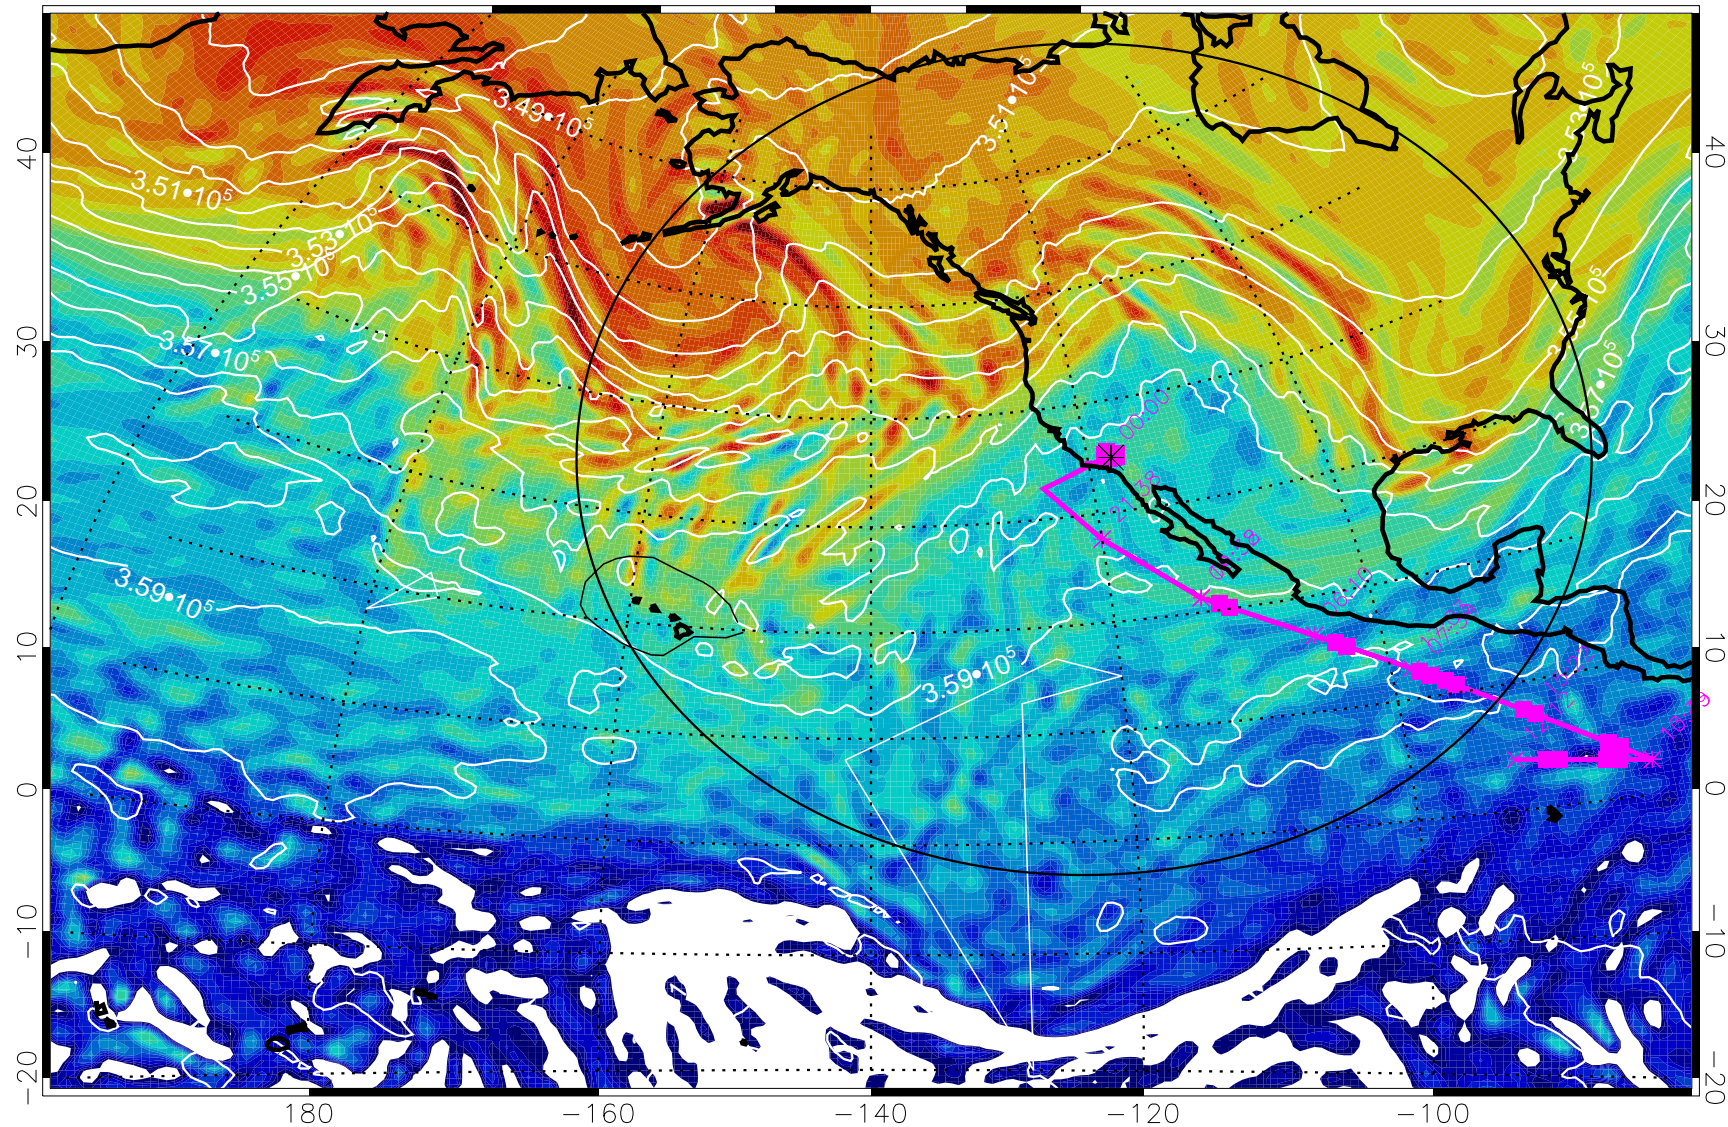

13030200, 36 hour forecast for 380K EPV

380K Montgomery Streamfunction, white

Range ring of 4055 km -- 13 hours GH round trip

13030206, 42 hour forecast for 380K EPV

380K Montgomery Streamfunction, white

Range ring of 4055 km -- 13 hours GH round trip

13030212, 48 hour forecast for 380K EPV

380K Montgomery Streamfunction, white

Range ring of 4055 km -- 13 hours GH round trip

13030218, 54 hour forecast for 380K EPV

380K Montgomery Streamfunction, white

Range ring of 4055 km -- 13 hours GH round trip

13030300, 60 hour forecast for 380K EPV

160 180 -160 -140 -120 -100

380K Montgomery Streamfunction, white

Range ring of 4055 km -- 13 hours GH round trip

13030306, 66 hour forecast for 380K EPV

380K Montgomery Streamfunction, white

Range ring of 4055 km -- 13 hours GH round trip

13030312, 72 hour forecast for 380K EPV

380K Montgomery Streamfunction, white

Range ring of 4055 km -- 13 hours GH round trip

13030318, 78 hour forecast for 380K EPV