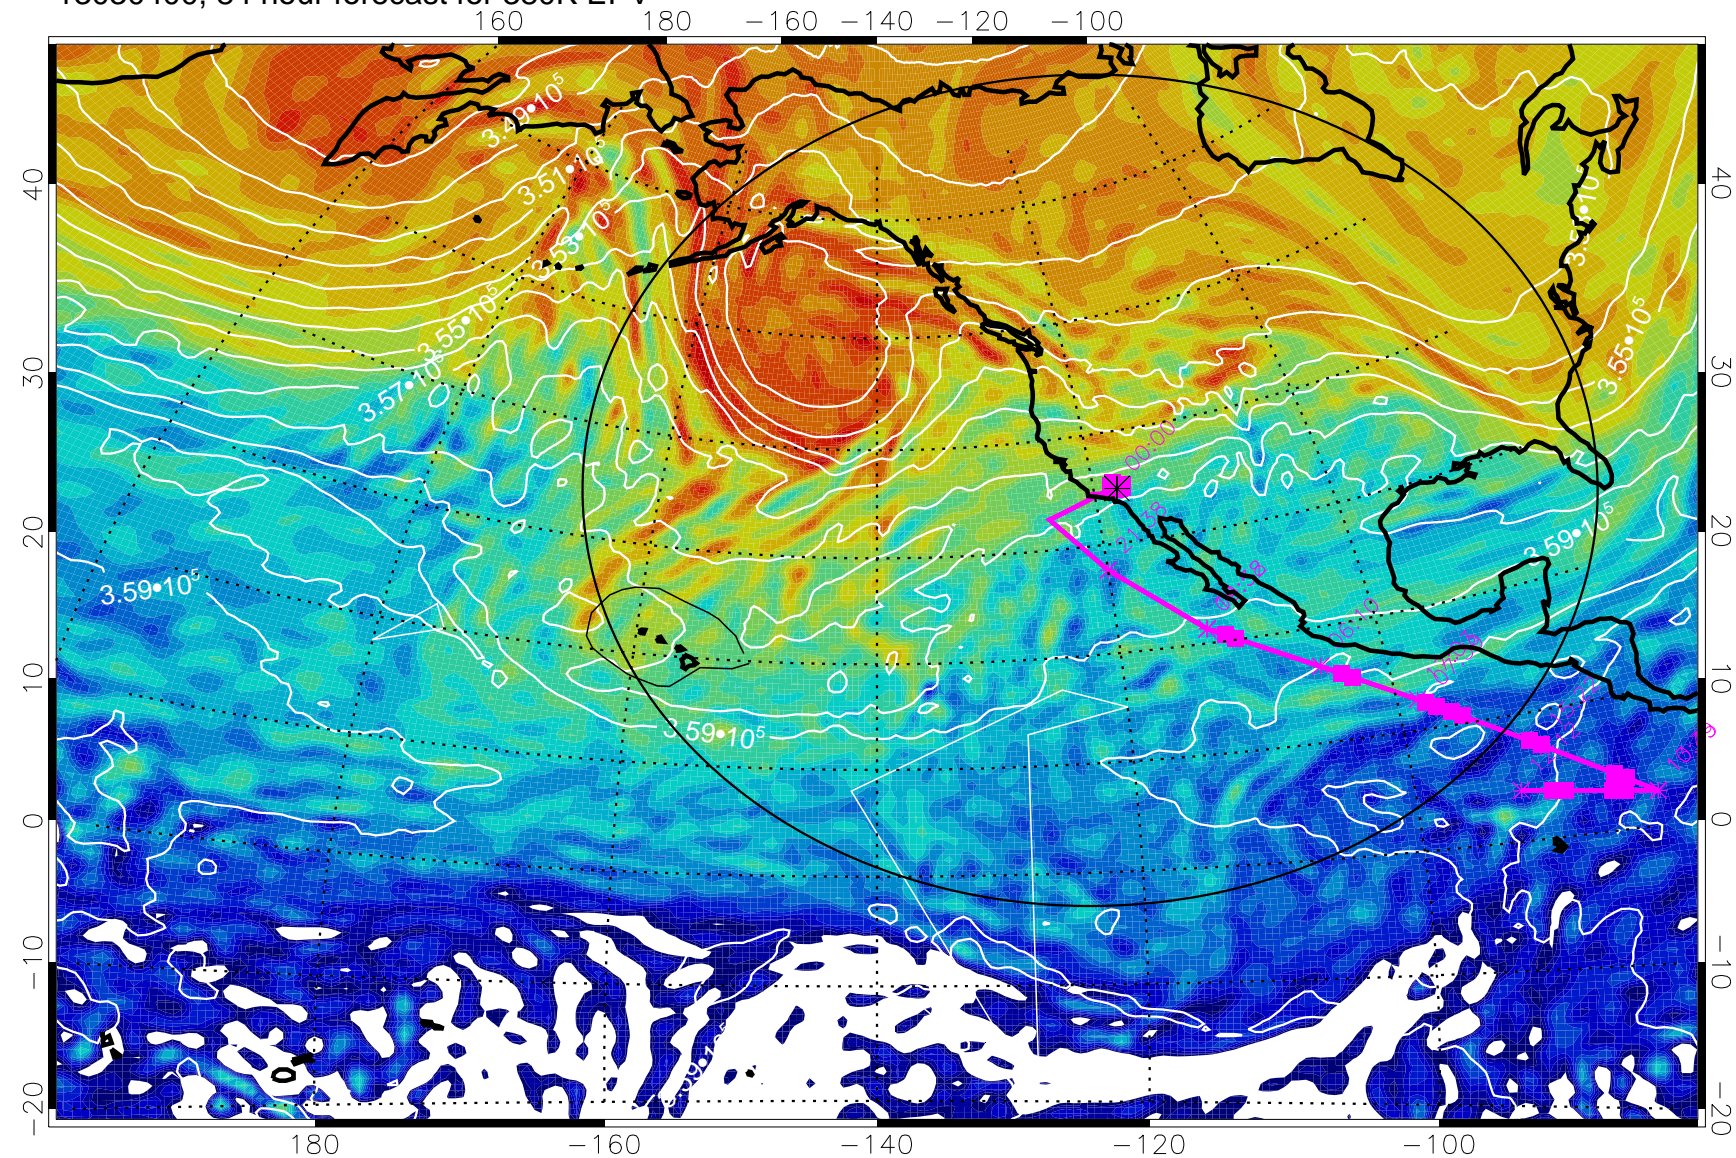

13030300, 60 hour forecast for 380K EPV

160 180 -160 -140 -120 -100

380K Montgomery Streamfunction, white

Range ring of 4055 km -- 13 hours GH round trip

13030306, 66 hour forecast for 380K EPV

380K Montgomery Streamfunction, white

Range ring of 4055 km -- 13 hours GH round trip

13030312, 72 hour forecast for 380K EPV

380K Montgomery Streamfunction, white

Range ring of 4055 km -- 13 hours GH round trip

13030318, 78 hour forecast for 380K EPV

160 180 -160 -140 -120 -100

380K Montgomery Streamfunction, white

Range ring of 4055 km -- 13 hours GH round trip

13030400, 84 hour forecast for 380K EPV

380K Montgomery Streamfunction, white

Range ring of 4055 km -- 13 hours GH round trip

13030406, 90 hour forecast for 380K EPV

380K Montgomery Streamfunction, white

Range ring of 4055 km -- 13 hours GH round trip

13030412, 96 hour forecast for 380K EPV

380K Montgomery Streamfunction, white

Range ring of 4055 km -- 13 hours GH round trip