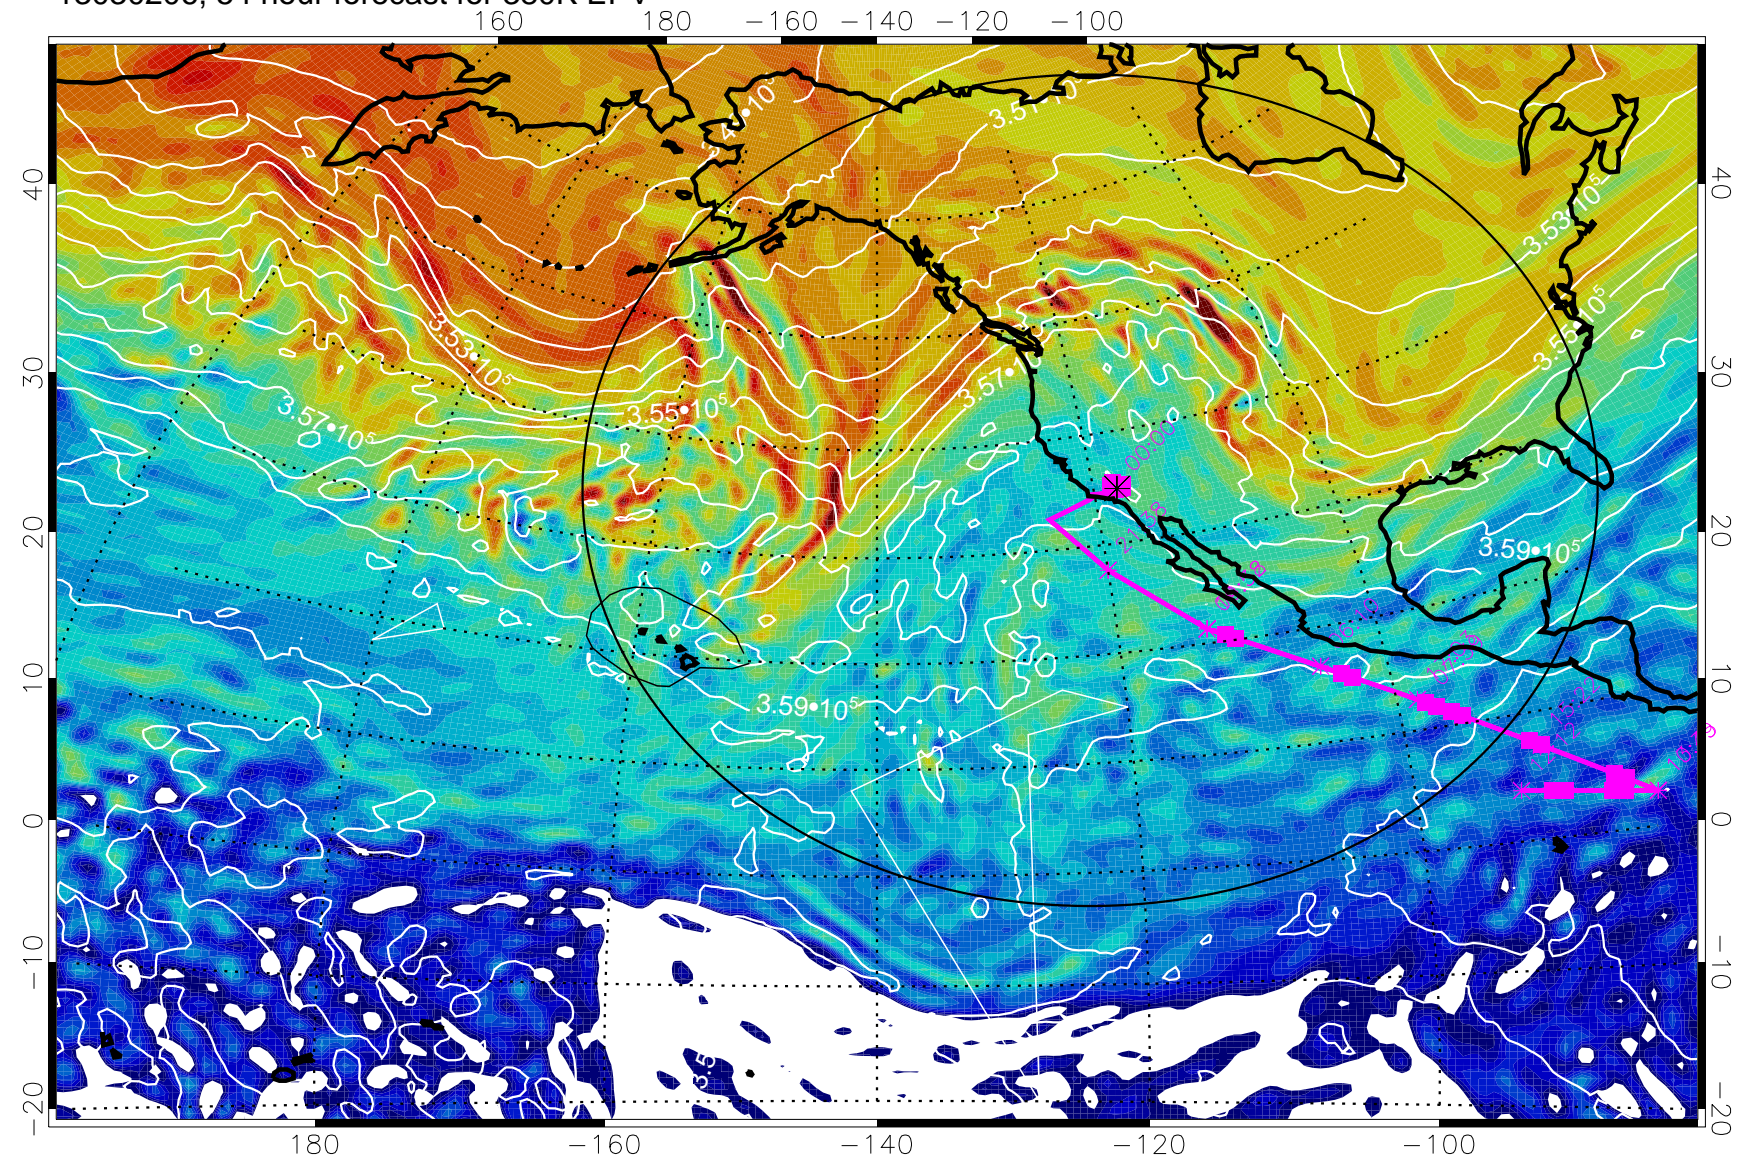

13030200, 48 hour forecast for 380K EPV

380K Montgomery Streamfunction, white

Range ring of 4055 km -- 13 hours GH round trip

13030206, 54 hour forecast for 380K EPV

380K Montgomery Streamfunction, white

Range ring of 4055 km -- 13 hours GH round trip

13030212, 60 hour forecast for 380K EPV

380K Montgomery Streamfunction, white

Range ring of 4055 km -- 13 hours GH round trip

13030218, 66 hour forecast for 380K EPV

380K Montgomery Streamfunction, white

Range ring of 4055 km -- 13 hours GH round trip

13030300, 72 hour forecast for 380K EPV

380K Montgomery Streamfunction, white

Range ring of 4055 km -- 13 hours GH round trip

13030306, 78 hour forecast for 380K EPV

160 180 -160 -140 -120 -100

380K Montgomery Streamfunction, white

Range ring of 4055 km -- 13 hours GH round trip

13030312, 84 hour forecast for 380K EPV

380K Montgomery Streamfunction, white

Range ring of 4055 km -- 13 hours GH round trip

13030318, 90 hour forecast for 380K EPV