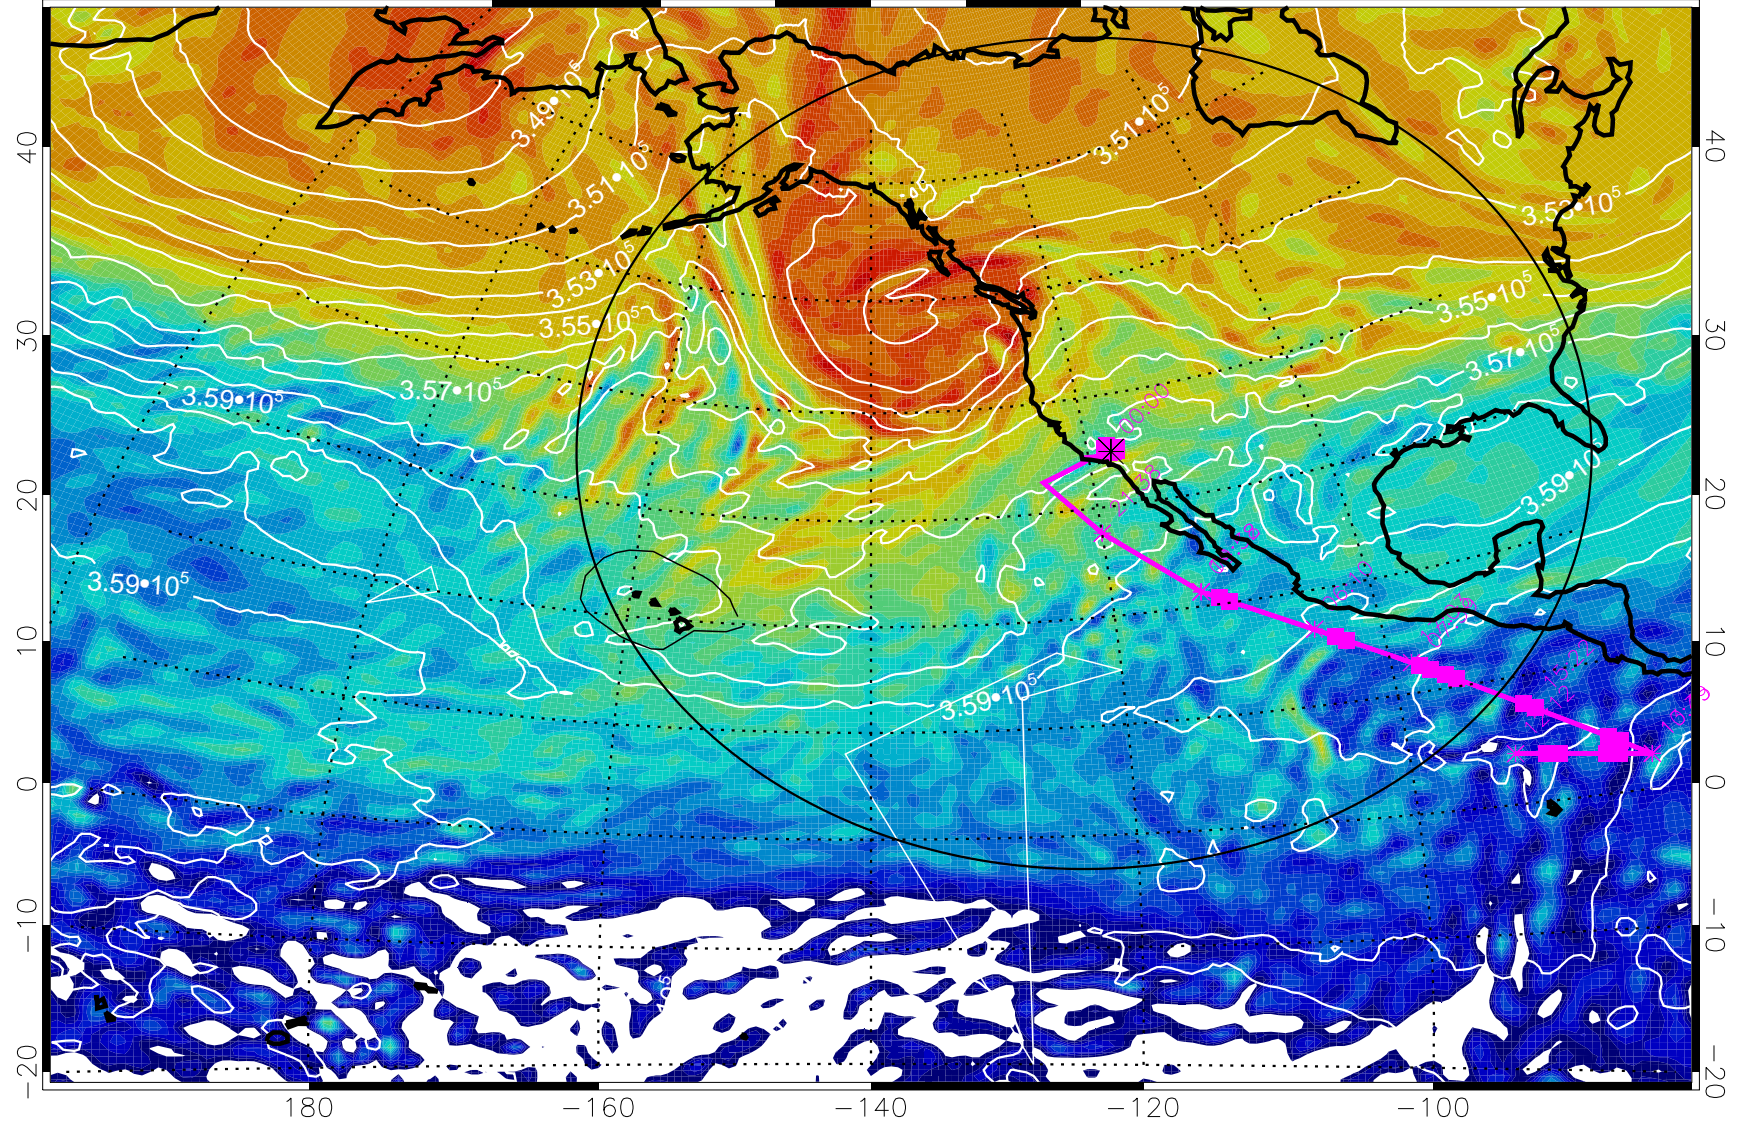

Range ring of 4055 km -- 13 hours GH round trip

13030406, 102 hour forecast for 380K EPV

160 180 -160 -140 -120 -100

380K Montgomery Streamfunction, white

Range ring of 4055 km -- 13 hours GH round trip

13030412, 108 hour forecast for 380K EPV

380K Montgomery Streamfunction, white

Range ring of 4055 km -- 13 hours GH round trip

13030418, 114 hour forecast for 380K EPV

380K Montgomery Streamfunction, white

Range ring of 4055 km -- 13 hours GH round trip

13030500, 120 hour forecast for 380K EPV

160 180 -160 -140 -120 -100

380K Montgomery Streamfunction, white

Range ring of 4055 km -- 13 hours GH round trip