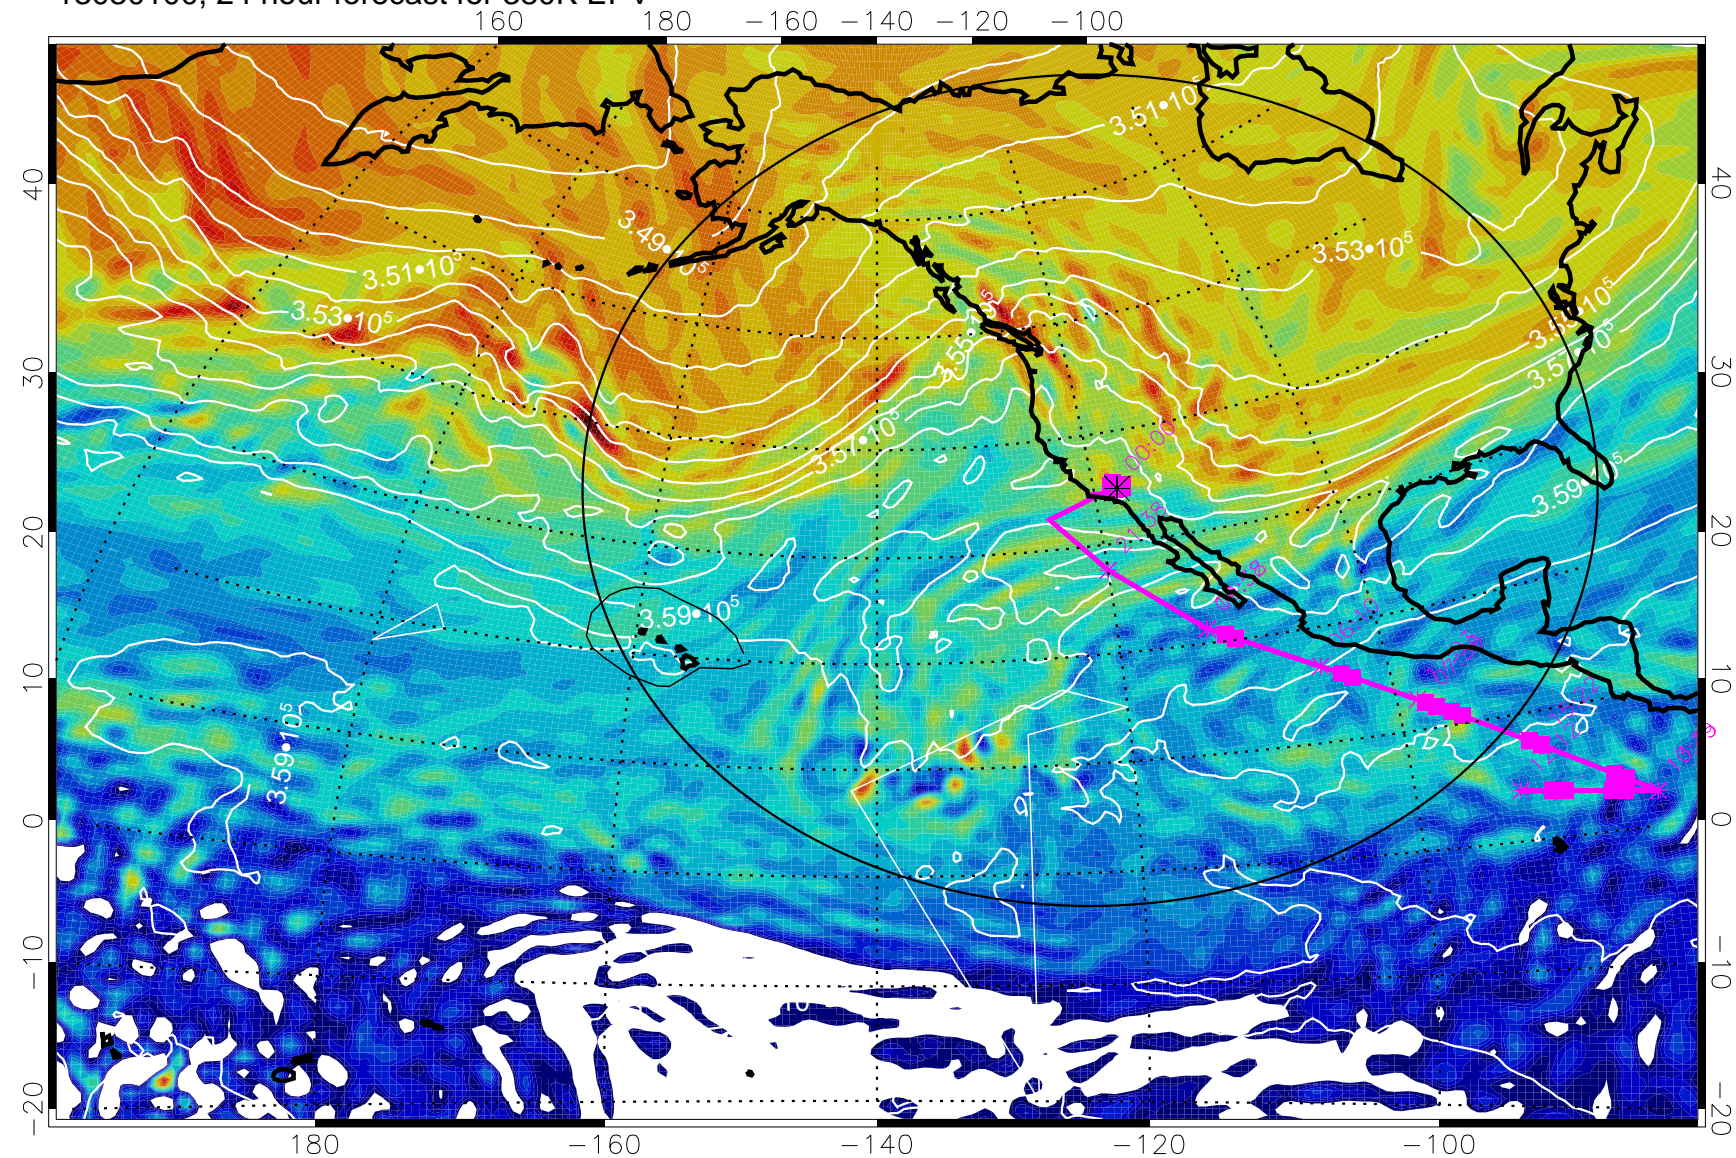

13022812, 12 hour forecast for 380K EPV

160 180 -160 -140 -120 -100

13022818, 18 hour forecast for 380K EPV

380K Montgomery Streamfunction, white

Range ring of 4055 km -- 13 hours GH round trip

13030100, 24 hour forecast for 380K EPV

380K Montgomery Streamfunction, white

Range ring of 4055 km -- 13 hours GH round trip

13030106, 30 hour forecast for 380K EPV

380K Montgomery Streamfunction, white

Range ring of 4055 km -- 13 hours GH round trip

13030112, 36 hour forecast for 380K EPV

380K Montgomery Streamfunction, white

Range ring of 4055 km -- 13 hours GH round trip

13030118, 42 hour forecast for 380K EPV

380K Montgomery Streamfunction, white

Range ring of 4055 km -- 13 hours GH round trip

13030200, 48 hour forecast for 380K EPV

380K Montgomery Streamfunction, white

Range ring of 4055 km -- 13 hours GH round trip

13030206, 54 hour forecast for 380K EPV

380K Montgomery Streamfunction, white

Range ring of 4055 km -- 13 hours GH round trip