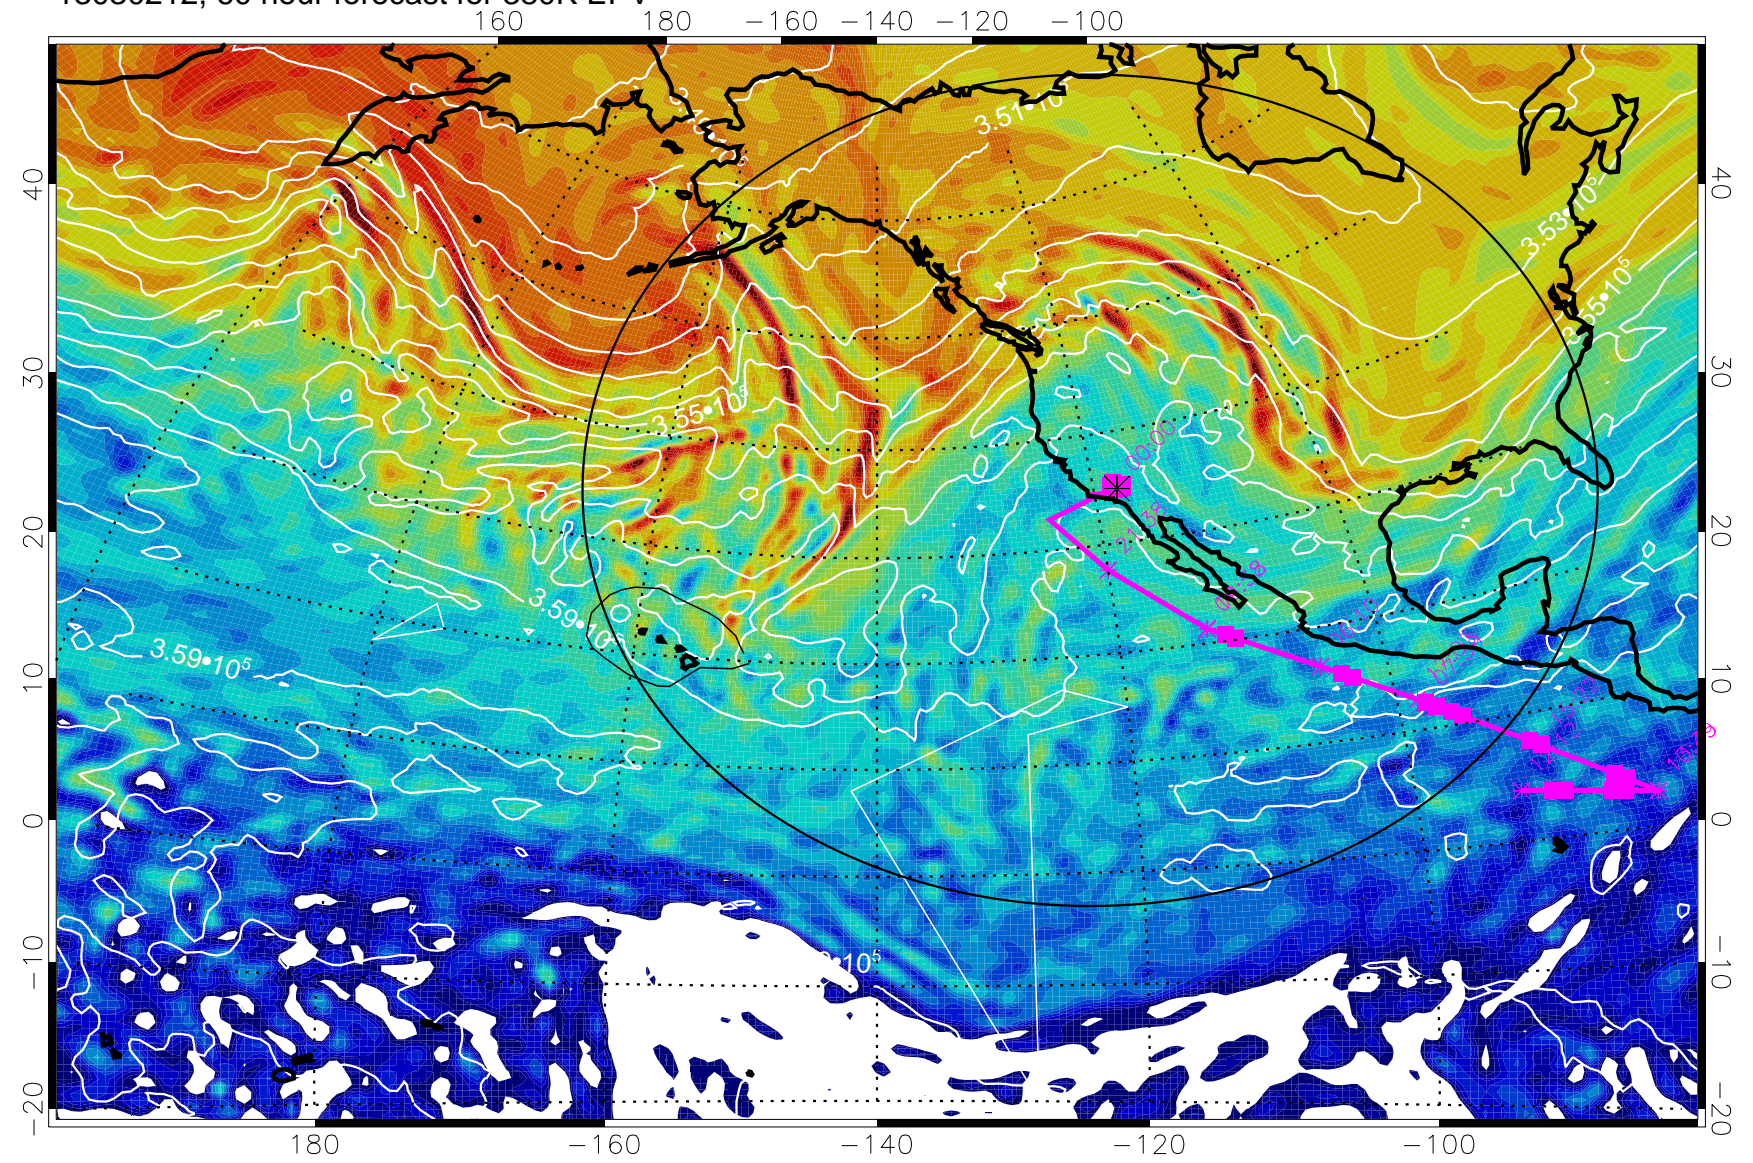

13030200, 48 hour forecast for 380K EPV

380K Montgomery Streamfunction, white

Range ring of 4055 km -- 13 hours GH round trip

13030206, 54 hour forecast for 380K EPV

380K Montgomery Streamfunction, white

Range ring of 4055 km -- 13 hours GH round trip

13030212, 60 hour forecast for 380K EPV

380K Montgomery Streamfunction, white

Range ring of 4055 km -- 13 hours GH round trip

13030218, 66 hour forecast for 380K EPV

380K Montgomery Streamfunction, white

Range ring of 4055 km -- 13 hours GH round trip

13030300, 72 hour forecast for 380K EPV

380K Montgomery Streamfunction, white

Range ring of 4055 km -- 13 hours GH round trip

13030306, 78 hour forecast for 380K EPV

160 180 -160 -140 -120 -100

380K Montgomery Streamfunction, white

Range ring of 4055 km -- 13 hours GH round trip

13030312, 84 hour forecast for 380K EPV

380K Montgomery Streamfunction, white

Range ring of 4055 km -- 13 hours GH round trip

13030318, 90 hour forecast for 380K EPV