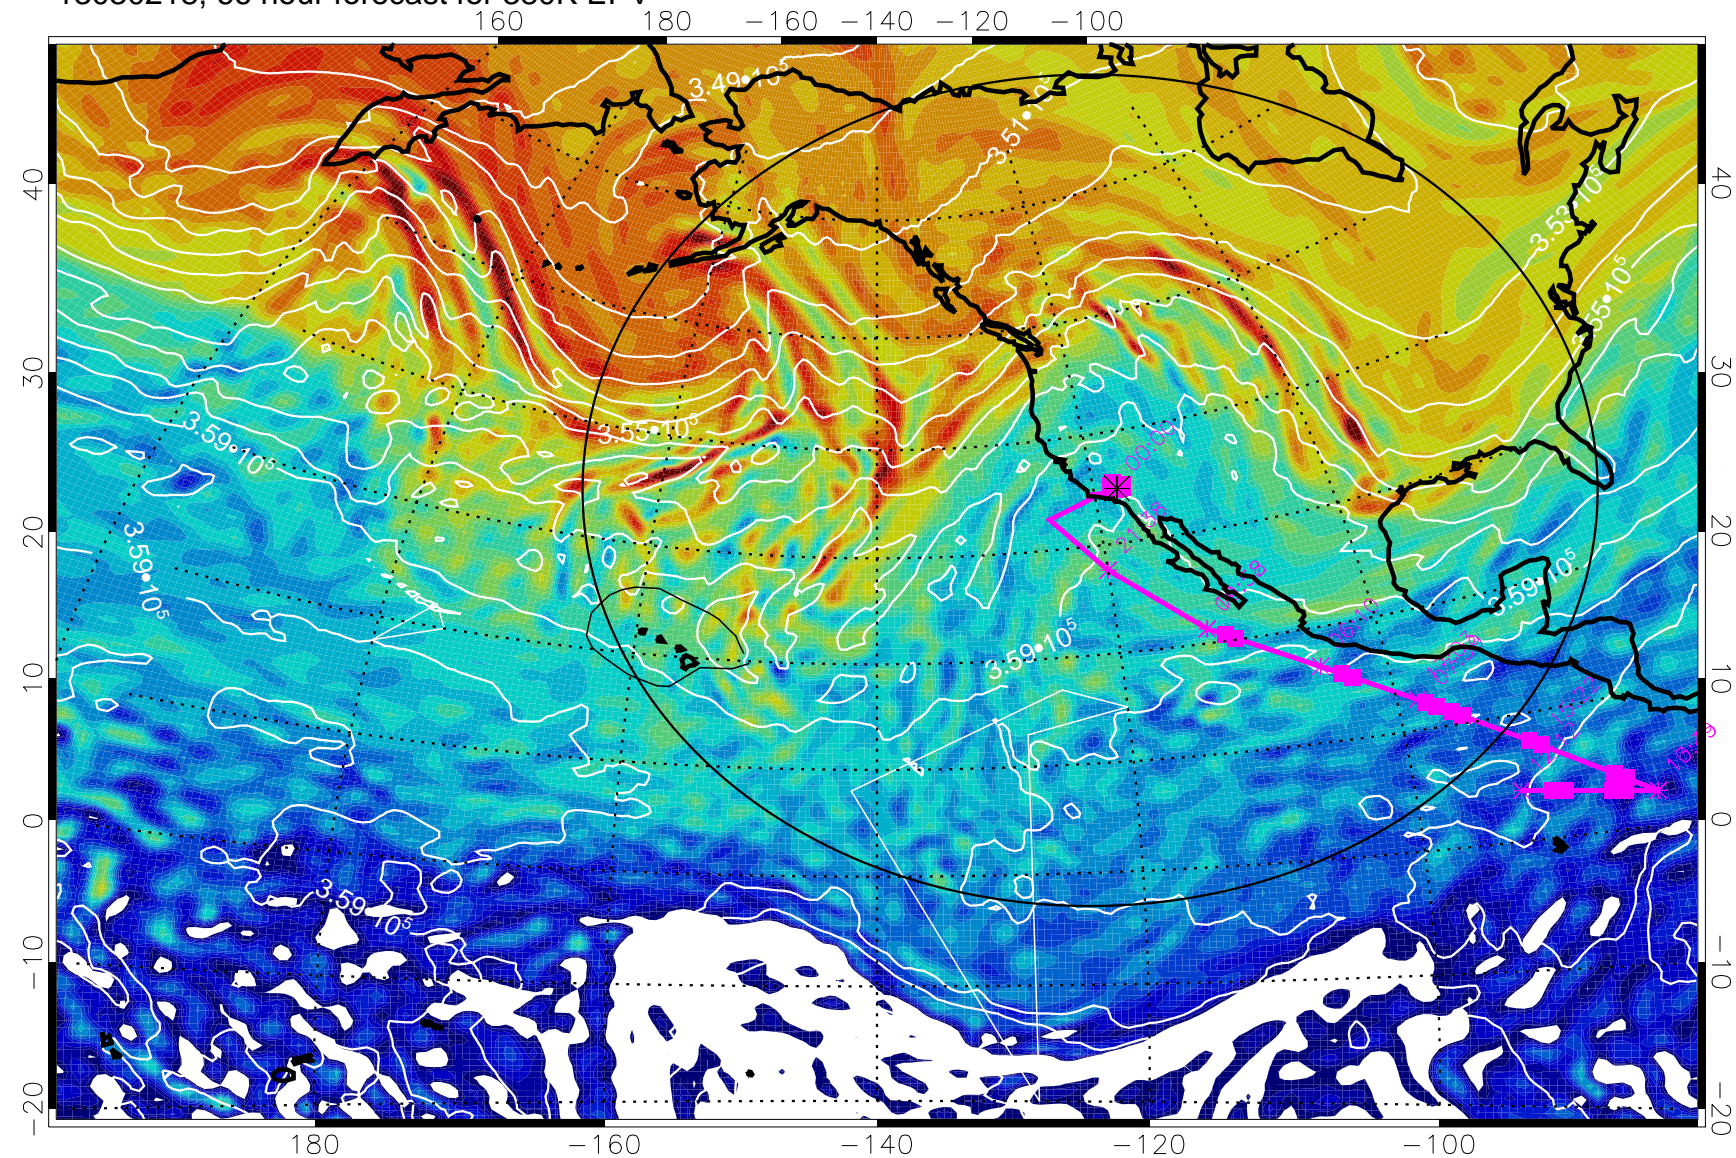

13030200, 48 hour forecast for 380K EPV

380K Montgomery Streamfunction, white

Range ring of 4055 km -- 13 hours GH round trip

13030206, 54 hour forecast for 380K EPV

380K Montgomery Streamfunction, white

Range ring of 4055 km -- 13 hours GH round trip

13030212, 60 hour forecast for 380K EPV

380K Montgomery Streamfunction, white

Range ring of 4055 km -- 13 hours GH round trip

13030218, 66 hour forecast for 380K EPV

380K Montgomery Streamfunction, white

Range ring of 4055 km -- 13 hours GH round trip

13030300, 72 hour forecast for 380K EPV

380K Montgomery Streamfunction, white

Range ring of 4055 km -- 13 hours GH round trip

13030306, 78 hour forecast for 380K EPV

160 180 -160 -140 -120 -100

380K Montgomery Streamfunction, white

Range ring of 4055 km -- 13 hours GH round trip

13030312, 84 hour forecast for 380K EPV

380K Montgomery Streamfunction, white

Range ring of 4055 km -- 13 hours GH round trip

13030318, 90 hour forecast for 380K EPV