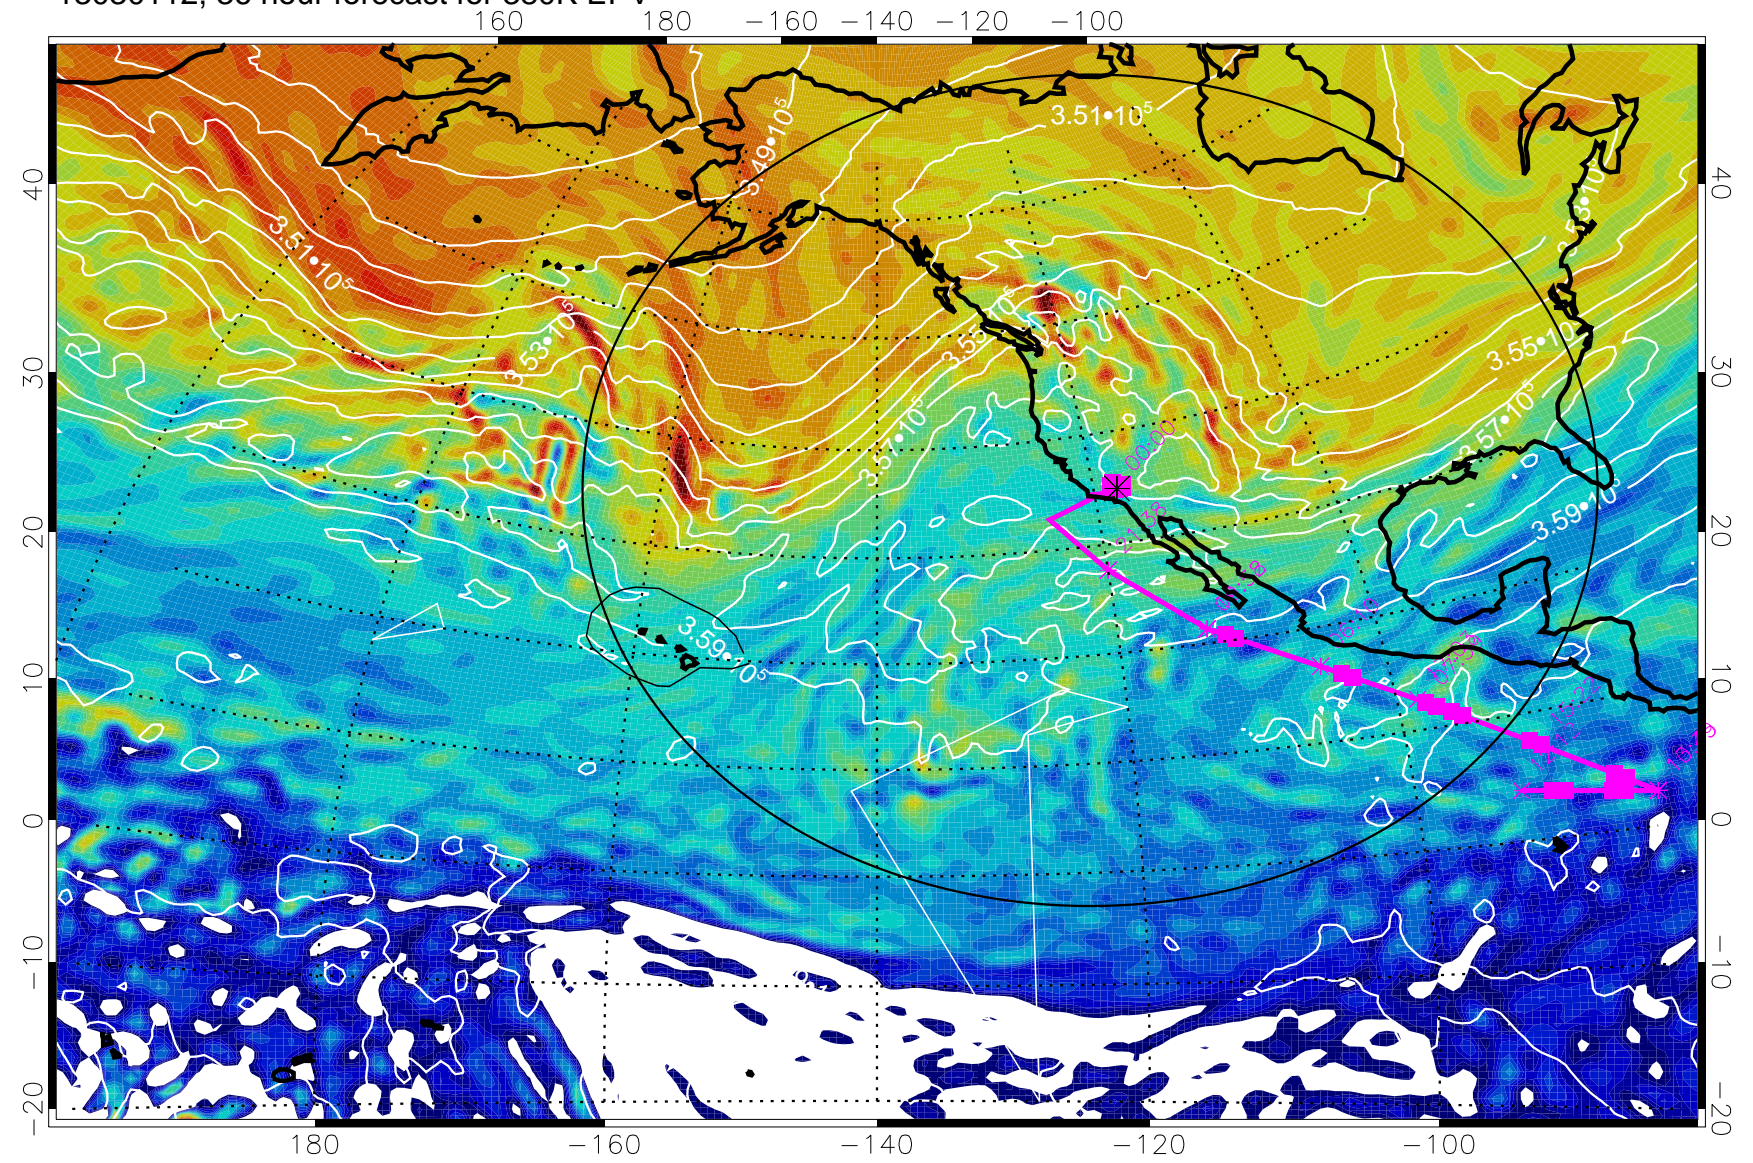

13022812, 12 hour forecast for 380K EPV

160 180 -160 -140 -120 -100

13022818, 18 hour forecast for 380K EPV

380K Montgomery Streamfunction, white

Range ring of 4055 km -- 13 hours GH round trip

13030100, 24 hour forecast for 380K EPV

380K Montgomery Streamfunction, white

Range ring of 4055 km -- 13 hours GH round trip

13030106, 30 hour forecast for 380K EPV

380K Montgomery Streamfunction, white

Range ring of 4055 km -- 13 hours GH round trip

13030112, 36 hour forecast for 380K EPV

380K Montgomery Streamfunction, white

Range ring of 4055 km -- 13 hours GH round trip

13030118, 42 hour forecast for 380K EPV

380K Montgomery Streamfunction, white

Range ring of 4055 km -- 13 hours GH round trip

13030200, 48 hour forecast for 380K EPV

380K Montgomery Streamfunction, white

Range ring of 4055 km -- 13 hours GH round trip

13030206, 54 hour forecast for 380K EPV

380K Montgomery Streamfunction, white

Range ring of 4055 km -- 13 hours GH round trip