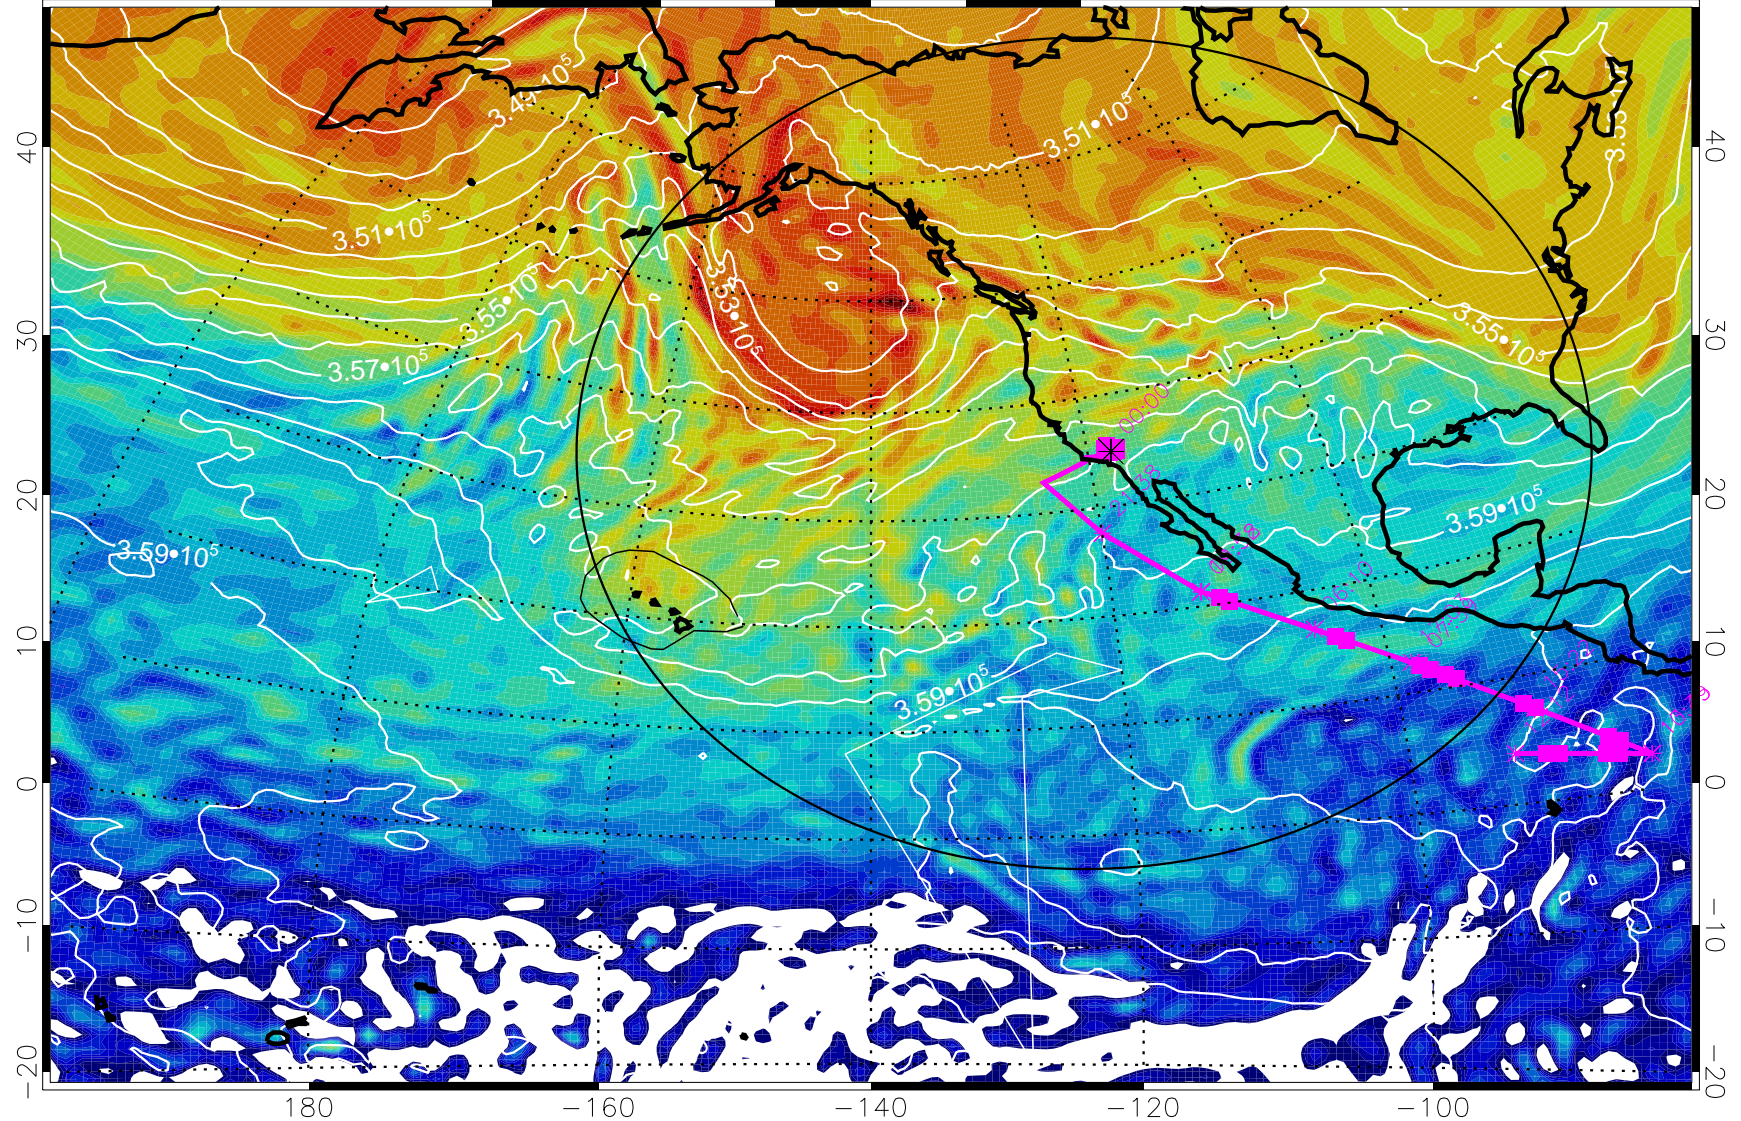

Range ring of 4055 km -- 13 hours GH round trip

13030312, 84 hour forecast for 380K EPV

380K Montgomery Streamfunction, white

Range ring of 4055 km -- 13 hours GH round trip

13030318, 90 hour forecast for 380K EPV

160 180 -160 -140 -120 -100

380K Montgomery Streamfunction, white

Range ring of 4055 km -- 13 hours GH round trip

13030400, 96 hour forecast for 380K EPV

160 180 -160 -140 -120 -100

380K Montgomery Streamfunction, white

Range ring of 4055 km -- 13 hours GH round trip

13030406, 102 hour forecast for 380K EPV

160 180 -160 -140 -120 -100

380K Montgomery Streamfunction, white

Range ring of 4055 km -- 13 hours GH round trip

13030412, 108 hour forecast for 380K EPV

380K Montgomery Streamfunction, white

Range ring of 4055 km -- 13 hours GH round trip

13030418, 114 hour forecast for 380K EPV

380K Montgomery Streamfunction, white

Range ring of 4055 km -- 13 hours GH round trip