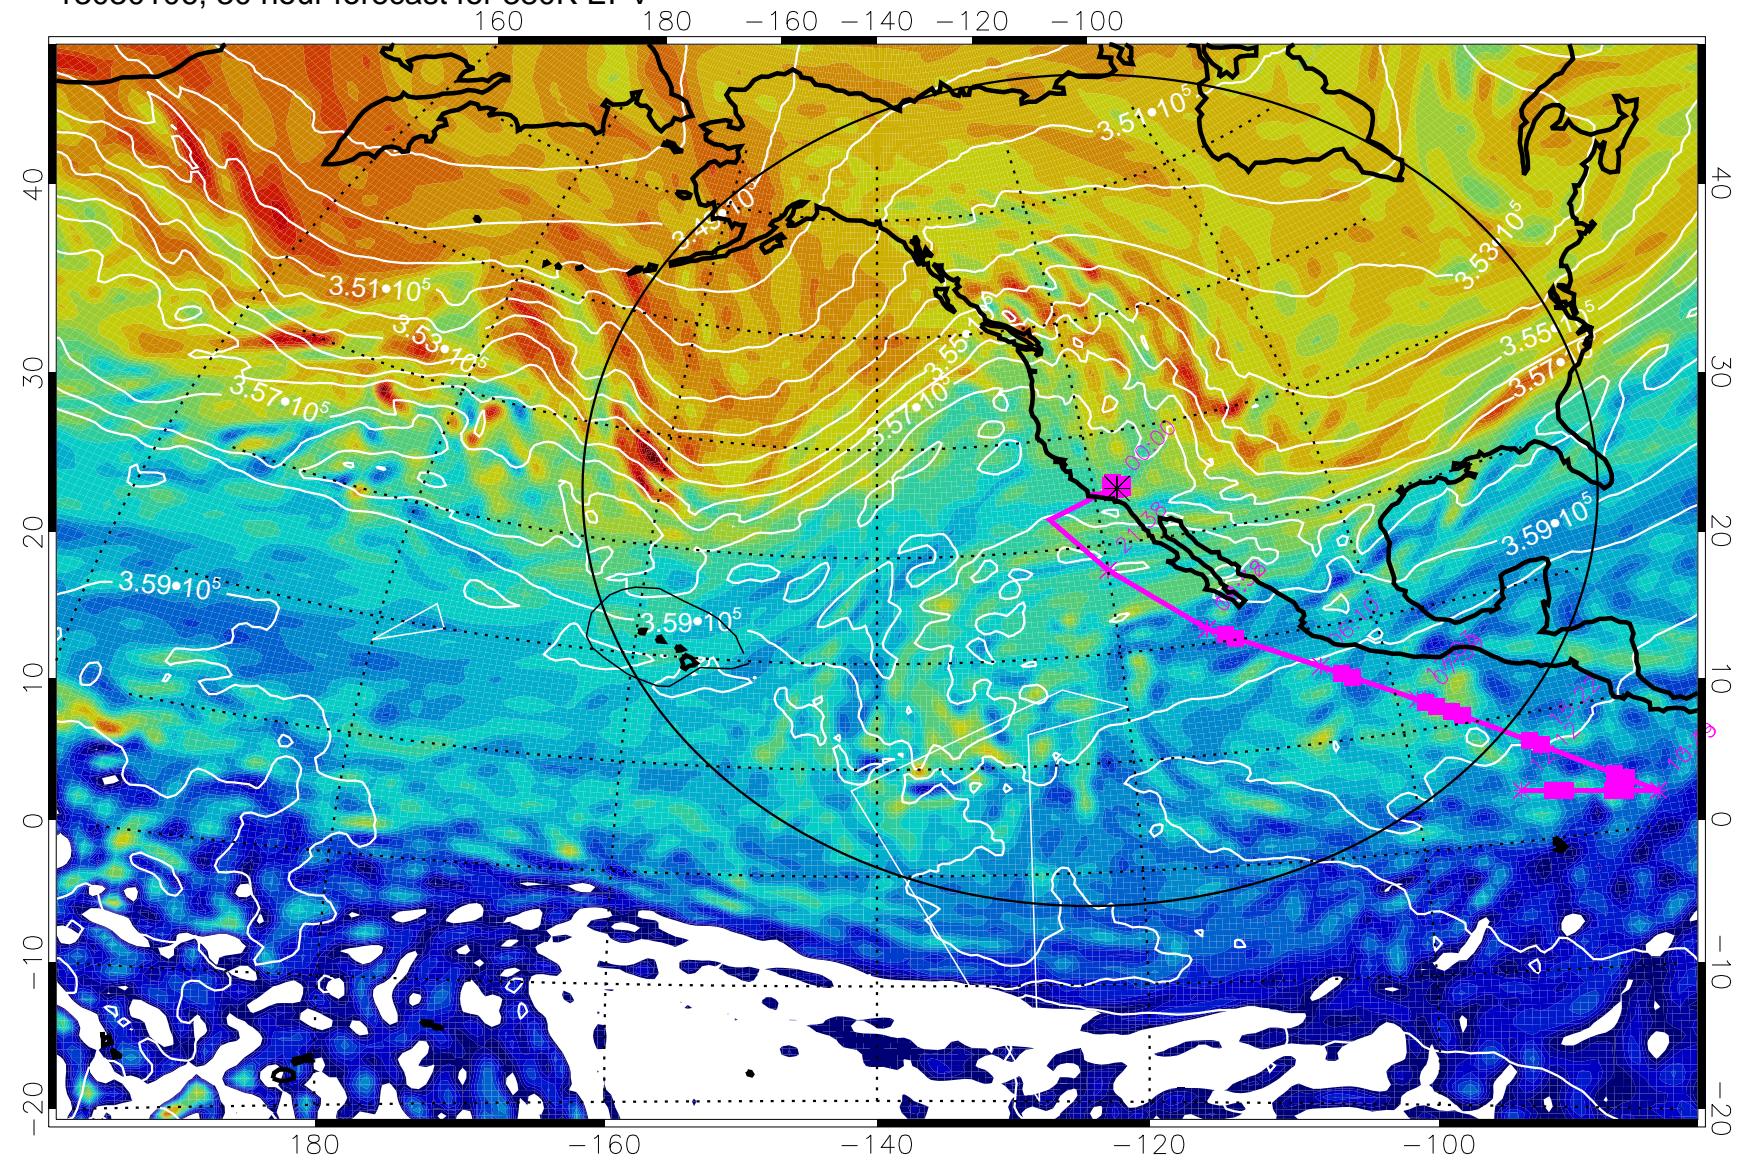

13022812, 12 hour forecast for 380K EPV

160 180 -160 -140 -120 -100

13022818, 18 hour forecast for 380K EPV

380K Montgomery Streamfunction, white

Range ring of 4055 km -- 13 hours GH round trip

13030100, 24 hour forecast for 380K EPV

380K Montgomery Streamfunction, white

Range ring of 4055 km -- 13 hours GH round trip

13030106, 30 hour forecast for 380K EPV

380K Montgomery Streamfunction, white

Range ring of 4055 km -- 13 hours GH round trip

13030112, 36 hour forecast for 380K EPV

380K Montgomery Streamfunction, white

Range ring of 4055 km -- 13 hours GH round trip

13030118, 42 hour forecast for 380K EPV

380K Montgomery Streamfunction, white

Range ring of 4055 km -- 13 hours GH round trip

Range ring of 4055 km -- 13 hours GH round trip

13030312, 84 hour forecast for 380K EPV

380K Montgomery Streamfunction, white

Range ring of 4055 km -- 13 hours GH round trip

13030318, 90 hour forecast for 380K EPV