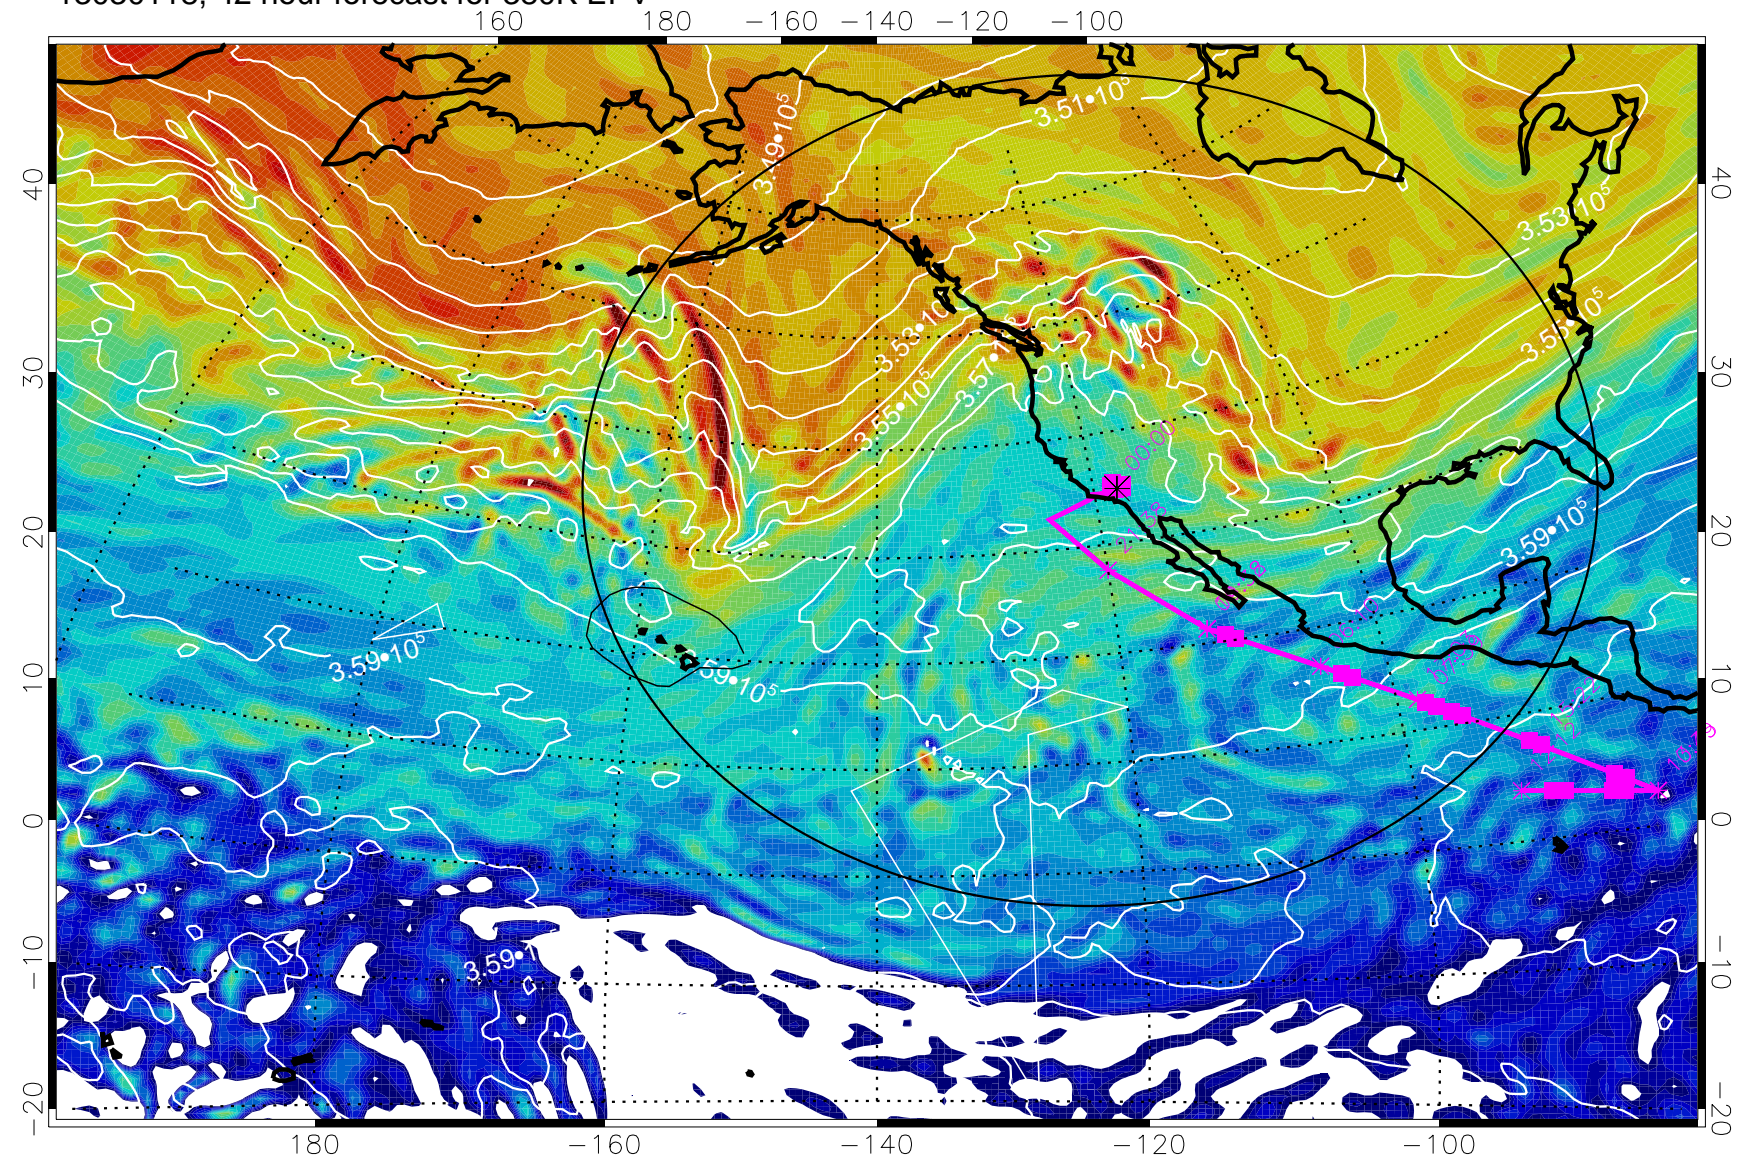

13022812, 12 hour forecast for 380K EPV

160 180 -160 -140 -120 -100

13022818, 18 hour forecast for 380K EPV

380K Montgomery Streamfunction, white

Range ring of 4055 km -- 13 hours GH round trip

13030100, 24 hour forecast for 380K EPV

380K Montgomery Streamfunction, white

Range ring of 4055 km -- 13 hours GH round trip

13030106, 30 hour forecast for 380K EPV

380K Montgomery Streamfunction, white

Range ring of 4055 km -- 13 hours GH round trip

13030112, 36 hour forecast for 380K EPV

380K Montgomery Streamfunction, white

Range ring of 4055 km -- 13 hours GH round trip

13030118, 42 hour forecast for 380K EPV

380K Montgomery Streamfunction, white

Range ring of 4055 km -- 13 hours GH round trip

13030200, 48 hour forecast for 380K EPV

380K Montgomery Streamfunction, white

Range ring of 4055 km -- 13 hours GH round trip

13030206, 54 hour forecast for 380K EPV

380K Montgomery Streamfunction, white

Range ring of 4055 km -- 13 hours GH round trip