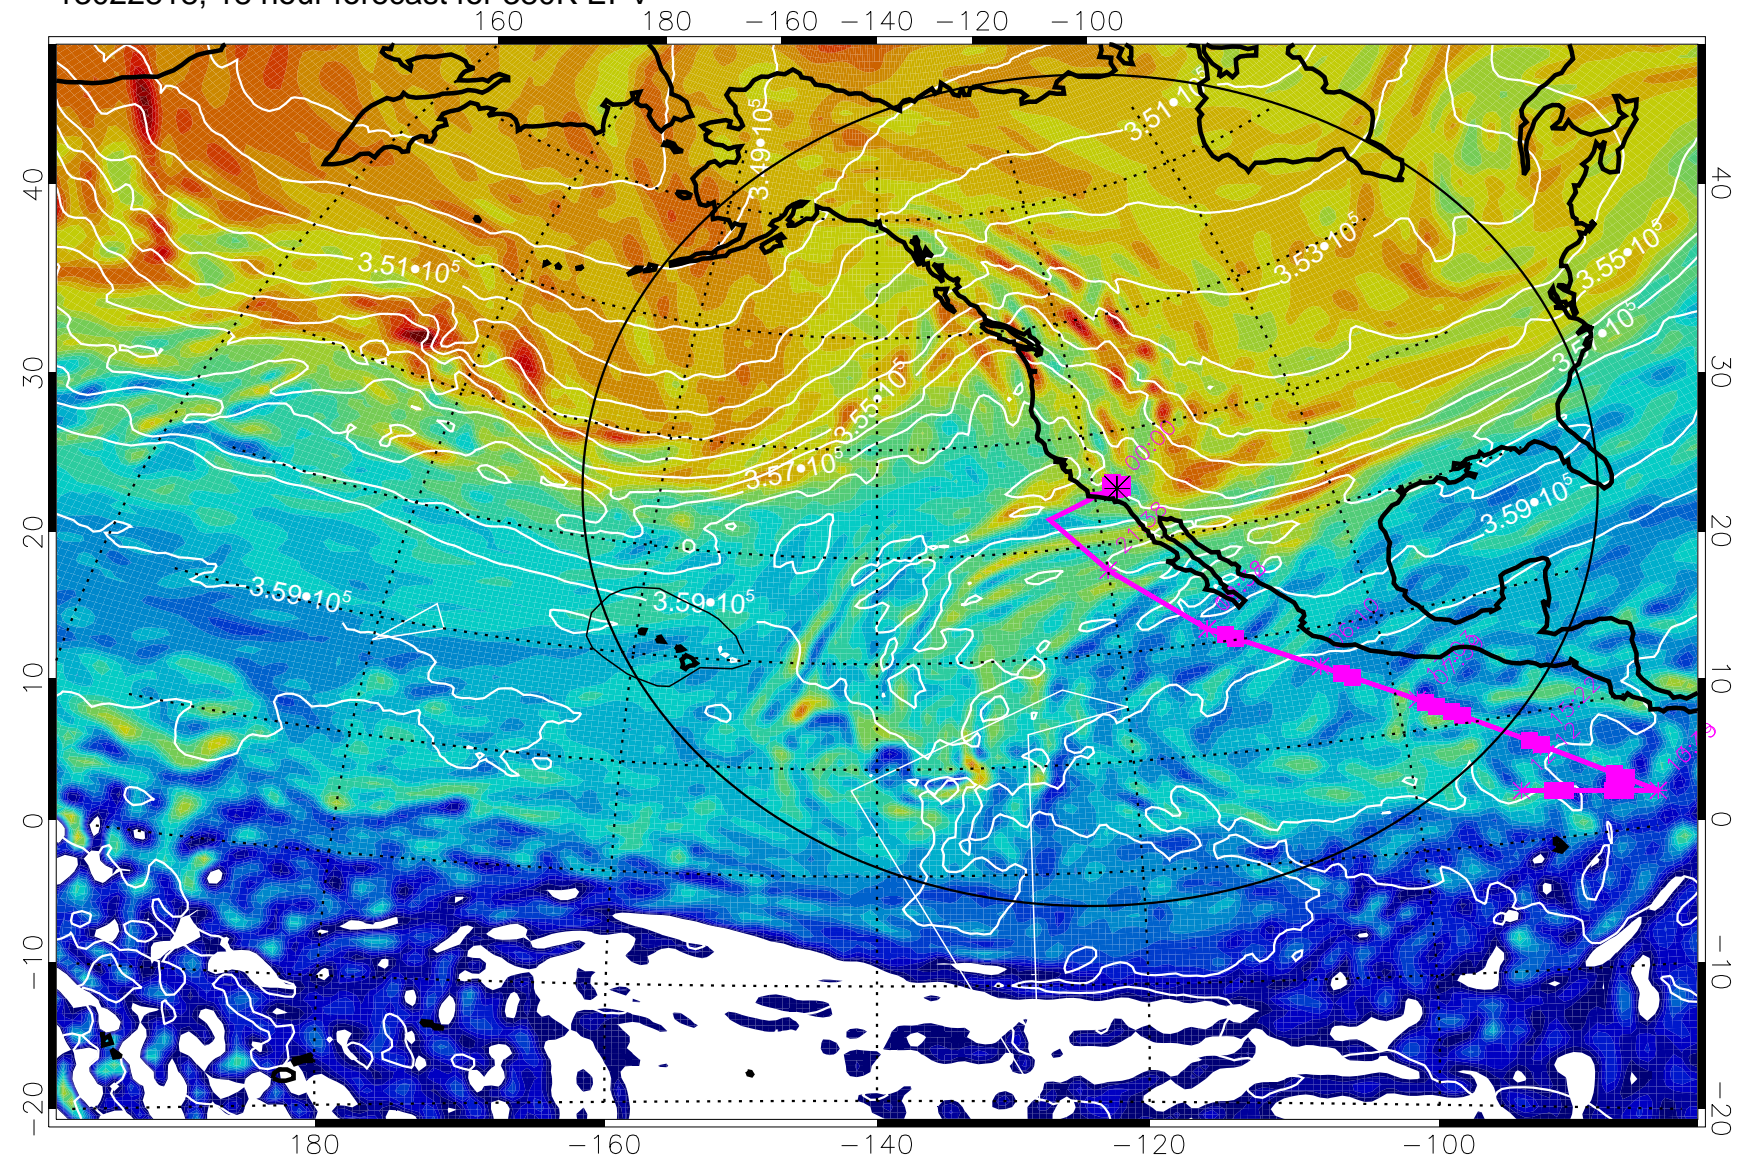

13022812, 12 hour forecast for 380K EPV

160 180 -160 -140 -120 -100

13022818, 18 hour forecast for 380K EPV

380K Montgomery Streamfunction, white

Range ring of 4055 km -- 13 hours GH round trip

13030100, 24 hour forecast for 380K EPV

380K Montgomery Streamfunction, white

Range ring of 4055 km -- 13 hours GH round trip

13030106, 30 hour forecast for 380K EPV

380K Montgomery Streamfunction, white

Range ring of 4055 km -- 13 hours GH round trip

13030112, 36 hour forecast for 380K EPV

380K Montgomery Streamfunction, white

Range ring of 4055 km -- 13 hours GH round trip

13030118, 42 hour forecast for 380K EPV

380K Montgomery Streamfunction, white

Range ring of 4055 km -- 13 hours GH round trip

13030200, 48 hour forecast for 380K EPV

380K Montgomery Streamfunction, white

Range ring of 4055 km -- 13 hours GH round trip

13030206, 54 hour forecast for 380K EPV

380K Montgomery Streamfunction, white

Range ring of 4055 km -- 13 hours GH round trip