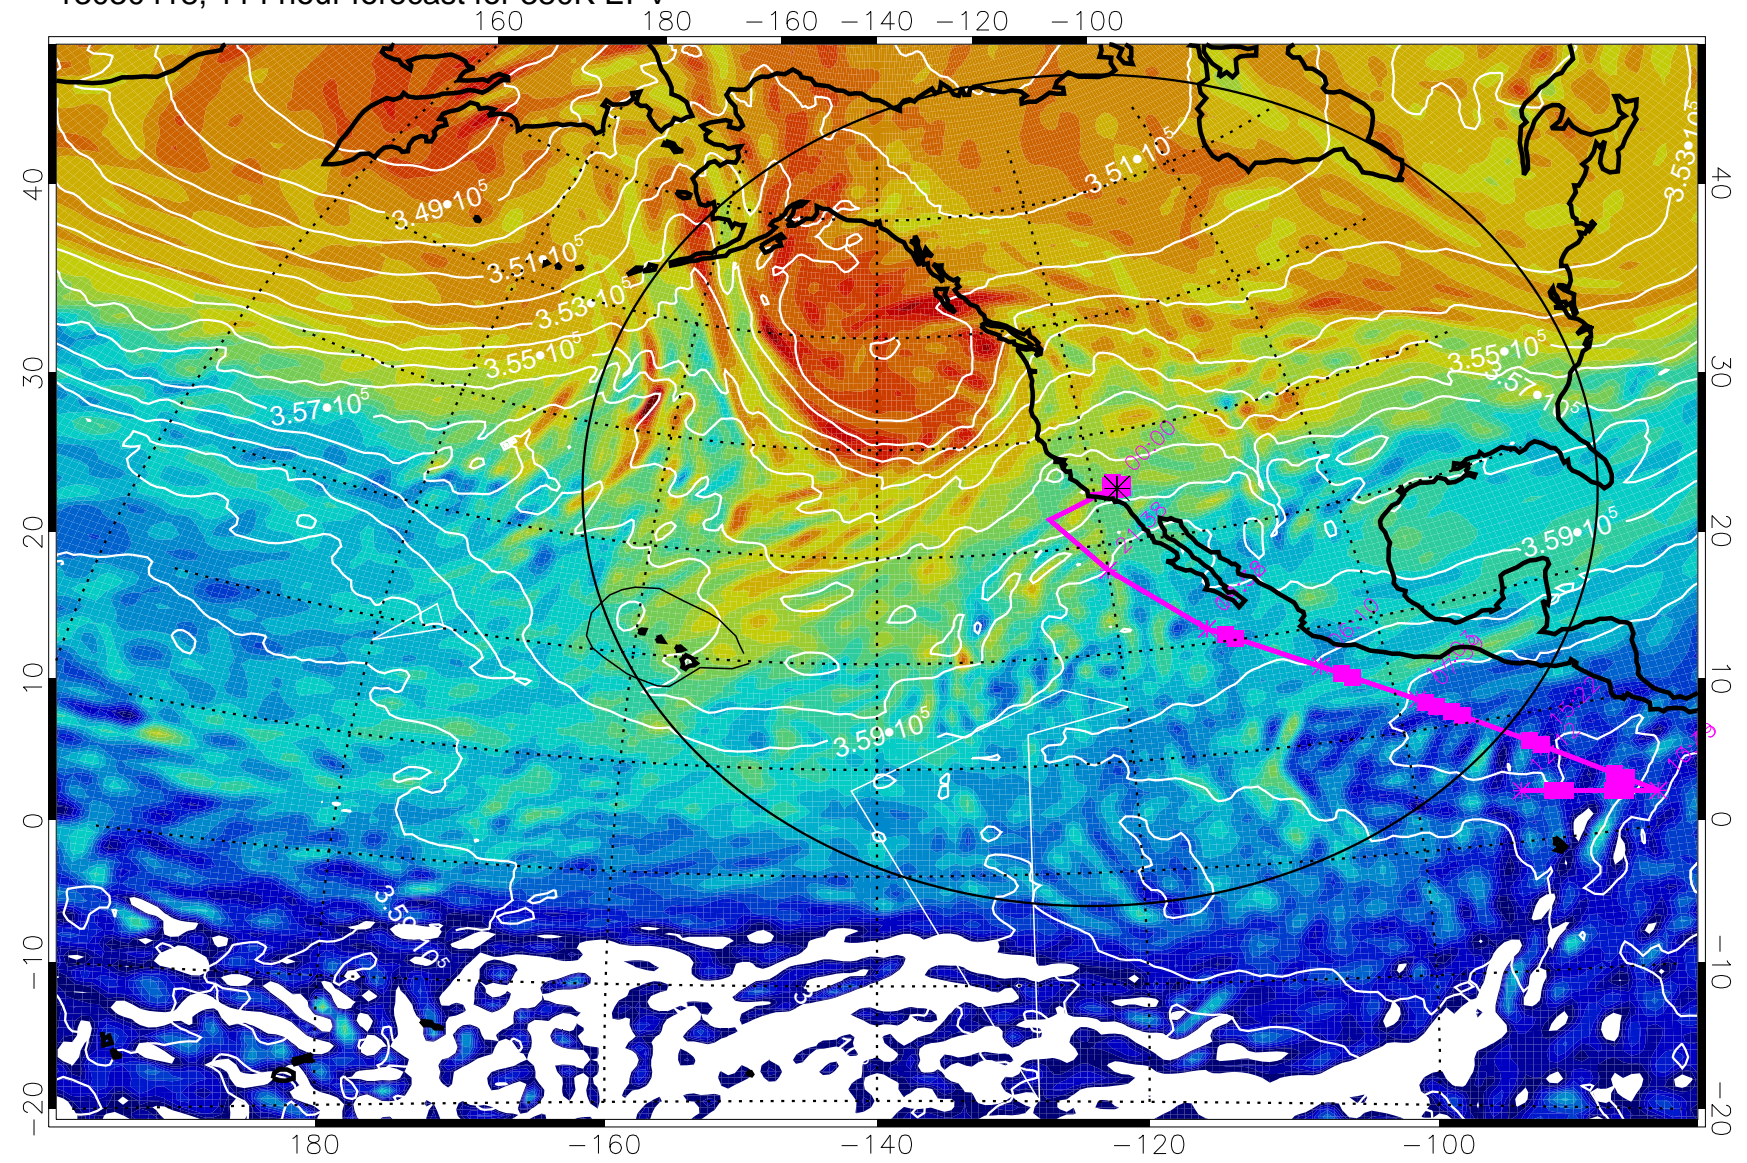

160 180 -160 -140 -120 -100

380K Montgomery Streamfunction, white

Range ring of 4055 km -- 13 hours GH round trip

13030400, 96 hour forecast for 380K EPV

160 180 -160 -140 -120 -100

380K Montgomery Streamfunction, white

Range ring of 4055 km -- 13 hours GH round trip

13030406, 102 hour forecast for 380K EPV

160 180 -160 -140 -120 -100

380K Montgomery Streamfunction, white

Range ring of 4055 km -- 13 hours GH round trip

13030412, 108 hour forecast for 380K EPV

380K Montgomery Streamfunction, white

Range ring of 4055 km -- 13 hours GH round trip

13030418, 114 hour forecast for 380K EPV

380K Montgomery Streamfunction, white

Range ring of 4055 km -- 13 hours GH round trip

13030500, 120 hour forecast for 380K EPV

160 180 -160 -140 -120 -100

380K Montgomery Streamfunction, white

Range ring of 4055 km -- 13 hours GH round trip