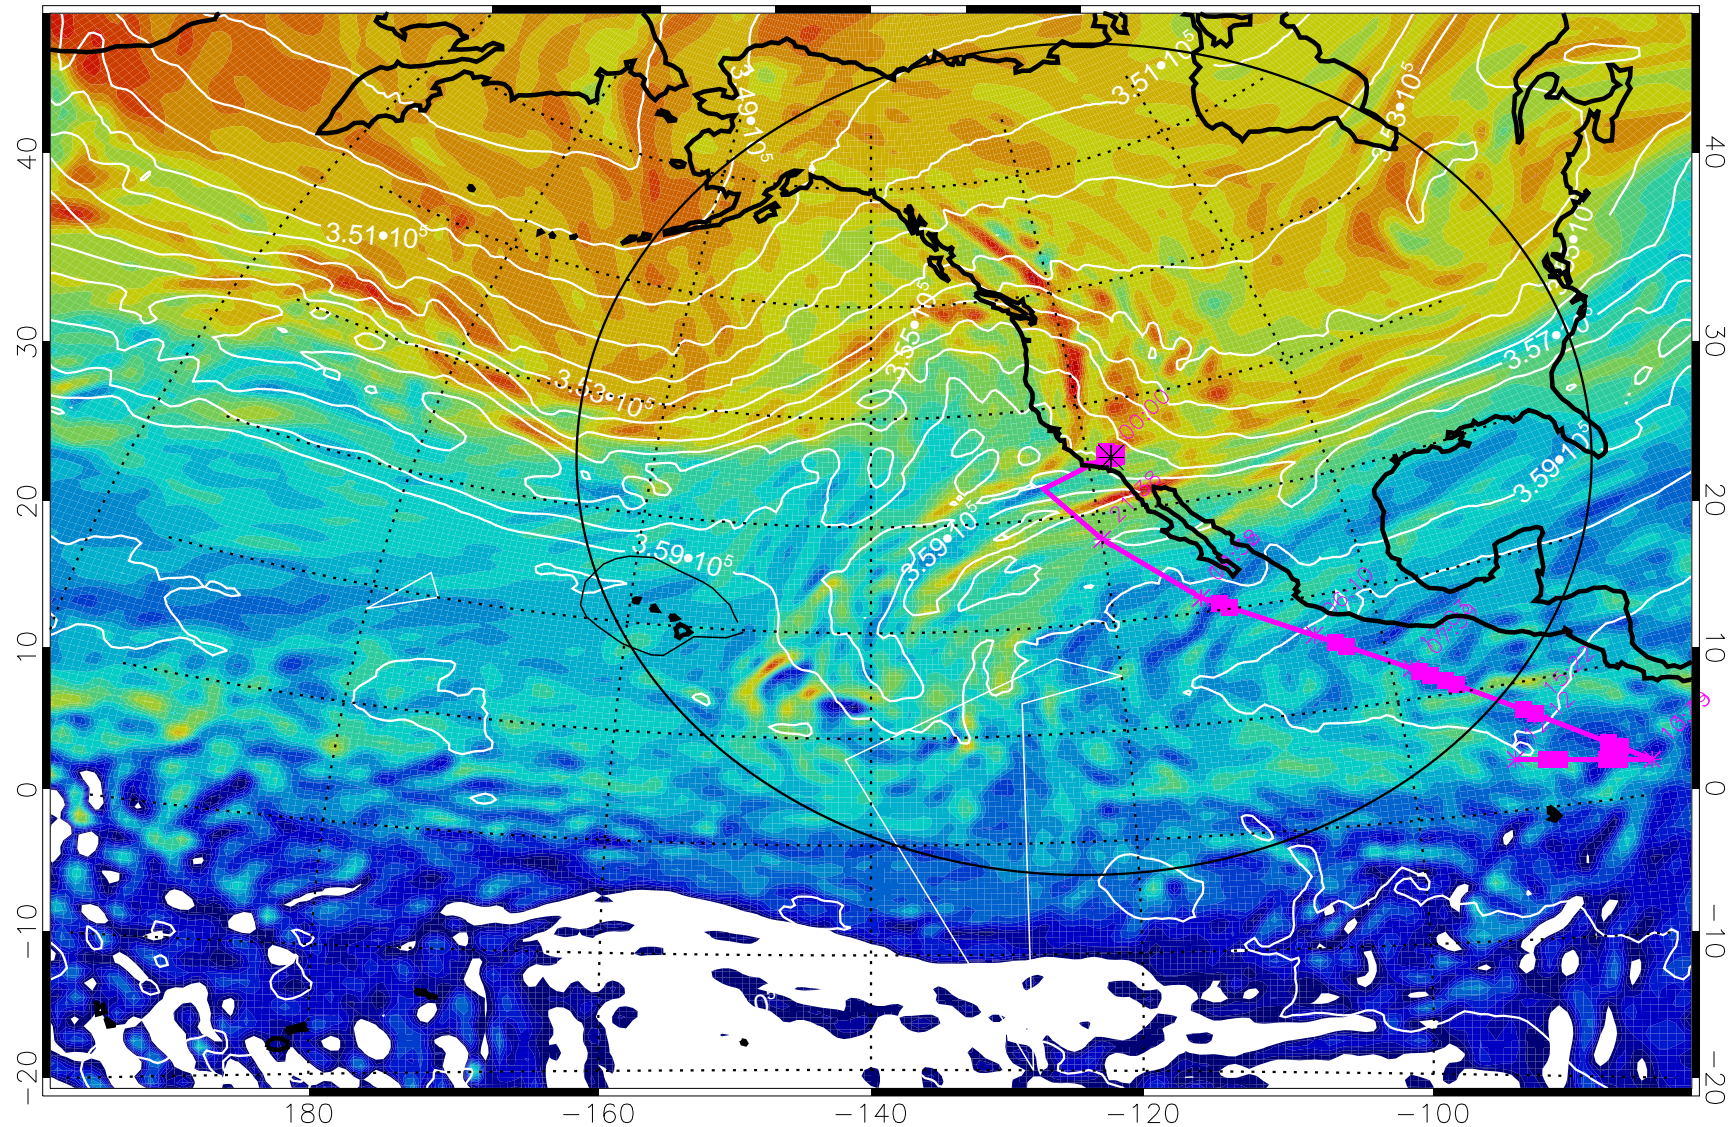

13022812, 12 hour forecast for 380K EPV

160 180 -160 -140 -120 -100

13022818, 18 hour forecast for 380K EPV

380K Montgomery Streamfunction, white

Range ring of 4055 km -- 13 hours GH round trip

13030100, 24 hour forecast for 380K EPV

380K Montgomery Streamfunction, white

Range ring of 4055 km -- 13 hours GH round trip

13030106, 30 hour forecast for 380K EPV

380K Montgomery Streamfunction, white

Range ring of 4055 km -- 13 hours GH round trip

13030112, 36 hour forecast for 380K EPV

380K Montgomery Streamfunction, white

Range ring of 4055 km -- 13 hours GH round trip

13030118, 42 hour forecast for 380K EPV

380K Montgomery Streamfunction, white

Range ring of 4055 km -- 13 hours GH round trip

13030200, 48 hour forecast for 380K EPV

380K Montgomery Streamfunction, white

Range ring of 4055 km -- 13 hours GH round trip

13030206, 54 hour forecast for 380K EPV

380K Montgomery Streamfunction, white

Range ring of 4055 km -- 13 hours GH round trip