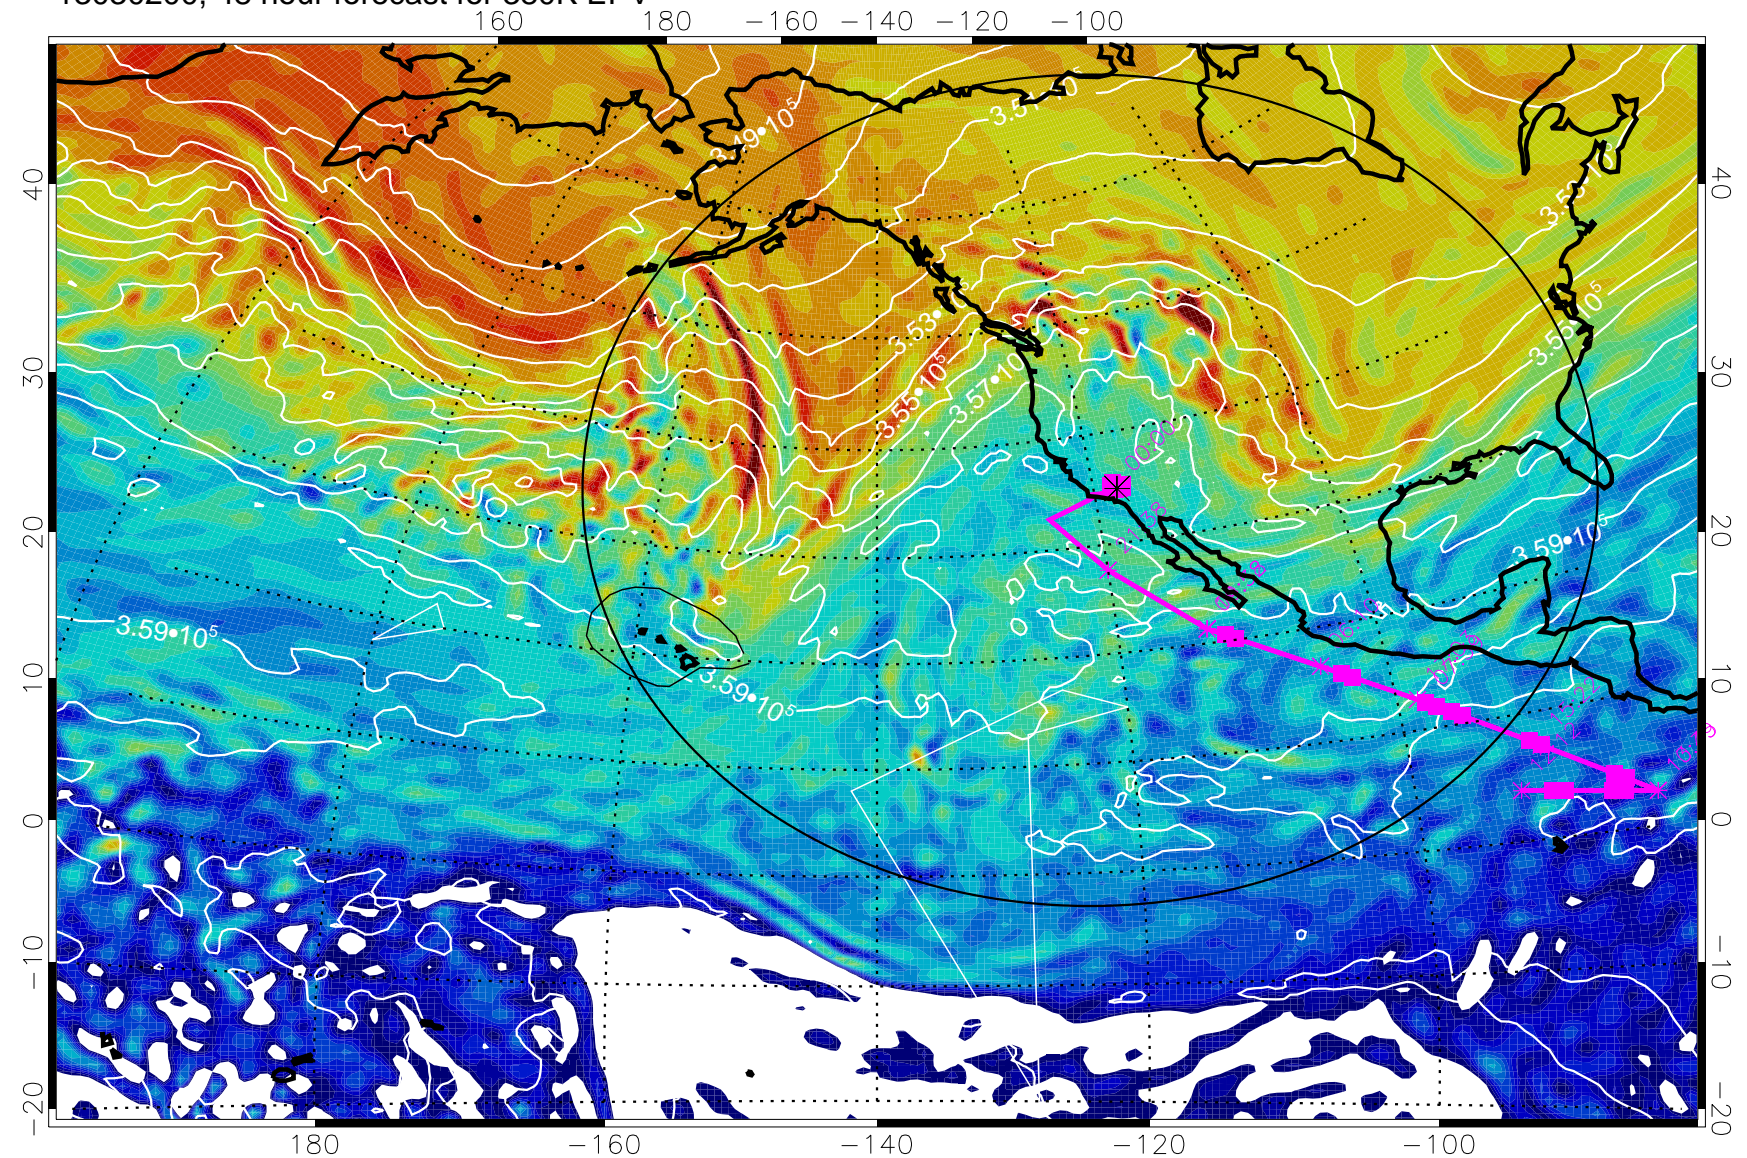

380K Montgomery Streamfunction, white

Range ring of 4055 km -- 13 hours GH round trip

13030106, 30 hour forecast for 380K EPV

380K Montgomery Streamfunction, white

Range ring of 4055 km -- 13 hours GH round trip

13030112, 36 hour forecast for 380K EPV

380K Montgomery Streamfunction, white

Range ring of 4055 km -- 13 hours GH round trip

13030118, 42 hour forecast for 380K EPV

380K Montgomery Streamfunction, white

Range ring of 4055 km -- 13 hours GH round trip

13030200, 48 hour forecast for 380K EPV

380K Montgomery Streamfunction, white

Range ring of 4055 km -- 13 hours GH round trip

13030206, 54 hour forecast for 380K EPV

380K Montgomery Streamfunction, white

Range ring of 4055 km -- 13 hours GH round trip

13030212, 60 hour forecast for 380K EPV

380K Montgomery Streamfunction, white

Range ring of 4055 km -- 13 hours GH round trip

13030218, 66 hour forecast for 380K EPV

380K Montgomery Streamfunction, white

Range ring of 4055 km -- 13 hours GH round trip