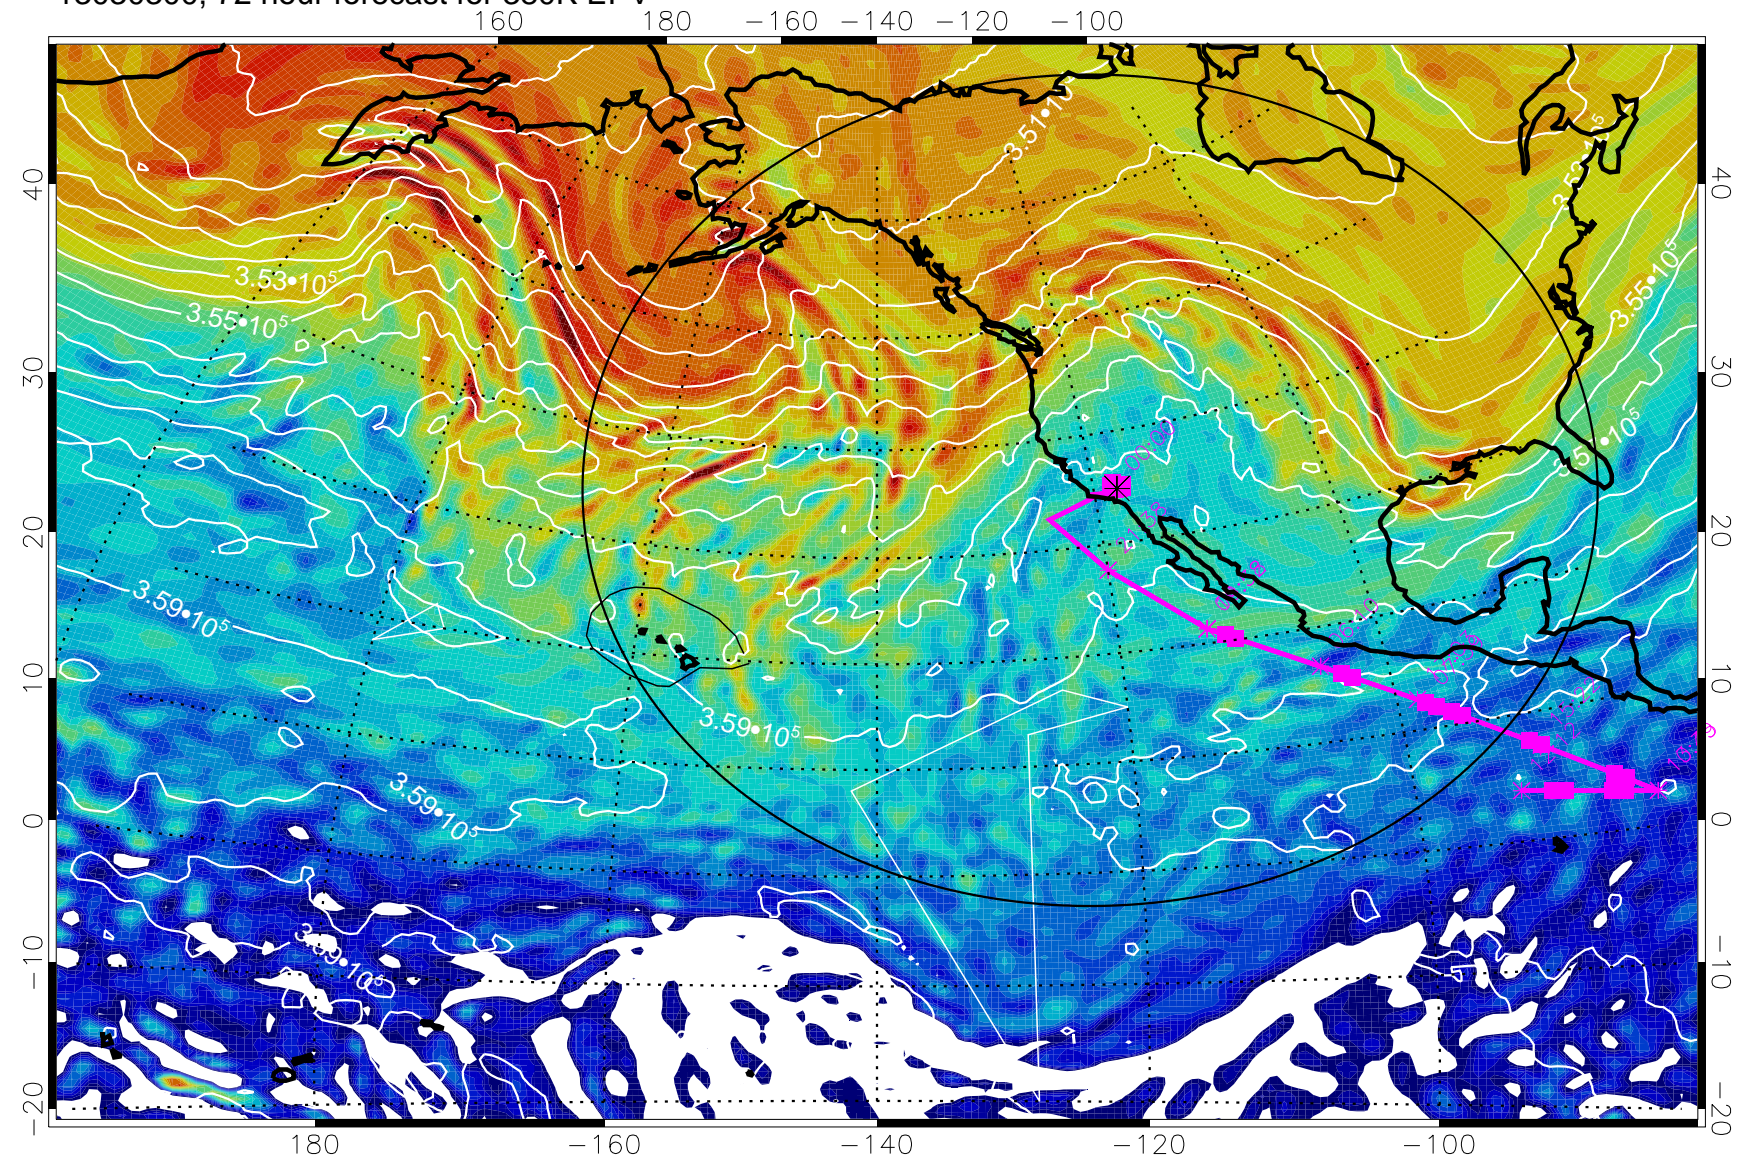

13030200, 48 hour forecast for 380K EPV

380K Montgomery Streamfunction, white

Range ring of 4055 km -- 13 hours GH round trip

13030206, 54 hour forecast for 380K EPV

380K Montgomery Streamfunction, white

Range ring of 4055 km -- 13 hours GH round trip

13030212, 60 hour forecast for 380K EPV

380K Montgomery Streamfunction, white

Range ring of 4055 km -- 13 hours GH round trip

13030218, 66 hour forecast for 380K EPV

380K Montgomery Streamfunction, white

Range ring of 4055 km -- 13 hours GH round trip

13030300, 72 hour forecast for 380K EPV

380K Montgomery Streamfunction, white

Range ring of 4055 km -- 13 hours GH round trip

13030306, 78 hour forecast for 380K EPV

160 180 -160 -140 -120 -100

380K Montgomery Streamfunction, white

Range ring of 4055 km -- 13 hours GH round trip

13030312, 84 hour forecast for 380K EPV

380K Montgomery Streamfunction, white

Range ring of 4055 km -- 13 hours GH round trip

13030318, 90 hour forecast for 380K EPV