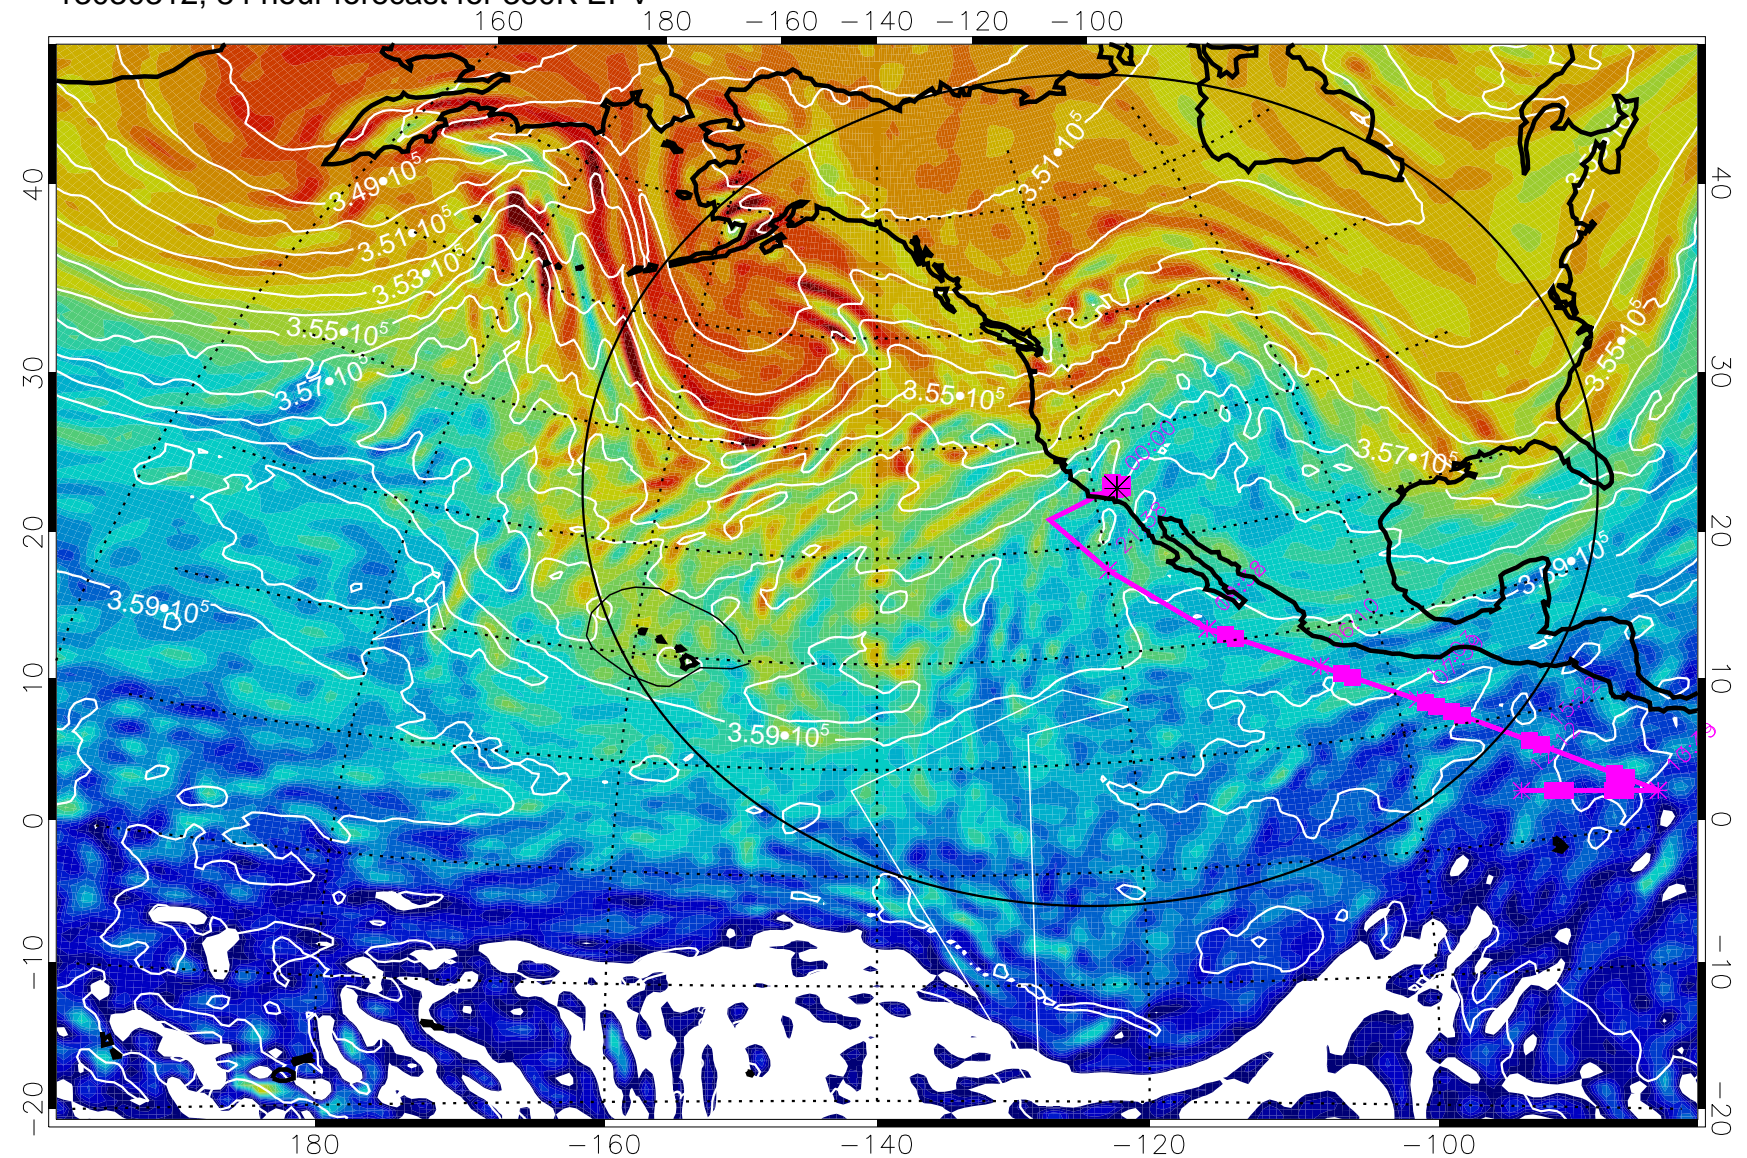

13030212, 60 hour forecast for 380K EPV

380K Montgomery Streamfunction, white

Range ring of 4055 km -- 13 hours GH round trip

13030218, 66 hour forecast for 380K EPV

380K Montgomery Streamfunction, white

Range ring of 4055 km -- 13 hours GH round trip

13030300, 72 hour forecast for 380K EPV

380K Montgomery Streamfunction, white

Range ring of 4055 km -- 13 hours GH round trip

13030306, 78 hour forecast for 380K EPV

160 180 -160 -140 -120 -100

380K Montgomery Streamfunction, white

Range ring of 4055 km -- 13 hours GH round trip

13030312, 84 hour forecast for 380K EPV

380K Montgomery Streamfunction, white

Range ring of 4055 km -- 13 hours GH round trip

13030318, 90 hour forecast for 380K EPV

160 180 -160 -140 -120 -100

380K Montgomery Streamfunction, white

Range ring of 4055 km -- 13 hours GH round trip

13030400, 96 hour forecast for 380K EPV

160 180 -160 -140 -120 -100

380K Montgomery Streamfunction, white