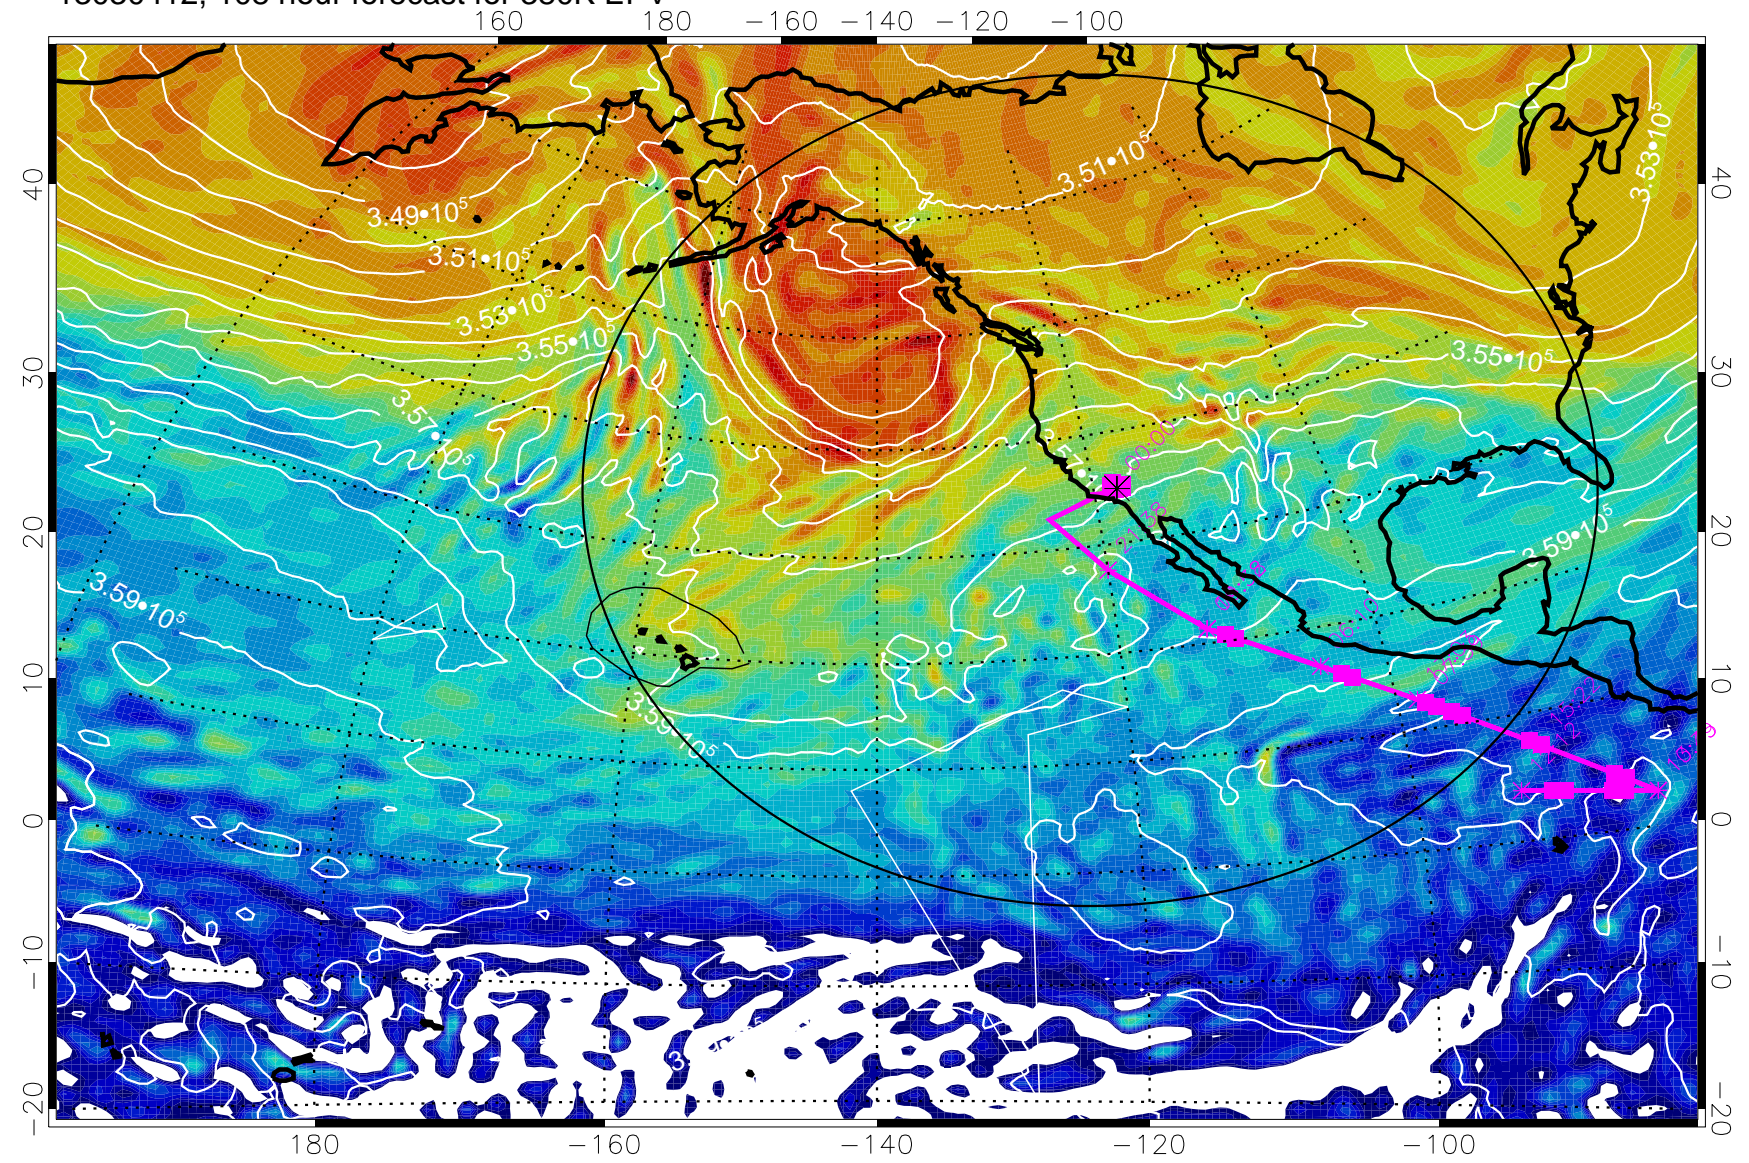

160 180 -160 -140 -120 -100

380K Montgomery Streamfunction, white

Range ring of 4055 km -- 13 hours GH round trip

13030400, 96 hour forecast for 380K EPV

160 180 -160 -140 -120 -100

380K Montgomery Streamfunction, white

Range ring of 4055 km -- 13 hours GH round trip

13030406, 102 hour forecast for 380K EPV

160 180 -160 -140 -120 -100

380K Montgomery Streamfunction, white

Range ring of 4055 km -- 13 hours GH round trip

13030412, 108 hour forecast for 380K EPV

380K Montgomery Streamfunction, white

Range ring of 4055 km -- 13 hours GH round trip

13030418, 114 hour forecast for 380K EPV

380K Montgomery Streamfunction, white

Range ring of 4055 km -- 13 hours GH round trip

13030500, 120 hour forecast for 380K EPV

160 180 -160 -140 -120 -100

380K Montgomery Streamfunction, white

Range ring of 4055 km -- 13 hours GH round trip