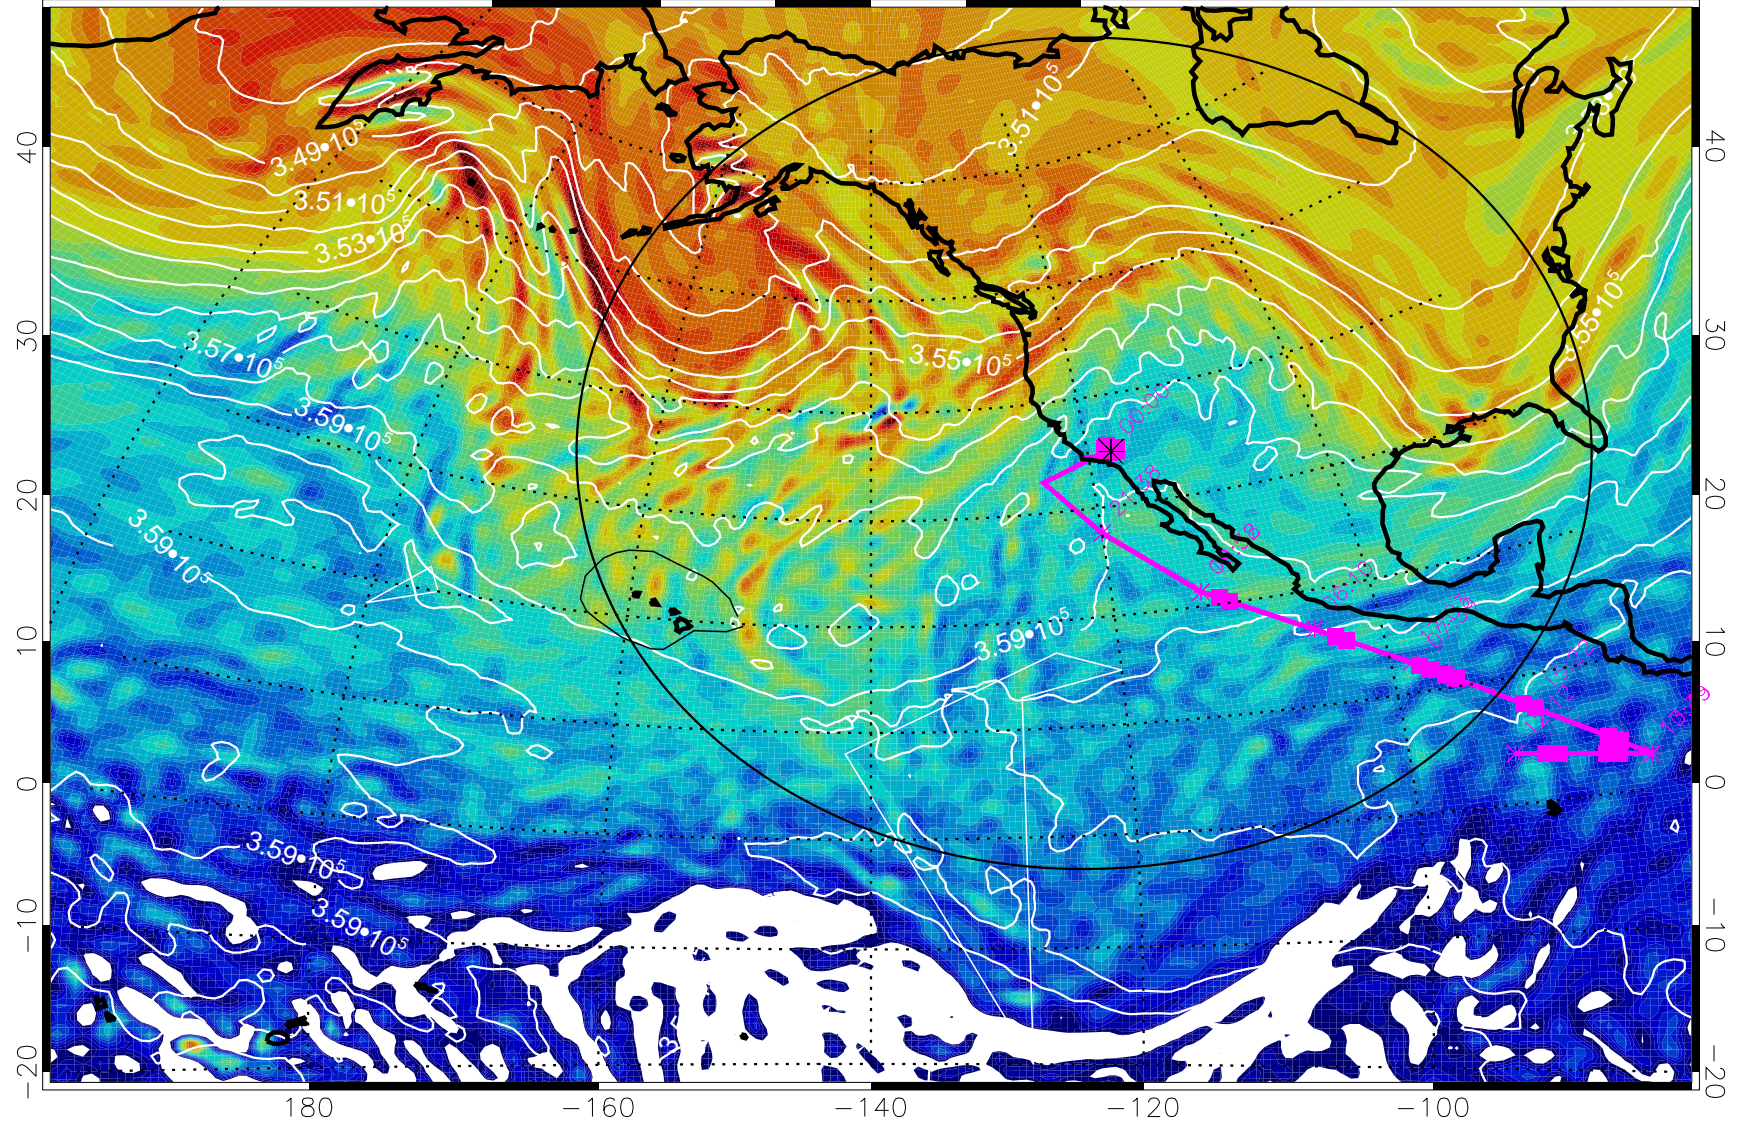

13030212, 60 hour forecast for 380K EPV

380K Montgomery Streamfunction, white

Range ring of 4055 km -- 13 hours GH round trip

13030218, 66 hour forecast for 380K EPV

380K Montgomery Streamfunction, white

Range ring of 4055 km -- 13 hours GH round trip

13030300, 72 hour forecast for 380K EPV

380K Montgomery Streamfunction, white

Range ring of 4055 km -- 13 hours GH round trip

13030306, 78 hour forecast for 380K EPV

160 180 -160 -140 -120 -100

380K Montgomery Streamfunction, white

Range ring of 4055 km -- 13 hours GH round trip

13030312, 84 hour forecast for 380K EPV

380K Montgomery Streamfunction, white

Range ring of 4055 km -- 13 hours GH round trip

13030318, 90 hour forecast for 380K EPV

160 180 -160 -140 -120 -100

380K Montgomery Streamfunction, white

Range ring of 4055 km -- 13 hours GH round trip

13030400, 96 hour forecast for 380K EPV

160 180 -160 -140 -120 -100

380K Montgomery Streamfunction, white