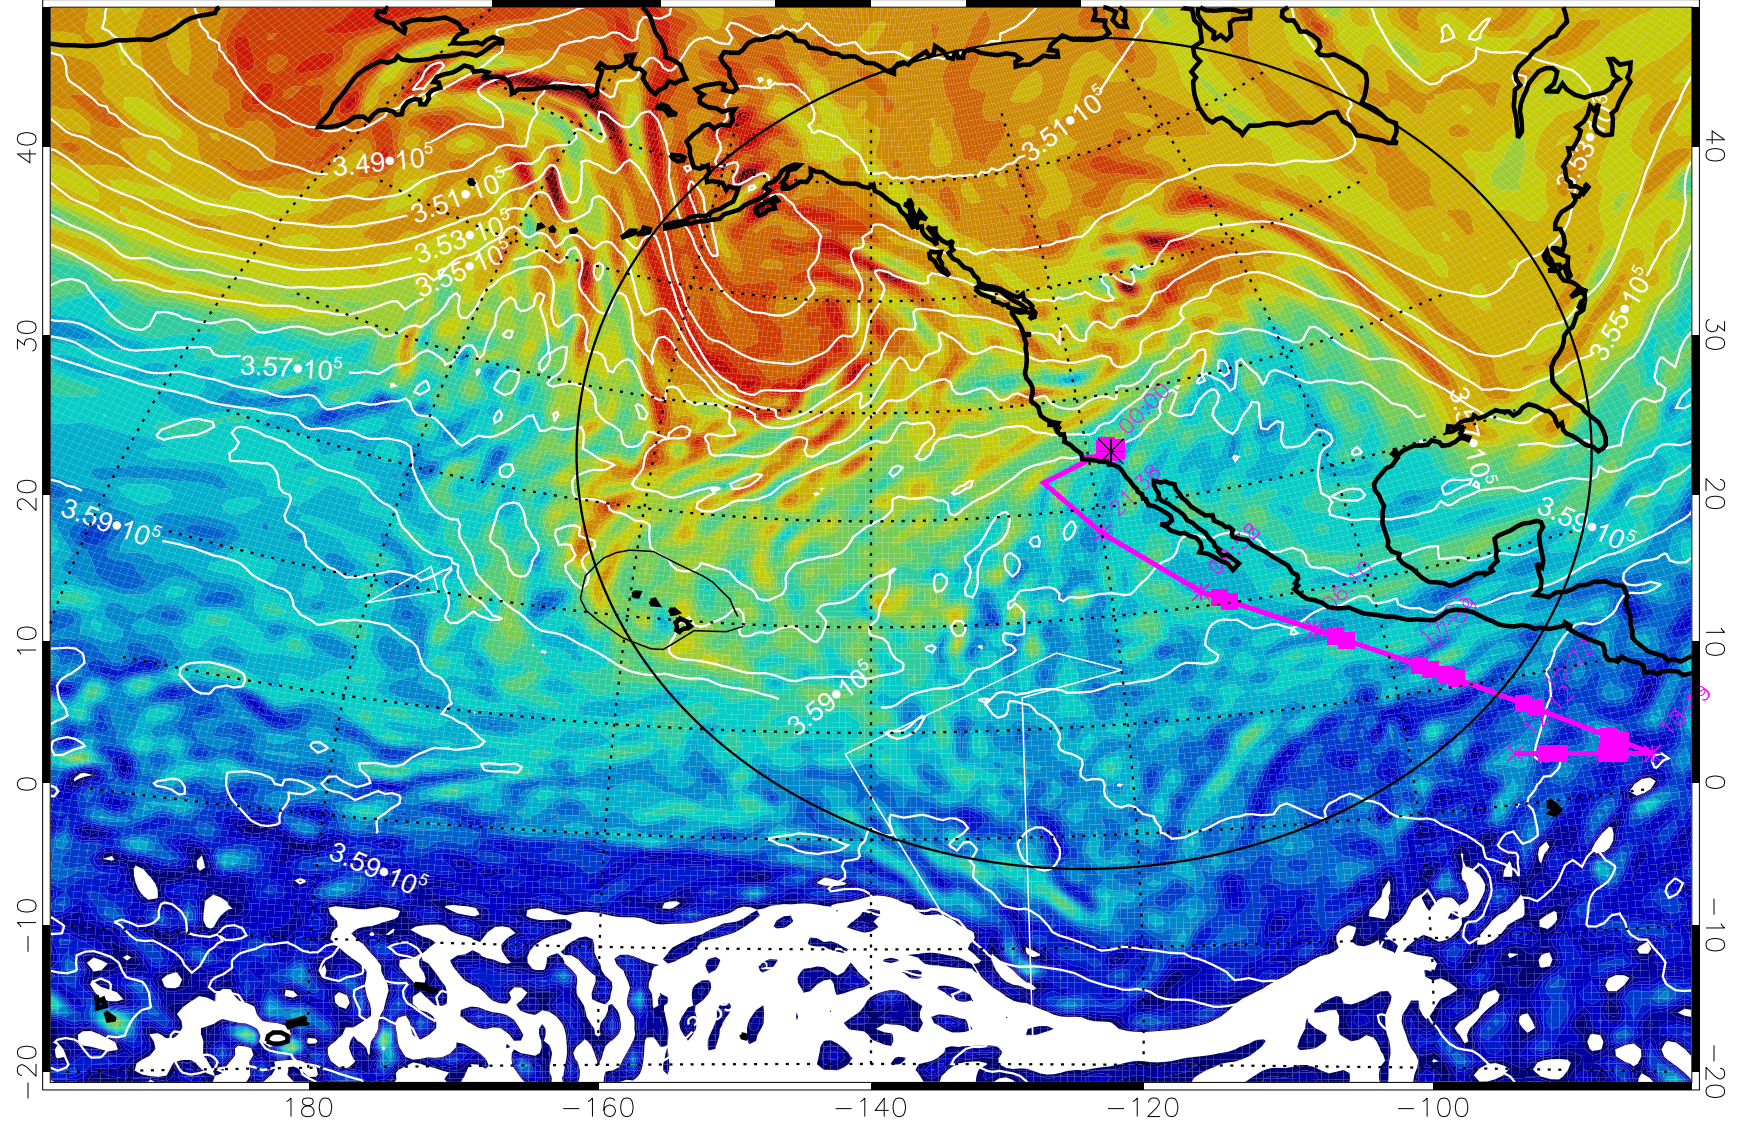

13030300, 72 hour forecast for 380K EPV

380K Montgomery Streamfunction, white

Range ring of 4055 km -- 13 hours GH round trip

13030306, 78 hour forecast for 380K EPV

160 180 -160 -140 -120 -100

380K Montgomery Streamfunction, white

Range ring of 4055 km -- 13 hours GH round trip

13030312, 84 hour forecast for 380K EPV

380K Montgomery Streamfunction, white

Range ring of 4055 km -- 13 hours GH round trip

13030318, 90 hour forecast for 380K EPV

160 180 -160 -140 -120 -100

380K Montgomery Streamfunction, white

Range ring of 4055 km -- 13 hours GH round trip

13030400, 96 hour forecast for 380K EPV

160 180 -160 -140 -120 -100

380K Montgomery Streamfunction, white

Range ring of 4055 km -- 13 hours GH round trip

13030406, 102 hour forecast for 380K EPV

160 180 -160 -140 -120 -100

380K Montgomery Streamfunction, white

Range ring of 4055 km -- 13 hours GH round trip

13030412, 108 hour forecast for 380K EPV