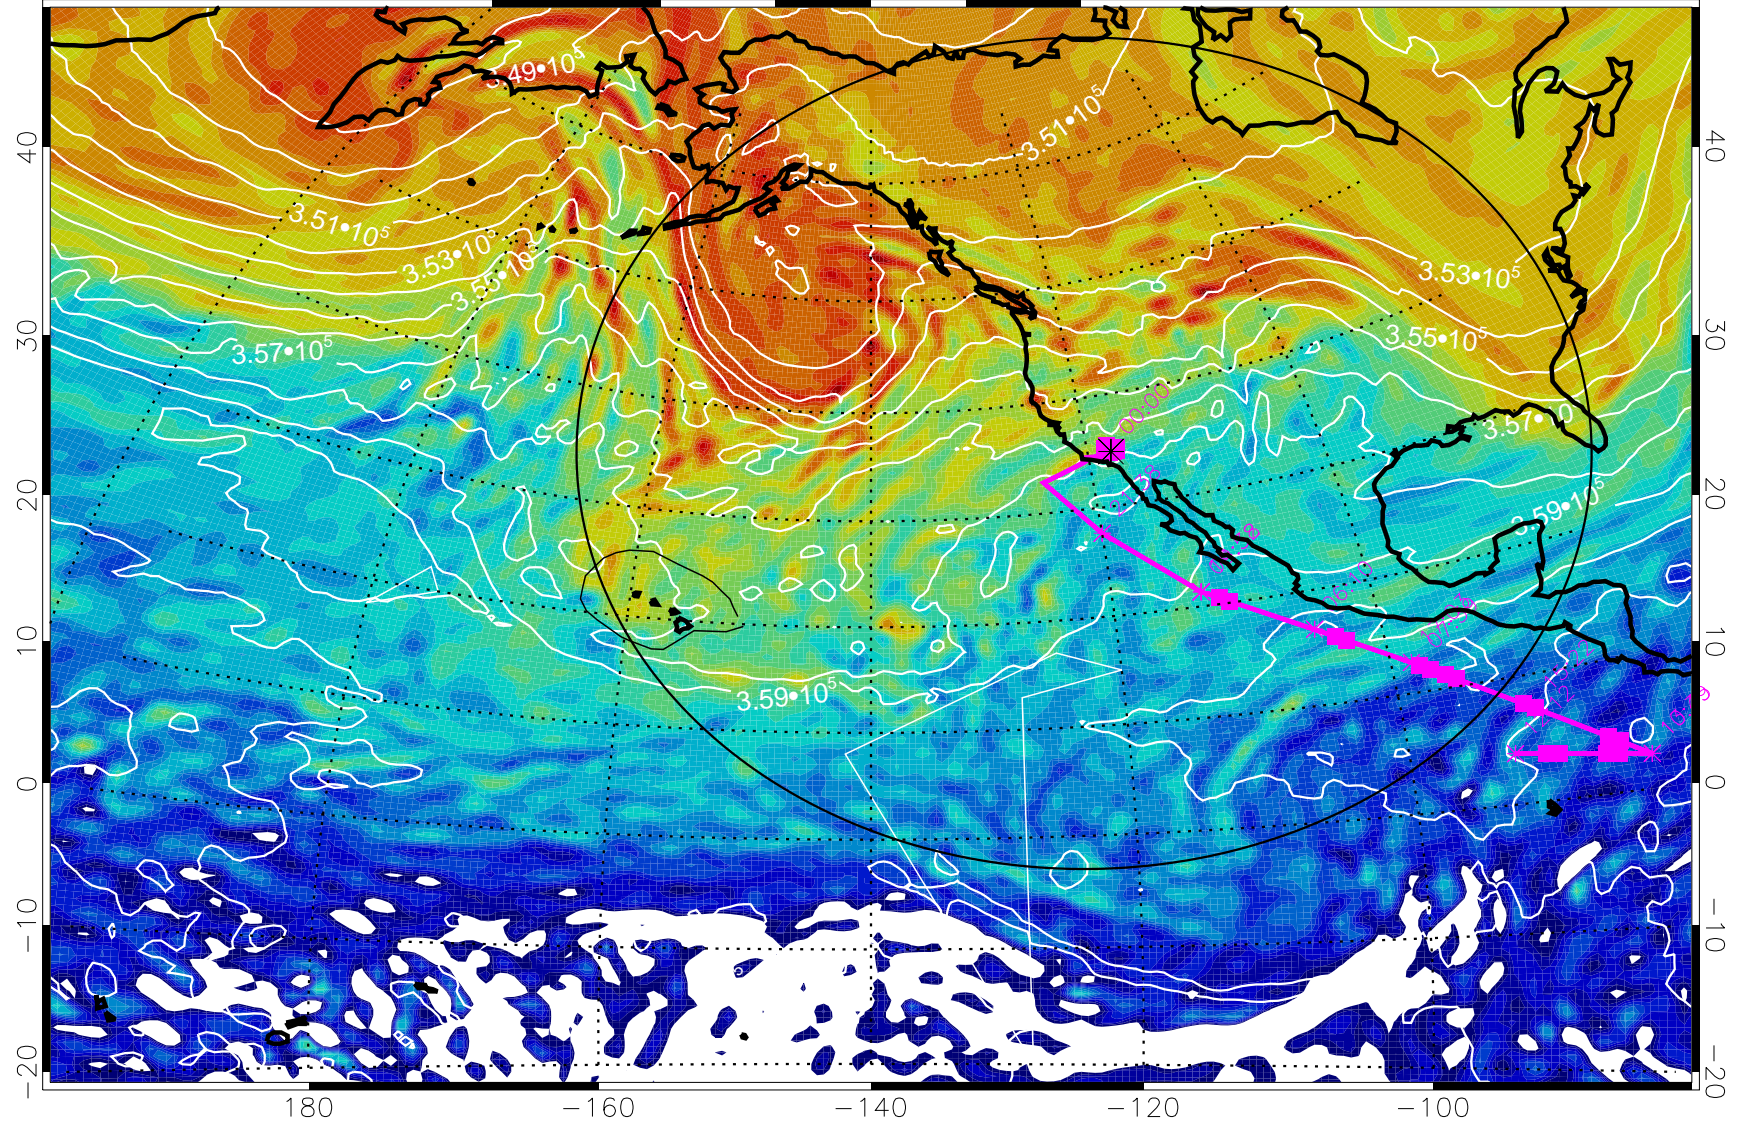

Range ring of 4055 km -- 13 hours GH round trip

13030312, 84 hour forecast for 380K EPV

380K Montgomery Streamfunction, white

Range ring of 4055 km -- 13 hours GH round trip

13030318, 90 hour forecast for 380K EPV

160 180 -160 -140 -120 -100

380K Montgomery Streamfunction, white

Range ring of 4055 km -- 13 hours GH round trip

13030400, 96 hour forecast for 380K EPV

160 180 -160 -140 -120 -100

380K Montgomery Streamfunction, white

Range ring of 4055 km -- 13 hours GH round trip

13030406, 102 hour forecast for 380K EPV

160 180 -160 -140 -120 -100

380K Montgomery Streamfunction, white

Range ring of 4055 km -- 13 hours GH round trip

13030412, 108 hour forecast for 380K EPV

380K Montgomery Streamfunction, white

Range ring of 4055 km -- 13 hours GH round trip

13030418, 114 hour forecast for 380K EPV

380K Montgomery Streamfunction, white

Range ring of 4055 km -- 13 hours GH round trip