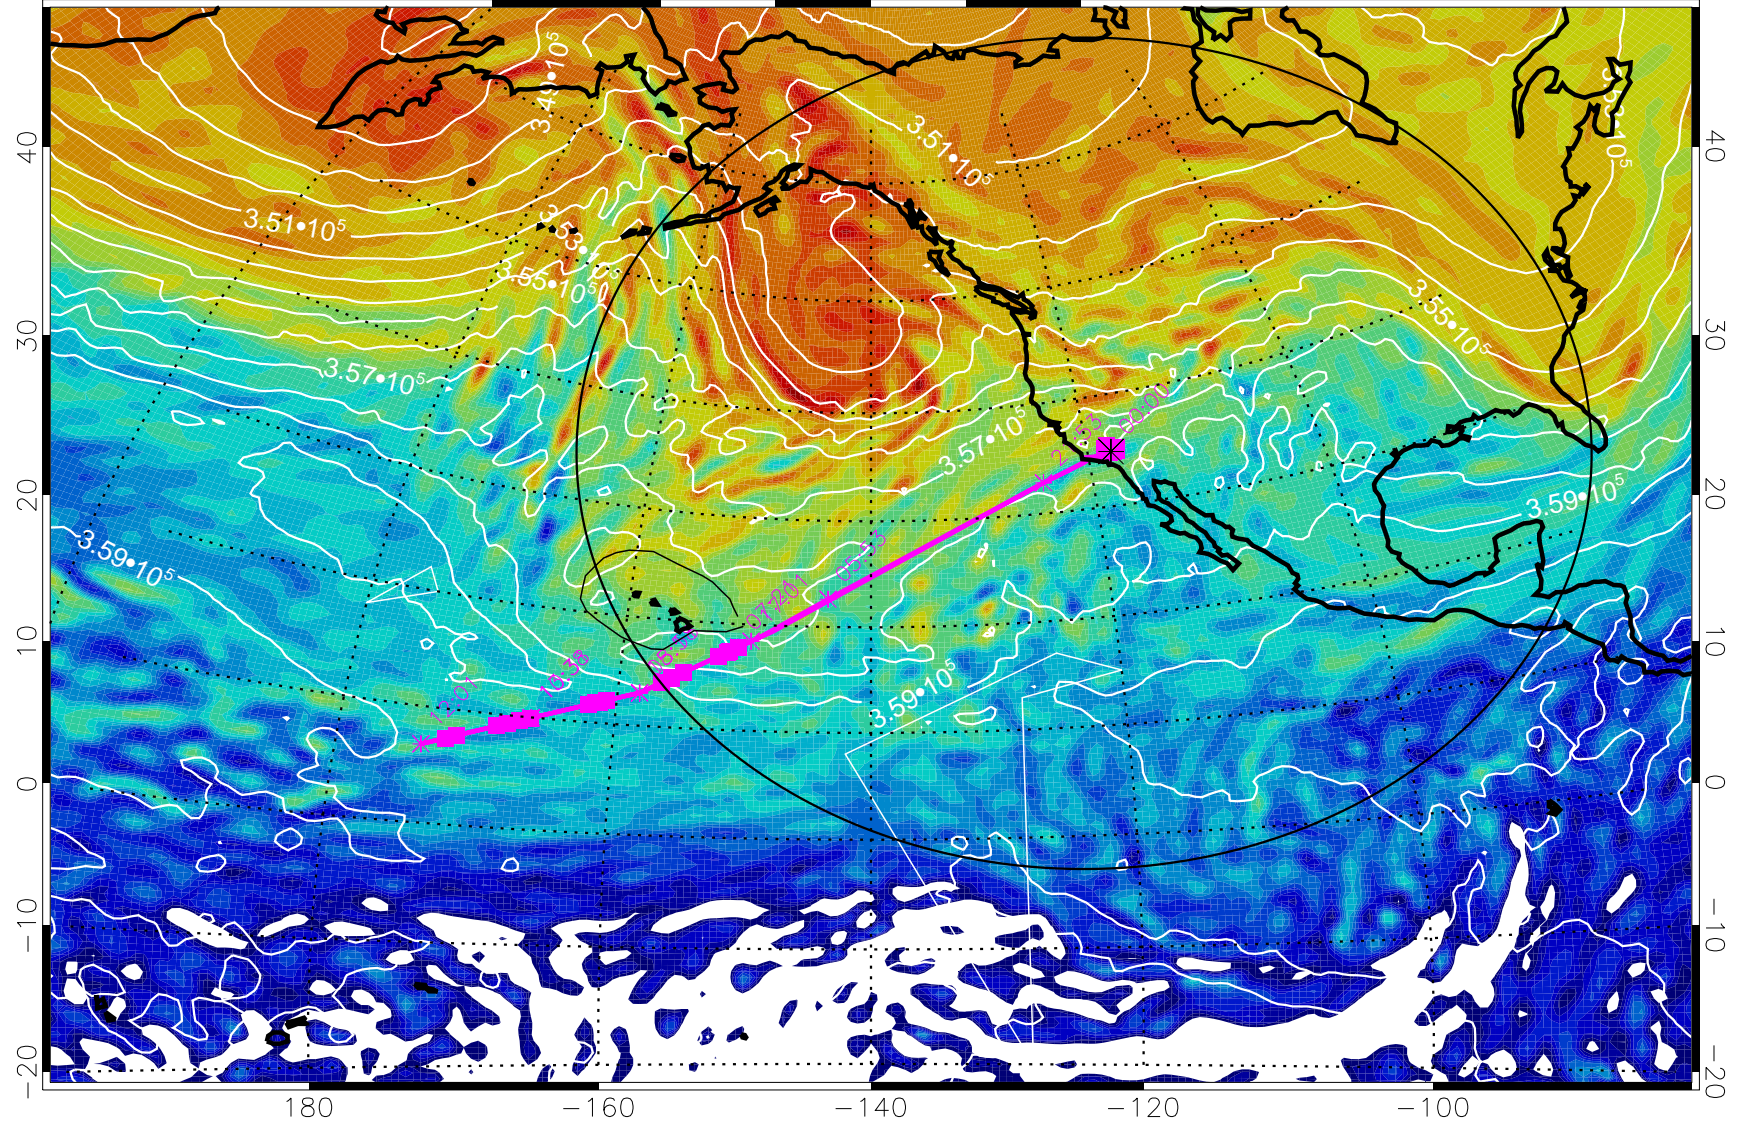

Range ring of 4055 km -- 13 hours GH round trip

13030312, 96 hour forecast for 380K EPV

380K Montgomery Streamfunction, white

Range ring of 4055 km -- 13 hours GH round trip

13030318, 102 hour forecast for 380K EPV

380K Montgomery Streamfunction, white

Range ring of 4055 km -- 13 hours GH round trip

13030400, 108 hour forecast for 380K EPV

380K Montgomery Streamfunction, white

Range ring of 4055 km -- 13 hours GH round trip

13030406, 114 hour forecast for 380K EPV

160 180 -160 -140 -120 -100

380K Montgomery Streamfunction, white

Range ring of 4055 km -- 13 hours GH round trip

13030412, 120 hour forecast for 380K EPV

160 180 -160 -140 -120 -100

380K Montgomery Streamfunction, white

Range ring of 4055 km -- 13 hours GH round trip