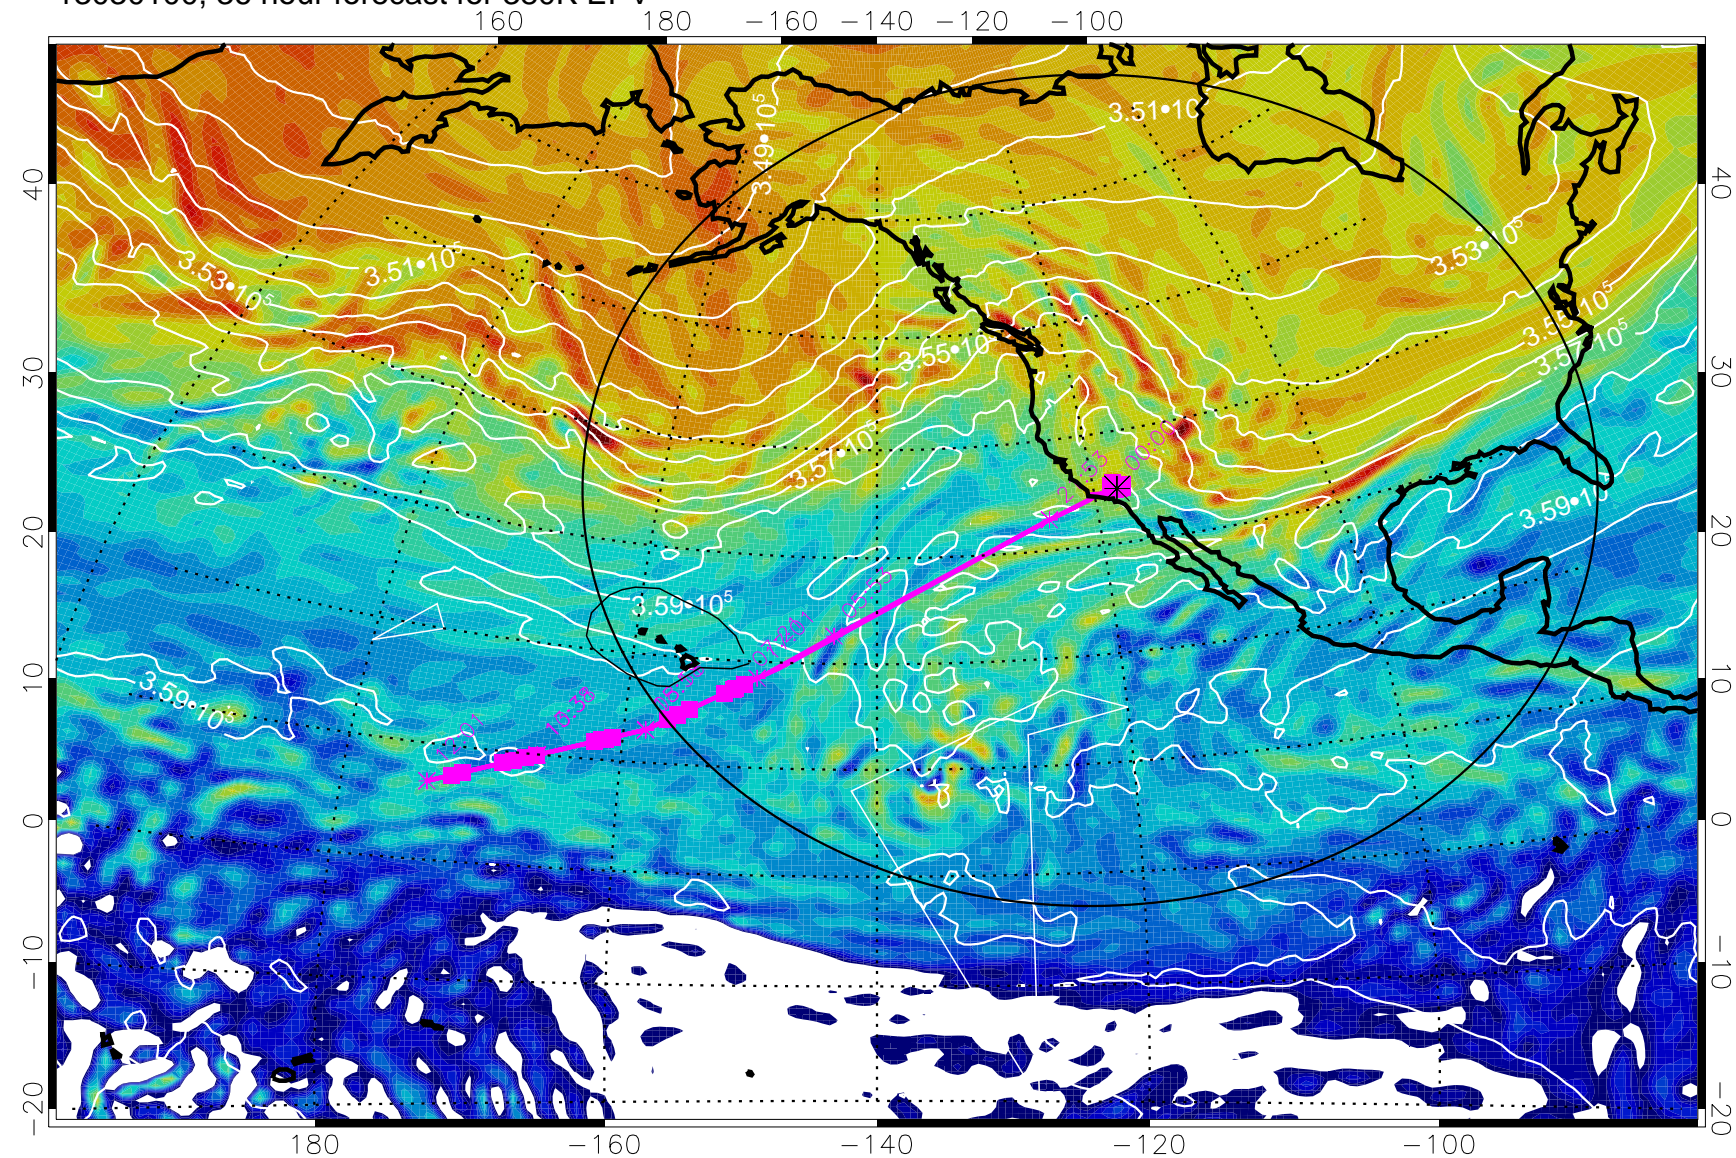

13022806, 18 hour forecast for 380K EPV

380K Montgomery Streamfunction, white

Range ring of 4055 km -- 13 hours GH round trip

13022812, 24 hour forecast for 380K EPV

160 180 -160 -140 -120 -100

380K Montgomery Streamfunction, white

Range ring of 4055 km -- 13 hours GH round trip

13022818, 30 hour forecast for 380K EPV

380K Montgomery Streamfunction, white

Range ring of 4055 km -- 13 hours GH round trip

13030100, 36 hour forecast for 380K EPV

160 180 -160 -140 -120 -100

40  
30  
20  
10  
0  
-10  
-20

380K Montgomery Streamfunction, white

Range ring of 4055 km -- 13 hours GH round trip

13030106, 42 hour forecast for 380K EPV

380K Montgomery Streamfunction, white

Range ring of 4055 km -- 13 hours GH round trip

13030112, 48 hour forecast for 380K EPV

380K Montgomery Streamfunction, white

Range ring of 4055 km -- 13 hours GH round trip

13030118, 54 hour forecast for 380K EPV