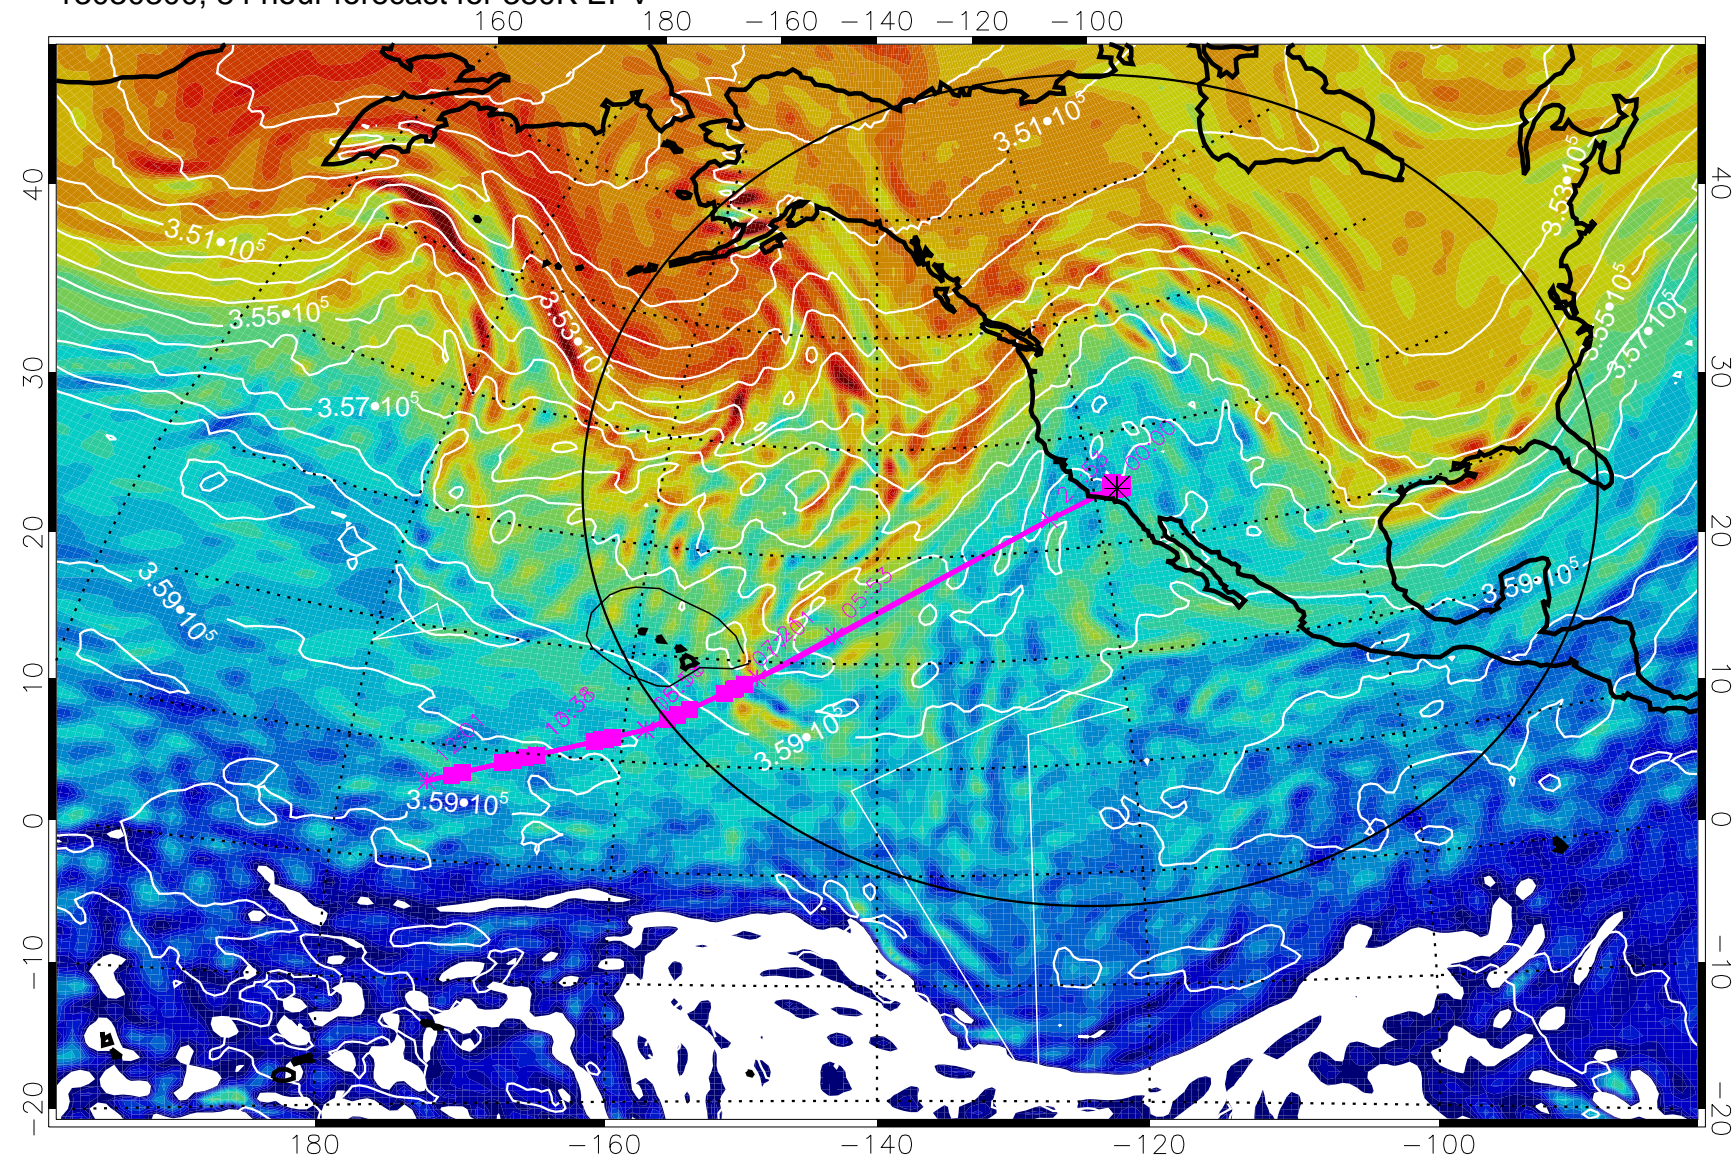

Range ring of 4055 km -- 13 hours GH round trip

13030206, 66 hour forecast for 380K EPV

380K Montgomery Streamfunction, white

Range ring of 4055 km -- 13 hours GH round trip

13030212, 72 hour forecast for 380K EPV

380K Montgomery Streamfunction, white

Range ring of 4055 km -- 13 hours GH round trip

13030218, 78 hour forecast for 380K EPV

380K Montgomery Streamfunction, white

Range ring of 4055 km -- 13 hours GH round trip

13030300, 84 hour forecast for 380K EPV

380K Montgomery Streamfunction, white

Range ring of 4055 km -- 13 hours GH round trip

13030306, 90 hour forecast for 380K EPV

160 180 -160 -140 -120 -100

380K Montgomery Streamfunction, white

Range ring of 4055 km -- 13 hours GH round trip

13030312, 96 hour forecast for 380K EPV

380K Montgomery Streamfunction, white

Range ring of 4055 km -- 13 hours GH round trip

13030318, 102 hour forecast for 380K EPV