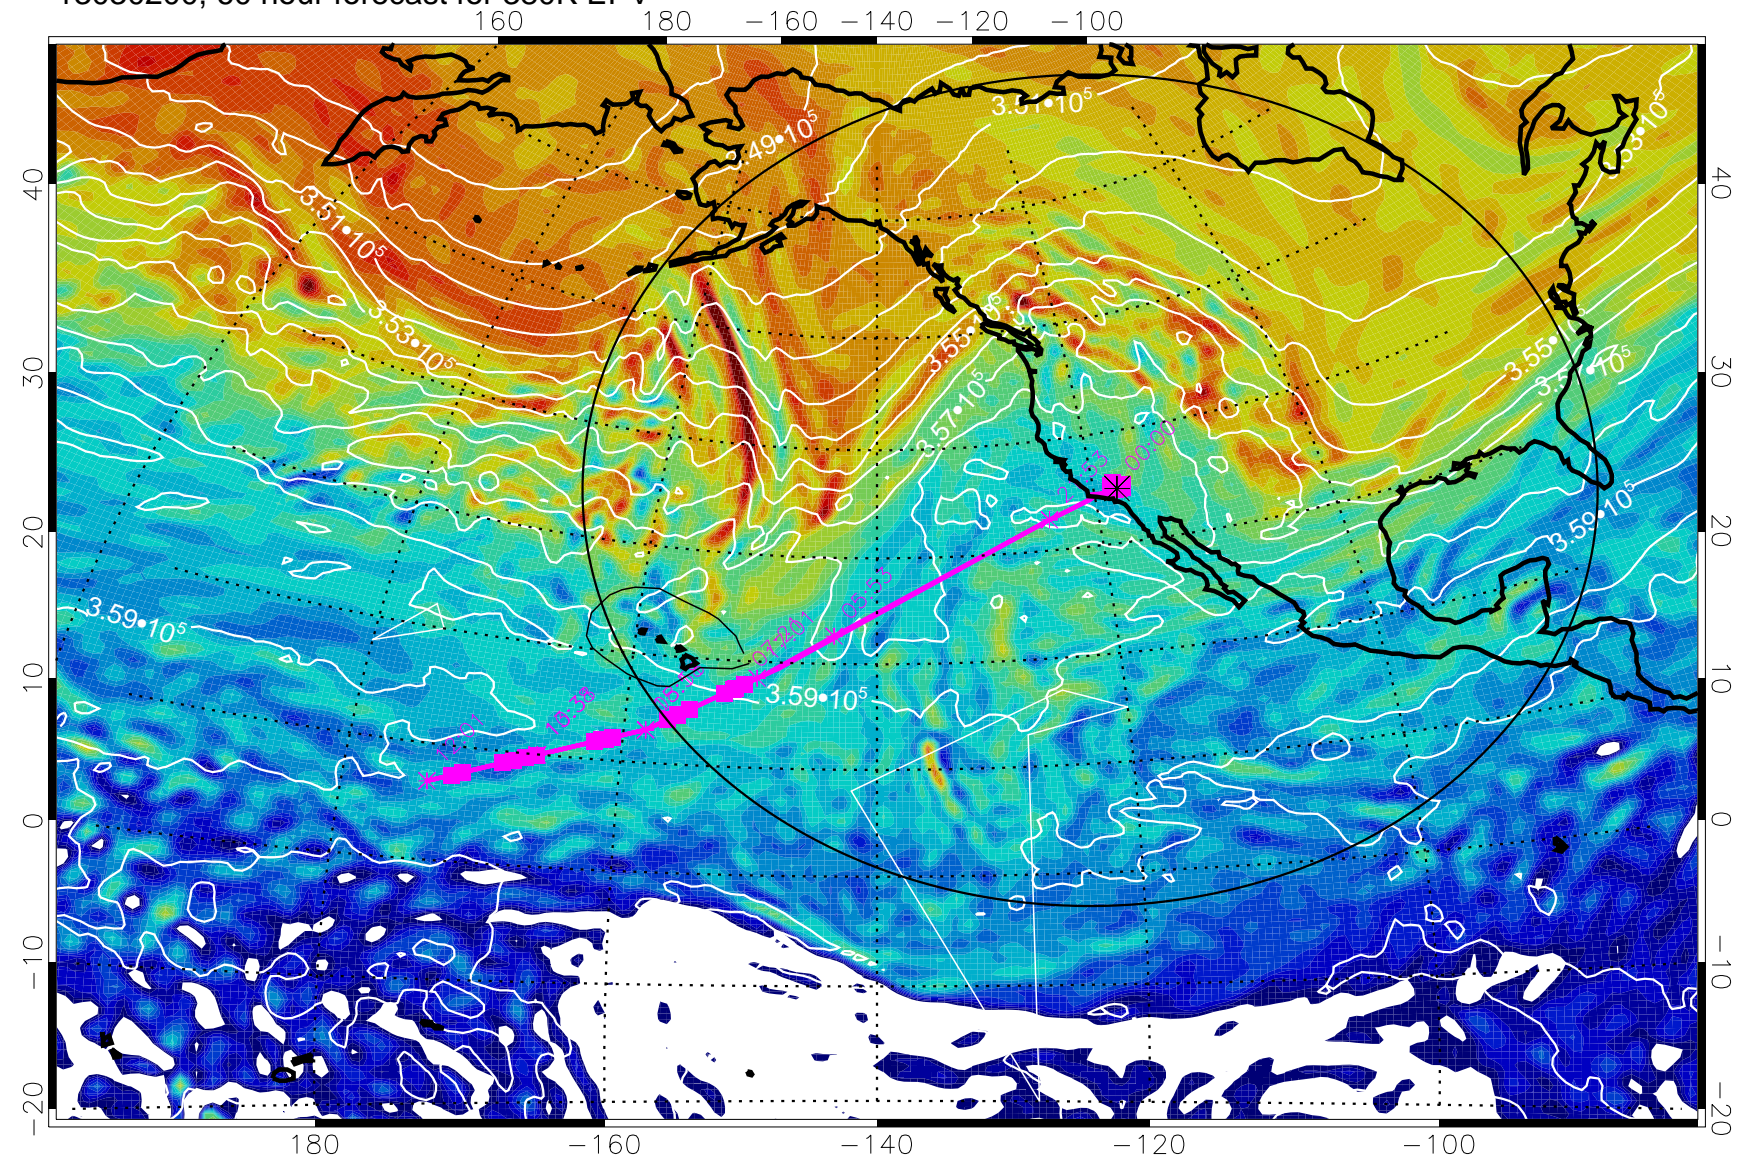

160 180 -160 -140 -120 -100

40  
30  
20  
10  
0  
-10  
-20

380K Montgomery Streamfunction, white

Range ring of 4055 km -- 13 hours GH round trip

13030106, 42 hour forecast for 380K EPV

380K Montgomery Streamfunction, white

Range ring of 4055 km -- 13 hours GH round trip

13030112, 48 hour forecast for 380K EPV

380K Montgomery Streamfunction, white

Range ring of 4055 km -- 13 hours GH round trip

13030118, 54 hour forecast for 380K EPV

380K Montgomery Streamfunction, white

Range ring of 4055 km -- 13 hours GH round trip

13030200, 60 hour forecast for 380K EPV

160 180 -160 -140 -120 -100

40  
30  
20  
10  
0  
-10  
-20

380K Montgomery Streamfunction, white

Range ring of 4055 km -- 13 hours GH round trip

13030206, 66 hour forecast for 380K EPV

380K Montgomery Streamfunction, white

Range ring of 4055 km -- 13 hours GH round trip

13030212, 72 hour forecast for 380K EPV