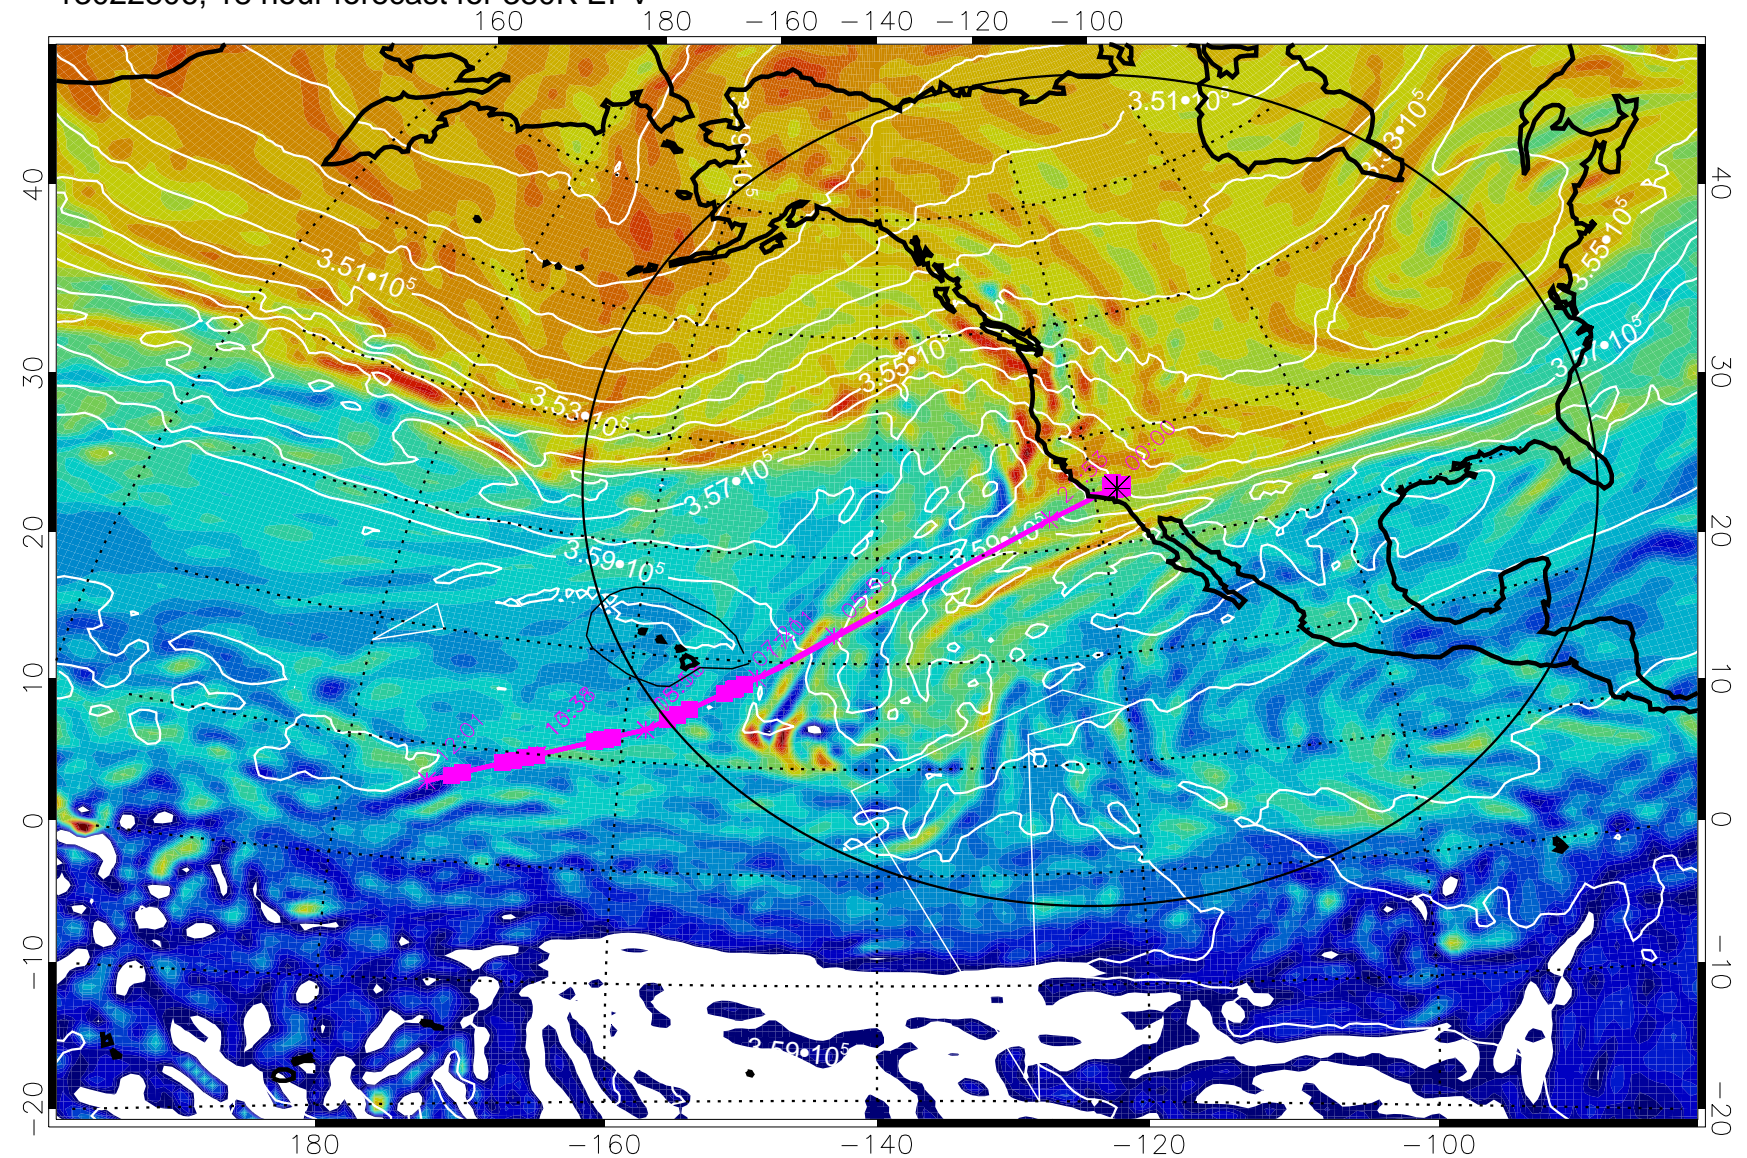

13022718, 6 hour forecast for 380K EPV

160 180 -160 -140 -120 -100

13022800, 12 hour forecast for 380K EPV

160 180 -160 -140 -120 -100

380K Montgomery Streamfunction, white

Range ring of 4055 km -- 13 hours GH round trip

13022806, 18 hour forecast for 380K EPV

380K Montgomery Streamfunction, white

Range ring of 4055 km -- 13 hours GH round trip

13022812, 24 hour forecast for 380K EPV

160 180 -160 -140 -120 -100

380K Montgomery Streamfunction, white

Range ring of 4055 km -- 13 hours GH round trip

13022818, 30 hour forecast for 380K EPV

380K Montgomery Streamfunction, white

Range ring of 4055 km -- 13 hours GH round trip

13030100, 36 hour forecast for 380K EPV

160 180 -160 -140 -120 -100

40  
30  
20  
10  
0  
-10  
-20

380K Montgomery Streamfunction, white

Range ring of 4055 km -- 13 hours GH round trip

13030106, 42 hour forecast for 380K EPV

380K Montgomery Streamfunction, white