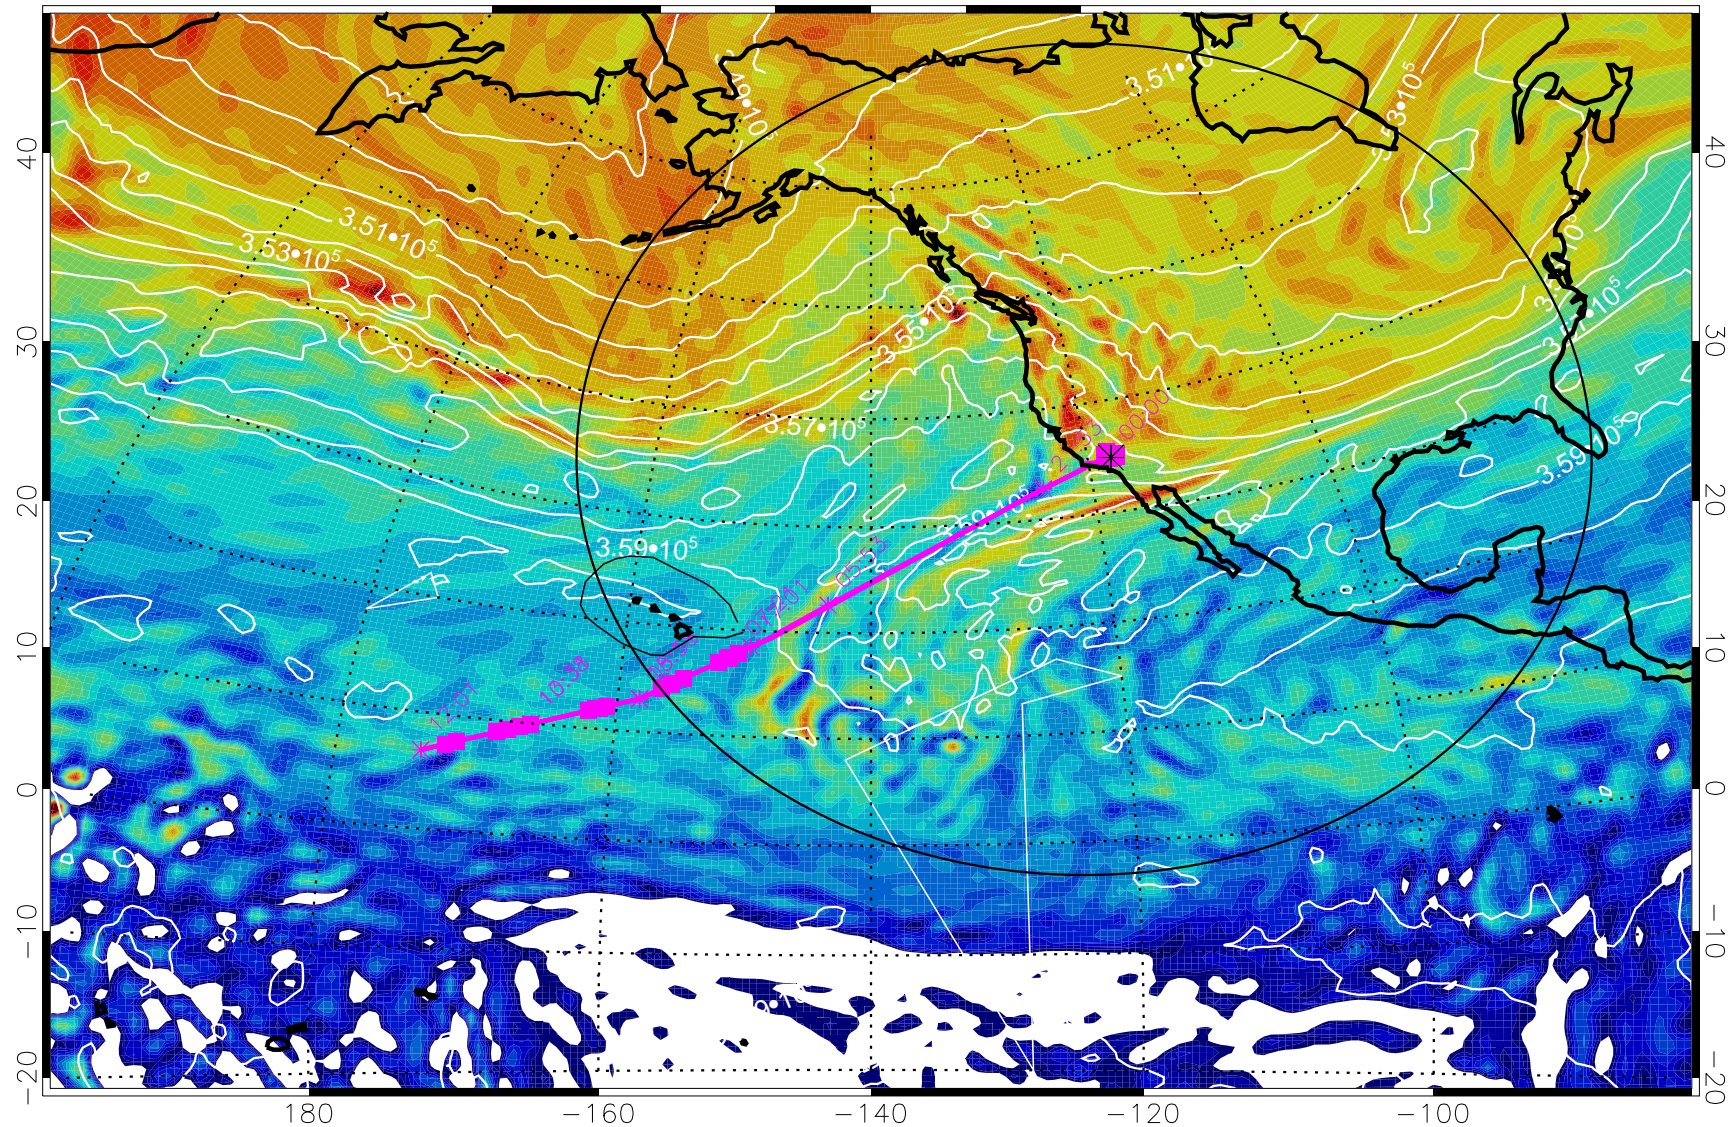

13022718, 6 hour forecast for 380K EPV

160 180 -160 -140 -120 -100

13022800, 12 hour forecast for 380K EPV

160 180 -160 -140 -120 -100

380K Montgomery Streamfunction, white

Range ring of 4055 km -- 13 hours GH round trip

13022806, 18 hour forecast for 380K EPV

380K Montgomery Streamfunction, white

Range ring of 4055 km -- 13 hours GH round trip

13022812, 24 hour forecast for 380K EPV

160 180 -160 -140 -120 -100

380K Montgomery Streamfunction, white

Range ring of 4055 km -- 13 hours GH round trip

13022818, 30 hour forecast for 380K EPV

380K Montgomery Streamfunction, white

Range ring of 4055 km -- 13 hours GH round trip

13030100, 36 hour forecast for 380K EPV

160 180 -160 -140 -120 -100

40  
30  
20  
10  
0  
-10  
-20

380K Montgomery Streamfunction, white

Range ring of 4055 km -- 13 hours GH round trip

13030106, 42 hour forecast for 380K EPV

380K Montgomery Streamfunction, white