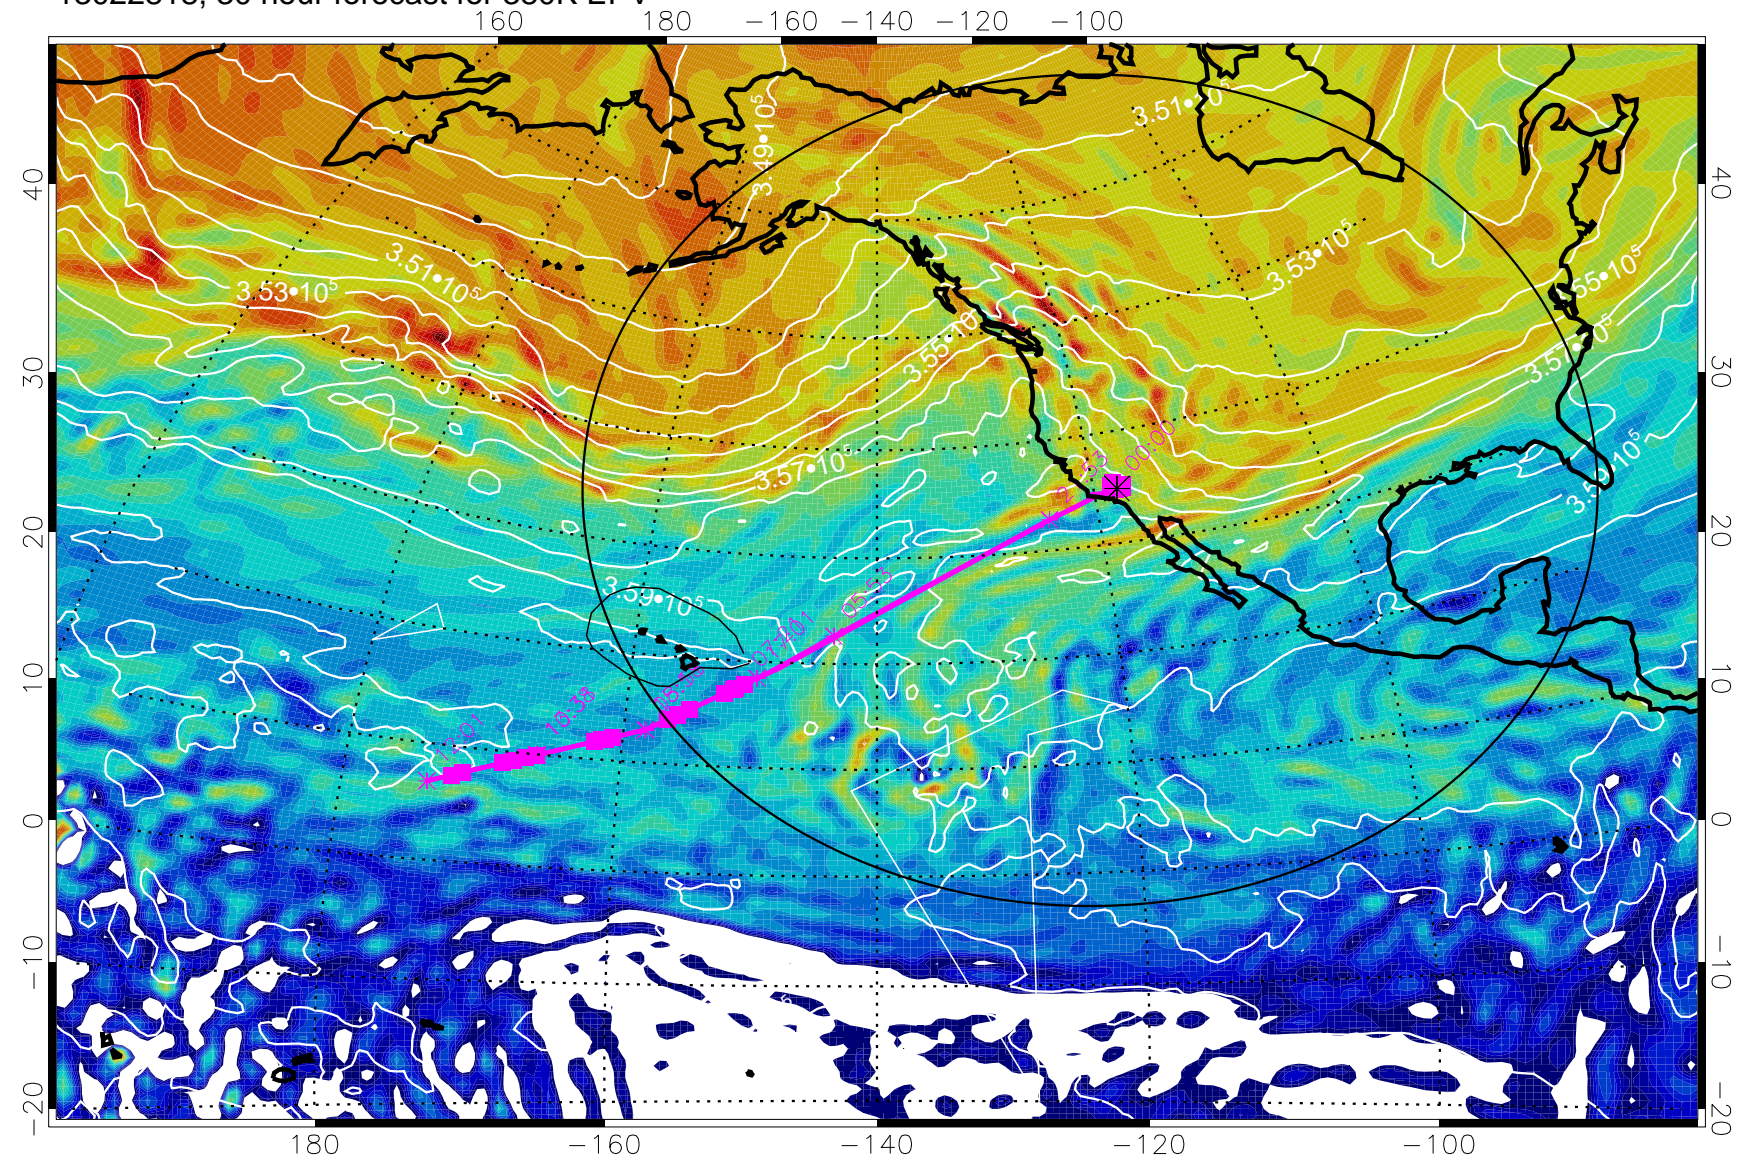

13022718, 6 hour forecast for 380K EPV

160 180 -160 -140 -120 -100

13022800, 12 hour forecast for 380K EPV

160 180 -160 -140 -120 -100

380K Montgomery Streamfunction, white

Range ring of 4055 km -- 13 hours GH round trip

13022806, 18 hour forecast for 380K EPV

380K Montgomery Streamfunction, white

Range ring of 4055 km -- 13 hours GH round trip

13022812, 24 hour forecast for 380K EPV

160 180 -160 -140 -120 -100

380K Montgomery Streamfunction, white

Range ring of 4055 km -- 13 hours GH round trip

13022818, 30 hour forecast for 380K EPV

380K Montgomery Streamfunction, white

Range ring of 4055 km -- 13 hours GH round trip

13030100, 36 hour forecast for 380K EPV

160 180 -160 -140 -120 -100

40  
30  
20  
10  
0  
-10  
-20

380K Montgomery Streamfunction, white

Range ring of 4055 km -- 13 hours GH round trip

13030106, 42 hour forecast for 380K EPV

380K Montgomery Streamfunction, white