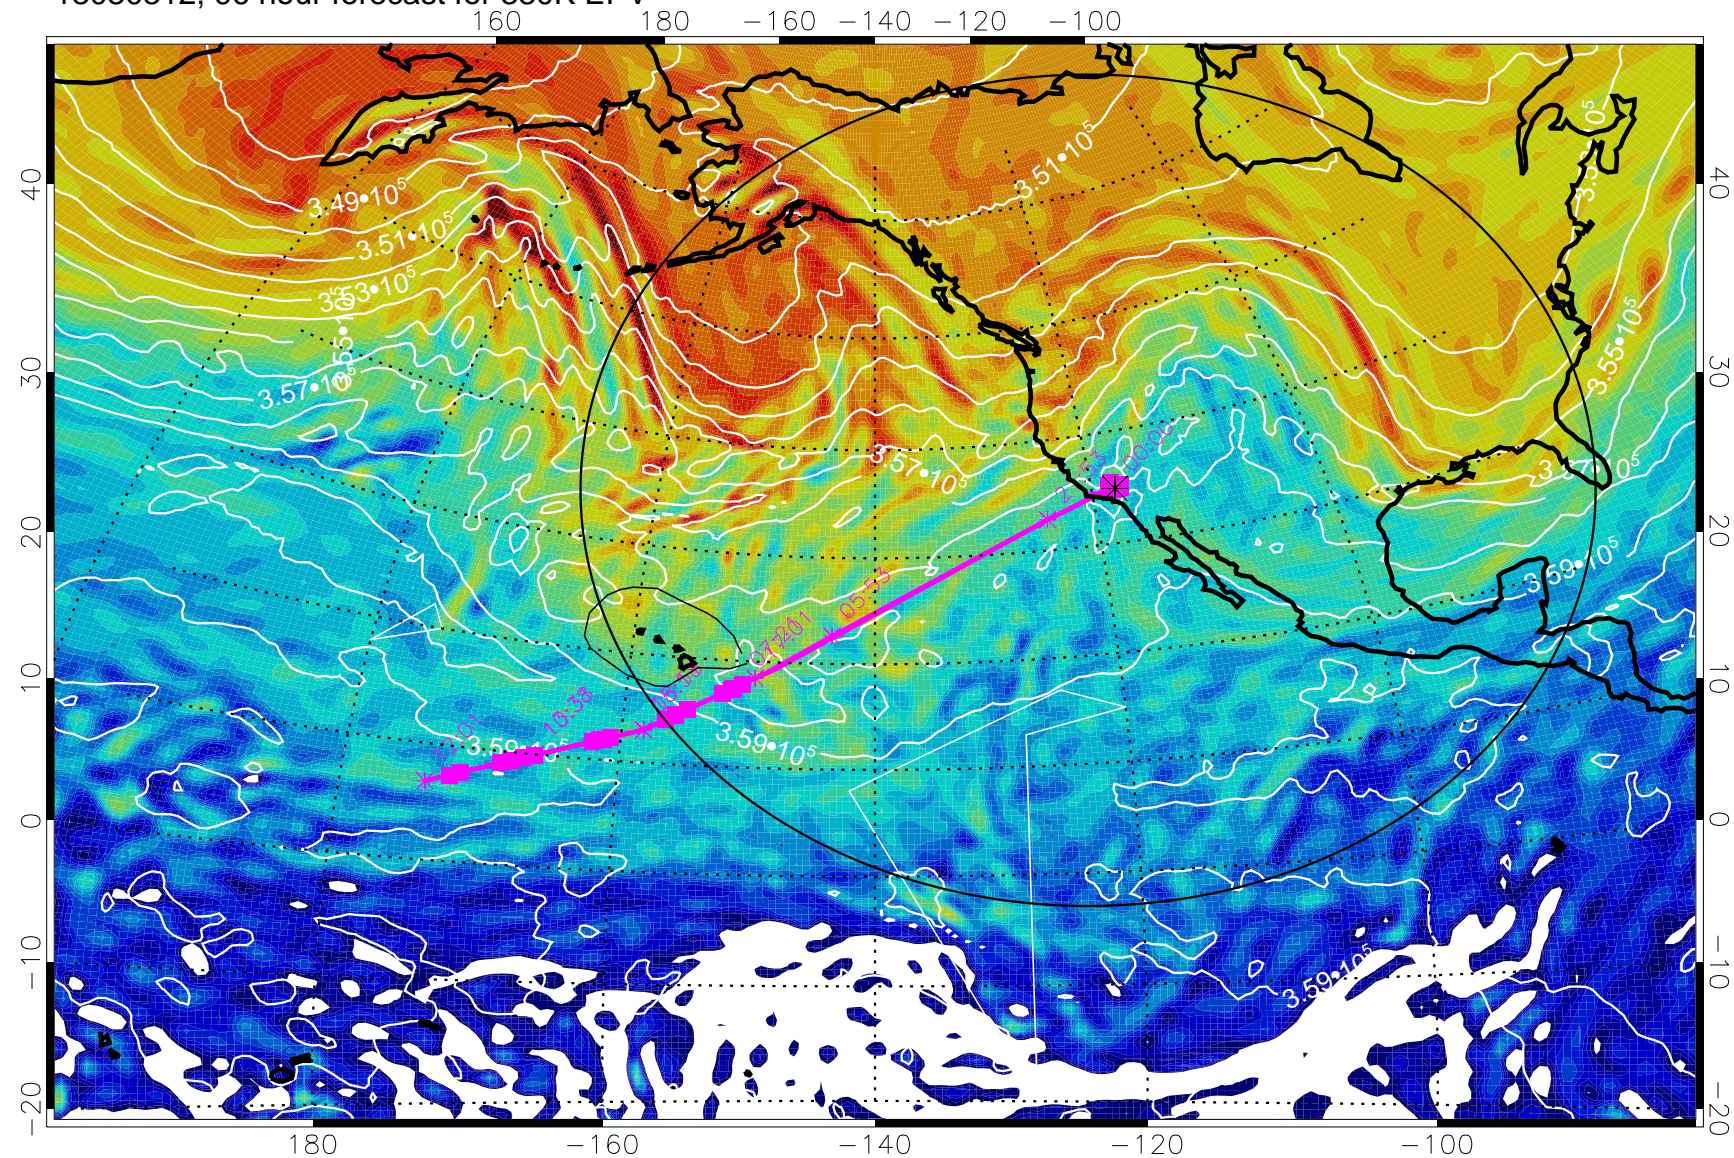

380K Montgomery Streamfunction, white

Range ring of 4055 km -- 13 hours GH round trip

13030218, 78 hour forecast for 380K EPV

380K Montgomery Streamfunction, white

Range ring of 4055 km -- 13 hours GH round trip

13030300, 84 hour forecast for 380K EPV

380K Montgomery Streamfunction, white

Range ring of 4055 km -- 13 hours GH round trip

13030306, 90 hour forecast for 380K EPV

160 180 -160 -140 -120 -100

380K Montgomery Streamfunction, white

Range ring of 4055 km -- 13 hours GH round trip

13030312, 96 hour forecast for 380K EPV

380K Montgomery Streamfunction, white

Range ring of 4055 km -- 13 hours GH round trip

13030318, 102 hour forecast for 380K EPV

380K Montgomery Streamfunction, white

Range ring of 4055 km -- 13 hours GH round trip

13030400, 108 hour forecast for 380K EPV

380K Montgomery Streamfunction, white

Range ring of 4055 km -- 13 hours GH round trip