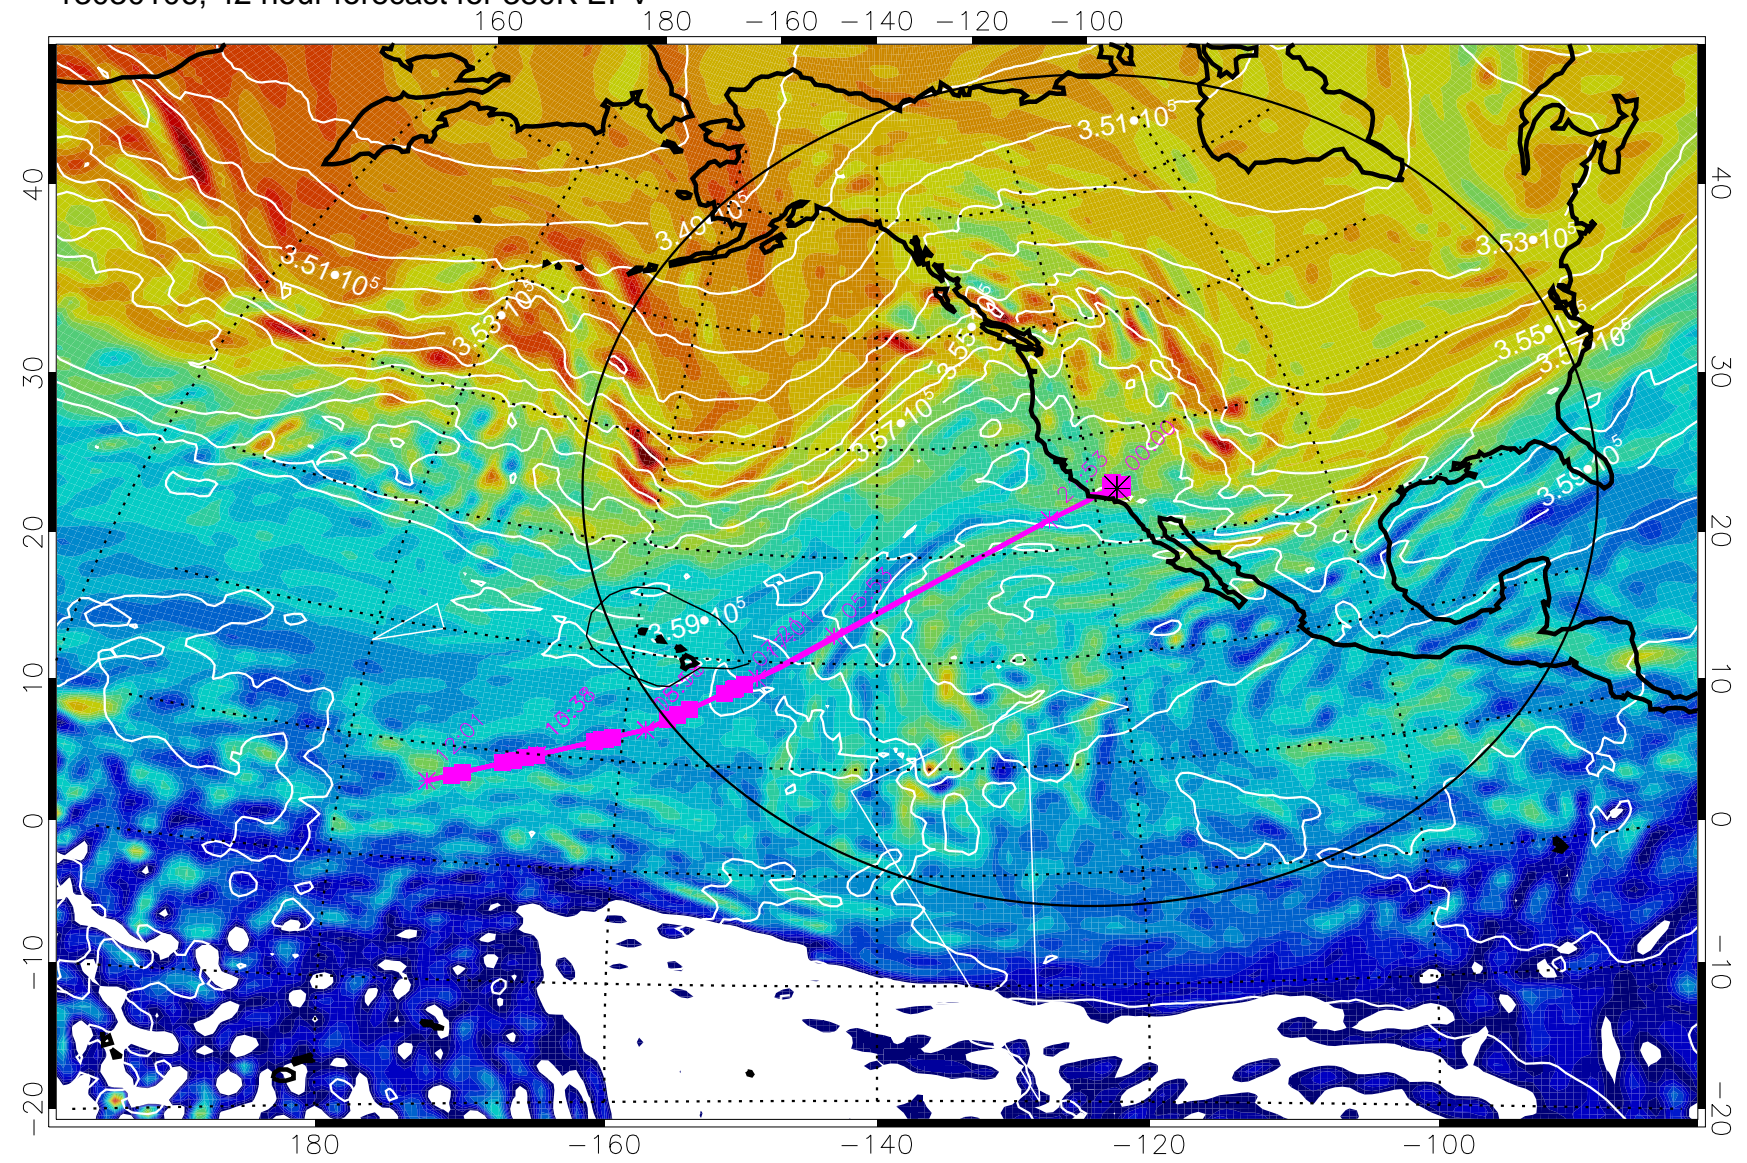

Range ring of 4055 km -- 13 hours GH round trip

13022818, 30 hour forecast for 380K EPV

380K Montgomery Streamfunction, white

Range ring of 4055 km -- 13 hours GH round trip

13030100, 36 hour forecast for 380K EPV

160 180 -160 -140 -120 -100

40  
30  
20  
10  
0  
-10  
-20

380K Montgomery Streamfunction, white

Range ring of 4055 km -- 13 hours GH round trip

13030106, 42 hour forecast for 380K EPV

380K Montgomery Streamfunction, white

Range ring of 4055 km -- 13 hours GH round trip

13030112, 48 hour forecast for 380K EPV

380K Montgomery Streamfunction, white

Range ring of 4055 km -- 13 hours GH round trip

13030118, 54 hour forecast for 380K EPV

380K Montgomery Streamfunction, white

Range ring of 4055 km -- 13 hours GH round trip

13030200, 60 hour forecast for 380K EPV

160 180 -160 -140 -120 -100

40  
30  
20  
10  
0  
-10  
-20

380K Montgomery Streamfunction, white