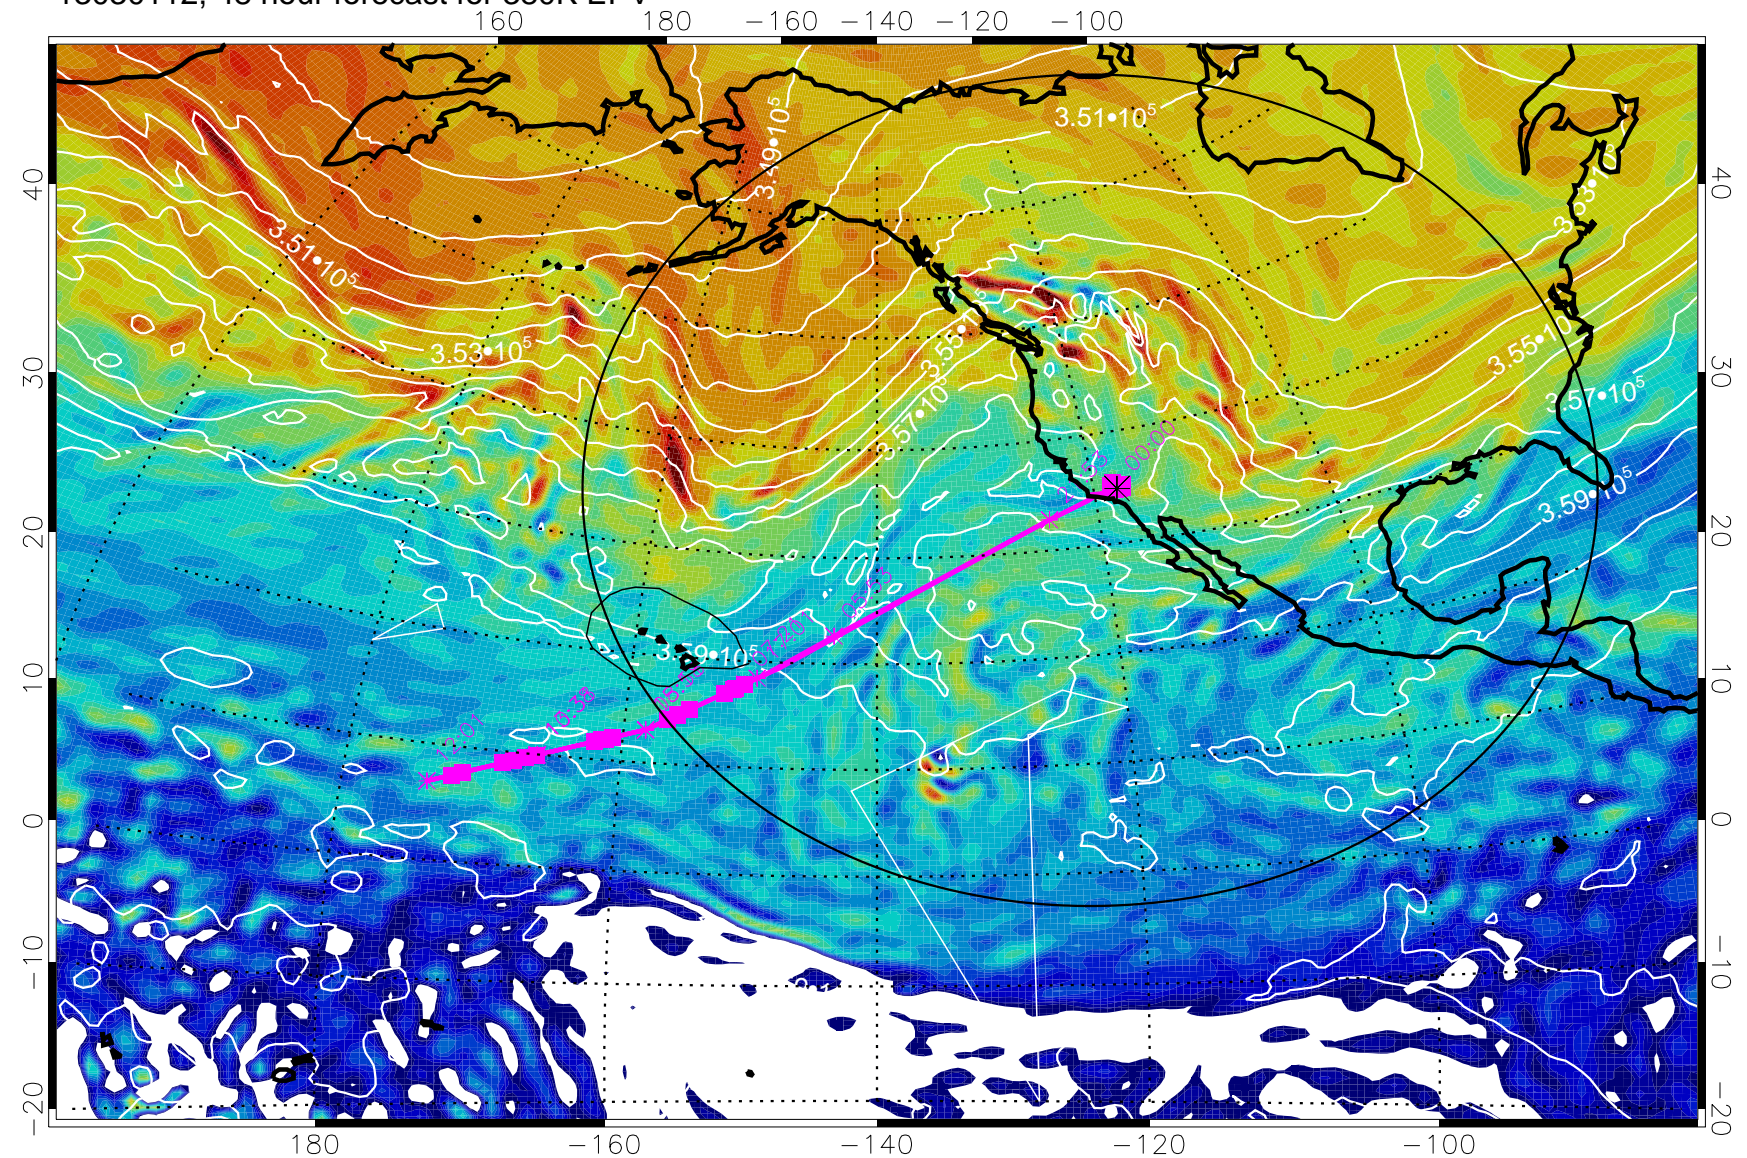

Range ring of 4055 km -- 13 hours GH round trip

13022818, 30 hour forecast for 380K EPV

380K Montgomery Streamfunction, white

Range ring of 4055 km -- 13 hours GH round trip

13030100, 36 hour forecast for 380K EPV

160 180 -160 -140 -120 -100

40  
30  
20  
10  
0  
-10  
-20

380K Montgomery Streamfunction, white

Range ring of 4055 km -- 13 hours GH round trip

13030106, 42 hour forecast for 380K EPV

380K Montgomery Streamfunction, white

Range ring of 4055 km -- 13 hours GH round trip

13030112, 48 hour forecast for 380K EPV

380K Montgomery Streamfunction, white

Range ring of 4055 km -- 13 hours GH round trip

13030118, 54 hour forecast for 380K EPV

380K Montgomery Streamfunction, white

Range ring of 4055 km -- 13 hours GH round trip

13030200, 60 hour forecast for 380K EPV

160 180 -160 -140 -120 -100

40  
30  
20  
10  
0  
-10  
-20

380K Montgomery Streamfunction, white