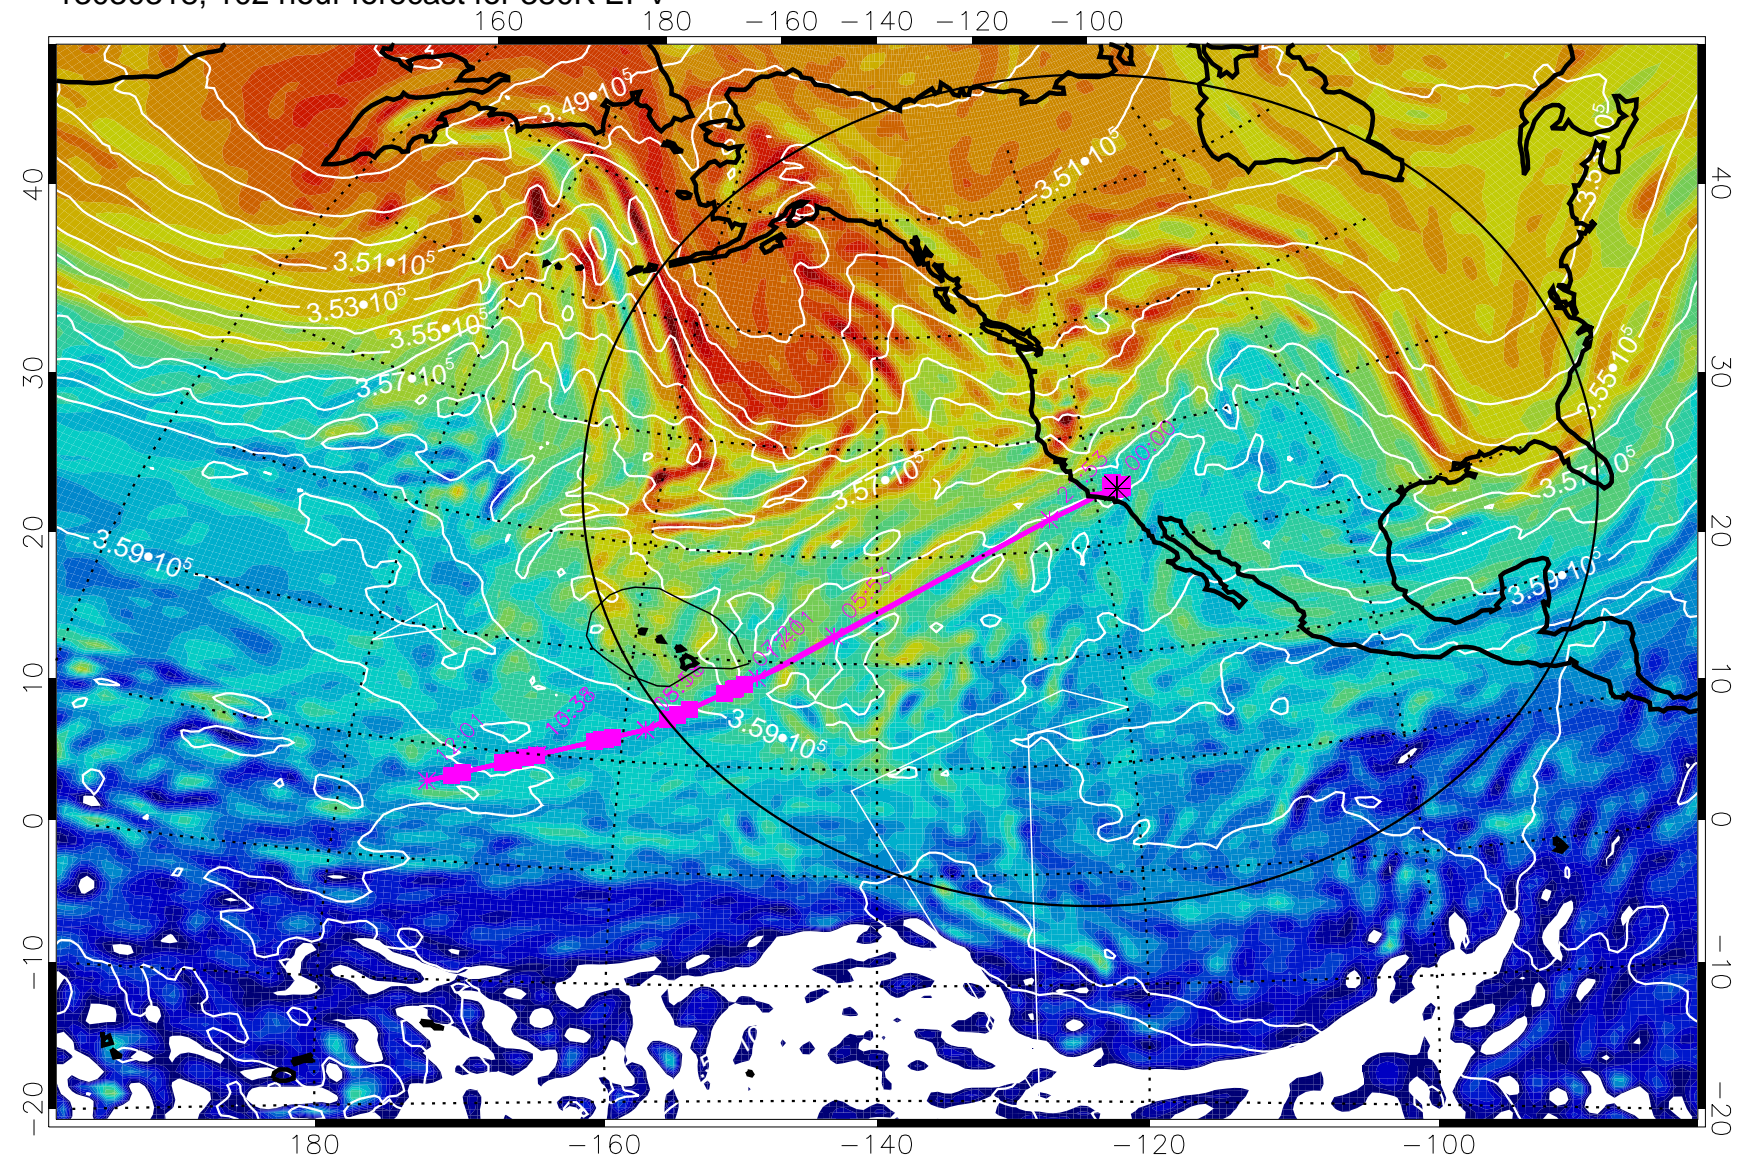

13030300, 84 hour forecast for 380K EPV

380K Montgomery Streamfunction, white

Range ring of 4055 km -- 13 hours GH round trip

13030306, 90 hour forecast for 380K EPV

160 180 -160 -140 -120 -100

380K Montgomery Streamfunction, white

Range ring of 4055 km -- 13 hours GH round trip

13030312, 96 hour forecast for 380K EPV

380K Montgomery Streamfunction, white

Range ring of 4055 km -- 13 hours GH round trip

13030318, 102 hour forecast for 380K EPV

380K Montgomery Streamfunction, white

Range ring of 4055 km -- 13 hours GH round trip

13030400, 108 hour forecast for 380K EPV

380K Montgomery Streamfunction, white

Range ring of 4055 km -- 13 hours GH round trip

13030406, 114 hour forecast for 380K EPV

160 180 -160 -140 -120 -100

380K Montgomery Streamfunction, white

Range ring of 4055 km -- 13 hours GH round trip

13030412, 120 hour forecast for 380K EPV

160 180 -160 -140 -120 -100