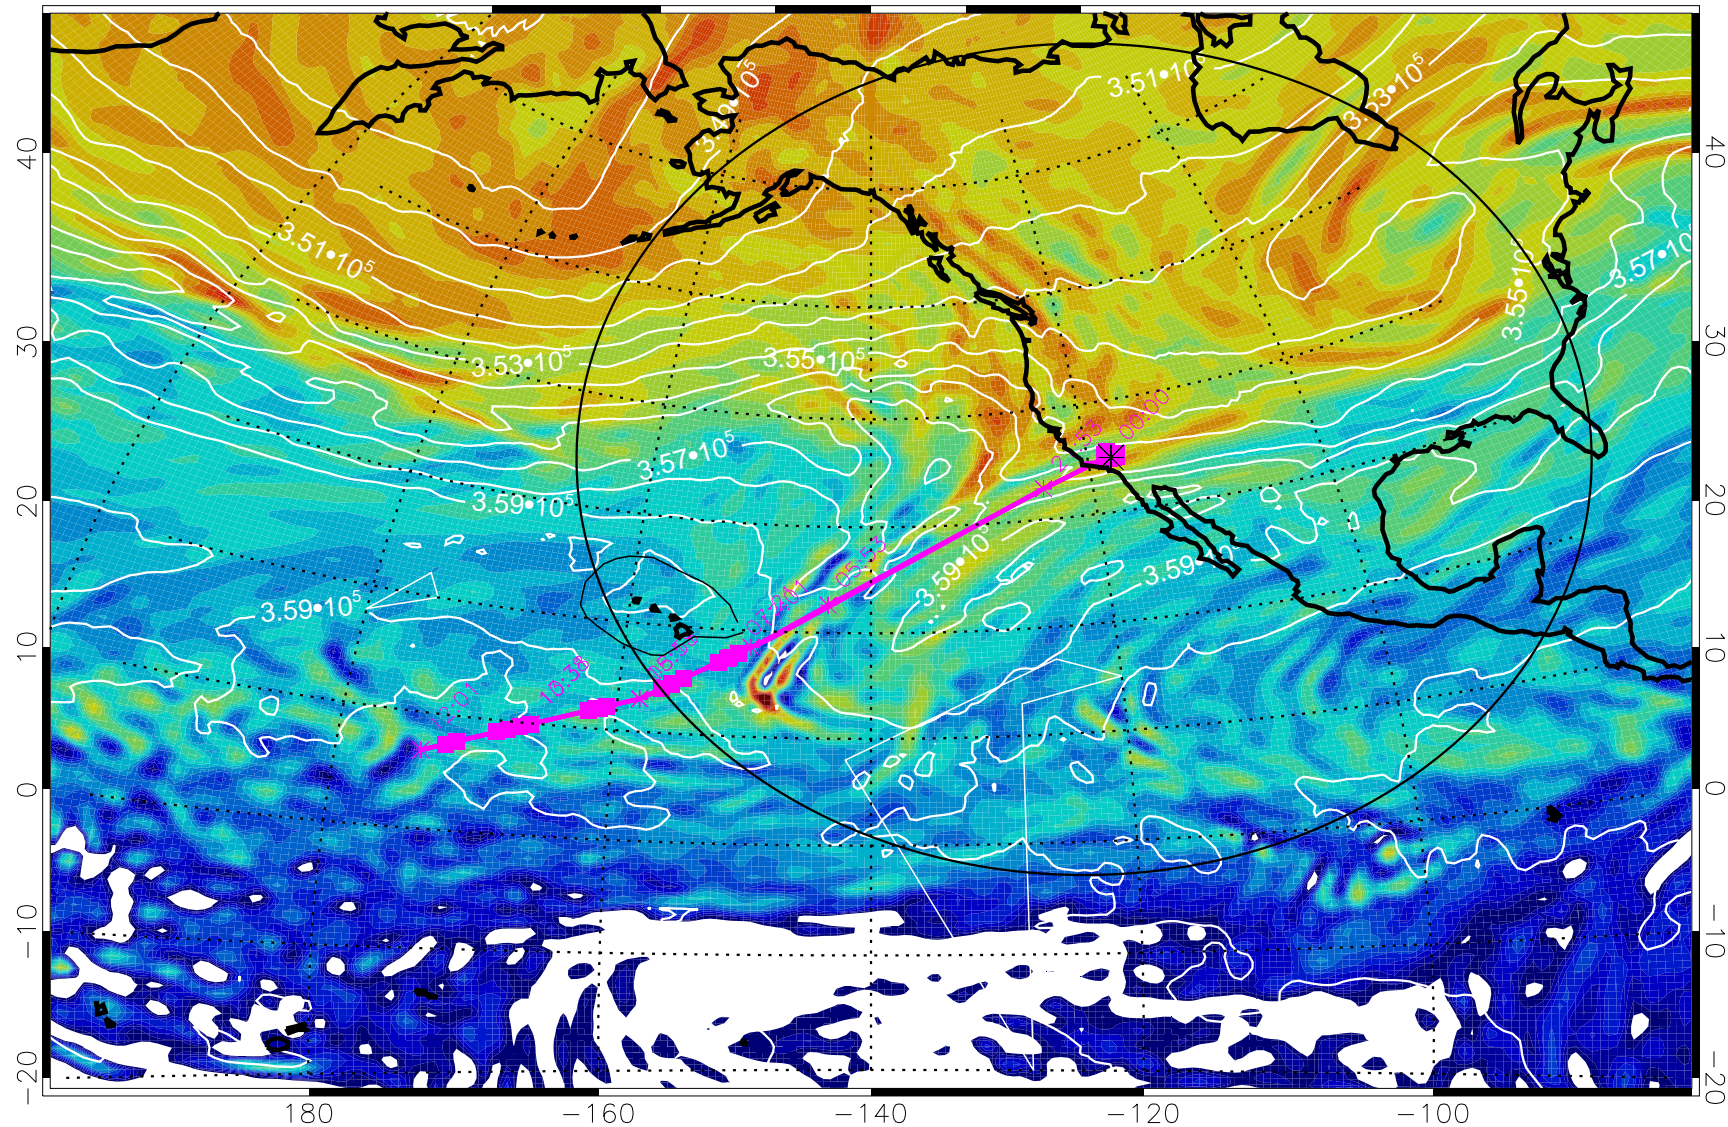

13022718, 6 hour forecast for 380K EPV

160 180 -160 -140 -120 -100

13022800, 12 hour forecast for 380K EPV

160 180 -160 -140 -120 -100

380K Montgomery Streamfunction, white

Range ring of 4055 km -- 13 hours GH round trip

13022806, 18 hour forecast for 380K EPV

380K Montgomery Streamfunction, white

Range ring of 4055 km -- 13 hours GH round trip

13022812, 24 hour forecast for 380K EPV

160 180 -160 -140 -120 -100

380K Montgomery Streamfunction, white

Range ring of 4055 km -- 13 hours GH round trip

13022818, 30 hour forecast for 380K EPV

380K Montgomery Streamfunction, white

Range ring of 4055 km -- 13 hours GH round trip

13030100, 36 hour forecast for 380K EPV

160 180 -160 -140 -120 -100

40  
30  
20  
10  
0  
-10  
-20

380K Montgomery Streamfunction, white

Range ring of 4055 km -- 13 hours GH round trip

13030106, 42 hour forecast for 380K EPV

380K Montgomery Streamfunction, white