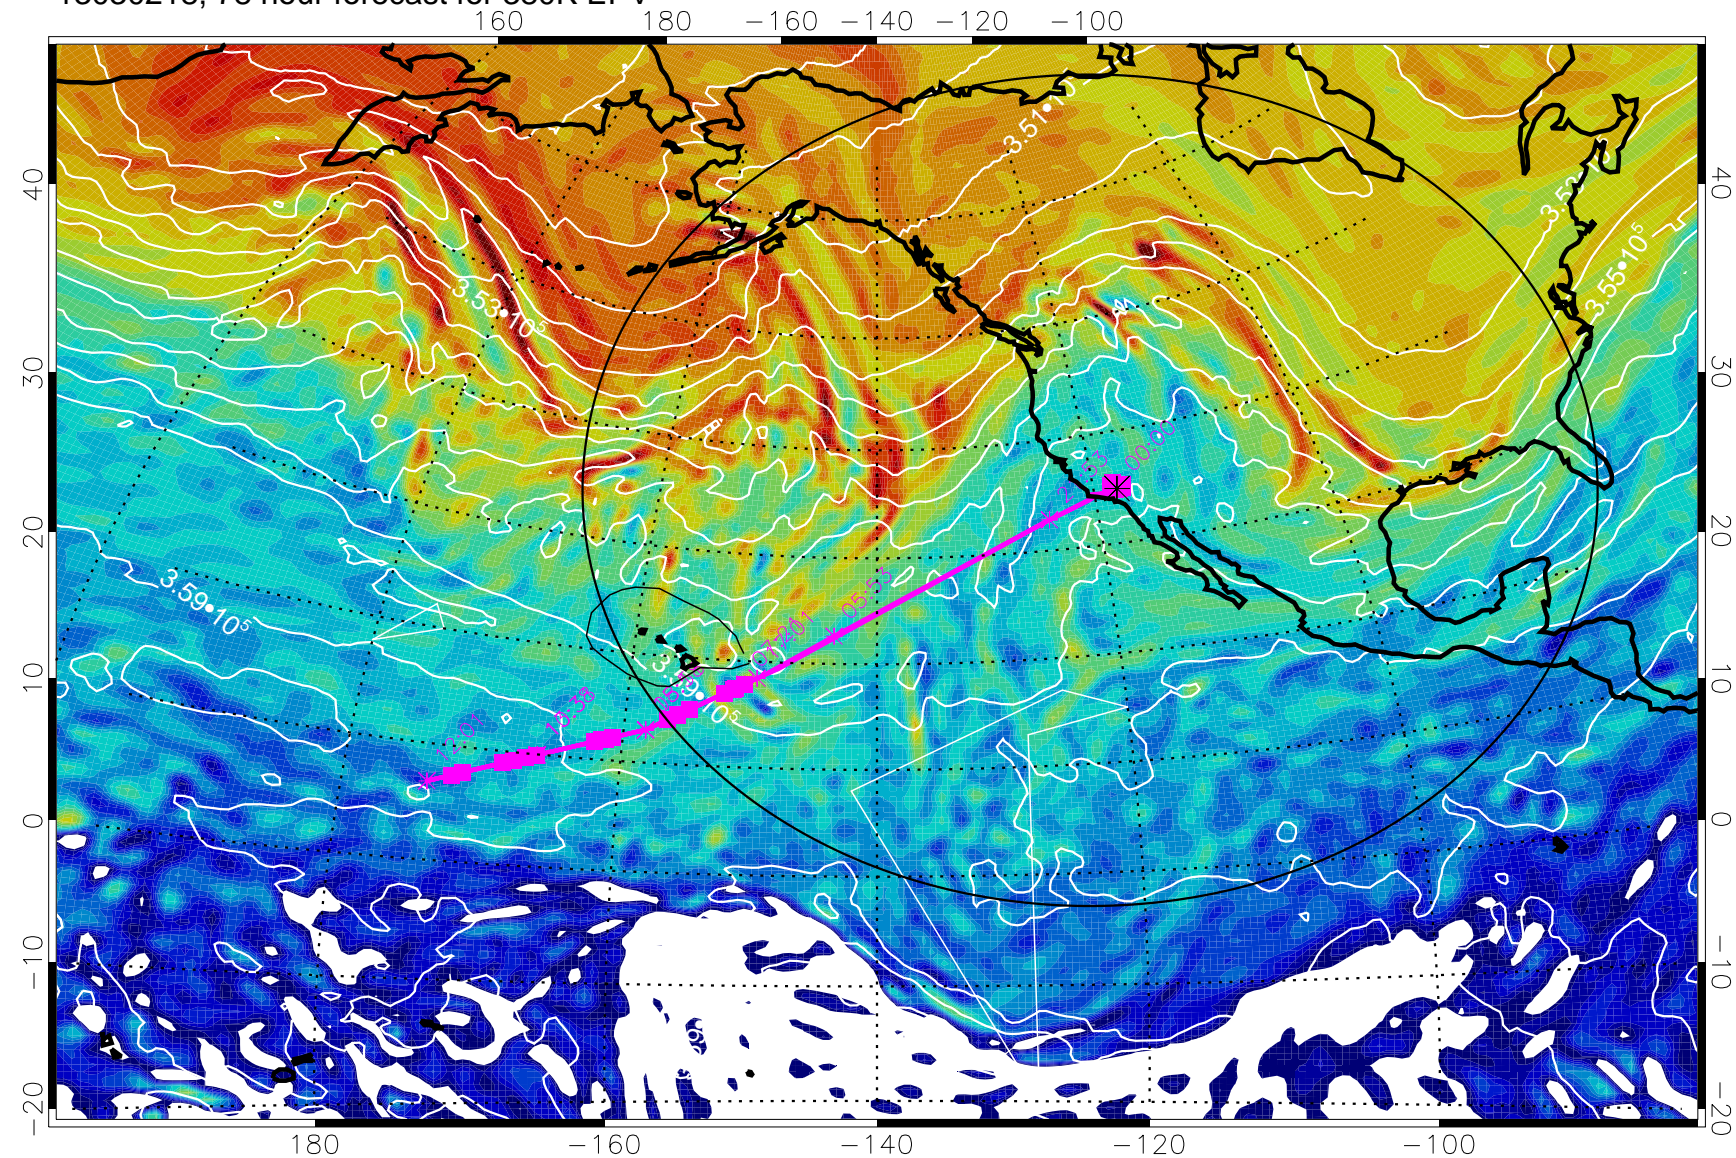

380K Montgomery Streamfunction, white

Range ring of 4055 km -- 13 hours GH round trip

13030200, 60 hour forecast for 380K EPV

160 180 -160 -140 -120 -100

40  
30  
20  
10  
0  
-10  
-20

380K Montgomery Streamfunction, white

Range ring of 4055 km -- 13 hours GH round trip

13030206, 66 hour forecast for 380K EPV

380K Montgomery Streamfunction, white

Range ring of 4055 km -- 13 hours GH round trip

13030212, 72 hour forecast for 380K EPV

380K Montgomery Streamfunction, white

Range ring of 4055 km -- 13 hours GH round trip

13030218, 78 hour forecast for 380K EPV

380K Montgomery Streamfunction, white

Range ring of 4055 km -- 13 hours GH round trip

13030300, 84 hour forecast for 380K EPV

380K Montgomery Streamfunction, white

Range ring of 4055 km -- 13 hours GH round trip

13030306, 90 hour forecast for 380K EPV

160 180 -160 -140 -120 -100

380K Montgomery Streamfunction, white