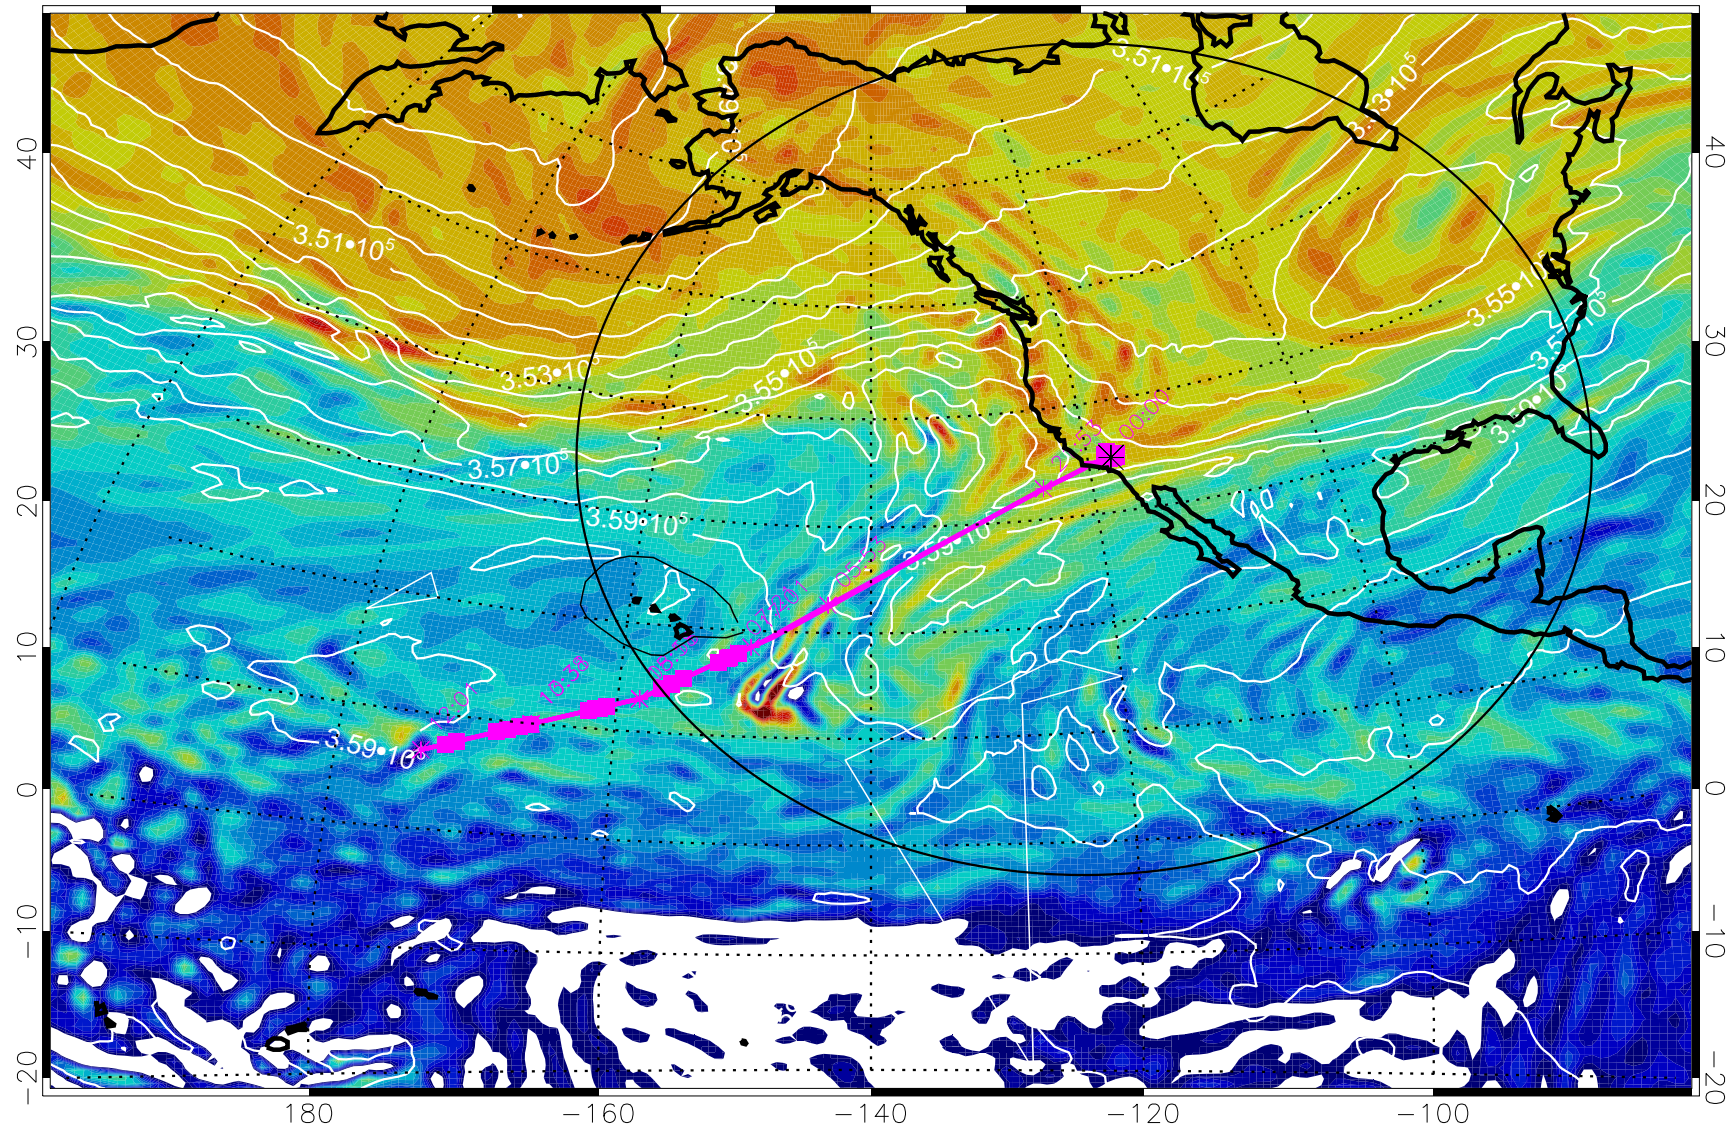

13022718, 6 hour forecast for 380K EPV

160 180 -160 -140 -120 -100

13022800, 12 hour forecast for 380K EPV

160 180 -160 -140 -120 -100

380K Montgomery Streamfunction, white

Range ring of 4055 km -- 13 hours GH round trip

13022806, 18 hour forecast for 380K EPV

380K Montgomery Streamfunction, white

Range ring of 4055 km -- 13 hours GH round trip

13022812, 24 hour forecast for 380K EPV

160 180 -160 -140 -120 -100

380K Montgomery Streamfunction, white

Range ring of 4055 km -- 13 hours GH round trip

13022818, 30 hour forecast for 380K EPV

380K Montgomery Streamfunction, white

Range ring of 4055 km -- 13 hours GH round trip

13030100, 36 hour forecast for 380K EPV

160 180 -160 -140 -120 -100

40  
30  
20  
10  
0  
-10  
-20

380K Montgomery Streamfunction, white

Range ring of 4055 km -- 13 hours GH round trip

13030106, 42 hour forecast for 380K EPV

380K Montgomery Streamfunction, white