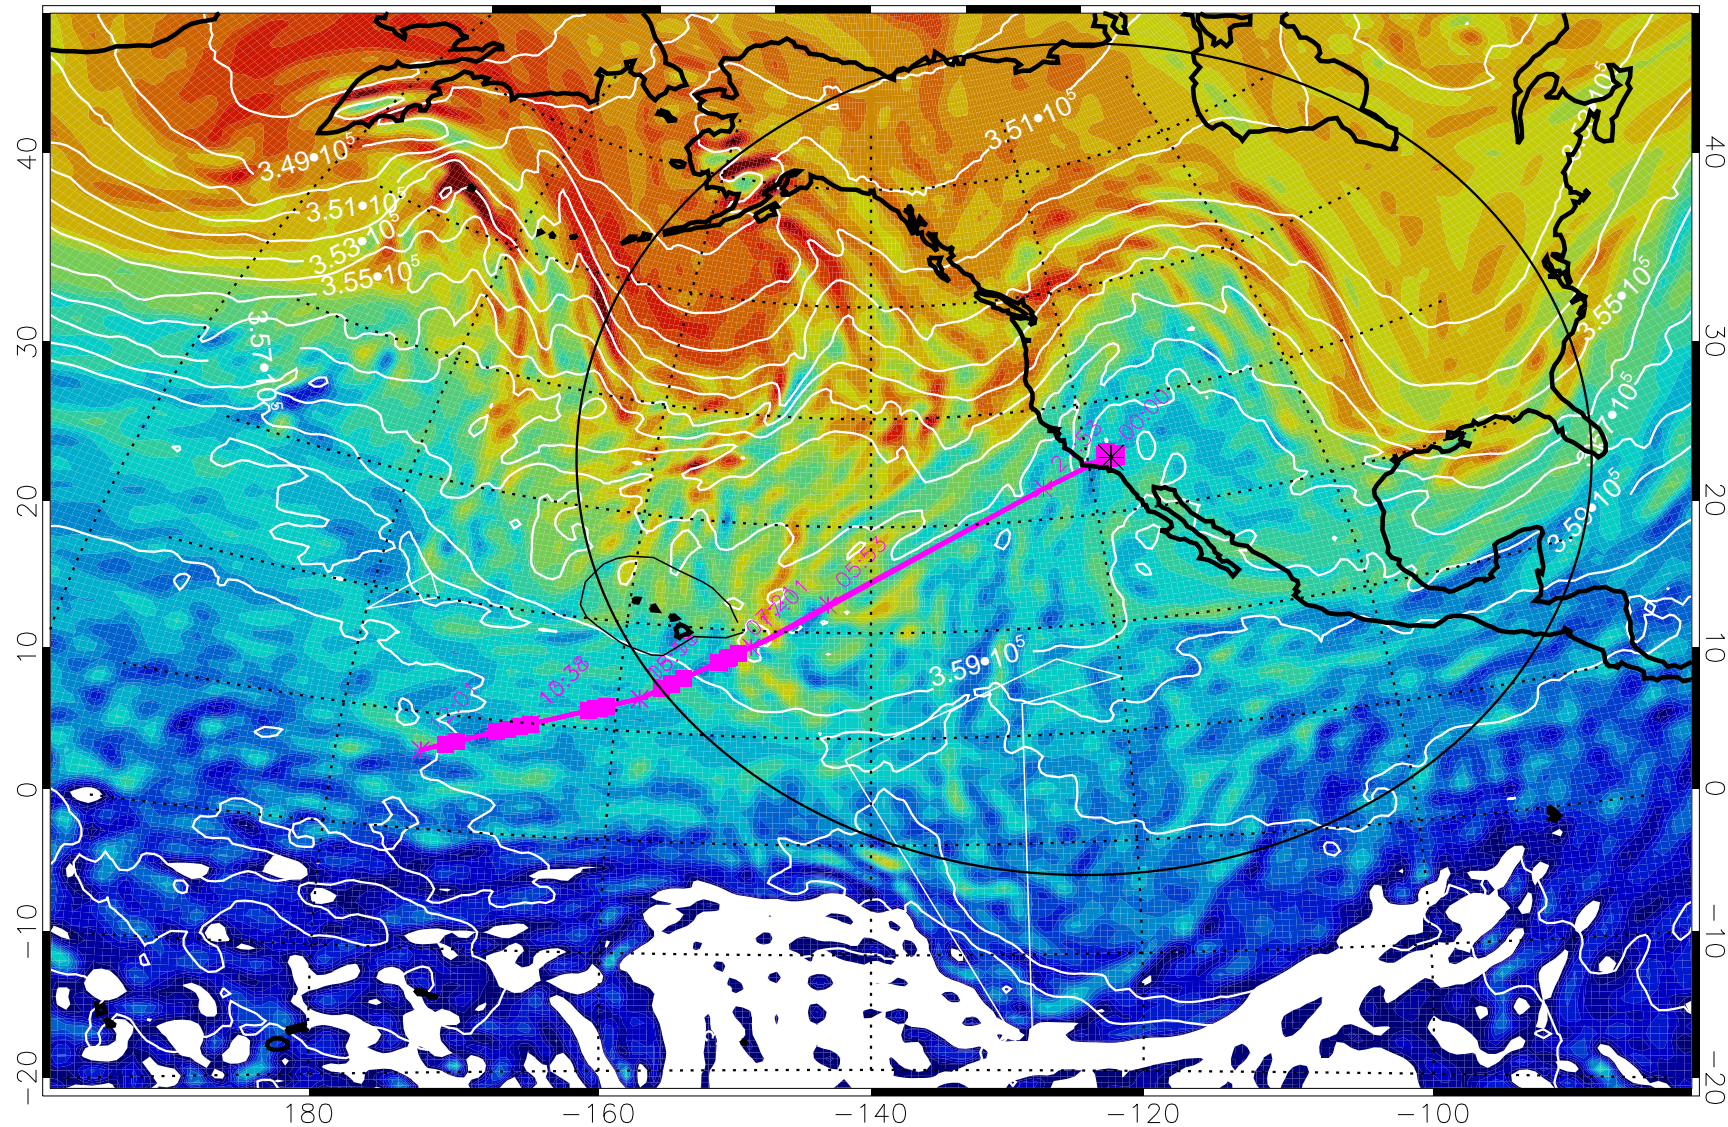

380K Montgomery Streamfunction, white

Range ring of 4055 km -- 13 hours GH round trip

13030218, 78 hour forecast for 380K EPV

380K Montgomery Streamfunction, white

Range ring of 4055 km -- 13 hours GH round trip

13030300, 84 hour forecast for 380K EPV

380K Montgomery Streamfunction, white

Range ring of 4055 km -- 13 hours GH round trip

13030306, 90 hour forecast for 380K EPV

160 180 -160 -140 -120 -100

380K Montgomery Streamfunction, white

Range ring of 4055 km -- 13 hours GH round trip

13030312, 96 hour forecast for 380K EPV

380K Montgomery Streamfunction, white

Range ring of 4055 km -- 13 hours GH round trip

13030318, 102 hour forecast for 380K EPV

380K Montgomery Streamfunction, white

Range ring of 4055 km -- 13 hours GH round trip

13030400, 108 hour forecast for 380K EPV

380K Montgomery Streamfunction, white

Range ring of 4055 km -- 13 hours GH round trip