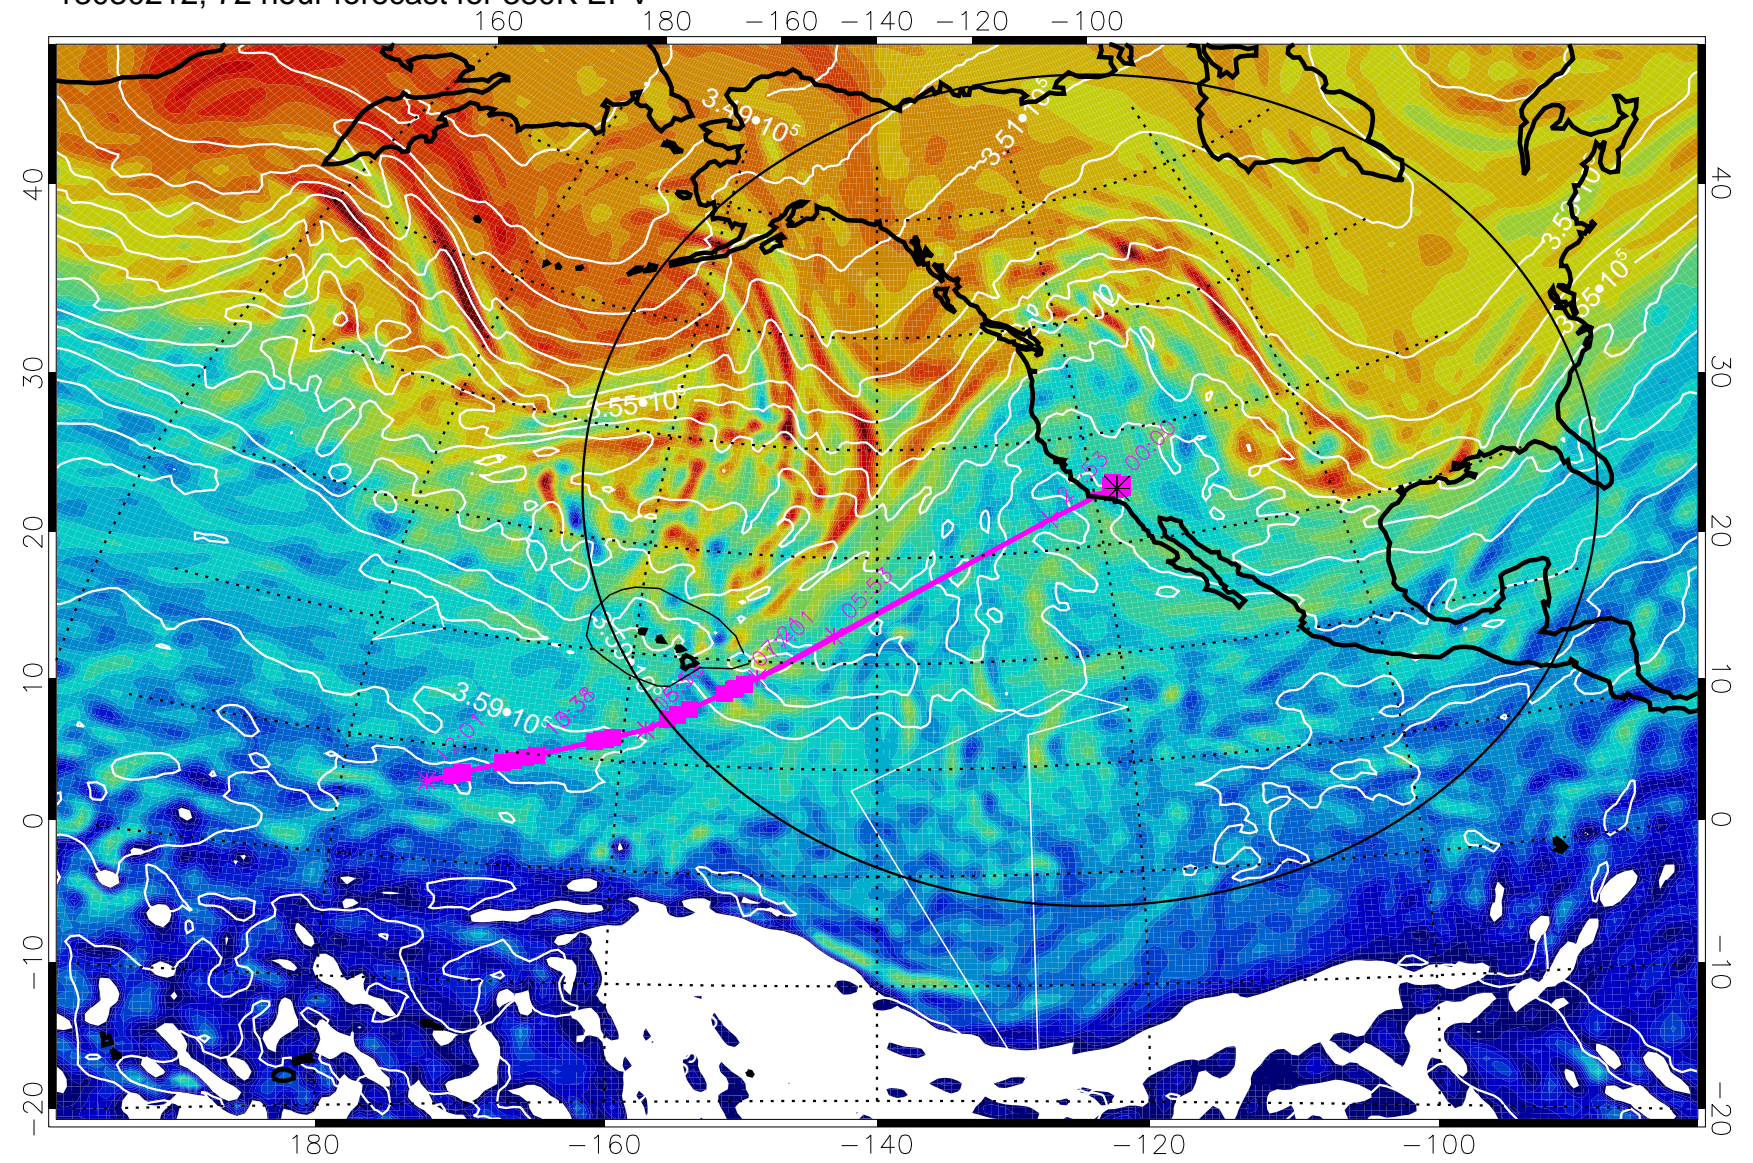

380K Montgomery Streamfunction, white

Range ring of 4055 km -- 13 hours GH round trip

13030200, 60 hour forecast for 380K EPV

160 180 -160 -140 -120 -100

40  
30  
20  
10  
0  
-10  
-20

380K Montgomery Streamfunction, white

Range ring of 4055 km -- 13 hours GH round trip

13030206, 66 hour forecast for 380K EPV

380K Montgomery Streamfunction, white

Range ring of 4055 km -- 13 hours GH round trip

13030212, 72 hour forecast for 380K EPV

380K Montgomery Streamfunction, white

Range ring of 4055 km -- 13 hours GH round trip

13030218, 78 hour forecast for 380K EPV

380K Montgomery Streamfunction, white

Range ring of 4055 km -- 13 hours GH round trip

13030300, 84 hour forecast for 380K EPV

380K Montgomery Streamfunction, white

Range ring of 4055 km -- 13 hours GH round trip

13030306, 90 hour forecast for 380K EPV

160 180 -160 -140 -120 -100

380K Montgomery Streamfunction, white