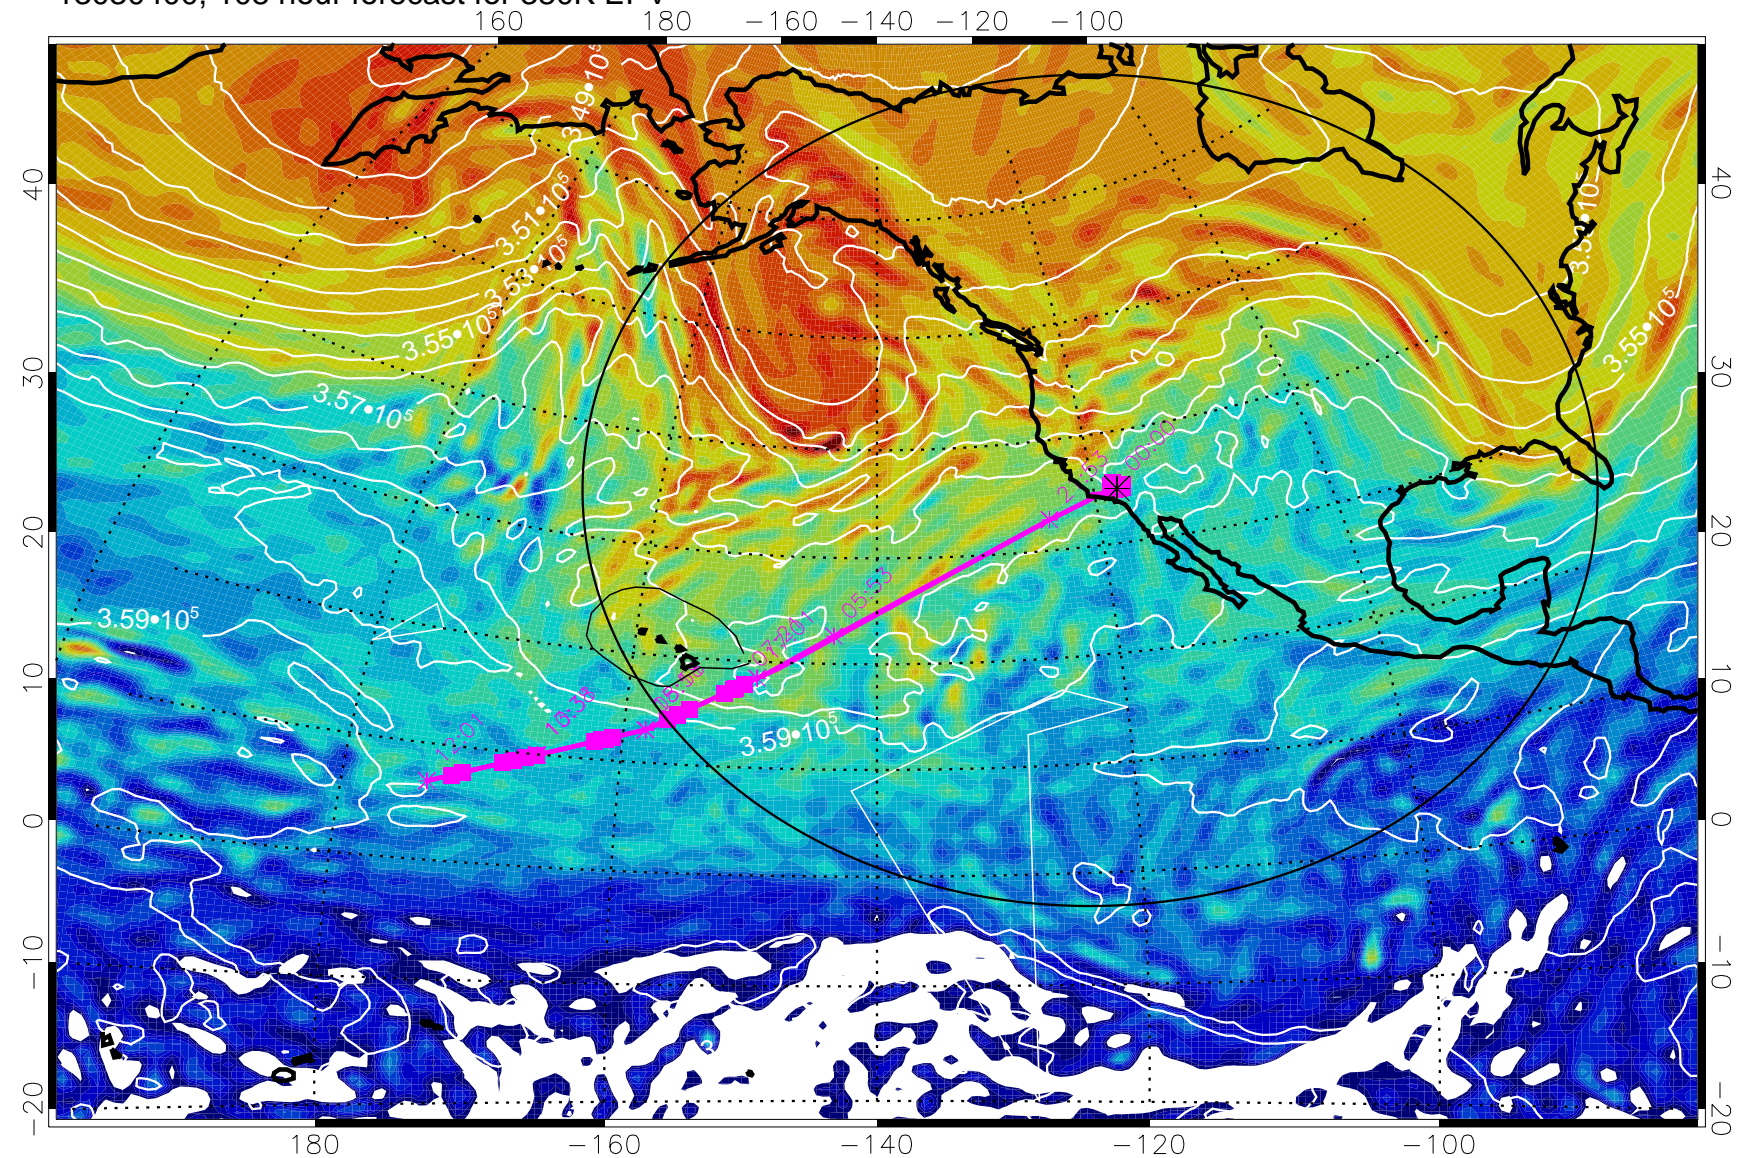

13030300, 84 hour forecast for 380K EPV

380K Montgomery Streamfunction, white

Range ring of 4055 km -- 13 hours GH round trip

13030306, 90 hour forecast for 380K EPV

160 180 -160 -140 -120 -100

380K Montgomery Streamfunction, white

Range ring of 4055 km -- 13 hours GH round trip

13030312, 96 hour forecast for 380K EPV

380K Montgomery Streamfunction, white

Range ring of 4055 km -- 13 hours GH round trip

13030318, 102 hour forecast for 380K EPV

380K Montgomery Streamfunction, white

Range ring of 4055 km -- 13 hours GH round trip

13030400, 108 hour forecast for 380K EPV

380K Montgomery Streamfunction, white

Range ring of 4055 km -- 13 hours GH round trip

13030406, 114 hour forecast for 380K EPV

160 180 -160 -140 -120 -100

380K Montgomery Streamfunction, white

Range ring of 4055 km -- 13 hours GH round trip

13030412, 120 hour forecast for 380K EPV

160 180 -160 -140 -120 -100