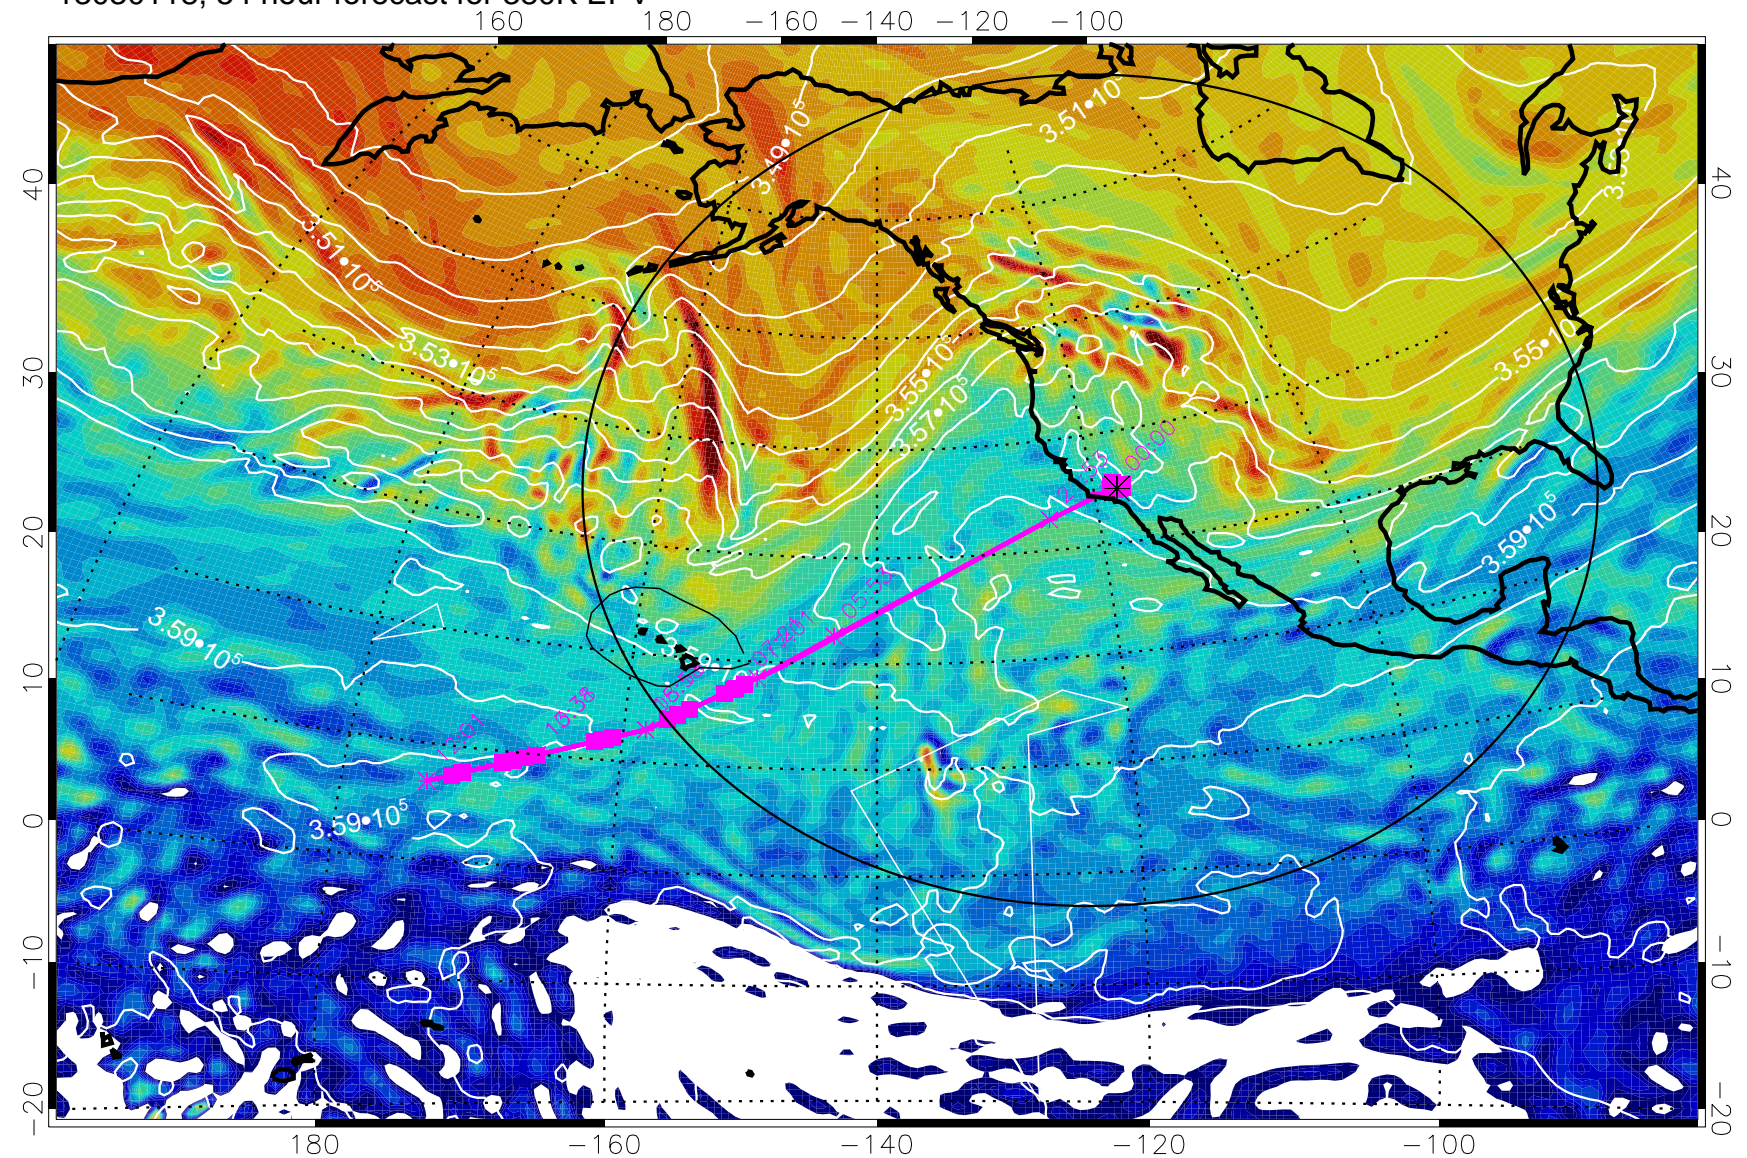

160 180 -160 -140 -120 -100

40  
30  
20  
10  
0  
-10  
-20

380K Montgomery Streamfunction, white

Range ring of 4055 km -- 13 hours GH round trip

13030106, 42 hour forecast for 380K EPV

380K Montgomery Streamfunction, white

Range ring of 4055 km -- 13 hours GH round trip

13030112, 48 hour forecast for 380K EPV

380K Montgomery Streamfunction, white

Range ring of 4055 km -- 13 hours GH round trip

13030118, 54 hour forecast for 380K EPV

380K Montgomery Streamfunction, white

Range ring of 4055 km -- 13 hours GH round trip

13030200, 60 hour forecast for 380K EPV

160 180 -160 -140 -120 -100

40  
30  
20  
10  
0  
-10  
-20

380K Montgomery Streamfunction, white

Range ring of 4055 km -- 13 hours GH round trip

13030206, 66 hour forecast for 380K EPV

380K Montgomery Streamfunction, white

Range ring of 4055 km -- 13 hours GH round trip

13030212, 72 hour forecast for 380K EPV