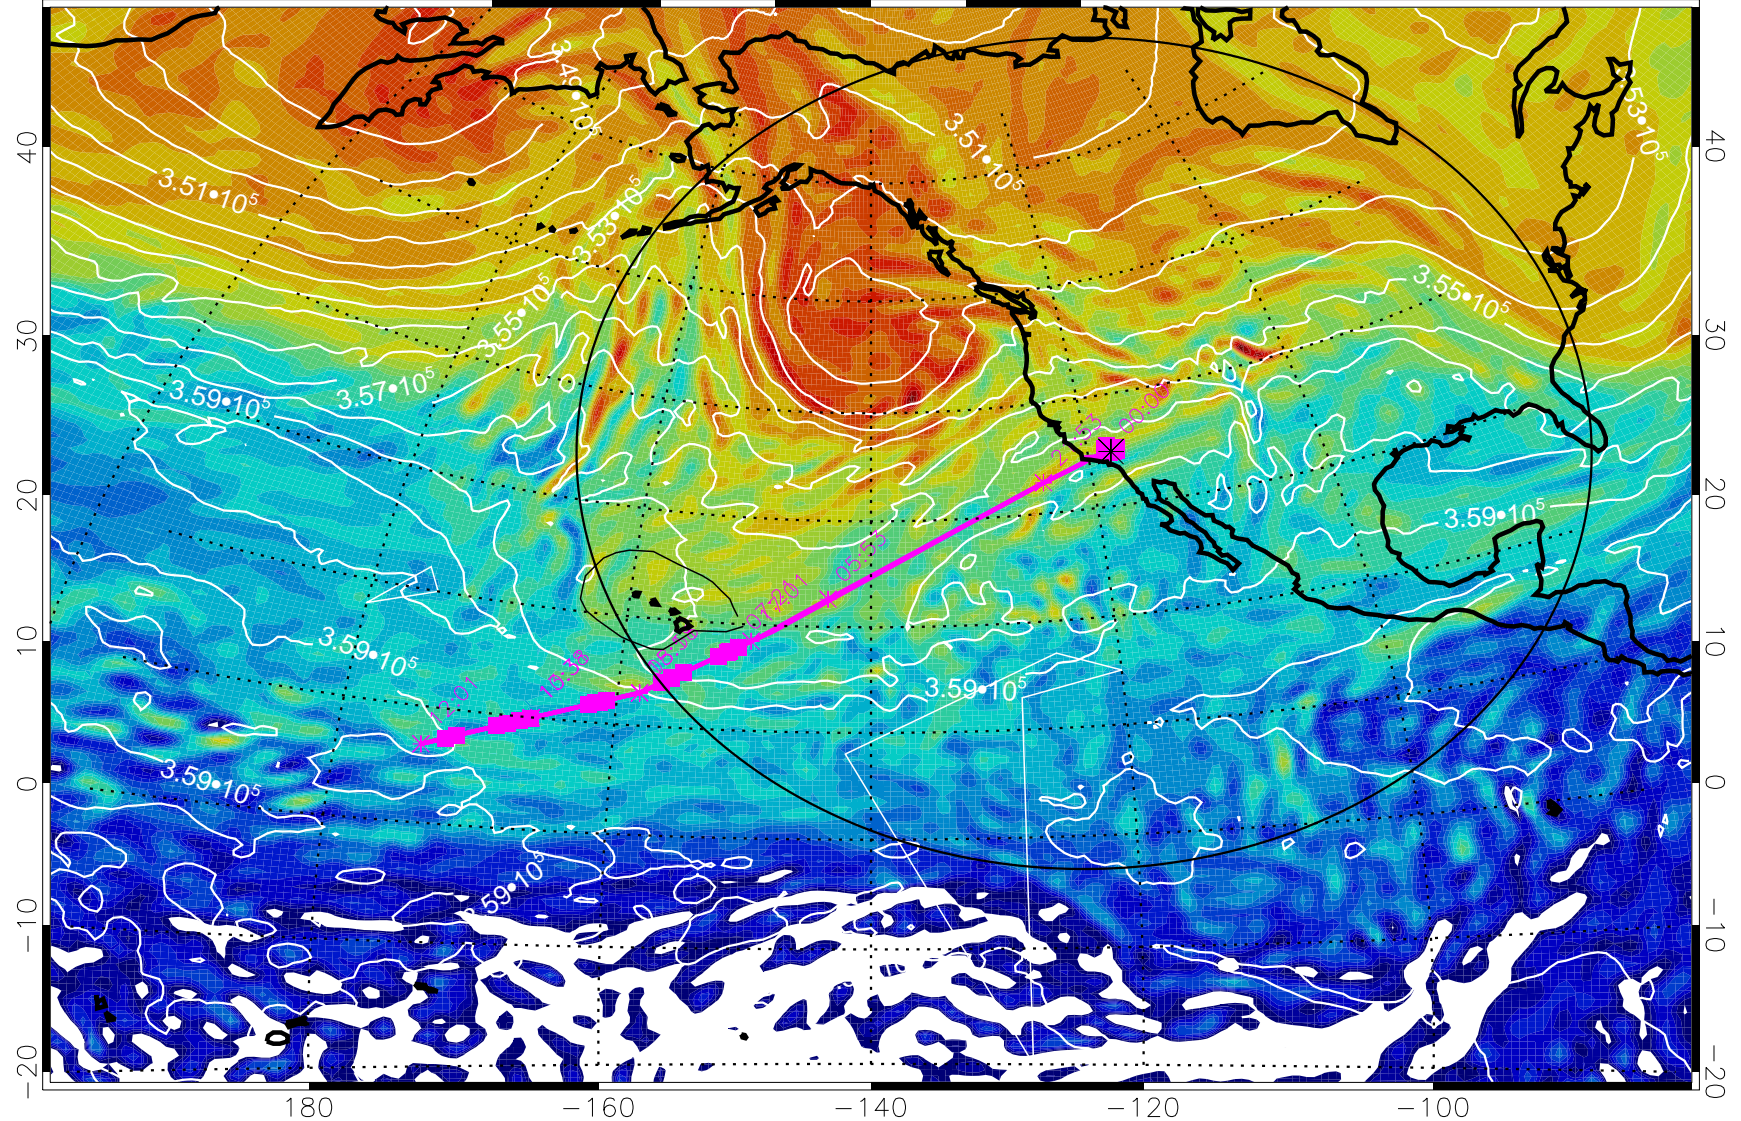

380K Montgomery Streamfunction, white

Range ring of 4055 km -- 13 hours GH round trip

13030400, 108 hour forecast for 380K EPV

380K Montgomery Streamfunction, white

Range ring of 4055 km -- 13 hours GH round trip

13030406, 114 hour forecast for 380K EPV

160 180 -160 -140 -120 -100

380K Montgomery Streamfunction, white

Range ring of 4055 km -- 13 hours GH round trip

13030412, 120 hour forecast for 380K EPV

160 180 -160 -140 -120 -100

380K Montgomery Streamfunction, white

Range ring of 4055 km -- 13 hours GH round trip