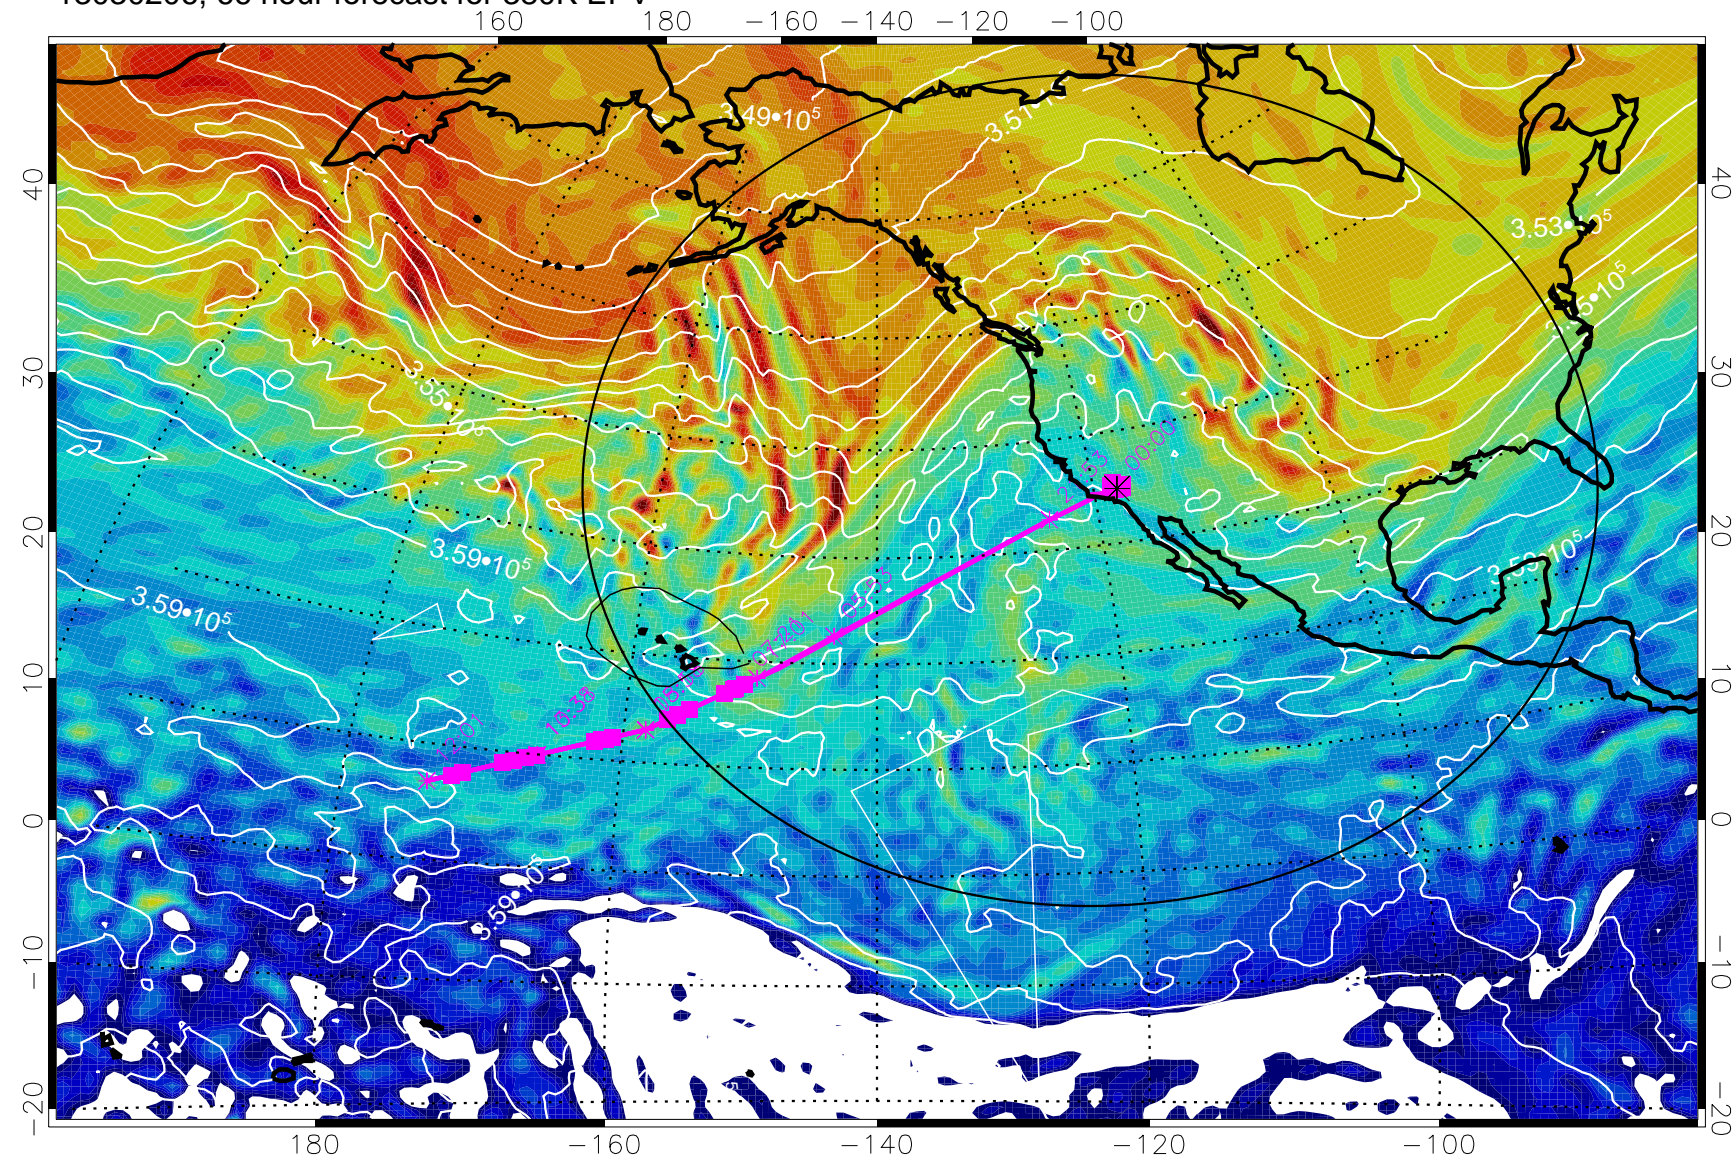

Range ring of 4055 km -- 13 hours GH round trip

13030112, 48 hour forecast for 380K EPV

380K Montgomery Streamfunction, white

Range ring of 4055 km -- 13 hours GH round trip

13030118, 54 hour forecast for 380K EPV

380K Montgomery Streamfunction, white

Range ring of 4055 km -- 13 hours GH round trip

13030200, 60 hour forecast for 380K EPV

160 180 -160 -140 -120 -100

40  
30  
20  
10  
0  
-10  
-20

380K Montgomery Streamfunction, white

Range ring of 4055 km -- 13 hours GH round trip

13030206, 66 hour forecast for 380K EPV

380K Montgomery Streamfunction, white

Range ring of 4055 km -- 13 hours GH round trip

13030212, 72 hour forecast for 380K EPV

380K Montgomery Streamfunction, white

Range ring of 4055 km -- 13 hours GH round trip

13030218, 78 hour forecast for 380K EPV

380K Montgomery Streamfunction, white

Range ring of 4055 km -- 13 hours GH round trip