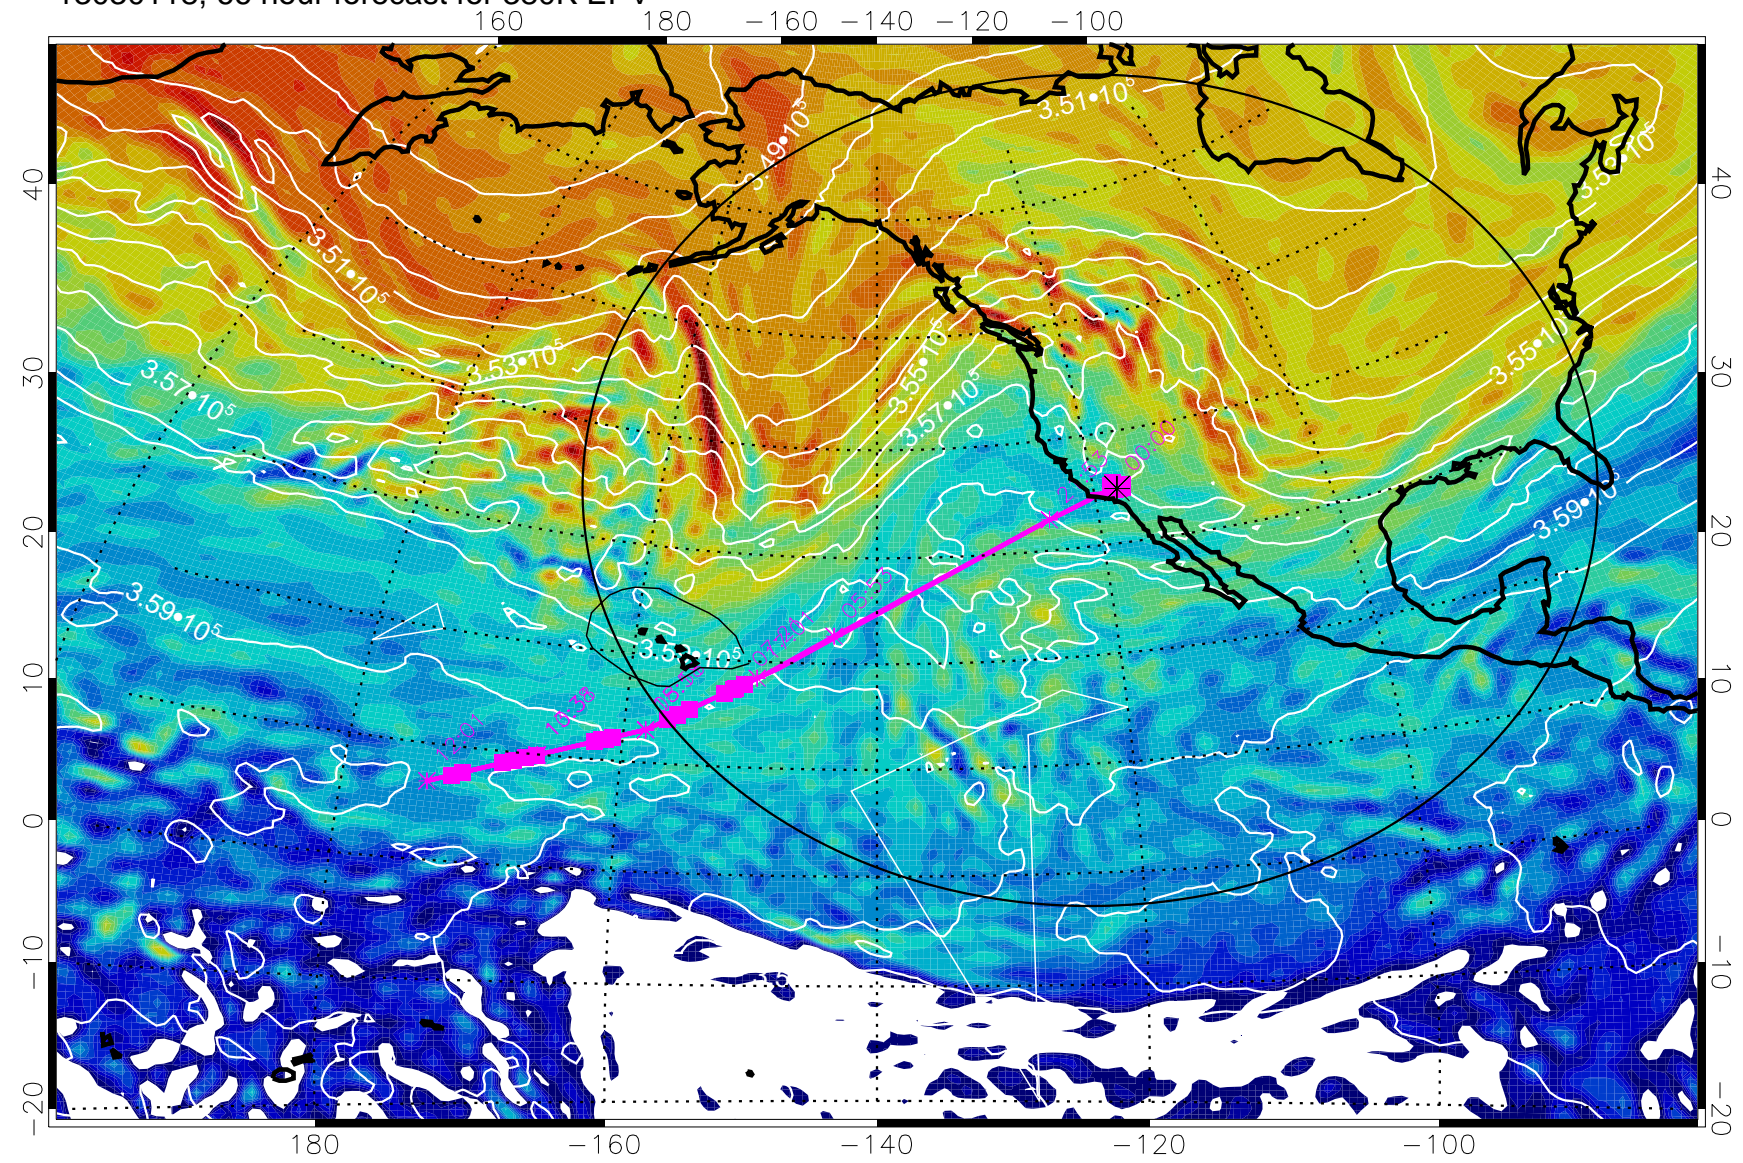

Range ring of 4055 km -- 13 hours GH round trip

13022818, 42 hour forecast for 380K EPV

380K Montgomery Streamfunction, white

Range ring of 4055 km -- 13 hours GH round trip

13030100, 48 hour forecast for 380K EPV

380K Montgomery Streamfunction, white

Range ring of 4055 km -- 13 hours GH round trip

13030106, 54 hour forecast for 380K EPV

380K Montgomery Streamfunction, white

Range ring of 4055 km -- 13 hours GH round trip

13030112, 60 hour forecast for 380K EPV

380K Montgomery Streamfunction, white

Range ring of 4055 km -- 13 hours GH round trip

13030118, 66 hour forecast for 380K EPV

380K Montgomery Streamfunction, white

Range ring of 4055 km -- 13 hours GH round trip

13030200, 72 hour forecast for 380K EPV

380K Montgomery Streamfunction, white

Range ring of 4055 km -- 13 hours GH round trip

13030206, 78 hour forecast for 380K EPV

380K Montgomery Streamfunction, white

Range ring of 4055 km -- 13 hours GH round trip