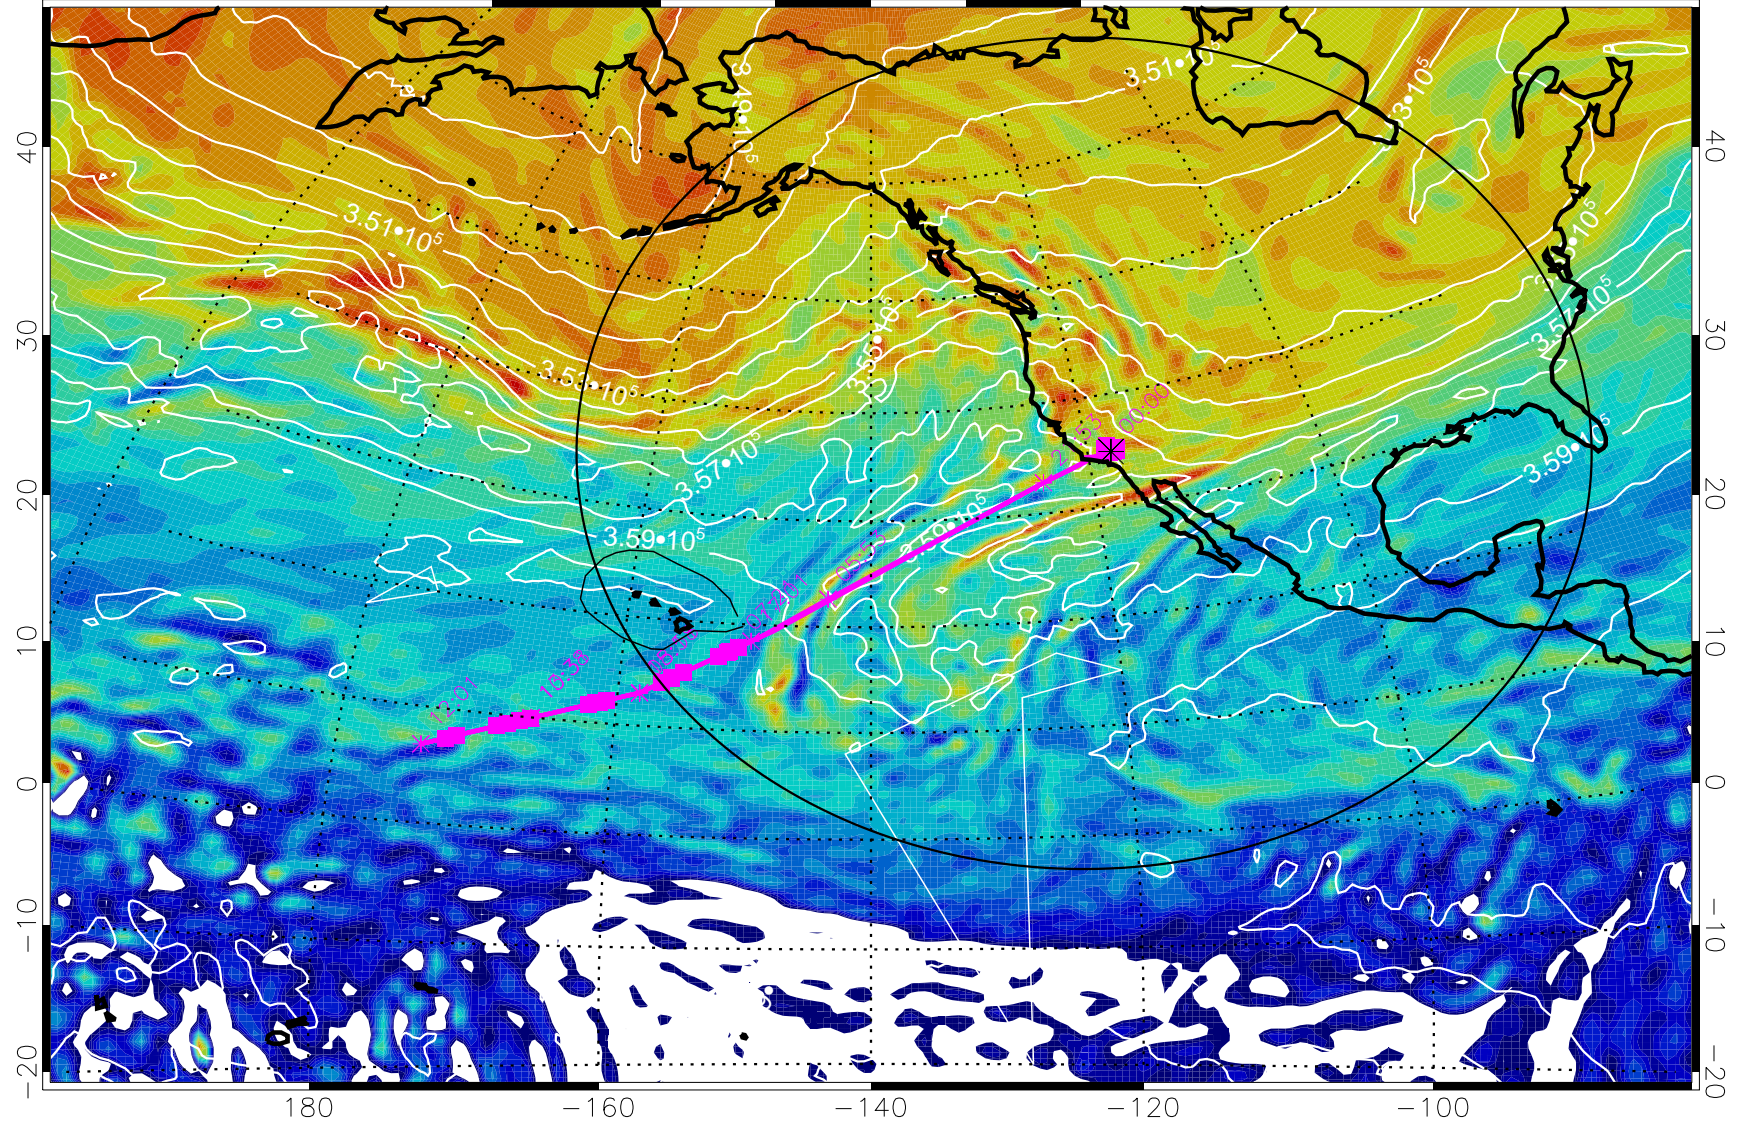

380K Montgomery Streamfunction, white

Range ring of 4055 km -- 13 hours GH round trip

13022800, 24 hour forecast for 380K EPV

160 180 -160 -140 -120 -100

380K Montgomery Streamfunction, white

Range ring of 4055 km -- 13 hours GH round trip

13022806, 30 hour forecast for 380K EPV

380K Montgomery Streamfunction, white

Range ring of 4055 km -- 13 hours GH round trip

13022812, 36 hour forecast for 380K EPV

160 180 -160 -140 -120 -100

380K Montgomery Streamfunction, white

Range ring of 4055 km -- 13 hours GH round trip

13022818, 42 hour forecast for 380K EPV

380K Montgomery Streamfunction, white

Range ring of 4055 km -- 13 hours GH round trip

13030100, 48 hour forecast for 380K EPV

380K Montgomery Streamfunction, white

Range ring of 4055 km -- 13 hours GH round trip

13030106, 54 hour forecast for 380K EPV

380K Montgomery Streamfunction, white

Range ring of 4055 km -- 13 hours GH round trip