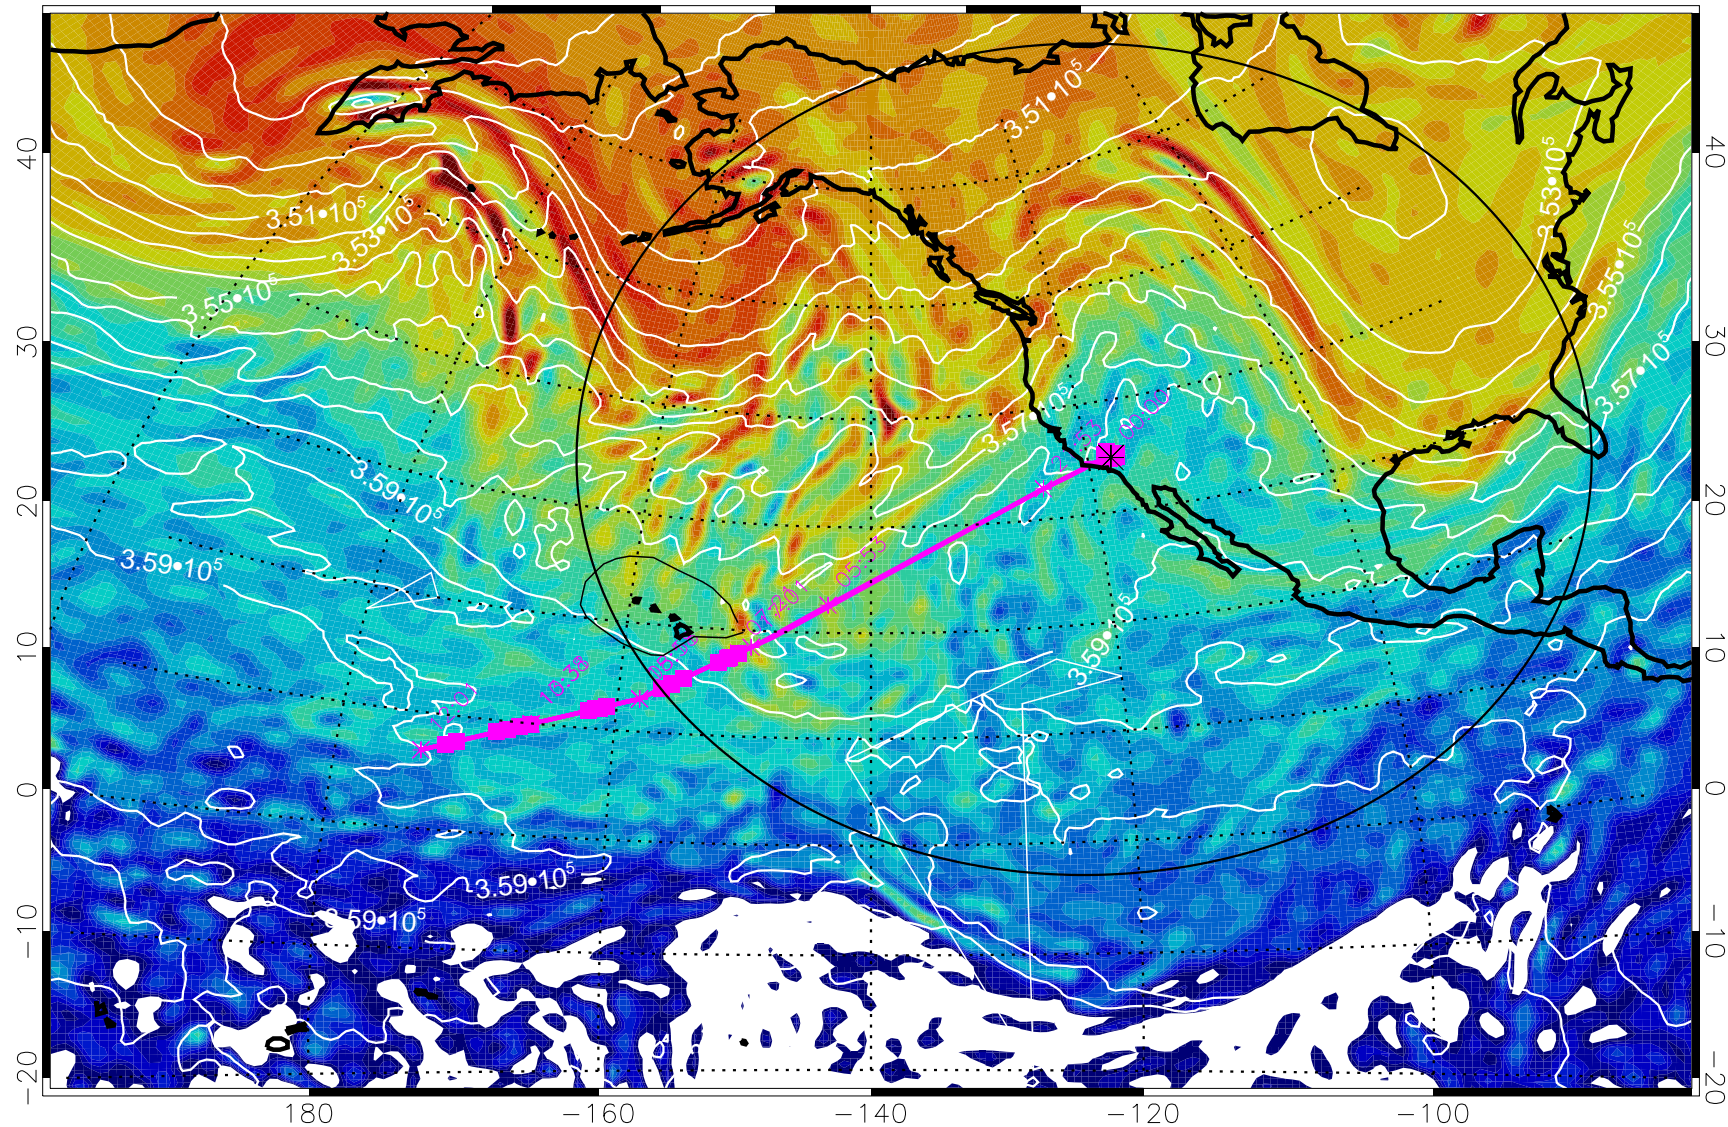

13030212, 84 hour forecast for 380K EPV

380K Montgomery Streamfunction, white

Range ring of 4055 km -- 13 hours GH round trip

13030218, 90 hour forecast for 380K EPV

380K Montgomery Streamfunction, white

Range ring of 4055 km -- 13 hours GH round trip

13030300, 96 hour forecast for 380K EPV

160 180 -160 -140 -120 -100

380K Montgomery Streamfunction, white

Range ring of 4055 km -- 13 hours GH round trip

13030306, 102 hour forecast for 380K EPV

160 180 -160 -140 -120 -100

380K Montgomery Streamfunction, white

Range ring of 4055 km -- 13 hours GH round trip

13030312, 108 hour forecast for 380K EPV

380K Montgomery Streamfunction, white

Range ring of 4055 km -- 13 hours GH round trip

13030318, 114 hour forecast for 380K EPV

380K Montgomery Streamfunction, white

Range ring of 4055 km -- 13 hours GH round trip

13030400, 120 hour forecast for 380K EPV

380K Montgomery Streamfunction, white