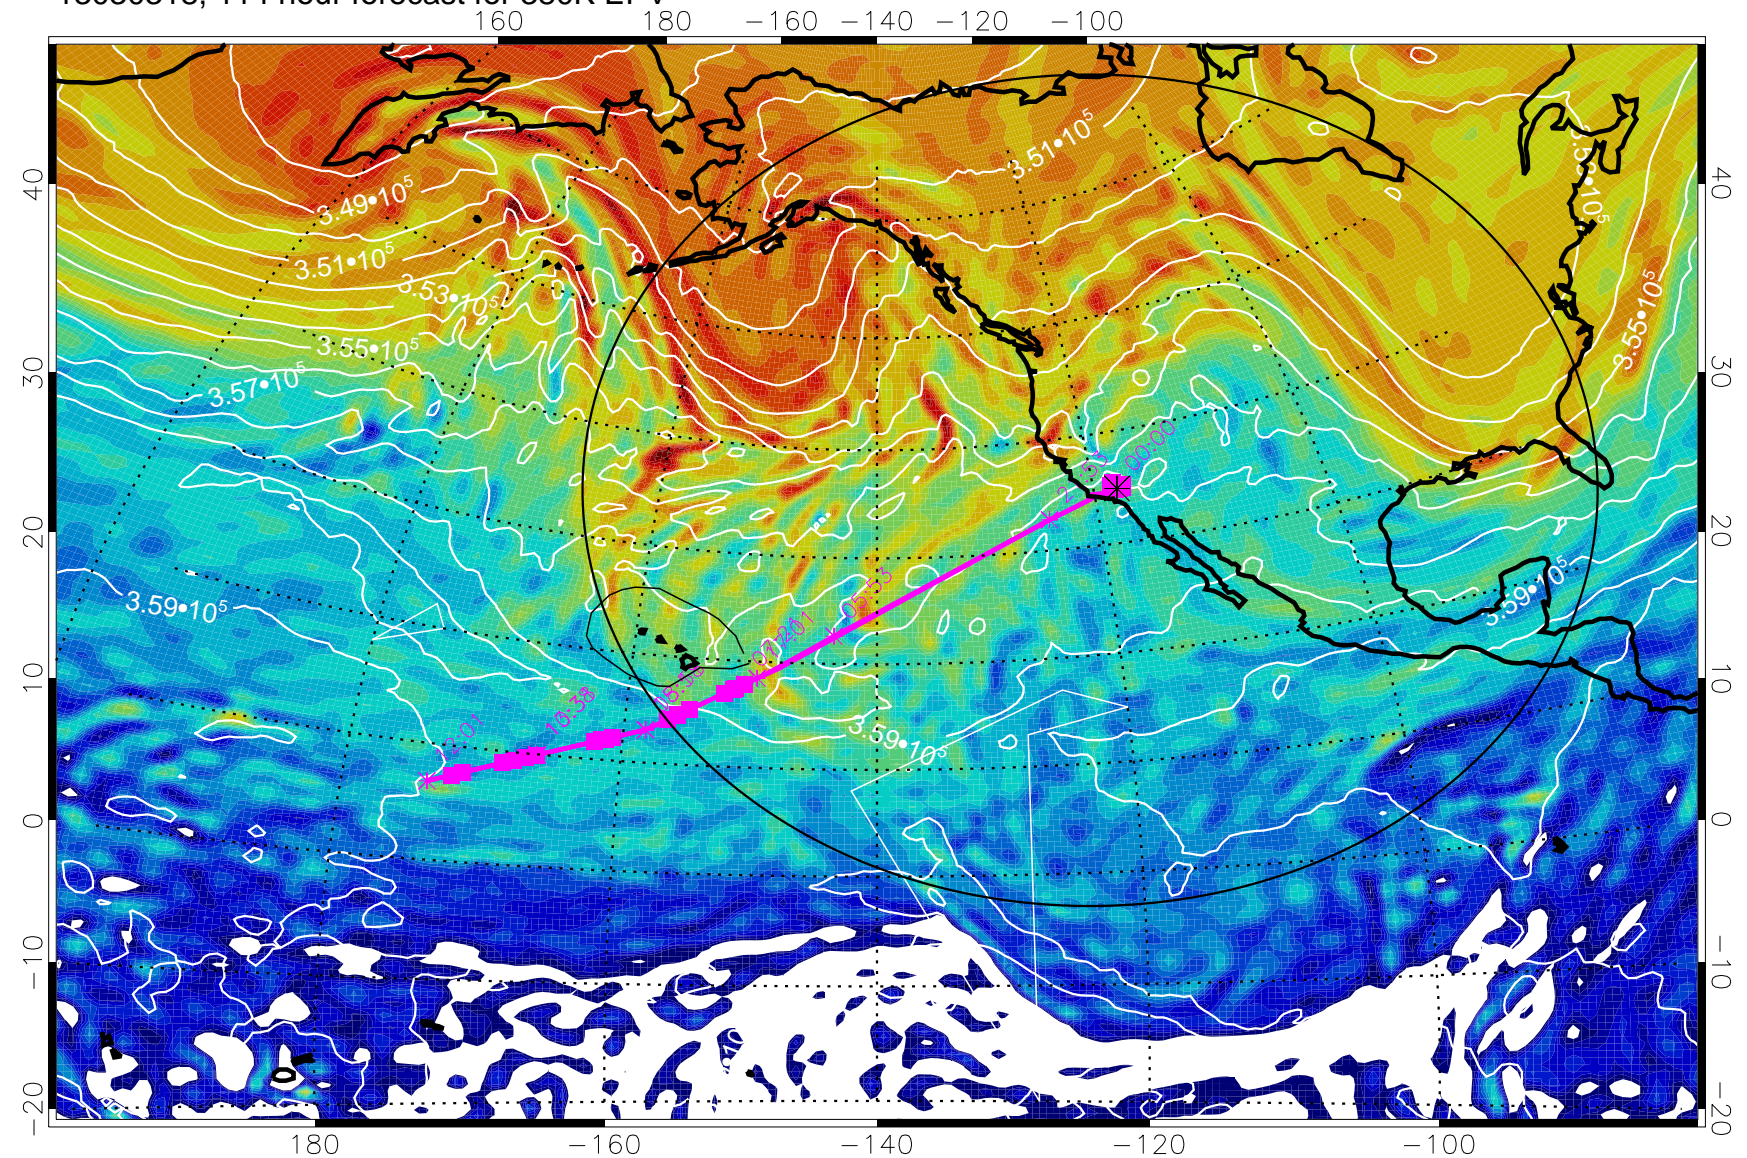

13030300, 96 hour forecast for 380K EPV

160 180 -160 -140 -120 -100

380K Montgomery Streamfunction, white

Range ring of 4055 km -- 13 hours GH round trip

13030306, 102 hour forecast for 380K EPV

160 180 -160 -140 -120 -100

380K Montgomery Streamfunction, white

Range ring of 4055 km -- 13 hours GH round trip

13030312, 108 hour forecast for 380K EPV

380K Montgomery Streamfunction, white

Range ring of 4055 km -- 13 hours GH round trip

13030318, 114 hour forecast for 380K EPV

380K Montgomery Streamfunction, white

Range ring of 4055 km -- 13 hours GH round trip

13030400, 120 hour forecast for 380K EPV

380K Montgomery Streamfunction, white

Range ring of 4055 km -- 13 hours GH round trip