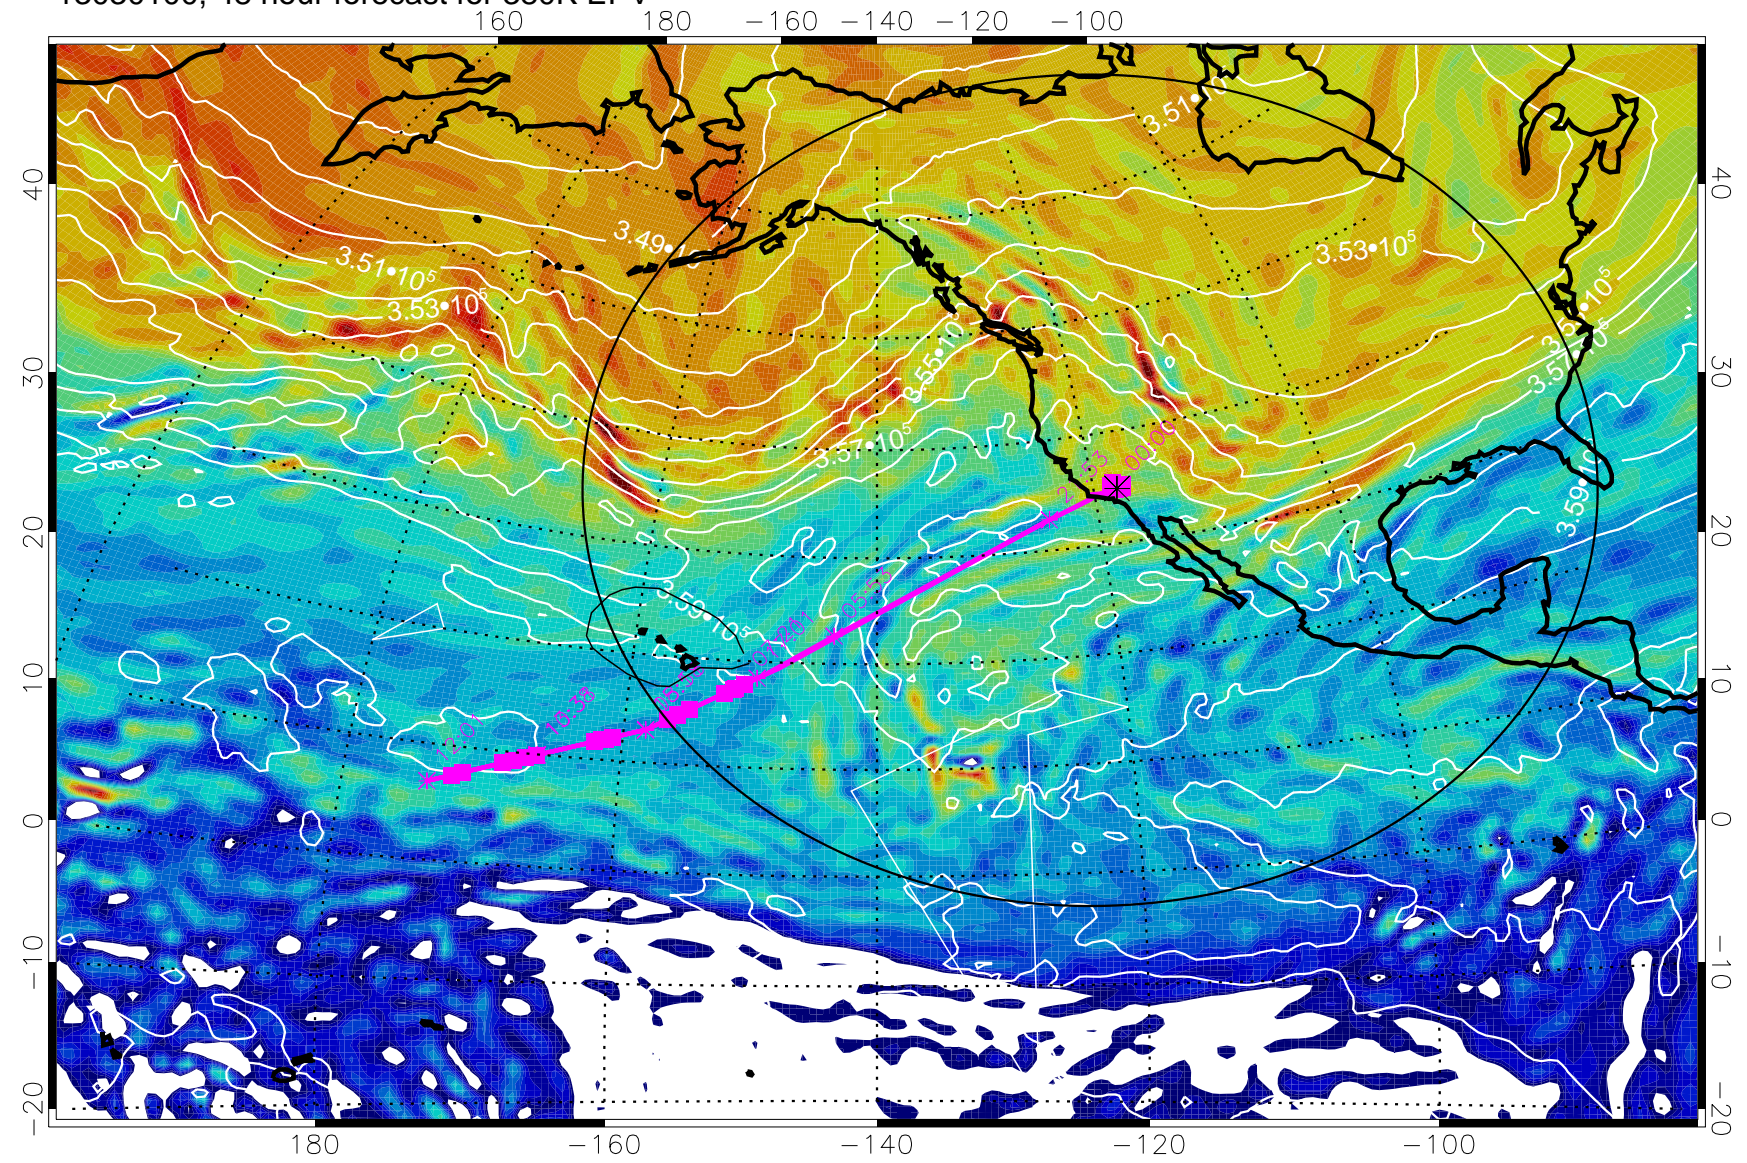

13022806, 30 hour forecast for 380K EPV

380K Montgomery Streamfunction, white

Range ring of 4055 km -- 13 hours GH round trip

13022812, 36 hour forecast for 380K EPV

160 180 -160 -140 -120 -100

380K Montgomery Streamfunction, white

Range ring of 4055 km -- 13 hours GH round trip

13022818, 42 hour forecast for 380K EPV

380K Montgomery Streamfunction, white

Range ring of 4055 km -- 13 hours GH round trip

13030100, 48 hour forecast for 380K EPV

380K Montgomery Streamfunction, white

Range ring of 4055 km -- 13 hours GH round trip

13030106, 54 hour forecast for 380K EPV

380K Montgomery Streamfunction, white

Range ring of 4055 km -- 13 hours GH round trip

13030112, 60 hour forecast for 380K EPV

380K Montgomery Streamfunction, white

Range ring of 4055 km -- 13 hours GH round trip

13030118, 66 hour forecast for 380K EPV

380K Montgomery Streamfunction, white

Range ring of 4055 km -- 13 hours GH round trip