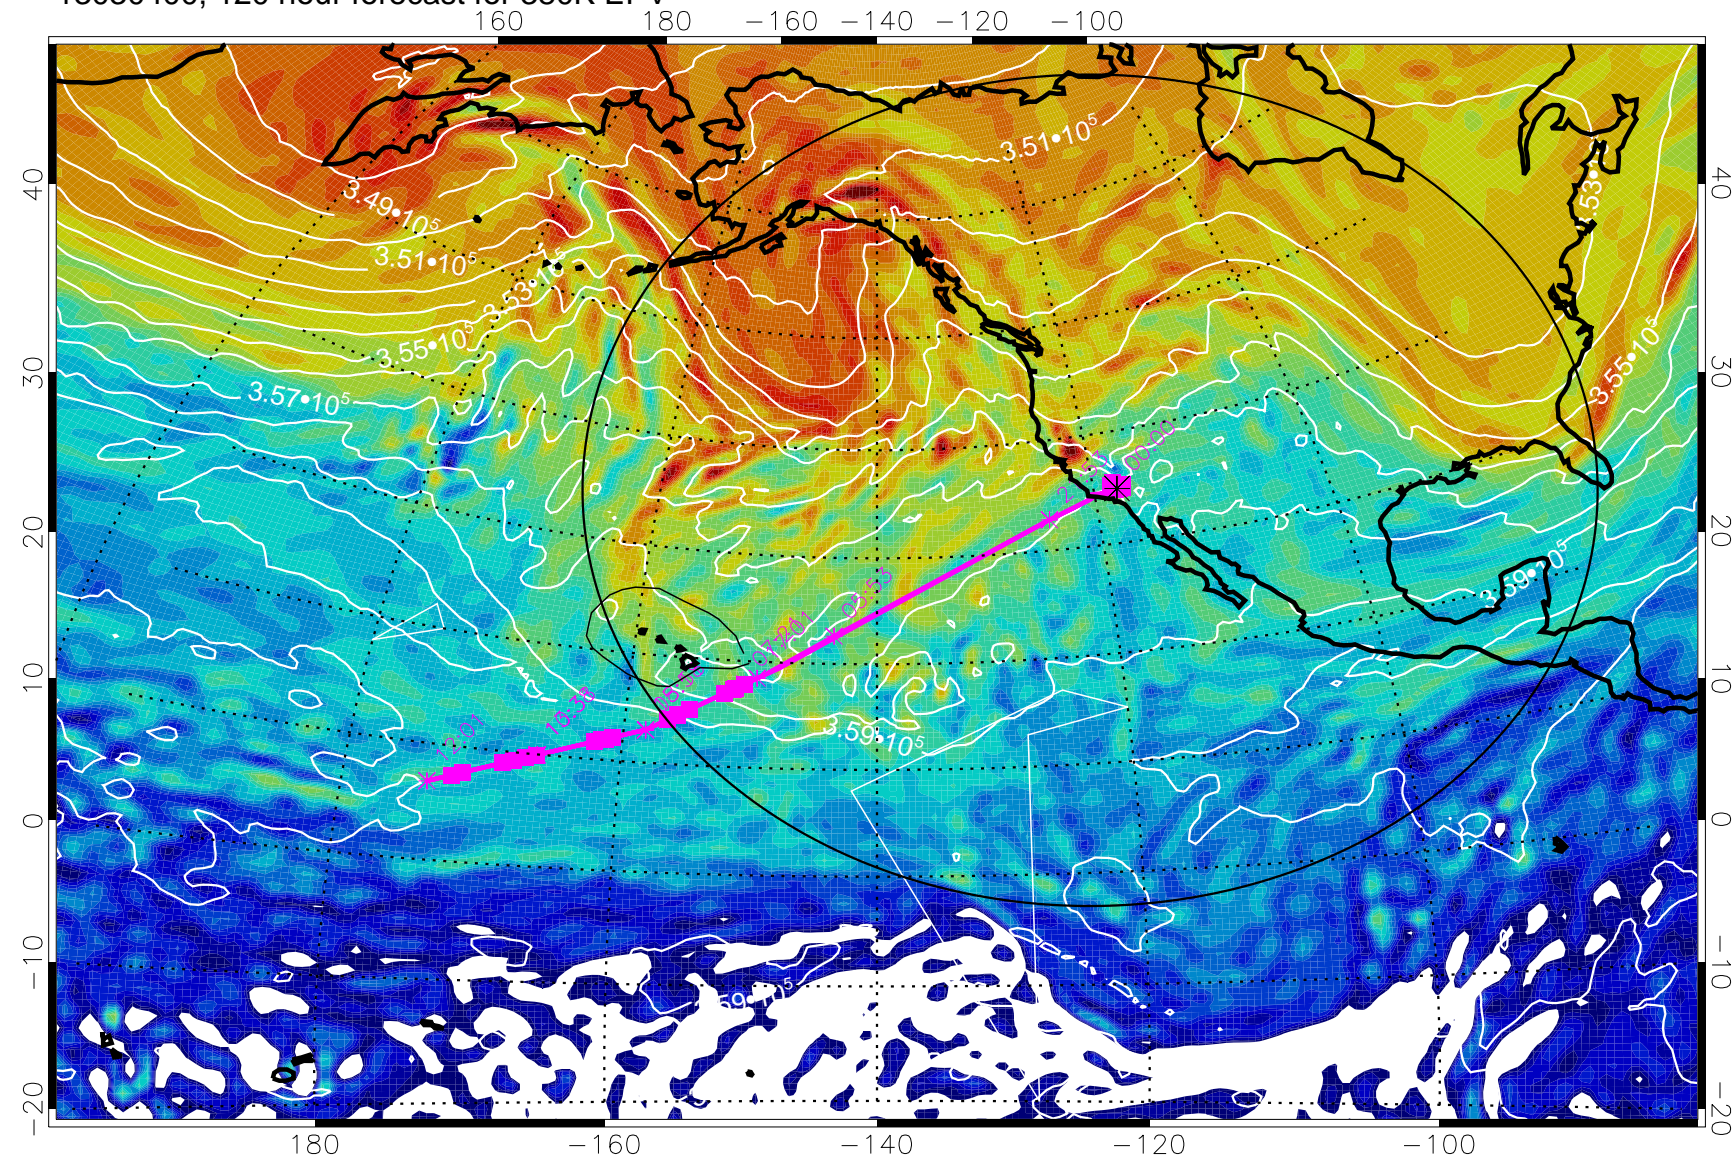

13030300, 96 hour forecast for 380K EPV

160 180 -160 -140 -120 -100

380K Montgomery Streamfunction, white

Range ring of 4055 km -- 13 hours GH round trip

13030306, 102 hour forecast for 380K EPV

160 180 -160 -140 -120 -100

380K Montgomery Streamfunction, white

Range ring of 4055 km -- 13 hours GH round trip

13030312, 108 hour forecast for 380K EPV

380K Montgomery Streamfunction, white

Range ring of 4055 km -- 13 hours GH round trip

13030318, 114 hour forecast for 380K EPV

380K Montgomery Streamfunction, white

Range ring of 4055 km -- 13 hours GH round trip

13030400, 120 hour forecast for 380K EPV

380K Montgomery Streamfunction, white

Range ring of 4055 km -- 13 hours GH round trip