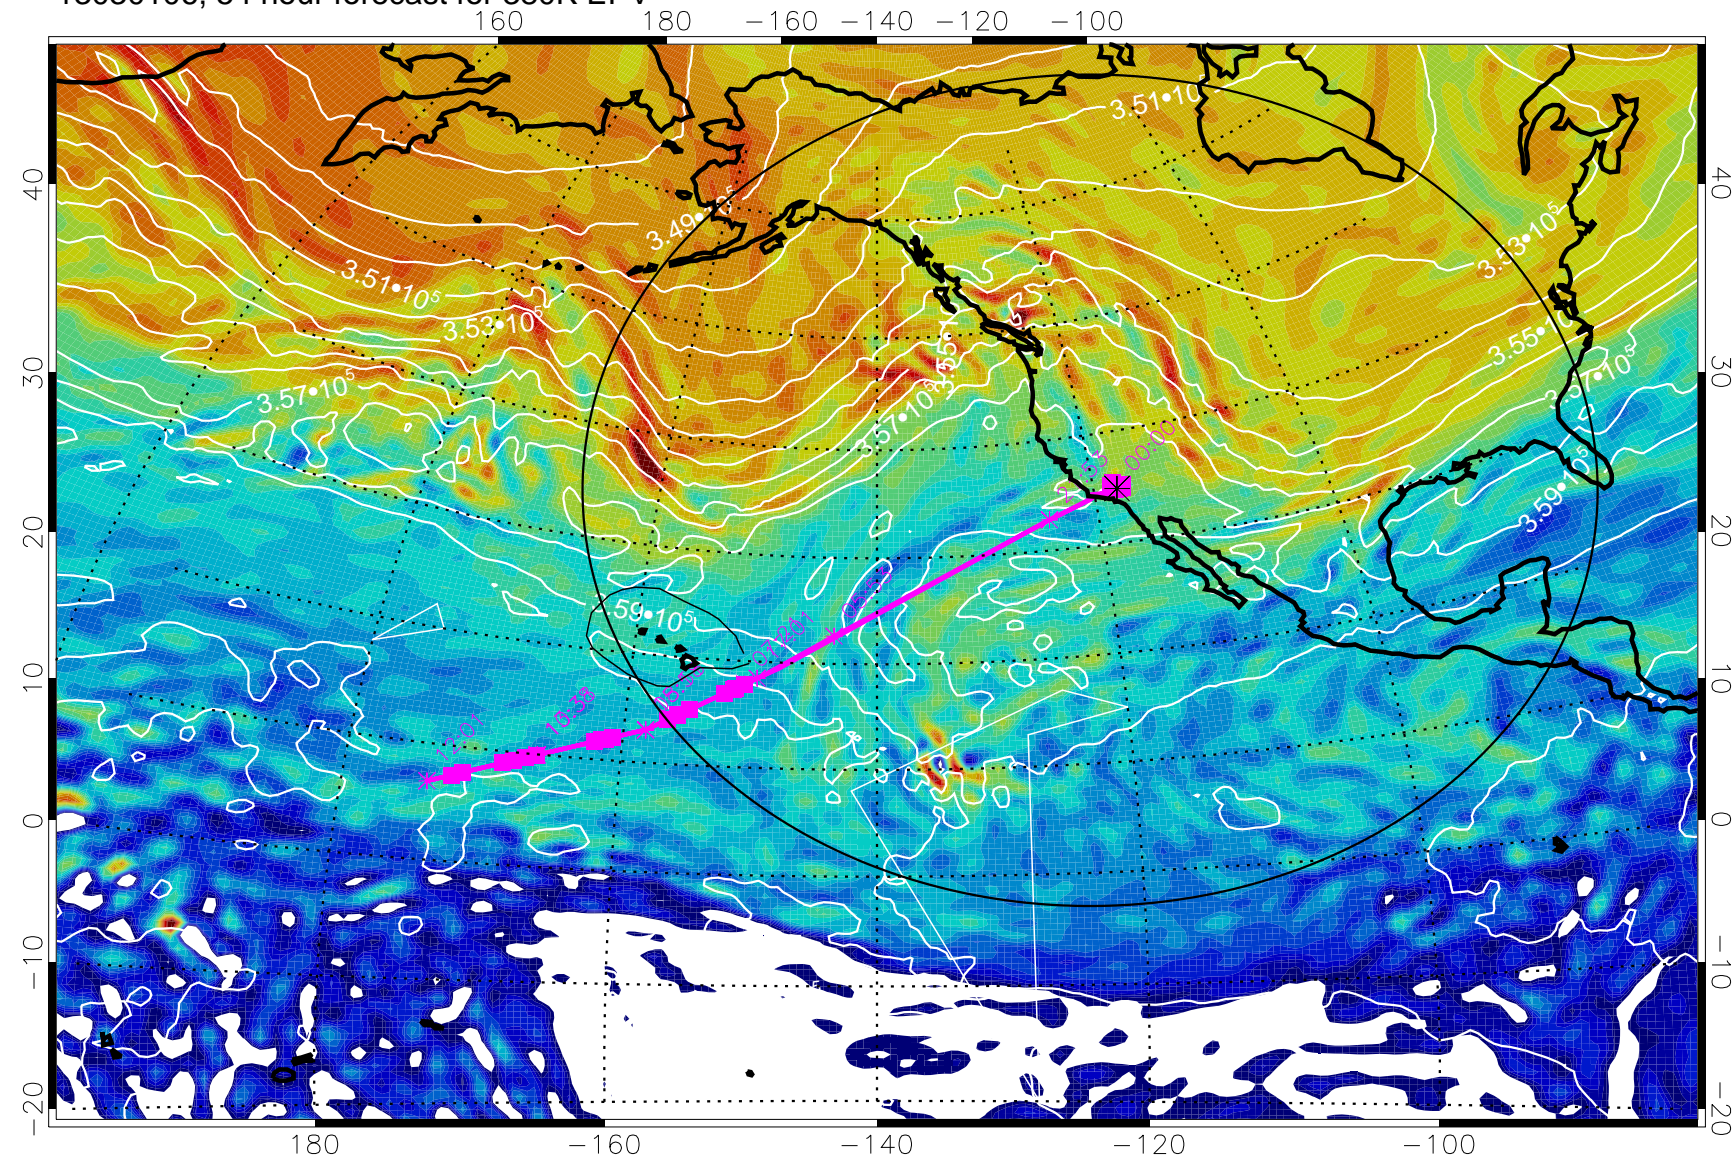

13022806, 30 hour forecast for 380K EPV

380K Montgomery Streamfunction, white

Range ring of 4055 km -- 13 hours GH round trip

13022812, 36 hour forecast for 380K EPV

160 180 -160 -140 -120 -100

380K Montgomery Streamfunction, white

Range ring of 4055 km -- 13 hours GH round trip

13022818, 42 hour forecast for 380K EPV

380K Montgomery Streamfunction, white

Range ring of 4055 km -- 13 hours GH round trip

13030100, 48 hour forecast for 380K EPV

380K Montgomery Streamfunction, white

Range ring of 4055 km -- 13 hours GH round trip

13030106, 54 hour forecast for 380K EPV

380K Montgomery Streamfunction, white

Range ring of 4055 km -- 13 hours GH round trip

13030112, 60 hour forecast for 380K EPV

380K Montgomery Streamfunction, white

Range ring of 4055 km -- 13 hours GH round trip

13030118, 66 hour forecast for 380K EPV

380K Montgomery Streamfunction, white

Range ring of 4055 km -- 13 hours GH round trip