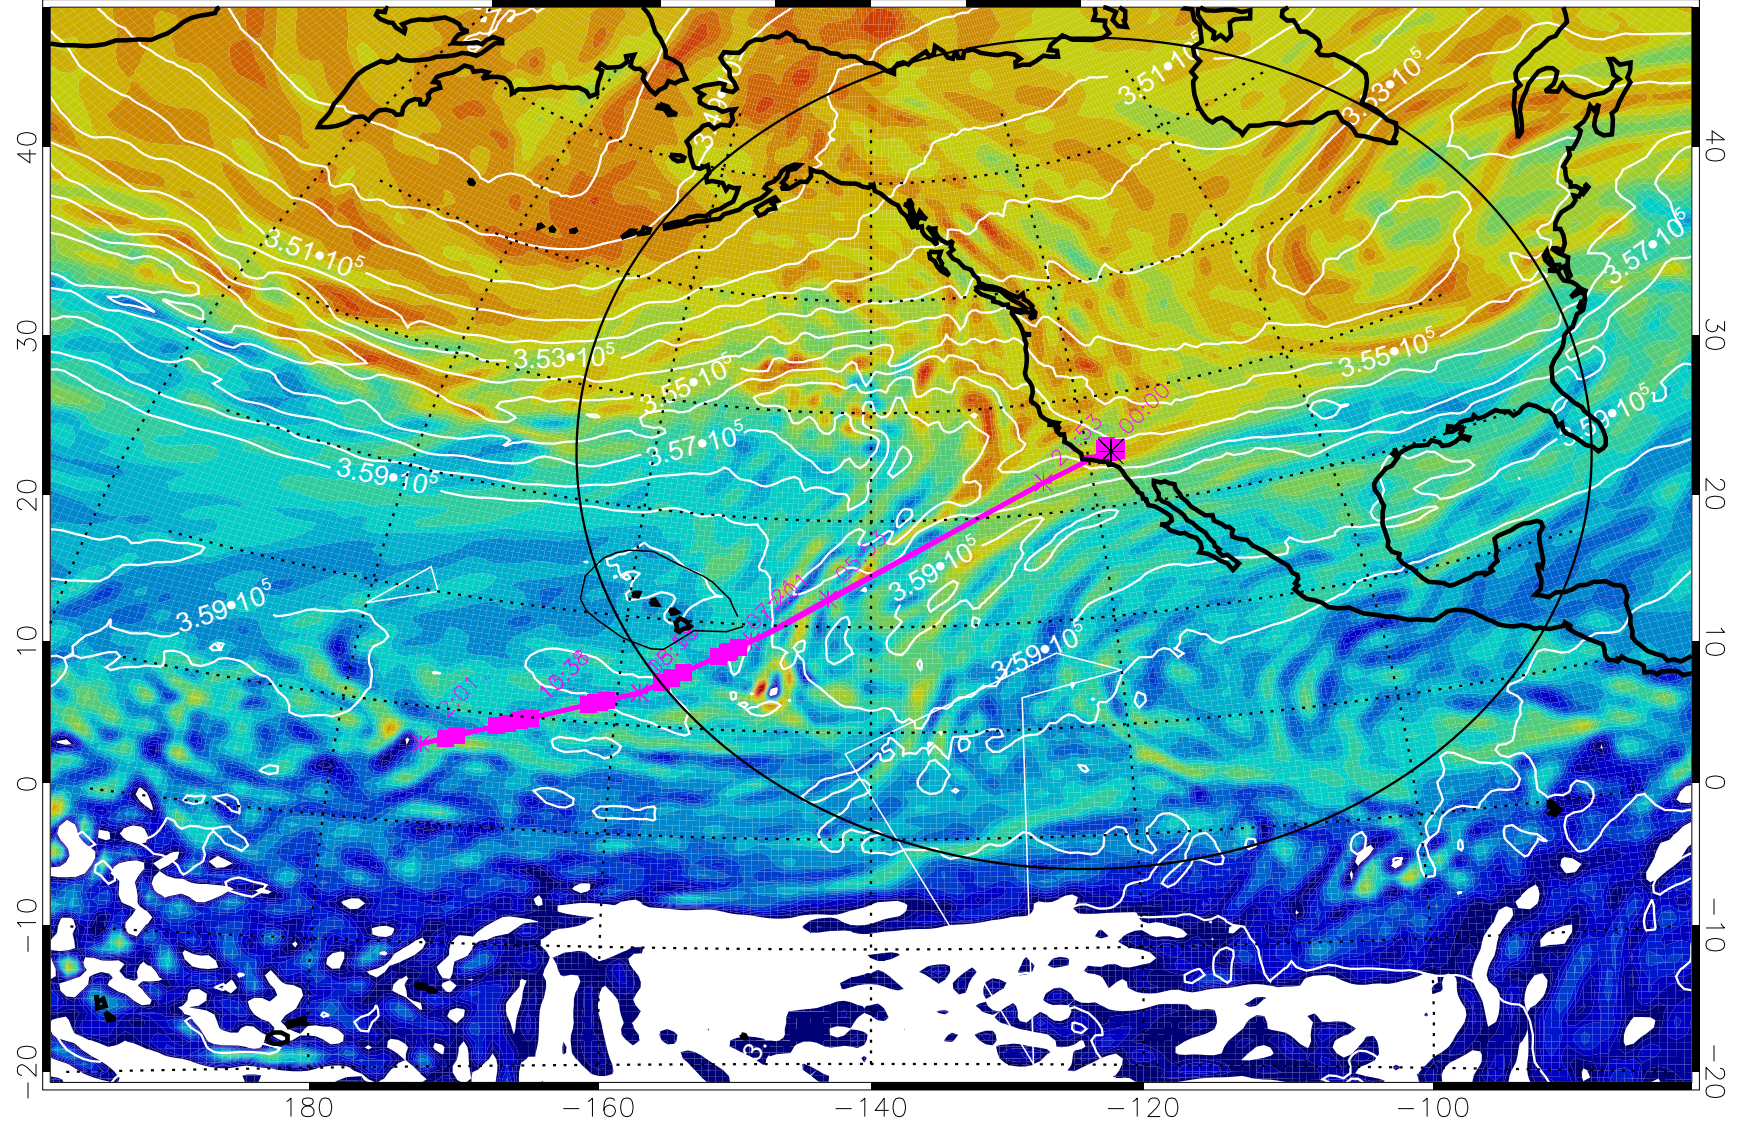

13022712, 12 hour forecast for 380K EPV

160 180 -160 -140 -120 -100

380K Montgomery Streamfunction, white

Range ring of 4055 km -- 13 hours GH round trip

13022718, 18 hour forecast for 380K EPV

160 180 -160 -140 -120 -100

380K Montgomery Streamfunction, white

Range ring of 4055 km -- 13 hours GH round trip

13022800, 24 hour forecast for 380K EPV

160 180 -160 -140 -120 -100

380K Montgomery Streamfunction, white

Range ring of 4055 km -- 13 hours GH round trip

13022806, 30 hour forecast for 380K EPV

380K Montgomery Streamfunction, white

Range ring of 4055 km -- 13 hours GH round trip

13022812, 36 hour forecast for 380K EPV

160 180 -160 -140 -120 -100

380K Montgomery Streamfunction, white

Range ring of 4055 km -- 13 hours GH round trip

13022818, 42 hour forecast for 380K EPV

380K Montgomery Streamfunction, white

Range ring of 4055 km -- 13 hours GH round trip

13030100, 48 hour forecast for 380K EPV