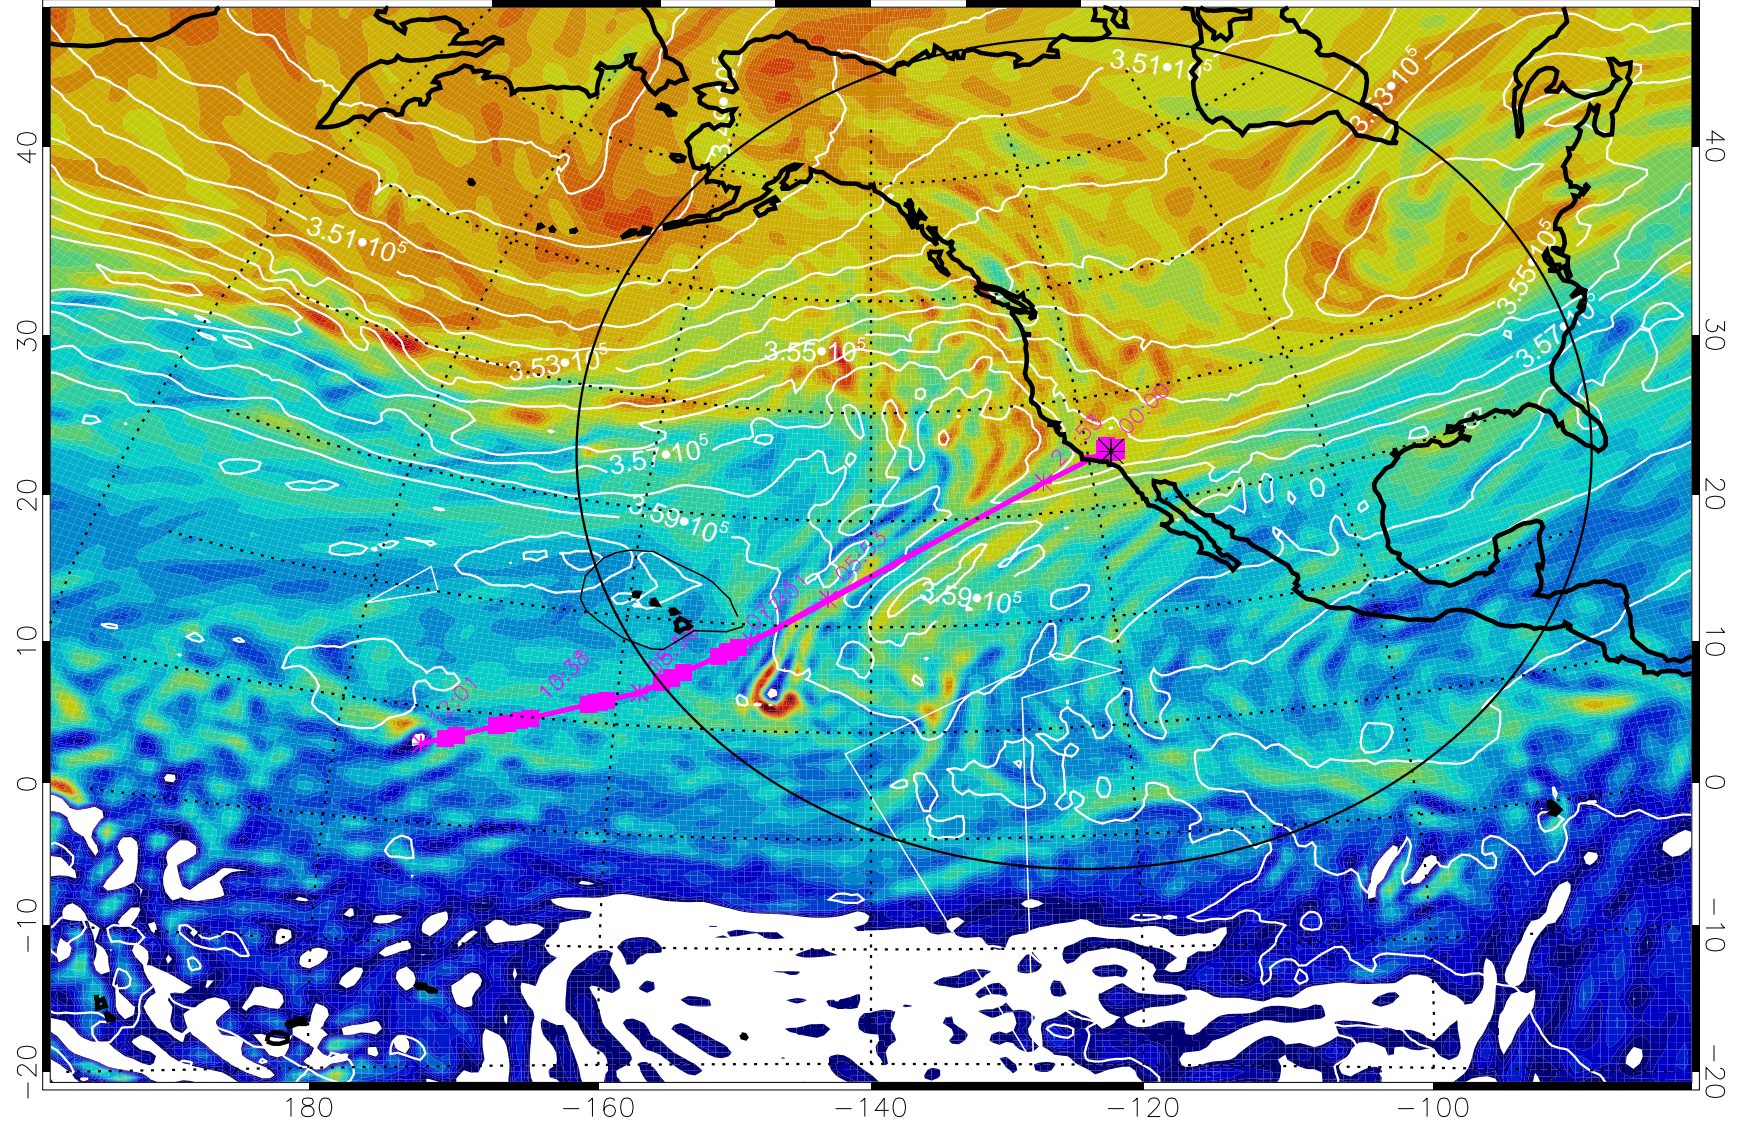

13022712, 12 hour forecast for 380K EPV

160 180 -160 -140 -120 -100

380K Montgomery Streamfunction, white

Range ring of 4055 km -- 13 hours GH round trip

13022718, 18 hour forecast for 380K EPV

160 180 -160 -140 -120 -100

380K Montgomery Streamfunction, white

Range ring of 4055 km -- 13 hours GH round trip

13022800, 24 hour forecast for 380K EPV

160 180 -160 -140 -120 -100

380K Montgomery Streamfunction, white

Range ring of 4055 km -- 13 hours GH round trip

13022806, 30 hour forecast for 380K EPV

380K Montgomery Streamfunction, white

Range ring of 4055 km -- 13 hours GH round trip

13022812, 36 hour forecast for 380K EPV

160 180 -160 -140 -120 -100

380K Montgomery Streamfunction, white

Range ring of 4055 km -- 13 hours GH round trip

13022818, 42 hour forecast for 380K EPV

380K Montgomery Streamfunction, white

Range ring of 4055 km -- 13 hours GH round trip

13030100, 48 hour forecast for 380K EPV