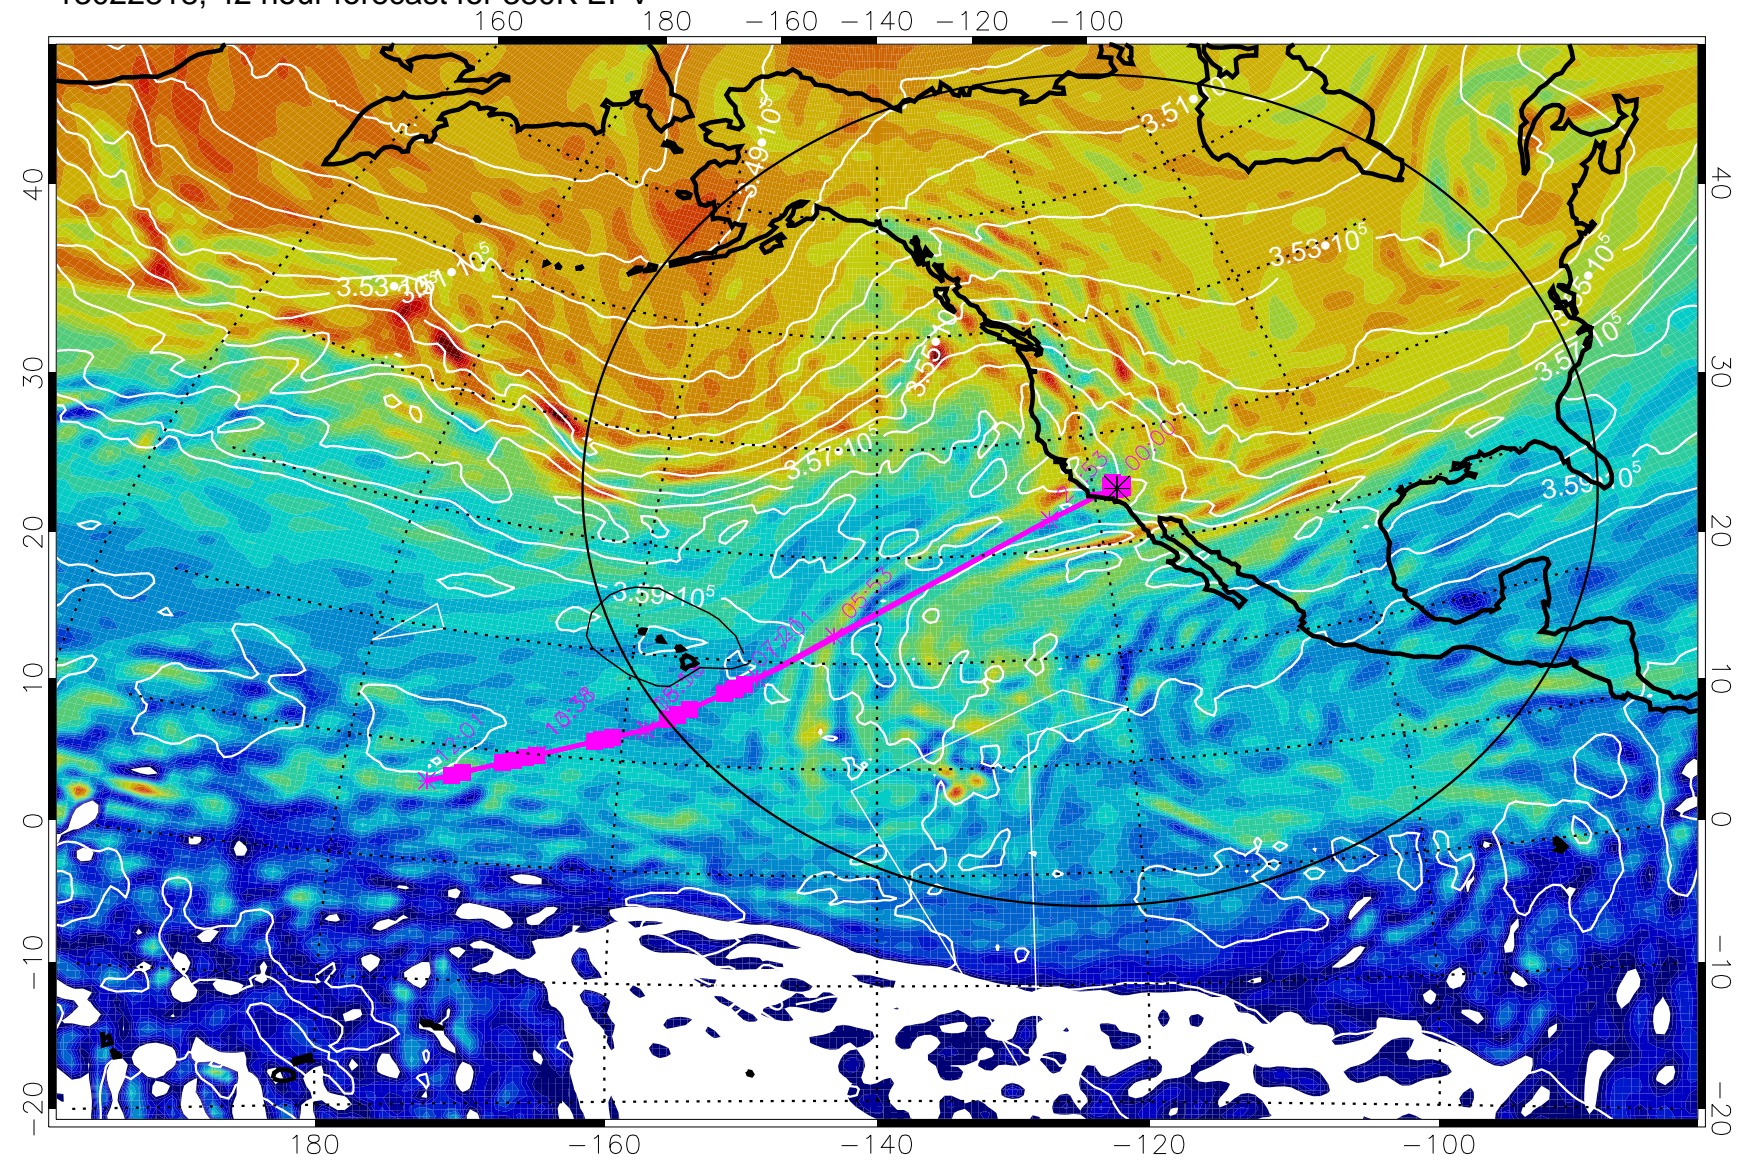

380K Montgomery Streamfunction, white

Range ring of 4055 km -- 13 hours GH round trip

13022800, 24 hour forecast for 380K EPV

160 180 -160 -140 -120 -100

380K Montgomery Streamfunction, white

Range ring of 4055 km -- 13 hours GH round trip

13022806, 30 hour forecast for 380K EPV

380K Montgomery Streamfunction, white

Range ring of 4055 km -- 13 hours GH round trip

13022812, 36 hour forecast for 380K EPV

160 180 -160 -140 -120 -100

380K Montgomery Streamfunction, white

Range ring of 4055 km -- 13 hours GH round trip

13022818, 42 hour forecast for 380K EPV

380K Montgomery Streamfunction, white

Range ring of 4055 km -- 13 hours GH round trip

13030100, 48 hour forecast for 380K EPV

380K Montgomery Streamfunction, white

Range ring of 4055 km -- 13 hours GH round trip

13030106, 54 hour forecast for 380K EPV

380K Montgomery Streamfunction, white

Range ring of 4055 km -- 13 hours GH round trip