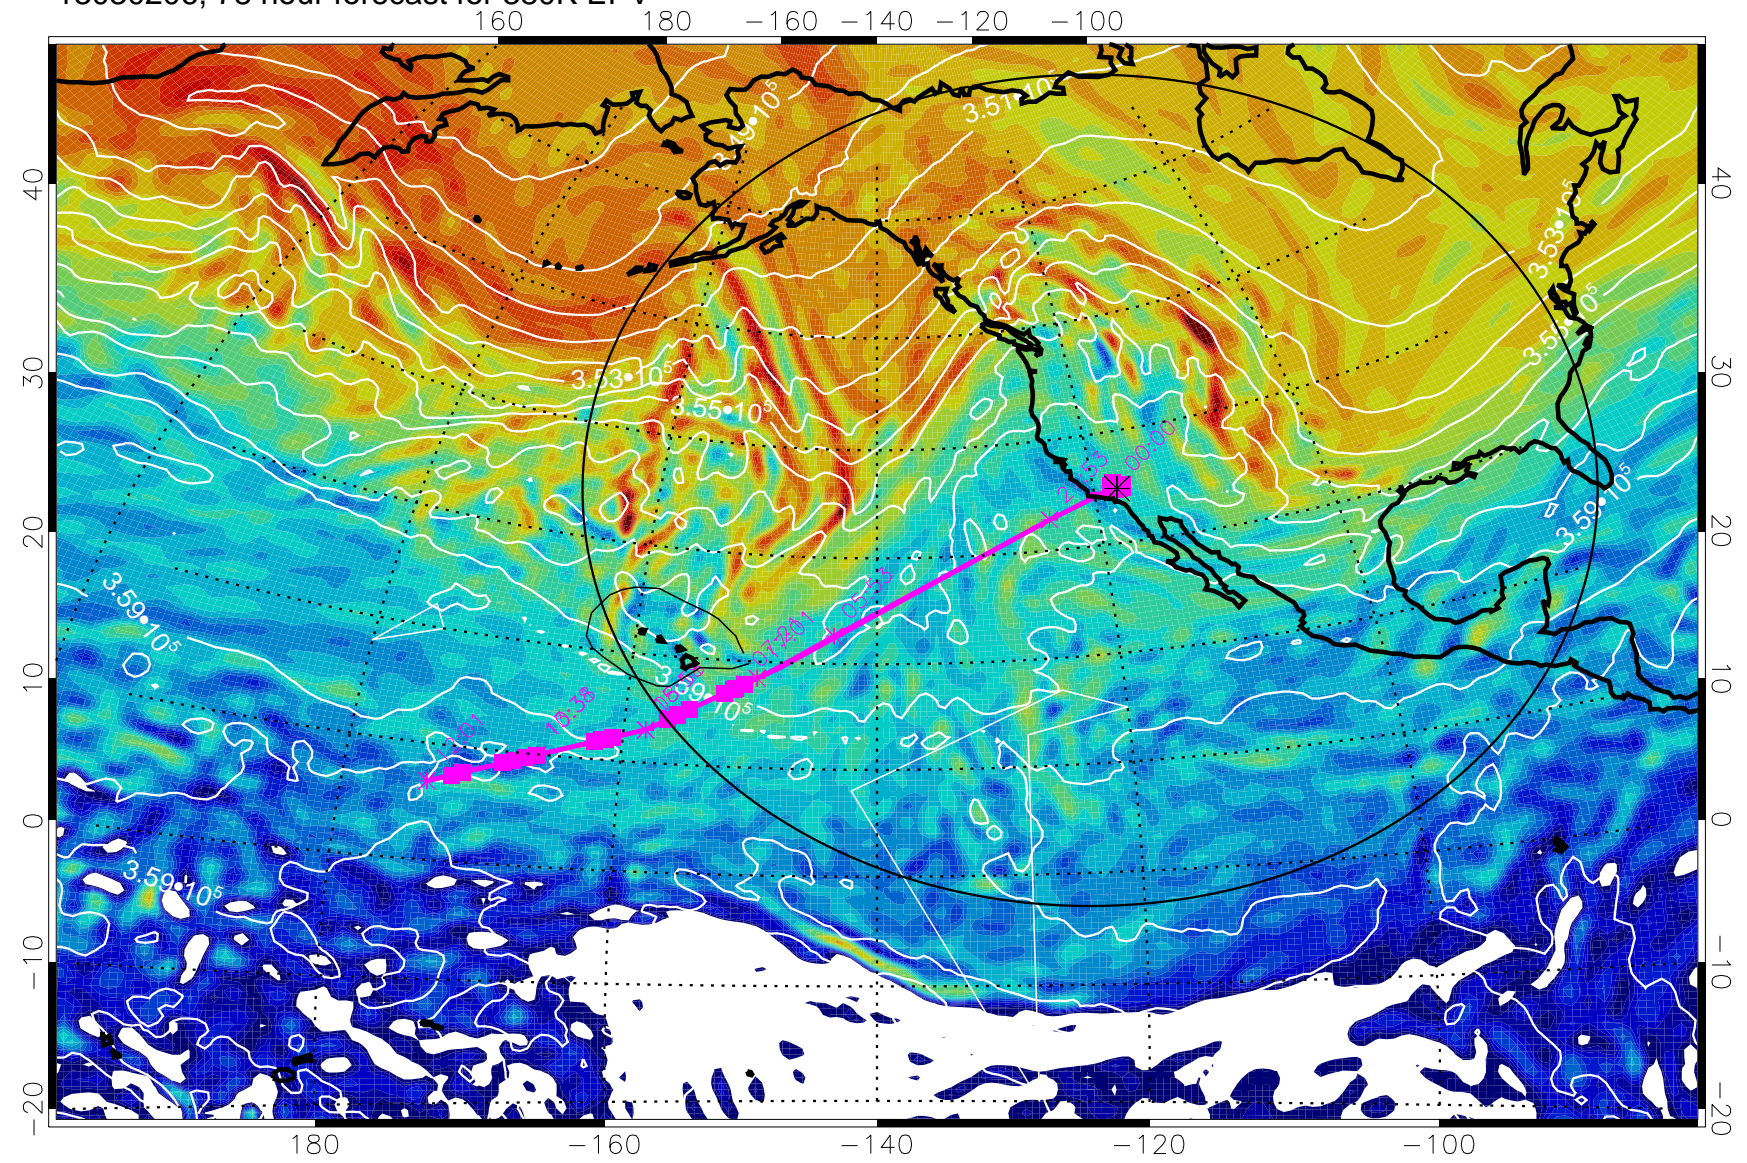

13030112, 60 hour forecast for 380K EPV

380K Montgomery Streamfunction, white

Range ring of 4055 km -- 13 hours GH round trip

13030118, 66 hour forecast for 380K EPV

380K Montgomery Streamfunction, white

Range ring of 4055 km -- 13 hours GH round trip

13030200, 72 hour forecast for 380K EPV

380K Montgomery Streamfunction, white

Range ring of 4055 km -- 13 hours GH round trip

13030206, 78 hour forecast for 380K EPV

380K Montgomery Streamfunction, white

Range ring of 4055 km -- 13 hours GH round trip

13030212, 84 hour forecast for 380K EPV

380K Montgomery Streamfunction, white

Range ring of 4055 km -- 13 hours GH round trip

13030218, 90 hour forecast for 380K EPV

380K Montgomery Streamfunction, white

Range ring of 4055 km -- 13 hours GH round trip

13030300, 96 hour forecast for 380K EPV

160 180 -160 -140 -120 -100

380K Montgomery Streamfunction, white

Range ring of 4055 km -- 13 hours GH round trip

13030306, 102 hour forecast for 380K EPV

160 180 -160 -140 -120 -100