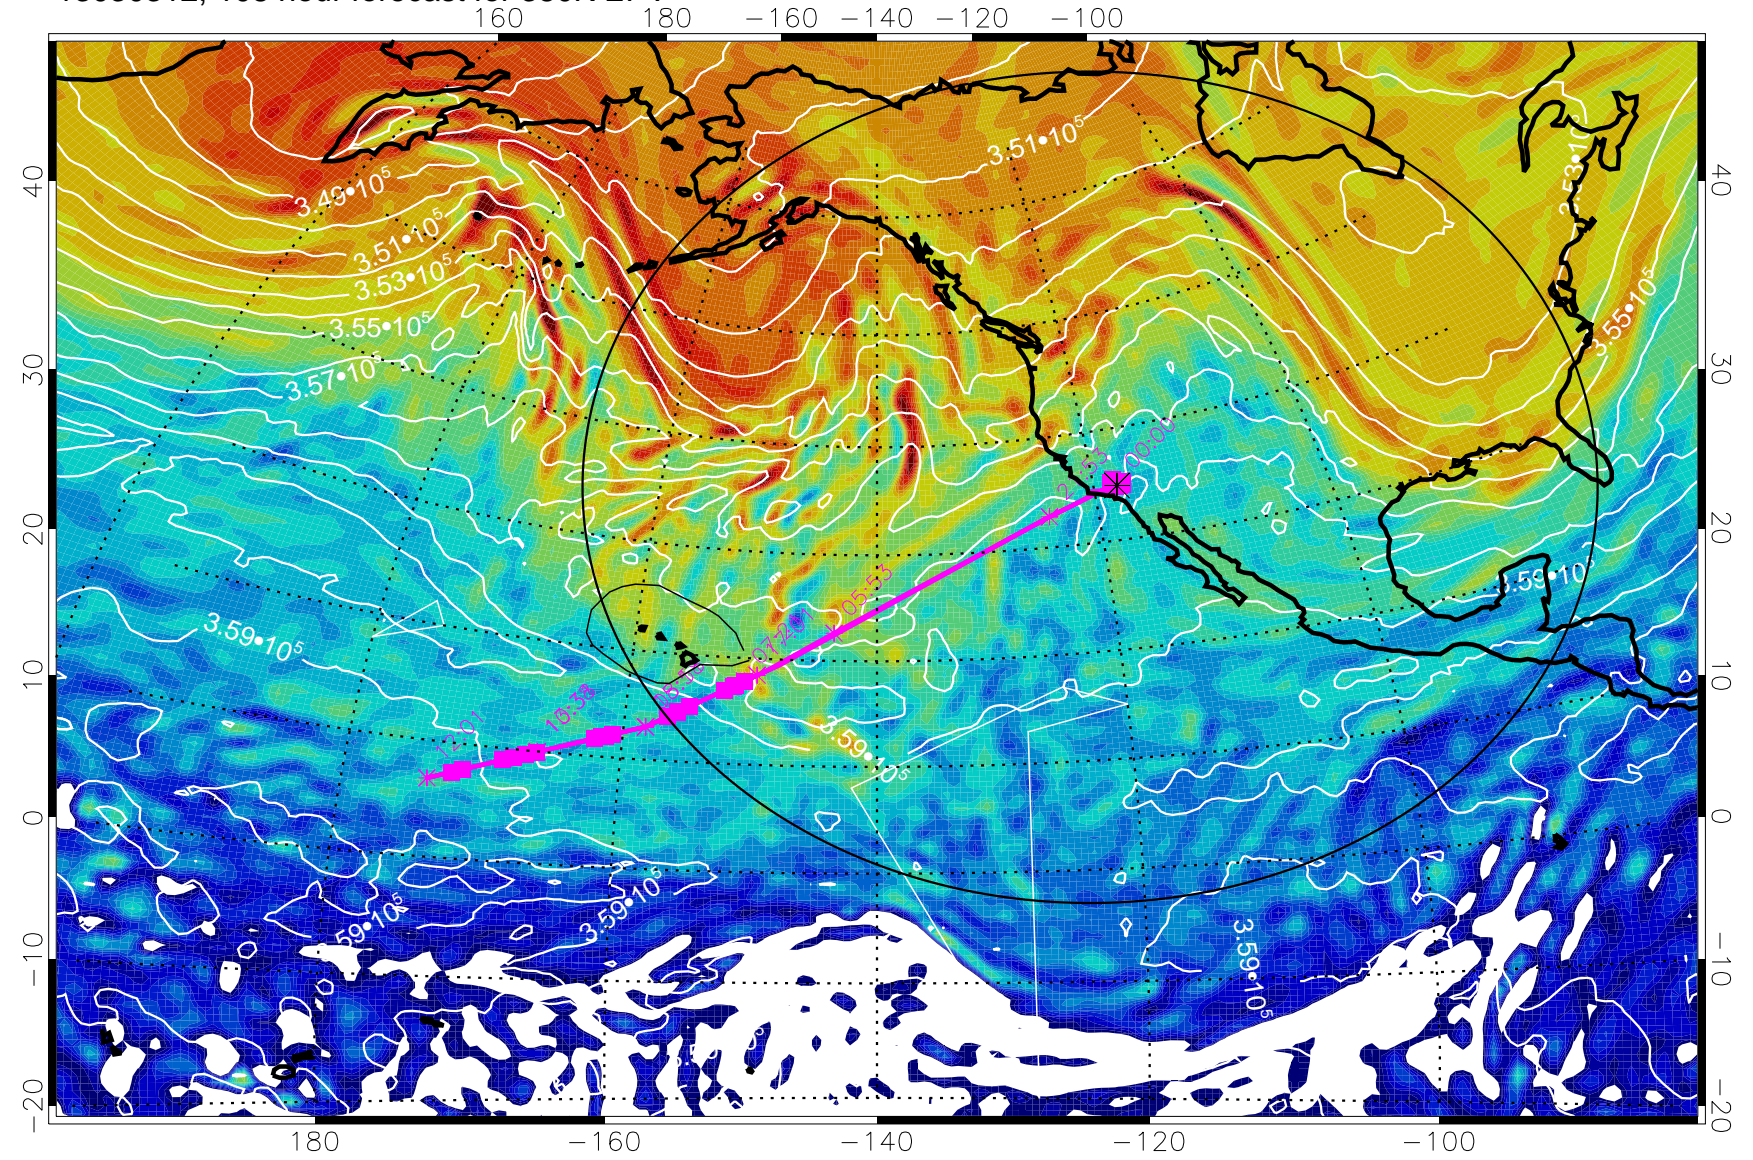

13030212, 84 hour forecast for 380K EPV

380K Montgomery Streamfunction, white

Range ring of 4055 km -- 13 hours GH round trip

13030218, 90 hour forecast for 380K EPV

380K Montgomery Streamfunction, white

Range ring of 4055 km -- 13 hours GH round trip

13030300, 96 hour forecast for 380K EPV

160 180 -160 -140 -120 -100

380K Montgomery Streamfunction, white

Range ring of 4055 km -- 13 hours GH round trip

13030306, 102 hour forecast for 380K EPV

160 180 -160 -140 -120 -100

380K Montgomery Streamfunction, white

Range ring of 4055 km -- 13 hours GH round trip

13030312, 108 hour forecast for 380K EPV

380K Montgomery Streamfunction, white

Range ring of 4055 km -- 13 hours GH round trip

13030318, 114 hour forecast for 380K EPV

380K Montgomery Streamfunction, white

Range ring of 4055 km -- 13 hours GH round trip

13030400, 120 hour forecast for 380K EPV

380K Montgomery Streamfunction, white