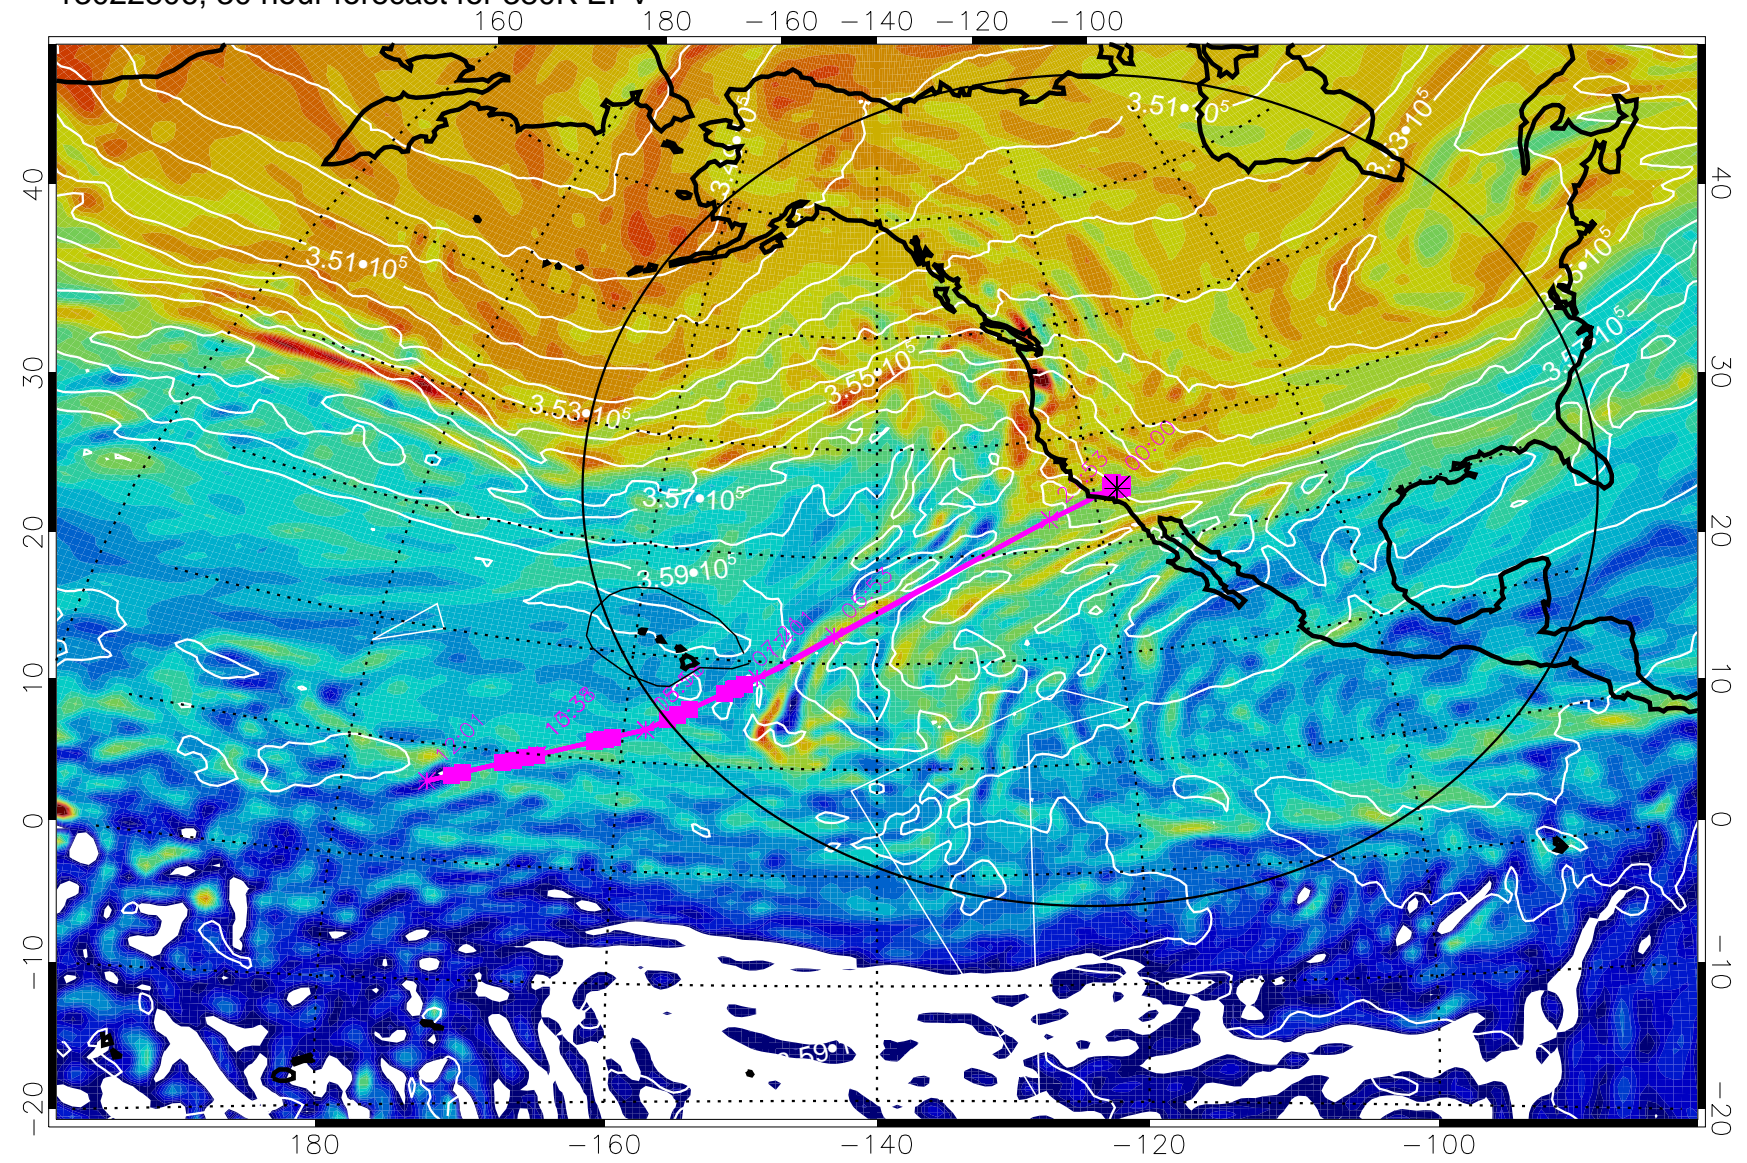

13022712, 12 hour forecast for 380K EPV

160 180 -160 -140 -120 -100

380K Montgomery Streamfunction, white

Range ring of 4055 km -- 13 hours GH round trip

13022718, 18 hour forecast for 380K EPV

160 180 -160 -140 -120 -100

380K Montgomery Streamfunction, white

Range ring of 4055 km -- 13 hours GH round trip

13022800, 24 hour forecast for 380K EPV

160 180 -160 -140 -120 -100

380K Montgomery Streamfunction, white

Range ring of 4055 km -- 13 hours GH round trip

13022806, 30 hour forecast for 380K EPV

380K Montgomery Streamfunction, white

Range ring of 4055 km -- 13 hours GH round trip

13022812, 36 hour forecast for 380K EPV

160 180 -160 -140 -120 -100

380K Montgomery Streamfunction, white

Range ring of 4055 km -- 13 hours GH round trip

13022818, 42 hour forecast for 380K EPV

380K Montgomery Streamfunction, white

Range ring of 4055 km -- 13 hours GH round trip

13030100, 48 hour forecast for 380K EPV