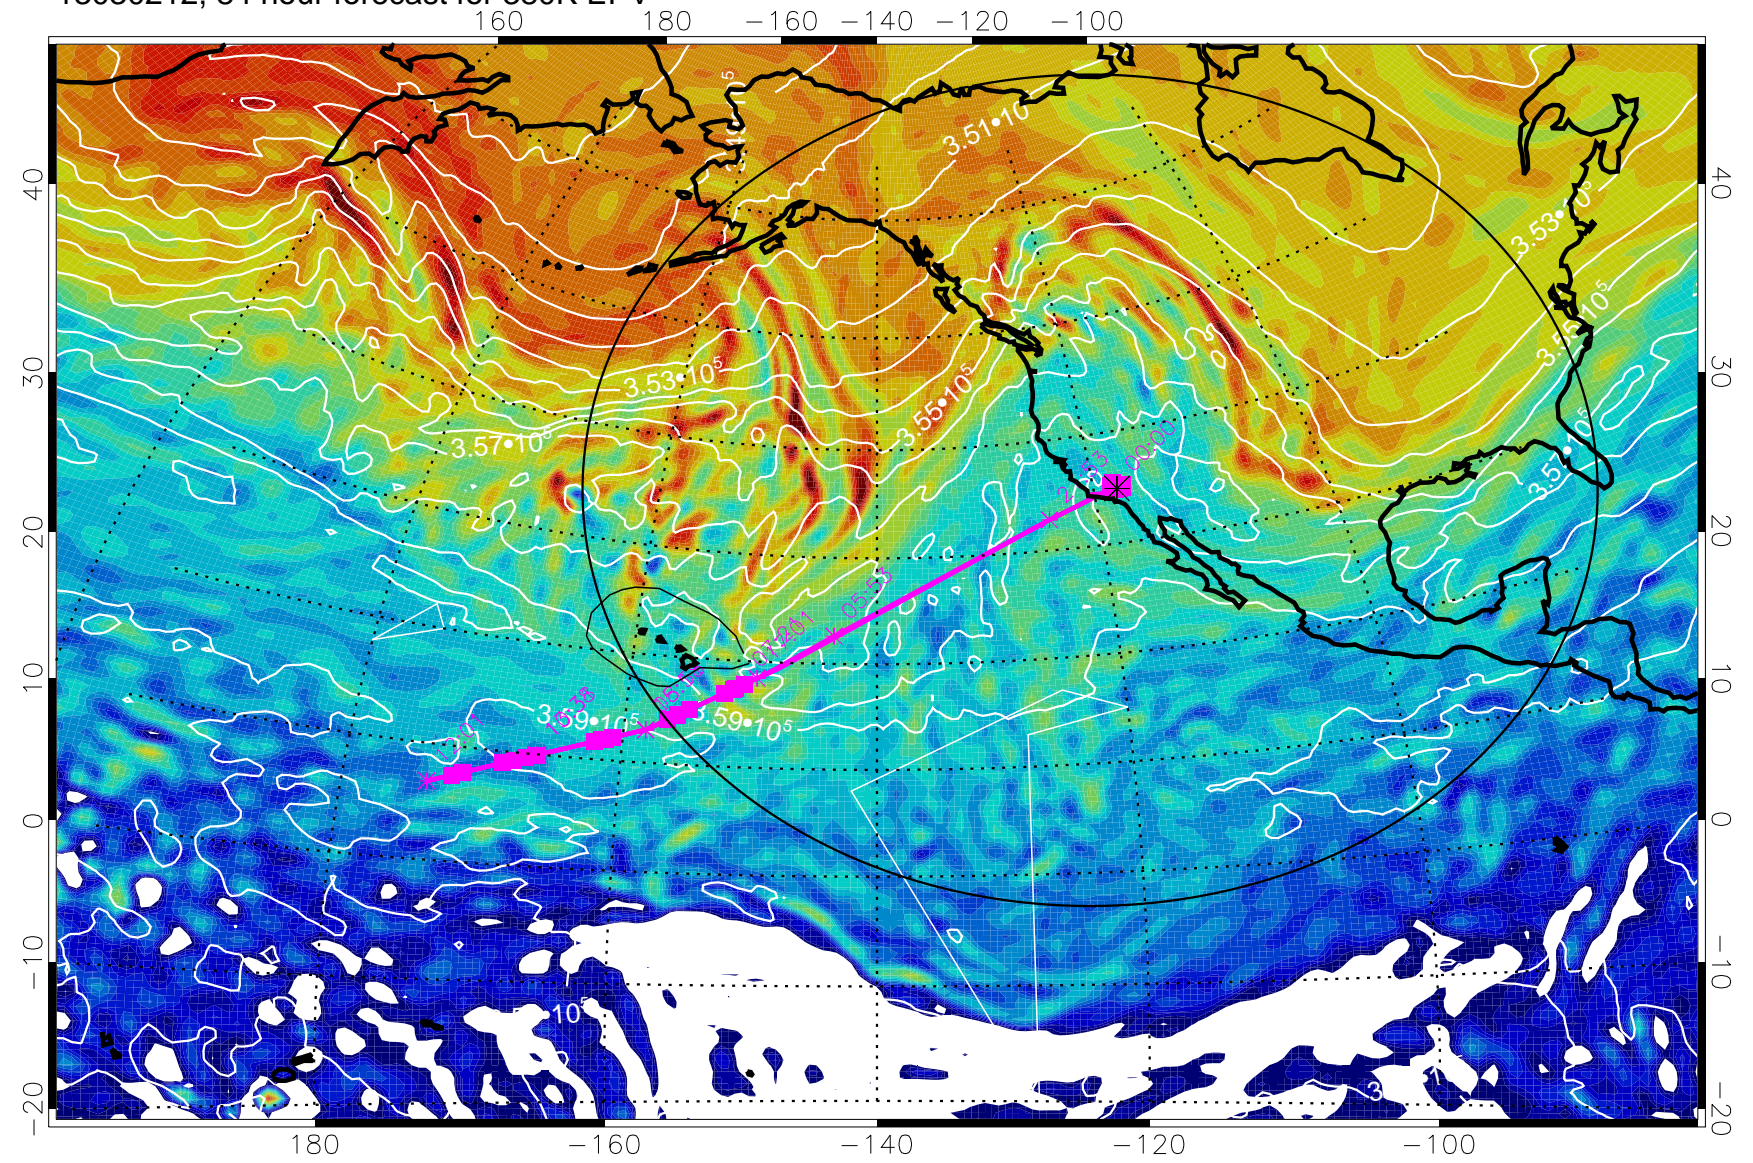

13030112, 60 hour forecast for 380K EPV

380K Montgomery Streamfunction, white

Range ring of 4055 km -- 13 hours GH round trip

13030118, 66 hour forecast for 380K EPV

380K Montgomery Streamfunction, white

Range ring of 4055 km -- 13 hours GH round trip

13030200, 72 hour forecast for 380K EPV

380K Montgomery Streamfunction, white

Range ring of 4055 km -- 13 hours GH round trip

13030206, 78 hour forecast for 380K EPV

380K Montgomery Streamfunction, white

Range ring of 4055 km -- 13 hours GH round trip

13030212, 84 hour forecast for 380K EPV

380K Montgomery Streamfunction, white

Range ring of 4055 km -- 13 hours GH round trip

13030218, 90 hour forecast for 380K EPV

380K Montgomery Streamfunction, white

Range ring of 4055 km -- 13 hours GH round trip

13030300, 96 hour forecast for 380K EPV

160 180 -160 -140 -120 -100

380K Montgomery Streamfunction, white

Range ring of 4055 km -- 13 hours GH round trip

13030306, 102 hour forecast for 380K EPV

160 180 -160 -140 -120 -100