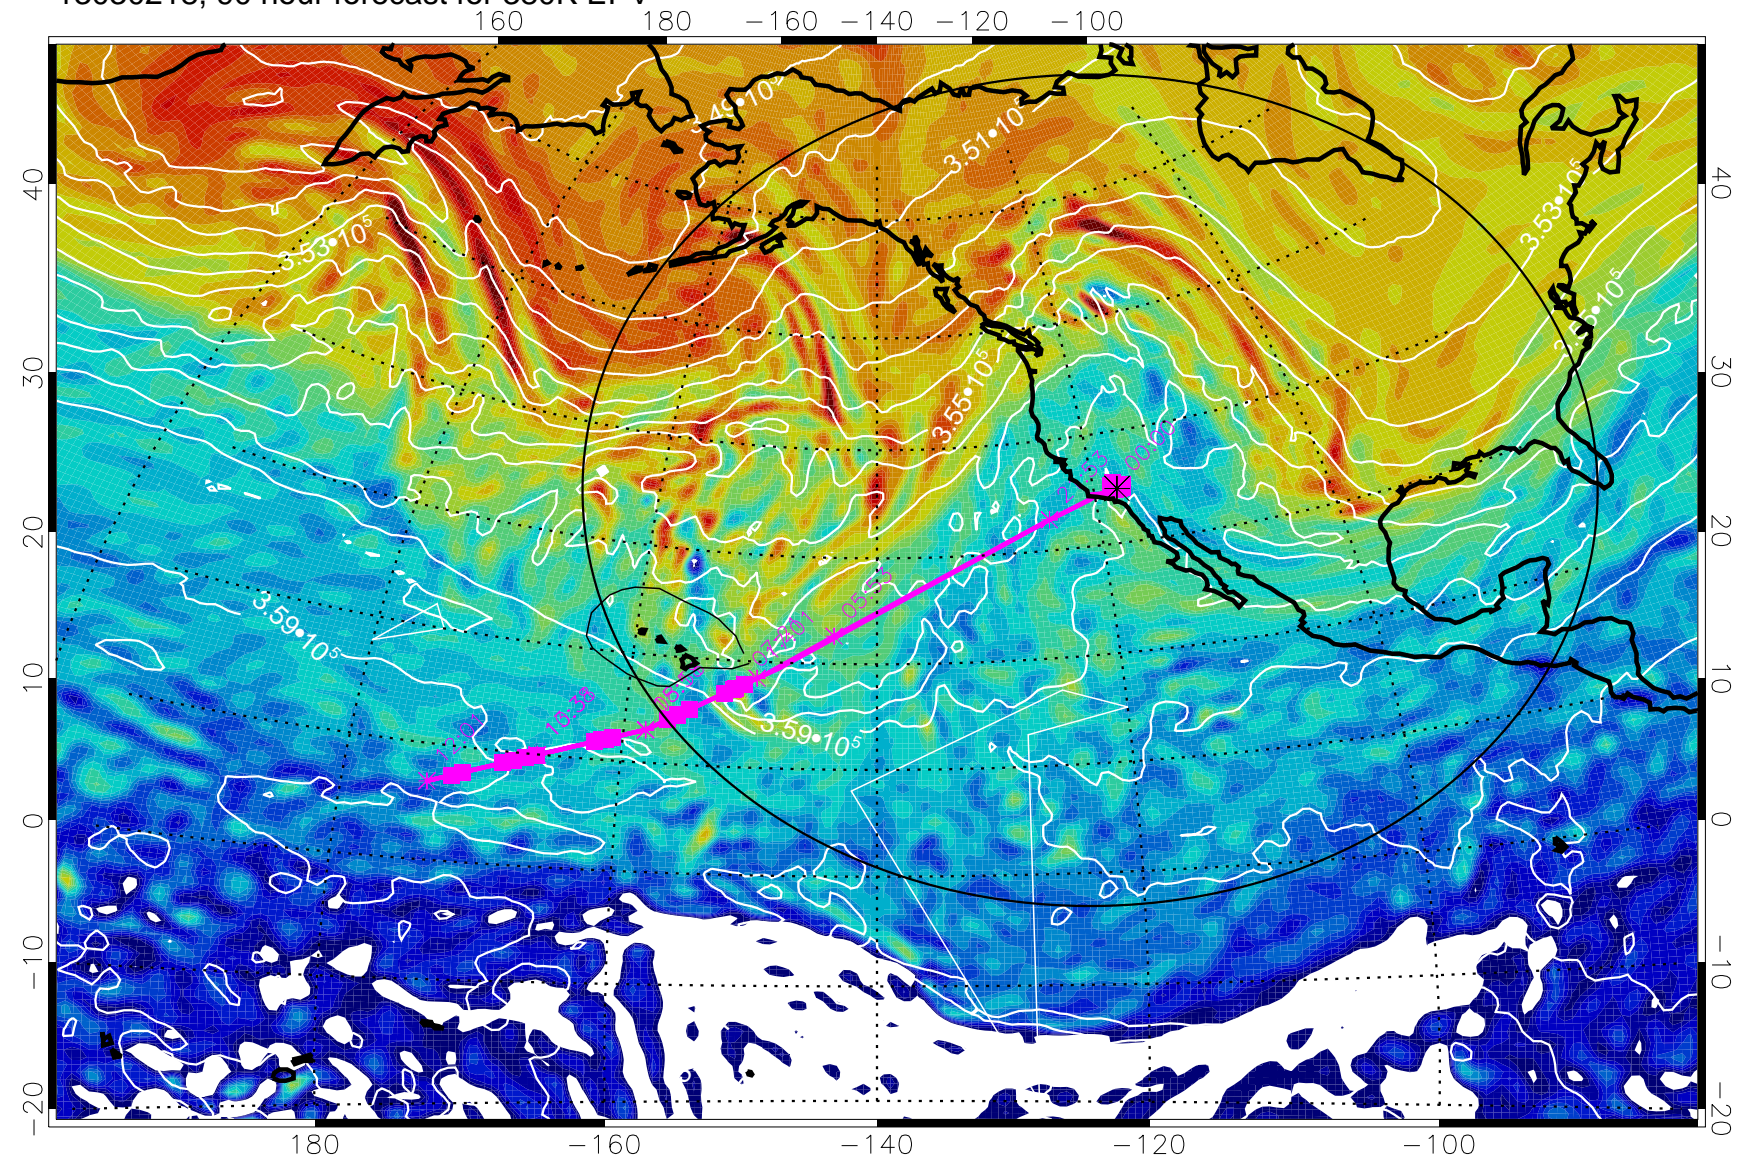

13030200, 72 hour forecast for 380K EPV

380K Montgomery Streamfunction, white

Range ring of 4055 km -- 13 hours GH round trip

13030206, 78 hour forecast for 380K EPV

380K Montgomery Streamfunction, white

Range ring of 4055 km -- 13 hours GH round trip

13030212, 84 hour forecast for 380K EPV

380K Montgomery Streamfunction, white

Range ring of 4055 km -- 13 hours GH round trip

13030218, 90 hour forecast for 380K EPV

380K Montgomery Streamfunction, white

Range ring of 4055 km -- 13 hours GH round trip

13030300, 96 hour forecast for 380K EPV

160 180 -160 -140 -120 -100

380K Montgomery Streamfunction, white

Range ring of 4055 km -- 13 hours GH round trip

13030306, 102 hour forecast for 380K EPV

160 180 -160 -140 -120 -100

380K Montgomery Streamfunction, white

Range ring of 4055 km -- 13 hours GH round trip

13030312, 108 hour forecast for 380K EPV

380K Montgomery Streamfunction, white

Range ring of 4055 km -- 13 hours GH round trip