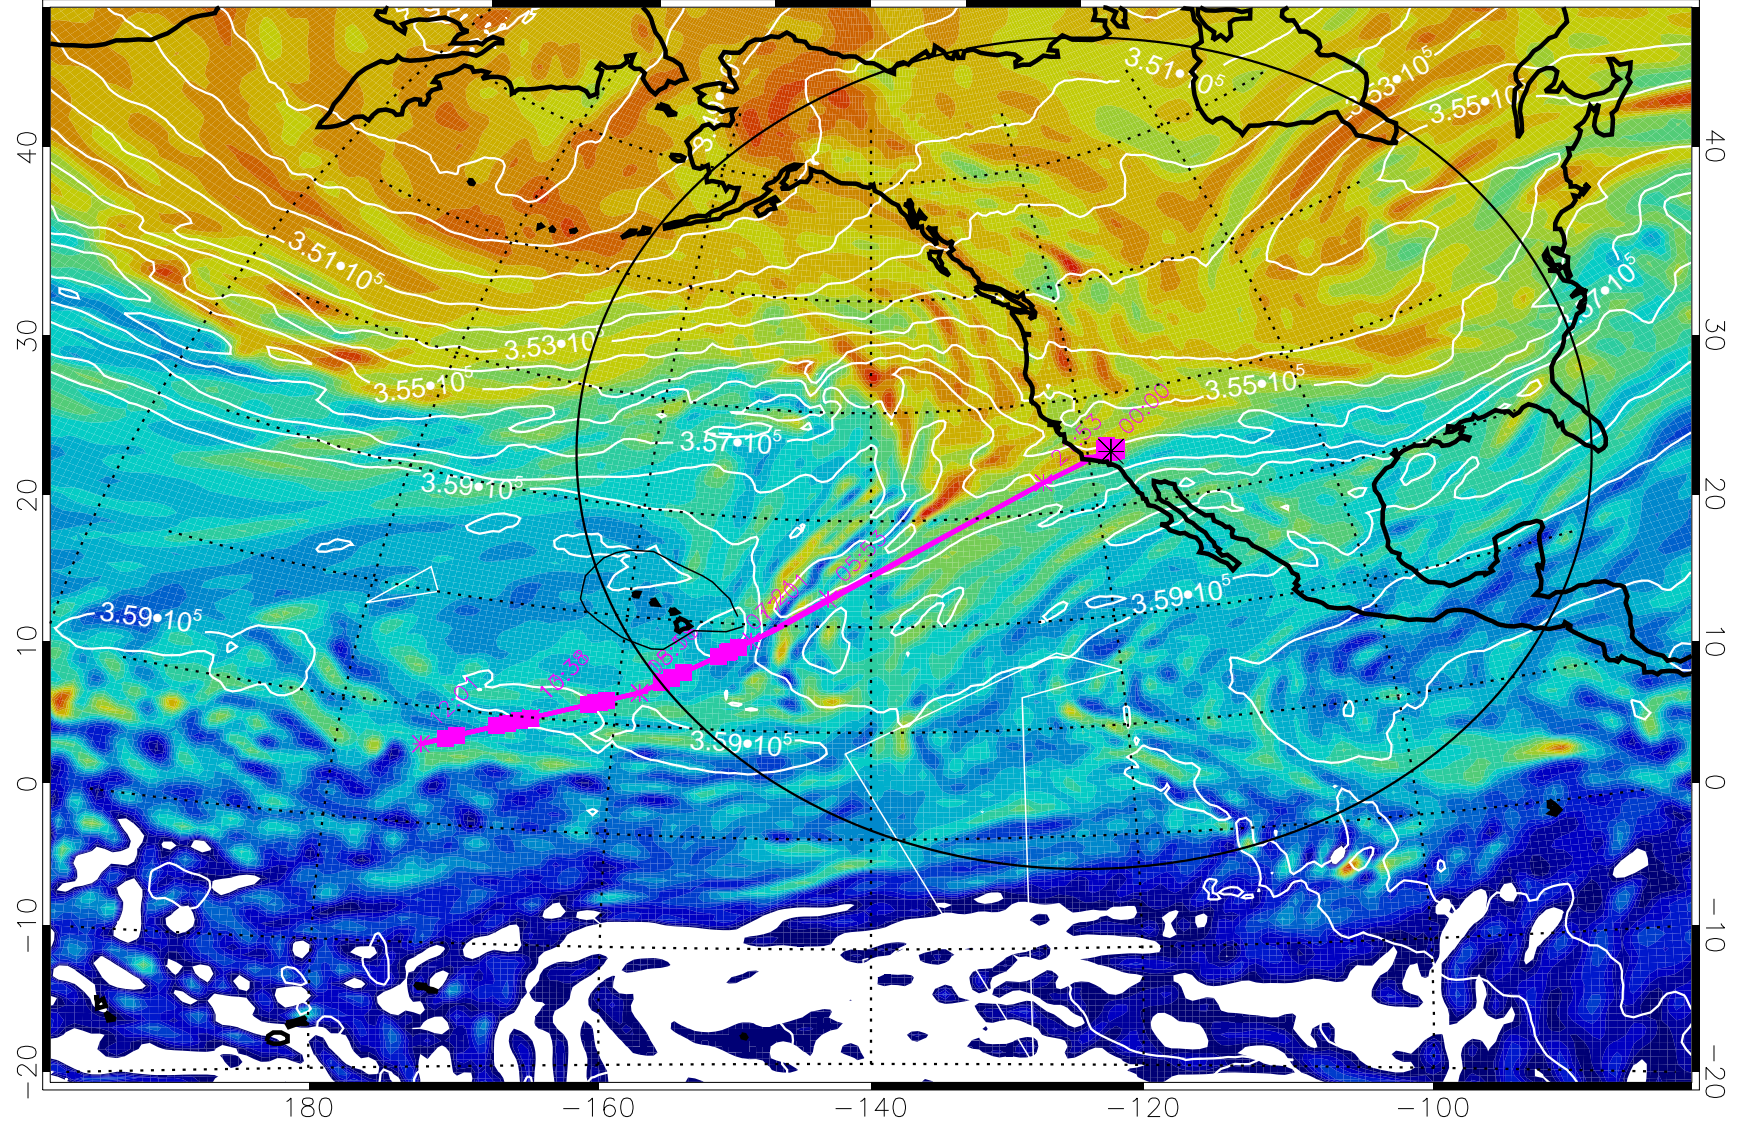

13022712, 12 hour forecast for 380K EPV

160 180 -160 -140 -120 -100

380K Montgomery Streamfunction, white

Range ring of 4055 km -- 13 hours GH round trip

13022718, 18 hour forecast for 380K EPV

160 180 -160 -140 -120 -100

380K Montgomery Streamfunction, white

Range ring of 4055 km -- 13 hours GH round trip

13022800, 24 hour forecast for 380K EPV

160 180 -160 -140 -120 -100

380K Montgomery Streamfunction, white

Range ring of 4055 km -- 13 hours GH round trip

13022806, 30 hour forecast for 380K EPV

380K Montgomery Streamfunction, white

Range ring of 4055 km -- 13 hours GH round trip

13022812, 36 hour forecast for 380K EPV

160 180 -160 -140 -120 -100

380K Montgomery Streamfunction, white

Range ring of 4055 km -- 13 hours GH round trip

13022818, 42 hour forecast for 380K EPV

380K Montgomery Streamfunction, white

Range ring of 4055 km -- 13 hours GH round trip

13030100, 48 hour forecast for 380K EPV