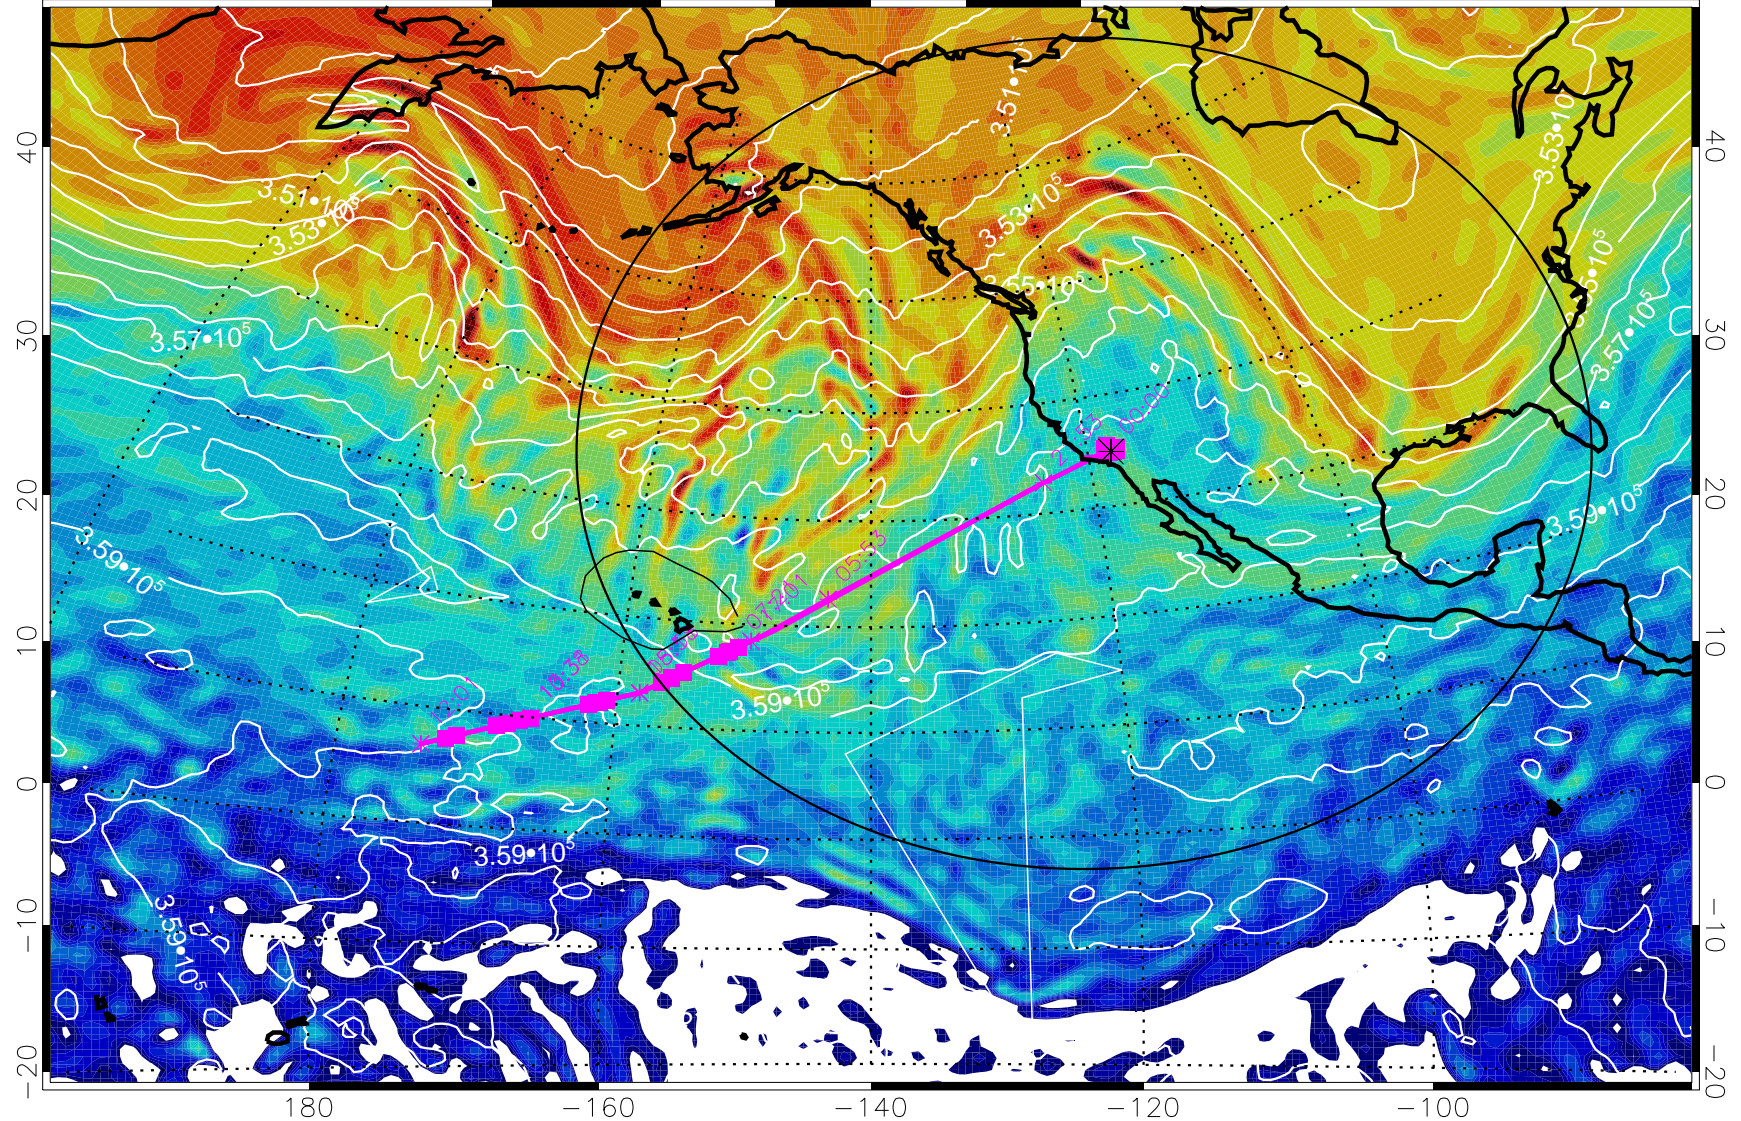

13030200, 72 hour forecast for 380K EPV

380K Montgomery Streamfunction, white

Range ring of 4055 km -- 13 hours GH round trip

13030206, 78 hour forecast for 380K EPV

380K Montgomery Streamfunction, white

Range ring of 4055 km -- 13 hours GH round trip

13030212, 84 hour forecast for 380K EPV

380K Montgomery Streamfunction, white

Range ring of 4055 km -- 13 hours GH round trip

13030218, 90 hour forecast for 380K EPV

380K Montgomery Streamfunction, white

Range ring of 4055 km -- 13 hours GH round trip

13030300, 96 hour forecast for 380K EPV

160 180 -160 -140 -120 -100

380K Montgomery Streamfunction, white

Range ring of 4055 km -- 13 hours GH round trip

13030306, 102 hour forecast for 380K EPV

160 180 -160 -140 -120 -100

380K Montgomery Streamfunction, white

Range ring of 4055 km -- 13 hours GH round trip

13030312, 108 hour forecast for 380K EPV

380K Montgomery Streamfunction, white

Range ring of 4055 km -- 13 hours GH round trip