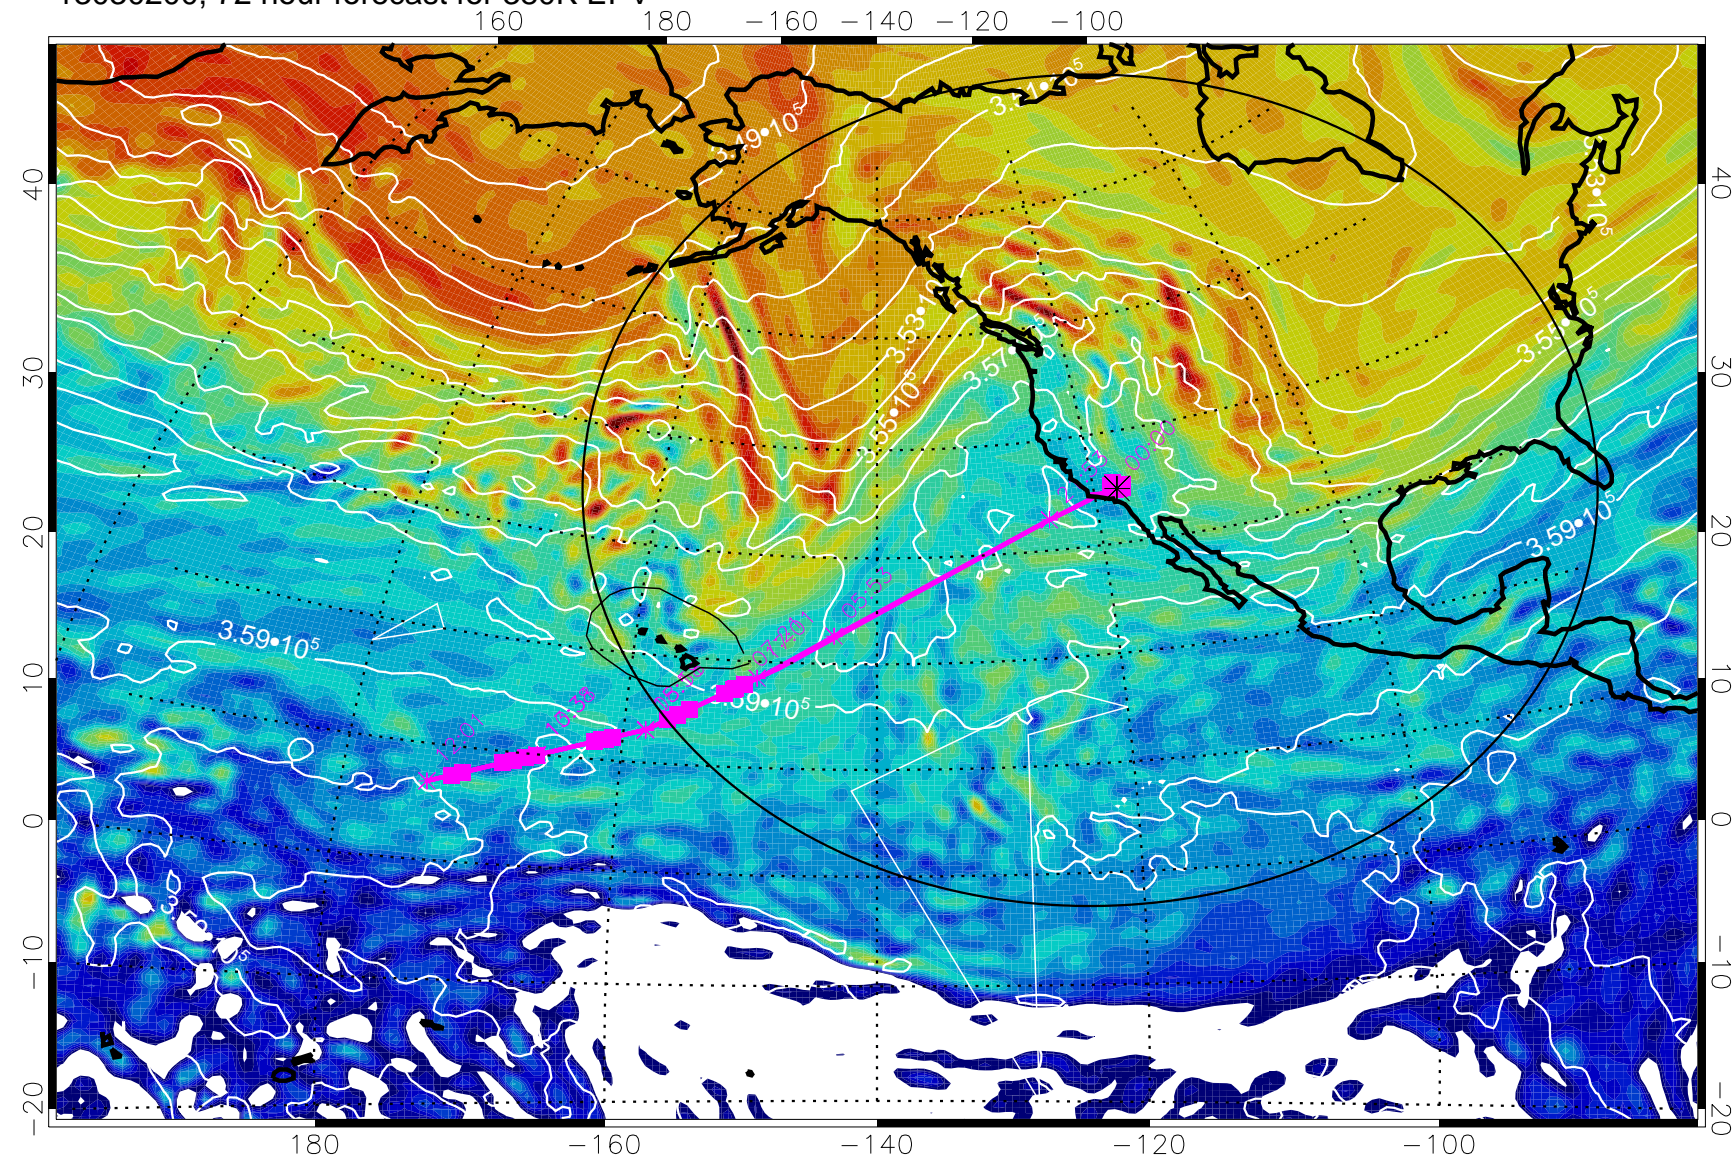

380K Montgomery Streamfunction, white

Range ring of 4055 km -- 13 hours GH round trip

13030106, 54 hour forecast for 380K EPV

380K Montgomery Streamfunction, white

Range ring of 4055 km -- 13 hours GH round trip

13030112, 60 hour forecast for 380K EPV

380K Montgomery Streamfunction, white

Range ring of 4055 km -- 13 hours GH round trip

13030118, 66 hour forecast for 380K EPV

380K Montgomery Streamfunction, white

Range ring of 4055 km -- 13 hours GH round trip

13030200, 72 hour forecast for 380K EPV

380K Montgomery Streamfunction, white

Range ring of 4055 km -- 13 hours GH round trip

13030206, 78 hour forecast for 380K EPV

380K Montgomery Streamfunction, white

Range ring of 4055 km -- 13 hours GH round trip

13030212, 84 hour forecast for 380K EPV

380K Montgomery Streamfunction, white

Range ring of 4055 km -- 13 hours GH round trip

13030218, 90 hour forecast for 380K EPV

380K Montgomery Streamfunction, white

Range ring of 4055 km -- 13 hours GH round trip