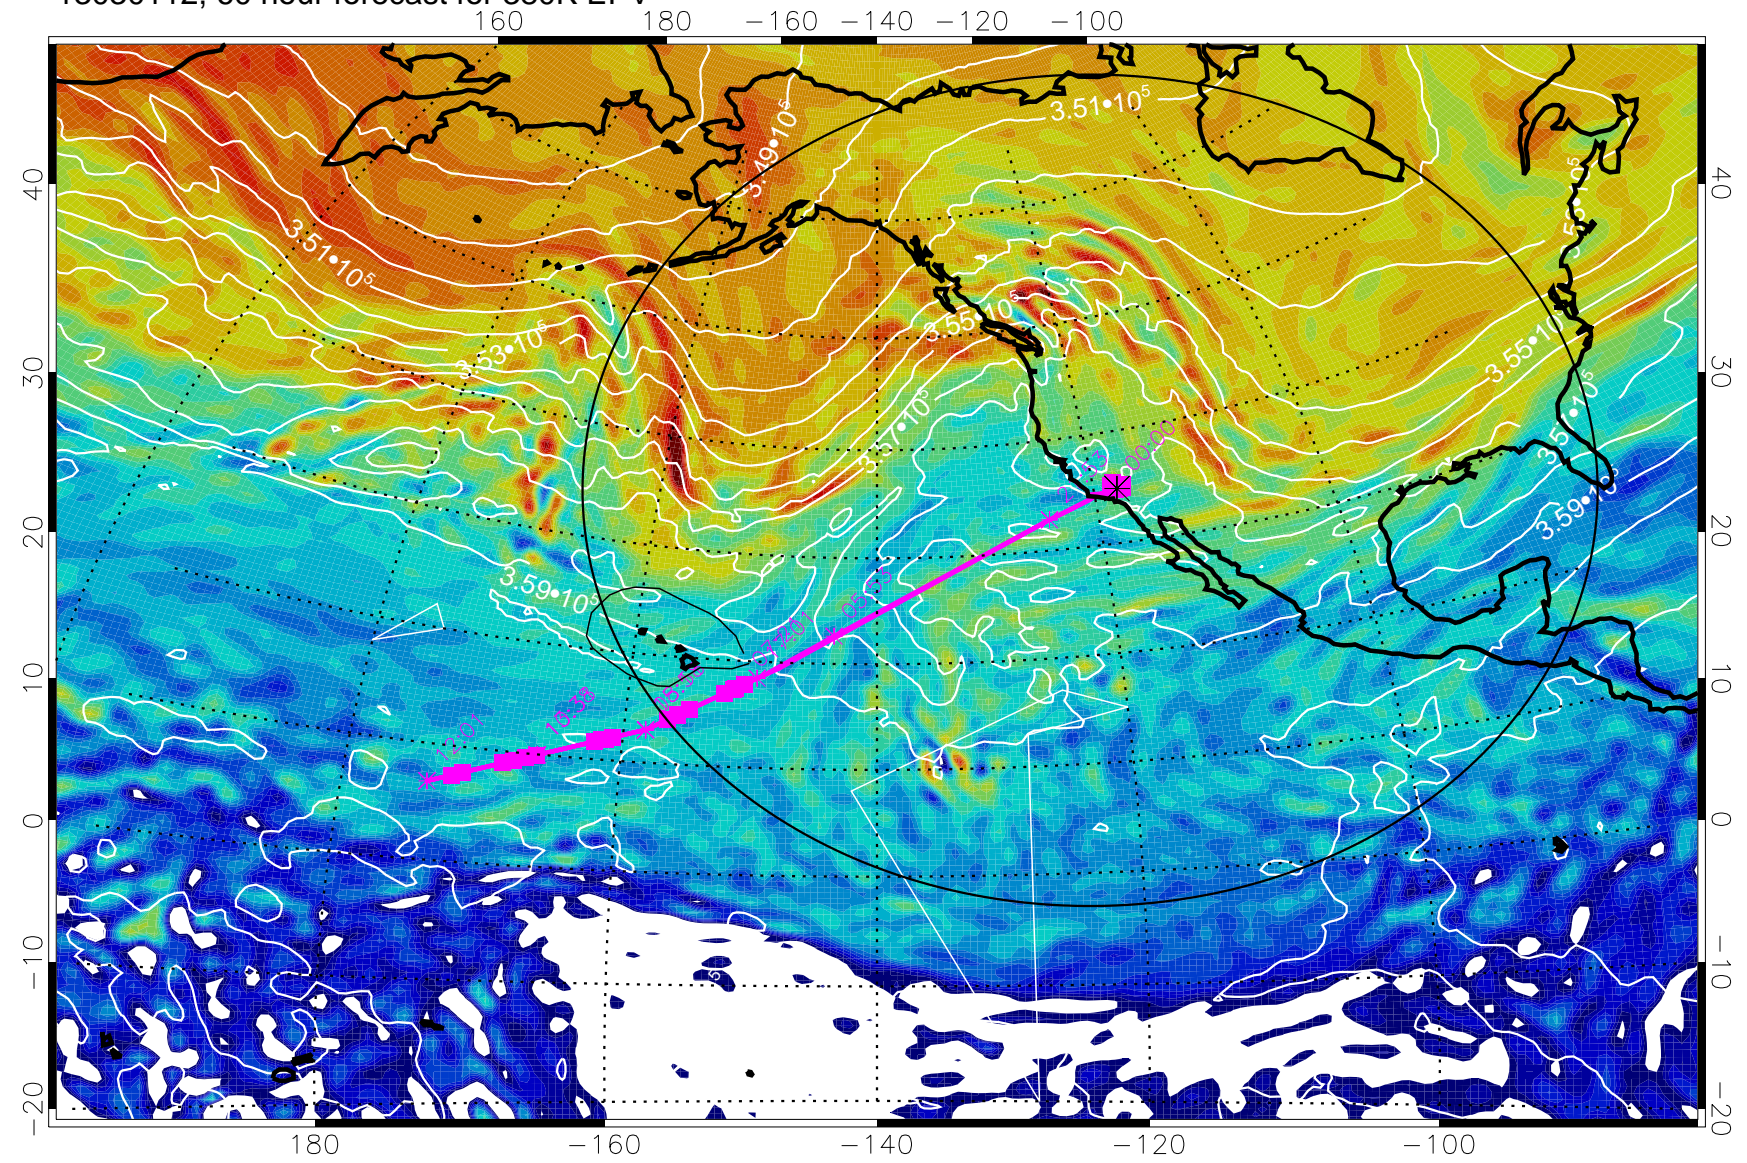

Range ring of 4055 km -- 13 hours GH round trip

13022818, 42 hour forecast for 380K EPV

380K Montgomery Streamfunction, white

Range ring of 4055 km -- 13 hours GH round trip

13030100, 48 hour forecast for 380K EPV

380K Montgomery Streamfunction, white

Range ring of 4055 km -- 13 hours GH round trip

13030106, 54 hour forecast for 380K EPV

380K Montgomery Streamfunction, white

Range ring of 4055 km -- 13 hours GH round trip

13030112, 60 hour forecast for 380K EPV

380K Montgomery Streamfunction, white

Range ring of 4055 km -- 13 hours GH round trip

13030118, 66 hour forecast for 380K EPV

380K Montgomery Streamfunction, white

Range ring of 4055 km -- 13 hours GH round trip

13030200, 72 hour forecast for 380K EPV

380K Montgomery Streamfunction, white

Range ring of 4055 km -- 13 hours GH round trip

13030206, 78 hour forecast for 380K EPV

380K Montgomery Streamfunction, white

Range ring of 4055 km -- 13 hours GH round trip