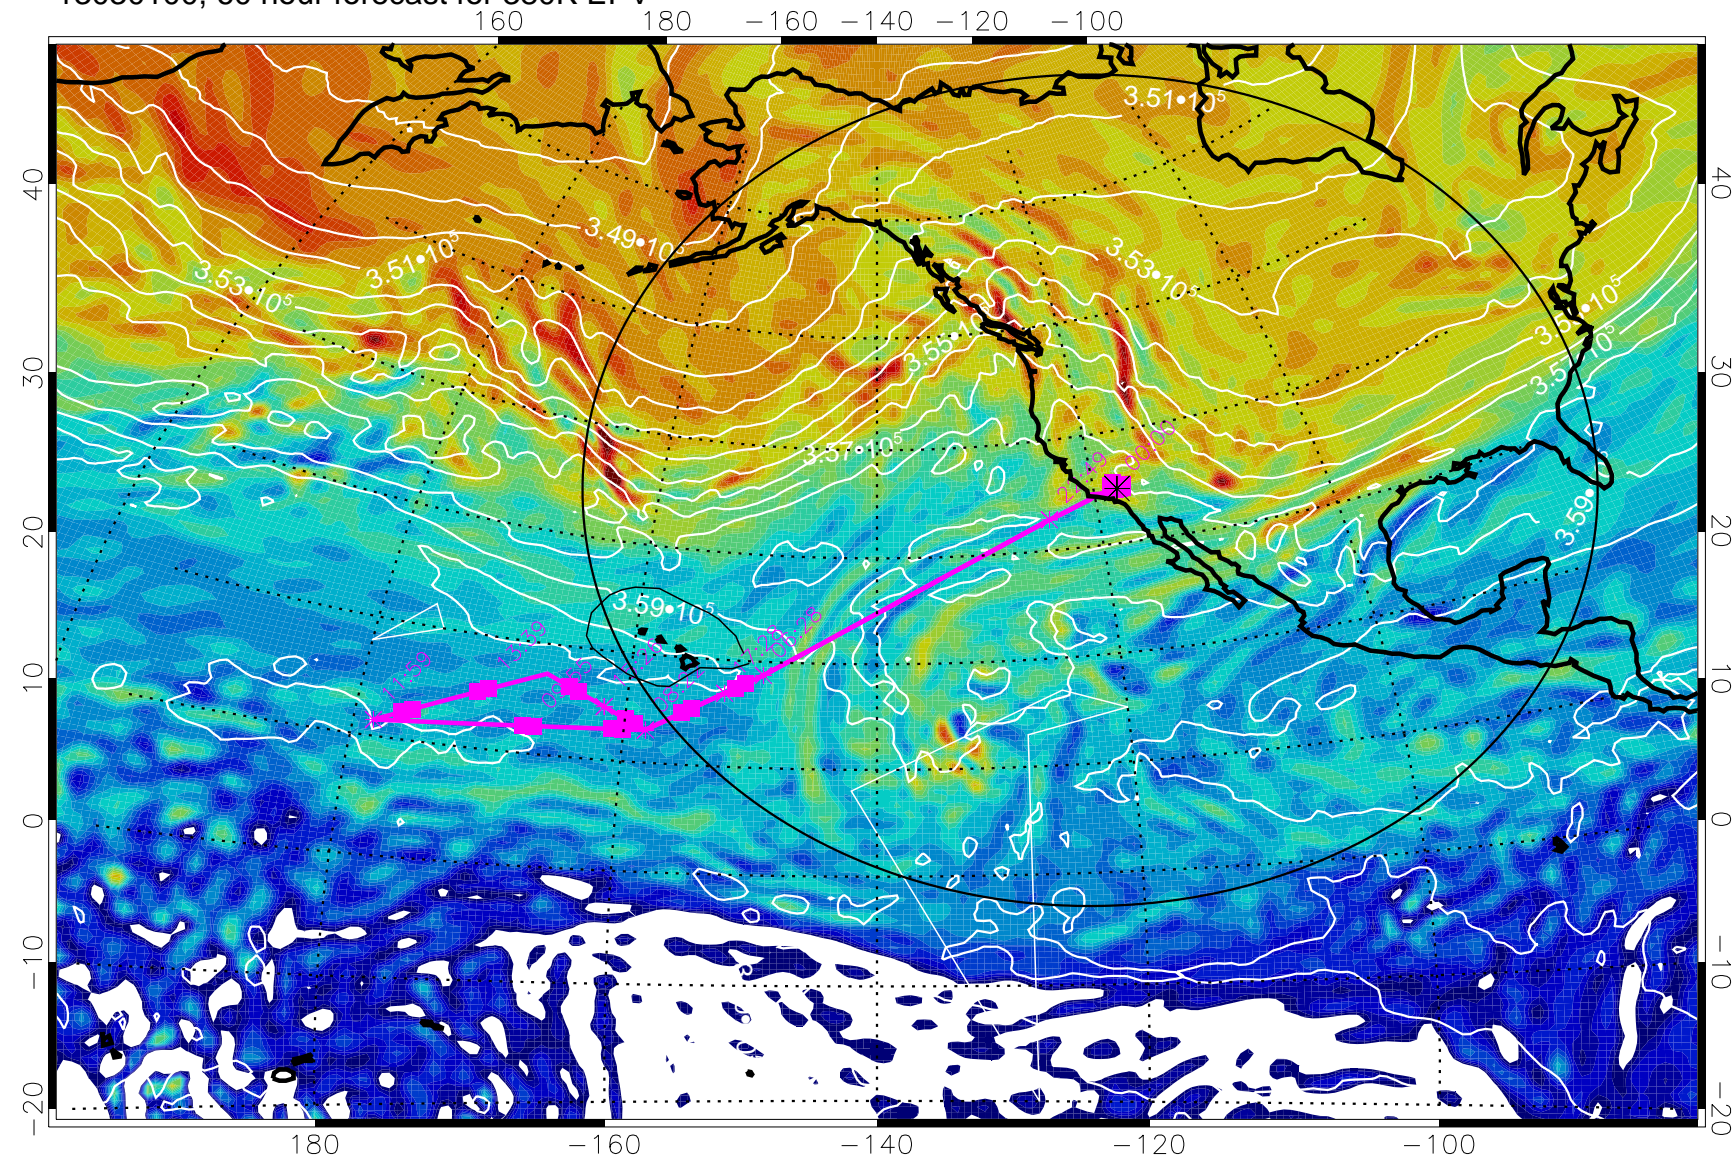

160 180 -160 -140 -120 -100

380K Montgomery Streamfunction, white

Range ring of 4055 km -- 13 hours GH round trip

13022812, 48 hour forecast for 380K EPV

160 180 -160 -140 -120 -100

380K Montgomery Streamfunction, white

Range ring of 4055 km -- 13 hours GH round trip

13022818, 54 hour forecast for 380K EPV

380K Montgomery Streamfunction, white

Range ring of 4055 km -- 13 hours GH round trip

13030100, 60 hour forecast for 380K EPV

380K Montgomery Streamfunction, white

Range ring of 4055 km -- 13 hours GH round trip

13030106, 66 hour forecast for 380K EPV

380K Montgomery Streamfunction, white

Range ring of 4055 km -- 13 hours GH round trip

13030112, 72 hour forecast for 380K EPV

380K Montgomery Streamfunction, white

Range ring of 4055 km -- 13 hours GH round trip

13030118, 78 hour forecast for 380K EPV

380K Montgomery Streamfunction, white

Range ring of 4055 km -- 13 hours GH round trip