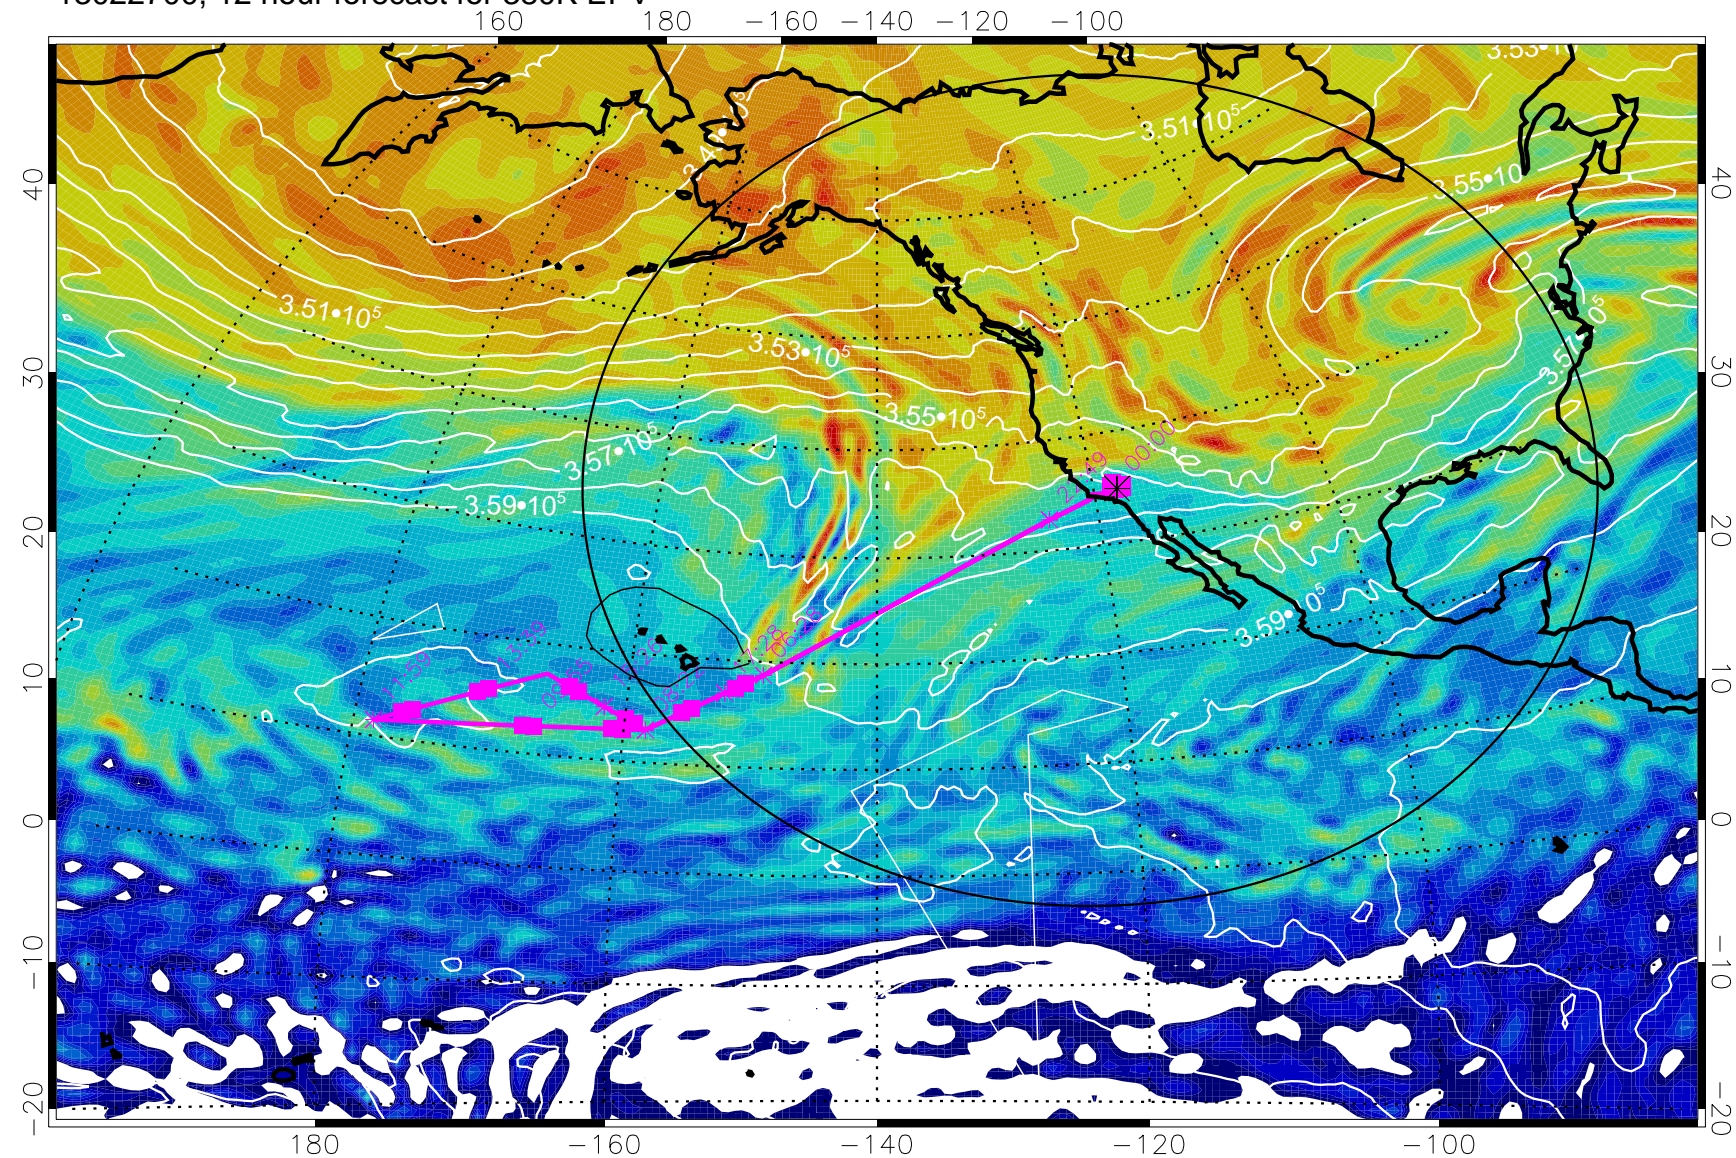

13022700, 12 hour forecast for 380K EPV

380K Montgomery Streamfunction, white

Range ring of 4055 km -- 13 hours GH round trip

13022706, 18 hour forecast for 380K EPV

380K Montgomery Streamfunction, white

Range ring of 4055 km -- 13 hours GH round trip

13022712, 24 hour forecast for 380K EPV

380K Montgomery Streamfunction, white

Range ring of 4055 km -- 13 hours GH round trip

13022718, 30 hour forecast for 380K EPV

160 180 -160 -140 -120 -100

380K Montgomery Streamfunction, white

Range ring of 4055 km -- 13 hours GH round trip

13022800, 36 hour forecast for 380K EPV

160 180 -160 -140 -120 -100

380K Montgomery Streamfunction, white

Range ring of 4055 km -- 13 hours GH round trip

13022806, 42 hour forecast for 380K EPV

160 180 -160 -140 -120 -100

380K Montgomery Streamfunction, white

Range ring of 4055 km -- 13 hours GH round trip

13022812, 48 hour forecast for 380K EPV

160 180 -160 -140 -120 -100

380K Montgomery Streamfunction, white