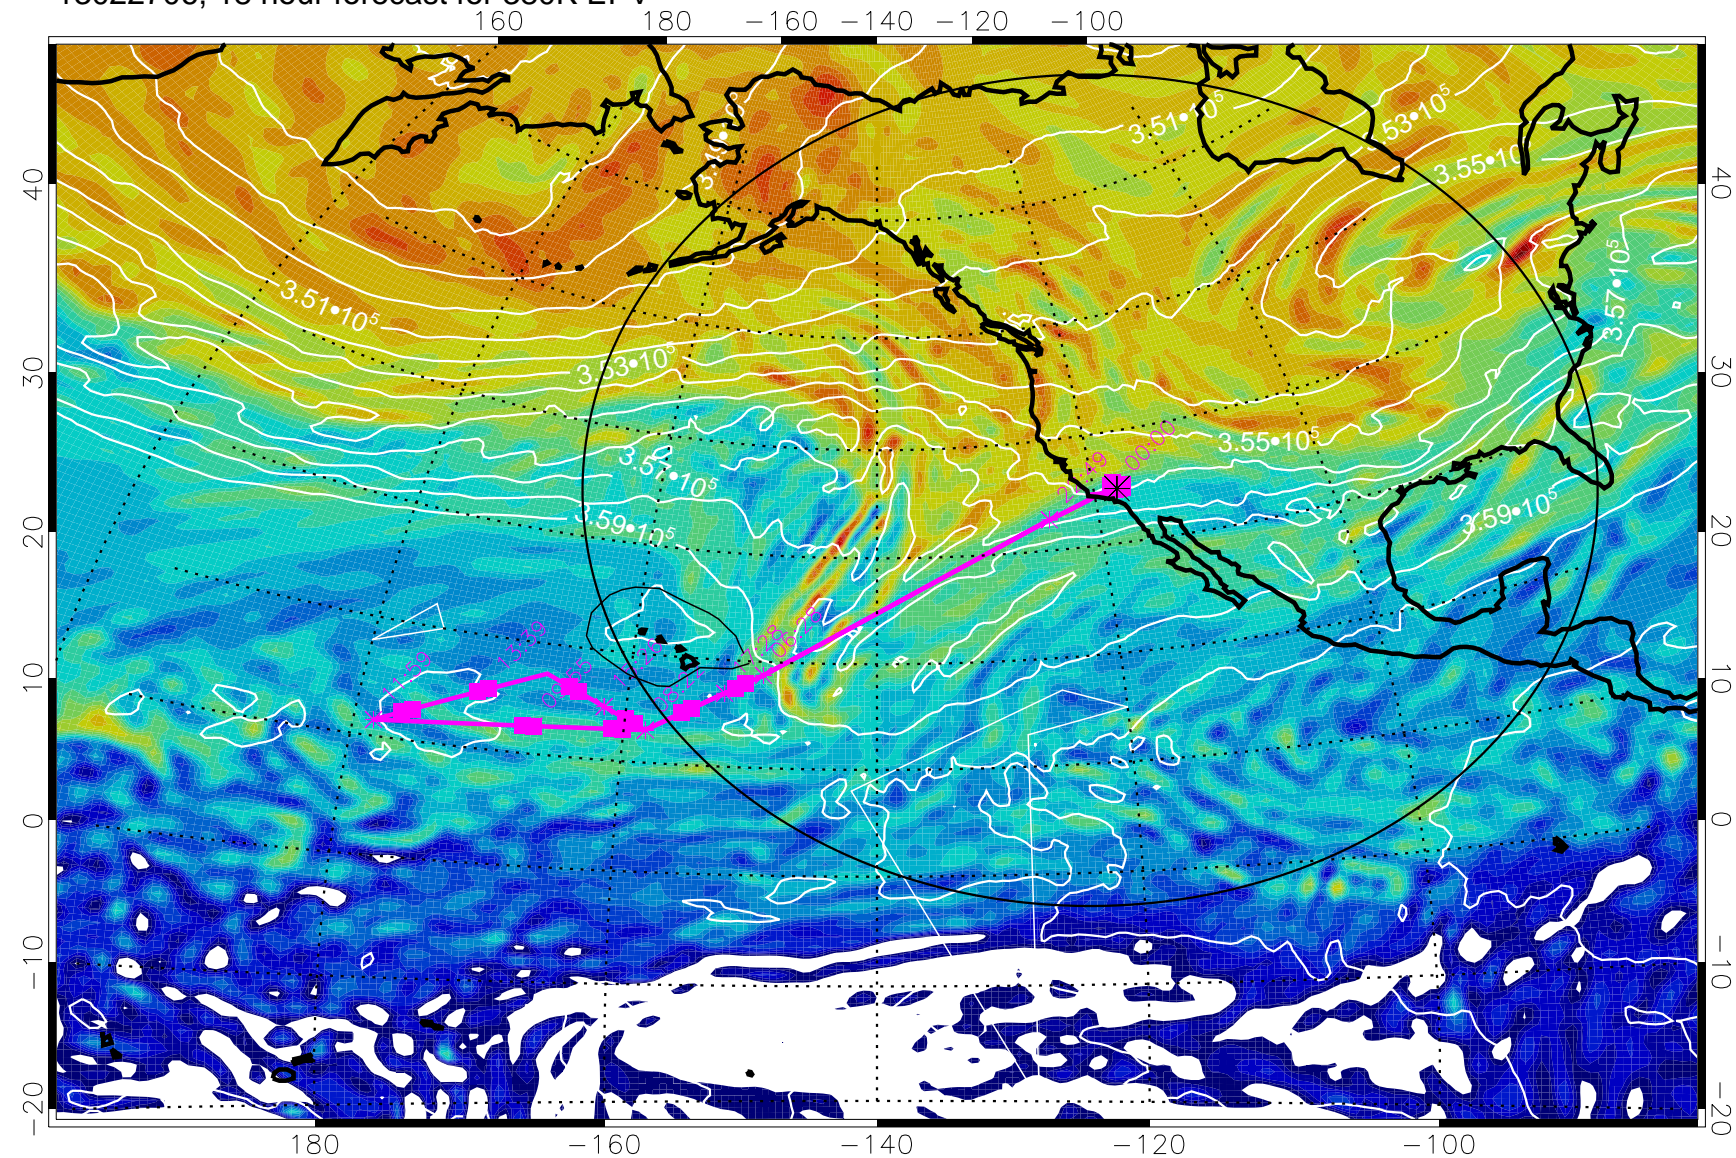

13022700, 12 hour forecast for 380K EPV

380K Montgomery Streamfunction, white

Range ring of 4055 km -- 13 hours GH round trip

13022706, 18 hour forecast for 380K EPV

380K Montgomery Streamfunction, white

Range ring of 4055 km -- 13 hours GH round trip

13022712, 24 hour forecast for 380K EPV

380K Montgomery Streamfunction, white

Range ring of 4055 km -- 13 hours GH round trip

13022718, 30 hour forecast for 380K EPV

160 180 -160 -140 -120 -100

380K Montgomery Streamfunction, white

Range ring of 4055 km -- 13 hours GH round trip

13022800, 36 hour forecast for 380K EPV

160 180 -160 -140 -120 -100

380K Montgomery Streamfunction, white

Range ring of 4055 km -- 13 hours GH round trip

13022806, 42 hour forecast for 380K EPV

160 180 -160 -140 -120 -100

380K Montgomery Streamfunction, white

Range ring of 4055 km -- 13 hours GH round trip

13022812, 48 hour forecast for 380K EPV

160 180 -160 -140 -120 -100

380K Montgomery Streamfunction, white