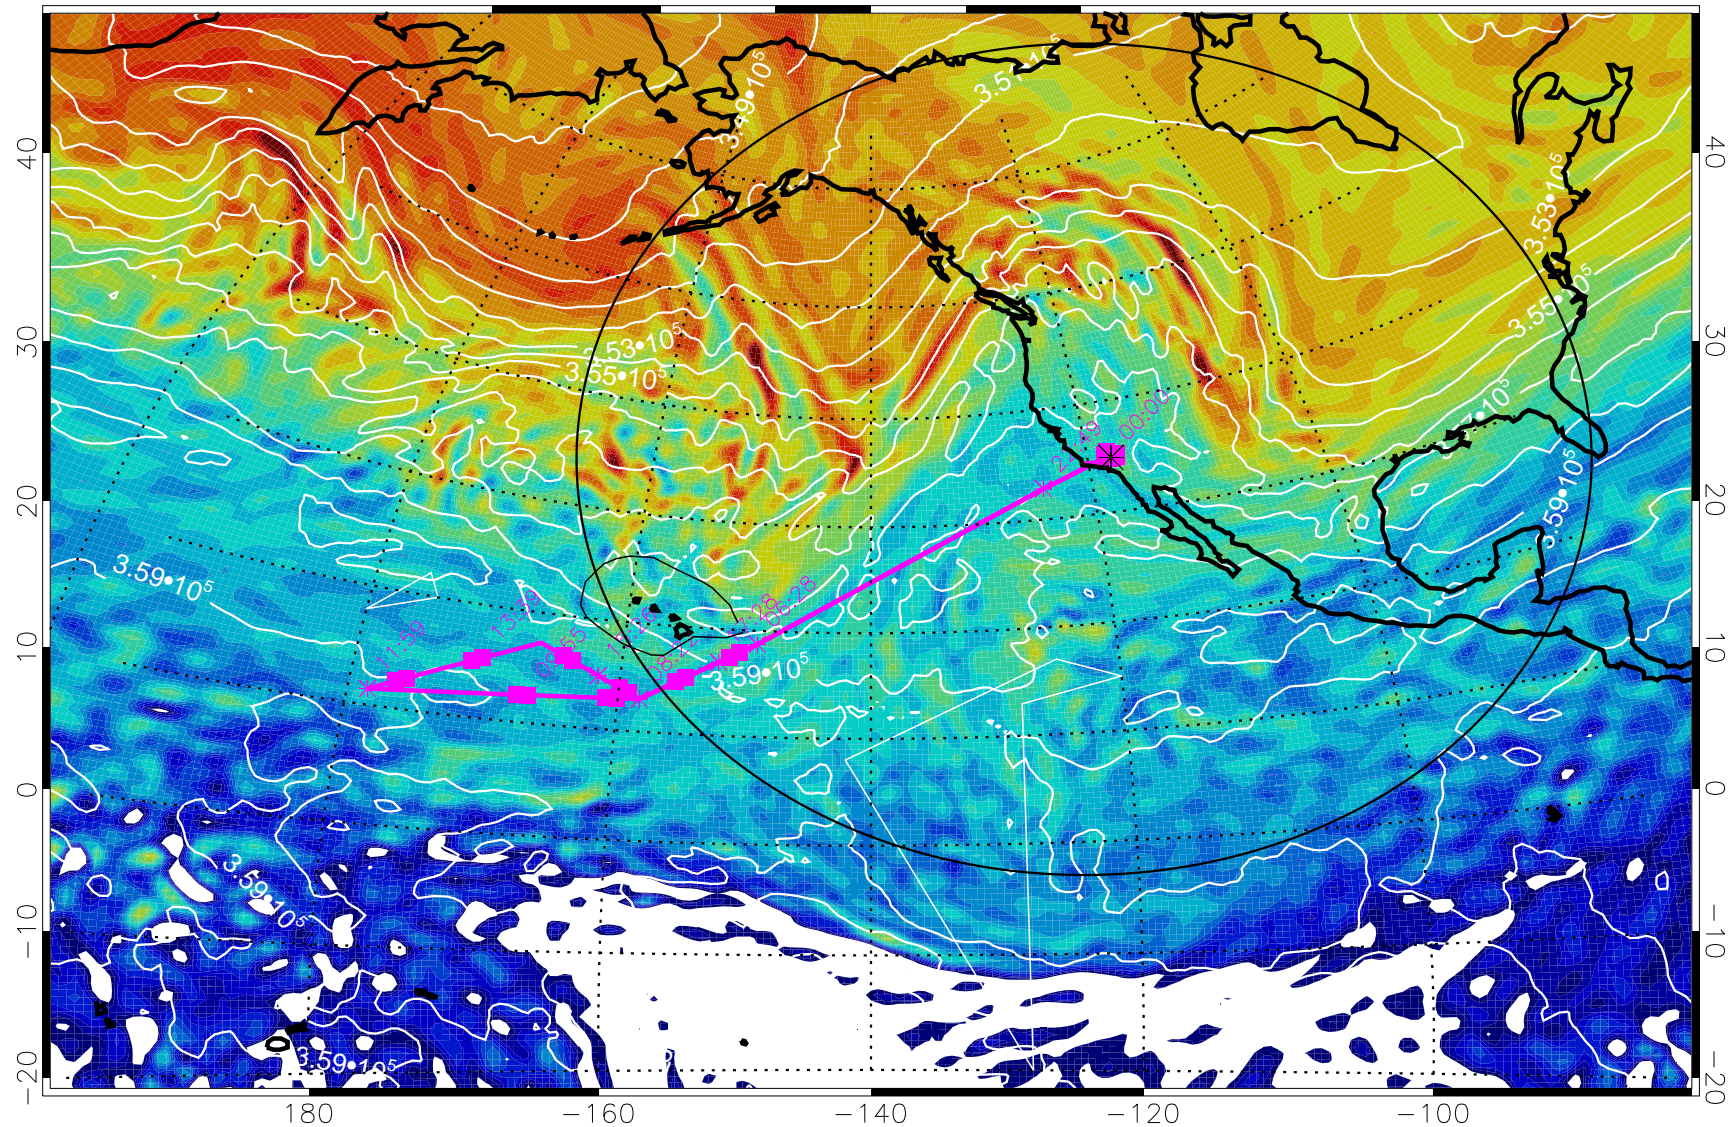

13030112, 72 hour forecast for 380K EPV

380K Montgomery Streamfunction, white

Range ring of 4055 km -- 13 hours GH round trip

13030118, 78 hour forecast for 380K EPV

380K Montgomery Streamfunction, white

Range ring of 4055 km -- 13 hours GH round trip

13030200, 84 hour forecast for 380K EPV

380K Montgomery Streamfunction, white

Range ring of 4055 km -- 13 hours GH round trip

13030206, 90 hour forecast for 380K EPV

160 180 -160 -140 -120 -100

380K Montgomery Streamfunction, white

Range ring of 4055 km -- 13 hours GH round trip

13030212, 96 hour forecast for 380K EPV

160 180 -160 -140 -120 -100

380K Montgomery Streamfunction, white

Range ring of 4055 km -- 13 hours GH round trip

13030218, 102 hour forecast for 380K EPV

380K Montgomery Streamfunction, white

Range ring of 4055 km -- 13 hours GH round trip

13030300, 108 hour forecast for 380K EPV

160 180 -160 -140 -120 -100

380K Montgomery Streamfunction, white

Range ring of 4055 km -- 13 hours GH round trip