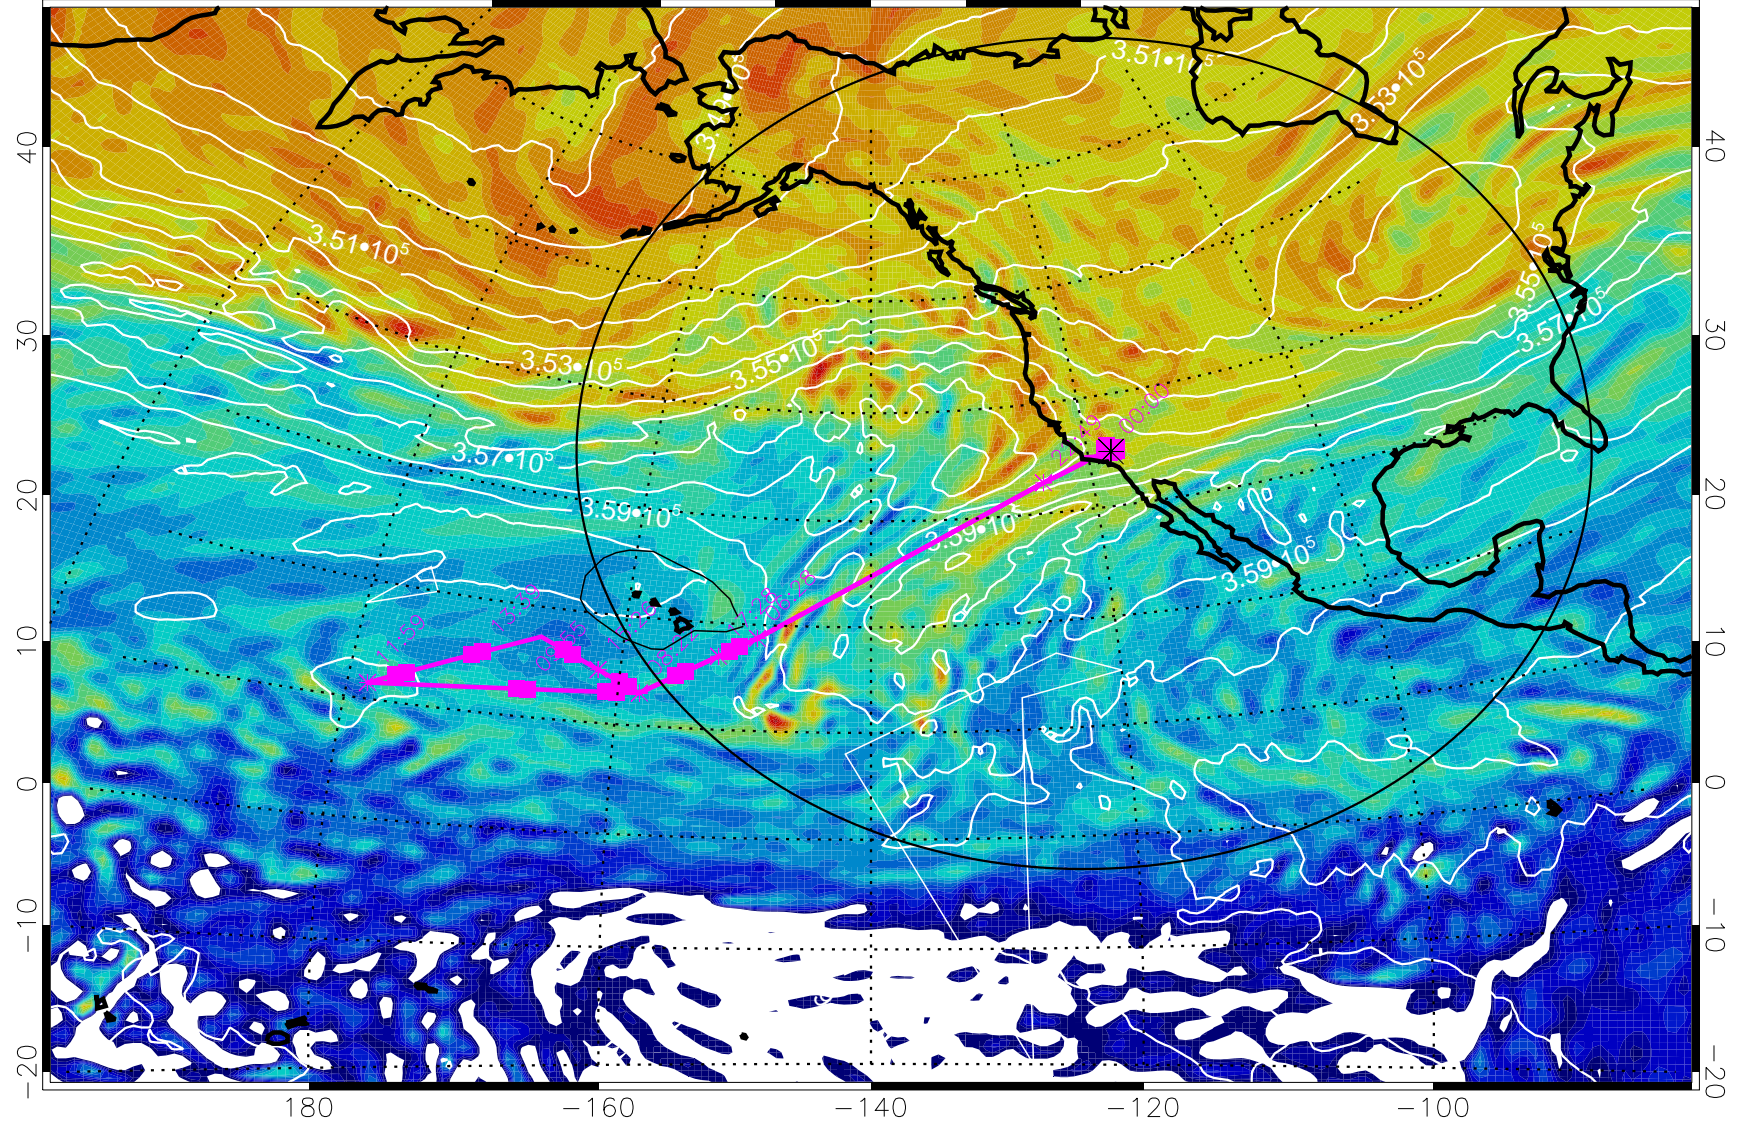

13022712, 24 hour forecast for 380K EPV

380K Montgomery Streamfunction, white

Range ring of 4055 km -- 13 hours GH round trip

13022718, 30 hour forecast for 380K EPV

160 180 -160 -140 -120 -100

380K Montgomery Streamfunction, white

Range ring of 4055 km -- 13 hours GH round trip

13022800, 36 hour forecast for 380K EPV

160 180 -160 -140 -120 -100

380K Montgomery Streamfunction, white

Range ring of 4055 km -- 13 hours GH round trip

13022806, 42 hour forecast for 380K EPV

160 180 -160 -140 -120 -100

380K Montgomery Streamfunction, white

Range ring of 4055 km -- 13 hours GH round trip

13022812, 48 hour forecast for 380K EPV

160 180 -160 -140 -120 -100

380K Montgomery Streamfunction, white

Range ring of 4055 km -- 13 hours GH round trip

13022818, 54 hour forecast for 380K EPV

380K Montgomery Streamfunction, white

Range ring of 4055 km -- 13 hours GH round trip

13030100, 60 hour forecast for 380K EPV