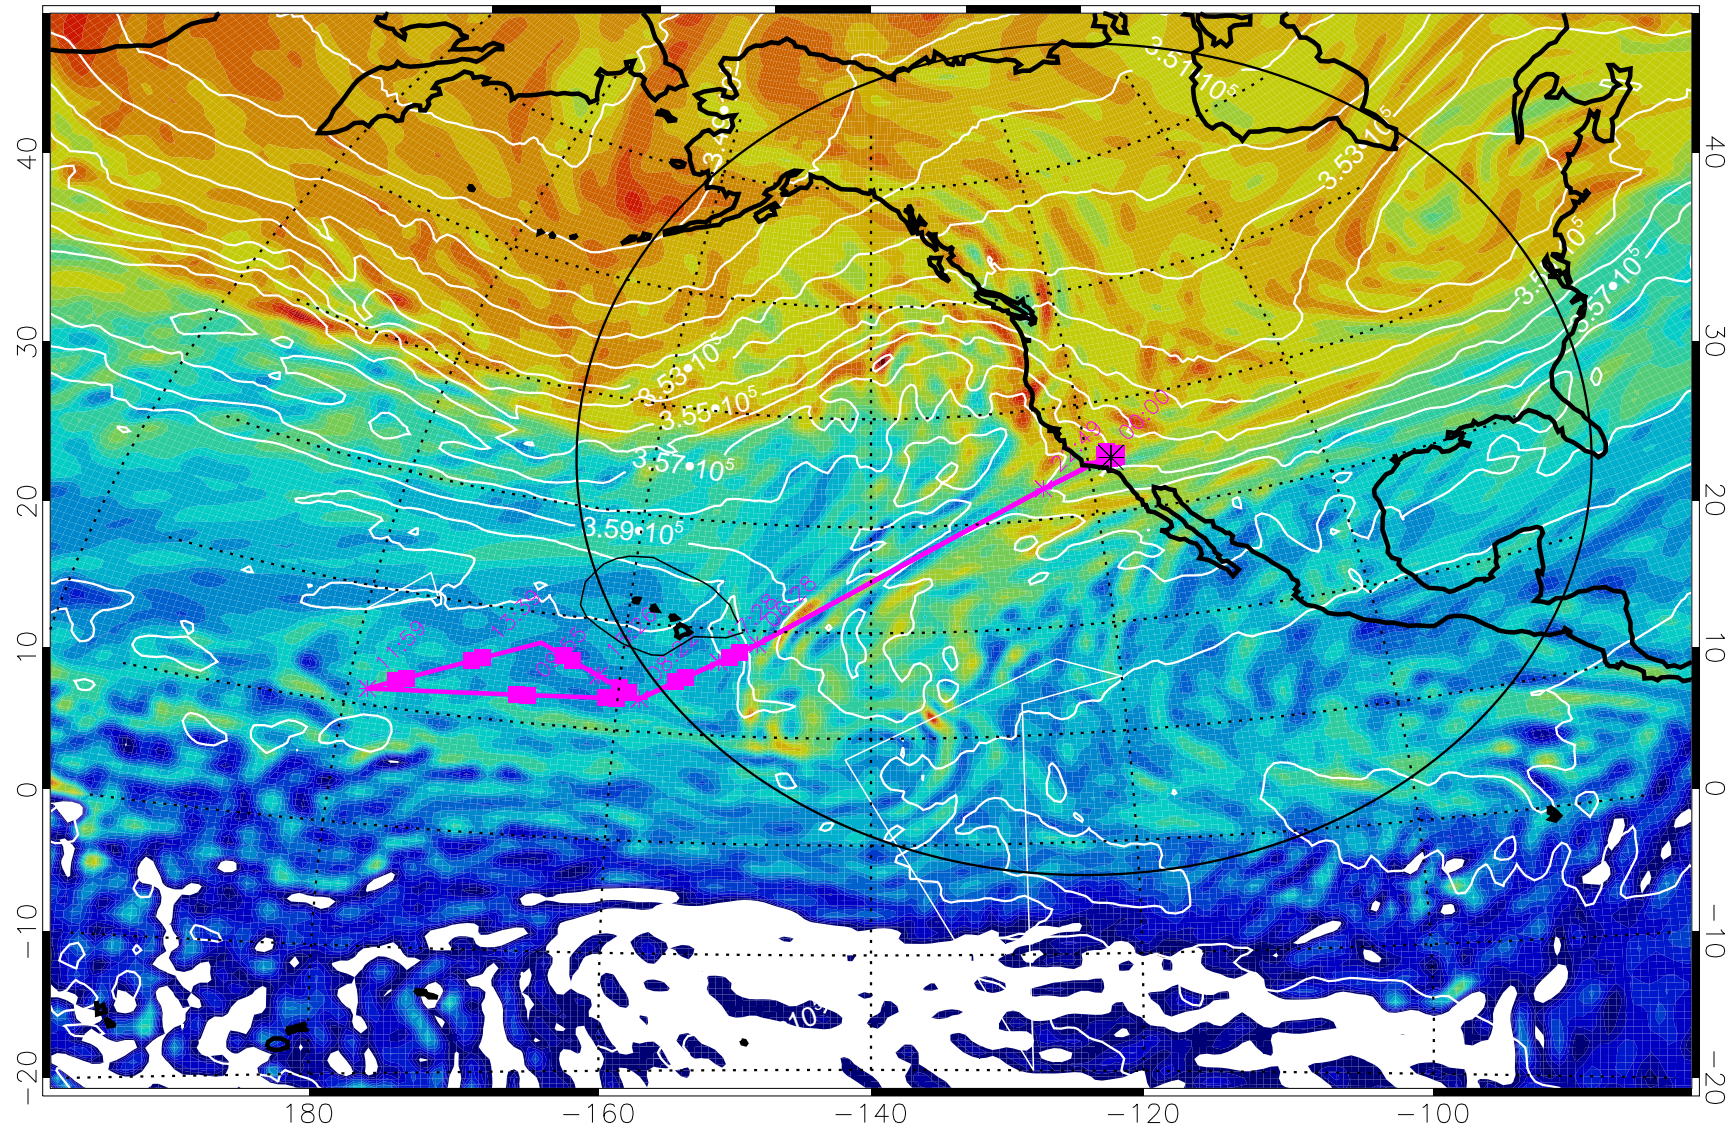

Range ring of 4055 km -- 13 hours GH round trip

13022800, 36 hour forecast for 380K EPV

160 180 -160 -140 -120 -100

380K Montgomery Streamfunction, white

Range ring of 4055 km -- 13 hours GH round trip

13022806, 42 hour forecast for 380K EPV

160 180 -160 -140 -120 -100

380K Montgomery Streamfunction, white

Range ring of 4055 km -- 13 hours GH round trip

13022812, 48 hour forecast for 380K EPV

160 180 -160 -140 -120 -100

380K Montgomery Streamfunction, white

Range ring of 4055 km -- 13 hours GH round trip

13022818, 54 hour forecast for 380K EPV

380K Montgomery Streamfunction, white

Range ring of 4055 km -- 13 hours GH round trip

13030100, 60 hour forecast for 380K EPV

380K Montgomery Streamfunction, white

Range ring of 4055 km -- 13 hours GH round trip

13030106, 66 hour forecast for 380K EPV

380K Montgomery Streamfunction, white

Range ring of 4055 km -- 13 hours GH round trip