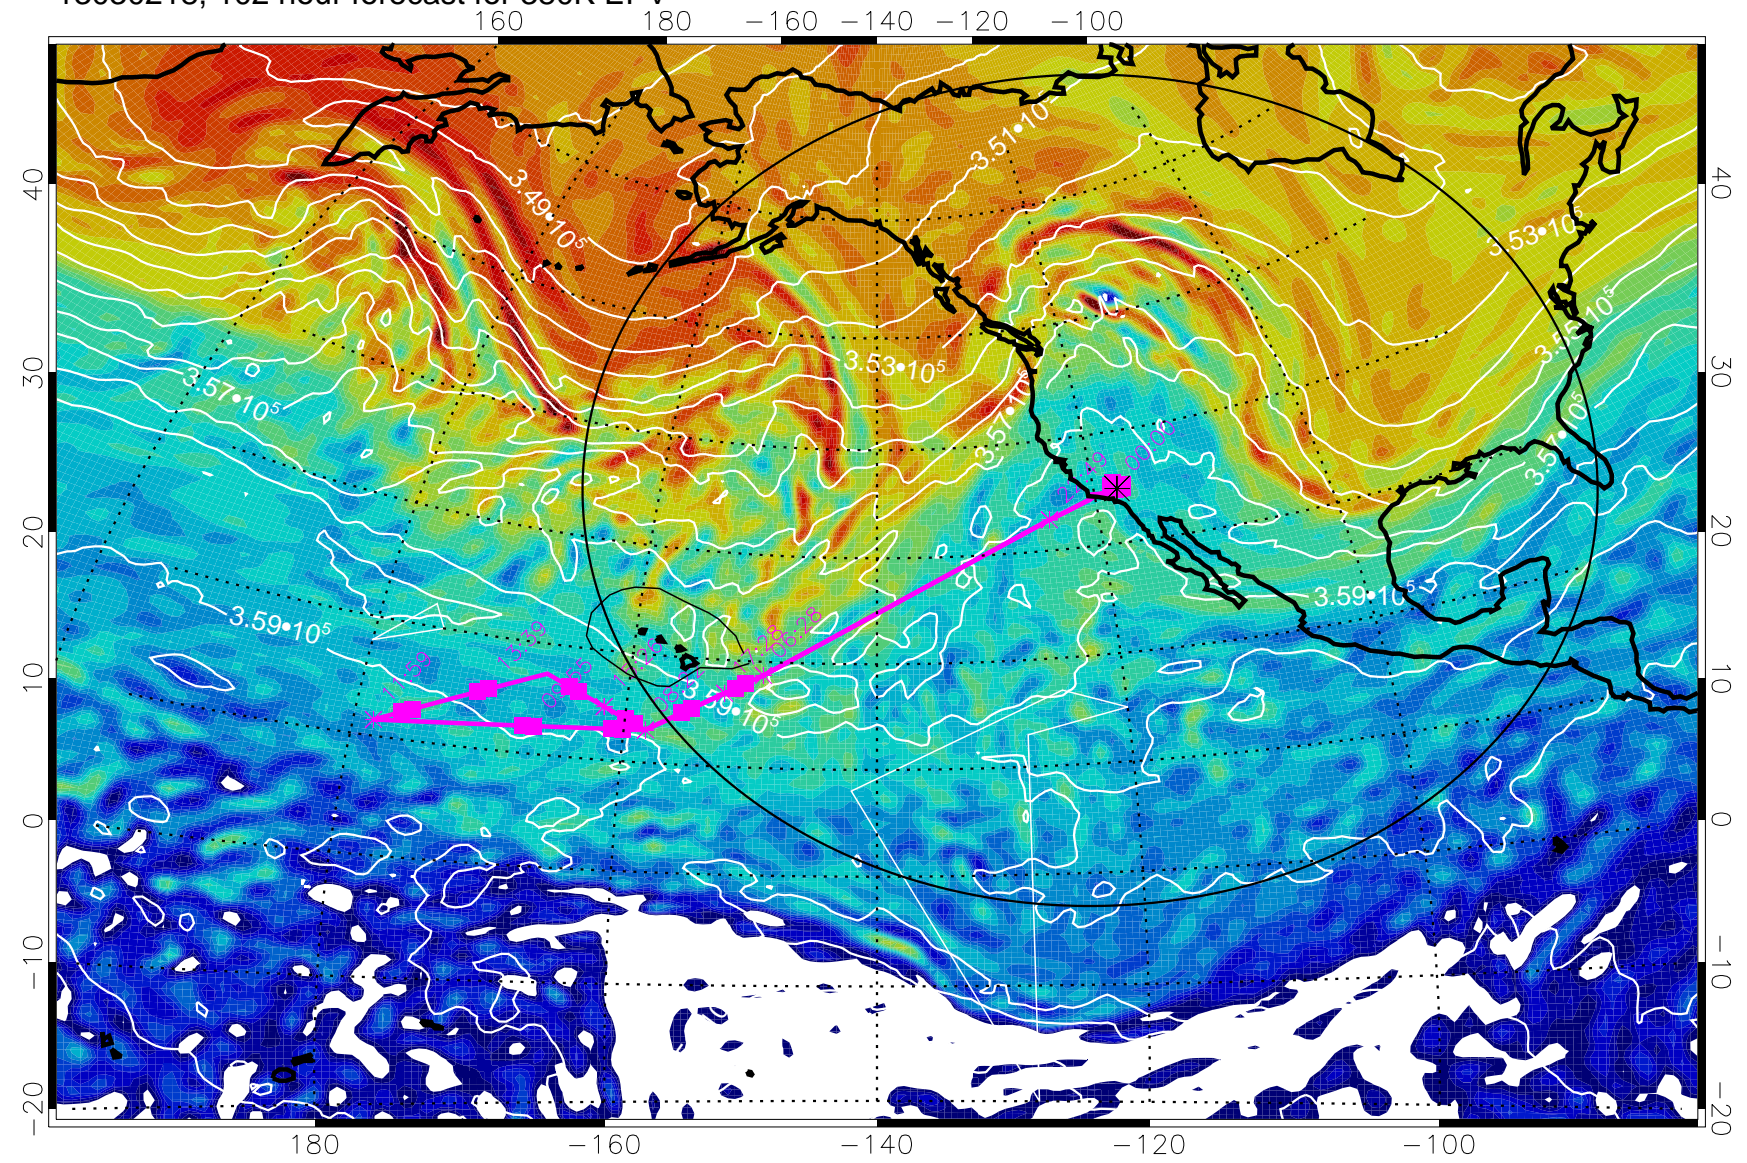

13030200, 84 hour forecast for 380K EPV

380K Montgomery Streamfunction, white

Range ring of 4055 km -- 13 hours GH round trip

13030206, 90 hour forecast for 380K EPV

160 180 -160 -140 -120 -100

380K Montgomery Streamfunction, white

Range ring of 4055 km -- 13 hours GH round trip

13030212, 96 hour forecast for 380K EPV

160 180 -160 -140 -120 -100

380K Montgomery Streamfunction, white

Range ring of 4055 km -- 13 hours GH round trip

13030218, 102 hour forecast for 380K EPV

380K Montgomery Streamfunction, white

Range ring of 4055 km -- 13 hours GH round trip

13030300, 108 hour forecast for 380K EPV

160 180 -160 -140 -120 -100

380K Montgomery Streamfunction, white

Range ring of 4055 km -- 13 hours GH round trip

13030306, 114 hour forecast for 380K EPV

160 180 -160 -140 -120 -100

380K Montgomery Streamfunction, white

Range ring of 4055 km -- 13 hours GH round trip

13030312, 120 hour forecast for 380K EPV

160 180 -160 -140 -120 -100