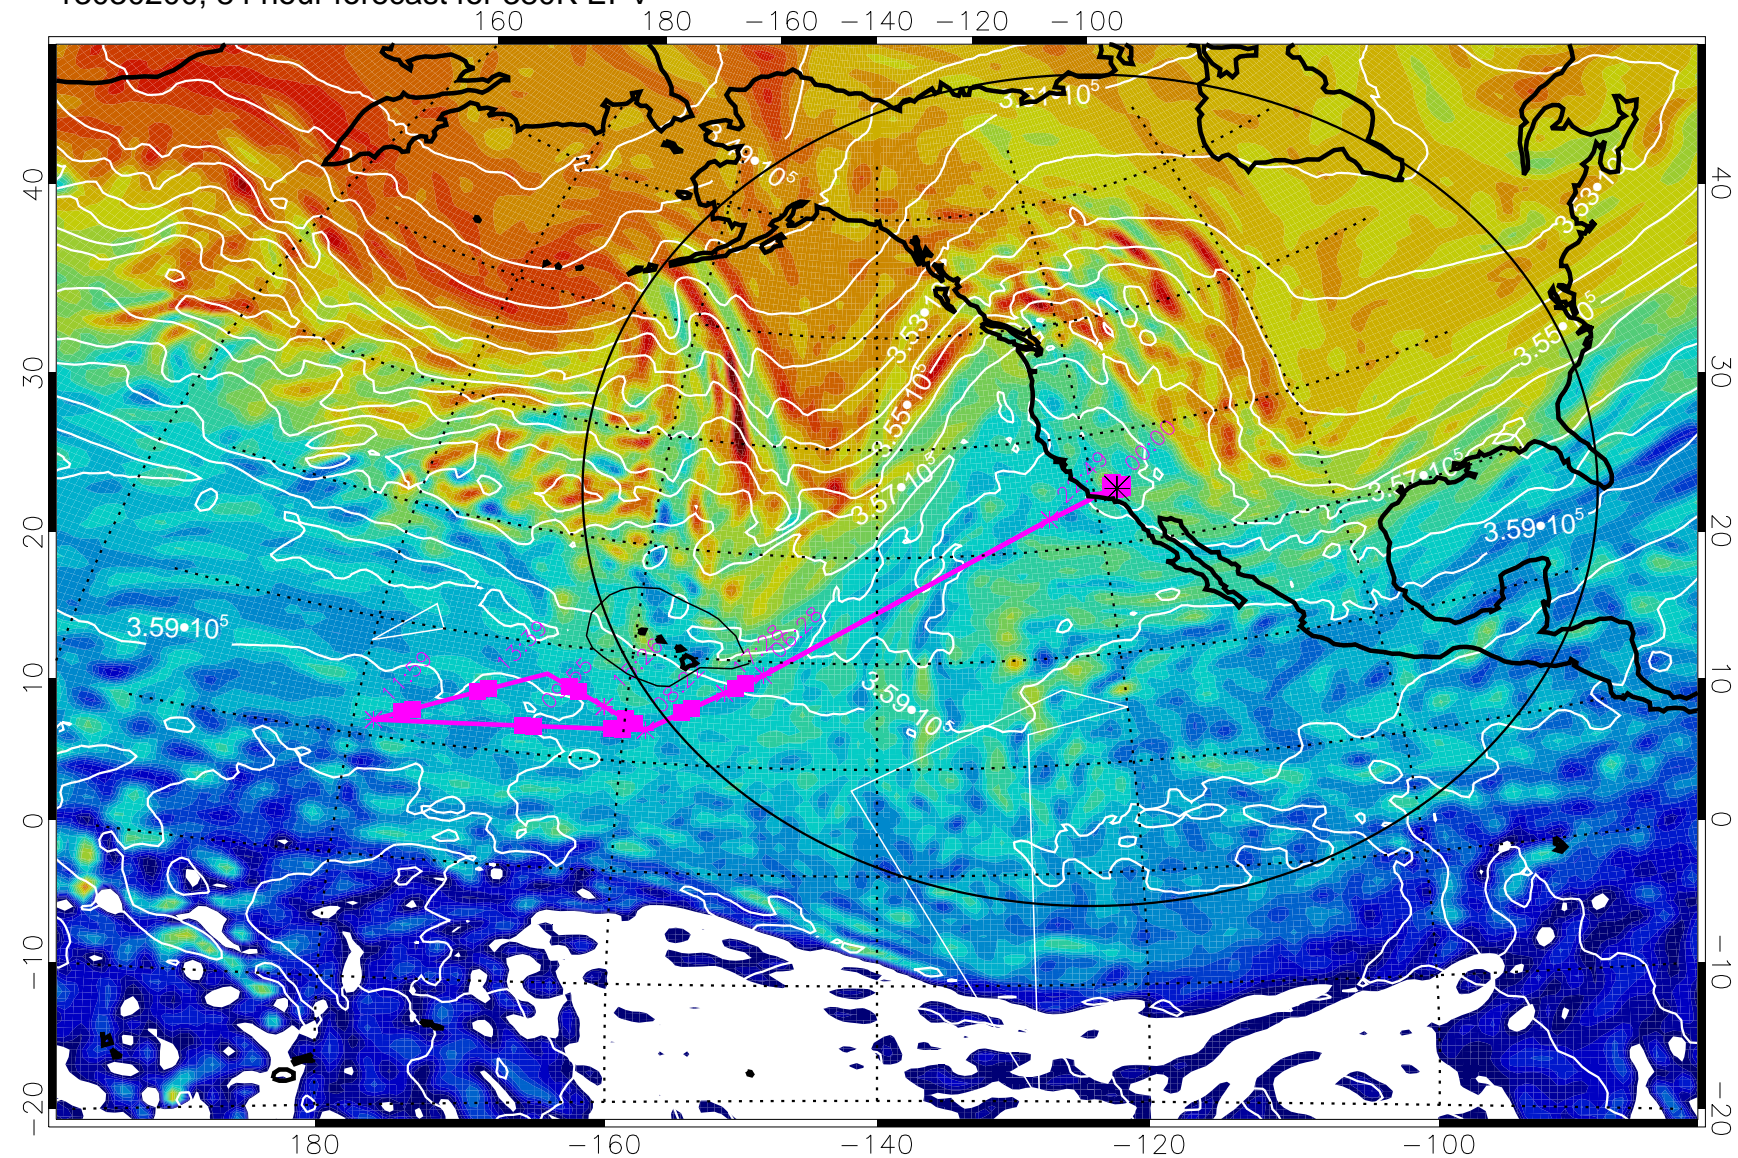

380K Montgomery Streamfunction, white

Range ring of 4055 km -- 13 hours GH round trip

13030106, 66 hour forecast for 380K EPV

380K Montgomery Streamfunction, white

Range ring of 4055 km -- 13 hours GH round trip

13030112, 72 hour forecast for 380K EPV

380K Montgomery Streamfunction, white

Range ring of 4055 km -- 13 hours GH round trip

13030118, 78 hour forecast for 380K EPV

380K Montgomery Streamfunction, white

Range ring of 4055 km -- 13 hours GH round trip

13030200, 84 hour forecast for 380K EPV

380K Montgomery Streamfunction, white

Range ring of 4055 km -- 13 hours GH round trip

13030206, 90 hour forecast for 380K EPV

160 180 -160 -140 -120 -100

380K Montgomery Streamfunction, white

Range ring of 4055 km -- 13 hours GH round trip

13030212, 96 hour forecast for 380K EPV

160 180 -160 -140 -120 -100

380K Montgomery Streamfunction, white

Range ring of 4055 km -- 13 hours GH round trip

13030218, 102 hour forecast for 380K EPV