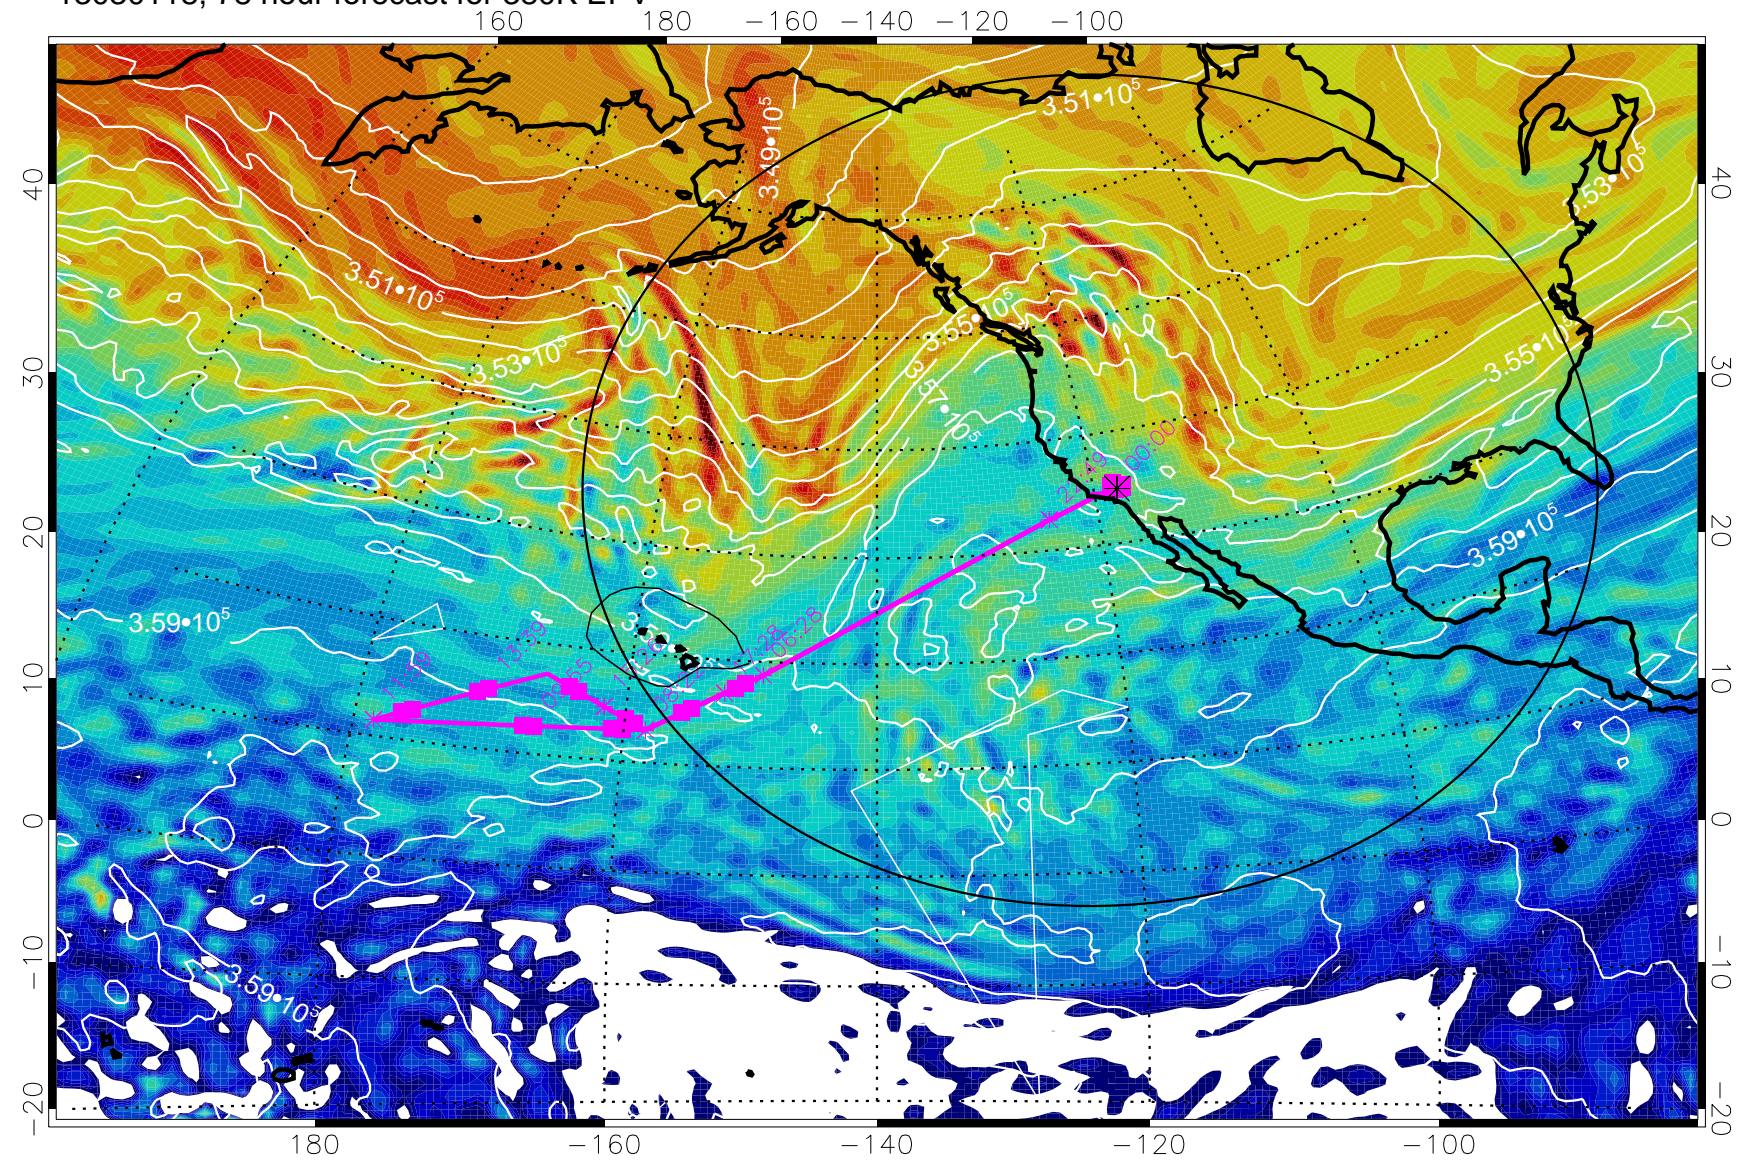

380K Montgomery Streamfunction, white

Range ring of 4055 km -- 13 hours GH round trip

13030106, 66 hour forecast for 380K EPV

380K Montgomery Streamfunction, white

Range ring of 4055 km -- 13 hours GH round trip

13030112, 72 hour forecast for 380K EPV

380K Montgomery Streamfunction, white

Range ring of 4055 km -- 13 hours GH round trip

13030118, 78 hour forecast for 380K EPV

380K Montgomery Streamfunction, white

Range ring of 4055 km -- 13 hours GH round trip

13030200, 84 hour forecast for 380K EPV

380K Montgomery Streamfunction, white

Range ring of 4055 km -- 13 hours GH round trip

13030206, 90 hour forecast for 380K EPV

160 180 -160 -140 -120 -100

380K Montgomery Streamfunction, white

Range ring of 4055 km -- 13 hours GH round trip

13030212, 96 hour forecast for 380K EPV

160 180 -160 -140 -120 -100

380K Montgomery Streamfunction, white

Range ring of 4055 km -- 13 hours GH round trip

13030218, 102 hour forecast for 380K EPV