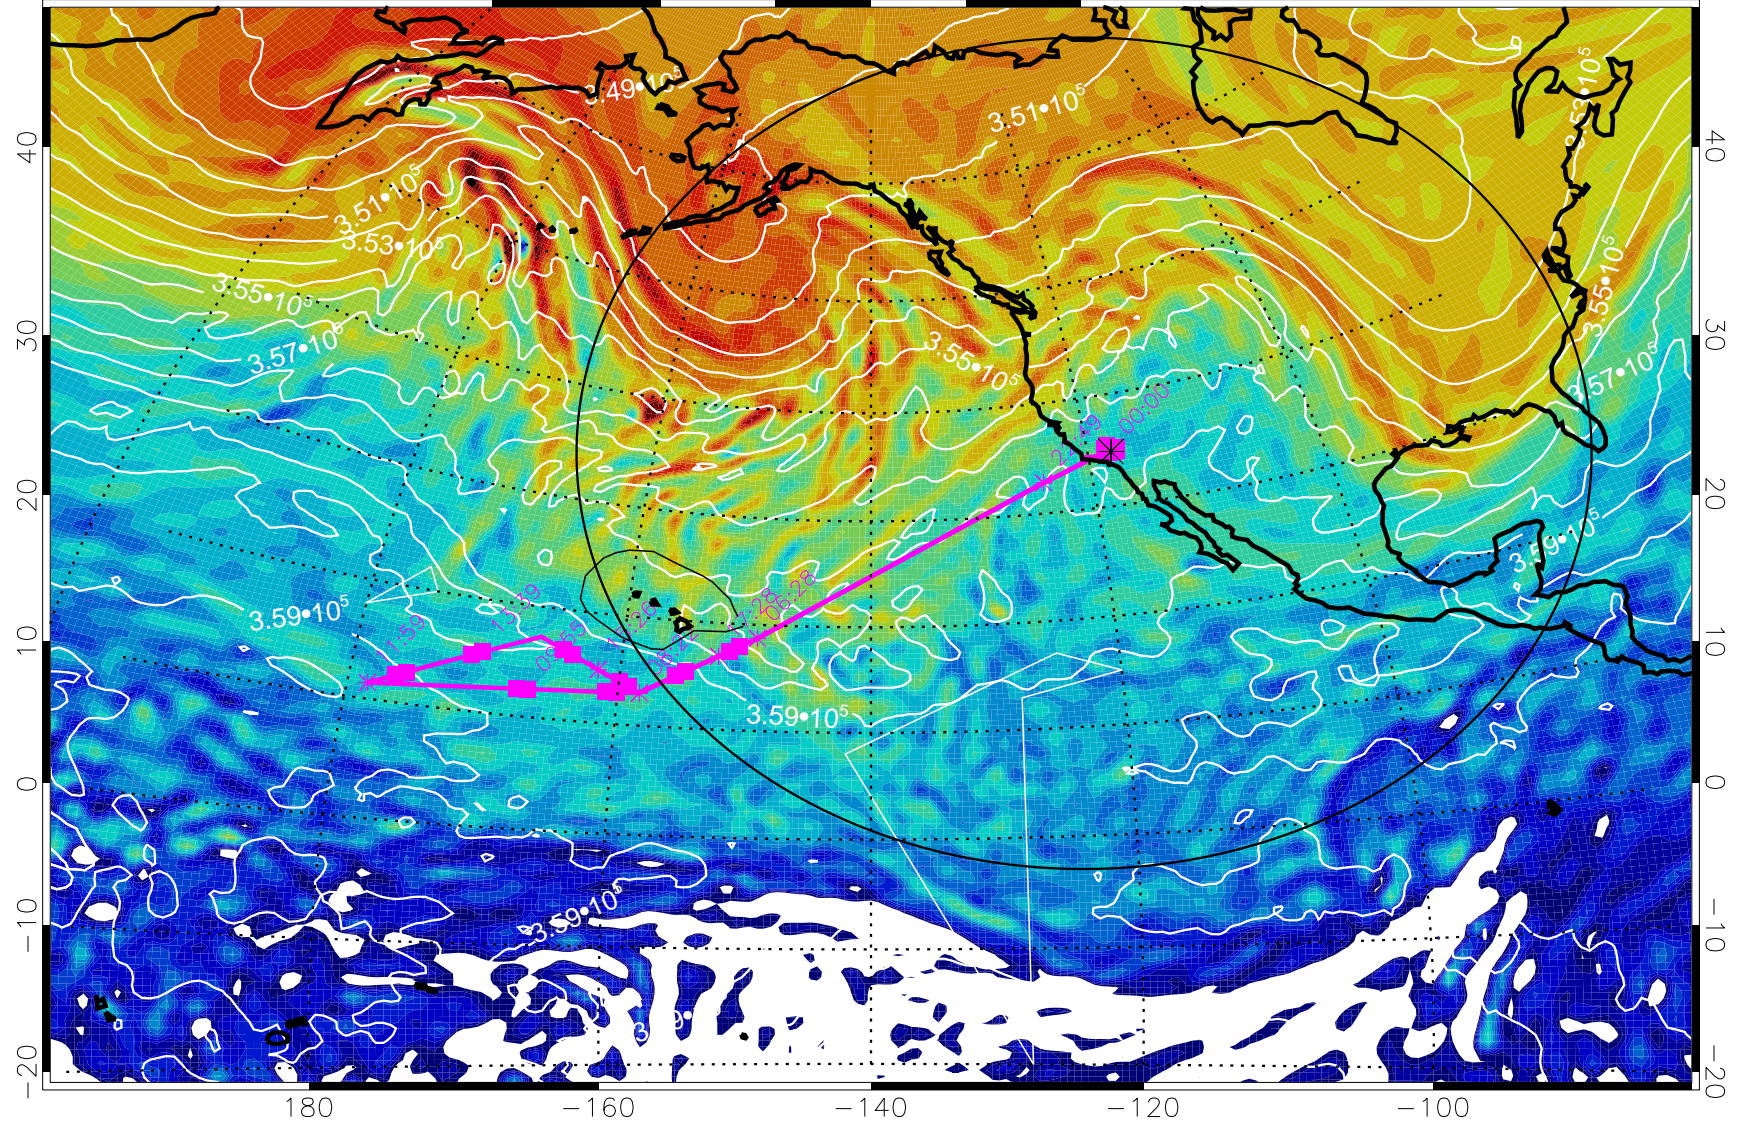

380K Montgomery Streamfunction, white

Range ring of 4055 km -- 13 hours GH round trip

13030300, 108 hour forecast for 380K EPV

160 180 -160 -140 -120 -100

380K Montgomery Streamfunction, white

Range ring of 4055 km -- 13 hours GH round trip

13030306, 114 hour forecast for 380K EPV

160 180 -160 -140 -120 -100

380K Montgomery Streamfunction, white

Range ring of 4055 km -- 13 hours GH round trip

13030312, 120 hour forecast for 380K EPV

160 180 -160 -140 -120 -100

380K Montgomery Streamfunction, white

Range ring of 4055 km -- 13 hours GH round trip