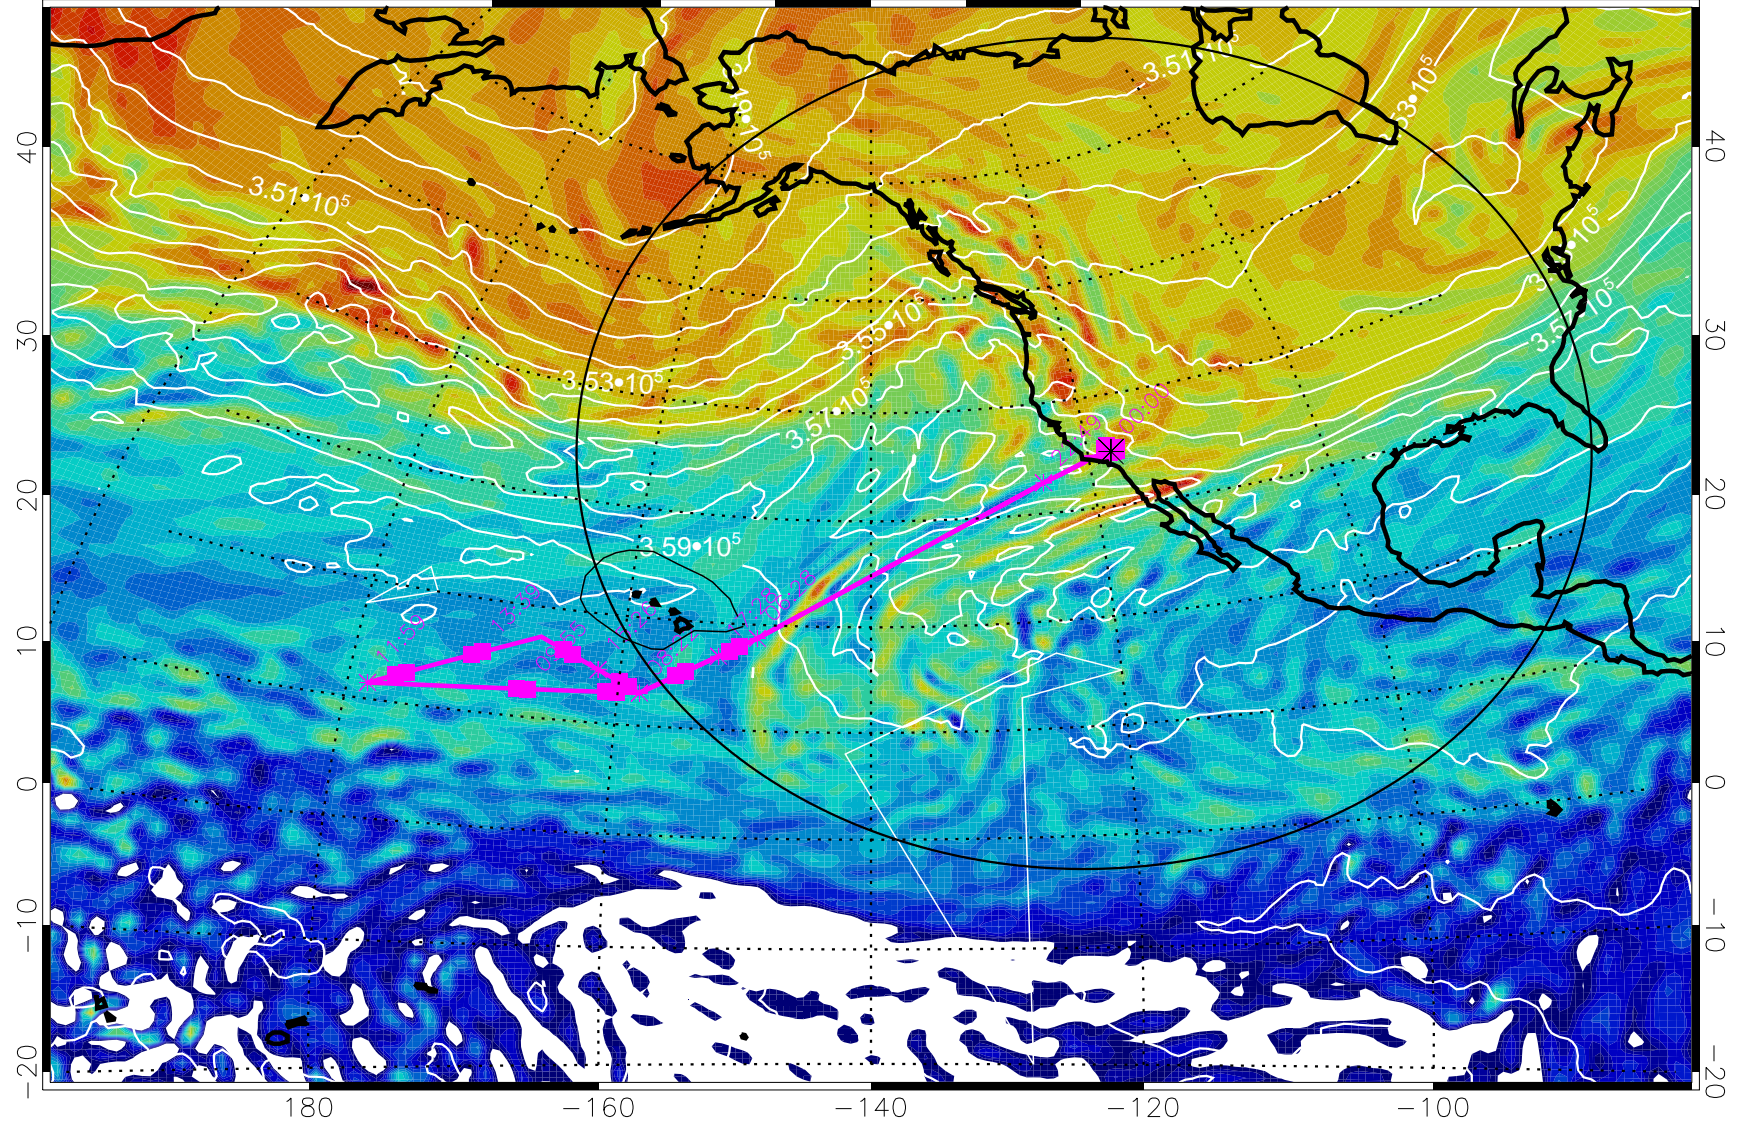

Range ring of 4055 km -- 13 hours GH round trip

13022800, 36 hour forecast for 380K EPV

160 180 -160 -140 -120 -100

380K Montgomery Streamfunction, white

Range ring of 4055 km -- 13 hours GH round trip

13022806, 42 hour forecast for 380K EPV

160 180 -160 -140 -120 -100

380K Montgomery Streamfunction, white

Range ring of 4055 km -- 13 hours GH round trip

13022812, 48 hour forecast for 380K EPV

160 180 -160 -140 -120 -100

380K Montgomery Streamfunction, white

Range ring of 4055 km -- 13 hours GH round trip

13022818, 54 hour forecast for 380K EPV

380K Montgomery Streamfunction, white

Range ring of 4055 km -- 13 hours GH round trip

13030100, 60 hour forecast for 380K EPV

380K Montgomery Streamfunction, white

Range ring of 4055 km -- 13 hours GH round trip

13030106, 66 hour forecast for 380K EPV

380K Montgomery Streamfunction, white

Range ring of 4055 km -- 13 hours GH round trip