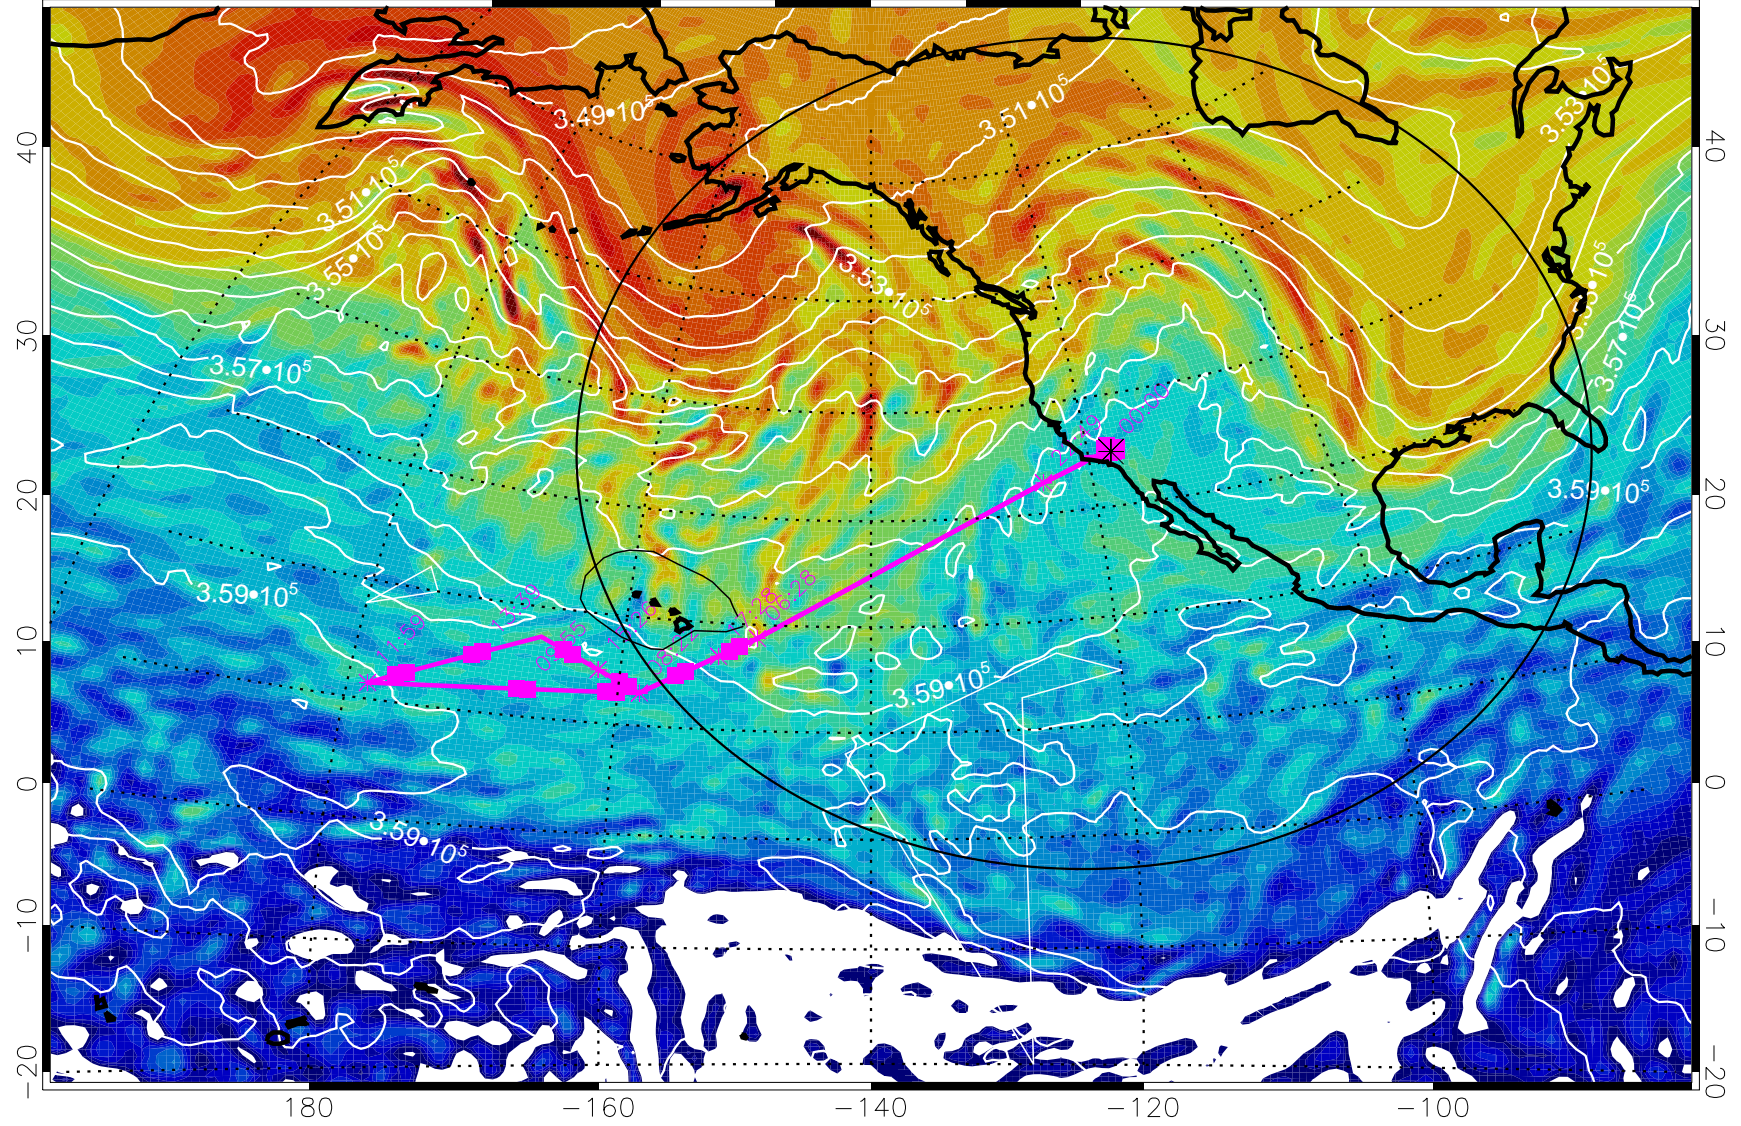

Range ring of 4055 km -- 13 hours GH round trip

13030212, 96 hour forecast for 380K EPV

160 180 -160 -140 -120 -100

380K Montgomery Streamfunction, white

Range ring of 4055 km -- 13 hours GH round trip

13030218, 102 hour forecast for 380K EPV

380K Montgomery Streamfunction, white

Range ring of 4055 km -- 13 hours GH round trip

13030300, 108 hour forecast for 380K EPV

160 180 -160 -140 -120 -100

380K Montgomery Streamfunction, white

Range ring of 4055 km -- 13 hours GH round trip

13030306, 114 hour forecast for 380K EPV

160 180 -160 -140 -120 -100

380K Montgomery Streamfunction, white

Range ring of 4055 km -- 13 hours GH round trip

13030312, 120 hour forecast for 380K EPV

160 180 -160 -140 -120 -100

380K Montgomery Streamfunction, white

Range ring of 4055 km -- 13 hours GH round trip