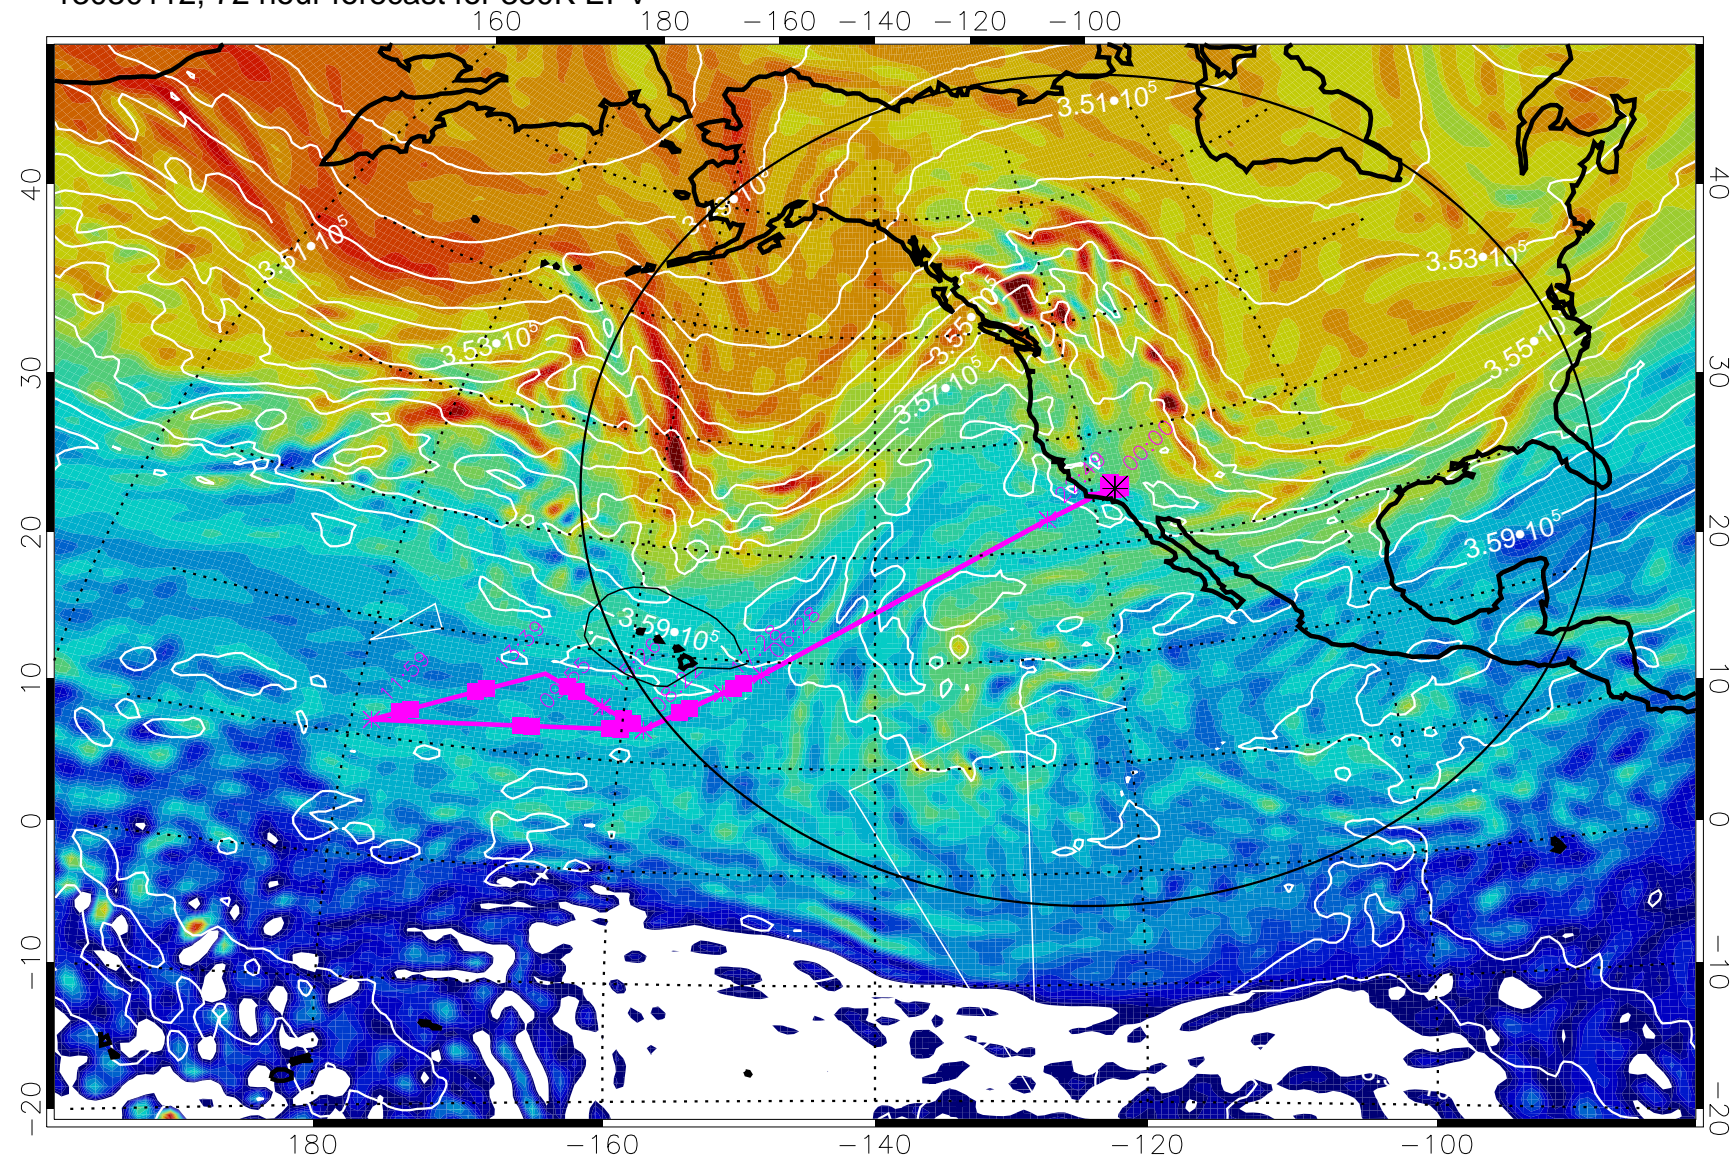

Range ring of 4055 km -- 13 hours GH round trip

13022818, 54 hour forecast for 380K EPV

380K Montgomery Streamfunction, white

Range ring of 4055 km -- 13 hours GH round trip

13030100, 60 hour forecast for 380K EPV

380K Montgomery Streamfunction, white

Range ring of 4055 km -- 13 hours GH round trip

13030106, 66 hour forecast for 380K EPV

380K Montgomery Streamfunction, white

Range ring of 4055 km -- 13 hours GH round trip

13030112, 72 hour forecast for 380K EPV

380K Montgomery Streamfunction, white

Range ring of 4055 km -- 13 hours GH round trip

13030118, 78 hour forecast for 380K EPV

380K Montgomery Streamfunction, white

Range ring of 4055 km -- 13 hours GH round trip

13030200, 84 hour forecast for 380K EPV

380K Montgomery Streamfunction, white

Range ring of 4055 km -- 13 hours GH round trip

13030206, 90 hour forecast for 380K EPV

160 180 -160 -140 -120 -100

380K Montgomery Streamfunction, white