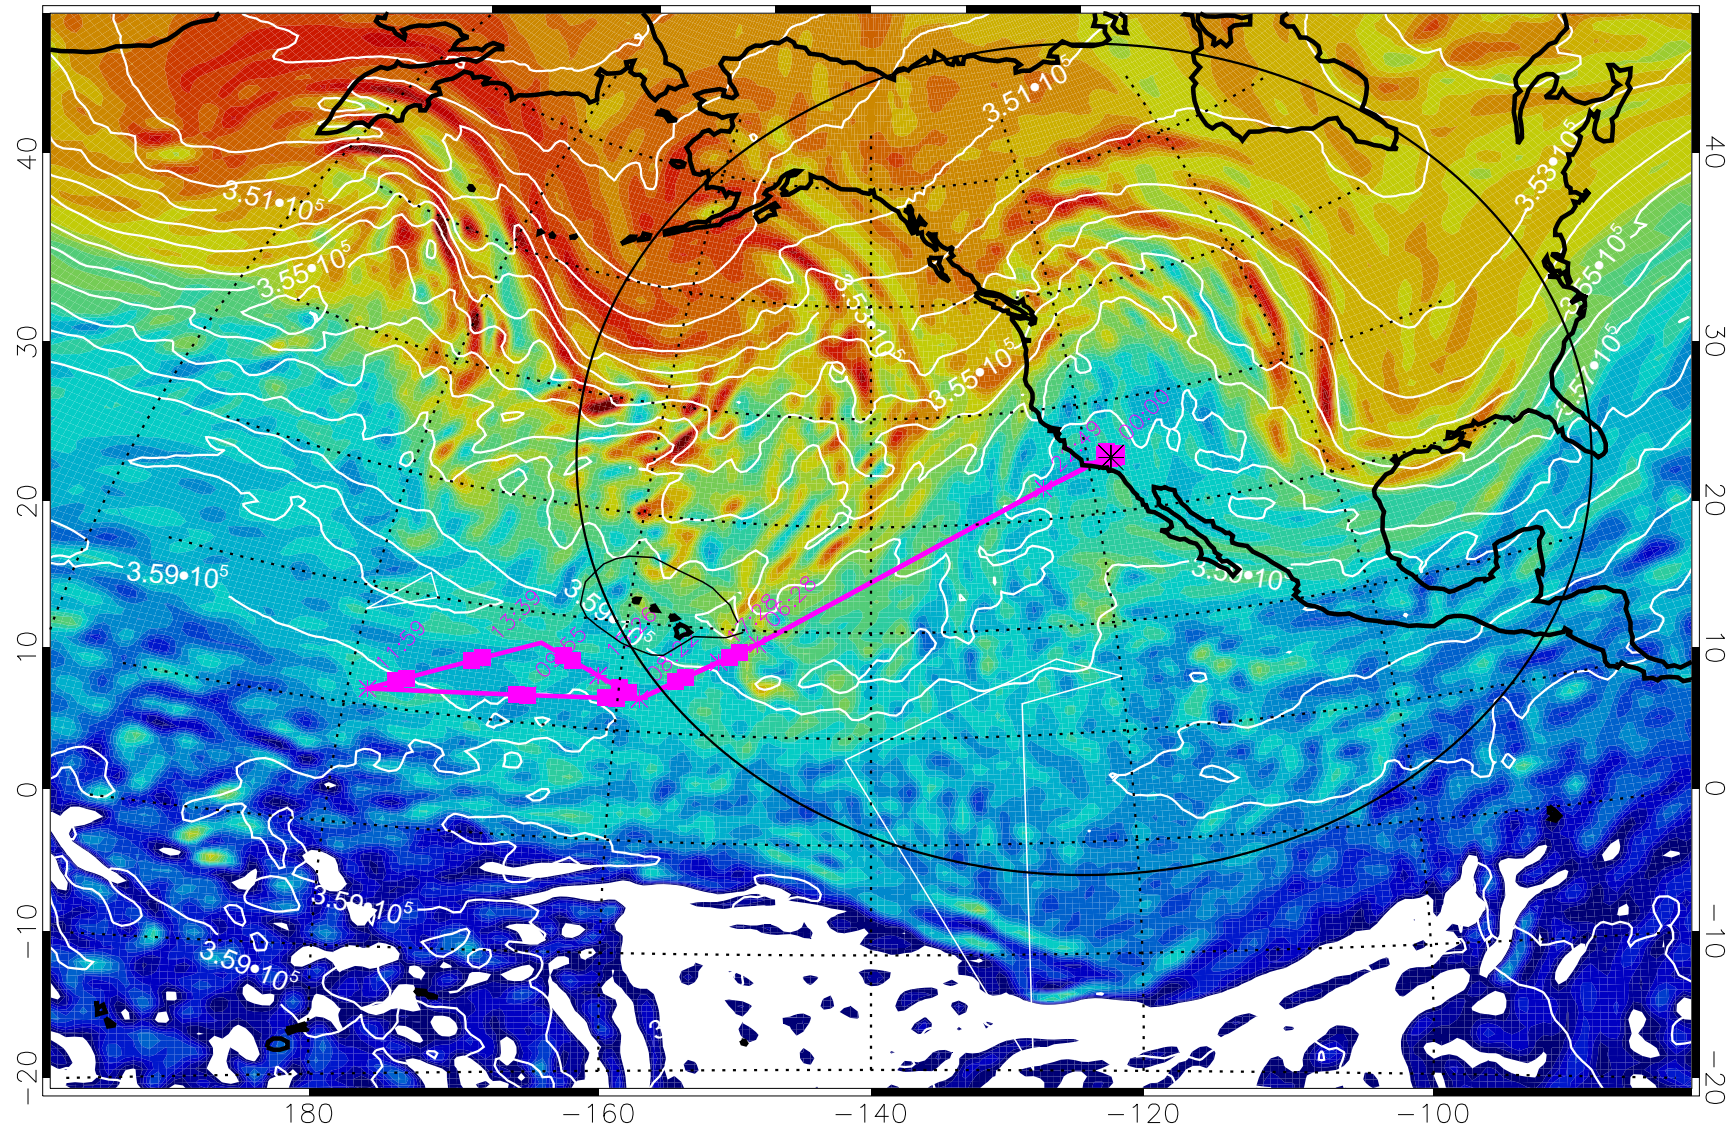

13030200, 84 hour forecast for 380K EPV

380K Montgomery Streamfunction, white

Range ring of 4055 km -- 13 hours GH round trip

13030206, 90 hour forecast for 380K EPV

160 180 -160 -140 -120 -100

380K Montgomery Streamfunction, white

Range ring of 4055 km -- 13 hours GH round trip

13030212, 96 hour forecast for 380K EPV

160 180 -160 -140 -120 -100

380K Montgomery Streamfunction, white

Range ring of 4055 km -- 13 hours GH round trip

13030218, 102 hour forecast for 380K EPV

380K Montgomery Streamfunction, white

Range ring of 4055 km -- 13 hours GH round trip

13030300, 108 hour forecast for 380K EPV

160 180 -160 -140 -120 -100

380K Montgomery Streamfunction, white

Range ring of 4055 km -- 13 hours GH round trip

13030306, 114 hour forecast for 380K EPV

160 180 -160 -140 -120 -100

380K Montgomery Streamfunction, white

Range ring of 4055 km -- 13 hours GH round trip

13030312, 120 hour forecast for 380K EPV

160 180 -160 -140 -120 -100