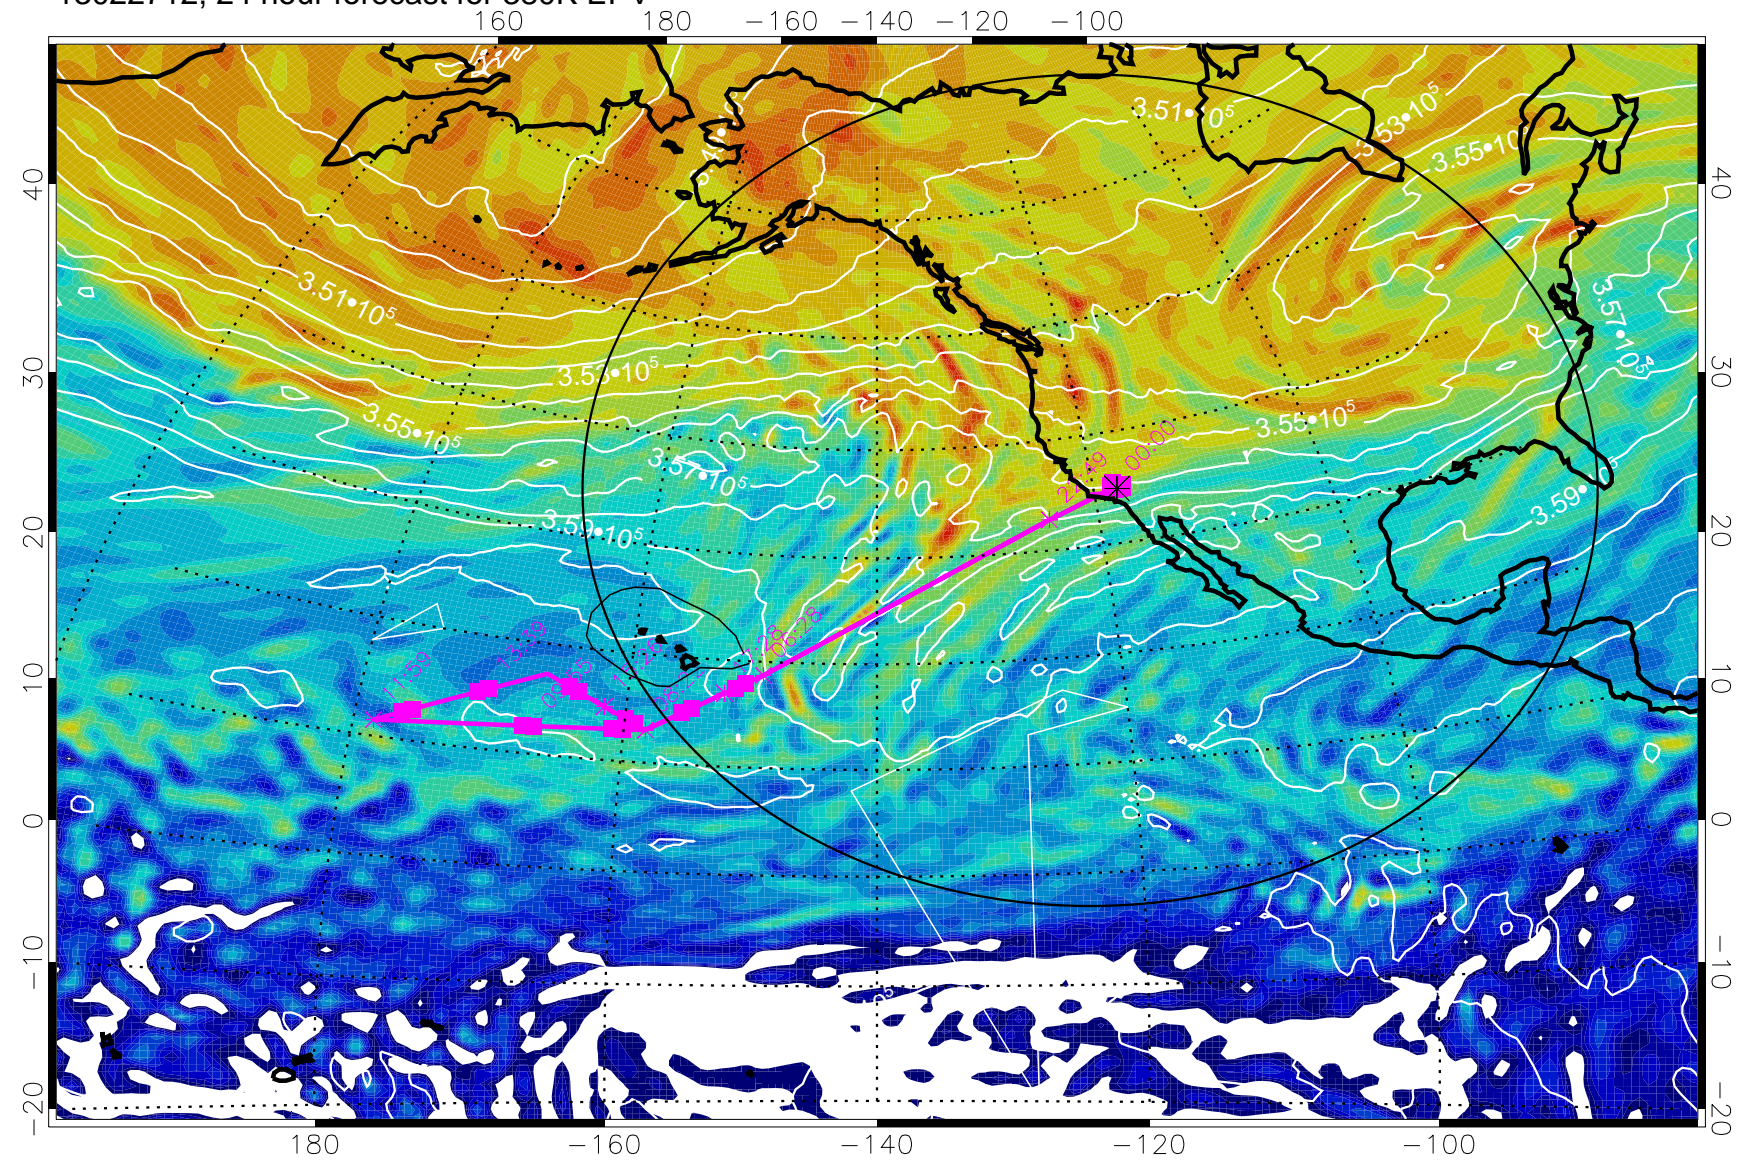

13022700, 12 hour forecast for 380K EPV

380K Montgomery Streamfunction, white

Range ring of 4055 km -- 13 hours GH round trip

13022706, 18 hour forecast for 380K EPV

380K Montgomery Streamfunction, white

Range ring of 4055 km -- 13 hours GH round trip

13022712, 24 hour forecast for 380K EPV

380K Montgomery Streamfunction, white

Range ring of 4055 km -- 13 hours GH round trip

13022718, 30 hour forecast for 380K EPV

160 180 -160 -140 -120 -100

380K Montgomery Streamfunction, white

Range ring of 4055 km -- 13 hours GH round trip

13022800, 36 hour forecast for 380K EPV

160 180 -160 -140 -120 -100

380K Montgomery Streamfunction, white

Range ring of 4055 km -- 13 hours GH round trip

13022806, 42 hour forecast for 380K EPV

160 180 -160 -140 -120 -100

380K Montgomery Streamfunction, white

Range ring of 4055 km -- 13 hours GH round trip

13022812, 48 hour forecast for 380K EPV

160 180 -160 -140 -120 -100

380K Montgomery Streamfunction, white