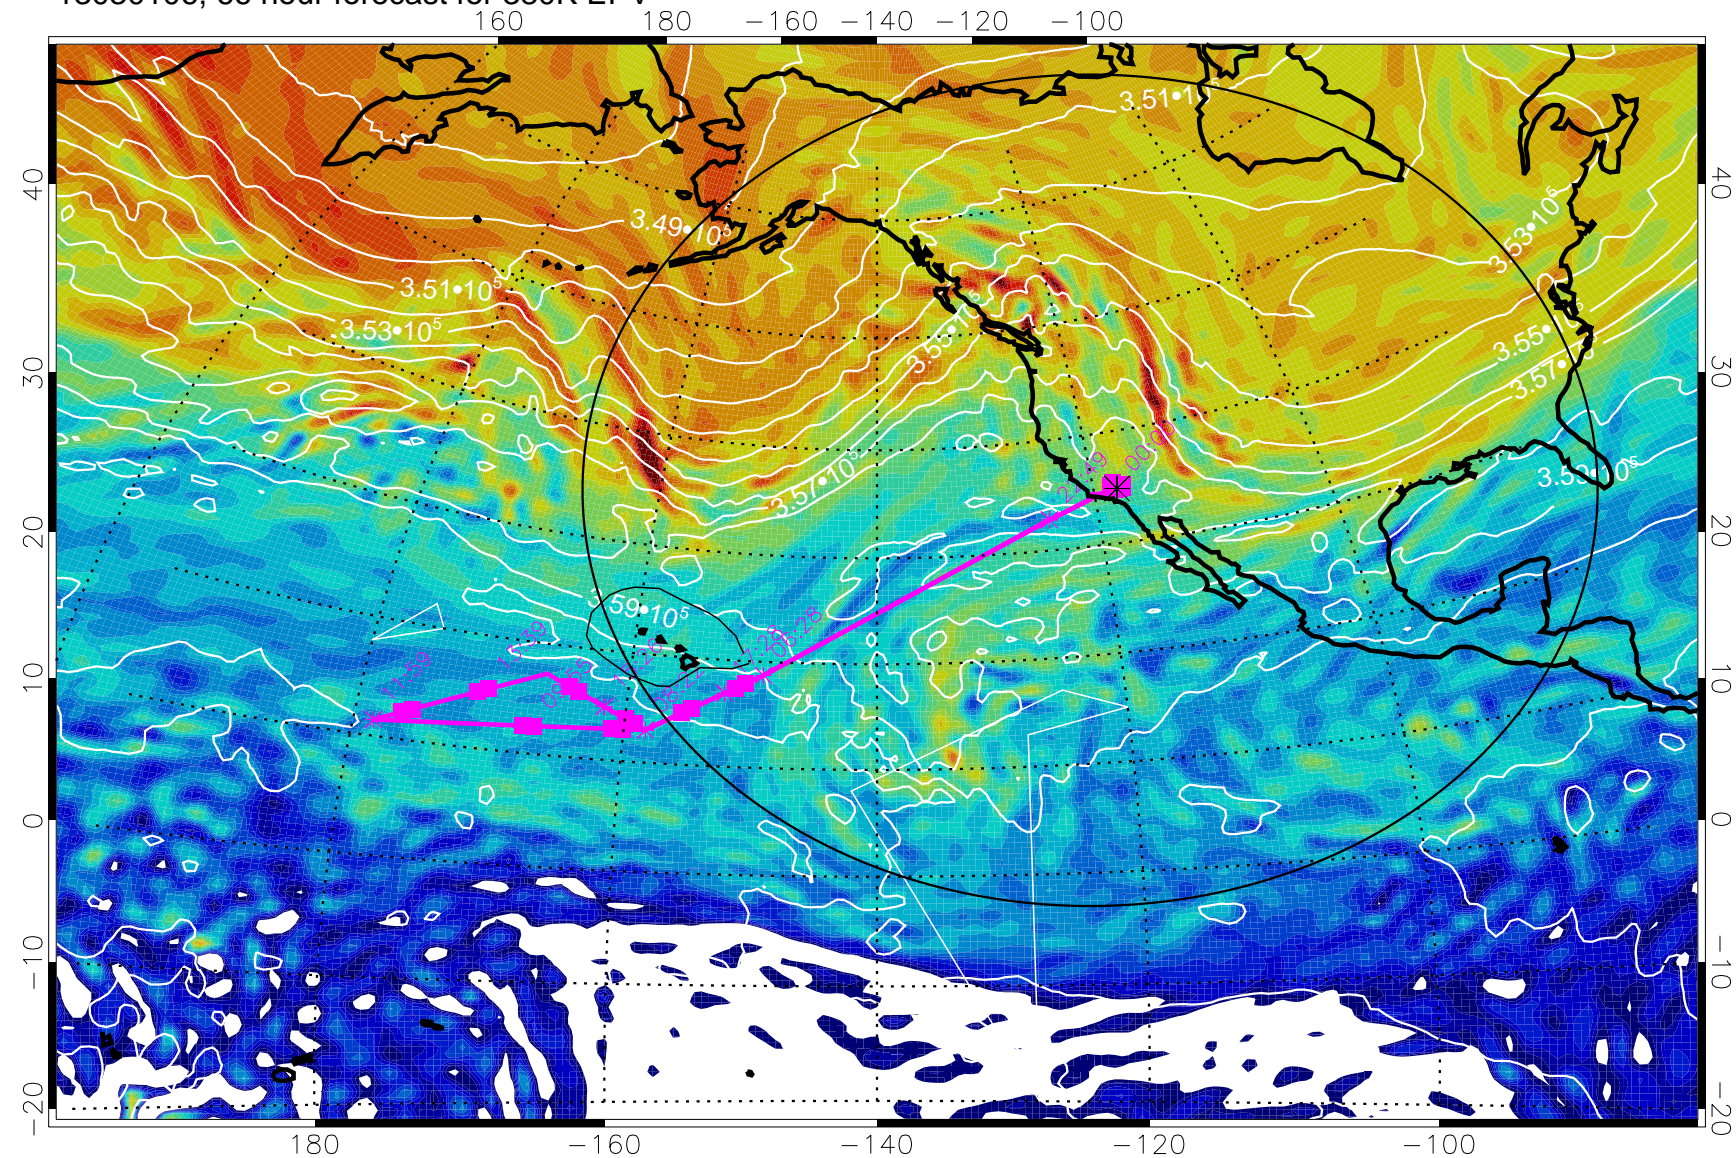

160 180 -160 -140 -120 -100

380K Montgomery Streamfunction, white

Range ring of 4055 km -- 13 hours GH round trip

13022812, 48 hour forecast for 380K EPV

160 180 -160 -140 -120 -100

380K Montgomery Streamfunction, white

Range ring of 4055 km -- 13 hours GH round trip

13022818, 54 hour forecast for 380K EPV

380K Montgomery Streamfunction, white

Range ring of 4055 km -- 13 hours GH round trip

13030100, 60 hour forecast for 380K EPV

380K Montgomery Streamfunction, white

Range ring of 4055 km -- 13 hours GH round trip

13030106, 66 hour forecast for 380K EPV

380K Montgomery Streamfunction, white

Range ring of 4055 km -- 13 hours GH round trip

13030112, 72 hour forecast for 380K EPV

380K Montgomery Streamfunction, white

Range ring of 4055 km -- 13 hours GH round trip

13030118, 78 hour forecast for 380K EPV

380K Montgomery Streamfunction, white

Range ring of 4055 km -- 13 hours GH round trip