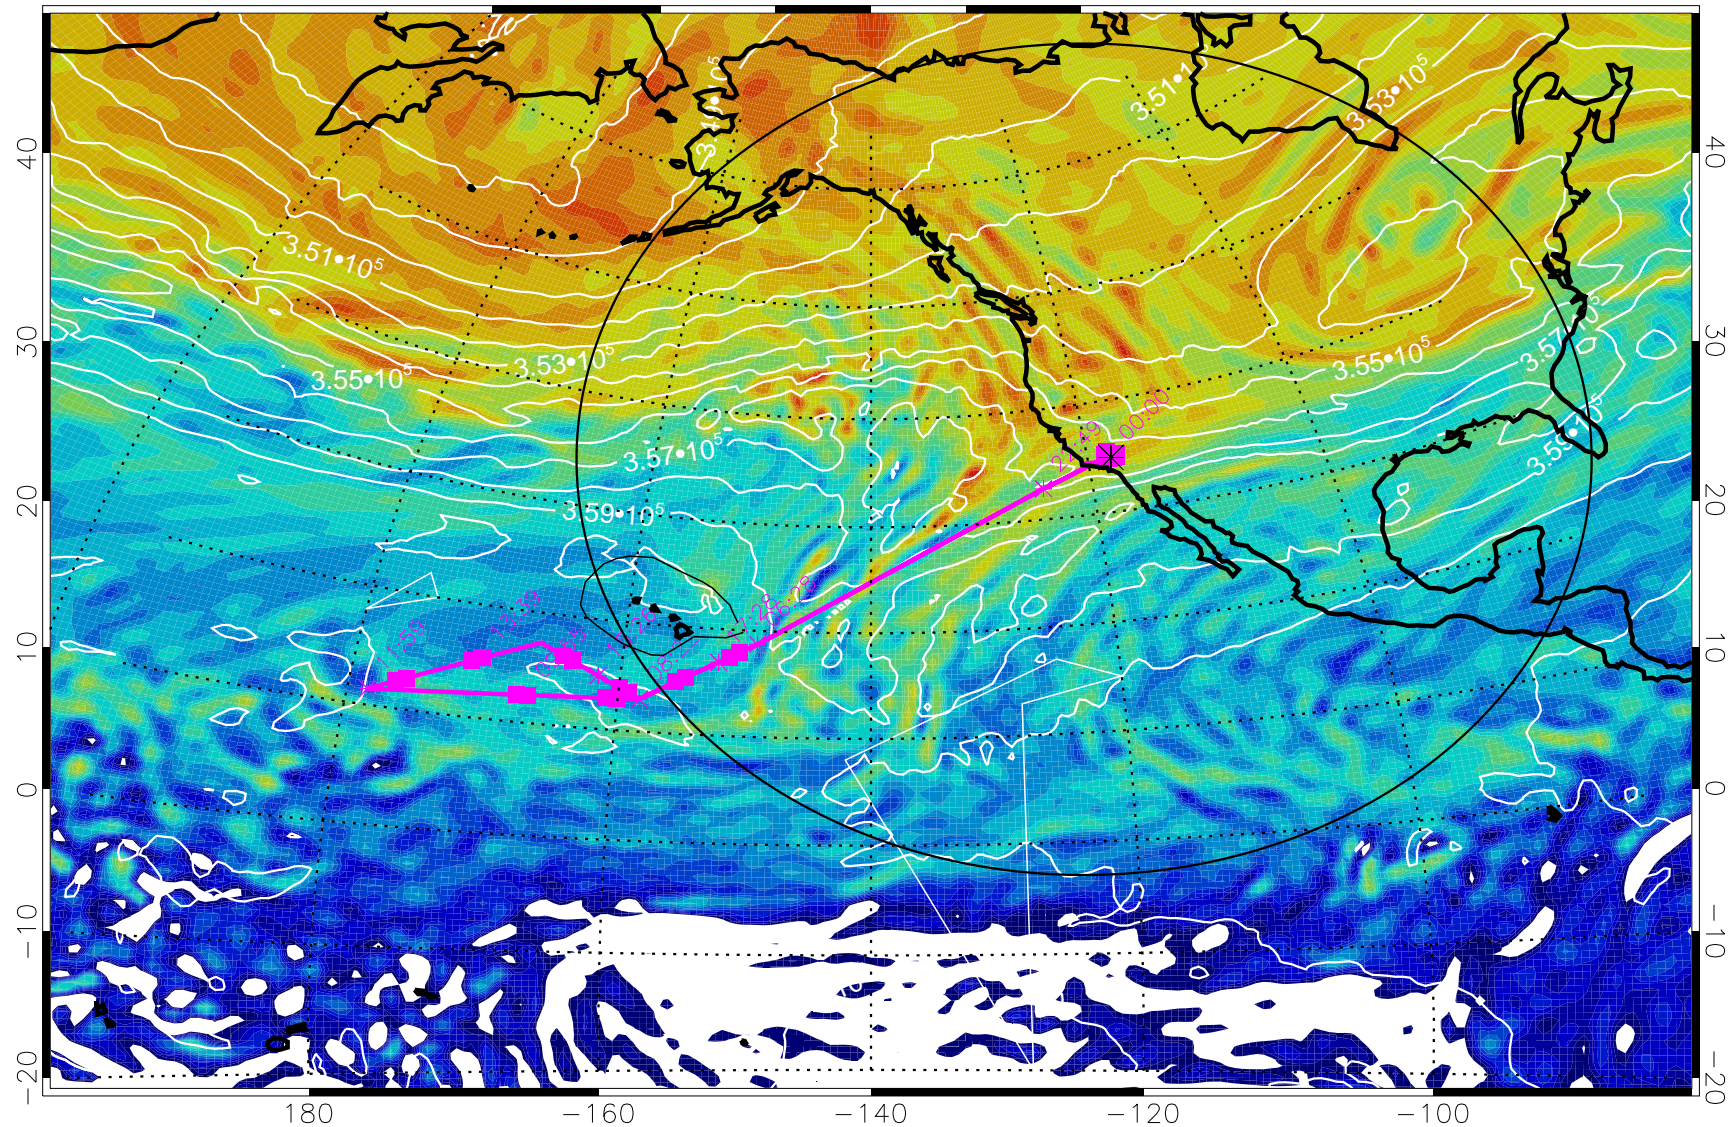

13022712, 24 hour forecast for 380K EPV

380K Montgomery Streamfunction, white

Range ring of 4055 km -- 13 hours GH round trip

13022718, 30 hour forecast for 380K EPV

160 180 -160 -140 -120 -100

380K Montgomery Streamfunction, white

Range ring of 4055 km -- 13 hours GH round trip

13022800, 36 hour forecast for 380K EPV

160 180 -160 -140 -120 -100

380K Montgomery Streamfunction, white

Range ring of 4055 km -- 13 hours GH round trip

13022806, 42 hour forecast for 380K EPV

160 180 -160 -140 -120 -100

380K Montgomery Streamfunction, white

Range ring of 4055 km -- 13 hours GH round trip

13022812, 48 hour forecast for 380K EPV

160 180 -160 -140 -120 -100

380K Montgomery Streamfunction, white

Range ring of 4055 km -- 13 hours GH round trip

13022818, 54 hour forecast for 380K EPV

380K Montgomery Streamfunction, white

Range ring of 4055 km -- 13 hours GH round trip

13030100, 60 hour forecast for 380K EPV