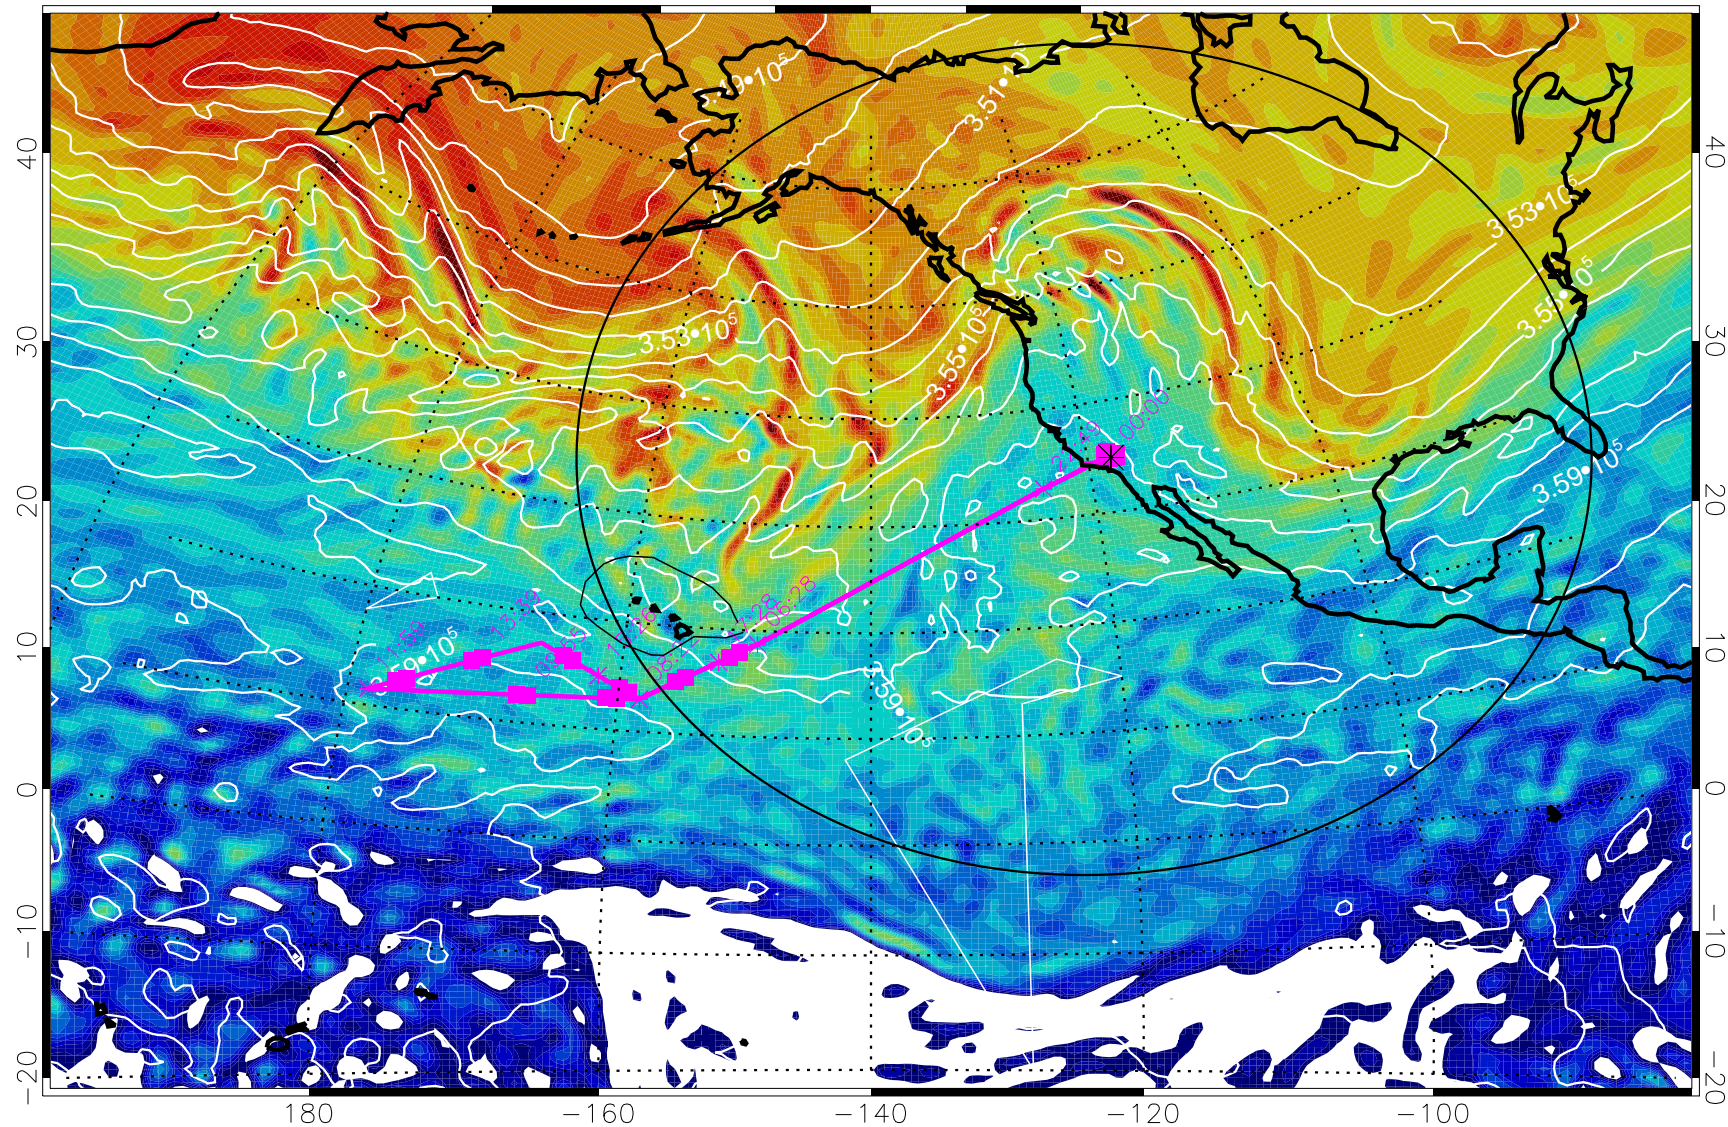

13030112, 72 hour forecast for 380K EPV

380K Montgomery Streamfunction, white

Range ring of 4055 km -- 13 hours GH round trip

13030118, 78 hour forecast for 380K EPV

380K Montgomery Streamfunction, white

Range ring of 4055 km -- 13 hours GH round trip

13030200, 84 hour forecast for 380K EPV

380K Montgomery Streamfunction, white

Range ring of 4055 km -- 13 hours GH round trip

13030206, 90 hour forecast for 380K EPV

160 180 -160 -140 -120 -100

380K Montgomery Streamfunction, white

Range ring of 4055 km -- 13 hours GH round trip

13030212, 96 hour forecast for 380K EPV

160 180 -160 -140 -120 -100

380K Montgomery Streamfunction, white

Range ring of 4055 km -- 13 hours GH round trip

13030218, 102 hour forecast for 380K EPV

380K Montgomery Streamfunction, white

Range ring of 4055 km -- 13 hours GH round trip

13030300, 108 hour forecast for 380K EPV

160 180 -160 -140 -120 -100

380K Montgomery Streamfunction, white

Range ring of 4055 km -- 13 hours GH round trip