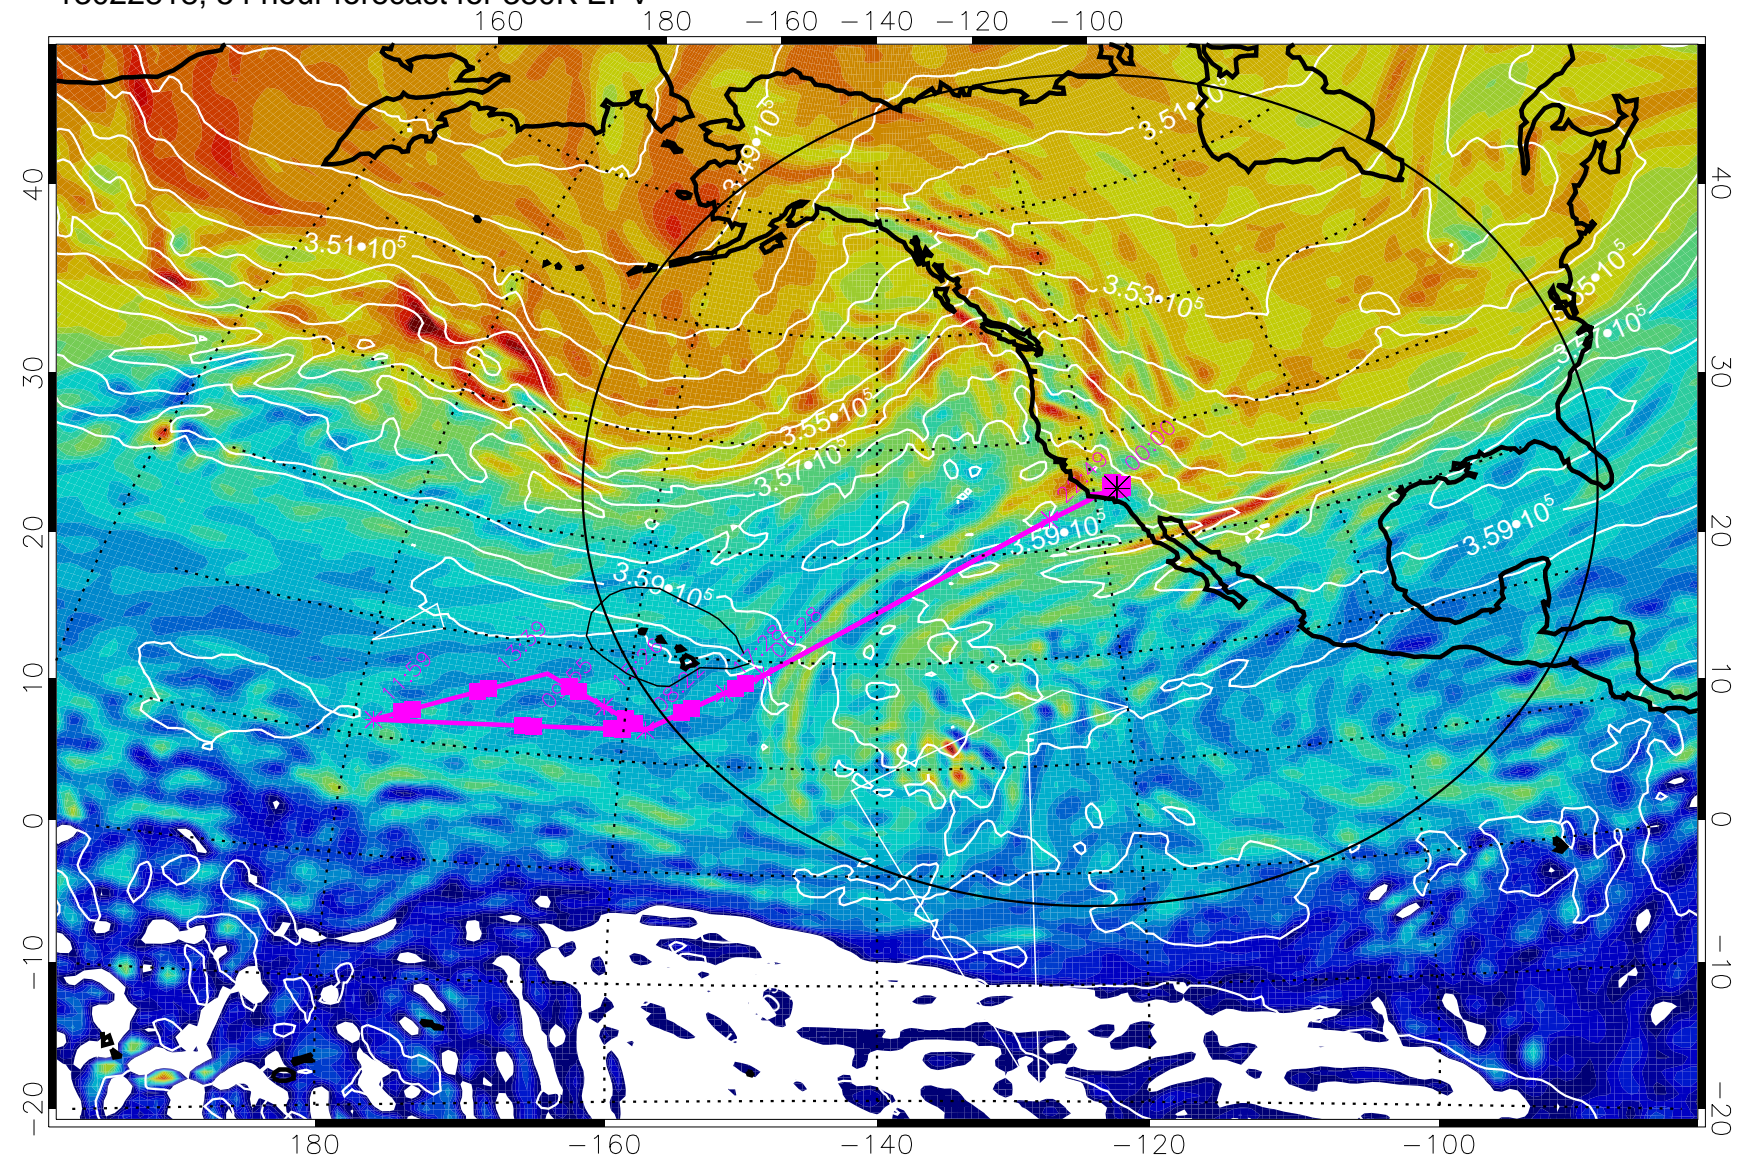

Range ring of 4055 km -- 13 hours GH round trip

13022800, 36 hour forecast for 380K EPV

160 180 -160 -140 -120 -100

380K Montgomery Streamfunction, white

Range ring of 4055 km -- 13 hours GH round trip

13022806, 42 hour forecast for 380K EPV

160 180 -160 -140 -120 -100

380K Montgomery Streamfunction, white

Range ring of 4055 km -- 13 hours GH round trip

13022812, 48 hour forecast for 380K EPV

160 180 -160 -140 -120 -100

380K Montgomery Streamfunction, white

Range ring of 4055 km -- 13 hours GH round trip

13022818, 54 hour forecast for 380K EPV

380K Montgomery Streamfunction, white

Range ring of 4055 km -- 13 hours GH round trip

13030100, 60 hour forecast for 380K EPV

380K Montgomery Streamfunction, white

Range ring of 4055 km -- 13 hours GH round trip

13030106, 66 hour forecast for 380K EPV

380K Montgomery Streamfunction, white

Range ring of 4055 km -- 13 hours GH round trip