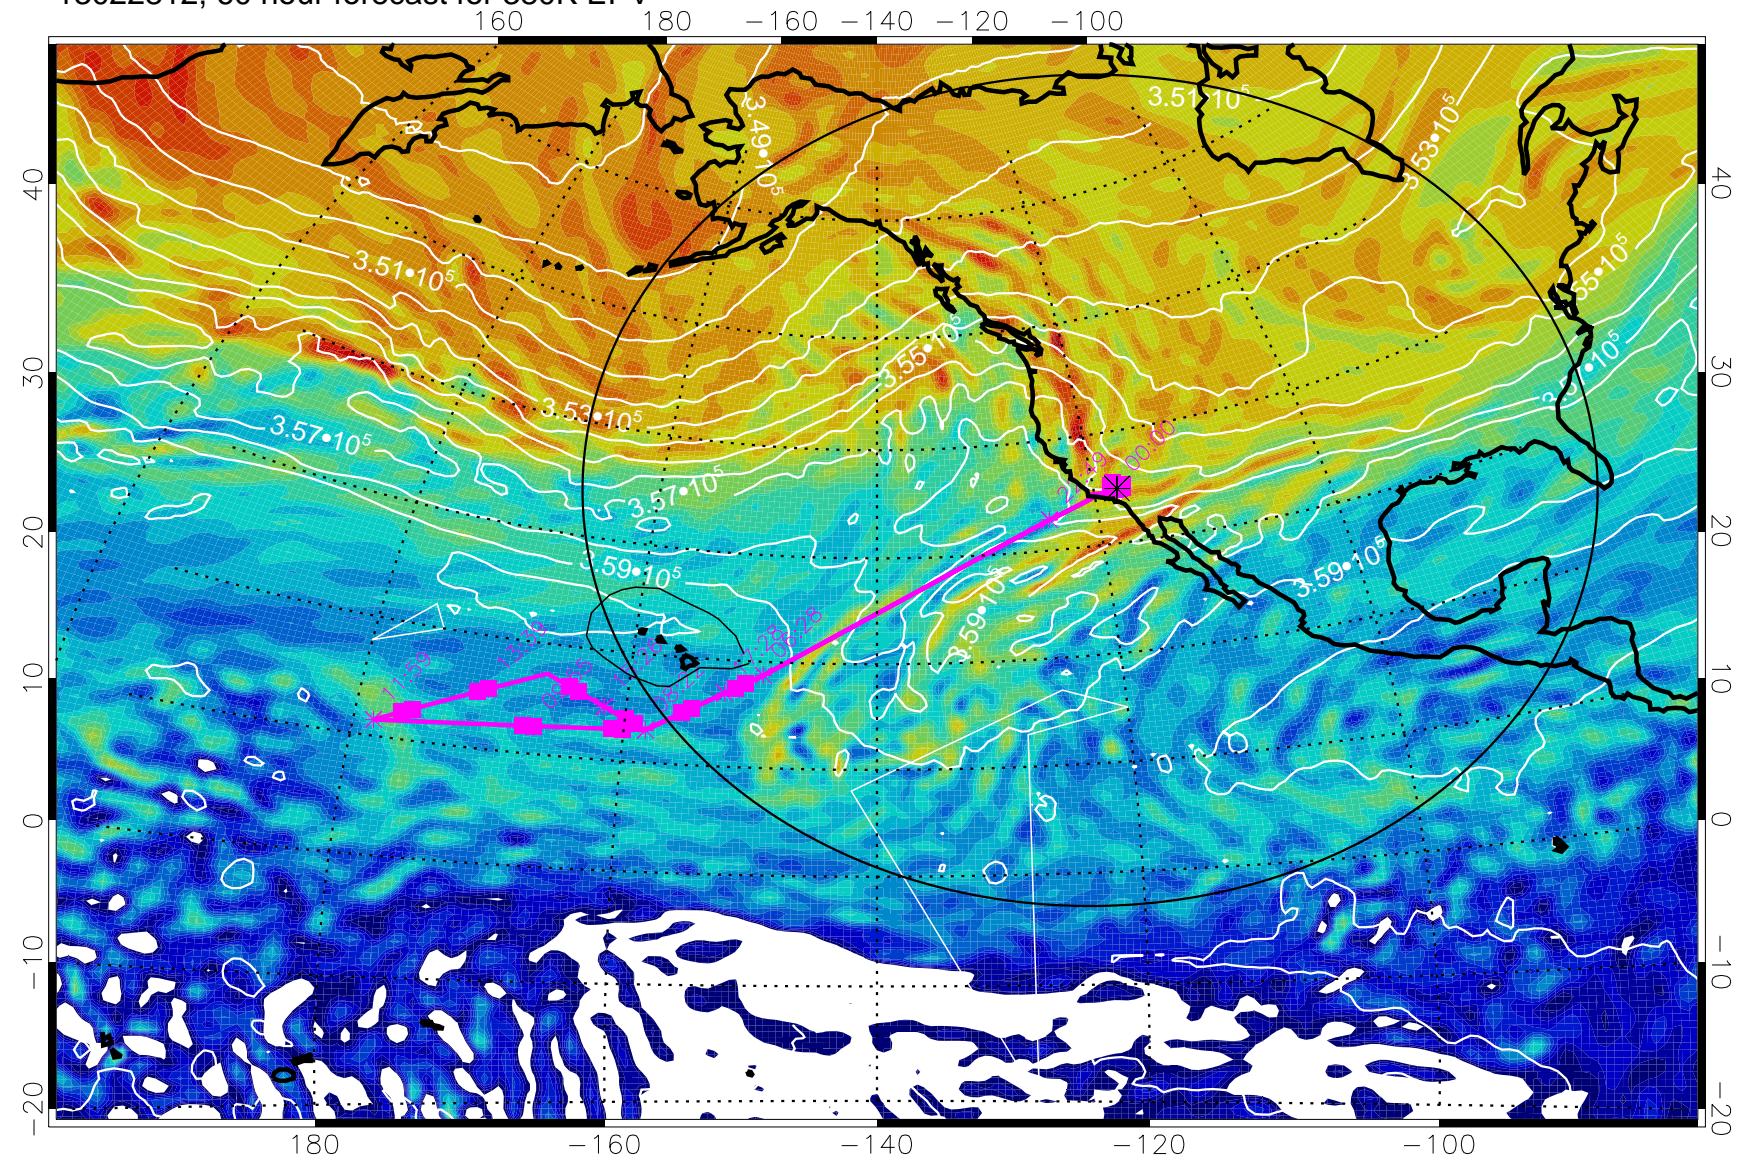

13022800, 48 hour forecast for 380K EPV

160 180 -160 -140 -120 -100

380K Montgomery Streamfunction, white

Range ring of 4055 km -- 13 hours GH round trip

13022806, 54 hour forecast for 380K EPV

160 180 -160 -140 -120 -100

380K Montgomery Streamfunction, white

Range ring of 4055 km -- 13 hours GH round trip

13022812, 60 hour forecast for 380K EPV

380K Montgomery Streamfunction, white

Range ring of 4055 km -- 13 hours GH round trip

13022818, 66 hour forecast for 380K EPV

380K Montgomery Streamfunction, white

Range ring of 4055 km -- 13 hours GH round trip

13030100, 72 hour forecast for 380K EPV

380K Montgomery Streamfunction, white

Range ring of 4055 km -- 13 hours GH round trip

13030118, 90 hour forecast for 380K EPV

160 180 -160 -140 -120 -100

380K Montgomery Streamfunction, white

Range ring of 4055 km -- 13 hours GH round trip

13030200, 96 hour forecast for 380K EPV

160 180 -160 -140 -120 -100