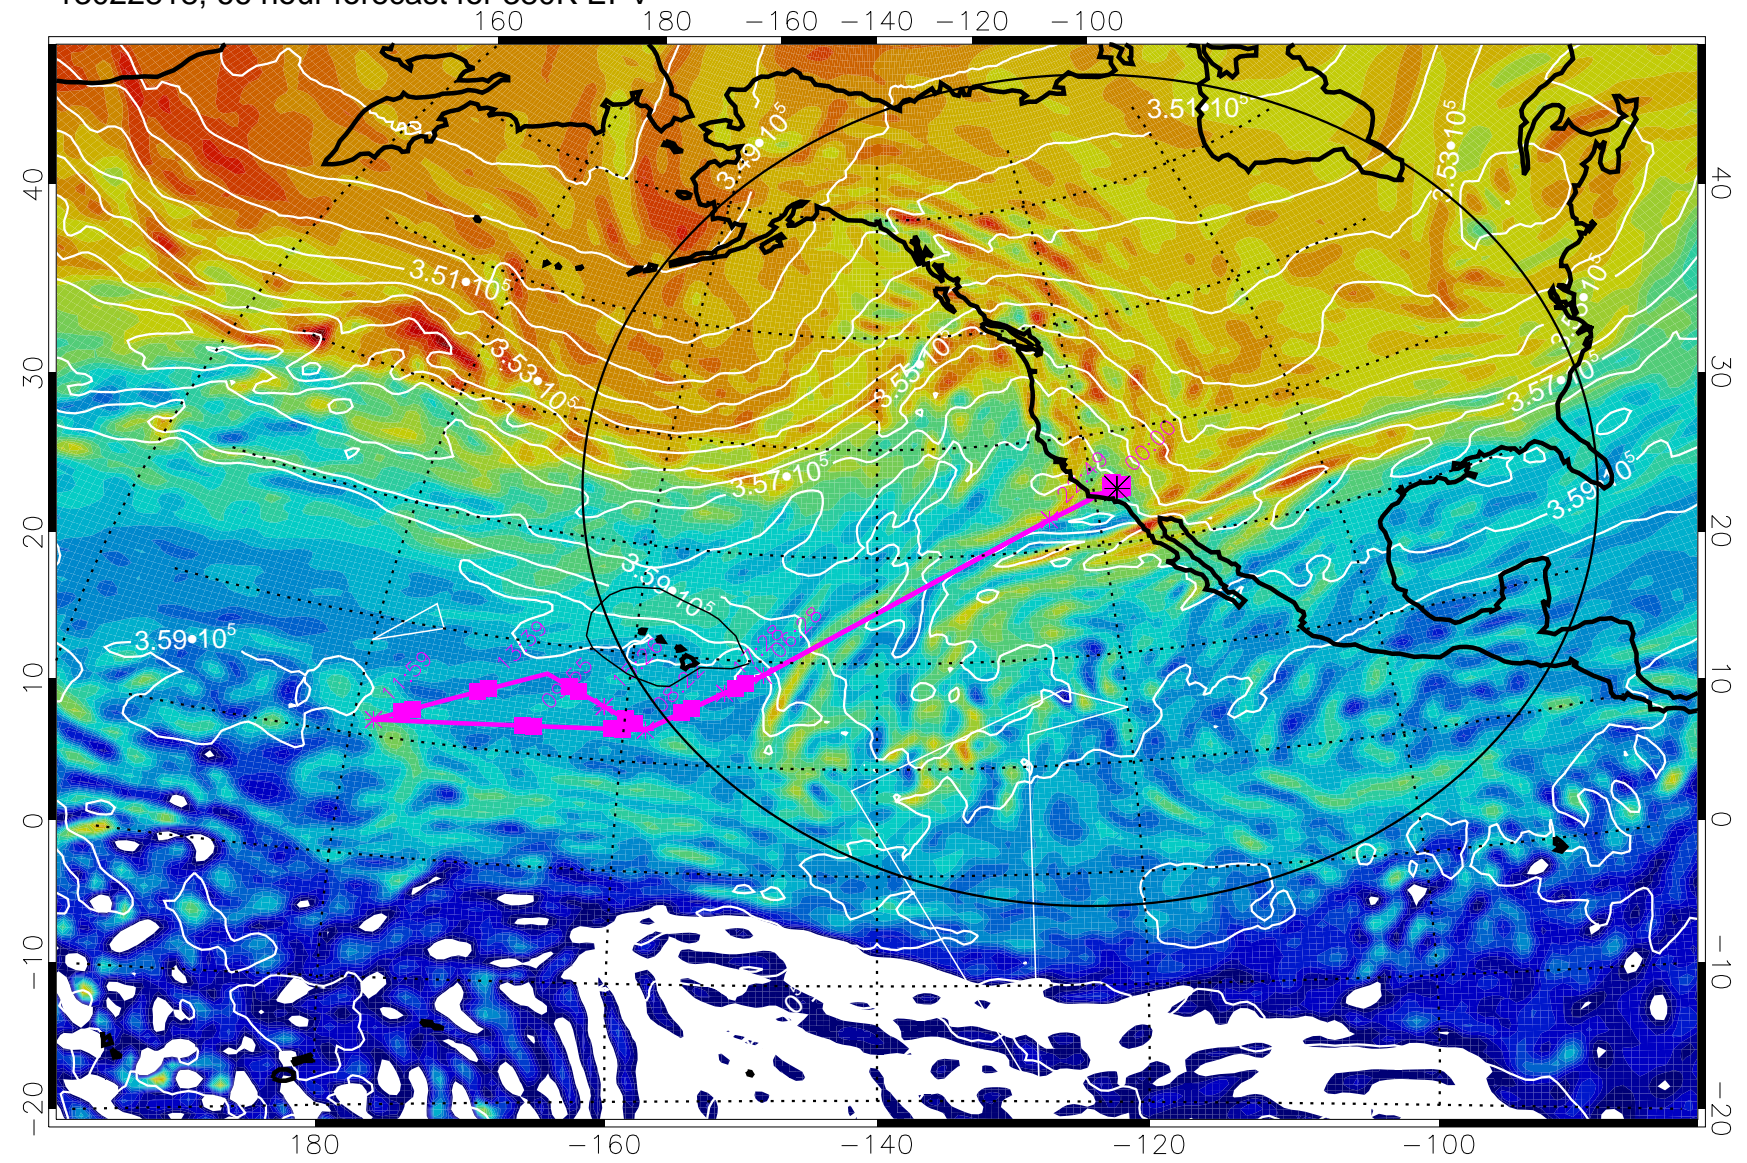

380K Montgomery Streamfunction, white

Range ring of 4055 km -- 13 hours GH round trip

13022812, 60 hour forecast for 380K EPV

380K Montgomery Streamfunction, white

Range ring of 4055 km -- 13 hours GH round trip

13022818, 66 hour forecast for 380K EPV

380K Montgomery Streamfunction, white

Range ring of 4055 km -- 13 hours GH round trip

13030100, 72 hour forecast for 380K EPV

380K Montgomery Streamfunction, white

Range ring of 4055 km -- 13 hours GH round trip

13030106, 78 hour forecast for 380K EPV

380K Montgomery Streamfunction, white

Range ring of 4055 km -- 13 hours GH round trip

13030112, 84 hour forecast for 380K EPV

380K Montgomery Streamfunction, white

Range ring of 4055 km -- 13 hours GH round trip

13030118, 90 hour forecast for 380K EPV

160 180 -160 -140 -120 -100

380K Montgomery Streamfunction, white

Range ring of 4055 km -- 13 hours GH round trip

13030200, 96 hour forecast for 380K EPV

160 180 -160 -140 -120 -100