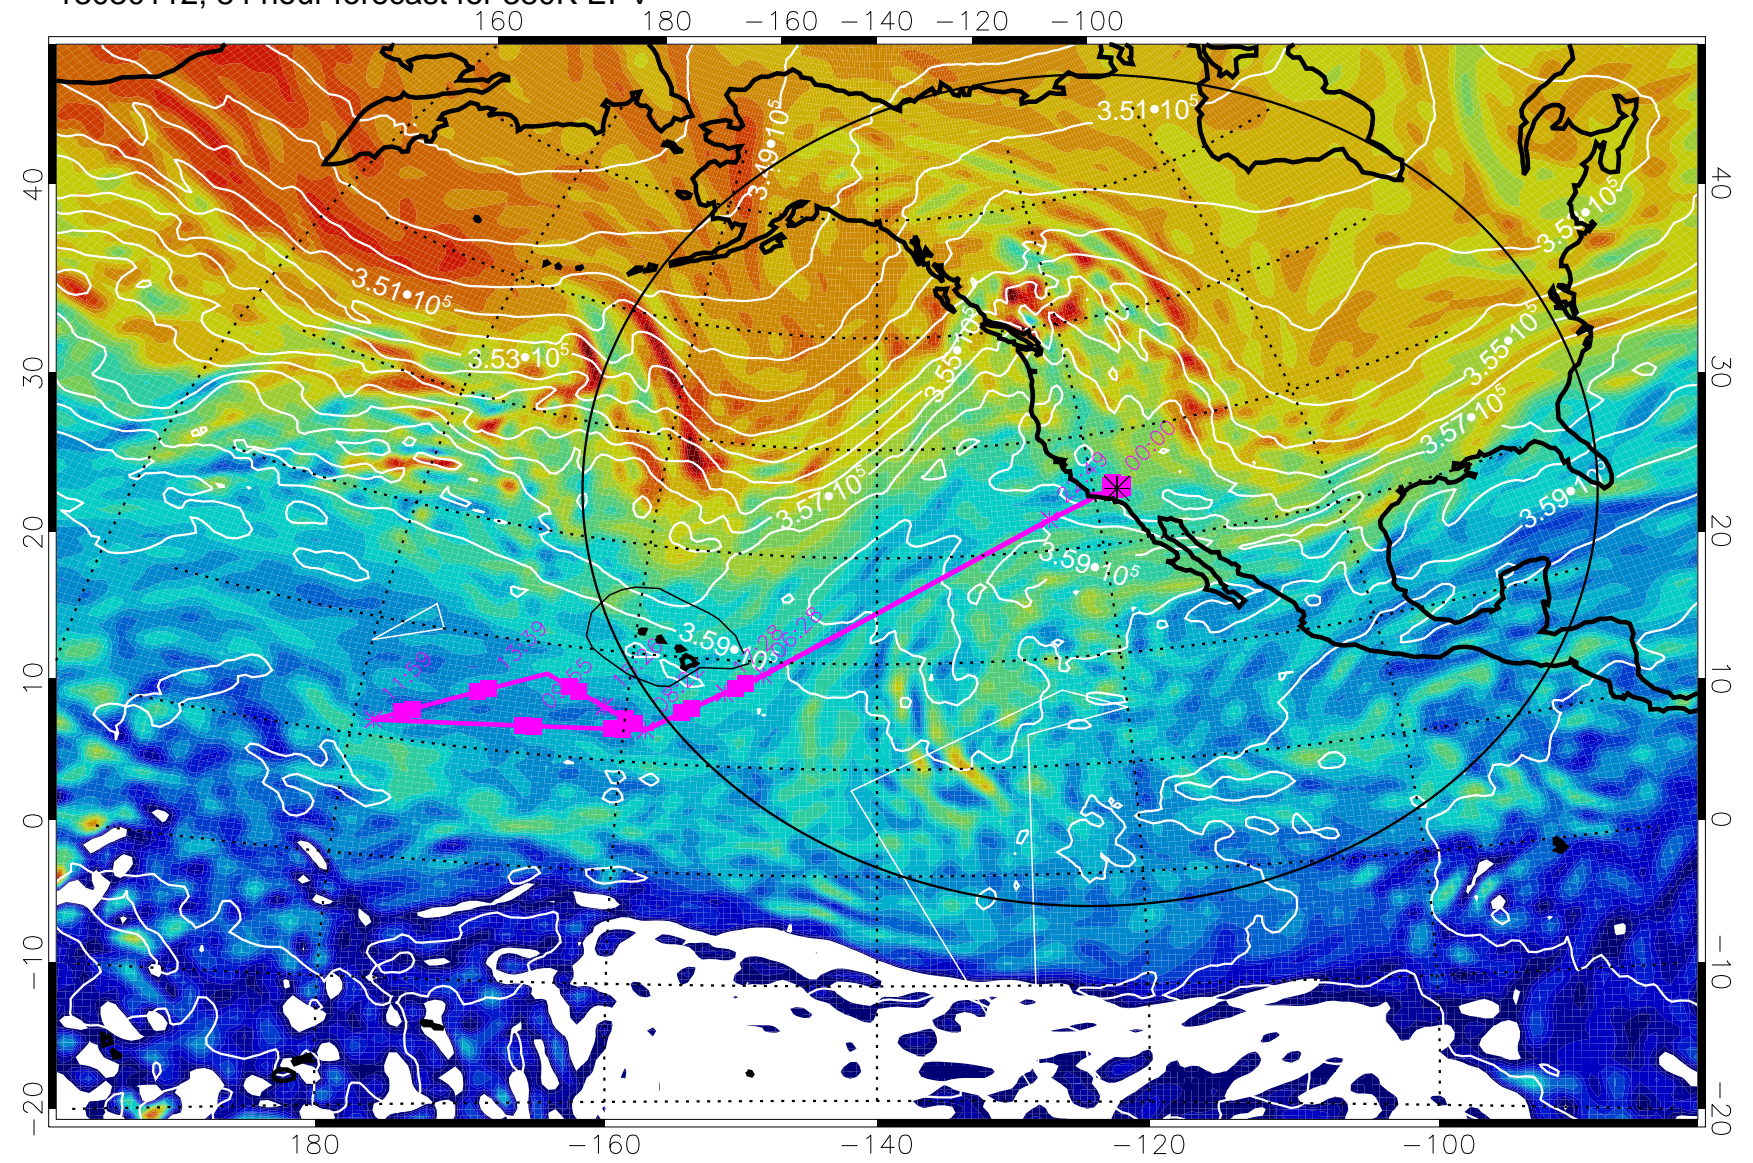

380K Montgomery Streamfunction, white

Range ring of 4055 km -- 13 hours GH round trip

13022812, 60 hour forecast for 380K EPV

380K Montgomery Streamfunction, white

Range ring of 4055 km -- 13 hours GH round trip

13022818, 66 hour forecast for 380K EPV

380K Montgomery Streamfunction, white

Range ring of 4055 km -- 13 hours GH round trip

13030100, 72 hour forecast for 380K EPV

380K Montgomery Streamfunction, white

Range ring of 4055 km -- 13 hours GH round trip

13030106, 78 hour forecast for 380K EPV

380K Montgomery Streamfunction, white

Range ring of 4055 km -- 13 hours GH round trip

13030112, 84 hour forecast for 380K EPV

380K Montgomery Streamfunction, white

Range ring of 4055 km -- 13 hours GH round trip

13030118, 90 hour forecast for 380K EPV

160 180 -160 -140 -120 -100

380K Montgomery Streamfunction, white

Range ring of 4055 km -- 13 hours GH round trip

13030200, 96 hour forecast for 380K EPV

160 180 -160 -140 -120 -100