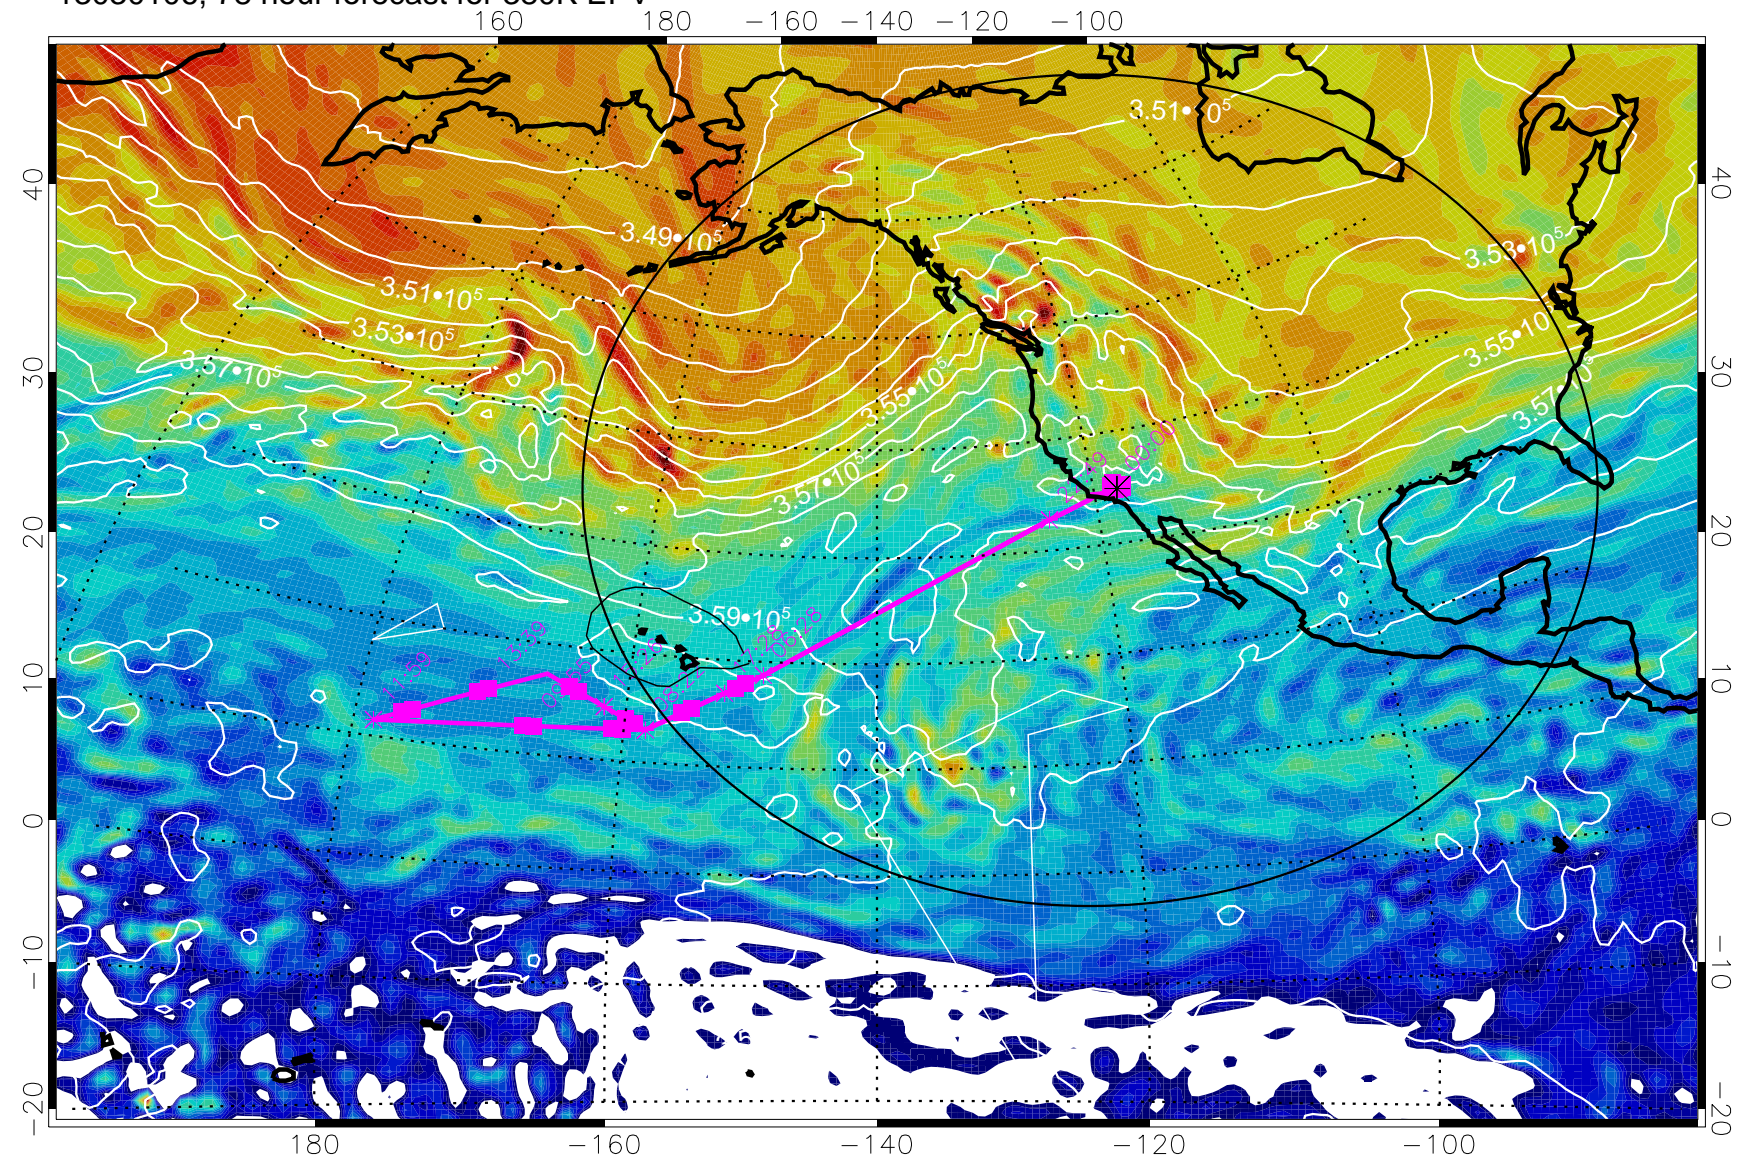

380K Montgomery Streamfunction, white

Range ring of 4055 km -- 13 hours GH round trip

13022812, 60 hour forecast for 380K EPV

380K Montgomery Streamfunction, white

Range ring of 4055 km -- 13 hours GH round trip

13022818, 66 hour forecast for 380K EPV

380K Montgomery Streamfunction, white

Range ring of 4055 km -- 13 hours GH round trip

13030100, 72 hour forecast for 380K EPV

380K Montgomery Streamfunction, white

Range ring of 4055 km -- 13 hours GH round trip

13030106, 78 hour forecast for 380K EPV

380K Montgomery Streamfunction, white

Range ring of 4055 km -- 13 hours GH round trip

13030112, 84 hour forecast for 380K EPV

380K Montgomery Streamfunction, white

Range ring of 4055 km -- 13 hours GH round trip

13030118, 90 hour forecast for 380K EPV

160 180 -160 -140 -120 -100

380K Montgomery Streamfunction, white

Range ring of 4055 km -- 13 hours GH round trip

13030200, 96 hour forecast for 380K EPV

160 180 -160 -140 -120 -100