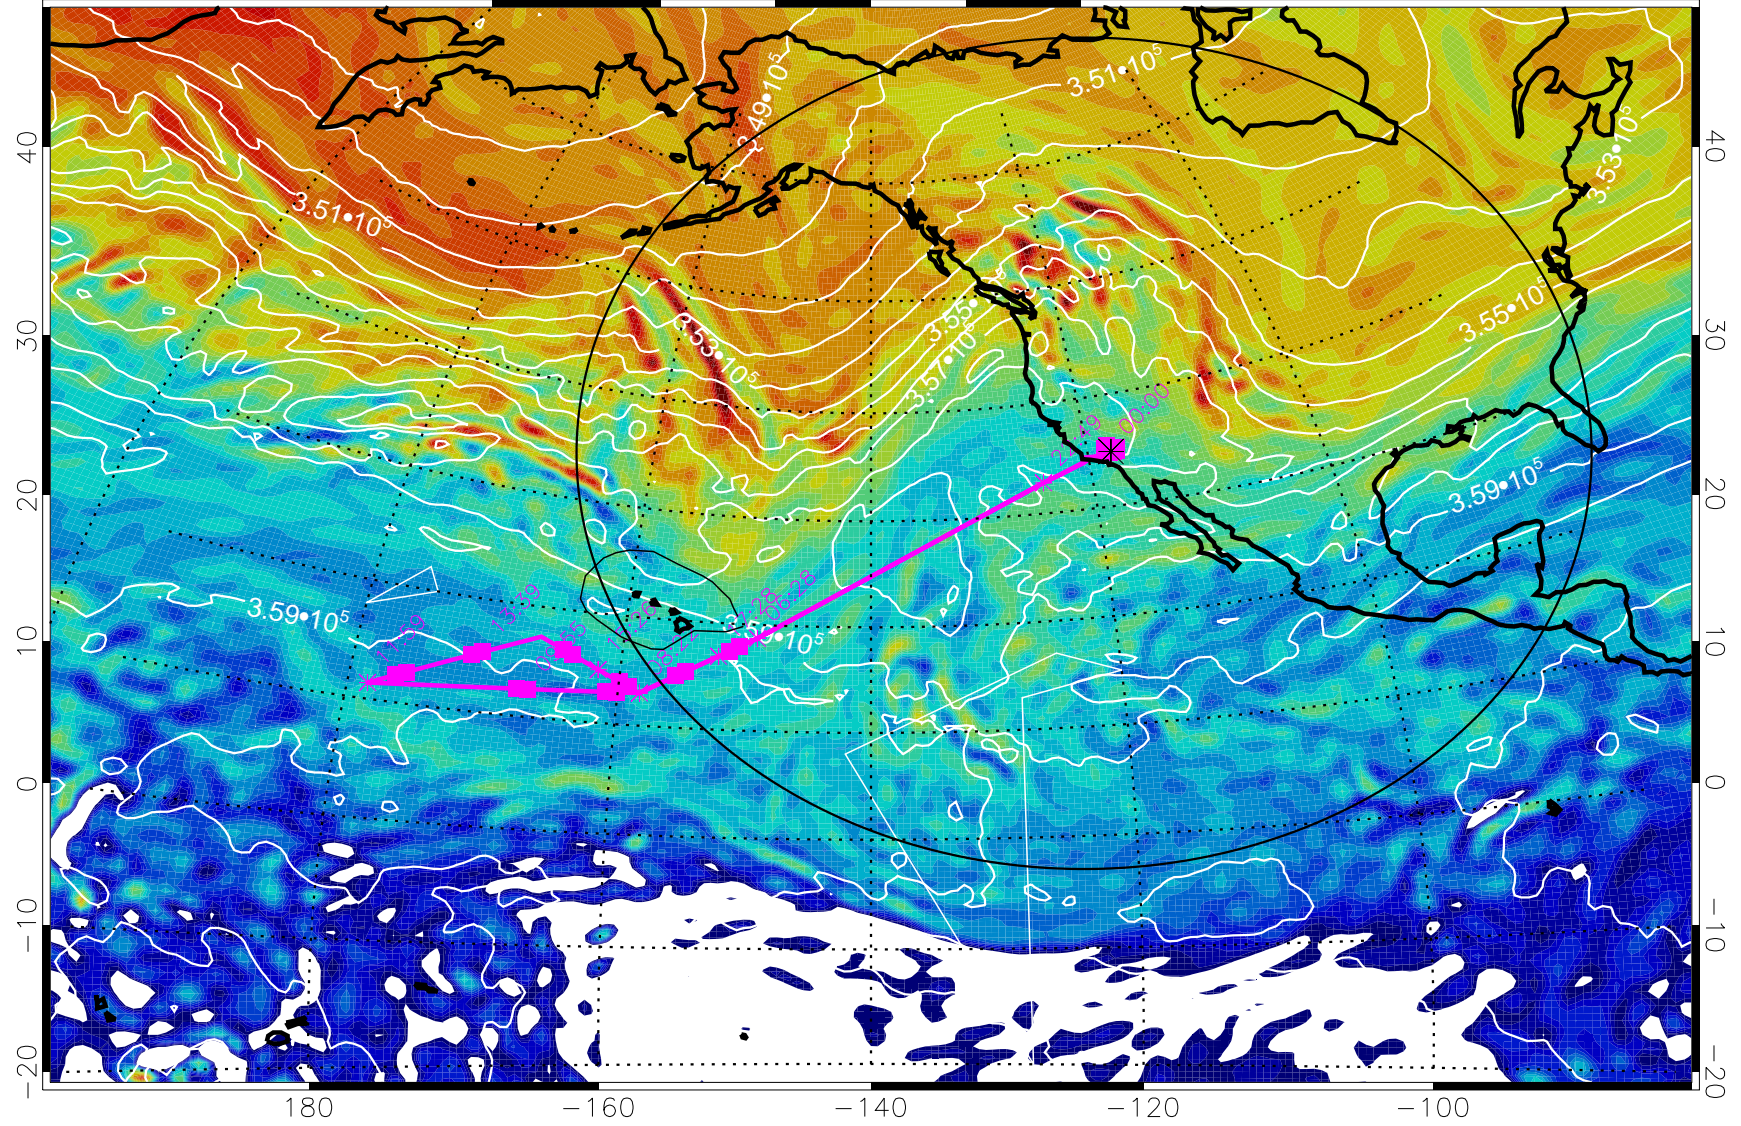

13022818, 66 hour forecast for 380K EPV

380K Montgomery Streamfunction, white

Range ring of 4055 km -- 13 hours GH round trip

13030100, 72 hour forecast for 380K EPV

380K Montgomery Streamfunction, white

Range ring of 4055 km -- 13 hours GH round trip

13030106, 78 hour forecast for 380K EPV

380K Montgomery Streamfunction, white

Range ring of 4055 km -- 13 hours GH round trip

13030112, 84 hour forecast for 380K EPV

380K Montgomery Streamfunction, white

Range ring of 4055 km -- 13 hours GH round trip

13030118, 90 hour forecast for 380K EPV

160 180 -160 -140 -120 -100

380K Montgomery Streamfunction, white

Range ring of 4055 km -- 13 hours GH round trip

13030200, 96 hour forecast for 380K EPV

160 180 -160 -140 -120 -100

380K Montgomery Streamfunction, white

Range ring of 4055 km -- 13 hours GH round trip

13030206, 102 hour forecast for 380K EPV

160 180 -160 -140 -120 -100

380K Montgomery Streamfunction, white

Range ring of 4055 km -- 13 hours GH round trip