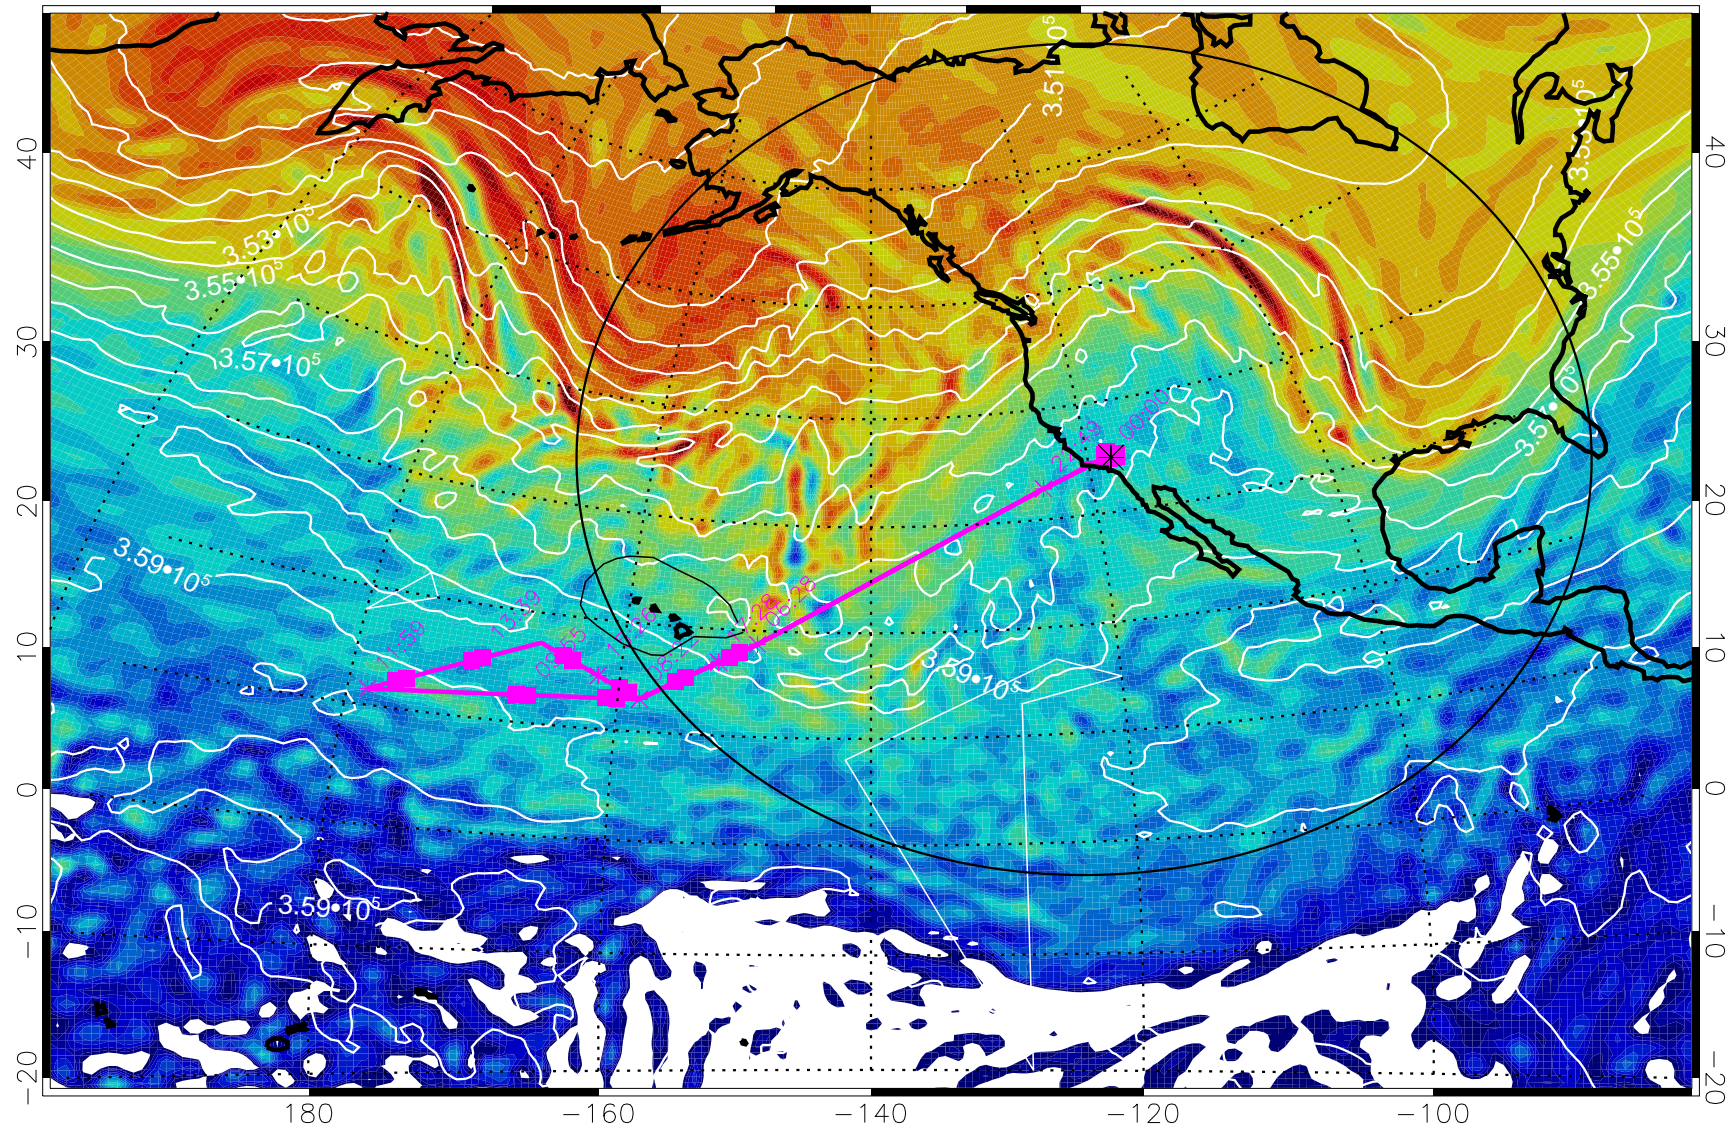

380K Montgomery Streamfunction, white

Range ring of 4055 km -- 13 hours GH round trip

13030206, 102 hour forecast for 380K EPV

160 180 -160 -140 -120 -100

380K Montgomery Streamfunction, white

Range ring of 4055 km -- 13 hours GH round trip

13030212, 108 hour forecast for 380K EPV

380K Montgomery Streamfunction, white

Range ring of 4055 km -- 13 hours GH round trip

13030218, 114 hour forecast for 380K EPV

380K Montgomery Streamfunction, white

Range ring of 4055 km -- 13 hours GH round trip

13030300, 120 hour forecast for 380K EPV

160 180 -160 -140 -120 -100

380K Montgomery Streamfunction, white

Range ring of 4055 km -- 13 hours GH round trip