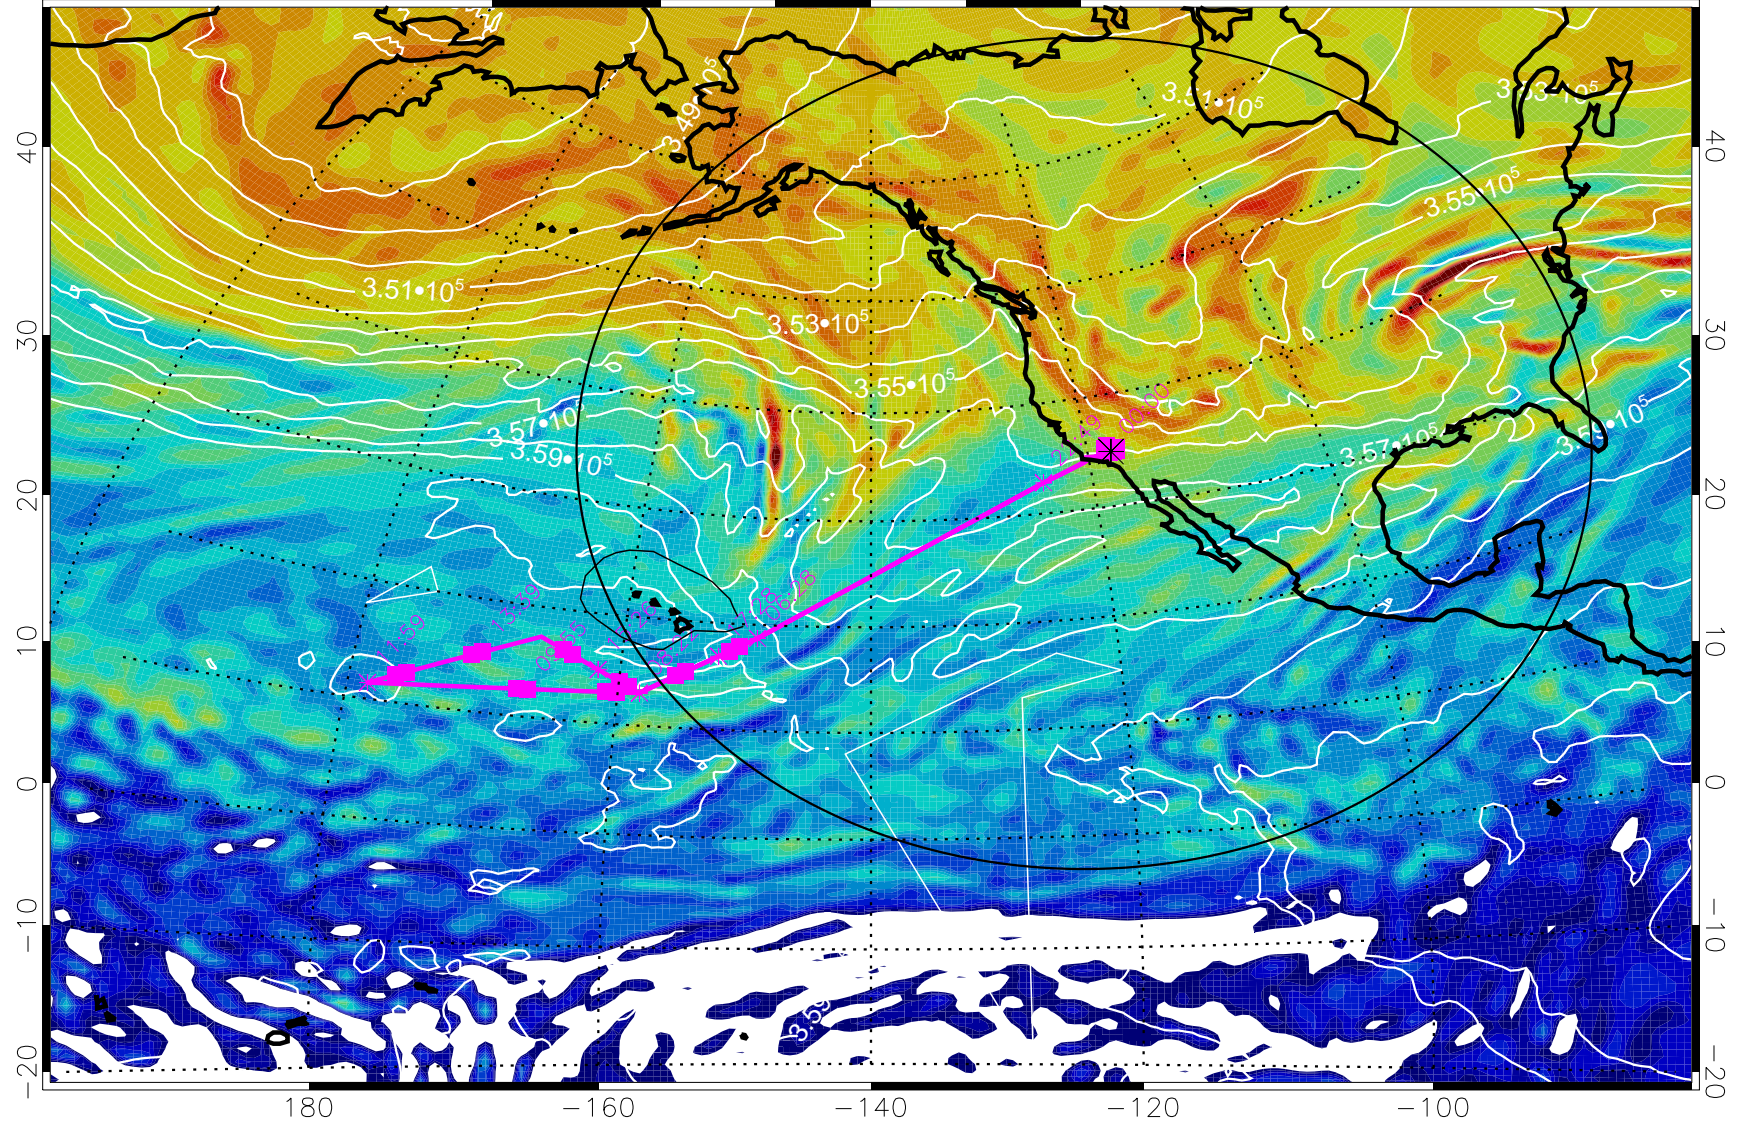

13022612, 12 hour forecast for 380K EPV

160 180 -160 -140 -120 -100

380K Montgomery Streamfunction, white

Range ring of 4055 km -- 13 hours GH round trip

13022618, 18 hour forecast for 380K EPV

13022700, 24 hour forecast for 380K EPV

380K Montgomery Streamfunction, white

Range ring of 4055 km -- 13 hours GH round trip

13022706, 30 hour forecast for 380K EPV

380K Montgomery Streamfunction, white

Range ring of 4055 km -- 13 hours GH round trip

13022712, 36 hour forecast for 380K EPV

380K Montgomery Streamfunction, white

Range ring of 4055 km -- 13 hours GH round trip

13022718, 42 hour forecast for 380K EPV

380K Montgomery Streamfunction, white

Range ring of 4055 km -- 13 hours GH round trip

13022800, 48 hour forecast for 380K EPV

160 180 -160 -140 -120 -100

380K Montgomery Streamfunction, white

Range ring of 4055 km -- 13 hours GH round trip

13022806, 54 hour forecast for 380K EPV

160 180 -160 -140 -120 -100