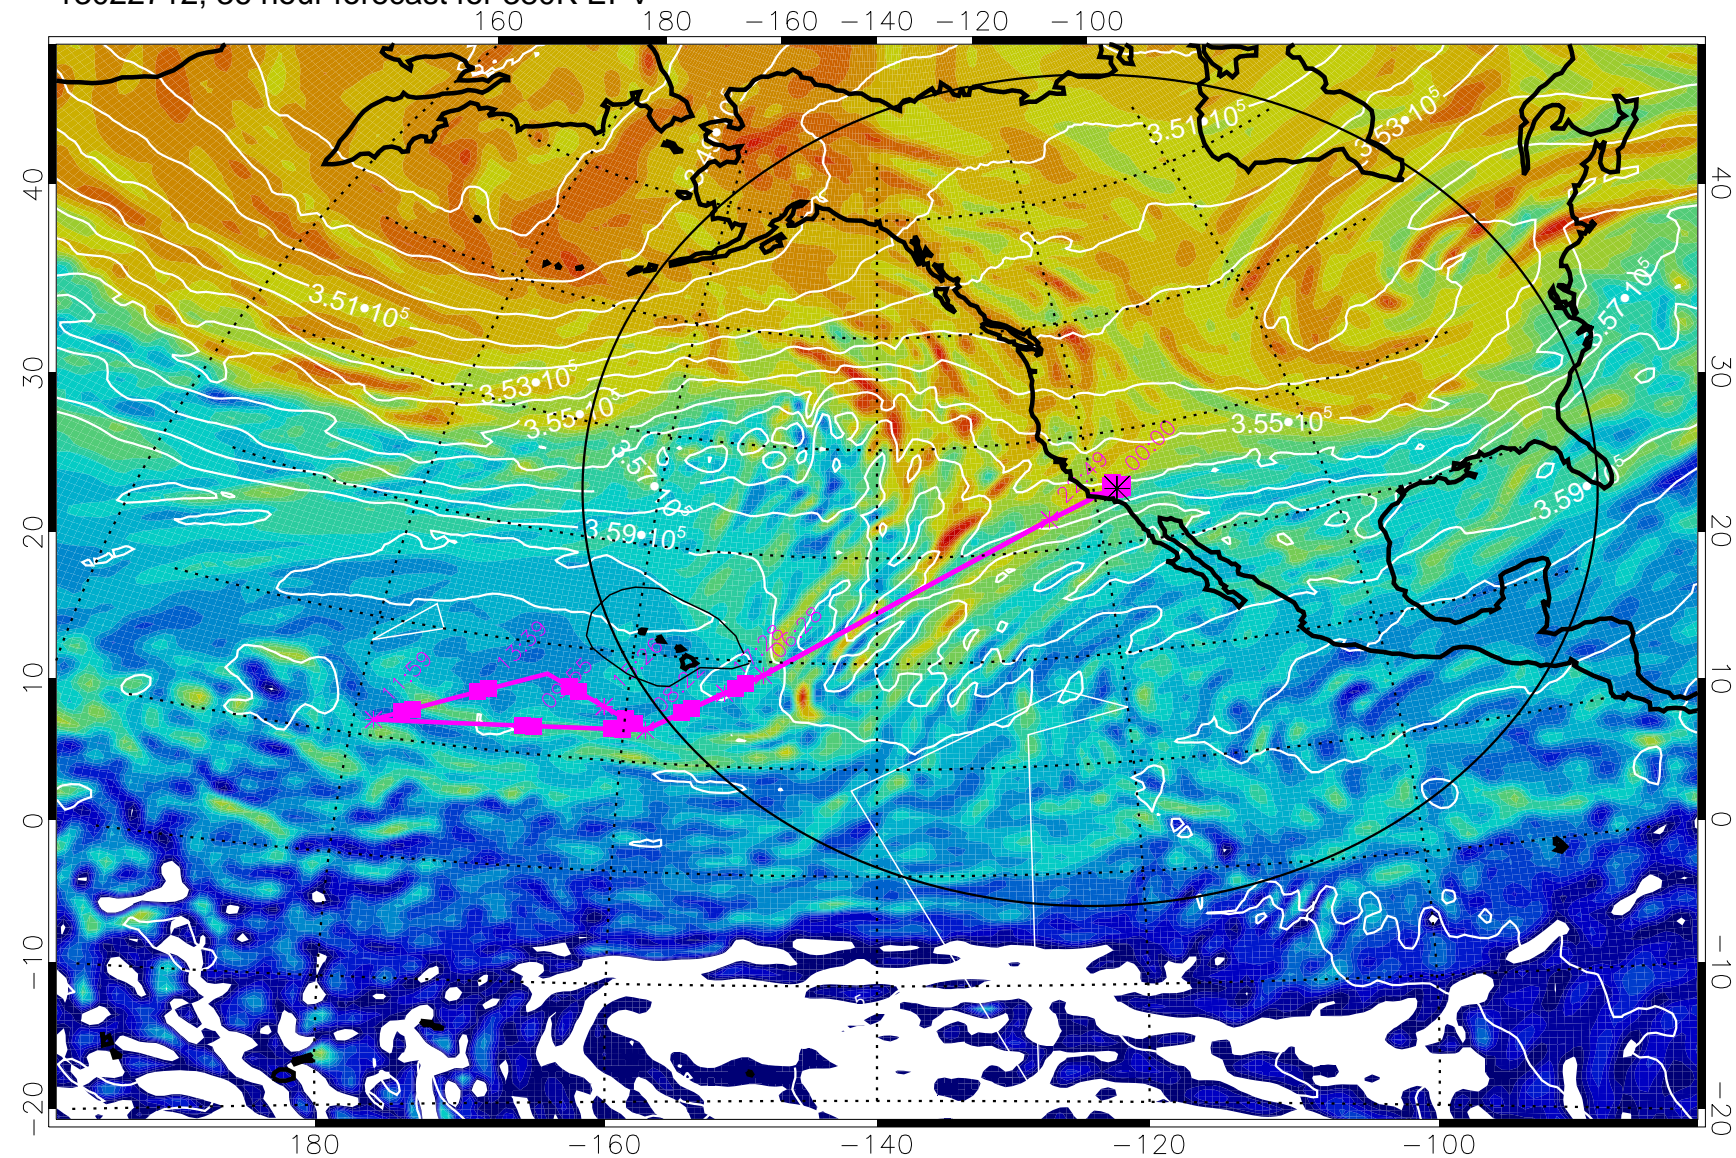

380K Montgomery Streamfunction, white

Range ring of 4055 km -- 13 hours GH round trip

13022706, 30 hour forecast for 380K EPV

380K Montgomery Streamfunction, white

Range ring of 4055 km -- 13 hours GH round trip

13022712, 36 hour forecast for 380K EPV

380K Montgomery Streamfunction, white

Range ring of 4055 km -- 13 hours GH round trip

13022718, 42 hour forecast for 380K EPV

380K Montgomery Streamfunction, white

Range ring of 4055 km -- 13 hours GH round trip

13022800, 48 hour forecast for 380K EPV

160 180 -160 -140 -120 -100

380K Montgomery Streamfunction, white

Range ring of 4055 km -- 13 hours GH round trip

13022806, 54 hour forecast for 380K EPV

160 180 -160 -140 -120 -100

380K Montgomery Streamfunction, white

Range ring of 4055 km -- 13 hours GH round trip

13022812, 60 hour forecast for 380K EPV

380K Montgomery Streamfunction, white

Range ring of 4055 km -- 13 hours GH round trip