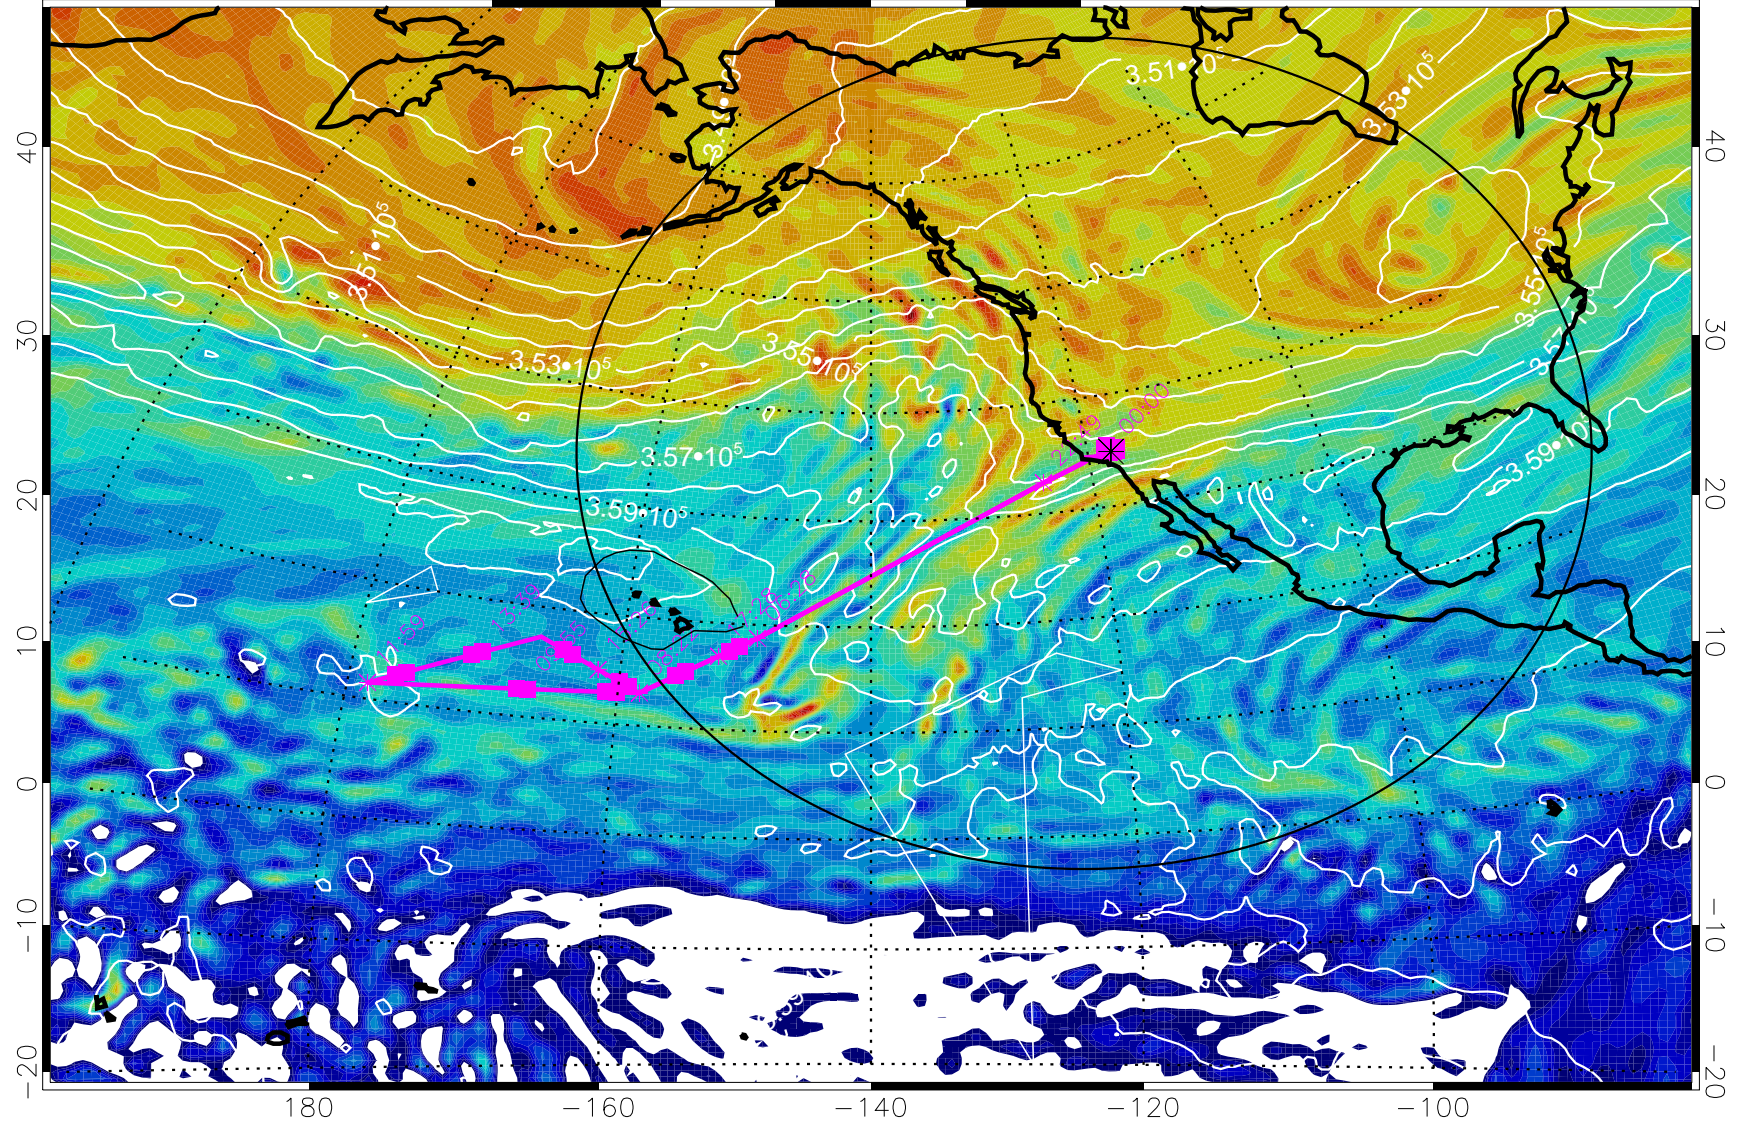

380K Montgomery Streamfunction, white

Range ring of 4055 km -- 13 hours GH round trip

13022706, 30 hour forecast for 380K EPV

380K Montgomery Streamfunction, white

Range ring of 4055 km -- 13 hours GH round trip

13022712, 36 hour forecast for 380K EPV

380K Montgomery Streamfunction, white

Range ring of 4055 km -- 13 hours GH round trip

13022718, 42 hour forecast for 380K EPV

380K Montgomery Streamfunction, white

Range ring of 4055 km -- 13 hours GH round trip

13022800, 48 hour forecast for 380K EPV

160 180 -160 -140 -120 -100

380K Montgomery Streamfunction, white

Range ring of 4055 km -- 13 hours GH round trip

13022806, 54 hour forecast for 380K EPV

160 180 -160 -140 -120 -100

380K Montgomery Streamfunction, white

Range ring of 4055 km -- 13 hours GH round trip

13022812, 60 hour forecast for 380K EPV

380K Montgomery Streamfunction, white

Range ring of 4055 km -- 13 hours GH round trip