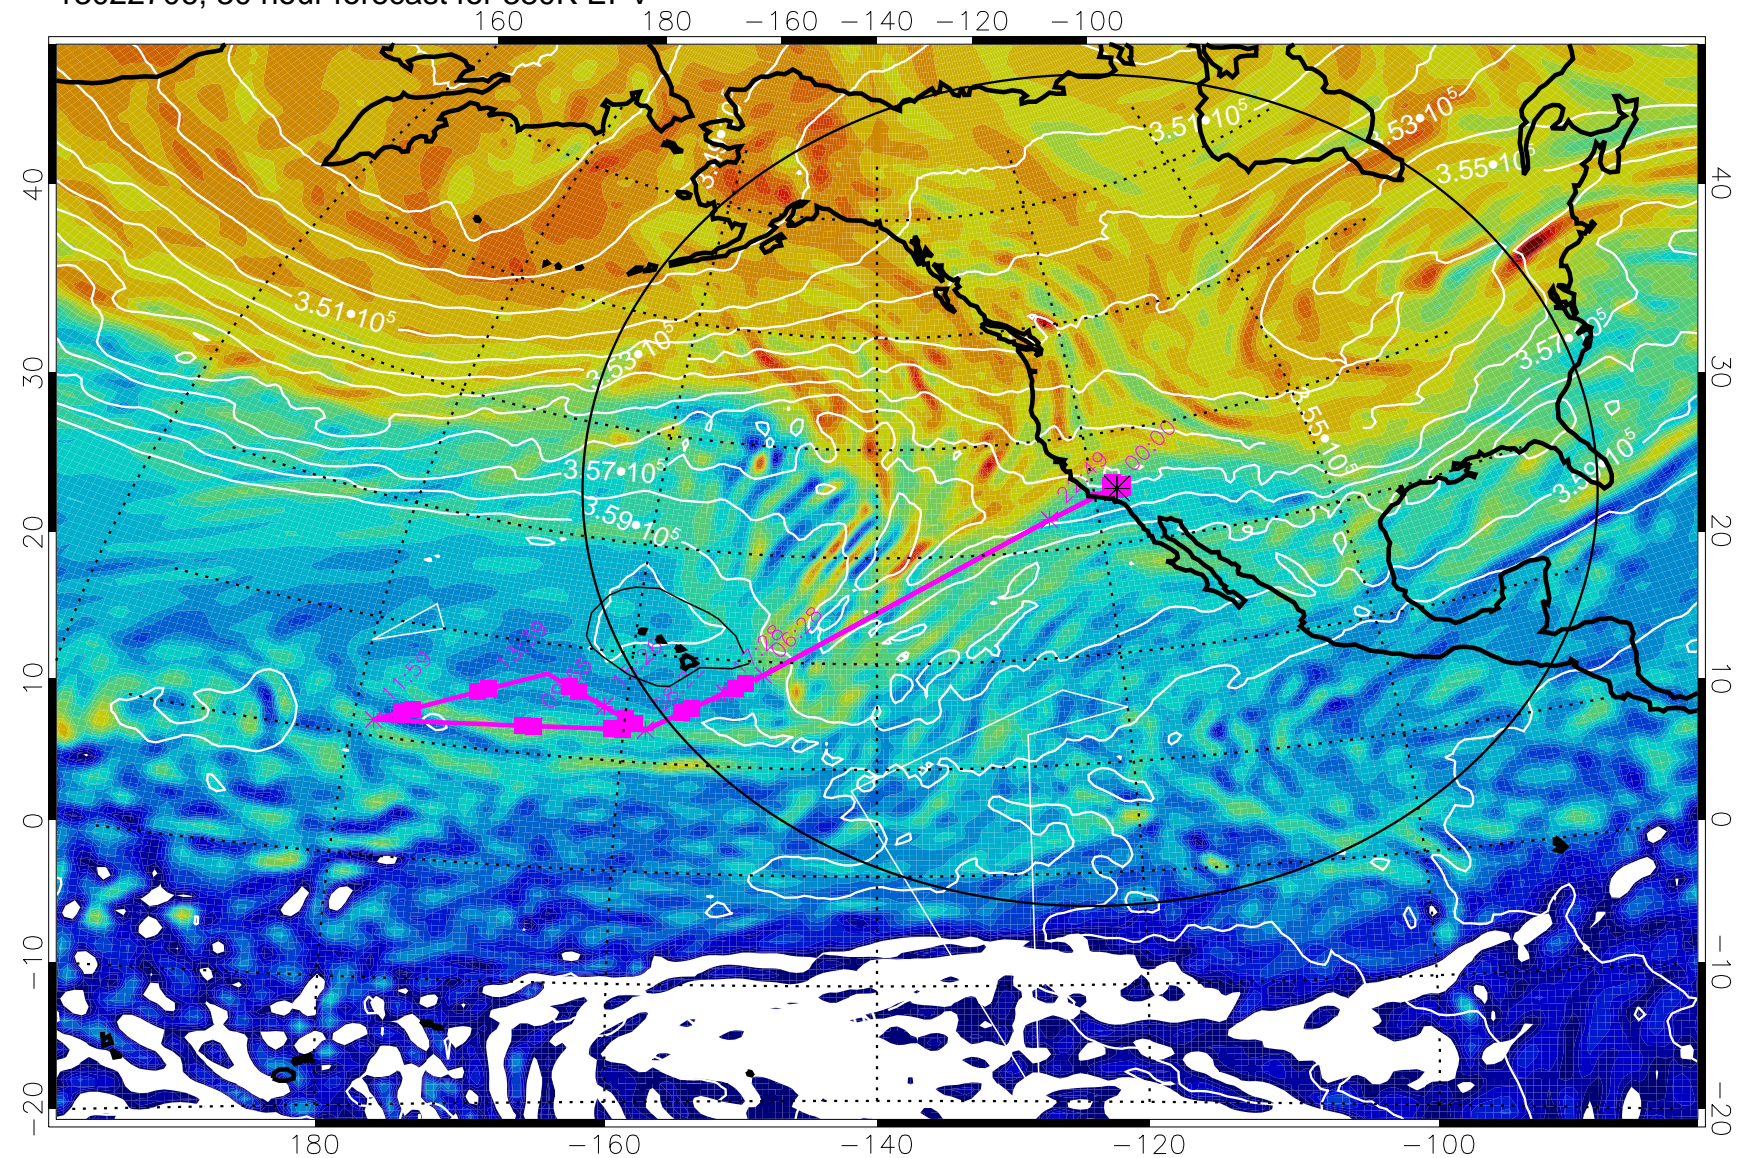

13022612, 12 hour forecast for 380K EPV

160 180 -160 -140 -120 -100

380K Montgomery Streamfunction, white

Range ring of 4055 km -- 13 hours GH round trip

13022618, 18 hour forecast for 380K EPV

13022700, 24 hour forecast for 380K EPV

380K Montgomery Streamfunction, white

Range ring of 4055 km -- 13 hours GH round trip

13022706, 30 hour forecast for 380K EPV

380K Montgomery Streamfunction, white

Range ring of 4055 km -- 13 hours GH round trip

13022712, 36 hour forecast for 380K EPV

380K Montgomery Streamfunction, white

Range ring of 4055 km -- 13 hours GH round trip

13022718, 42 hour forecast for 380K EPV

380K Montgomery Streamfunction, white

Range ring of 4055 km -- 13 hours GH round trip

13022800, 48 hour forecast for 380K EPV

160 180 -160 -140 -120 -100

380K Montgomery Streamfunction, white

Range ring of 4055 km -- 13 hours GH round trip

13022806, 54 hour forecast for 380K EPV

160 180 -160 -140 -120 -100