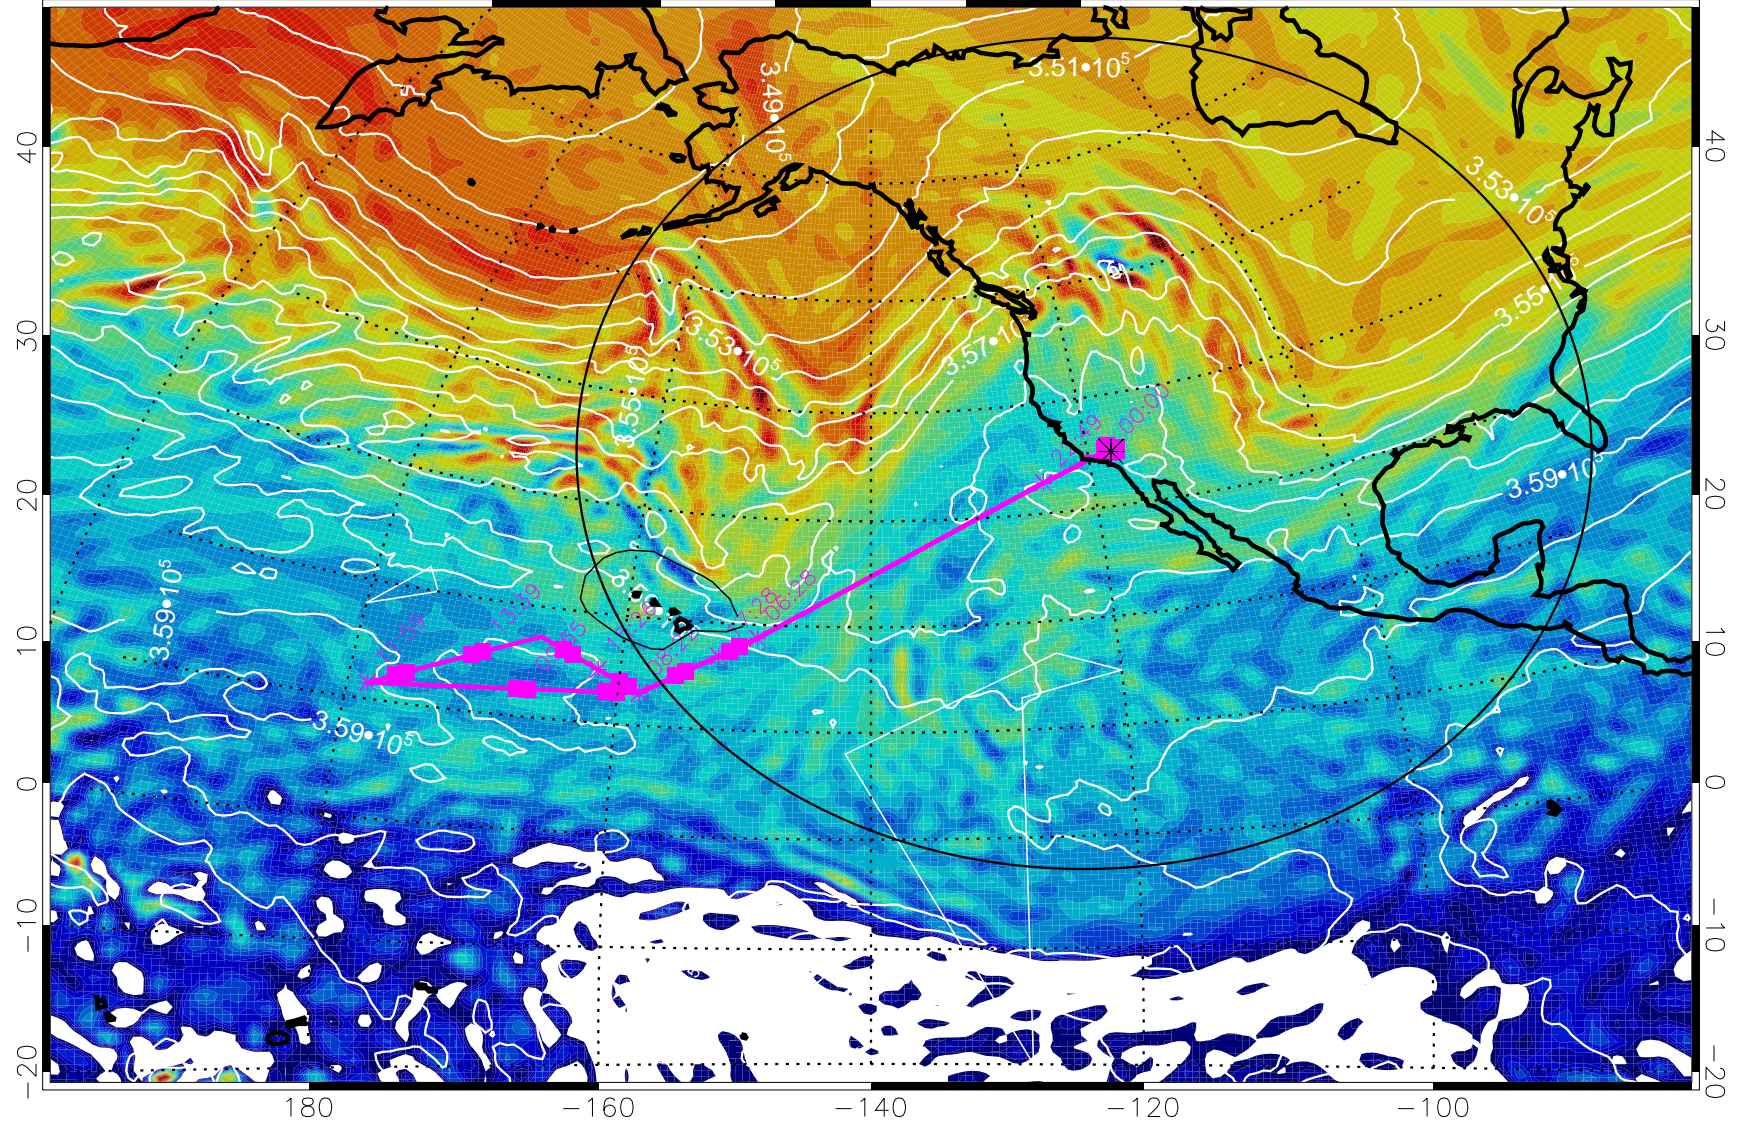

13030106, 78 hour forecast for 380K EPV

380K Montgomery Streamfunction, white

Range ring of 4055 km -- 13 hours GH round trip

13030112, 84 hour forecast for 380K EPV

380K Montgomery Streamfunction, white

Range ring of 4055 km -- 13 hours GH round trip

13030118, 90 hour forecast for 380K EPV

160 180 -160 -140 -120 -100

380K Montgomery Streamfunction, white

Range ring of 4055 km -- 13 hours GH round trip

13030200, 96 hour forecast for 380K EPV

160 180 -160 -140 -120 -100

380K Montgomery Streamfunction, white

Range ring of 4055 km -- 13 hours GH round trip

13030206, 102 hour forecast for 380K EPV

160 180 -160 -140 -120 -100

380K Montgomery Streamfunction, white

Range ring of 4055 km -- 13 hours GH round trip

13030212, 108 hour forecast for 380K EPV

380K Montgomery Streamfunction, white

Range ring of 4055 km -- 13 hours GH round trip

13030218, 114 hour forecast for 380K EPV

380K Montgomery Streamfunction, white