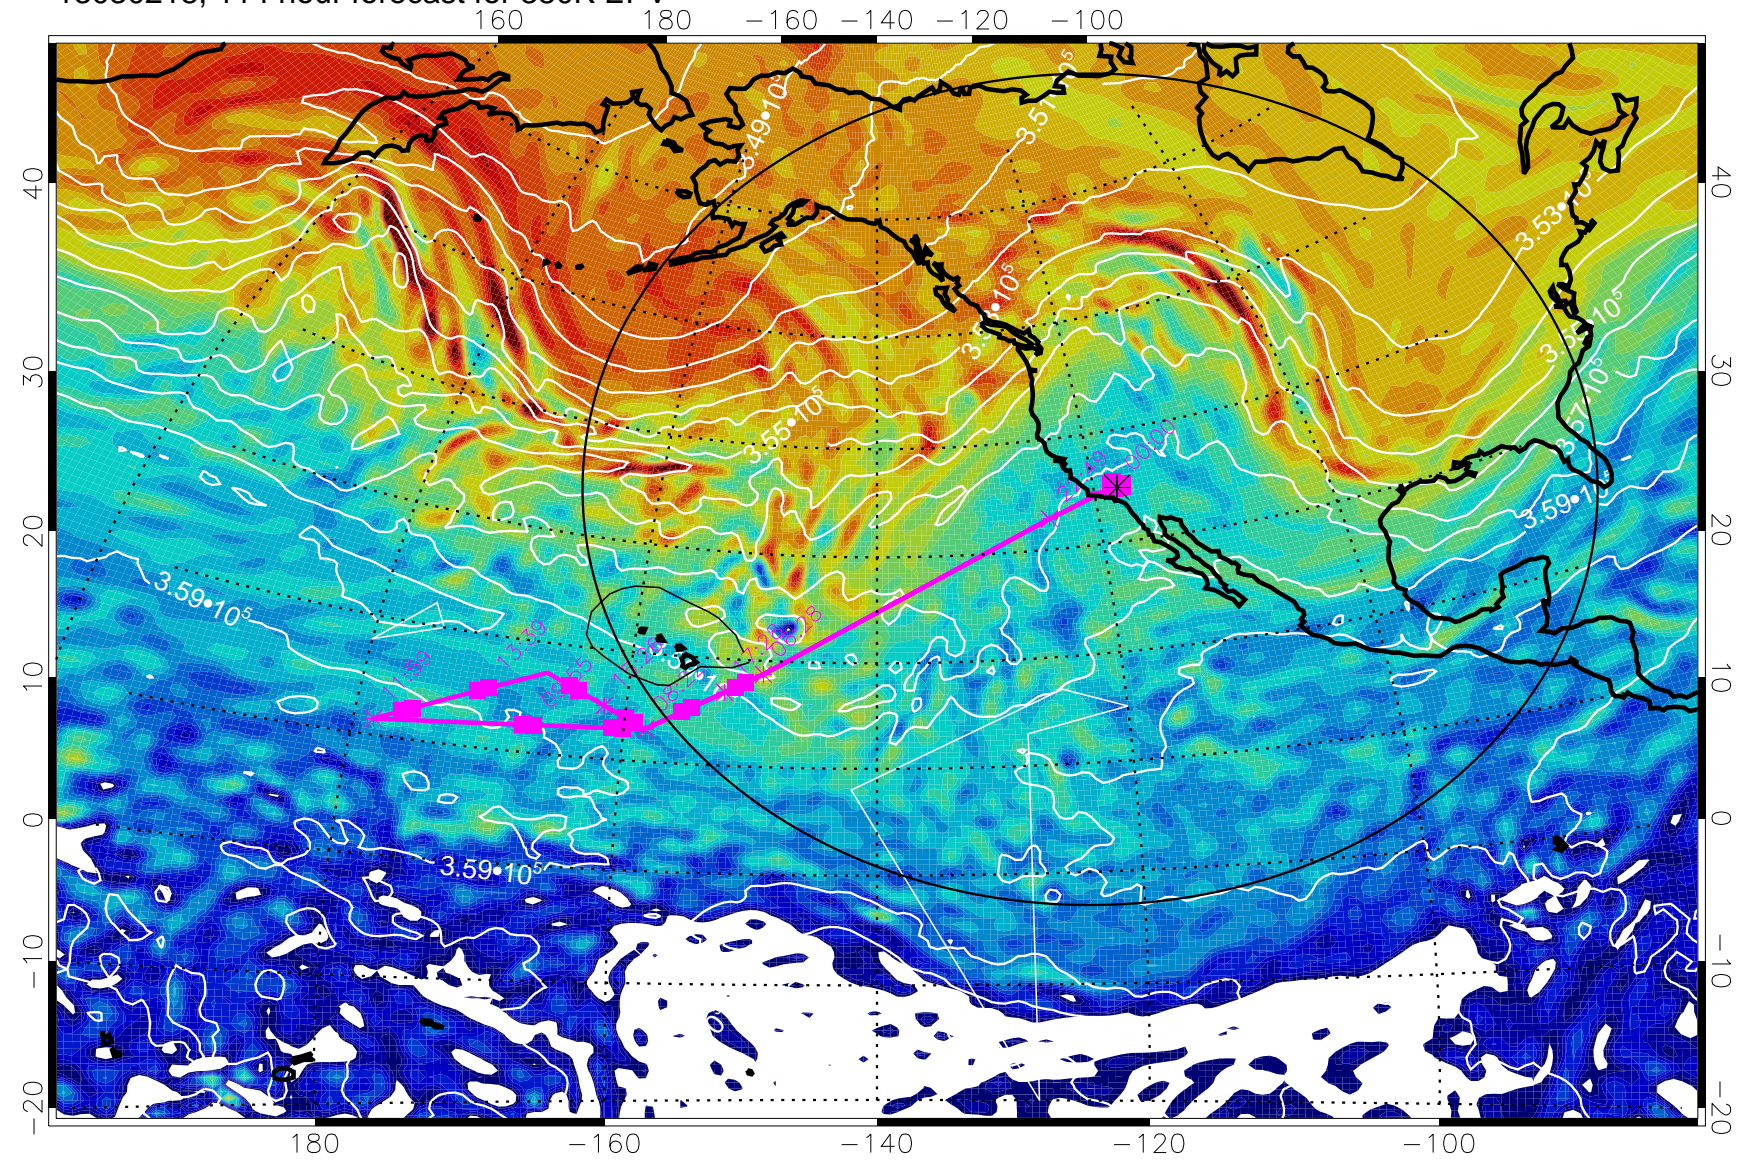

13030118, 90 hour forecast for 380K EPV

160 180 -160 -140 -120 -100

380K Montgomery Streamfunction, white

Range ring of 4055 km -- 13 hours GH round trip

13030200, 96 hour forecast for 380K EPV

160 180 -160 -140 -120 -100

380K Montgomery Streamfunction, white

Range ring of 4055 km -- 13 hours GH round trip

13030206, 102 hour forecast for 380K EPV

160 180 -160 -140 -120 -100

380K Montgomery Streamfunction, white

Range ring of 4055 km -- 13 hours GH round trip

13030212, 108 hour forecast for 380K EPV

380K Montgomery Streamfunction, white

Range ring of 4055 km -- 13 hours GH round trip

13030218, 114 hour forecast for 380K EPV

380K Montgomery Streamfunction, white

Range ring of 4055 km -- 13 hours GH round trip

13030300, 120 hour forecast for 380K EPV

160 180 -160 -140 -120 -100

380K Montgomery Streamfunction, white

Range ring of 4055 km -- 13 hours GH round trip