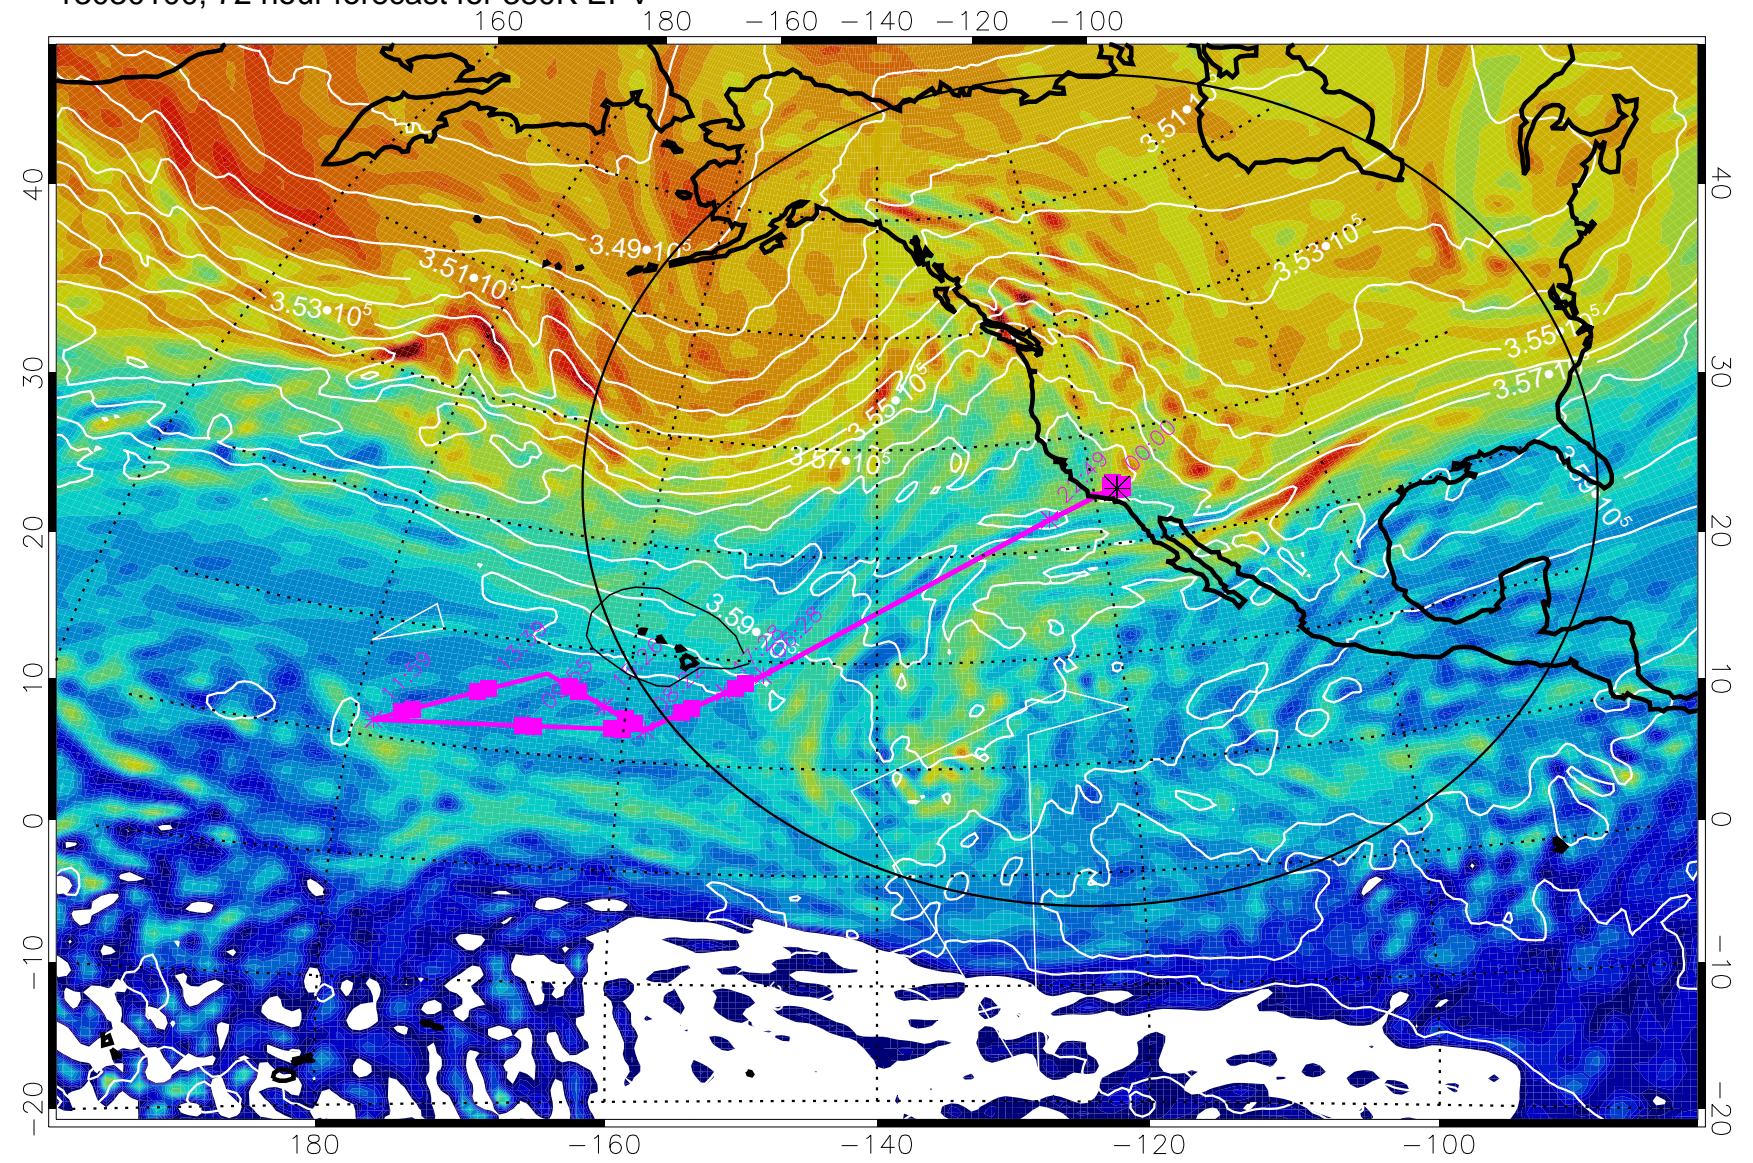

380K Montgomery Streamfunction, white

Range ring of 4055 km -- 13 hours GH round trip

13022812, 60 hour forecast for 380K EPV

380K Montgomery Streamfunction, white

Range ring of 4055 km -- 13 hours GH round trip

13022818, 66 hour forecast for 380K EPV

380K Montgomery Streamfunction, white

Range ring of 4055 km -- 13 hours GH round trip

13030100, 72 hour forecast for 380K EPV

380K Montgomery Streamfunction, white

Range ring of 4055 km -- 13 hours GH round trip

13030106, 78 hour forecast for 380K EPV

380K Montgomery Streamfunction, white

Range ring of 4055 km -- 13 hours GH round trip

13030112, 84 hour forecast for 380K EPV

380K Montgomery Streamfunction, white

Range ring of 4055 km -- 13 hours GH round trip

13030118, 90 hour forecast for 380K EPV

160 180 -160 -140 -120 -100

380K Montgomery Streamfunction, white

Range ring of 4055 km -- 13 hours GH round trip

13030200, 96 hour forecast for 380K EPV

160 180 -160 -140 -120 -100