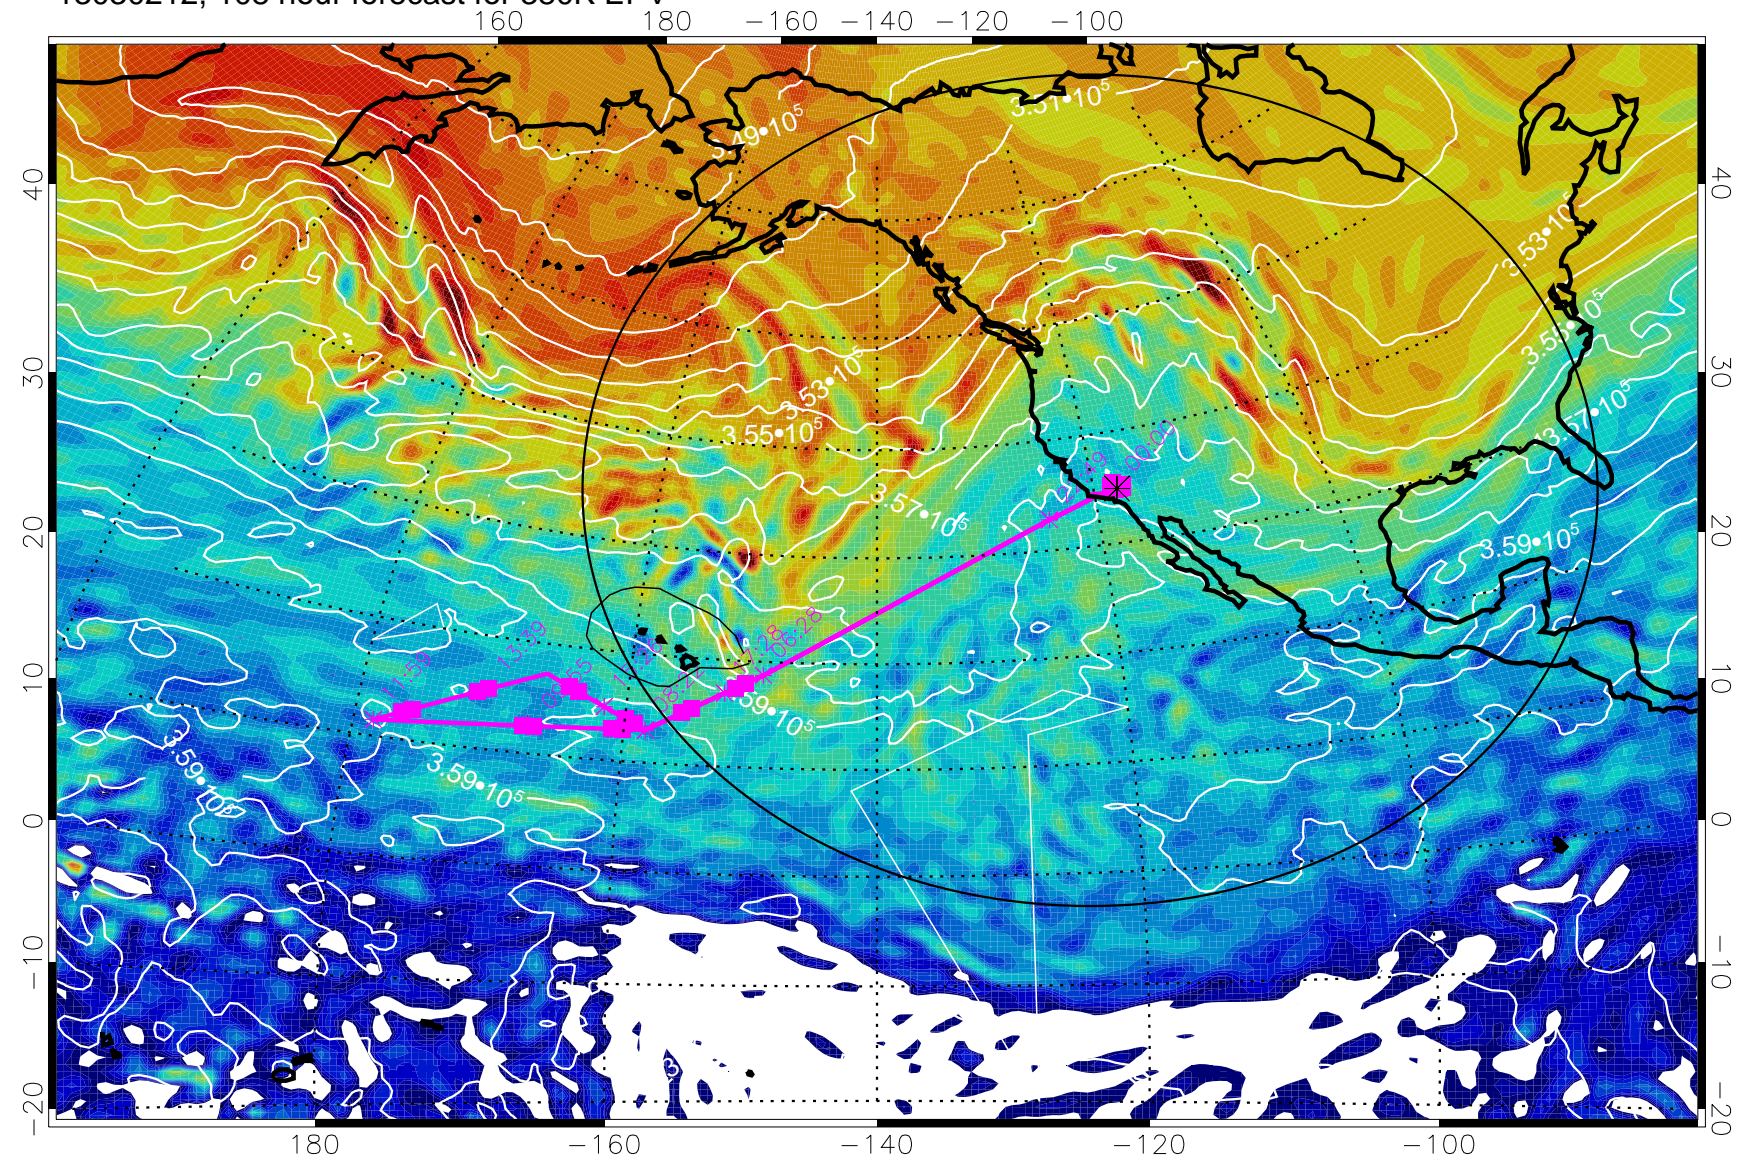

13030118, 90 hour forecast for 380K EPV

160 180 -160 -140 -120 -100

380K Montgomery Streamfunction, white

Range ring of 4055 km -- 13 hours GH round trip

13030200, 96 hour forecast for 380K EPV

160 180 -160 -140 -120 -100

380K Montgomery Streamfunction, white

Range ring of 4055 km -- 13 hours GH round trip

13030206, 102 hour forecast for 380K EPV

160 180 -160 -140 -120 -100

380K Montgomery Streamfunction, white

Range ring of 4055 km -- 13 hours GH round trip

13030212, 108 hour forecast for 380K EPV

380K Montgomery Streamfunction, white

Range ring of 4055 km -- 13 hours GH round trip

13030218, 114 hour forecast for 380K EPV

380K Montgomery Streamfunction, white

Range ring of 4055 km -- 13 hours GH round trip

13030300, 120 hour forecast for 380K EPV

160 180 -160 -140 -120 -100

380K Montgomery Streamfunction, white

Range ring of 4055 km -- 13 hours GH round trip