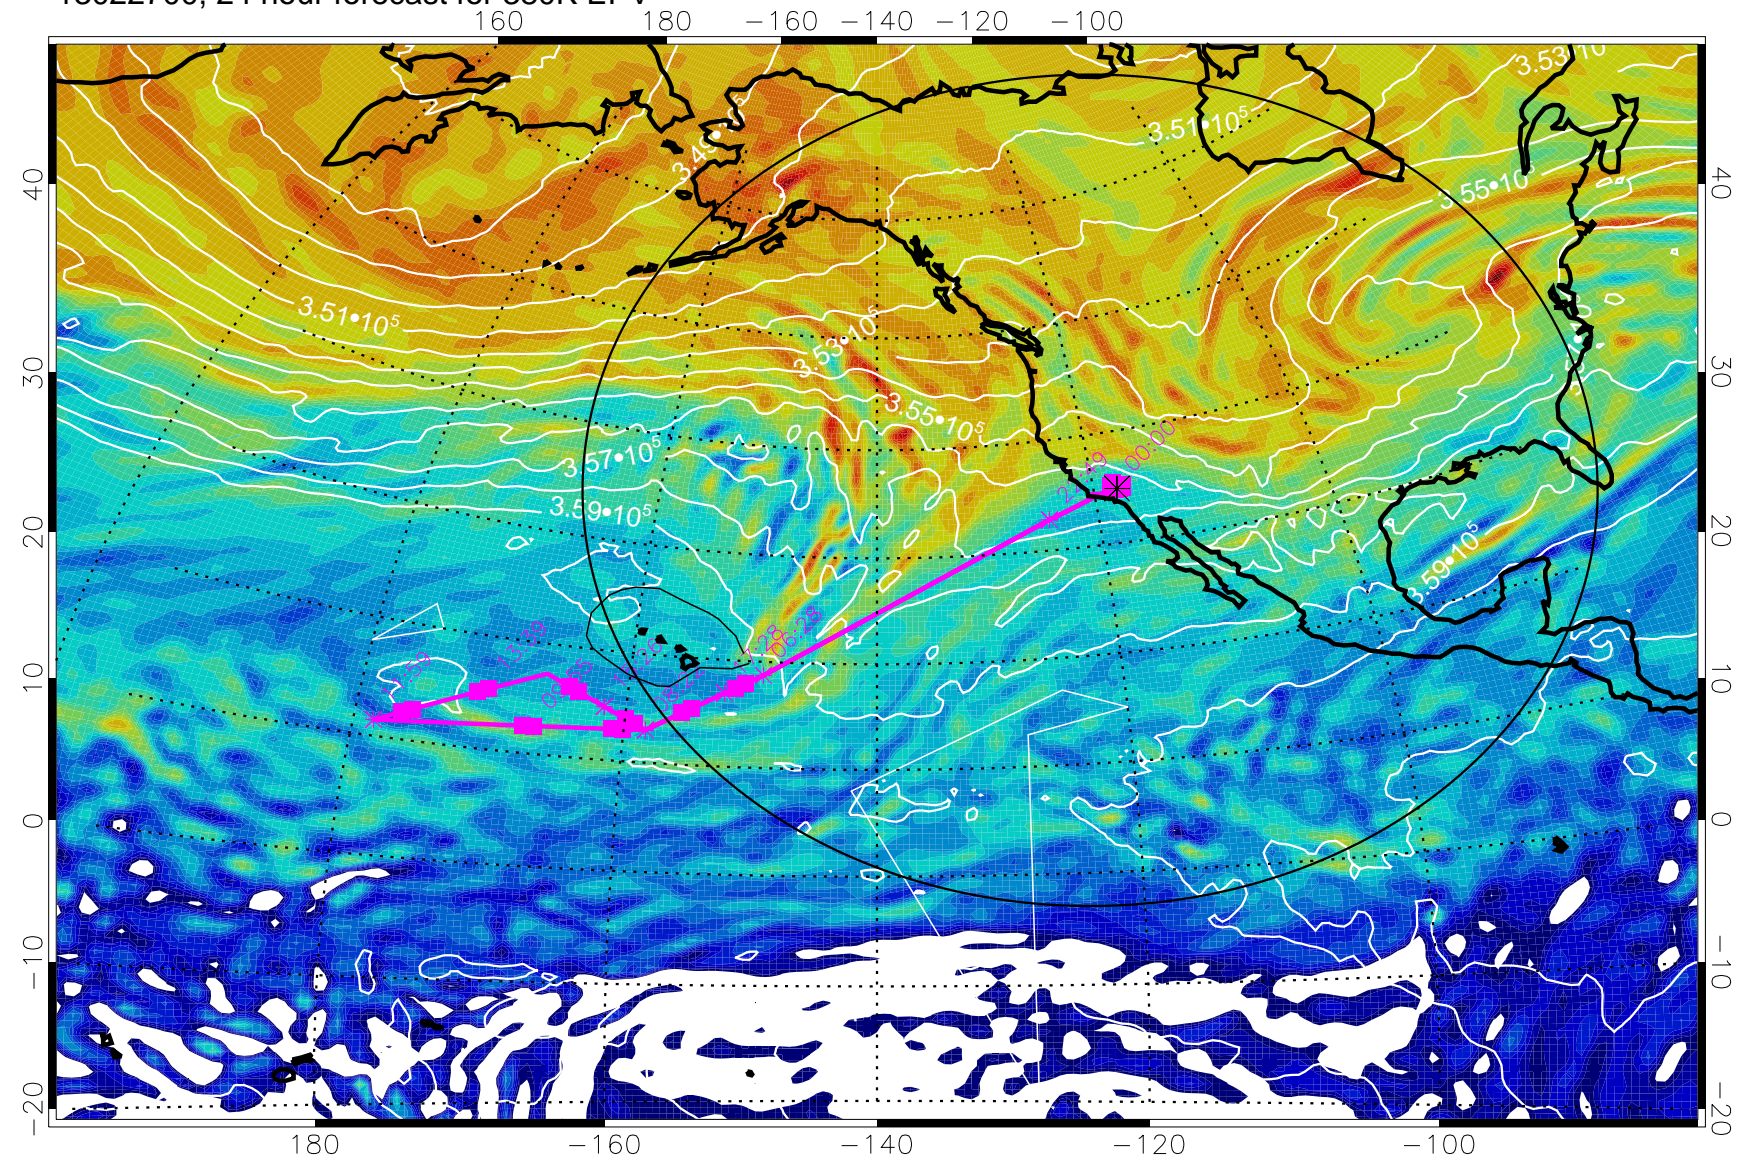

13022612, 12 hour forecast for 380K EPV

160 180 -160 -140 -120 -100

380K Montgomery Streamfunction, white

Range ring of 4055 km -- 13 hours GH round trip

13022618, 18 hour forecast for 380K EPV

13022700, 24 hour forecast for 380K EPV

380K Montgomery Streamfunction, white

Range ring of 4055 km -- 13 hours GH round trip

13022706, 30 hour forecast for 380K EPV

380K Montgomery Streamfunction, white

Range ring of 4055 km -- 13 hours GH round trip

13022712, 36 hour forecast for 380K EPV

380K Montgomery Streamfunction, white

Range ring of 4055 km -- 13 hours GH round trip

13022718, 42 hour forecast for 380K EPV

380K Montgomery Streamfunction, white

Range ring of 4055 km -- 13 hours GH round trip

13022800, 48 hour forecast for 380K EPV

160 180 -160 -140 -120 -100

380K Montgomery Streamfunction, white

Range ring of 4055 km -- 13 hours GH round trip

13022806, 54 hour forecast for 380K EPV

160 180 -160 -140 -120 -100