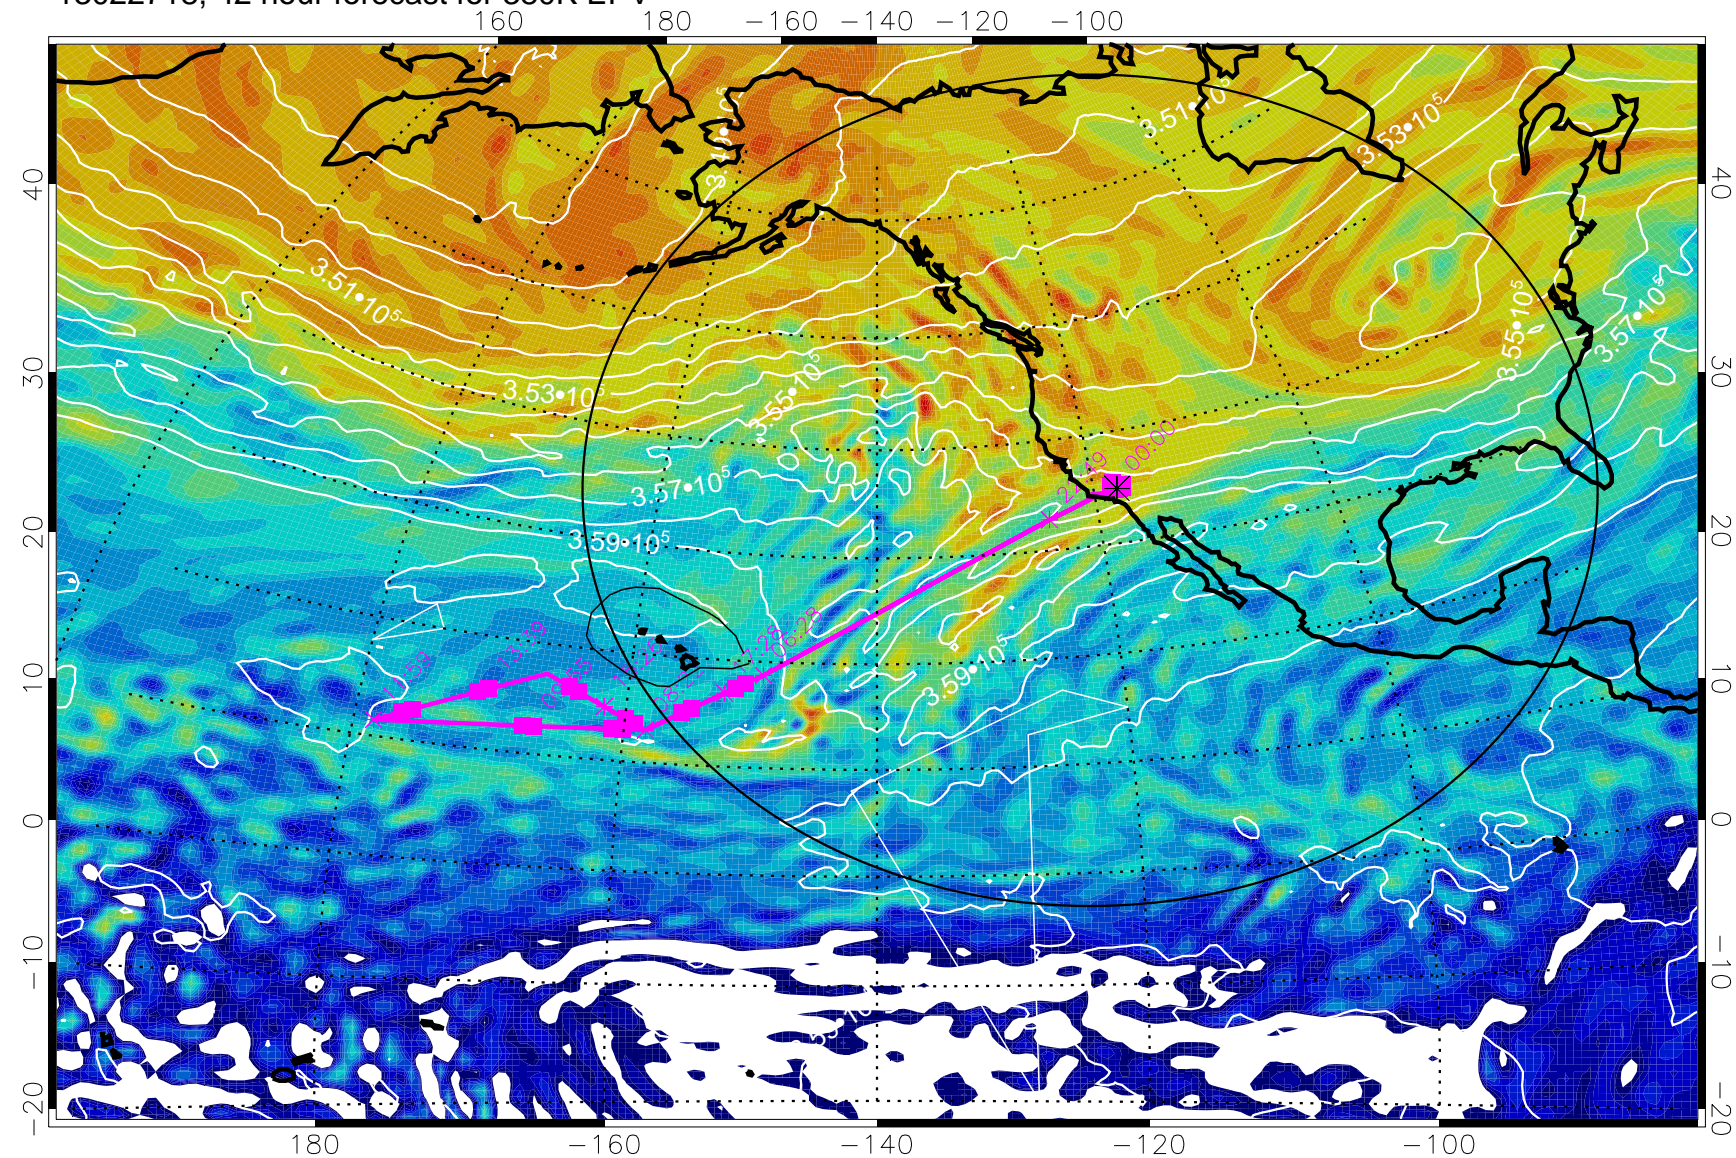

380K Montgomery Streamfunction, white

Range ring of 4055 km -- 13 hours GH round trip

13022706, 30 hour forecast for 380K EPV

380K Montgomery Streamfunction, white

Range ring of 4055 km -- 13 hours GH round trip

13022712, 36 hour forecast for 380K EPV

380K Montgomery Streamfunction, white

Range ring of 4055 km -- 13 hours GH round trip

13022718, 42 hour forecast for 380K EPV

380K Montgomery Streamfunction, white

Range ring of 4055 km -- 13 hours GH round trip

13022800, 48 hour forecast for 380K EPV

160 180 -160 -140 -120 -100

380K Montgomery Streamfunction, white

Range ring of 4055 km -- 13 hours GH round trip

13022806, 54 hour forecast for 380K EPV

160 180 -160 -140 -120 -100

380K Montgomery Streamfunction, white

Range ring of 4055 km -- 13 hours GH round trip

13022812, 60 hour forecast for 380K EPV

380K Montgomery Streamfunction, white

Range ring of 4055 km -- 13 hours GH round trip