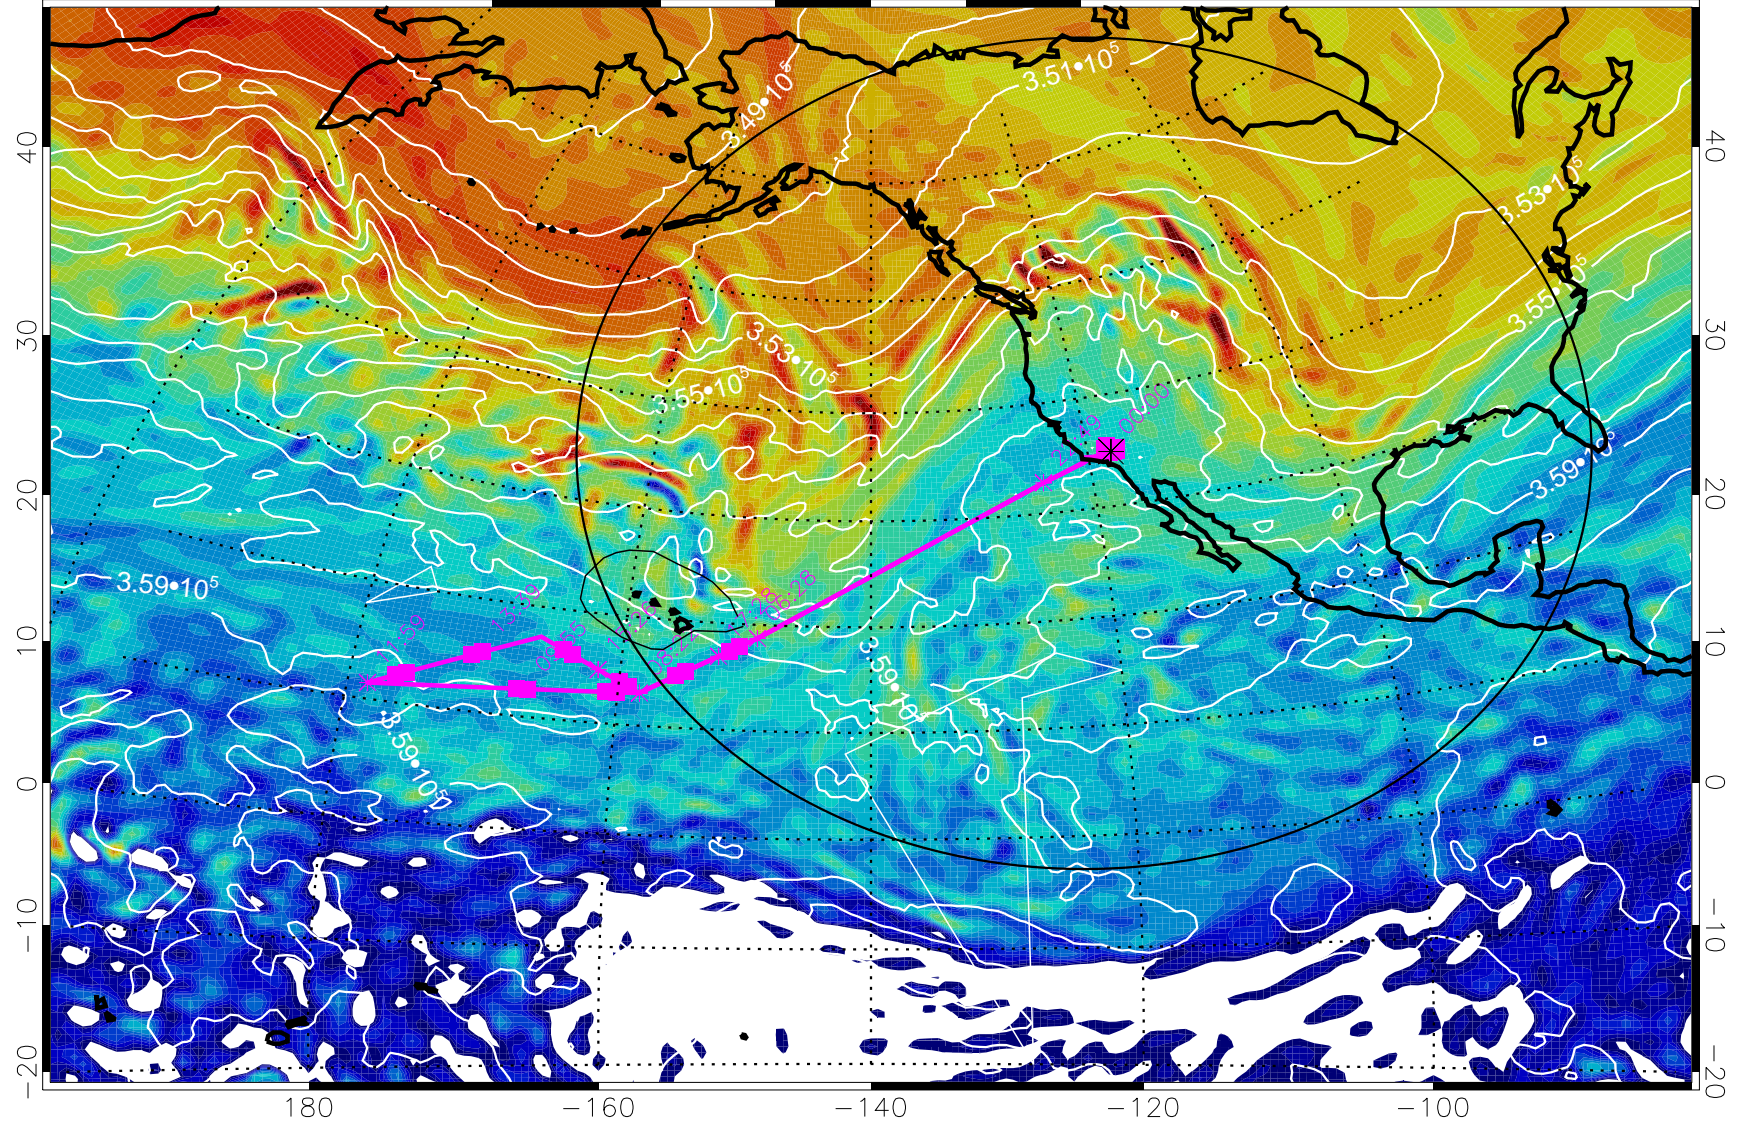

13030106, 78 hour forecast for 380K EPV

380K Montgomery Streamfunction, white

Range ring of 4055 km -- 13 hours GH round trip

13030112, 84 hour forecast for 380K EPV

380K Montgomery Streamfunction, white

Range ring of 4055 km -- 13 hours GH round trip

13030118, 90 hour forecast for 380K EPV

160 180 -160 -140 -120 -100

380K Montgomery Streamfunction, white

Range ring of 4055 km -- 13 hours GH round trip

13030200, 96 hour forecast for 380K EPV

160 180 -160 -140 -120 -100

380K Montgomery Streamfunction, white

Range ring of 4055 km -- 13 hours GH round trip

13030206, 102 hour forecast for 380K EPV

160 180 -160 -140 -120 -100

380K Montgomery Streamfunction, white

Range ring of 4055 km -- 13 hours GH round trip

13030212, 108 hour forecast for 380K EPV

380K Montgomery Streamfunction, white

Range ring of 4055 km -- 13 hours GH round trip

13030218, 114 hour forecast for 380K EPV

380K Montgomery Streamfunction, white