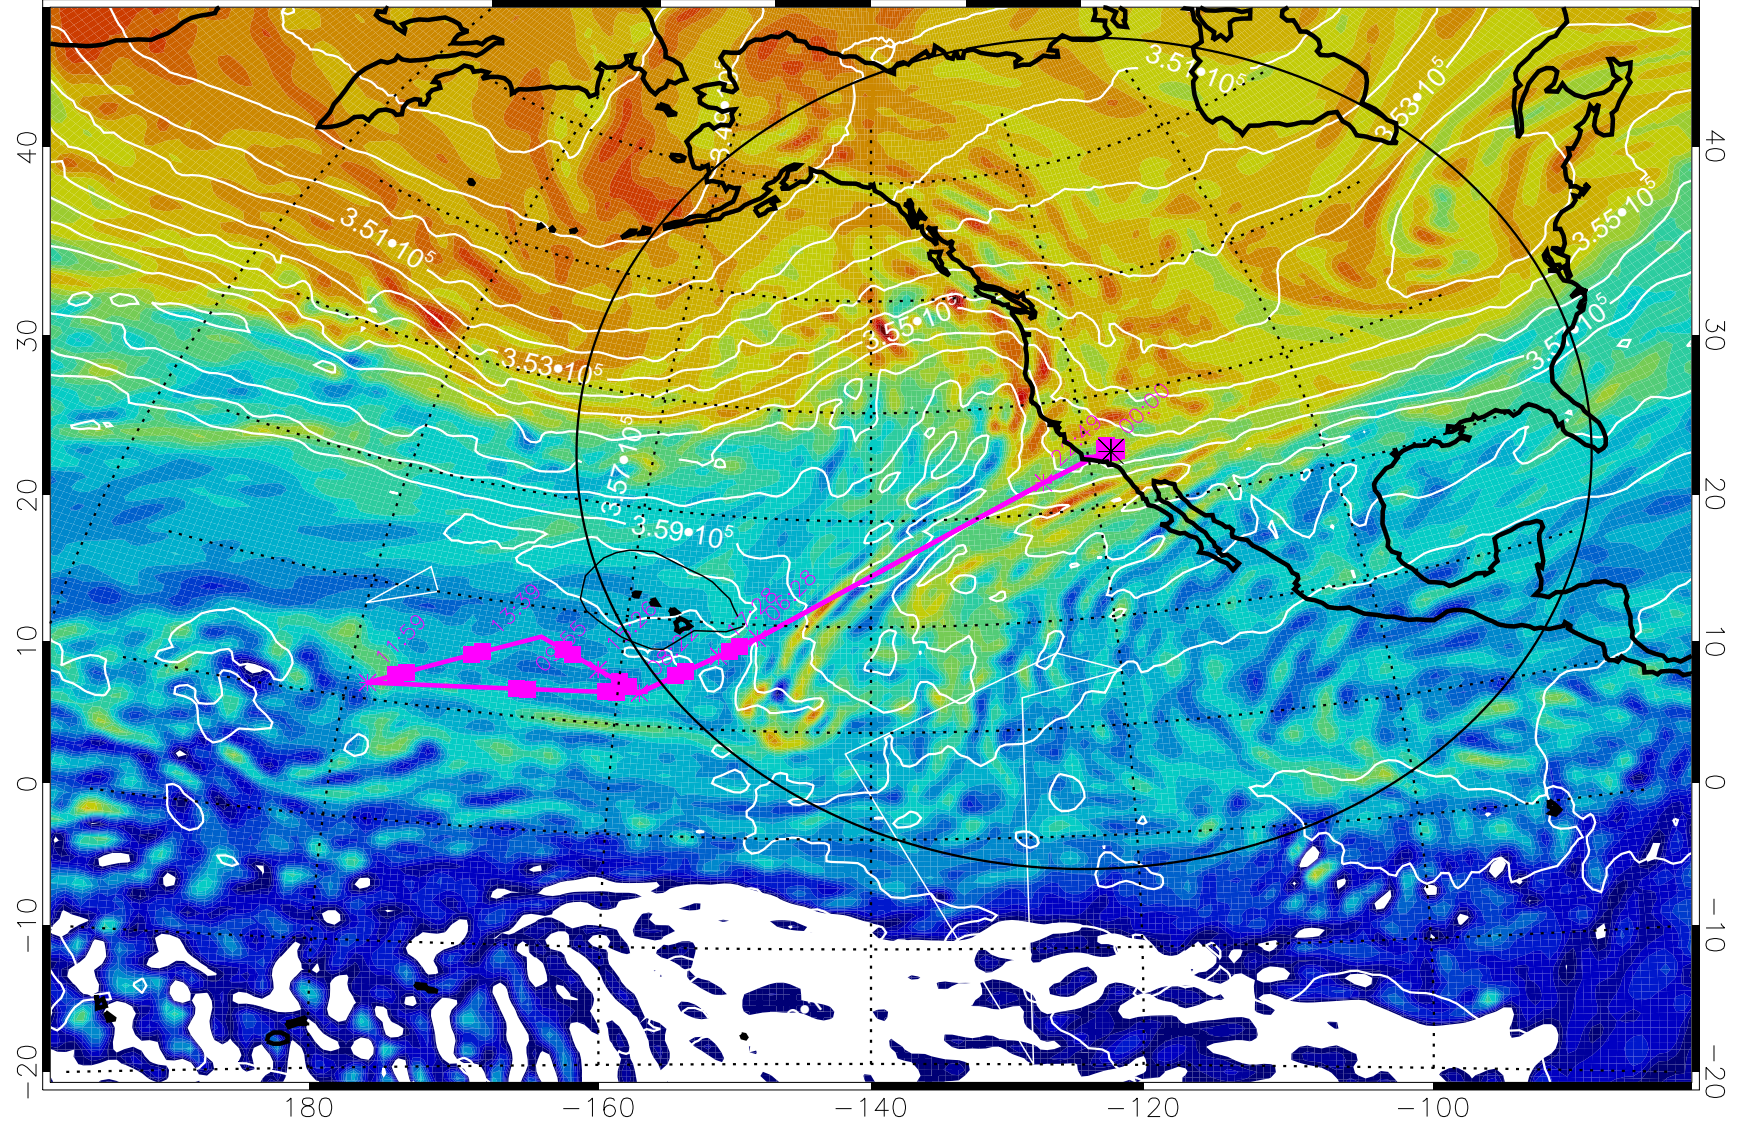

13022712, 36 hour forecast for 380K EPV

380K Montgomery Streamfunction, white

Range ring of 4055 km -- 13 hours GH round trip

13022718, 42 hour forecast for 380K EPV

380K Montgomery Streamfunction, white

Range ring of 4055 km -- 13 hours GH round trip

13022800, 48 hour forecast for 380K EPV

160 180 -160 -140 -120 -100

380K Montgomery Streamfunction, white

Range ring of 4055 km -- 13 hours GH round trip

13022806, 54 hour forecast for 380K EPV

160 180 -160 -140 -120 -100

380K Montgomery Streamfunction, white

Range ring of 4055 km -- 13 hours GH round trip

13022812, 60 hour forecast for 380K EPV

380K Montgomery Streamfunction, white

Range ring of 4055 km -- 13 hours GH round trip

13022818, 66 hour forecast for 380K EPV

380K Montgomery Streamfunction, white

Range ring of 4055 km -- 13 hours GH round trip

13030100, 72 hour forecast for 380K EPV

380K Montgomery Streamfunction, white

Range ring of 4055 km -- 13 hours GH round trip