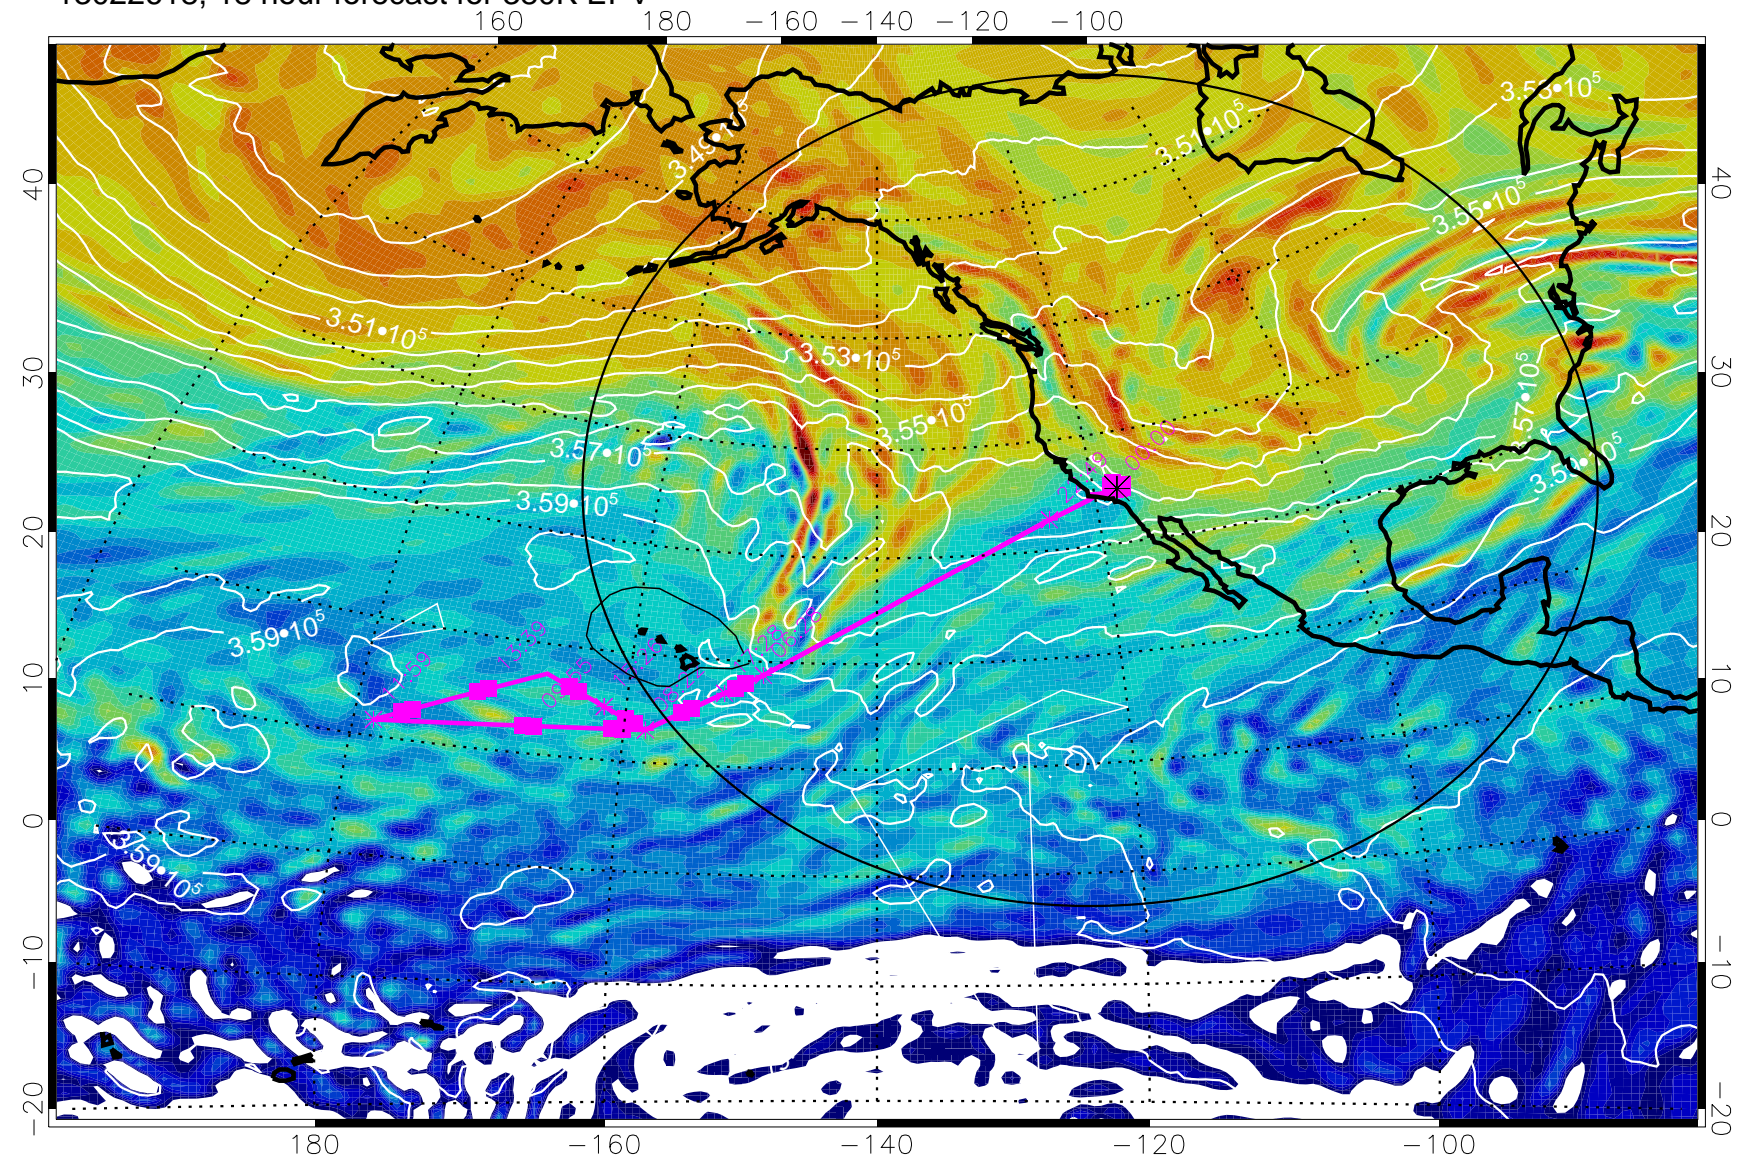

13022612, 12 hour forecast for 380K EPV

160 180 -160 -140 -120 -100

380K Montgomery Streamfunction, white

Range ring of 4055 km -- 13 hours GH round trip

13022618, 18 hour forecast for 380K EPV

13022700, 24 hour forecast for 380K EPV

380K Montgomery Streamfunction, white

Range ring of 4055 km -- 13 hours GH round trip

13022706, 30 hour forecast for 380K EPV

380K Montgomery Streamfunction, white

Range ring of 4055 km -- 13 hours GH round trip

13022712, 36 hour forecast for 380K EPV

380K Montgomery Streamfunction, white

Range ring of 4055 km -- 13 hours GH round trip

13022718, 42 hour forecast for 380K EPV

380K Montgomery Streamfunction, white

Range ring of 4055 km -- 13 hours GH round trip

13022800, 48 hour forecast for 380K EPV

160 180 -160 -140 -120 -100

380K Montgomery Streamfunction, white

Range ring of 4055 km -- 13 hours GH round trip

13022806, 54 hour forecast for 380K EPV

160 180 -160 -140 -120 -100