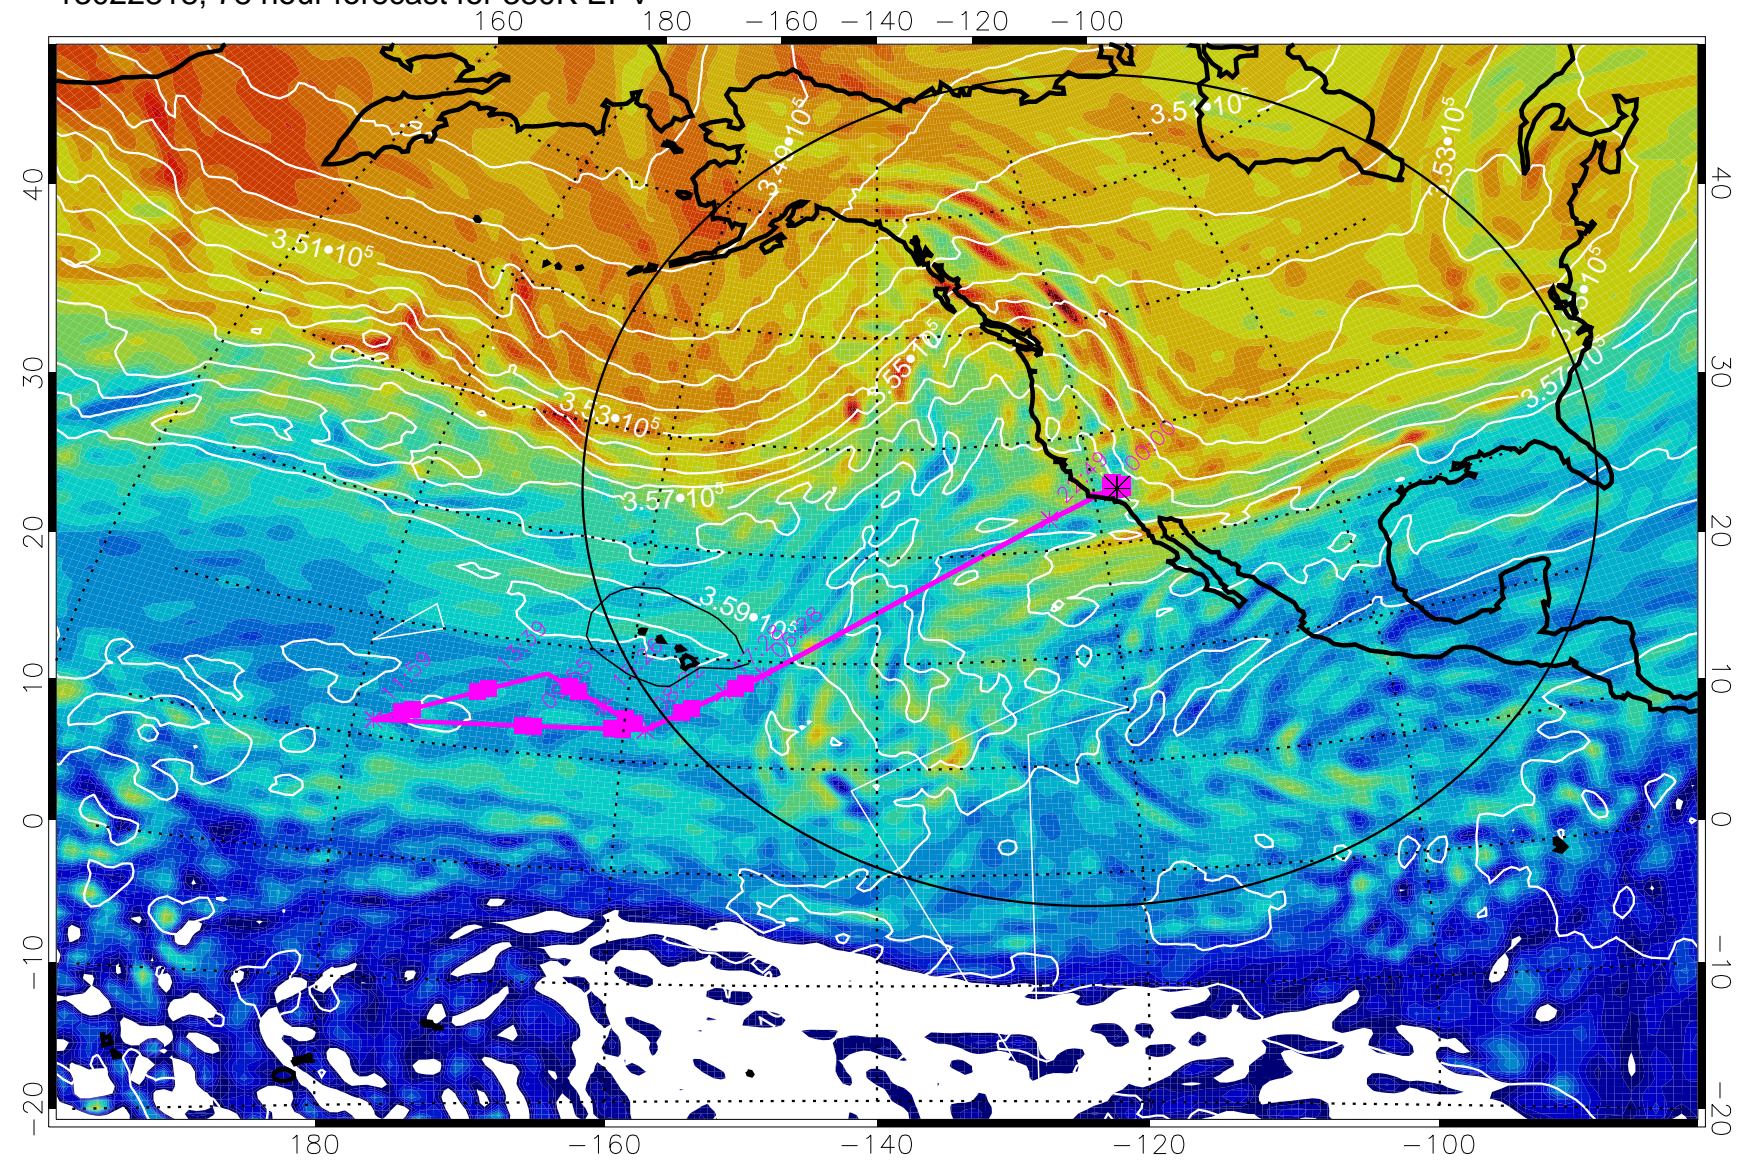

Range ring of 4055 km -- 13 hours GH round trip

13022806, 66 hour forecast for 380K EPV

380K Montgomery Streamfunction, white

Range ring of 4055 km -- 13 hours GH round trip

13022812, 72 hour forecast for 380K EPV

380K Montgomery Streamfunction, white

Range ring of 4055 km -- 13 hours GH round trip

13022818, 78 hour forecast for 380K EPV

380K Montgomery Streamfunction, white

Range ring of 4055 km -- 13 hours GH round trip

13030100, 84 hour forecast for 380K EPV

160 180 -160 -140 -120 -100

380K Montgomery Streamfunction, white

Range ring of 4055 km -- 13 hours GH round trip

13030106, 90 hour forecast for 380K EPV

380K Montgomery Streamfunction, white