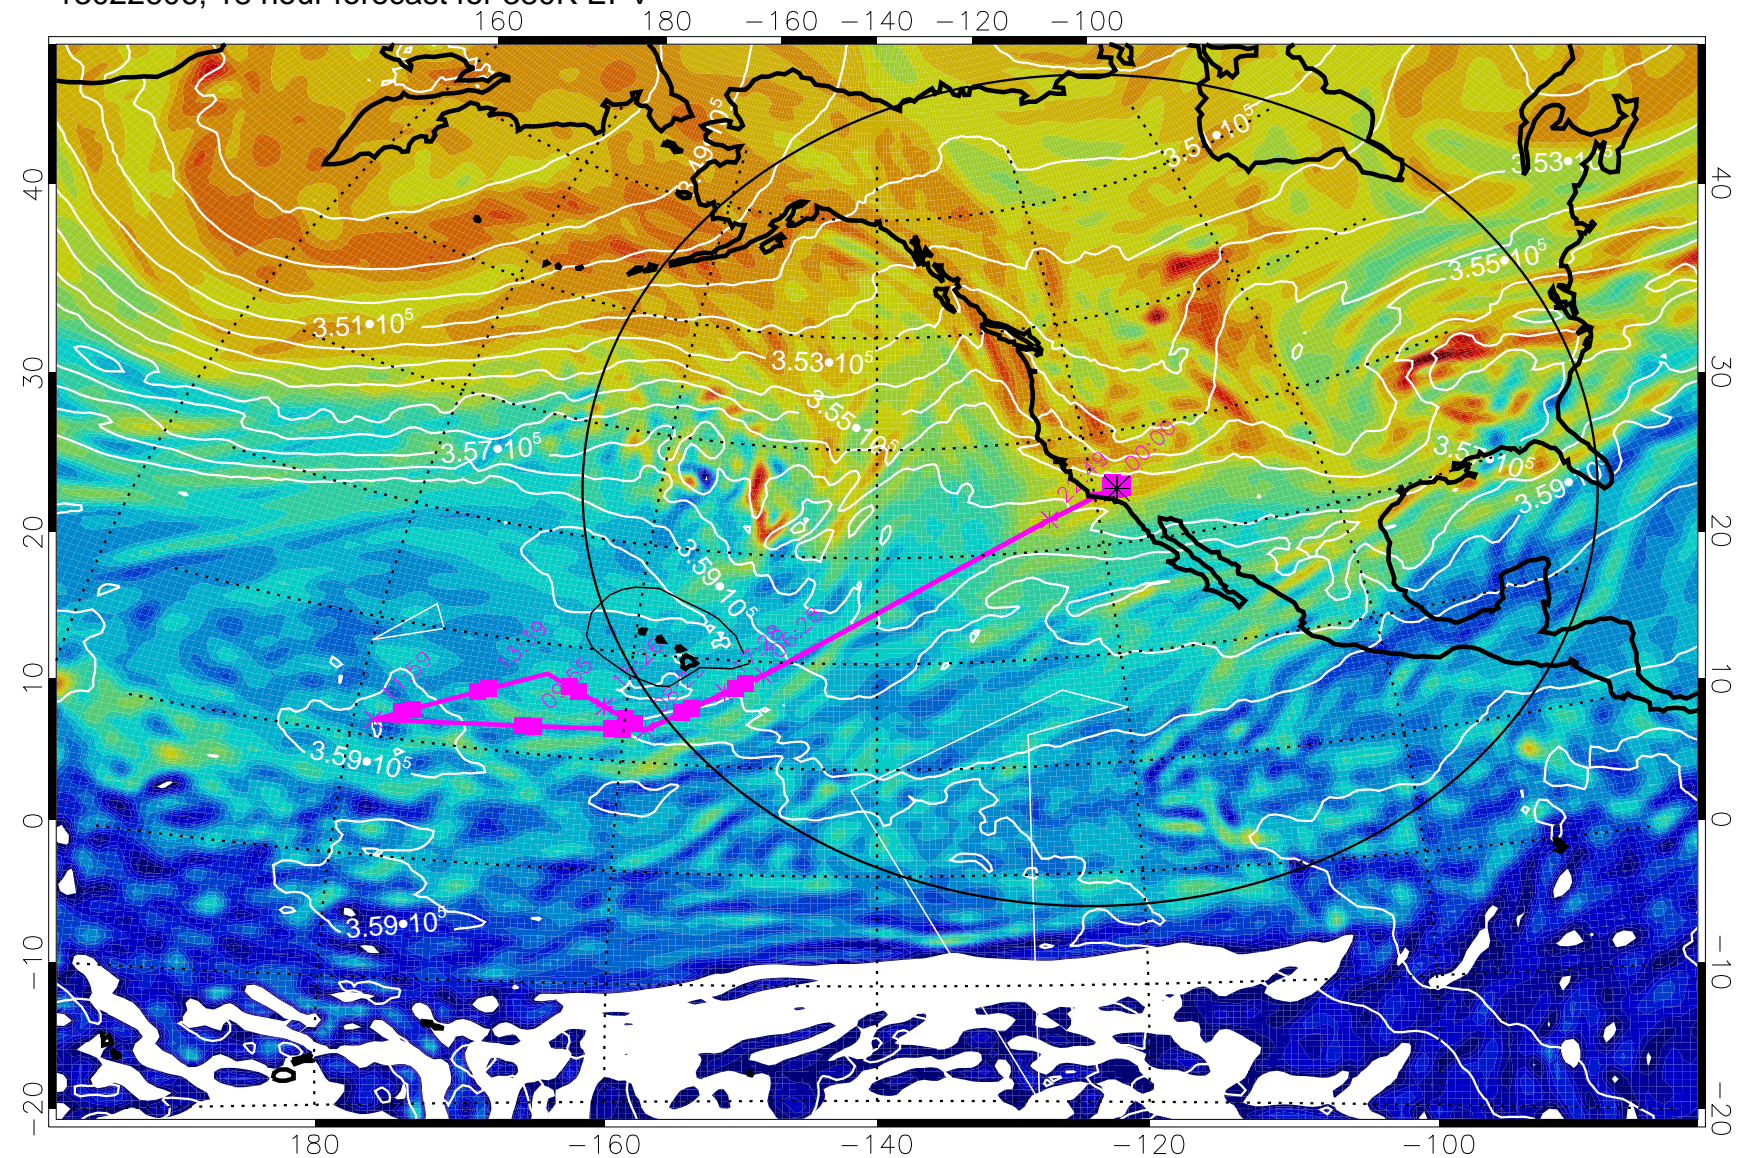

13022518, 6 hour forecast for 380K EPV

160 180 -160 -140 -120 -100

380K Montgomery Streamfunction, white

Range ring of 4055 km -- 13 hours GH round trip

13022600, 12 hour forecast for 380K EPV

160 180 -160 -140 -120 -100

380K Montgomery Streamfunction, white

Range ring of 4055 km -- 13 hours GH round trip

13022606, 18 hour forecast for 380K EPV

380K Montgomery Streamfunction, white

Range ring of 4055 km -- 13 hours GH round trip

13022612, 24 hour forecast for 380K EPV

380K Montgomery Streamfunction, white

Range ring of 4055 km -- 13 hours GH round trip

13022618, 30 hour forecast for 380K EPV

160 180 -160 -140 -120 -100

40
30
20
10
0
-10
-20

380K Montgomery Streamfunction, white

Range ring of 4055 km -- 13 hours GH round trip

13022700, 36 hour forecast for 380K EPV

380K Montgomery Streamfunction, white

Range ring of 4055 km -- 13 hours GH round trip