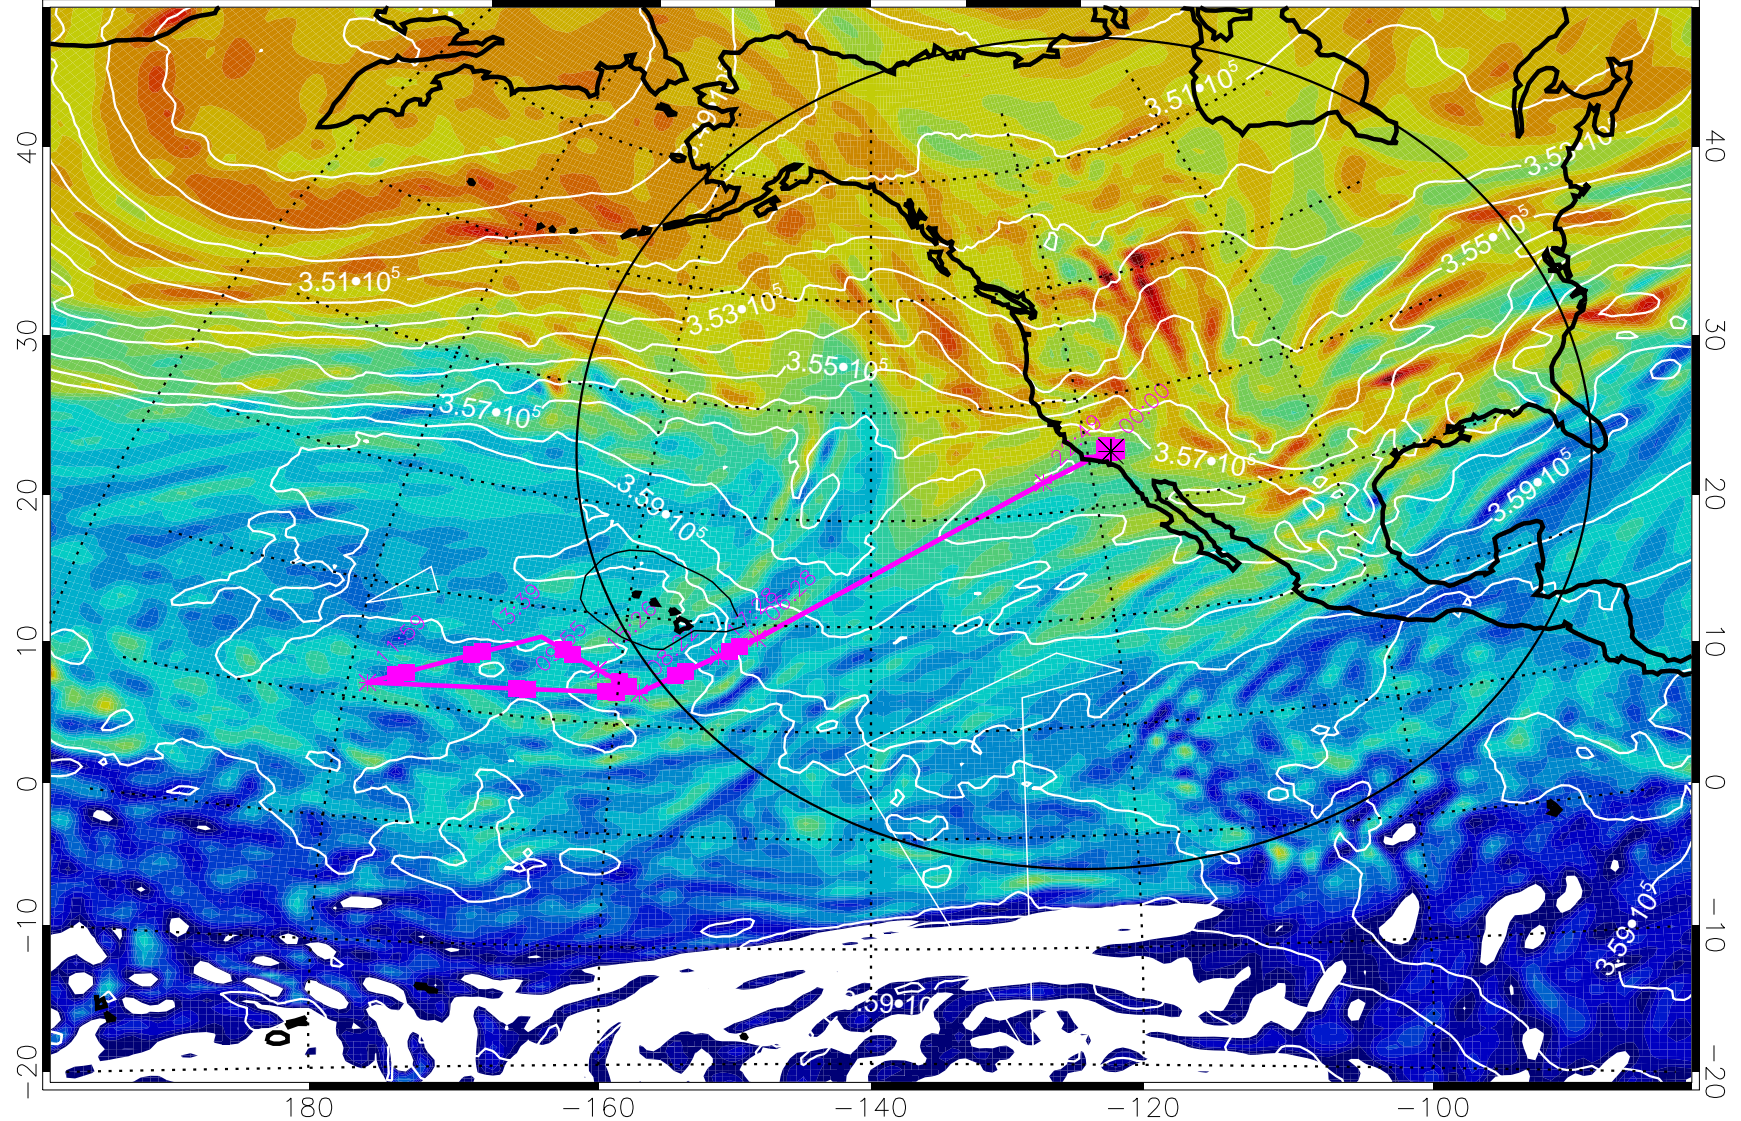

13022518, 6 hour forecast for 380K EPV

160 180 -160 -140 -120 -100

380K Montgomery Streamfunction, white

Range ring of 4055 km -- 13 hours GH round trip

13022600, 12 hour forecast for 380K EPV

160 180 -160 -140 -120 -100

380K Montgomery Streamfunction, white

Range ring of 4055 km -- 13 hours GH round trip

13022606, 18 hour forecast for 380K EPV

380K Montgomery Streamfunction, white

Range ring of 4055 km -- 13 hours GH round trip

13022612, 24 hour forecast for 380K EPV

380K Montgomery Streamfunction, white

Range ring of 4055 km -- 13 hours GH round trip

13022618, 30 hour forecast for 380K EPV

160 180 -160 -140 -120 -100

40
30
20
10
0
-10
-20

380K Montgomery Streamfunction, white

Range ring of 4055 km -- 13 hours GH round trip

13022700, 36 hour forecast for 380K EPV

380K Montgomery Streamfunction, white

Range ring of 4055 km -- 13 hours GH round trip