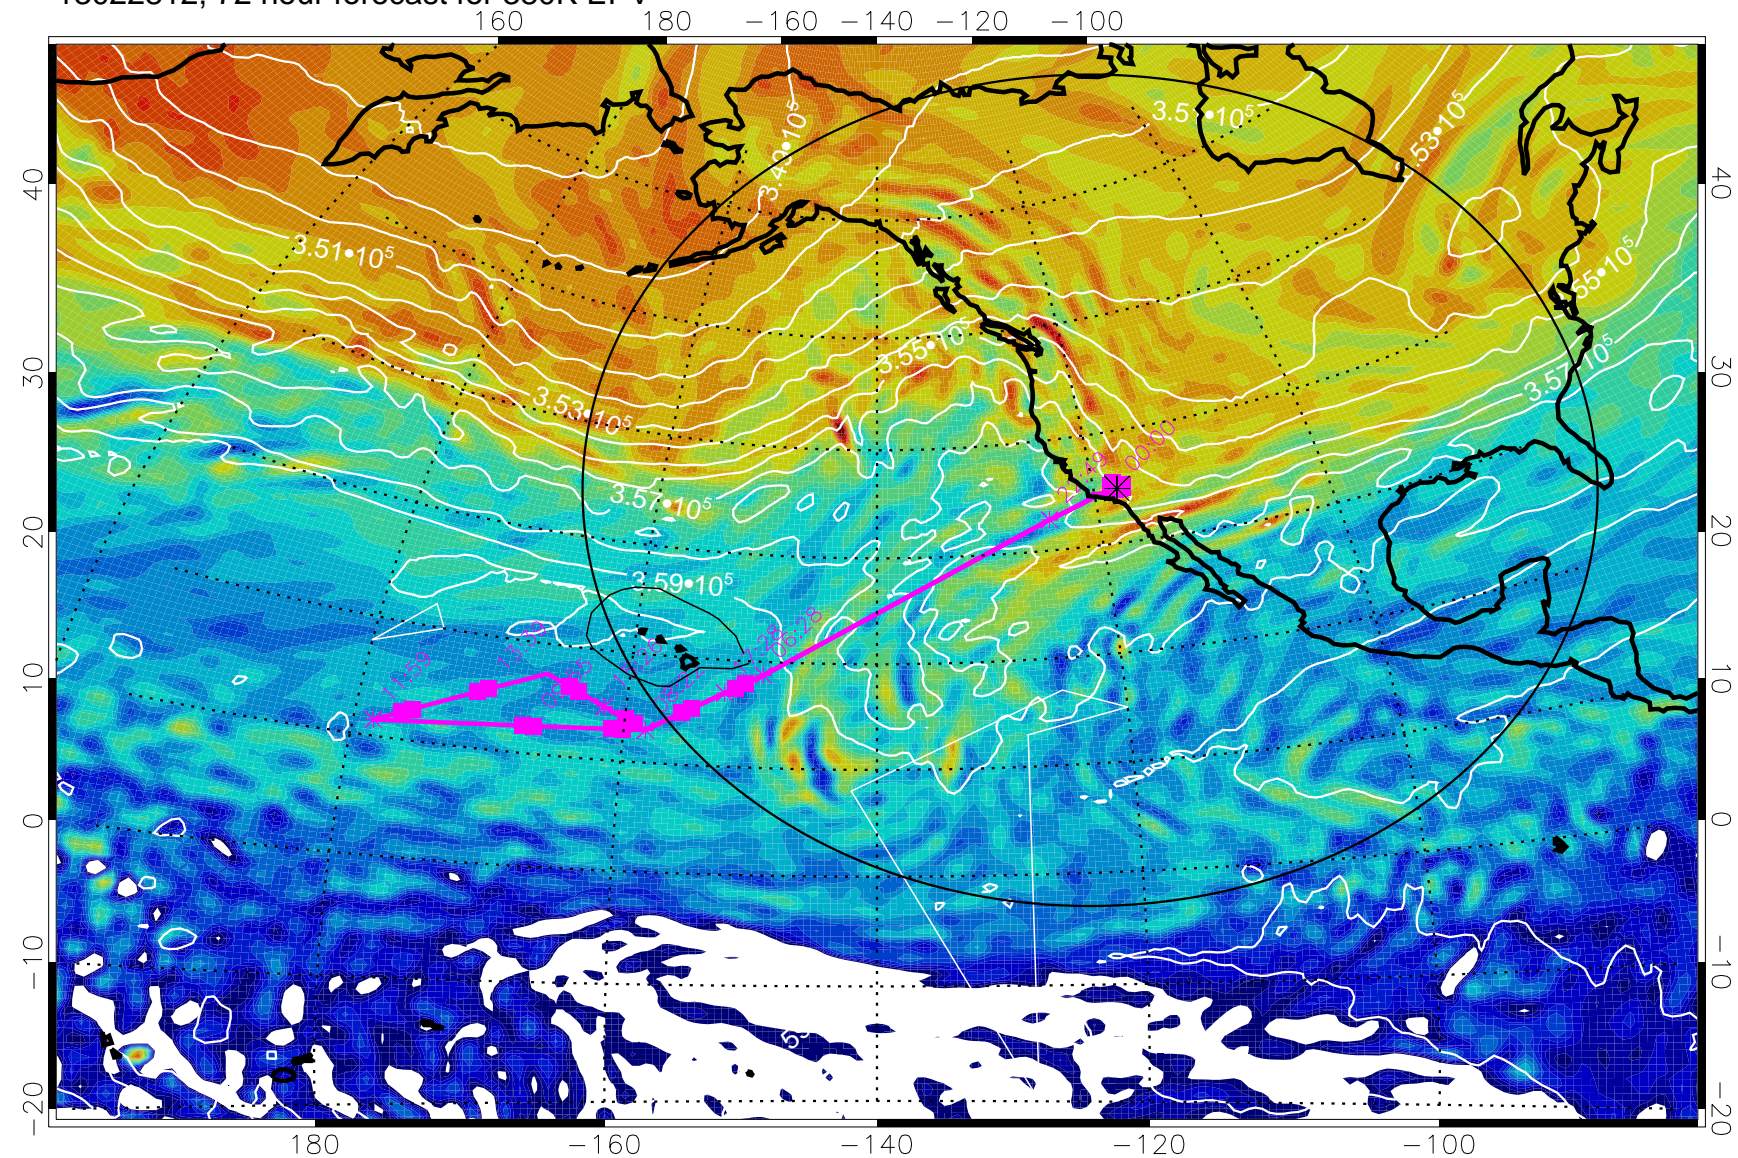

13022718, 54 hour forecast for 380K EPV

160 180 -160 -140 -120 -100

380K Montgomery Streamfunction, white

Range ring of 4055 km -- 13 hours GH round trip

13022800, 60 hour forecast for 380K EPV

380K Montgomery Streamfunction, white

Range ring of 4055 km -- 13 hours GH round trip

13022806, 66 hour forecast for 380K EPV

380K Montgomery Streamfunction, white

Range ring of 4055 km -- 13 hours GH round trip

13022812, 72 hour forecast for 380K EPV

380K Montgomery Streamfunction, white

Range ring of 4055 km -- 13 hours GH round trip

13022818, 78 hour forecast for 380K EPV

380K Montgomery Streamfunction, white

Range ring of 4055 km -- 13 hours GH round trip

13030100, 84 hour forecast for 380K EPV

160 180 -160 -140 -120 -100

380K Montgomery Streamfunction, white

Range ring of 4055 km -- 13 hours GH round trip

13030106, 90 hour forecast for 380K EPV

380K Montgomery Streamfunction, white