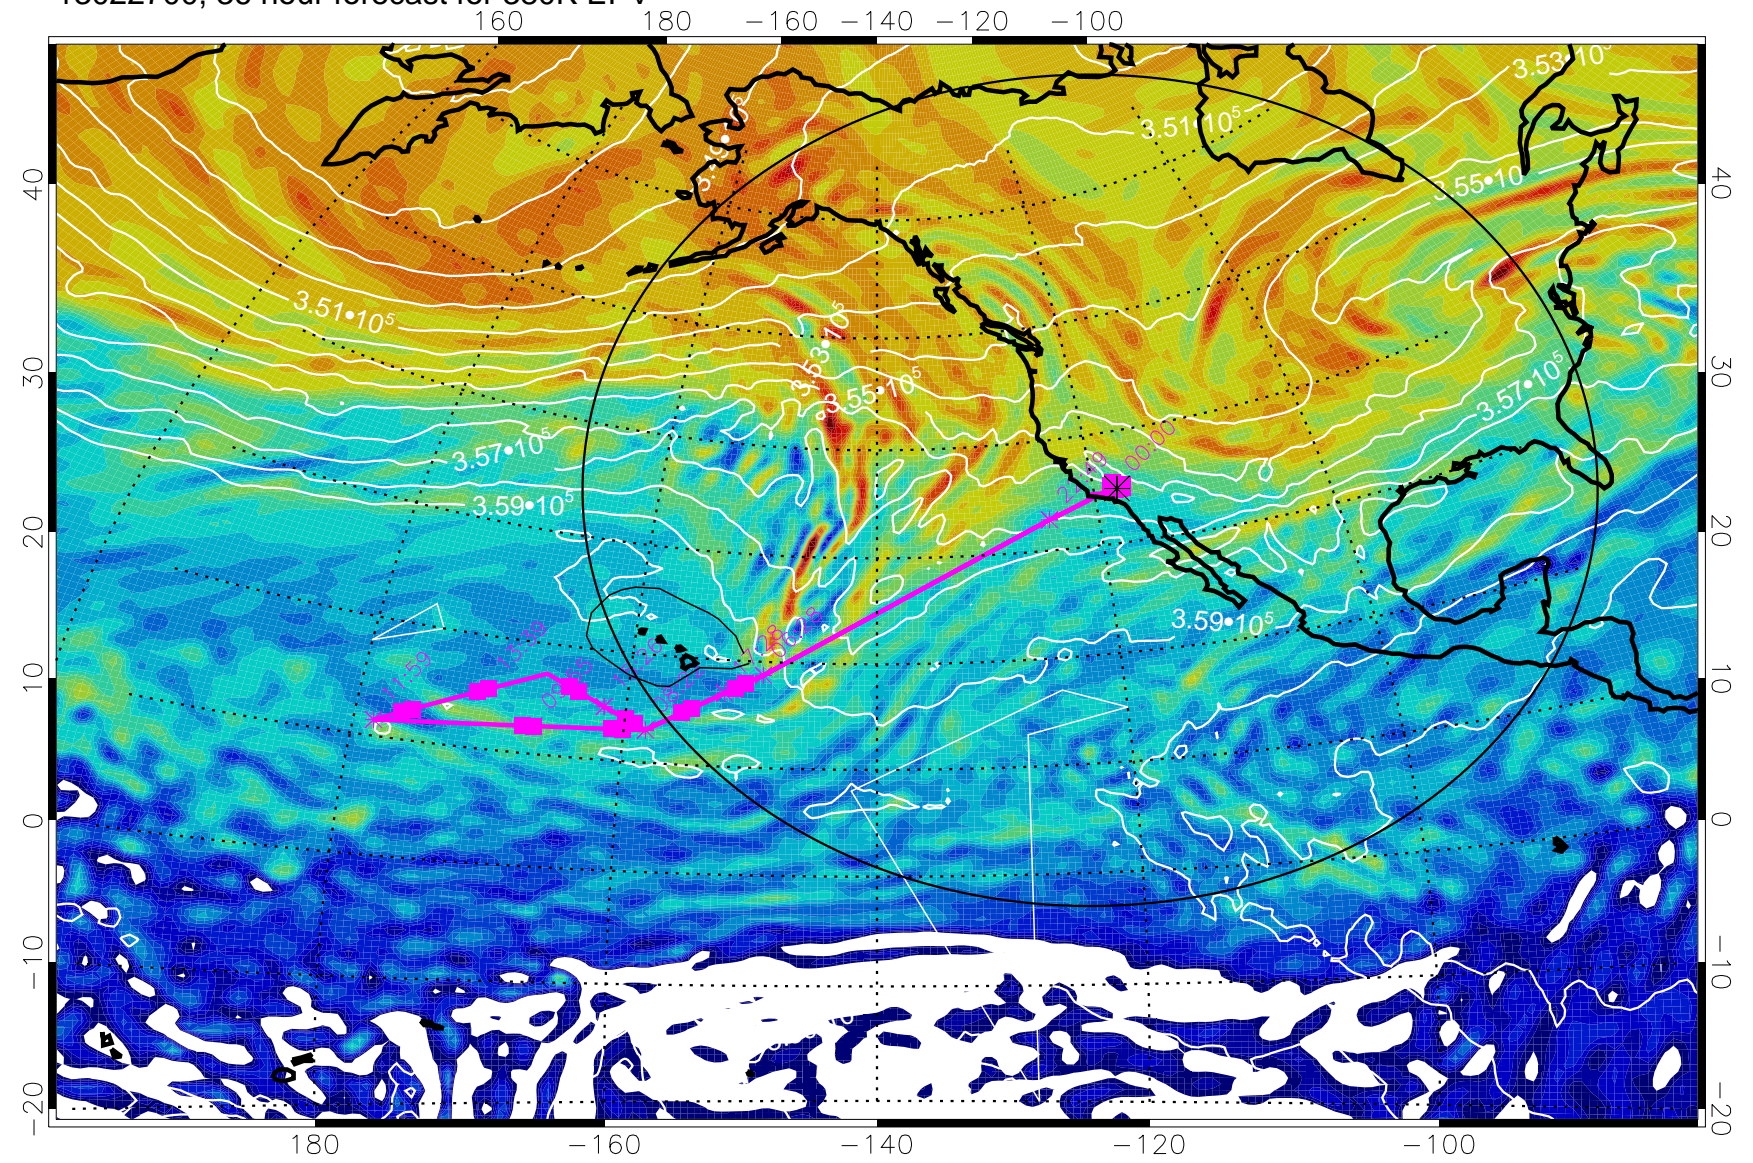

380K Montgomery Streamfunction, white

Range ring of 4055 km -- 13 hours GH round trip

13022606, 18 hour forecast for 380K EPV

380K Montgomery Streamfunction, white

Range ring of 4055 km -- 13 hours GH round trip

13022612, 24 hour forecast for 380K EPV

380K Montgomery Streamfunction, white

Range ring of 4055 km -- 13 hours GH round trip

13022618, 30 hour forecast for 380K EPV

160 180 -160 -140 -120 -100

40
30
20
10
0
-10
-20

380K Montgomery Streamfunction, white

Range ring of 4055 km -- 13 hours GH round trip

13022700, 36 hour forecast for 380K EPV

380K Montgomery Streamfunction, white

Range ring of 4055 km -- 13 hours GH round trip

13022706, 42 hour forecast for 380K EPV

380K Montgomery Streamfunction, white

Range ring of 4055 km -- 13 hours GH round trip

13022712, 48 hour forecast for 380K EPV

380K Montgomery Streamfunction, white

Range ring of 4055 km -- 13 hours GH round trip