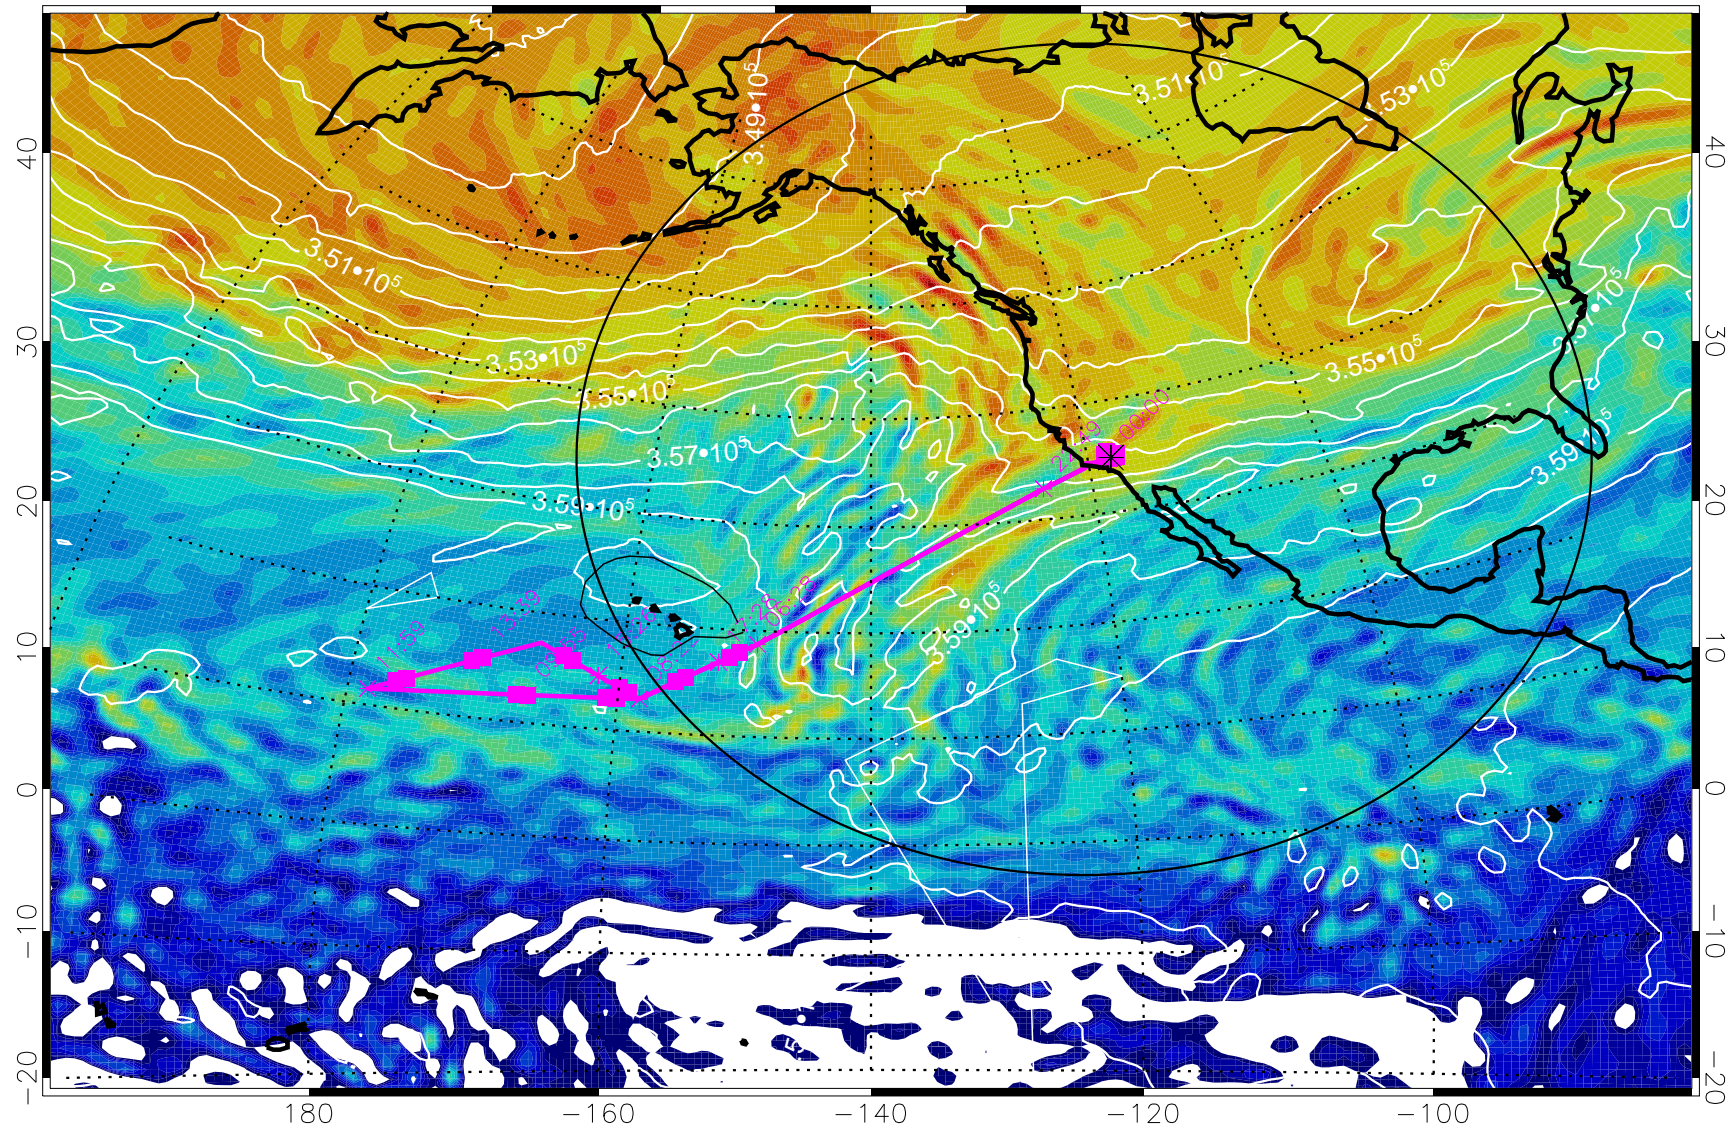

380K Montgomery Streamfunction, white

Range ring of 4055 km -- 13 hours GH round trip

13022700, 36 hour forecast for 380K EPV

380K Montgomery Streamfunction, white

Range ring of 4055 km -- 13 hours GH round trip

13022706, 42 hour forecast for 380K EPV

380K Montgomery Streamfunction, white

Range ring of 4055 km -- 13 hours GH round trip

13022712, 48 hour forecast for 380K EPV

380K Montgomery Streamfunction, white

Range ring of 4055 km -- 13 hours GH round trip

13022718, 54 hour forecast for 380K EPV

160 180 -160 -140 -120 -100

380K Montgomery Streamfunction, white

Range ring of 4055 km -- 13 hours GH round trip

13022800, 60 hour forecast for 380K EPV

380K Montgomery Streamfunction, white

Range ring of 4055 km -- 13 hours GH round trip

13022806, 66 hour forecast for 380K EPV

380K Montgomery Streamfunction, white

Range ring of 4055 km -- 13 hours GH round trip

13022812, 72 hour forecast for 380K EPV