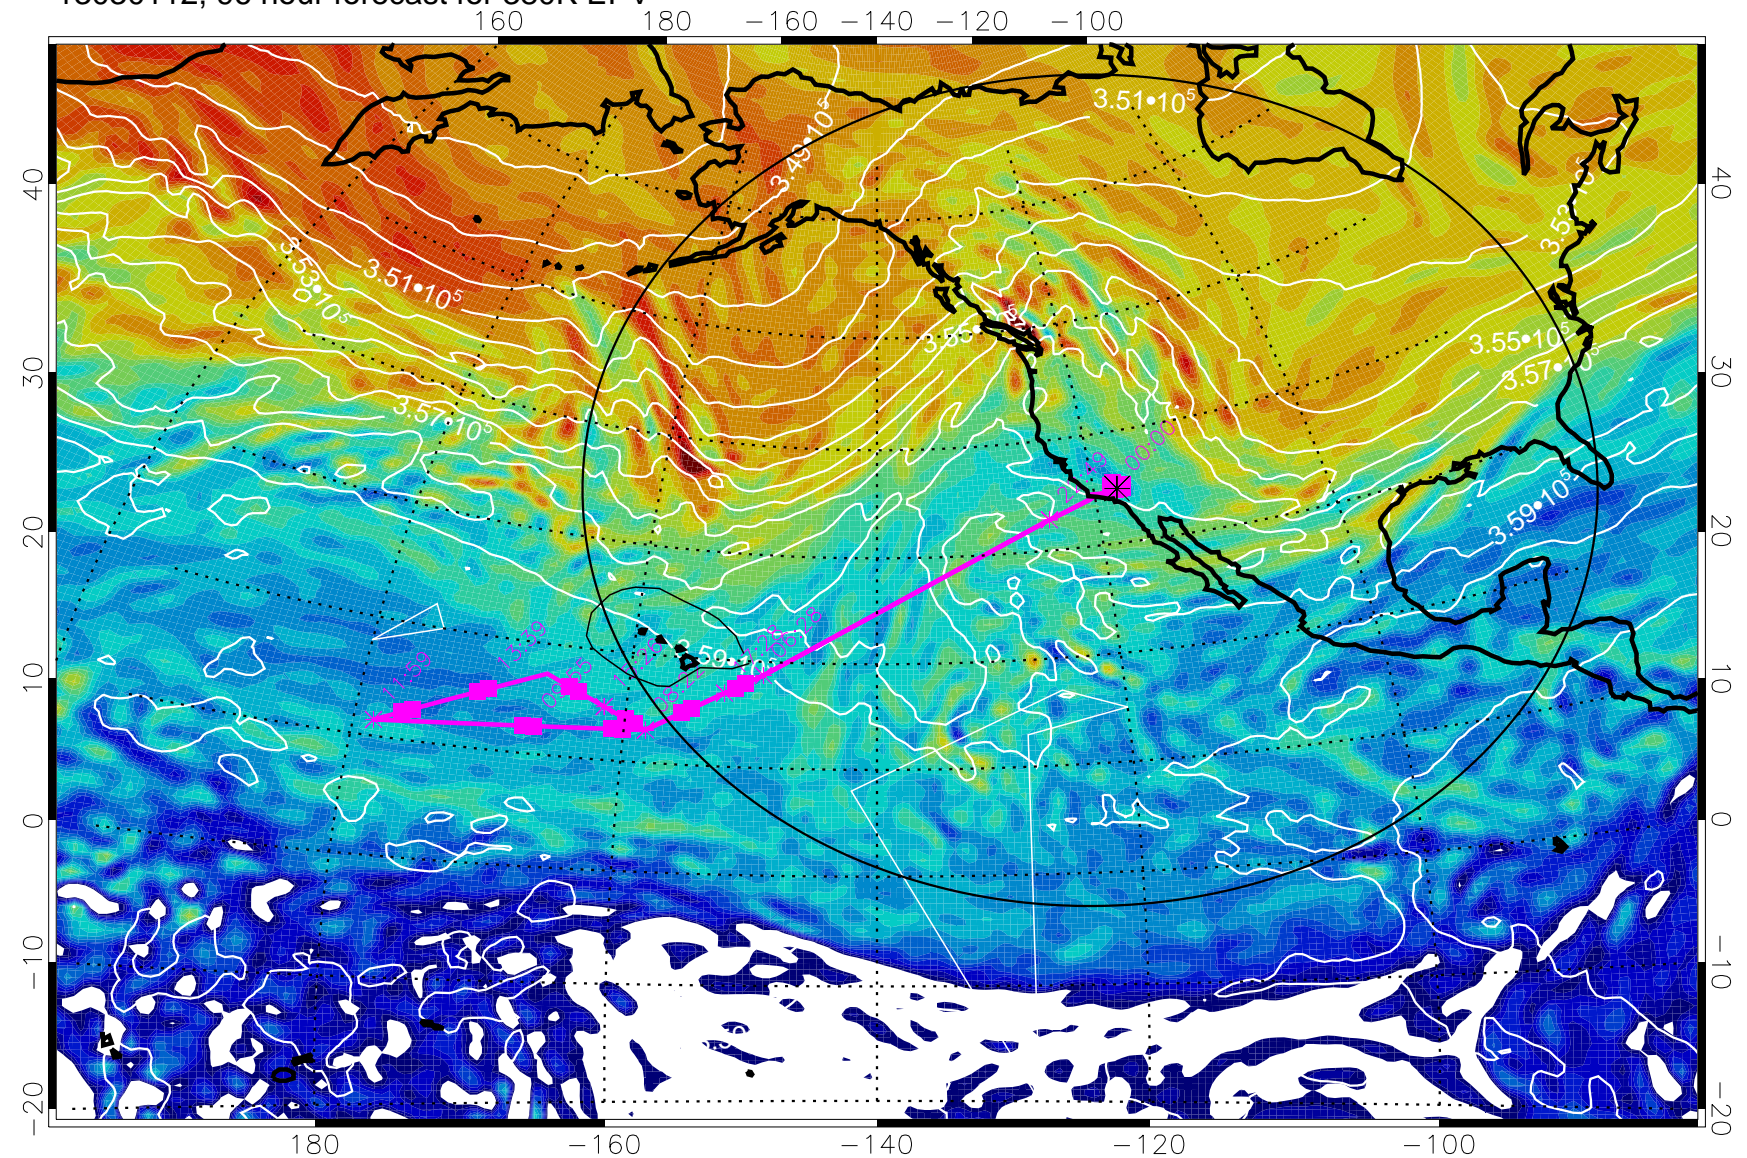

380K Montgomery Streamfunction, white

Range ring of 4055 km -- 13 hours GH round trip

13022818, 78 hour forecast for 380K EPV

380K Montgomery Streamfunction, white

Range ring of 4055 km -- 13 hours GH round trip

13030100, 84 hour forecast for 380K EPV

160 180 -160 -140 -120 -100

380K Montgomery Streamfunction, white

Range ring of 4055 km -- 13 hours GH round trip

13030106, 90 hour forecast for 380K EPV

380K Montgomery Streamfunction, white

Range ring of 4055 km -- 13 hours GH round trip

13030112, 96 hour forecast for 380K EPV

380K Montgomery Streamfunction, white

Range ring of 4055 km -- 13 hours GH round trip

13030118, 102 hour forecast for 380K EPV

160 180 -160 -140 -120 -100

380K Montgomery Streamfunction, white

Range ring of 4055 km -- 13 hours GH round trip

13030200, 108 hour forecast for 380K EPV

160 180 -160 -140 -120 -100

380K Montgomery Streamfunction, white