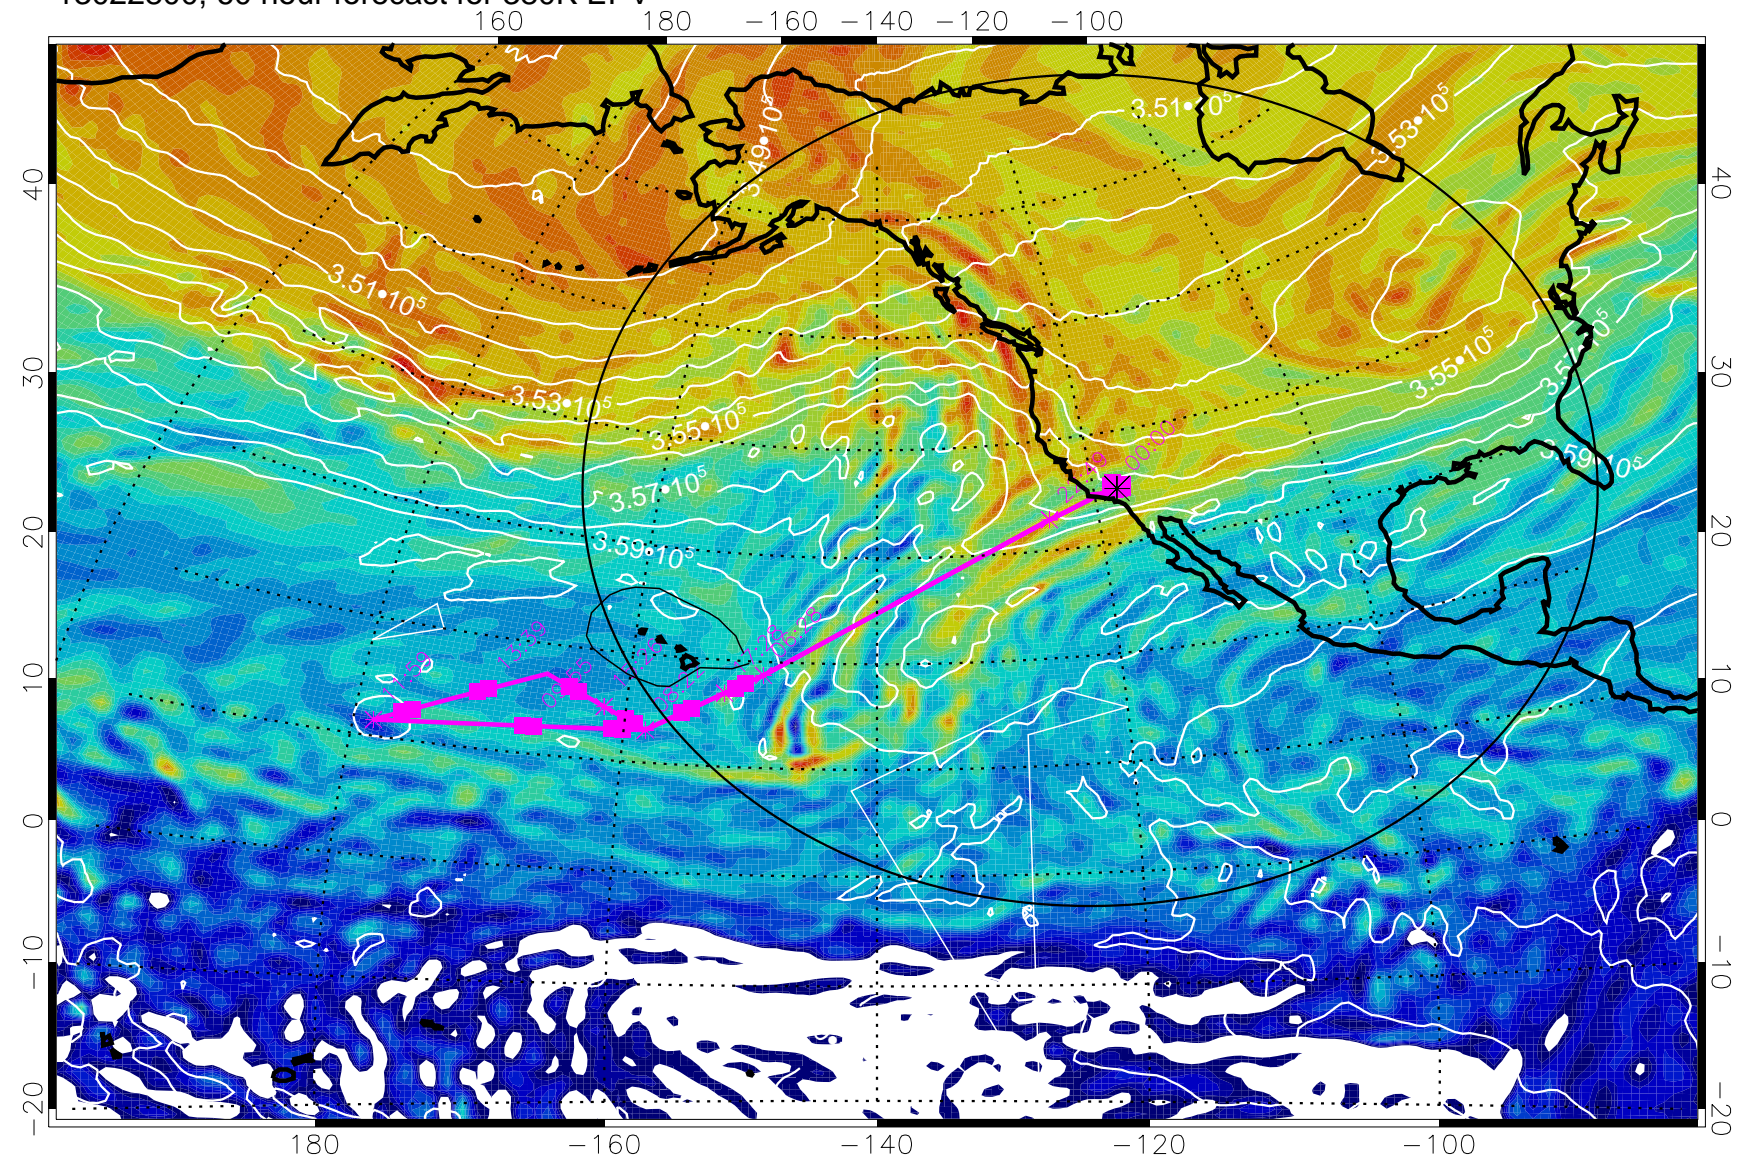

13022718, 54 hour forecast for 380K EPV

160 180 -160 -140 -120 -100

380K Montgomery Streamfunction, white

Range ring of 4055 km -- 13 hours GH round trip

13022800, 60 hour forecast for 380K EPV

380K Montgomery Streamfunction, white

Range ring of 4055 km -- 13 hours GH round trip

13022806, 66 hour forecast for 380K EPV

380K Montgomery Streamfunction, white

Range ring of 4055 km -- 13 hours GH round trip

13022812, 72 hour forecast for 380K EPV

380K Montgomery Streamfunction, white

Range ring of 4055 km -- 13 hours GH round trip

13022818, 78 hour forecast for 380K EPV

380K Montgomery Streamfunction, white

Range ring of 4055 km -- 13 hours GH round trip

13030100, 84 hour forecast for 380K EPV

160 180 -160 -140 -120 -100

380K Montgomery Streamfunction, white

Range ring of 4055 km -- 13 hours GH round trip

13030106, 90 hour forecast for 380K EPV

380K Montgomery Streamfunction, white