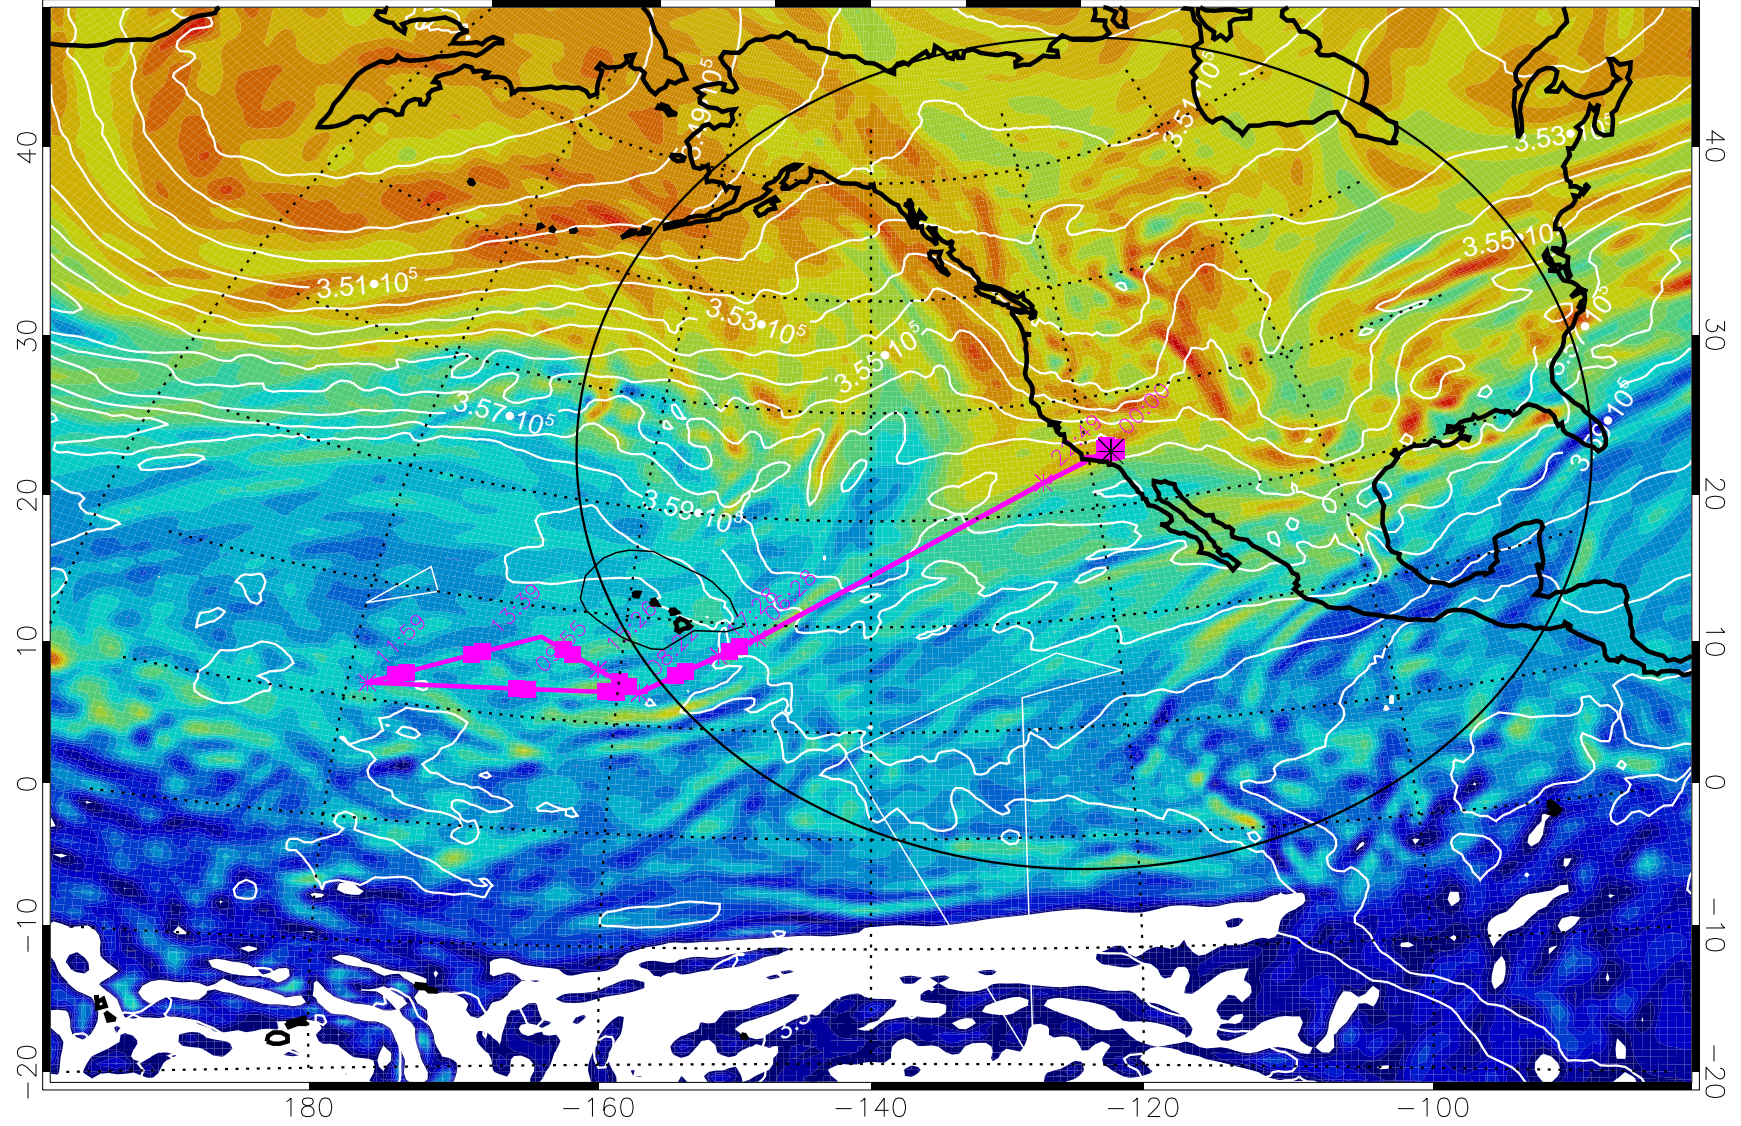

13022518, 6 hour forecast for 380K EPV

160 180 -160 -140 -120 -100

380K Montgomery Streamfunction, white

Range ring of 4055 km -- 13 hours GH round trip

13022600, 12 hour forecast for 380K EPV

160 180 -160 -140 -120 -100

380K Montgomery Streamfunction, white

Range ring of 4055 km -- 13 hours GH round trip

13022606, 18 hour forecast for 380K EPV

380K Montgomery Streamfunction, white

Range ring of 4055 km -- 13 hours GH round trip

13022612, 24 hour forecast for 380K EPV

380K Montgomery Streamfunction, white

Range ring of 4055 km -- 13 hours GH round trip

13022618, 30 hour forecast for 380K EPV

160 180 -160 -140 -120 -100

40
30
20
10
0
-10
-20

380K Montgomery Streamfunction, white

Range ring of 4055 km -- 13 hours GH round trip

13022700, 36 hour forecast for 380K EPV

380K Montgomery Streamfunction, white

Range ring of 4055 km -- 13 hours GH round trip