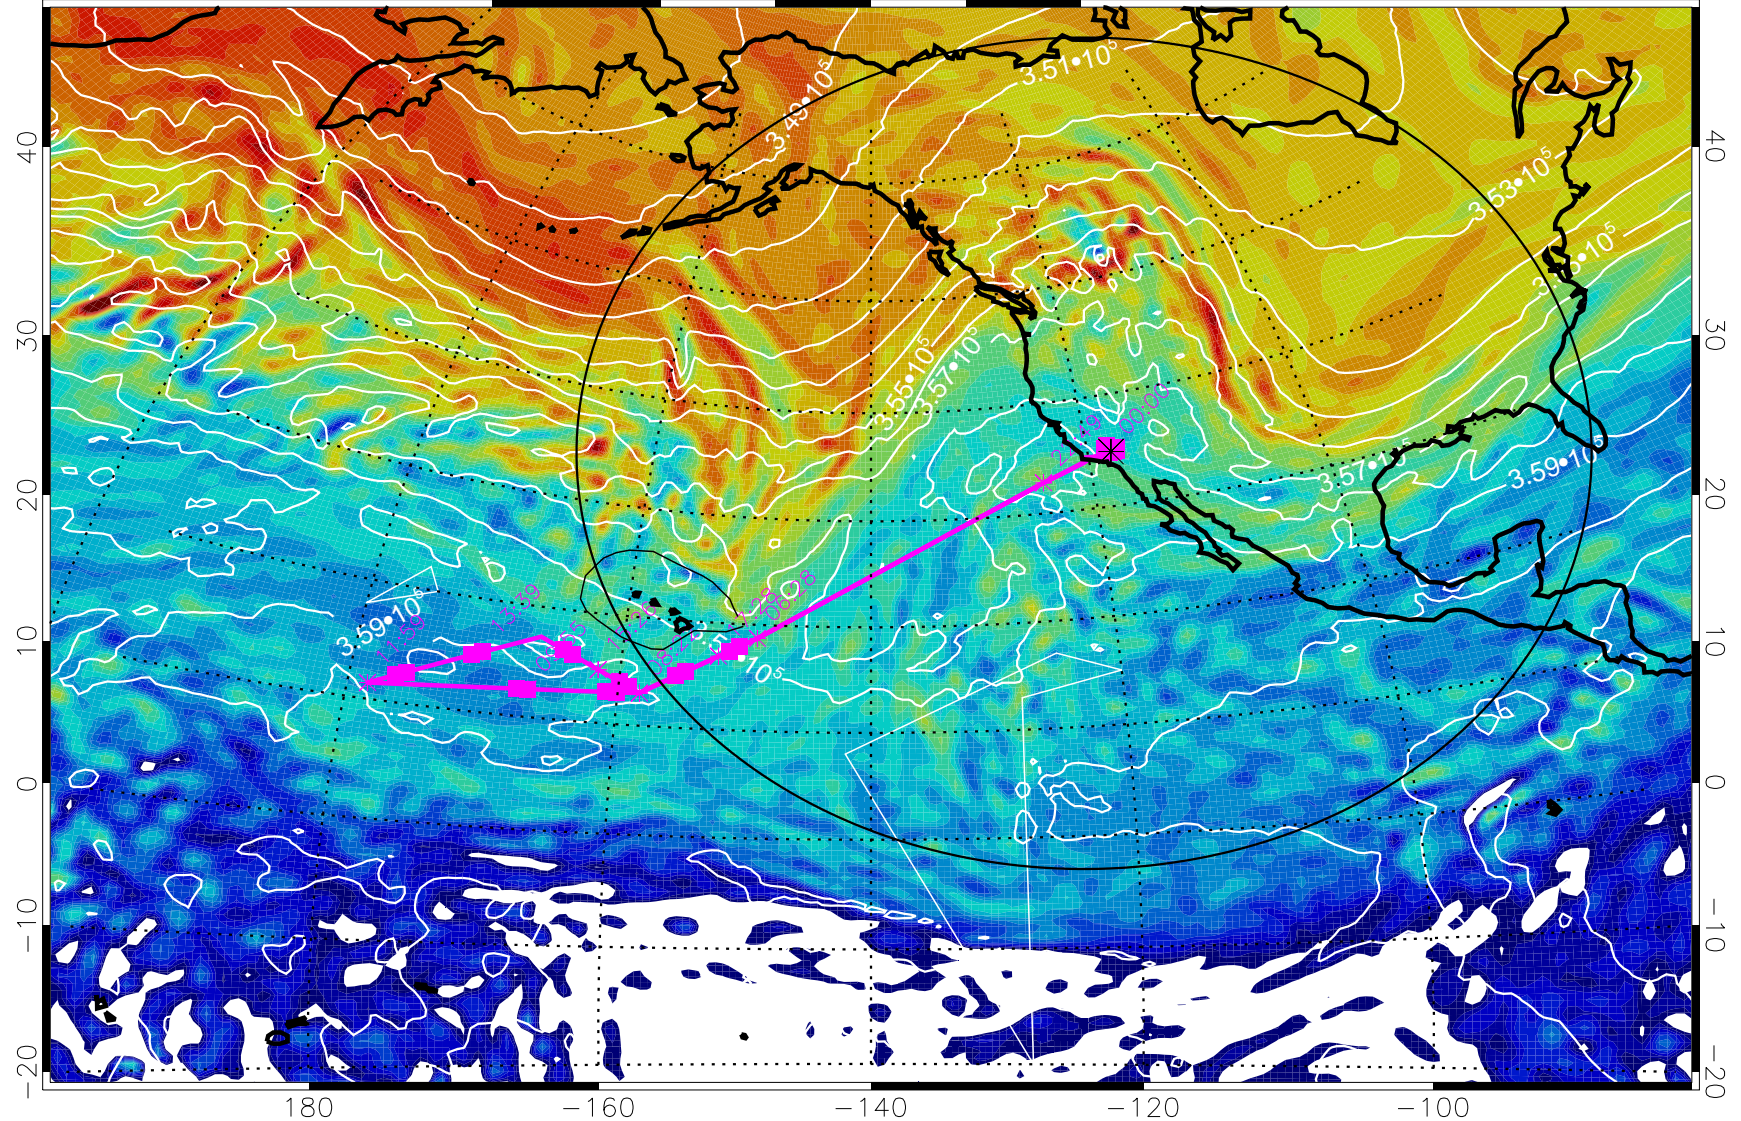

Range ring of 4055 km -- 13 hours GH round trip

13030112, 96 hour forecast for 380K EPV

380K Montgomery Streamfunction, white

Range ring of 4055 km -- 13 hours GH round trip

13030118, 102 hour forecast for 380K EPV

160 180 -160 -140 -120 -100

380K Montgomery Streamfunction, white

Range ring of 4055 km -- 13 hours GH round trip

13030200, 108 hour forecast for 380K EPV

160 180 -160 -140 -120 -100

380K Montgomery Streamfunction, white

Range ring of 4055 km -- 13 hours GH round trip

13030206, 114 hour forecast for 380K EPV

380K Montgomery Streamfunction, white

Range ring of 4055 km -- 13 hours GH round trip

13030212, 120 hour forecast for 380K EPV

160 180 -160 -140 -120 -100

380K Montgomery Streamfunction, white

Range ring of 4055 km -- 13 hours GH round trip