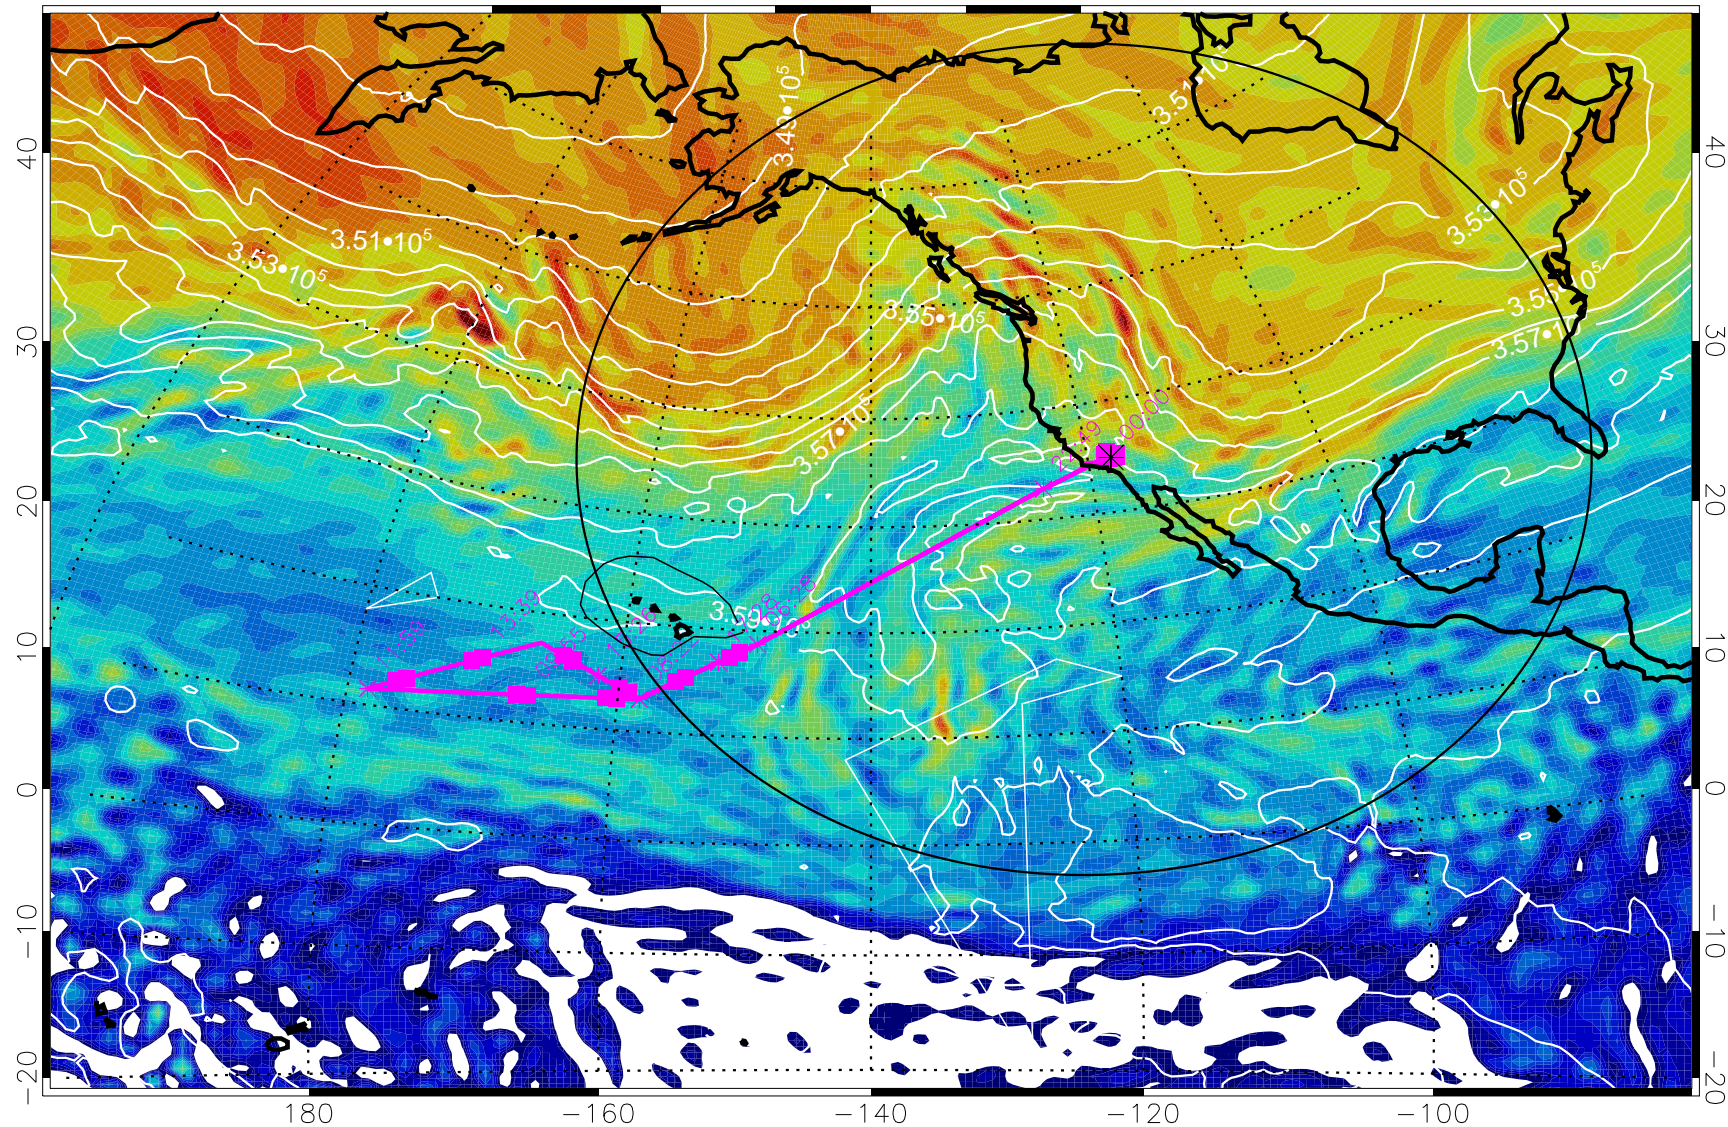

Range ring of 4055 km -- 13 hours GH round trip

13022806, 66 hour forecast for 380K EPV

380K Montgomery Streamfunction, white

Range ring of 4055 km -- 13 hours GH round trip

13022812, 72 hour forecast for 380K EPV

380K Montgomery Streamfunction, white

Range ring of 4055 km -- 13 hours GH round trip

13022818, 78 hour forecast for 380K EPV

380K Montgomery Streamfunction, white

Range ring of 4055 km -- 13 hours GH round trip

13030100, 84 hour forecast for 380K EPV

160 180 -160 -140 -120 -100

380K Montgomery Streamfunction, white

Range ring of 4055 km -- 13 hours GH round trip

13030106, 90 hour forecast for 380K EPV

380K Montgomery Streamfunction, white

Range ring of 4055 km -- 13 hours GH round trip

13030112, 96 hour forecast for 380K EPV

380K Montgomery Streamfunction, white

Range ring of 4055 km -- 13 hours GH round trip

13030118, 102 hour forecast for 380K EPV