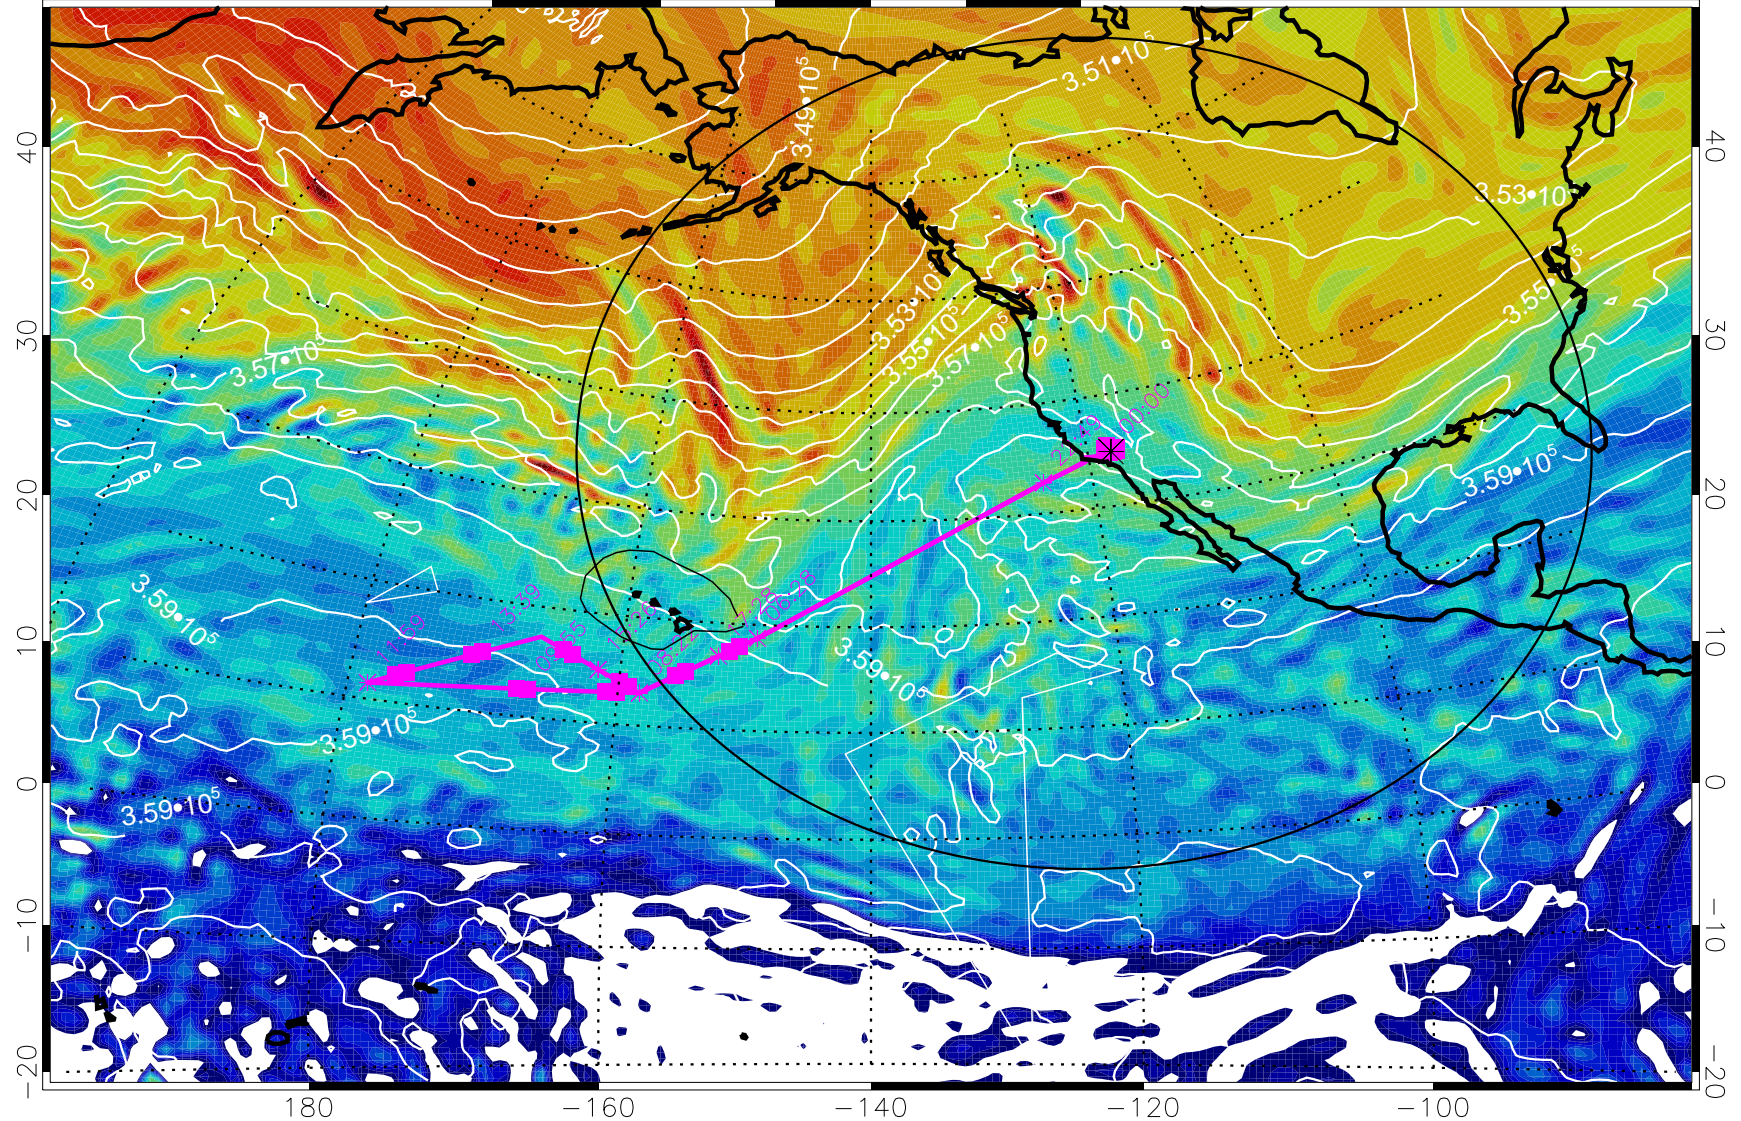

13030100, 84 hour forecast for 380K EPV

160 180 -160 -140 -120 -100

380K Montgomery Streamfunction, white

Range ring of 4055 km -- 13 hours GH round trip

13030106, 90 hour forecast for 380K EPV

380K Montgomery Streamfunction, white

Range ring of 4055 km -- 13 hours GH round trip

13030112, 96 hour forecast for 380K EPV

380K Montgomery Streamfunction, white

Range ring of 4055 km -- 13 hours GH round trip

13030118, 102 hour forecast for 380K EPV

160 180 -160 -140 -120 -100

380K Montgomery Streamfunction, white

Range ring of 4055 km -- 13 hours GH round trip

13030200, 108 hour forecast for 380K EPV

160 180 -160 -140 -120 -100

380K Montgomery Streamfunction, white

Range ring of 4055 km -- 13 hours GH round trip

13030206, 114 hour forecast for 380K EPV

380K Montgomery Streamfunction, white

Range ring of 4055 km -- 13 hours GH round trip

13030212, 120 hour forecast for 380K EPV