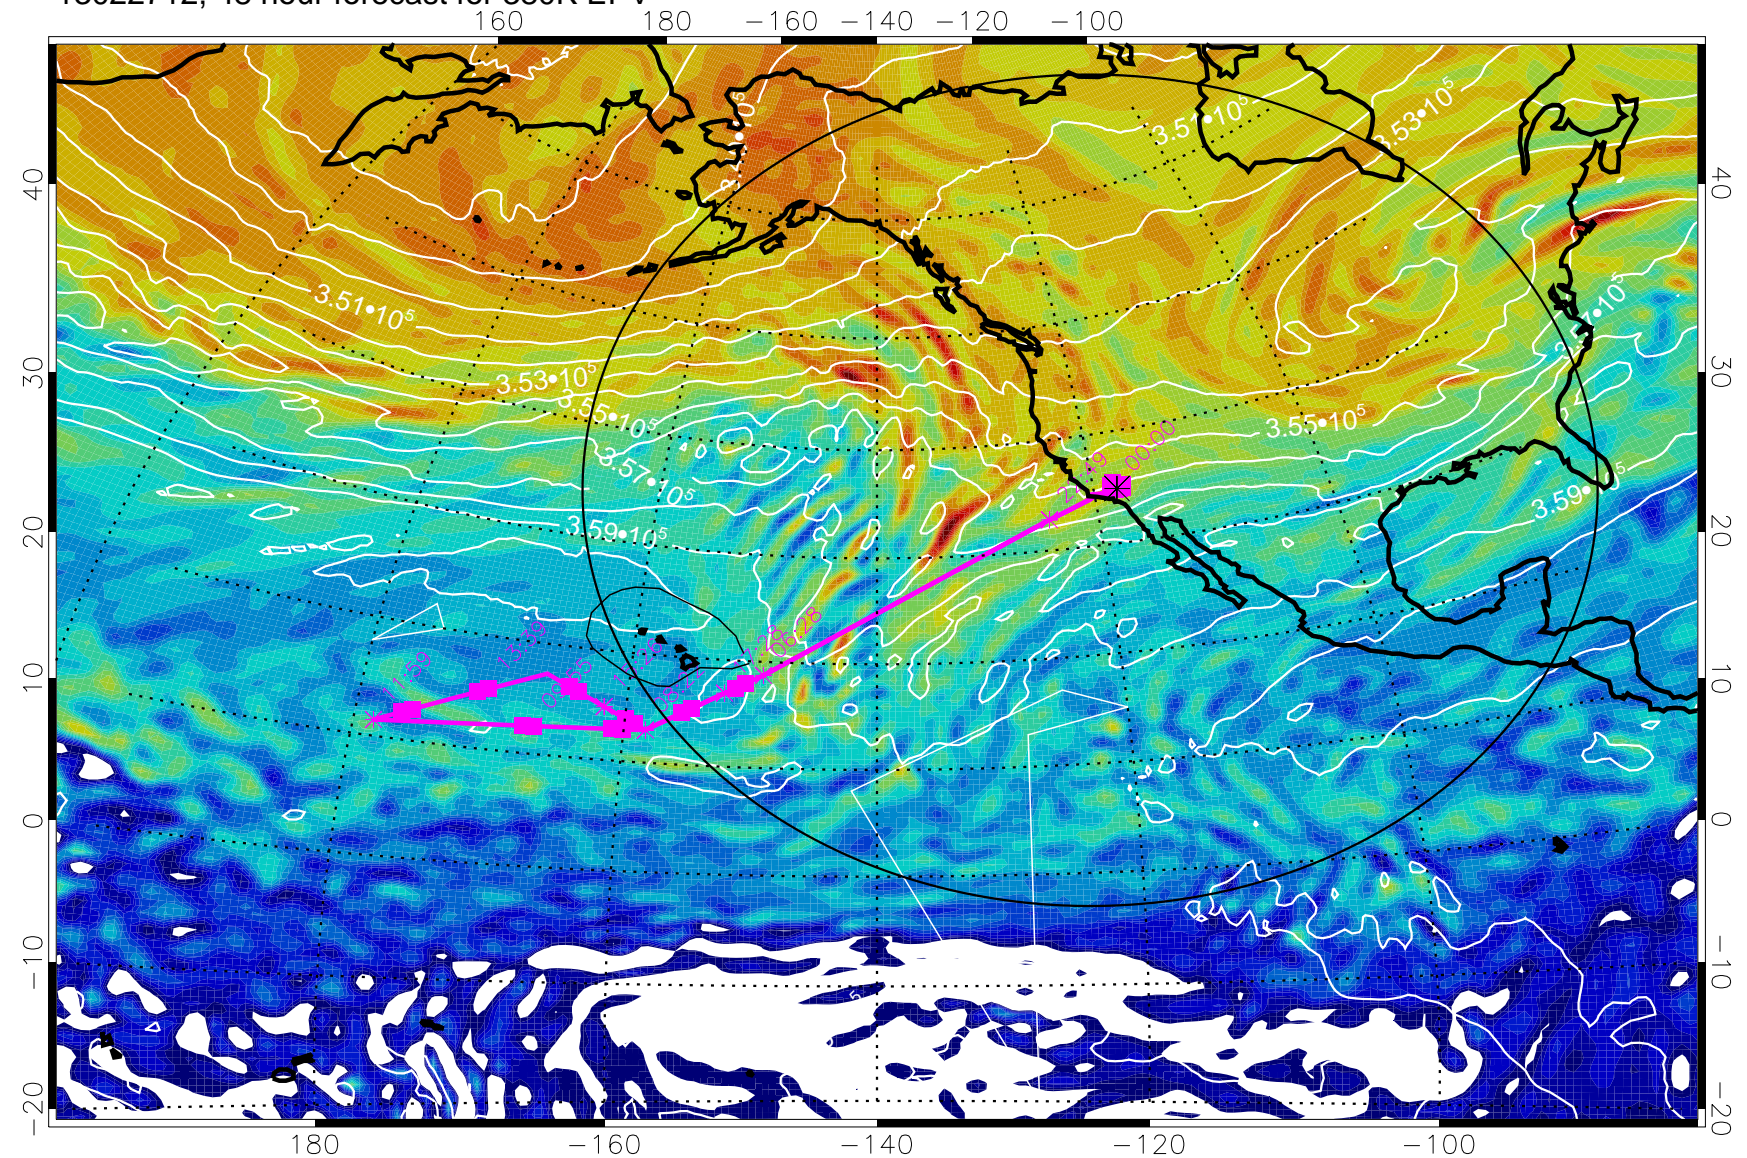

380K Montgomery Streamfunction, white

Range ring of 4055 km -- 13 hours GH round trip

13022700, 36 hour forecast for 380K EPV

380K Montgomery Streamfunction, white

Range ring of 4055 km -- 13 hours GH round trip

13022706, 42 hour forecast for 380K EPV

380K Montgomery Streamfunction, white

Range ring of 4055 km -- 13 hours GH round trip

13022712, 48 hour forecast for 380K EPV

380K Montgomery Streamfunction, white

Range ring of 4055 km -- 13 hours GH round trip

13022718, 54 hour forecast for 380K EPV

160 180 -160 -140 -120 -100

380K Montgomery Streamfunction, white

Range ring of 4055 km -- 13 hours GH round trip

13022800, 60 hour forecast for 380K EPV

380K Montgomery Streamfunction, white

Range ring of 4055 km -- 13 hours GH round trip

13022806, 66 hour forecast for 380K EPV

380K Montgomery Streamfunction, white

Range ring of 4055 km -- 13 hours GH round trip

13022812, 72 hour forecast for 380K EPV