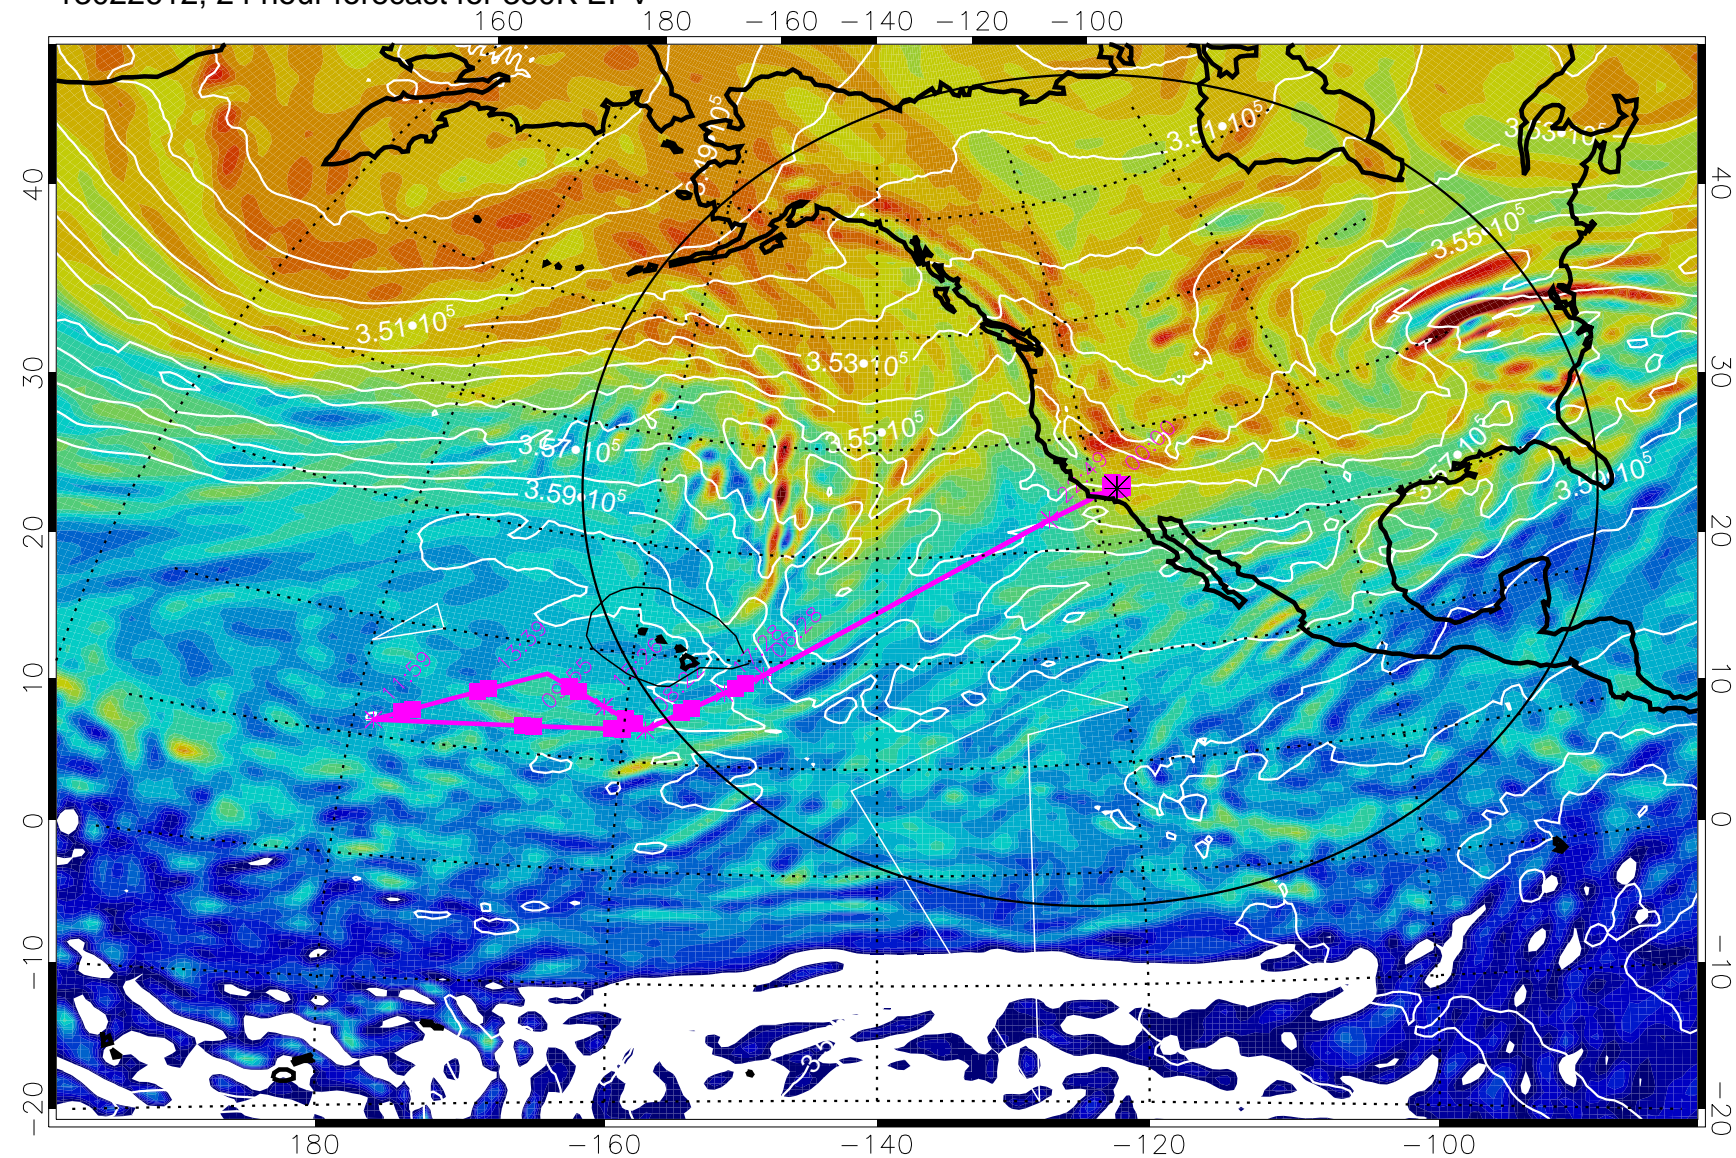

13022518, 6 hour forecast for 380K EPV

160 180 -160 -140 -120 -100

380K Montgomery Streamfunction, white

Range ring of 4055 km -- 13 hours GH round trip

13022600, 12 hour forecast for 380K EPV

160 180 -160 -140 -120 -100

380K Montgomery Streamfunction, white

Range ring of 4055 km -- 13 hours GH round trip

13022606, 18 hour forecast for 380K EPV

380K Montgomery Streamfunction, white

Range ring of 4055 km -- 13 hours GH round trip

13022612, 24 hour forecast for 380K EPV

380K Montgomery Streamfunction, white

Range ring of 4055 km -- 13 hours GH round trip

13022618, 30 hour forecast for 380K EPV

160 180 -160 -140 -120 -100

40
30
20
10
0
-10
-20

380K Montgomery Streamfunction, white

Range ring of 4055 km -- 13 hours GH round trip

13022700, 36 hour forecast for 380K EPV

380K Montgomery Streamfunction, white

Range ring of 4055 km -- 13 hours GH round trip