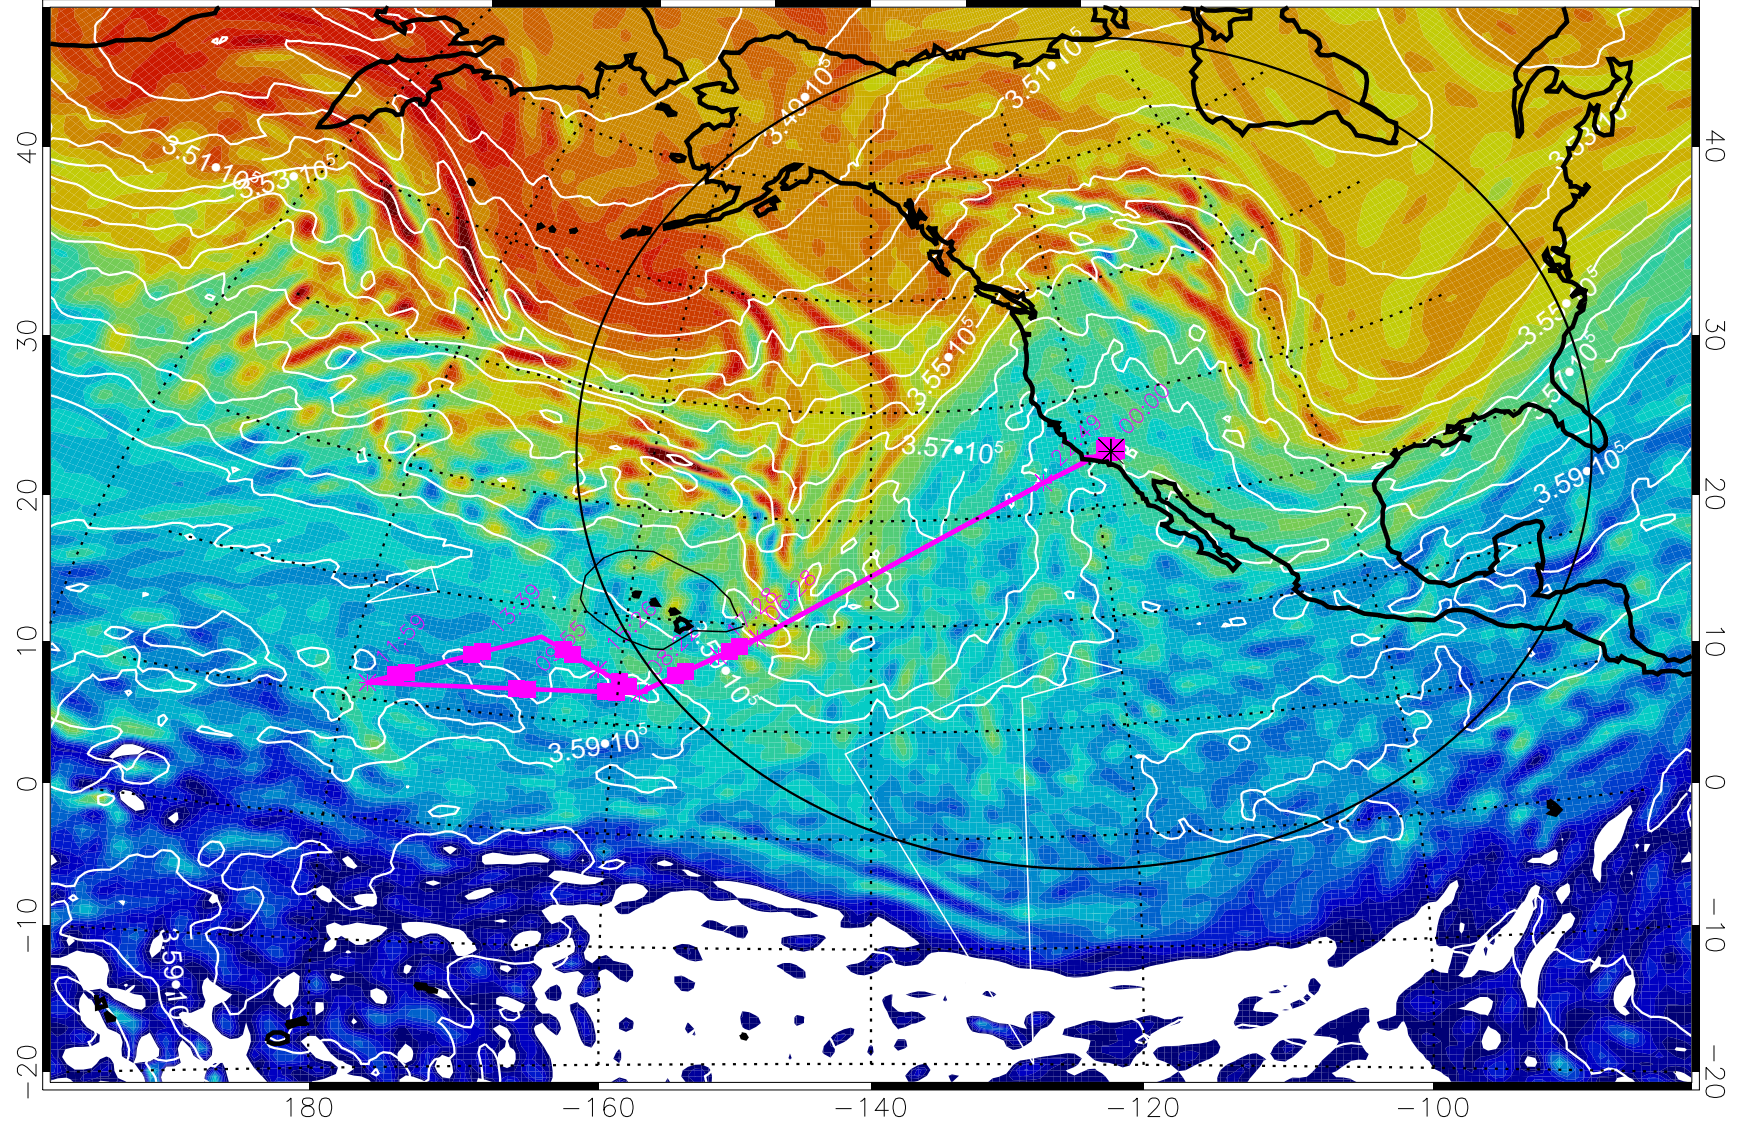

Range ring of 4055 km -- 13 hours GH round trip

13030112, 96 hour forecast for 380K EPV

380K Montgomery Streamfunction, white

Range ring of 4055 km -- 13 hours GH round trip

13030118, 102 hour forecast for 380K EPV

160 180 -160 -140 -120 -100

380K Montgomery Streamfunction, white

Range ring of 4055 km -- 13 hours GH round trip

13030200, 108 hour forecast for 380K EPV

160 180 -160 -140 -120 -100

380K Montgomery Streamfunction, white

Range ring of 4055 km -- 13 hours GH round trip

13030206, 114 hour forecast for 380K EPV

380K Montgomery Streamfunction, white

Range ring of 4055 km -- 13 hours GH round trip

13030212, 120 hour forecast for 380K EPV

160 180 -160 -140 -120 -100

380K Montgomery Streamfunction, white

Range ring of 4055 km -- 13 hours GH round trip