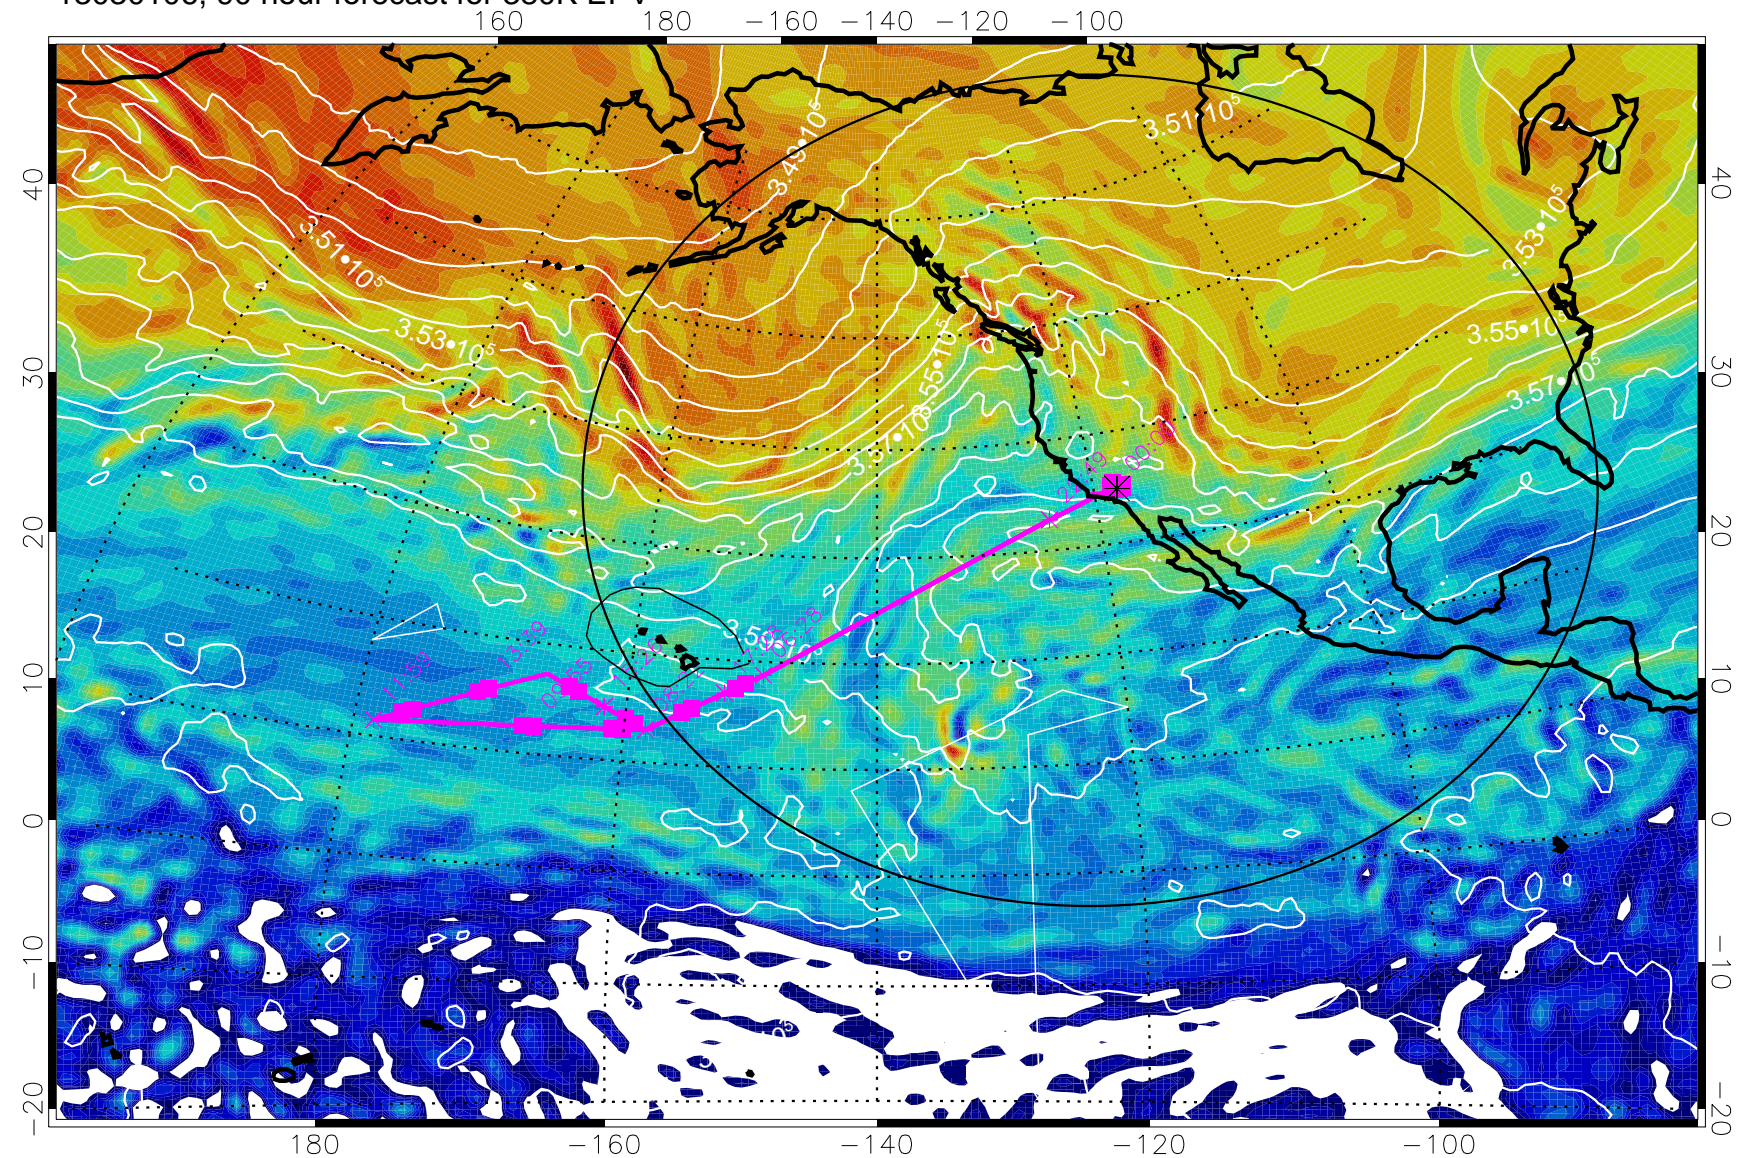

380K Montgomery Streamfunction, white

Range ring of 4055 km -- 13 hours GH round trip

13022818, 78 hour forecast for 380K EPV

380K Montgomery Streamfunction, white

Range ring of 4055 km -- 13 hours GH round trip

13030100, 84 hour forecast for 380K EPV

160 180 -160 -140 -120 -100

380K Montgomery Streamfunction, white

Range ring of 4055 km -- 13 hours GH round trip

13030106, 90 hour forecast for 380K EPV

380K Montgomery Streamfunction, white

Range ring of 4055 km -- 13 hours GH round trip

13030112, 96 hour forecast for 380K EPV

380K Montgomery Streamfunction, white

Range ring of 4055 km -- 13 hours GH round trip

13030118, 102 hour forecast for 380K EPV

160 180 -160 -140 -120 -100

380K Montgomery Streamfunction, white

Range ring of 4055 km -- 13 hours GH round trip

13030200, 108 hour forecast for 380K EPV

160 180 -160 -140 -120 -100

380K Montgomery Streamfunction, white