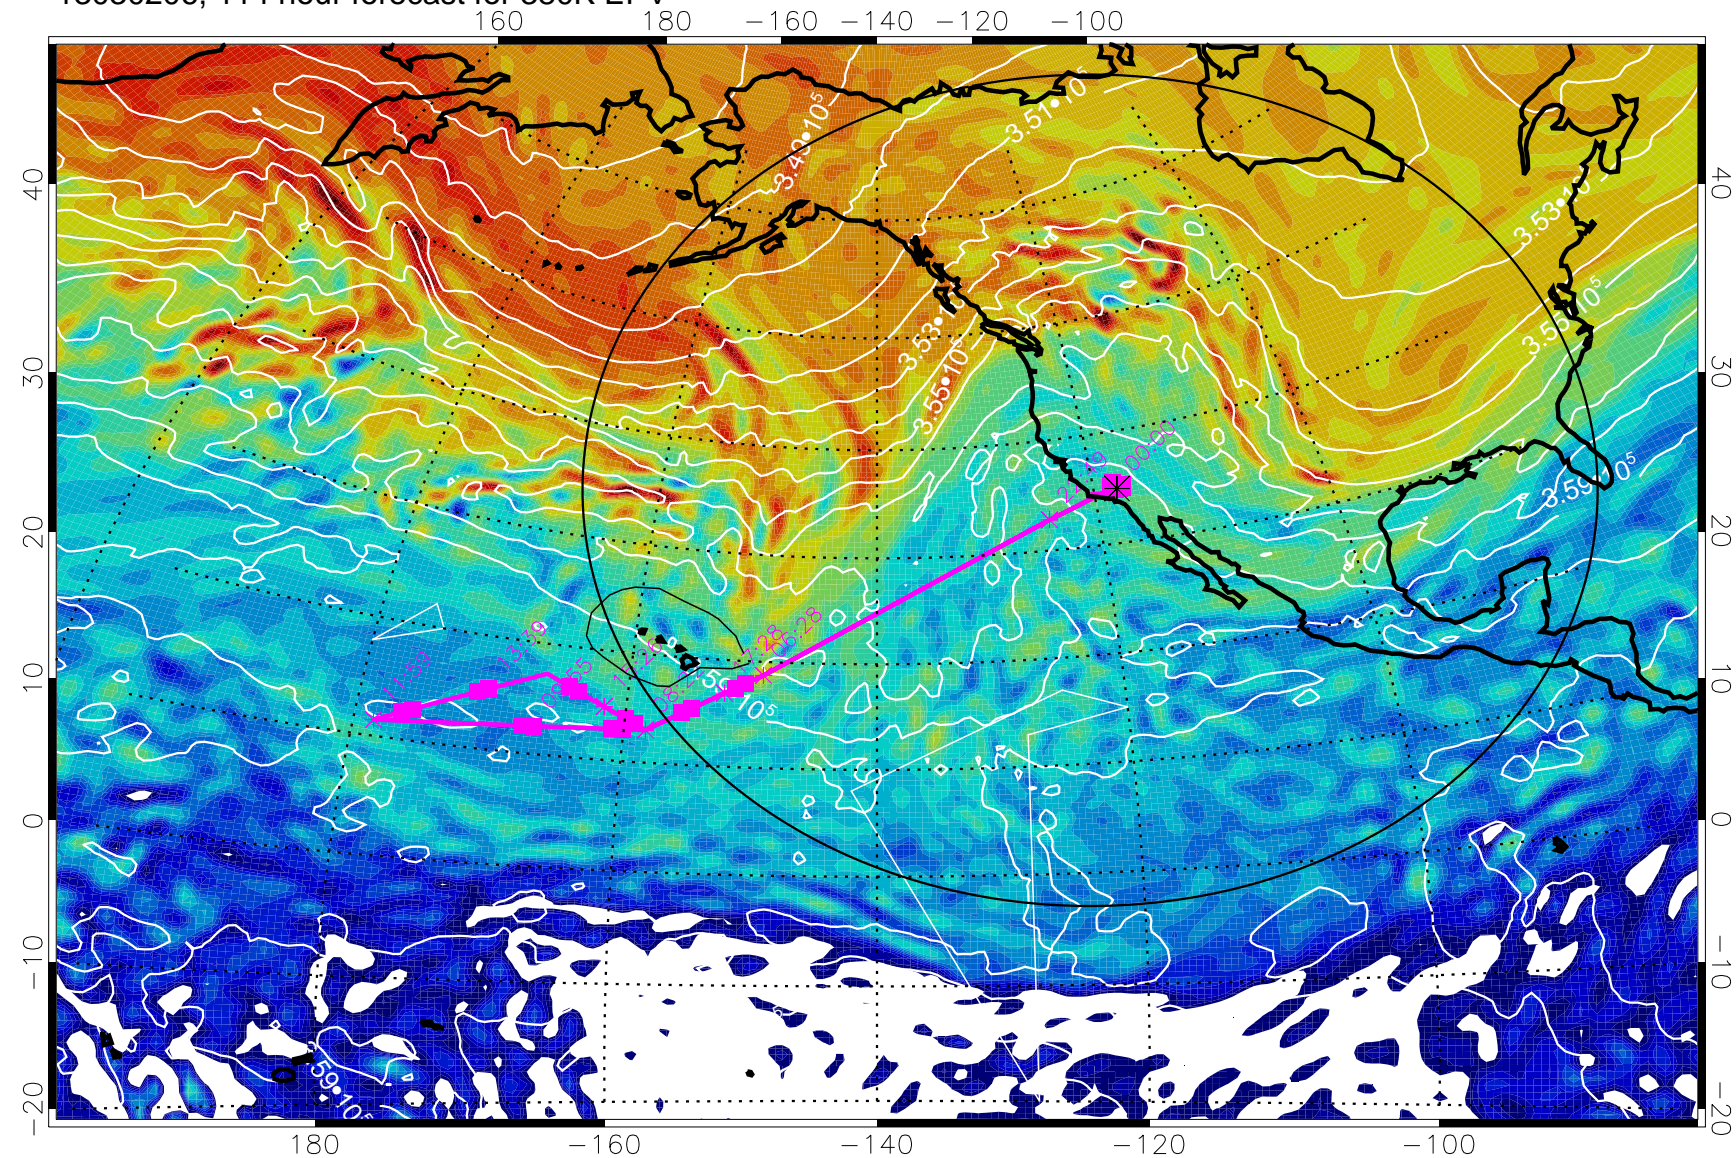

Range ring of 4055 km -- 13 hours GH round trip

13030112, 96 hour forecast for 380K EPV

380K Montgomery Streamfunction, white

Range ring of 4055 km -- 13 hours GH round trip

13030118, 102 hour forecast for 380K EPV

160 180 -160 -140 -120 -100

380K Montgomery Streamfunction, white

Range ring of 4055 km -- 13 hours GH round trip

13030200, 108 hour forecast for 380K EPV

160 180 -160 -140 -120 -100

380K Montgomery Streamfunction, white

Range ring of 4055 km -- 13 hours GH round trip

13030206, 114 hour forecast for 380K EPV

380K Montgomery Streamfunction, white

Range ring of 4055 km -- 13 hours GH round trip

13030212, 120 hour forecast for 380K EPV

160 180 -160 -140 -120 -100

380K Montgomery Streamfunction, white

Range ring of 4055 km -- 13 hours GH round trip