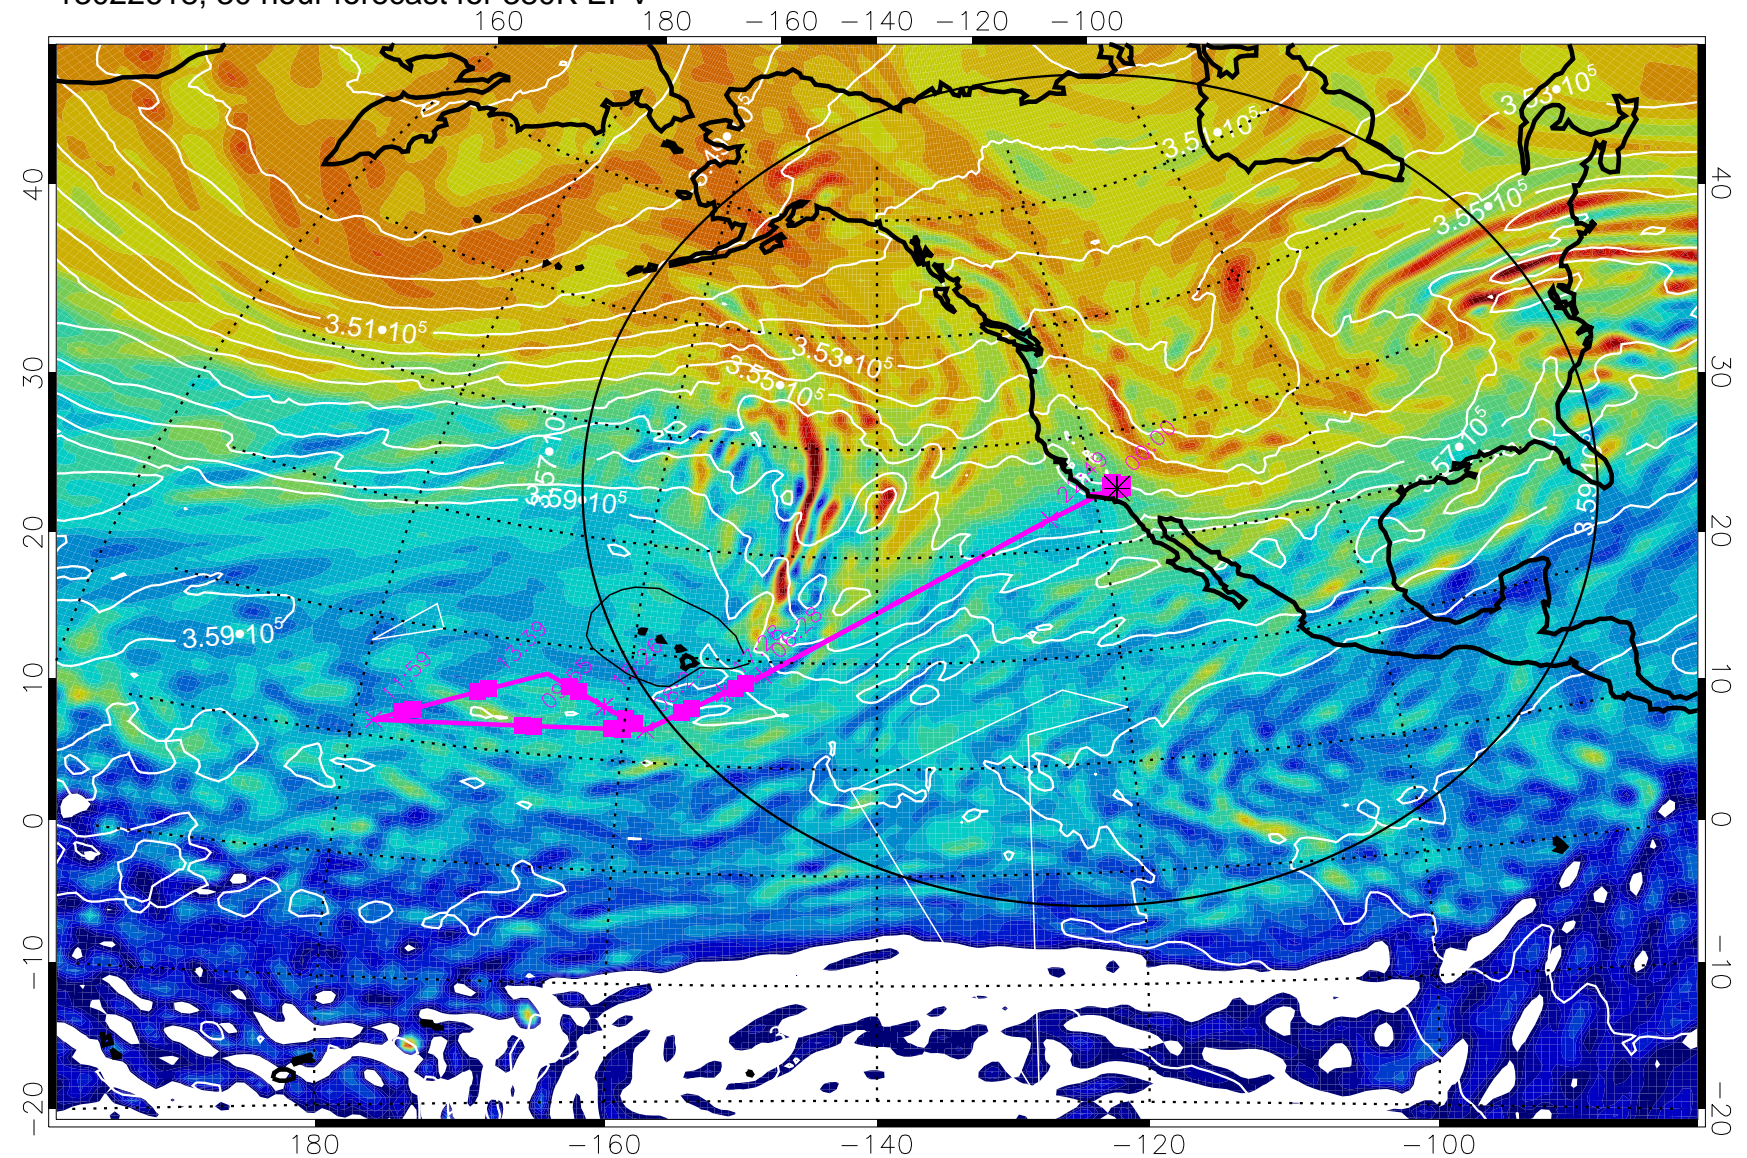

13022518, 6 hour forecast for 380K EPV

160 180 -160 -140 -120 -100

380K Montgomery Streamfunction, white

Range ring of 4055 km -- 13 hours GH round trip

13022600, 12 hour forecast for 380K EPV

160 180 -160 -140 -120 -100

380K Montgomery Streamfunction, white

Range ring of 4055 km -- 13 hours GH round trip

13022606, 18 hour forecast for 380K EPV

380K Montgomery Streamfunction, white

Range ring of 4055 km -- 13 hours GH round trip

13022612, 24 hour forecast for 380K EPV

380K Montgomery Streamfunction, white

Range ring of 4055 km -- 13 hours GH round trip

13022618, 30 hour forecast for 380K EPV

160 180 -160 -140 -120 -100

40
30
20
10
0
-10
-20

380K Montgomery Streamfunction, white

Range ring of 4055 km -- 13 hours GH round trip

13022700, 36 hour forecast for 380K EPV

380K Montgomery Streamfunction, white

Range ring of 4055 km -- 13 hours GH round trip