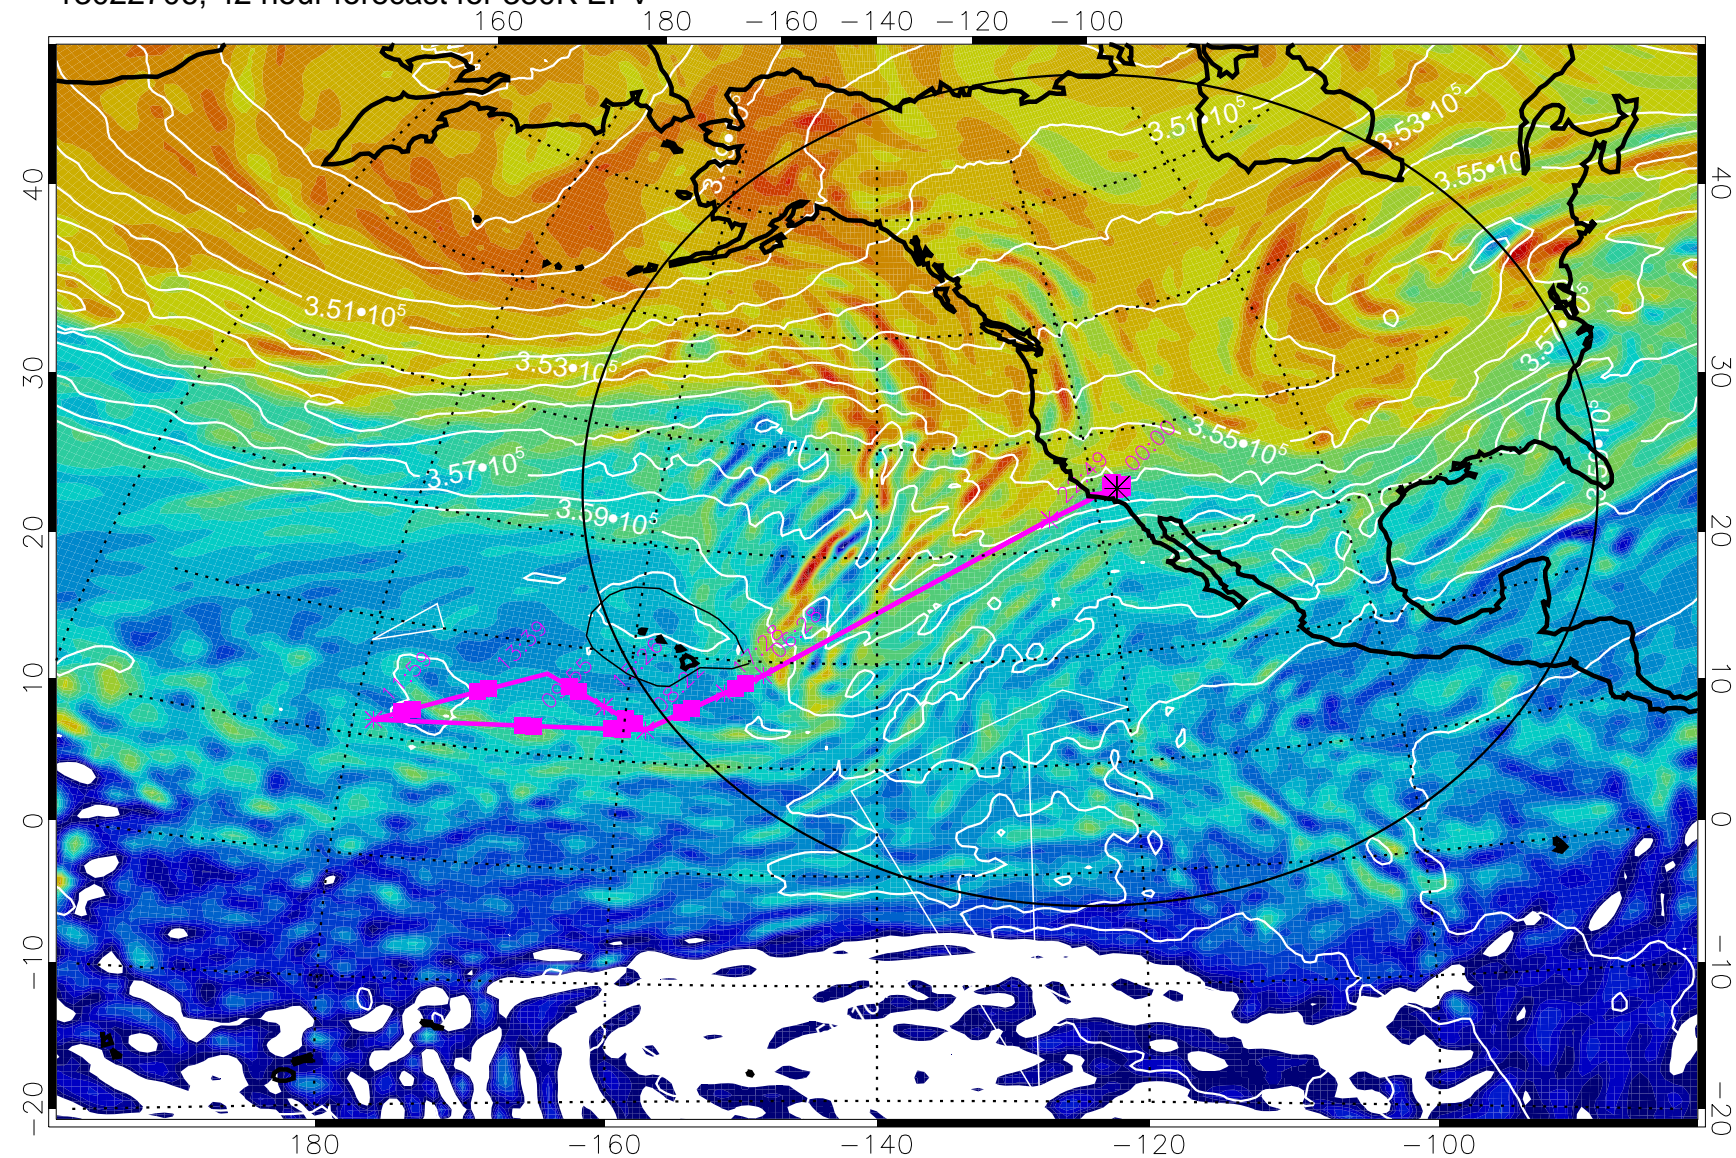

380K Montgomery Streamfunction, white

Range ring of 4055 km -- 13 hours GH round trip

13022700, 36 hour forecast for 380K EPV

380K Montgomery Streamfunction, white

Range ring of 4055 km -- 13 hours GH round trip

13022706, 42 hour forecast for 380K EPV

380K Montgomery Streamfunction, white

Range ring of 4055 km -- 13 hours GH round trip

13022712, 48 hour forecast for 380K EPV

380K Montgomery Streamfunction, white

Range ring of 4055 km -- 13 hours GH round trip

13022718, 54 hour forecast for 380K EPV

160 180 -160 -140 -120 -100

380K Montgomery Streamfunction, white

Range ring of 4055 km -- 13 hours GH round trip

13022800, 60 hour forecast for 380K EPV

380K Montgomery Streamfunction, white

Range ring of 4055 km -- 13 hours GH round trip

13022806, 66 hour forecast for 380K EPV

380K Montgomery Streamfunction, white

Range ring of 4055 km -- 13 hours GH round trip

13022812, 72 hour forecast for 380K EPV