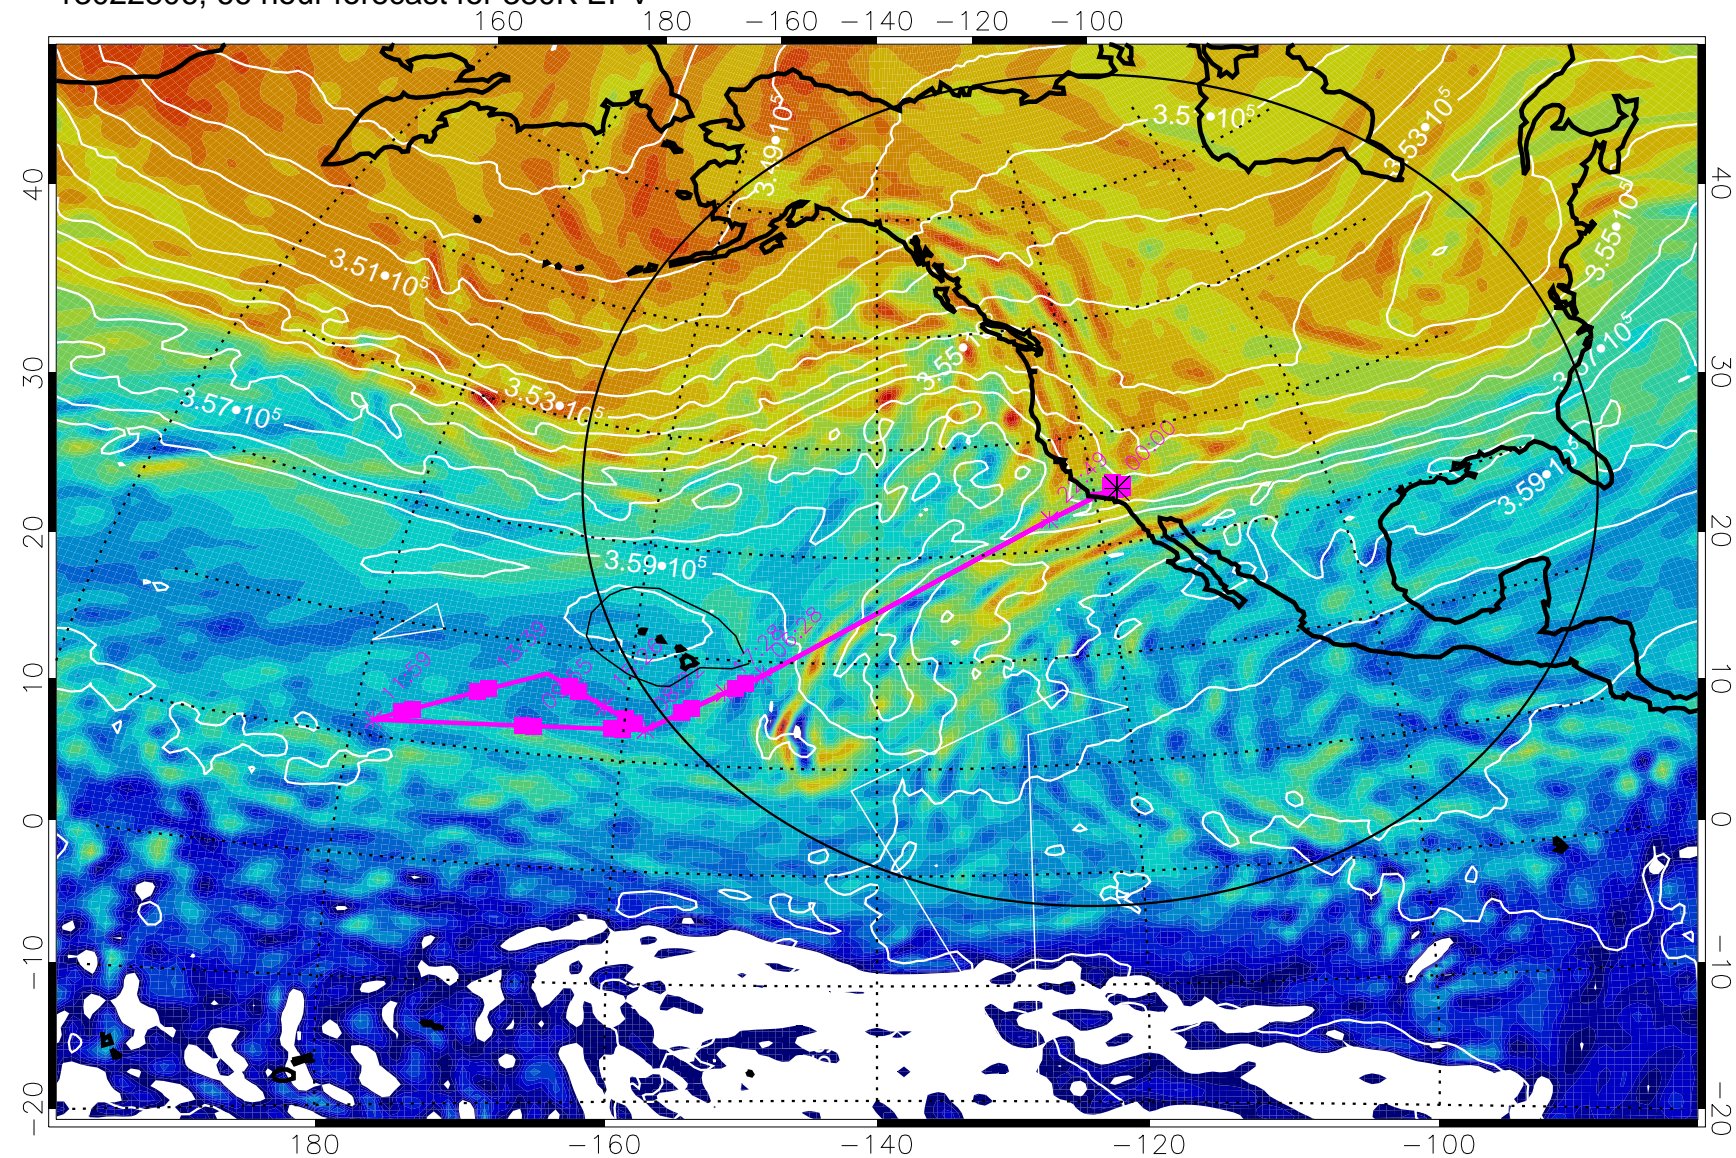

13022718, 54 hour forecast for 380K EPV

160 180 -160 -140 -120 -100

380K Montgomery Streamfunction, white

Range ring of 4055 km -- 13 hours GH round trip

13022800, 60 hour forecast for 380K EPV

380K Montgomery Streamfunction, white

Range ring of 4055 km -- 13 hours GH round trip

13022806, 66 hour forecast for 380K EPV

380K Montgomery Streamfunction, white

Range ring of 4055 km -- 13 hours GH round trip

13022812, 72 hour forecast for 380K EPV

380K Montgomery Streamfunction, white

Range ring of 4055 km -- 13 hours GH round trip

13022818, 78 hour forecast for 380K EPV

380K Montgomery Streamfunction, white

Range ring of 4055 km -- 13 hours GH round trip

13030100, 84 hour forecast for 380K EPV

160 180 -160 -140 -120 -100

380K Montgomery Streamfunction, white

Range ring of 4055 km -- 13 hours GH round trip

13030106, 90 hour forecast for 380K EPV

380K Montgomery Streamfunction, white