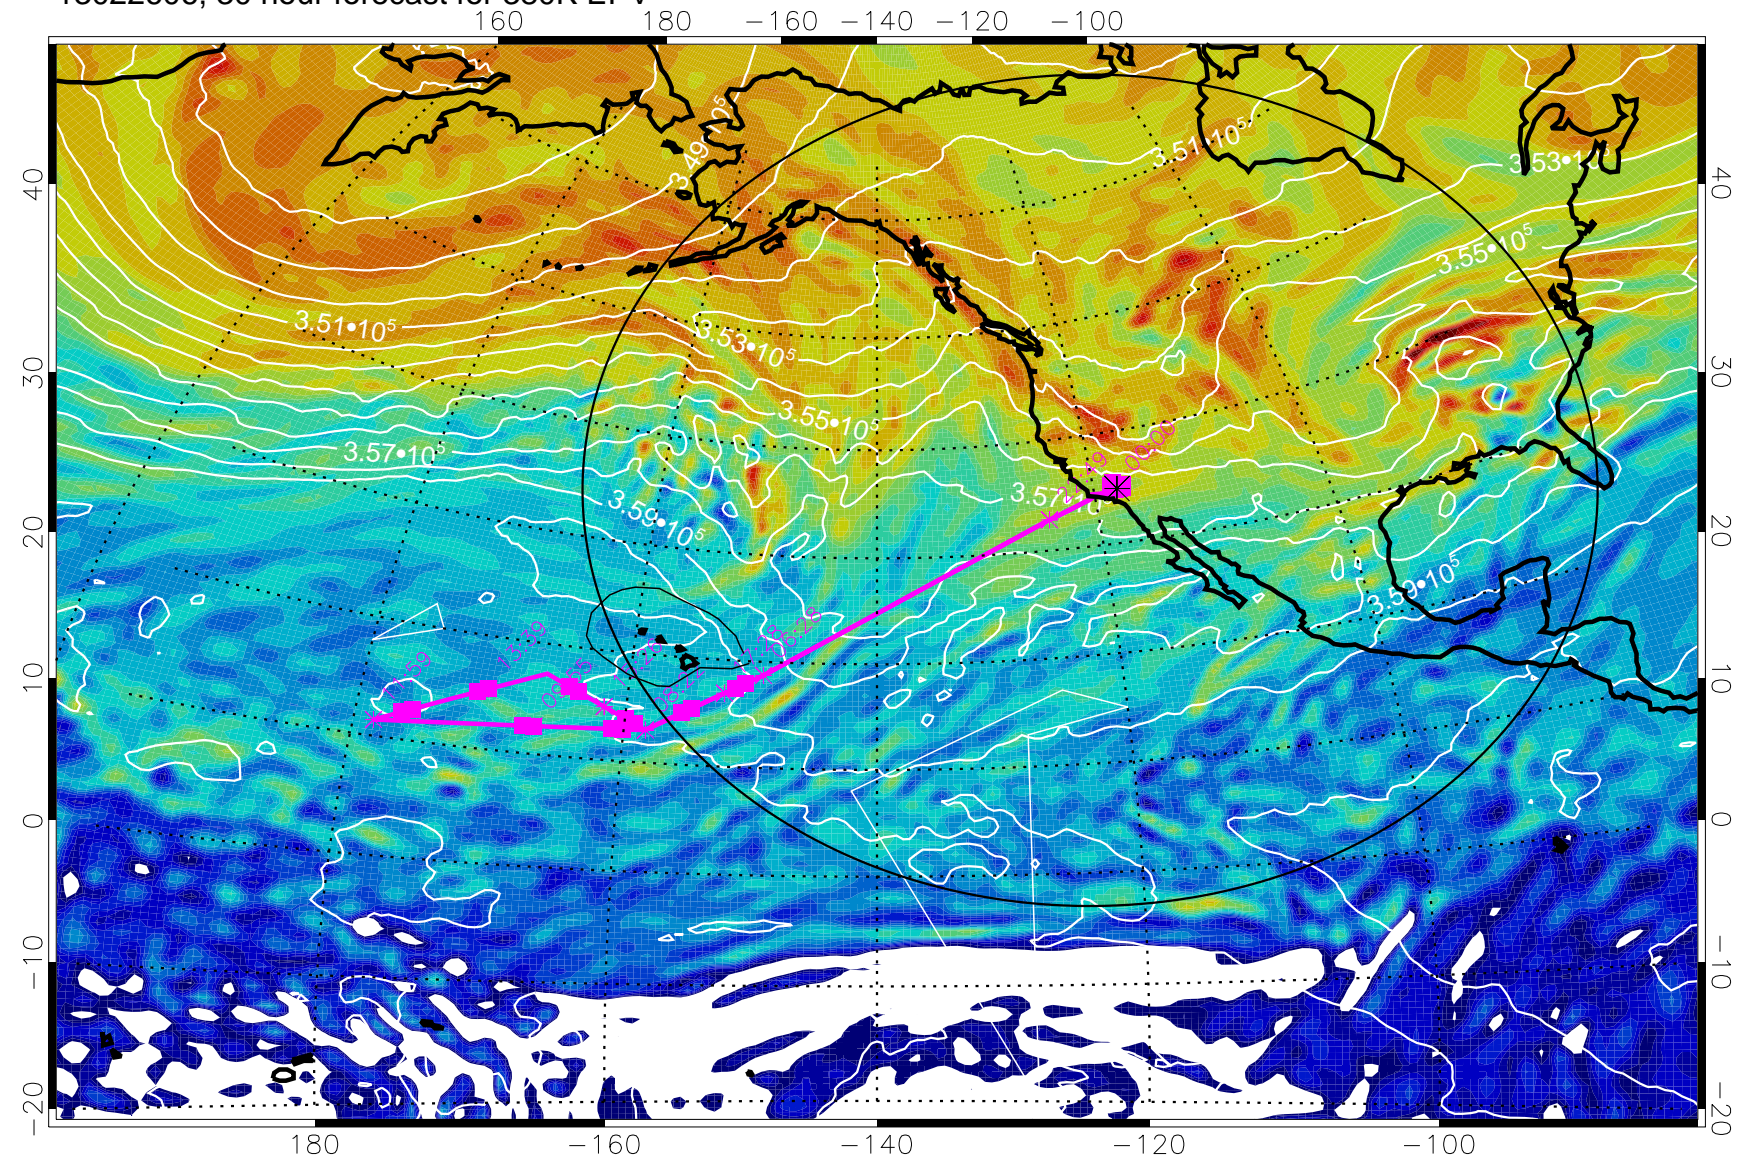

13022512, 12 hour forecast for 380K EPV

160 180 -160 -140 -120 -100

380K Montgomery Streamfunction, white

Range ring of 4055 km -- 13 hours GH round trip

13022518, 18 hour forecast for 380K EPV

160 180 -160 -140 -120 -100

380K Montgomery Streamfunction, white

Range ring of 4055 km -- 13 hours GH round trip

13022600, 24 hour forecast for 380K EPV

160 180 -160 -140 -120 -100

380K Montgomery Streamfunction, white

Range ring of 4055 km -- 13 hours GH round trip

13022606, 30 hour forecast for 380K EPV

380K Montgomery Streamfunction, white

Range ring of 4055 km -- 13 hours GH round trip

13022612, 36 hour forecast for 380K EPV

380K Montgomery Streamfunction, white

Range ring of 4055 km -- 13 hours GH round trip

13022712, 60 hour forecast for 380K EPV

160 180 -160 -140 -120 -100

380K Montgomery Streamfunction, white

Range ring of 4055 km -- 13 hours GH round trip

13022718, 66 hour forecast for 380K EPV

160 180 -160 -140 -120 -100