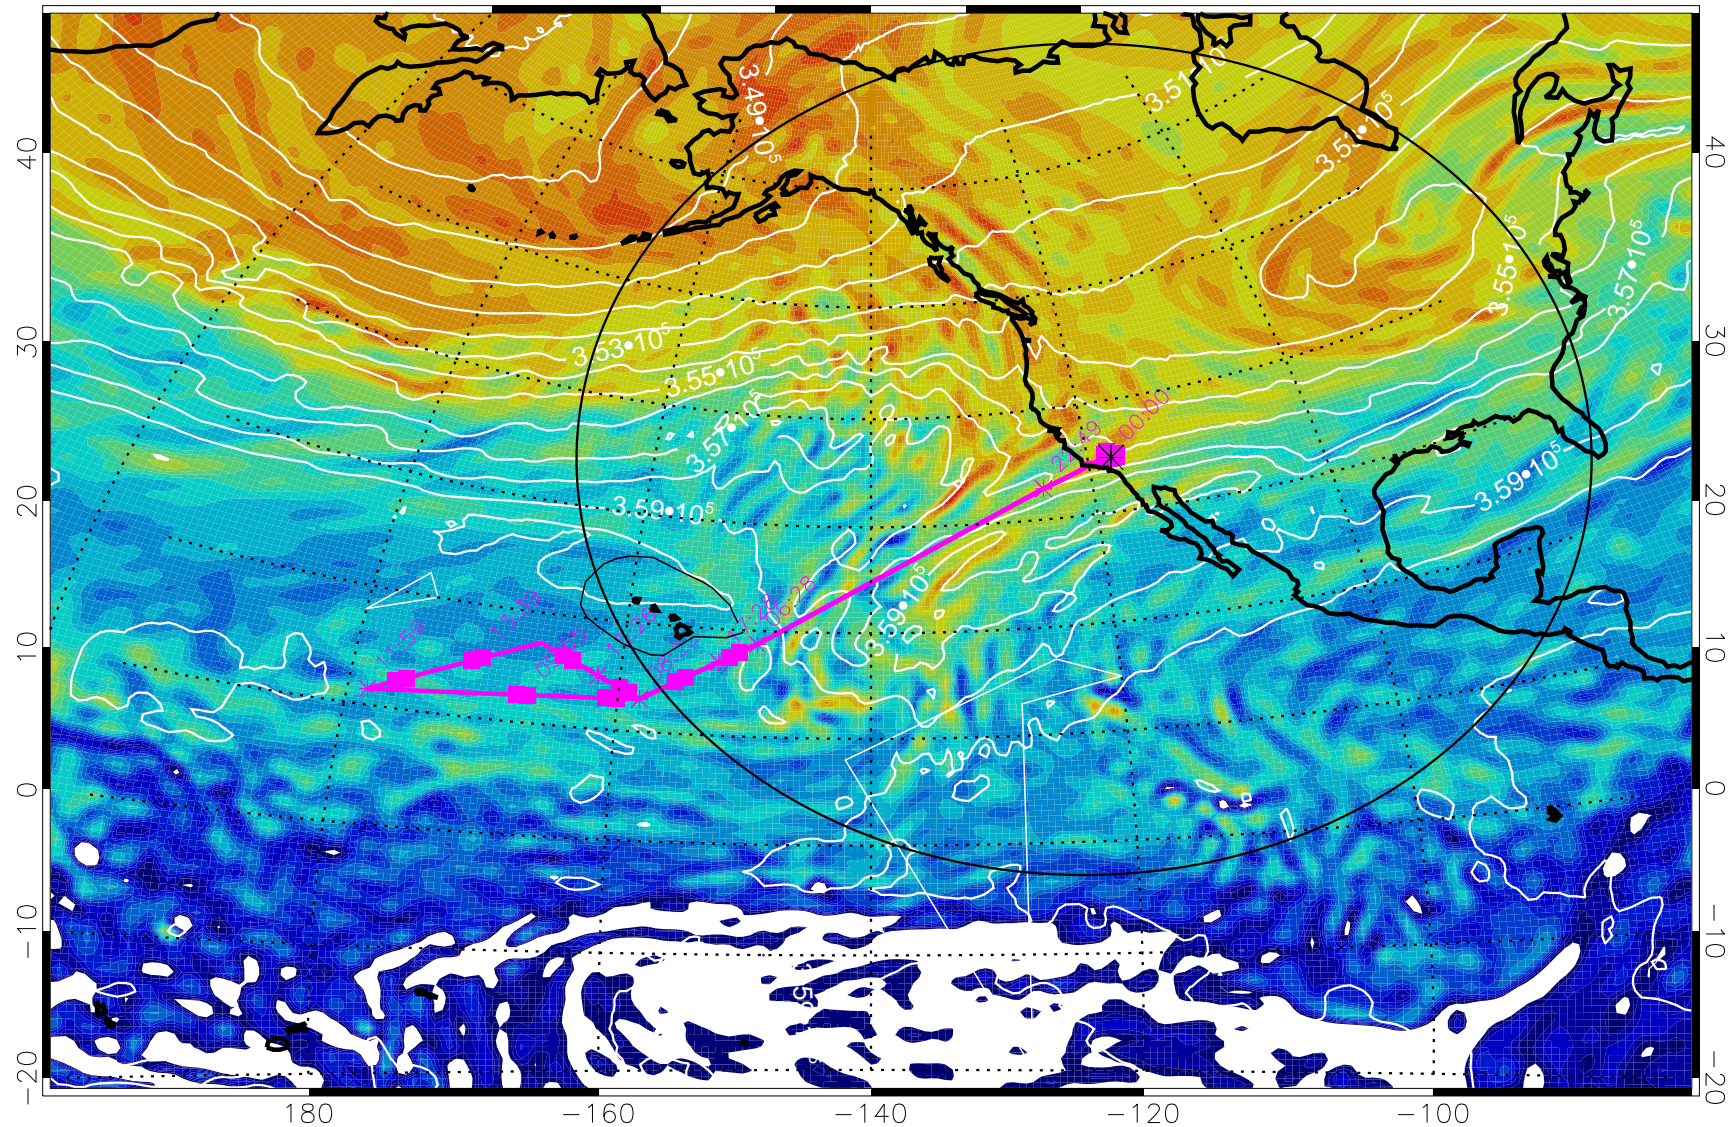

13022712, 60 hour forecast for 380K EPV

160 180 -160 -140 -120 -100

380K Montgomery Streamfunction, white

Range ring of 4055 km -- 13 hours GH round trip

13022718, 66 hour forecast for 380K EPV

160 180 -160 -140 -120 -100

380K Montgomery Streamfunction, white

Range ring of 4055 km -- 13 hours GH round trip

13022800, 72 hour forecast for 380K EPV

380K Montgomery Streamfunction, white

Range ring of 4055 km -- 13 hours GH round trip

13022806, 78 hour forecast for 380K EPV

380K Montgomery Streamfunction, white

Range ring of 4055 km -- 13 hours GH round trip

13022812, 84 hour forecast for 380K EPV

380K Montgomery Streamfunction, white

Range ring of 4055 km -- 13 hours GH round trip

13022818, 90 hour forecast for 380K EPV

160 180 -160 -140 -120 -100

380K Montgomery Streamfunction, white

Range ring of 4055 km -- 13 hours GH round trip

13030100, 96 hour forecast for 380K EPV

160 180 -160 -140 -120 -100