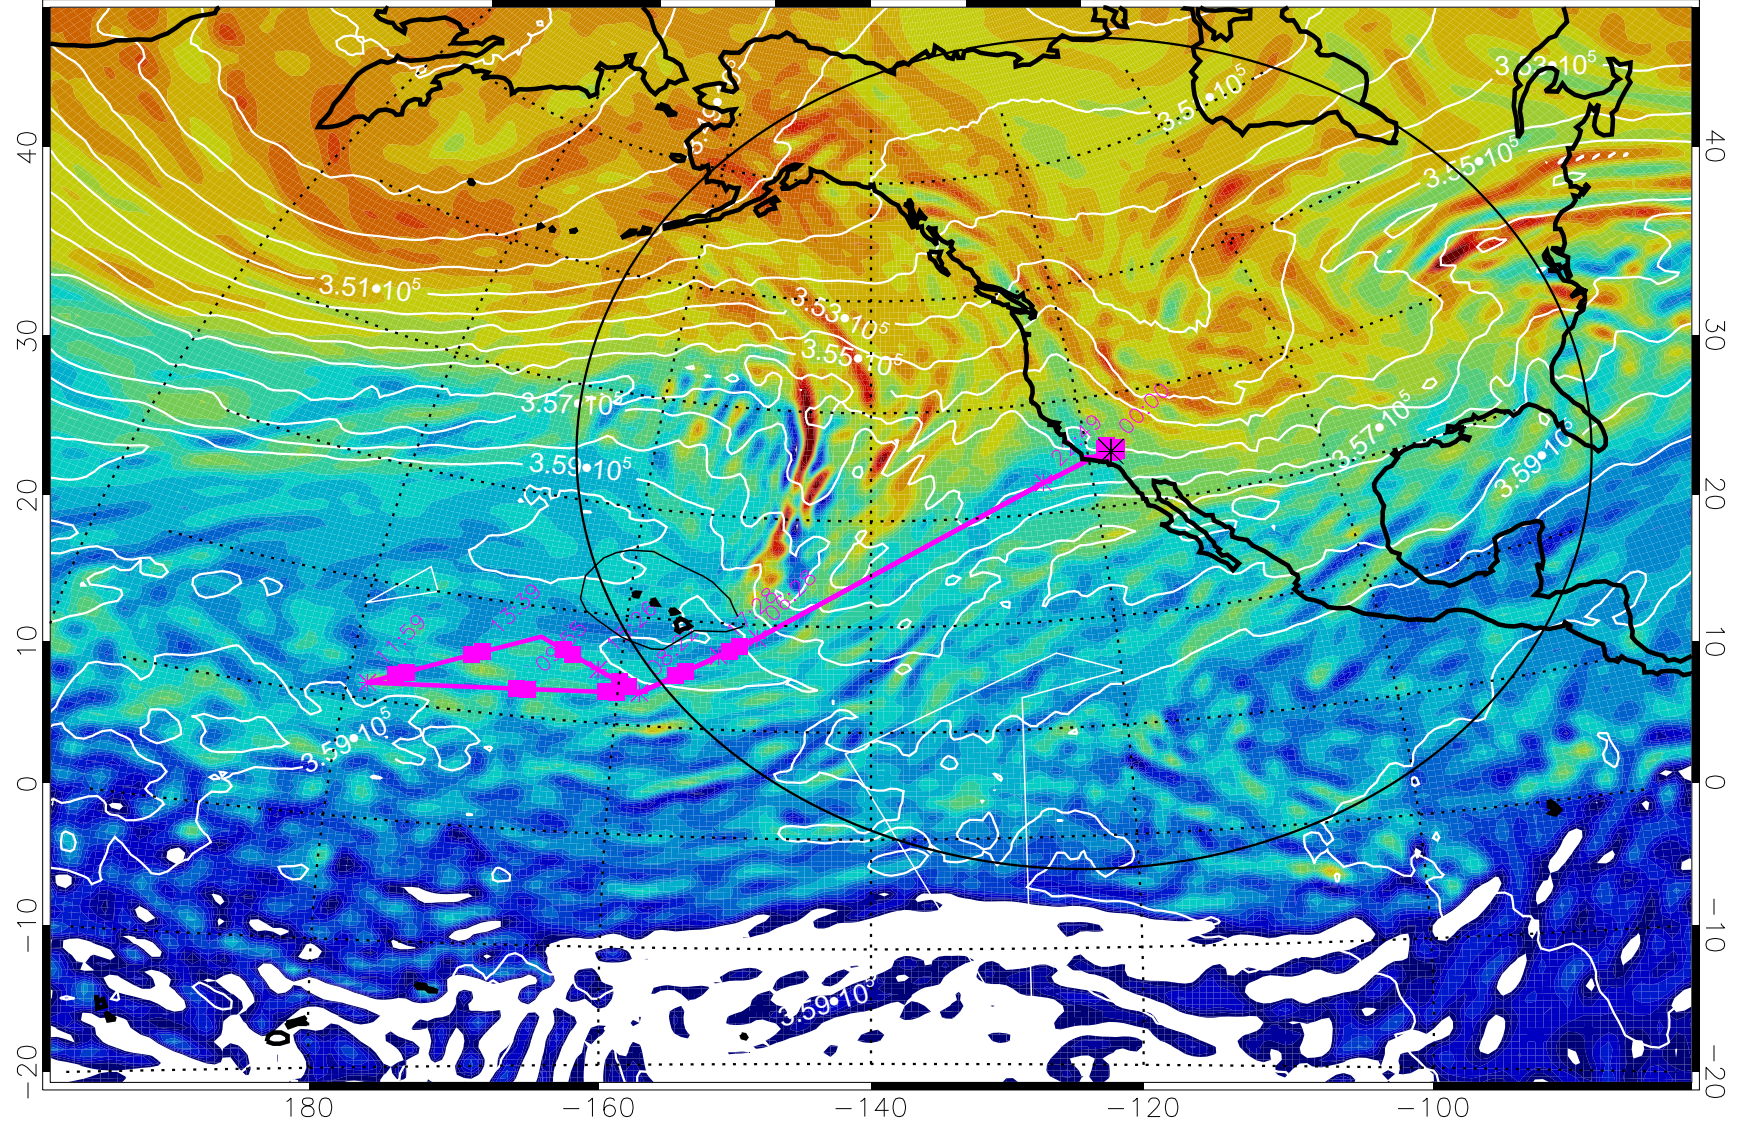

380K Montgomery Streamfunction, white

Range ring of 4055 km -- 13 hours GH round trip

13022600, 24 hour forecast for 380K EPV

160 180 -160 -140 -120 -100

380K Montgomery Streamfunction, white

Range ring of 4055 km -- 13 hours GH round trip

13022606, 30 hour forecast for 380K EPV

380K Montgomery Streamfunction, white

Range ring of 4055 km -- 13 hours GH round trip

13022612, 36 hour forecast for 380K EPV

380K Montgomery Streamfunction, white

Range ring of 4055 km -- 13 hours GH round trip

13022618, 42 hour forecast for 380K EPV

160 180 -160 -140 -120 -100

$-5.0 \cdot 10^{-6}$ 0 $5.0 \cdot 10^{-6}$ $1.0 \cdot 10^{-5}$ $1.5 \cdot 10^{-5}$
PVU

380K Montgomery Streamfunction, white

Range ring of 4055 km -- 13 hours GH round trip

13022700, 48 hour forecast for 380K EPV

380K Montgomery Streamfunction, white

Range ring of 4055 km -- 13 hours GH round trip

13022706, 54 hour forecast for 380K EPV

380K Montgomery Streamfunction, white

Range ring of 4055 km -- 13 hours GH round trip