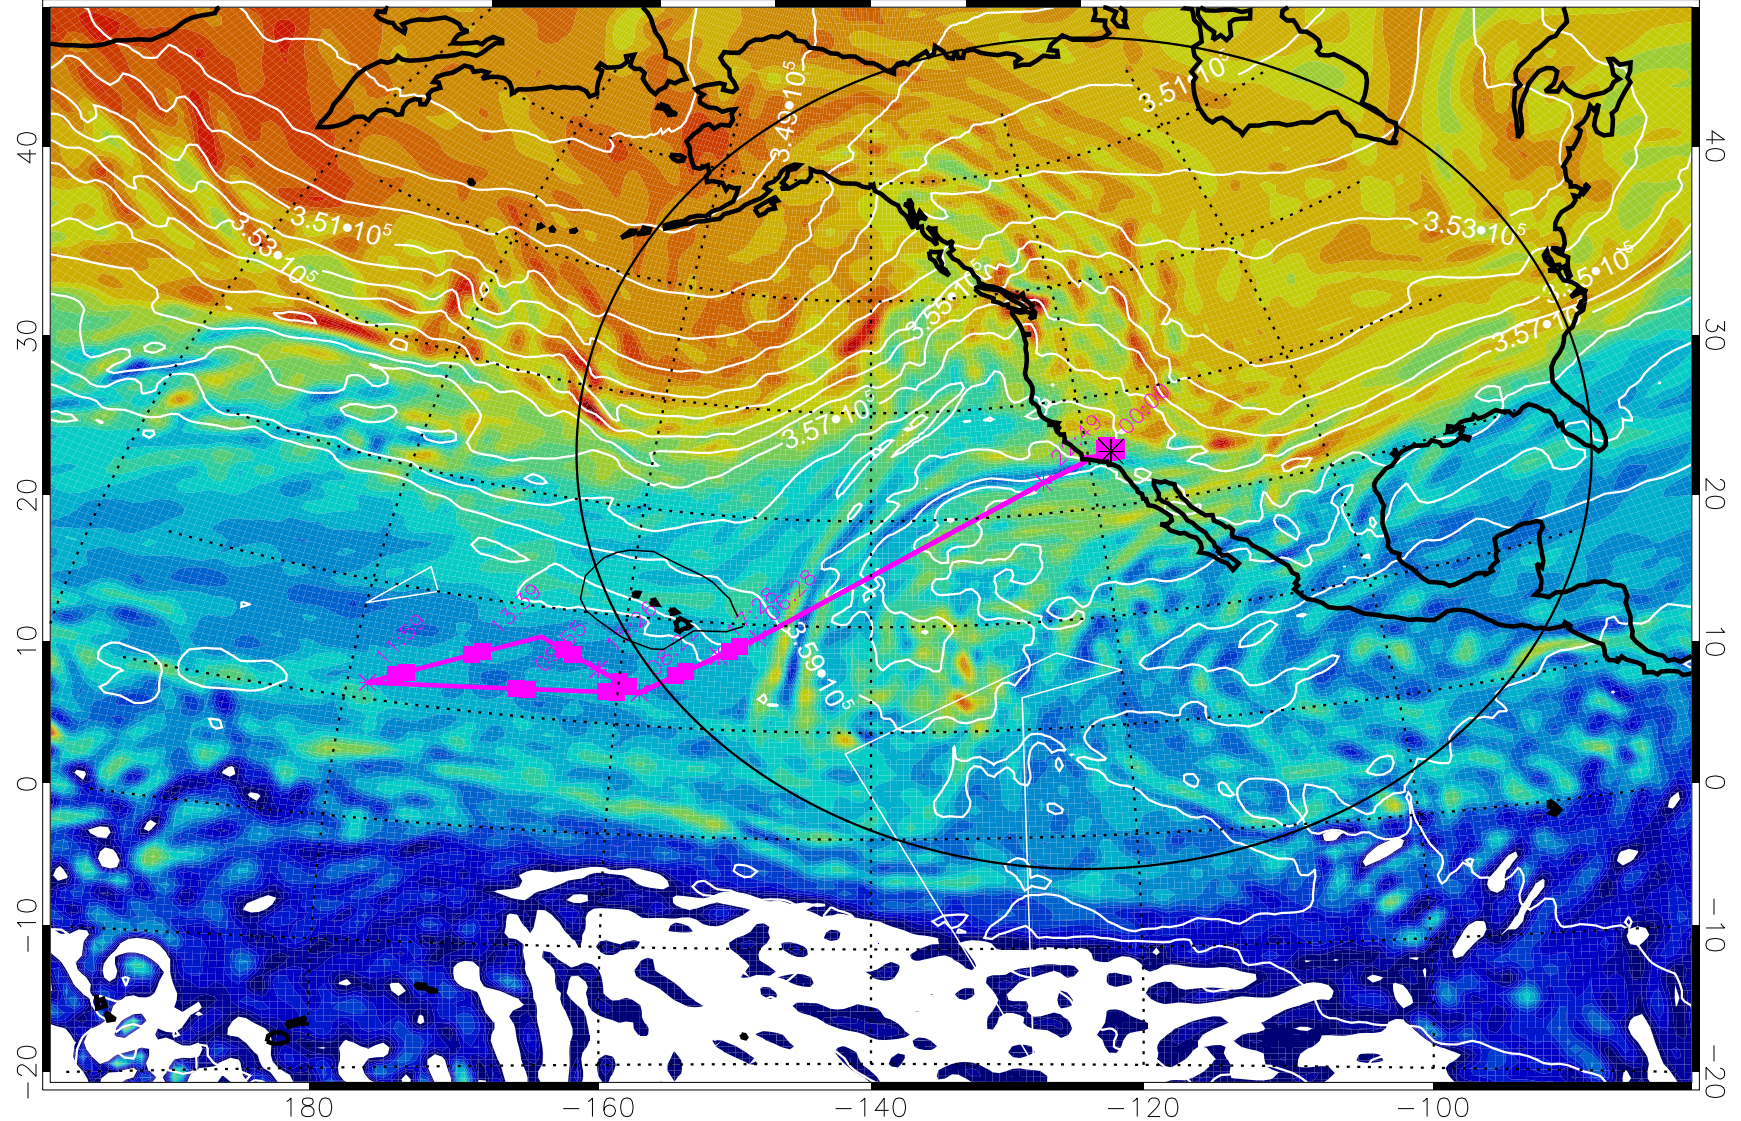

13022806, 78 hour forecast for 380K EPV

380K Montgomery Streamfunction, white

Range ring of 4055 km -- 13 hours GH round trip

13022812, 84 hour forecast for 380K EPV

380K Montgomery Streamfunction, white

Range ring of 4055 km -- 13 hours GH round trip

13022818, 90 hour forecast for 380K EPV

160 180 -160 -140 -120 -100

380K Montgomery Streamfunction, white

Range ring of 4055 km -- 13 hours GH round trip

13030100, 96 hour forecast for 380K EPV

160 180 -160 -140 -120 -100

380K Montgomery Streamfunction, white

Range ring of 4055 km -- 13 hours GH round trip

13030106, 102 hour forecast for 380K EPV

160 180 -160 -140 -120 -100

380K Montgomery Streamfunction, white

Range ring of 4055 km -- 13 hours GH round trip

13030112, 108 hour forecast for 380K EPV

160 180 -160 -140 -120 -100

380K Montgomery Streamfunction, white

Range ring of 4055 km -- 13 hours GH round trip

13030118, 114 hour forecast for 380K EPV

380K Montgomery Streamfunction, white