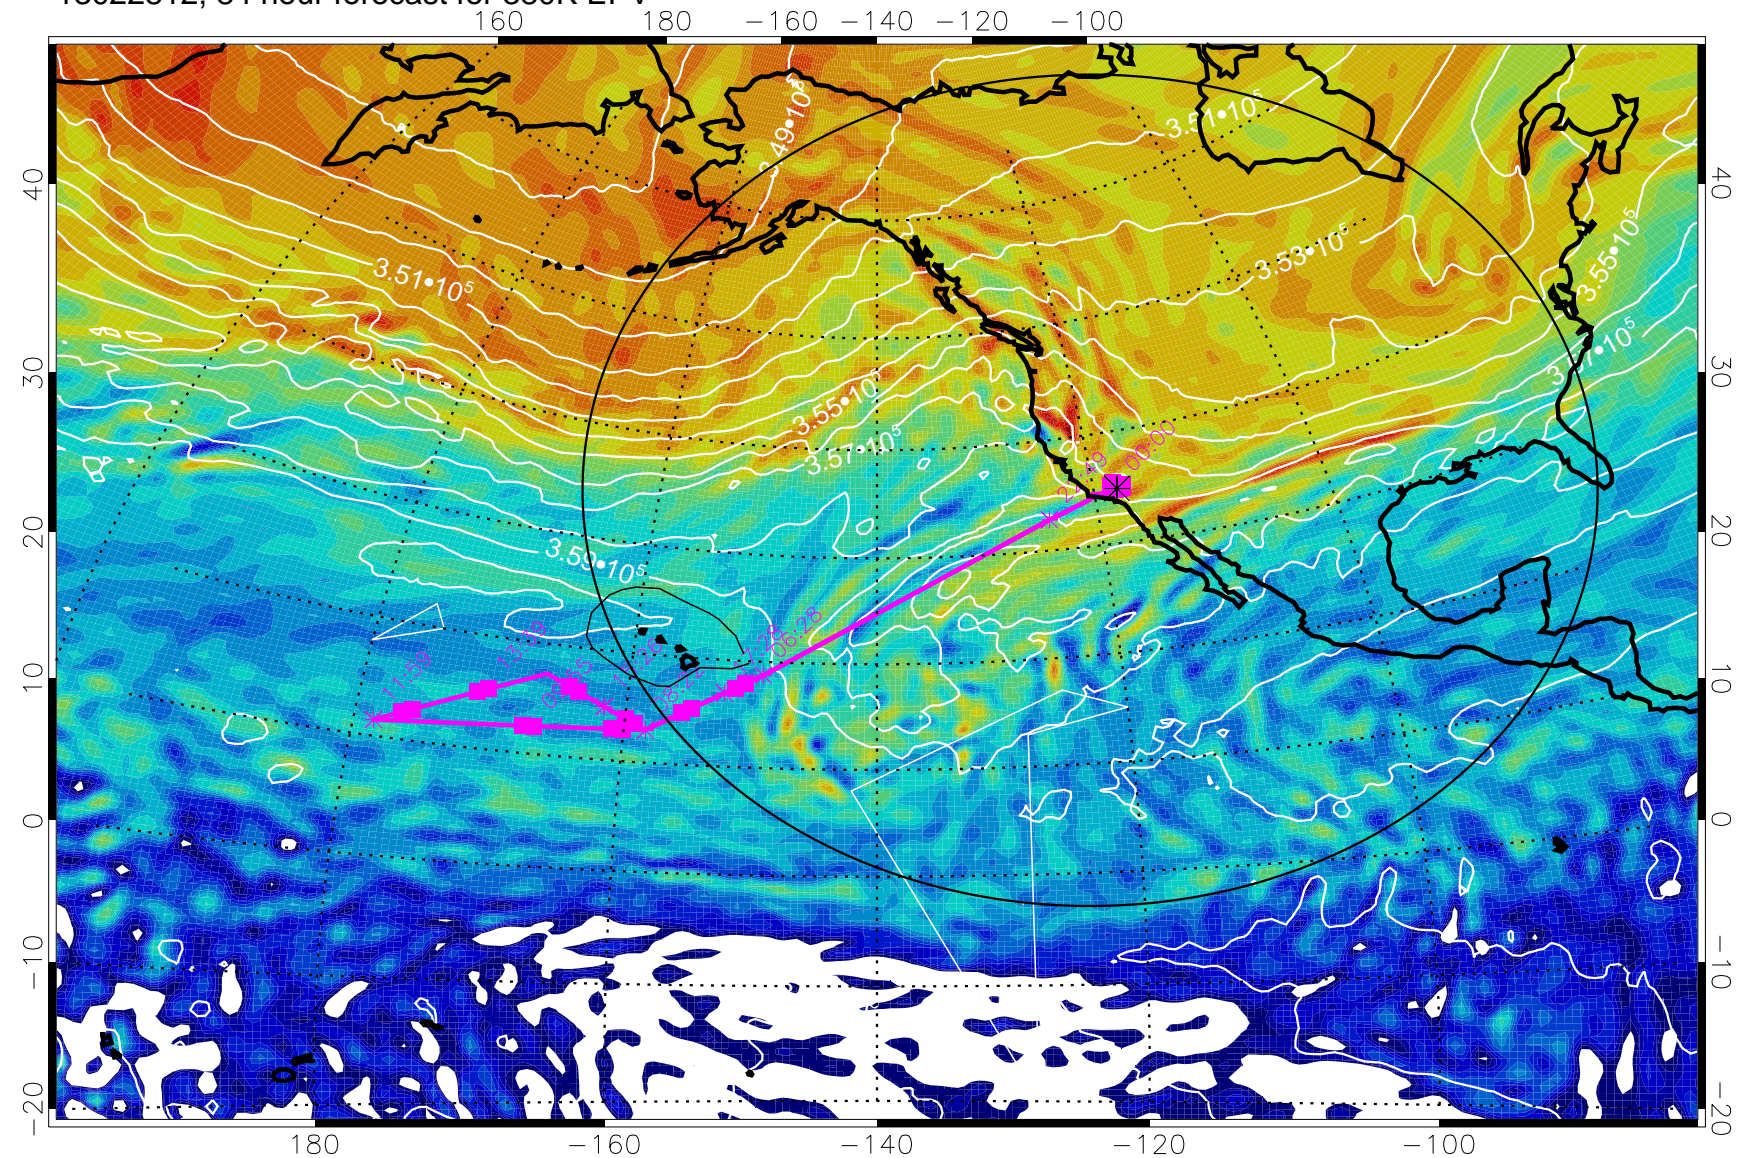

13022712, 60 hour forecast for 380K EPV

160 180 -160 -140 -120 -100

380K Montgomery Streamfunction, white

Range ring of 4055 km -- 13 hours GH round trip

13022718, 66 hour forecast for 380K EPV

160 180 -160 -140 -120 -100

380K Montgomery Streamfunction, white

Range ring of 4055 km -- 13 hours GH round trip

13022800, 72 hour forecast for 380K EPV

380K Montgomery Streamfunction, white

Range ring of 4055 km -- 13 hours GH round trip

13022806, 78 hour forecast for 380K EPV

380K Montgomery Streamfunction, white

Range ring of 4055 km -- 13 hours GH round trip

13022812, 84 hour forecast for 380K EPV

380K Montgomery Streamfunction, white

Range ring of 4055 km -- 13 hours GH round trip

13022818, 90 hour forecast for 380K EPV

160 180 -160 -140 -120 -100

380K Montgomery Streamfunction, white

Range ring of 4055 km -- 13 hours GH round trip

13030100, 96 hour forecast for 380K EPV

160 180 -160 -140 -120 -100