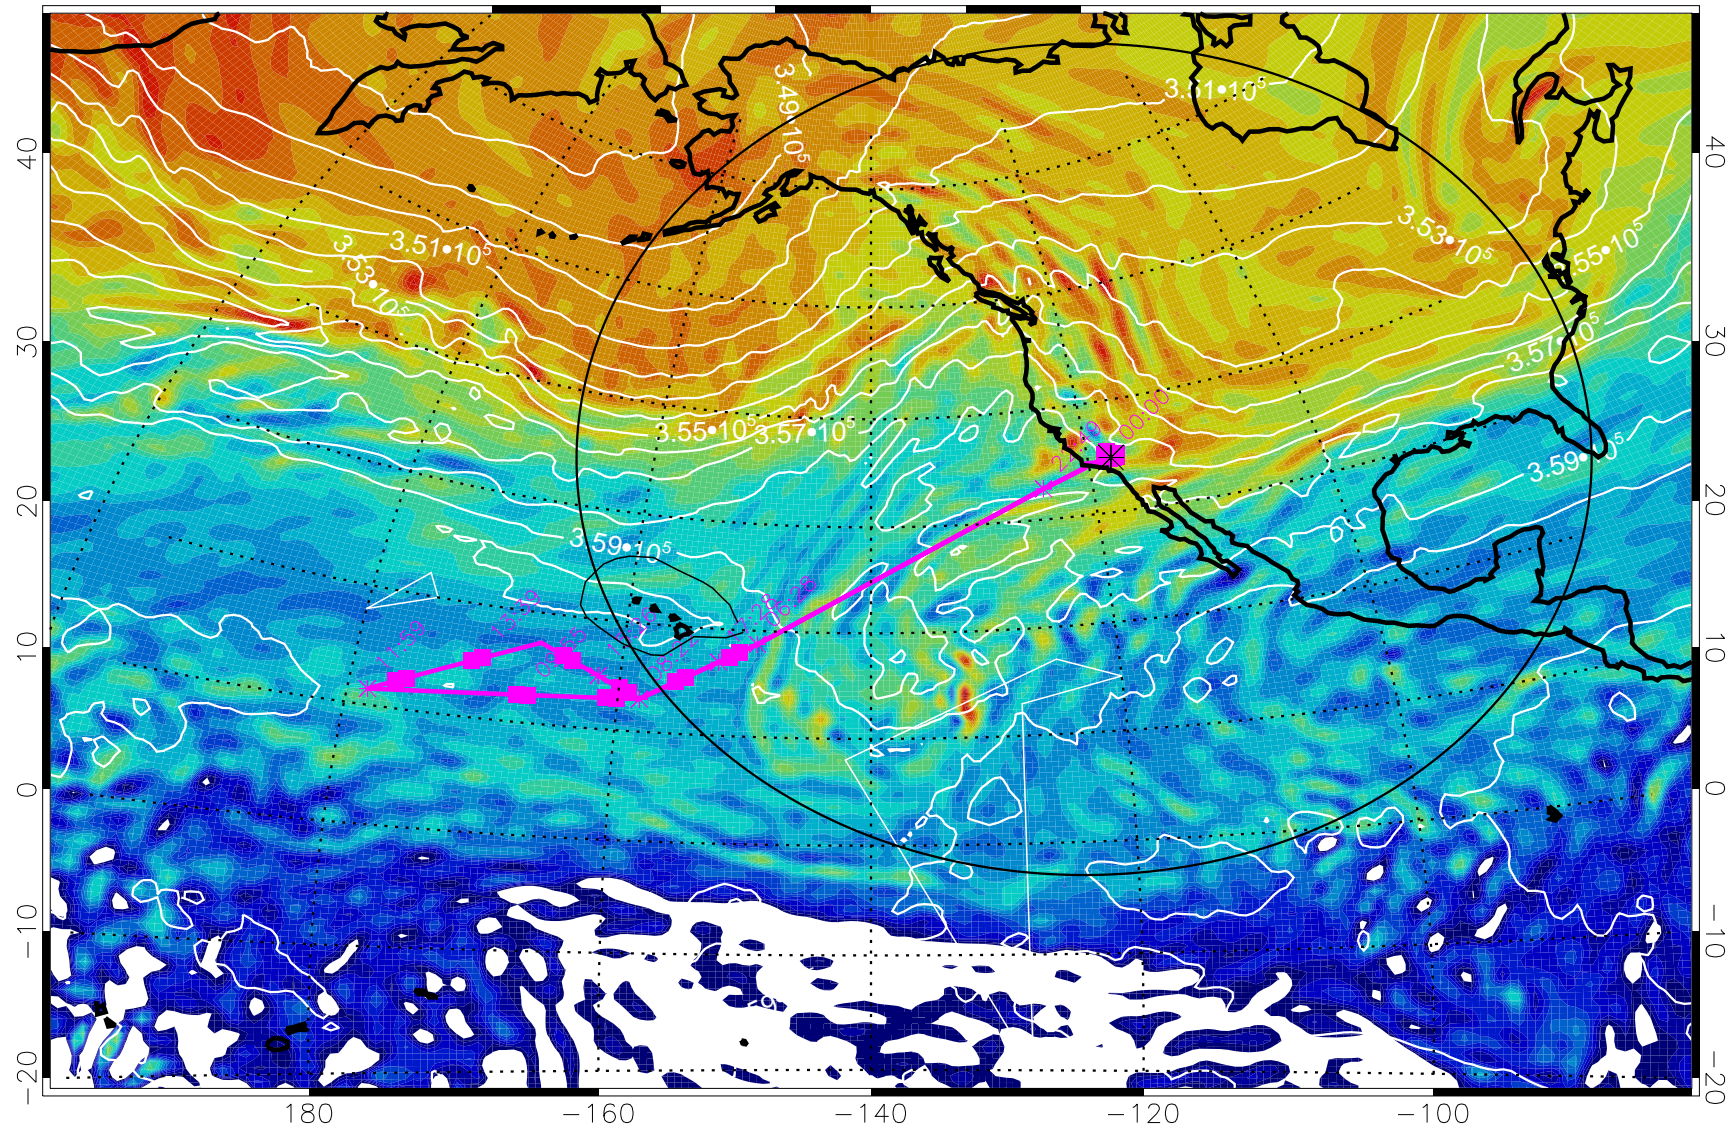

380K Montgomery Streamfunction, white

Range ring of 4055 km -- 13 hours GH round trip

13022800, 72 hour forecast for 380K EPV

380K Montgomery Streamfunction, white

Range ring of 4055 km -- 13 hours GH round trip

13022806, 78 hour forecast for 380K EPV

380K Montgomery Streamfunction, white

Range ring of 4055 km -- 13 hours GH round trip

13022812, 84 hour forecast for 380K EPV

380K Montgomery Streamfunction, white

Range ring of 4055 km -- 13 hours GH round trip

13022818, 90 hour forecast for 380K EPV

160 180 -160 -140 -120 -100

380K Montgomery Streamfunction, white

Range ring of 4055 km -- 13 hours GH round trip

13030100, 96 hour forecast for 380K EPV

160 180 -160 -140 -120 -100

380K Montgomery Streamfunction, white

Range ring of 4055 km -- 13 hours GH round trip

13030106, 102 hour forecast for 380K EPV

160 180 -160 -140 -120 -100

380K Montgomery Streamfunction, white

Range ring of 4055 km -- 13 hours GH round trip