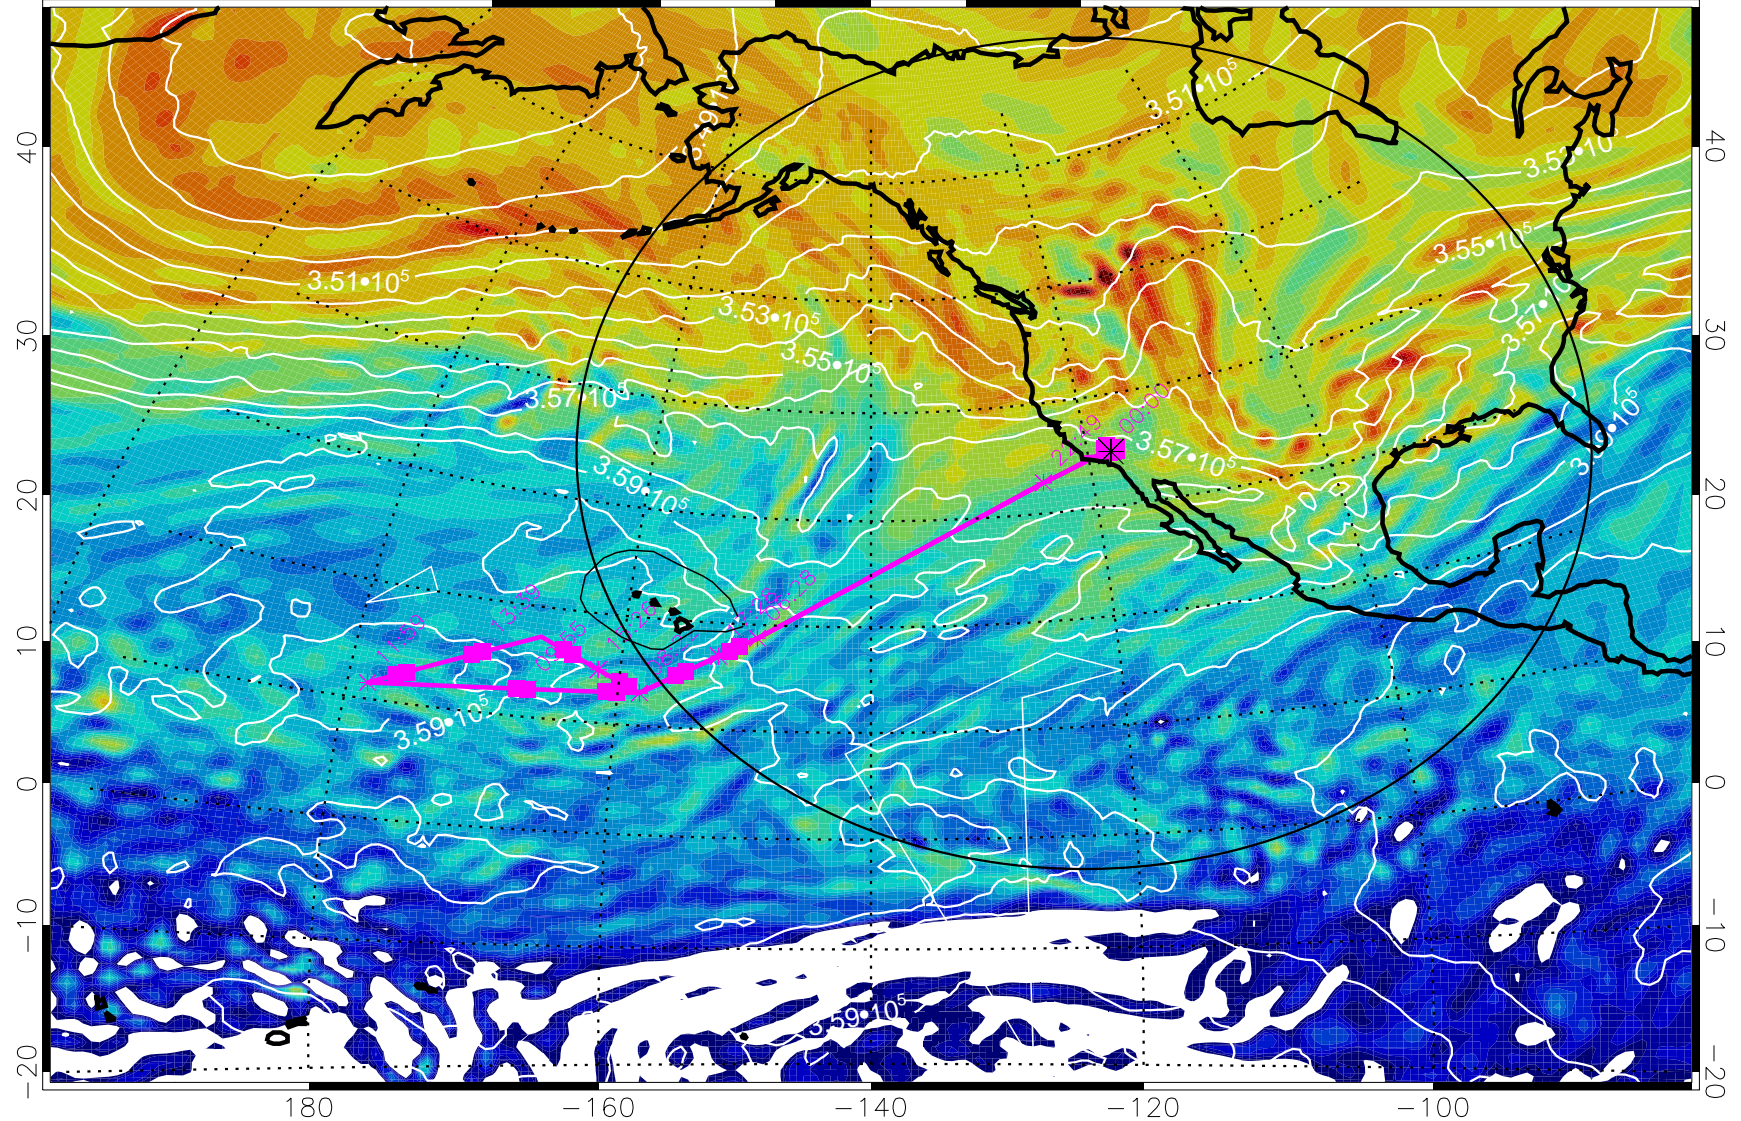

13022512, 12 hour forecast for 380K EPV

160 180 -160 -140 -120 -100

380K Montgomery Streamfunction, white

Range ring of 4055 km -- 13 hours GH round trip

13022518, 18 hour forecast for 380K EPV

160 180 -160 -140 -120 -100

380K Montgomery Streamfunction, white

Range ring of 4055 km -- 13 hours GH round trip

13022600, 24 hour forecast for 380K EPV

160 180 -160 -140 -120 -100

380K Montgomery Streamfunction, white

Range ring of 4055 km -- 13 hours GH round trip

13022606, 30 hour forecast for 380K EPV

380K Montgomery Streamfunction, white

Range ring of 4055 km -- 13 hours GH round trip

13022612, 36 hour forecast for 380K EPV

380K Montgomery Streamfunction, white

Range ring of 4055 km -- 13 hours GH round trip

13022712, 60 hour forecast for 380K EPV

160 180 -160 -140 -120 -100

380K Montgomery Streamfunction, white

Range ring of 4055 km -- 13 hours GH round trip

13022718, 66 hour forecast for 380K EPV

160 180 -160 -140 -120 -100