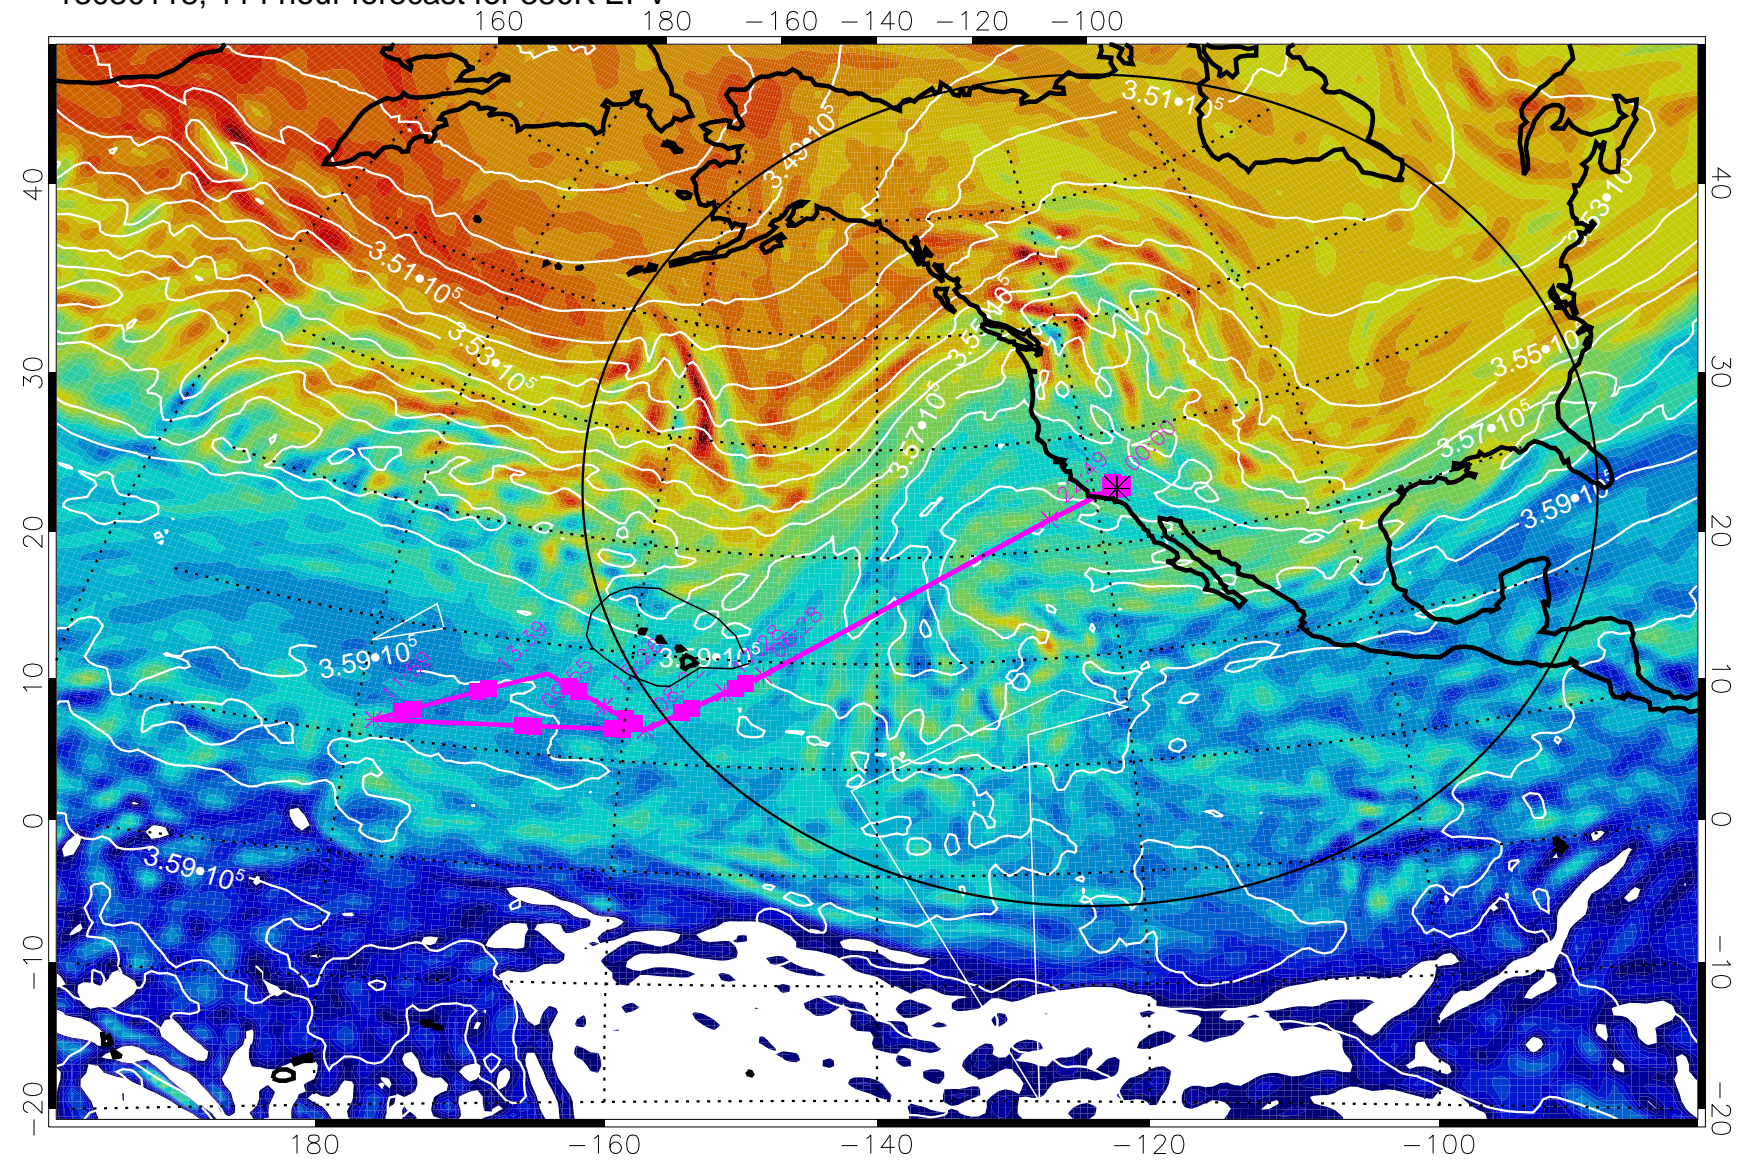

380K Montgomery Streamfunction, white

Range ring of 4055 km -- 13 hours GH round trip

13030106, 102 hour forecast for 380K EPV

160 180 -160 -140 -120 -100

380K Montgomery Streamfunction, white

Range ring of 4055 km -- 13 hours GH round trip

13030112, 108 hour forecast for 380K EPV

160 180 -160 -140 -120 -100

380K Montgomery Streamfunction, white

Range ring of 4055 km -- 13 hours GH round trip

13030118, 114 hour forecast for 380K EPV

380K Montgomery Streamfunction, white

Range ring of 4055 km -- 13 hours GH round trip

13030200, 120 hour forecast for 380K EPV

160 180 -160 -140 -120 -100

380K Montgomery Streamfunction, white

Range ring of 4055 km -- 13 hours GH round trip