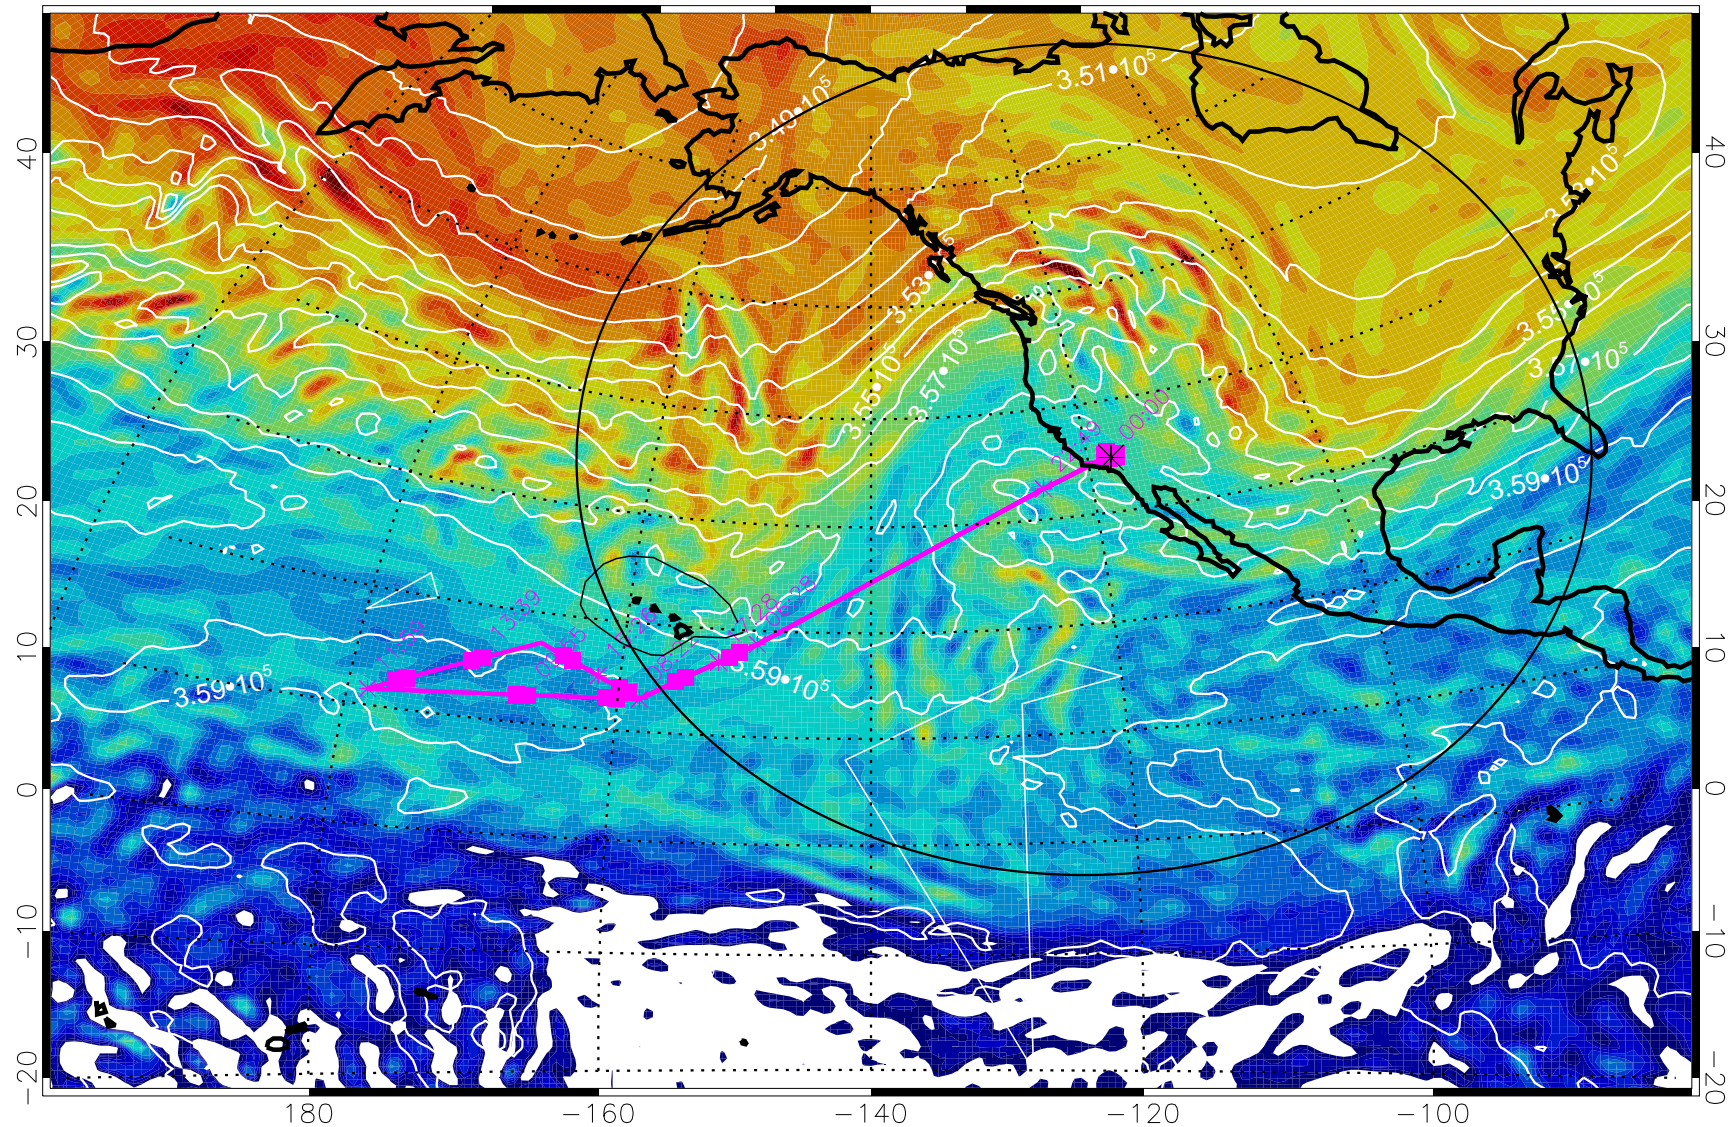

380K Montgomery Streamfunction, white

Range ring of 4055 km -- 13 hours GH round trip

13030106, 102 hour forecast for 380K EPV

160 180 -160 -140 -120 -100

380K Montgomery Streamfunction, white

Range ring of 4055 km -- 13 hours GH round trip

13030112, 108 hour forecast for 380K EPV

160 180 -160 -140 -120 -100

380K Montgomery Streamfunction, white

Range ring of 4055 km -- 13 hours GH round trip

13030118, 114 hour forecast for 380K EPV

380K Montgomery Streamfunction, white

Range ring of 4055 km -- 13 hours GH round trip

13030200, 120 hour forecast for 380K EPV

160 180 -160 -140 -120 -100

380K Montgomery Streamfunction, white

Range ring of 4055 km -- 13 hours GH round trip