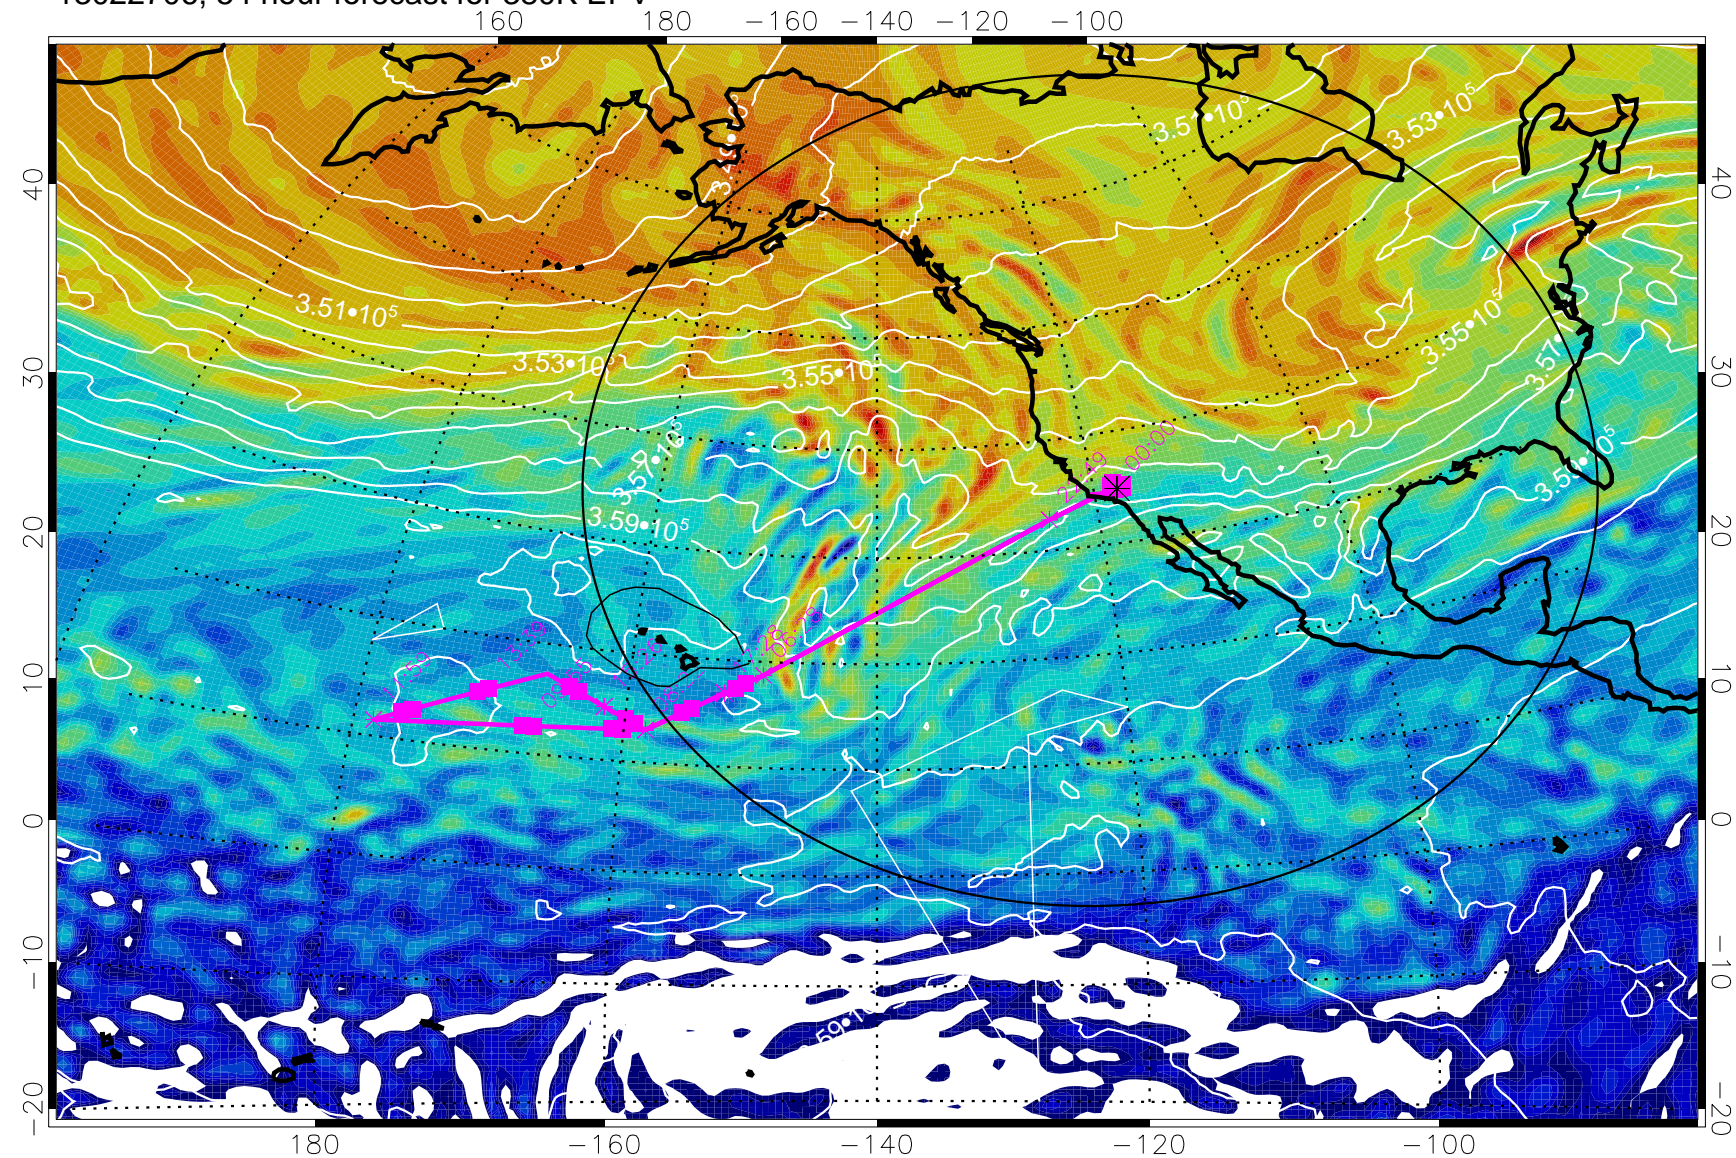

13022606, 30 hour forecast for 380K EPV

380K Montgomery Streamfunction, white

Range ring of 4055 km -- 13 hours GH round trip

13022612, 36 hour forecast for 380K EPV

380K Montgomery Streamfunction, white

Range ring of 4055 km -- 13 hours GH round trip

13022618, 42 hour forecast for 380K EPV

160 180 -160 -140 -120 -100

$-5.0 \cdot 10^{-6}$ 0 $5.0 \cdot 10^{-6}$ $1.0 \cdot 10^{-5}$ $1.5 \cdot 10^{-5}$
PVU

380K Montgomery Streamfunction, white

Range ring of 4055 km -- 13 hours GH round trip

13022700, 48 hour forecast for 380K EPV

380K Montgomery Streamfunction, white

Range ring of 4055 km -- 13 hours GH round trip

13022706, 54 hour forecast for 380K EPV

380K Montgomery Streamfunction, white

Range ring of 4055 km -- 13 hours GH round trip

13022712, 60 hour forecast for 380K EPV

160 180 -160 -140 -120 -100

380K Montgomery Streamfunction, white

Range ring of 4055 km -- 13 hours GH round trip

13022718, 66 hour forecast for 380K EPV

160 180 -160 -140 -120 -100