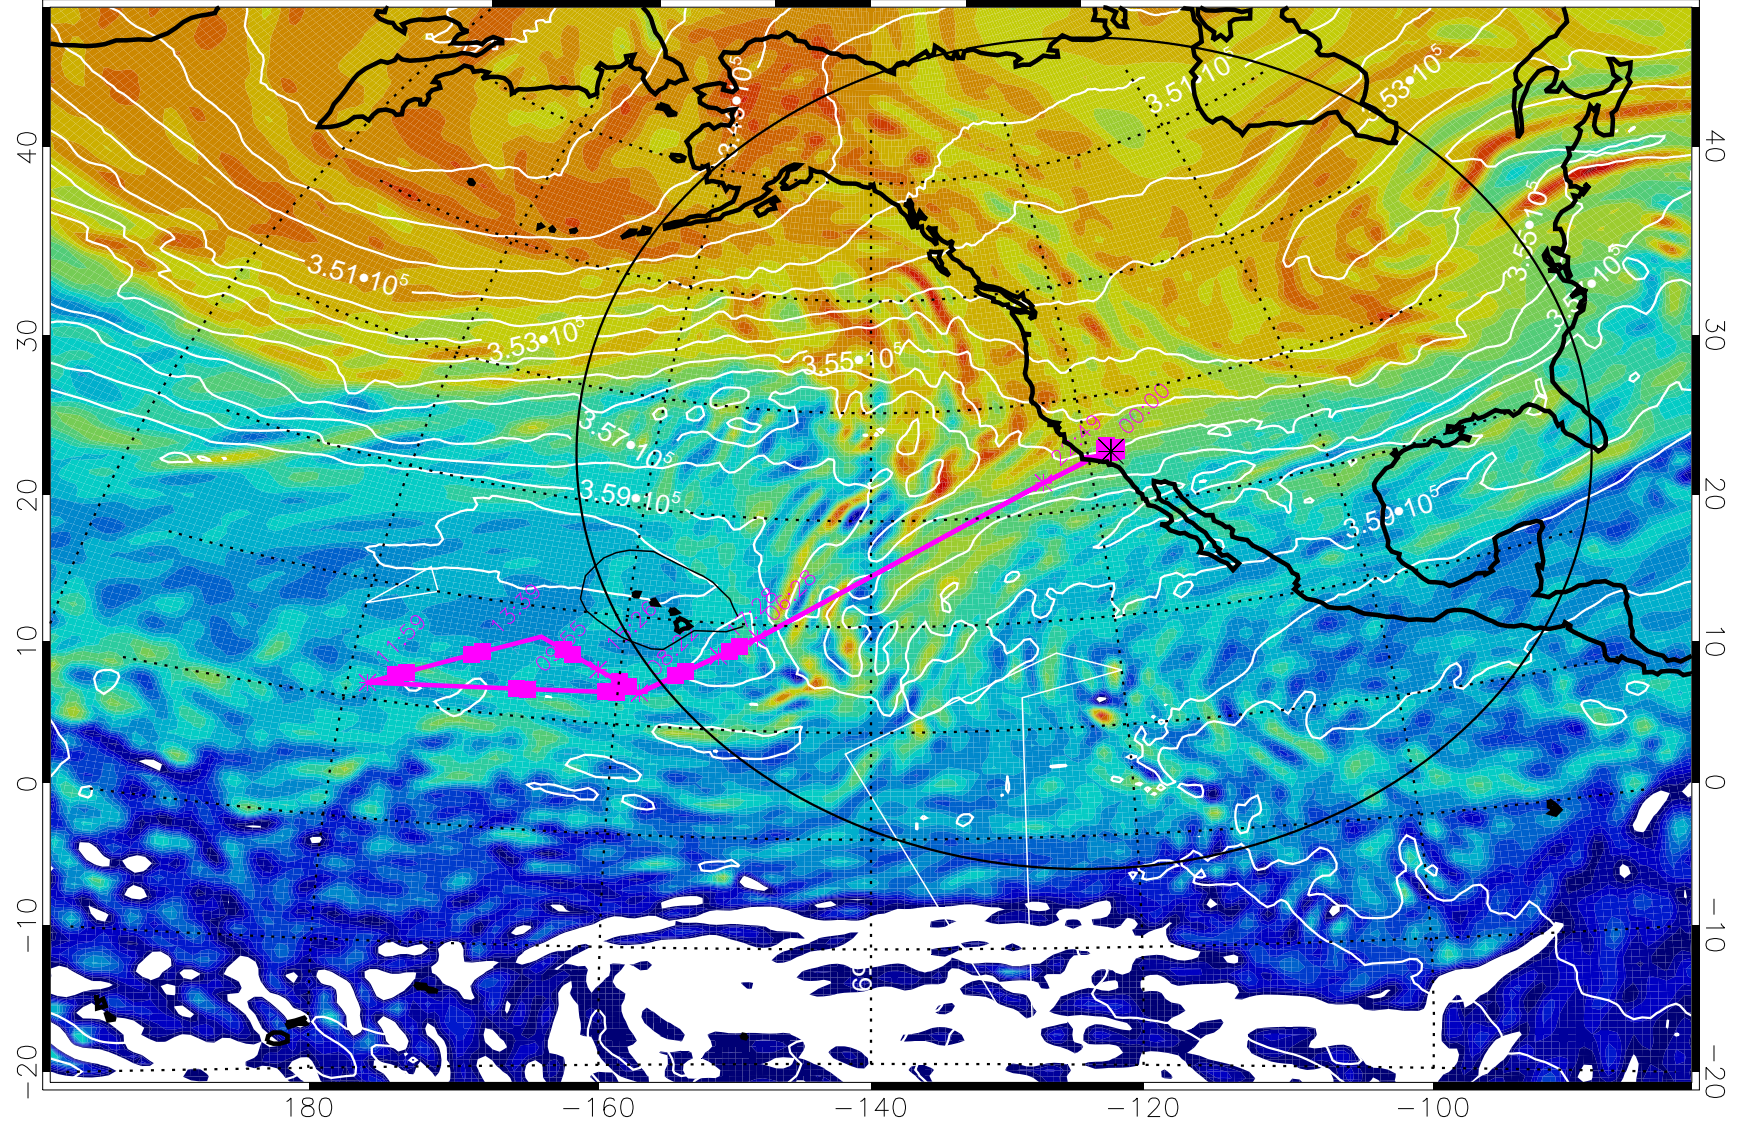

13022700, 48 hour forecast for 380K EPV

380K Montgomery Streamfunction, white

Range ring of 4055 km -- 13 hours GH round trip

13022706, 54 hour forecast for 380K EPV

380K Montgomery Streamfunction, white

Range ring of 4055 km -- 13 hours GH round trip

13022712, 60 hour forecast for 380K EPV

160 180 -160 -140 -120 -100

380K Montgomery Streamfunction, white

Range ring of 4055 km -- 13 hours GH round trip

13022718, 66 hour forecast for 380K EPV

160 180 -160 -140 -120 -100

380K Montgomery Streamfunction, white

Range ring of 4055 km -- 13 hours GH round trip

13022800, 72 hour forecast for 380K EPV

380K Montgomery Streamfunction, white

Range ring of 4055 km -- 13 hours GH round trip

13022806, 78 hour forecast for 380K EPV

380K Montgomery Streamfunction, white

Range ring of 4055 km -- 13 hours GH round trip

13022812, 84 hour forecast for 380K EPV

380K Montgomery Streamfunction, white

Range ring of 4055 km -- 13 hours GH round trip