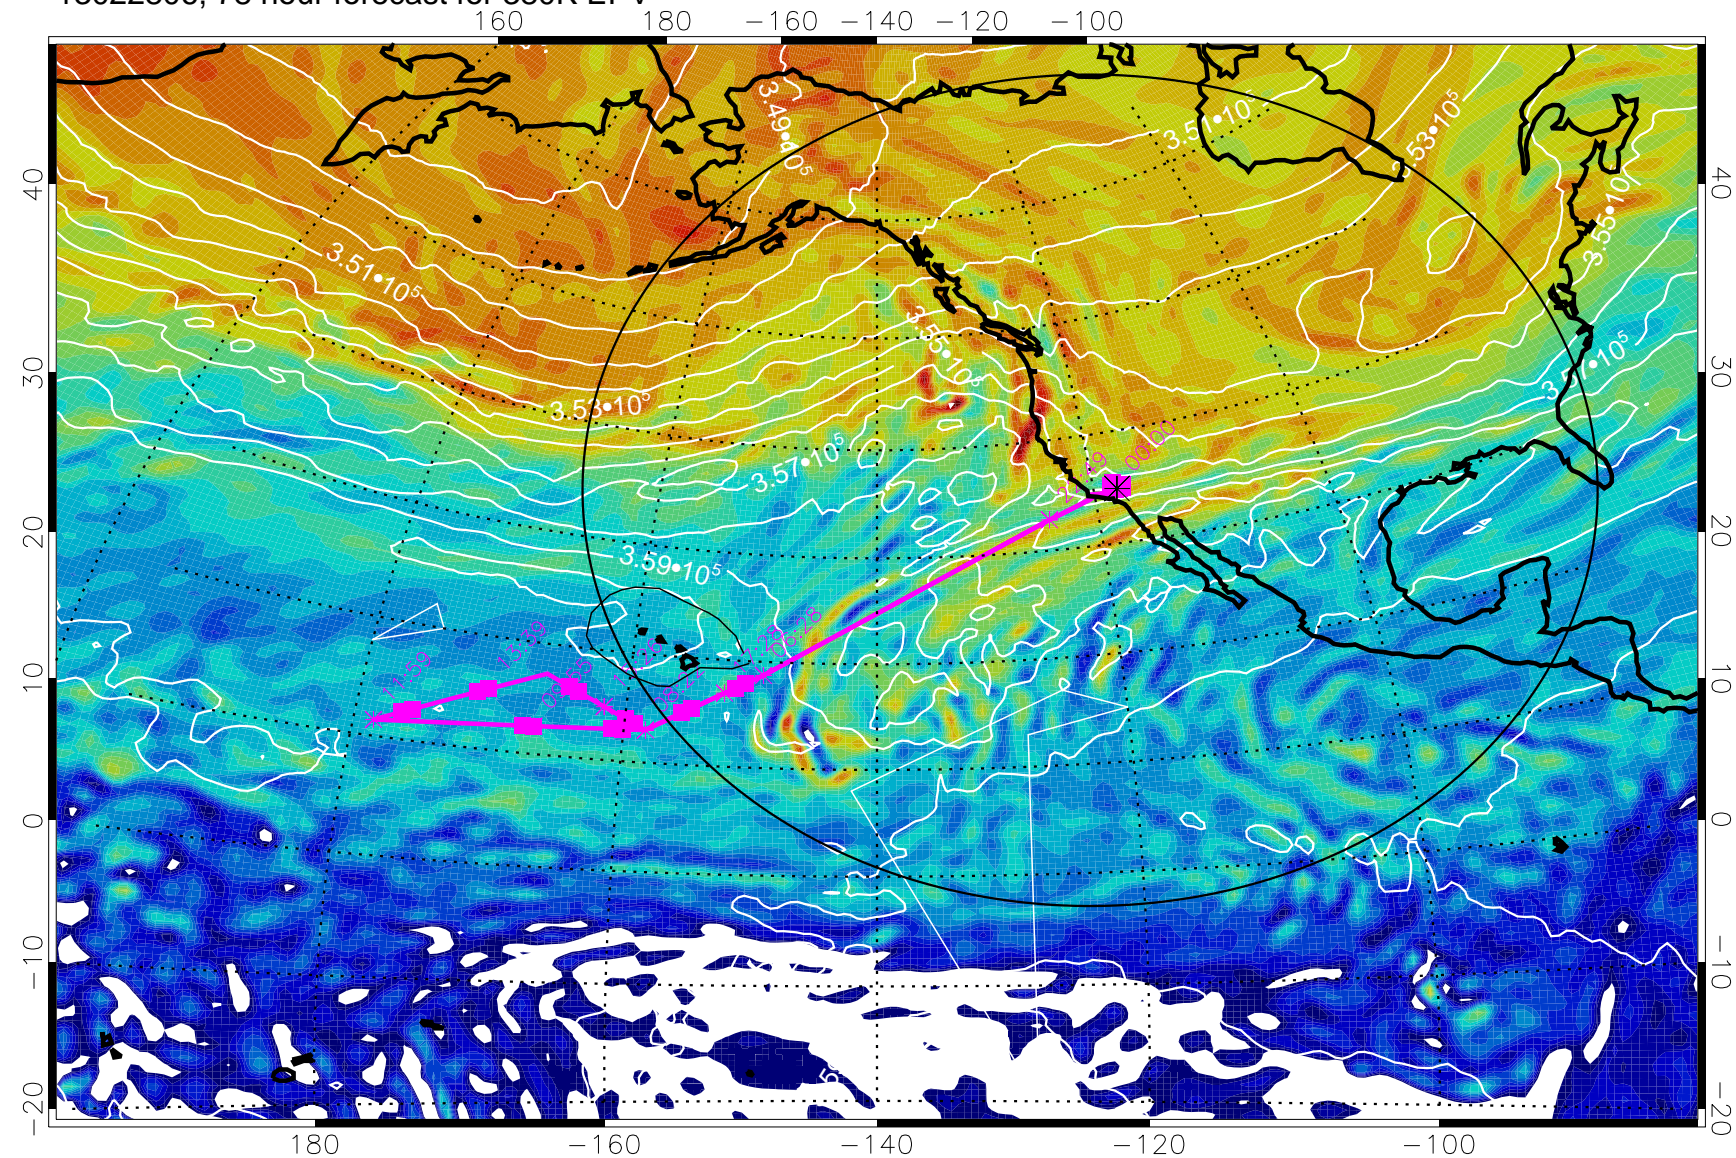

13022712, 60 hour forecast for 380K EPV

160 180 -160 -140 -120 -100

380K Montgomery Streamfunction, white

Range ring of 4055 km -- 13 hours GH round trip

13022718, 66 hour forecast for 380K EPV

160 180 -160 -140 -120 -100

380K Montgomery Streamfunction, white

Range ring of 4055 km -- 13 hours GH round trip

13022800, 72 hour forecast for 380K EPV

380K Montgomery Streamfunction, white

Range ring of 4055 km -- 13 hours GH round trip

13022806, 78 hour forecast for 380K EPV

380K Montgomery Streamfunction, white

Range ring of 4055 km -- 13 hours GH round trip

13022812, 84 hour forecast for 380K EPV

380K Montgomery Streamfunction, white

Range ring of 4055 km -- 13 hours GH round trip

13022818, 90 hour forecast for 380K EPV

160 180 -160 -140 -120 -100

380K Montgomery Streamfunction, white

Range ring of 4055 km -- 13 hours GH round trip

13030100, 96 hour forecast for 380K EPV

160 180 -160 -140 -120 -100