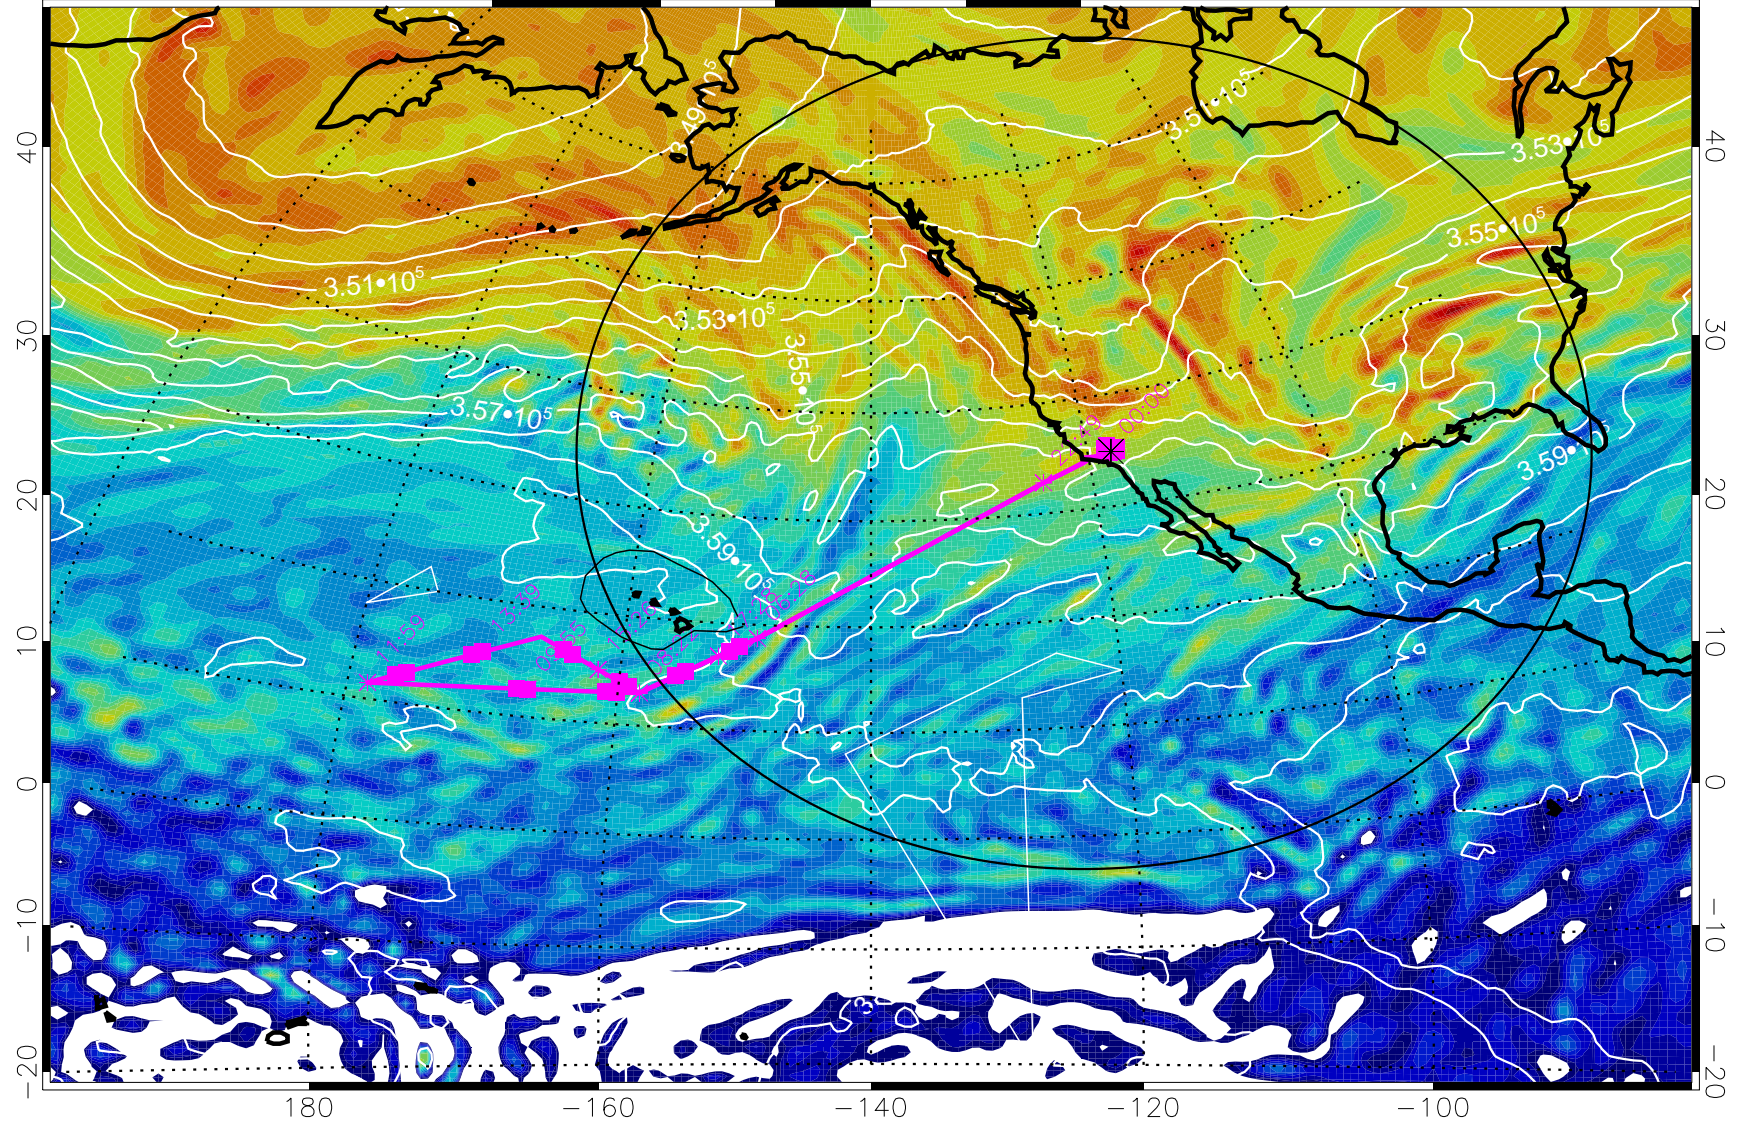

13022512, 12 hour forecast for 380K EPV

160 180 -160 -140 -120 -100

380K Montgomery Streamfunction, white

Range ring of 4055 km -- 13 hours GH round trip

13022518, 18 hour forecast for 380K EPV

160 180 -160 -140 -120 -100

380K Montgomery Streamfunction, white

Range ring of 4055 km -- 13 hours GH round trip

13022600, 24 hour forecast for 380K EPV

160 180 -160 -140 -120 -100

380K Montgomery Streamfunction, white

Range ring of 4055 km -- 13 hours GH round trip

13022606, 30 hour forecast for 380K EPV

380K Montgomery Streamfunction, white

Range ring of 4055 km -- 13 hours GH round trip

13022612, 36 hour forecast for 380K EPV

380K Montgomery Streamfunction, white

Range ring of 4055 km -- 13 hours GH round trip

13022712, 60 hour forecast for 380K EPV

160 180 -160 -140 -120 -100

380K Montgomery Streamfunction, white

Range ring of 4055 km -- 13 hours GH round trip

13022718, 66 hour forecast for 380K EPV

160 180 -160 -140 -120 -100