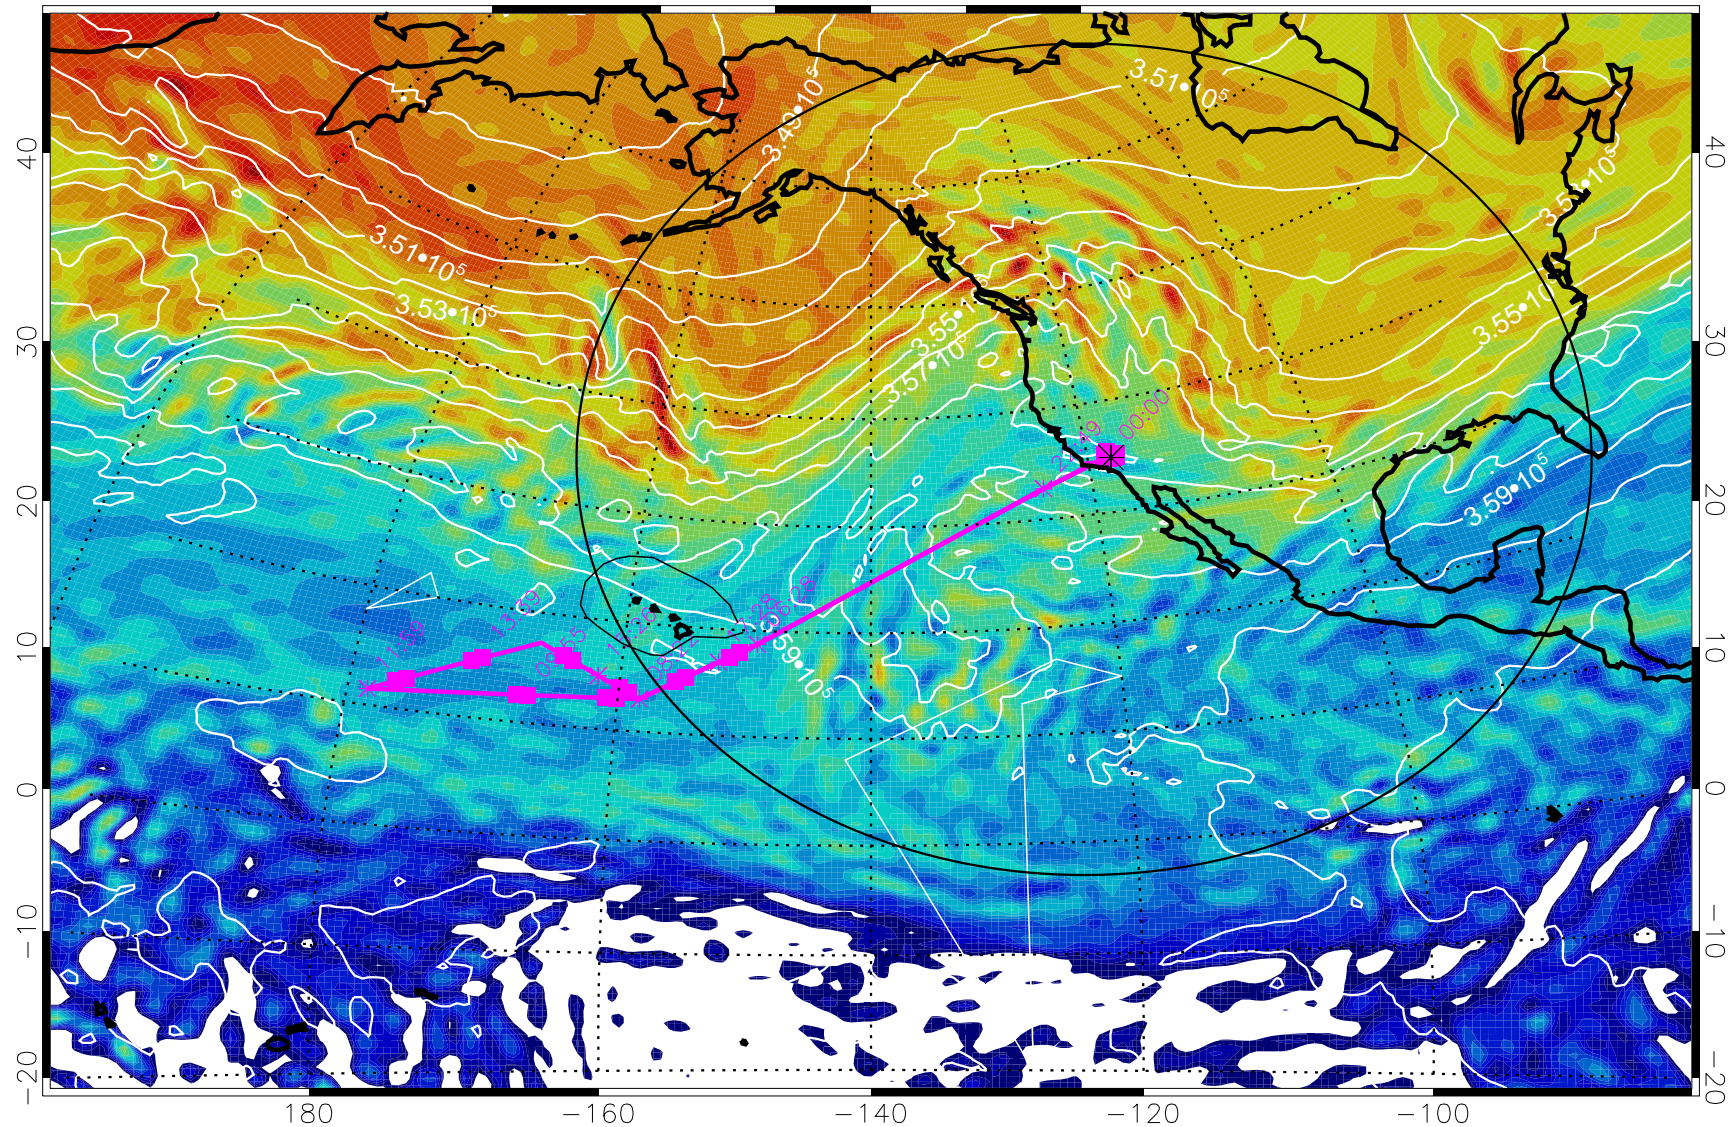

13022818, 90 hour forecast for 380K EPV

160 180 -160 -140 -120 -100

380K Montgomery Streamfunction, white

Range ring of 4055 km -- 13 hours GH round trip

13030100, 96 hour forecast for 380K EPV

160 180 -160 -140 -120 -100

380K Montgomery Streamfunction, white

Range ring of 4055 km -- 13 hours GH round trip

13030106, 102 hour forecast for 380K EPV

160 180 -160 -140 -120 -100

380K Montgomery Streamfunction, white

Range ring of 4055 km -- 13 hours GH round trip

13030112, 108 hour forecast for 380K EPV

160 180 -160 -140 -120 -100

380K Montgomery Streamfunction, white

Range ring of 4055 km -- 13 hours GH round trip

13030118, 114 hour forecast for 380K EPV

380K Montgomery Streamfunction, white

Range ring of 4055 km -- 13 hours GH round trip

13030200, 120 hour forecast for 380K EPV

160 180 -160 -140 -120 -100

380K Montgomery Streamfunction, white

Range ring of 4055 km -- 13 hours GH round trip