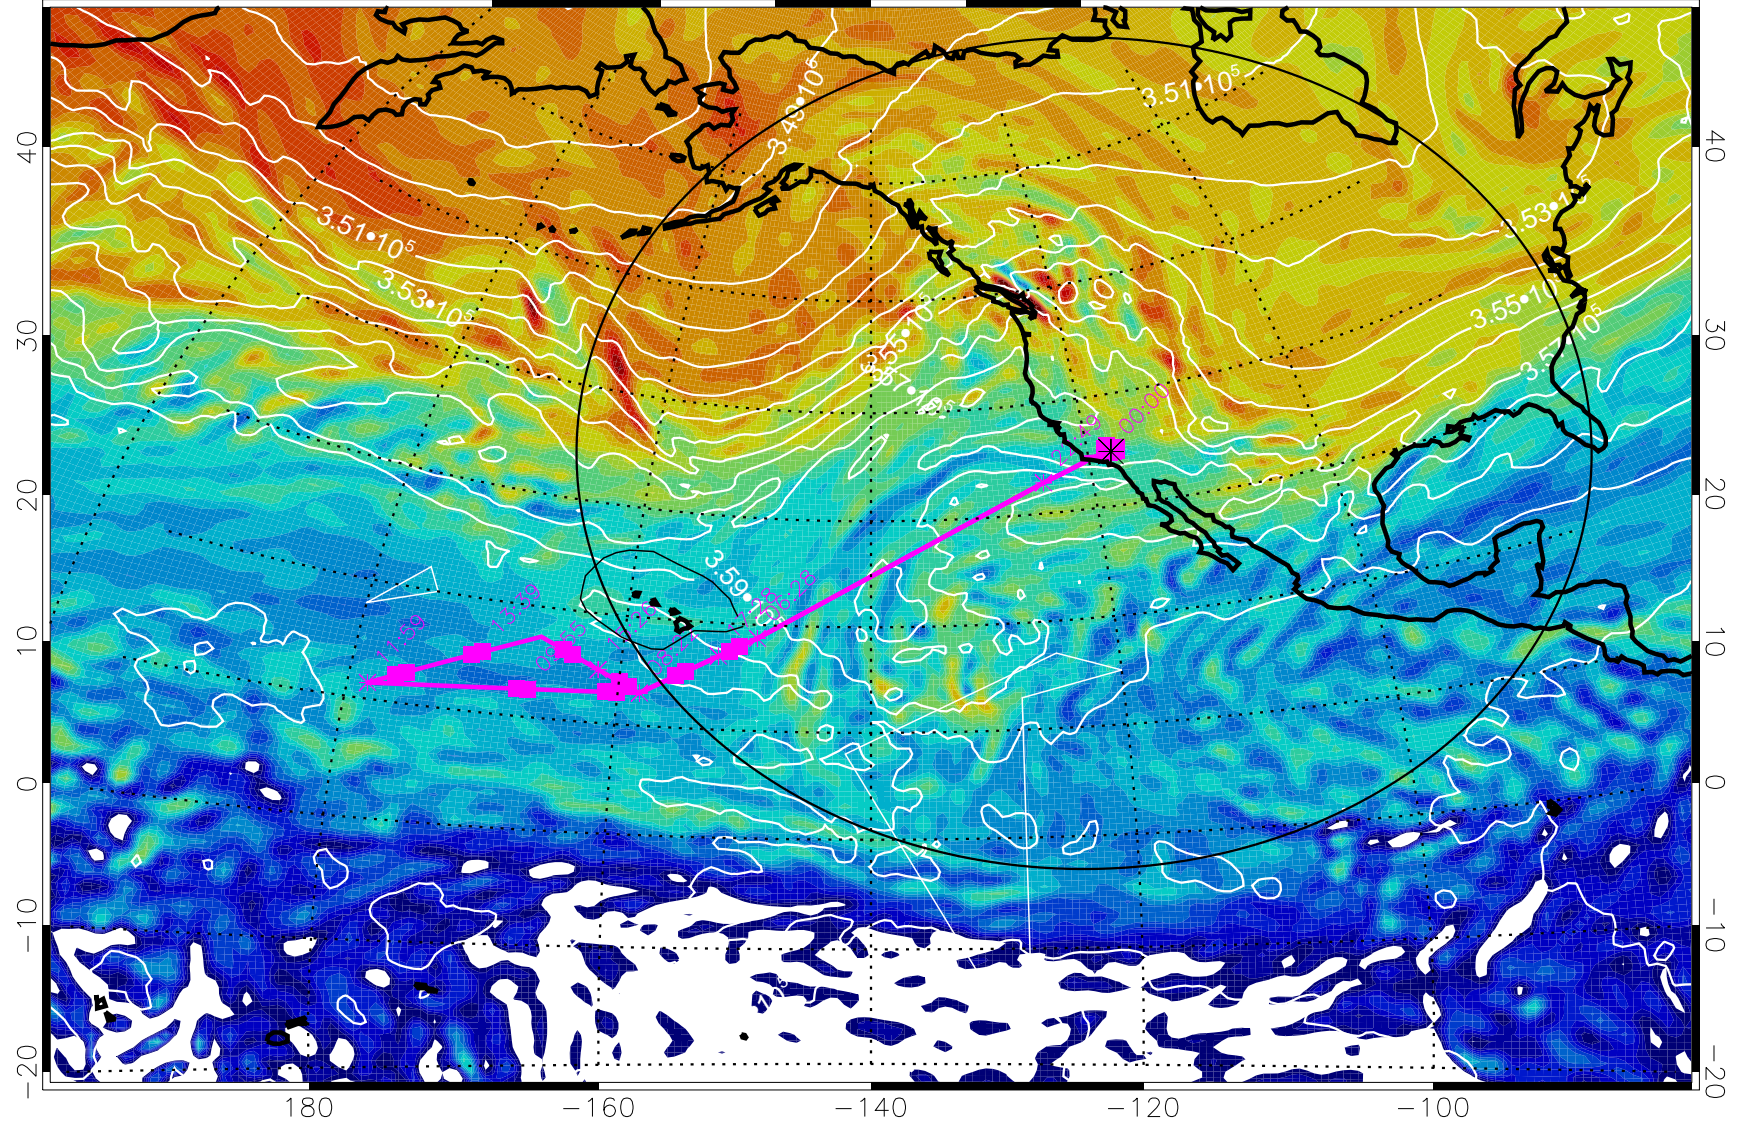

13022806, 78 hour forecast for 380K EPV

380K Montgomery Streamfunction, white

Range ring of 4055 km -- 13 hours GH round trip

13022812, 84 hour forecast for 380K EPV

380K Montgomery Streamfunction, white

Range ring of 4055 km -- 13 hours GH round trip

13022818, 90 hour forecast for 380K EPV

160 180 -160 -140 -120 -100

380K Montgomery Streamfunction, white

Range ring of 4055 km -- 13 hours GH round trip

13030100, 96 hour forecast for 380K EPV

160 180 -160 -140 -120 -100

380K Montgomery Streamfunction, white

Range ring of 4055 km -- 13 hours GH round trip

13030106, 102 hour forecast for 380K EPV

160 180 -160 -140 -120 -100

380K Montgomery Streamfunction, white

Range ring of 4055 km -- 13 hours GH round trip

13030112, 108 hour forecast for 380K EPV

160 180 -160 -140 -120 -100

380K Montgomery Streamfunction, white

Range ring of 4055 km -- 13 hours GH round trip

13030118, 114 hour forecast for 380K EPV

380K Montgomery Streamfunction, white