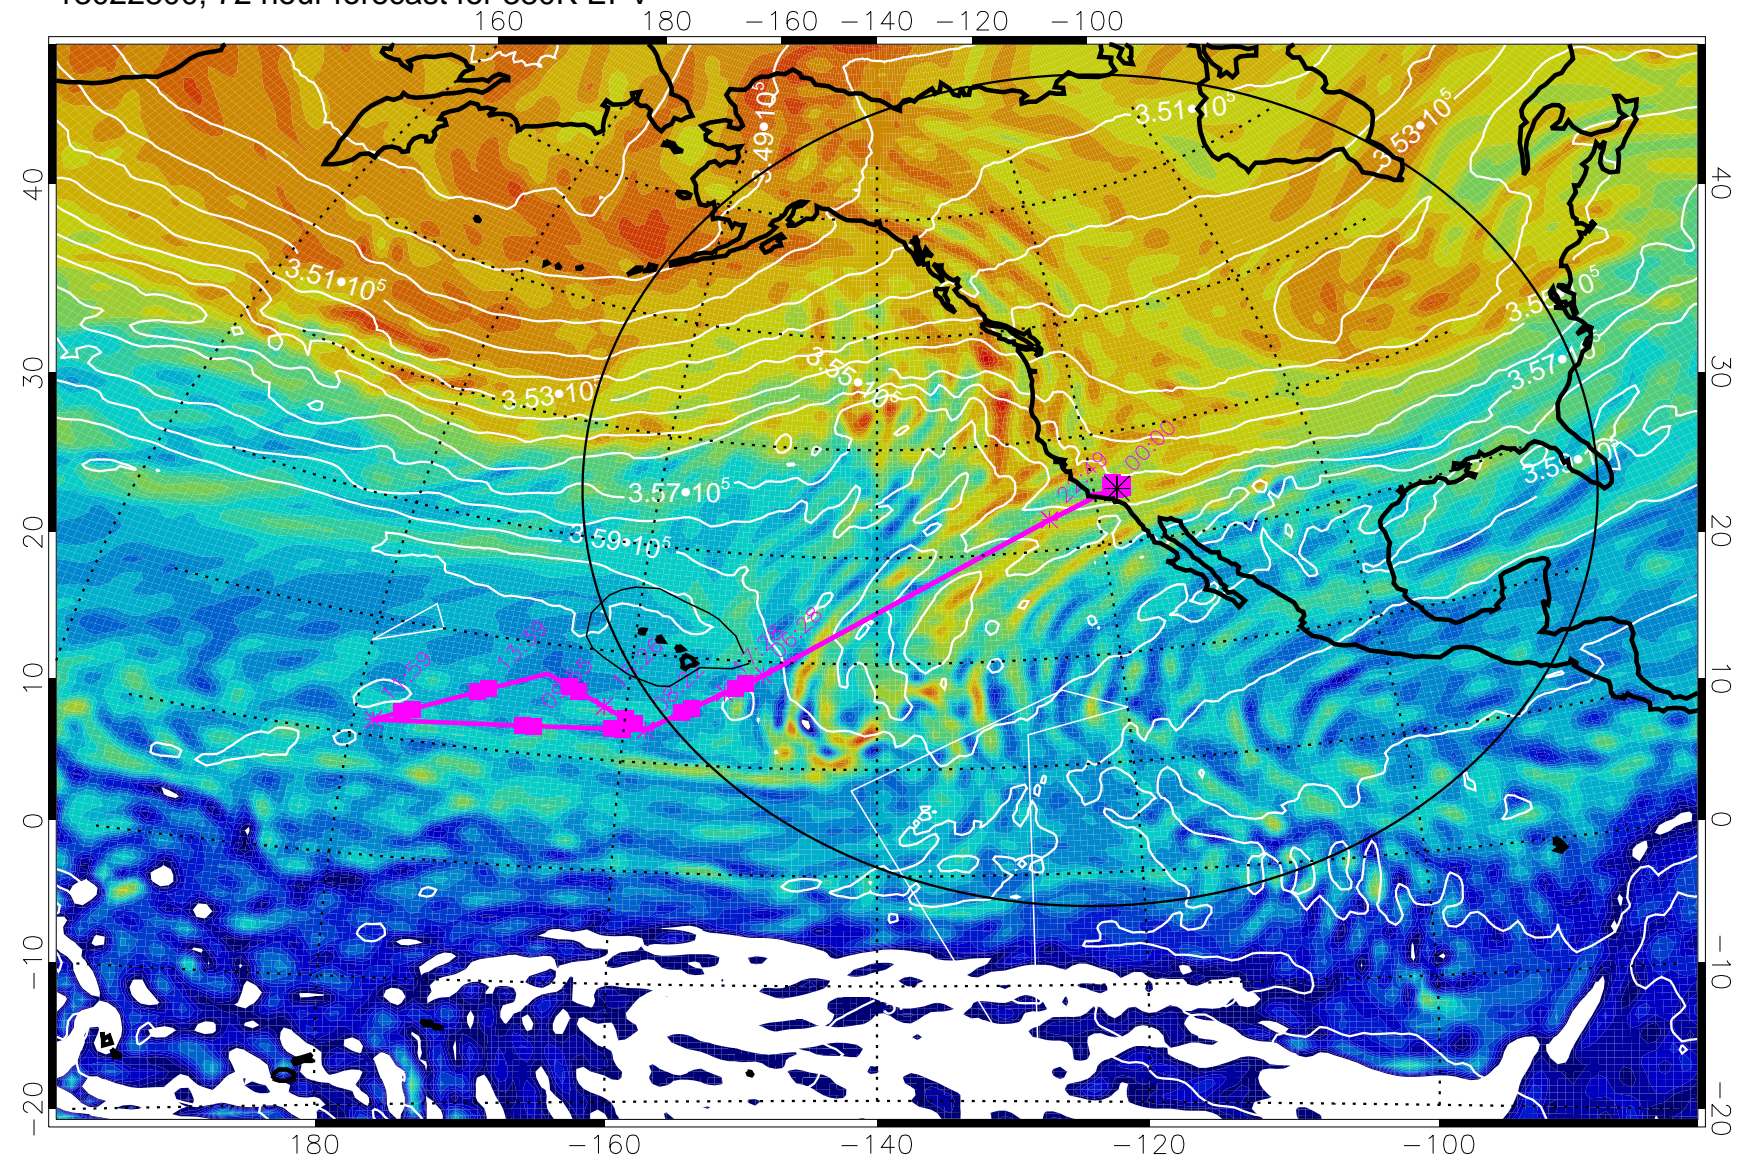

13022712, 60 hour forecast for 380K EPV

160 180 -160 -140 -120 -100

380K Montgomery Streamfunction, white

Range ring of 4055 km -- 13 hours GH round trip

13022718, 66 hour forecast for 380K EPV

160 180 -160 -140 -120 -100

380K Montgomery Streamfunction, white

Range ring of 4055 km -- 13 hours GH round trip

13022800, 72 hour forecast for 380K EPV

380K Montgomery Streamfunction, white

Range ring of 4055 km -- 13 hours GH round trip

13022806, 78 hour forecast for 380K EPV

380K Montgomery Streamfunction, white

Range ring of 4055 km -- 13 hours GH round trip

13022812, 84 hour forecast for 380K EPV

380K Montgomery Streamfunction, white

Range ring of 4055 km -- 13 hours GH round trip

13022818, 90 hour forecast for 380K EPV

160 180 -160 -140 -120 -100

380K Montgomery Streamfunction, white

Range ring of 4055 km -- 13 hours GH round trip

13030100, 96 hour forecast for 380K EPV

160 180 -160 -140 -120 -100