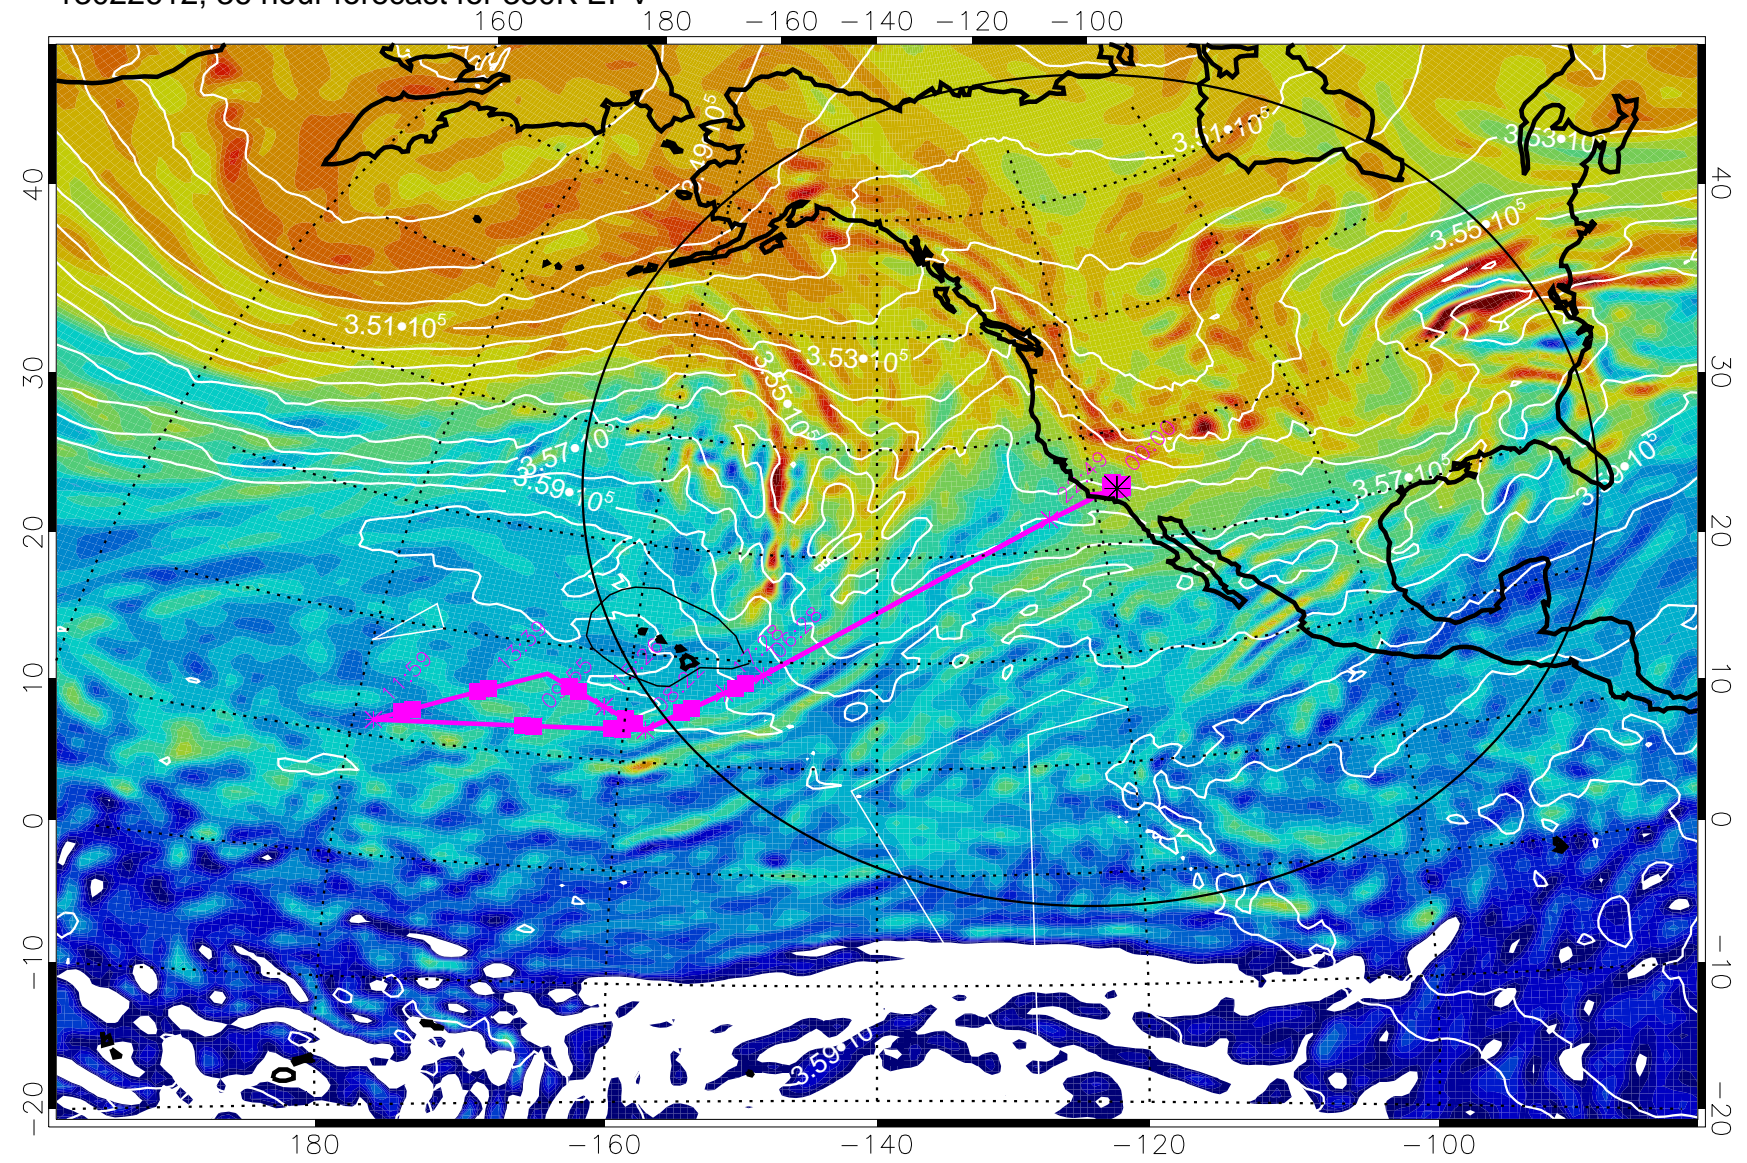

13022512, 12 hour forecast for 380K EPV

160 180 -160 -140 -120 -100

380K Montgomery Streamfunction, white

Range ring of 4055 km -- 13 hours GH round trip

13022518, 18 hour forecast for 380K EPV

160 180 -160 -140 -120 -100

380K Montgomery Streamfunction, white

Range ring of 4055 km -- 13 hours GH round trip

13022600, 24 hour forecast for 380K EPV

160 180 -160 -140 -120 -100

380K Montgomery Streamfunction, white

Range ring of 4055 km -- 13 hours GH round trip

13022606, 30 hour forecast for 380K EPV

380K Montgomery Streamfunction, white

Range ring of 4055 km -- 13 hours GH round trip

13022612, 36 hour forecast for 380K EPV

380K Montgomery Streamfunction, white

Range ring of 4055 km -- 13 hours GH round trip

13022618, 42 hour forecast for 380K EPV

160 180 -160 -140 -120 -100

$-5.0 \cdot 10^{-6}$ 0 $5.0 \cdot 10^{-6}$ $1.0 \cdot 10^{-5}$ $1.5 \cdot 10^{-5}$
PVU

380K Montgomery Streamfunction, white

Range ring of 4055 km -- 13 hours GH round trip