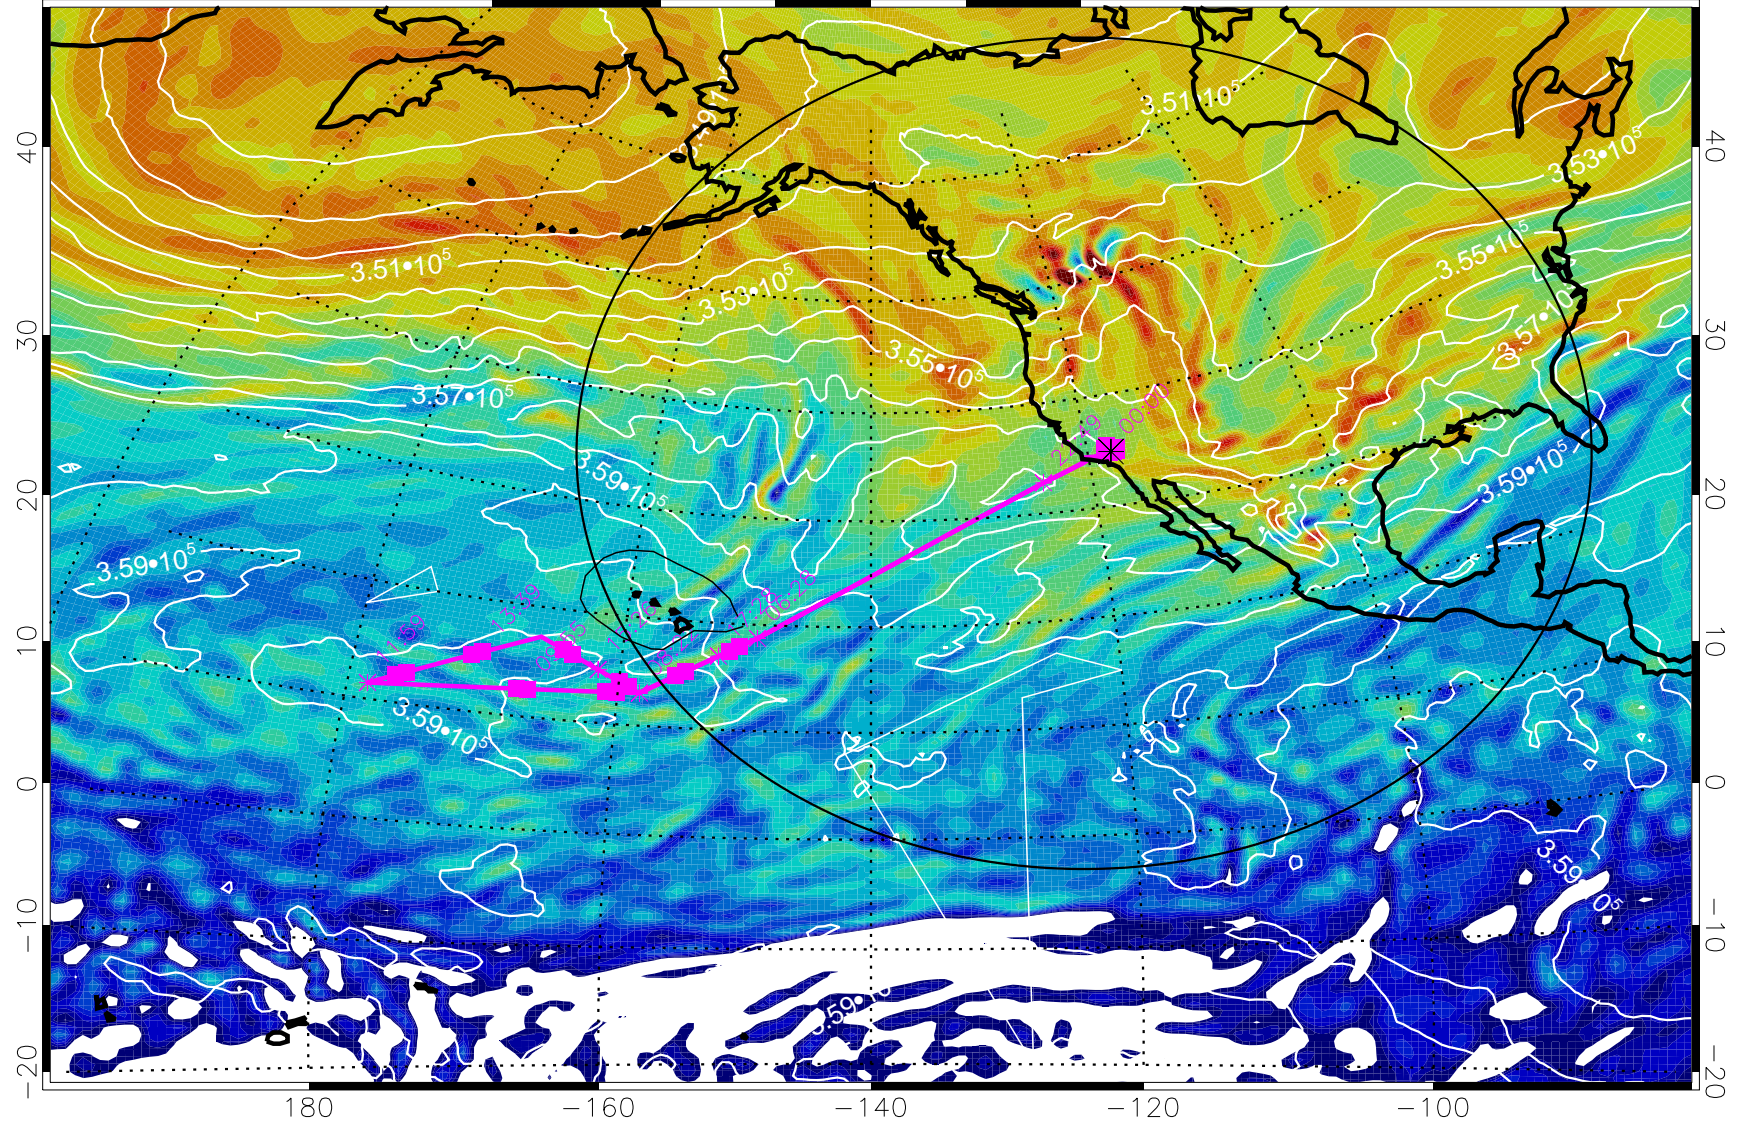

13022512, 12 hour forecast for 380K EPV

160 180 -160 -140 -120 -100

380K Montgomery Streamfunction, white

Range ring of 4055 km -- 13 hours GH round trip

13022518, 18 hour forecast for 380K EPV

160 180 -160 -140 -120 -100

380K Montgomery Streamfunction, white

Range ring of 4055 km -- 13 hours GH round trip

13022600, 24 hour forecast for 380K EPV

160 180 -160 -140 -120 -100

380K Montgomery Streamfunction, white

Range ring of 4055 km -- 13 hours GH round trip

13022606, 30 hour forecast for 380K EPV

380K Montgomery Streamfunction, white

Range ring of 4055 km -- 13 hours GH round trip

13022612, 36 hour forecast for 380K EPV

380K Montgomery Streamfunction, white

Range ring of 4055 km -- 13 hours GH round trip

13022712, 60 hour forecast for 380K EPV

160 180 -160 -140 -120 -100

380K Montgomery Streamfunction, white

Range ring of 4055 km -- 13 hours GH round trip

13022718, 66 hour forecast for 380K EPV

160 180 -160 -140 -120 -100