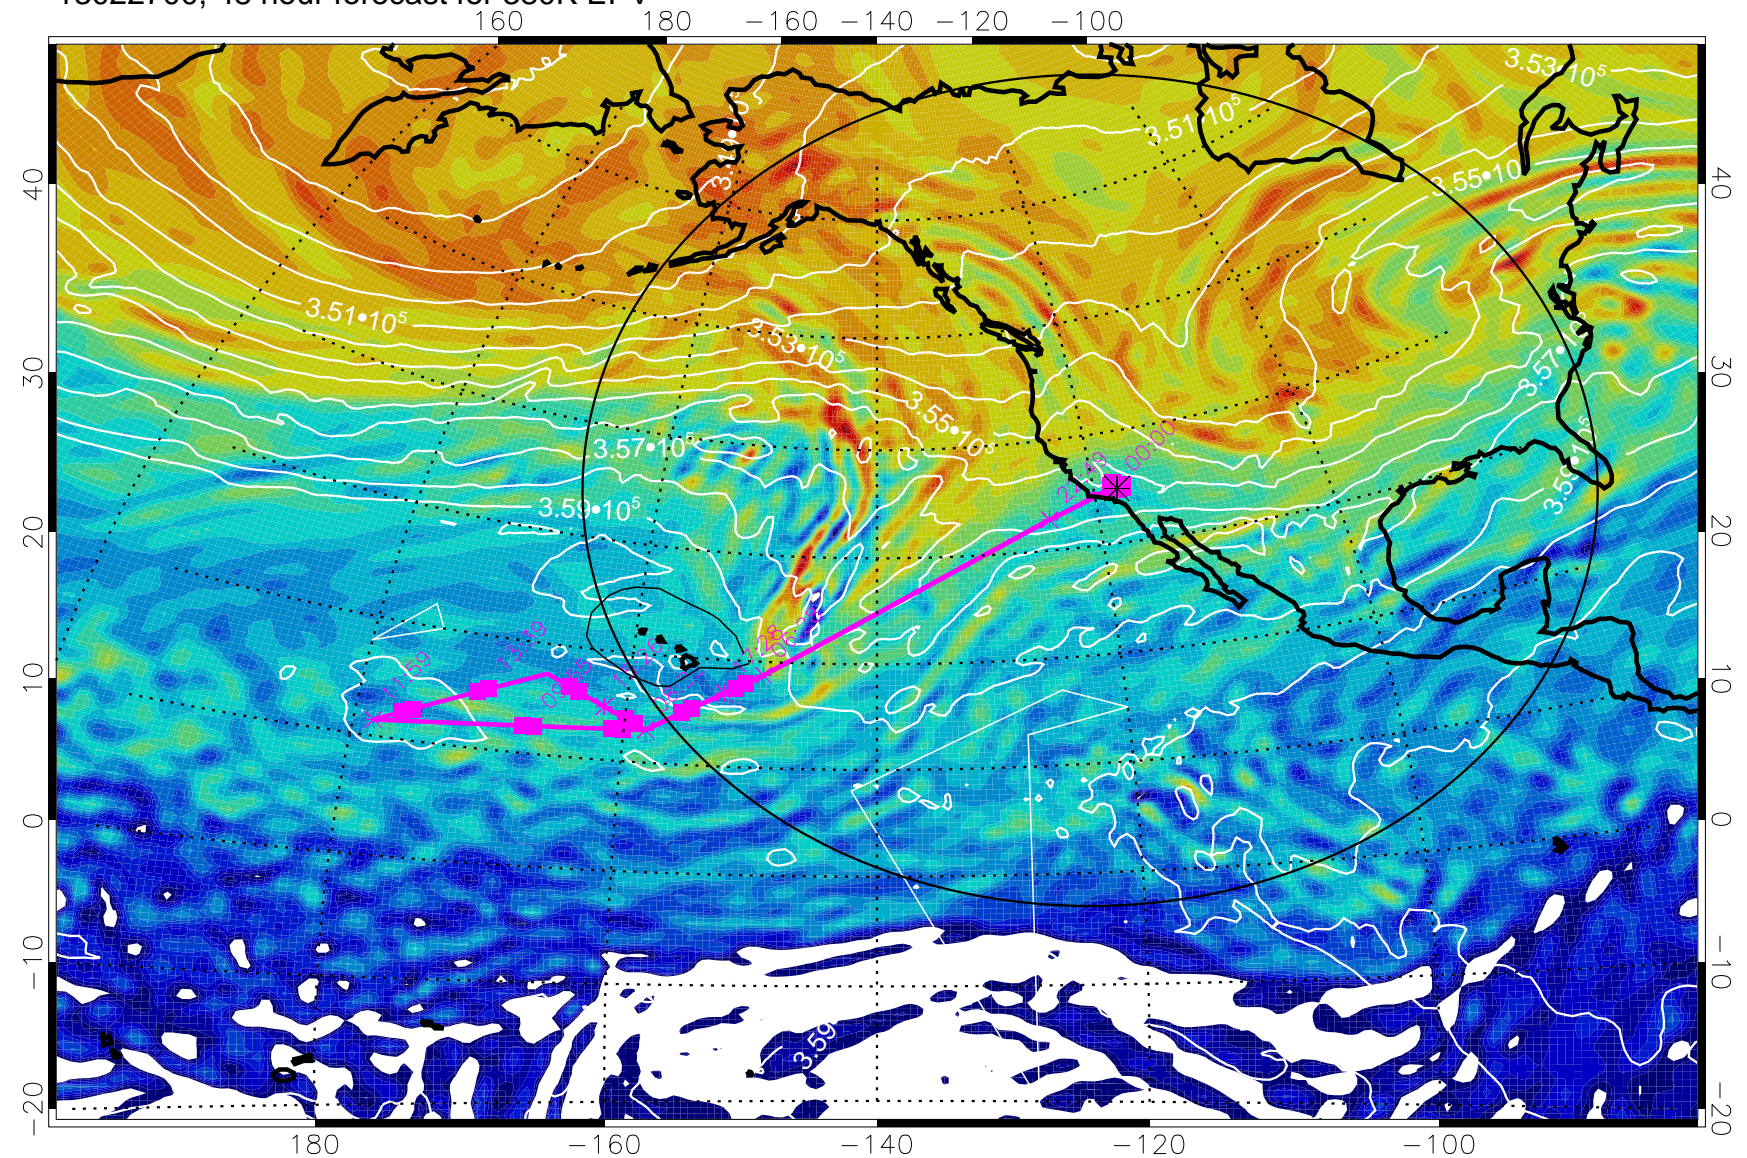

13022606, 30 hour forecast for 380K EPV

380K Montgomery Streamfunction, white

Range ring of 4055 km -- 13 hours GH round trip

13022612, 36 hour forecast for 380K EPV

380K Montgomery Streamfunction, white

Range ring of 4055 km -- 13 hours GH round trip

13022618, 42 hour forecast for 380K EPV

160 180 -160 -140 -120 -100

$-5.0 \cdot 10^{-6}$ 0 $5.0 \cdot 10^{-6}$ $1.0 \cdot 10^{-5}$ $1.5 \cdot 10^{-5}$
PVU

380K Montgomery Streamfunction, white

Range ring of 4055 km -- 13 hours GH round trip

13022700, 48 hour forecast for 380K EPV

380K Montgomery Streamfunction, white

Range ring of 4055 km -- 13 hours GH round trip

13022706, 54 hour forecast for 380K EPV

380K Montgomery Streamfunction, white

Range ring of 4055 km -- 13 hours GH round trip

13022712, 60 hour forecast for 380K EPV

160 180 -160 -140 -120 -100

380K Montgomery Streamfunction, white

Range ring of 4055 km -- 13 hours GH round trip

13022718, 66 hour forecast for 380K EPV

160 180 -160 -140 -120 -100