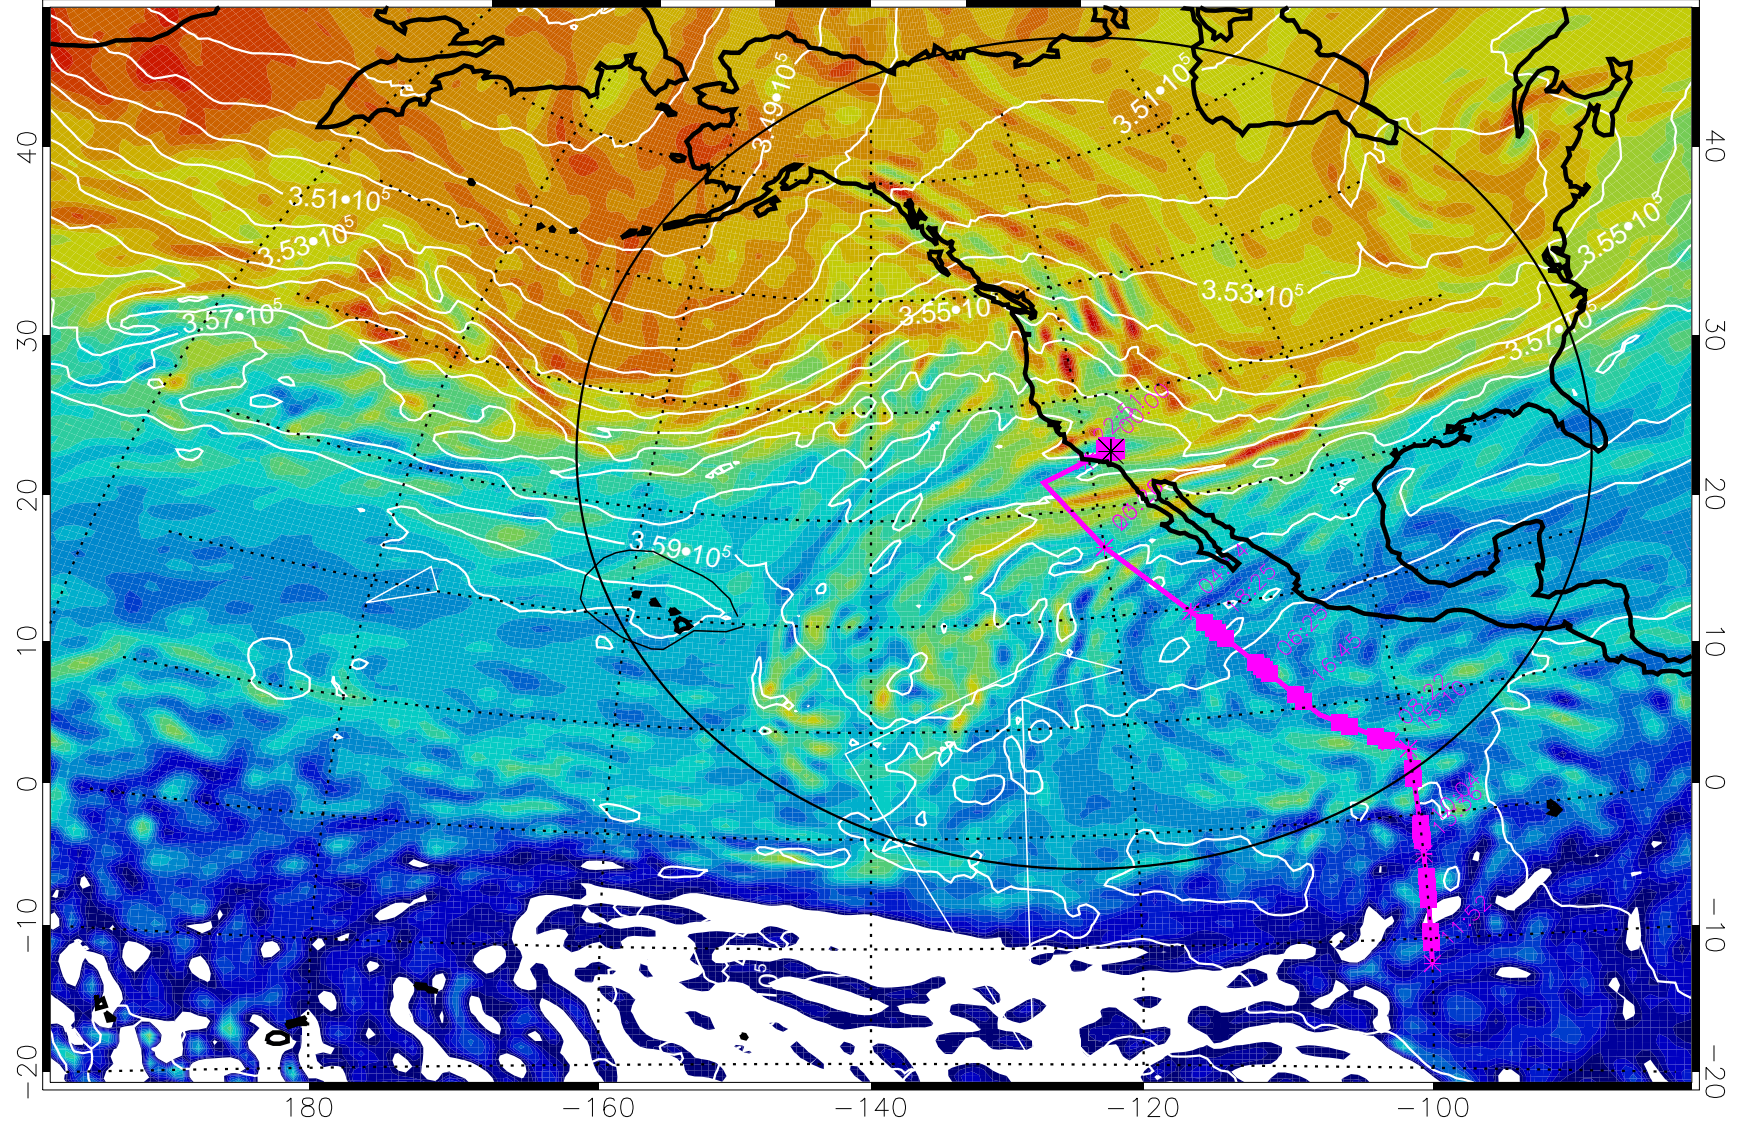

380K Montgomery Streamfunction, white

Range ring of 4055 km -- 13 hours GH round trip

13022800, 84 hour forecast for 380K EPV

160 180 -160 -140 -120 -100

380K Montgomery Streamfunction, white

Range ring of 4055 km -- 13 hours GH round trip

13022806, 90 hour forecast for 380K EPV

160 180 -160 -140 -120 -100

380K Montgomery Streamfunction, white

Range ring of 4055 km -- 13 hours GH round trip

13022812, 96 hour forecast for 380K EPV

380K Montgomery Streamfunction, white

Range ring of 4055 km -- 13 hours GH round trip

13022818, 102 hour forecast for 380K EPV

160 180 -160 -140 -120 -100

380K Montgomery Streamfunction, white

Range ring of 4055 km -- 13 hours GH round trip

13030100, 108 hour forecast for 380K EPV

160 180 -160 -140 -120 -100

380K Montgomery Streamfunction, white

Range ring of 4055 km -- 13 hours GH round trip

13030106, 114 hour forecast for 380K EPV

380K Montgomery Streamfunction, white

Range ring of 4055 km -- 13 hours GH round trip