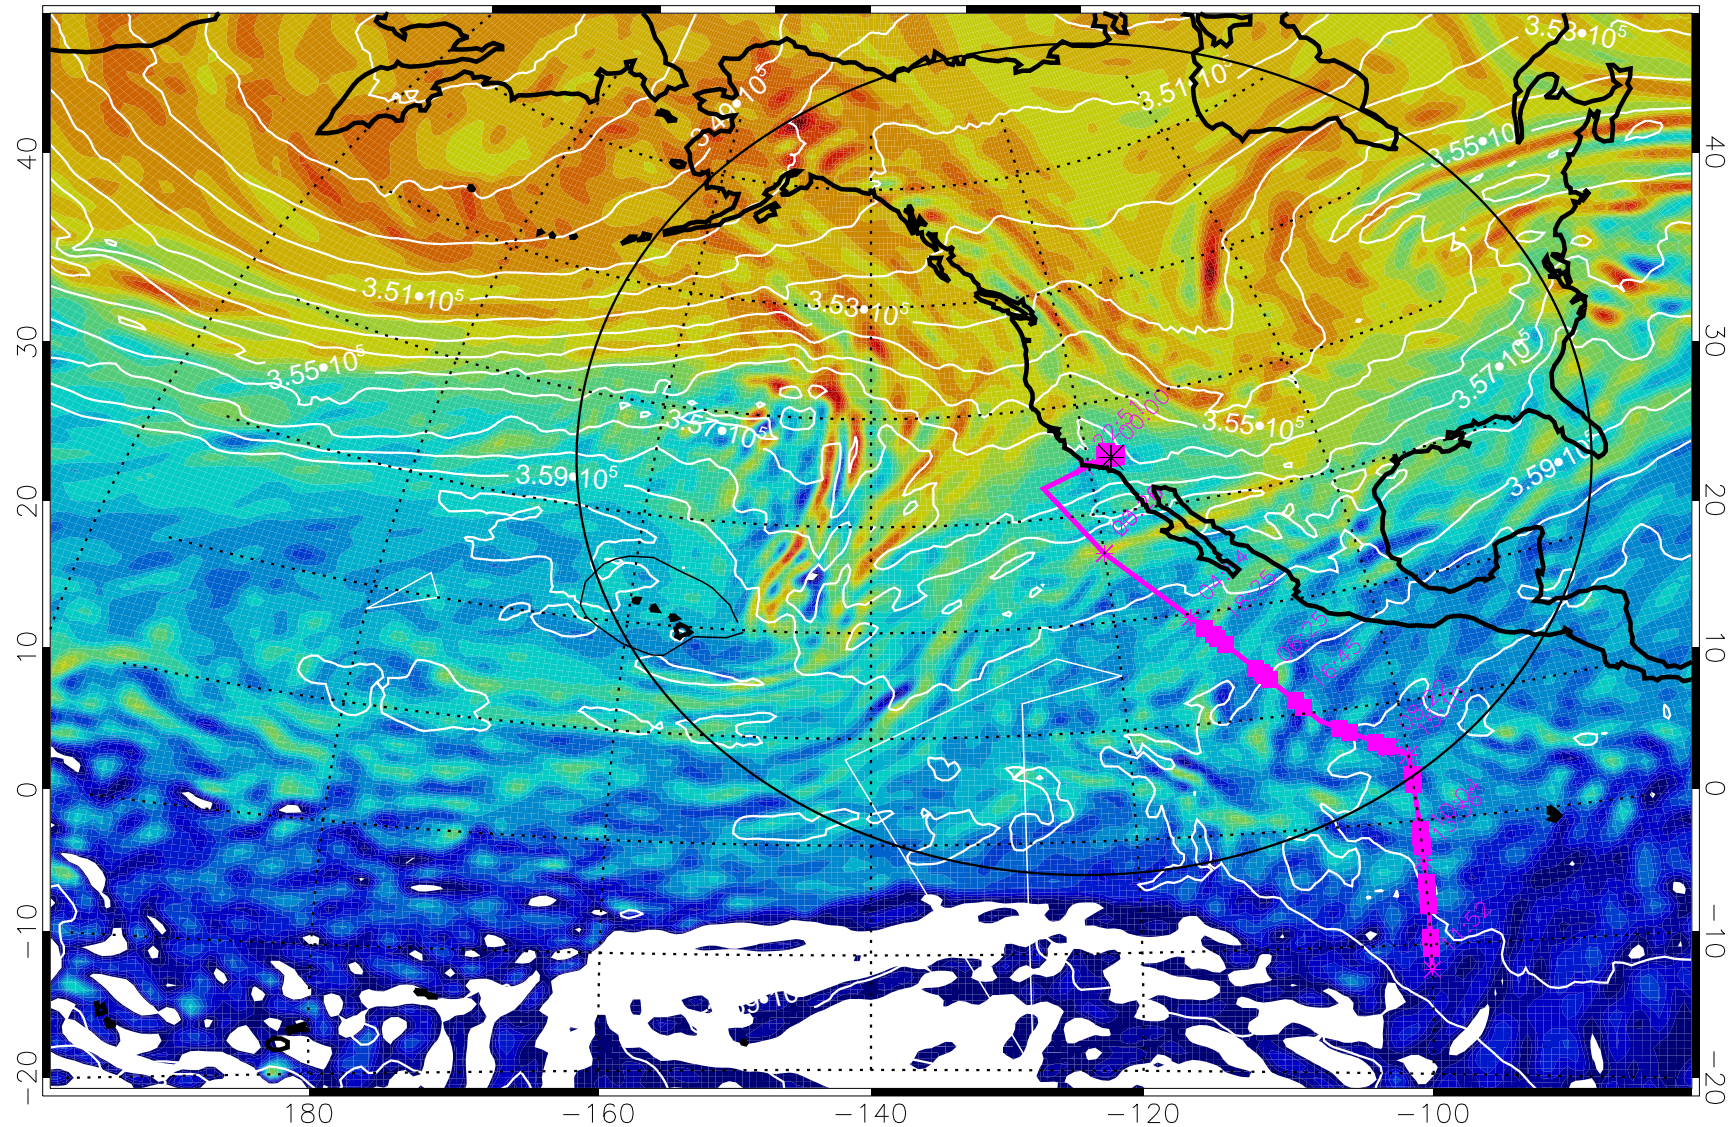

13022600, 36 hour forecast for 380K EPV

380K Montgomery Streamfunction, white

Range ring of 4055 km -- 13 hours GH round trip

13022606, 42 hour forecast for 380K EPV

160 180 -160 -140 -120 -100

380K Montgomery Streamfunction, white

Range ring of 4055 km -- 13 hours GH round trip

13022612, 48 hour forecast for 380K EPV

13022618, 54 hour forecast for 380K EPV

380K Montgomery Streamfunction, white

Range ring of 4055 km -- 13 hours GH round trip

13022700, 60 hour forecast for 380K EPV

160 180 -160 -140 -120 -100

380K Montgomery Streamfunction, white

Range ring of 4055 km -- 13 hours GH round trip

13022706, 66 hour forecast for 380K EPV

380K Montgomery Streamfunction, white

Range ring of 4055 km -- 13 hours GH round trip

13022712, 72 hour forecast for 380K EPV

160 180 -160 -140 -120 -100

380K Montgomery Streamfunction, white

Range ring of 4055 km -- 13 hours GH round trip

13022718, 78 hour forecast for 380K EPV