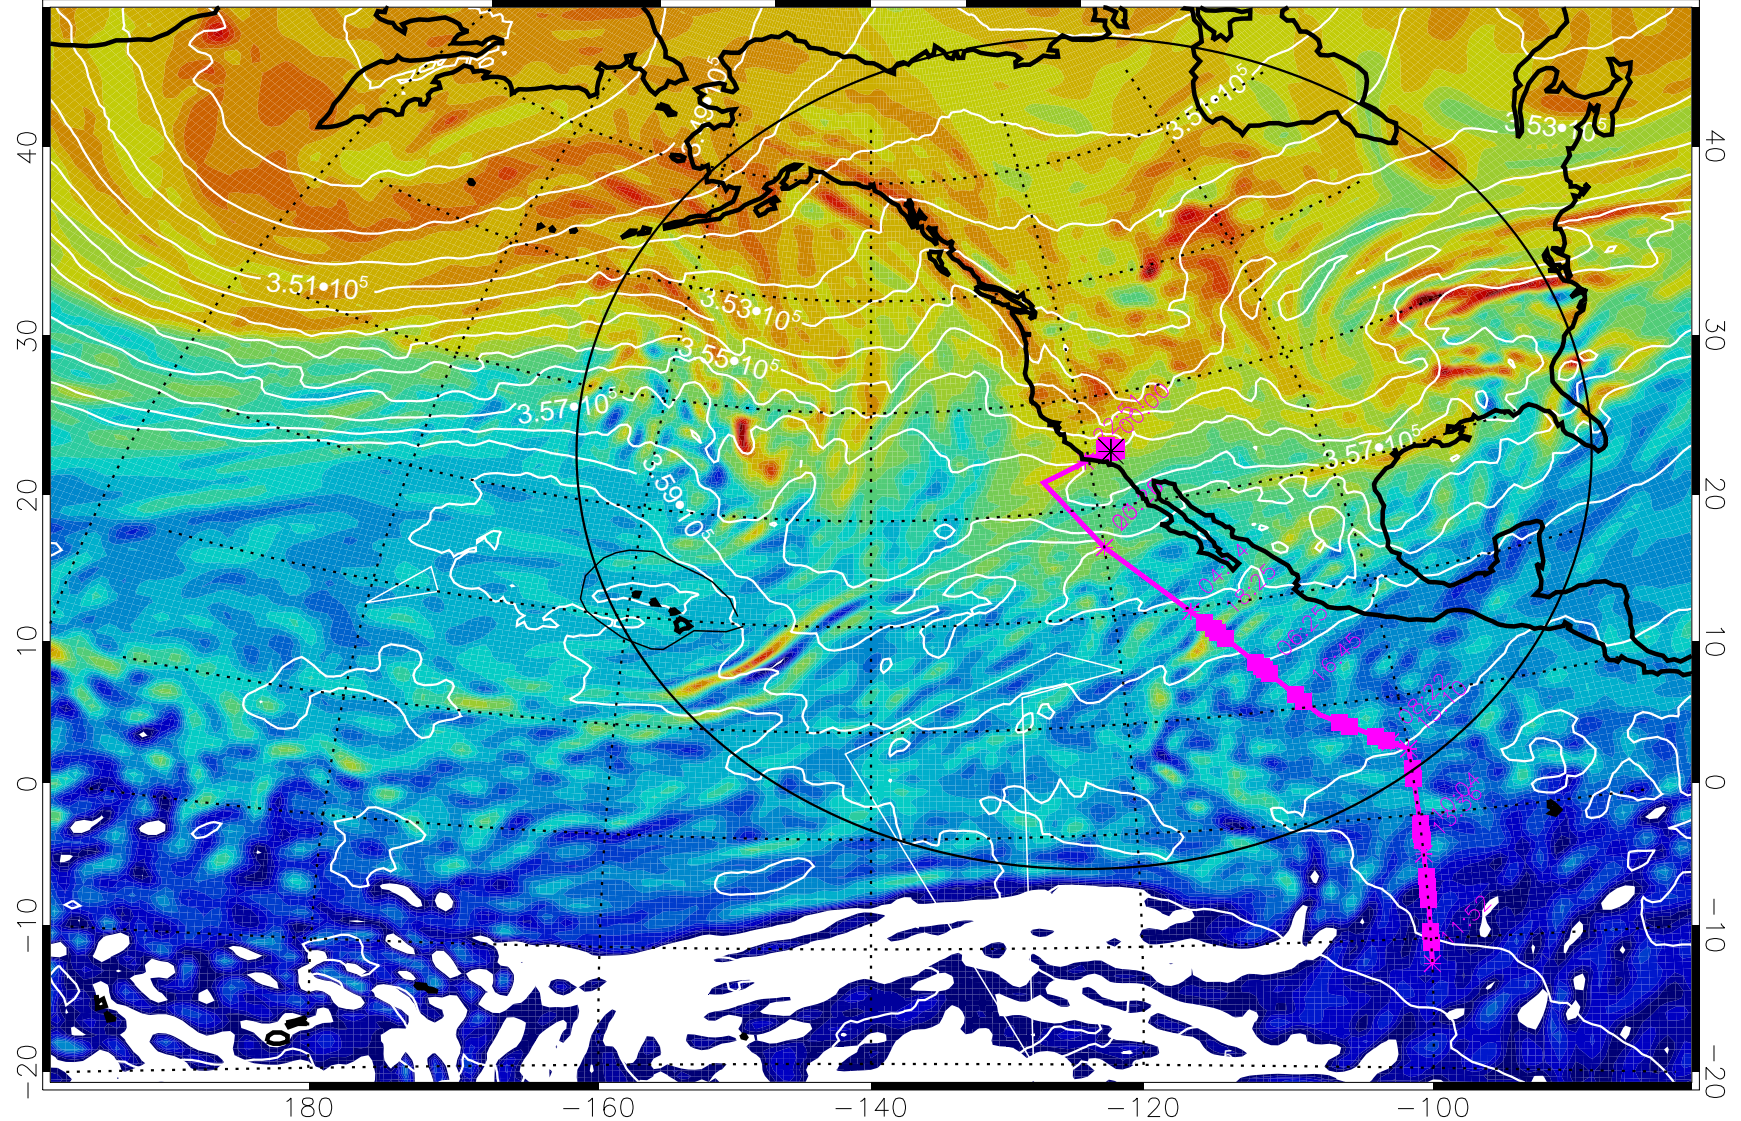

13022600, 36 hour forecast for 380K EPV

380K Montgomery Streamfunction, white

Range ring of 4055 km -- 13 hours GH round trip

13022606, 42 hour forecast for 380K EPV

160 180 -160 -140 -120 -100

380K Montgomery Streamfunction, white

Range ring of 4055 km -- 13 hours GH round trip

13022612, 48 hour forecast for 380K EPV

13022618, 54 hour forecast for 380K EPV

380K Montgomery Streamfunction, white

Range ring of 4055 km -- 13 hours GH round trip

13022700, 60 hour forecast for 380K EPV

160 180 -160 -140 -120 -100

380K Montgomery Streamfunction, white

Range ring of 4055 km -- 13 hours GH round trip

13022706, 66 hour forecast for 380K EPV

380K Montgomery Streamfunction, white

Range ring of 4055 km -- 13 hours GH round trip

13022712, 72 hour forecast for 380K EPV

160 180 -160 -140 -120 -100

380K Montgomery Streamfunction, white

Range ring of 4055 km -- 13 hours GH round trip

13022718, 78 hour forecast for 380K EPV