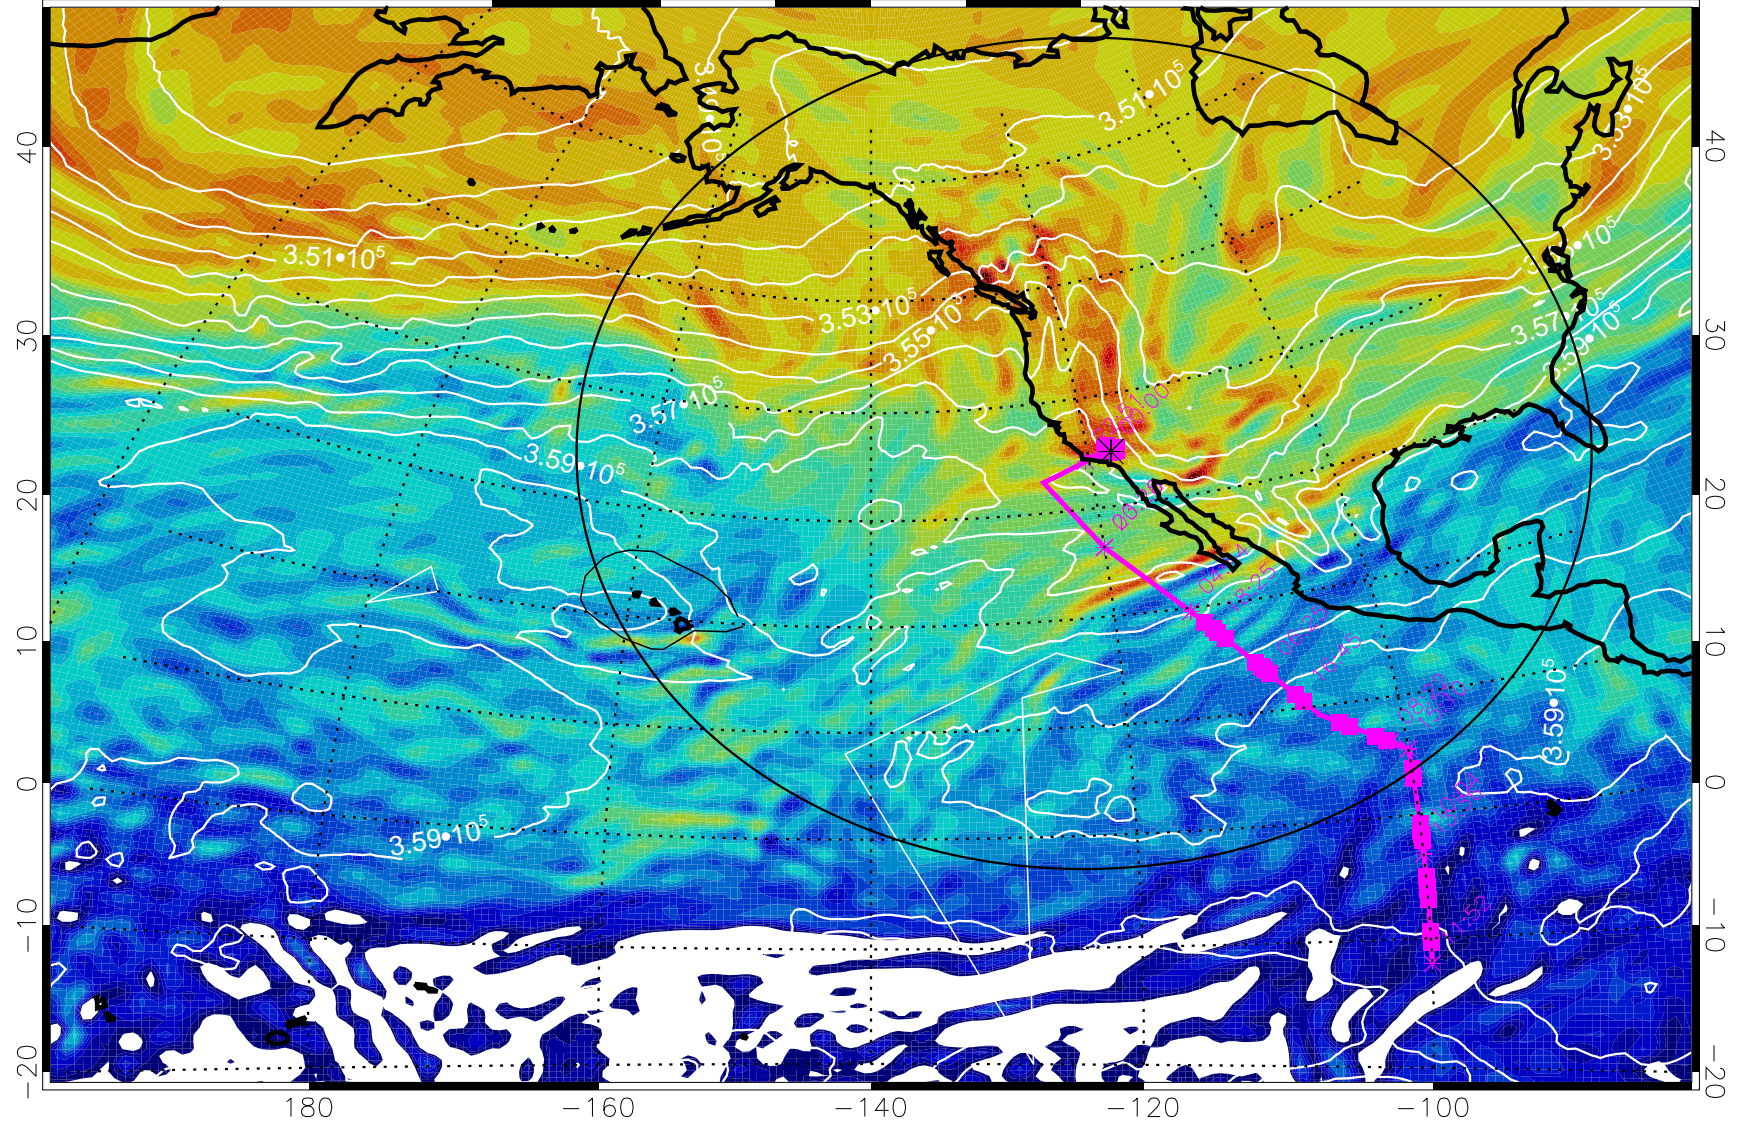

13022418, 6 hour forecast for 380K EPV

160 180 -160 -140 -120 -100

380K Montgomery Streamfunction, white

Range ring of 4055 km -- 13 hours GH round trip

13022500, 12 hour forecast for 380K EPV

160 180 -160 -140 -120 -100

380K Montgomery Streamfunction, white

Range ring of 4055 km -- 13 hours GH round trip

13022506, 18 hour forecast for 380K EPV

160 180 -160 -140 -120 -100

380K Montgomery Streamfunction, white

Range ring of 4055 km -- 13 hours GH round trip

13022512, 24 hour forecast for 380K EPV

380K Montgomery Streamfunction, white

Range ring of 4055 km -- 13 hours GH round trip

13022518, 30 hour forecast for 380K EPV

380K Montgomery Streamfunction, white

Range ring of 4055 km -- 13 hours GH round trip

13022600, 36 hour forecast for 380K EPV

380K Montgomery Streamfunction, white

Range ring of 4055 km -- 13 hours GH round trip

13022606, 42 hour forecast for 380K EPV

160 180 -160 -140 -120 -100

380K Montgomery Streamfunction, white