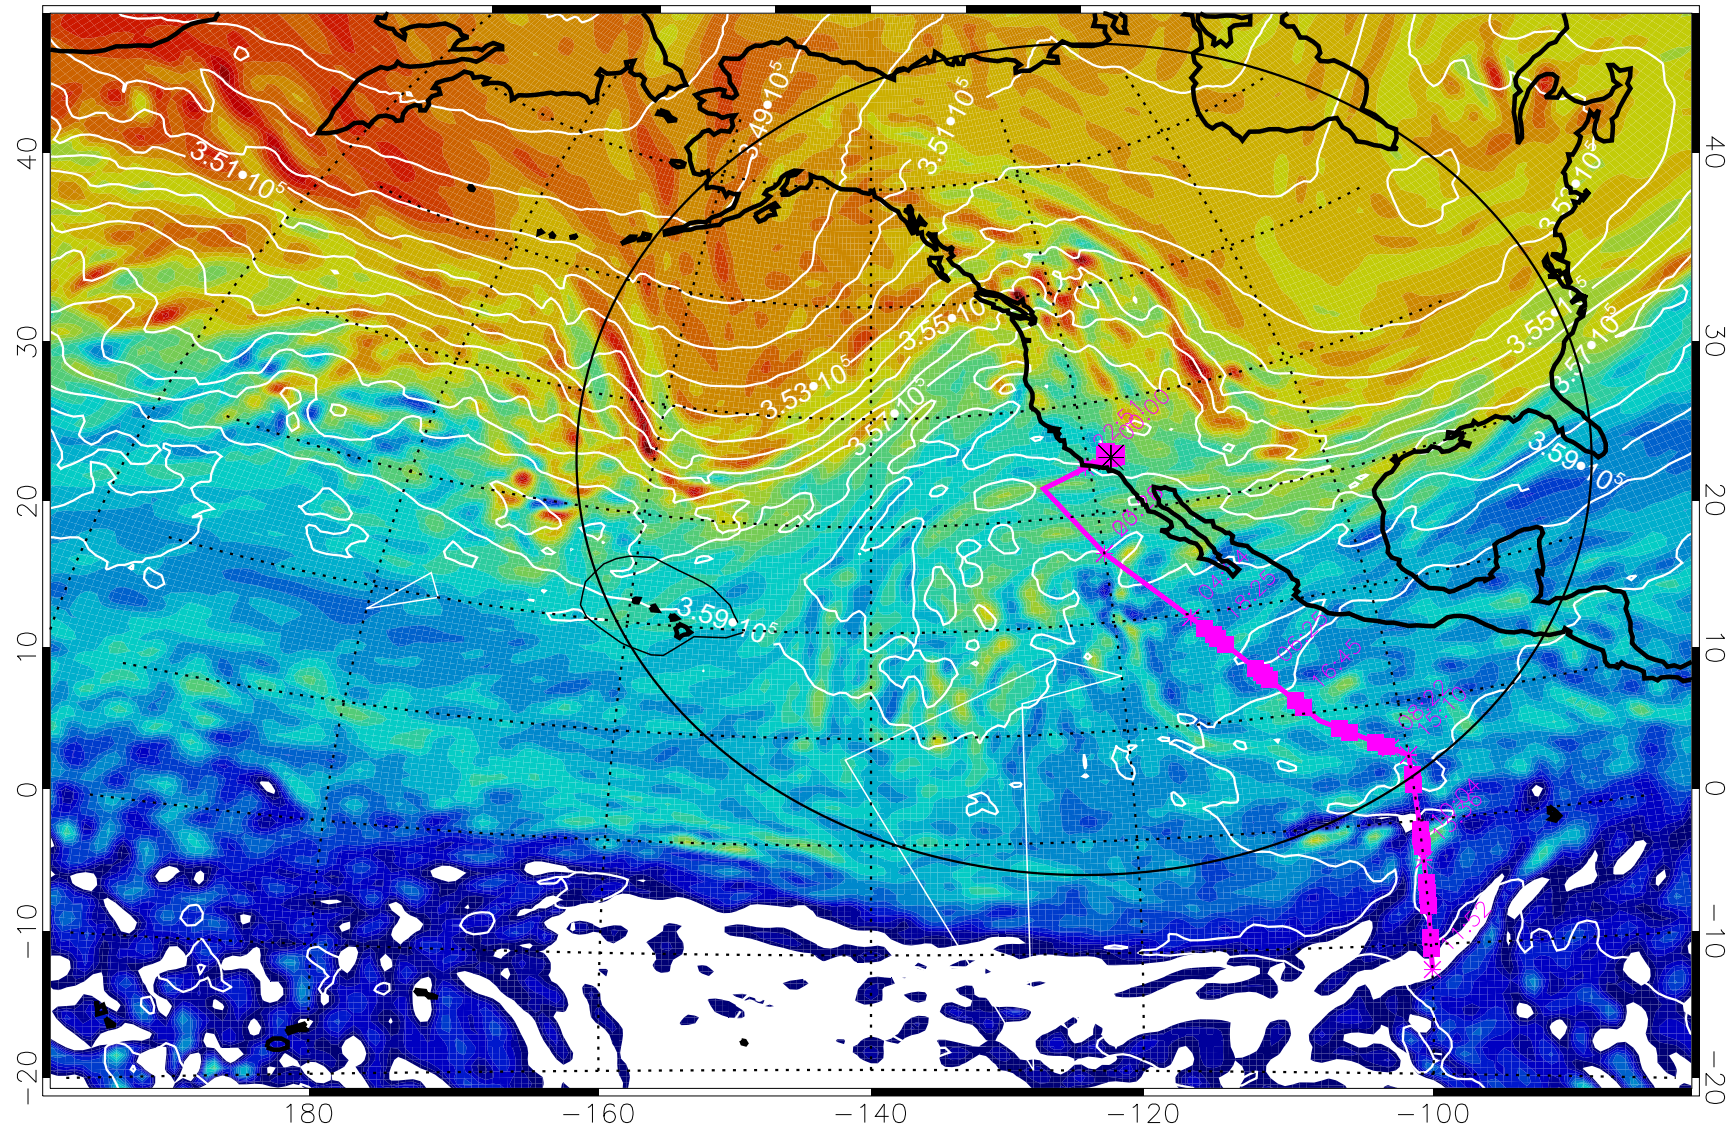

Range ring of 4055 km -- 13 hours GH round trip

13022818, 102 hour forecast for 380K EPV

160 180 -160 -140 -120 -100

380K Montgomery Streamfunction, white

Range ring of 4055 km -- 13 hours GH round trip

13030100, 108 hour forecast for 380K EPV

160 180 -160 -140 -120 -100

380K Montgomery Streamfunction, white

Range ring of 4055 km -- 13 hours GH round trip

13030106, 114 hour forecast for 380K EPV

380K Montgomery Streamfunction, white

Range ring of 4055 km -- 13 hours GH round trip

13030112, 120 hour forecast for 380K EPV

160 180 -160 -140 -120 -100

380K Montgomery Streamfunction, white

Range ring of 4055 km -- 13 hours GH round trip