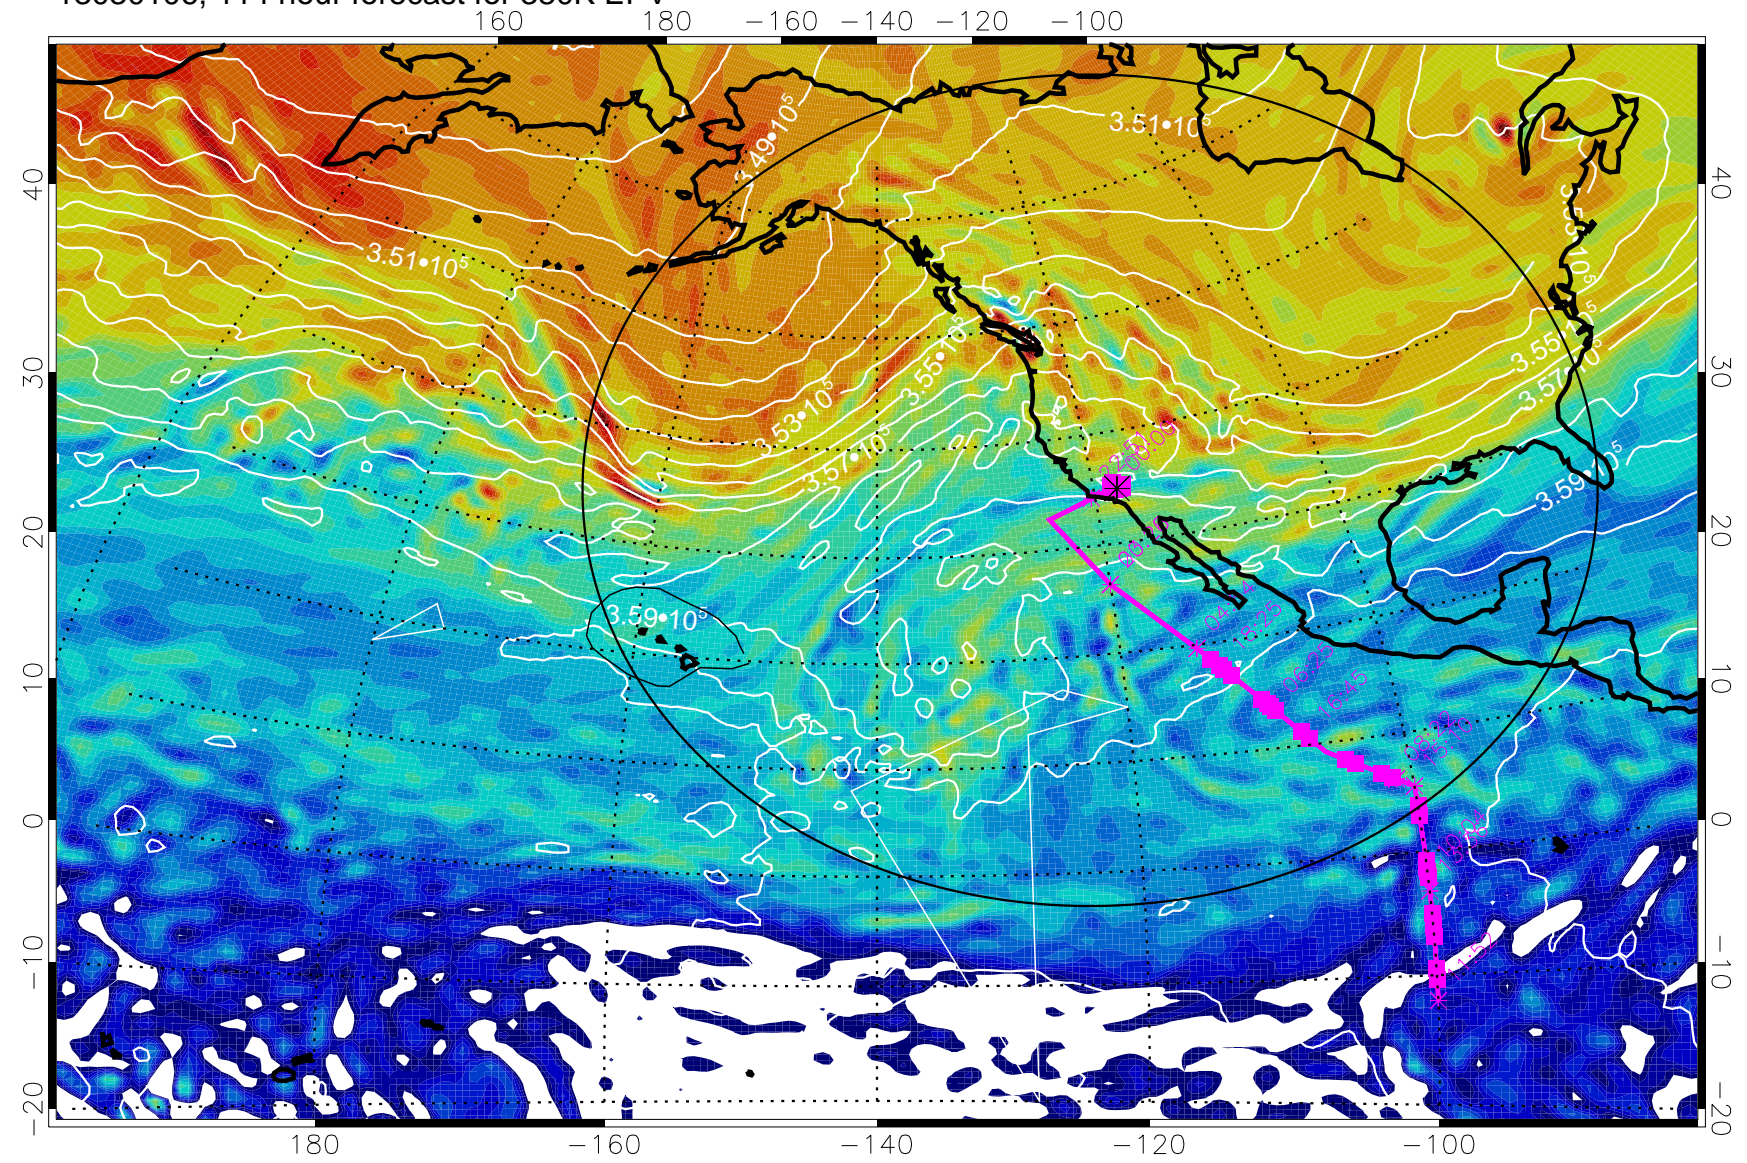

Range ring of 4055 km -- 13 hours GH round trip

13022818, 102 hour forecast for 380K EPV

160 180 -160 -140 -120 -100

380K Montgomery Streamfunction, white

Range ring of 4055 km -- 13 hours GH round trip

13030100, 108 hour forecast for 380K EPV

160 180 -160 -140 -120 -100

380K Montgomery Streamfunction, white

Range ring of 4055 km -- 13 hours GH round trip

13030106, 114 hour forecast for 380K EPV

380K Montgomery Streamfunction, white

Range ring of 4055 km -- 13 hours GH round trip

13030112, 120 hour forecast for 380K EPV

160 180 -160 -140 -120 -100

380K Montgomery Streamfunction, white

Range ring of 4055 km -- 13 hours GH round trip