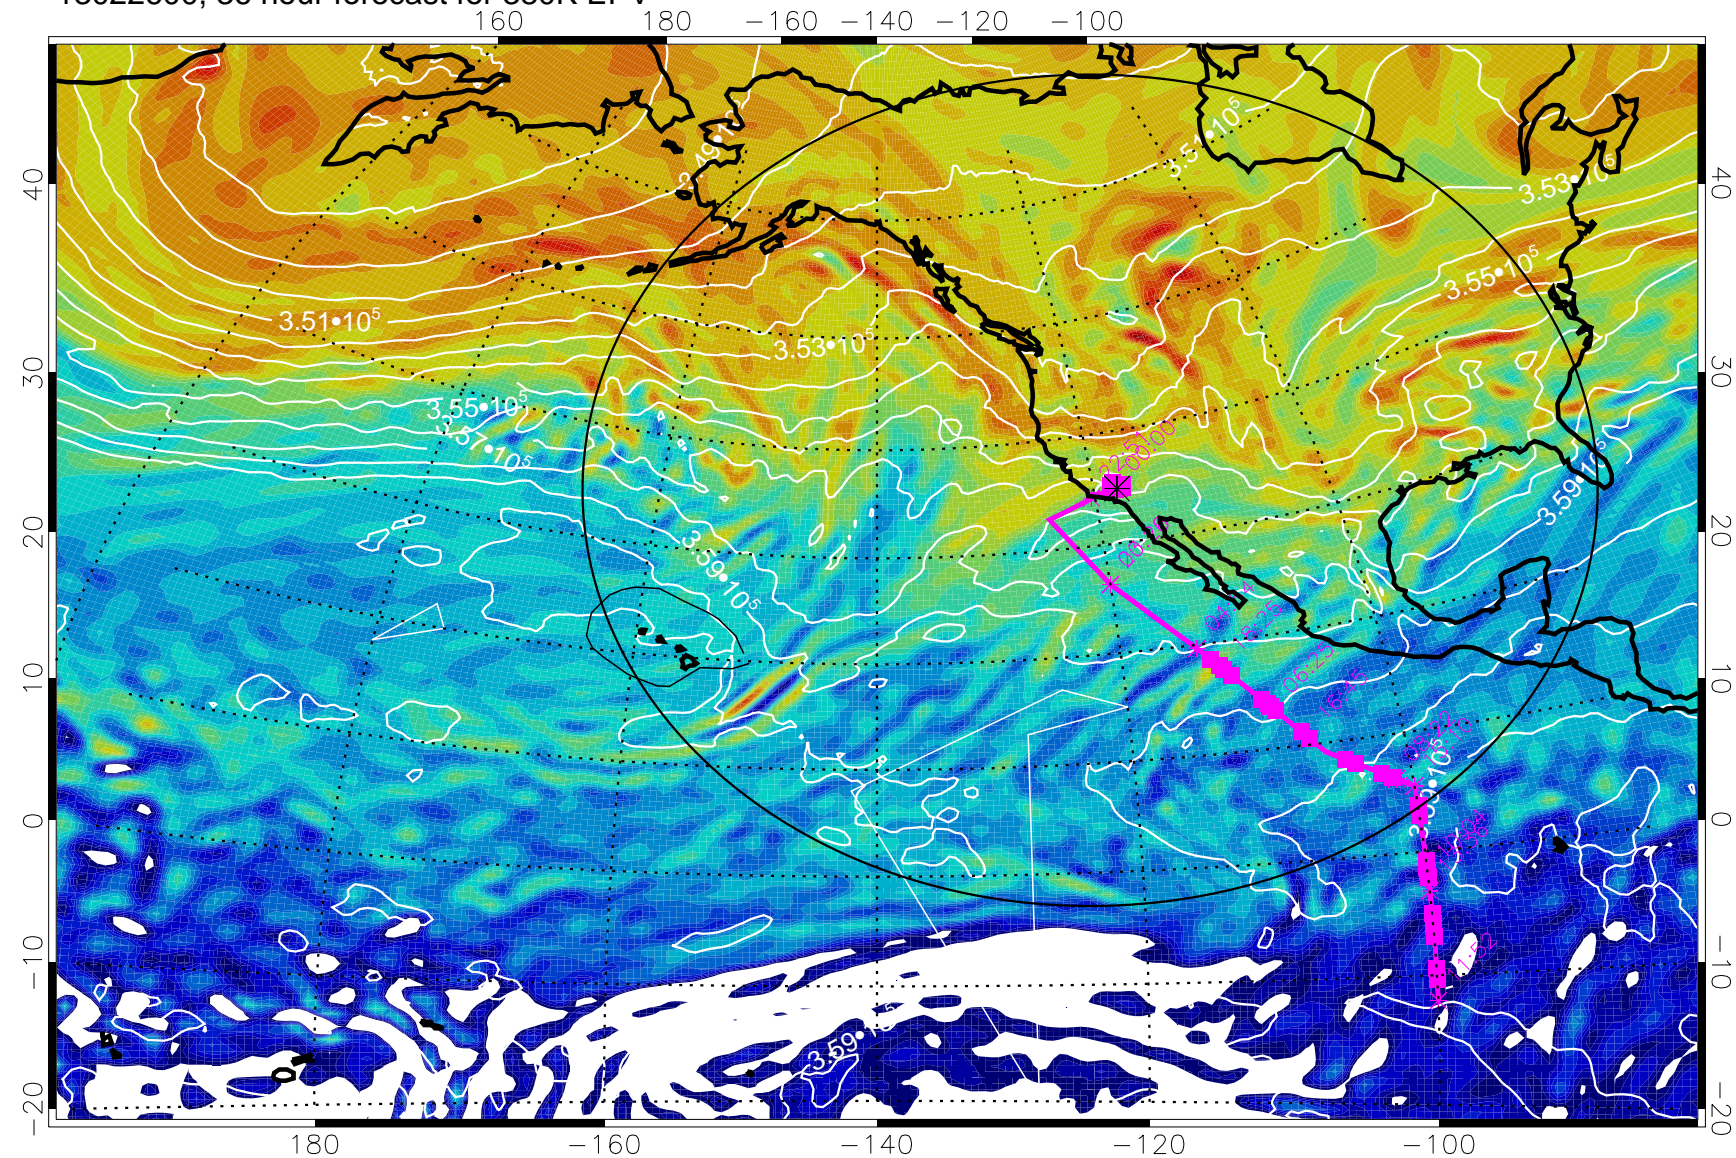

380K Montgomery Streamfunction, white

Range ring of 4055 km -- 13 hours GH round trip

13022506, 18 hour forecast for 380K EPV

160 180 -160 -140 -120 -100

380K Montgomery Streamfunction, white

Range ring of 4055 km -- 13 hours GH round trip

13022512, 24 hour forecast for 380K EPV

380K Montgomery Streamfunction, white

Range ring of 4055 km -- 13 hours GH round trip

13022518, 30 hour forecast for 380K EPV

380K Montgomery Streamfunction, white

Range ring of 4055 km -- 13 hours GH round trip

13022600, 36 hour forecast for 380K EPV

380K Montgomery Streamfunction, white

Range ring of 4055 km -- 13 hours GH round trip

13022606, 42 hour forecast for 380K EPV

160 180 -160 -140 -120 -100

380K Montgomery Streamfunction, white

Range ring of 4055 km -- 13 hours GH round trip

13022612, 48 hour forecast for 380K EPV

13022618, 54 hour forecast for 380K EPV

380K Montgomery Streamfunction, white

Range ring of 4055 km -- 13 hours GH round trip