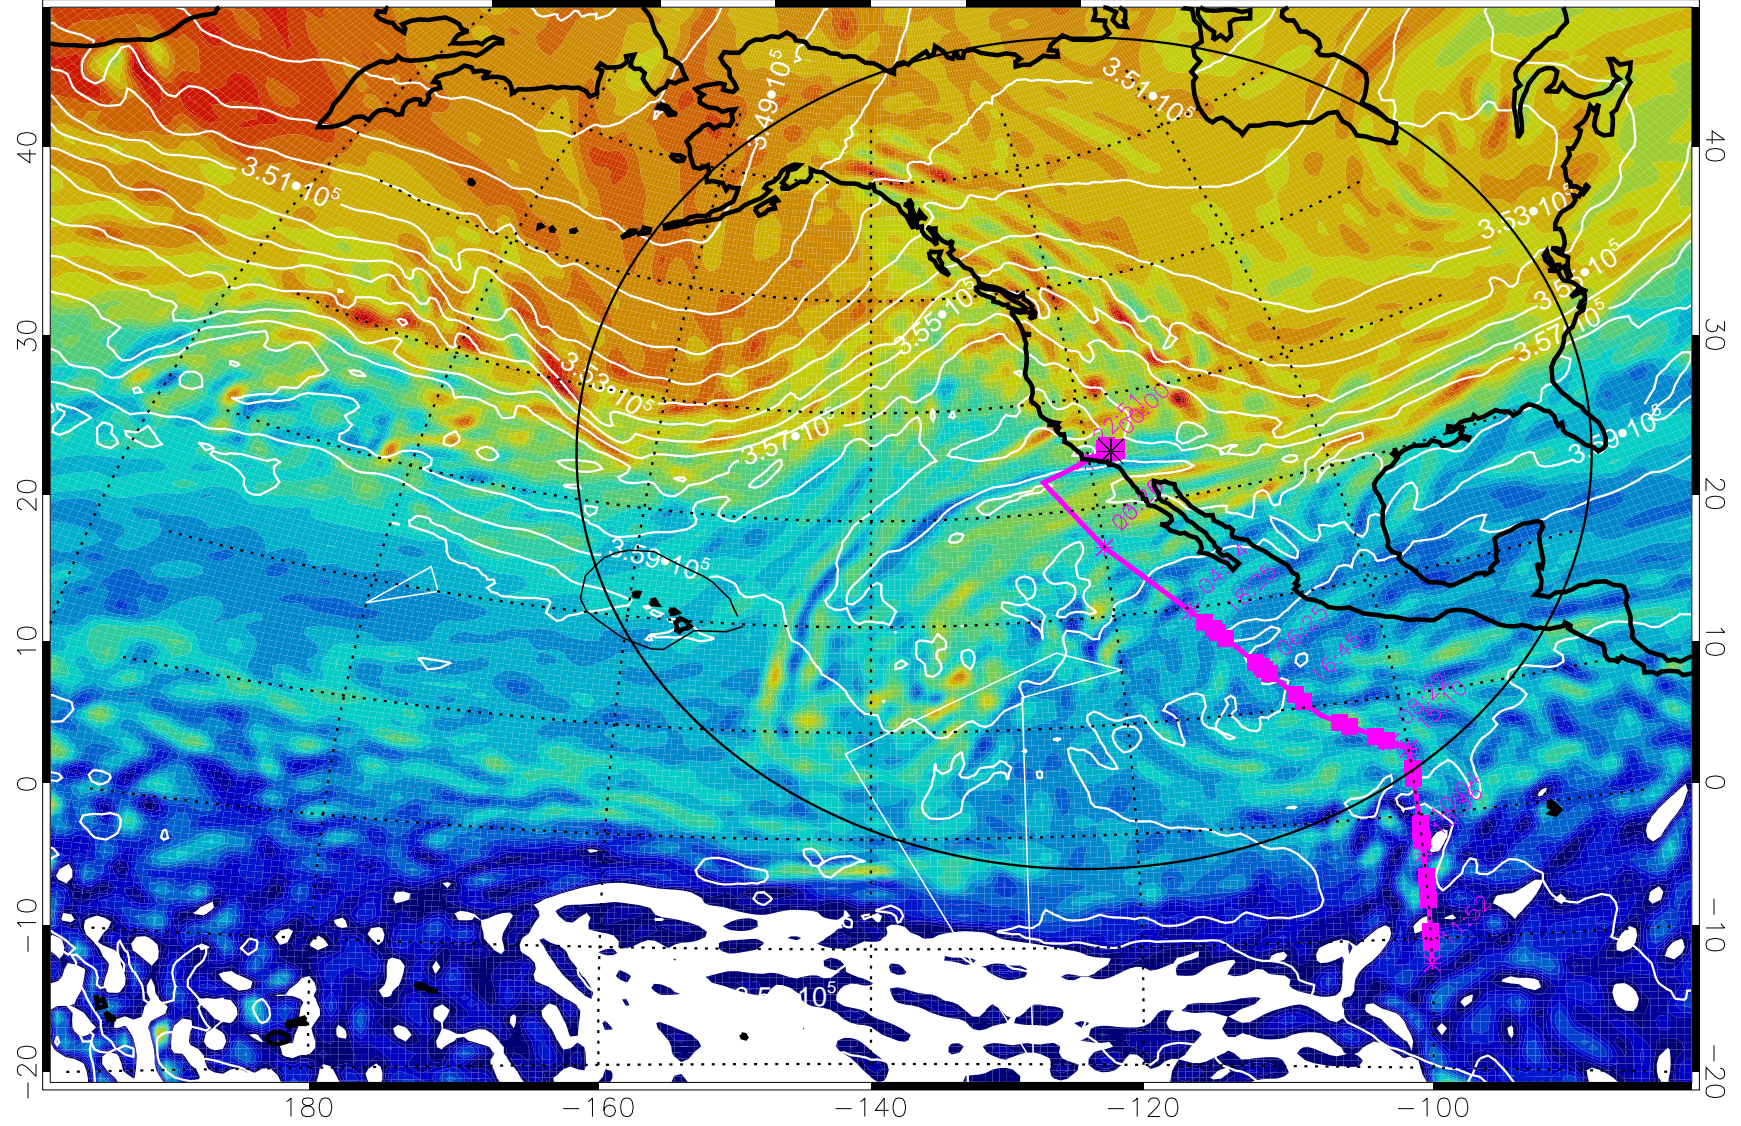

13022806, 90 hour forecast for 380K EPV

160 180 -160 -140 -120 -100

380K Montgomery Streamfunction, white

Range ring of 4055 km -- 13 hours GH round trip

13022812, 96 hour forecast for 380K EPV

380K Montgomery Streamfunction, white

Range ring of 4055 km -- 13 hours GH round trip

13022818, 102 hour forecast for 380K EPV

160 180 -160 -140 -120 -100

380K Montgomery Streamfunction, white

Range ring of 4055 km -- 13 hours GH round trip

13030100, 108 hour forecast for 380K EPV

160 180 -160 -140 -120 -100

380K Montgomery Streamfunction, white

Range ring of 4055 km -- 13 hours GH round trip

13030106, 114 hour forecast for 380K EPV

380K Montgomery Streamfunction, white

Range ring of 4055 km -- 13 hours GH round trip

13030112, 120 hour forecast for 380K EPV

160 180 -160 -140 -120 -100

380K Montgomery Streamfunction, white

Range ring of 4055 km -- 13 hours GH round trip