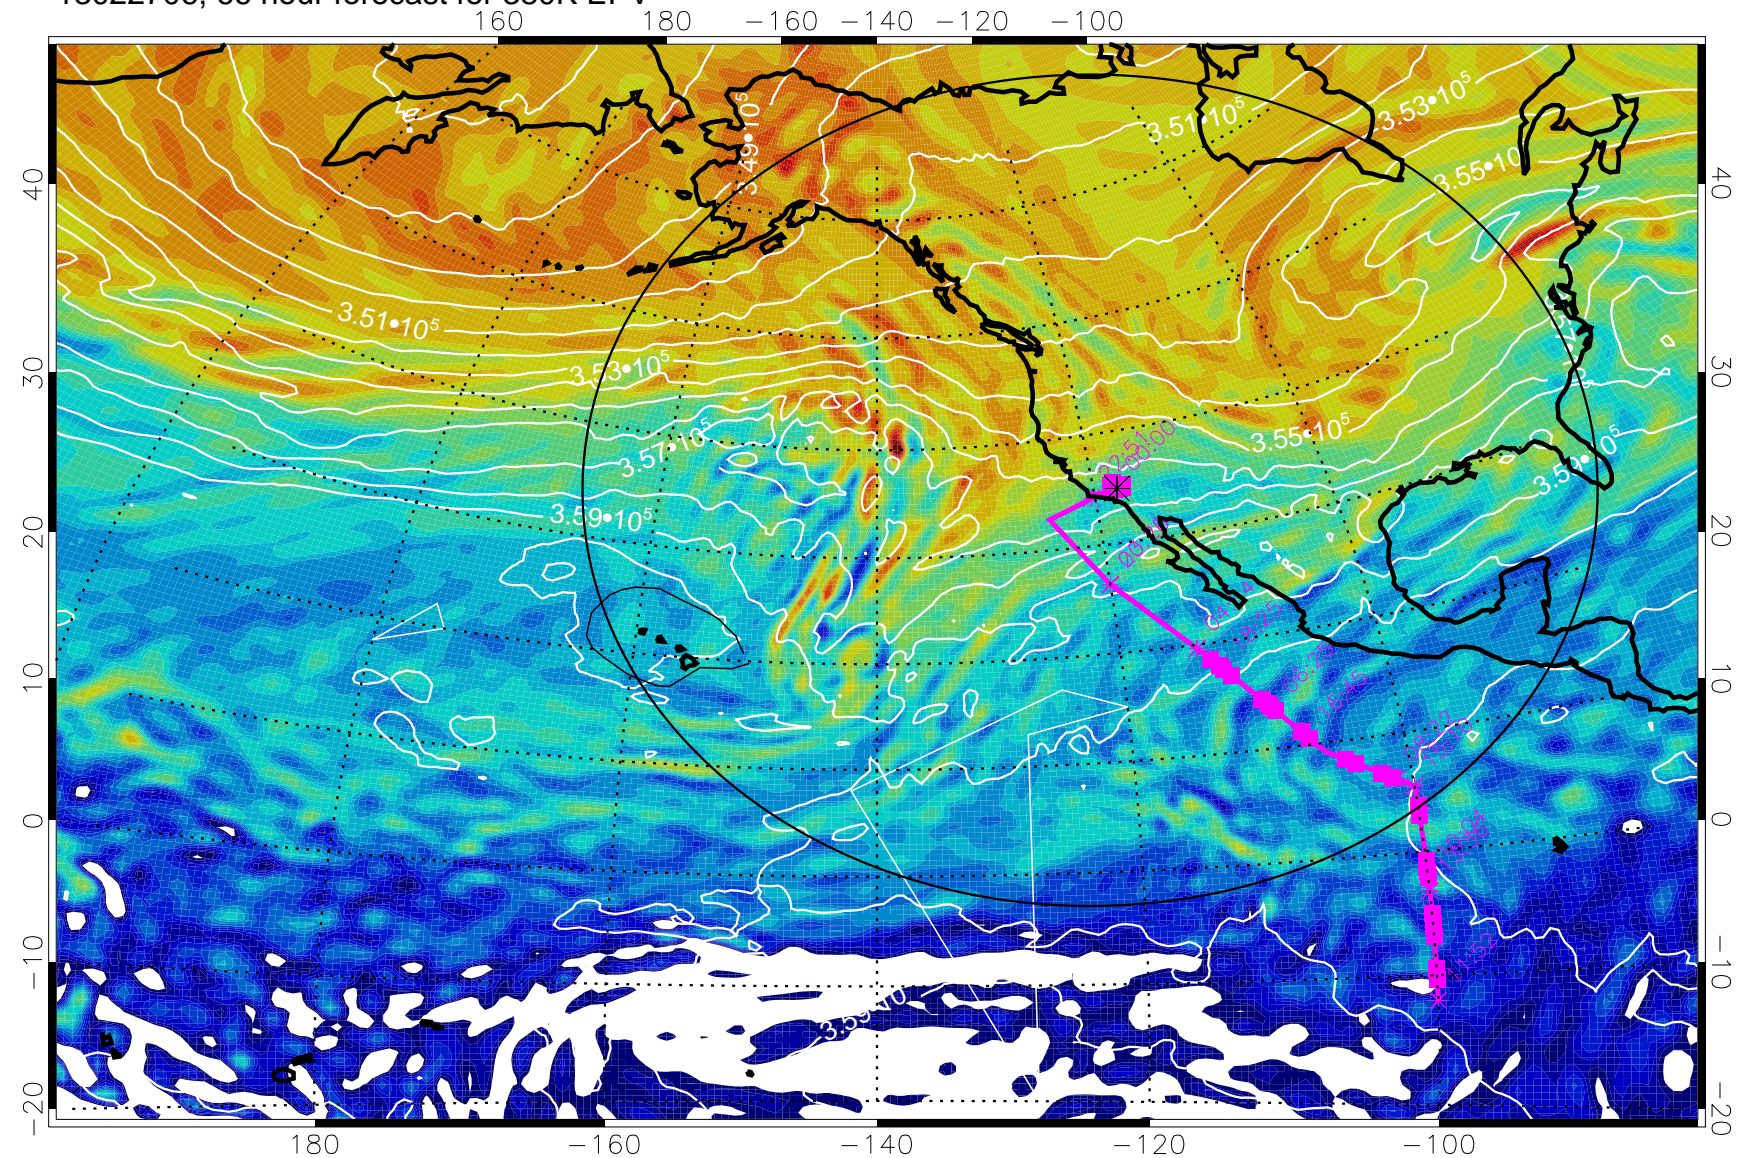

13022700, 60 hour forecast for 380K EPV

160 180 -160 -140 -120 -100

380K Montgomery Streamfunction, white

Range ring of 4055 km -- 13 hours GH round trip

13022706, 66 hour forecast for 380K EPV

380K Montgomery Streamfunction, white

Range ring of 4055 km -- 13 hours GH round trip

13022712, 72 hour forecast for 380K EPV

160 180 -160 -140 -120 -100

380K Montgomery Streamfunction, white

Range ring of 4055 km -- 13 hours GH round trip

13022718, 78 hour forecast for 380K EPV

380K Montgomery Streamfunction, white

Range ring of 4055 km -- 13 hours GH round trip

13022800, 84 hour forecast for 380K EPV

160 180 -160 -140 -120 -100

380K Montgomery Streamfunction, white

Range ring of 4055 km -- 13 hours GH round trip

13022806, 90 hour forecast for 380K EPV

160 180 -160 -140 -120 -100

380K Montgomery Streamfunction, white

Range ring of 4055 km -- 13 hours GH round trip

13022812, 96 hour forecast for 380K EPV

380K Montgomery Streamfunction, white