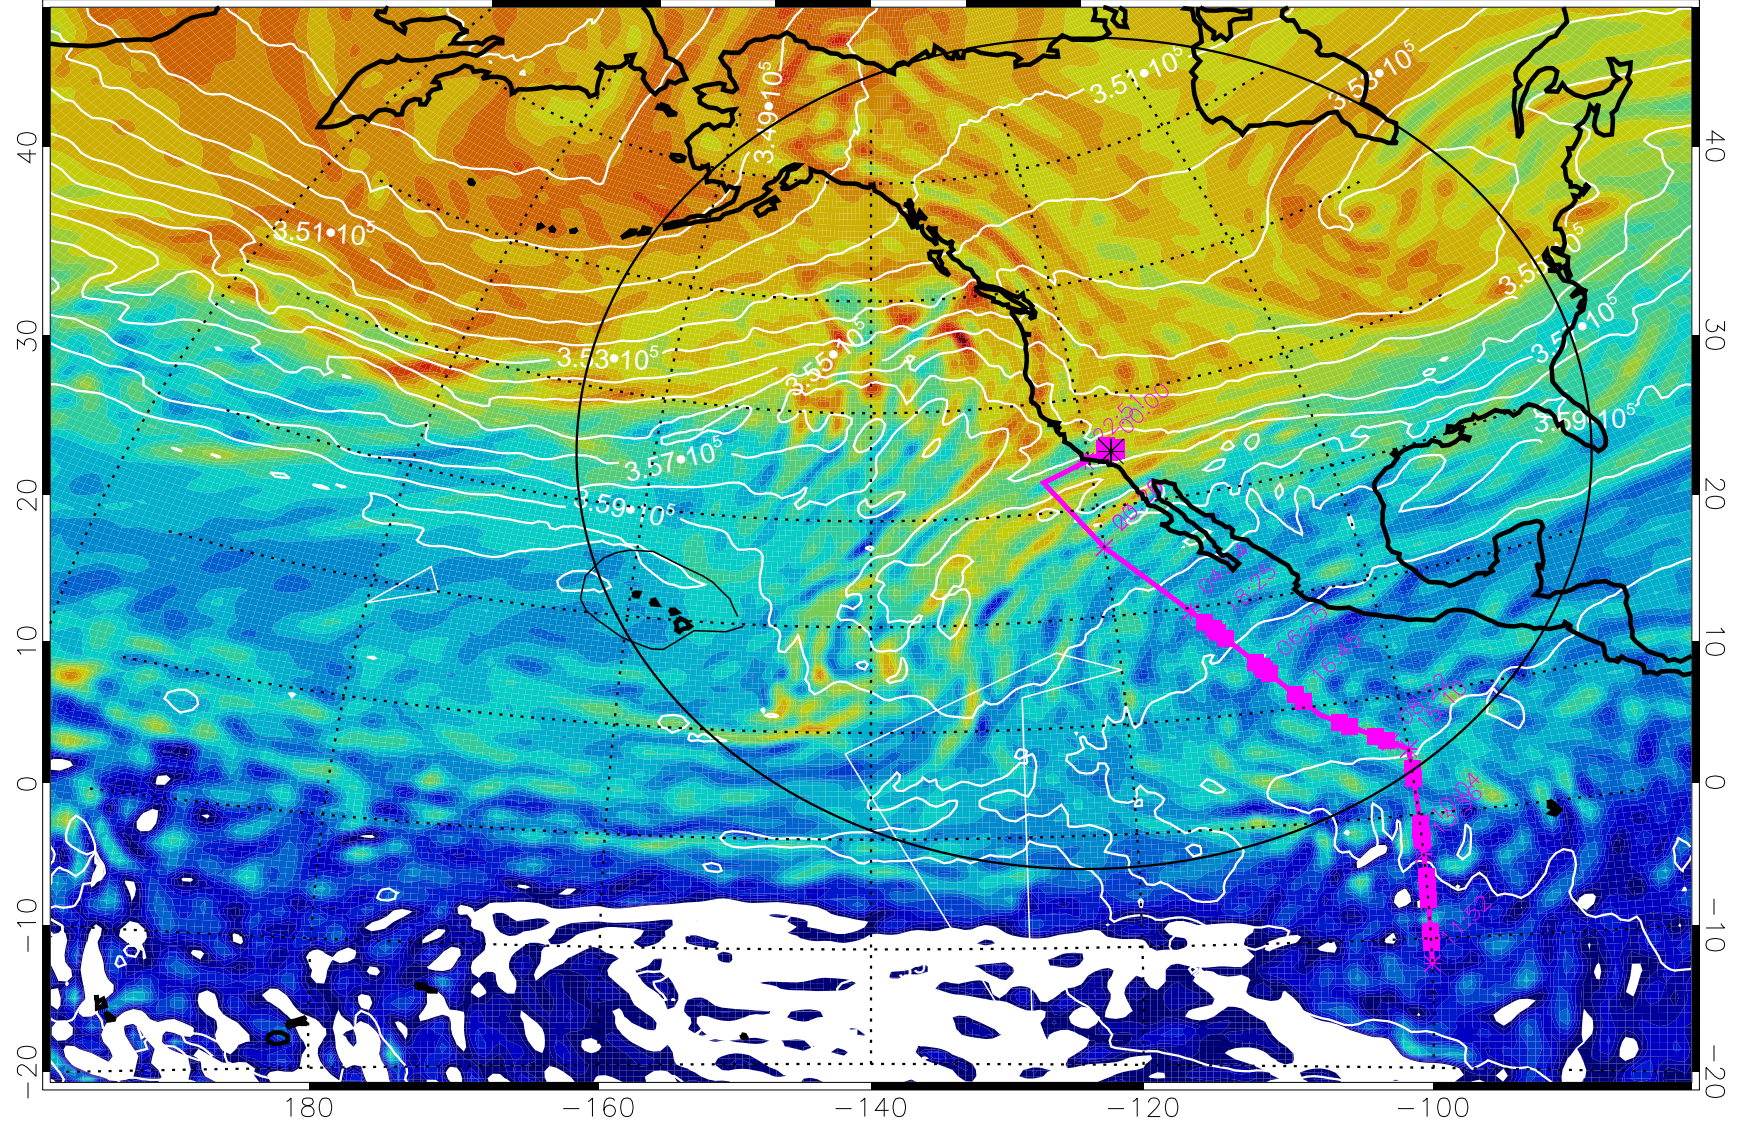

13022700, 60 hour forecast for 380K EPV

160 180 -160 -140 -120 -100

380K Montgomery Streamfunction, white

Range ring of 4055 km -- 13 hours GH round trip

13022706, 66 hour forecast for 380K EPV

380K Montgomery Streamfunction, white

Range ring of 4055 km -- 13 hours GH round trip

13022712, 72 hour forecast for 380K EPV

160 180 -160 -140 -120 -100

380K Montgomery Streamfunction, white

Range ring of 4055 km -- 13 hours GH round trip

13022718, 78 hour forecast for 380K EPV

380K Montgomery Streamfunction, white

Range ring of 4055 km -- 13 hours GH round trip

13022800, 84 hour forecast for 380K EPV

160 180 -160 -140 -120 -100

380K Montgomery Streamfunction, white

Range ring of 4055 km -- 13 hours GH round trip

13022806, 90 hour forecast for 380K EPV

160 180 -160 -140 -120 -100

380K Montgomery Streamfunction, white

Range ring of 4055 km -- 13 hours GH round trip

13022812, 96 hour forecast for 380K EPV

380K Montgomery Streamfunction, white