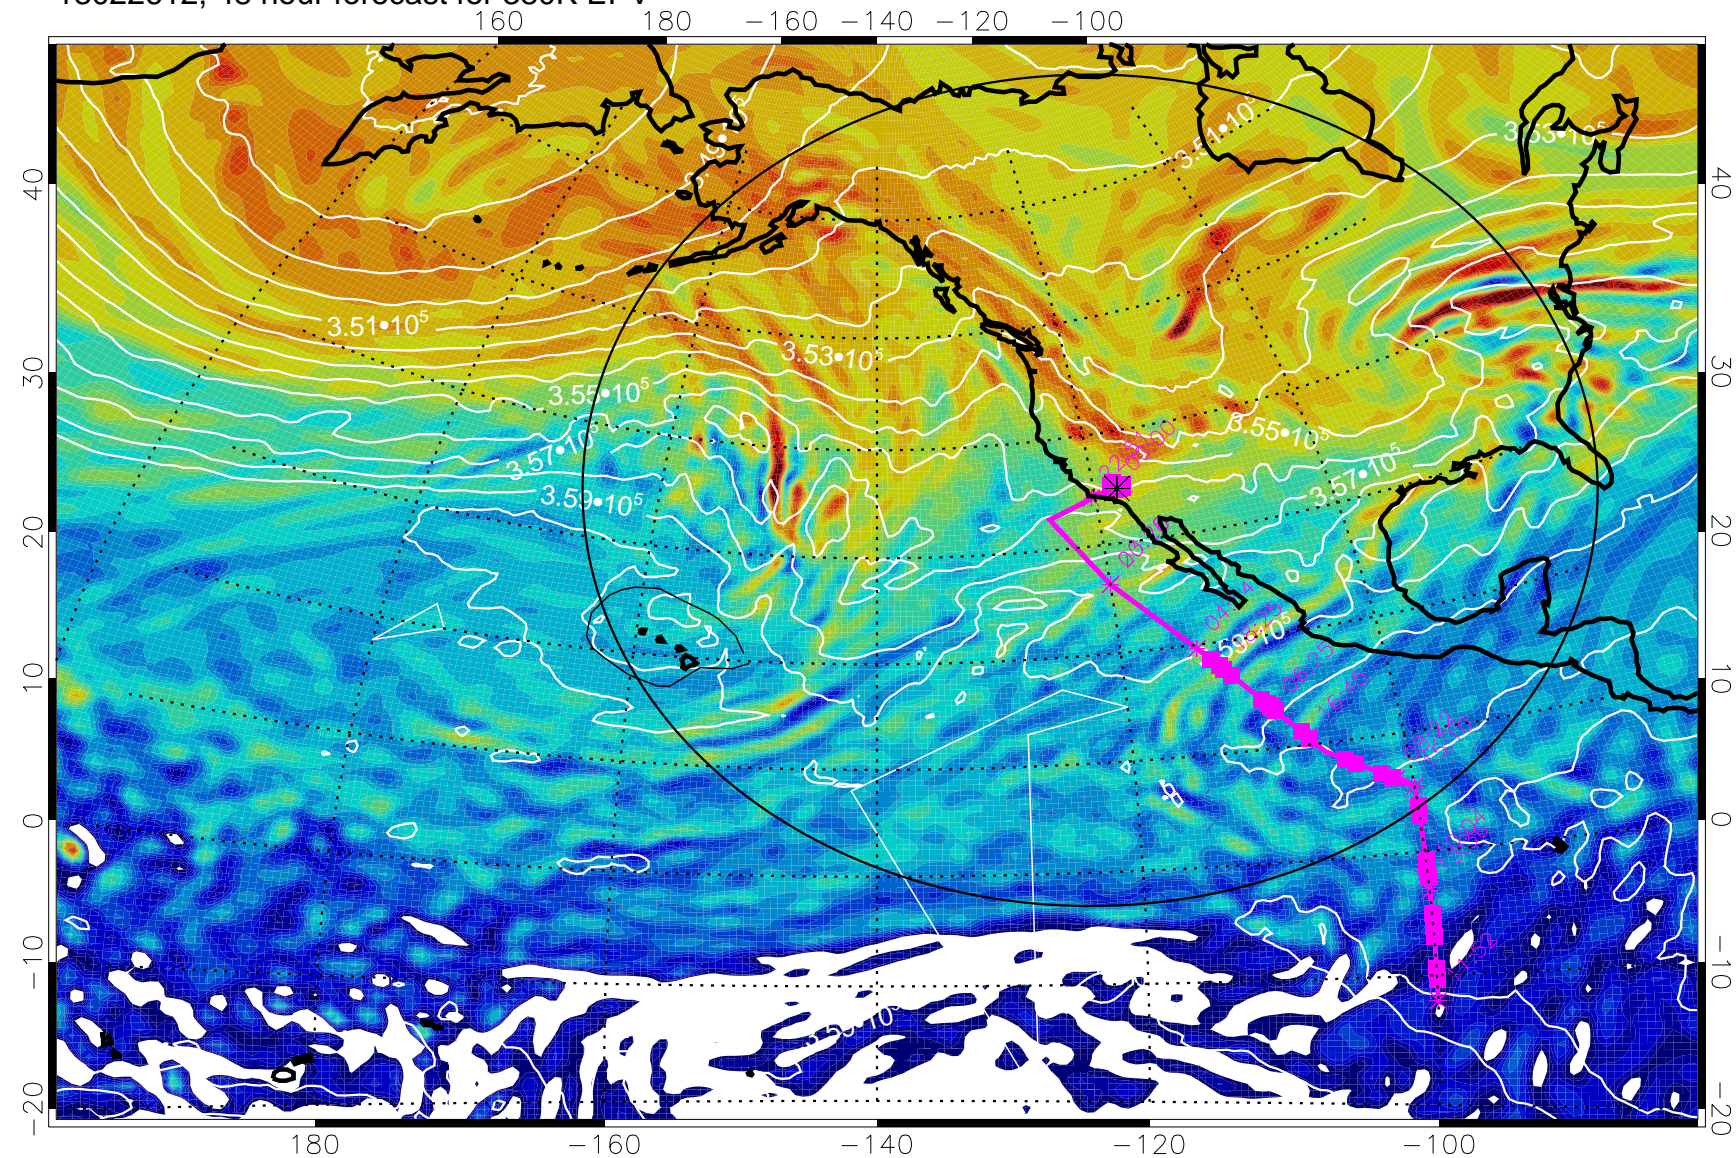

13022600, 36 hour forecast for 380K EPV

380K Montgomery Streamfunction, white

Range ring of 4055 km -- 13 hours GH round trip

13022606, 42 hour forecast for 380K EPV

160 180 -160 -140 -120 -100

380K Montgomery Streamfunction, white

Range ring of 4055 km -- 13 hours GH round trip

13022612, 48 hour forecast for 380K EPV

13022618, 54 hour forecast for 380K EPV

380K Montgomery Streamfunction, white

Range ring of 4055 km -- 13 hours GH round trip

13022700, 60 hour forecast for 380K EPV

160 180 -160 -140 -120 -100

380K Montgomery Streamfunction, white

Range ring of 4055 km -- 13 hours GH round trip

13022706, 66 hour forecast for 380K EPV

380K Montgomery Streamfunction, white

Range ring of 4055 km -- 13 hours GH round trip

13022712, 72 hour forecast for 380K EPV

160 180 -160 -140 -120 -100

380K Montgomery Streamfunction, white

Range ring of 4055 km -- 13 hours GH round trip

13022718, 78 hour forecast for 380K EPV