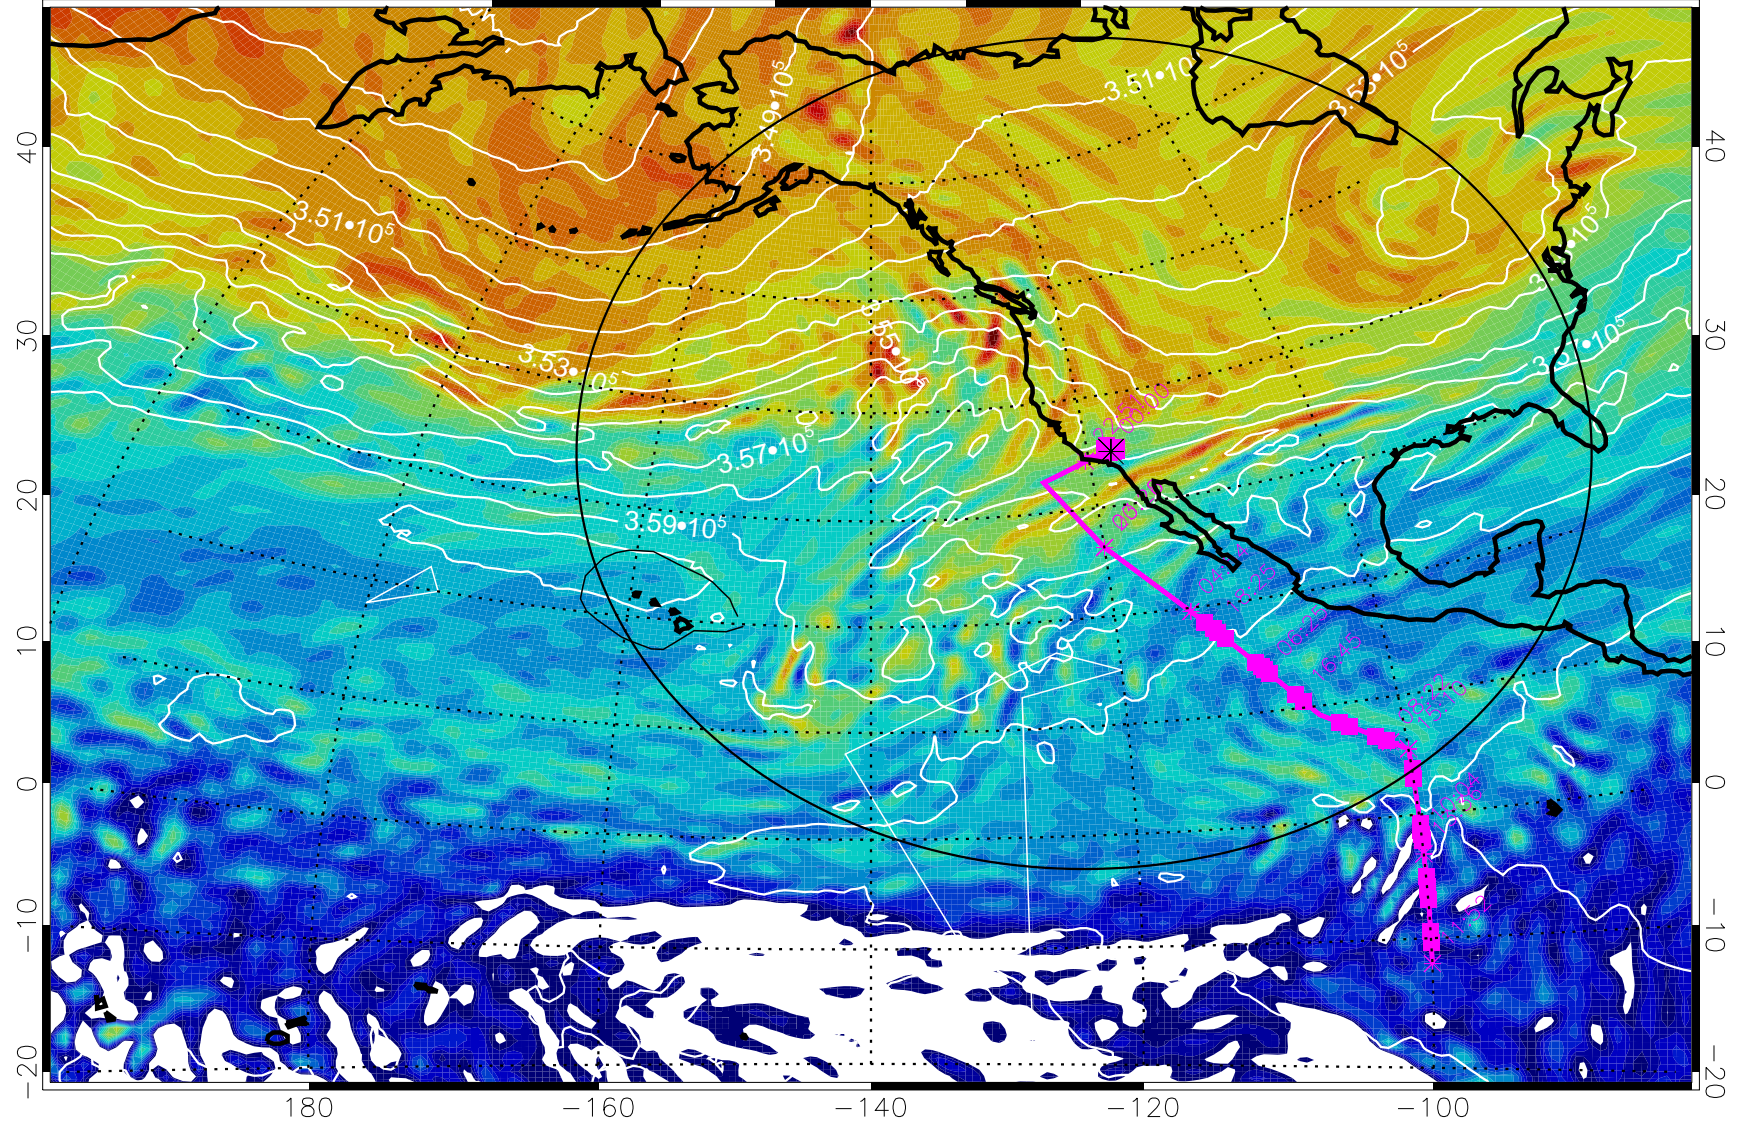

Range ring of 4055 km -- 13 hours GH round trip

13022712, 72 hour forecast for 380K EPV

160 180 -160 -140 -120 -100

380K Montgomery Streamfunction, white

Range ring of 4055 km -- 13 hours GH round trip

13022718, 78 hour forecast for 380K EPV

380K Montgomery Streamfunction, white

Range ring of 4055 km -- 13 hours GH round trip

13022800, 84 hour forecast for 380K EPV

160 180 -160 -140 -120 -100

380K Montgomery Streamfunction, white

Range ring of 4055 km -- 13 hours GH round trip

13022806, 90 hour forecast for 380K EPV

160 180 -160 -140 -120 -100

380K Montgomery Streamfunction, white

Range ring of 4055 km -- 13 hours GH round trip

13022812, 96 hour forecast for 380K EPV

380K Montgomery Streamfunction, white

Range ring of 4055 km -- 13 hours GH round trip

13022818, 102 hour forecast for 380K EPV

160 180 -160 -140 -120 -100

380K Montgomery Streamfunction, white

Range ring of 4055 km -- 13 hours GH round trip

13030100, 108 hour forecast for 380K EPV