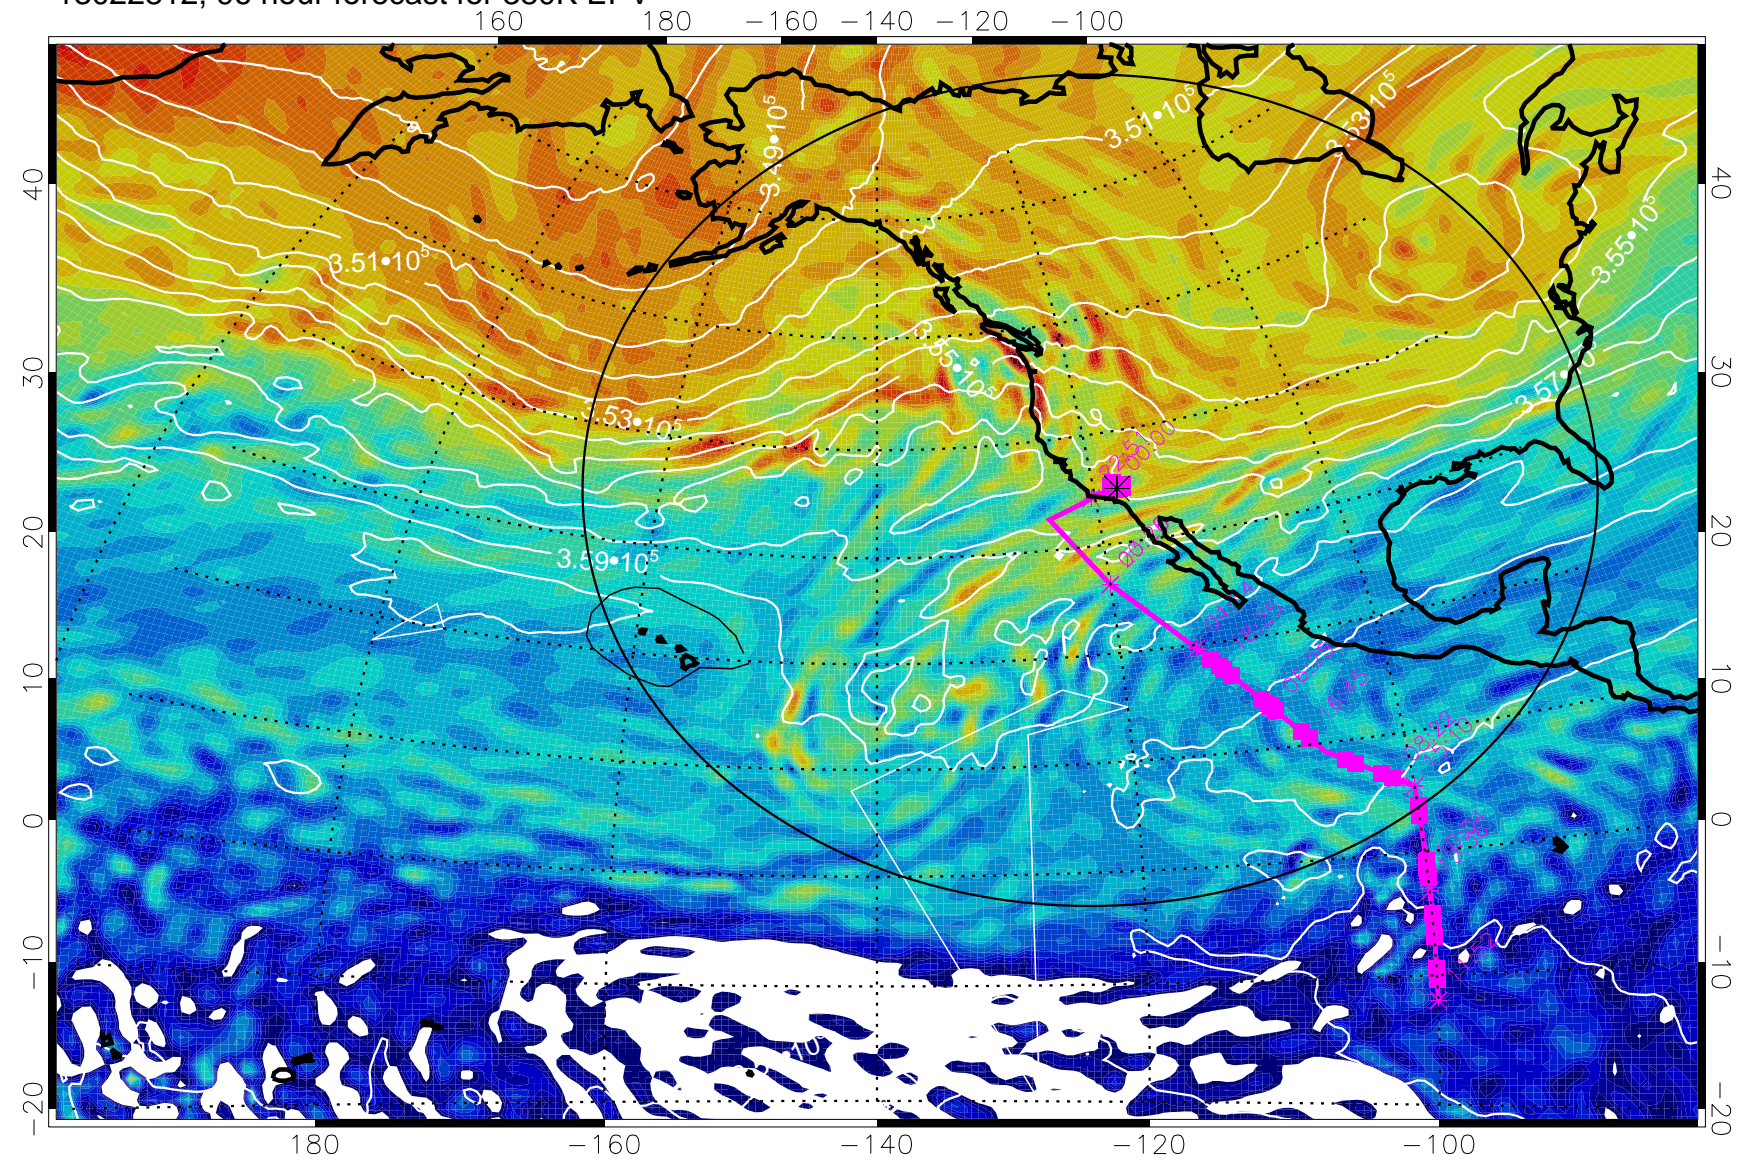

380K Montgomery Streamfunction, white

Range ring of 4055 km -- 13 hours GH round trip

13022800, 84 hour forecast for 380K EPV

160 180 -160 -140 -120 -100

380K Montgomery Streamfunction, white

Range ring of 4055 km -- 13 hours GH round trip

13022806, 90 hour forecast for 380K EPV

160 180 -160 -140 -120 -100

380K Montgomery Streamfunction, white

Range ring of 4055 km -- 13 hours GH round trip

13022812, 96 hour forecast for 380K EPV

380K Montgomery Streamfunction, white

Range ring of 4055 km -- 13 hours GH round trip

13022818, 102 hour forecast for 380K EPV

160 180 -160 -140 -120 -100

380K Montgomery Streamfunction, white

Range ring of 4055 km -- 13 hours GH round trip

13030100, 108 hour forecast for 380K EPV

160 180 -160 -140 -120 -100

380K Montgomery Streamfunction, white

Range ring of 4055 km -- 13 hours GH round trip

13030106, 114 hour forecast for 380K EPV

380K Montgomery Streamfunction, white

Range ring of 4055 km -- 13 hours GH round trip