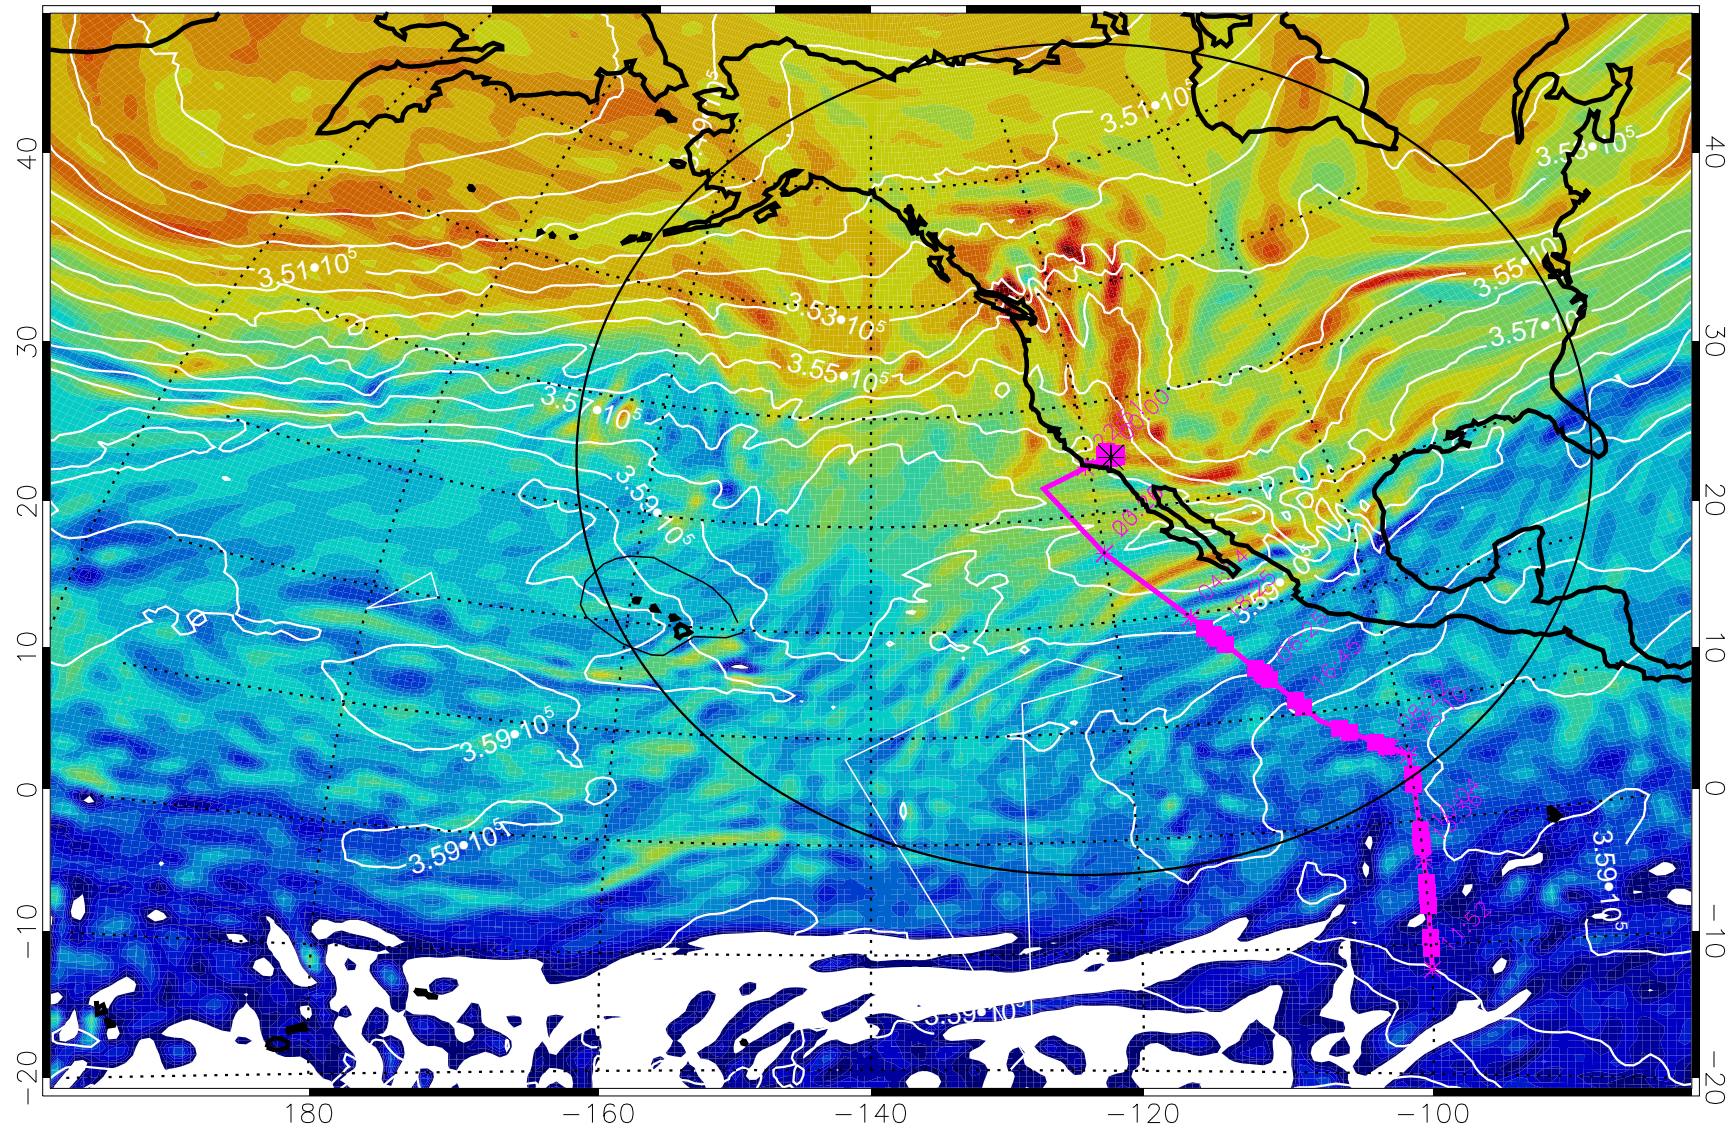

13022418, 6 hour forecast for 380K EPV

160 180 -160 -140 -120 -100

380K Montgomery Streamfunction, white

Range ring of 4055 km -- 13 hours GH round trip

13022500, 12 hour forecast for 380K EPV

160 180 -160 -140 -120 -100

380K Montgomery Streamfunction, white

Range ring of 4055 km -- 13 hours GH round trip

13022506, 18 hour forecast for 380K EPV

160 180 -160 -140 -120 -100

380K Montgomery Streamfunction, white

Range ring of 4055 km -- 13 hours GH round trip

13022512, 24 hour forecast for 380K EPV

380K Montgomery Streamfunction, white

Range ring of 4055 km -- 13 hours GH round trip

13022518, 30 hour forecast for 380K EPV

380K Montgomery Streamfunction, white

Range ring of 4055 km -- 13 hours GH round trip

13022600, 36 hour forecast for 380K EPV

380K Montgomery Streamfunction, white

Range ring of 4055 km -- 13 hours GH round trip

13022606, 42 hour forecast for 380K EPV

160 180 -160 -140 -120 -100

380K Montgomery Streamfunction, white