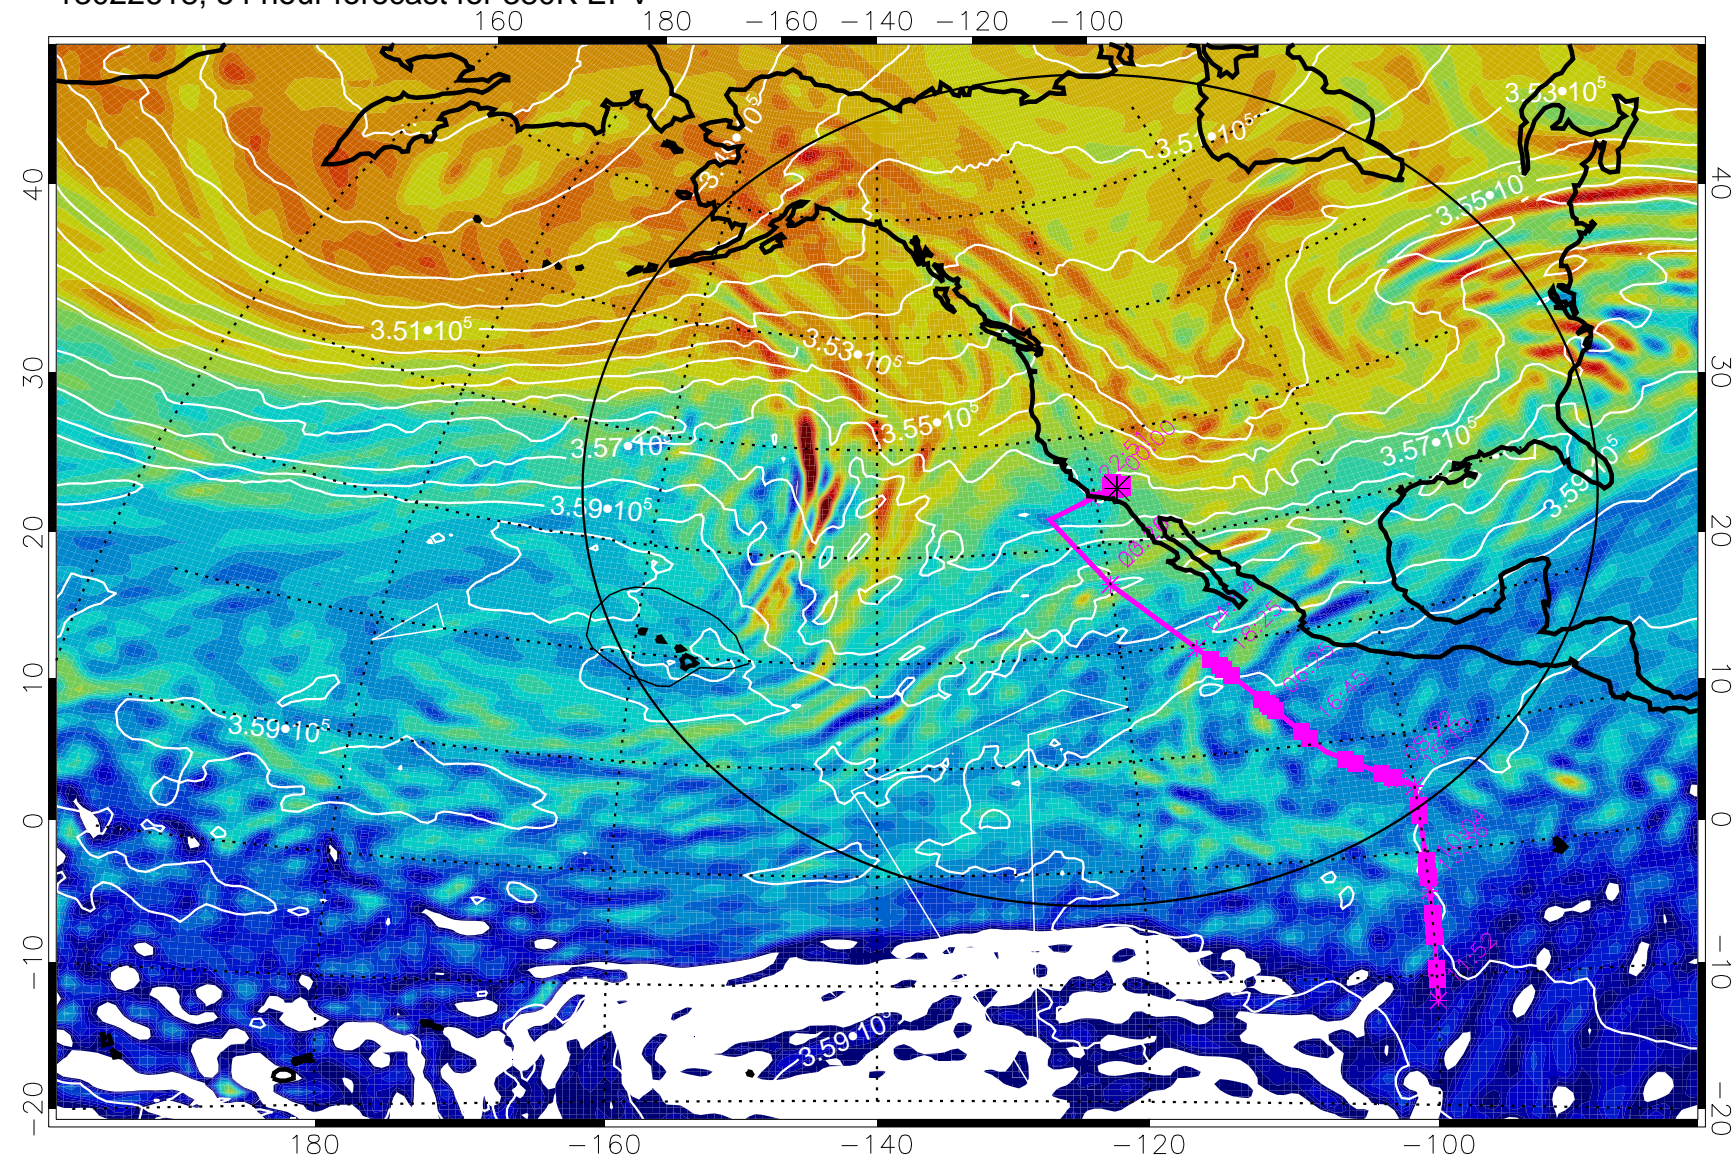

13022600, 36 hour forecast for 380K EPV

380K Montgomery Streamfunction, white

Range ring of 4055 km -- 13 hours GH round trip

13022606, 42 hour forecast for 380K EPV

160 180 -160 -140 -120 -100

380K Montgomery Streamfunction, white

Range ring of 4055 km -- 13 hours GH round trip

13022612, 48 hour forecast for 380K EPV

13022618, 54 hour forecast for 380K EPV

380K Montgomery Streamfunction, white

Range ring of 4055 km -- 13 hours GH round trip

13022700, 60 hour forecast for 380K EPV

160 180 -160 -140 -120 -100

380K Montgomery Streamfunction, white

Range ring of 4055 km -- 13 hours GH round trip

13022706, 66 hour forecast for 380K EPV

380K Montgomery Streamfunction, white

Range ring of 4055 km -- 13 hours GH round trip

13022712, 72 hour forecast for 380K EPV

160 180 -160 -140 -120 -100

380K Montgomery Streamfunction, white

Range ring of 4055 km -- 13 hours GH round trip

13022718, 78 hour forecast for 380K EPV