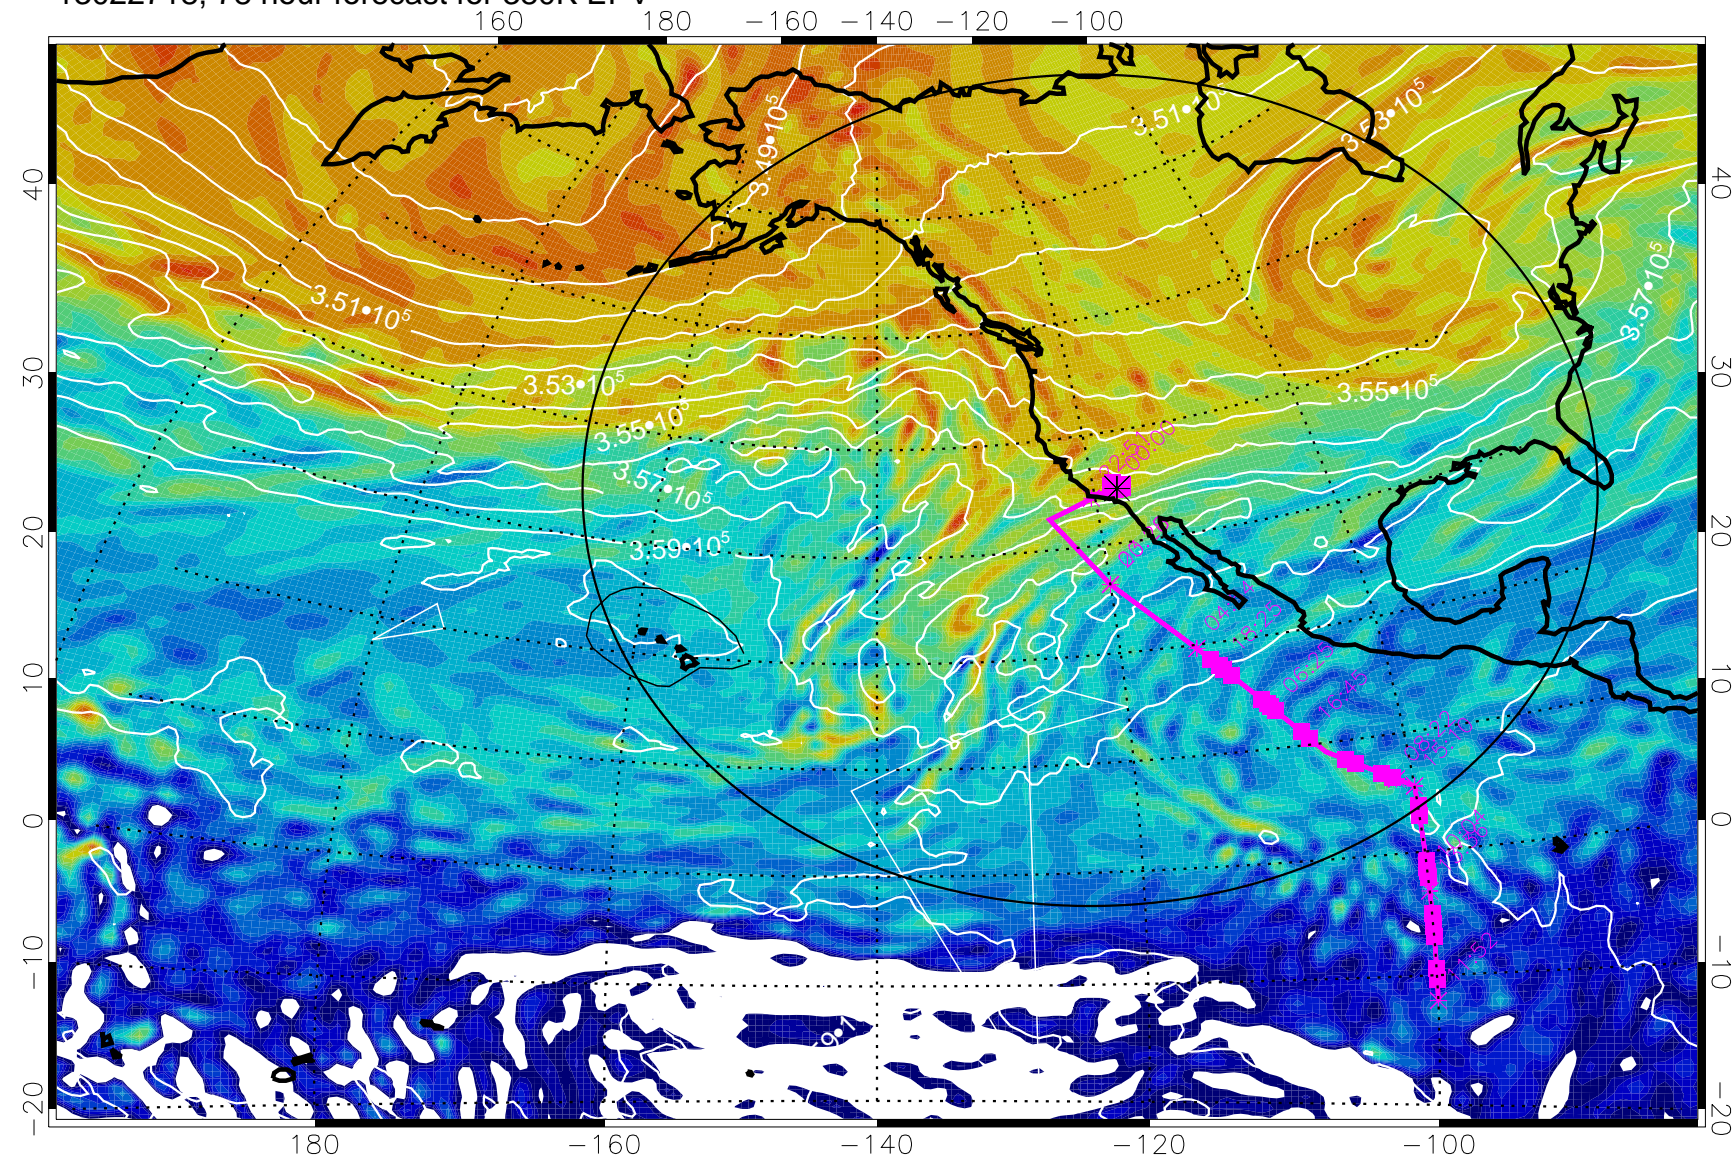

13022700, 60 hour forecast for 380K EPV

160 180 -160 -140 -120 -100

380K Montgomery Streamfunction, white

Range ring of 4055 km -- 13 hours GH round trip

13022706, 66 hour forecast for 380K EPV

380K Montgomery Streamfunction, white

Range ring of 4055 km -- 13 hours GH round trip

13022712, 72 hour forecast for 380K EPV

160 180 -160 -140 -120 -100

380K Montgomery Streamfunction, white

Range ring of 4055 km -- 13 hours GH round trip

13022718, 78 hour forecast for 380K EPV

380K Montgomery Streamfunction, white

Range ring of 4055 km -- 13 hours GH round trip

13022800, 84 hour forecast for 380K EPV

160 180 -160 -140 -120 -100

380K Montgomery Streamfunction, white

Range ring of 4055 km -- 13 hours GH round trip

13022806, 90 hour forecast for 380K EPV

160 180 -160 -140 -120 -100

380K Montgomery Streamfunction, white

Range ring of 4055 km -- 13 hours GH round trip

13022812, 96 hour forecast for 380K EPV

380K Montgomery Streamfunction, white