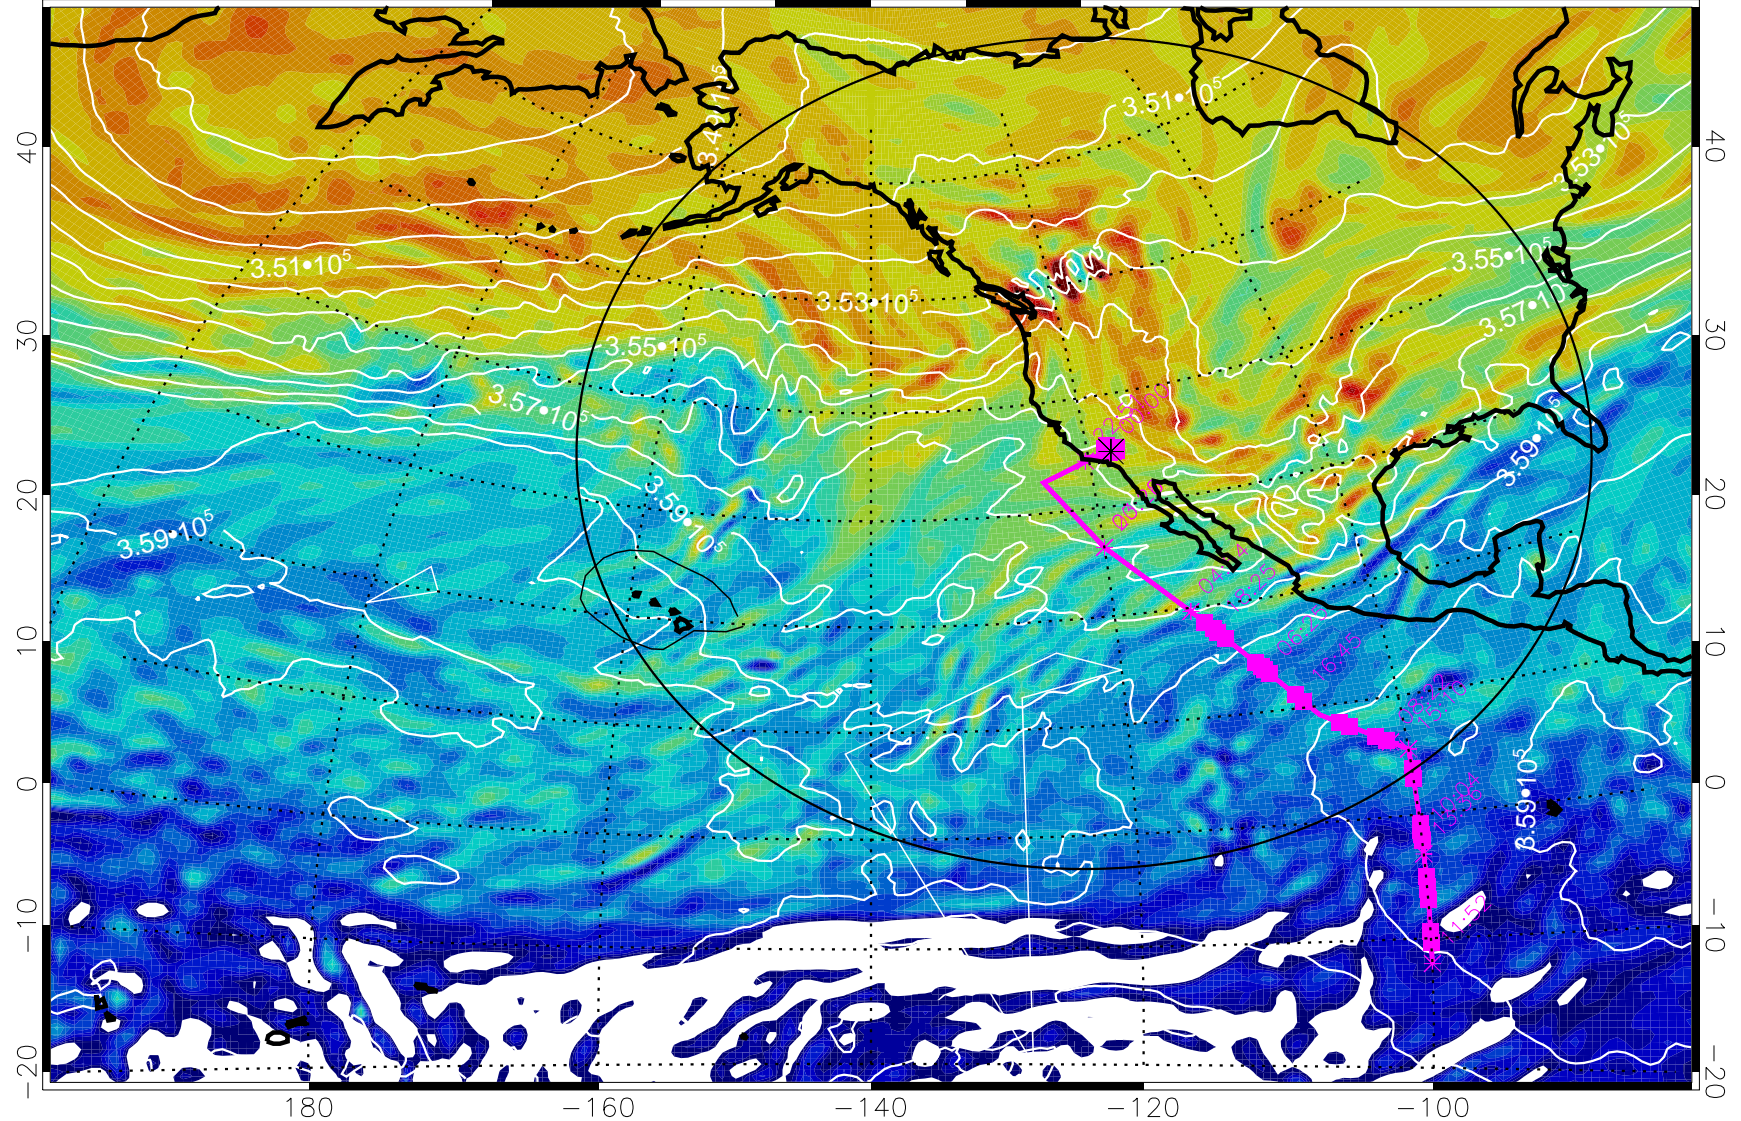

13022418, 6 hour forecast for 380K EPV

160 180 -160 -140 -120 -100

380K Montgomery Streamfunction, white

Range ring of 4055 km -- 13 hours GH round trip

13022500, 12 hour forecast for 380K EPV

160 180 -160 -140 -120 -100

380K Montgomery Streamfunction, white

Range ring of 4055 km -- 13 hours GH round trip

13022506, 18 hour forecast for 380K EPV

160 180 -160 -140 -120 -100

380K Montgomery Streamfunction, white

Range ring of 4055 km -- 13 hours GH round trip

13022512, 24 hour forecast for 380K EPV

380K Montgomery Streamfunction, white

Range ring of 4055 km -- 13 hours GH round trip

13022518, 30 hour forecast for 380K EPV

380K Montgomery Streamfunction, white

Range ring of 4055 km -- 13 hours GH round trip

13022600, 36 hour forecast for 380K EPV

380K Montgomery Streamfunction, white

Range ring of 4055 km -- 13 hours GH round trip

13022606, 42 hour forecast for 380K EPV

160 180 -160 -140 -120 -100

380K Montgomery Streamfunction, white