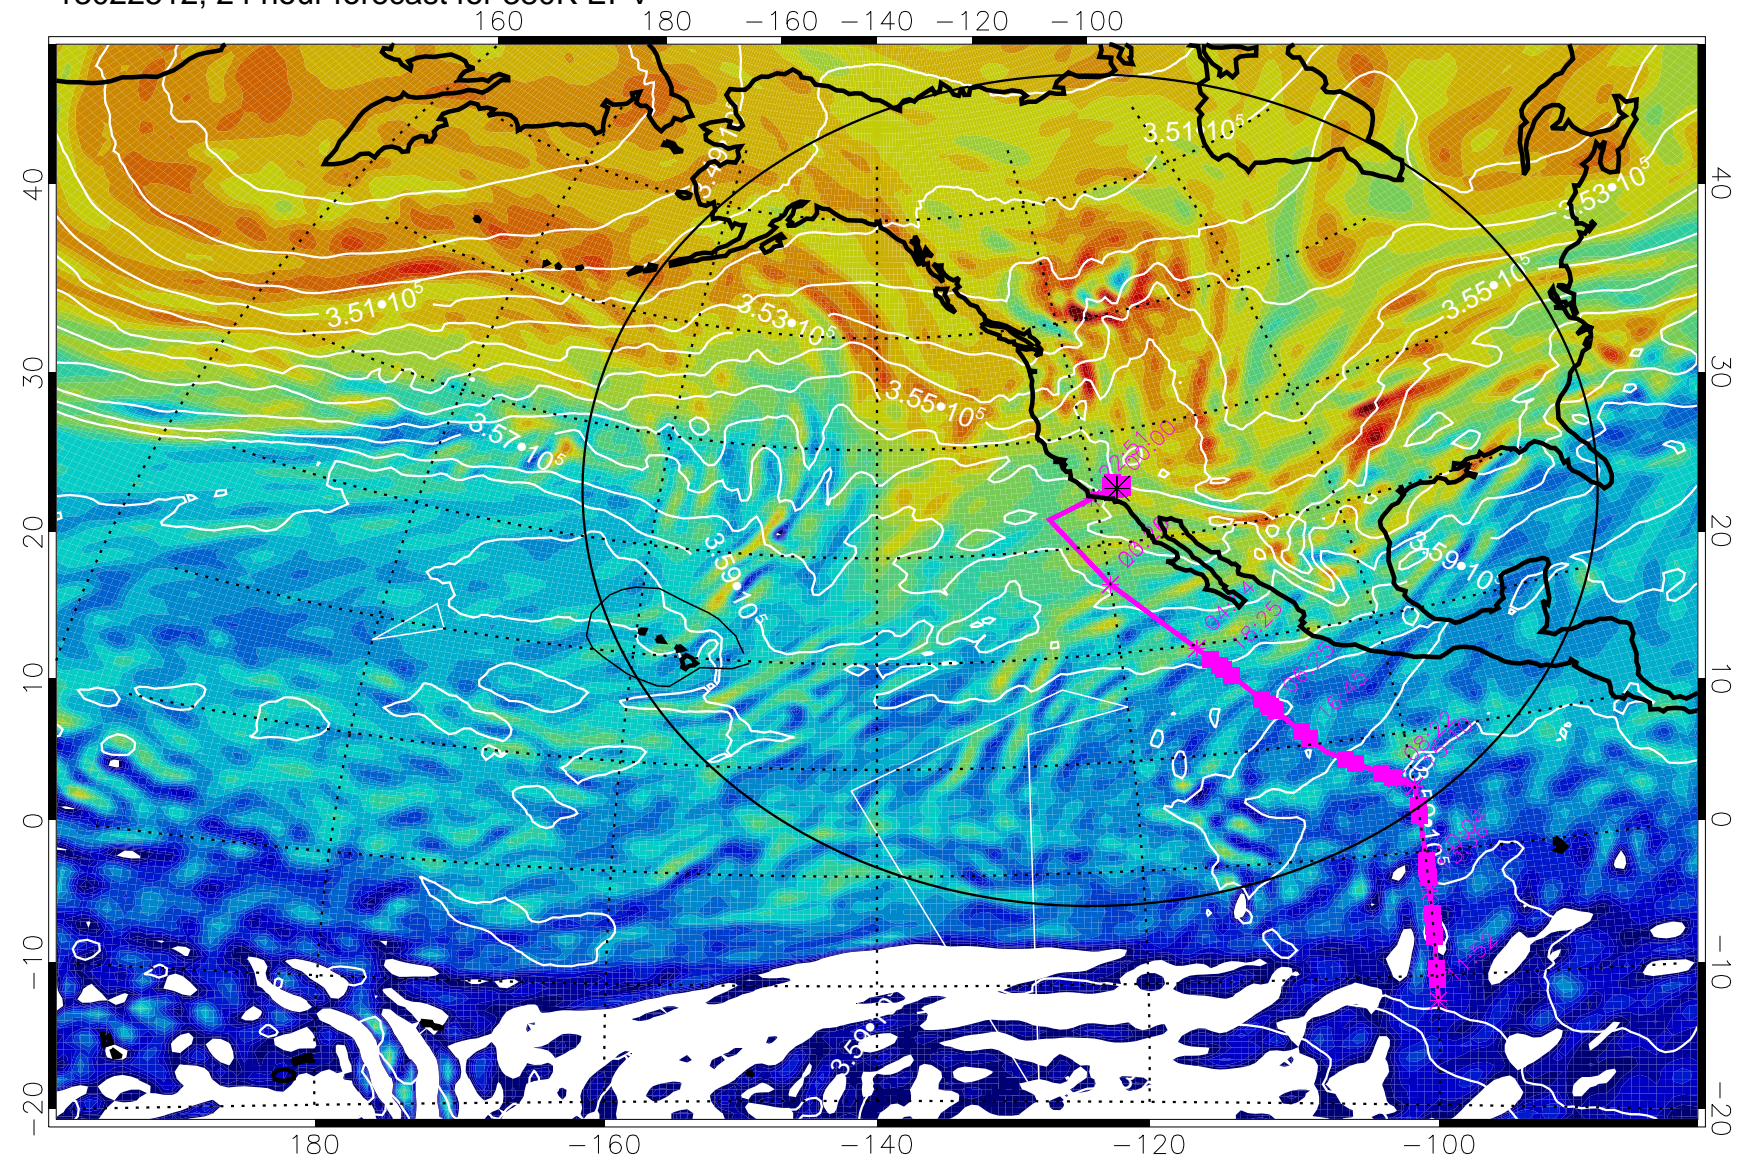

13022418, 6 hour forecast for 380K EPV

160 180 -160 -140 -120 -100

380K Montgomery Streamfunction, white

Range ring of 4055 km -- 13 hours GH round trip

13022500, 12 hour forecast for 380K EPV

160 180 -160 -140 -120 -100

380K Montgomery Streamfunction, white

Range ring of 4055 km -- 13 hours GH round trip

13022506, 18 hour forecast for 380K EPV

160 180 -160 -140 -120 -100

380K Montgomery Streamfunction, white

Range ring of 4055 km -- 13 hours GH round trip

13022512, 24 hour forecast for 380K EPV

380K Montgomery Streamfunction, white

Range ring of 4055 km -- 13 hours GH round trip

13022518, 30 hour forecast for 380K EPV

380K Montgomery Streamfunction, white

Range ring of 4055 km -- 13 hours GH round trip

13022600, 36 hour forecast for 380K EPV

380K Montgomery Streamfunction, white

Range ring of 4055 km -- 13 hours GH round trip

13022606, 42 hour forecast for 380K EPV

160 180 -160 -140 -120 -100

380K Montgomery Streamfunction, white