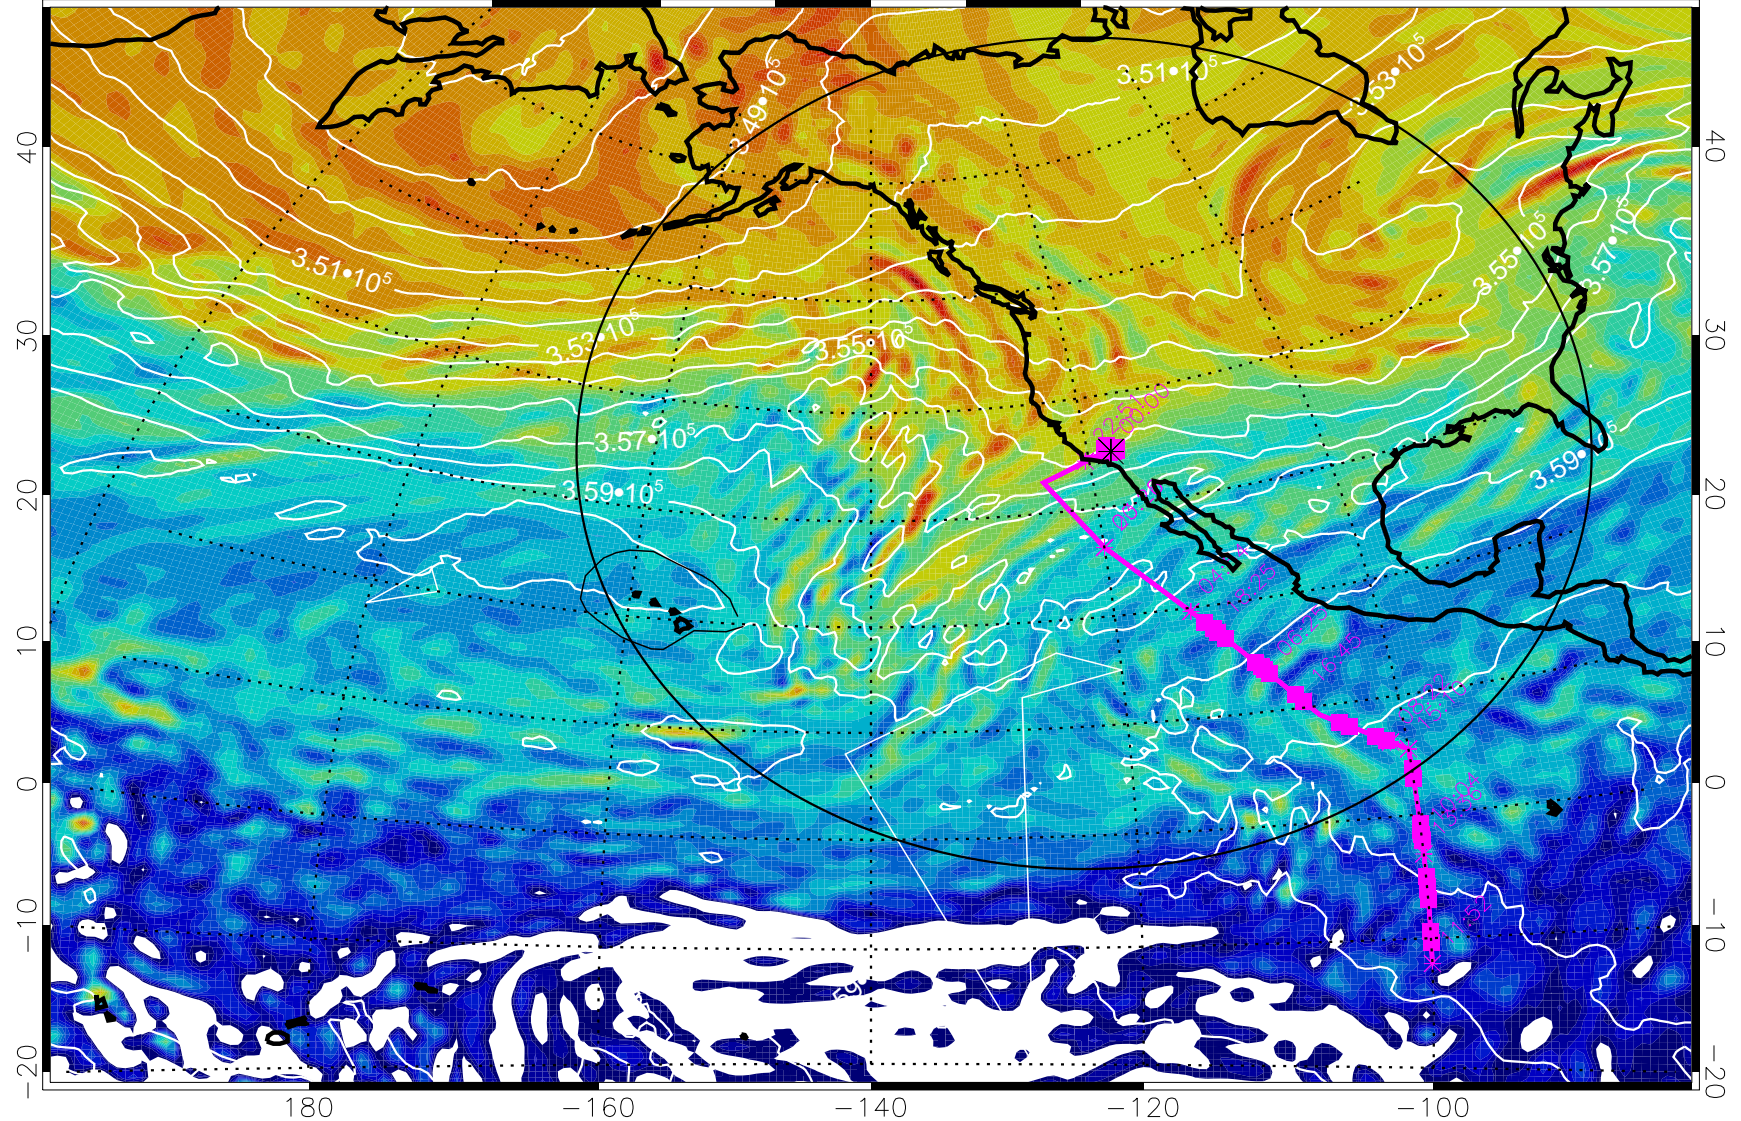

13022700, 60 hour forecast for 380K EPV

160 180 -160 -140 -120 -100

380K Montgomery Streamfunction, white

Range ring of 4055 km -- 13 hours GH round trip

13022706, 66 hour forecast for 380K EPV

380K Montgomery Streamfunction, white

Range ring of 4055 km -- 13 hours GH round trip

13022712, 72 hour forecast for 380K EPV

160 180 -160 -140 -120 -100

380K Montgomery Streamfunction, white

Range ring of 4055 km -- 13 hours GH round trip

13022718, 78 hour forecast for 380K EPV

380K Montgomery Streamfunction, white

Range ring of 4055 km -- 13 hours GH round trip

13022800, 84 hour forecast for 380K EPV

160 180 -160 -140 -120 -100

380K Montgomery Streamfunction, white

Range ring of 4055 km -- 13 hours GH round trip

13022806, 90 hour forecast for 380K EPV

160 180 -160 -140 -120 -100

380K Montgomery Streamfunction, white

Range ring of 4055 km -- 13 hours GH round trip

13022812, 96 hour forecast for 380K EPV

380K Montgomery Streamfunction, white