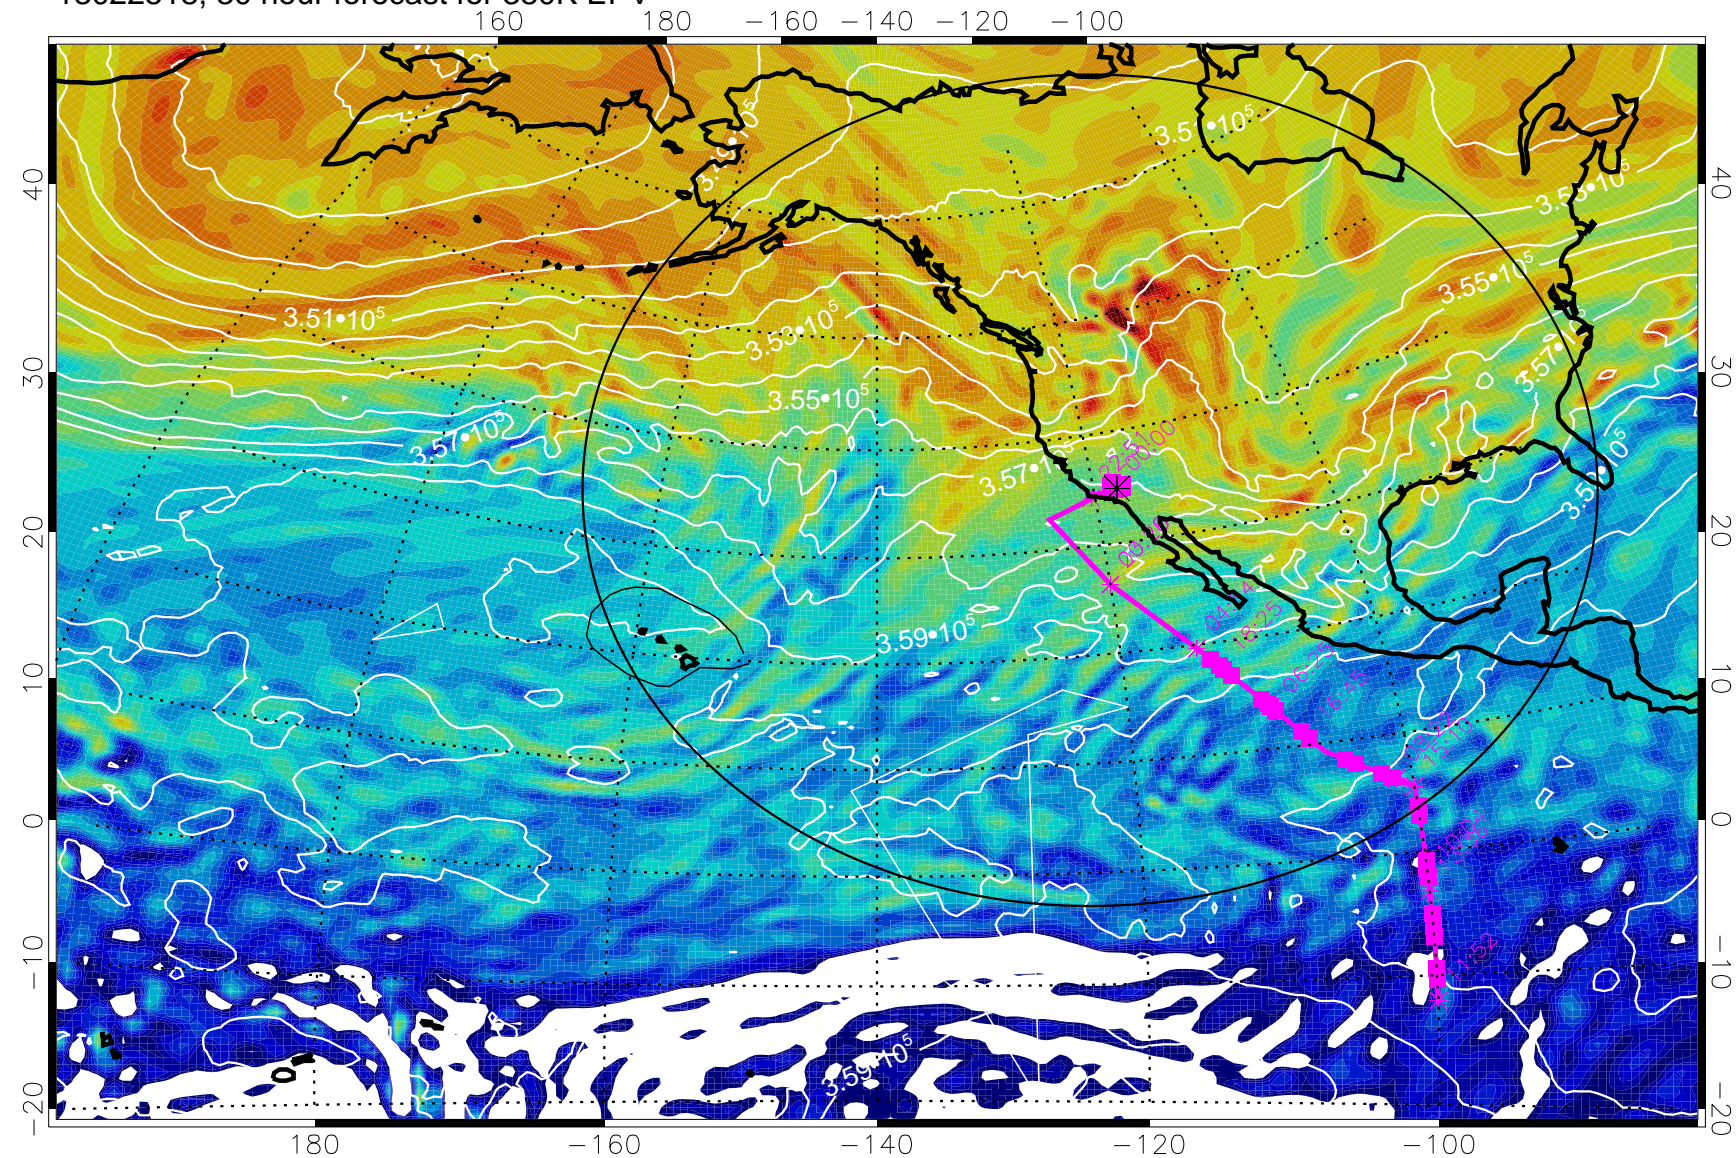

380K Montgomery Streamfunction, white

Range ring of 4055 km -- 13 hours GH round trip

13022506, 18 hour forecast for 380K EPV

160 180 -160 -140 -120 -100

380K Montgomery Streamfunction, white

Range ring of 4055 km -- 13 hours GH round trip

13022512, 24 hour forecast for 380K EPV

380K Montgomery Streamfunction, white

Range ring of 4055 km -- 13 hours GH round trip

13022518, 30 hour forecast for 380K EPV

380K Montgomery Streamfunction, white

Range ring of 4055 km -- 13 hours GH round trip

13022600, 36 hour forecast for 380K EPV

380K Montgomery Streamfunction, white

Range ring of 4055 km -- 13 hours GH round trip

13022606, 42 hour forecast for 380K EPV

160 180 -160 -140 -120 -100

380K Montgomery Streamfunction, white

Range ring of 4055 km -- 13 hours GH round trip

13022612, 48 hour forecast for 380K EPV

13022618, 54 hour forecast for 380K EPV

380K Montgomery Streamfunction, white

Range ring of 4055 km -- 13 hours GH round trip