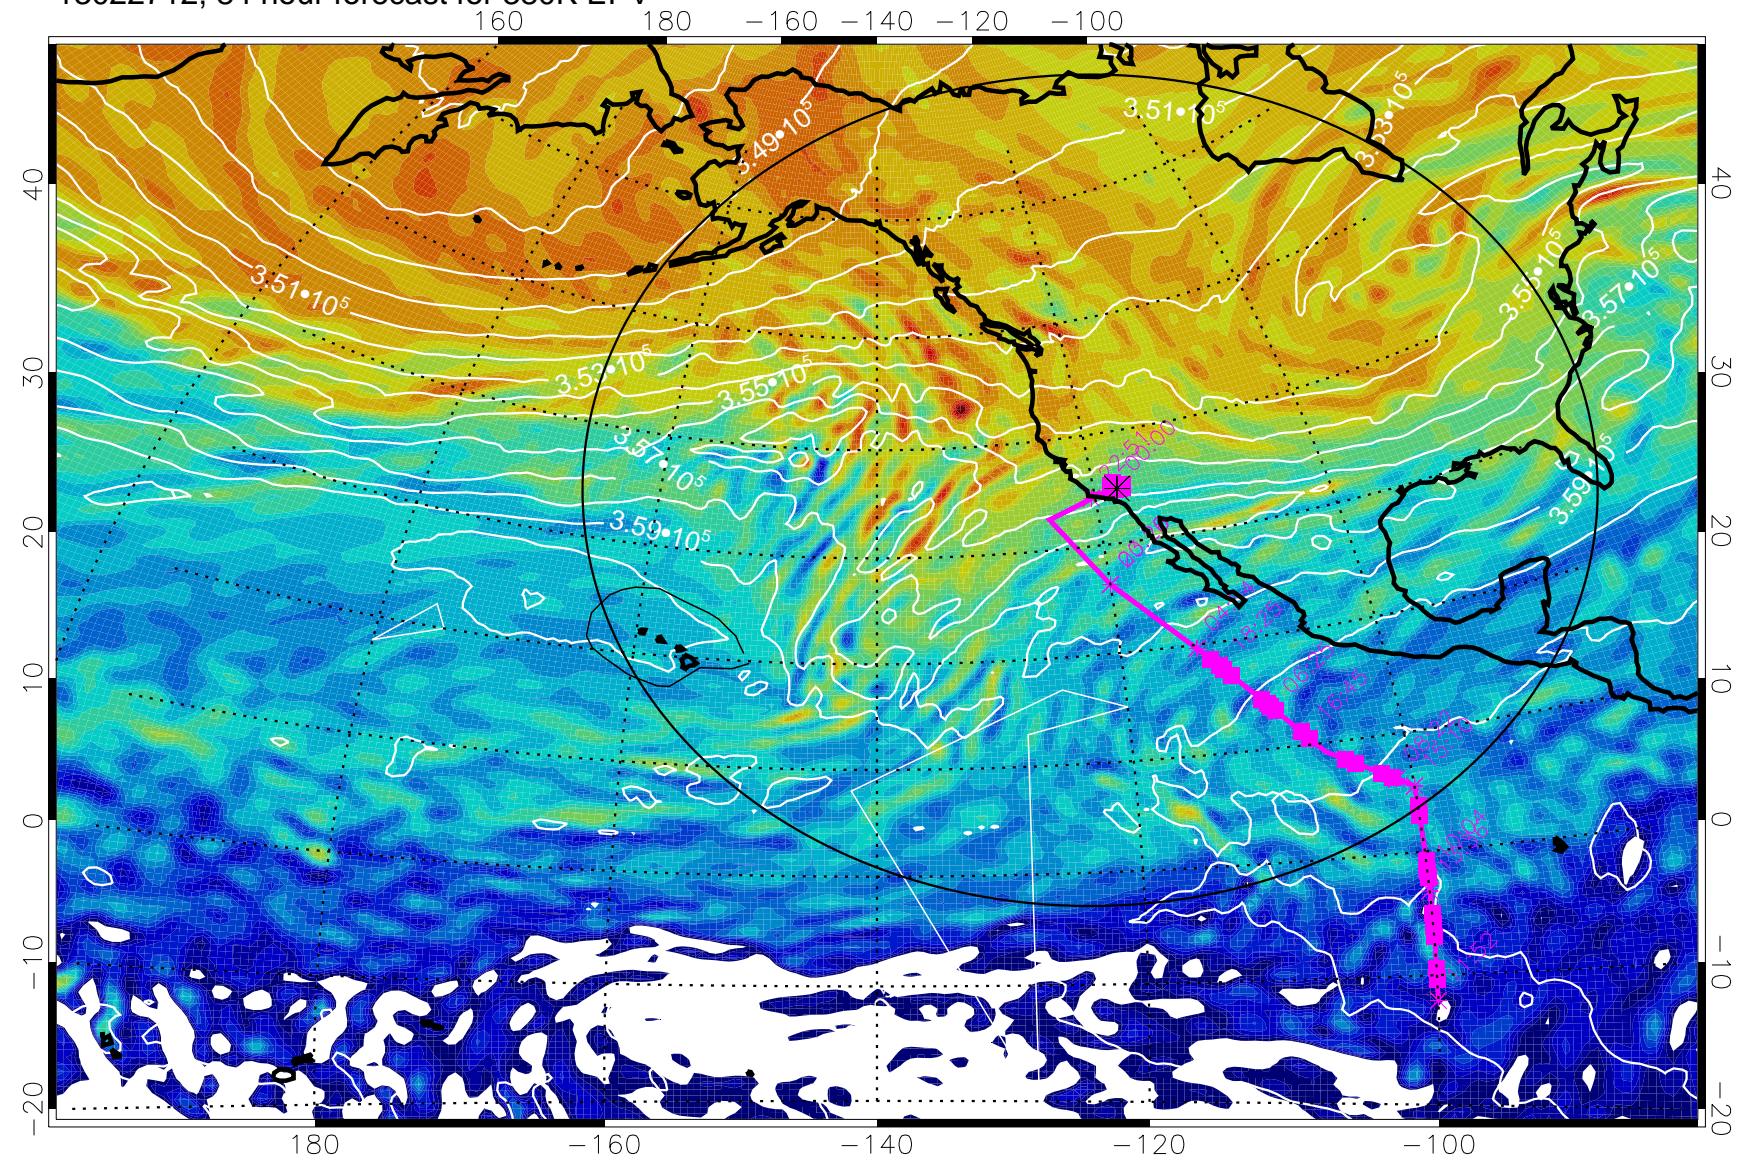

13022612, 60 hour forecast for 380K EPV

160 180 -160 -140 -120 -100

380K Montgomery Streamfunction, white

Range ring of 4055 km -- 13 hours GH round trip

13022618, 66 hour forecast for 380K EPV

380K Montgomery Streamfunction, white

Range ring of 4055 km -- 13 hours GH round trip

13022700, 72 hour forecast for 380K EPV

160 180 -160 -140 -120 -100

380K Montgomery Streamfunction, white

Range ring of 4055 km -- 13 hours GH round trip

13022706, 78 hour forecast for 380K EPV

160 180 -160 -140 -120 -100

380K Montgomery Streamfunction, white

Range ring of 4055 km -- 13 hours GH round trip

13022712, 84 hour forecast for 380K EPV

380K Montgomery Streamfunction, white

Range ring of 4055 km -- 13 hours GH round trip

13022718, 90 hour forecast for 380K EPV

160 180 -160 -140 -120 -100

380K Montgomery Streamfunction, white

Range ring of 4055 km -- 13 hours GH round trip

13022800, 96 hour forecast for 380K EPV

160 180 -160 -140 -120 -100