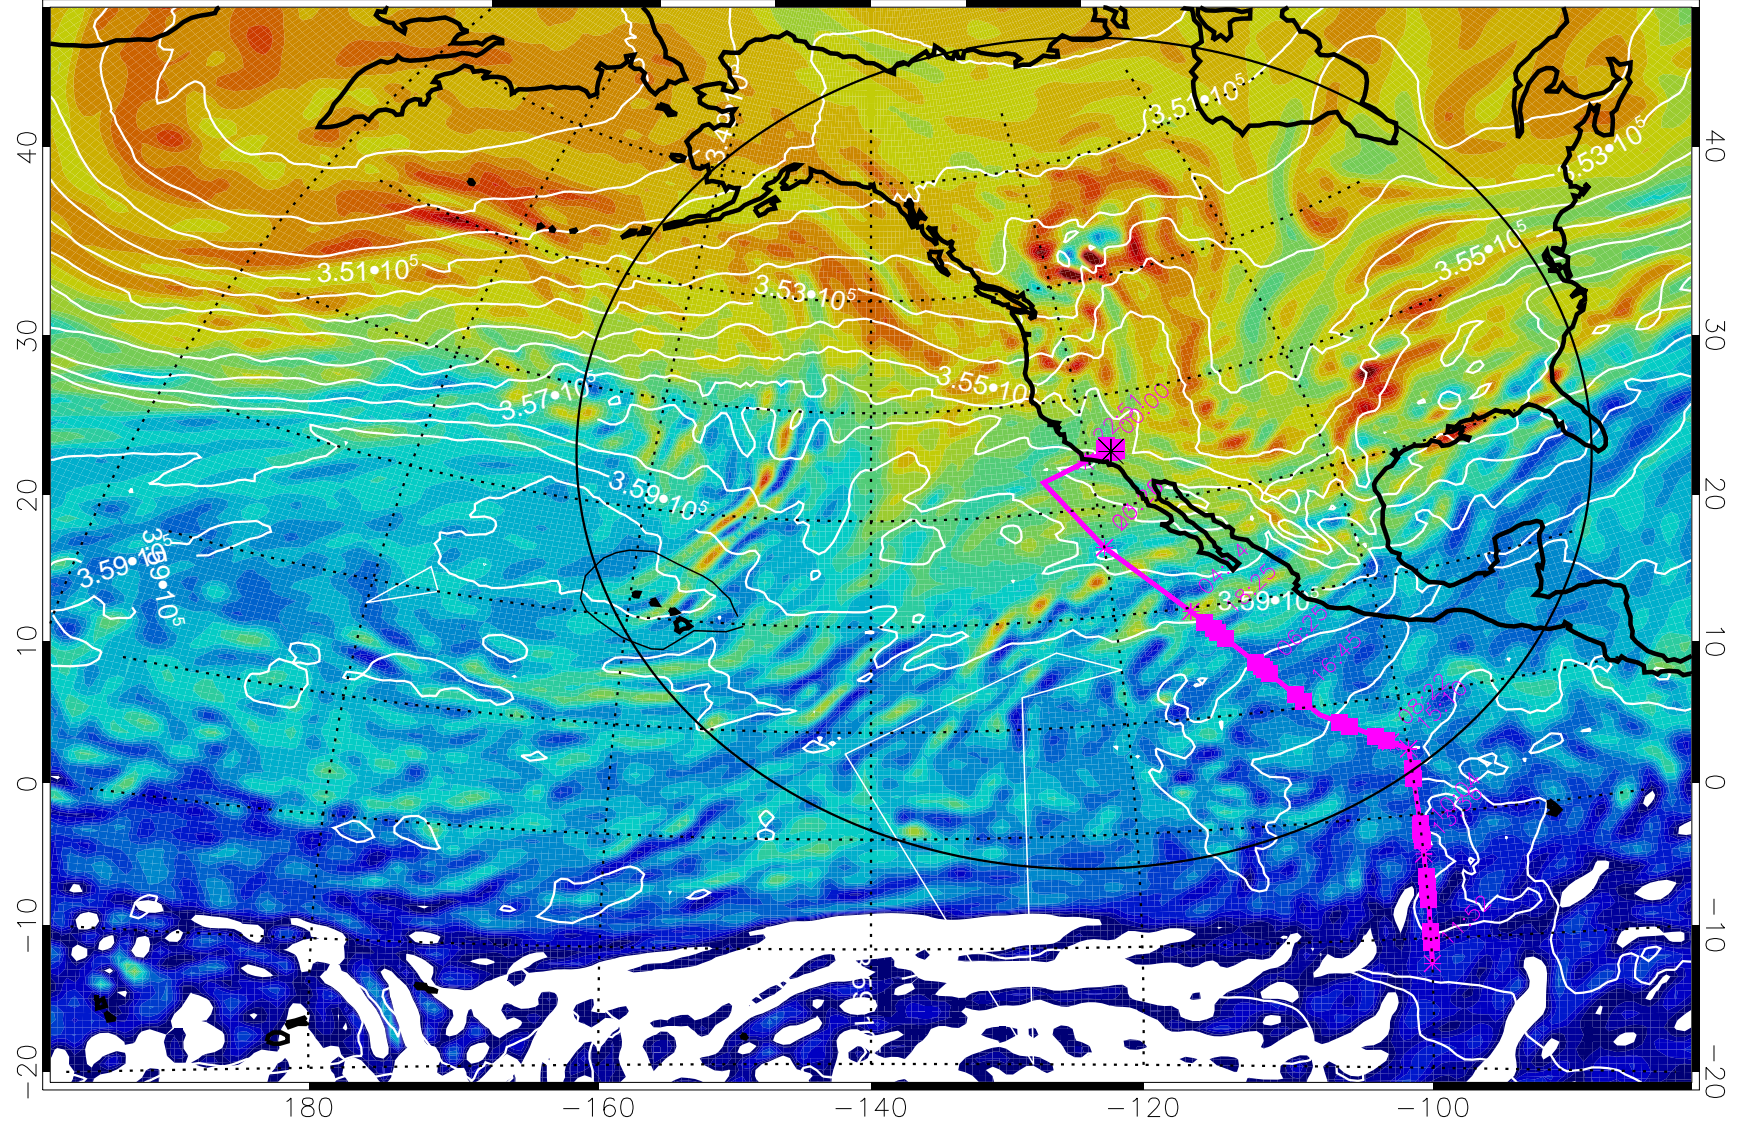

13022500, 24 hour forecast for 380K EPV

160 180 -160 -140 -120 -100

380K Montgomery Streamfunction, white

Range ring of 4055 km -- 13 hours GH round trip

13022506, 30 hour forecast for 380K EPV

160 180 -160 -140 -120 -100

380K Montgomery Streamfunction, white

Range ring of 4055 km -- 13 hours GH round trip

13022512, 36 hour forecast for 380K EPV

160 180 -160 -140 -120 -100

380K Montgomery Streamfunction, white

Range ring of 4055 km -- 13 hours GH round trip

13022518, 42 hour forecast for 380K EPV

160 180 -160 -140 -120 -100

380K Montgomery Streamfunction, white

Range ring of 4055 km -- 13 hours GH round trip

13022600, 48 hour forecast for 380K EPV

160 180 -160 -140 -120 -100

380K Montgomery Streamfunction, white

Range ring of 4055 km -- 13 hours GH round trip

13022606, 54 hour forecast for 380K EPV

160 180 -160 -140 -120 -100

380K Montgomery Streamfunction, white

Range ring of 4055 km -- 13 hours GH round trip