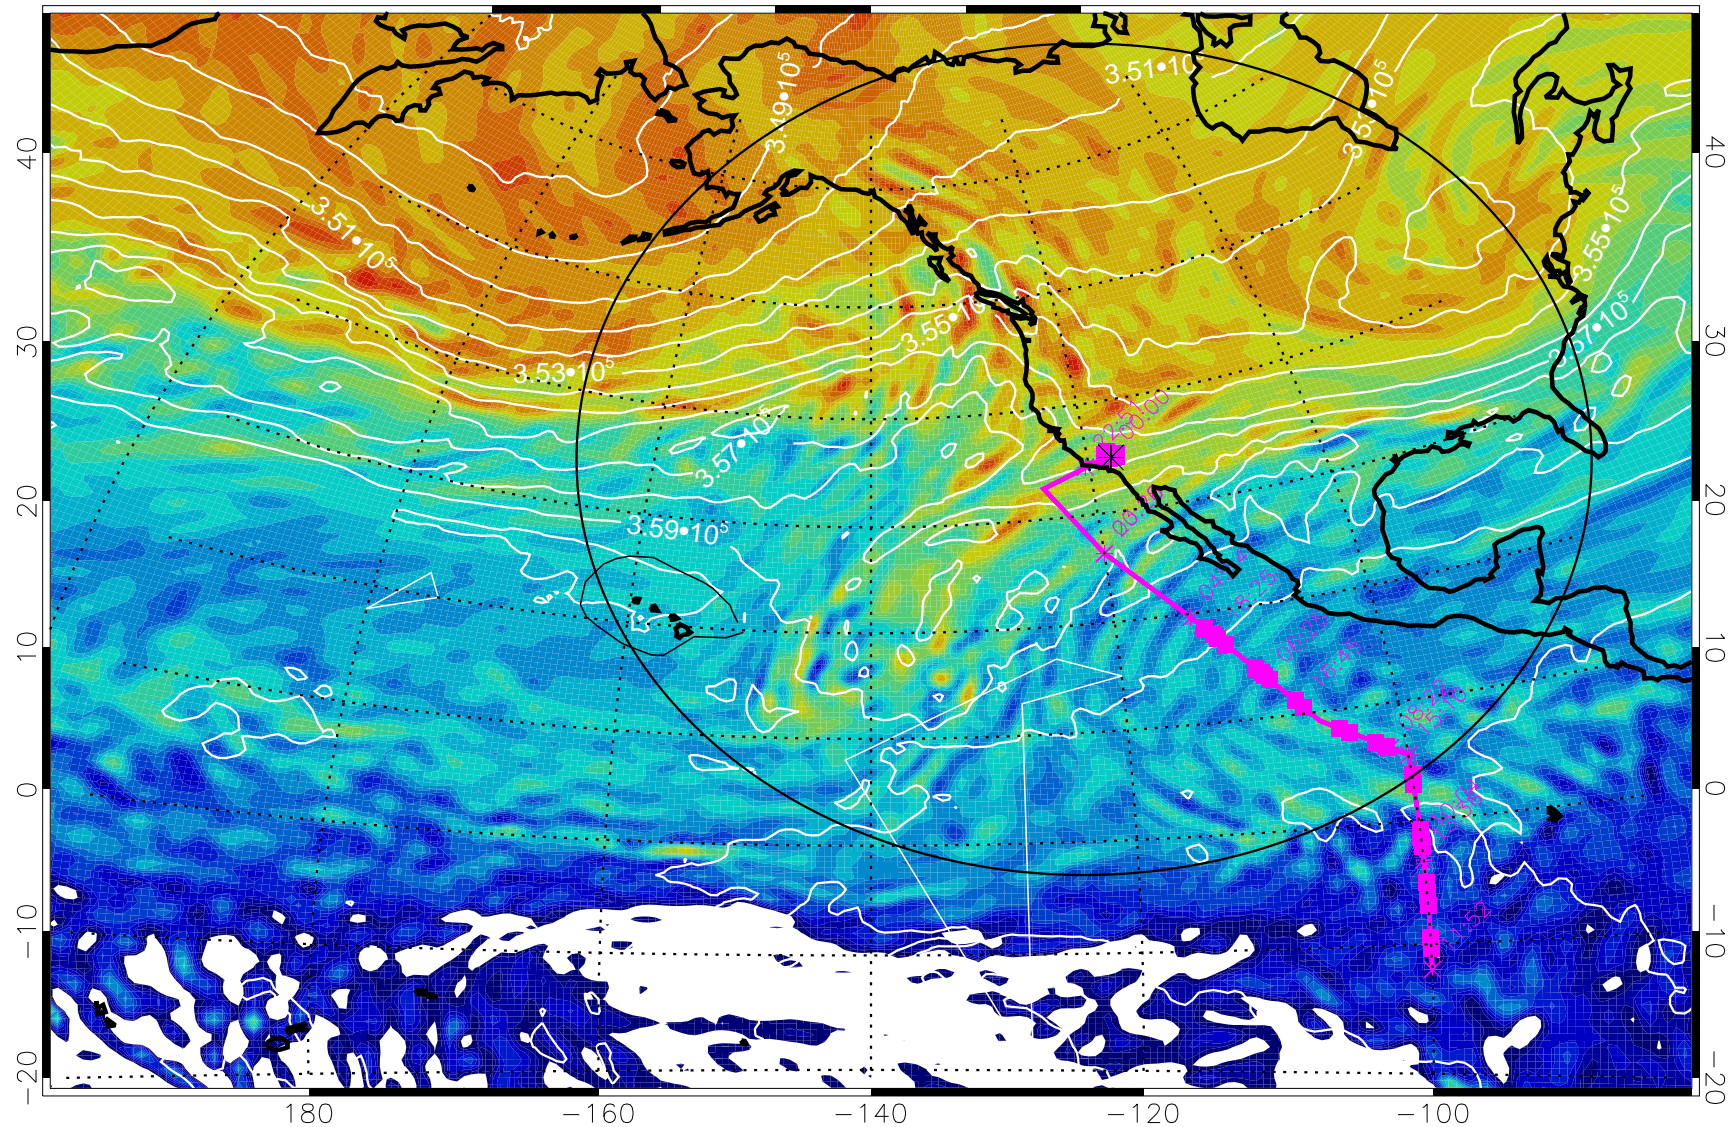

160 180 -160 -140 -120 -100

380K Montgomery Streamfunction, white

Range ring of 4055 km -- 13 hours GH round trip

13022712, 84 hour forecast for 380K EPV

380K Montgomery Streamfunction, white

Range ring of 4055 km -- 13 hours GH round trip

13022718, 90 hour forecast for 380K EPV

160 180 -160 -140 -120 -100

380K Montgomery Streamfunction, white

Range ring of 4055 km -- 13 hours GH round trip

13022800, 96 hour forecast for 380K EPV

160 180 -160 -140 -120 -100

380K Montgomery Streamfunction, white

Range ring of 4055 km -- 13 hours GH round trip

13022806, 102 hour forecast for 380K EPV

160 180 -160 -140 -120 -100

380K Montgomery Streamfunction, white

Range ring of 4055 km -- 13 hours GH round trip

13022812, 108 hour forecast for 380K EPV

160 180 -160 -140 -120 -100

380K Montgomery Streamfunction, white

Range ring of 4055 km -- 13 hours GH round trip

13022818, 114 hour forecast for 380K EPV

160 180 -160 -140 -120 -100