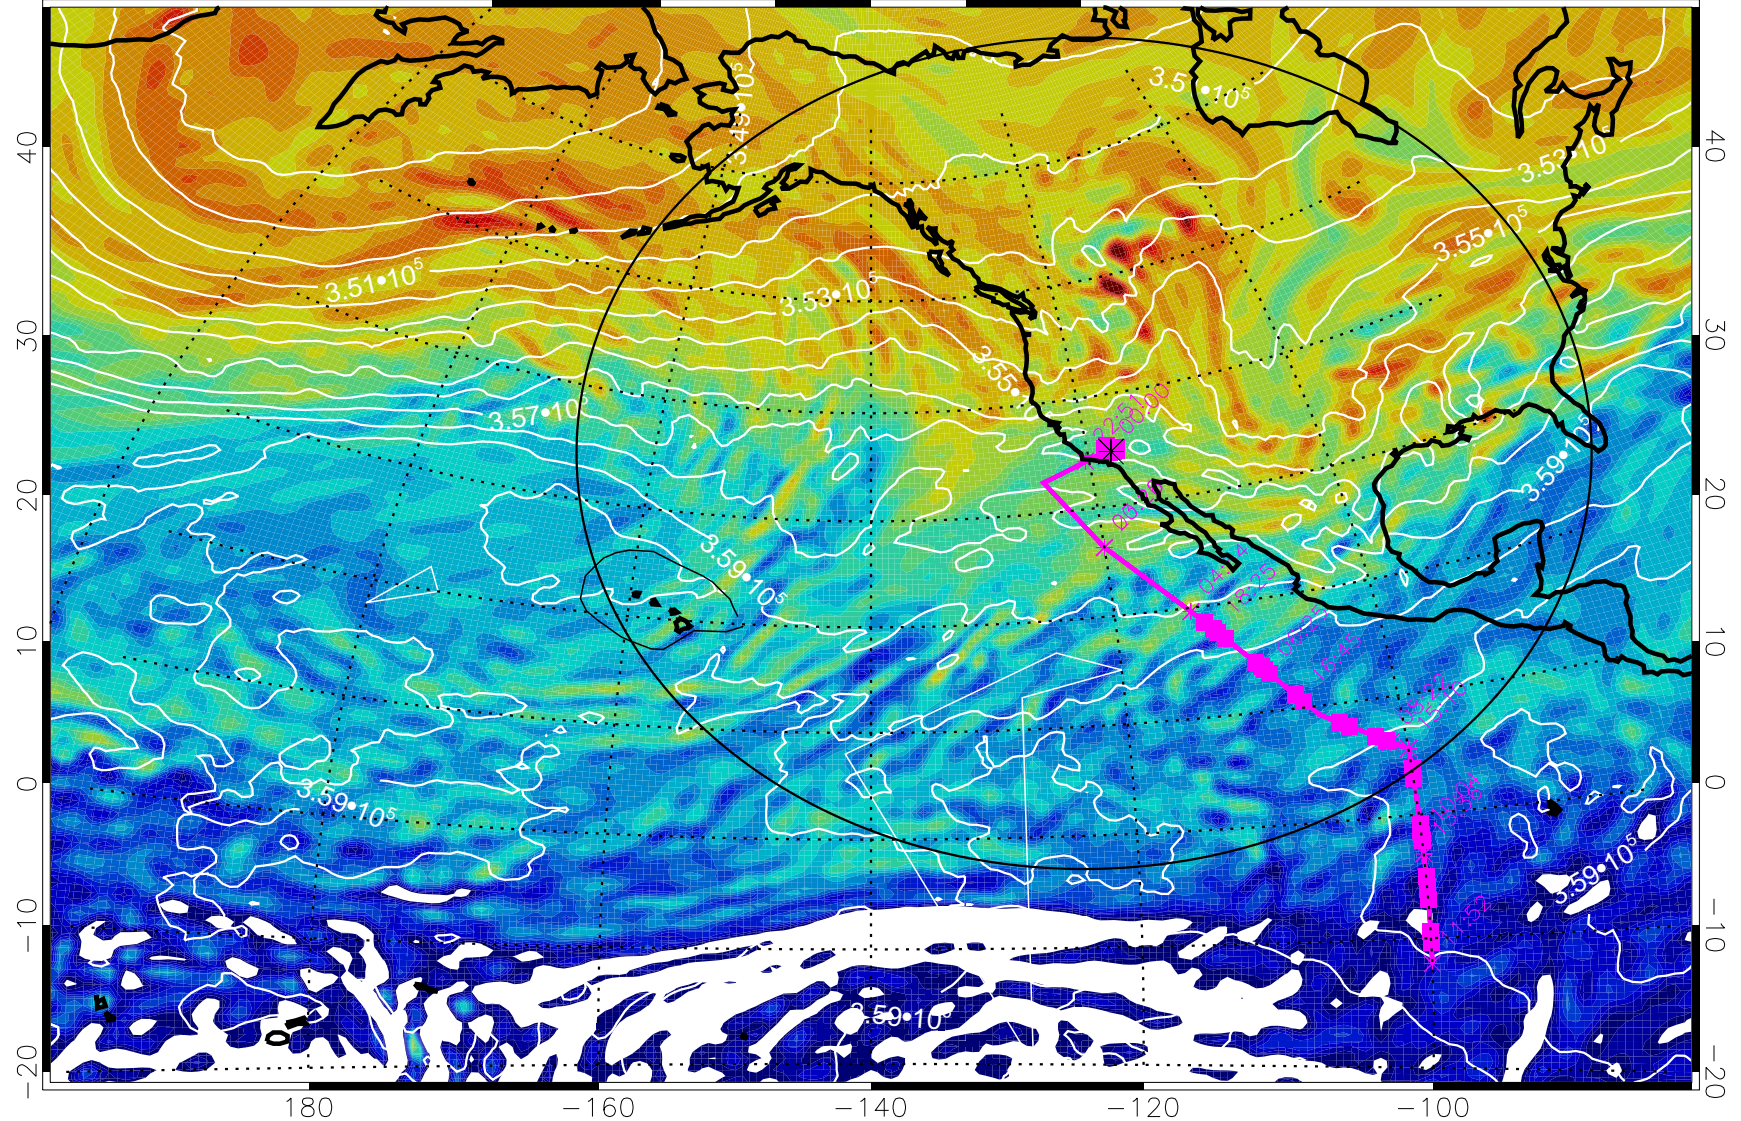

13022500, 24 hour forecast for 380K EPV

160 180 -160 -140 -120 -100

380K Montgomery Streamfunction, white

Range ring of 4055 km -- 13 hours GH round trip

13022506, 30 hour forecast for 380K EPV

160 180 -160 -140 -120 -100

380K Montgomery Streamfunction, white

Range ring of 4055 km -- 13 hours GH round trip

13022512, 36 hour forecast for 380K EPV

160 180 -160 -140 -120 -100

380K Montgomery Streamfunction, white

Range ring of 4055 km -- 13 hours GH round trip

13022518, 42 hour forecast for 380K EPV

160 180 -160 -140 -120 -100

380K Montgomery Streamfunction, white

Range ring of 4055 km -- 13 hours GH round trip

13022600, 48 hour forecast for 380K EPV

160 180 -160 -140 -120 -100

380K Montgomery Streamfunction, white

Range ring of 4055 km -- 13 hours GH round trip

13022606, 54 hour forecast for 380K EPV

160 180 -160 -140 -120 -100

380K Montgomery Streamfunction, white

Range ring of 4055 km -- 13 hours GH round trip