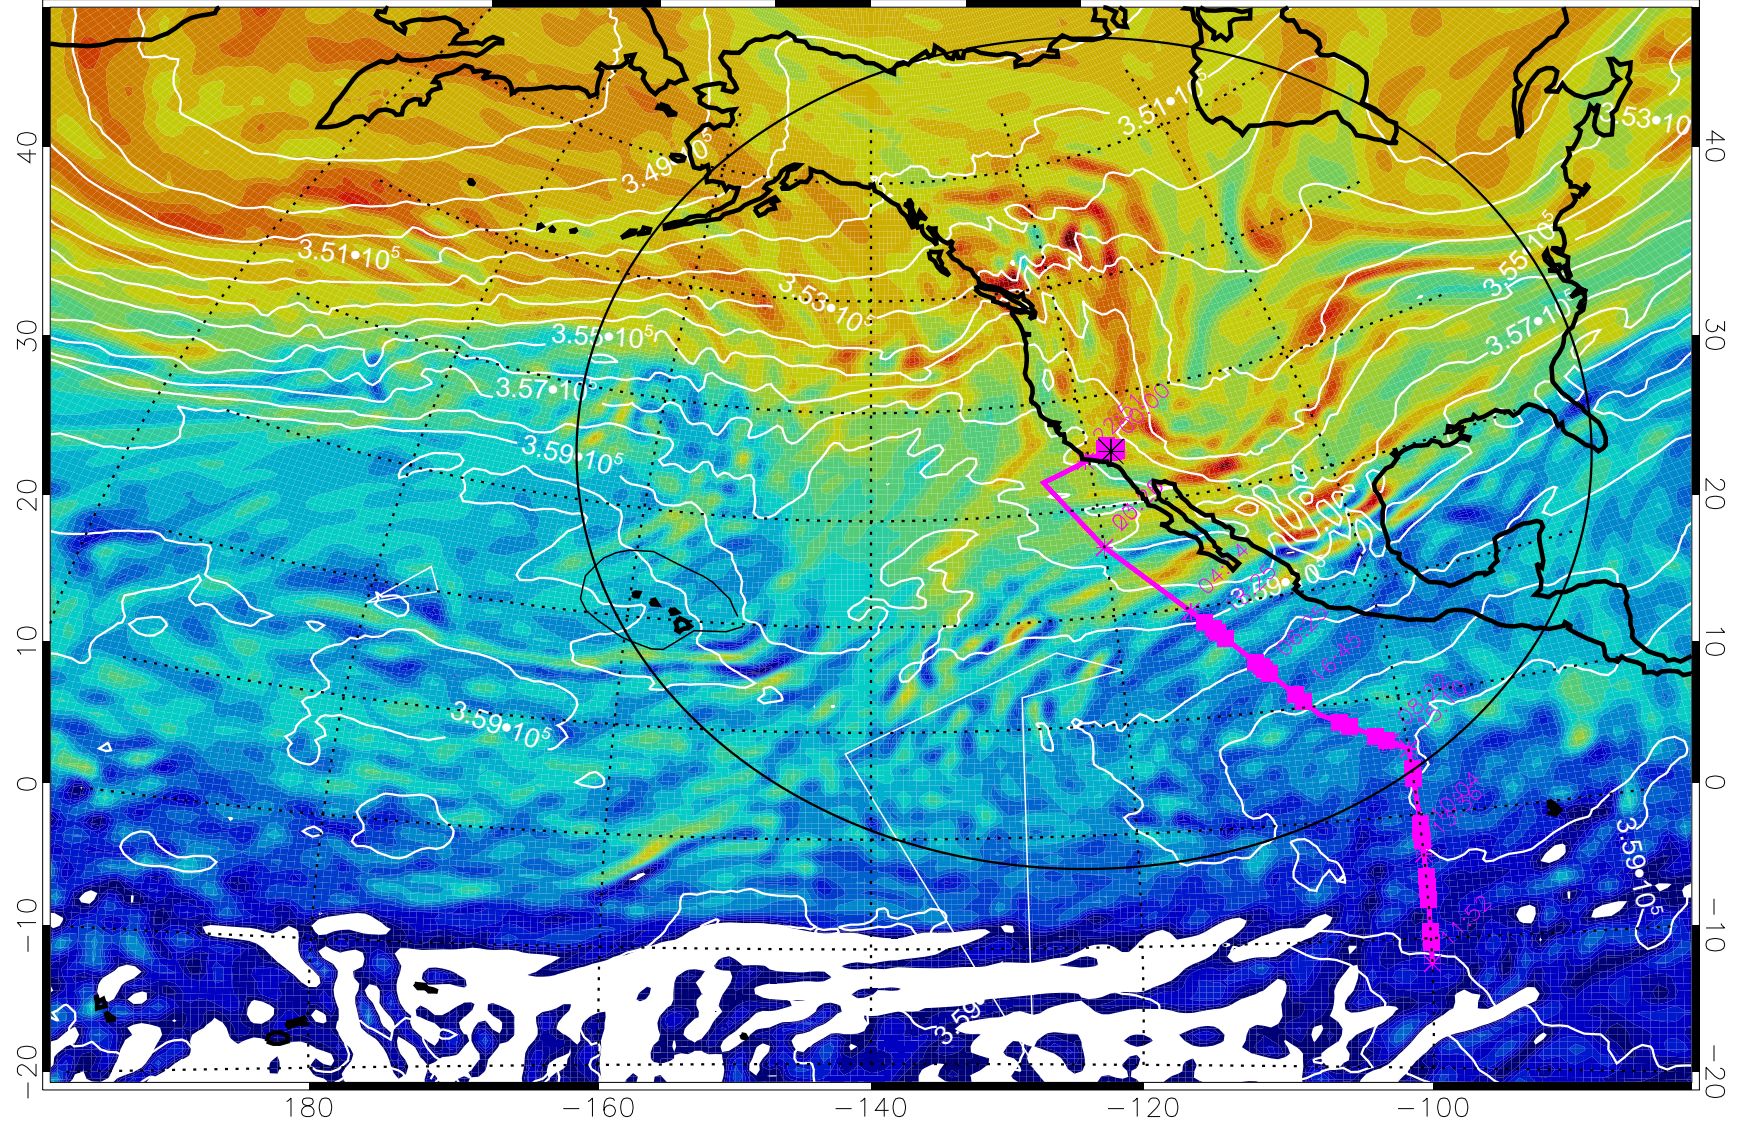

13022412, 12 hour forecast for 380K EPV

380K Montgomery Streamfunction, white

Range ring of 4055 km -- 13 hours GH round trip

13022418, 18 hour forecast for 380K EPV

380K Montgomery Streamfunction, white

Range ring of 4055 km -- 13 hours GH round trip

13022500, 24 hour forecast for 380K EPV

160 180 -160 -140 -120 -100

380K Montgomery Streamfunction, white

Range ring of 4055 km -- 13 hours GH round trip

13022506, 30 hour forecast for 380K EPV

160 180 -160 -140 -120 -100

380K Montgomery Streamfunction, white

Range ring of 4055 km -- 13 hours GH round trip

13022512, 36 hour forecast for 380K EPV

160 180 -160 -140 -120 -100

380K Montgomery Streamfunction, white

Range ring of 4055 km -- 13 hours GH round trip

13022518, 42 hour forecast for 380K EPV

160 180 -160 -140 -120 -100

380K Montgomery Streamfunction, white

Range ring of 4055 km -- 13 hours GH round trip

13022600, 48 hour forecast for 380K EPV

160 180 -160 -140 -120 -100