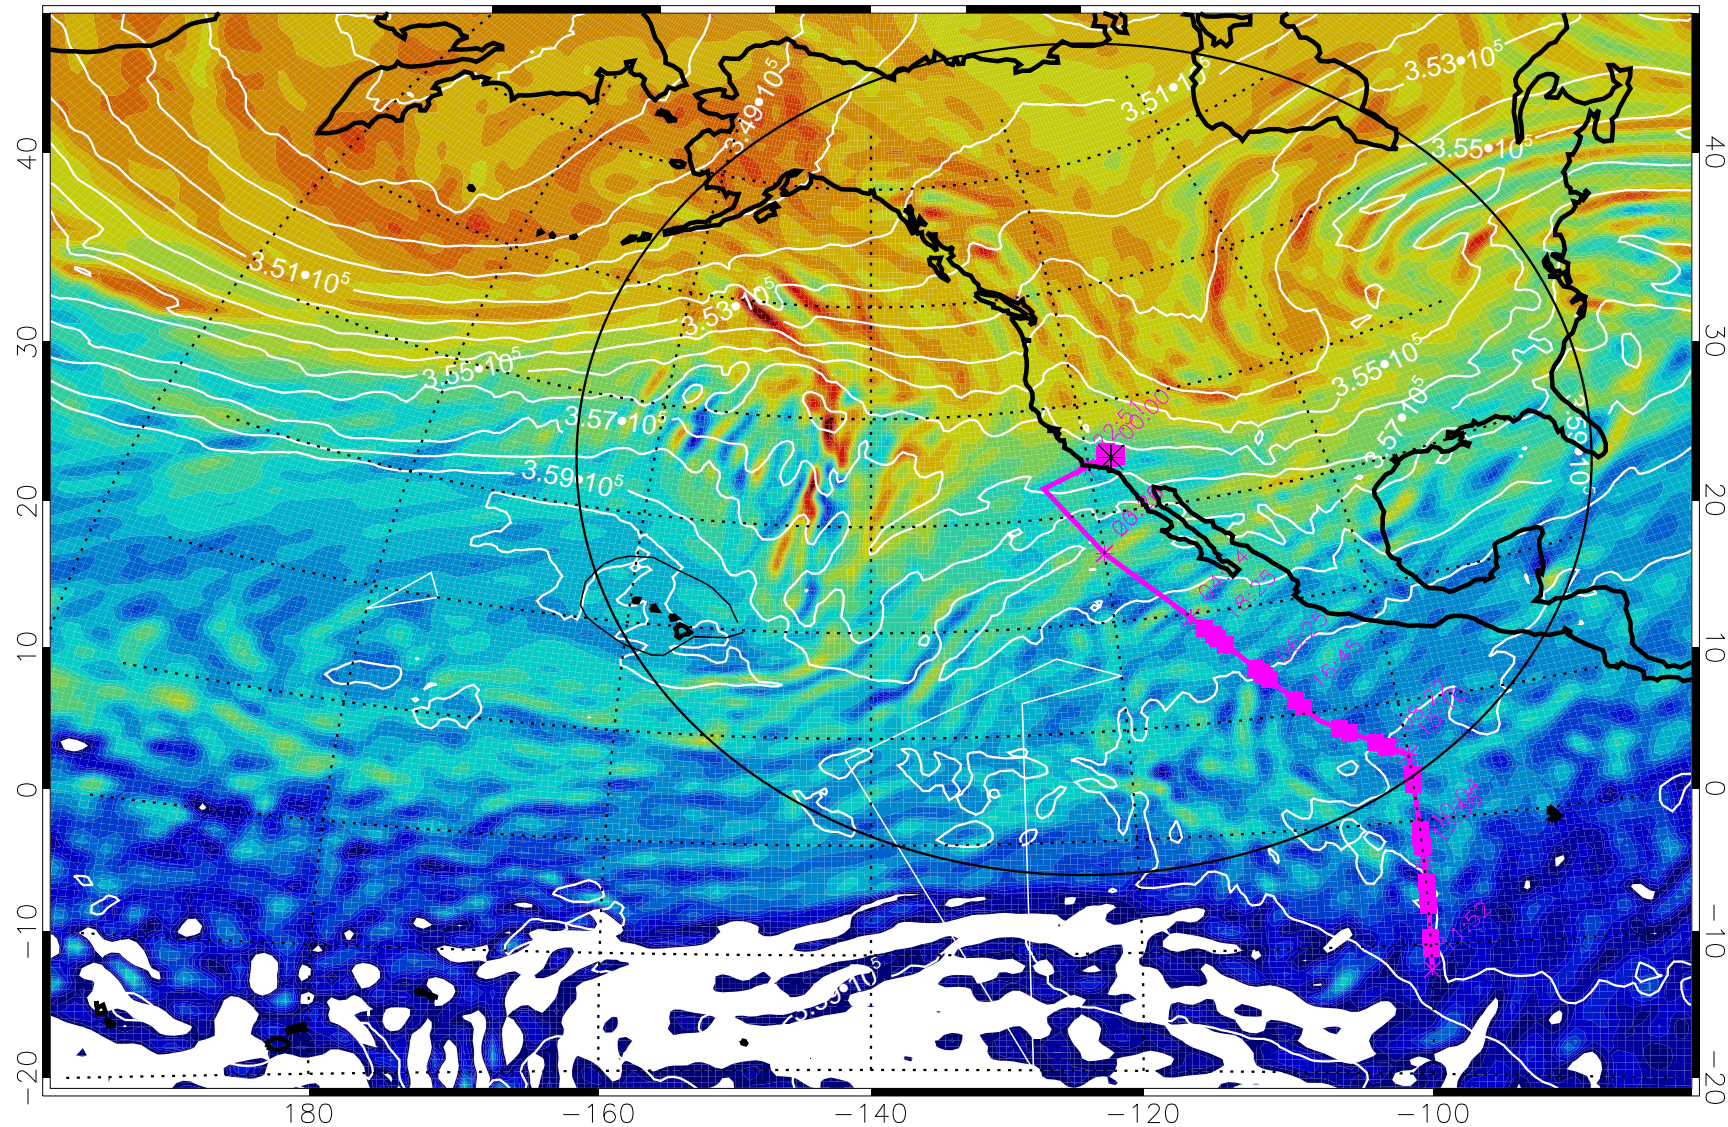

380K Montgomery Streamfunction, white

Range ring of 4055 km -- 13 hours GH round trip

13022606, 54 hour forecast for 380K EPV

160 180 -160 -140 -120 -100

380K Montgomery Streamfunction, white

Range ring of 4055 km -- 13 hours GH round trip

13022612, 60 hour forecast for 380K EPV

160 180 -160 -140 -120 -100

380K Montgomery Streamfunction, white

Range ring of 4055 km -- 13 hours GH round trip

13022618, 66 hour forecast for 380K EPV

380K Montgomery Streamfunction, white

Range ring of 4055 km -- 13 hours GH round trip

13022700, 72 hour forecast for 380K EPV

160 180 -160 -140 -120 -100

380K Montgomery Streamfunction, white

Range ring of 4055 km -- 13 hours GH round trip

13022706, 78 hour forecast for 380K EPV

160 180 -160 -140 -120 -100

380K Montgomery Streamfunction, white

Range ring of 4055 km -- 13 hours GH round trip

13022712, 84 hour forecast for 380K EPV

380K Montgomery Streamfunction, white

Range ring of 4055 km -- 13 hours GH round trip