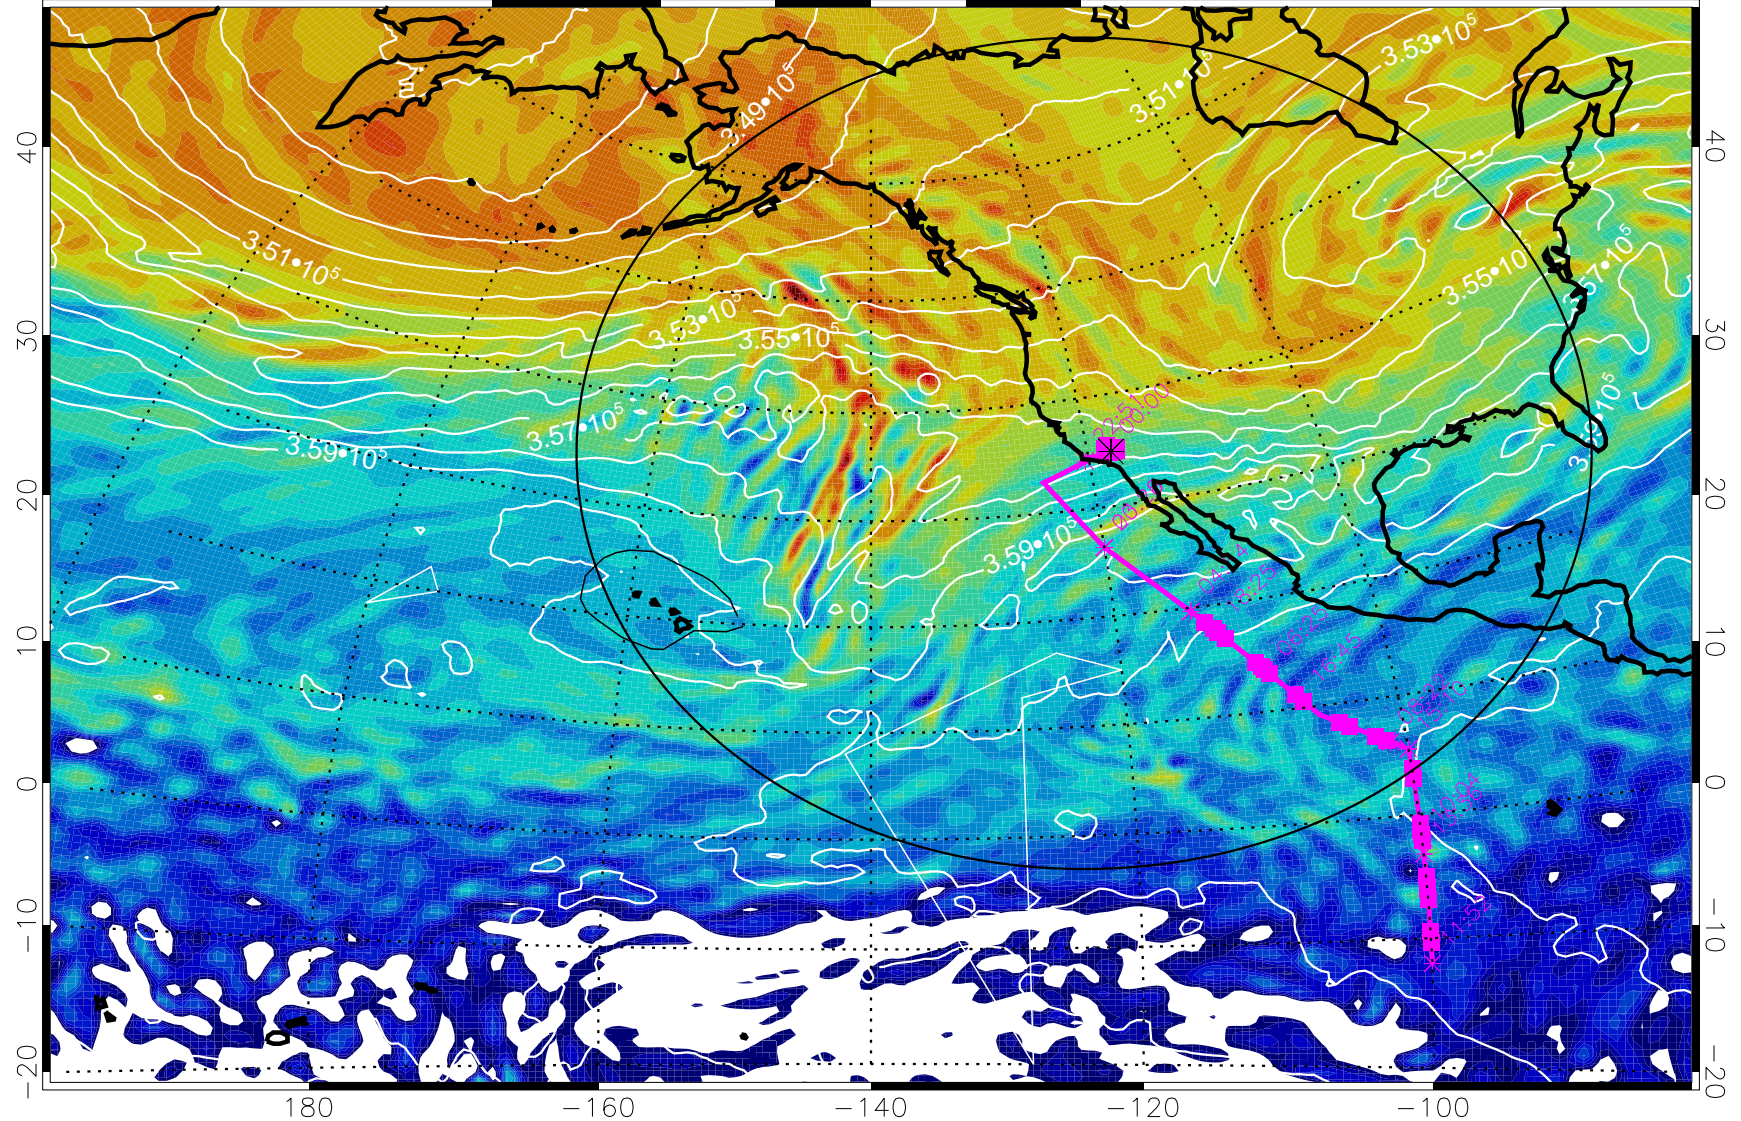

13022612, 60 hour forecast for 380K EPV

160 180 -160 -140 -120 -100

380K Montgomery Streamfunction, white

Range ring of 4055 km -- 13 hours GH round trip

13022618, 66 hour forecast for 380K EPV

380K Montgomery Streamfunction, white

Range ring of 4055 km -- 13 hours GH round trip

13022700, 72 hour forecast for 380K EPV

160 180 -160 -140 -120 -100

380K Montgomery Streamfunction, white

Range ring of 4055 km -- 13 hours GH round trip

13022706, 78 hour forecast for 380K EPV

160 180 -160 -140 -120 -100

380K Montgomery Streamfunction, white

Range ring of 4055 km -- 13 hours GH round trip

13022712, 84 hour forecast for 380K EPV

380K Montgomery Streamfunction, white

Range ring of 4055 km -- 13 hours GH round trip

13022718, 90 hour forecast for 380K EPV

160 180 -160 -140 -120 -100

380K Montgomery Streamfunction, white

Range ring of 4055 km -- 13 hours GH round trip

13022800, 96 hour forecast for 380K EPV

160 180 -160 -140 -120 -100