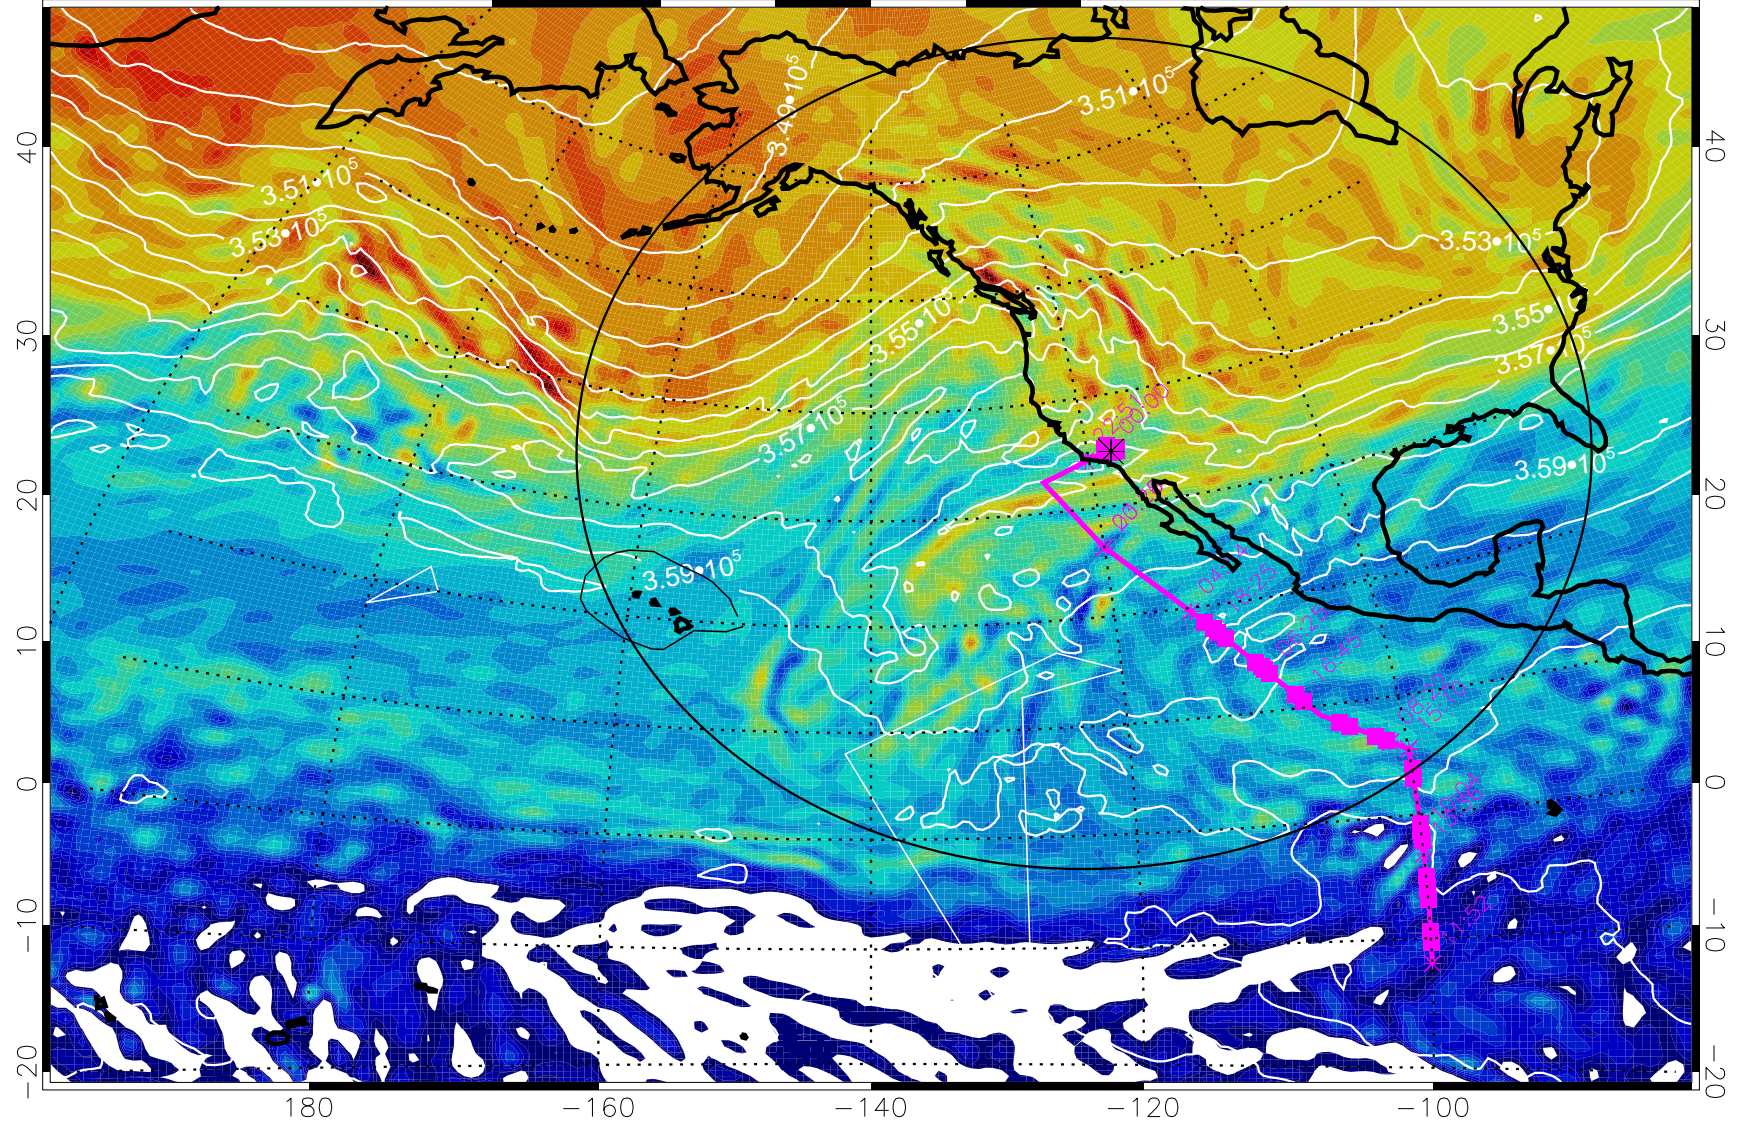

380K Montgomery Streamfunction, white

Range ring of 4055 km -- 13 hours GH round trip

13022806, 102 hour forecast for 380K EPV

160 180 -160 -140 -120 -100

380K Montgomery Streamfunction, white

Range ring of 4055 km -- 13 hours GH round trip

13022812, 108 hour forecast for 380K EPV

160 180 -160 -140 -120 -100

380K Montgomery Streamfunction, white

Range ring of 4055 km -- 13 hours GH round trip

13022818, 114 hour forecast for 380K EPV

160 180 -160 -140 -120 -100

380K Montgomery Streamfunction, white

Range ring of 4055 km -- 13 hours GH round trip

13030100, 120 hour forecast for 380K EPV

160 180 -160 -140 -120 -100

380K Montgomery Streamfunction, white

Range ring of 4055 km -- 13 hours GH round trip