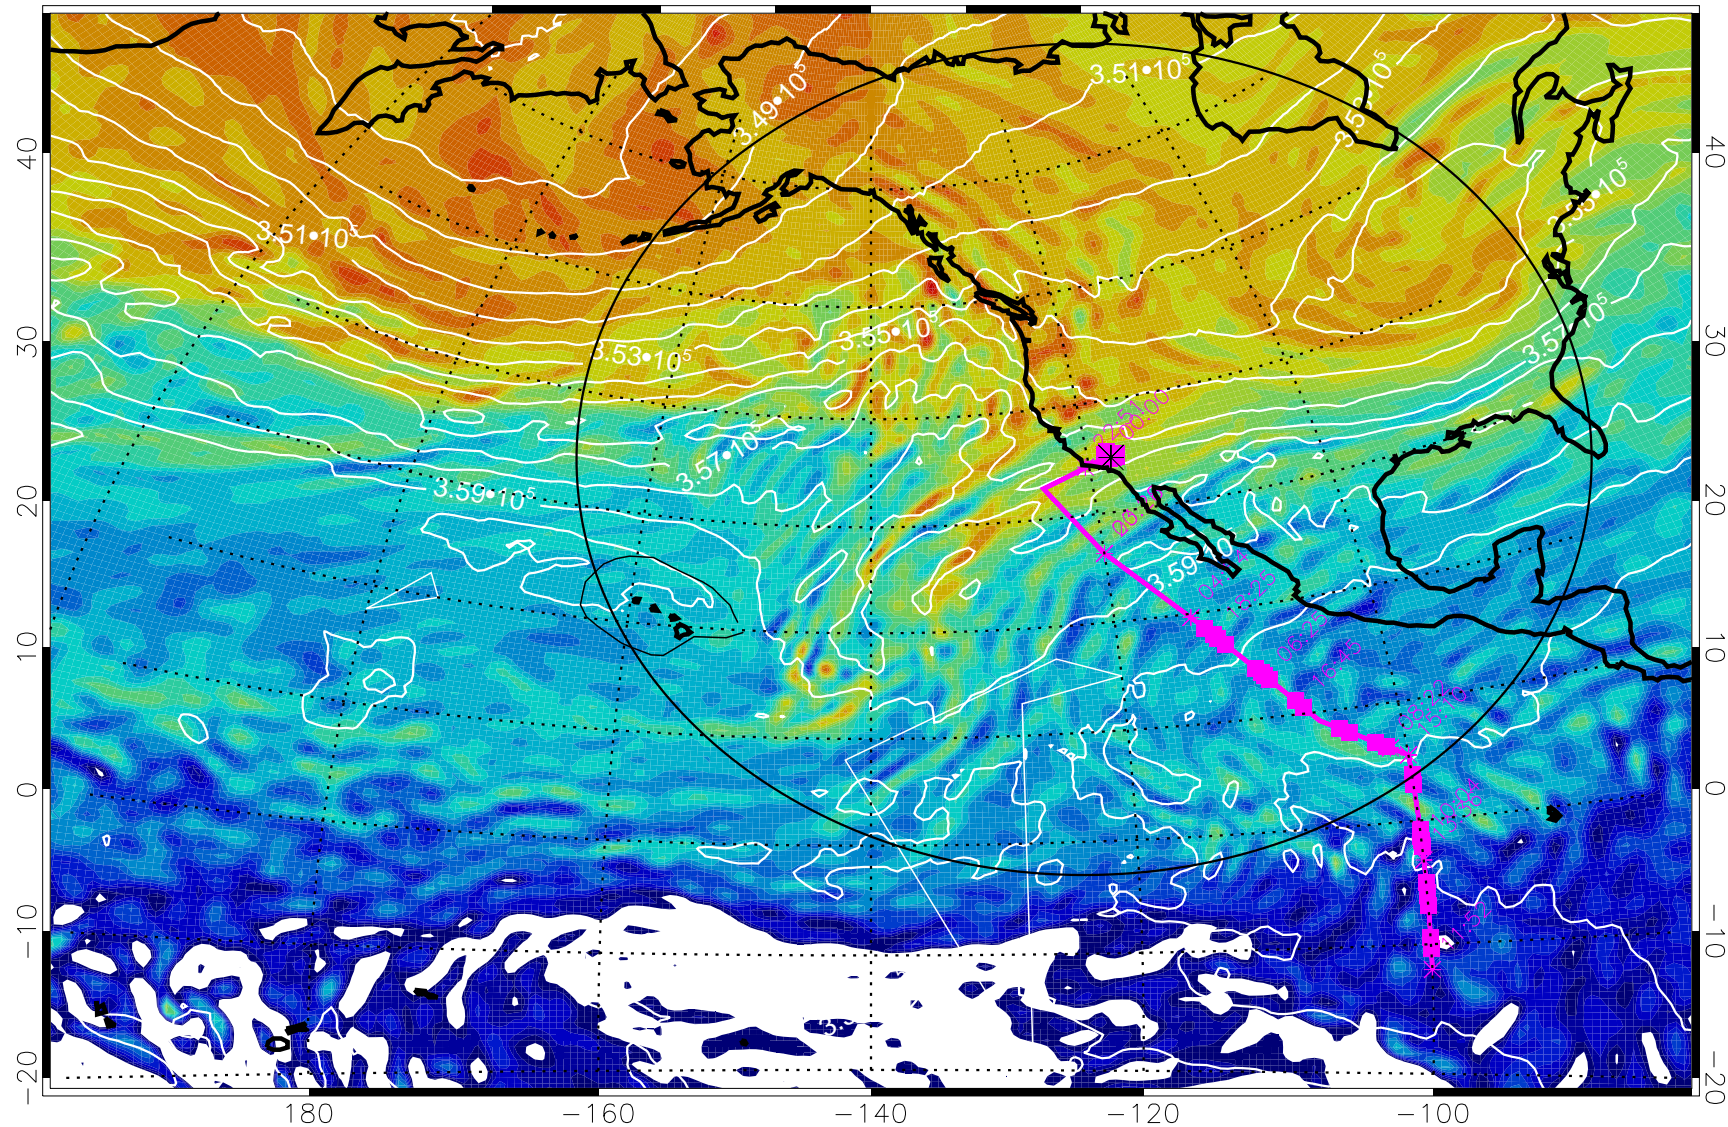

160 180 -160 -140 -120 -100

380K Montgomery Streamfunction, white

Range ring of 4055 km -- 13 hours GH round trip

13022712, 84 hour forecast for 380K EPV

380K Montgomery Streamfunction, white

Range ring of 4055 km -- 13 hours GH round trip

13022718, 90 hour forecast for 380K EPV

160 180 -160 -140 -120 -100

380K Montgomery Streamfunction, white

Range ring of 4055 km -- 13 hours GH round trip

13022800, 96 hour forecast for 380K EPV

160 180 -160 -140 -120 -100

380K Montgomery Streamfunction, white

Range ring of 4055 km -- 13 hours GH round trip

13022806, 102 hour forecast for 380K EPV

160 180 -160 -140 -120 -100

380K Montgomery Streamfunction, white

Range ring of 4055 km -- 13 hours GH round trip

13022812, 108 hour forecast for 380K EPV

160 180 -160 -140 -120 -100

380K Montgomery Streamfunction, white

Range ring of 4055 km -- 13 hours GH round trip

13022818, 114 hour forecast for 380K EPV

160 180 -160 -140 -120 -100