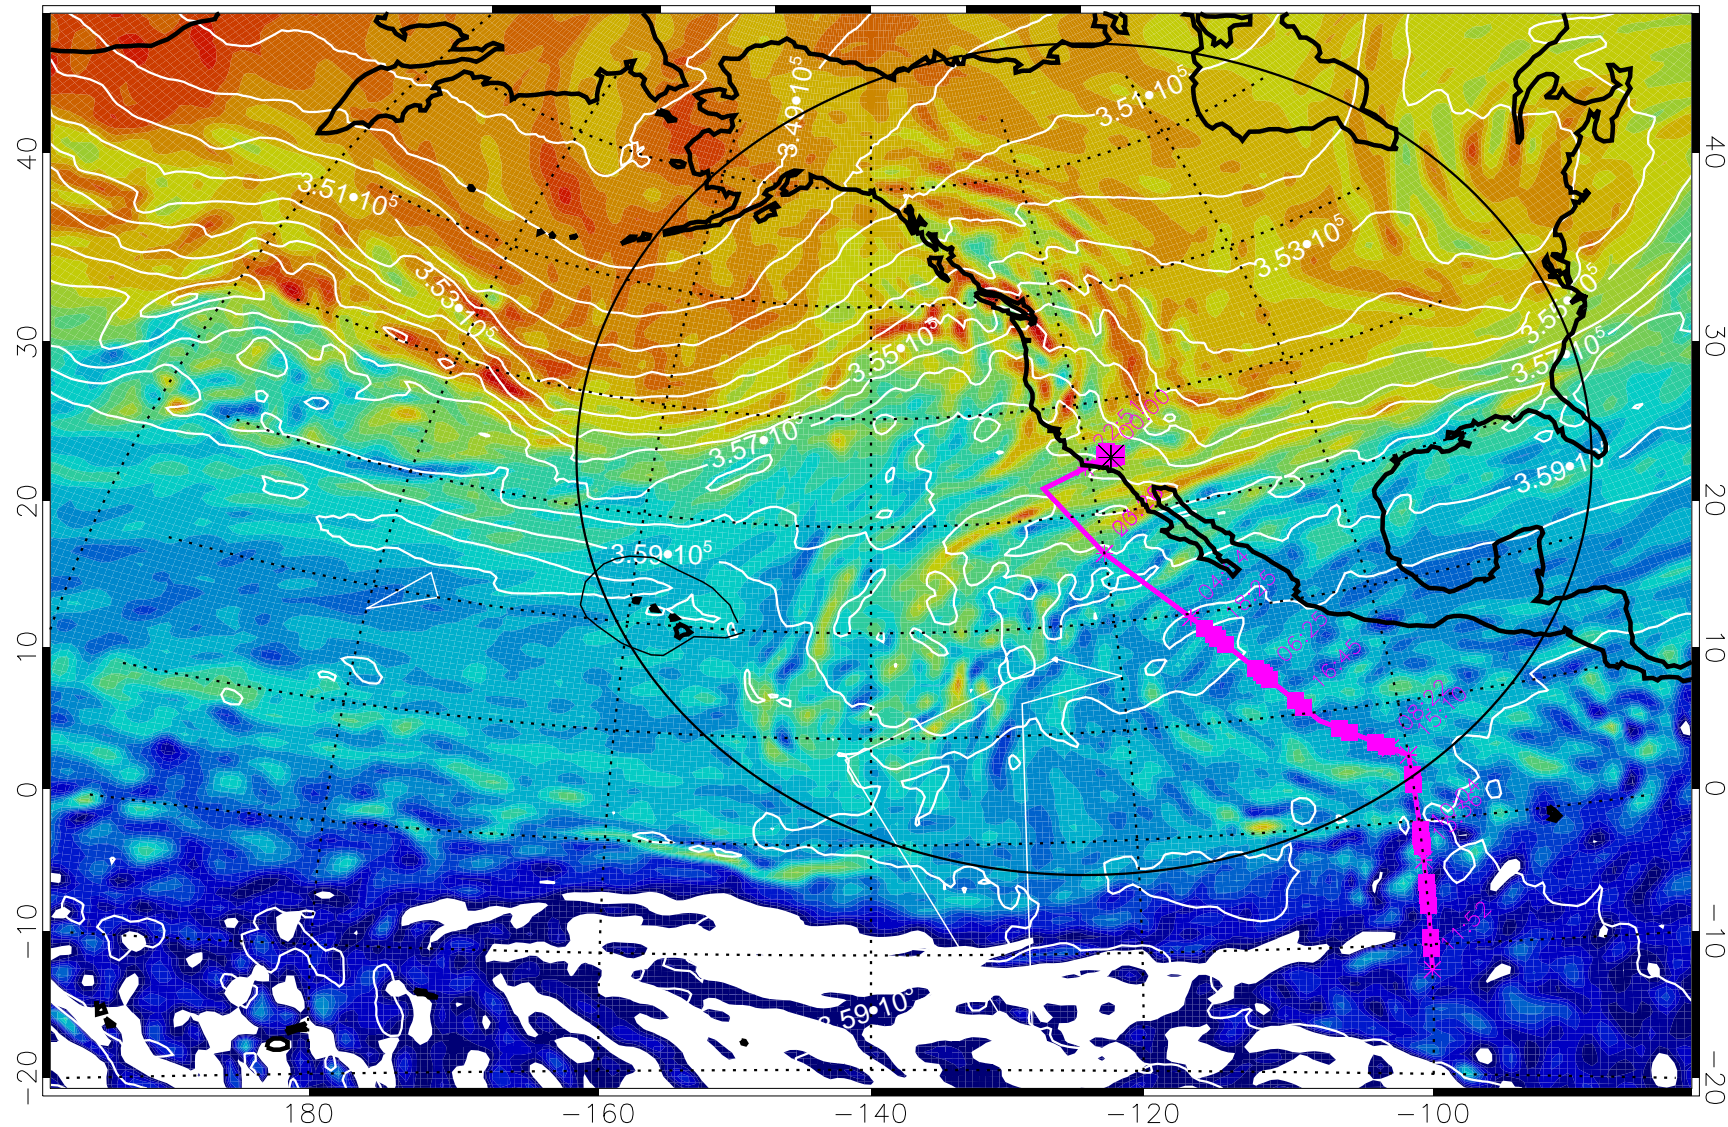

380K Montgomery Streamfunction, white

Range ring of 4055 km -- 13 hours GH round trip

13022806, 102 hour forecast for 380K EPV

160 180 -160 -140 -120 -100

380K Montgomery Streamfunction, white

Range ring of 4055 km -- 13 hours GH round trip

13022812, 108 hour forecast for 380K EPV

160 180 -160 -140 -120 -100

380K Montgomery Streamfunction, white

Range ring of 4055 km -- 13 hours GH round trip

13022818, 114 hour forecast for 380K EPV

160 180 -160 -140 -120 -100

380K Montgomery Streamfunction, white

Range ring of 4055 km -- 13 hours GH round trip

13030100, 120 hour forecast for 380K EPV

160 180 -160 -140 -120 -100

380K Montgomery Streamfunction, white

Range ring of 4055 km -- 13 hours GH round trip