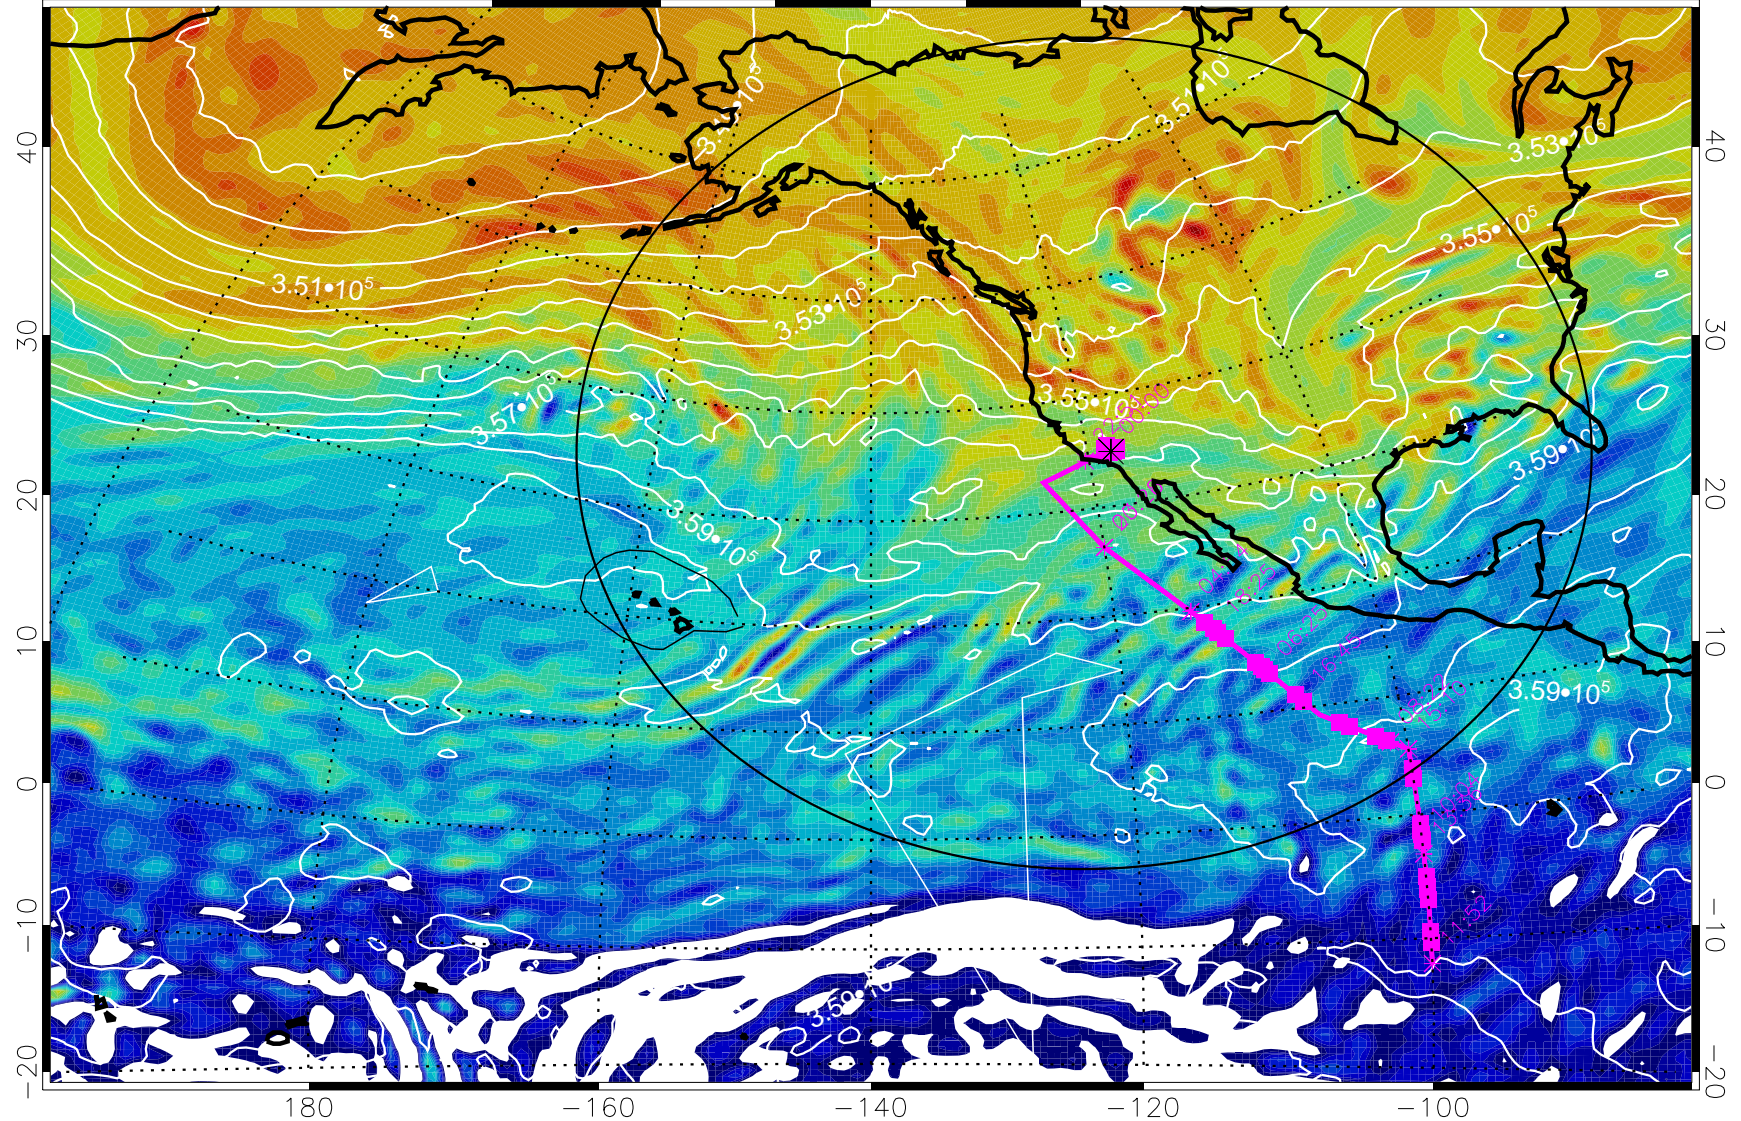

380K Montgomery Streamfunction, white

Range ring of 4055 km -- 13 hours GH round trip

13022512, 36 hour forecast for 380K EPV

160 180 -160 -140 -120 -100

380K Montgomery Streamfunction, white

Range ring of 4055 km -- 13 hours GH round trip

13022518, 42 hour forecast for 380K EPV

160 180 -160 -140 -120 -100

380K Montgomery Streamfunction, white

Range ring of 4055 km -- 13 hours GH round trip

13022600, 48 hour forecast for 380K EPV

160 180 -160 -140 -120 -100

380K Montgomery Streamfunction, white

Range ring of 4055 km -- 13 hours GH round trip

13022606, 54 hour forecast for 380K EPV

160 180 -160 -140 -120 -100

380K Montgomery Streamfunction, white

Range ring of 4055 km -- 13 hours GH round trip

13022612, 60 hour forecast for 380K EPV

160 180 -160 -140 -120 -100

380K Montgomery Streamfunction, white

Range ring of 4055 km -- 13 hours GH round trip

13022618, 66 hour forecast for 380K EPV

380K Montgomery Streamfunction, white