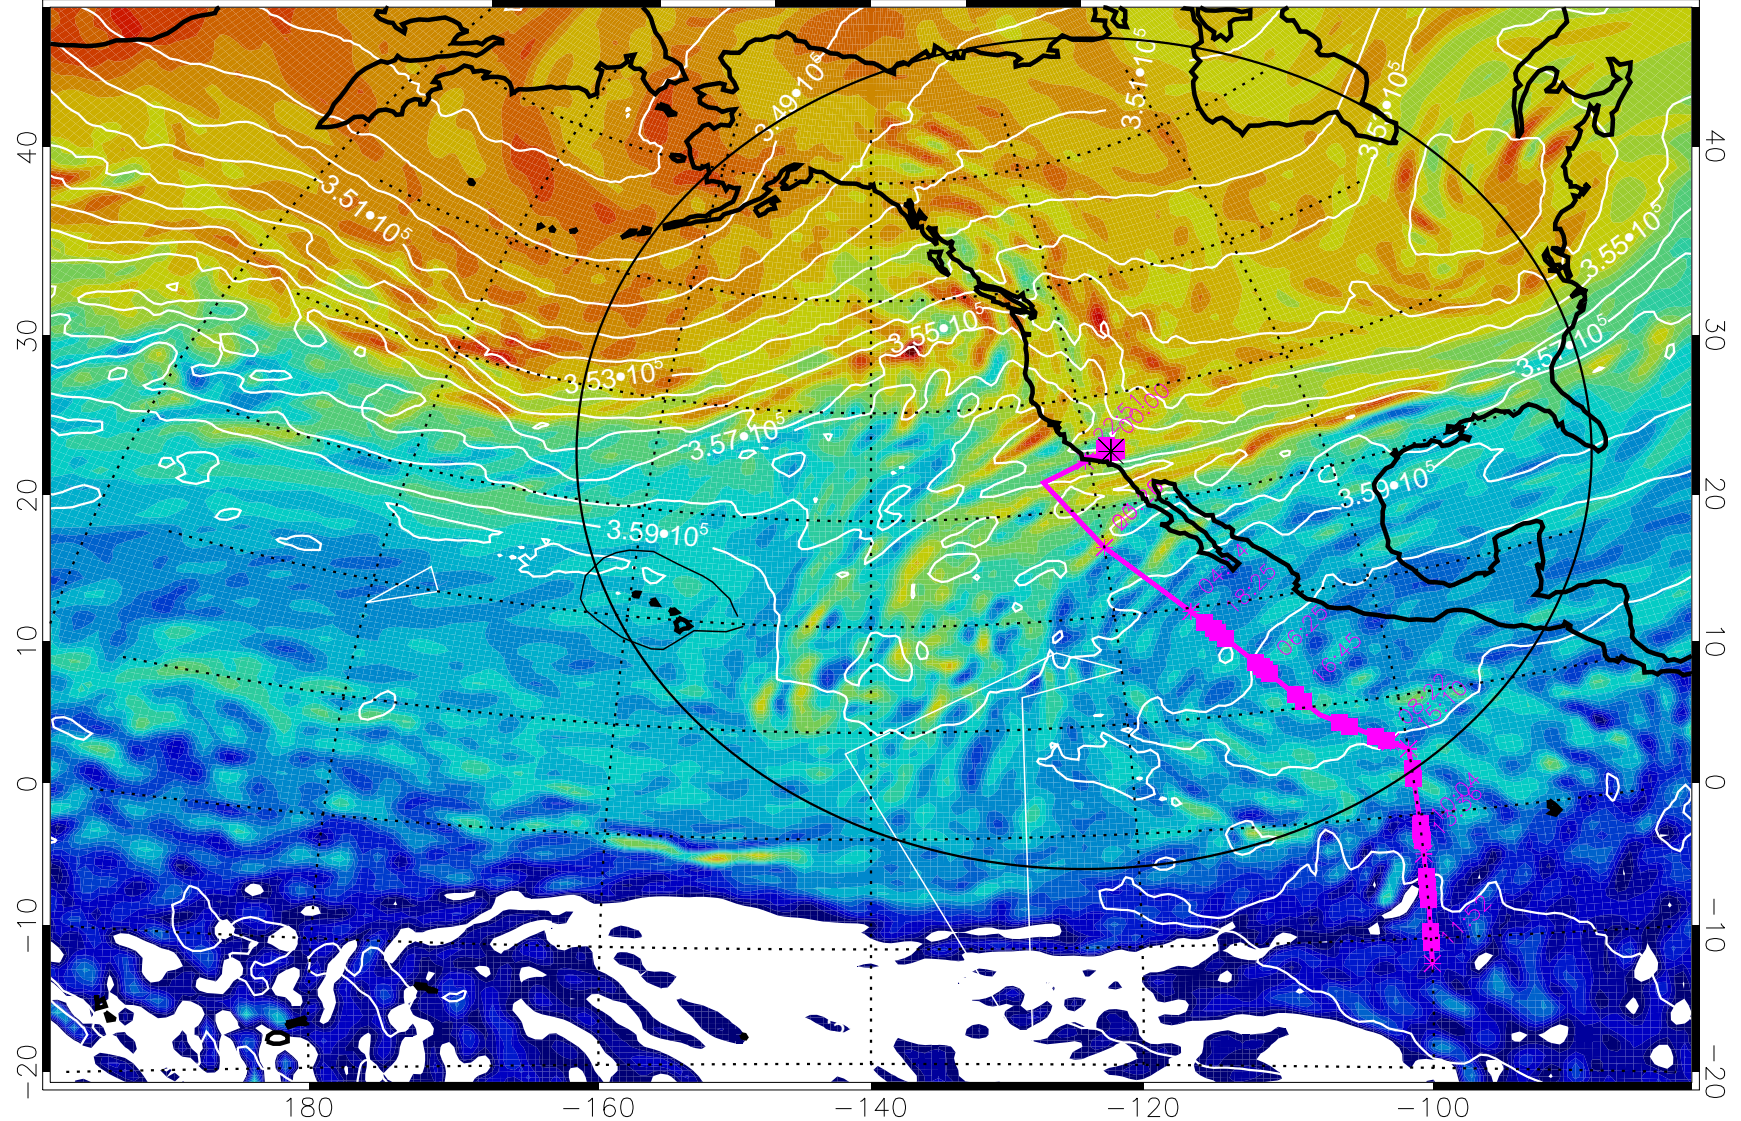

13022718, 90 hour forecast for 380K EPV

160 180 -160 -140 -120 -100

380K Montgomery Streamfunction, white

Range ring of 4055 km -- 13 hours GH round trip

13022800, 96 hour forecast for 380K EPV

160 180 -160 -140 -120 -100

380K Montgomery Streamfunction, white

Range ring of 4055 km -- 13 hours GH round trip

13022806, 102 hour forecast for 380K EPV

160 180 -160 -140 -120 -100

380K Montgomery Streamfunction, white

Range ring of 4055 km -- 13 hours GH round trip

13022812, 108 hour forecast for 380K EPV

160 180 -160 -140 -120 -100

380K Montgomery Streamfunction, white

Range ring of 4055 km -- 13 hours GH round trip

13022818, 114 hour forecast for 380K EPV

160 180 -160 -140 -120 -100