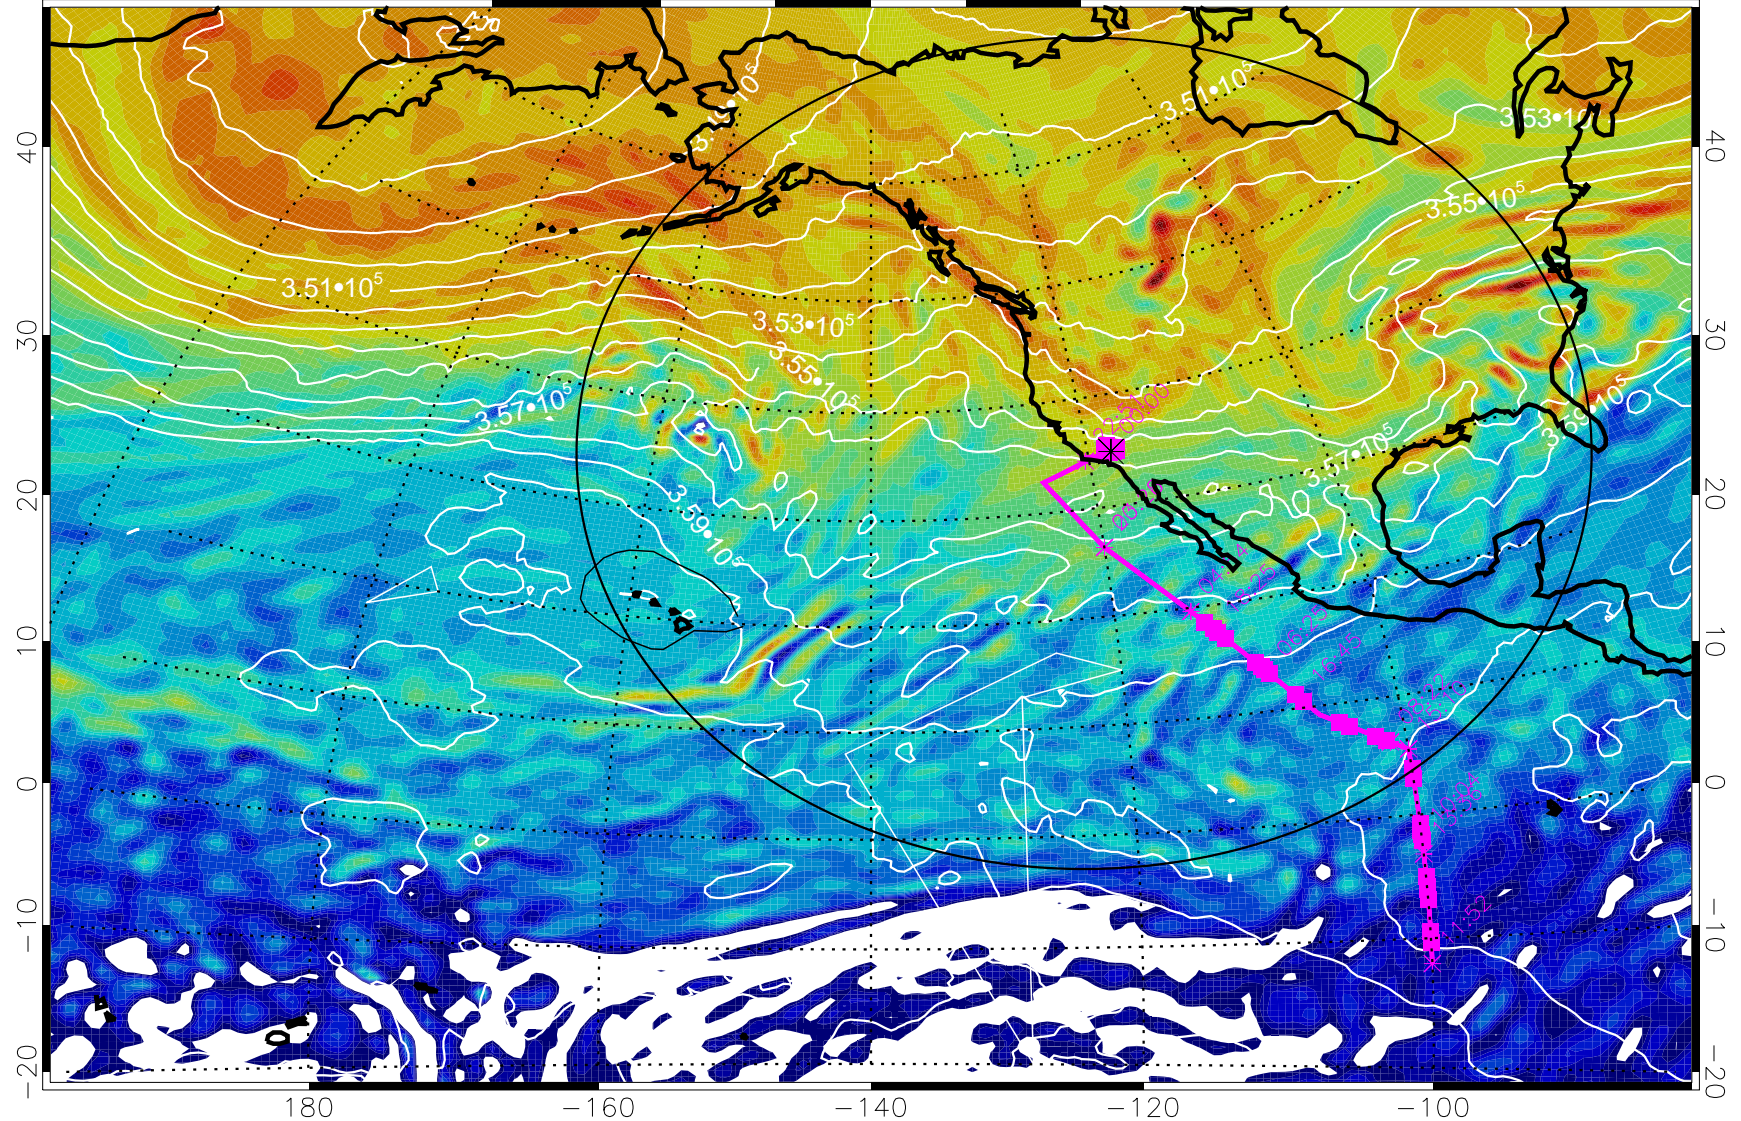

380K Montgomery Streamfunction, white

Range ring of 4055 km -- 13 hours GH round trip

13022512, 36 hour forecast for 380K EPV

160 180 -160 -140 -120 -100

380K Montgomery Streamfunction, white

Range ring of 4055 km -- 13 hours GH round trip

13022518, 42 hour forecast for 380K EPV

160 180 -160 -140 -120 -100

380K Montgomery Streamfunction, white

Range ring of 4055 km -- 13 hours GH round trip

13022600, 48 hour forecast for 380K EPV

160 180 -160 -140 -120 -100

380K Montgomery Streamfunction, white

Range ring of 4055 km -- 13 hours GH round trip

13022606, 54 hour forecast for 380K EPV

160 180 -160 -140 -120 -100

380K Montgomery Streamfunction, white

Range ring of 4055 km -- 13 hours GH round trip

13022612, 60 hour forecast for 380K EPV

160 180 -160 -140 -120 -100

380K Montgomery Streamfunction, white

Range ring of 4055 km -- 13 hours GH round trip

13022618, 66 hour forecast for 380K EPV

380K Montgomery Streamfunction, white