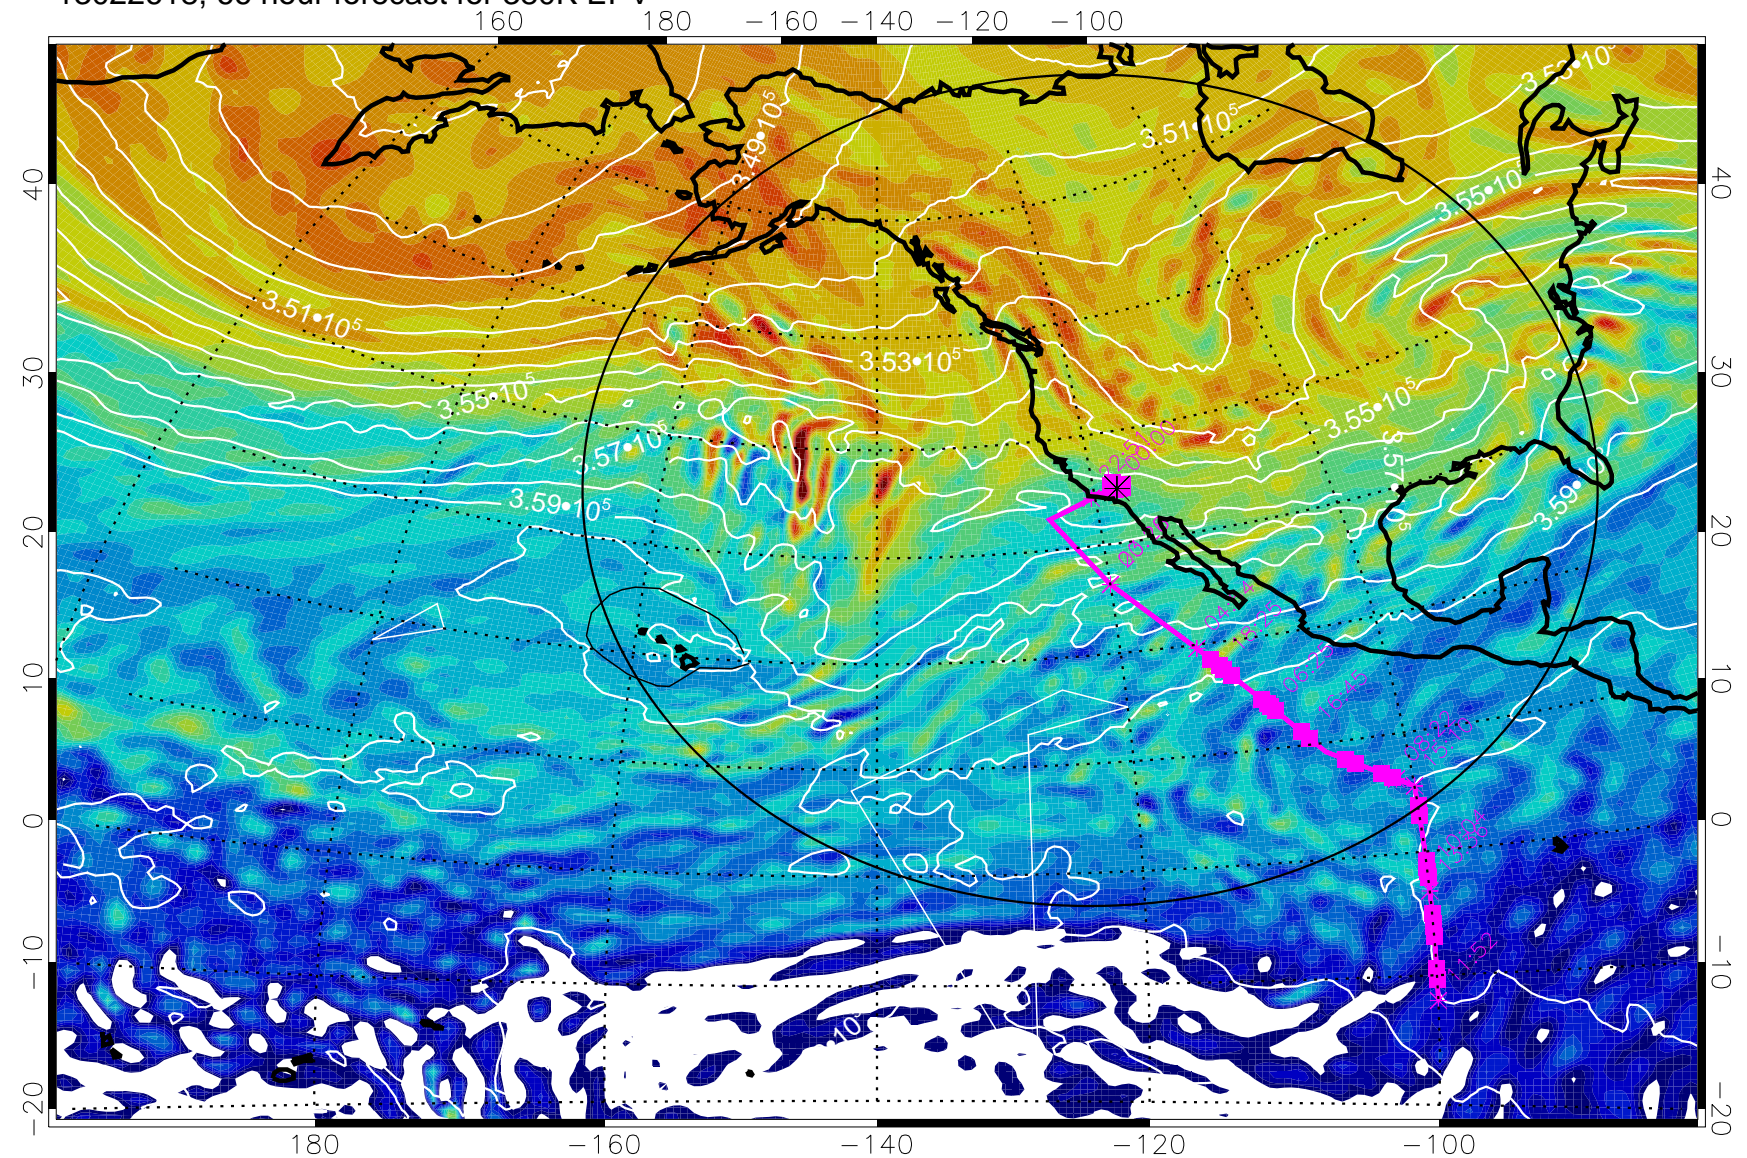

380K Montgomery Streamfunction, white

Range ring of 4055 km -- 13 hours GH round trip

13022606, 54 hour forecast for 380K EPV

160 180 -160 -140 -120 -100

380K Montgomery Streamfunction, white

Range ring of 4055 km -- 13 hours GH round trip

13022612, 60 hour forecast for 380K EPV

160 180 -160 -140 -120 -100

380K Montgomery Streamfunction, white

Range ring of 4055 km -- 13 hours GH round trip

13022618, 66 hour forecast for 380K EPV

380K Montgomery Streamfunction, white

Range ring of 4055 km -- 13 hours GH round trip

13022700, 72 hour forecast for 380K EPV

160 180 -160 -140 -120 -100

380K Montgomery Streamfunction, white

Range ring of 4055 km -- 13 hours GH round trip

13022706, 78 hour forecast for 380K EPV

160 180 -160 -140 -120 -100

380K Montgomery Streamfunction, white

Range ring of 4055 km -- 13 hours GH round trip

13022712, 84 hour forecast for 380K EPV

380K Montgomery Streamfunction, white

Range ring of 4055 km -- 13 hours GH round trip