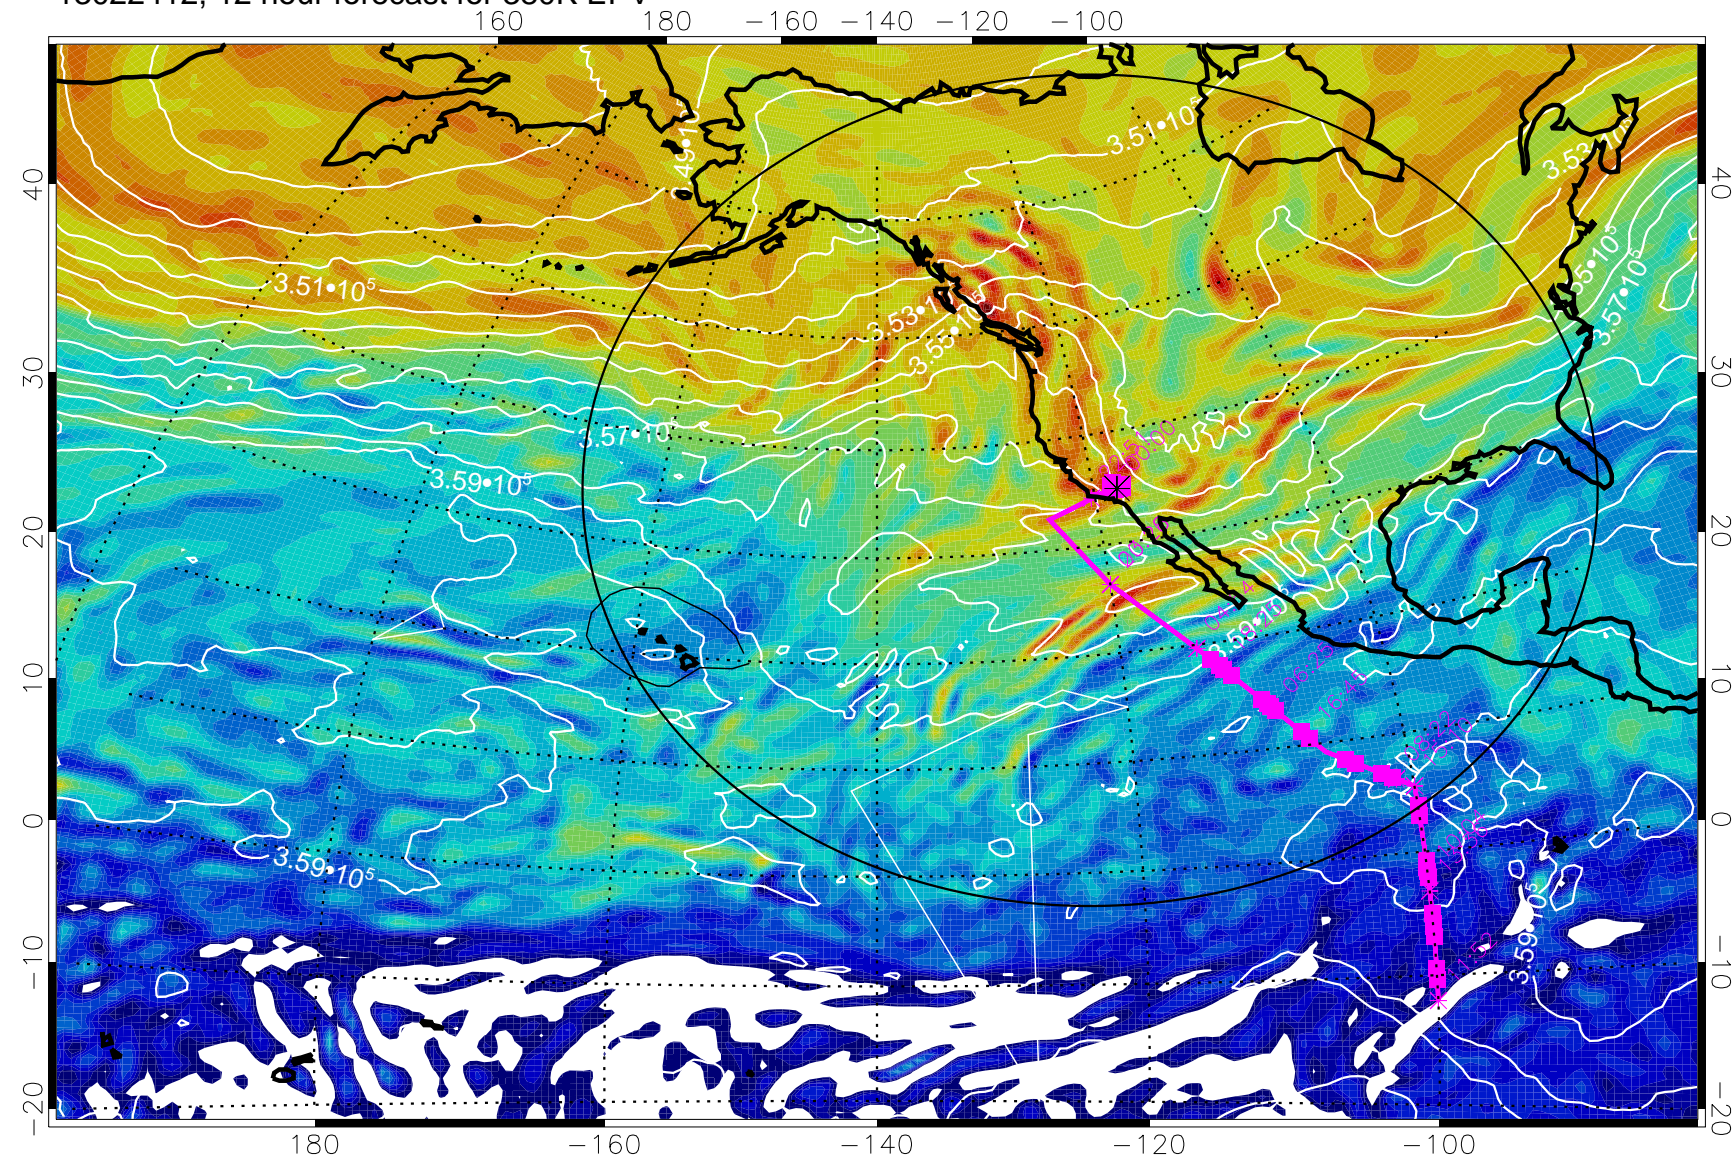

13022412, 12 hour forecast for 380K EPV

380K Montgomery Streamfunction, white

Range ring of 4055 km -- 13 hours GH round trip

13022418, 18 hour forecast for 380K EPV

380K Montgomery Streamfunction, white

Range ring of 4055 km -- 13 hours GH round trip

13022500, 24 hour forecast for 380K EPV

160 180 -160 -140 -120 -100

380K Montgomery Streamfunction, white

Range ring of 4055 km -- 13 hours GH round trip

13022506, 30 hour forecast for 380K EPV

160 180 -160 -140 -120 -100

380K Montgomery Streamfunction, white

Range ring of 4055 km -- 13 hours GH round trip

13022512, 36 hour forecast for 380K EPV

160 180 -160 -140 -120 -100

380K Montgomery Streamfunction, white

Range ring of 4055 km -- 13 hours GH round trip

13022518, 42 hour forecast for 380K EPV

160 180 -160 -140 -120 -100

380K Montgomery Streamfunction, white

Range ring of 4055 km -- 13 hours GH round trip

13022600, 48 hour forecast for 380K EPV

160 180 -160 -140 -120 -100