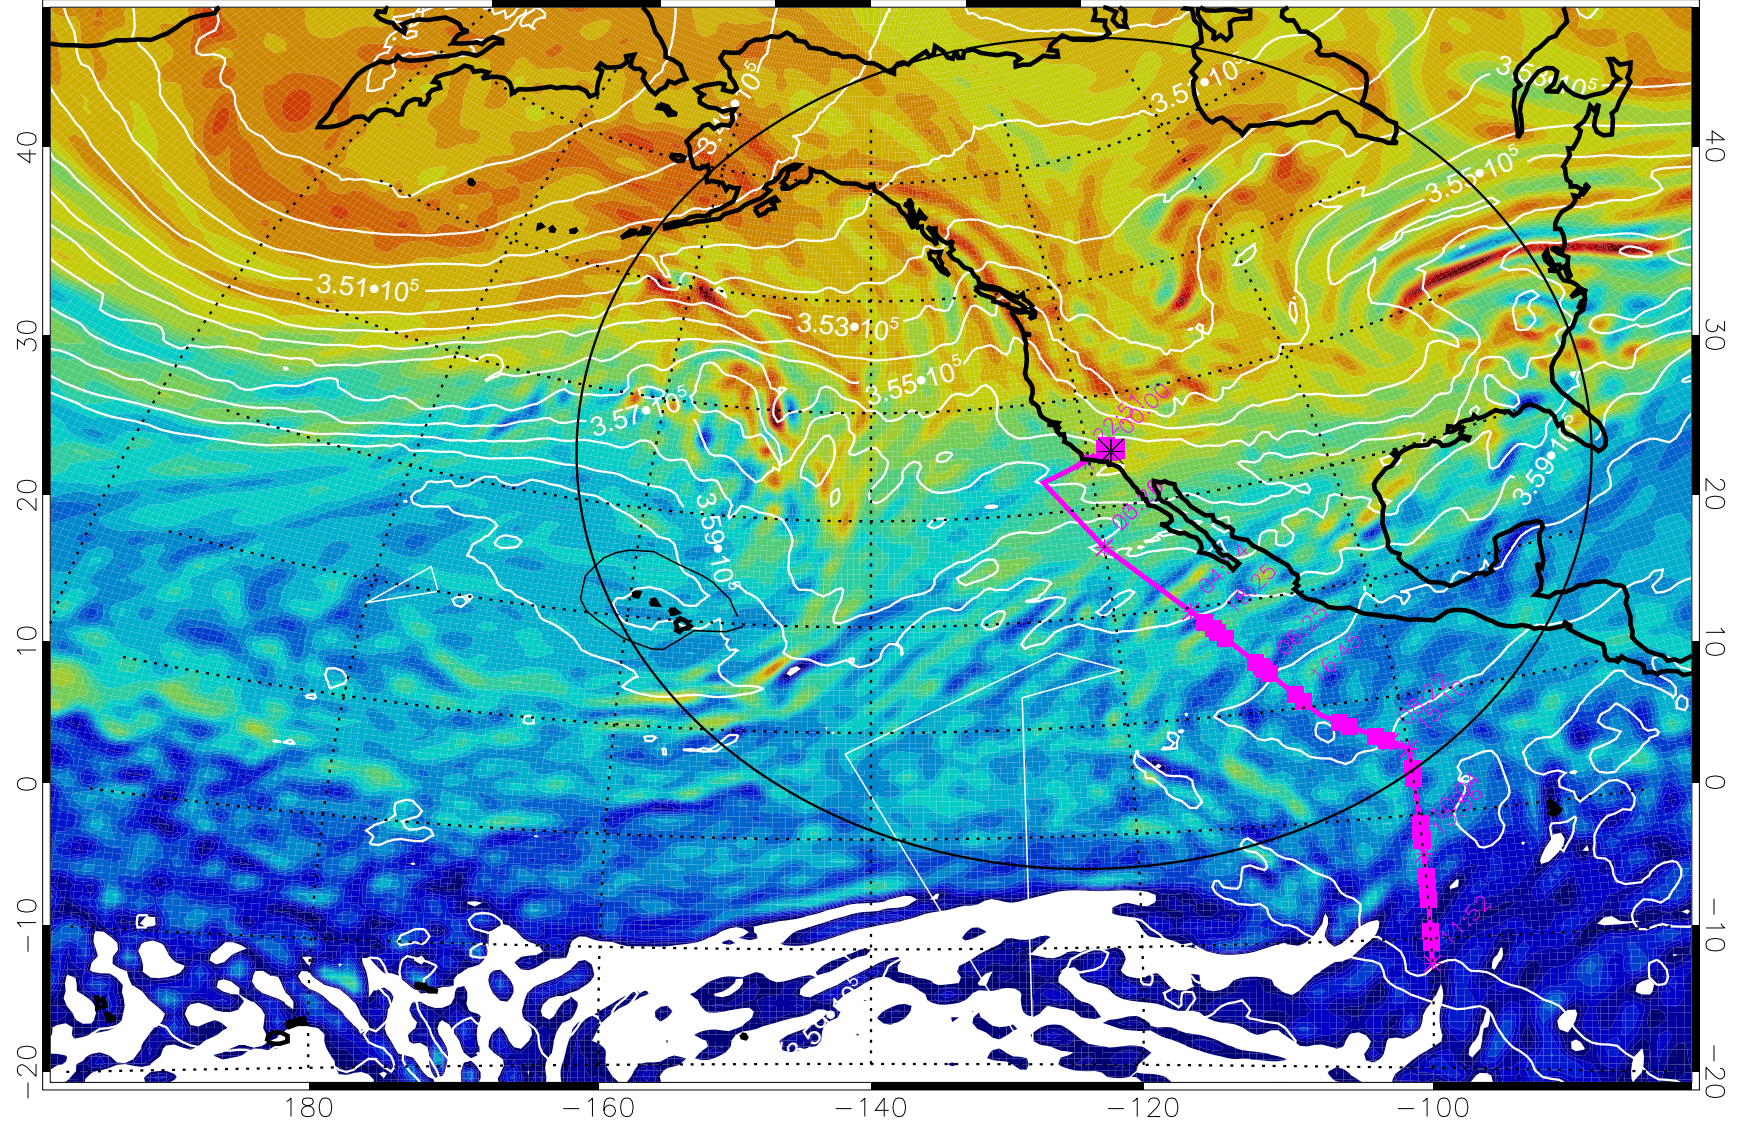

13022518, 42 hour forecast for 380K EPV

160 180 -160 -140 -120 -100

380K Montgomery Streamfunction, white

Range ring of 4055 km -- 13 hours GH round trip

13022600, 48 hour forecast for 380K EPV

160 180 -160 -140 -120 -100

380K Montgomery Streamfunction, white

Range ring of 4055 km -- 13 hours GH round trip

13022606, 54 hour forecast for 380K EPV

160 180 -160 -140 -120 -100

380K Montgomery Streamfunction, white

Range ring of 4055 km -- 13 hours GH round trip

13022612, 60 hour forecast for 380K EPV

160 180 -160 -140 -120 -100

380K Montgomery Streamfunction, white

Range ring of 4055 km -- 13 hours GH round trip

13022618, 66 hour forecast for 380K EPV

380K Montgomery Streamfunction, white

Range ring of 4055 km -- 13 hours GH round trip

13022700, 72 hour forecast for 380K EPV

160 180 -160 -140 -120 -100

380K Montgomery Streamfunction, white

Range ring of 4055 km -- 13 hours GH round trip

13022706, 78 hour forecast for 380K EPV