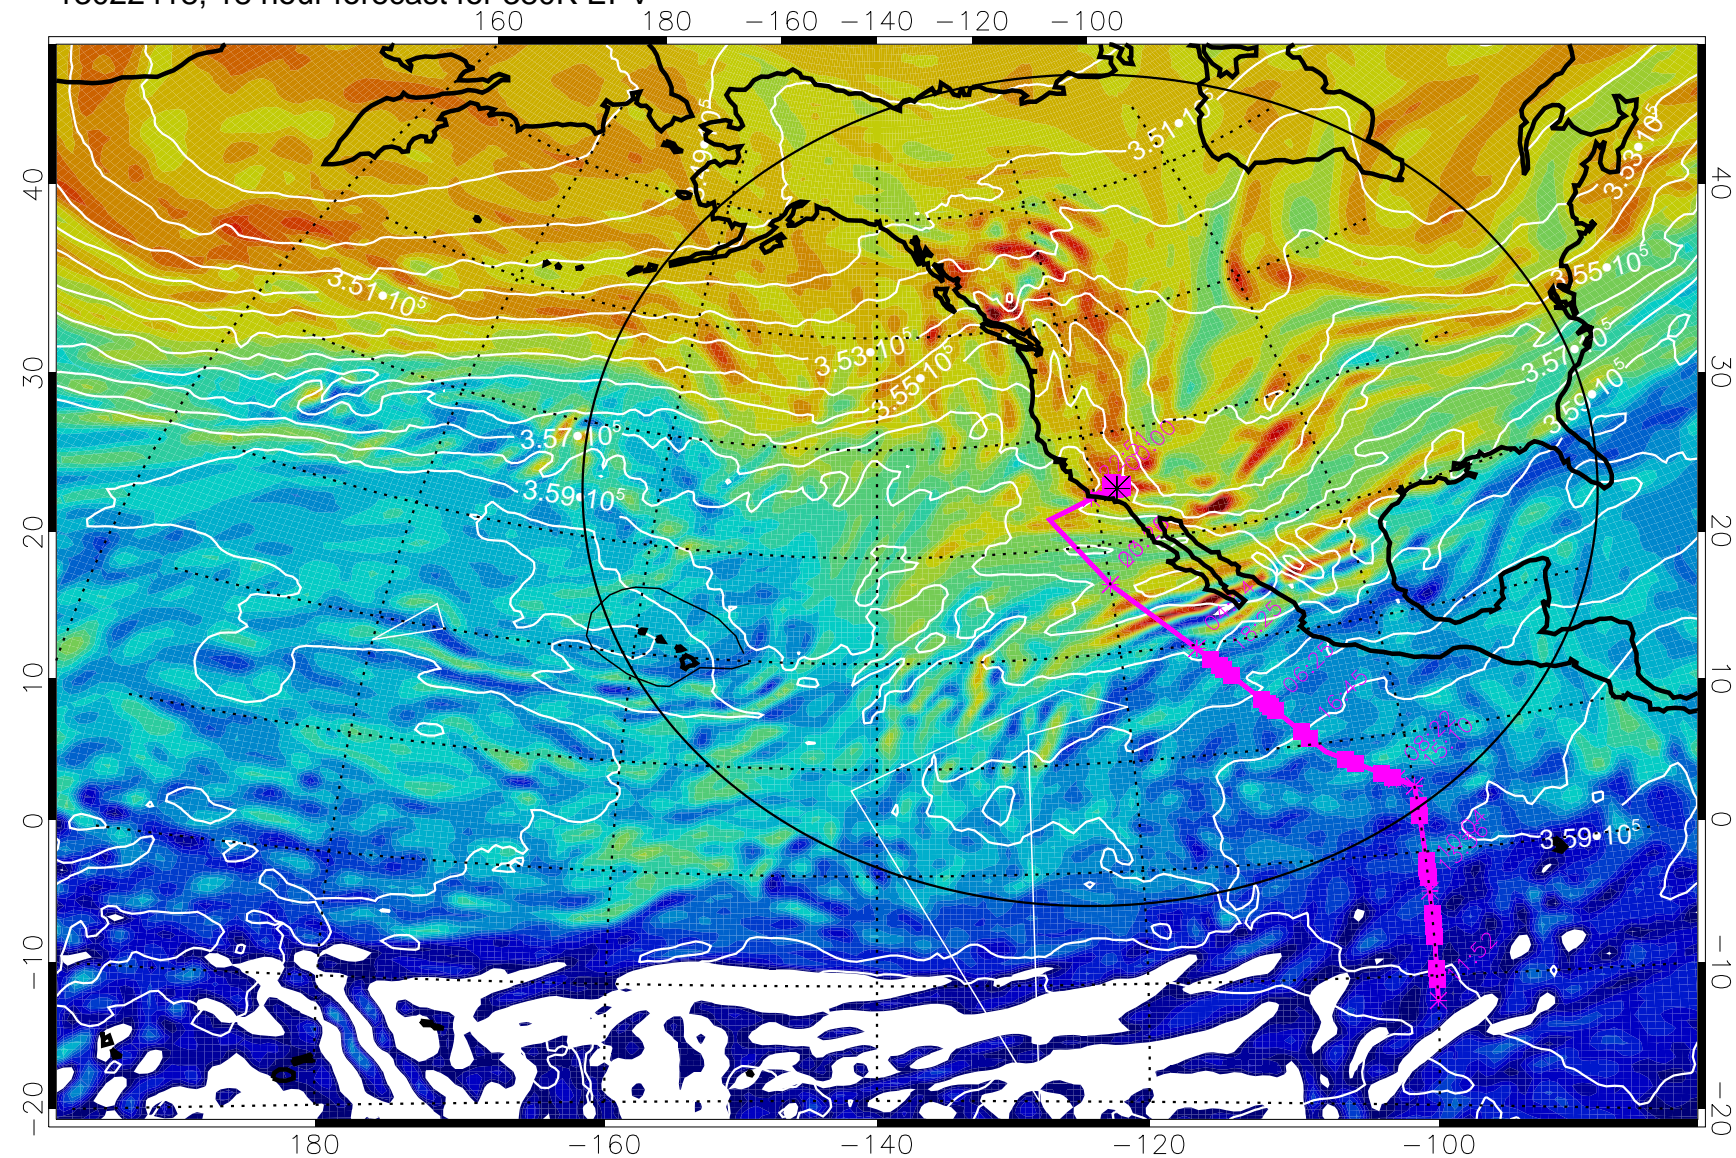

13022412, 12 hour forecast for 380K EPV

380K Montgomery Streamfunction, white

Range ring of 4055 km -- 13 hours GH round trip

13022418, 18 hour forecast for 380K EPV

380K Montgomery Streamfunction, white

Range ring of 4055 km -- 13 hours GH round trip

13022500, 24 hour forecast for 380K EPV

160 180 -160 -140 -120 -100

380K Montgomery Streamfunction, white

Range ring of 4055 km -- 13 hours GH round trip

13022506, 30 hour forecast for 380K EPV

160 180 -160 -140 -120 -100

380K Montgomery Streamfunction, white

Range ring of 4055 km -- 13 hours GH round trip

13022512, 36 hour forecast for 380K EPV

160 180 -160 -140 -120 -100

380K Montgomery Streamfunction, white

Range ring of 4055 km -- 13 hours GH round trip

13022518, 42 hour forecast for 380K EPV

160 180 -160 -140 -120 -100

380K Montgomery Streamfunction, white

Range ring of 4055 km -- 13 hours GH round trip

13022600, 48 hour forecast for 380K EPV

160 180 -160 -140 -120 -100