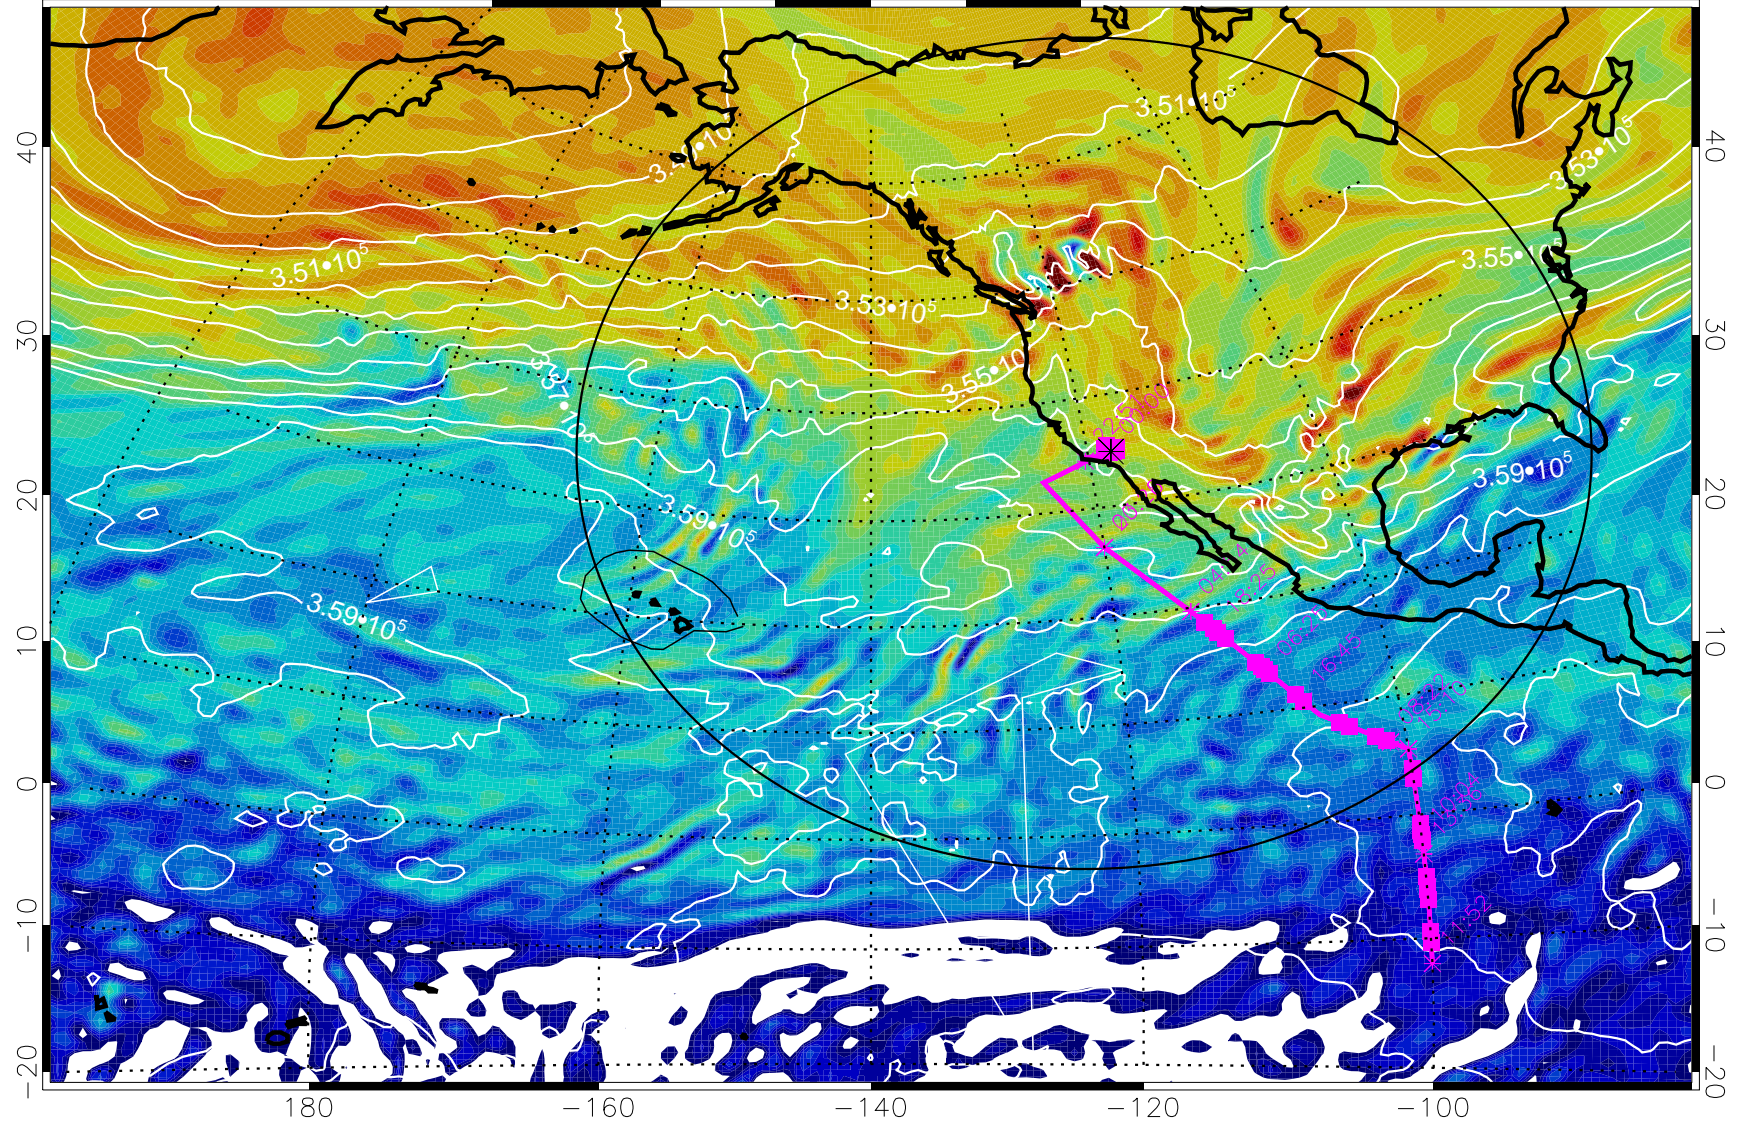

13022500, 24 hour forecast for 380K EPV

160 180 -160 -140 -120 -100

380K Montgomery Streamfunction, white

Range ring of 4055 km -- 13 hours GH round trip

13022506, 30 hour forecast for 380K EPV

160 180 -160 -140 -120 -100

380K Montgomery Streamfunction, white

Range ring of 4055 km -- 13 hours GH round trip

13022512, 36 hour forecast for 380K EPV

160 180 -160 -140 -120 -100

380K Montgomery Streamfunction, white

Range ring of 4055 km -- 13 hours GH round trip

13022518, 42 hour forecast for 380K EPV

160 180 -160 -140 -120 -100

380K Montgomery Streamfunction, white

Range ring of 4055 km -- 13 hours GH round trip

13022600, 48 hour forecast for 380K EPV

160 180 -160 -140 -120 -100

380K Montgomery Streamfunction, white

Range ring of 4055 km -- 13 hours GH round trip

13022606, 54 hour forecast for 380K EPV

160 180 -160 -140 -120 -100

380K Montgomery Streamfunction, white

Range ring of 4055 km -- 13 hours GH round trip