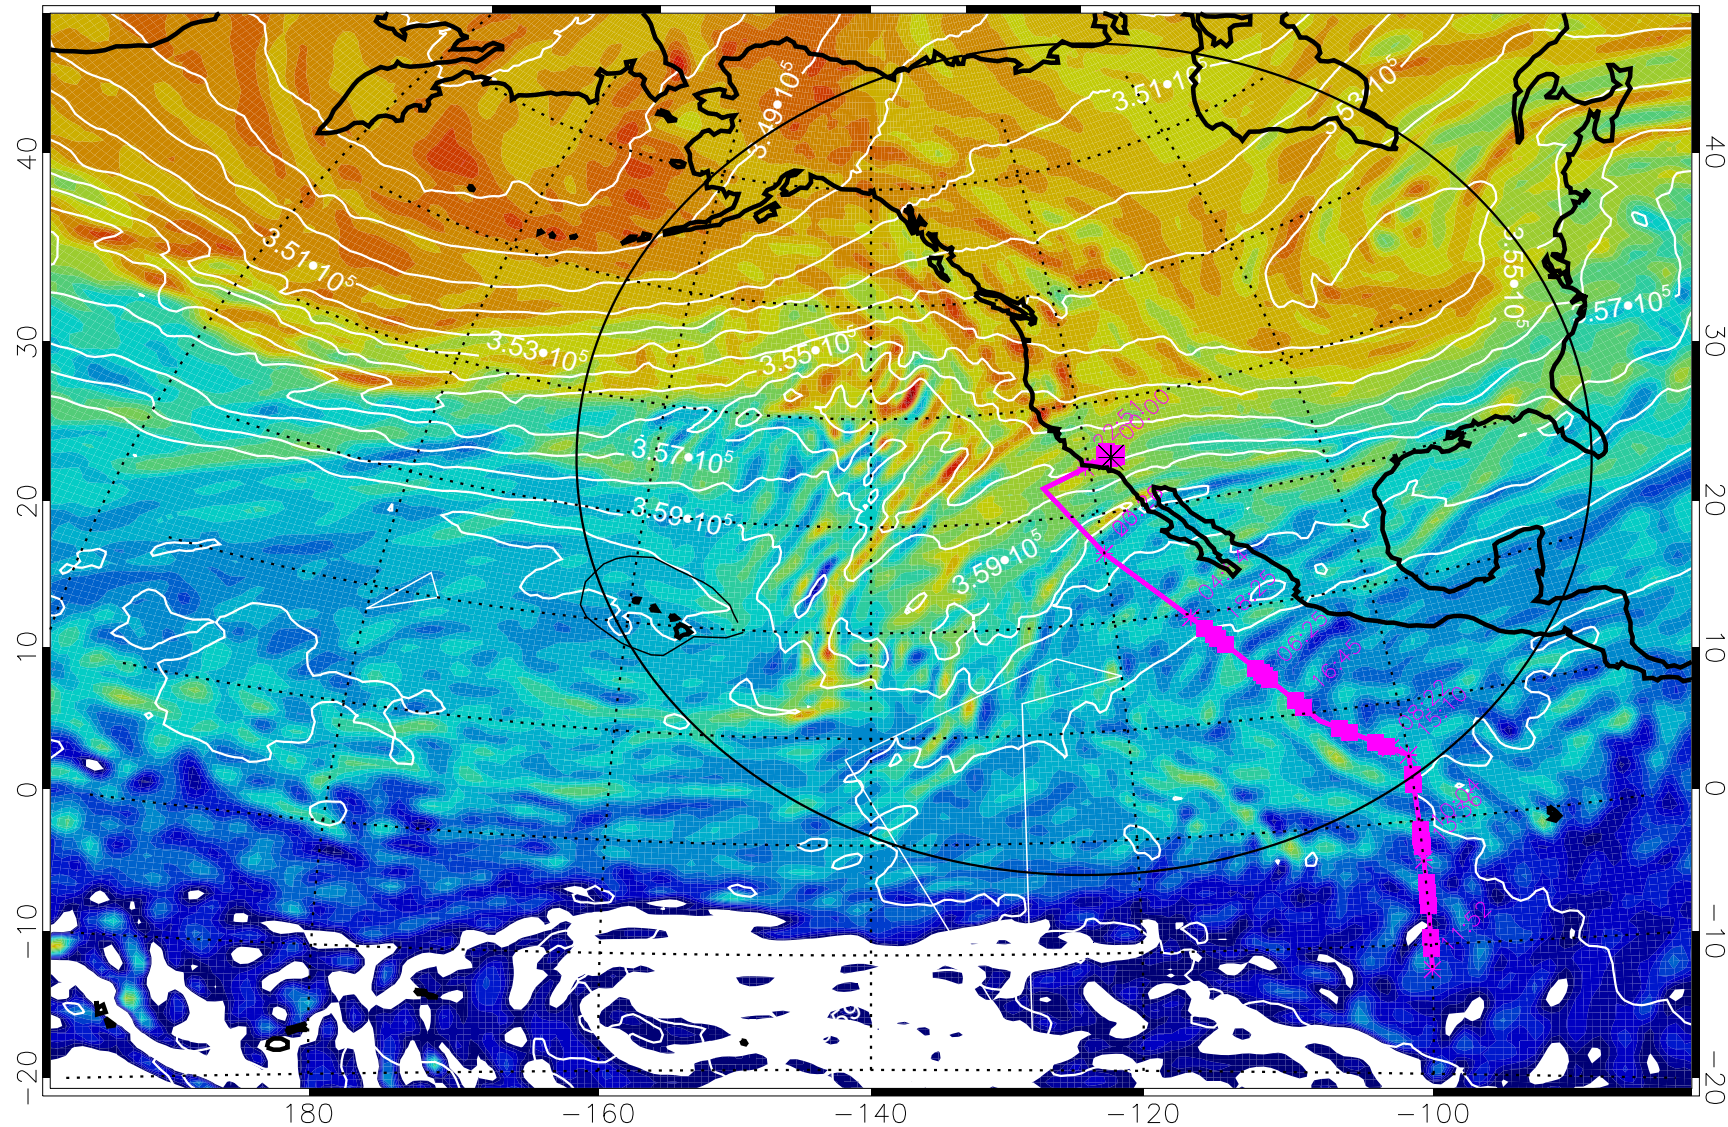

Range ring of 4055 km -- 13 hours GH round trip

13022700, 72 hour forecast for 380K EPV

160 180 -160 -140 -120 -100

380K Montgomery Streamfunction, white

Range ring of 4055 km -- 13 hours GH round trip

13022706, 78 hour forecast for 380K EPV

160 180 -160 -140 -120 -100

380K Montgomery Streamfunction, white

Range ring of 4055 km -- 13 hours GH round trip

13022712, 84 hour forecast for 380K EPV

380K Montgomery Streamfunction, white

Range ring of 4055 km -- 13 hours GH round trip

13022718, 90 hour forecast for 380K EPV

160 180 -160 -140 -120 -100

380K Montgomery Streamfunction, white

Range ring of 4055 km -- 13 hours GH round trip

13022800, 96 hour forecast for 380K EPV

160 180 -160 -140 -120 -100

380K Montgomery Streamfunction, white

Range ring of 4055 km -- 13 hours GH round trip

13022806, 102 hour forecast for 380K EPV

160 180 -160 -140 -120 -100

380K Montgomery Streamfunction, white

Range ring of 4055 km -- 13 hours GH round trip