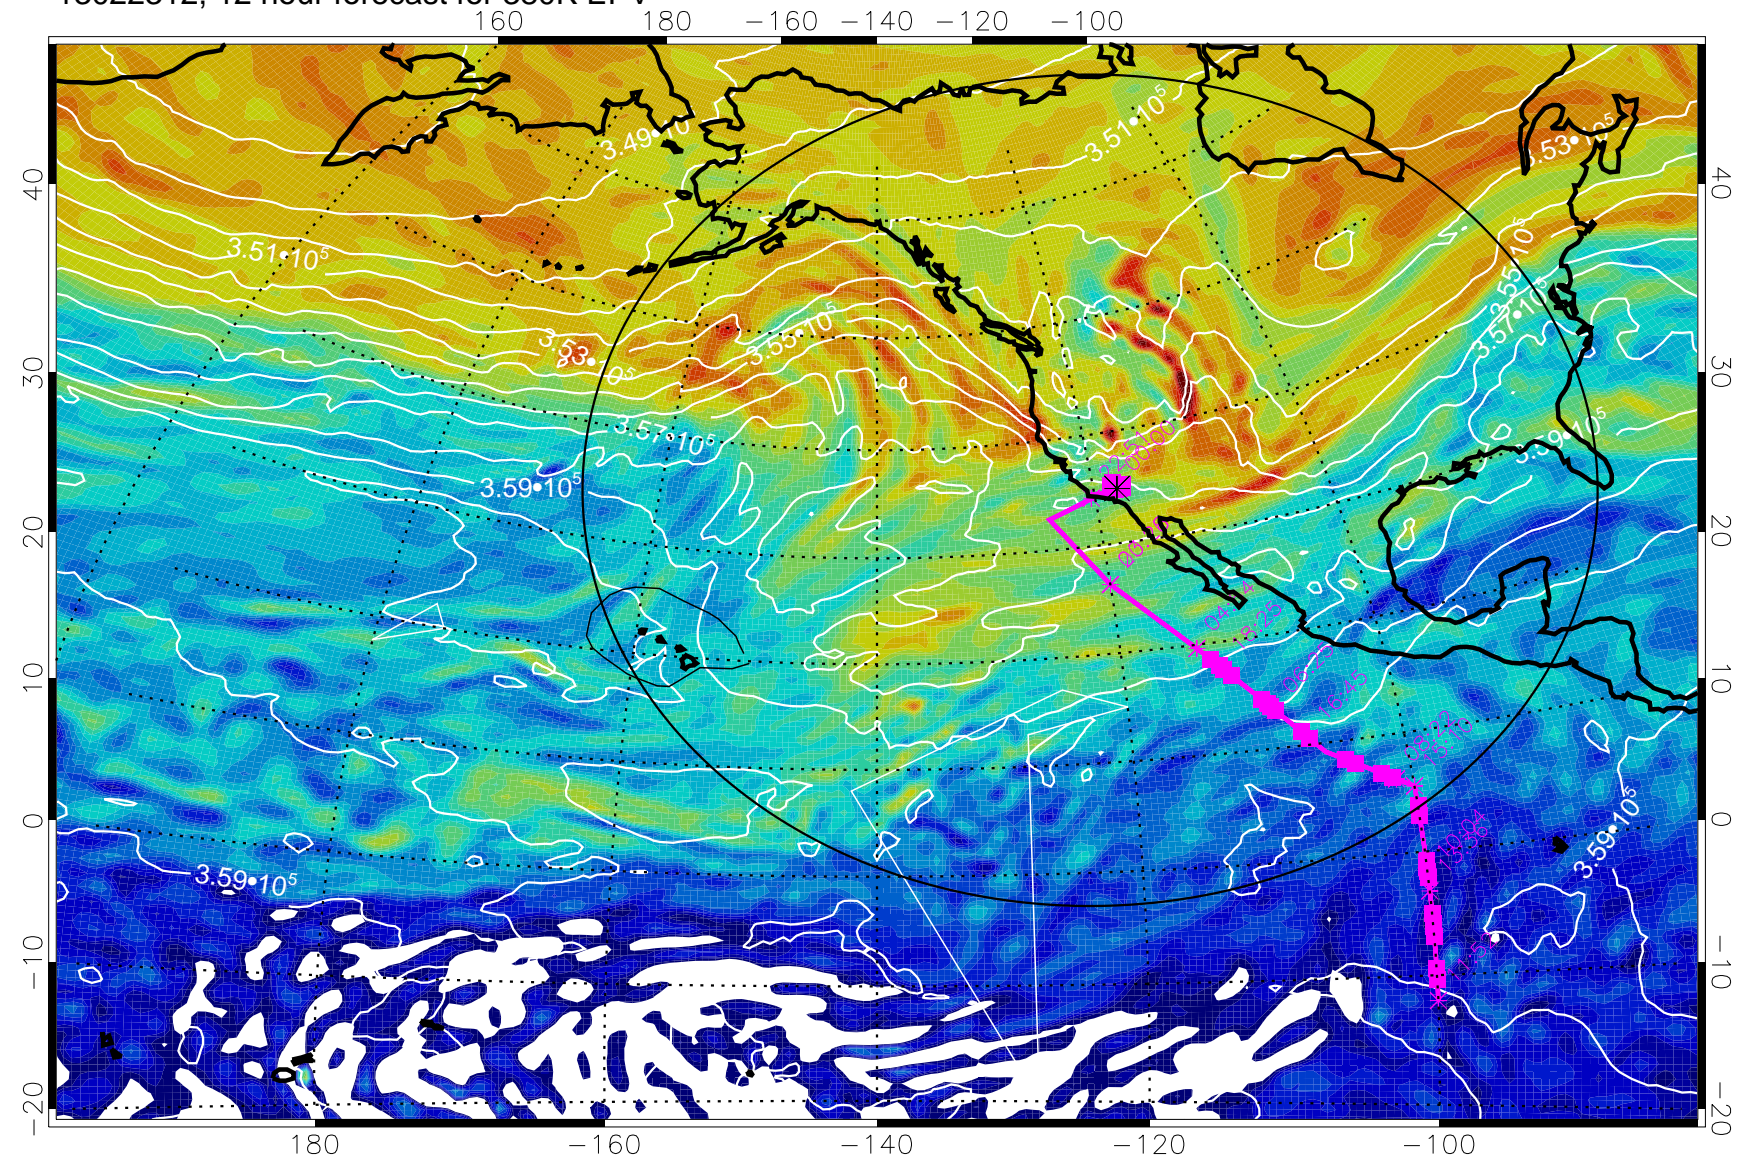

13022312, 12 hour forecast for 380K EPV

380K Montgomery Streamfunction, white

Range ring of 4055 km -- 13 hours GH round trip

13022400, 24 hour forecast for 380K EPV

380K Montgomery Streamfunction, white

Range ring of 4055 km -- 13 hours GH round trip

13022406, 30 hour forecast for 380K EPV

380K Montgomery Streamfunction, white

Range ring of 4055 km -- 13 hours GH round trip

13022412, 36 hour forecast for 380K EPV

380K Montgomery Streamfunction, white

Range ring of 4055 km -- 13 hours GH round trip

13022418, 42 hour forecast for 380K EPV

160 180 -160 -140 -120 -100

380K Montgomery Streamfunction, white

Range ring of 4055 km -- 13 hours GH round trip

13022500, 48 hour forecast for 380K EPV

160 180 -160 -140 -120 -100

380K Montgomery Streamfunction, white

Range ring of 4055 km -- 13 hours GH round trip

13022506, 54 hour forecast for 380K EPV

380K Montgomery Streamfunction, white

Range ring of 4055 km -- 13 hours GH round trip