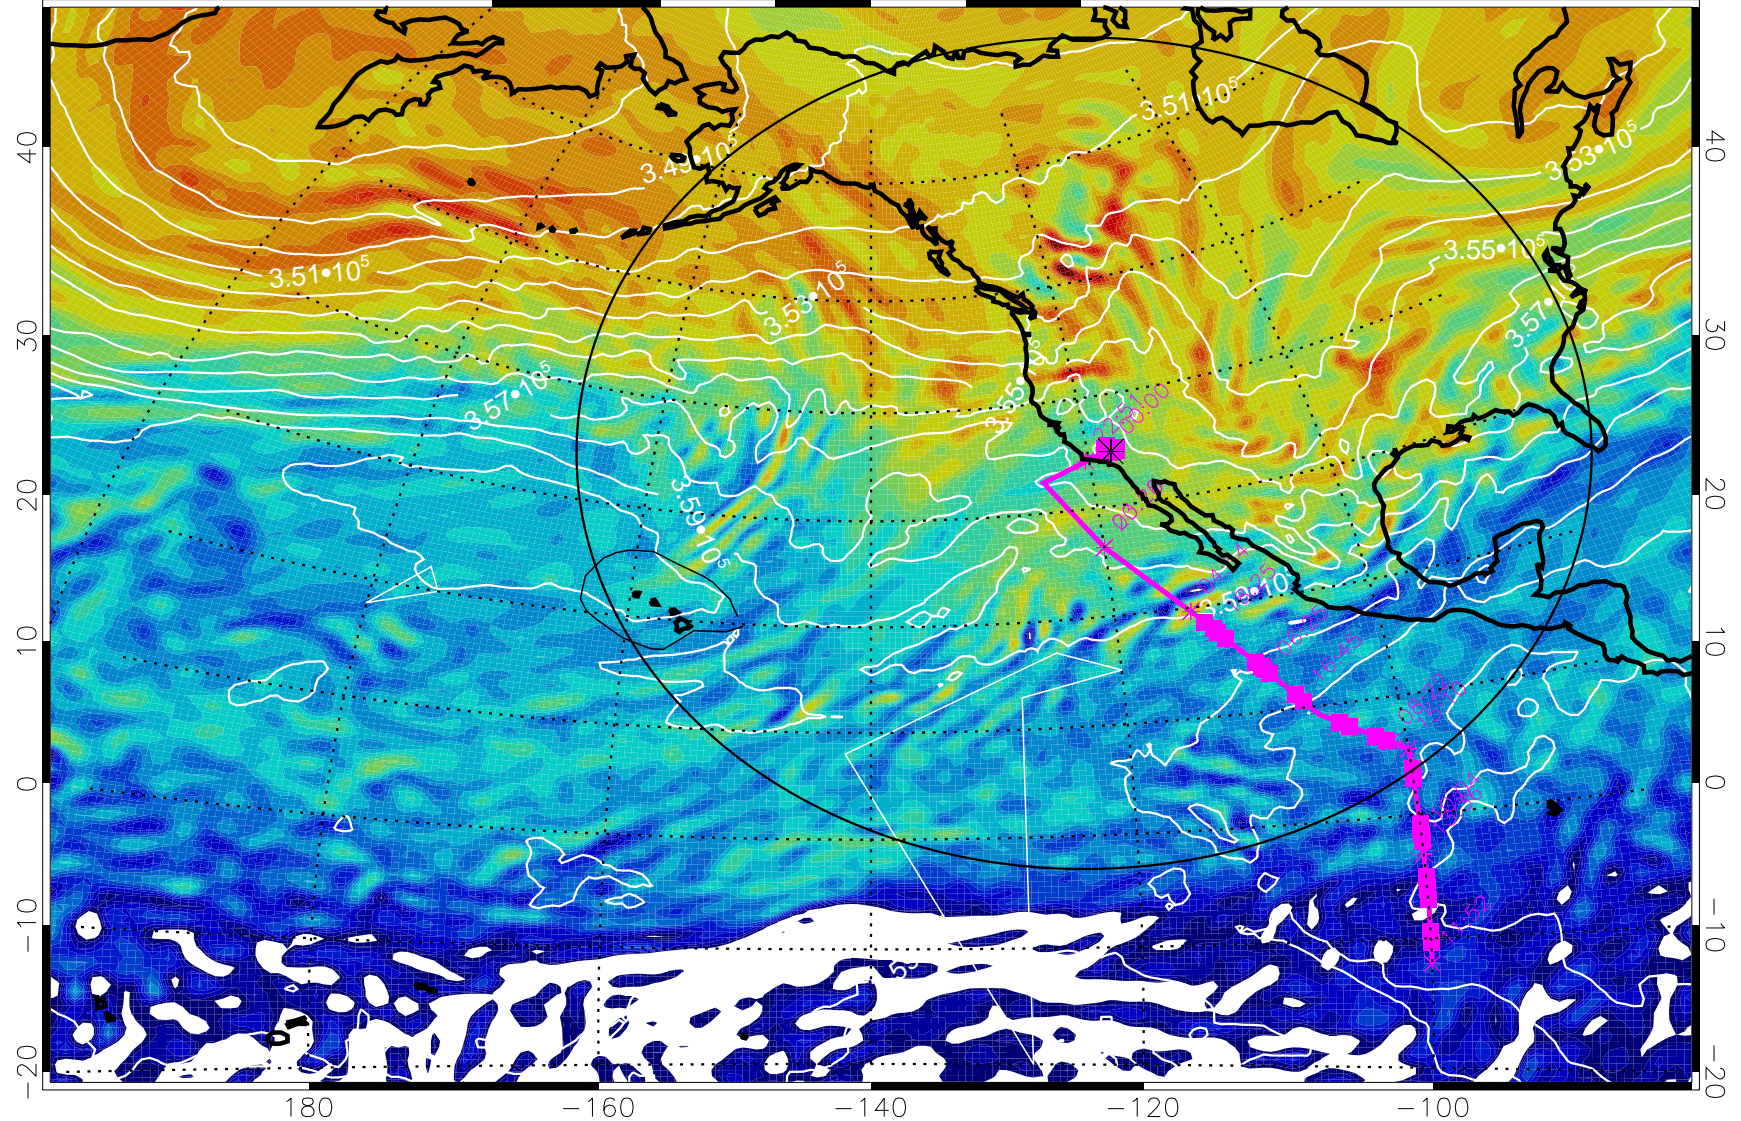

13022418, 42 hour forecast for 380K EPV

160 180 -160 -140 -120 -100

380K Montgomery Streamfunction, white

Range ring of 4055 km -- 13 hours GH round trip

13022500, 48 hour forecast for 380K EPV

160 180 -160 -140 -120 -100

380K Montgomery Streamfunction, white

Range ring of 4055 km -- 13 hours GH round trip

13022506, 54 hour forecast for 380K EPV

380K Montgomery Streamfunction, white

Range ring of 4055 km -- 13 hours GH round trip

13022512, 60 hour forecast for 380K EPV

160 180 -160 -140 -120 -100

380K Montgomery Streamfunction, white

Range ring of 4055 km -- 13 hours GH round trip

13022518, 66 hour forecast for 380K EPV

380K Montgomery Streamfunction, white

Range ring of 4055 km -- 13 hours GH round trip

13022600, 72 hour forecast for 380K EPV

13022606, 78 hour forecast for 380K EPV

160 180 -160 -140 -120 -100

380K Montgomery Streamfunction, white

Range ring of 4055 km -- 13 hours GH round trip