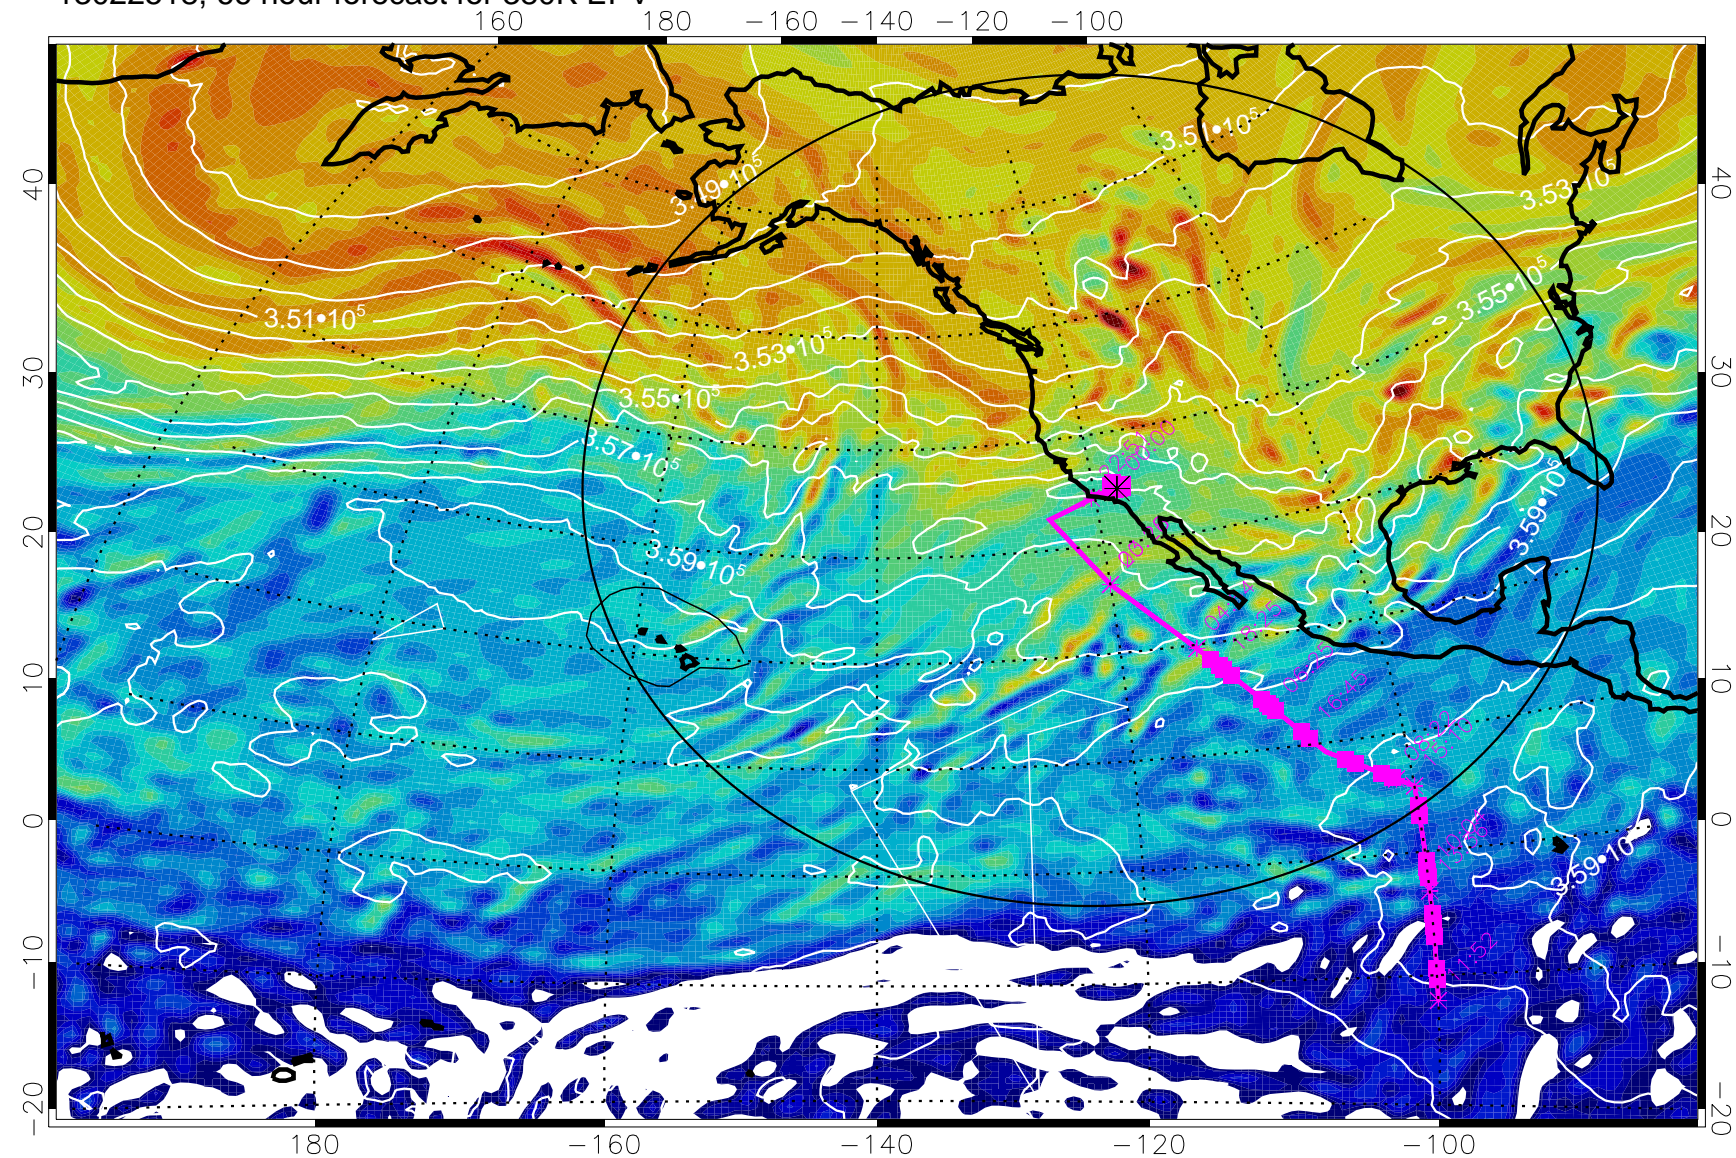

13022512, 60 hour forecast for 380K EPV

160 180 -160 -140 -120 -100

380K Montgomery Streamfunction, white

Range ring of 4055 km -- 13 hours GH round trip

13022518, 66 hour forecast for 380K EPV

380K Montgomery Streamfunction, white

Range ring of 4055 km -- 13 hours GH round trip

13022600, 72 hour forecast for 380K EPV

13022606, 78 hour forecast for 380K EPV

160 180 -160 -140 -120 -100

380K Montgomery Streamfunction, white

Range ring of 4055 km -- 13 hours GH round trip

13022612, 84 hour forecast for 380K EPV

380K Montgomery Streamfunction, white

Range ring of 4055 km -- 13 hours GH round trip

13022618, 90 hour forecast for 380K EPV

380K Montgomery Streamfunction, white

Range ring of 4055 km -- 13 hours GH round trip

13022700, 96 hour forecast for 380K EPV

380K Montgomery Streamfunction, white

Range ring of 4055 km -- 13 hours GH round trip

13022706, 102 hour forecast for 380K EPV

160 180 -160 -140 -120 -100

380K Montgomery Streamfunction, white