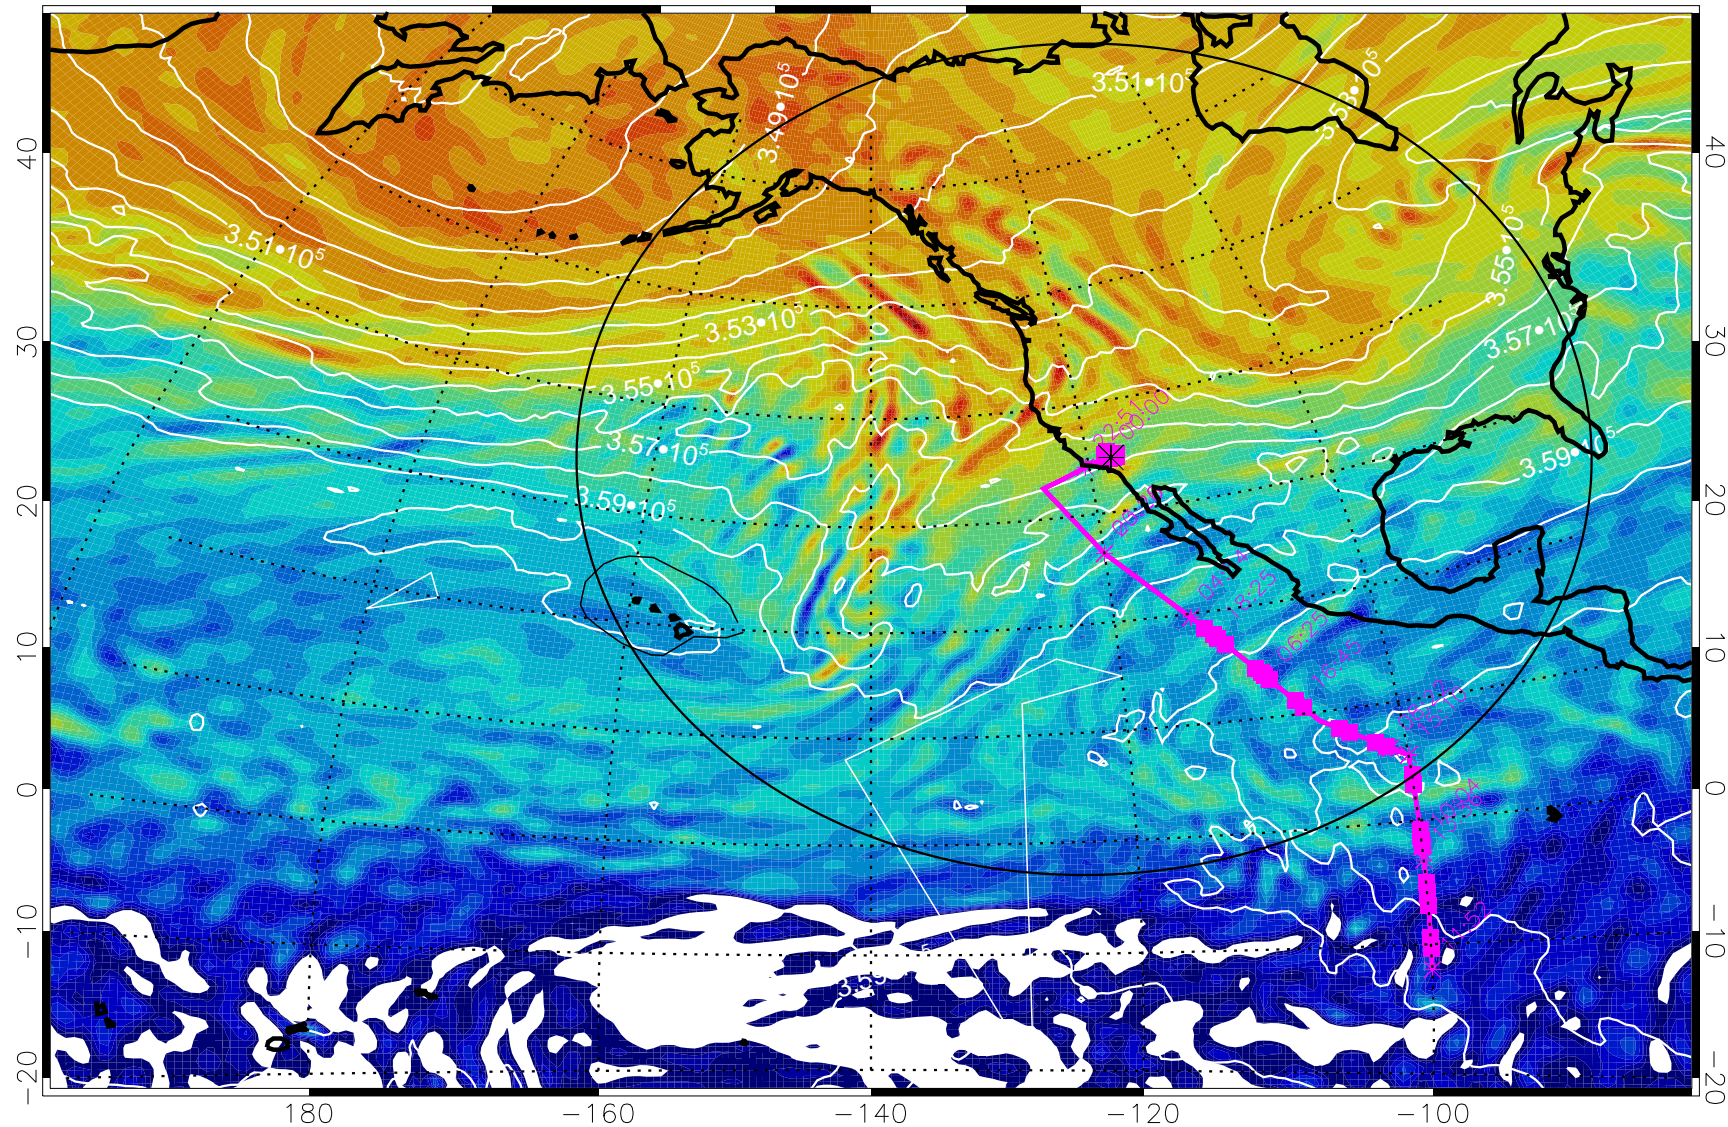

13022612, 84 hour forecast for 380K EPV

380K Montgomery Streamfunction, white

Range ring of 4055 km -- 13 hours GH round trip

13022618, 90 hour forecast for 380K EPV

380K Montgomery Streamfunction, white

Range ring of 4055 km -- 13 hours GH round trip

13022700, 96 hour forecast for 380K EPV

380K Montgomery Streamfunction, white

Range ring of 4055 km -- 13 hours GH round trip

13022706, 102 hour forecast for 380K EPV

160 180 -160 -140 -120 -100

380K Montgomery Streamfunction, white

Range ring of 4055 km -- 13 hours GH round trip

13022712, 108 hour forecast for 380K EPV

160 180 -160 -140 -120 -100

380K Montgomery Streamfunction, white

Range ring of 4055 km -- 13 hours GH round trip

13022718, 114 hour forecast for 380K EPV

380K Montgomery Streamfunction, white

Range ring of 4055 km -- 13 hours GH round trip

13022800, 120 hour forecast for 380K EPV

160 180 -160 -140 -120 -100

380K Montgomery Streamfunction, white

Range ring of 4055 km -- 13 hours GH round trip