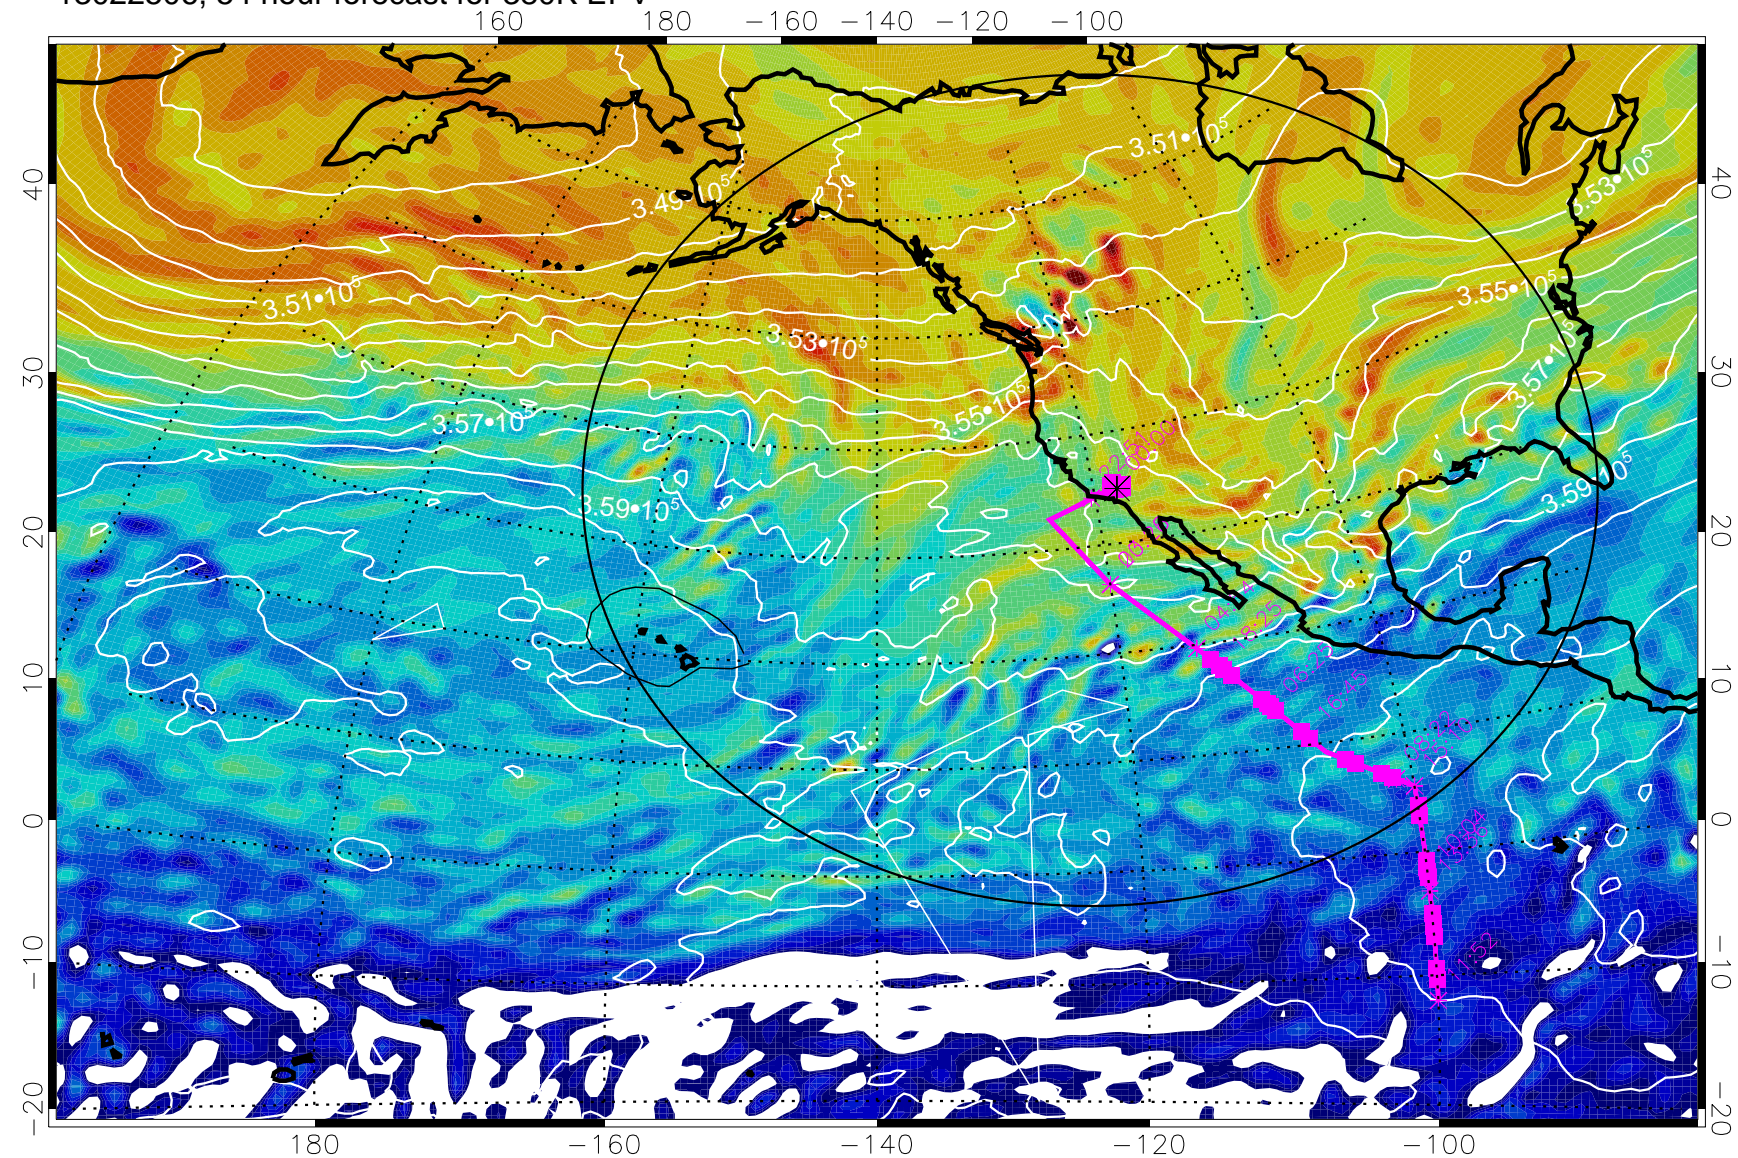

13022418, 42 hour forecast for 380K EPV

160 180 -160 -140 -120 -100

380K Montgomery Streamfunction, white

Range ring of 4055 km -- 13 hours GH round trip

13022500, 48 hour forecast for 380K EPV

160 180 -160 -140 -120 -100

380K Montgomery Streamfunction, white

Range ring of 4055 km -- 13 hours GH round trip

13022506, 54 hour forecast for 380K EPV

380K Montgomery Streamfunction, white

Range ring of 4055 km -- 13 hours GH round trip

13022512, 60 hour forecast for 380K EPV

160 180 -160 -140 -120 -100

380K Montgomery Streamfunction, white

Range ring of 4055 km -- 13 hours GH round trip

13022518, 66 hour forecast for 380K EPV

380K Montgomery Streamfunction, white

Range ring of 4055 km -- 13 hours GH round trip

13022600, 72 hour forecast for 380K EPV

13022606, 78 hour forecast for 380K EPV

160 180 -160 -140 -120 -100

380K Montgomery Streamfunction, white

Range ring of 4055 km -- 13 hours GH round trip