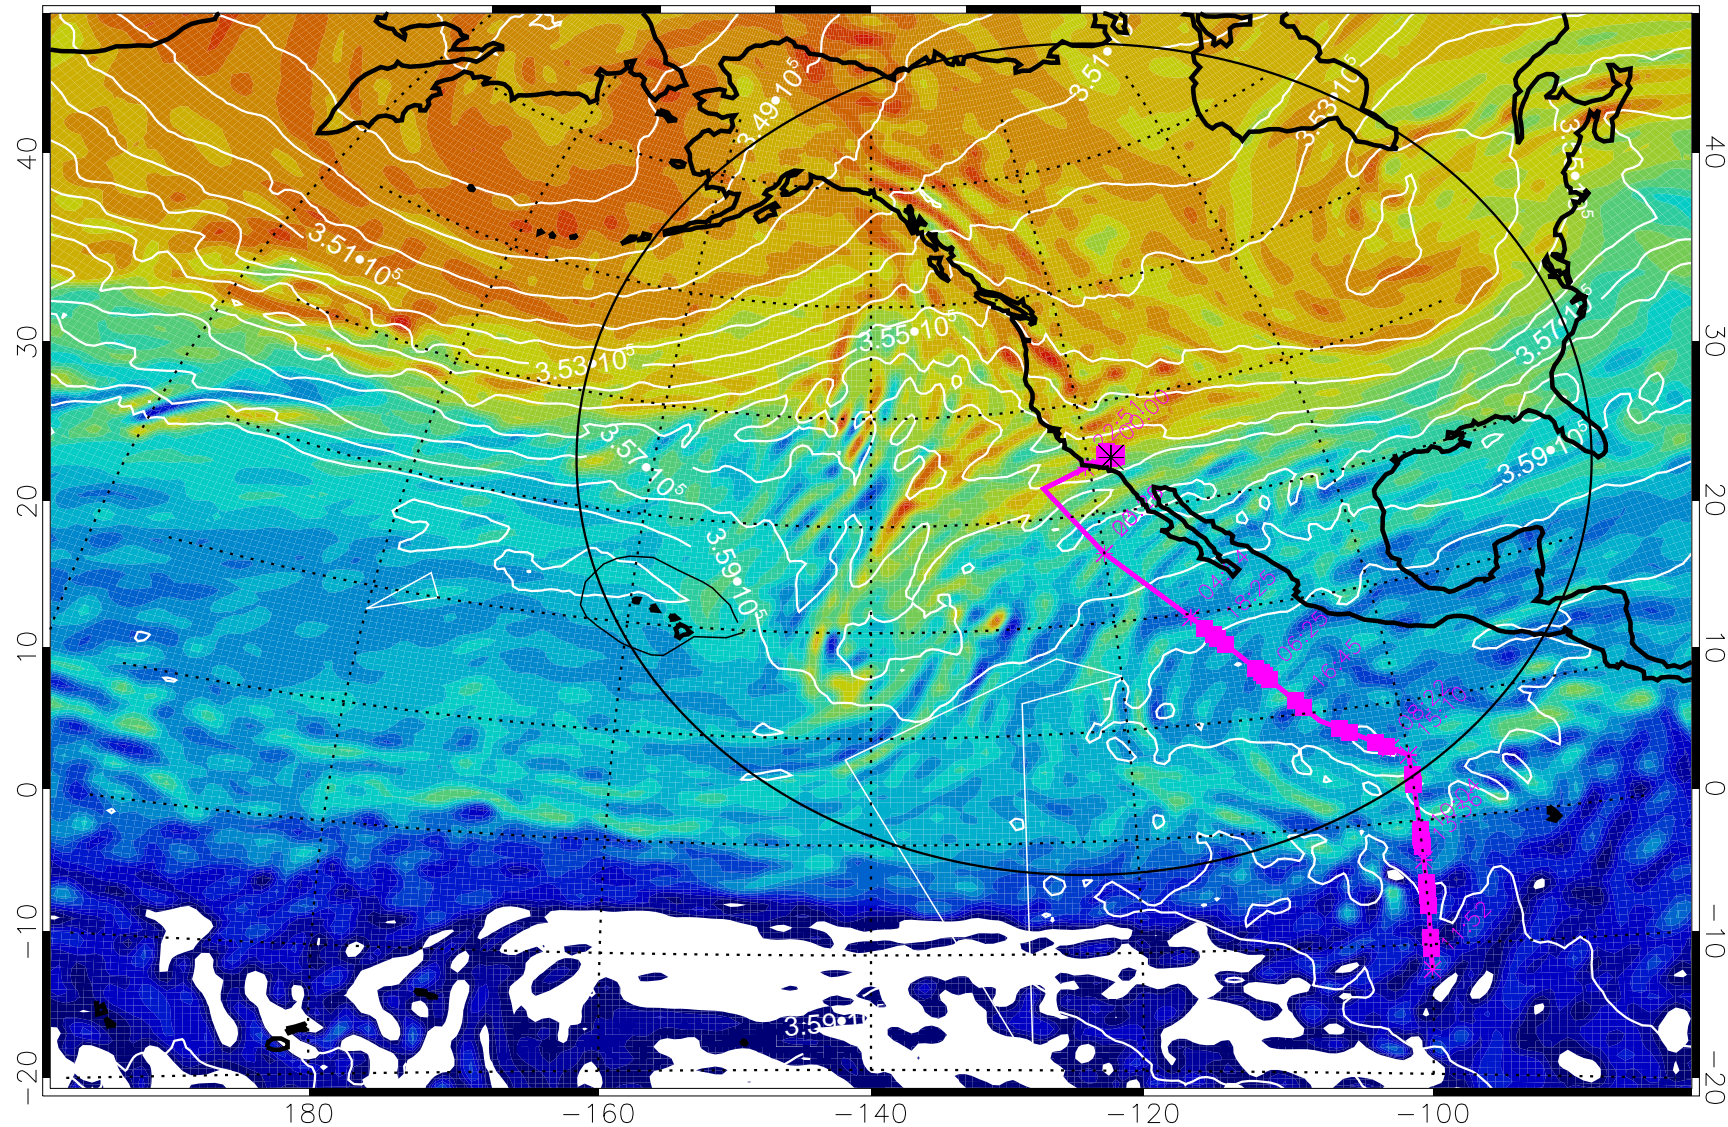

13022612, 84 hour forecast for 380K EPV

380K Montgomery Streamfunction, white

Range ring of 4055 km -- 13 hours GH round trip

13022618, 90 hour forecast for 380K EPV

380K Montgomery Streamfunction, white

Range ring of 4055 km -- 13 hours GH round trip

13022700, 96 hour forecast for 380K EPV

380K Montgomery Streamfunction, white

Range ring of 4055 km -- 13 hours GH round trip

13022706, 102 hour forecast for 380K EPV

160 180 -160 -140 -120 -100

380K Montgomery Streamfunction, white

Range ring of 4055 km -- 13 hours GH round trip

13022712, 108 hour forecast for 380K EPV

160 180 -160 -140 -120 -100

380K Montgomery Streamfunction, white

Range ring of 4055 km -- 13 hours GH round trip

13022718, 114 hour forecast for 380K EPV

380K Montgomery Streamfunction, white

Range ring of 4055 km -- 13 hours GH round trip

13022800, 120 hour forecast for 380K EPV

160 180 -160 -140 -120 -100

380K Montgomery Streamfunction, white

Range ring of 4055 km -- 13 hours GH round trip