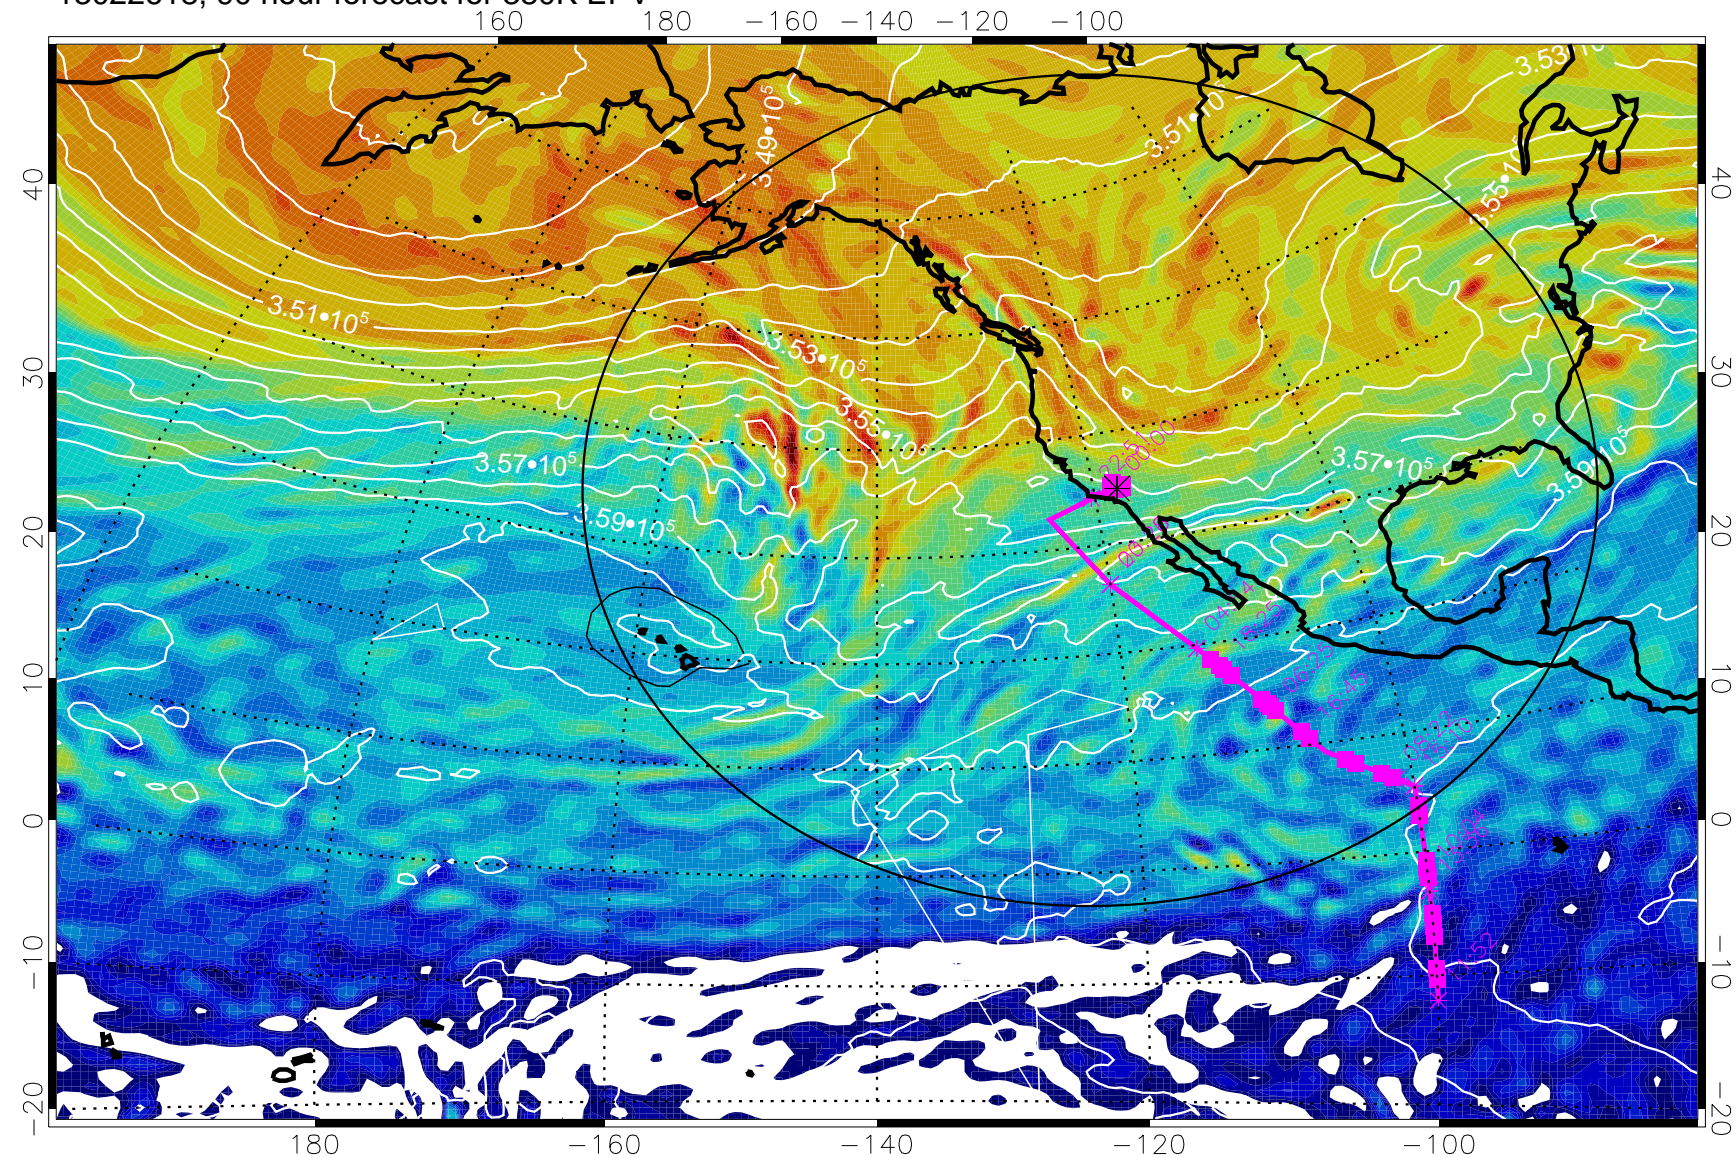

Range ring of 4055 km -- 13 hours GH round trip

13022600, 72 hour forecast for 380K EPV

13022606, 78 hour forecast for 380K EPV

160 180 -160 -140 -120 -100

380K Montgomery Streamfunction, white

Range ring of 4055 km -- 13 hours GH round trip

13022612, 84 hour forecast for 380K EPV

380K Montgomery Streamfunction, white

Range ring of 4055 km -- 13 hours GH round trip

13022618, 90 hour forecast for 380K EPV

380K Montgomery Streamfunction, white

Range ring of 4055 km -- 13 hours GH round trip

13022700, 96 hour forecast for 380K EPV

380K Montgomery Streamfunction, white

Range ring of 4055 km -- 13 hours GH round trip

13022706, 102 hour forecast for 380K EPV

160 180 -160 -140 -120 -100

380K Montgomery Streamfunction, white

Range ring of 4055 km -- 13 hours GH round trip

13022712, 108 hour forecast for 380K EPV

160 180 -160 -140 -120 -100

380K Montgomery Streamfunction, white

Range ring of 4055 km -- 13 hours GH round trip

13022718, 114 hour forecast for 380K EPV