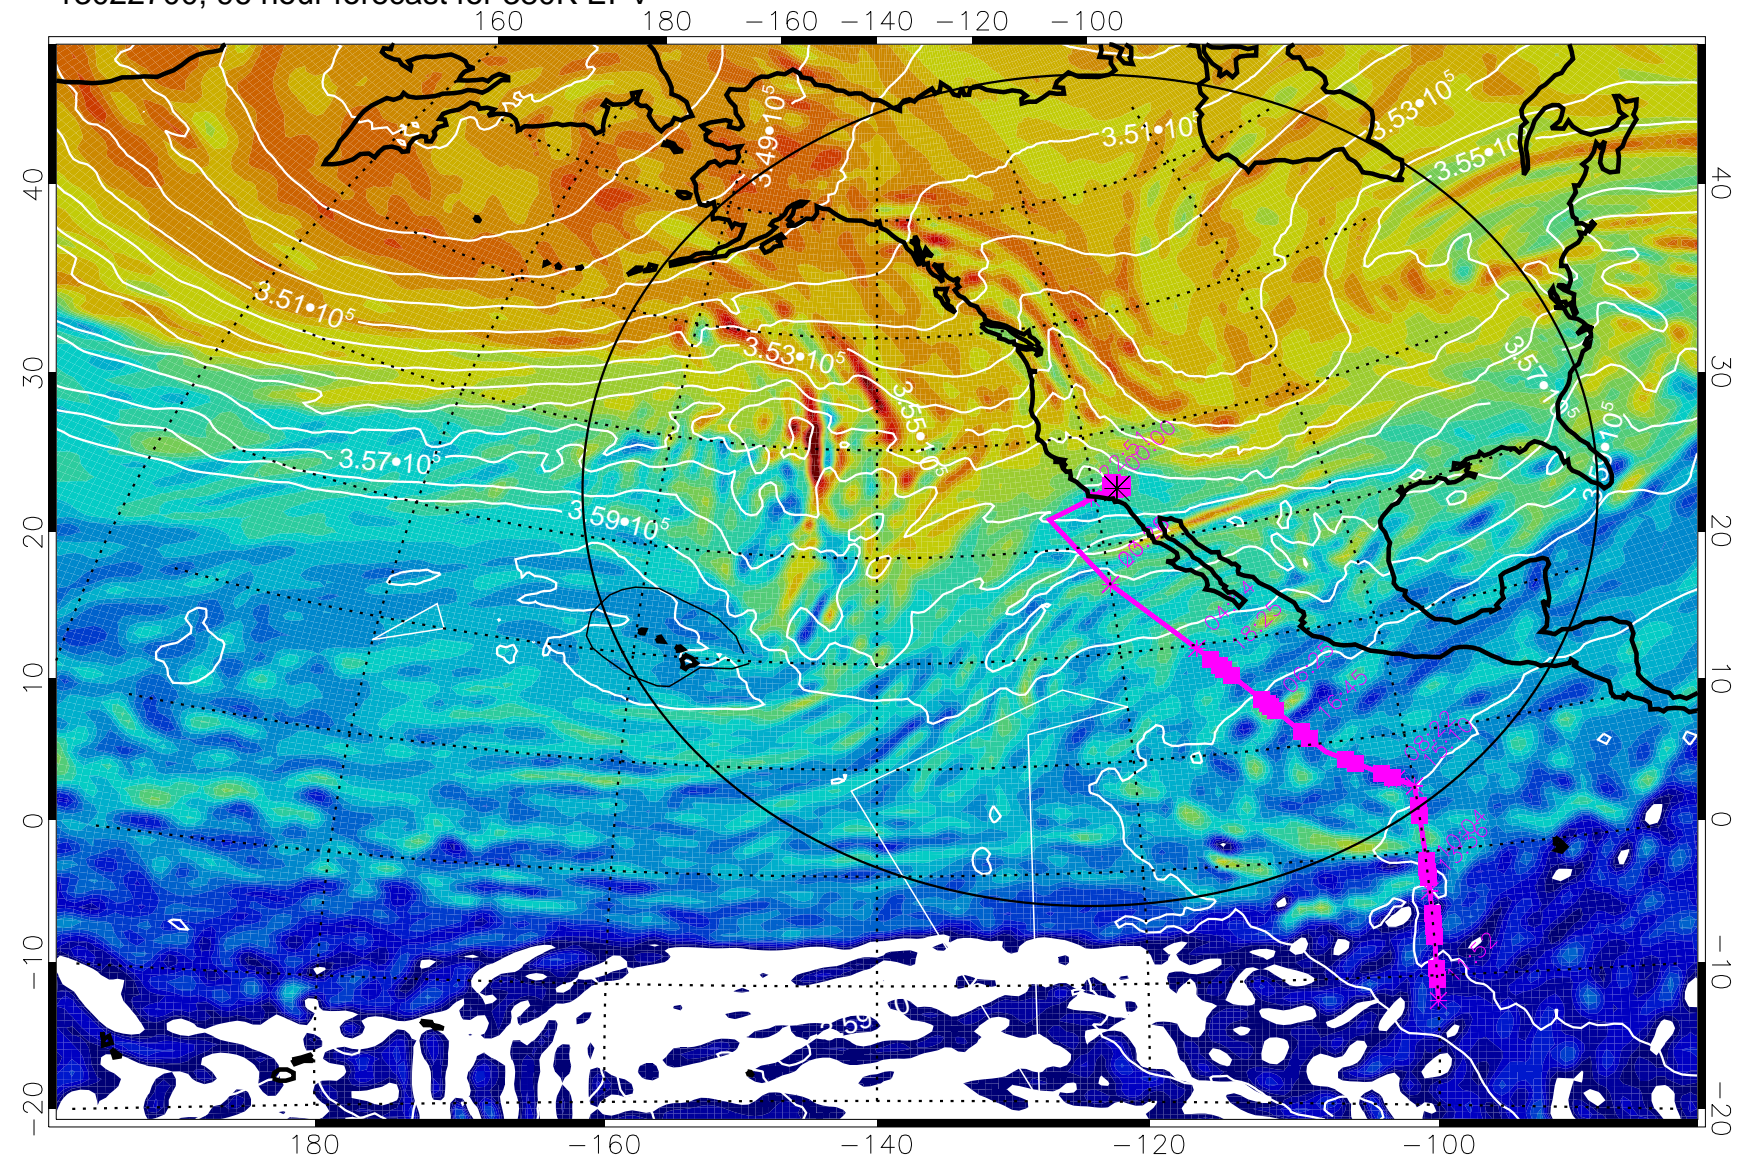

Range ring of 4055 km -- 13 hours GH round trip

13022600, 72 hour forecast for 380K EPV

13022606, 78 hour forecast for 380K EPV

160 180 -160 -140 -120 -100

380K Montgomery Streamfunction, white

Range ring of 4055 km -- 13 hours GH round trip

13022612, 84 hour forecast for 380K EPV

380K Montgomery Streamfunction, white

Range ring of 4055 km -- 13 hours GH round trip

13022618, 90 hour forecast for 380K EPV

380K Montgomery Streamfunction, white

Range ring of 4055 km -- 13 hours GH round trip

13022700, 96 hour forecast for 380K EPV

380K Montgomery Streamfunction, white

Range ring of 4055 km -- 13 hours GH round trip

13022706, 102 hour forecast for 380K EPV

160 180 -160 -140 -120 -100

380K Montgomery Streamfunction, white

Range ring of 4055 km -- 13 hours GH round trip

13022712, 108 hour forecast for 380K EPV

160 180 -160 -140 -120 -100

380K Montgomery Streamfunction, white

Range ring of 4055 km -- 13 hours GH round trip

13022718, 114 hour forecast for 380K EPV