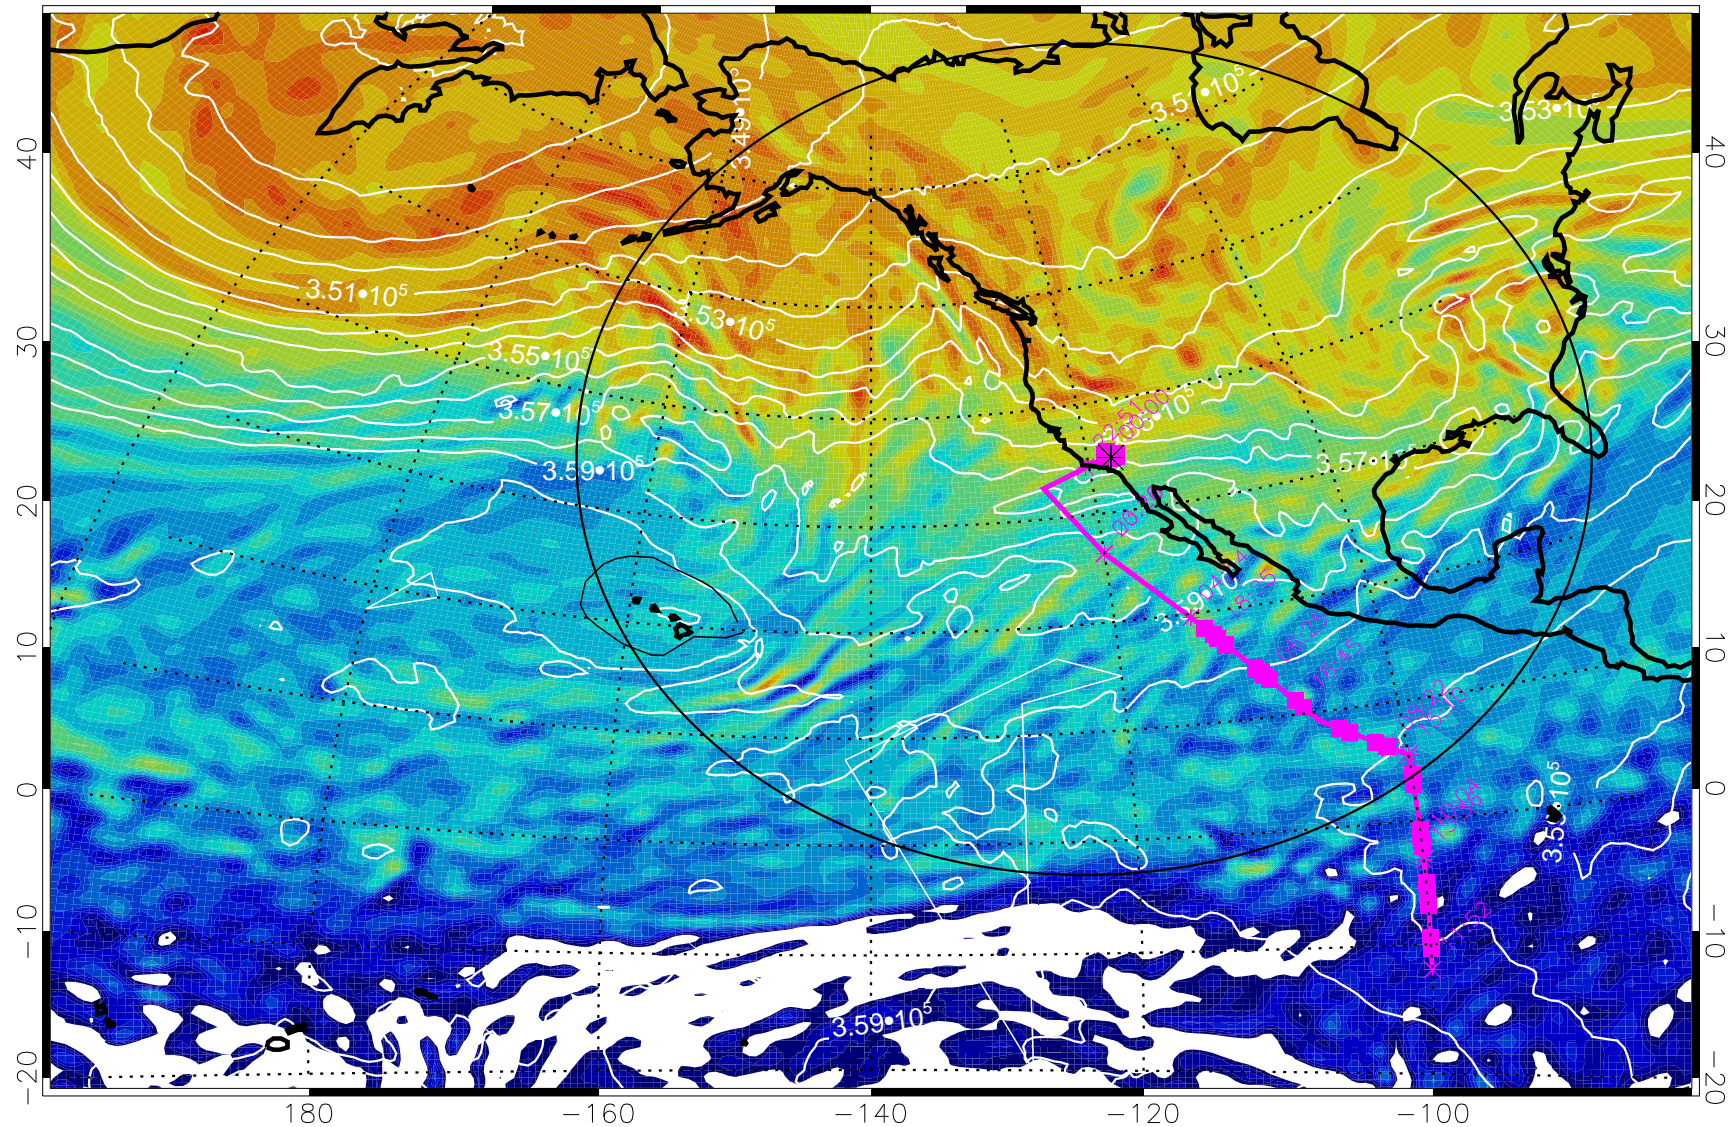

13022512, 60 hour forecast for 380K EPV

160 180 -160 -140 -120 -100

380K Montgomery Streamfunction, white

Range ring of 4055 km -- 13 hours GH round trip

13022518, 66 hour forecast for 380K EPV

380K Montgomery Streamfunction, white

Range ring of 4055 km -- 13 hours GH round trip

13022600, 72 hour forecast for 380K EPV

13022606, 78 hour forecast for 380K EPV

160 180 -160 -140 -120 -100

380K Montgomery Streamfunction, white

Range ring of 4055 km -- 13 hours GH round trip

13022612, 84 hour forecast for 380K EPV

380K Montgomery Streamfunction, white

Range ring of 4055 km -- 13 hours GH round trip

13022618, 90 hour forecast for 380K EPV

380K Montgomery Streamfunction, white

Range ring of 4055 km -- 13 hours GH round trip

13022700, 96 hour forecast for 380K EPV

380K Montgomery Streamfunction, white

Range ring of 4055 km -- 13 hours GH round trip

13022706, 102 hour forecast for 380K EPV

160 180 -160 -140 -120 -100

380K Montgomery Streamfunction, white