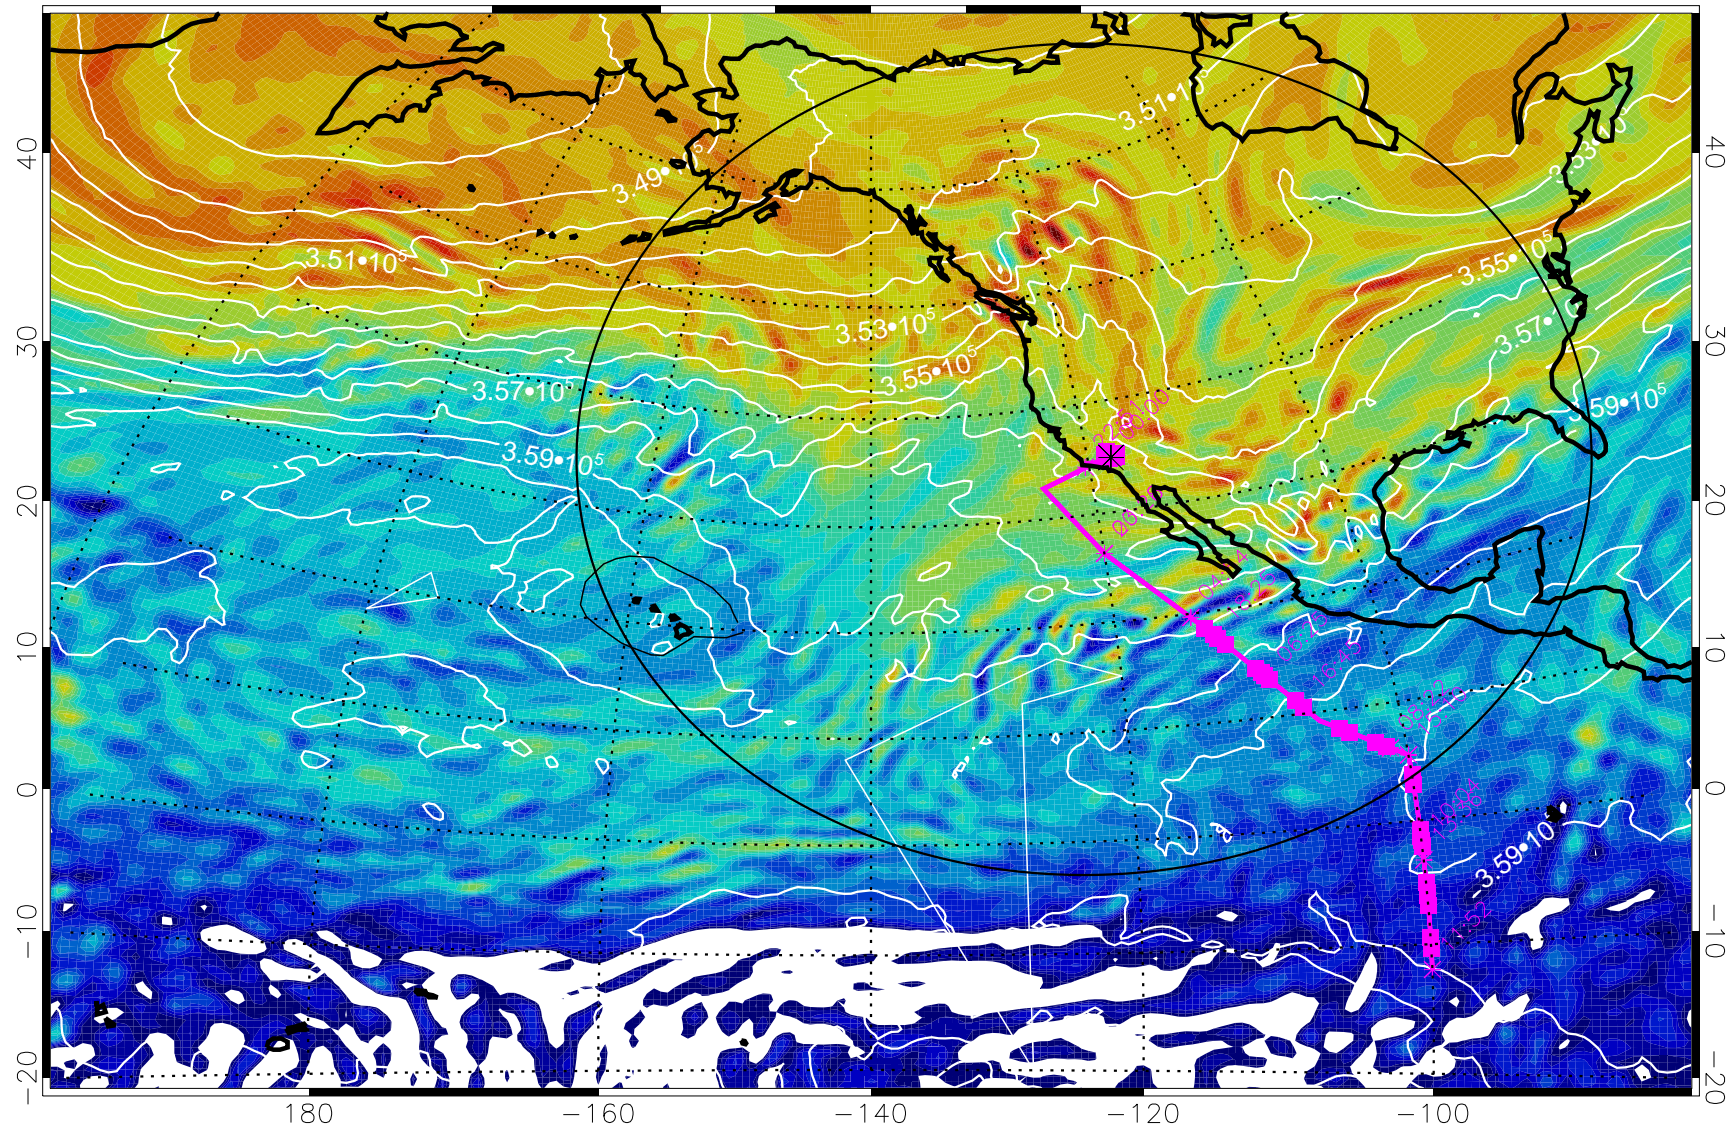

13022406, 30 hour forecast for 380K EPV

380K Montgomery Streamfunction, white

Range ring of 4055 km -- 13 hours GH round trip

13022412, 36 hour forecast for 380K EPV

380K Montgomery Streamfunction, white

Range ring of 4055 km -- 13 hours GH round trip

13022418, 42 hour forecast for 380K EPV

160 180 -160 -140 -120 -100

380K Montgomery Streamfunction, white

Range ring of 4055 km -- 13 hours GH round trip

13022500, 48 hour forecast for 380K EPV

160 180 -160 -140 -120 -100

380K Montgomery Streamfunction, white

Range ring of 4055 km -- 13 hours GH round trip

13022506, 54 hour forecast for 380K EPV

380K Montgomery Streamfunction, white

Range ring of 4055 km -- 13 hours GH round trip

13022512, 60 hour forecast for 380K EPV

160 180 -160 -140 -120 -100

380K Montgomery Streamfunction, white

Range ring of 4055 km -- 13 hours GH round trip

13022518, 66 hour forecast for 380K EPV

380K Montgomery Streamfunction, white