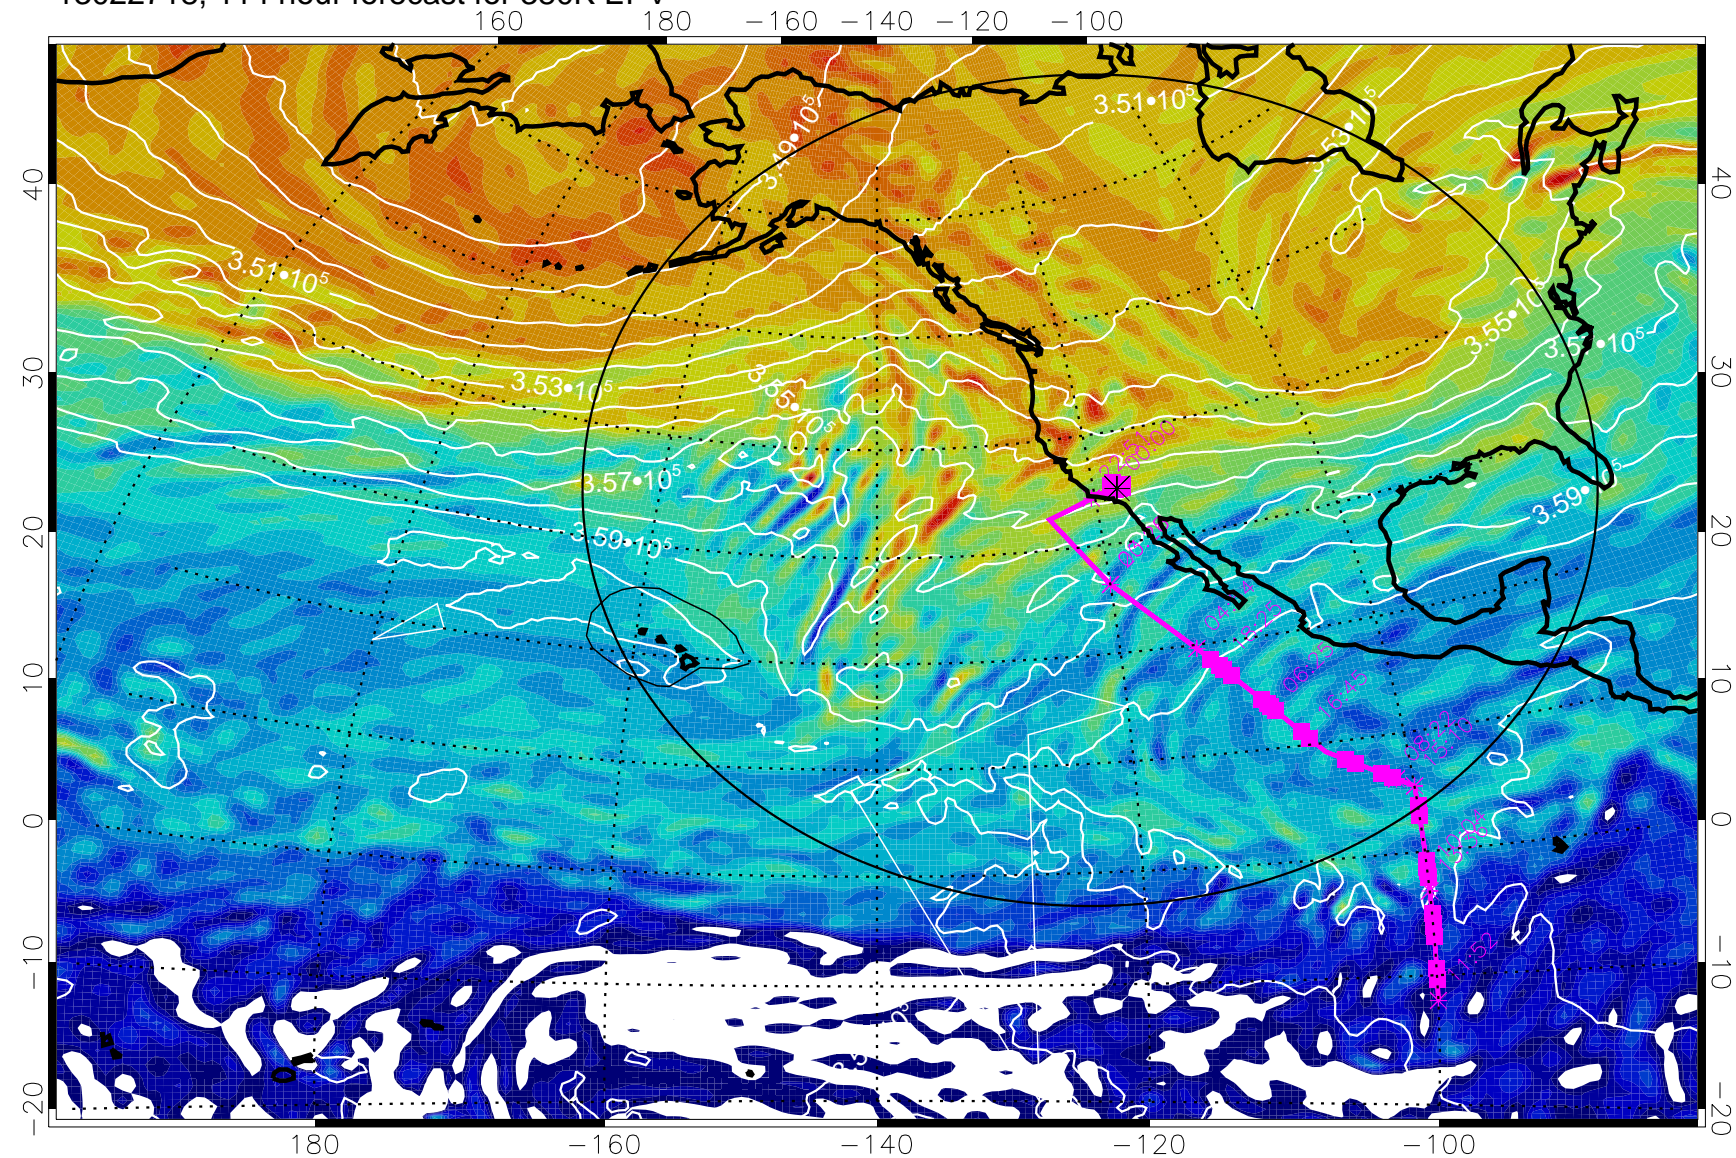

13022612, 84 hour forecast for 380K EPV

380K Montgomery Streamfunction, white

Range ring of 4055 km -- 13 hours GH round trip

13022618, 90 hour forecast for 380K EPV

380K Montgomery Streamfunction, white

Range ring of 4055 km -- 13 hours GH round trip

13022700, 96 hour forecast for 380K EPV

380K Montgomery Streamfunction, white

Range ring of 4055 km -- 13 hours GH round trip

13022706, 102 hour forecast for 380K EPV

160 180 -160 -140 -120 -100

380K Montgomery Streamfunction, white

Range ring of 4055 km -- 13 hours GH round trip

13022712, 108 hour forecast for 380K EPV

160 180 -160 -140 -120 -100

380K Montgomery Streamfunction, white

Range ring of 4055 km -- 13 hours GH round trip

13022718, 114 hour forecast for 380K EPV

380K Montgomery Streamfunction, white

Range ring of 4055 km -- 13 hours GH round trip

13022800, 120 hour forecast for 380K EPV

160 180 -160 -140 -120 -100

380K Montgomery Streamfunction, white

Range ring of 4055 km -- 13 hours GH round trip