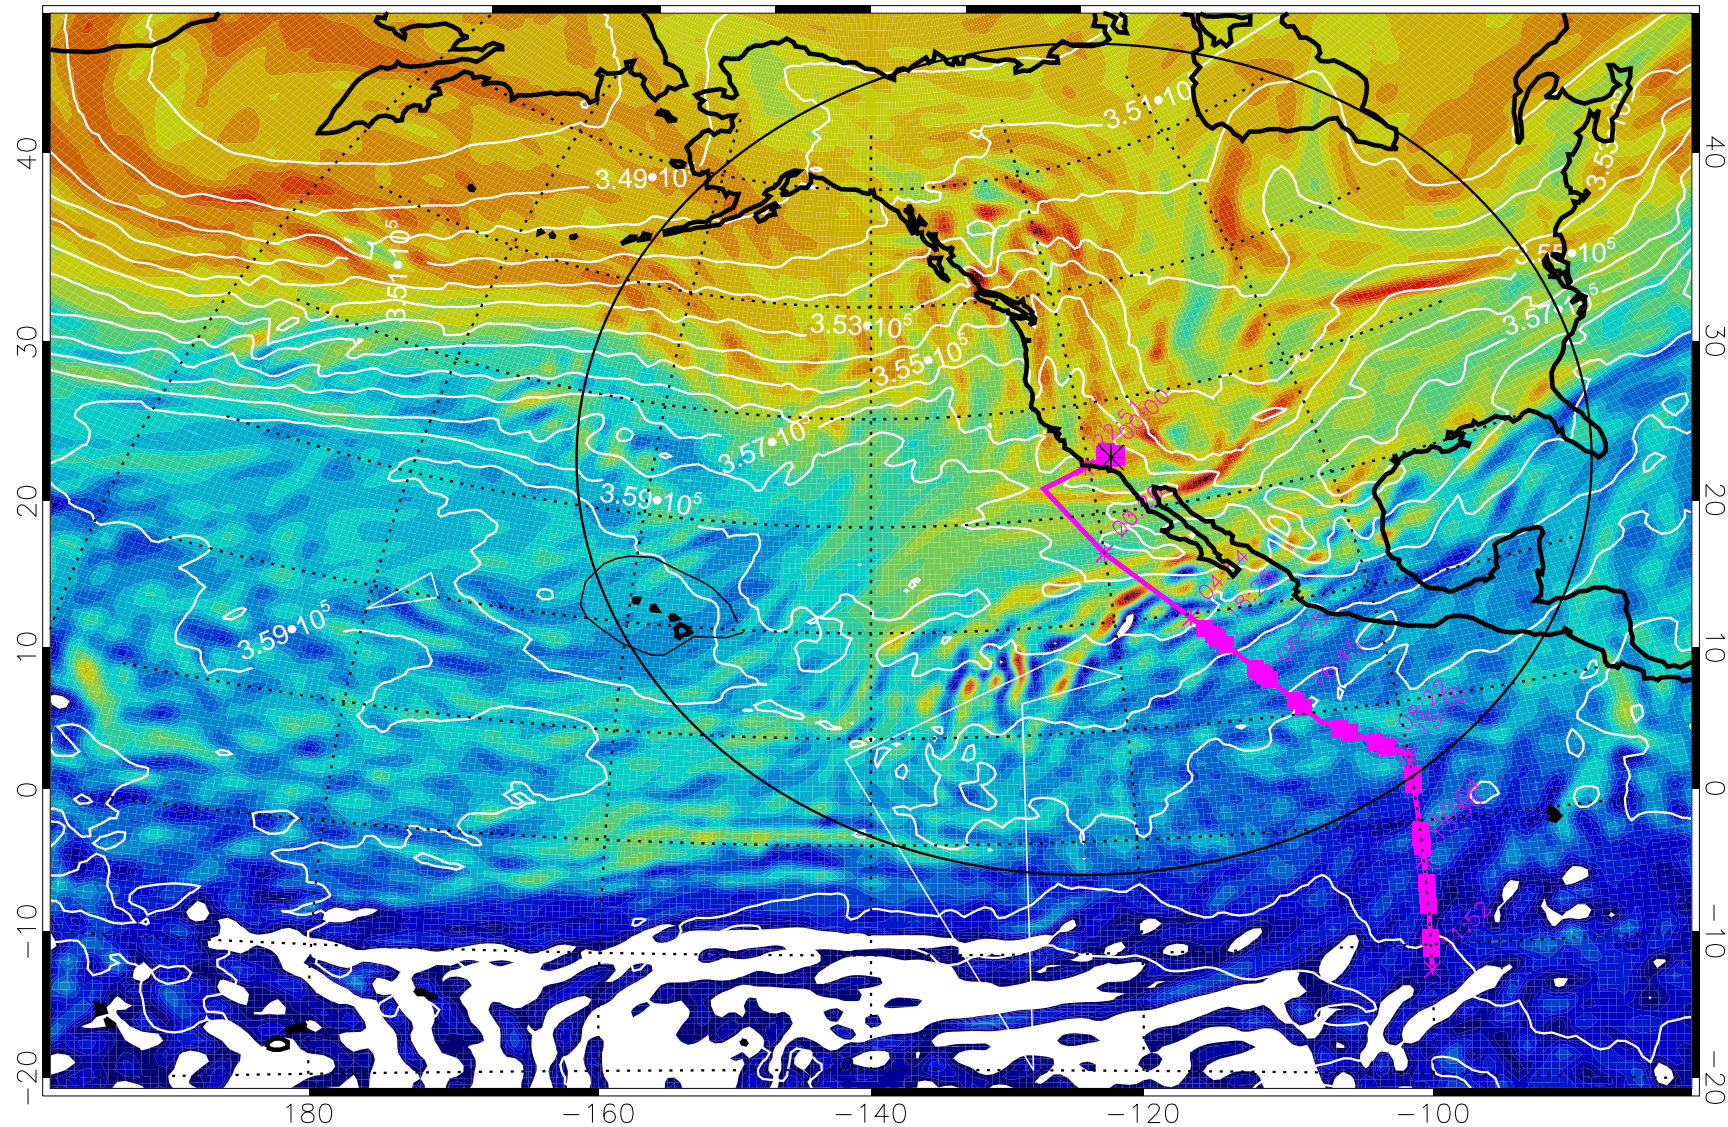

13022406, 30 hour forecast for 380K EPV

380K Montgomery Streamfunction, white

Range ring of 4055 km -- 13 hours GH round trip

13022412, 36 hour forecast for 380K EPV

380K Montgomery Streamfunction, white

Range ring of 4055 km -- 13 hours GH round trip

13022418, 42 hour forecast for 380K EPV

160 180 -160 -140 -120 -100

380K Montgomery Streamfunction, white

Range ring of 4055 km -- 13 hours GH round trip

13022500, 48 hour forecast for 380K EPV

160 180 -160 -140 -120 -100

380K Montgomery Streamfunction, white

Range ring of 4055 km -- 13 hours GH round trip

13022506, 54 hour forecast for 380K EPV

380K Montgomery Streamfunction, white

Range ring of 4055 km -- 13 hours GH round trip

13022512, 60 hour forecast for 380K EPV

160 180 -160 -140 -120 -100

380K Montgomery Streamfunction, white

Range ring of 4055 km -- 13 hours GH round trip

13022518, 66 hour forecast for 380K EPV

380K Montgomery Streamfunction, white