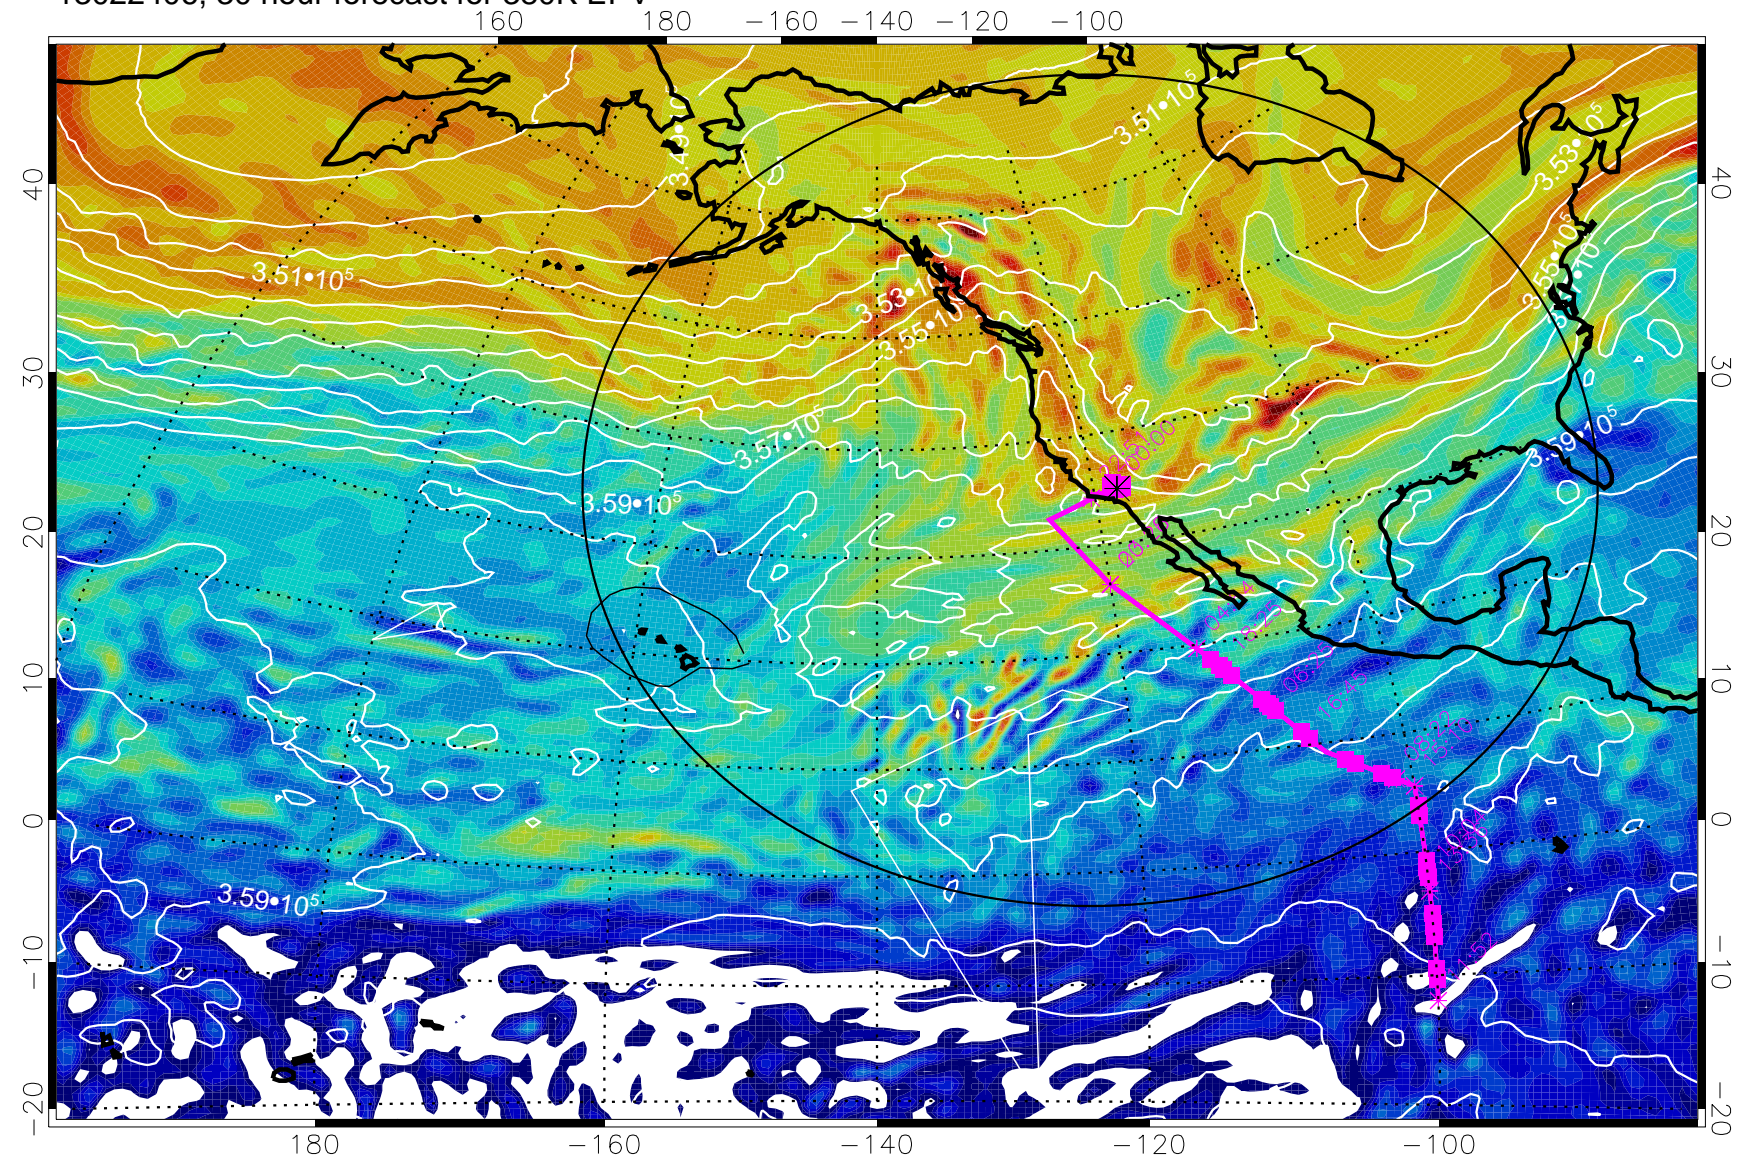

13022312, 12 hour forecast for 380K EPV

380K Montgomery Streamfunction, white

Range ring of 4055 km -- 13 hours GH round trip

13022400, 24 hour forecast for 380K EPV

380K Montgomery Streamfunction, white

Range ring of 4055 km -- 13 hours GH round trip

13022406, 30 hour forecast for 380K EPV

380K Montgomery Streamfunction, white

Range ring of 4055 km -- 13 hours GH round trip

13022412, 36 hour forecast for 380K EPV

380K Montgomery Streamfunction, white

Range ring of 4055 km -- 13 hours GH round trip

13022418, 42 hour forecast for 380K EPV

160 180 -160 -140 -120 -100

380K Montgomery Streamfunction, white

Range ring of 4055 km -- 13 hours GH round trip

13022500, 48 hour forecast for 380K EPV

160 180 -160 -140 -120 -100

380K Montgomery Streamfunction, white

Range ring of 4055 km -- 13 hours GH round trip

13022506, 54 hour forecast for 380K EPV

380K Montgomery Streamfunction, white

Range ring of 4055 km -- 13 hours GH round trip