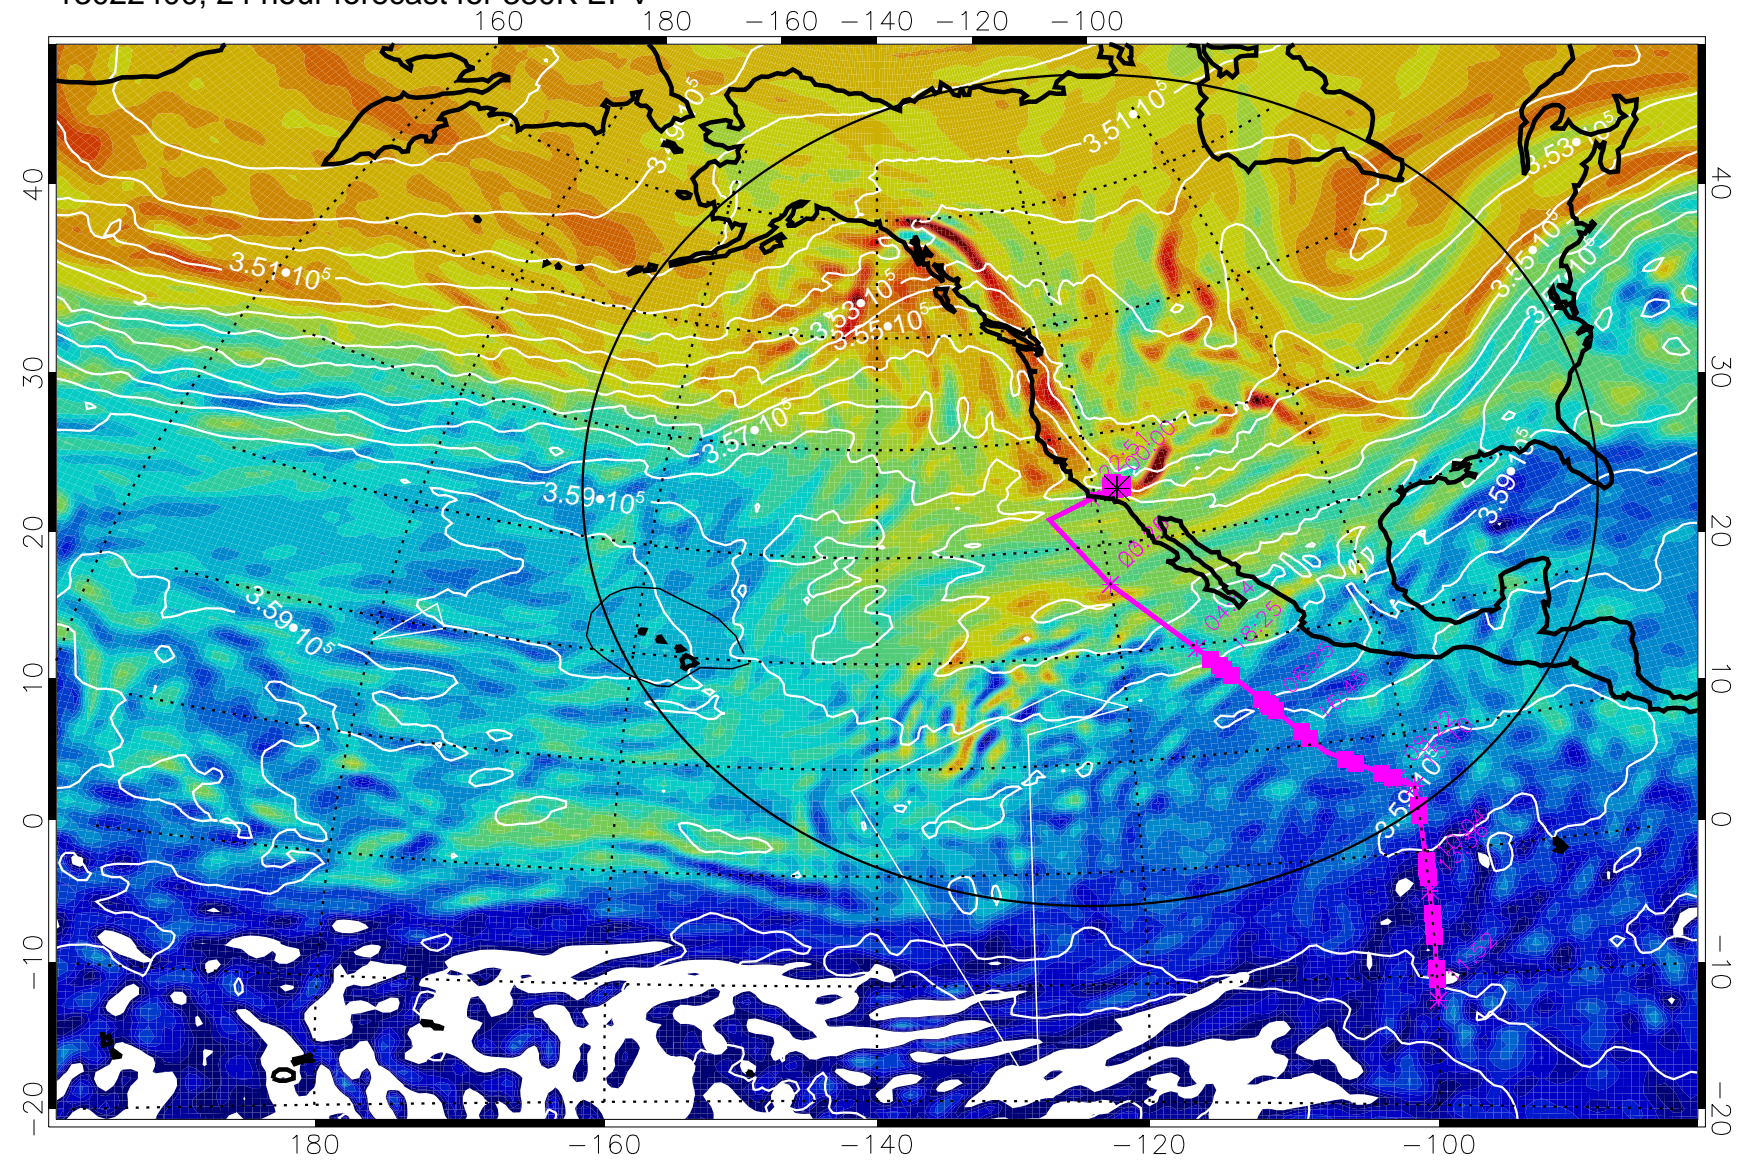

13022312, 12 hour forecast for 380K EPV

380K Montgomery Streamfunction, white

Range ring of 4055 km -- 13 hours GH round trip

13022400, 24 hour forecast for 380K EPV

380K Montgomery Streamfunction, white

Range ring of 4055 km -- 13 hours GH round trip

13022406, 30 hour forecast for 380K EPV

380K Montgomery Streamfunction, white

Range ring of 4055 km -- 13 hours GH round trip

13022412, 36 hour forecast for 380K EPV

380K Montgomery Streamfunction, white

Range ring of 4055 km -- 13 hours GH round trip

13022418, 42 hour forecast for 380K EPV

160 180 -160 -140 -120 -100

380K Montgomery Streamfunction, white

Range ring of 4055 km -- 13 hours GH round trip

13022500, 48 hour forecast for 380K EPV

160 180 -160 -140 -120 -100

380K Montgomery Streamfunction, white

Range ring of 4055 km -- 13 hours GH round trip

13022506, 54 hour forecast for 380K EPV

380K Montgomery Streamfunction, white

Range ring of 4055 km -- 13 hours GH round trip