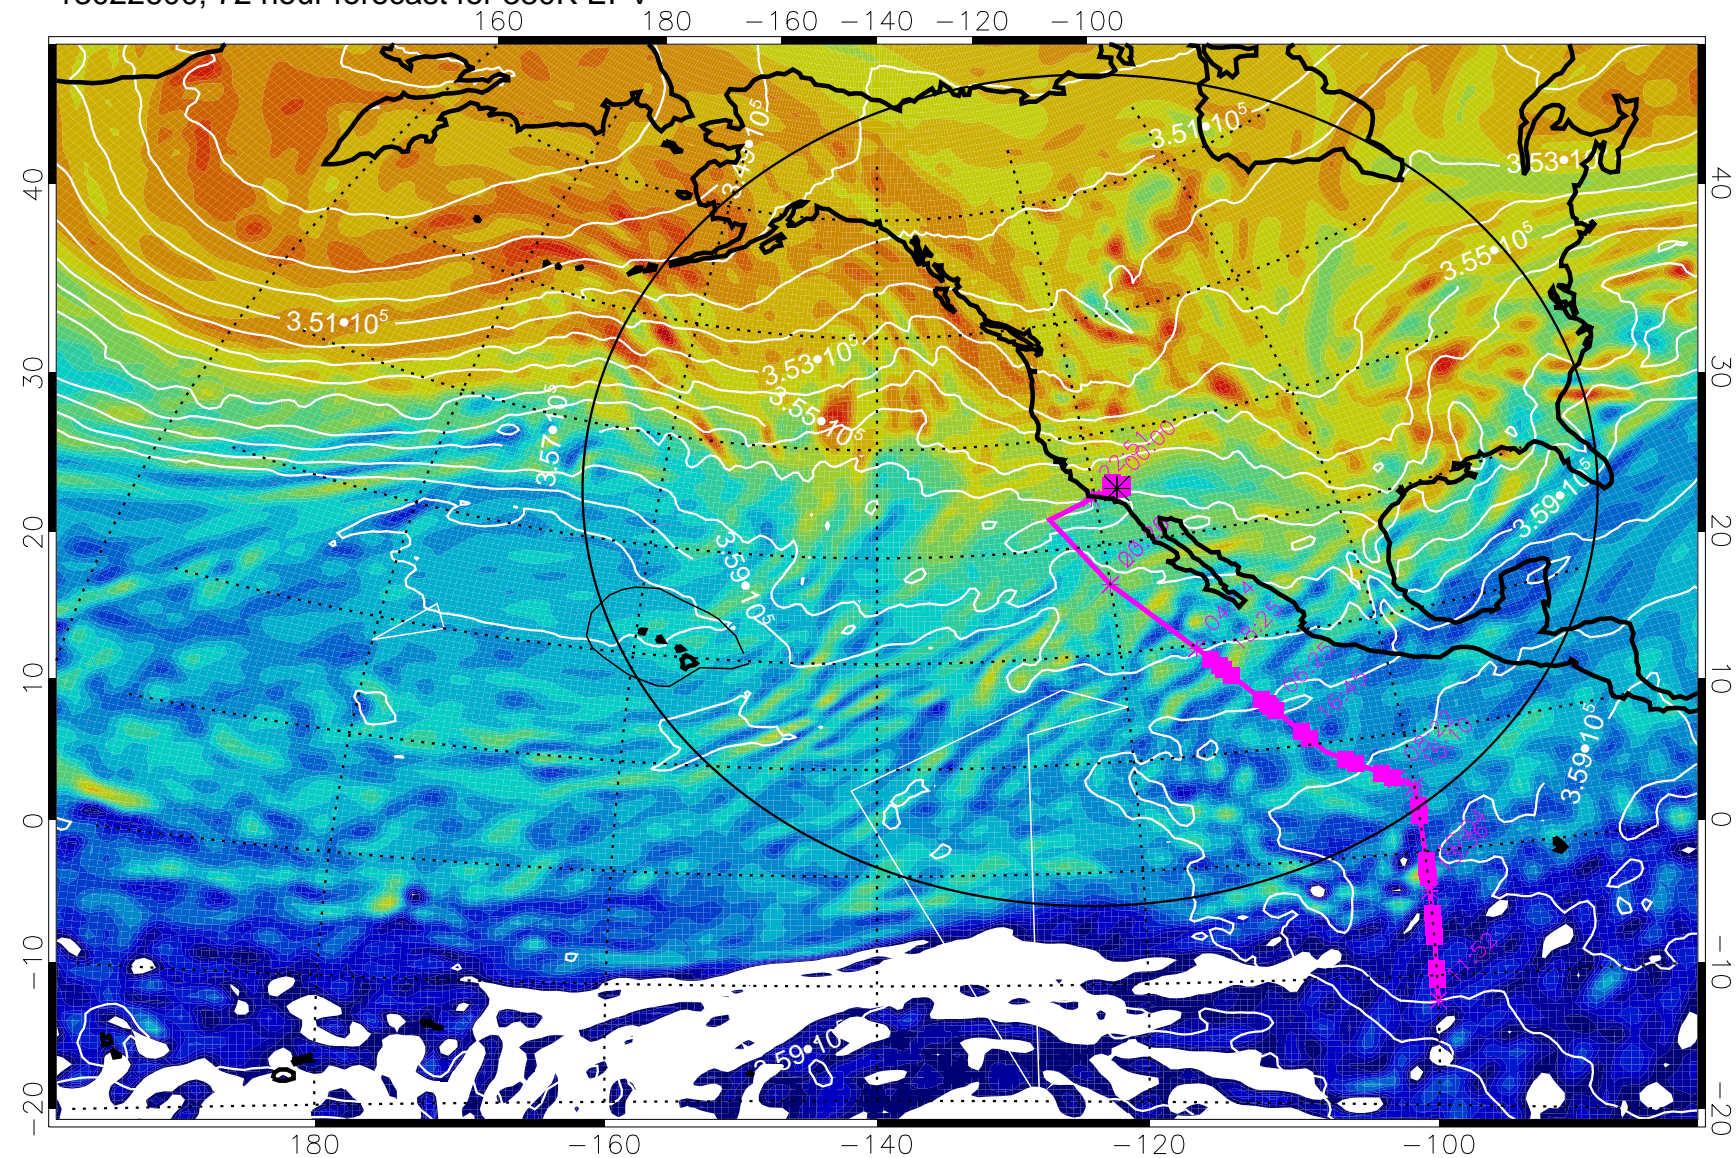

13022512, 60 hour forecast for 380K EPV

160 180 -160 -140 -120 -100

380K Montgomery Streamfunction, white

Range ring of 4055 km -- 13 hours GH round trip

13022518, 66 hour forecast for 380K EPV

380K Montgomery Streamfunction, white

Range ring of 4055 km -- 13 hours GH round trip

13022600, 72 hour forecast for 380K EPV

13022606, 78 hour forecast for 380K EPV

160 180 -160 -140 -120 -100

380K Montgomery Streamfunction, white

Range ring of 4055 km -- 13 hours GH round trip

13022612, 84 hour forecast for 380K EPV

380K Montgomery Streamfunction, white

Range ring of 4055 km -- 13 hours GH round trip

13022618, 90 hour forecast for 380K EPV

380K Montgomery Streamfunction, white

Range ring of 4055 km -- 13 hours GH round trip

13022700, 96 hour forecast for 380K EPV

380K Montgomery Streamfunction, white

Range ring of 4055 km -- 13 hours GH round trip

13022706, 102 hour forecast for 380K EPV

160 180 -160 -140 -120 -100

380K Montgomery Streamfunction, white