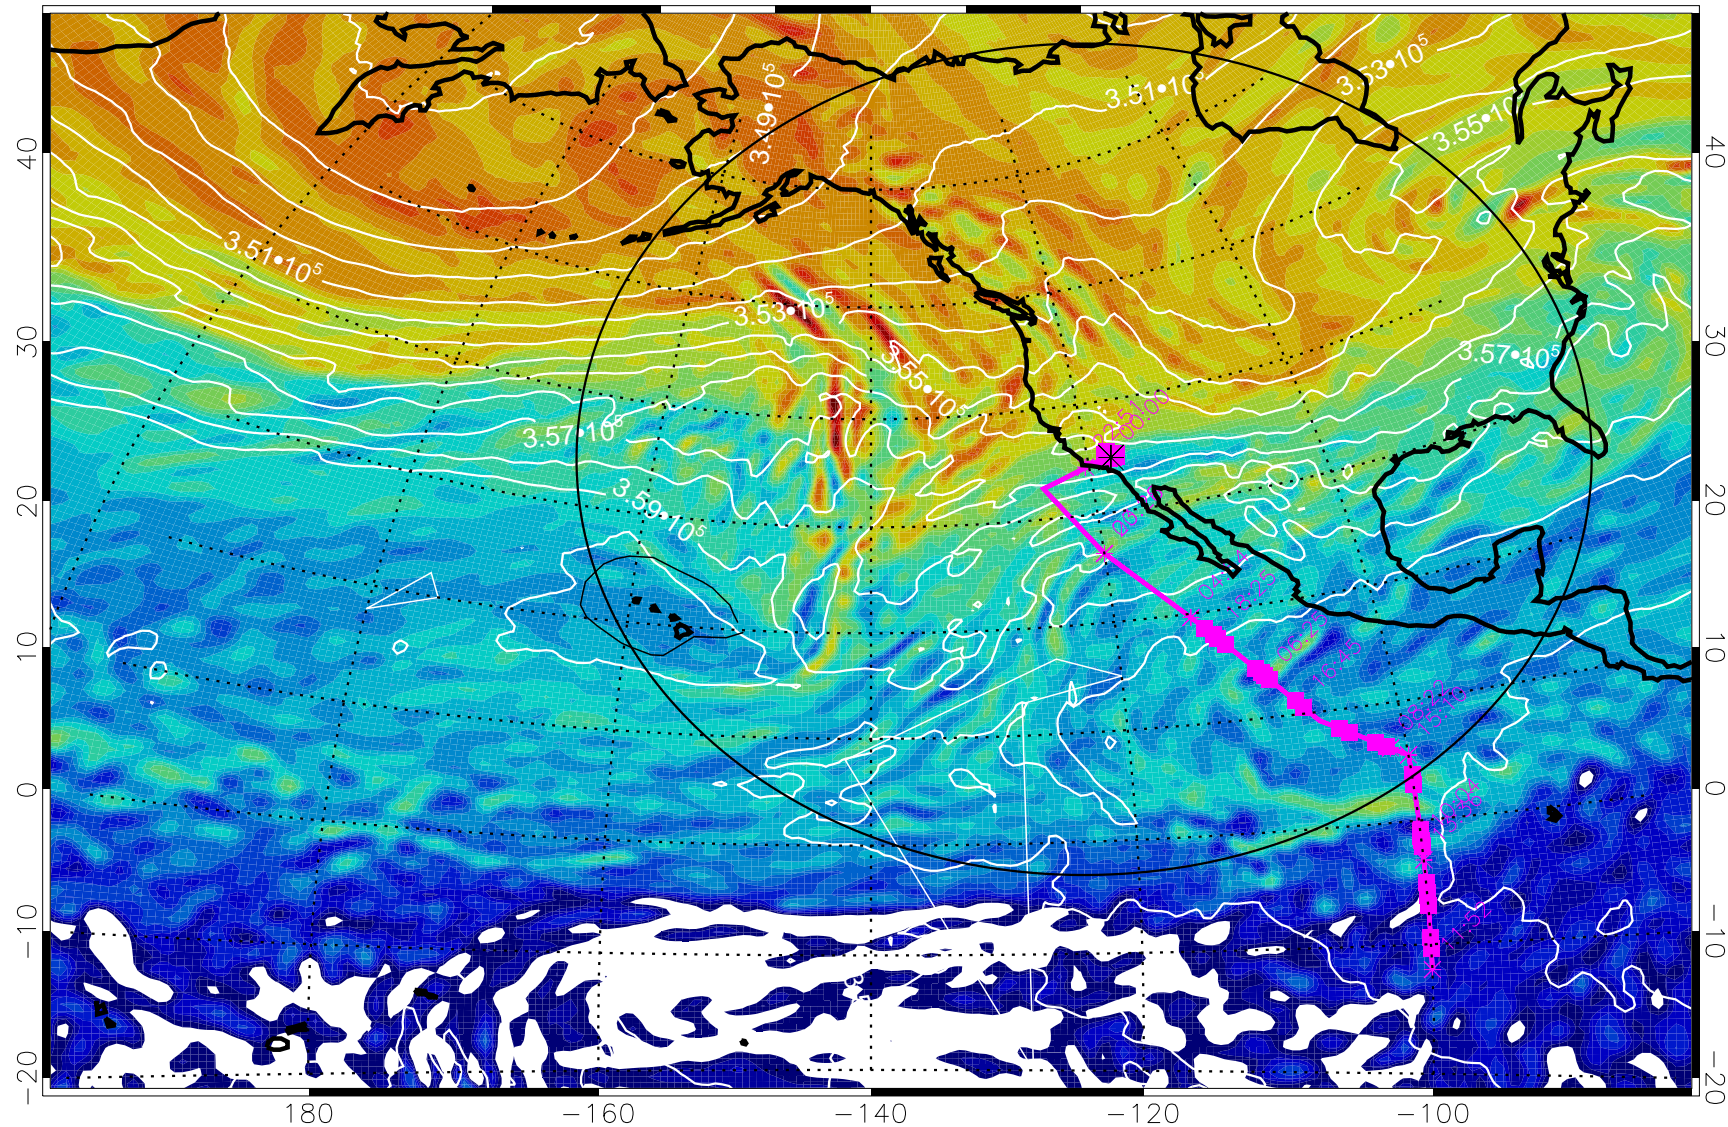

13022612, 84 hour forecast for 380K EPV

380K Montgomery Streamfunction, white

Range ring of 4055 km -- 13 hours GH round trip

13022618, 90 hour forecast for 380K EPV

380K Montgomery Streamfunction, white

Range ring of 4055 km -- 13 hours GH round trip

13022700, 96 hour forecast for 380K EPV

380K Montgomery Streamfunction, white

Range ring of 4055 km -- 13 hours GH round trip

13022706, 102 hour forecast for 380K EPV

160 180 -160 -140 -120 -100

380K Montgomery Streamfunction, white

Range ring of 4055 km -- 13 hours GH round trip

13022712, 108 hour forecast for 380K EPV

160 180 -160 -140 -120 -100

380K Montgomery Streamfunction, white

Range ring of 4055 km -- 13 hours GH round trip

13022718, 114 hour forecast for 380K EPV

380K Montgomery Streamfunction, white

Range ring of 4055 km -- 13 hours GH round trip

13022800, 120 hour forecast for 380K EPV

160 180 -160 -140 -120 -100

380K Montgomery Streamfunction, white

Range ring of 4055 km -- 13 hours GH round trip