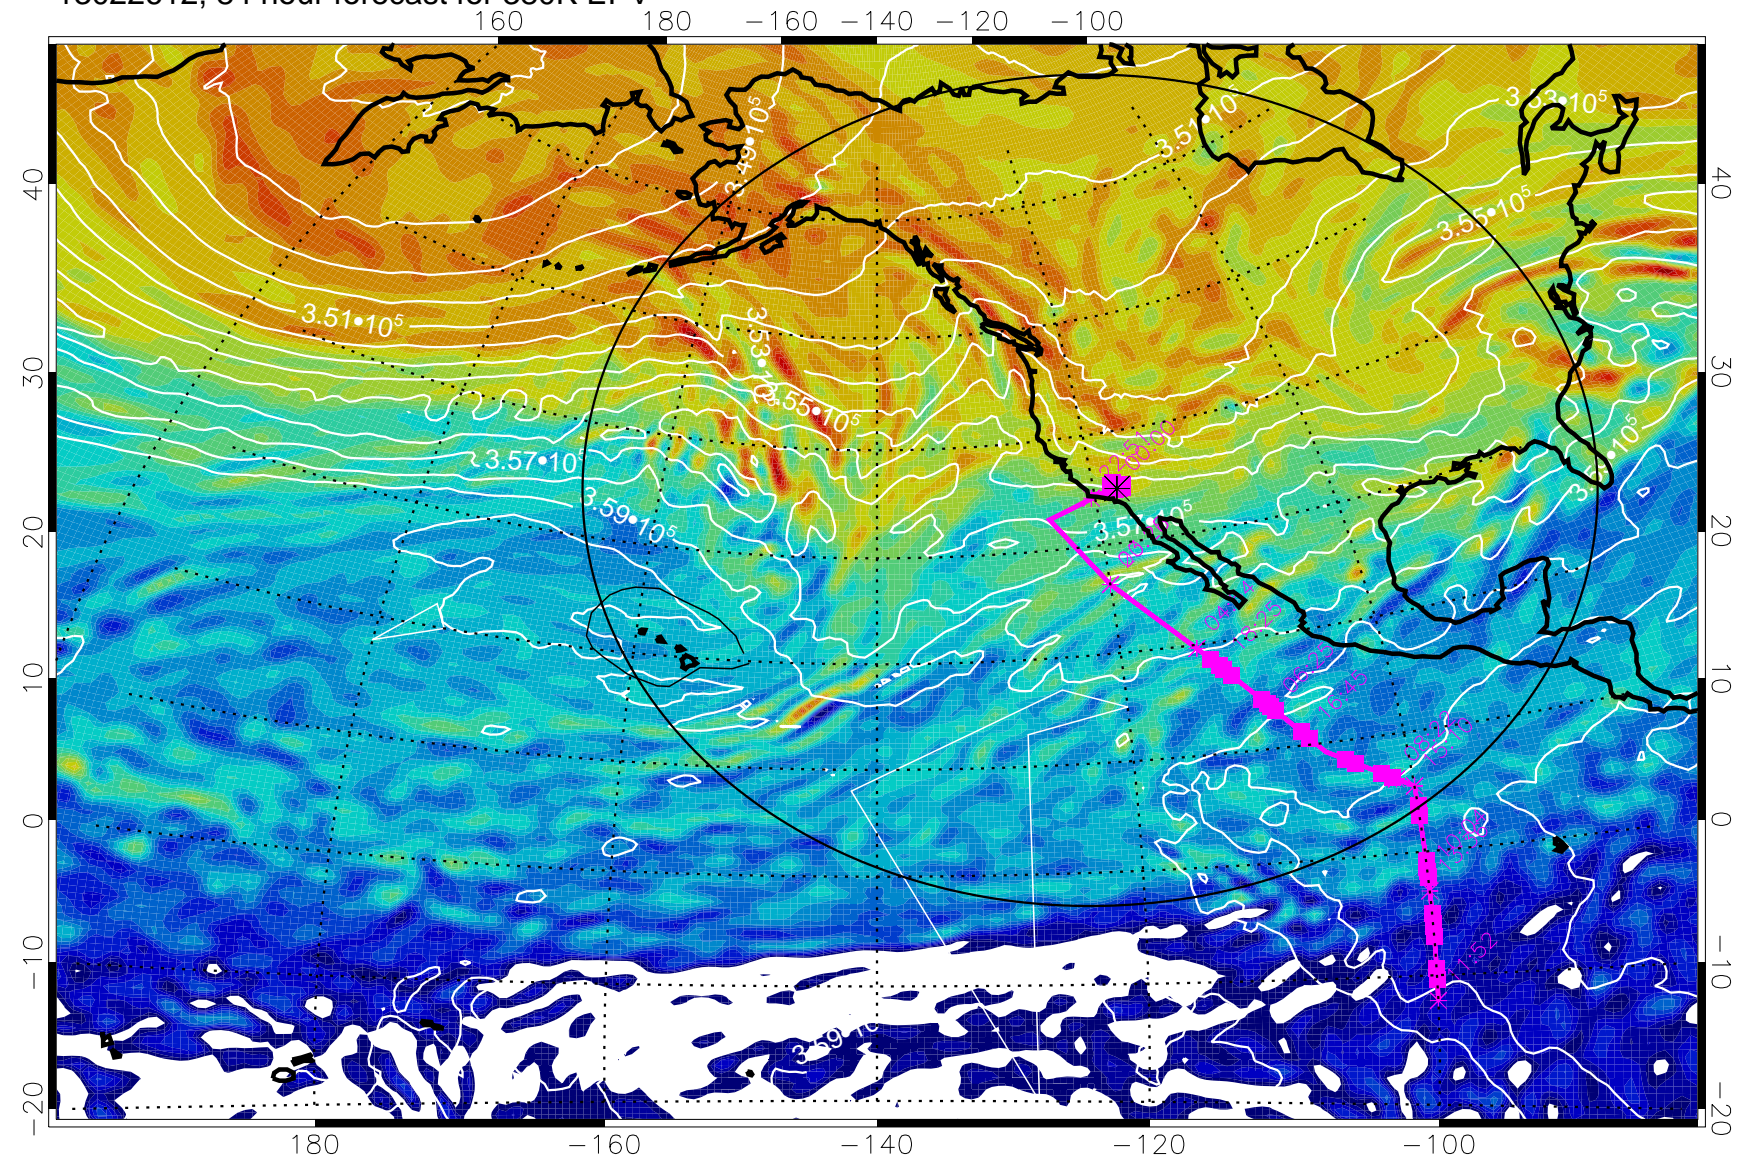

13022512, 60 hour forecast for 380K EPV

160 180 -160 -140 -120 -100

380K Montgomery Streamfunction, white

Range ring of 4055 km -- 13 hours GH round trip

13022518, 66 hour forecast for 380K EPV

380K Montgomery Streamfunction, white

Range ring of 4055 km -- 13 hours GH round trip

13022600, 72 hour forecast for 380K EPV

13022606, 78 hour forecast for 380K EPV

160 180 -160 -140 -120 -100

380K Montgomery Streamfunction, white

Range ring of 4055 km -- 13 hours GH round trip

13022612, 84 hour forecast for 380K EPV

380K Montgomery Streamfunction, white

Range ring of 4055 km -- 13 hours GH round trip

13022618, 90 hour forecast for 380K EPV

380K Montgomery Streamfunction, white

Range ring of 4055 km -- 13 hours GH round trip

13022700, 96 hour forecast for 380K EPV

380K Montgomery Streamfunction, white

Range ring of 4055 km -- 13 hours GH round trip

13022706, 102 hour forecast for 380K EPV

160 180 -160 -140 -120 -100

380K Montgomery Streamfunction, white