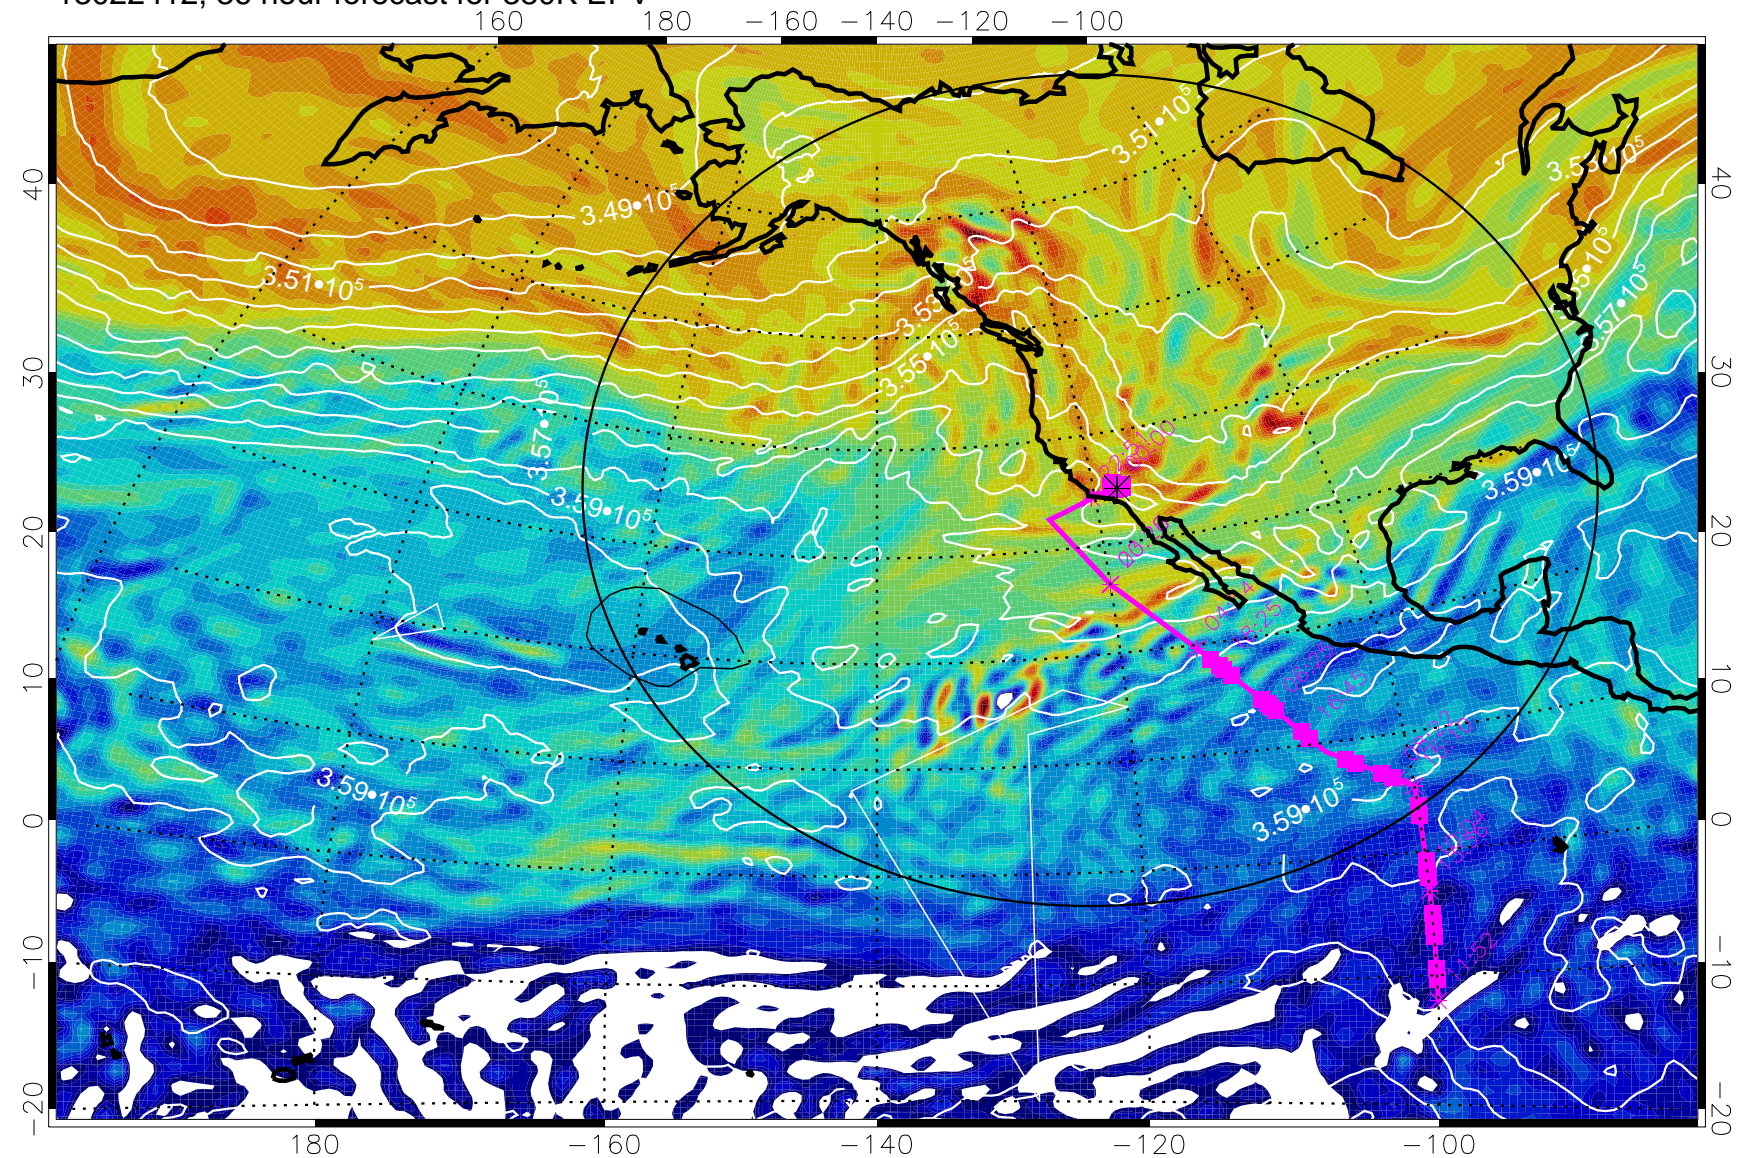

13022406, 30 hour forecast for 380K EPV

380K Montgomery Streamfunction, white

Range ring of 4055 km -- 13 hours GH round trip

13022412, 36 hour forecast for 380K EPV

380K Montgomery Streamfunction, white

Range ring of 4055 km -- 13 hours GH round trip

13022418, 42 hour forecast for 380K EPV

160 180 -160 -140 -120 -100

380K Montgomery Streamfunction, white

Range ring of 4055 km -- 13 hours GH round trip

13022500, 48 hour forecast for 380K EPV

160 180 -160 -140 -120 -100

380K Montgomery Streamfunction, white

Range ring of 4055 km -- 13 hours GH round trip

13022506, 54 hour forecast for 380K EPV

380K Montgomery Streamfunction, white

Range ring of 4055 km -- 13 hours GH round trip

13022512, 60 hour forecast for 380K EPV

160 180 -160 -140 -120 -100

380K Montgomery Streamfunction, white

Range ring of 4055 km -- 13 hours GH round trip

13022518, 66 hour forecast for 380K EPV

380K Montgomery Streamfunction, white