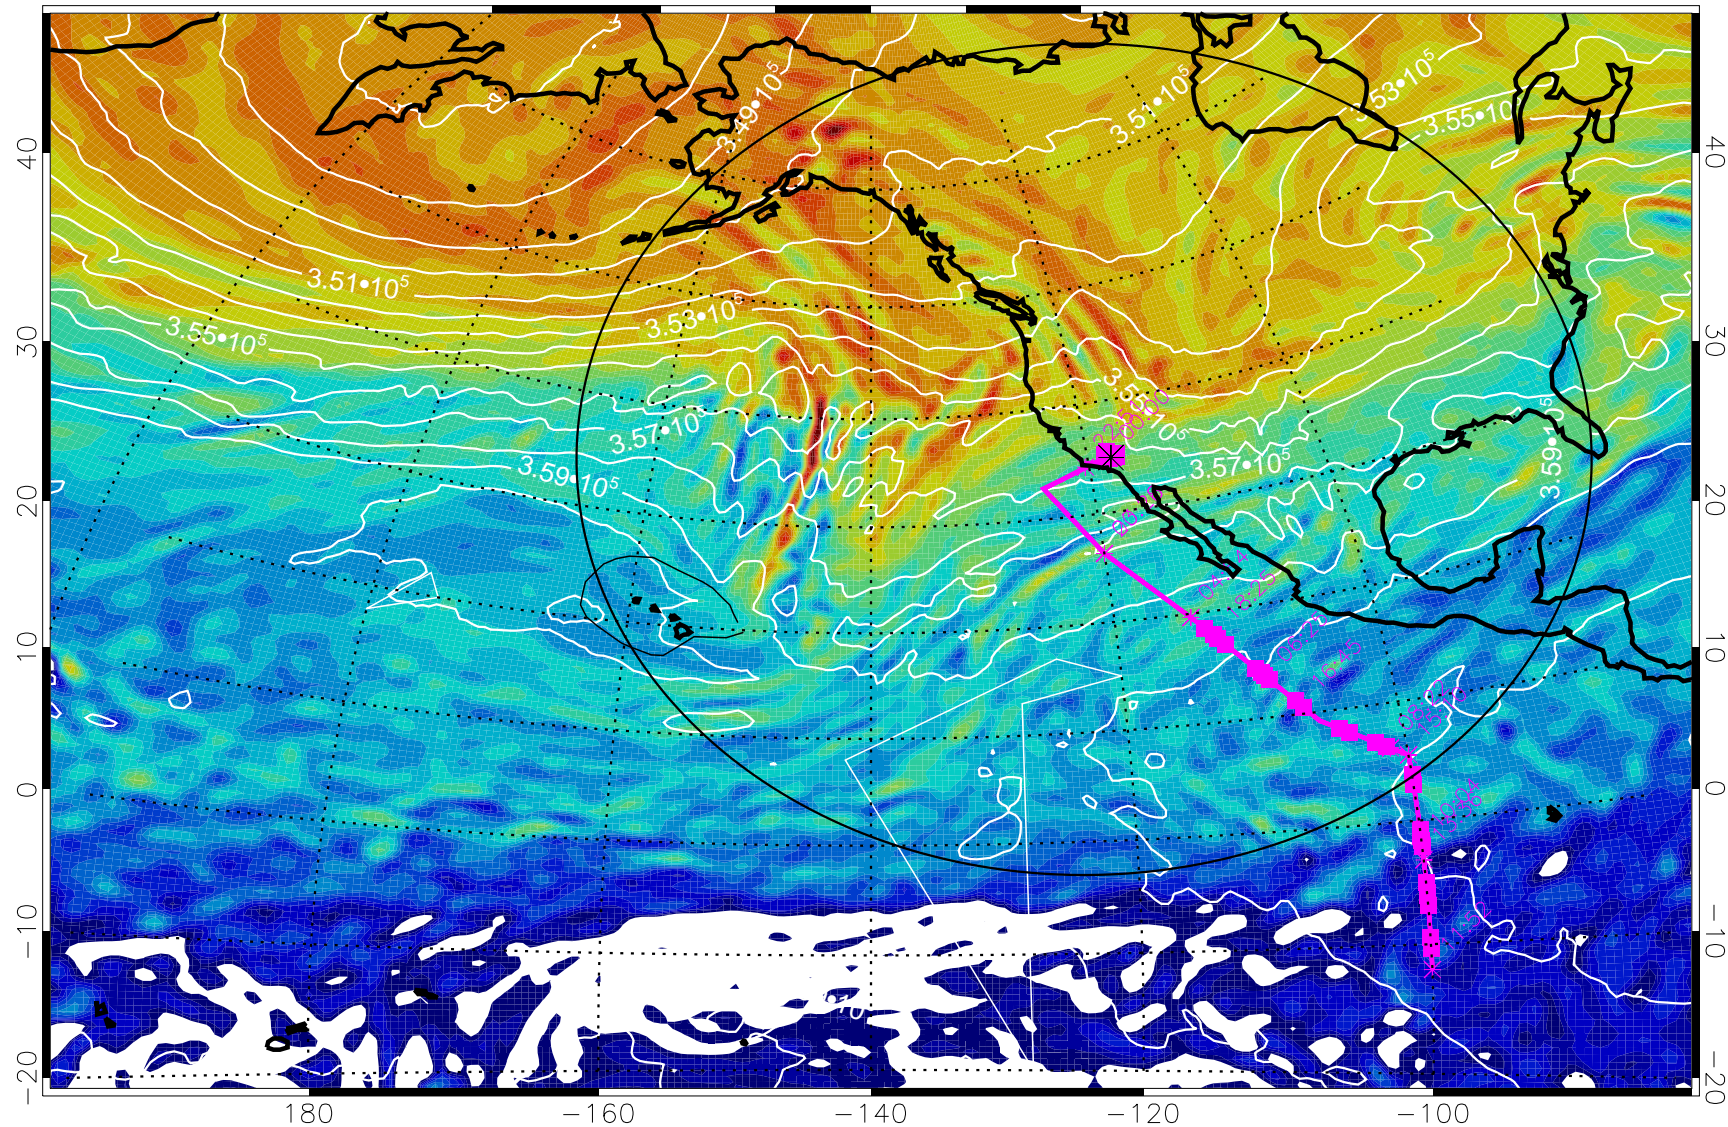

13022606, 90 hour forecast for 380K EPV

160 180 -160 -140 -120 -100

380K Montgomery Streamfunction, white

Range ring of 4055 km -- 13 hours GH round trip

13022612, 96 hour forecast for 380K EPV

160 180 -160 -140 -120 -100

380K Montgomery Streamfunction, white

Range ring of 4055 km -- 13 hours GH round trip

13022618, 102 hour forecast for 380K EPV

160 180 -160 -140 -120 -100

380K Montgomery Streamfunction, white

Range ring of 4055 km -- 13 hours GH round trip

13022700, 108 hour forecast for 380K EPV

160 180 -160 -140 -120 -100

380K Montgomery Streamfunction, white

Range ring of 4055 km -- 13 hours GH round trip

13022706, 114 hour forecast for 380K EPV

160 180 -160 -140 -120 -100

380K Montgomery Streamfunction, white

Range ring of 4055 km -- 13 hours GH round trip

13022712, 120 hour forecast for 380K EPV

160 180 -160 -140 -120 -100

380K Montgomery Streamfunction, white

Range ring of 4055 km -- 13 hours GH round trip