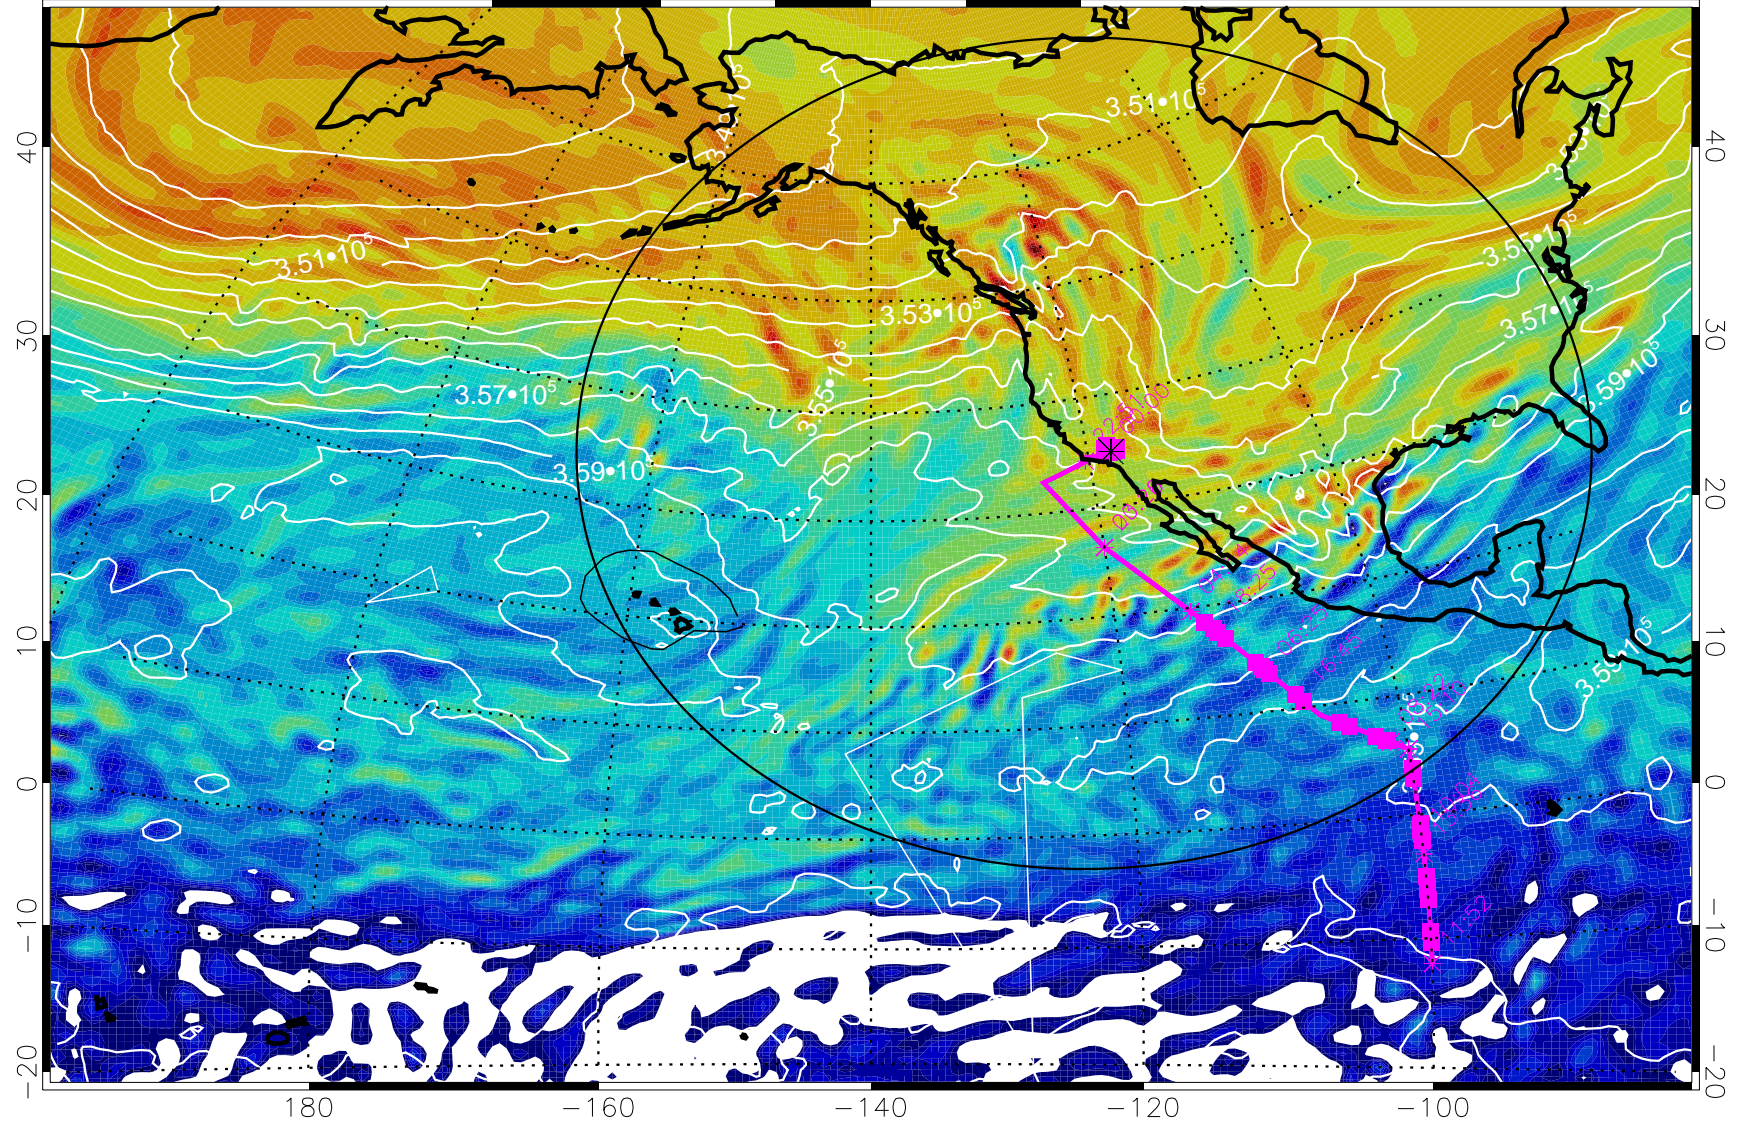

13022406, 42 hour forecast for 380K EPV

160 180 -160 -140 -120 -100

380K Montgomery Streamfunction, white

Range ring of 4055 km -- 13 hours GH round trip

13022412, 48 hour forecast for 380K EPV

380K Montgomery Streamfunction, white

Range ring of 4055 km -- 13 hours GH round trip

13022418, 54 hour forecast for 380K EPV

380K Montgomery Streamfunction, white

Range ring of 4055 km -- 13 hours GH round trip

13022500, 60 hour forecast for 380K EPV

160 180 -160 -140 -120 -100

380K Montgomery Streamfunction, white

Range ring of 4055 km -- 13 hours GH round trip

13022506, 66 hour forecast for 380K EPV

160 180 -160 -140 -120 -100

380K Montgomery Streamfunction, white

Range ring of 4055 km -- 13 hours GH round trip

13022512, 72 hour forecast for 380K EPV

380K Montgomery Streamfunction, white

Range ring of 4055 km -- 13 hours GH round trip

13022518, 78 hour forecast for 380K EPV