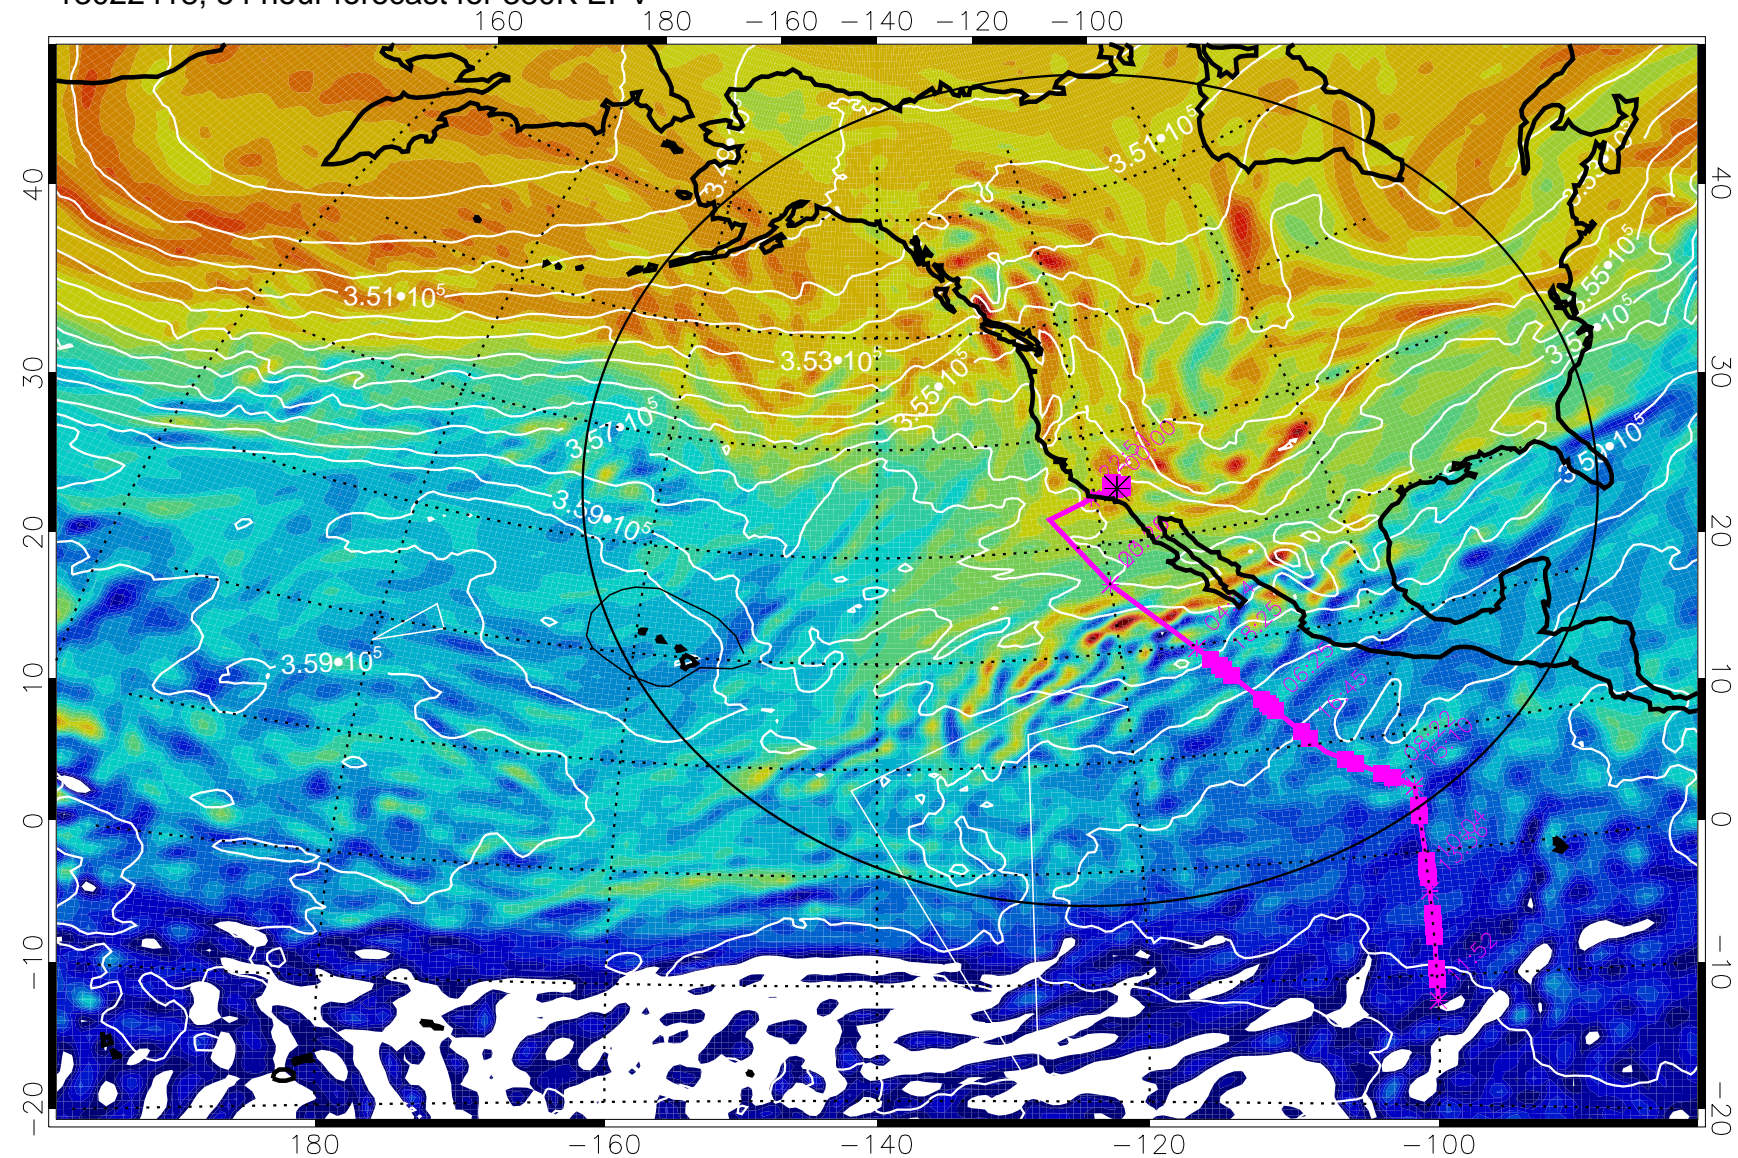

380K Montgomery Streamfunction, white

Range ring of 4055 km -- 13 hours GH round trip

13022400, 36 hour forecast for 380K EPV

380K Montgomery Streamfunction, white

Range ring of 4055 km -- 13 hours GH round trip

13022406, 42 hour forecast for 380K EPV

160 180 -160 -140 -120 -100

380K Montgomery Streamfunction, white

Range ring of 4055 km -- 13 hours GH round trip

13022412, 48 hour forecast for 380K EPV

380K Montgomery Streamfunction, white

Range ring of 4055 km -- 13 hours GH round trip

13022418, 54 hour forecast for 380K EPV

380K Montgomery Streamfunction, white

Range ring of 4055 km -- 13 hours GH round trip

13022500, 60 hour forecast for 380K EPV

160 180 -160 -140 -120 -100

380K Montgomery Streamfunction, white

Range ring of 4055 km -- 13 hours GH round trip

13022506, 66 hour forecast for 380K EPV

160 180 -160 -140 -120 -100

380K Montgomery Streamfunction, white