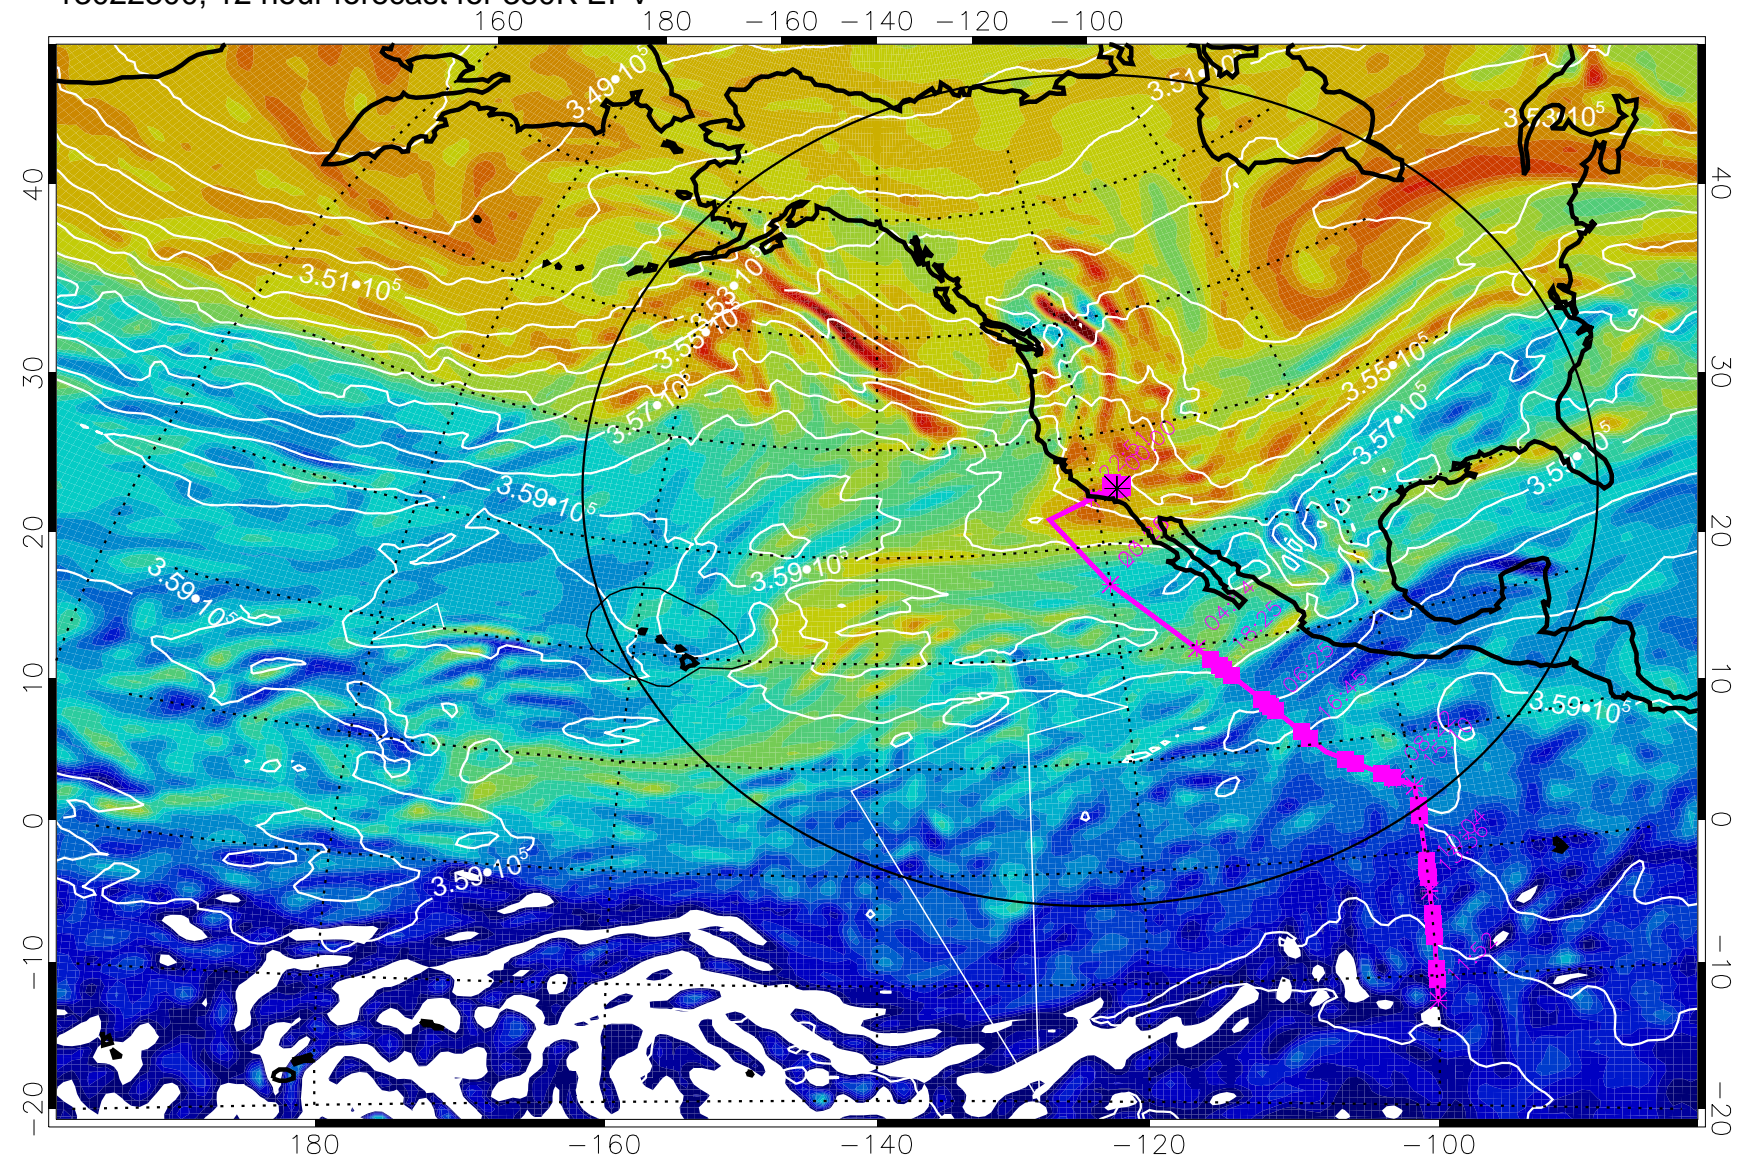

13022218, 6 hour forecast for 380K EPV

160 180 -160 -140 -120 -100

380K Montgomery Streamfunction, white

Range ring of 4055 km -- 13 hours GH round trip

13022300, 12 hour forecast for 380K EPV

380K Montgomery Streamfunction, white

Range ring of 4055 km -- 13 hours GH round trip

13022306, 18 hour forecast for 380K EPV

380K Montgomery Streamfunction, white

Range ring of 4055 km -- 13 hours GH round trip

13022312, 24 hour forecast for 380K EPV

380K Montgomery Streamfunction, white

Range ring of 4055 km -- 13 hours GH round trip

13022400, 36 hour forecast for 380K EPV

380K Montgomery Streamfunction, white

Range ring of 4055 km -- 13 hours GH round trip

13022406, 42 hour forecast for 380K EPV

160 180 -160 -140 -120 -100

380K Montgomery Streamfunction, white

Range ring of 4055 km -- 13 hours GH round trip

13022412, 48 hour forecast for 380K EPV

380K Montgomery Streamfunction, white