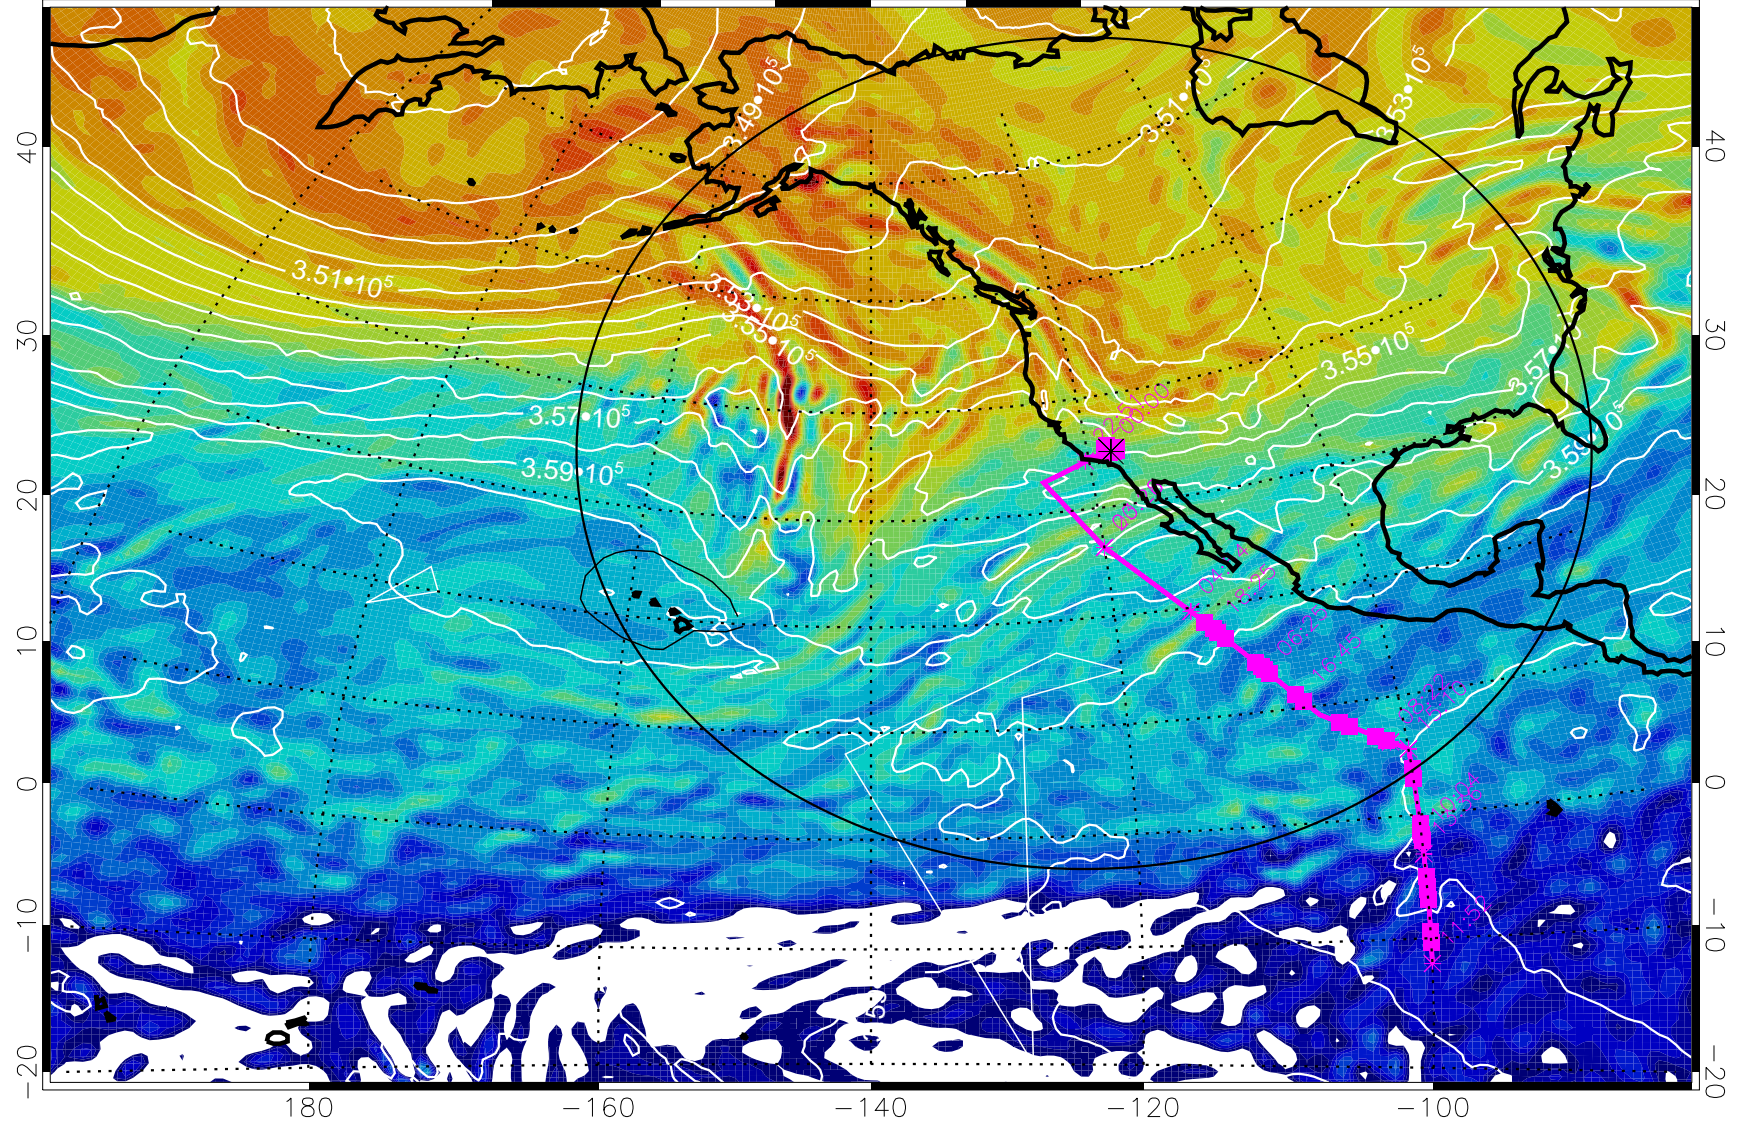

380K Montgomery Streamfunction, white

Range ring of 4055 km -- 13 hours GH round trip

13022600, 84 hour forecast for 380K EPV

380K Montgomery Streamfunction, white

Range ring of 4055 km -- 13 hours GH round trip

13022606, 90 hour forecast for 380K EPV

160 180 -160 -140 -120 -100

380K Montgomery Streamfunction, white

Range ring of 4055 km -- 13 hours GH round trip

13022612, 96 hour forecast for 380K EPV

160 180 -160 -140 -120 -100

380K Montgomery Streamfunction, white

Range ring of 4055 km -- 13 hours GH round trip

13022618, 102 hour forecast for 380K EPV

160 180 -160 -140 -120 -100

380K Montgomery Streamfunction, white

Range ring of 4055 km -- 13 hours GH round trip

13022700, 108 hour forecast for 380K EPV

160 180 -160 -140 -120 -100

380K Montgomery Streamfunction, white

Range ring of 4055 km -- 13 hours GH round trip

13022706, 114 hour forecast for 380K EPV

160 180 -160 -140 -120 -100