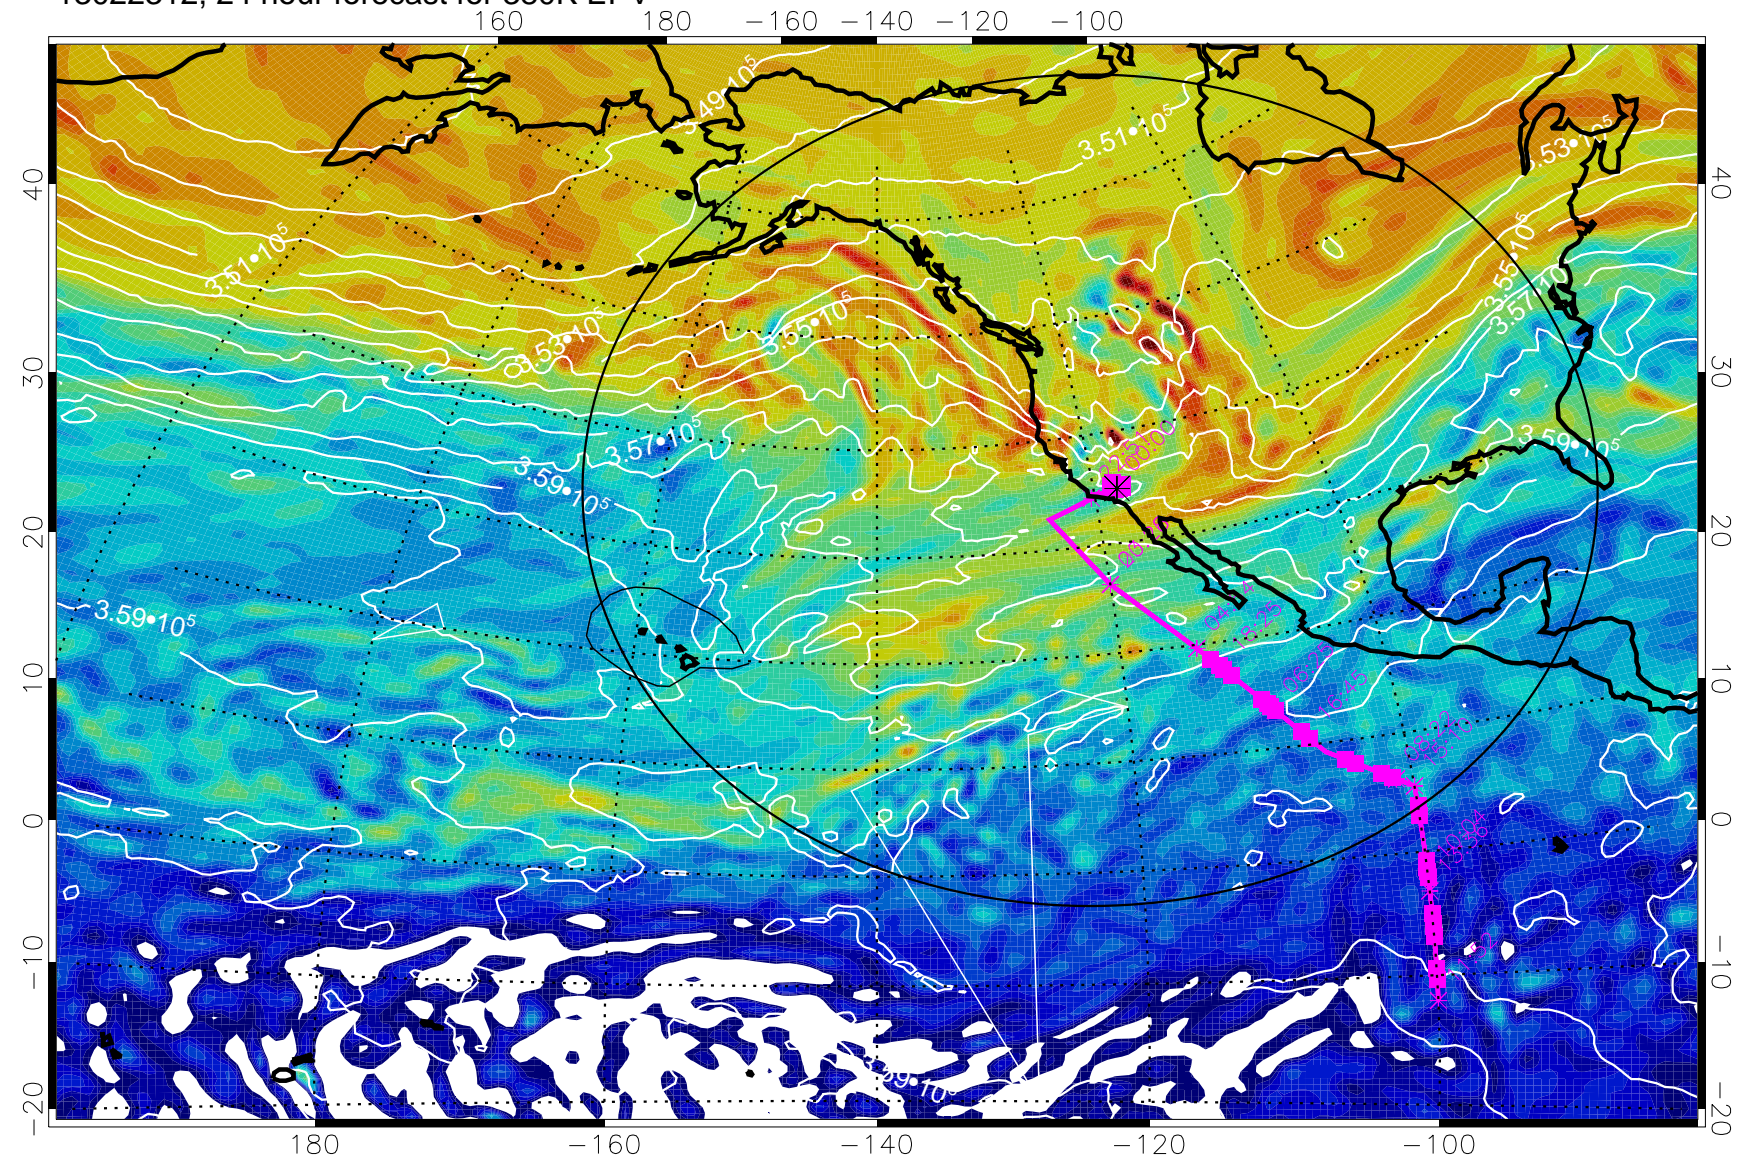

Range ring of 4055 km -- 13 hours GH round trip

13022306, 18 hour forecast for 380K EPV

380K Montgomery Streamfunction, white

Range ring of 4055 km -- 13 hours GH round trip

13022312, 24 hour forecast for 380K EPV

380K Montgomery Streamfunction, white

Range ring of 4055 km -- 13 hours GH round trip

13022400, 36 hour forecast for 380K EPV

380K Montgomery Streamfunction, white

Range ring of 4055 km -- 13 hours GH round trip

13022406, 42 hour forecast for 380K EPV

160 180 -160 -140 -120 -100

380K Montgomery Streamfunction, white

Range ring of 4055 km -- 13 hours GH round trip

13022412, 48 hour forecast for 380K EPV

380K Montgomery Streamfunction, white

Range ring of 4055 km -- 13 hours GH round trip

13022418, 54 hour forecast for 380K EPV

380K Montgomery Streamfunction, white

Range ring of 4055 km -- 13 hours GH round trip

13022500, 60 hour forecast for 380K EPV