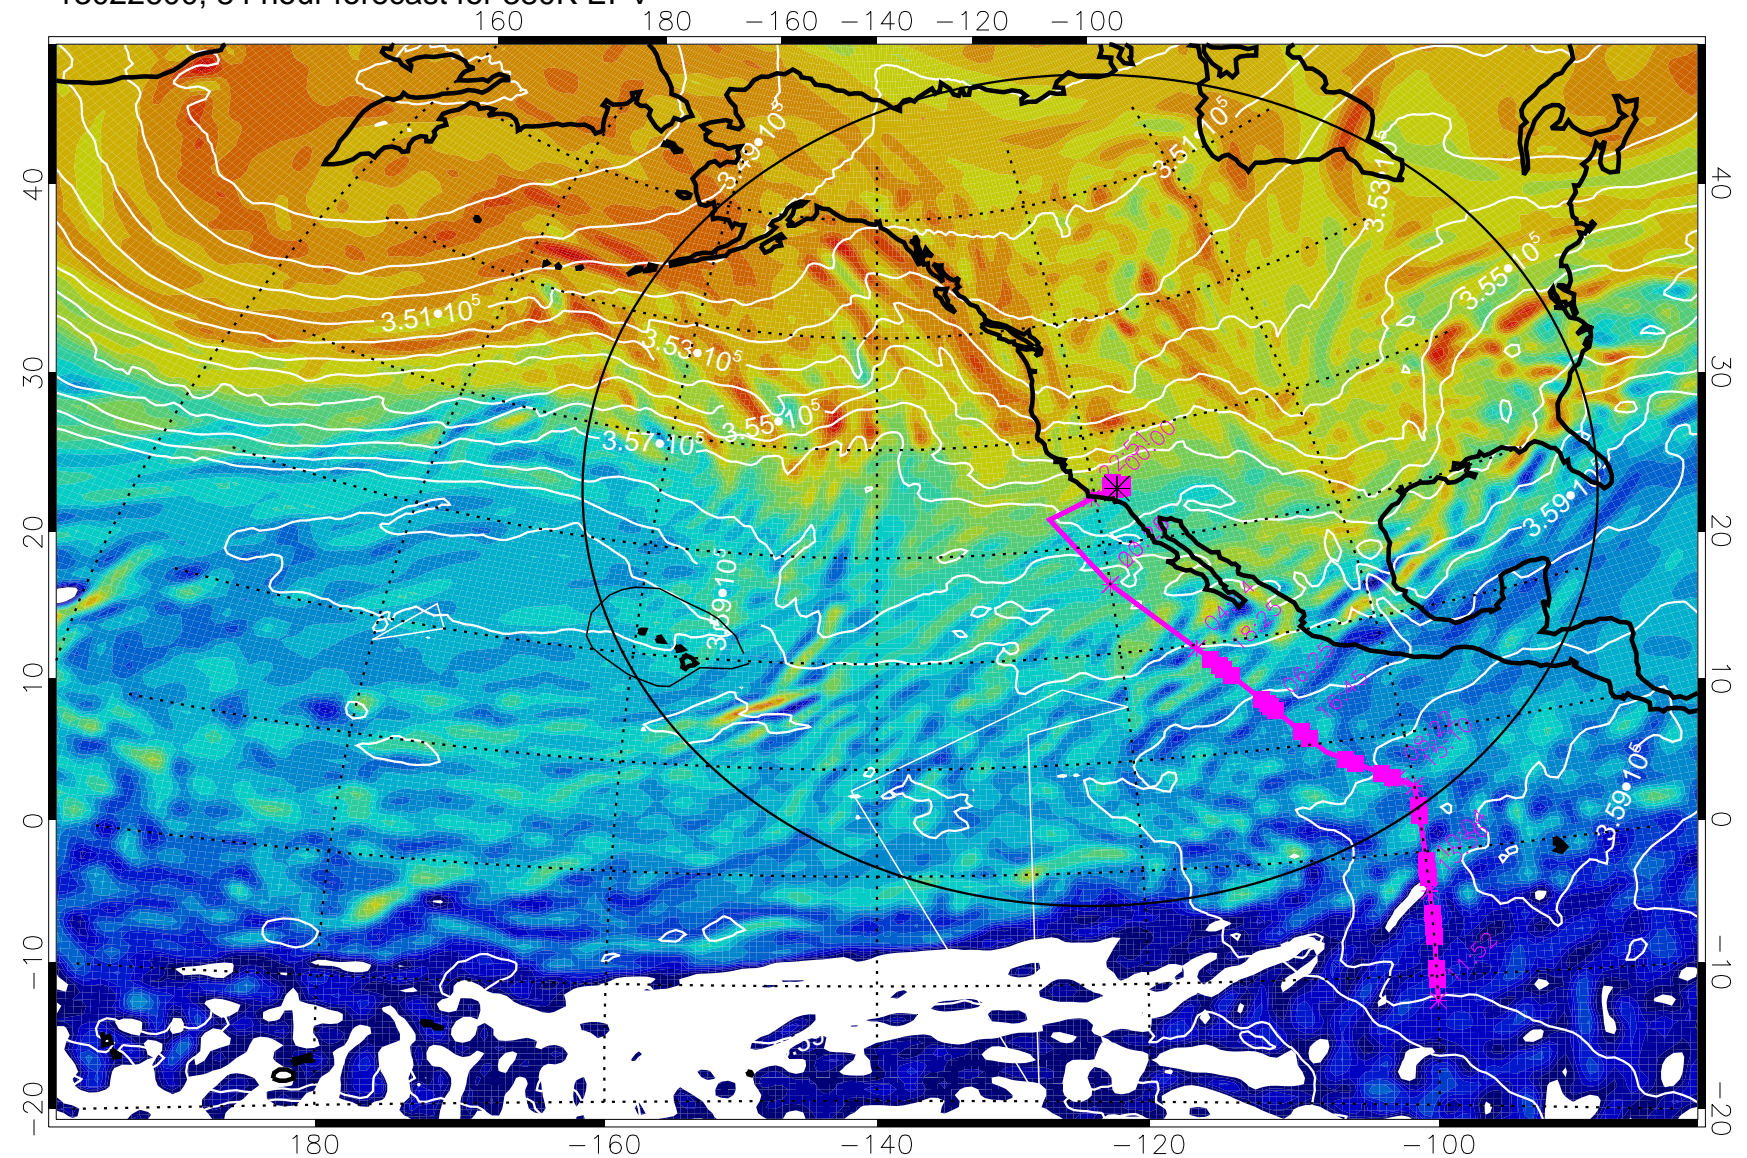

160 180 -160 -140 -120 -100

380K Montgomery Streamfunction, white

Range ring of 4055 km -- 13 hours GH round trip

13022506, 66 hour forecast for 380K EPV

160 180 -160 -140 -120 -100

380K Montgomery Streamfunction, white

Range ring of 4055 km -- 13 hours GH round trip

13022512, 72 hour forecast for 380K EPV

380K Montgomery Streamfunction, white

Range ring of 4055 km -- 13 hours GH round trip

13022518, 78 hour forecast for 380K EPV

380K Montgomery Streamfunction, white

Range ring of 4055 km -- 13 hours GH round trip

13022600, 84 hour forecast for 380K EPV

380K Montgomery Streamfunction, white

Range ring of 4055 km -- 13 hours GH round trip

13022606, 90 hour forecast for 380K EPV

160 180 -160 -140 -120 -100

380K Montgomery Streamfunction, white

Range ring of 4055 km -- 13 hours GH round trip

13022612, 96 hour forecast for 380K EPV

160 180 -160 -140 -120 -100