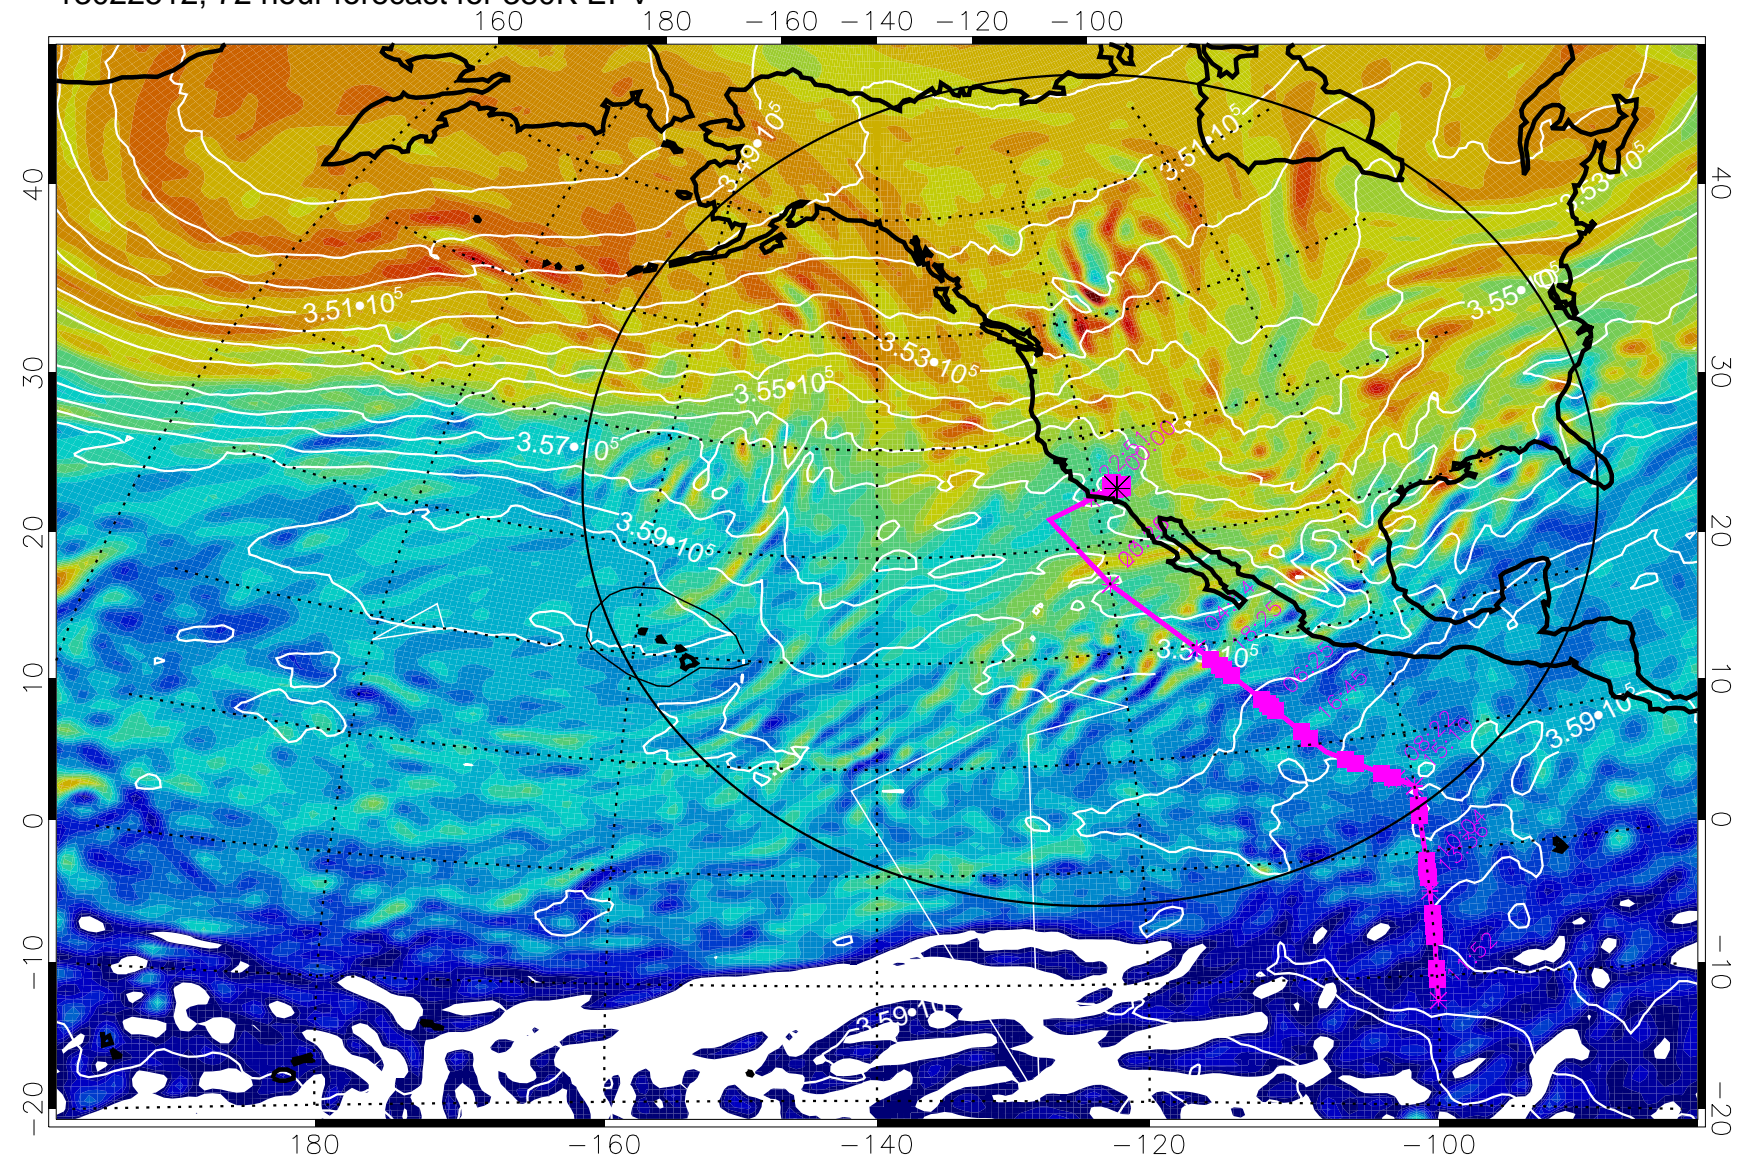

160 180 -160 -140 -120 -100

380K Montgomery Streamfunction, white

Range ring of 4055 km -- 13 hours GH round trip

13022506, 66 hour forecast for 380K EPV

160 180 -160 -140 -120 -100

380K Montgomery Streamfunction, white

Range ring of 4055 km -- 13 hours GH round trip

13022512, 72 hour forecast for 380K EPV

380K Montgomery Streamfunction, white

Range ring of 4055 km -- 13 hours GH round trip

13022518, 78 hour forecast for 380K EPV

380K Montgomery Streamfunction, white

Range ring of 4055 km -- 13 hours GH round trip

13022600, 84 hour forecast for 380K EPV

380K Montgomery Streamfunction, white

Range ring of 4055 km -- 13 hours GH round trip

13022606, 90 hour forecast for 380K EPV

160 180 -160 -140 -120 -100

380K Montgomery Streamfunction, white

Range ring of 4055 km -- 13 hours GH round trip

13022612, 96 hour forecast for 380K EPV

160 180 -160 -140 -120 -100