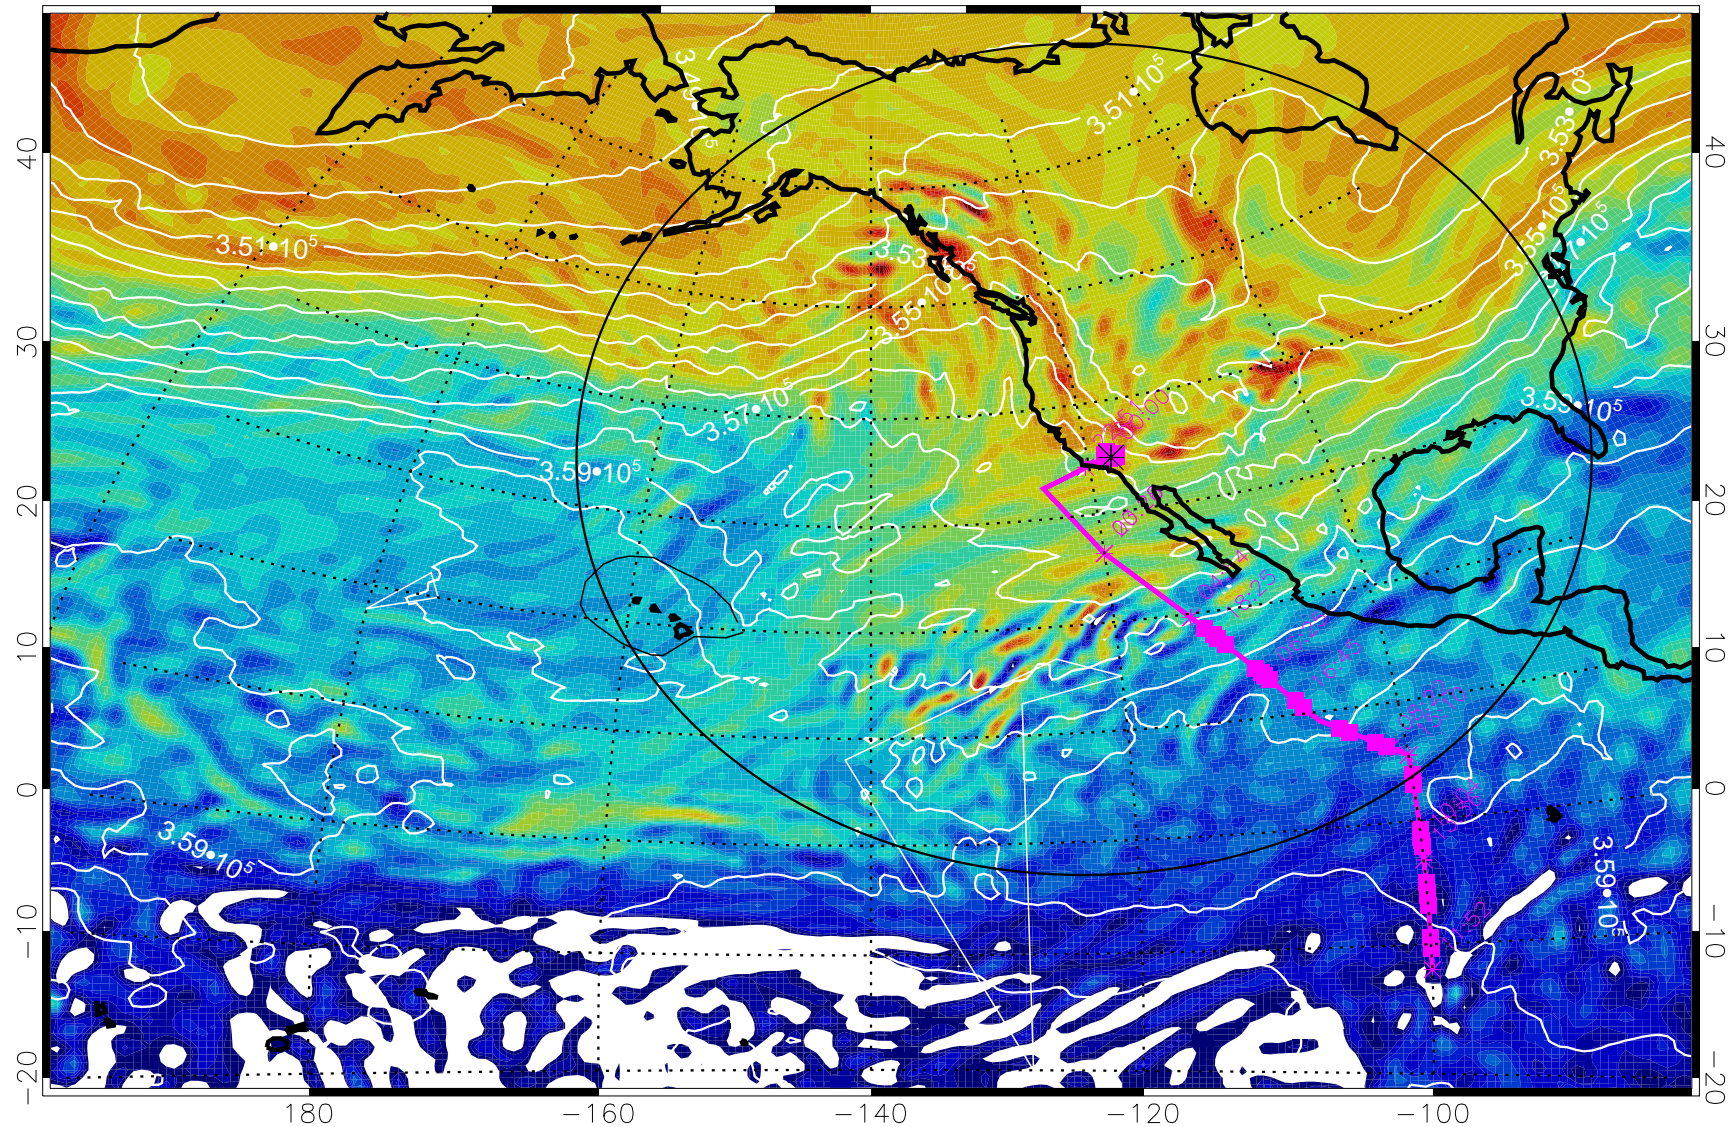

Range ring of 4055 km -- 13 hours GH round trip

13022306, 18 hour forecast for 380K EPV

380K Montgomery Streamfunction, white

Range ring of 4055 km -- 13 hours GH round trip

13022312, 24 hour forecast for 380K EPV

380K Montgomery Streamfunction, white

Range ring of 4055 km -- 13 hours GH round trip

13022400, 36 hour forecast for 380K EPV

380K Montgomery Streamfunction, white

Range ring of 4055 km -- 13 hours GH round trip

13022406, 42 hour forecast for 380K EPV

160 180 -160 -140 -120 -100

380K Montgomery Streamfunction, white

Range ring of 4055 km -- 13 hours GH round trip

13022412, 48 hour forecast for 380K EPV

380K Montgomery Streamfunction, white

Range ring of 4055 km -- 13 hours GH round trip

13022418, 54 hour forecast for 380K EPV

380K Montgomery Streamfunction, white

Range ring of 4055 km -- 13 hours GH round trip

13022500, 60 hour forecast for 380K EPV