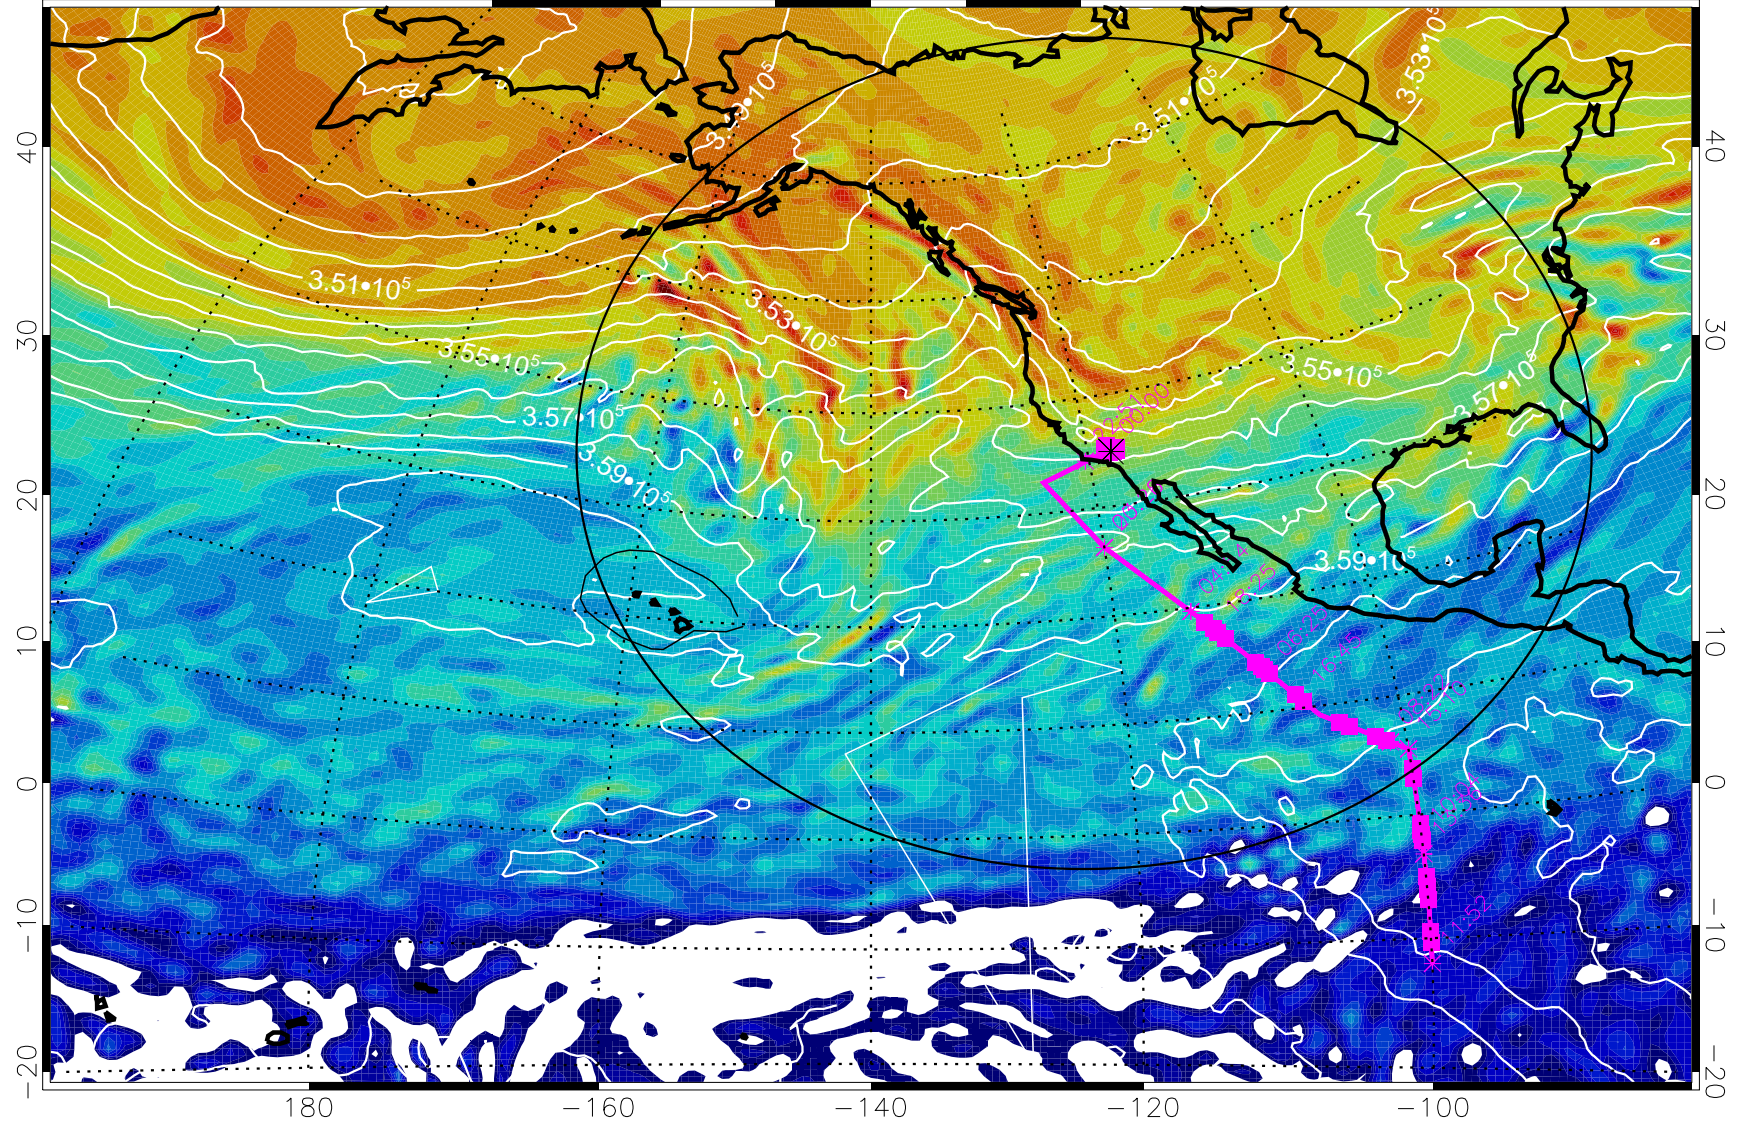

380K Montgomery Streamfunction, white

Range ring of 4055 km -- 13 hours GH round trip

13022600, 84 hour forecast for 380K EPV

380K Montgomery Streamfunction, white

Range ring of 4055 km -- 13 hours GH round trip

13022606, 90 hour forecast for 380K EPV

160 180 -160 -140 -120 -100

380K Montgomery Streamfunction, white

Range ring of 4055 km -- 13 hours GH round trip

13022612, 96 hour forecast for 380K EPV

160 180 -160 -140 -120 -100

380K Montgomery Streamfunction, white

Range ring of 4055 km -- 13 hours GH round trip

13022618, 102 hour forecast for 380K EPV

160 180 -160 -140 -120 -100

380K Montgomery Streamfunction, white

Range ring of 4055 km -- 13 hours GH round trip

13022700, 108 hour forecast for 380K EPV

160 180 -160 -140 -120 -100

380K Montgomery Streamfunction, white

Range ring of 4055 km -- 13 hours GH round trip

13022706, 114 hour forecast for 380K EPV

160 180 -160 -140 -120 -100