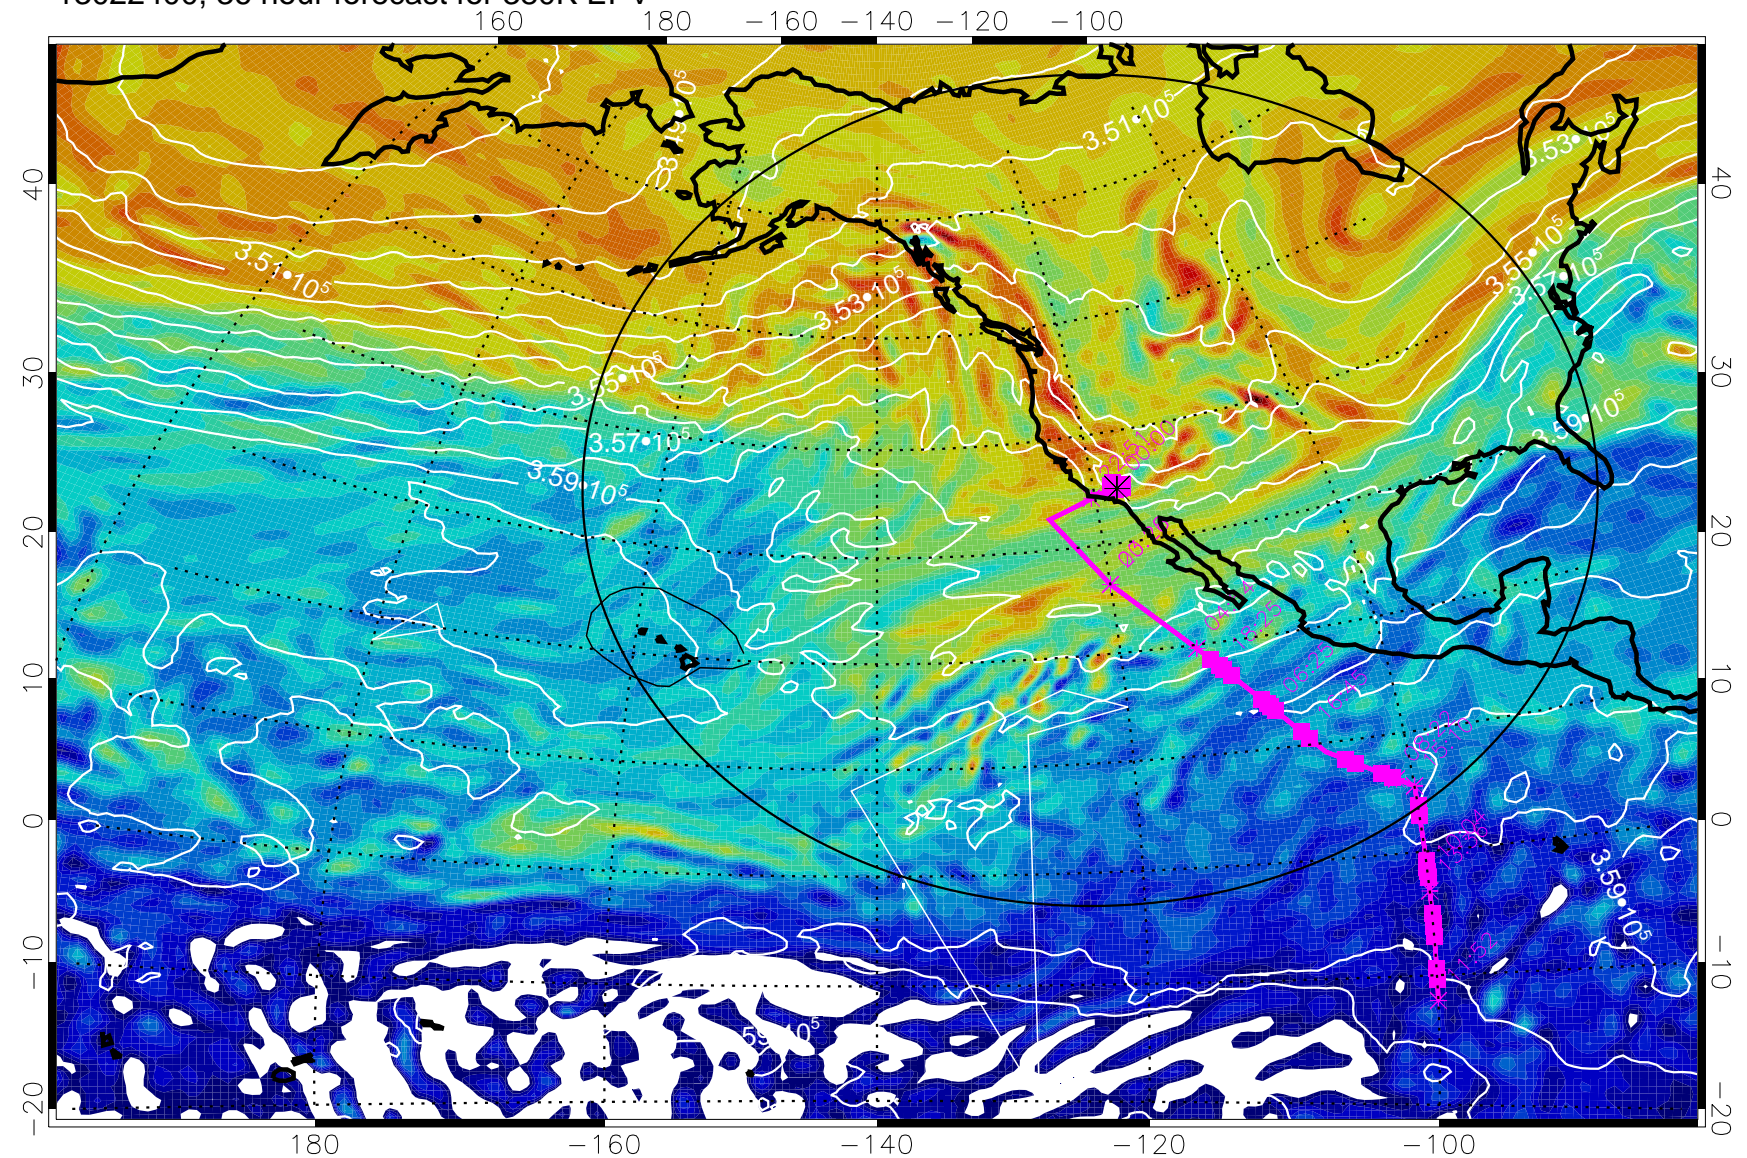

Range ring of 4055 km -- 13 hours GH round trip

13022306, 18 hour forecast for 380K EPV

380K Montgomery Streamfunction, white

Range ring of 4055 km -- 13 hours GH round trip

13022312, 24 hour forecast for 380K EPV

380K Montgomery Streamfunction, white

Range ring of 4055 km -- 13 hours GH round trip

13022400, 36 hour forecast for 380K EPV

380K Montgomery Streamfunction, white

Range ring of 4055 km -- 13 hours GH round trip

13022406, 42 hour forecast for 380K EPV

160 180 -160 -140 -120 -100

380K Montgomery Streamfunction, white

Range ring of 4055 km -- 13 hours GH round trip

13022412, 48 hour forecast for 380K EPV

380K Montgomery Streamfunction, white

Range ring of 4055 km -- 13 hours GH round trip

13022418, 54 hour forecast for 380K EPV

380K Montgomery Streamfunction, white

Range ring of 4055 km -- 13 hours GH round trip

13022500, 60 hour forecast for 380K EPV