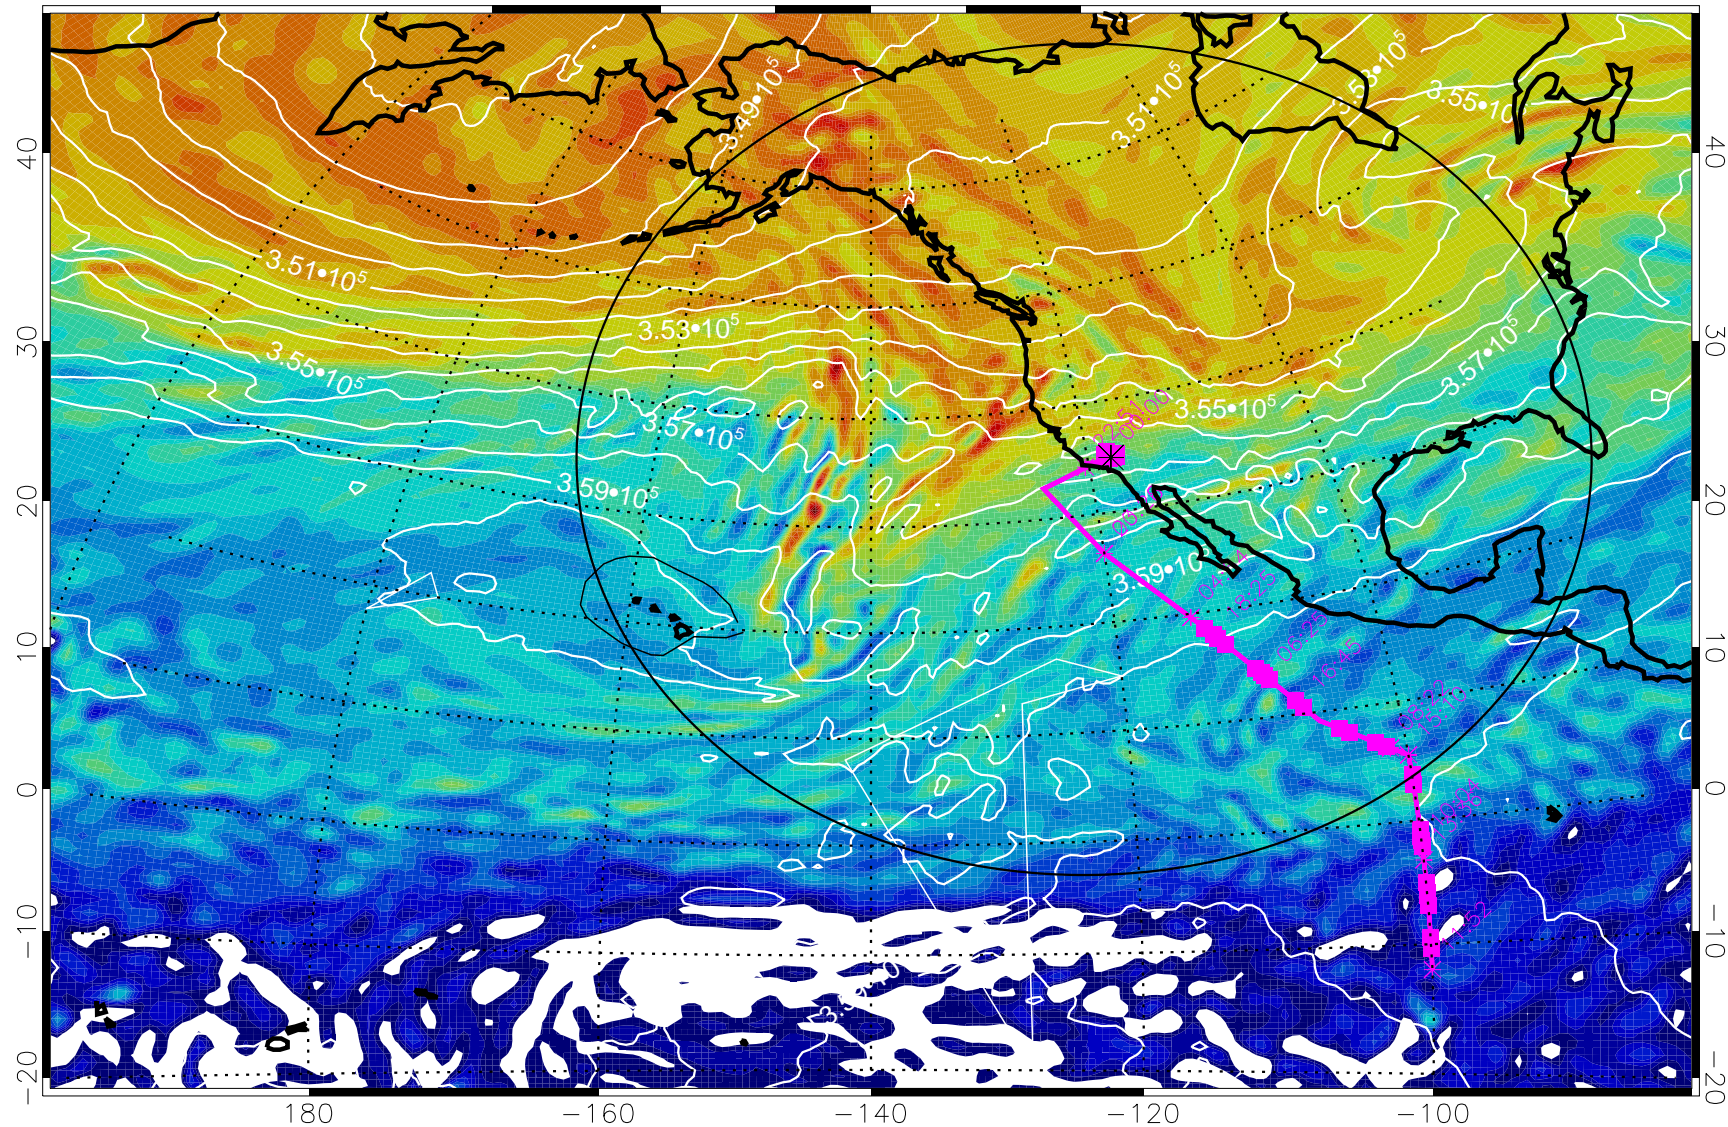

380K Montgomery Streamfunction, white

Range ring of 4055 km -- 13 hours GH round trip

13022618, 102 hour forecast for 380K EPV

160 180 -160 -140 -120 -100

380K Montgomery Streamfunction, white

Range ring of 4055 km -- 13 hours GH round trip

13022700, 108 hour forecast for 380K EPV

160 180 -160 -140 -120 -100

380K Montgomery Streamfunction, white

Range ring of 4055 km -- 13 hours GH round trip

13022706, 114 hour forecast for 380K EPV

160 180 -160 -140 -120 -100

380K Montgomery Streamfunction, white

Range ring of 4055 km -- 13 hours GH round trip

13022712, 120 hour forecast for 380K EPV

160 180 -160 -140 -120 -100

380K Montgomery Streamfunction, white

Range ring of 4055 km -- 13 hours GH round trip