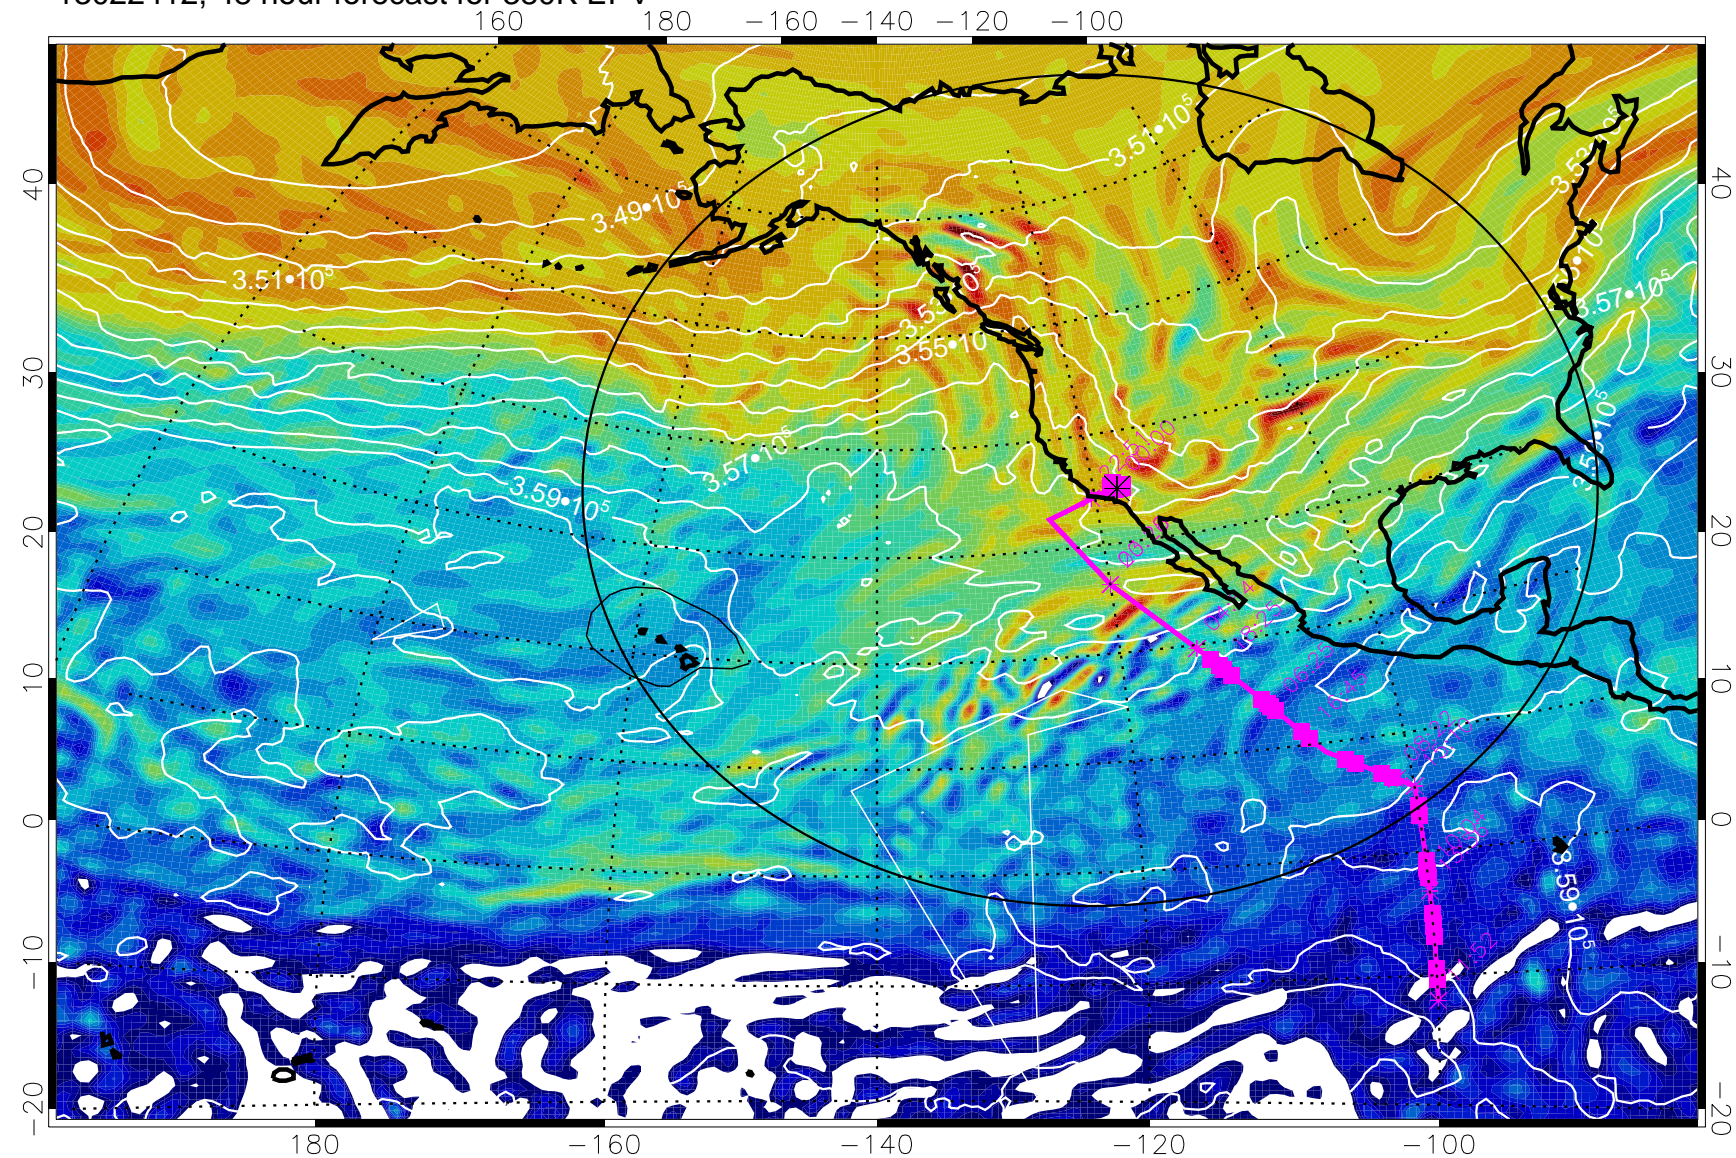

380K Montgomery Streamfunction, white

Range ring of 4055 km -- 13 hours GH round trip

13022400, 36 hour forecast for 380K EPV

380K Montgomery Streamfunction, white

Range ring of 4055 km -- 13 hours GH round trip

13022406, 42 hour forecast for 380K EPV

160 180 -160 -140 -120 -100

380K Montgomery Streamfunction, white

Range ring of 4055 km -- 13 hours GH round trip

13022412, 48 hour forecast for 380K EPV

380K Montgomery Streamfunction, white

Range ring of 4055 km -- 13 hours GH round trip

13022418, 54 hour forecast for 380K EPV

380K Montgomery Streamfunction, white

Range ring of 4055 km -- 13 hours GH round trip

13022500, 60 hour forecast for 380K EPV

160 180 -160 -140 -120 -100

380K Montgomery Streamfunction, white

Range ring of 4055 km -- 13 hours GH round trip

13022506, 66 hour forecast for 380K EPV

160 180 -160 -140 -120 -100

380K Montgomery Streamfunction, white