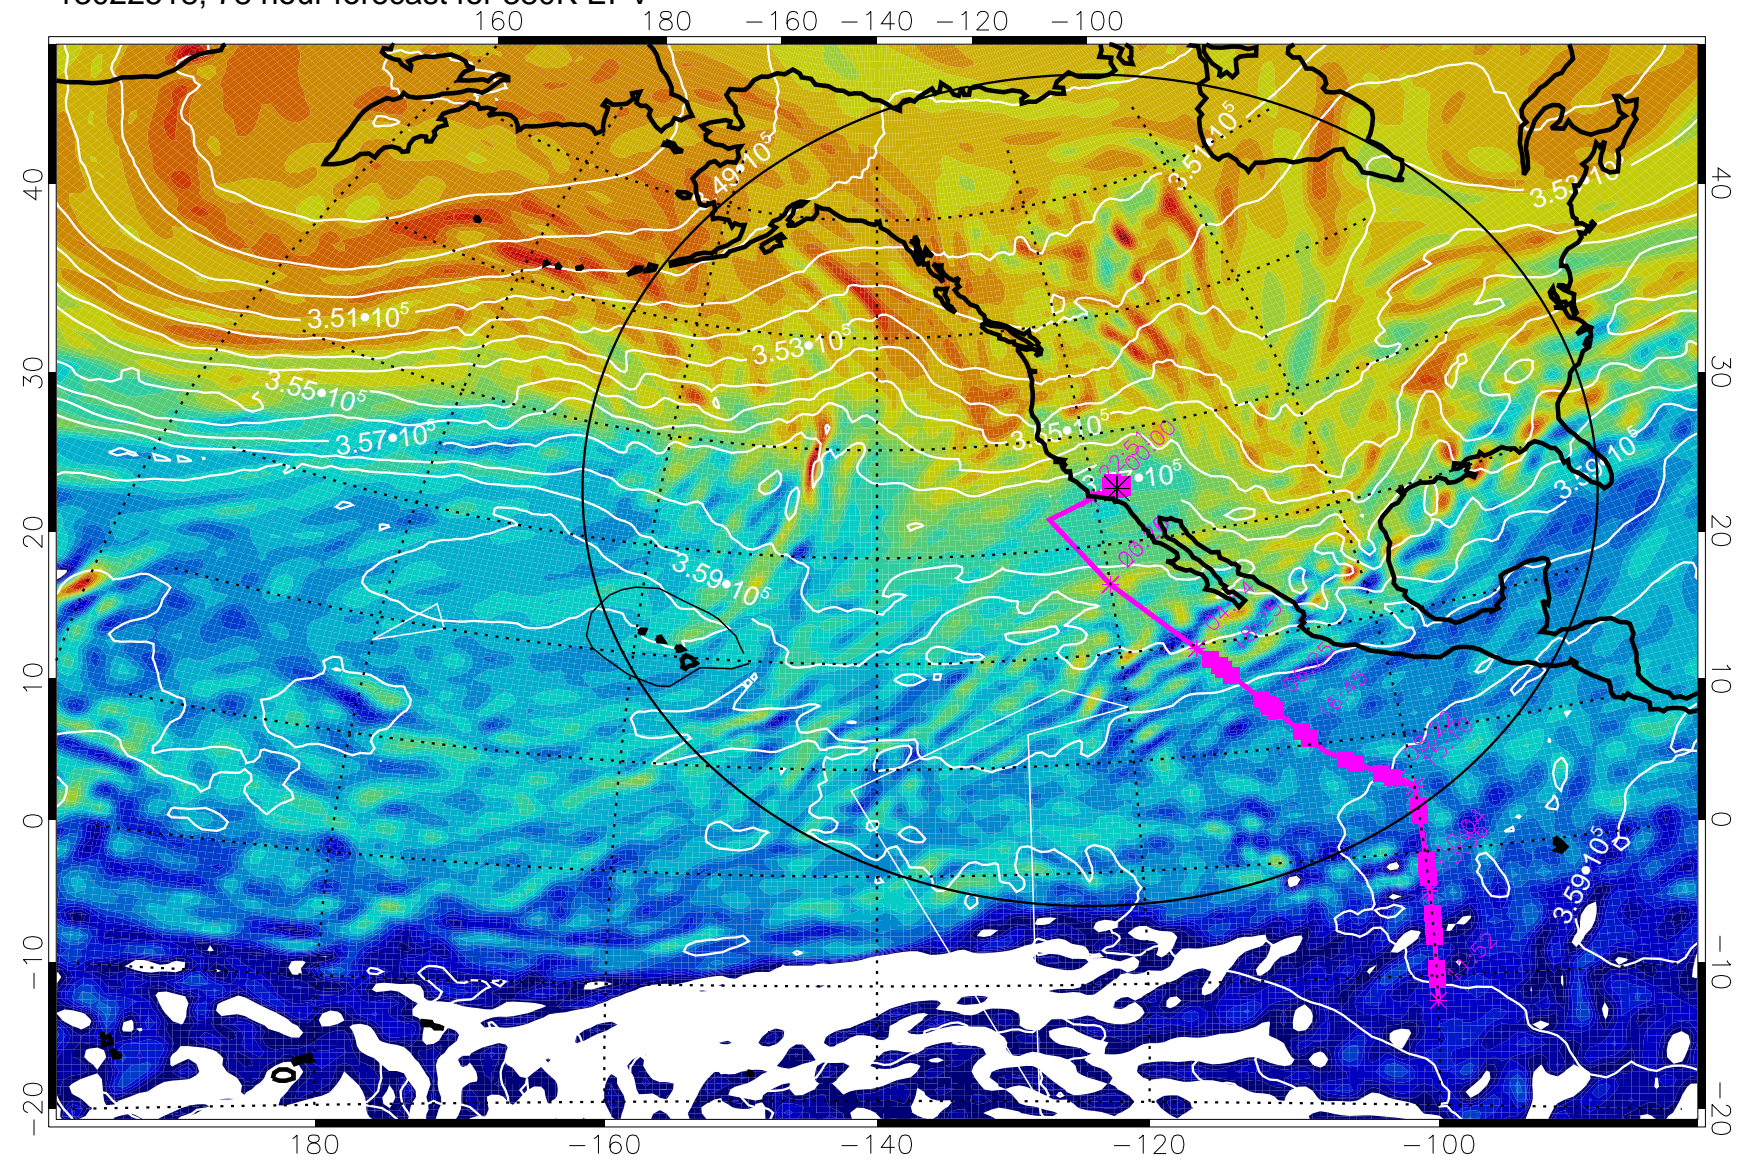

160 180 -160 -140 -120 -100

380K Montgomery Streamfunction, white

Range ring of 4055 km -- 13 hours GH round trip

13022506, 66 hour forecast for 380K EPV

160 180 -160 -140 -120 -100

380K Montgomery Streamfunction, white

Range ring of 4055 km -- 13 hours GH round trip

13022512, 72 hour forecast for 380K EPV

380K Montgomery Streamfunction, white

Range ring of 4055 km -- 13 hours GH round trip

13022518, 78 hour forecast for 380K EPV

380K Montgomery Streamfunction, white

Range ring of 4055 km -- 13 hours GH round trip

13022600, 84 hour forecast for 380K EPV

380K Montgomery Streamfunction, white

Range ring of 4055 km -- 13 hours GH round trip

13022606, 90 hour forecast for 380K EPV

160 180 -160 -140 -120 -100

380K Montgomery Streamfunction, white

Range ring of 4055 km -- 13 hours GH round trip

13022612, 96 hour forecast for 380K EPV

160 180 -160 -140 -120 -100