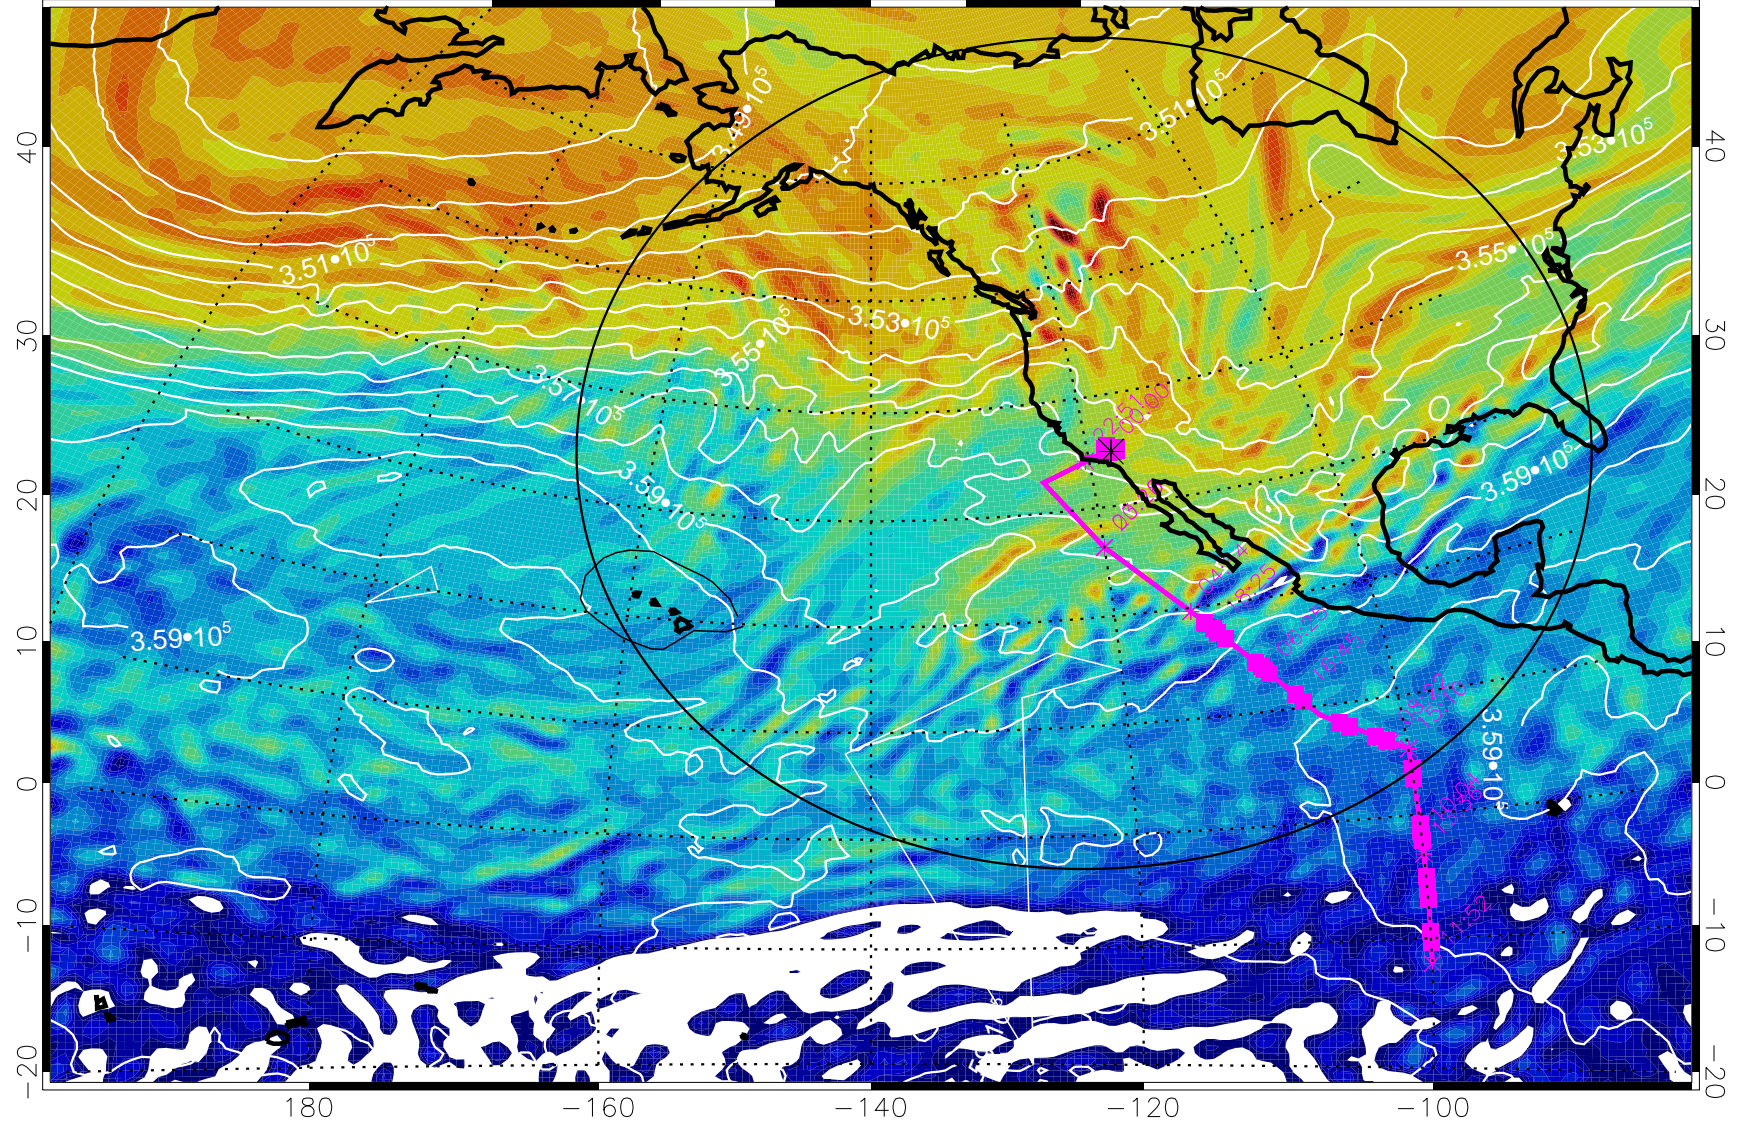

Range ring of 4055 km -- 13 hours GH round trip

13022418, 54 hour forecast for 380K EPV

380K Montgomery Streamfunction, white

Range ring of 4055 km -- 13 hours GH round trip

13022500, 60 hour forecast for 380K EPV

160 180 -160 -140 -120 -100

380K Montgomery Streamfunction, white

Range ring of 4055 km -- 13 hours GH round trip

13022506, 66 hour forecast for 380K EPV

160 180 -160 -140 -120 -100

380K Montgomery Streamfunction, white

Range ring of 4055 km -- 13 hours GH round trip

13022512, 72 hour forecast for 380K EPV

380K Montgomery Streamfunction, white

Range ring of 4055 km -- 13 hours GH round trip

13022518, 78 hour forecast for 380K EPV

380K Montgomery Streamfunction, white

Range ring of 4055 km -- 13 hours GH round trip

13022600, 84 hour forecast for 380K EPV

380K Montgomery Streamfunction, white

Range ring of 4055 km -- 13 hours GH round trip