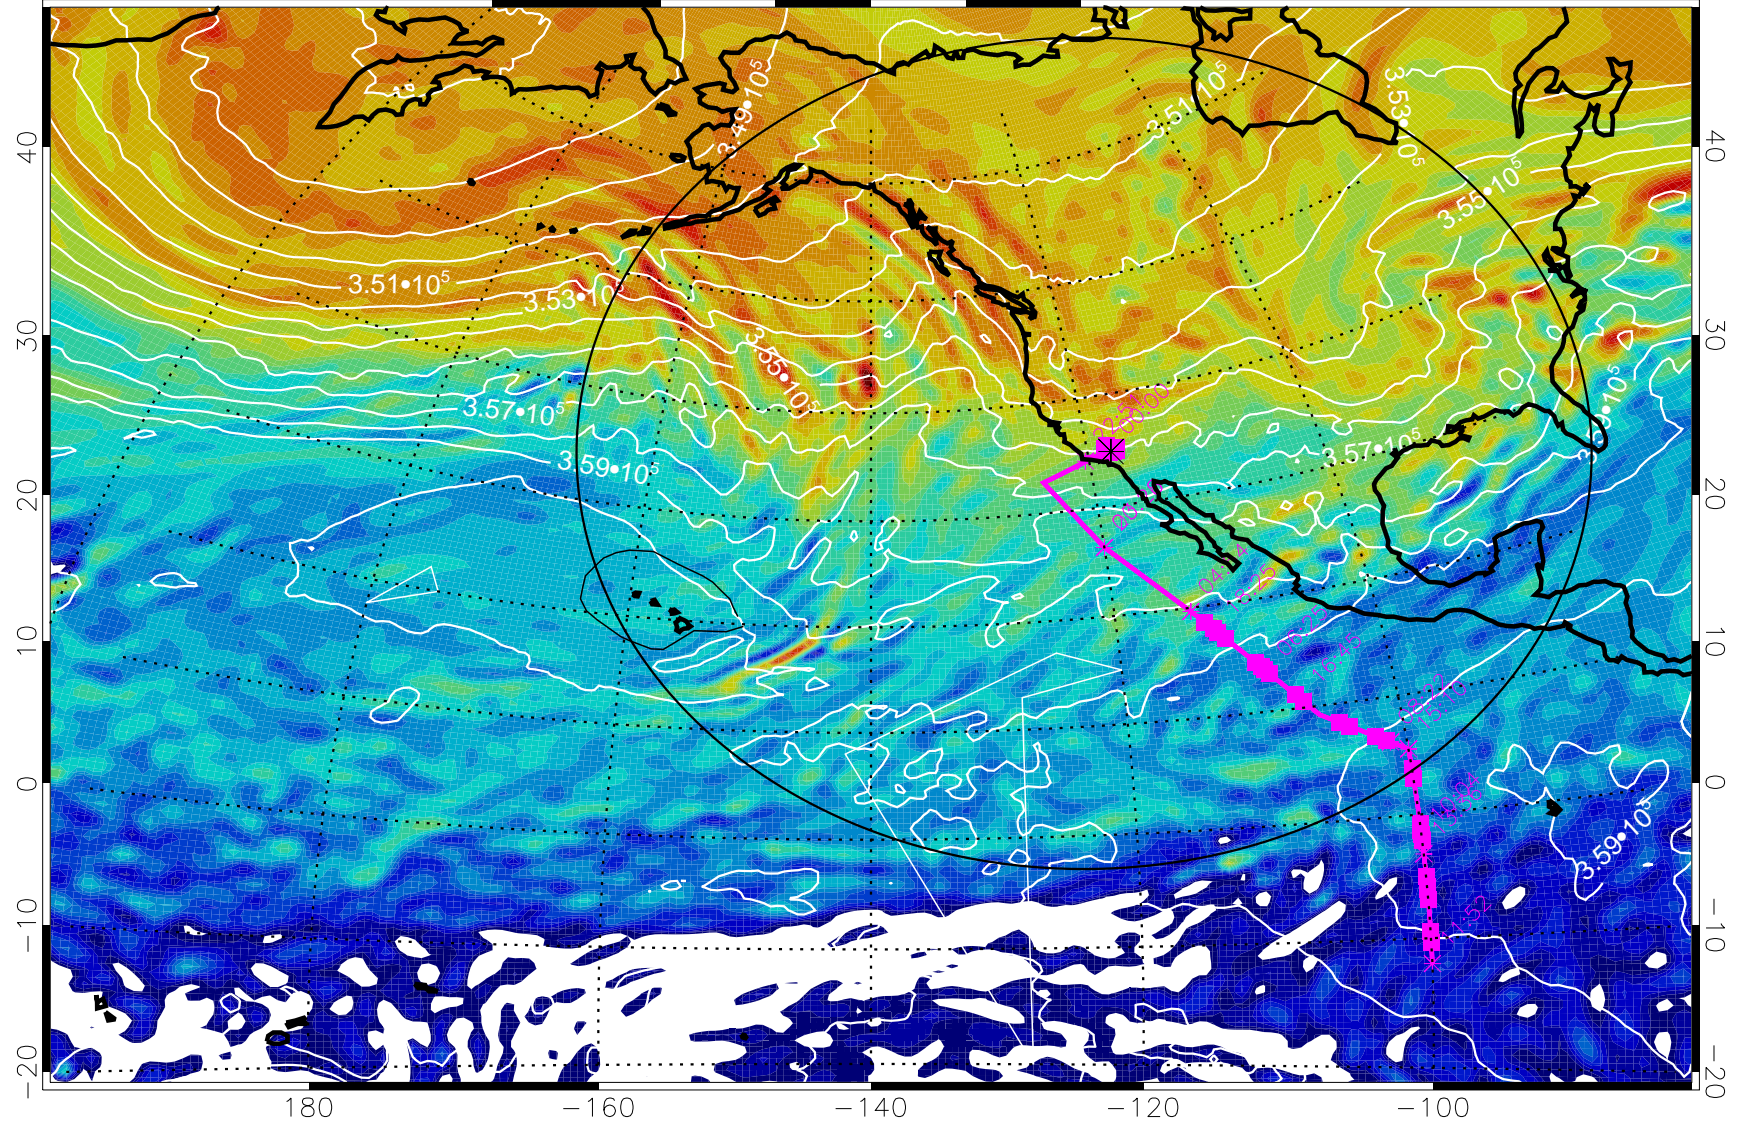

Range ring of 4055 km -- 13 hours GH round trip

13022512, 72 hour forecast for 380K EPV

380K Montgomery Streamfunction, white

Range ring of 4055 km -- 13 hours GH round trip

13022518, 78 hour forecast for 380K EPV

380K Montgomery Streamfunction, white

Range ring of 4055 km -- 13 hours GH round trip

13022600, 84 hour forecast for 380K EPV

380K Montgomery Streamfunction, white

Range ring of 4055 km -- 13 hours GH round trip

13022606, 90 hour forecast for 380K EPV

160 180 -160 -140 -120 -100

380K Montgomery Streamfunction, white

Range ring of 4055 km -- 13 hours GH round trip

13022612, 96 hour forecast for 380K EPV

160 180 -160 -140 -120 -100

380K Montgomery Streamfunction, white

Range ring of 4055 km -- 13 hours GH round trip

13022618, 102 hour forecast for 380K EPV

160 180 -160 -140 -120 -100

380K Montgomery Streamfunction, white

Range ring of 4055 km -- 13 hours GH round trip