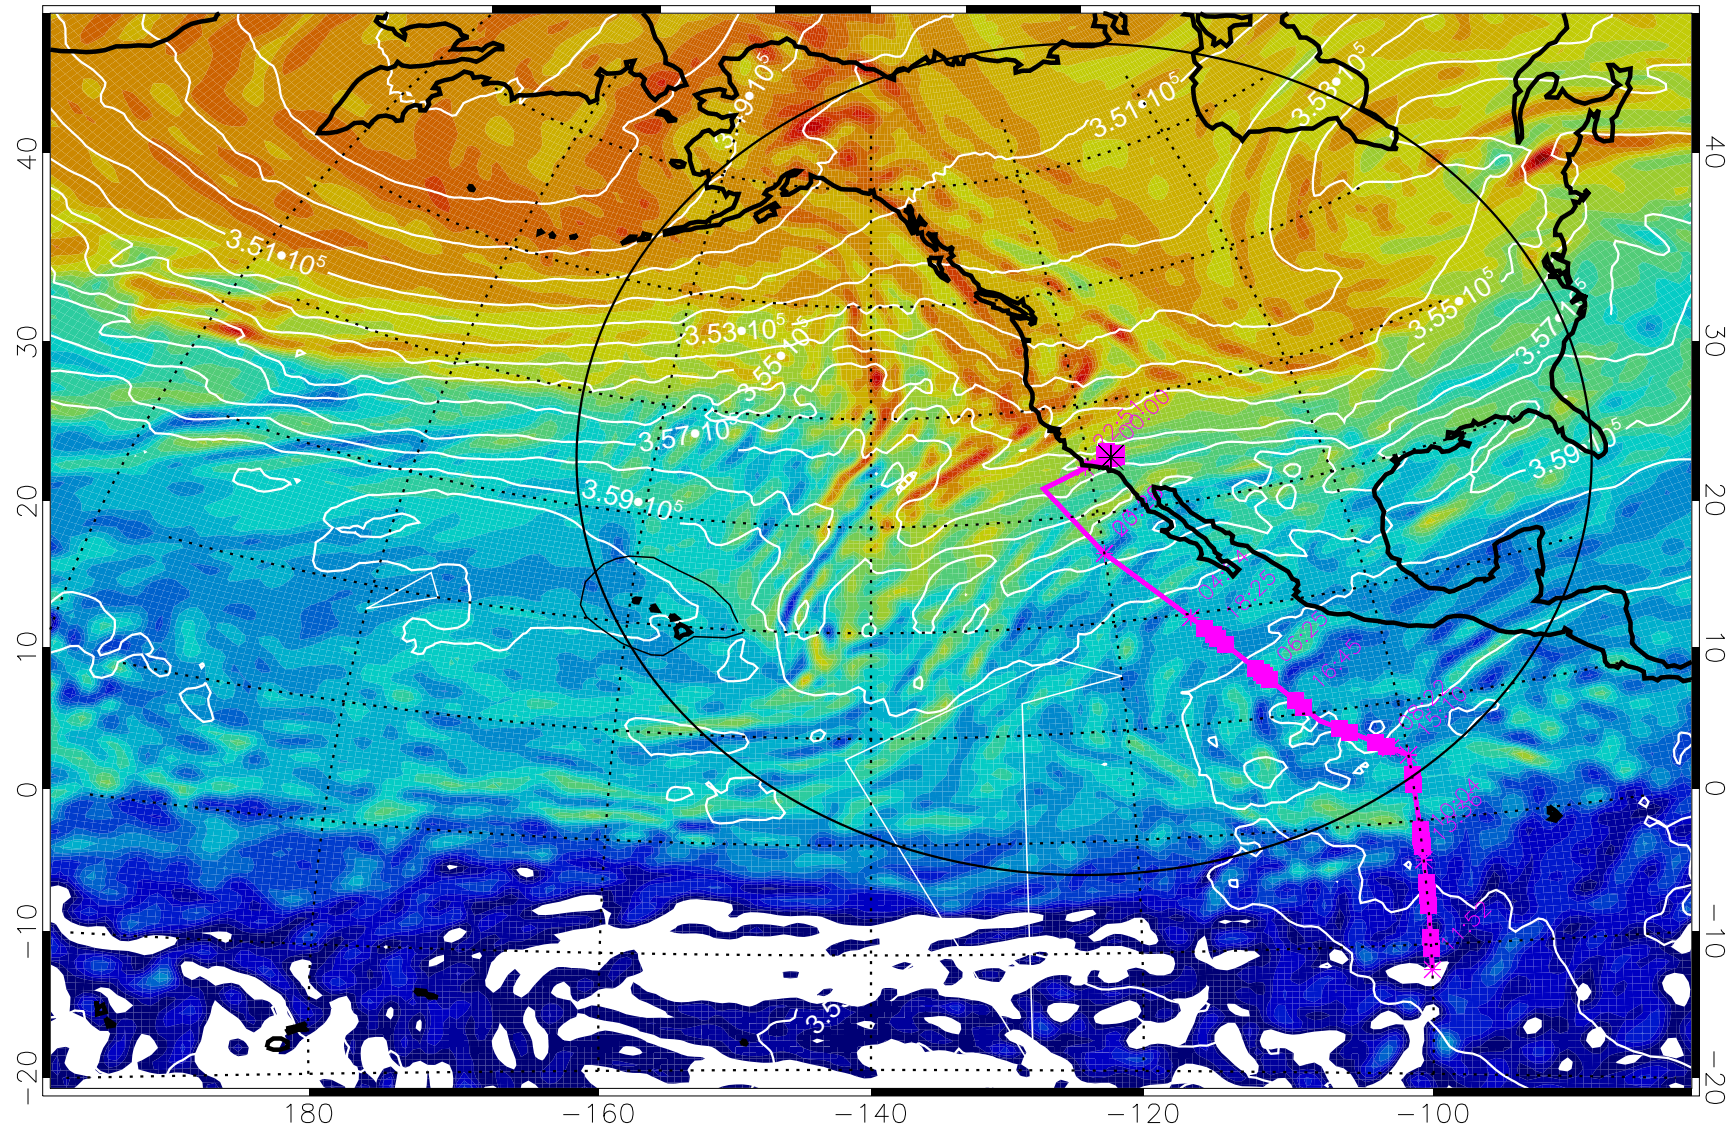

380K Montgomery Streamfunction, white

Range ring of 4055 km -- 13 hours GH round trip

13022618, 102 hour forecast for 380K EPV

160 180 -160 -140 -120 -100

380K Montgomery Streamfunction, white

Range ring of 4055 km -- 13 hours GH round trip

13022700, 108 hour forecast for 380K EPV

160 180 -160 -140 -120 -100

380K Montgomery Streamfunction, white

Range ring of 4055 km -- 13 hours GH round trip

13022706, 114 hour forecast for 380K EPV

160 180 -160 -140 -120 -100

380K Montgomery Streamfunction, white

Range ring of 4055 km -- 13 hours GH round trip

13022712, 120 hour forecast for 380K EPV

160 180 -160 -140 -120 -100

380K Montgomery Streamfunction, white

Range ring of 4055 km -- 13 hours GH round trip