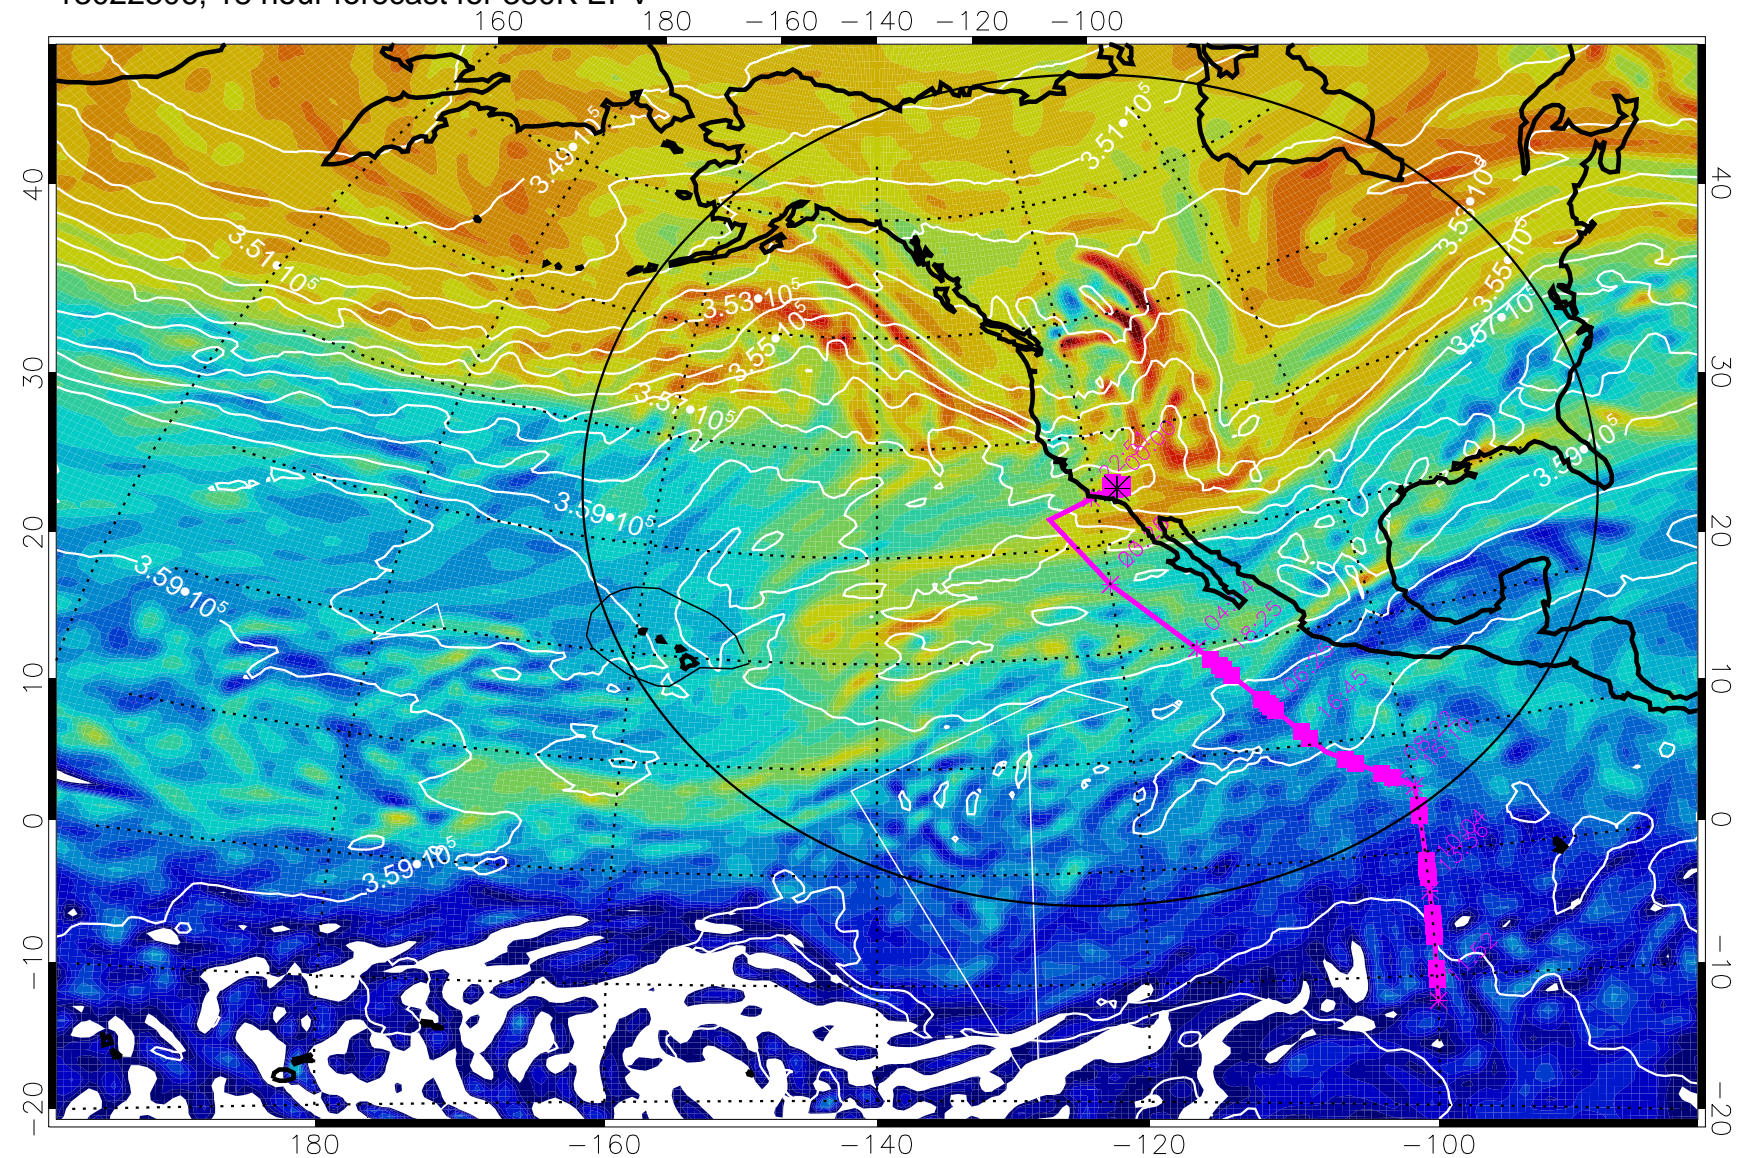

13022218, 6 hour forecast for 380K EPV

160 180 -160 -140 -120 -100

380K Montgomery Streamfunction, white

Range ring of 4055 km -- 13 hours GH round trip

13022300, 12 hour forecast for 380K EPV

380K Montgomery Streamfunction, white

Range ring of 4055 km -- 13 hours GH round trip

13022306, 18 hour forecast for 380K EPV

380K Montgomery Streamfunction, white

Range ring of 4055 km -- 13 hours GH round trip

13022312, 24 hour forecast for 380K EPV

380K Montgomery Streamfunction, white

Range ring of 4055 km -- 13 hours GH round trip

13022400, 36 hour forecast for 380K EPV

380K Montgomery Streamfunction, white

Range ring of 4055 km -- 13 hours GH round trip

13022406, 42 hour forecast for 380K EPV

160 180 -160 -140 -120 -100

380K Montgomery Streamfunction, white

Range ring of 4055 km -- 13 hours GH round trip

13022412, 48 hour forecast for 380K EPV

380K Montgomery Streamfunction, white