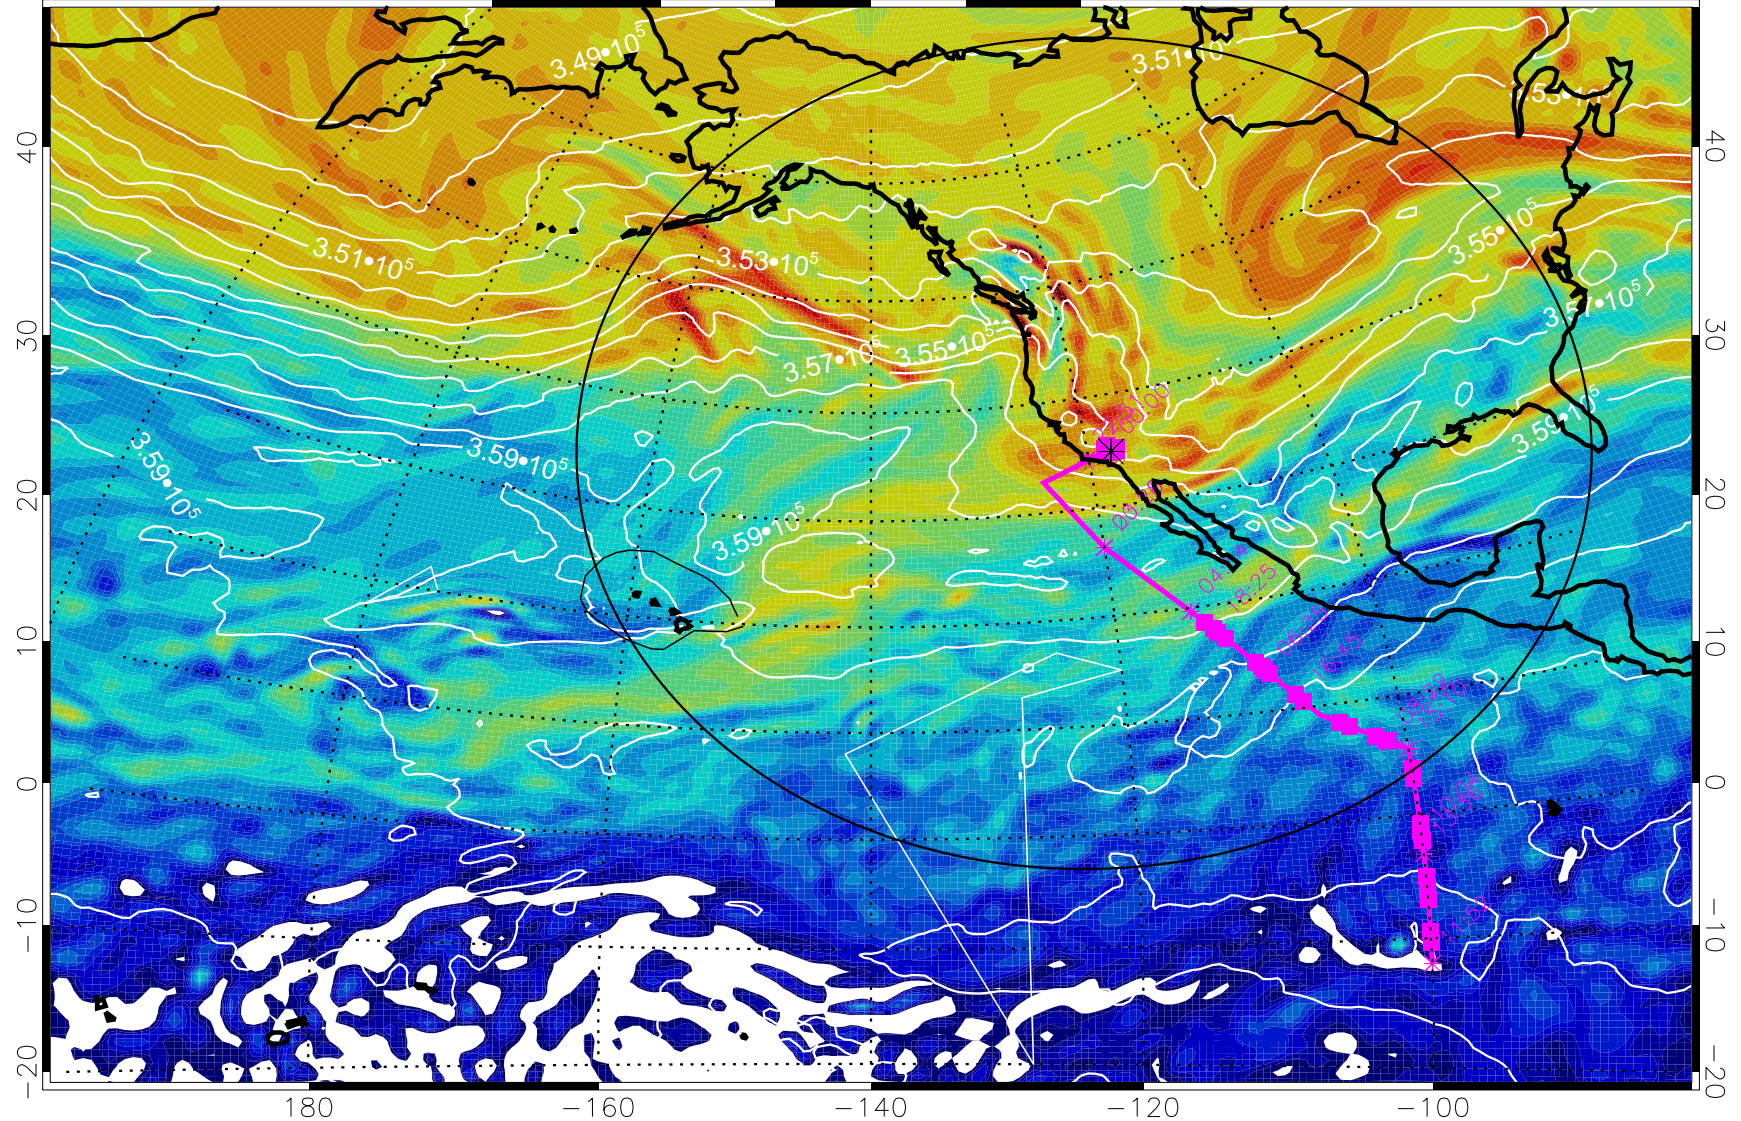

13022218, 6 hour forecast for 380K EPV

160 180 -160 -140 -120 -100

380K Montgomery Streamfunction, white

Range ring of 4055 km -- 13 hours GH round trip

13022300, 12 hour forecast for 380K EPV

380K Montgomery Streamfunction, white

Range ring of 4055 km -- 13 hours GH round trip

13022306, 18 hour forecast for 380K EPV

380K Montgomery Streamfunction, white

Range ring of 4055 km -- 13 hours GH round trip

13022312, 24 hour forecast for 380K EPV

380K Montgomery Streamfunction, white

Range ring of 4055 km -- 13 hours GH round trip

13022400, 36 hour forecast for 380K EPV

380K Montgomery Streamfunction, white

Range ring of 4055 km -- 13 hours GH round trip

13022406, 42 hour forecast for 380K EPV

160 180 -160 -140 -120 -100

380K Montgomery Streamfunction, white

Range ring of 4055 km -- 13 hours GH round trip

13022412, 48 hour forecast for 380K EPV

380K Montgomery Streamfunction, white