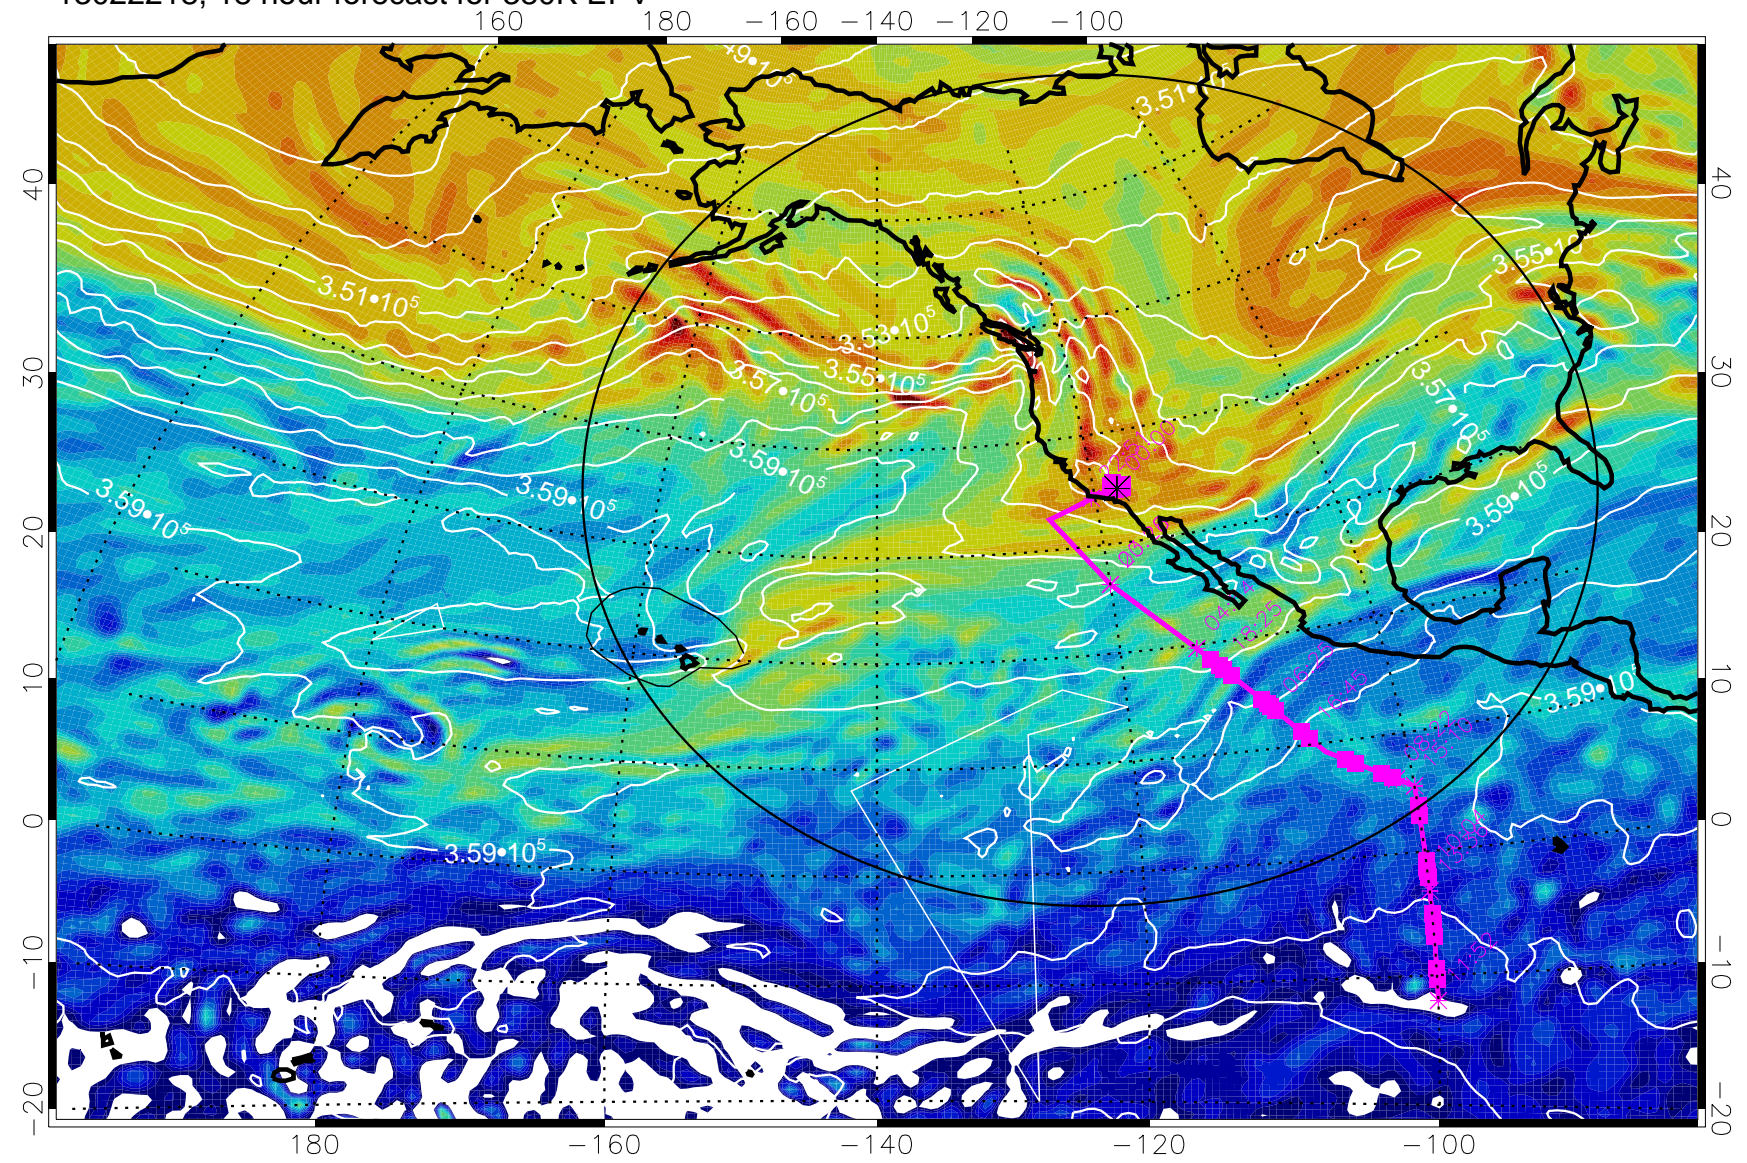

13022212, 12 hour forecast for 380K EPV

380K Montgomery Streamfunction, white

Range ring of 4055 km -- 13 hours GH round trip

13022218, 18 hour forecast for 380K EPV

380K Montgomery Streamfunction, white

Range ring of 4055 km -- 13 hours GH round trip

13022300, 24 hour forecast for 380K EPV

380K Montgomery Streamfunction, white

Range ring of 4055 km -- 13 hours GH round trip

13022306, 30 hour forecast for 380K EPV

160 180 -160 -140 -120 -100

380K Montgomery Streamfunction, white

Range ring of 4055 km -- 13 hours GH round trip

13022312, 36 hour forecast for 380K EPV

380K Montgomery Streamfunction, white

Range ring of 4055 km -- 13 hours GH round trip

13022318, 42 hour forecast for 380K EPV

380K Montgomery Streamfunction, white

Range ring of 4055 km -- 13 hours GH round trip

13022400, 48 hour forecast for 380K EPV

160 180 -160 -140 -120 -100

380K Montgomery Streamfunction, white

Range ring of 4055 km -- 13 hours GH round trip