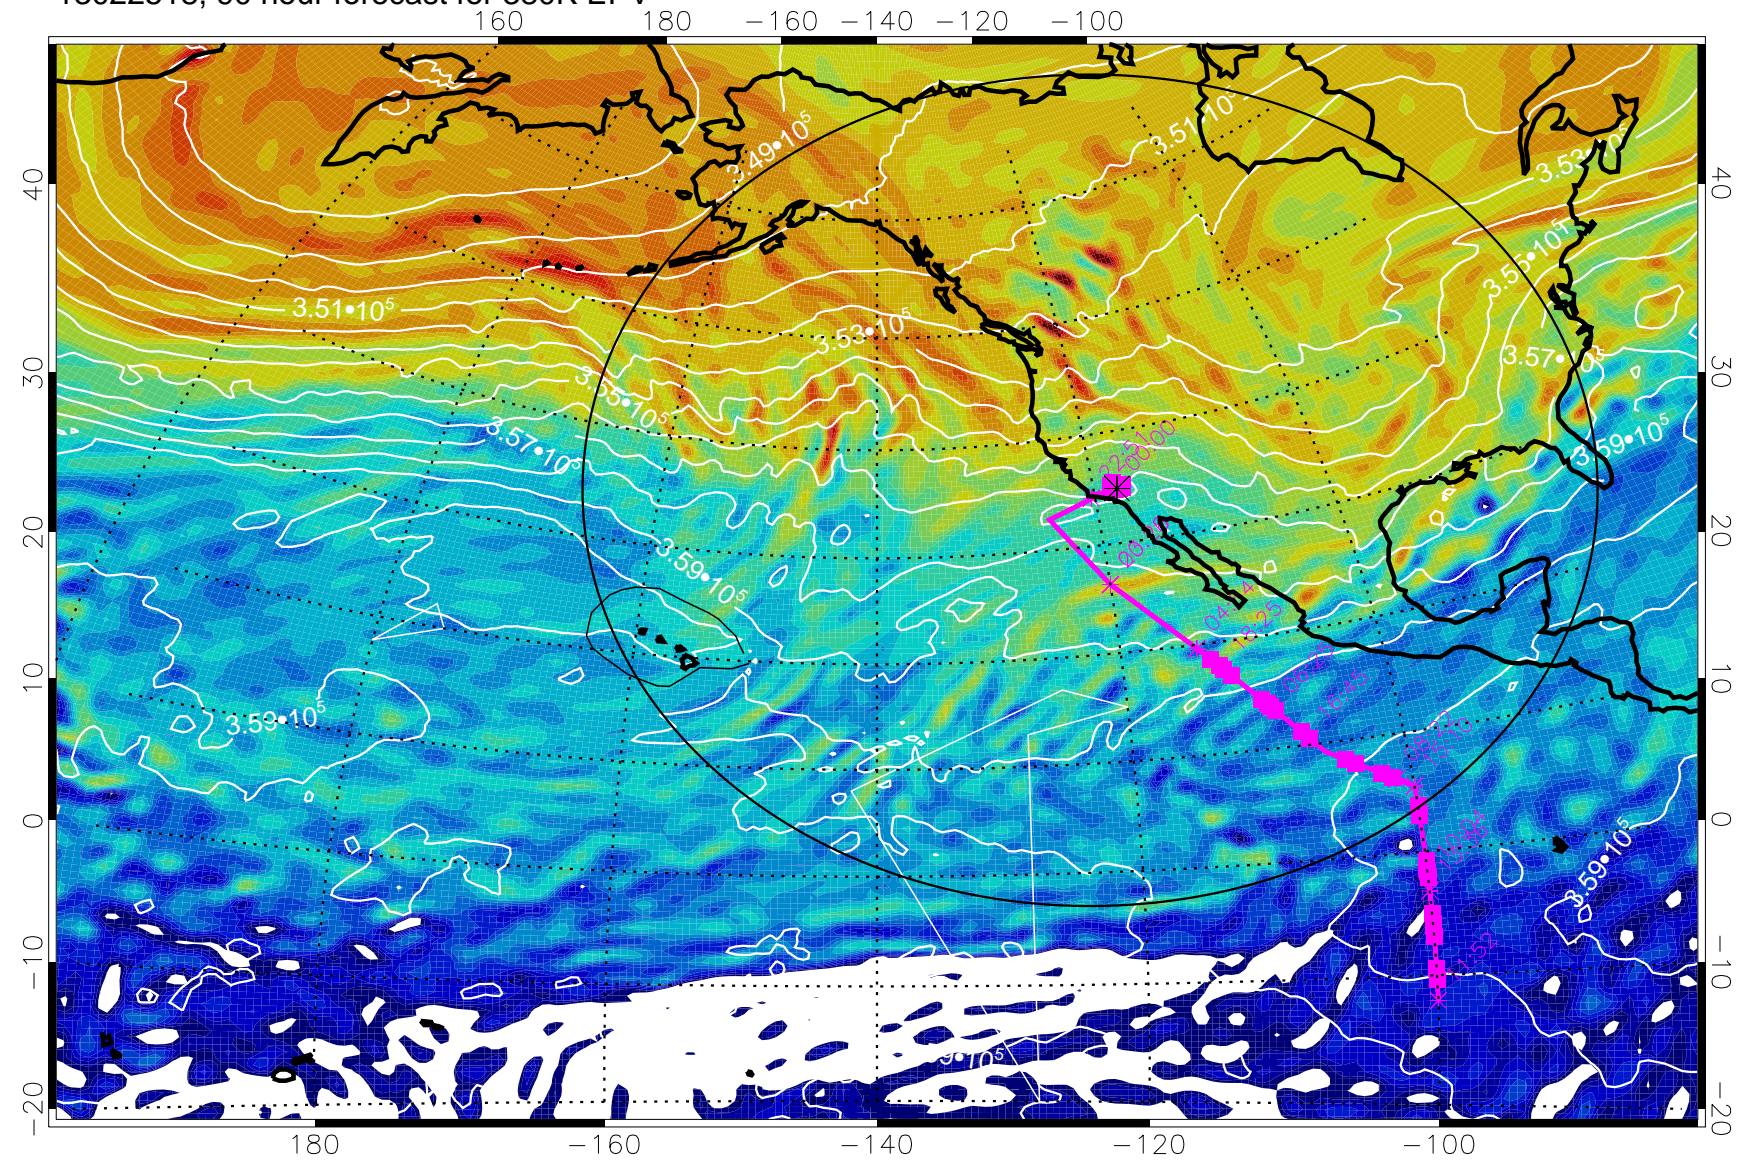

380K Montgomery Streamfunction, white

Range ring of 4055 km -- 13 hours GH round trip

13022500, 72 hour forecast for 380K EPV

160 180 -160 -140 -120 -100

380K Montgomery Streamfunction, white

Range ring of 4055 km -- 13 hours GH round trip

13022512, 84 hour forecast for 380K EPV

380K Montgomery Streamfunction, white

Range ring of 4055 km -- 13 hours GH round trip

13022518, 90 hour forecast for 380K EPV

380K Montgomery Streamfunction, white

Range ring of 4055 km -- 13 hours GH round trip

13022600, 96 hour forecast for 380K EPV

380K Montgomery Streamfunction, white

Range ring of 4055 km -- 13 hours GH round trip

13022606, 102 hour forecast for 380K EPV

160 180 -160 -140 -120 -100

380K Montgomery Streamfunction, white

Range ring of 4055 km -- 13 hours GH round trip

13022612, 108 hour forecast for 380K EPV

380K Montgomery Streamfunction, white

Range ring of 4055 km -- 13 hours GH round trip

13022618, 114 hour forecast for 380K EPV