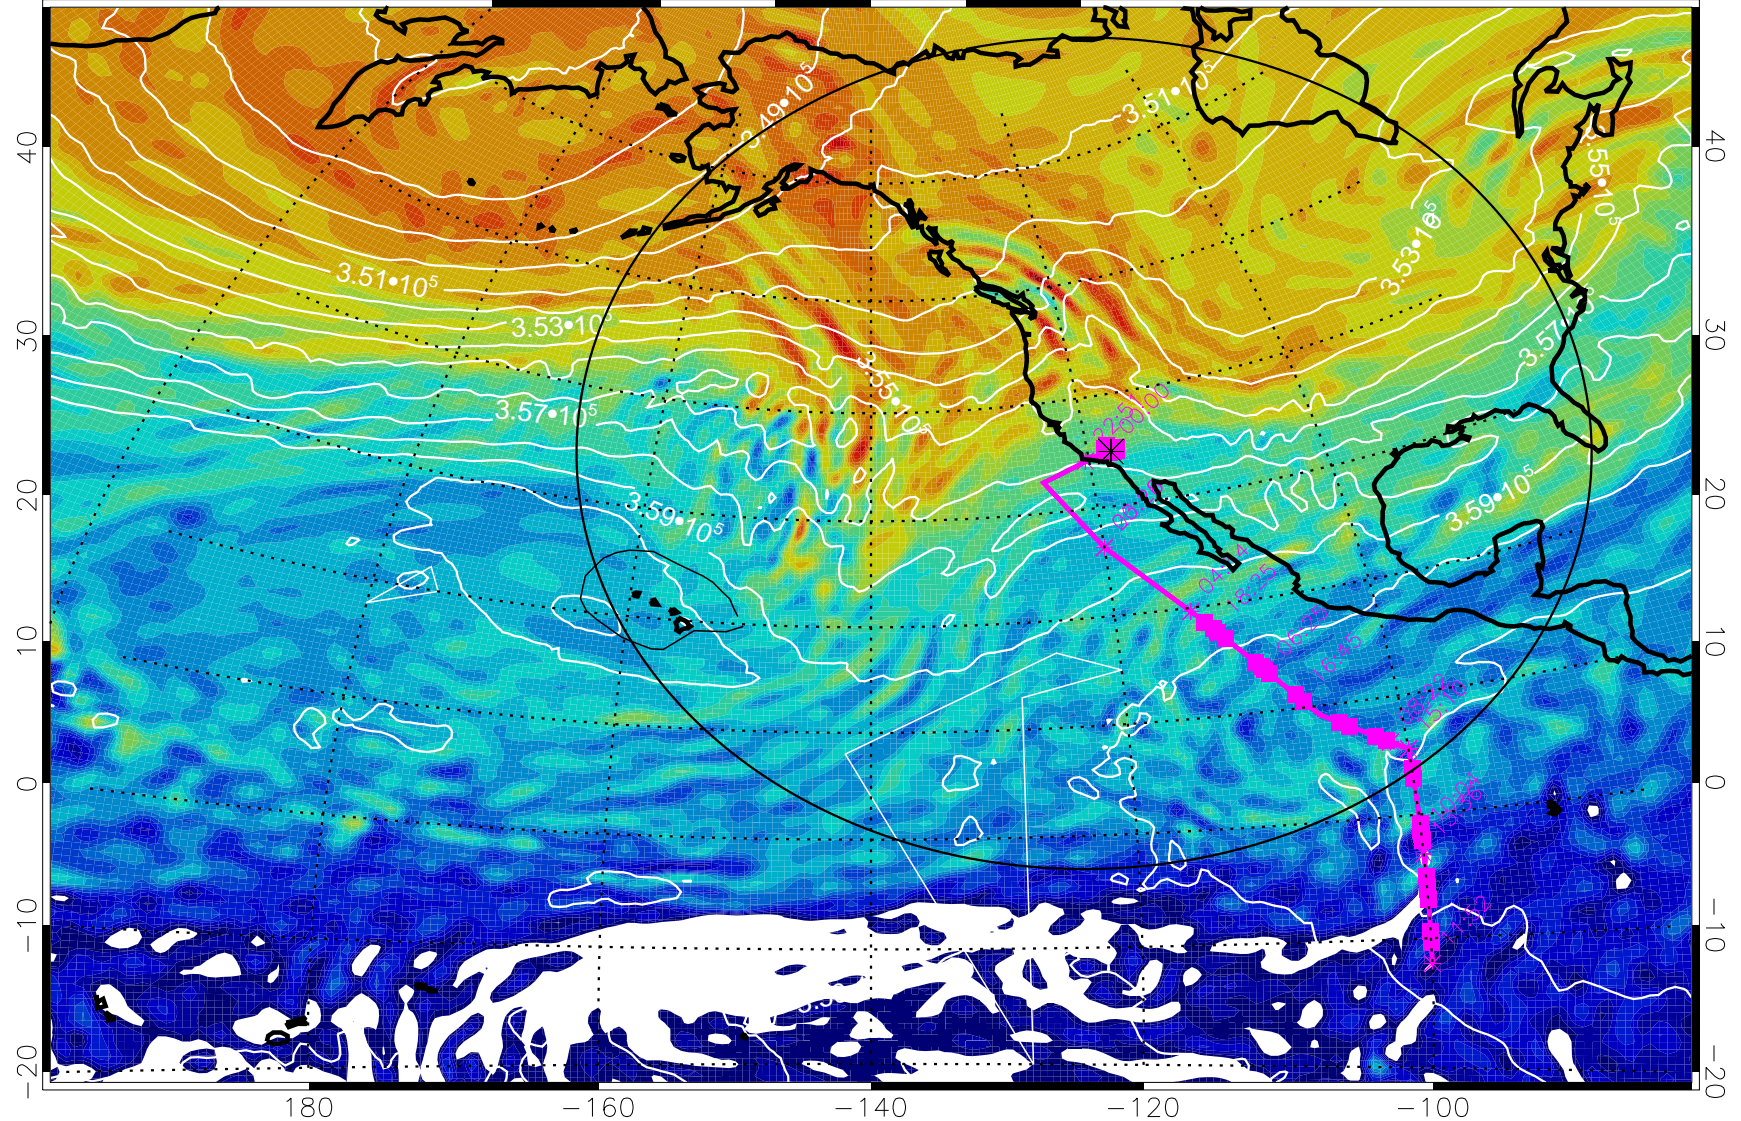

13022600, 96 hour forecast for 380K EPV

380K Montgomery Streamfunction, white

Range ring of 4055 km -- 13 hours GH round trip

13022606, 102 hour forecast for 380K EPV

160 180 -160 -140 -120 -100

380K Montgomery Streamfunction, white

Range ring of 4055 km -- 13 hours GH round trip

13022612, 108 hour forecast for 380K EPV

380K Montgomery Streamfunction, white

Range ring of 4055 km -- 13 hours GH round trip

13022618, 114 hour forecast for 380K EPV

160 180 -160 -140 -120 -100

13022700, 120 hour forecast for 380K EPV

160 180 -160 -140 -120 -100

380K Montgomery Streamfunction, white

Range ring of 4055 km -- 13 hours GH round trip