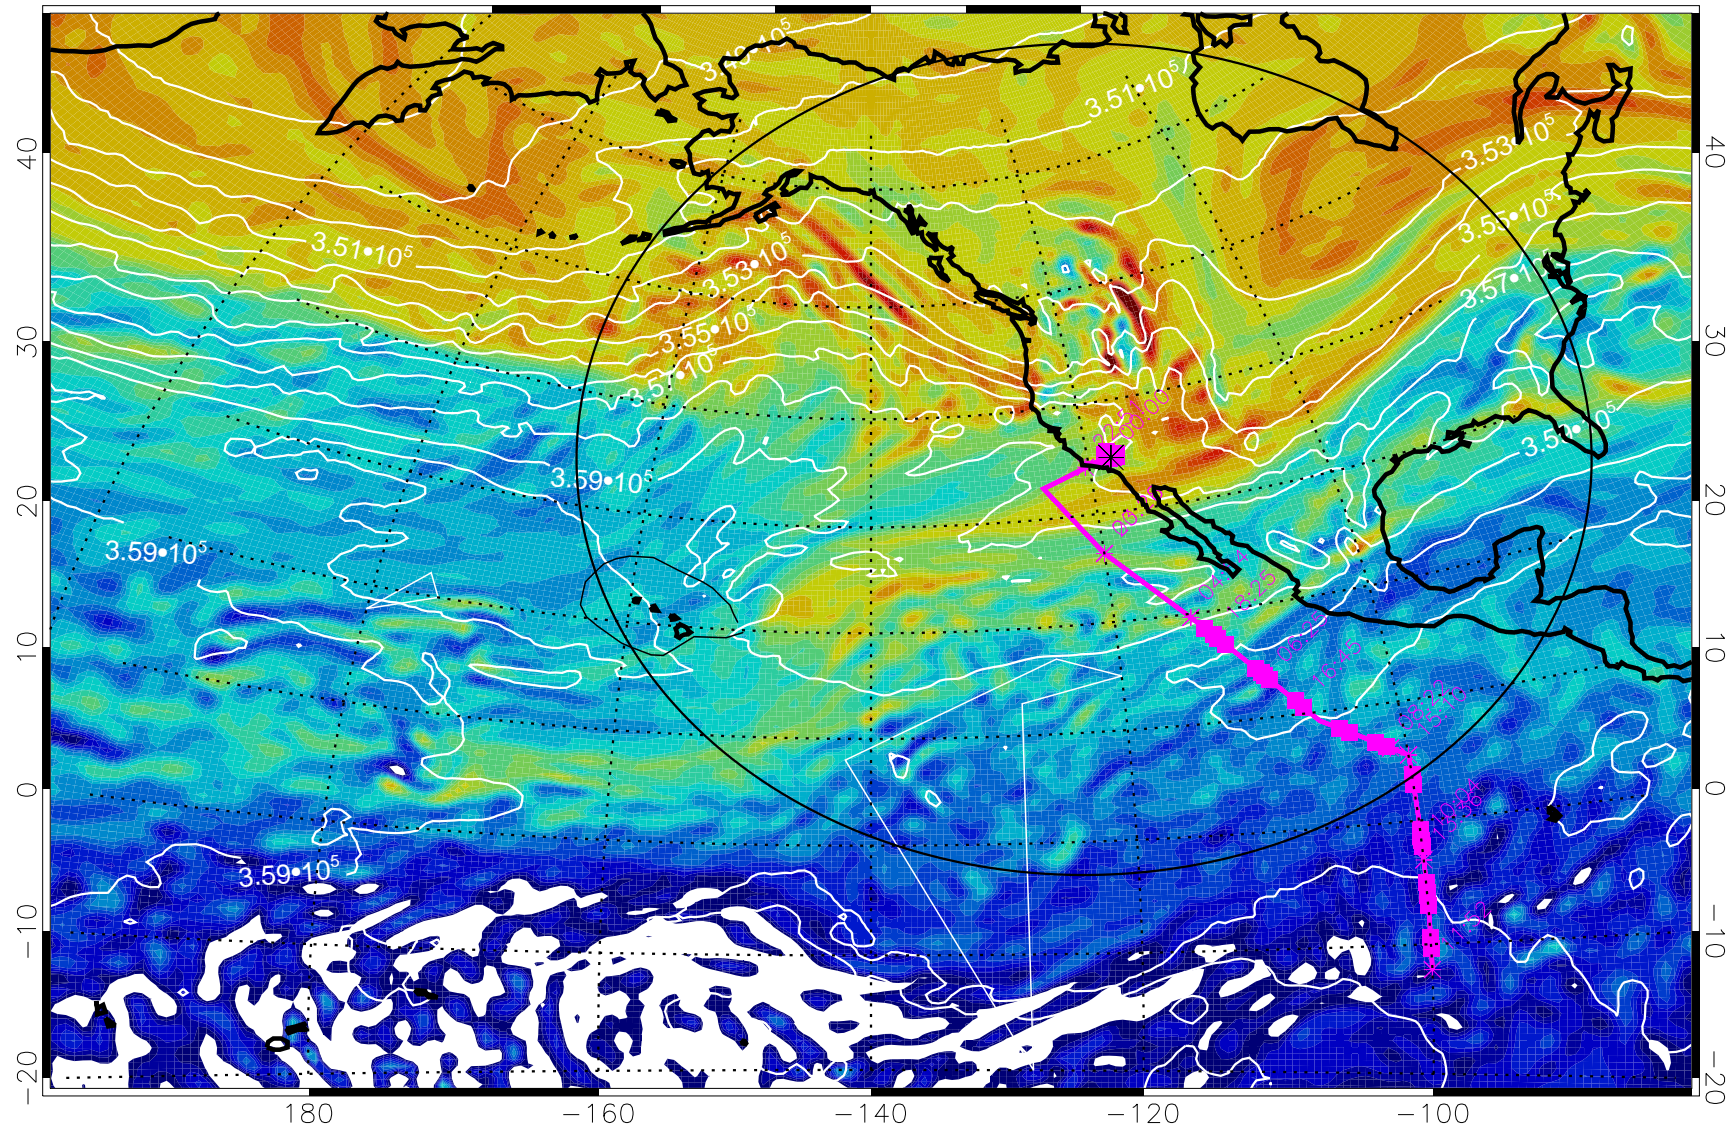

13022300, 24 hour forecast for 380K EPV

380K Montgomery Streamfunction, white

Range ring of 4055 km -- 13 hours GH round trip

13022306, 30 hour forecast for 380K EPV

160 180 -160 -140 -120 -100

380K Montgomery Streamfunction, white

Range ring of 4055 km -- 13 hours GH round trip

13022312, 36 hour forecast for 380K EPV

380K Montgomery Streamfunction, white

Range ring of 4055 km -- 13 hours GH round trip

13022318, 42 hour forecast for 380K EPV

380K Montgomery Streamfunction, white

Range ring of 4055 km -- 13 hours GH round trip

13022400, 48 hour forecast for 380K EPV

160 180 -160 -140 -120 -100

380K Montgomery Streamfunction, white

Range ring of 4055 km -- 13 hours GH round trip

13022406, 54 hour forecast for 380K EPV

380K Montgomery Streamfunction, white

Range ring of 4055 km -- 13 hours GH round trip

13022412, 60 hour forecast for 380K EPV

160 180 -160 -140 -120 -100

380K Montgomery Streamfunction, white