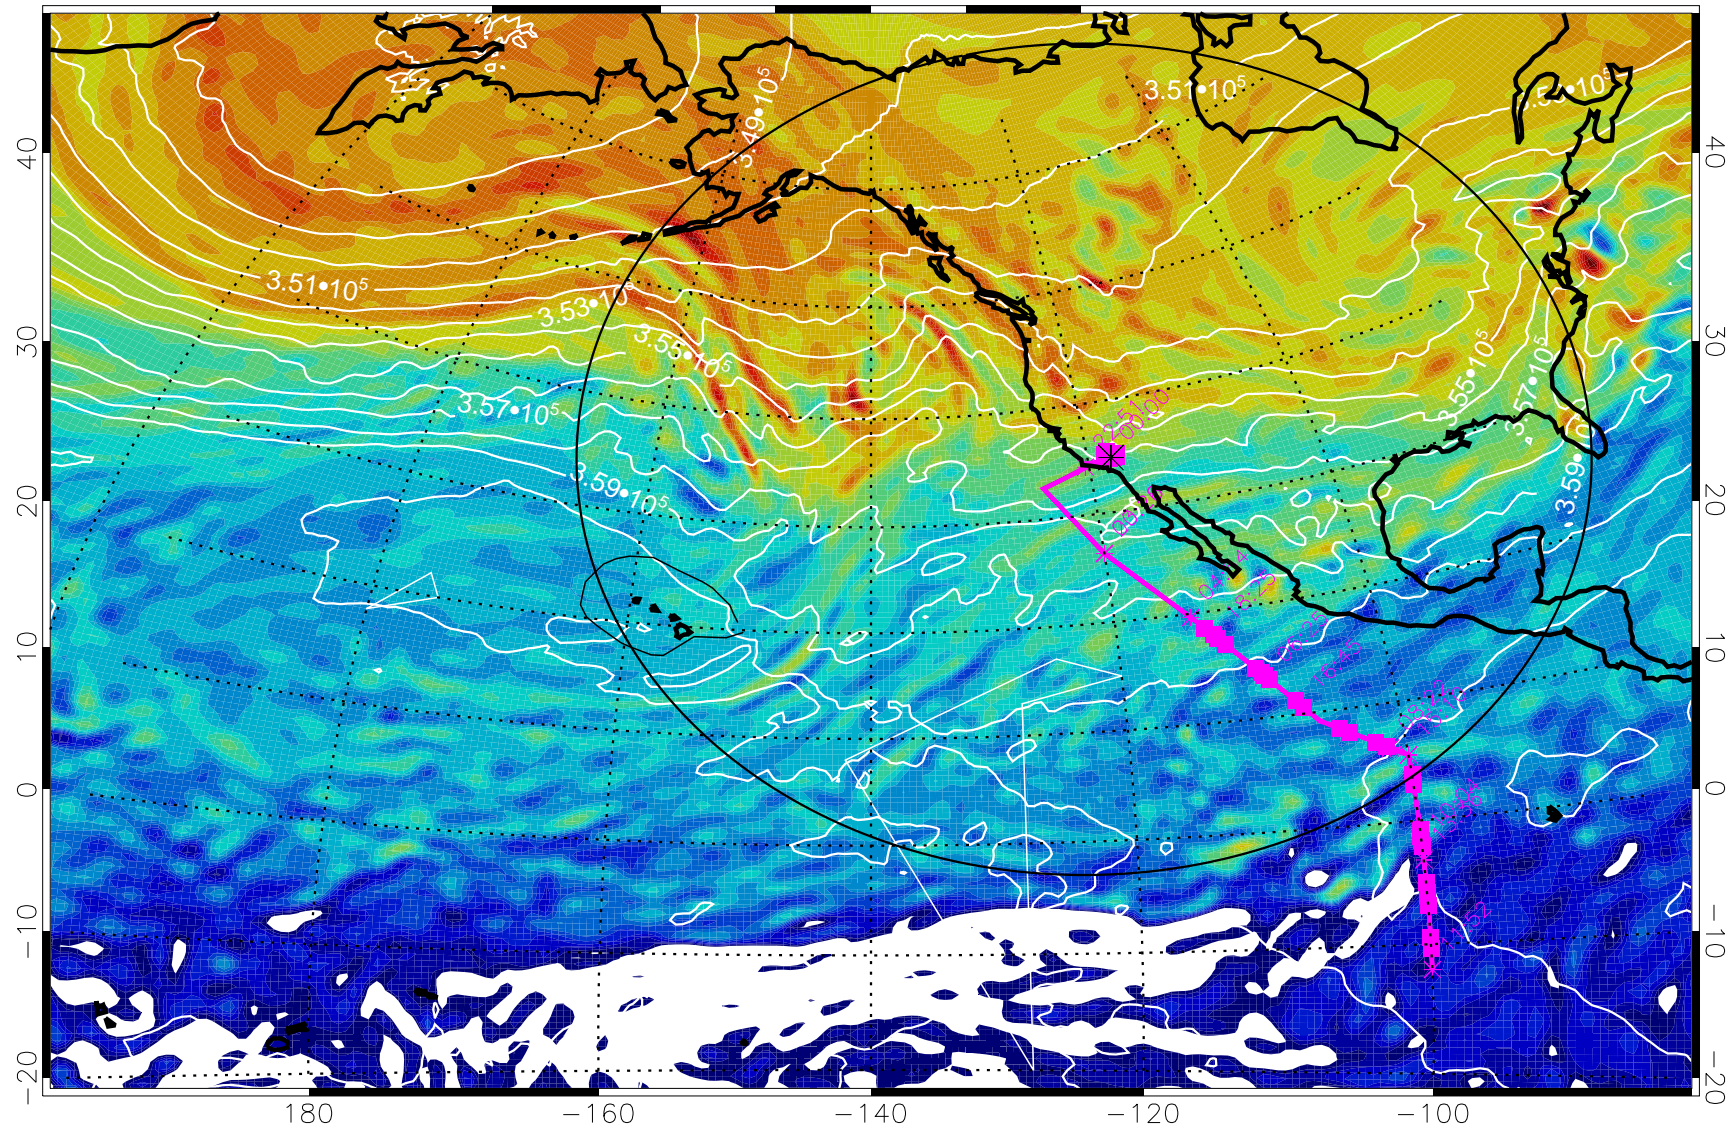

13022512, 84 hour forecast for 380K EPV

380K Montgomery Streamfunction, white

Range ring of 4055 km -- 13 hours GH round trip

13022518, 90 hour forecast for 380K EPV

380K Montgomery Streamfunction, white

Range ring of 4055 km -- 13 hours GH round trip

13022600, 96 hour forecast for 380K EPV

380K Montgomery Streamfunction, white

Range ring of 4055 km -- 13 hours GH round trip

13022606, 102 hour forecast for 380K EPV

160 180 -160 -140 -120 -100

380K Montgomery Streamfunction, white

Range ring of 4055 km -- 13 hours GH round trip

13022612, 108 hour forecast for 380K EPV

380K Montgomery Streamfunction, white

Range ring of 4055 km -- 13 hours GH round trip

13022618, 114 hour forecast for 380K EPV

160 180 -160 -140 -120 -100

13022700, 120 hour forecast for 380K EPV

160 180 -160 -140 -120 -100

380K Montgomery Streamfunction, white

Range ring of 4055 km -- 13 hours GH round trip