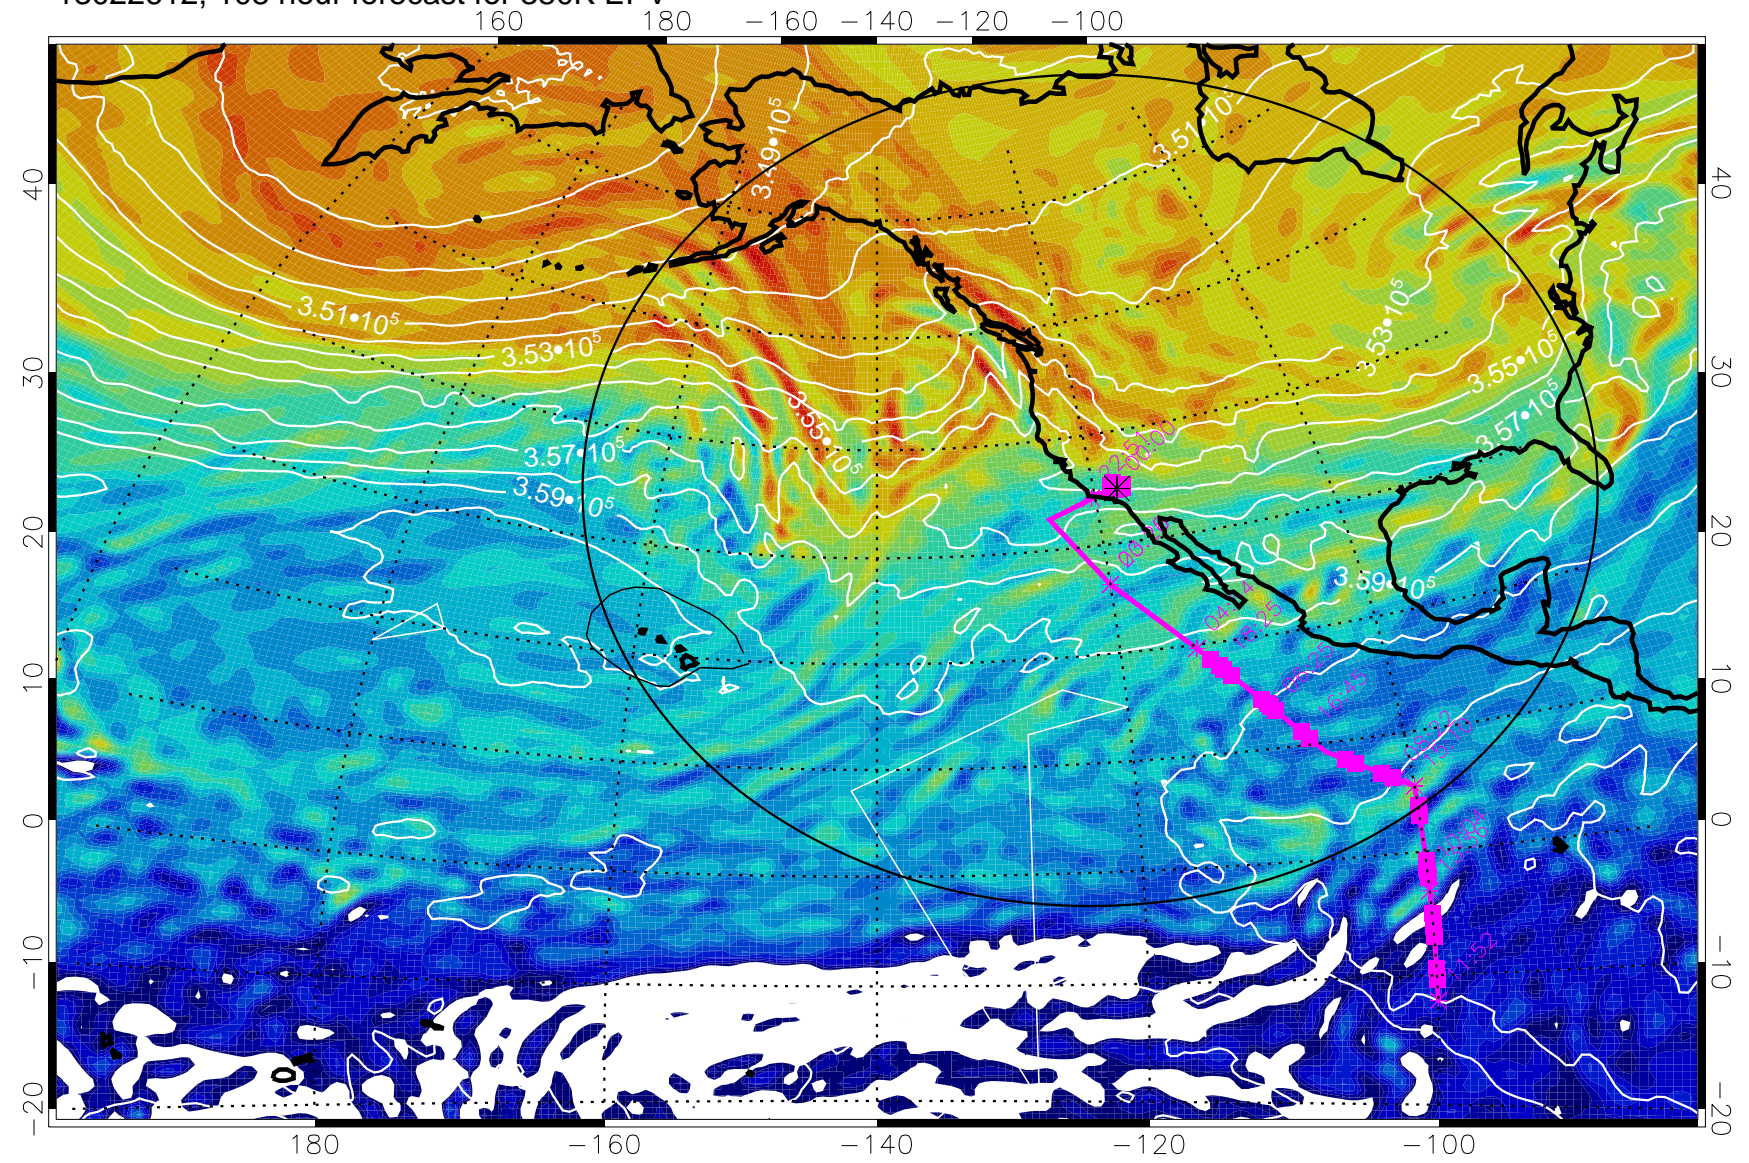

13022512, 84 hour forecast for 380K EPV

380K Montgomery Streamfunction, white

Range ring of 4055 km -- 13 hours GH round trip

13022518, 90 hour forecast for 380K EPV

380K Montgomery Streamfunction, white

Range ring of 4055 km -- 13 hours GH round trip

13022600, 96 hour forecast for 380K EPV

380K Montgomery Streamfunction, white

Range ring of 4055 km -- 13 hours GH round trip

13022606, 102 hour forecast for 380K EPV

160 180 -160 -140 -120 -100

380K Montgomery Streamfunction, white

Range ring of 4055 km -- 13 hours GH round trip

13022612, 108 hour forecast for 380K EPV

380K Montgomery Streamfunction, white

Range ring of 4055 km -- 13 hours GH round trip

13022618, 114 hour forecast for 380K EPV

160 180 -160 -140 -120 -100

13022700, 120 hour forecast for 380K EPV

160 180 -160 -140 -120 -100

380K Montgomery Streamfunction, white

Range ring of 4055 km -- 13 hours GH round trip