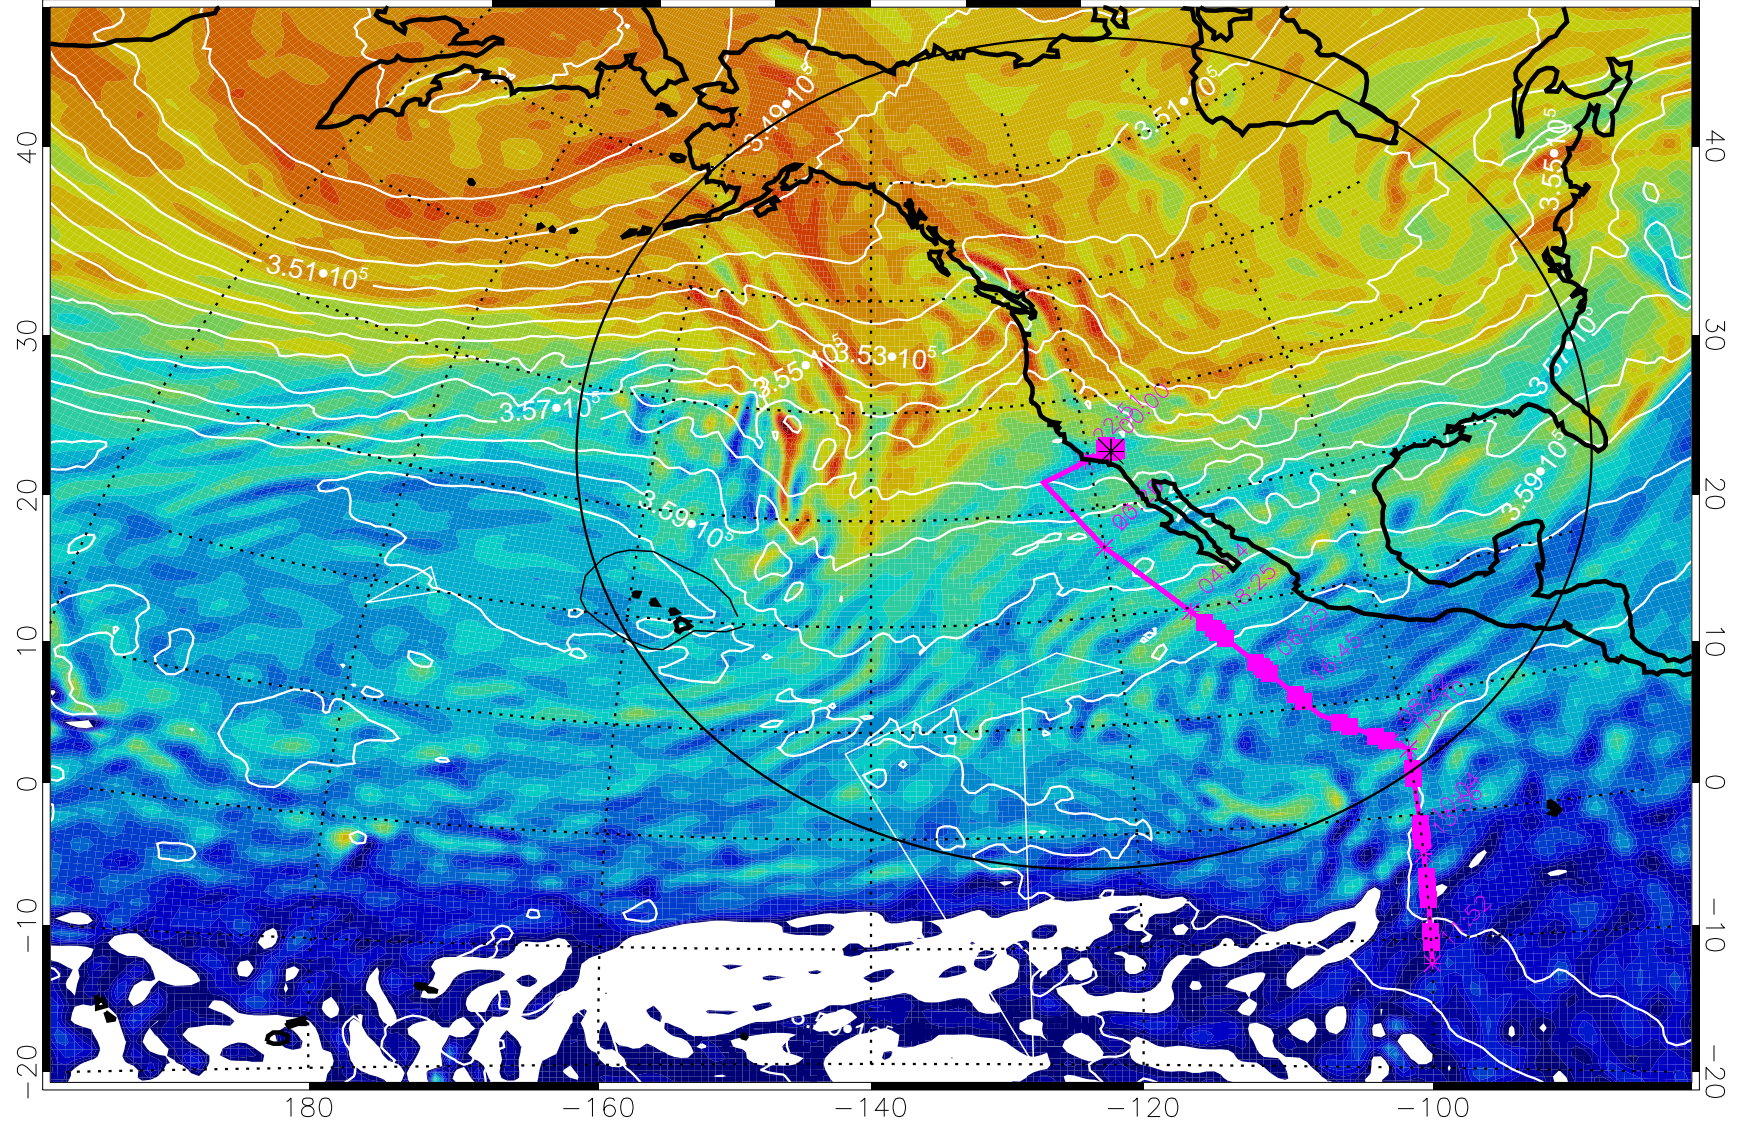

13022600, 96 hour forecast for 380K EPV

380K Montgomery Streamfunction, white

Range ring of 4055 km -- 13 hours GH round trip

13022606, 102 hour forecast for 380K EPV

160 180 -160 -140 -120 -100

380K Montgomery Streamfunction, white

Range ring of 4055 km -- 13 hours GH round trip

13022612, 108 hour forecast for 380K EPV

380K Montgomery Streamfunction, white

Range ring of 4055 km -- 13 hours GH round trip

13022618, 114 hour forecast for 380K EPV

160 180 -160 -140 -120 -100

13022700, 120 hour forecast for 380K EPV

160 180 -160 -140 -120 -100

380K Montgomery Streamfunction, white

Range ring of 4055 km -- 13 hours GH round trip