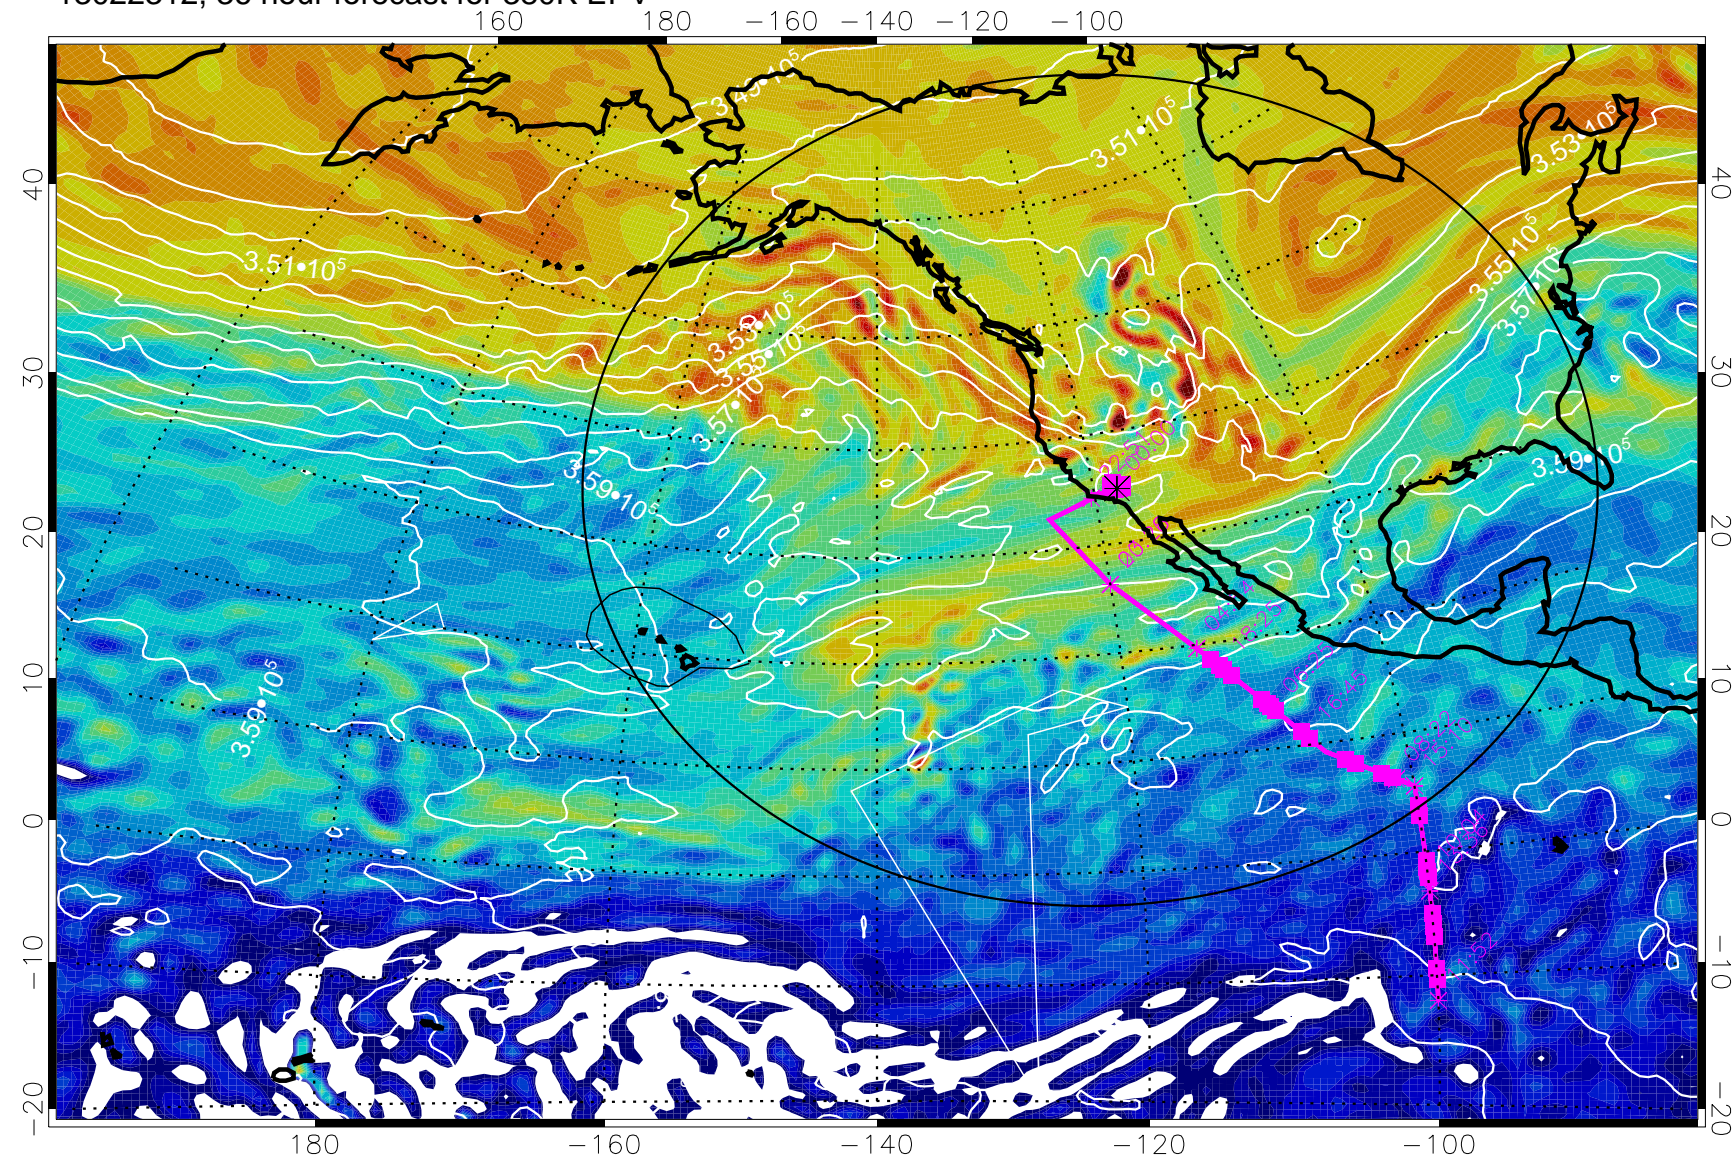

13022300, 24 hour forecast for 380K EPV

380K Montgomery Streamfunction, white

Range ring of 4055 km -- 13 hours GH round trip

13022306, 30 hour forecast for 380K EPV

160 180 -160 -140 -120 -100

380K Montgomery Streamfunction, white

Range ring of 4055 km -- 13 hours GH round trip

13022312, 36 hour forecast for 380K EPV

380K Montgomery Streamfunction, white

Range ring of 4055 km -- 13 hours GH round trip

13022318, 42 hour forecast for 380K EPV

380K Montgomery Streamfunction, white

Range ring of 4055 km -- 13 hours GH round trip

13022400, 48 hour forecast for 380K EPV

160 180 -160 -140 -120 -100

380K Montgomery Streamfunction, white

Range ring of 4055 km -- 13 hours GH round trip

13022406, 54 hour forecast for 380K EPV

380K Montgomery Streamfunction, white

Range ring of 4055 km -- 13 hours GH round trip

13022412, 60 hour forecast for 380K EPV

160 180 -160 -140 -120 -100

380K Montgomery Streamfunction, white