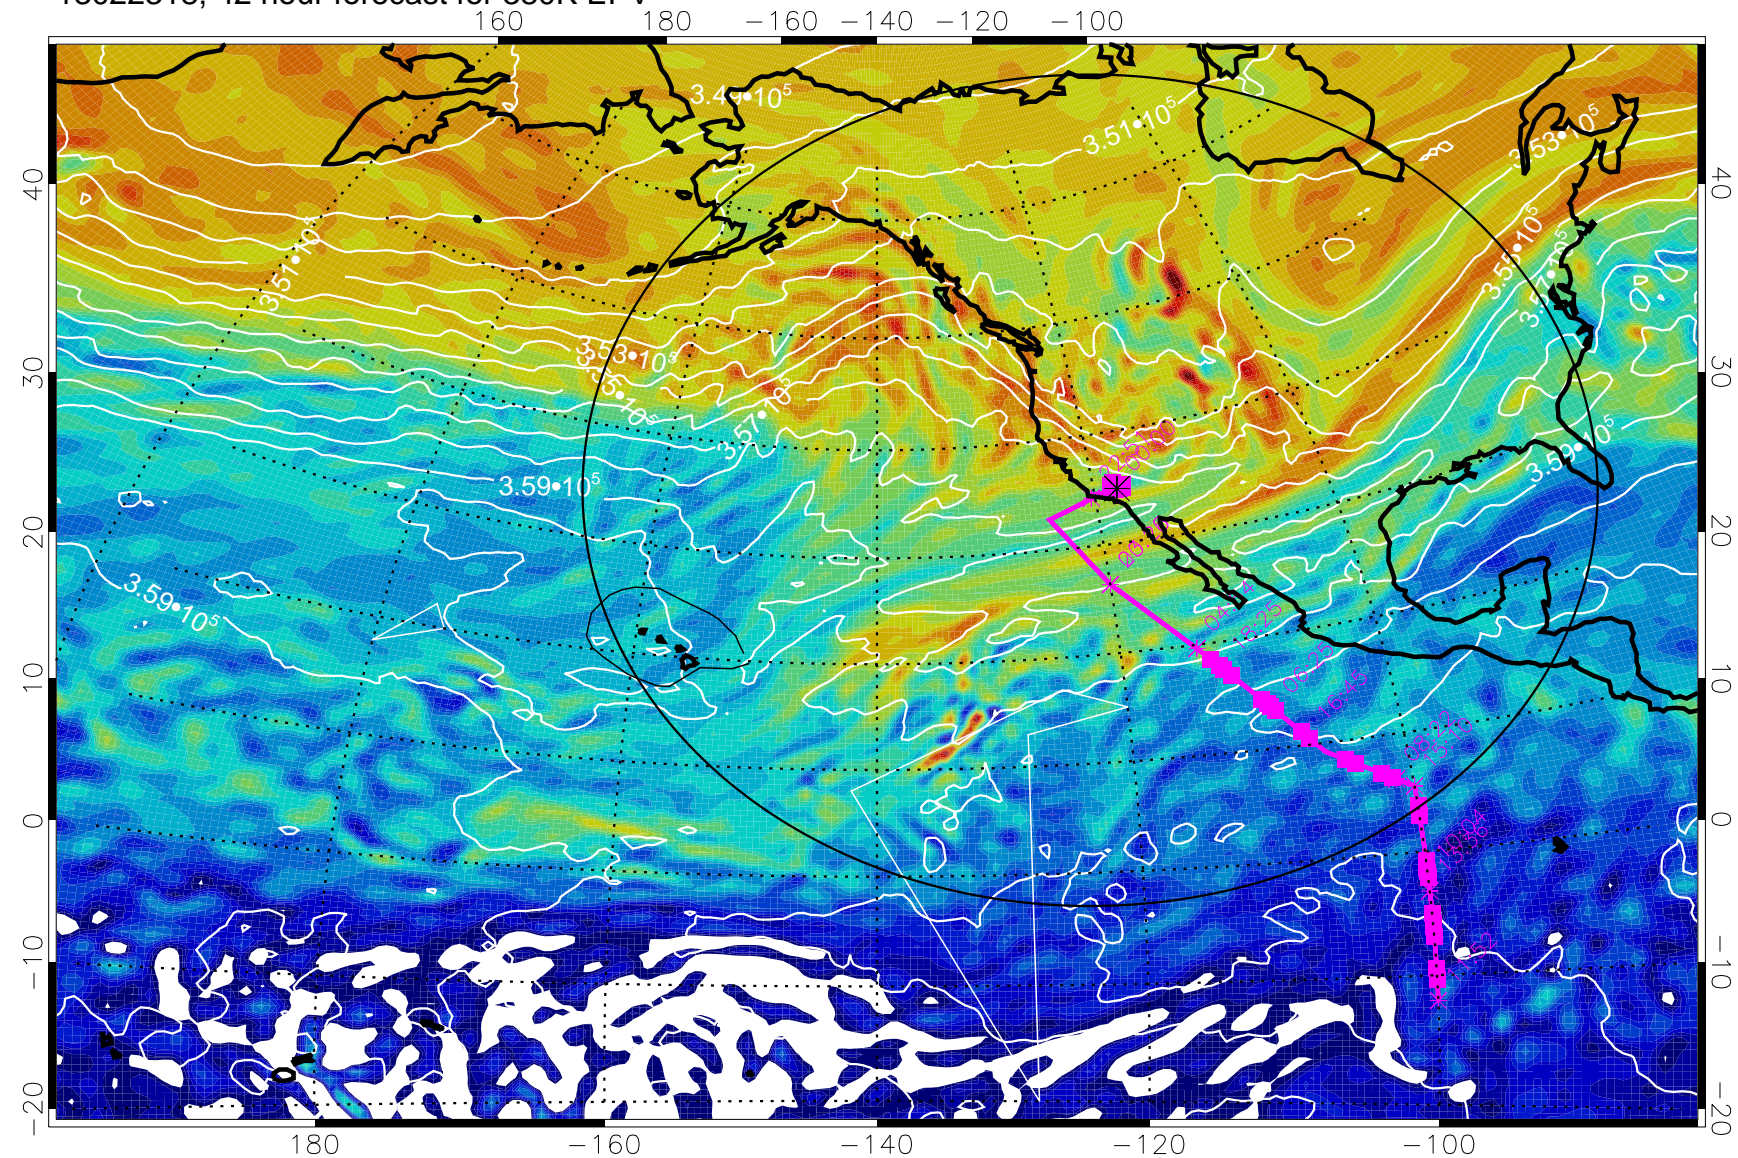

13022300, 24 hour forecast for 380K EPV

380K Montgomery Streamfunction, white

Range ring of 4055 km -- 13 hours GH round trip

13022306, 30 hour forecast for 380K EPV

160 180 -160 -140 -120 -100

380K Montgomery Streamfunction, white

Range ring of 4055 km -- 13 hours GH round trip

13022312, 36 hour forecast for 380K EPV

380K Montgomery Streamfunction, white

Range ring of 4055 km -- 13 hours GH round trip

13022318, 42 hour forecast for 380K EPV

380K Montgomery Streamfunction, white

Range ring of 4055 km -- 13 hours GH round trip

13022400, 48 hour forecast for 380K EPV

160 180 -160 -140 -120 -100

380K Montgomery Streamfunction, white

Range ring of 4055 km -- 13 hours GH round trip

13022406, 54 hour forecast for 380K EPV

380K Montgomery Streamfunction, white

Range ring of 4055 km -- 13 hours GH round trip

13022412, 60 hour forecast for 380K EPV

160 180 -160 -140 -120 -100

380K Montgomery Streamfunction, white