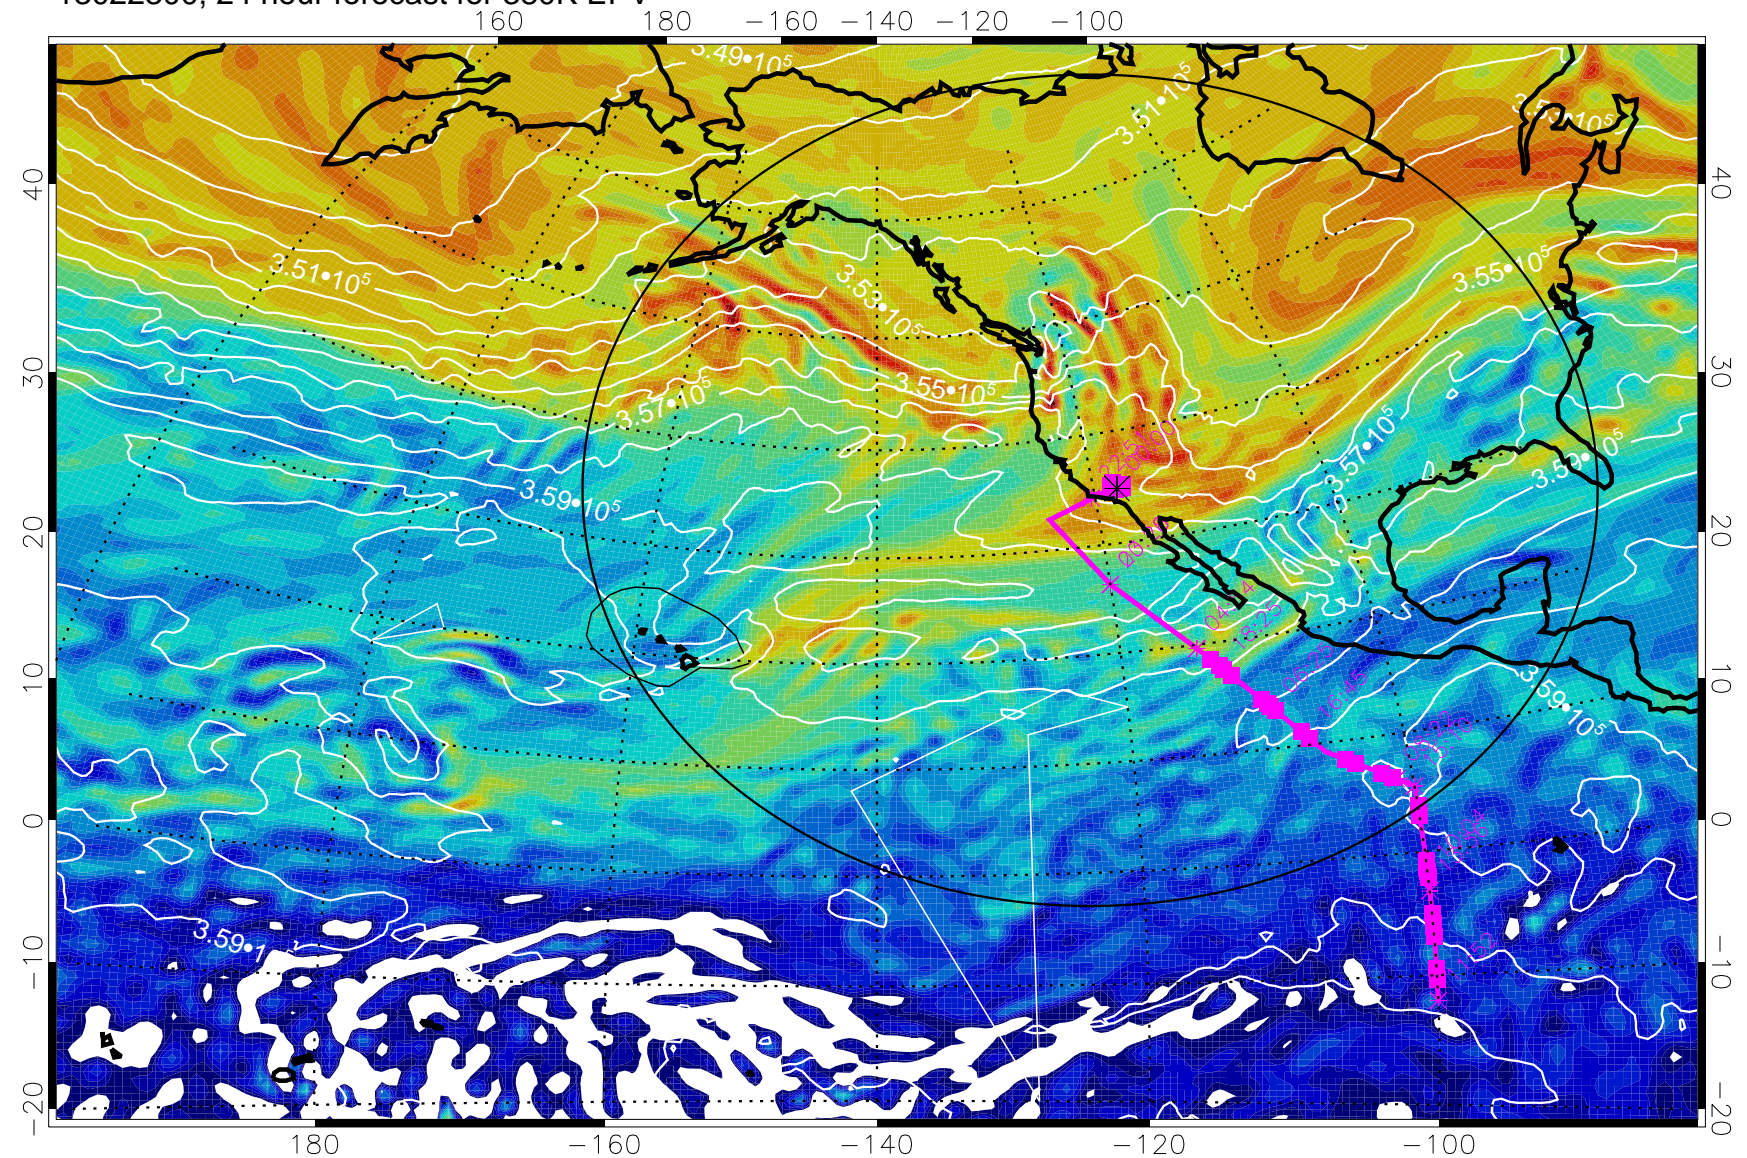

13022212, 12 hour forecast for 380K EPV

380K Montgomery Streamfunction, white

Range ring of 4055 km -- 13 hours GH round trip

13022218, 18 hour forecast for 380K EPV

380K Montgomery Streamfunction, white

Range ring of 4055 km -- 13 hours GH round trip

13022300, 24 hour forecast for 380K EPV

380K Montgomery Streamfunction, white

Range ring of 4055 km -- 13 hours GH round trip

13022306, 30 hour forecast for 380K EPV

160 180 -160 -140 -120 -100

380K Montgomery Streamfunction, white

Range ring of 4055 km -- 13 hours GH round trip

13022312, 36 hour forecast for 380K EPV

380K Montgomery Streamfunction, white

Range ring of 4055 km -- 13 hours GH round trip

13022318, 42 hour forecast for 380K EPV

380K Montgomery Streamfunction, white

Range ring of 4055 km -- 13 hours GH round trip

13022400, 48 hour forecast for 380K EPV

160 180 -160 -140 -120 -100

380K Montgomery Streamfunction, white

Range ring of 4055 km -- 13 hours GH round trip