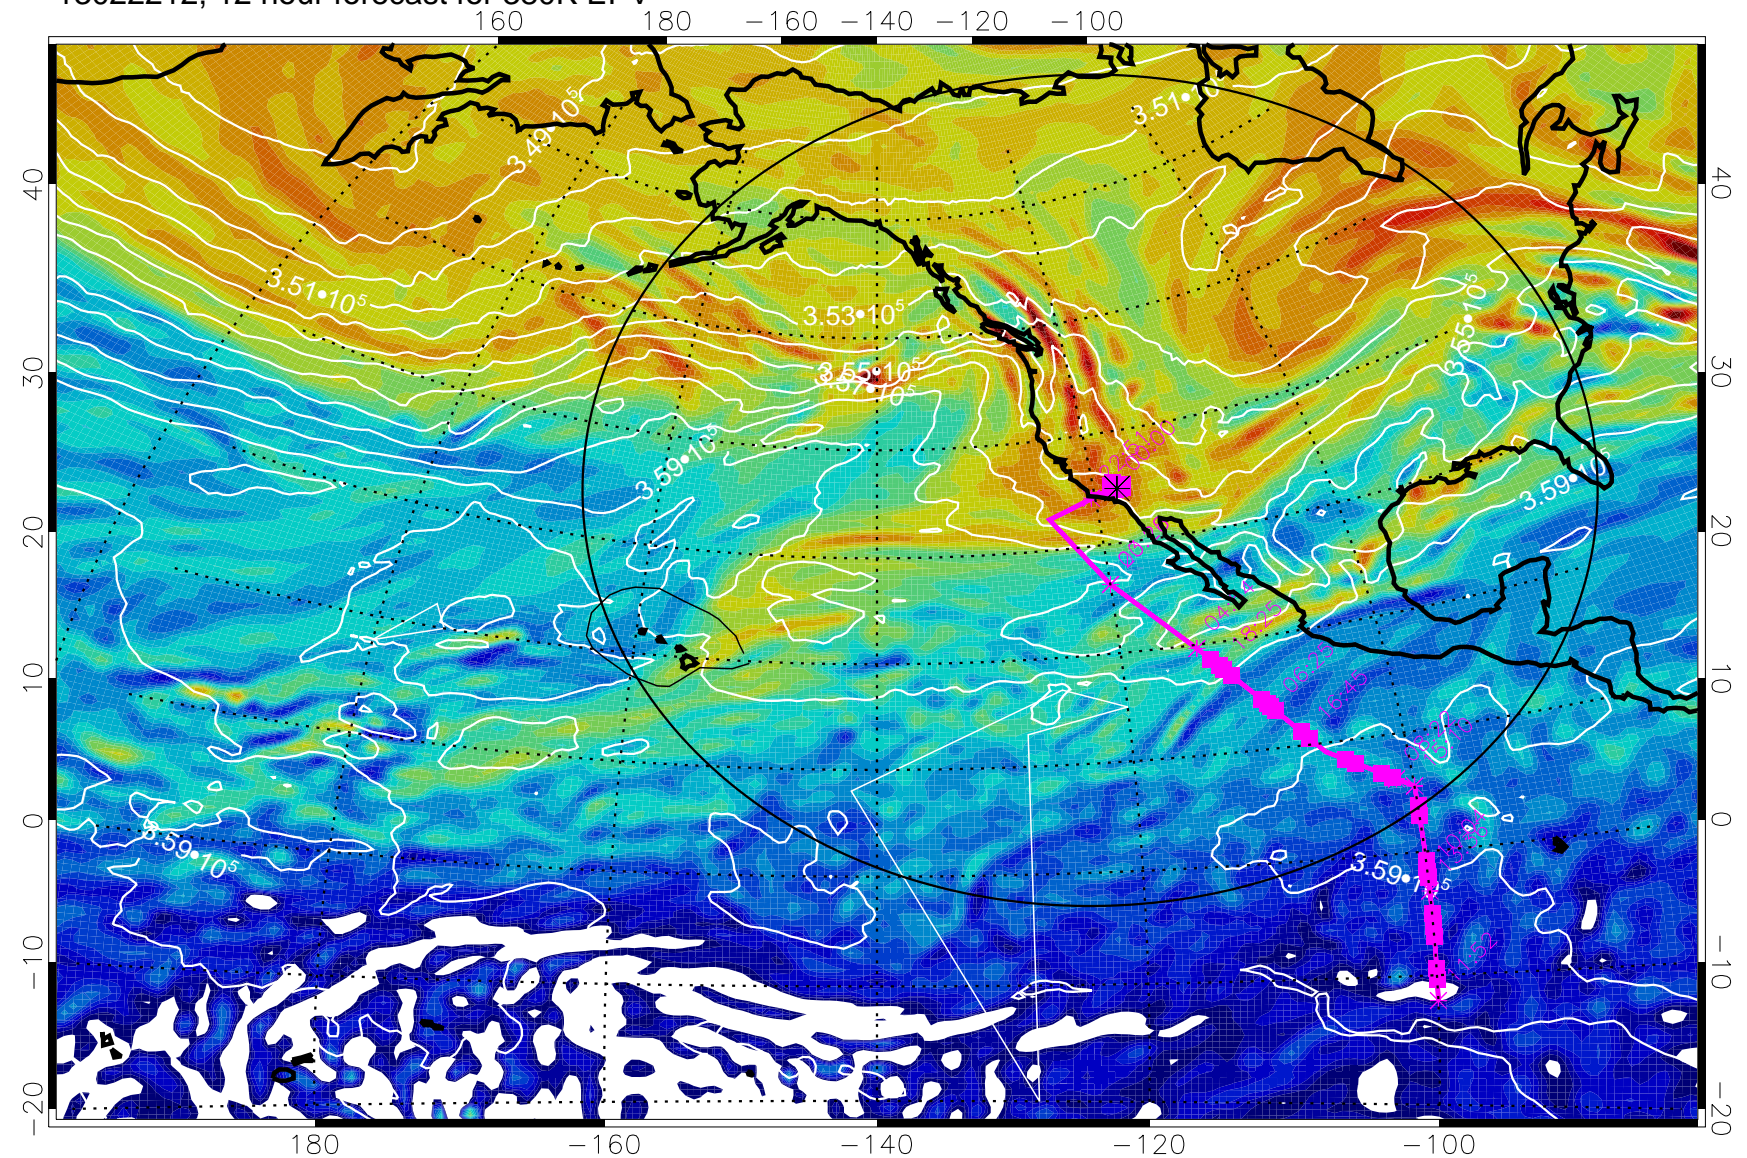

13022212, 12 hour forecast for 380K EPV

380K Montgomery Streamfunction, white

Range ring of 4055 km -- 13 hours GH round trip

13022218, 18 hour forecast for 380K EPV

380K Montgomery Streamfunction, white

Range ring of 4055 km -- 13 hours GH round trip

13022300, 24 hour forecast for 380K EPV

380K Montgomery Streamfunction, white

Range ring of 4055 km -- 13 hours GH round trip

13022306, 30 hour forecast for 380K EPV

160 180 -160 -140 -120 -100

380K Montgomery Streamfunction, white

Range ring of 4055 km -- 13 hours GH round trip

13022312, 36 hour forecast for 380K EPV

380K Montgomery Streamfunction, white

Range ring of 4055 km -- 13 hours GH round trip

13022318, 42 hour forecast for 380K EPV

380K Montgomery Streamfunction, white

Range ring of 4055 km -- 13 hours GH round trip

13022400, 48 hour forecast for 380K EPV

160 180 -160 -140 -120 -100

380K Montgomery Streamfunction, white

Range ring of 4055 km -- 13 hours GH round trip