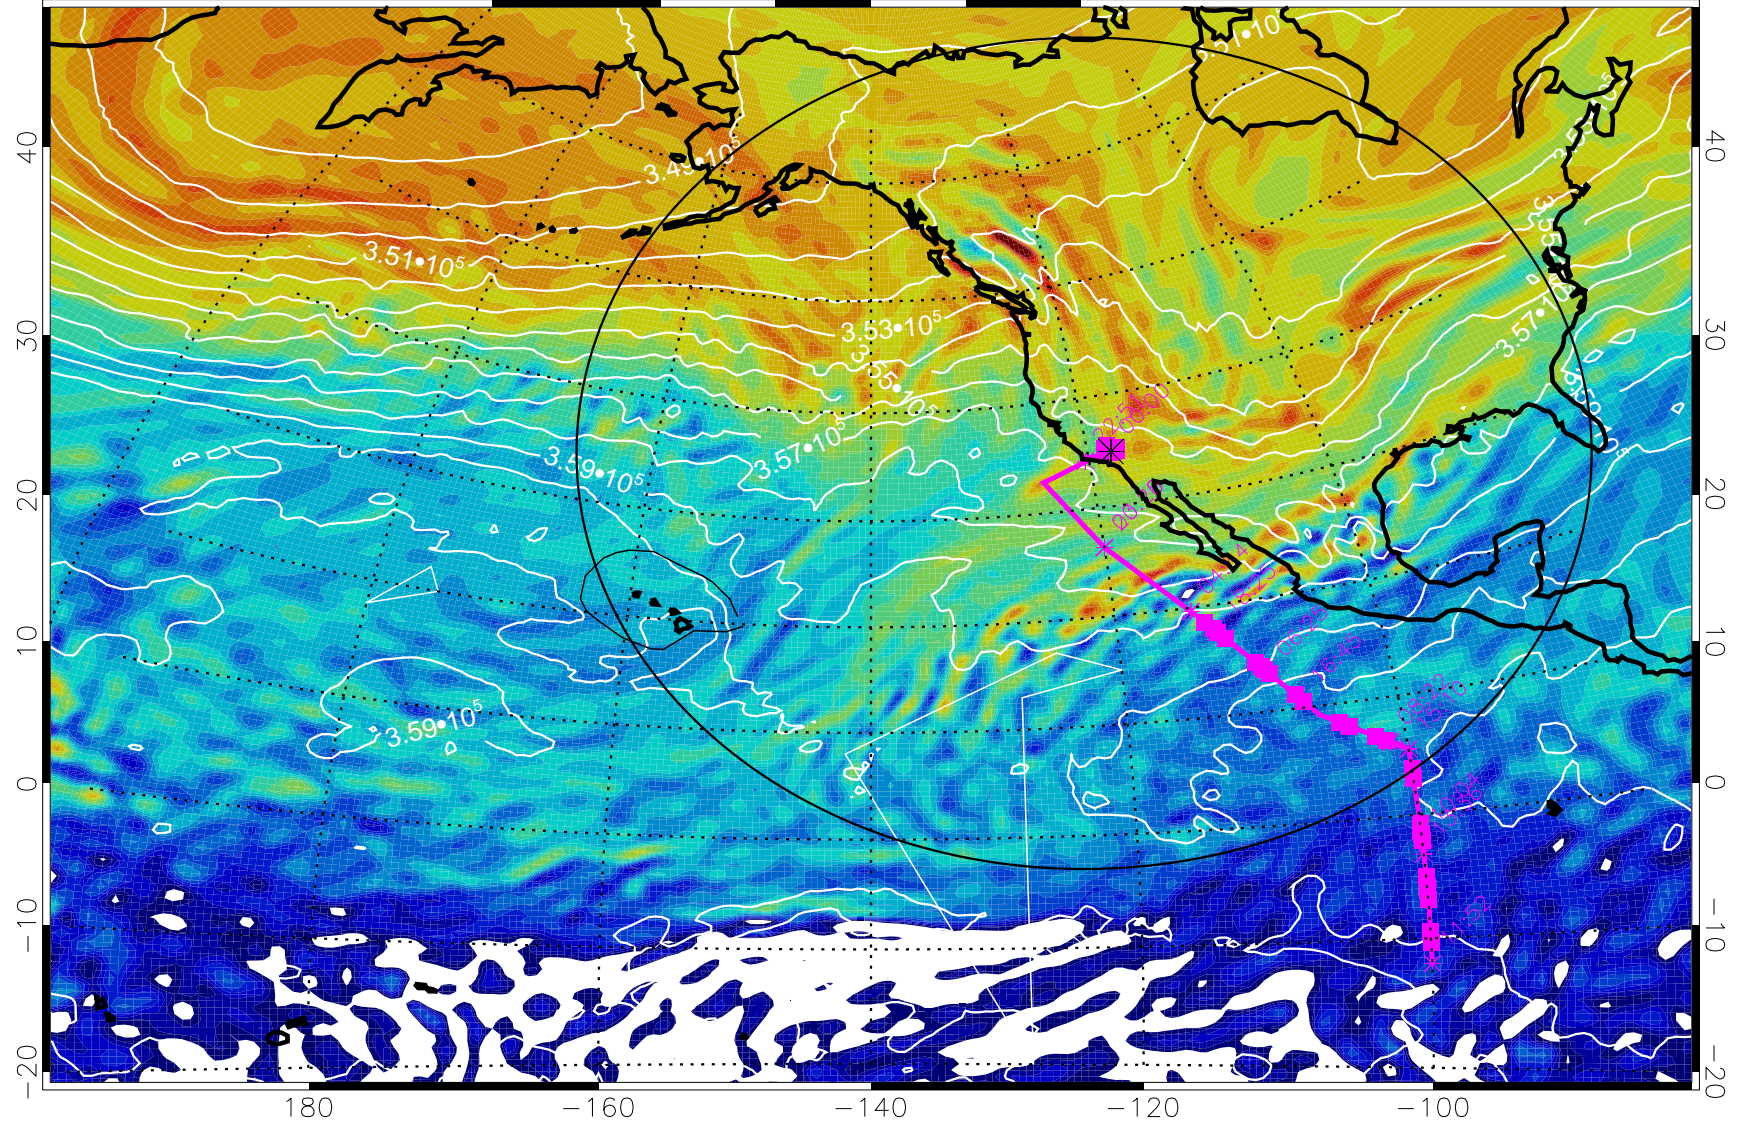

13022406, 54 hour forecast for 380K EPV

380K Montgomery Streamfunction, white

Range ring of 4055 km -- 13 hours GH round trip

13022412, 60 hour forecast for 380K EPV

160 180 -160 -140 -120 -100

380K Montgomery Streamfunction, white

Range ring of 4055 km -- 13 hours GH round trip

13022418, 66 hour forecast for 380K EPV

160 180 -160 -140 -120 -100

$-5.0 \cdot 10^{-6}$  0  $5.0 \cdot 10^{-6}$   $1.0 \cdot 10^{-5}$   $1.5 \cdot 10^{-5}$   
PVU

380K Montgomery Streamfunction, white

Range ring of 4055 km -- 13 hours GH round trip

13022500, 72 hour forecast for 380K EPV

160 180 -160 -140 -120 -100

380K Montgomery Streamfunction, white

Range ring of 4055 km -- 13 hours GH round trip

13022512, 84 hour forecast for 380K EPV

380K Montgomery Streamfunction, white

Range ring of 4055 km -- 13 hours GH round trip

13022518, 90 hour forecast for 380K EPV

380K Montgomery Streamfunction, white

Range ring of 4055 km -- 13 hours GH round trip