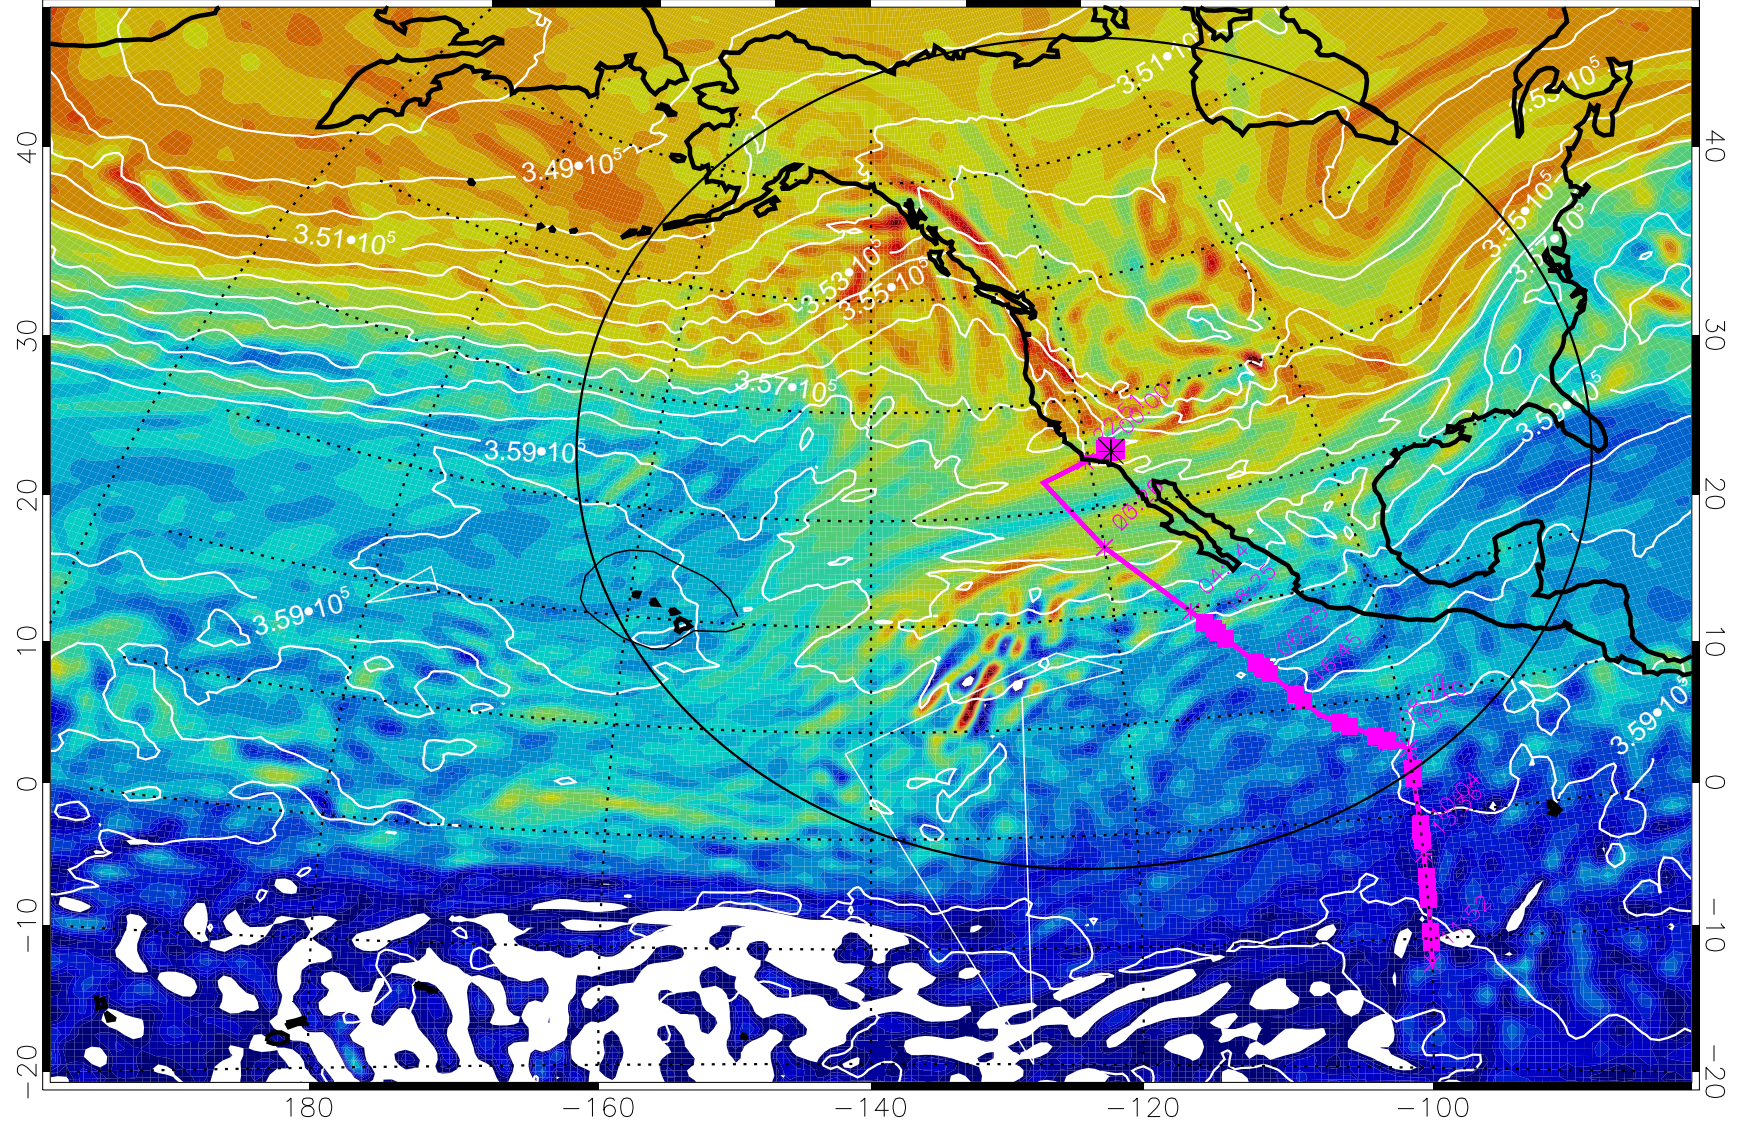

13022300, 24 hour forecast for 380K EPV

380K Montgomery Streamfunction, white

Range ring of 4055 km -- 13 hours GH round trip

13022306, 30 hour forecast for 380K EPV

160 180 -160 -140 -120 -100

380K Montgomery Streamfunction, white

Range ring of 4055 km -- 13 hours GH round trip

13022312, 36 hour forecast for 380K EPV

380K Montgomery Streamfunction, white

Range ring of 4055 km -- 13 hours GH round trip

13022318, 42 hour forecast for 380K EPV

380K Montgomery Streamfunction, white

Range ring of 4055 km -- 13 hours GH round trip

13022400, 48 hour forecast for 380K EPV

160 180 -160 -140 -120 -100

380K Montgomery Streamfunction, white

Range ring of 4055 km -- 13 hours GH round trip

13022406, 54 hour forecast for 380K EPV

380K Montgomery Streamfunction, white

Range ring of 4055 km -- 13 hours GH round trip

13022412, 60 hour forecast for 380K EPV

160 180 -160 -140 -120 -100

380K Montgomery Streamfunction, white