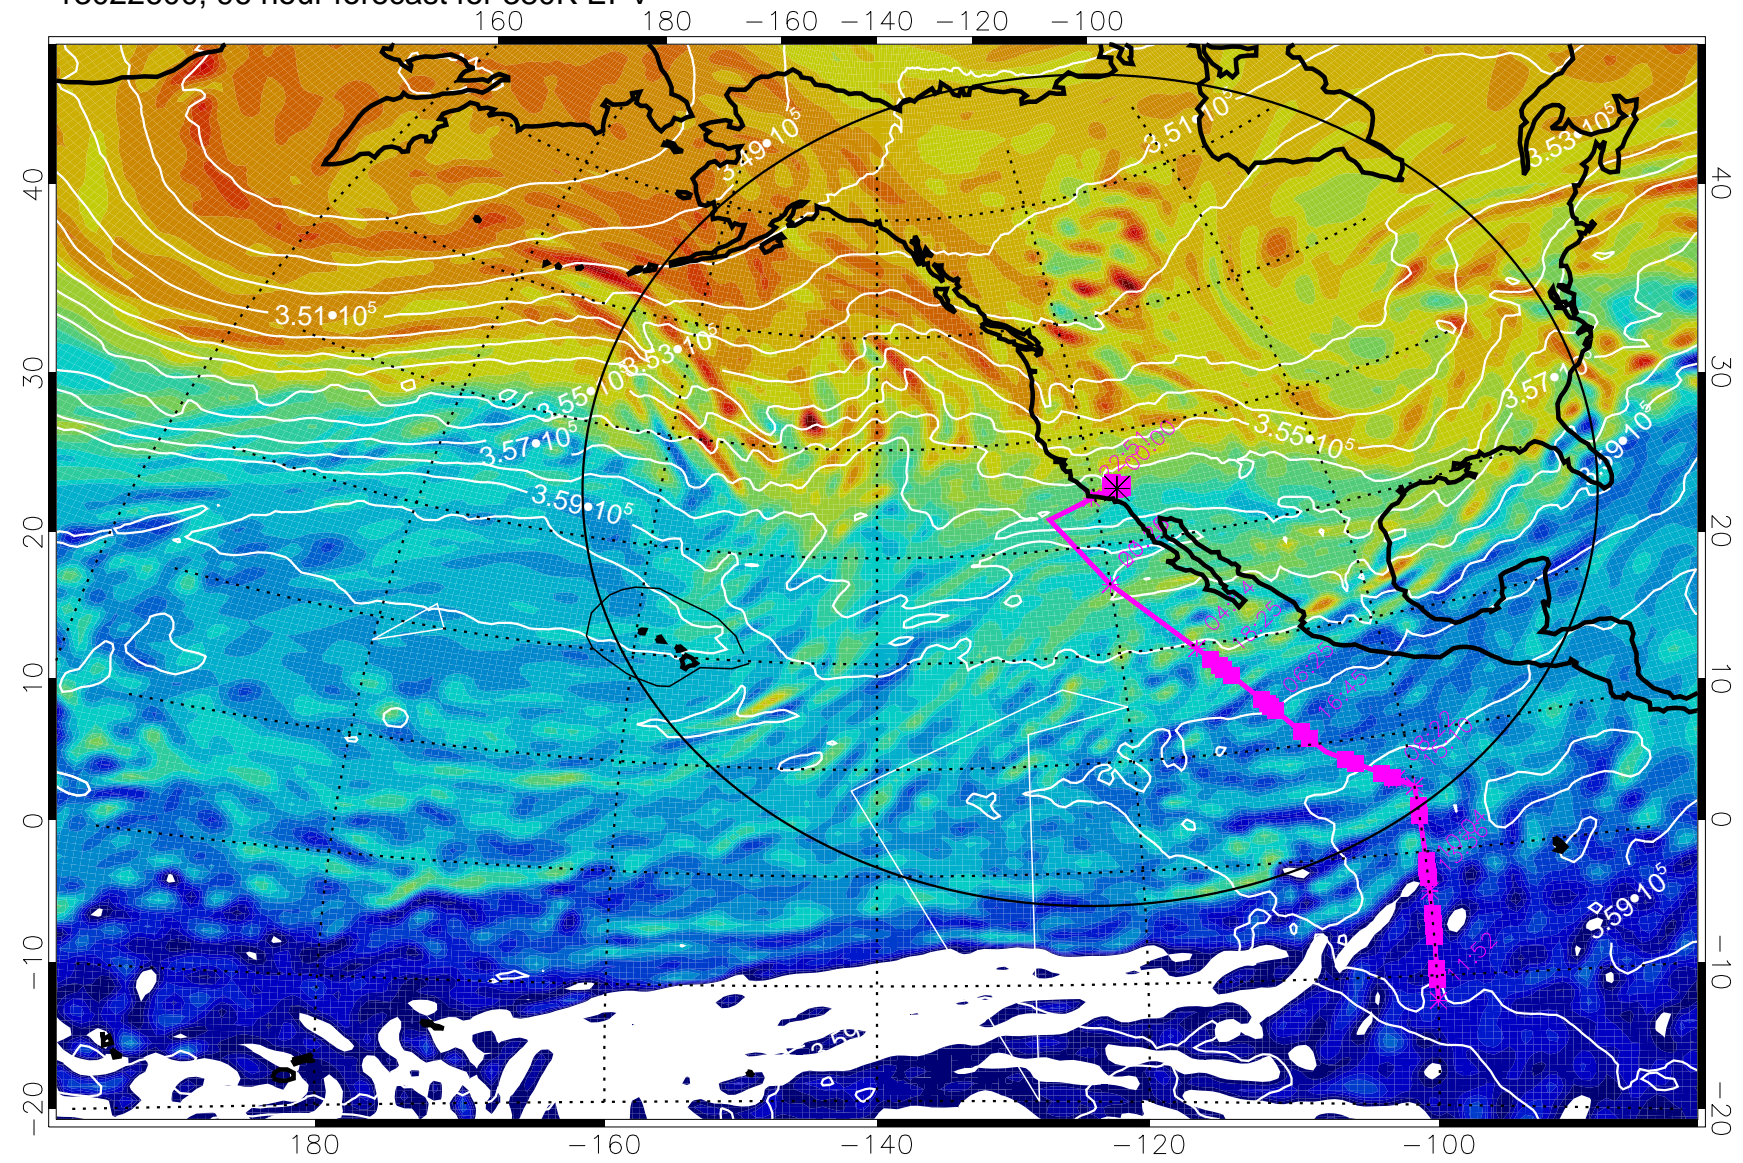

380K Montgomery Streamfunction, white

Range ring of 4055 km -- 13 hours GH round trip

13022500, 72 hour forecast for 380K EPV

160 180 -160 -140 -120 -100

380K Montgomery Streamfunction, white

Range ring of 4055 km -- 13 hours GH round trip

13022512, 84 hour forecast for 380K EPV

380K Montgomery Streamfunction, white

Range ring of 4055 km -- 13 hours GH round trip

13022518, 90 hour forecast for 380K EPV

380K Montgomery Streamfunction, white

Range ring of 4055 km -- 13 hours GH round trip

13022600, 96 hour forecast for 380K EPV

380K Montgomery Streamfunction, white

Range ring of 4055 km -- 13 hours GH round trip

13022606, 102 hour forecast for 380K EPV

160 180 -160 -140 -120 -100

380K Montgomery Streamfunction, white

Range ring of 4055 km -- 13 hours GH round trip

13022612, 108 hour forecast for 380K EPV

380K Montgomery Streamfunction, white

Range ring of 4055 km -- 13 hours GH round trip

13022618, 114 hour forecast for 380K EPV