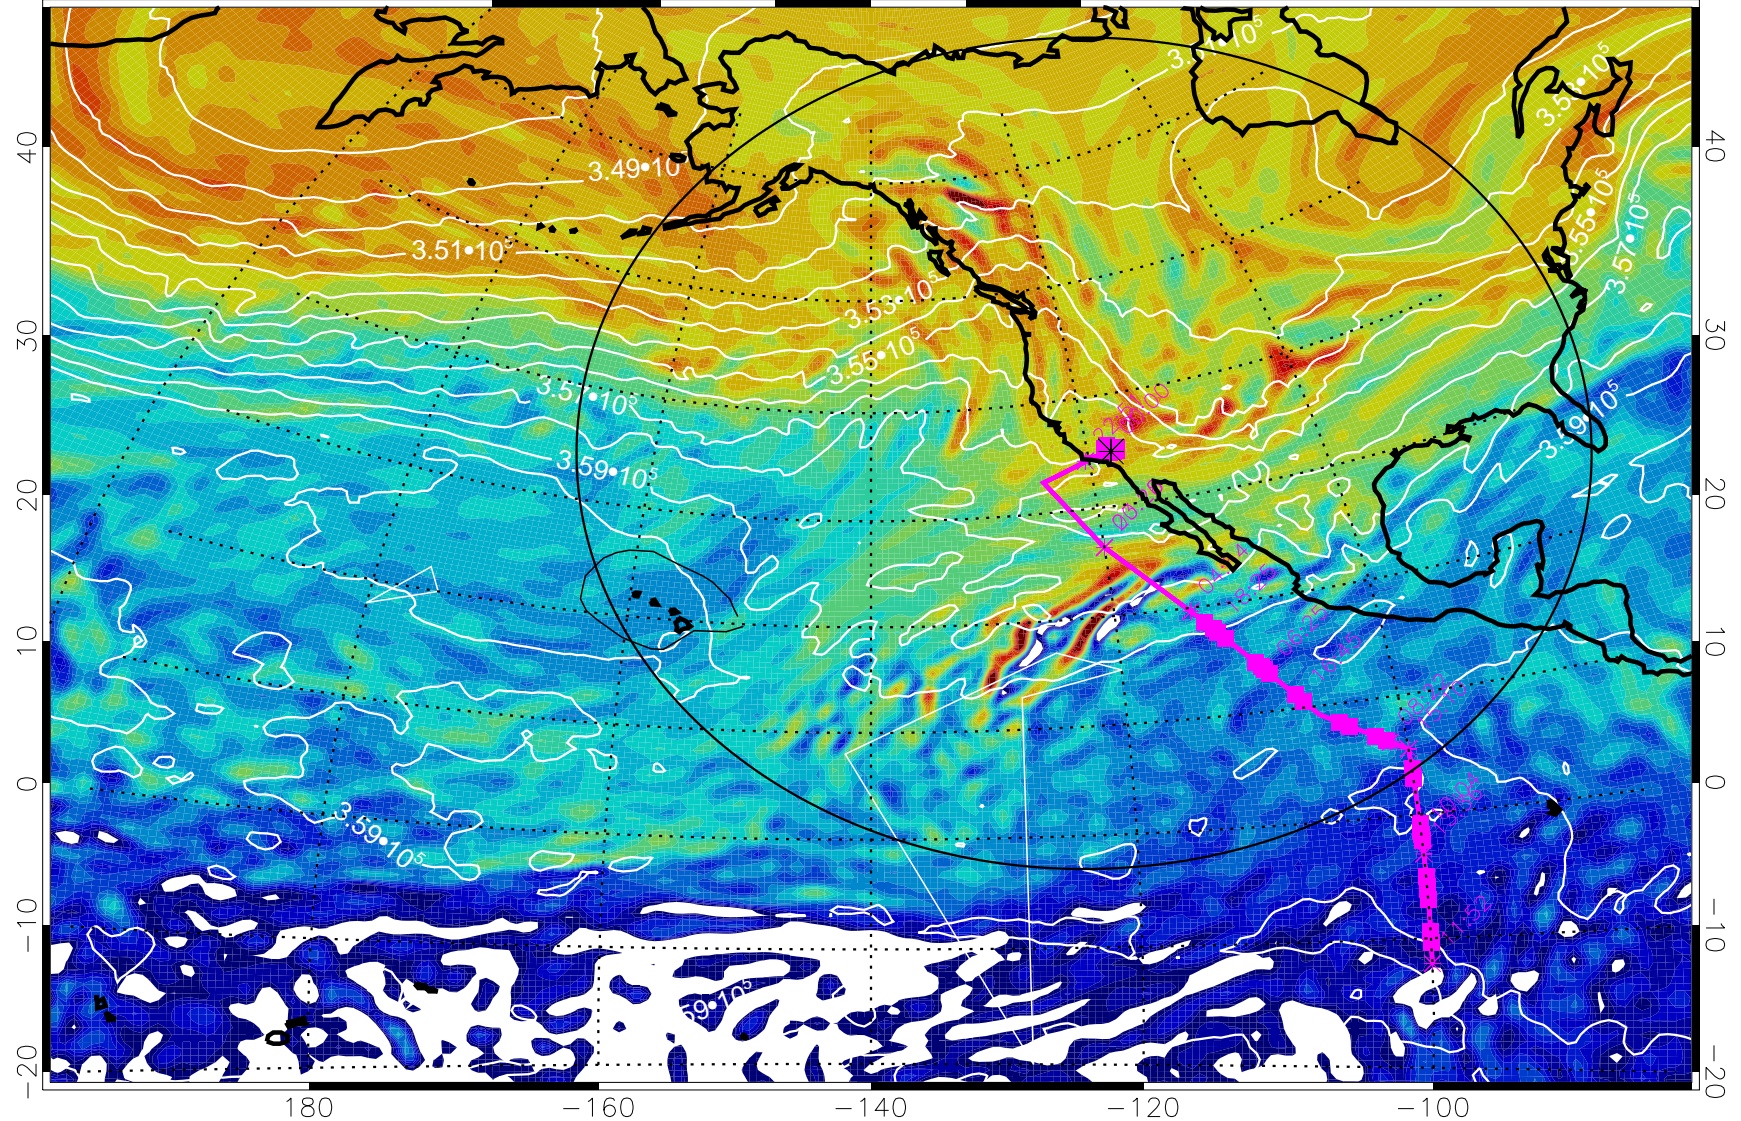

380K Montgomery Streamfunction, white

Range ring of 4055 km -- 13 hours GH round trip

13022400, 48 hour forecast for 380K EPV

160 180 -160 -140 -120 -100

380K Montgomery Streamfunction, white

Range ring of 4055 km -- 13 hours GH round trip

13022406, 54 hour forecast for 380K EPV

380K Montgomery Streamfunction, white

Range ring of 4055 km -- 13 hours GH round trip

13022412, 60 hour forecast for 380K EPV

160 180 -160 -140 -120 -100

380K Montgomery Streamfunction, white

Range ring of 4055 km -- 13 hours GH round trip

13022418, 66 hour forecast for 380K EPV

160 180 -160 -140 -120 -100

$-5.0 \cdot 10^{-6}$  0  $5.0 \cdot 10^{-6}$   $1.0 \cdot 10^{-5}$   $1.5 \cdot 10^{-5}$   
PVU

380K Montgomery Streamfunction, white

Range ring of 4055 km -- 13 hours GH round trip

13022500, 72 hour forecast for 380K EPV

160 180 -160 -140 -120 -100

380K Montgomery Streamfunction, white

Range ring of 4055 km -- 13 hours GH round trip