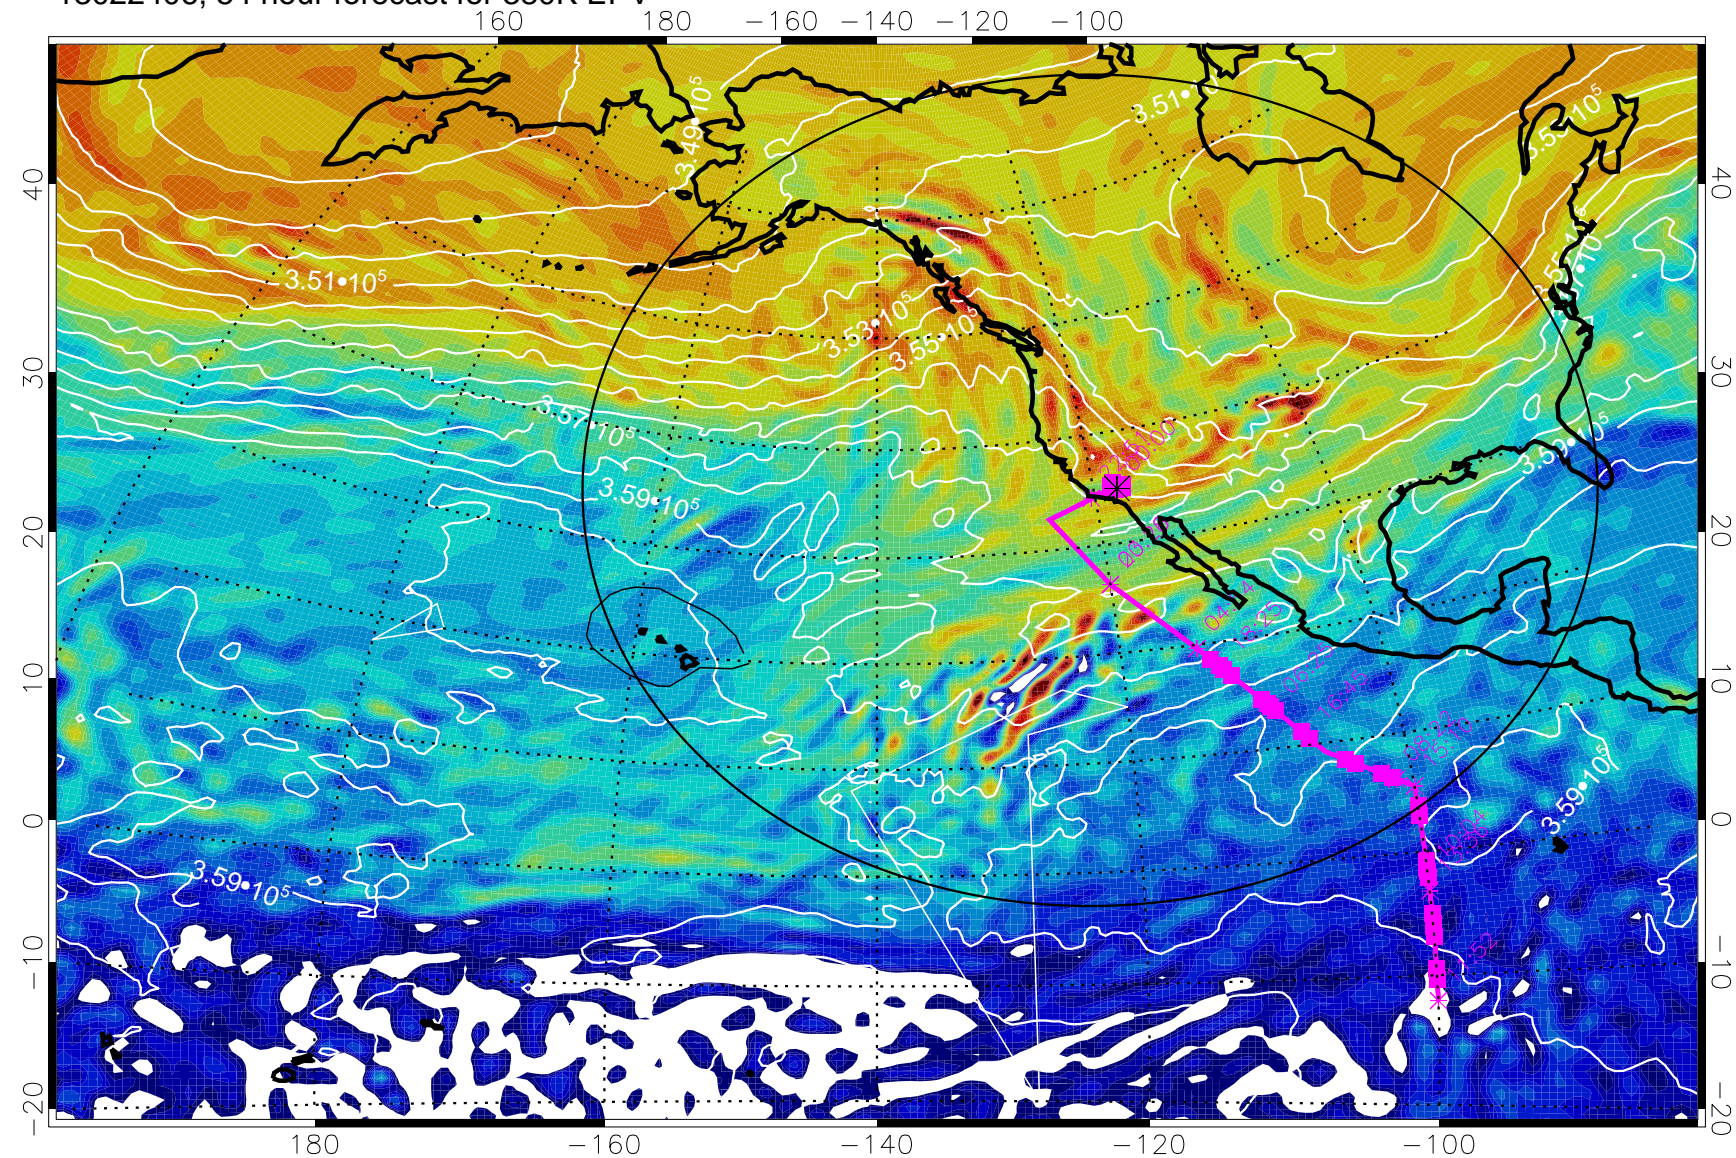

Range ring of 4055 km -- 13 hours GH round trip

13022312, 36 hour forecast for 380K EPV

380K Montgomery Streamfunction, white

Range ring of 4055 km -- 13 hours GH round trip

13022318, 42 hour forecast for 380K EPV

380K Montgomery Streamfunction, white

Range ring of 4055 km -- 13 hours GH round trip

13022400, 48 hour forecast for 380K EPV

160 180 -160 -140 -120 -100

380K Montgomery Streamfunction, white

Range ring of 4055 km -- 13 hours GH round trip

13022406, 54 hour forecast for 380K EPV

380K Montgomery Streamfunction, white

Range ring of 4055 km -- 13 hours GH round trip

13022412, 60 hour forecast for 380K EPV

160 180 -160 -140 -120 -100

380K Montgomery Streamfunction, white

380K Montgomery Streamfunction, white

Range ring of 4055 km -- 13 hours GH round trip

13022500, 72 hour forecast for 380K EPV

160 180 -160 -140 -120 -100

380K Montgomery Streamfunction, white

Range ring of 4055 km -- 13 hours GH round trip