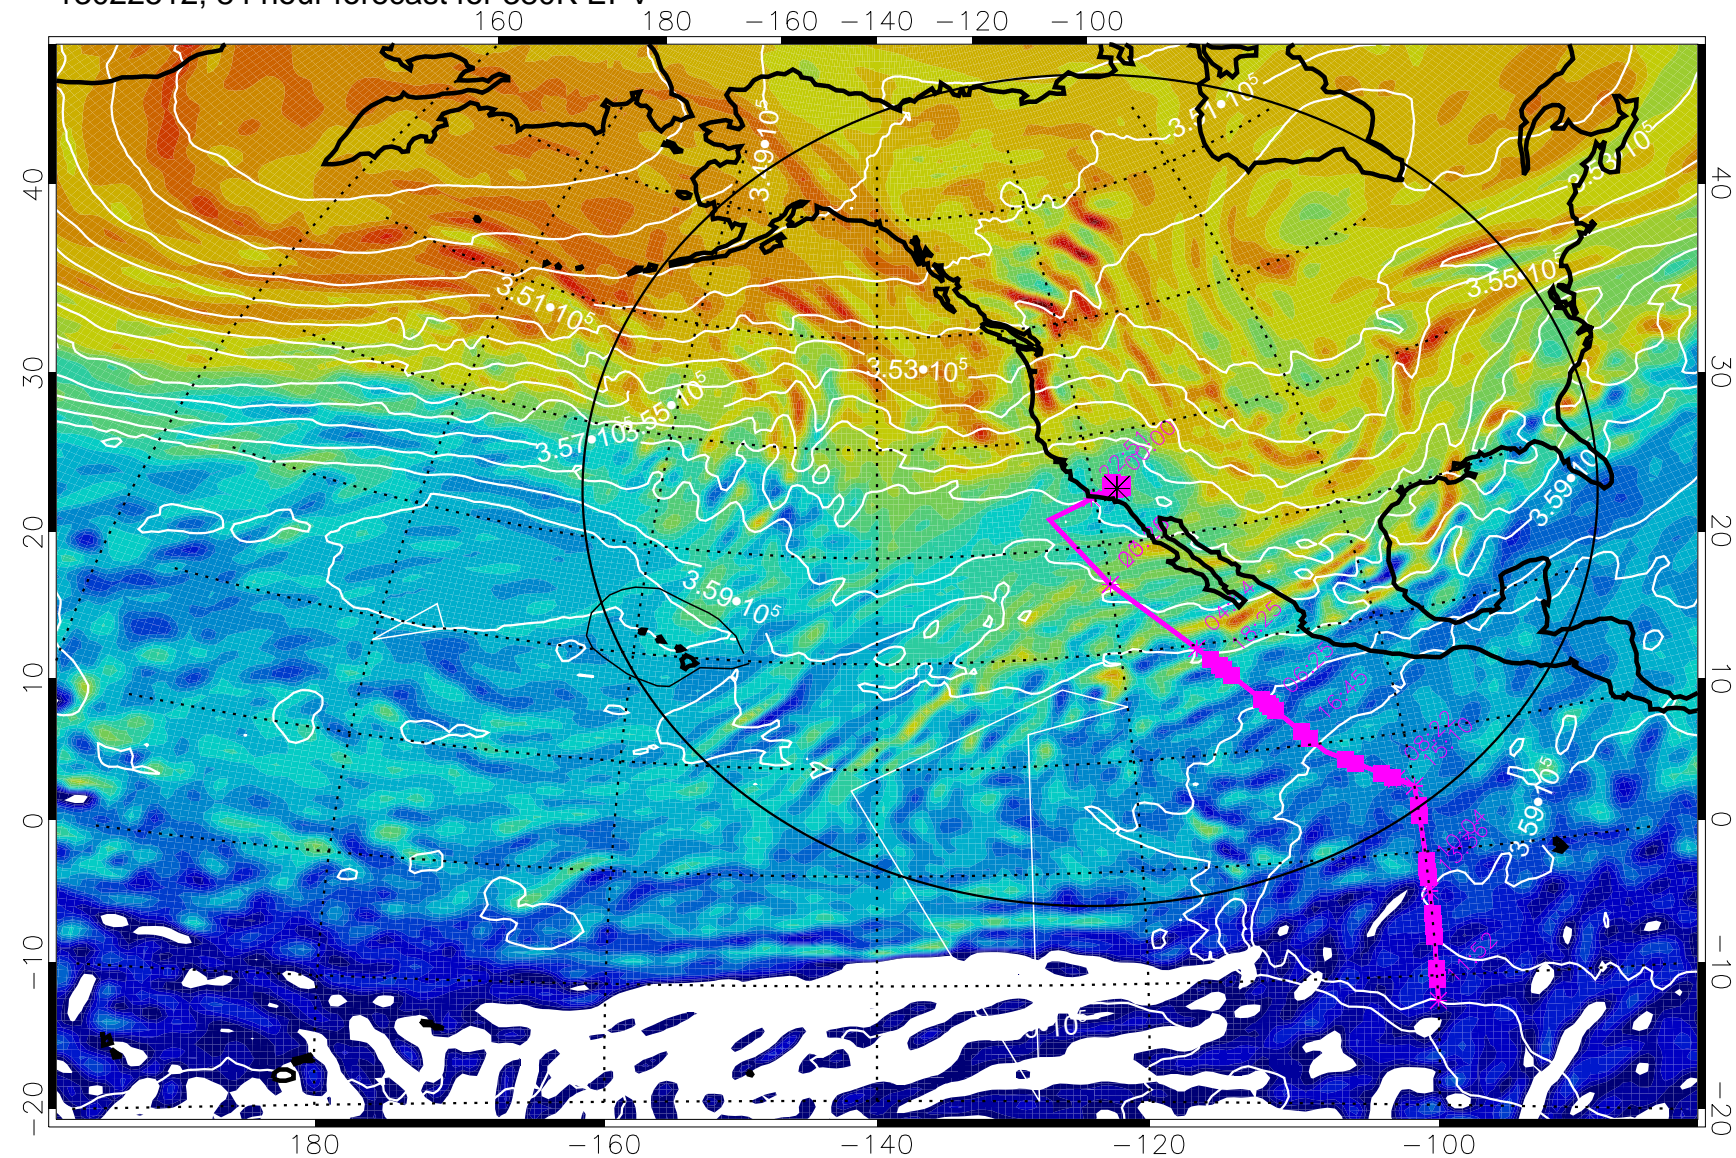

380K Montgomery Streamfunction, white

Range ring of 4055 km -- 13 hours GH round trip

13022500, 72 hour forecast for 380K EPV

160 180 -160 -140 -120 -100

380K Montgomery Streamfunction, white

Range ring of 4055 km -- 13 hours GH round trip

13022512, 84 hour forecast for 380K EPV

380K Montgomery Streamfunction, white

Range ring of 4055 km -- 13 hours GH round trip

13022518, 90 hour forecast for 380K EPV

380K Montgomery Streamfunction, white

Range ring of 4055 km -- 13 hours GH round trip

13022600, 96 hour forecast for 380K EPV

380K Montgomery Streamfunction, white

Range ring of 4055 km -- 13 hours GH round trip

13022606, 102 hour forecast for 380K EPV

160 180 -160 -140 -120 -100

380K Montgomery Streamfunction, white

Range ring of 4055 km -- 13 hours GH round trip

13022612, 108 hour forecast for 380K EPV

380K Montgomery Streamfunction, white

Range ring of 4055 km -- 13 hours GH round trip

13022618, 114 hour forecast for 380K EPV