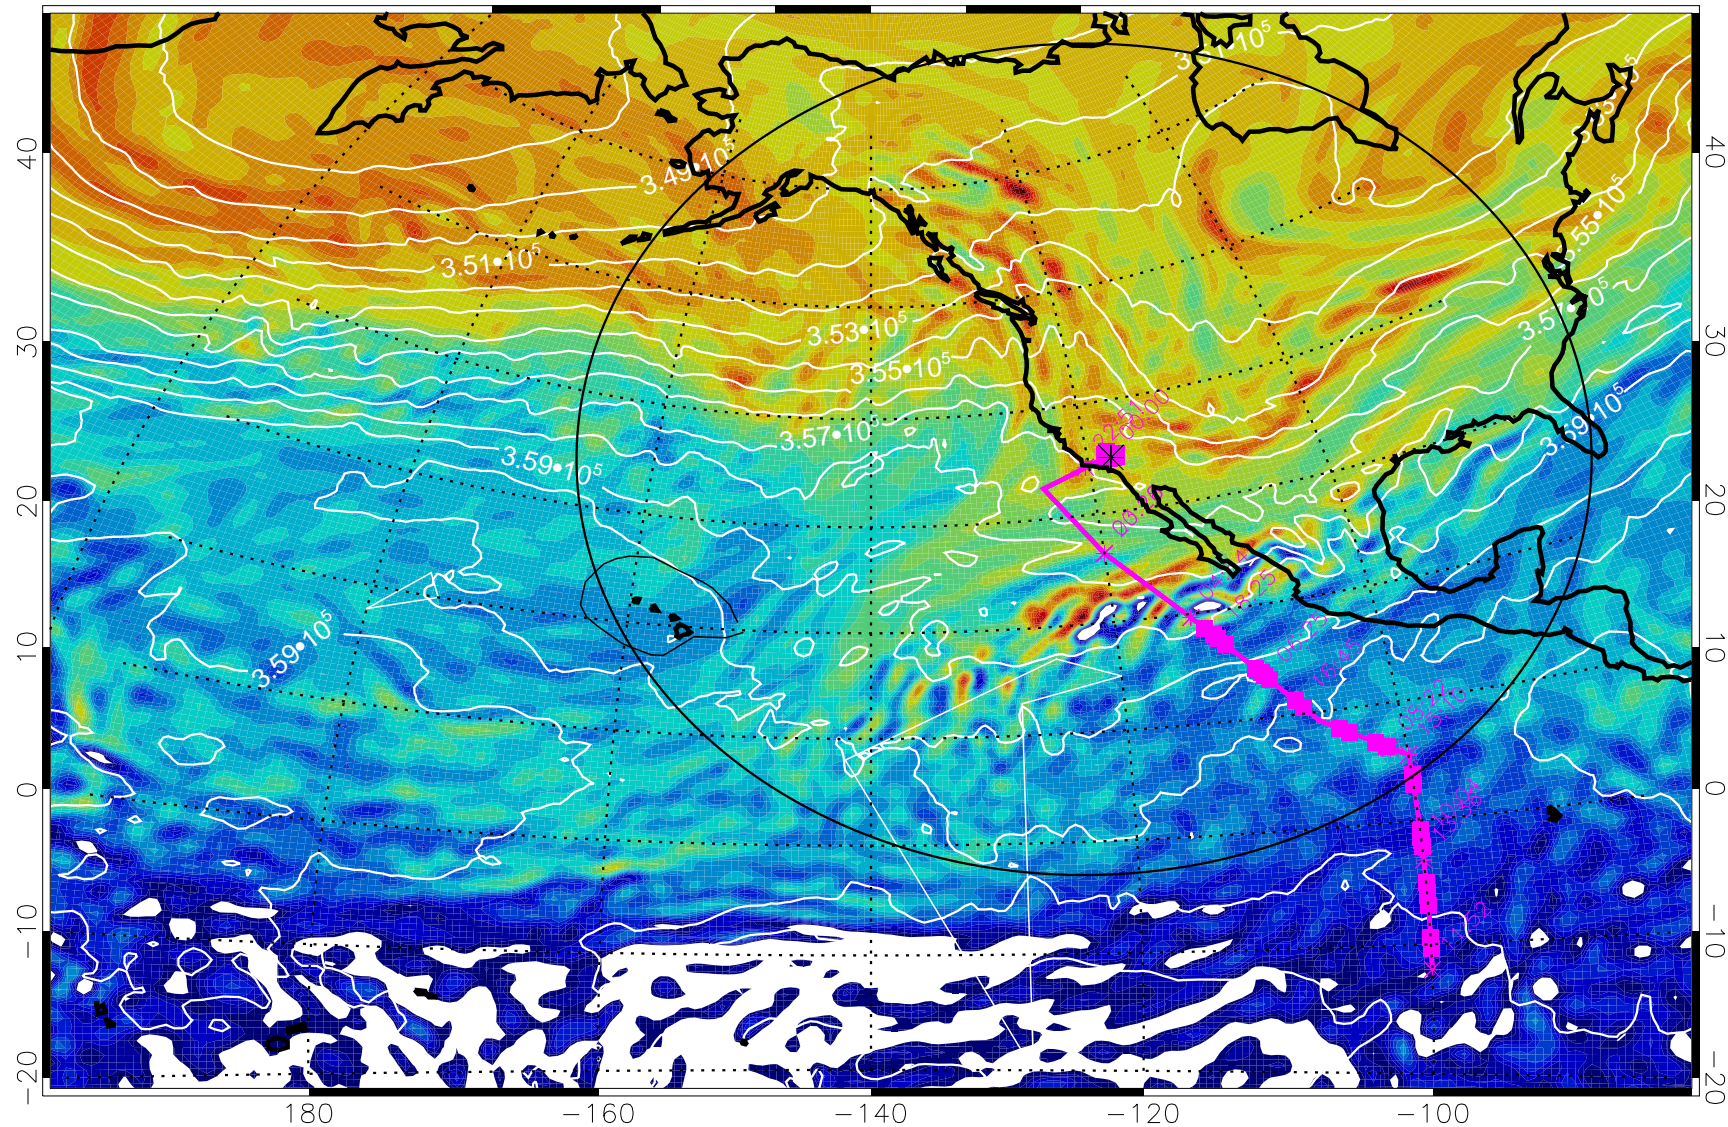

380K Montgomery Streamfunction, white

Range ring of 4055 km -- 13 hours GH round trip

13022400, 48 hour forecast for 380K EPV

160 180 -160 -140 -120 -100

380K Montgomery Streamfunction, white

Range ring of 4055 km -- 13 hours GH round trip

13022406, 54 hour forecast for 380K EPV

380K Montgomery Streamfunction, white

Range ring of 4055 km -- 13 hours GH round trip

13022412, 60 hour forecast for 380K EPV

160 180 -160 -140 -120 -100

380K Montgomery Streamfunction, white

Range ring of 4055 km -- 13 hours GH round trip

13022418, 66 hour forecast for 380K EPV

160 180 -160 -140 -120 -100

$-5.0 \cdot 10^{-6}$  0  $5.0 \cdot 10^{-6}$   $1.0 \cdot 10^{-5}$   $1.5 \cdot 10^{-5}$   
PVU

380K Montgomery Streamfunction, white

Range ring of 4055 km -- 13 hours GH round trip

13022500, 72 hour forecast for 380K EPV

160 180 -160 -140 -120 -100

380K Montgomery Streamfunction, white

Range ring of 4055 km -- 13 hours GH round trip